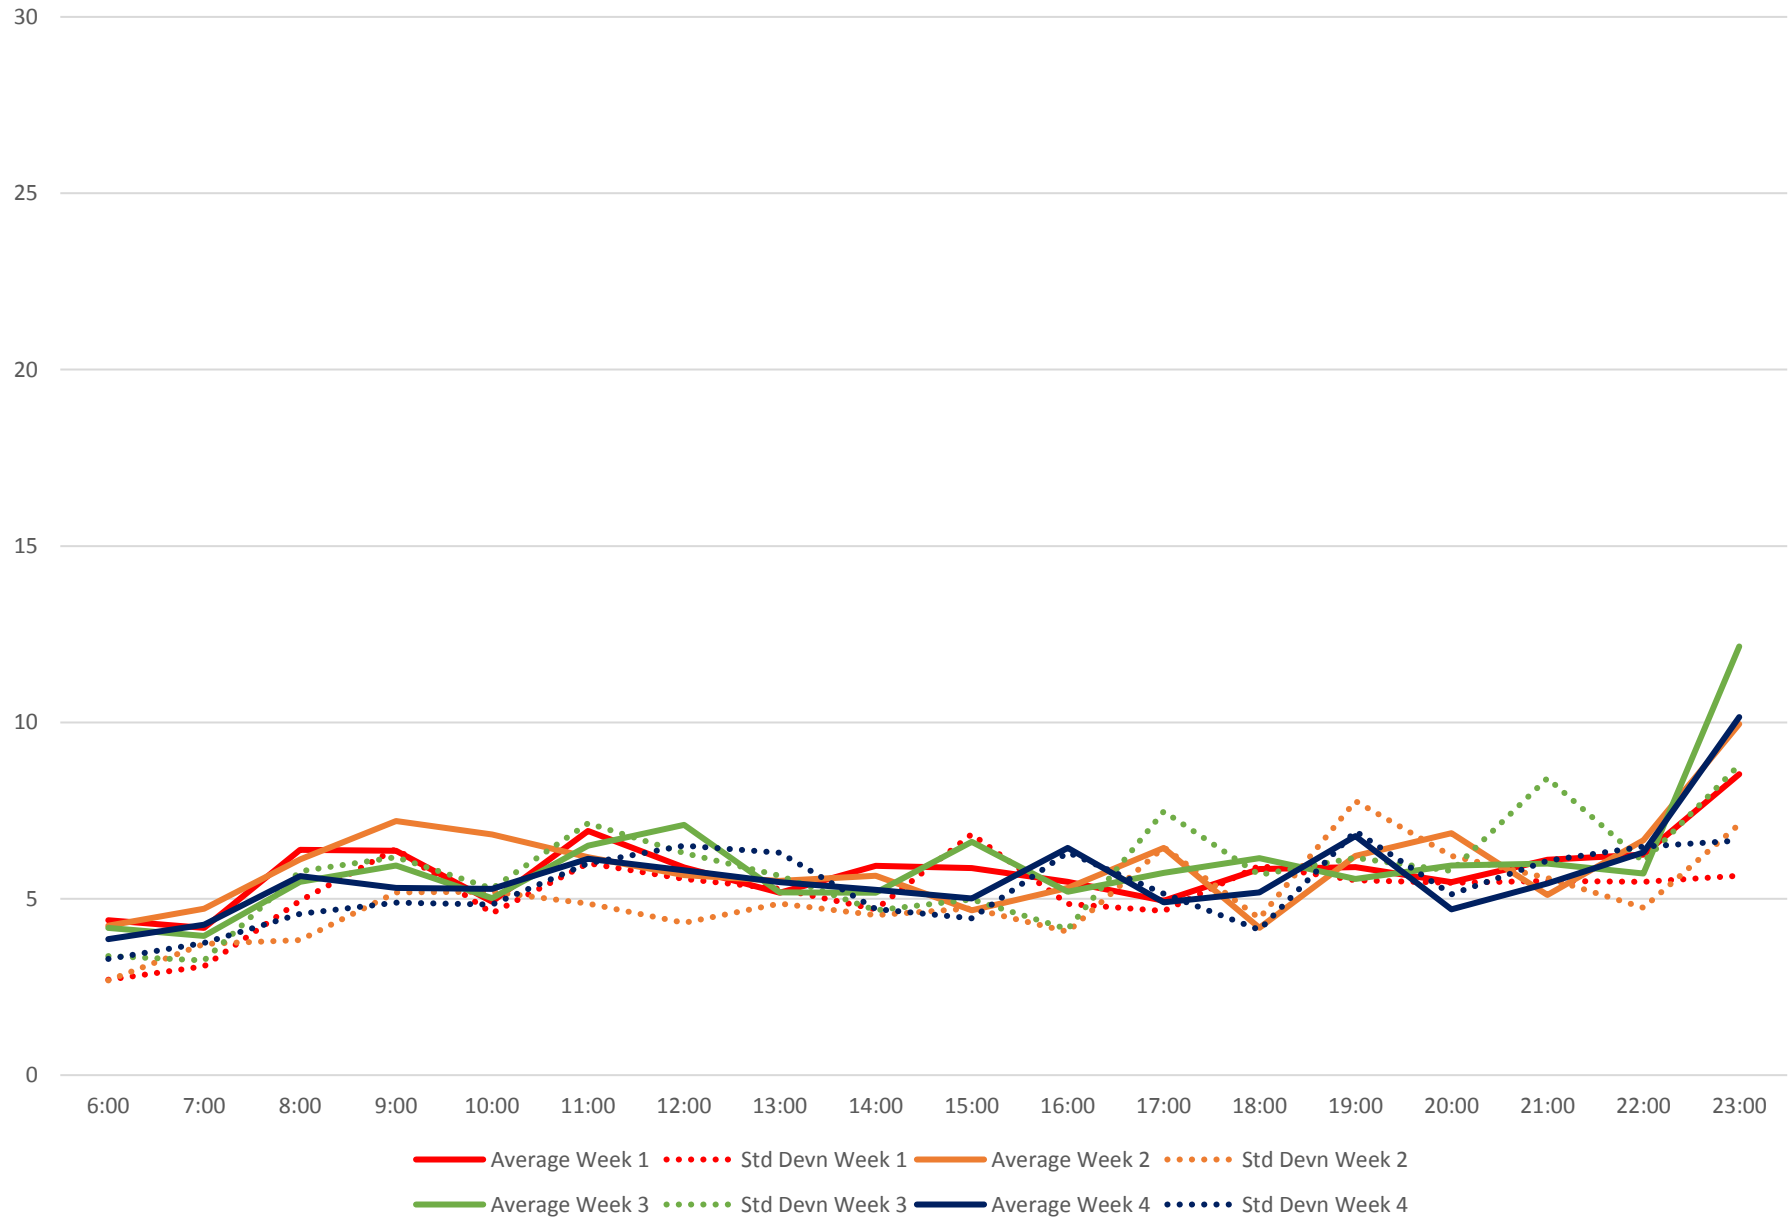

### 501 Queen Headways at Woodbine Ave. Eastbound April 2019

### 501 Queen Headways at Woodbine Ave. Eastbound April 2019

501 Queen Headways at Woodbine Ave. Eastbound April 2019 Weekday Statistics

501 Queen Headways at Woodbine Ave. Eastbound April 2019 Weekday Statistics