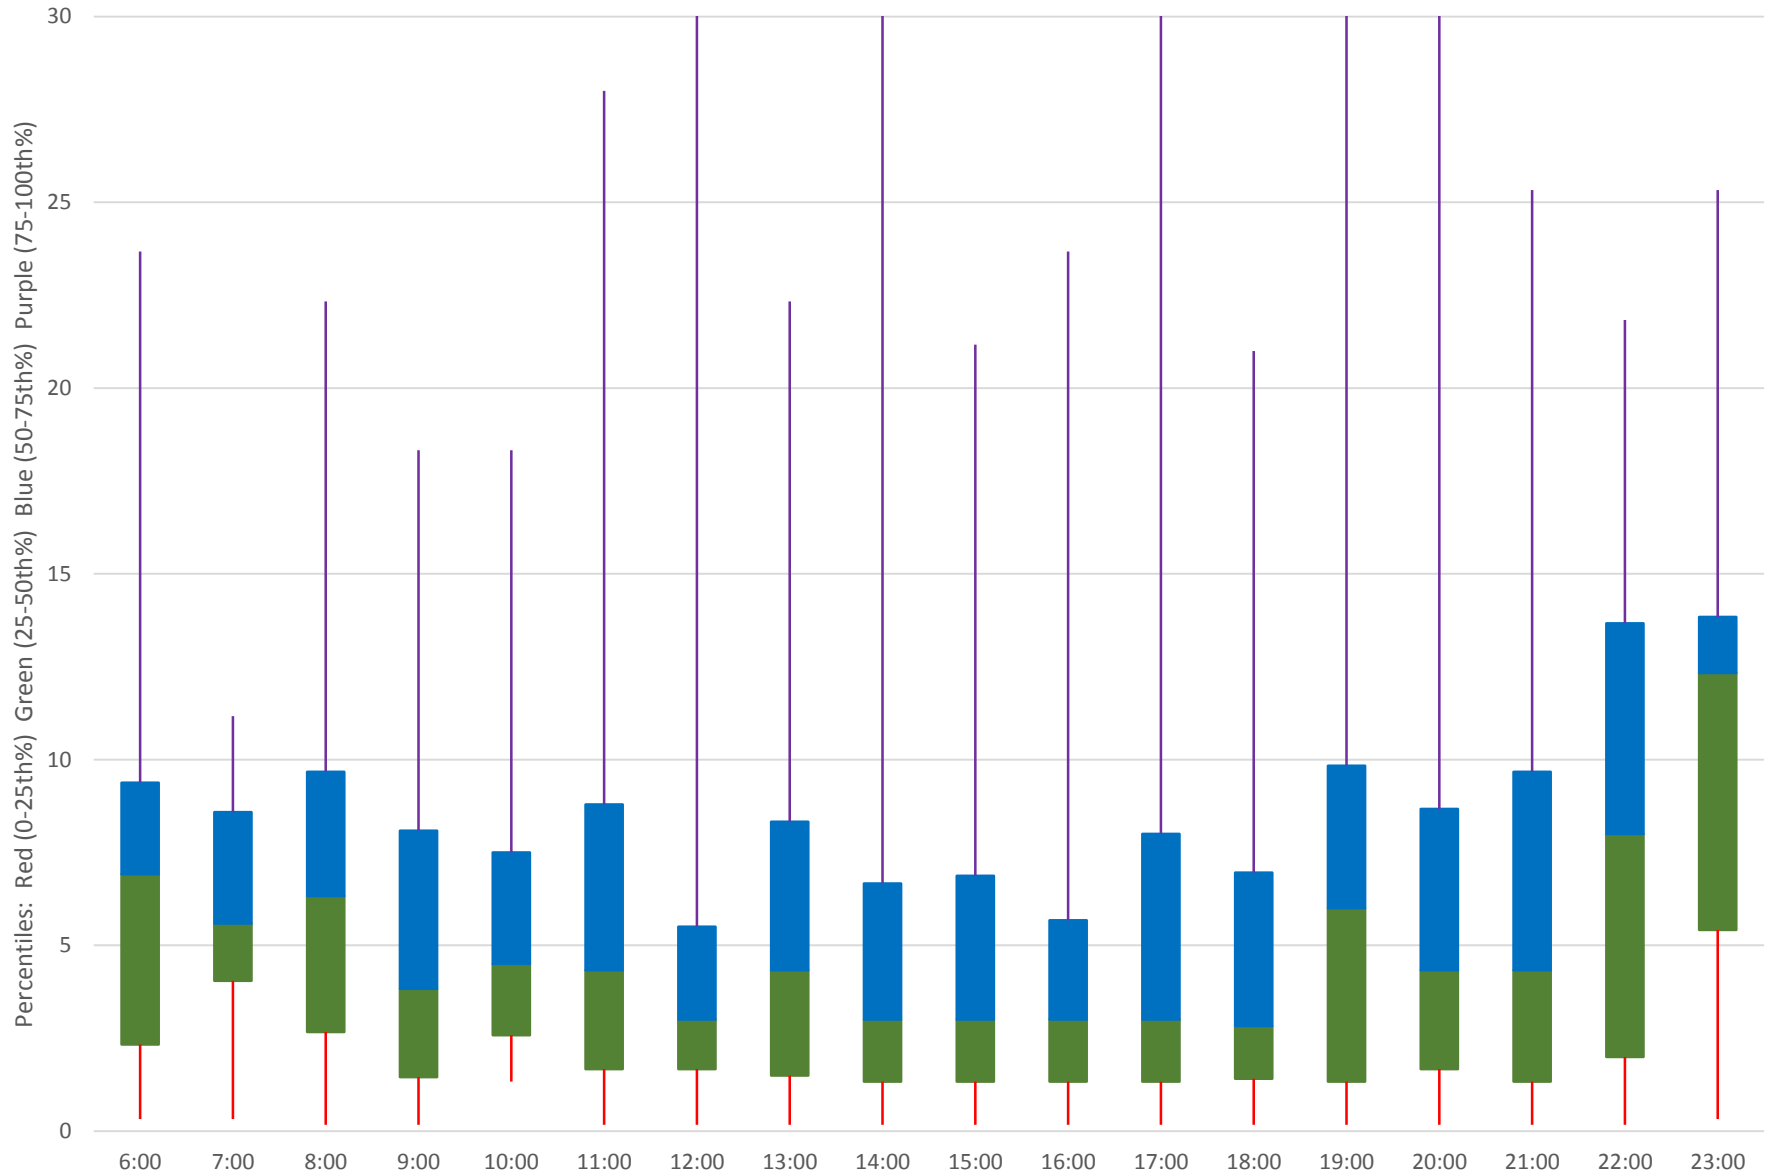

501 Queen Headways at Woodbine Ave. Eastbound April 2019 Sunday Statistics

501 Queen Headways at Woodbine Ave. Eastbound April 2019

Quartiles Saturdays