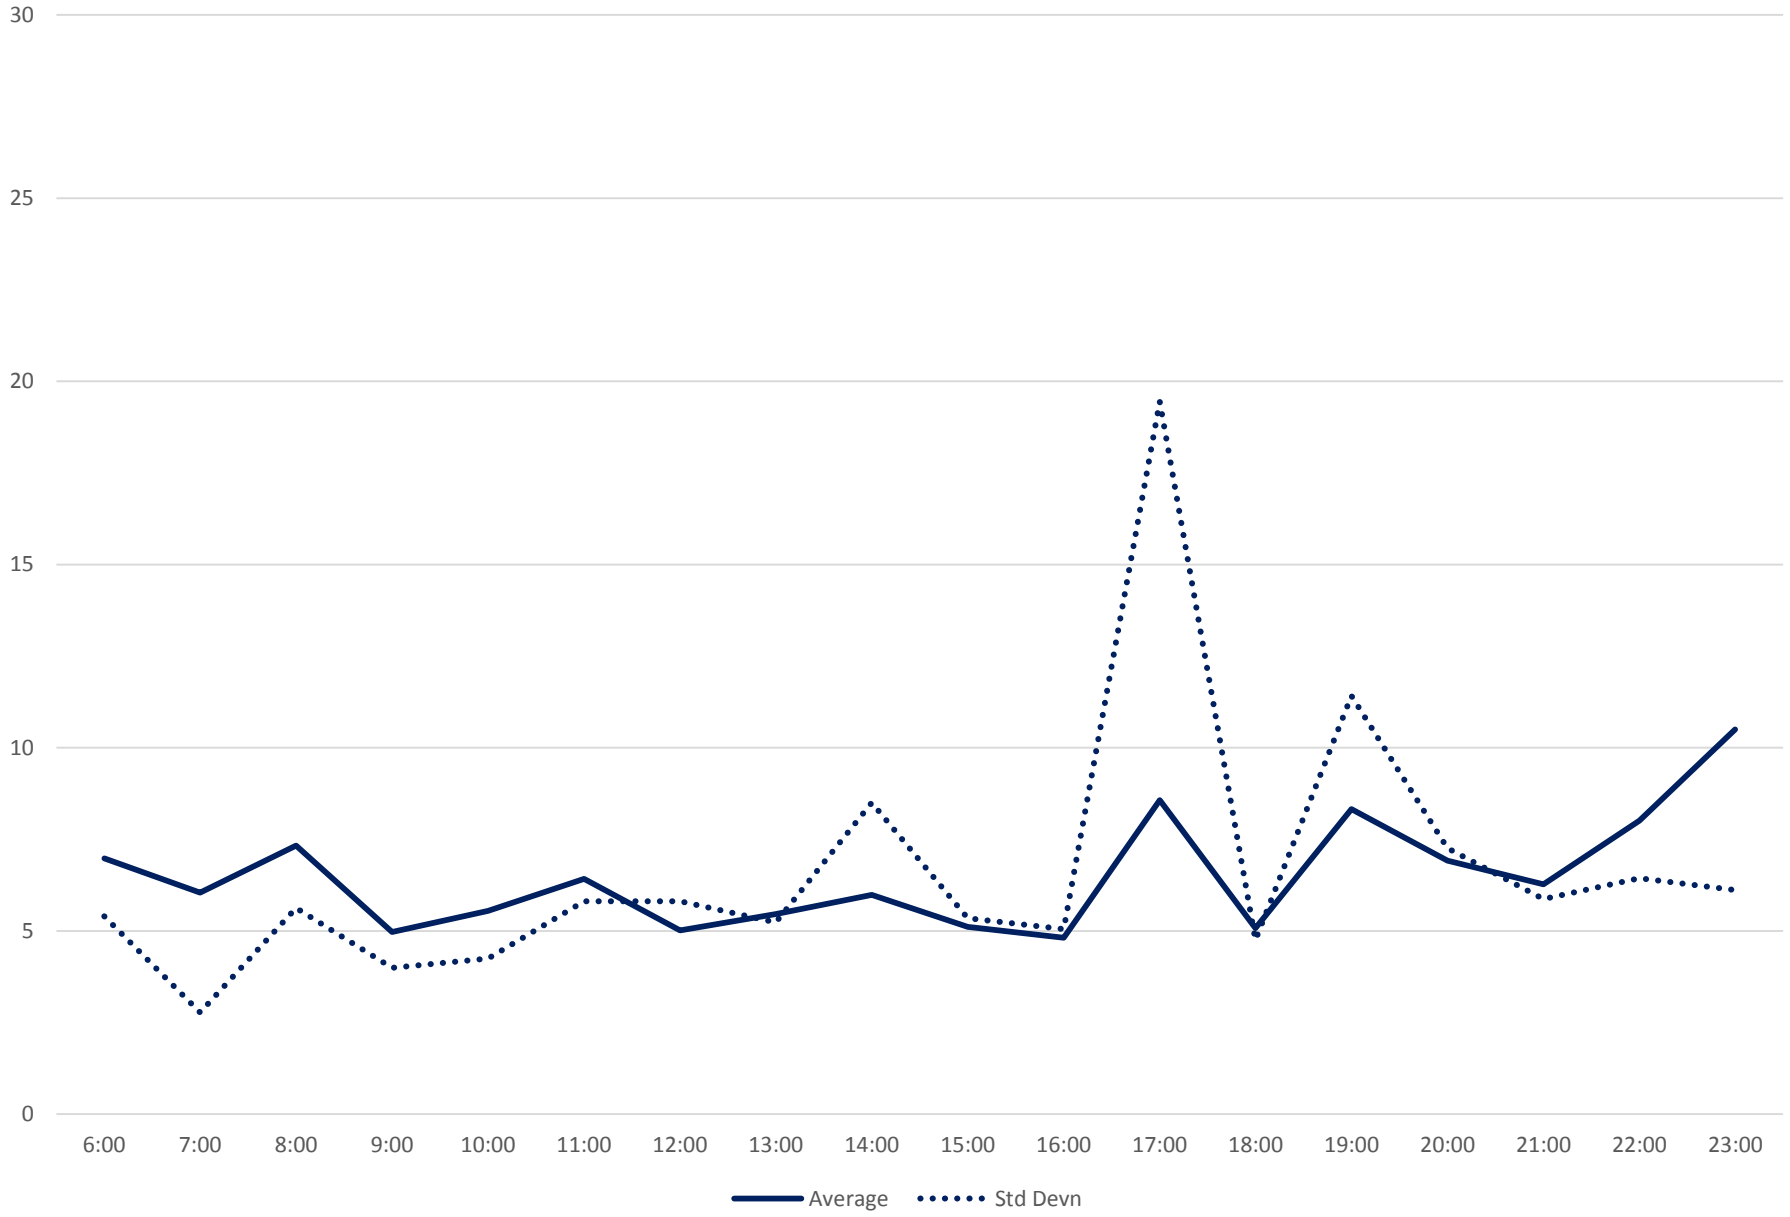

501 Queen Headways at Woodbine Ave. Eastbound April 2019 Saturday Statistics