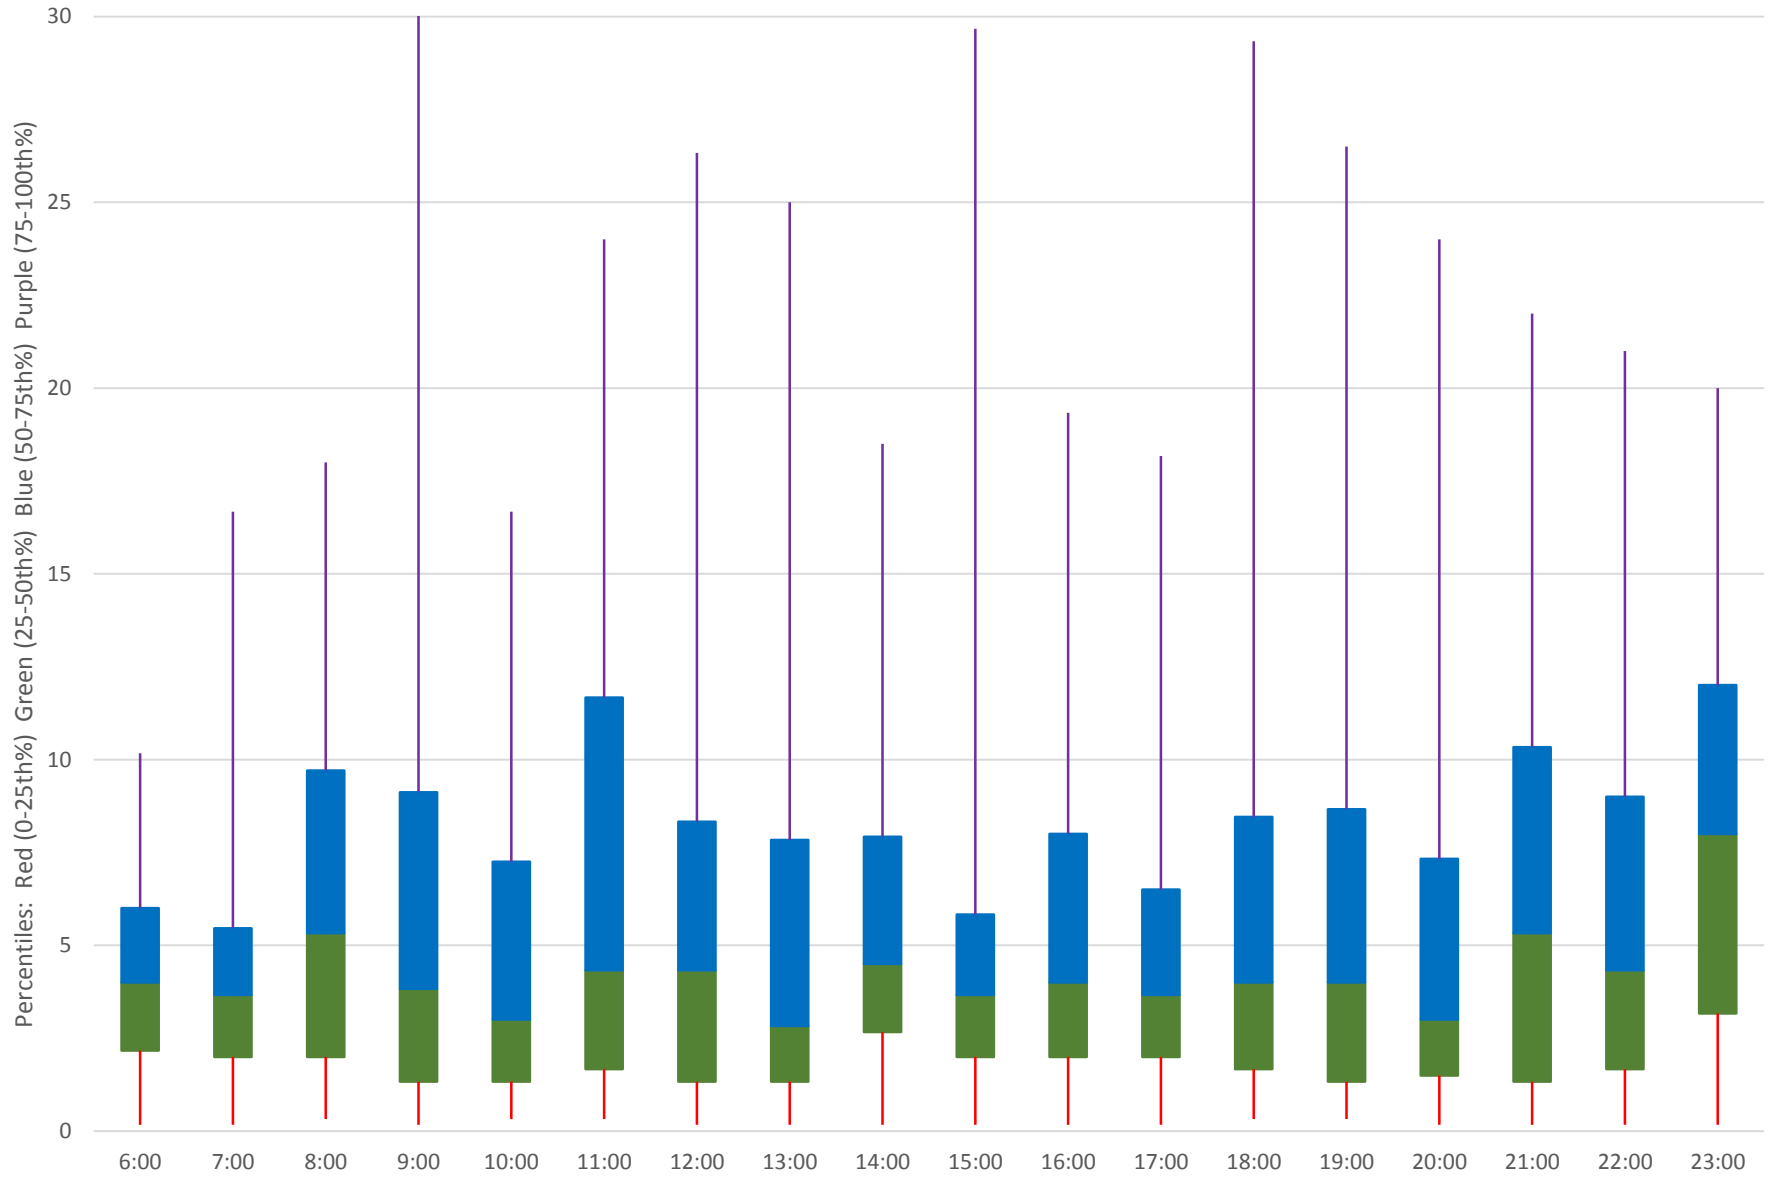

501 Queen Headways at Woodbine Ave. Eastbound April 2019 Quartiles Week 1