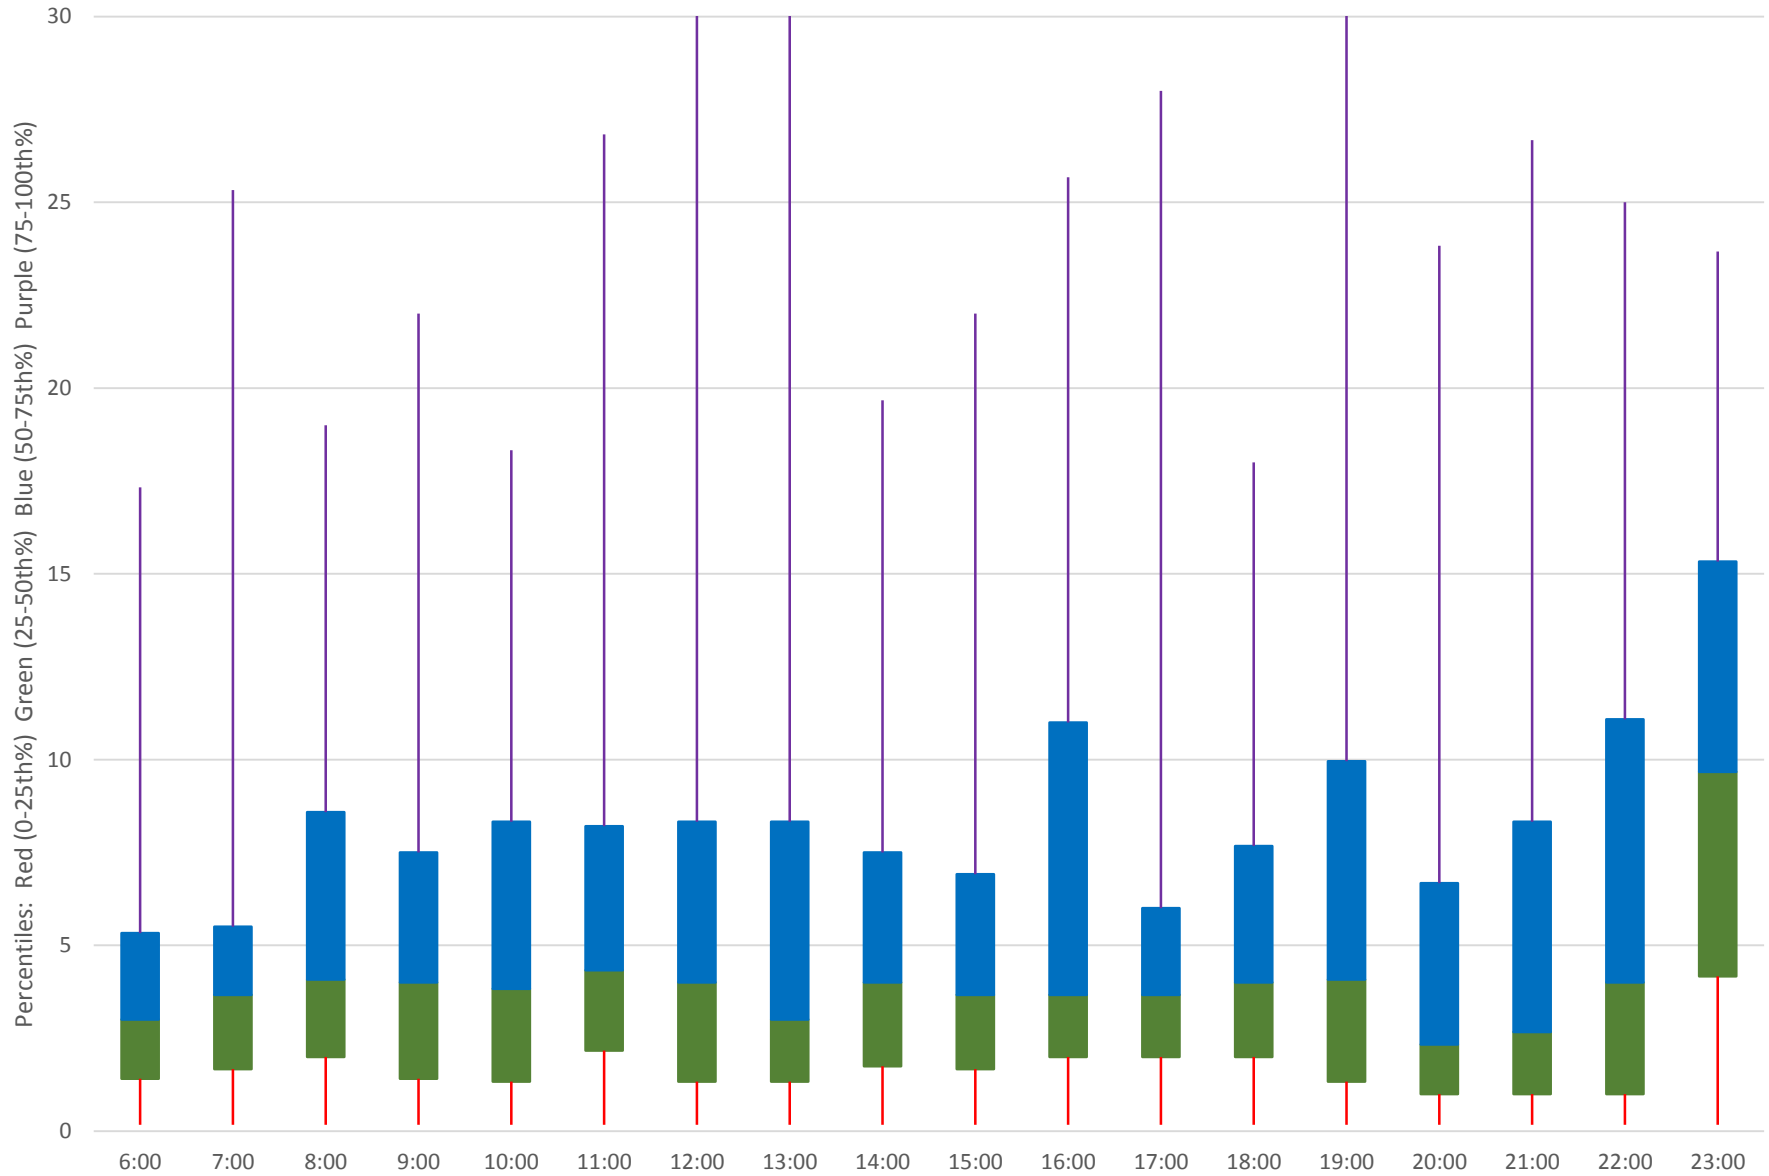

501 Queen Headways at Woodbine Ave. Eastbound April 2019 Saturday Statistics

501 Queen Headways at Woodbine Ave. Eastbound April 2019

Quartiles Week 4