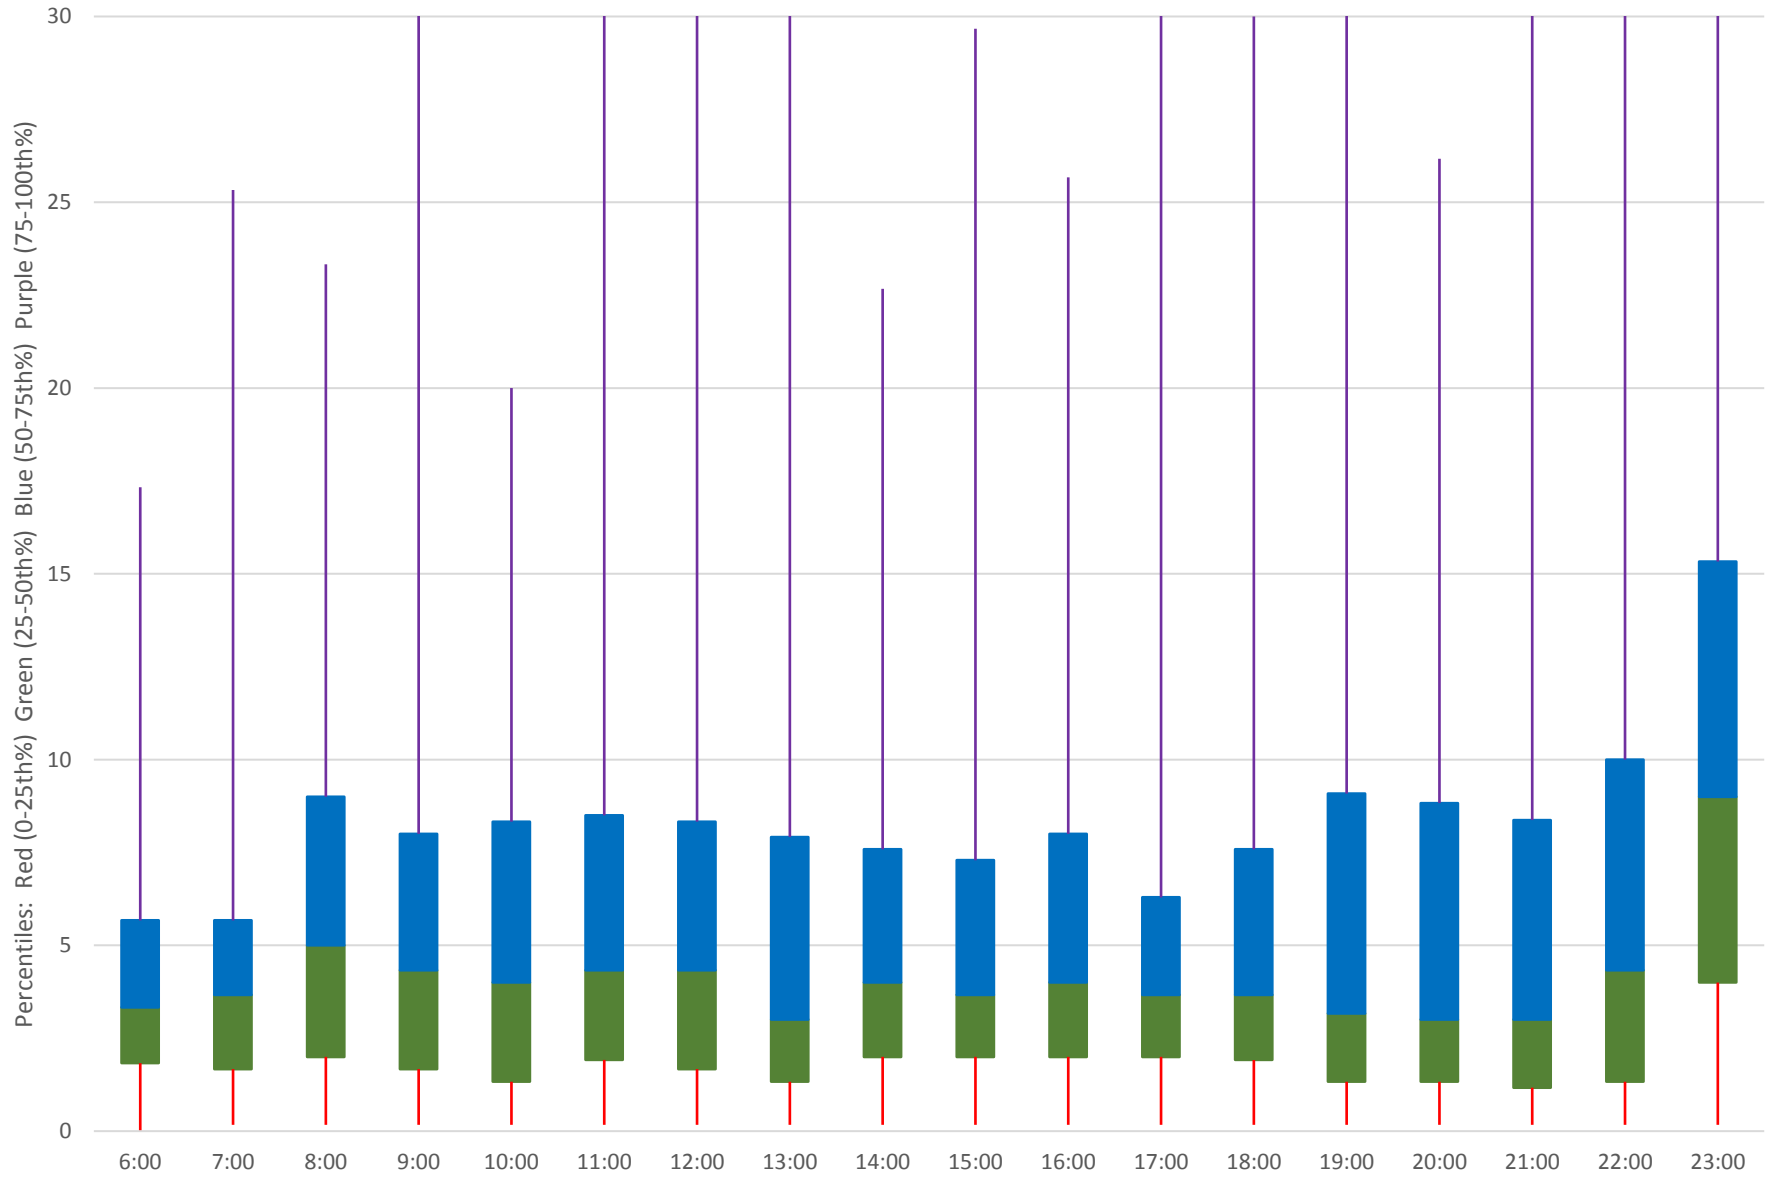

501 Queen Headways at Woodbine Ave. Eastbound April 2019

Quartiles Weekday