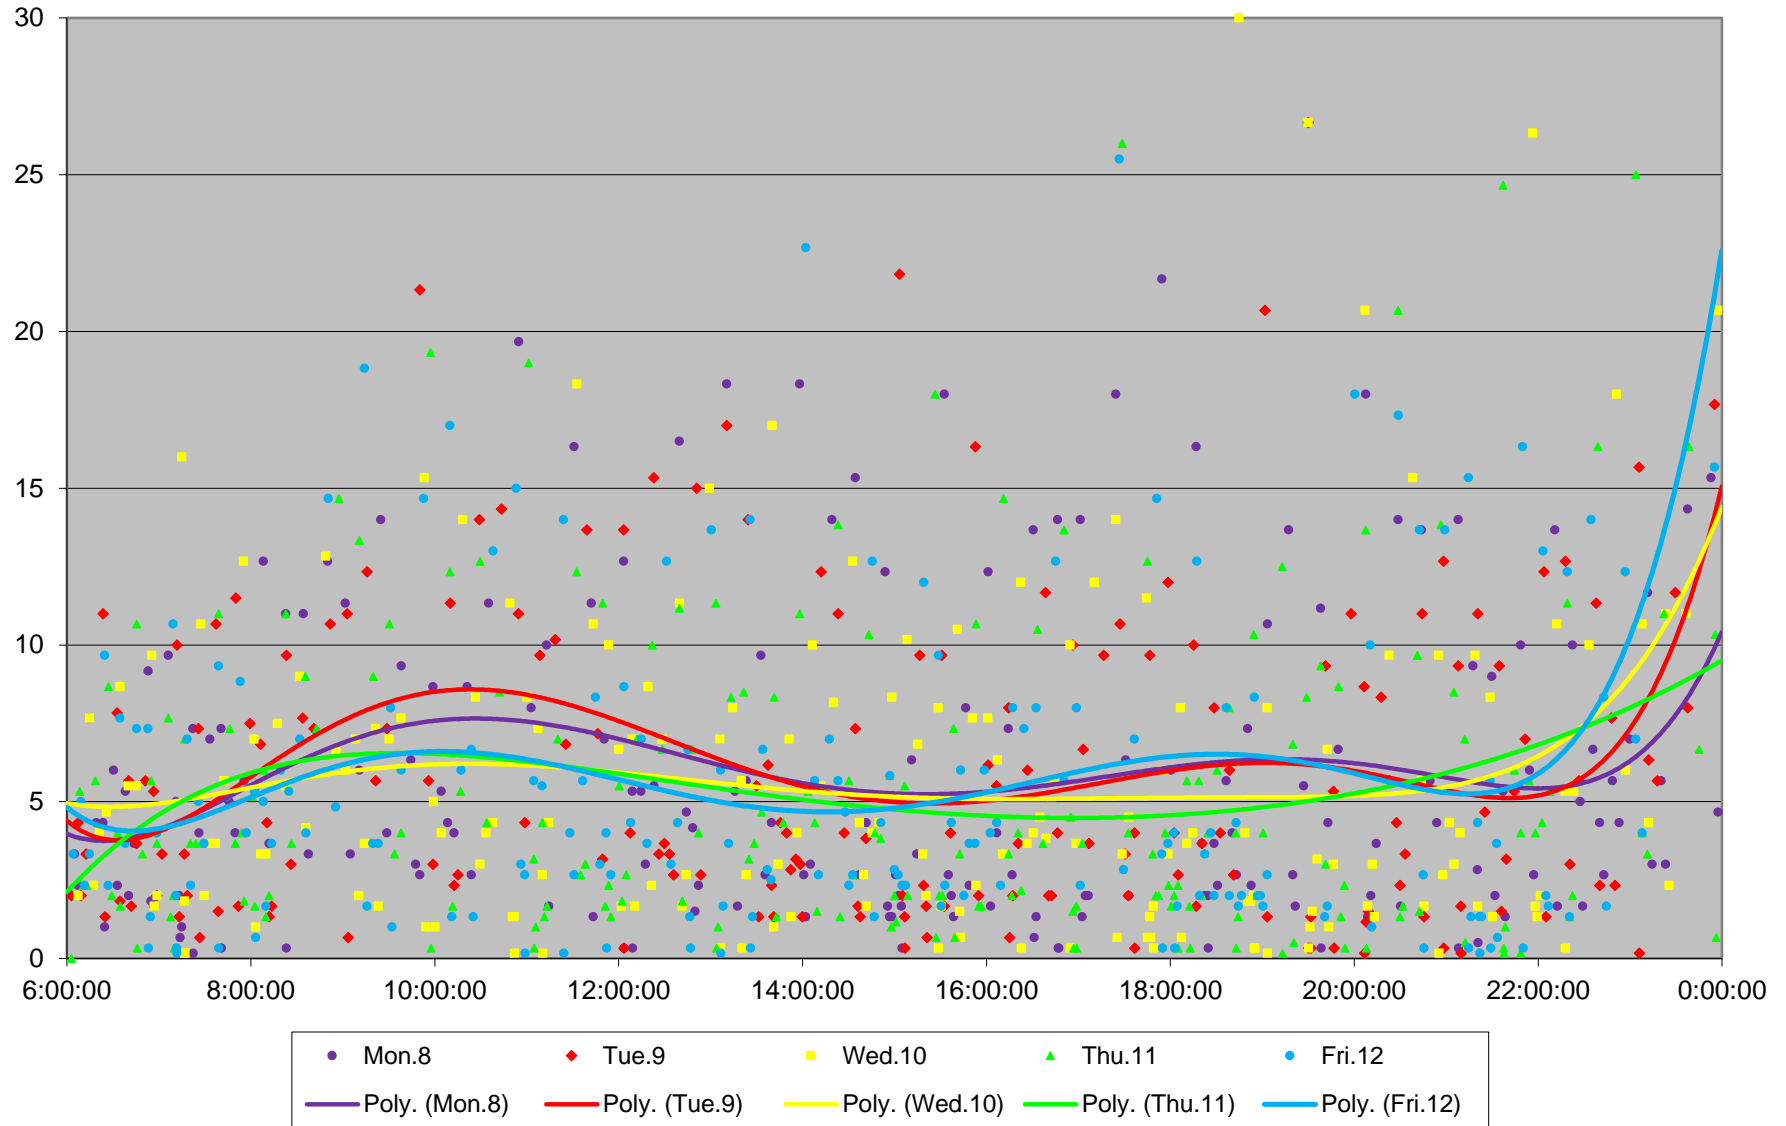

# 501 Queen Headways at Woodbine Ave. Eastbound April 2019

### 501 Queen Headways at Woodbine Ave. Eastbound April 2019