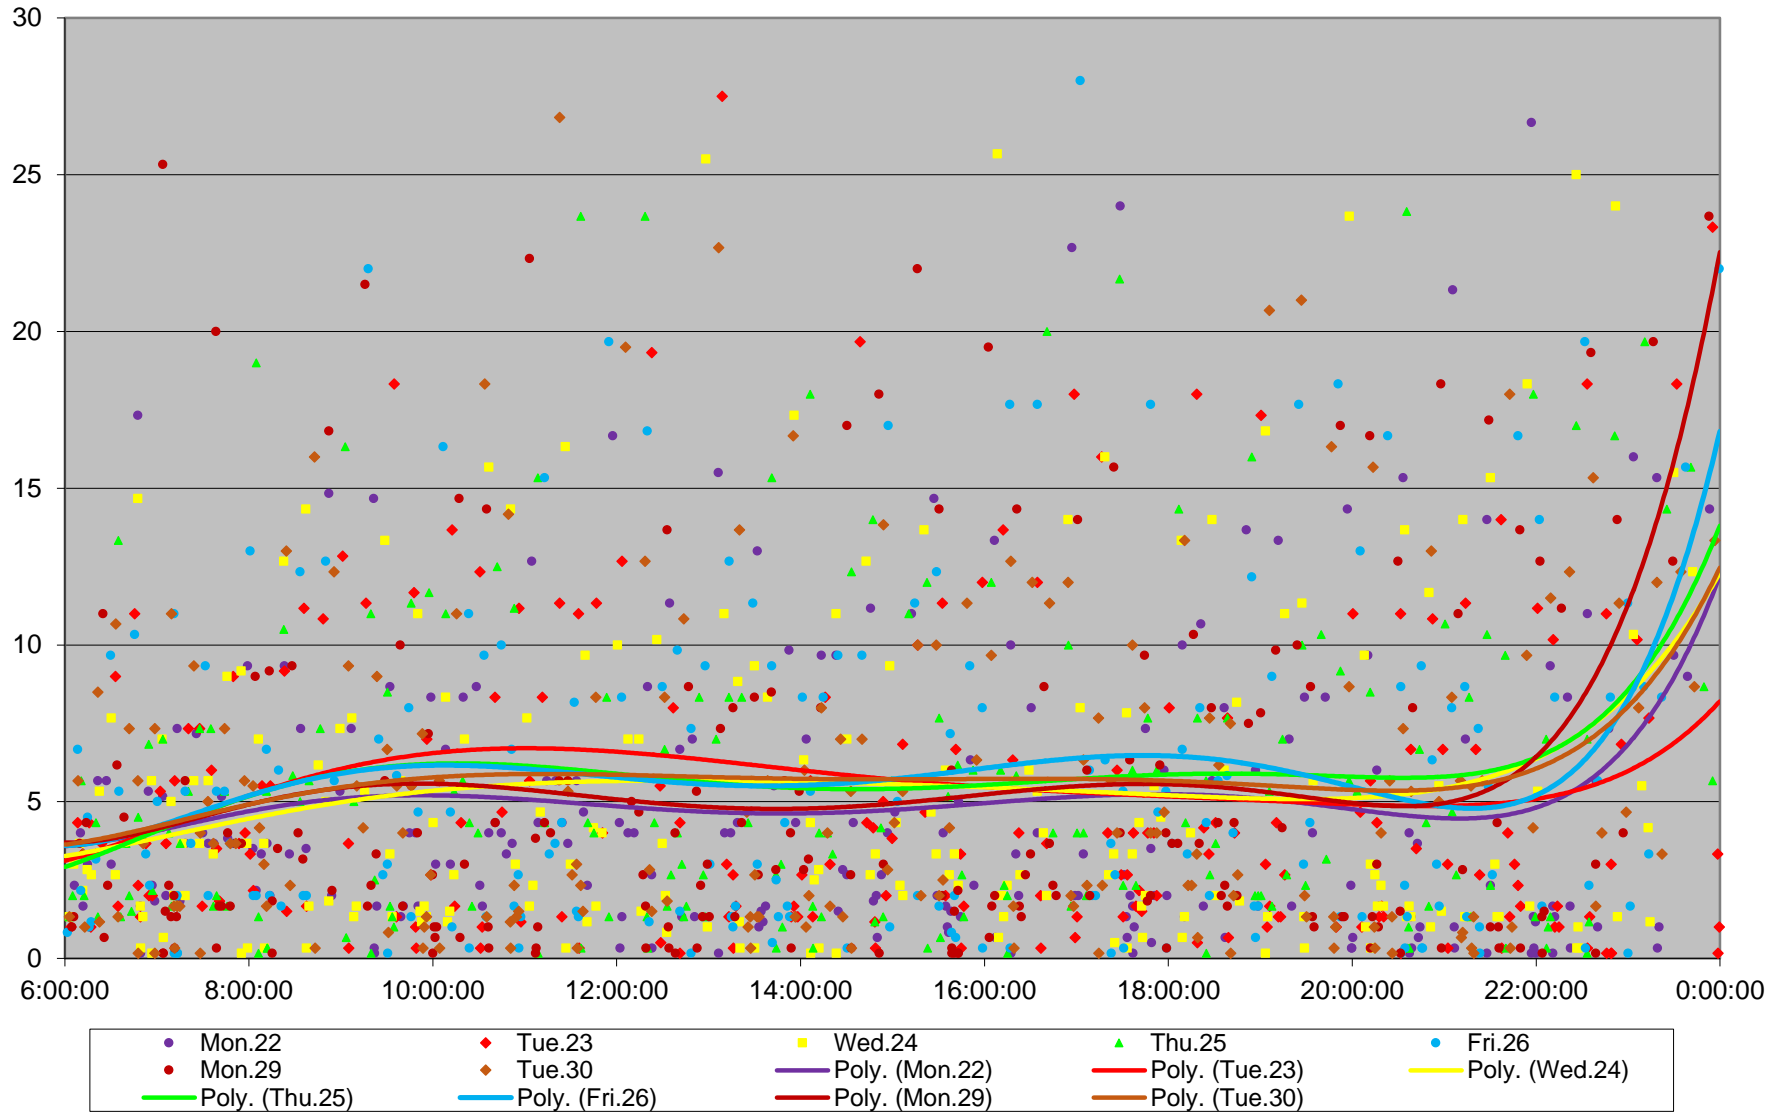

501 Queen Headways at Woodbine Ave. Eastbound April 2019