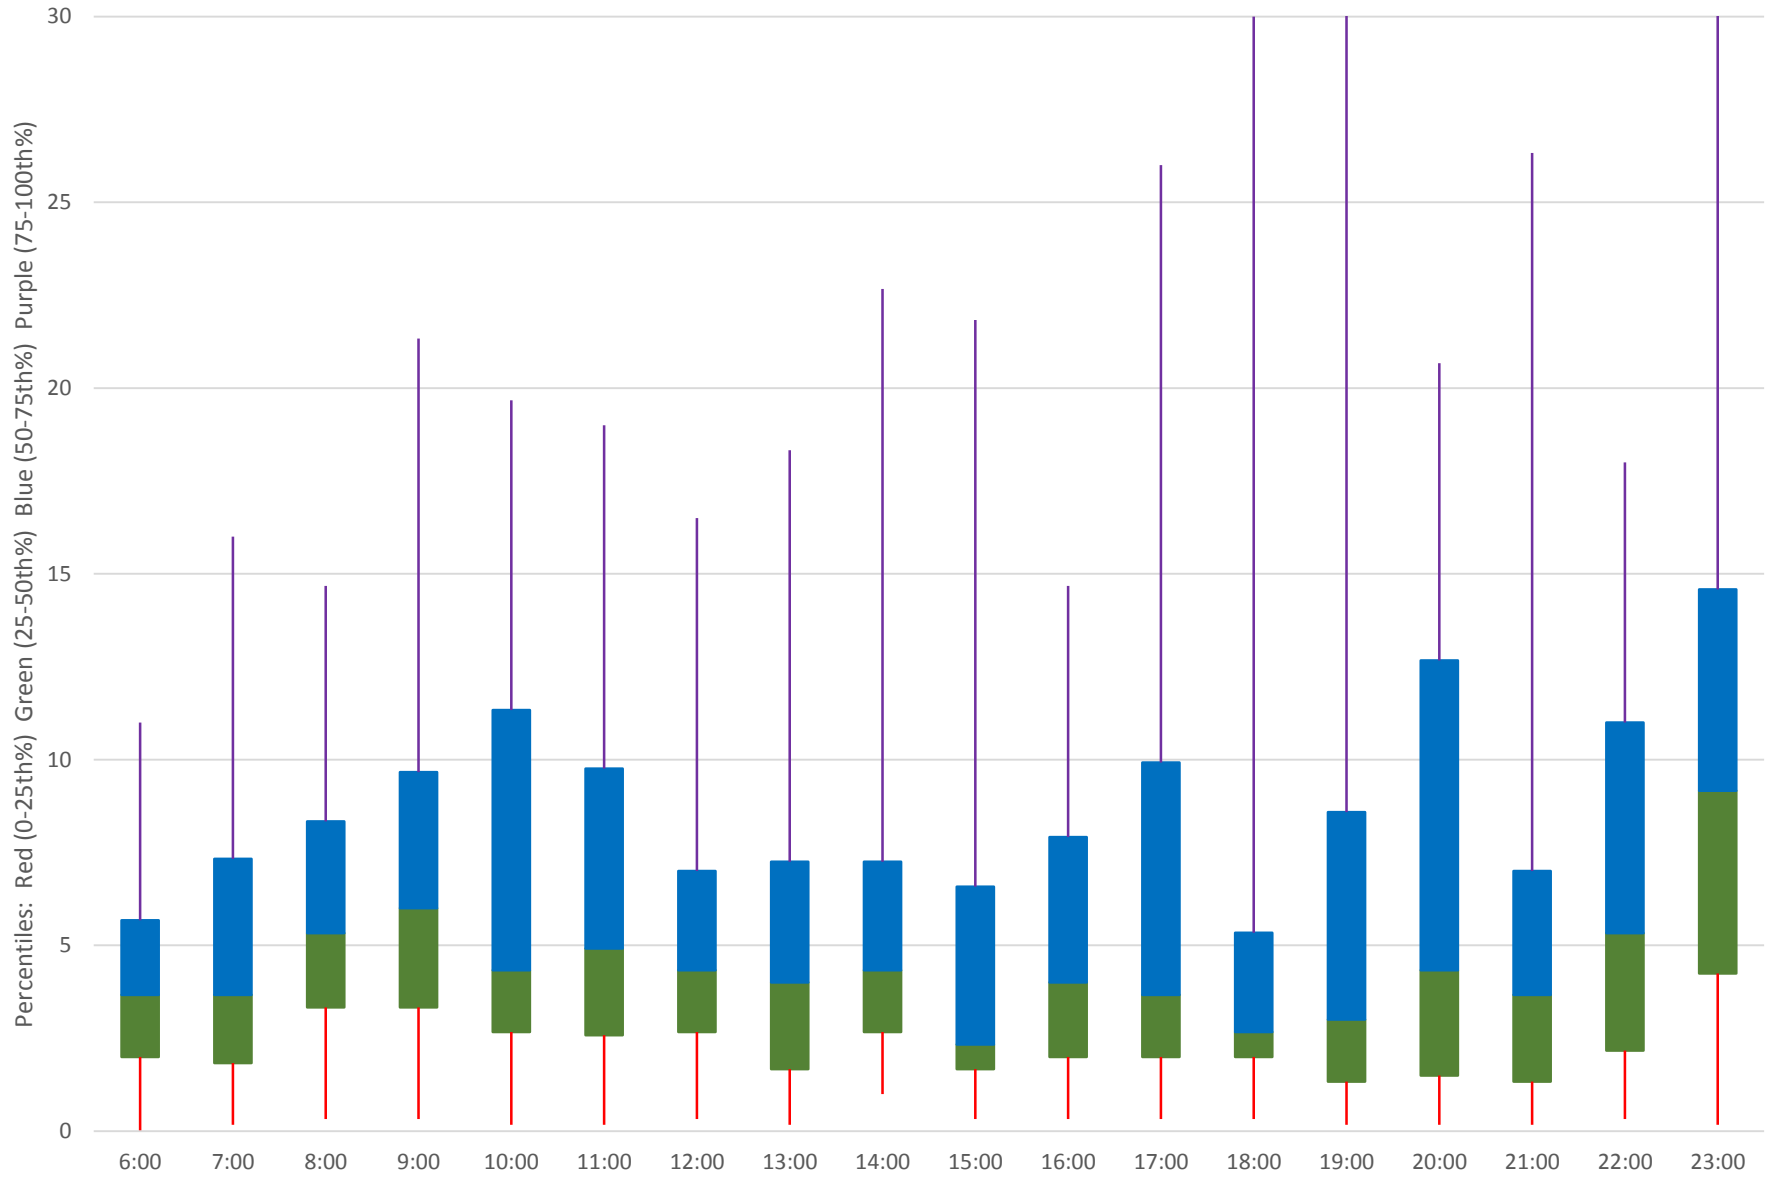

501 Queen Headways at Woodbine Ave. Eastbound April 2019 Quartiles Week 2