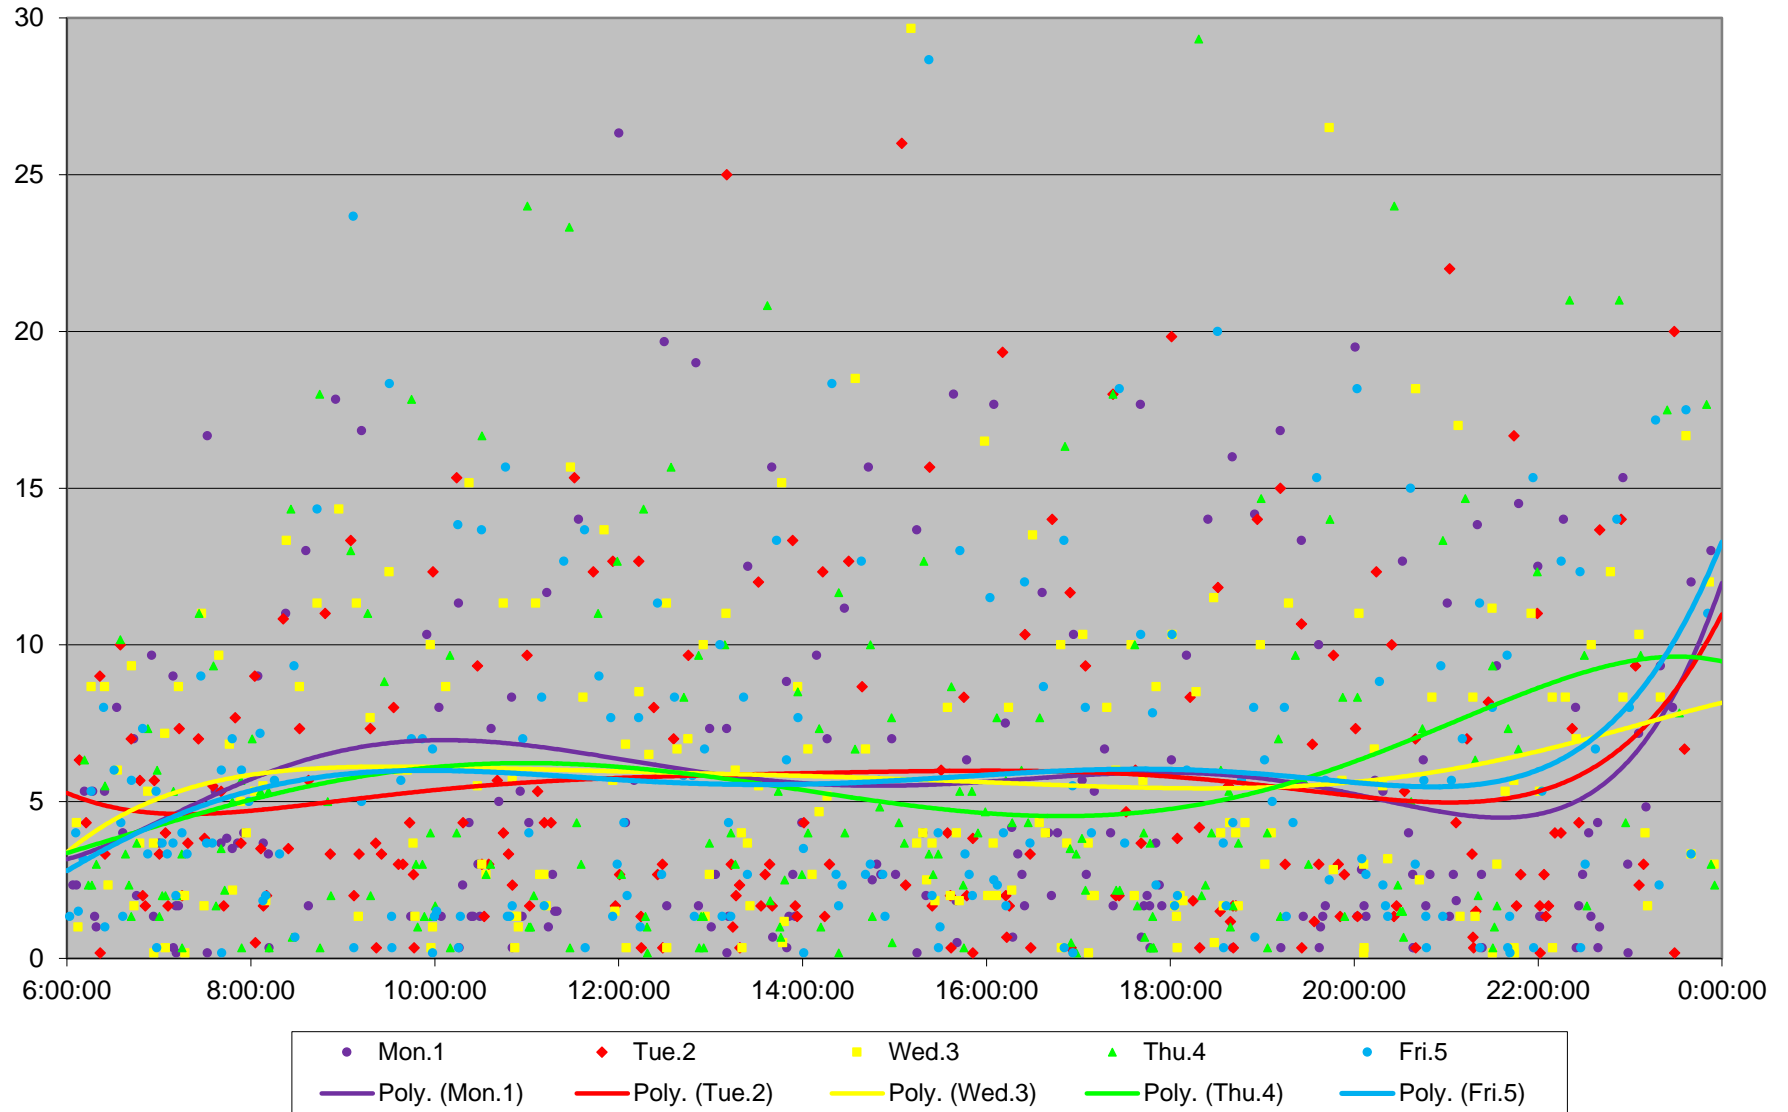

# 501 Queen Headways at Woodbine Ave. Eastbound April 2019