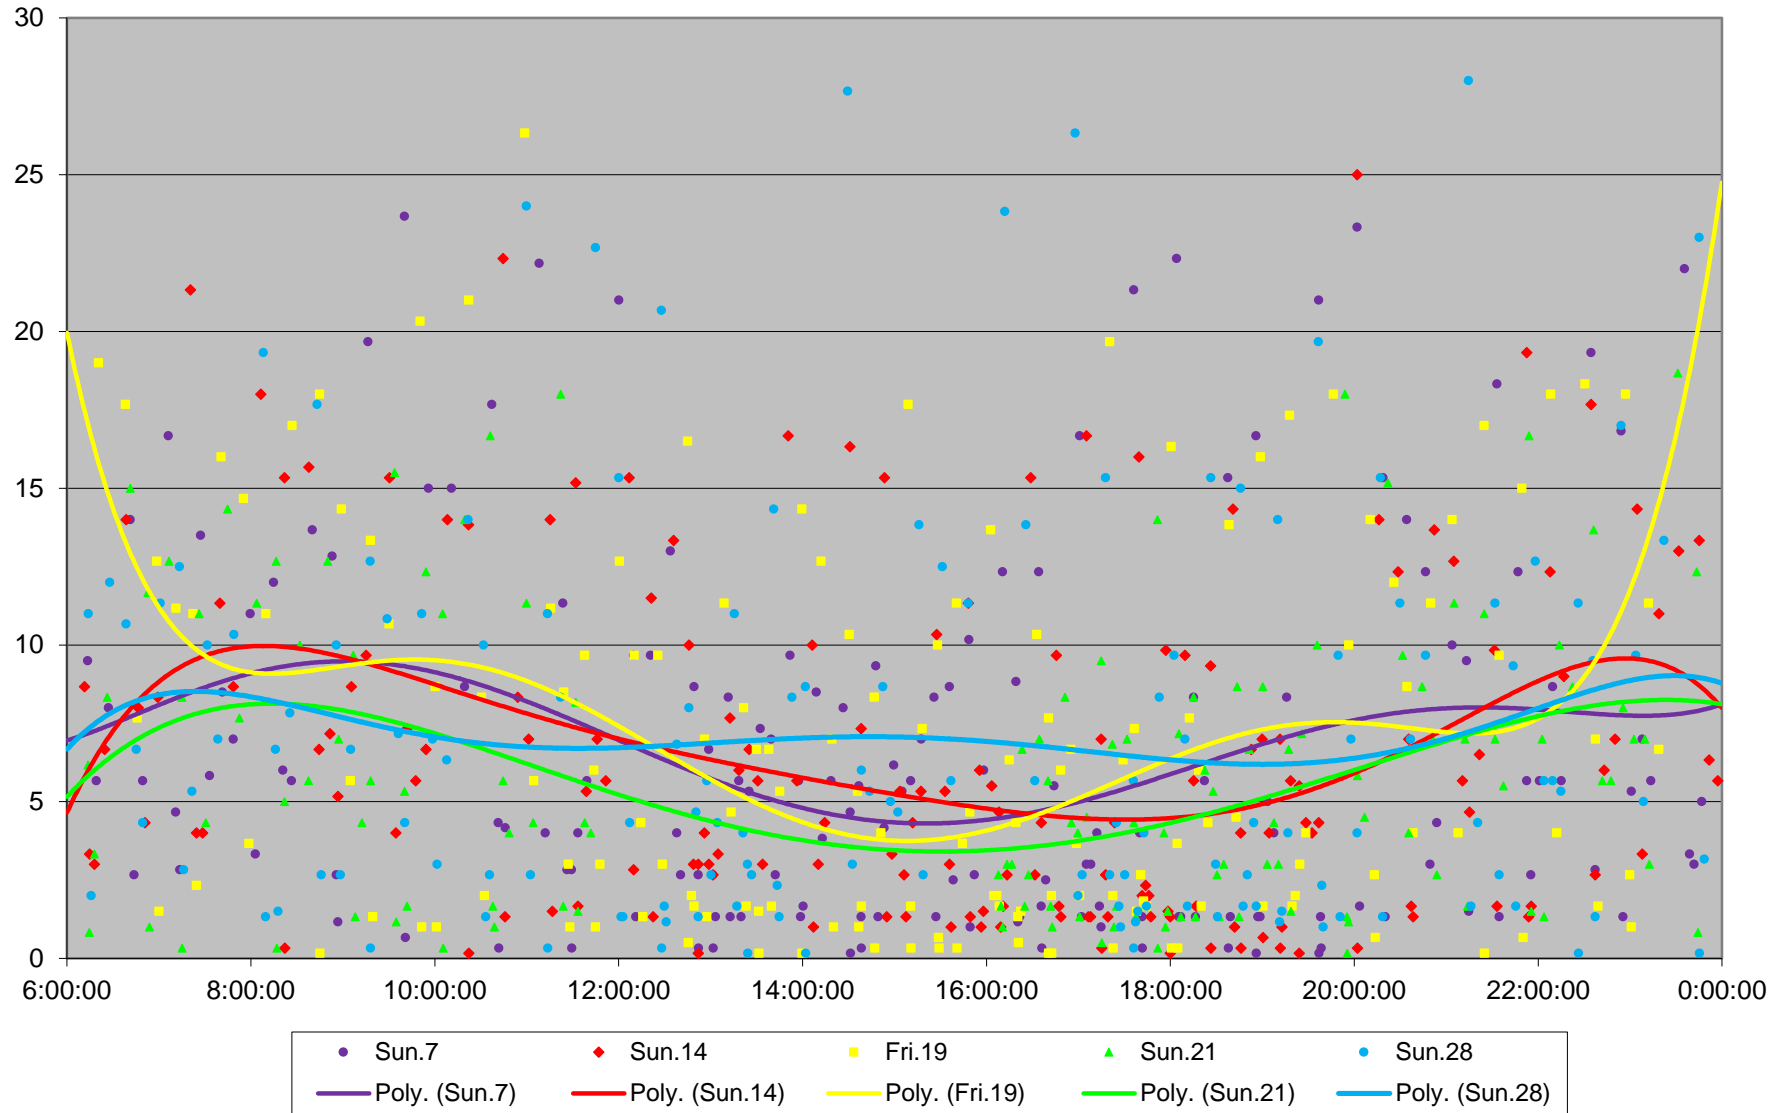

501 Queen Headways at Woodbine Ave. Eastbound April 2019 Weekday Statistics

501 Queen Headways at Woodbine Ave. Eastbound April 2019