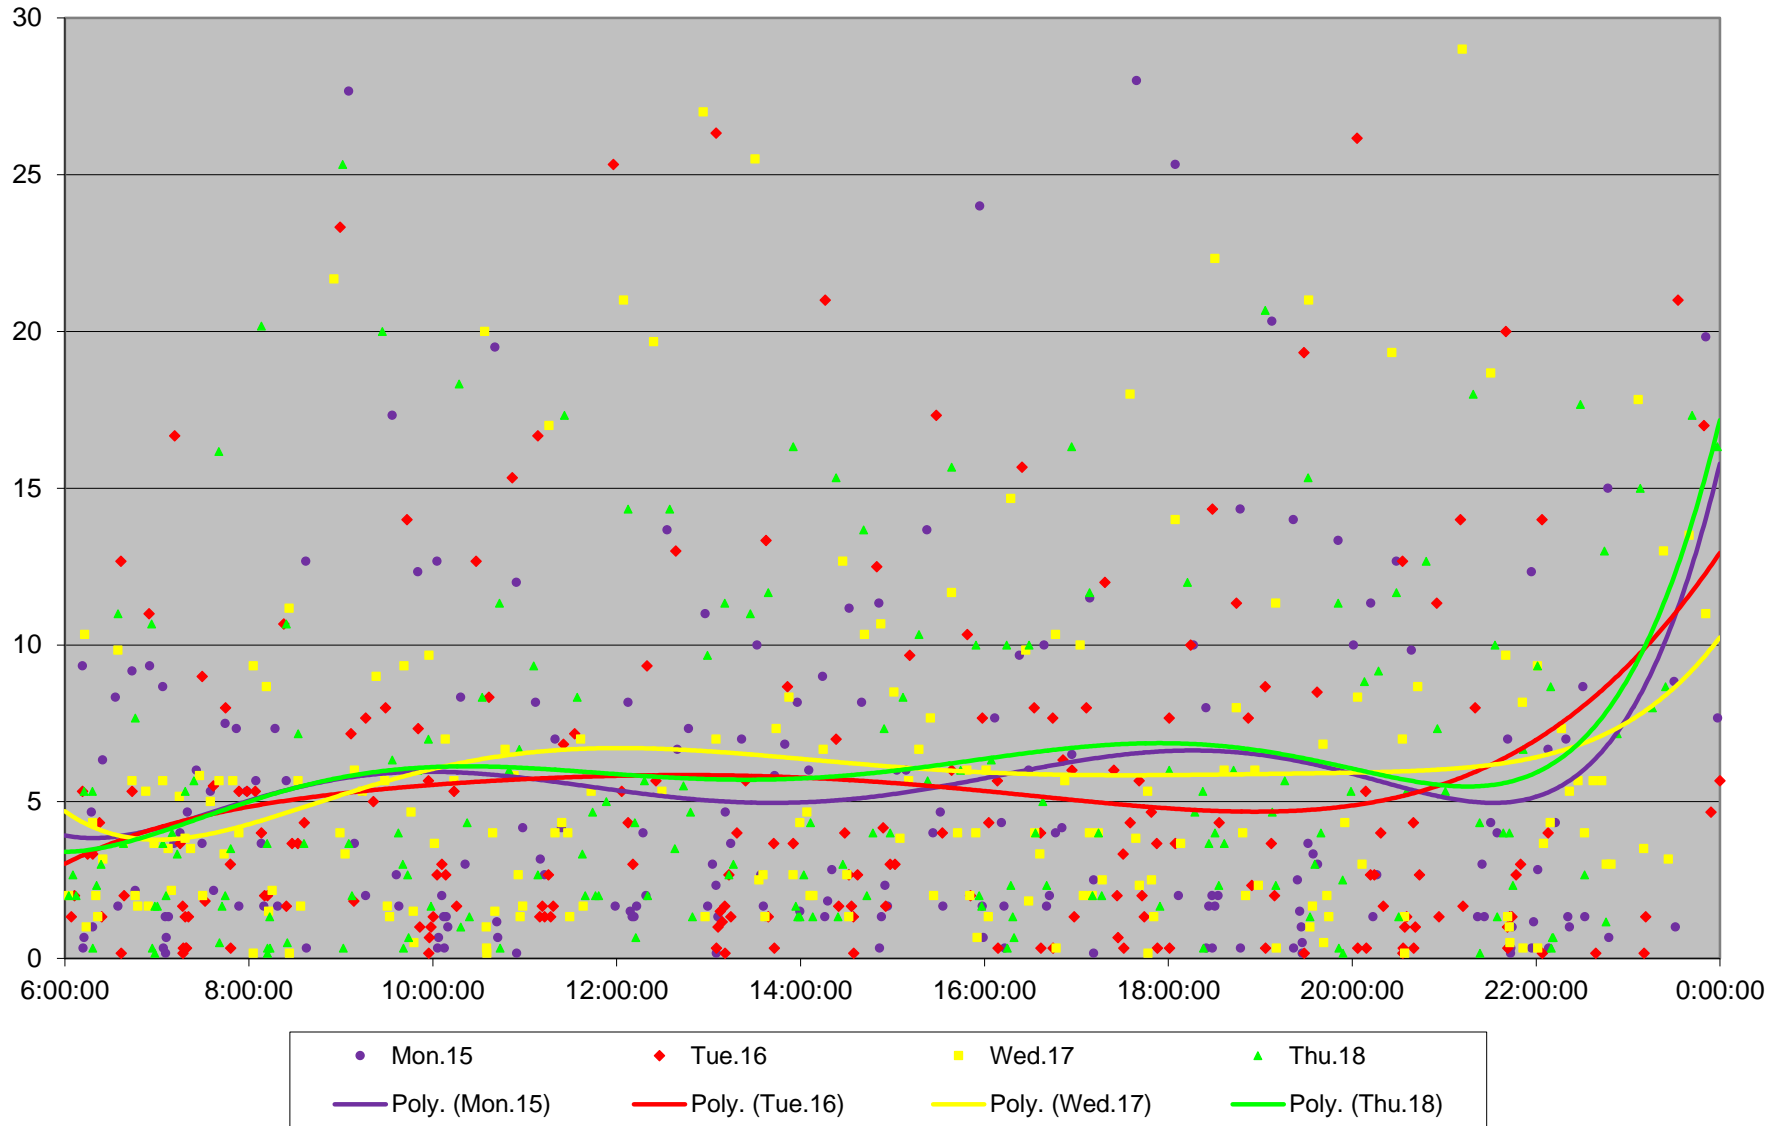

501 Queen Headways at Woodbine Ave. Eastbound April 2019