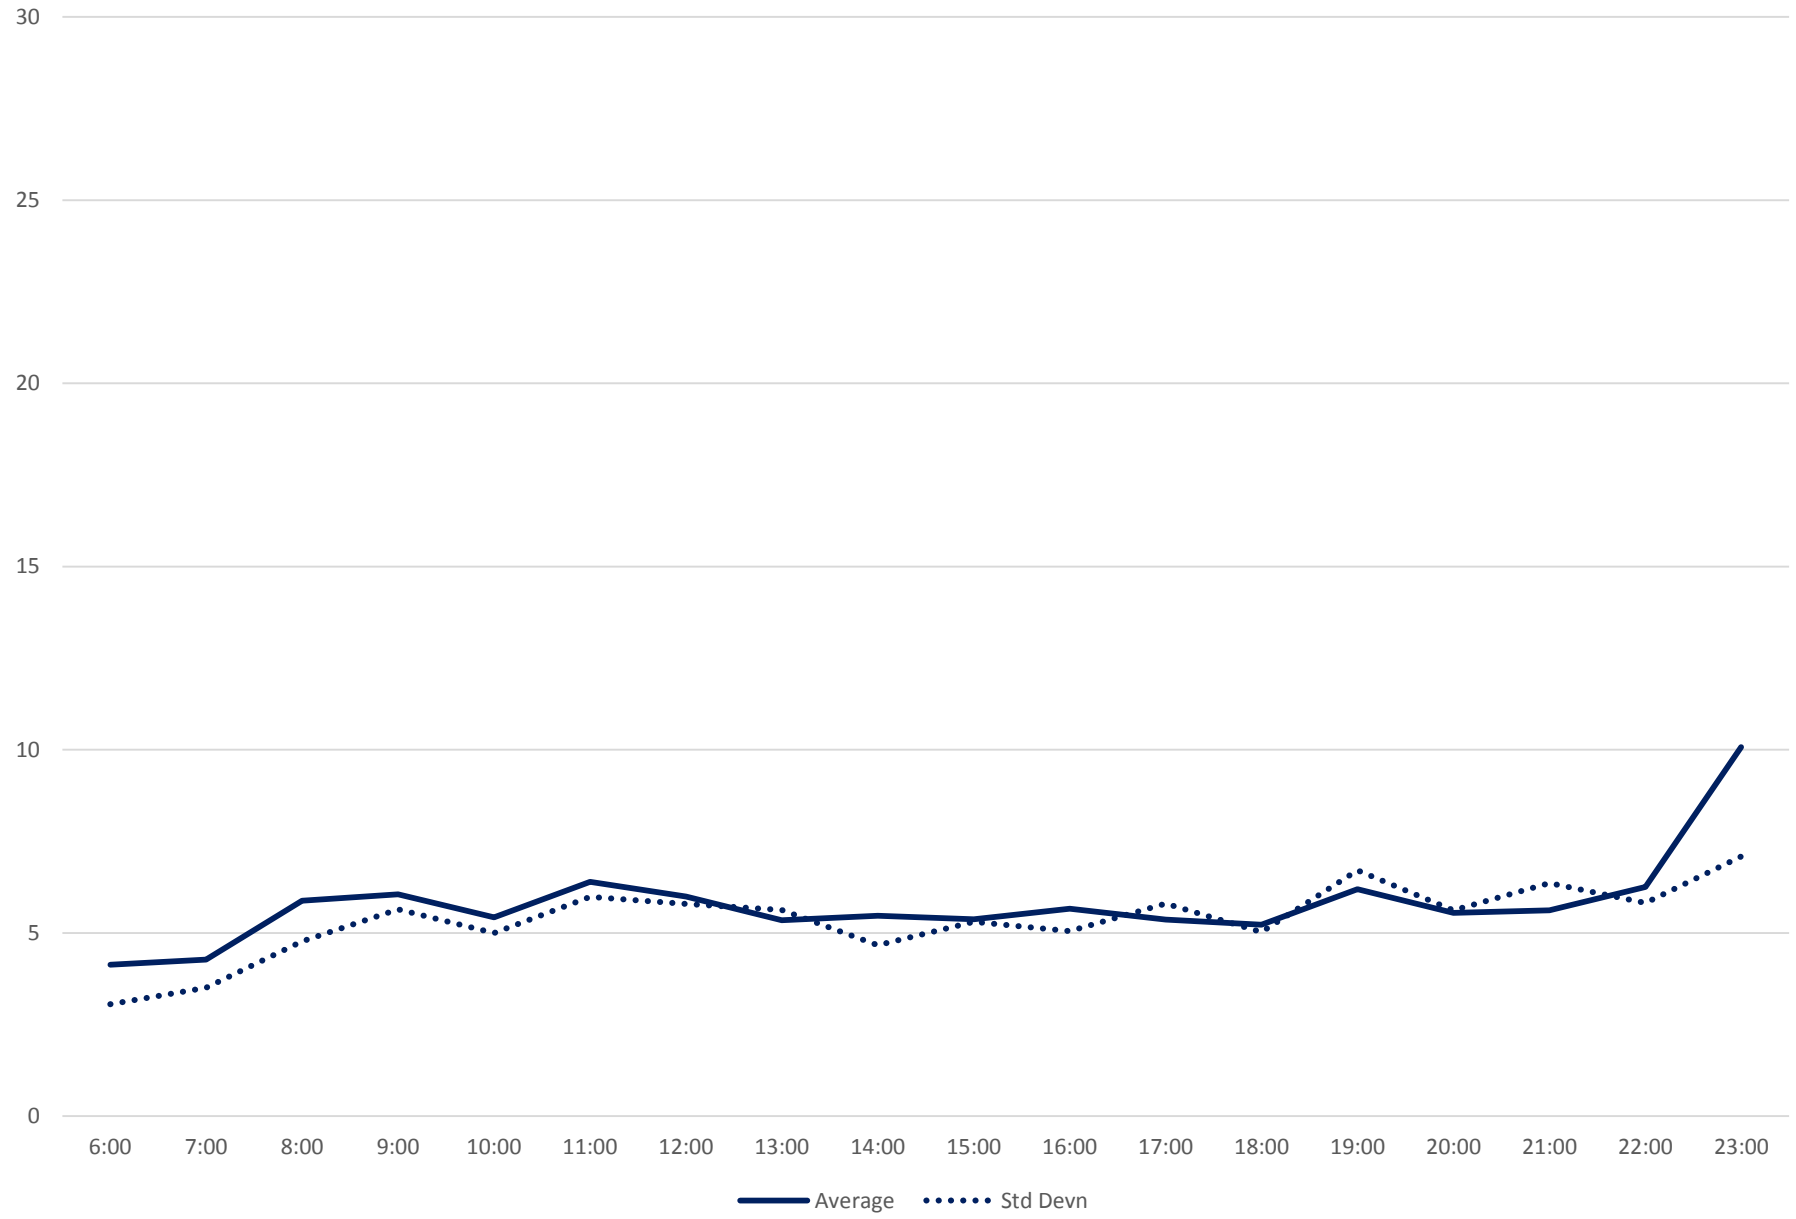

### 501 Queen Headways at Woodbine Ave. Eastbound April 2019

# 501 Queen Headways at Woodbine Ave. Eastbound April 2019

### 501 Queen Headways at Woodbine Ave. Eastbound April 2019

501 Queen Headways at Woodbine Ave. Eastbound April 2019 Weekday Statistics

501 Queen Headways at Woodbine Ave. Eastbound April 2019 Weekday Statistics