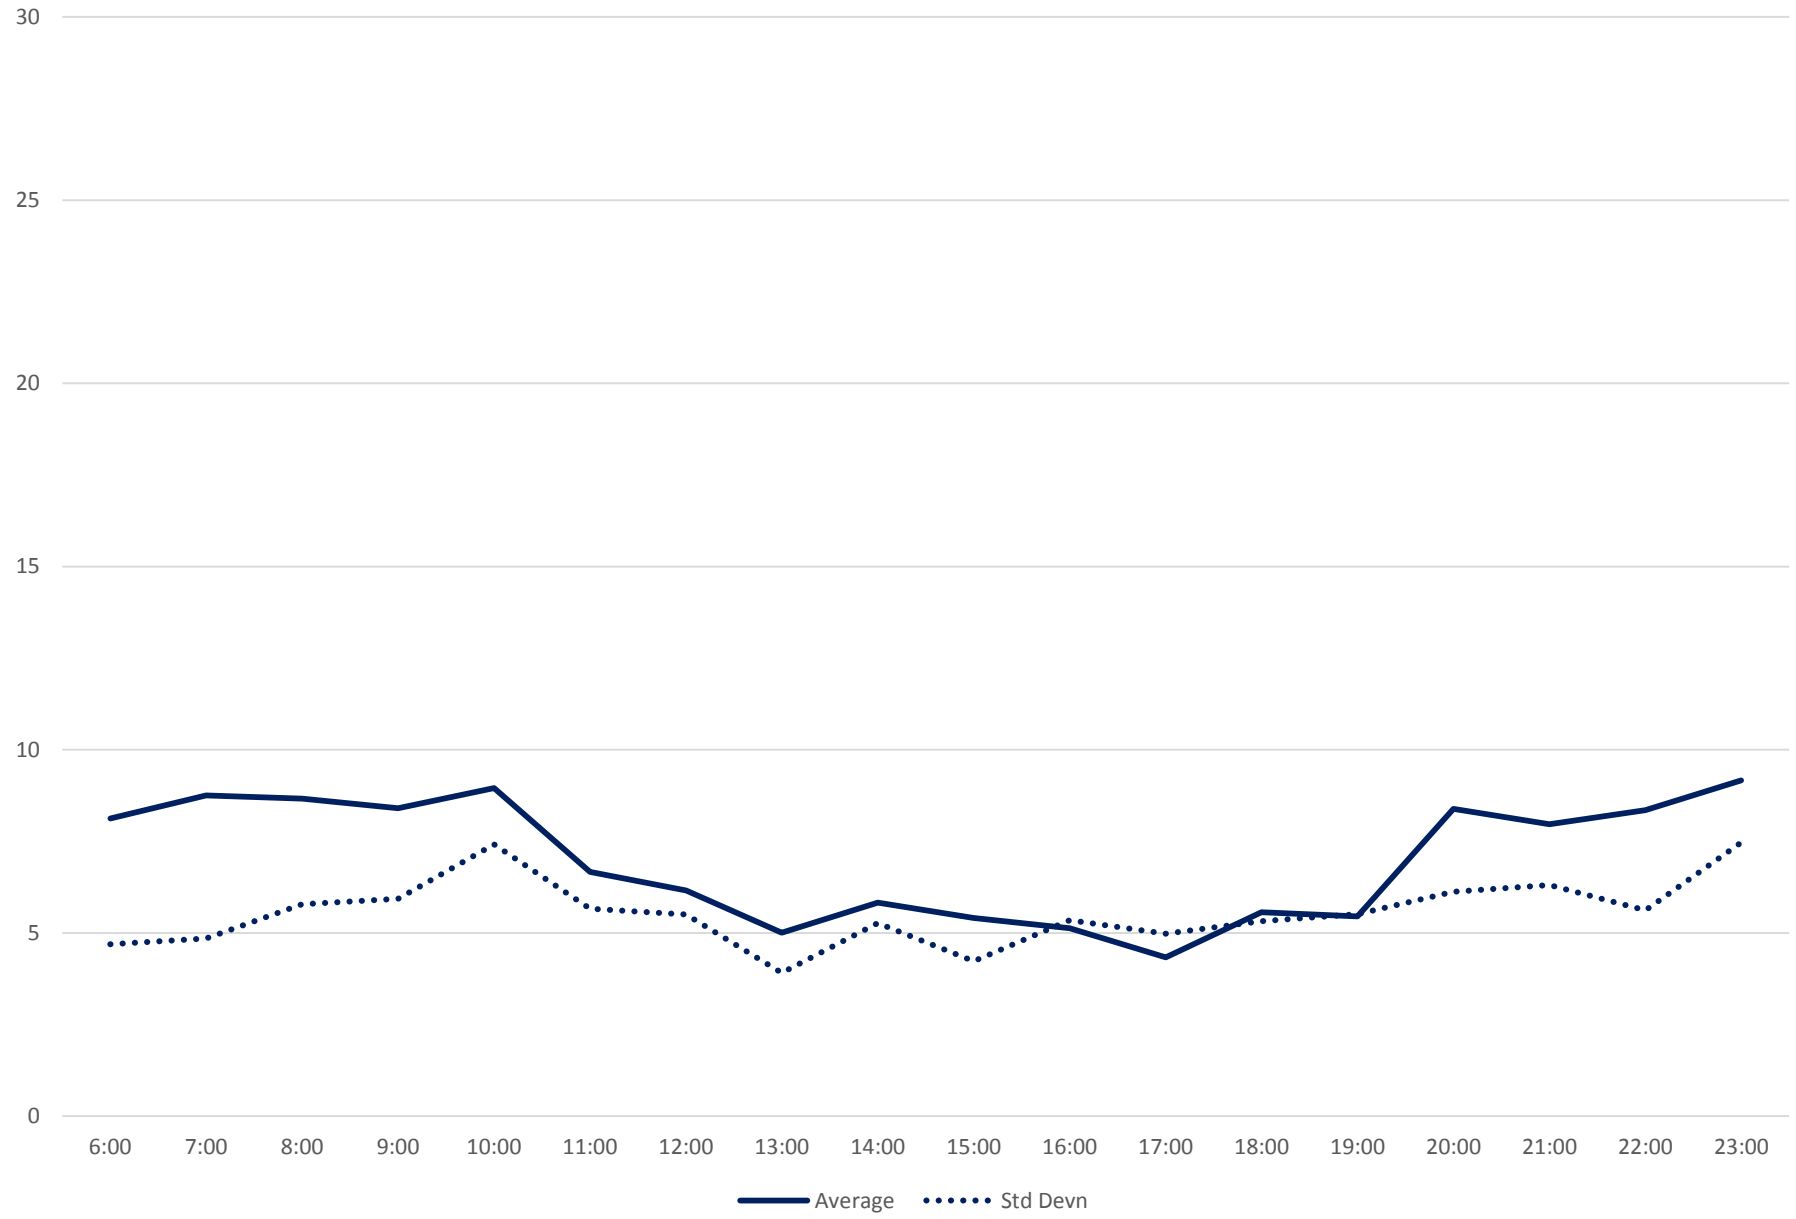

## Quartiles Week 4

501 Queen Headways at Woodbine Ave. Eastbound April 2019 Saturday Statistics

# 501 Queen Headways at Woodbine Ave. Eastbound April 2019

## Quartiles Saturdays

501 Queen Headways at Woodbine Ave. Eastbound April 2019 Sunday Statistics