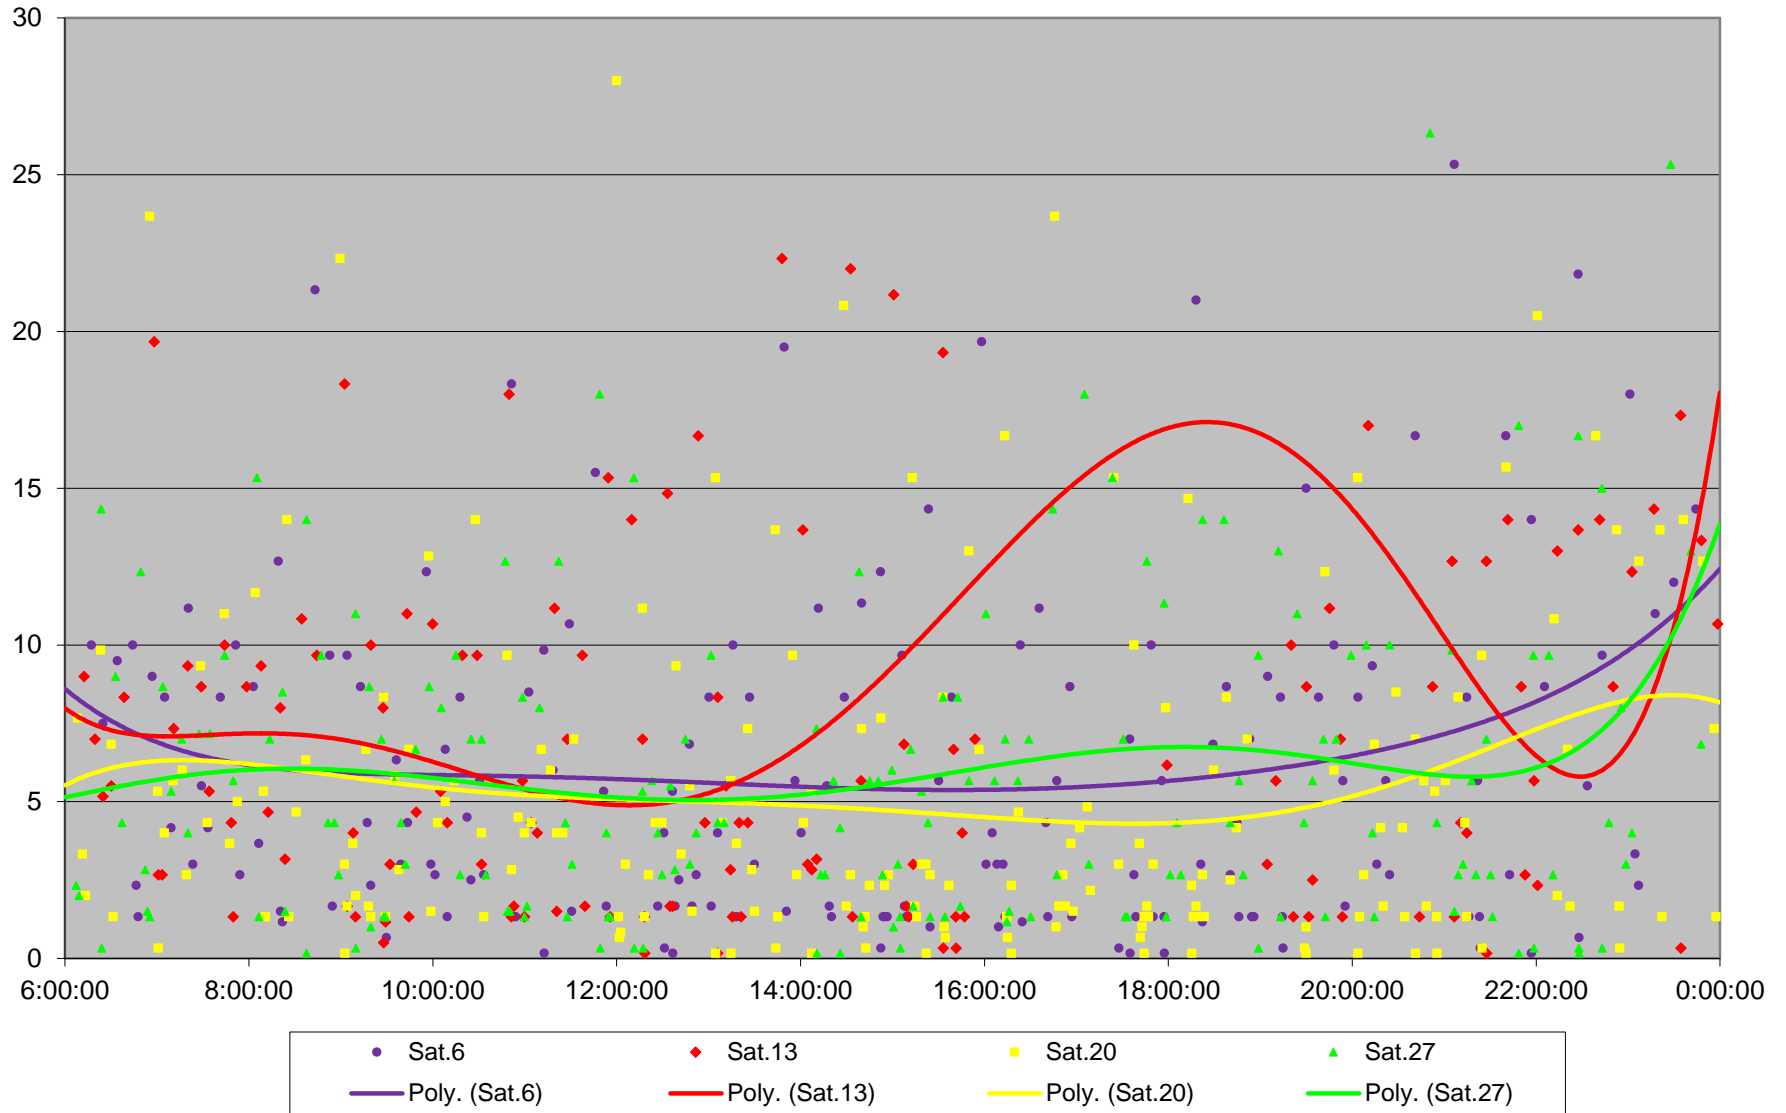

501 Queen Headways at Woodbine Ave. Eastbound April 2019