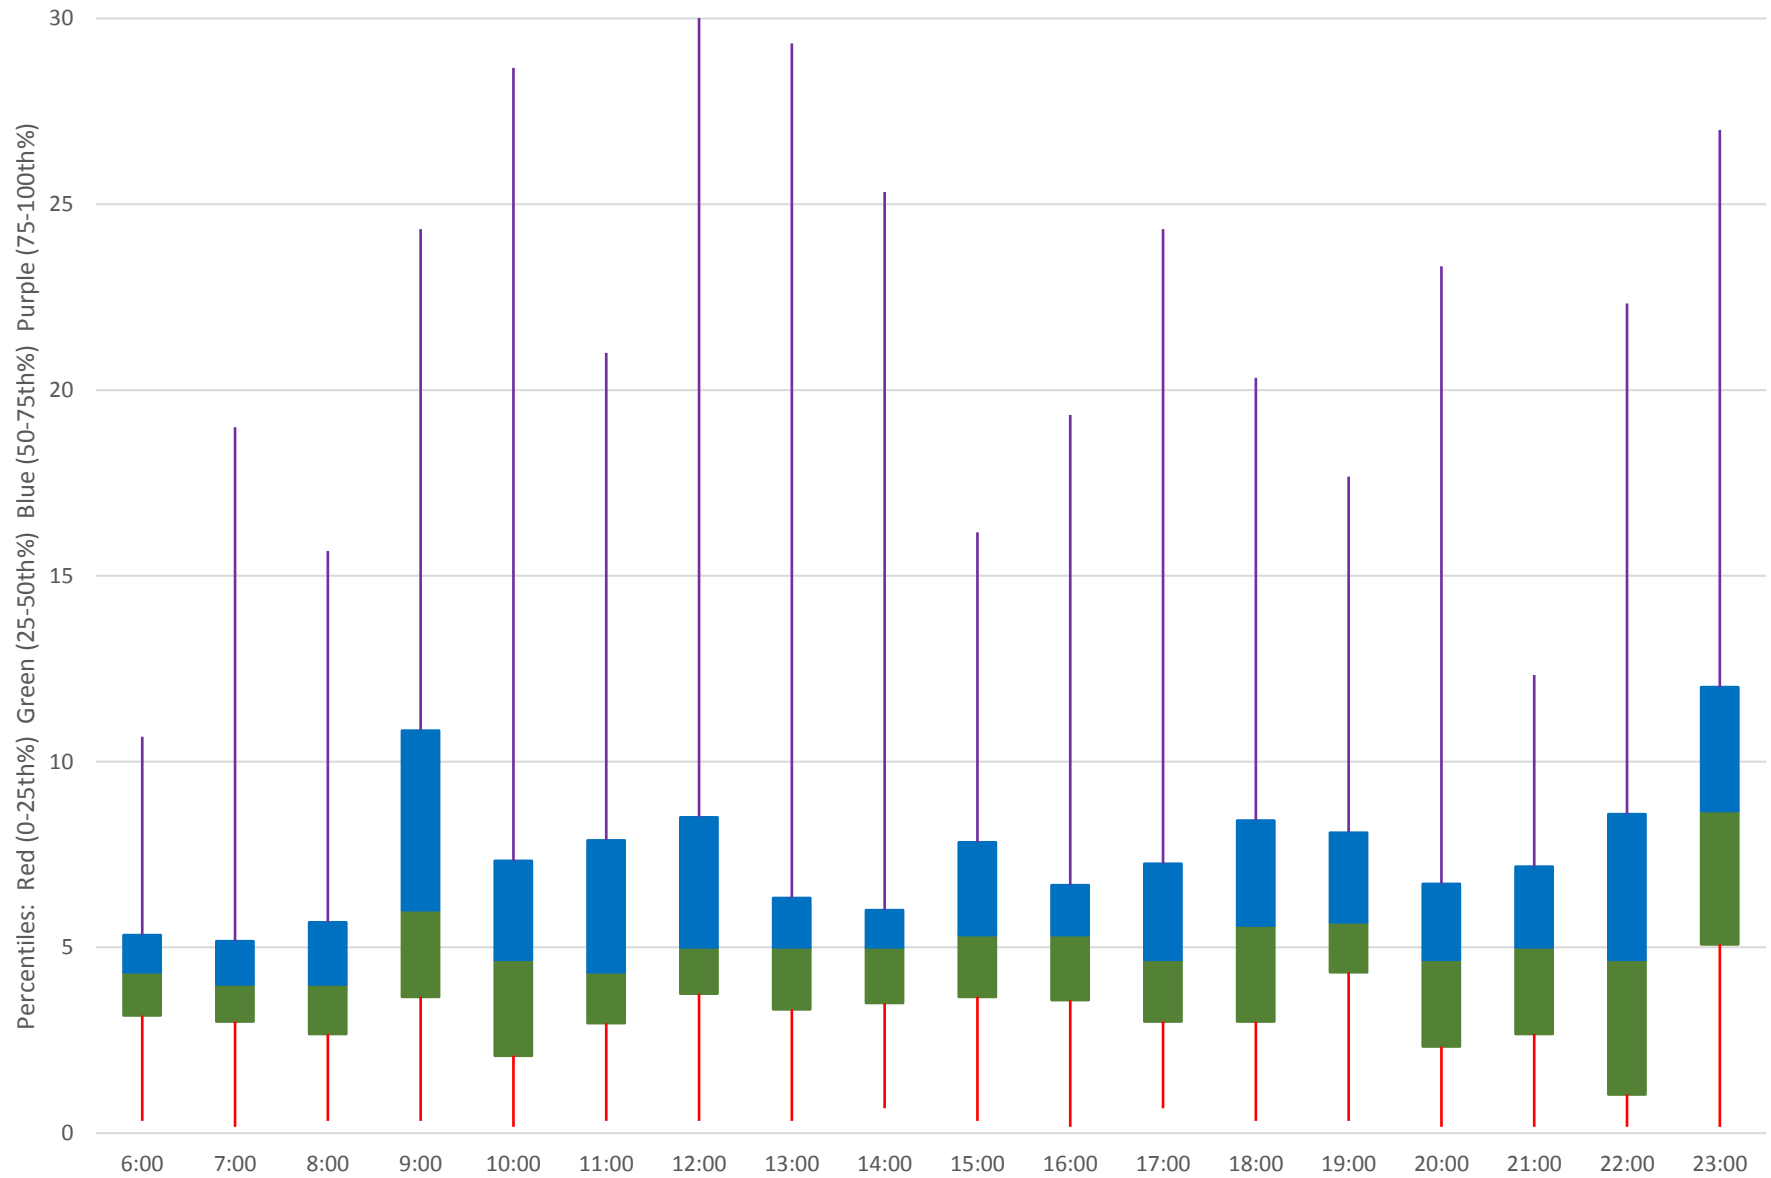

501 Queen Headways at Silver Birch Ave. Westbound April 2019 Weekday Statistics

501 Queen Headways at Silver Birch Ave. Westbound April 2019

Quartiles Weekday

501 Queen Headways at Silver Birch Ave. Westbound April 2019

Quartiles Week 1

501 Queen Headways at Silver Birch Ave. Westbound April 2019

Quartiles Week 2

501 Queen Headways at Silver Birch Ave. Westbound April 2019

Quartiles Week 3

501 Queen Headways at Silver Birch Ave. Westbound April 2019

Quartiles Week 4

501 Queen Headways at Silver Birch Ave. Westbound April 2019 Saturday Statistics

501 Queen Headways at Silver Birch Ave. Westbound April 2019

Quartiles Saturdays

501 Queen Headways at Silver Birch Ave. Westbound April 2019 Sunday Statistics

501 Queen Headways at Silver Birch Ave. Westbound April 2019

Quartiles Sundays/Holidays