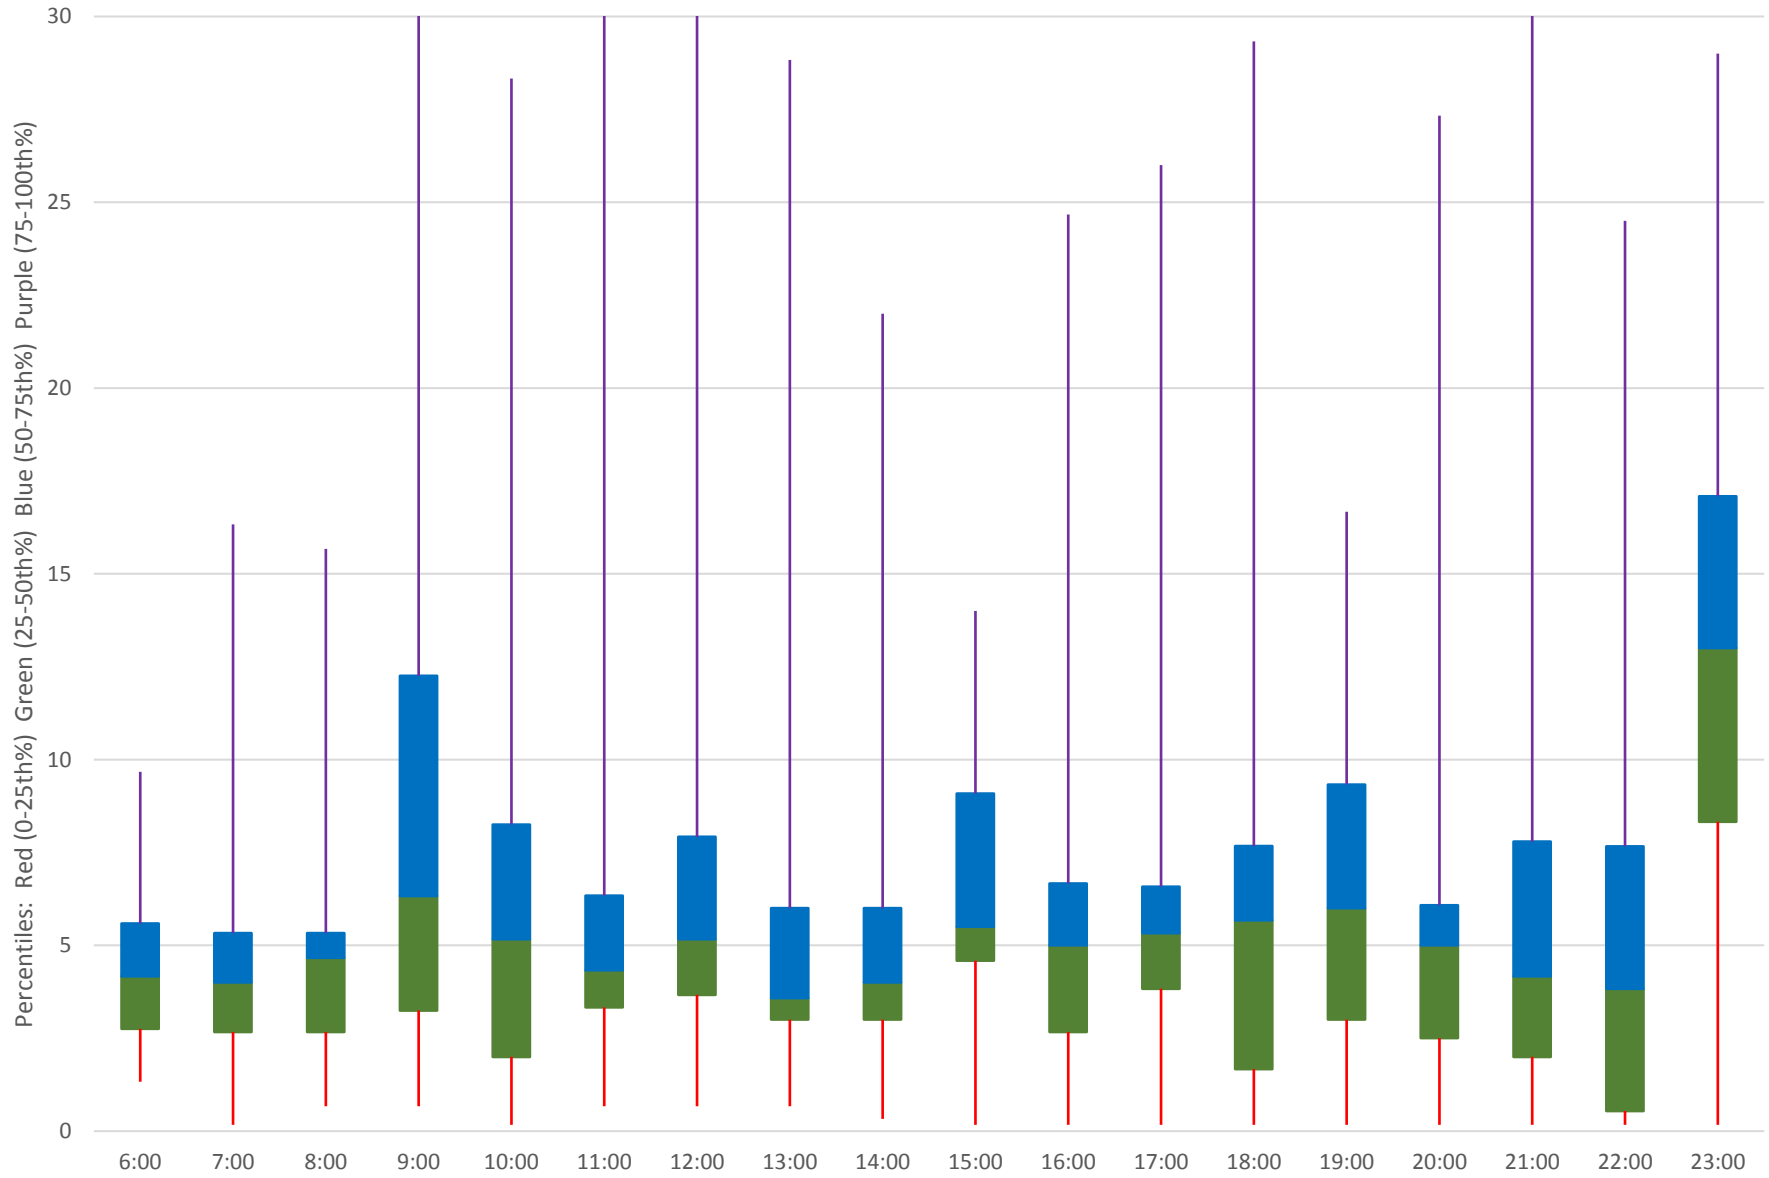

Quartiles Week 1

501 Queen Headways at Silver Birch Ave. Westbound April 2019

Quartiles Week 2

501 Queen Headways at Silver Birch Ave. Westbound April 2019

Quartiles Week 3

501 Queen Headways at Silver Birch Ave. Westbound April 2019

Quartiles Week 4

501 Queen Headways at Silver Birch Ave. Westbound April 2019 Saturday Statistics

501 Queen Headways at Silver Birch Ave. Westbound April 2019

Quartiles Saturdays

501 Queen Headways at Silver Birch Ave. Westbound April 2019 Sunday Statistics

501 Queen Headways at Silver Birch Ave. Westbound April 2019

Quartiles Sundays/Holidays