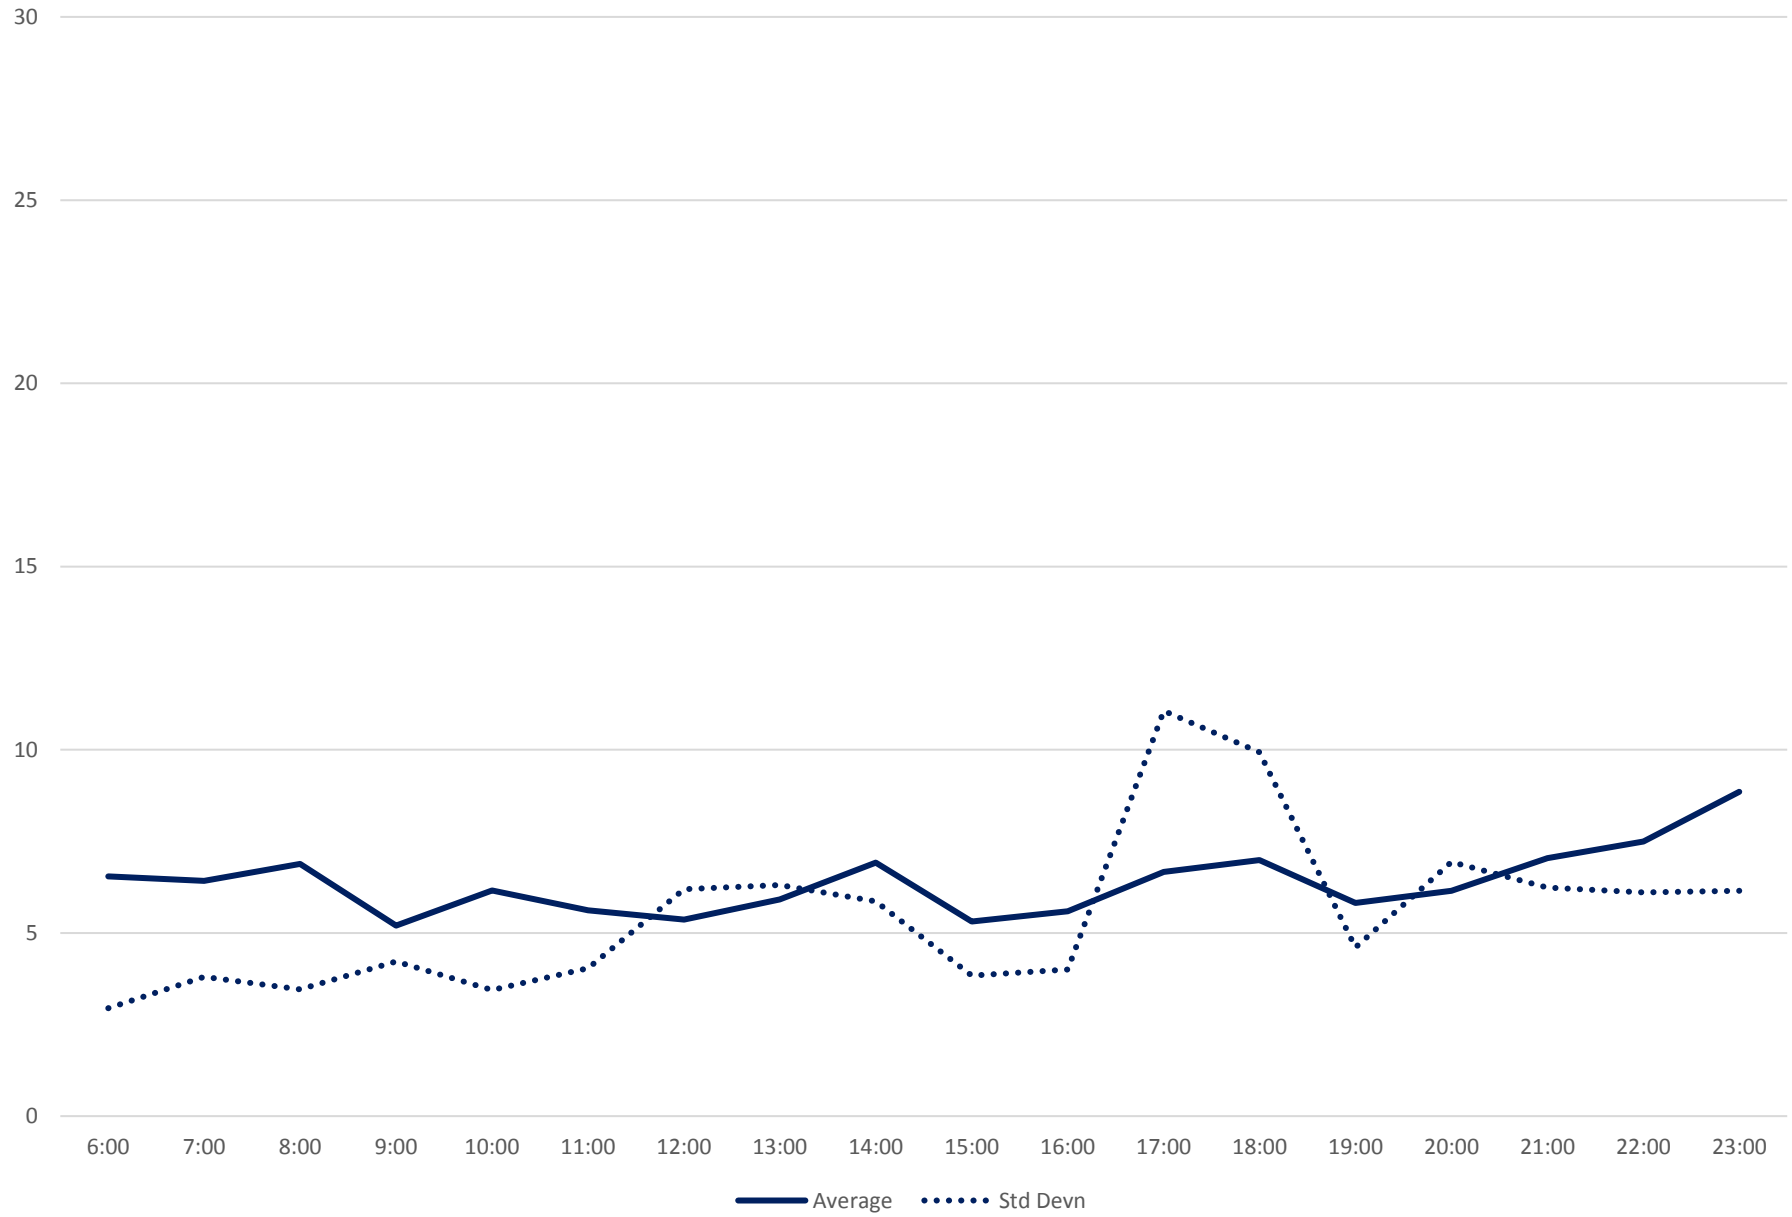

501 Queen Headways at Silver Birch Ave. Westbound April 2019 Weekday Statistics

501 Queen Headways at Silver Birch Ave. Westbound April 2019

Quartiles Weekday

501 Queen Headways at Silver Birch Ave. Westbound April 2019

Quartiles Week 1

501 Queen Headways at Silver Birch Ave. Westbound April 2019

Quartiles Week 2

501 Queen Headways at Silver Birch Ave. Westbound April 2019

Quartiles Week 3

501 Queen Headways at Silver Birch Ave. Westbound April 2019

Quartiles Week 4

501 Queen Headways at Silver Birch Ave. Westbound April 2019 Saturday Statistics

501 Queen Headways at Silver Birch Ave. Westbound April 2019

Quartiles Saturdays

501 Queen Headways at Silver Birch Ave. Westbound April 2019 Sunday Statistics

501 Queen Headways at Silver Birch Ave. Westbound April 2019

Quartiles Sundays/Holidays