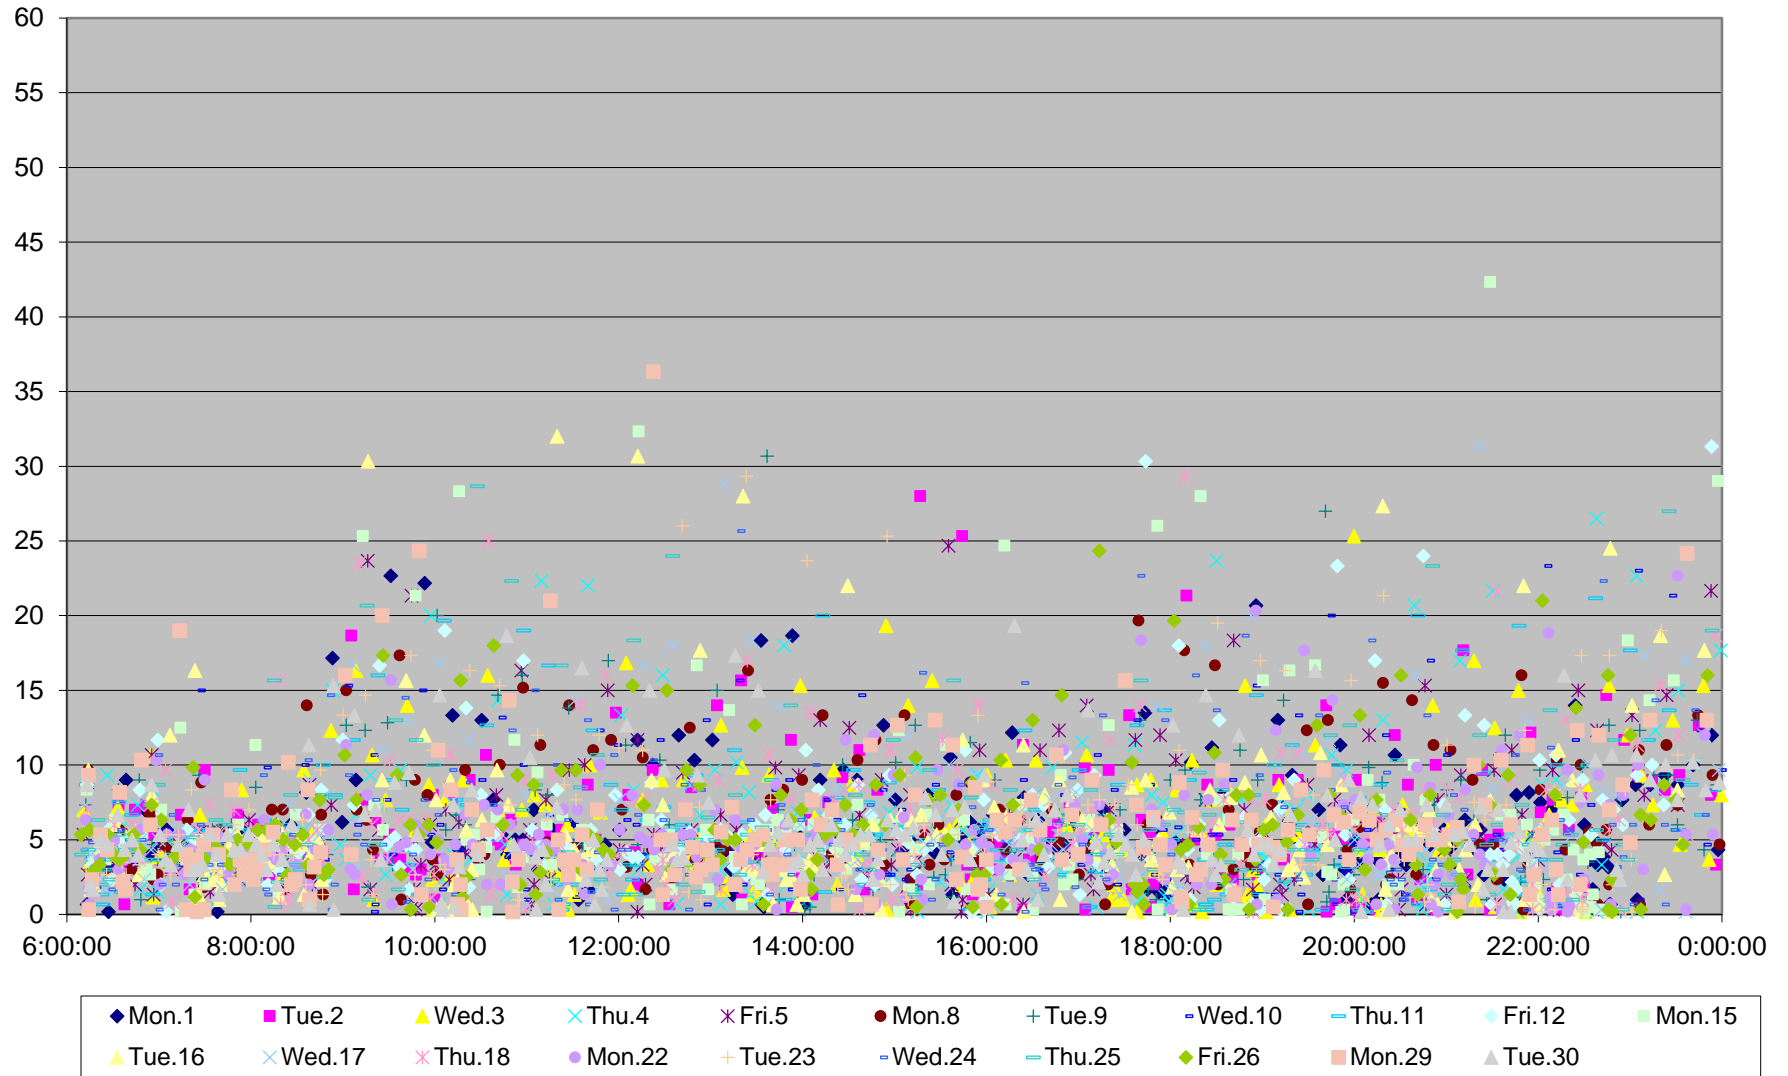

501 Queen Headways at Silver Birch Ave. Westbound April 2019

501 Queen Headways at Silver Birch Ave. Westbound April 2019

501 Queen Headways at Silver Birch Ave. Westbound April 2019

501 Queen Headways at Silver Birch Ave. Westbound April 2019

501 Queen Headways at Silver Birch Ave. Westbound April 2019

501 Queen Headways at Silver Birch Ave. Westbound April 2019

501 Queen Headways at Silver Birch Ave. Westbound April 2019

501 Queen Headways at Silver Birch Ave. Westbound April 2019 Weekday Statistics

501 Queen Headways at Silver Birch Ave. Westbound April 2019 Weekday Statistics

501 Queen Headways at Silver Birch Ave. Westbound April 2019

Quartiles Weekday

501 Queen Headways at Silver Birch Ave. Westbound April 2019

Quartiles Week 1

501 Queen Headways at Silver Birch Ave. Westbound April 2019

Quartiles Week 2

501 Queen Headways at Silver Birch Ave. Westbound April 2019

Quartiles Week 3

501 Queen Headways at Silver Birch Ave. Westbound April 2019