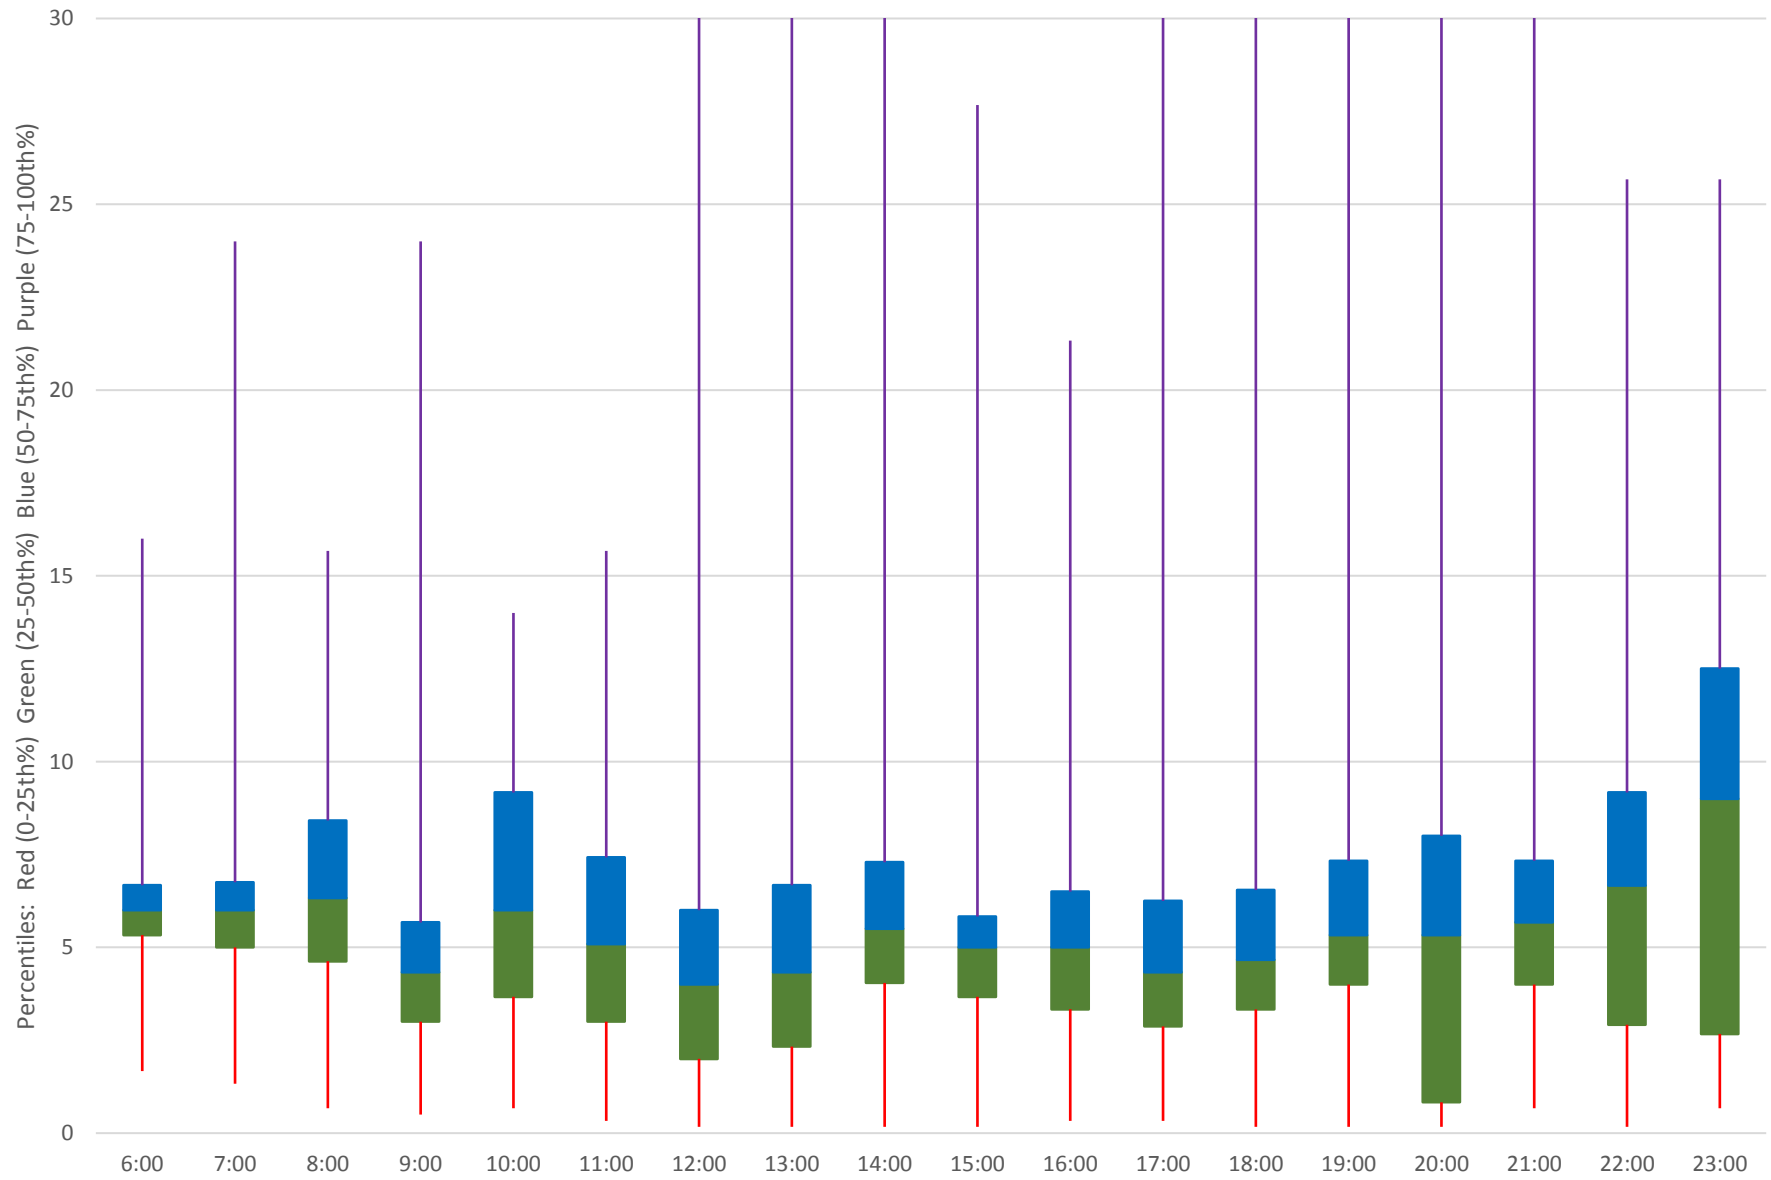

Quartiles Week 4

501 Queen Headways at Silver Birch Ave. Westbound April 2019 Saturday Statistics

501 Queen Headways at Silver Birch Ave. Westbound April 2019

Quartiles Saturdays

501 Queen Headways at Silver Birch Ave. Westbound April 2019 Sunday Statistics

501 Queen Headways at Silver Birch Ave. Westbound April 2019

Quartiles Sundays/Holidays