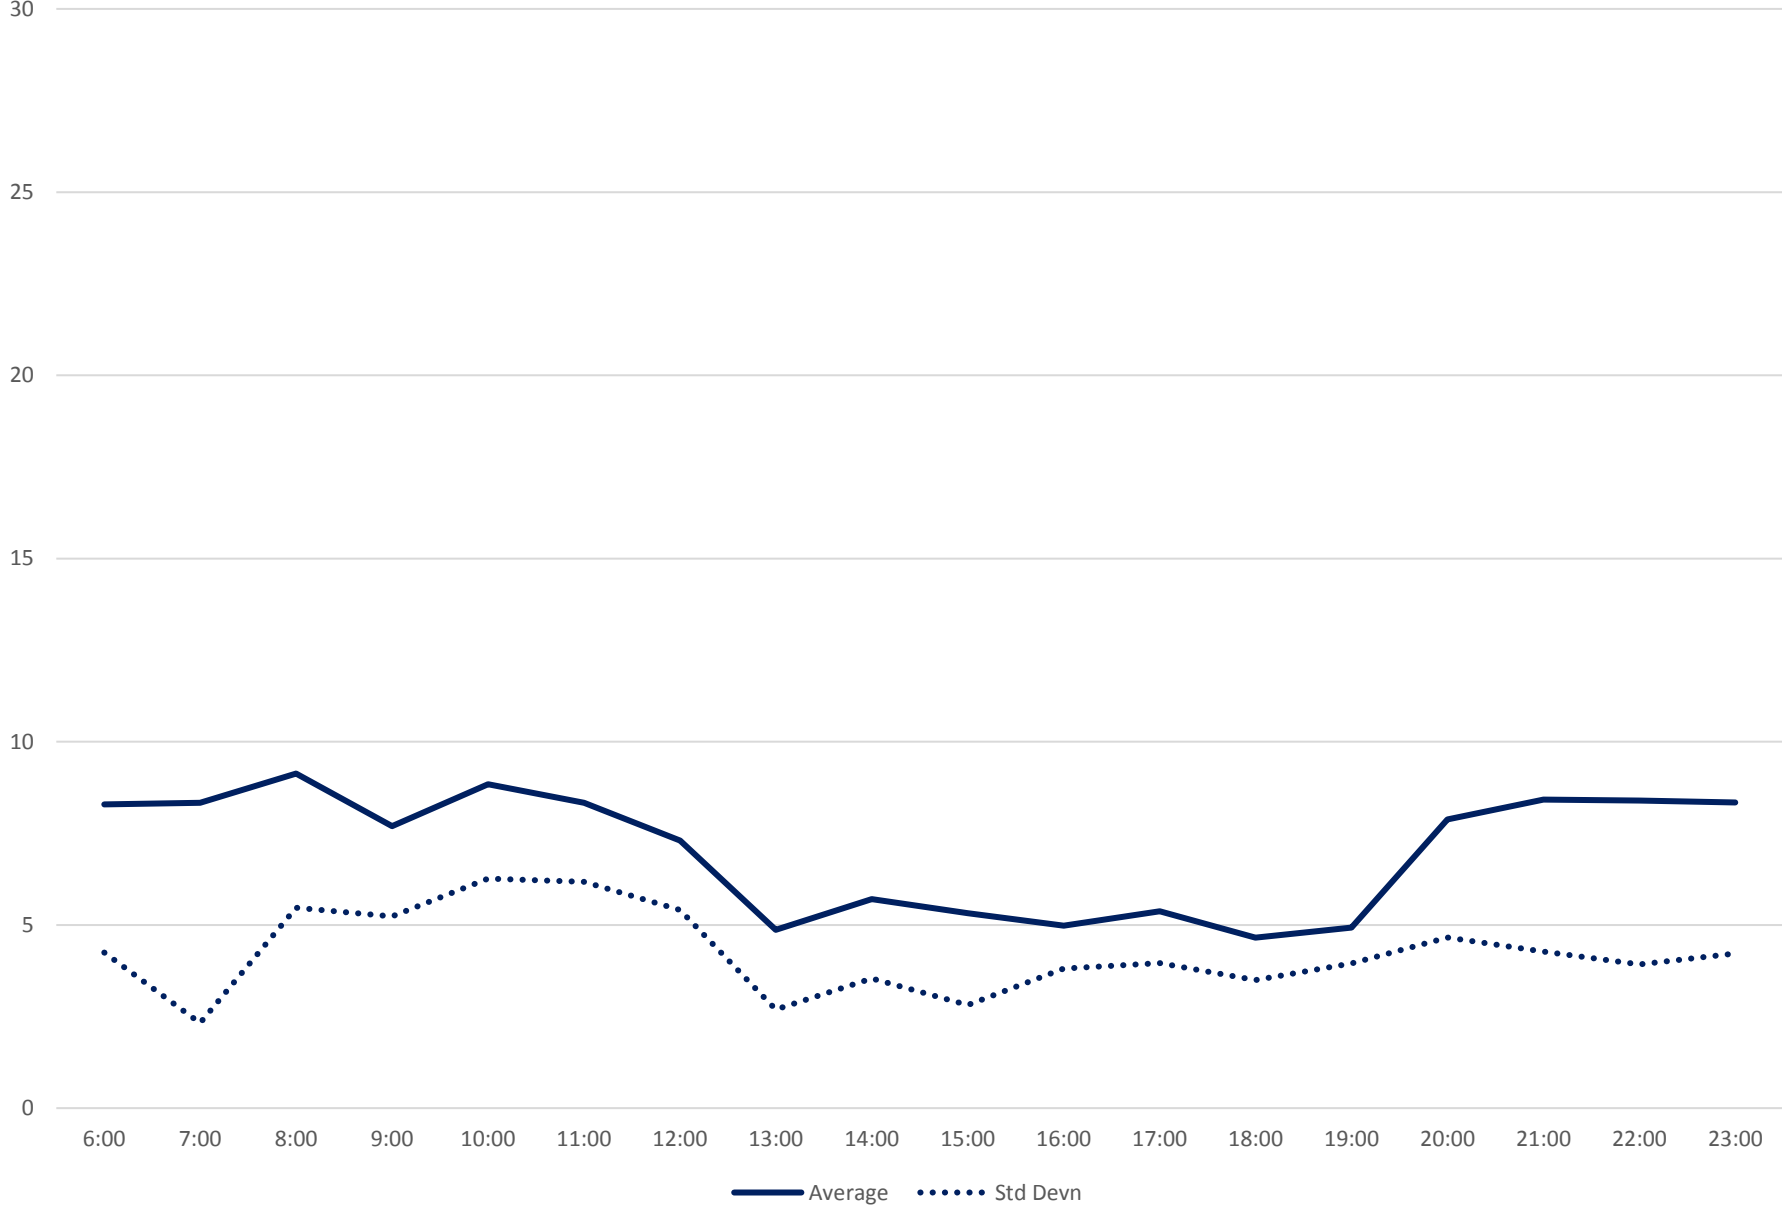

501 Queen Headways at Silver Birch Ave. Westbound April 2019 Weekday Statistics

501 Queen Headways at Silver Birch Ave. Westbound April 2019

Quartiles Weekday

501 Queen Headways at Silver Birch Ave. Westbound April 2019

Quartiles Week 1

501 Queen Headways at Silver Birch Ave. Westbound April 2019

Quartiles Week 2

501 Queen Headways at Silver Birch Ave. Westbound April 2019

Quartiles Week 3

501 Queen Headways at Silver Birch Ave. Westbound April 2019

Quartiles Week 4

501 Queen Headways at Silver Birch Ave. Westbound April 2019 Saturday Statistics

501 Queen Headways at Silver Birch Ave. Westbound April 2019

Quartiles Saturdays

501 Queen Headways at Silver Birch Ave. Westbound April 2019 Sunday Statistics

501 Queen Headways at Silver Birch Ave. Westbound April 2019

Quartiles Sundays/Holidays