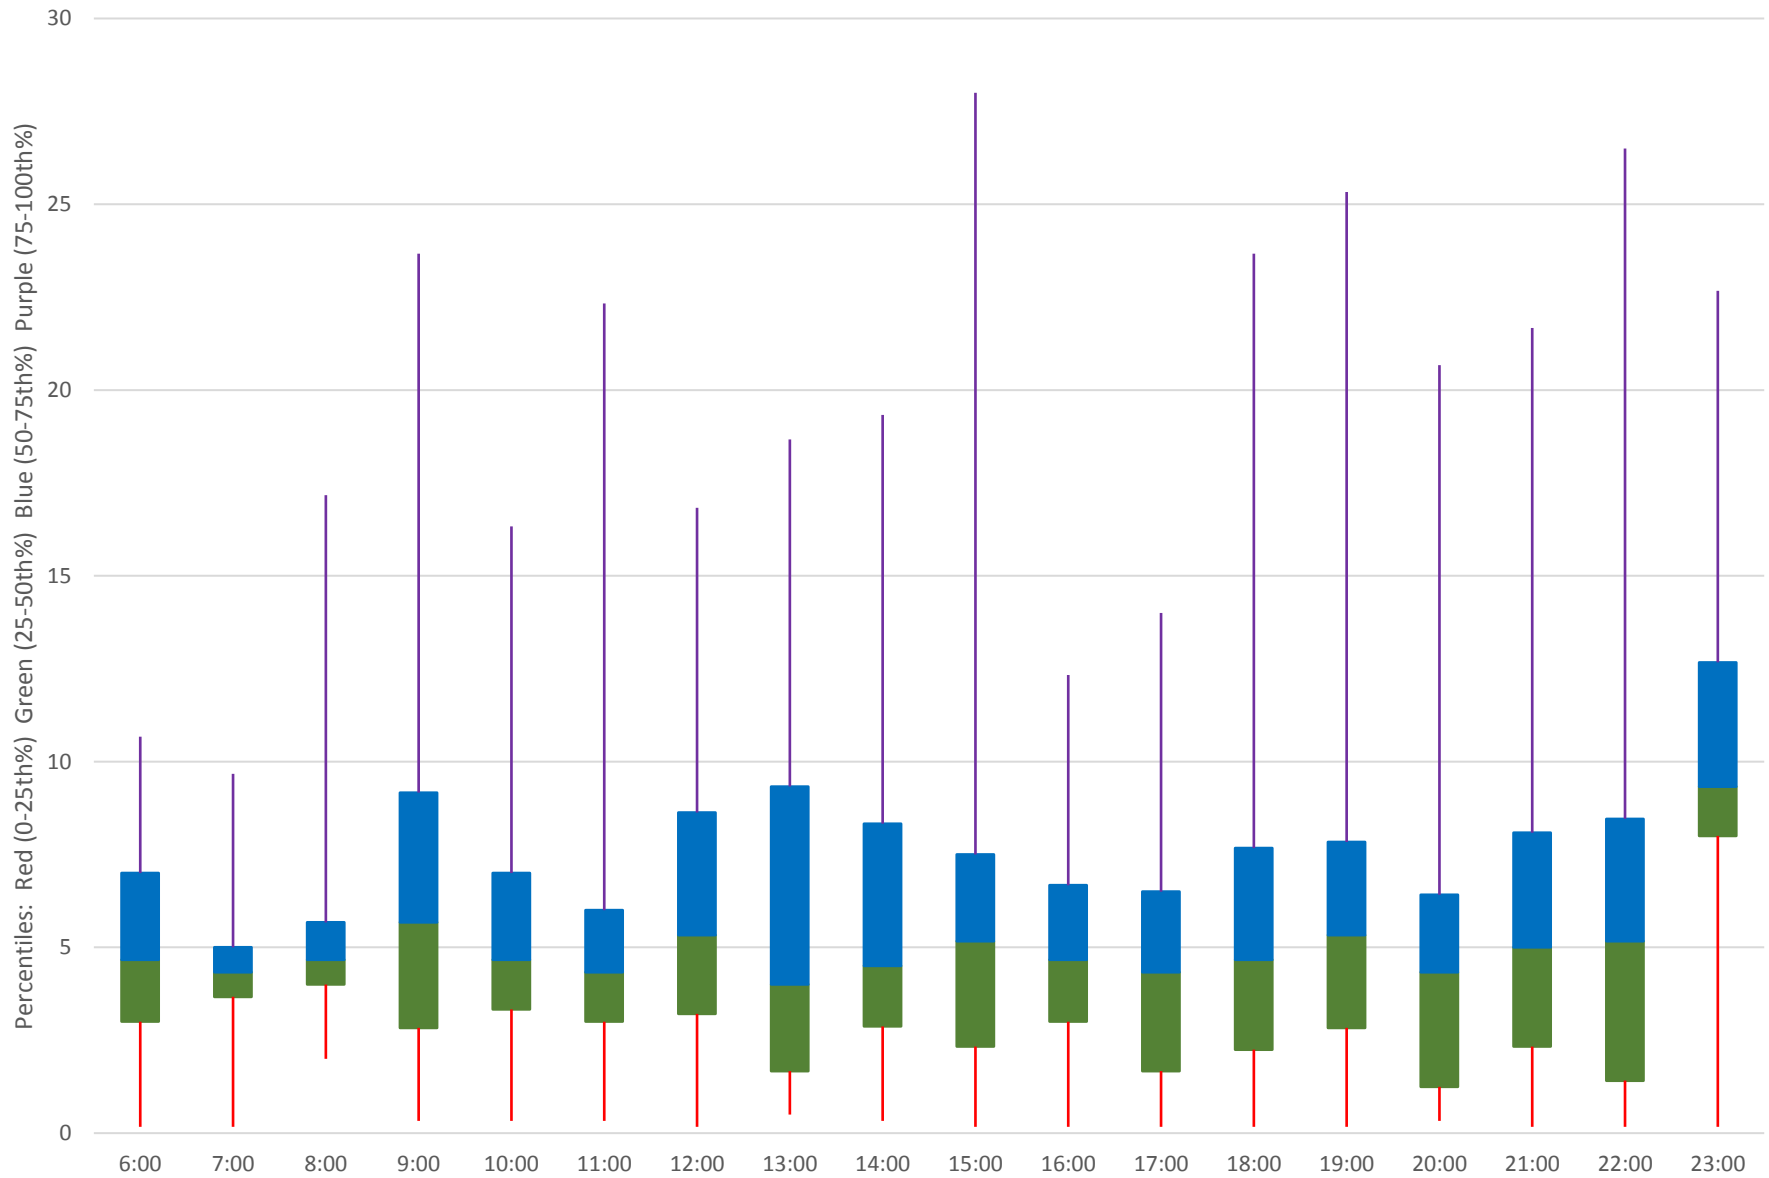

501 Queen Headways at Silver Birch Ave. Westbound April 2019 Weekday Statistics

501 Queen Headways at Silver Birch Ave. Westbound April 2019

Quartiles Weekday

501 Queen Headways at Silver Birch Ave. Westbound April 2019

Quartiles Week 1

501 Queen Headways at Silver Birch Ave. Westbound April 2019

Quartiles Week 2

501 Queen Headways at Silver Birch Ave. Westbound April 2019

Quartiles Week 3

501 Queen Headways at Silver Birch Ave. Westbound April 2019