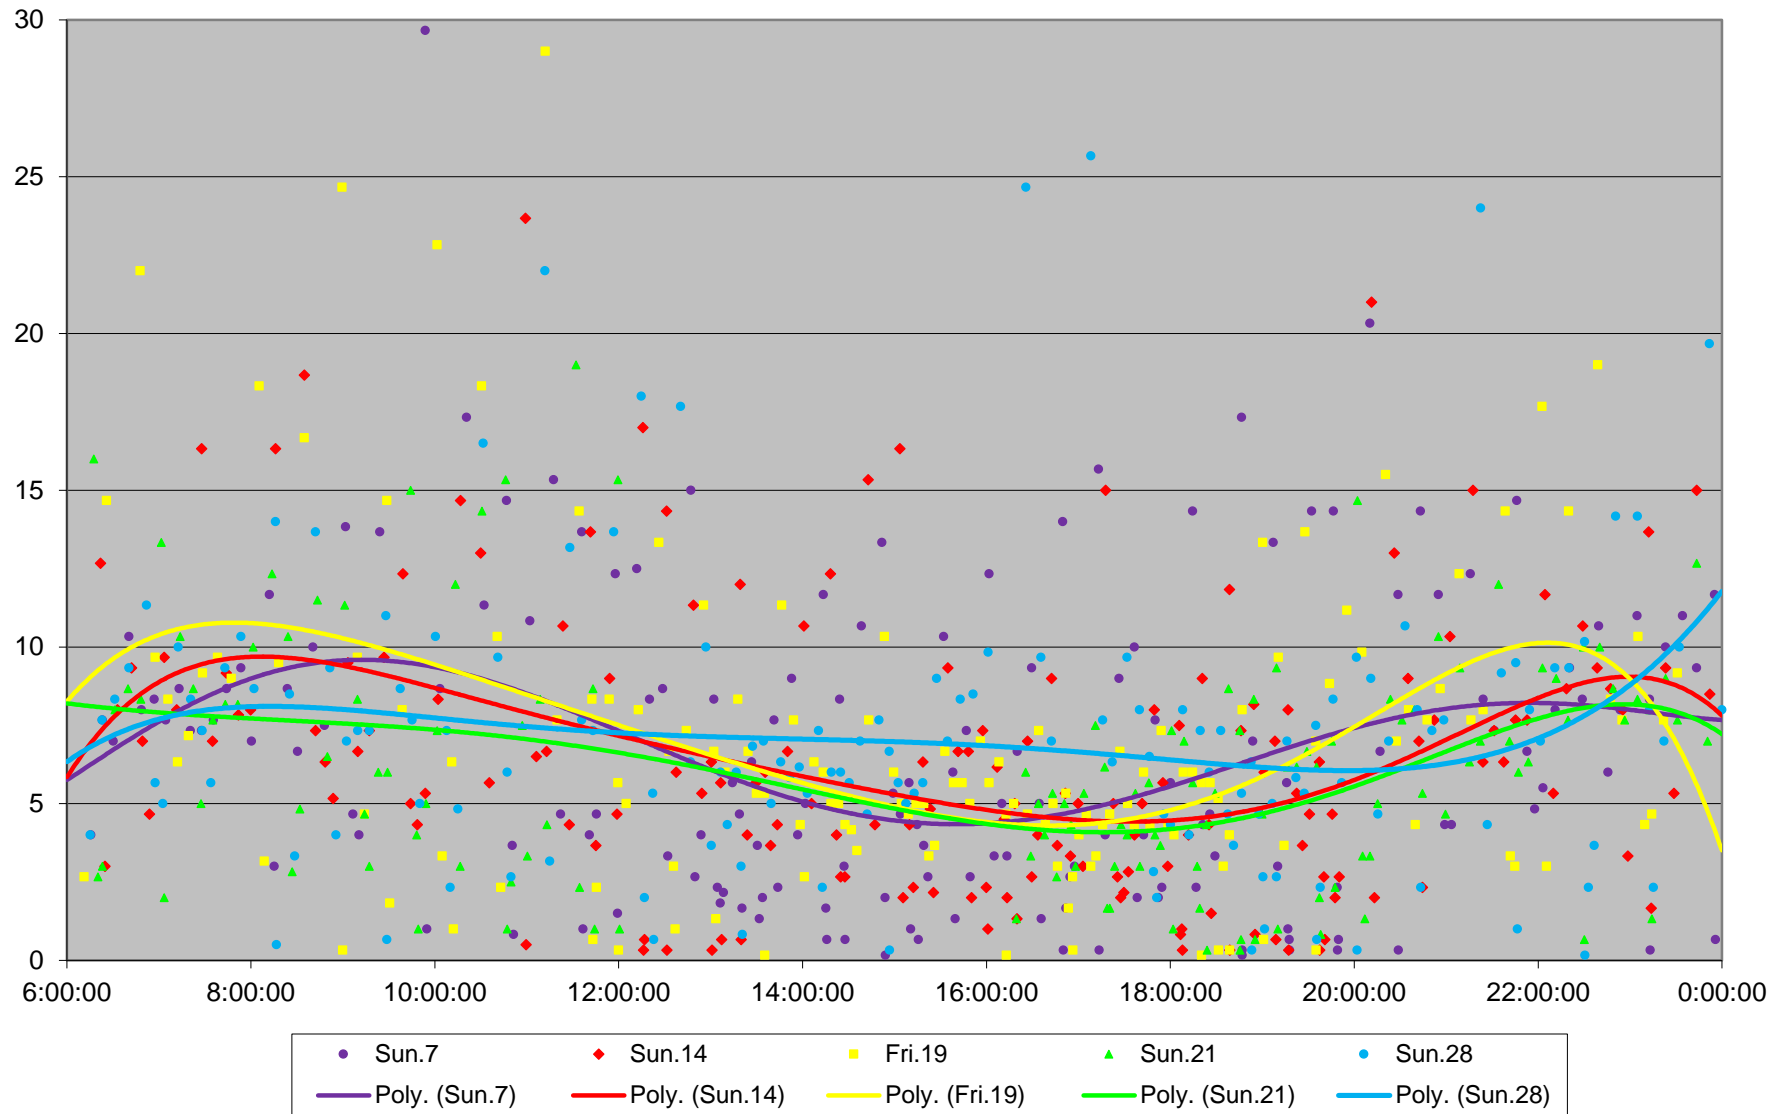

501 Queen Headways at Silver Birch Ave. Westbound April 2019

501 Queen Headways at Silver Birch Ave. Westbound April 2019

501 Queen Headways at Silver Birch Ave. Westbound April 2019

501 Queen Headways at Silver Birch Ave. Westbound April 2019

501 Queen Headways at Silver Birch Ave. Westbound April 2019

501 Queen Headways at Silver Birch Ave. Westbound April 2019

501 Queen Headways at Silver Birch Ave. Westbound April 2019

501 Queen Headways at Silver Birch Ave. Westbound April 2019 Weekday Statistics

501 Queen Headways at Silver Birch Ave. Westbound April 2019 Weekday Statistics

501 Queen Headways at Silver Birch Ave. Westbound April 2019

Quartiles Weekday

501 Queen Headways at Silver Birch Ave. Westbound April 2019