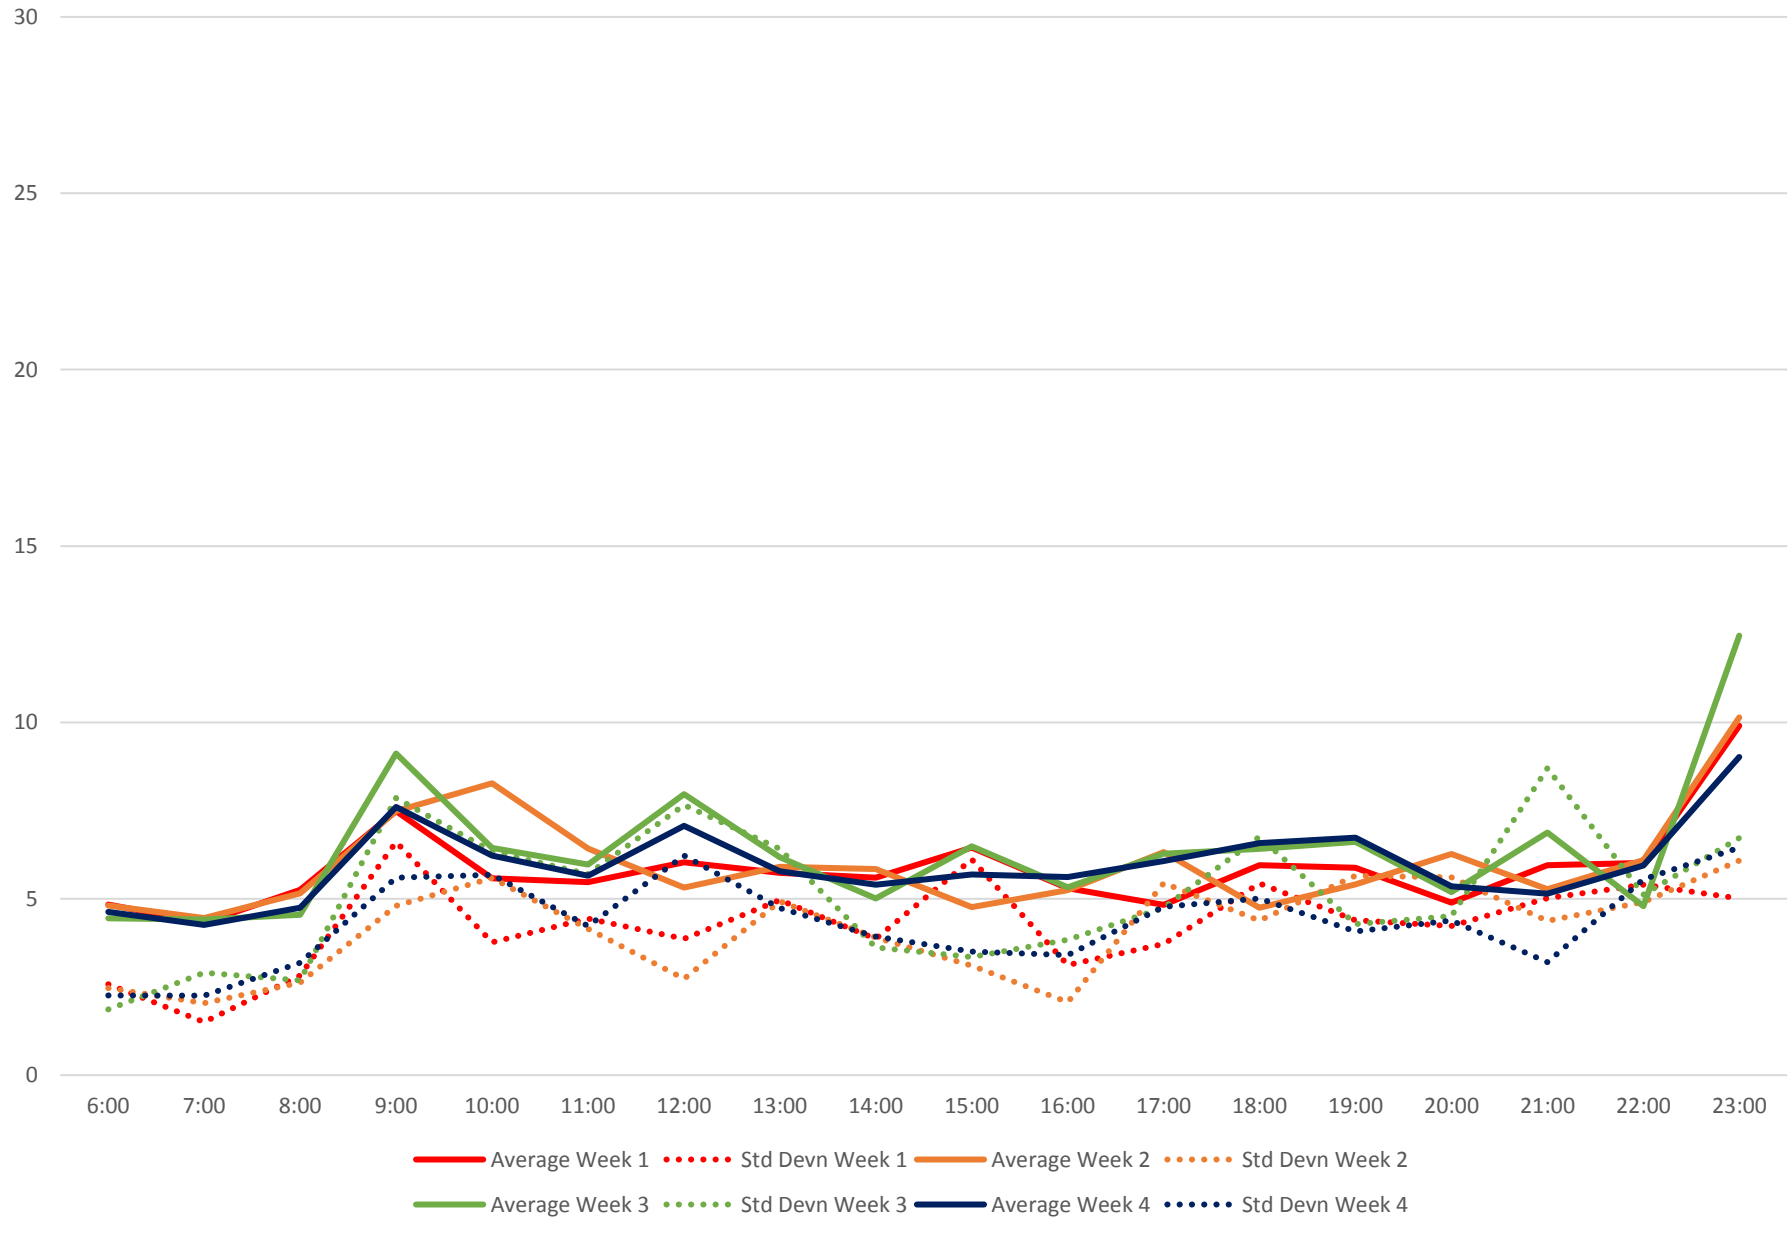

501 Queen Headways at Silver Birch Ave. Westbound April 2019

501 Queen Headways at Silver Birch Ave. Westbound April 2019

501 Queen Headways at Silver Birch Ave. Westbound April 2019

501 Queen Headways at Silver Birch Ave. Westbound April 2019

501 Queen Headways at Silver Birch Ave. Westbound April 2019

501 Queen Headways at Silver Birch Ave. Westbound April 2019

501 Queen Headways at Silver Birch Ave. Westbound April 2019

501 Queen Headways at Silver Birch Ave. Westbound April 2019 Weekday Statistics

501 Queen Headways at Silver Birch Ave. Westbound April 2019 Weekday Statistics

501 Queen Headways at Silver Birch Ave. Westbound April 2019

Quartiles Weekday

501 Queen Headways at Silver Birch Ave. Westbound April 2019

Quartiles Week 1

501 Queen Headways at Silver Birch Ave. Westbound April 2019

Quartiles Week 2

501 Queen Headways at Silver Birch Ave. Westbound April 2019

Quartiles Week 3

501 Queen Headways at Silver Birch Ave. Westbound April 2019