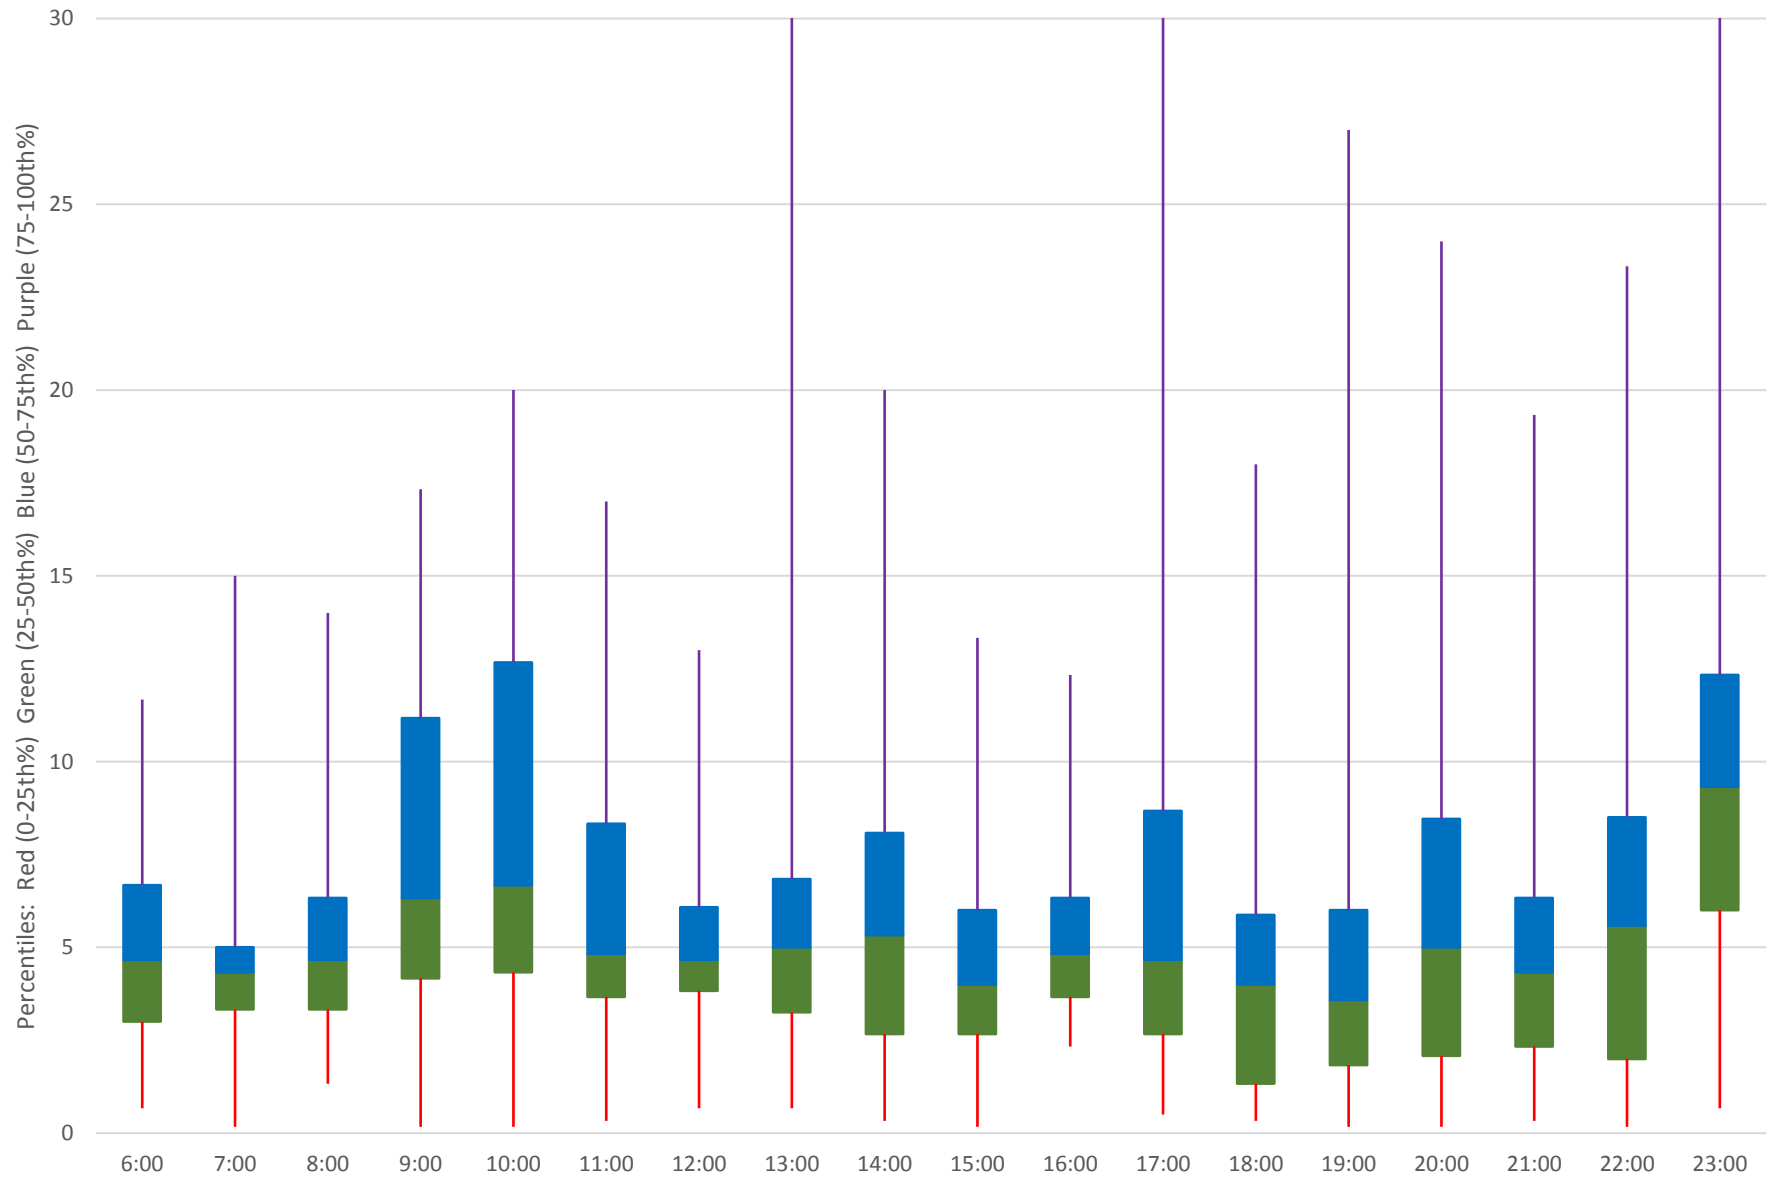

501 Queen Headways at Silver Birch Ave. Westbound April 2019 Weekday Statistics

501 Queen Headways at Silver Birch Ave. Westbound April 2019

Quartiles Weekday

501 Queen Headways at Silver Birch Ave. Westbound April 2019

Quartiles Week 1

501 Queen Headways at Silver Birch Ave. Westbound April 2019

Quartiles Week 2

501 Queen Headways at Silver Birch Ave. Westbound April 2019

Quartiles Week 3

501 Queen Headways at Silver Birch Ave. Westbound April 2019