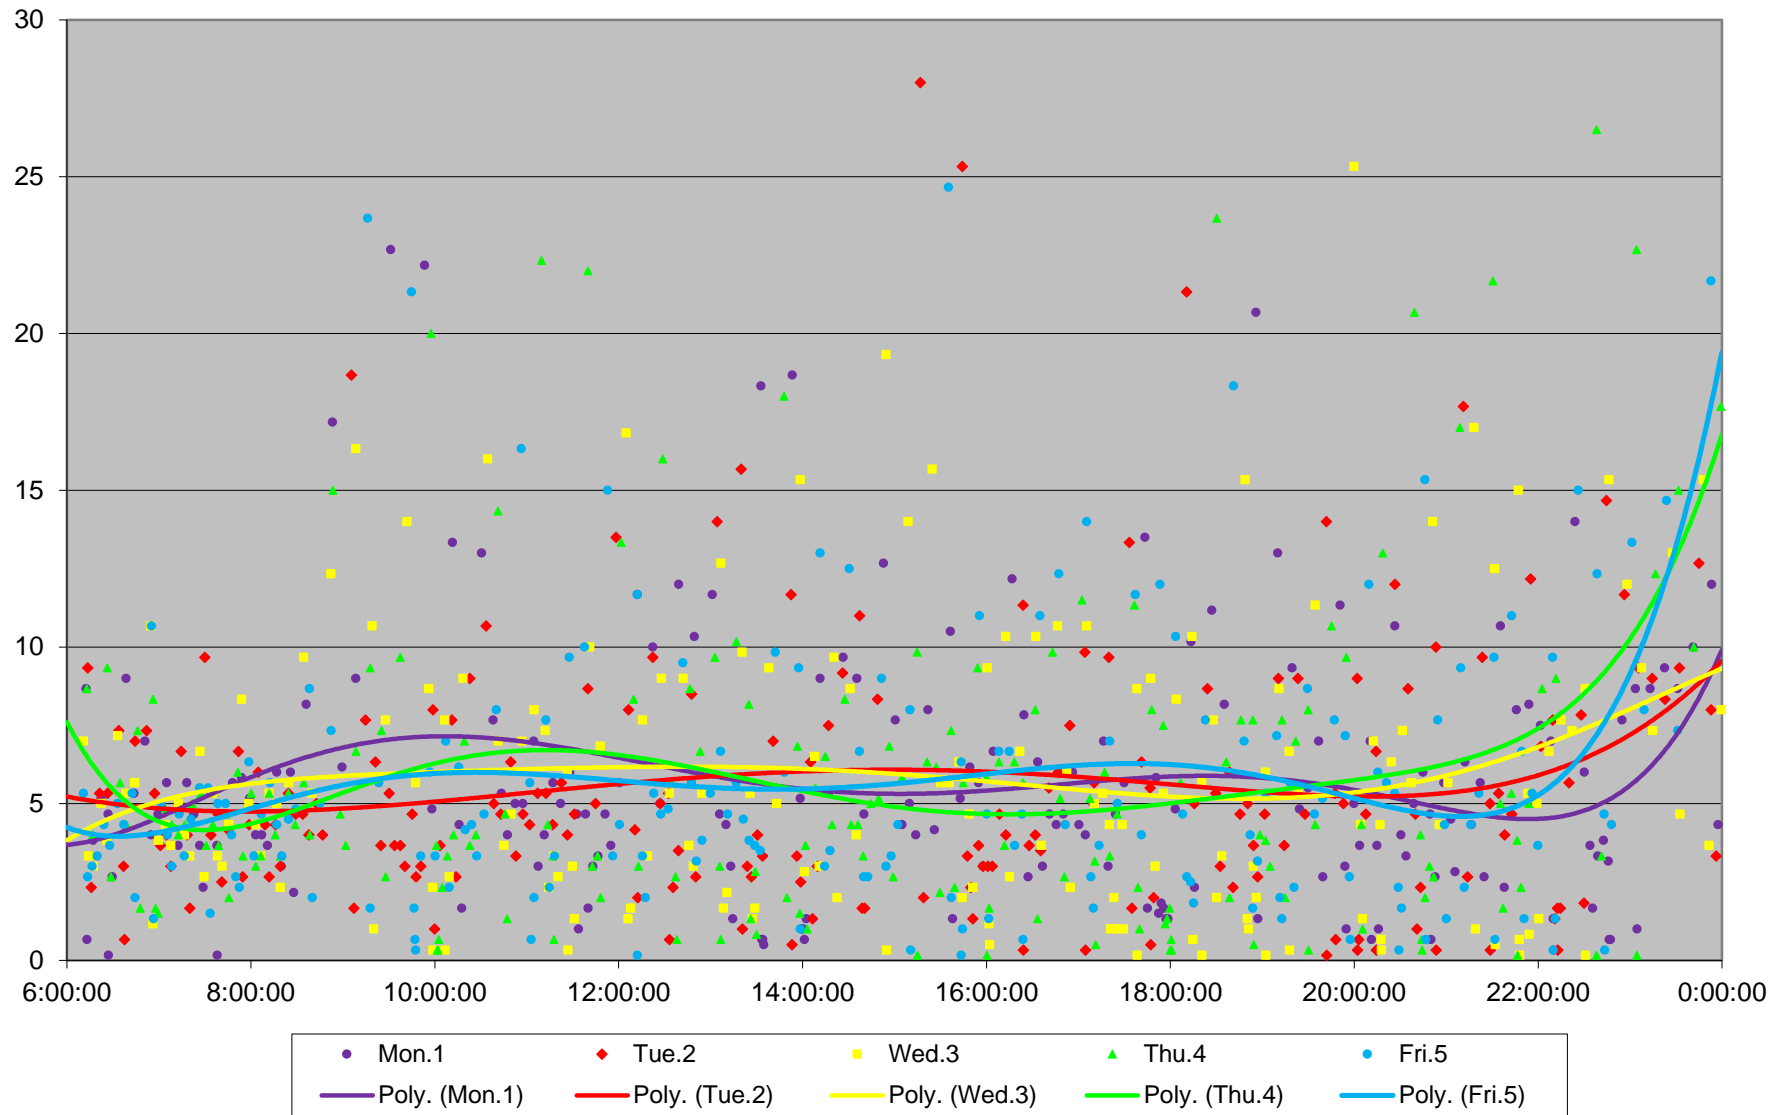

501 Queen Headways at Silver Birch Ave. Westbound April 2019

501 Queen Headways at Silver Birch Ave. Westbound April 2019

501 Queen Headways at Silver Birch Ave. Westbound April 2019

501 Queen Headways at Silver Birch Ave. Westbound April 2019

501 Queen Headways at Silver Birch Ave. Westbound April 2019

501 Queen Headways at Silver Birch Ave. Westbound April 2019

501 Queen Headways at Silver Birch Ave. Westbound April 2019

501 Queen Headways at Silver Birch Ave. Westbound April 2019 Weekday Statistics

501 Queen Headways at Silver Birch Ave. Westbound April 2019 Weekday Statistics

501 Queen Headways at Silver Birch Ave. Westbound April 2019

Quartiles Weekday

501 Queen Headways at Silver Birch Ave. Westbound April 2019