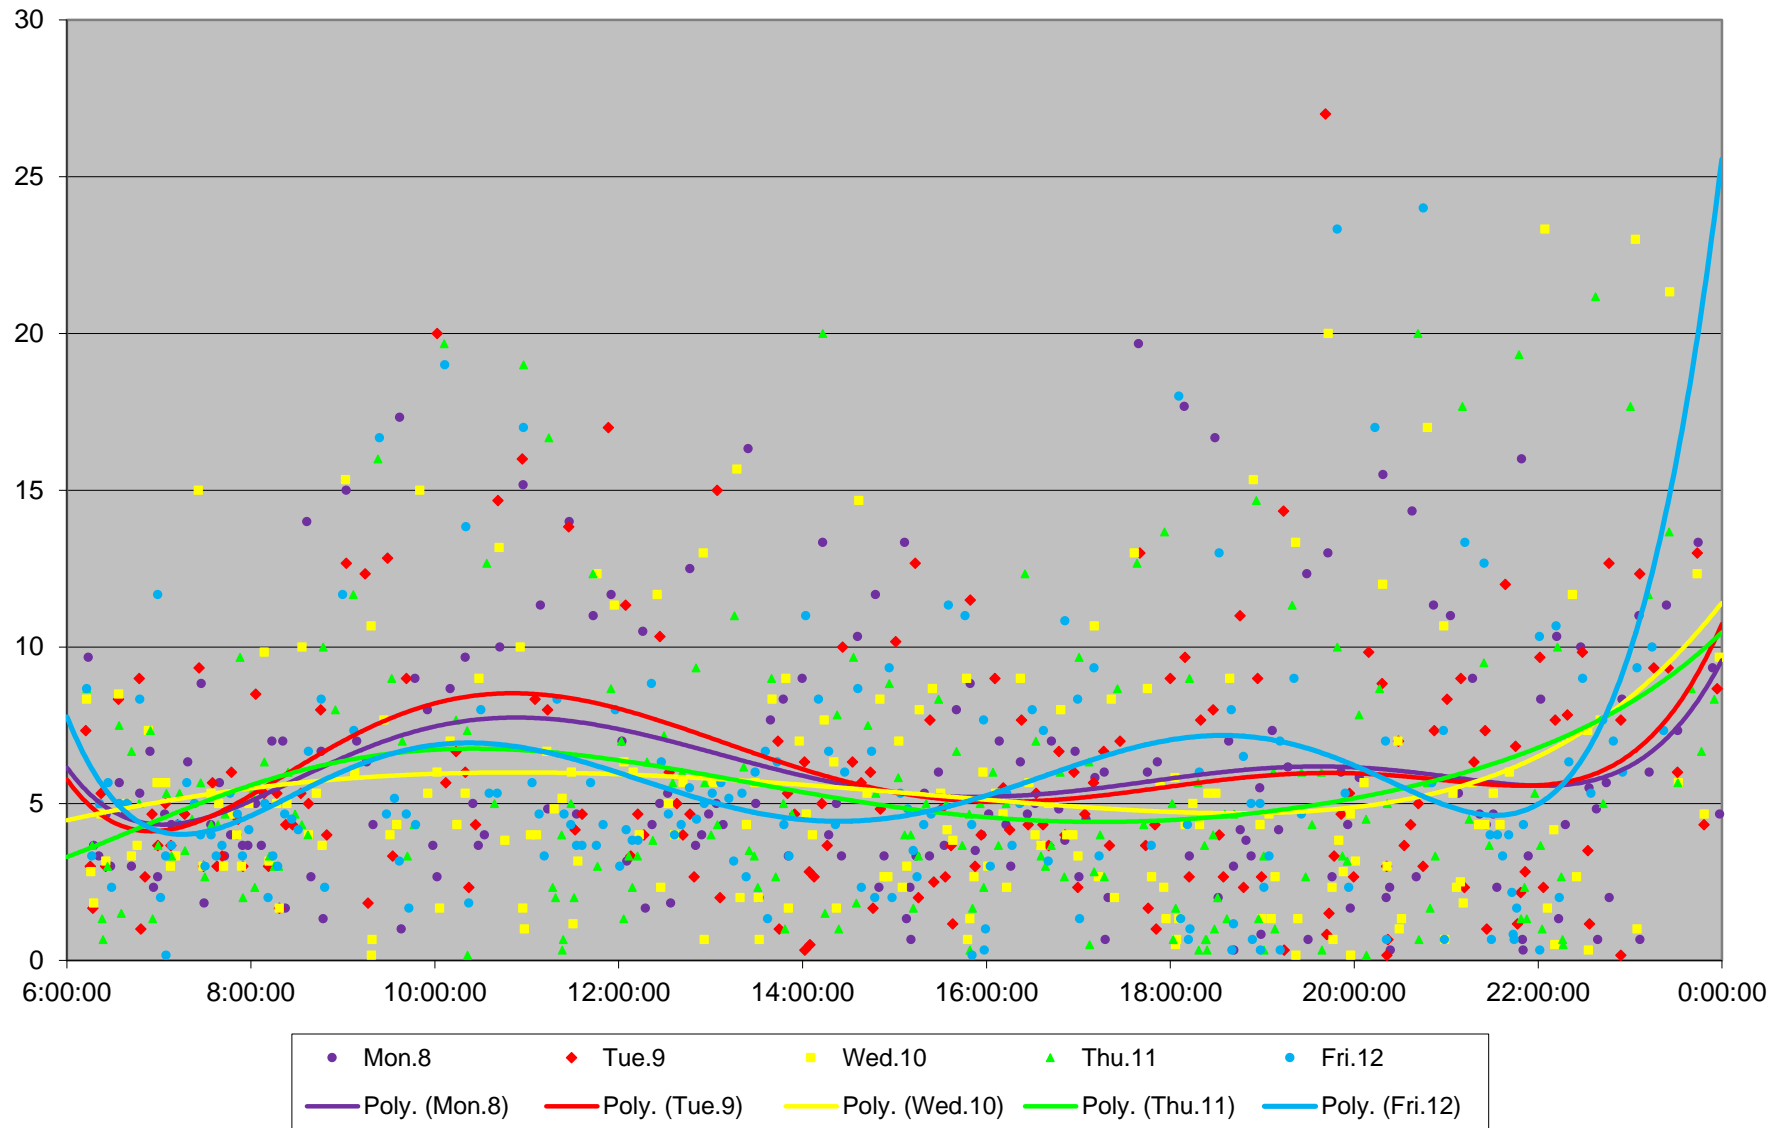

501 Queen Headways at Silver Birch Ave. Westbound April 2019

501 Queen Headways at Silver Birch Ave. Westbound April 2019

501 Queen Headways at Silver Birch Ave. Westbound April 2019

501 Queen Headways at Silver Birch Ave. Westbound April 2019

501 Queen Headways at Silver Birch Ave. Westbound April 2019

501 Queen Headways at Silver Birch Ave. Westbound April 2019

501 Queen Headways at Silver Birch Ave. Westbound April 2019

501 Queen Headways at Silver Birch Ave. Westbound April 2019 Weekday Statistics

501 Queen Headways at Silver Birch Ave. Westbound April 2019 Weekday Statistics

501 Queen Headways at Silver Birch Ave. Westbound April 2019

Quartiles Weekday

501 Queen Headways at Silver Birch Ave. Westbound April 2019

Quartiles Week 1

501 Queen Headways at Silver Birch Ave. Westbound April 2019

Quartiles Week 2

501 Queen Headways at Silver Birch Ave. Westbound April 2019

Quartiles Week 3

501 Queen Headways at Silver Birch Ave. Westbound April 2019