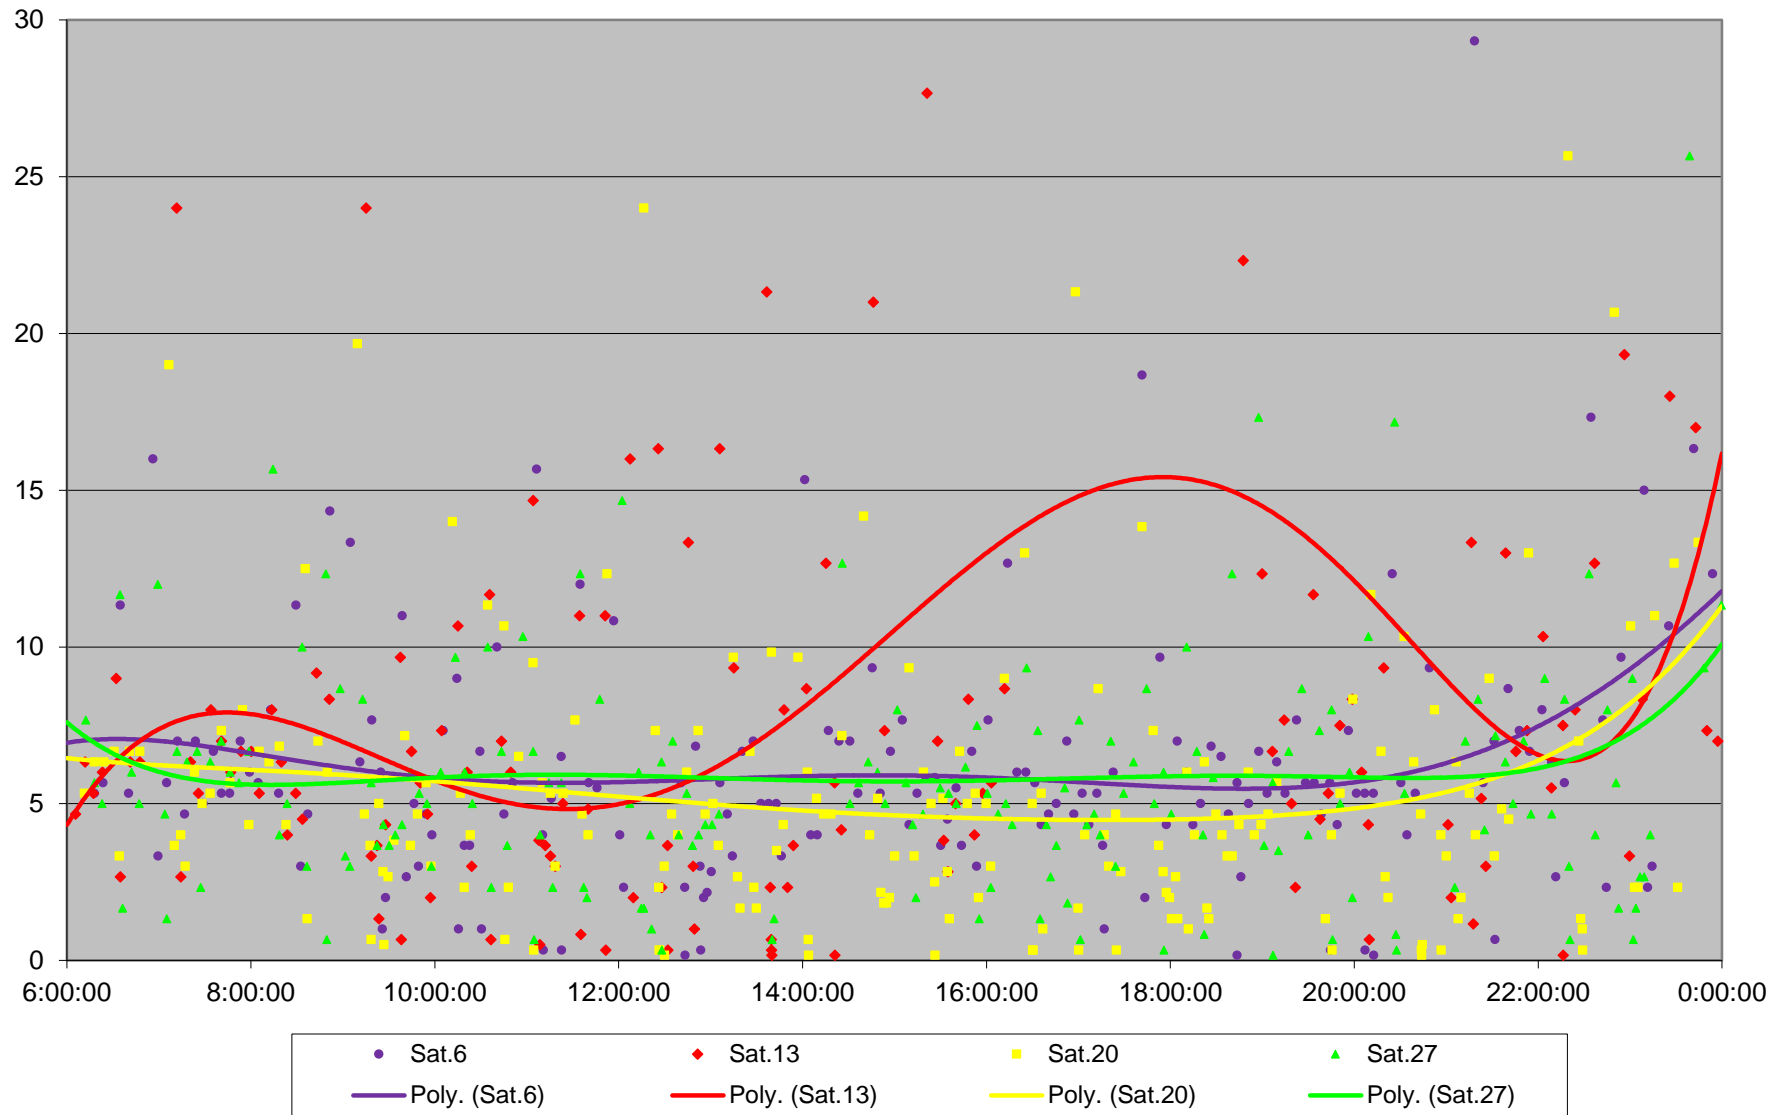

501 Queen Headways at Silver Birch Ave. Westbound April 2019

501 Queen Headways at Silver Birch Ave. Westbound April 2019

501 Queen Headways at Silver Birch Ave. Westbound April 2019

501 Queen Headways at Silver Birch Ave. Westbound April 2019

501 Queen Headways at Silver Birch Ave. Westbound April 2019

501 Queen Headways at Silver Birch Ave. Westbound April 2019

501 Queen Headways at Silver Birch Ave. Westbound April 2019

501 Queen Headways at Silver Birch Ave. Westbound April 2019 Weekday Statistics

501 Queen Headways at Silver Birch Ave. Westbound April 2019 Weekday Statistics

501 Queen Headways at Silver Birch Ave. Westbound April 2019

Quartiles Weekday

501 Queen Headways at Silver Birch Ave. Westbound April 2019

Quartiles Week 1

501 Queen Headways at Silver Birch Ave. Westbound April 2019

Quartiles Week 2

501 Queen Headways at Silver Birch Ave. Westbound April 2019

Quartiles Week 3

501 Queen Headways at Silver Birch Ave. Westbound April 2019