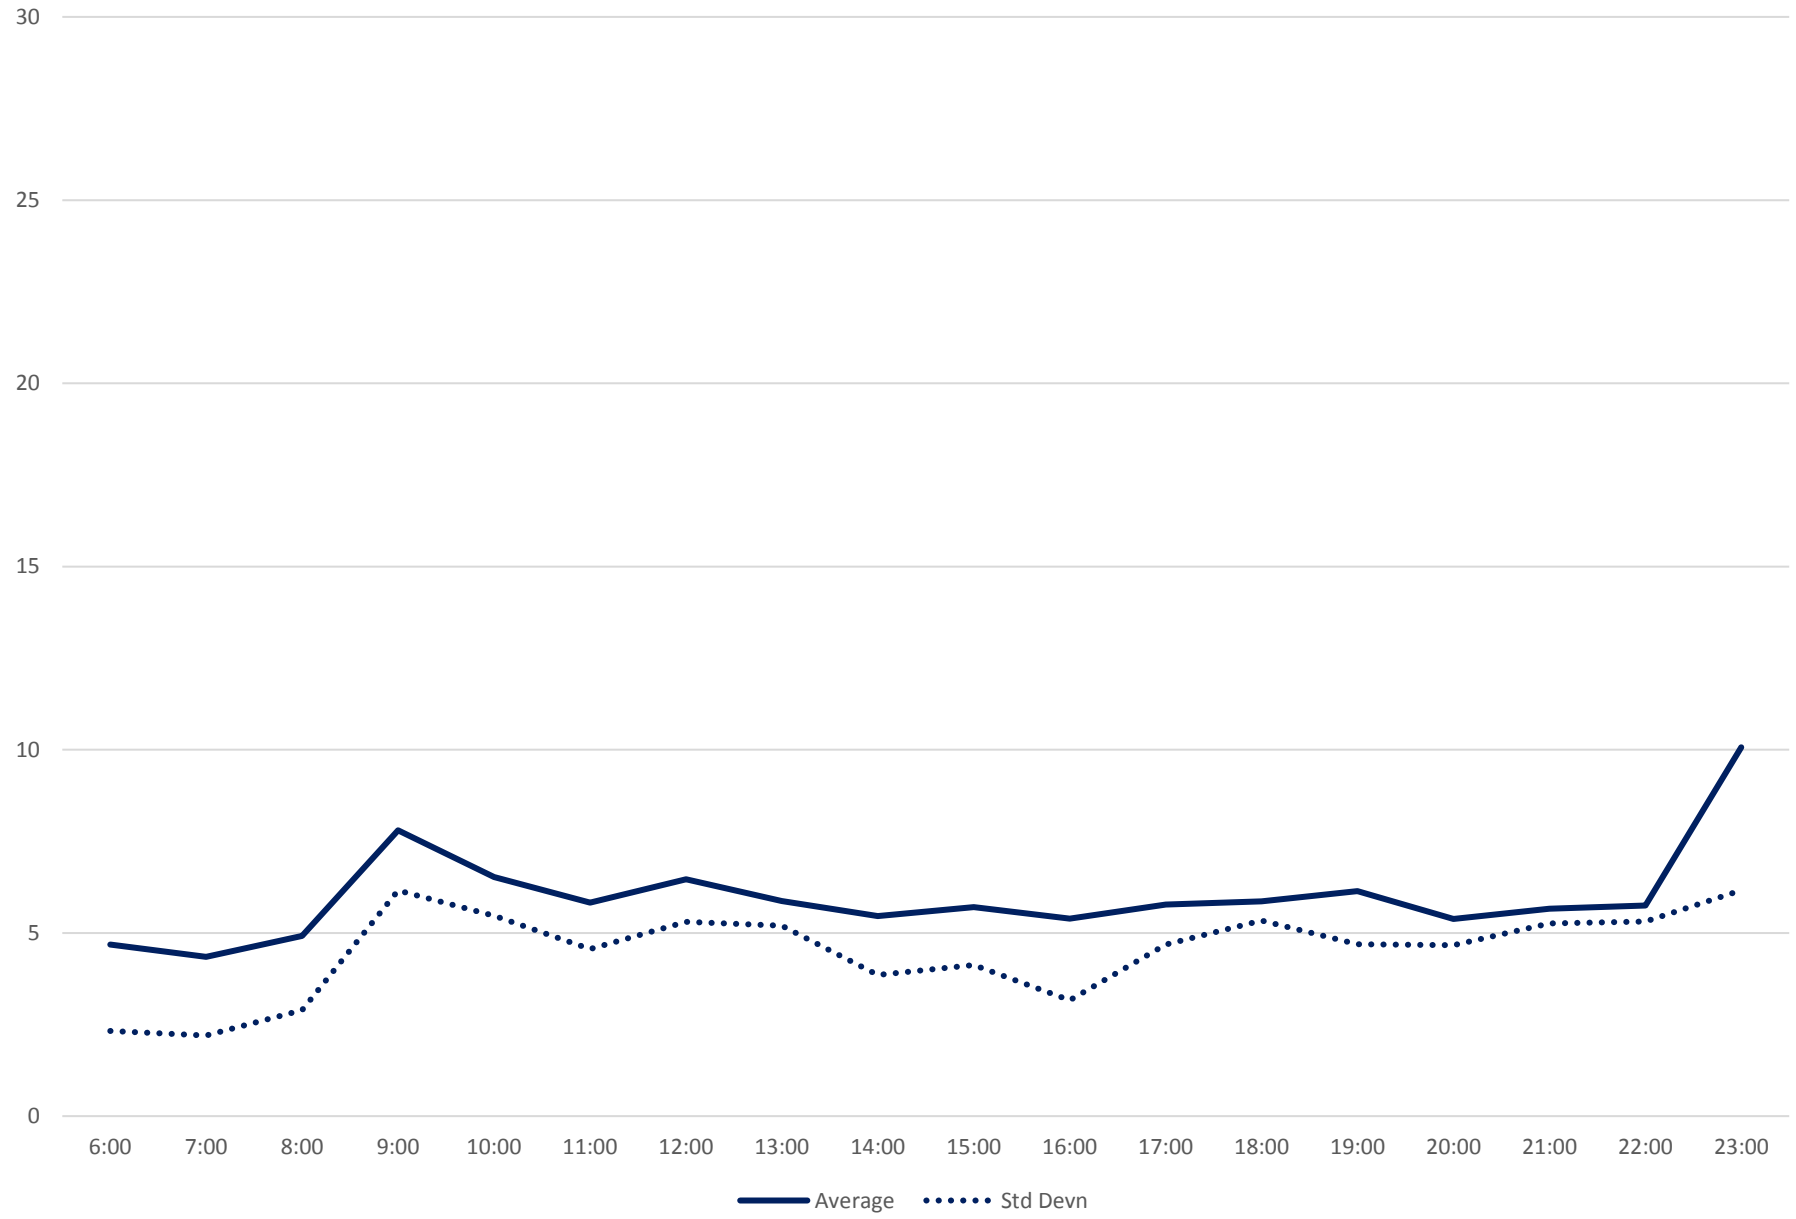

501 Queen Headways at Silver Birch Ave. Westbound April 2019

501 Queen Headways at Silver Birch Ave. Westbound April 2019

501 Queen Headways at Silver Birch Ave. Westbound April 2019

501 Queen Headways at Silver Birch Ave. Westbound April 2019

501 Queen Headways at Silver Birch Ave. Westbound April 2019

501 Queen Headways at Silver Birch Ave. Westbound April 2019

501 Queen Headways at Silver Birch Ave. Westbound April 2019

501 Queen Headways at Silver Birch Ave. Westbound April 2019 Weekday Statistics

501 Queen Headways at Silver Birch Ave. Westbound April 2019 Weekday Statistics

501 Queen Headways at Silver Birch Ave. Westbound April 2019

Quartiles Weekday

501 Queen Headways at Silver Birch Ave. Westbound April 2019

Quartiles Week 1

501 Queen Headways at Silver Birch Ave. Westbound April 2019

Quartiles Week 2

501 Queen Headways at Silver Birch Ave. Westbound April 2019

Quartiles Week 3

501 Queen Headways at Silver Birch Ave. Westbound April 2019