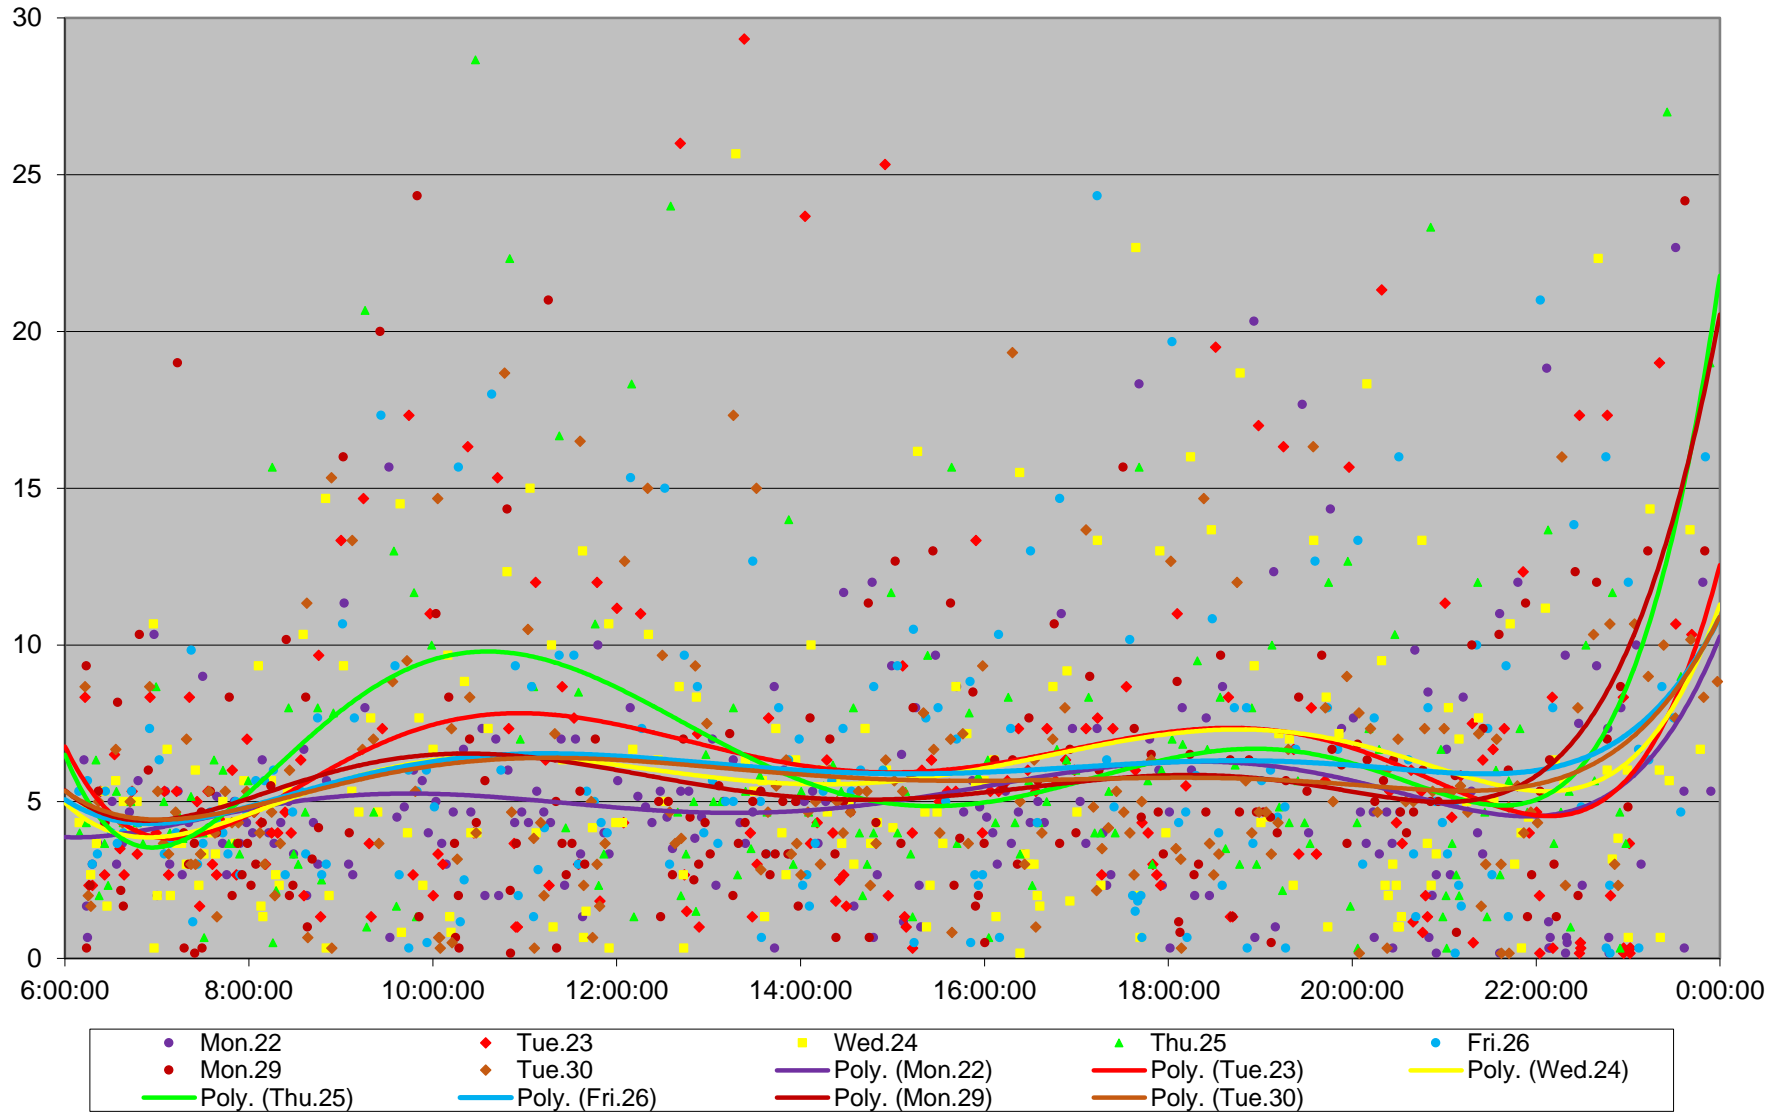

501 Queen Headways at Silver Birch Ave. Westbound April 2019

501 Queen Headways at Silver Birch Ave. Westbound April 2019

501 Queen Headways at Silver Birch Ave. Westbound April 2019

501 Queen Headways at Silver Birch Ave. Westbound April 2019

501 Queen Headways at Silver Birch Ave. Westbound April 2019

501 Queen Headways at Silver Birch Ave. Westbound April 2019

501 Queen Headways at Silver Birch Ave. Westbound April 2019

501 Queen Headways at Silver Birch Ave. Westbound April 2019 Weekday Statistics

501 Queen Headways at Silver Birch Ave. Westbound April 2019 Weekday Statistics

501 Queen Headways at Silver Birch Ave. Westbound April 2019

Quartiles Weekday

501 Queen Headways at Silver Birch Ave. Westbound April 2019

Quartiles Week 1

501 Queen Headways at Silver Birch Ave. Westbound April 2019

Quartiles Week 2

501 Queen Headways at Silver Birch Ave. Westbound April 2019

Quartiles Week 3

501 Queen Headways at Silver Birch Ave. Westbound April 2019