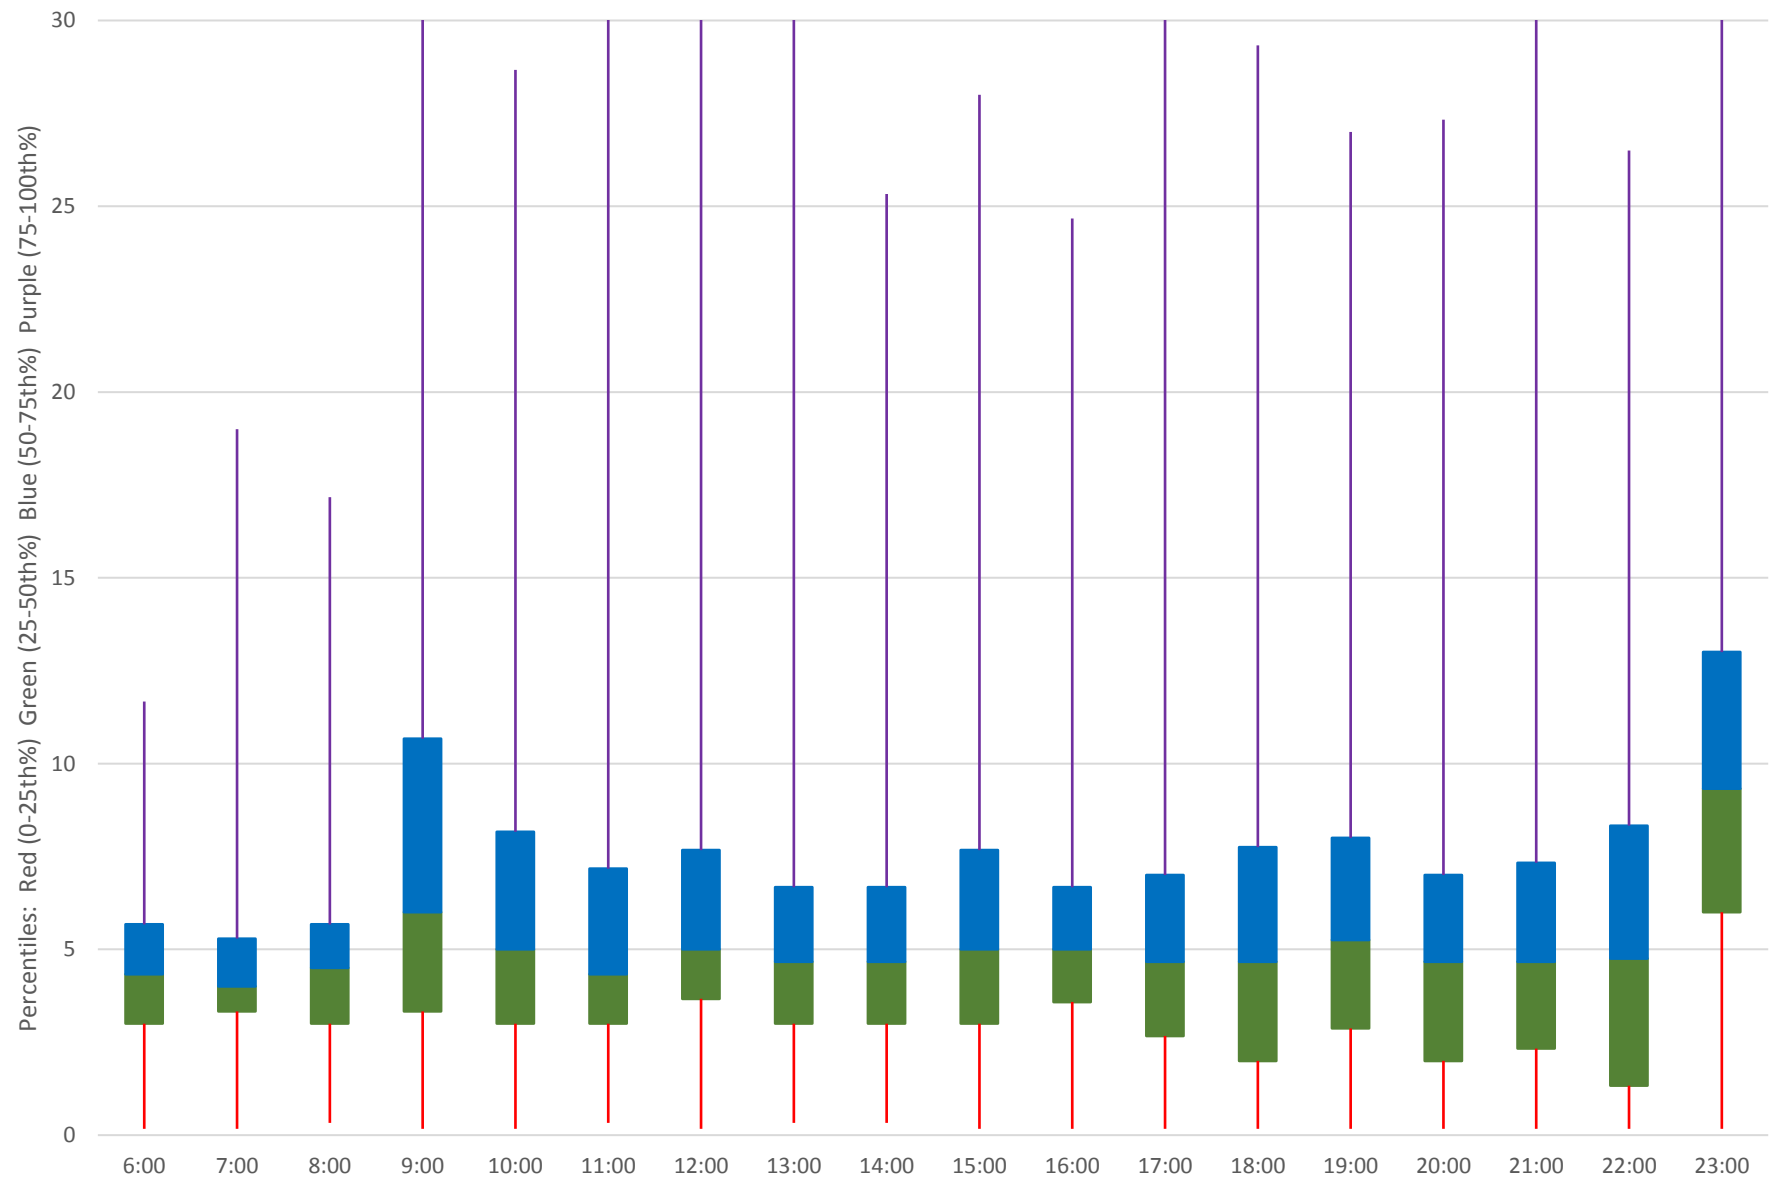

501 Queen Headways at Silver Birch Ave. Westbound April 2019

501 Queen Headways at Silver Birch Ave. Westbound April 2019

501 Queen Headways at Silver Birch Ave. Westbound April 2019

501 Queen Headways at Silver Birch Ave. Westbound April 2019 Weekday Statistics

501 Queen Headways at Silver Birch Ave. Westbound April 2019 Weekday Statistics

501 Queen Headways at Silver Birch Ave. Westbound April 2019

Quartiles Weekday

501 Queen Headways at Silver Birch Ave. Westbound April 2019

Quartiles Week 1

501 Queen Headways at Silver Birch Ave. Westbound April 2019

Quartiles Week 2

501 Queen Headways at Silver Birch Ave. Westbound April 2019

Quartiles Week 3

501 Queen Headways at Silver Birch Ave. Westbound April 2019