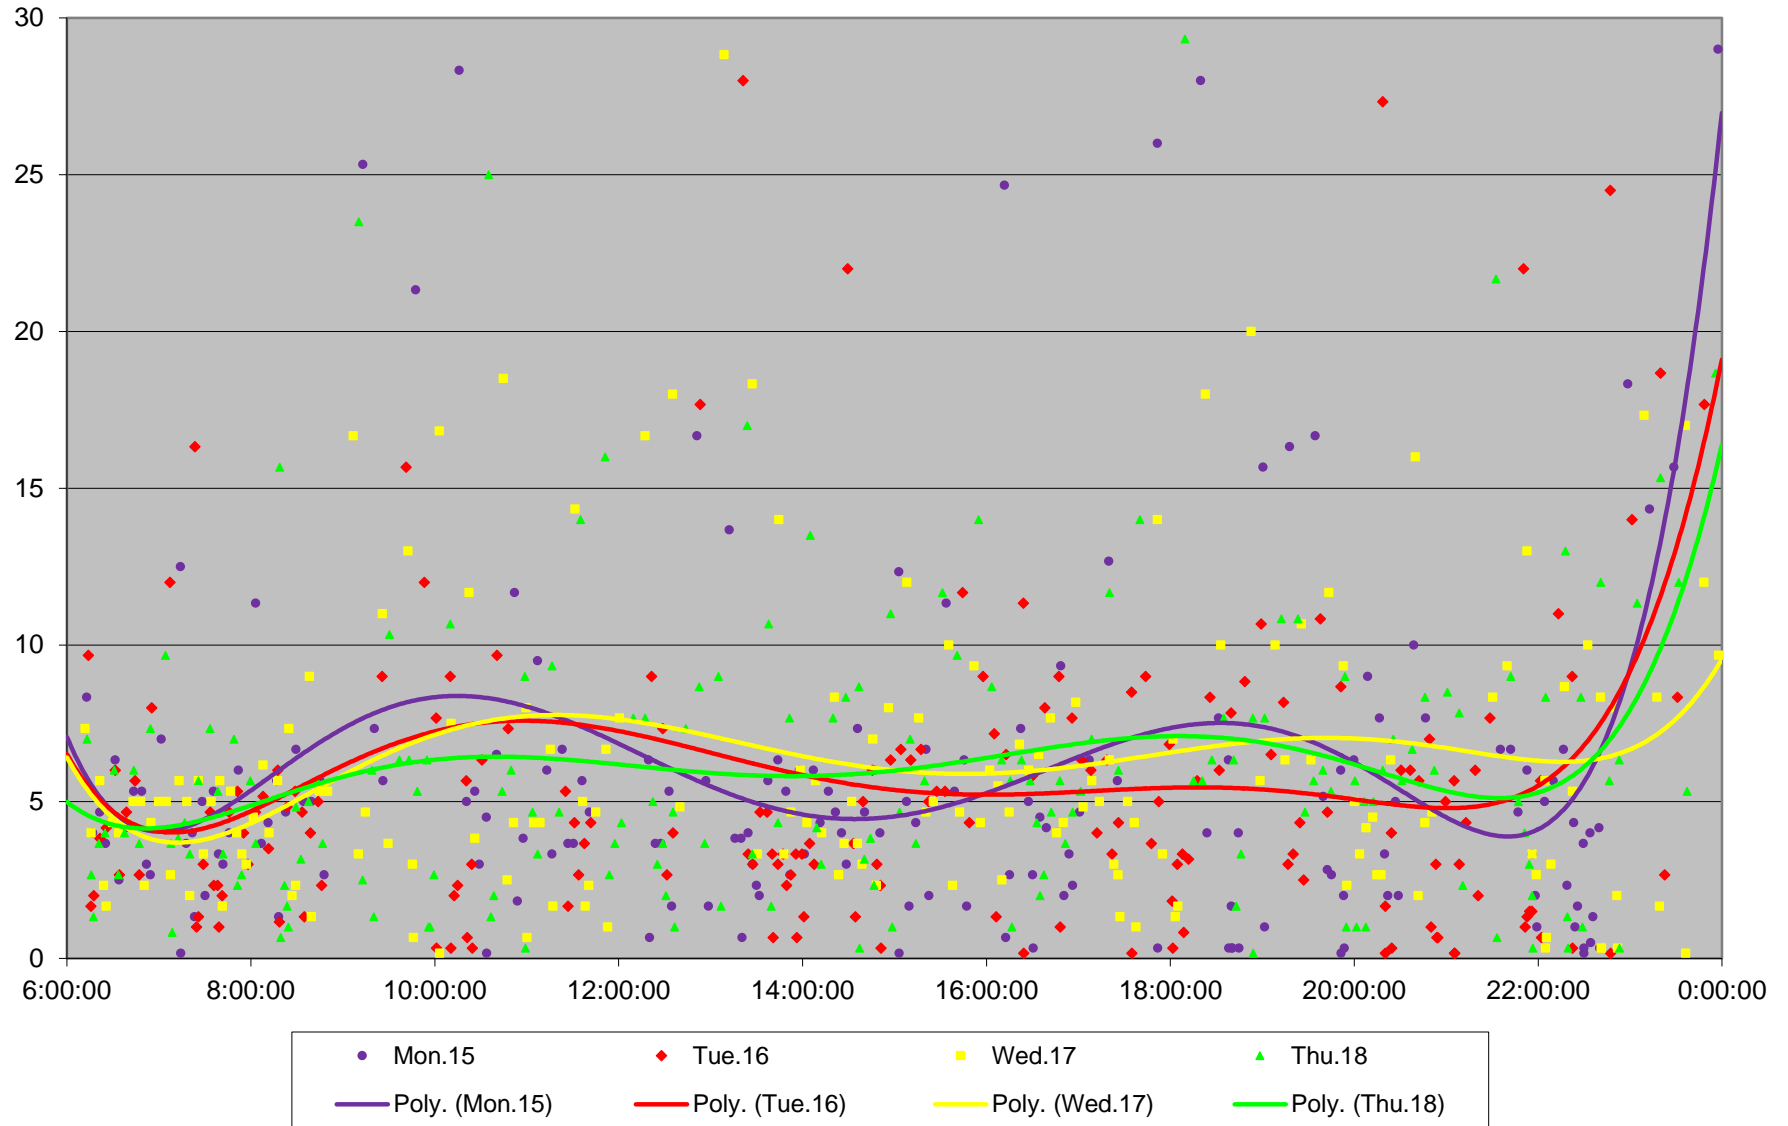

501 Queen Headways at Silver Birch Ave. Westbound April 2019

501 Queen Headways at Silver Birch Ave. Westbound April 2019

501 Queen Headways at Silver Birch Ave. Westbound April 2019

501 Queen Headways at Silver Birch Ave. Westbound April 2019

501 Queen Headways at Silver Birch Ave. Westbound April 2019

501 Queen Headways at Silver Birch Ave. Westbound April 2019

501 Queen Headways at Silver Birch Ave. Westbound April 2019

501 Queen Headways at Silver Birch Ave. Westbound April 2019 Weekday Statistics

501 Queen Headways at Silver Birch Ave. Westbound April 2019 Weekday Statistics

501 Queen Headways at Silver Birch Ave. Westbound April 2019

Quartiles Weekday

501 Queen Headways at Silver Birch Ave. Westbound April 2019

Quartiles Week 1

501 Queen Headways at Silver Birch Ave. Westbound April 2019

Quartiles Week 2

501 Queen Headways at Silver Birch Ave. Westbound April 2019

Quartiles Week 3

501 Queen Headways at Silver Birch Ave. Westbound April 2019