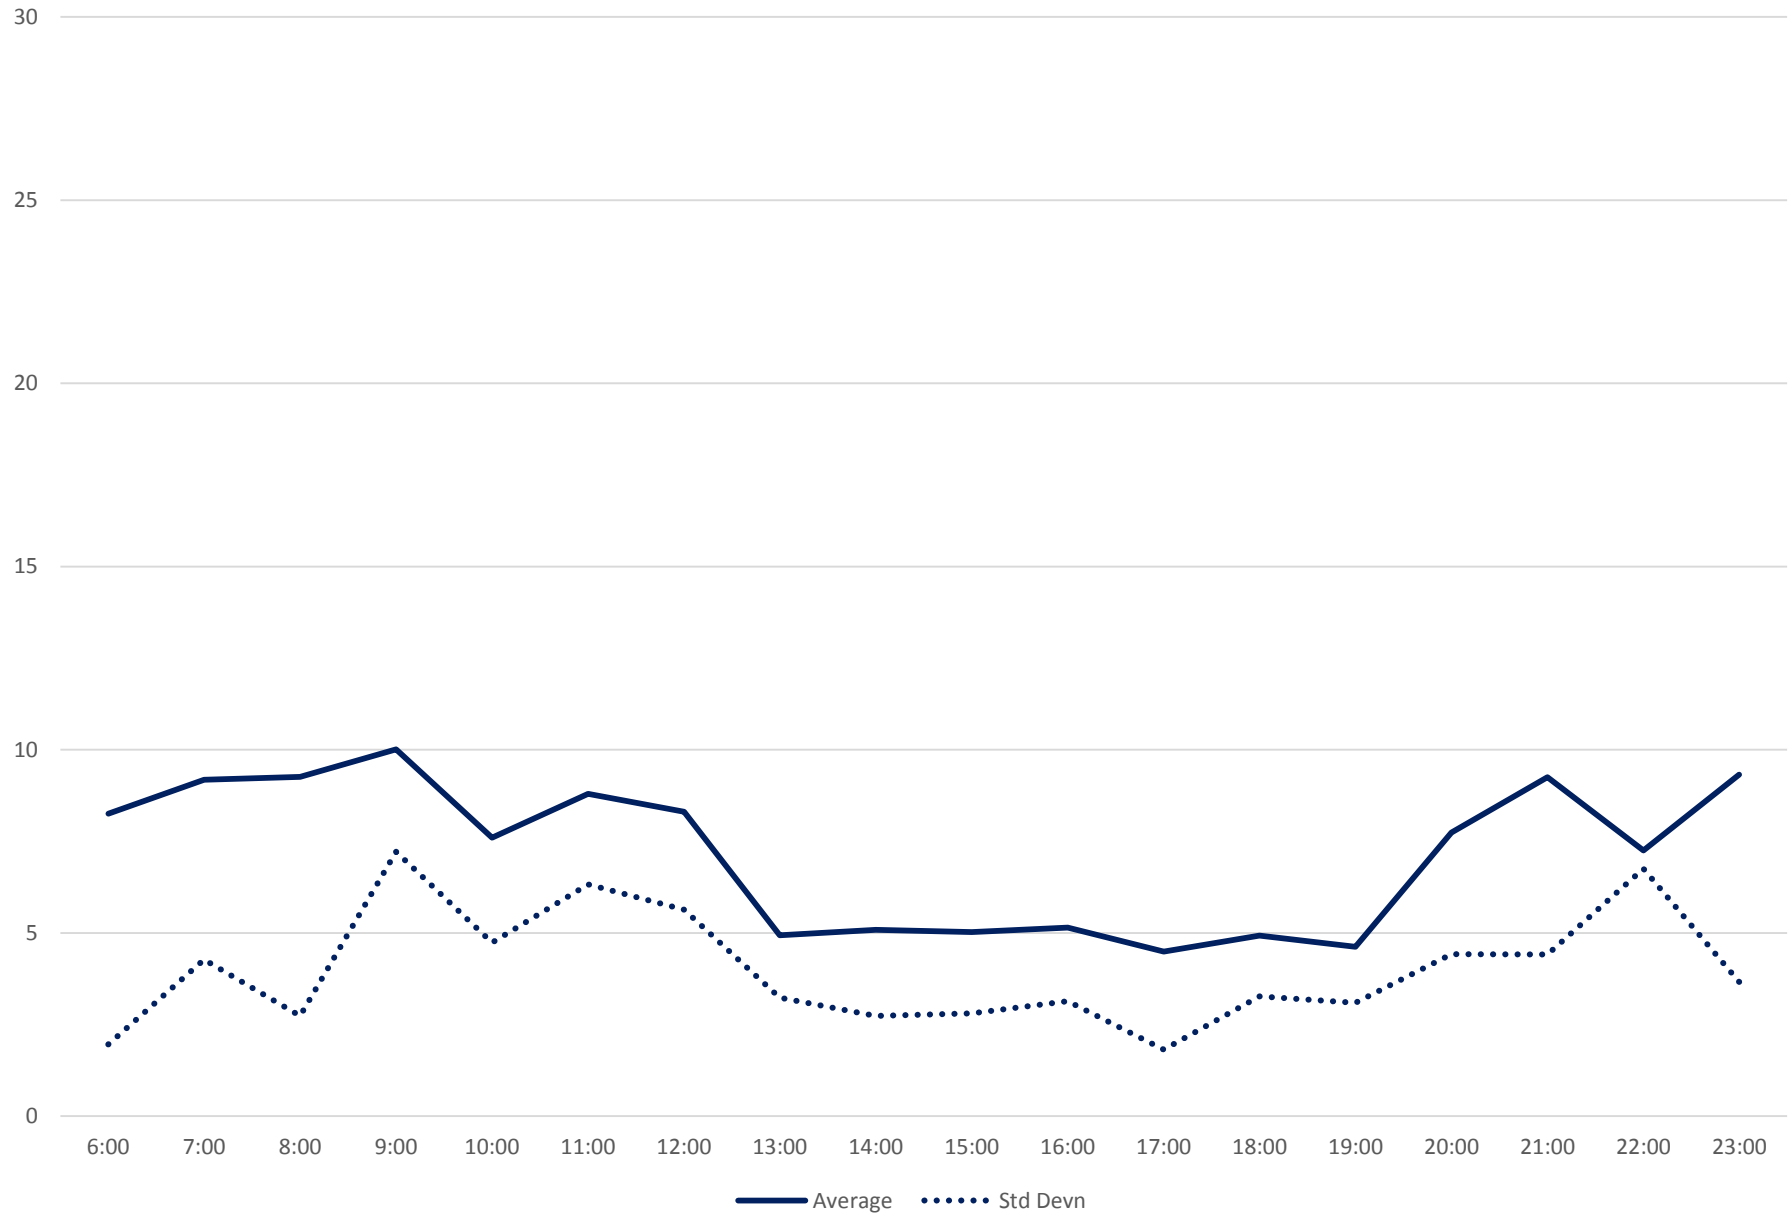

# 501 Queen Headways at Queensway Humber Eastbound April 2019 Quartiles Week 4

501 Queen Headways at Queensway Humber Eastbound April 2019 Saturday Statistics

# 501 Queen Headways at Queensway Humber Eastbound April 2019

## Quartiles Saturdays

501 Queen Headways at Queensway Humber Eastbound April 2019 Sunday Statistics