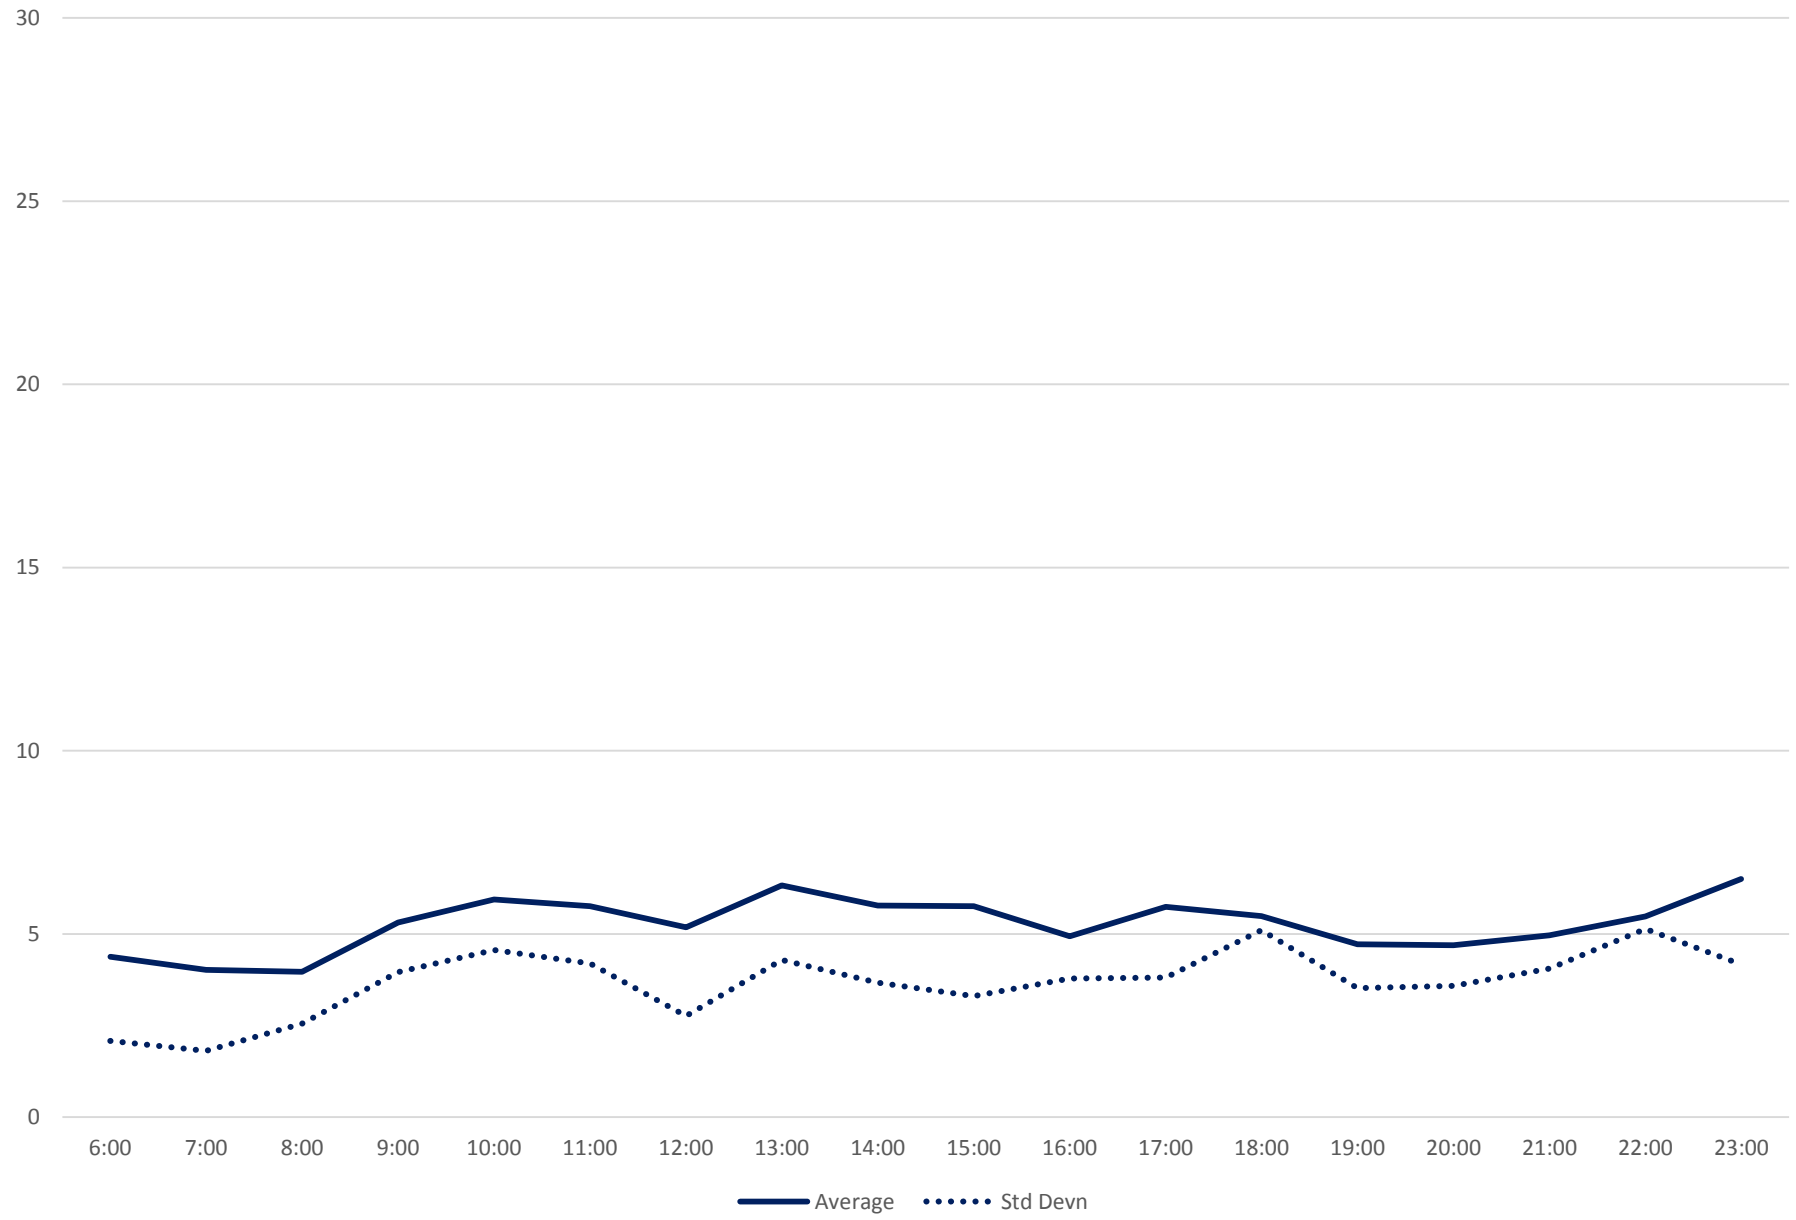

501 Queen Headways at Queensway Humber Eastbound April 2019 Weekday Statistics

501 Queen Headways at Queensway Humber Eastbound April 2019 Weekday Statistics