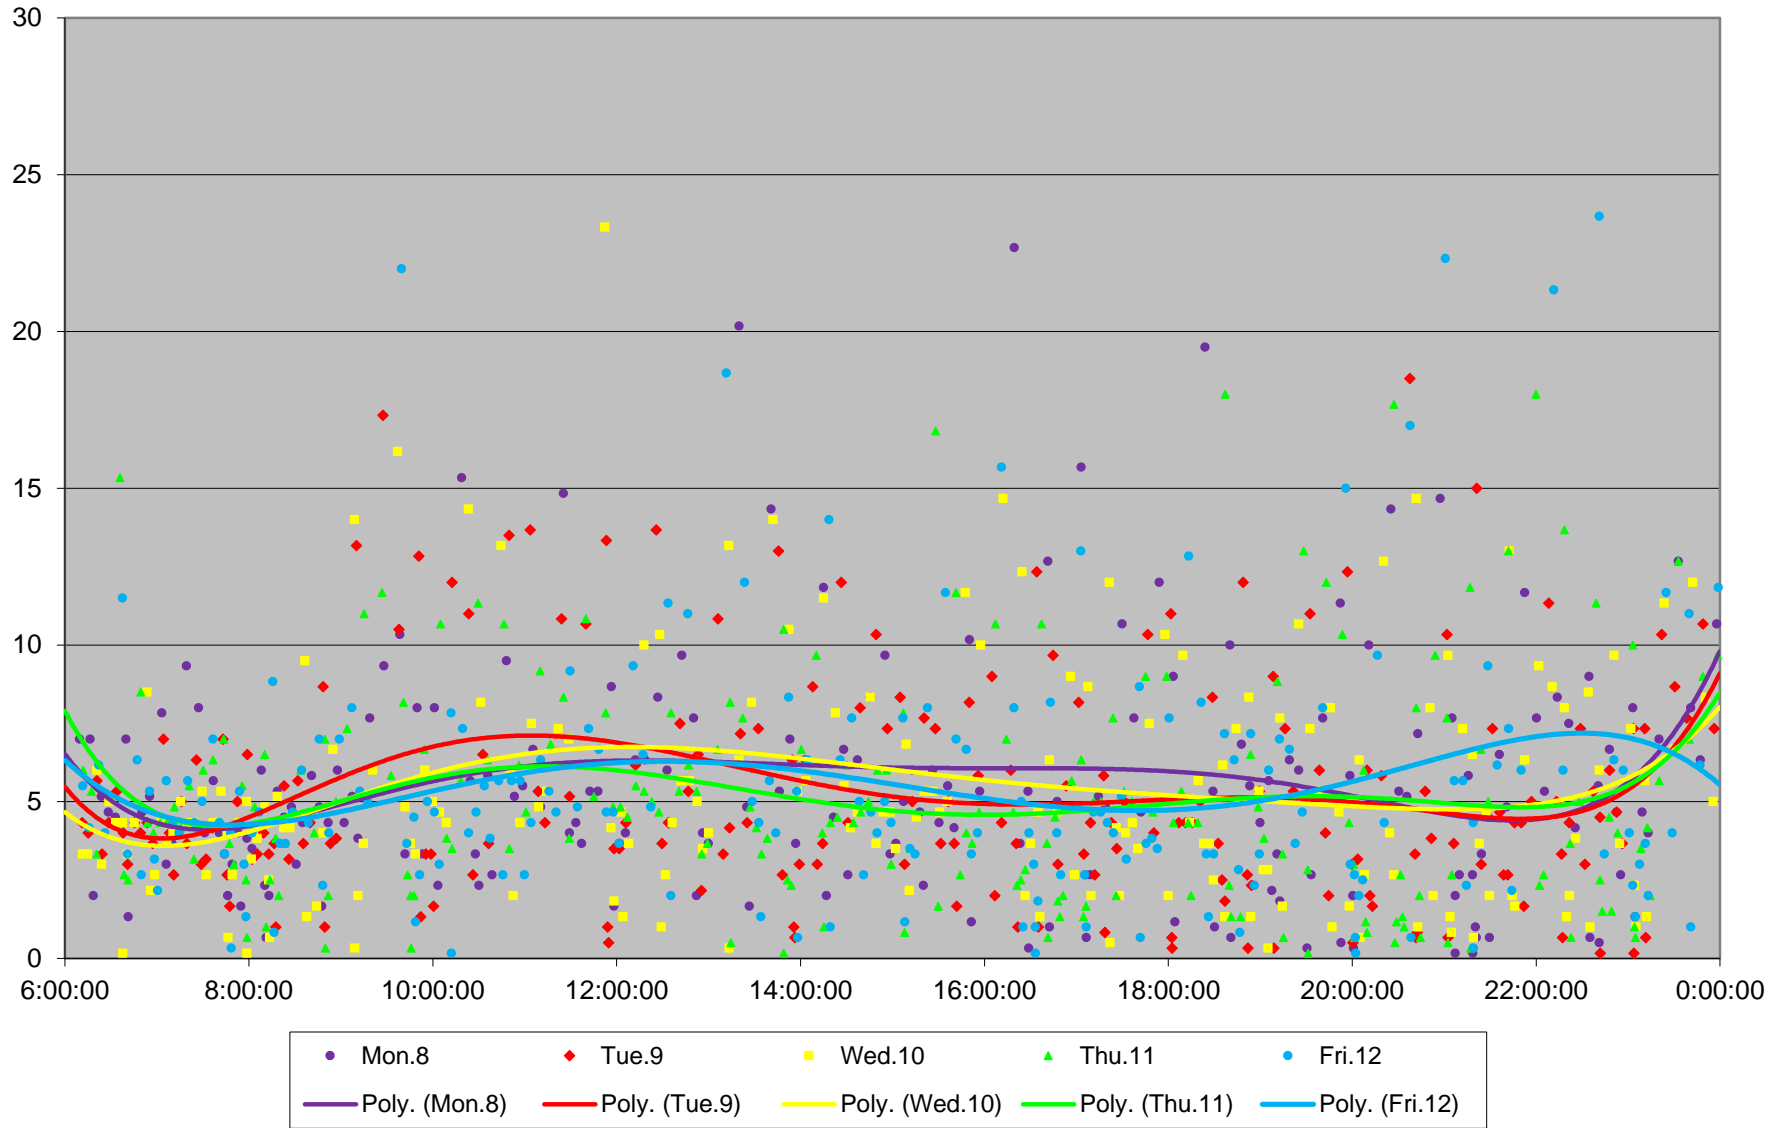

501 Queen Headways at Queensway Humber Eastbound April 2019