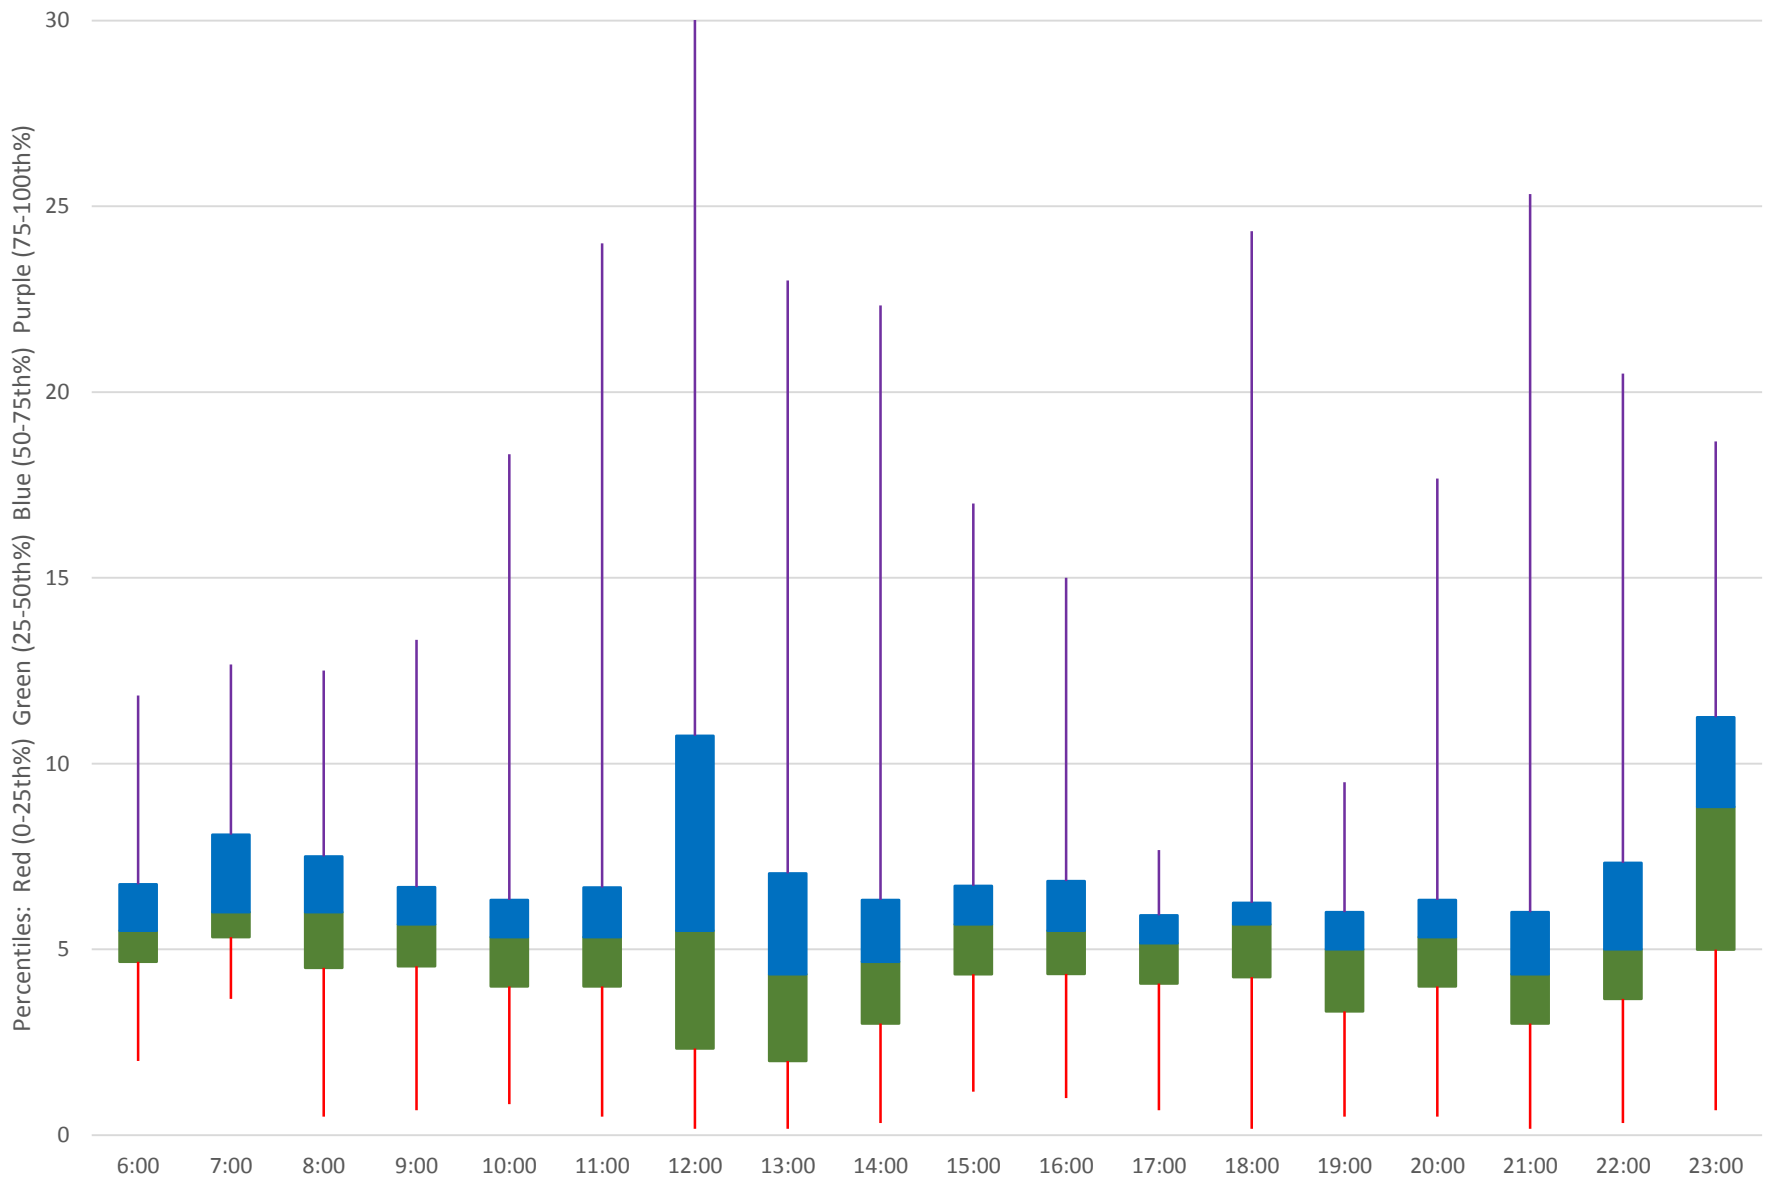

501 Queen Headways at Queensway Humber Eastbound April 2019 Sunday Statistics

501 Queen Headways at Queensway Humber Eastbound April 2019

Quartiles Saturdays