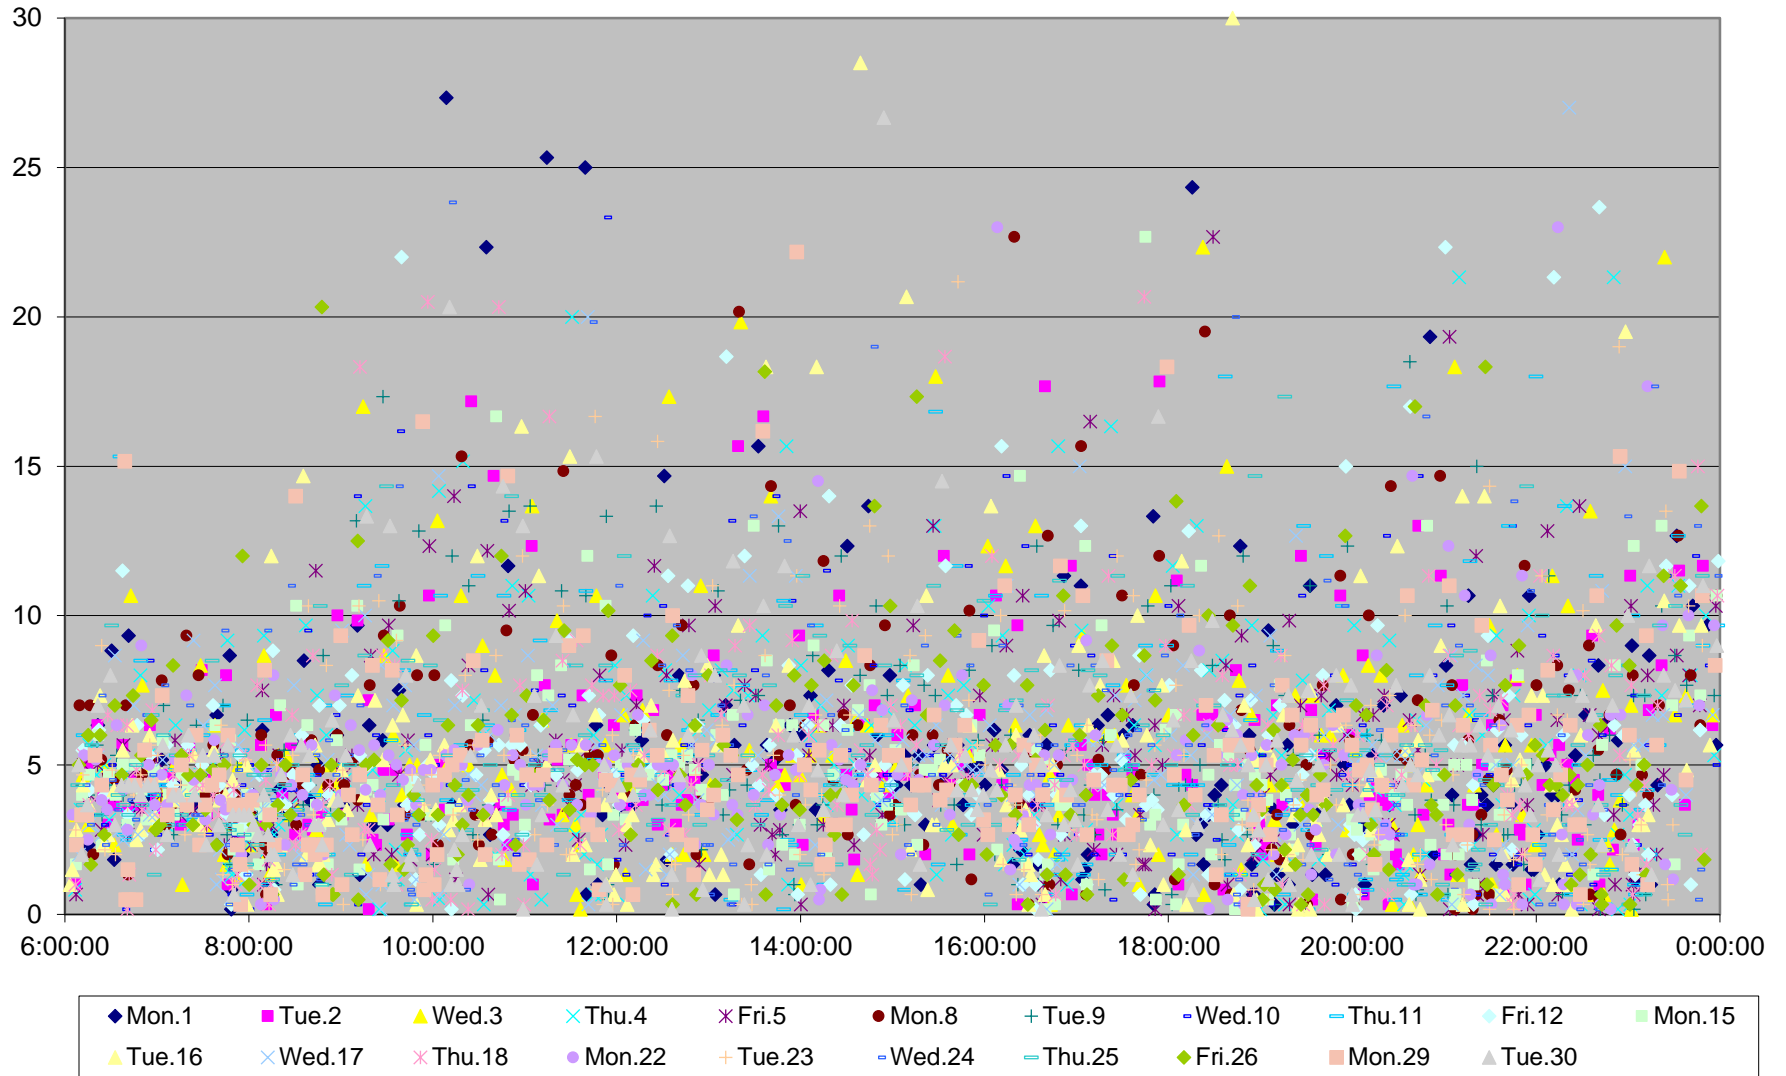

### 501 Queen Headways at Queensway Humber Eastbound April 2019