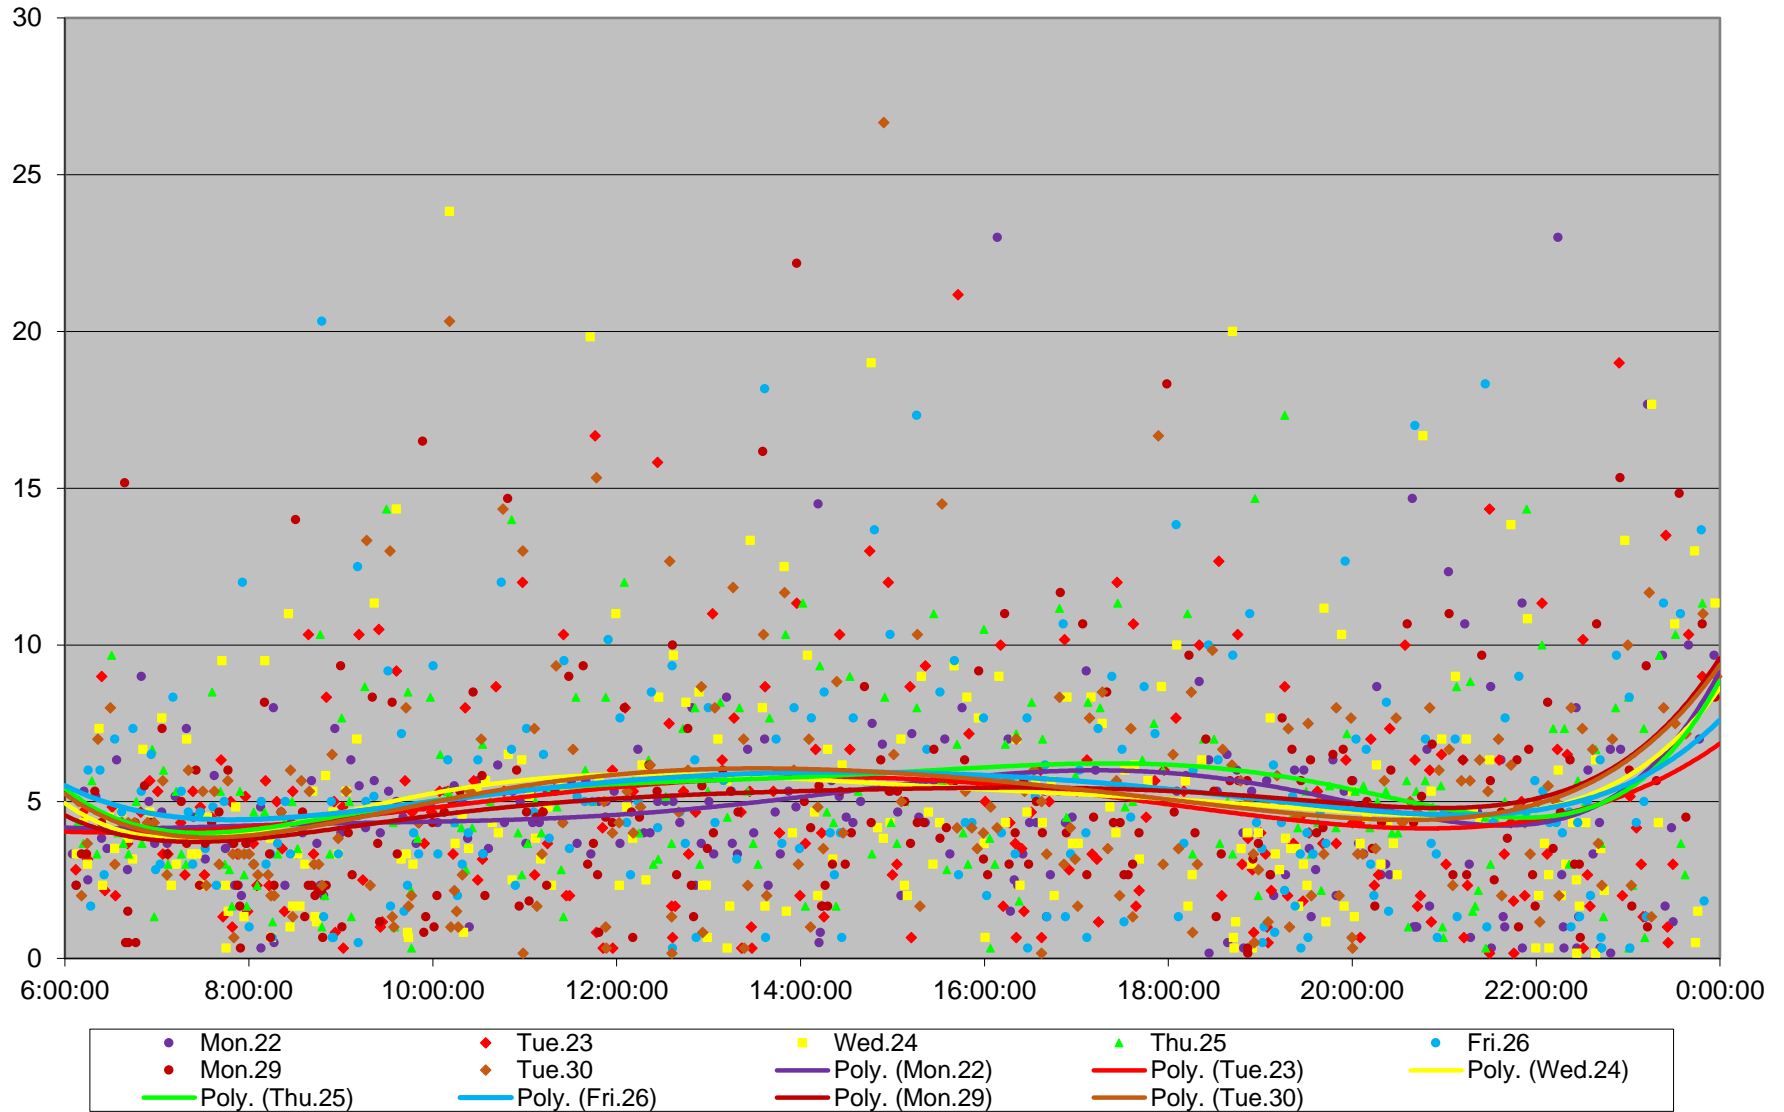

501 Queen Headways at Queensway Humber Eastbound April 2019