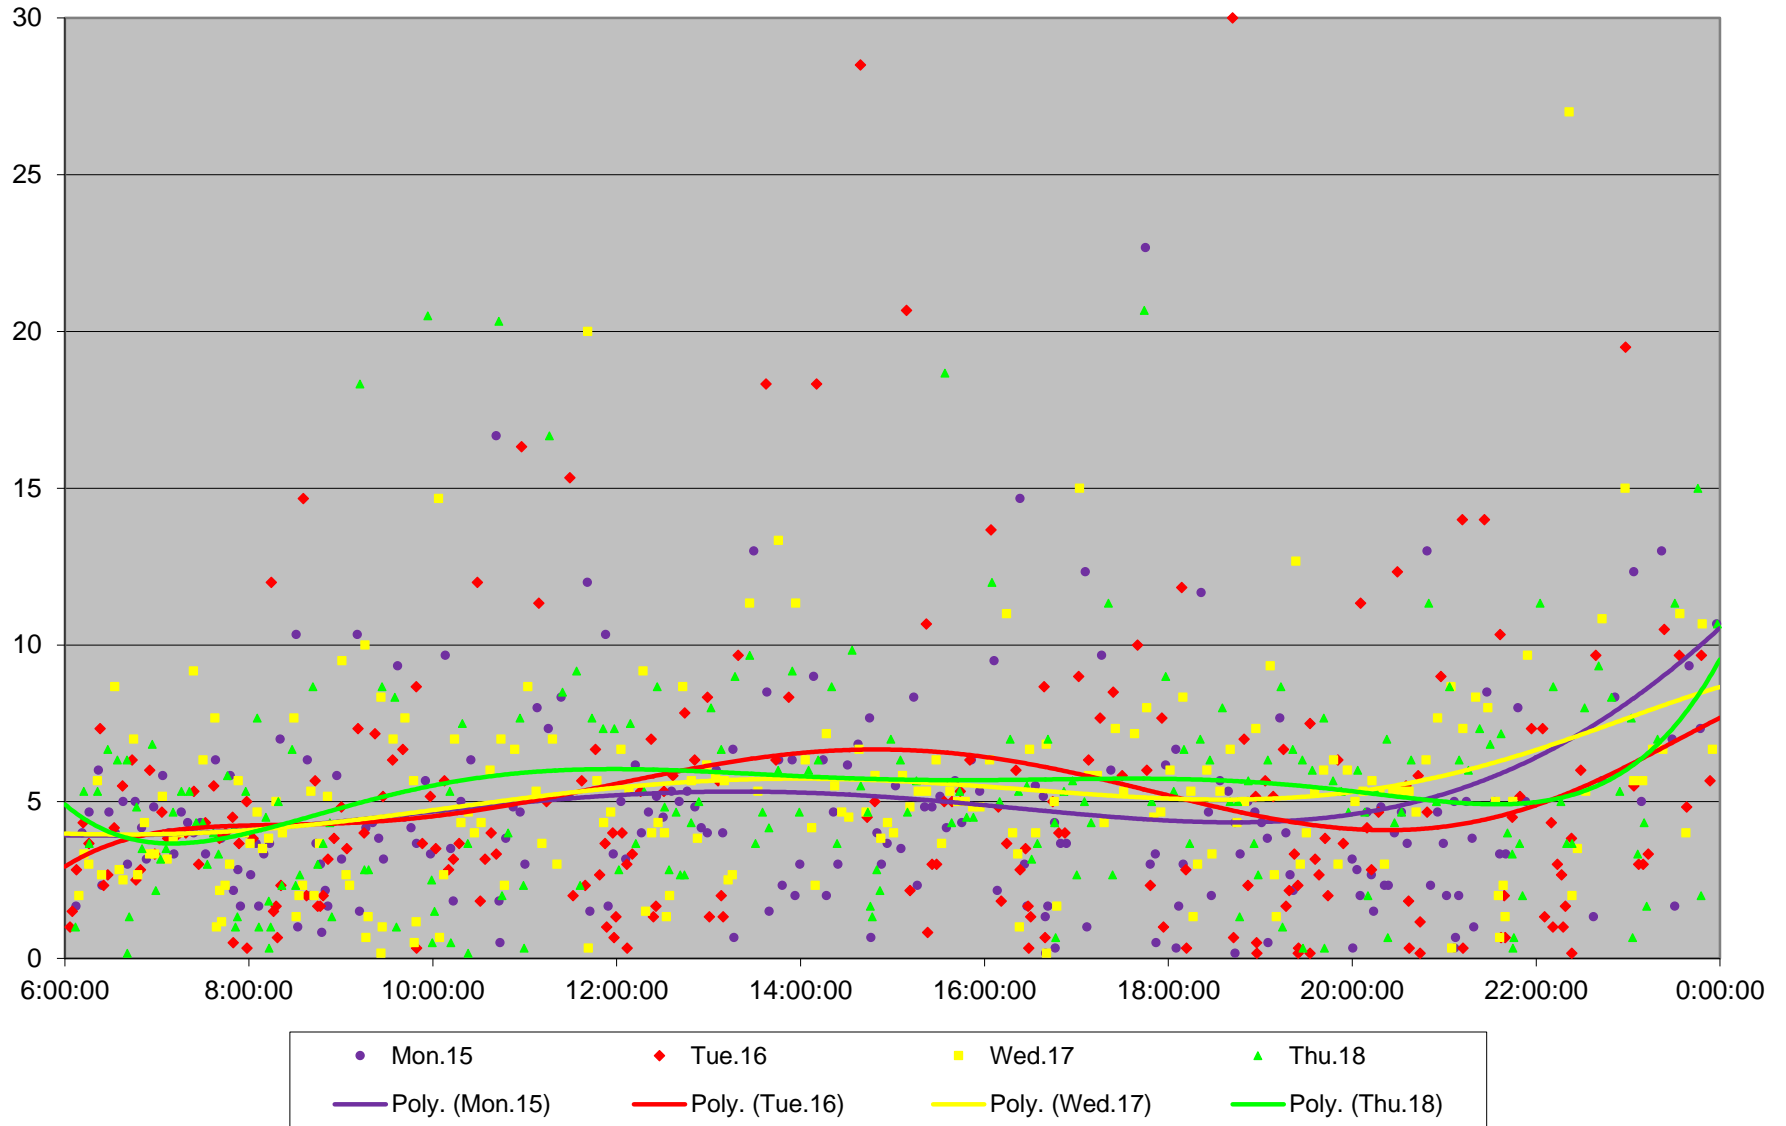

501 Queen Headways at Queensway Humber Eastbound April 2019