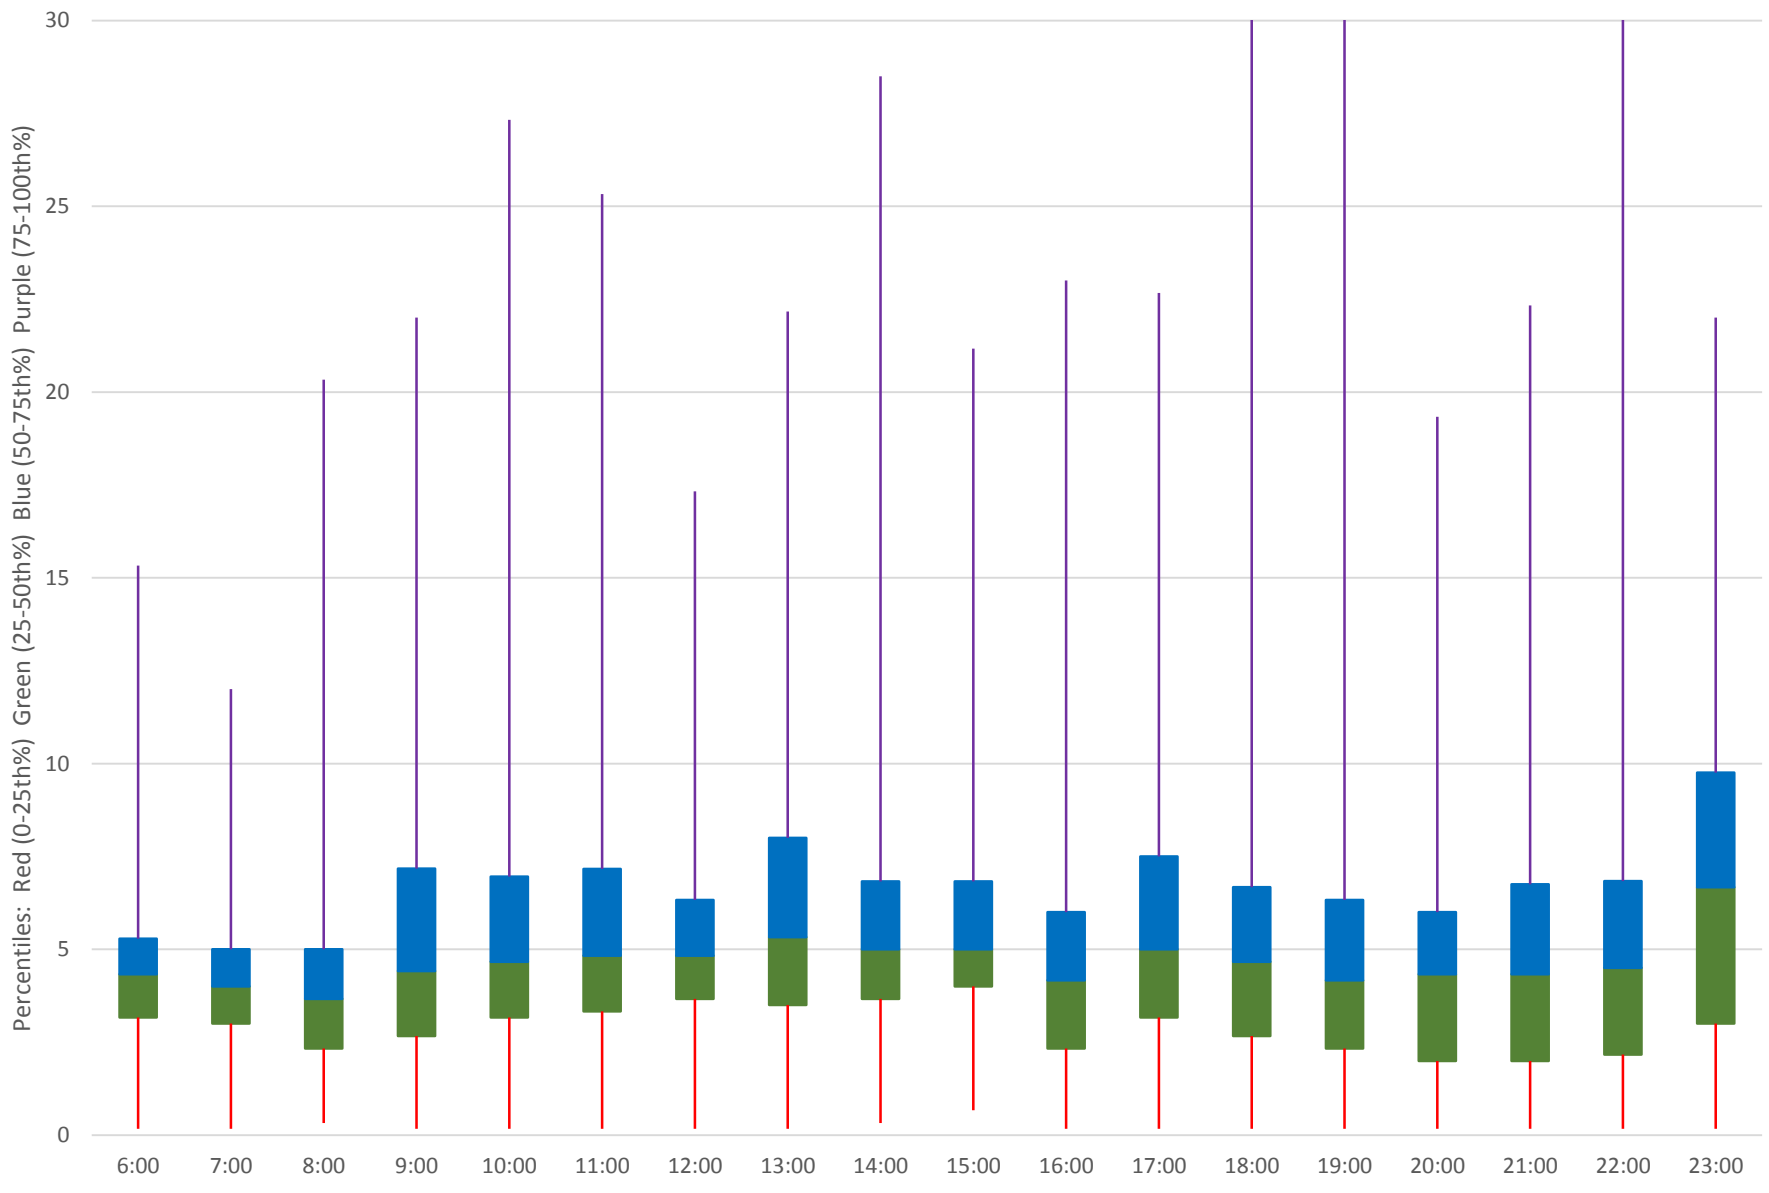

501 Queen Headways at Queensway Humber Eastbound April 2019

Quartiles Weekday