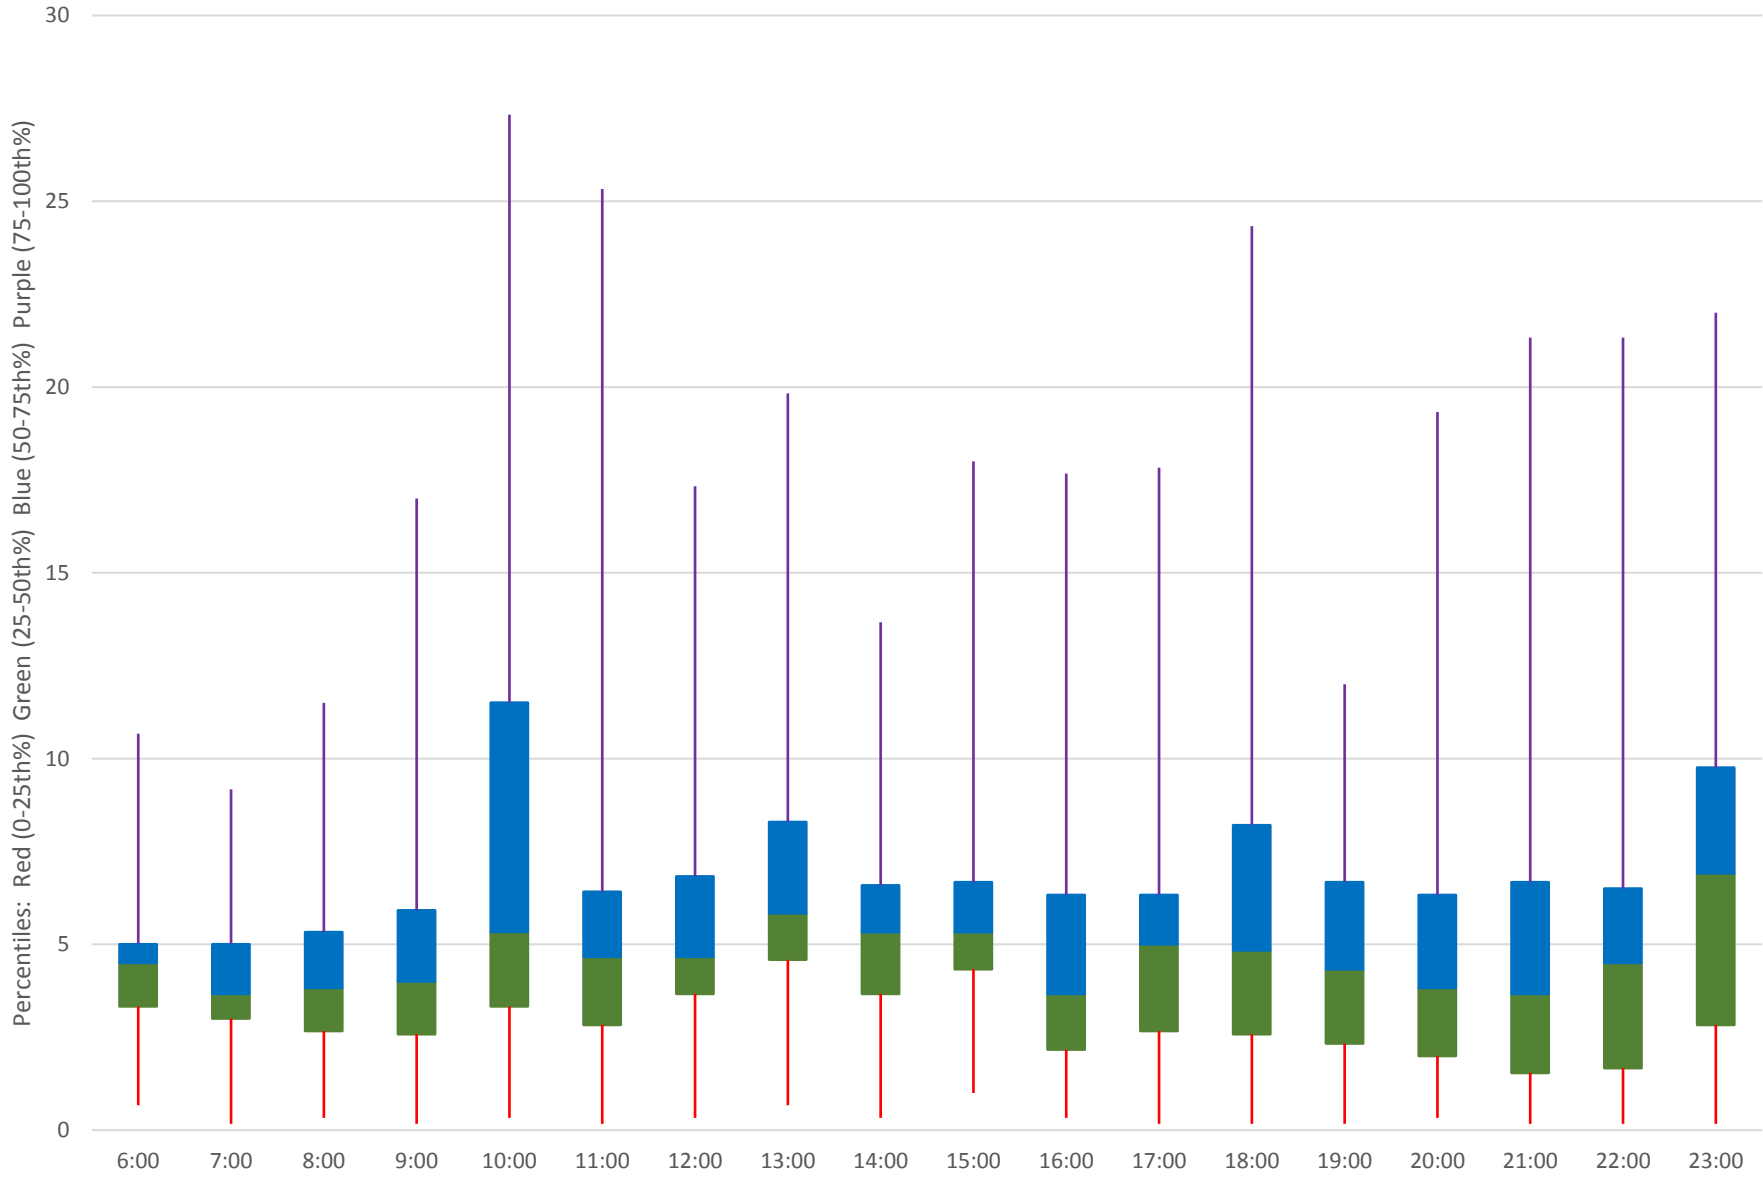

501 Queen Headways at Queensway Humber Eastbound April 2019

Quartiles Week 1