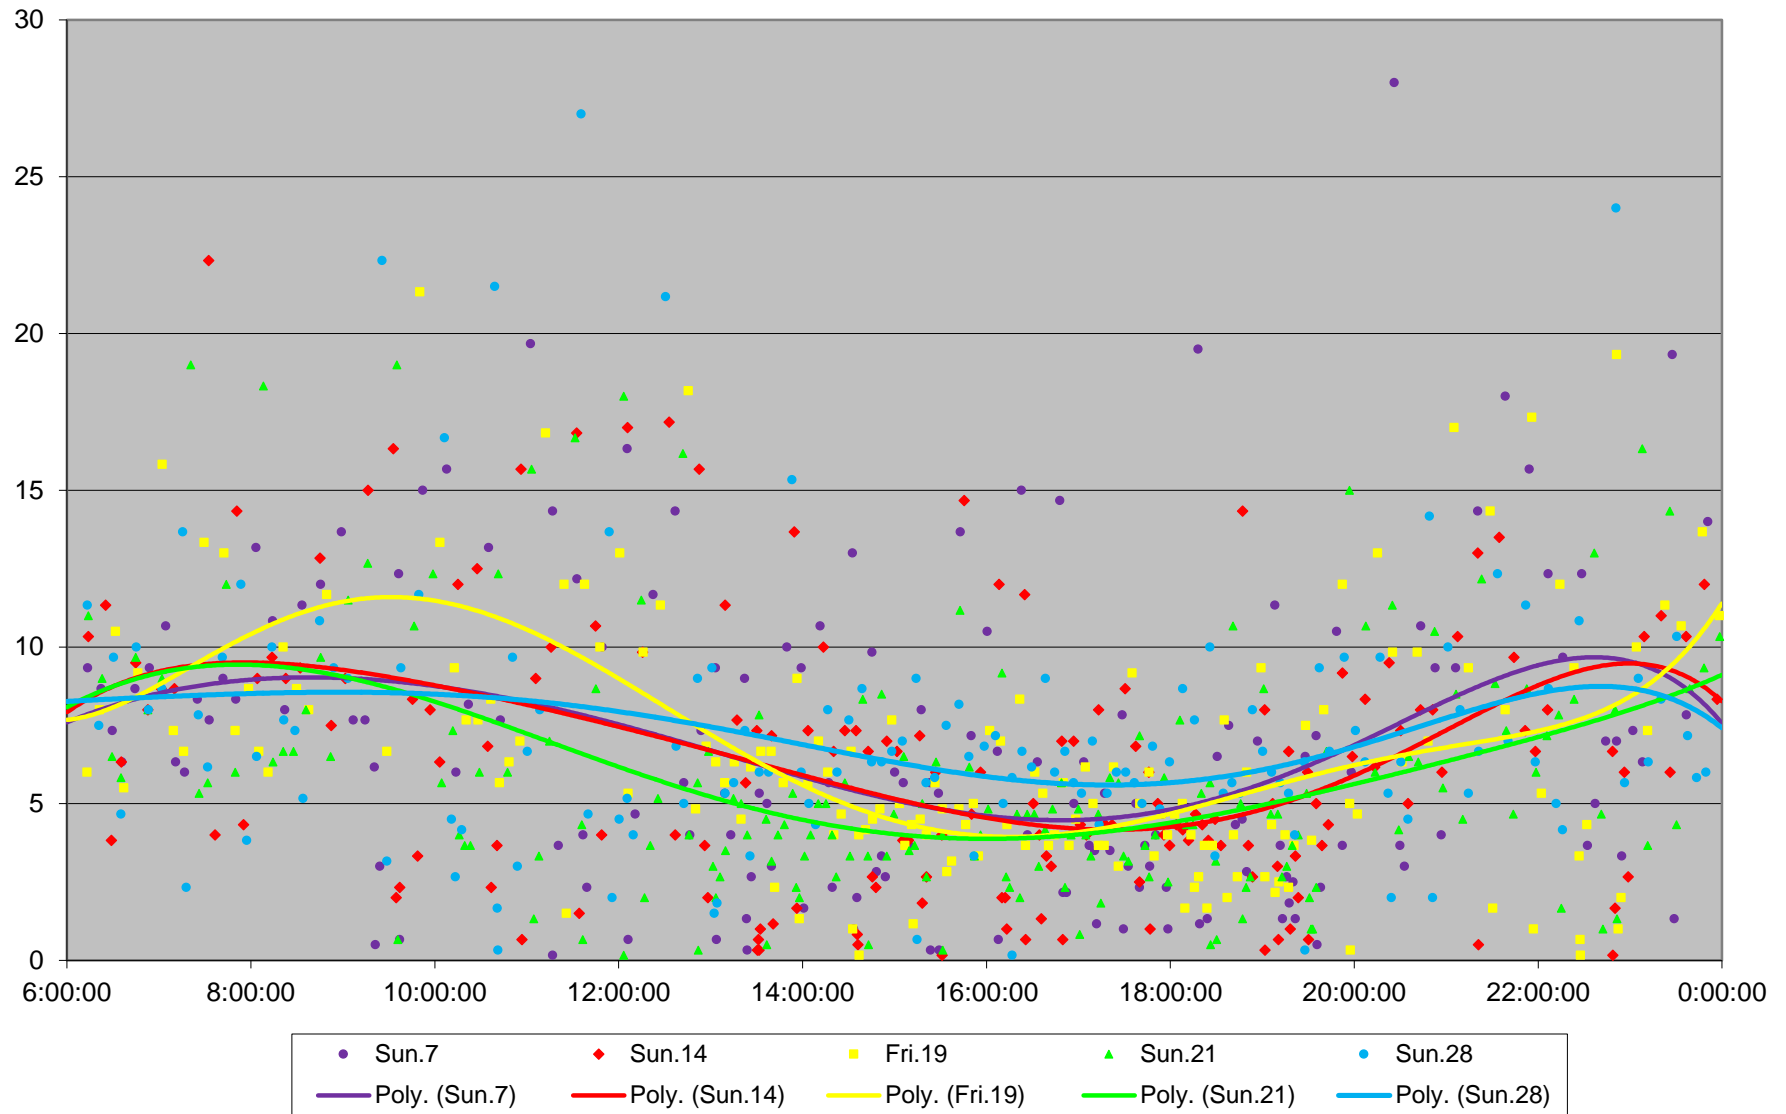

501 Queen Headways at Queensway Humber Eastbound April 2019 Weekday Statistics

501 Queen Headways at Queensway Humber Eastbound April 2019