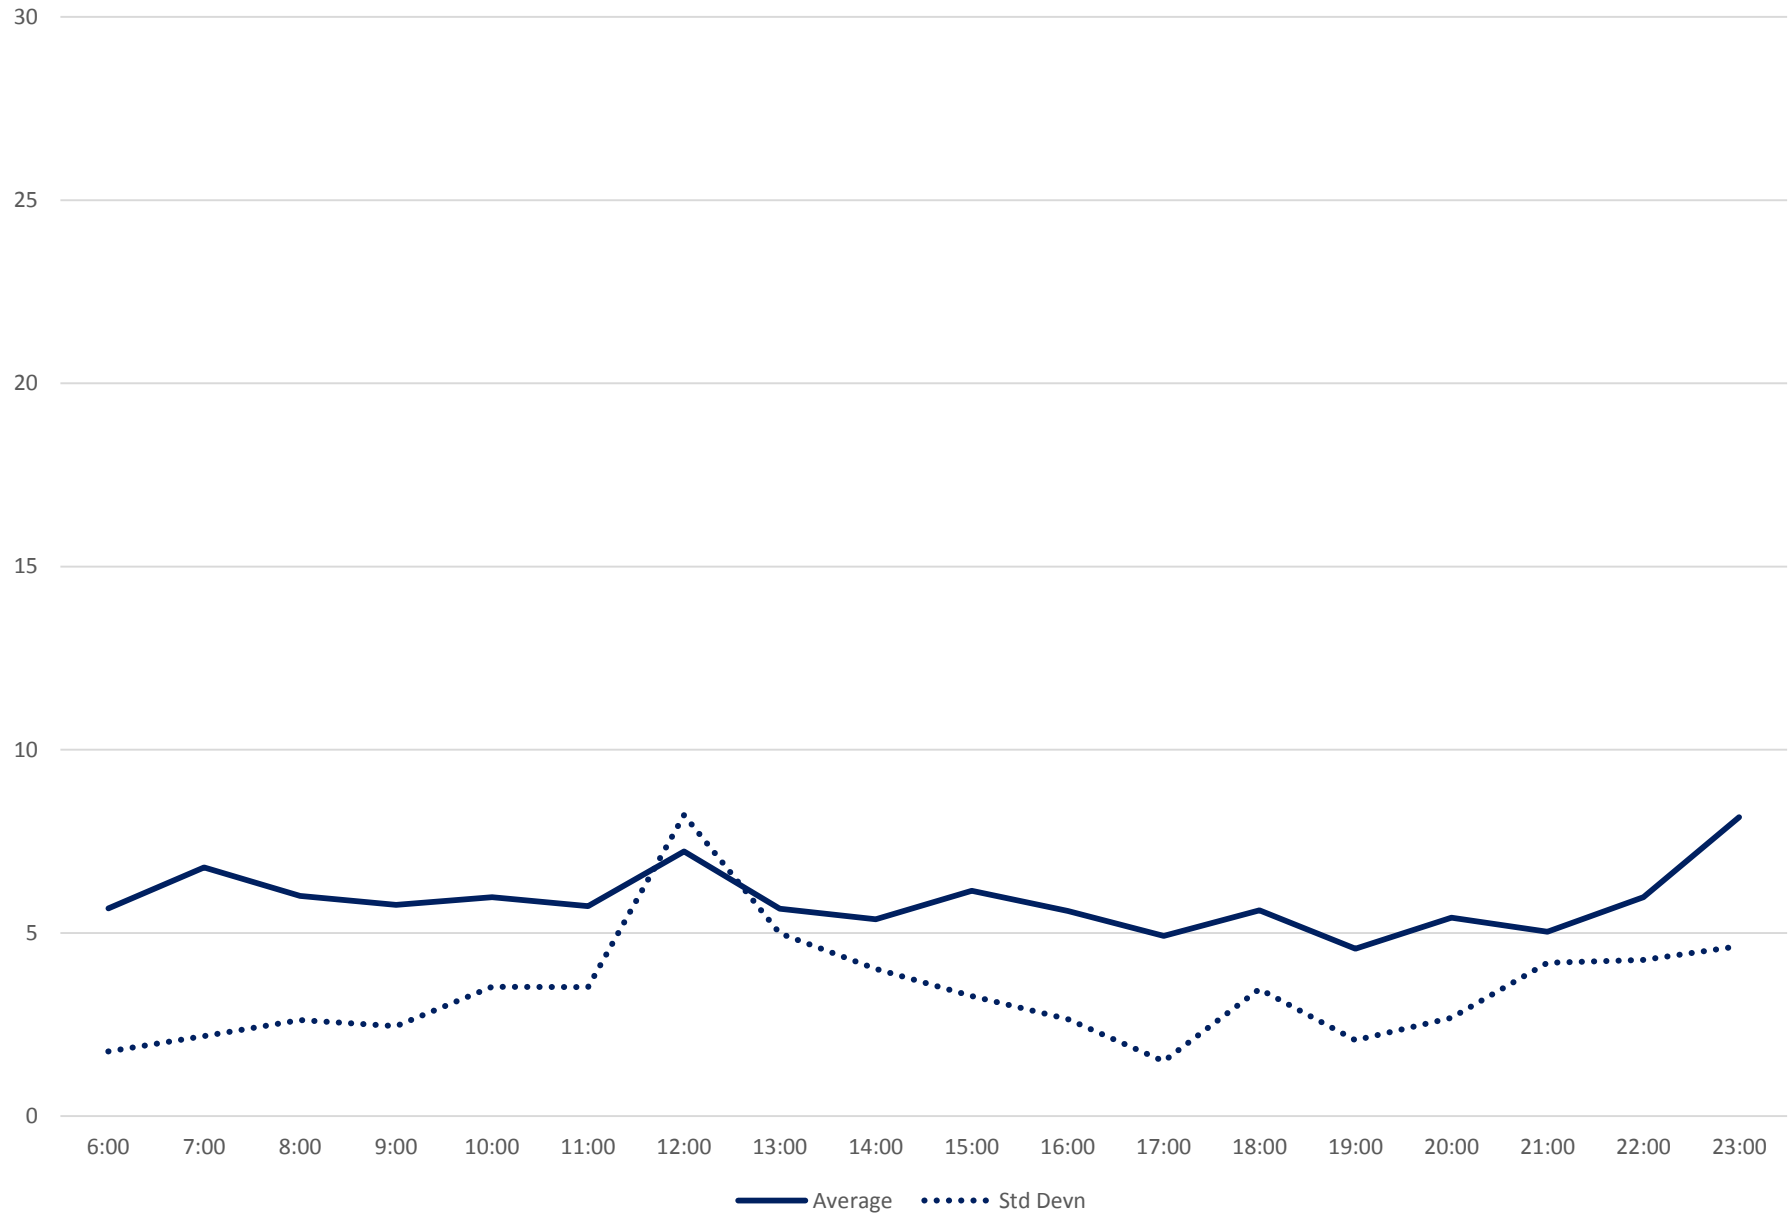

501 Queen Headways at Queensway Humber Eastbound April 2019 Saturday Statistics