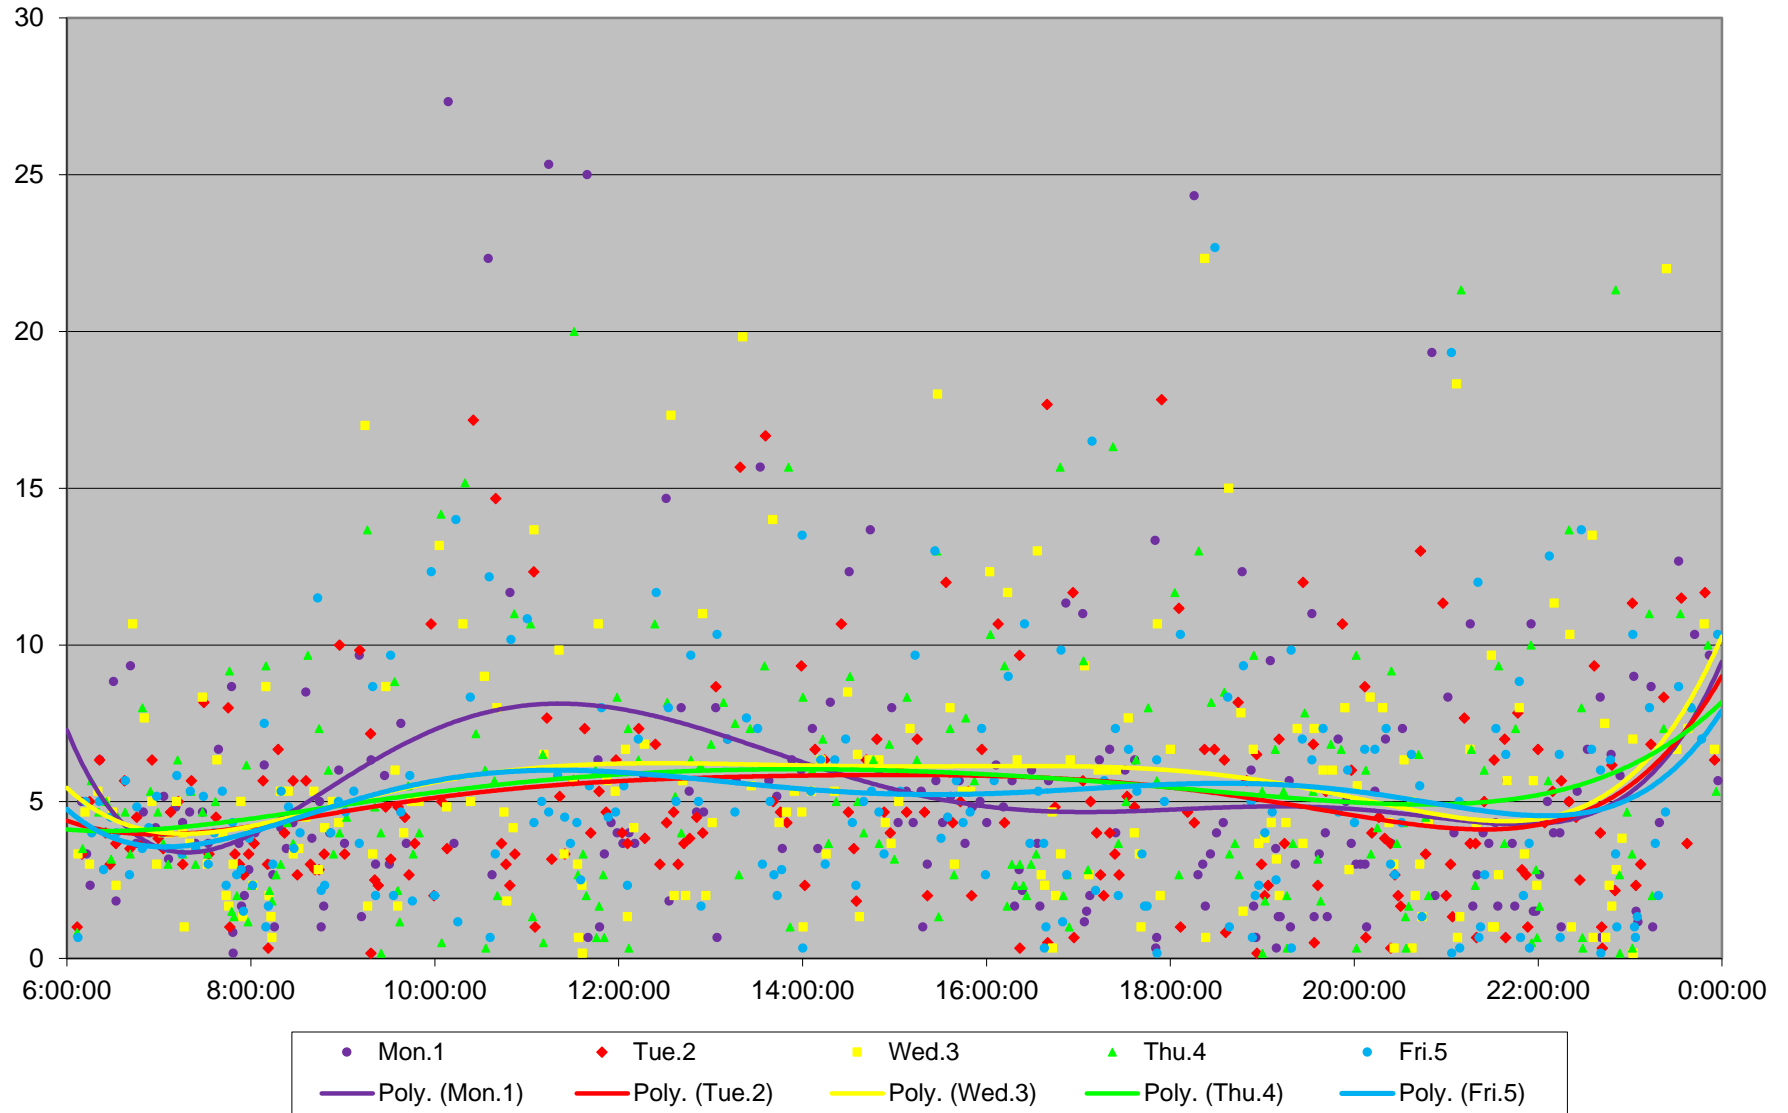

501 Queen Headways at Queensway Humber Eastbound April 2019