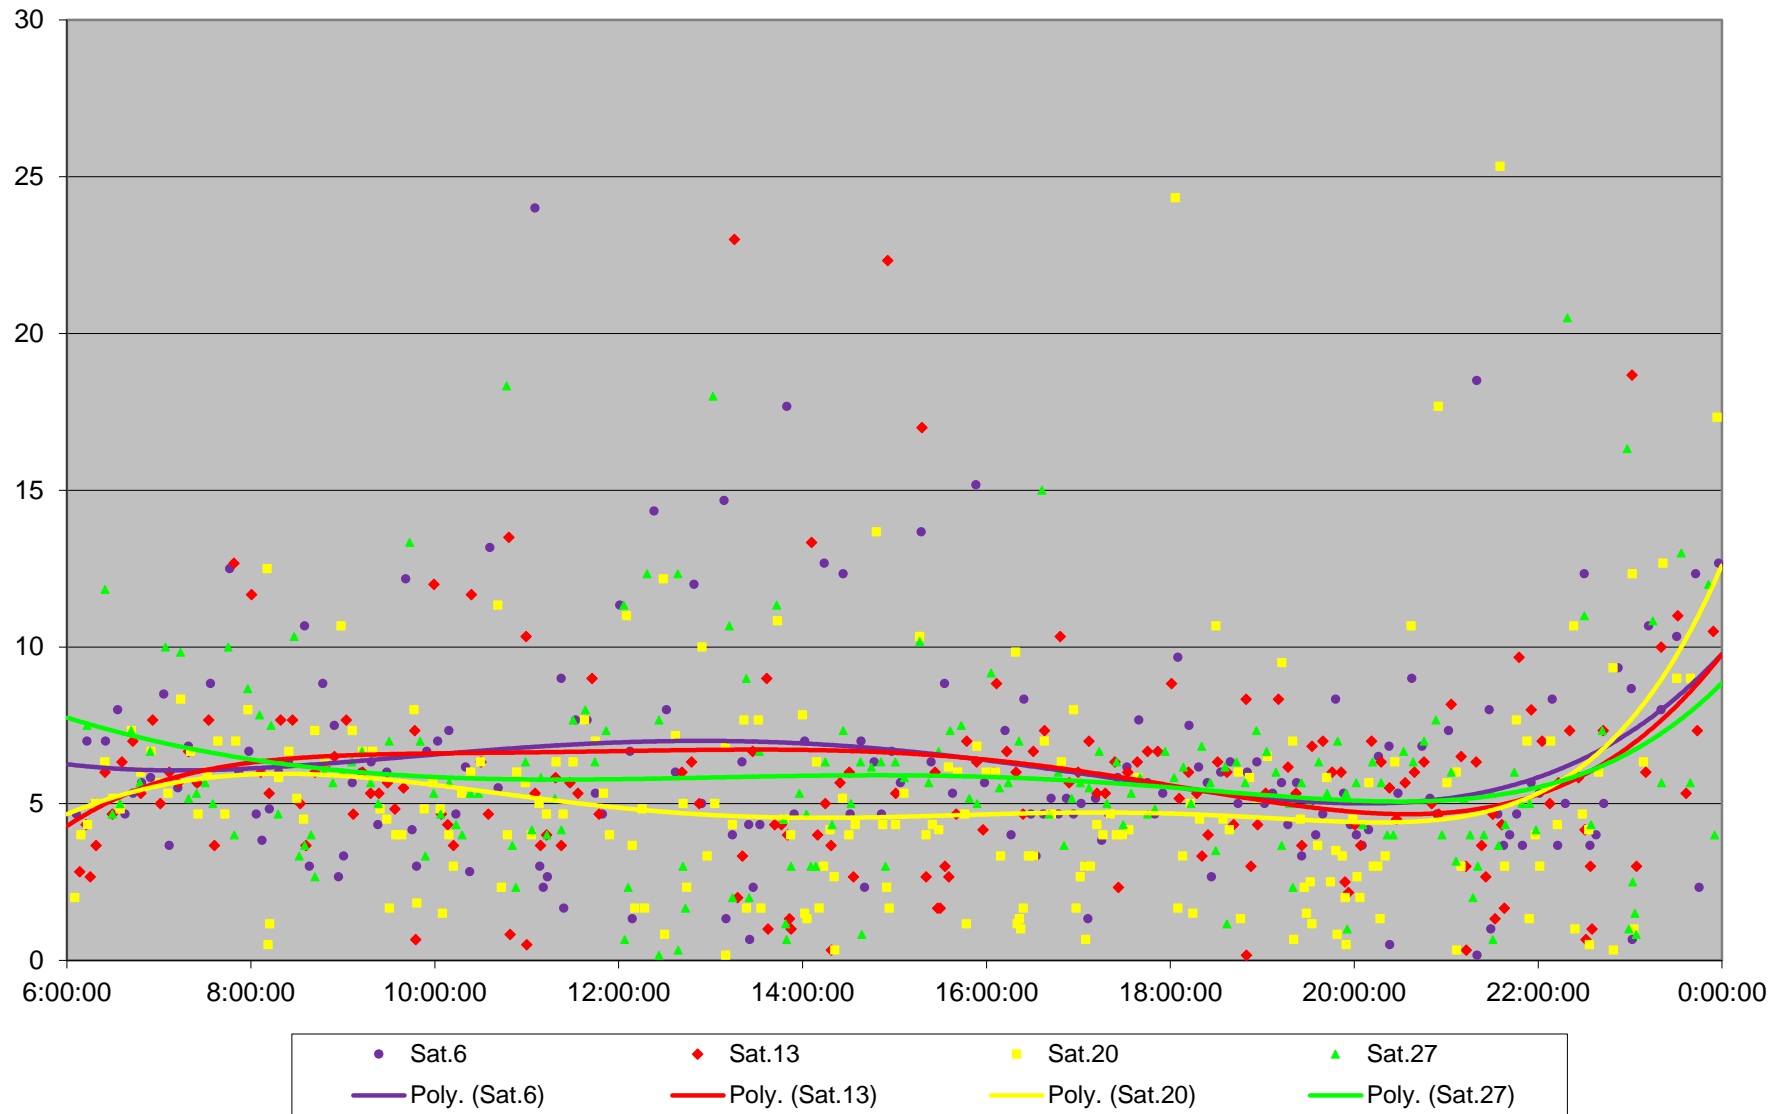

501 Queen Headways at Queensway Humber Eastbound April 2019