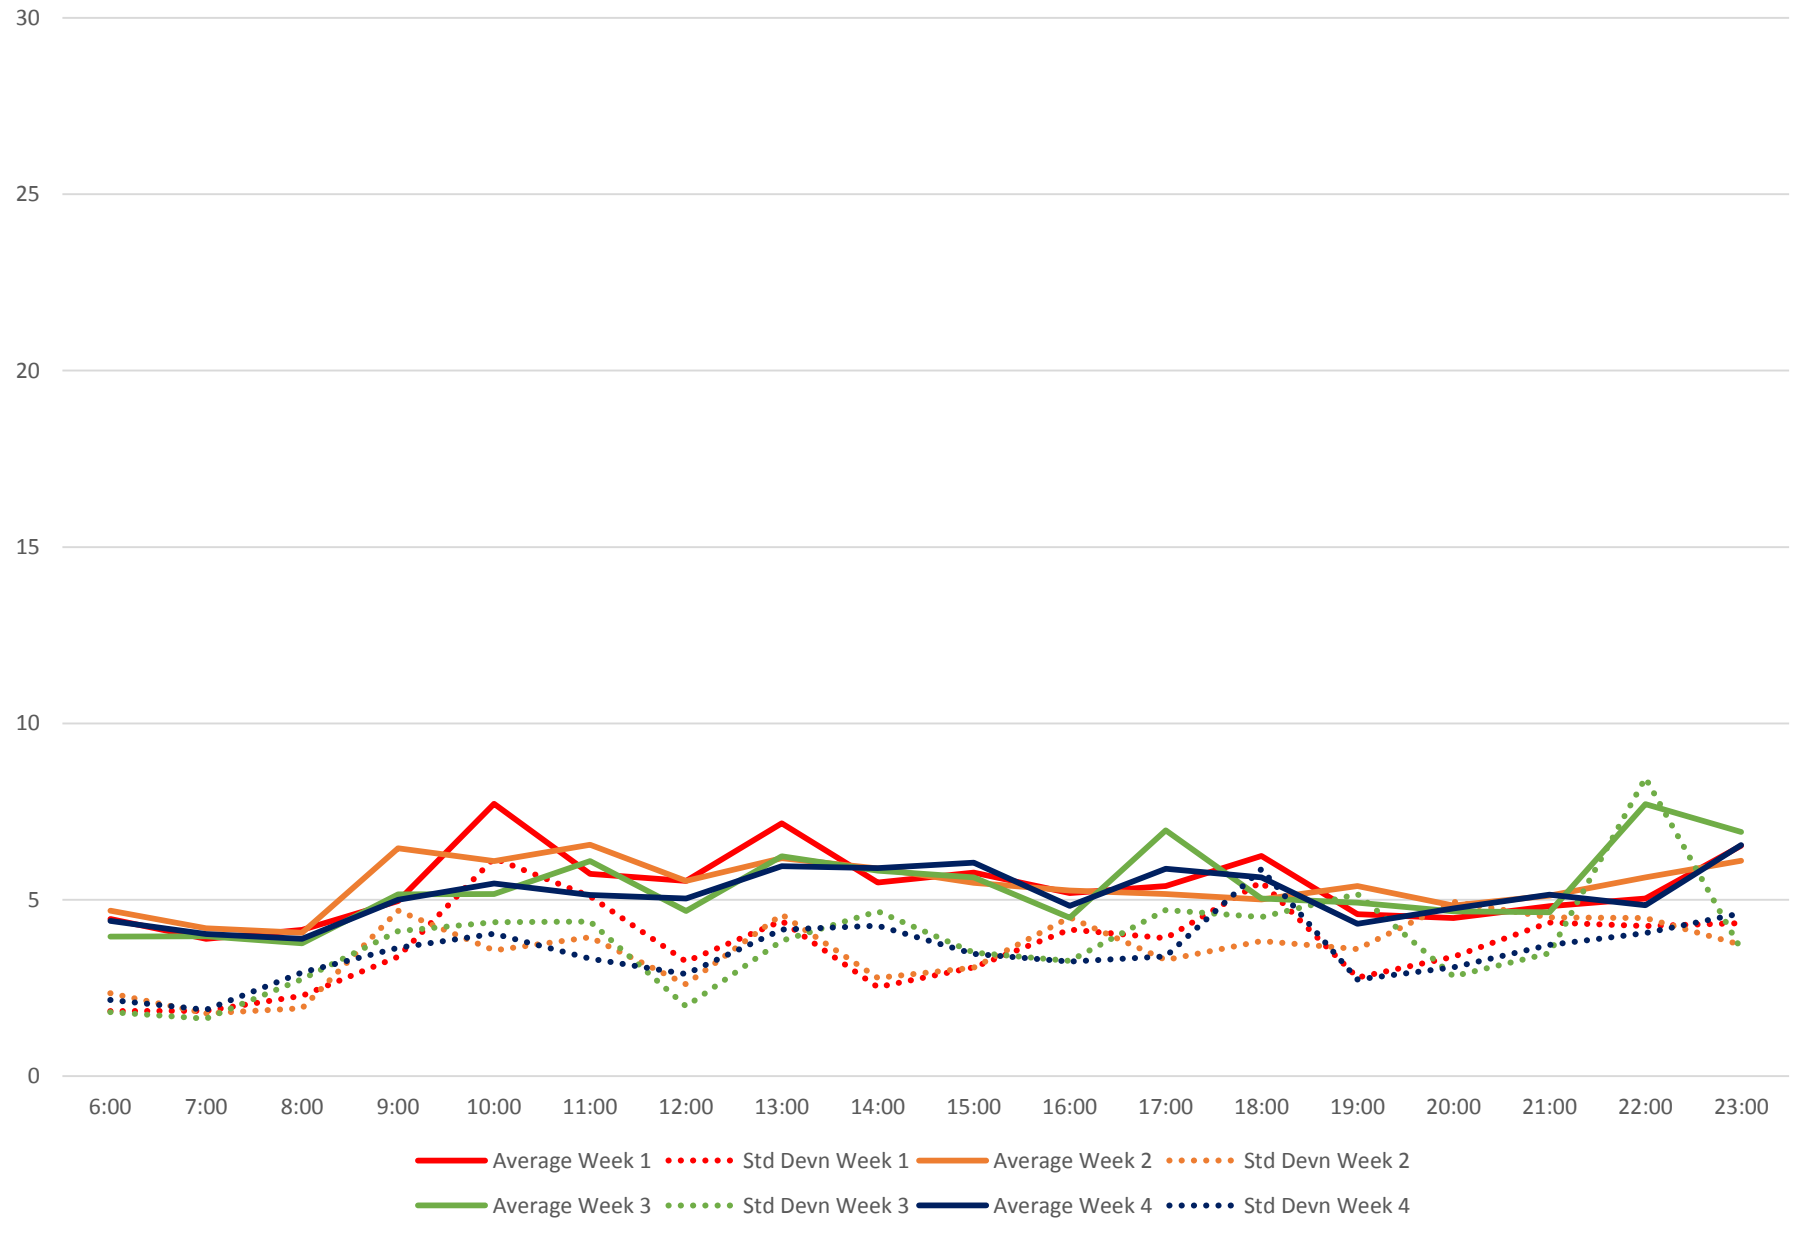

### 501 Queen Headways at Queensway Humber Eastbound April 2019

501 Queen Headways at Queensway Humber Eastbound April 2019 Weekday Statistics

501 Queen Headways at Queensway Humber Eastbound April 2019 Weekday Statistics

# 501 Queen Headways at Queensway Humber Eastbound April 2019