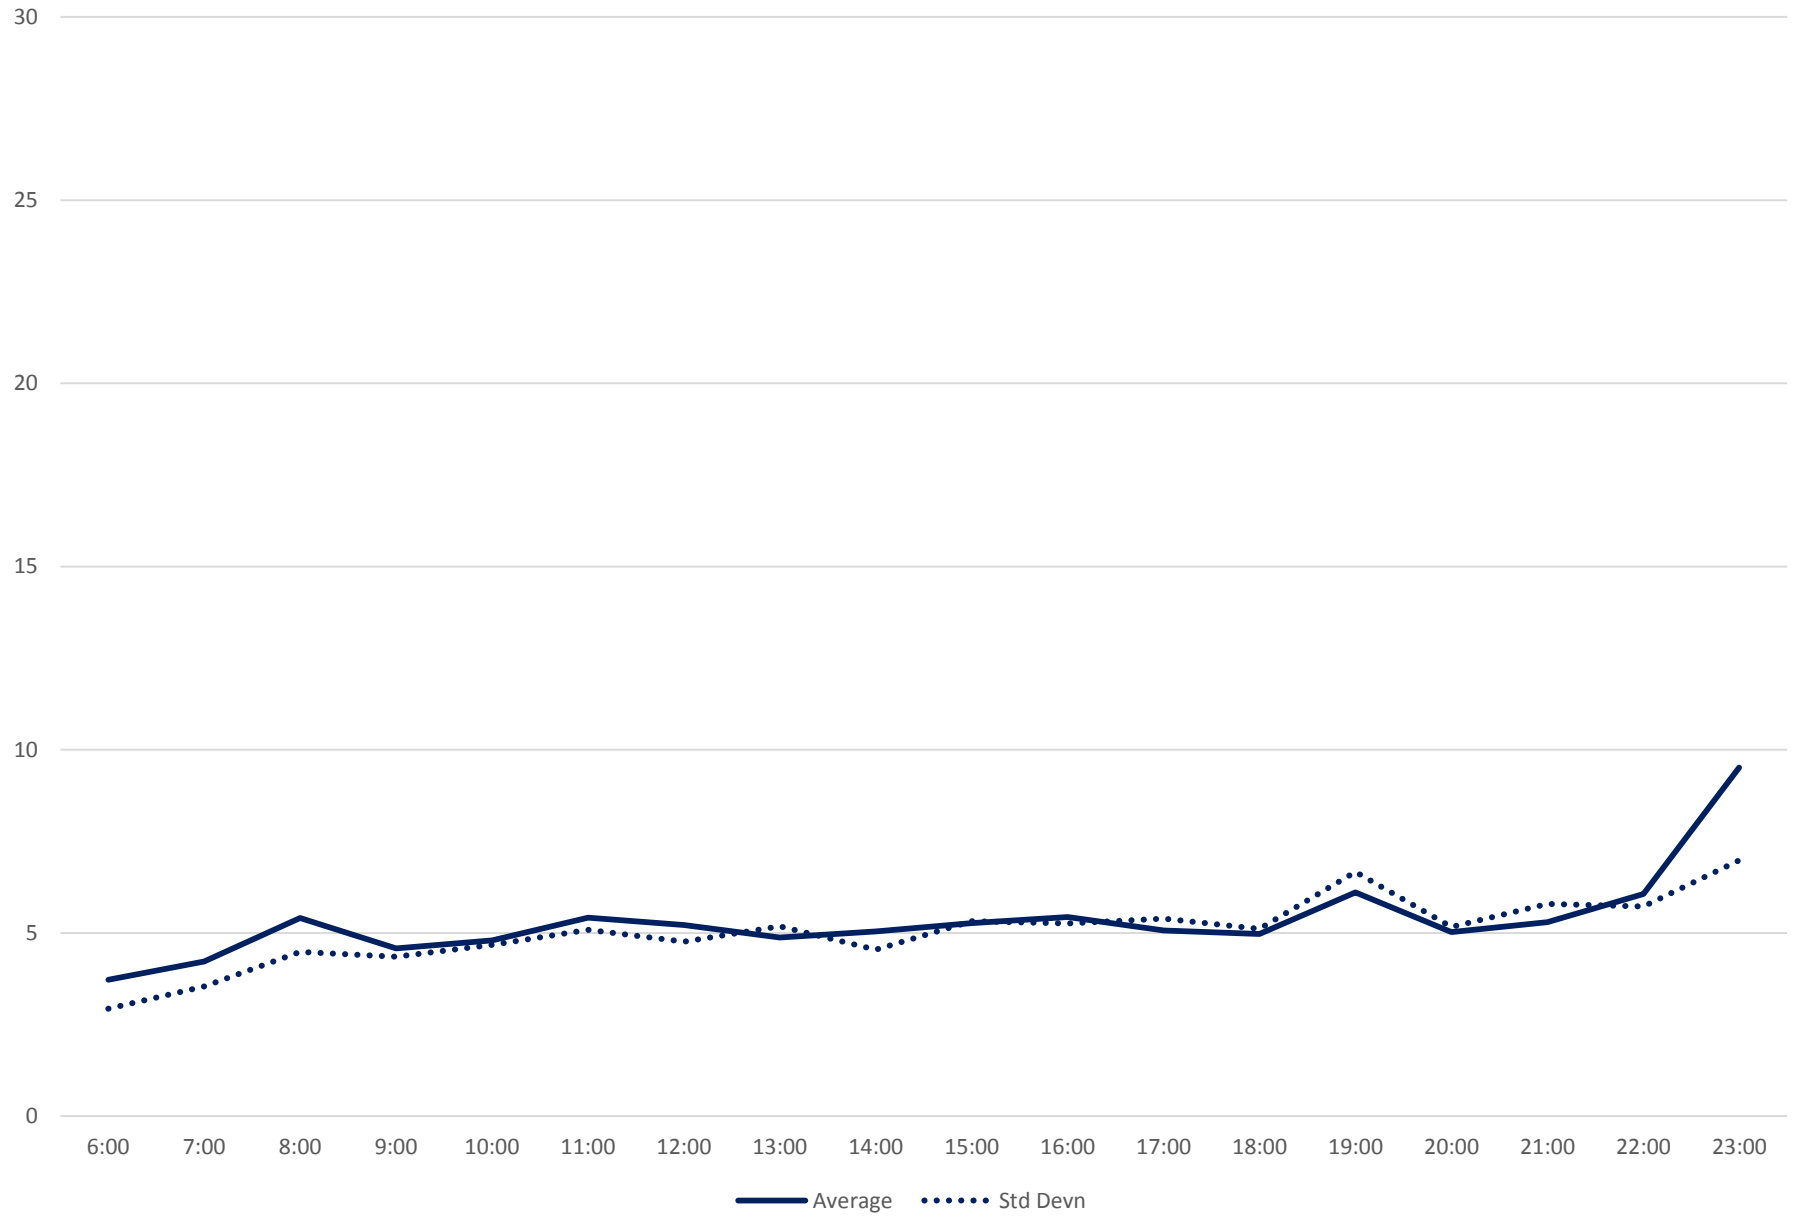

501 Queen Headways at East of Coxwell Ave. Eastbound April 2019

501 Queen Headways at East of Coxwell Ave. Eastbound April 2019

501 Queen Headways at East of Coxwell Ave. Eastbound April 2019

501 Queen Headways at East of Coxwell Ave. Eastbound April 2019

501 Queen Headways at East of Coxwell Ave. Eastbound April 2019

501 Queen Headways at East of Coxwell Ave. Eastbound April 2019

501 Queen Headways at East of Coxwell Ave. Eastbound April 2019 Weekday Statistics

501 Queen Headways at East of Coxwell Ave. Eastbound April 2019 Weekday Statistics

501 Queen Headways at East of Coxwell Ave. Eastbound April 2019

Quartiles Weekday

501 Queen Headways at East of Coxwell Ave. Eastbound April 2019

Quartiles Week 1

501 Queen Headways at East of Coxwell Ave. Eastbound April 2019

Quartiles Week 2

501 Queen Headways at East of Coxwell Ave. Eastbound April 2019 Quartiles Week 3

501 Queen Headways at East of Coxwell Ave. Eastbound April 2019