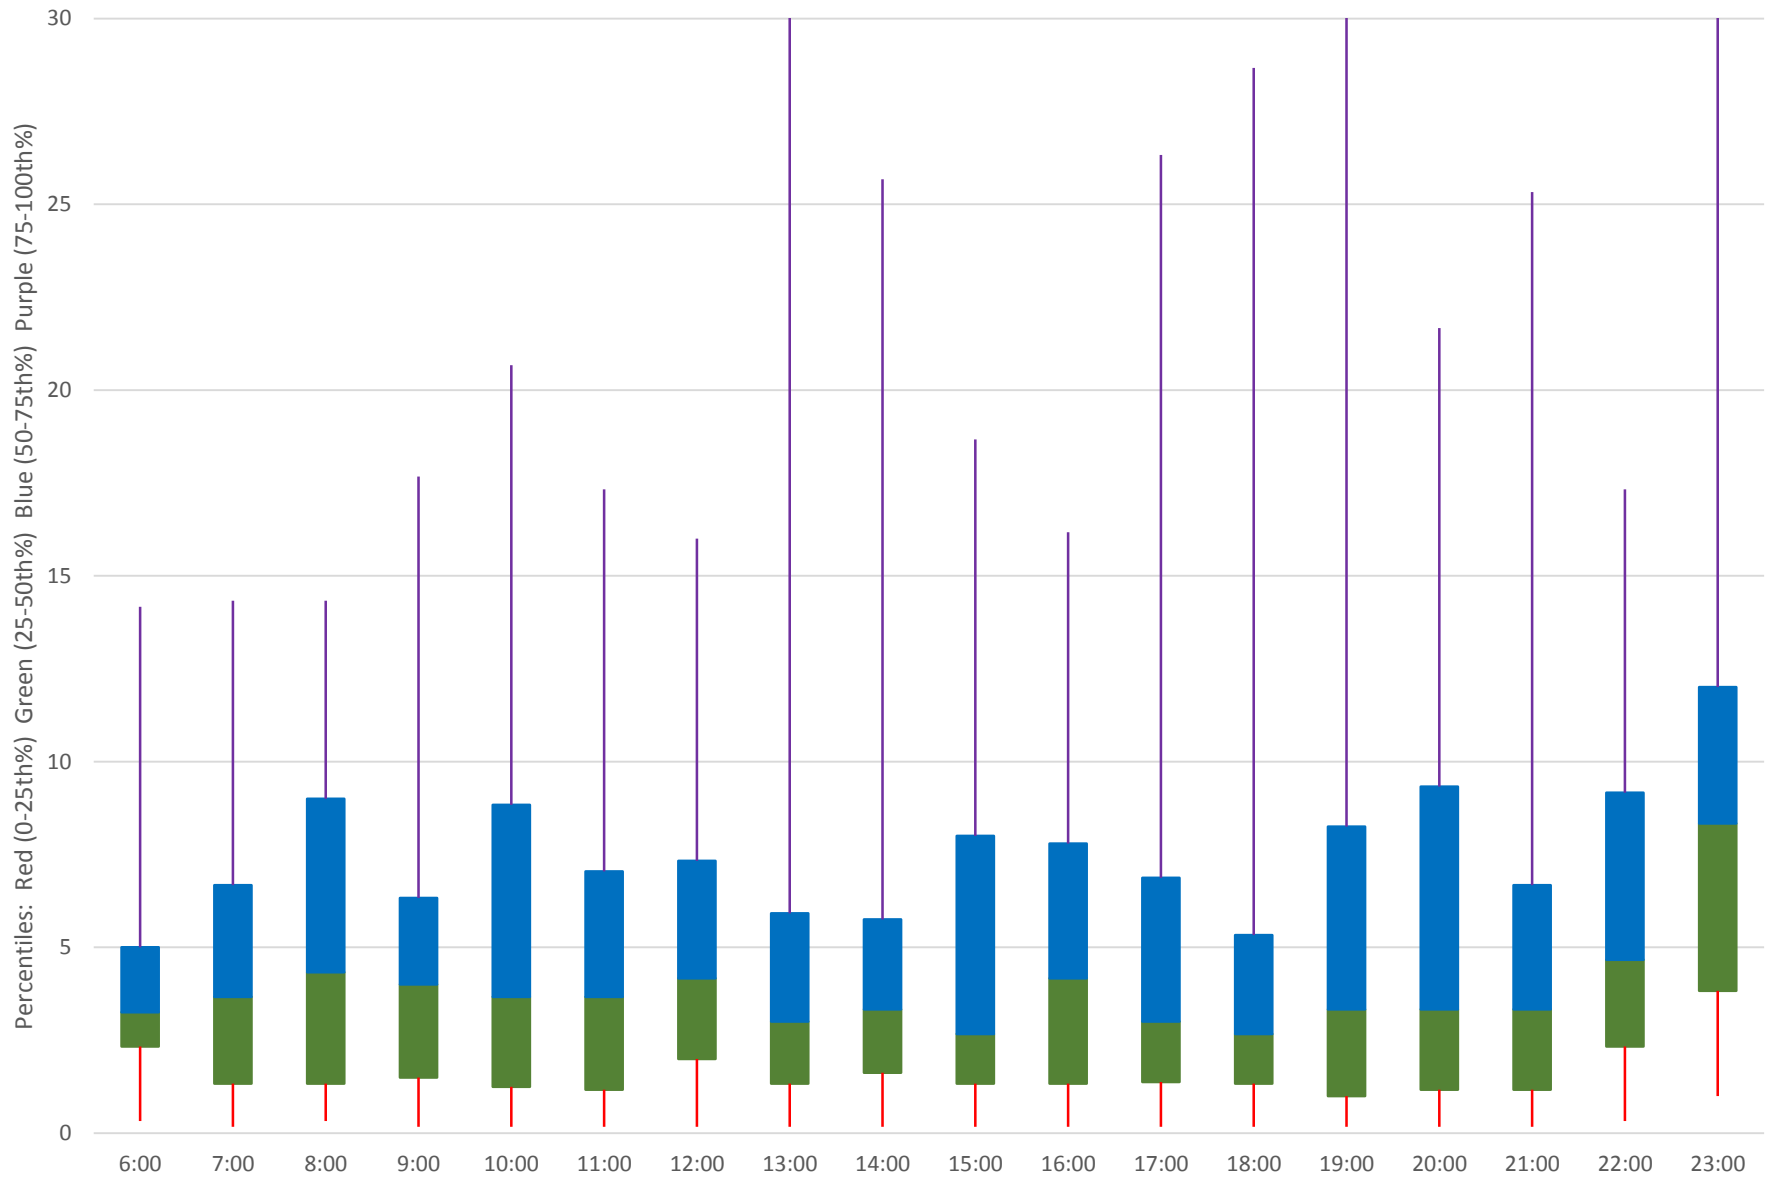

501 Queen Headways at East of Coxwell Ave. Eastbound April 2019 Weekday Statistics

501 Queen Headways at East of Coxwell Ave. Eastbound April 2019

Quartiles Weekday

501 Queen Headways at East of Coxwell Ave. Eastbound April 2019

Quartiles Week 1

501 Queen Headways at East of Coxwell Ave. Eastbound April 2019

Quartiles Week 2

501 Queen Headways at East of Coxwell Ave. Eastbound April 2019 Quartiles Week 3

501 Queen Headways at East of Coxwell Ave. Eastbound April 2019

Quartiles Week 4

501 Queen Headways at East of Coxwell Ave. Eastbound April 2019 Saturday Statistics

501 Queen Headways at East of Coxwell Ave. Eastbound April 2019

Quartiles Saturdays

501 Queen Headways at East of Coxwell Ave. Eastbound April 2019 Sunday Statistics