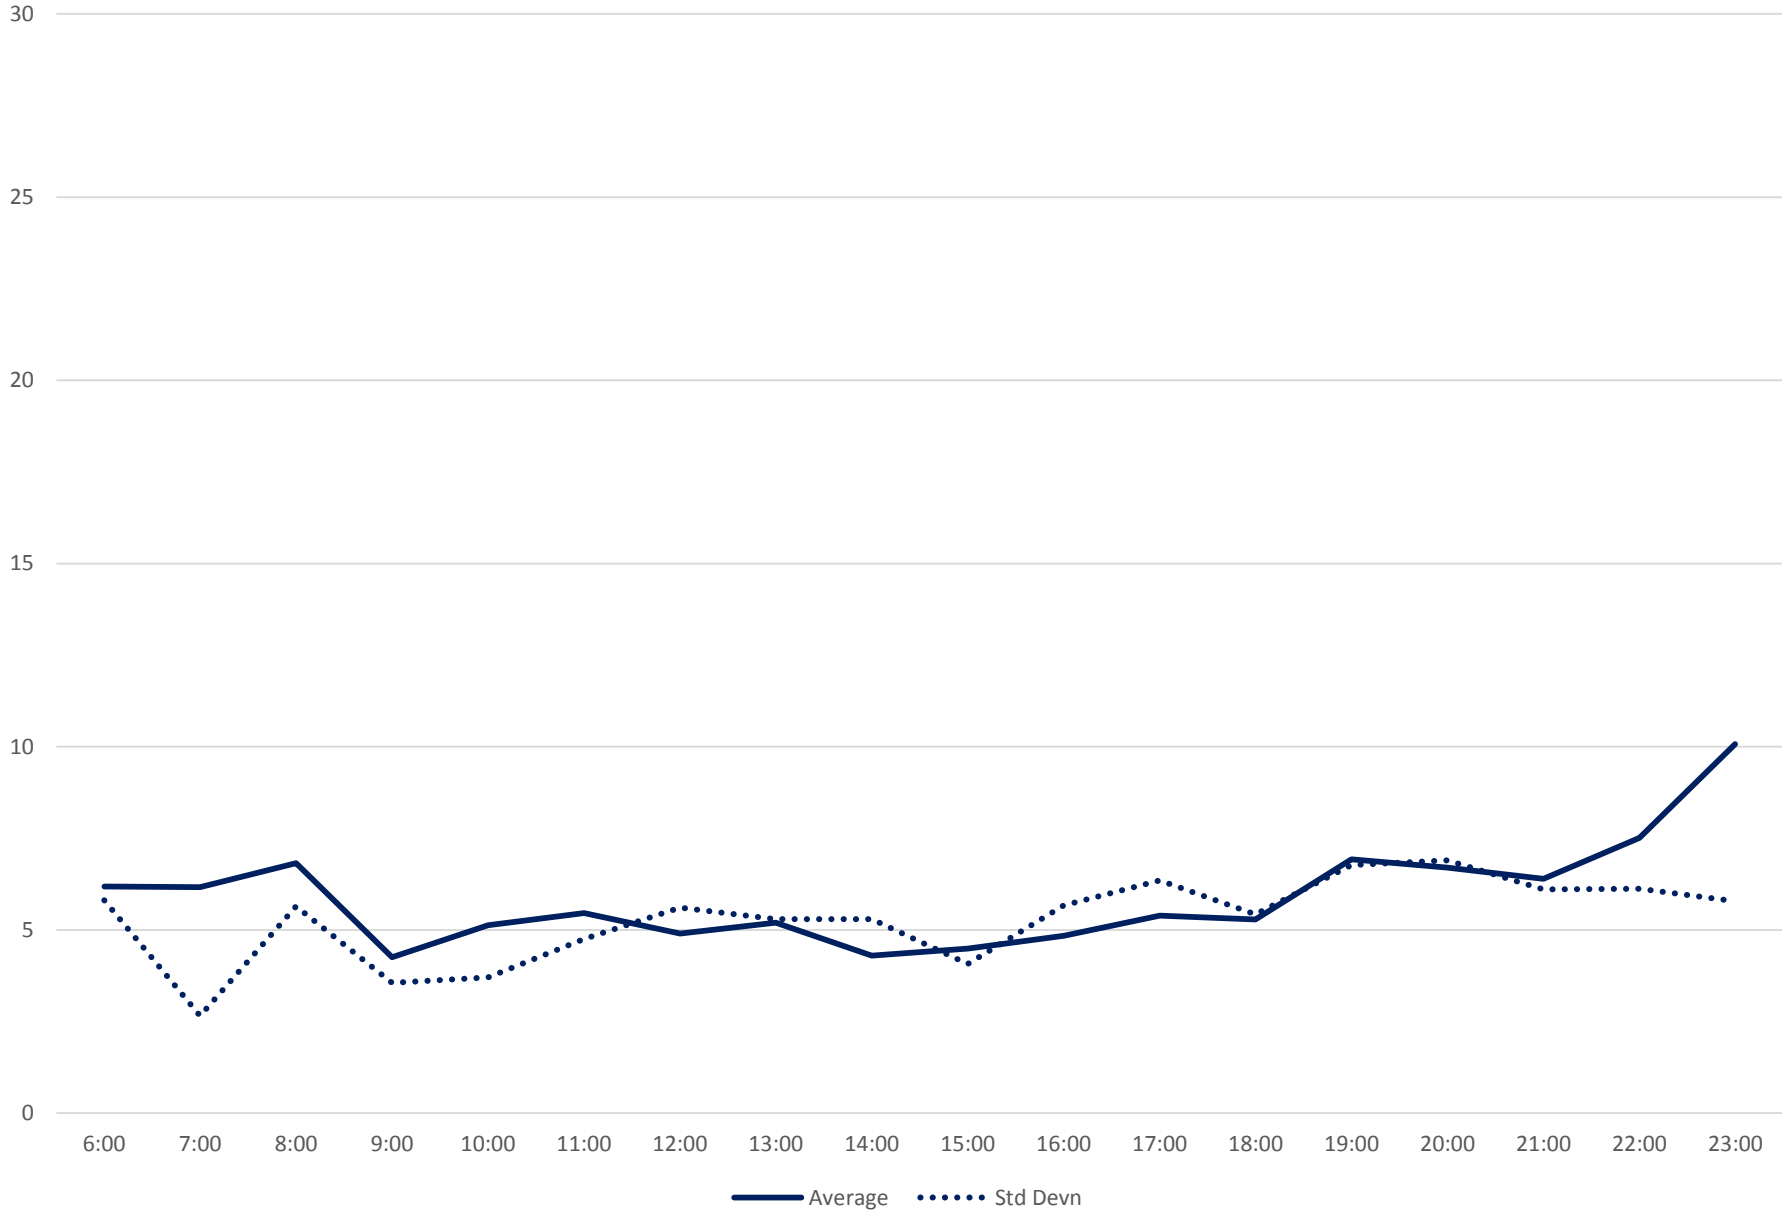

501 Queen Headways at East of Coxwell Ave. Eastbound April 2019 Weekday Statistics

501 Queen Headways at East of Coxwell Ave. Eastbound April 2019

Quartiles Weekday

501 Queen Headways at East of Coxwell Ave. Eastbound April 2019

Quartiles Week 1

501 Queen Headways at East of Coxwell Ave. Eastbound April 2019

Quartiles Week 2

501 Queen Headways at East of Coxwell Ave. Eastbound April 2019 Quartiles Week 3

501 Queen Headways at East of Coxwell Ave. Eastbound April 2019

Quartiles Week 4

501 Queen Headways at East of Coxwell Ave. Eastbound April 2019 Saturday Statistics

501 Queen Headways at East of Coxwell Ave. Eastbound April 2019

Quartiles Saturdays

501 Queen Headways at East of Coxwell Ave. Eastbound April 2019 Sunday Statistics

501 Queen Headways at East of Coxwell Ave. Eastbound April 2019 Quartiles Sundays/Holidays