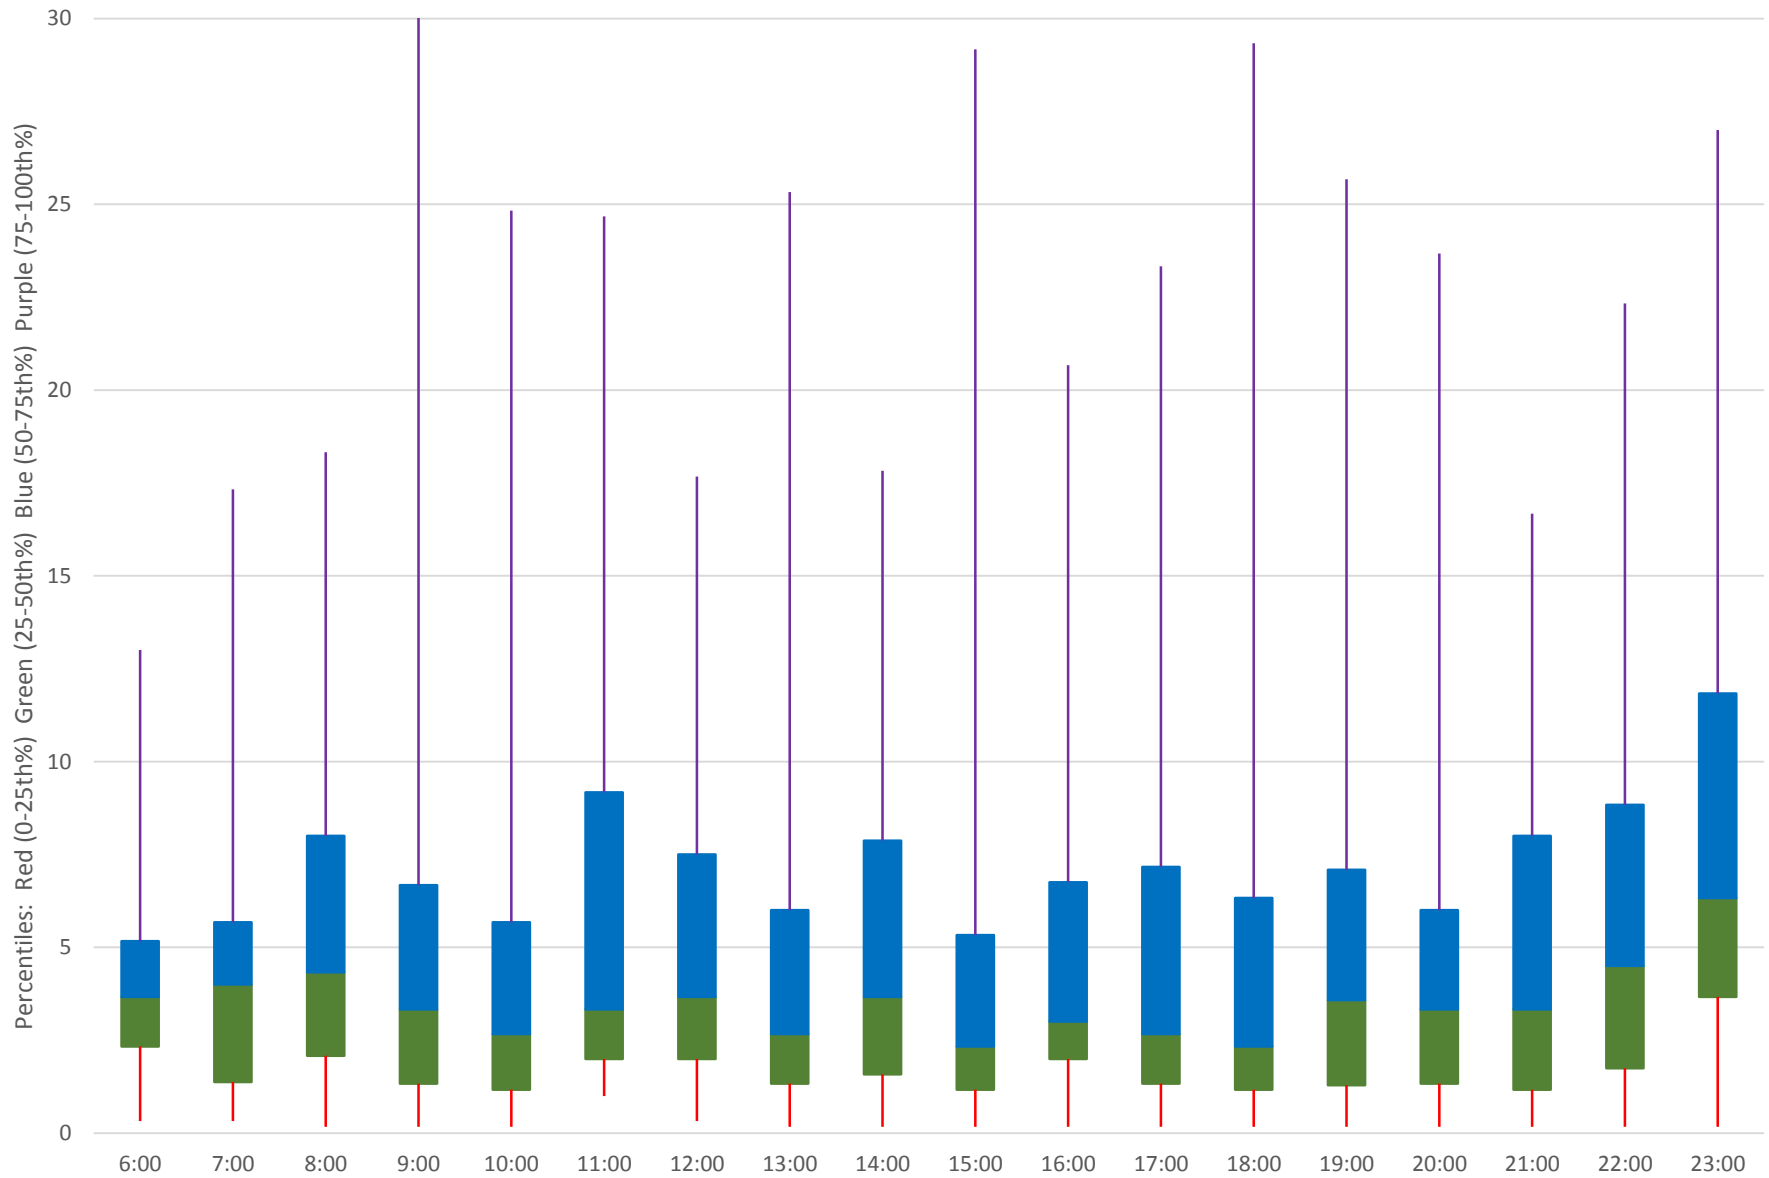

501 Queen Headways at East of Coxwell Ave. Eastbound April 2019 Weekday Statistics

501 Queen Headways at East of Coxwell Ave. Eastbound April 2019

Quartiles Weekday

501 Queen Headways at East of Coxwell Ave. Eastbound April 2019

Quartiles Week 1

501 Queen Headways at East of Coxwell Ave. Eastbound April 2019

Quartiles Week 2

501 Queen Headways at East of Coxwell Ave. Eastbound April 2019 Quartiles Week 3

501 Queen Headways at East of Coxwell Ave. Eastbound April 2019

Quartiles Week 4

501 Queen Headways at East of Coxwell Ave. Eastbound April 2019 Saturday Statistics

501 Queen Headways at East of Coxwell Ave. Eastbound April 2019

Quartiles Saturdays

501 Queen Headways at East of Coxwell Ave. Eastbound April 2019 Sunday Statistics