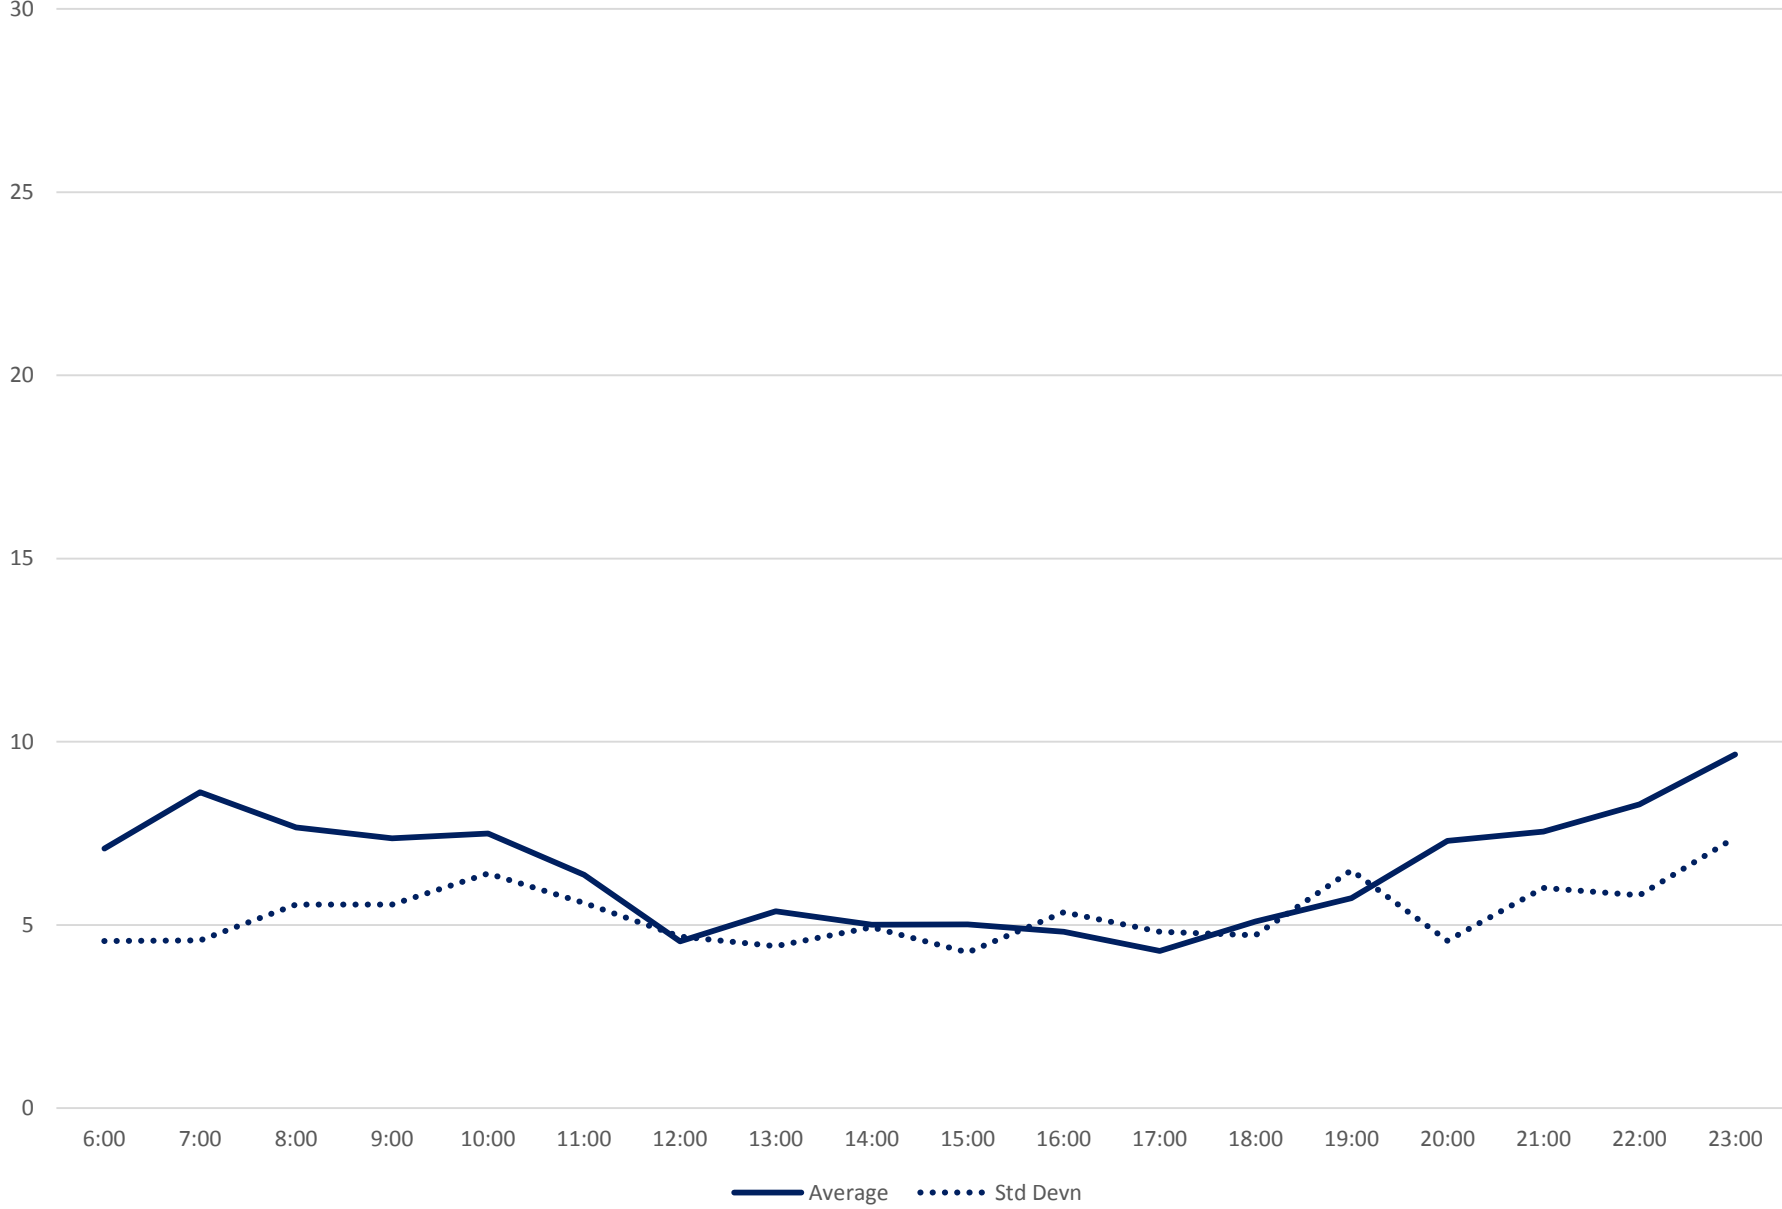

Quartiles Week 1

501 Queen Headways at East of Coxwell Ave. Eastbound April 2019

Quartiles Week 2

501 Queen Headways at East of Coxwell Ave. Eastbound April 2019 Quartiles Week 3

501 Queen Headways at East of Coxwell Ave. Eastbound April 2019

Quartiles Week 4

501 Queen Headways at East of Coxwell Ave. Eastbound April 2019 Saturday Statistics

501 Queen Headways at East of Coxwell Ave. Eastbound April 2019

Quartiles Saturdays

501 Queen Headways at East of Coxwell Ave. Eastbound April 2019 Sunday Statistics

501 Queen Headways at East of Coxwell Ave. Eastbound April 2019 Quartiles Sundays/Holidays