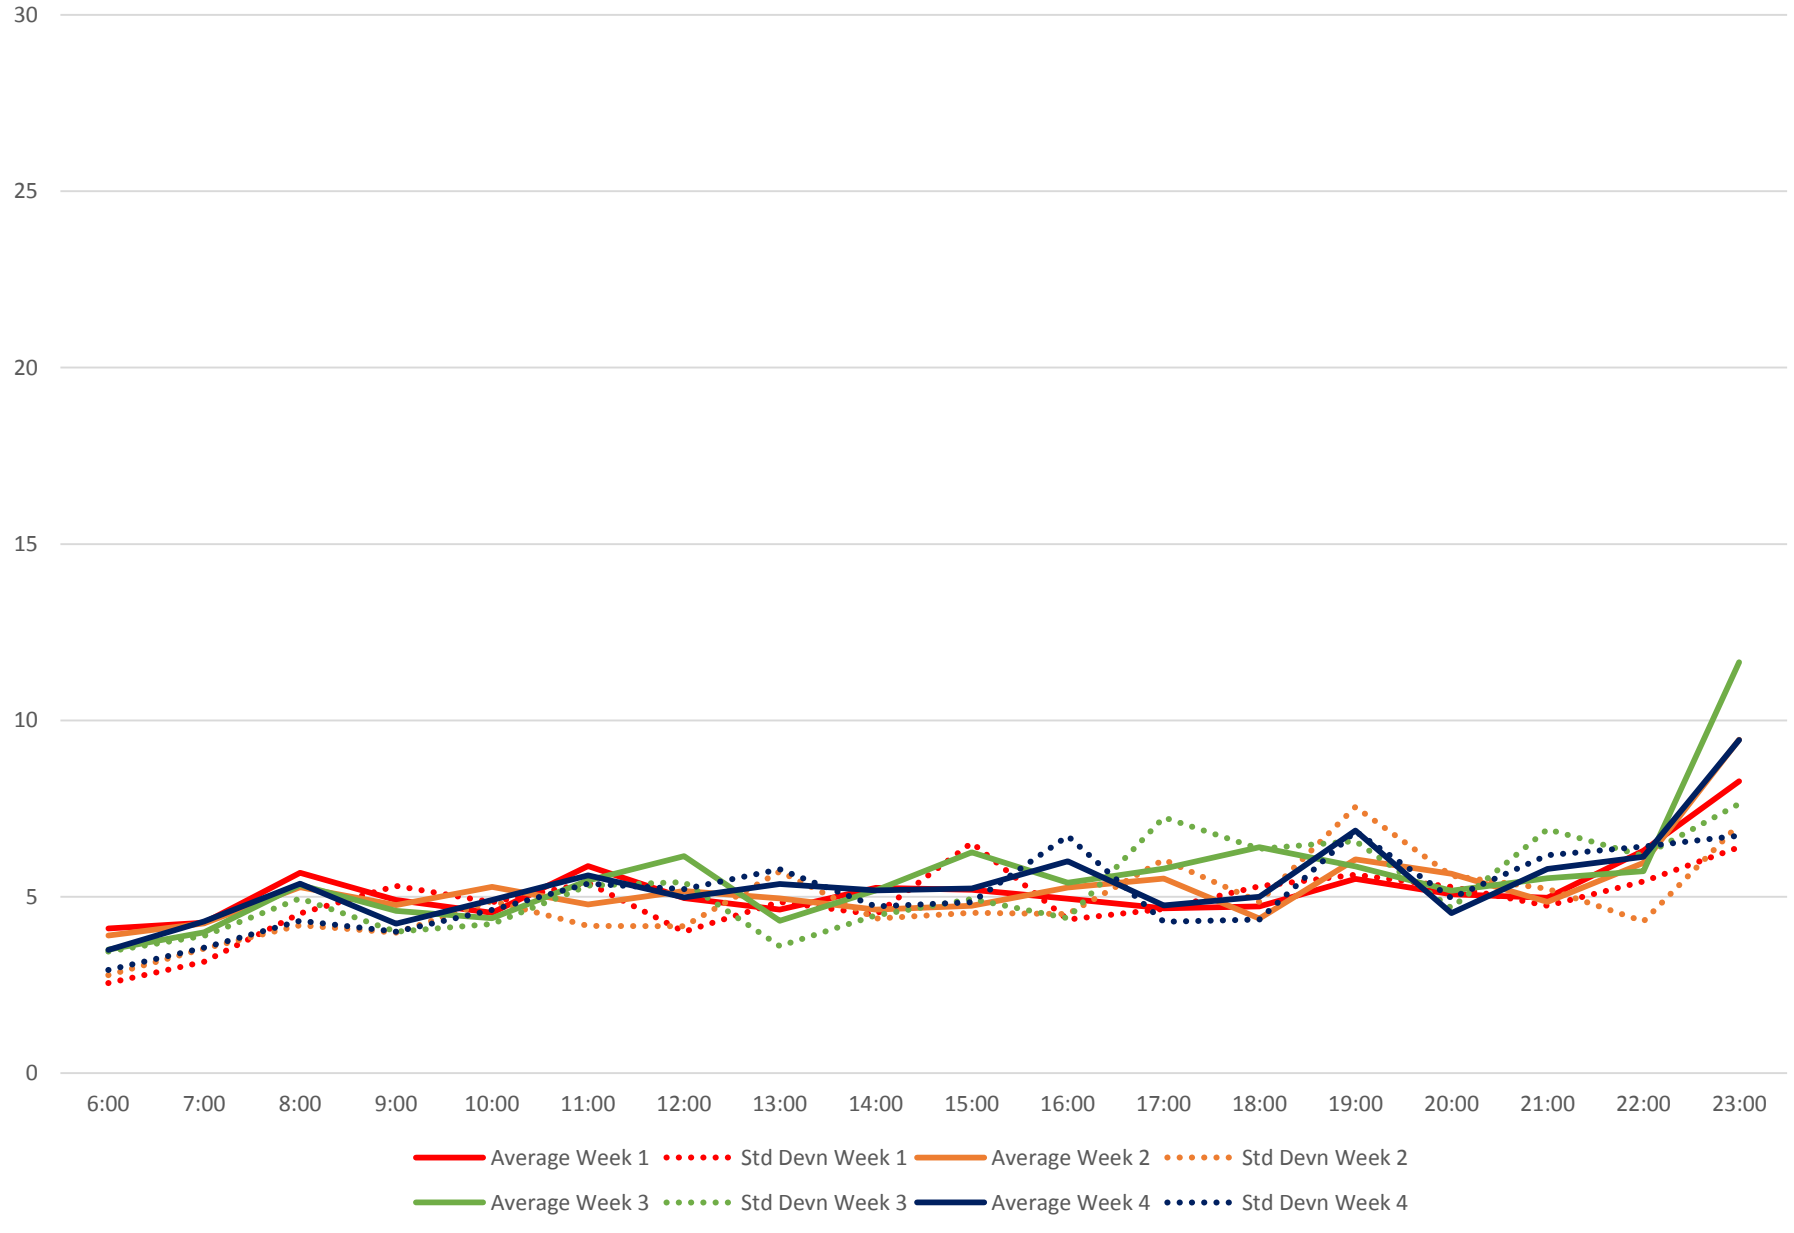

501 Queen Headways at East of Coxwell Ave. Eastbound April 2019

501 Queen Headways at East of Coxwell Ave. Eastbound April 2019

501 Queen Headways at East of Coxwell Ave. Eastbound April 2019

501 Queen Headways at East of Coxwell Ave. Eastbound April 2019

501 Queen Headways at East of Coxwell Ave. Eastbound April 2019

501 Queen Headways at East of Coxwell Ave. Eastbound April 2019

501 Queen Headways at East of Coxwell Ave. Eastbound April 2019 Weekday Statistics

501 Queen Headways at East of Coxwell Ave. Eastbound April 2019 Weekday Statistics

501 Queen Headways at East of Coxwell Ave. Eastbound April 2019

Quartiles Weekday

501 Queen Headways at East of Coxwell Ave. Eastbound April 2019

Quartiles Week 1

501 Queen Headways at East of Coxwell Ave. Eastbound April 2019

Quartiles Week 2

501 Queen Headways at East of Coxwell Ave. Eastbound April 2019 Quartiles Week 3

501 Queen Headways at East of Coxwell Ave. Eastbound April 2019