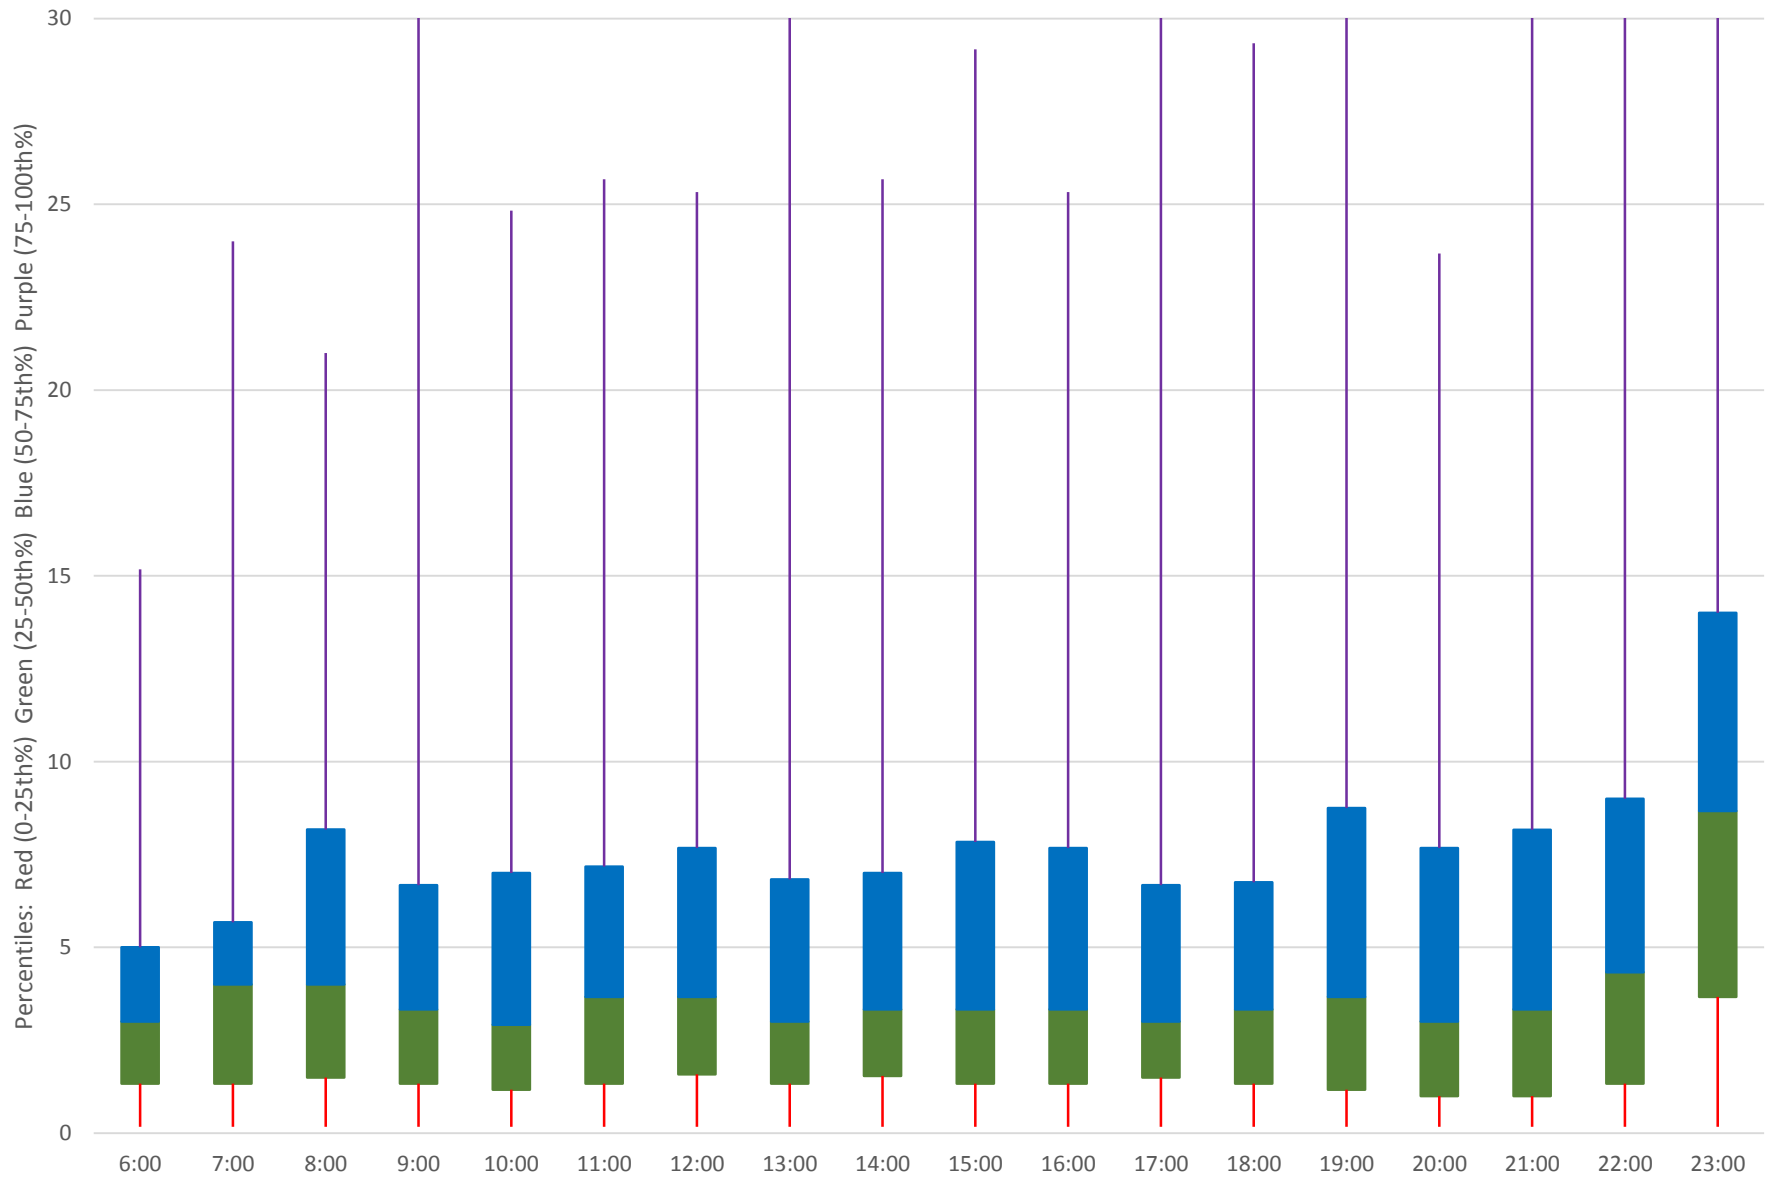

501 Queen Headways at East of Coxwell Ave. Eastbound April 2019

501 Queen Headways at East of Coxwell Ave. Eastbound April 2019

501 Queen Headways at East of Coxwell Ave. Eastbound April 2019 Weekday Statistics

501 Queen Headways at East of Coxwell Ave. Eastbound April 2019 Weekday Statistics

501 Queen Headways at East of Coxwell Ave. Eastbound April 2019

Quartiles Weekday

501 Queen Headways at East of Coxwell Ave. Eastbound April 2019

Quartiles Week 1

501 Queen Headways at East of Coxwell Ave. Eastbound April 2019

Quartiles Week 2

501 Queen Headways at East of Coxwell Ave. Eastbound April 2019 Quartiles Week 3

501 Queen Headways at East of Coxwell Ave. Eastbound April 2019