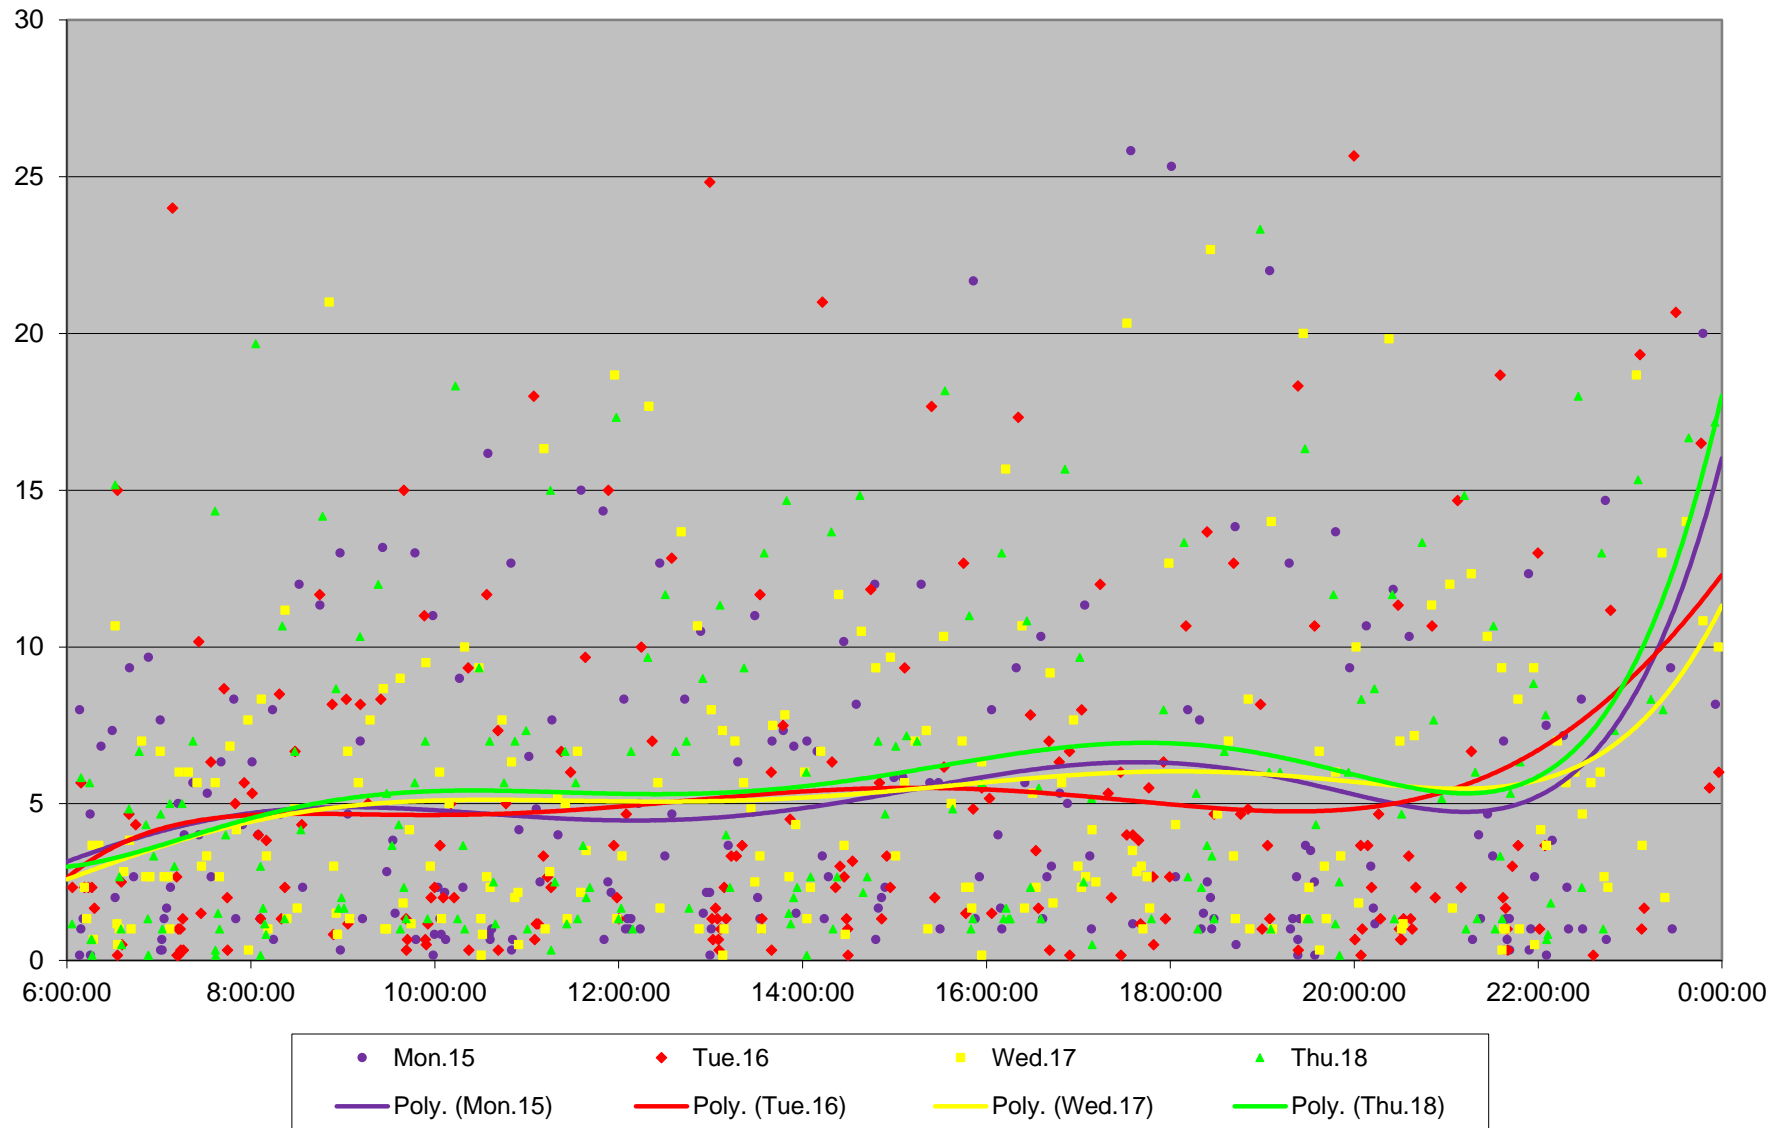

501 Queen Headways at East of Coxwell Ave. Eastbound April 2019

501 Queen Headways at East of Coxwell Ave. Eastbound April 2019

501 Queen Headways at East of Coxwell Ave. Eastbound April 2019

501 Queen Headways at East of Coxwell Ave. Eastbound April 2019

501 Queen Headways at East of Coxwell Ave. Eastbound April 2019

501 Queen Headways at East of Coxwell Ave. Eastbound April 2019

501 Queen Headways at East of Coxwell Ave. Eastbound April 2019 Weekday Statistics

501 Queen Headways at East of Coxwell Ave. Eastbound April 2019 Weekday Statistics

501 Queen Headways at East of Coxwell Ave. Eastbound April 2019

Quartiles Weekday

501 Queen Headways at East of Coxwell Ave. Eastbound April 2019

Quartiles Week 1

501 Queen Headways at East of Coxwell Ave. Eastbound April 2019

Quartiles Week 2

501 Queen Headways at East of Coxwell Ave. Eastbound April 2019 Quartiles Week 3

501 Queen Headways at East of Coxwell Ave. Eastbound April 2019