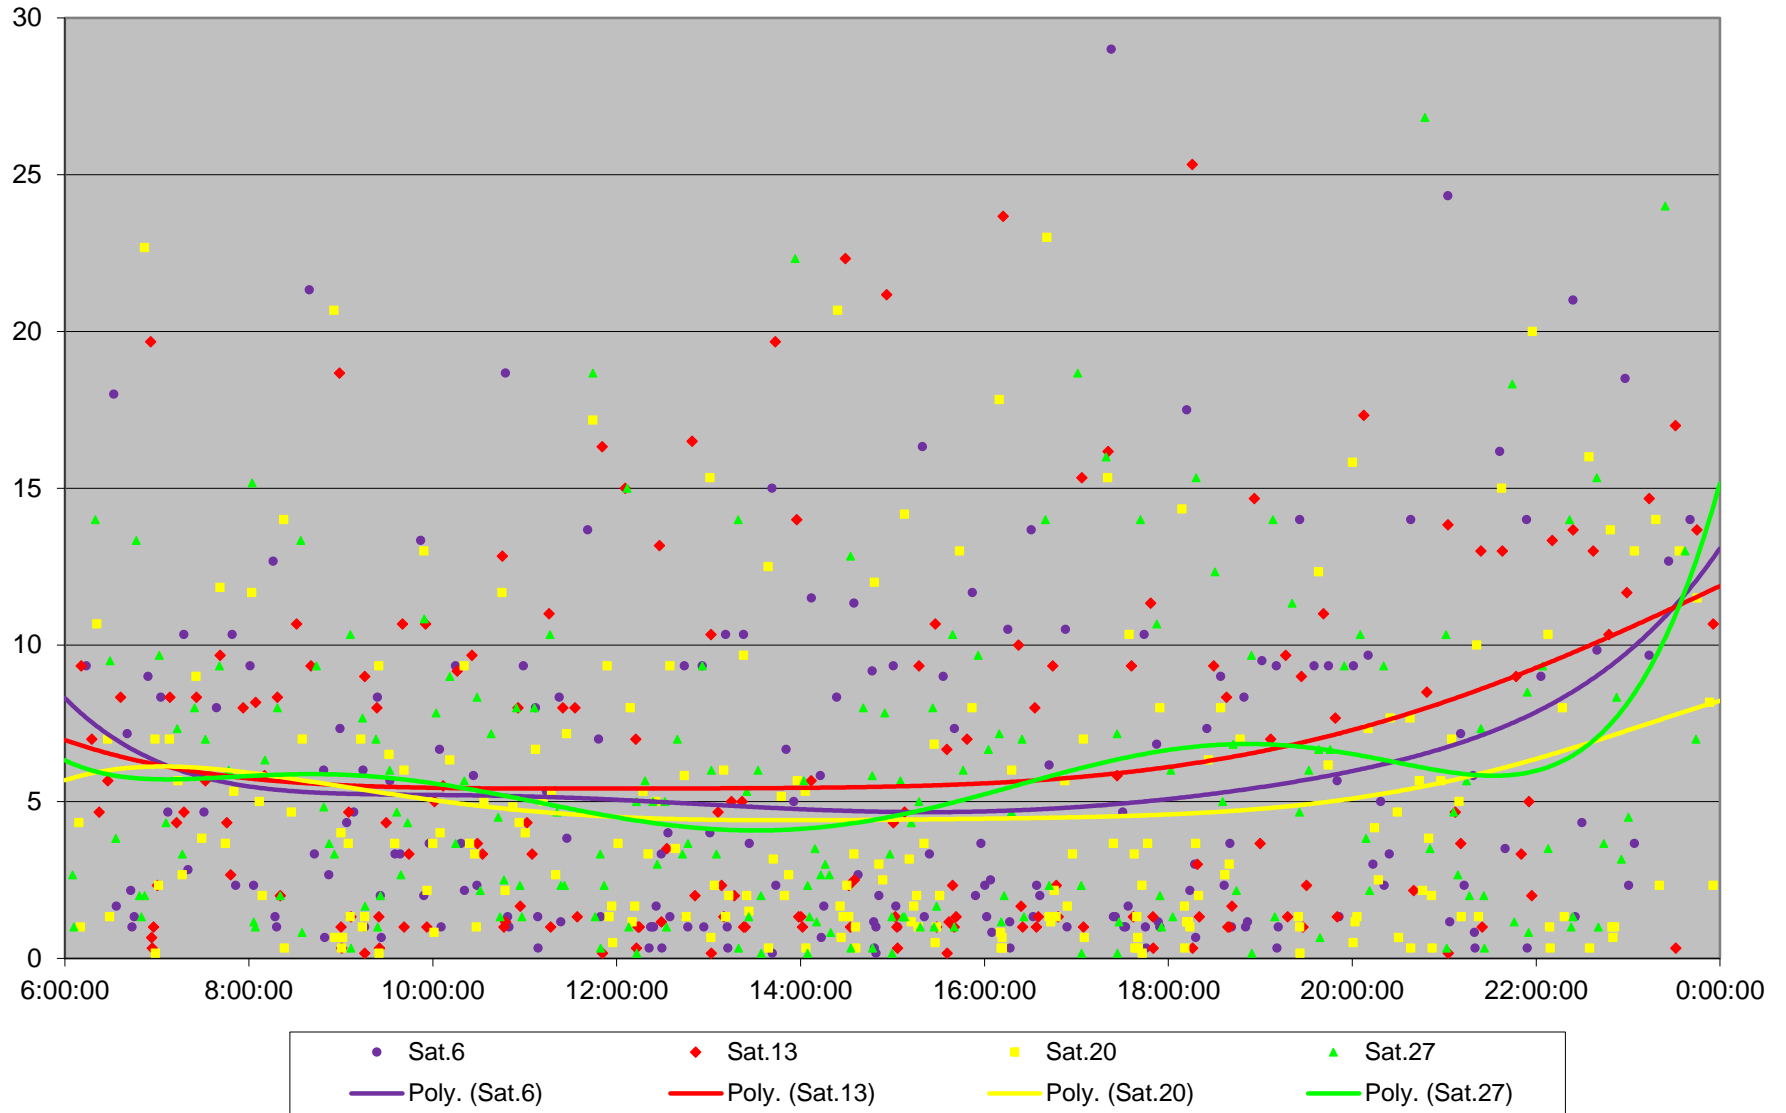

501 Queen Headways at East of Coxwell Ave. Eastbound April 2019

501 Queen Headways at East of Coxwell Ave. Eastbound April 2019

501 Queen Headways at East of Coxwell Ave. Eastbound April 2019

501 Queen Headways at East of Coxwell Ave. Eastbound April 2019

501 Queen Headways at East of Coxwell Ave. Eastbound April 2019

501 Queen Headways at East of Coxwell Ave. Eastbound April 2019

501 Queen Headways at East of Coxwell Ave. Eastbound April 2019 Weekday Statistics

501 Queen Headways at East of Coxwell Ave. Eastbound April 2019 Weekday Statistics

501 Queen Headways at East of Coxwell Ave. Eastbound April 2019

Quartiles Weekday

501 Queen Headways at East of Coxwell Ave. Eastbound April 2019

Quartiles Week 1

501 Queen Headways at East of Coxwell Ave. Eastbound April 2019

Quartiles Week 2

501 Queen Headways at East of Coxwell Ave. Eastbound April 2019 Quartiles Week 3

501 Queen Headways at East of Coxwell Ave. Eastbound April 2019