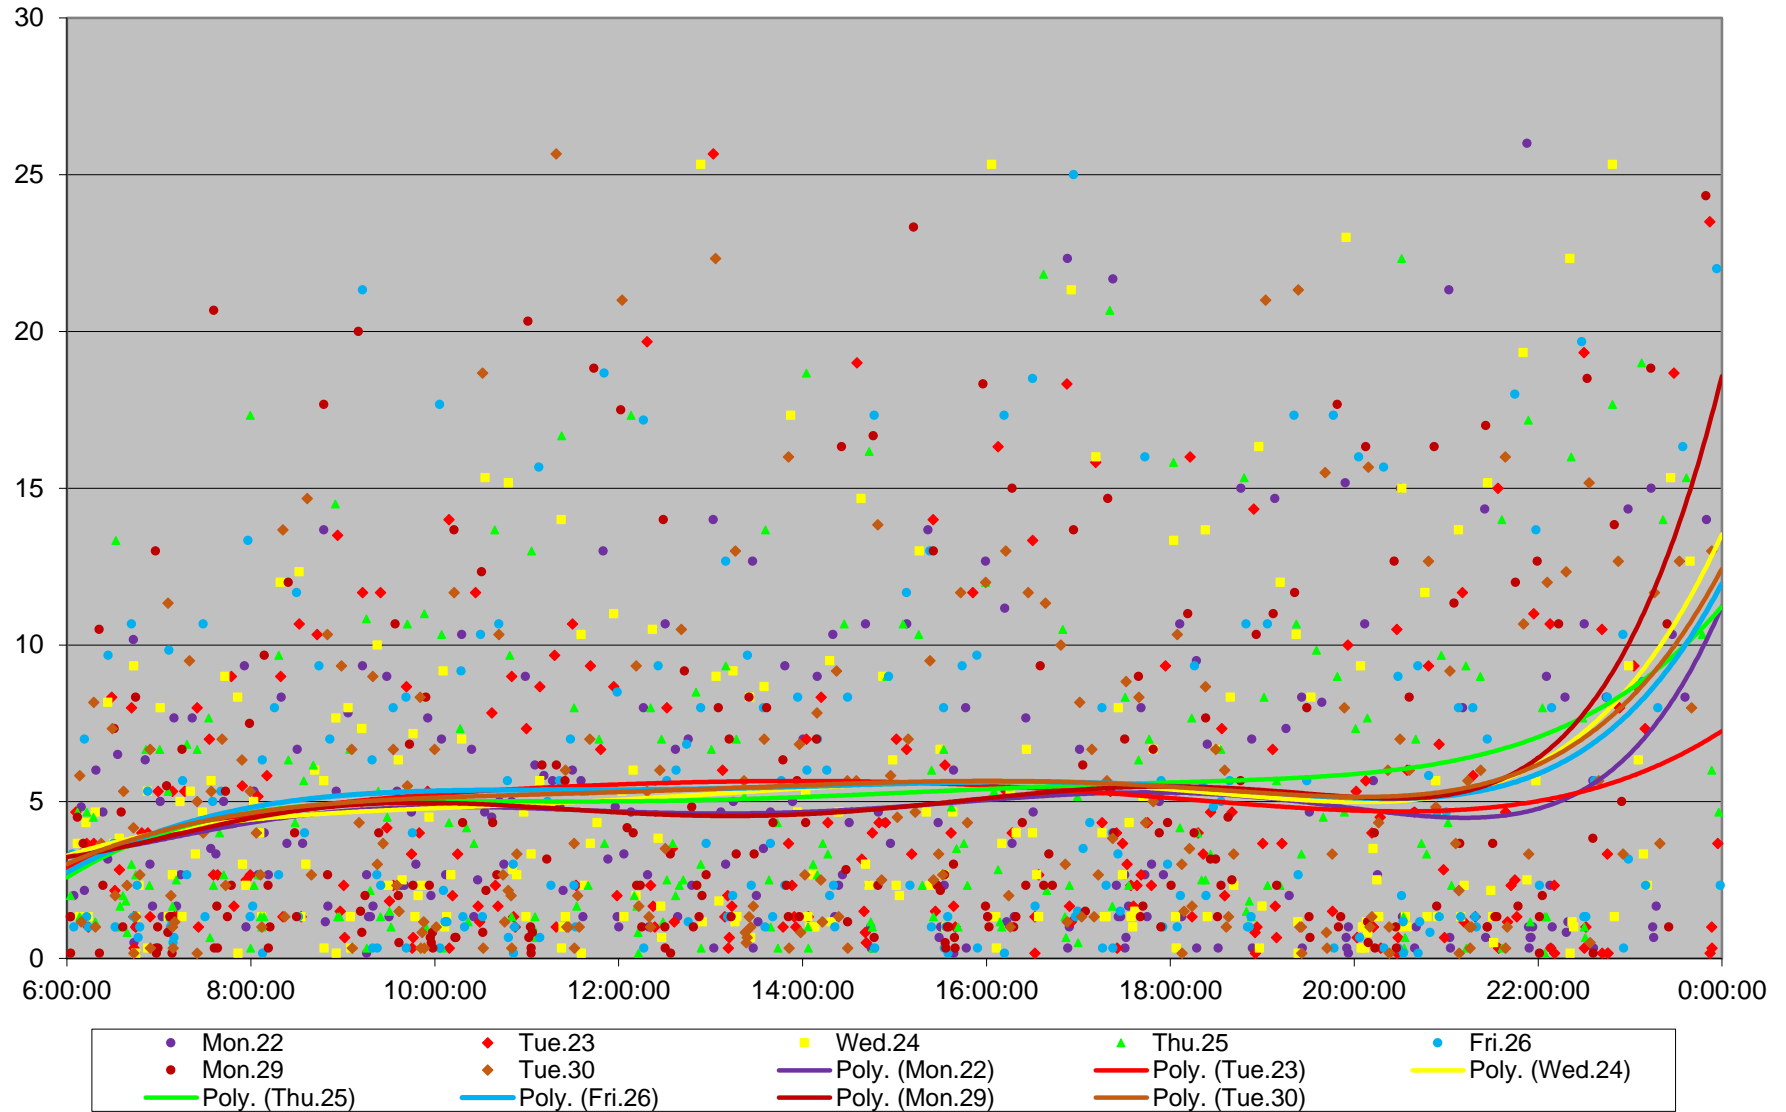

501 Queen Headways at East of Coxwell Ave. Eastbound April 2019

501 Queen Headways at East of Coxwell Ave. Eastbound April 2019

501 Queen Headways at East of Coxwell Ave. Eastbound April 2019

501 Queen Headways at East of Coxwell Ave. Eastbound April 2019

501 Queen Headways at East of Coxwell Ave. Eastbound April 2019

501 Queen Headways at East of Coxwell Ave. Eastbound April 2019

501 Queen Headways at East of Coxwell Ave. Eastbound April 2019 Weekday Statistics

501 Queen Headways at East of Coxwell Ave. Eastbound April 2019 Weekday Statistics

501 Queen Headways at East of Coxwell Ave. Eastbound April 2019

Quartiles Weekday

501 Queen Headways at East of Coxwell Ave. Eastbound April 2019

Quartiles Week 1

501 Queen Headways at East of Coxwell Ave. Eastbound April 2019

Quartiles Week 2

501 Queen Headways at East of Coxwell Ave. Eastbound April 2019 Quartiles Week 3

501 Queen Headways at East of Coxwell Ave. Eastbound April 2019