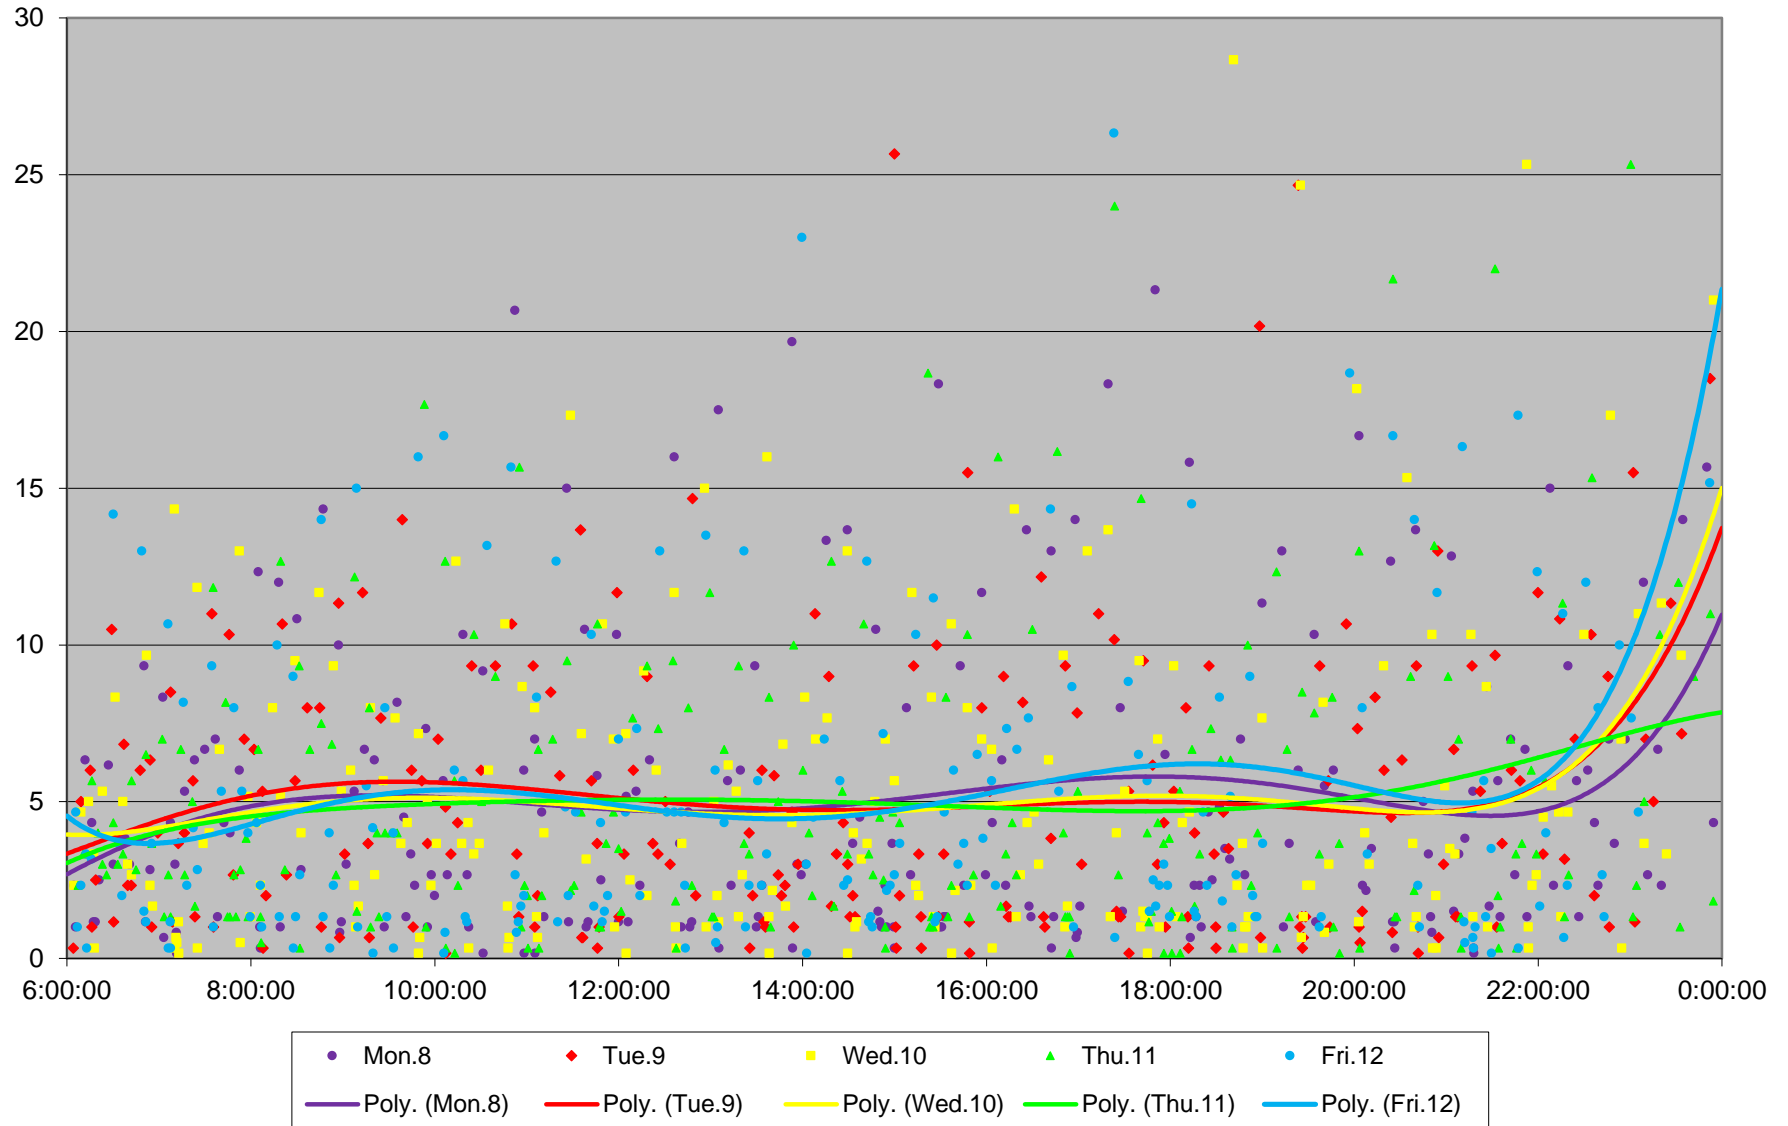

501 Queen Headways at East of Coxwell Ave. Eastbound April 2019

501 Queen Headways at East of Coxwell Ave. Eastbound April 2019

501 Queen Headways at East of Coxwell Ave. Eastbound April 2019

501 Queen Headways at East of Coxwell Ave. Eastbound April 2019

501 Queen Headways at East of Coxwell Ave. Eastbound April 2019

501 Queen Headways at East of Coxwell Ave. Eastbound April 2019

501 Queen Headways at East of Coxwell Ave. Eastbound April 2019 Weekday Statistics

501 Queen Headways at East of Coxwell Ave. Eastbound April 2019 Weekday Statistics

501 Queen Headways at East of Coxwell Ave. Eastbound April 2019

Quartiles Weekday

501 Queen Headways at East of Coxwell Ave. Eastbound April 2019