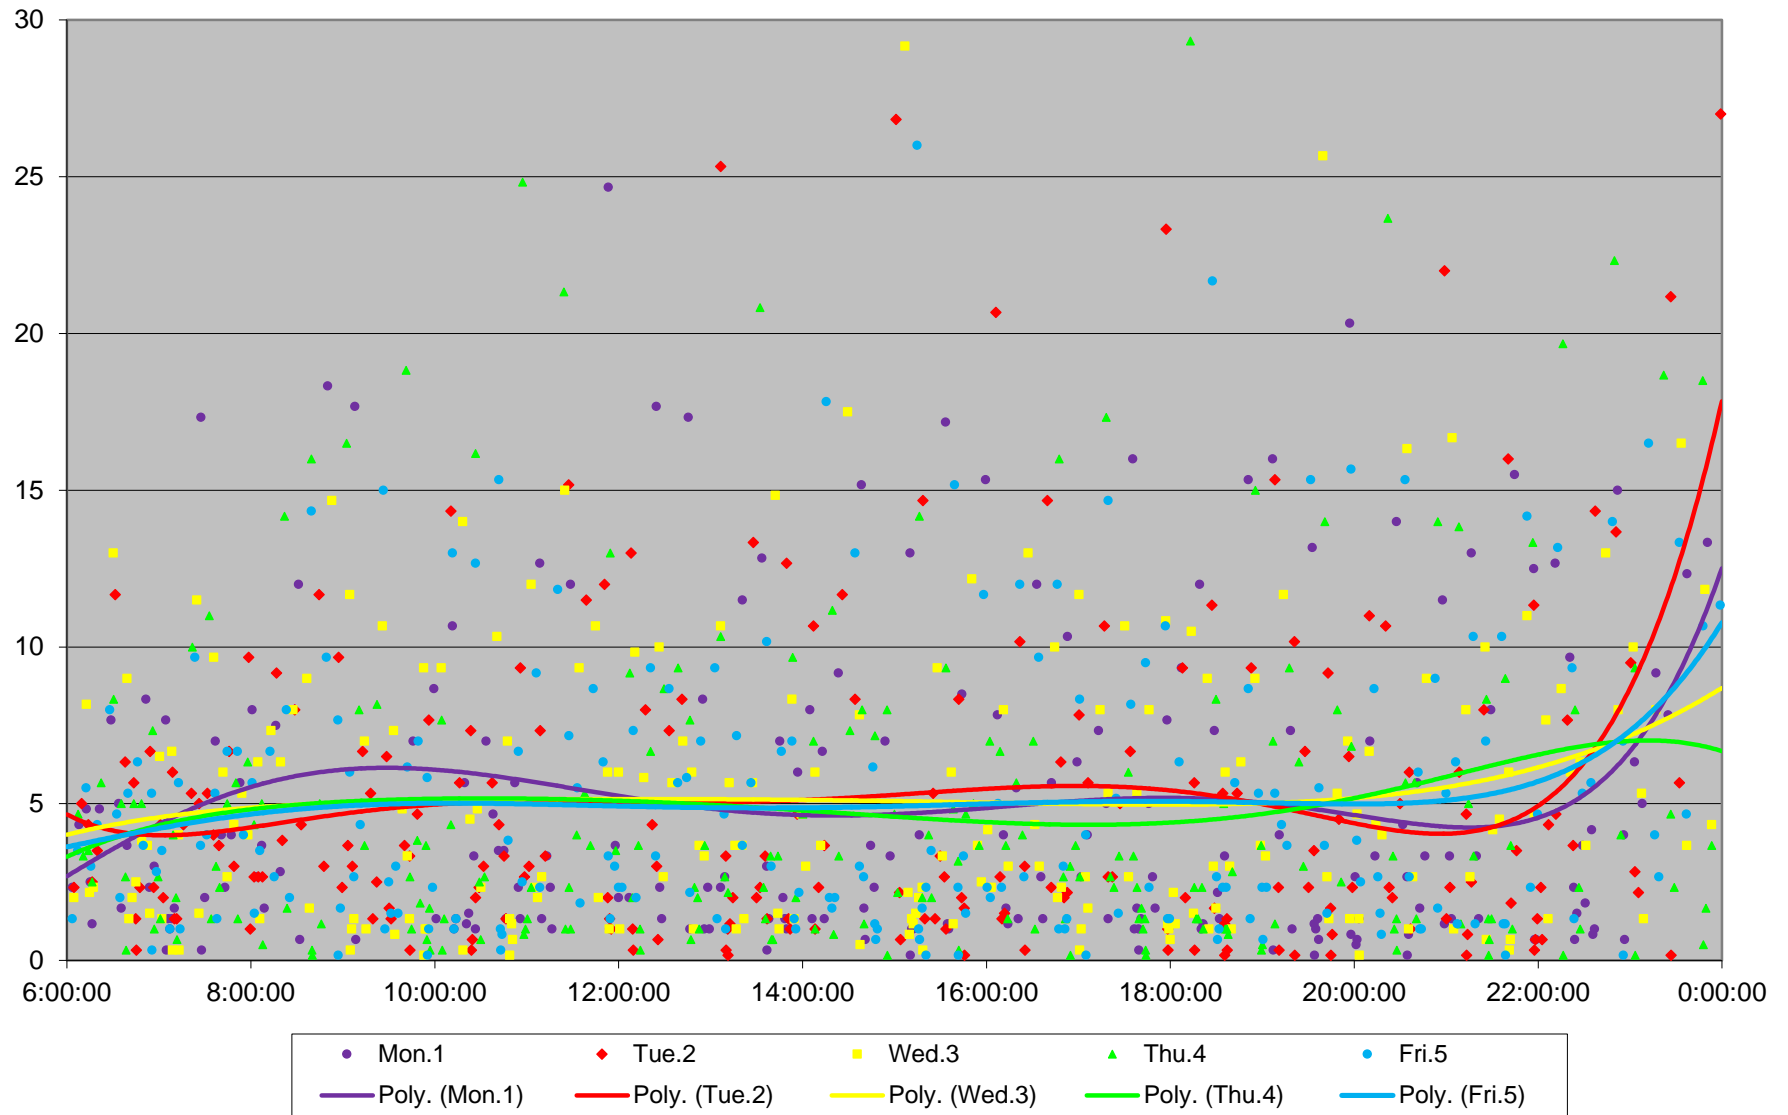

501 Queen Headways at East of Coxwell Ave. Eastbound April 2019

501 Queen Headways at East of Coxwell Ave. Eastbound April 2019

501 Queen Headways at East of Coxwell Ave. Eastbound April 2019

501 Queen Headways at East of Coxwell Ave. Eastbound April 2019

501 Queen Headways at East of Coxwell Ave. Eastbound April 2019

501 Queen Headways at East of Coxwell Ave. Eastbound April 2019

501 Queen Headways at East of Coxwell Ave. Eastbound April 2019 Weekday Statistics

501 Queen Headways at East of Coxwell Ave. Eastbound April 2019 Weekday Statistics

501 Queen Headways at East of Coxwell Ave. Eastbound April 2019

Quartiles Weekday

501 Queen Headways at East of Coxwell Ave. Eastbound April 2019