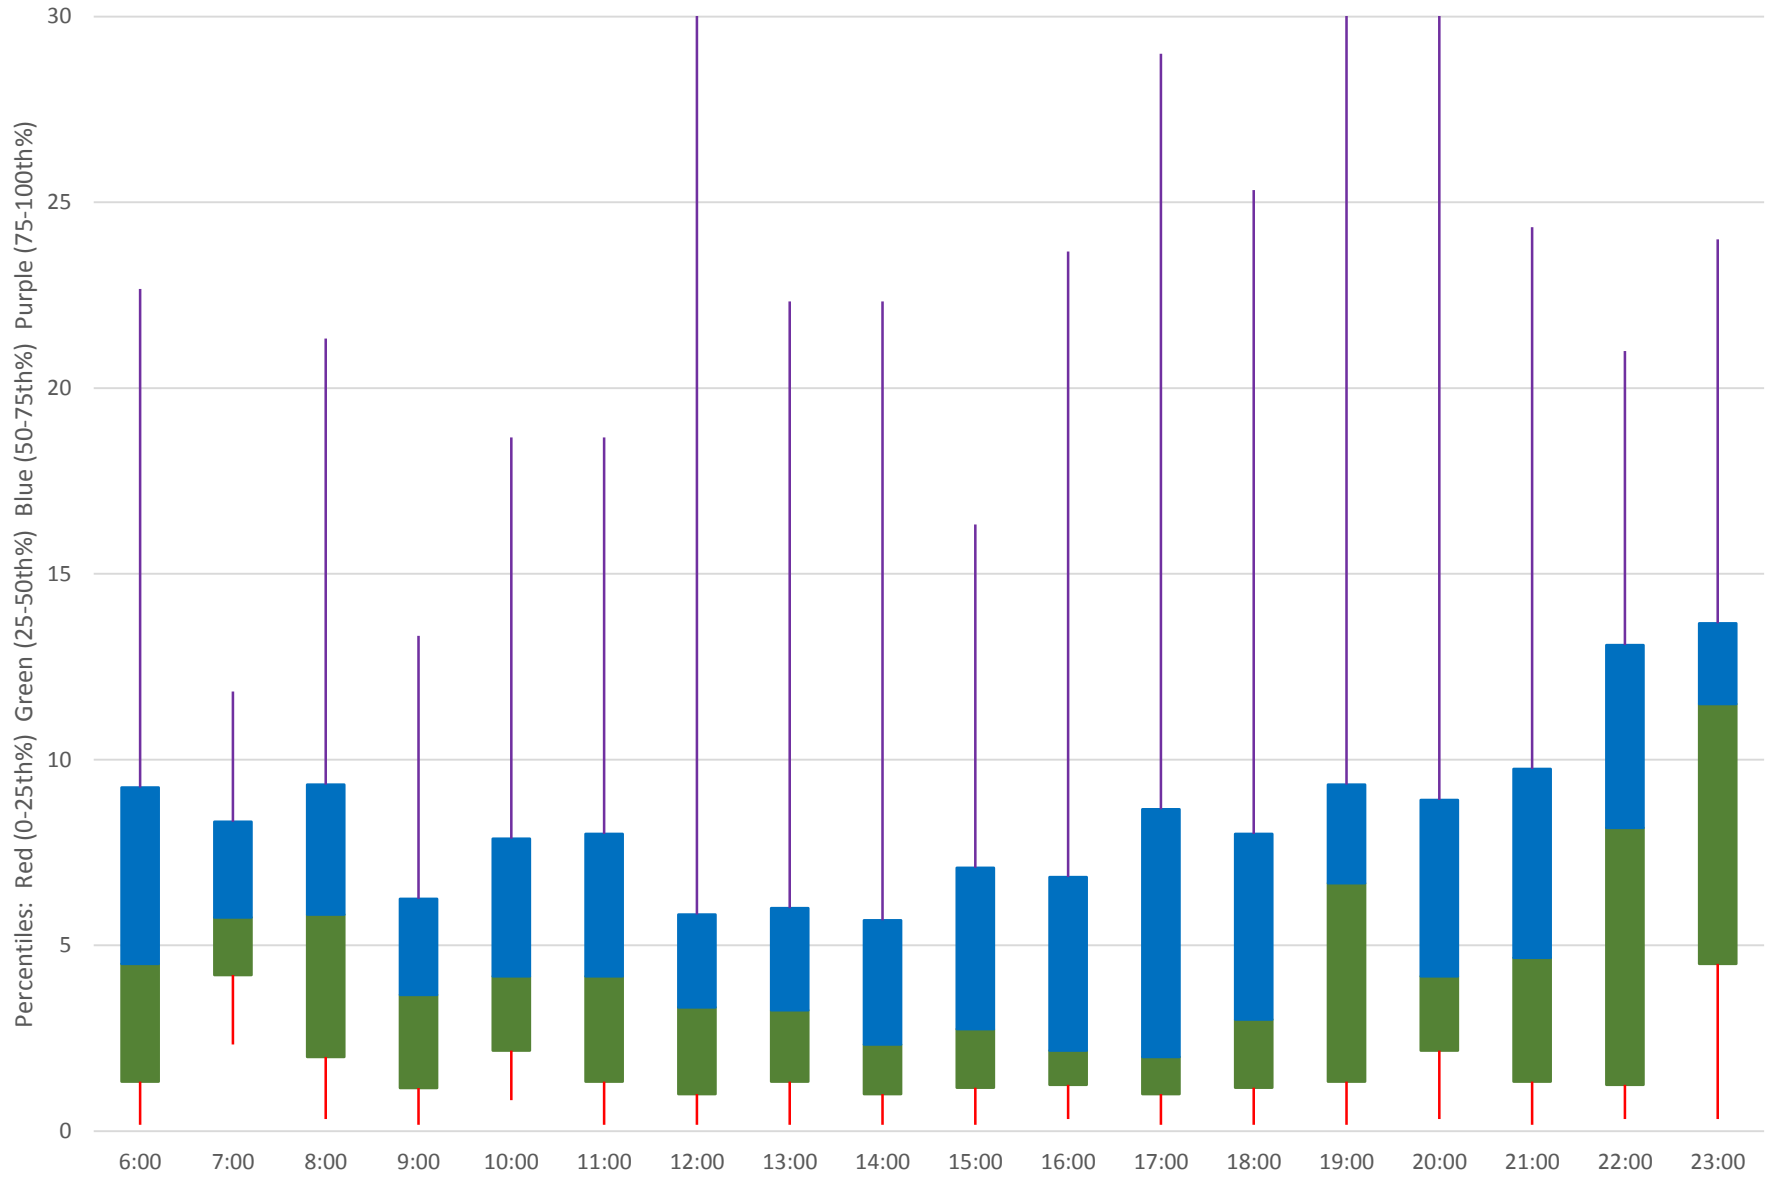

Quartiles Week 1

501 Queen Headways at East of Coxwell Ave. Eastbound April 2019

Quartiles Week 2

501 Queen Headways at East of Coxwell Ave. Eastbound April 2019 Quartiles Week 3

501 Queen Headways at East of Coxwell Ave. Eastbound April 2019

Quartiles Week 4

501 Queen Headways at East of Coxwell Ave. Eastbound April 2019 Saturday Statistics

501 Queen Headways at East of Coxwell Ave. Eastbound April 2019

Quartiles Saturdays

501 Queen Headways at East of Coxwell Ave. Eastbound April 2019 Sunday Statistics

501 Queen Headways at East of Coxwell Ave. Eastbound April 2019 Quartiles Sundays/Holidays