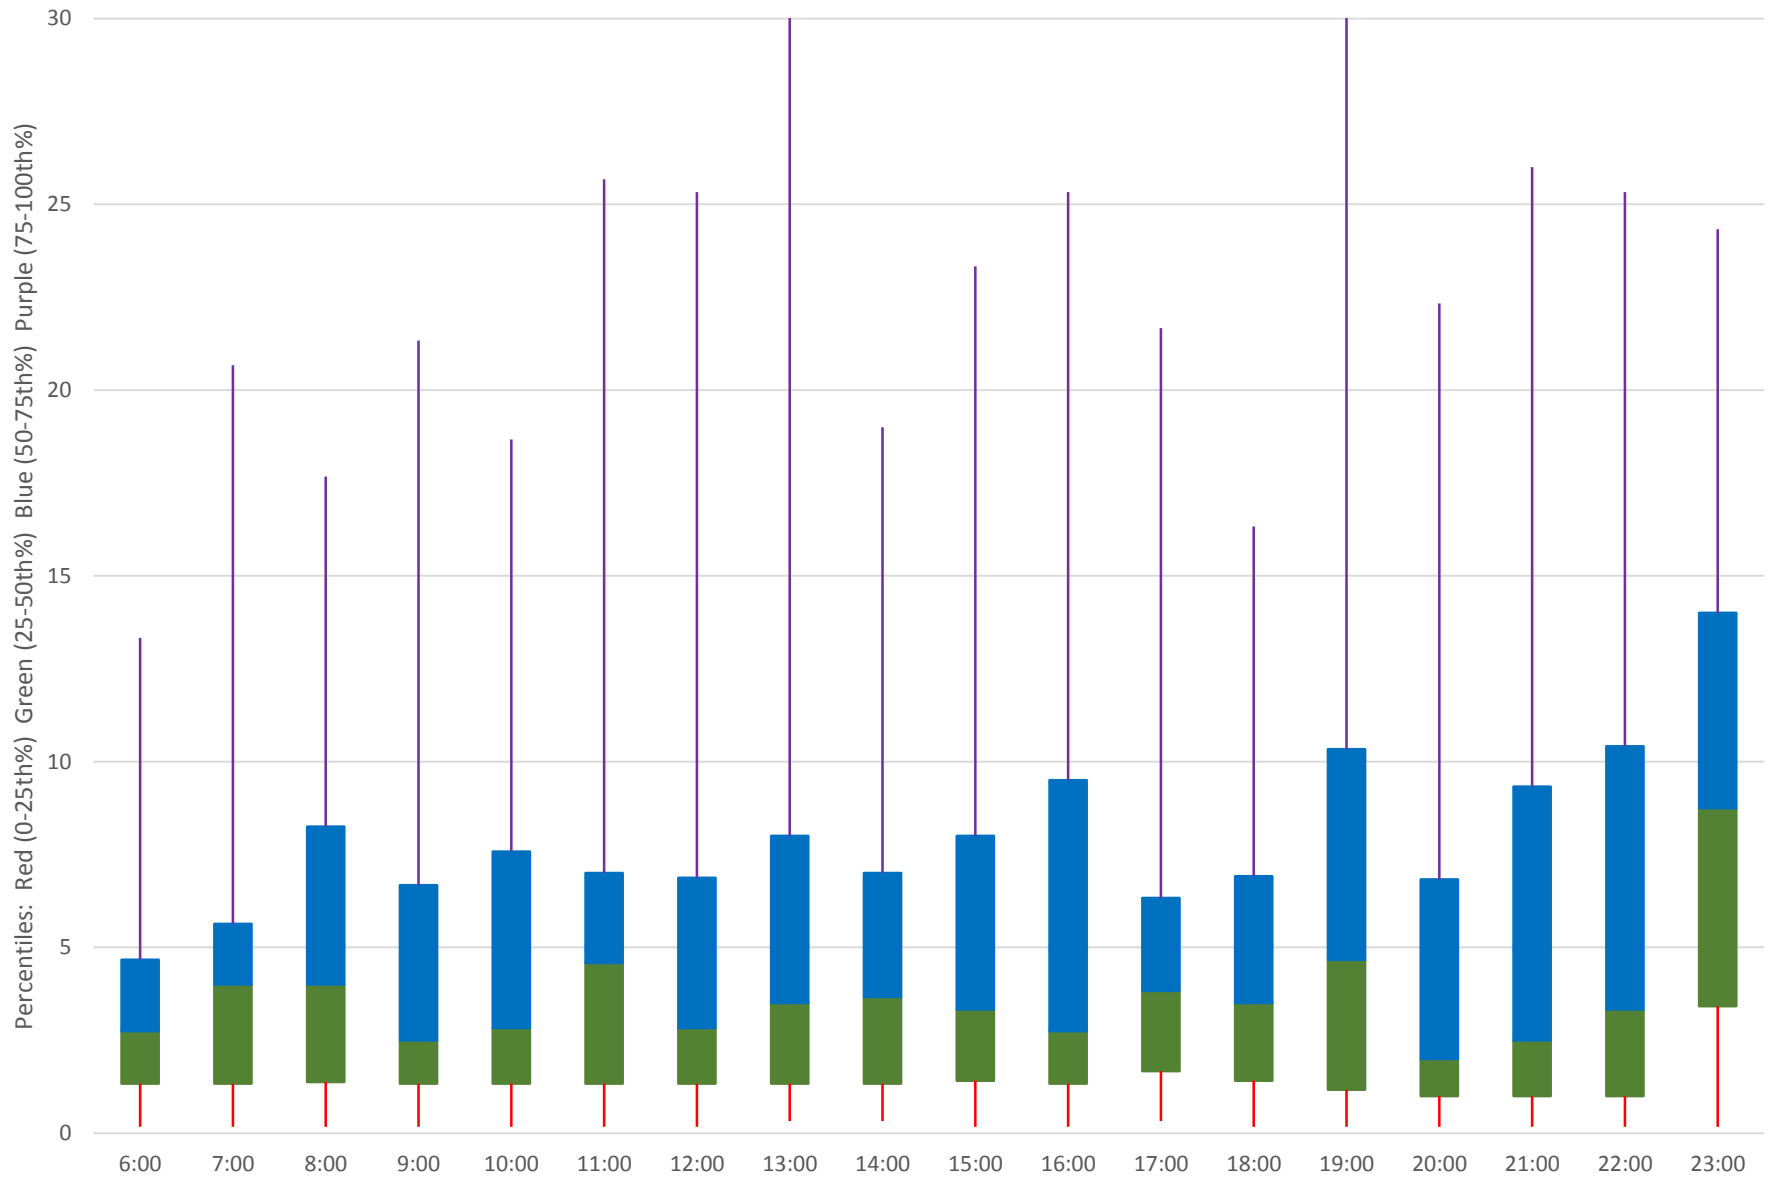

Quartiles Week 1

501 Queen Headways at East of Coxwell Ave. Eastbound April 2019

Quartiles Week 2

501 Queen Headways at East of Coxwell Ave. Eastbound April 2019 Quartiles Week 3

501 Queen Headways at East of Coxwell Ave. Eastbound April 2019

Quartiles Week 4

501 Queen Headways at East of Coxwell Ave. Eastbound April 2019 Saturday Statistics

501 Queen Headways at East of Coxwell Ave. Eastbound April 2019

Quartiles Saturdays

501 Queen Headways at East of Coxwell Ave. Eastbound April 2019 Sunday Statistics

501 Queen Headways at East of Coxwell Ave. Eastbound April 2019 Quartiles Sundays/Holidays