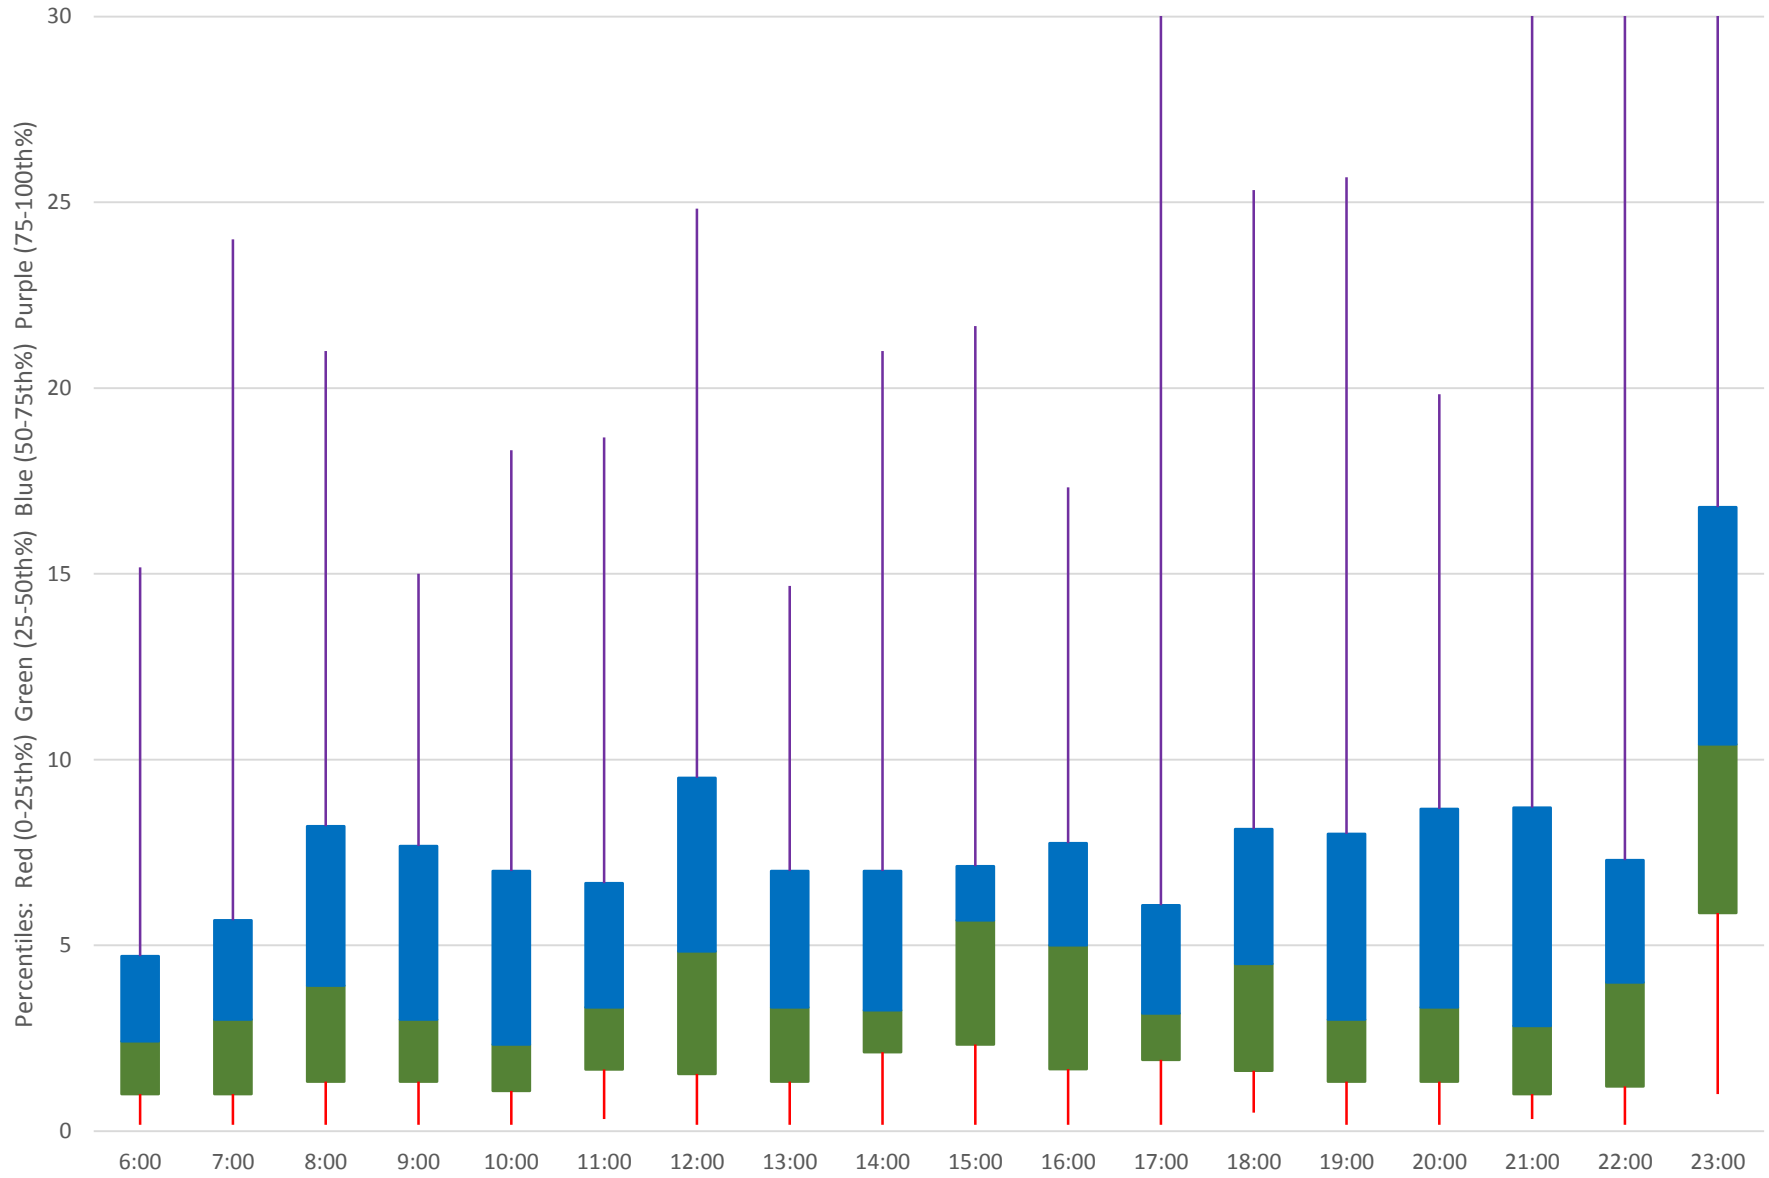

Quartiles Week 1

501 Queen Headways at East of Coxwell Ave. Eastbound April 2019

Quartiles Week 2

501 Queen Headways at East of Coxwell Ave. Eastbound April 2019 Quartiles Week 3

501 Queen Headways at East of Coxwell Ave. Eastbound April 2019

Quartiles Week 4

501 Queen Headways at East of Coxwell Ave. Eastbound April 2019 Saturday Statistics

501 Queen Headways at East of Coxwell Ave. Eastbound April 2019

Quartiles Saturdays

501 Queen Headways at East of Coxwell Ave. Eastbound April 2019 Sunday Statistics

501 Queen Headways at East of Coxwell Ave. Eastbound April 2019 Quartiles Sundays/Holidays