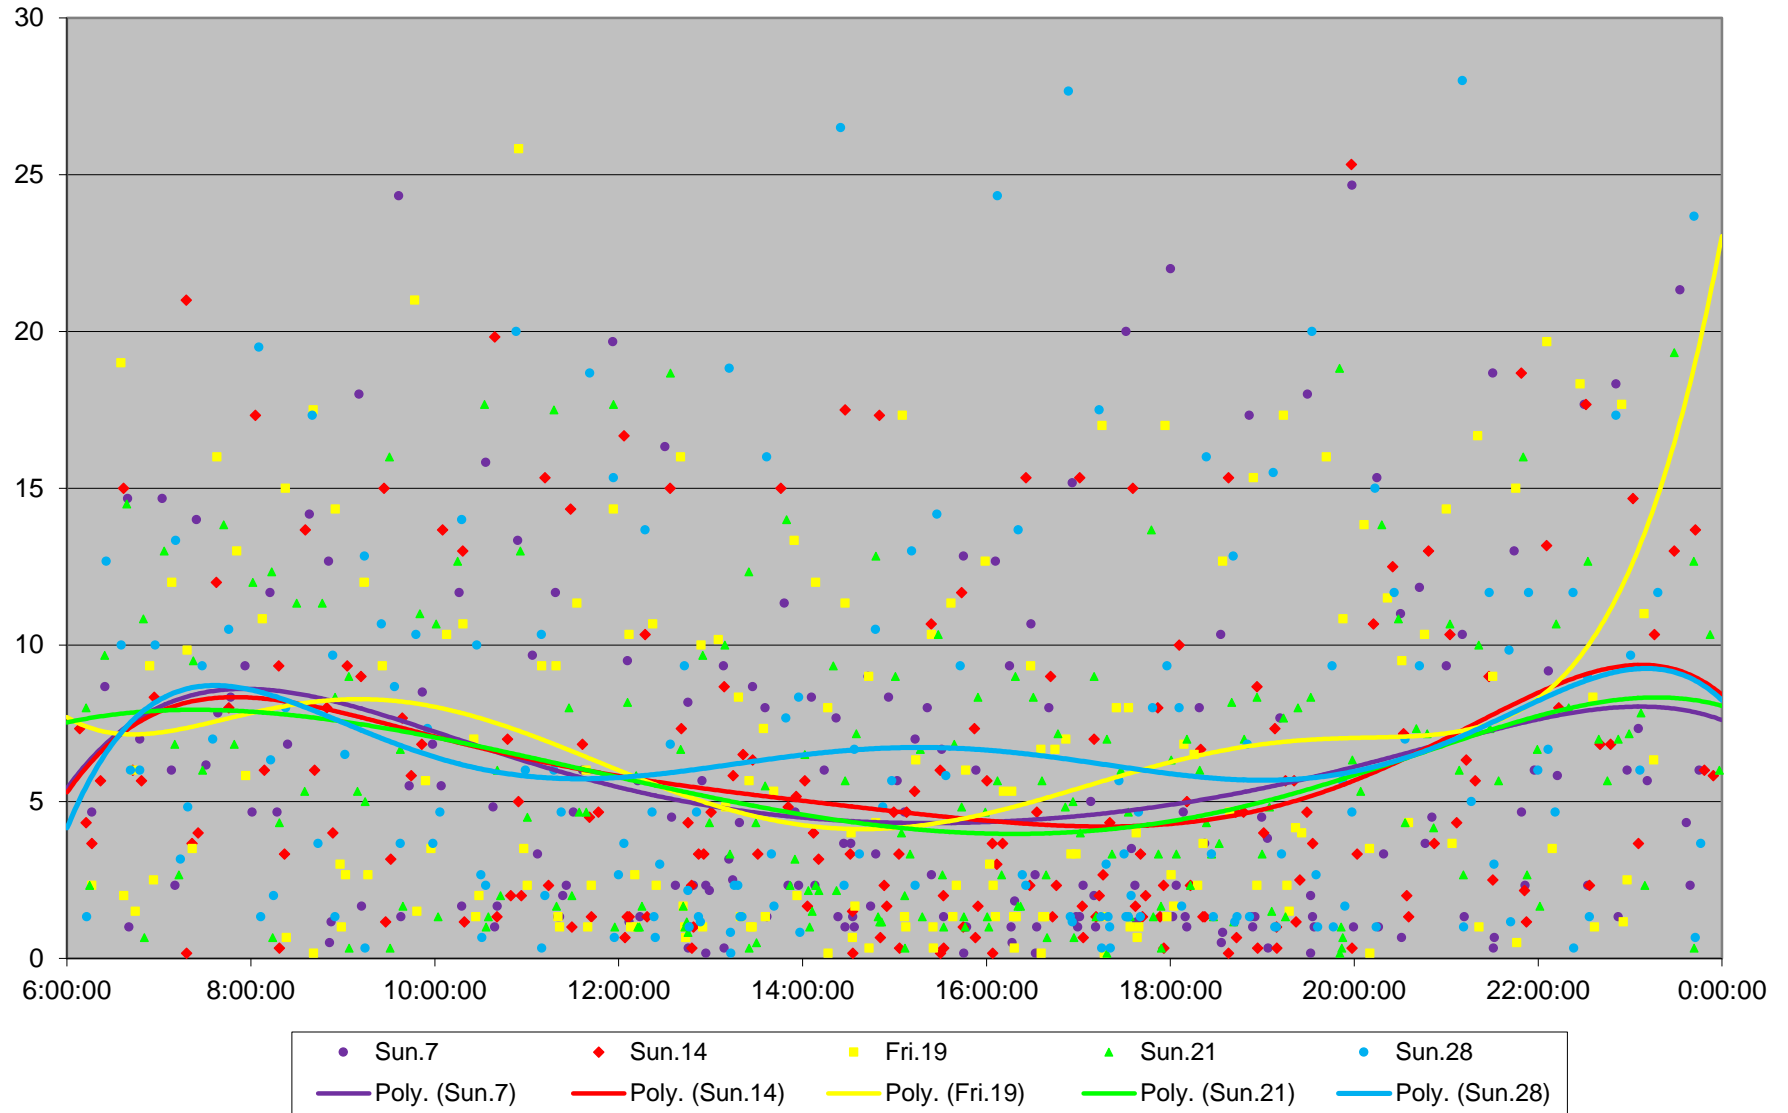

501 Queen Headways at East of Coxwell Ave. Eastbound April 2019

501 Queen Headways at East of Coxwell Ave. Eastbound April 2019

501 Queen Headways at East of Coxwell Ave. Eastbound April 2019

501 Queen Headways at East of Coxwell Ave. Eastbound April 2019

501 Queen Headways at East of Coxwell Ave. Eastbound April 2019

501 Queen Headways at East of Coxwell Ave. Eastbound April 2019

501 Queen Headways at East of Coxwell Ave. Eastbound April 2019 Weekday Statistics

501 Queen Headways at East of Coxwell Ave. Eastbound April 2019 Weekday Statistics

501 Queen Headways at East of Coxwell Ave. Eastbound April 2019

Quartiles Weekday

501 Queen Headways at East of Coxwell Ave. Eastbound April 2019