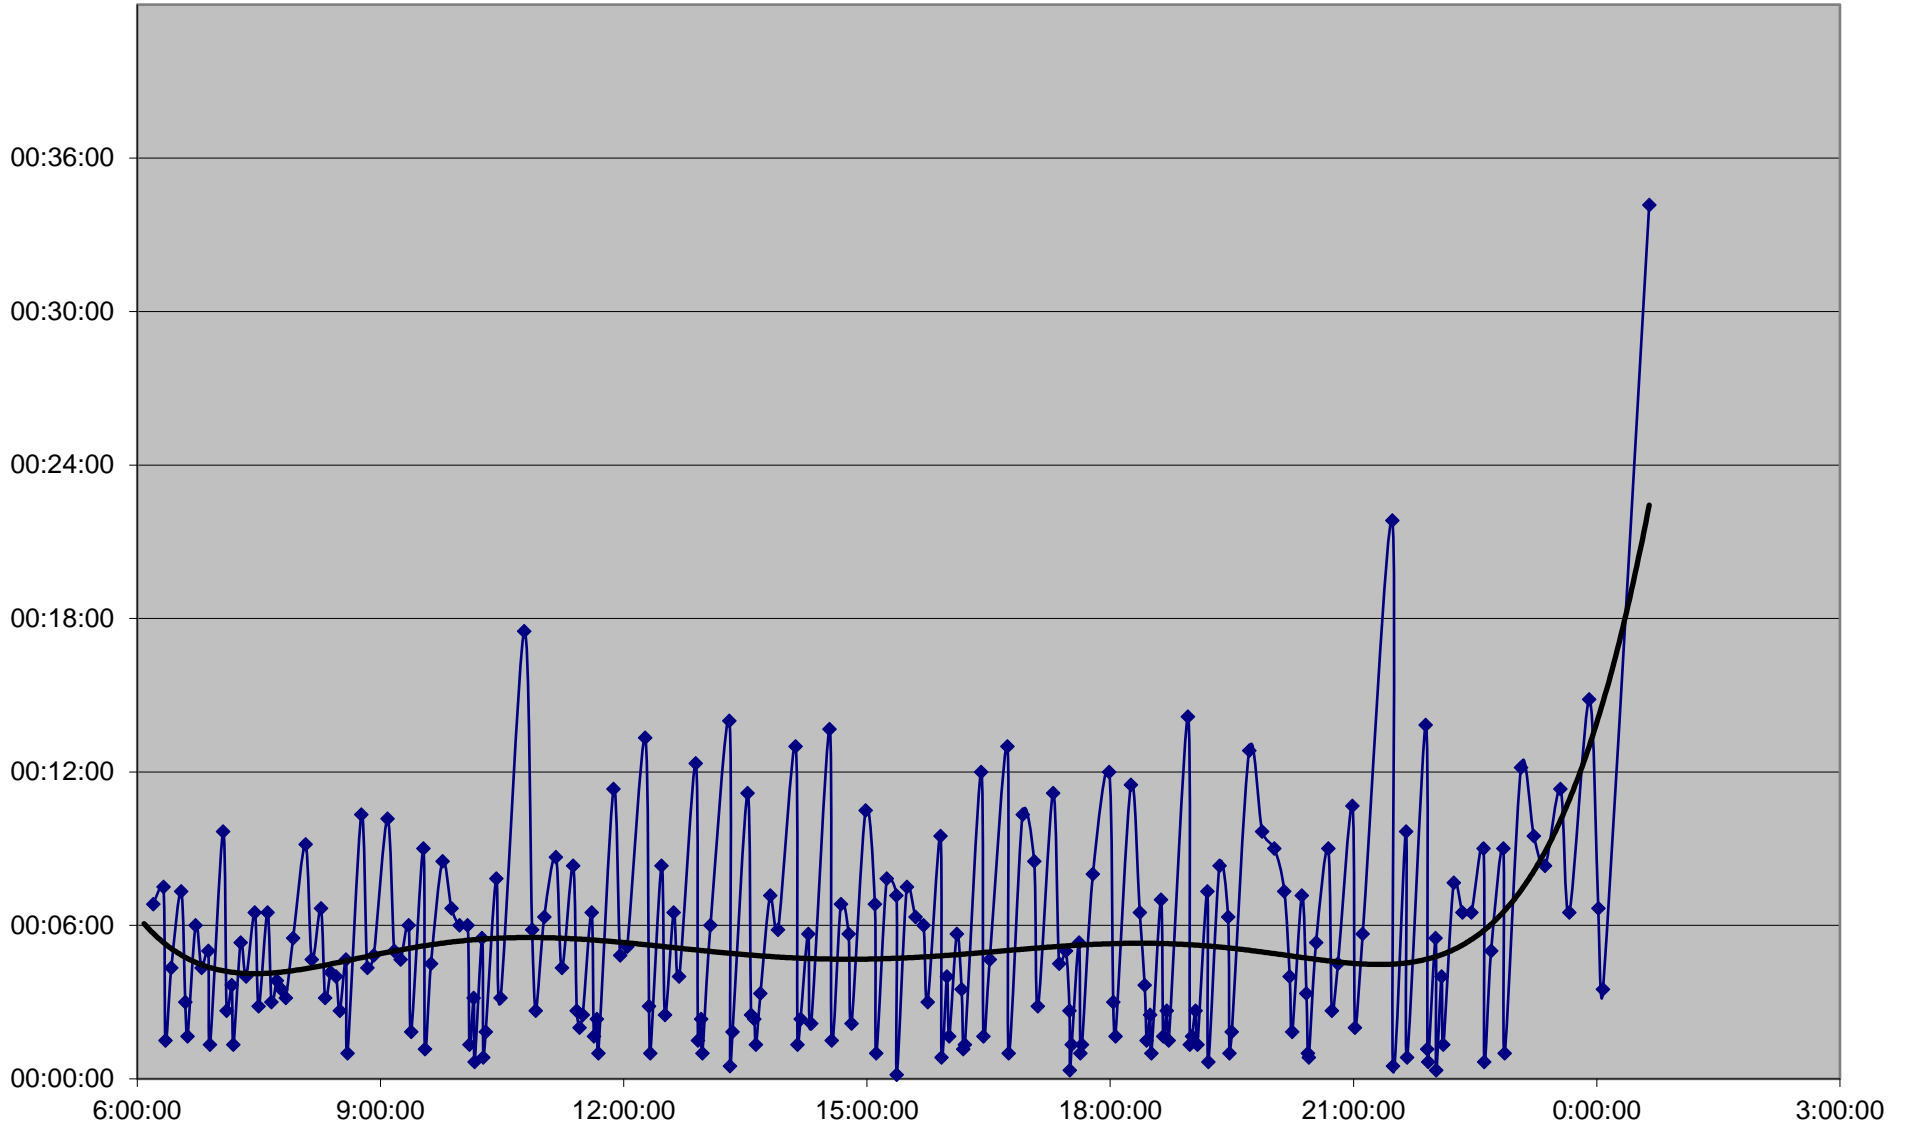

501 Queen Headways Wednesday 3 Apr 2019 at Silver Birch Ave. Westbound

501 Queen Headways Wednesday 3 Apr 2019 at Woodbine Ave. Westbound

501 Queen Headways Wednesday 3 Apr 2019 at East of Coxwell Ave. Westbound

501 Queen Headways Wednesday 3 Apr 2019 at Greenwood Ave. Westbound

501 Queen Headways Wednesday 3 Apr 2019 at West of Broadview Ave. Westbound

501 Queen Headways Wednesday 3 Apr 2019 at Parliament St. Westbound