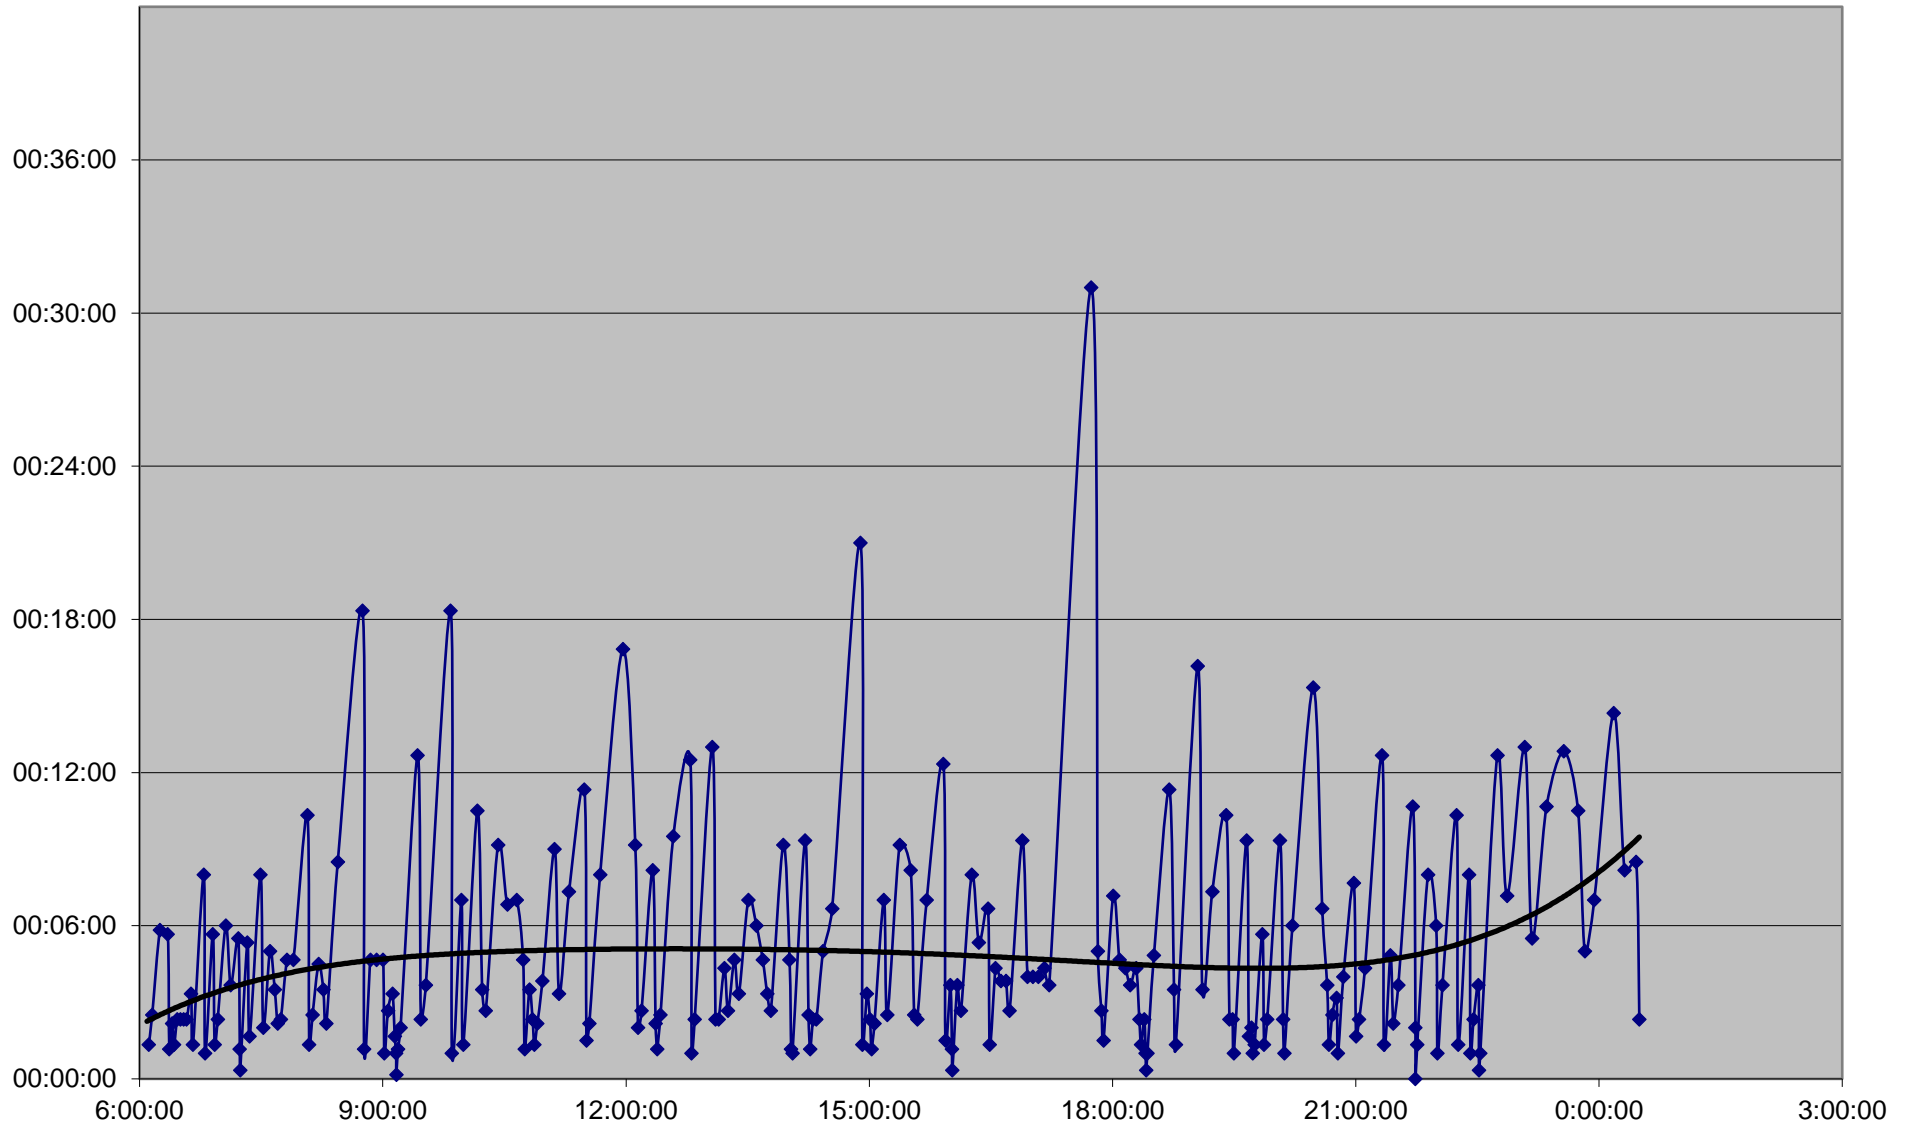

501 Queen Headways Wednesday 3 Apr 2019 at Greenwood Ave. Westbound

501 Queen Headways Wednesday 3 Apr 2019 at West of Broadview Ave. Westbound

501 Queen Headways Wednesday 3 Apr 2019 at Parliament St. Westbound

501 Queen Headways Wednesday 3 Apr 2019 at Jarvis St. Westbound

501 Queen Headways Wednesday 3 Apr 2019 at Yonge St. Westbound

501 Queen Headways Wednesday 3 Apr 2019 at University Ave. Westbound

501 Queen Headways Wednesday 3 Apr 2019 at John St. Westbound

501 Queen Headways Wednesday 3 Apr 2019 at Spadina Ave. Westbound

501 Queen Headways Wednesday 3 Apr 2019 at Bathurst St. Westbound

501 Queen Headways Wednesday 3 Apr 2019 at Ossington Ave. Westbound

501 Queen Headways Wednesday 3 Apr 2019 at Dufferin St. Westbound

501 Queen Headways Wednesday 3 Apr 2019 at Lansdowne Ave. Westbound

501 Queen Headways Wednesday 3 Apr 2019 at Roncesvalles Ave. Westbound

501 Queen Headways Wednesday 3 Apr 2019 at Queensway Humber Westbound