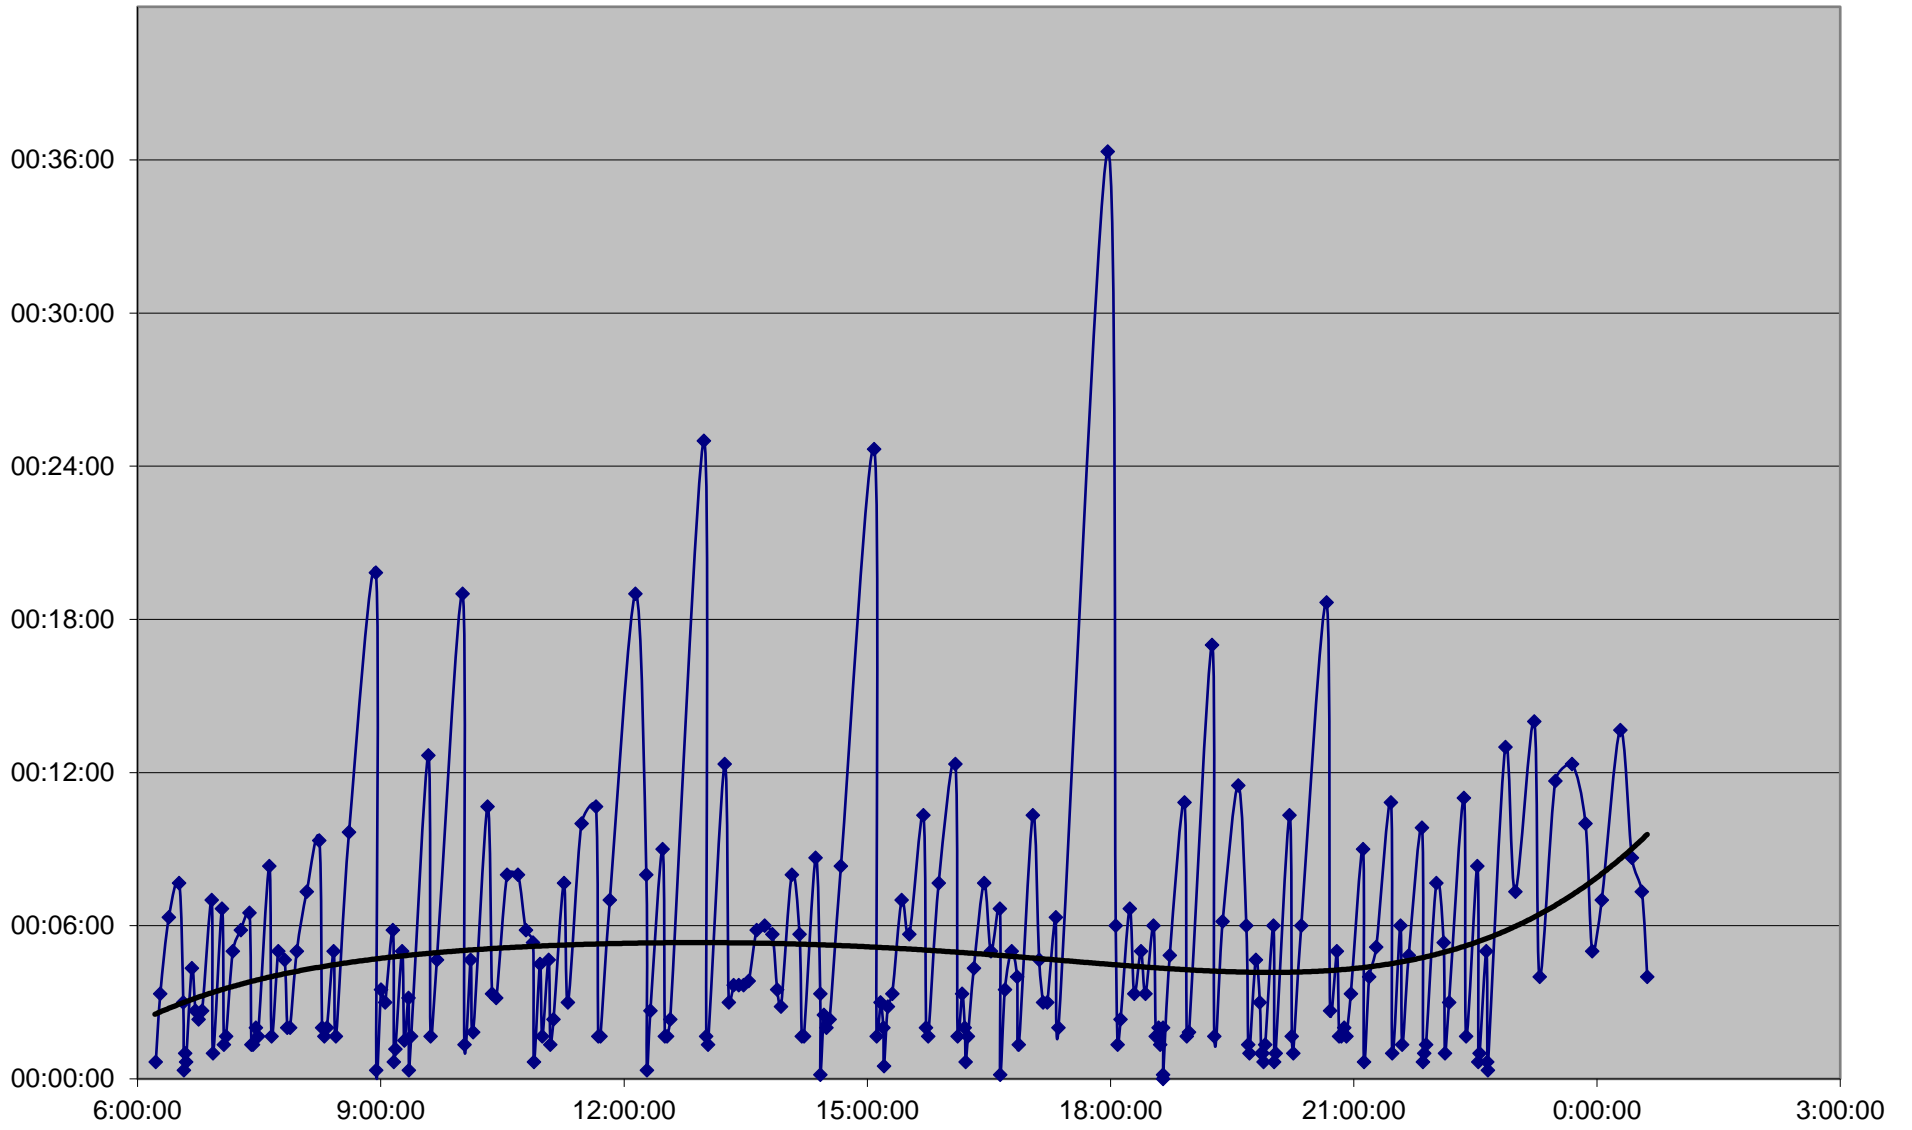

501 Queen Headways Wednesday 3 Apr 2019 at Spadina Ave. Westbound

501 Queen Headways Wednesday 3 Apr 2019 at Bathurst St. Westbound

501 Queen Headways Wednesday 3 Apr 2019 at Ossington Ave. Westbound

501 Queen Headways Wednesday 3 Apr 2019 at Dufferin St. Westbound

501 Queen Headways Wednesday 3 Apr 2019 at Lansdowne Ave. Westbound

501 Queen Headways Wednesday 3 Apr 2019 at Roncesvalles Ave. Westbound

501 Queen Headways Wednesday 3 Apr 2019 at Queensway Humber Westbound