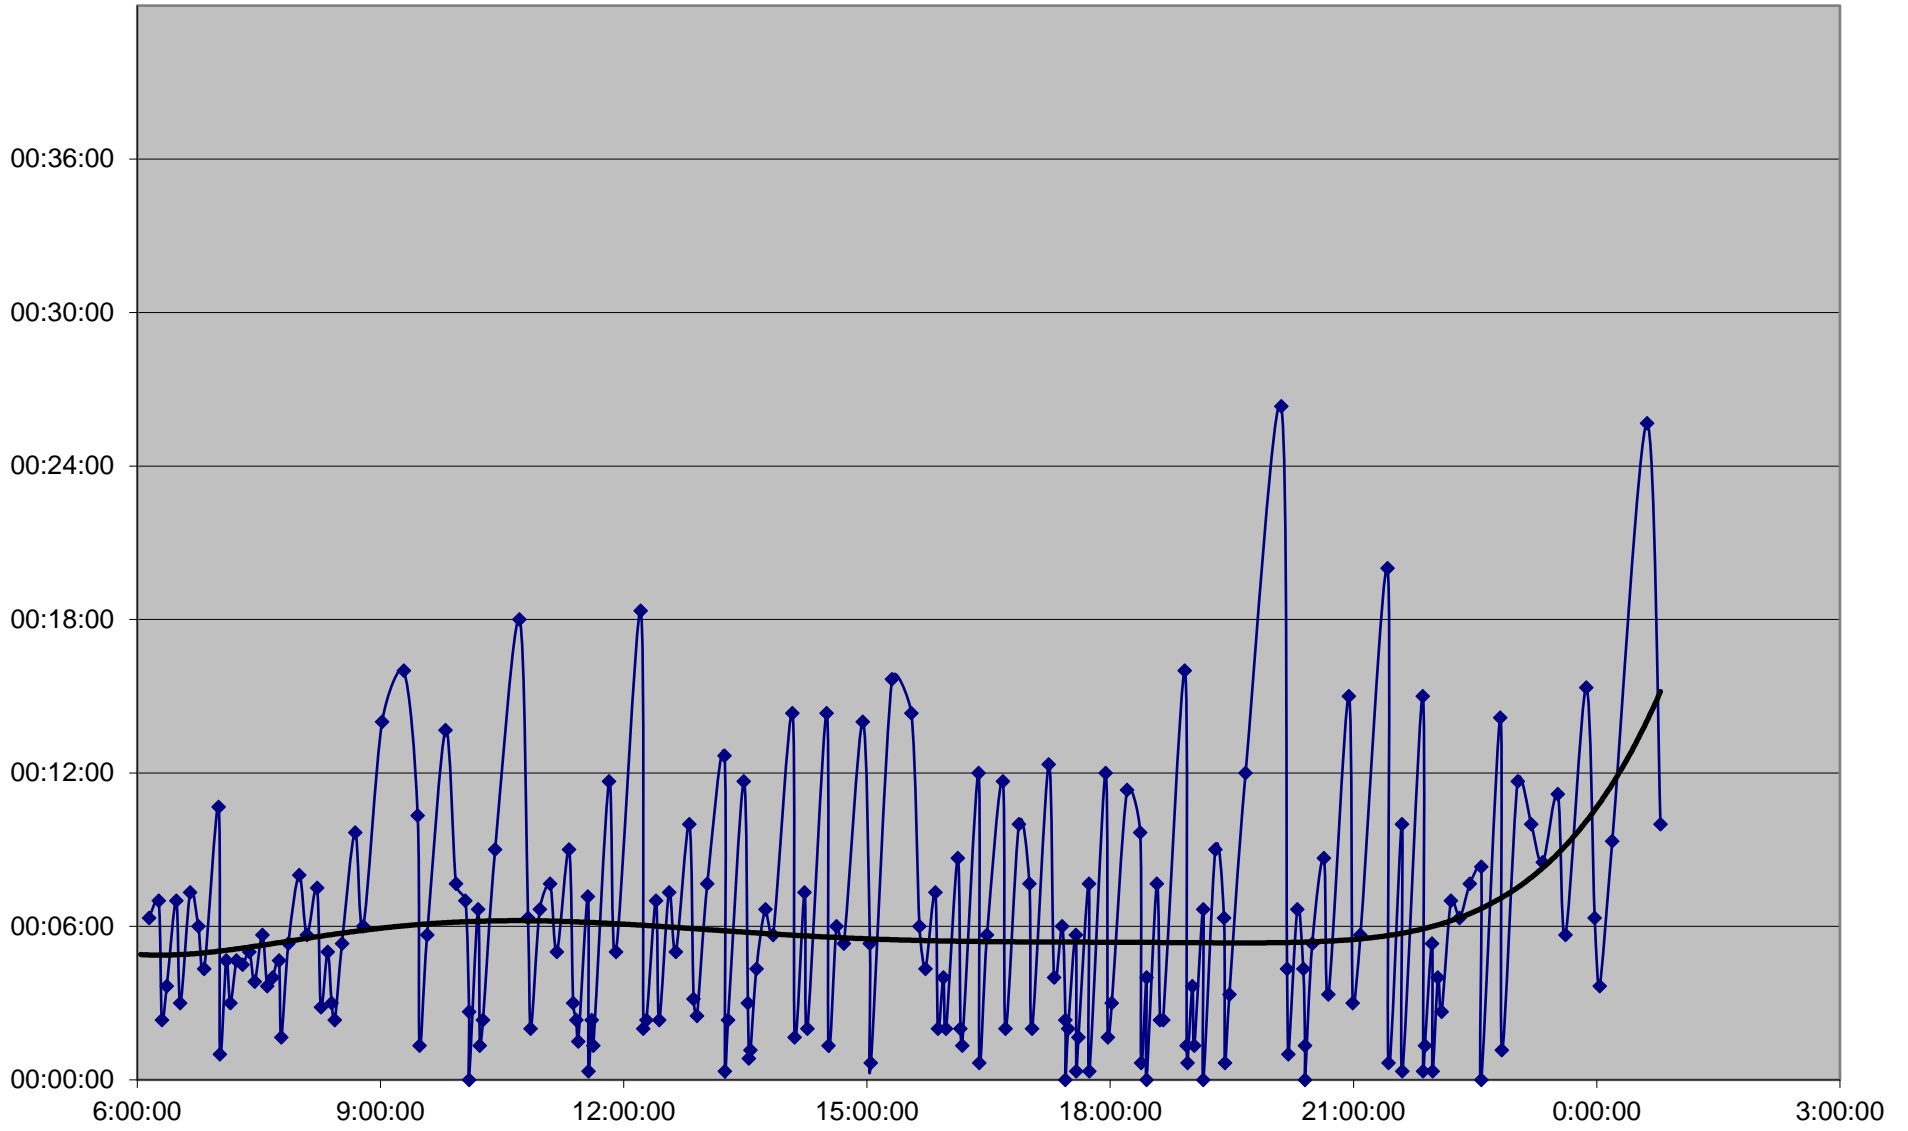

501 Queen Headways Wednesday 3 Apr 2019 at Silver Birch Ave. Westbound

501 Queen Headways Wednesday 3 Apr 2019 at Woodbine Ave. Westbound

501 Queen Headways Wednesday 3 Apr 2019 at East of Coxwell Ave. Westbound

501 Queen Headways Wednesday 3 Apr 2019 at Greenwood Ave. Westbound

501 Queen Headways Wednesday 3 Apr 2019 at West of Broadview Ave. Westbound

501 Queen Headways Wednesday 3 Apr 2019 at Parliament St. Westbound