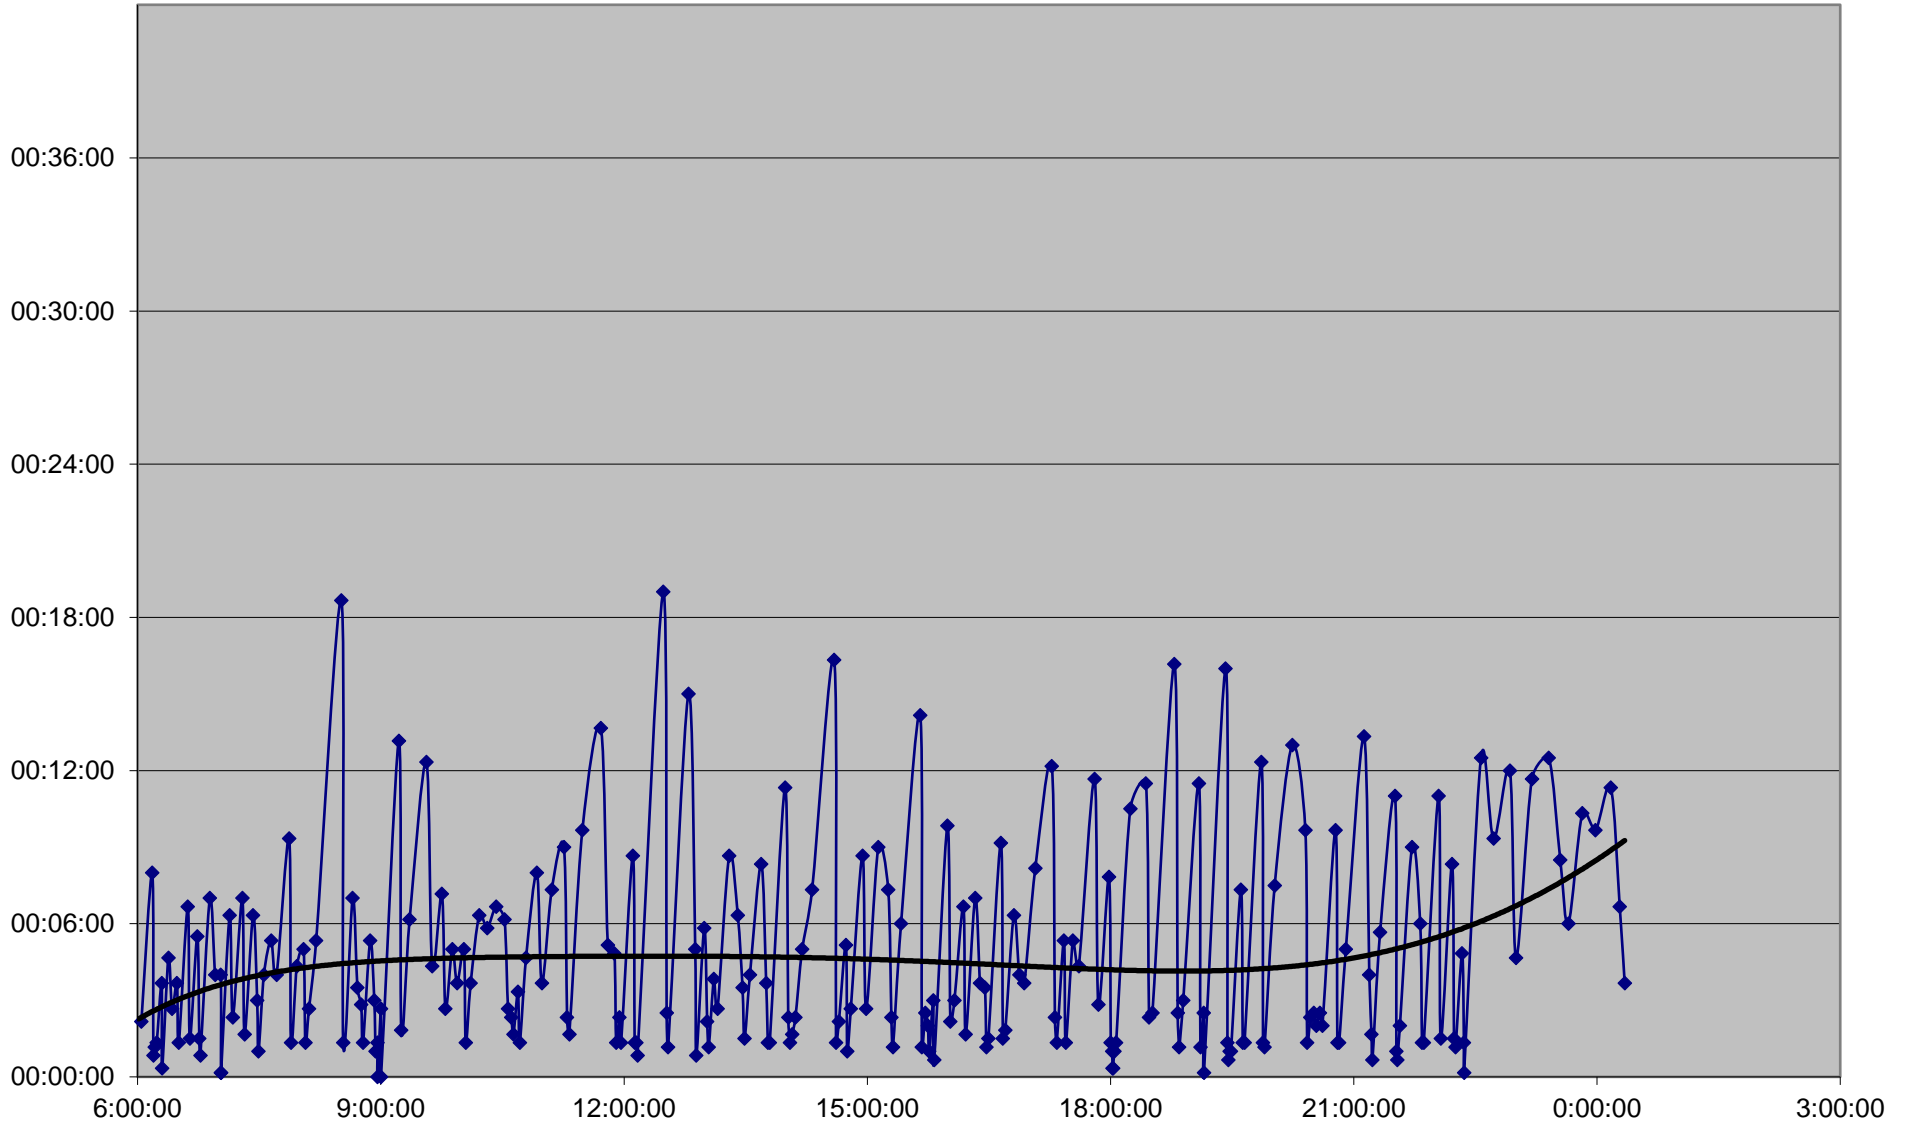

501 Queen Headways Wednesday 3 Apr 2019 at Greenwood Ave. Westbound

501 Queen Headways Wednesday 3 Apr 2019 at West of Broadview Ave. Westbound

501 Queen Headways Wednesday 3 Apr 2019 at Parliament St. Westbound

501 Queen Headways Wednesday 3 Apr 2019 at Jarvis St. Westbound

501 Queen Headways Wednesday 3 Apr 2019 at Yonge St. Westbound

501 Queen Headways Wednesday 3 Apr 2019 at University Ave. Westbound

501 Queen Headways Wednesday 3 Apr 2019 at John St. Westbound

501 Queen Headways Wednesday 3 Apr 2019 at Lansdowne Ave. Westbound

501 Queen Headways Wednesday 3 Apr 2019 at Roncesvalles Ave. Westbound

501 Queen Headways Wednesday 3 Apr 2019 at Queensway Humber Westbound