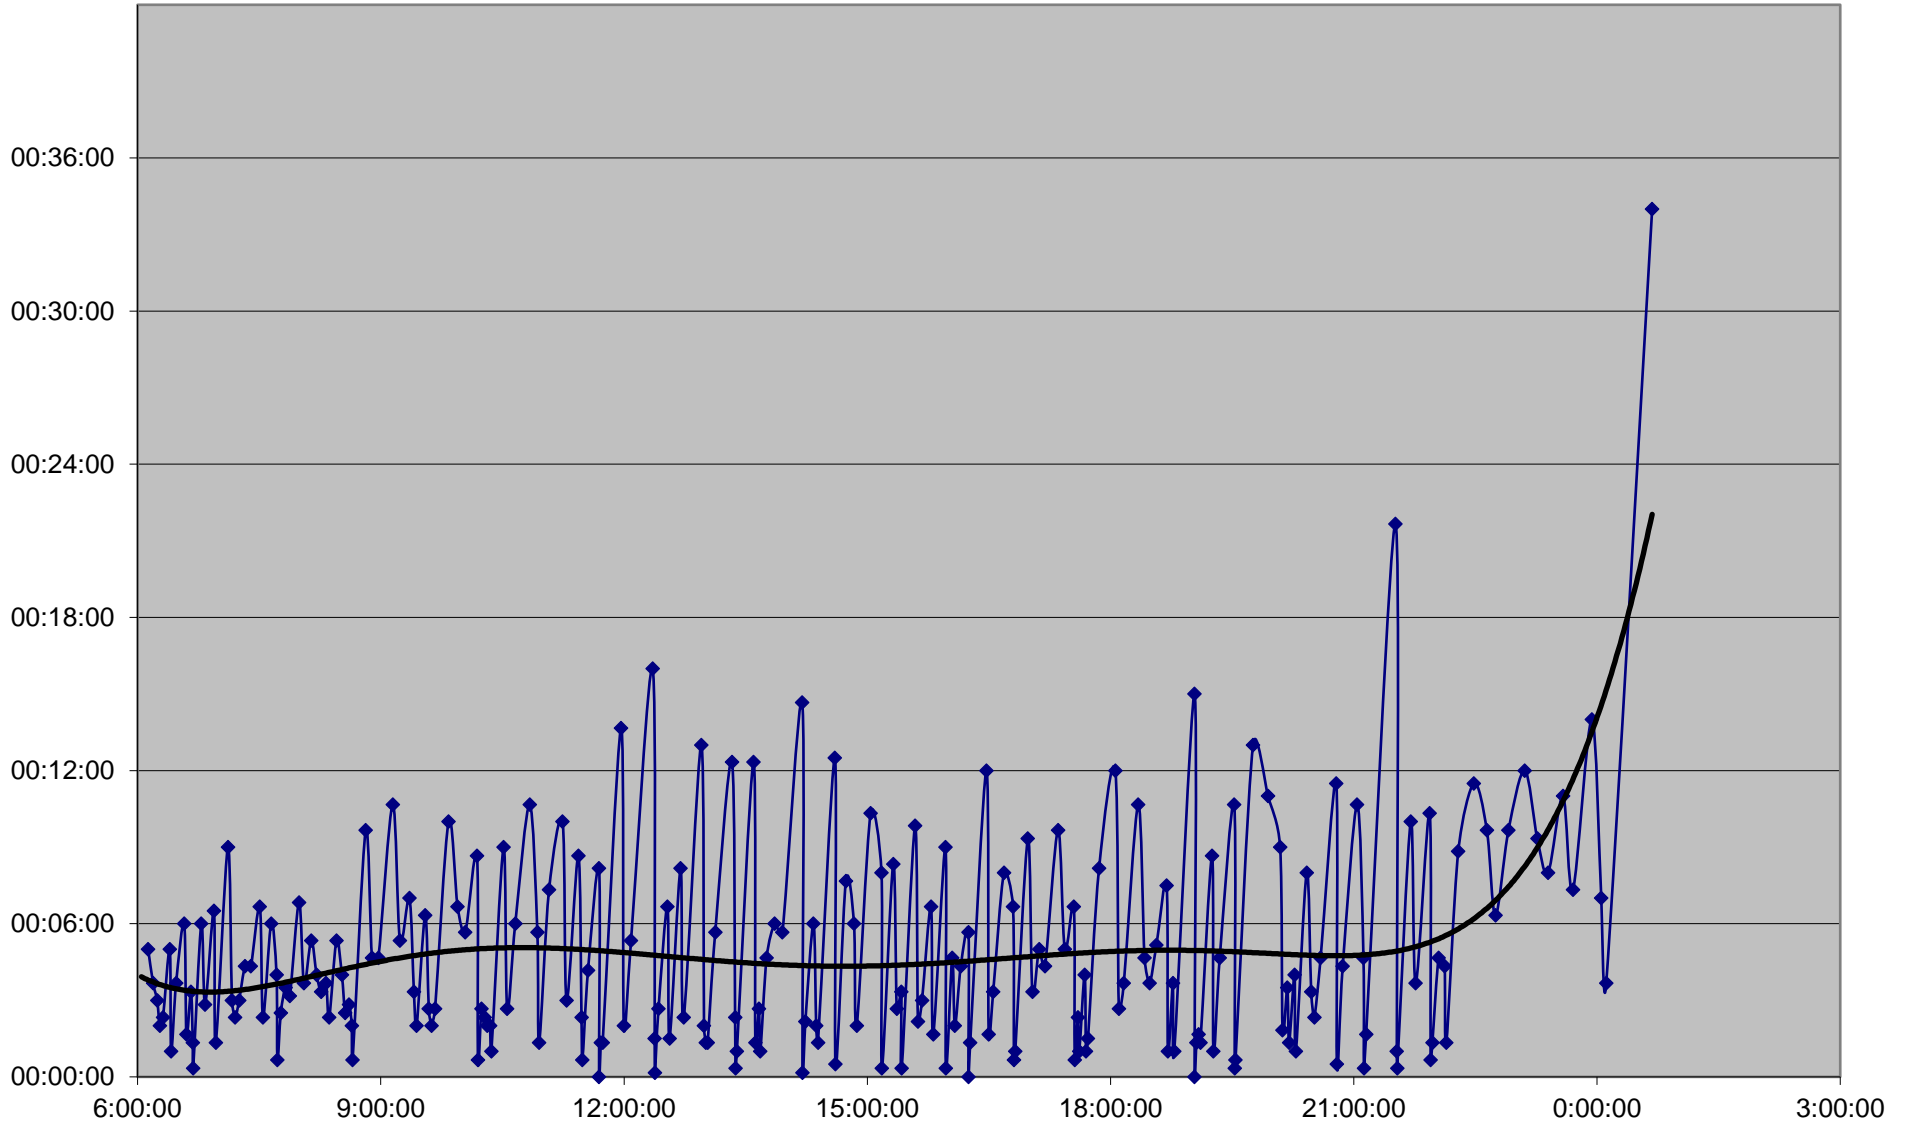

501 Queen Headways Wednesday 3 Apr 2019 at Silver Birch Ave. Westbound

501 Queen Headways Wednesday 3 Apr 2019 at Woodbine Ave. Westbound

501 Queen Headways Wednesday 3 Apr 2019 at East of Coxwell Ave. Westbound

501 Queen Headways Wednesday 3 Apr 2019 at Greenwood Ave. Westbound

501 Queen Headways Wednesday 3 Apr 2019 at West of Broadview Ave. Westbound

501 Queen Headways Wednesday 3 Apr 2019 at Parliament St. Westbound