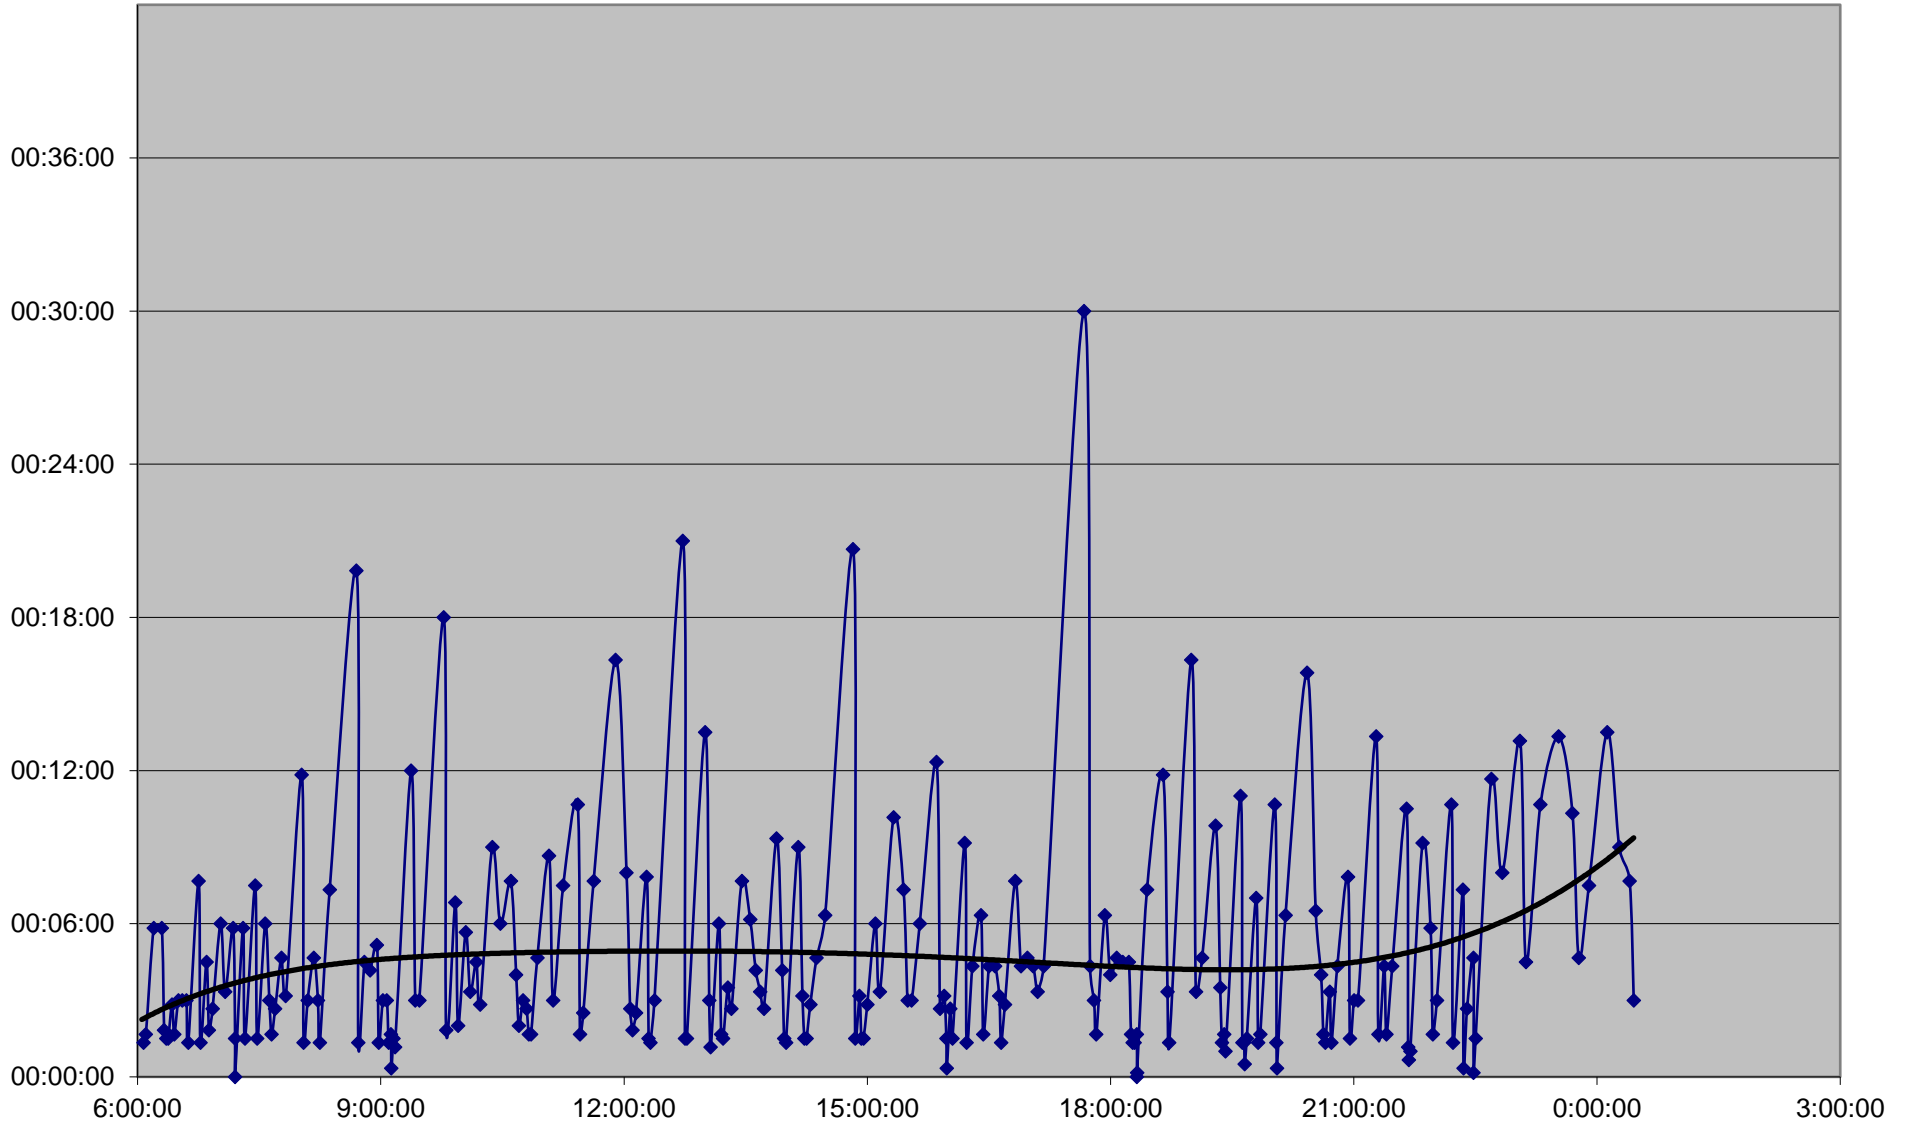

501 Queen Headways Wednesday 3 Apr 2019 at Jarvis St. Westbound

501 Queen Headways Wednesday 3 Apr 2019 at Yonge St. Westbound

501 Queen Headways Wednesday 3 Apr 2019 at University Ave. Westbound

501 Queen Headways Wednesday 3 Apr 2019 at John St. Westbound

501 Queen Headways Wednesday 3 Apr 2019 at Spadina Ave. Westbound

501 Queen Headways Wednesday 3 Apr 2019 at Bathurst St. Westbound

501 Queen Headways Wednesday 3 Apr 2019 at Ossington Ave. Westbound

501 Queen Headways Wednesday 3 Apr 2019 at Dufferin St. Westbound

501 Queen Headways Wednesday 3 Apr 2019 at Lansdowne Ave. Westbound

501 Queen Headways Wednesday 3 Apr 2019 at Roncesvalles Ave. Westbound

501 Queen Headways Wednesday 3 Apr 2019 at Queensway Humber Westbound