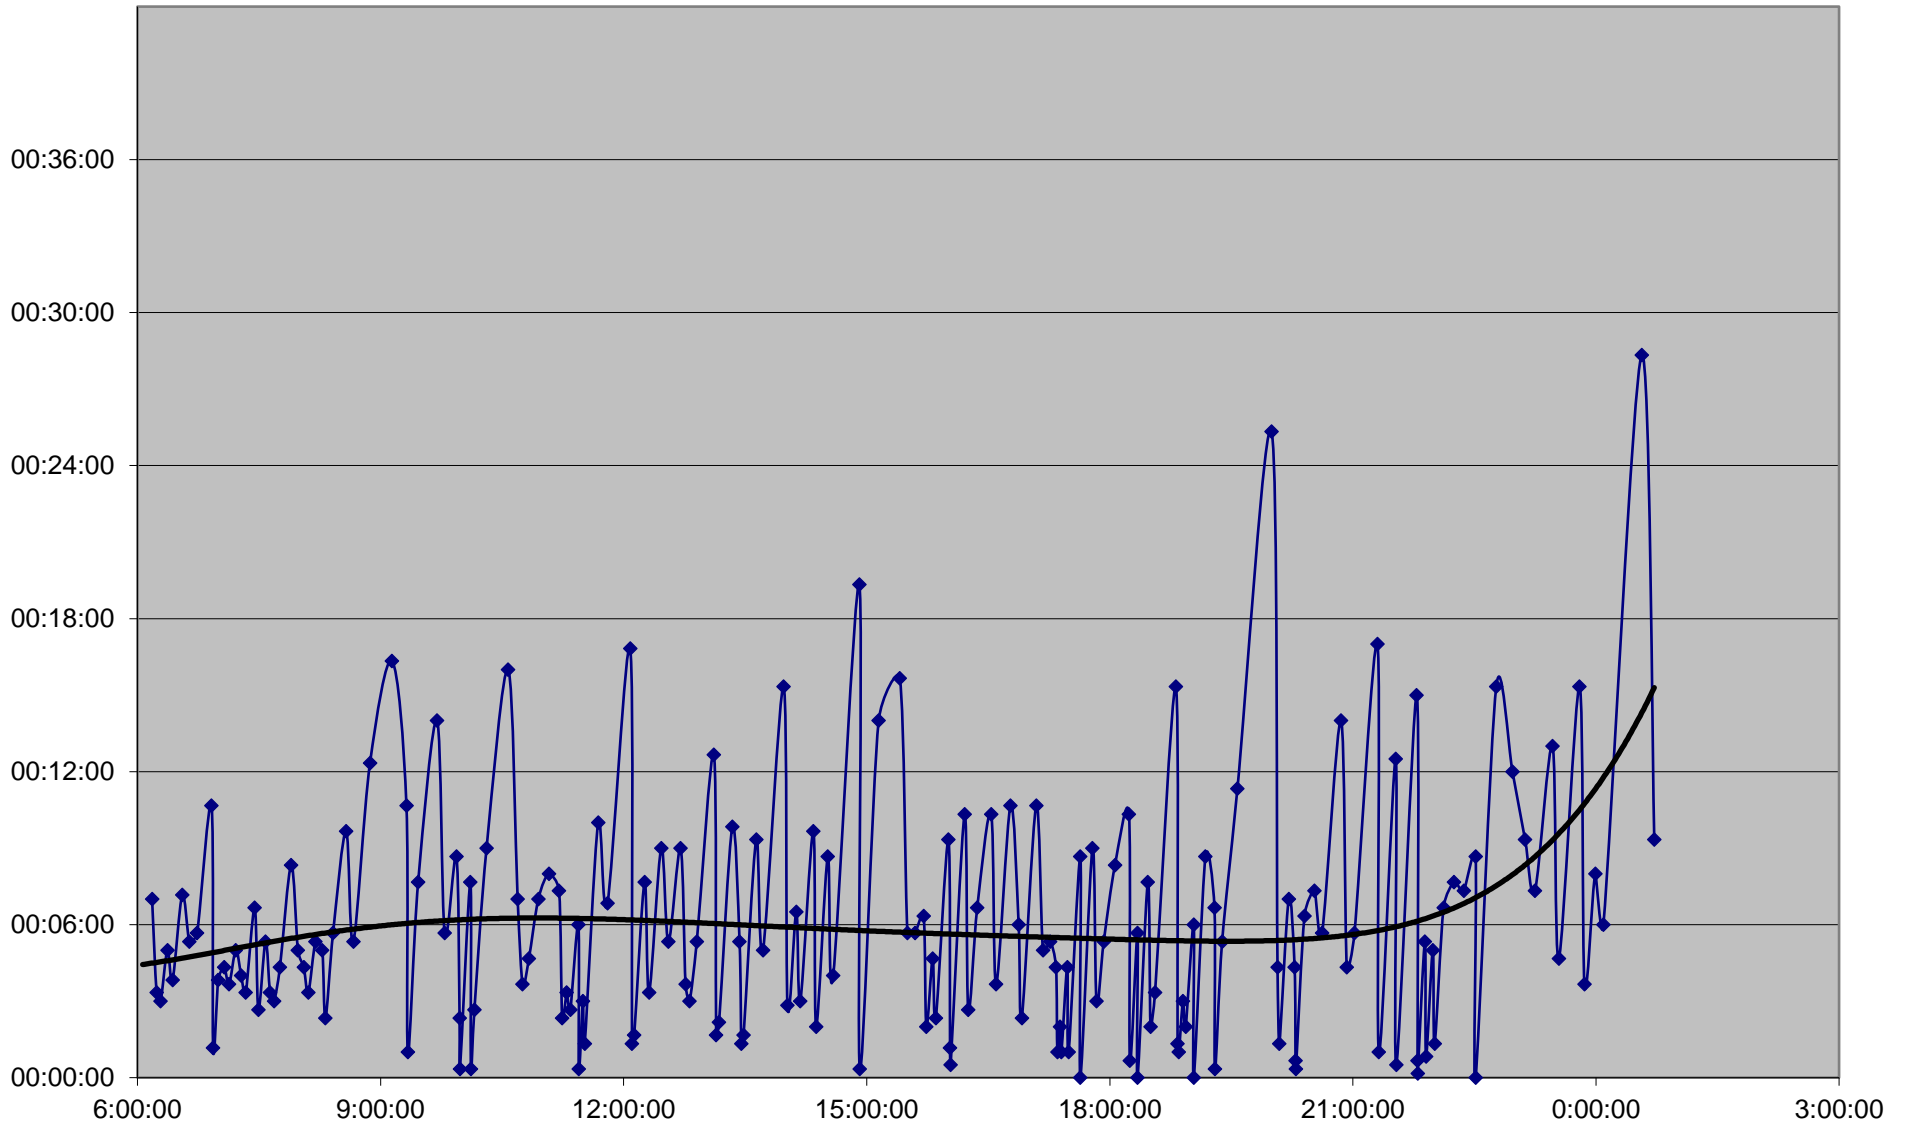

501 Queen Headways Wednesday 3 Apr 2019 at Silver Birch Ave. Westbound

501 Queen Headways Wednesday 3 Apr 2019 at Woodbine Ave. Westbound

501 Queen Headways Wednesday 3 Apr 2019 at East of Coxwell Ave. Westbound

501 Queen Headways Wednesday 3 Apr 2019 at Greenwood Ave. Westbound

501 Queen Headways Wednesday 3 Apr 2019 at West of Broadview Ave. Westbound

501 Queen Headways Wednesday 3 Apr 2019 at Parliament St. Westbound