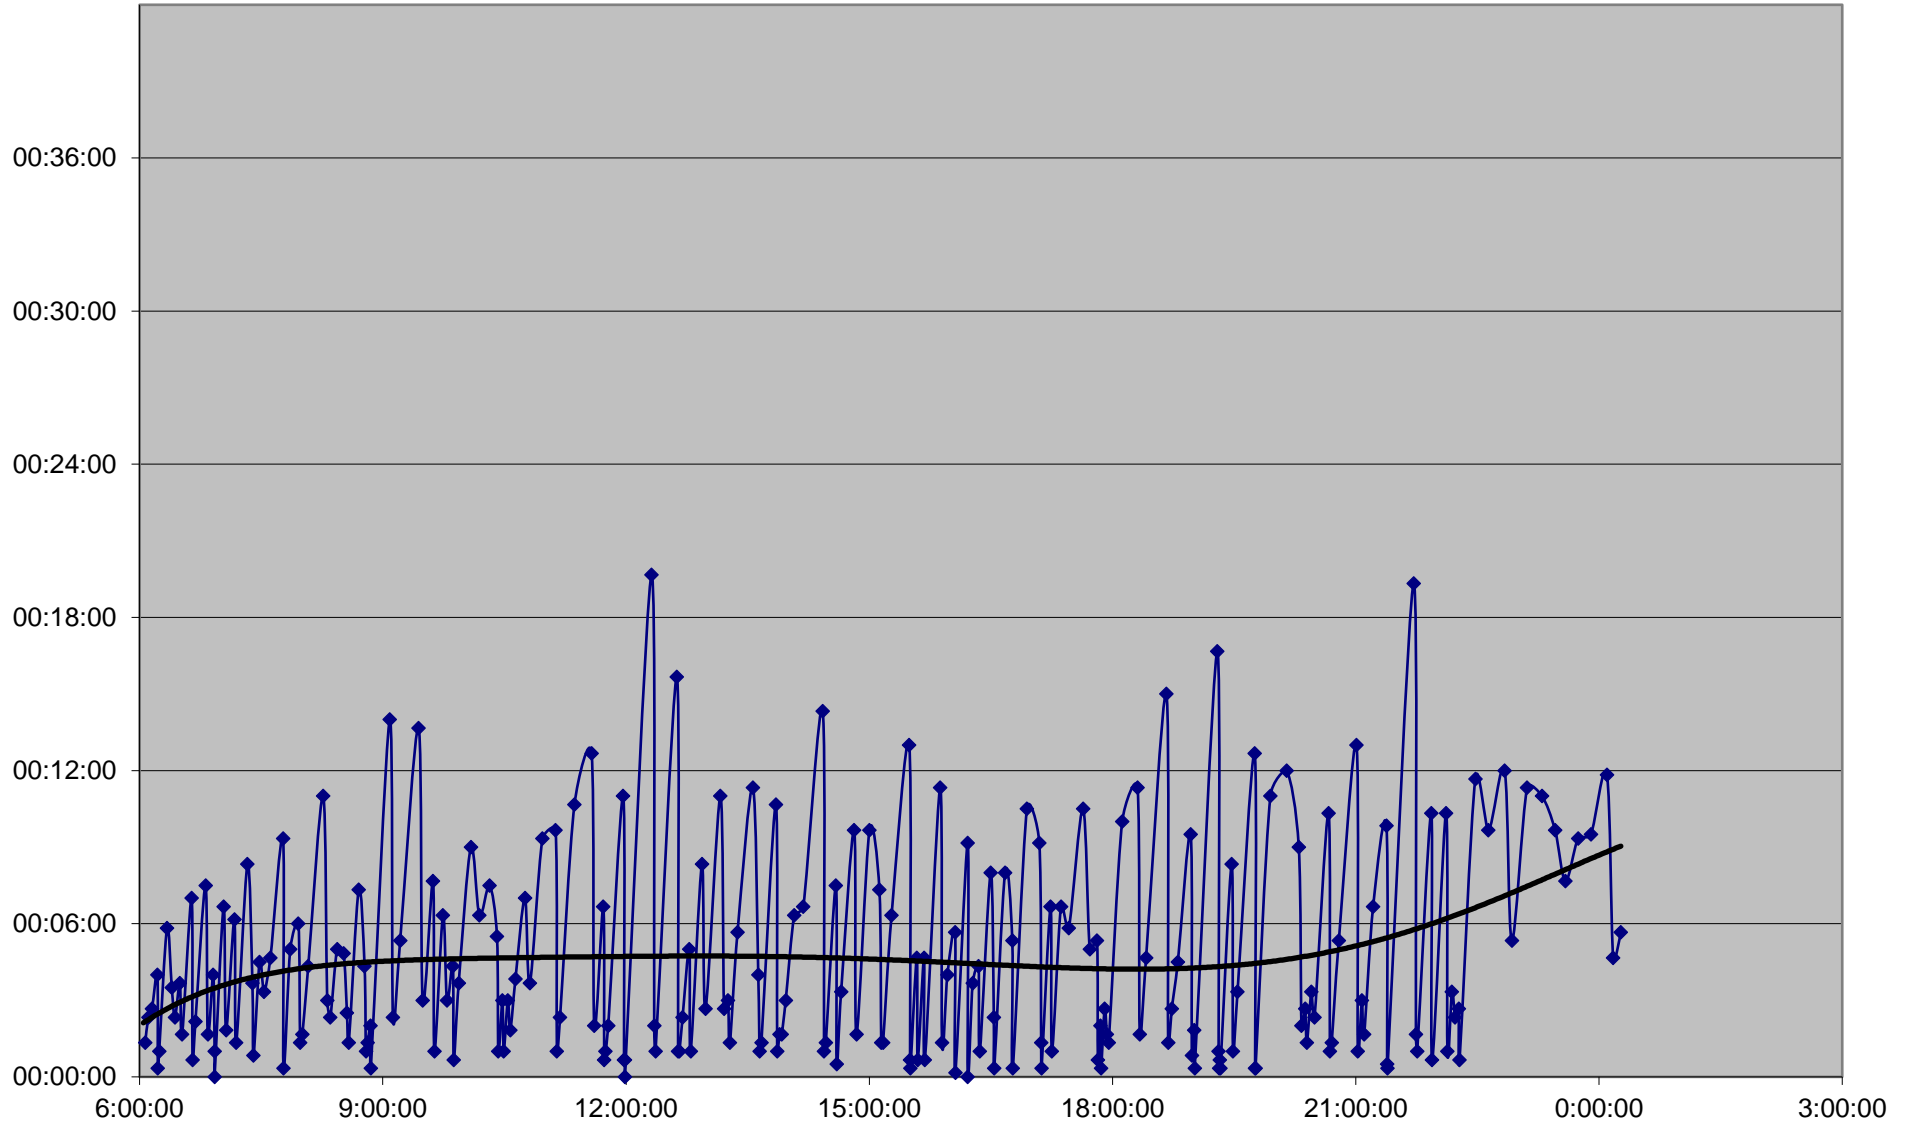

501 Queen Headways Wednesday 3 Apr 2019 at Silver Birch Ave. Westbound

501 Queen Headways Wednesday 3 Apr 2019 at Woodbine Ave. Westbound

501 Queen Headways Wednesday 3 Apr 2019 at East of Coxwell Ave. Westbound

501 Queen Headways Wednesday 3 Apr 2019 at Greenwood Ave. Westbound

501 Queen Headways Wednesday 3 Apr 2019 at West of Broadview Ave. Westbound

501 Queen Headways Wednesday 3 Apr 2019 at Parliament St. Westbound

501 Queen Headways Wednesday 3 Apr 2019 at Spadina Ave. Westbound

501 Queen Headways Wednesday 3 Apr 2019 at Bathurst St. Westbound

501 Queen Headways Wednesday 3 Apr 2019 at Ossington Ave. Westbound

501 Queen Headways Wednesday 3 Apr 2019 at Dufferin St. Westbound

501 Queen Headways Wednesday 3 Apr 2019 at Lansdowne Ave. Westbound

501 Queen Headways Wednesday 3 Apr 2019 at Roncesvalles Ave. Westbound

501 Queen Headways Wednesday 3 Apr 2019 at Queensway Humber Westbound