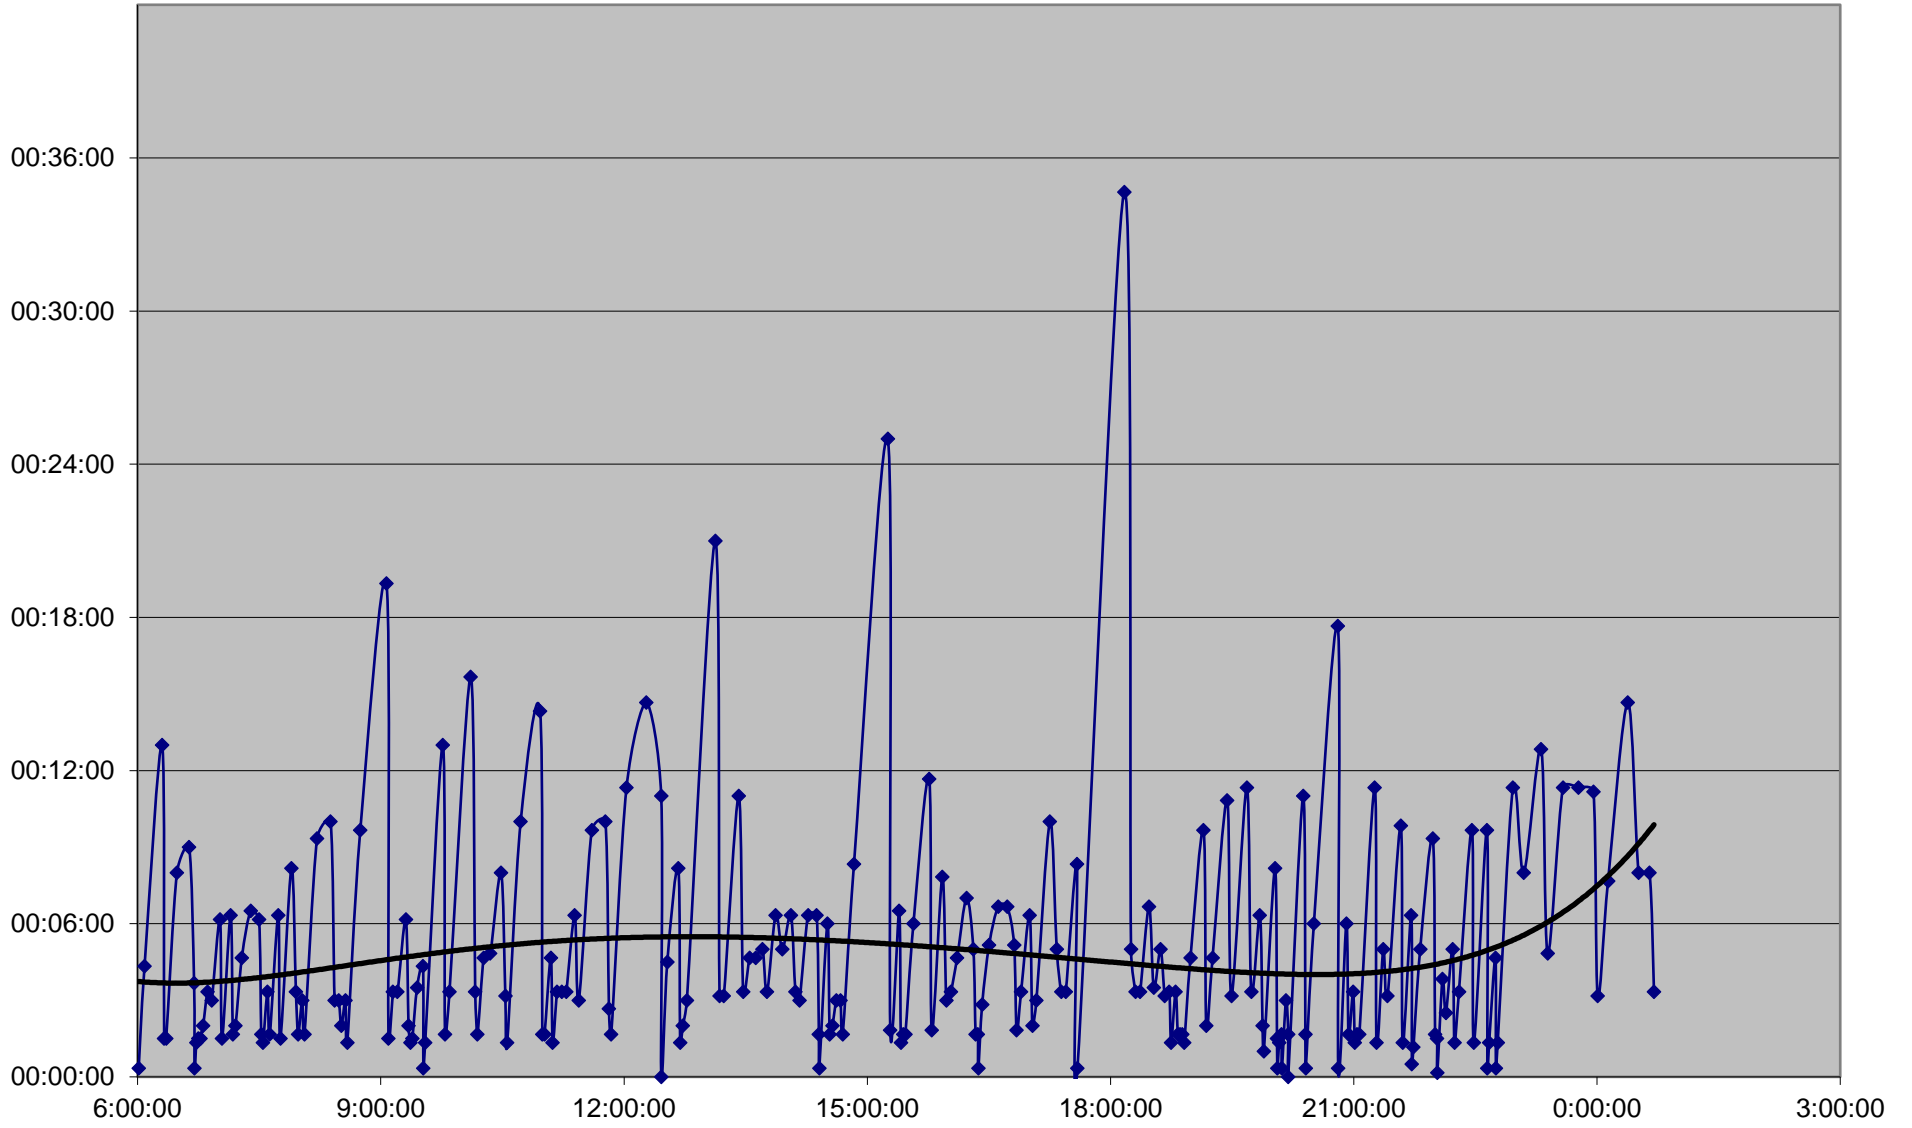

501 Queen Headways Wednesday 3 Apr 2019 at Spadina Ave. Westbound

501 Queen Headways Wednesday 3 Apr 2019 at Bathurst St. Westbound

501 Queen Headways Wednesday 3 Apr 2019 at Ossington Ave. Westbound

501 Queen Headways Wednesday 3 Apr 2019 at Dufferin St. Westbound

501 Queen Headways Wednesday 3 Apr 2019 at Lansdowne Ave. Westbound

501 Queen Headways Wednesday 3 Apr 2019 at Roncesvalles Ave. Westbound

501 Queen Headways Wednesday 3 Apr 2019 at Queensway Humber Westbound