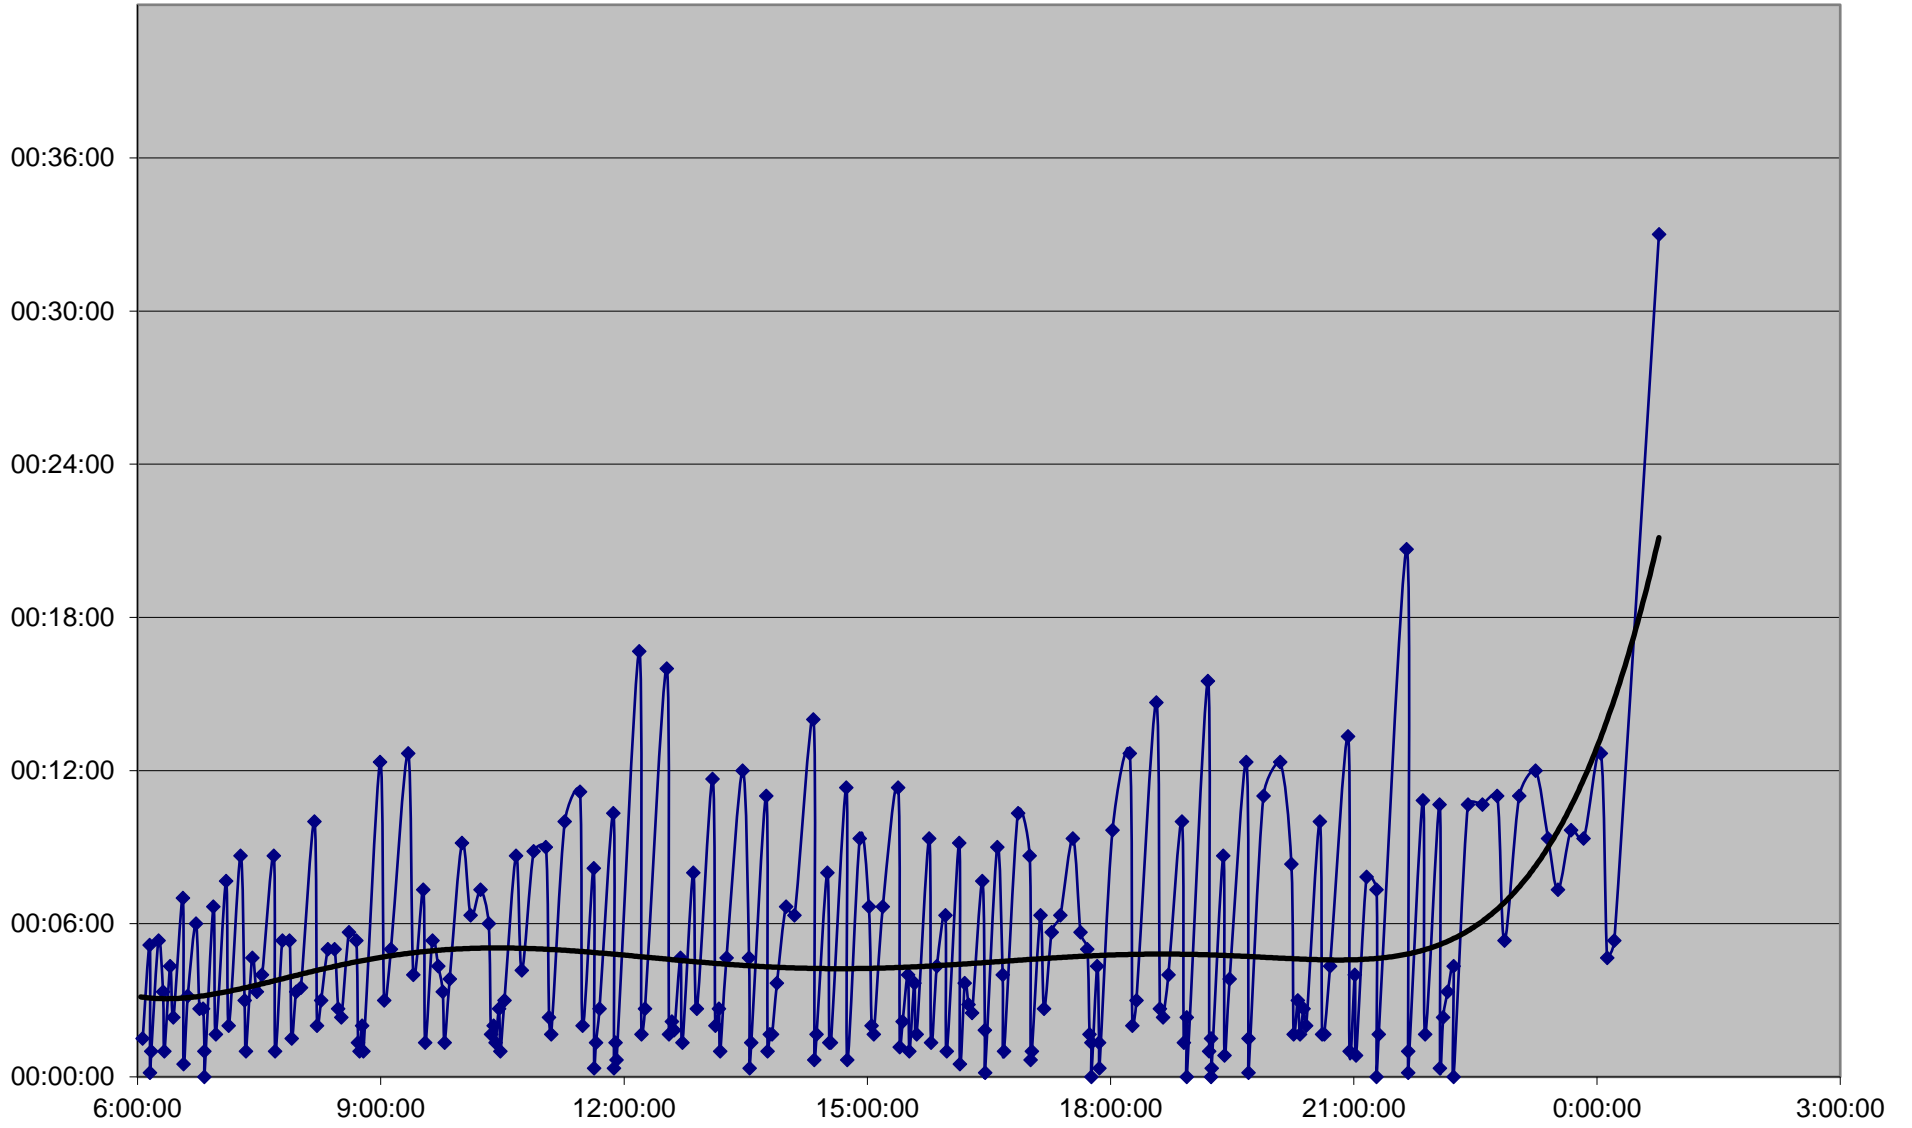

501 Queen Headways Wednesday 3 Apr 2019 at Silver Birch Ave. Westbound

501 Queen Headways Wednesday 3 Apr 2019 at Woodbine Ave. Westbound

501 Queen Headways Wednesday 3 Apr 2019 at East of Coxwell Ave. Westbound

501 Queen Headways Wednesday 3 Apr 2019 at Greenwood Ave. Westbound

501 Queen Headways Wednesday 3 Apr 2019 at West of Broadview Ave. Westbound

501 Queen Headways Wednesday 3 Apr 2019 at Parliament St. Westbound