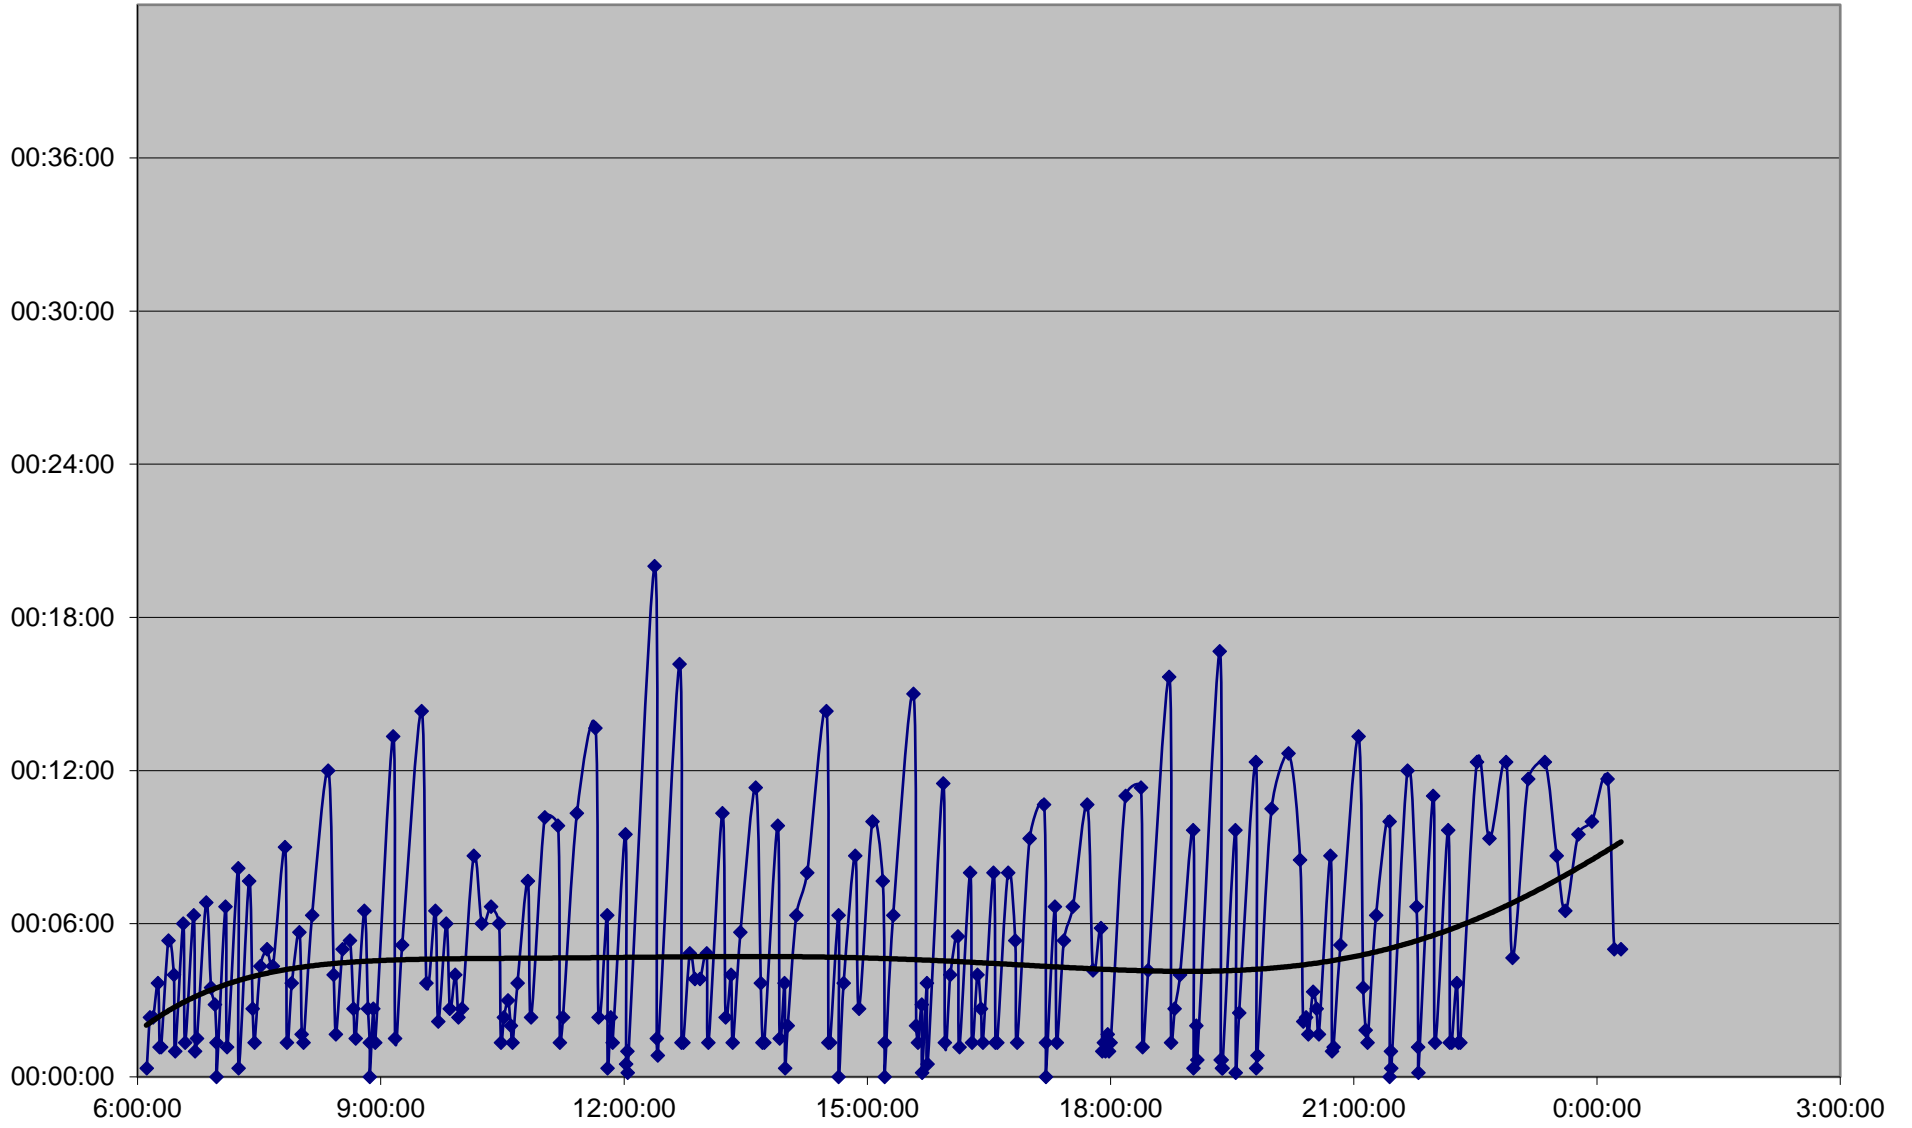

501 Queen Headways Wednesday 3 Apr 2019 at Greenwood Ave. Westbound

501 Queen Headways Wednesday 3 Apr 2019 at West of Broadview Ave. Westbound

501 Queen Headways Wednesday 3 Apr 2019 at Parliament St. Westbound

501 Queen Headways Wednesday 3 Apr 2019 at Jarvis St. Westbound

501 Queen Headways Wednesday 3 Apr 2019 at Yonge St. Westbound

501 Queen Headways Wednesday 3 Apr 2019 at University Ave. Westbound

501 Queen Headways Wednesday 3 Apr 2019 at John St. Westbound

501 Queen Headways Wednesday 3 Apr 2019 at Lansdowne Ave. Westbound

501 Queen Headways Wednesday 3 Apr 2019 at Roncesvalles Ave. Westbound

501 Queen Headways Wednesday 3 Apr 2019 at Queensway Humber Westbound