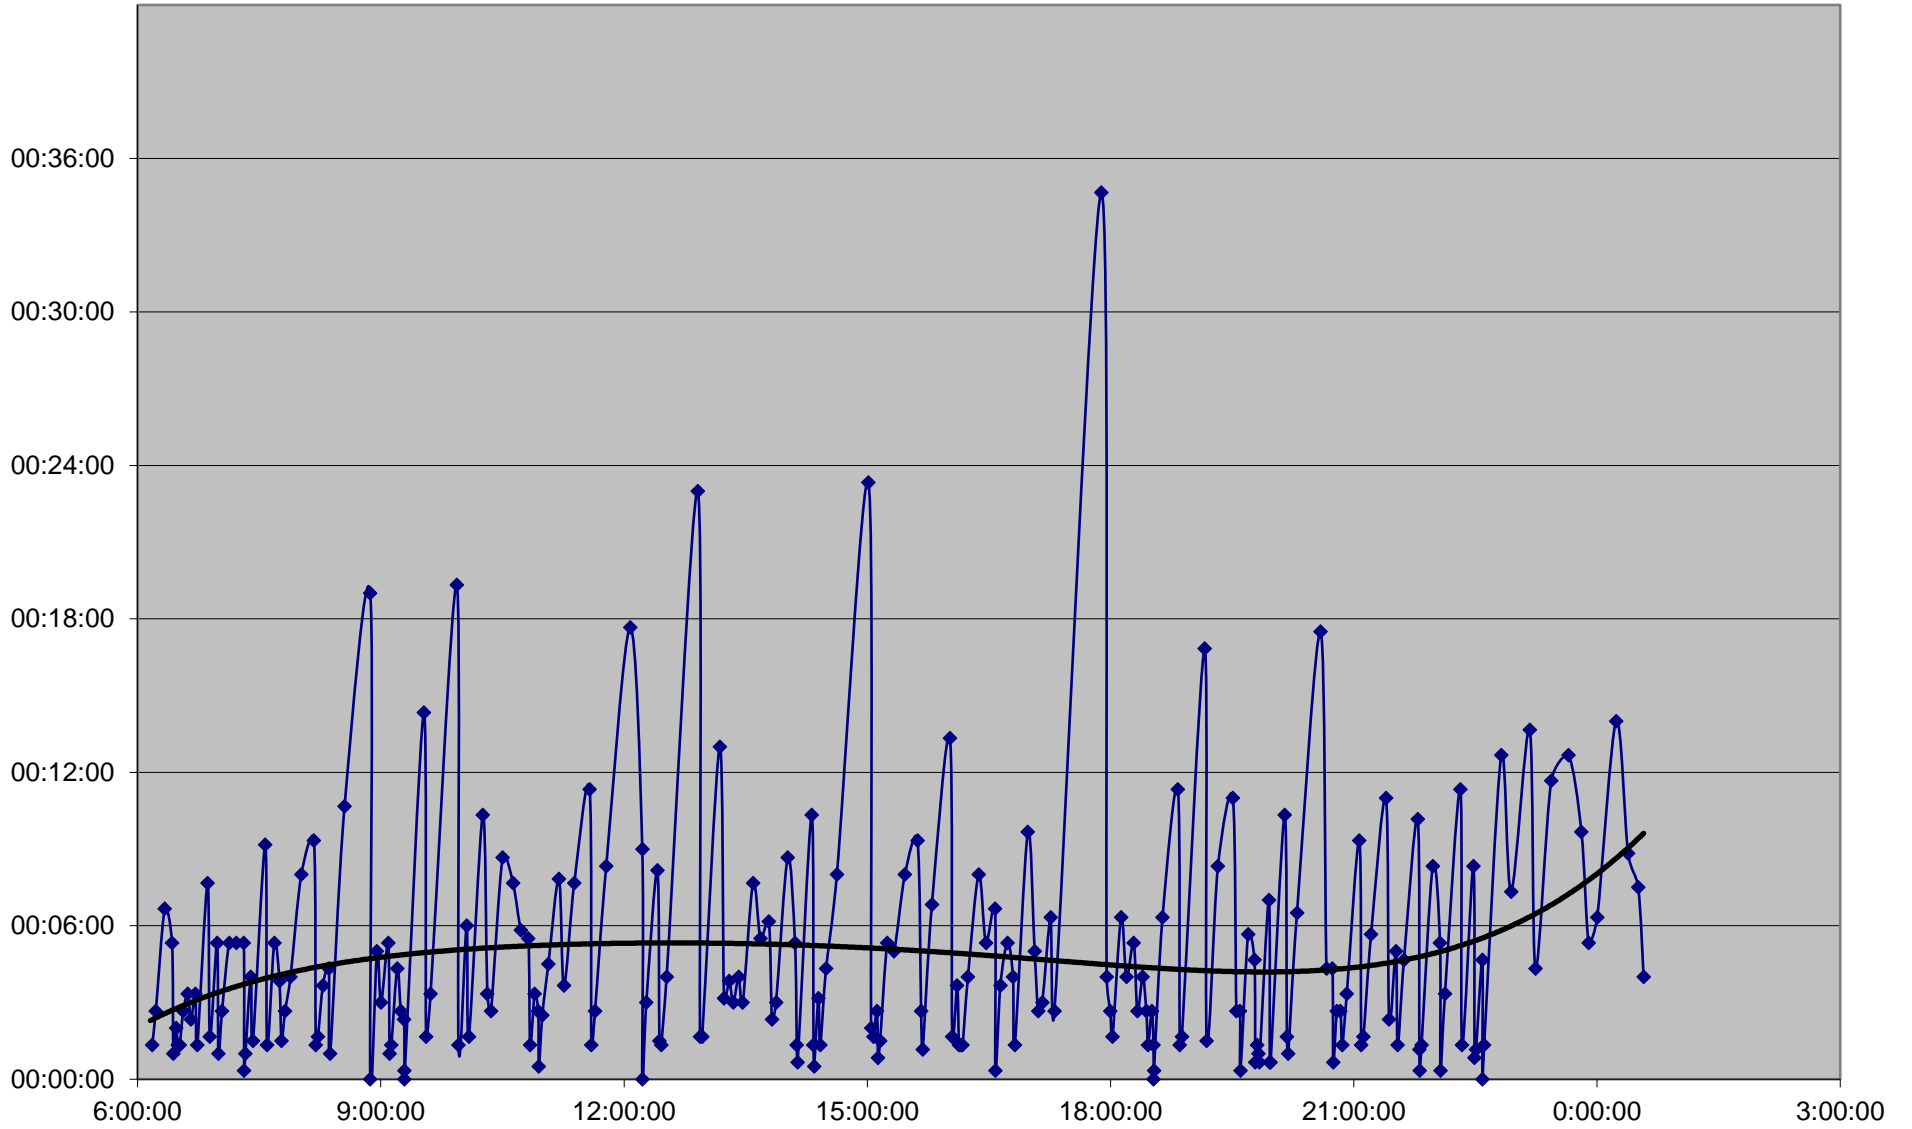

501 Queen Headways Wednesday 3 Apr 2019 at Greenwood Ave. Westbound

501 Queen Headways Wednesday 3 Apr 2019 at West of Broadview Ave. Westbound

501 Queen Headways Wednesday 3 Apr 2019 at Parliament St. Westbound

501 Queen Headways Wednesday 3 Apr 2019 at Jarvis St. Westbound

501 Queen Headways Wednesday 3 Apr 2019 at Yonge St. Westbound

501 Queen Headways Wednesday 3 Apr 2019 at University Ave. Westbound

501 Queen Headways Wednesday 3 Apr 2019 at John St. Westbound

501 Queen Headways Wednesday 3 Apr 2019 at Spadina Ave. Westbound

501 Queen Headways Wednesday 3 Apr 2019 at Bathurst St. Westbound

501 Queen Headways Wednesday 3 Apr 2019 at Ossington Ave. Westbound

501 Queen Headways Wednesday 3 Apr 2019 at Dufferin St. Westbound

501 Queen Headways Wednesday 3 Apr 2019 at Lansdowne Ave. Westbound

501 Queen Headways Wednesday 3 Apr 2019 at Roncesvalles Ave. Westbound

501 Queen Headways Wednesday 3 Apr 2019 at Queensway Humber Westbound