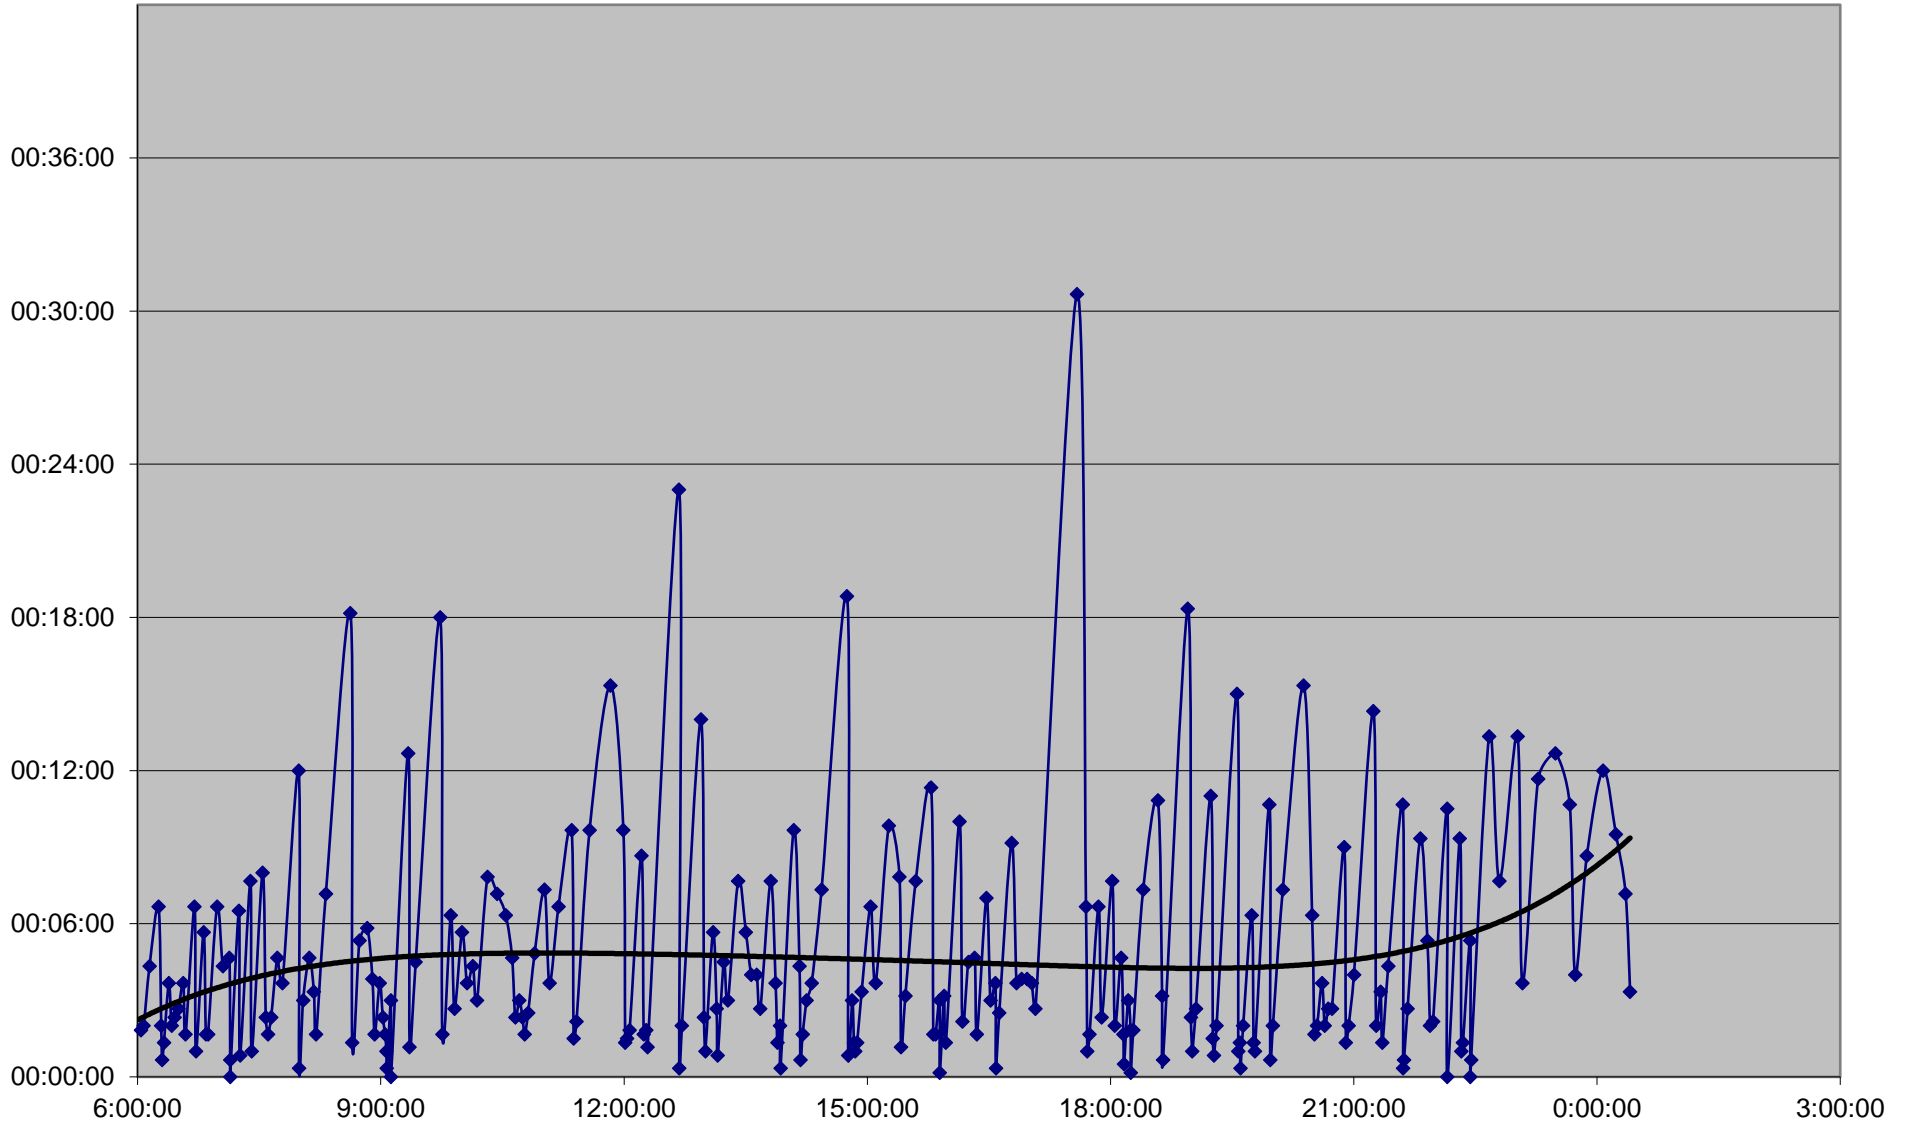

501 Queen Headways Wednesday 3 Apr 2019 at Greenwood Ave. Westbound

501 Queen Headways Wednesday 3 Apr 2019 at West of Broadview Ave. Westbound

501 Queen Headways Wednesday 3 Apr 2019 at Parliament St. Westbound

501 Queen Headways Wednesday 3 Apr 2019 at Jarvis St. Westbound

501 Queen Headways Wednesday 3 Apr 2019 at Yonge St. Westbound

501 Queen Headways Wednesday 3 Apr 2019 at University Ave. Westbound

501 Queen Headways Wednesday 3 Apr 2019 at John St. Westbound

501 Queen Headways Wednesday 3 Apr 2019 at Spadina Ave. Westbound

501 Queen Headways Wednesday 3 Apr 2019 at Bathurst St. Westbound

501 Queen Headways Wednesday 3 Apr 2019 at Ossington Ave. Westbound

501 Queen Headways Wednesday 3 Apr 2019 at Dufferin St. Westbound

501 Queen Headways Wednesday 3 Apr 2019 at Lansdowne Ave. Westbound

501 Queen Headways Wednesday 3 Apr 2019 at Roncesvalles Ave. Westbound

501 Queen Headways Wednesday 3 Apr 2019 at Queensway Humber Westbound