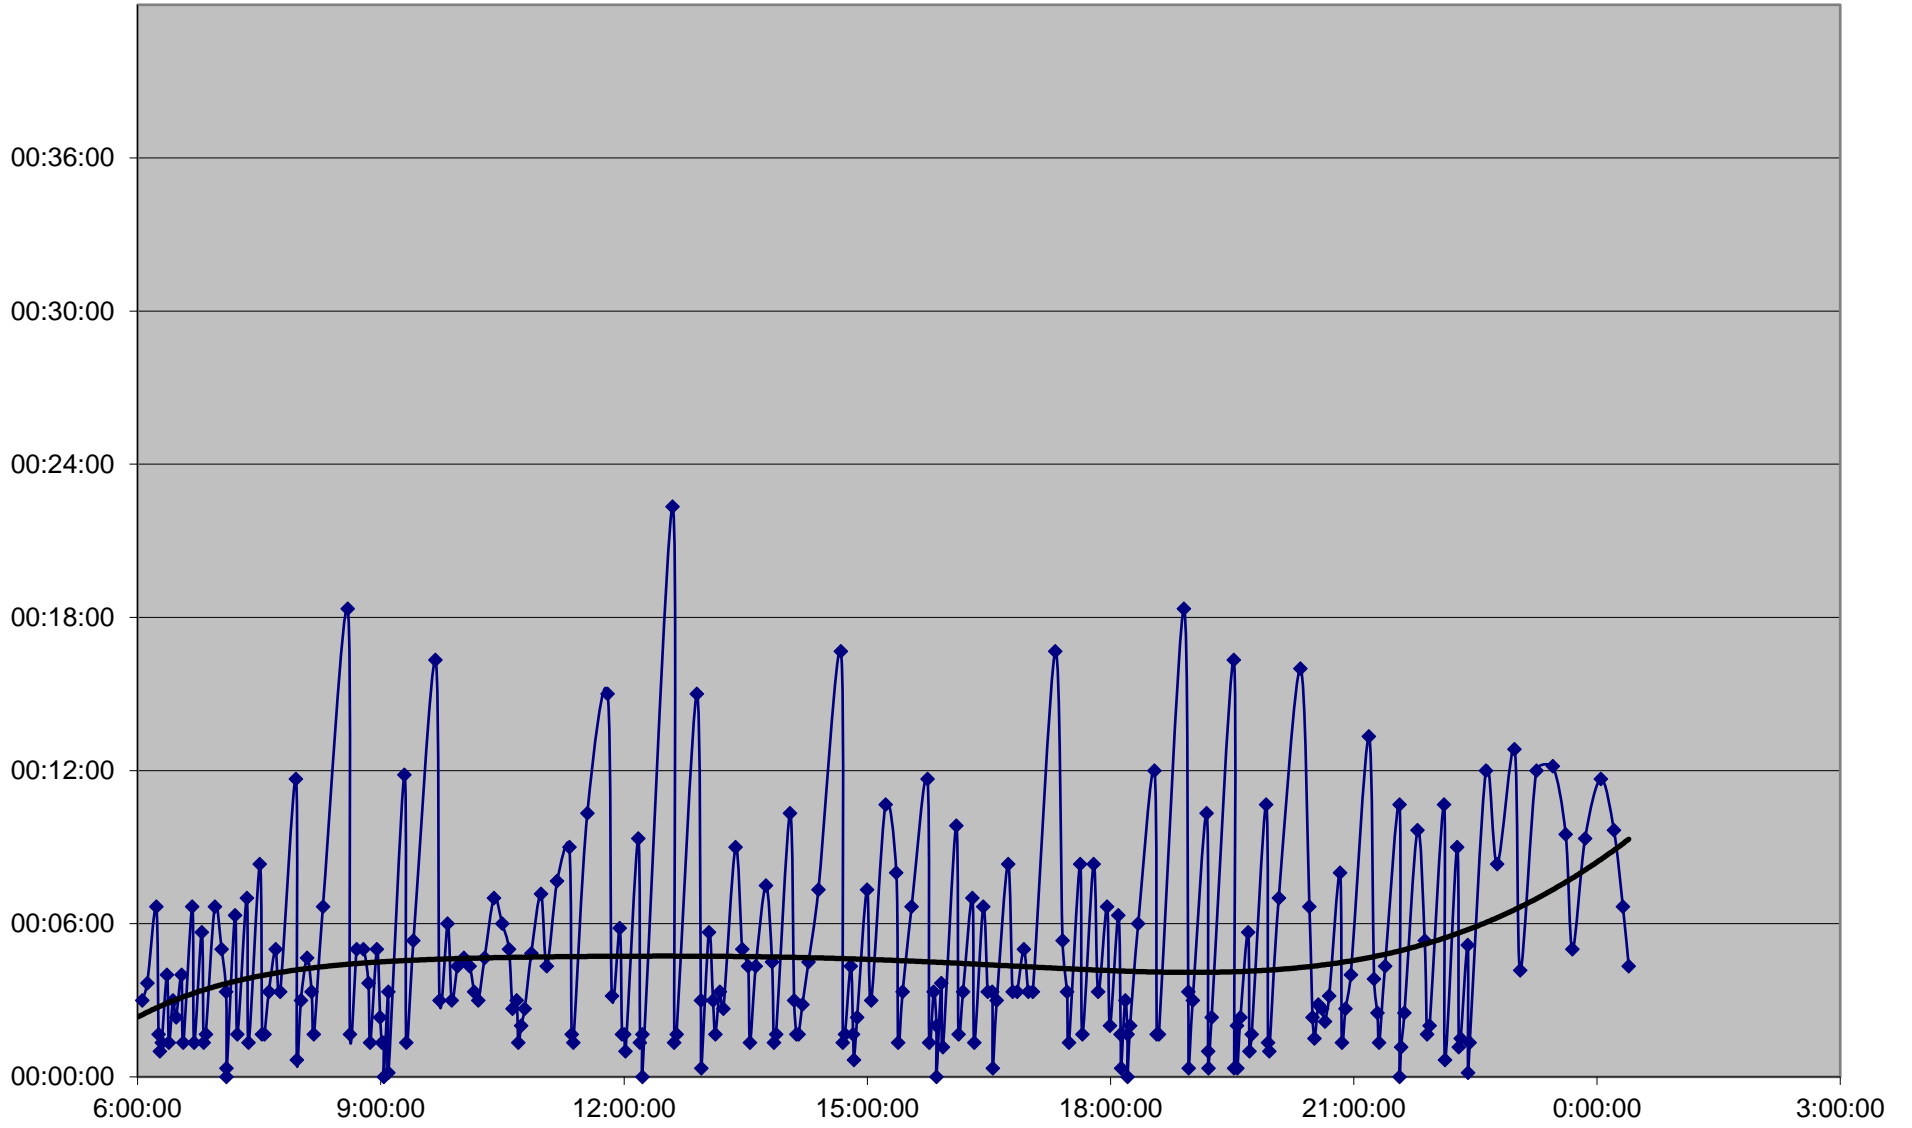

501 Queen Headways Wednesday 3 Apr 2019 at University Ave. Westbound