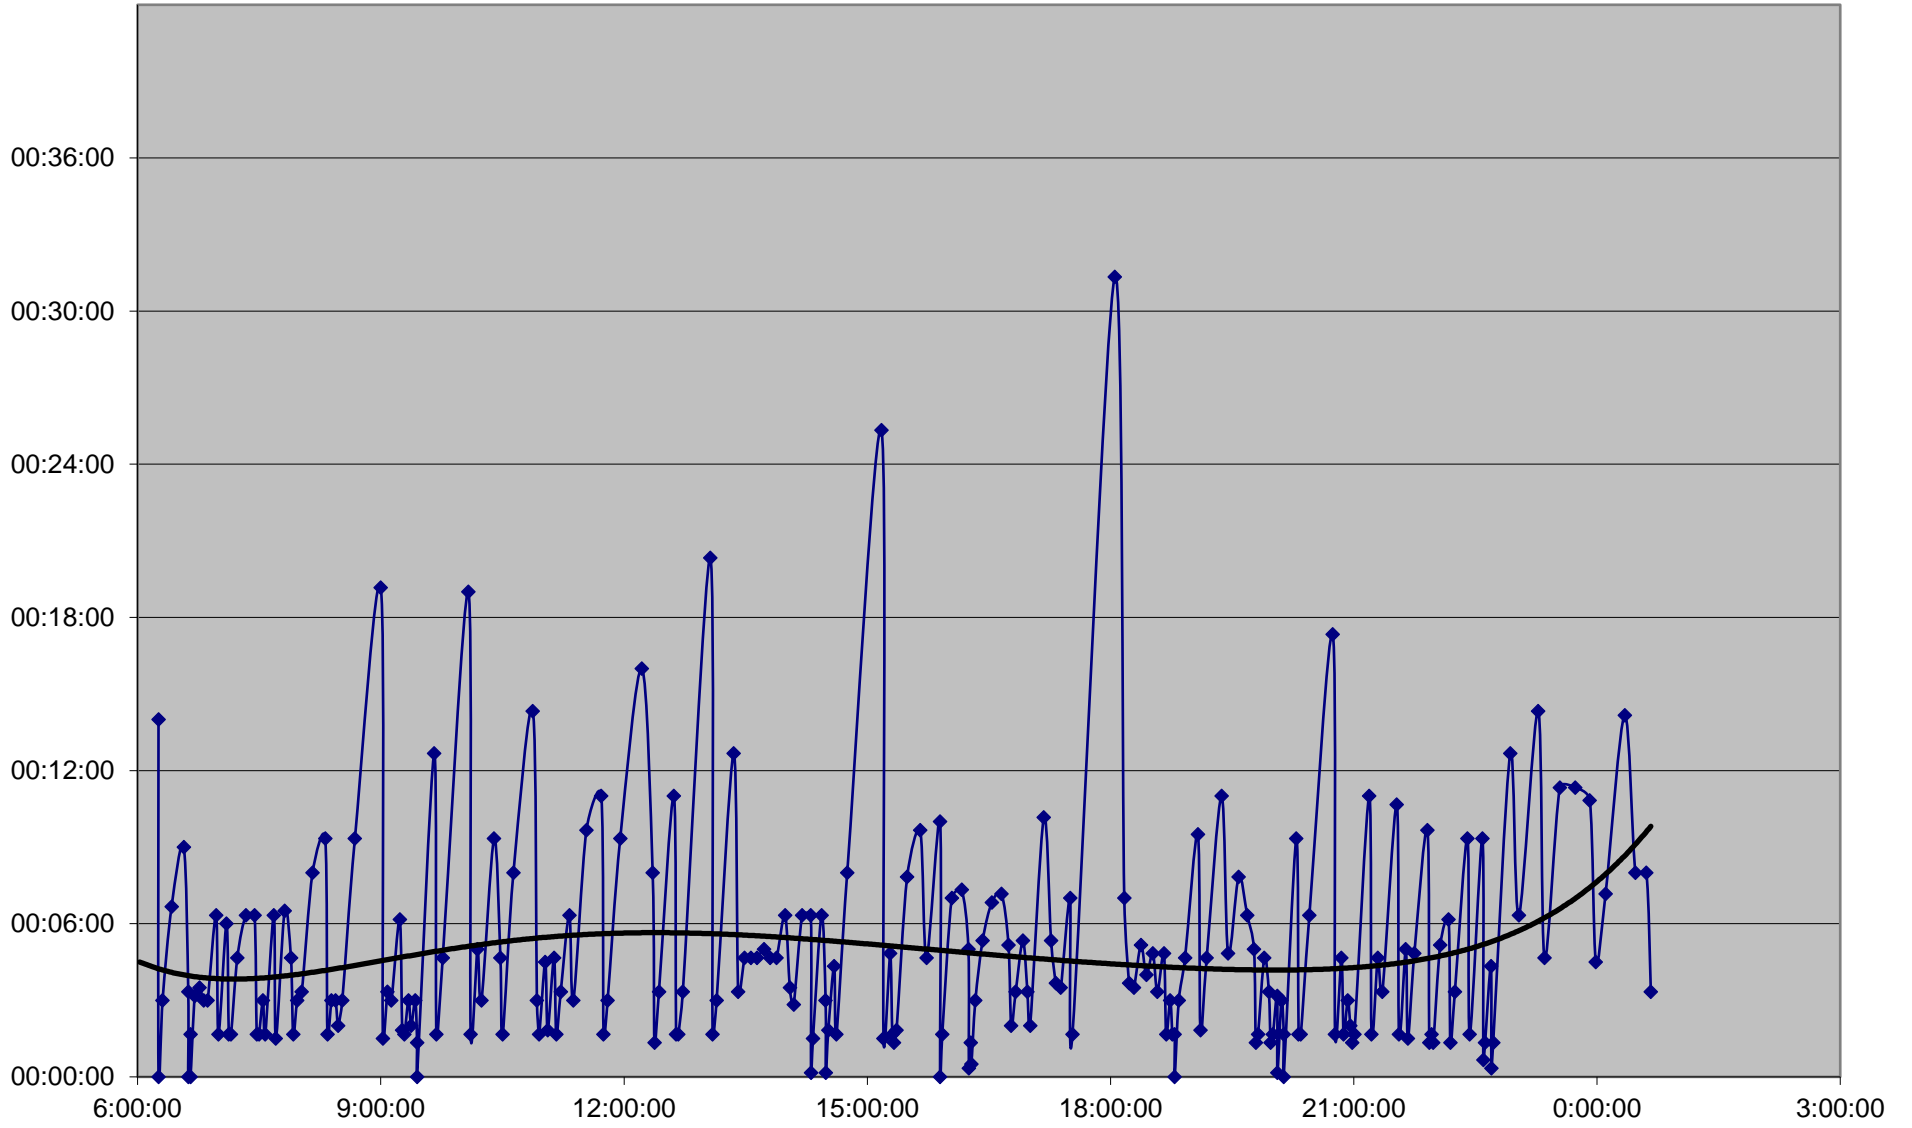

501 Queen Headways Wednesday 3 Apr 2019 at Spadina Ave. Westbound

501 Queen Headways Wednesday 3 Apr 2019 at Bathurst St. Westbound

501 Queen Headways Wednesday 3 Apr 2019 at Ossington Ave. Westbound

501 Queen Headways Wednesday 3 Apr 2019 at Dufferin St. Westbound

501 Queen Headways Wednesday 3 Apr 2019 at Lansdowne Ave. Westbound

501 Queen Headways Wednesday 3 Apr 2019 at Roncesvalles Ave. Westbound

501 Queen Headways Wednesday 3 Apr 2019 at Queensway Humber Westbound