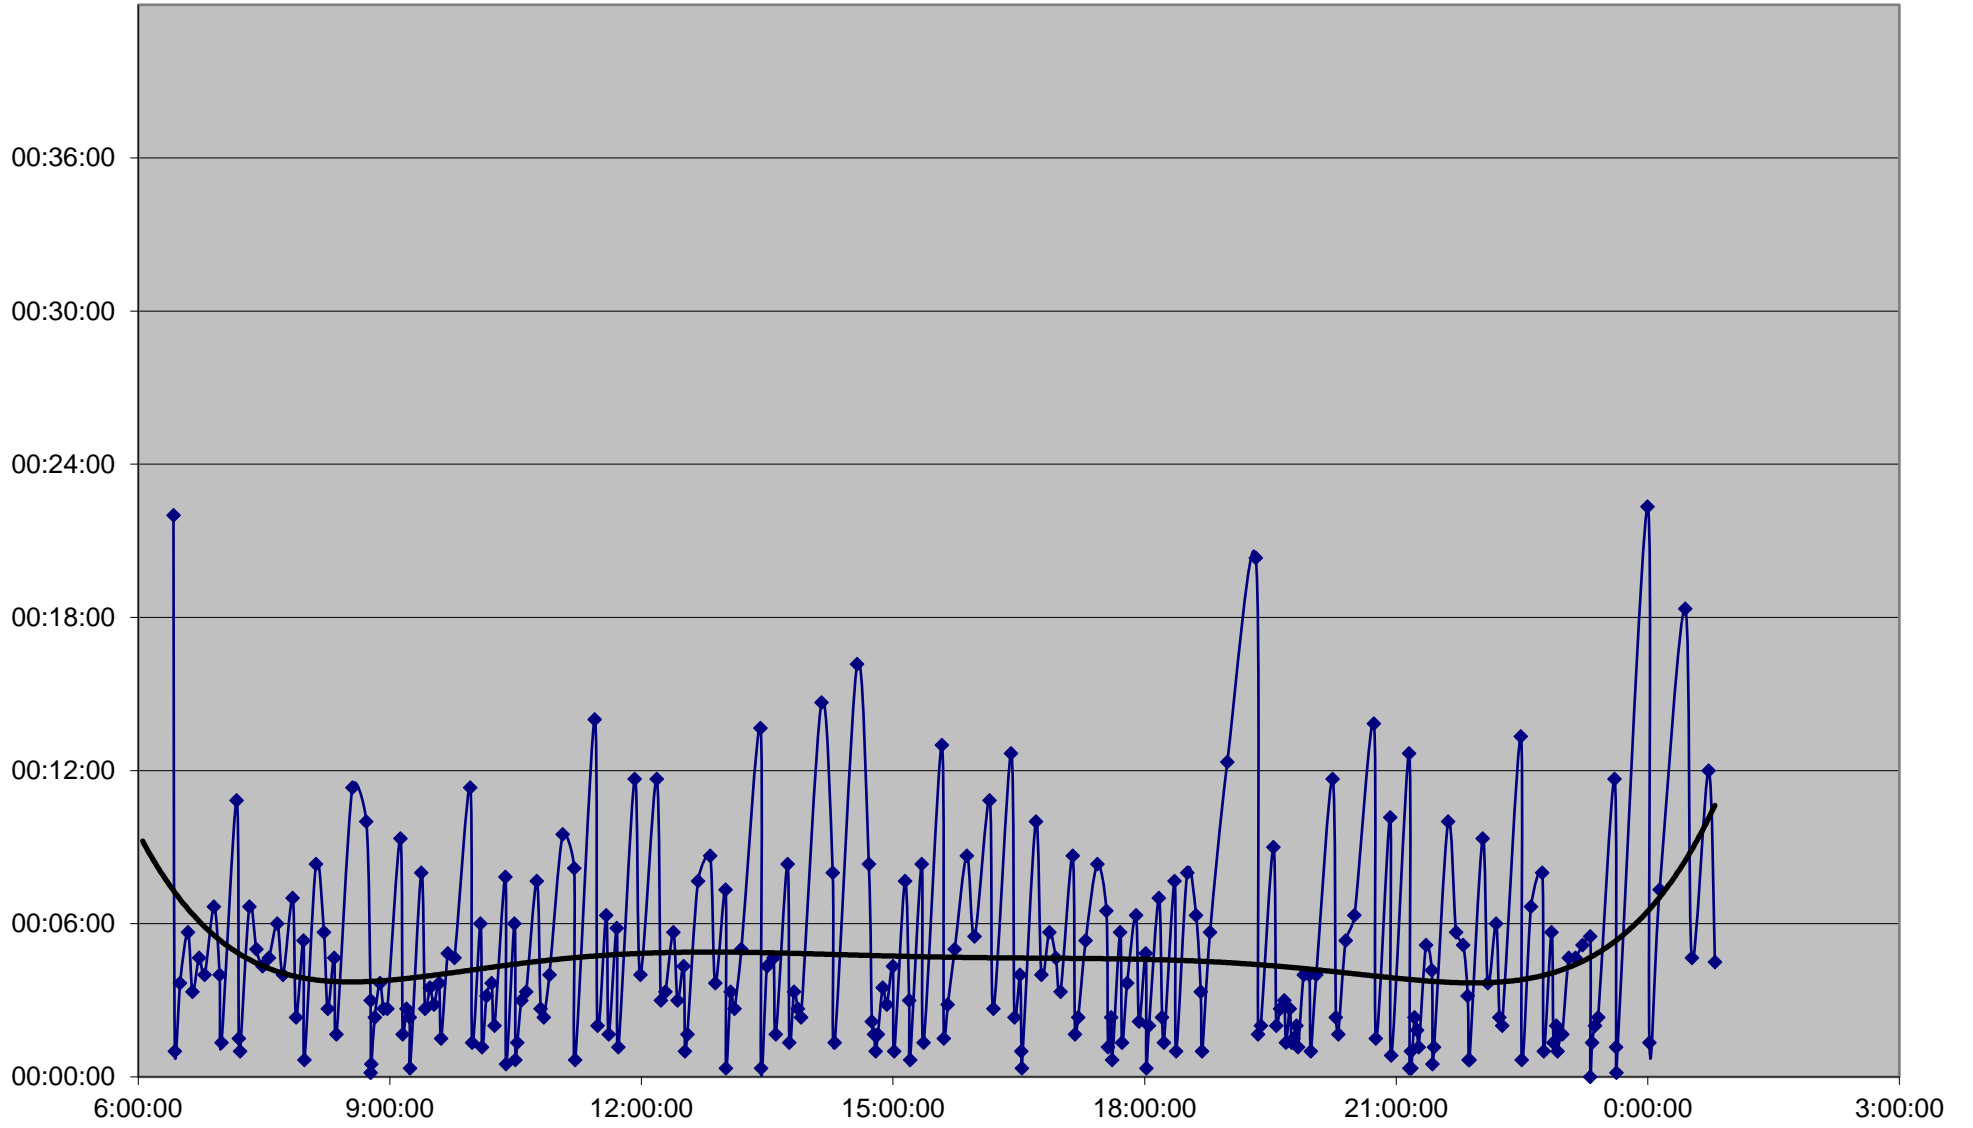

501 Queen Headways Wednesday 3 Apr 2019 at John St. Eastbound

501 Queen Headways Wednesday 3 Apr 2019 at University Ave. Eastbound

501 Queen Headways Wednesday 3 Apr 2019 at Yonge St. Eastbound

501 Queen Headways Wednesday 3 Apr 2019 at Jarvis St. Eastbound

501 Queen Headways Wednesday 3 Apr 2019 at Parliament St. Eastbound

501 Queen Headways Wednesday 3 Apr 2019 at West of Broadview Ave. Eastbound

501 Queen Headways Wednesday 3 Apr 2019 at Greenwood Ave. Eastbound

501 Queen Headways Wednesday 3 Apr 2019 at East of Coxwell Ave. Eastbound

501 Queen Headways Wednesday 3 Apr 2019 at Woodbine Ave. Eastbound

501 Queen Headways Wednesday 3 Apr 2019 at Silver Birch Ave. Eastbound