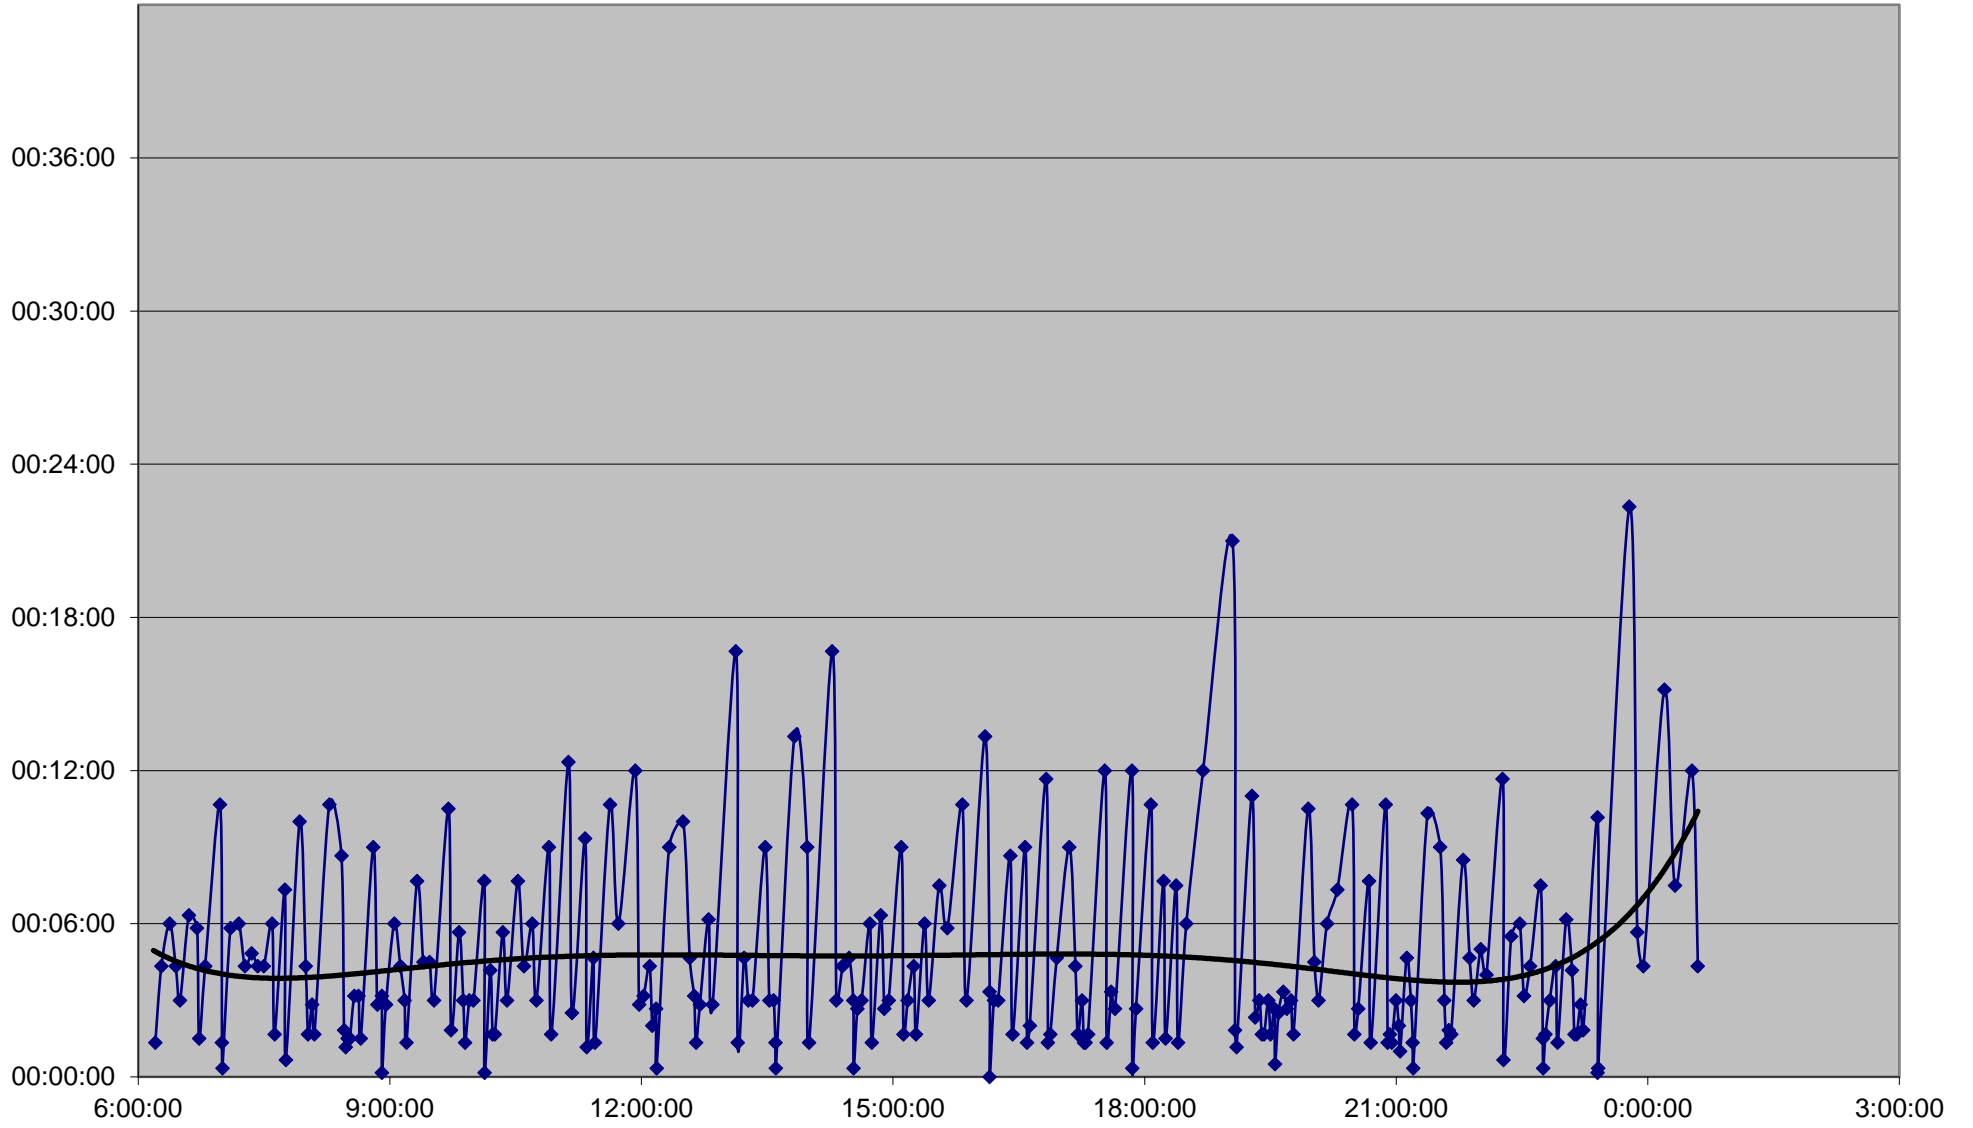

501 Queen Headways Wednesday 3 Apr 2019 at Dufferin St. Eastbound

501 Queen Headways Wednesday 3 Apr 2019 at Ossington Ave. Eastbound

501 Queen Headways Wednesday 3 Apr 2019 at Bathurst St. Eastbound

501 Queen Headways Wednesday 3 Apr 2019 at Spadina Ave. Eastbound

501 Queen Headways Wednesday 3 Apr 2019 at John St. Eastbound

501 Queen Headways Wednesday 3 Apr 2019 at University Ave. Eastbound

501 Queen Headways Wednesday 3 Apr 2019 at Yonge St. Eastbound

501 Queen Headways Wednesday 3 Apr 2019 at Jarvis St. Eastbound

501 Queen Headways Wednesday 3 Apr 2019 at Parliament St. Eastbound

501 Queen Headways Wednesday 3 Apr 2019 at West of Broadview Ave. Eastbound

501 Queen Headways Wednesday 3 Apr 2019 at Greenwood Ave. Eastbound