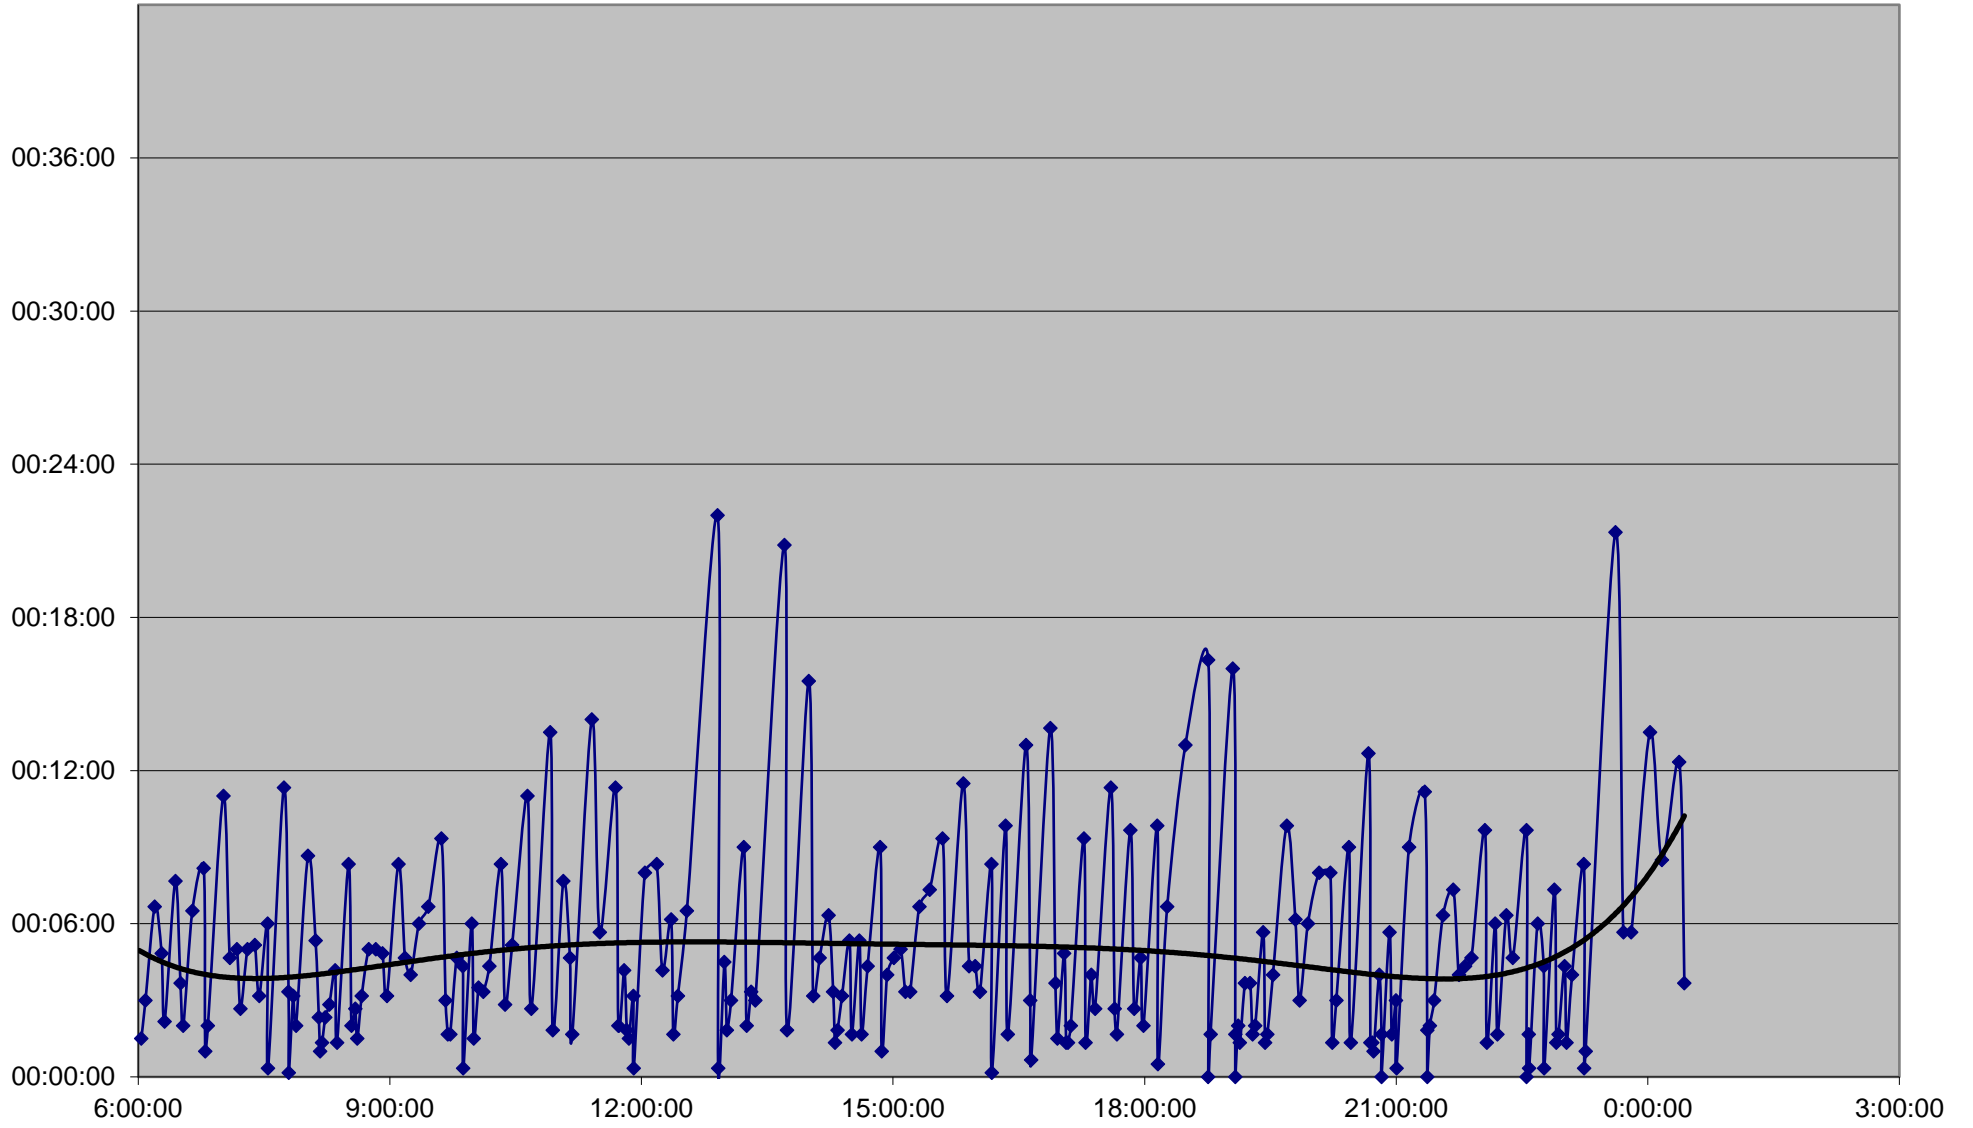

501 Queen Headways Wednesday 3 Apr 2019 at Queensway Humber Eastbound

501 Queen Headways Wednesday 3 Apr 2019 at Roncesvalles Ave. Eastbound

501 Queen Headways Wednesday 3 Apr 2019 at Lansdowne Ave. Eastbound

501 Queen Headways Wednesday 3 Apr 2019 at Dufferin St. Eastbound

501 Queen Headways Wednesday 3 Apr 2019 at Ossington Ave. Eastbound

501 Queen Headways Wednesday 3 Apr 2019 at Bathurst St. Eastbound

501 Queen Headways Wednesday 3 Apr 2019 at Spadina Ave. Eastbound

501 Queen Headways Wednesday 3 Apr 2019 at Parliament St. Eastbound

501 Queen Headways Wednesday 3 Apr 2019 at West of Broadview Ave. Eastbound

501 Queen Headways Wednesday 3 Apr 2019 at Greenwood Ave. Eastbound