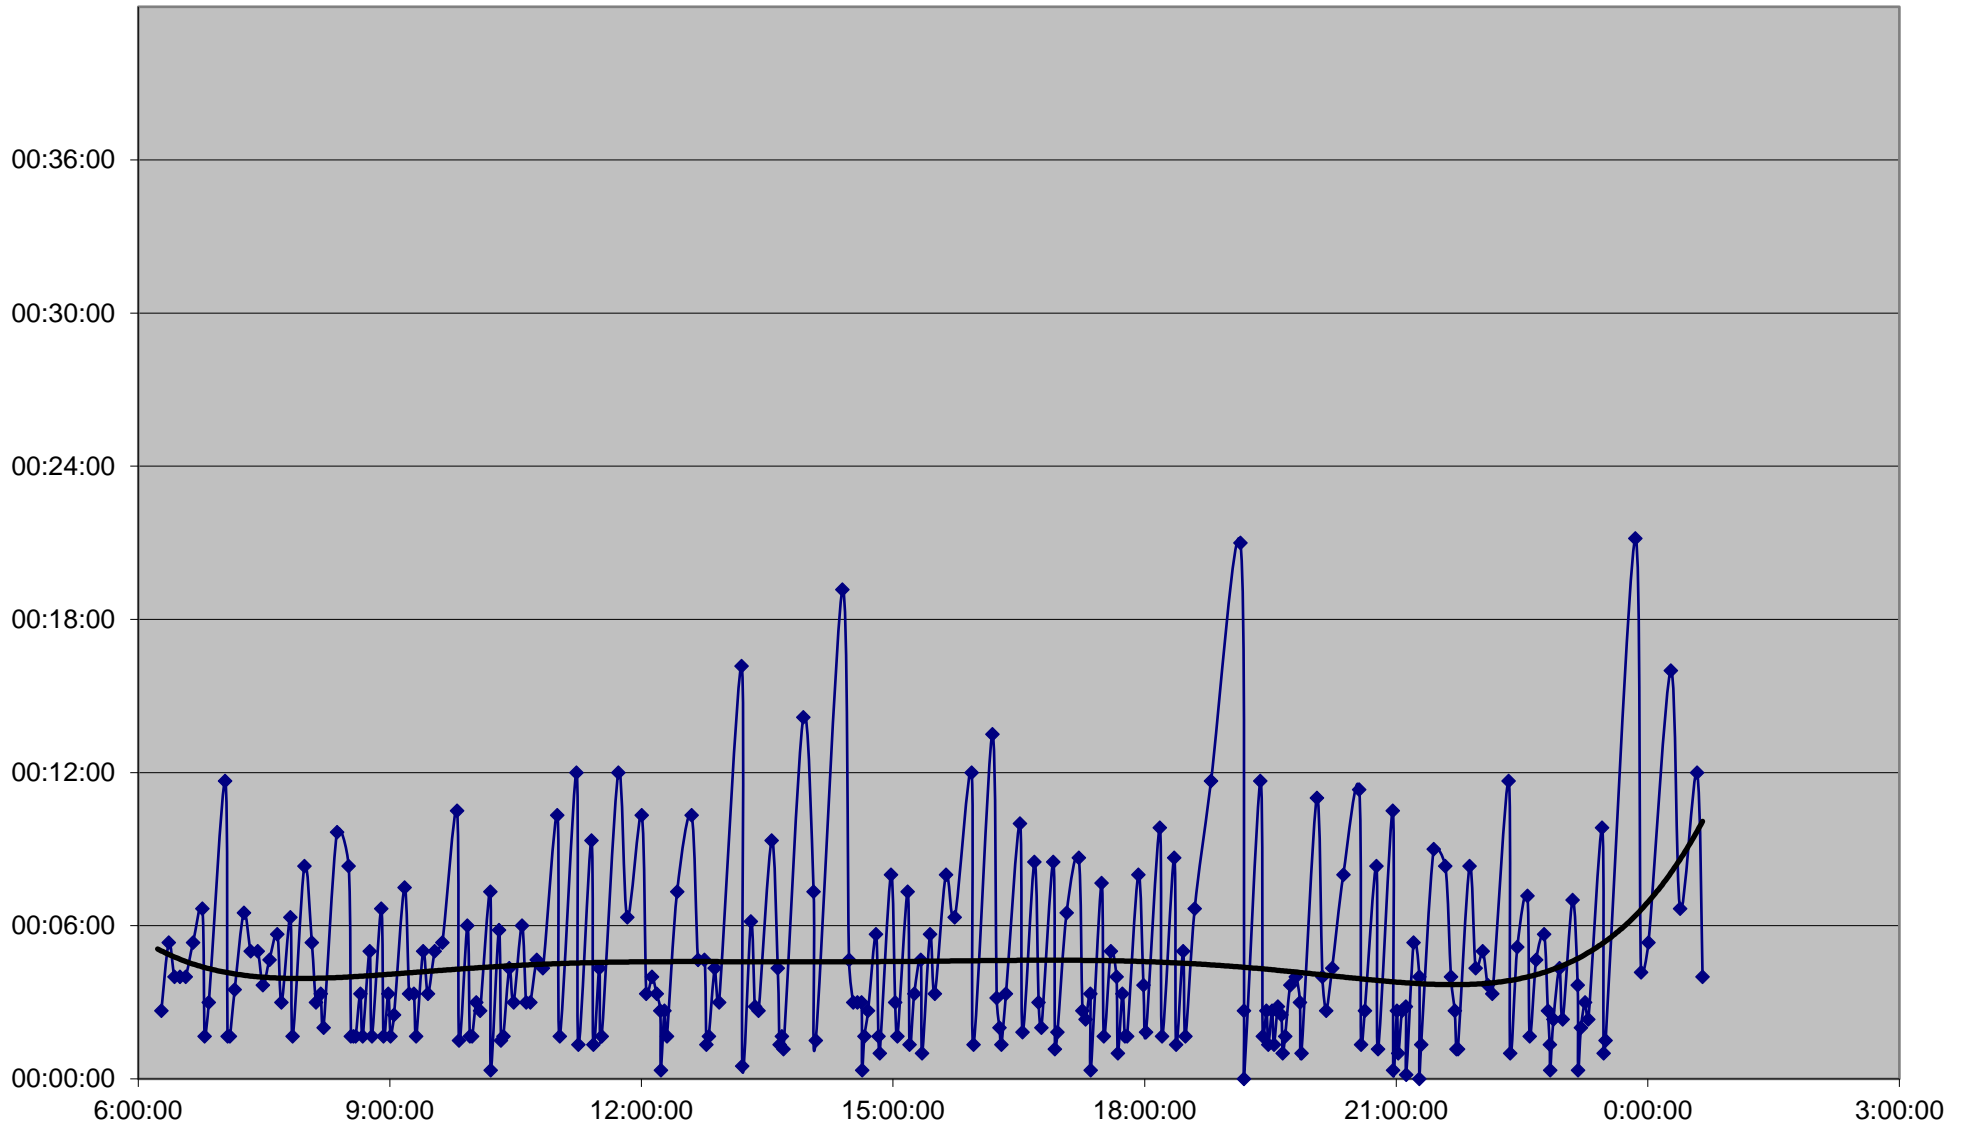

501 Queen Headways Wednesday 3 Apr 2019 at Dufferin St. Eastbound

501 Queen Headways Wednesday 3 Apr 2019 at Ossington Ave. Eastbound

501 Queen Headways Wednesday 3 Apr 2019 at Bathurst St. Eastbound

501 Queen Headways Wednesday 3 Apr 2019 at Spadina Ave. Eastbound

501 Queen Headways Wednesday 3 Apr 2019 at John St. Eastbound

501 Queen Headways Wednesday 3 Apr 2019 at University Ave. Eastbound

501 Queen Headways Wednesday 3 Apr 2019 at Yonge St. Eastbound

501 Queen Headways Wednesday 3 Apr 2019 at Jarvis St. Eastbound

501 Queen Headways Wednesday 3 Apr 2019 at Parliament St. Eastbound

501 Queen Headways Wednesday 3 Apr 2019 at West of Broadview Ave. Eastbound

501 Queen Headways Wednesday 3 Apr 2019 at Greenwood Ave. Eastbound