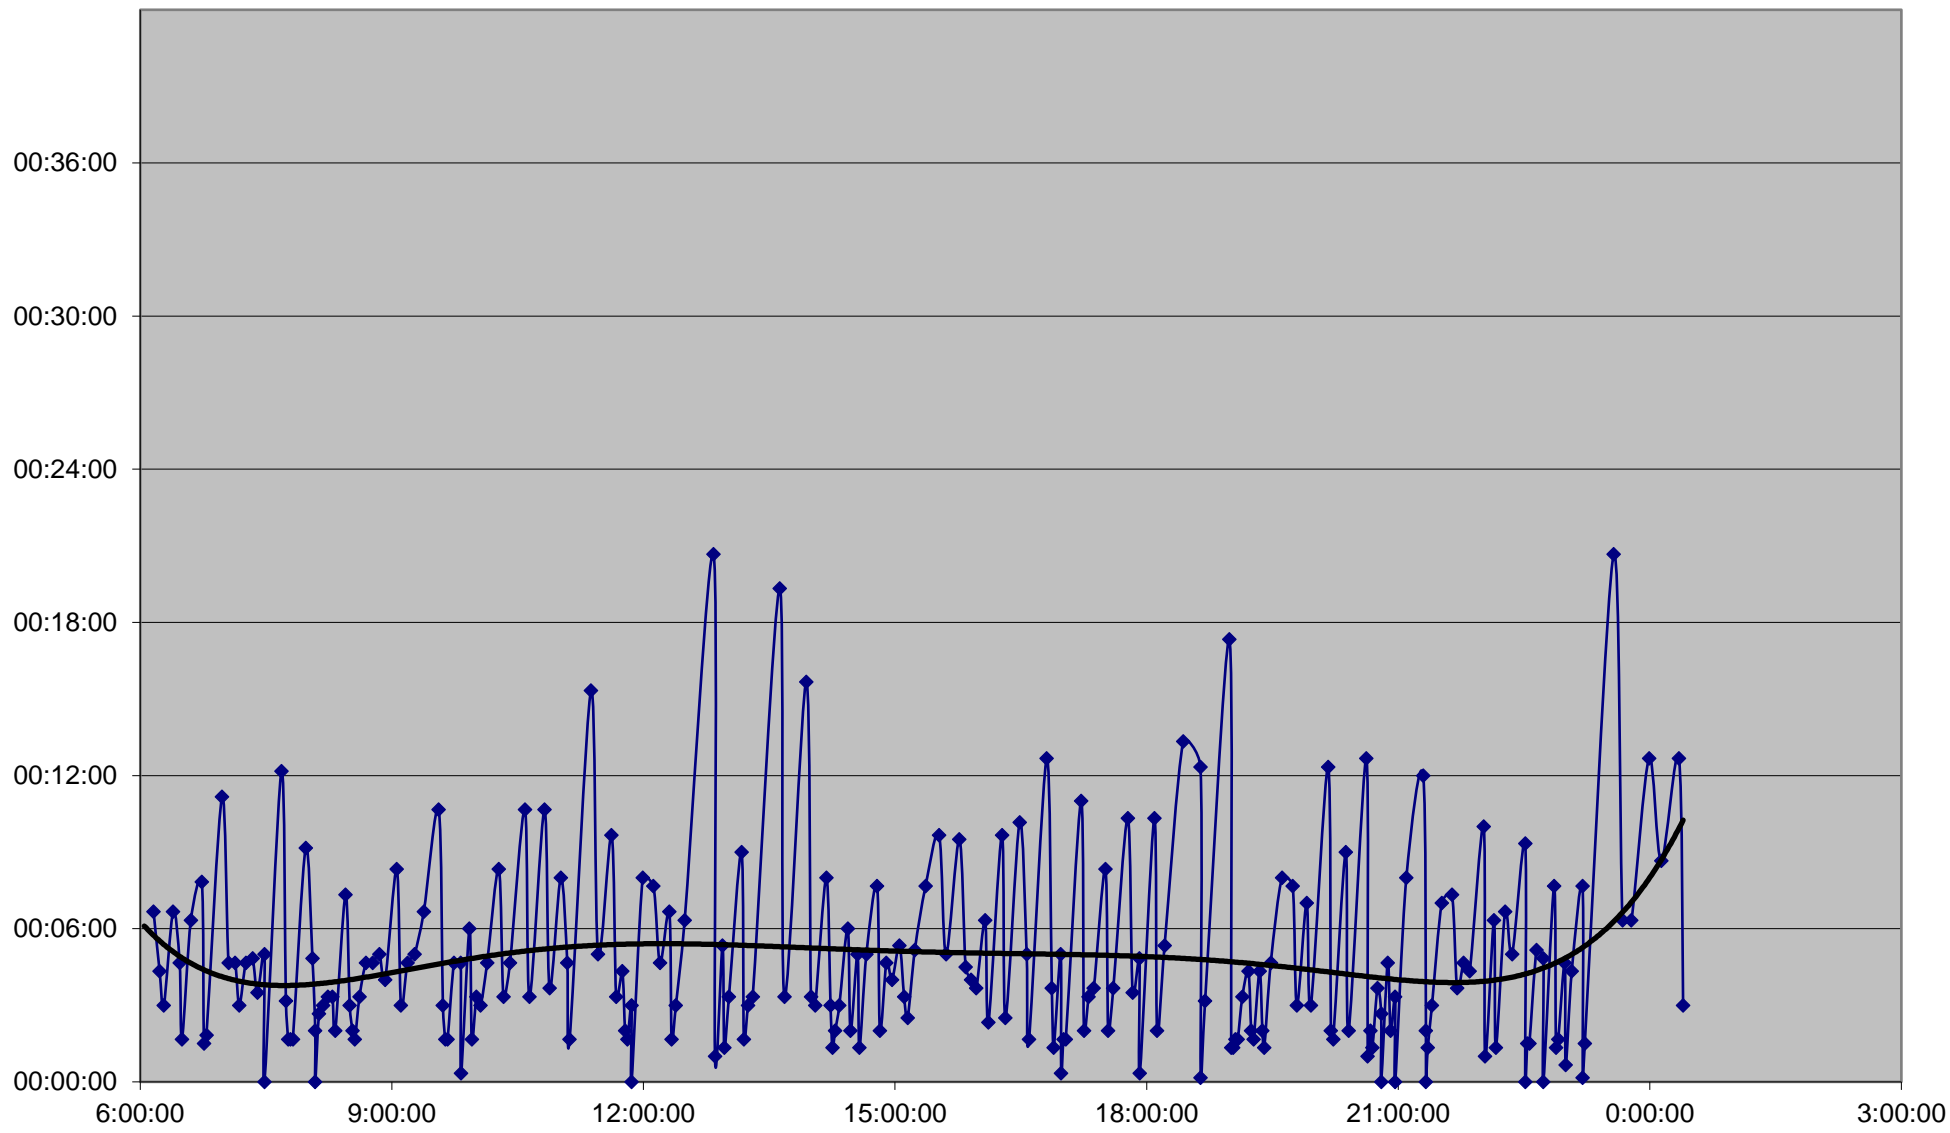

501 Queen Headways Wednesday 3 Apr 2019 at Queensway Humber Eastbound

501 Queen Headways Wednesday 3 Apr 2019 at Roncesvalles Ave. Eastbound

501 Queen Headways Wednesday 3 Apr 2019 at Lansdowne Ave. Eastbound

501 Queen Headways Wednesday 3 Apr 2019 at Dufferin St. Eastbound

501 Queen Headways Wednesday 3 Apr 2019 at Ossington Ave. Eastbound

501 Queen Headways Wednesday 3 Apr 2019 at Bathurst St. Eastbound

501 Queen Headways Wednesday 3 Apr 2019 at Spadina Ave. Eastbound

501 Queen Headways Wednesday 3 Apr 2019 at Parliament St. Eastbound

501 Queen Headways Wednesday 3 Apr 2019 at West of Broadview Ave. Eastbound

501 Queen Headways Wednesday 3 Apr 2019 at Greenwood Ave. Eastbound