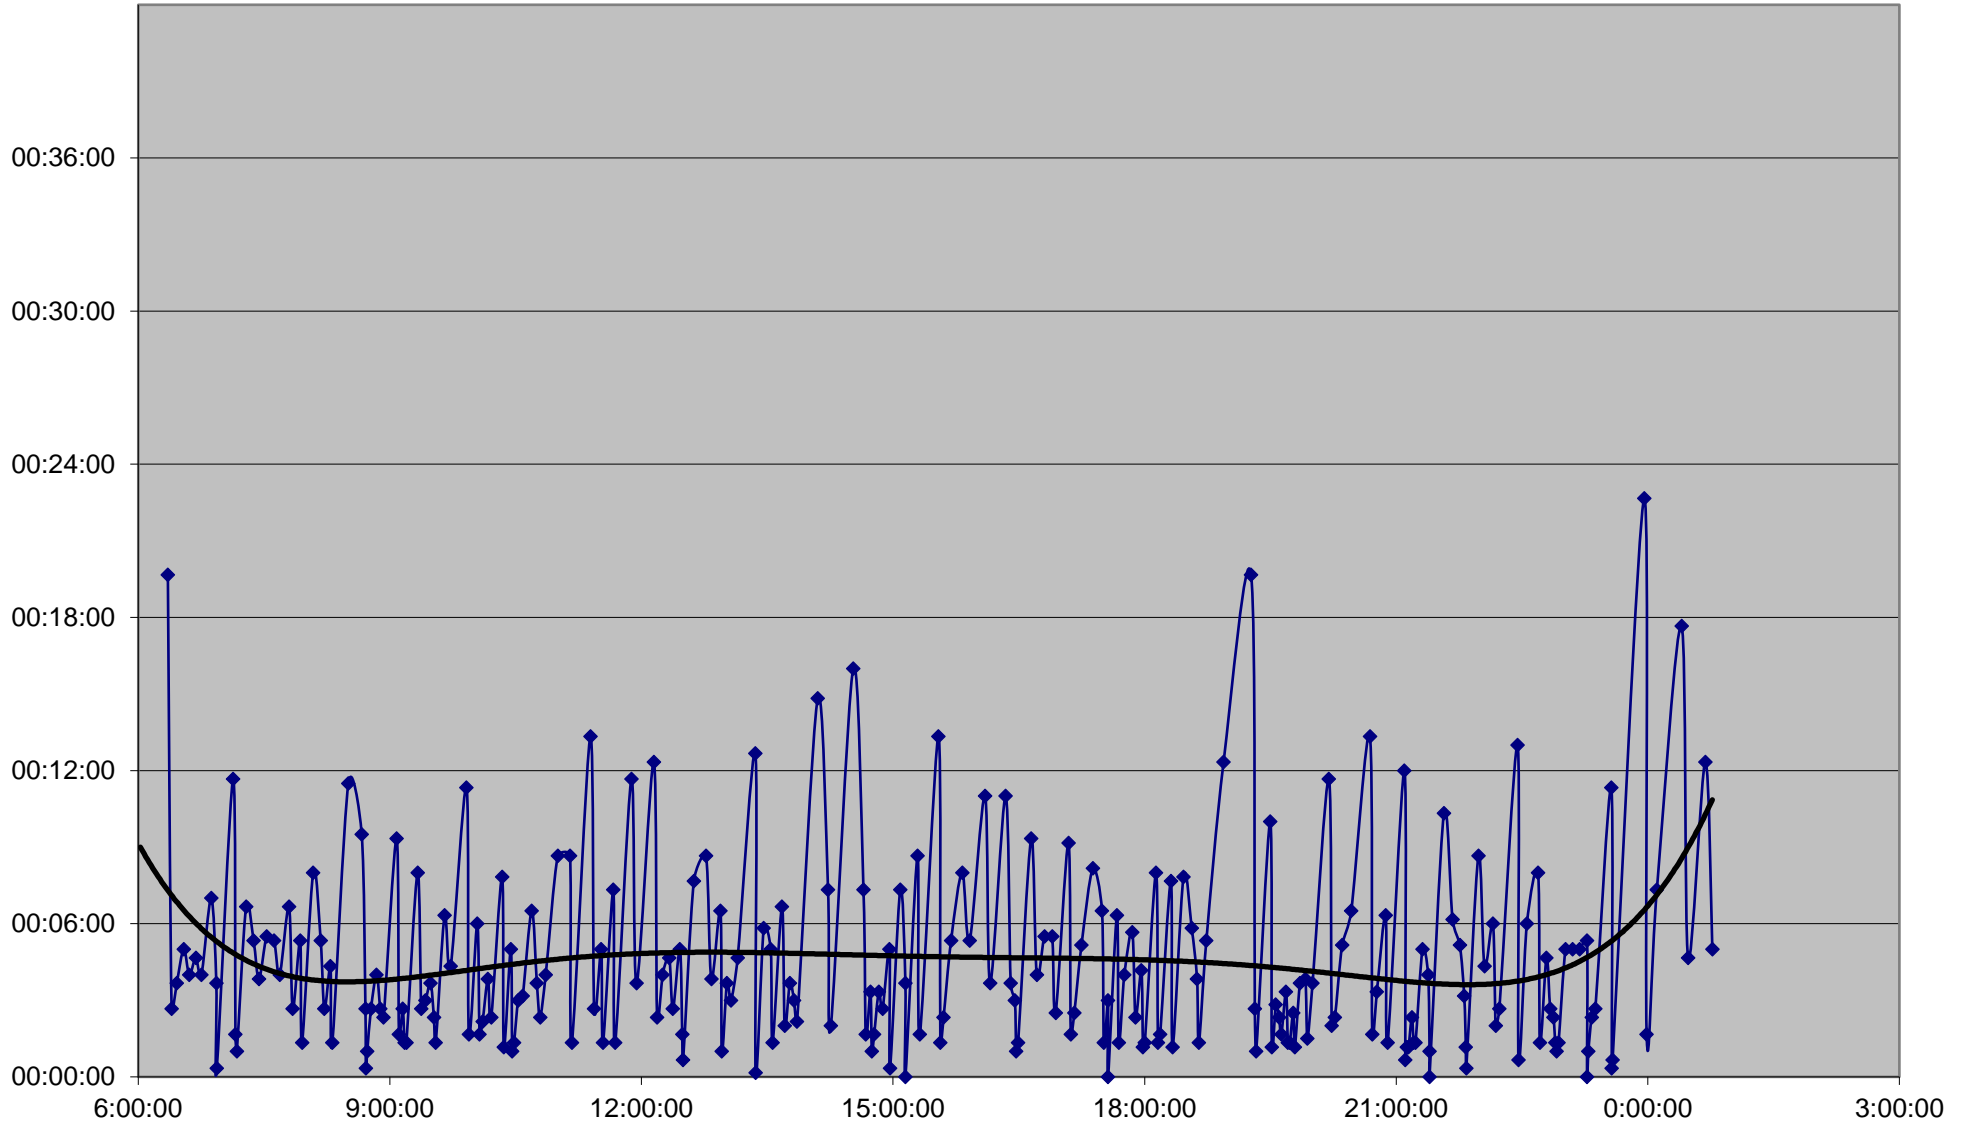

501 Queen Headways Wednesday 3 Apr 2019 at John St. Eastbound

501 Queen Headways Wednesday 3 Apr 2019 at University Ave. Eastbound

501 Queen Headways Wednesday 3 Apr 2019 at Yonge St. Eastbound

501 Queen Headways Wednesday 3 Apr 2019 at Jarvis St. Eastbound

501 Queen Headways Wednesday 3 Apr 2019 at Parliament St. Eastbound

501 Queen Headways Wednesday 3 Apr 2019 at West of Broadview Ave. Eastbound

501 Queen Headways Wednesday 3 Apr 2019 at Greenwood Ave. Eastbound

501 Queen Headways Wednesday 3 Apr 2019 at East of Coxwell Ave. Eastbound

501 Queen Headways Wednesday 3 Apr 2019 at Woodbine Ave. Eastbound

501 Queen Headways Wednesday 3 Apr 2019 at Silver Birch Ave. Eastbound