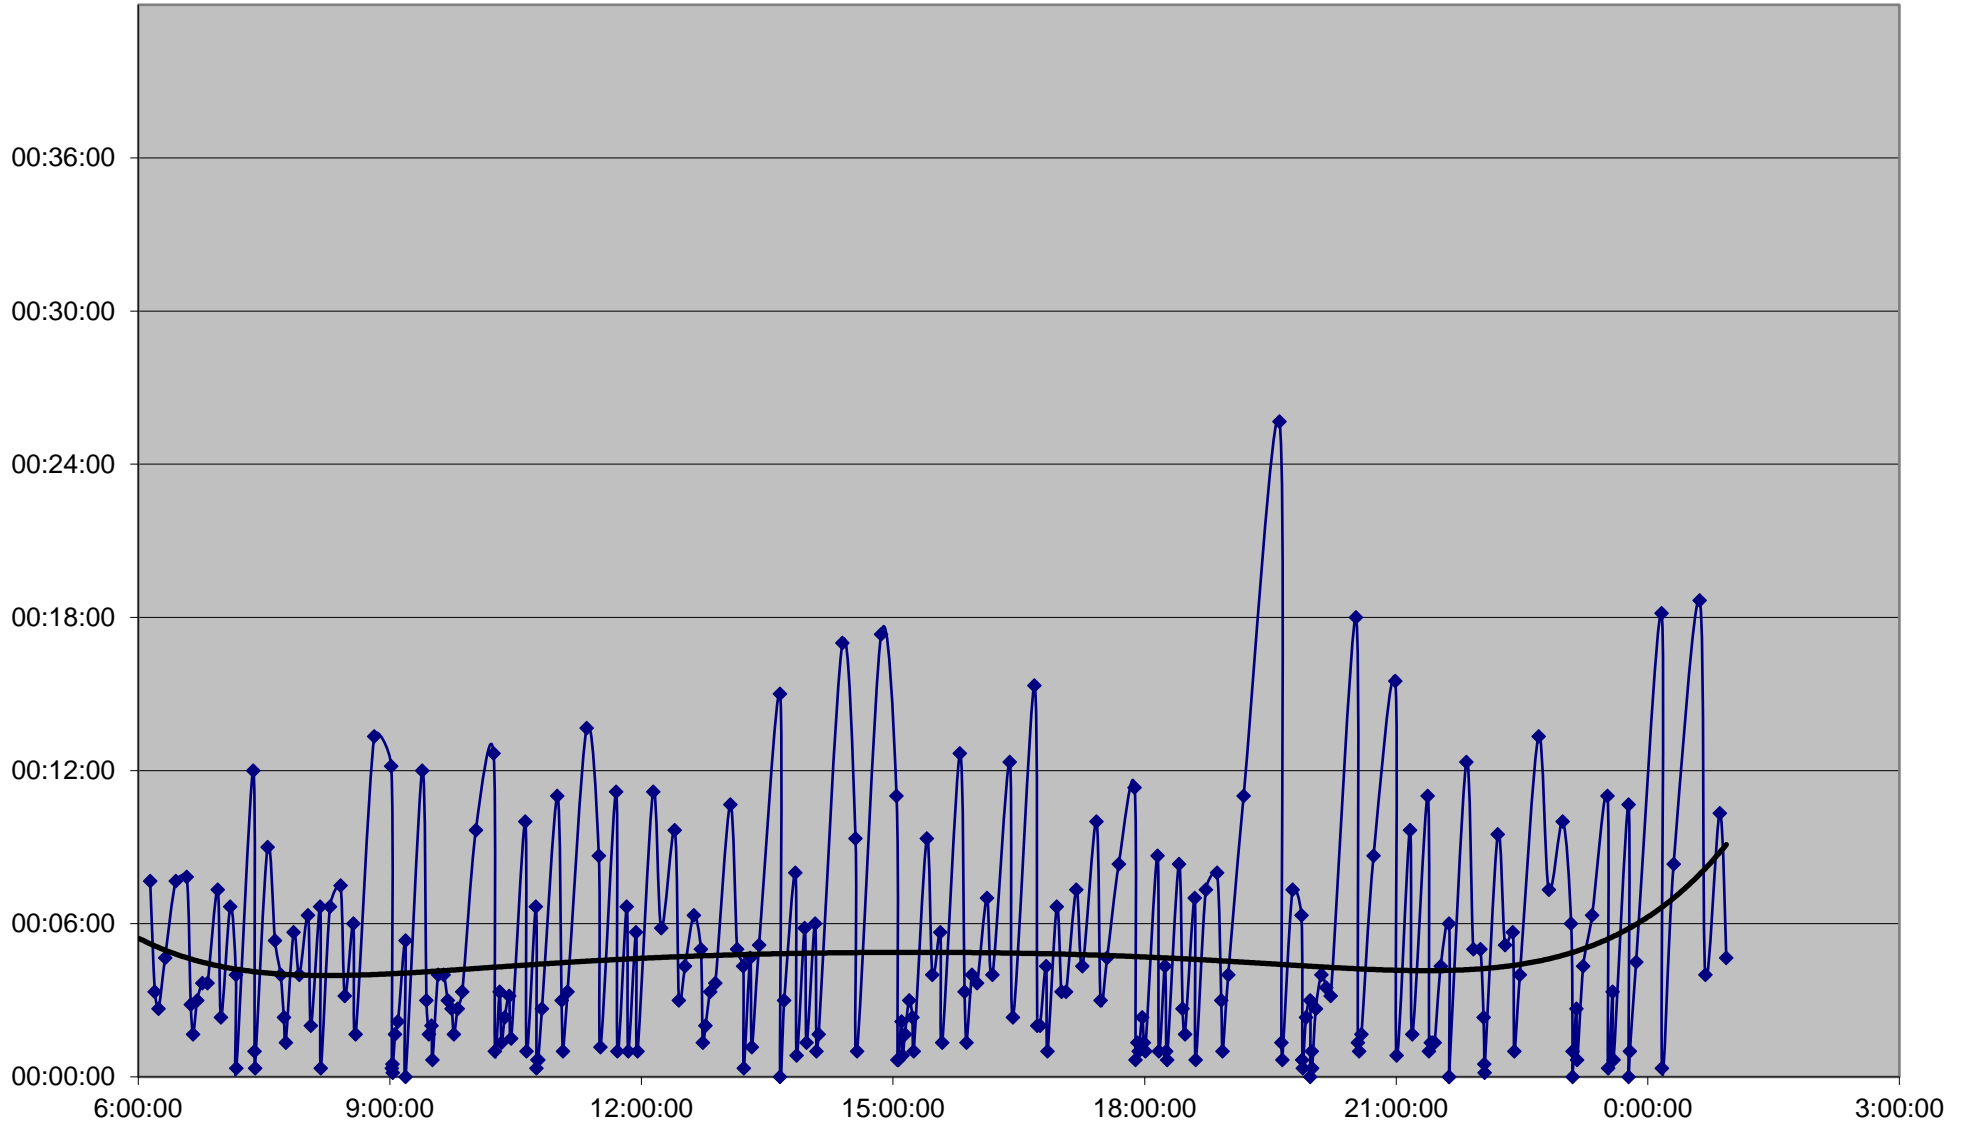

501 Queen Headways Wednesday 3 Apr 2019 at John St. Eastbound

501 Queen Headways Wednesday 3 Apr 2019 at University Ave. Eastbound

501 Queen Headways Wednesday 3 Apr 2019 at Yonge St. Eastbound

501 Queen Headways Wednesday 3 Apr 2019 at Jarvis St. Eastbound

501 Queen Headways Wednesday 3 Apr 2019 at Parliament St. Eastbound

501 Queen Headways Wednesday 3 Apr 2019 at West of Broadview Ave. Eastbound

501 Queen Headways Wednesday 3 Apr 2019 at Greenwood Ave. Eastbound

501 Queen Headways Wednesday 3 Apr 2019 at East of Coxwell Ave. Eastbound

501 Queen Headways Wednesday 3 Apr 2019 at Woodbine Ave. Eastbound

501 Queen Headways Wednesday 3 Apr 2019 at Silver Birch Ave. Eastbound