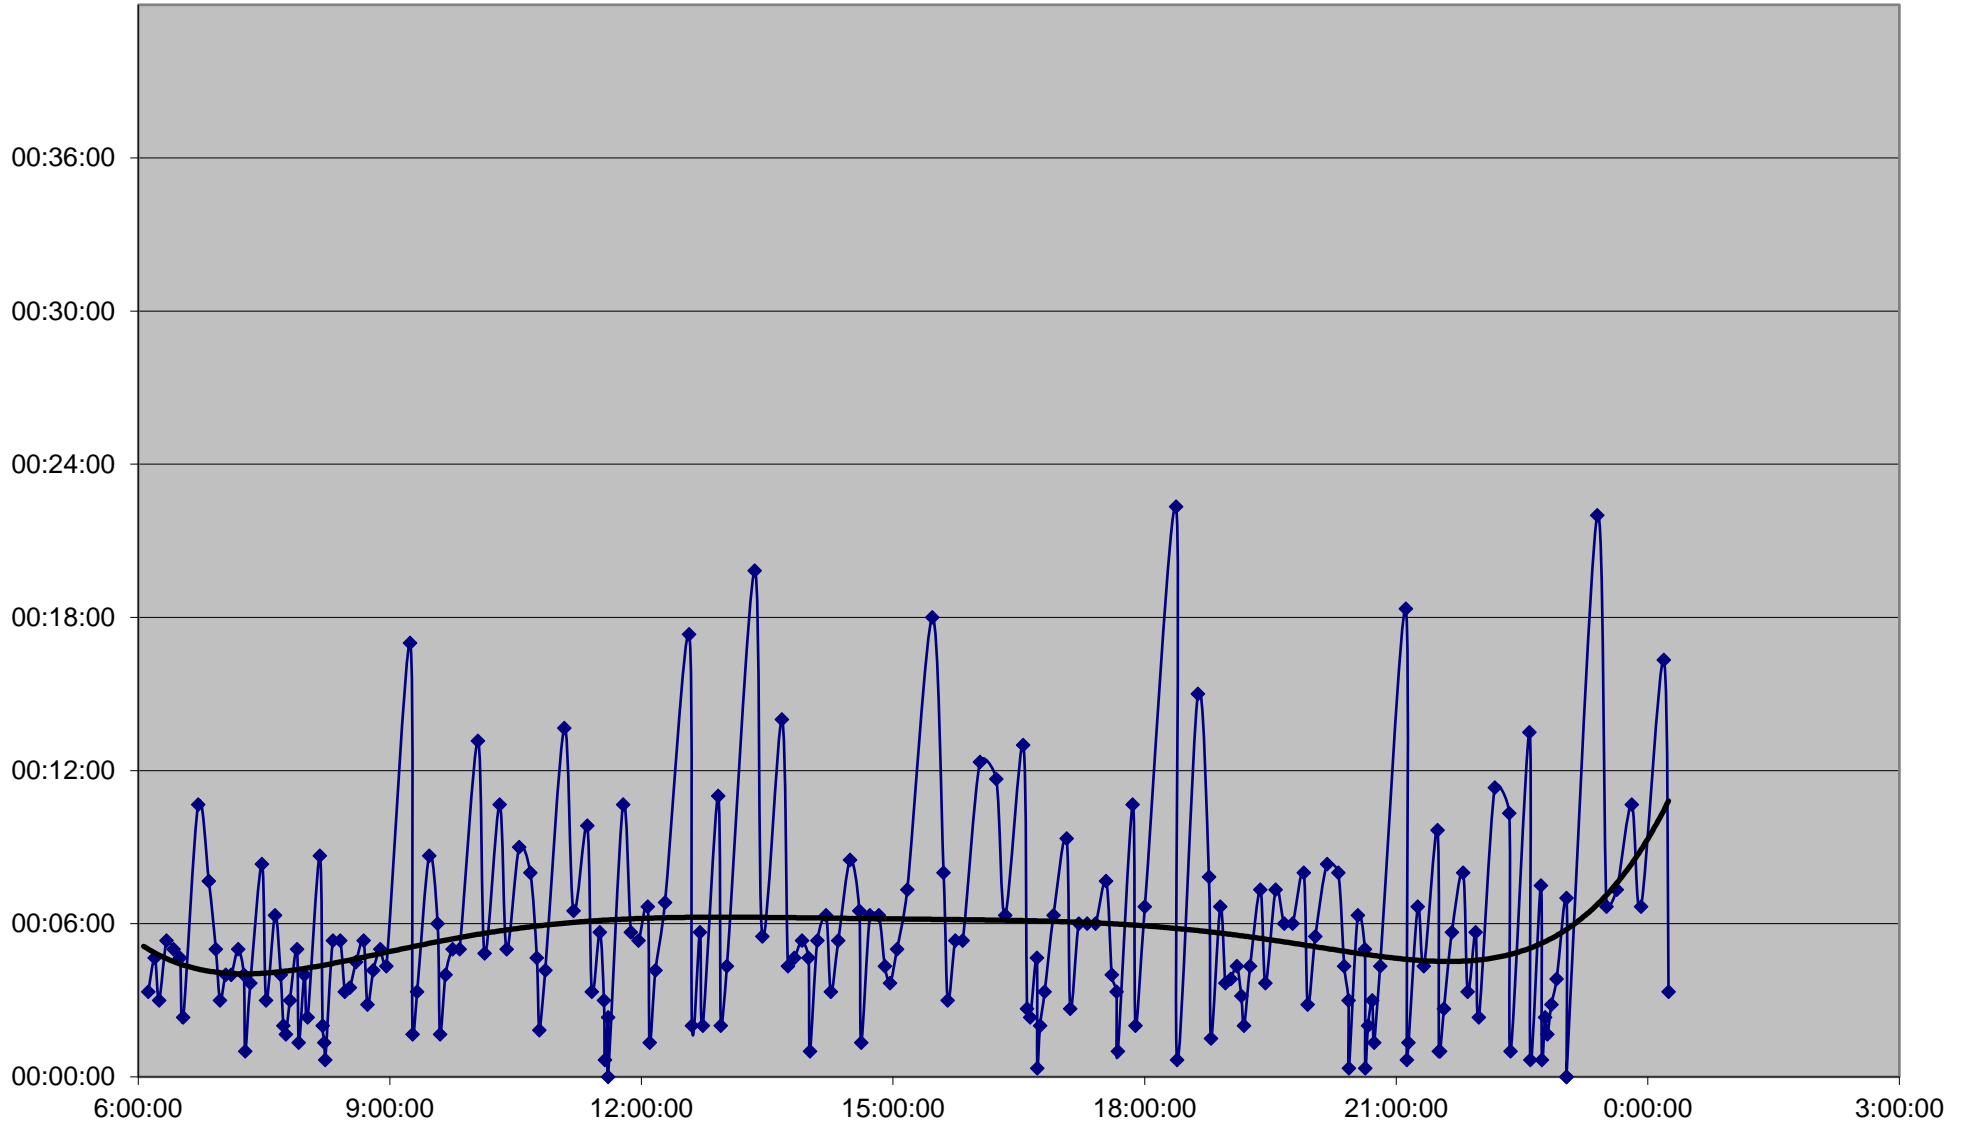

501 Queen Headways Wednesday 3 Apr 2019 at Queensway Humber Eastbound

501 Queen Headways Wednesday 3 Apr 2019 at Roncesvalles Ave. Eastbound

501 Queen Headways Wednesday 3 Apr 2019 at Lansdowne Ave. Eastbound

501 Queen Headways Wednesday 3 Apr 2019 at Dufferin St. Eastbound

501 Queen Headways Wednesday 3 Apr 2019 at Ossington Ave. Eastbound

501 Queen Headways Wednesday 3 Apr 2019 at Bathurst St. Eastbound

501 Queen Headways Wednesday 3 Apr 2019 at Spadina Ave. Eastbound

501 Queen Headways Wednesday 3 Apr 2019 at Parliament St. Eastbound

501 Queen Headways Wednesday 3 Apr 2019 at West of Broadview Ave. Eastbound

501 Queen Headways Wednesday 3 Apr 2019 at Greenwood Ave. Eastbound