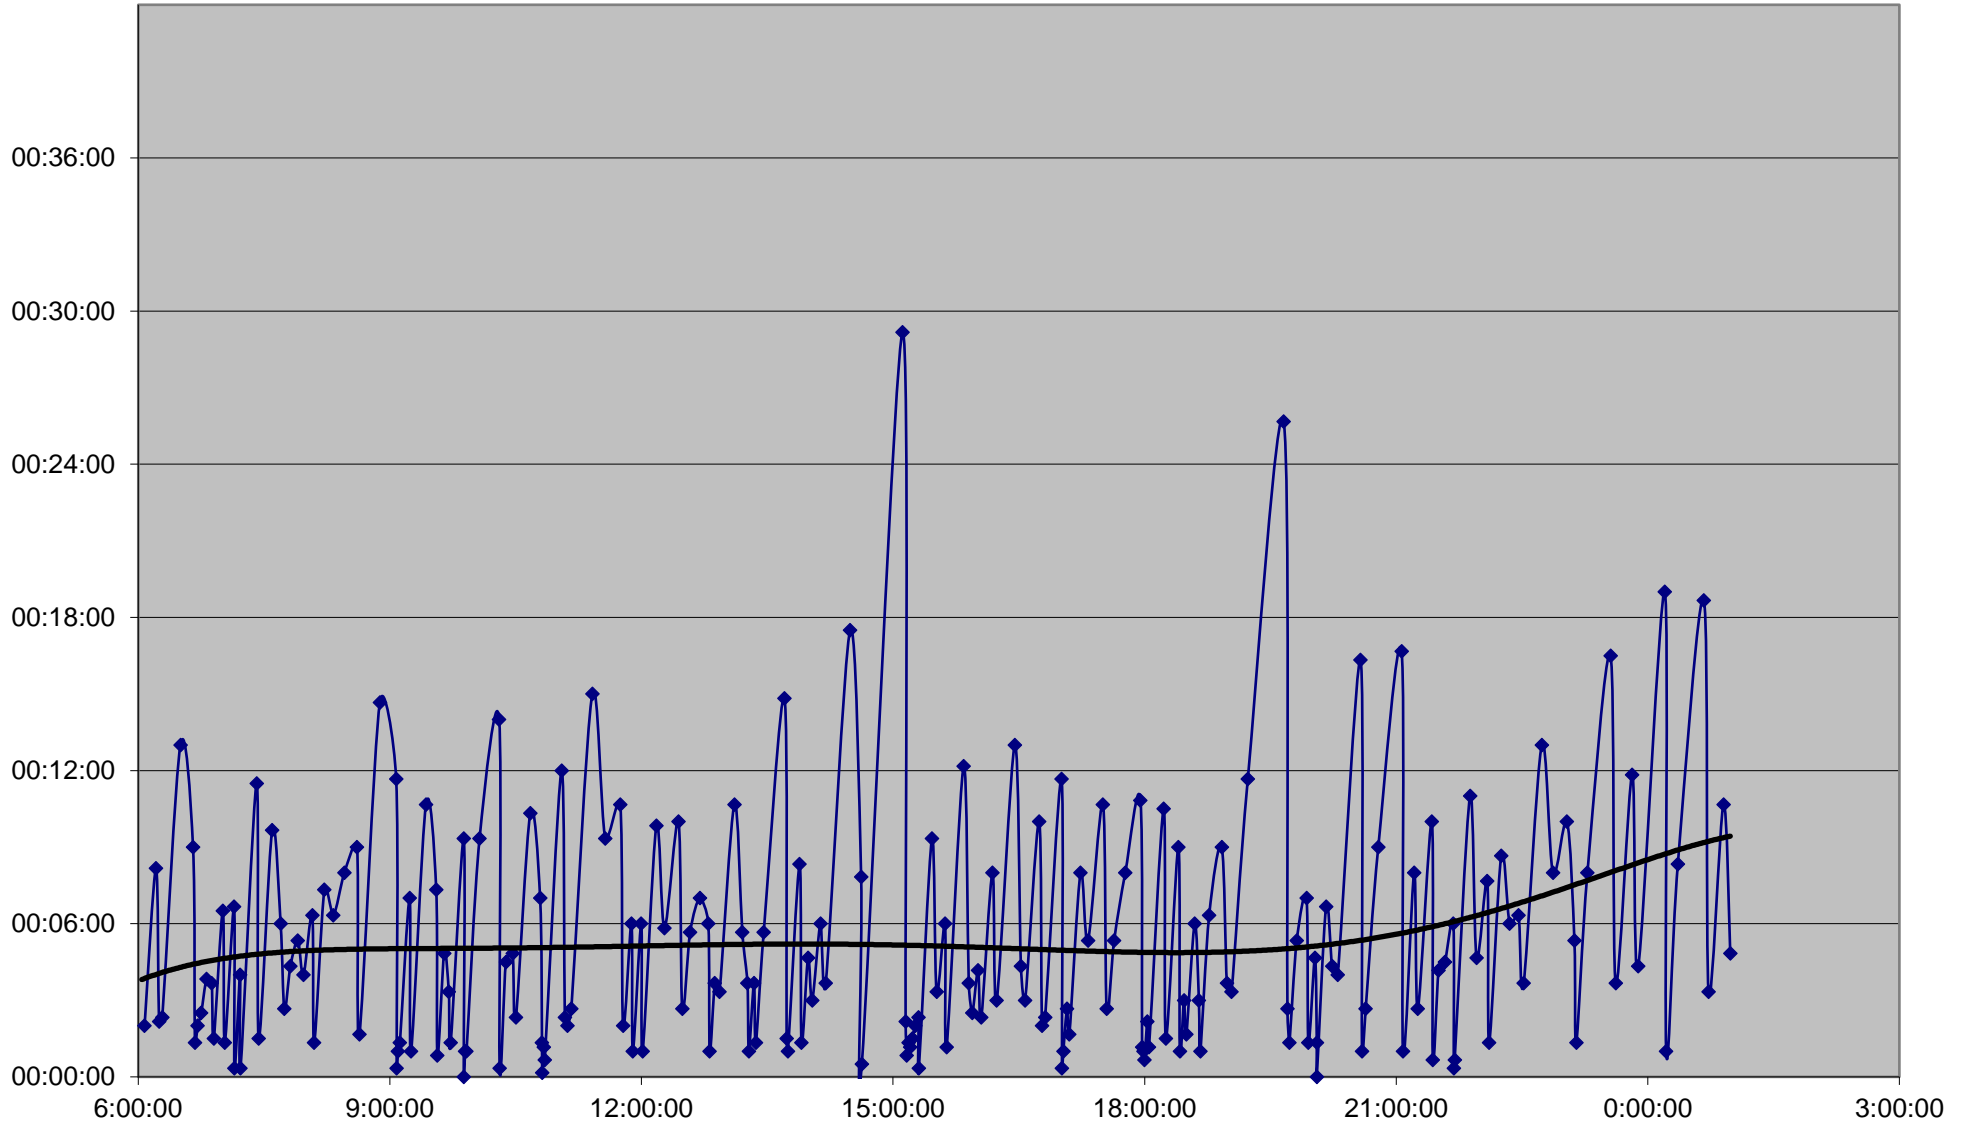

501 Queen Headways Wednesday 3 Apr 2019 at Parliament St. Eastbound

501 Queen Headways Wednesday 3 Apr 2019 at West of Broadview Ave. Eastbound

501 Queen Headways Wednesday 3 Apr 2019 at Greenwood Ave. Eastbound

501 Queen Headways Wednesday 3 Apr 2019 at East of Coxwell Ave. Eastbound

501 Queen Headways Wednesday 3 Apr 2019 at Woodbine Ave. Eastbound

501 Queen Headways Wednesday 3 Apr 2019 at Silver Birch Ave. Eastbound