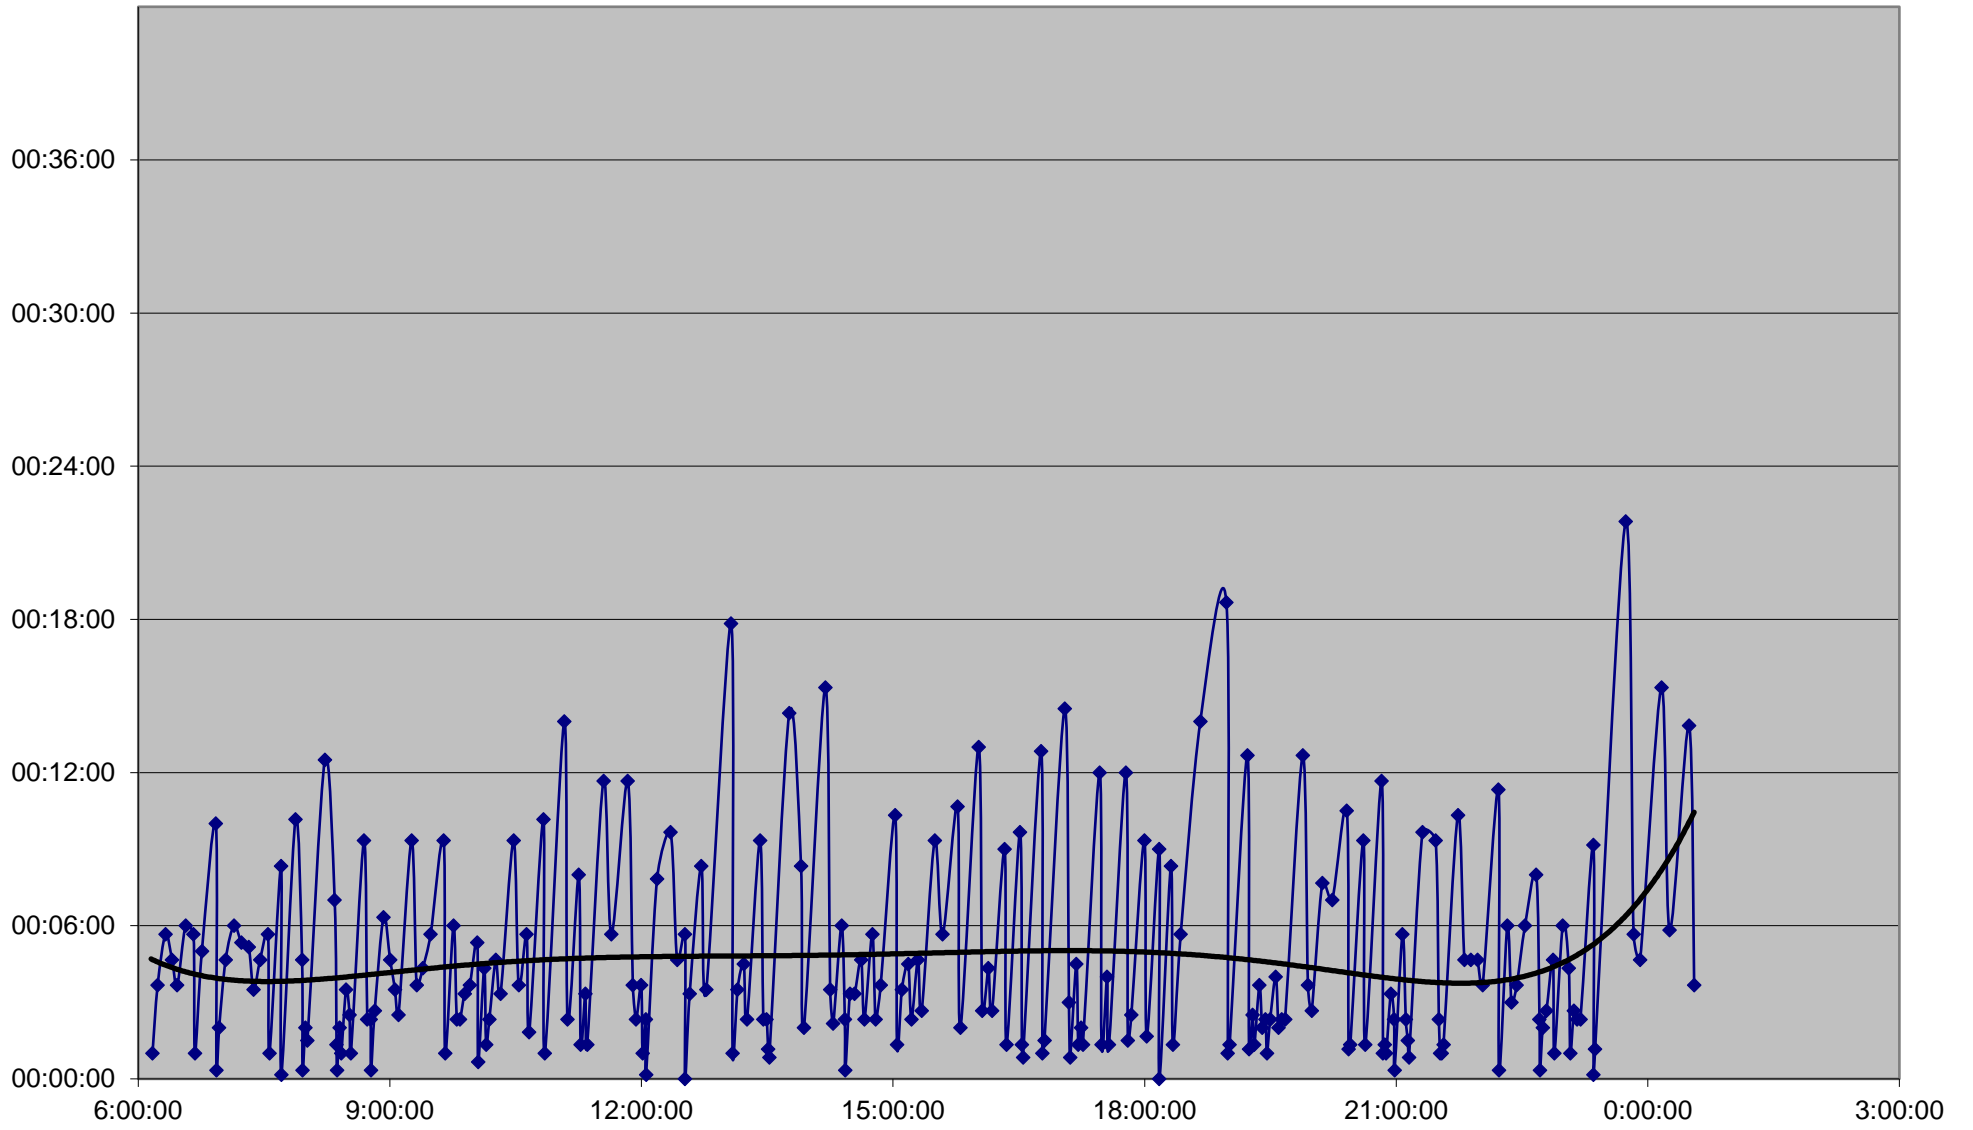

501 Queen Headways Wednesday 3 Apr 2019 at Queensway Humber Eastbound

501 Queen Headways Wednesday 3 Apr 2019 at Roncesvalles Ave. Eastbound

501 Queen Headways Wednesday 3 Apr 2019 at Lansdowne Ave. Eastbound

501 Queen Headways Wednesday 3 Apr 2019 at Dufferin St. Eastbound

501 Queen Headways Wednesday 3 Apr 2019 at Ossington Ave. Eastbound

501 Queen Headways Wednesday 3 Apr 2019 at Bathurst St. Eastbound

501 Queen Headways Wednesday 3 Apr 2019 at Spadina Ave. Eastbound

501 Queen Headways Wednesday 3 Apr 2019 at Parliament St. Eastbound

501 Queen Headways Wednesday 3 Apr 2019 at West of Broadview Ave. Eastbound

501 Queen Headways Wednesday 3 Apr 2019 at Greenwood Ave. Eastbound