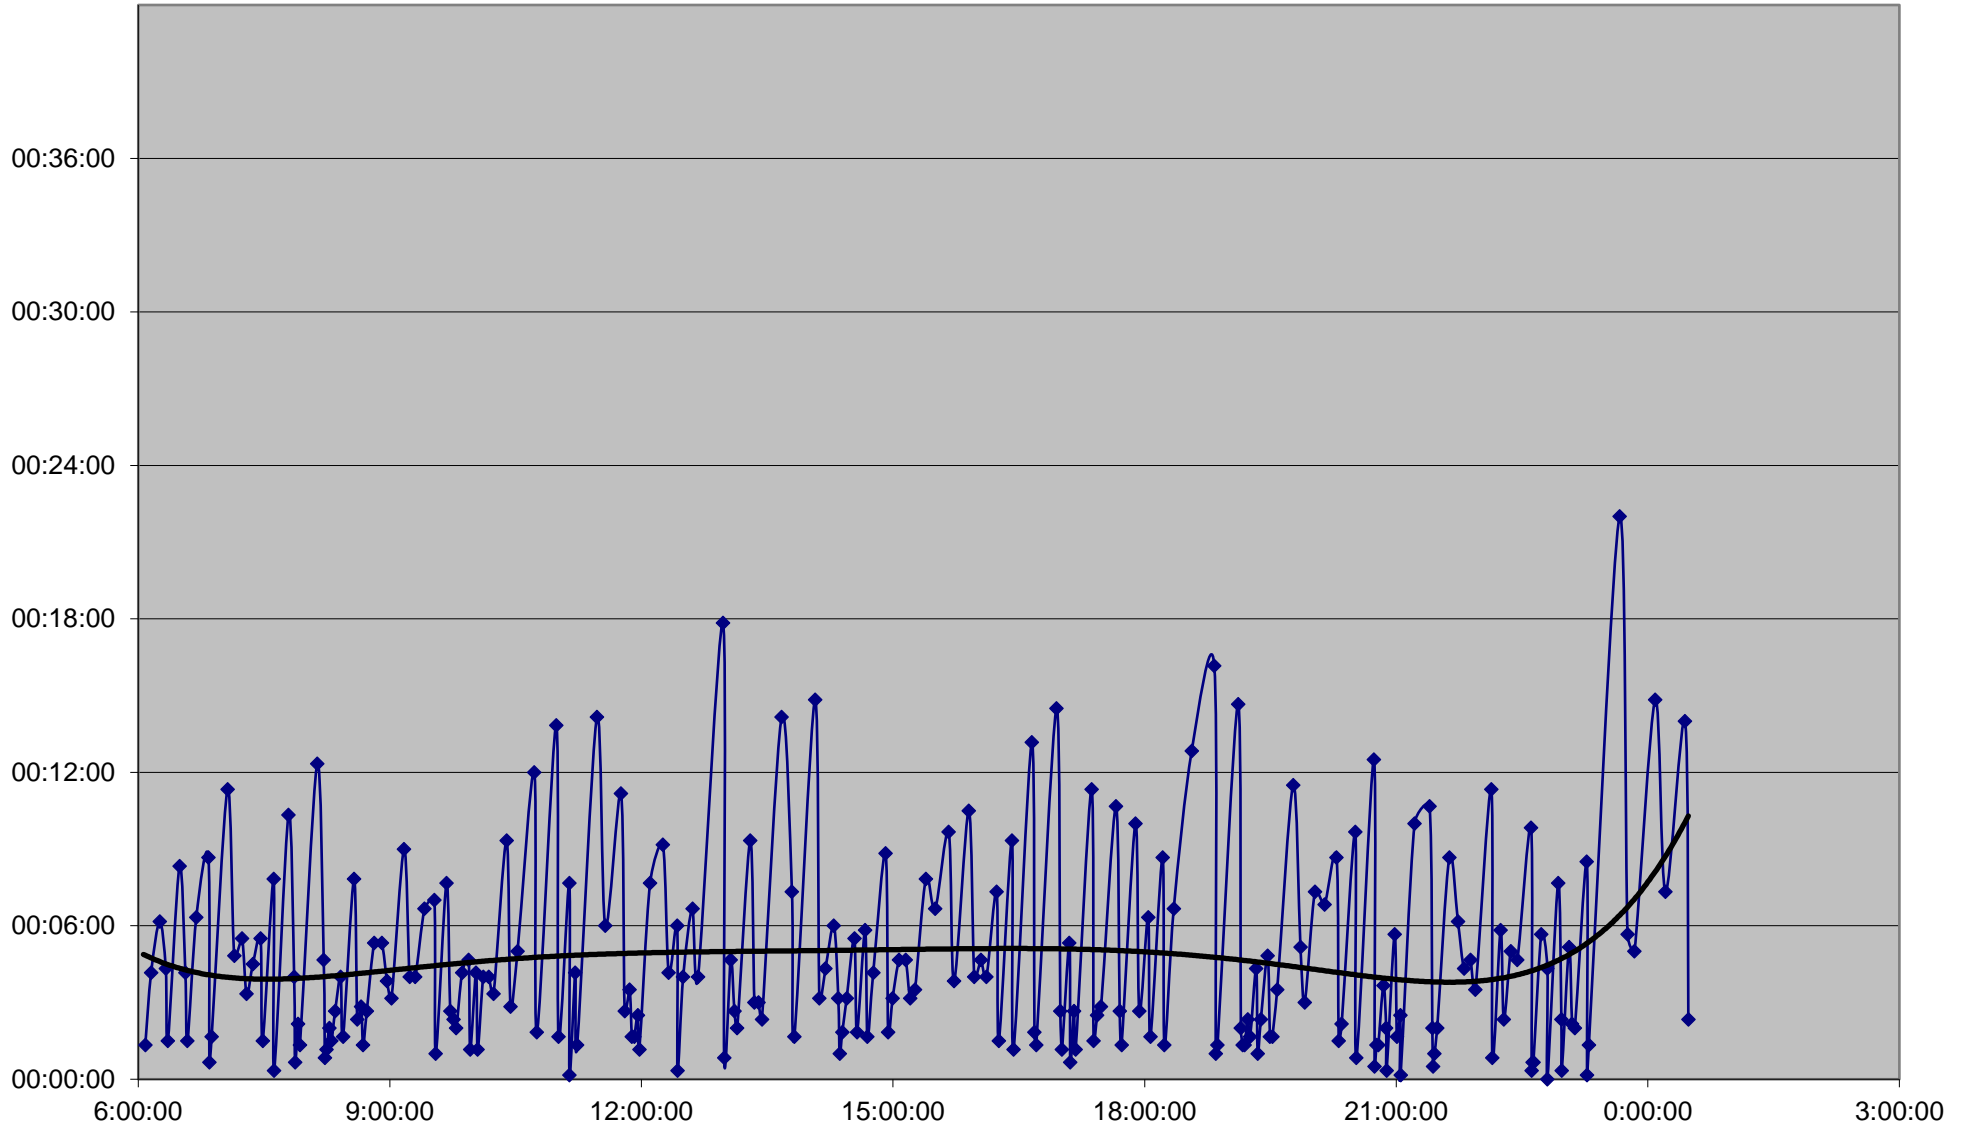

501 Queen Headways Wednesday 3 Apr 2019 at Queensway Humber Eastbound

501 Queen Headways Wednesday 3 Apr 2019 at Roncesvalles Ave. Eastbound

501 Queen Headways Wednesday 3 Apr 2019 at Lansdowne Ave. Eastbound

501 Queen Headways Wednesday 3 Apr 2019 at Dufferin St. Eastbound

501 Queen Headways Wednesday 3 Apr 2019 at Ossington Ave. Eastbound

501 Queen Headways Wednesday 3 Apr 2019 at Bathurst St. Eastbound

501 Queen Headways Wednesday 3 Apr 2019 at Spadina Ave. Eastbound

501 Queen Headways Wednesday 3 Apr 2019 at Parliament St. Eastbound

501 Queen Headways Wednesday 3 Apr 2019 at West of Broadview Ave. Eastbound

501 Queen Headways Wednesday 3 Apr 2019 at Greenwood Ave. Eastbound