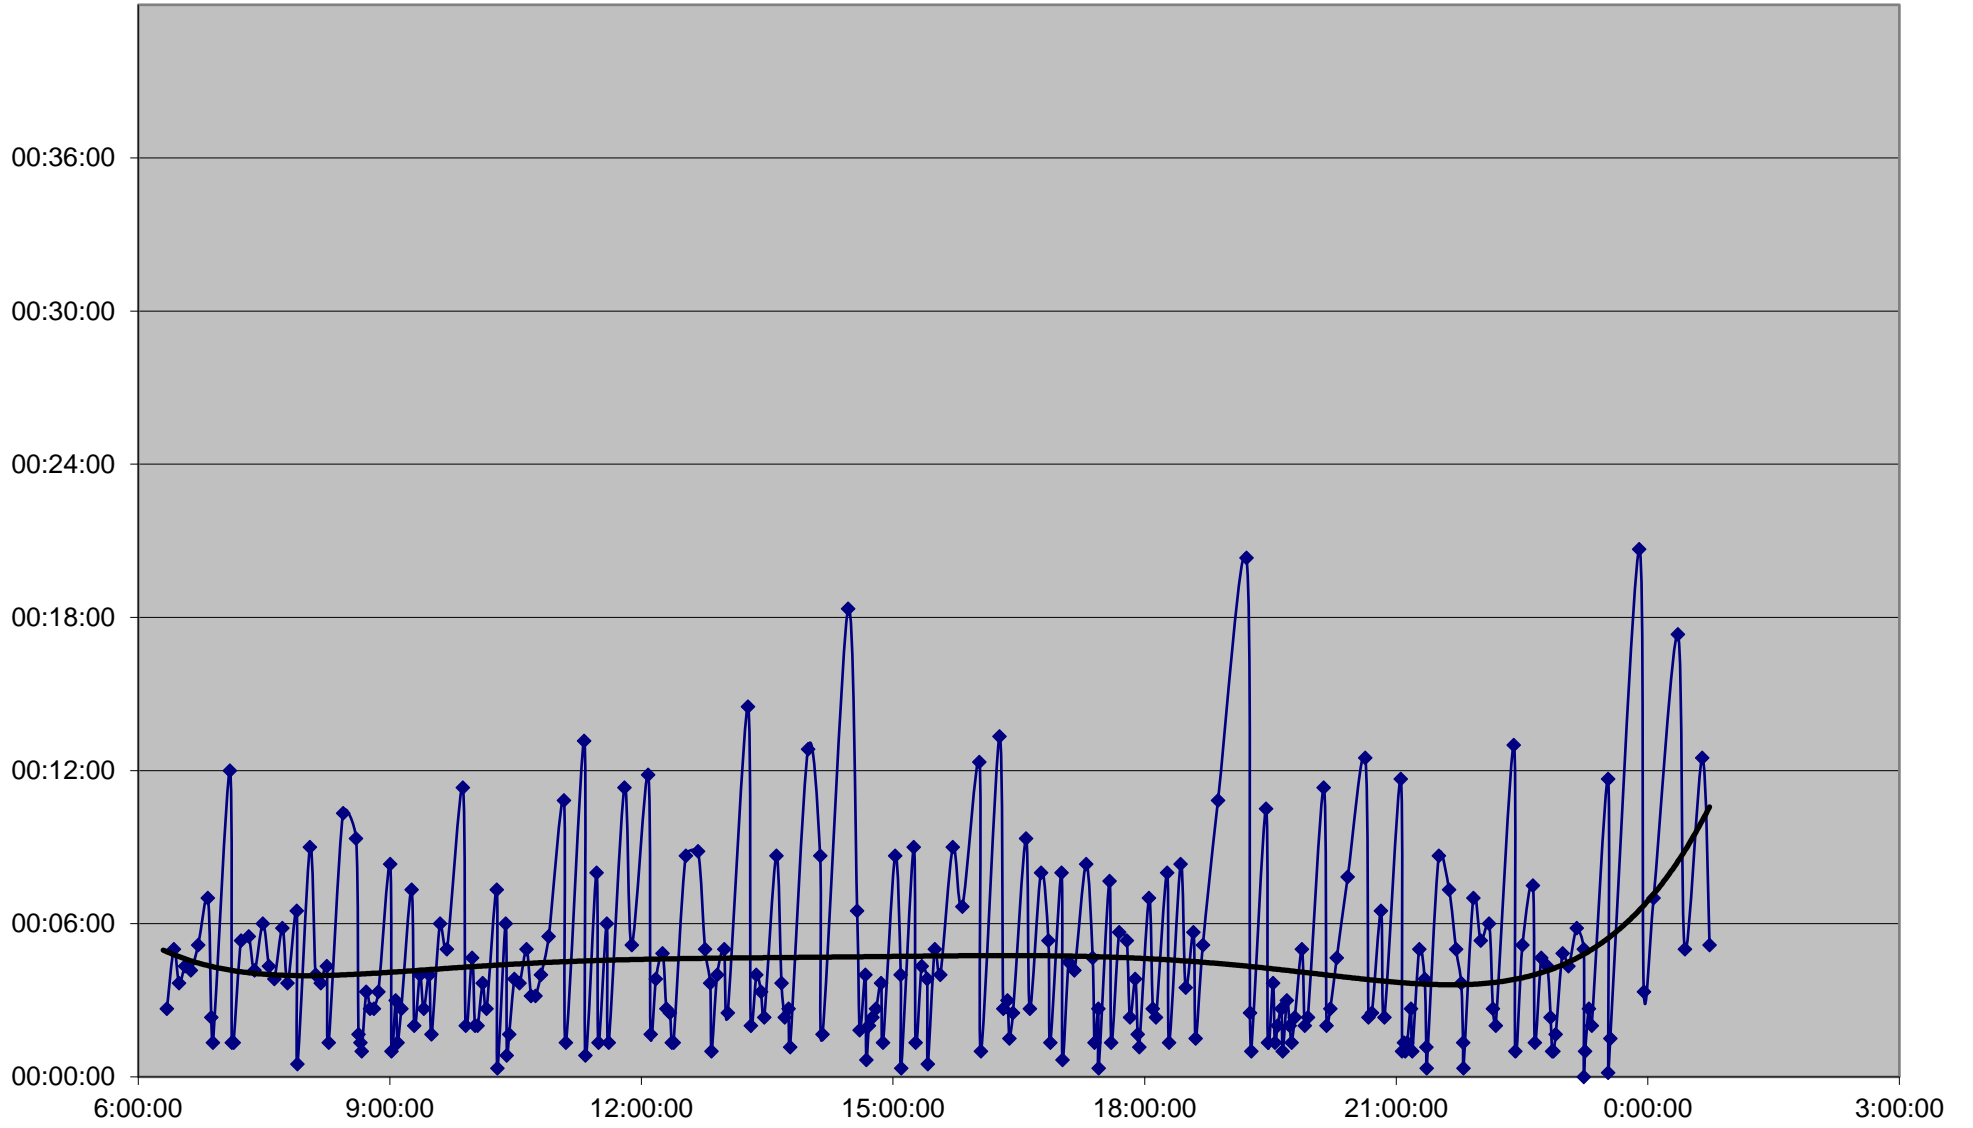

501 Queen Headways Wednesday 3 Apr 2019 at Dufferin St. Eastbound

501 Queen Headways Wednesday 3 Apr 2019 at Ossington Ave. Eastbound

501 Queen Headways Wednesday 3 Apr 2019 at Bathurst St. Eastbound

501 Queen Headways Wednesday 3 Apr 2019 at Spadina Ave. Eastbound

501 Queen Headways Wednesday 3 Apr 2019 at John St. Eastbound

501 Queen Headways Wednesday 3 Apr 2019 at University Ave. Eastbound

501 Queen Headways Wednesday 3 Apr 2019 at Yonge St. Eastbound

501 Queen Headways Wednesday 3 Apr 2019 at Jarvis St. Eastbound

501 Queen Headways Wednesday 3 Apr 2019 at Parliament St. Eastbound

501 Queen Headways Wednesday 3 Apr 2019 at West of Broadview Ave. Eastbound

501 Queen Headways Wednesday 3 Apr 2019 at Greenwood Ave. Eastbound

501 Queen Headways Wednesday 3 Apr 2019 at East of Coxwell Ave. Eastbound

501 Queen Headways Wednesday 3 Apr 2019 at Woodbine Ave. Eastbound

501 Queen Headways Wednesday 3 Apr 2019 at Silver Birch Ave. Eastbound