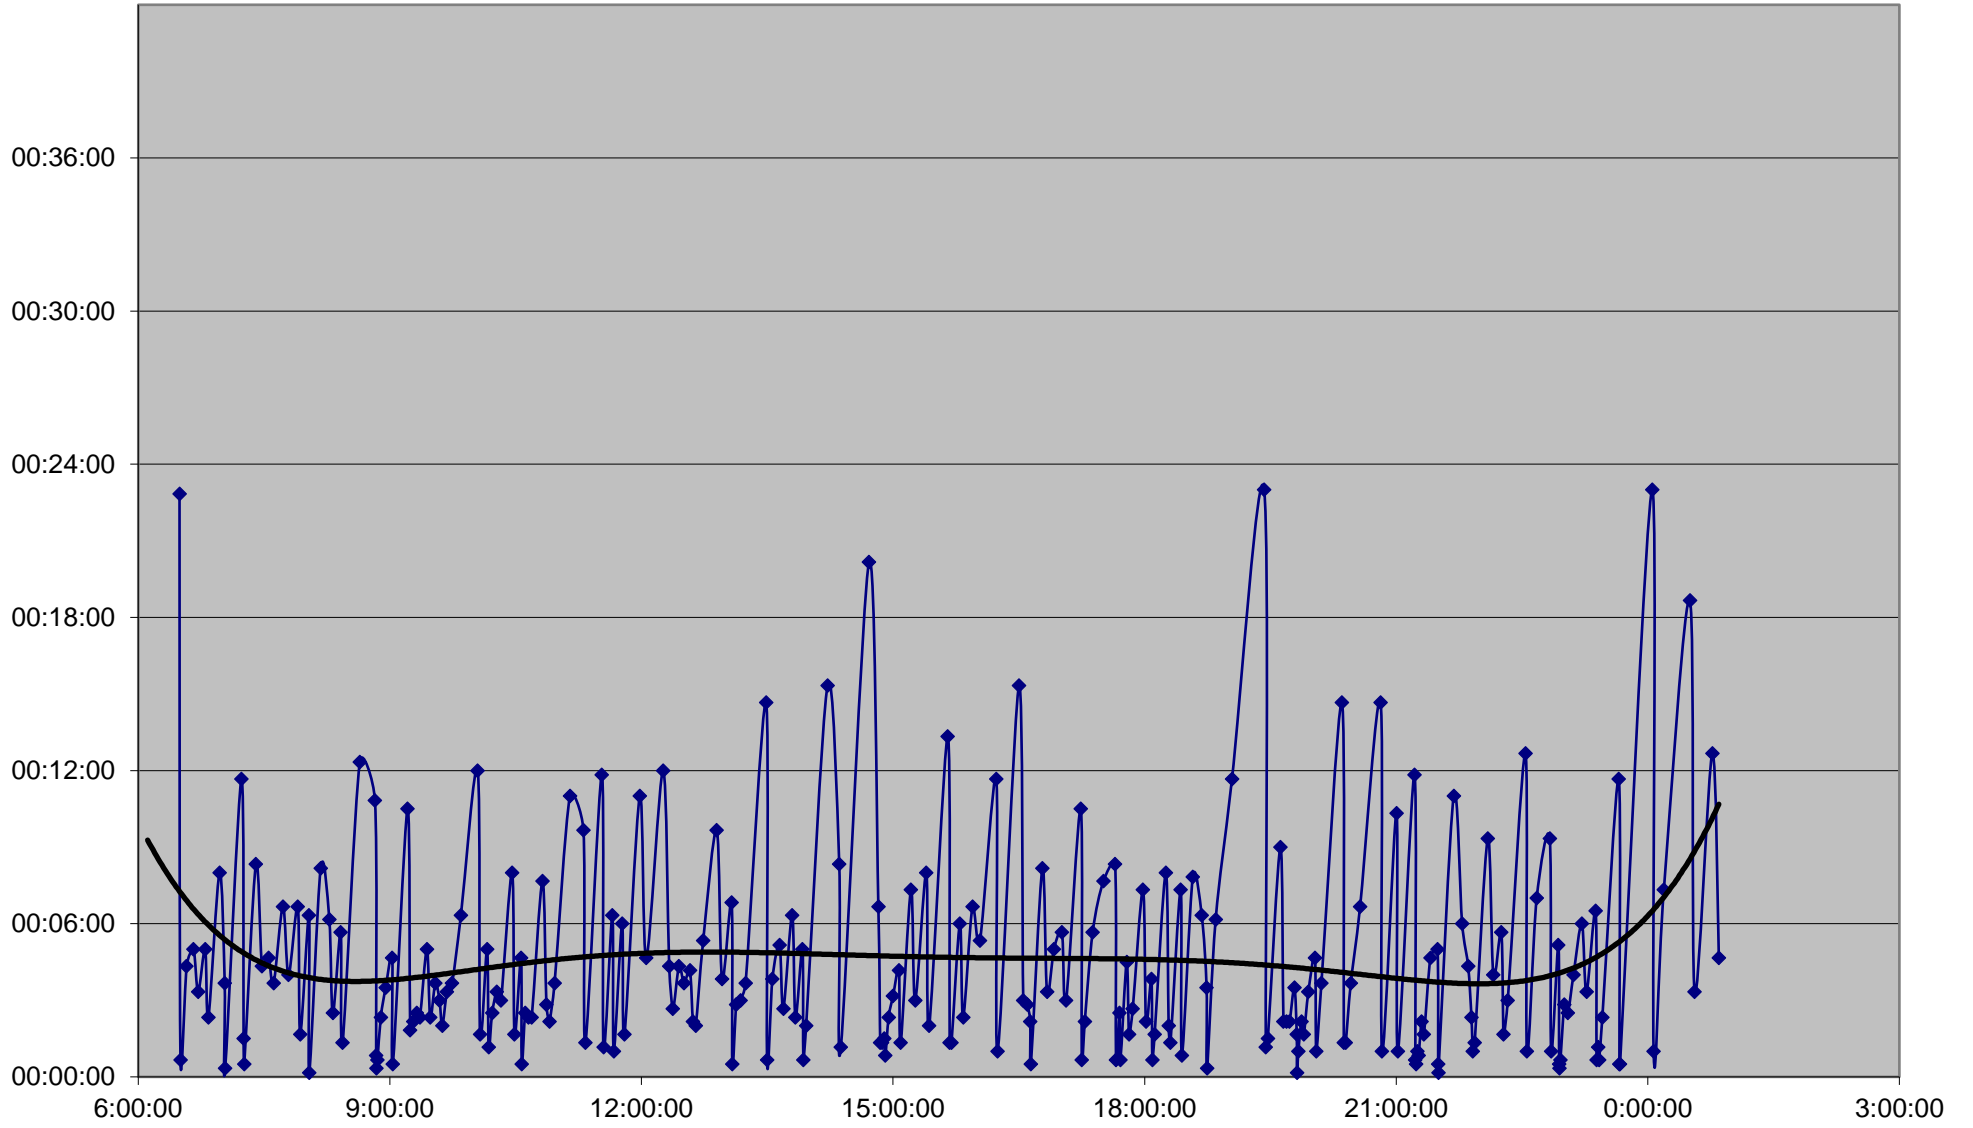

501 Queen Headways Wednesday 3 Apr 2019 at John St. Eastbound

501 Queen Headways Wednesday 3 Apr 2019 at University Ave. Eastbound

501 Queen Headways Wednesday 3 Apr 2019 at Yonge St. Eastbound

501 Queen Headways Wednesday 3 Apr 2019 at Jarvis St. Eastbound

501 Queen Headways Wednesday 3 Apr 2019 at Parliament St. Eastbound

501 Queen Headways Wednesday 3 Apr 2019 at West of Broadview Ave. Eastbound

501 Queen Headways Wednesday 3 Apr 2019 at Greenwood Ave. Eastbound

501 Queen Headways Wednesday 3 Apr 2019 at East of Coxwell Ave. Eastbound

501 Queen Headways Wednesday 3 Apr 2019 at Woodbine Ave. Eastbound

501 Queen Headways Wednesday 3 Apr 2019 at Silver Birch Ave. Eastbound