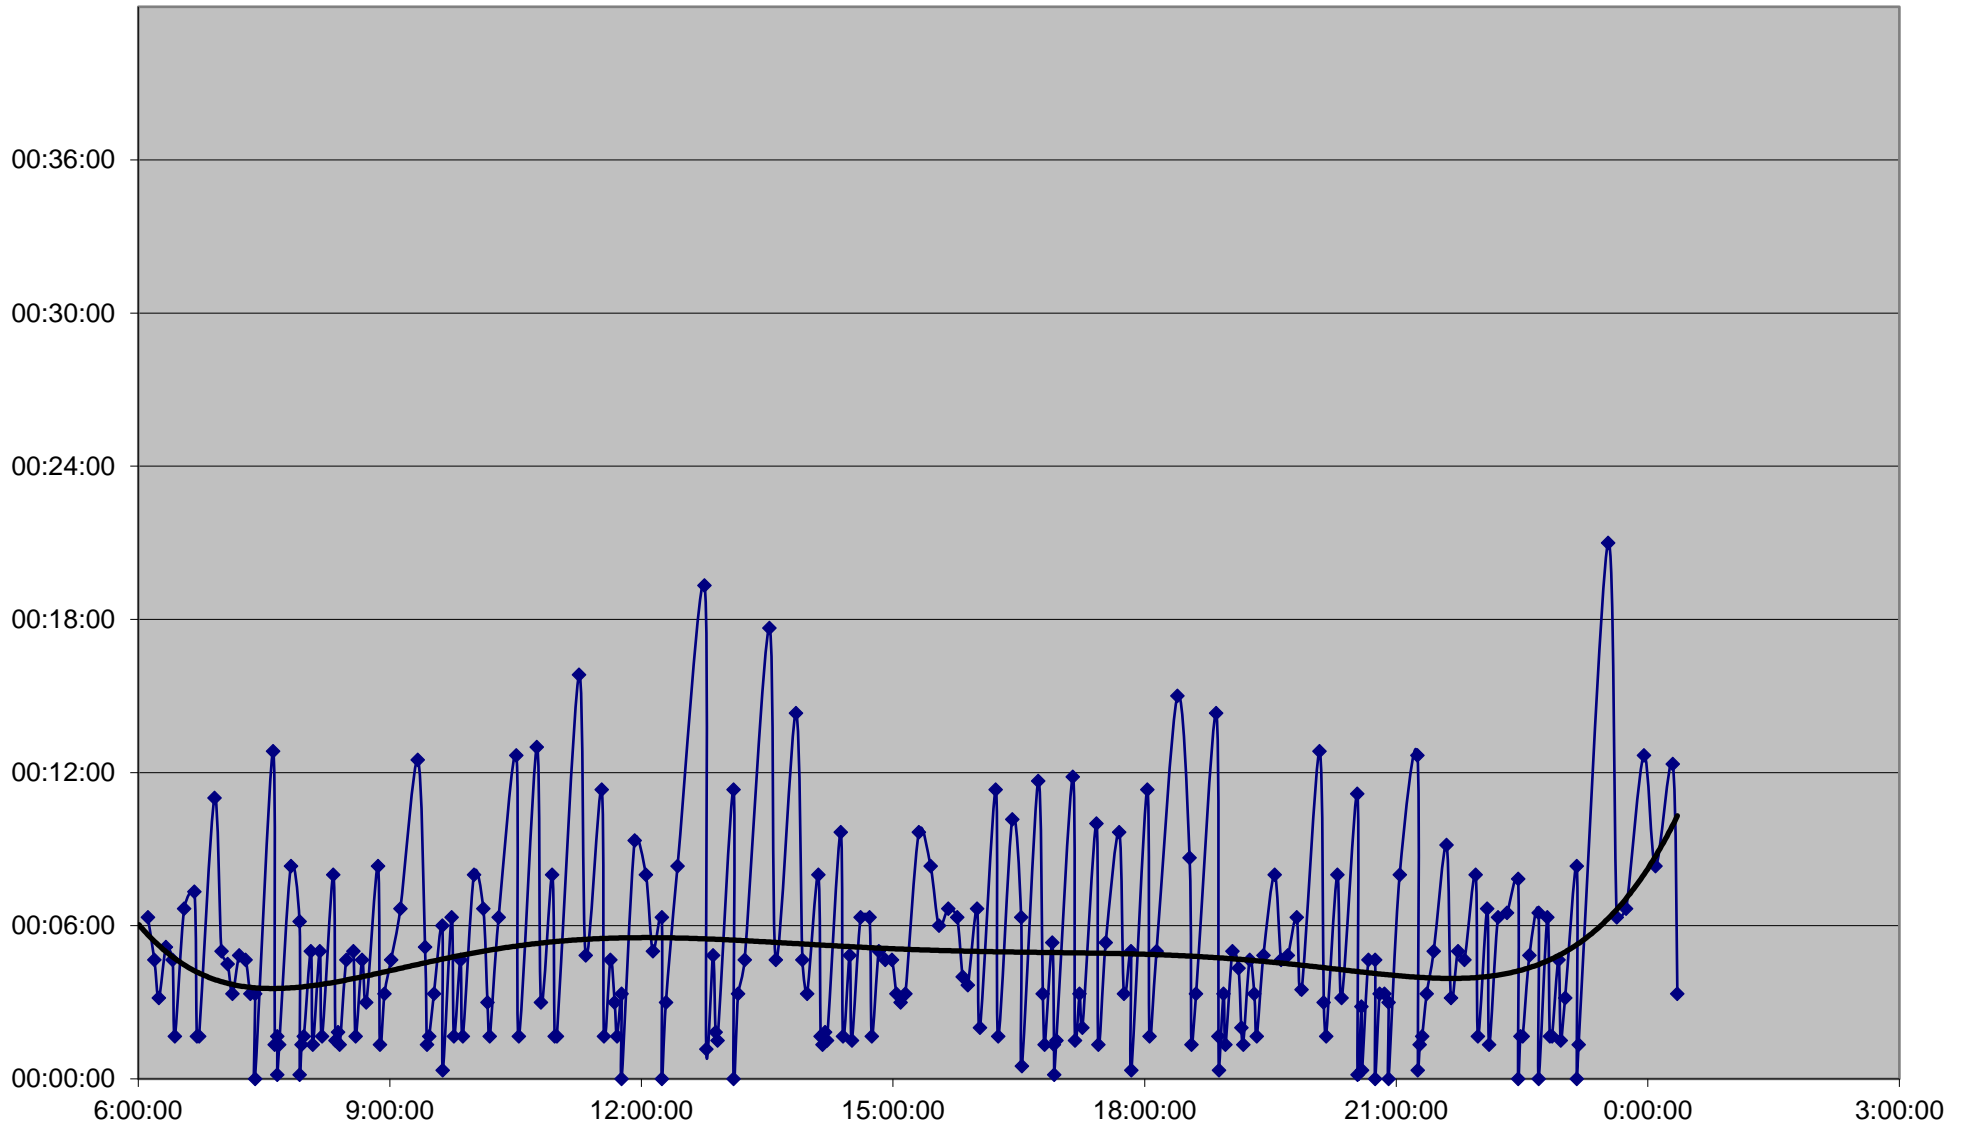

501 Queen Headways Wednesday 3 Apr 2019 at Queensway Humber Eastbound

501 Queen Headways Wednesday 3 Apr 2019 at Roncesvalles Ave. Eastbound

501 Queen Headways Wednesday 3 Apr 2019 at Lansdowne Ave. Eastbound

501 Queen Headways Wednesday 3 Apr 2019 at Dufferin St. Eastbound

501 Queen Headways Wednesday 3 Apr 2019 at Ossington Ave. Eastbound

501 Queen Headways Wednesday 3 Apr 2019 at Bathurst St. Eastbound

501 Queen Headways Wednesday 3 Apr 2019 at Spadina Ave. Eastbound

501 Queen Headways Wednesday 3 Apr 2019 at Parliament St. Eastbound

501 Queen Headways Wednesday 3 Apr 2019 at West of Broadview Ave. Eastbound

501 Queen Headways Wednesday 3 Apr 2019 at Greenwood Ave. Eastbound