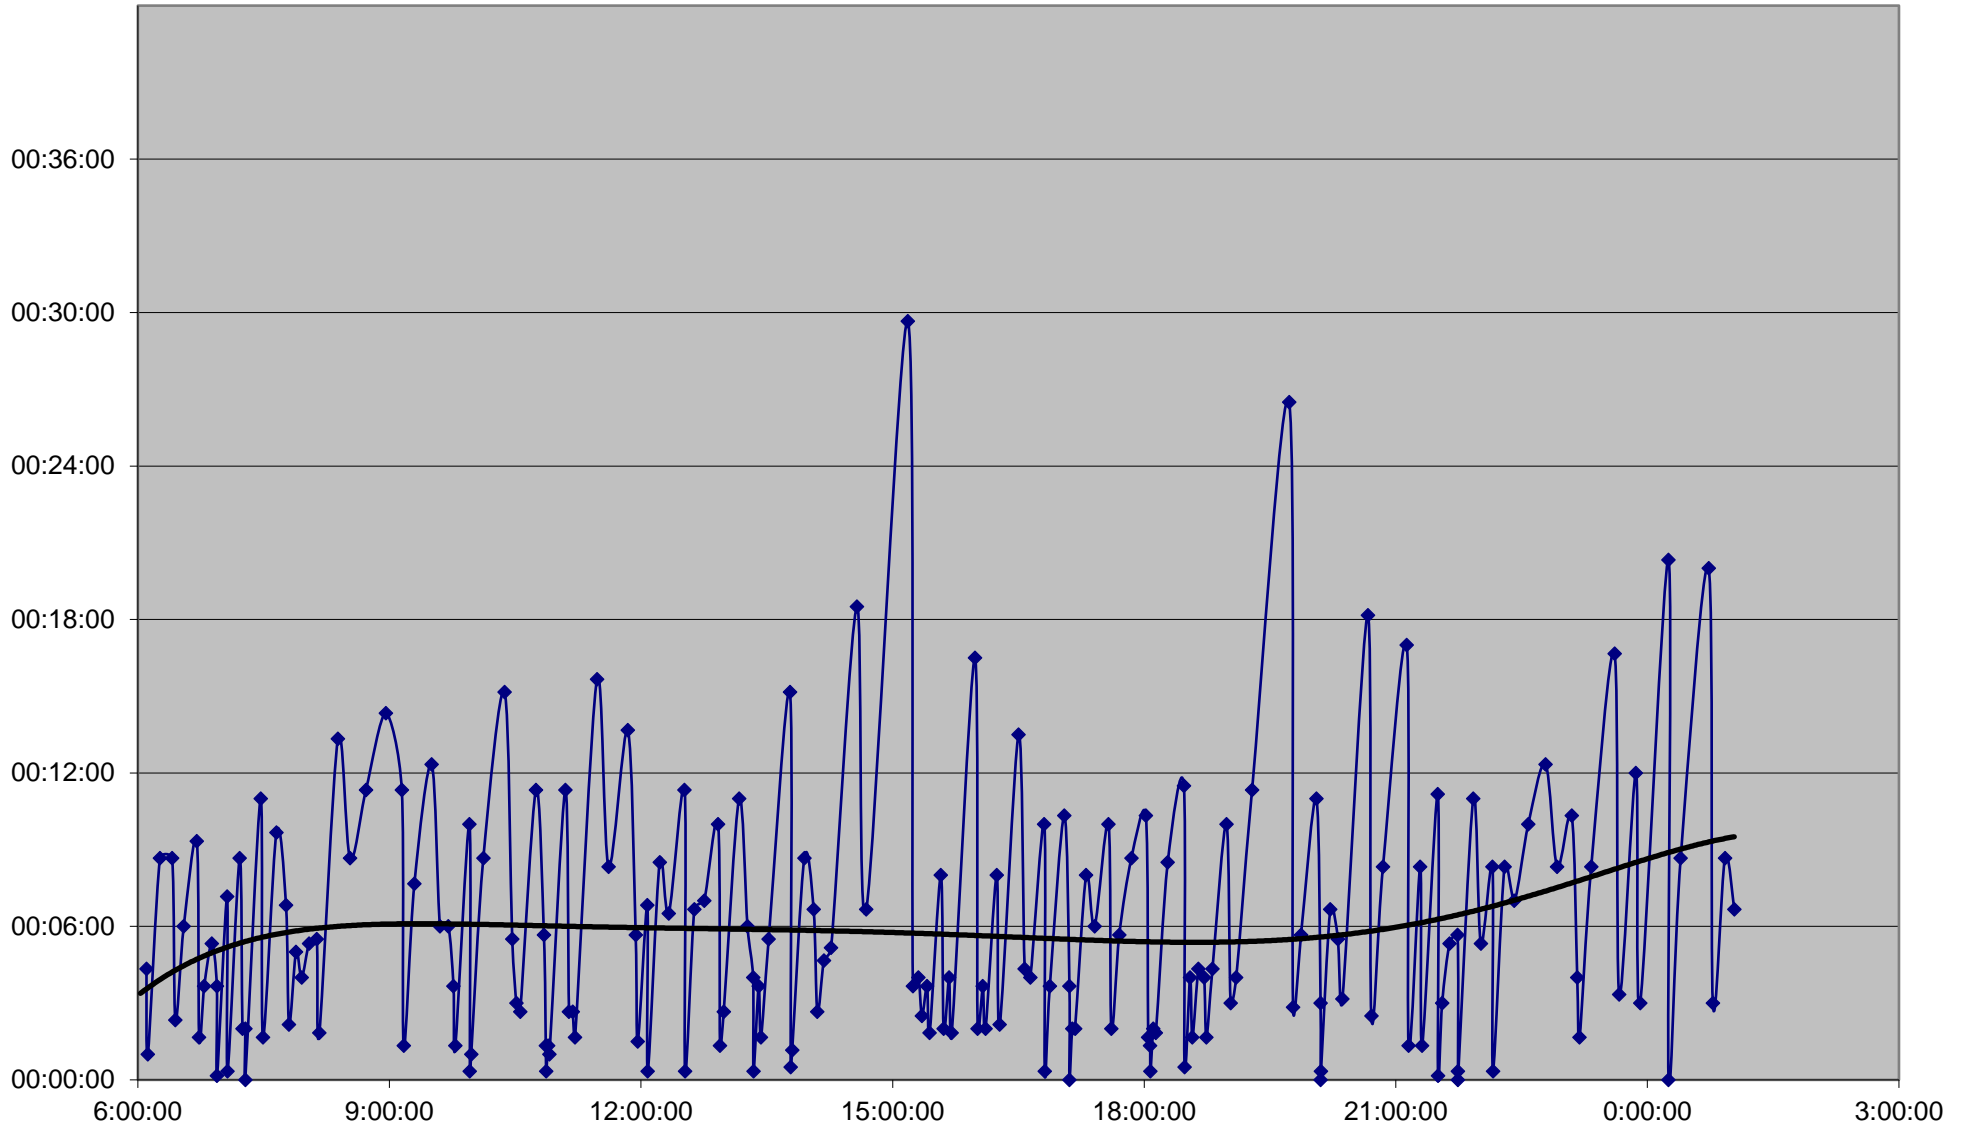

501 Queen Headways Wednesday 3 Apr 2019 at Parliament St. Eastbound

501 Queen Headways Wednesday 3 Apr 2019 at West of Broadview Ave. Eastbound

501 Queen Headways Wednesday 3 Apr 2019 at Greenwood Ave. Eastbound

501 Queen Headways Wednesday 3 Apr 2019 at East of Coxwell Ave. Eastbound

501 Queen Headways Wednesday 3 Apr 2019 at Woodbine Ave. Eastbound

501 Queen Headways Wednesday 3 Apr 2019 at Silver Birch Ave. Eastbound