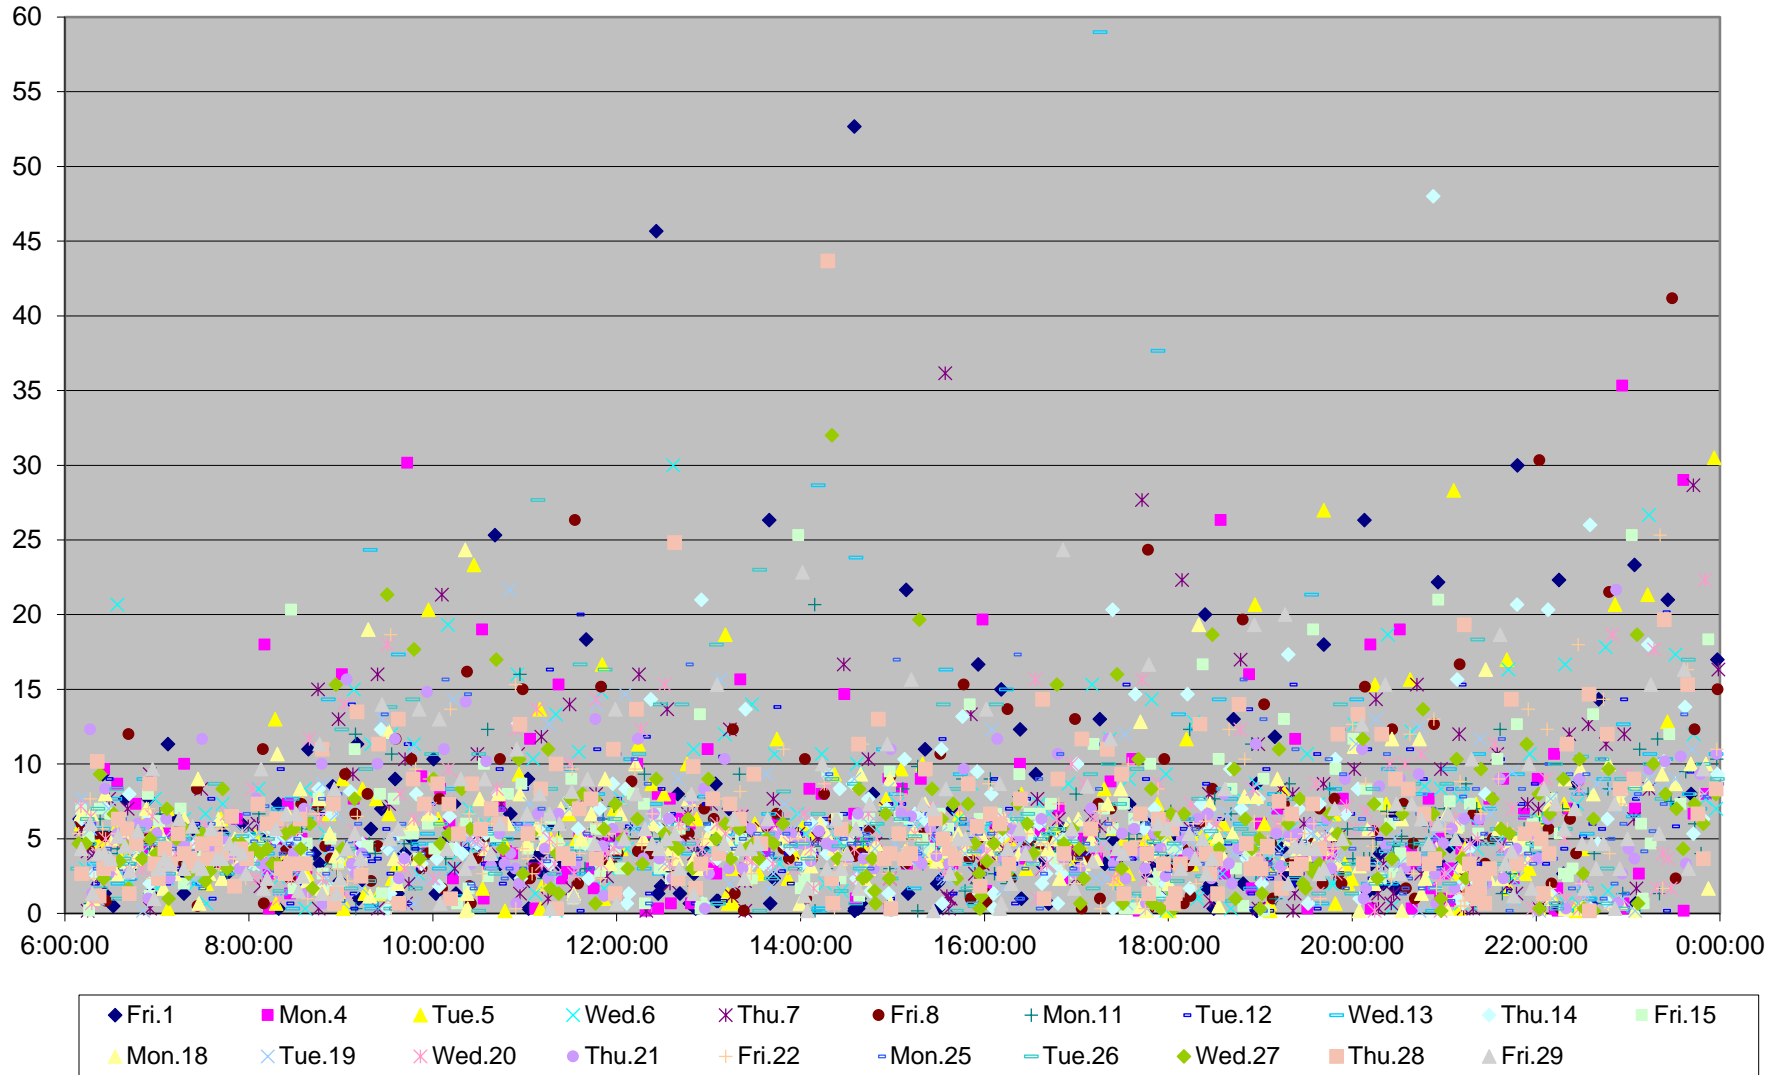

501 Queen Headways at Silver Birch Ave. Westbound March 2019

501 Queen Headways at Silver Birch Ave. Westbound March 2019

501 Queen Headways at Silver Birch Ave. Westbound March 2019

501 Queen Headways at Silver Birch Ave. Westbound March 2019

501 Queen Headways at Silver Birch Ave. Westbound March 2019

501 Queen Headways at Silver Birch Ave. Westbound March 2019

501 Queen Headways at Silver Birch Ave. Westbound March 2019

501 Queen Headways at Silver Birch Ave. Westbound March 2019 Weekday Statistics

501 Queen Headways at Silver Birch Ave. Westbound March 2019 Weekday Statistics

501 Queen Headways at Silver Birch Ave. Westbound March 2019

Quartiles Weekday

501 Queen Headways at Silver Birch Ave. Westbound March 2019

Quartiles Week 1

501 Queen Headways at Silver Birch Ave. Westbound March 2019

Quartiles Week 2

501 Queen Headways at Silver Birch Ave. Westbound March 2019

Quartiles Week 3

501 Queen Headways at Silver Birch Ave. Westbound March 2019