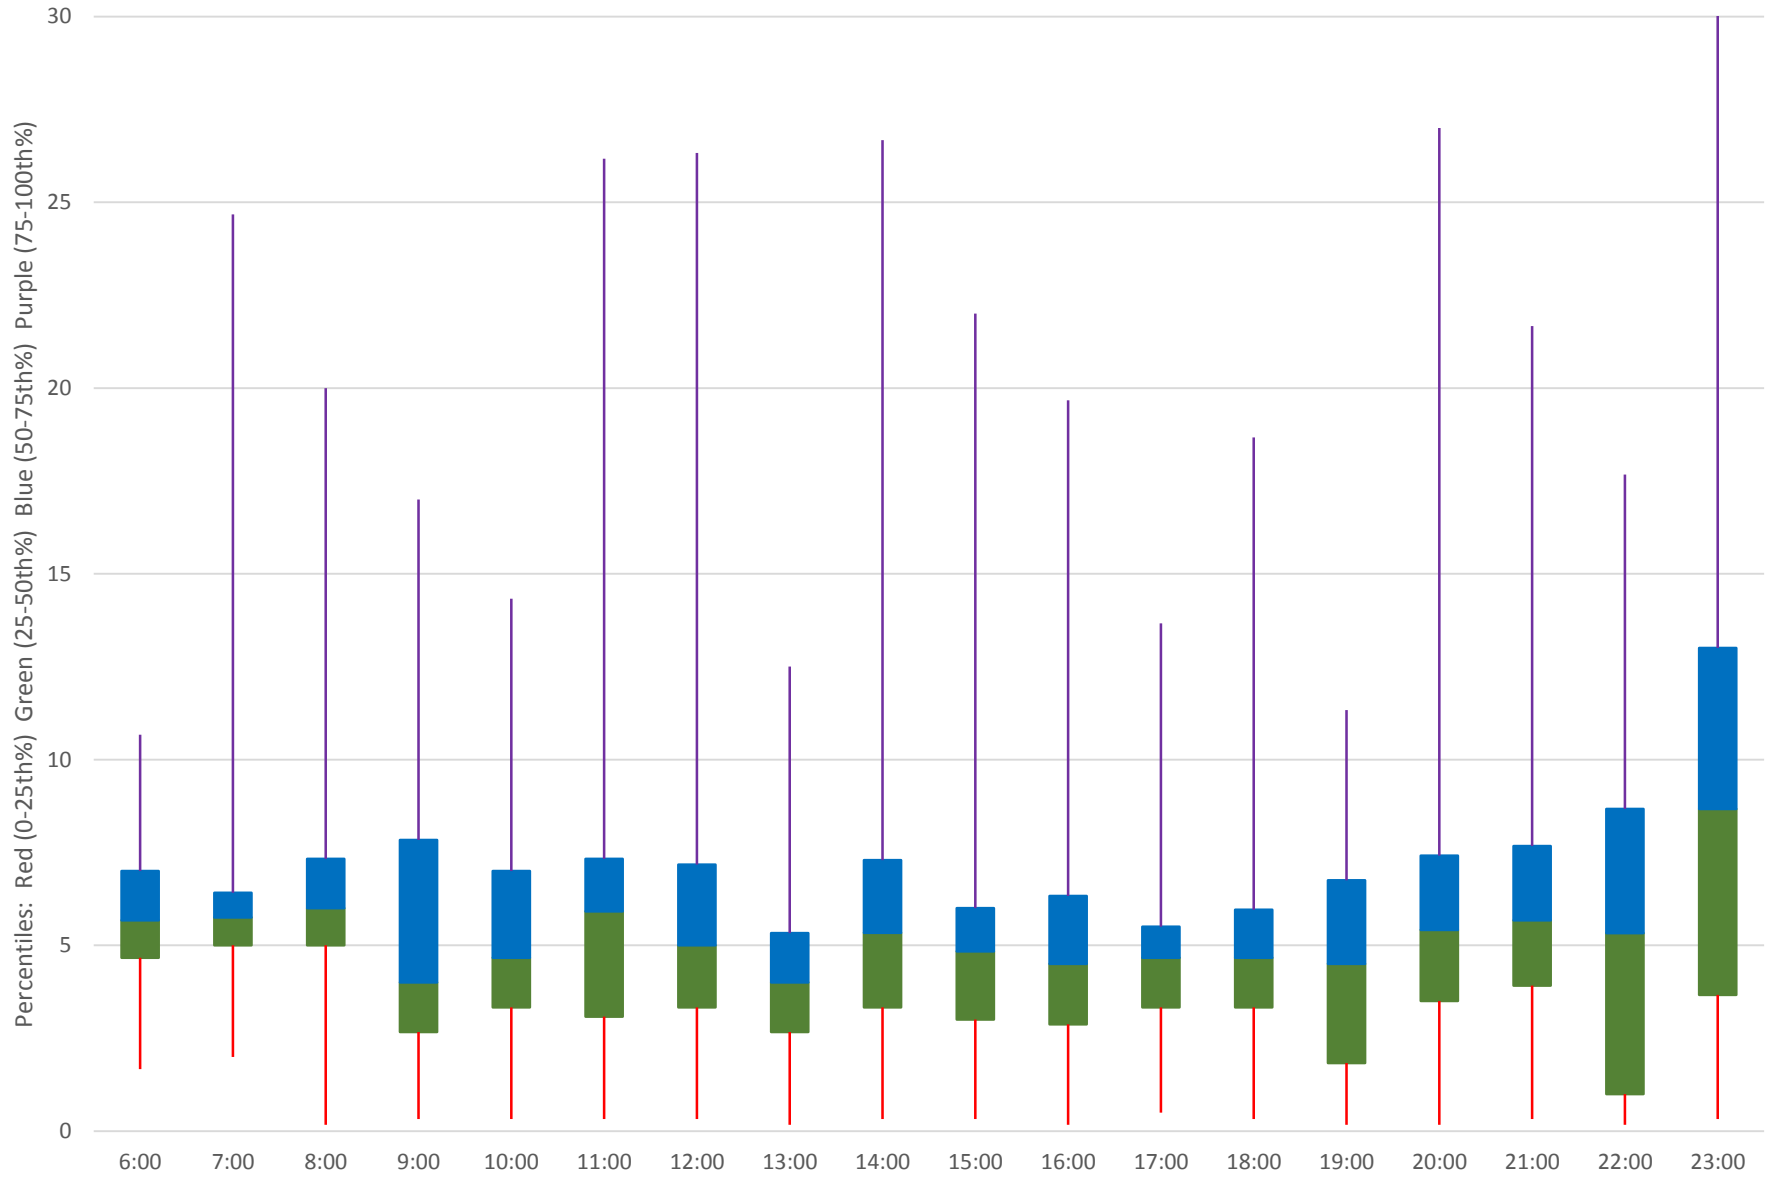

Quartiles Week 4

501 Queen Headways at Silver Birch Ave. Westbound March 2019 Saturday Statistics

501 Queen Headways at Silver Birch Ave. Westbound March 2019

Quartiles Saturdays

501 Queen Headways at Silver Birch Ave. Westbound March 2019 Sunday Statistics

501 Queen Headways at Silver Birch Ave. Westbound March 2019

Quartiles Sundays/Holidays