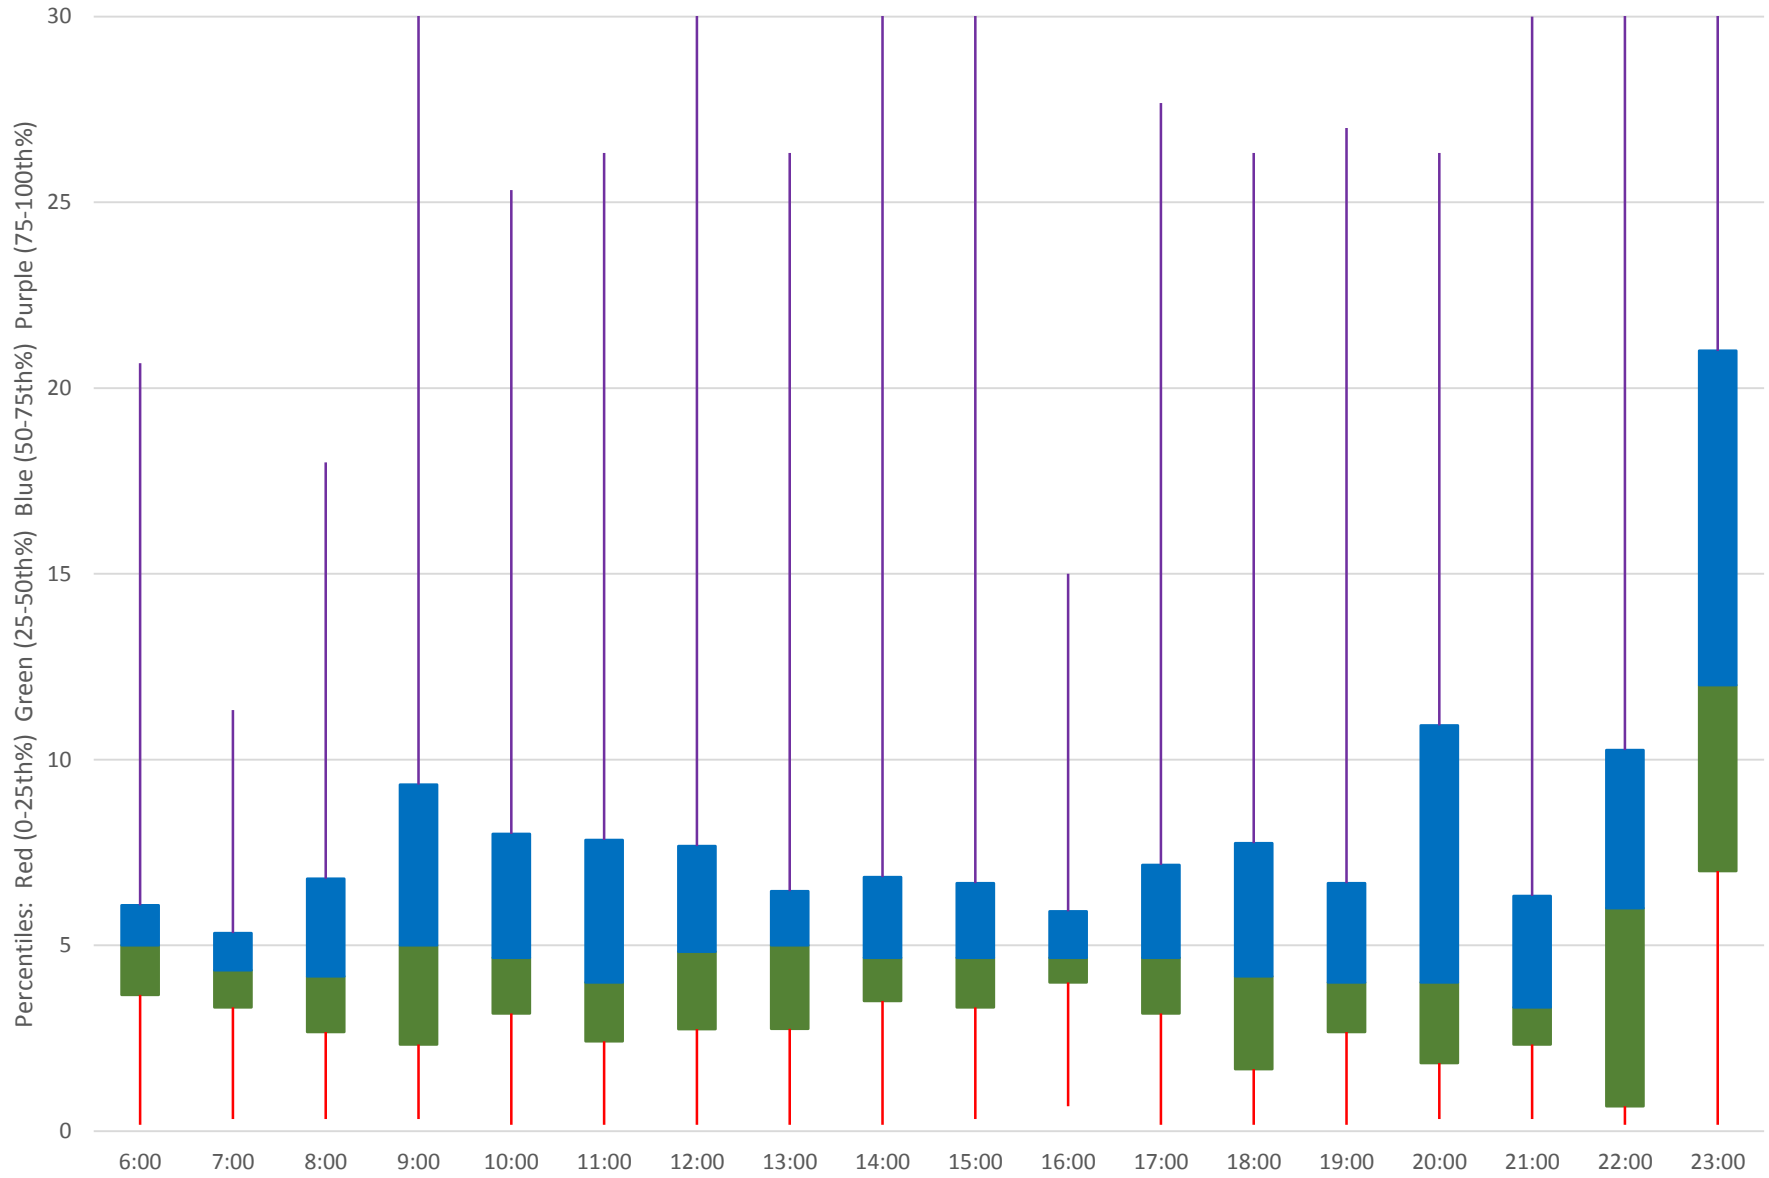

501 Queen Headways at Silver Birch Ave. Westbound March 2019 Weekday Statistics

501 Queen Headways at Silver Birch Ave. Westbound March 2019

Quartiles Weekday

501 Queen Headways at Silver Birch Ave. Westbound March 2019

Quartiles Week 1

501 Queen Headways at Silver Birch Ave. Westbound March 2019

Quartiles Week 2

501 Queen Headways at Silver Birch Ave. Westbound March 2019

Quartiles Week 3

501 Queen Headways at Silver Birch Ave. Westbound March 2019