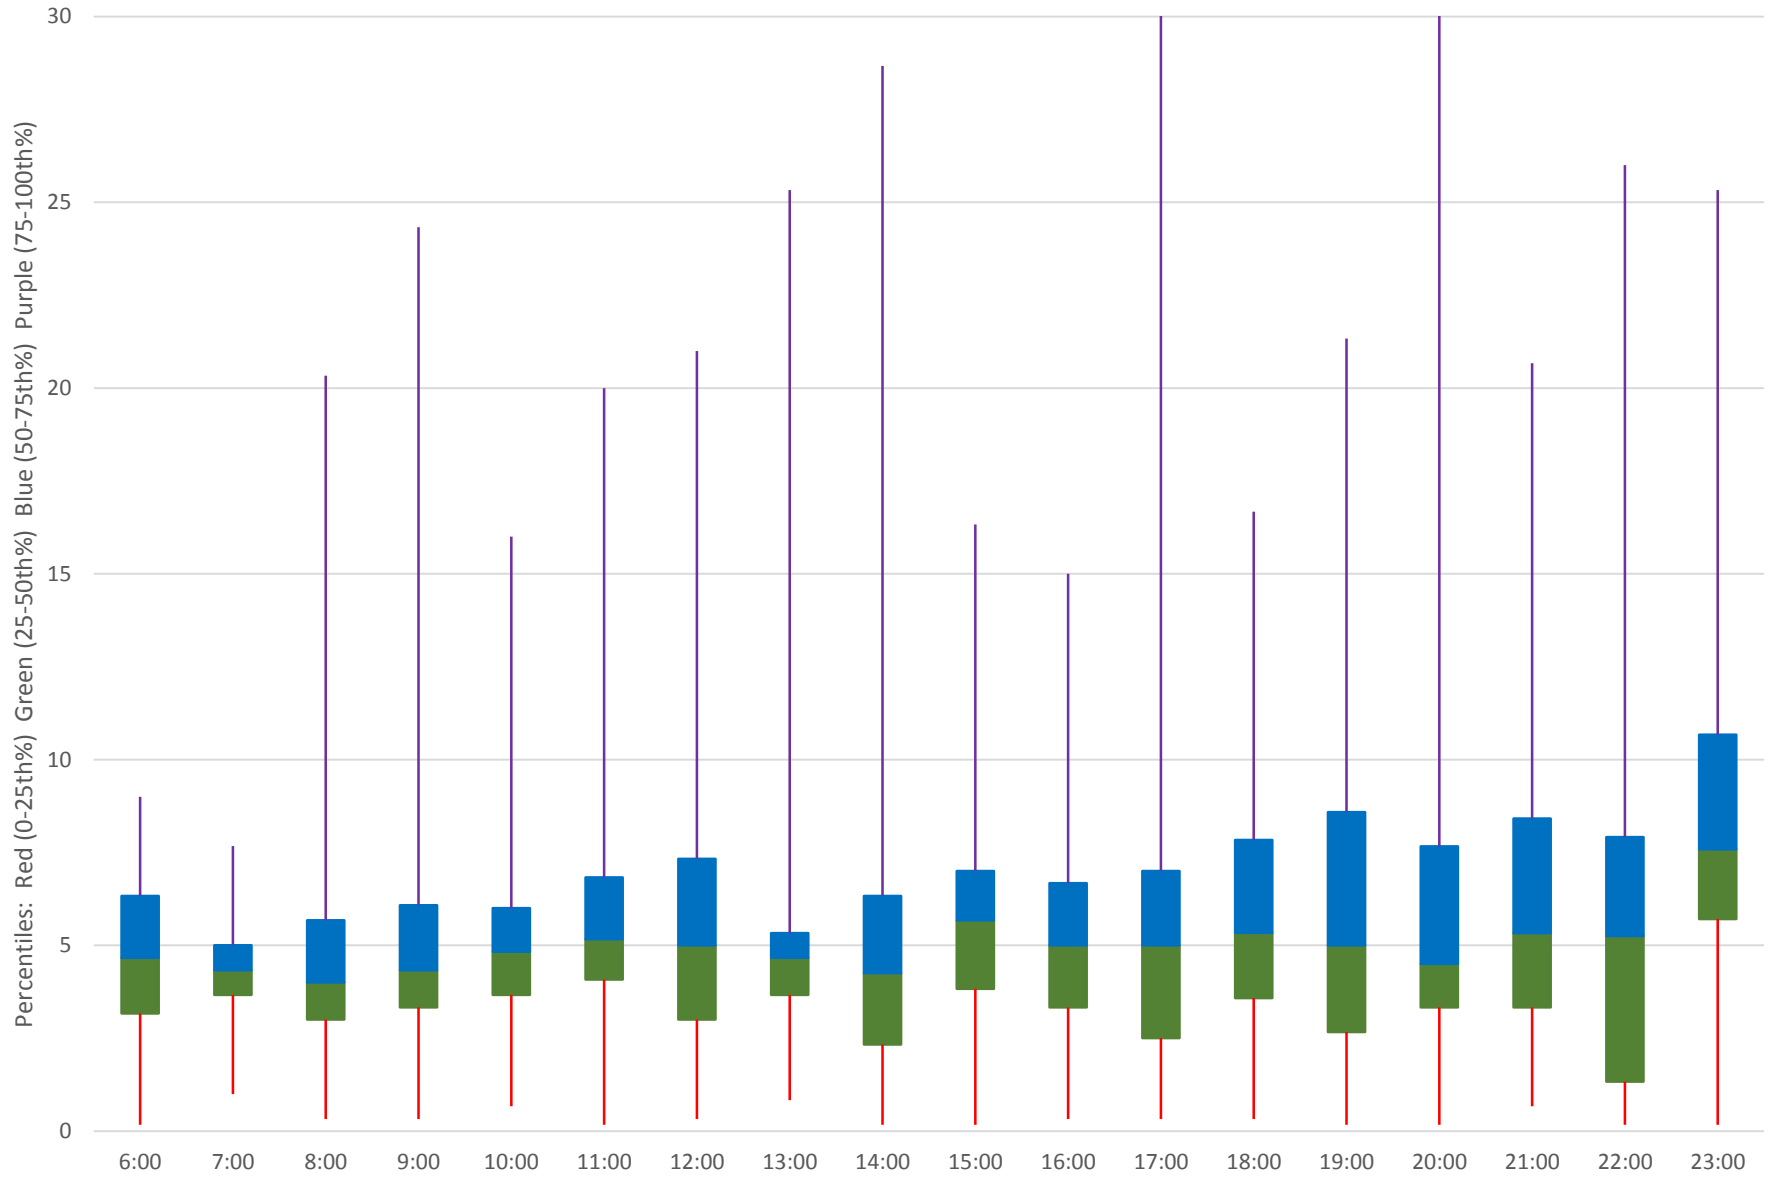

501 Queen Headways at Silver Birch Ave. Westbound March 2019 Weekday Statistics

501 Queen Headways at Silver Birch Ave. Westbound March 2019

Quartiles Weekday

501 Queen Headways at Silver Birch Ave. Westbound March 2019

Quartiles Week 1

501 Queen Headways at Silver Birch Ave. Westbound March 2019

Quartiles Week 2

501 Queen Headways at Silver Birch Ave. Westbound March 2019

Quartiles Week 3

501 Queen Headways at Silver Birch Ave. Westbound March 2019