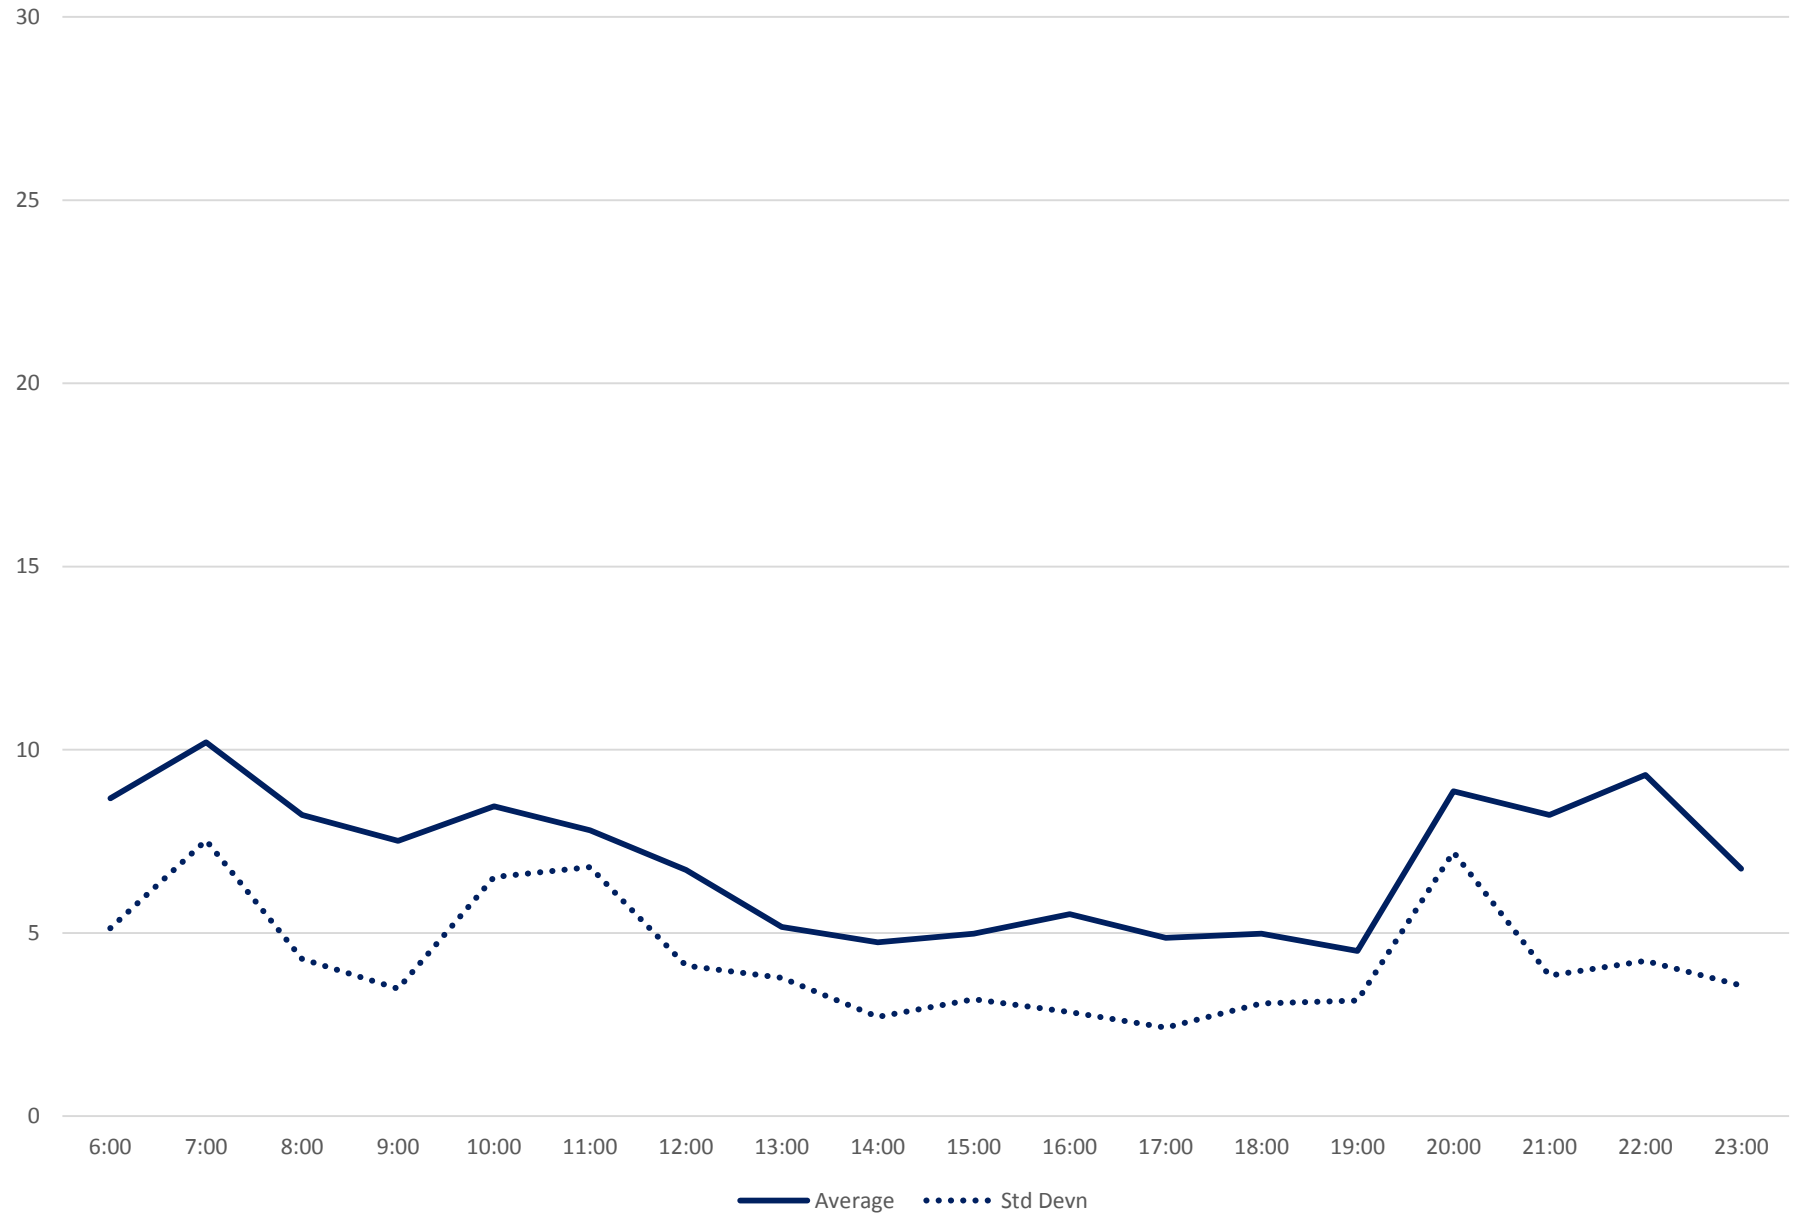

Quartiles Week 1

501 Queen Headways at Silver Birch Ave. Westbound March 2019

Quartiles Week 2

501 Queen Headways at Silver Birch Ave. Westbound March 2019

Quartiles Week 3

501 Queen Headways at Silver Birch Ave. Westbound March 2019

Quartiles Week 4

501 Queen Headways at Silver Birch Ave. Westbound March 2019 Saturday Statistics

501 Queen Headways at Silver Birch Ave. Westbound March 2019

Quartiles Saturdays

501 Queen Headways at Silver Birch Ave. Westbound March 2019 Sunday Statistics

501 Queen Headways at Silver Birch Ave. Westbound March 2019

Quartiles Sundays/Holidays