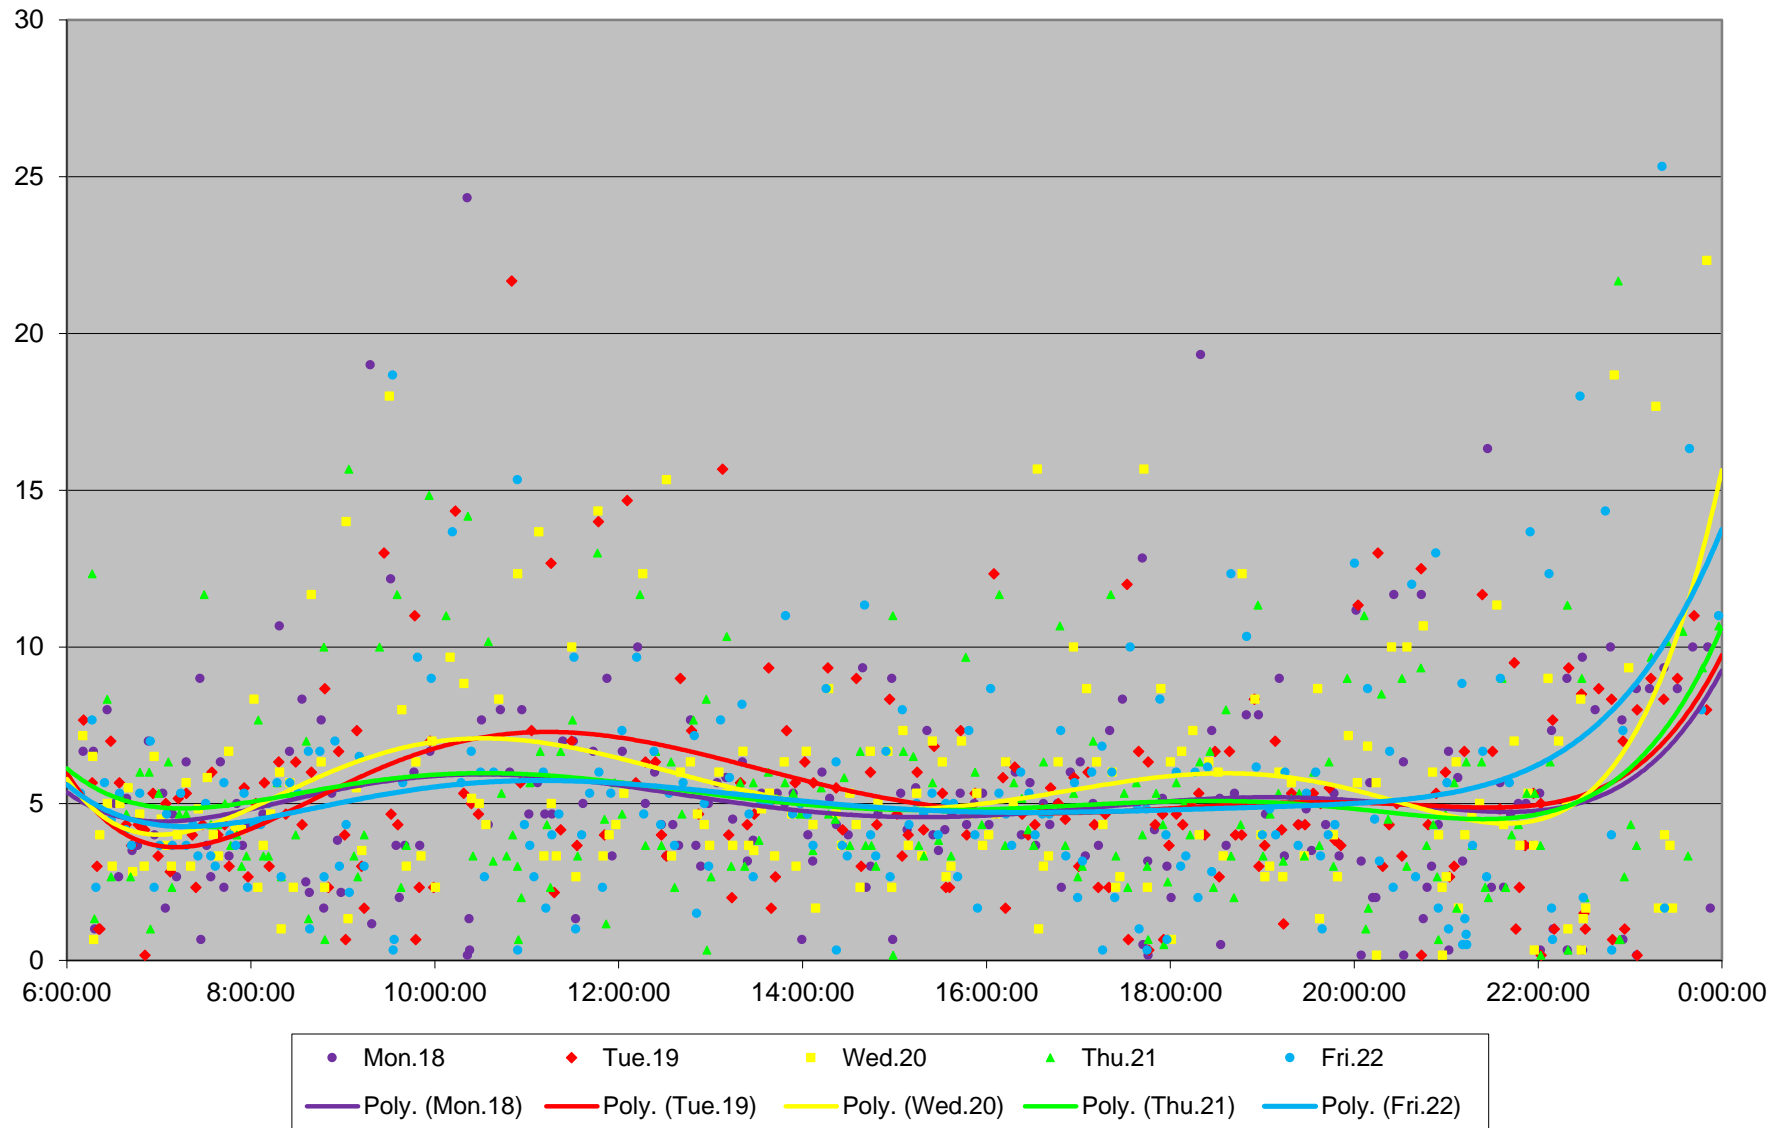

501 Queen Headways at Silver Birch Ave. Westbound March 2019

501 Queen Headways at Silver Birch Ave. Westbound March 2019

501 Queen Headways at Silver Birch Ave. Westbound March 2019

501 Queen Headways at Silver Birch Ave. Westbound March 2019

501 Queen Headways at Silver Birch Ave. Westbound March 2019

501 Queen Headways at Silver Birch Ave. Westbound March 2019

501 Queen Headways at Silver Birch Ave. Westbound March 2019

501 Queen Headways at Silver Birch Ave. Westbound March 2019 Weekday Statistics

501 Queen Headways at Silver Birch Ave. Westbound March 2019 Weekday Statistics

501 Queen Headways at Silver Birch Ave. Westbound March 2019

Quartiles Weekday

501 Queen Headways at Silver Birch Ave. Westbound March 2019

Quartiles Week 1

501 Queen Headways at Silver Birch Ave. Westbound March 2019

Quartiles Week 2

501 Queen Headways at Silver Birch Ave. Westbound March 2019

Quartiles Week 3

501 Queen Headways at Silver Birch Ave. Westbound March 2019