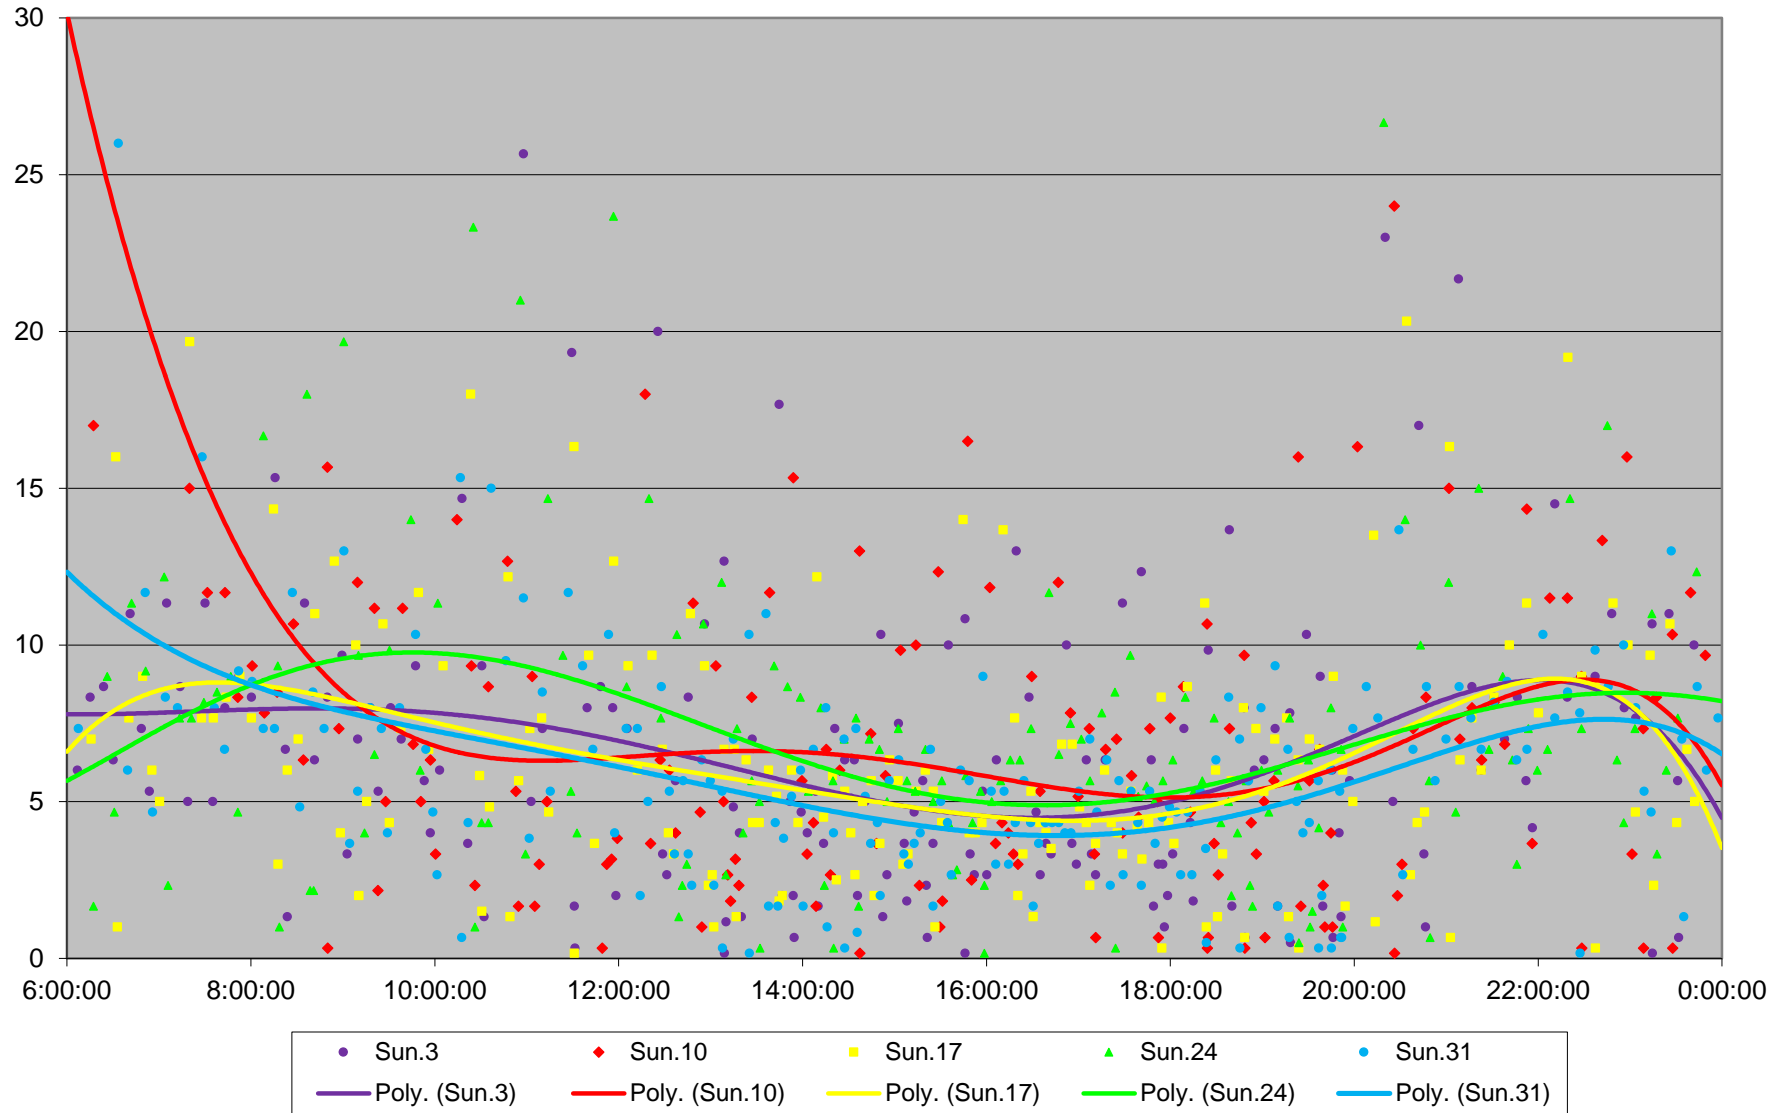

501 Queen Headways at Silver Birch Ave. Westbound March 2019

501 Queen Headways at Silver Birch Ave. Westbound March 2019

501 Queen Headways at Silver Birch Ave. Westbound March 2019

501 Queen Headways at Silver Birch Ave. Westbound March 2019

501 Queen Headways at Silver Birch Ave. Westbound March 2019

501 Queen Headways at Silver Birch Ave. Westbound March 2019

501 Queen Headways at Silver Birch Ave. Westbound March 2019

501 Queen Headways at Silver Birch Ave. Westbound March 2019 Weekday Statistics

501 Queen Headways at Silver Birch Ave. Westbound March 2019 Weekday Statistics

501 Queen Headways at Silver Birch Ave. Westbound March 2019

Quartiles Weekday

501 Queen Headways at Silver Birch Ave. Westbound March 2019