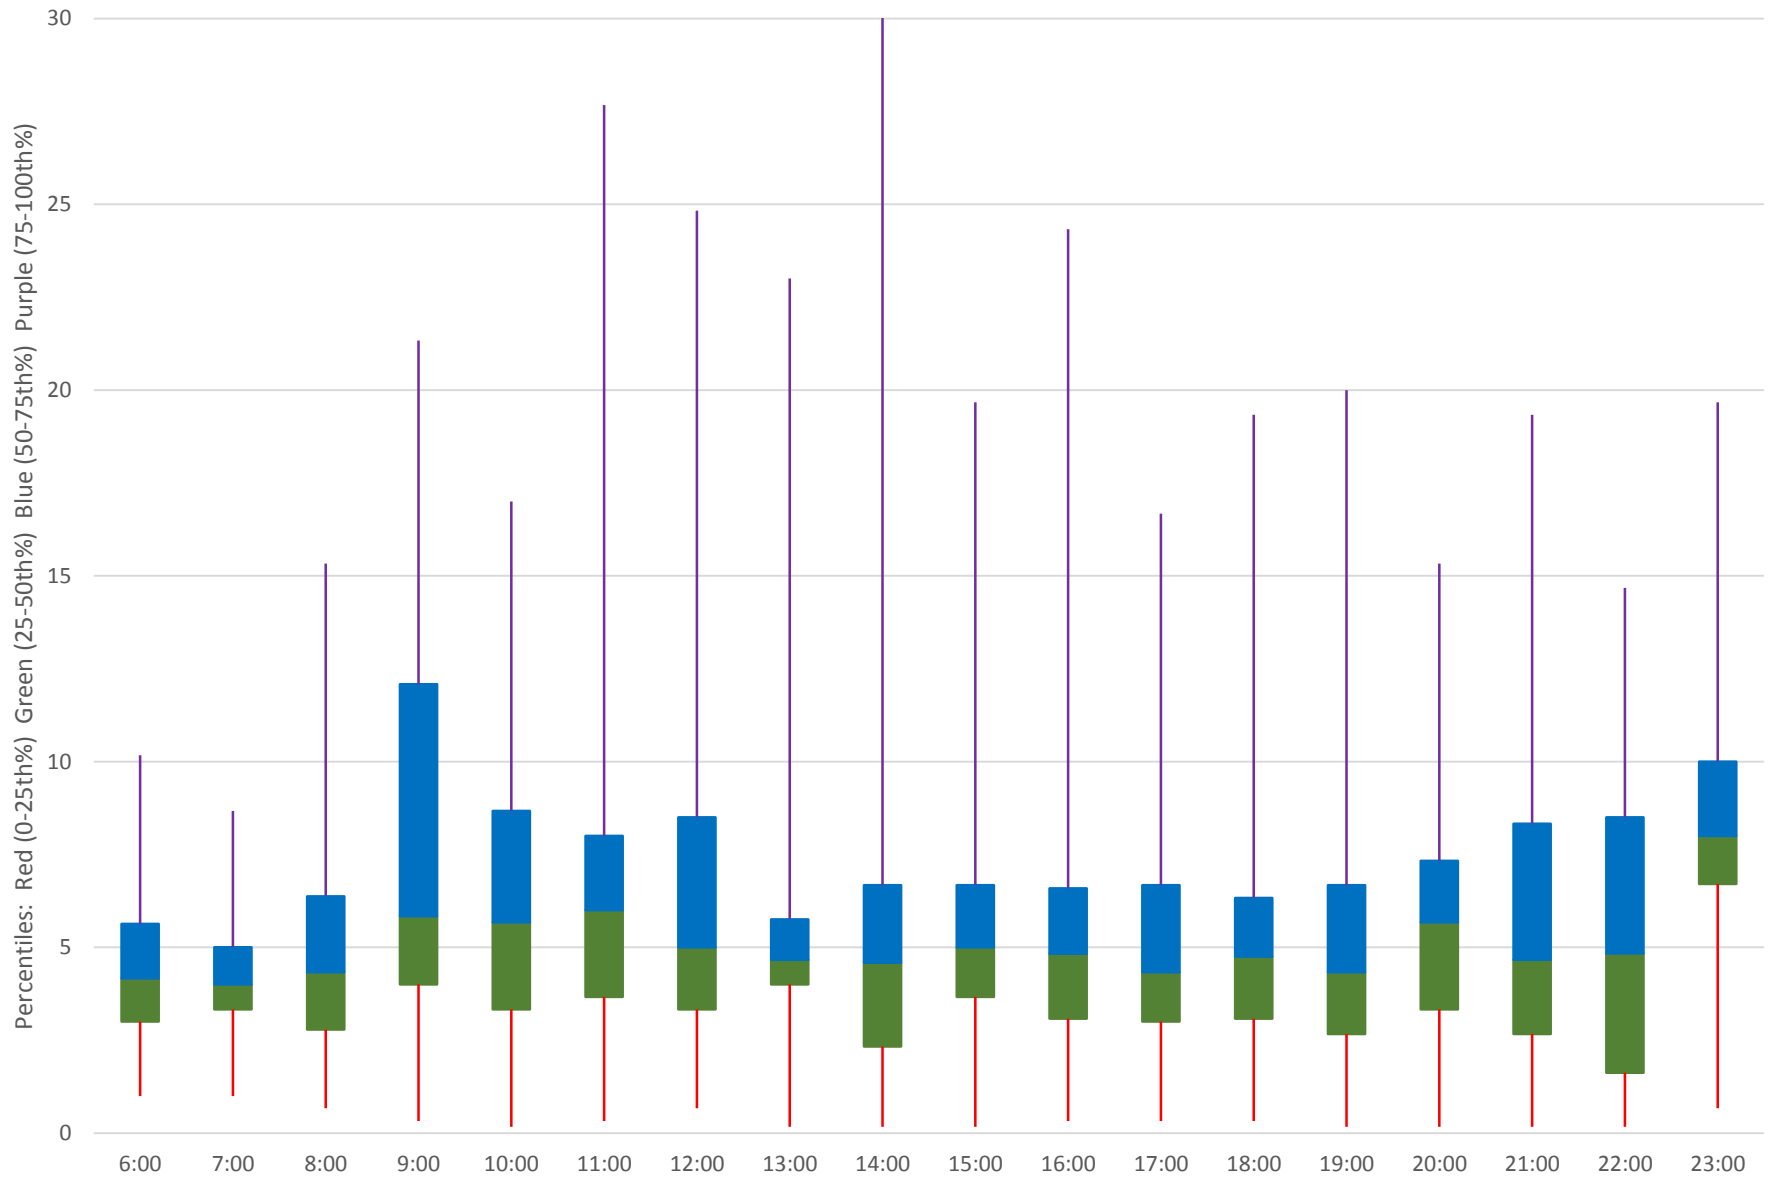

Quartiles Week 1

501 Queen Headways at Silver Birch Ave. Westbound March 2019

Quartiles Week 2

501 Queen Headways at Silver Birch Ave. Westbound March 2019

Quartiles Week 3

501 Queen Headways at Silver Birch Ave. Westbound March 2019

Quartiles Week 4

501 Queen Headways at Silver Birch Ave. Westbound March 2019 Saturday Statistics

501 Queen Headways at Silver Birch Ave. Westbound March 2019

Quartiles Saturdays

501 Queen Headways at Silver Birch Ave. Westbound March 2019 Sunday Statistics

501 Queen Headways at Silver Birch Ave. Westbound March 2019

Quartiles Sundays/Holidays