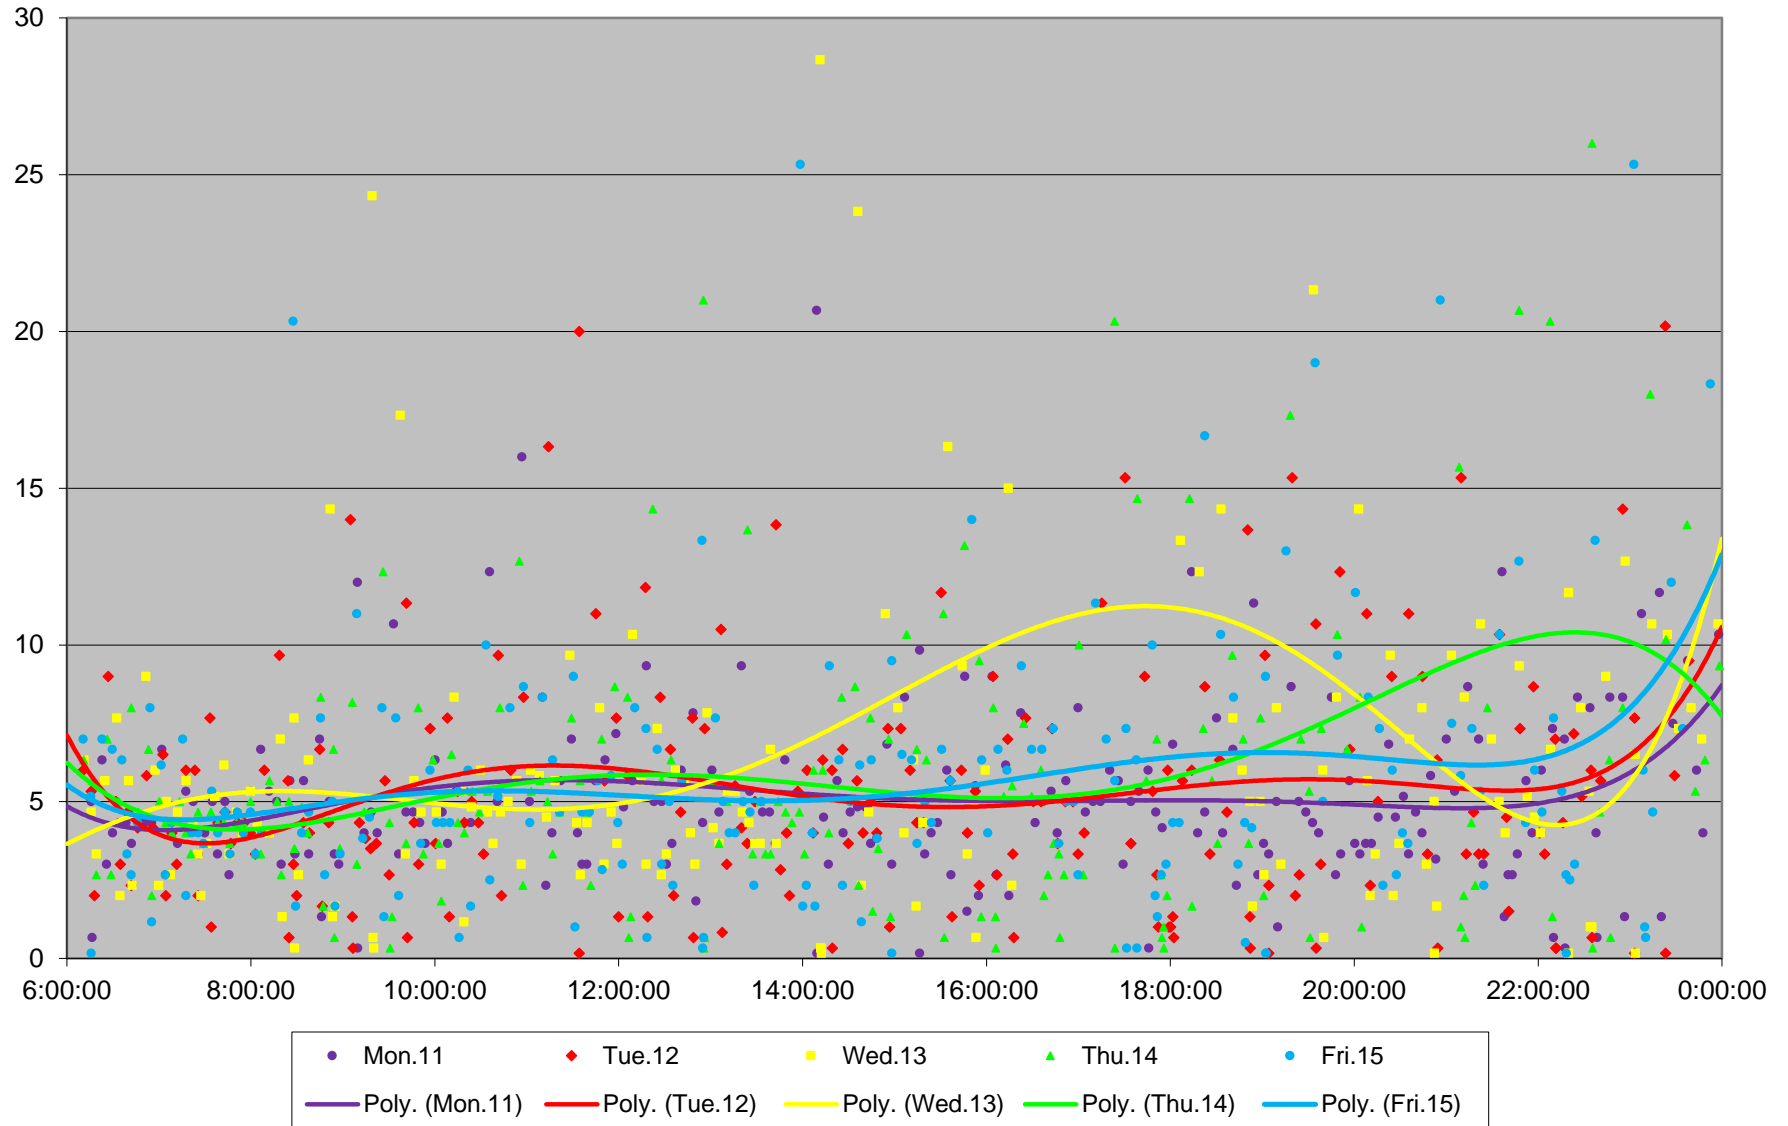

501 Queen Headways at Silver Birch Ave. Westbound March 2019

501 Queen Headways at Silver Birch Ave. Westbound March 2019

501 Queen Headways at Silver Birch Ave. Westbound March 2019

501 Queen Headways at Silver Birch Ave. Westbound March 2019

501 Queen Headways at Silver Birch Ave. Westbound March 2019

501 Queen Headways at Silver Birch Ave. Westbound March 2019

501 Queen Headways at Silver Birch Ave. Westbound March 2019

501 Queen Headways at Silver Birch Ave. Westbound March 2019 Weekday Statistics

501 Queen Headways at Silver Birch Ave. Westbound March 2019 Weekday Statistics

501 Queen Headways at Silver Birch Ave. Westbound March 2019

Quartiles Weekday

501 Queen Headways at Silver Birch Ave. Westbound March 2019

Quartiles Week 1

501 Queen Headways at Silver Birch Ave. Westbound March 2019

Quartiles Week 2

501 Queen Headways at Silver Birch Ave. Westbound March 2019

Quartiles Week 3

501 Queen Headways at Silver Birch Ave. Westbound March 2019