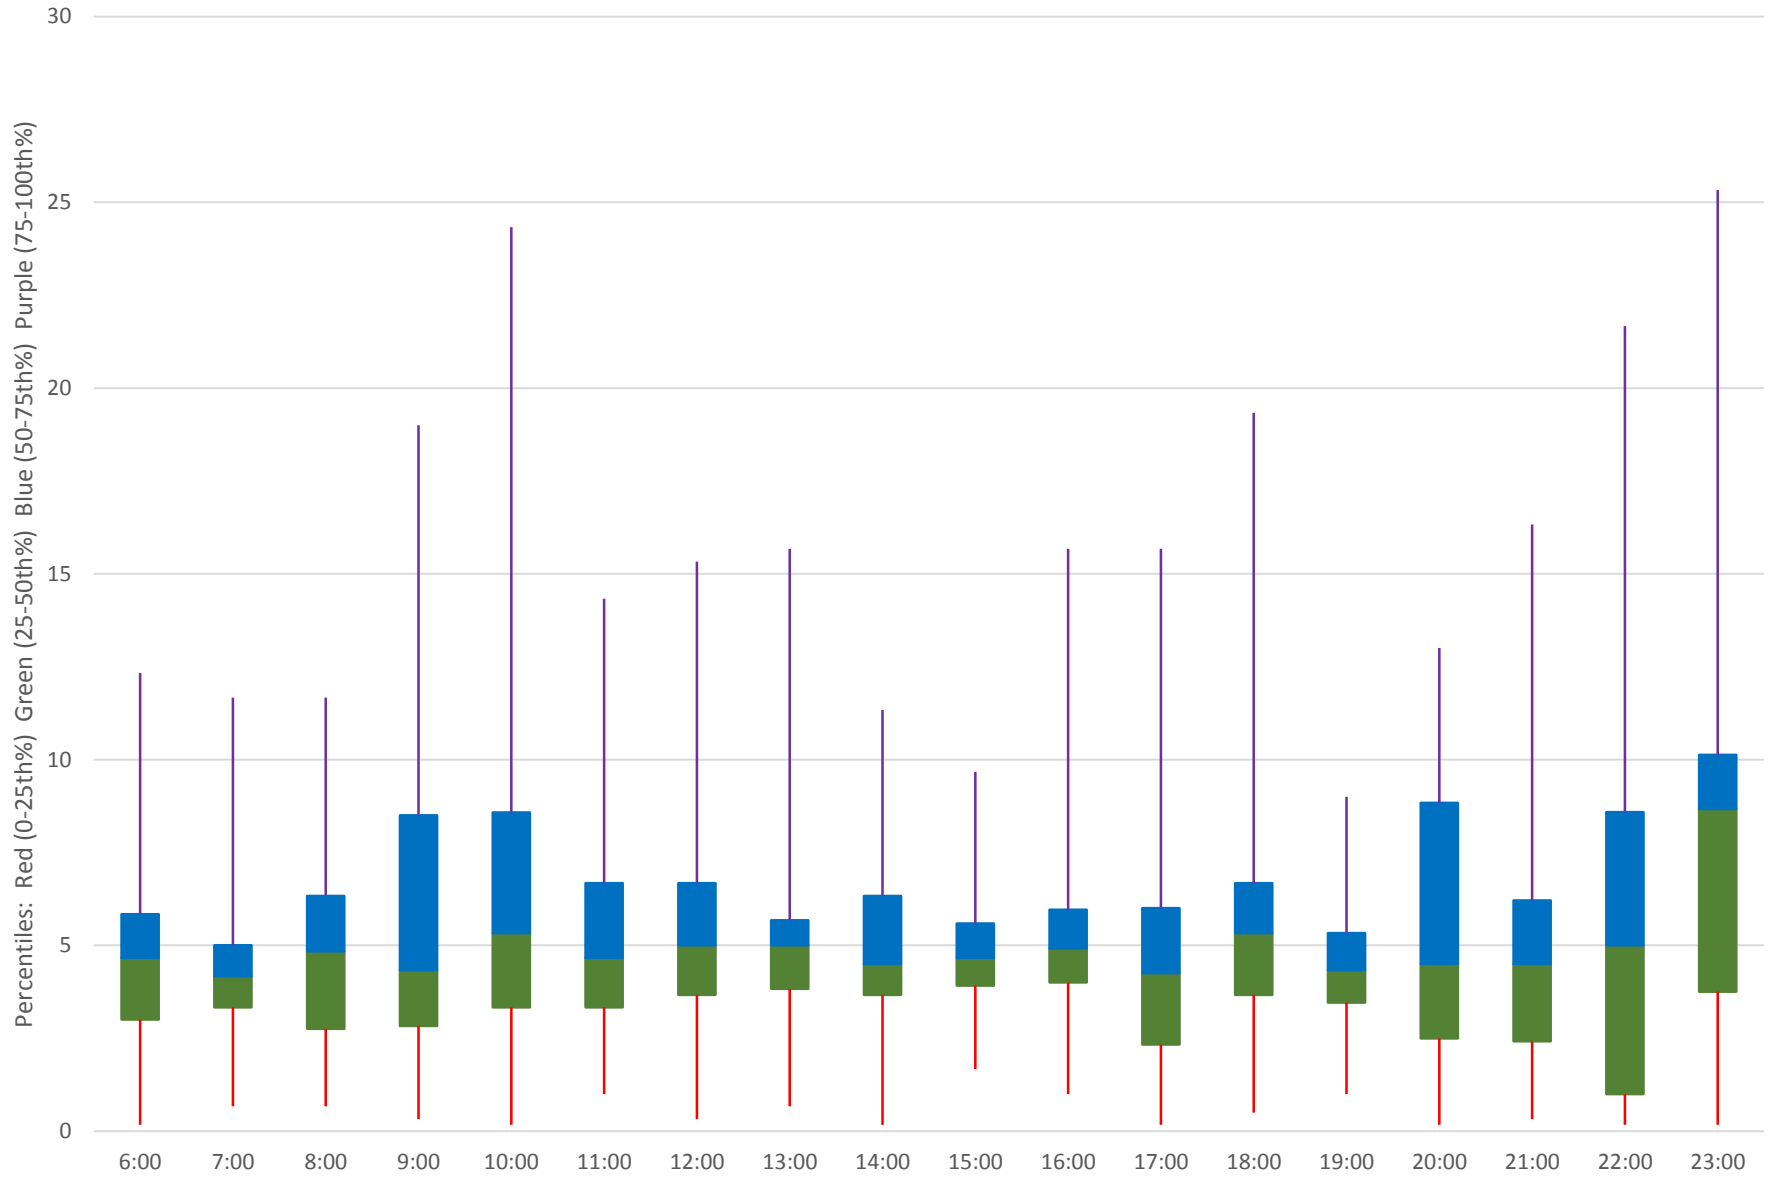

Quartiles Week 1

501 Queen Headways at Silver Birch Ave. Westbound March 2019

Quartiles Week 2

501 Queen Headways at Silver Birch Ave. Westbound March 2019

Quartiles Week 3

501 Queen Headways at Silver Birch Ave. Westbound March 2019

Quartiles Week 4

501 Queen Headways at Silver Birch Ave. Westbound March 2019 Saturday Statistics

501 Queen Headways at Silver Birch Ave. Westbound March 2019

Quartiles Saturdays

501 Queen Headways at Silver Birch Ave. Westbound March 2019 Sunday Statistics

501 Queen Headways at Silver Birch Ave. Westbound March 2019

Quartiles Sundays/Holidays