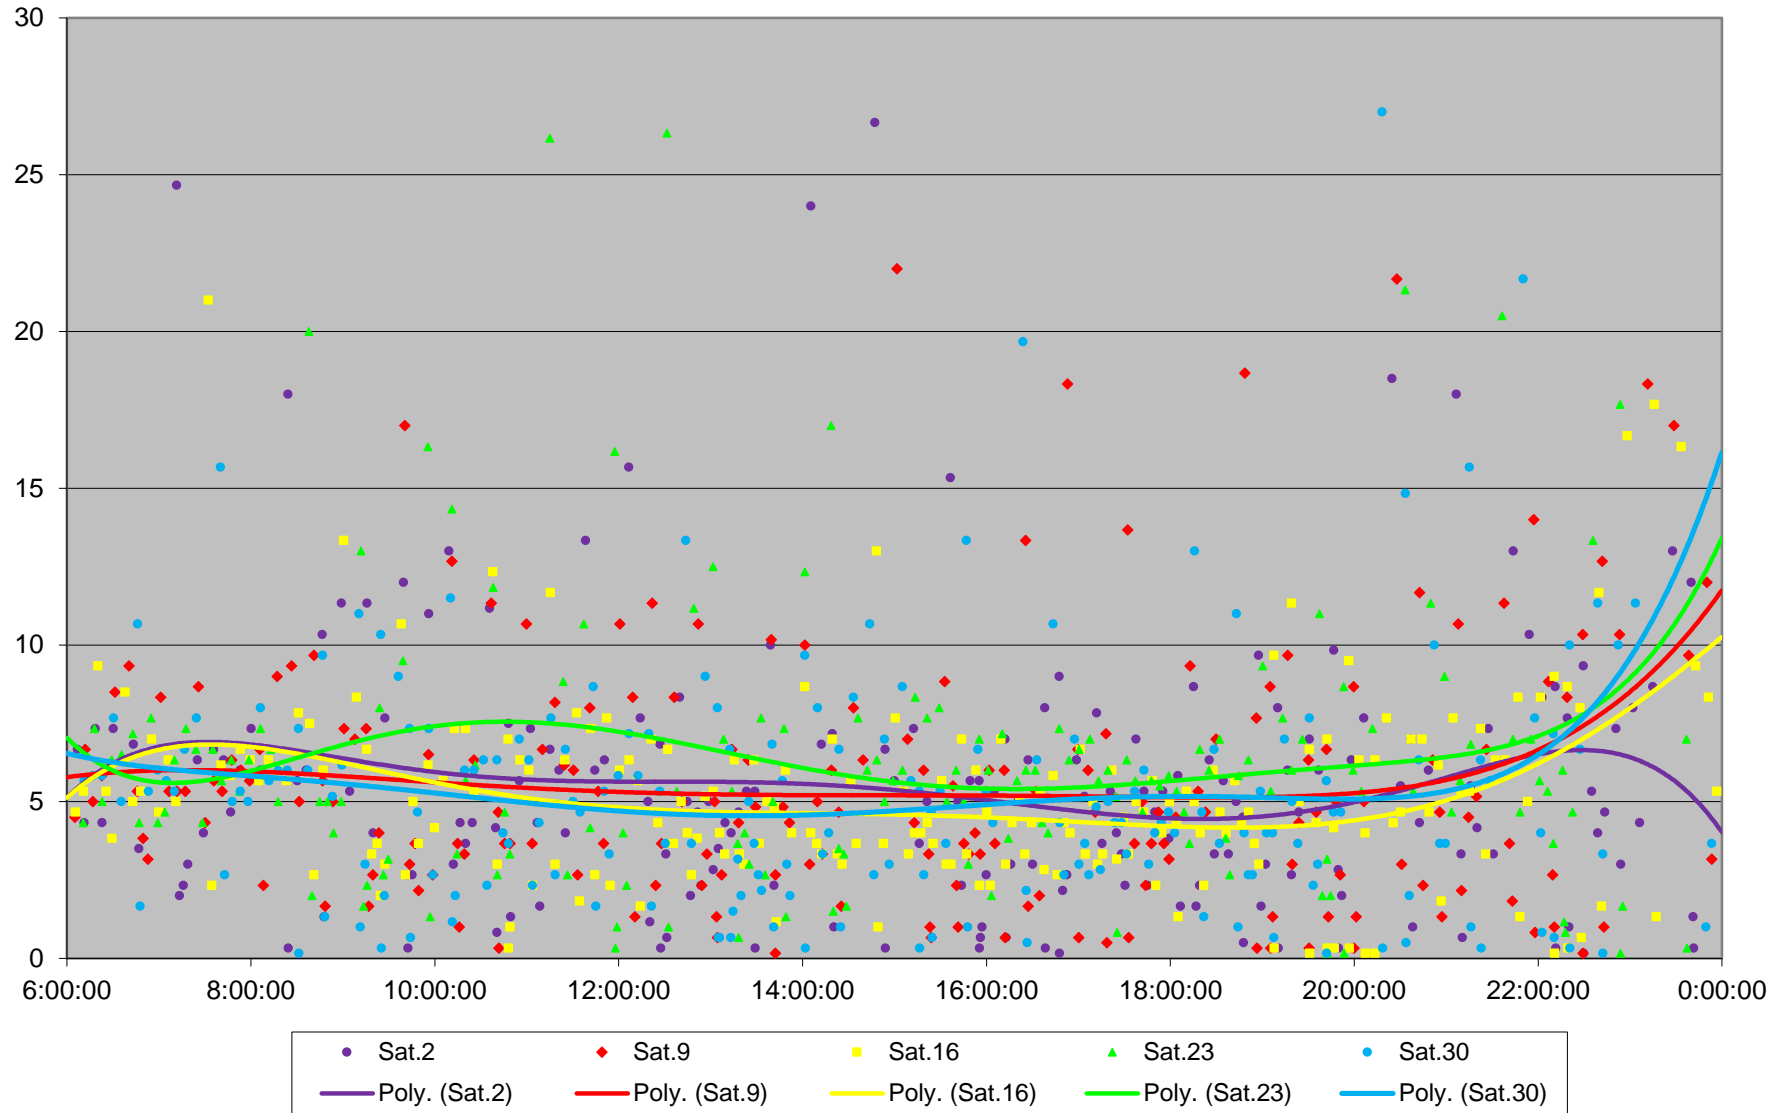

501 Queen Headways at Silver Birch Ave. Westbound March 2019

501 Queen Headways at Silver Birch Ave. Westbound March 2019

501 Queen Headways at Silver Birch Ave. Westbound March 2019

501 Queen Headways at Silver Birch Ave. Westbound March 2019

501 Queen Headways at Silver Birch Ave. Westbound March 2019

501 Queen Headways at Silver Birch Ave. Westbound March 2019

501 Queen Headways at Silver Birch Ave. Westbound March 2019

501 Queen Headways at Silver Birch Ave. Westbound March 2019 Weekday Statistics

501 Queen Headways at Silver Birch Ave. Westbound March 2019 Weekday Statistics

501 Queen Headways at Silver Birch Ave. Westbound March 2019

Quartiles Weekday

501 Queen Headways at Silver Birch Ave. Westbound March 2019