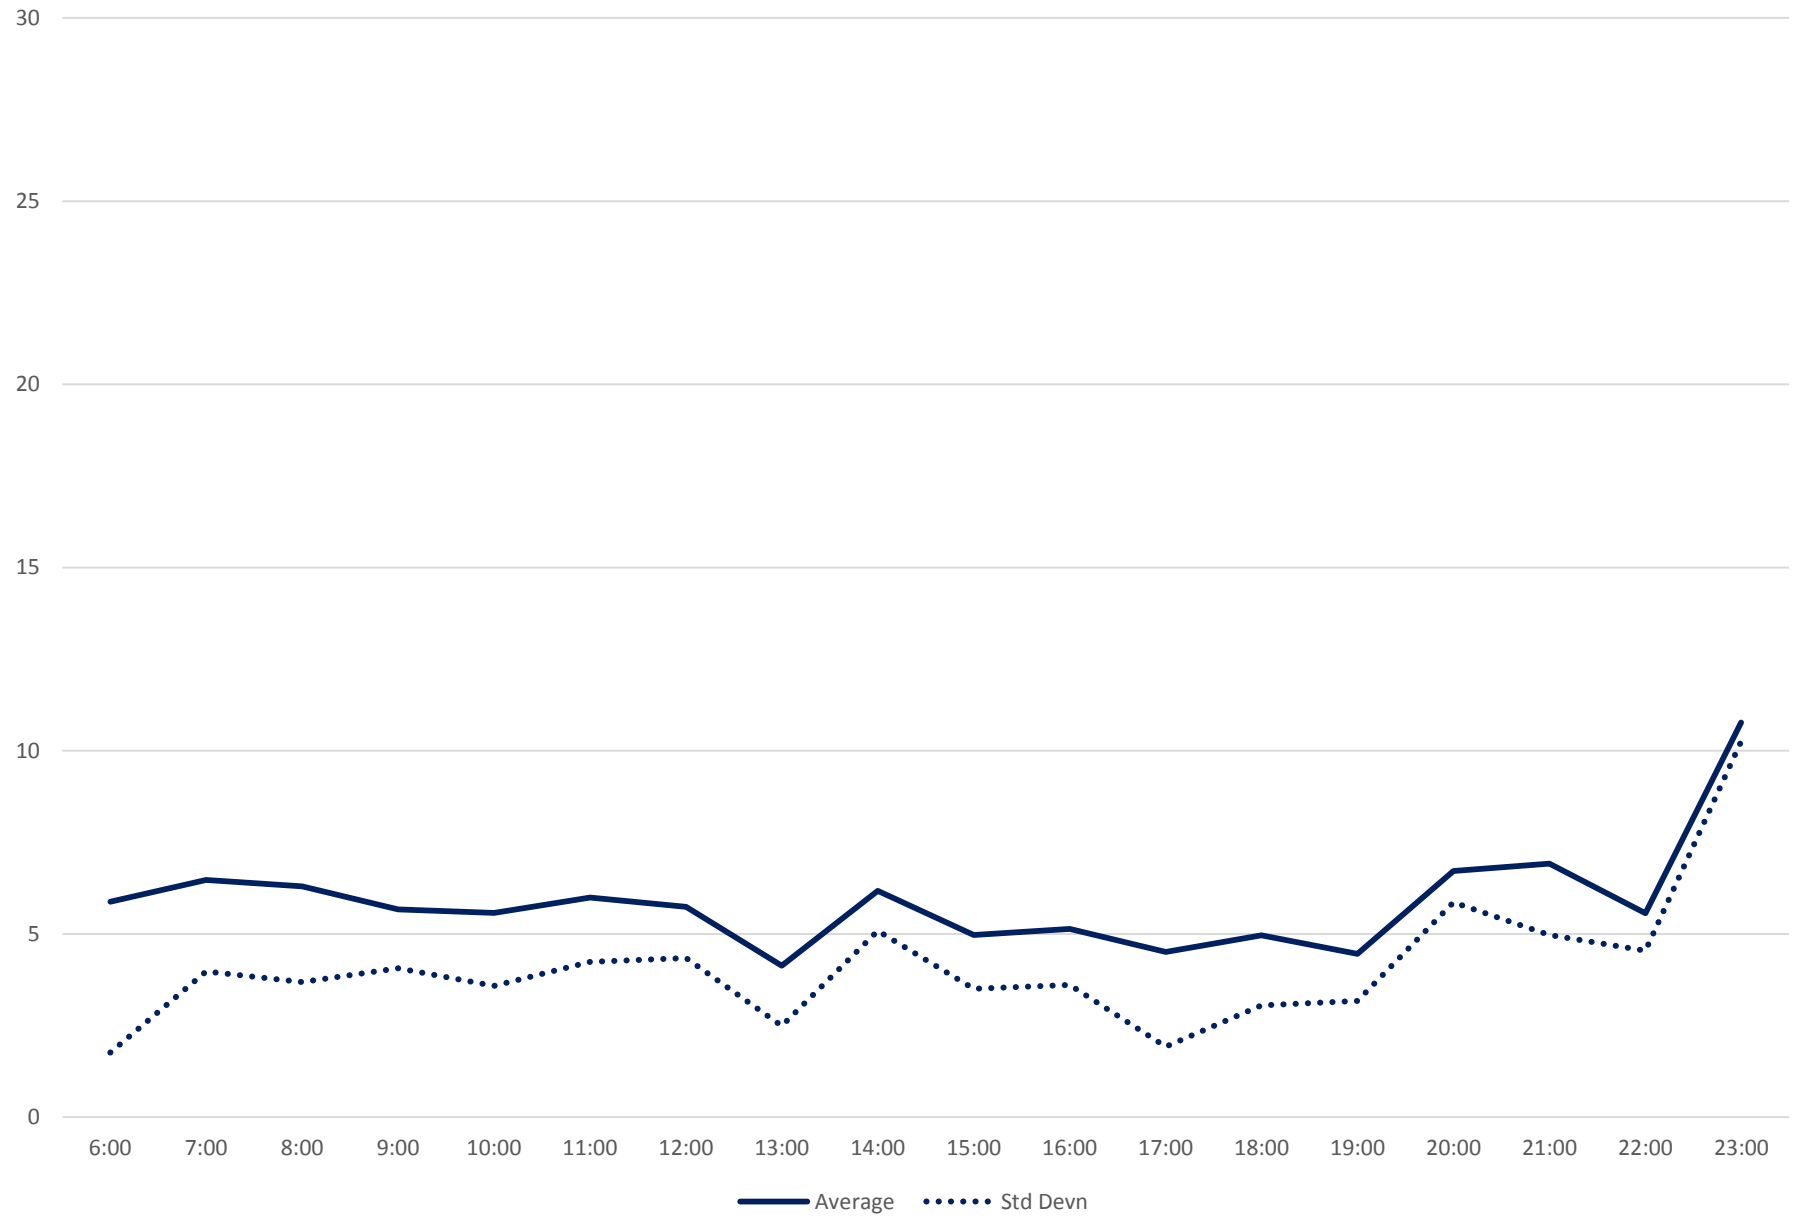

501 Queen Headways at Silver Birch Ave. Westbound March 2019 Weekday Statistics

501 Queen Headways at Silver Birch Ave. Westbound March 2019

Quartiles Weekday

501 Queen Headways at Silver Birch Ave. Westbound March 2019

Quartiles Week 1

501 Queen Headways at Silver Birch Ave. Westbound March 2019

Quartiles Week 2

501 Queen Headways at Silver Birch Ave. Westbound March 2019

Quartiles Week 3

501 Queen Headways at Silver Birch Ave. Westbound March 2019

Quartiles Week 4

501 Queen Headways at Silver Birch Ave. Westbound March 2019 Saturday Statistics

501 Queen Headways at Silver Birch Ave. Westbound March 2019

Quartiles Saturdays

501 Queen Headways at Silver Birch Ave. Westbound March 2019 Sunday Statistics

501 Queen Headways at Silver Birch Ave. Westbound March 2019

Quartiles Sundays/Holidays