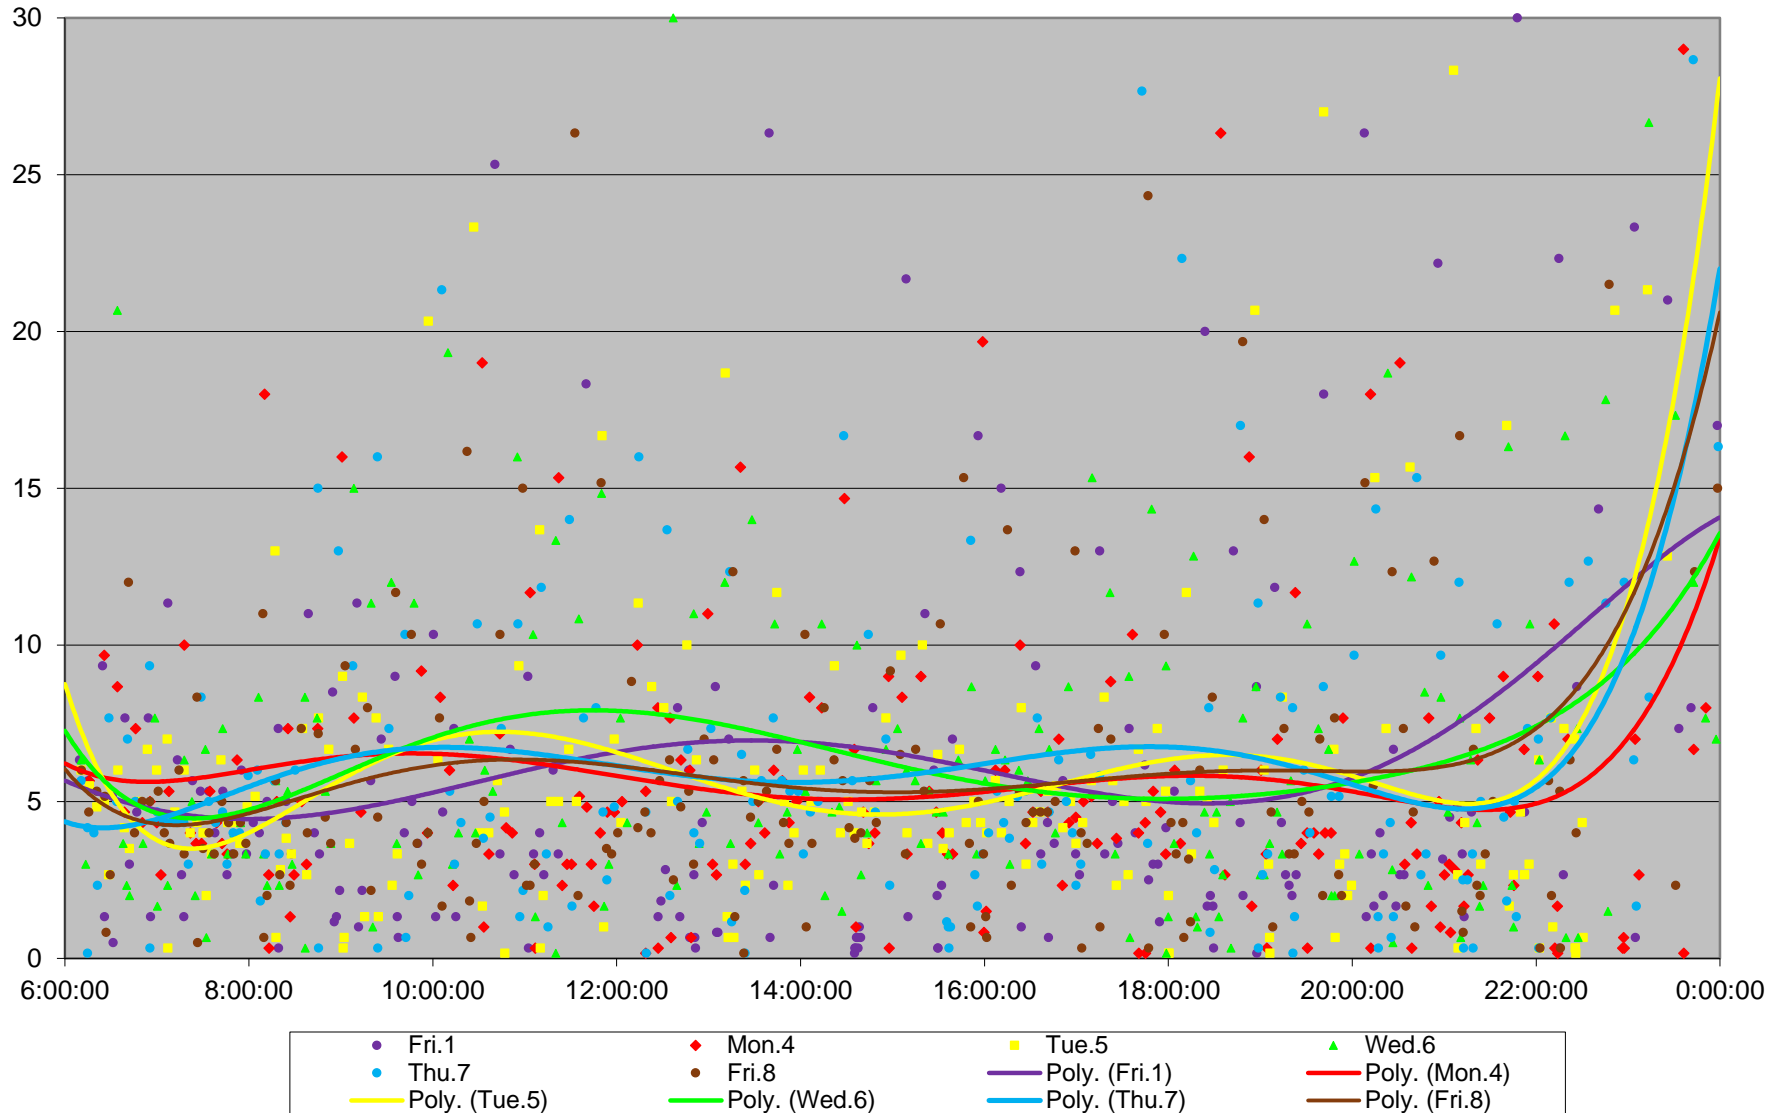

501 Queen Headways at Silver Birch Ave. Westbound March 2019

501 Queen Headways at Silver Birch Ave. Westbound March 2019

501 Queen Headways at Silver Birch Ave. Westbound March 2019

501 Queen Headways at Silver Birch Ave. Westbound March 2019

501 Queen Headways at Silver Birch Ave. Westbound March 2019

501 Queen Headways at Silver Birch Ave. Westbound March 2019

501 Queen Headways at Silver Birch Ave. Westbound March 2019

501 Queen Headways at Silver Birch Ave. Westbound March 2019 Weekday Statistics

501 Queen Headways at Silver Birch Ave. Westbound March 2019 Weekday Statistics

501 Queen Headways at Silver Birch Ave. Westbound March 2019

Quartiles Weekday

501 Queen Headways at Silver Birch Ave. Westbound March 2019