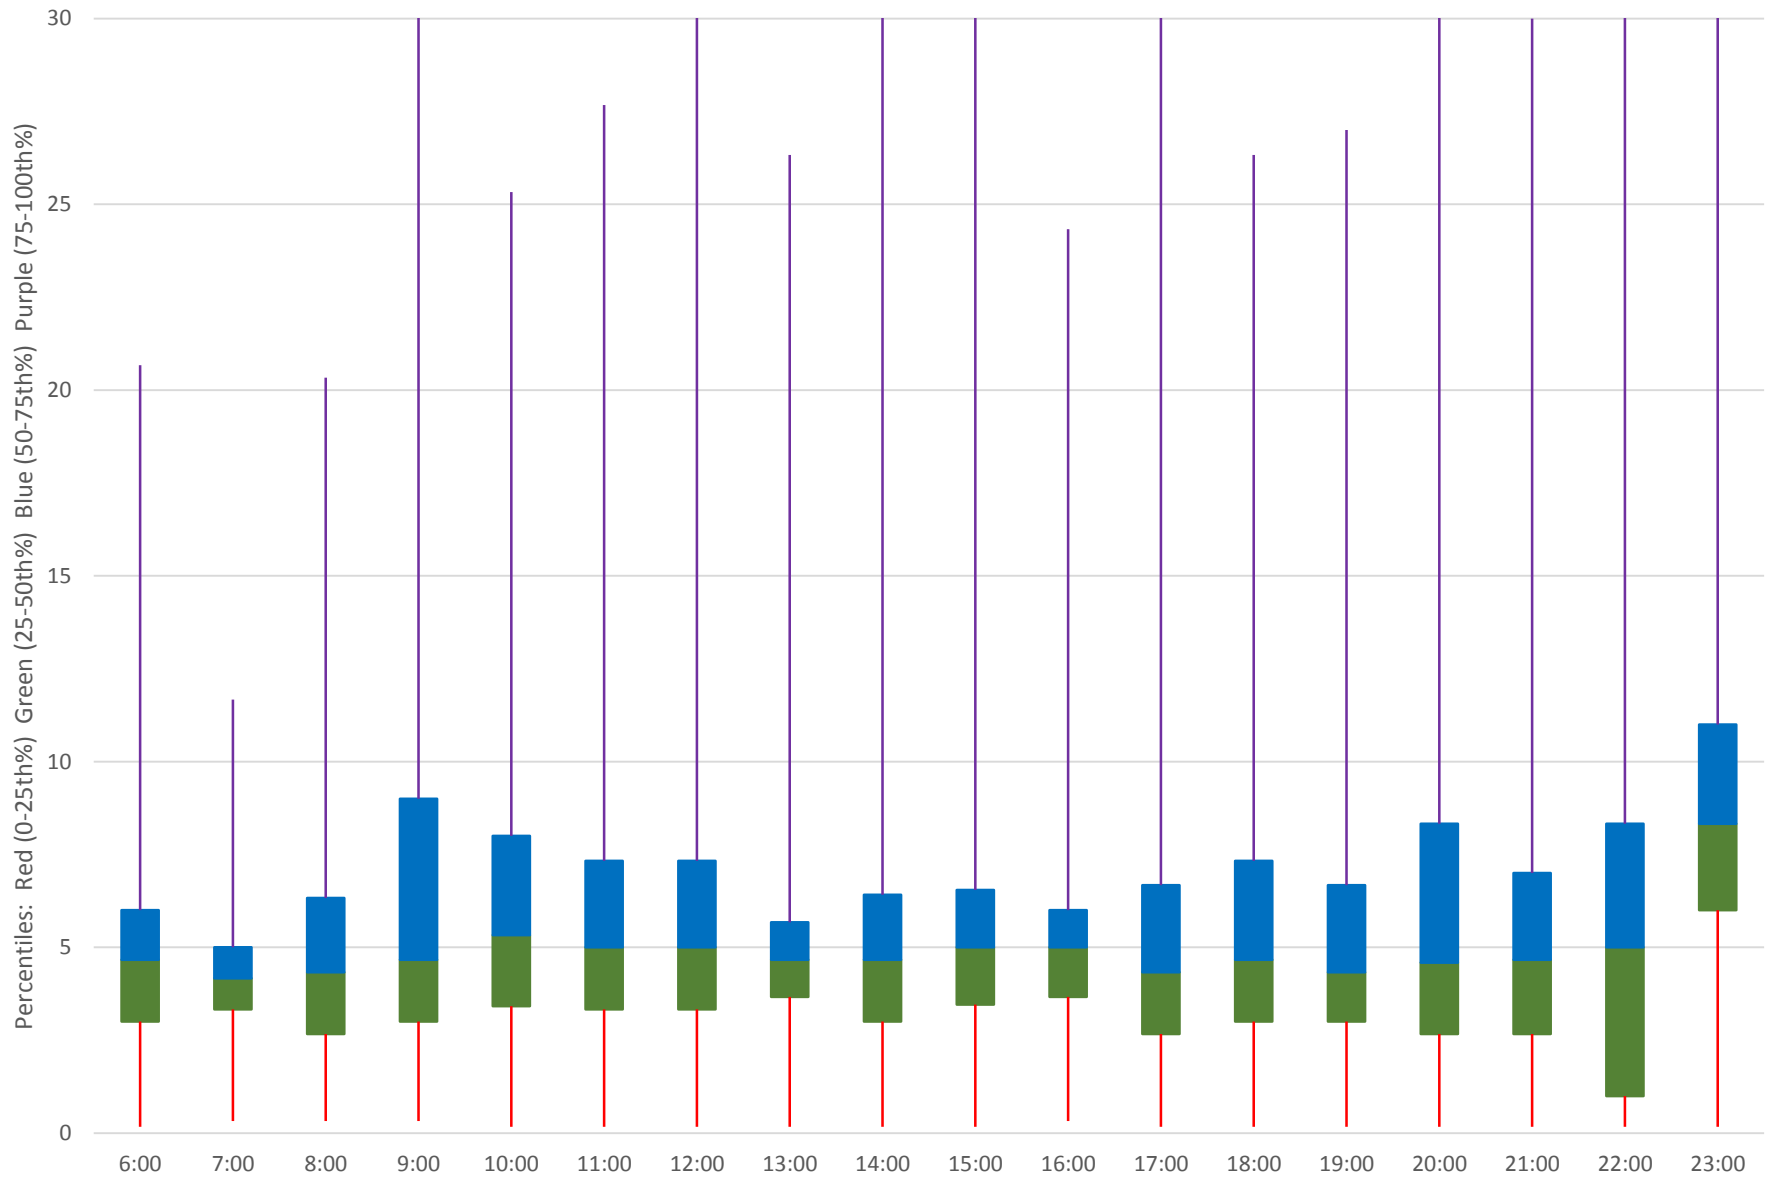

501 Queen Headways at Silver Birch Ave. Westbound March 2019

501 Queen Headways at Silver Birch Ave. Westbound March 2019

501 Queen Headways at Silver Birch Ave. Westbound March 2019

501 Queen Headways at Silver Birch Ave. Westbound March 2019 Weekday Statistics

501 Queen Headways at Silver Birch Ave. Westbound March 2019 Weekday Statistics

501 Queen Headways at Silver Birch Ave. Westbound March 2019

Quartiles Weekday

501 Queen Headways at Silver Birch Ave. Westbound March 2019

Quartiles Week 1

501 Queen Headways at Silver Birch Ave. Westbound March 2019

Quartiles Week 2

501 Queen Headways at Silver Birch Ave. Westbound March 2019

Quartiles Week 3

501 Queen Headways at Silver Birch Ave. Westbound March 2019