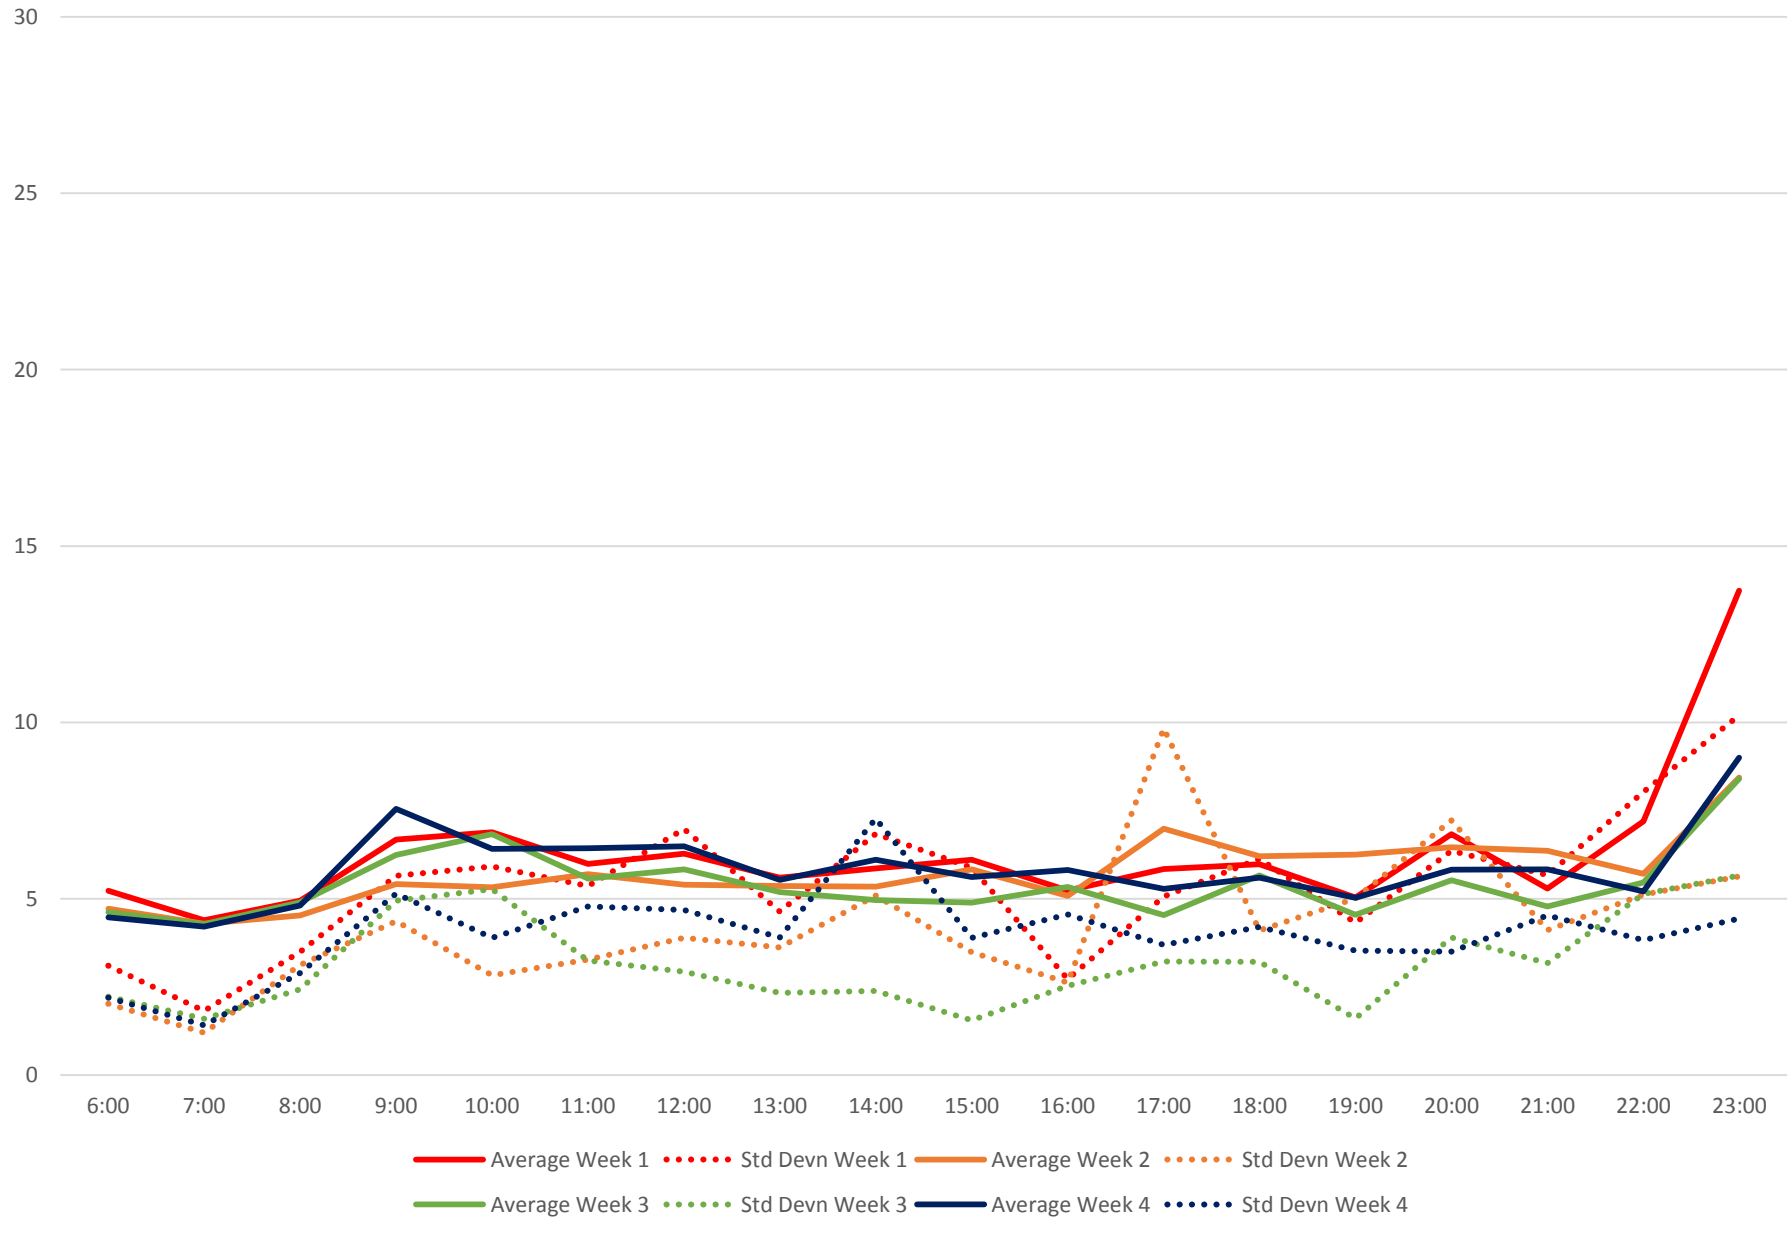

501 Queen Headways at Silver Birch Ave. Westbound March 2019

501 Queen Headways at Silver Birch Ave. Westbound March 2019

501 Queen Headways at Silver Birch Ave. Westbound March 2019

501 Queen Headways at Silver Birch Ave. Westbound March 2019

501 Queen Headways at Silver Birch Ave. Westbound March 2019

501 Queen Headways at Silver Birch Ave. Westbound March 2019

501 Queen Headways at Silver Birch Ave. Westbound March 2019

501 Queen Headways at Silver Birch Ave. Westbound March 2019 Weekday Statistics

501 Queen Headways at Silver Birch Ave. Westbound March 2019 Weekday Statistics

501 Queen Headways at Silver Birch Ave. Westbound March 2019

Quartiles Weekday

501 Queen Headways at Silver Birch Ave. Westbound March 2019

Quartiles Week 1

501 Queen Headways at Silver Birch Ave. Westbound March 2019

Quartiles Week 2

501 Queen Headways at Silver Birch Ave. Westbound March 2019

Quartiles Week 3

501 Queen Headways at Silver Birch Ave. Westbound March 2019