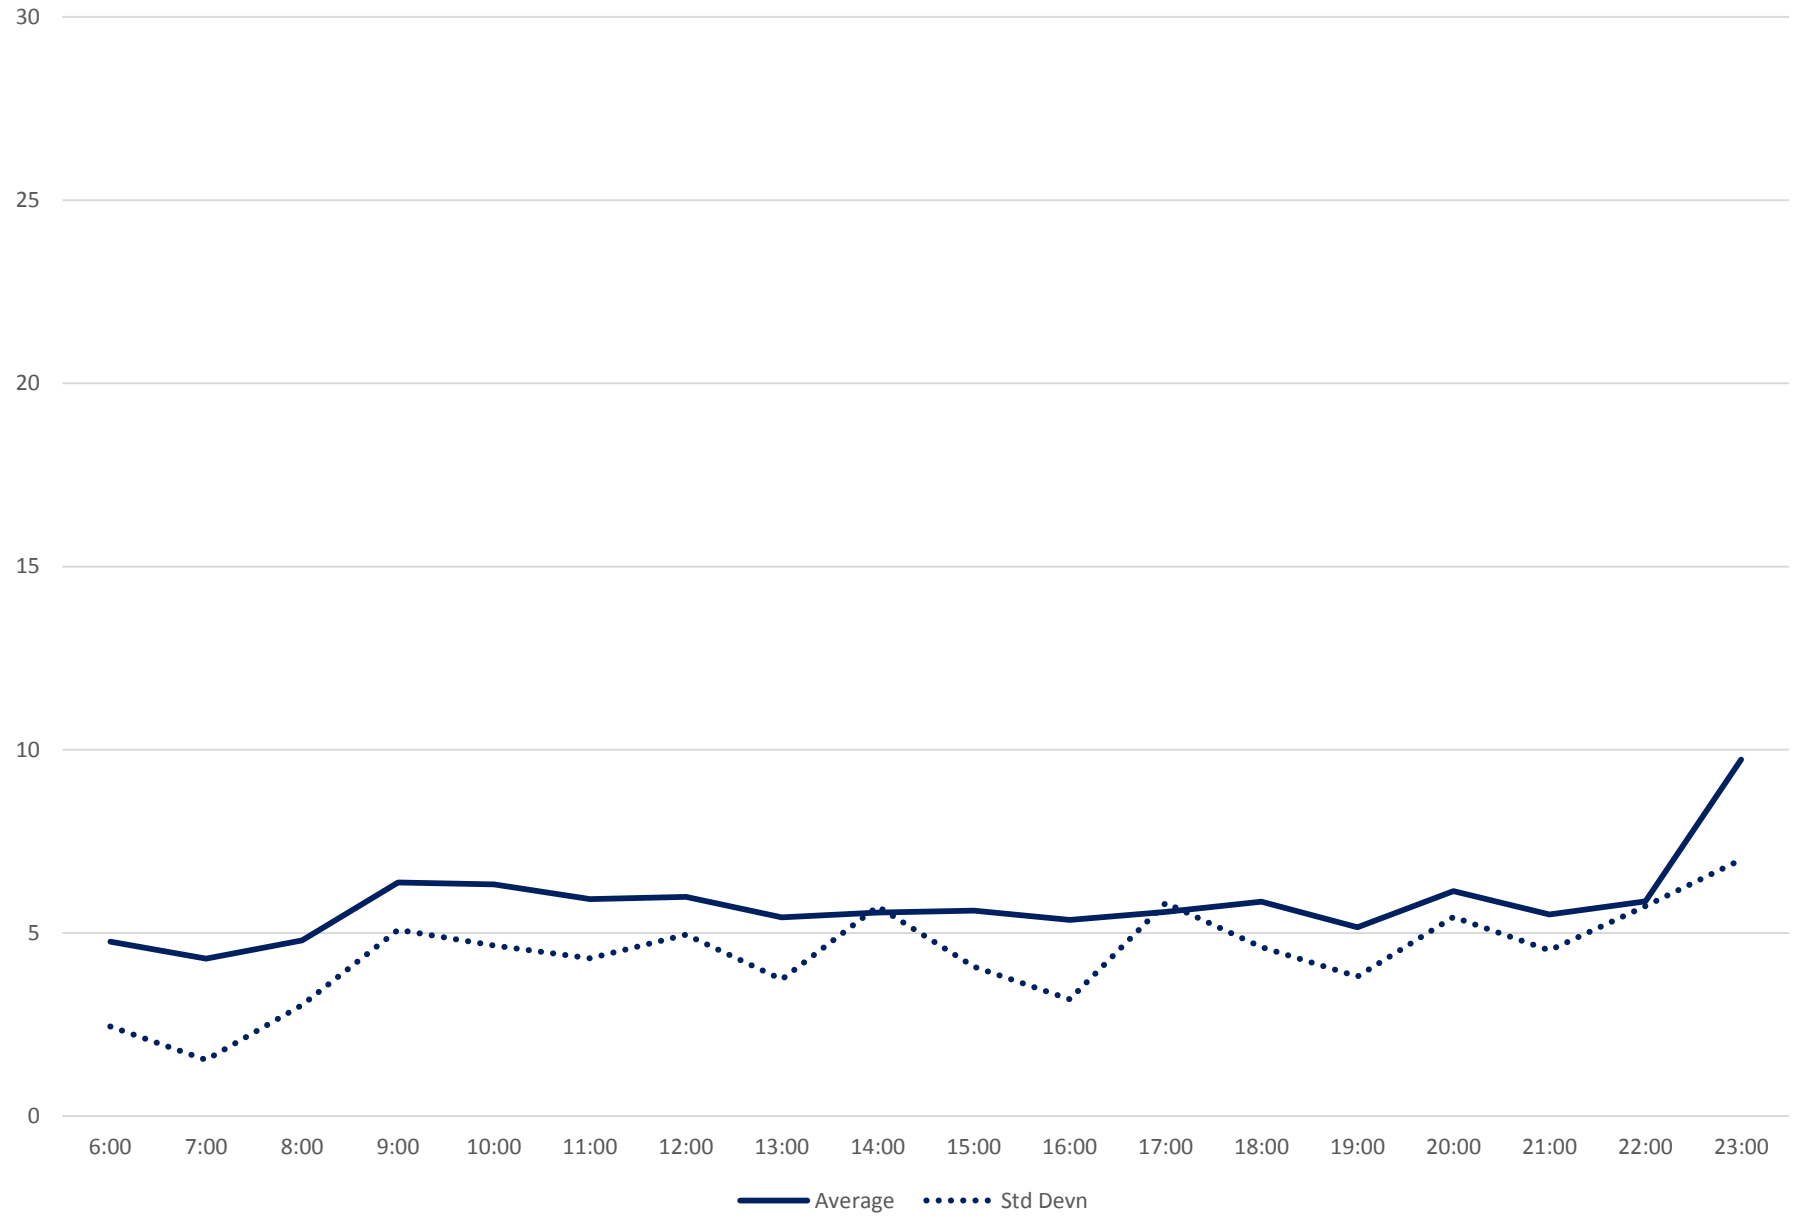

501 Queen Headways at Silver Birch Ave. Westbound March 2019

501 Queen Headways at Silver Birch Ave. Westbound March 2019

501 Queen Headways at Silver Birch Ave. Westbound March 2019

501 Queen Headways at Silver Birch Ave. Westbound March 2019

501 Queen Headways at Silver Birch Ave. Westbound March 2019

501 Queen Headways at Silver Birch Ave. Westbound March 2019

501 Queen Headways at Silver Birch Ave. Westbound March 2019

501 Queen Headways at Silver Birch Ave. Westbound March 2019 Weekday Statistics

501 Queen Headways at Silver Birch Ave. Westbound March 2019 Weekday Statistics

501 Queen Headways at Silver Birch Ave. Westbound March 2019

Quartiles Weekday

501 Queen Headways at Silver Birch Ave. Westbound March 2019

Quartiles Week 1

501 Queen Headways at Silver Birch Ave. Westbound March 2019

Quartiles Week 2

501 Queen Headways at Silver Birch Ave. Westbound March 2019

Quartiles Week 3

501 Queen Headways at Silver Birch Ave. Westbound March 2019