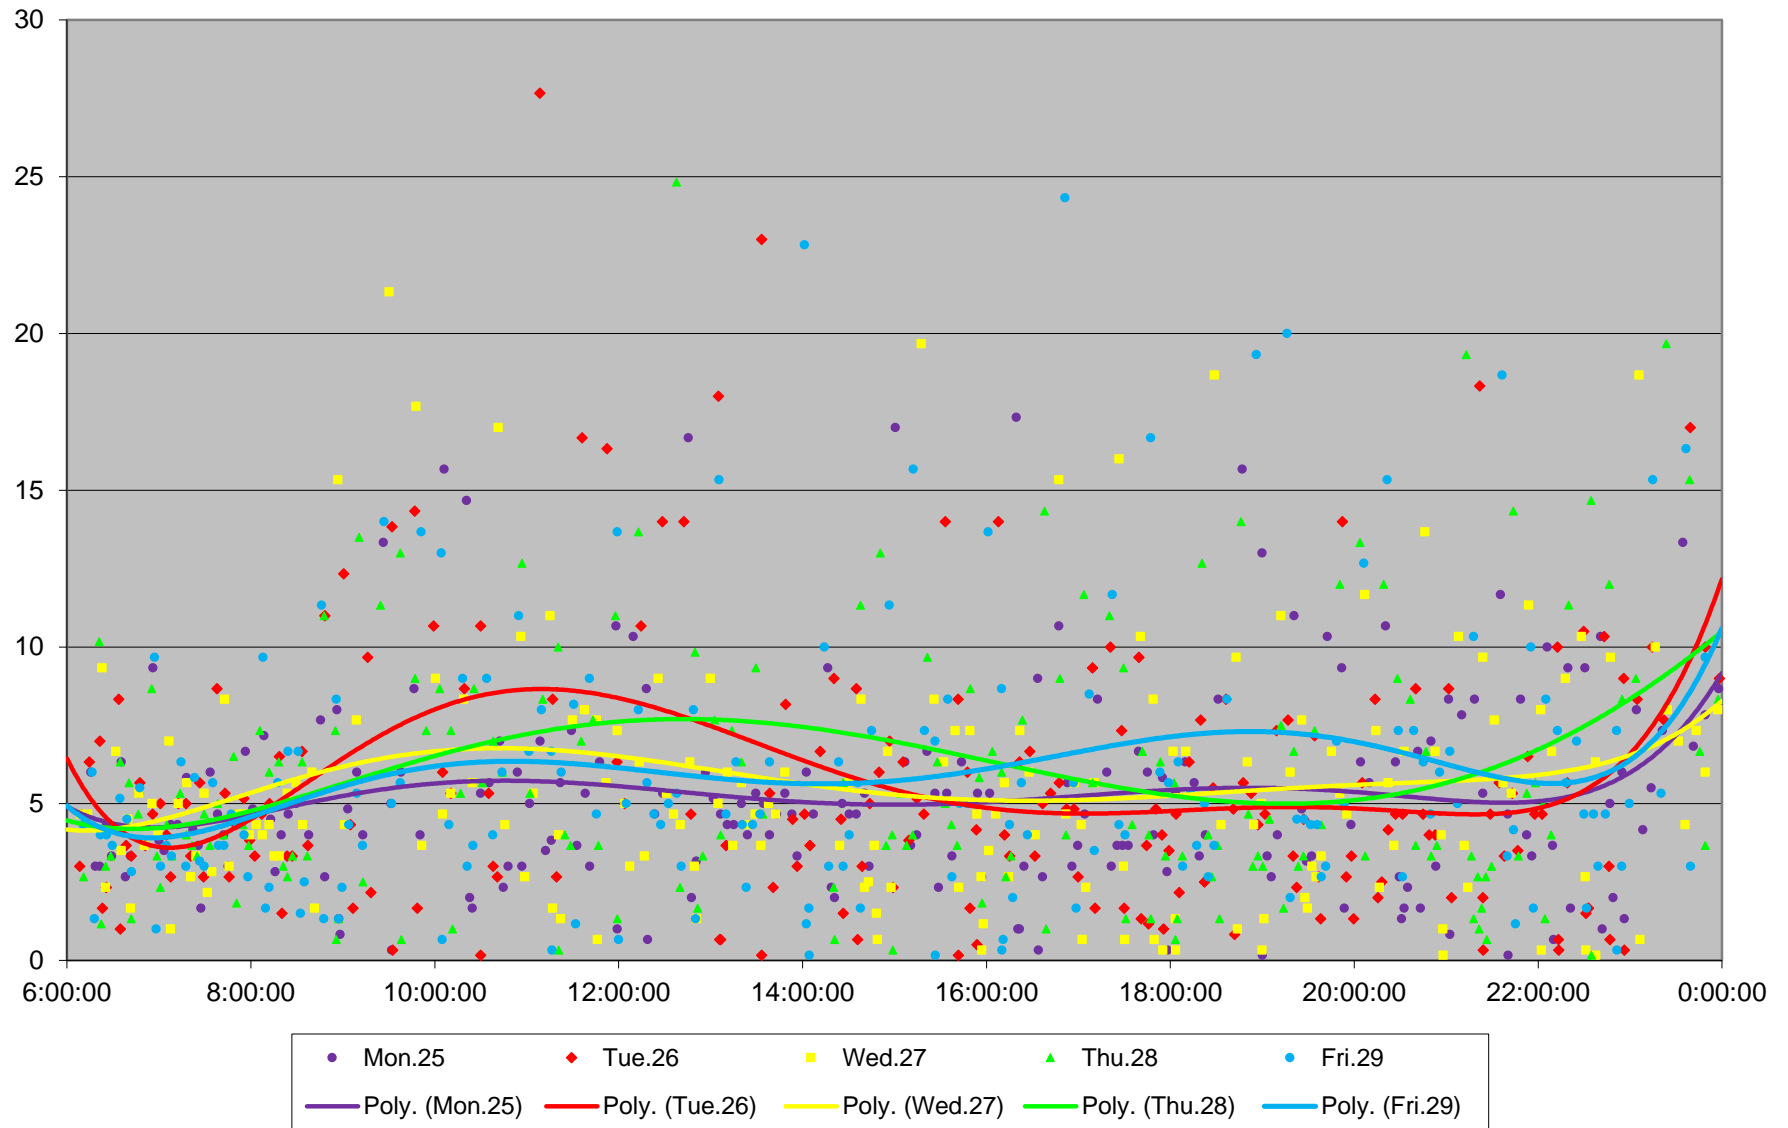

501 Queen Headways at Silver Birch Ave. Westbound March 2019

501 Queen Headways at Silver Birch Ave. Westbound March 2019

501 Queen Headways at Silver Birch Ave. Westbound March 2019

501 Queen Headways at Silver Birch Ave. Westbound March 2019

501 Queen Headways at Silver Birch Ave. Westbound March 2019

501 Queen Headways at Silver Birch Ave. Westbound March 2019

501 Queen Headways at Silver Birch Ave. Westbound March 2019

501 Queen Headways at Silver Birch Ave. Westbound March 2019 Weekday Statistics

501 Queen Headways at Silver Birch Ave. Westbound March 2019 Weekday Statistics

501 Queen Headways at Silver Birch Ave. Westbound March 2019

Quartiles Weekday

501 Queen Headways at Silver Birch Ave. Westbound March 2019

Quartiles Week 1

501 Queen Headways at Silver Birch Ave. Westbound March 2019

Quartiles Week 2

501 Queen Headways at Silver Birch Ave. Westbound March 2019

Quartiles Week 3

501 Queen Headways at Silver Birch Ave. Westbound March 2019