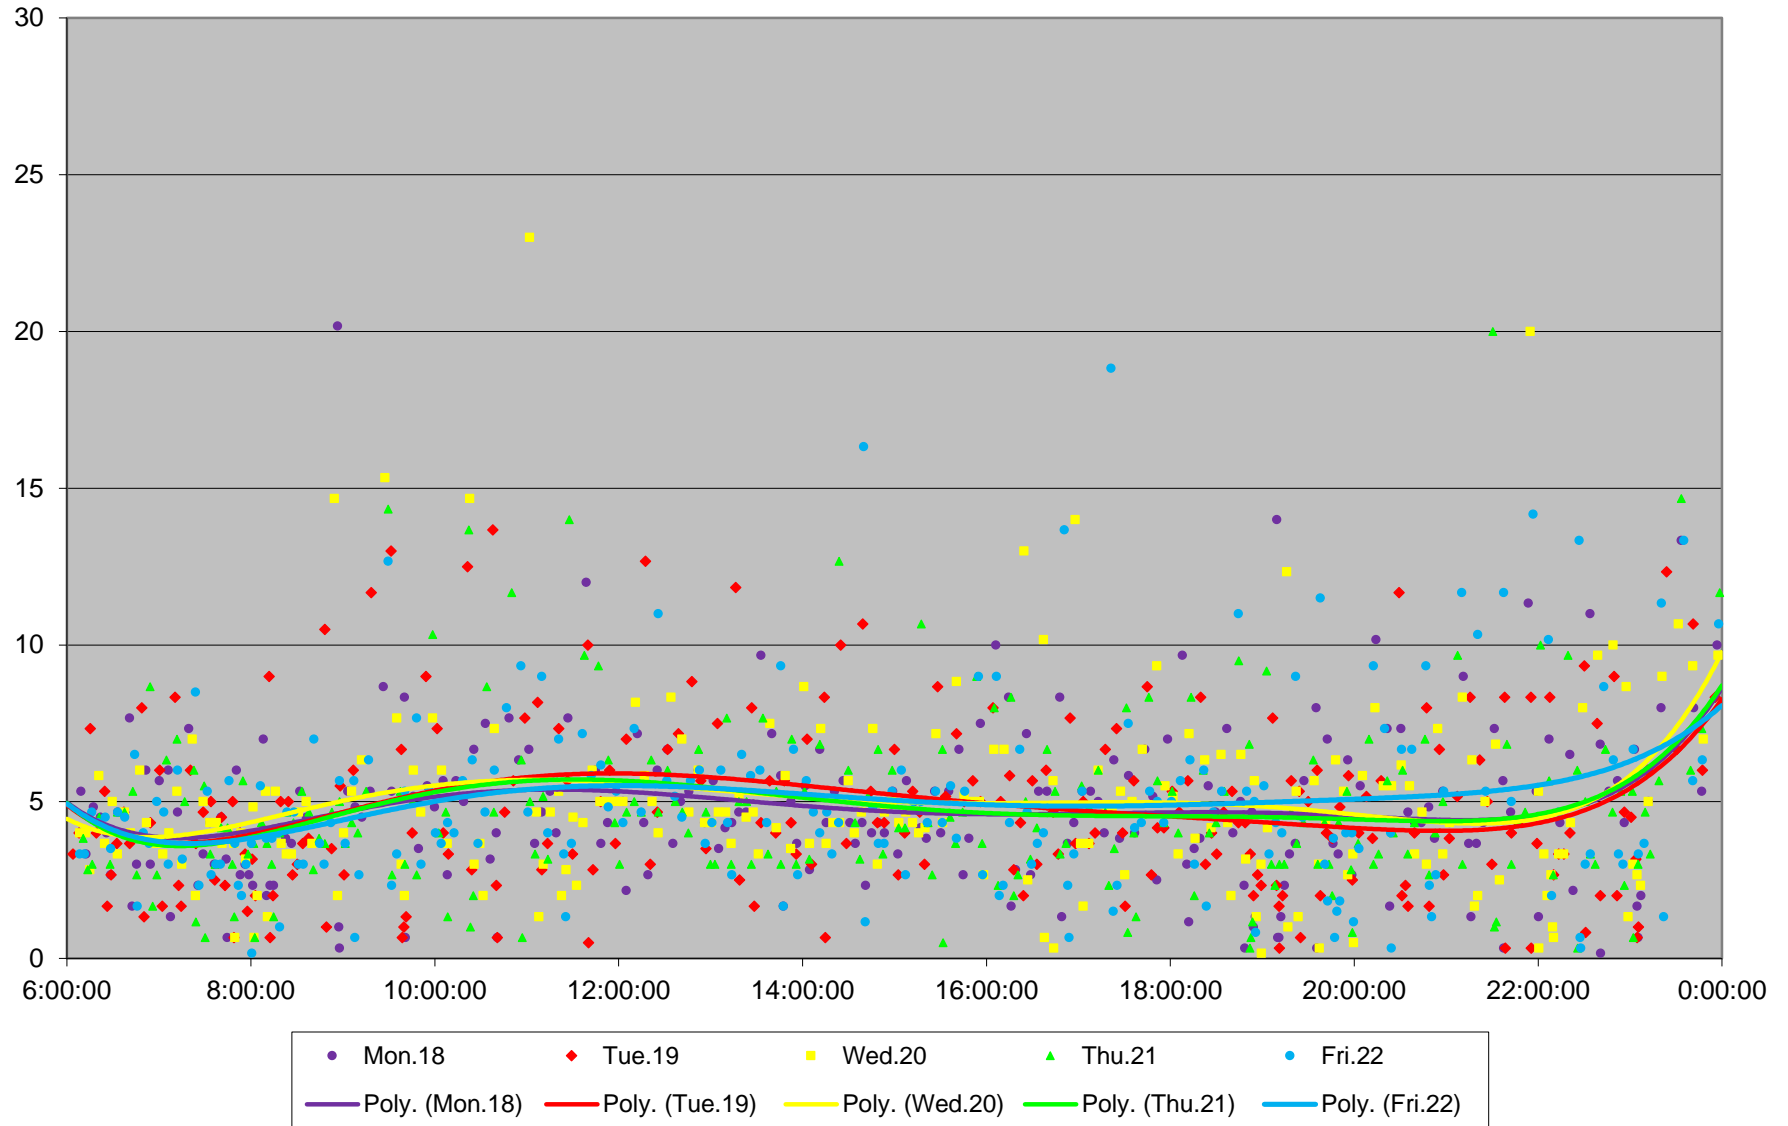

501 Queen Headways at Queensway Humber Eastbound March 2019

501 Queen Headways at Queensway Humber Eastbound March 2019

501 Queen Headways at Queensway Humber Eastbound March 2019

501 Queen Headways at Queensway Humber Eastbound March 2019

501 Queen Headways at Queensway Humber Eastbound March 2019

501 Queen Headways at Queensway Humber Eastbound March 2019

501 Queen Headways at Queensway Humber Eastbound March 2019

501 Queen Headways at Queensway Humber Eastbound March 2019 Weekday Statistics

501 Queen Headways at Queensway Humber Eastbound March 2019 Weekday Statistics

501 Queen Headways at Queensway Humber Eastbound March 2019

Quartiles Weekday

501 Queen Headways at Queensway Humber Eastbound March 2019

Quartiles Week 4

501 Queen Headways at Queensway Humber Eastbound March 2019 Saturday Statistics

501 Queen Headways at Queensway Humber Eastbound March 2019

Quartiles Saturdays

501 Queen Headways at Queensway Humber Eastbound March 2019 Sunday Statistics