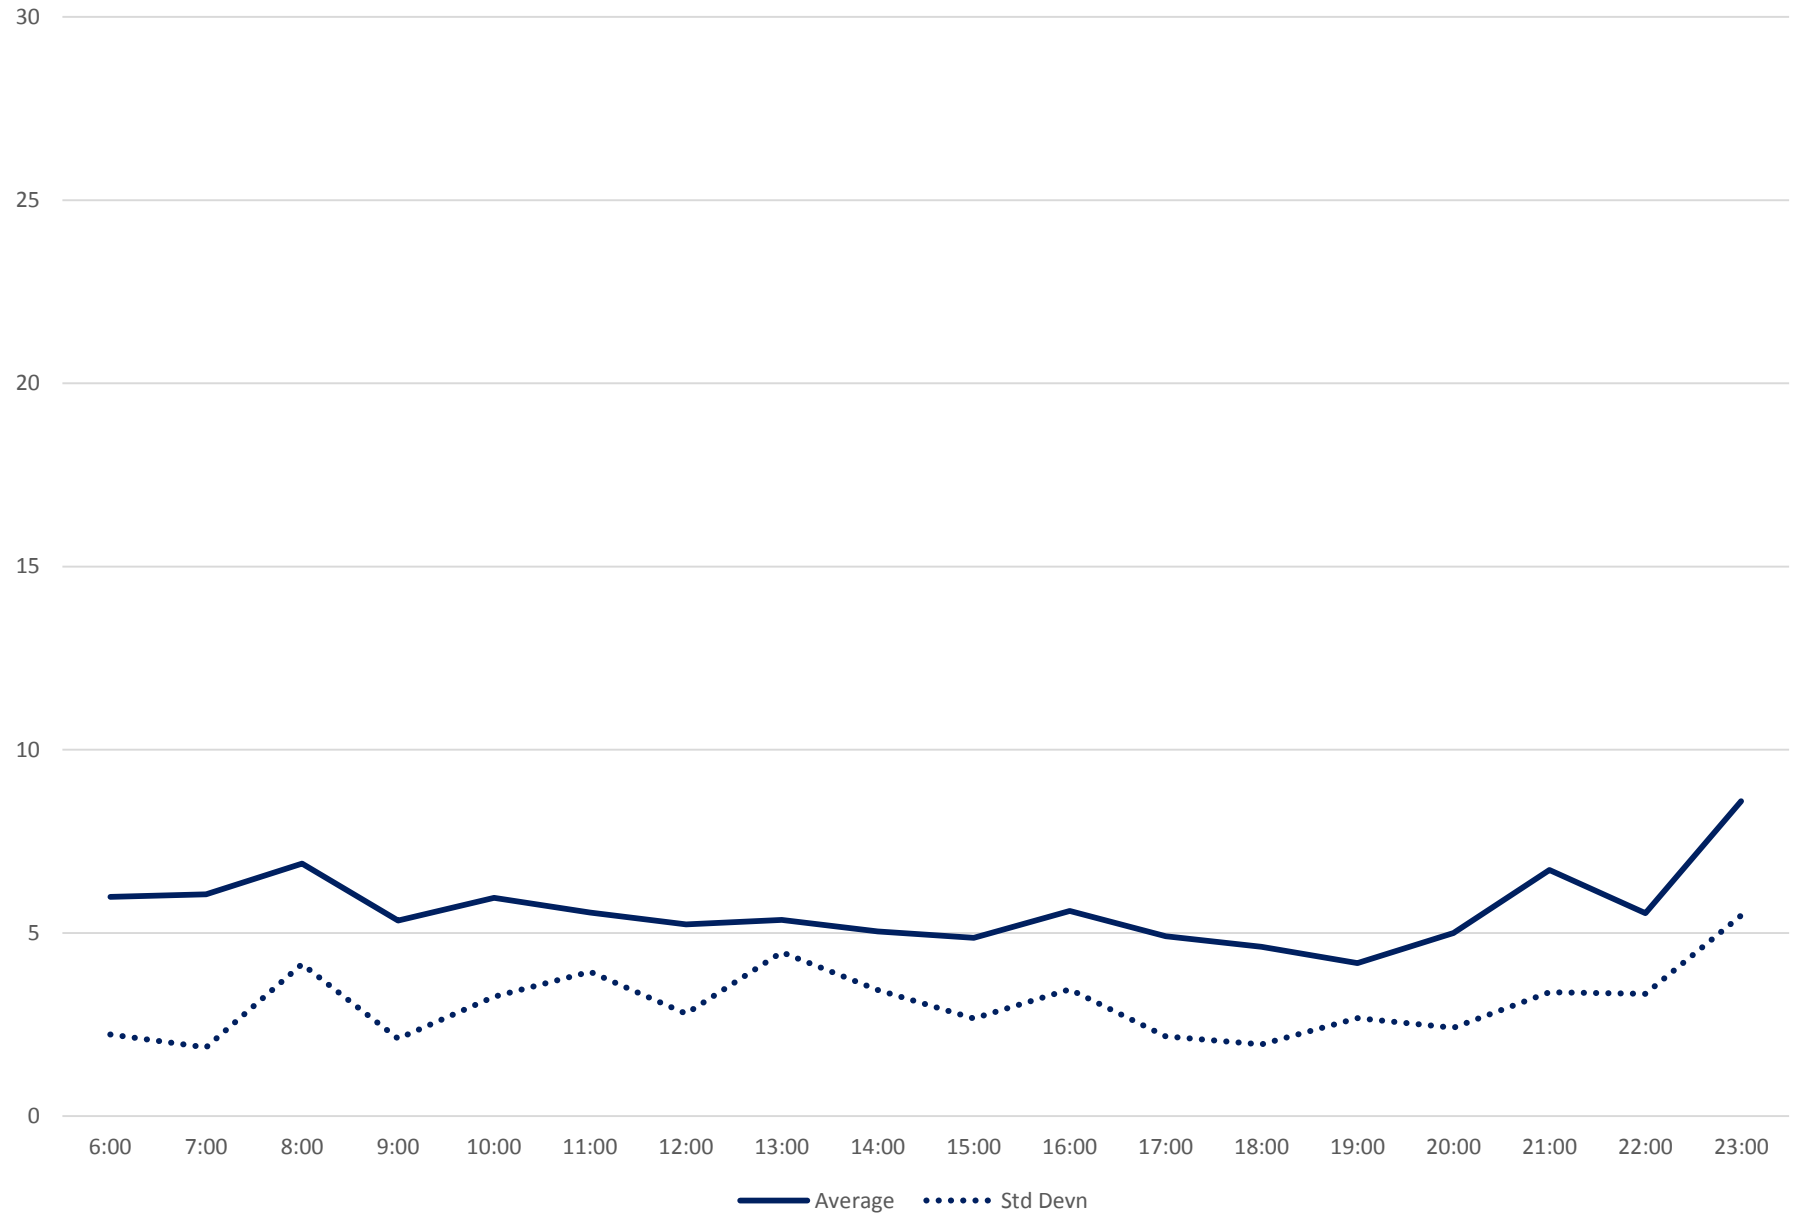

501 Queen Headways at Queensway Humber Eastbound March 2019 Weekday Statistics

501 Queen Headways at Queensway Humber Eastbound March 2019

Quartiles Weekday

501 Queen Headways at Queensway Humber Eastbound March 2019

Quartiles Week 1

501 Queen Headways at Queensway Humber Eastbound March 2019

Quartiles Week 2

501 Queen Headways at Queensway Humber Eastbound March 2019

Quartiles Week 3

501 Queen Headways at Queensway Humber Eastbound March 2019

Quartiles Week 4

501 Queen Headways at Queensway Humber Eastbound March 2019 Saturday Statistics

501 Queen Headways at Queensway Humber Eastbound March 2019

Quartiles Saturdays

501 Queen Headways at Queensway Humber Eastbound March 2019 Sunday Statistics

501 Queen Headways at Queensway Humber Eastbound March 2019

Quartiles Sundays/Holidays