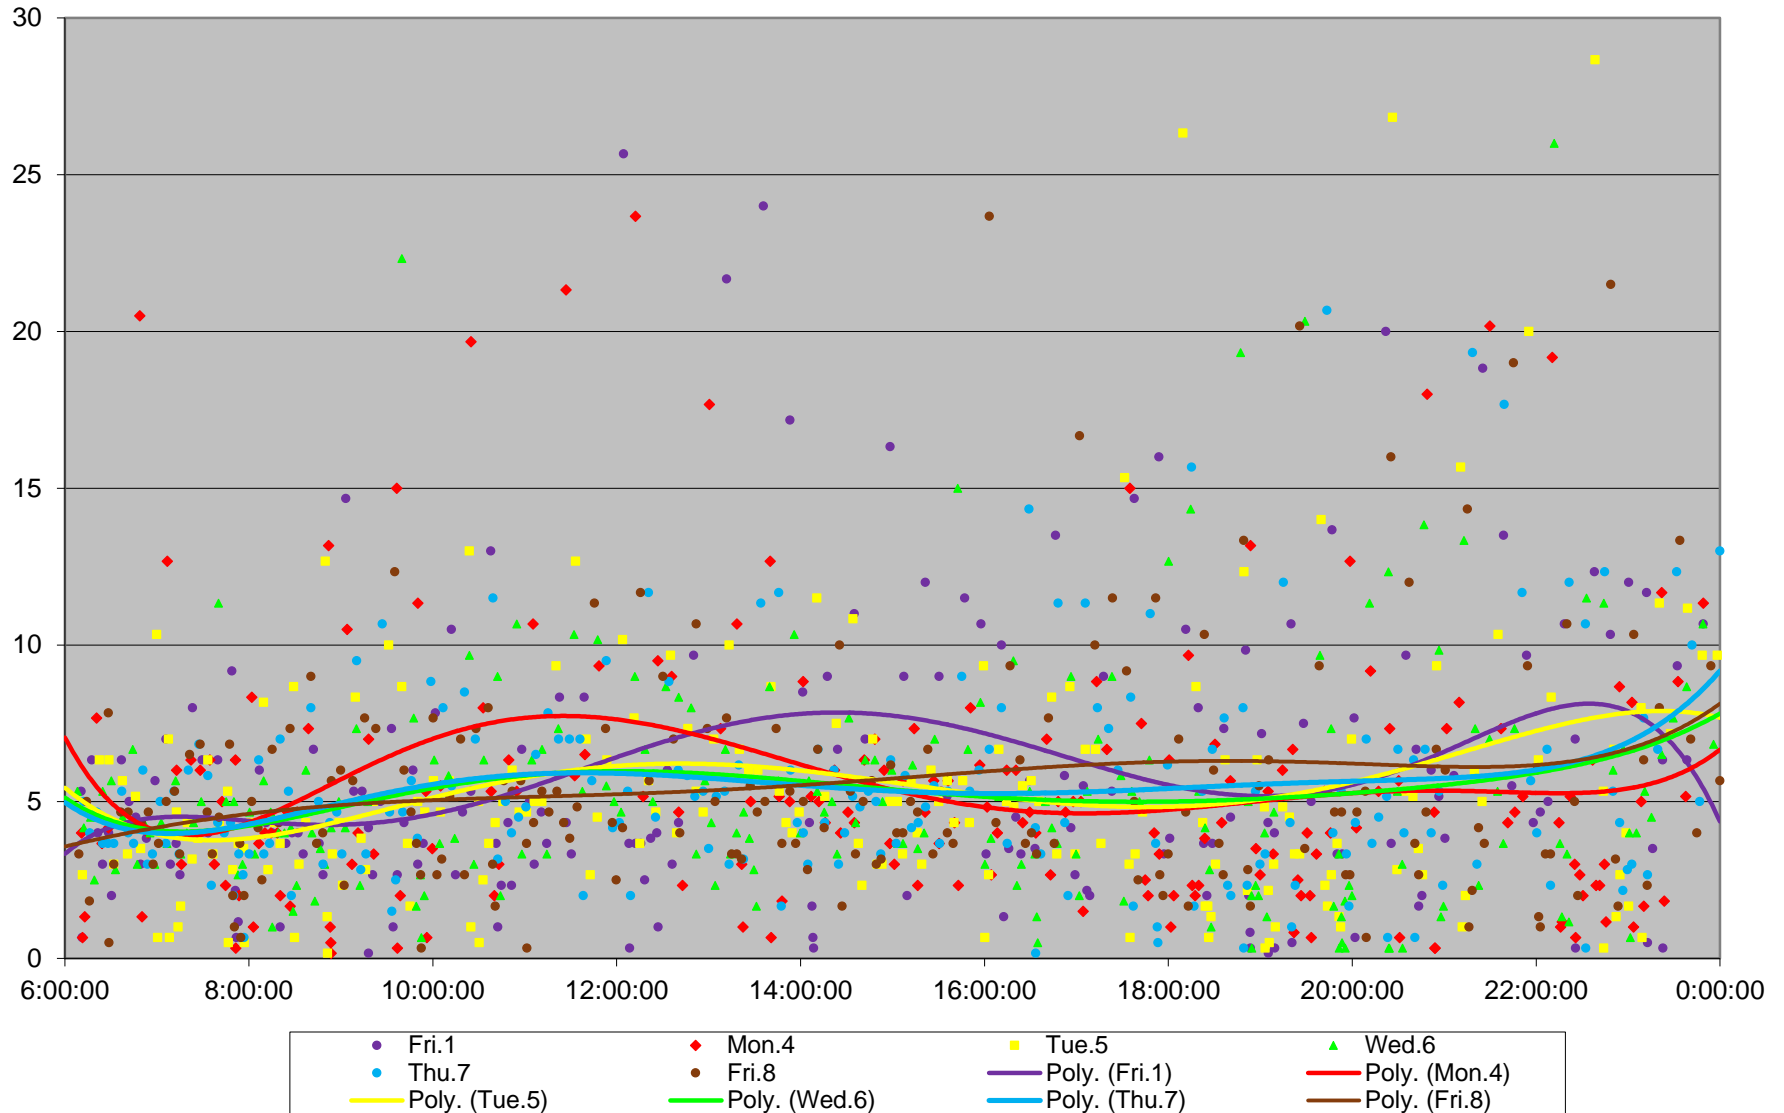

501 Queen Headways at Queensway Humber Eastbound March 2019

501 Queen Headways at Queensway Humber Eastbound March 2019

501 Queen Headways at Queensway Humber Eastbound March 2019

501 Queen Headways at Queensway Humber Eastbound March 2019

501 Queen Headways at Queensway Humber Eastbound March 2019

501 Queen Headways at Queensway Humber Eastbound March 2019

501 Queen Headways at Queensway Humber Eastbound March 2019

501 Queen Headways at Queensway Humber Eastbound March 2019 Weekday Statistics

501 Queen Headways at Queensway Humber Eastbound March 2019 Weekday Statistics

501 Queen Headways at Queensway Humber Eastbound March 2019

Quartiles Weekday

501 Queen Headways at Queensway Humber Eastbound March 2019