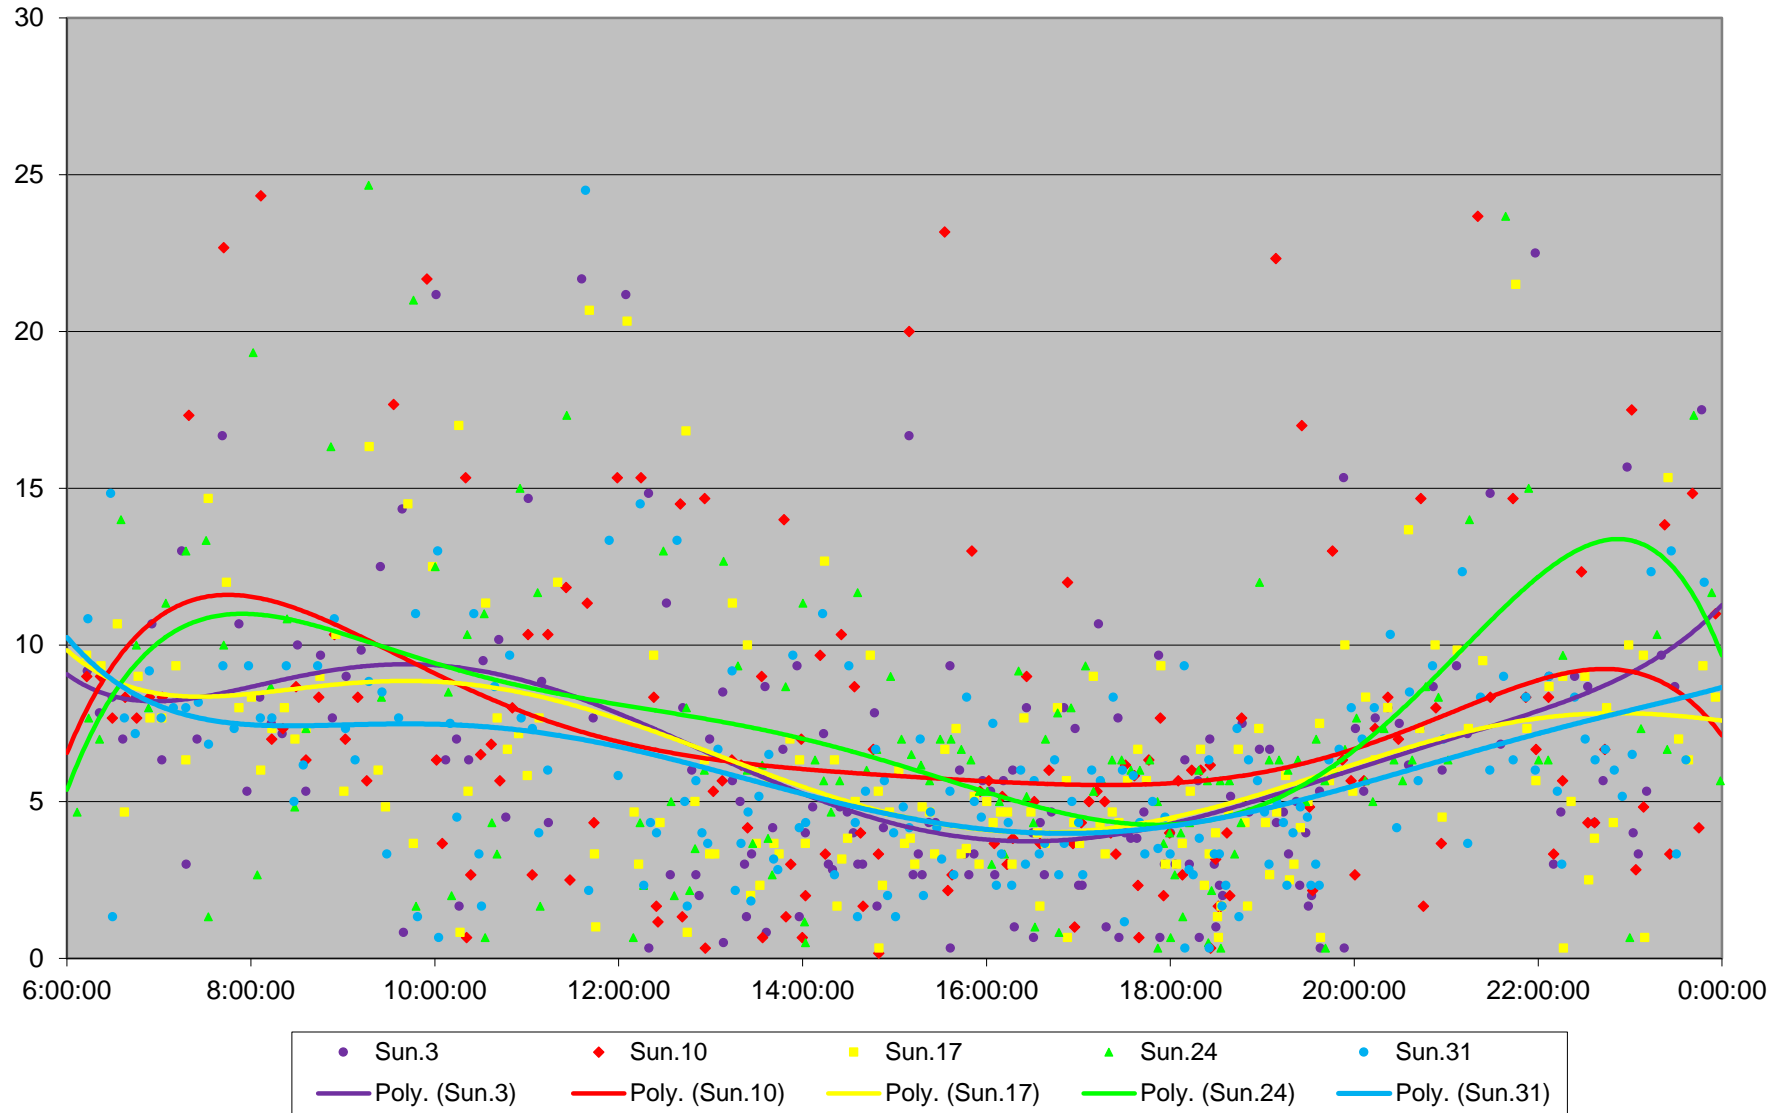

501 Queen Headways at Queensway Humber Eastbound March 2019

501 Queen Headways at Queensway Humber Eastbound March 2019

501 Queen Headways at Queensway Humber Eastbound March 2019

501 Queen Headways at Queensway Humber Eastbound March 2019

501 Queen Headways at Queensway Humber Eastbound March 2019

501 Queen Headways at Queensway Humber Eastbound March 2019

501 Queen Headways at Queensway Humber Eastbound March 2019

501 Queen Headways at Queensway Humber Eastbound March 2019 Weekday Statistics

501 Queen Headways at Queensway Humber Eastbound March 2019 Weekday Statistics

501 Queen Headways at Queensway Humber Eastbound March 2019

Quartiles Weekday

501 Queen Headways at Queensway Humber Eastbound March 2019