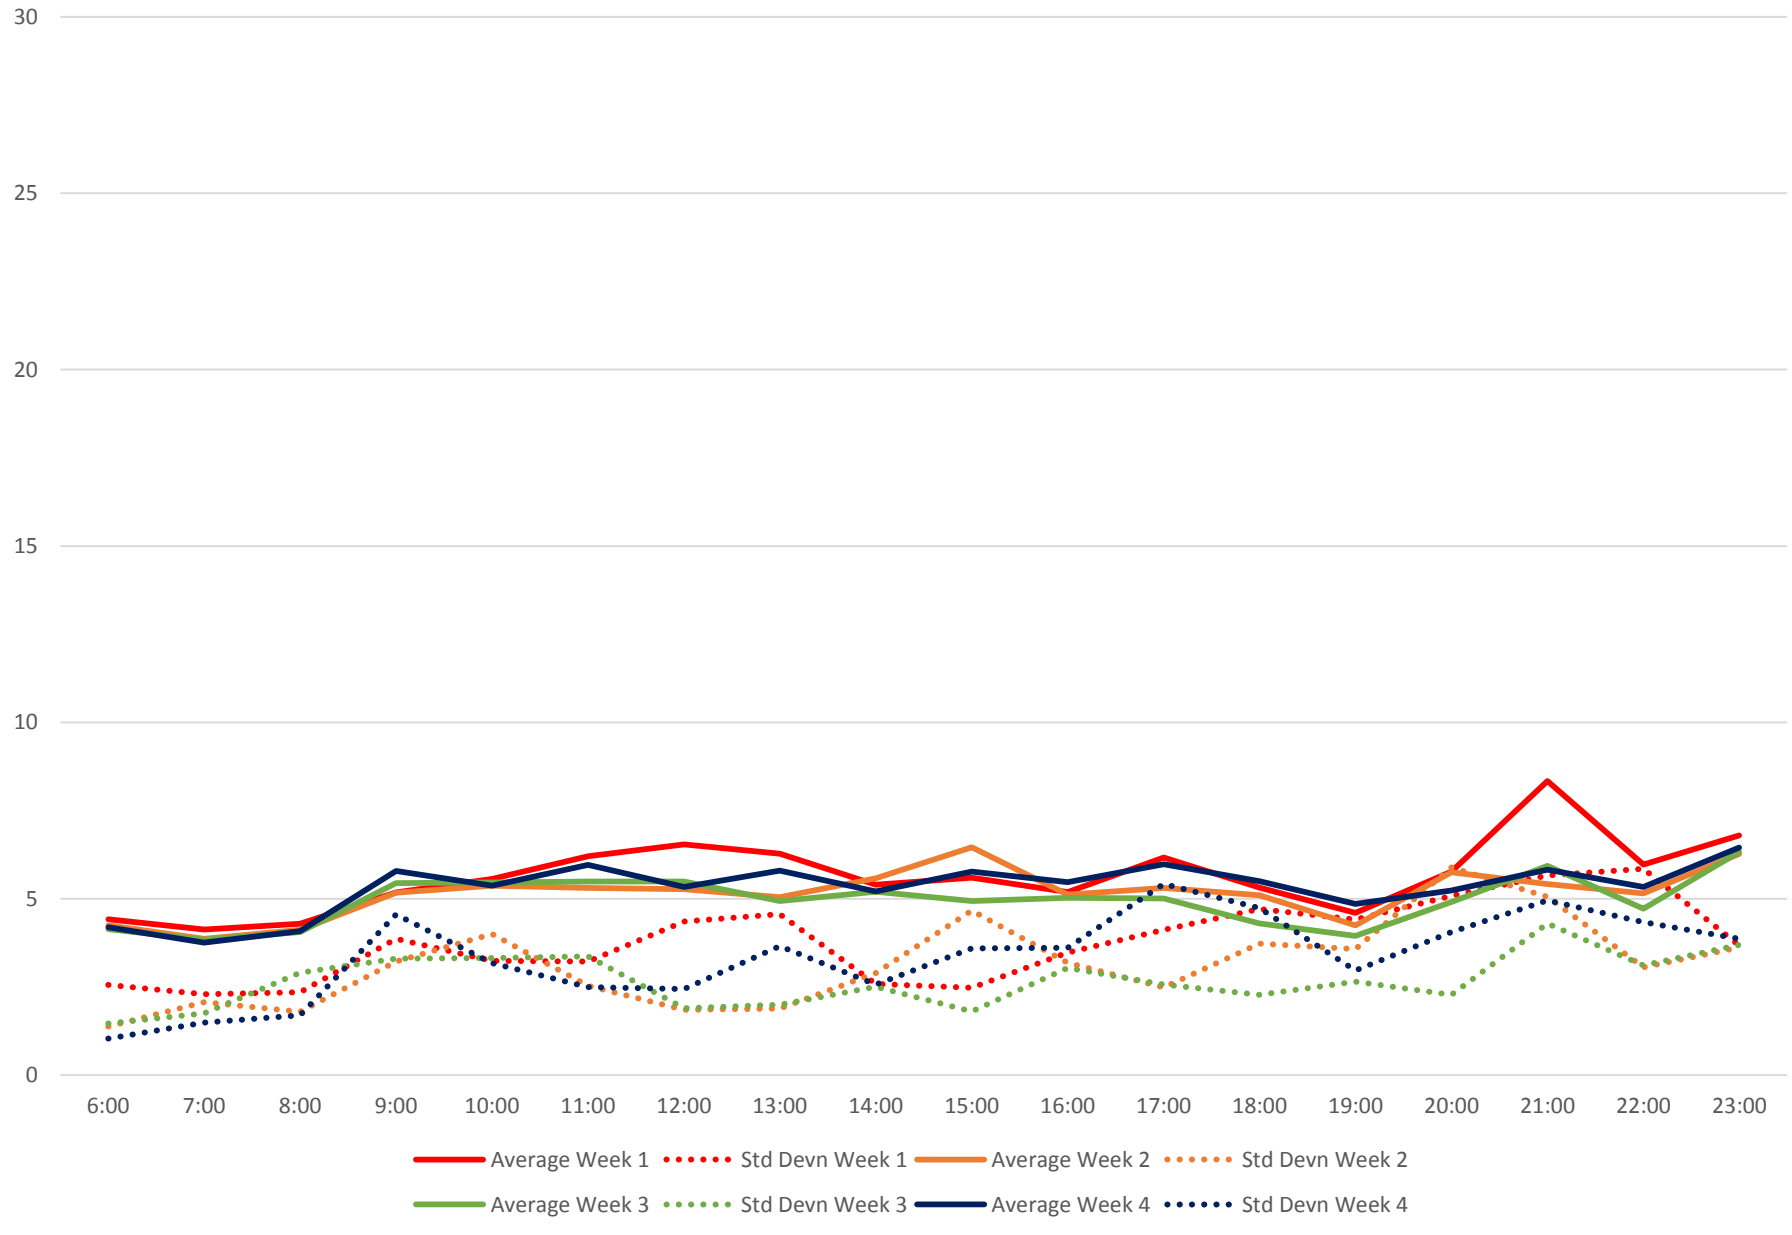

501 Queen Headways at Queensway Humber Eastbound March 2019

501 Queen Headways at Queensway Humber Eastbound March 2019

501 Queen Headways at Queensway Humber Eastbound March 2019

501 Queen Headways at Queensway Humber Eastbound March 2019 Weekday Statistics

501 Queen Headways at Queensway Humber Eastbound March 2019 Weekday Statistics

501 Queen Headways at Queensway Humber Eastbound March 2019

Quartiles Weekday

501 Queen Headways at Queensway Humber Eastbound March 2019

Quartiles Week 1

501 Queen Headways at Queensway Humber Eastbound March 2019

Quartiles Week 2

501 Queen Headways at Queensway Humber Eastbound March 2019

Quartiles Week 3

501 Queen Headways at Queensway Humber Eastbound March 2019

Quartiles Week 4

501 Queen Headways at Queensway Humber Eastbound March 2019 Saturday Statistics

501 Queen Headways at Queensway Humber Eastbound March 2019

Quartiles Saturdays

501 Queen Headways at Queensway Humber Eastbound March 2019 Sunday Statistics