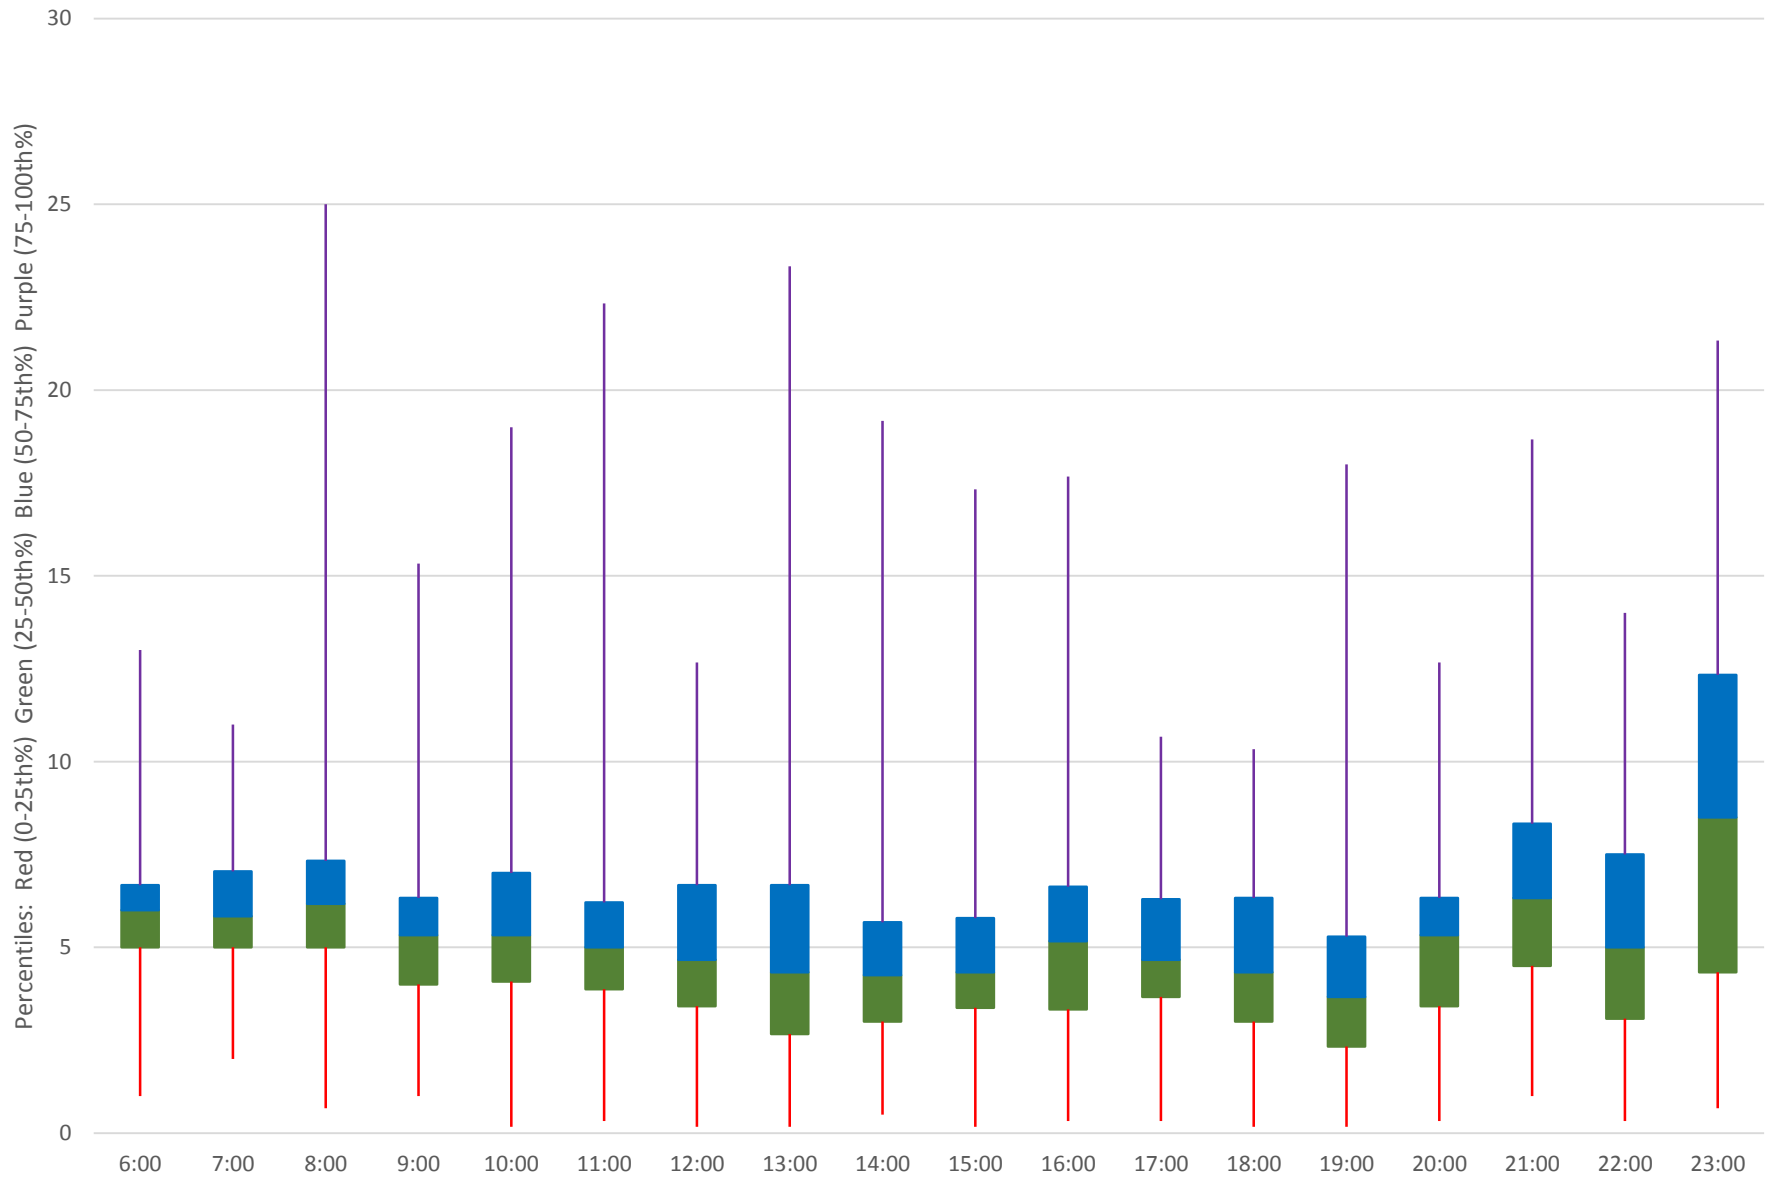

Quartiles Week 4

501 Queen Headways at Queensway Humber Eastbound March 2019 Saturday Statistics

501 Queen Headways at Queensway Humber Eastbound March 2019

Quartiles Saturdays

501 Queen Headways at Queensway Humber Eastbound March 2019 Sunday Statistics

501 Queen Headways at Queensway Humber Eastbound March 2019

Quartiles Sundays/Holidays