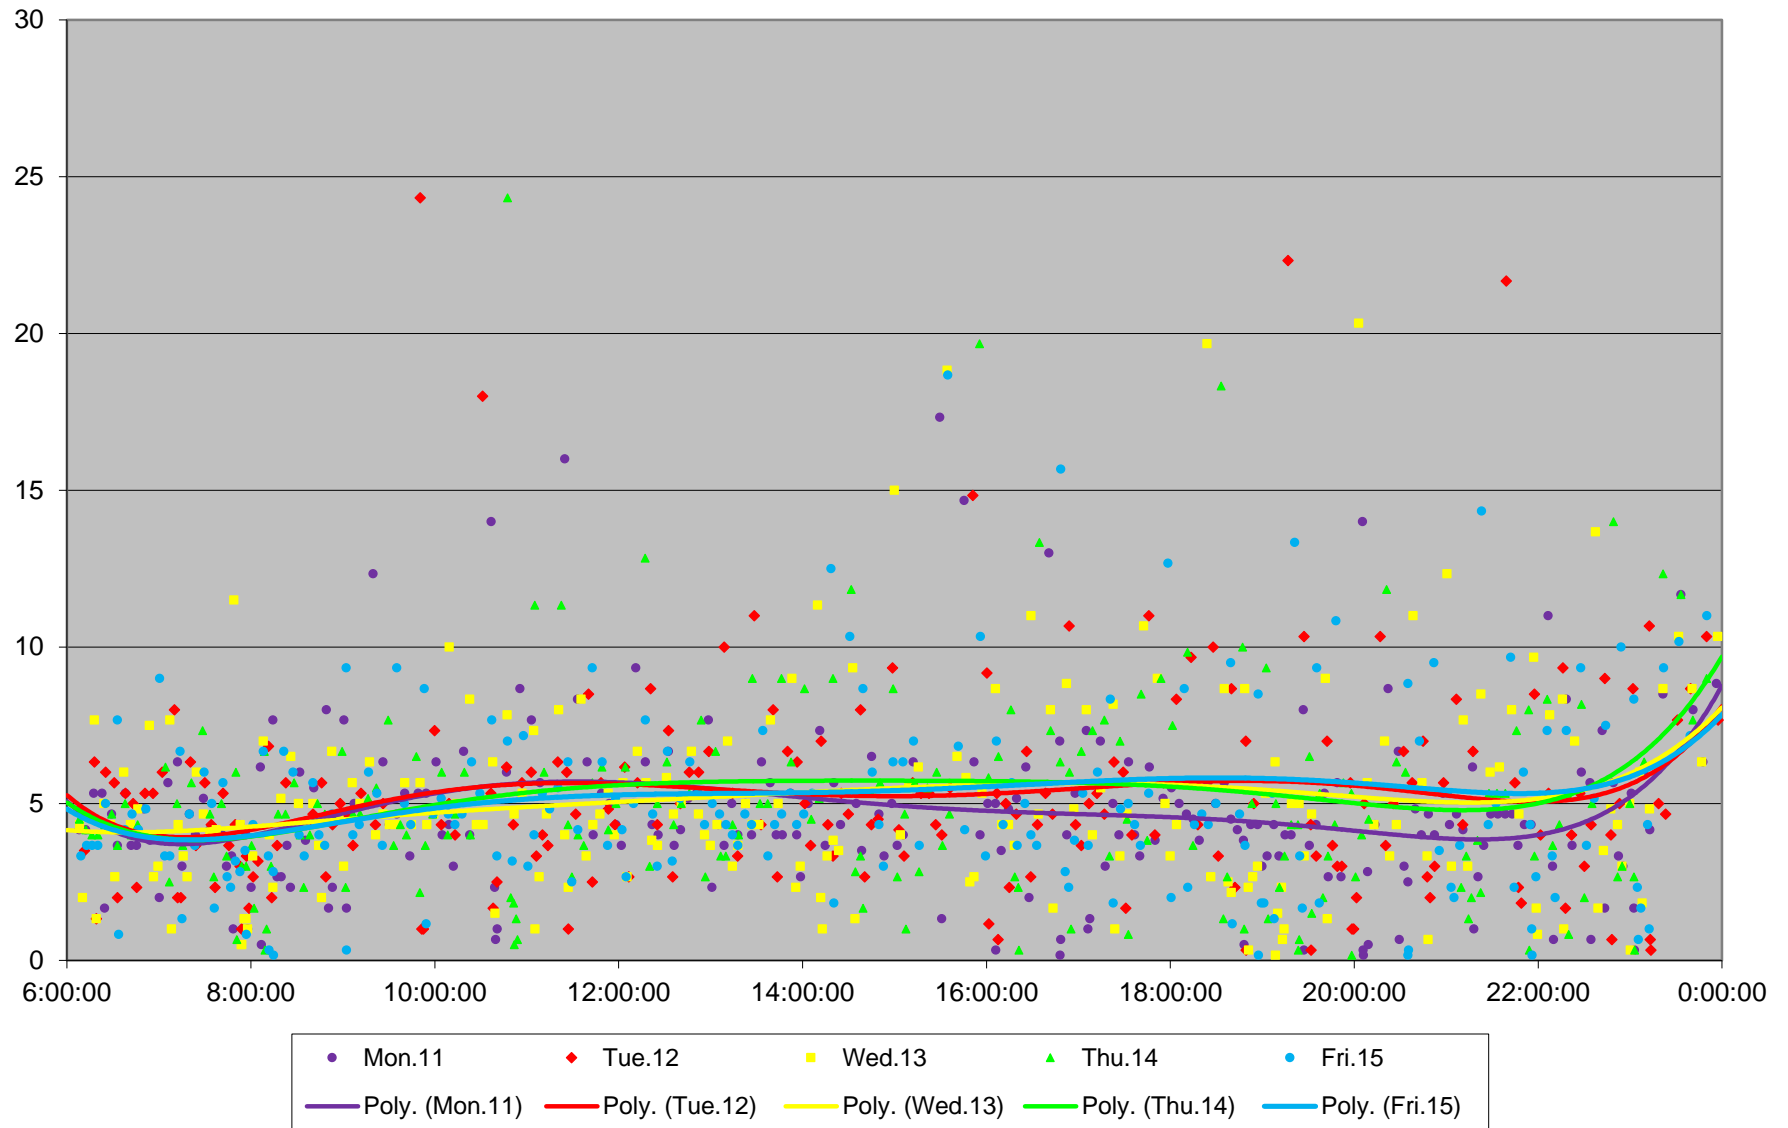

501 Queen Headways at Queensway Humber Eastbound March 2019

501 Queen Headways at Queensway Humber Eastbound March 2019

501 Queen Headways at Queensway Humber Eastbound March 2019

501 Queen Headways at Queensway Humber Eastbound March 2019

501 Queen Headways at Queensway Humber Eastbound March 2019

501 Queen Headways at Queensway Humber Eastbound March 2019

501 Queen Headways at Queensway Humber Eastbound March 2019

501 Queen Headways at Queensway Humber Eastbound March 2019 Weekday Statistics

501 Queen Headways at Queensway Humber Eastbound March 2019 Weekday Statistics

501 Queen Headways at Queensway Humber Eastbound March 2019

Quartiles Weekday

501 Queen Headways at Queensway Humber Eastbound March 2019

Quartiles Week 4

501 Queen Headways at Queensway Humber Eastbound March 2019 Saturday Statistics

501 Queen Headways at Queensway Humber Eastbound March 2019

Quartiles Saturdays

501 Queen Headways at Queensway Humber Eastbound March 2019 Sunday Statistics