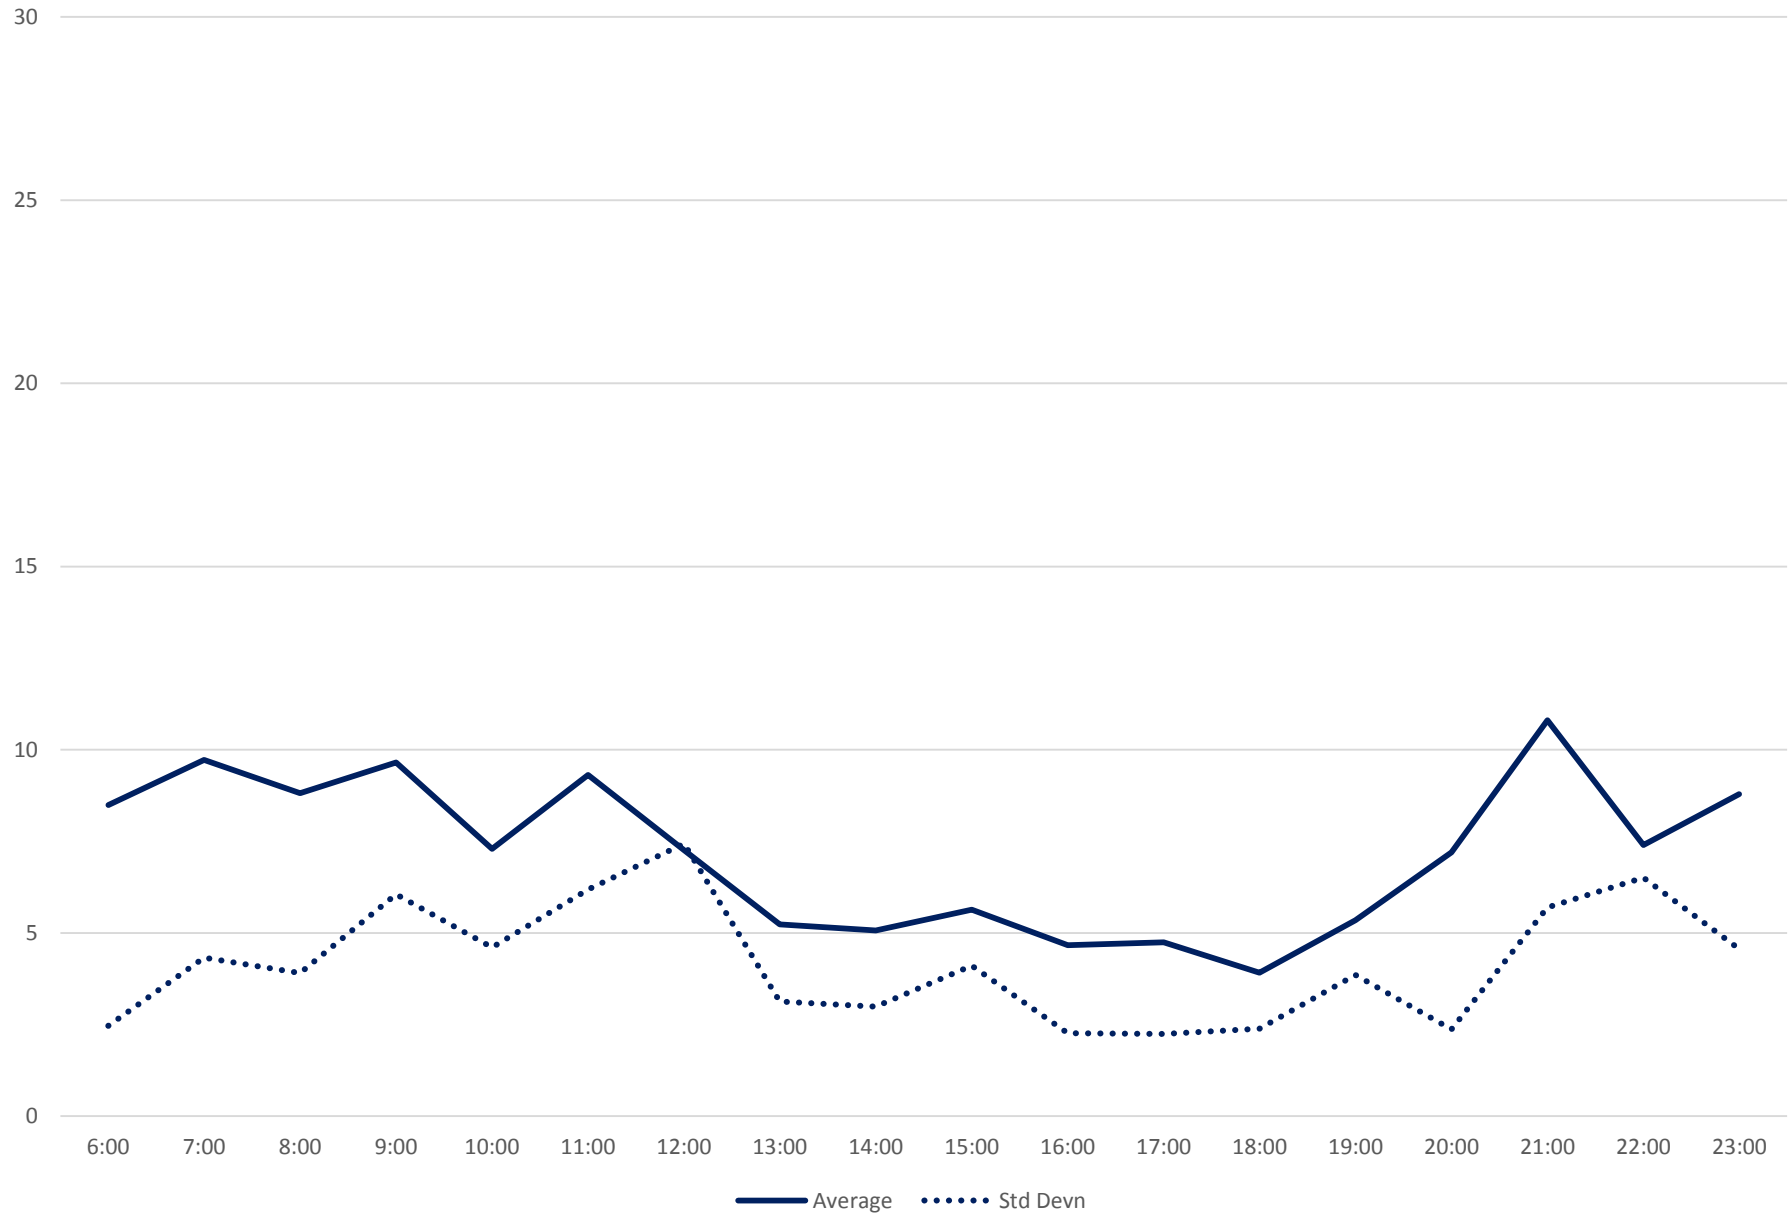

Quartiles Week 1

501 Queen Headways at Queensway Humber Eastbound March 2019

Quartiles Week 2

501 Queen Headways at Queensway Humber Eastbound March 2019

Quartiles Week 3

501 Queen Headways at Queensway Humber Eastbound March 2019

Quartiles Week 4

501 Queen Headways at Queensway Humber Eastbound March 2019 Saturday Statistics

501 Queen Headways at Queensway Humber Eastbound March 2019

Quartiles Saturdays

501 Queen Headways at Queensway Humber Eastbound March 2019 Sunday Statistics

501 Queen Headways at Queensway Humber Eastbound March 2019

Quartiles Sundays/Holidays