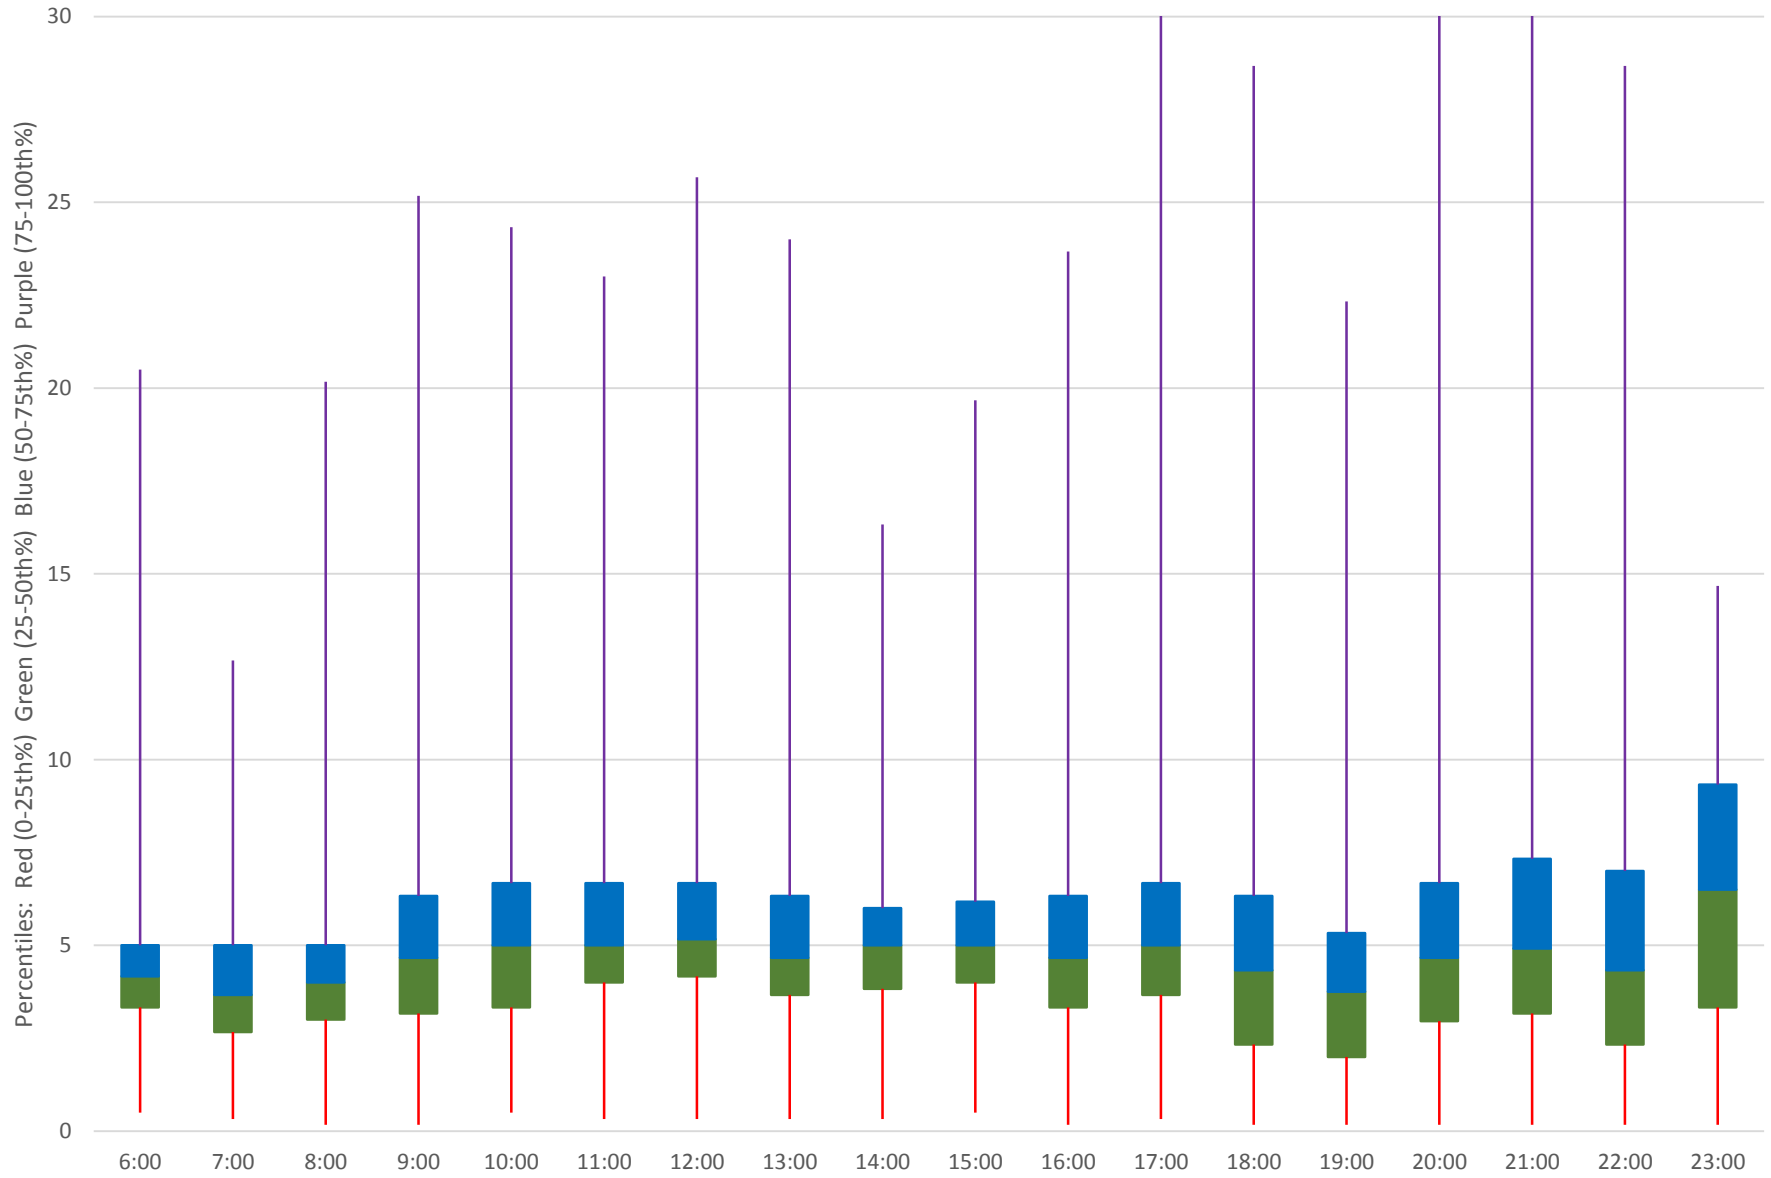

501 Queen Headways at Queensway Humber Eastbound March 2019

501 Queen Headways at Queensway Humber Eastbound March 2019

501 Queen Headways at Queensway Humber Eastbound March 2019

501 Queen Headways at Queensway Humber Eastbound March 2019 Weekday Statistics

501 Queen Headways at Queensway Humber Eastbound March 2019 Weekday Statistics

501 Queen Headways at Queensway Humber Eastbound March 2019

Quartiles Weekday

501 Queen Headways at Queensway Humber Eastbound March 2019