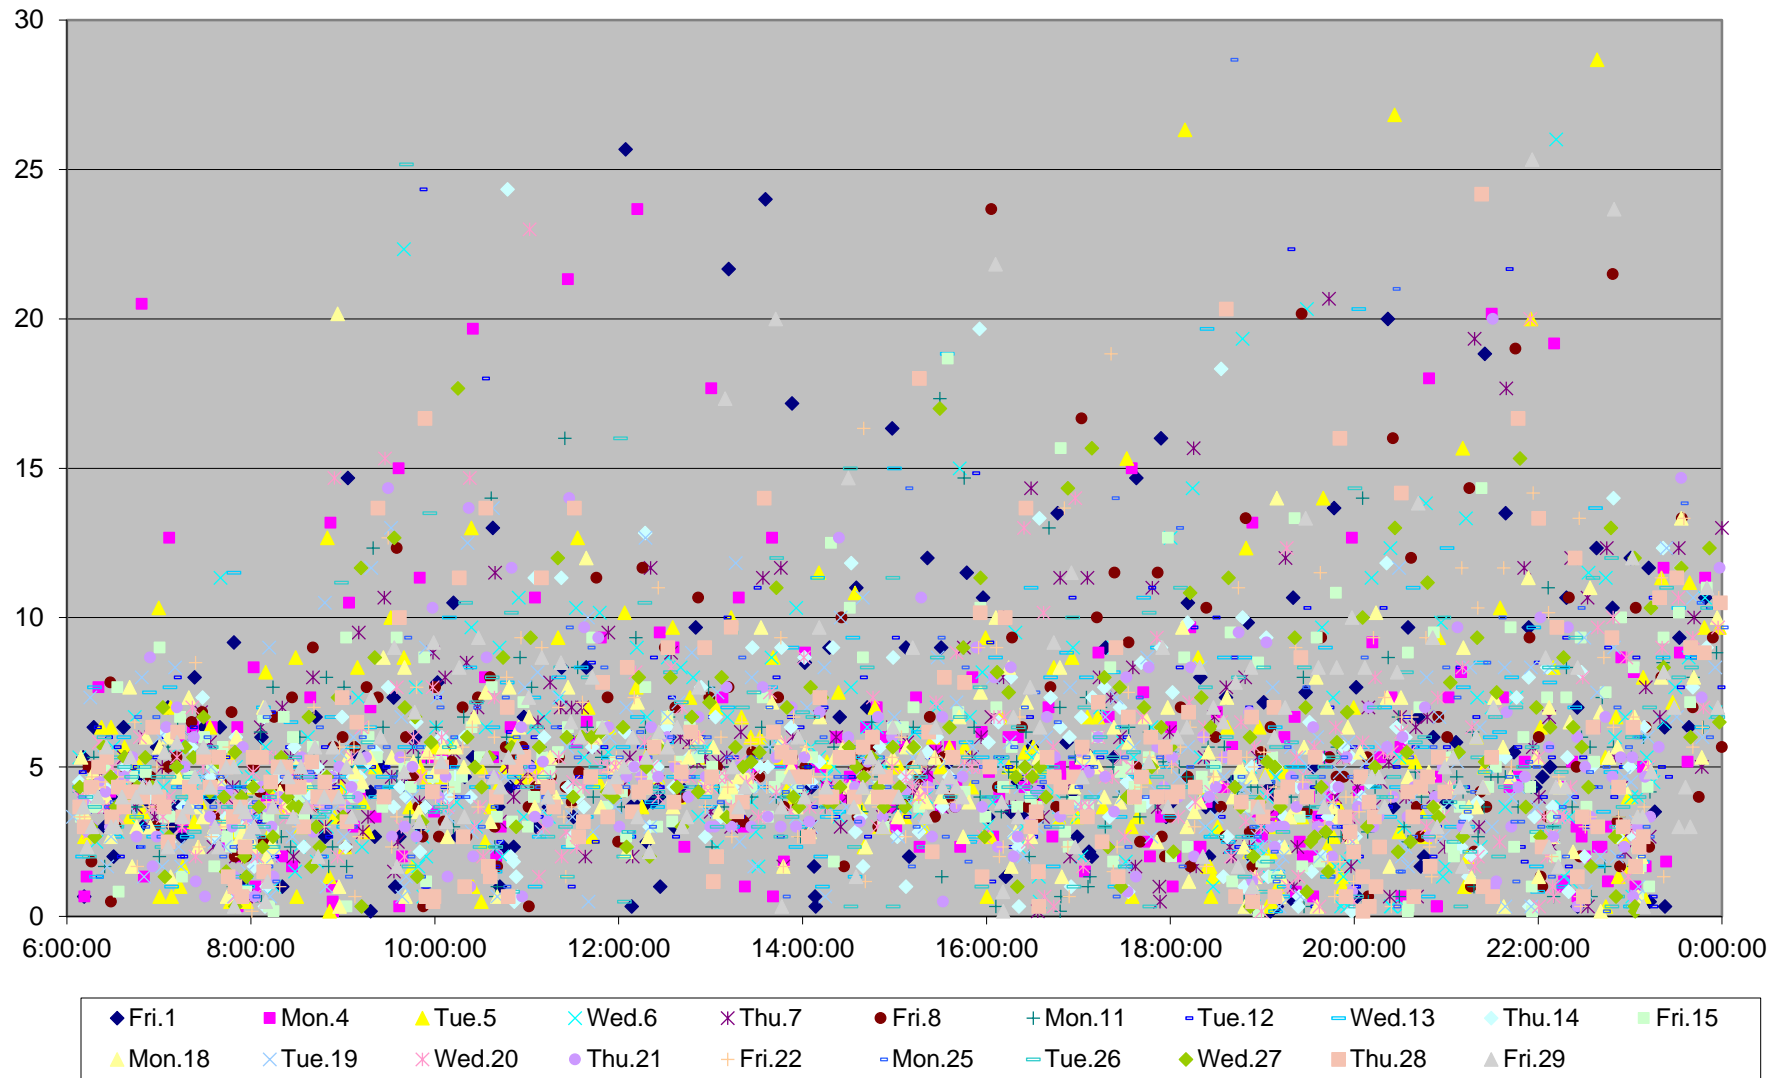

501 Queen Headways at Queensway Humber Eastbound March 2019

501 Queen Headways at Queensway Humber Eastbound March 2019

501 Queen Headways at Queensway Humber Eastbound March 2019

501 Queen Headways at Queensway Humber Eastbound March 2019

501 Queen Headways at Queensway Humber Eastbound March 2019

501 Queen Headways at Queensway Humber Eastbound March 2019

501 Queen Headways at Queensway Humber Eastbound March 2019

501 Queen Headways at Queensway Humber Eastbound March 2019 Weekday Statistics

501 Queen Headways at Queensway Humber Eastbound March 2019 Weekday Statistics

501 Queen Headways at Queensway Humber Eastbound March 2019

Quartiles Weekday

501 Queen Headways at Queensway Humber Eastbound March 2019