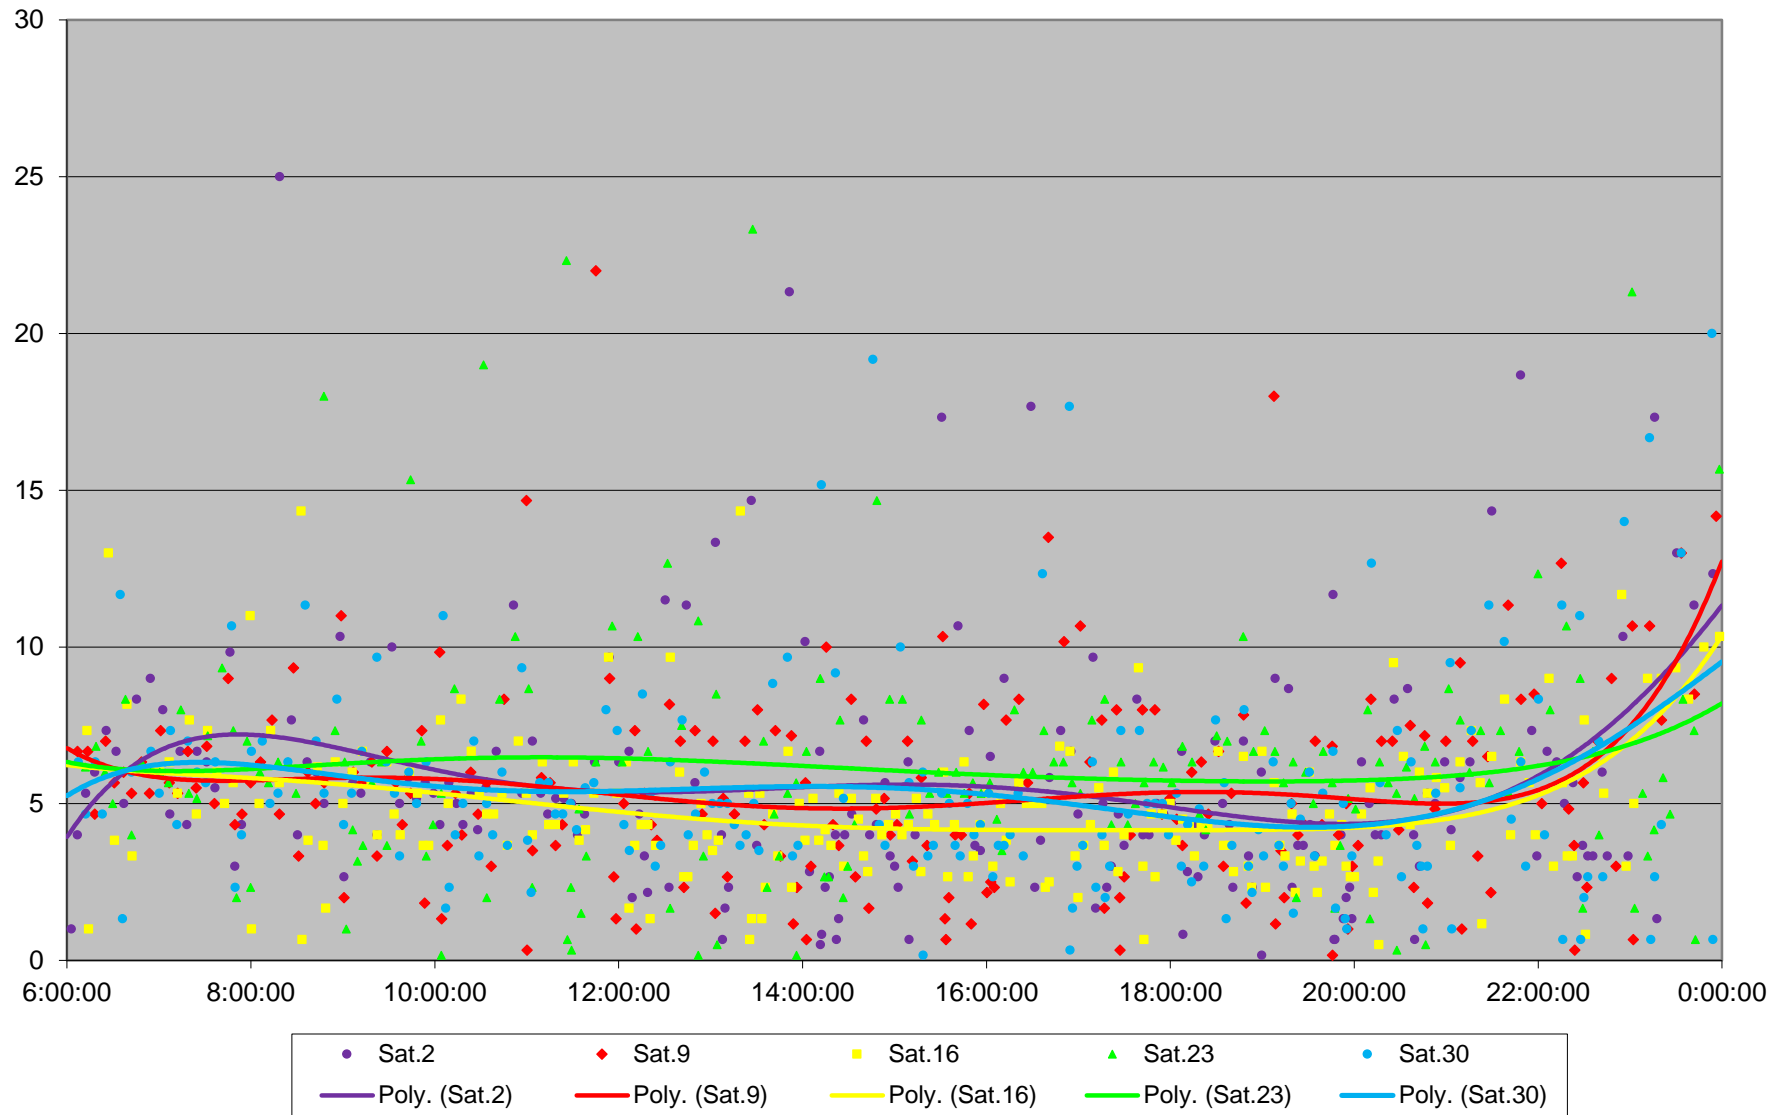

501 Queen Headways at Queensway Humber Eastbound March 2019

501 Queen Headways at Queensway Humber Eastbound March 2019

501 Queen Headways at Queensway Humber Eastbound March 2019

501 Queen Headways at Queensway Humber Eastbound March 2019

501 Queen Headways at Queensway Humber Eastbound March 2019

501 Queen Headways at Queensway Humber Eastbound March 2019

501 Queen Headways at Queensway Humber Eastbound March 2019

501 Queen Headways at Queensway Humber Eastbound March 2019 Weekday Statistics

501 Queen Headways at Queensway Humber Eastbound March 2019 Weekday Statistics

501 Queen Headways at Queensway Humber Eastbound March 2019

Quartiles Weekday

501 Queen Headways at Queensway Humber Eastbound March 2019