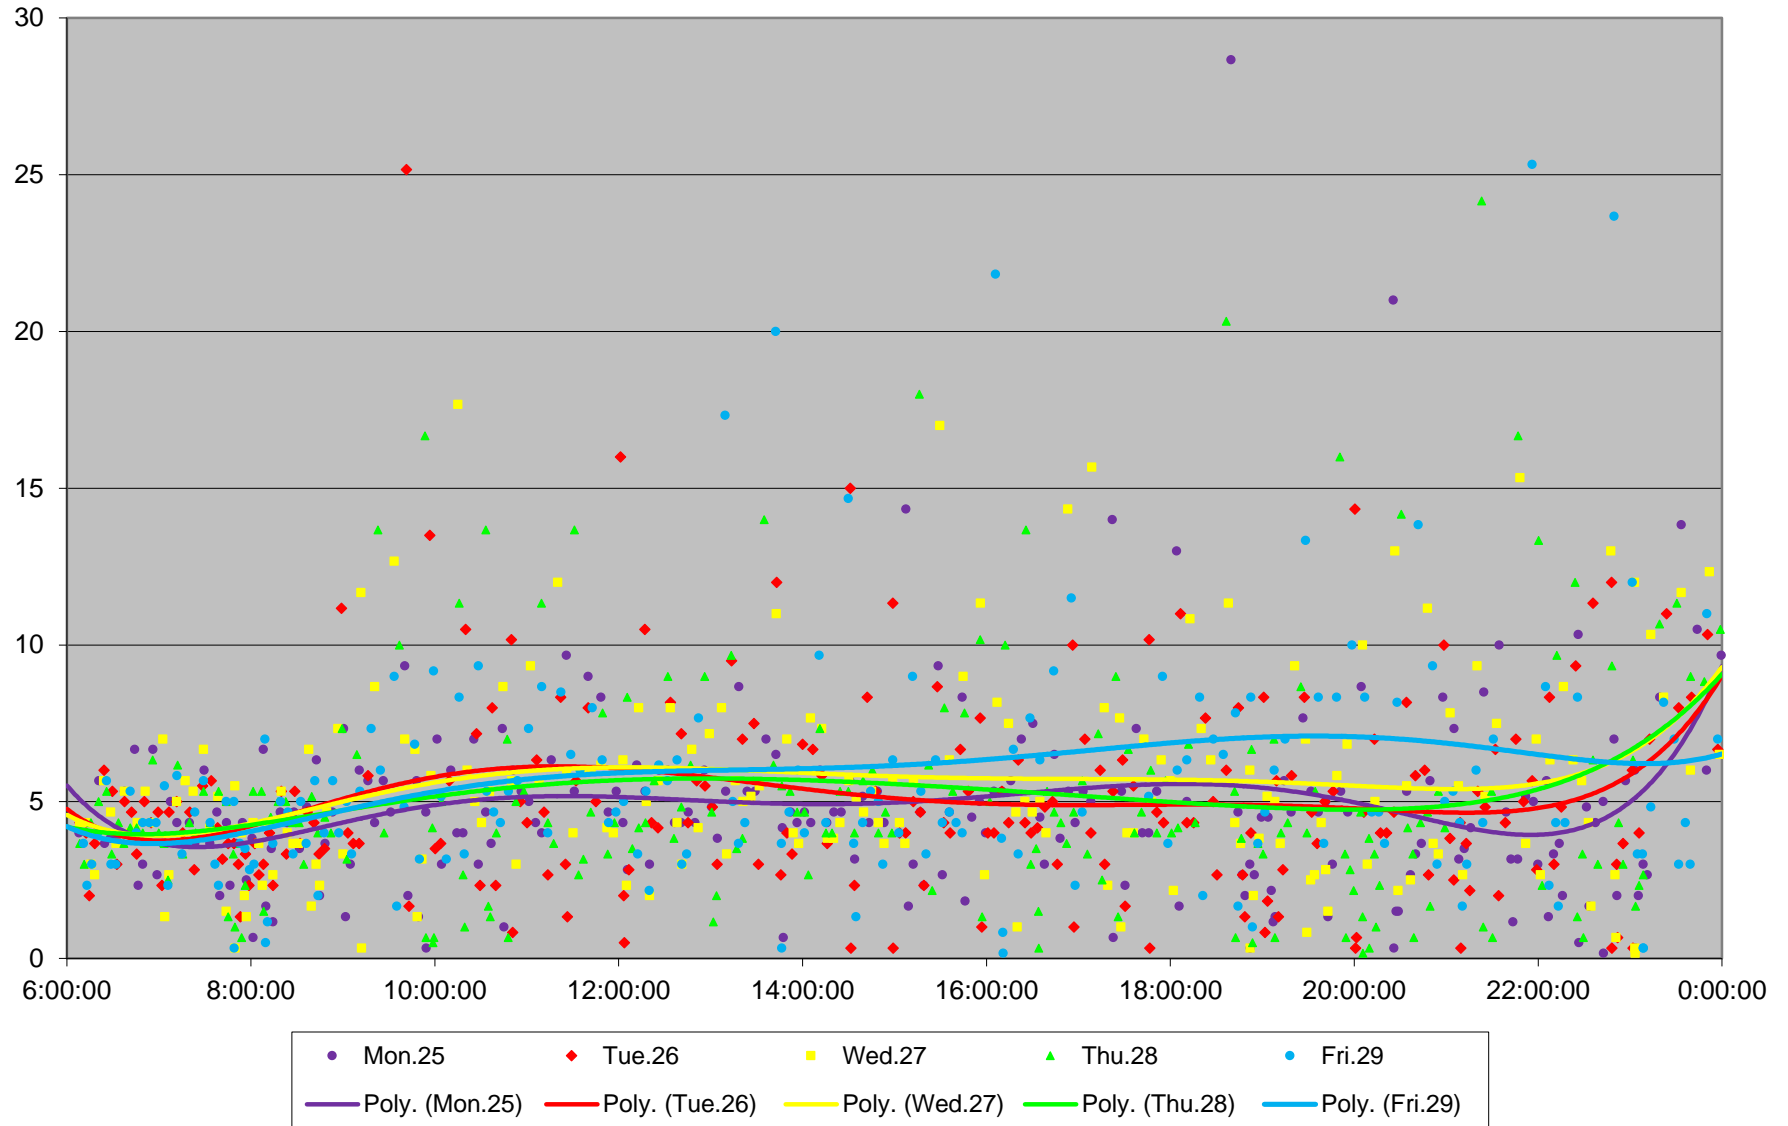

501 Queen Headways at Queensway Humber Eastbound March 2019

501 Queen Headways at Queensway Humber Eastbound March 2019

501 Queen Headways at Queensway Humber Eastbound March 2019

501 Queen Headways at Queensway Humber Eastbound March 2019

501 Queen Headways at Queensway Humber Eastbound March 2019

501 Queen Headways at Queensway Humber Eastbound March 2019

501 Queen Headways at Queensway Humber Eastbound March 2019

501 Queen Headways at Queensway Humber Eastbound March 2019 Weekday Statistics

501 Queen Headways at Queensway Humber Eastbound March 2019 Weekday Statistics

501 Queen Headways at Queensway Humber Eastbound March 2019

Quartiles Weekday

501 Queen Headways at Queensway Humber Eastbound March 2019

Quartiles Week 4

501 Queen Headways at Queensway Humber Eastbound March 2019 Saturday Statistics

501 Queen Headways at Queensway Humber Eastbound March 2019

Quartiles Saturdays

501 Queen Headways at Queensway Humber Eastbound March 2019 Sunday Statistics