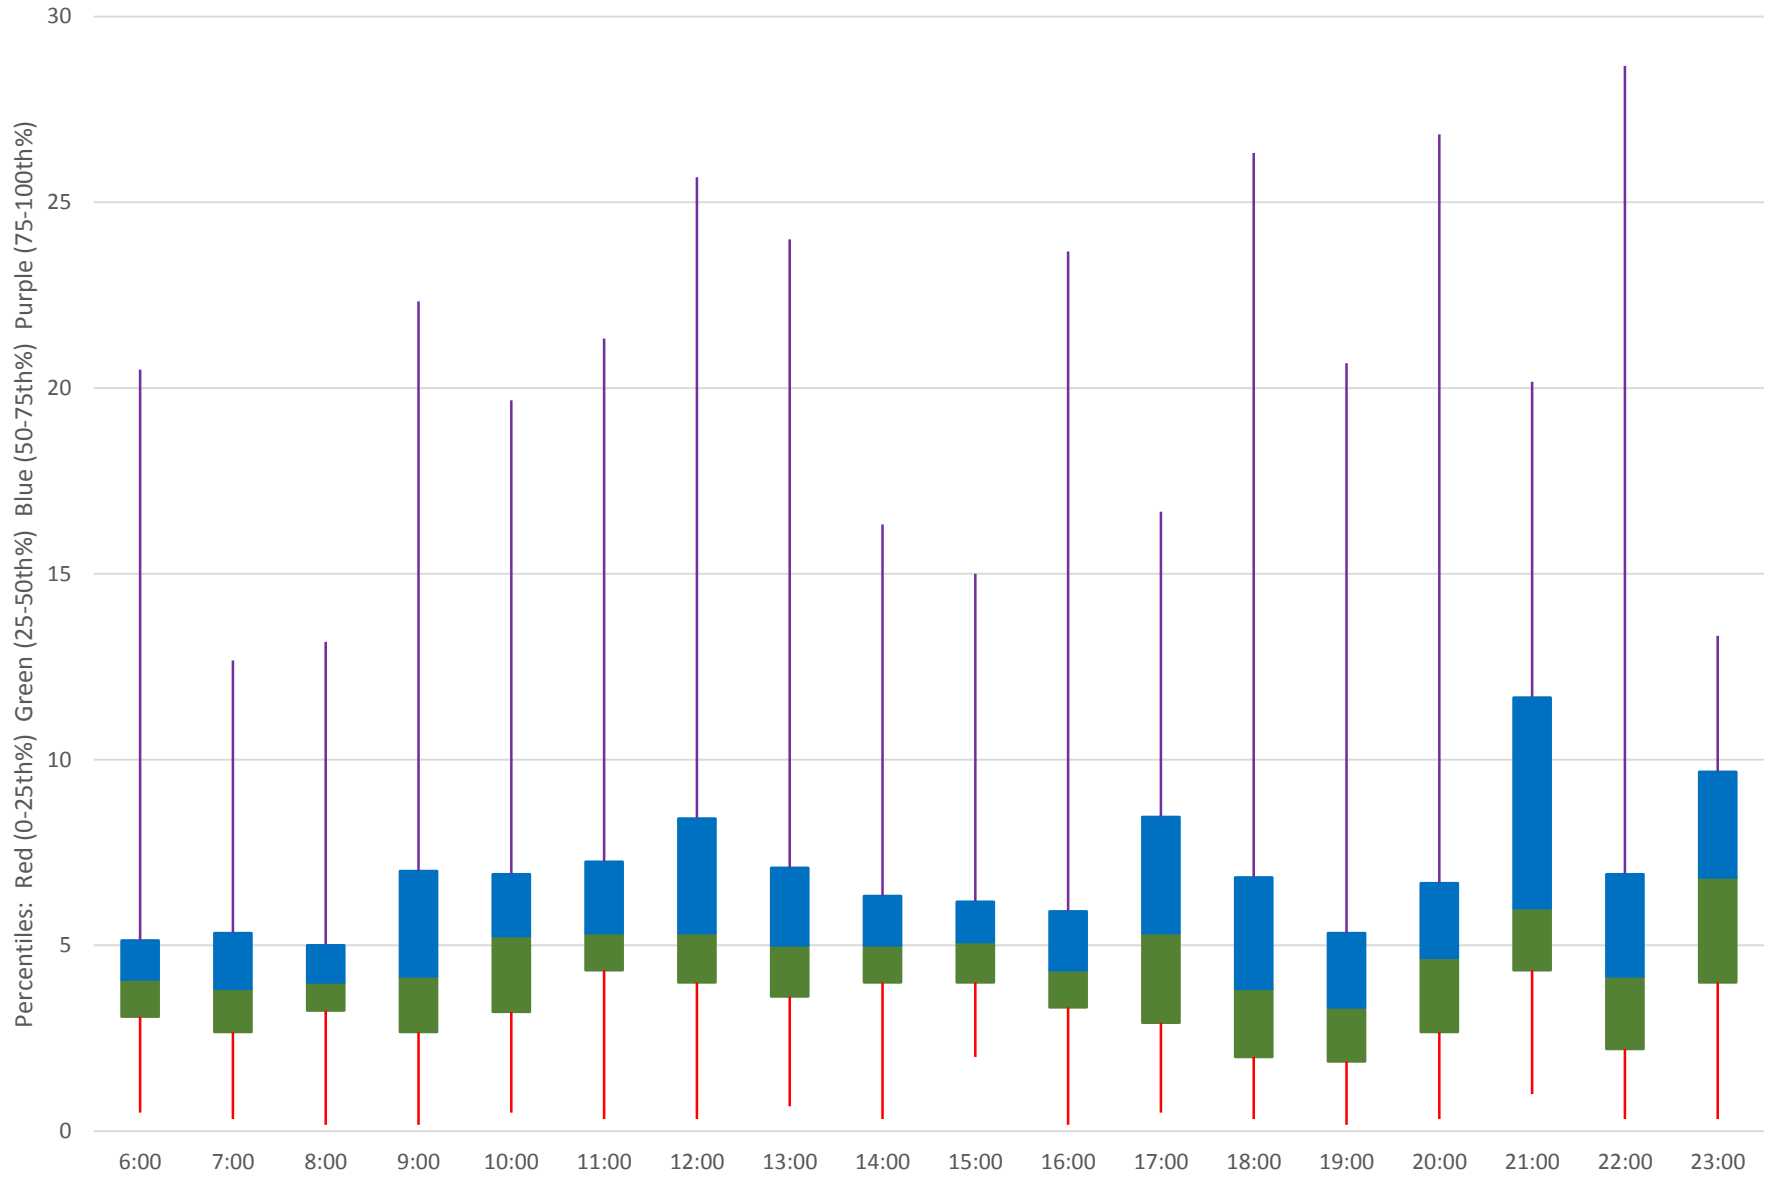

501 Queen Headways at Queensway Humber Eastbound March 2019

Quartiles Week 1