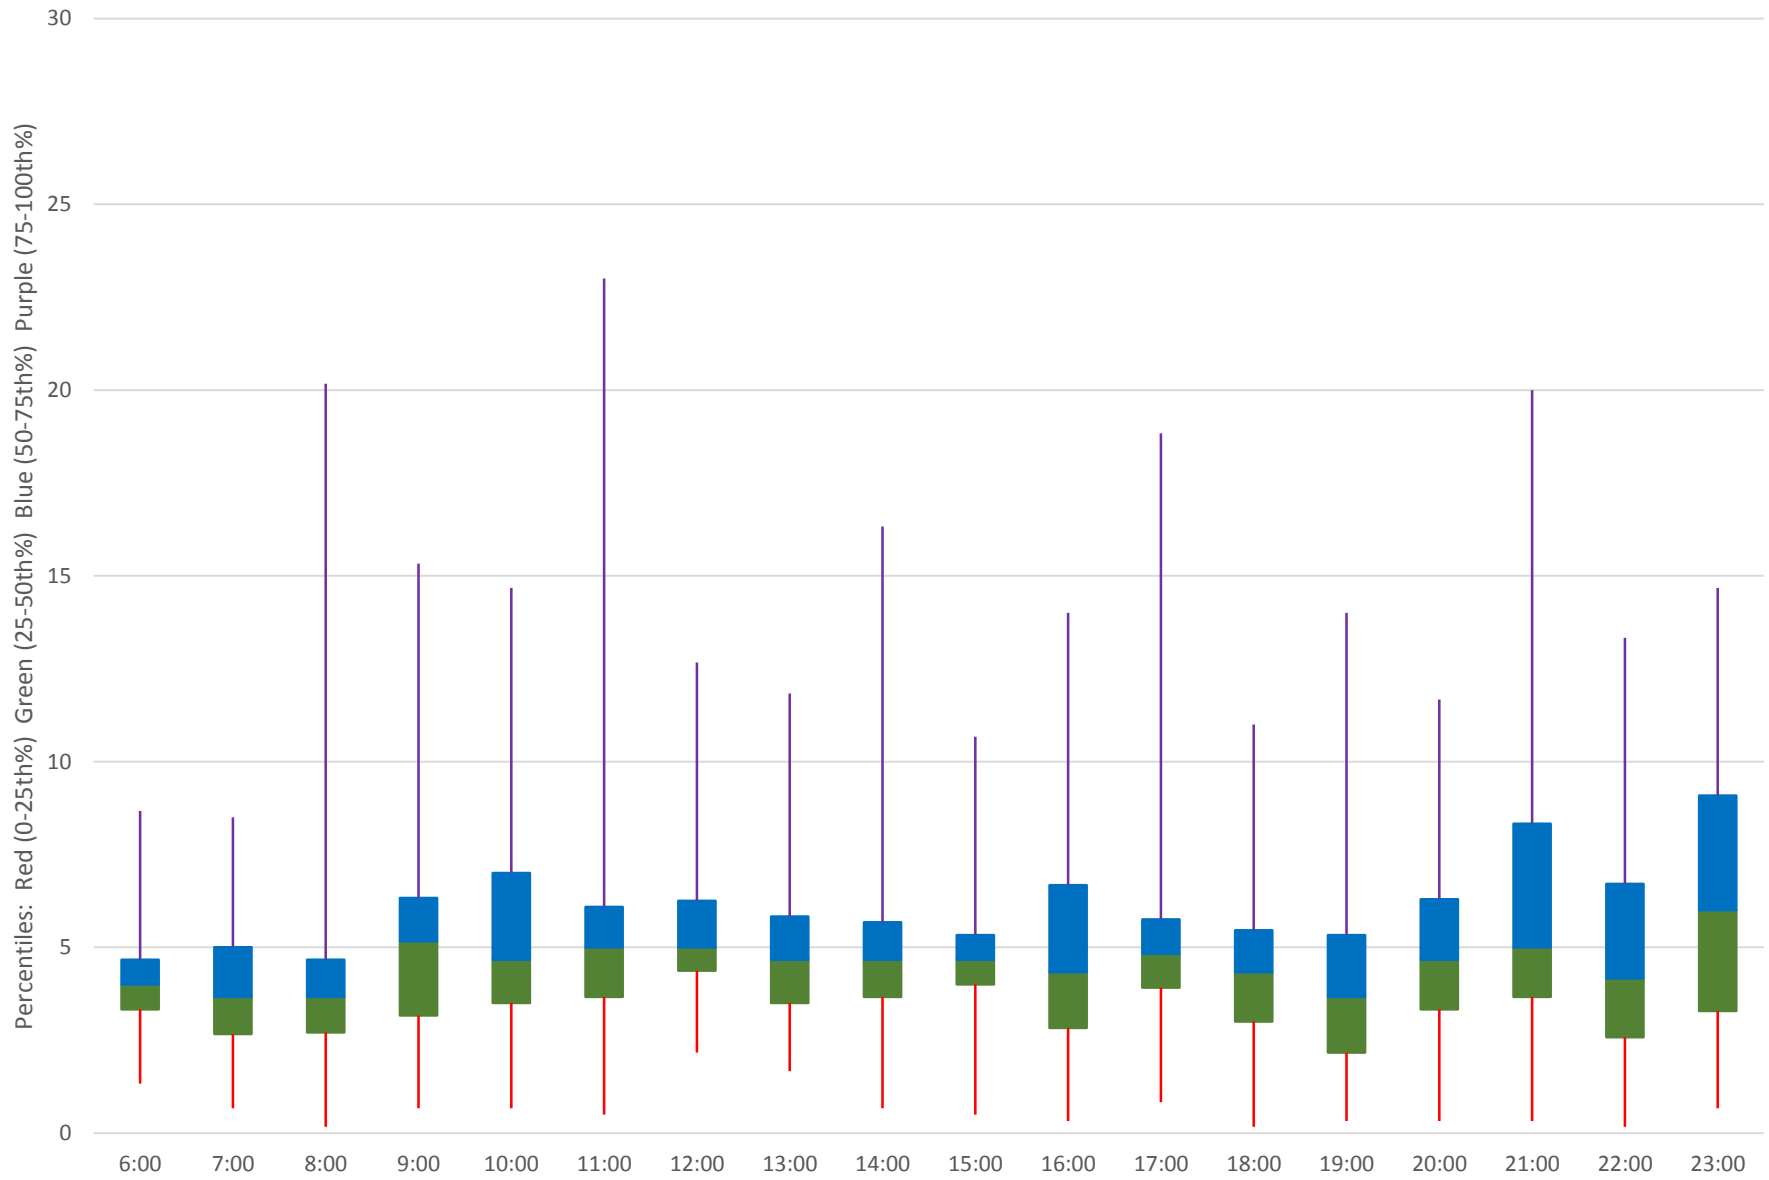

Quartiles Week 1

501 Queen Headways at Queensway Humber Eastbound March 2019

Quartiles Week 2

501 Queen Headways at Queensway Humber Eastbound March 2019

Quartiles Week 3

501 Queen Headways at Queensway Humber Eastbound March 2019

Quartiles Week 4

501 Queen Headways at Queensway Humber Eastbound March 2019 Saturday Statistics

501 Queen Headways at Queensway Humber Eastbound March 2019

Quartiles Saturdays

501 Queen Headways at Queensway Humber Eastbound March 2019 Sunday Statistics