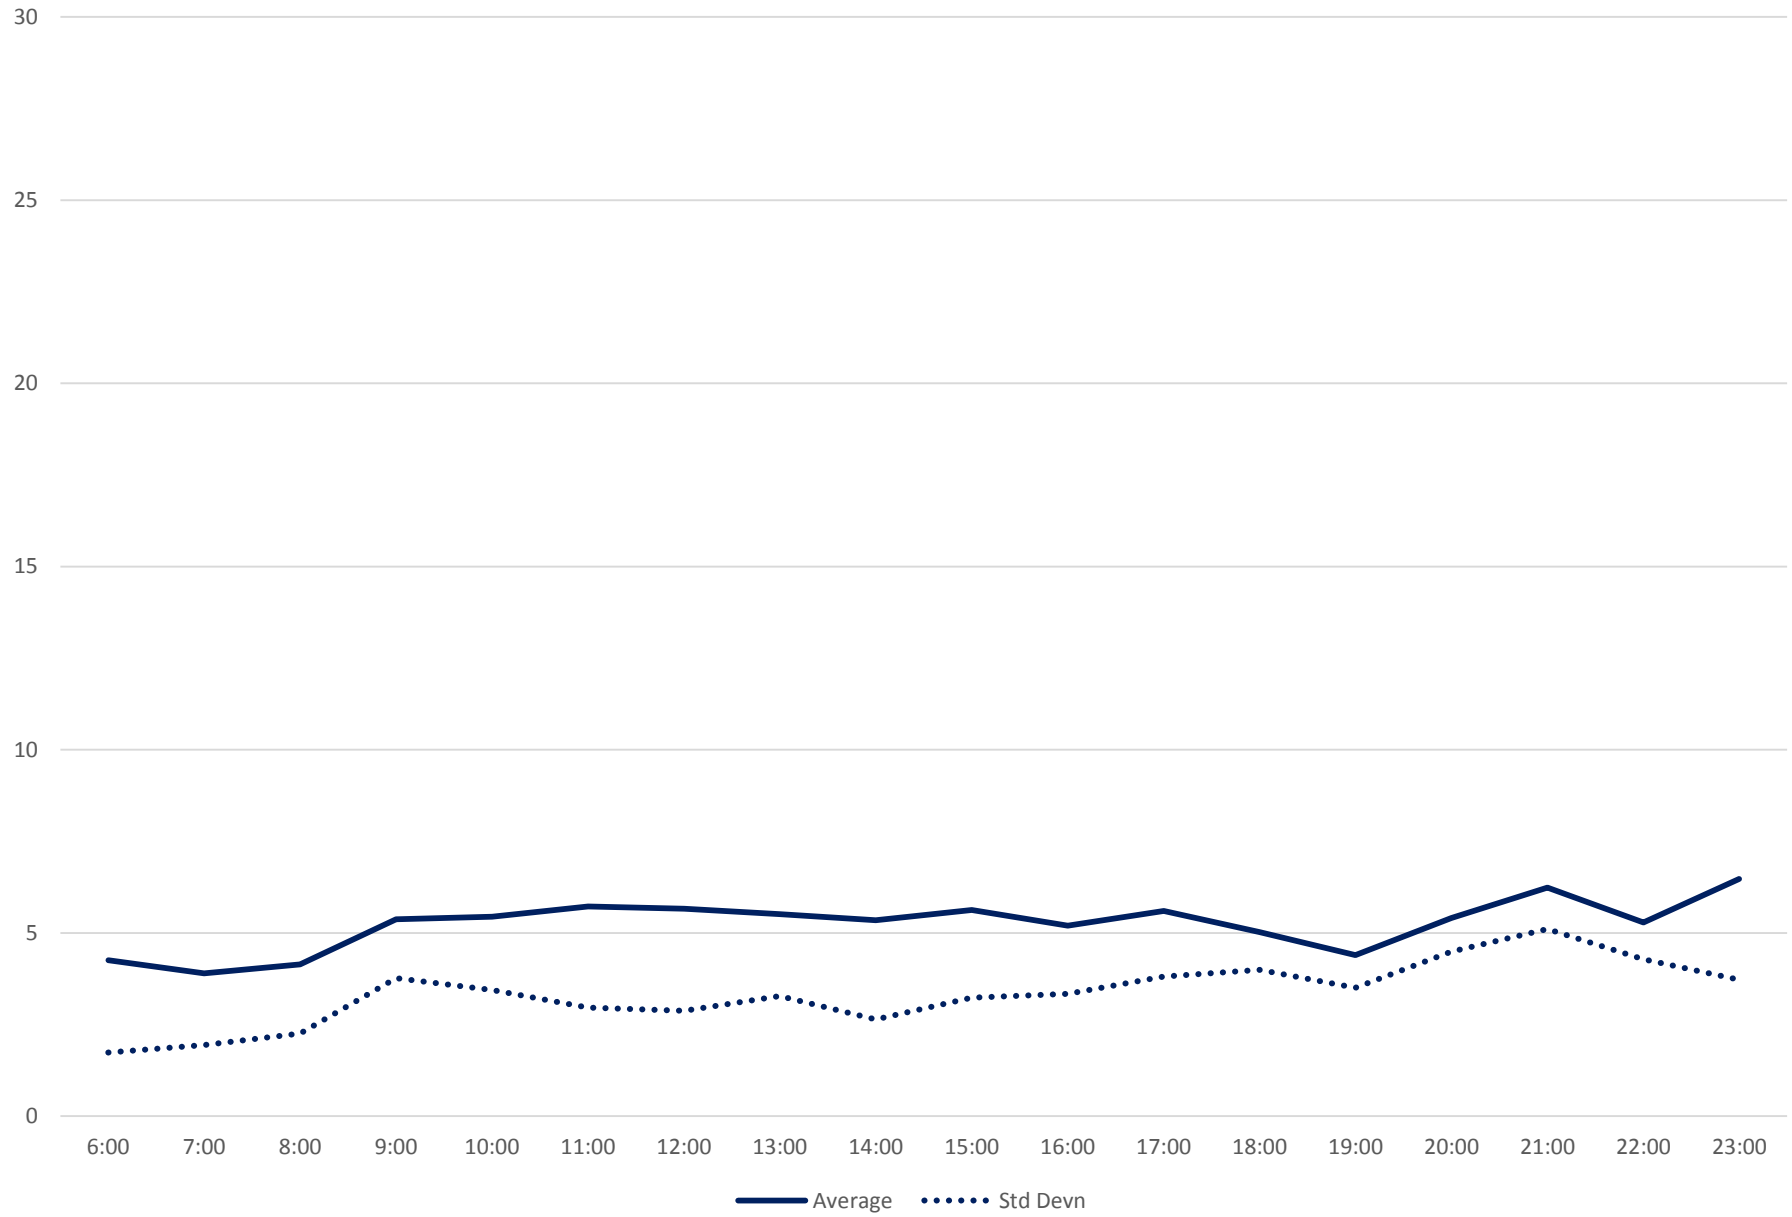

501 Queen Headways at Queensway Humber Eastbound March 2019

501 Queen Headways at Queensway Humber Eastbound March 2019

501 Queen Headways at Queensway Humber Eastbound March 2019

501 Queen Headways at Queensway Humber Eastbound March 2019 Weekday Statistics

501 Queen Headways at Queensway Humber Eastbound March 2019 Weekday Statistics

501 Queen Headways at Queensway Humber Eastbound March 2019

Quartiles Weekday

501 Queen Headways at Queensway Humber Eastbound March 2019

Quartiles Week 1

501 Queen Headways at Queensway Humber Eastbound March 2019

Quartiles Week 2

501 Queen Headways at Queensway Humber Eastbound March 2019

Quartiles Week 3

501 Queen Headways at Queensway Humber Eastbound March 2019

Quartiles Week 4

501 Queen Headways at Queensway Humber Eastbound March 2019 Saturday Statistics

501 Queen Headways at Queensway Humber Eastbound March 2019

Quartiles Saturdays

501 Queen Headways at Queensway Humber Eastbound March 2019 Sunday Statistics