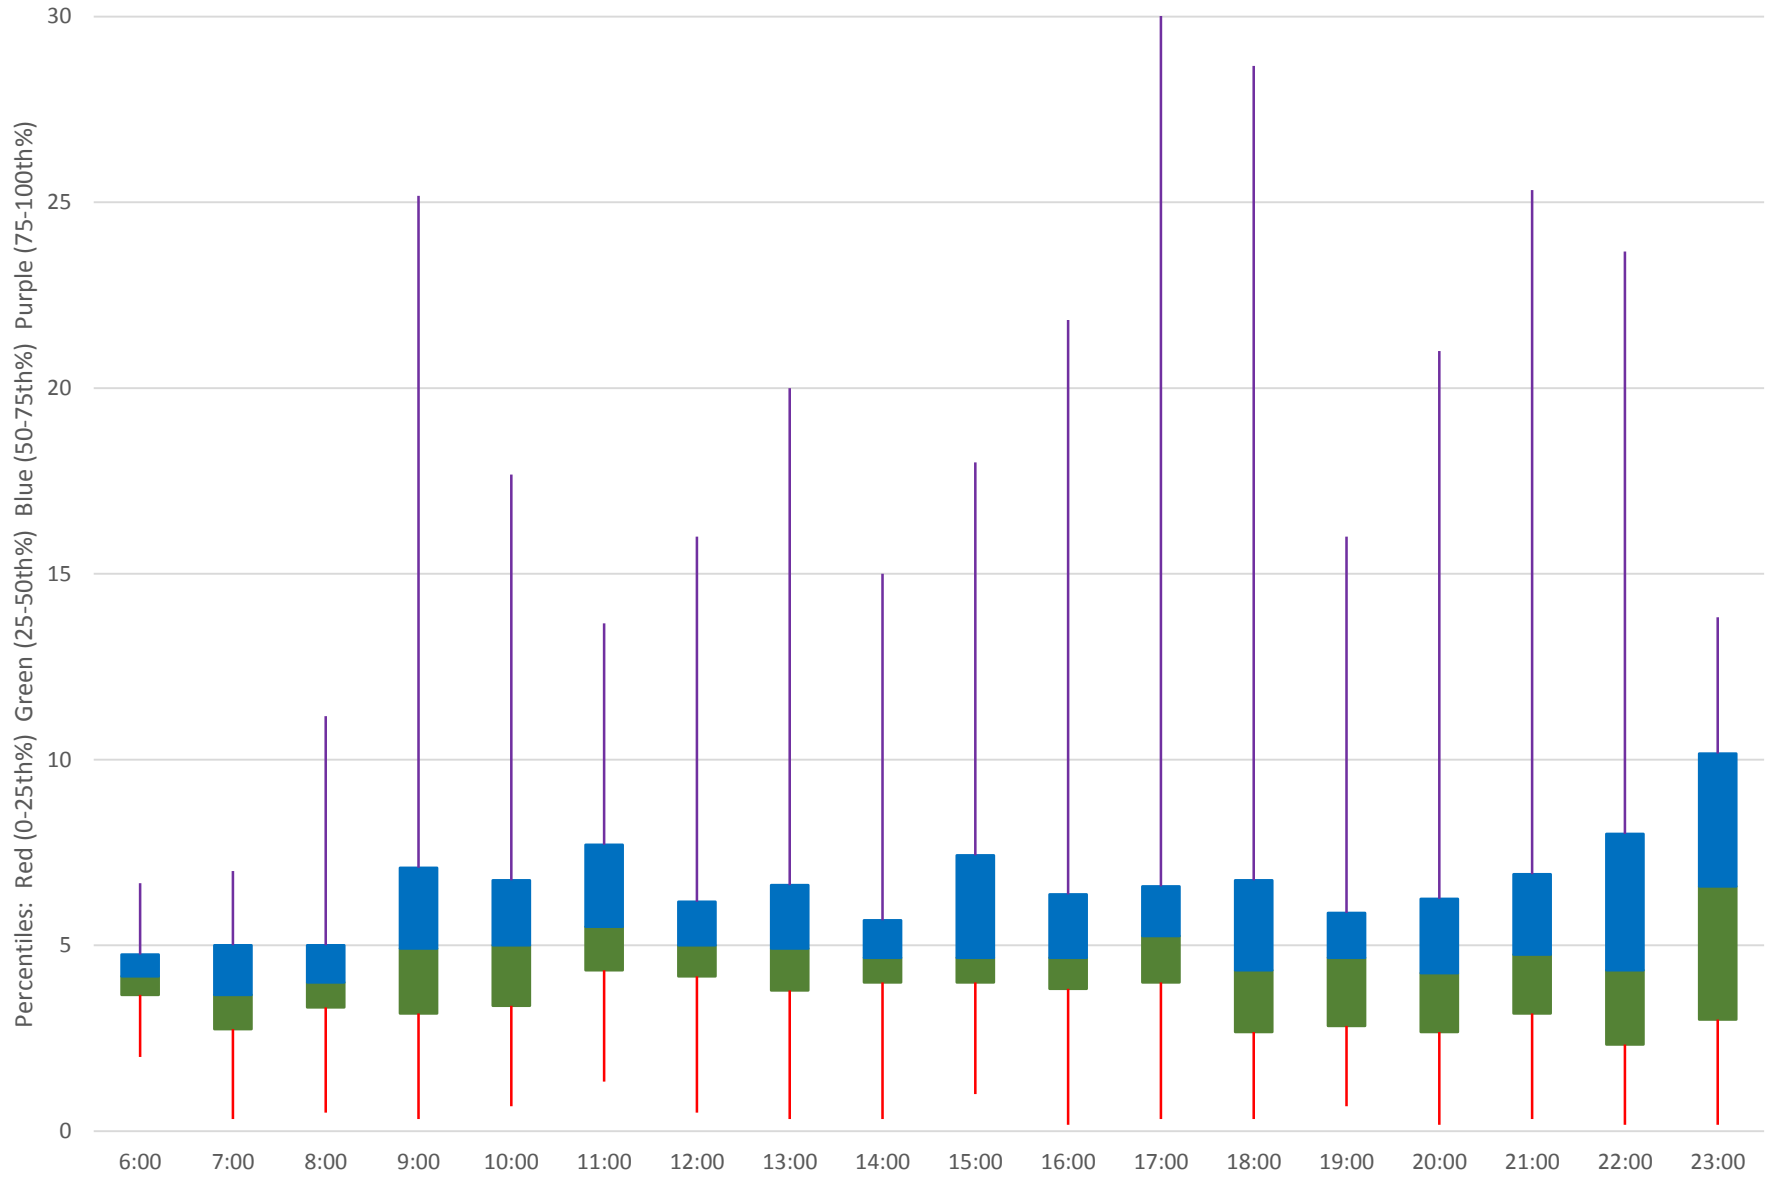

Quartiles Week 1

501 Queen Headways at Queensway Humber Eastbound March 2019

Quartiles Week 2

501 Queen Headways at Queensway Humber Eastbound March 2019

Quartiles Week 3

501 Queen Headways at Queensway Humber Eastbound March 2019

Quartiles Week 4

501 Queen Headways at Queensway Humber Eastbound March 2019 Saturday Statistics

501 Queen Headways at Queensway Humber Eastbound March 2019

Quartiles Saturdays

501 Queen Headways at Queensway Humber Eastbound March 2019 Sunday Statistics