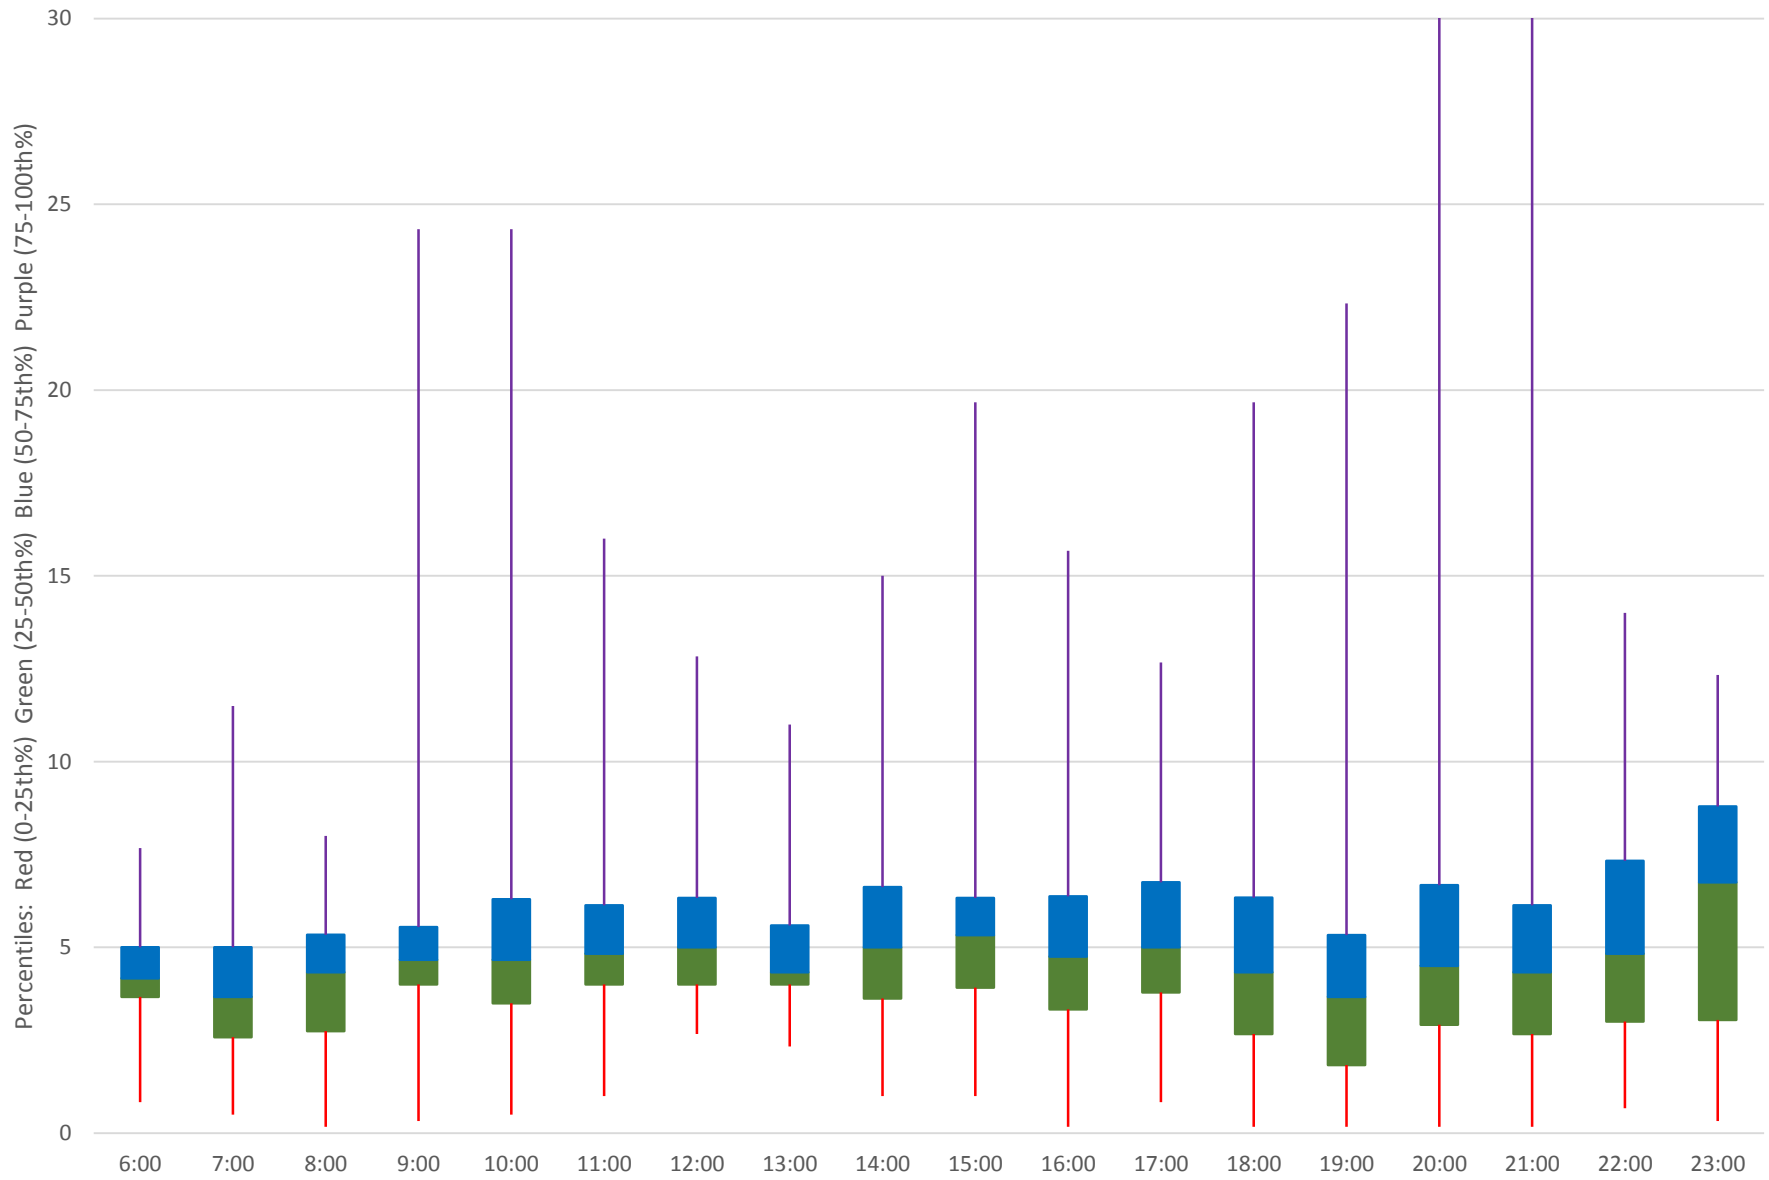

501 Queen Headways at Queensway Humber Eastbound March 2019

Quartiles Week 2