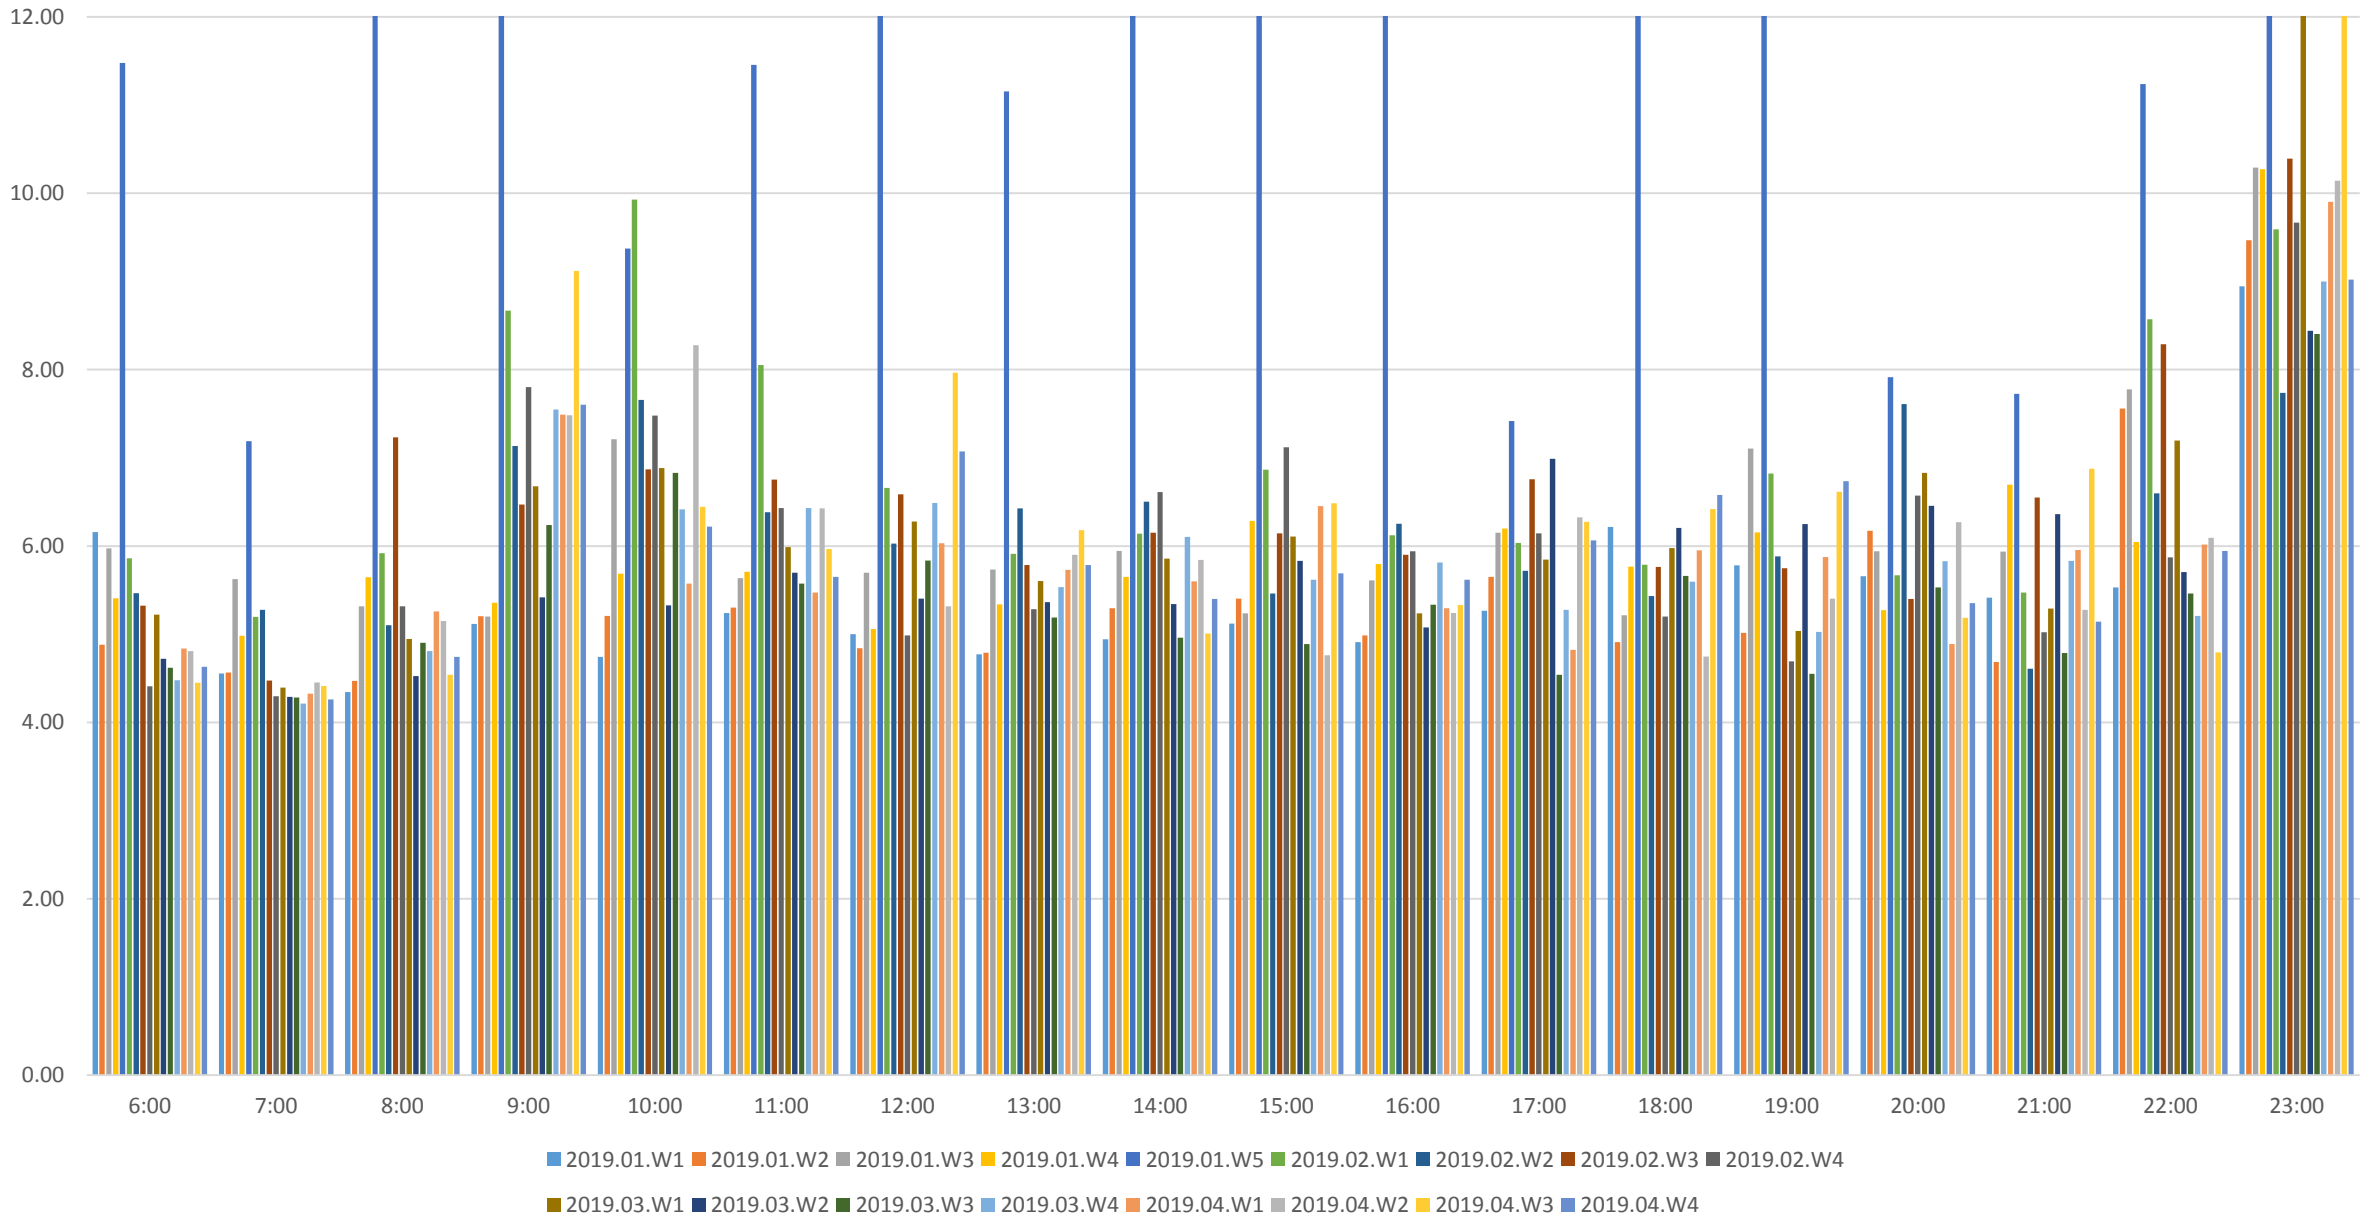

501 Queen Average Monthly Headways Jan-Apr 2019 Westbound at Silver Birch

501 Queen Average Monthly Headways Jan-Apr 2019 Westbound at Coxwell

501 Queen Difference in Average Monthly Headways Westbound at Silver Birch vs Coxwell Jan-Apr 2019

501 Queen Average Weekly Headways Jan-Apr 2019 Westbound at Silver Birch

501 Queen Average Weekly Headways Jan-Apr 2019 Westbound at Coxwell

2019.01.W1 2019.01.W2 2019.01.W3 2019.01.W4 2019.01.W5 2019.02.W1 2019.02.W2 2019.02.W3 2019.02.W4
2019.03.W1 2019.03.W2 2019.03.W3 2019.03.W4 2019.04.W1 2019.04.W2 2019.04.W3 2019.04.W4

501 Queen Difference in Average Weekly Headways Westbound at Silver Birch vs Coxwell Jan-Apr 2019