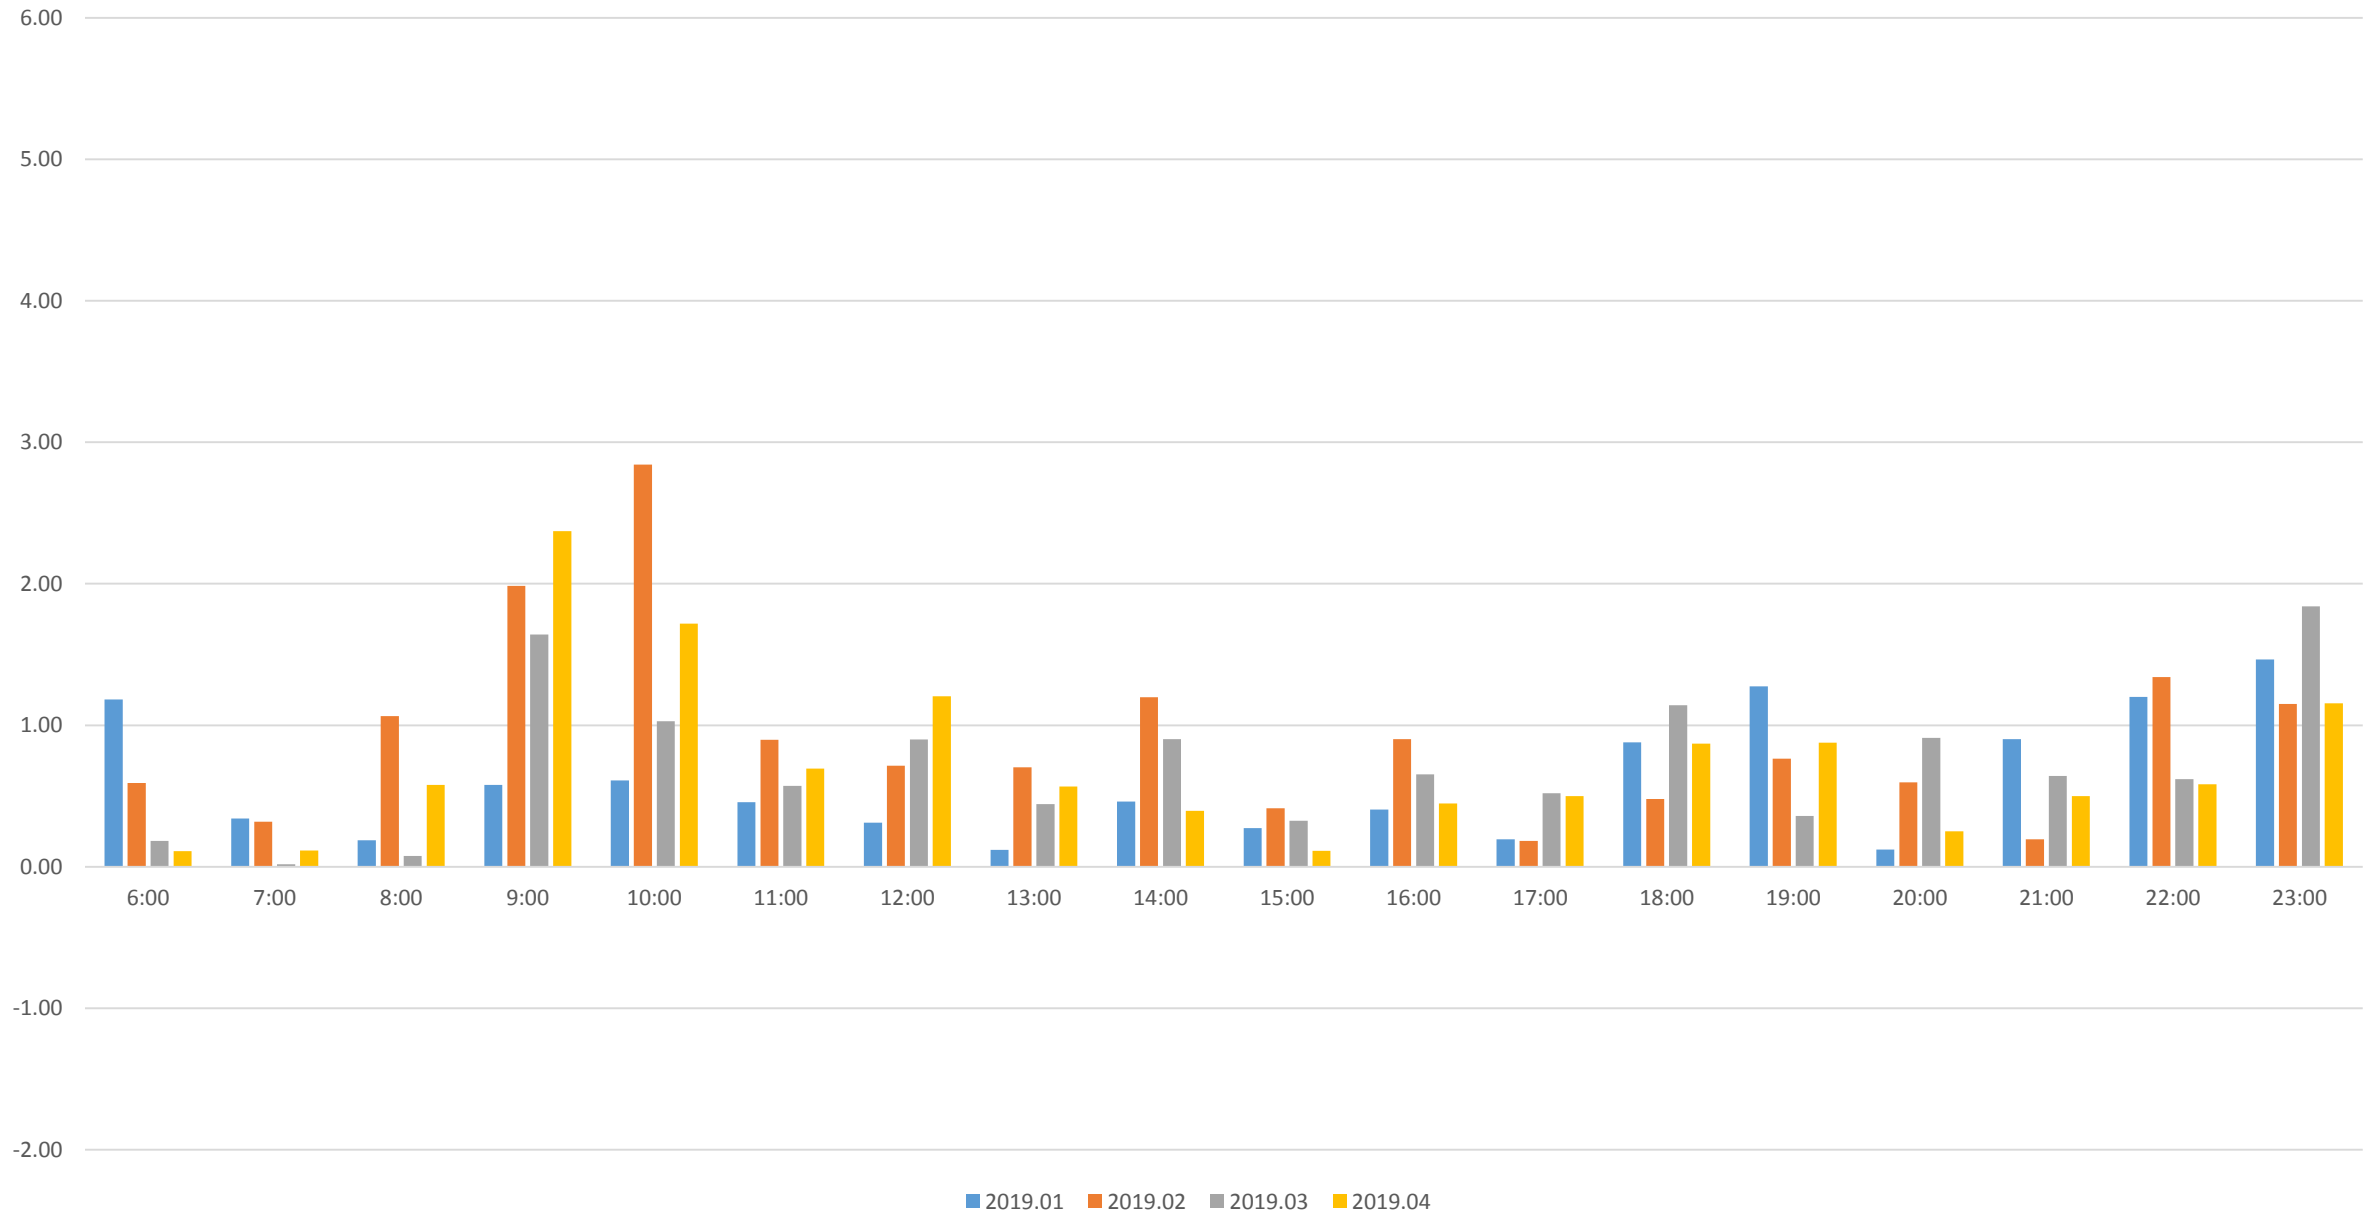

501 Queen Average Monthly Headways Jan-Apr 2019 Westbound at Silver Birch

501 Queen Average Monthly Headways Jan-Apr 2019 Westbound at Coxwell

501 Queen Difference in Average Monthly Headways Westbound at Silver Birch vs Coxwell Jan-Apr 2019

501 Queen Average Weekly Headways Jan-Apr 2019 Westbound at Silver Birch

501 Queen Average Weekly Headways Jan-Apr 2019 Westbound at Coxwell

2019.01.W1 2019.01.W2 2019.01.W3 2019.01.W4 2019.01.W5 2019.02.W1 2019.02.W2 2019.02.W3 2019.02.W4
2019.03.W1 2019.03.W2 2019.03.W3 2019.03.W4 2019.04.W1 2019.04.W2 2019.04.W3 2019.04.W4

501 Queen Difference in Average Weekly Headways Westbound at Silver Birch vs Coxwell Jan-Apr 2019