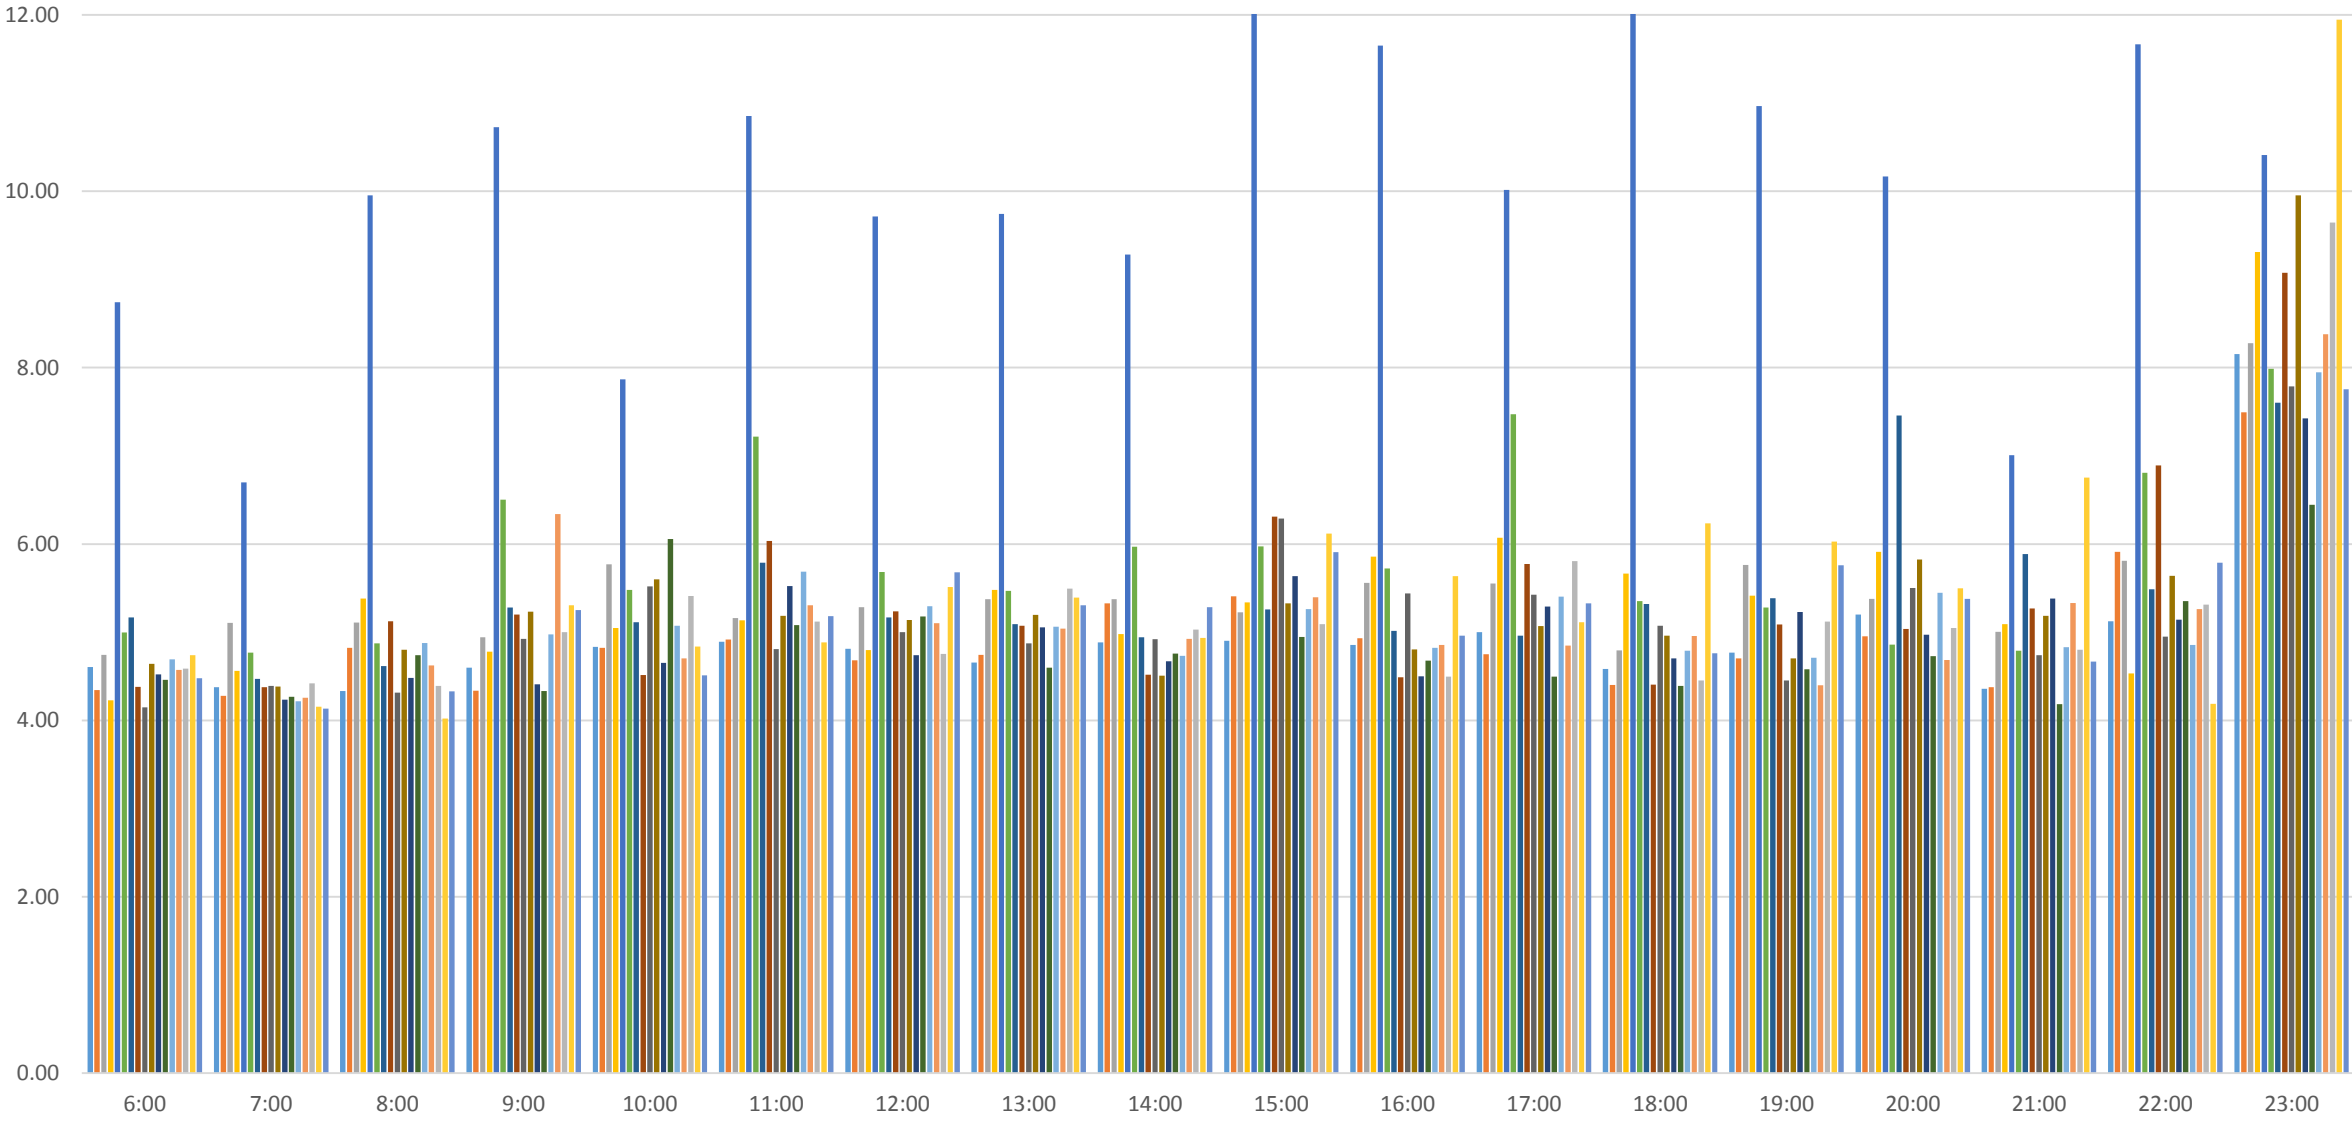

501 Queen Average Monthly Headways Jan-Apr 2019 Westbound at Silver Birch

501 Queen Average Monthly Headways Jan-Apr 2019 Westbound at Coxwell

501 Queen Difference in Average Monthly Headways Westbound at Silver Birch vs Coxwell Jan-Apr 2019

501 Queen Average Weekly Headways Jan-Apr 2019 Westbound at Silver Birch

501 Queen Average Weekly Headways Jan-Apr 2019 Westbound at Coxwell

2019.01.W1 2019.01.W2 2019.01.W3 2019.01.W4 2019.01.W5 2019.02.W1 2019.02.W2 2019.02.W3 2019.02.W4
2019.03.W1 2019.03.W2 2019.03.W3 2019.03.W4 2019.04.W1 2019.04.W2 2019.04.W3 2019.04.W4

501 Queen Difference in Average Weekly Headways Westbound at Silver Birch vs Coxwell Jan-Apr 2019