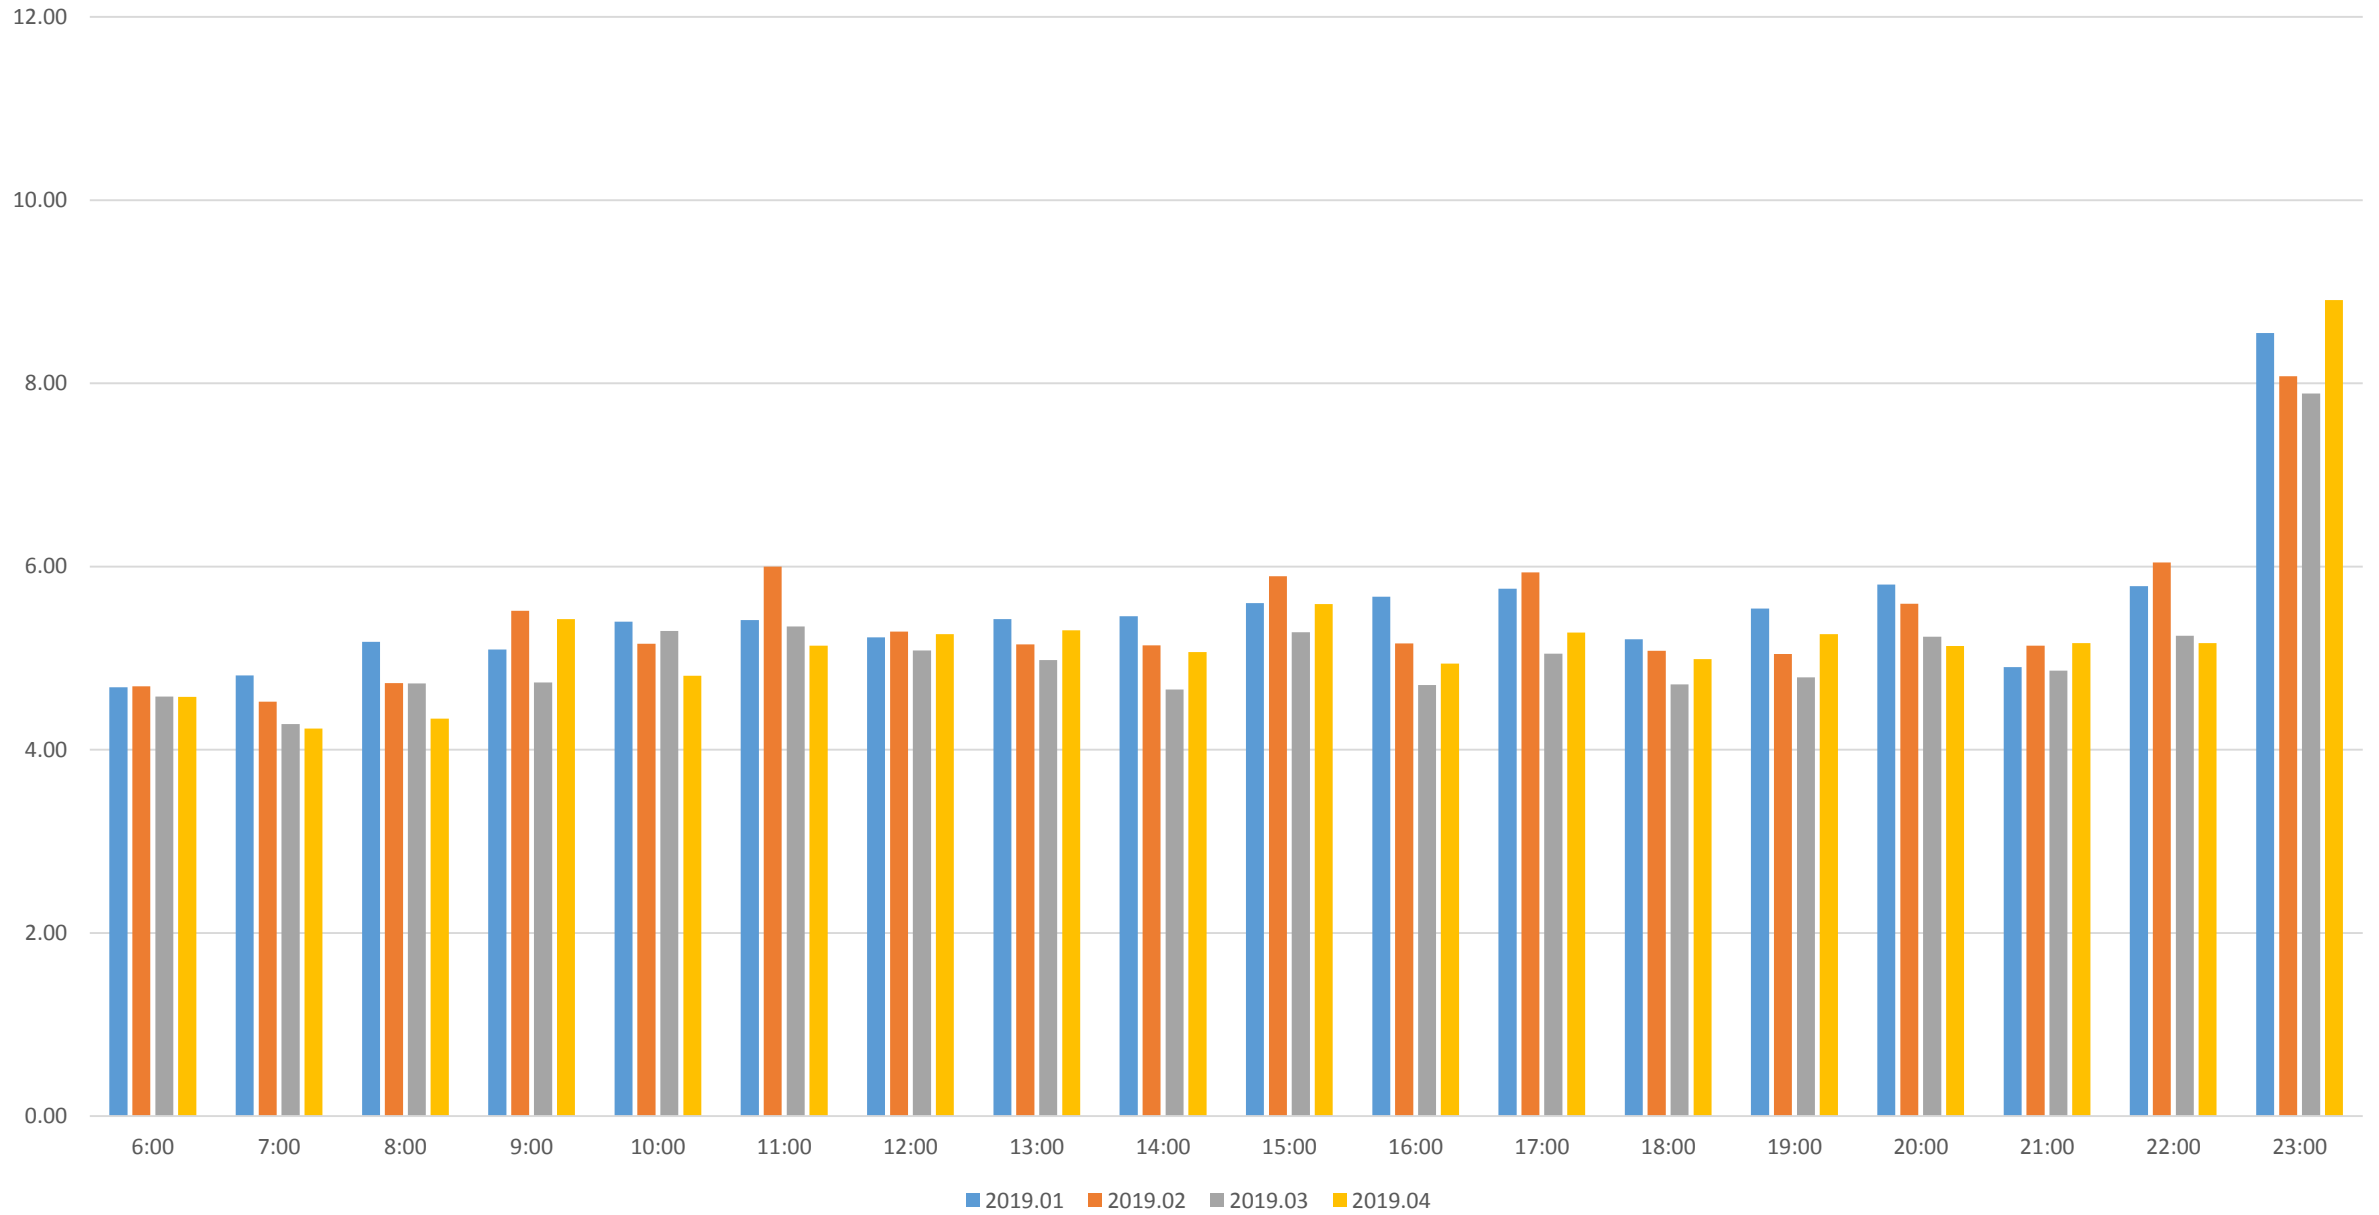

501 Queen Average Monthly Headways Jan-Apr 2019 Westbound at Silver Birch

501 Queen Average Monthly Headways Jan-Apr 2019 Westbound at Coxwell

501 Queen Difference in Average Monthly Headways Westbound at Silver Birch vs Coxwell Jan-Apr 2019

501 Queen Average Weekly Headways Jan-Apr 2019 Westbound at Silver Birch

501 Queen Average Weekly Headways Jan-Apr 2019 Westbound at Coxwell

2019.01.W1 2019.01.W2 2019.01.W3 2019.01.W4 2019.01.W5 2019.02.W1 2019.02.W2 2019.02.W3 2019.02.W4
2019.03.W1 2019.03.W2 2019.03.W3 2019.03.W4 2019.04.W1 2019.04.W2 2019.04.W3 2019.04.W4

501 Queen Difference in Average Weekly Headways Westbound at Silver Birch vs Coxwell Jan-Apr 2019