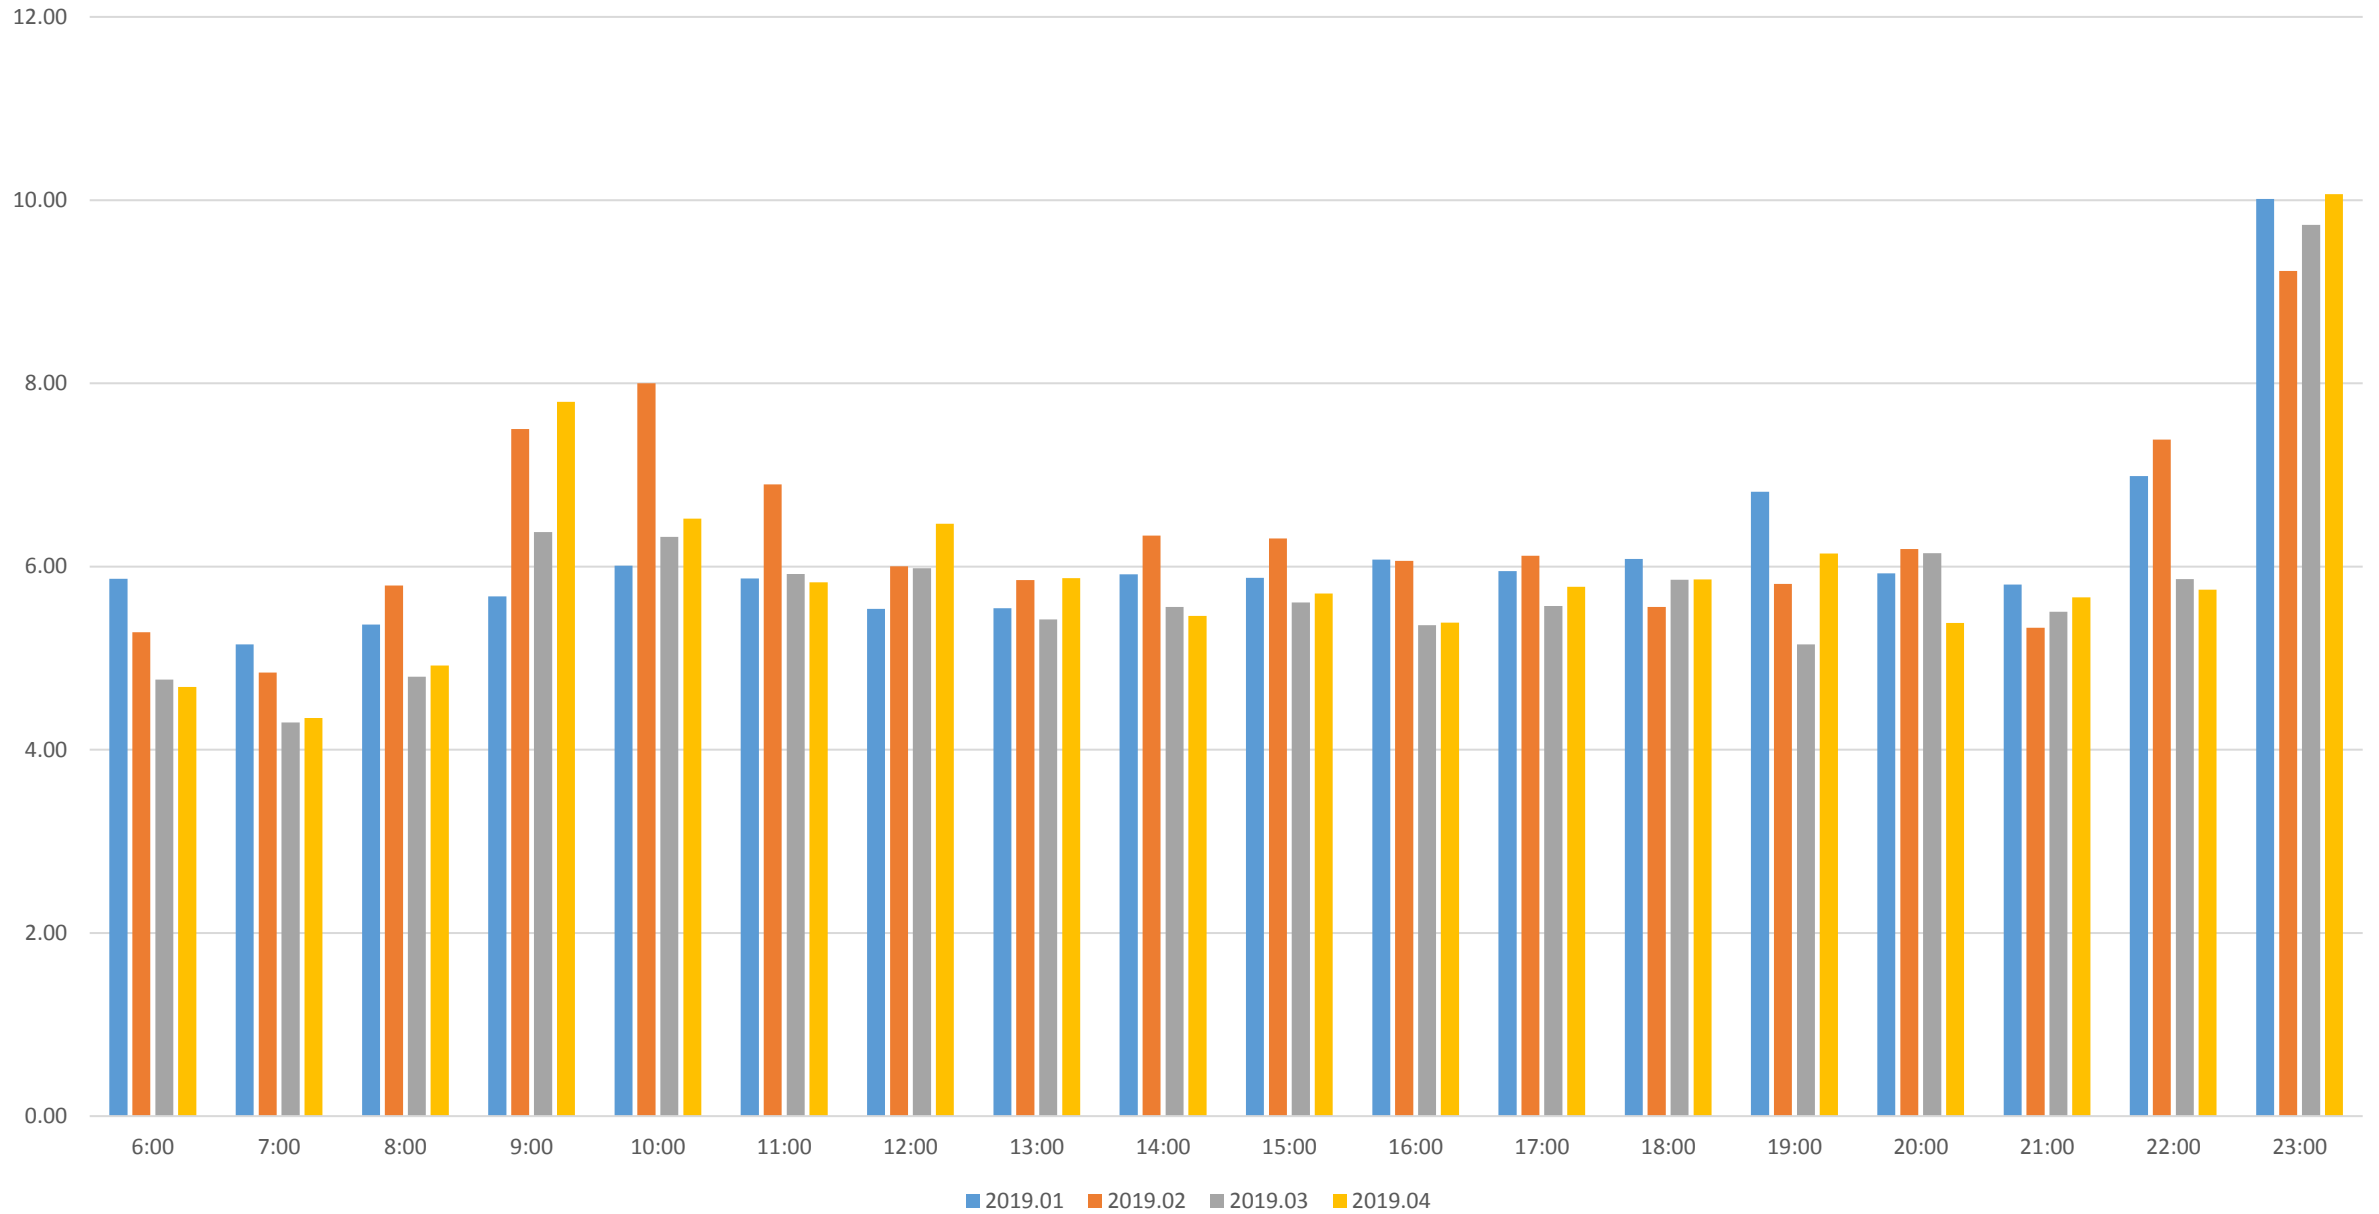

501 Queen Average Monthly Headways Jan-Apr 2019 Westbound at Silver Birch

501 Queen Average Monthly Headways Jan-Apr 2019 Westbound at Coxwell

501 Queen Difference in Average Monthly Headways Westbound at Silver Birch vs Coxwell Jan-Apr 2019

501 Queen Average Weekly Headways Jan-Apr 2019 Westbound at Silver Birch

501 Queen Average Weekly Headways Jan-Apr 2019 Westbound at Coxwell

2019.01.W1 2019.01.W2 2019.01.W3 2019.01.W4 2019.01.W5 2019.02.W1 2019.02.W2 2019.02.W3 2019.02.W4
2019.03.W1 2019.03.W2 2019.03.W3 2019.03.W4 2019.04.W1 2019.04.W2 2019.04.W3 2019.04.W4

501 Queen Difference in Average Weekly Headways Westbound at Silver Birch vs Coxwell Jan-Apr 2019