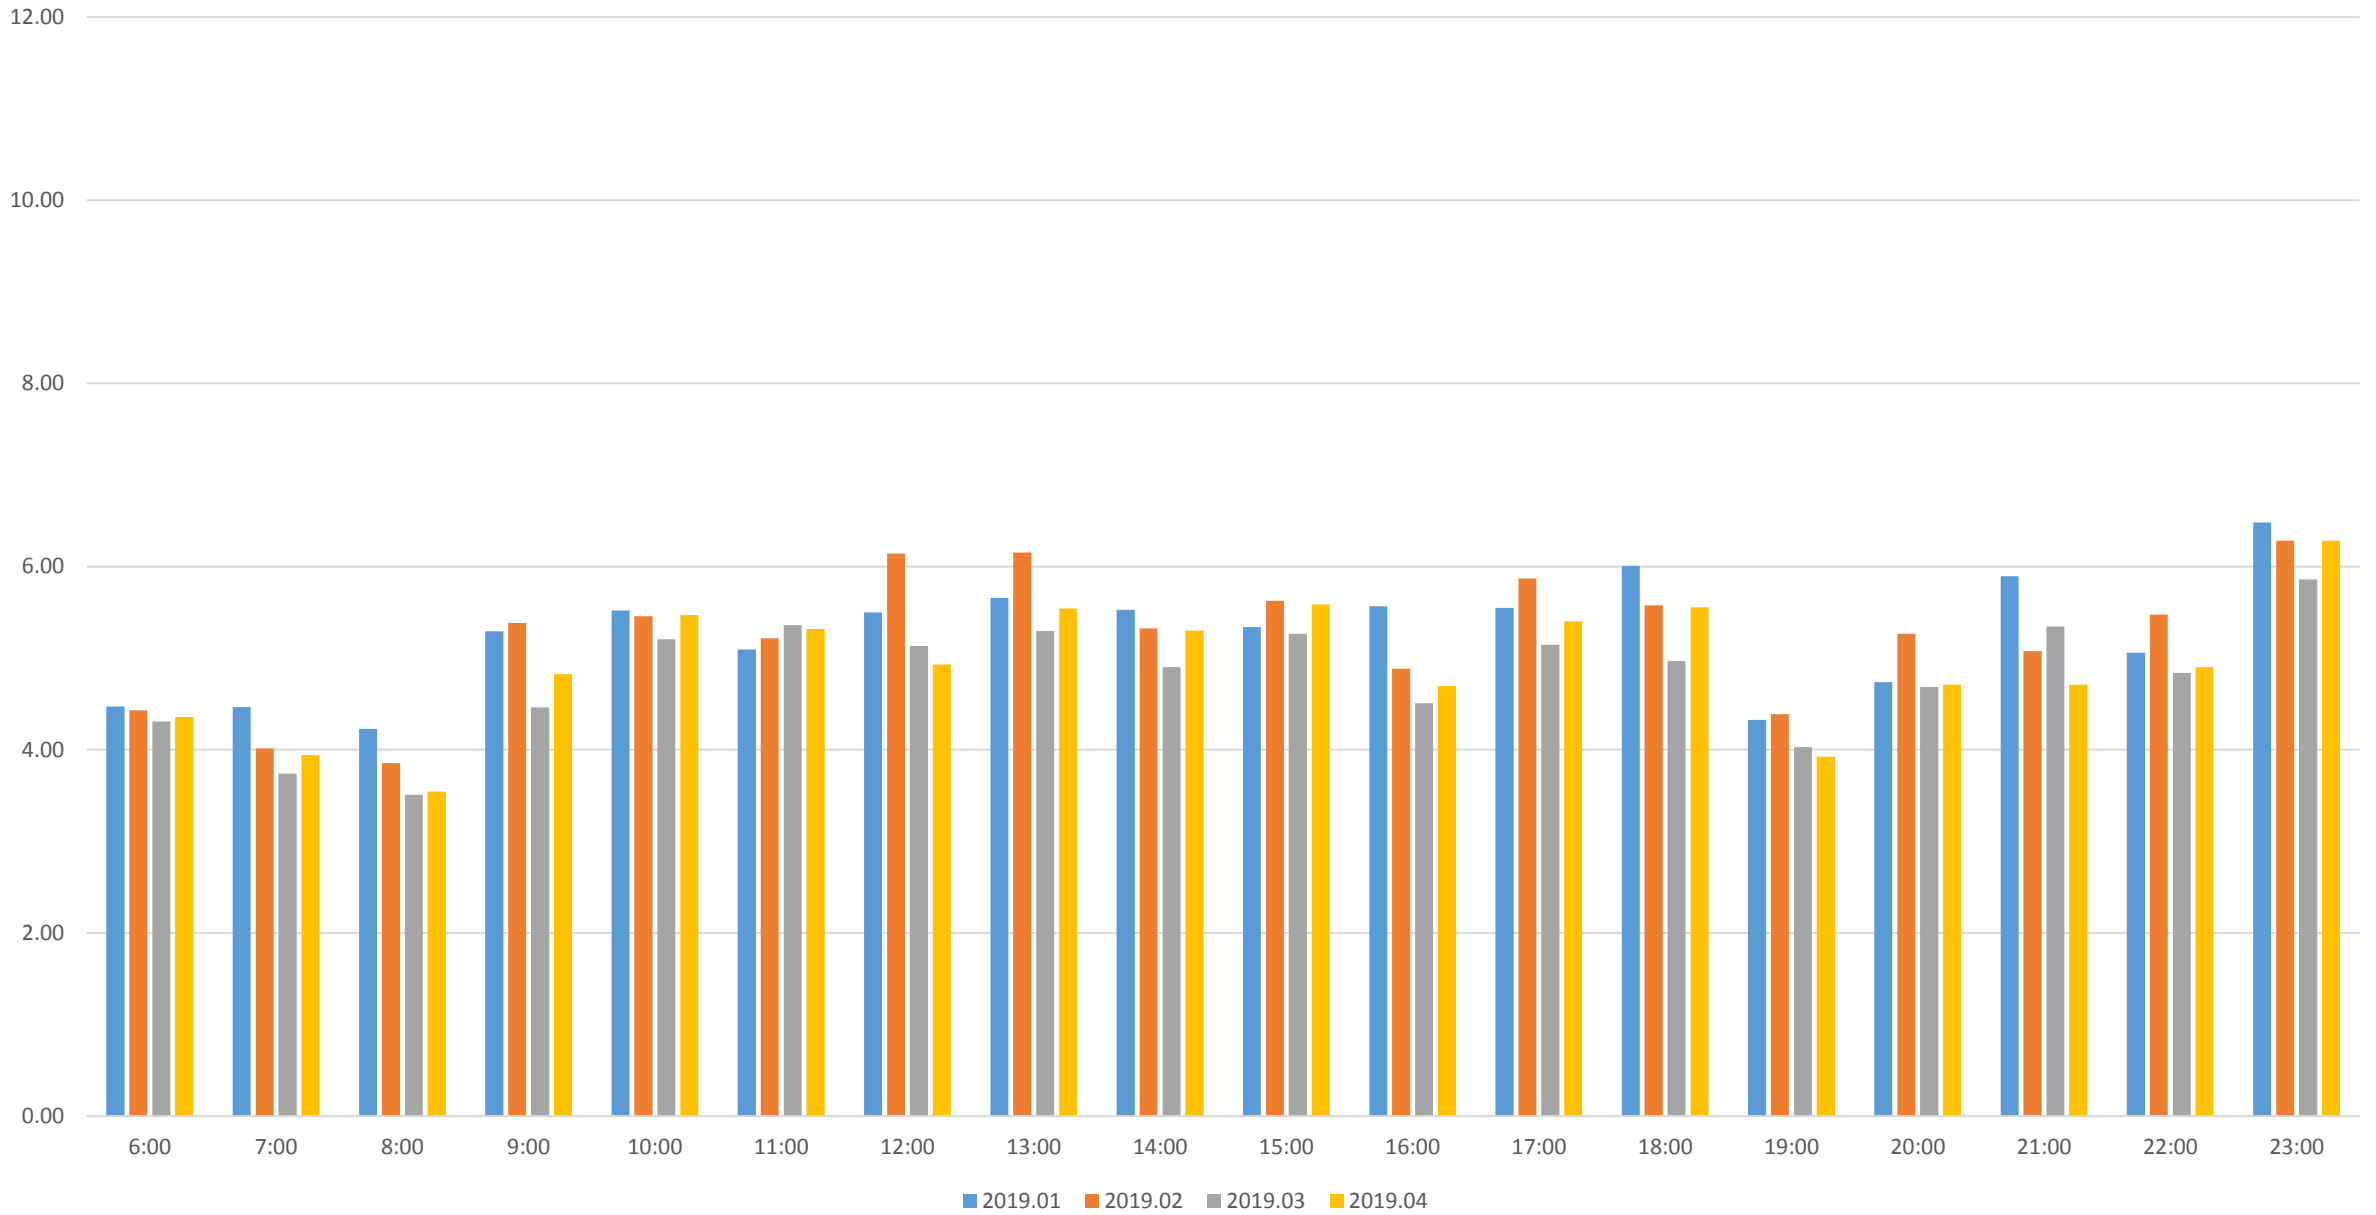

501 Queen Average Monthly Headways Jan-Apr 2019 Eastbound at Humber Loop

501 Queen Average Monthly Headways Jan-Apr 2019 Eastbound at Roncesvalles

501 Queen Difference in Average Monthly Headways Eastbound at Humber Loop vs Roncesvalles Jan-Apr 2019

501 Queen Average Weekly Headways Jan-Apr 2019 Eastbound at Humber Loop

501 Queen Average Weekly Headways Jan-Apr 2019 Eastbound at Roncesvalles

501 Queen Difference in Average Weekly Headways Eastbound at Humber Loop vs Roncesvalles Jan-Apr 2019

2019.01.W1 2019.01.W2 2019.01.W3 2019.01.W4 2019.01.W5 2019.02.W1 2019.02.W2 2019.02.W3 2019.02.W4
2019.03.W1 2019.03.W2 2019.03.W3 2019.03.W4 2019.04.W1 2019.04.W2 2019.04.W3 2019.04.W4