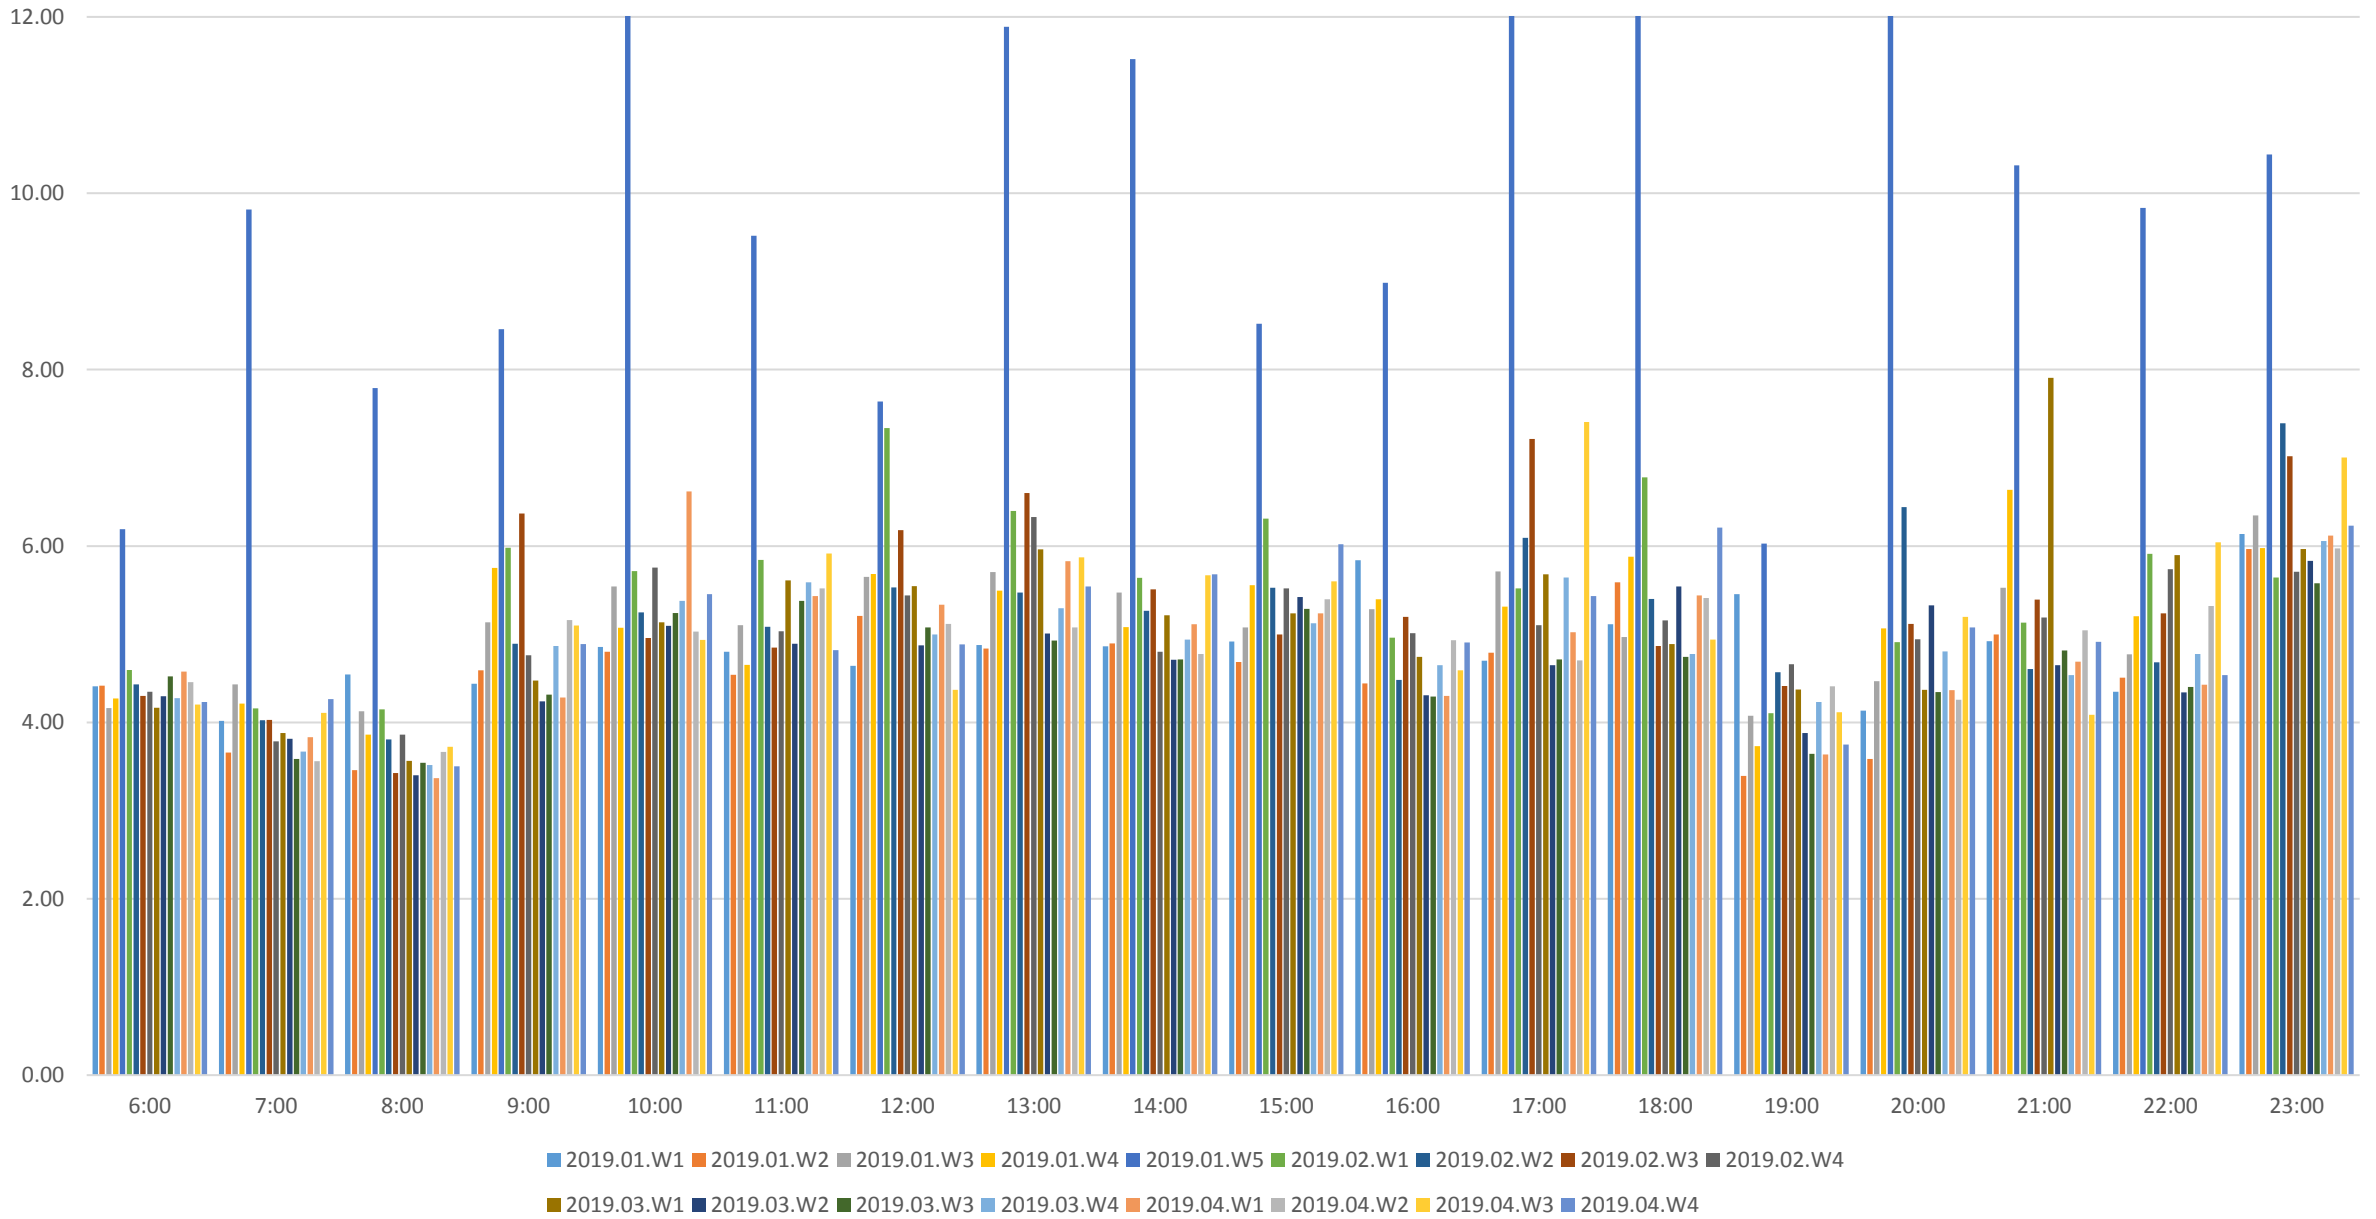

501 Queen Average Monthly Headways Jan-Apr 2019 Eastbound at Humber Loop

501 Queen Average Monthly Headways Jan-Apr 2019 Eastbound at Roncesvalles

501 Queen Difference in Average Monthly Headways Eastbound at Humber Loop vs Roncesvalles Jan-Apr 2019

501 Queen Average Weekly Headways Jan-Apr 2019 Eastbound at Humber Loop

501 Queen Average Weekly Headways Jan-Apr 2019 Eastbound at Roncesvalles

501 Queen Difference in Average Weekly Headways Eastbound at Humber Loop vs Roncesvalles Jan-Apr 2019

2019.01.W1 2019.01.W2 2019.01.W3 2019.01.W4 2019.01.W5 2019.02.W1 2019.02.W2 2019.02.W3 2019.02.W4
2019.03.W1 2019.03.W2 2019.03.W3 2019.03.W4 2019.04.W1 2019.04.W2 2019.04.W3 2019.04.W4