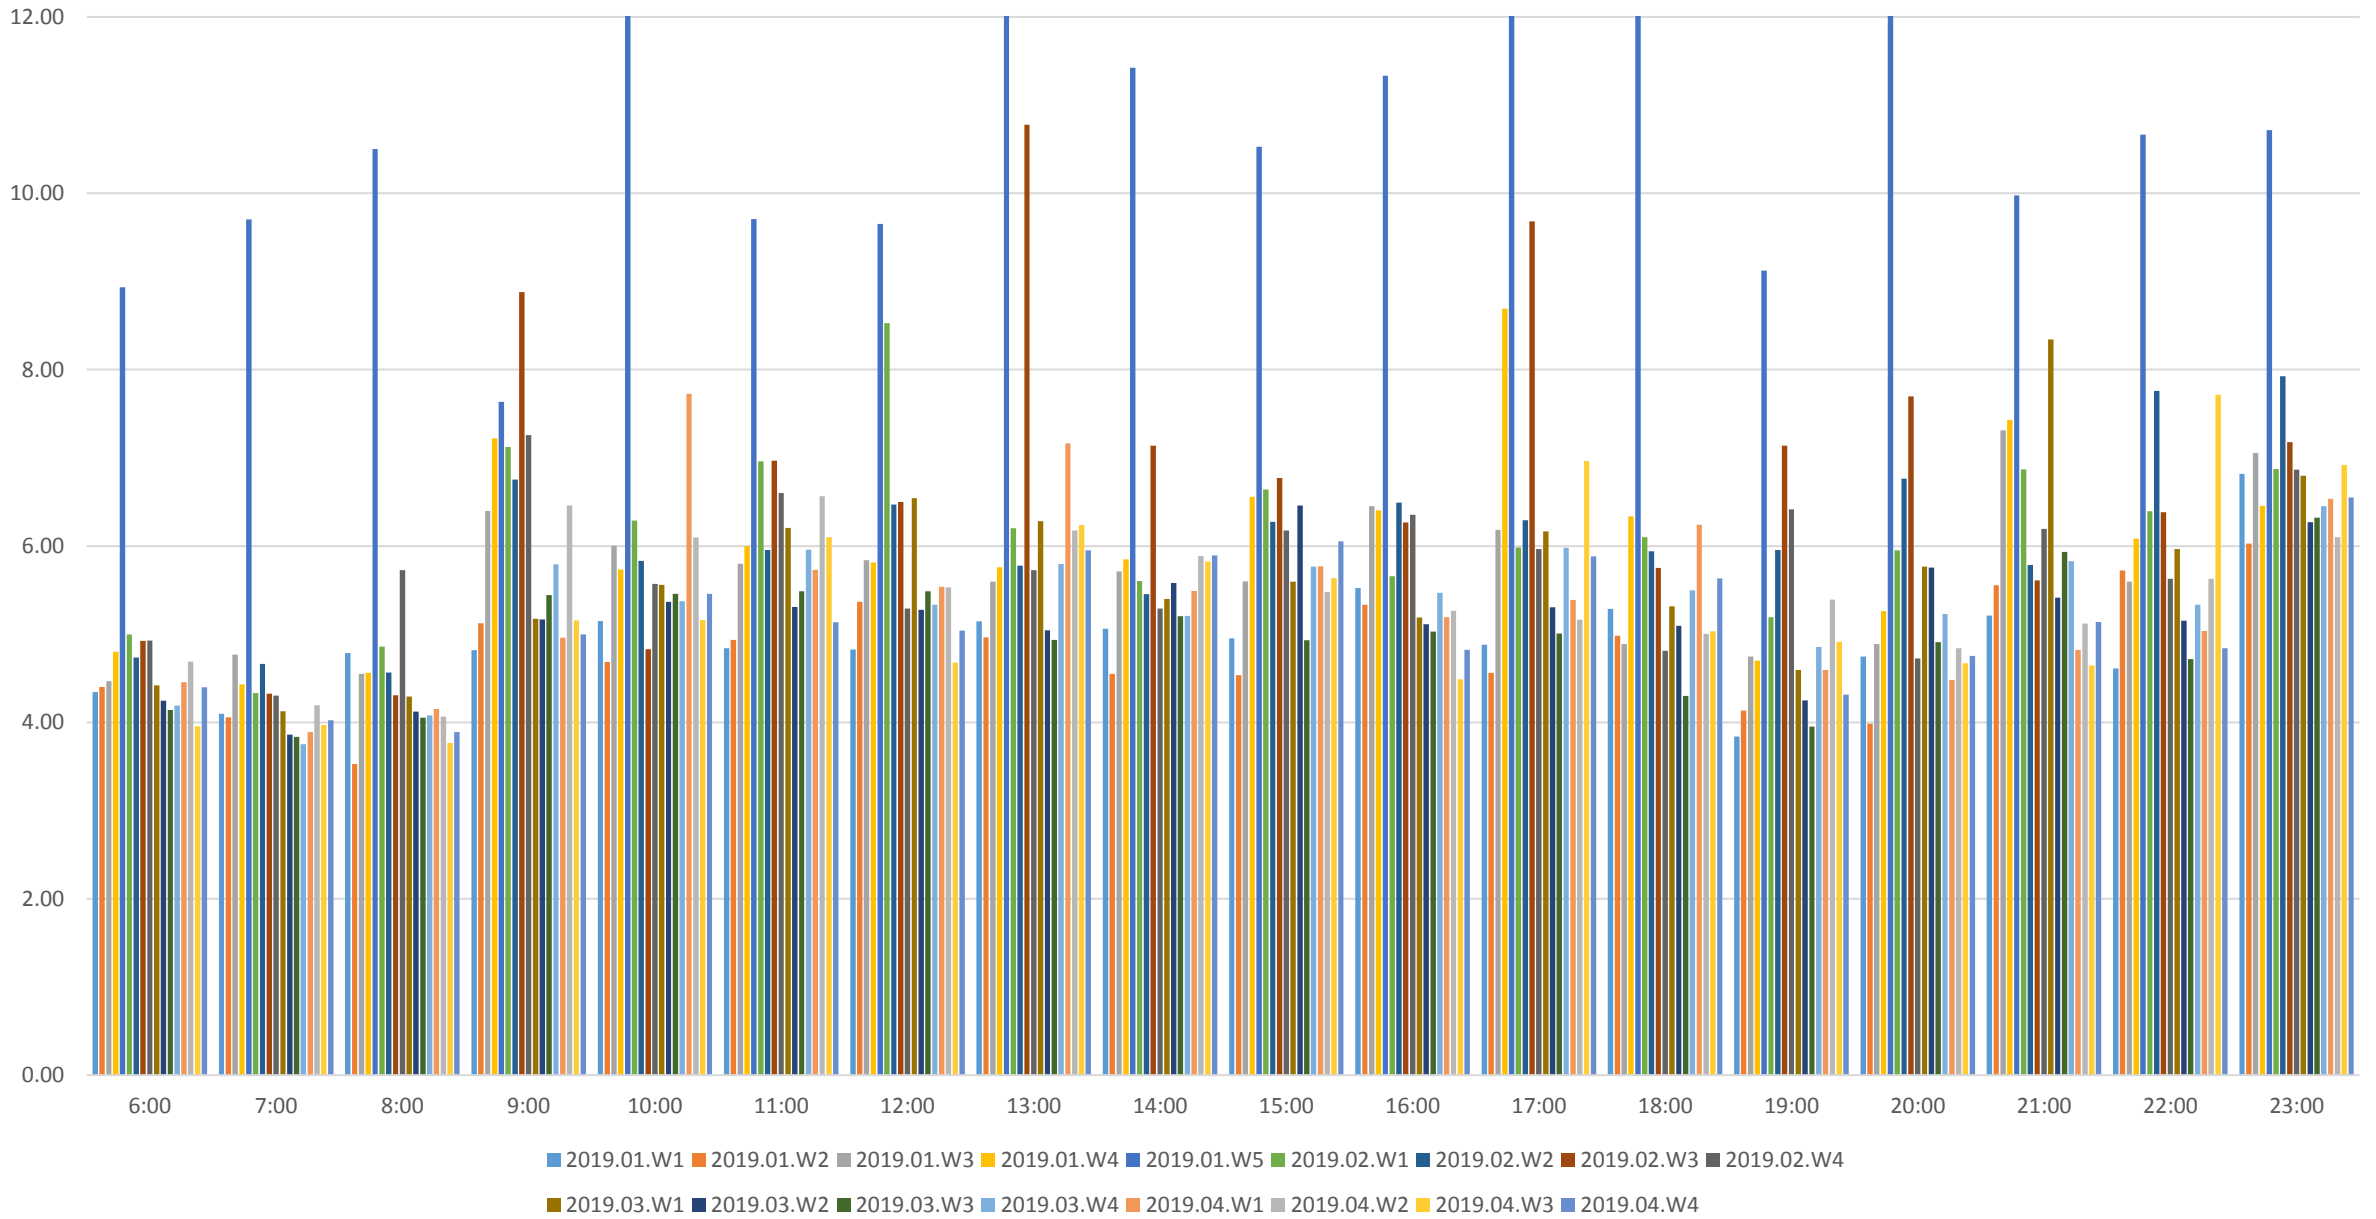

501 Queen Average Monthly Headways Jan-Apr 2019 Eastbound at Humber Loop

501 Queen Average Monthly Headways Jan-Apr 2019 Eastbound at Roncesvalles

501 Queen Difference in Average Monthly Headways Eastbound at Humber Loop vs Roncesvalles Jan-Apr 2019

501 Queen Average Weekly Headways Jan-Apr 2019 Eastbound at Humber Loop

501 Queen Average Weekly Headways Jan-Apr 2019 Eastbound at Roncesvalles

501 Queen Difference in Average Weekly Headways Eastbound at Humber Loop vs Roncesvalles Jan-Apr 2019

2019.01.W1 2019.01.W2 2019.01.W3 2019.01.W4 2019.01.W5 2019.02.W1 2019.02.W2 2019.02.W3 2019.02.W4
2019.03.W1 2019.03.W2 2019.03.W3 2019.03.W4 2019.04.W1 2019.04.W2 2019.04.W3 2019.04.W4