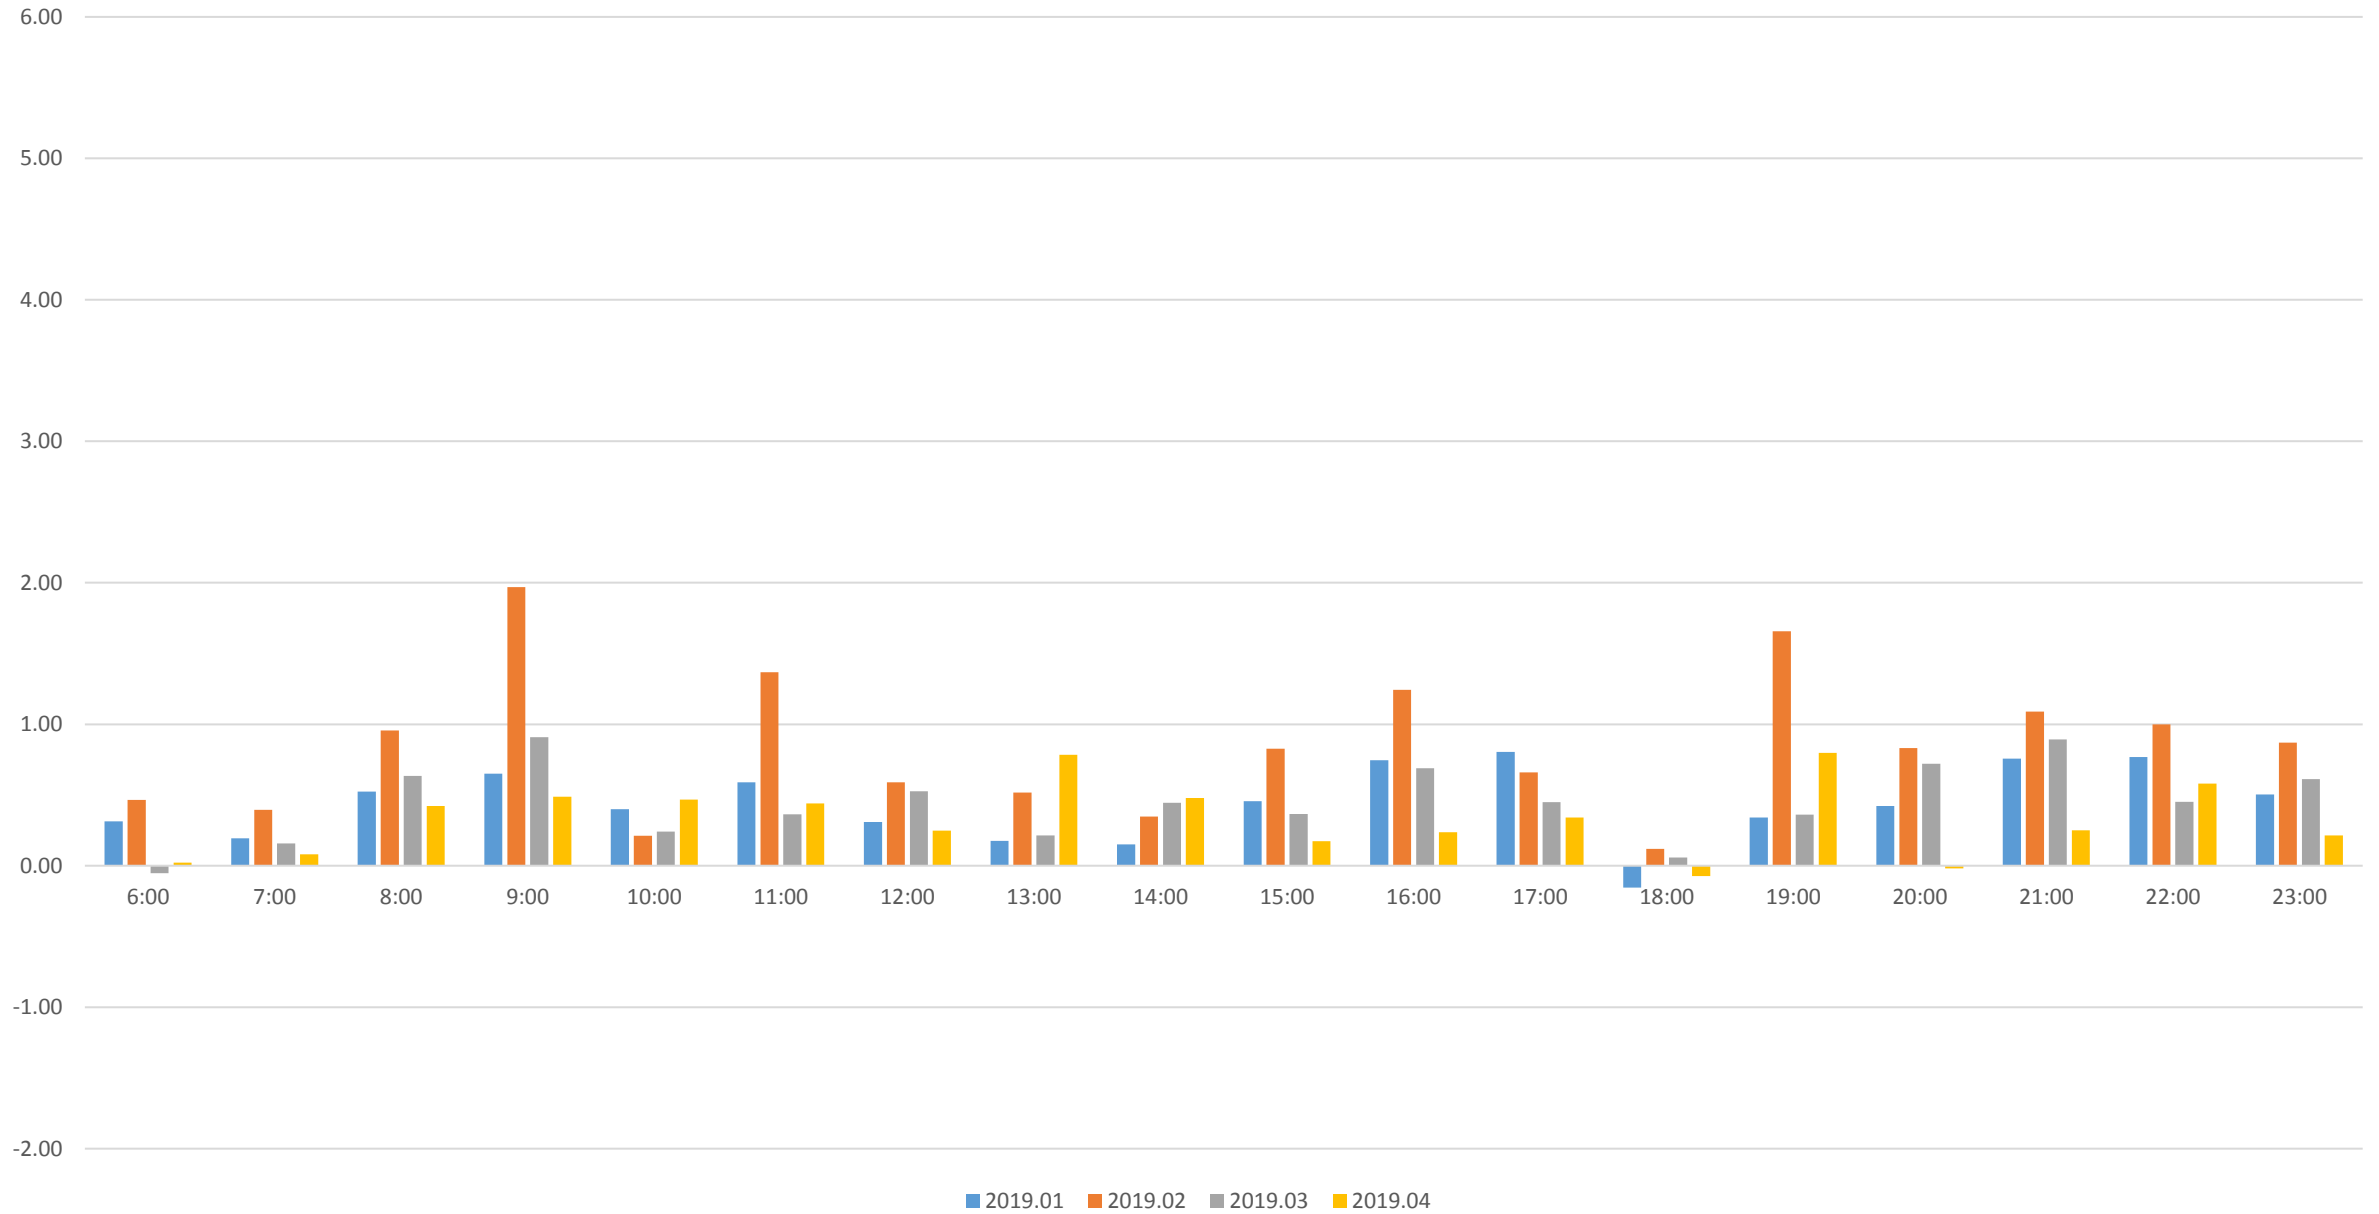

501 Queen Average Monthly Headways Jan-Apr 2019 Eastbound at Humber Loop

501 Queen Average Monthly Headways Jan-Apr 2019 Eastbound at Roncesvalles

501 Queen Difference in Average Monthly Headways Eastbound at Humber Loop vs Roncesvalles Jan-Apr 2019

501 Queen Average Weekly Headways Jan-Apr 2019 Eastbound at Humber Loop

501 Queen Average Weekly Headways Jan-Apr 2019 Eastbound at Roncesvalles

501 Queen Difference in Average Weekly Headways Eastbound at Humber Loop vs Roncesvalles Jan-Apr 2019

2019.01.W1 2019.01.W2 2019.01.W3 2019.01.W4 2019.01.W5 2019.02.W1 2019.02.W2 2019.02.W3 2019.02.W4
2019.03.W1 2019.03.W2 2019.03.W3 2019.03.W4 2019.04.W1 2019.04.W2 2019.04.W3 2019.04.W4