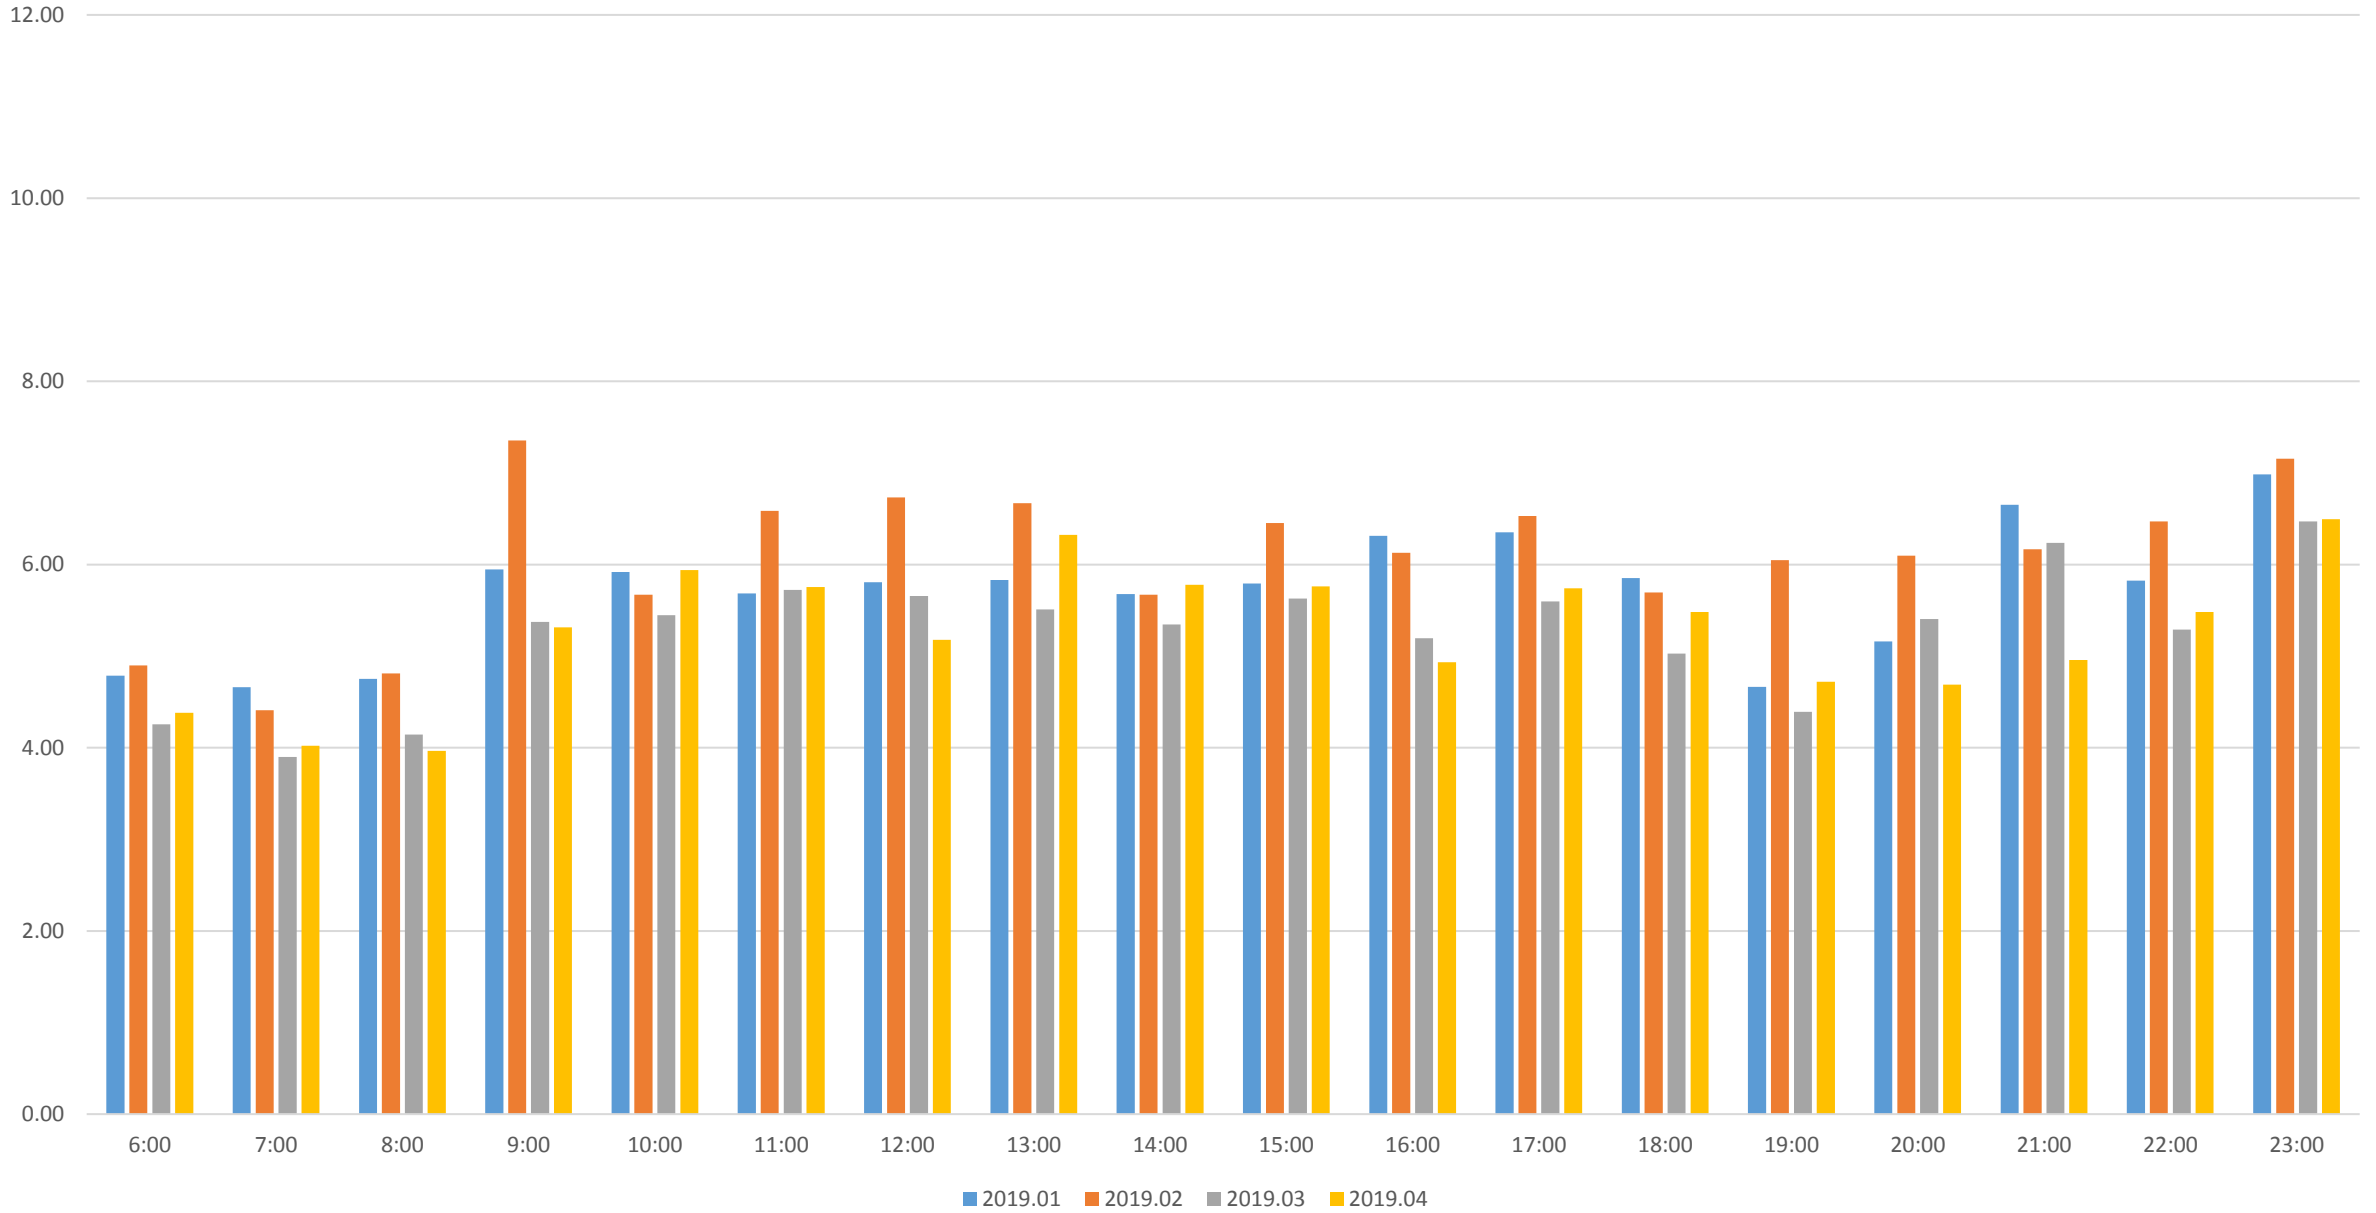

501 Queen Average Monthly Headways Jan-Apr 2019 Eastbound at Humber Loop

501 Queen Average Monthly Headways Jan-Apr 2019 Eastbound at Roncesvalles

501 Queen Difference in Average Monthly Headways Eastbound at Humber Loop vs Roncesvalles Jan-Apr 2019

501 Queen Average Weekly Headways Jan-Apr 2019 Eastbound at Humber Loop

501 Queen Average Weekly Headways Jan-Apr 2019 Eastbound at Roncesvalles

501 Queen Difference in Average Weekly Headways Eastbound at Humber Loop vs Roncesvalles Jan-Apr 2019

2019.01.W1 2019.01.W2 2019.01.W3 2019.01.W4 2019.01.W5 2019.02.W1 2019.02.W2 2019.02.W3 2019.02.W4
2019.03.W1 2019.03.W2 2019.03.W3 2019.03.W4 2019.04.W1 2019.04.W2 2019.04.W3 2019.04.W4