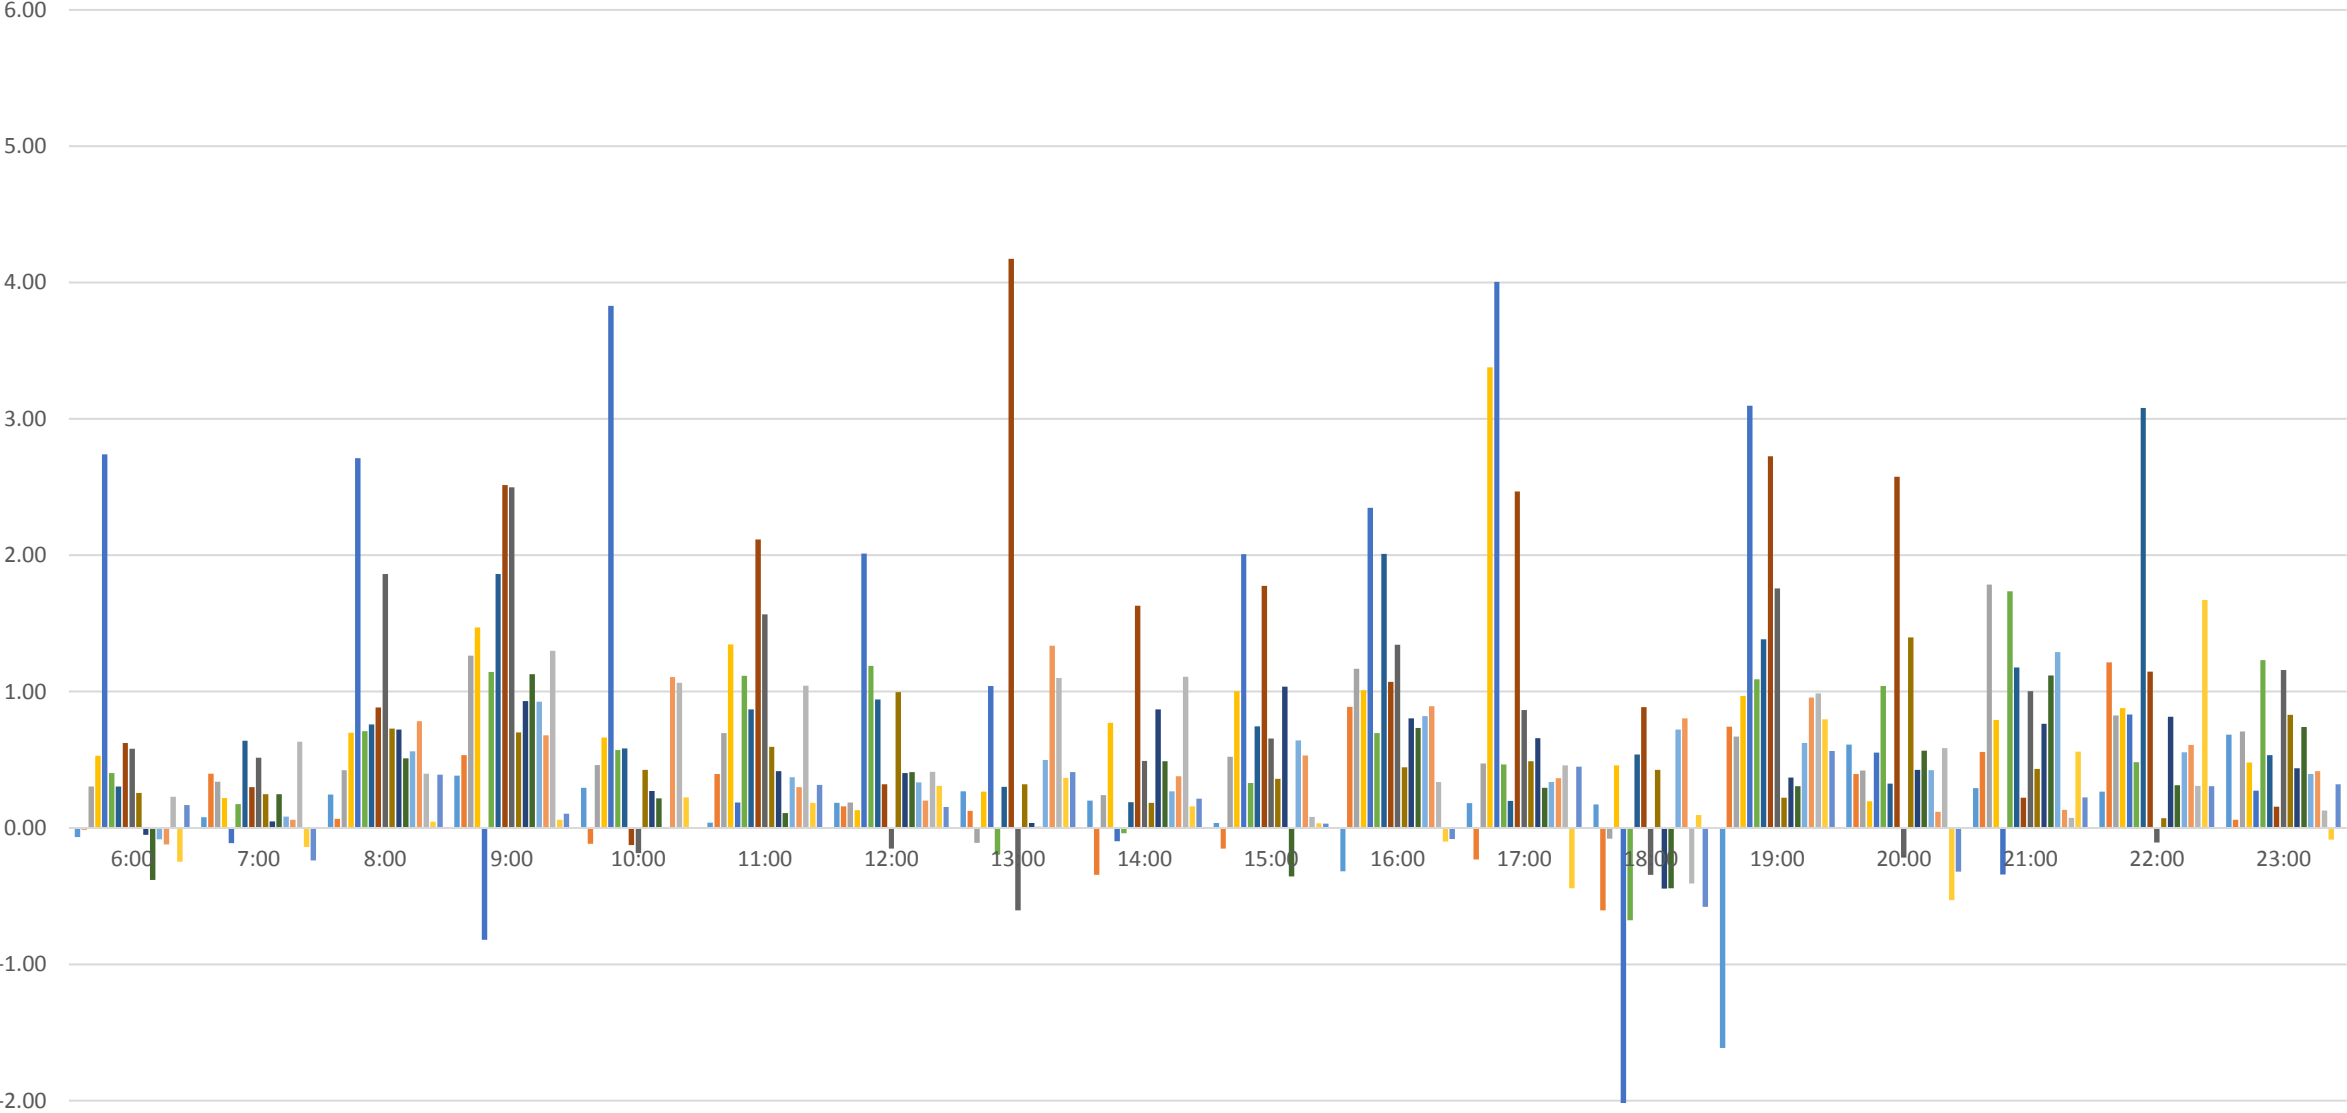

501 Queen Average Monthly Headways Jan-Apr 2019 Eastbound at Humber Loop

501 Queen Average Monthly Headways Jan-Apr 2019 Eastbound at Roncesvalles

501 Queen Difference in Average Monthly Headways Eastbound at Humber Loop vs Roncesvalles Jan-Apr 2019

501 Queen Average Weekly Headways Jan-Apr 2019 Eastbound at Humber Loop

501 Queen Average Weekly Headways Jan-Apr 2019 Eastbound at Roncesvalles

501 Queen Difference in Average Weekly Headways Eastbound at Humber Loop vs Roncesvalles Jan-Apr 2019

2019.01.W1 2019.01.W2 2019.01.W3 2019.01.W4 2019.01.W5 2019.02.W1 2019.02.W2 2019.02.W3 2019.02.W4
2019.03.W1 2019.03.W2 2019.03.W3 2019.03.W4 2019.04.W1 2019.04.W2 2019.04.W3 2019.04.W4