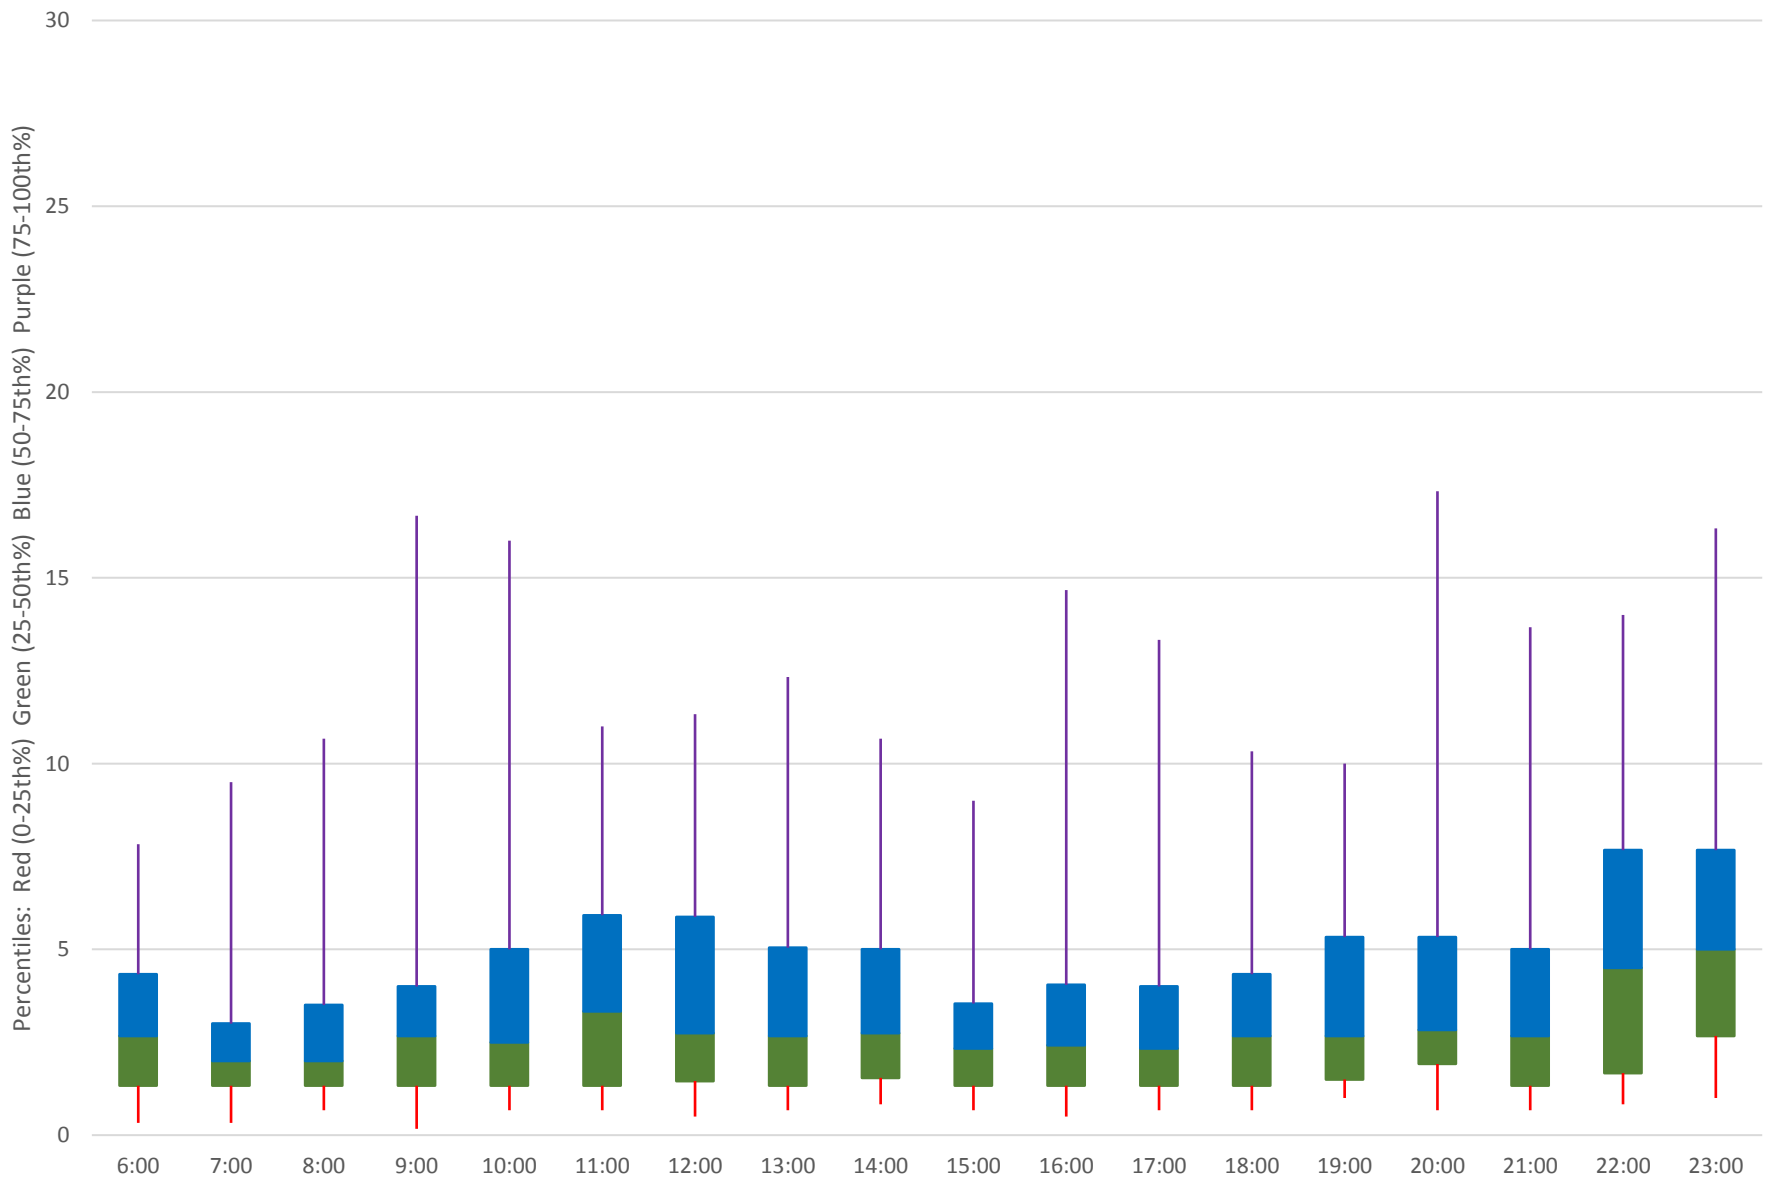

504 King Headways at Yonge Westbound March 2019 Quartiles Week 1