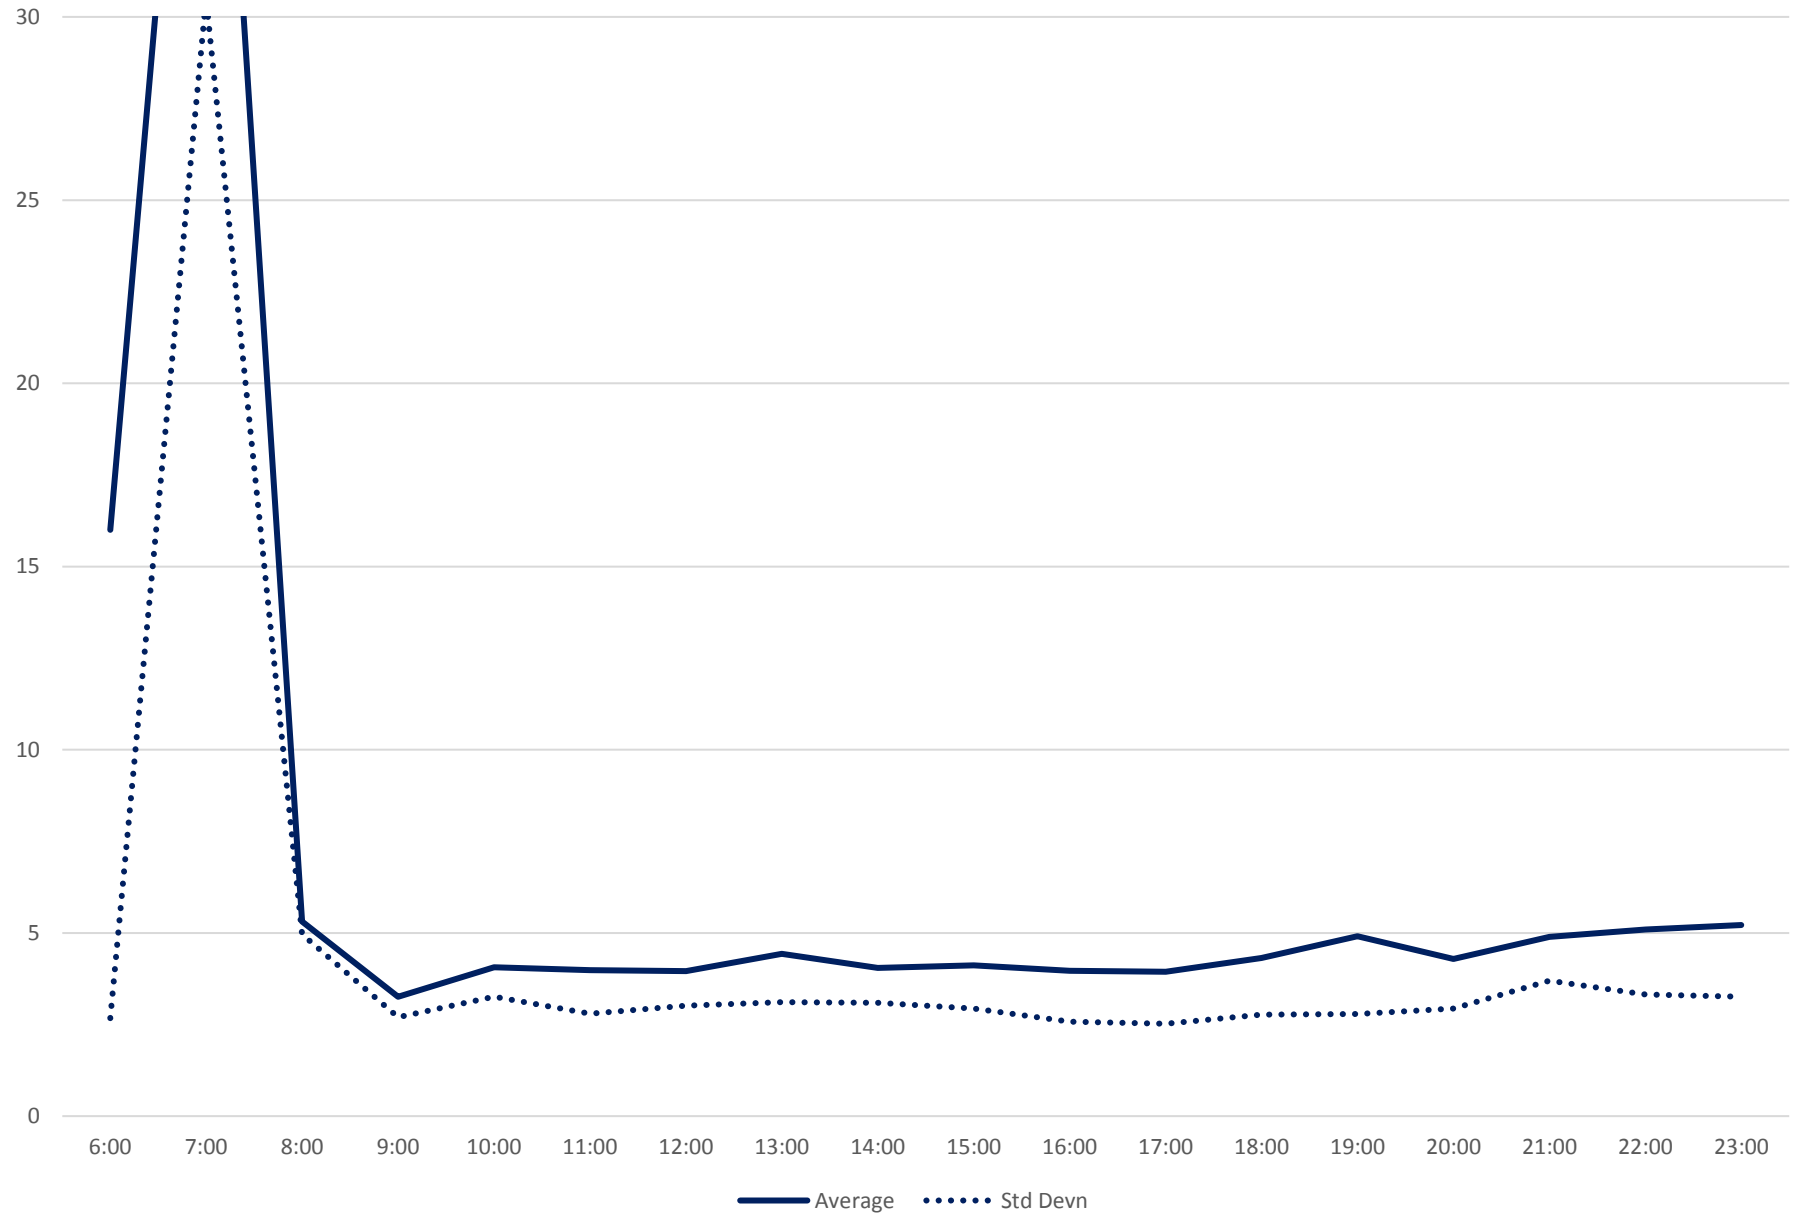

# 504 King Headways at Yonge Westbound March 2019 Saturday Statistics

# 504 King Headways at Yonge Westbound March 2019

## Quartiles Saturdays

504 King Headways at Yonge Westbound March 2019 Sunday Statistics