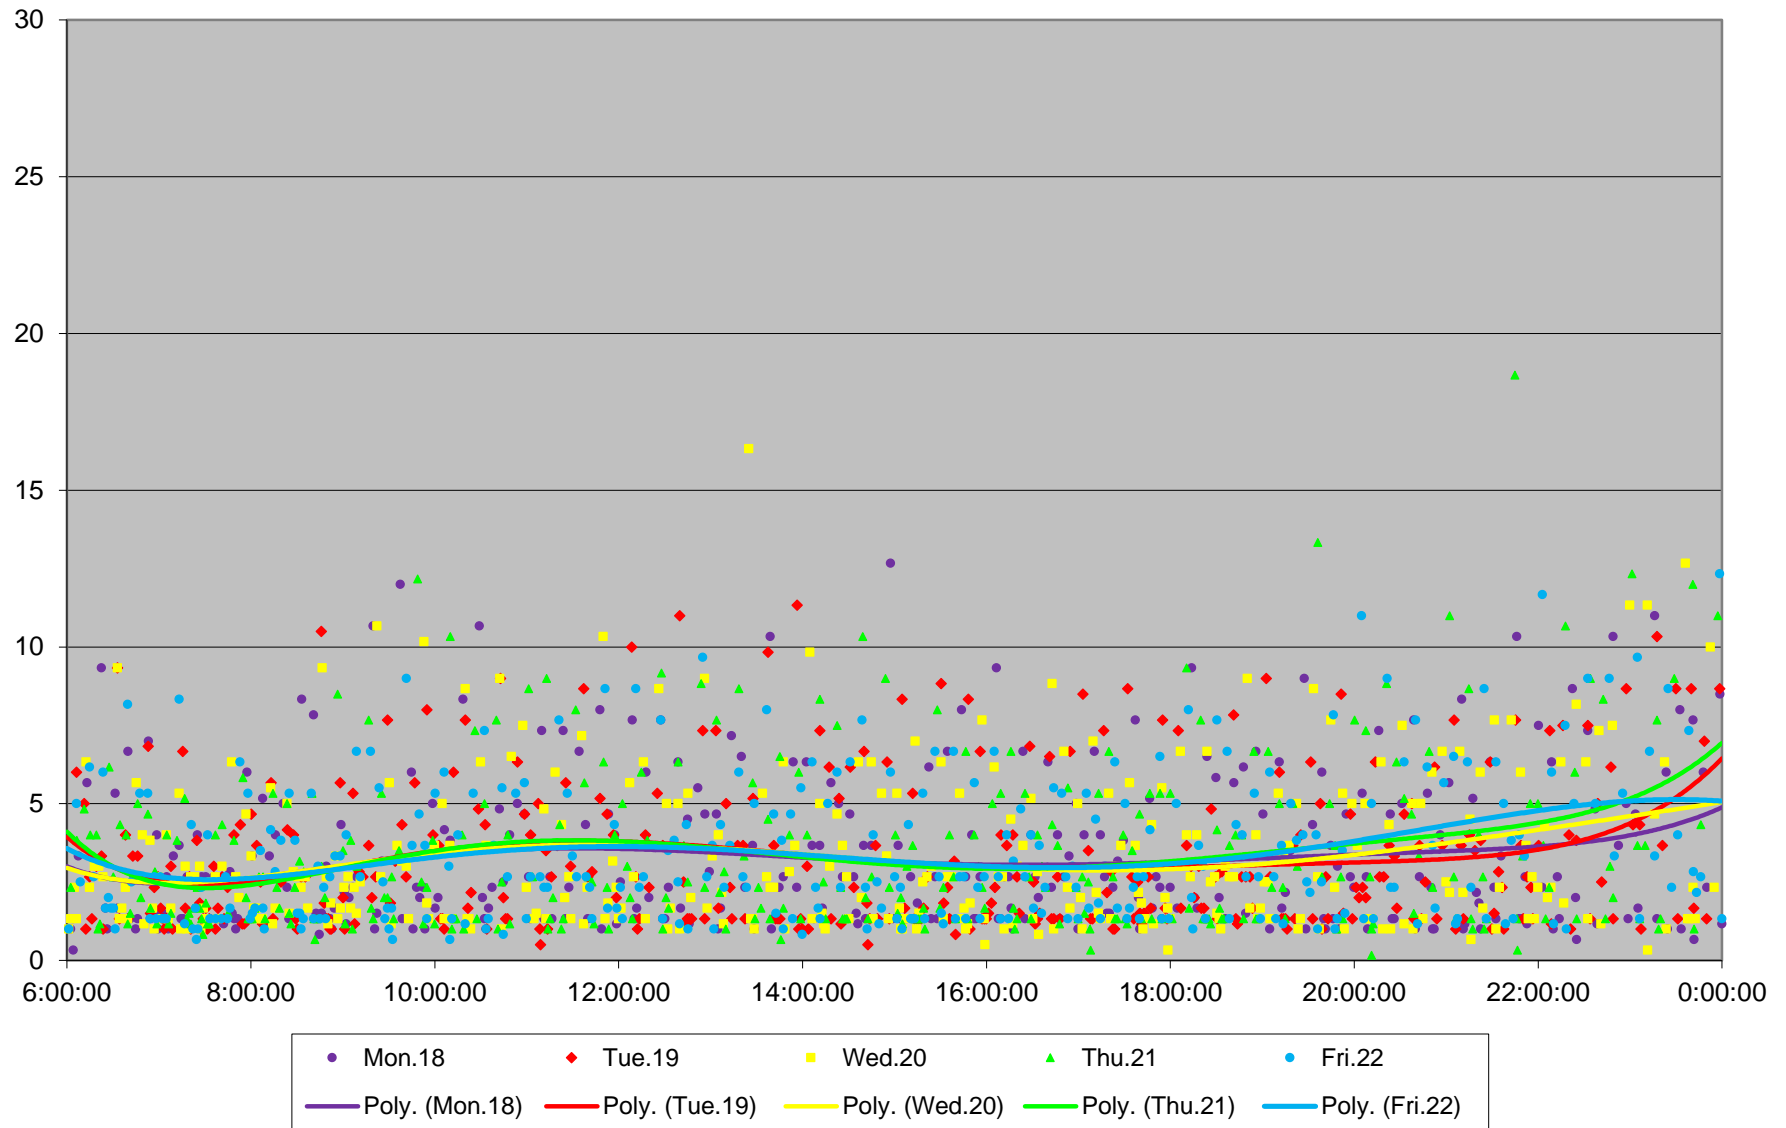

504 King Headways at Yonge Westbound March 2019