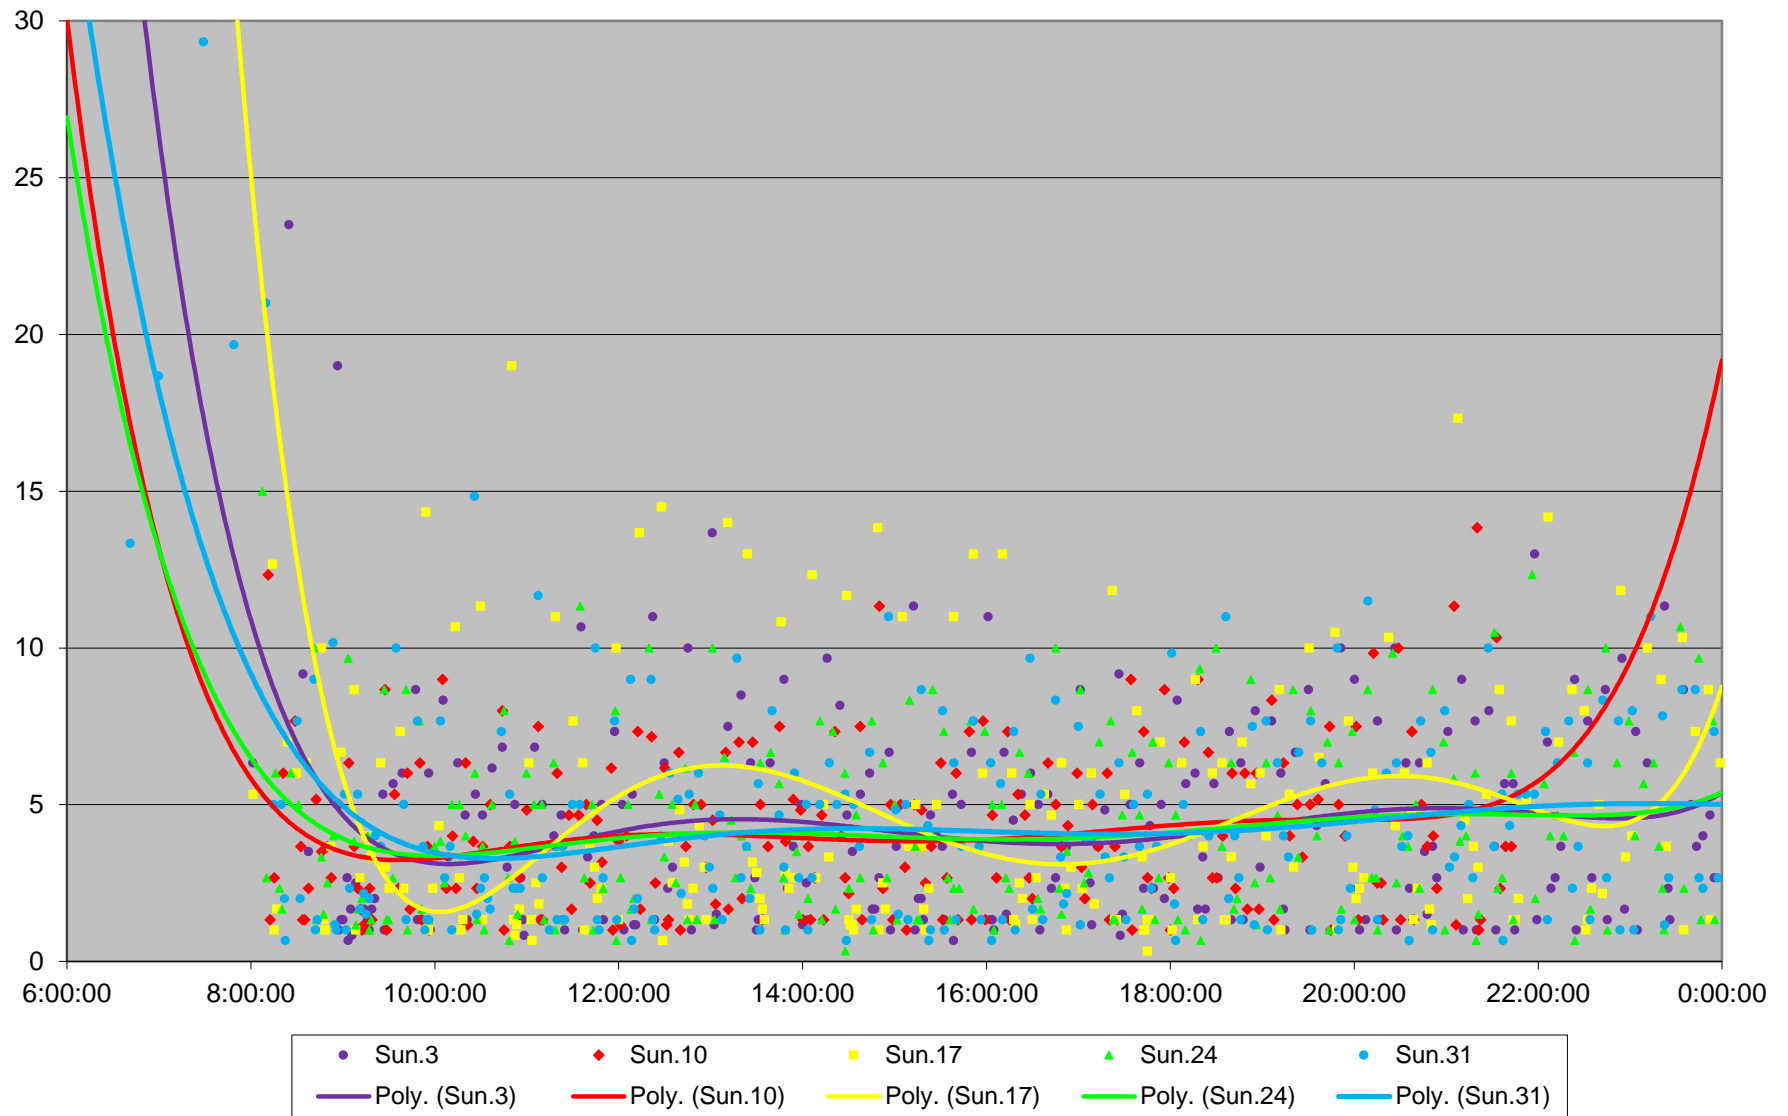

504 King Headways at Yonge Westbound March 2019