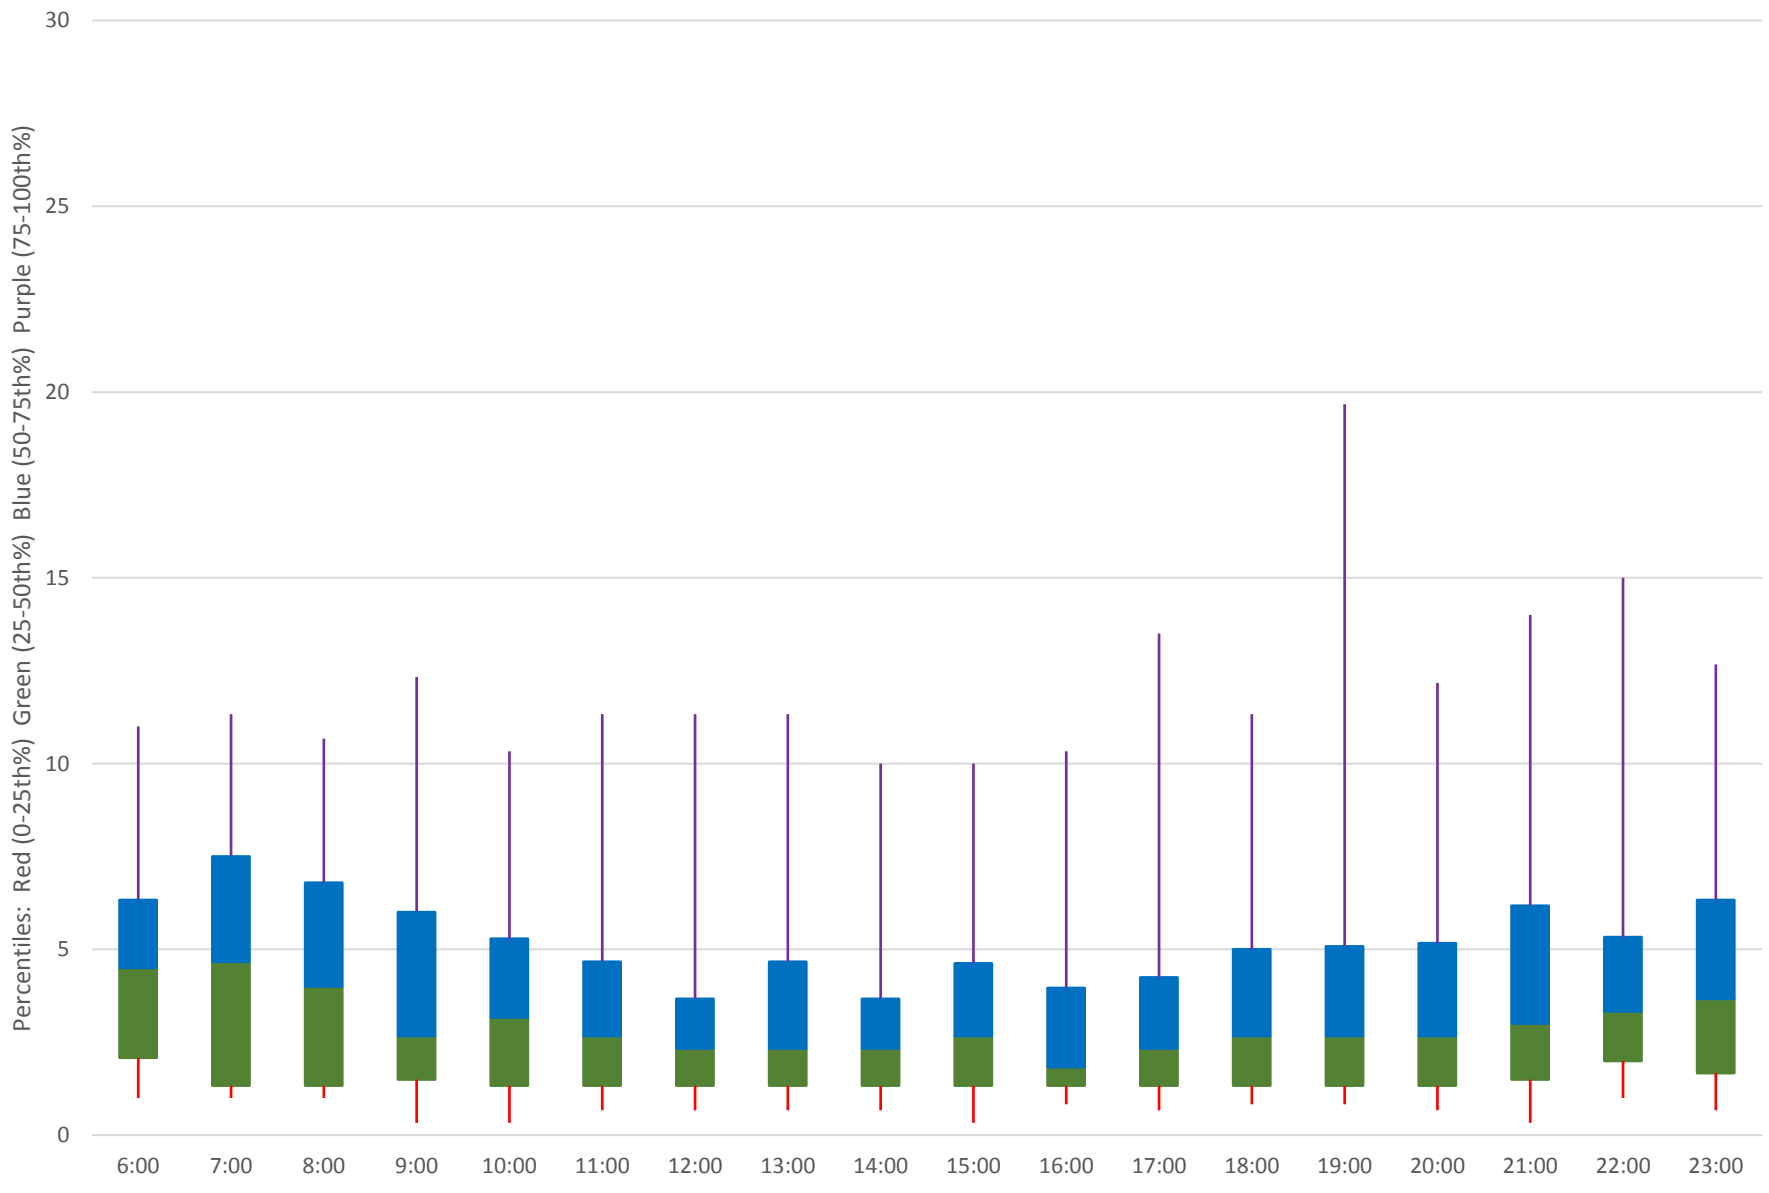

504 King Headways at Yonge Westbound March 2019 Sunday Statistics

504 King Headways at Yonge Westbound March 2019

Quartiles Saturdays