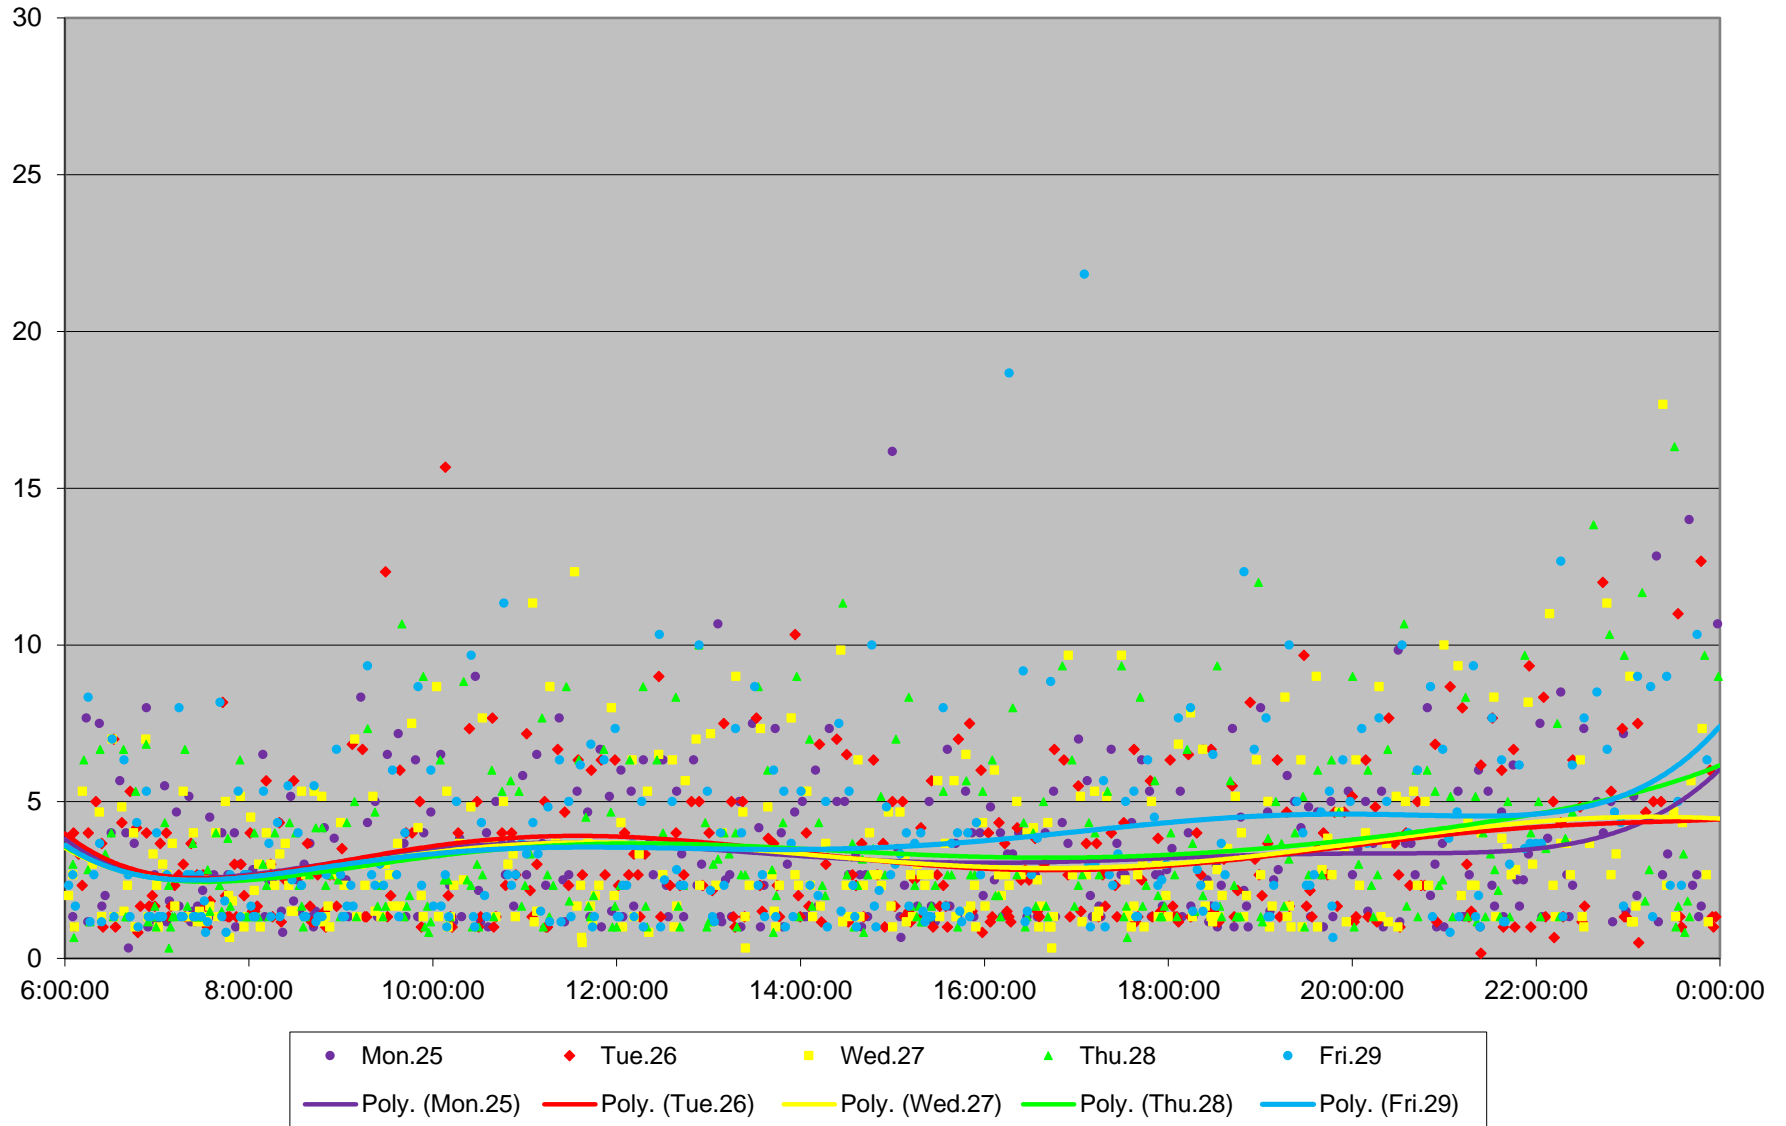

504 King Headways at Yonge Westbound March 2019