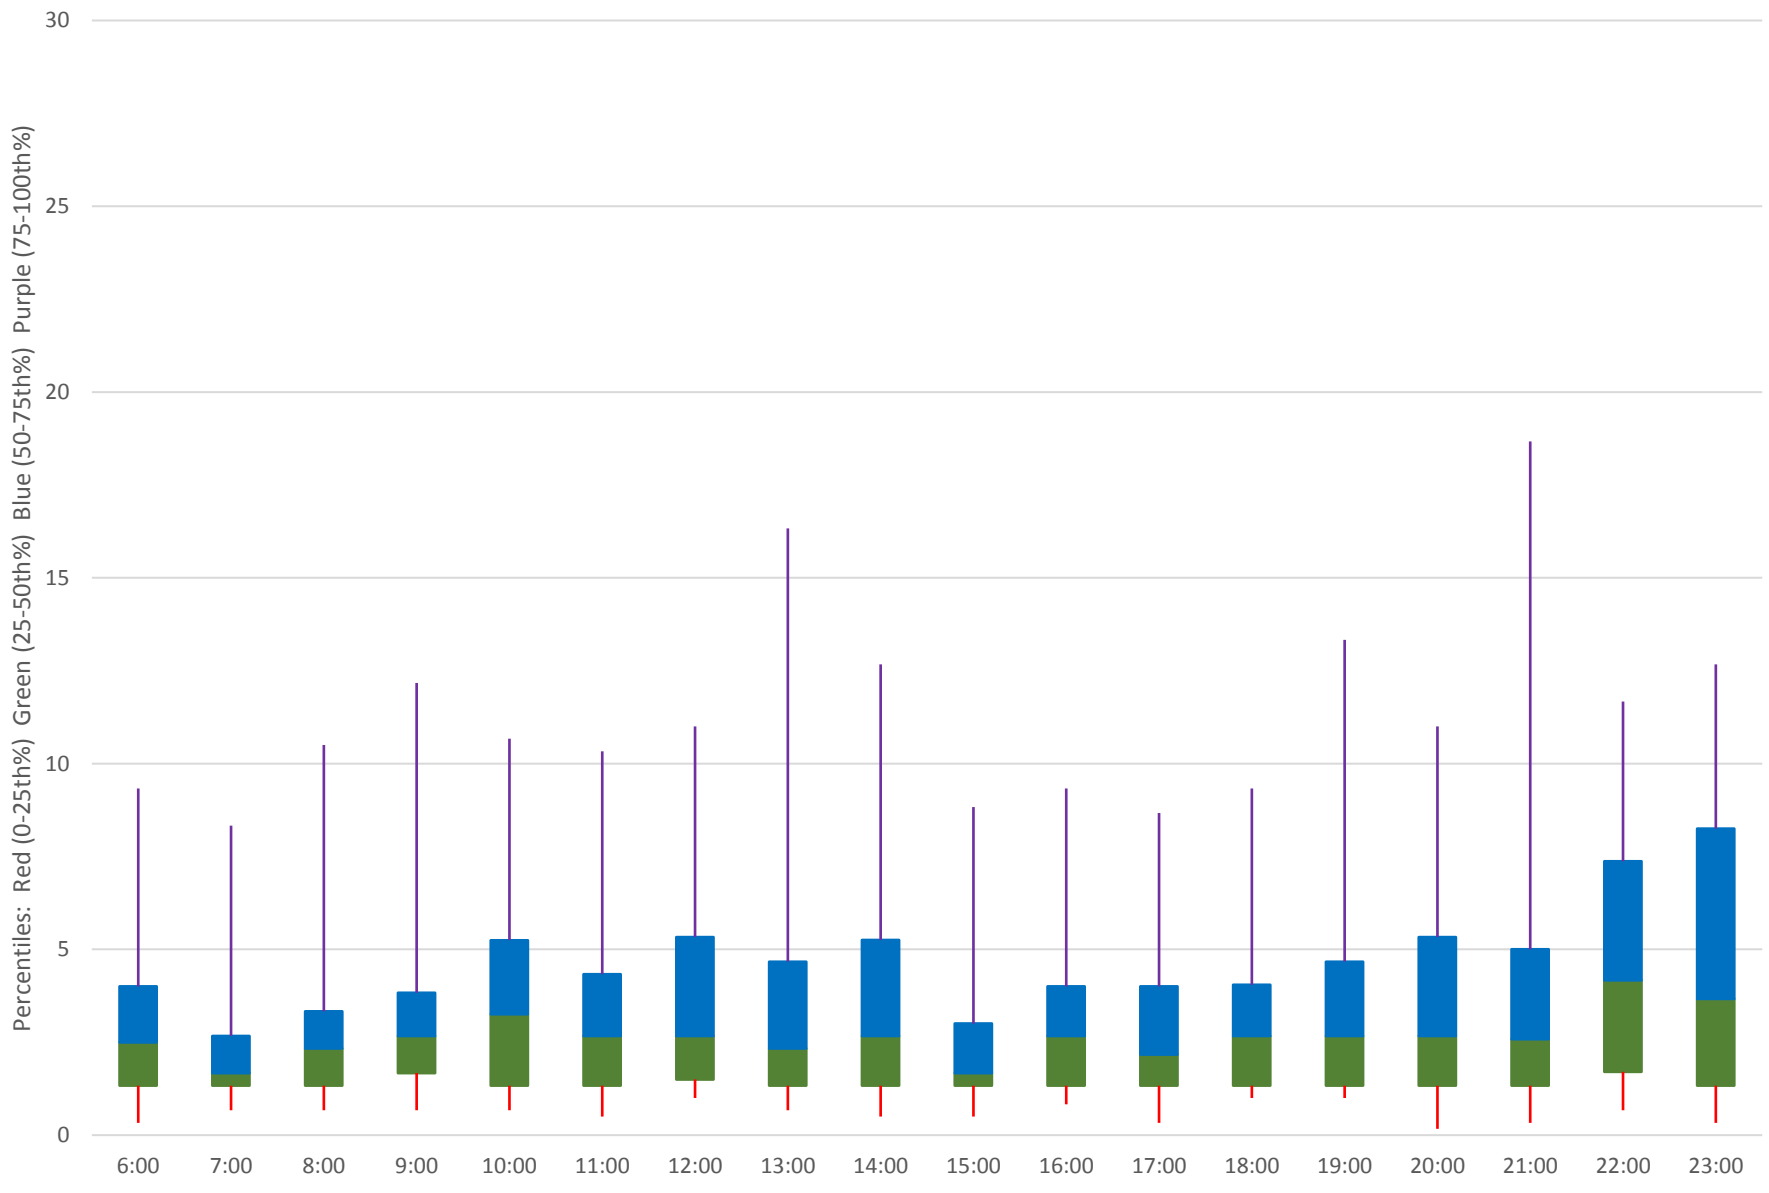

504 King Headways at Yonge Westbound March 2019 Quartiles Week 3