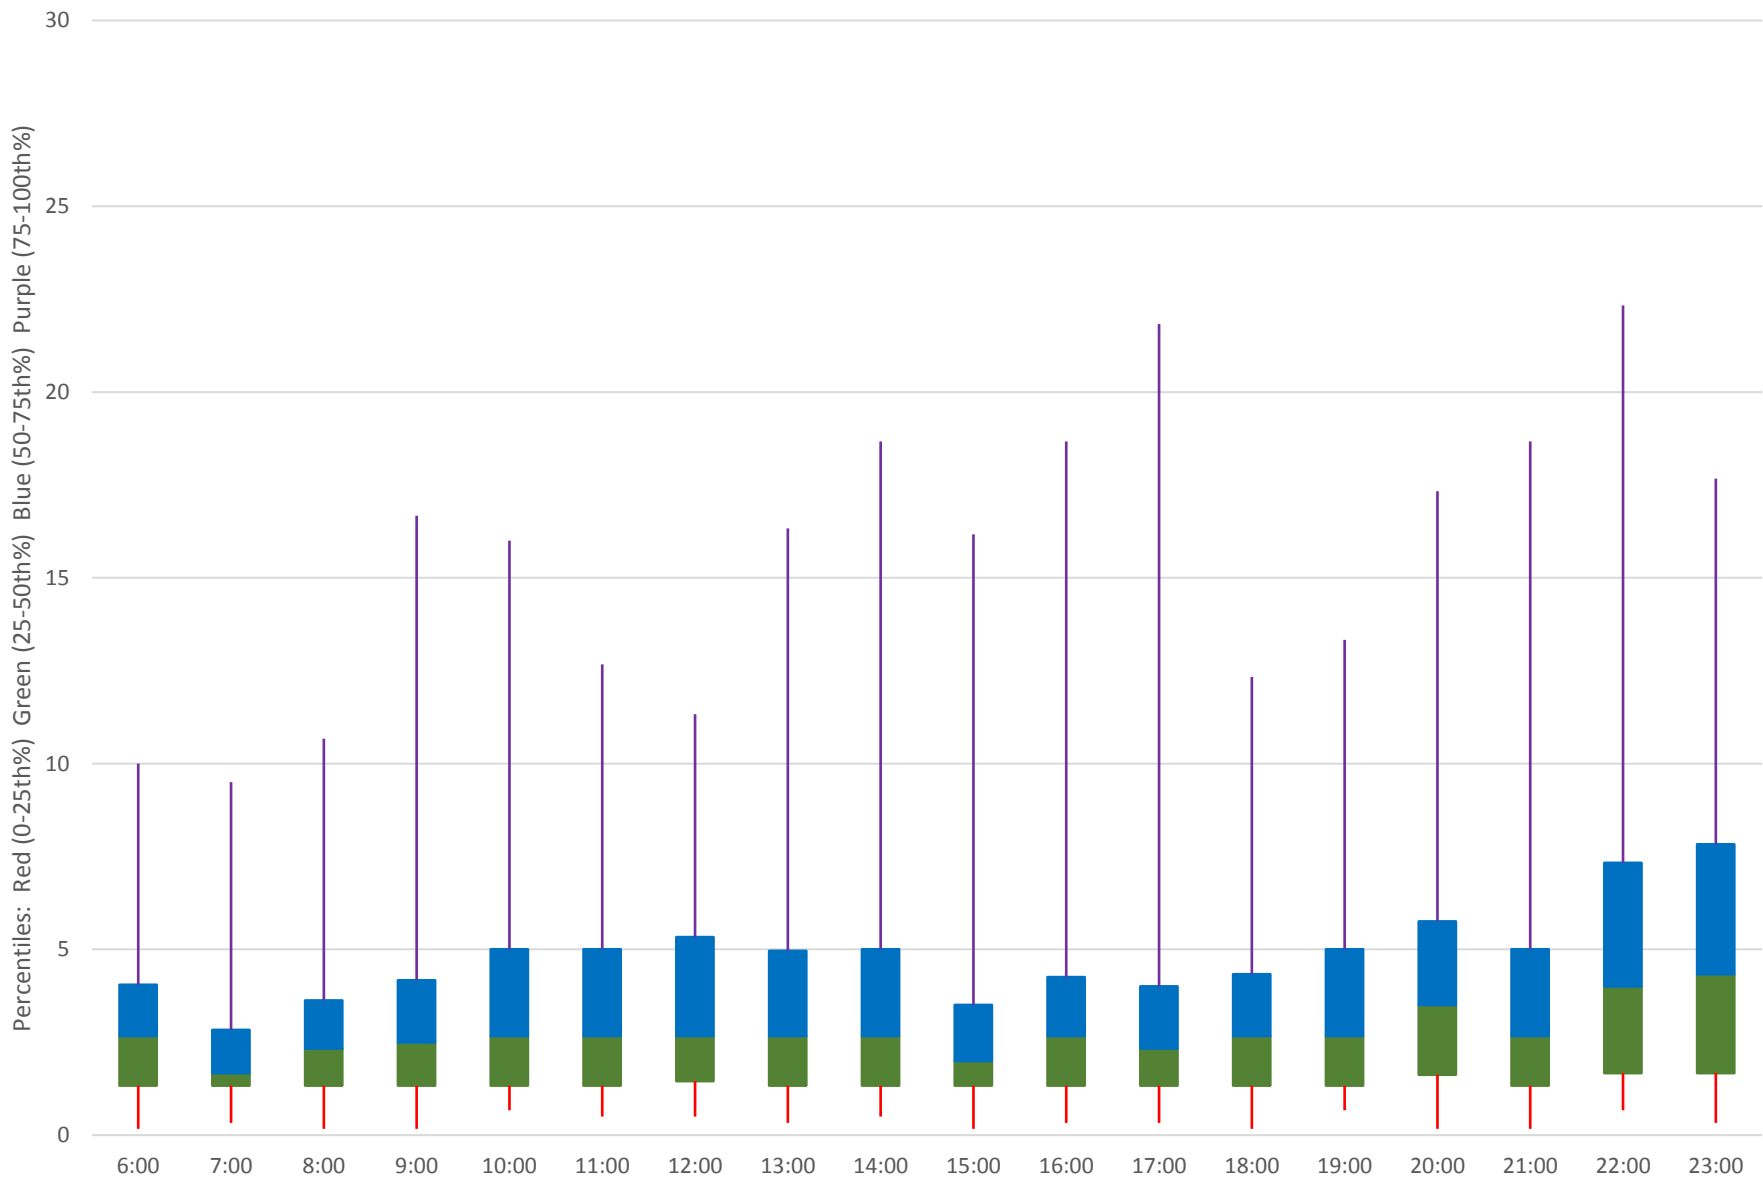

504 King Headways at Yonge Westbound March 2019

Quartiles Weekday