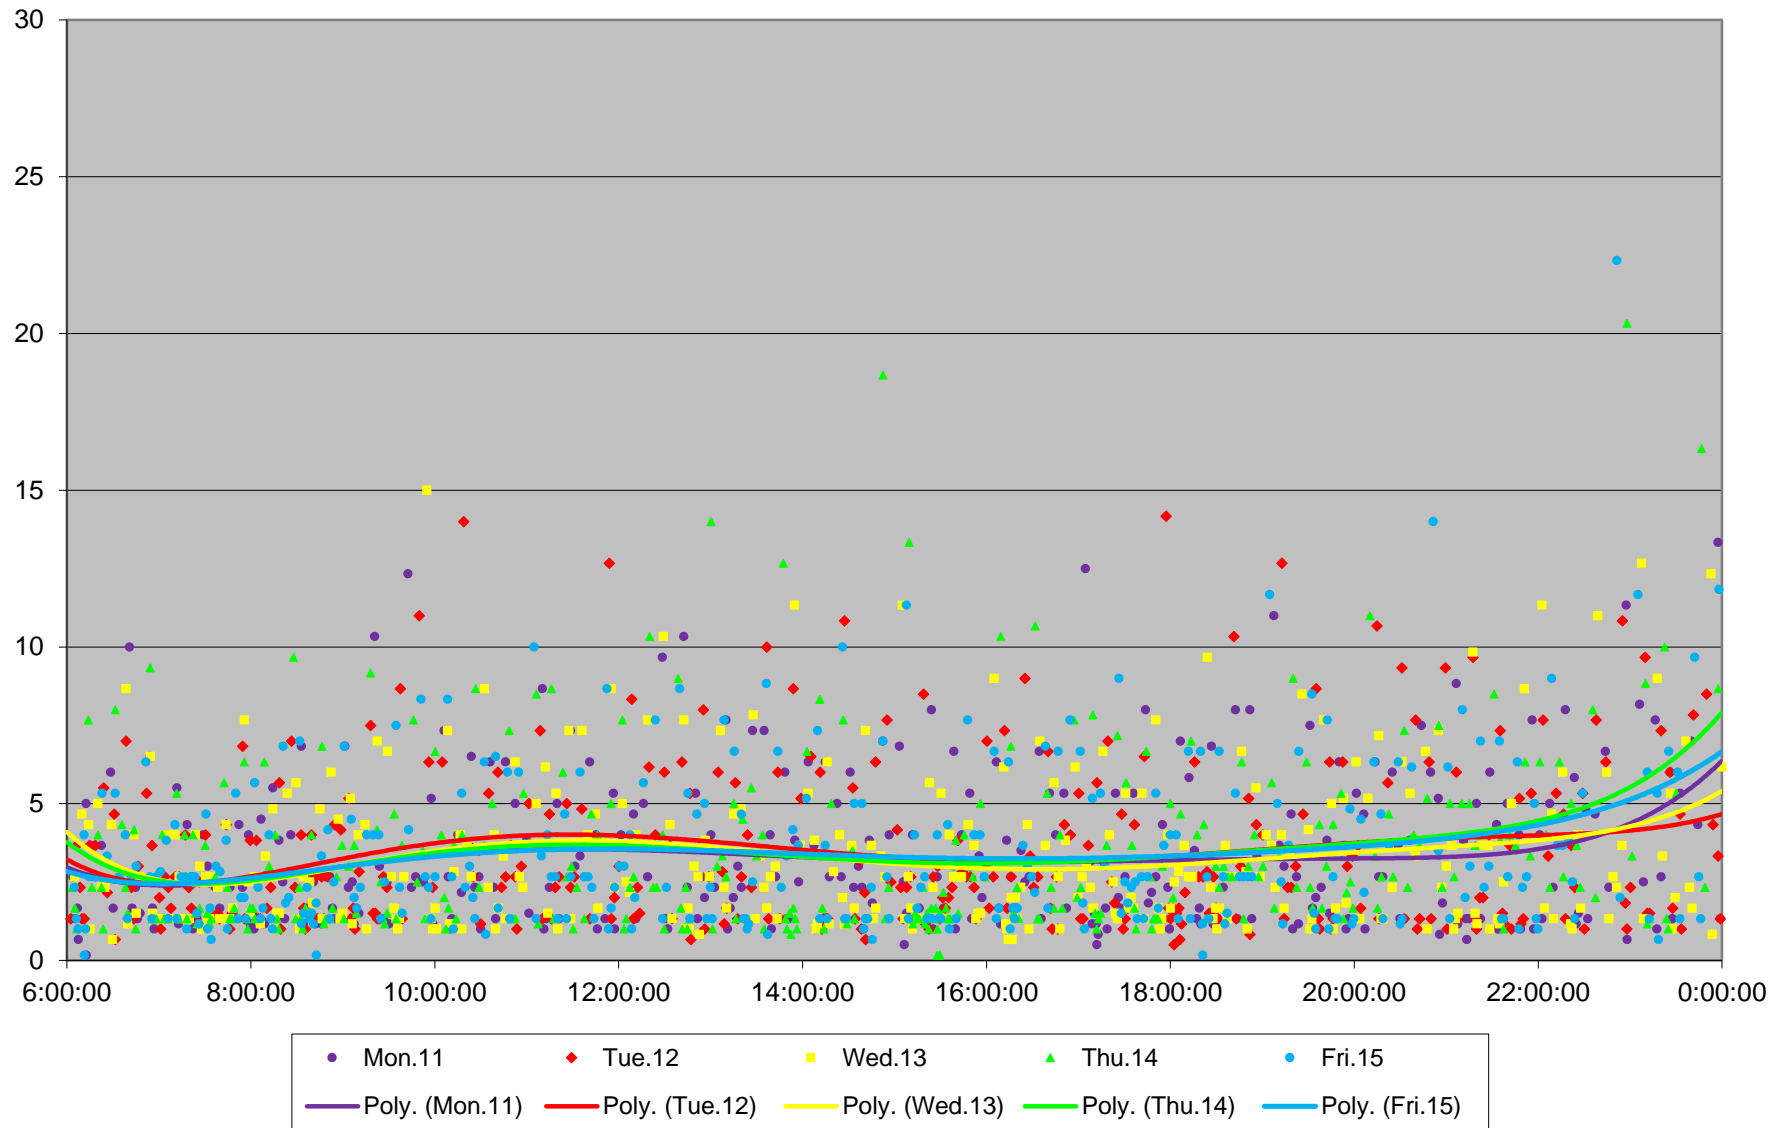

504 King Headways at Yonge Westbound March 2019