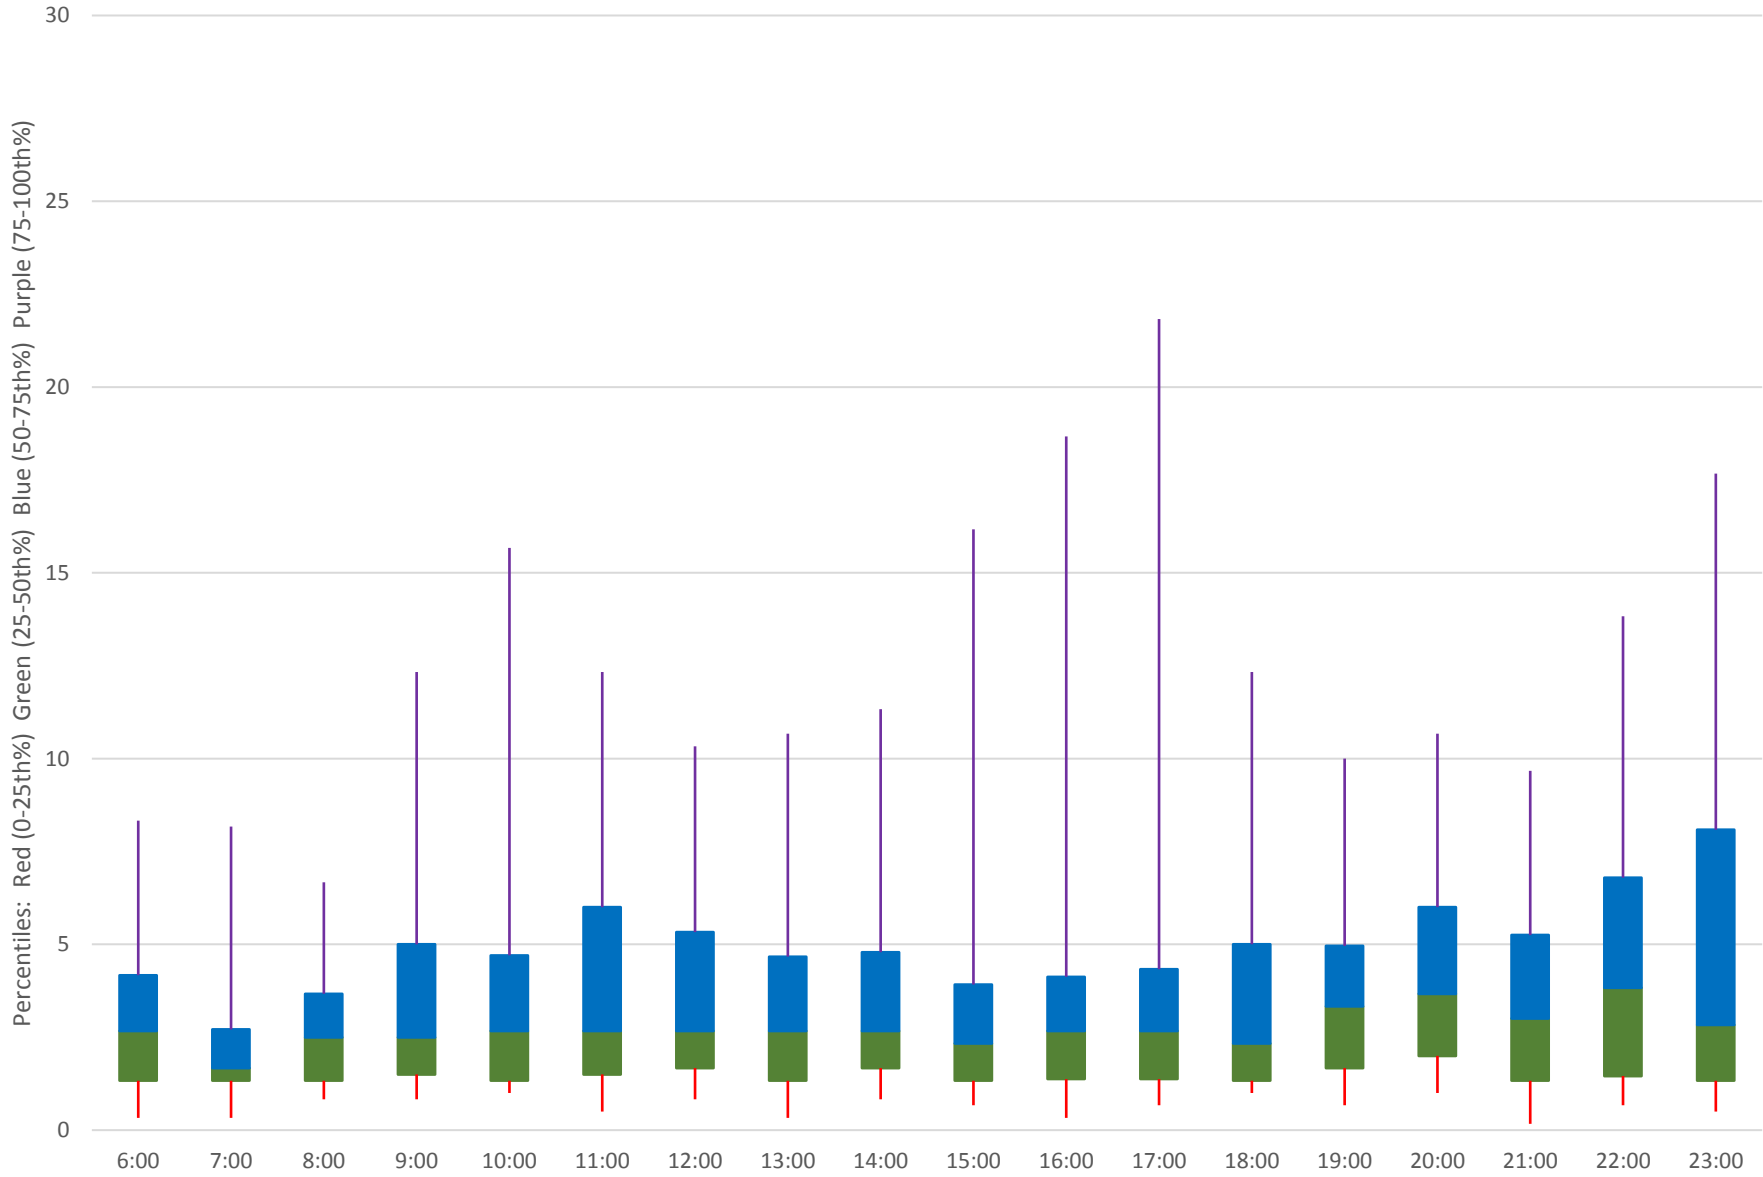

504 King Headways at Yonge Westbound March 2019 Quartiles Week 4