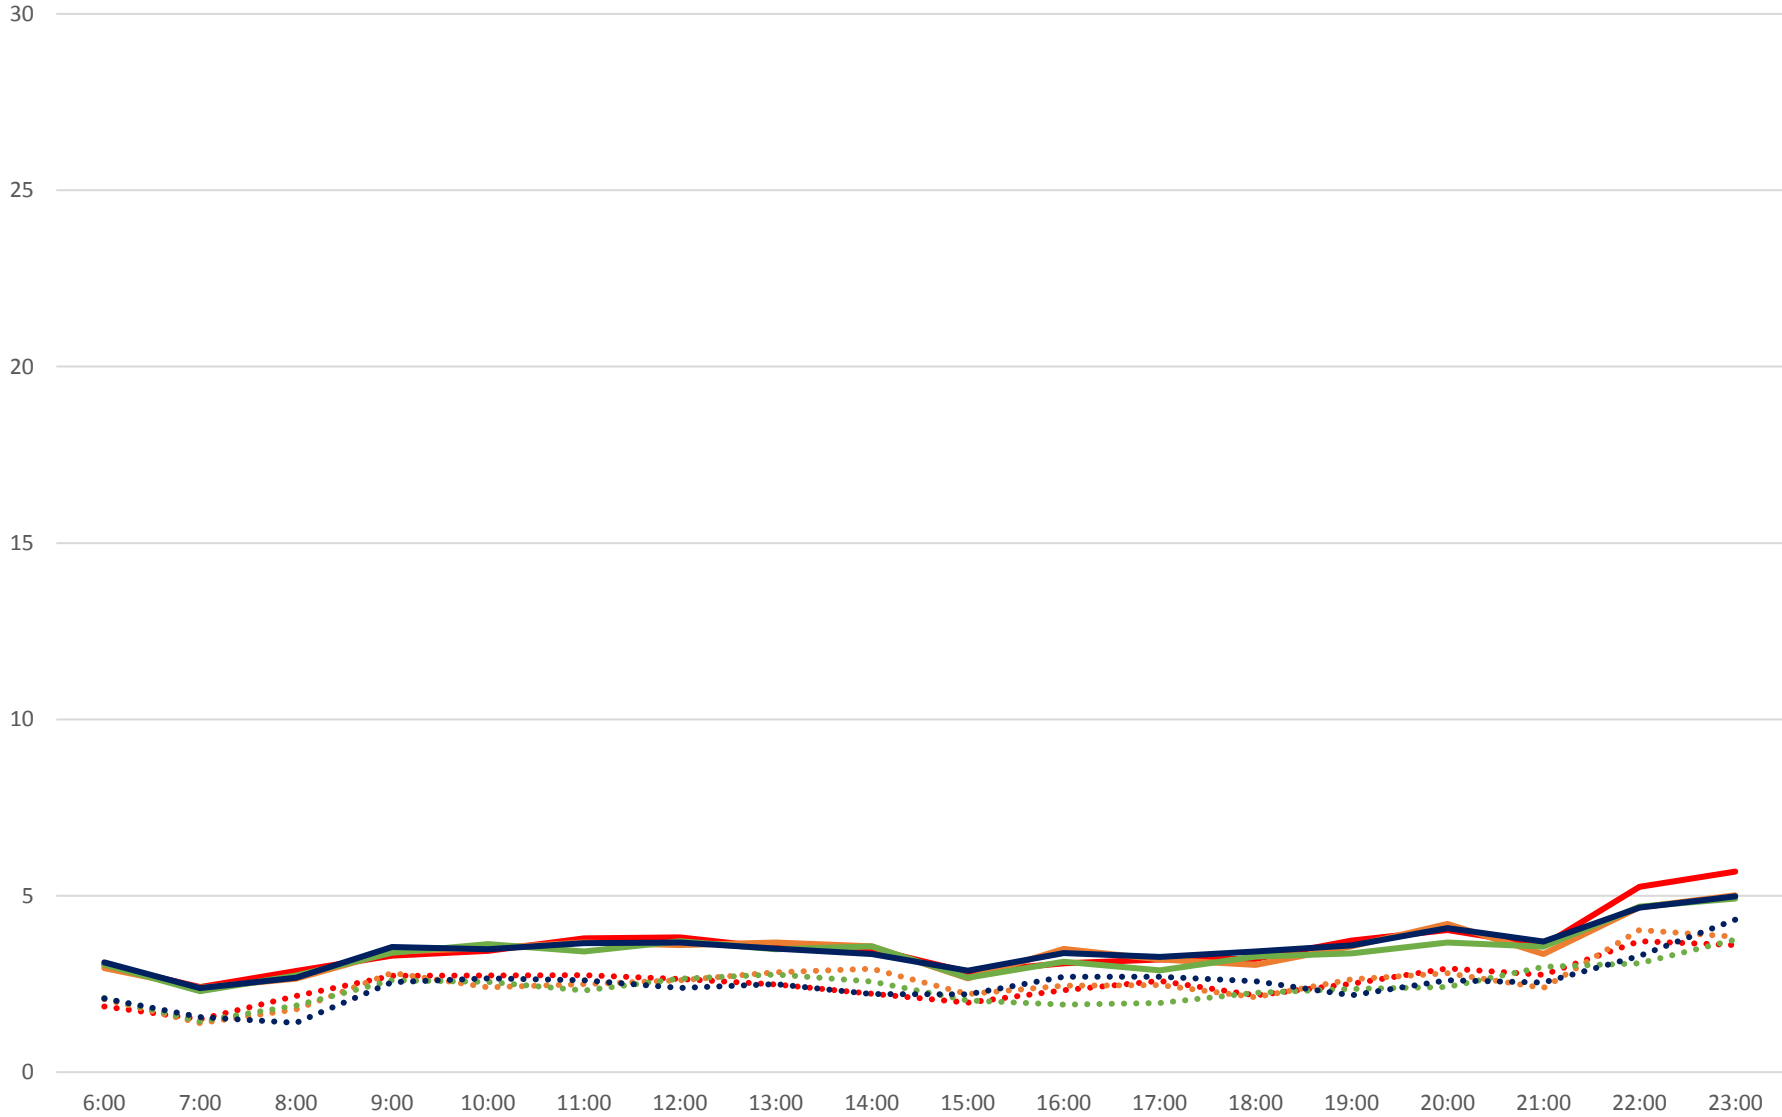

# 504 King Headways at Yonge Westbound March 2019

### 504 King Headways at Yonge Westbound March 2019 Weekday Statistics

504 King Headways at Yonge Westbound March 2019 Weekday Statistics

Average Week 1   Std Devn Week 1   Average Week 2   Std Devn Week 2  
Average Week 3   Std Devn Week 3   Average Week 4   Std Devn Week 4