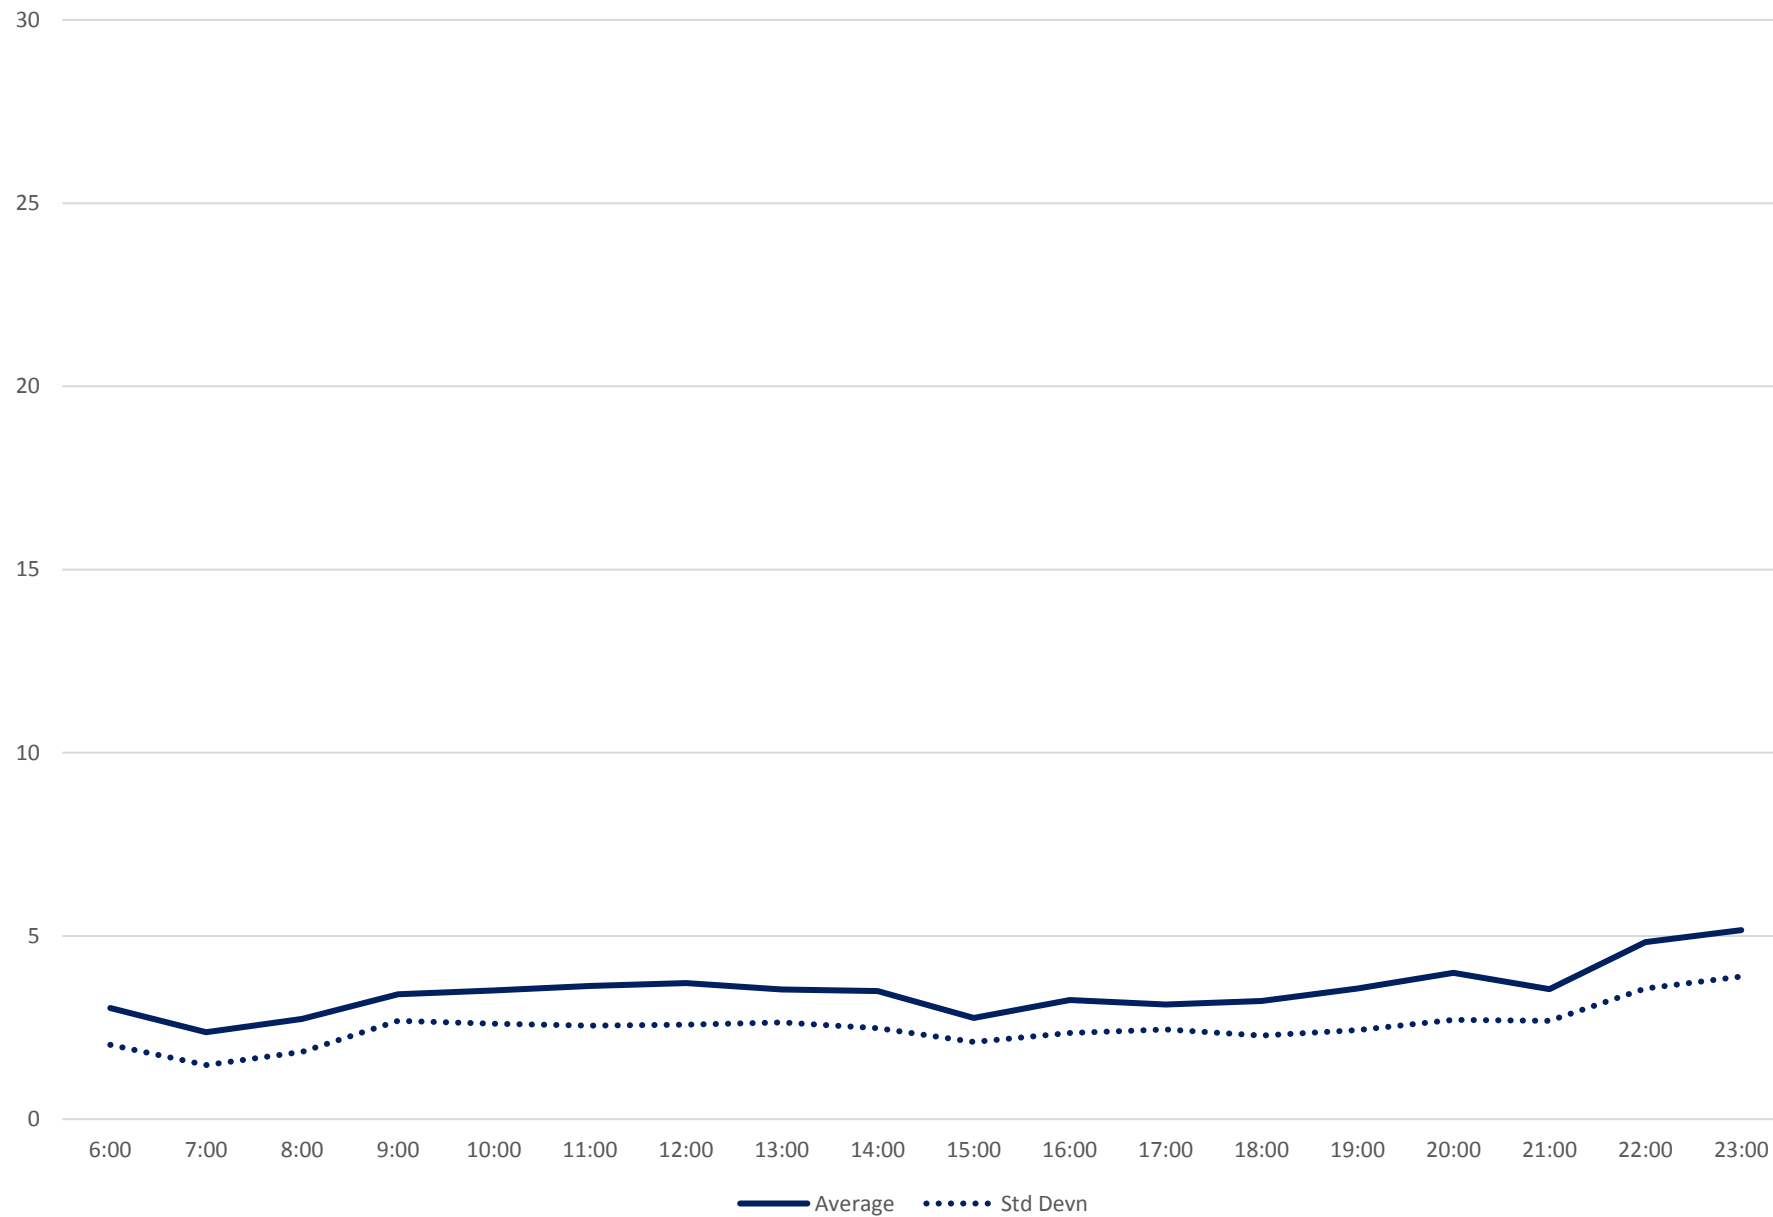

504 King Headways at Yonge Westbound March 2019 Weekday Statistics

504 King Headways at Yonge Westbound March 2019 Weekday Statistics