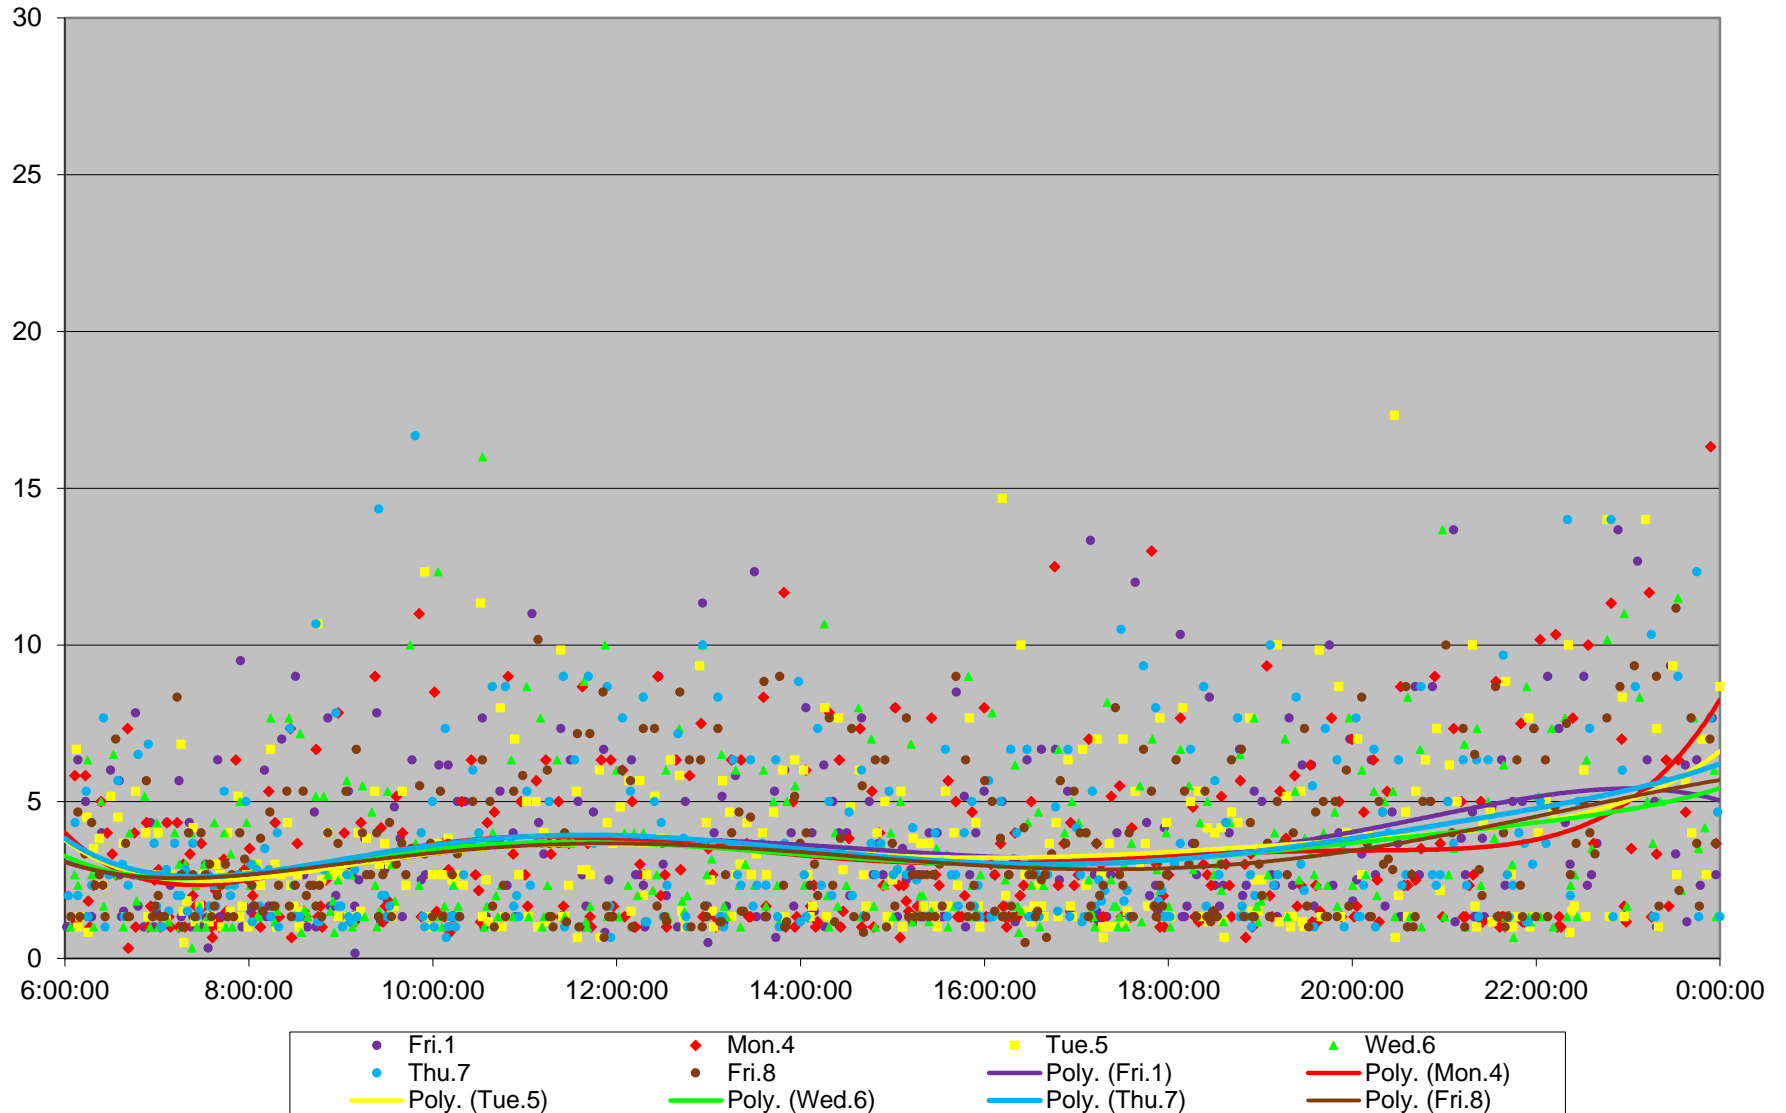

# 504 King Headways at Yonge Westbound March 2019