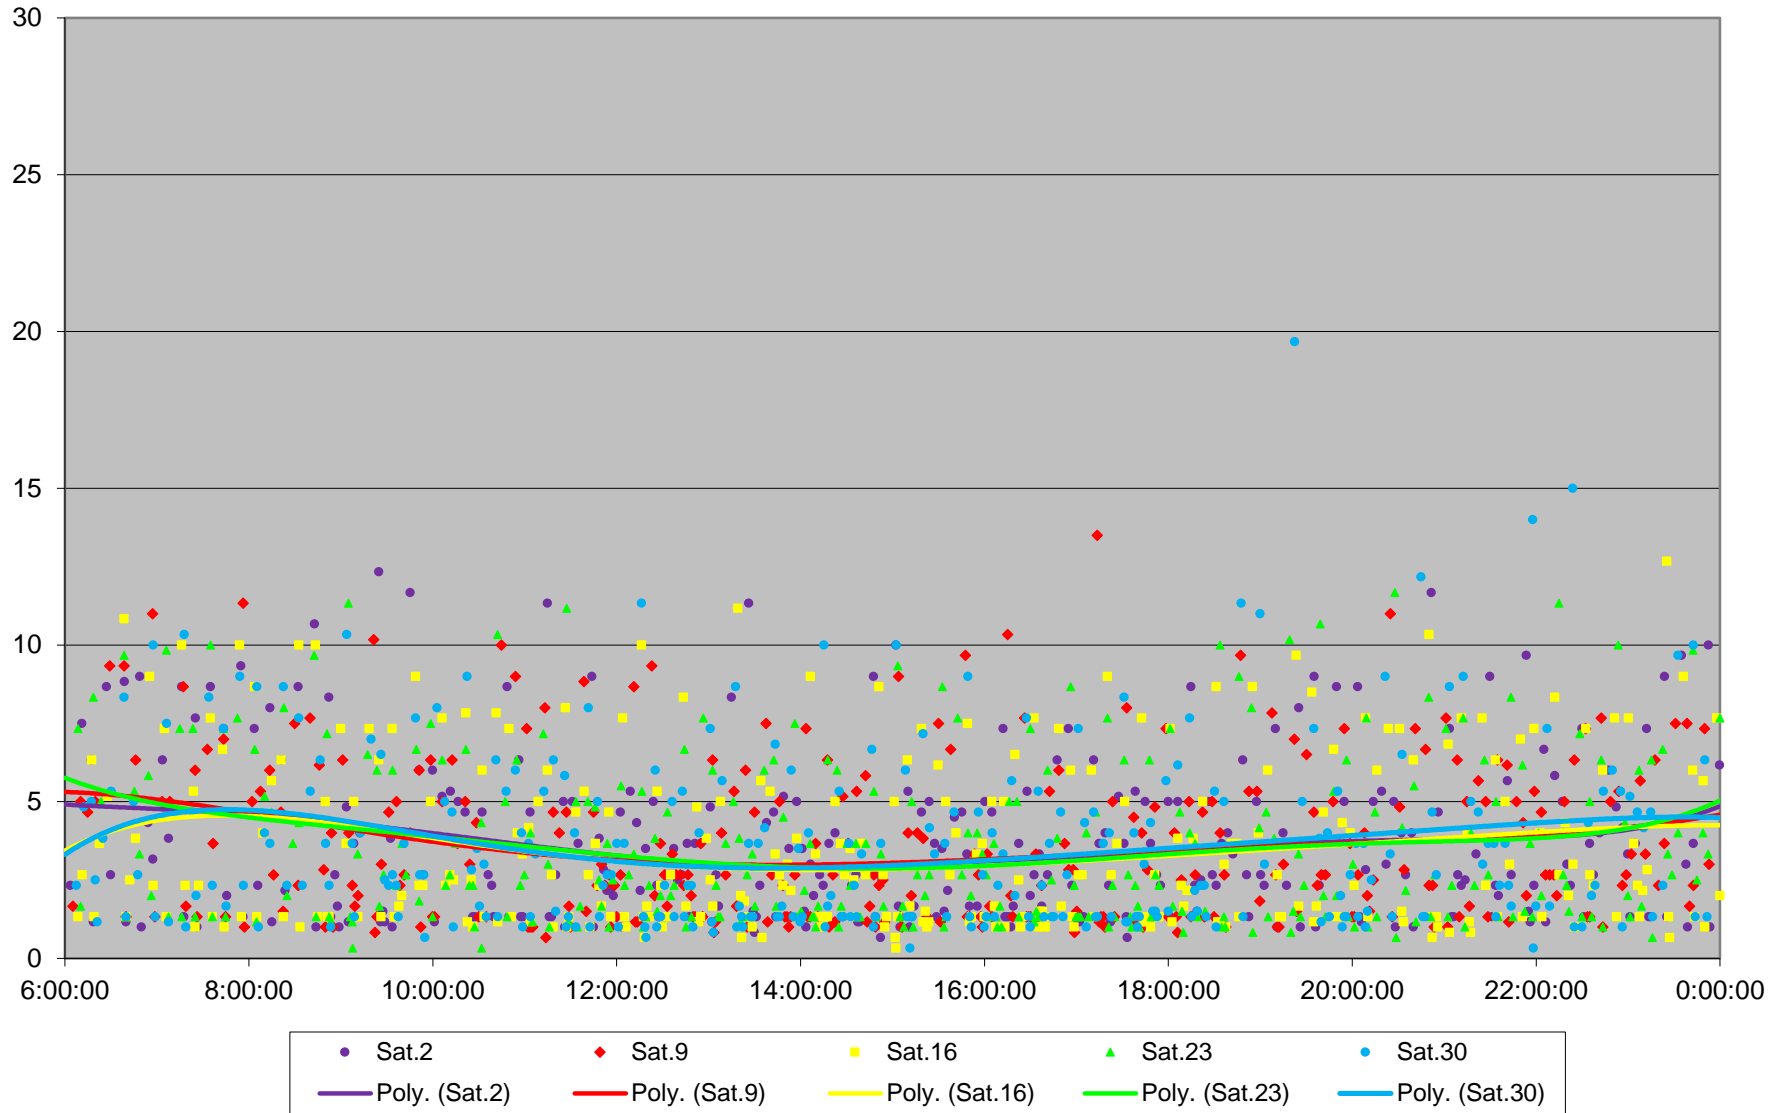

504 King Headways at Yonge Westbound March 2019