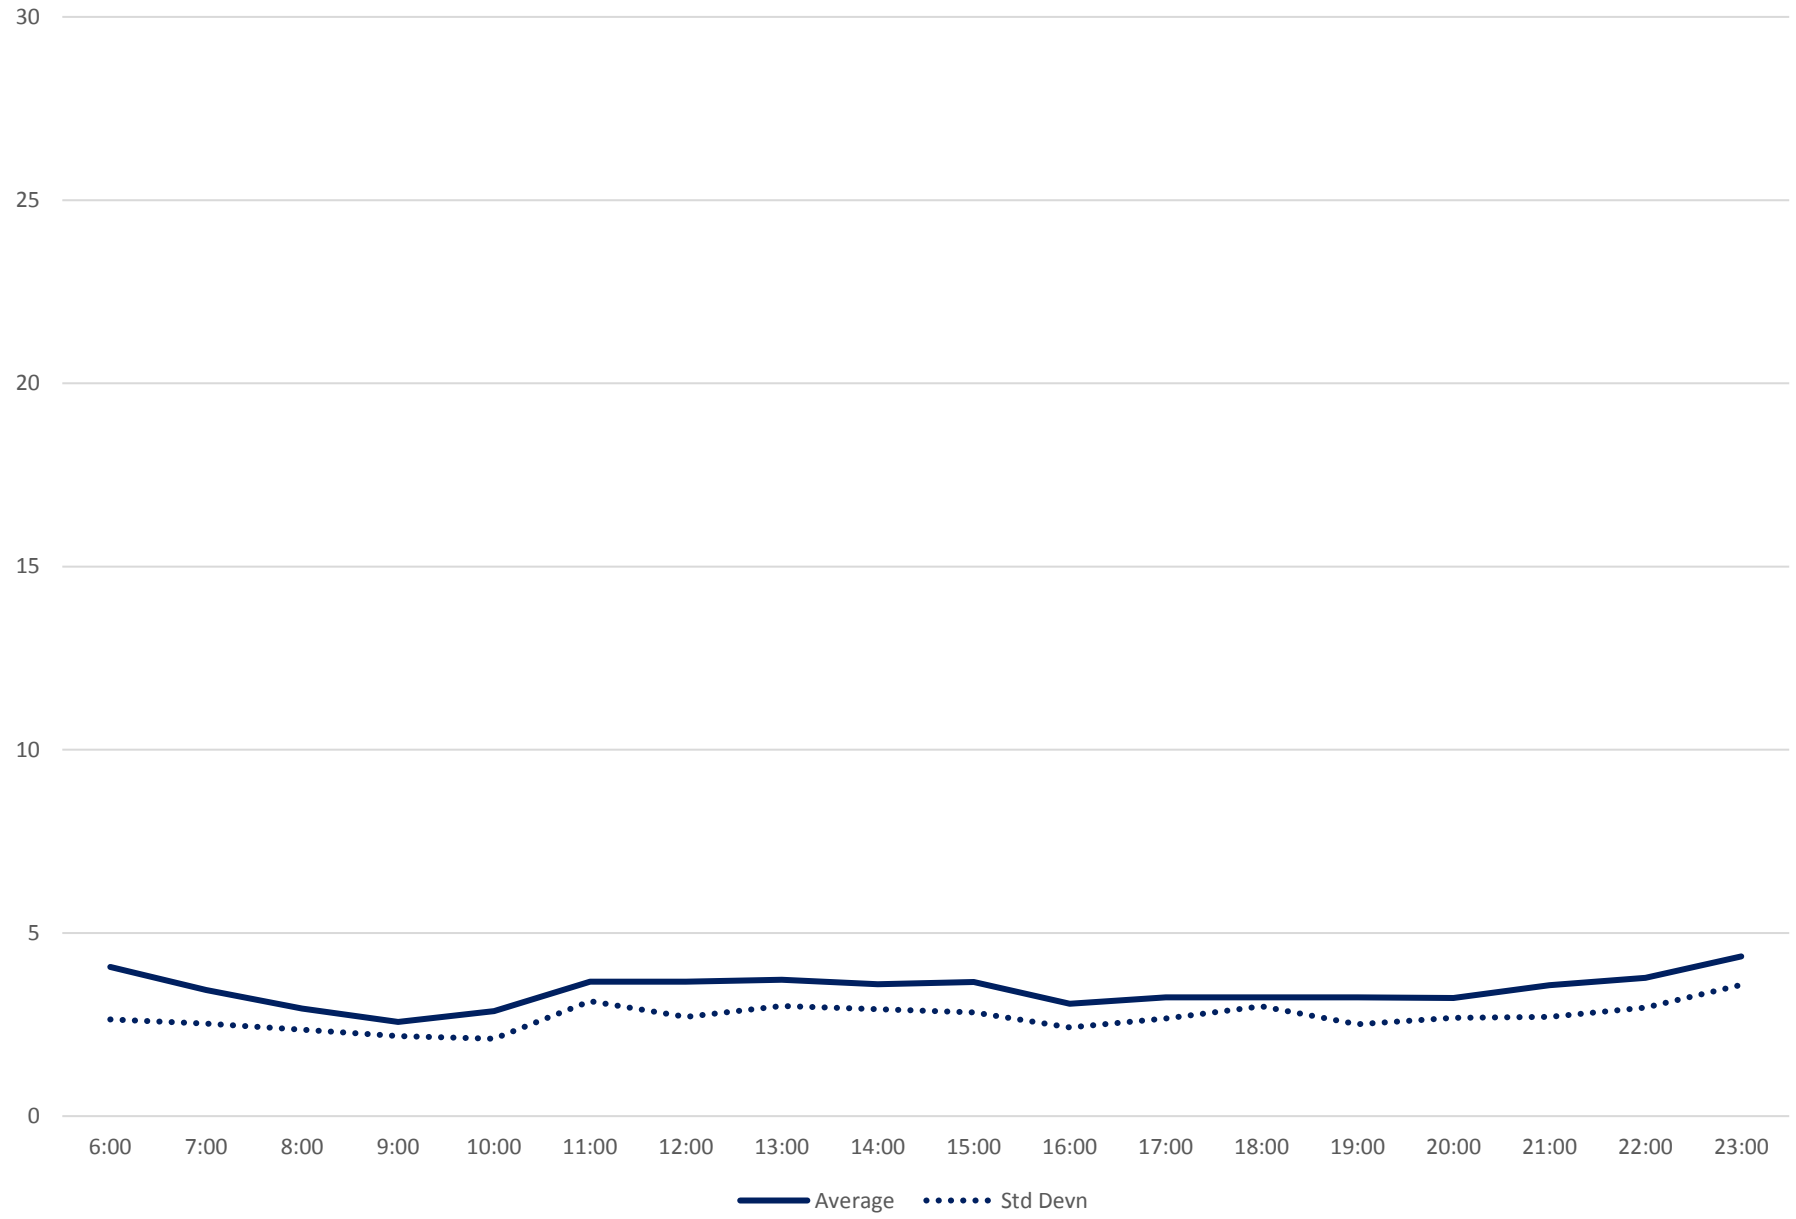

504 King Headways at Yonge Eastbound March 2019

504 King Headways at Yonge Eastbound March 2019

504 King Headways at Yonge Eastbound March 2019

504 King Headways at Yonge Eastbound March 2019

504 King Headways at Yonge Eastbound March 2019

504 King Headways at Yonge Eastbound March 2019

504 King Headways at Yonge Eastbound March 2019 Weekday Statistics

504 King Headways at Yonge Eastbound March 2019 Weekday Statistics

504 King Headways at Yonge Eastbound March 2019 Quartiles Weekday

504 King Headways at Yonge Eastbound March 2019

Quartiles Week 1

504 King Headways at Yonge Eastbound March 2019 Quartiles Week 2

504 King Headways at Yonge Eastbound March 2019

Quartiles Week 3

504 King Headways at Yonge Eastbound March 2019 Quartiles Week 4

504 King Headways at Yonge Eastbound March 2019 Saturday Statistics

504 King Headways at Yonge Eastbound March 2019

Quartiles Saturdays

504 King Headways at Yonge Eastbound March 2019 Sunday Statistics

504 King Headways at Yonge Eastbound March 2019