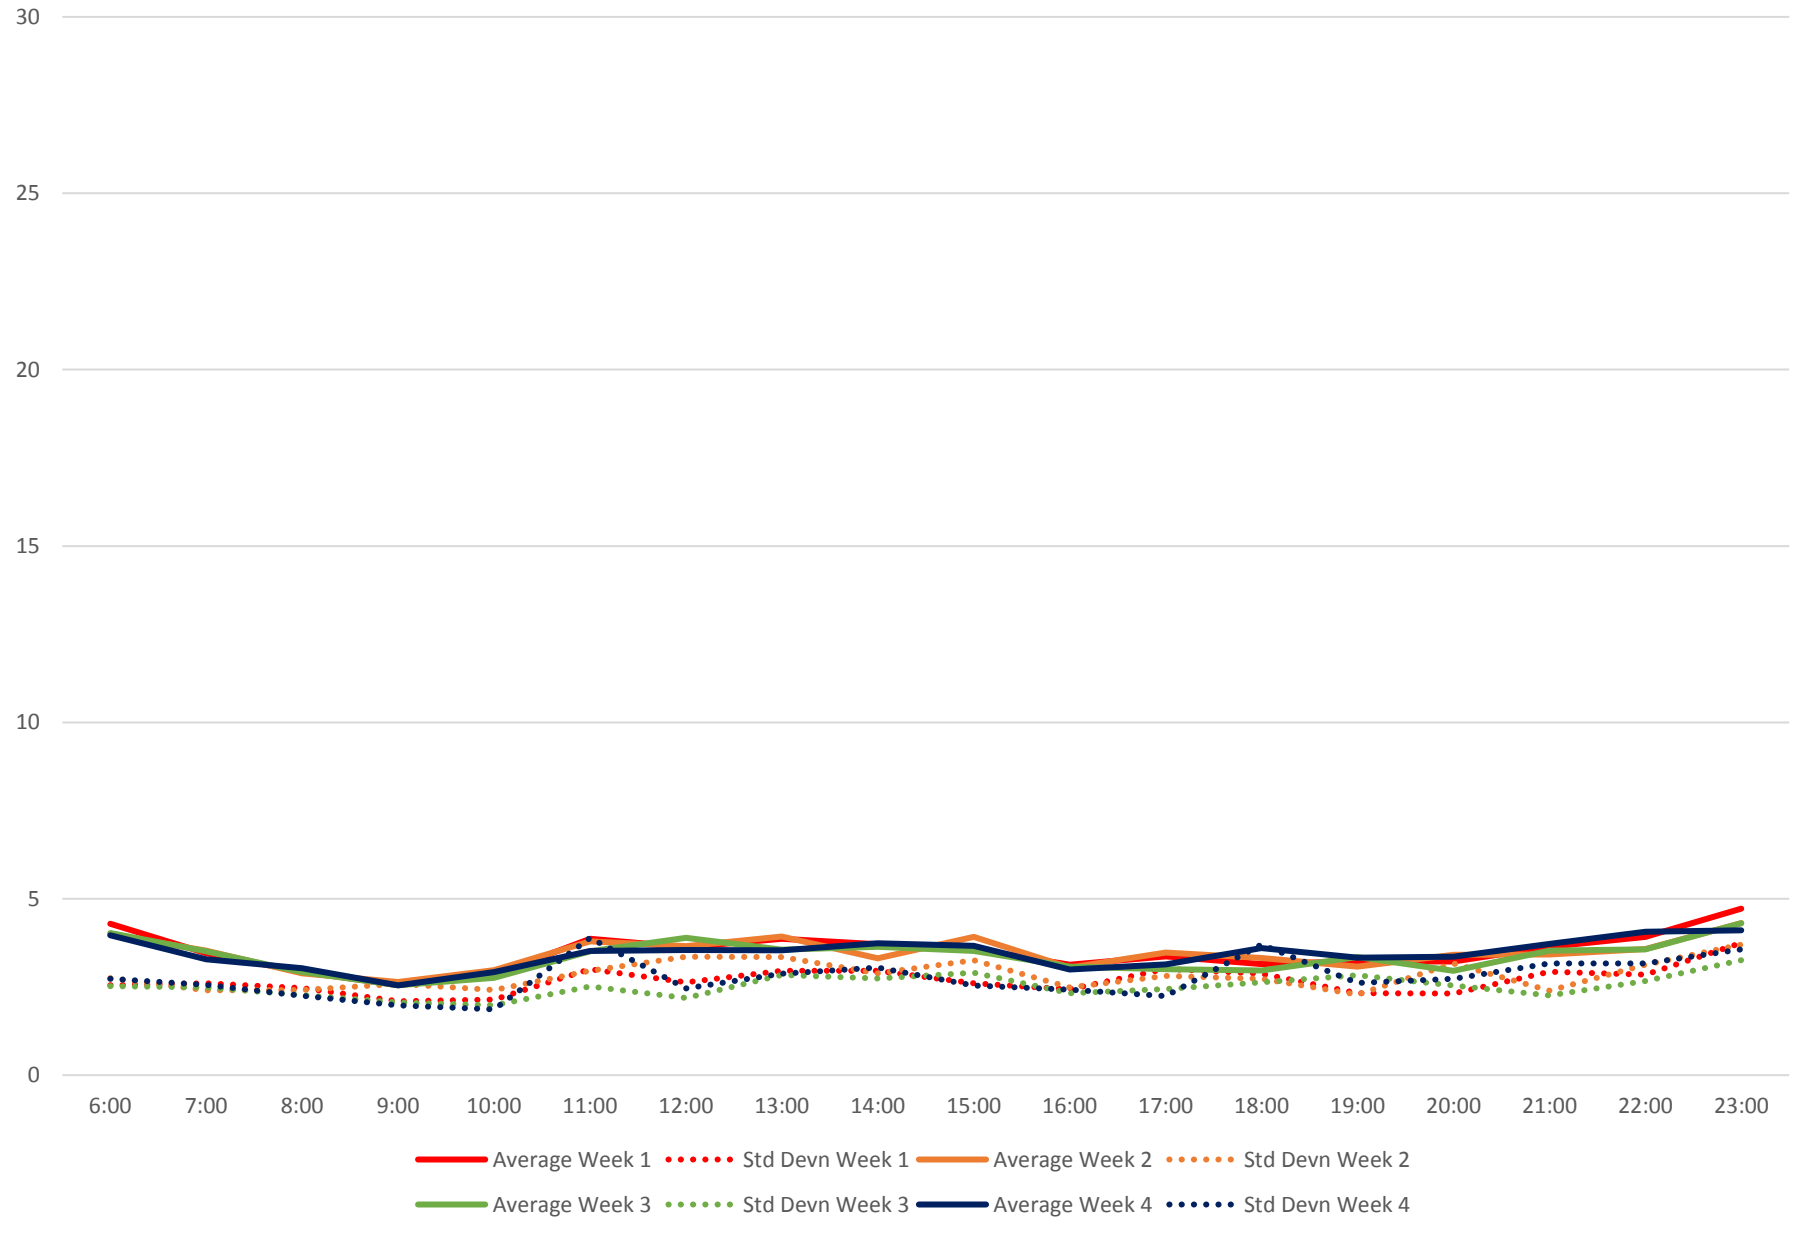

504 King Headways at Yonge Eastbound March 2019

504 King Headways at Yonge Eastbound March 2019

504 King Headways at Yonge Eastbound March 2019

504 King Headways at Yonge Eastbound March 2019

504 King Headways at Yonge Eastbound March 2019

504 King Headways at Yonge Eastbound March 2019

504 King Headways at Yonge Eastbound March 2019 Weekday Statistics

504 King Headways at Yonge Eastbound March 2019 Weekday Statistics

504 King Headways at Yonge Eastbound March 2019 Quartiles Weekday

504 King Headways at Yonge Eastbound March 2019

Quartiles Week 1

504 King Headways at Yonge Eastbound March 2019 Quartiles Week 2

504 King Headways at Yonge Eastbound March 2019

Quartiles Week 3

504 King Headways at Yonge Eastbound March 2019 Quartiles Week 4

504 King Headways at Yonge Eastbound March 2019 Saturday Statistics

504 King Headways at Yonge Eastbound March 2019

Quartiles Saturdays

504 King Headways at Yonge Eastbound March 2019 Sunday Statistics

504 King Headways at Yonge Eastbound March 2019