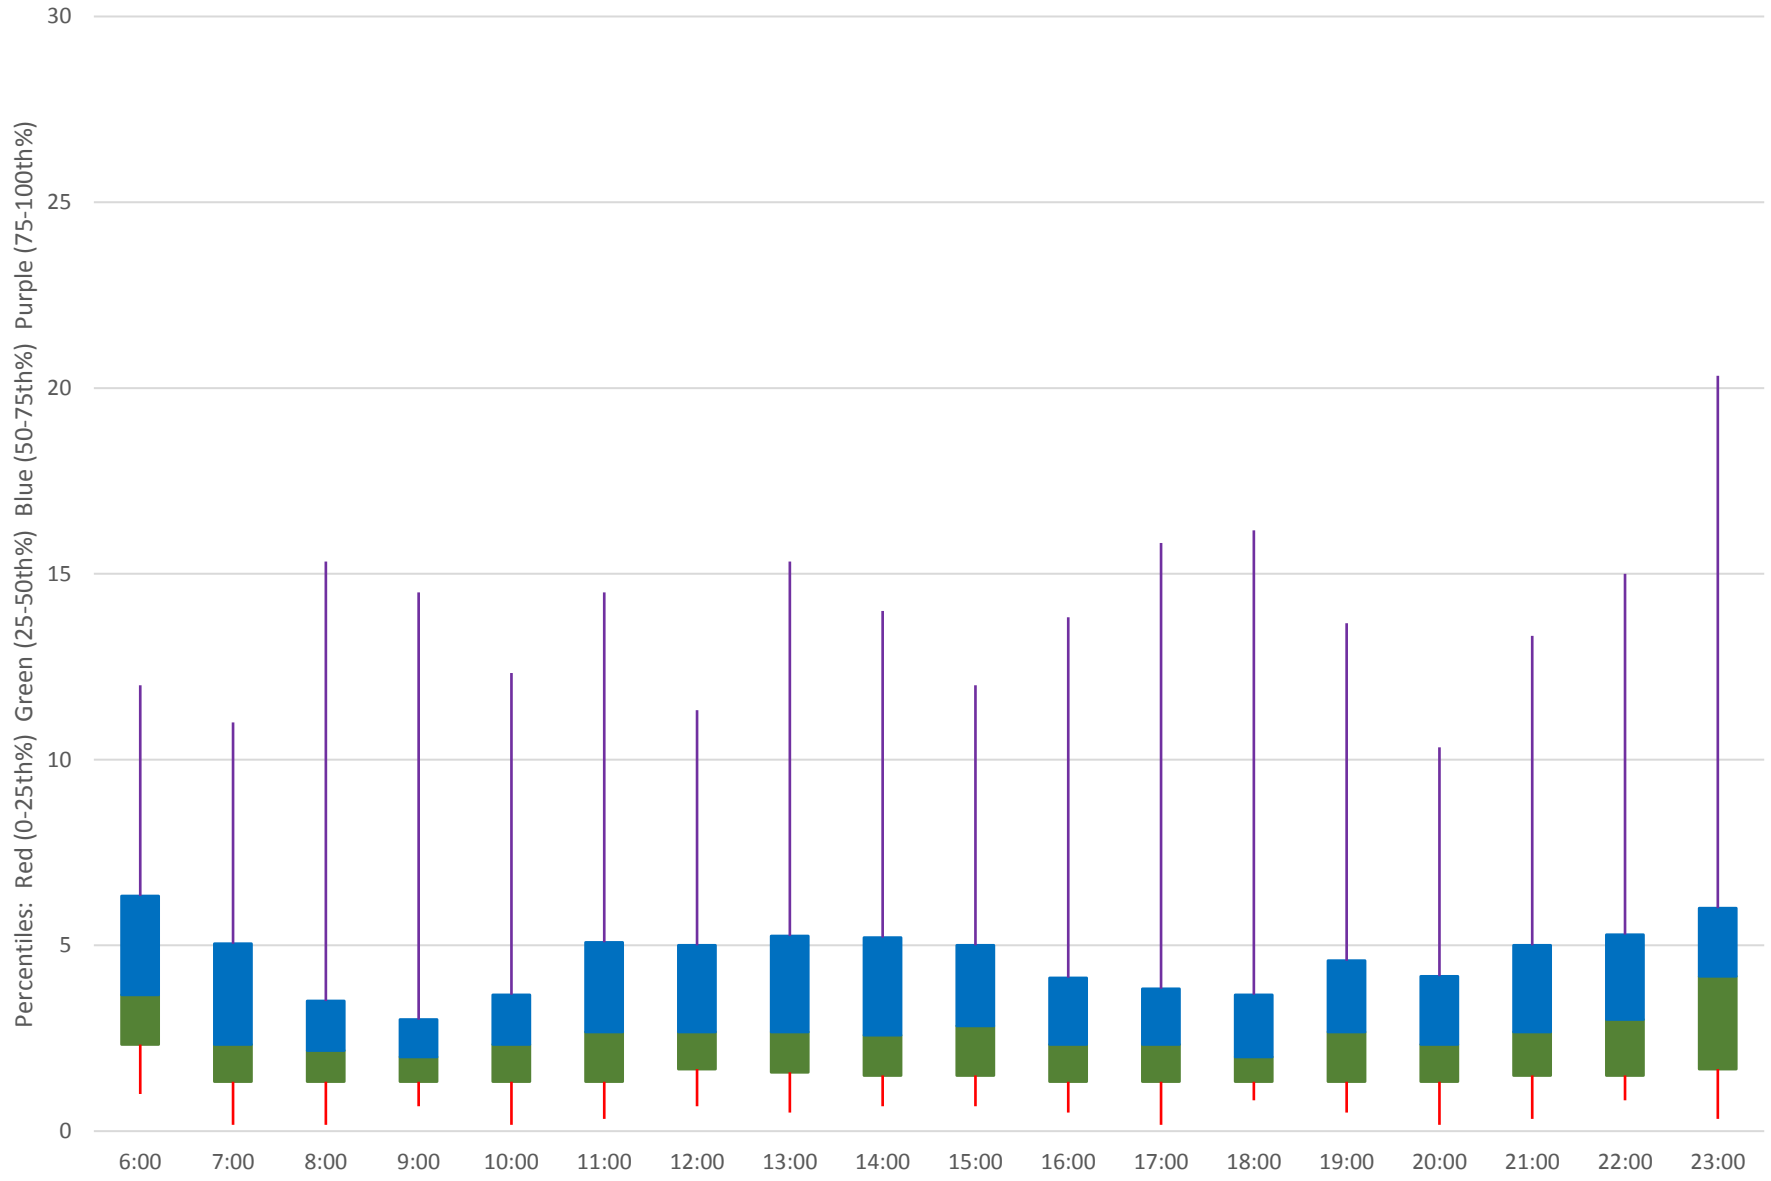

504 King Headways at Yonge Eastbound March 2019

Quartiles Week 1