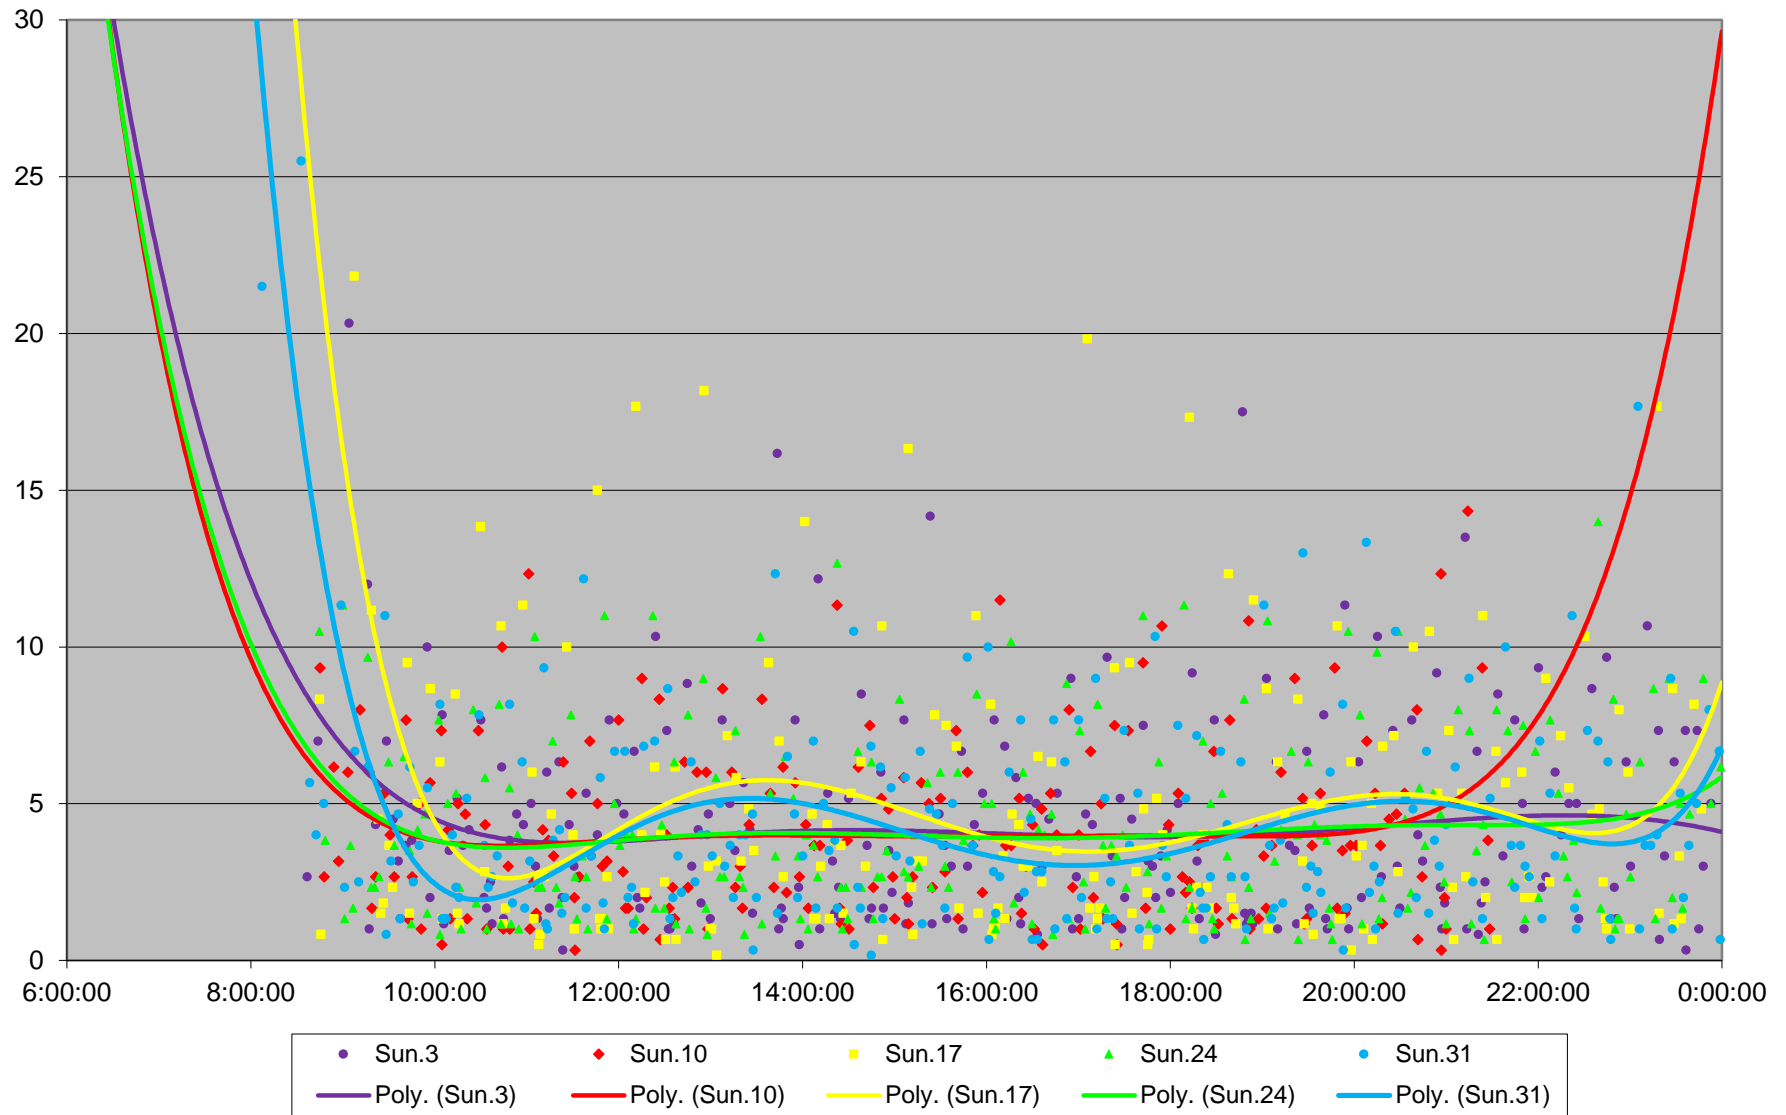

504 King Headways at Yonge Eastbound March 2019

504 King Headways at Yonge Eastbound March 2019

504 King Headways at Yonge Eastbound March 2019

504 King Headways at Yonge Eastbound March 2019

504 King Headways at Yonge Eastbound March 2019

504 King Headways at Yonge Eastbound March 2019

504 King Headways at Yonge Eastbound March 2019 Weekday Statistics

504 King Headways at Yonge Eastbound March 2019 Weekday Statistics

504 King Headways at Yonge Eastbound March 2019 Quartiles Weekday