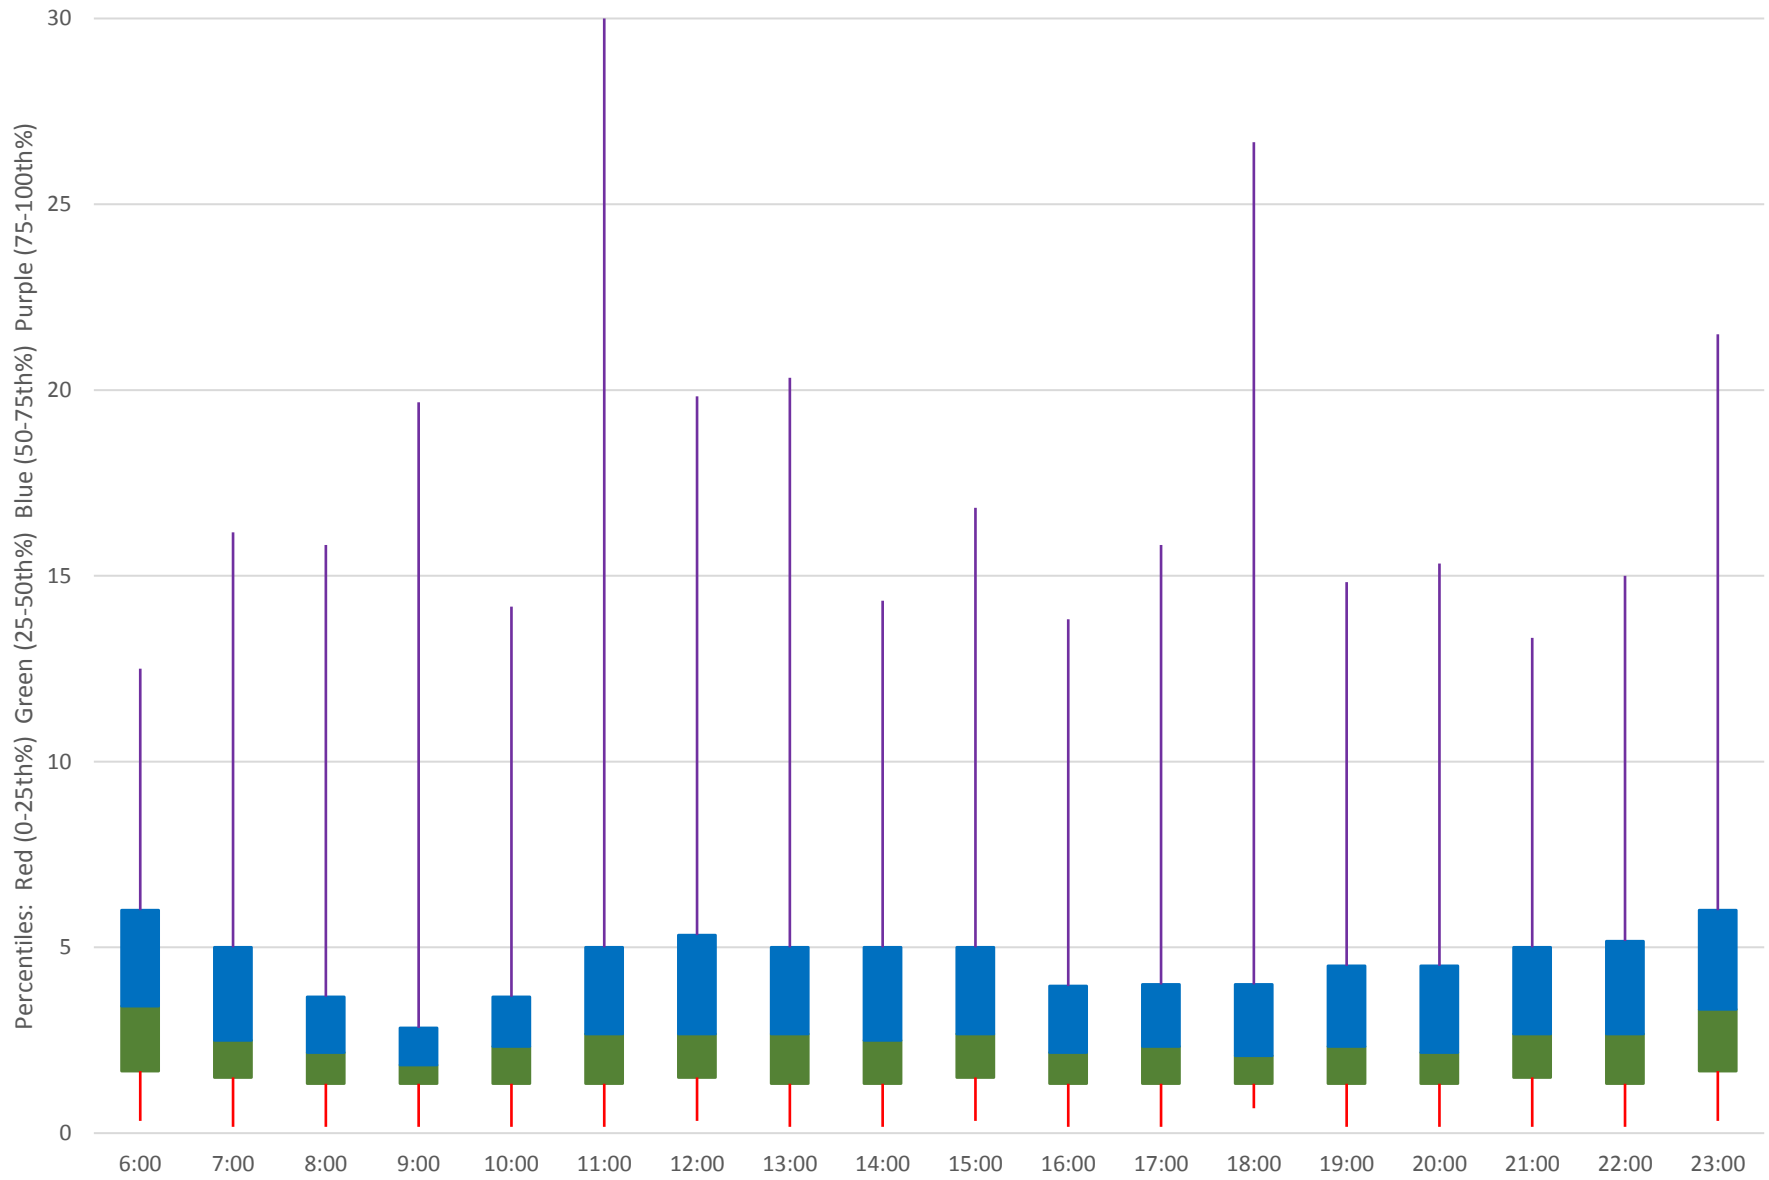

504 King Headways at Yonge Eastbound March 2019

504 King Headways at Yonge Eastbound March 2019 Weekday Statistics

504 King Headways at Yonge Eastbound March 2019 Weekday Statistics

504 King Headways at Yonge Eastbound March 2019 Quartiles Weekday