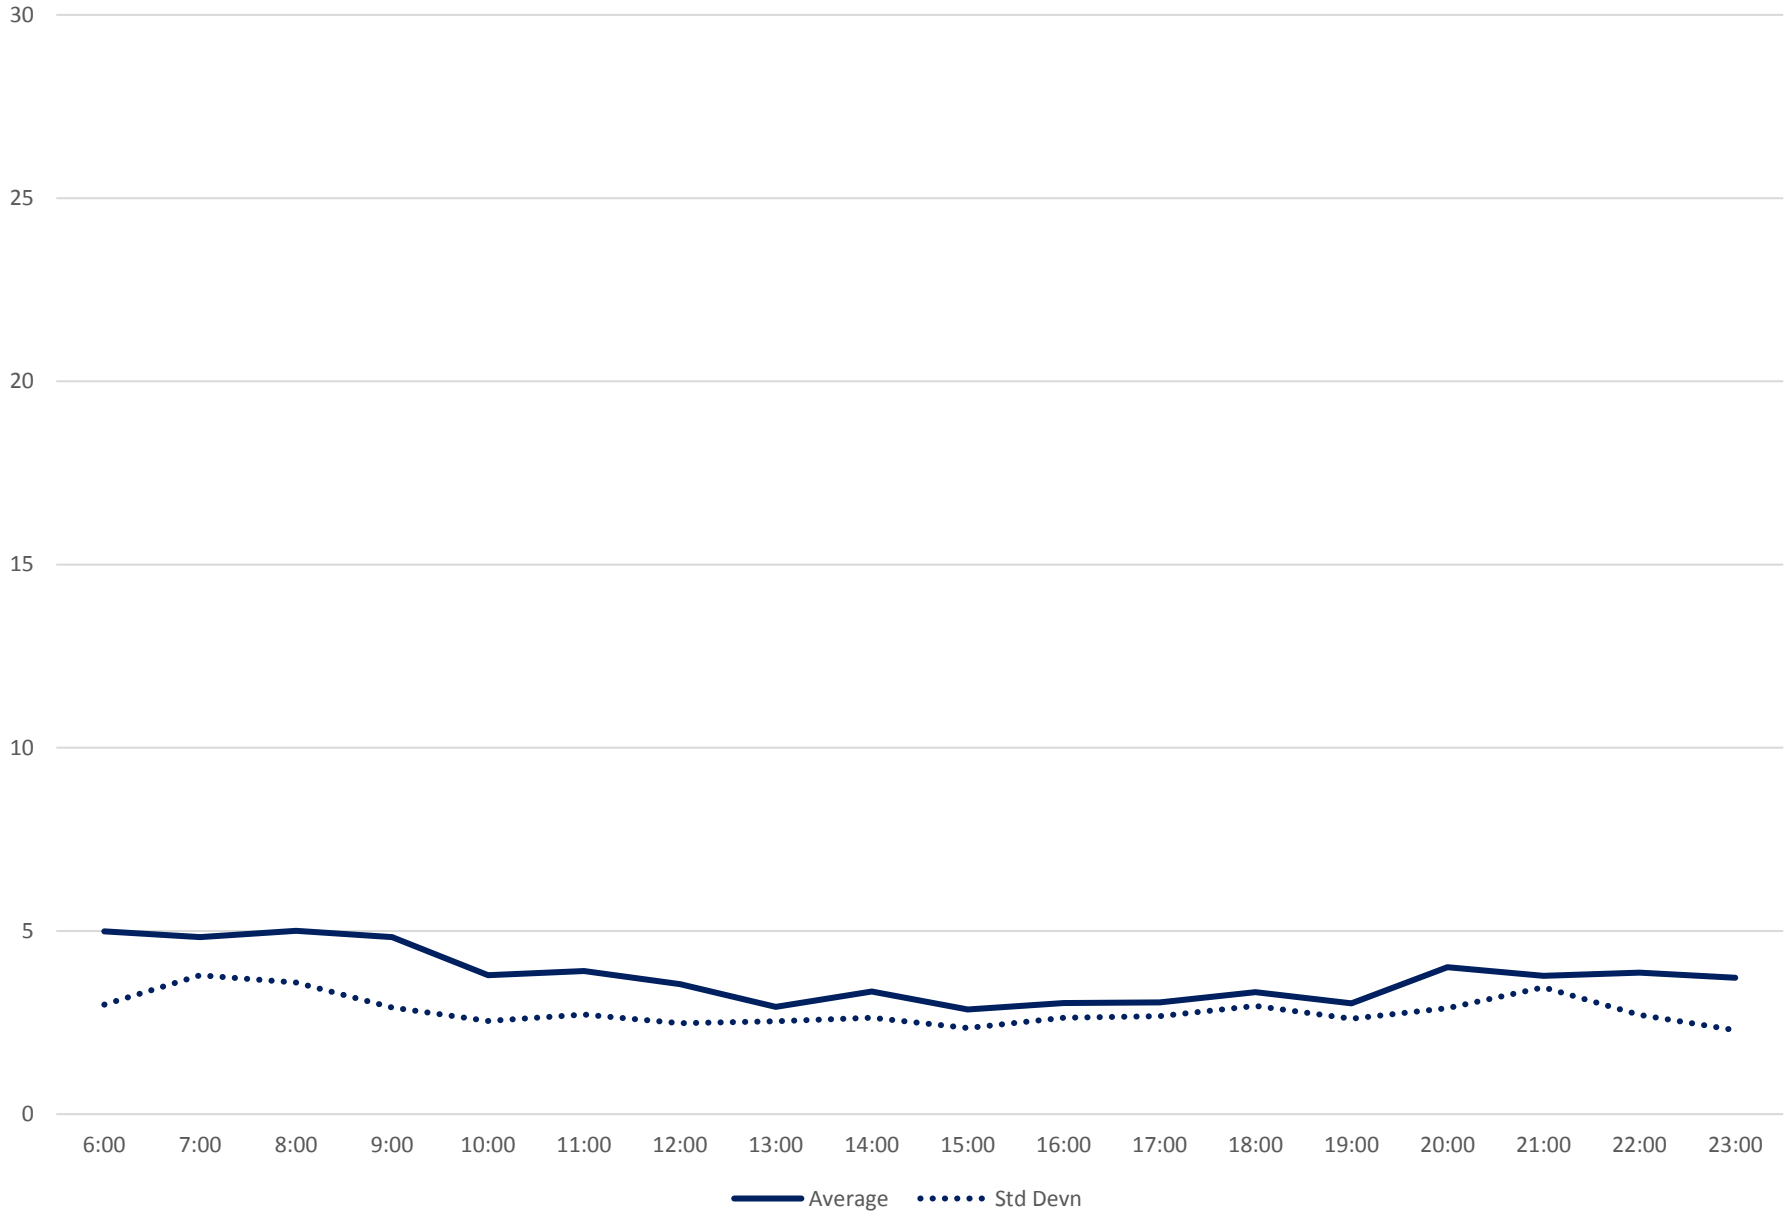

504 King Headways at Yonge Eastbound March 2019

504 King Headways at Yonge Eastbound March 2019 Weekday Statistics

504 King Headways at Yonge Eastbound March 2019 Weekday Statistics

504 King Headways at Yonge Eastbound March 2019 Quartiles Weekday

504 King Headways at Yonge Eastbound March 2019

Quartiles Week 1

504 King Headways at Yonge Eastbound March 2019 Quartiles Week 2

504 King Headways at Yonge Eastbound March 2019

Quartiles Week 3

504 King Headways at Yonge Eastbound March 2019 Quartiles Week 4

504 King Headways at Yonge Eastbound March 2019 Saturday Statistics

504 King Headways at Yonge Eastbound March 2019

Quartiles Saturdays

504 King Headways at Yonge Eastbound March 2019 Sunday Statistics

504 King Headways at Yonge Eastbound March 2019