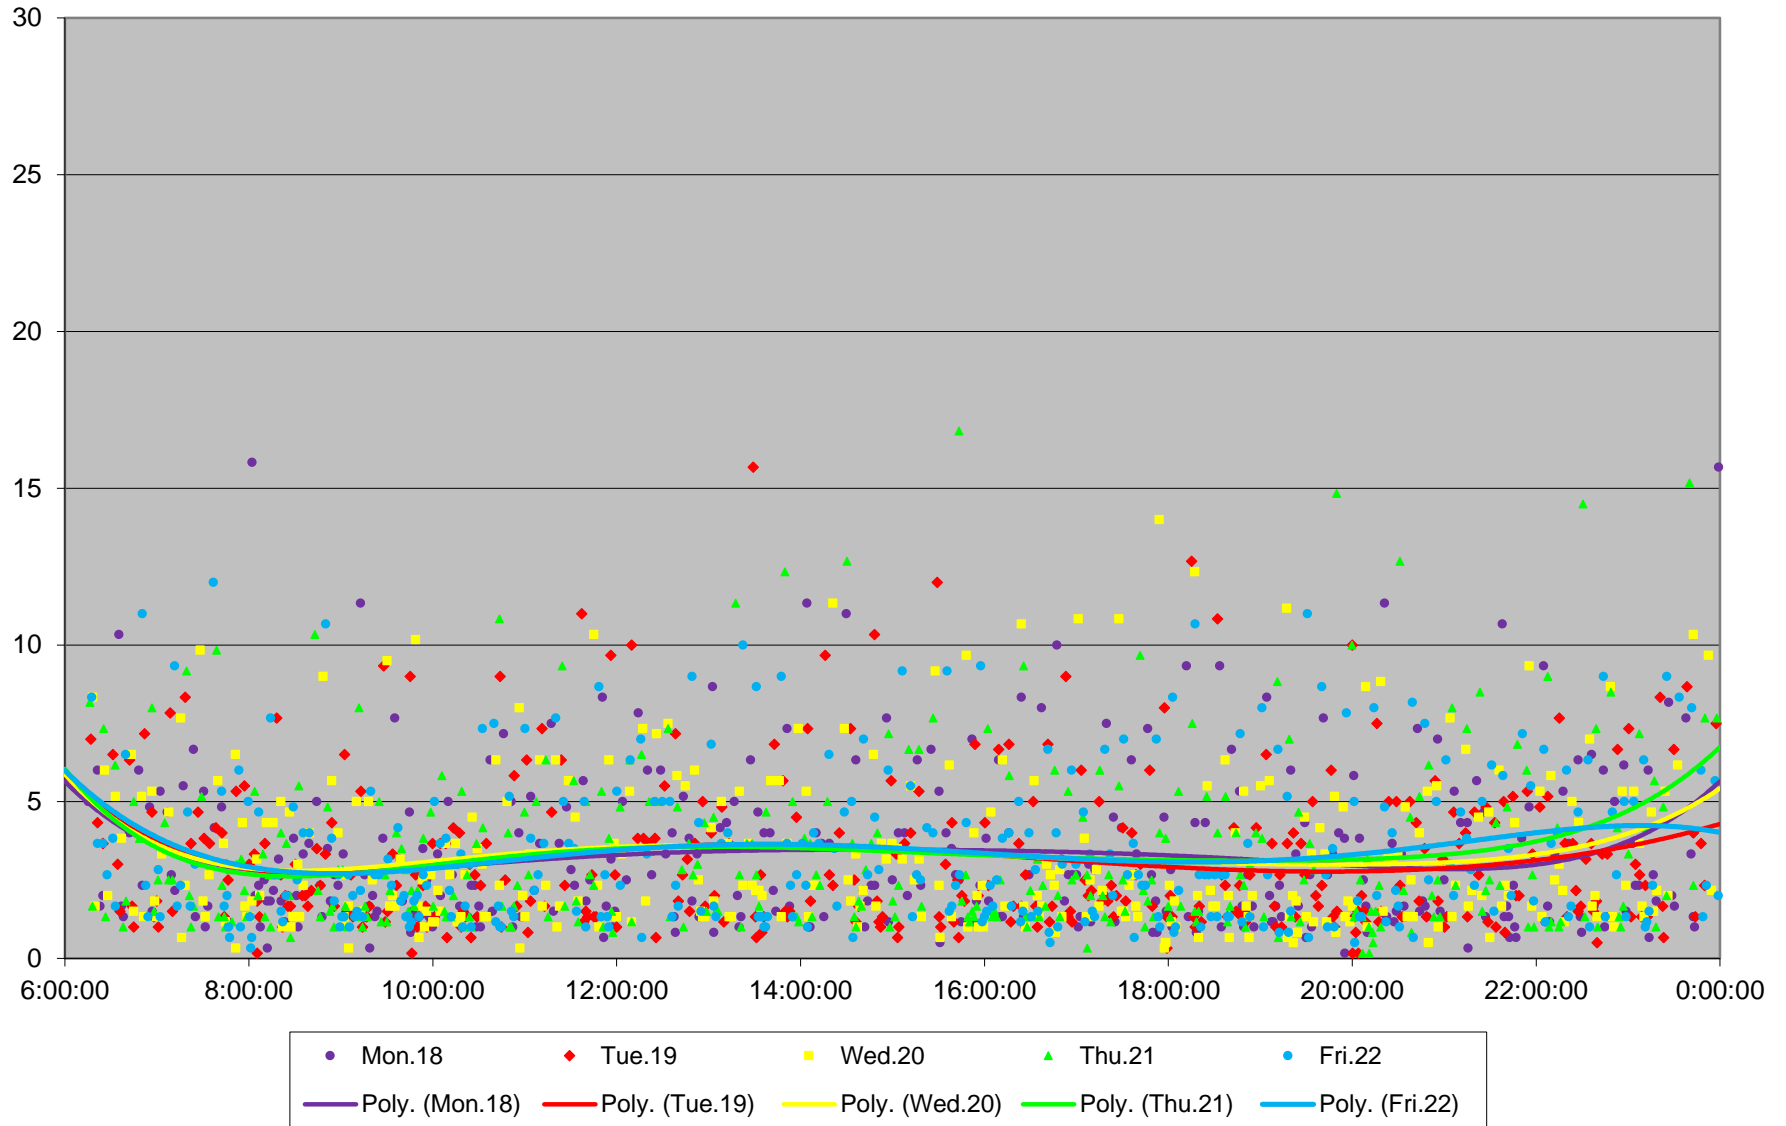

504 King Headways at Yonge Eastbound March 2019

504 King Headways at Yonge Eastbound March 2019

504 King Headways at Yonge Eastbound March 2019

504 King Headways at Yonge Eastbound March 2019

504 King Headways at Yonge Eastbound March 2019

504 King Headways at Yonge Eastbound March 2019

504 King Headways at Yonge Eastbound March 2019 Weekday Statistics

504 King Headways at Yonge Eastbound March 2019 Weekday Statistics

504 King Headways at Yonge Eastbound March 2019 Quartiles Weekday