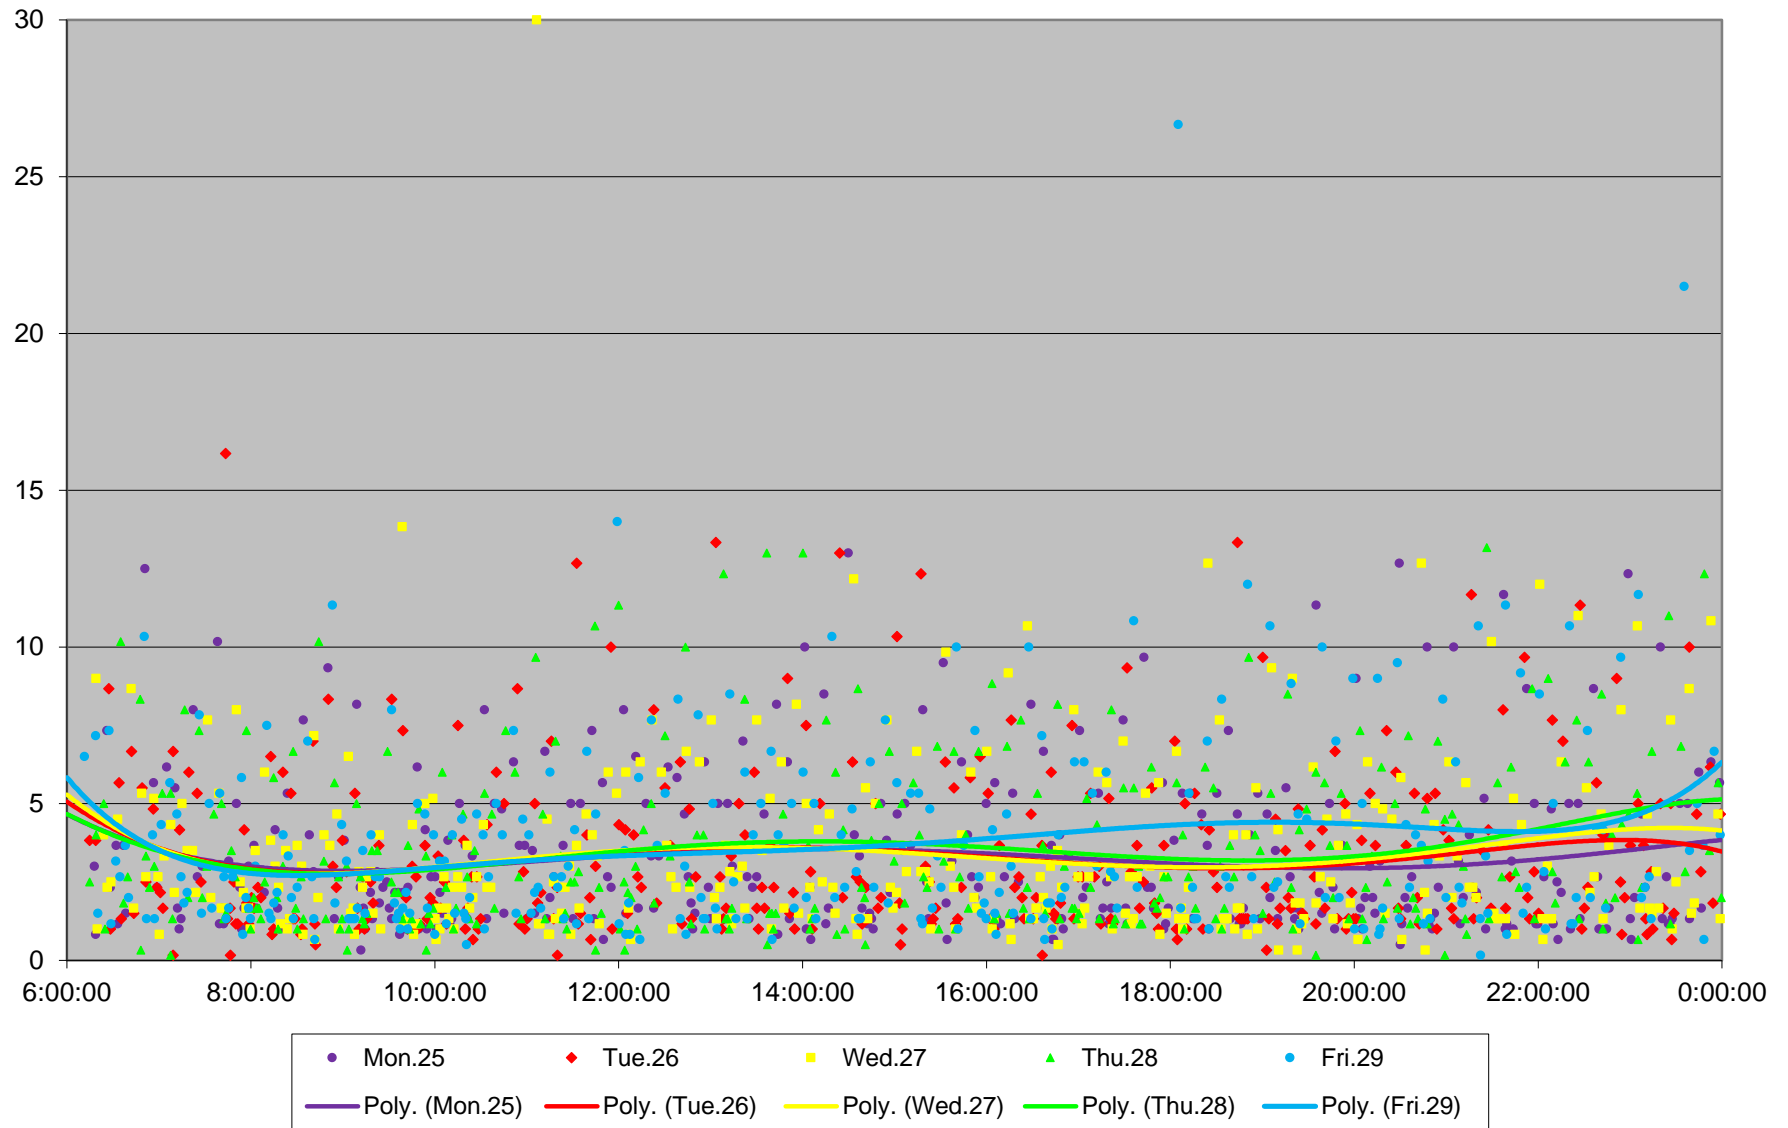

504 King Headways at Yonge Eastbound March 2019

504 King Headways at Yonge Eastbound March 2019

504 King Headways at Yonge Eastbound March 2019

504 King Headways at Yonge Eastbound March 2019

504 King Headways at Yonge Eastbound March 2019

504 King Headways at Yonge Eastbound March 2019

504 King Headways at Yonge Eastbound March 2019 Weekday Statistics

504 King Headways at Yonge Eastbound March 2019 Weekday Statistics

504 King Headways at Yonge Eastbound March 2019 Quartiles Weekday