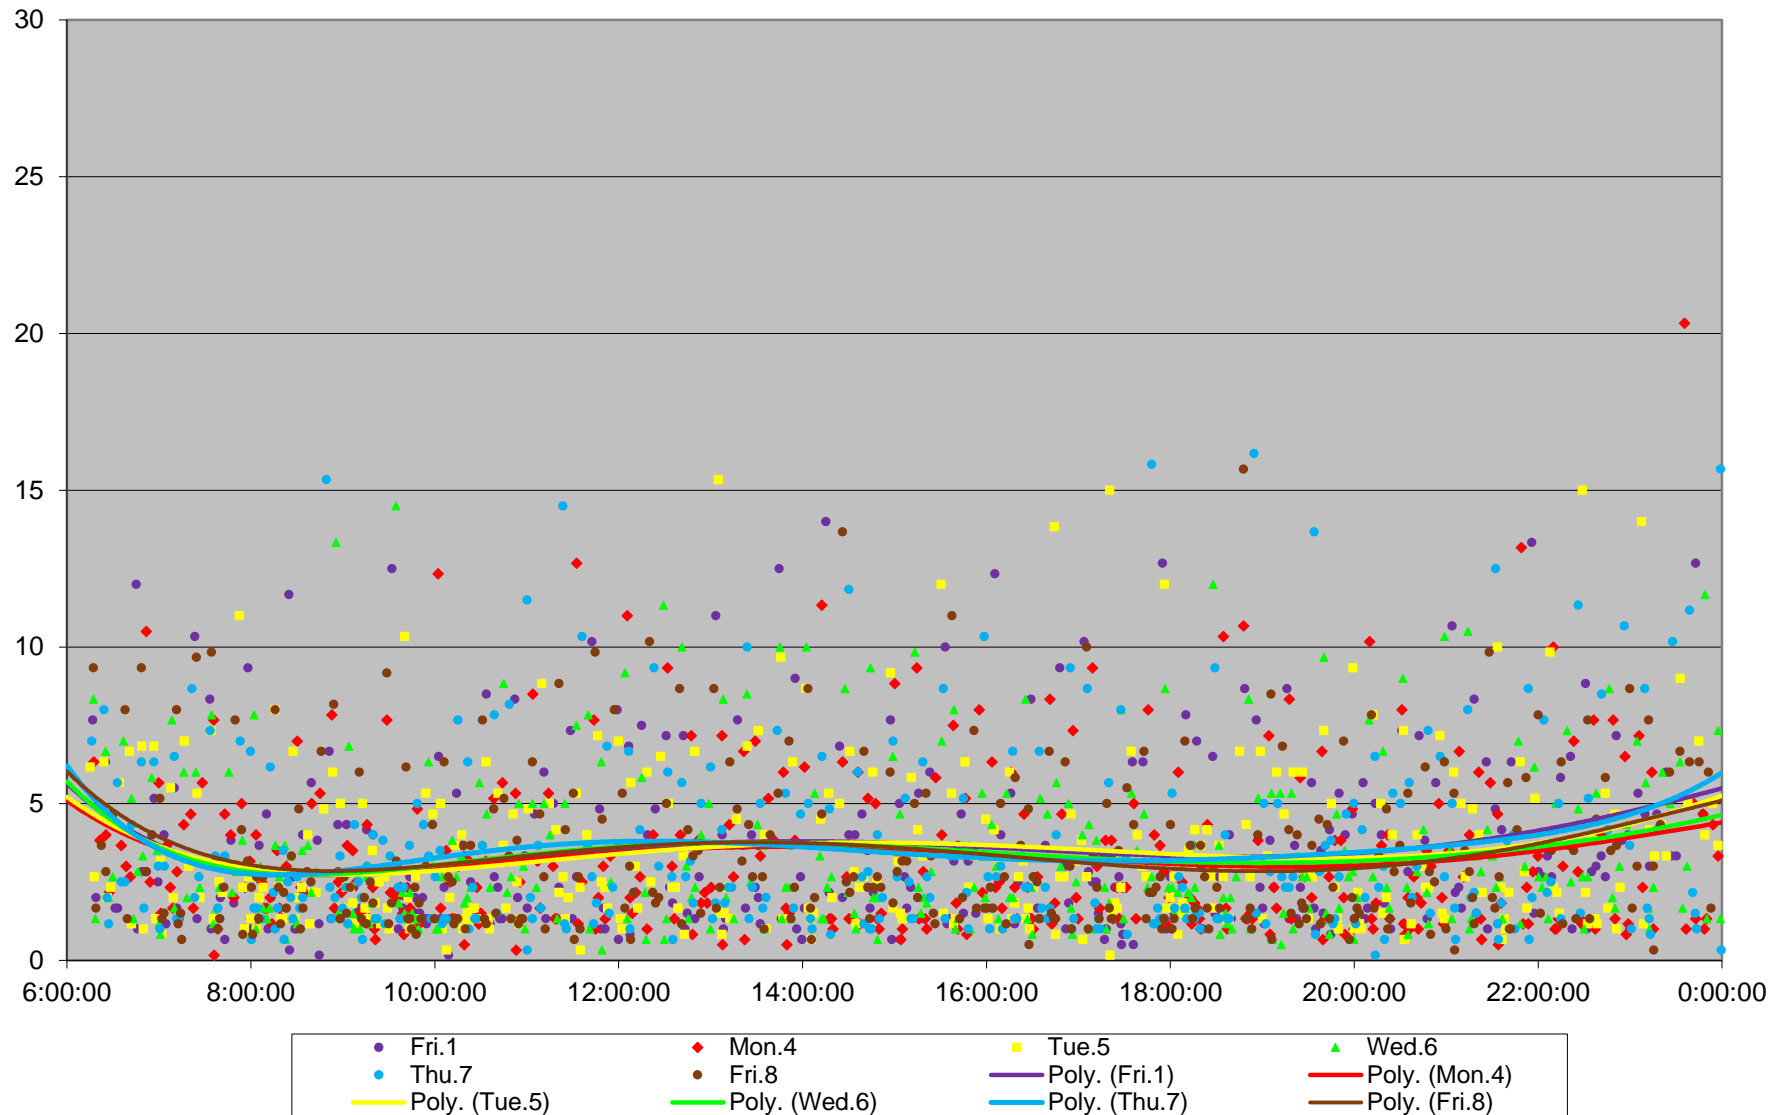

504 King Headways at Yonge Eastbound March 2019

504 King Headways at Yonge Eastbound March 2019

504 King Headways at Yonge Eastbound March 2019

504 King Headways at Yonge Eastbound March 2019

504 King Headways at Yonge Eastbound March 2019

504 King Headways at Yonge Eastbound March 2019

504 King Headways at Yonge Eastbound March 2019 Weekday Statistics

504 King Headways at Yonge Eastbound March 2019 Weekday Statistics

504 King Headways at Yonge Eastbound March 2019 Quartiles Weekday