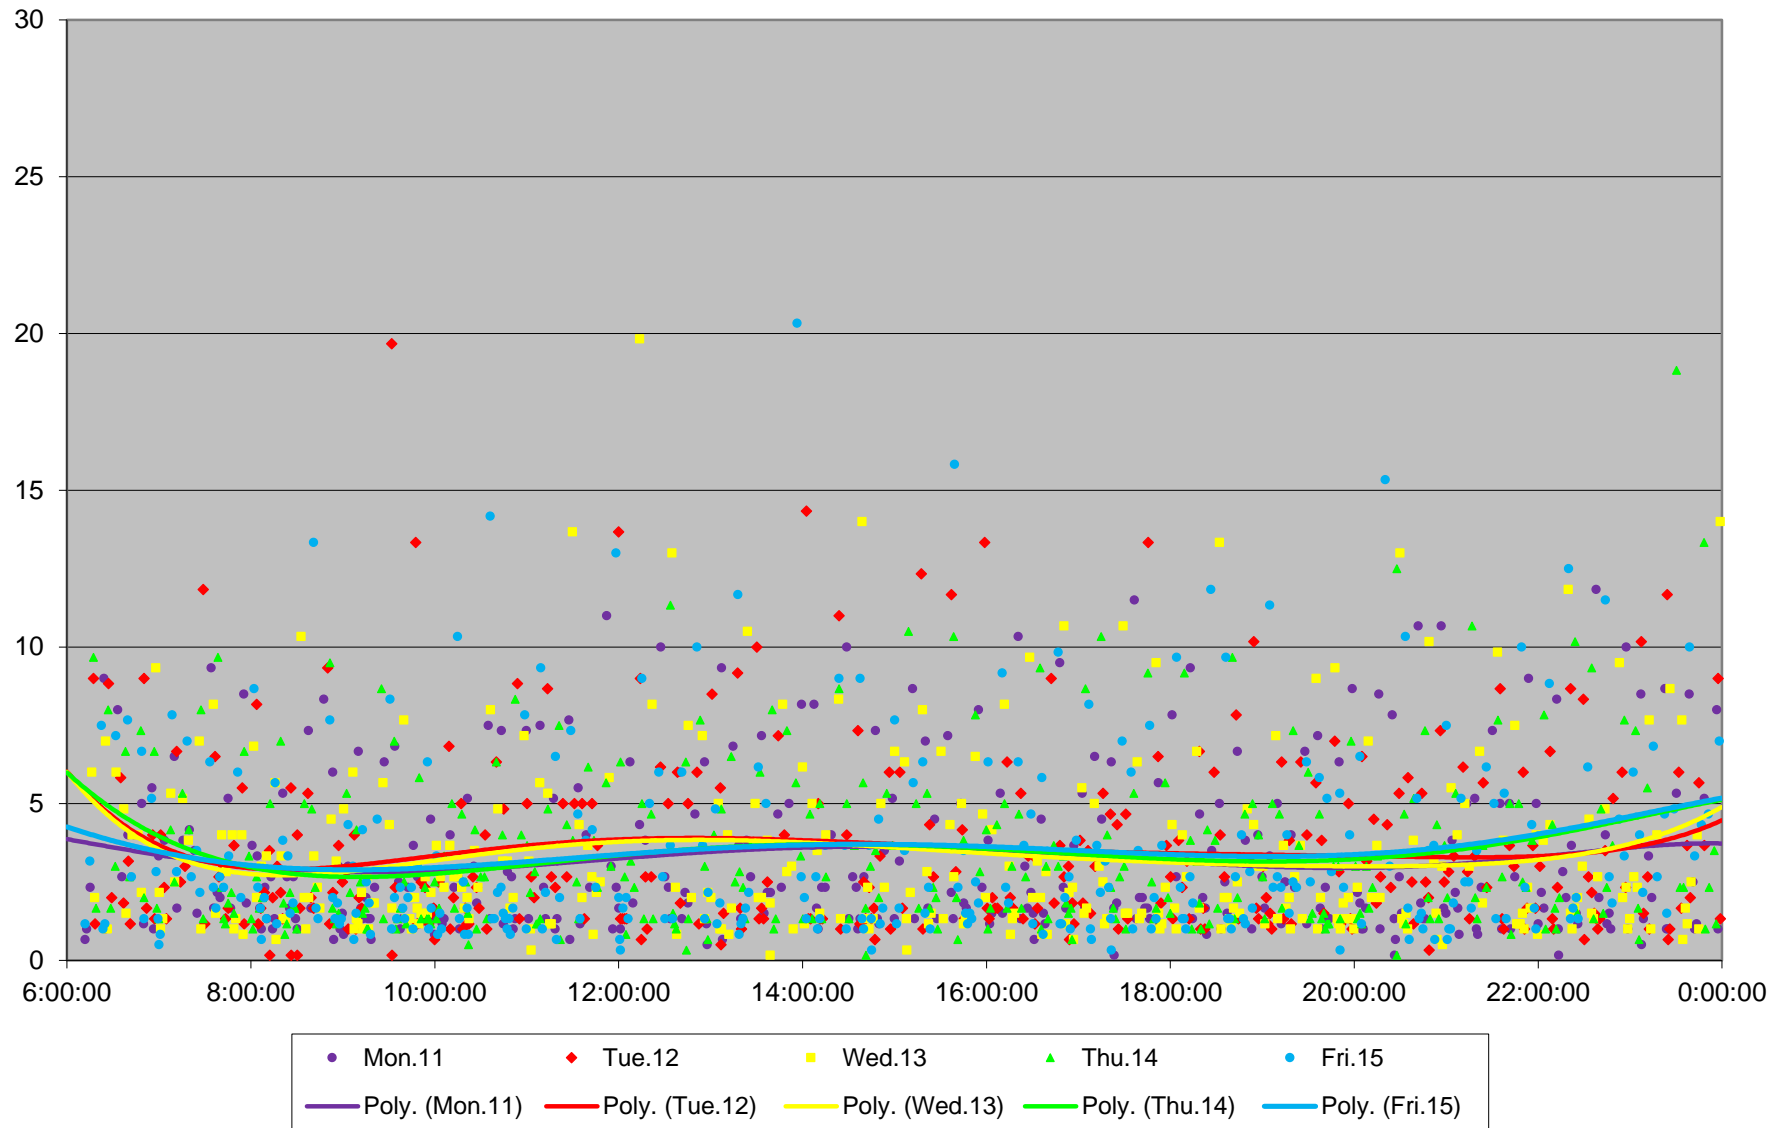

504 King Headways at Yonge Eastbound March 2019

504 King Headways at Yonge Eastbound March 2019

504 King Headways at Yonge Eastbound March 2019

504 King Headways at Yonge Eastbound March 2019

504 King Headways at Yonge Eastbound March 2019

504 King Headways at Yonge Eastbound March 2019

504 King Headways at Yonge Eastbound March 2019 Weekday Statistics

504 King Headways at Yonge Eastbound March 2019 Weekday Statistics

504 King Headways at Yonge Eastbound March 2019 Quartiles Weekday