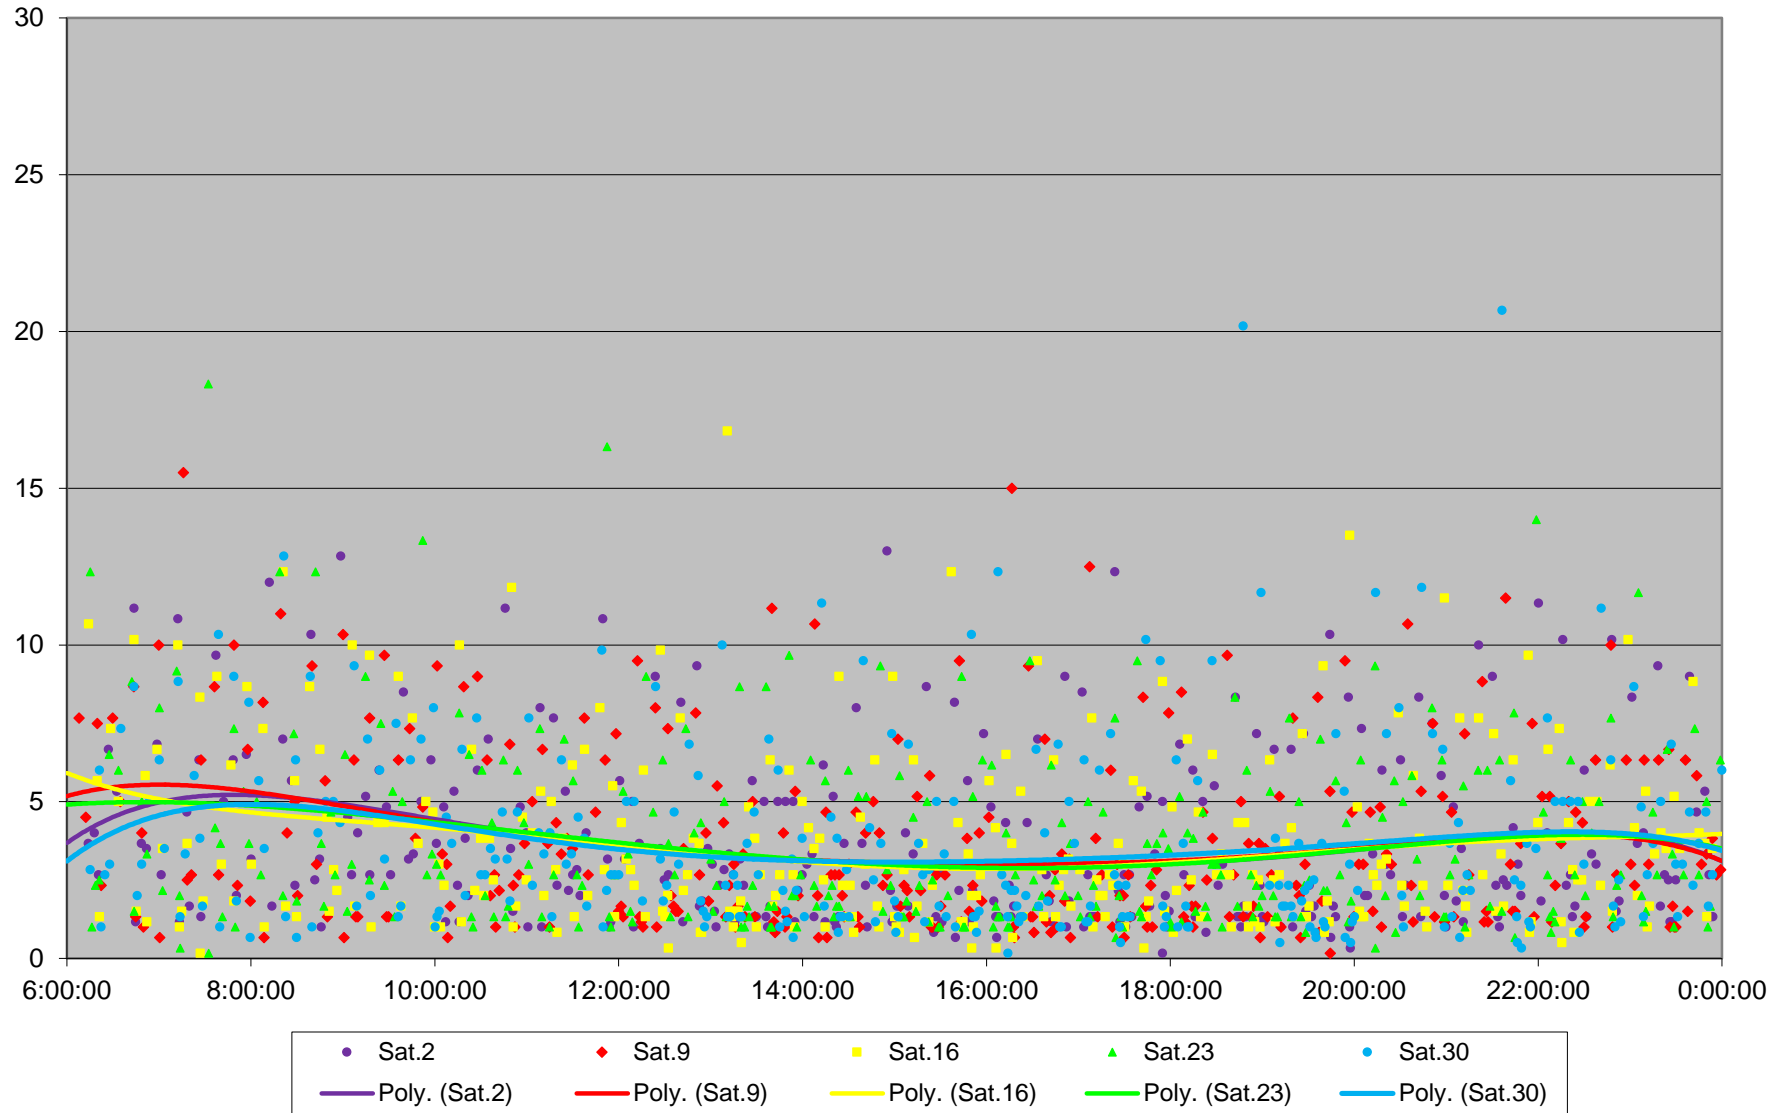

504 King Headways at Yonge Eastbound March 2019

504 King Headways at Yonge Eastbound March 2019

504 King Headways at Yonge Eastbound March 2019

504 King Headways at Yonge Eastbound March 2019

504 King Headways at Yonge Eastbound March 2019

504 King Headways at Yonge Eastbound March 2019

504 King Headways at Yonge Eastbound March 2019 Weekday Statistics

504 King Headways at Yonge Eastbound March 2019 Weekday Statistics

504 King Headways at Yonge Eastbound March 2019 Quartiles Weekday