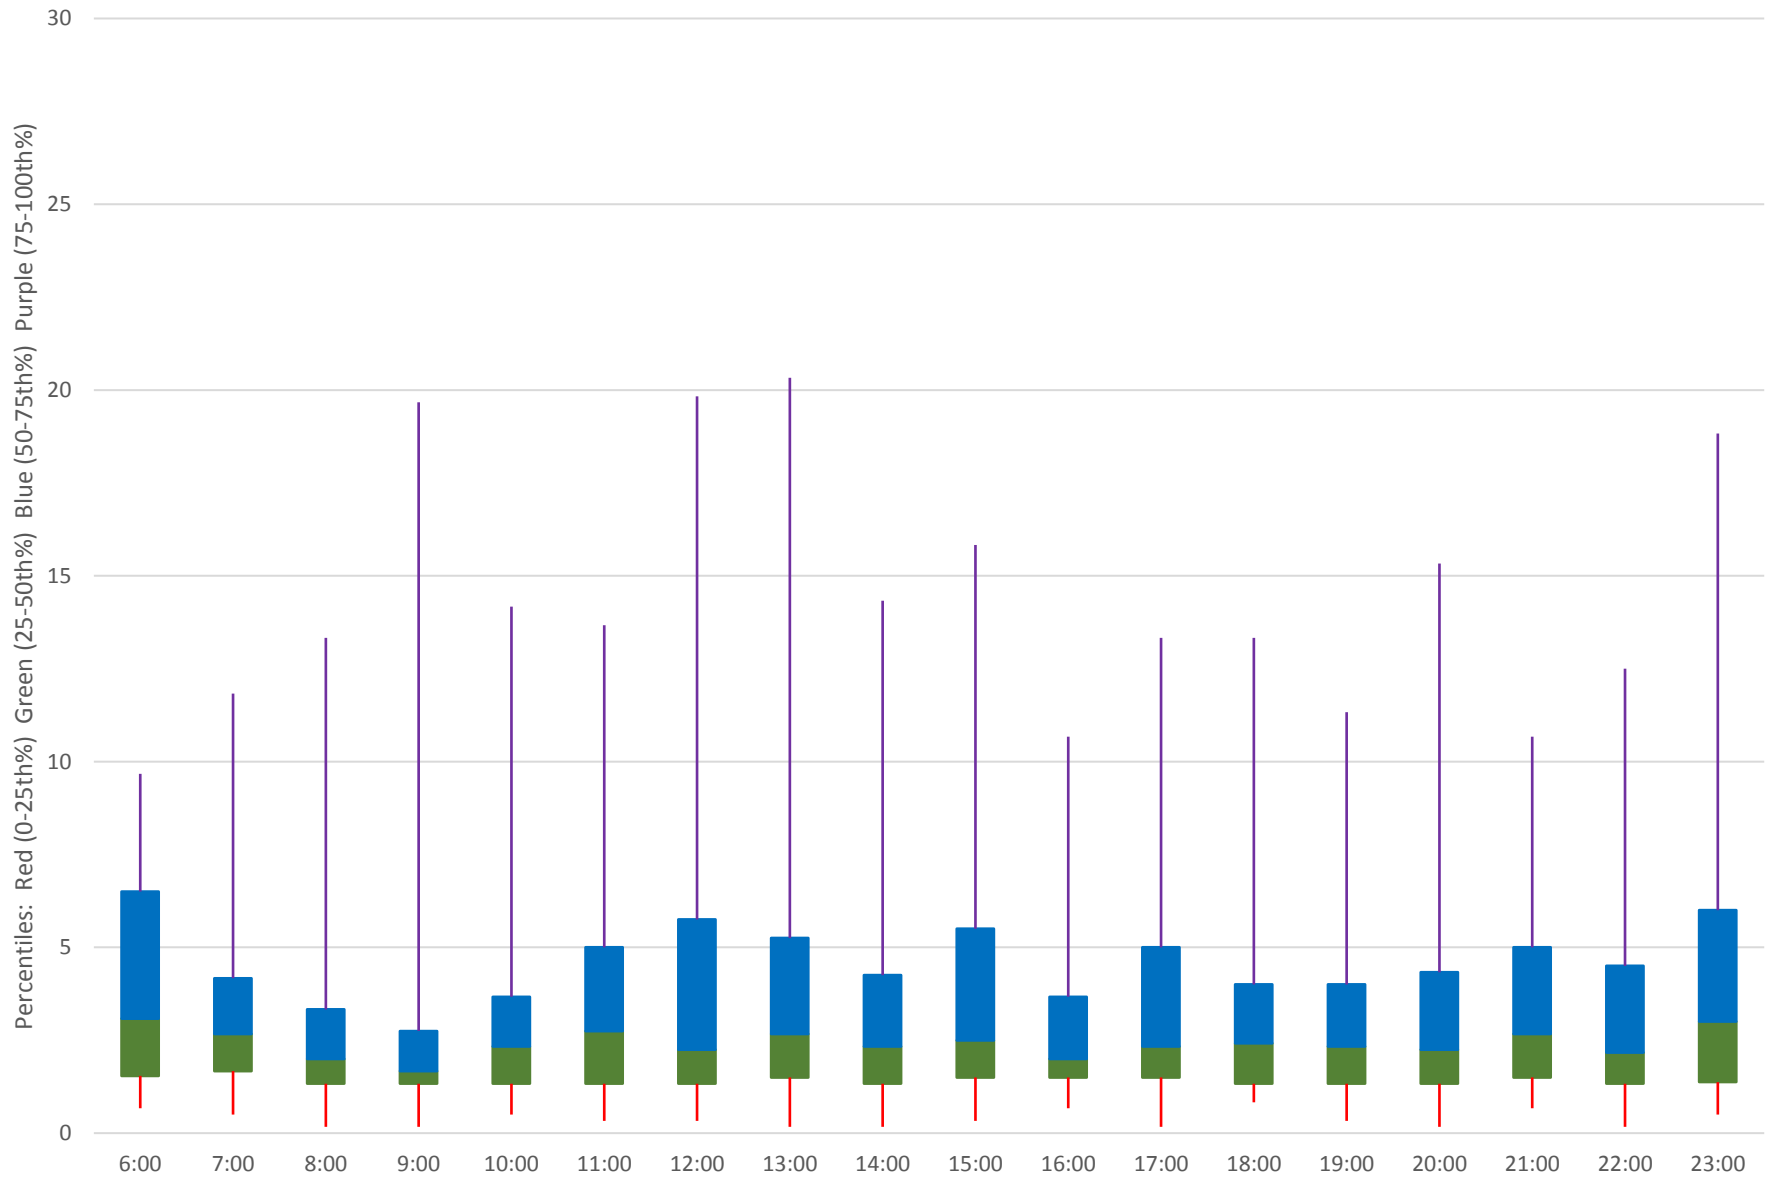

504 King Headways at Yonge Eastbound March 2019 Quartiles Week 2