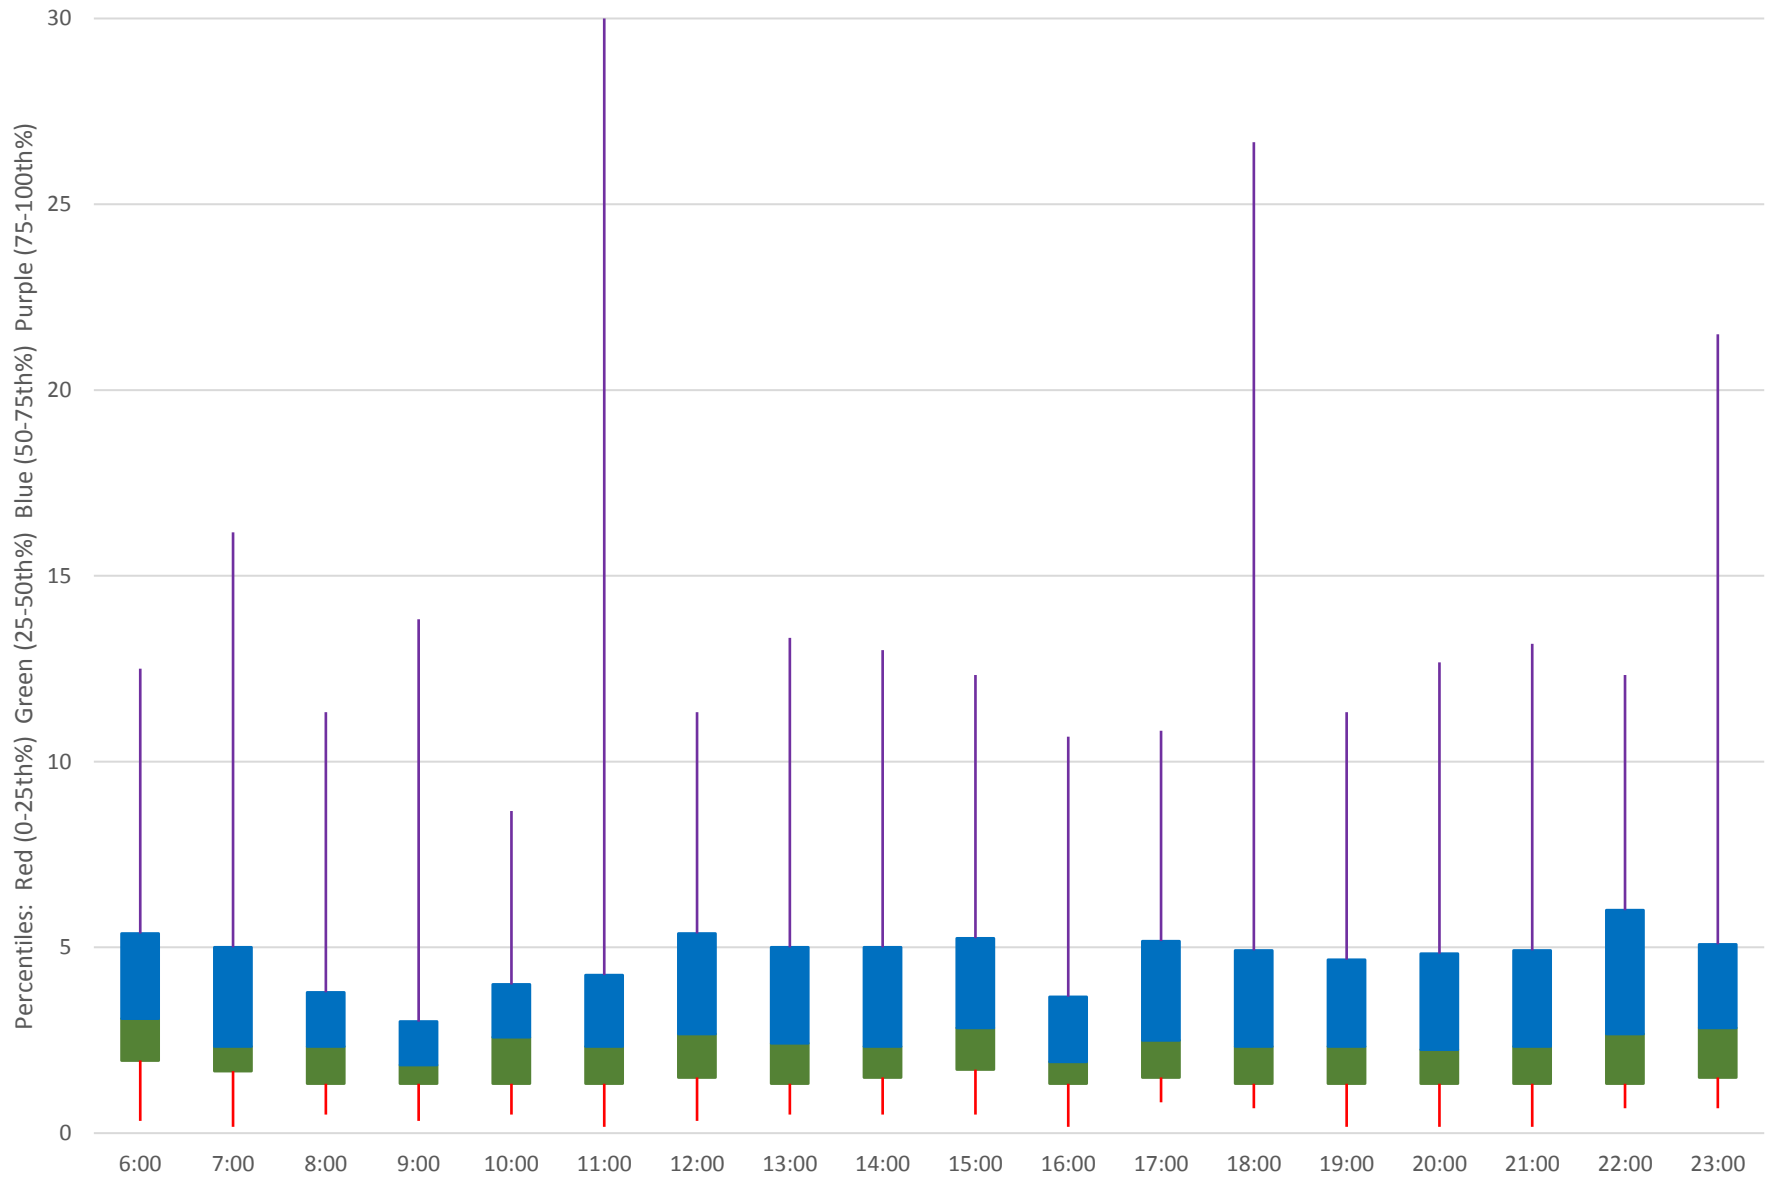

504 King Headways at Yonge Eastbound March 2019

Quartiles Week 1

504 King Headways at Yonge Eastbound March 2019 Quartiles Week 2

504 King Headways at Yonge Eastbound March 2019

Quartiles Week 3

504 King Headways at Yonge Eastbound March 2019 Quartiles Week 4

504 King Headways at Yonge Eastbound March 2019 Saturday Statistics

504 King Headways at Yonge Eastbound March 2019

Quartiles Saturdays

504 King Headways at Yonge Eastbound March 2019 Sunday Statistics

504 King Headways at Yonge Eastbound March 2019