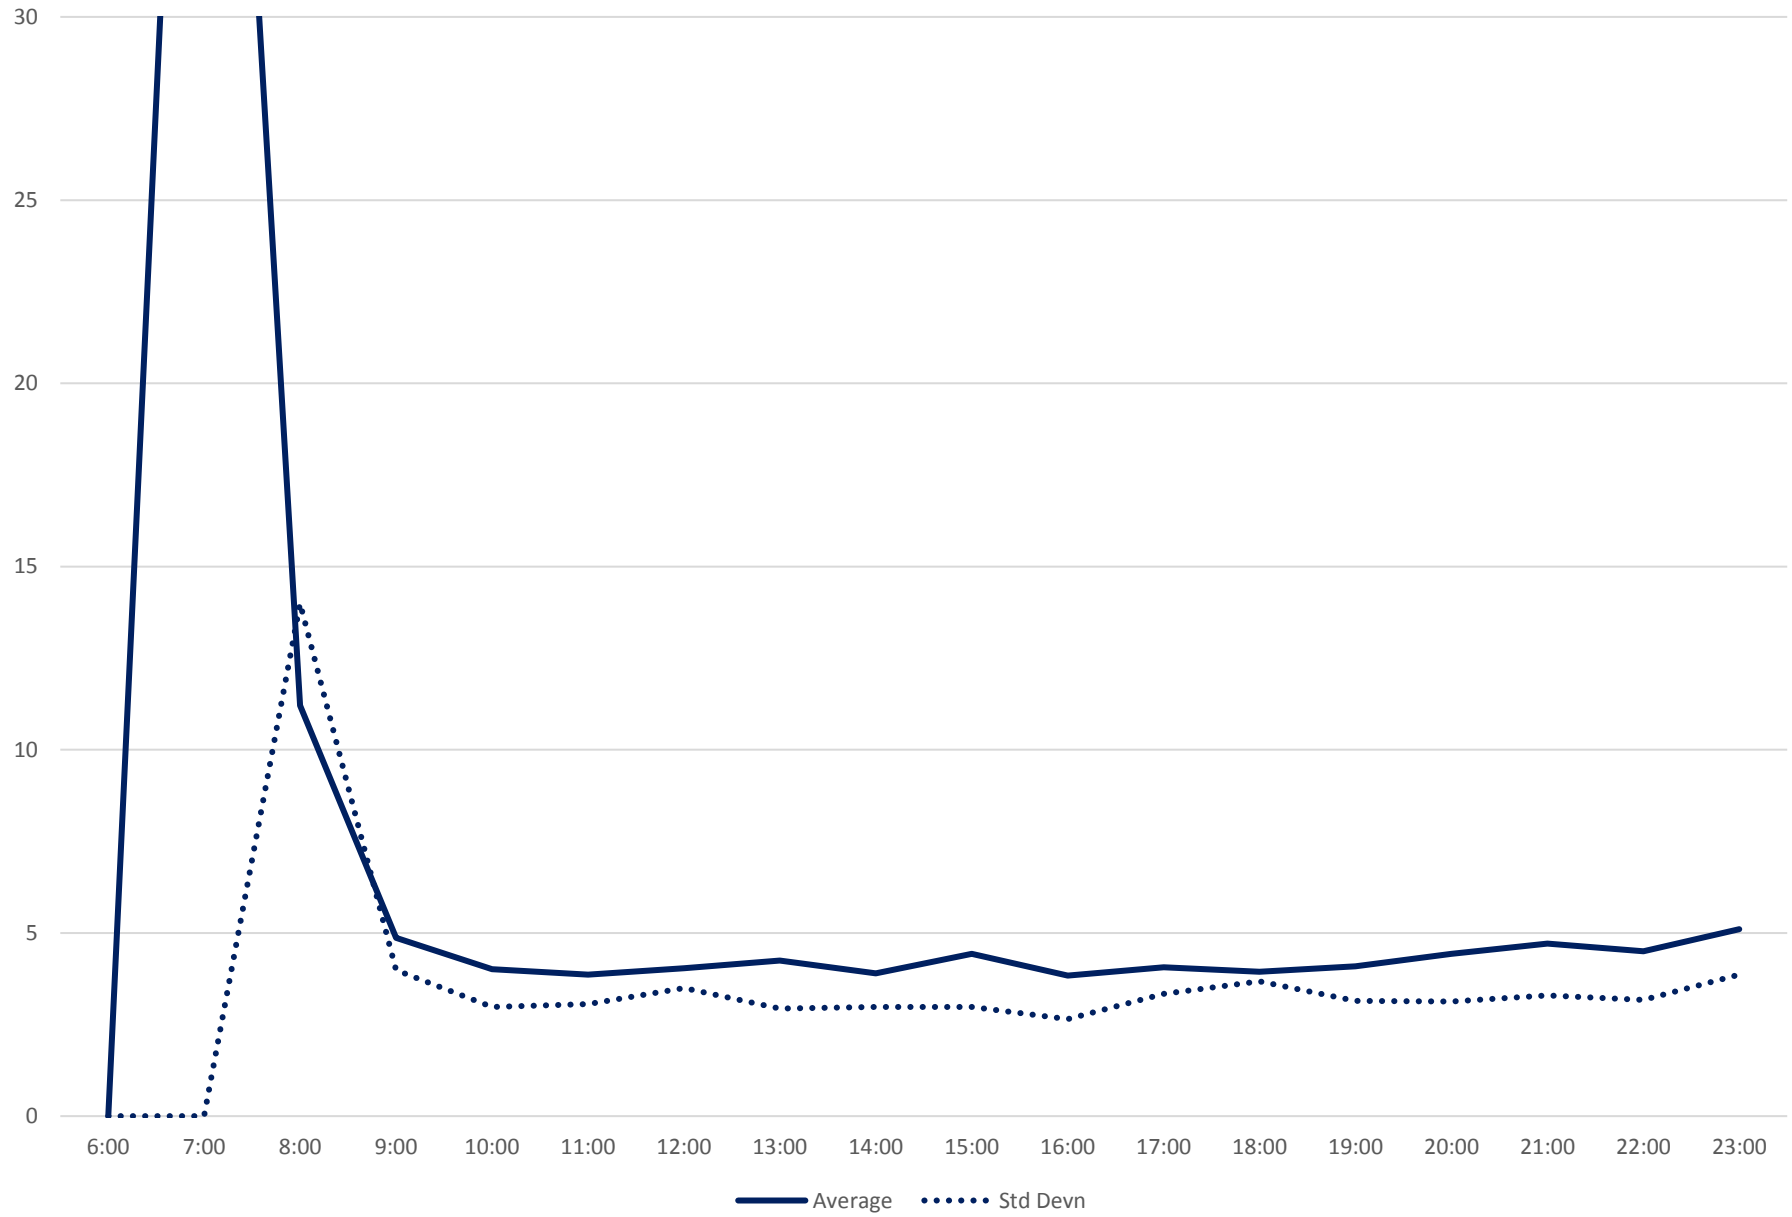

504 King Headways at Yonge Eastbound March 2019 Saturday Statistics

504 King Headways at Yonge Eastbound March 2019

Quartiles Saturdays

504 King Headways at Yonge Eastbound March 2019 Sunday Statistics

504 King Headways at Yonge Eastbound March 2019