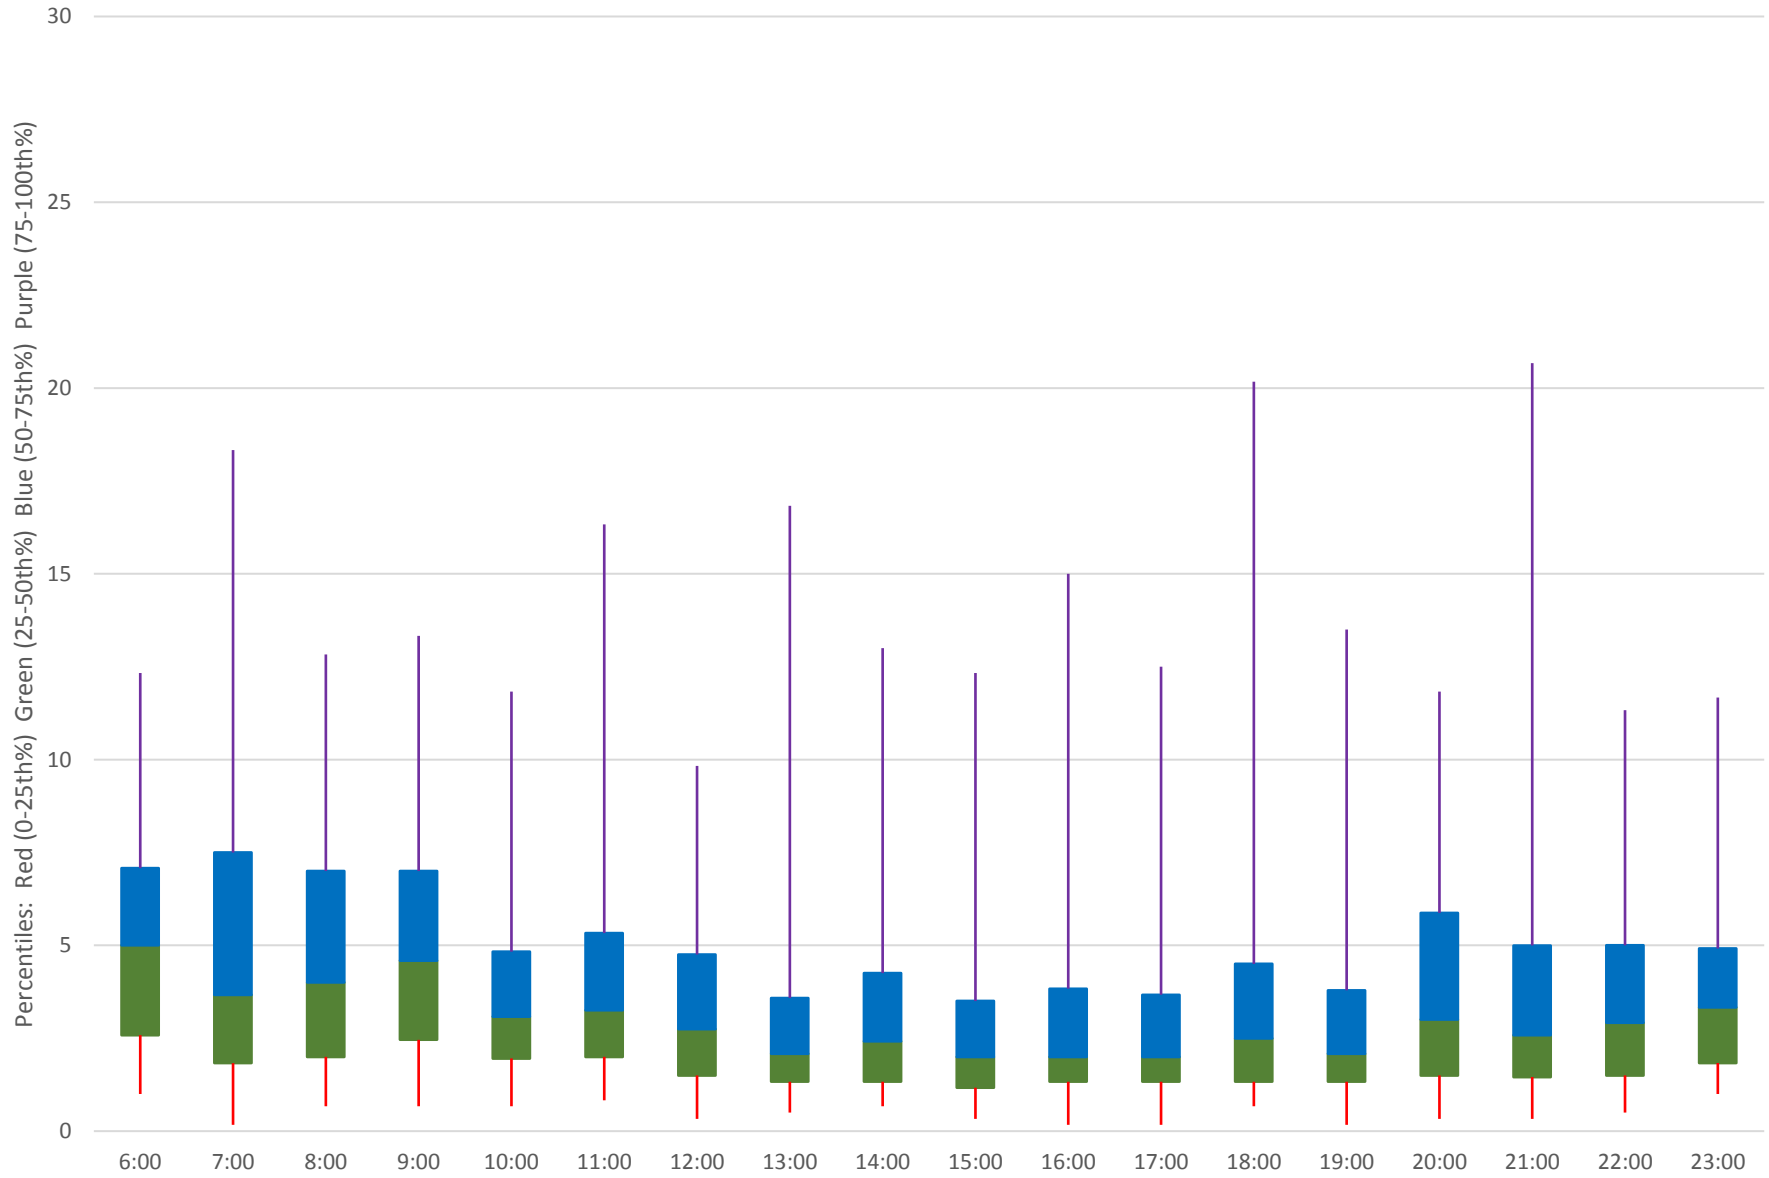

504 King Headways at Yonge Eastbound March 2019

Quartiles Week 1

504 King Headways at Yonge Eastbound March 2019 Quartiles Week 2

504 King Headways at Yonge Eastbound March 2019

Quartiles Week 3

504 King Headways at Yonge Eastbound March 2019 Quartiles Week 4

504 King Headways at Yonge Eastbound March 2019 Saturday Statistics

504 King Headways at Yonge Eastbound March 2019

Quartiles Saturdays

504 King Headways at Yonge Eastbound March 2019 Sunday Statistics

504 King Headways at Yonge Eastbound March 2019