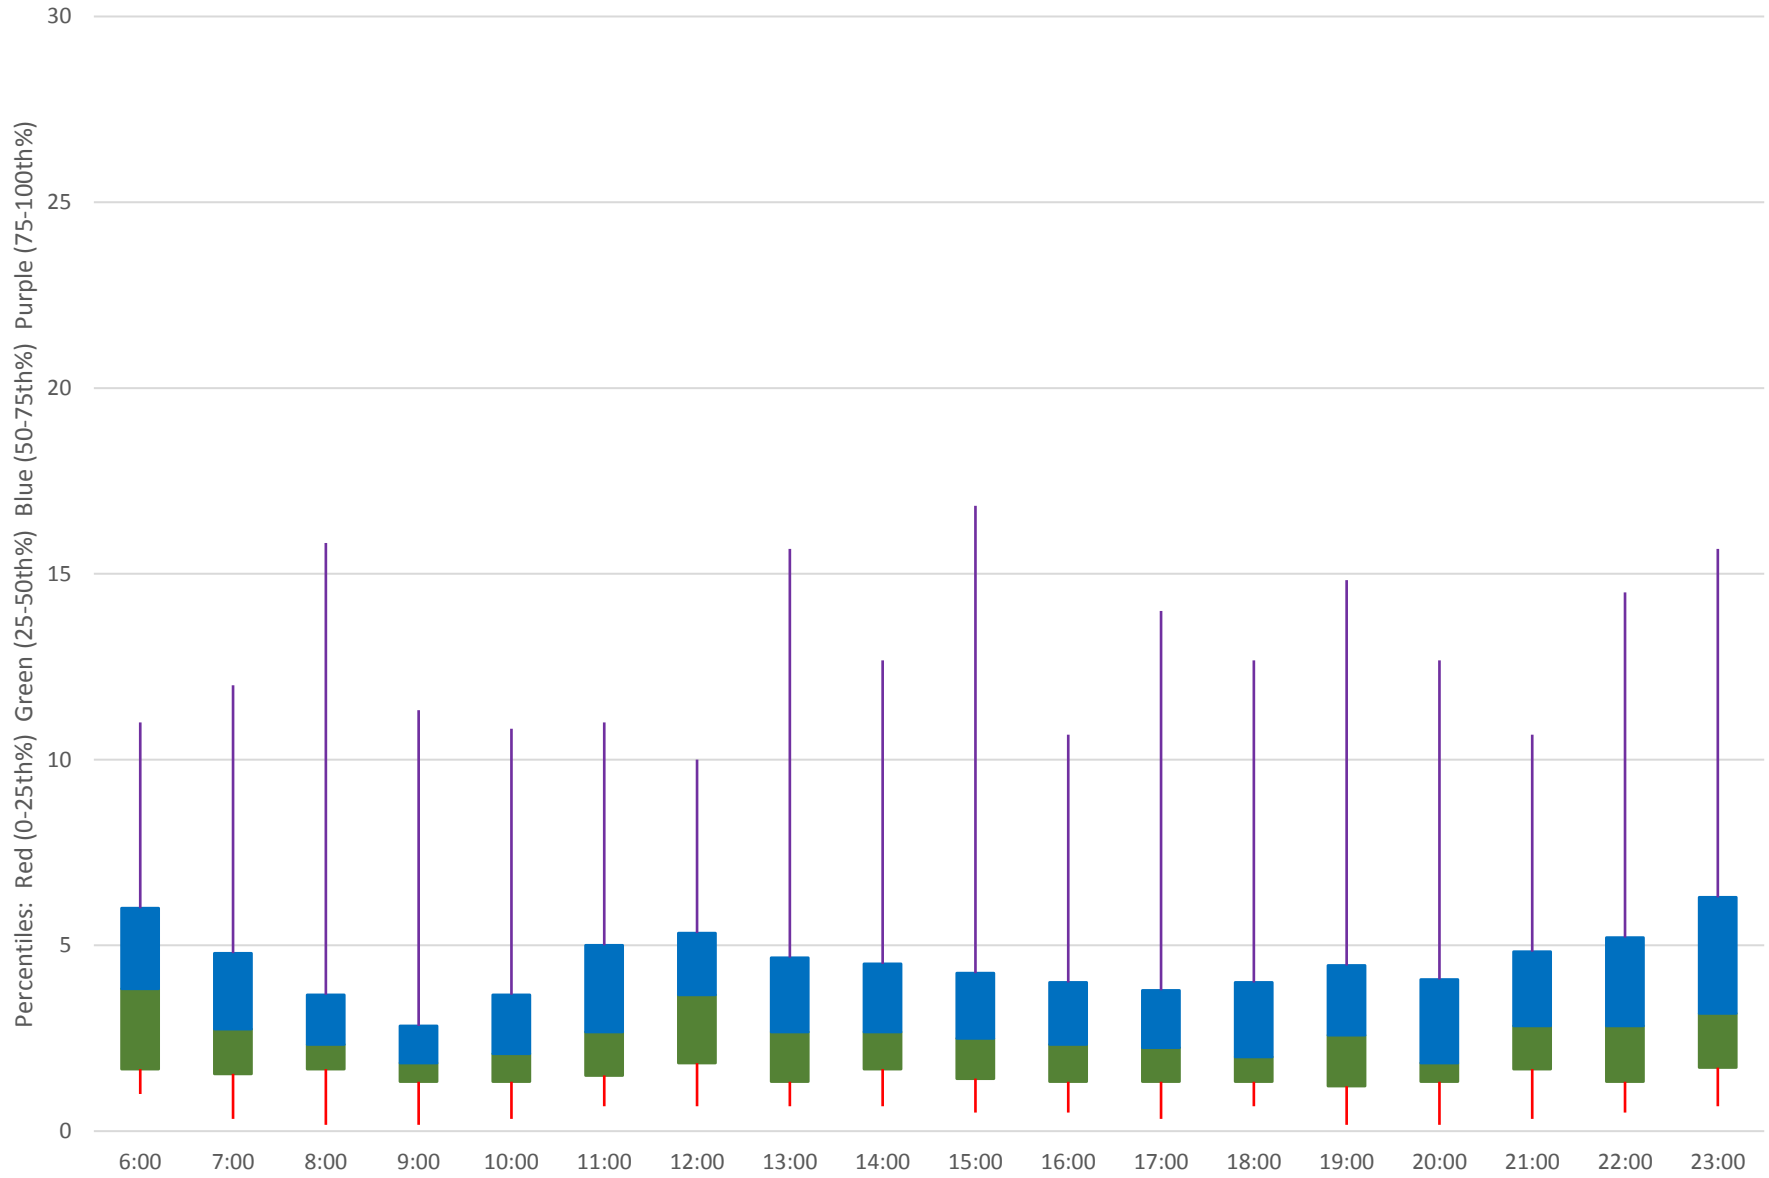

504 King Headways at Yonge Eastbound March 2019

Quartiles Week 1

504 King Headways at Yonge Eastbound March 2019 Quartiles Week 2

504 King Headways at Yonge Eastbound March 2019

Quartiles Week 3

504 King Headways at Yonge Eastbound March 2019 Quartiles Week 4

504 King Headways at Yonge Eastbound March 2019 Saturday Statistics

504 King Headways at Yonge Eastbound March 2019

Quartiles Saturdays

504 King Headways at Yonge Eastbound March 2019 Sunday Statistics

504 King Headways at Yonge Eastbound March 2019