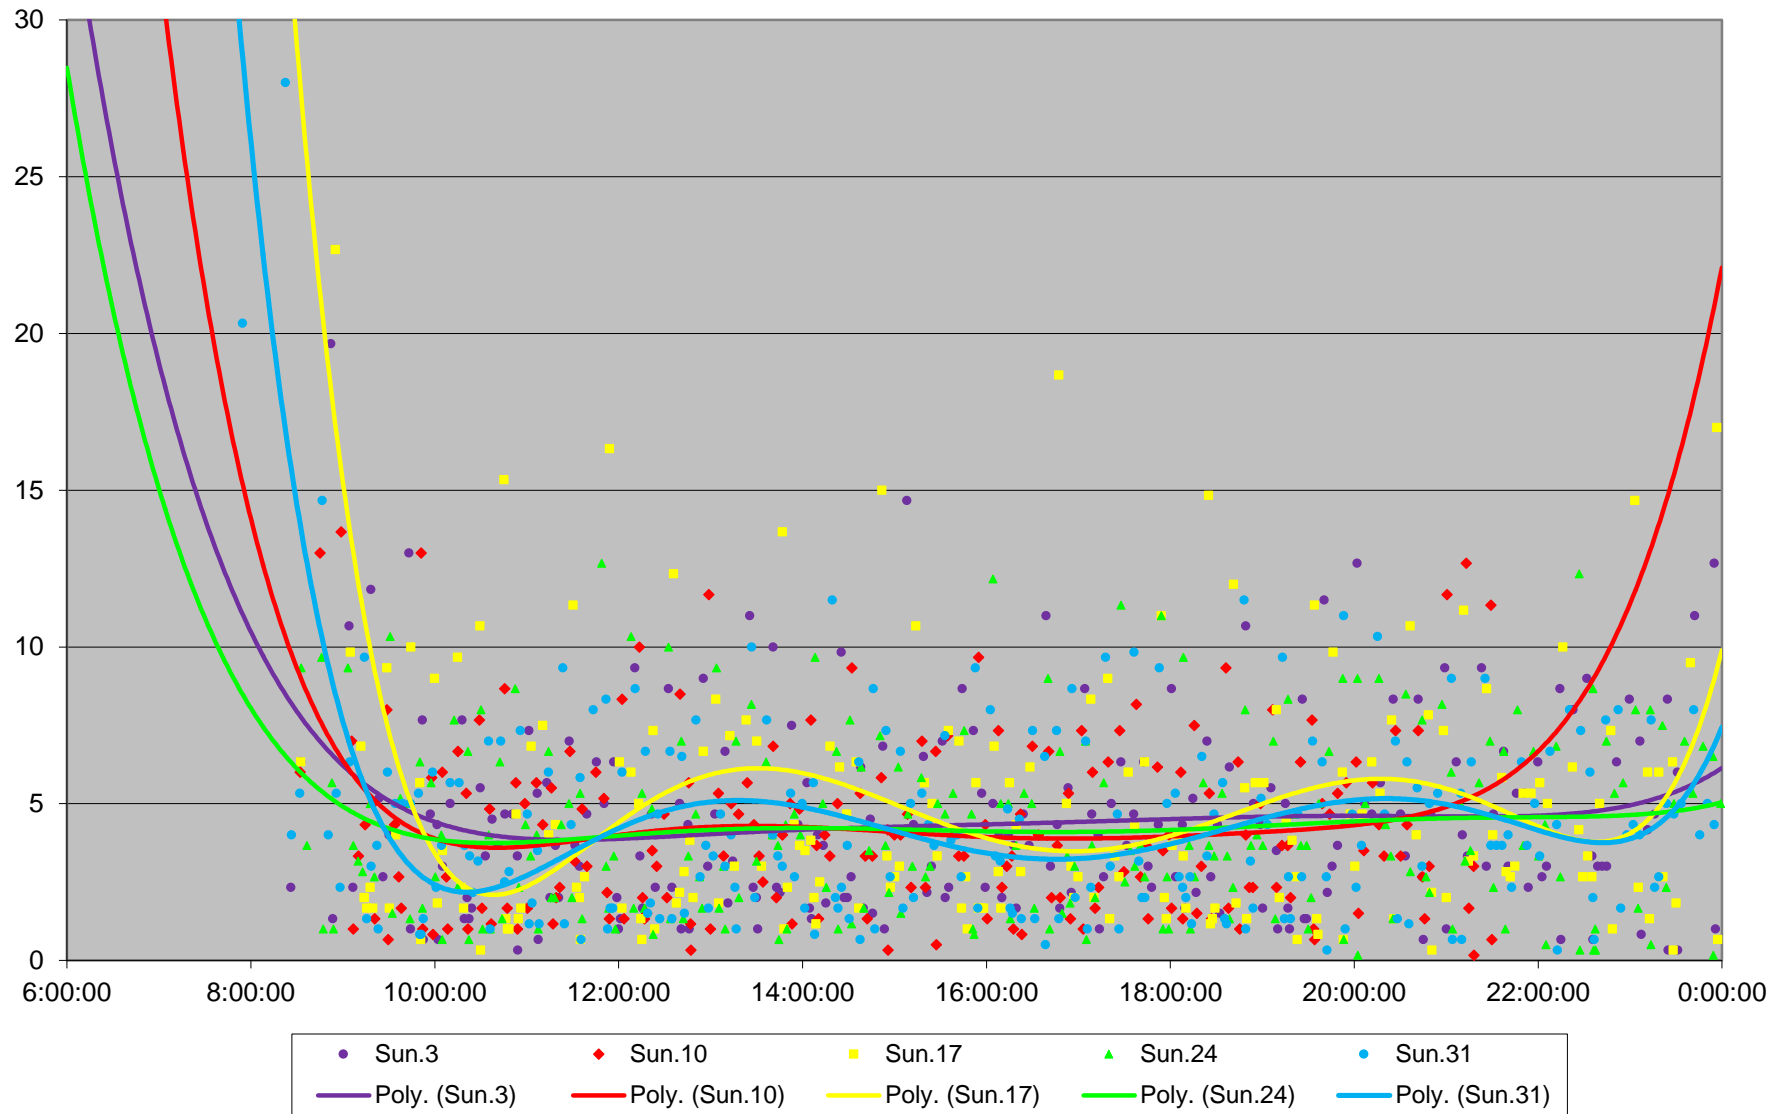

504 King Headways at Strachan Eastbound March 2019