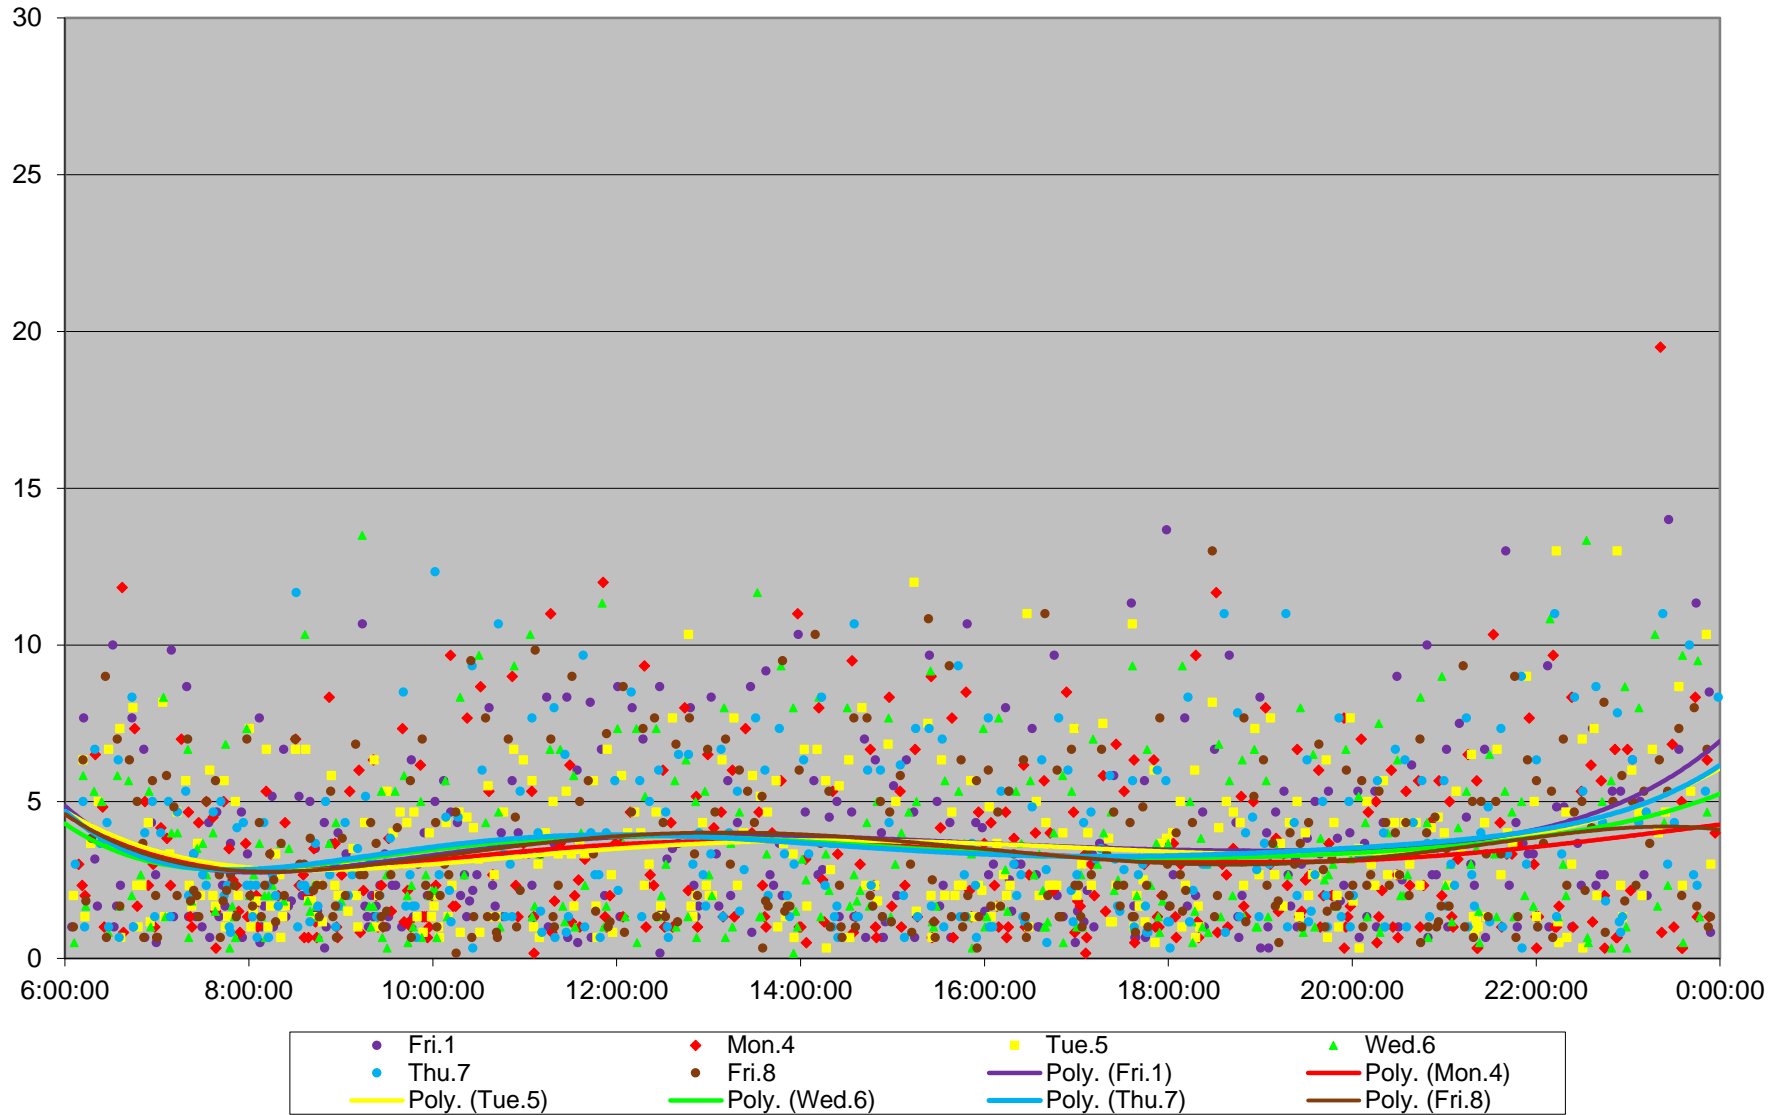

# 504 King Headways at Strachan Eastbound March 2019