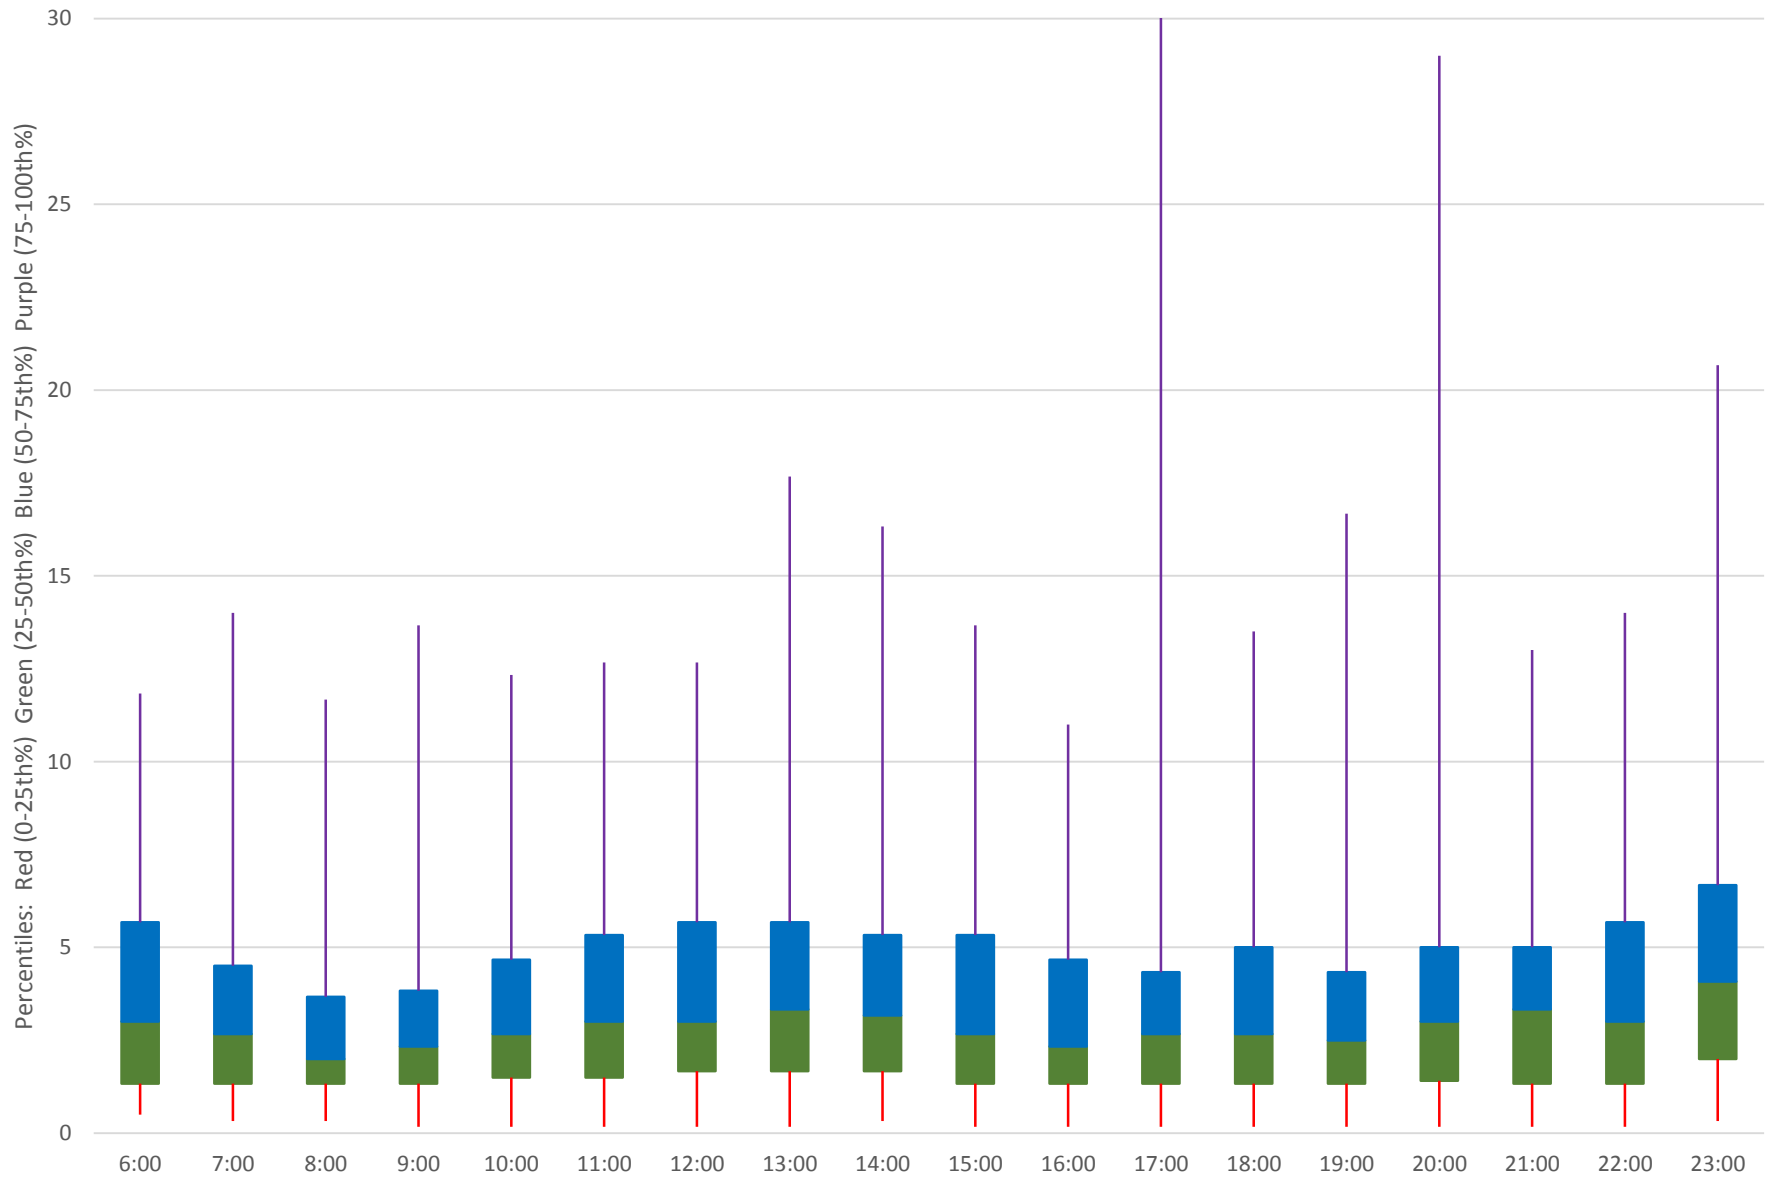

504 King Headways at Strachan Eastbound March 2019

Quartiles Weekday