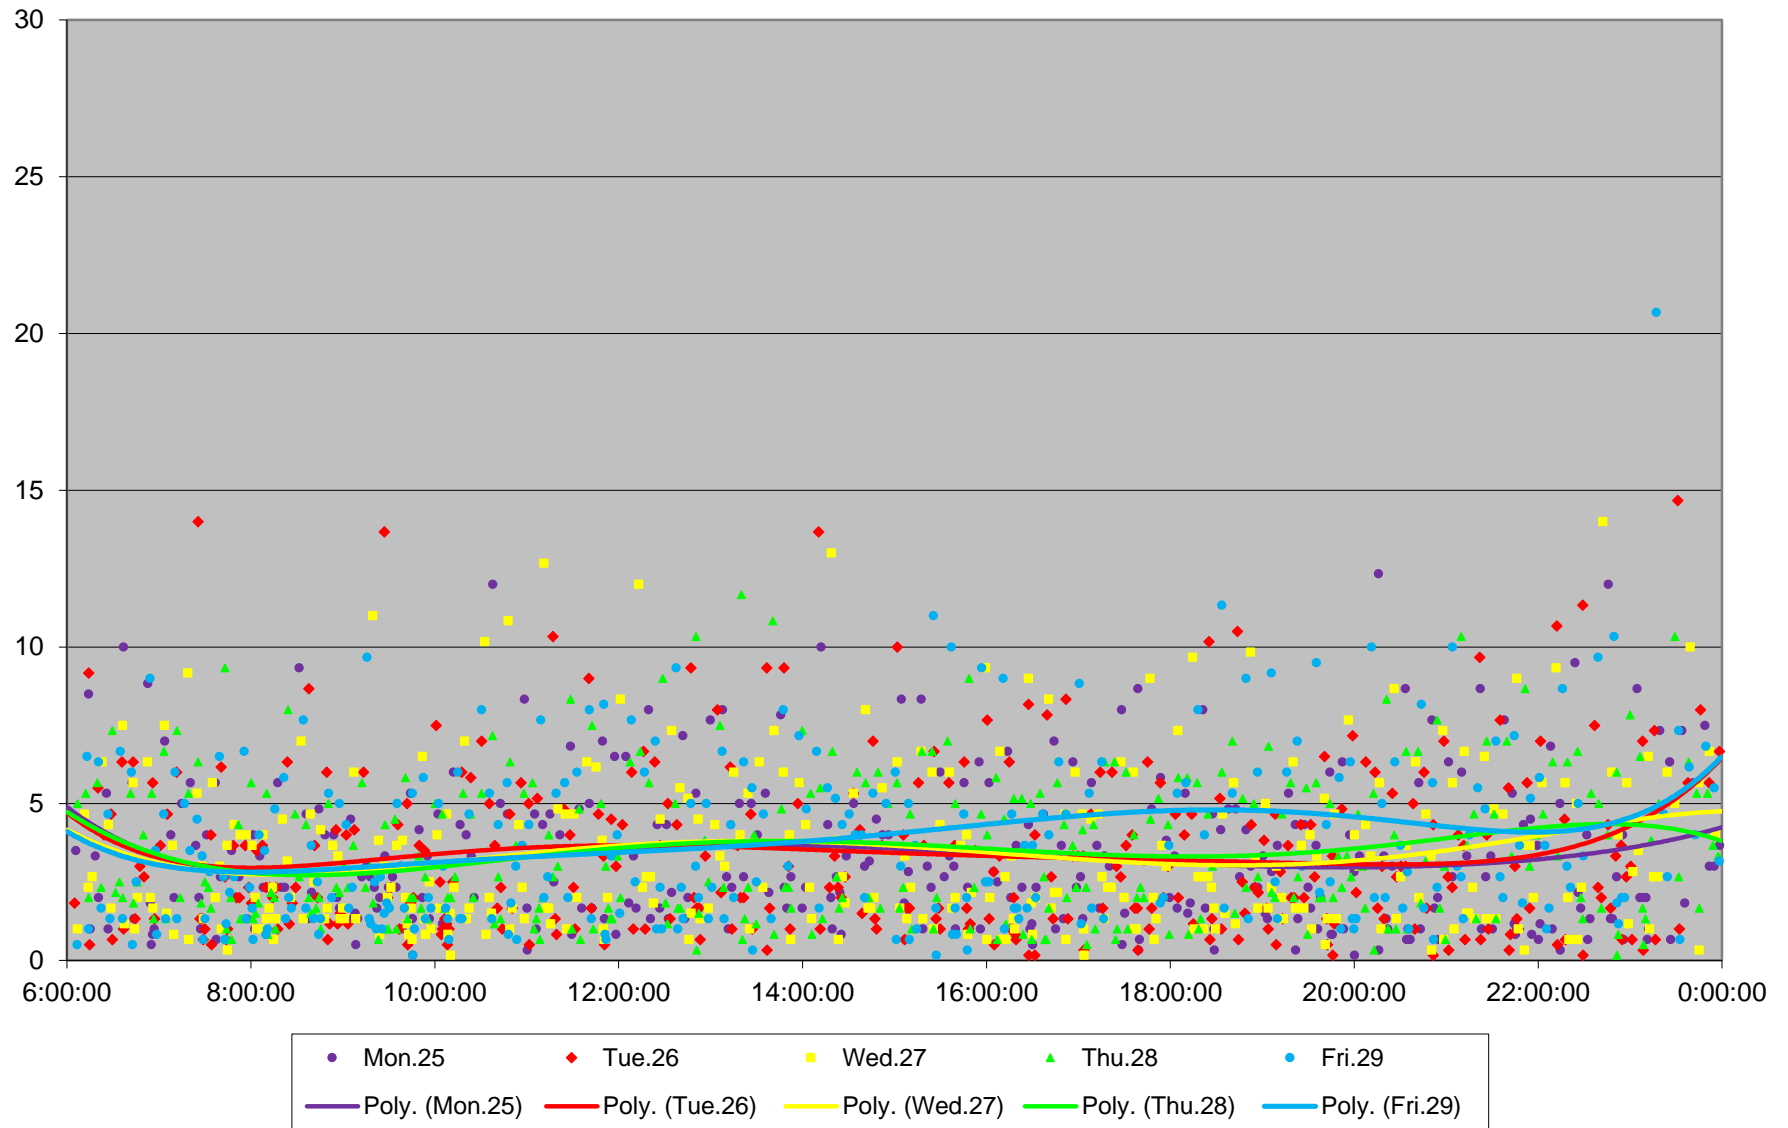

504 King Headways at Strachan Eastbound March 2019