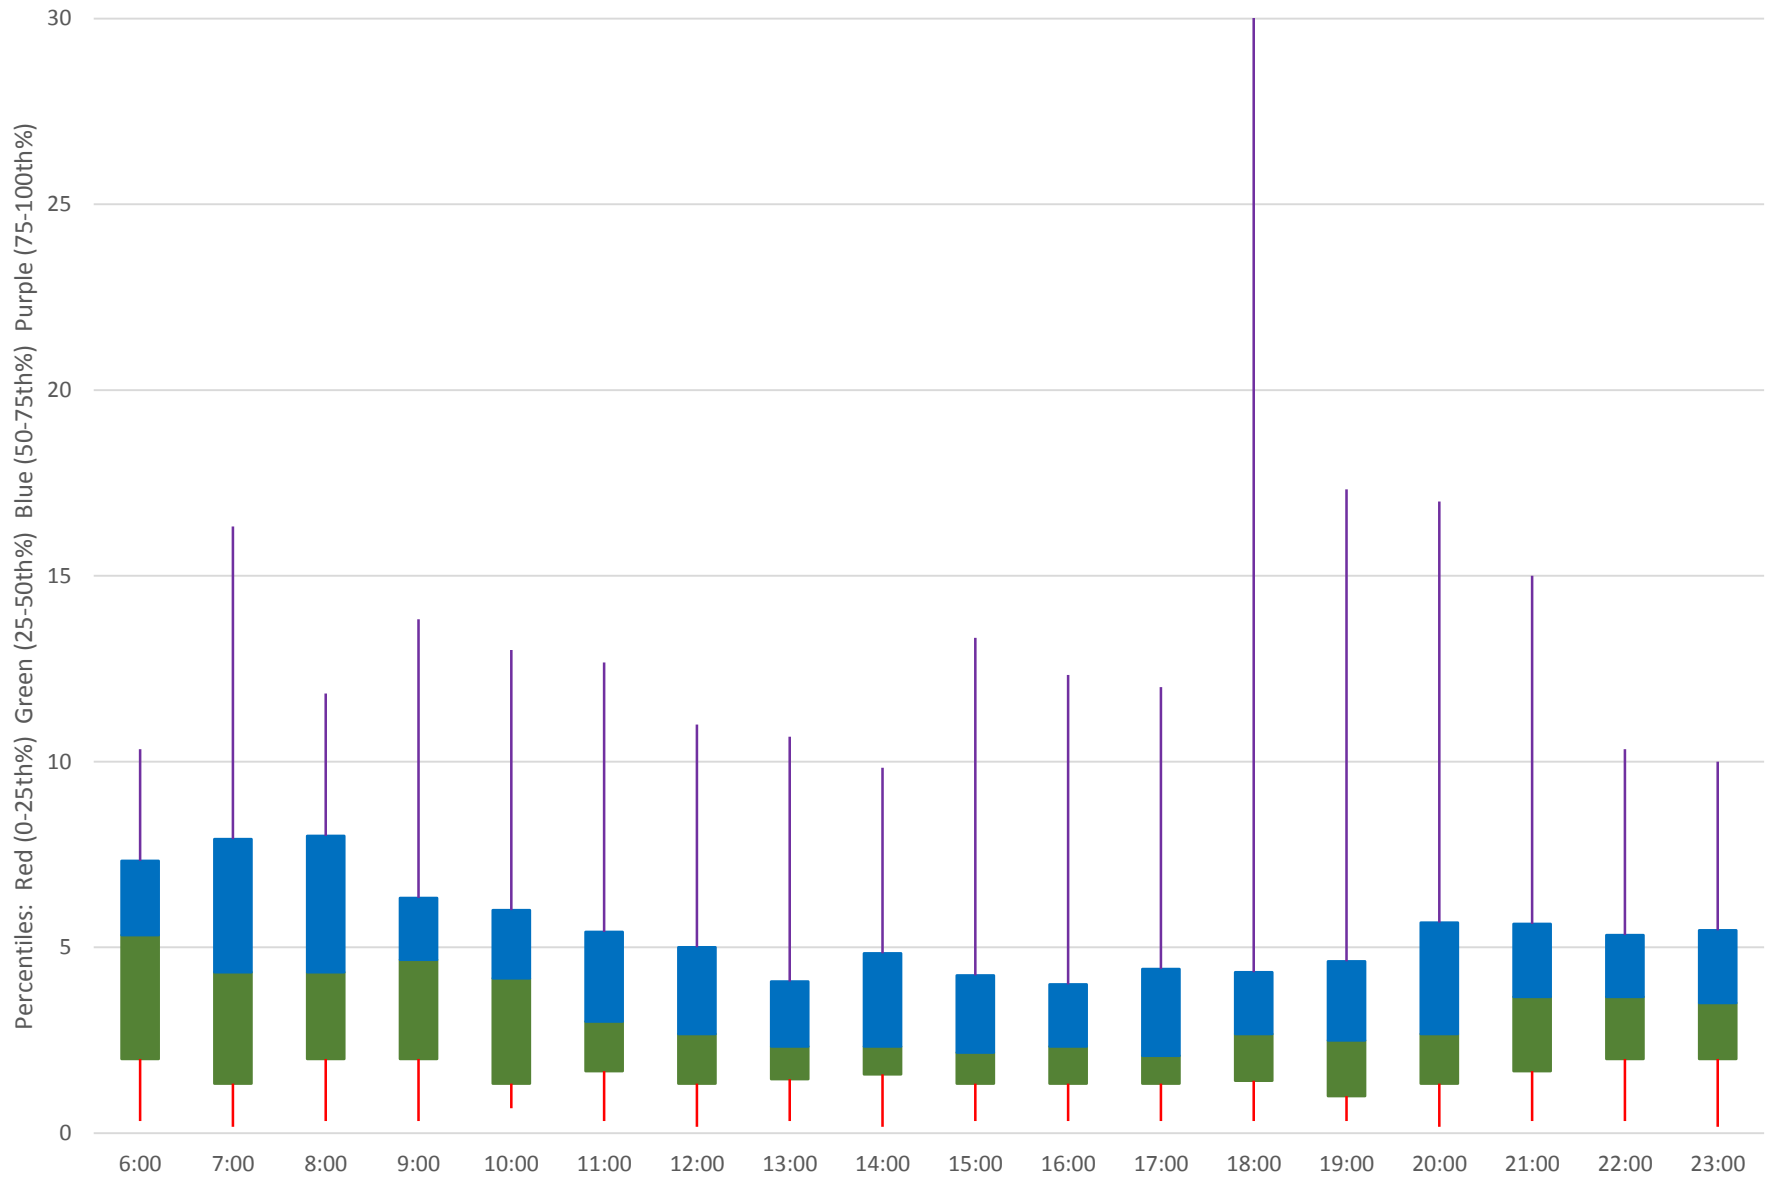

504 King Headways at Strachan Eastbound March 2019 Sunday Statistics

504 King Headways at Strachan Eastbound March 2019

Quartiles Saturdays