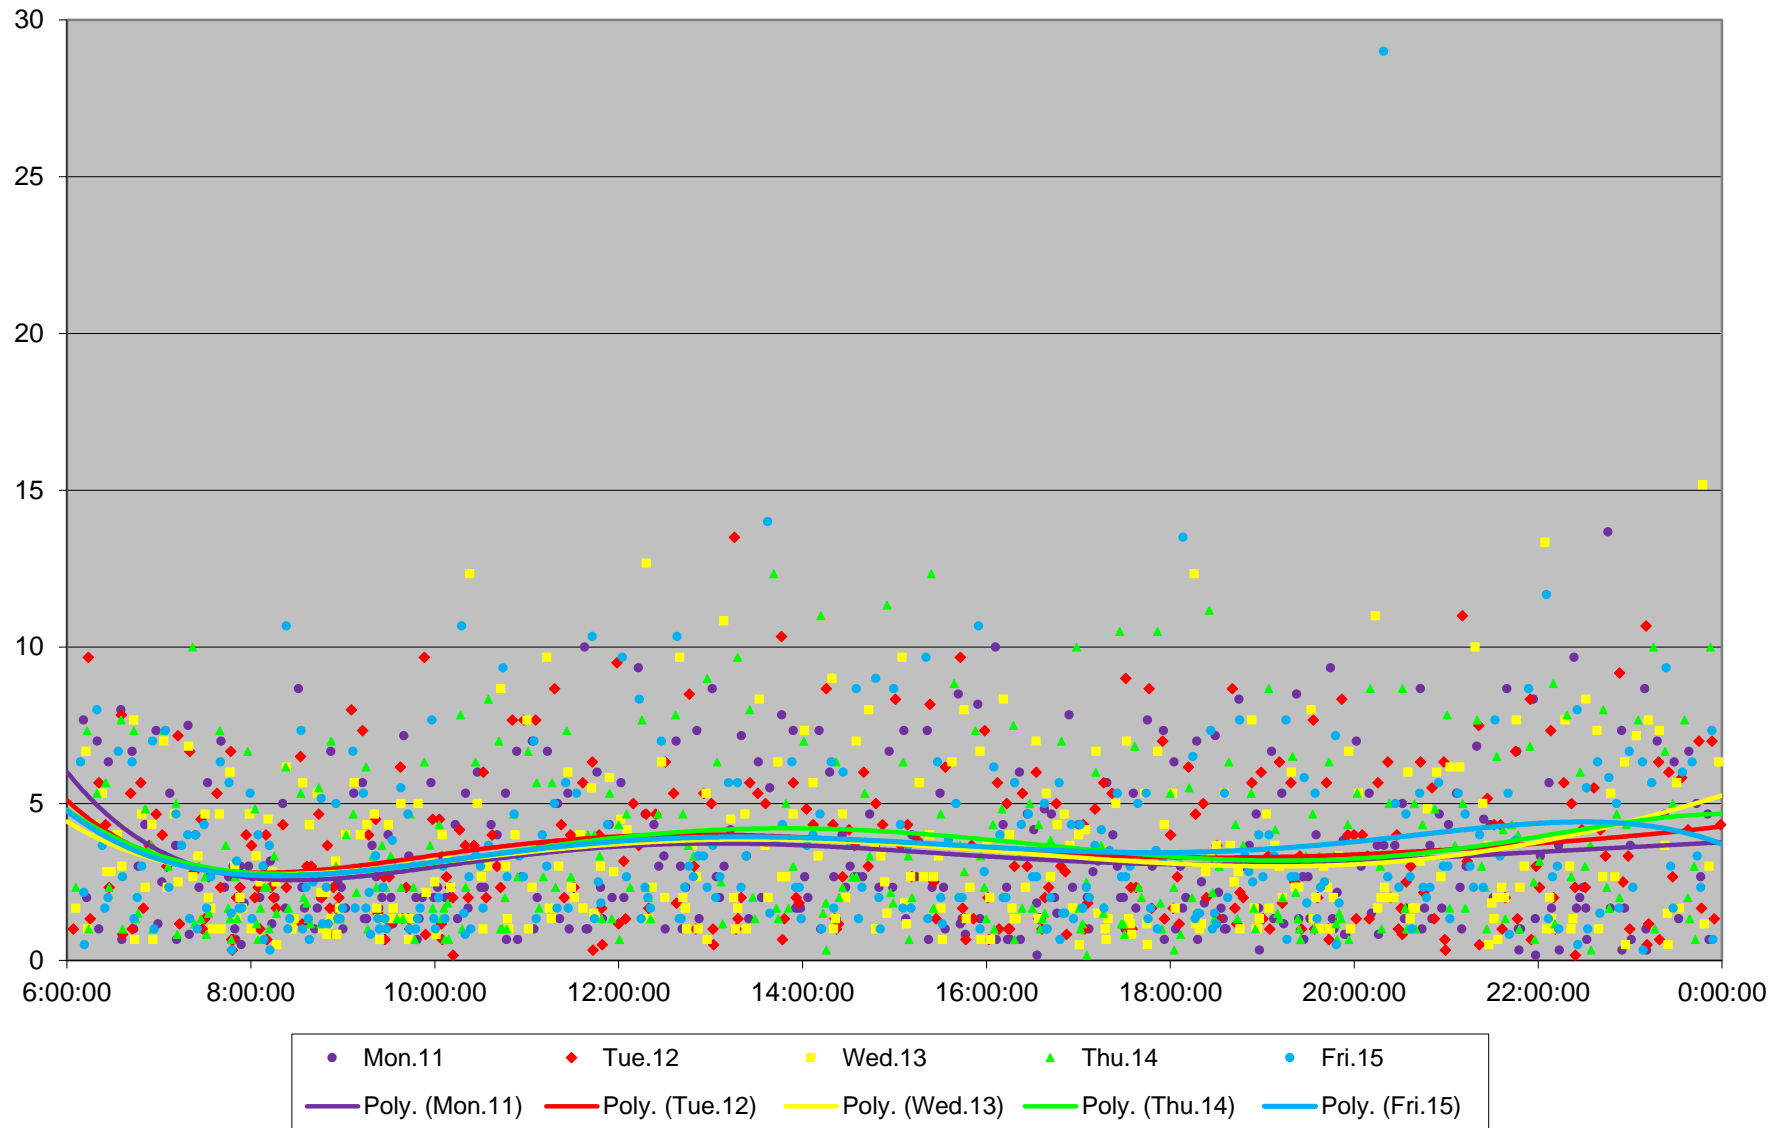

504 King Headways at Strachan Eastbound March 2019