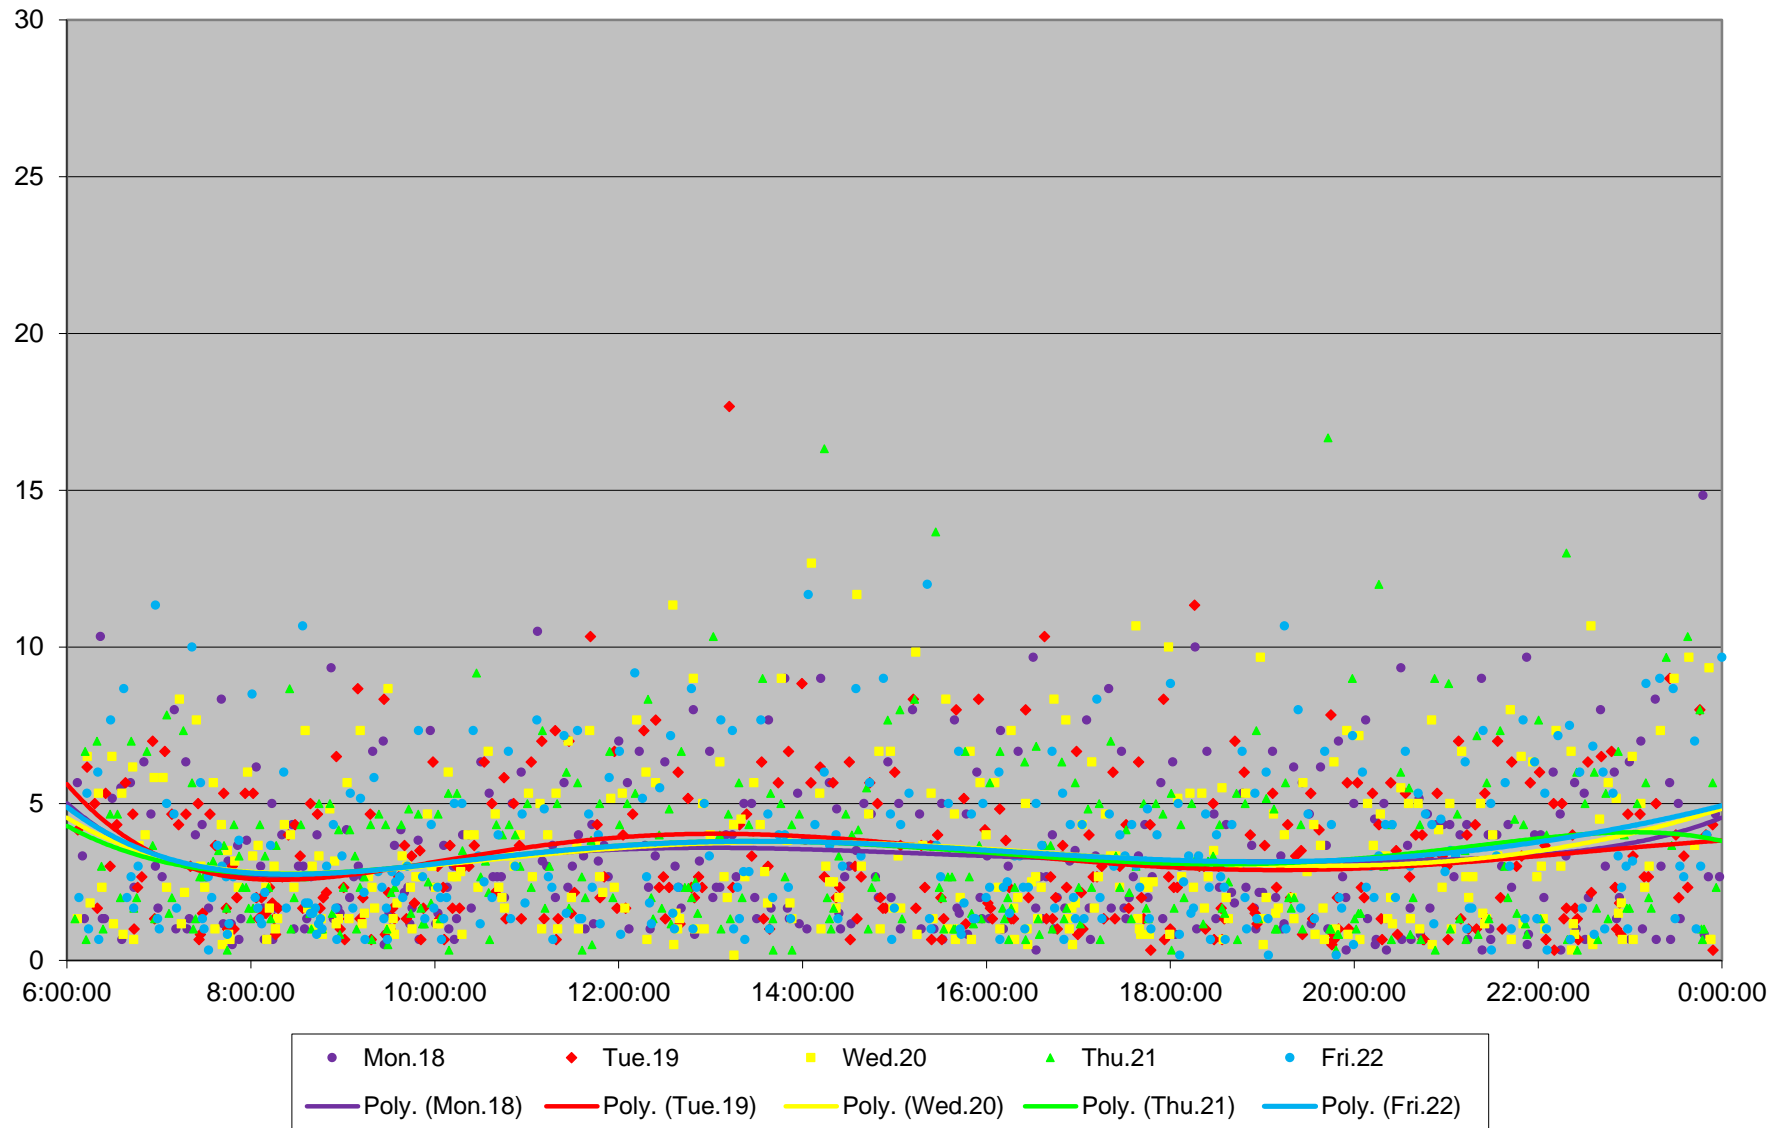

504 King Headways at Strachan Eastbound March 2019