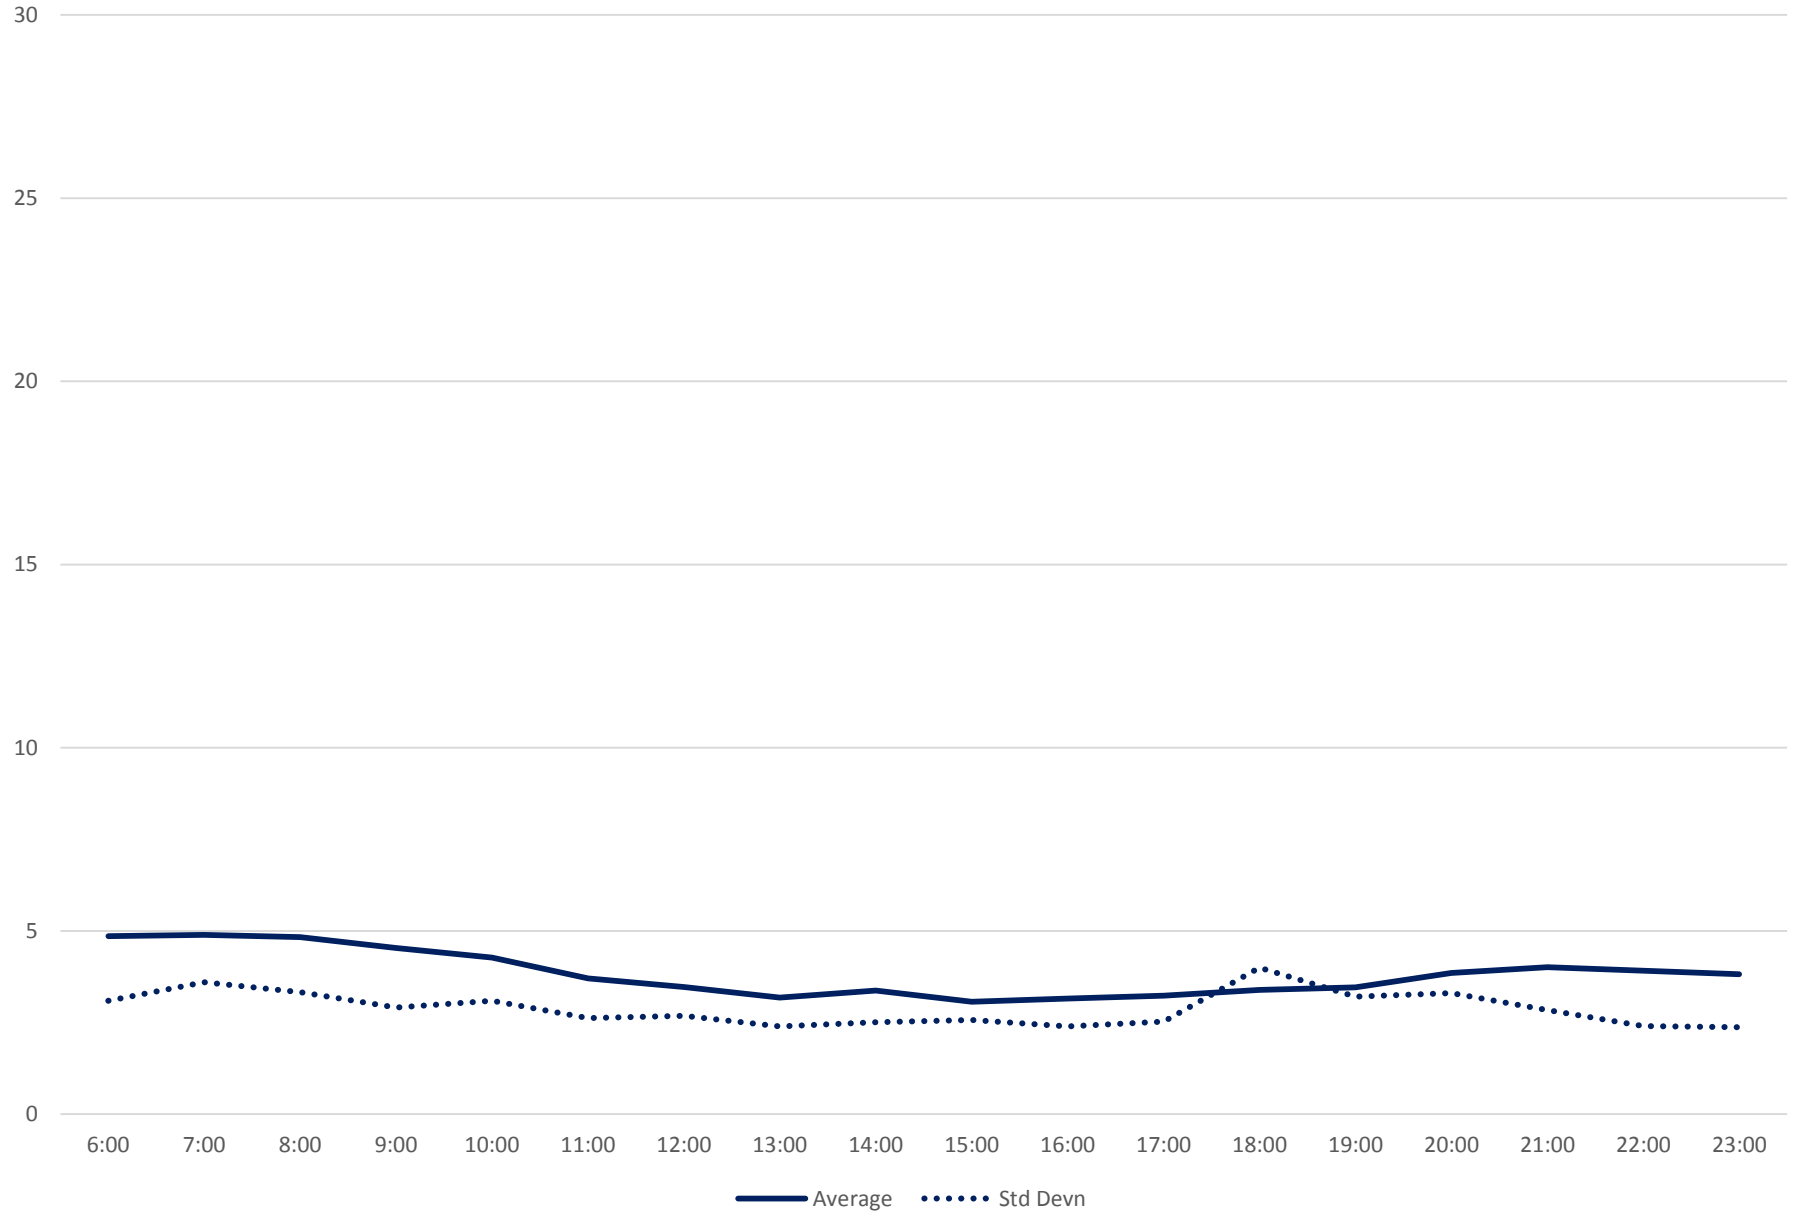

504 King Headways at Strachan Eastbound March 2019 Saturday Statistics