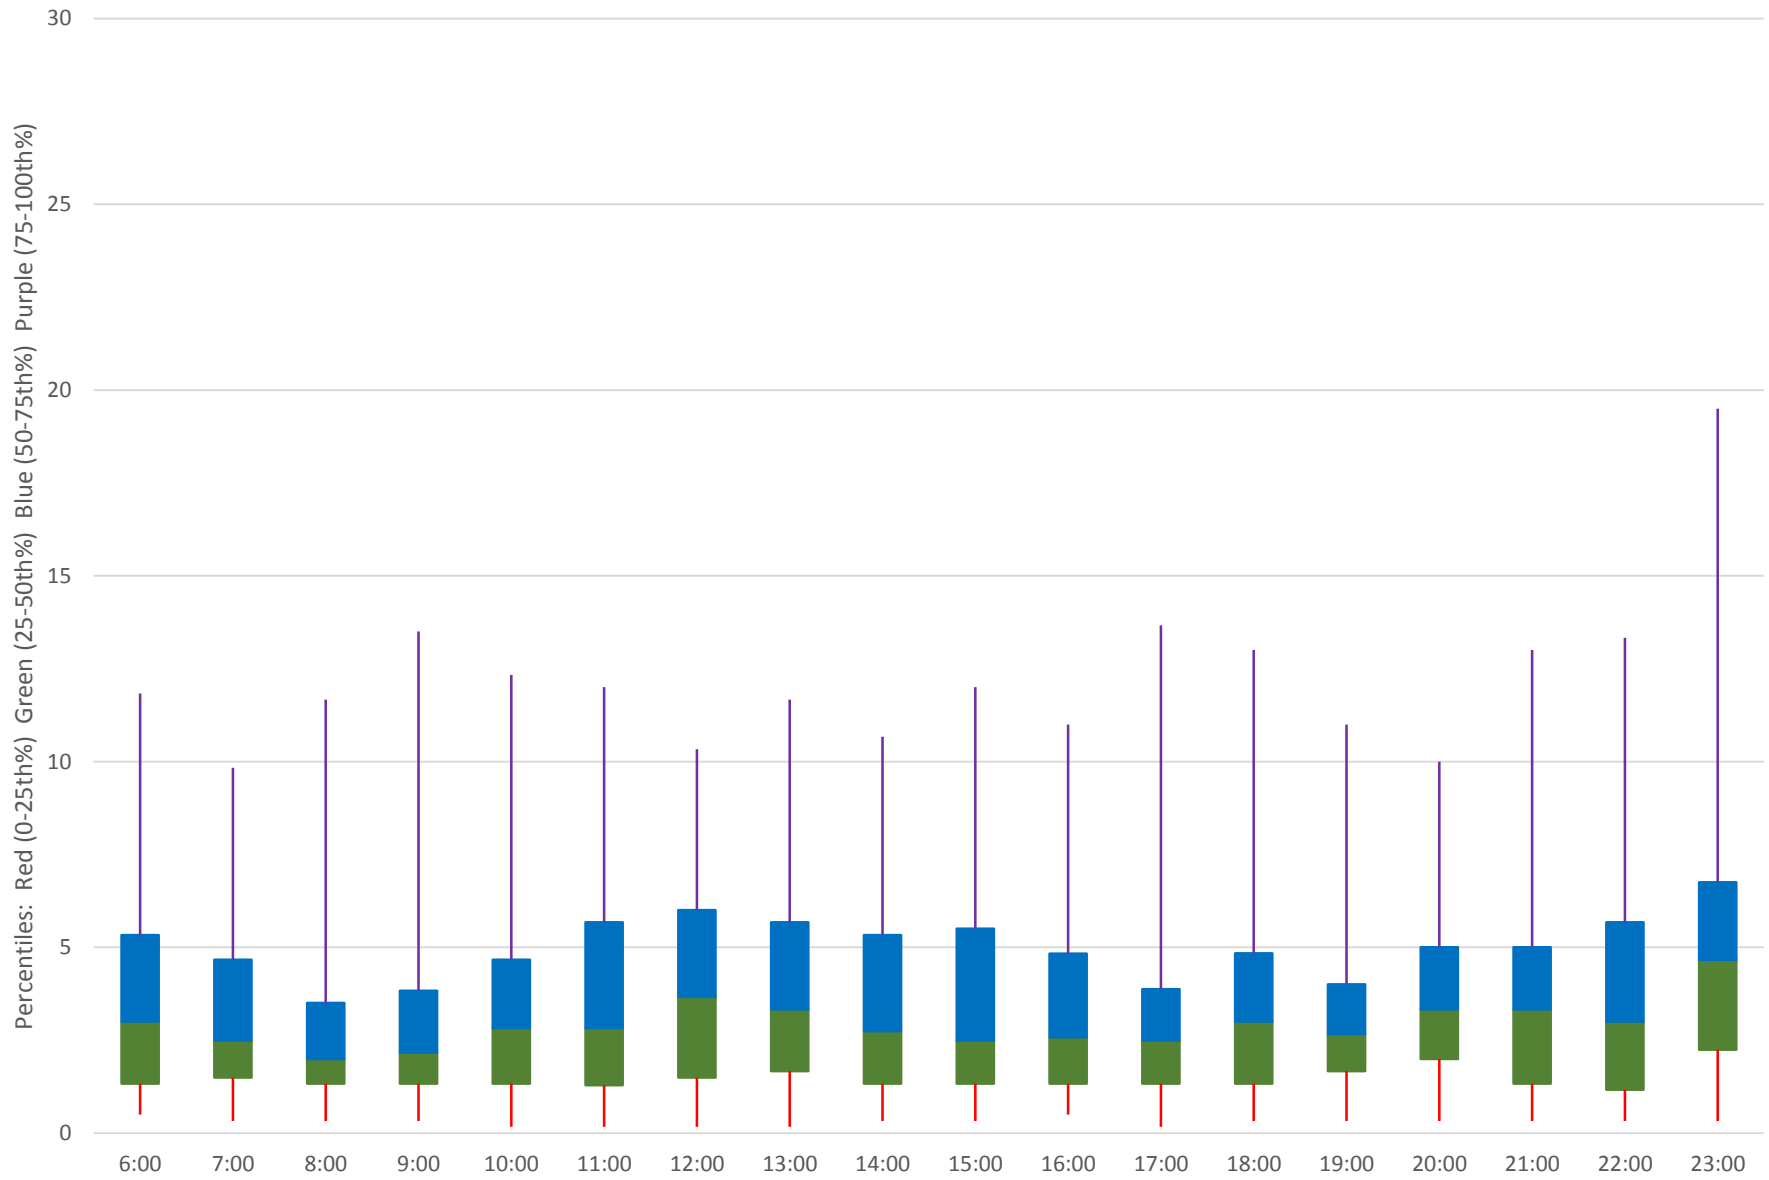

504 King Headways at Strachan Eastbound March 2019

Quartiles Week 1