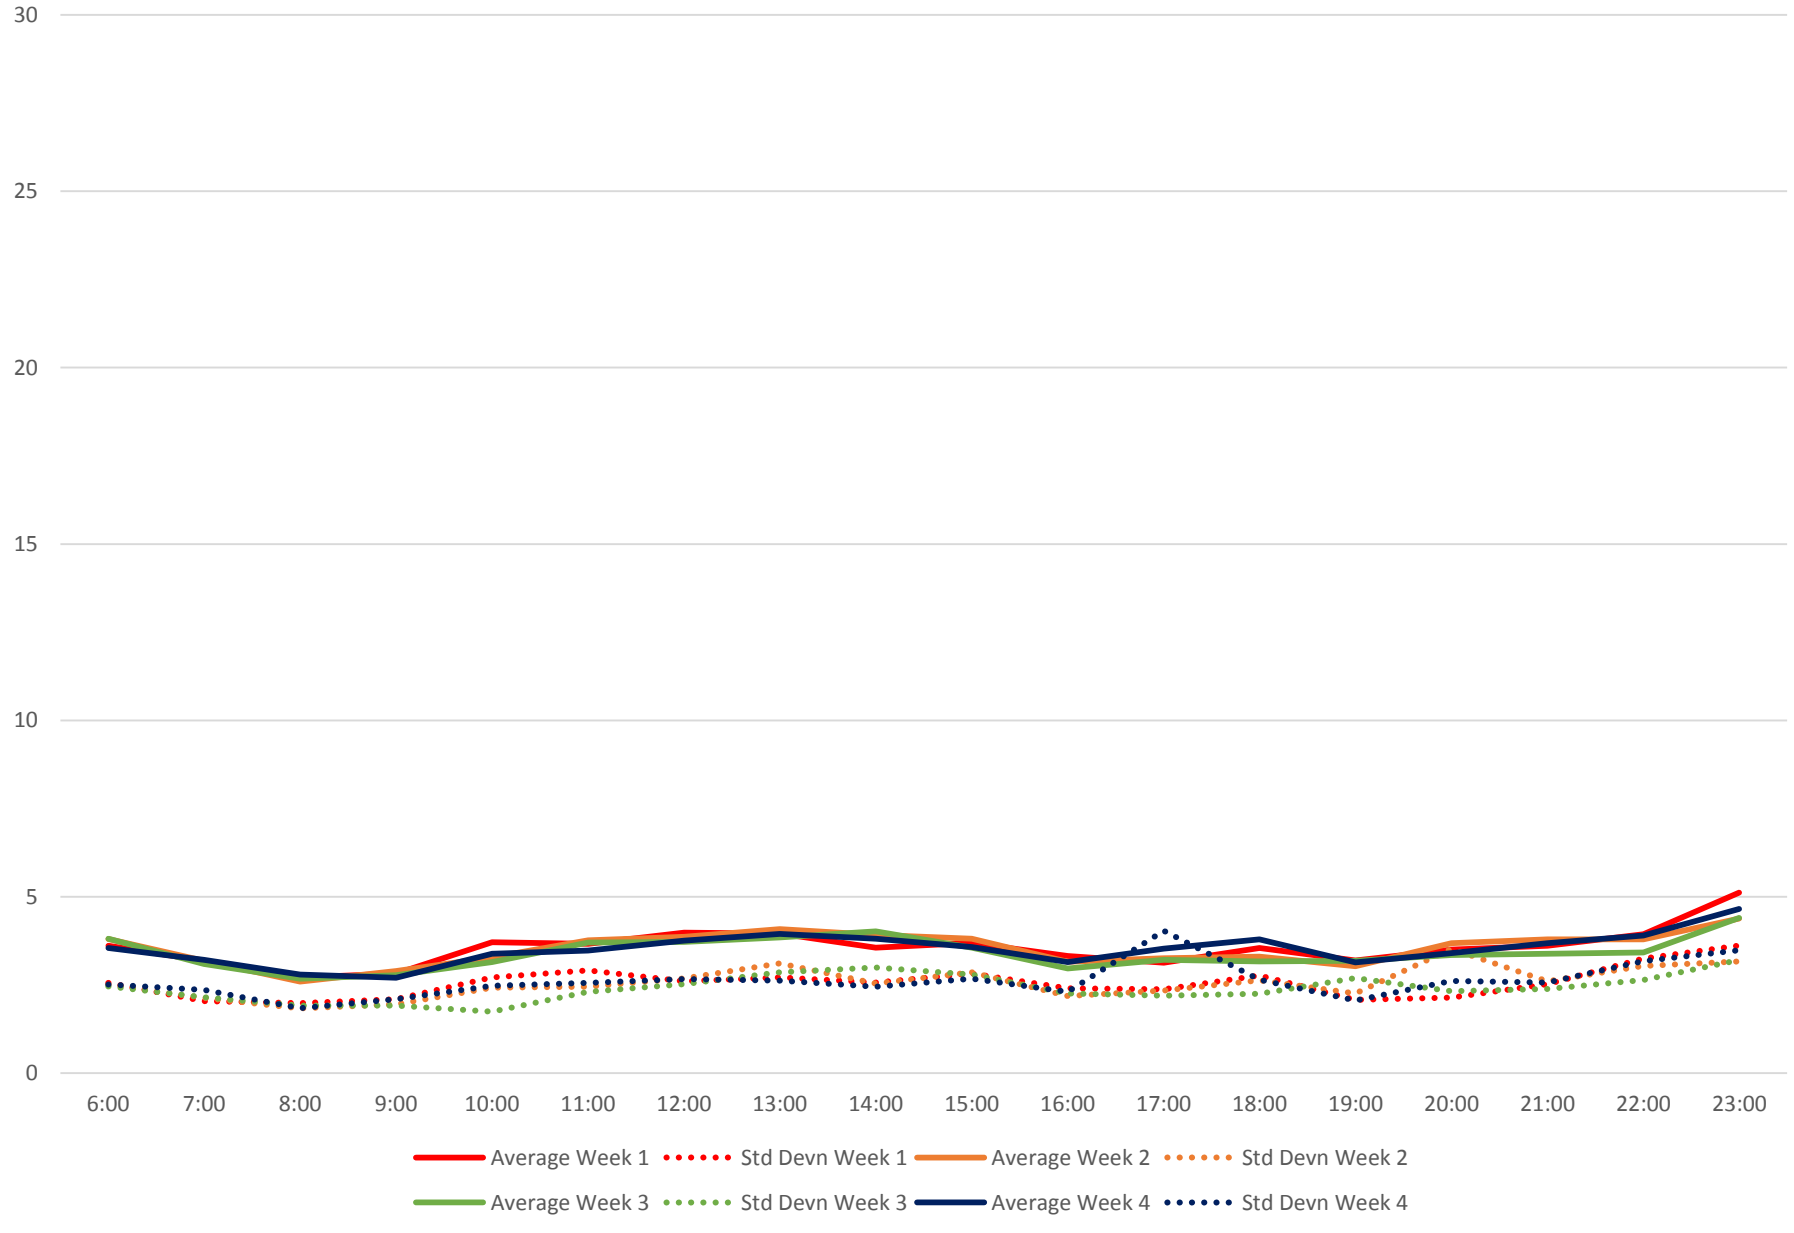

504 King Headways at Strachan Eastbound March 2019 Weekday Statistics