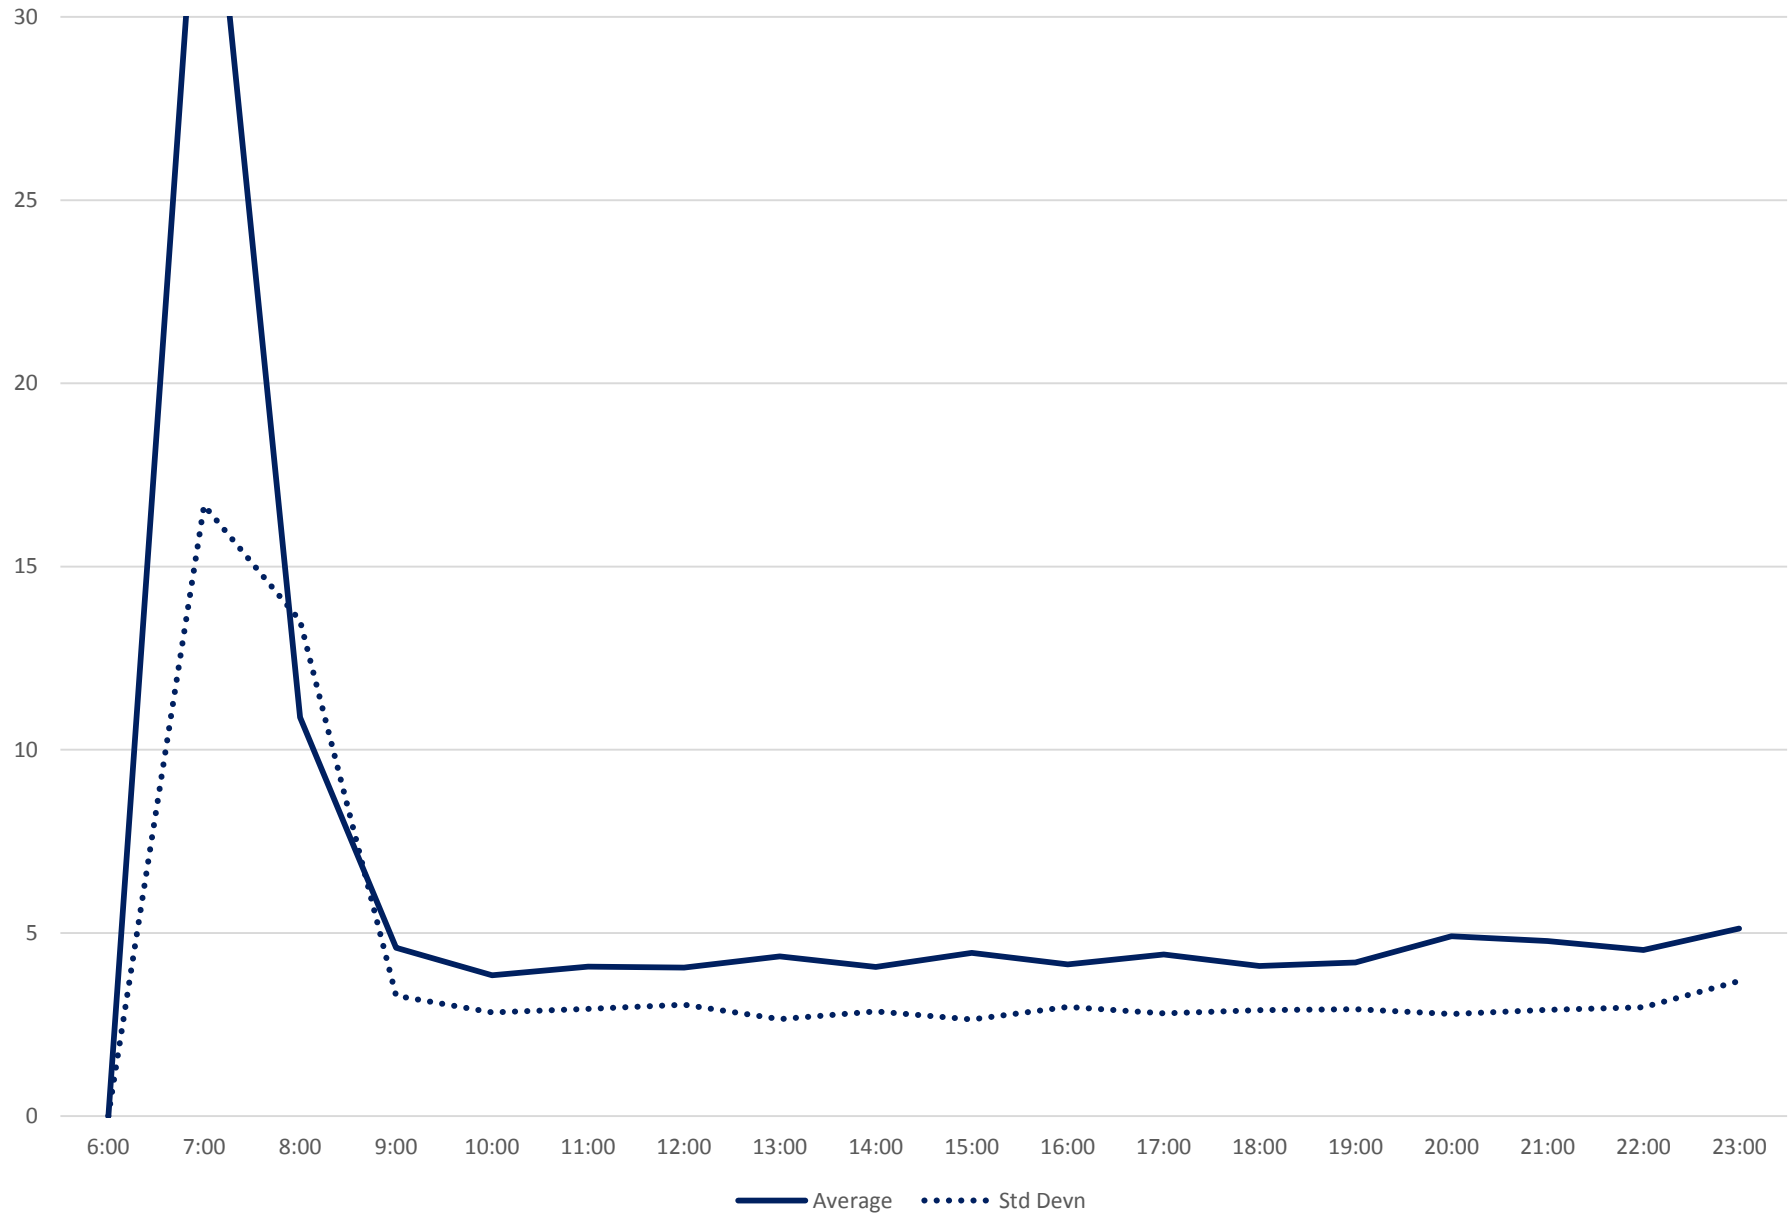

# 504 King Headways at Strachan Eastbound March 2019 Saturday Statistics

# 504 King Headways at Strachan Eastbound March 2019

## Quartiles Saturdays

504 King Headways at Strachan Eastbound March 2019 Sunday Statistics