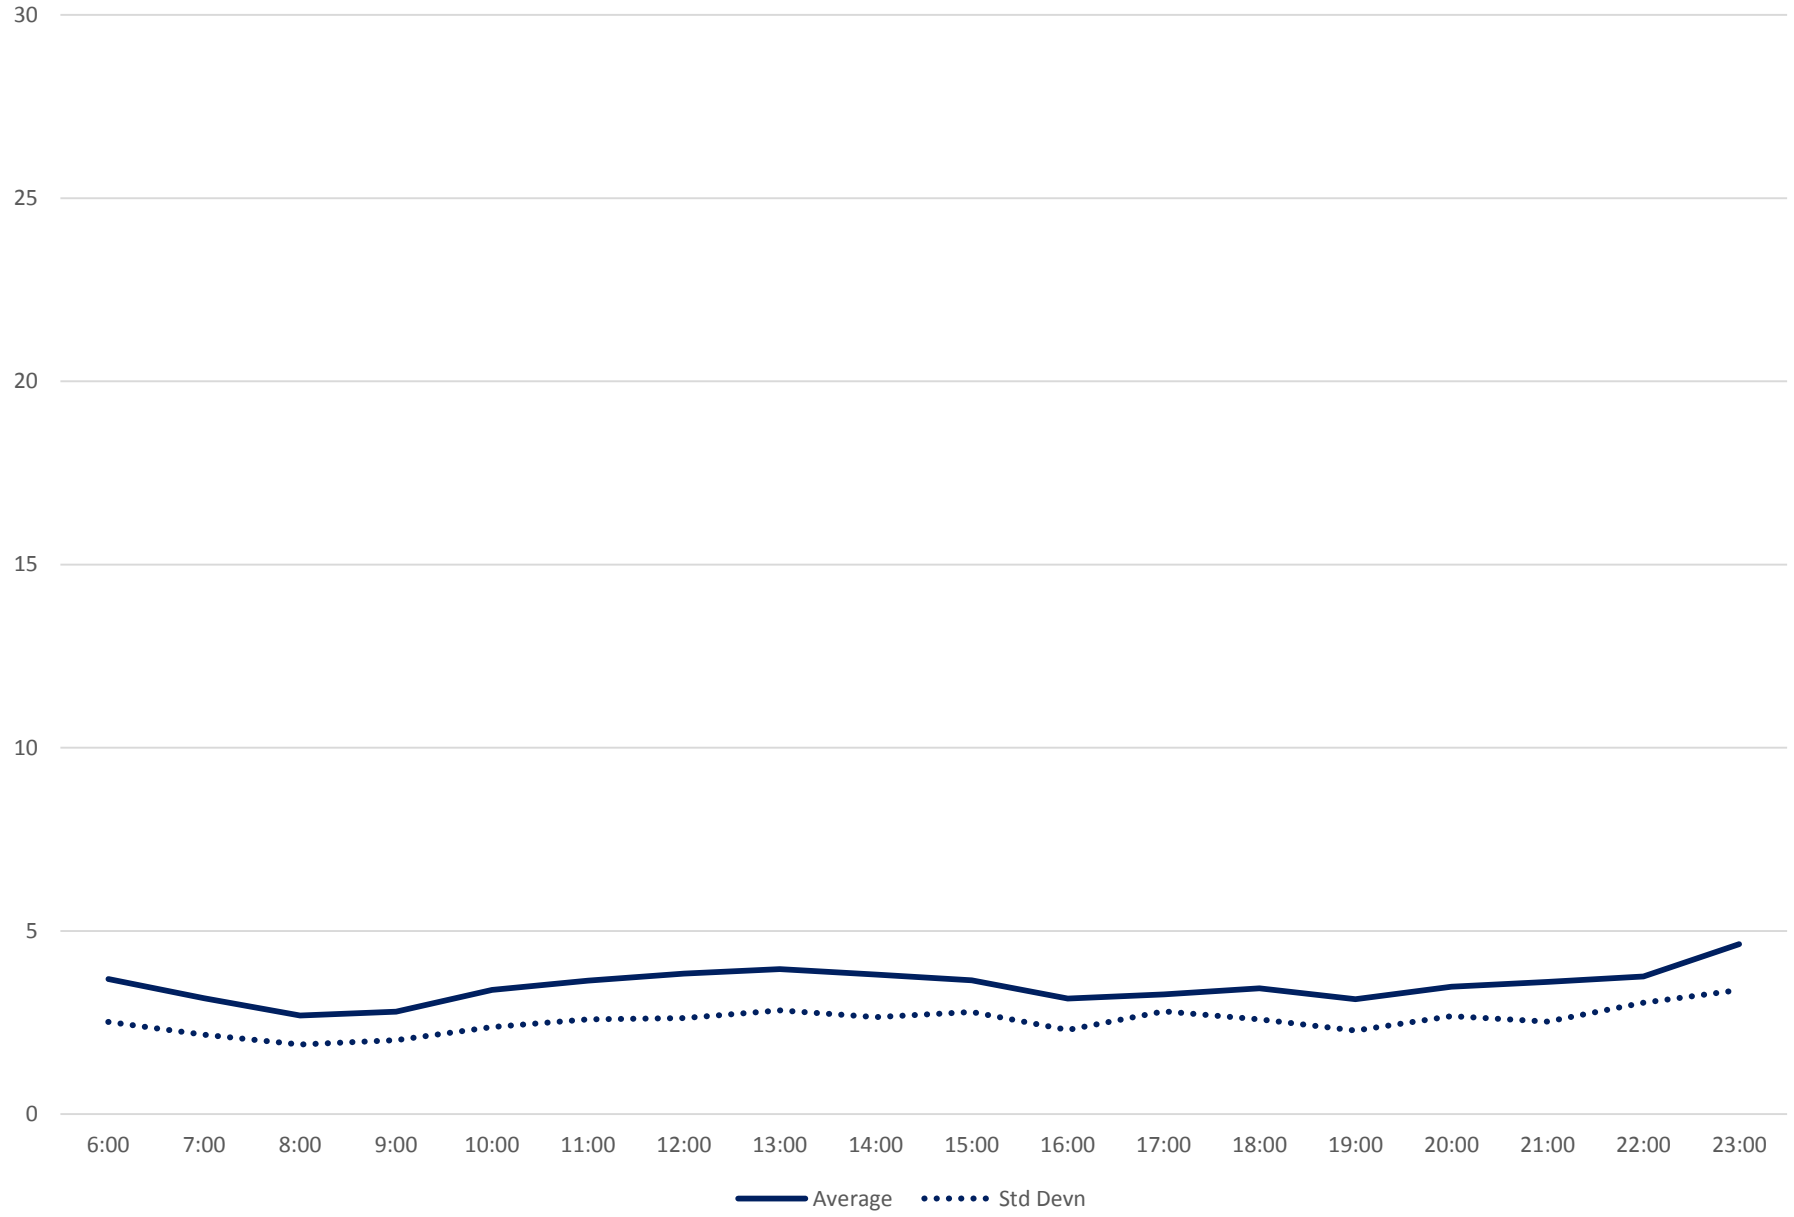

504 King Headways at Strachan Eastbound March 2019 Weekday Statistics