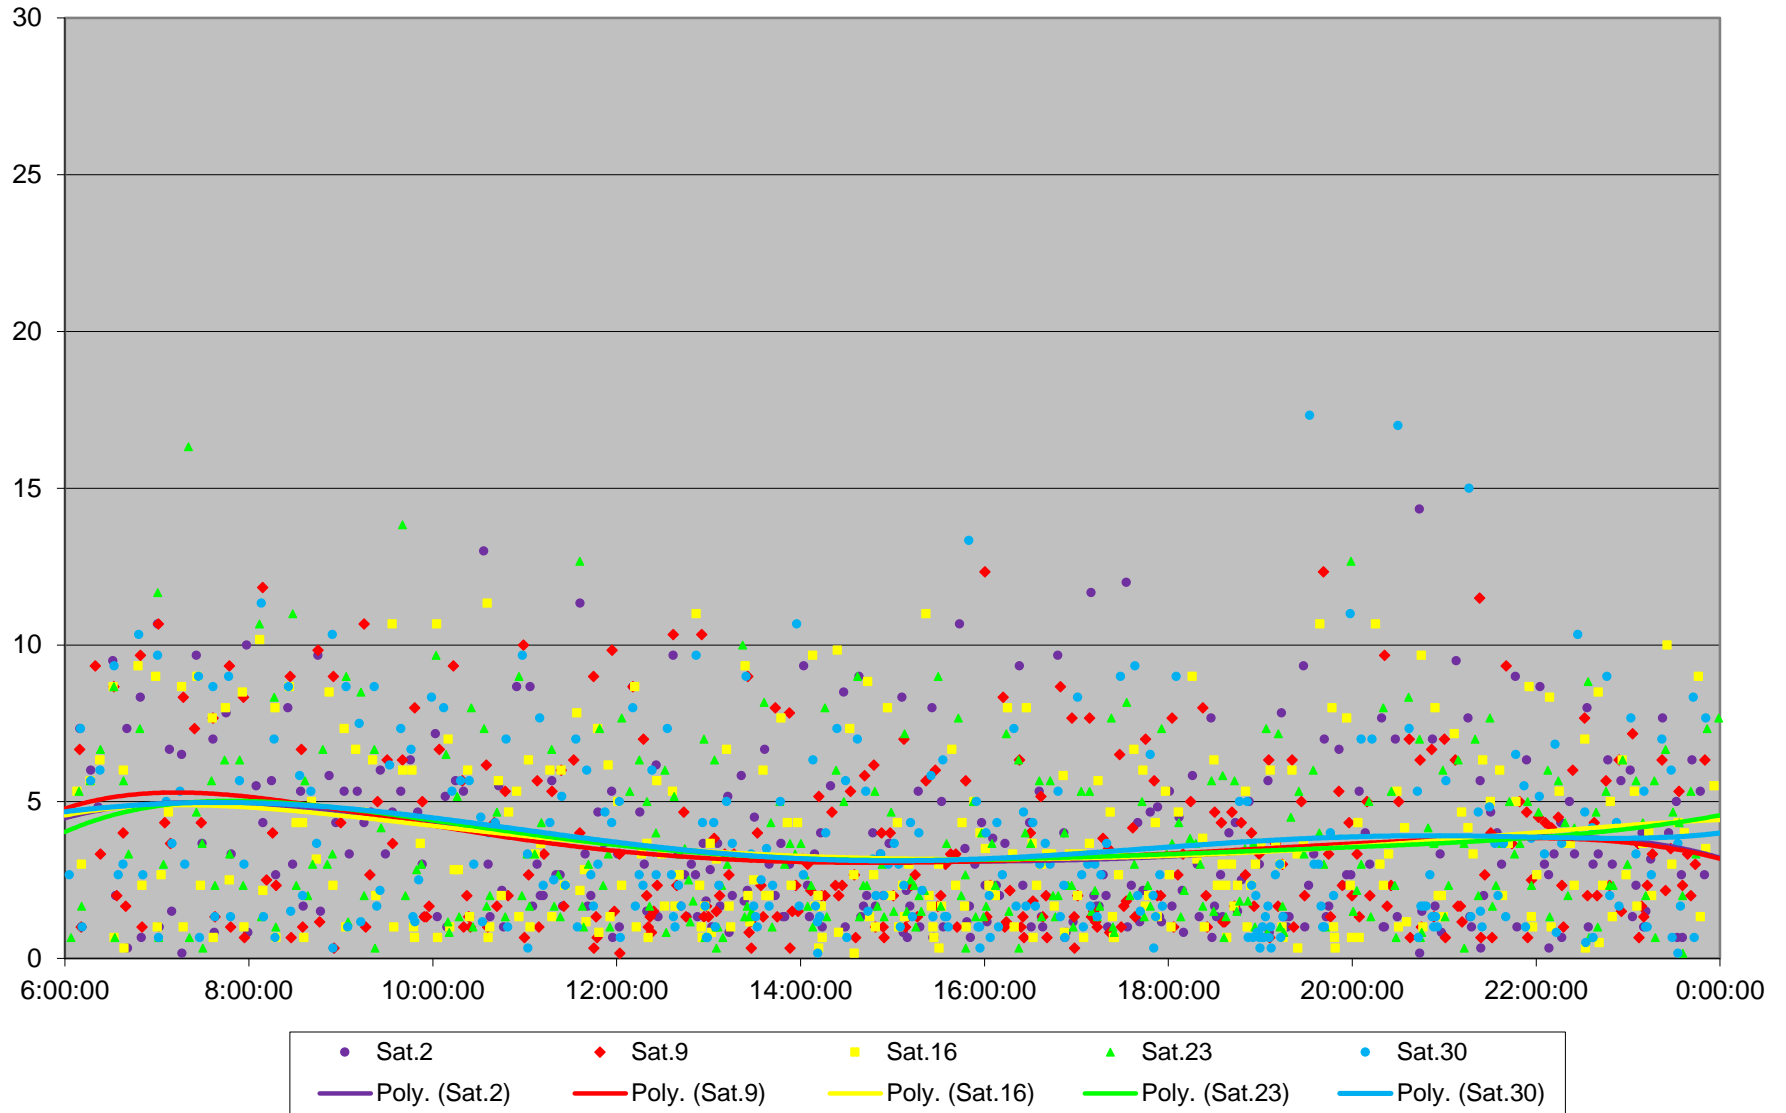

504 King Headways at Strachan Eastbound March 2019