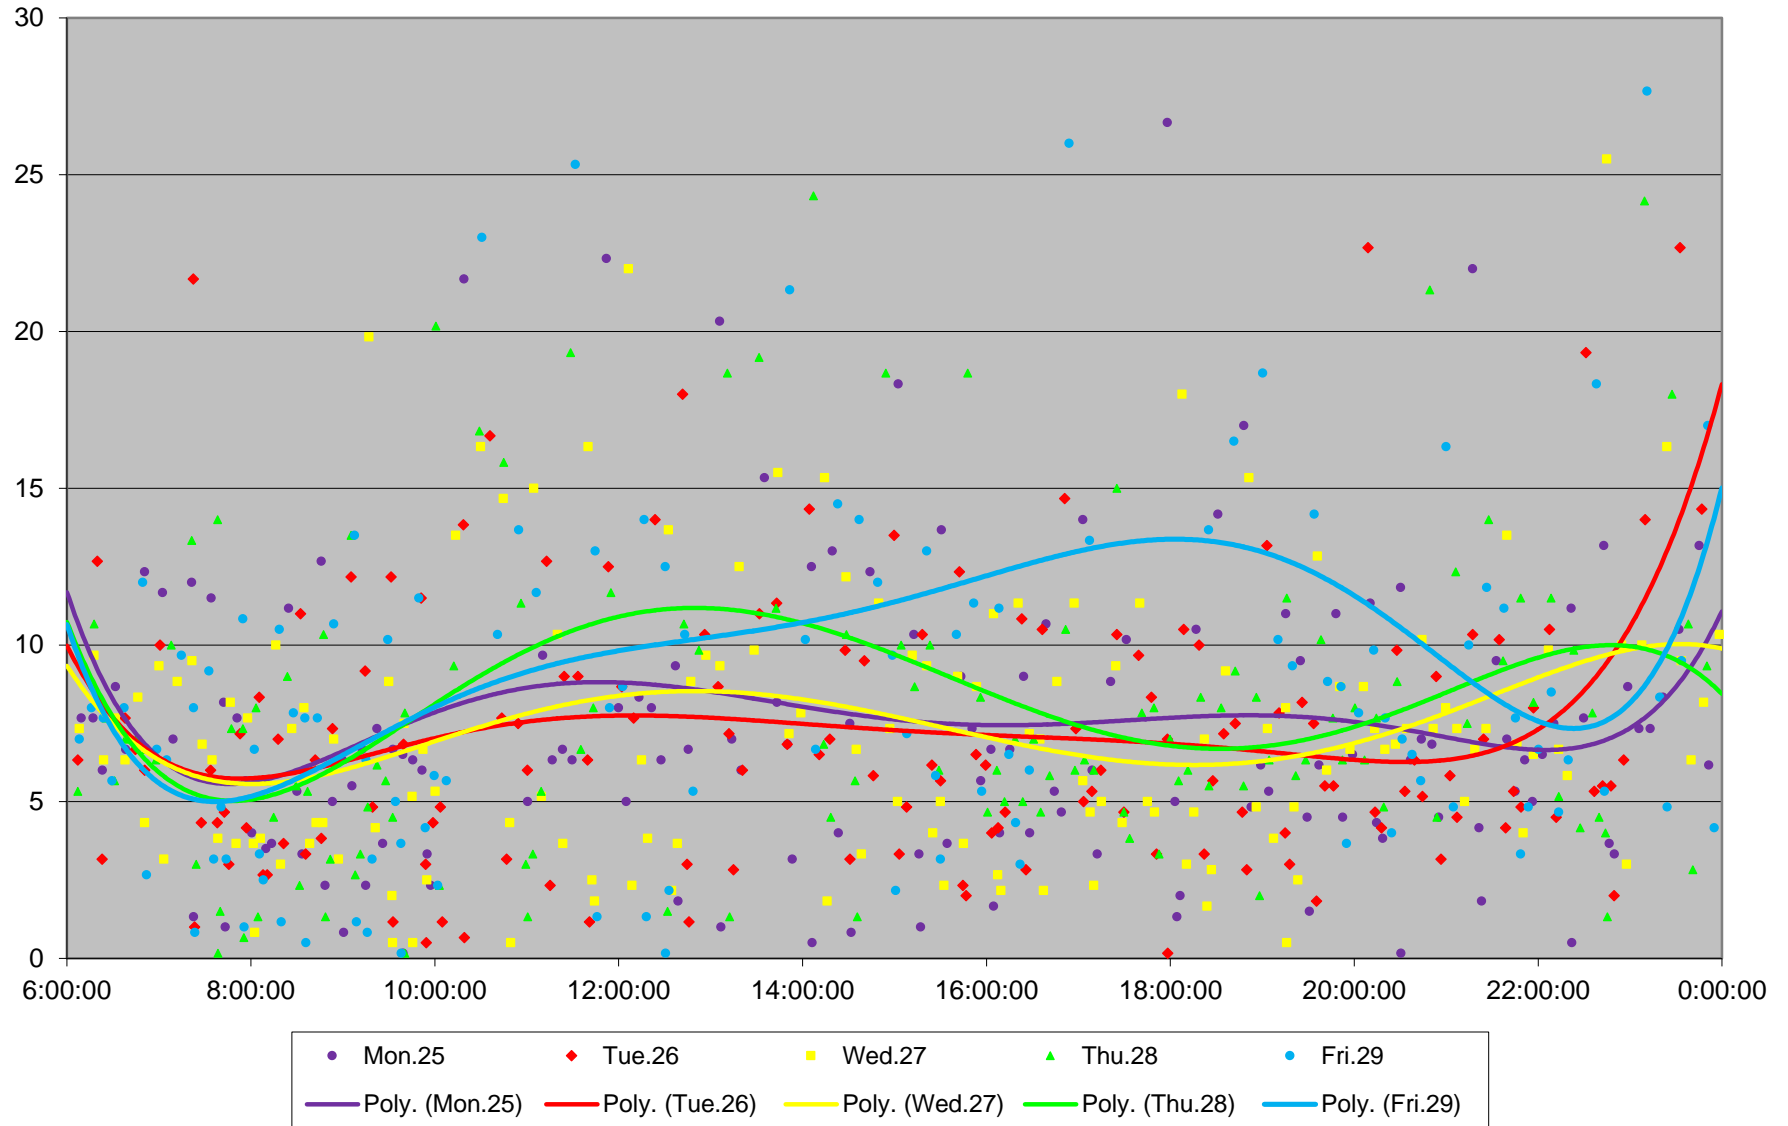

504 King Headways at Springhurst Northbound March 2019

504 King Headways at Springhurst Northbound March 2019

504 King Headways at Springhurst Northbound March 2019

504 King Headways at Springhurst Northbound March 2019

504 King Headways at Springhurst Northbound March 2019

504 King Headways at Springhurst Northbound March 2019

504 King Headways at Springhurst Northbound March 2019 Weekday Statistics

504 King Headways at Springhurst Northbound March 2019 Weekday Statistics

504 King Headways at Springhurst Northbound March 2019

Quartiles Weekday

504 King Headways at Springhurst Northbound March 2019

Quartiles Week 1

504 King Headways at Springhurst Northbound March 2019

Quartiles Week 2

504 King Headways at Springhurst Northbound March 2019

Quartiles Week 3

504 King Headways at Springhurst Northbound March 2019

Quartiles Week 4

504 King Headways at Springhurst Northbound March 2019 Saturday Statistics