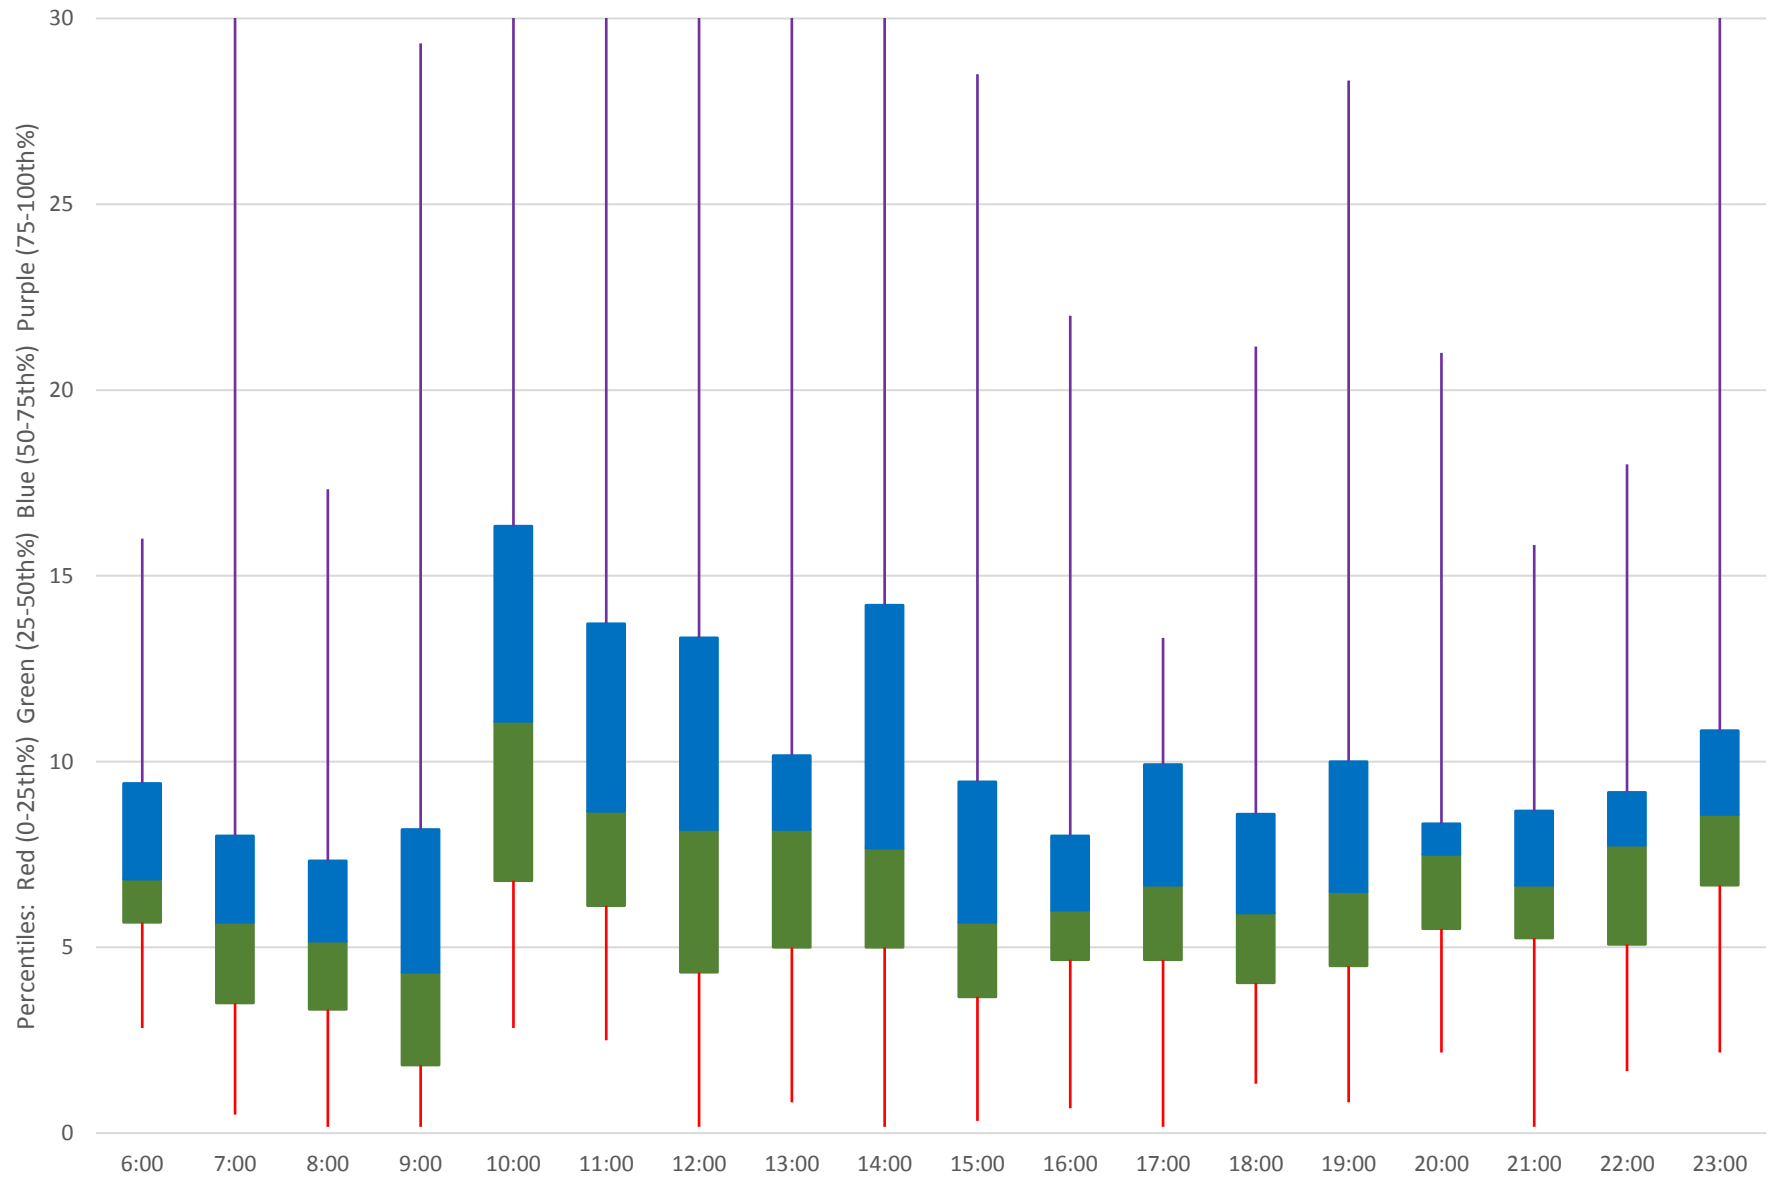

504 King Headways at Springhurst Northbound March 2019

504 King Headways at Springhurst Northbound March 2019

504 King Headways at Springhurst Northbound March 2019 Weekday Statistics

504 King Headways at Springhurst Northbound March 2019 Weekday Statistics

504 King Headways at Springhurst Northbound March 2019

Quartiles Weekday

504 King Headways at Springhurst Northbound March 2019

Quartiles Week 1

504 King Headways at Springhurst Northbound March 2019

Quartiles Week 2

504 King Headways at Springhurst Northbound March 2019

Quartiles Week 3

504 King Headways at Springhurst Northbound March 2019

Quartiles Week 4

504 King Headways at Springhurst Northbound March 2019 Saturday Statistics

504 King Headways at Springhurst Northbound March 2019

Quartiles Saturdays

504 King Headways at Springhurst Northbound March 2019 Sunday Statistics

504 King Headways at Springhurst Northbound March 2019

Quartiles Sundays/Holidays