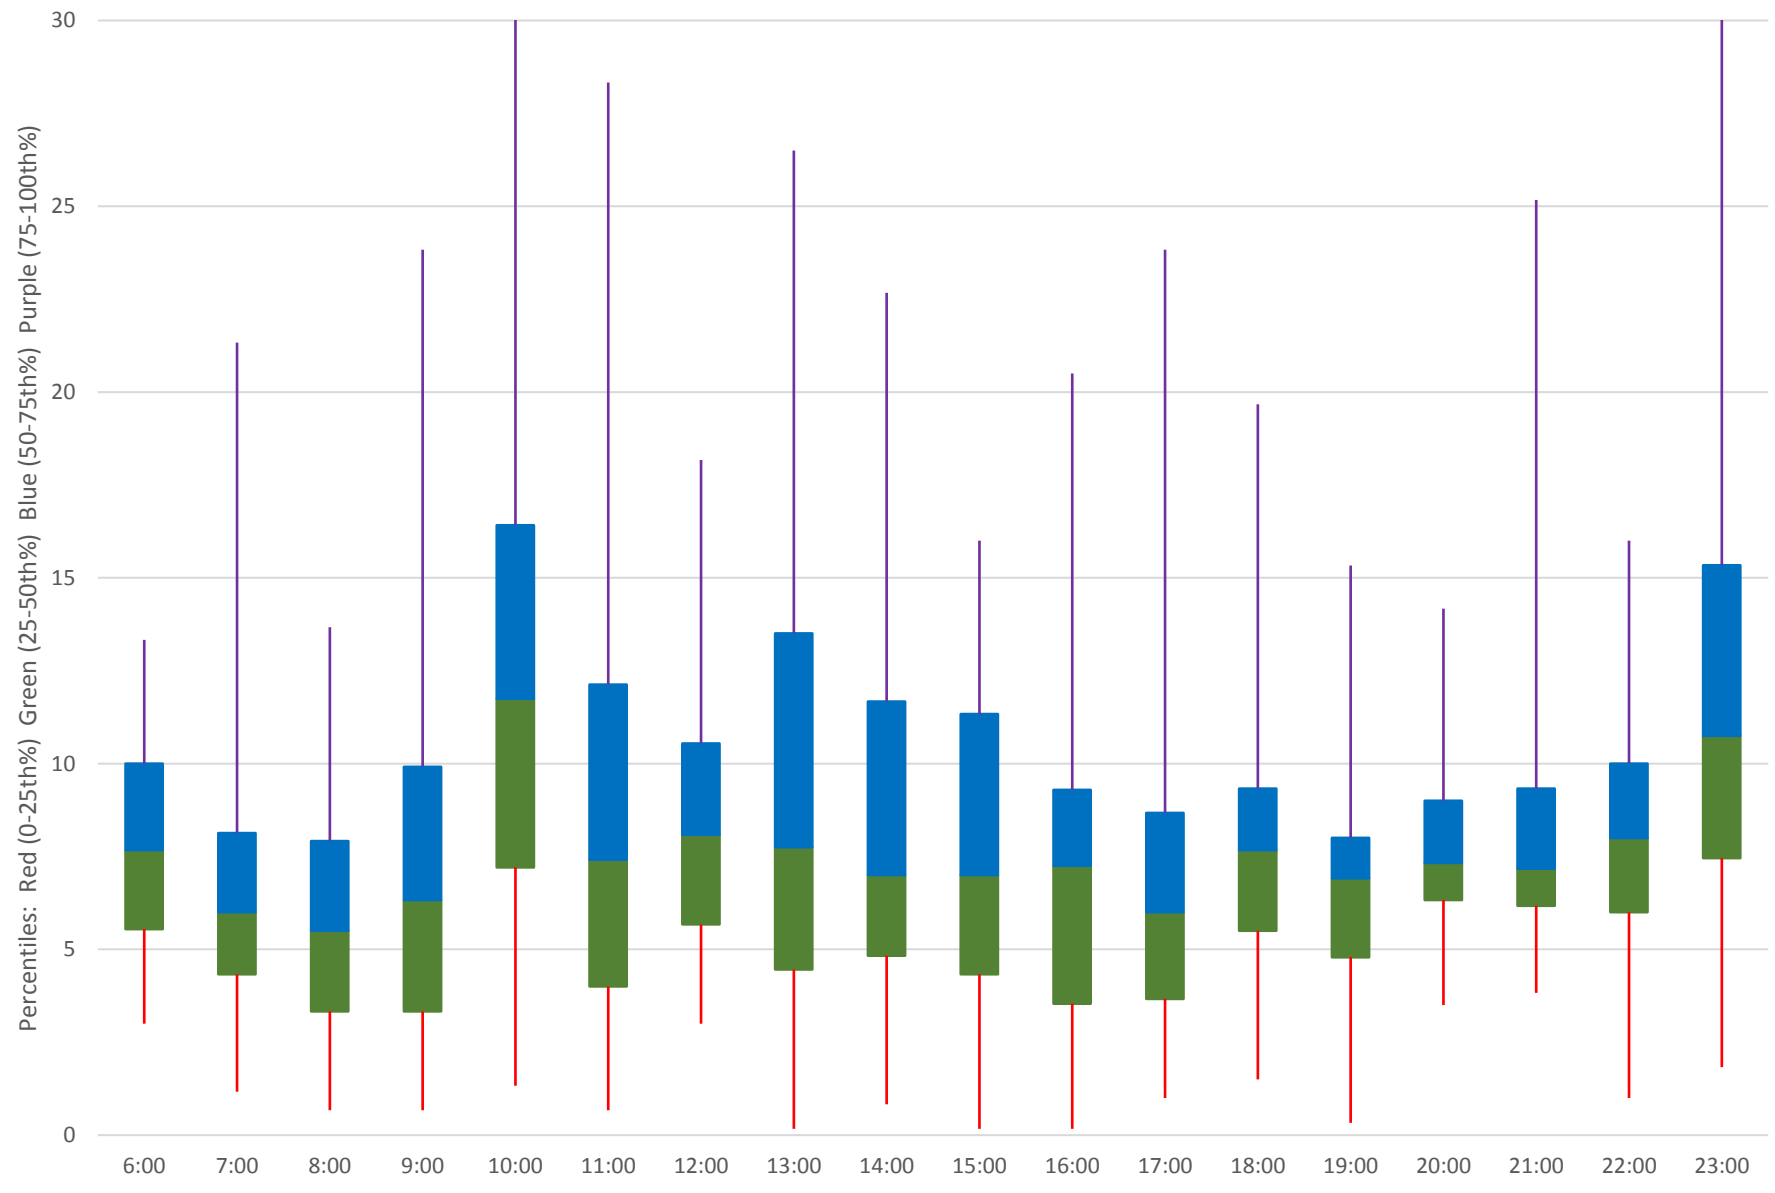

504 King Headways at Springhurst Northbound March 2019

504 King Headways at Springhurst Northbound March 2019

504 King Headways at Springhurst Northbound March 2019 Weekday Statistics

504 King Headways at Springhurst Northbound March 2019 Weekday Statistics

504 King Headways at Springhurst Northbound March 2019

Quartiles Weekday

504 King Headways at Springhurst Northbound March 2019

Quartiles Week 1

504 King Headways at Springhurst Northbound March 2019

Quartiles Week 2