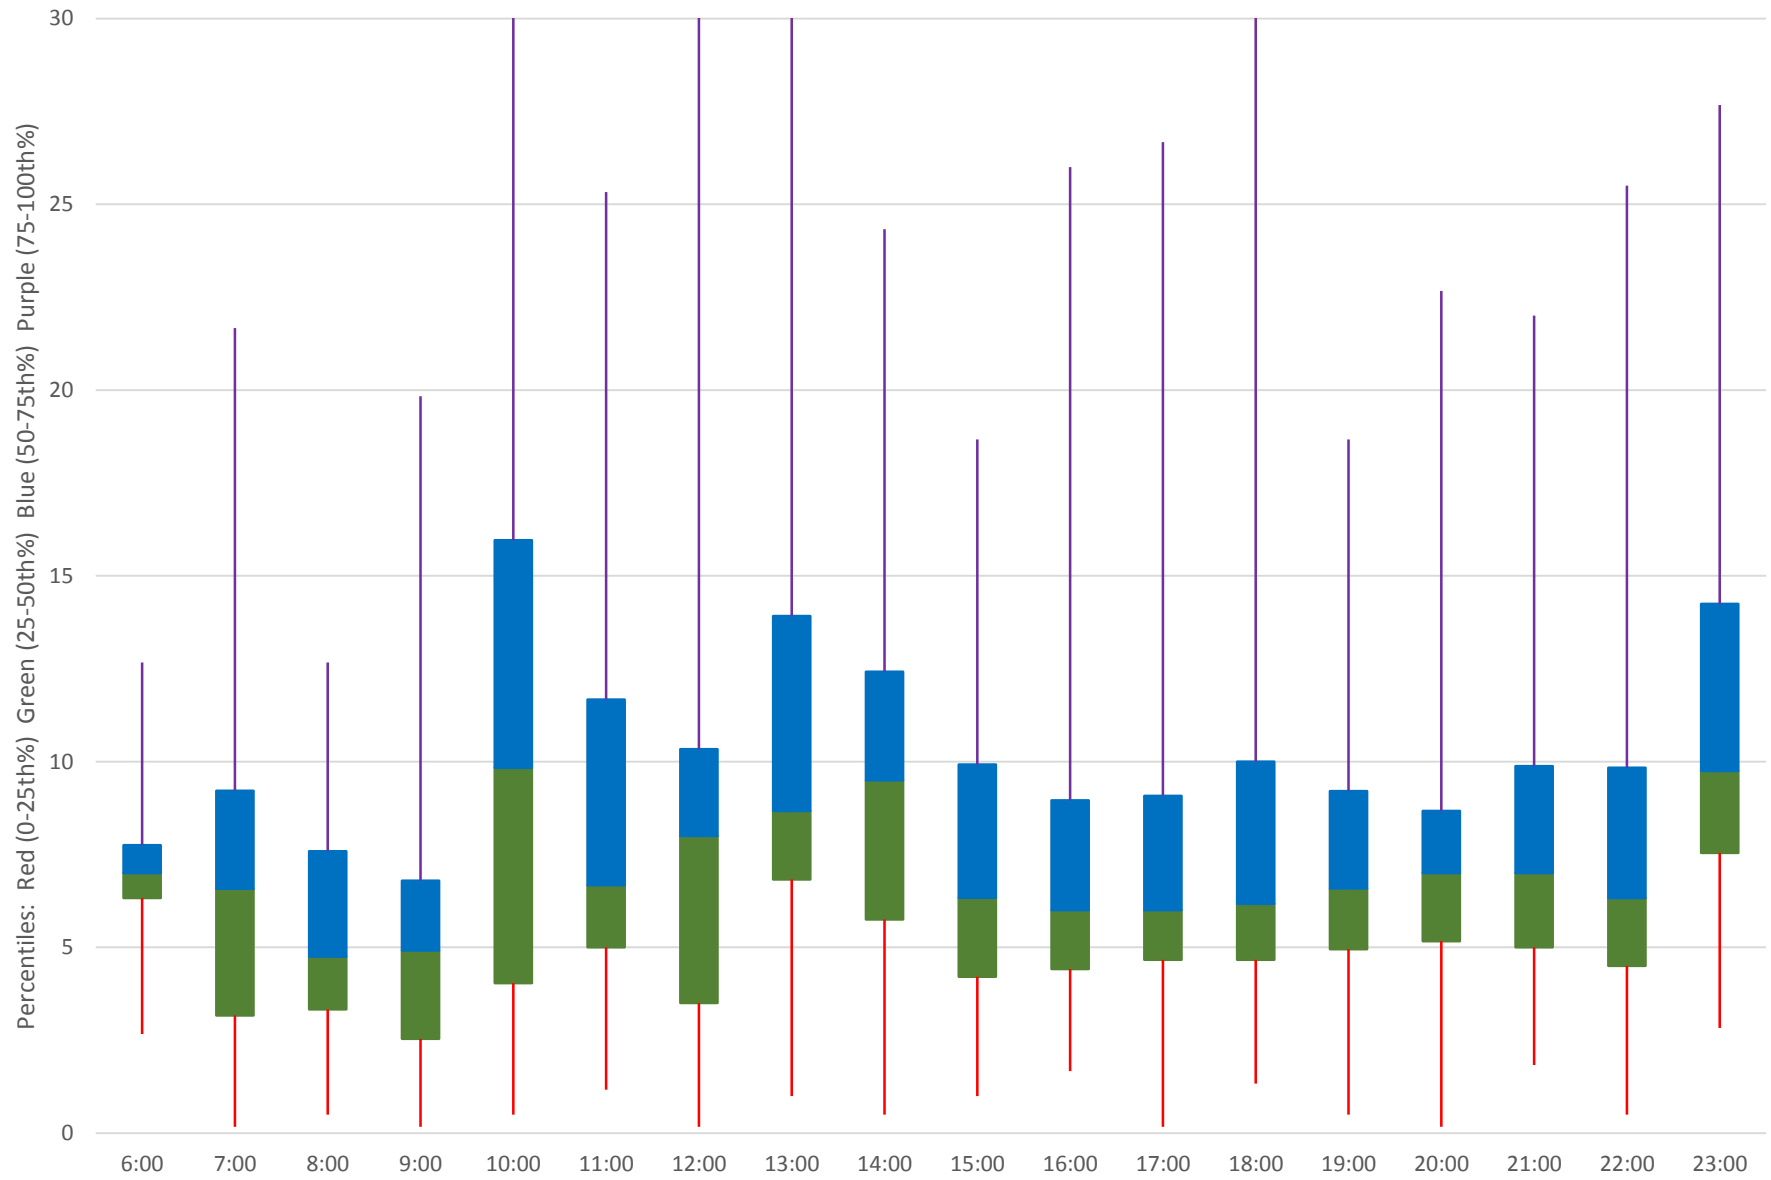

504 King Headways at Springhurst Northbound March 2019

Quartiles Weekday

504 King Headways at Springhurst Northbound March 2019

Quartiles Week 1

504 King Headways at Springhurst Northbound March 2019

Quartiles Week 2

504 King Headways at Springhurst Northbound March 2019

Quartiles Week 3

504 King Headways at Springhurst Northbound March 2019

Quartiles Week 4

504 King Headways at Springhurst Northbound March 2019 Saturday Statistics