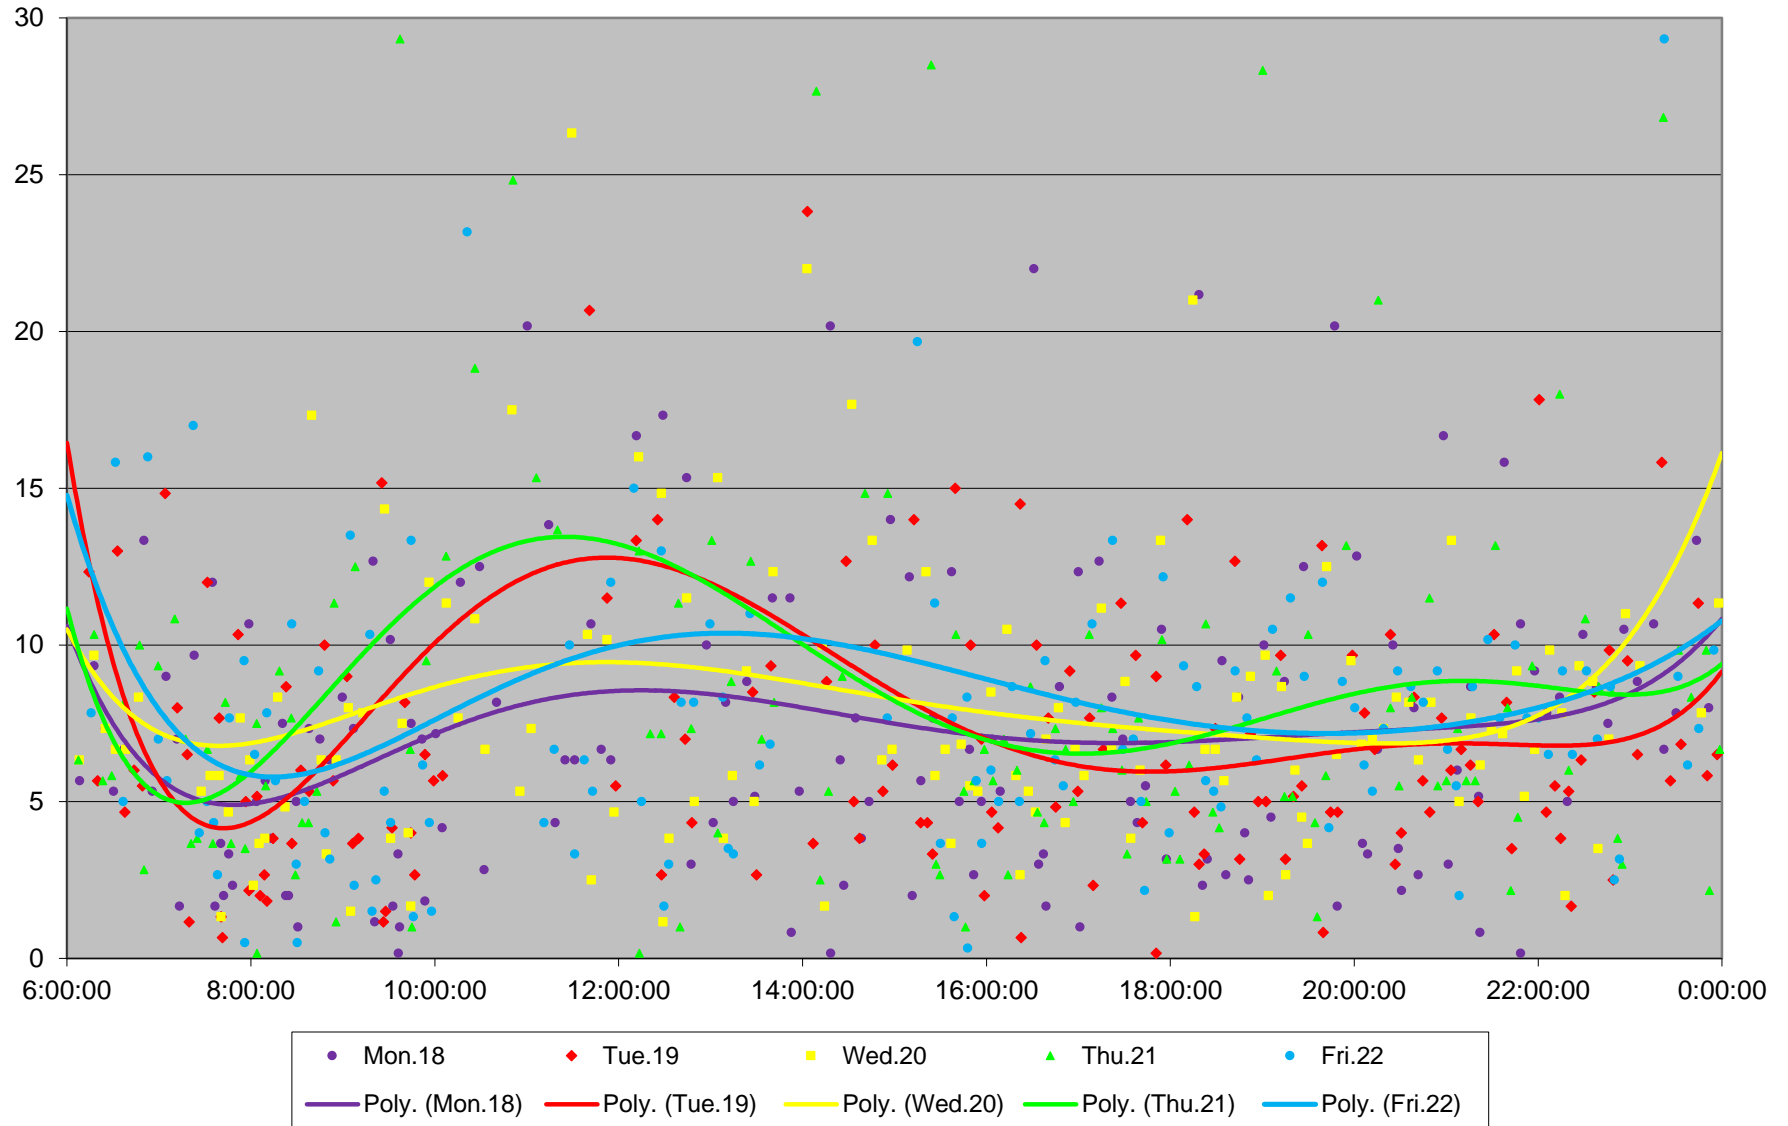

504 King Headways at Springhurst Northbound March 2019

504 King Headways at Springhurst Northbound March 2019

504 King Headways at Springhurst Northbound March 2019

504 King Headways at Springhurst Northbound March 2019

504 King Headways at Springhurst Northbound March 2019

504 King Headways at Springhurst Northbound March 2019

504 King Headways at Springhurst Northbound March 2019 Weekday Statistics

504 King Headways at Springhurst Northbound March 2019 Weekday Statistics

504 King Headways at Springhurst Northbound March 2019

Quartiles Weekday

504 King Headways at Springhurst Northbound March 2019

Quartiles Week 1

504 King Headways at Springhurst Northbound March 2019

Quartiles Week 2

504 King Headways at Springhurst Northbound March 2019

Quartiles Week 3

504 King Headways at Springhurst Northbound March 2019

Quartiles Week 4

504 King Headways at Springhurst Northbound March 2019 Saturday Statistics