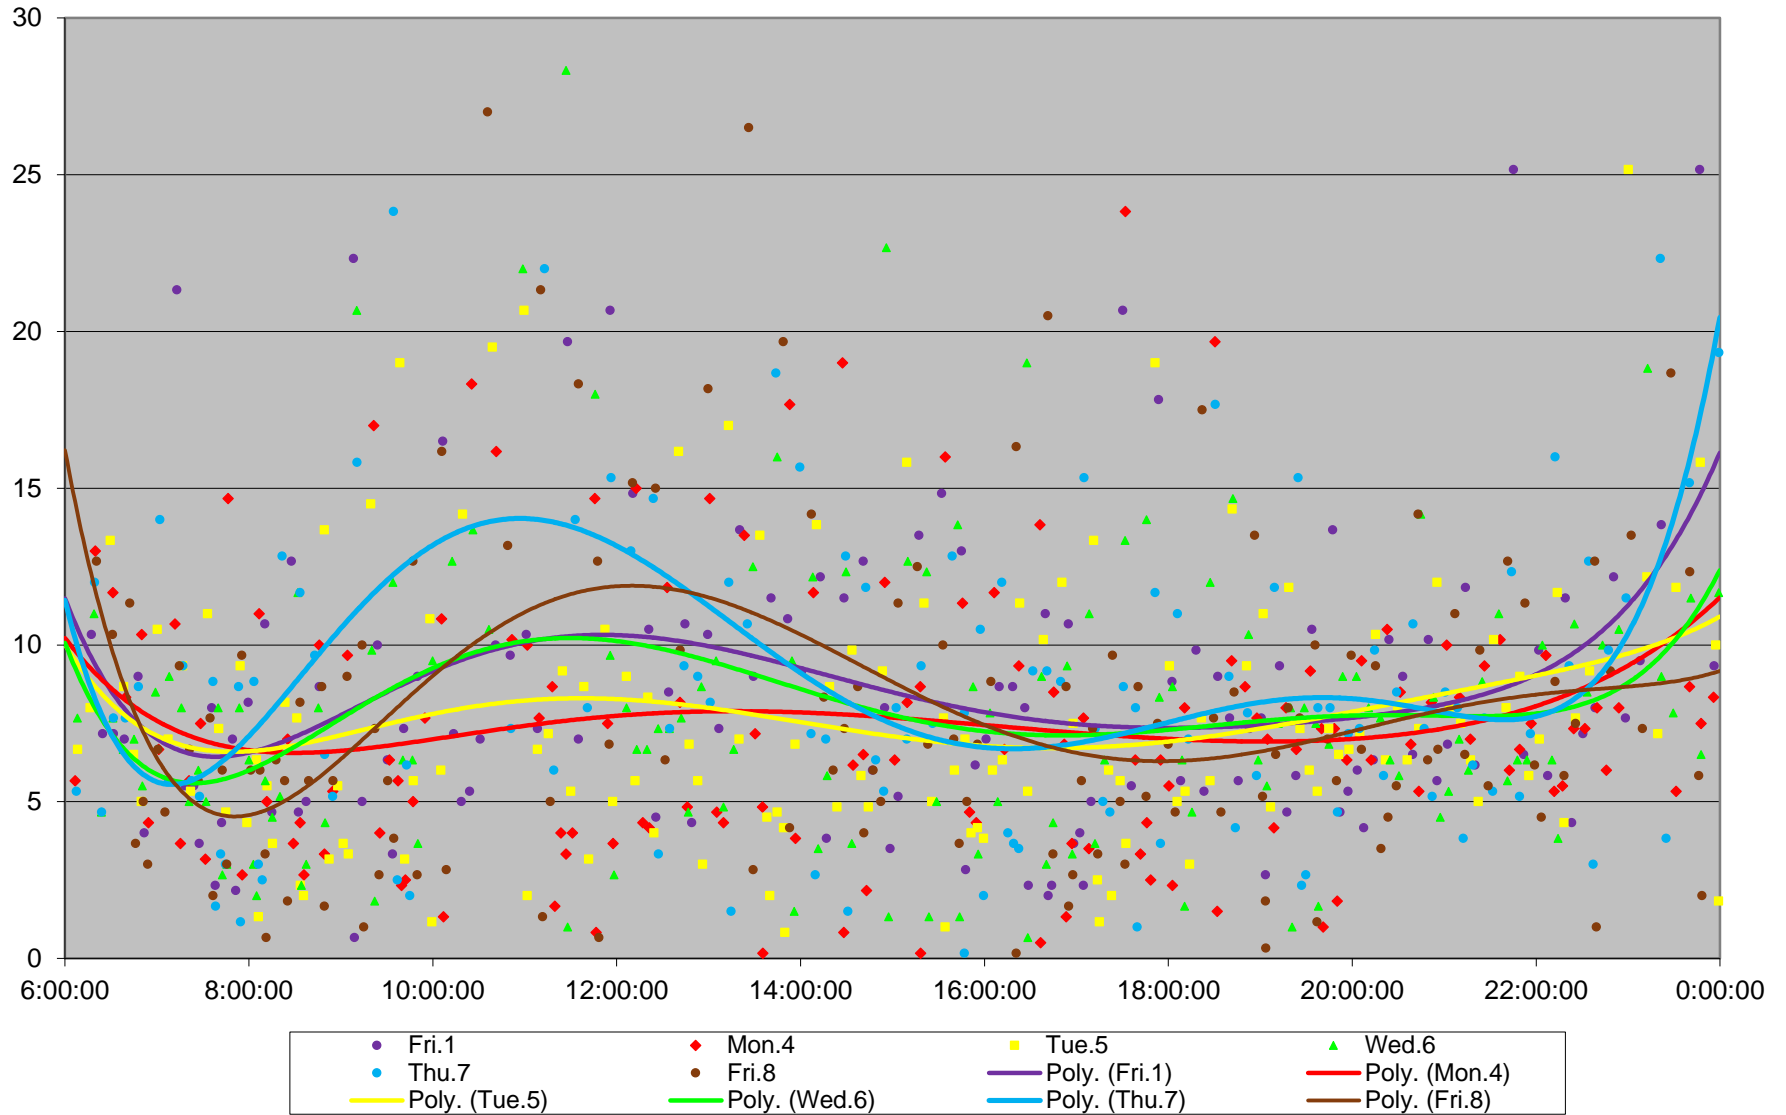

504 King Headways at Springhurst Northbound March 2019

504 King Headways at Springhurst Northbound March 2019

504 King Headways at Springhurst Northbound March 2019

504 King Headways at Springhurst Northbound March 2019

504 King Headways at Springhurst Northbound March 2019

504 King Headways at Springhurst Northbound March 2019

504 King Headways at Springhurst Northbound March 2019 Weekday Statistics

504 King Headways at Springhurst Northbound March 2019 Weekday Statistics

504 King Headways at Springhurst Northbound March 2019

Quartiles Weekday

504 King Headways at Springhurst Northbound March 2019

Quartiles Week 1

504 King Headways at Springhurst Northbound March 2019

Quartiles Week 2

504 King Headways at Springhurst Northbound March 2019

Quartiles Week 3

504 King Headways at Springhurst Northbound March 2019

Quartiles Week 4

504 King Headways at Springhurst Northbound March 2019 Saturday Statistics