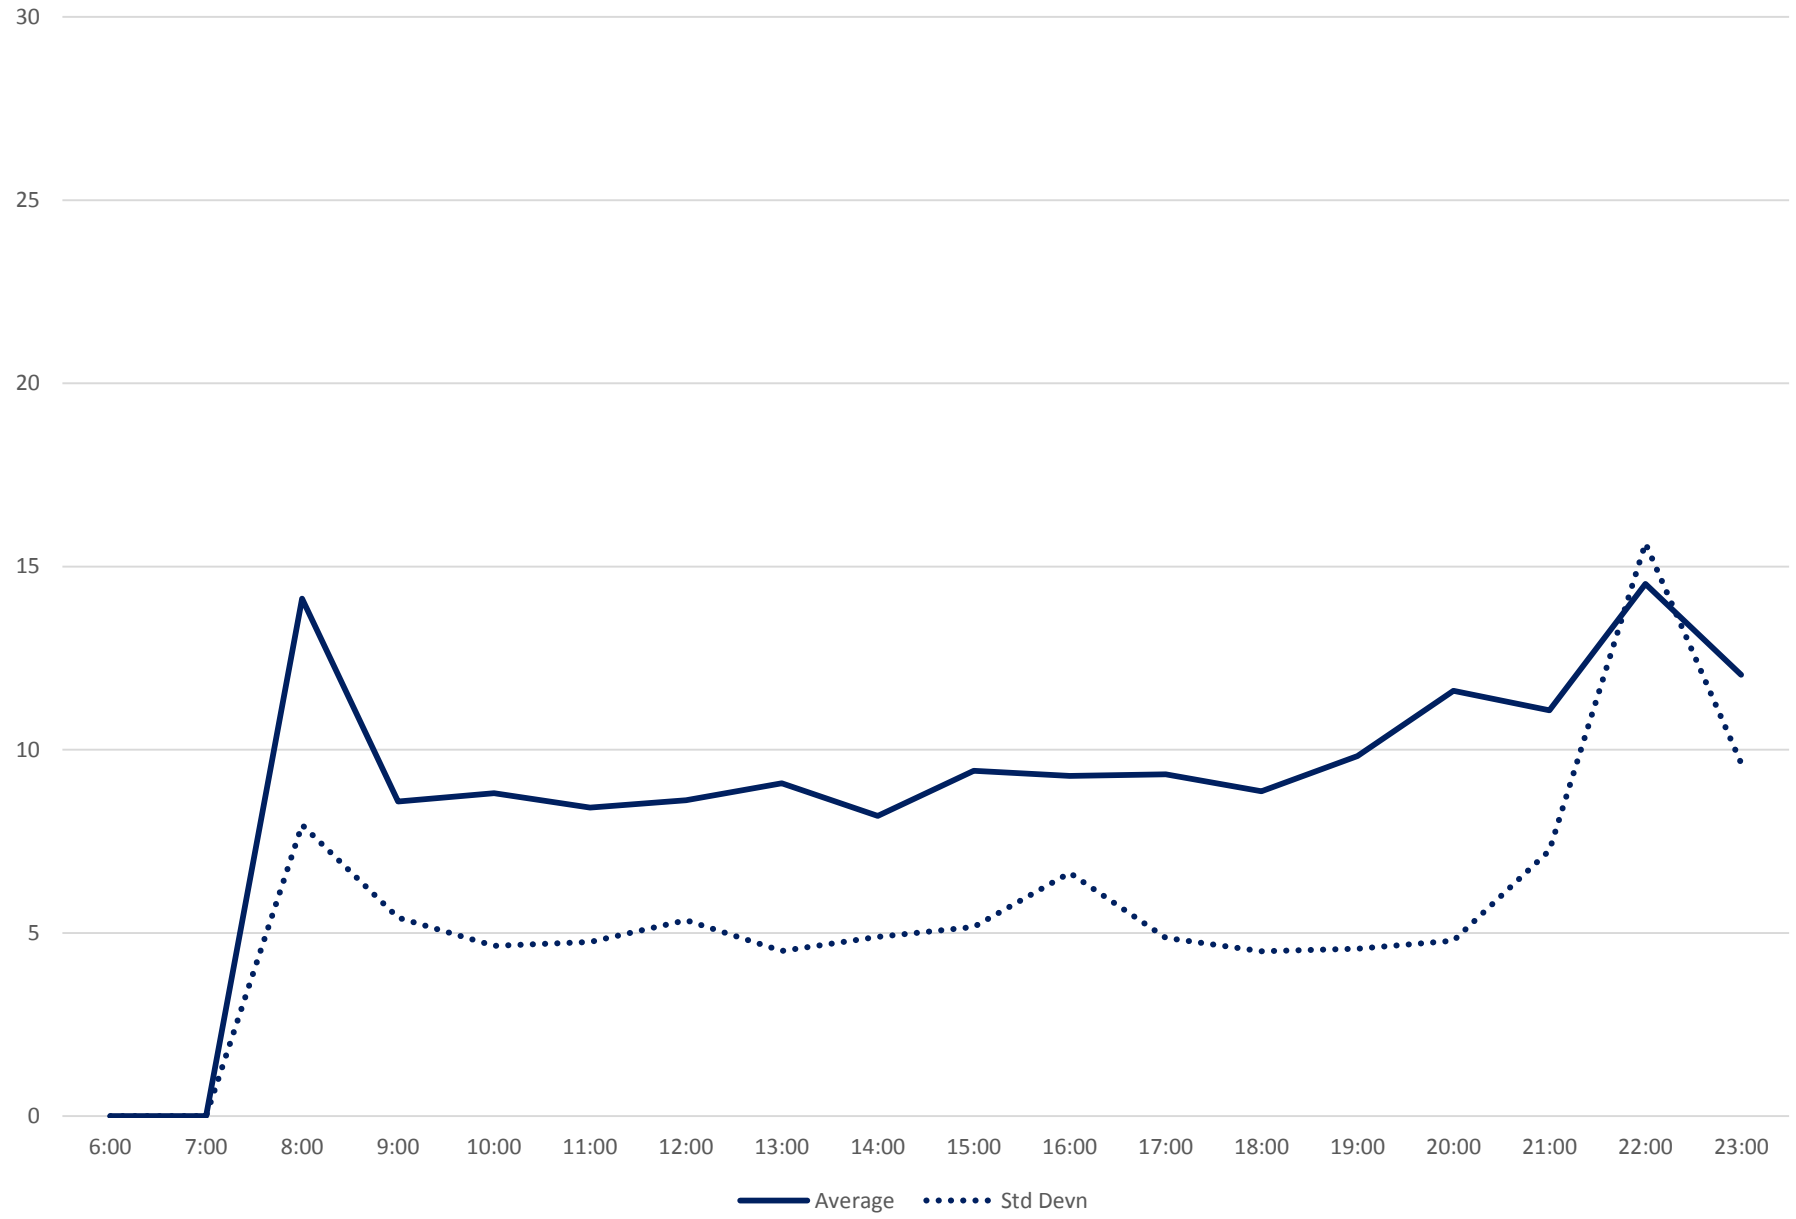

504 King Headways at Springhurst Northbound March 2019

504 King Headways at Springhurst Northbound March 2019

504 King Headways at Springhurst Northbound March 2019 Weekday Statistics

504 King Headways at Springhurst Northbound March 2019 Weekday Statistics

504 King Headways at Springhurst Northbound March 2019

Quartiles Weekday

504 King Headways at Springhurst Northbound March 2019

Quartiles Week 1

504 King Headways at Springhurst Northbound March 2019

Quartiles Week 2

504 King Headways at Springhurst Northbound March 2019

Quartiles Week 3

504 King Headways at Springhurst Northbound March 2019

Quartiles Week 4

504 King Headways at Springhurst Northbound March 2019 Saturday Statistics

504 King Headways at Springhurst Northbound March 2019

Quartiles Saturdays

504 King Headways at Springhurst Northbound March 2019 Sunday Statistics

504 King Headways at Springhurst Northbound March 2019

Quartiles Sundays/Holidays