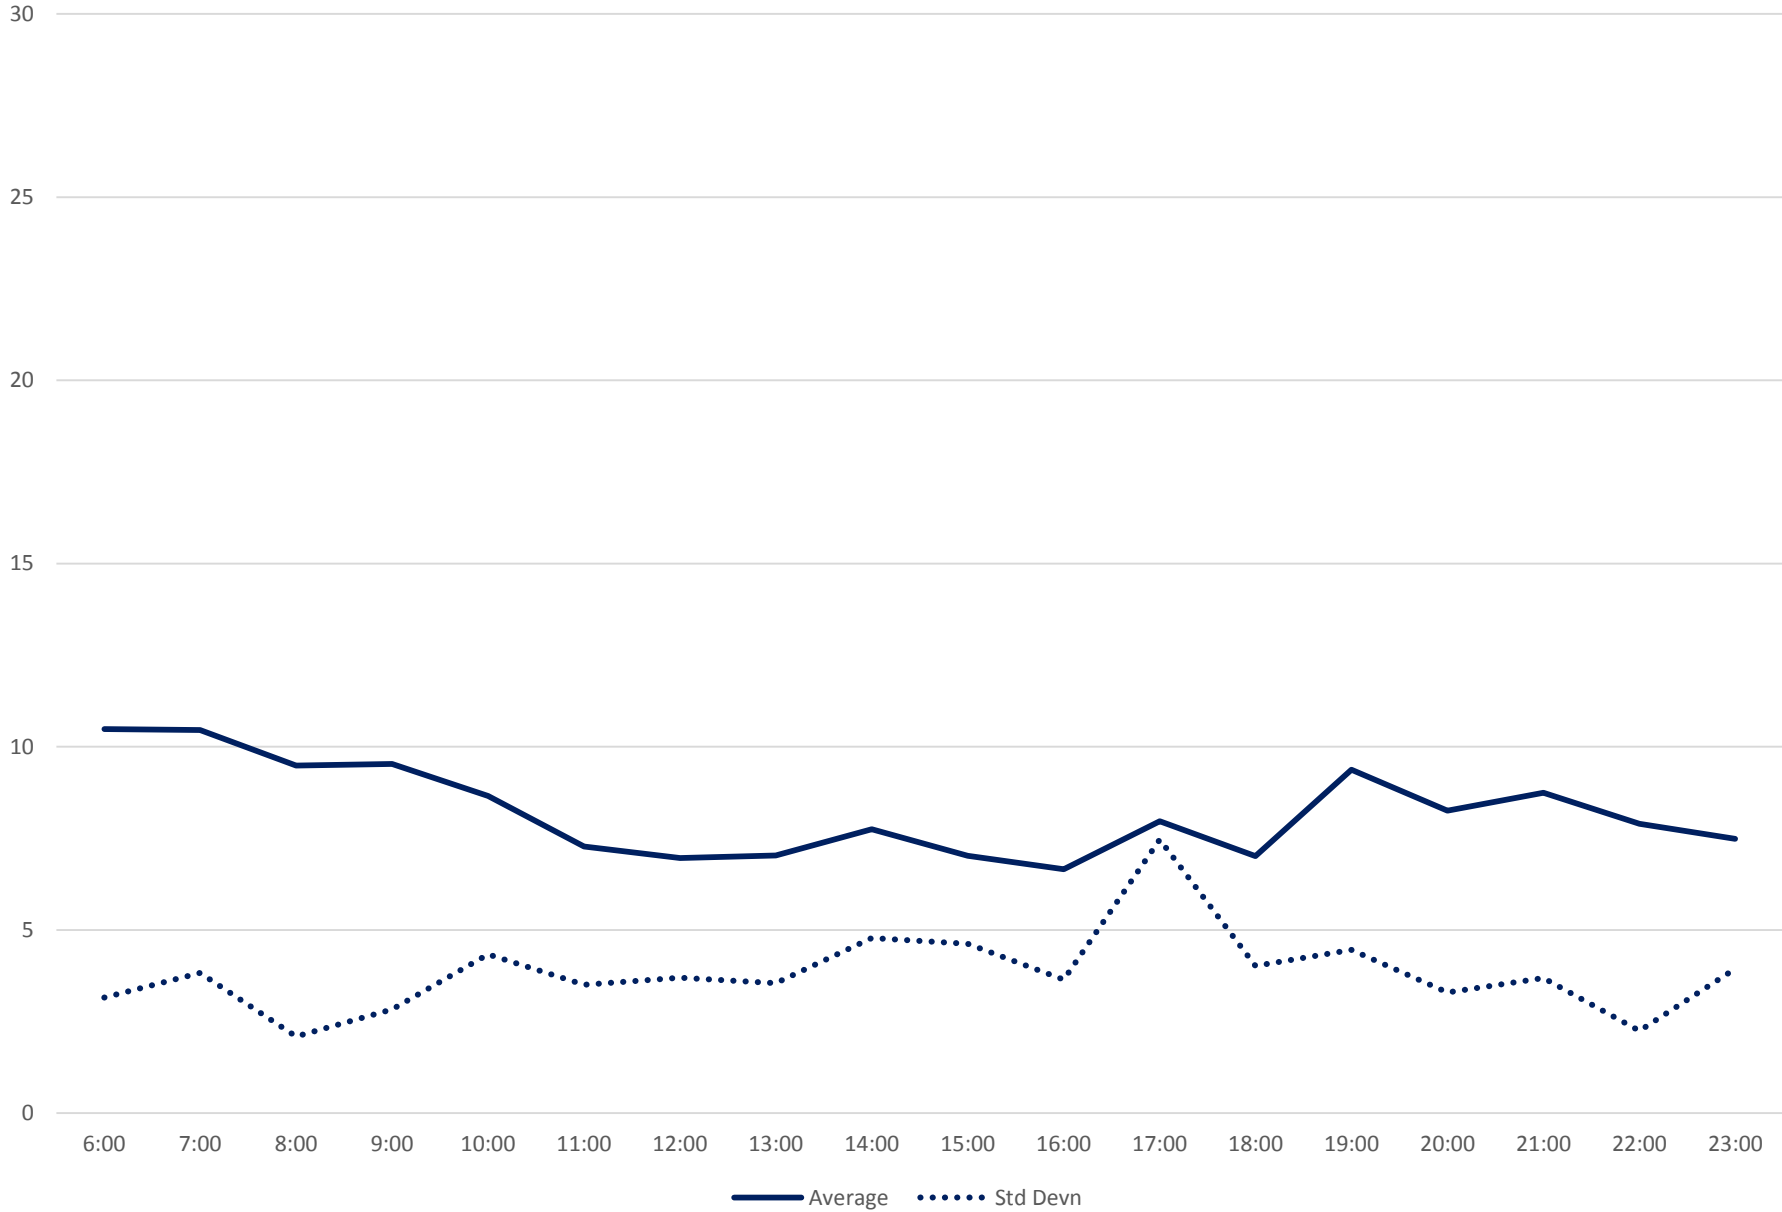

504 King Headways at Springhurst Northbound March 2019

504 King Headways at Springhurst Northbound March 2019

504 King Headways at Springhurst Northbound March 2019 Weekday Statistics

504 King Headways at Springhurst Northbound March 2019 Weekday Statistics

504 King Headways at Springhurst Northbound March 2019

Quartiles Weekday

504 King Headways at Springhurst Northbound March 2019

Quartiles Week 1

504 King Headways at Springhurst Northbound March 2019

Quartiles Week 2

504 King Headways at Springhurst Northbound March 2019

Quartiles Week 3

504 King Headways at Springhurst Northbound March 2019

Quartiles Week 4

504 King Headways at Springhurst Northbound March 2019 Saturday Statistics

504 King Headways at Springhurst Northbound March 2019

Quartiles Saturdays

504 King Headways at Springhurst Northbound March 2019 Sunday Statistics

504 King Headways at Springhurst Northbound March 2019

Quartiles Sundays/Holidays