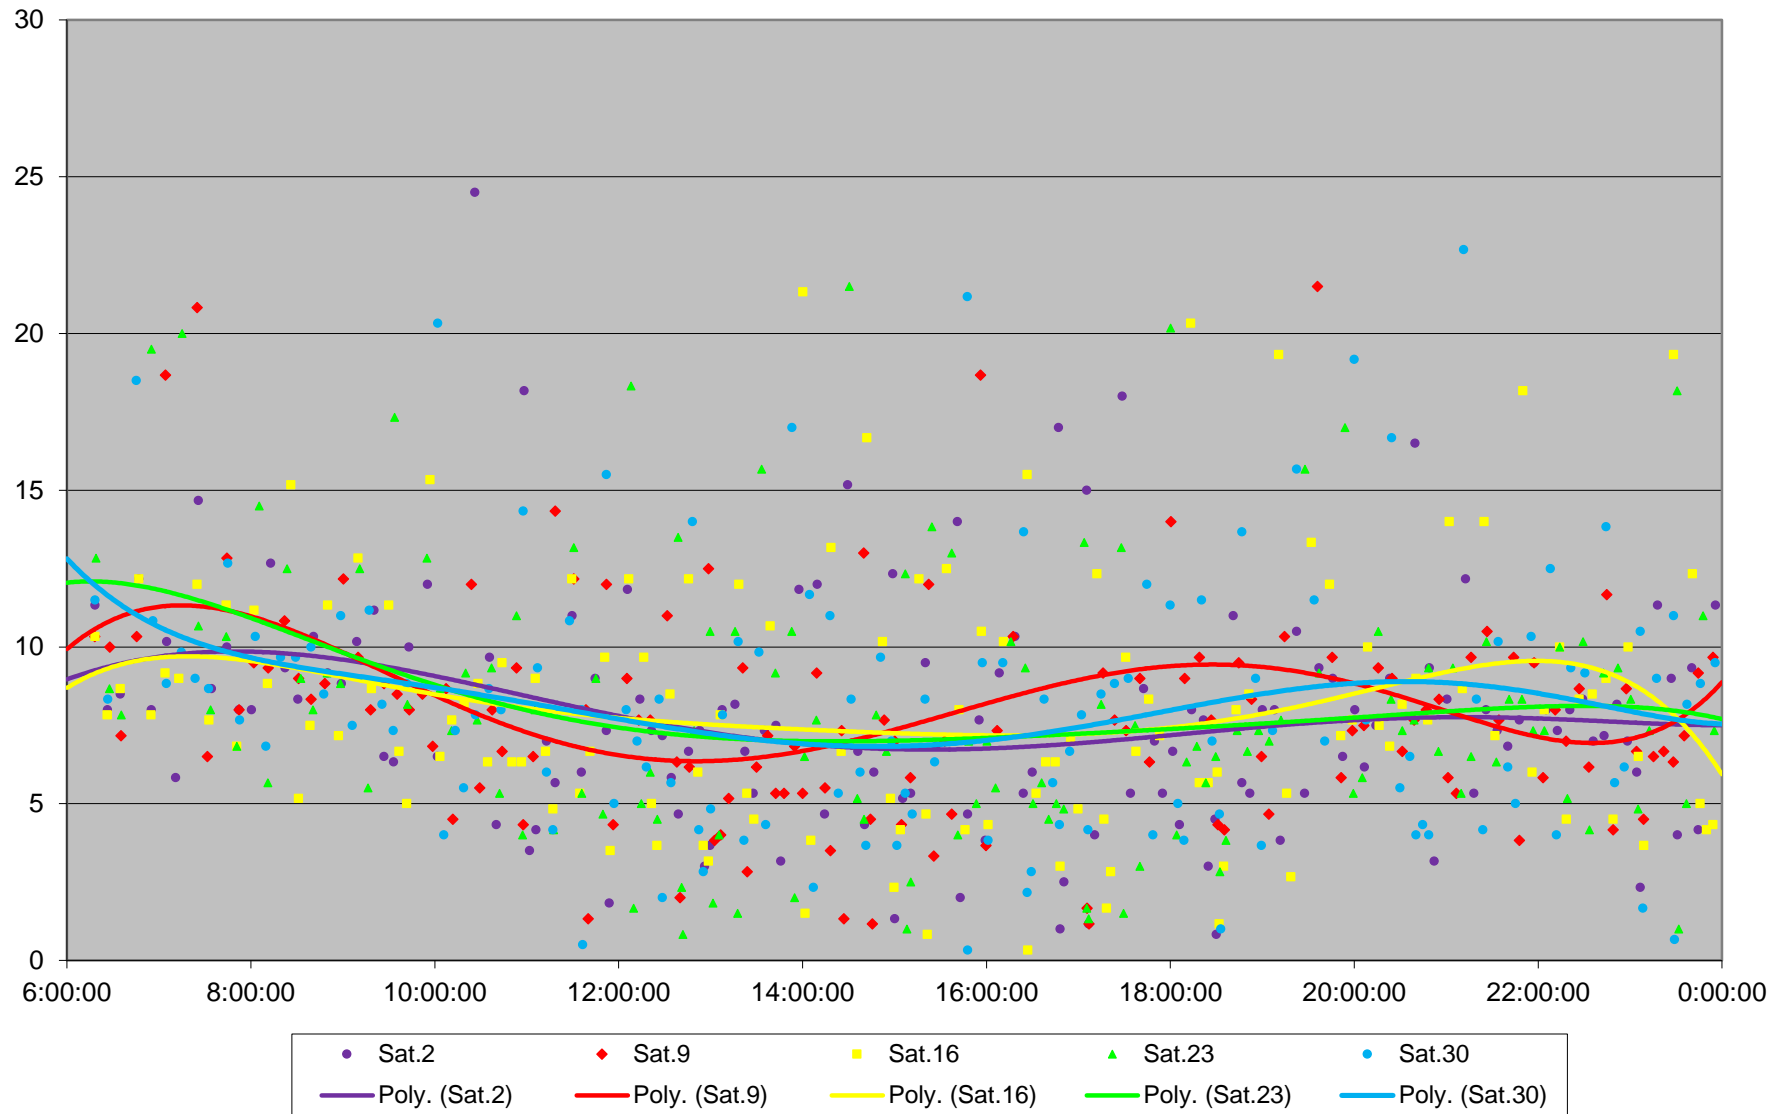

504 King Headways at Springhurst Northbound March 2019

504 King Headways at Springhurst Northbound March 2019

504 King Headways at Springhurst Northbound March 2019

504 King Headways at Springhurst Northbound March 2019

504 King Headways at Springhurst Northbound March 2019

504 King Headways at Springhurst Northbound March 2019

504 King Headways at Springhurst Northbound March 2019 Weekday Statistics

504 King Headways at Springhurst Northbound March 2019 Weekday Statistics