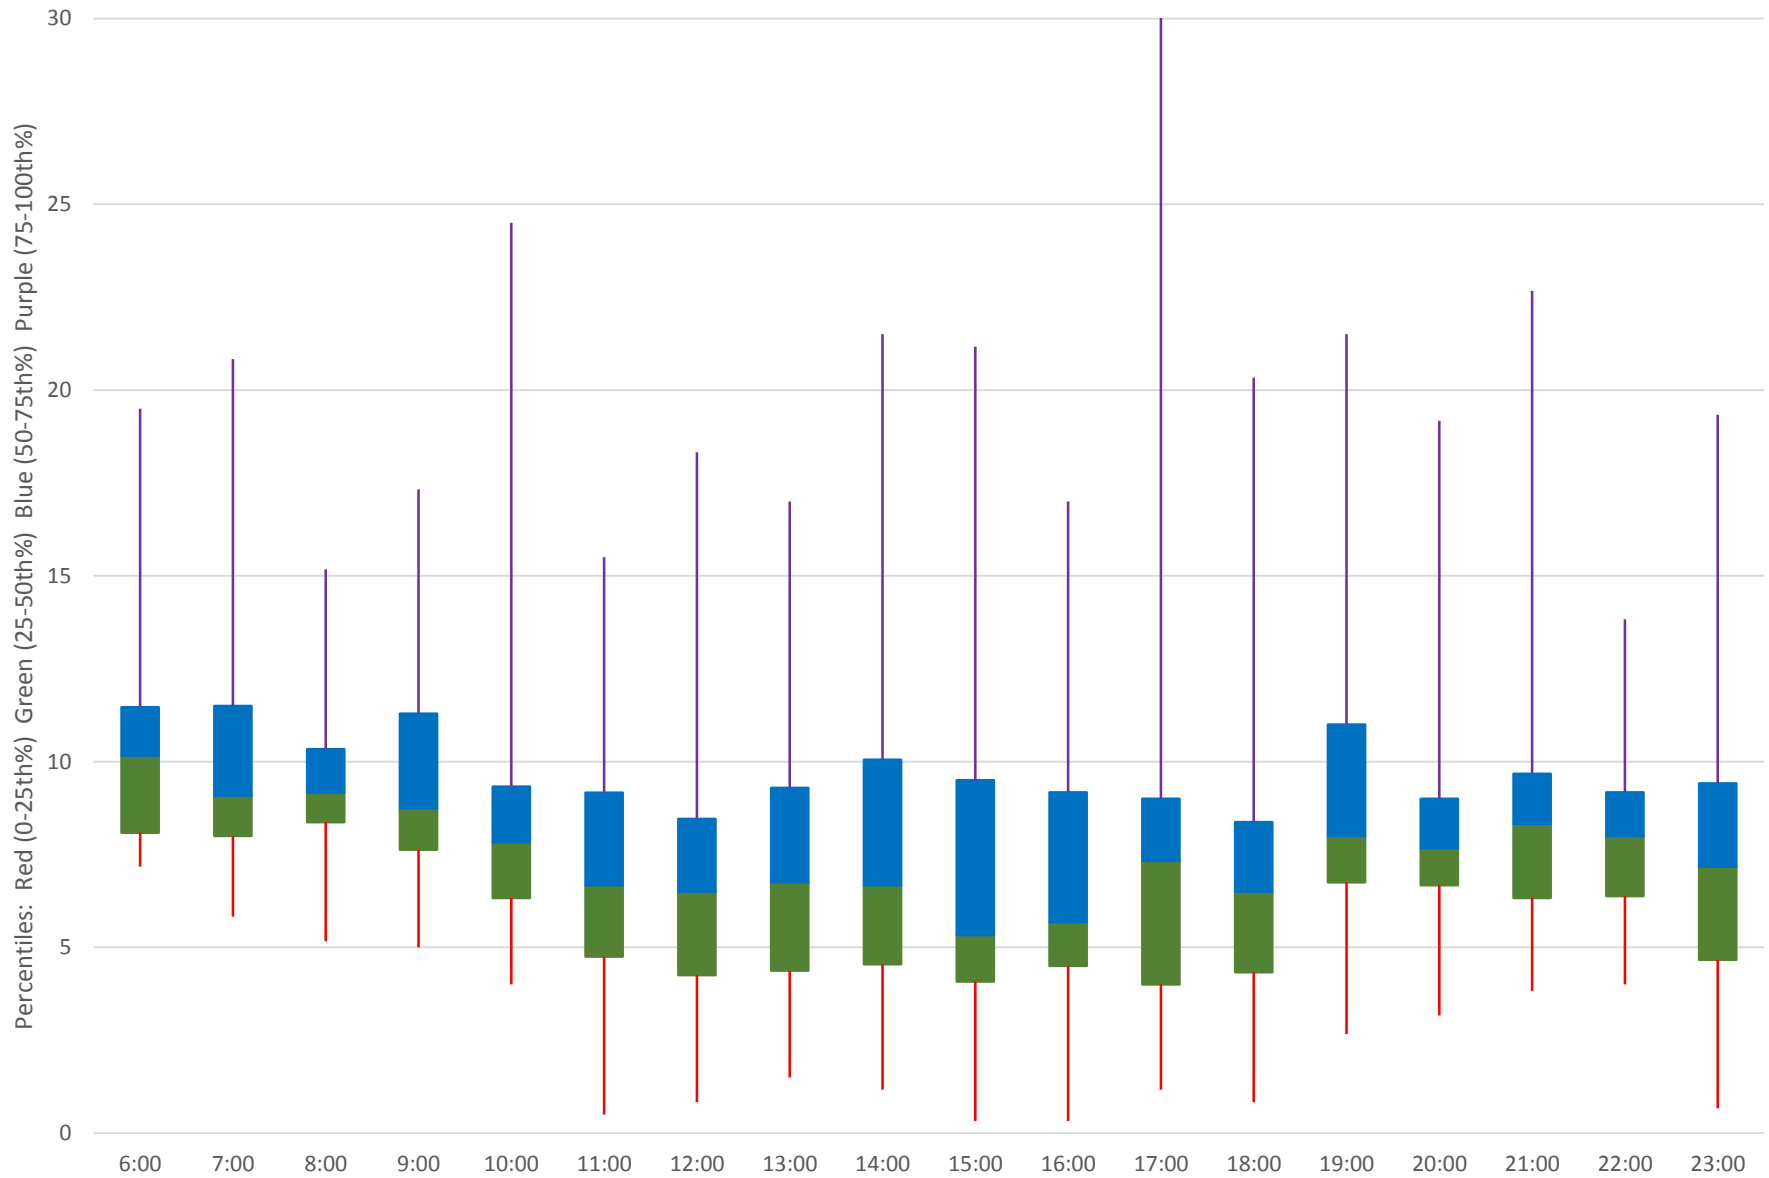

504 King Headways at Springhurst Northbound March 2019

Quartiles Week 3

504 King Headways at Springhurst Northbound March 2019

Quartiles Week 4

504 King Headways at Springhurst Northbound March 2019 Saturday Statistics

504 King Headways at Springhurst Northbound March 2019

Quartiles Saturdays

504 King Headways at Springhurst Northbound March 2019 Sunday Statistics

504 King Headways at Springhurst Northbound March 2019

Quartiles Sundays/Holidays