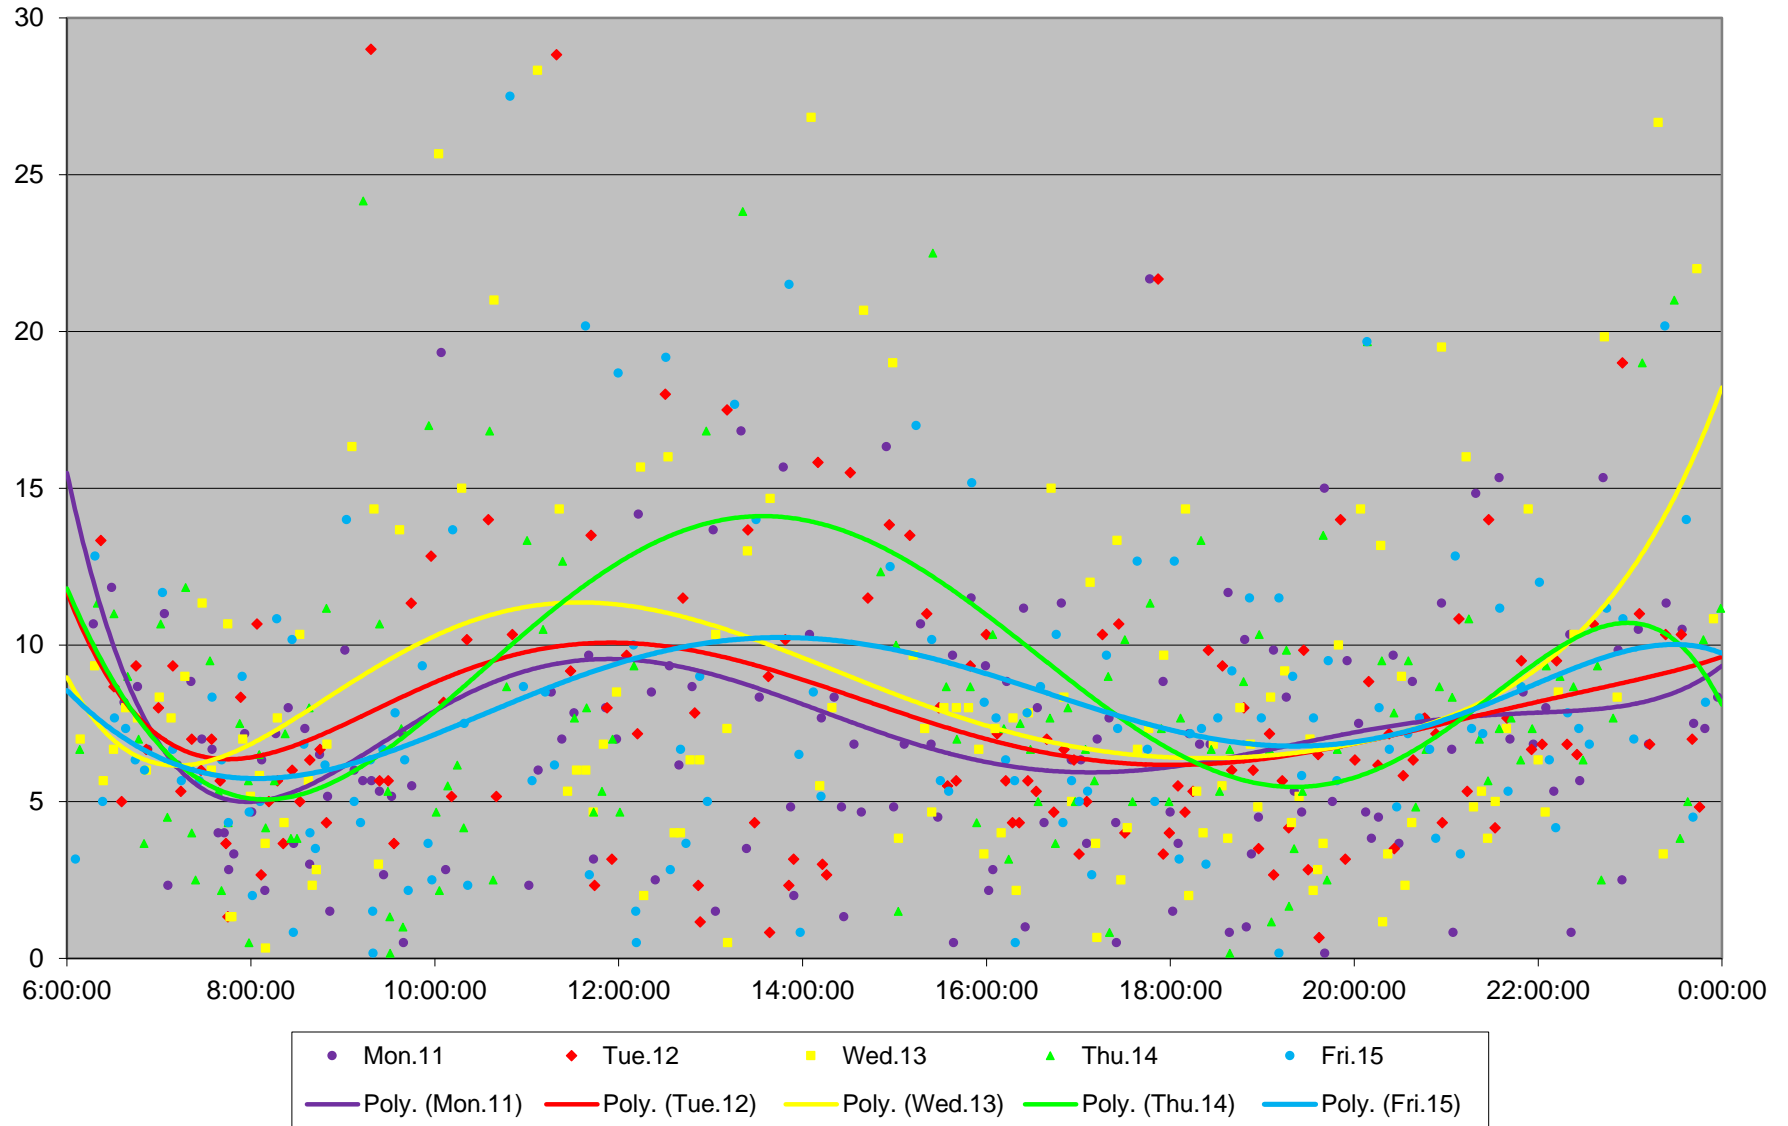

504 King Headways at Springhurst Northbound March 2019

504 King Headways at Springhurst Northbound March 2019

504 King Headways at Springhurst Northbound March 2019

504 King Headways at Springhurst Northbound March 2019

504 King Headways at Springhurst Northbound March 2019

504 King Headways at Springhurst Northbound March 2019

504 King Headways at Springhurst Northbound March 2019 Weekday Statistics

504 King Headways at Springhurst Northbound March 2019 Weekday Statistics

504 King Headways at Springhurst Northbound March 2019

Quartiles Weekday

504 King Headways at Springhurst Northbound March 2019

Quartiles Week 1

504 King Headways at Springhurst Northbound March 2019

Quartiles Week 2

504 King Headways at Springhurst Northbound March 2019

Quartiles Week 3

504 King Headways at Springhurst Northbound March 2019

Quartiles Week 4

504 King Headways at Springhurst Northbound March 2019 Saturday Statistics