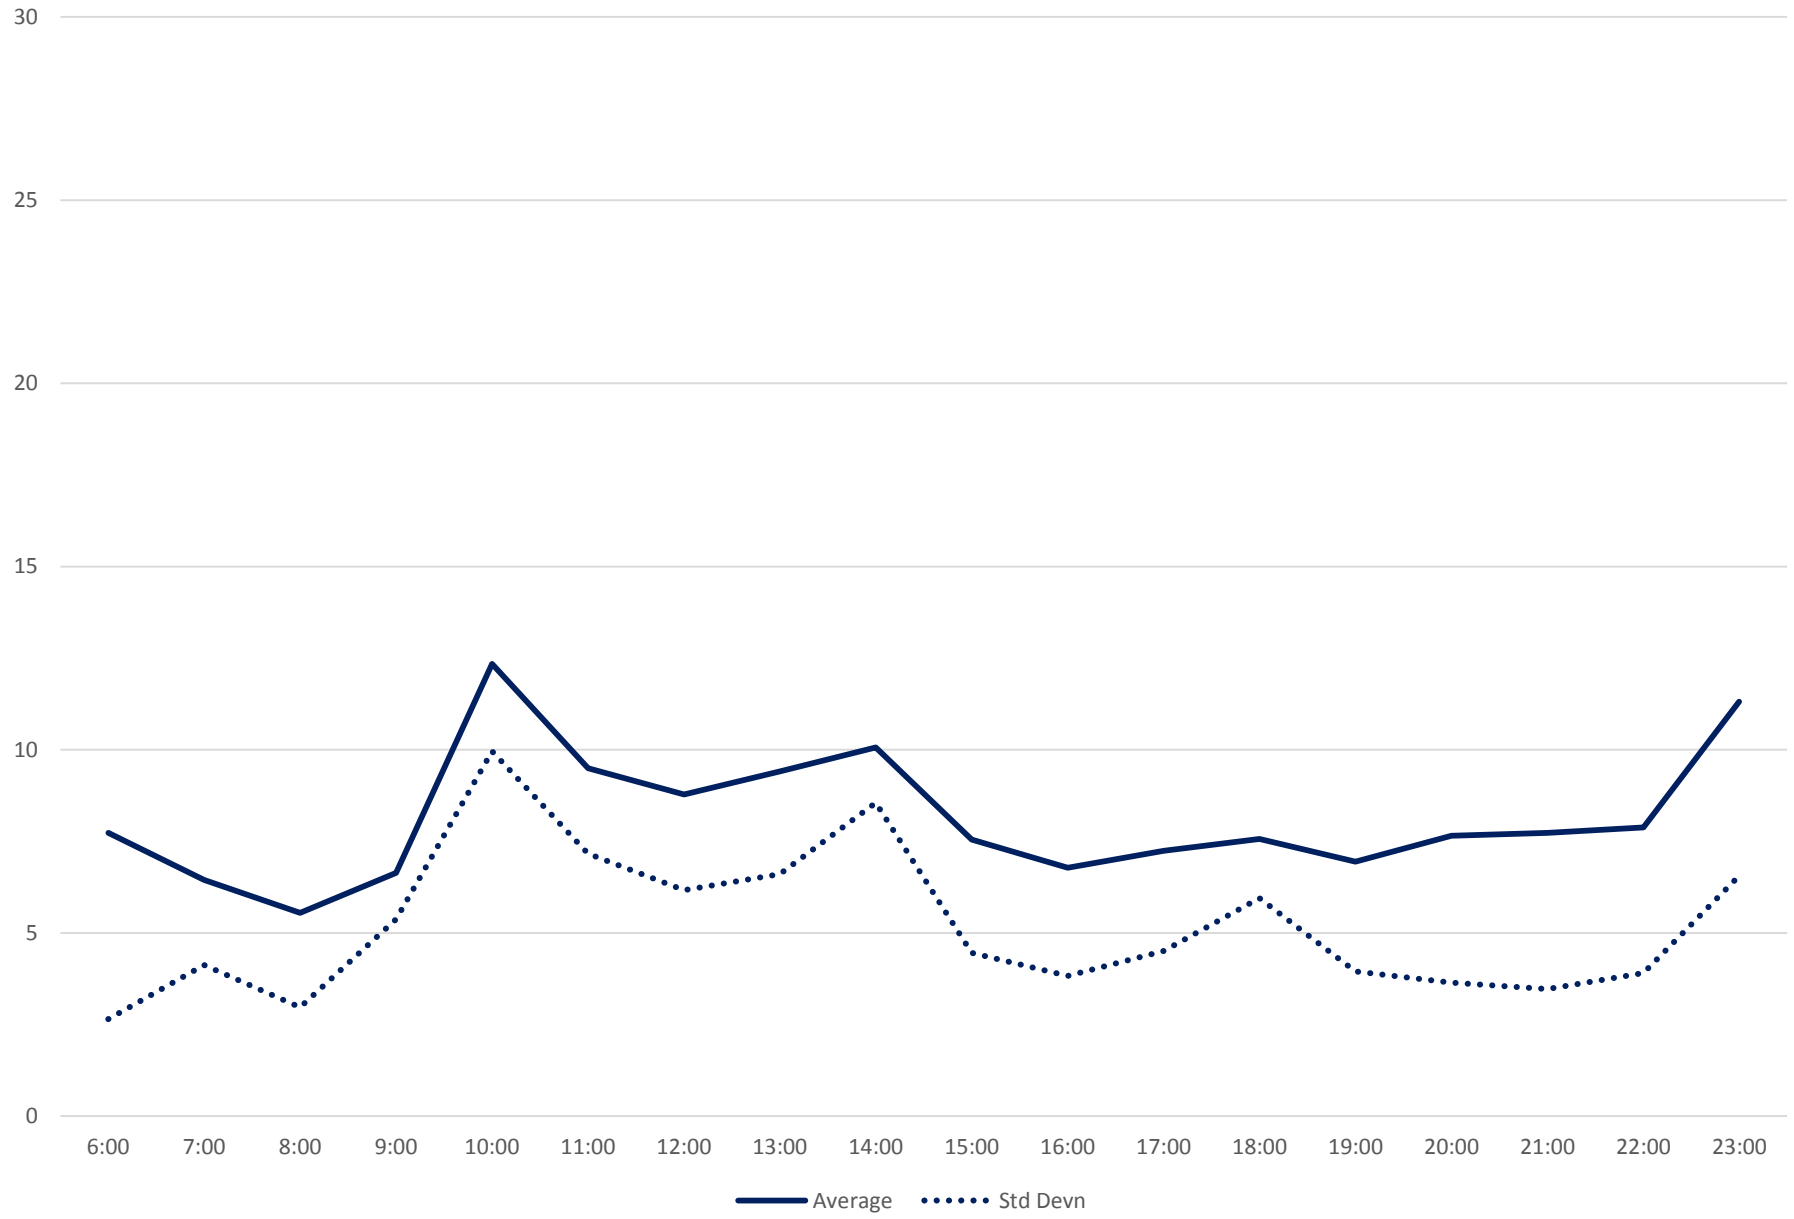

504 King Headways at Springhurst Northbound March 2019

504 King Headways at Springhurst Northbound March 2019

504 King Headways at Springhurst Northbound March 2019

504 King Headways at Springhurst Northbound March 2019

504 King Headways at Springhurst Northbound March 2019

504 King Headways at Springhurst Northbound March 2019

504 King Headways at Springhurst Northbound March 2019 Weekday Statistics

504 King Headways at Springhurst Northbound March 2019 Weekday Statistics

504 King Headways at Springhurst Northbound March 2019

Quartiles Weekday

504 King Headways at Springhurst Northbound March 2019

Quartiles Week 1

504 King Headways at Springhurst Northbound March 2019

Quartiles Week 2

504 King Headways at Springhurst Northbound March 2019

Quartiles Week 3

504 King Headways at Springhurst Northbound March 2019

Quartiles Week 4

504 King Headways at Springhurst Northbound March 2019 Saturday Statistics