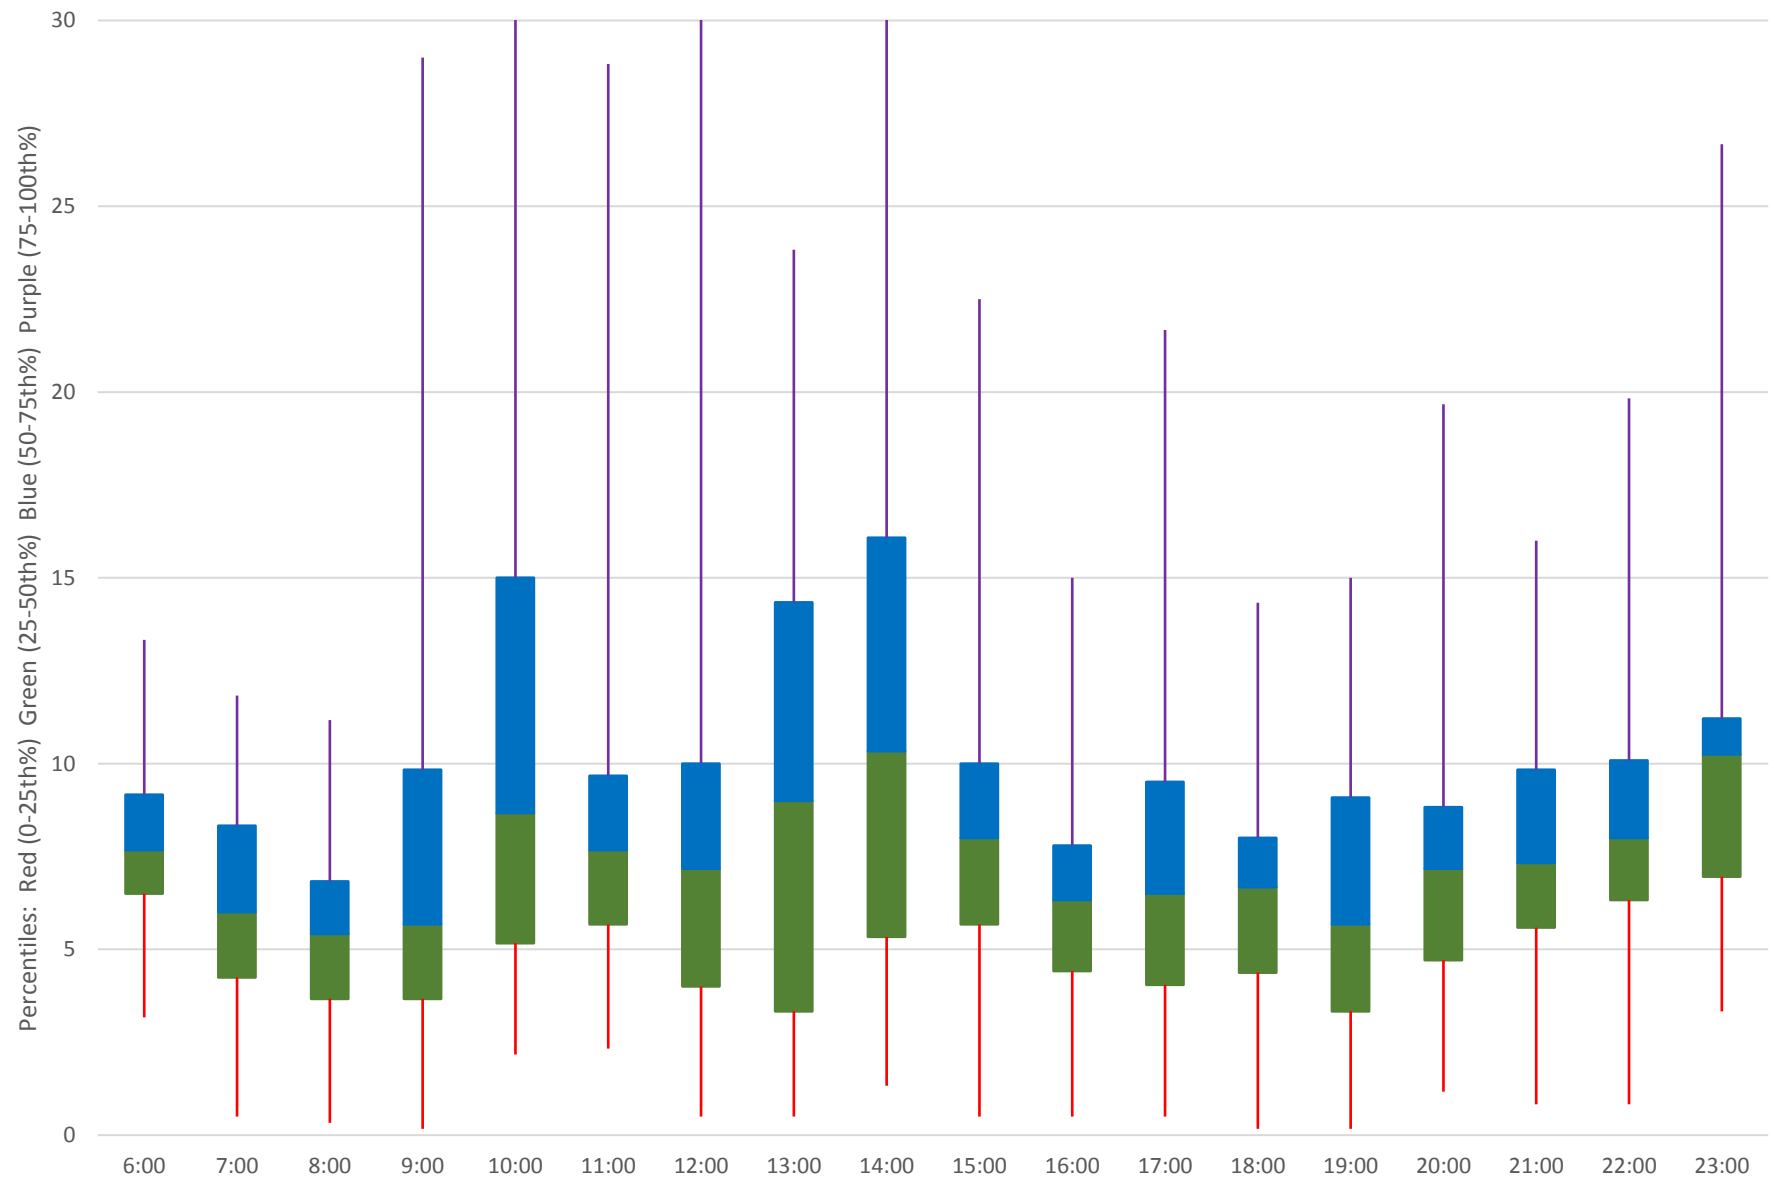

504 King Headways at Springhurst Northbound March 2019

504 King Headways at Springhurst Northbound March 2019

504 King Headways at Springhurst Northbound March 2019 Weekday Statistics

504 King Headways at Springhurst Northbound March 2019 Weekday Statistics

504 King Headways at Springhurst Northbound March 2019

Quartiles Weekday

504 King Headways at Springhurst Northbound March 2019

Quartiles Week 1

504 King Headways at Springhurst Northbound March 2019

Quartiles Week 2

504 King Headways at Springhurst Northbound March 2019

Quartiles Week 3

504 King Headways at Springhurst Northbound March 2019

Quartiles Week 4

504 King Headways at Springhurst Northbound March 2019 Saturday Statistics