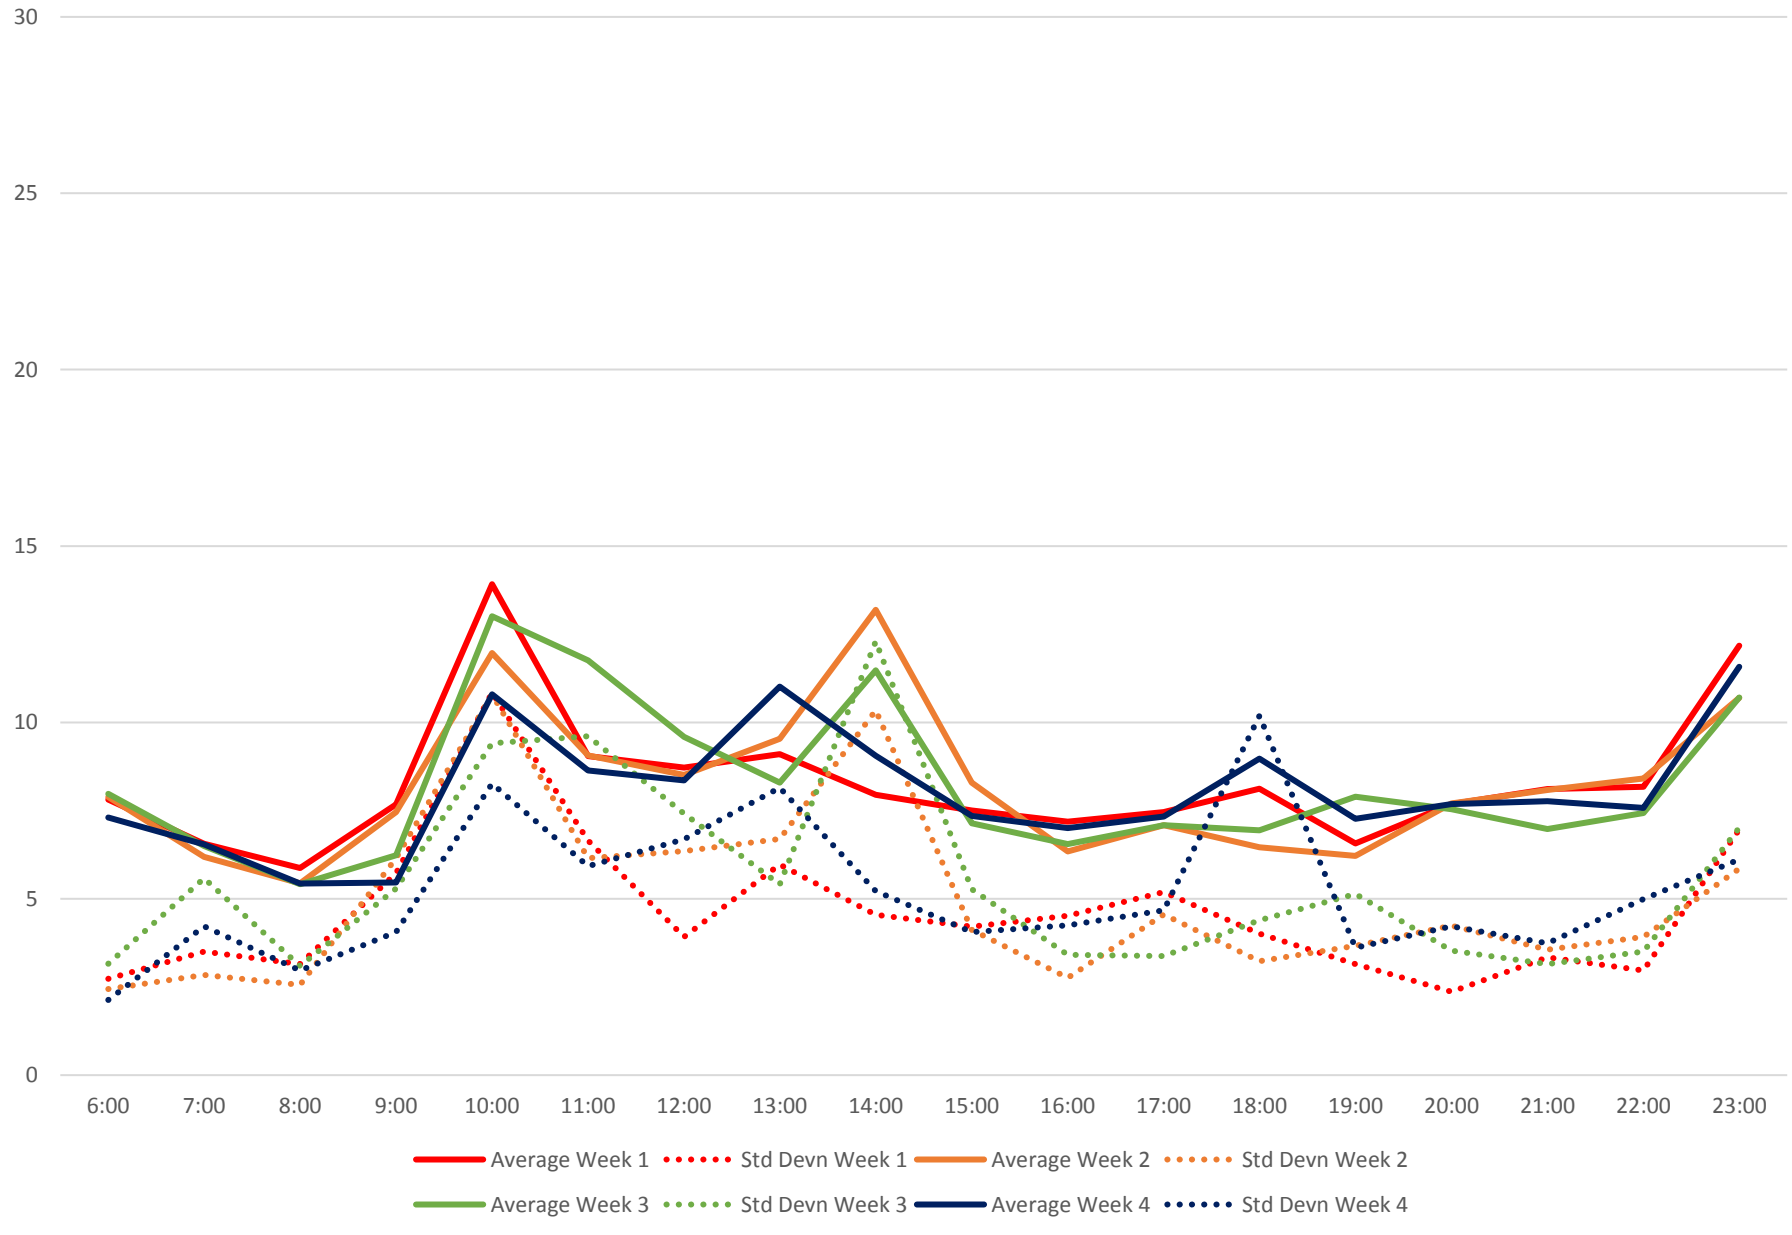

504 King Headways at Springhurst Northbound March 2019

504 King Headways at Springhurst Northbound March 2019

504 King Headways at Springhurst Northbound March 2019 Weekday Statistics

504 King Headways at Springhurst Northbound March 2019 Weekday Statistics

504 King Headways at Springhurst Northbound March 2019

Quartiles Weekday

504 King Headways at Springhurst Northbound March 2019

Quartiles Week 1

504 King Headways at Springhurst Northbound March 2019

Quartiles Week 2

504 King Headways at Springhurst Northbound March 2019

Quartiles Week 3

504 King Headways at Springhurst Northbound March 2019

Quartiles Week 4

504 King Headways at Springhurst Northbound March 2019 Saturday Statistics

504 King Headways at Springhurst Northbound March 2019

Quartiles Saturdays

504 King Headways at Springhurst Northbound March 2019 Sunday Statistics

504 King Headways at Springhurst Northbound March 2019

Quartiles Sundays/Holidays