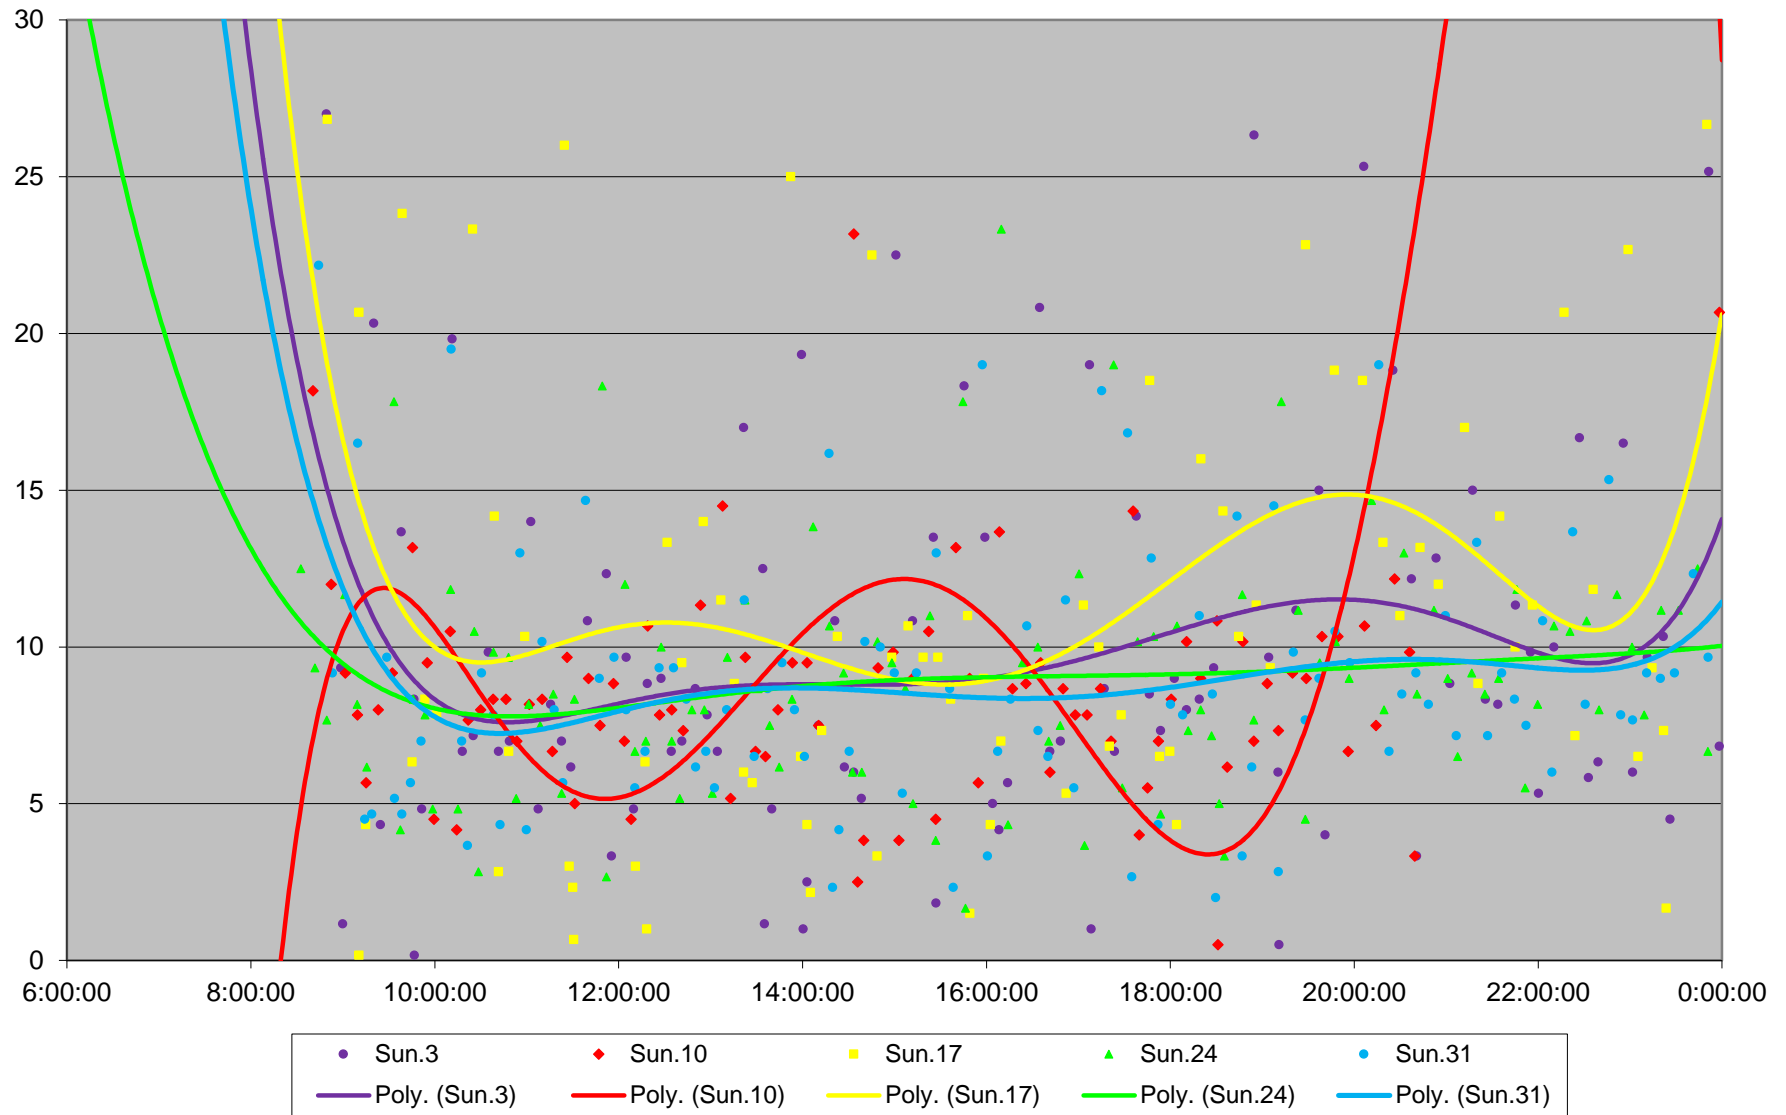

504 King Headways at Springhurst Northbound March 2019

504 King Headways at Springhurst Northbound March 2019

504 King Headways at Springhurst Northbound March 2019

504 King Headways at Springhurst Northbound March 2019

504 King Headways at Springhurst Northbound March 2019

504 King Headways at Springhurst Northbound March 2019

504 King Headways at Springhurst Northbound March 2019 Weekday Statistics

504 King Headways at Springhurst Northbound March 2019 Weekday Statistics

504 King Headways at Springhurst Northbound March 2019

Quartiles Week 3

504 King Headways at Springhurst Northbound March 2019

Quartiles Week 4

504 King Headways at Springhurst Northbound March 2019 Saturday Statistics