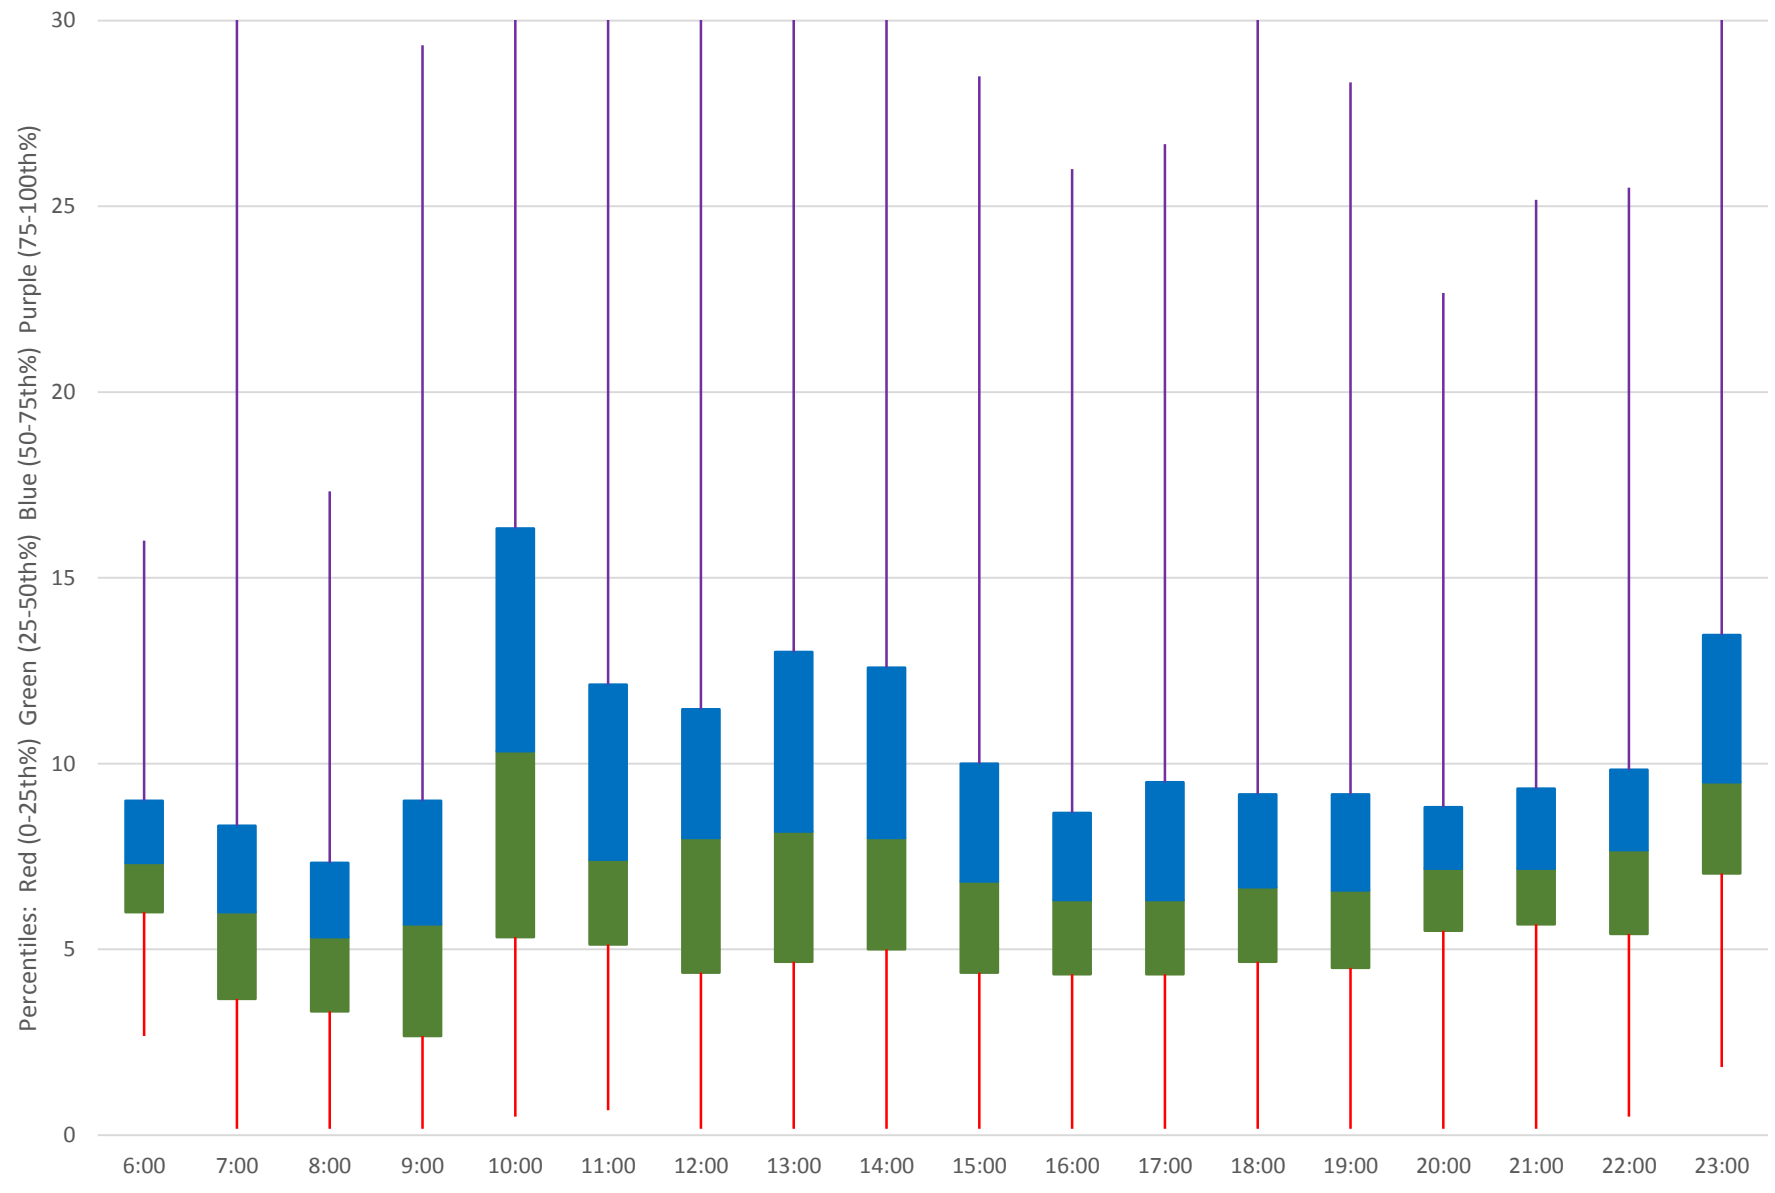

504 King Headways at Springhurst Northbound March 2019

504 King Headways at Springhurst Northbound March 2019

504 King Headways at Springhurst Northbound March 2019 Weekday Statistics

504 King Headways at Springhurst Northbound March 2019 Weekday Statistics

504 King Headways at Springhurst Northbound March 2019

Quartiles Weekday

504 King Headways at Springhurst Northbound March 2019

Quartiles Week 1

504 King Headways at Springhurst Northbound March 2019

Quartiles Week 2