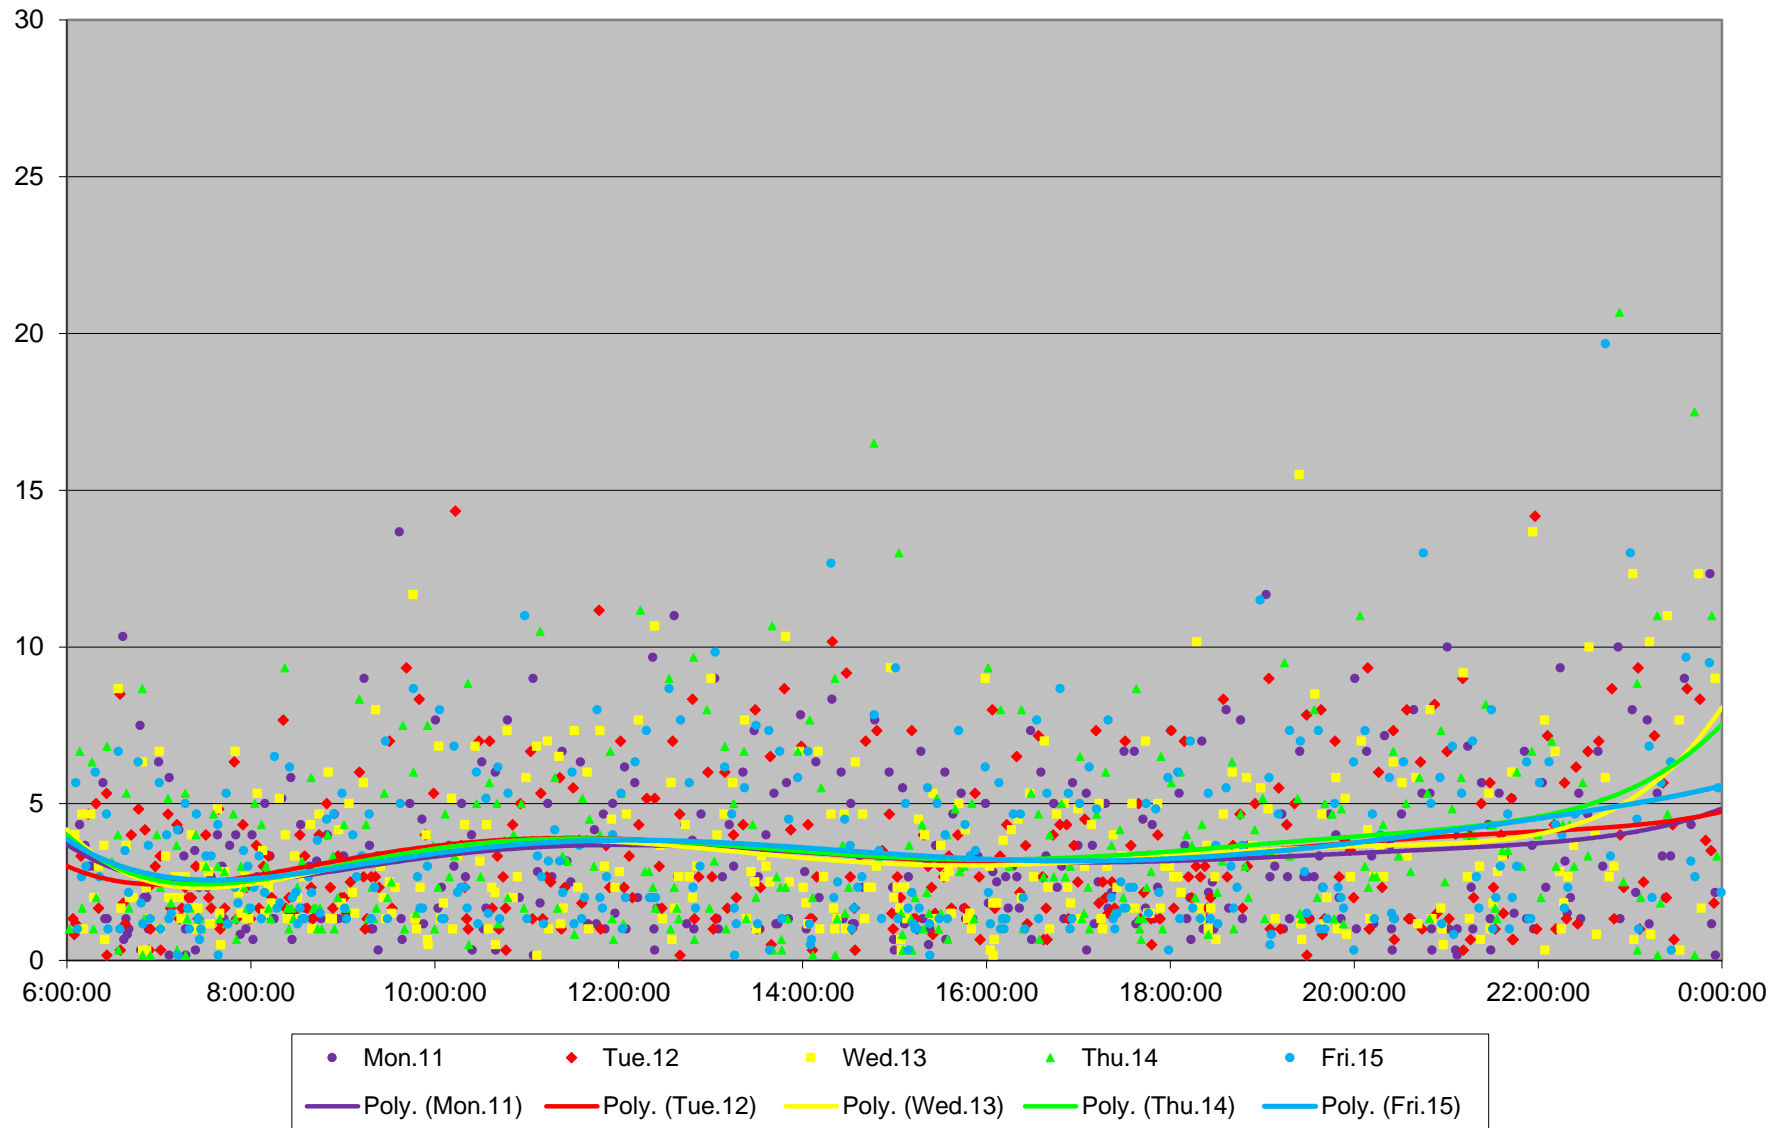

504 King Headways at Parliament King Westbound March 2019