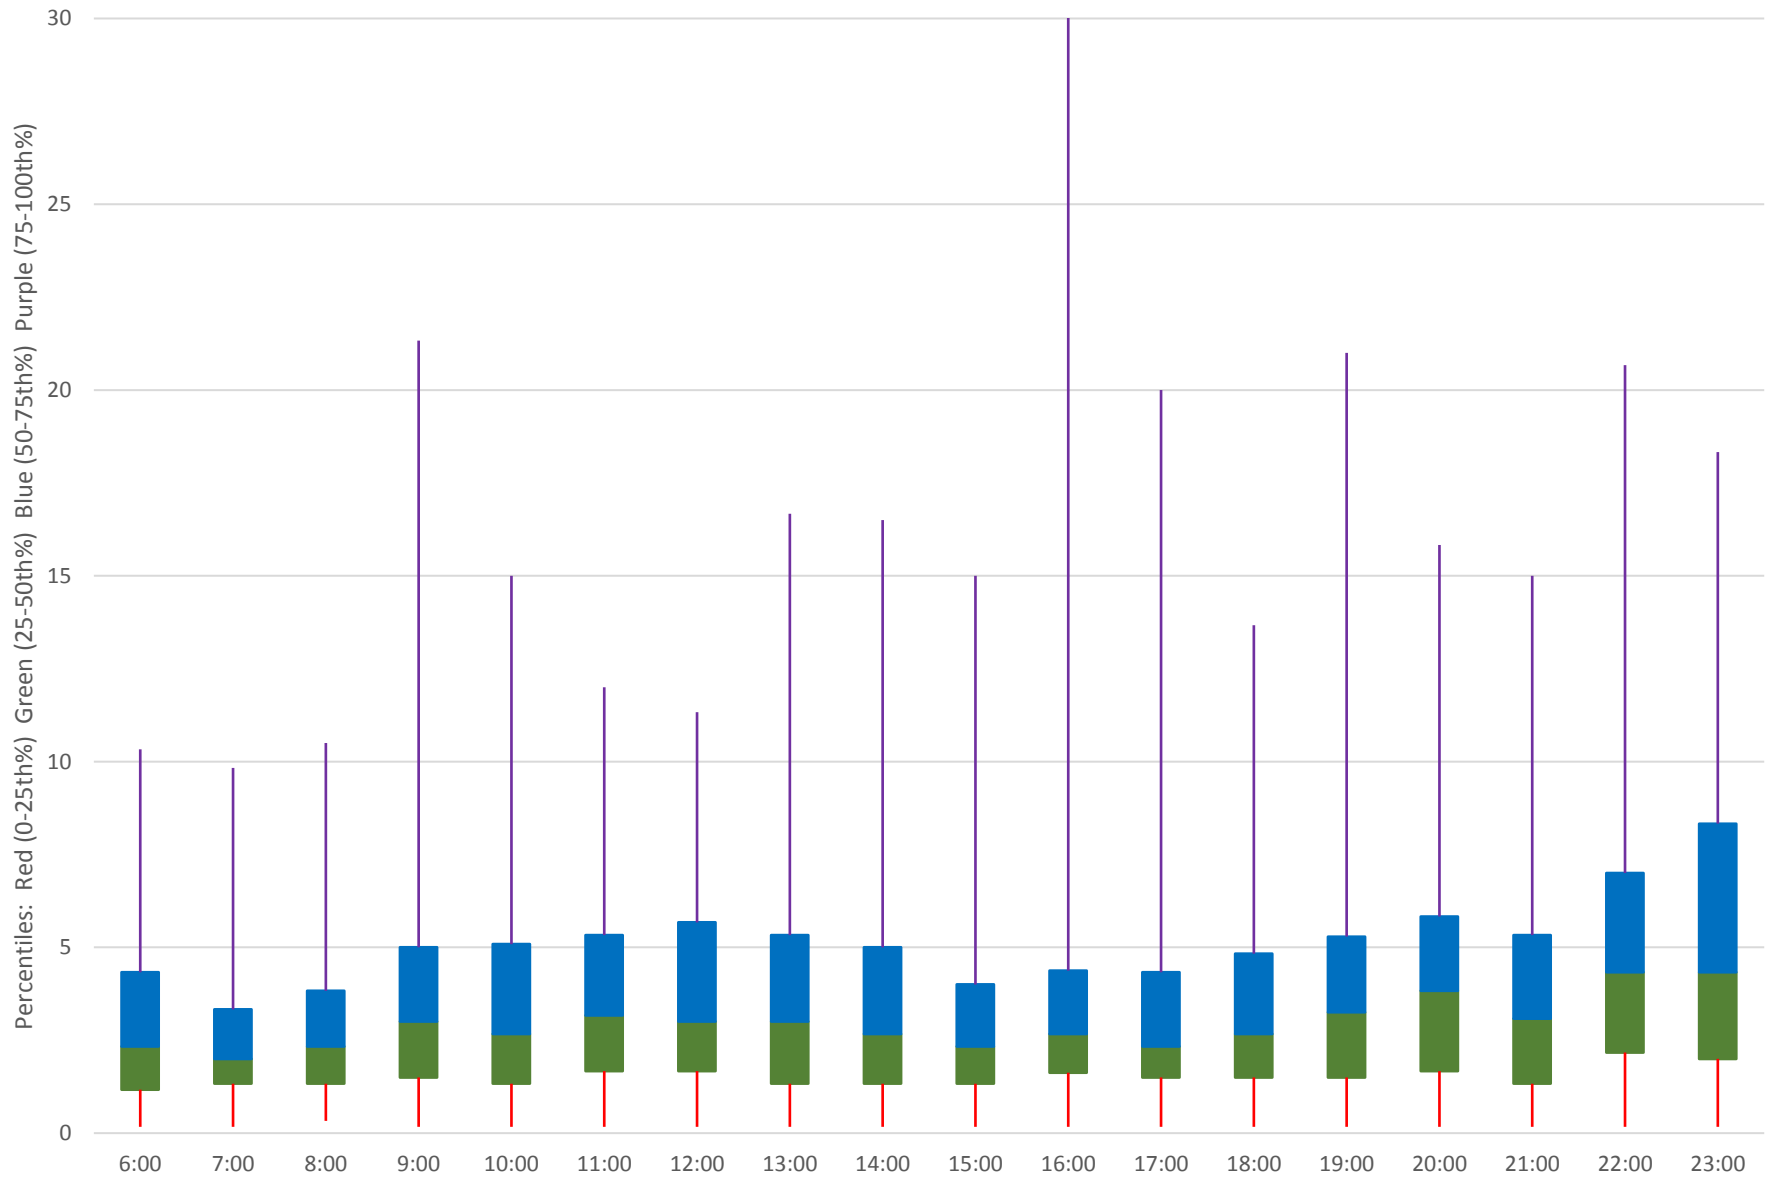

504 King Headways at Parliament King Westbound March 2019

Quartiles Weekday