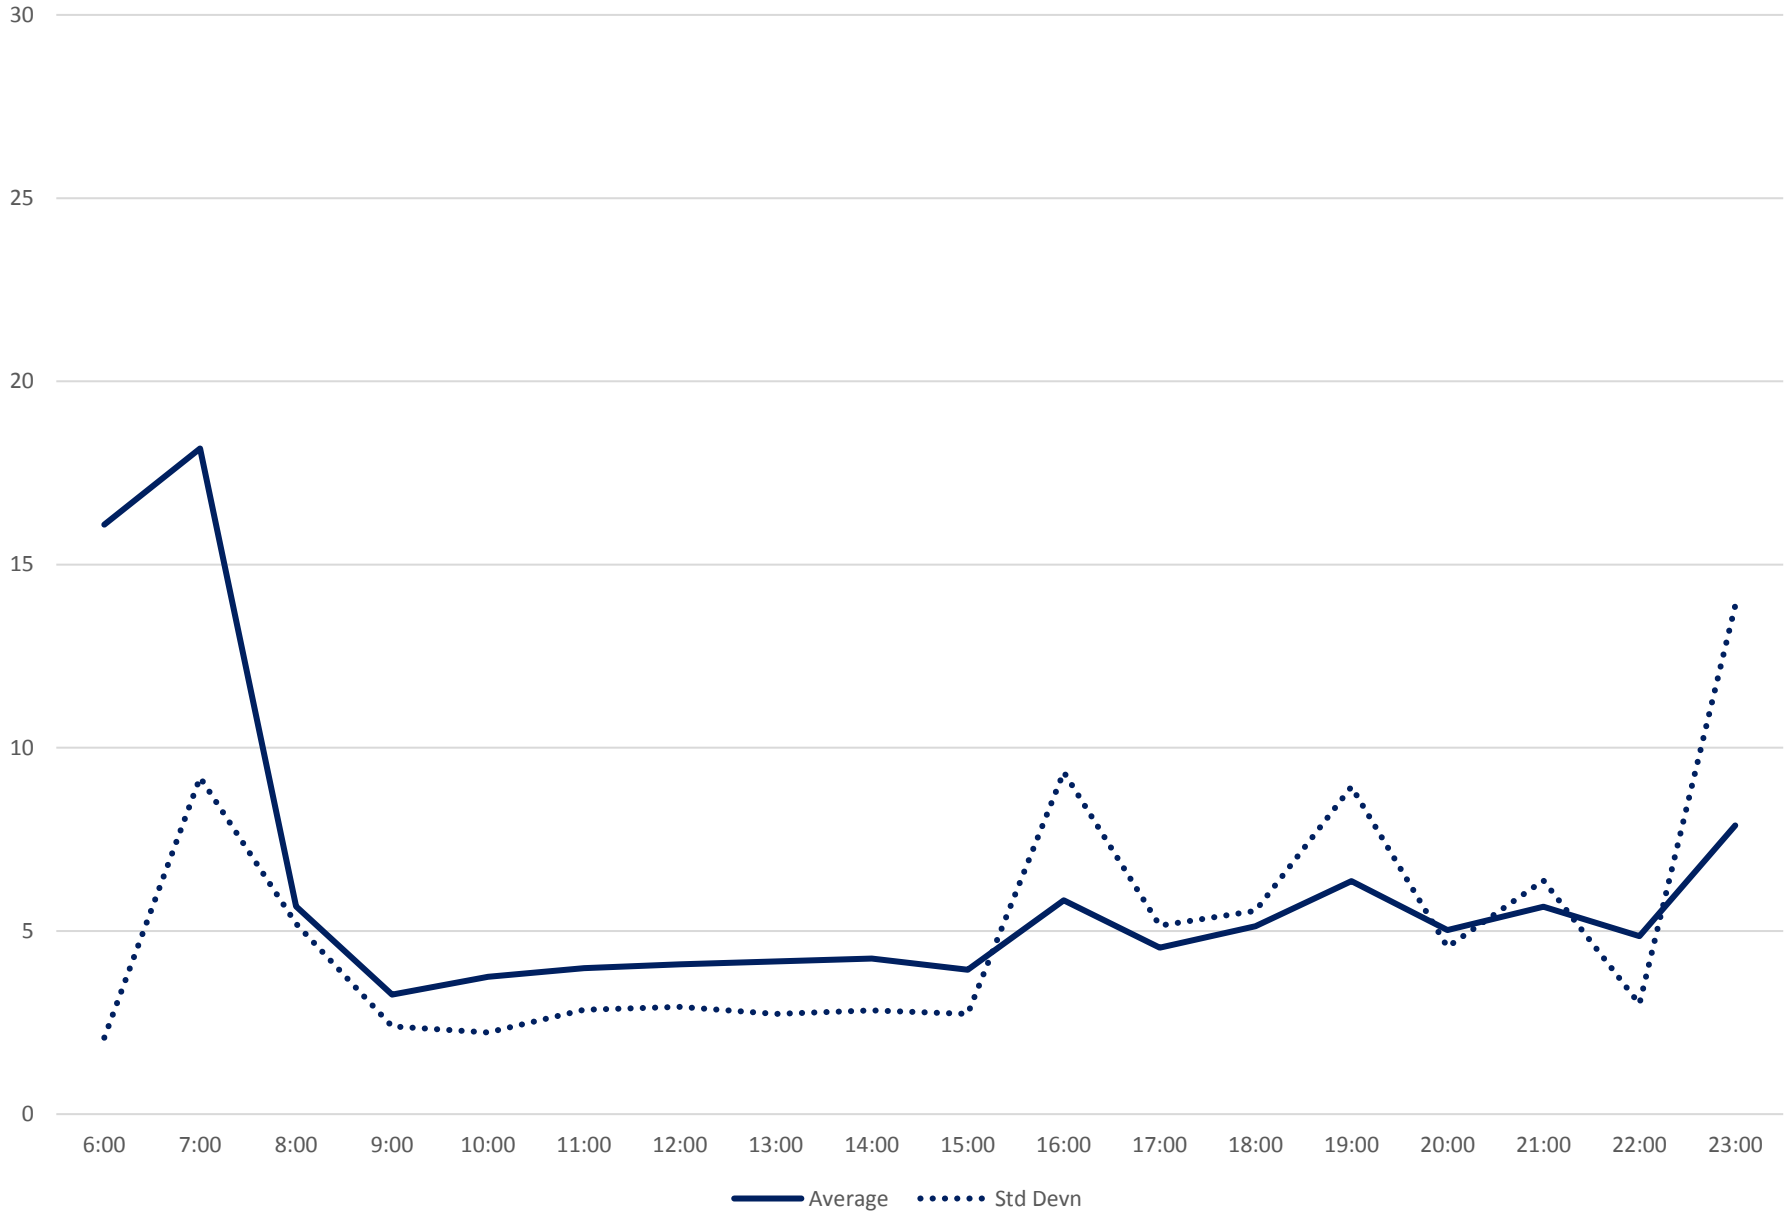

### 504 King Headways at Parliament King Westbound March 2019 Saturday Statistics

# 504 King Headways at Parliament King Westbound March 2019

## Quartiles Saturdays

504 King Headways at Parliament King Westbound March 2019 Sunday Statistics