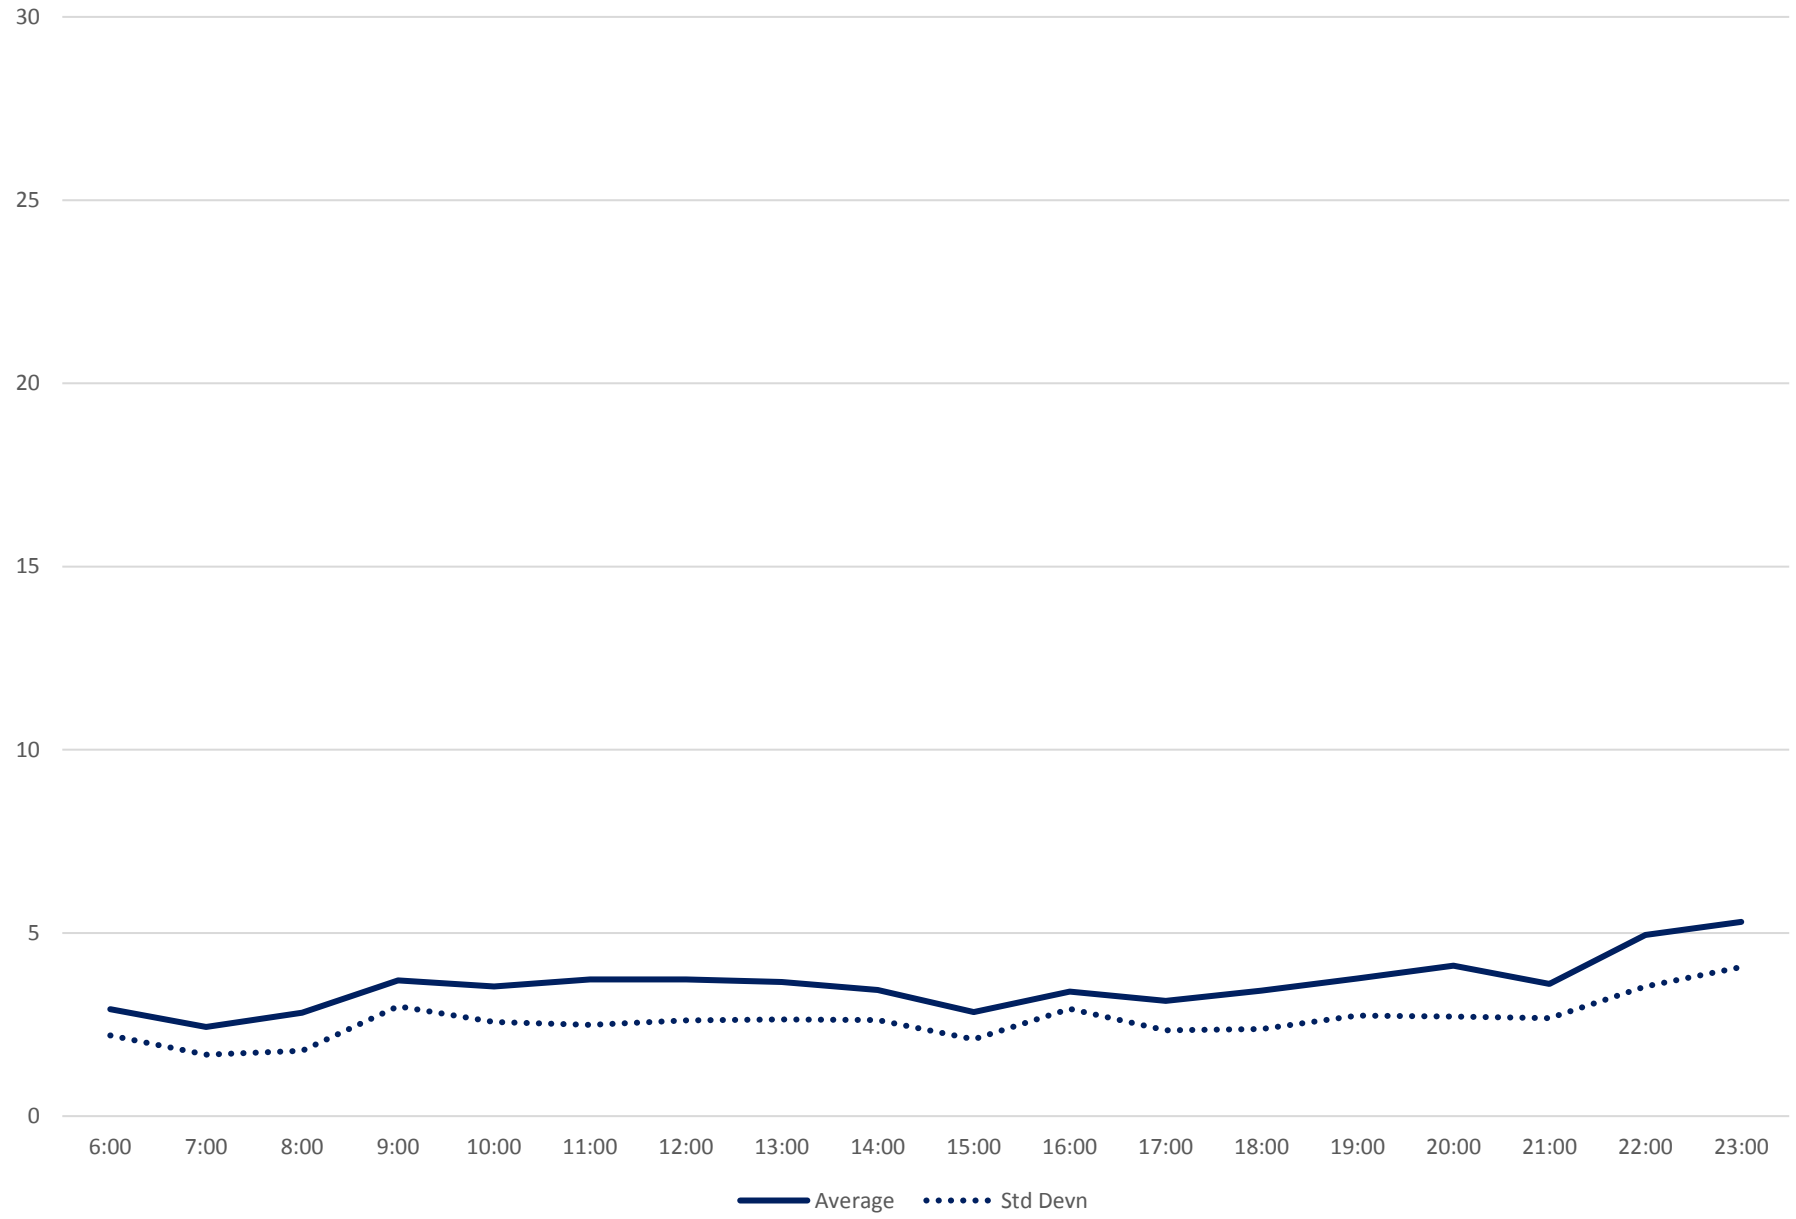

504 King Headways at Parliament King Westbound March 2019 Weekday Statistics