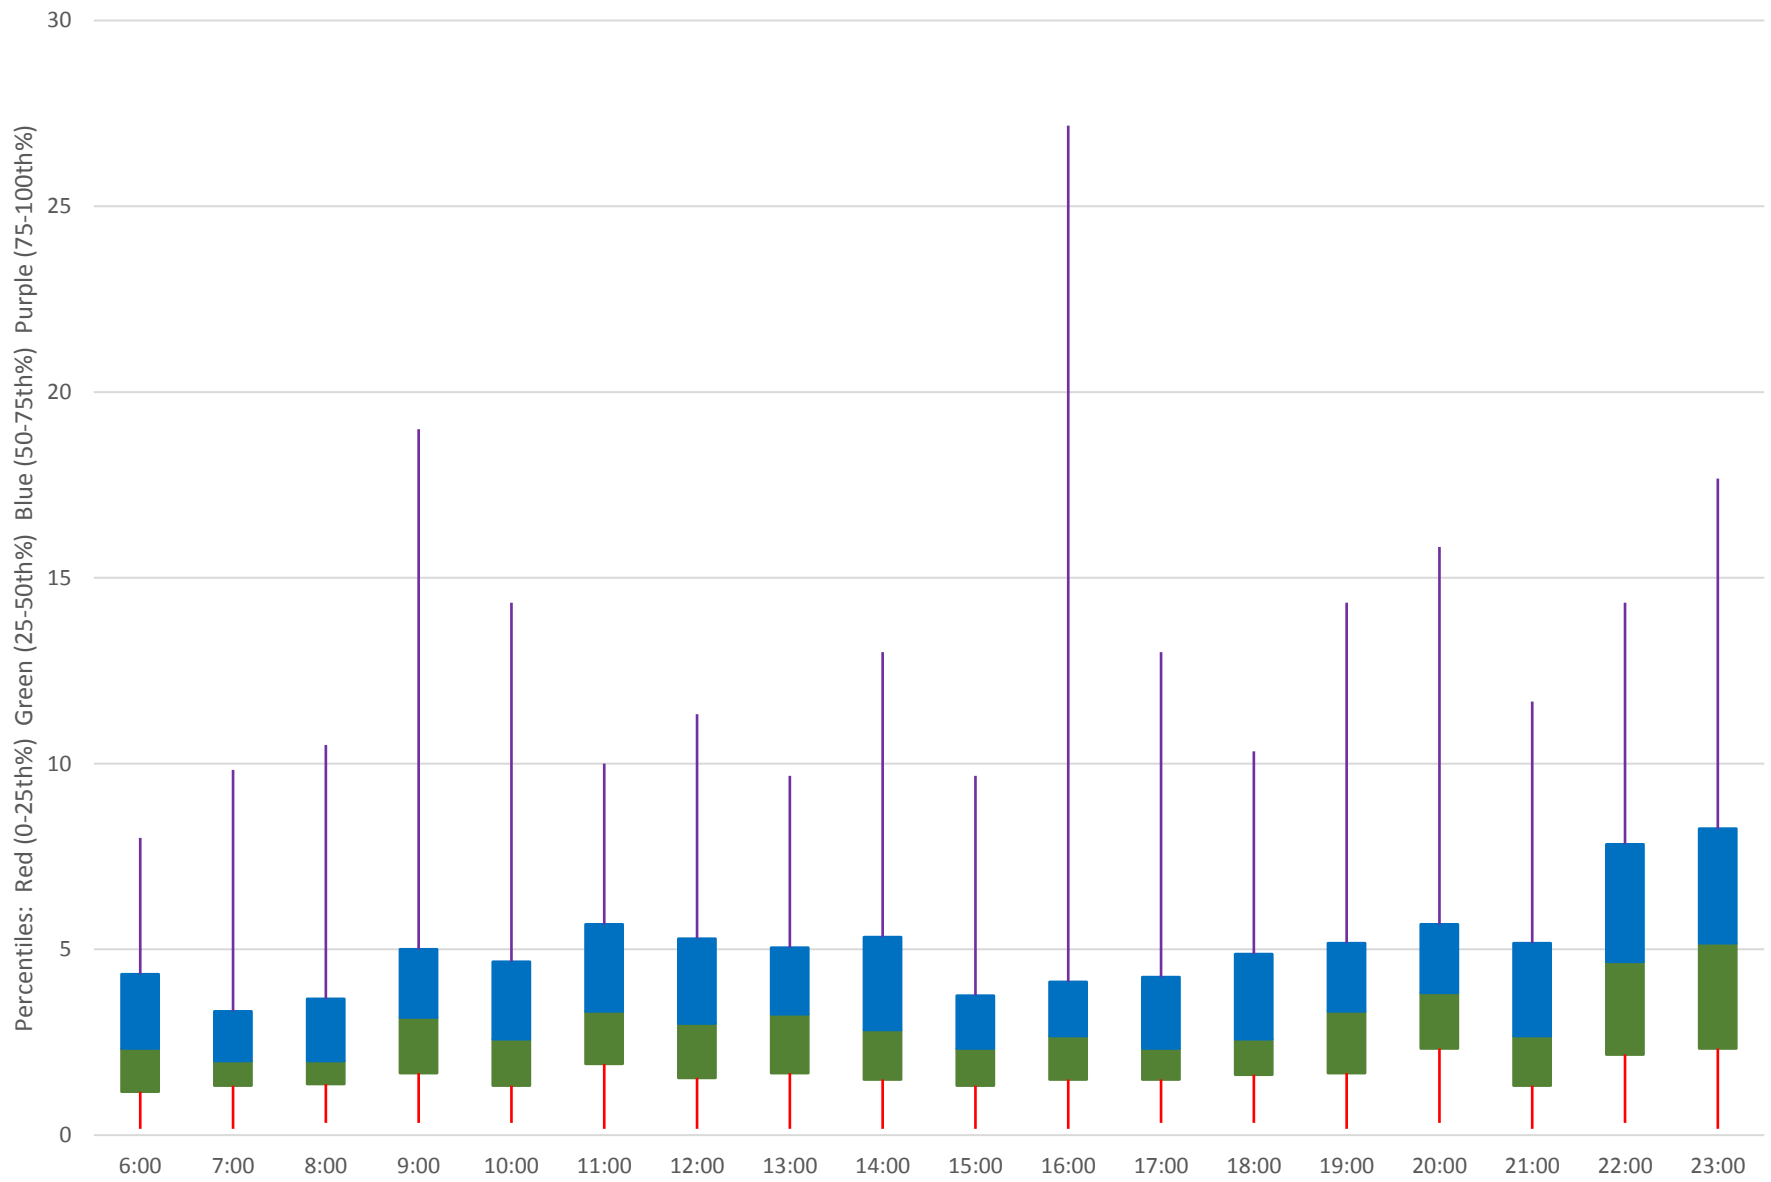

504 King Headways at Parliament King Westbound March 2019

Quartiles Week 1