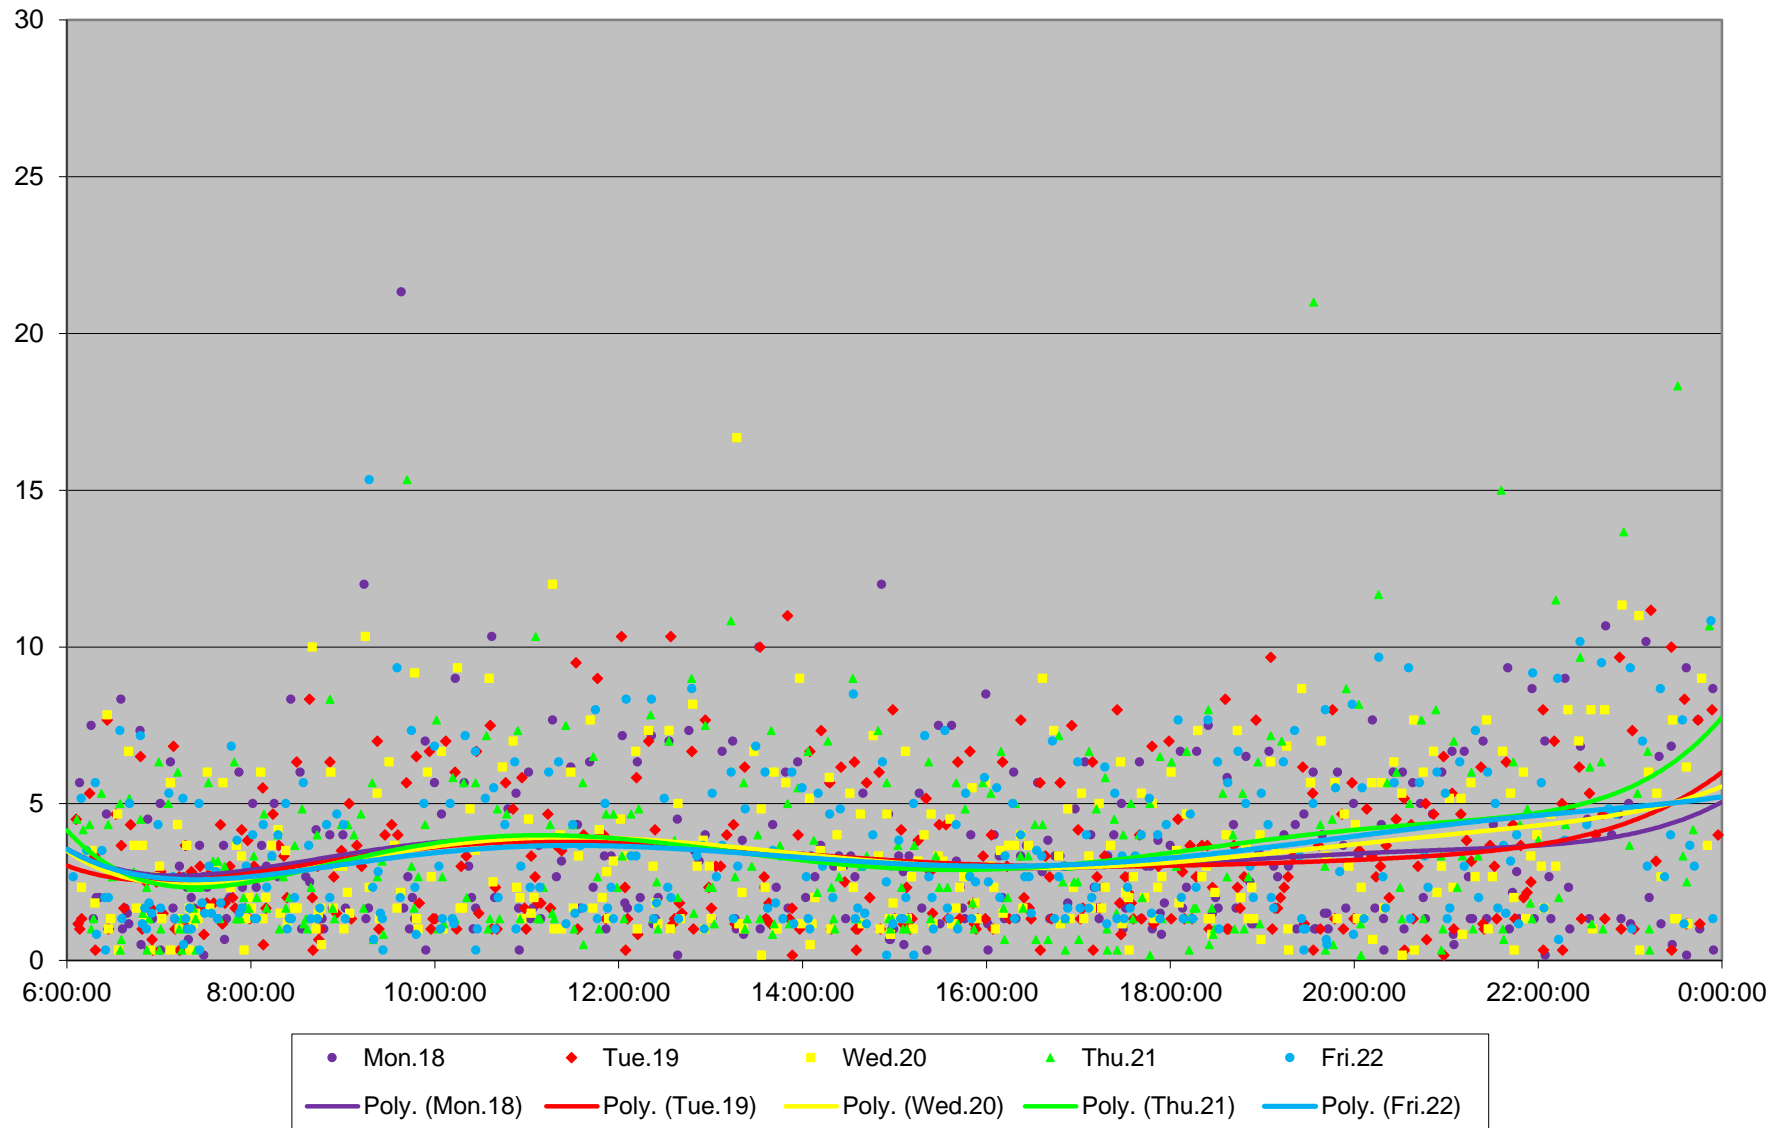

504 King Headways at Parliament King Westbound March 2019