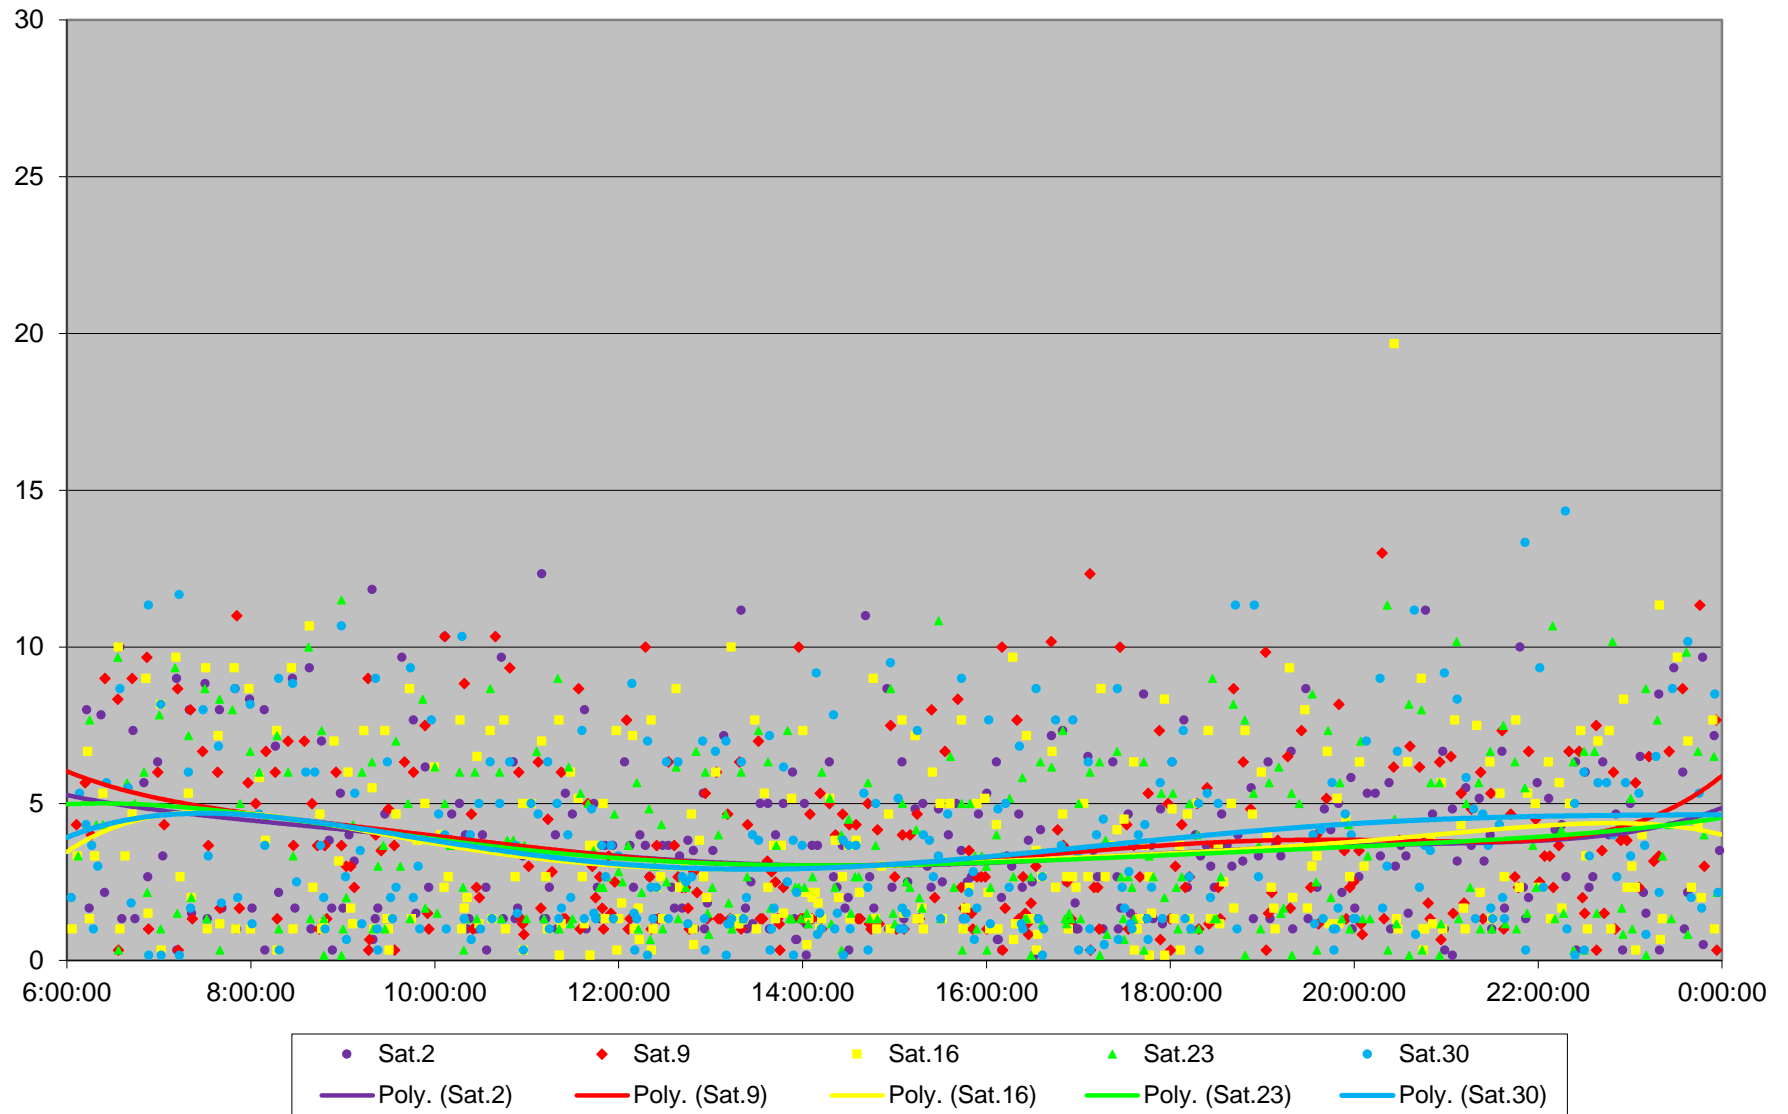

504 King Headways at Parliament King Westbound March 2019