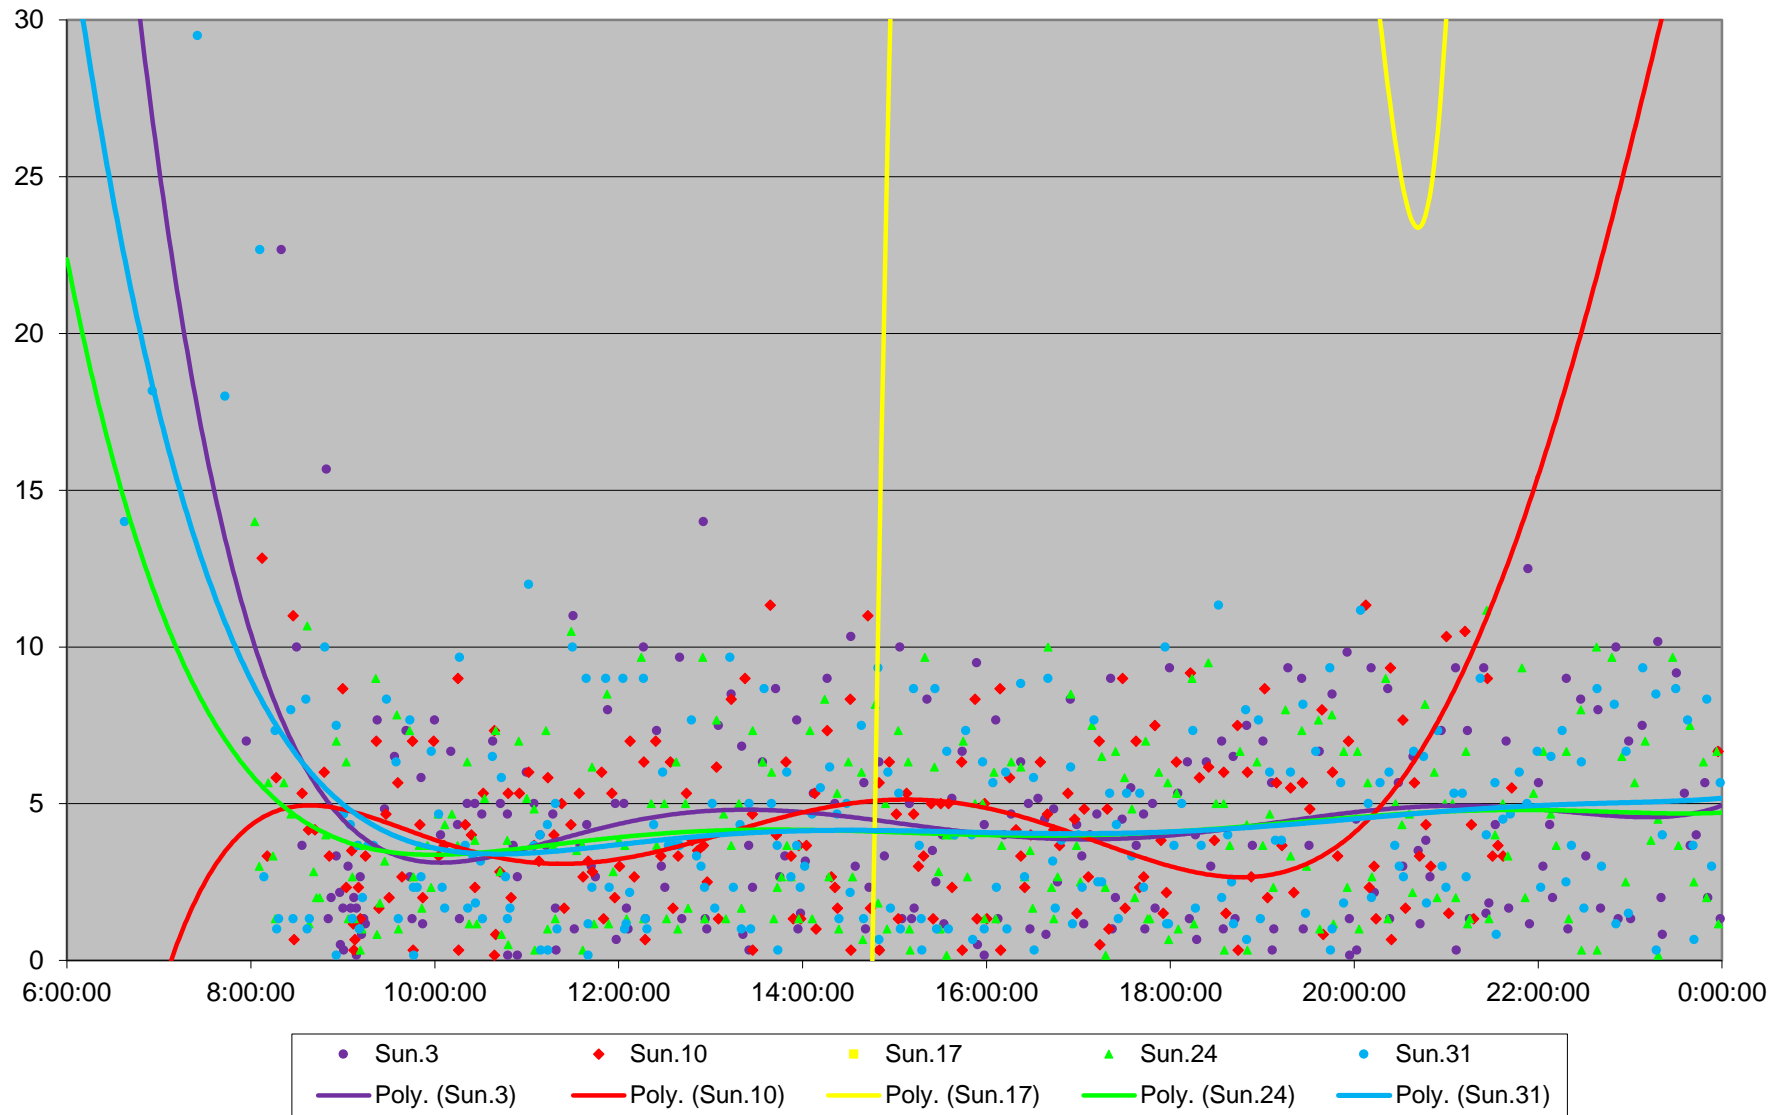

504 King Headways at Parliament King Westbound March 2019