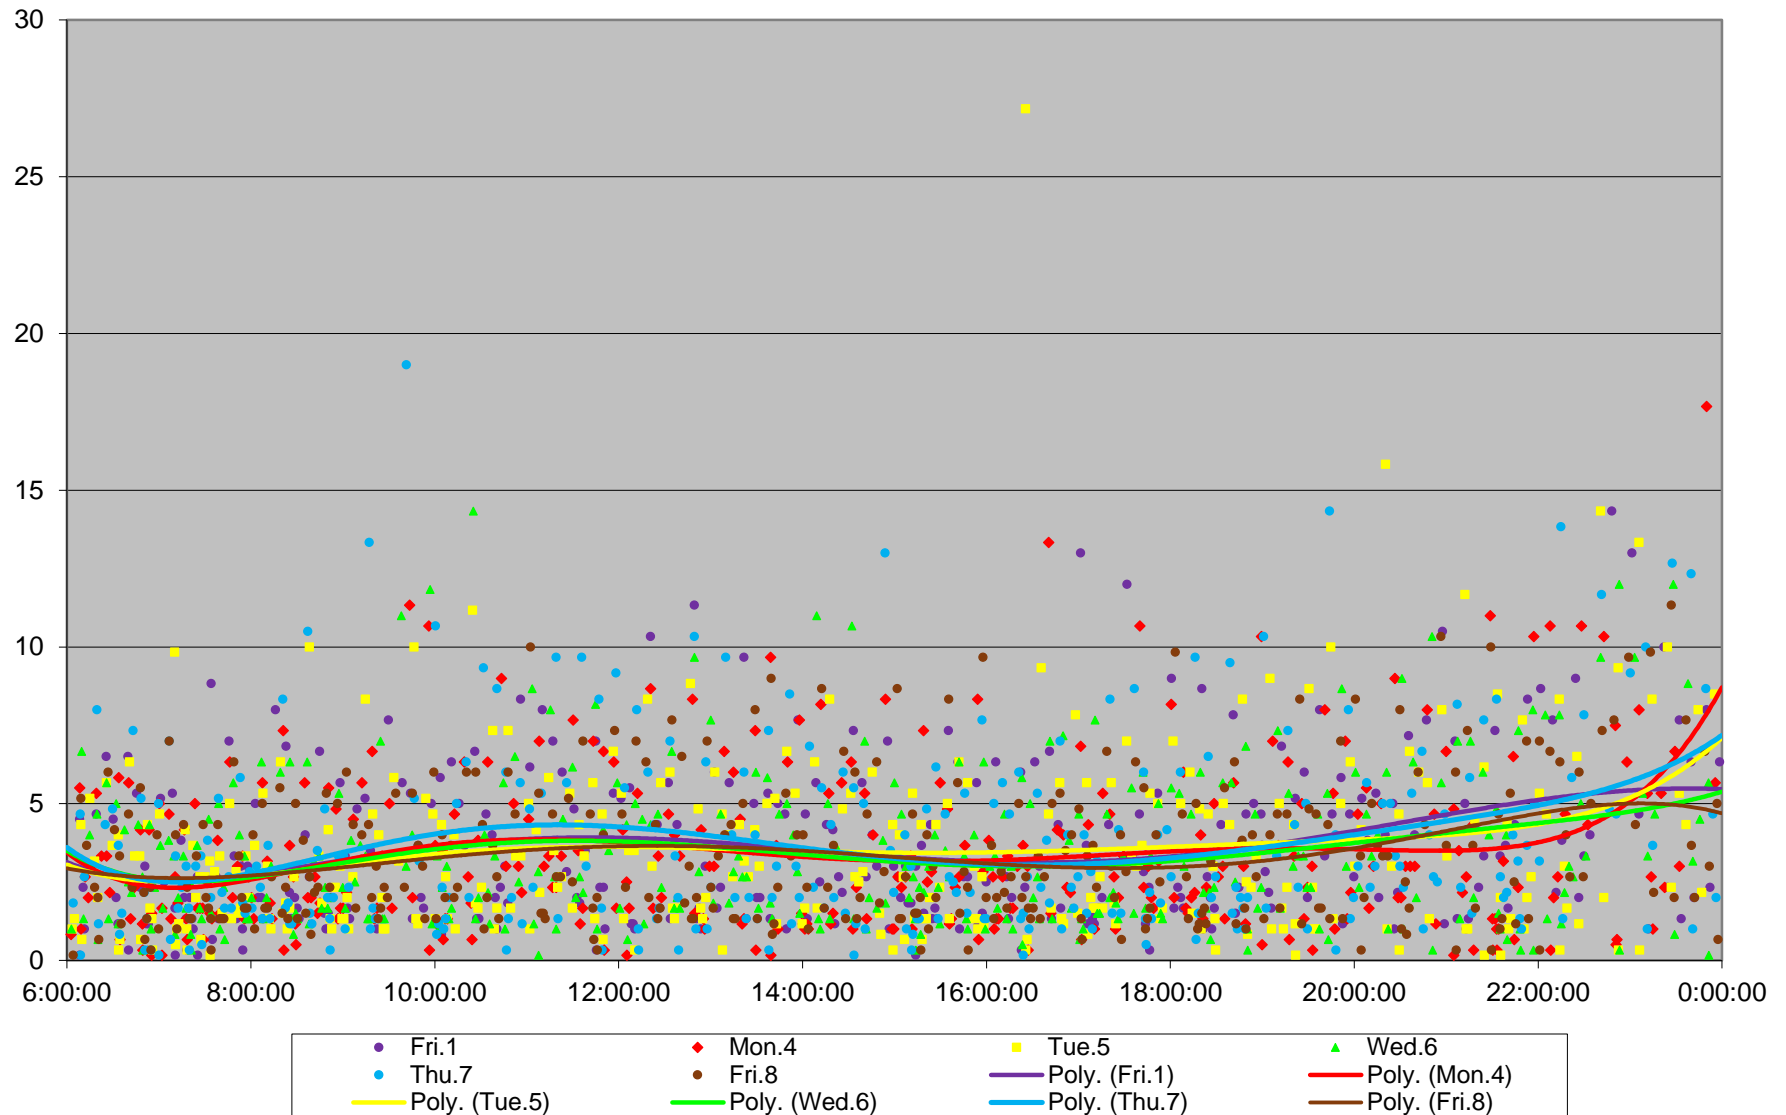

# 504 King Headways at Parliament King Westbound March 2019