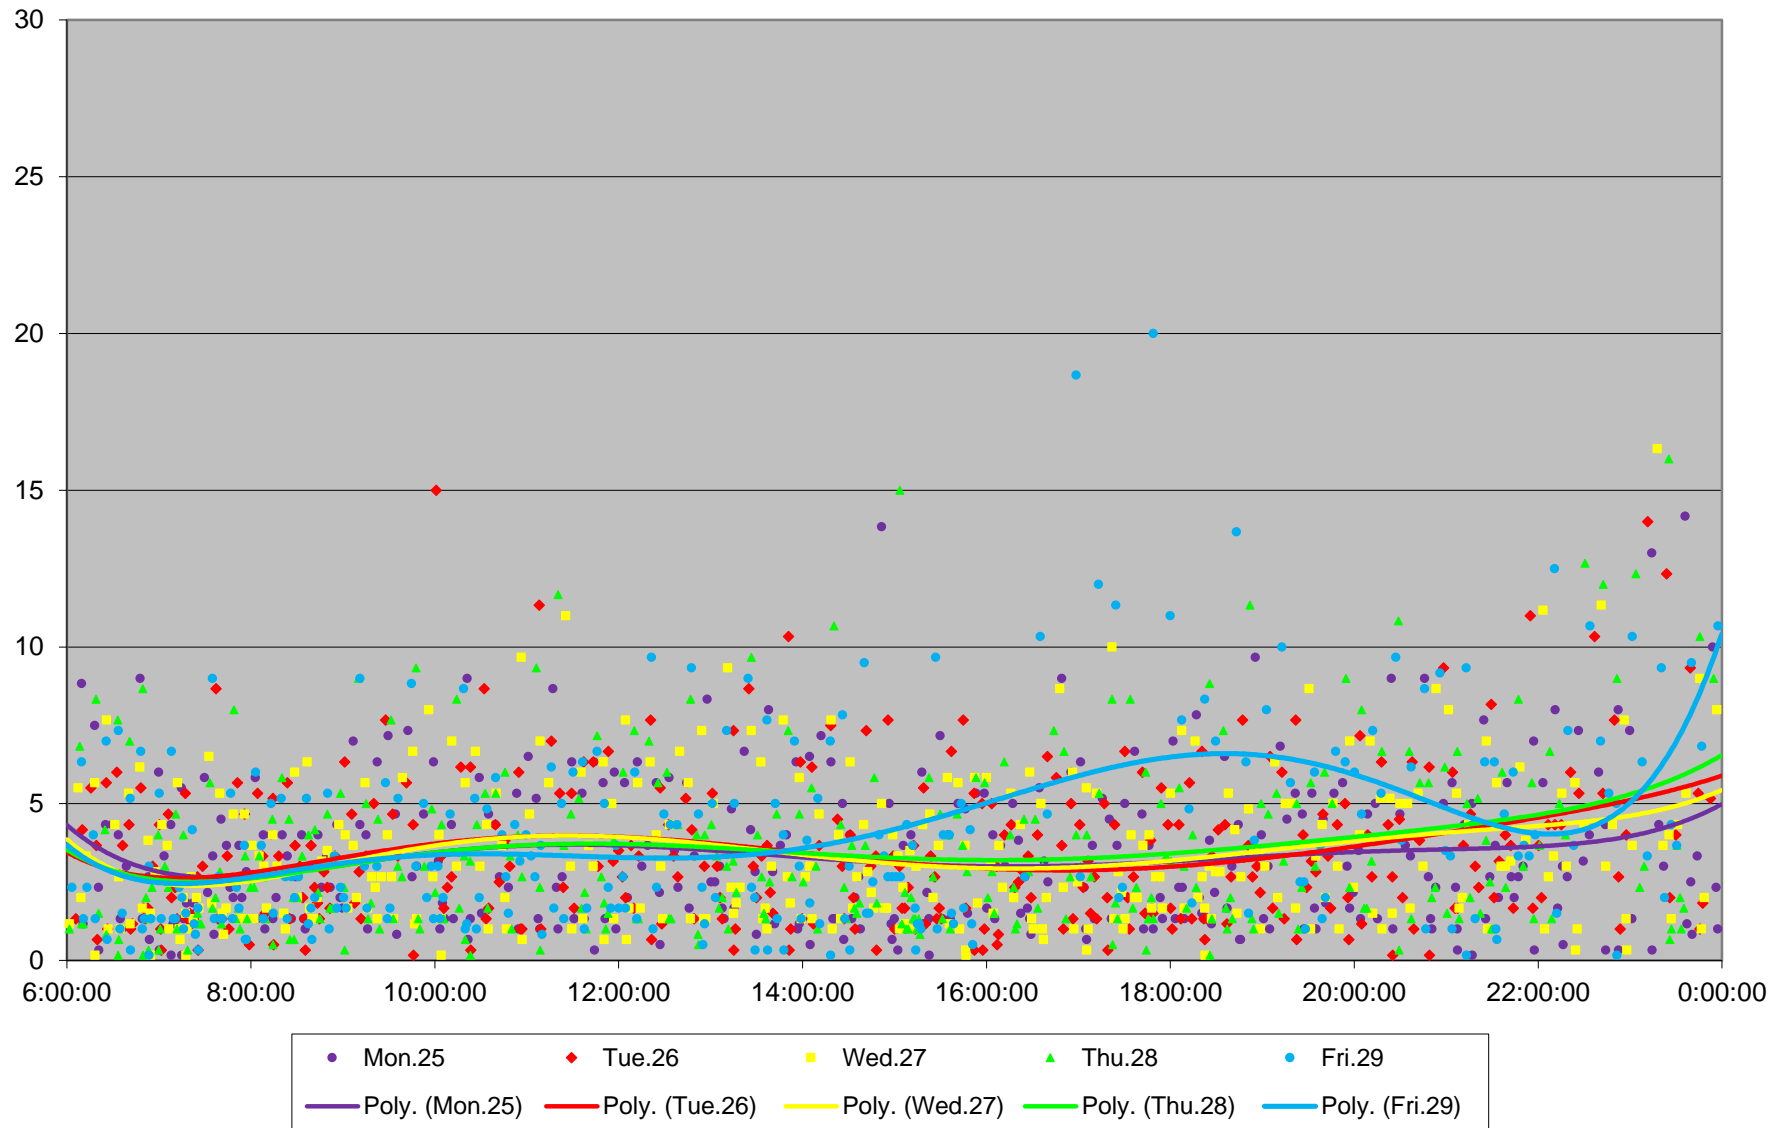

504 King Headways at Parliament King Westbound March 2019