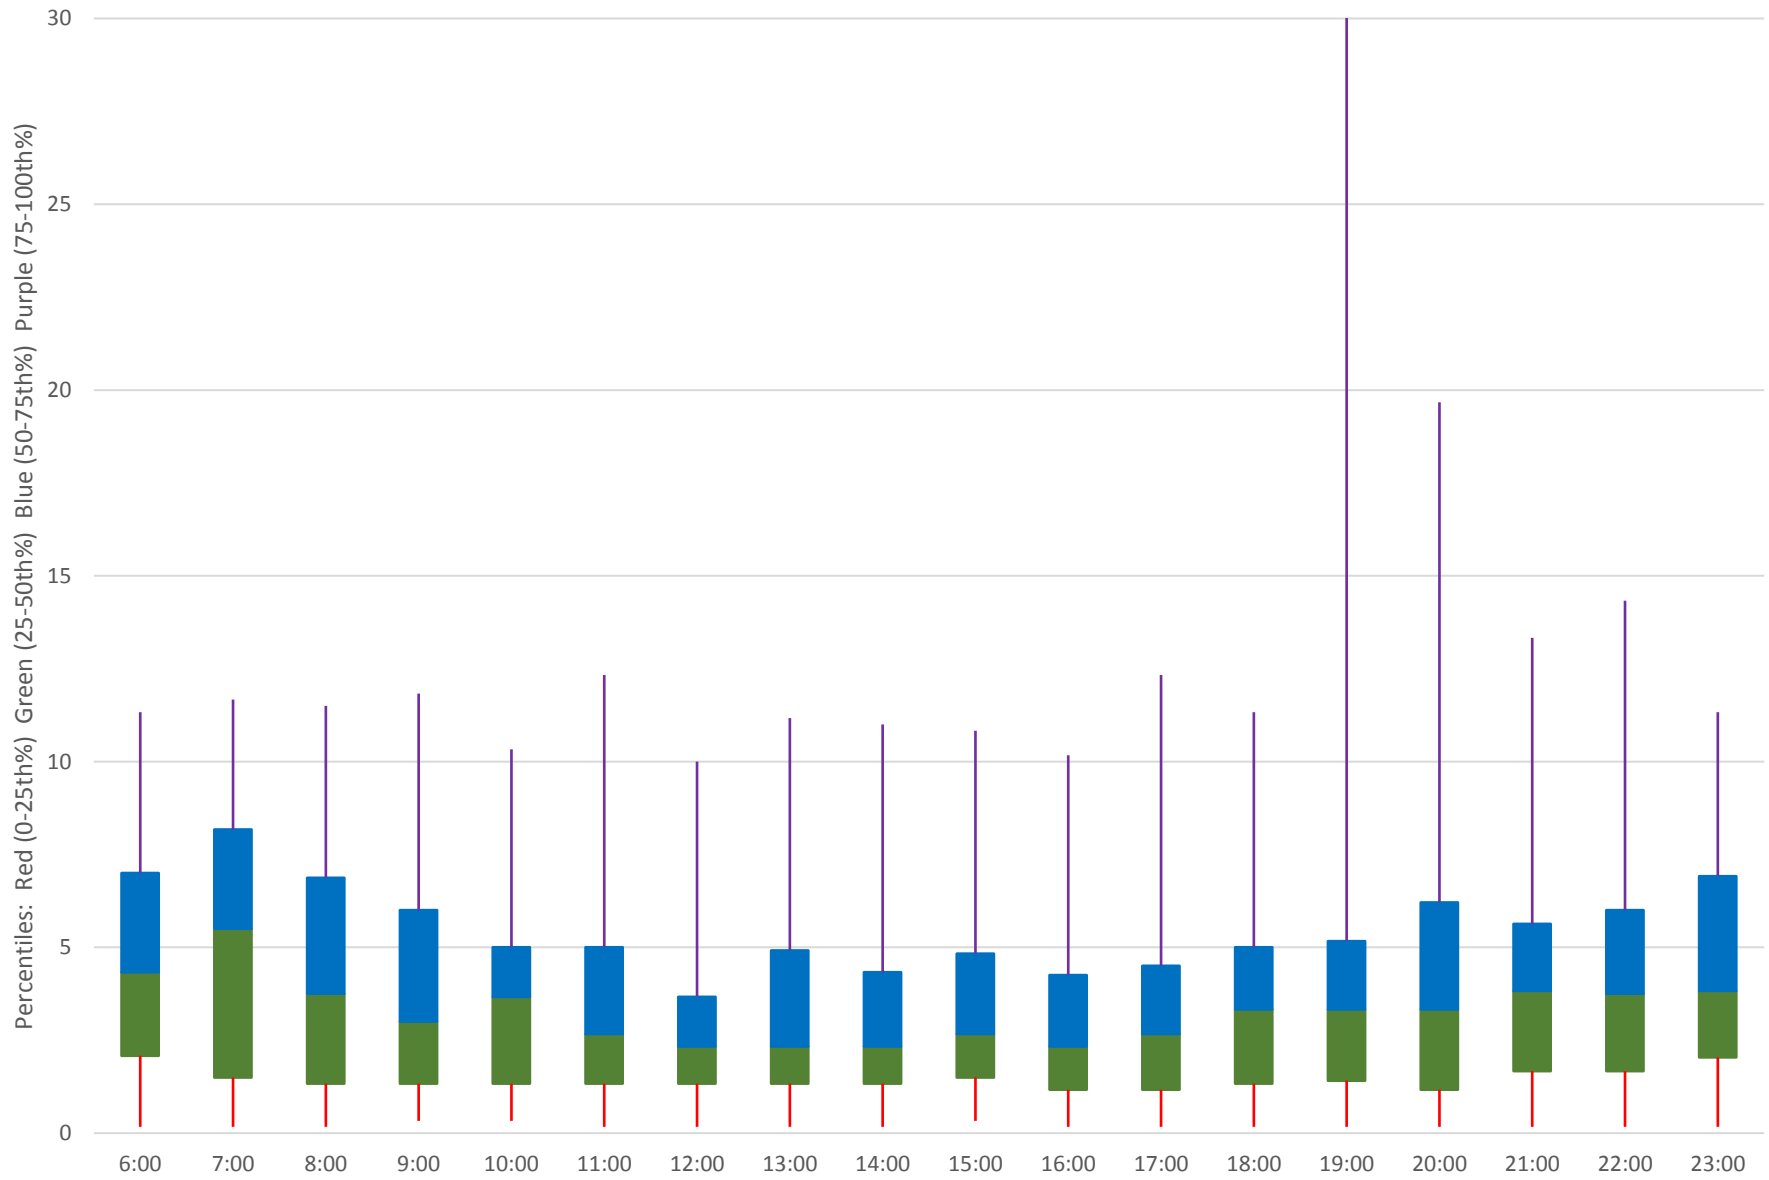

504 King Headways at Parliament King Westbound March 2019 Sunday Statistics

504 King Headways at Parliament King Westbound March 2019

Quartiles Saturdays