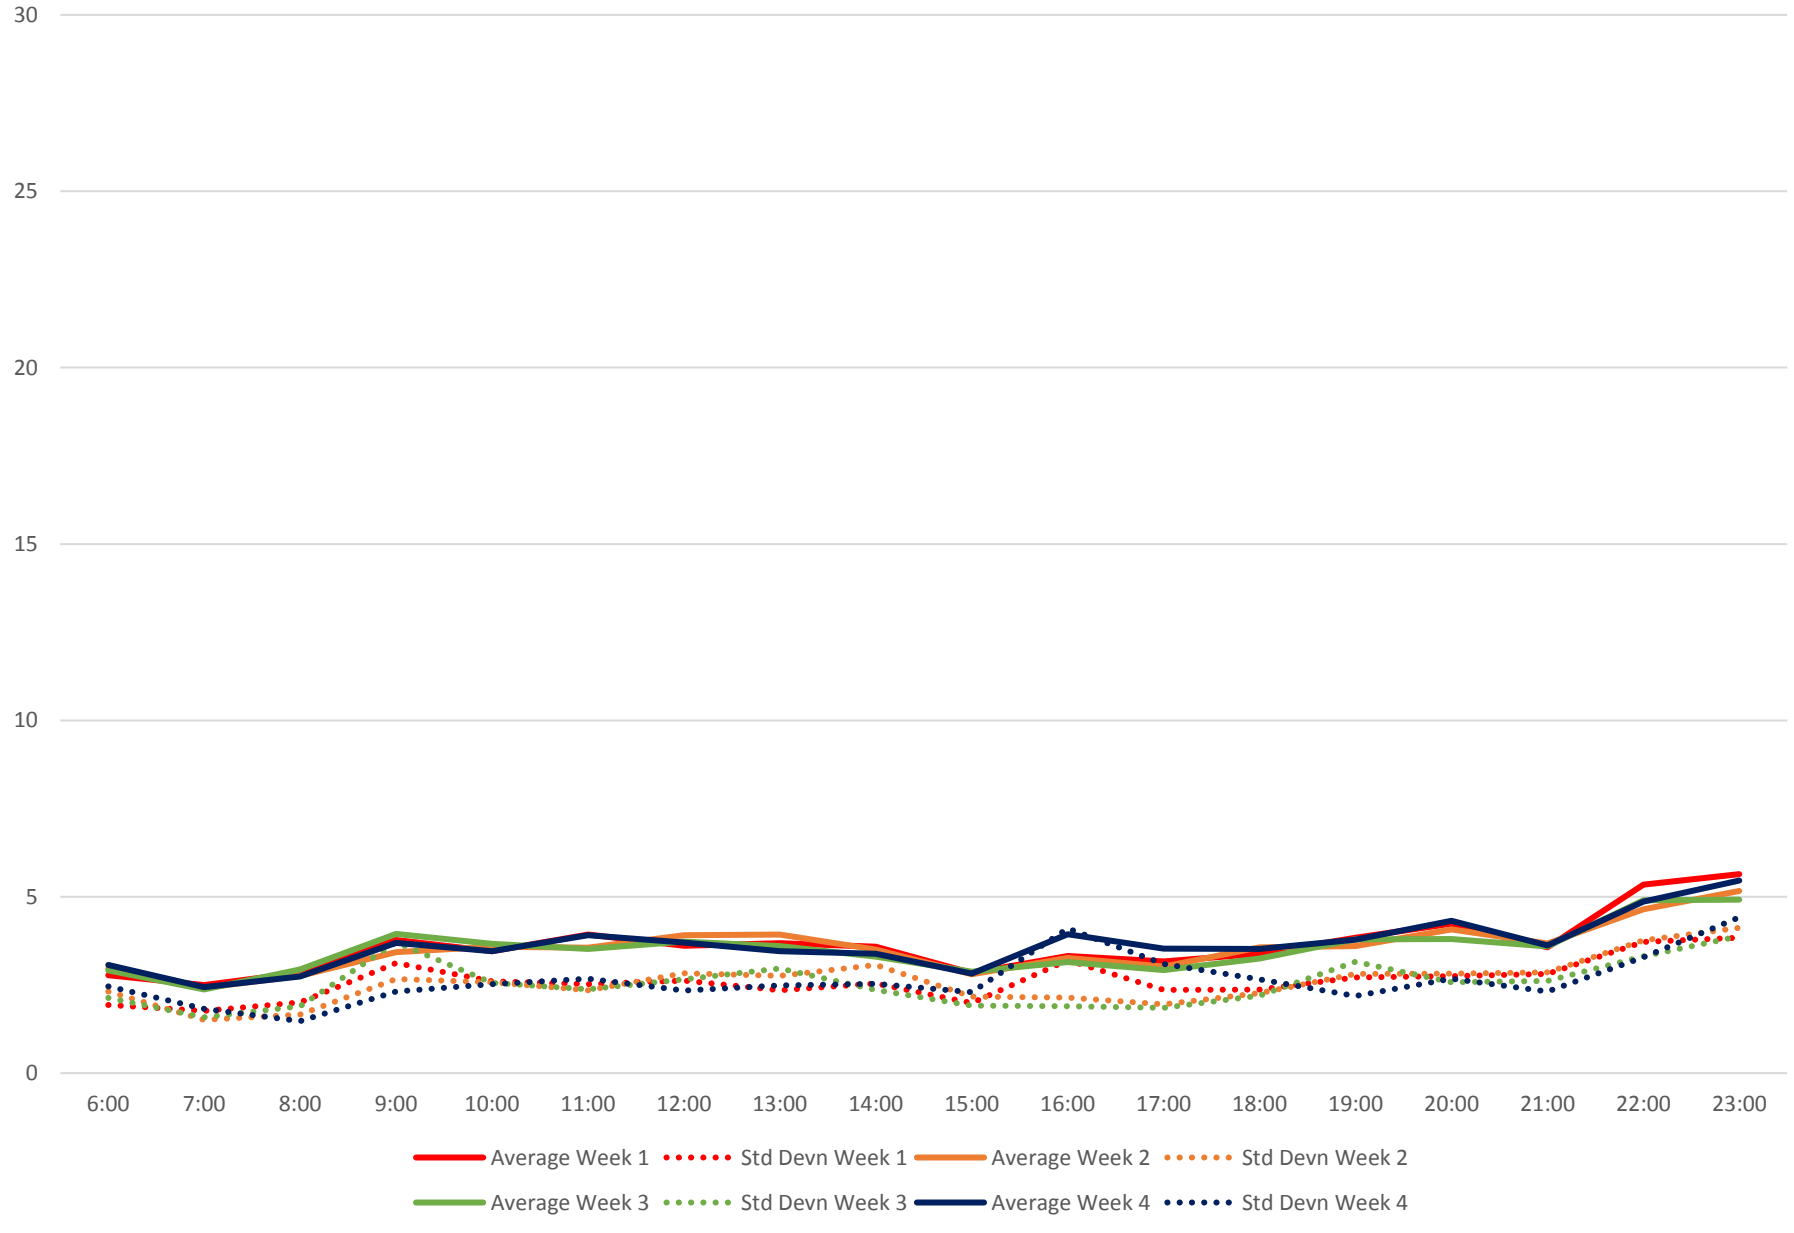

504 King Headways at Parliament King Westbound March 2019 Weekday Statistics