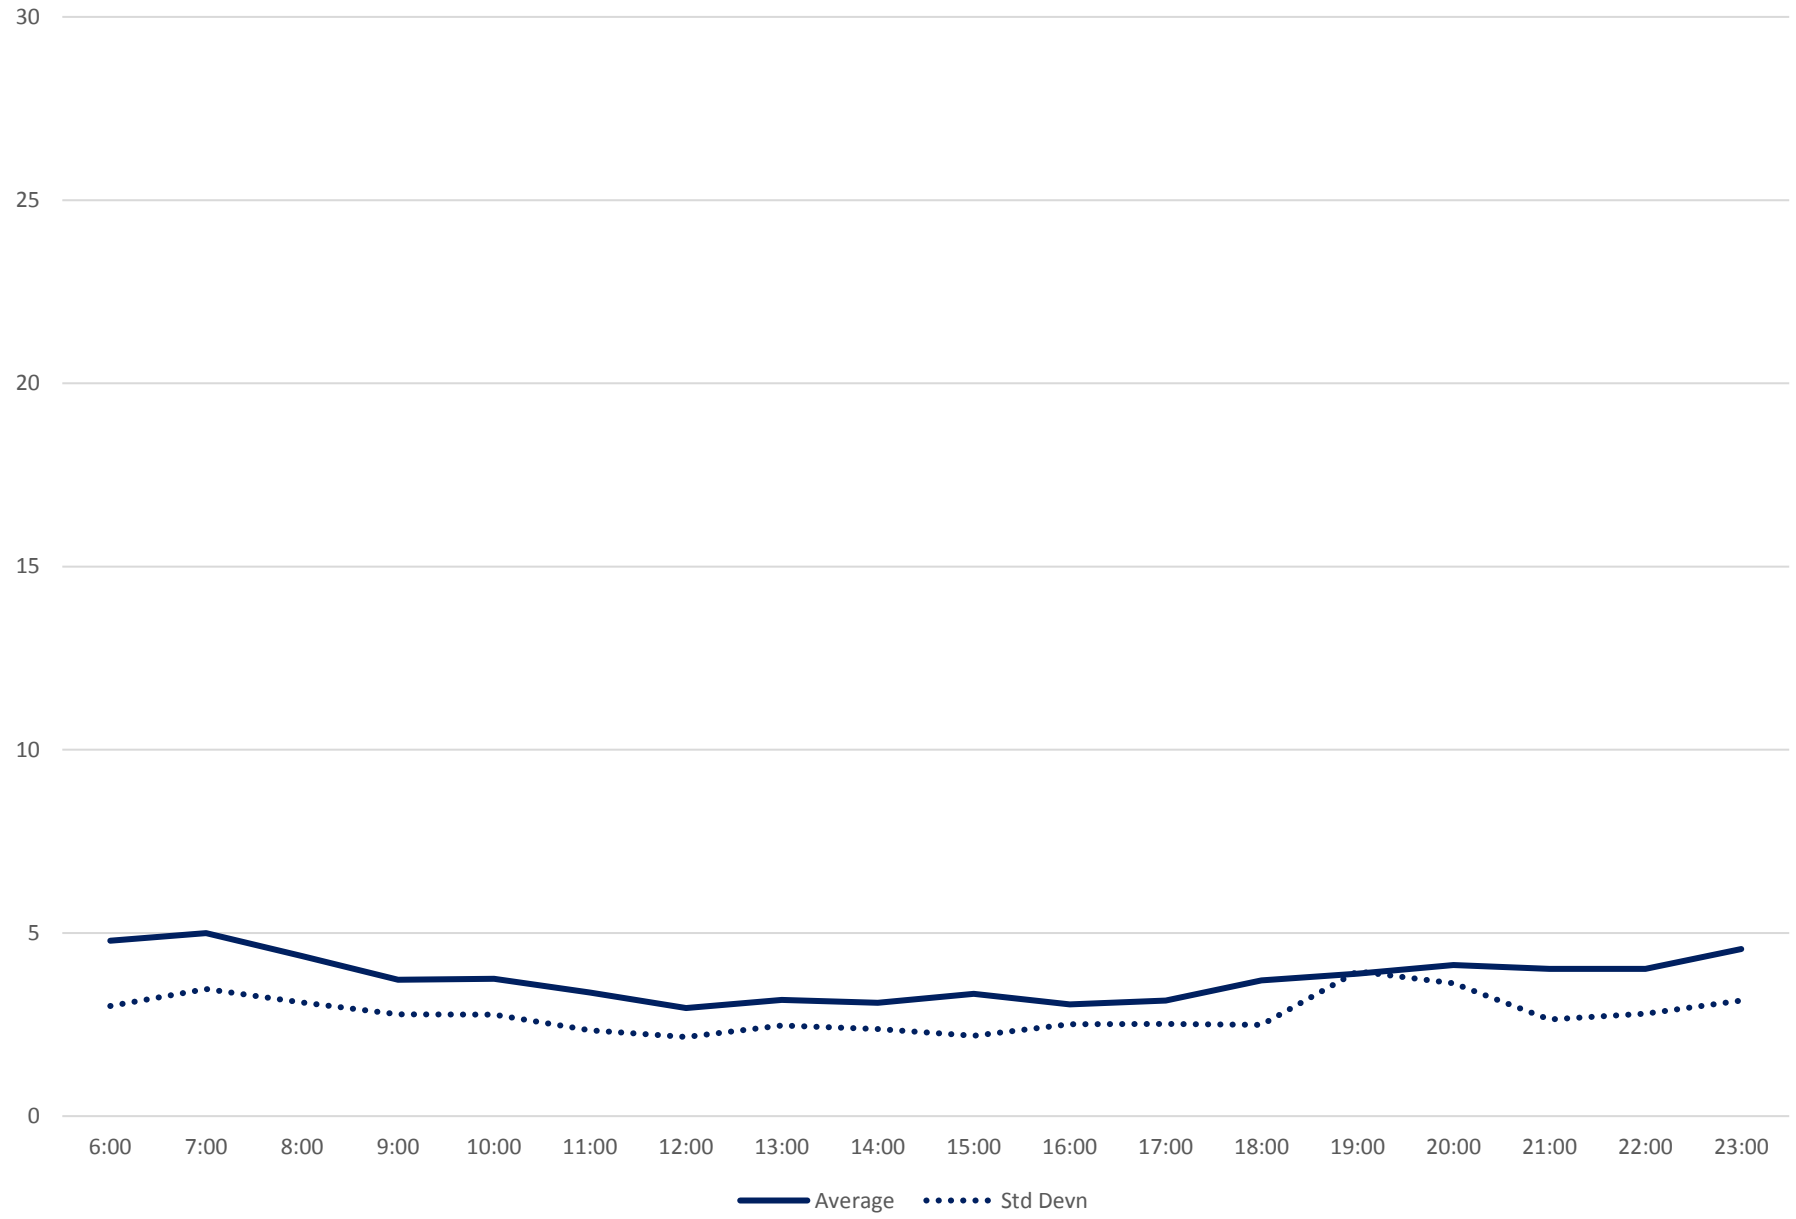

504 King Headways at Parliament King Westbound March 2019 Saturday Statistics