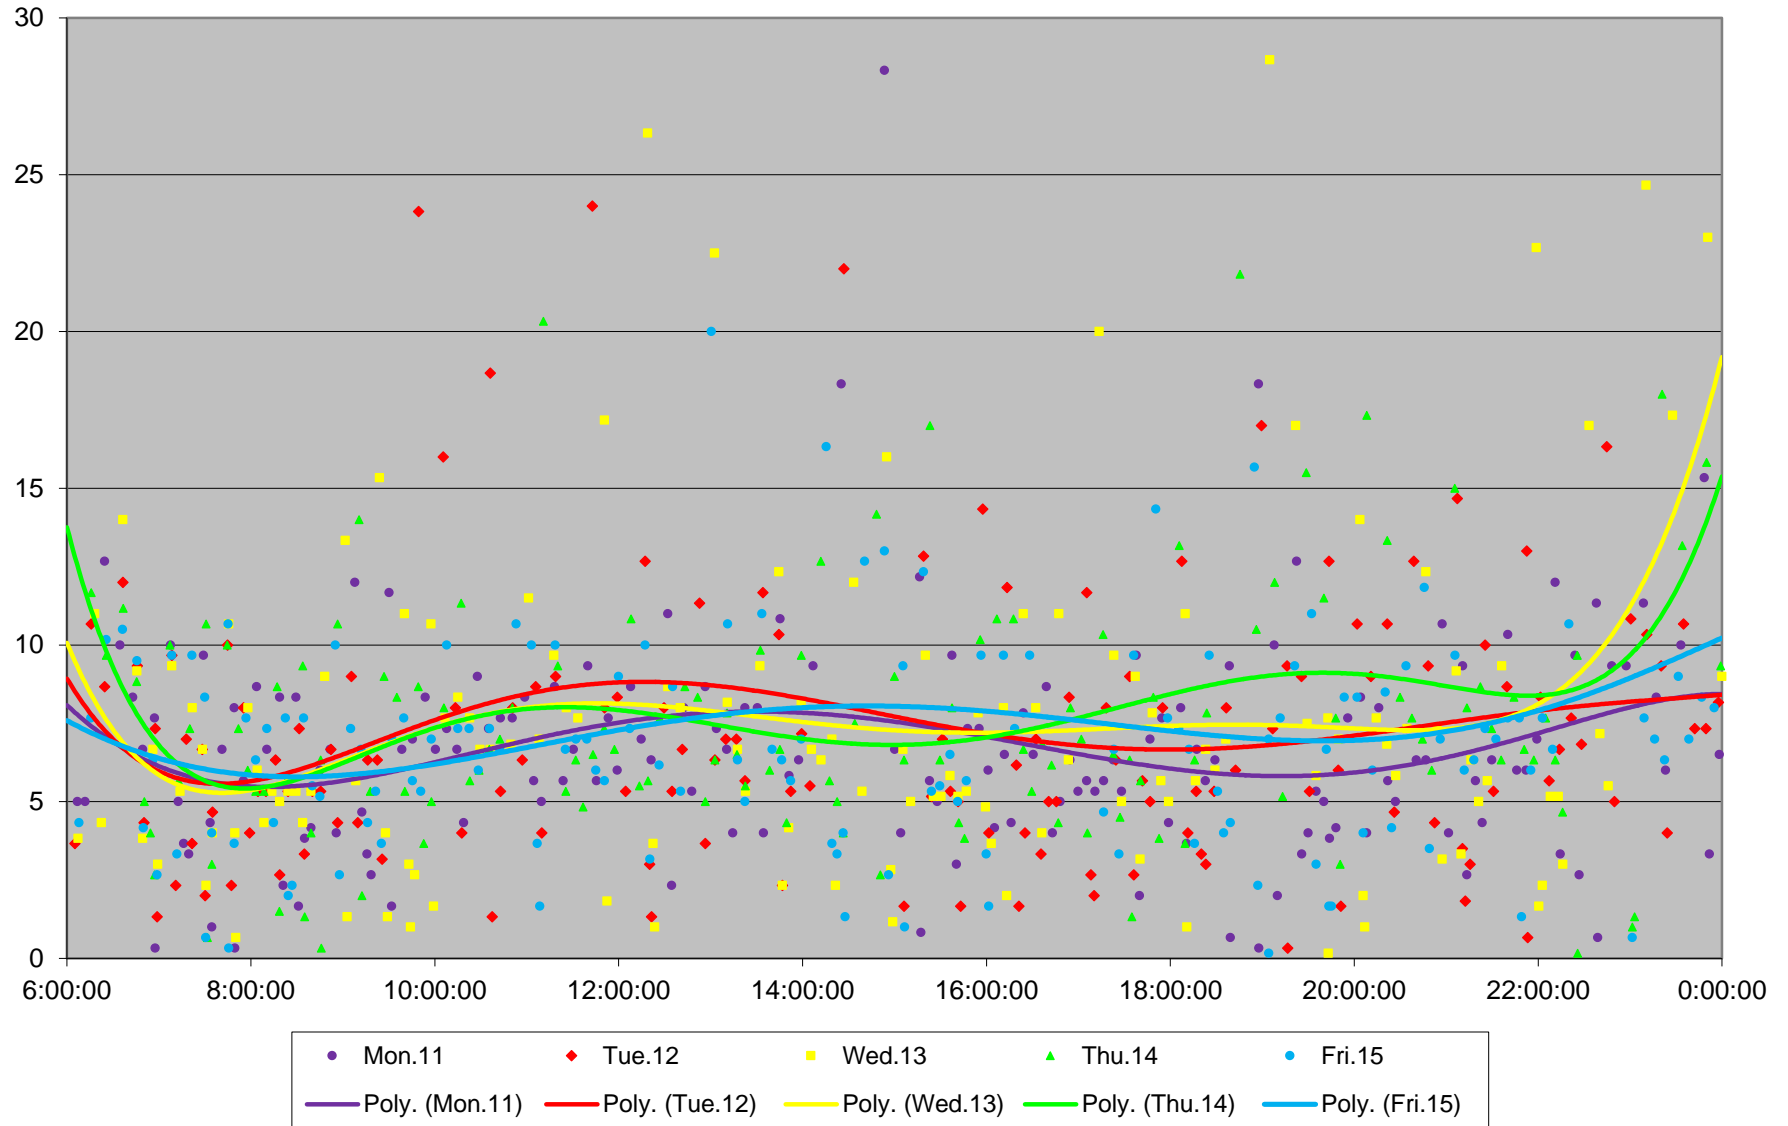

504 King Headways at Mill Northbound March 2019

504 King Headways at Mill Northbound March 2019

504 King Headways at Mill Northbound March 2019

504 King Headways at Mill Northbound March 2019

504 King Headways at Mill Northbound March 2019

504 King Headways at Mill Northbound March 2019

504 King Headways at Mill Northbound March 2019 Weekday Statistics

504 King Headways at Mill Northbound March 2019 Weekday Statistics

504 King Headways at Mill Northbound March 2019