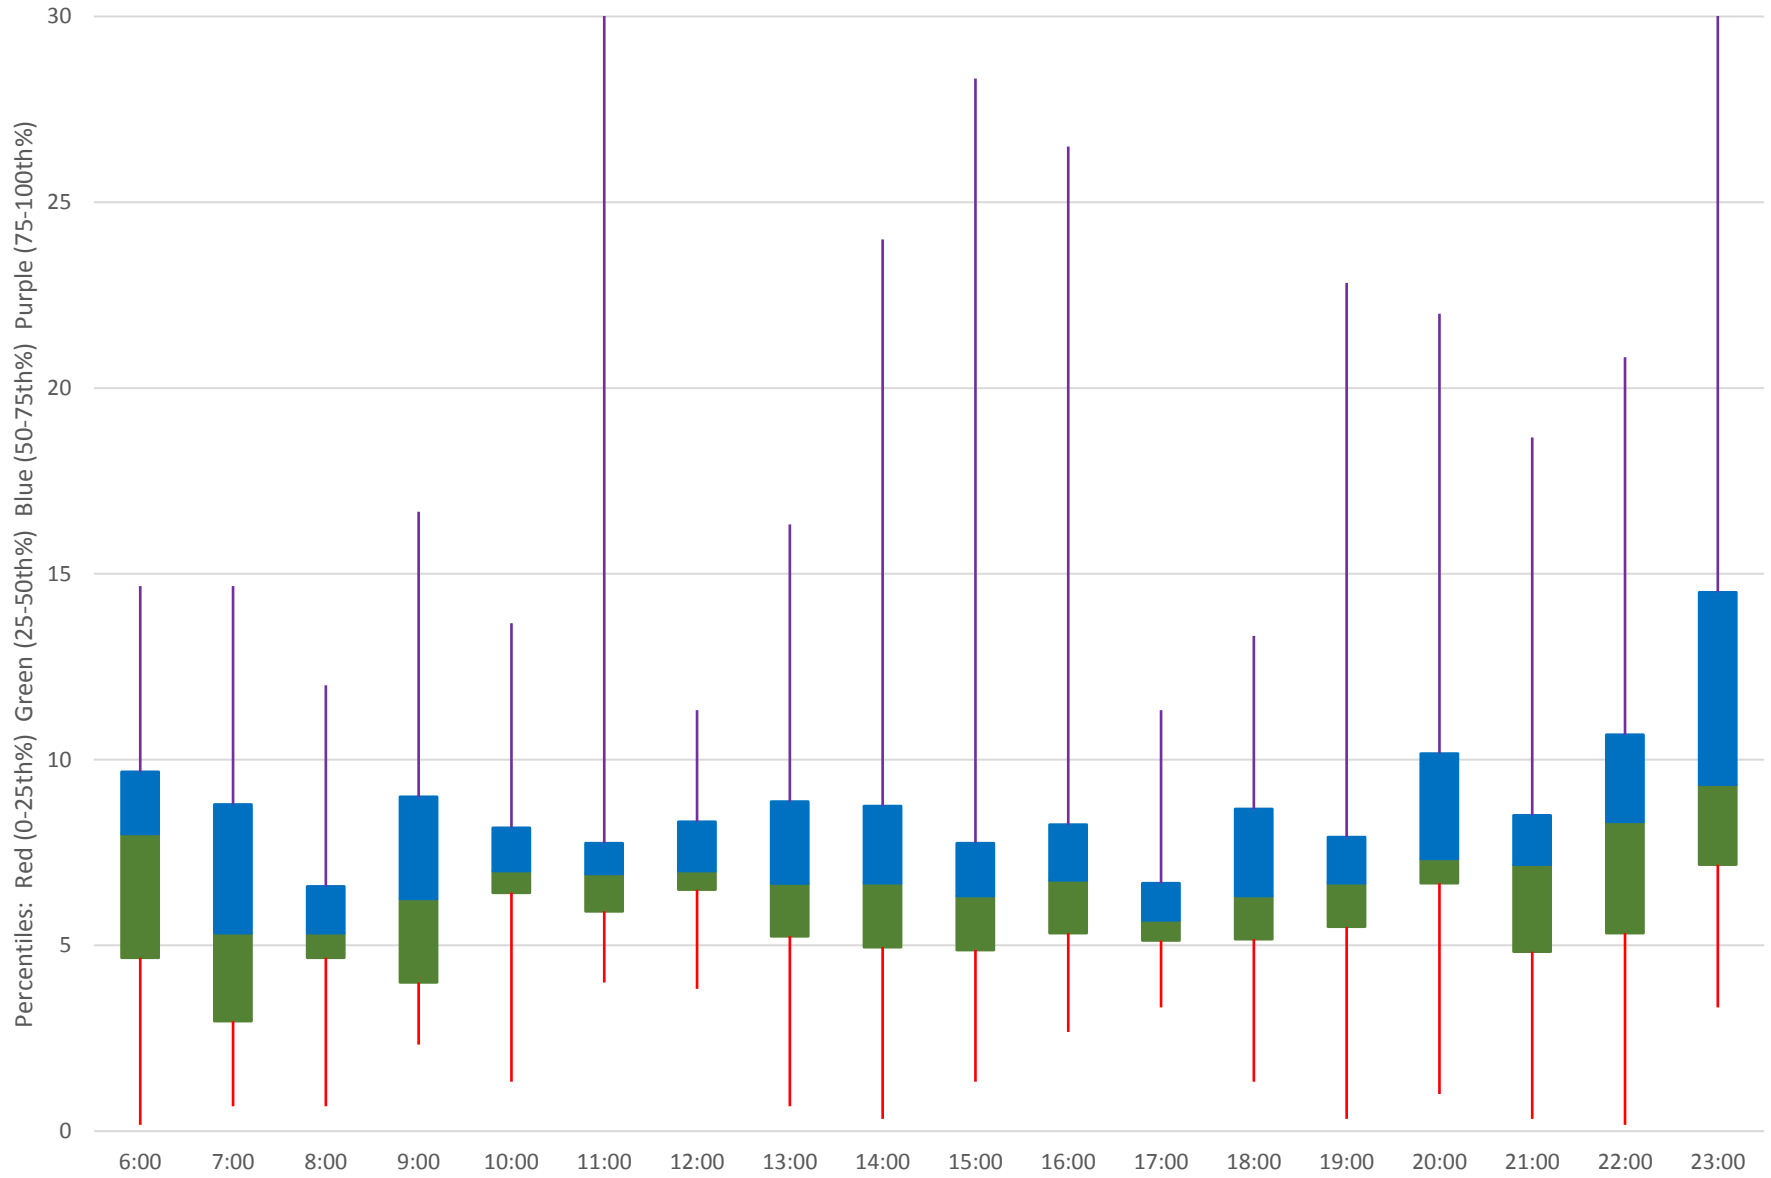

504 King Headways at Mill Northbound March 2019 Quartiles Week 4

504 King Headways at Mill Northbound March 2019 Saturday Statistics

504 King Headways at Mill Northbound March 2019

Quartiles Saturdays

504 King Headways at Mill Northbound March 2019 Sunday Statistics