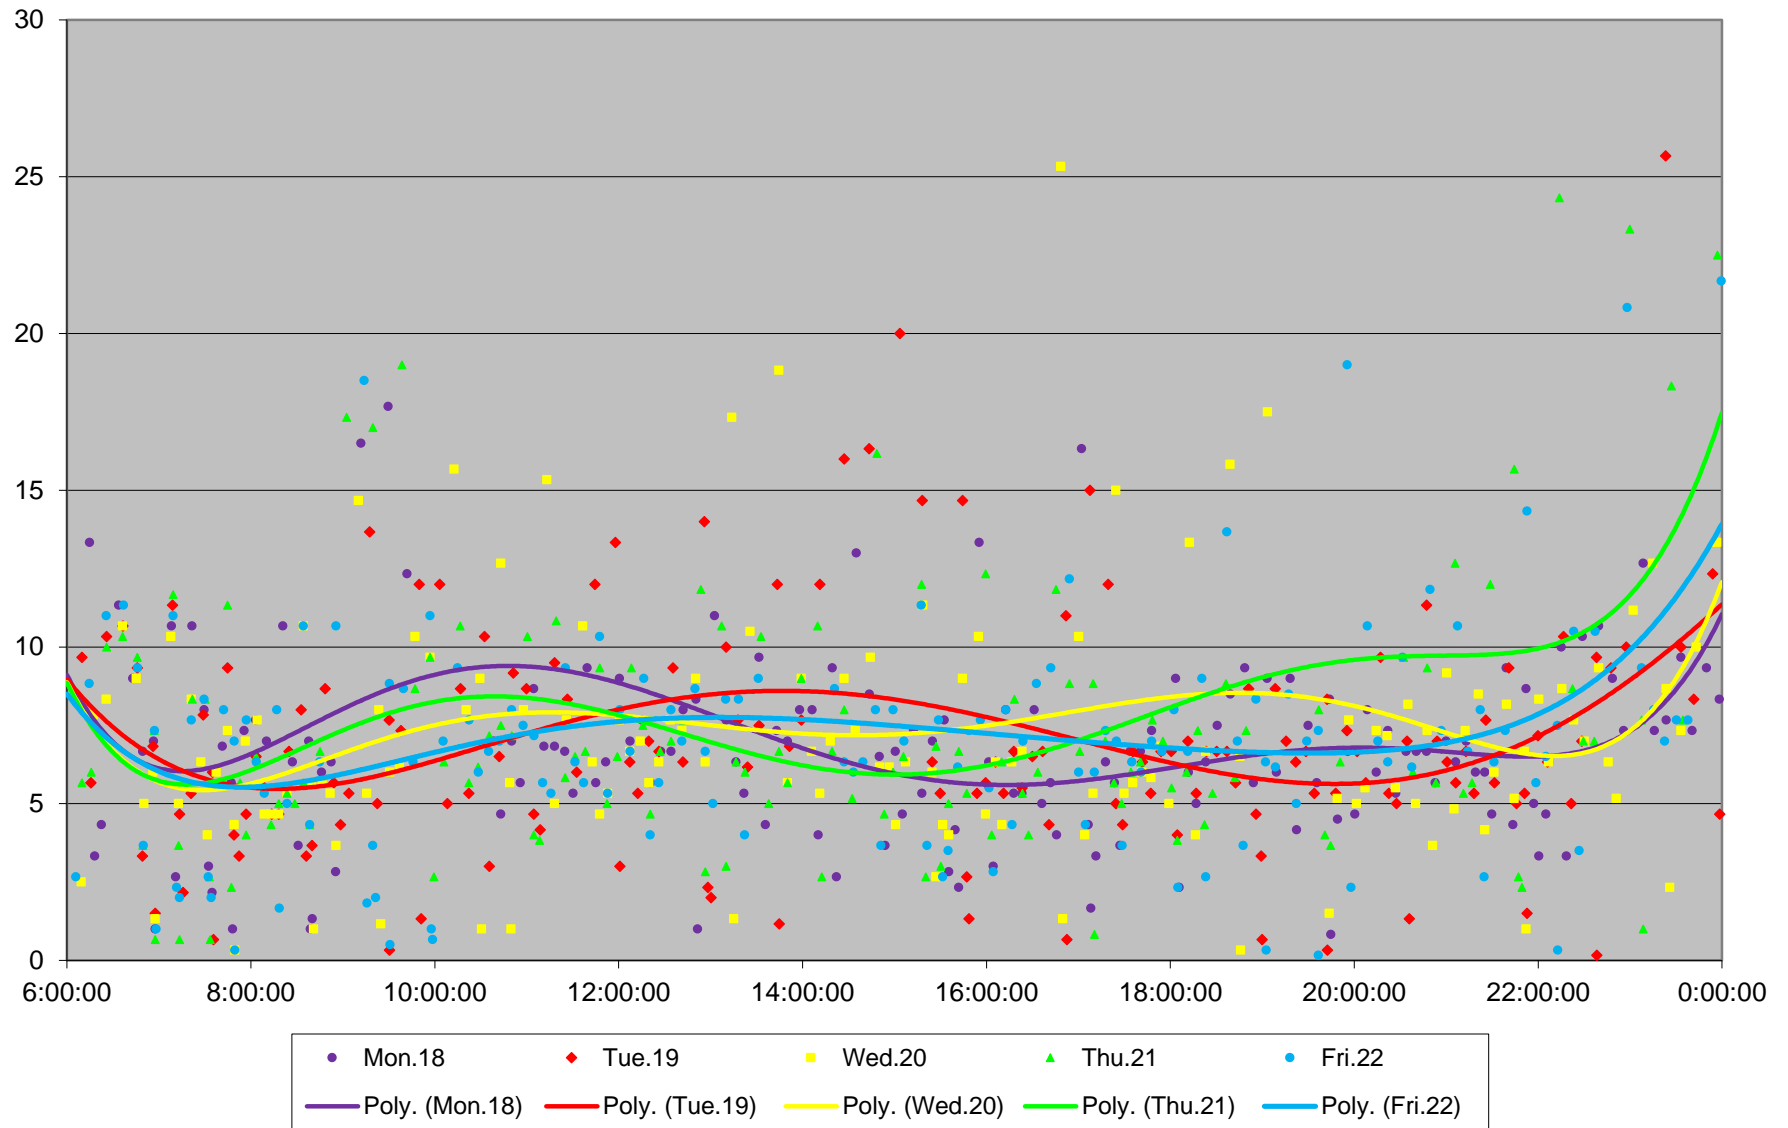

504 King Headways at Mill Northbound March 2019

504 King Headways at Mill Northbound March 2019

504 King Headways at Mill Northbound March 2019

504 King Headways at Mill Northbound March 2019

504 King Headways at Mill Northbound March 2019

504 King Headways at Mill Northbound March 2019

504 King Headways at Mill Northbound March 2019 Weekday Statistics

504 King Headways at Mill Northbound March 2019 Weekday Statistics

504 King Headways at Mill Northbound March 2019