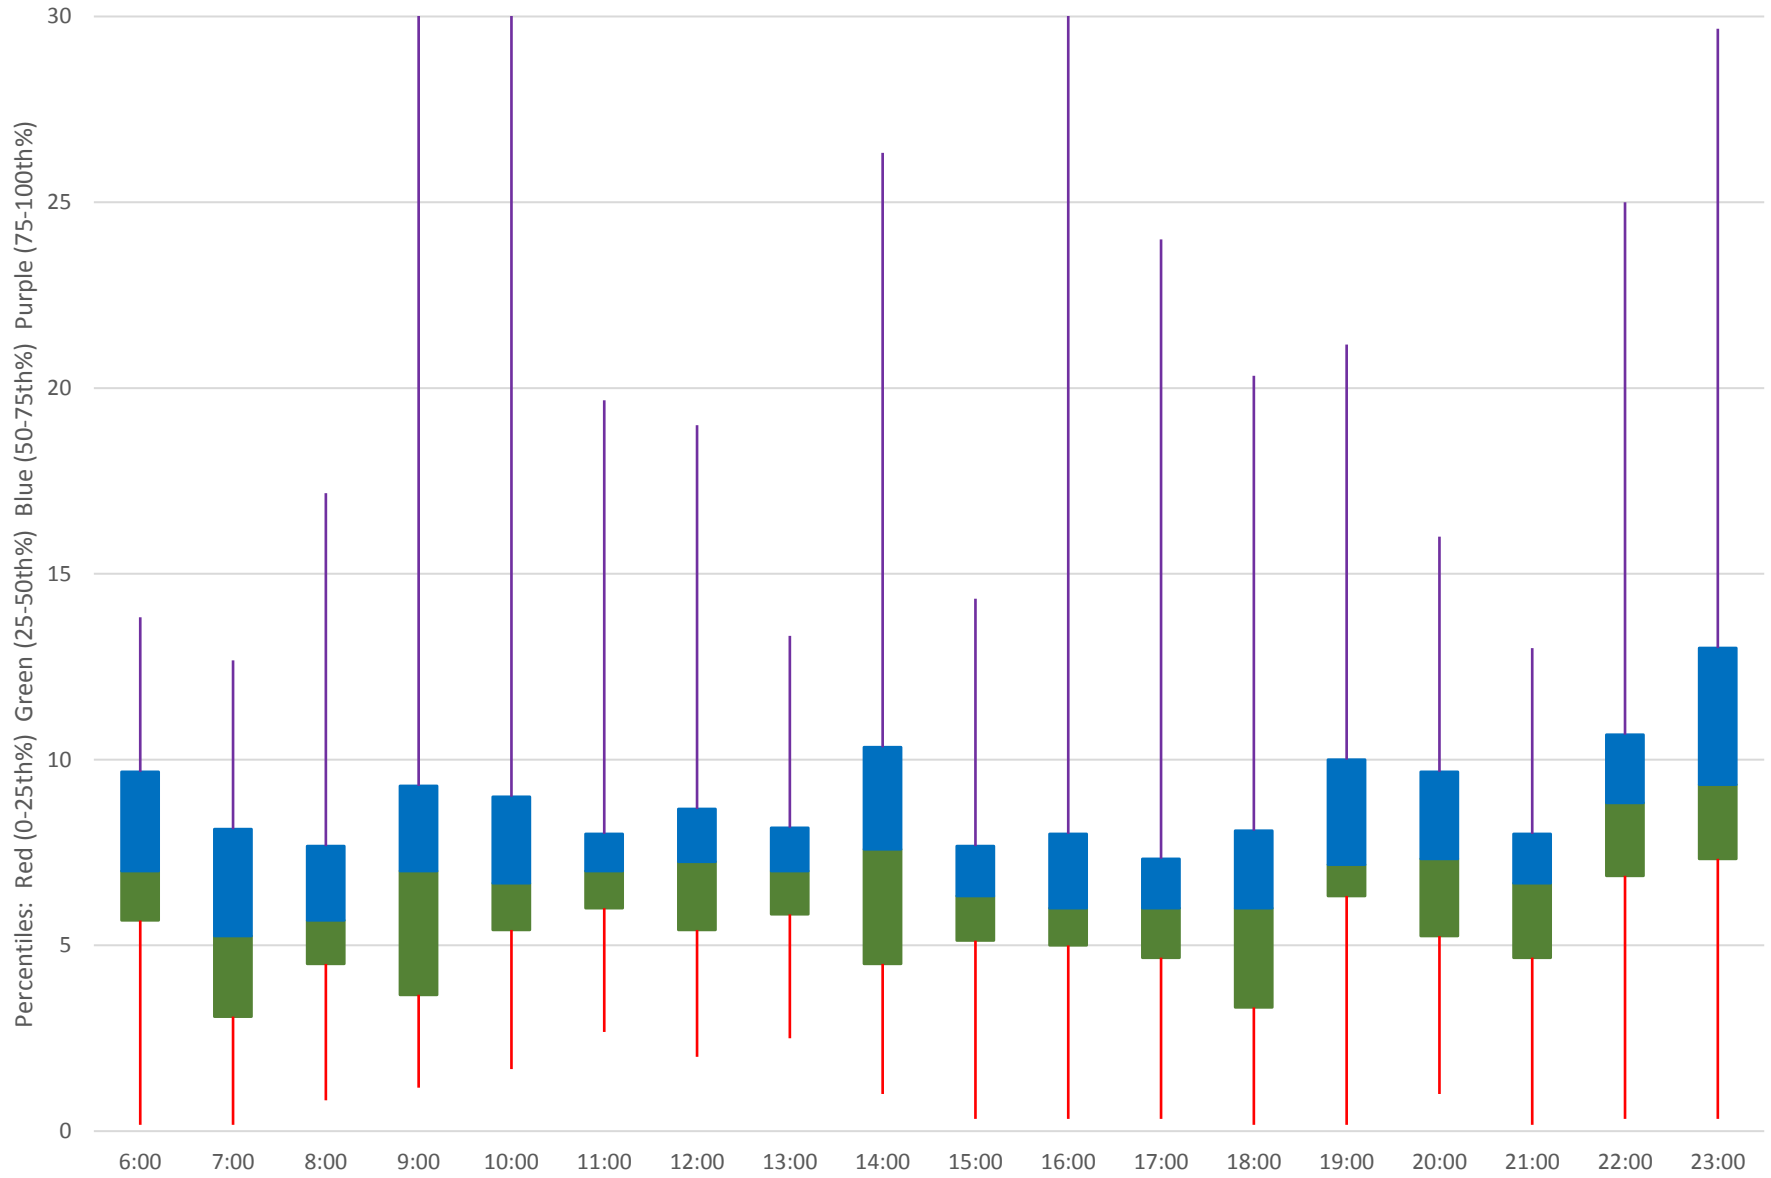

504 King Headways at Mill Northbound March 2019 Quartiles Week 1