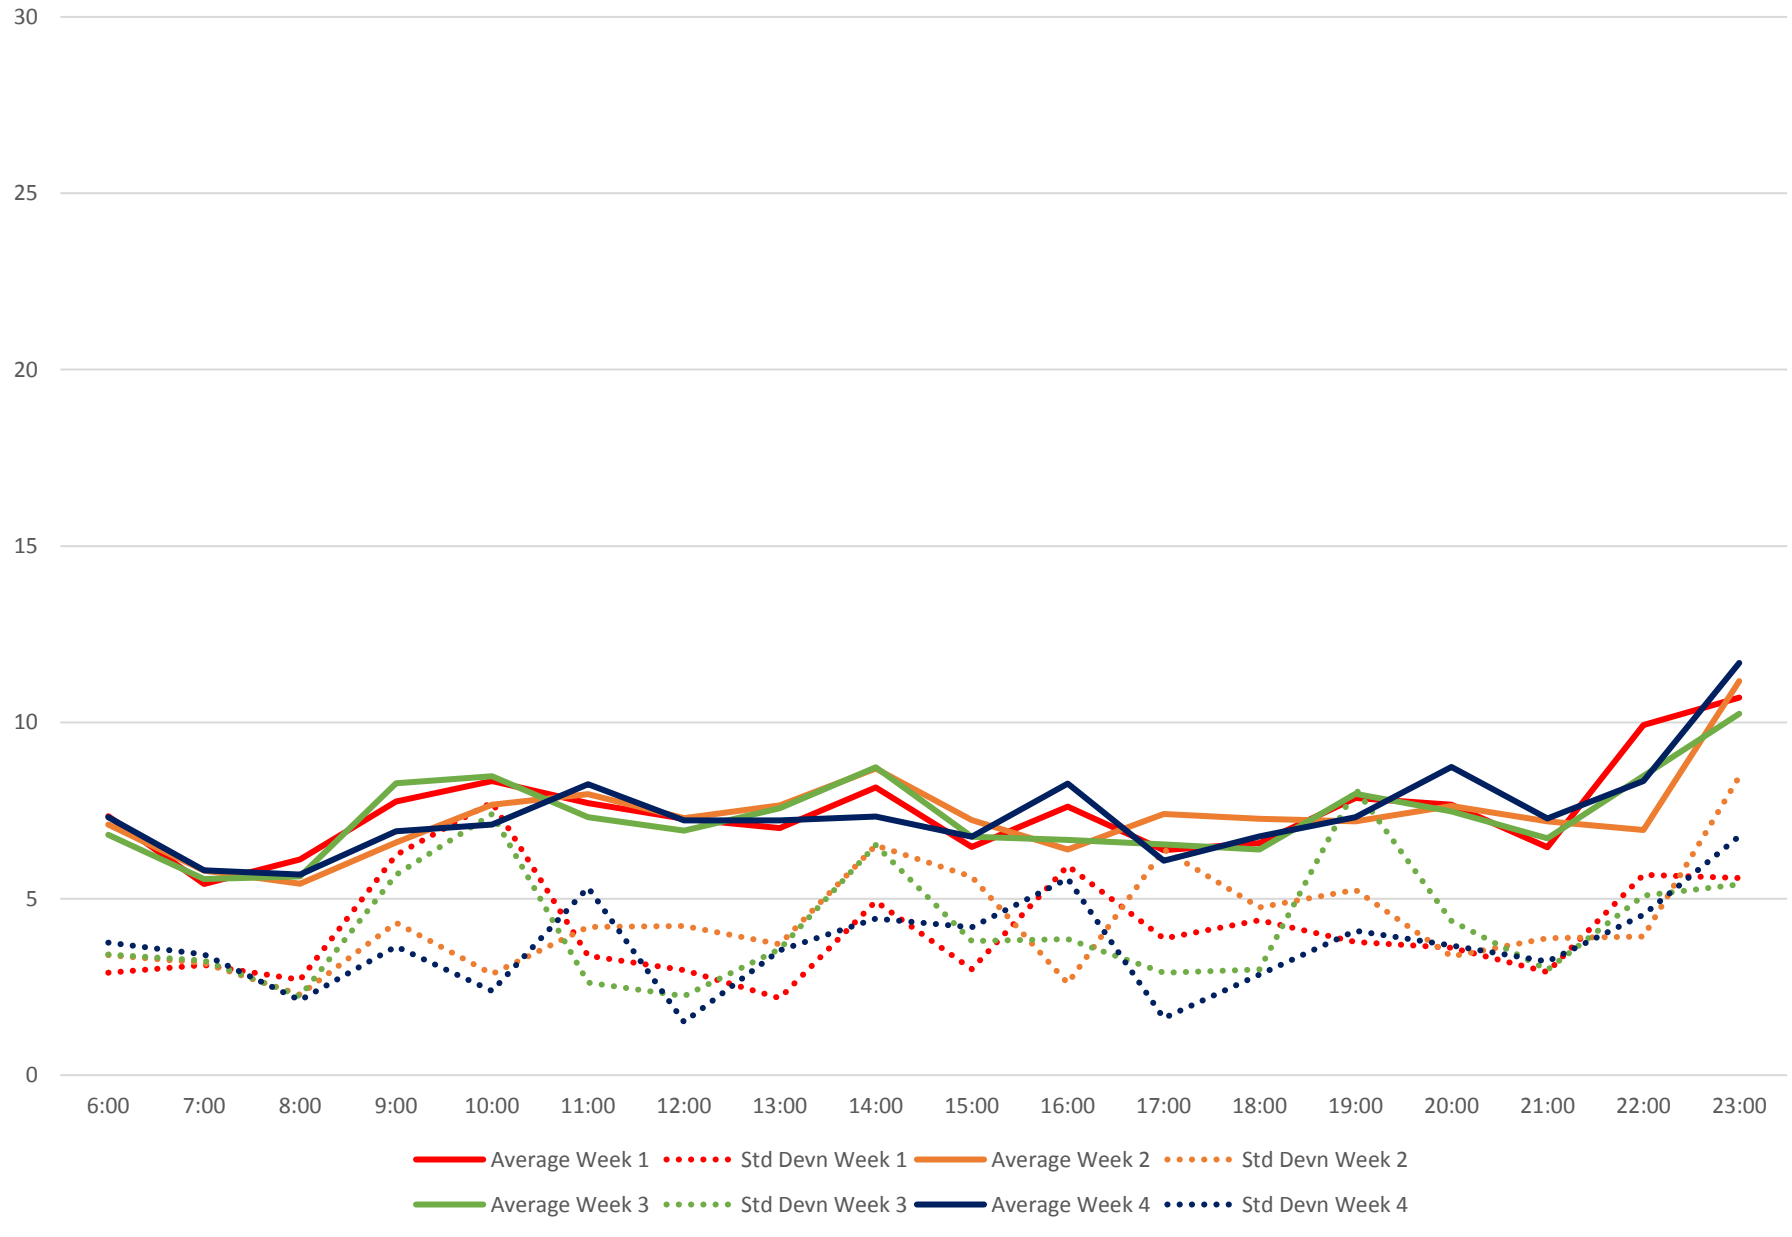

504 King Headways at Mill Northbound March 2019

504 King Headways at Mill Northbound March 2019

504 King Headways at Mill Northbound March 2019

504 King Headways at Mill Northbound March 2019

504 King Headways at Mill Northbound March 2019

504 King Headways at Mill Northbound March 2019

504 King Headways at Mill Northbound March 2019 Weekday Statistics

504 King Headways at Mill Northbound March 2019 Weekday Statistics

504 King Headways at Mill Northbound March 2019

Quartiles Weekday

504 King Headways at Mill Northbound March 2019 Quartiles Week 1

504 King Headways at Mill Northbound March 2019 Quartiles Week 2

504 King Headways at Mill Northbound March 2019

Quartiles Week 3

504 King Headways at Mill Northbound March 2019

Quartiles Sundays/Holidays