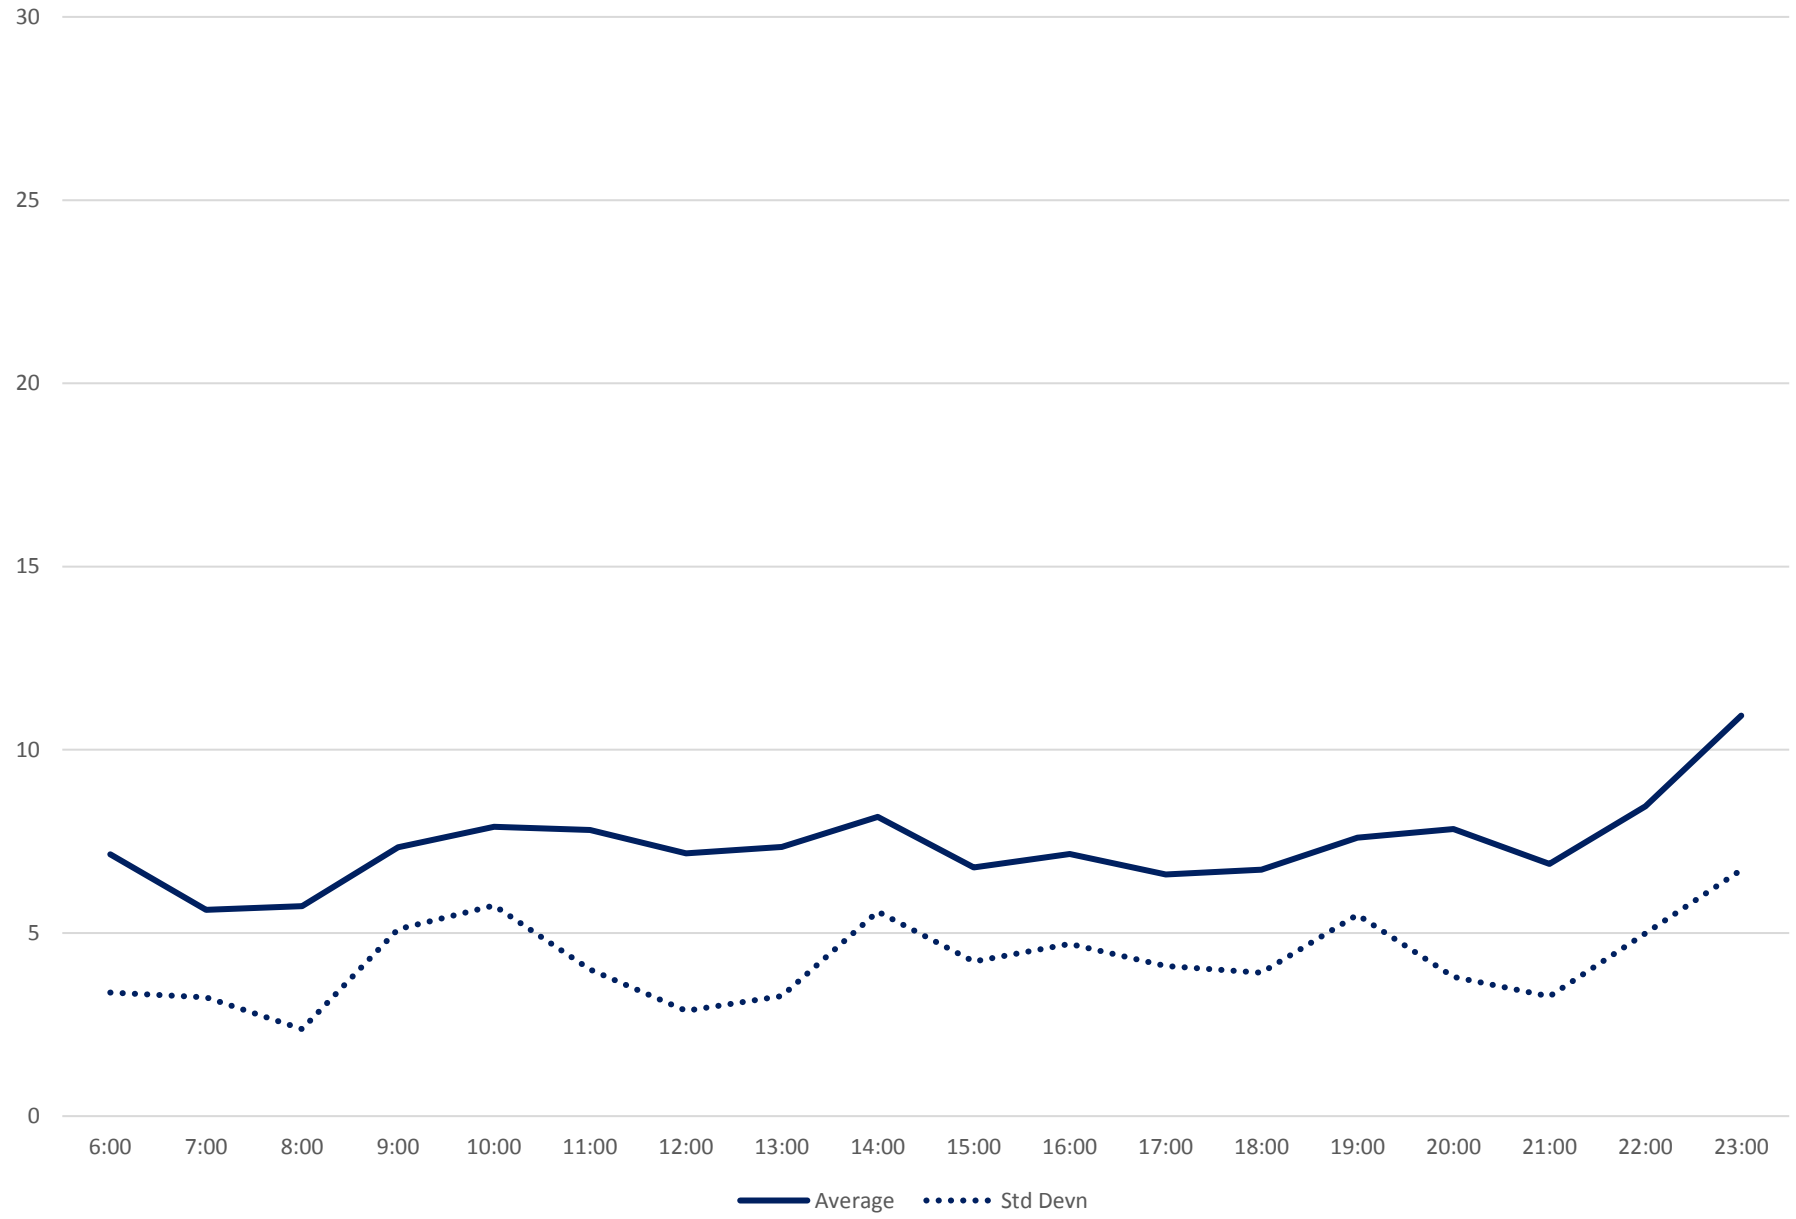

504 King Headways at Mill Northbound March 2019

504 King Headways at Mill Northbound March 2019

504 King Headways at Mill Northbound March 2019

504 King Headways at Mill Northbound March 2019

504 King Headways at Mill Northbound March 2019

504 King Headways at Mill Northbound March 2019

504 King Headways at Mill Northbound March 2019 Weekday Statistics

504 King Headways at Mill Northbound March 2019 Weekday Statistics

504 King Headways at Mill Northbound March 2019

504 King Headways at Mill Northbound March 2019 Quartiles Week 4

504 King Headways at Mill Northbound March 2019 Saturday Statistics

504 King Headways at Mill Northbound March 2019

Quartiles Saturdays

504 King Headways at Mill Northbound March 2019 Sunday Statistics

504 King Headways at Mill Northbound March 2019

Quartiles Sundays/Holidays