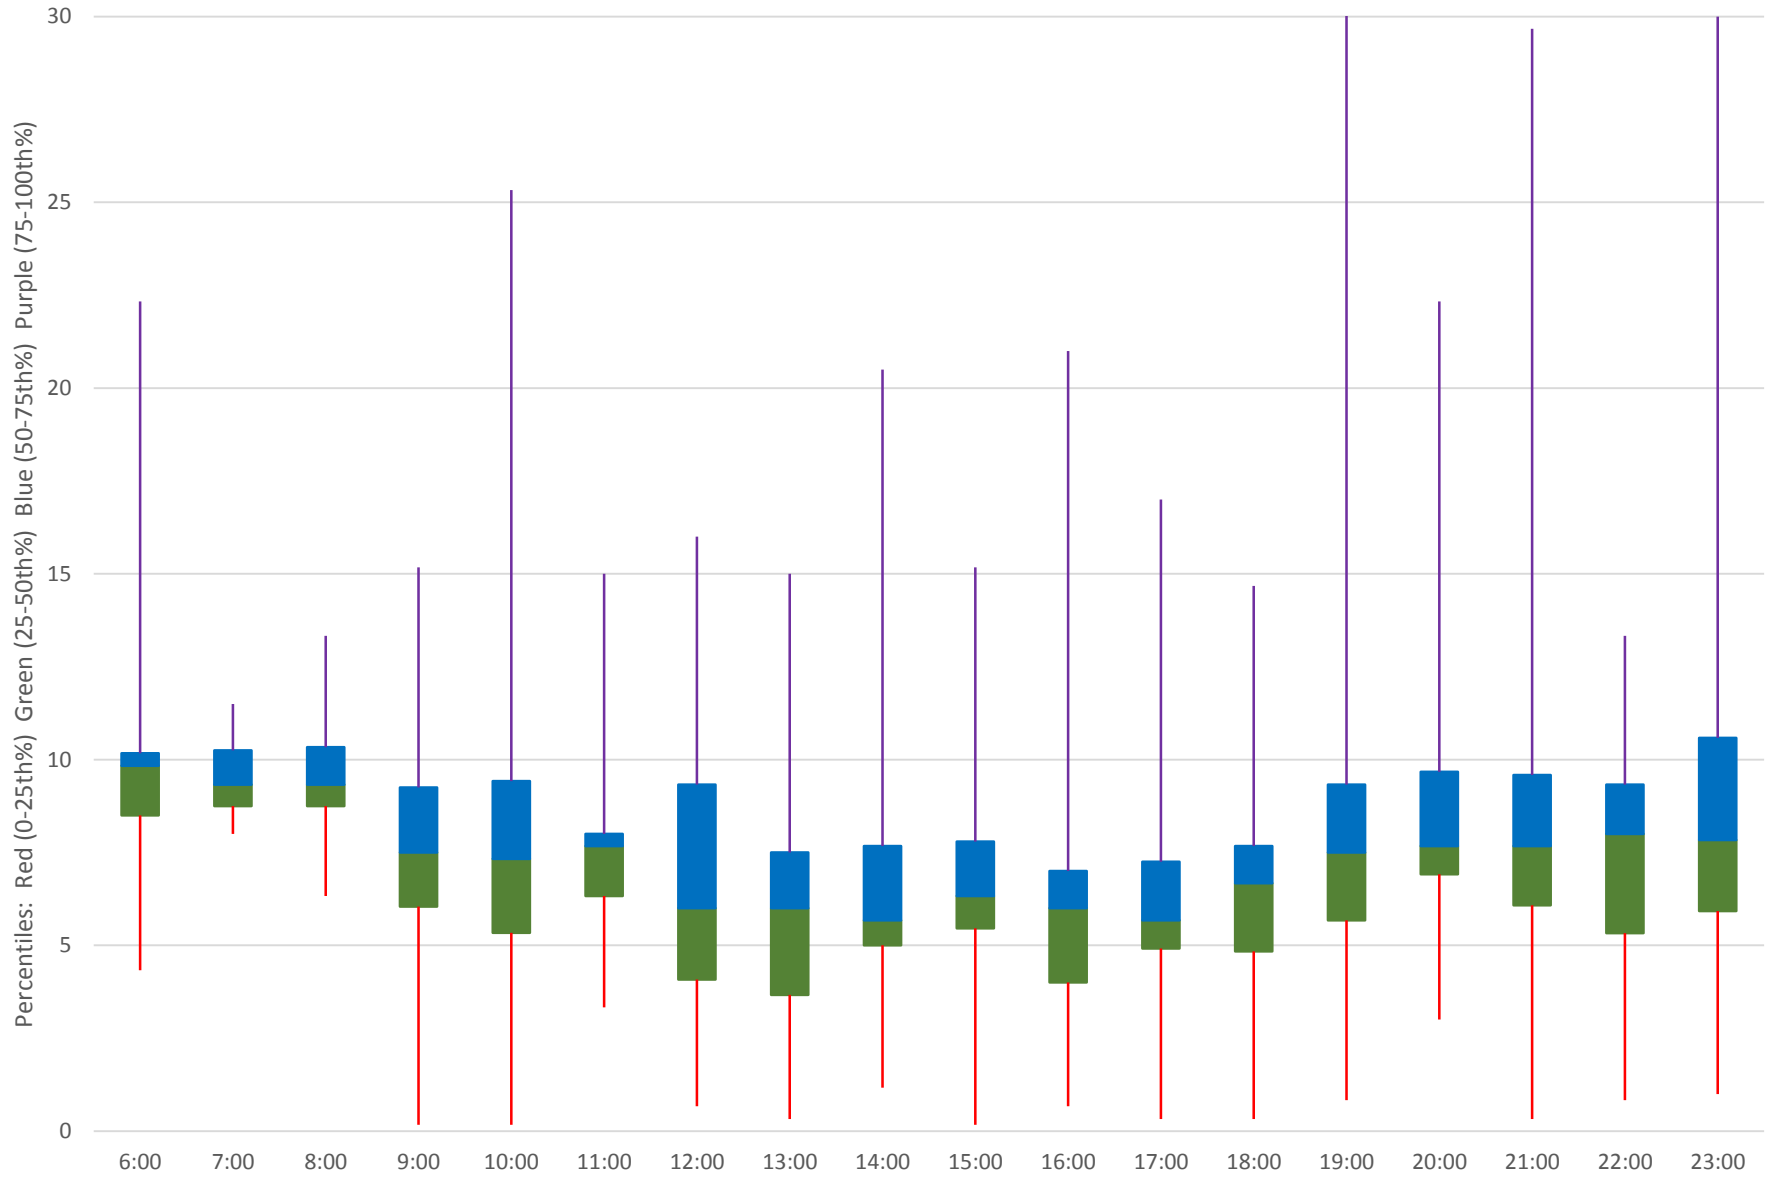

504 King Headways at Mill Northbound March 2019 Quartiles Week 4

504 King Headways at Mill Northbound March 2019 Saturday Statistics

504 King Headways at Mill Northbound March 2019

Quartiles Saturdays

504 King Headways at Mill Northbound March 2019 Sunday Statistics

504 King Headways at Mill Northbound March 2019

Quartiles Sundays/Holidays