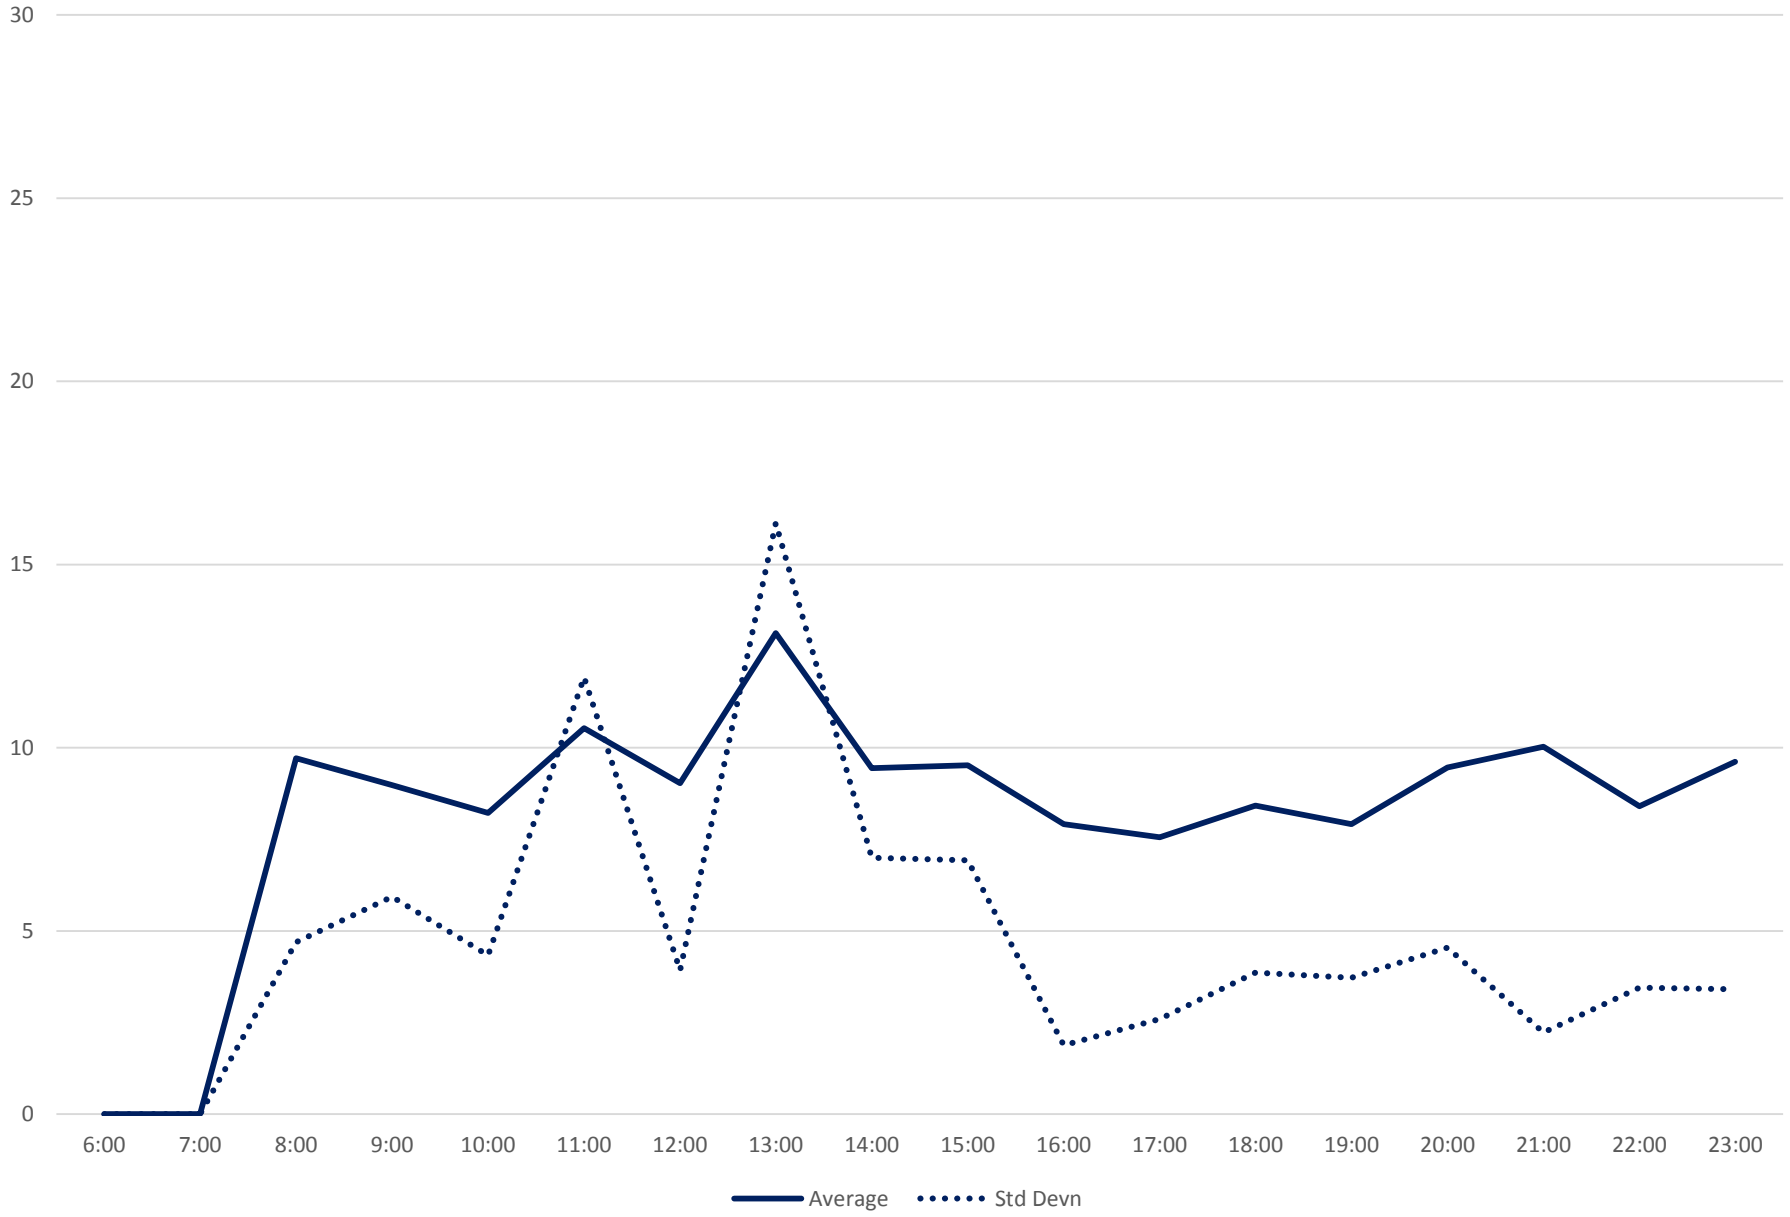

504 King Headways at Mill Northbound March 2019

504 King Headways at Mill Northbound March 2019 Weekday Statistics

504 King Headways at Mill Northbound March 2019 Weekday Statistics

504 King Headways at Mill Northbound March 2019

504 King Headways at Mill Northbound March 2019 Quartiles Week 4

504 King Headways at Mill Northbound March 2019 Saturday Statistics

504 King Headways at Mill Northbound March 2019

Quartiles Saturdays

504 King Headways at Mill Northbound March 2019 Sunday Statistics

504 King Headways at Mill Northbound March 2019

Quartiles Sundays/Holidays