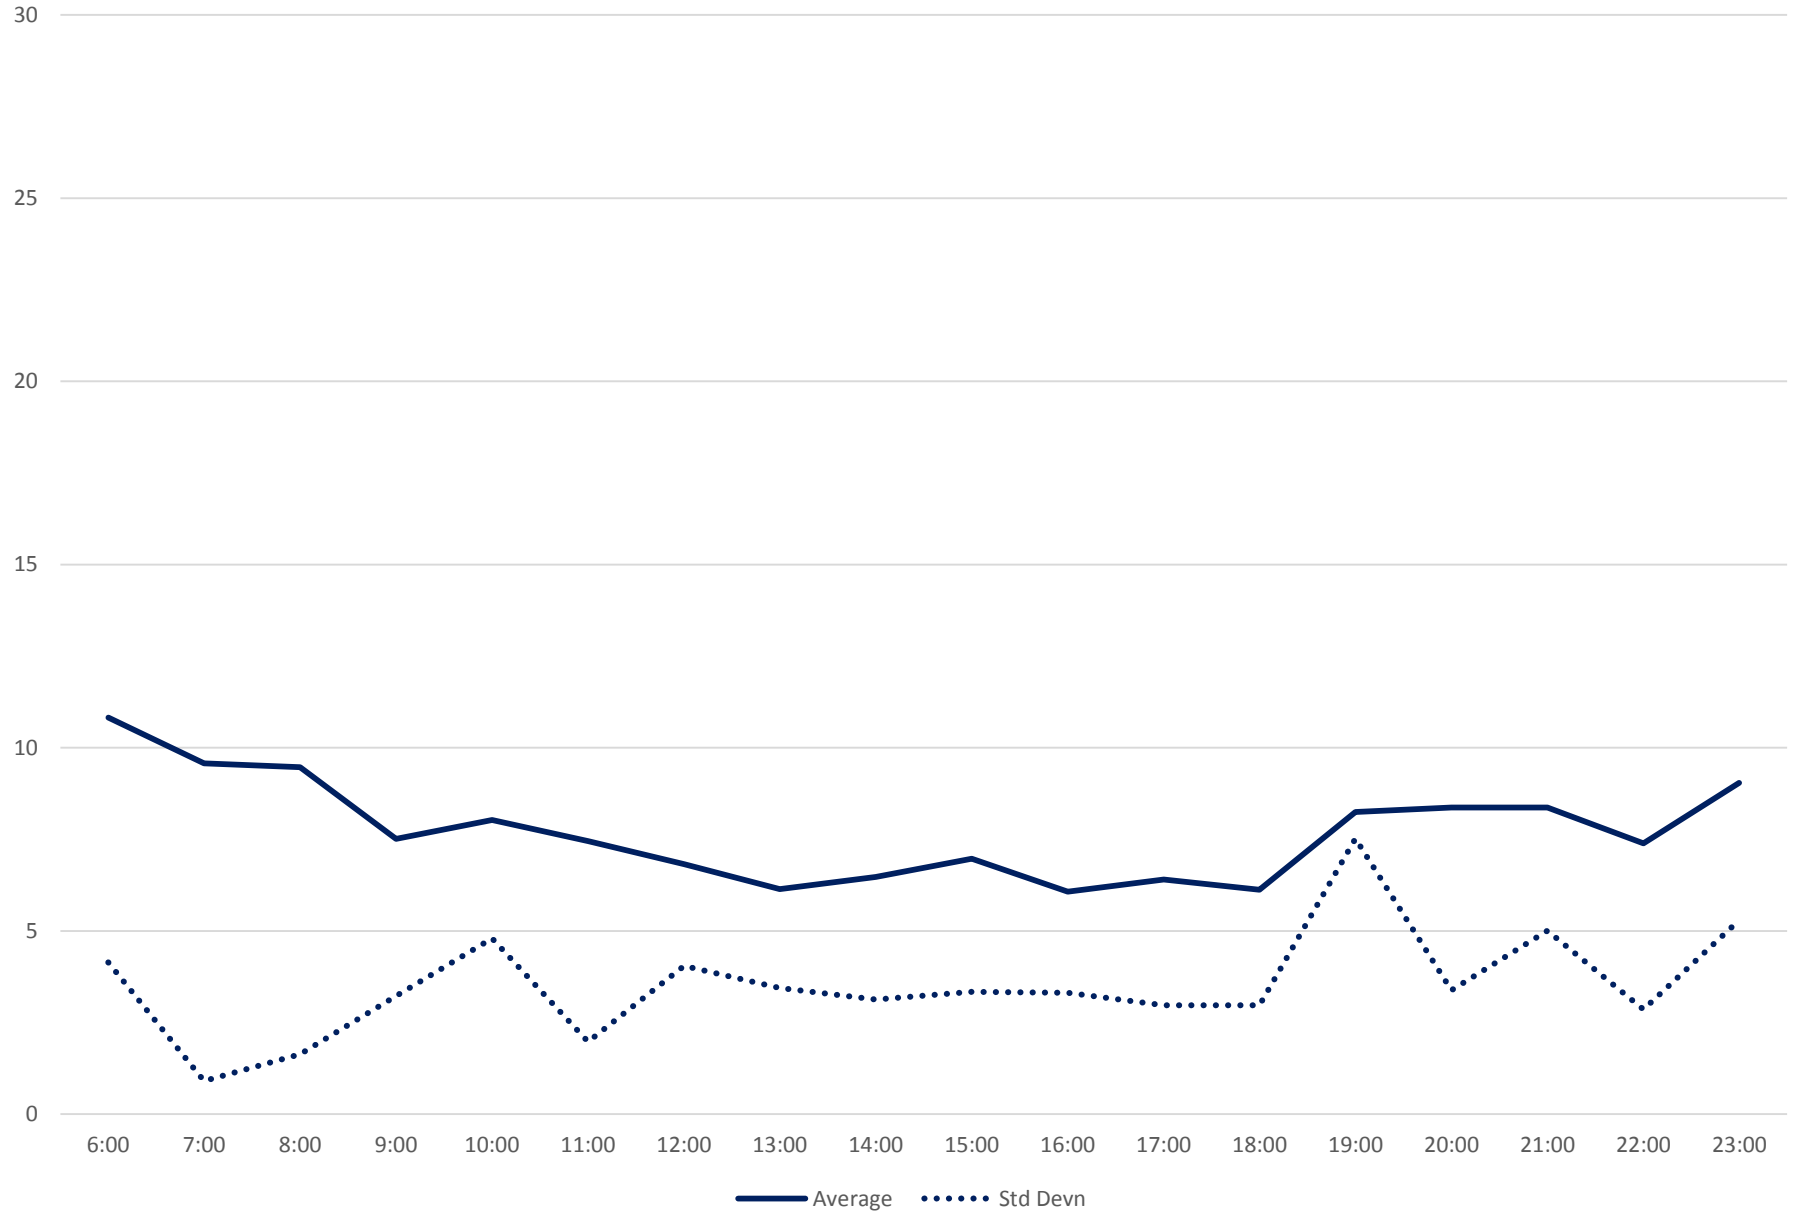

504 King Headways at Mill Northbound March 2019

504 King Headways at Mill Northbound March 2019 Weekday Statistics

504 King Headways at Mill Northbound March 2019 Weekday Statistics

504 King Headways at Mill Northbound March 2019

Quartiles Weekday

504 King Headways at Mill Northbound March 2019 Quartiles Week 1

504 King Headways at Mill Northbound March 2019 Quartiles Week 2

504 King Headways at Mill Northbound March 2019

Quartiles Week 3

504 King Headways at Mill Northbound March 2019 Quartiles Week 4

504 King Headways at Mill Northbound March 2019 Saturday Statistics

504 King Headways at Mill Northbound March 2019

Quartiles Saturdays

504 King Headways at Mill Northbound March 2019 Sunday Statistics

504 King Headways at Mill Northbound March 2019

Quartiles Sundays/Holidays