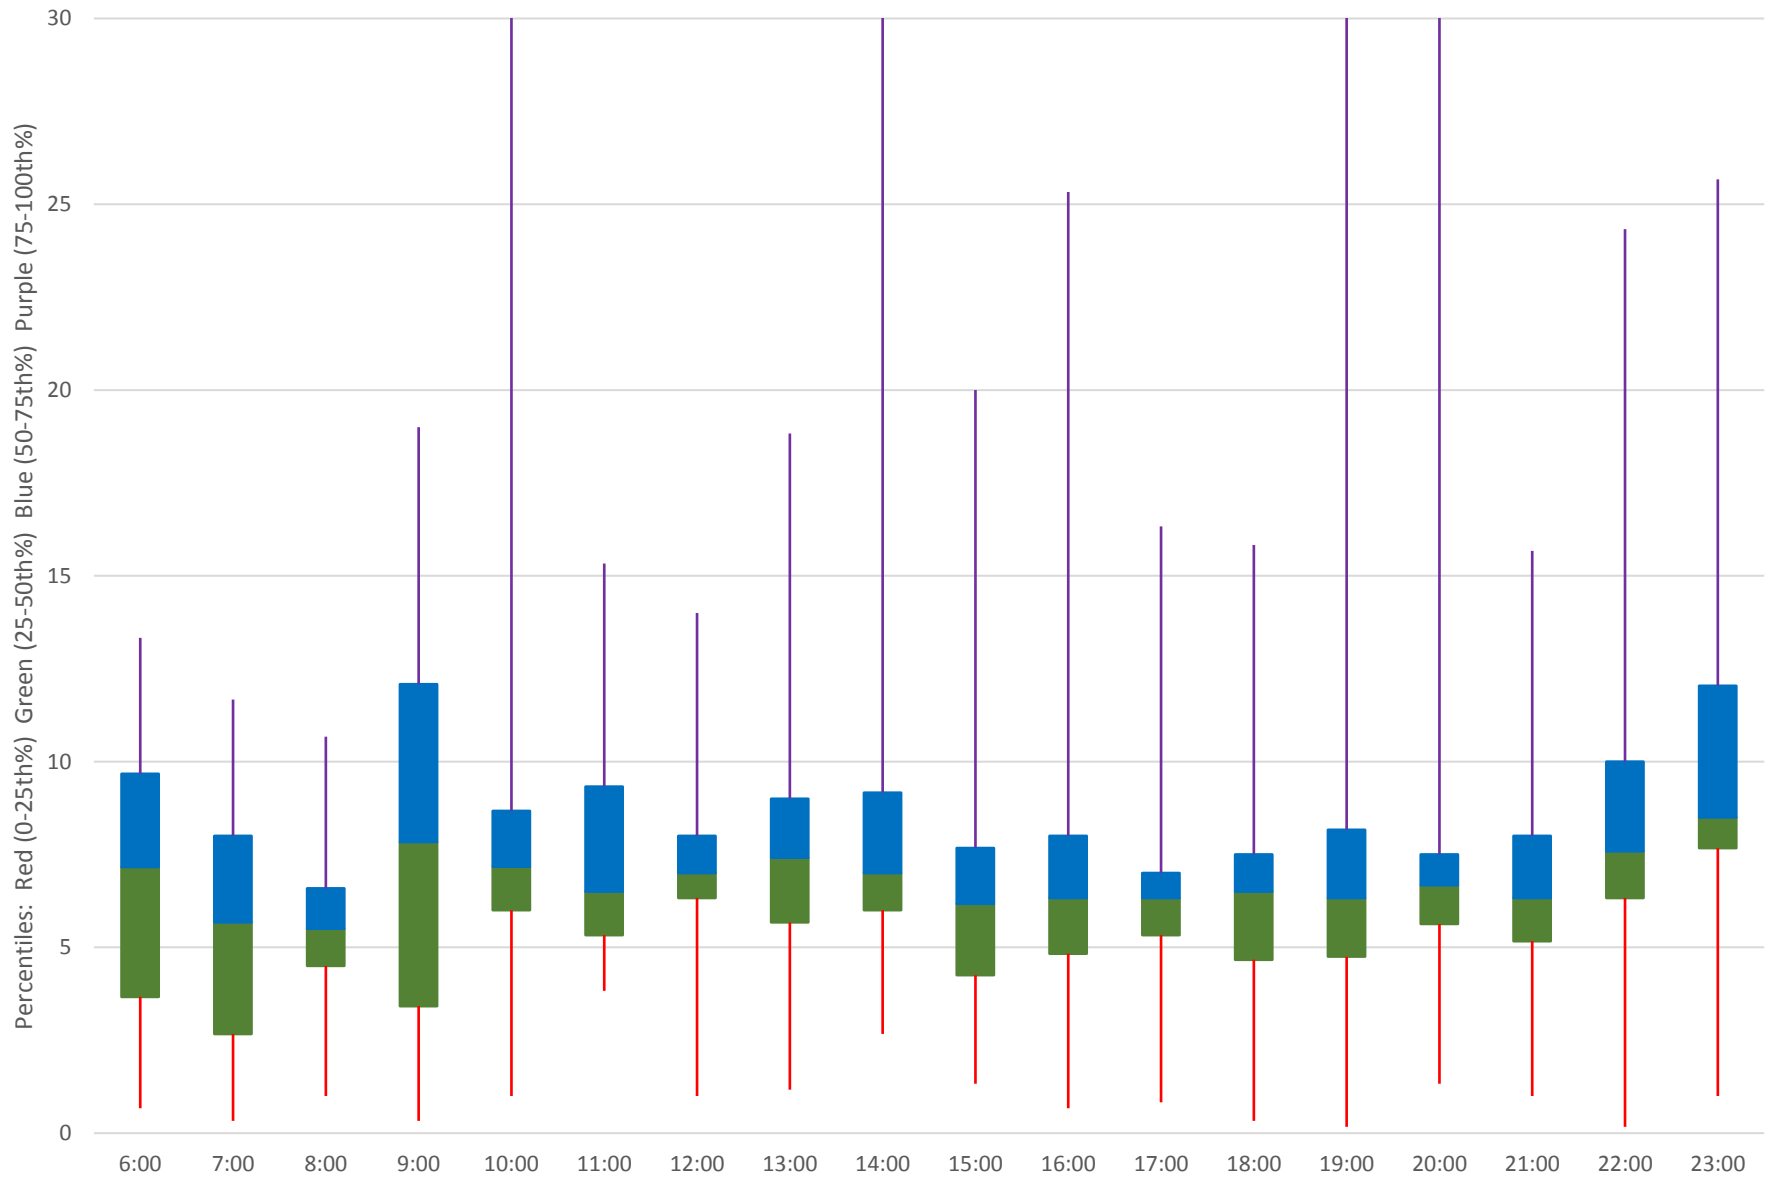

504 King Headways at Mill Northbound March 2019 Quartiles Week 4

504 King Headways at Mill Northbound March 2019 Saturday Statistics

504 King Headways at Mill Northbound March 2019

Quartiles Saturdays

504 King Headways at Mill Northbound March 2019 Sunday Statistics