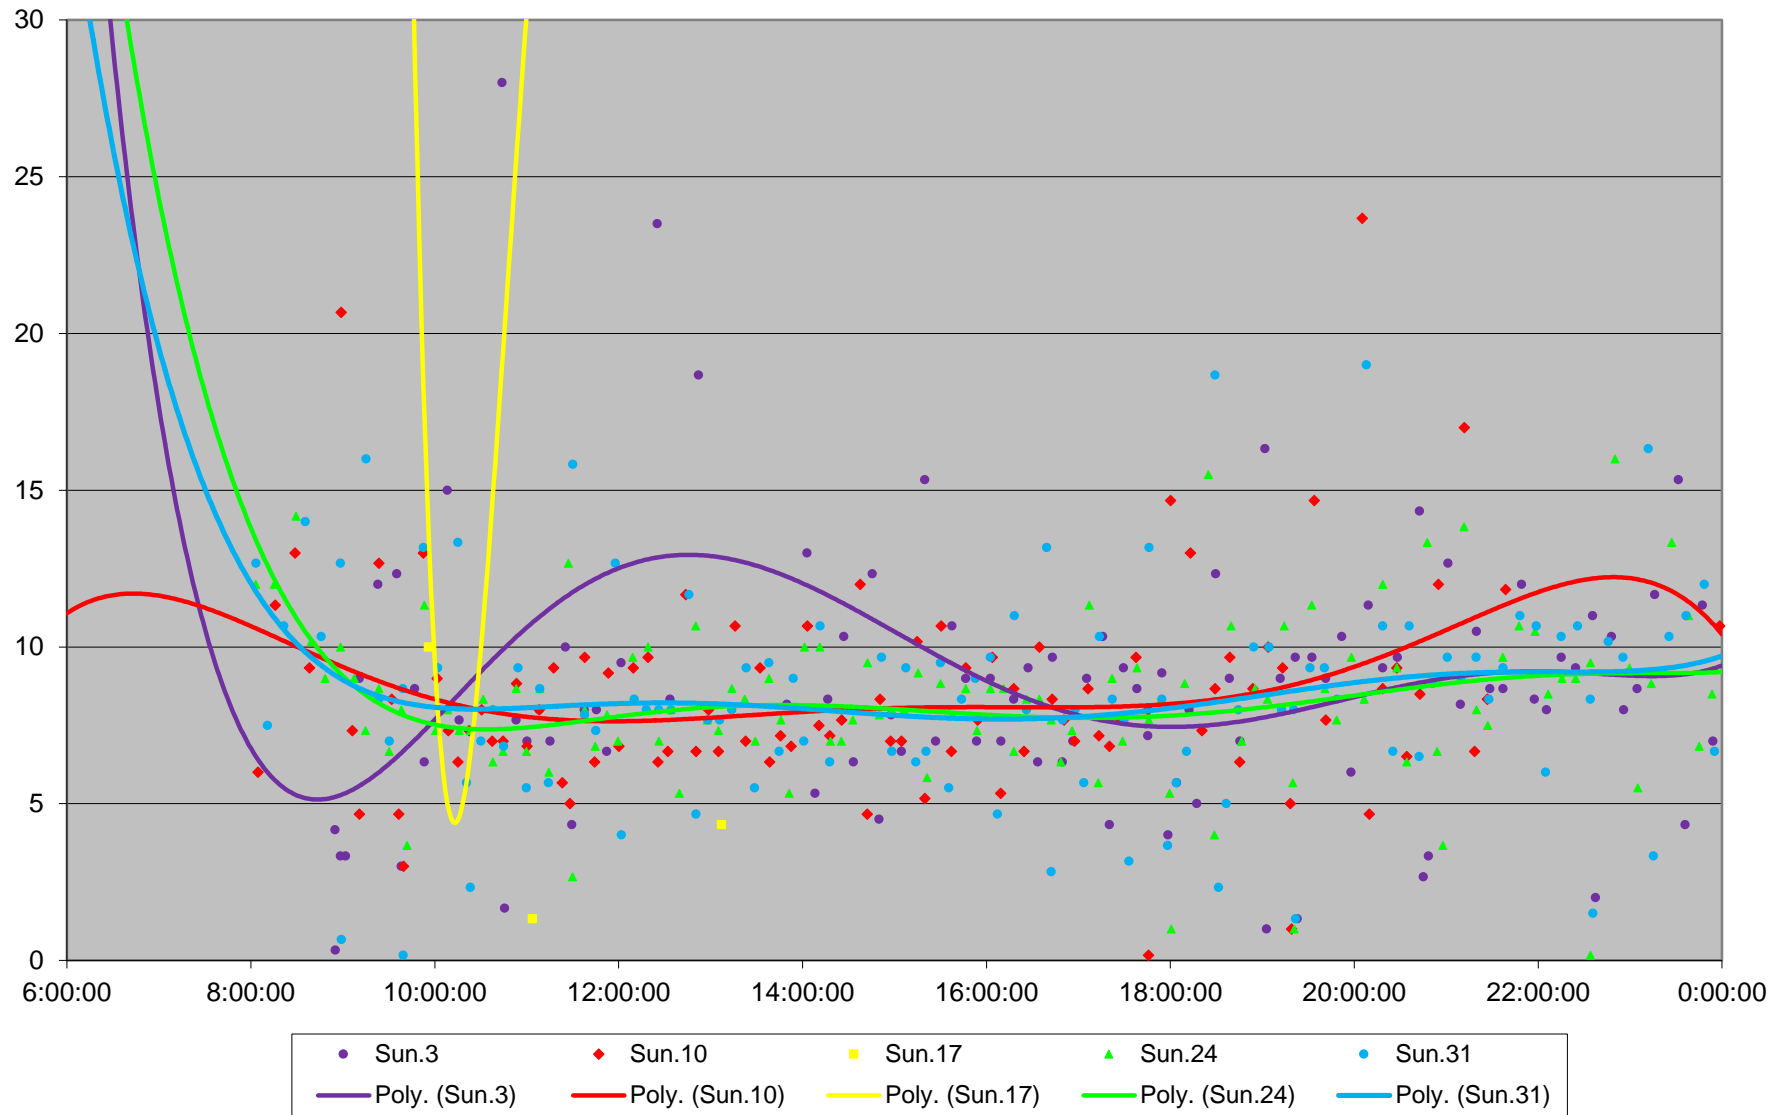

504 King Headways at Mill Northbound March 2019

504 King Headways at Mill Northbound March 2019 Weekday Statistics

504 King Headways at Mill Northbound March 2019 Weekday Statistics

504 King Headways at Mill Northbound March 2019