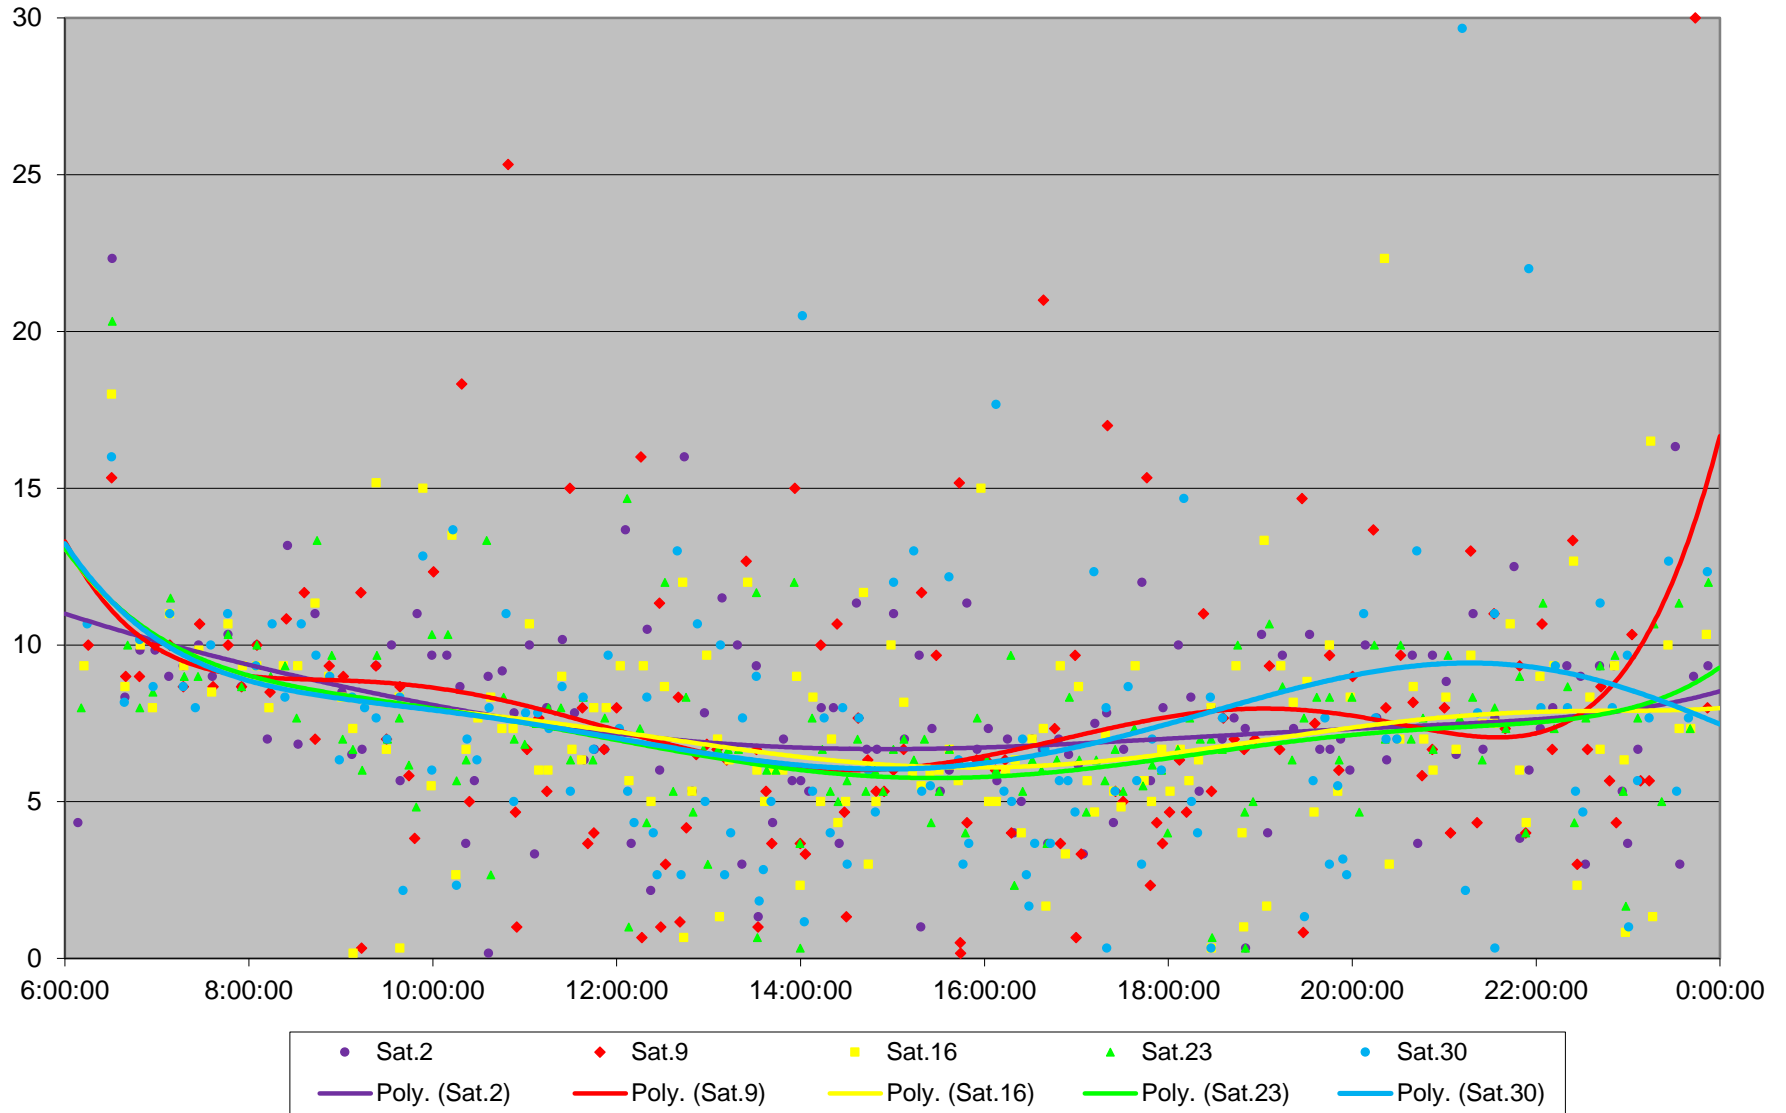

504 King Headways at Mill Northbound March 2019

504 King Headways at Mill Northbound March 2019 Weekday Statistics

504 King Headways at Mill Northbound March 2019 Weekday Statistics

504 King Headways at Mill Northbound March 2019