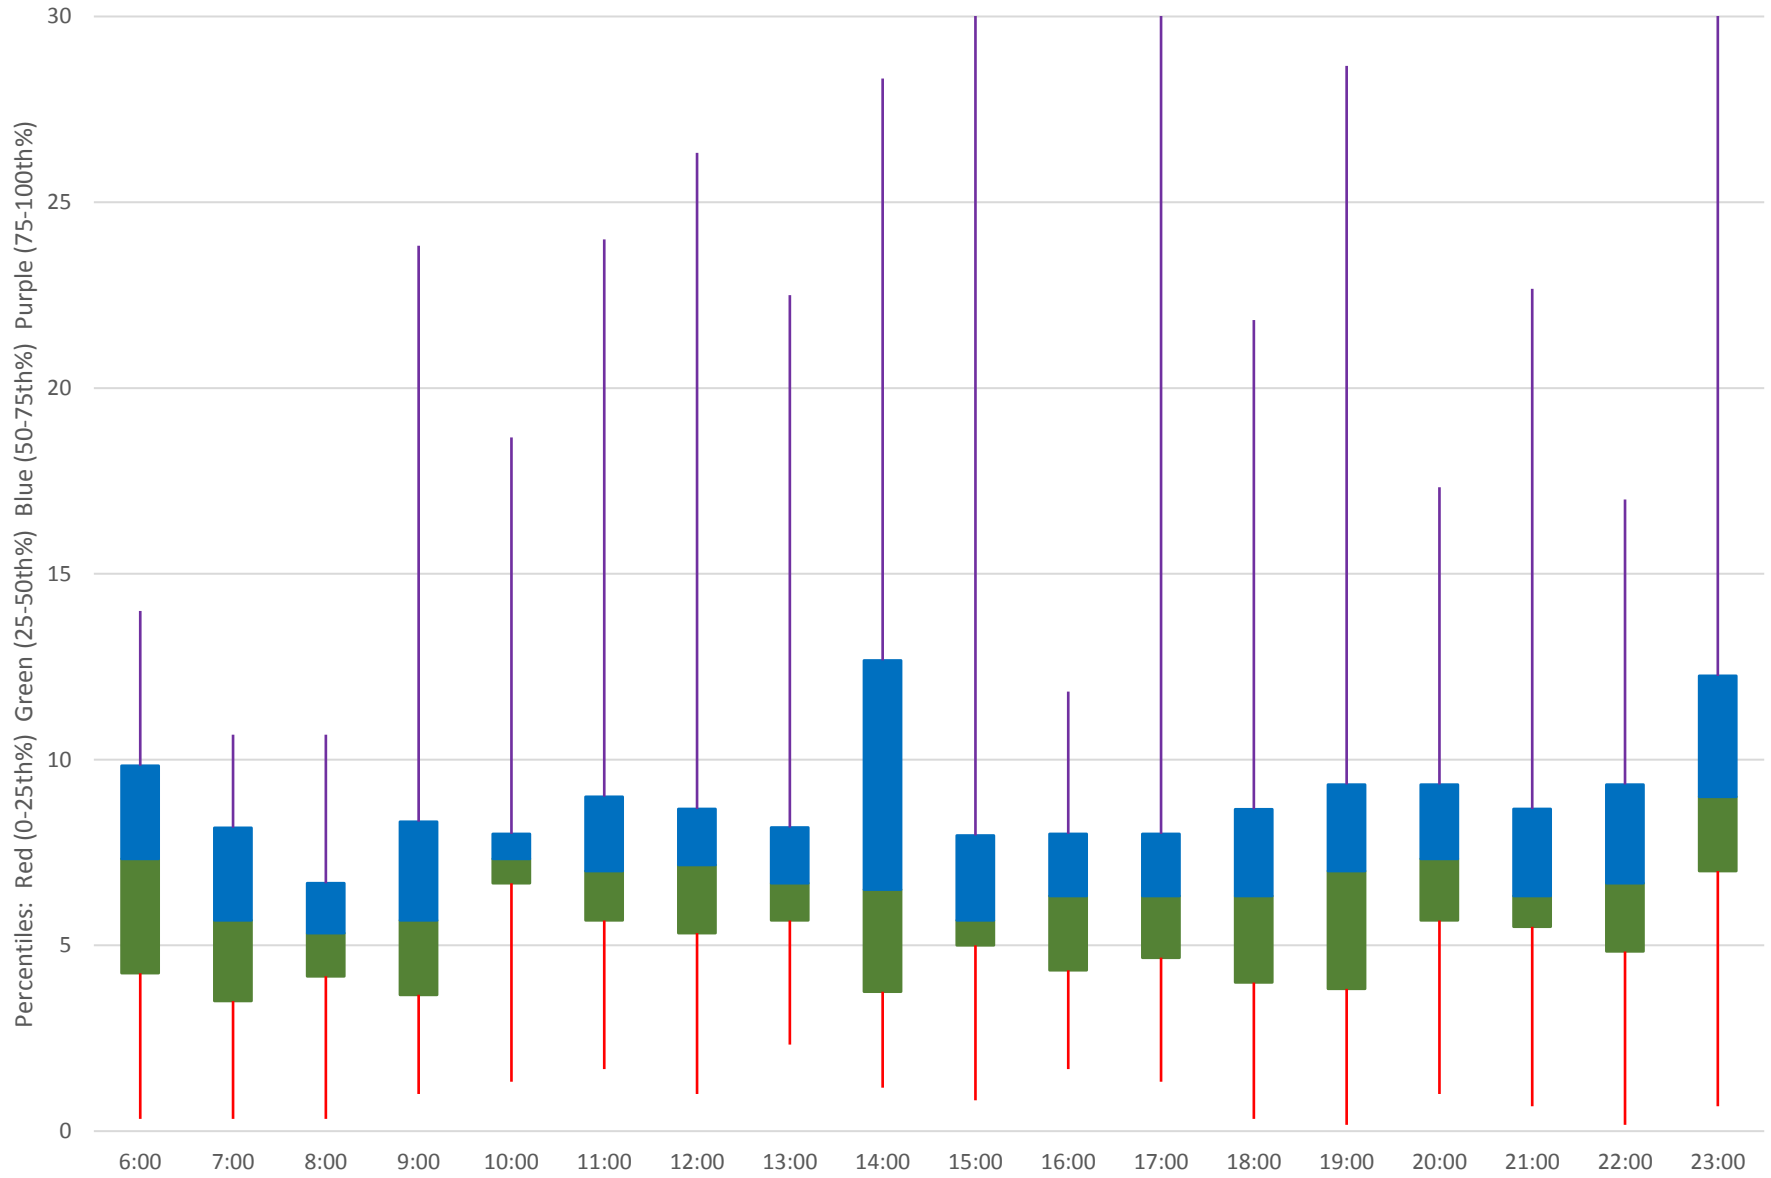

504 King Headways at Mill Northbound March 2019 Quartiles Week 2