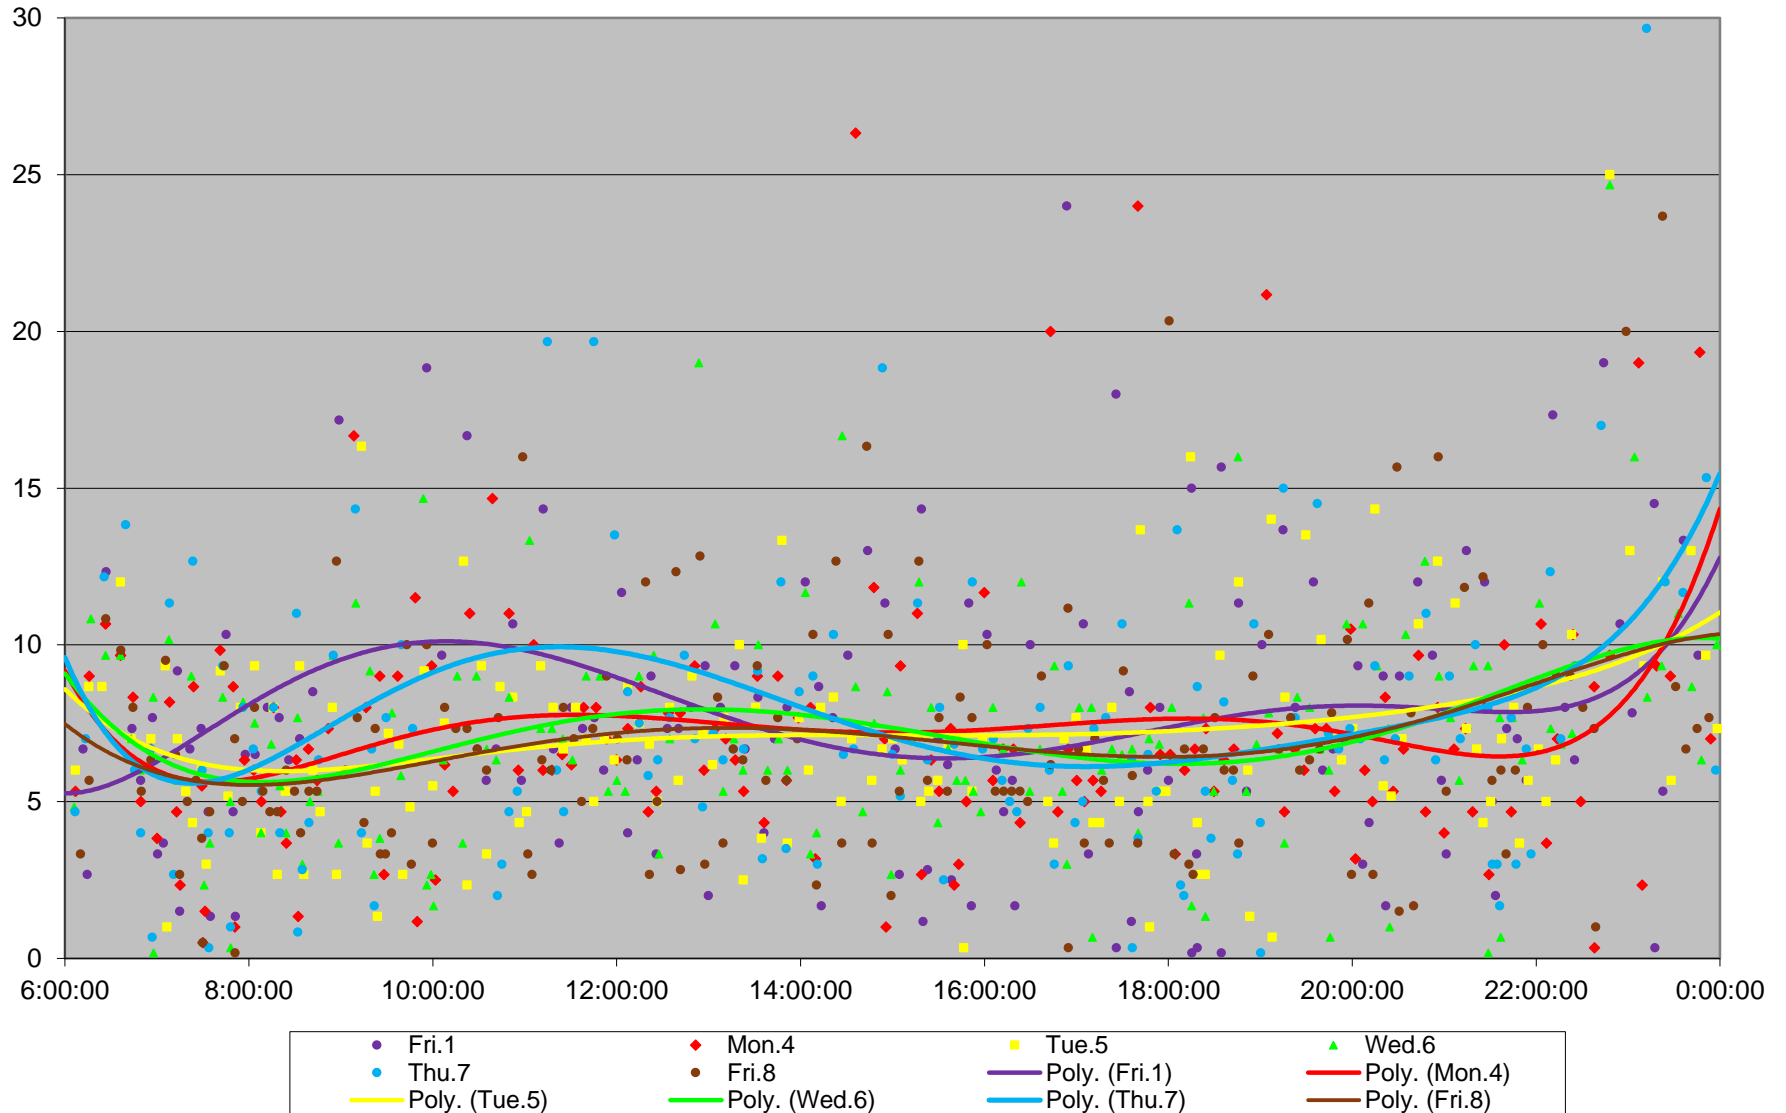

504 King Headways at Mill Northbound March 2019