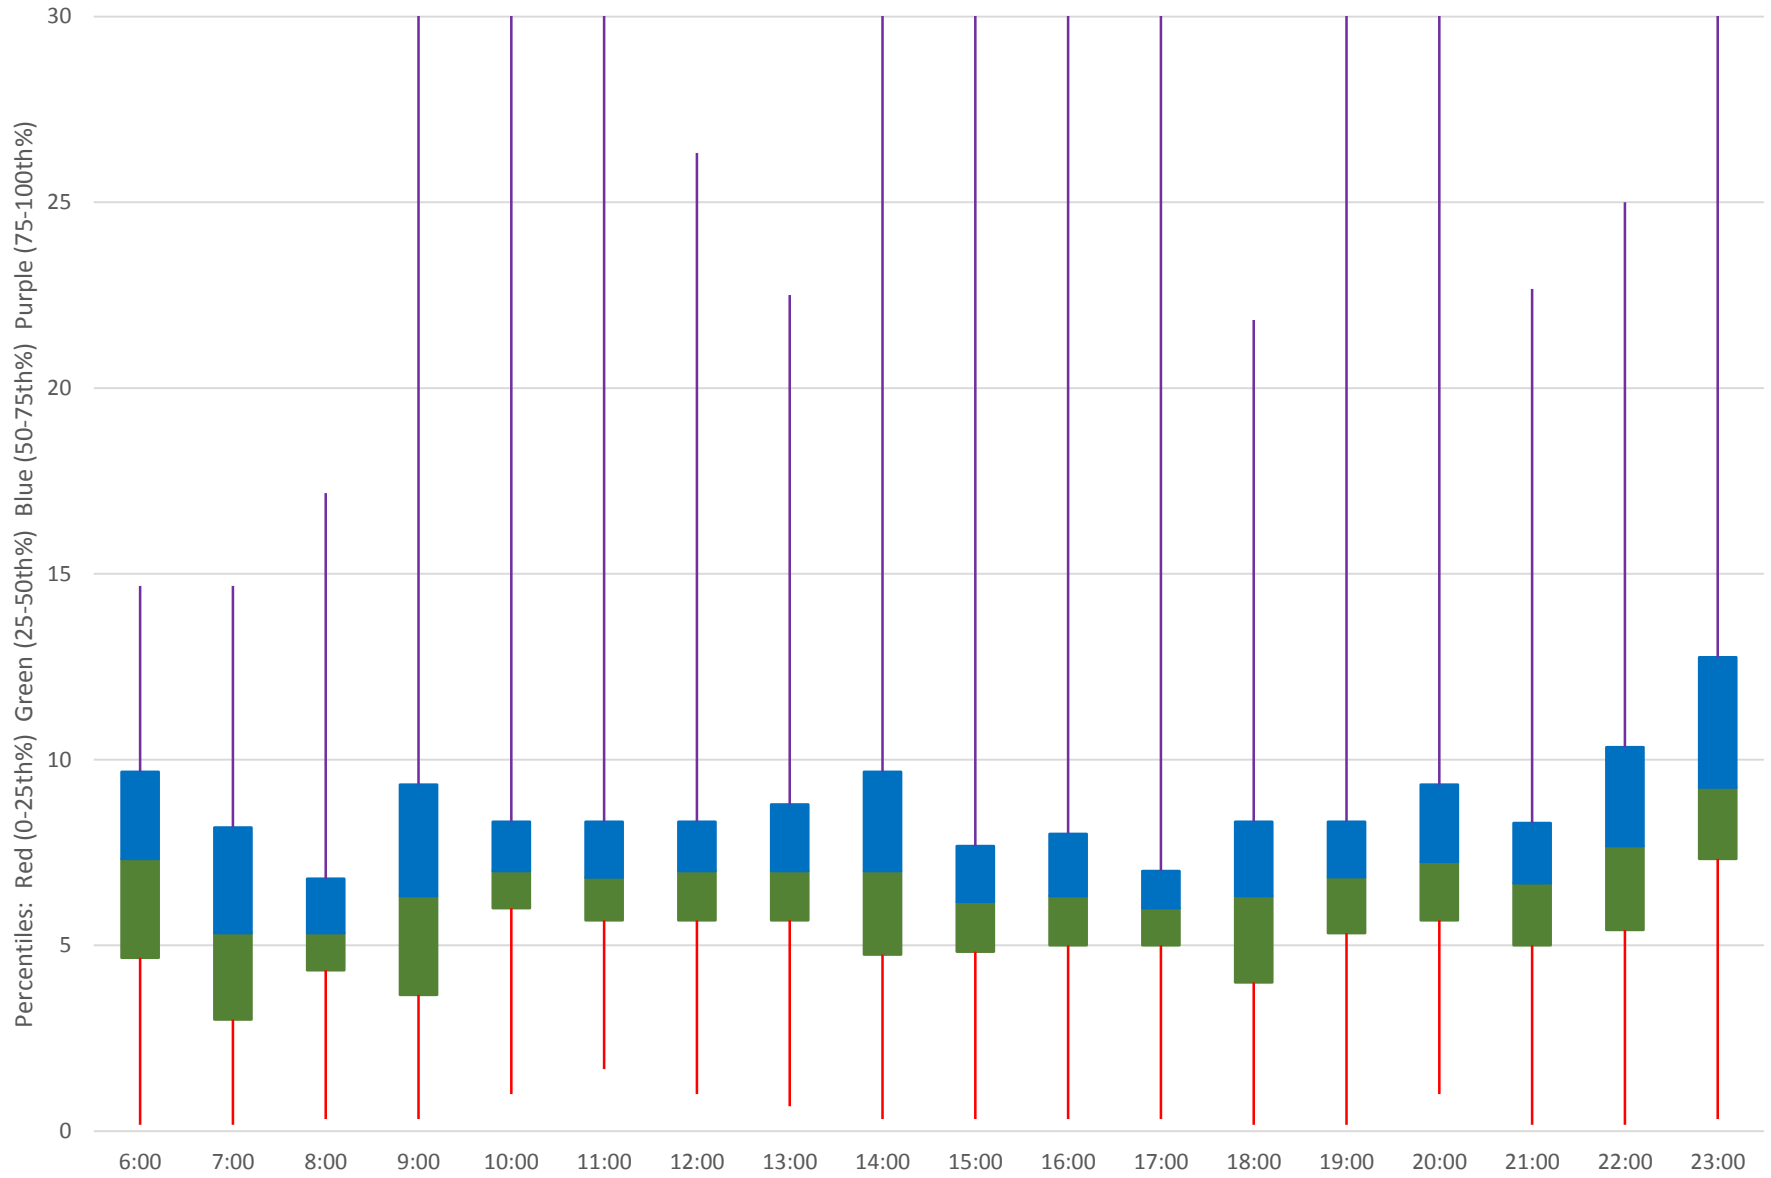

504 King Headways at Mill Northbound March 2019

Quartiles Weekday