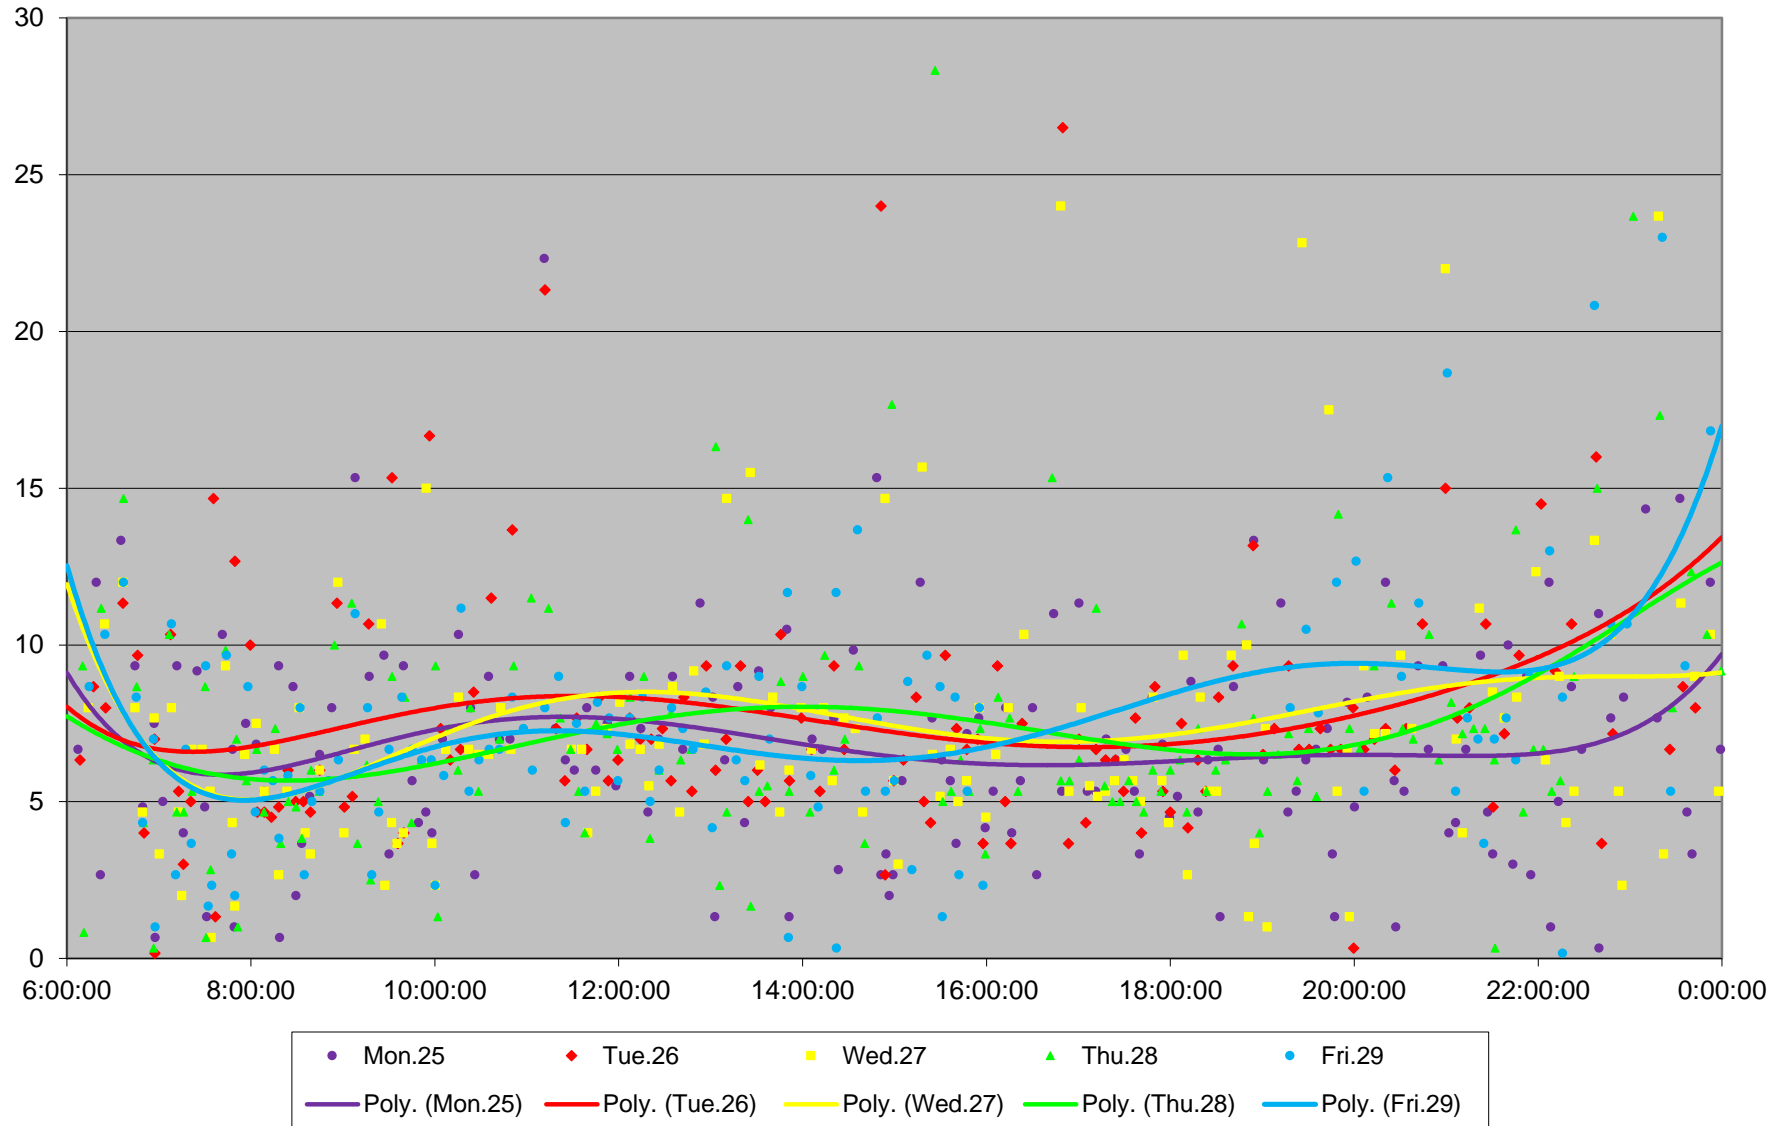

504 King Headways at Mill Northbound March 2019

504 King Headways at Mill Northbound March 2019

504 King Headways at Mill Northbound March 2019

504 King Headways at Mill Northbound March 2019

504 King Headways at Mill Northbound March 2019

504 King Headways at Mill Northbound March 2019

504 King Headways at Mill Northbound March 2019 Weekday Statistics

504 King Headways at Mill Northbound March 2019 Weekday Statistics

504 King Headways at Mill Northbound March 2019

504 King Headways at Mill Northbound March 2019 Quartiles Week 4

504 King Headways at Mill Northbound March 2019 Saturday Statistics

504 King Headways at Mill Northbound March 2019

Quartiles Saturdays

504 King Headways at Mill Northbound March 2019 Sunday Statistics

504 King Headways at Mill Northbound March 2019

Quartiles Sundays/Holidays