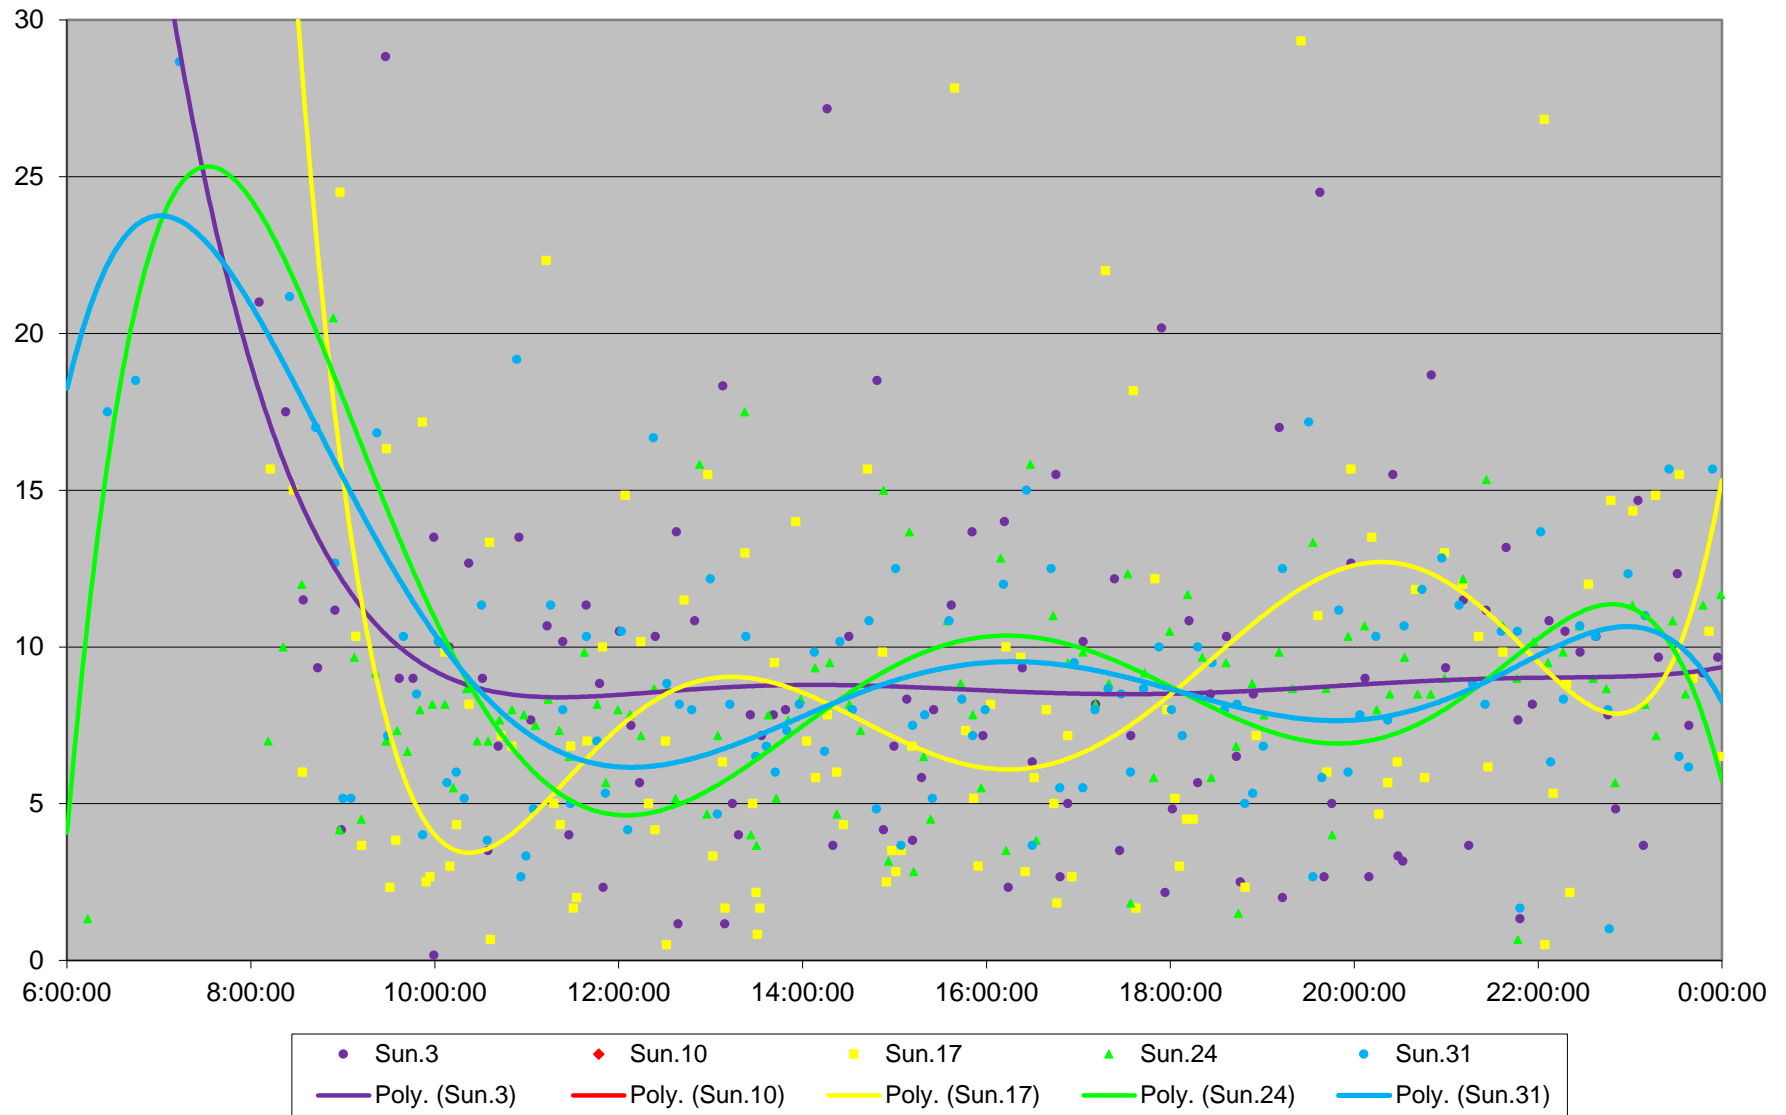

504 King Headways at Danforth Southbound March 2019

504 King Headways at Danforth Southbound March 2019

504 King Headways at Danforth Southbound March 2019

504 King Headways at Danforth Southbound March 2019

504 King Headways at Danforth Southbound March 2019

504 King Headways at Danforth Southbound March 2019

504 King Headways at Danforth Southbound March 2019 Weekday Statistics

504 King Headways at Danforth Southbound March 2019 Weekday Statistics

504 King Headways at Danforth Southbound March 2019

Quartiles Week 3

504 King Headways at Danforth Southbound March 2019

Quartiles Week 4

504 King Headways at Danforth Southbound March 2019 Saturday Statistics

504 King Headways at Danforth Southbound March 2019

Quartiles Saturdays

504 King Headways at Danforth Southbound March 2019 Sunday Statistics

504 King Headways at Danforth Southbound March 2019

Quartiles Sundays/Holidays