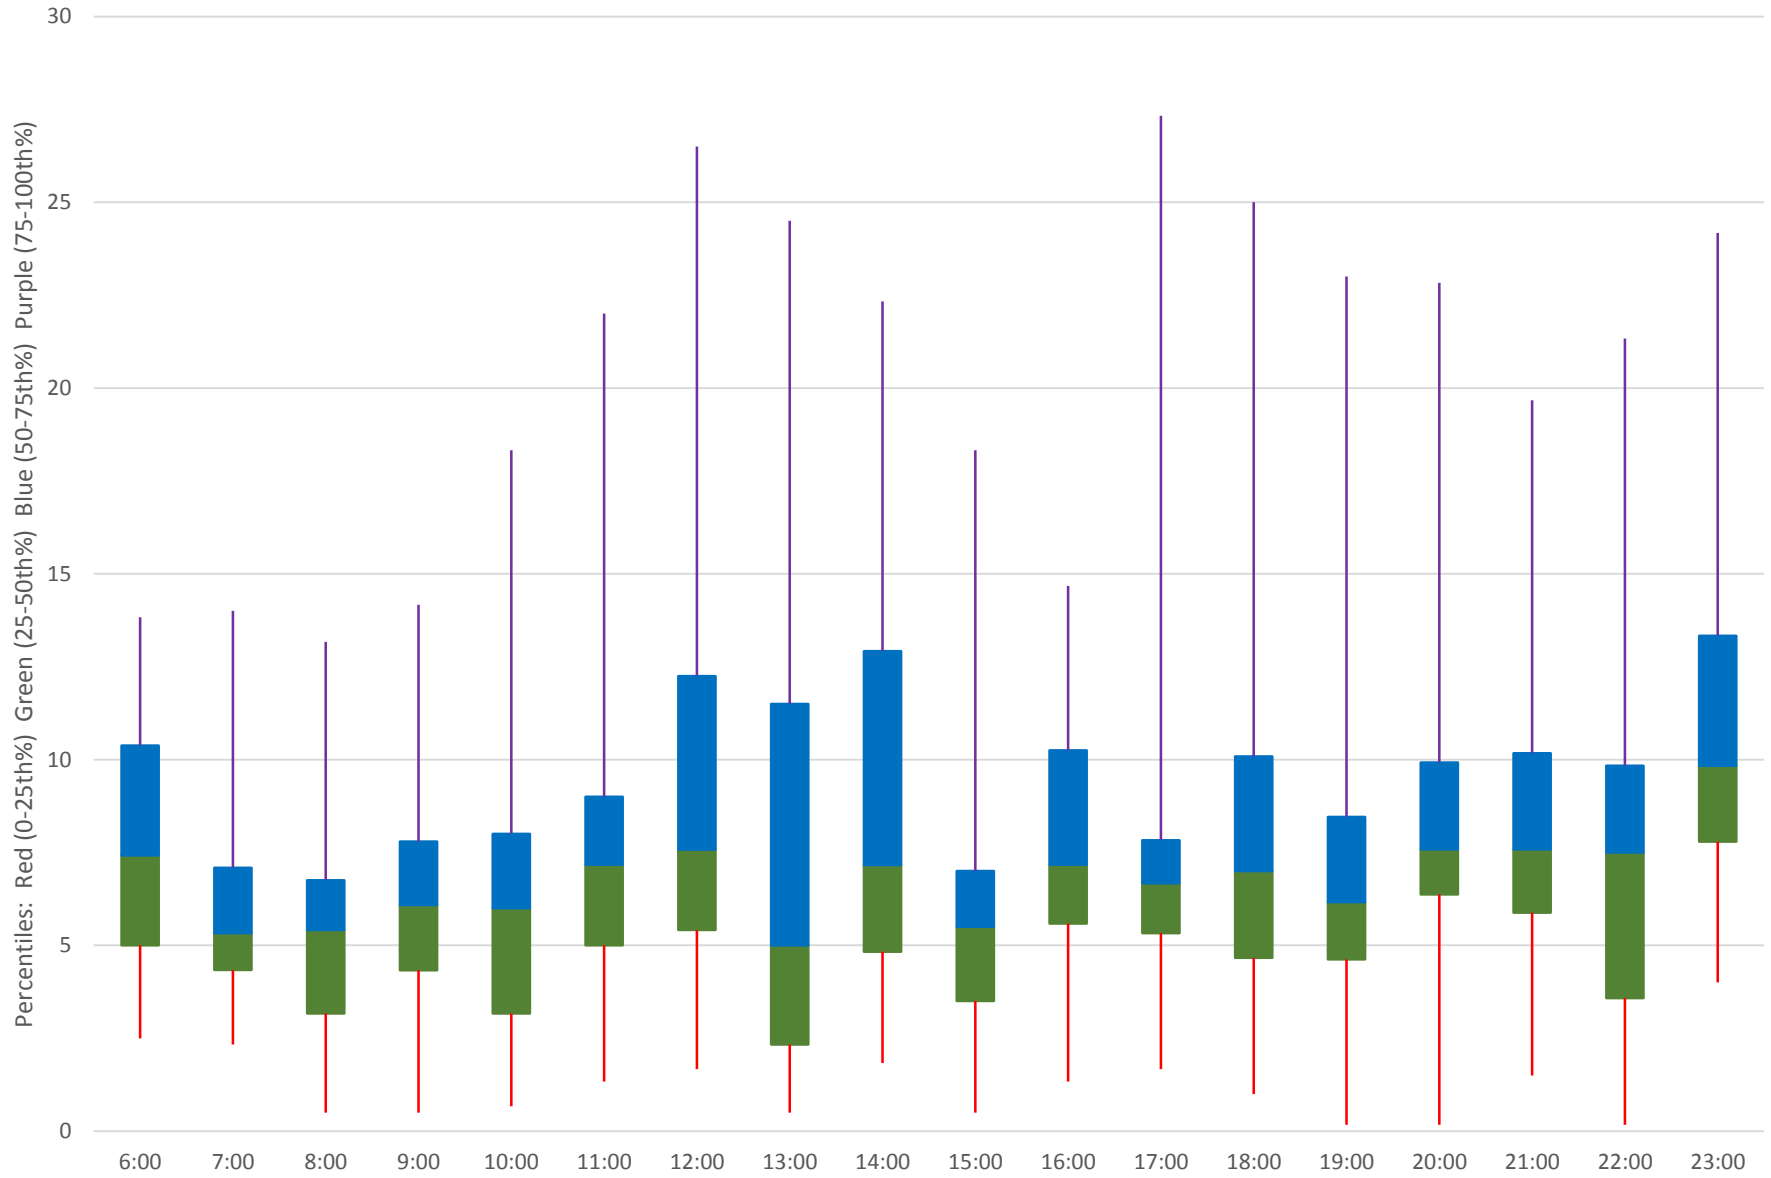

504 King Headways at Danforth Southbound March 2019

504 King Headways at Danforth Southbound March 2019

504 King Headways at Danforth Southbound March 2019 Weekday Statistics

504 King Headways at Danforth Southbound March 2019 Weekday Statistics

504 King Headways at Danforth Southbound March 2019

Quartiles Weekday

504 King Headways at Danforth Southbound March 2019

Quartiles Week 1

504 King Headways at Danforth Southbound March 2019

Quartiles Week 2

504 King Headways at Danforth Southbound March 2019

Quartiles Week 3

504 King Headways at Danforth Southbound March 2019

Quartiles Week 4

504 King Headways at Danforth Southbound March 2019 Saturday Statistics

504 King Headways at Danforth Southbound March 2019

Quartiles Saturdays

504 King Headways at Danforth Southbound March 2019 Sunday Statistics

504 King Headways at Danforth Southbound March 2019

Quartiles Sundays/Holidays