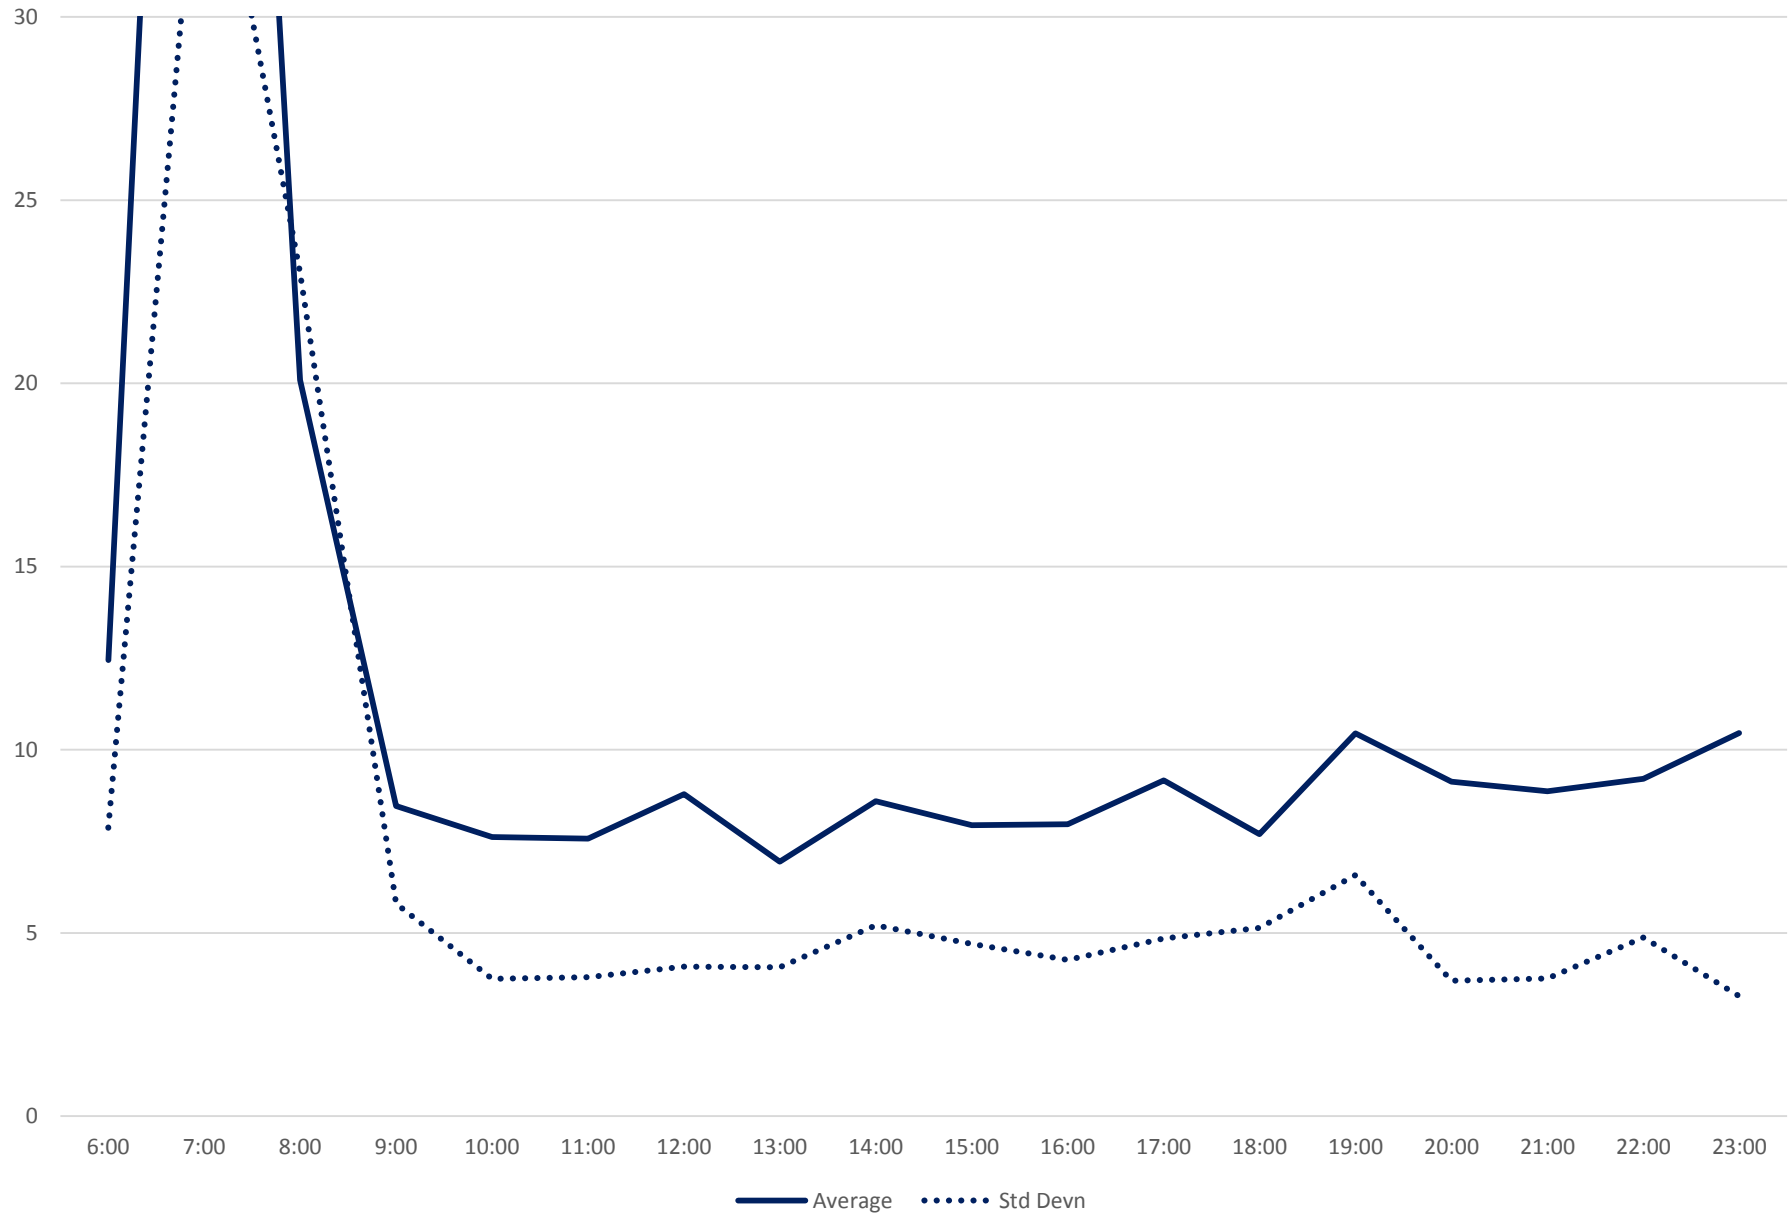

504 King Headways at Danforth Southbound March 2019

504 King Headways at Danforth Southbound March 2019

504 King Headways at Danforth Southbound March 2019 Weekday Statistics

504 King Headways at Danforth Southbound March 2019 Weekday Statistics

504 King Headways at Danforth Southbound March 2019

Quartiles Weekday

504 King Headways at Danforth Southbound March 2019

Quartiles Week 1

504 King Headways at Danforth Southbound March 2019

Quartiles Week 2

504 King Headways at Danforth Southbound March 2019

Quartiles Week 3

504 King Headways at Danforth Southbound March 2019

Quartiles Week 4

504 King Headways at Danforth Southbound March 2019 Saturday Statistics

504 King Headways at Danforth Southbound March 2019

Quartiles Saturdays

504 King Headways at Danforth Southbound March 2019 Sunday Statistics

504 King Headways at Danforth Southbound March 2019

Quartiles Sundays/Holidays