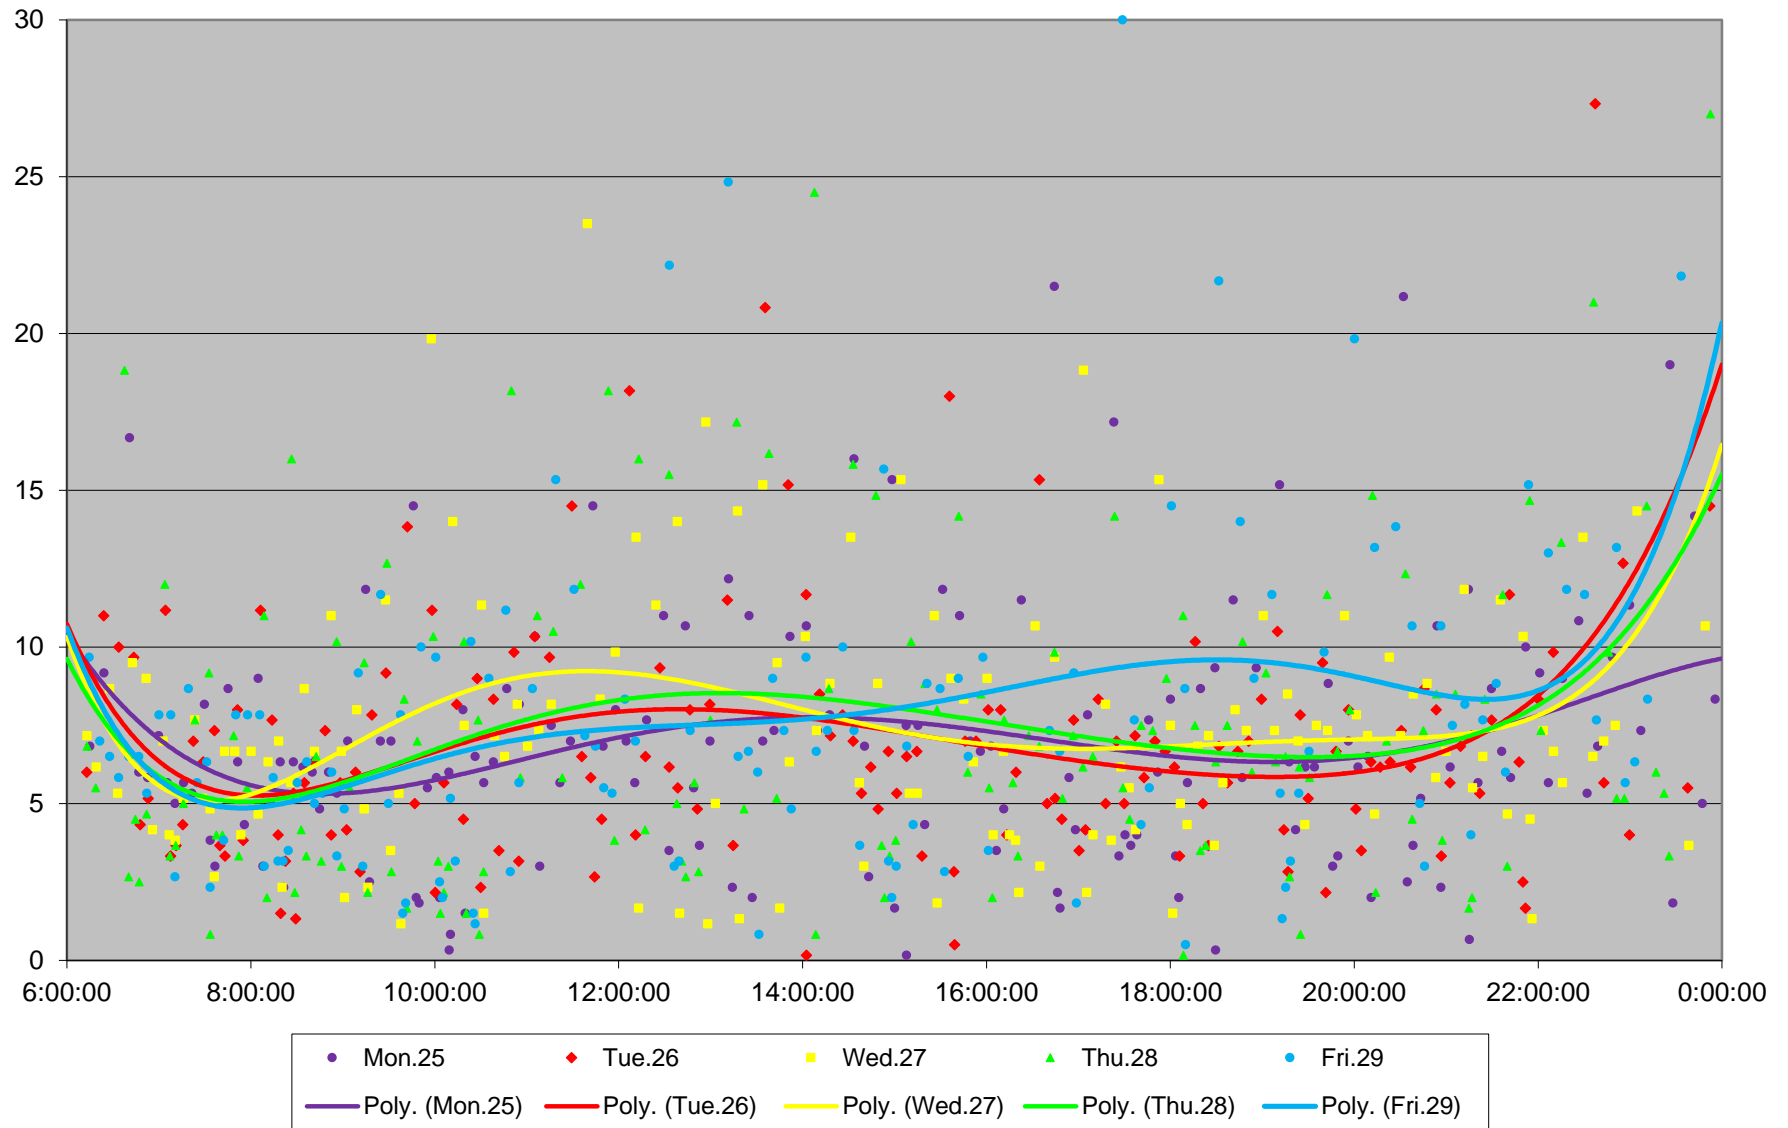

504 King Headways at Danforth Southbound March 2019

504 King Headways at Danforth Southbound March 2019

504 King Headways at Danforth Southbound March 2019

504 King Headways at Danforth Southbound March 2019

504 King Headways at Danforth Southbound March 2019

504 King Headways at Danforth Southbound March 2019

504 King Headways at Danforth Southbound March 2019 Weekday Statistics

504 King Headways at Danforth Southbound March 2019 Weekday Statistics

504 King Headways at Danforth Southbound March 2019

Quartiles Weekday

504 King Headways at Danforth Southbound March 2019

Quartiles Week 1

504 King Headways at Danforth Southbound March 2019

Quartiles Week 2

504 King Headways at Danforth Southbound March 2019

Quartiles Week 3

504 King Headways at Danforth Southbound March 2019

Quartiles Week 4

504 King Headways at Danforth Southbound March 2019 Saturday Statistics