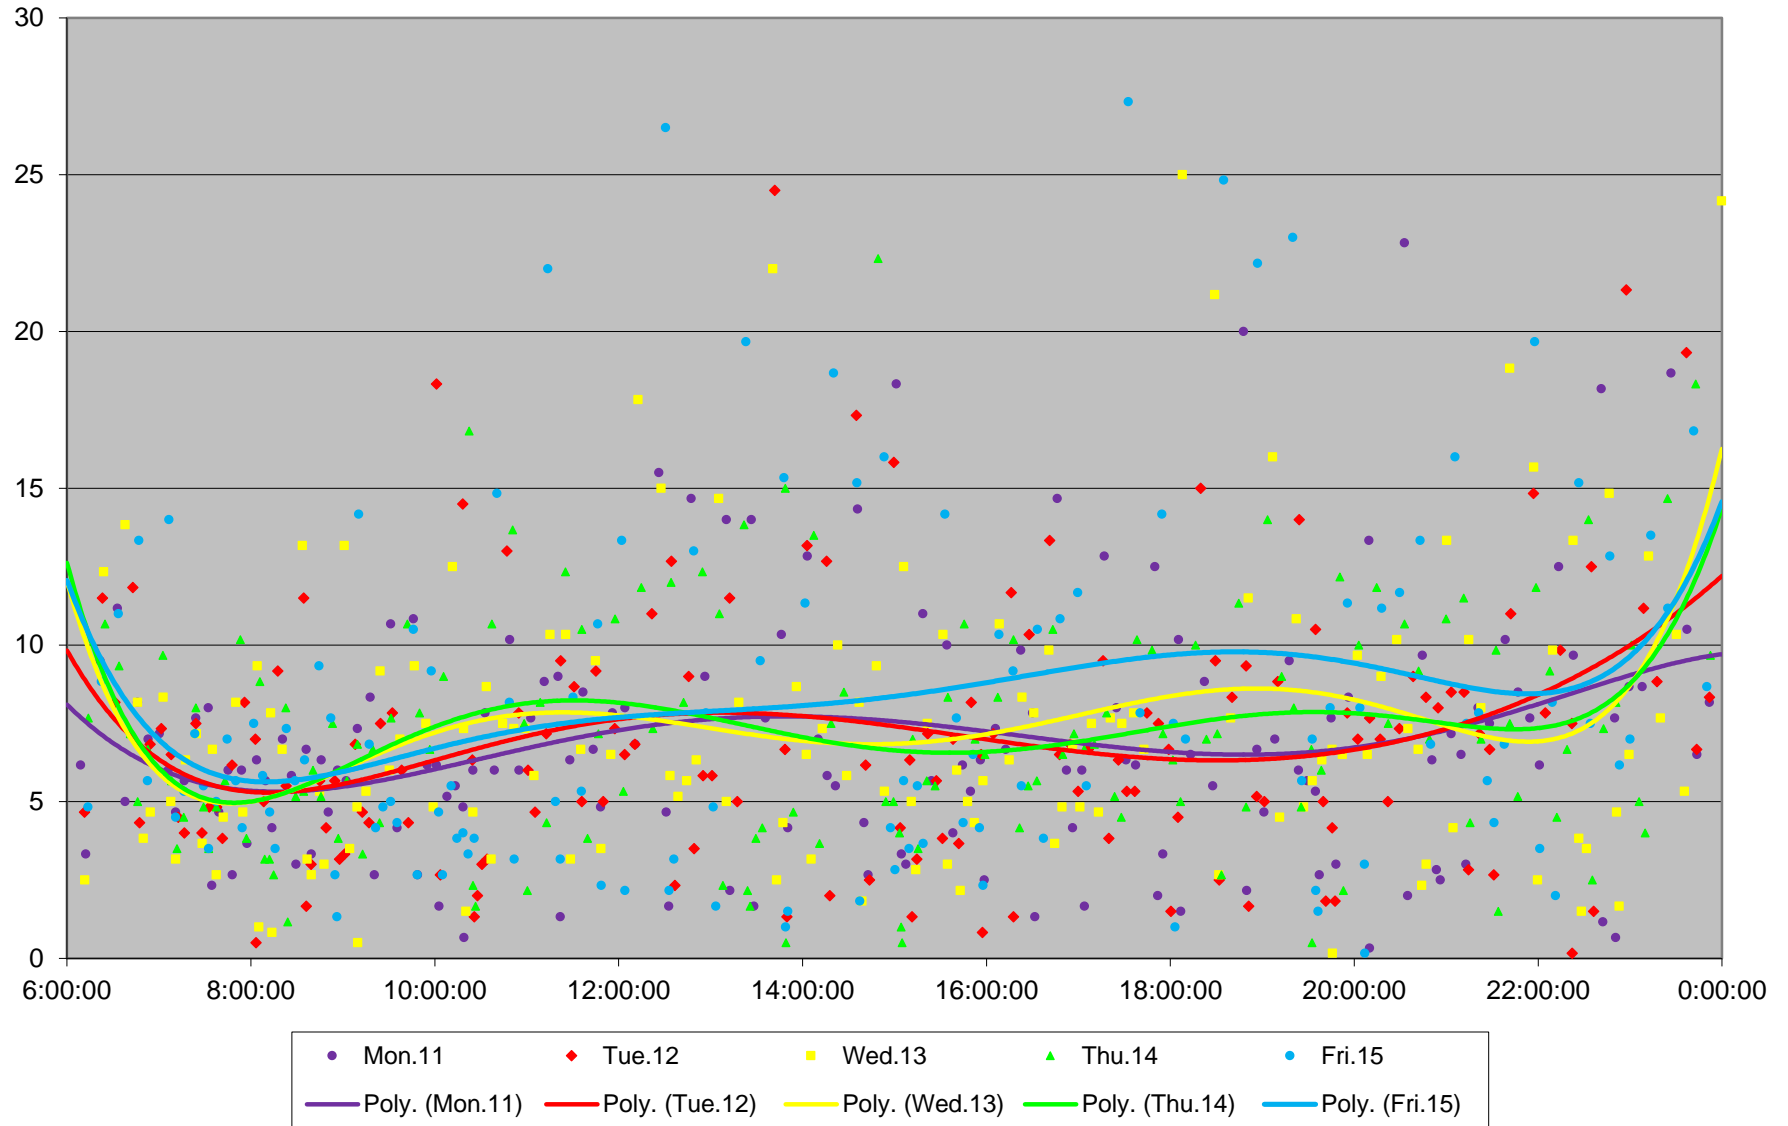

504 King Headways at Danforth Southbound March 2019

504 King Headways at Danforth Southbound March 2019

504 King Headways at Danforth Southbound March 2019

504 King Headways at Danforth Southbound March 2019

504 King Headways at Danforth Southbound March 2019

504 King Headways at Danforth Southbound March 2019

504 King Headways at Danforth Southbound March 2019 Weekday Statistics

504 King Headways at Danforth Southbound March 2019 Weekday Statistics

504 King Headways at Danforth Southbound March 2019

Quartiles Weekday

504 King Headways at Danforth Southbound March 2019

Quartiles Week 1

504 King Headways at Danforth Southbound March 2019

Quartiles Week 2

504 King Headways at Danforth Southbound March 2019

Quartiles Week 3

504 King Headways at Danforth Southbound March 2019

Quartiles Week 4

504 King Headways at Danforth Southbound March 2019 Saturday Statistics