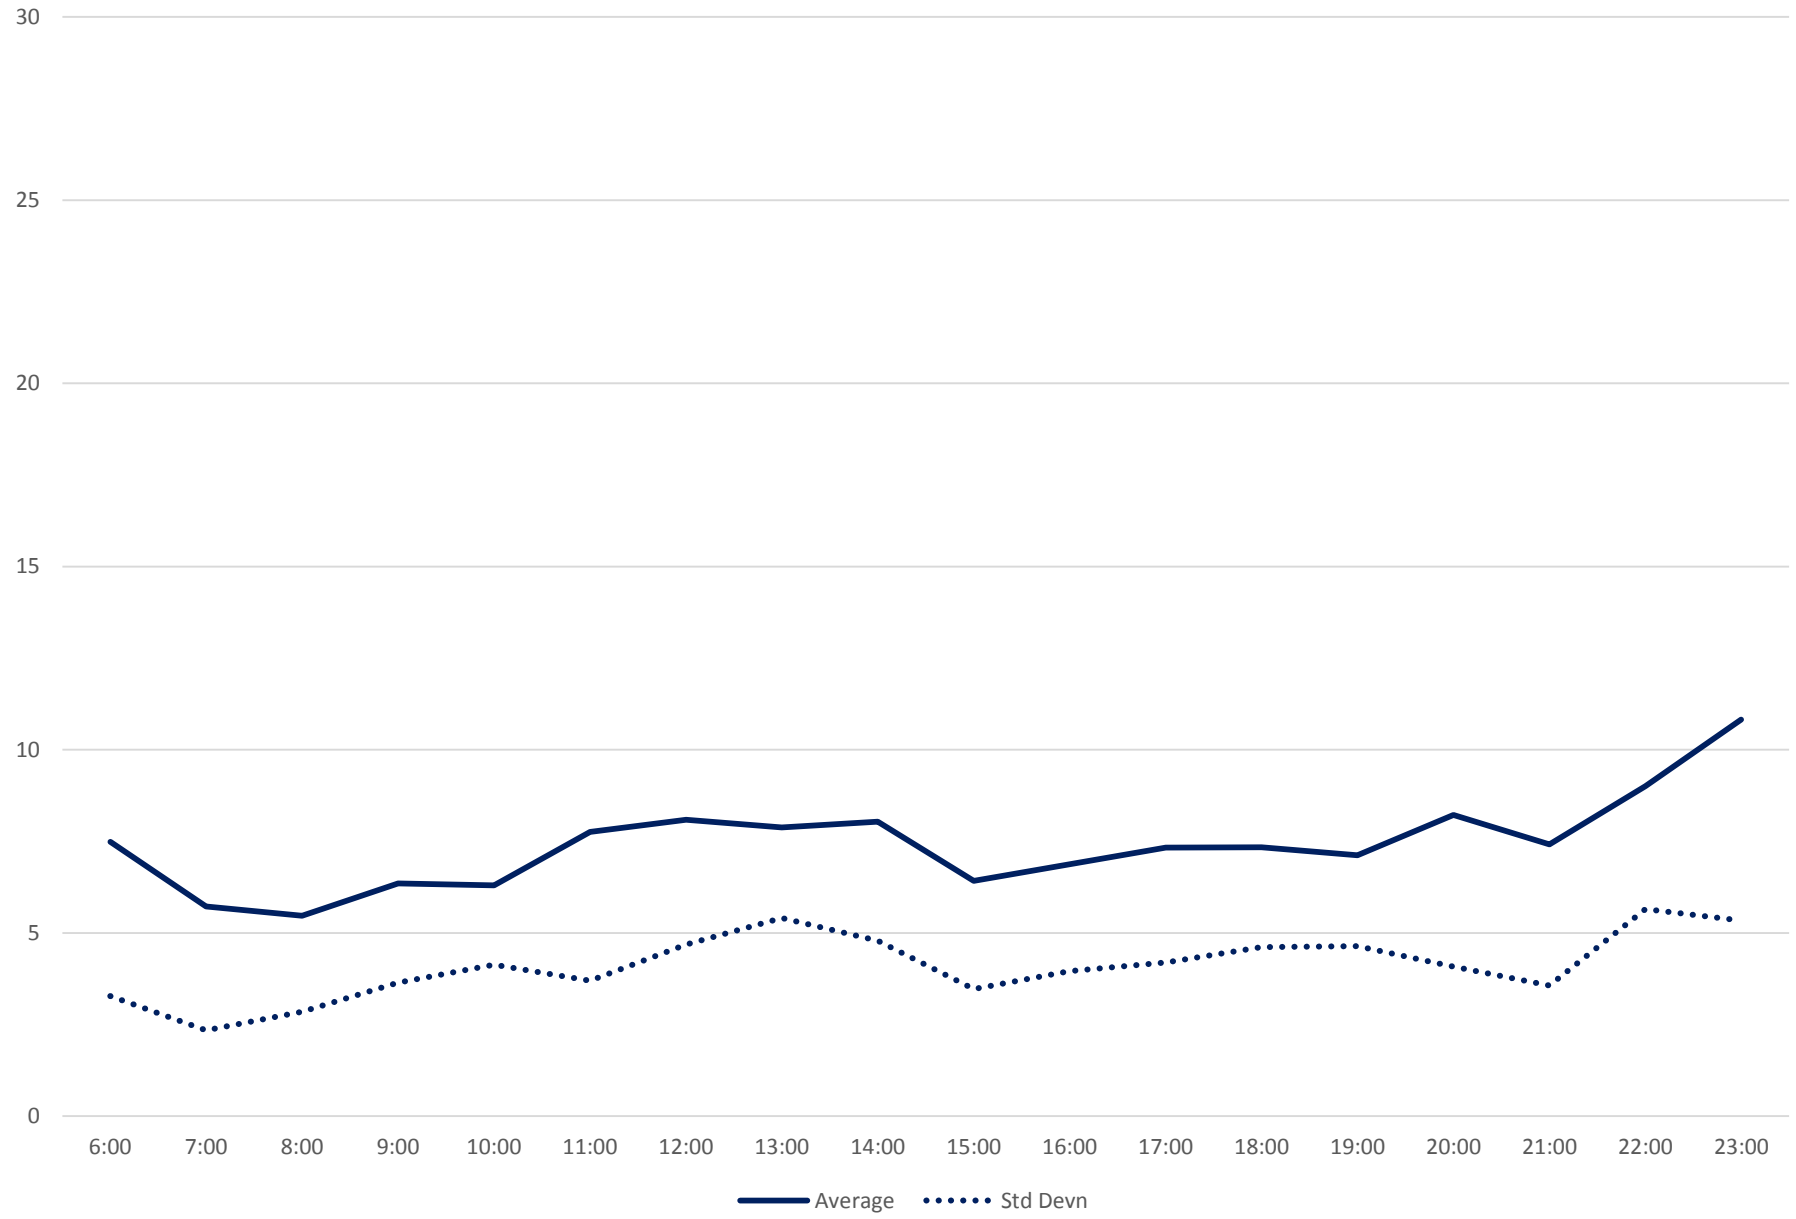

504 King Headways at Danforth Southbound March 2019

504 King Headways at Danforth Southbound March 2019

504 King Headways at Danforth Southbound March 2019

504 King Headways at Danforth Southbound March 2019

504 King Headways at Danforth Southbound March 2019

504 King Headways at Danforth Southbound March 2019

504 King Headways at Danforth Southbound March 2019 Weekday Statistics

504 King Headways at Danforth Southbound March 2019 Weekday Statistics

504 King Headways at Danforth Southbound March 2019

Quartiles Weekday

504 King Headways at Danforth Southbound March 2019

Quartiles Week 1

504 King Headways at Danforth Southbound March 2019

Quartiles Week 2

504 King Headways at Danforth Southbound March 2019

Quartiles Week 3

504 King Headways at Danforth Southbound March 2019

Quartiles Week 4

504 King Headways at Danforth Southbound March 2019 Saturday Statistics