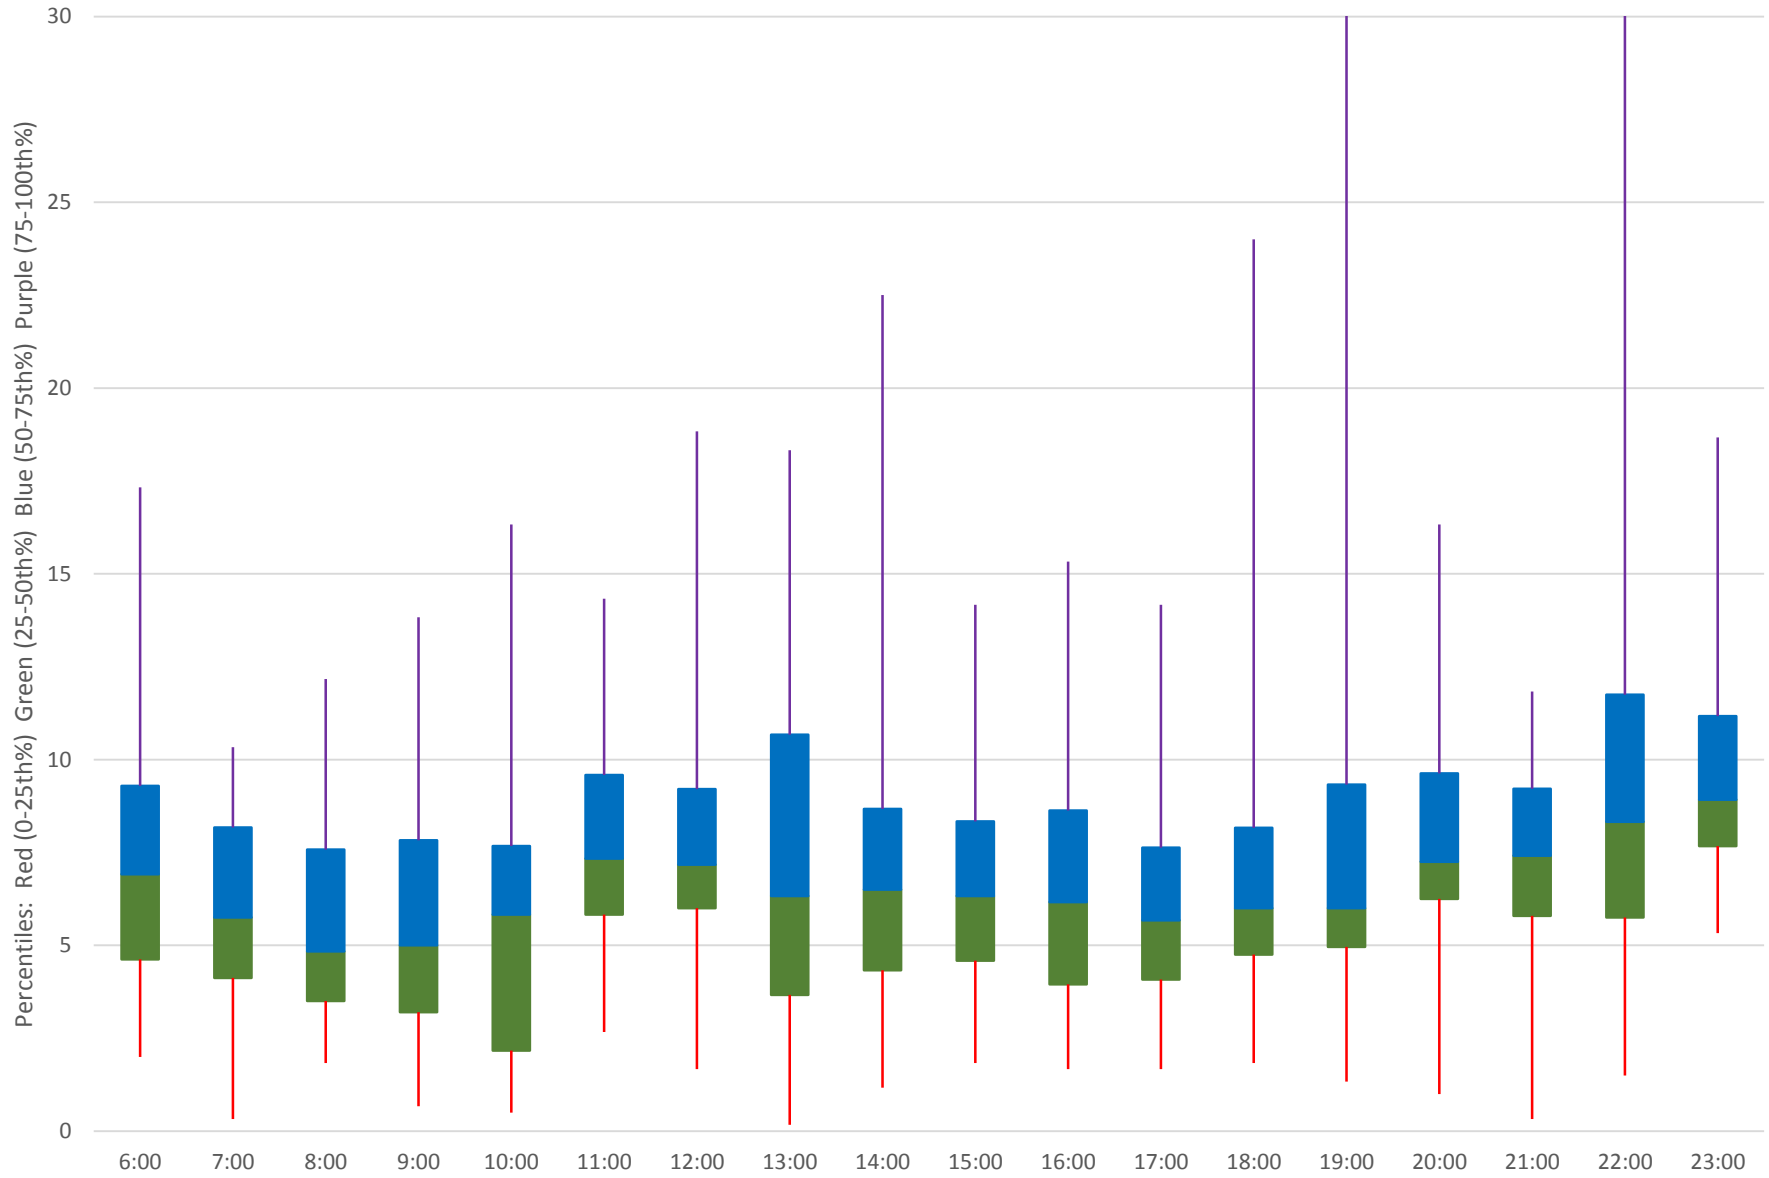

504 King Headways at Danforth Southbound March 2019

504 King Headways at Danforth Southbound March 2019

504 King Headways at Danforth Southbound March 2019 Weekday Statistics

504 King Headways at Danforth Southbound March 2019 Weekday Statistics

504 King Headways at Danforth Southbound March 2019

Quartiles Weekday

504 King Headways at Danforth Southbound March 2019

Quartiles Week 1

504 King Headways at Danforth Southbound March 2019

Quartiles Week 2

504 King Headways at Danforth Southbound March 2019

Quartiles Week 3

504 King Headways at Danforth Southbound March 2019

Quartiles Week 4

504 King Headways at Danforth Southbound March 2019 Saturday Statistics

504 King Headways at Danforth Southbound March 2019

Quartiles Saturdays

504 King Headways at Danforth Southbound March 2019 Sunday Statistics

504 King Headways at Danforth Southbound March 2019

Quartiles Sundays/Holidays