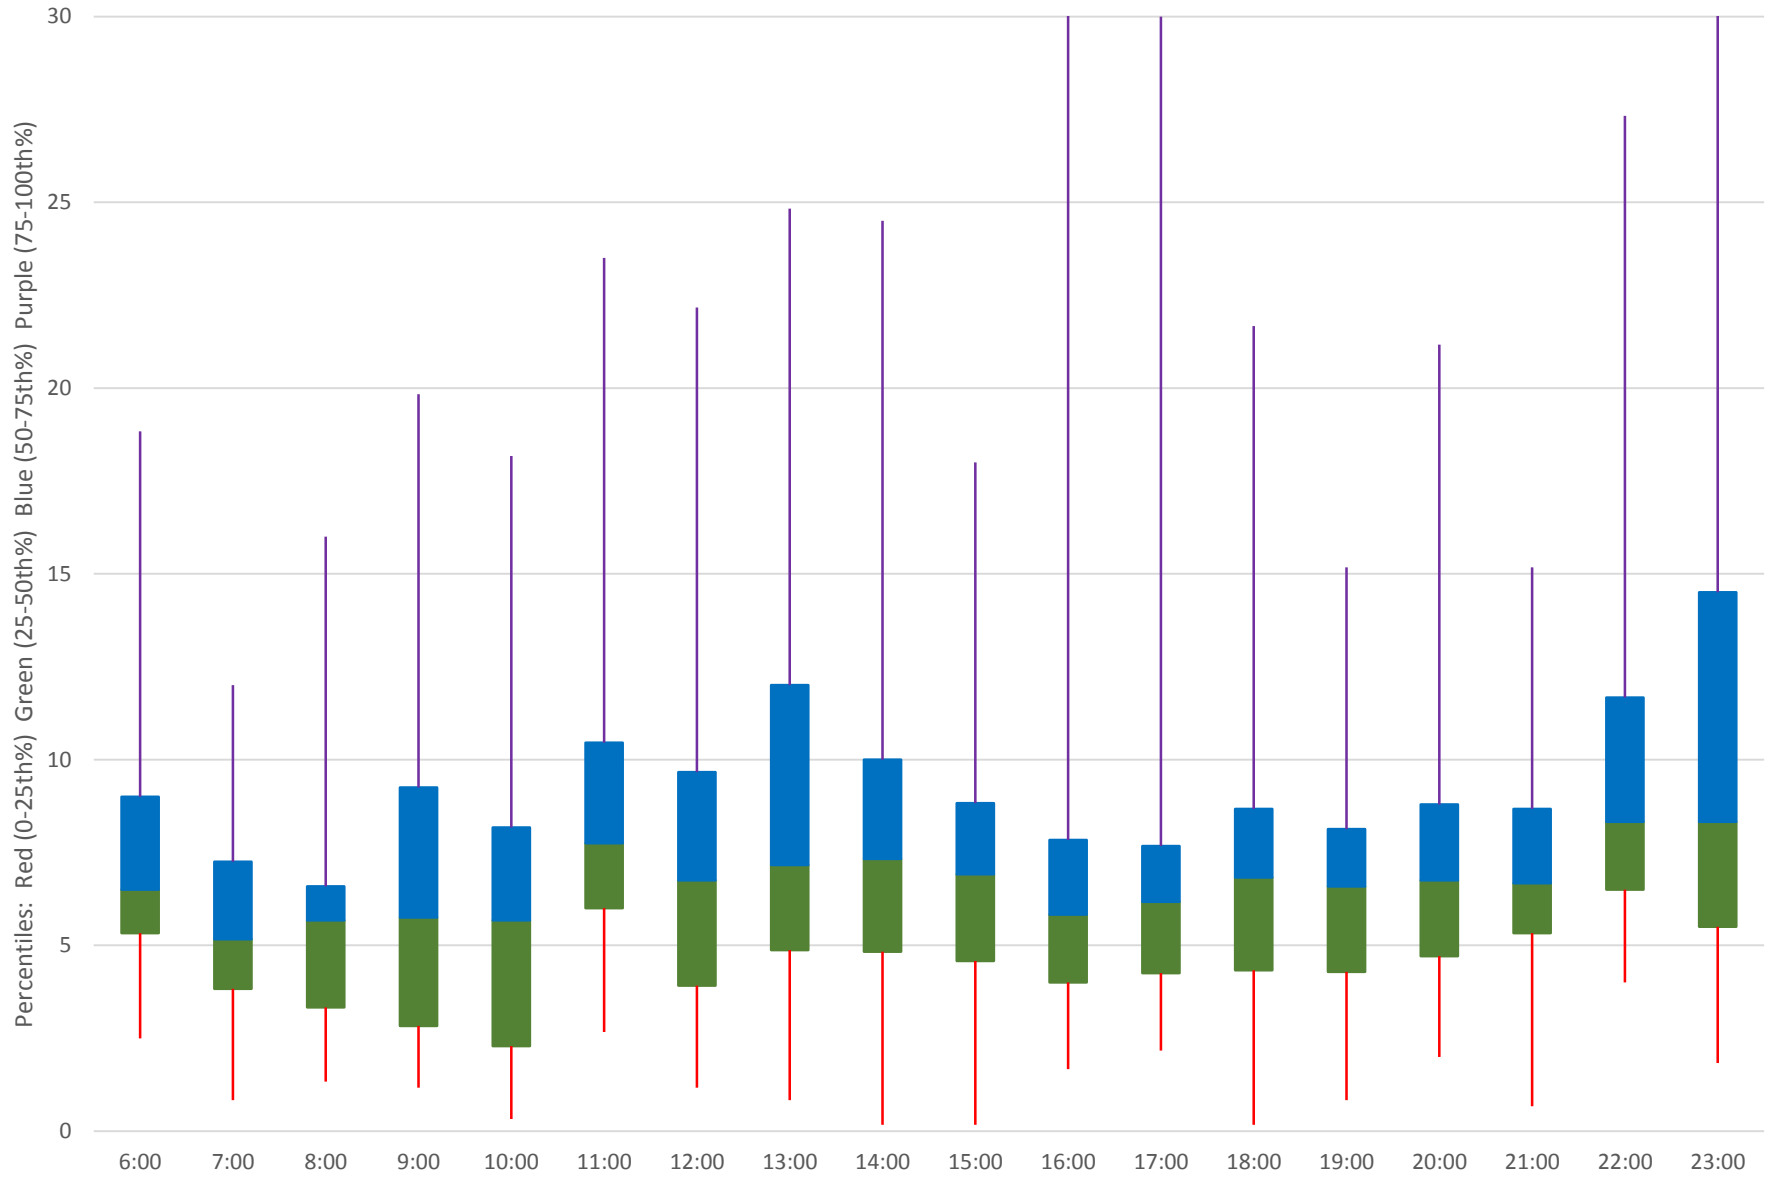

504 King Headways at Danforth Southbound March 2019

504 King Headways at Danforth Southbound March 2019

504 King Headways at Danforth Southbound March 2019 Weekday Statistics

504 King Headways at Danforth Southbound March 2019 Weekday Statistics

504 King Headways at Danforth Southbound March 2019

Quartiles Weekday

504 King Headways at Danforth Southbound March 2019

Quartiles Week 1

504 King Headways at Danforth Southbound March 2019

Quartiles Week 2

504 King Headways at Danforth Southbound March 2019

Quartiles Week 3

504 King Headways at Danforth Southbound March 2019

Quartiles Week 4

504 King Headways at Danforth Southbound March 2019 Saturday Statistics

504 King Headways at Danforth Southbound March 2019

Quartiles Saturdays

504 King Headways at Danforth Southbound March 2019 Sunday Statistics

504 King Headways at Danforth Southbound March 2019

Quartiles Sundays/Holidays