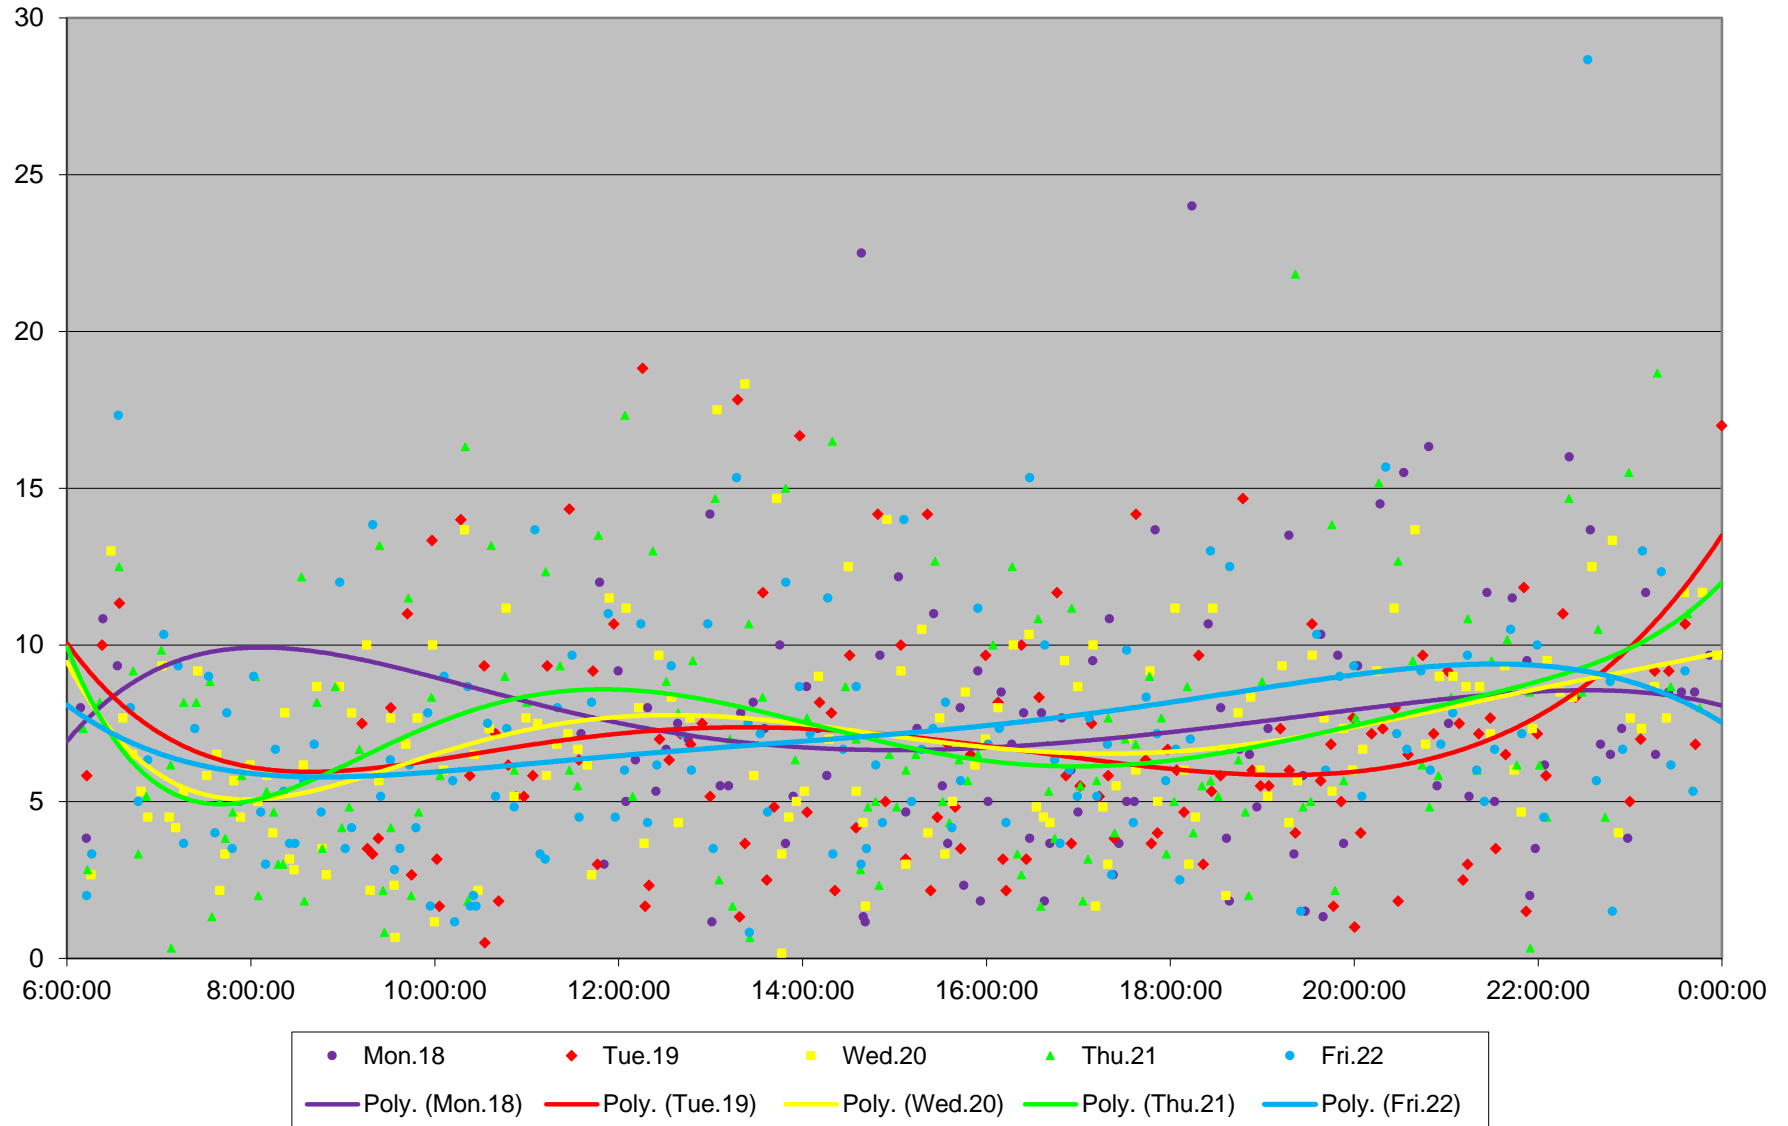

504 King Headways at Danforth Southbound March 2019

504 King Headways at Danforth Southbound March 2019

504 King Headways at Danforth Southbound March 2019

504 King Headways at Danforth Southbound March 2019

504 King Headways at Danforth Southbound March 2019

504 King Headways at Danforth Southbound March 2019

504 King Headways at Danforth Southbound March 2019 Weekday Statistics

504 King Headways at Danforth Southbound March 2019 Weekday Statistics

504 King Headways at Danforth Southbound March 2019

Quartiles Weekday

504 King Headways at Danforth Southbound March 2019

Quartiles Week 1

504 King Headways at Danforth Southbound March 2019

Quartiles Week 2

504 King Headways at Danforth Southbound March 2019

Quartiles Week 3

504 King Headways at Danforth Southbound March 2019

Quartiles Week 4

504 King Headways at Danforth Southbound March 2019 Saturday Statistics