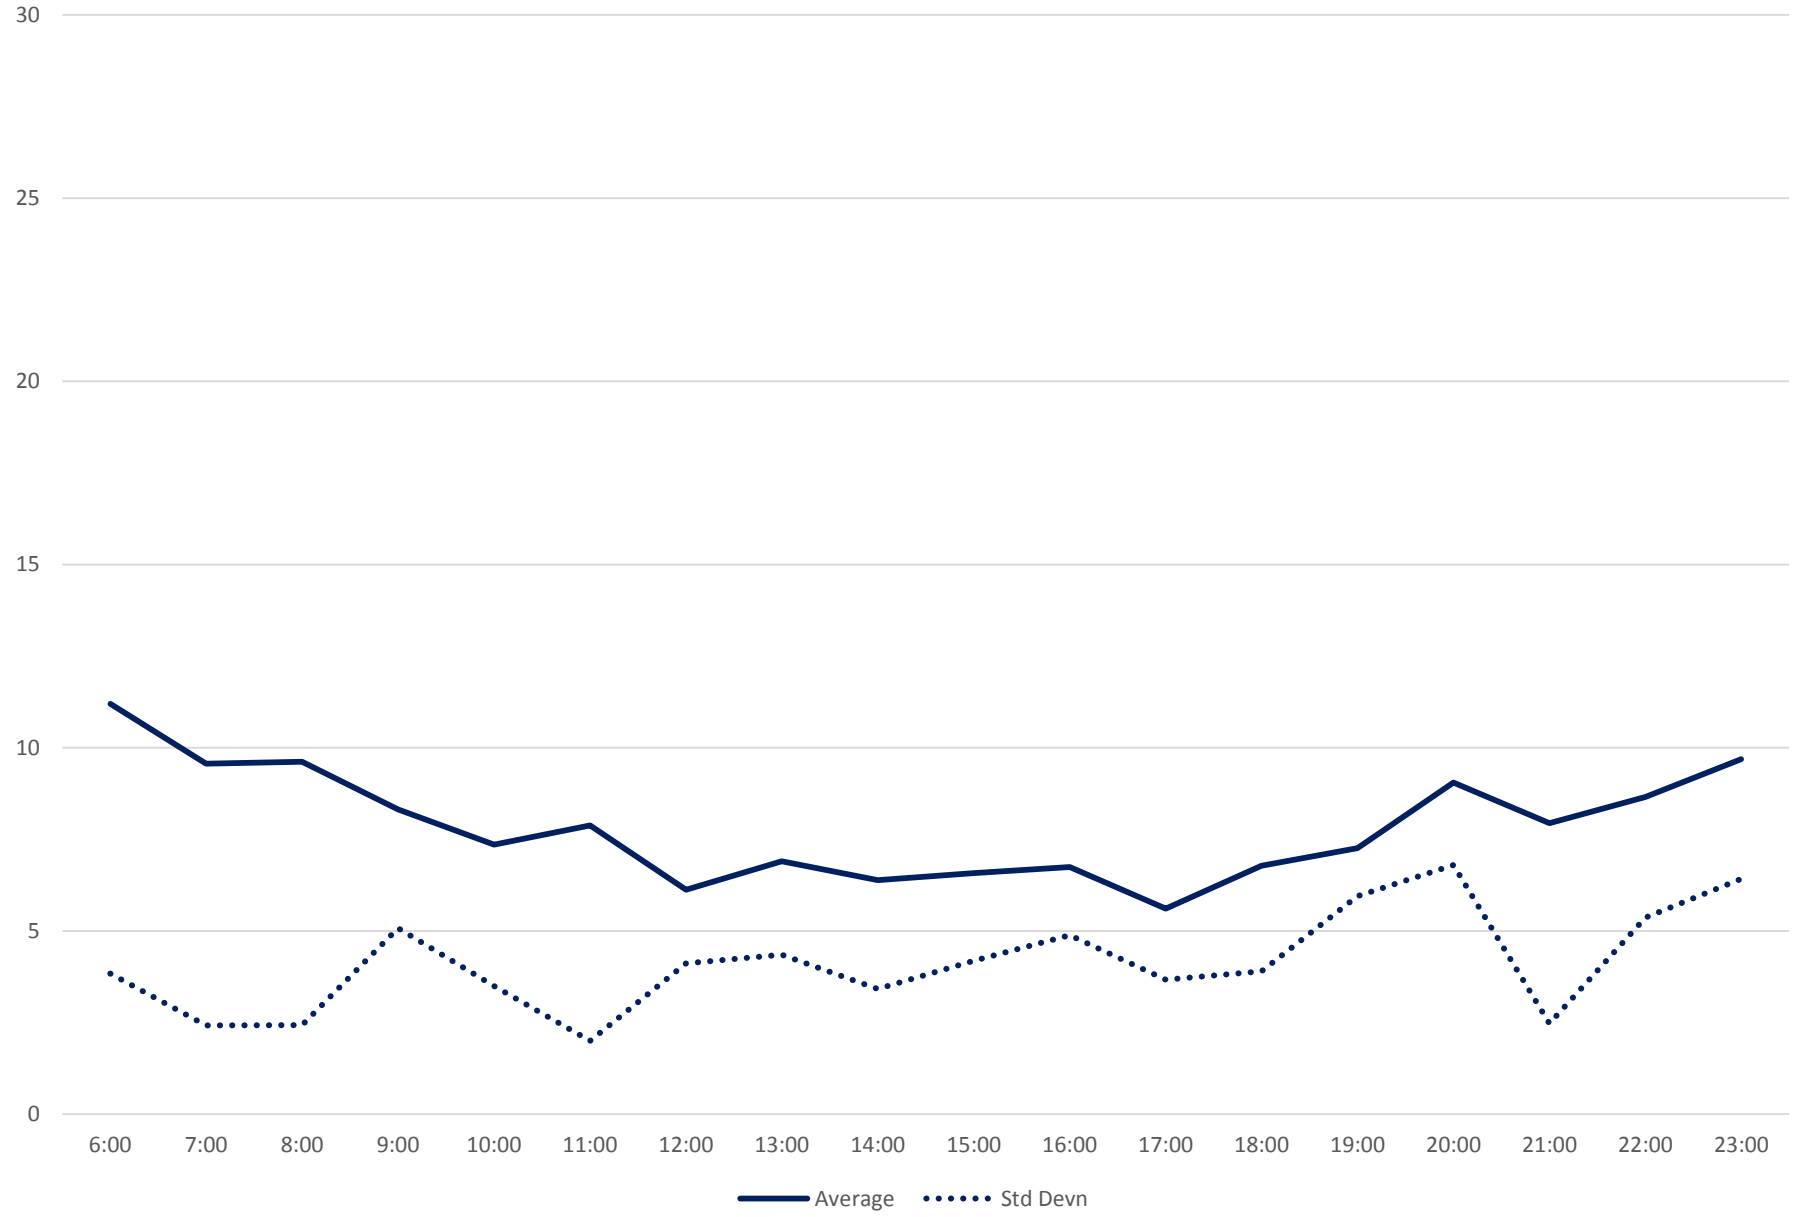

504 King Headways at Danforth Southbound March 2019

504 King Headways at Danforth Southbound March 2019

504 King Headways at Danforth Southbound March 2019 Weekday Statistics

504 King Headways at Danforth Southbound March 2019 Weekday Statistics

504 King Headways at Danforth Southbound March 2019

Quartiles Weekday

504 King Headways at Danforth Southbound March 2019

Quartiles Week 1

504 King Headways at Danforth Southbound March 2019

Quartiles Week 2

504 King Headways at Danforth Southbound March 2019

Quartiles Week 3

504 King Headways at Danforth Southbound March 2019

Quartiles Week 4

504 King Headways at Danforth Southbound March 2019 Saturday Statistics

504 King Headways at Danforth Southbound March 2019

Quartiles Saturdays

504 King Headways at Danforth Southbound March 2019 Sunday Statistics

504 King Headways at Danforth Southbound March 2019

Quartiles Sundays/Holidays