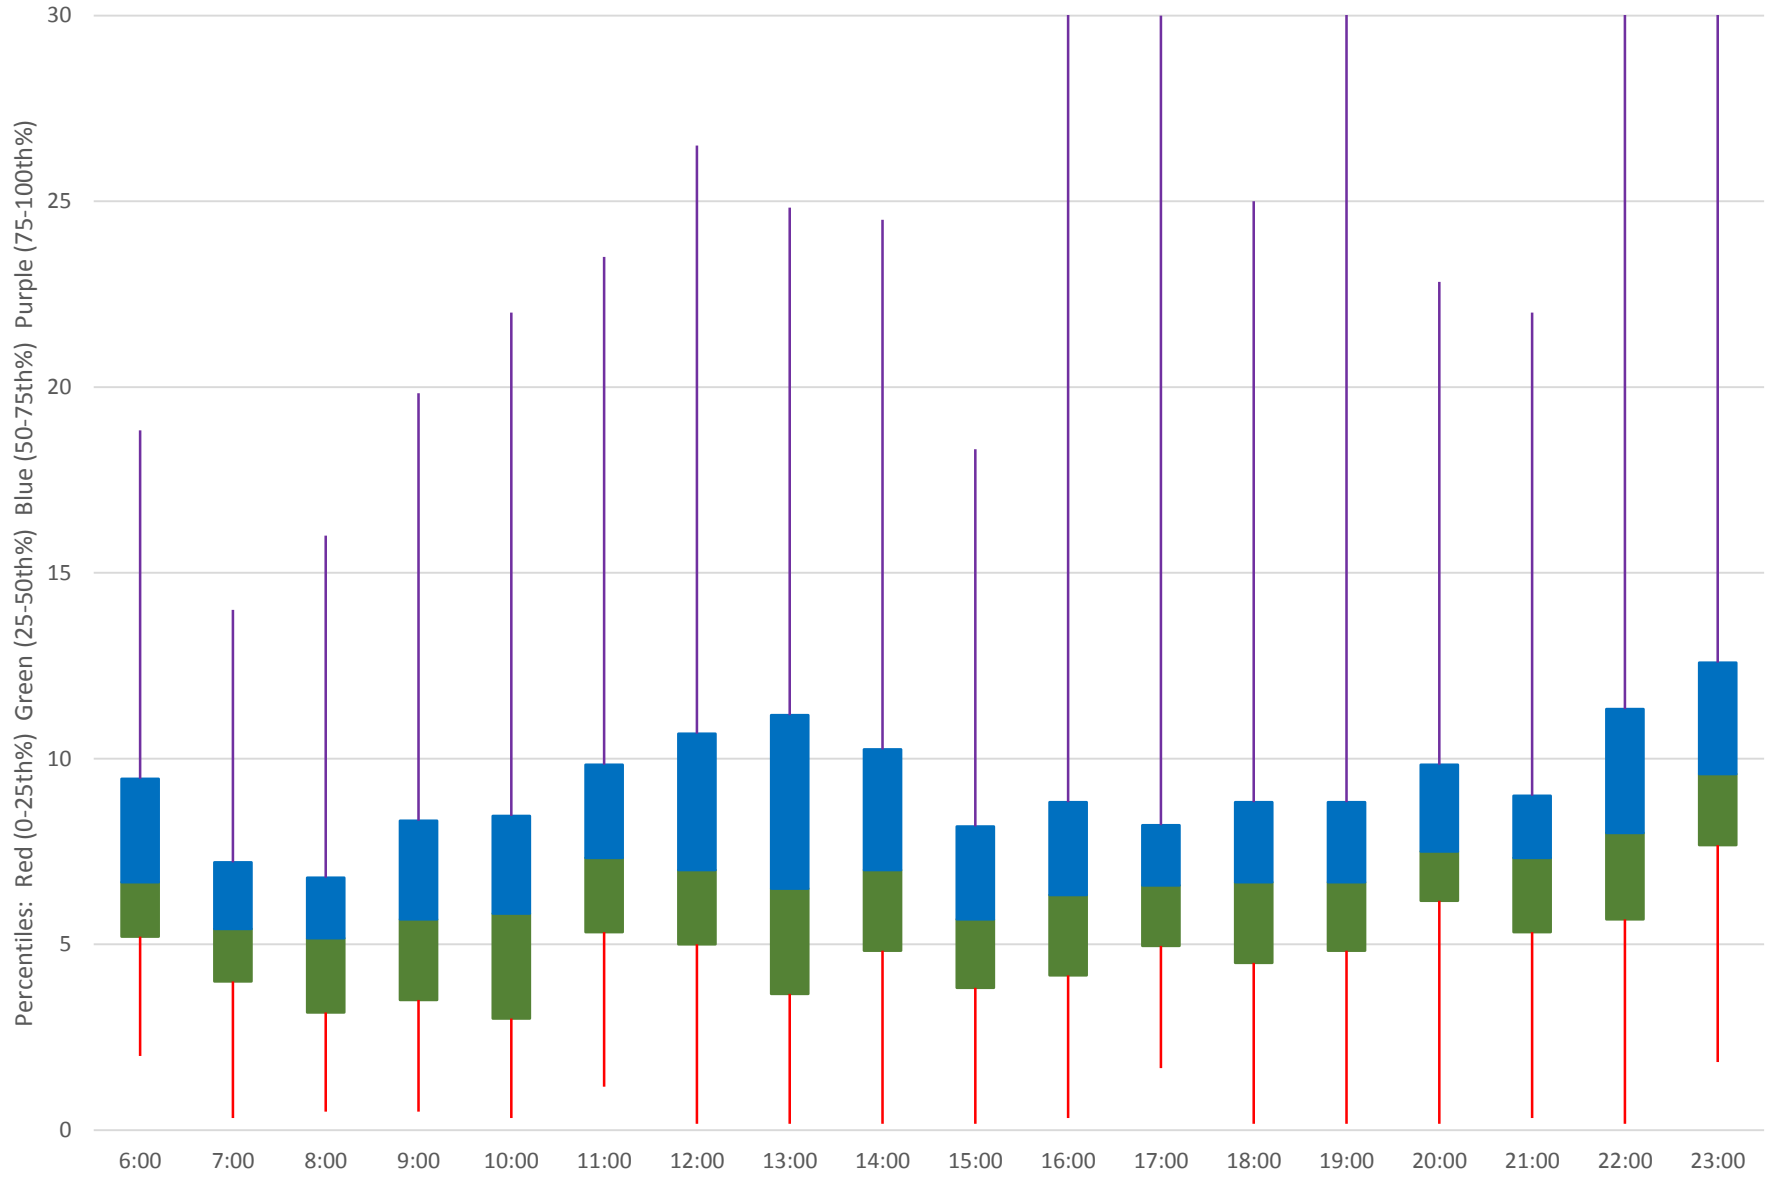

504 King Headways at Danforth Southbound March 2019

504 King Headways at Danforth Southbound March 2019

504 King Headways at Danforth Southbound March 2019 Weekday Statistics

504 King Headways at Danforth Southbound March 2019 Weekday Statistics

504 King Headways at Danforth Southbound March 2019

Quartiles Weekday

504 King Headways at Danforth Southbound March 2019

Quartiles Week 1

504 King Headways at Danforth Southbound March 2019

Quartiles Week 2

504 King Headways at Danforth Southbound March 2019

Quartiles Week 3

504 King Headways at Danforth Southbound March 2019

Quartiles Week 4

504 King Headways at Danforth Southbound March 2019 Saturday Statistics