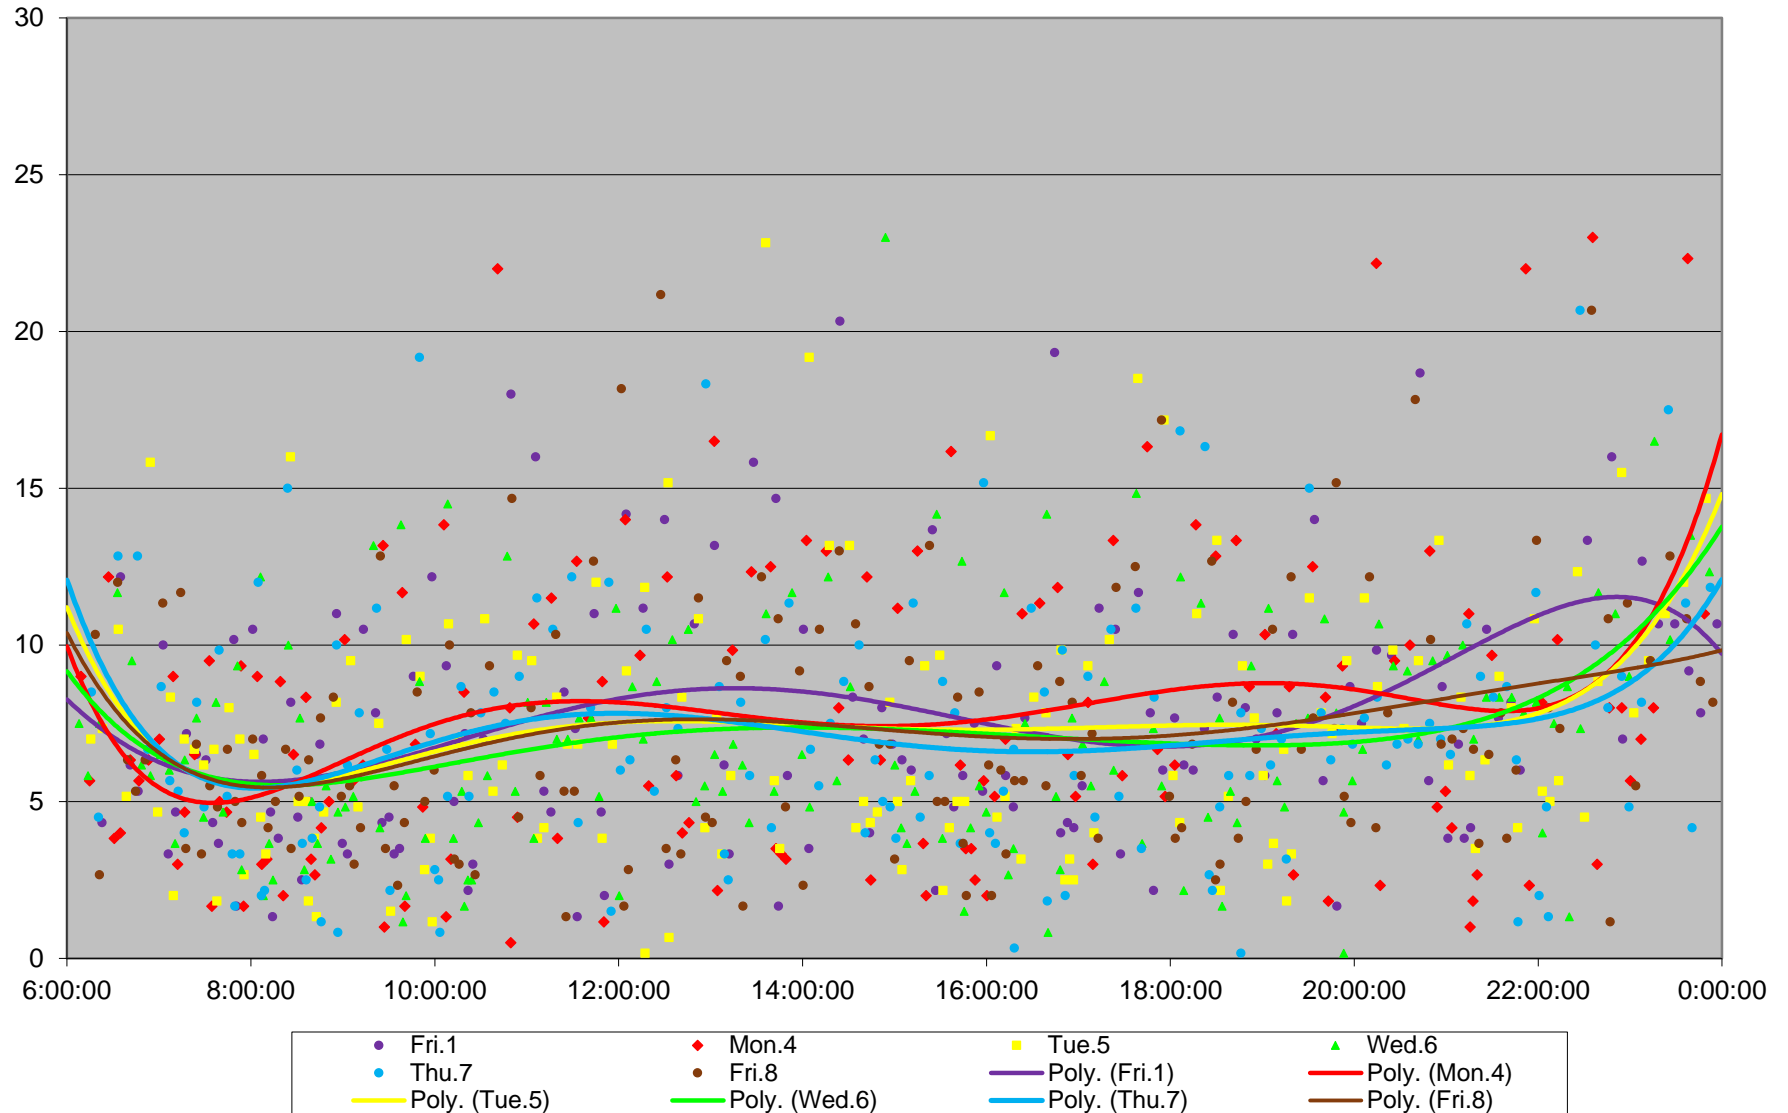

504 King Headways at Danforth Southbound March 2019

504 King Headways at Danforth Southbound March 2019

504 King Headways at Danforth Southbound March 2019

504 King Headways at Danforth Southbound March 2019

504 King Headways at Danforth Southbound March 2019

504 King Headways at Danforth Southbound March 2019

504 King Headways at Danforth Southbound March 2019 Weekday Statistics

504 King Headways at Danforth Southbound March 2019 Weekday Statistics

504 King Headways at Danforth Southbound March 2019

Quartiles Weekday

504 King Headways at Danforth Southbound March 2019

Quartiles Week 1

504 King Headways at Danforth Southbound March 2019

Quartiles Week 2

504 King Headways at Danforth Southbound March 2019

Quartiles Week 3

504 King Headways at Danforth Southbound March 2019

Quartiles Week 4

504 King Headways at Danforth Southbound March 2019 Saturday Statistics