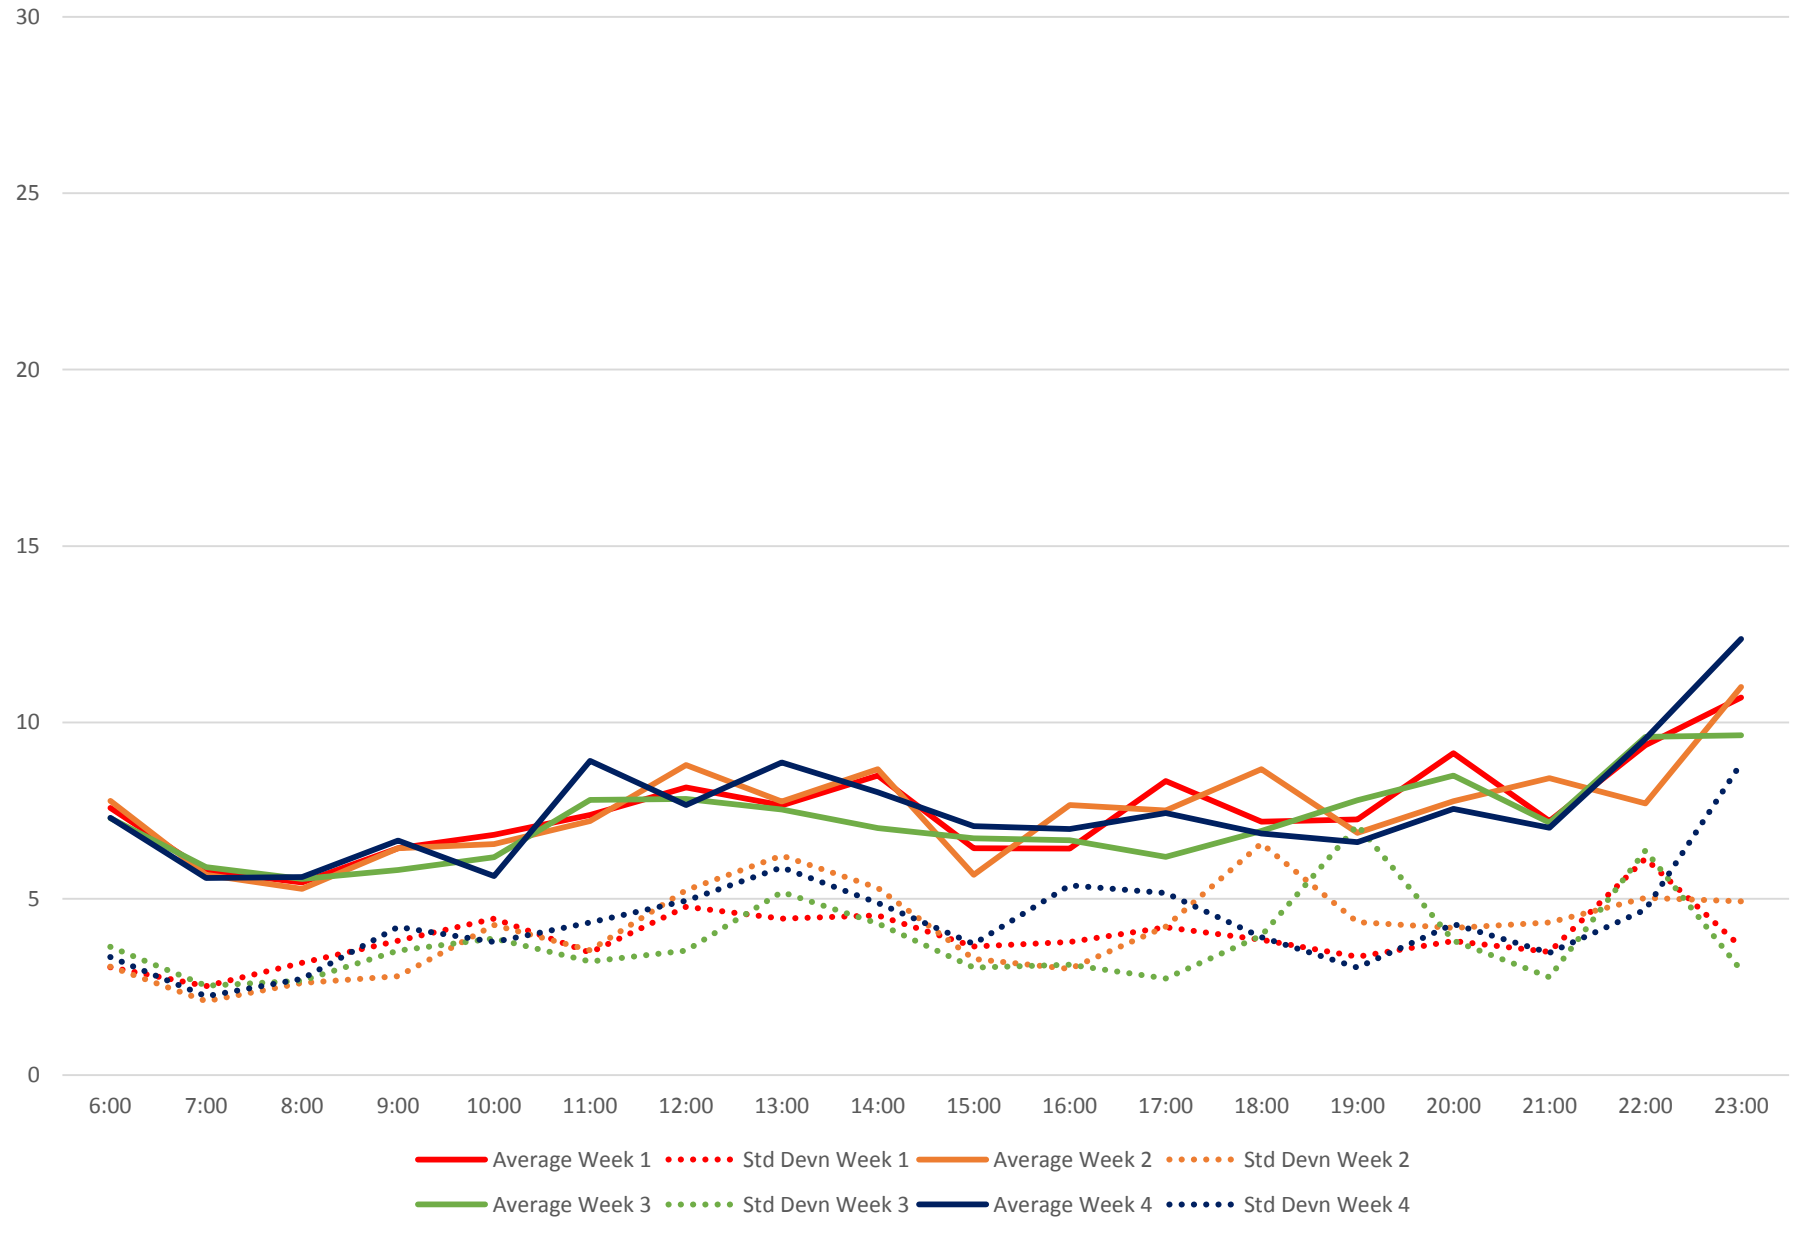

504 King Headways at Danforth Southbound March 2019

504 King Headways at Danforth Southbound March 2019

504 King Headways at Danforth Southbound March 2019 Weekday Statistics

504 King Headways at Danforth Southbound March 2019 Weekday Statistics

504 King Headways at Danforth Southbound March 2019

Quartiles Weekday

504 King Headways at Danforth Southbound March 2019

Quartiles Week 1

504 King Headways at Danforth Southbound March 2019

Quartiles Week 2

504 King Headways at Danforth Southbound March 2019

Quartiles Week 3

504 King Headways at Danforth Southbound March 2019

Quartiles Week 4

504 King Headways at Danforth Southbound March 2019 Saturday Statistics

504 King Headways at Danforth Southbound March 2019

Quartiles Saturdays

504 King Headways at Danforth Southbound March 2019 Sunday Statistics

504 King Headways at Danforth Southbound March 2019

Quartiles Sundays/Holidays