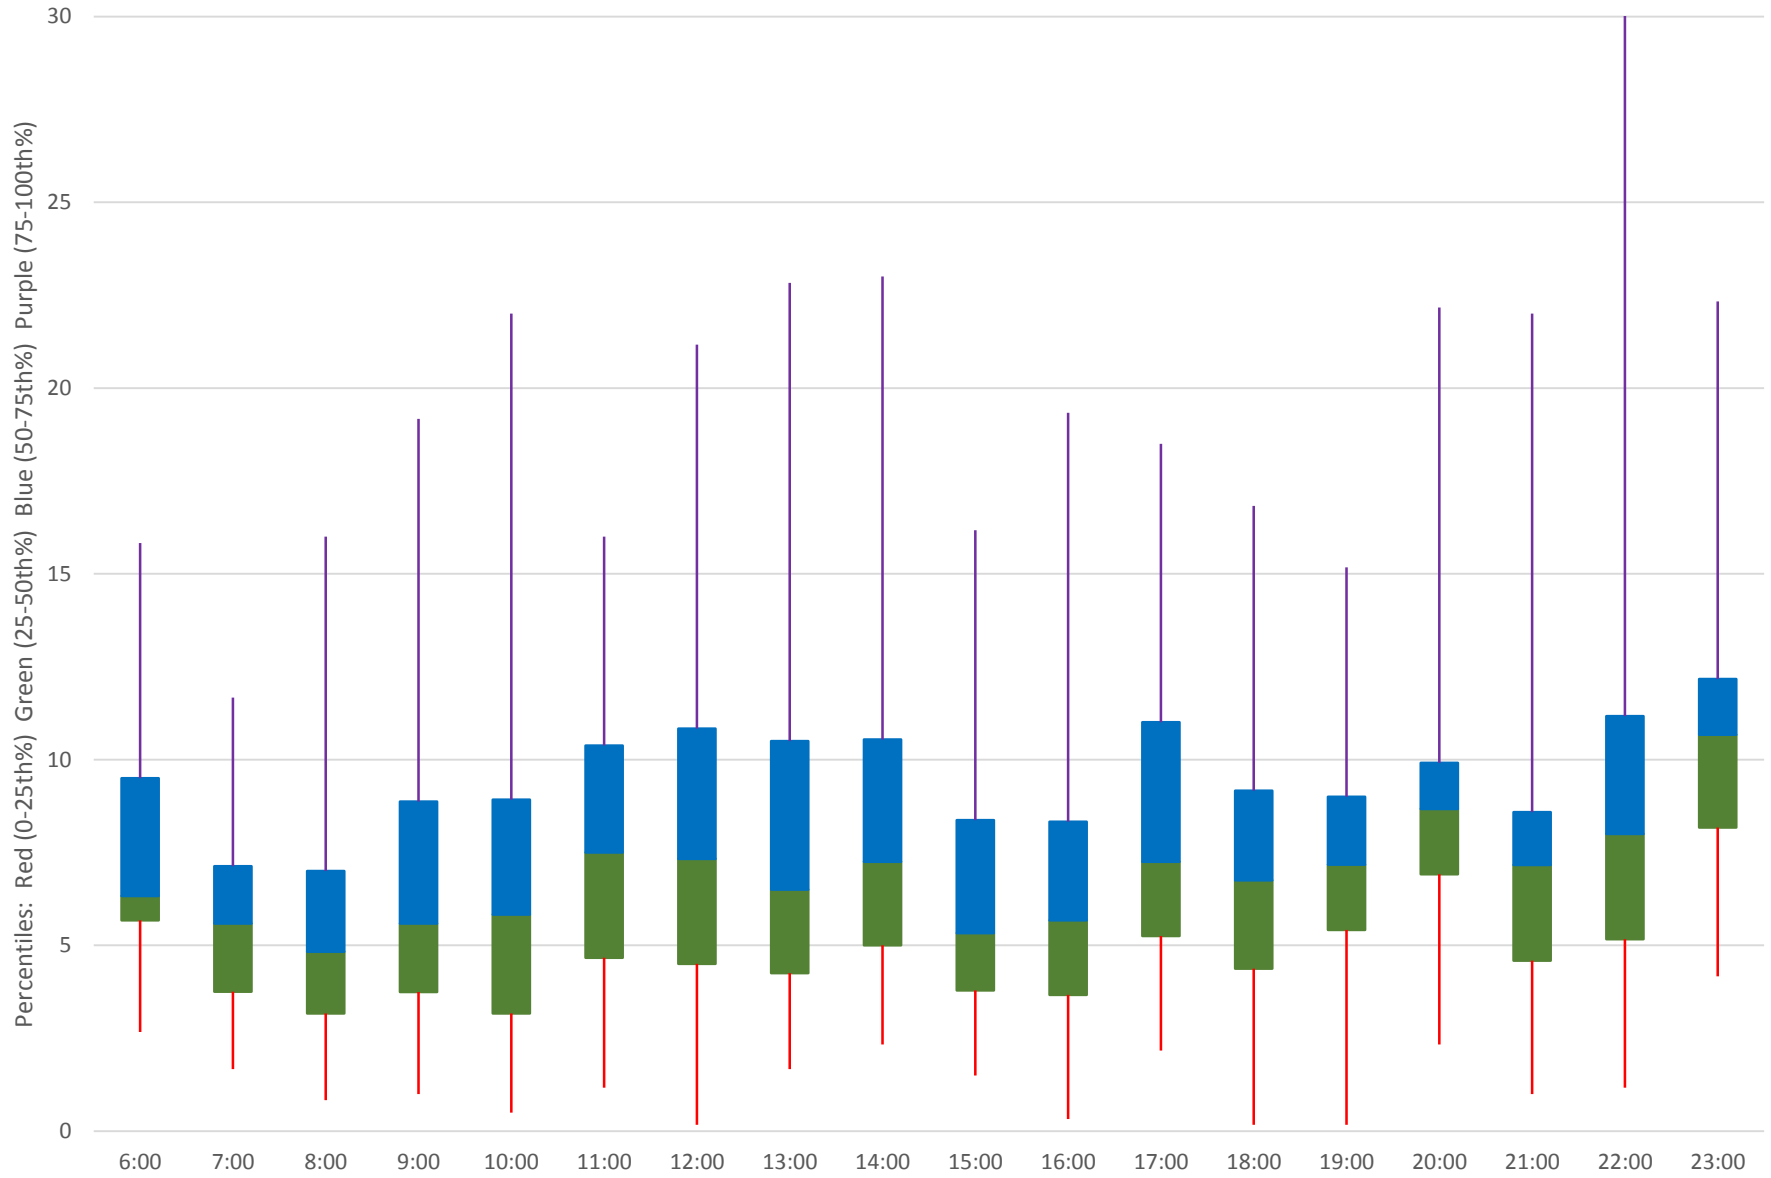

504 King Headways at Danforth Southbound March 2019

504 King Headways at Danforth Southbound March 2019

504 King Headways at Danforth Southbound March 2019 Weekday Statistics

504 King Headways at Danforth Southbound March 2019 Weekday Statistics

504 King Headways at Danforth Southbound March 2019

Quartiles Weekday

504 King Headways at Danforth Southbound March 2019

Quartiles Week 1

504 King Headways at Danforth Southbound March 2019

Quartiles Week 2

504 King Headways at Danforth Southbound March 2019

Quartiles Week 3

504 King Headways at Danforth Southbound March 2019

Quartiles Week 4

504 King Headways at Danforth Southbound March 2019 Saturday Statistics