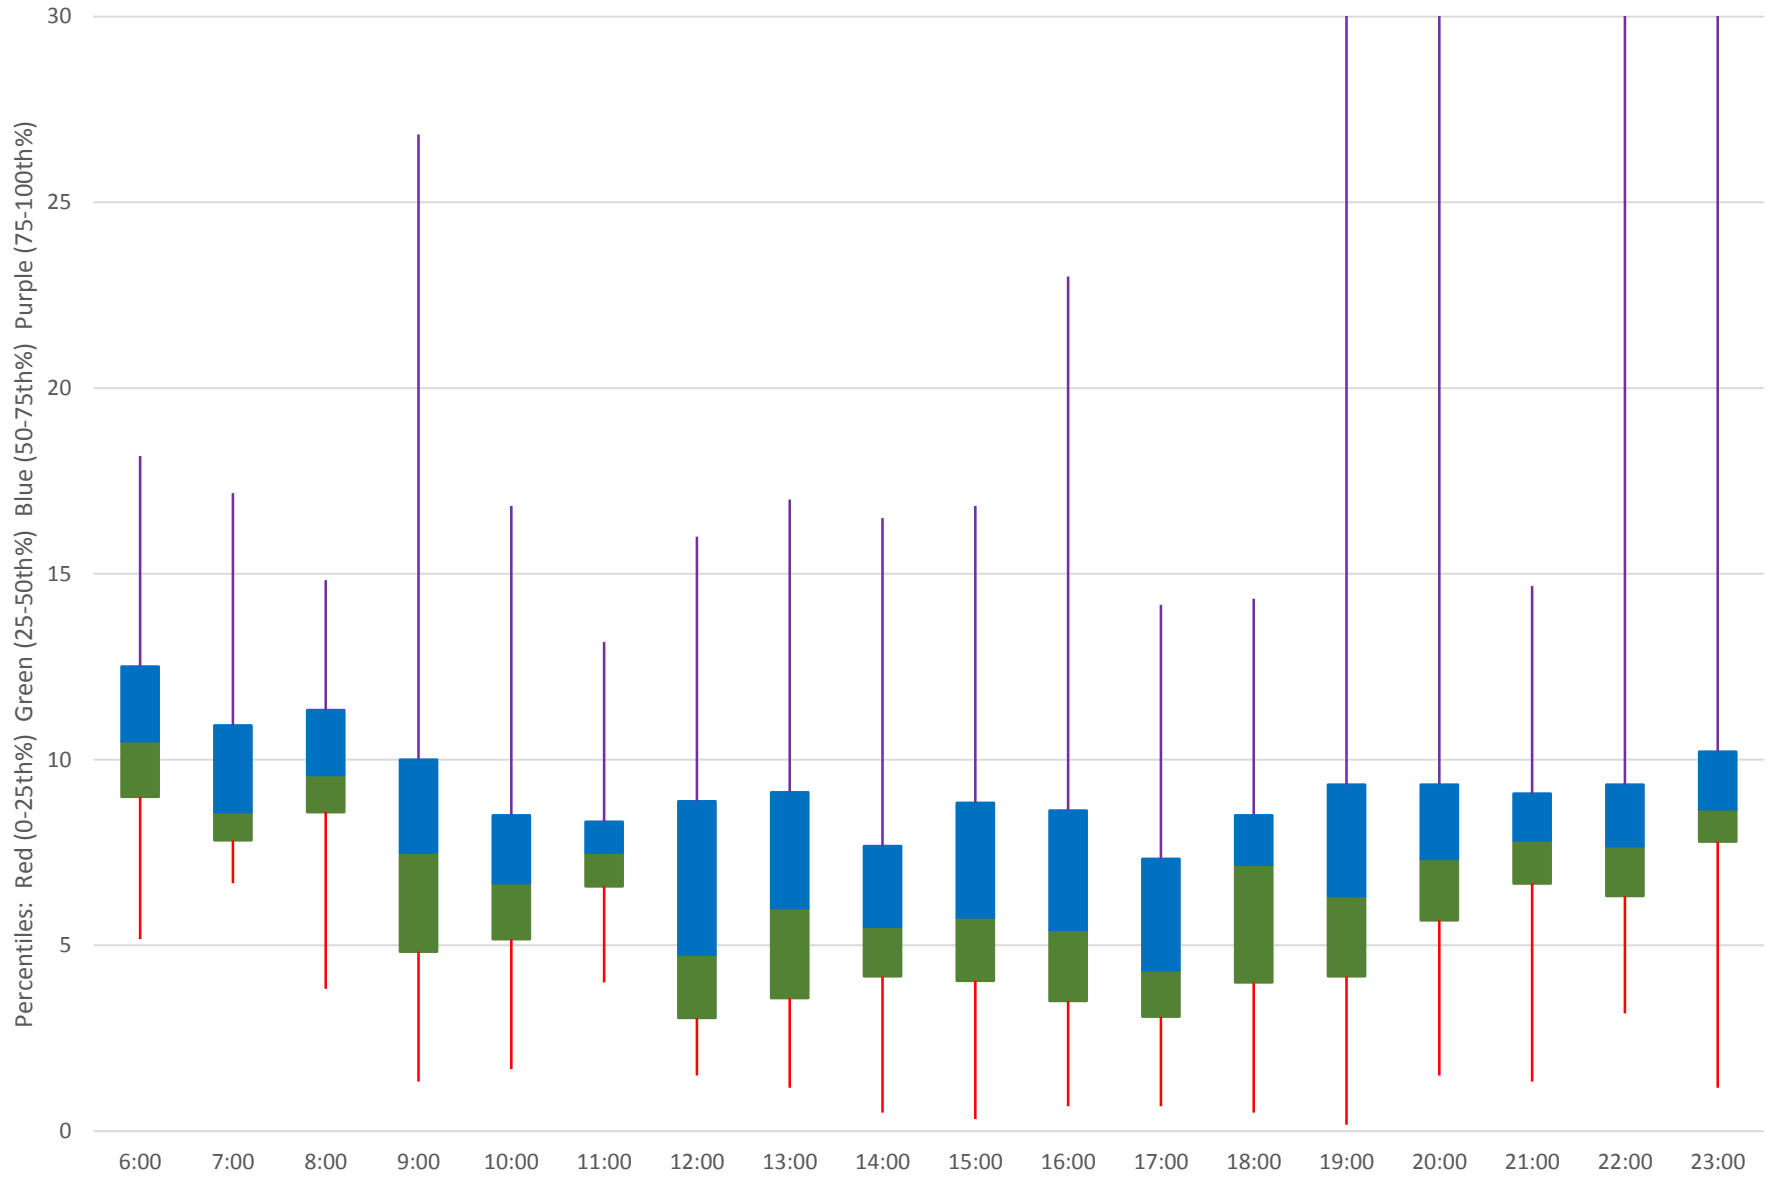

504 King Headways at Danforth Southbound March 2019

Quartiles Week 3

504 King Headways at Danforth Southbound March 2019

Quartiles Week 4

504 King Headways at Danforth Southbound March 2019 Saturday Statistics

504 King Headways at Danforth Southbound March 2019

Quartiles Saturdays

504 King Headways at Danforth Southbound March 2019 Sunday Statistics

504 King Headways at Danforth Southbound March 2019

Quartiles Sundays/Holidays