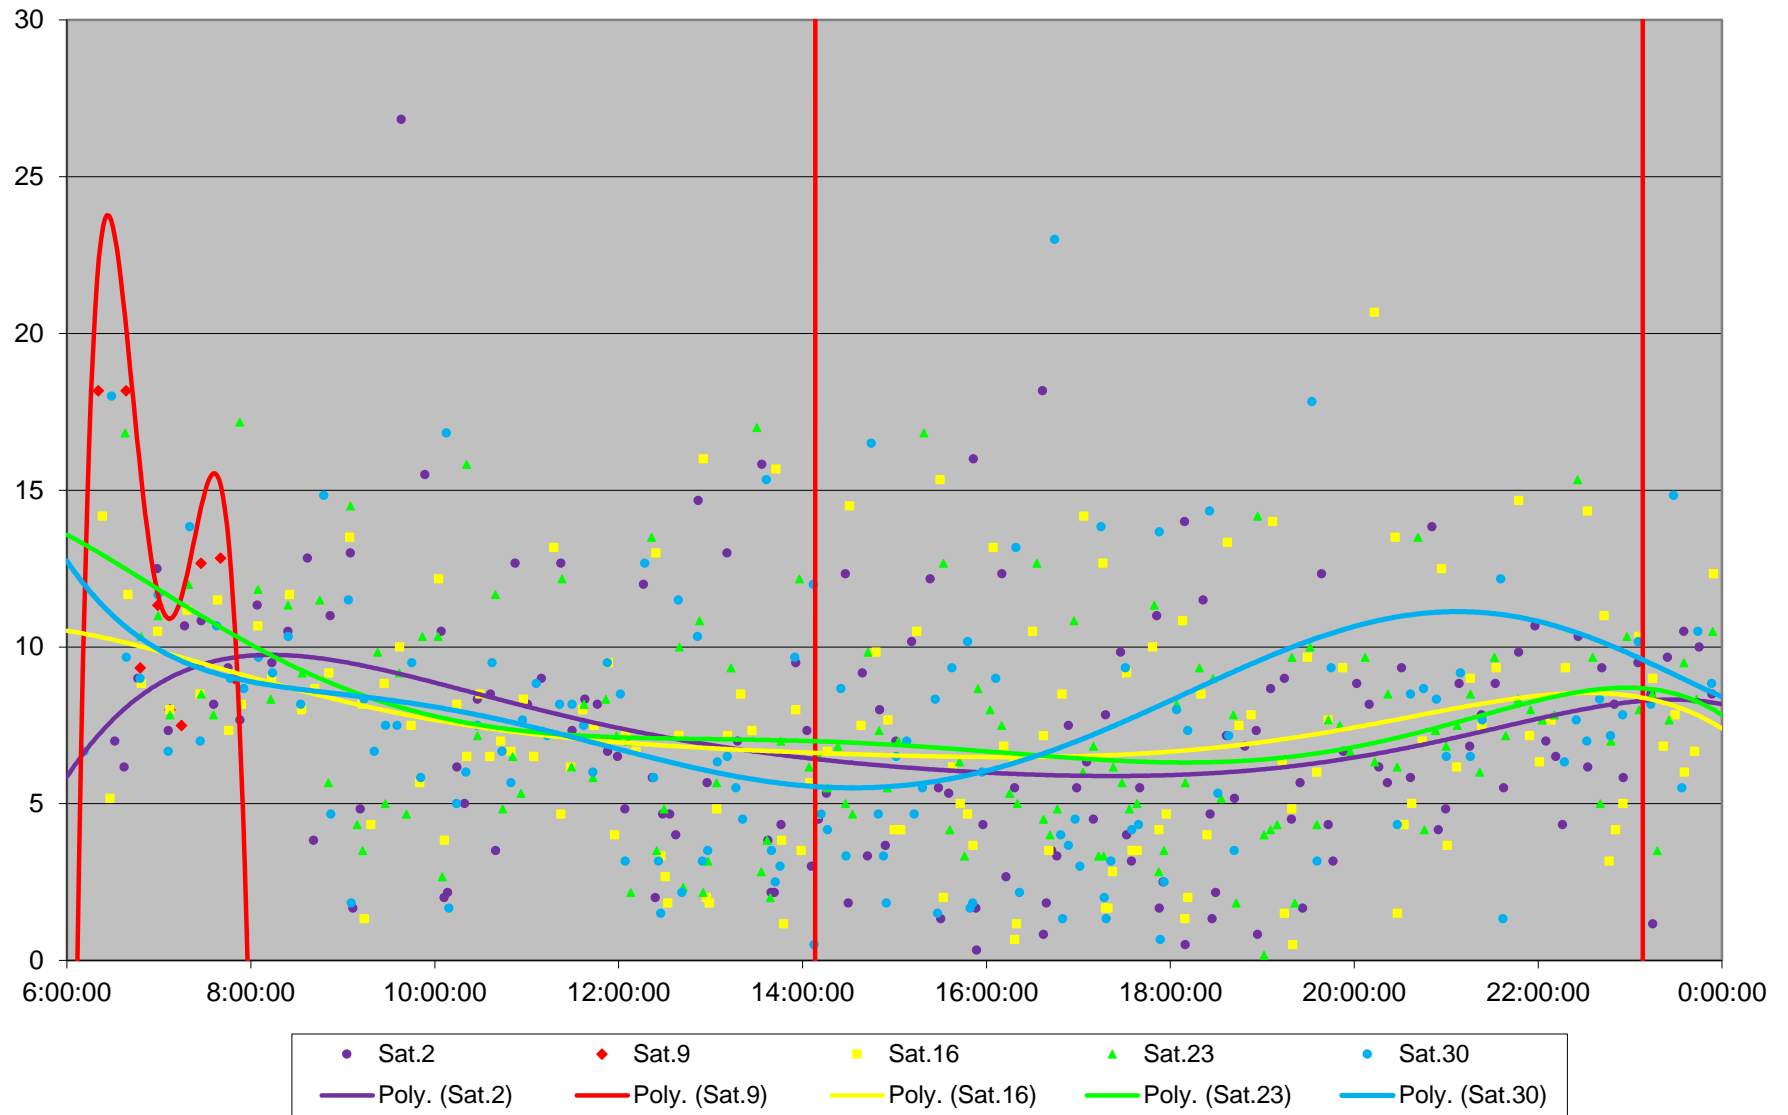

504 King Headways at Danforth Southbound March 2019

504 King Headways at Danforth Southbound March 2019

504 King Headways at Danforth Southbound March 2019

504 King Headways at Danforth Southbound March 2019

504 King Headways at Danforth Southbound March 2019

504 King Headways at Danforth Southbound March 2019

504 King Headways at Danforth Southbound March 2019 Weekday Statistics

504 King Headways at Danforth Southbound March 2019 Weekday Statistics

504 King Headways at Danforth Southbound March 2019

Quartiles Week 3

504 King Headways at Danforth Southbound March 2019

Quartiles Week 4

504 King Headways at Danforth Southbound March 2019 Saturday Statistics

504 King Headways at Danforth Southbound March 2019

Quartiles Saturdays

504 King Headways at Danforth Southbound March 2019 Sunday Statistics

504 King Headways at Danforth Southbound March 2019

Quartiles Sundays/Holidays