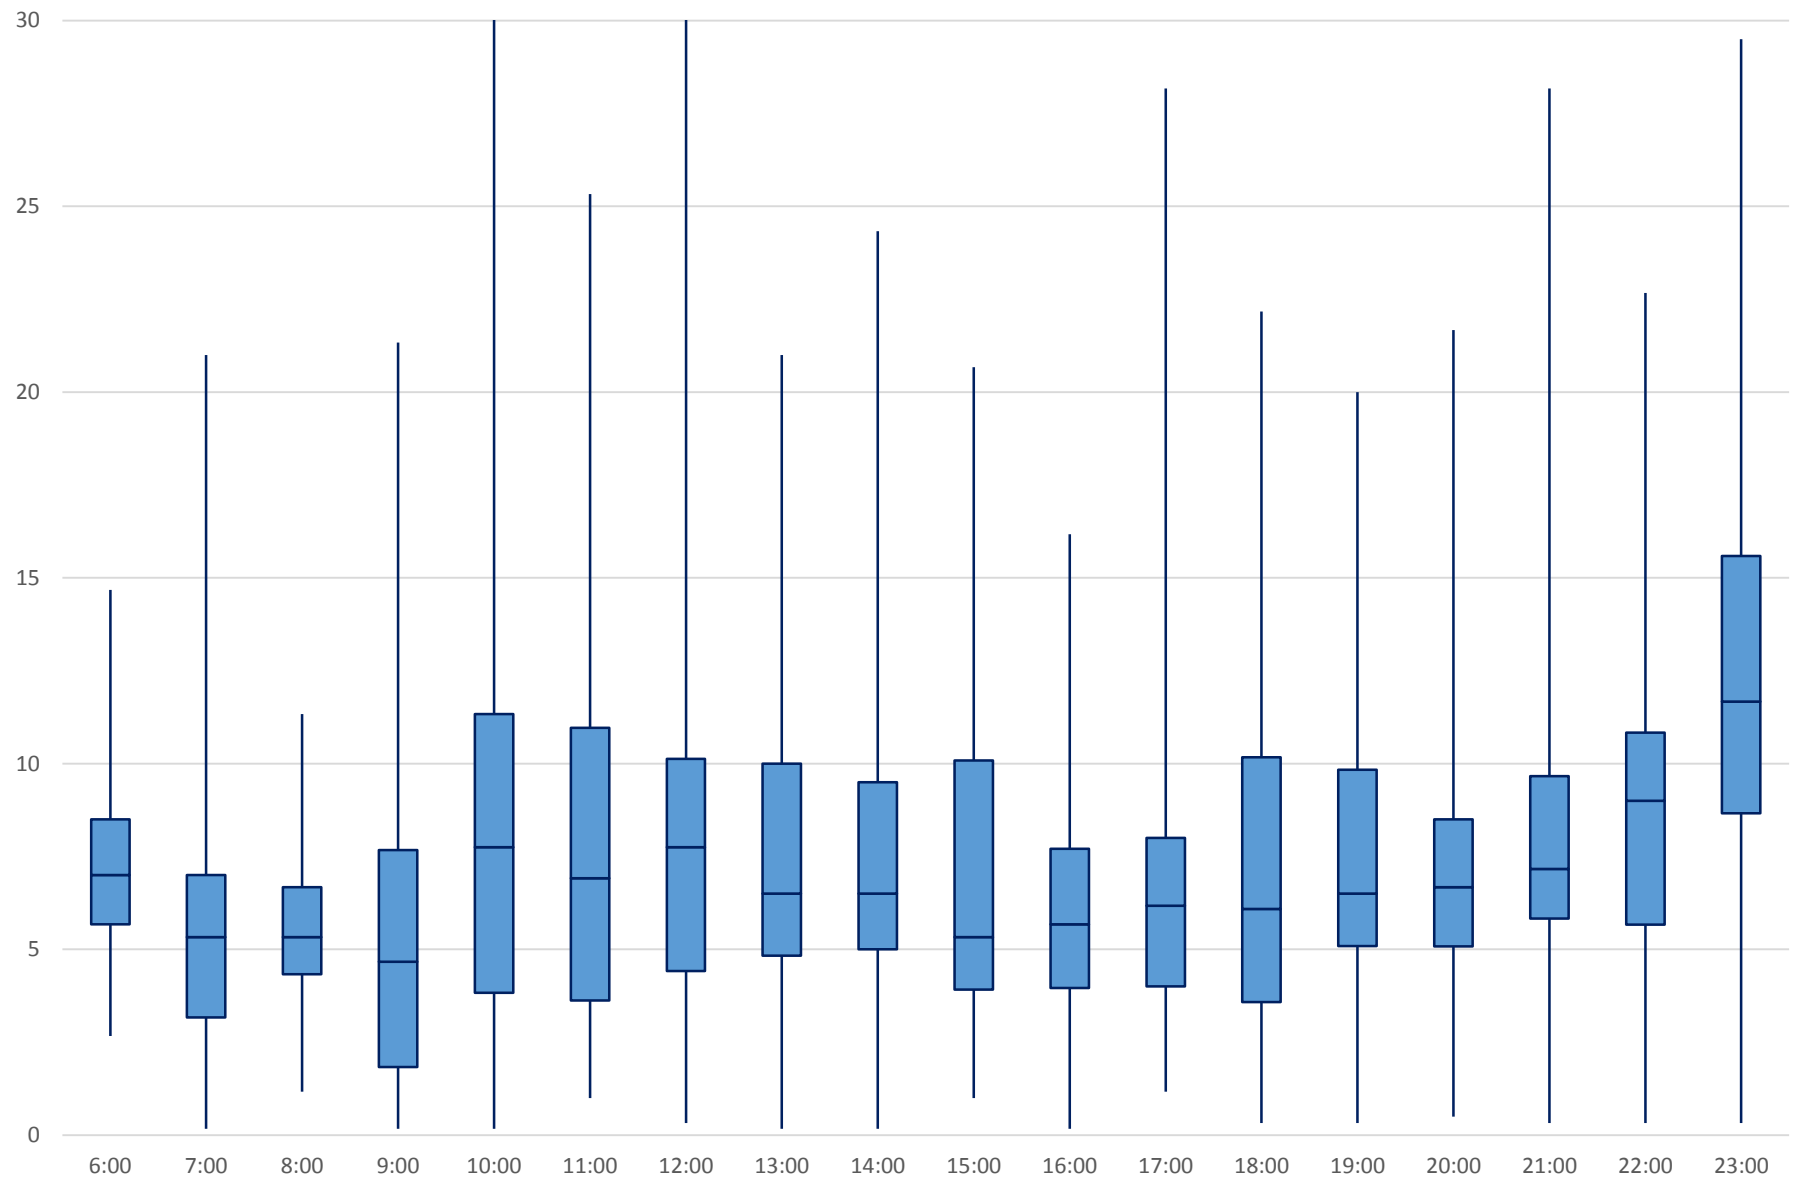

### 504B/514 King/Cherry Headways at Springhurst Northbound October 2018

504B/514 King/Cherry Headways at Springhurst Northbound October 2018

### 504B/514 King/Cherry Headways at Springhurst Northbound October 2018

504B/514 King/Cherry Headways at Springhurst Northbound October 2018

504B/514 King/Cherry Headways at Springhurst Northbound October 2018 Weekday Statistics

504B/514 King/Cherry Headways at Springhurst Northbound October 2018  
Quartiles Week 1

504B/514 King/Cherry Headways at Springhurst Northbound October 2018  
Quartiles Week2

504B/514 King/Cherry Headways at Springhurst Northbound October 2018  
Quartiles Week 3