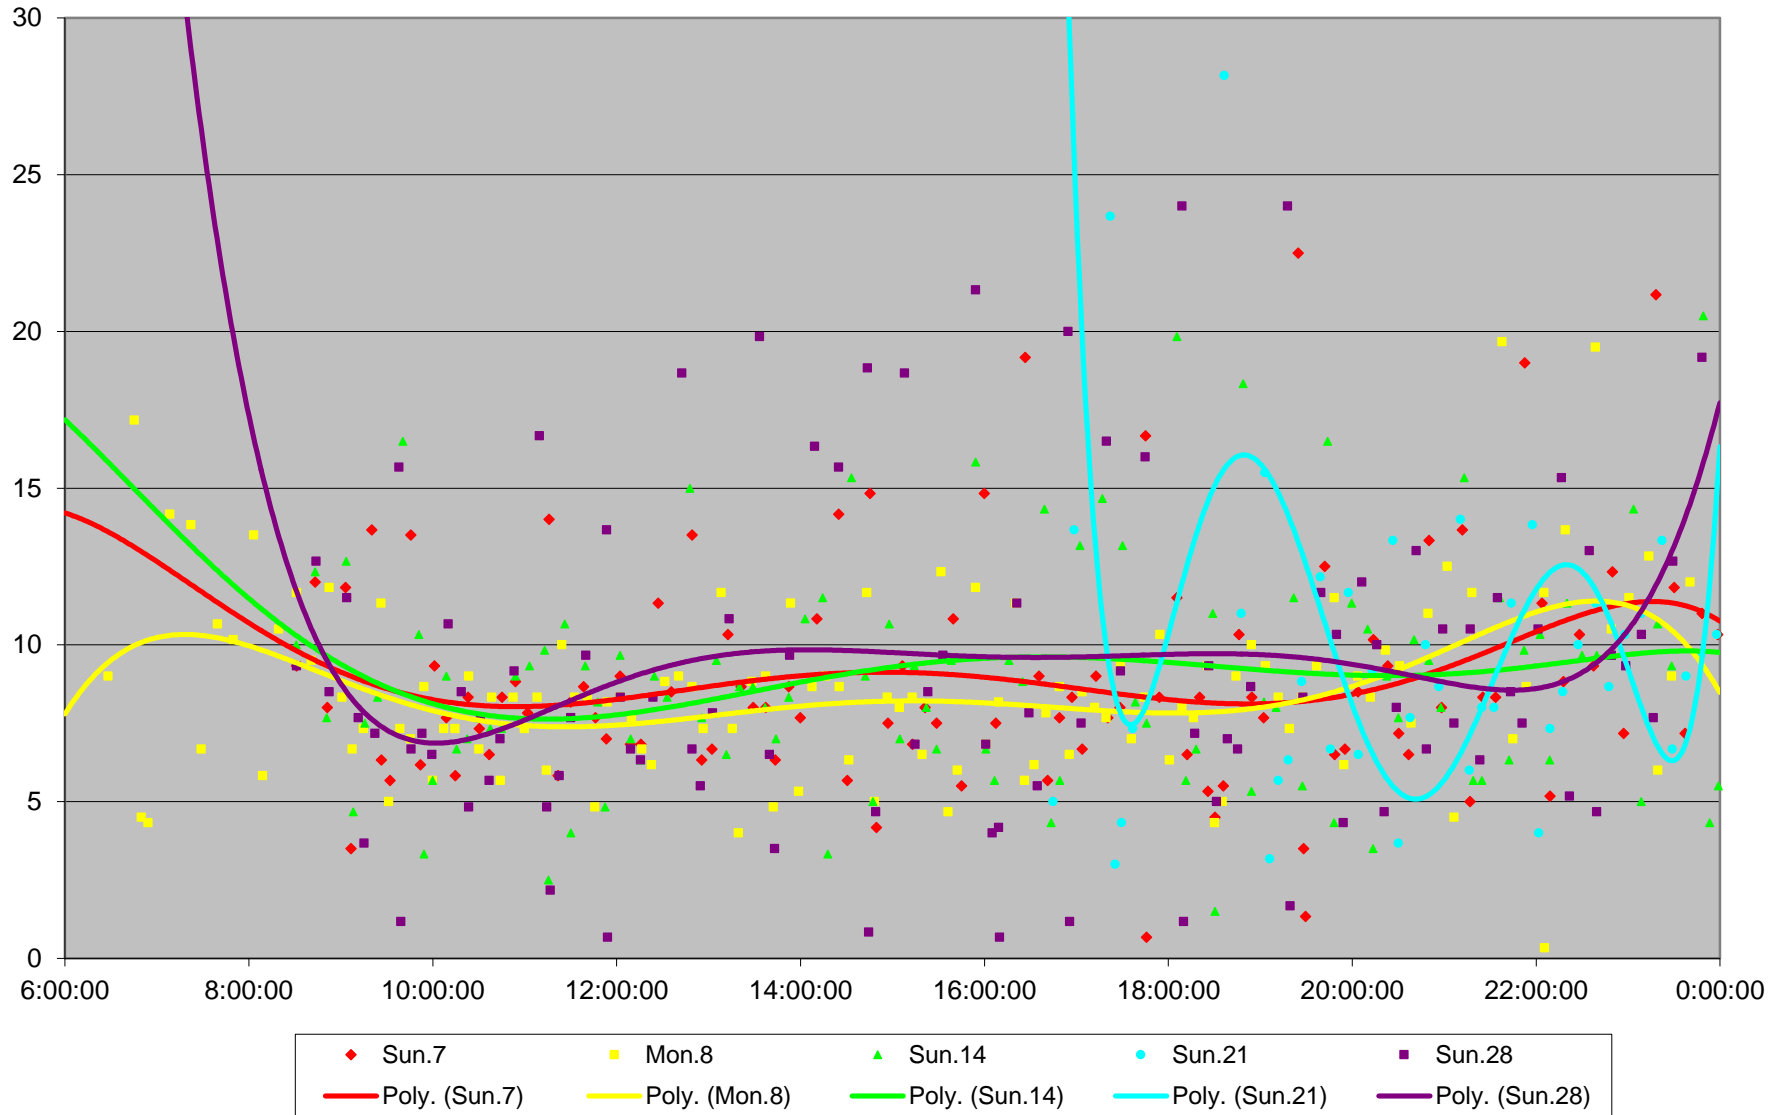

### 504B/514 King/Cherry Headways at Springhurst Northbound October 2018

504B/514 King/Cherry Headways at Springhurst Northbound October 2018

### 504B/514 King/Cherry Headways at Springhurst Northbound October 2018

504B/514 King/Cherry Headways at Springhurst Northbound October 2018

504B/514 King/Cherry Headways at Springhurst Northbound October 2018 Weekday Statistics