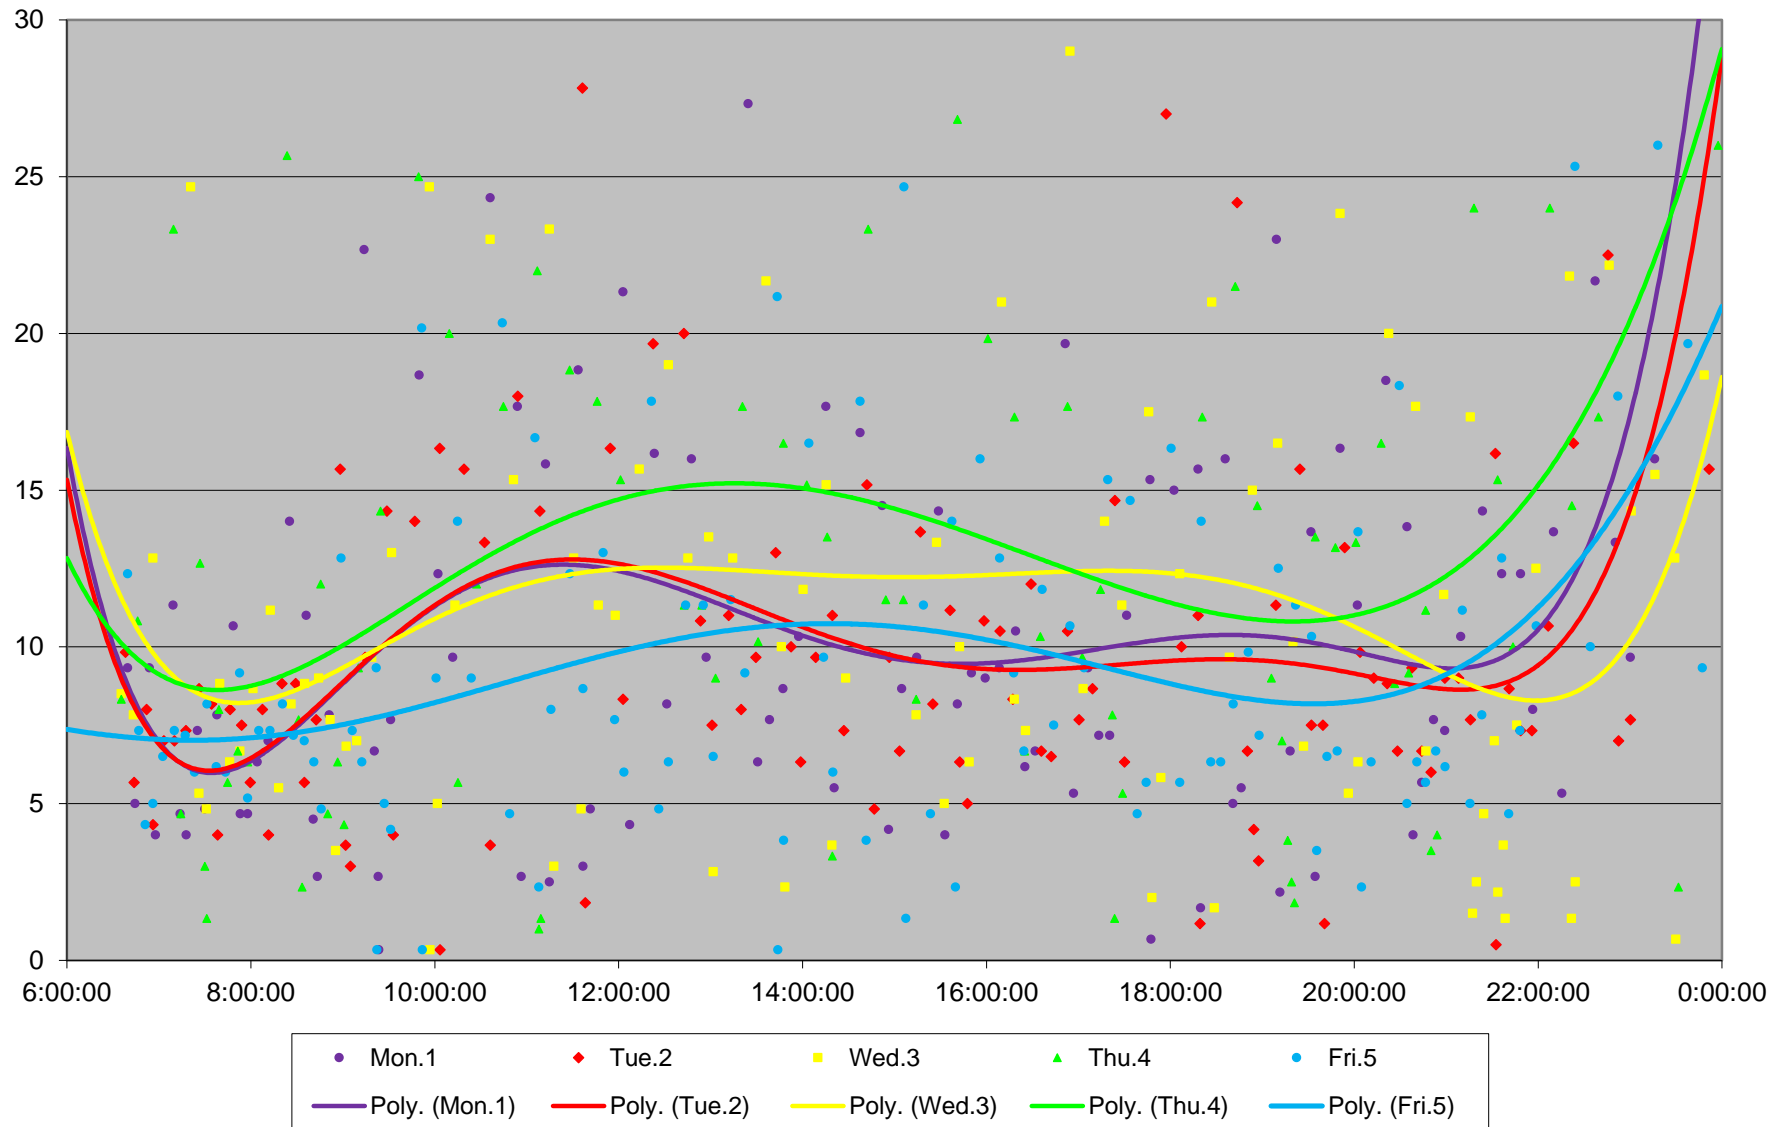

504B/514 King/Cherry Headways at Springhurst Northbound October 2018

### 504B/514 King/Cherry Headways at Springhurst Northbound October 2018