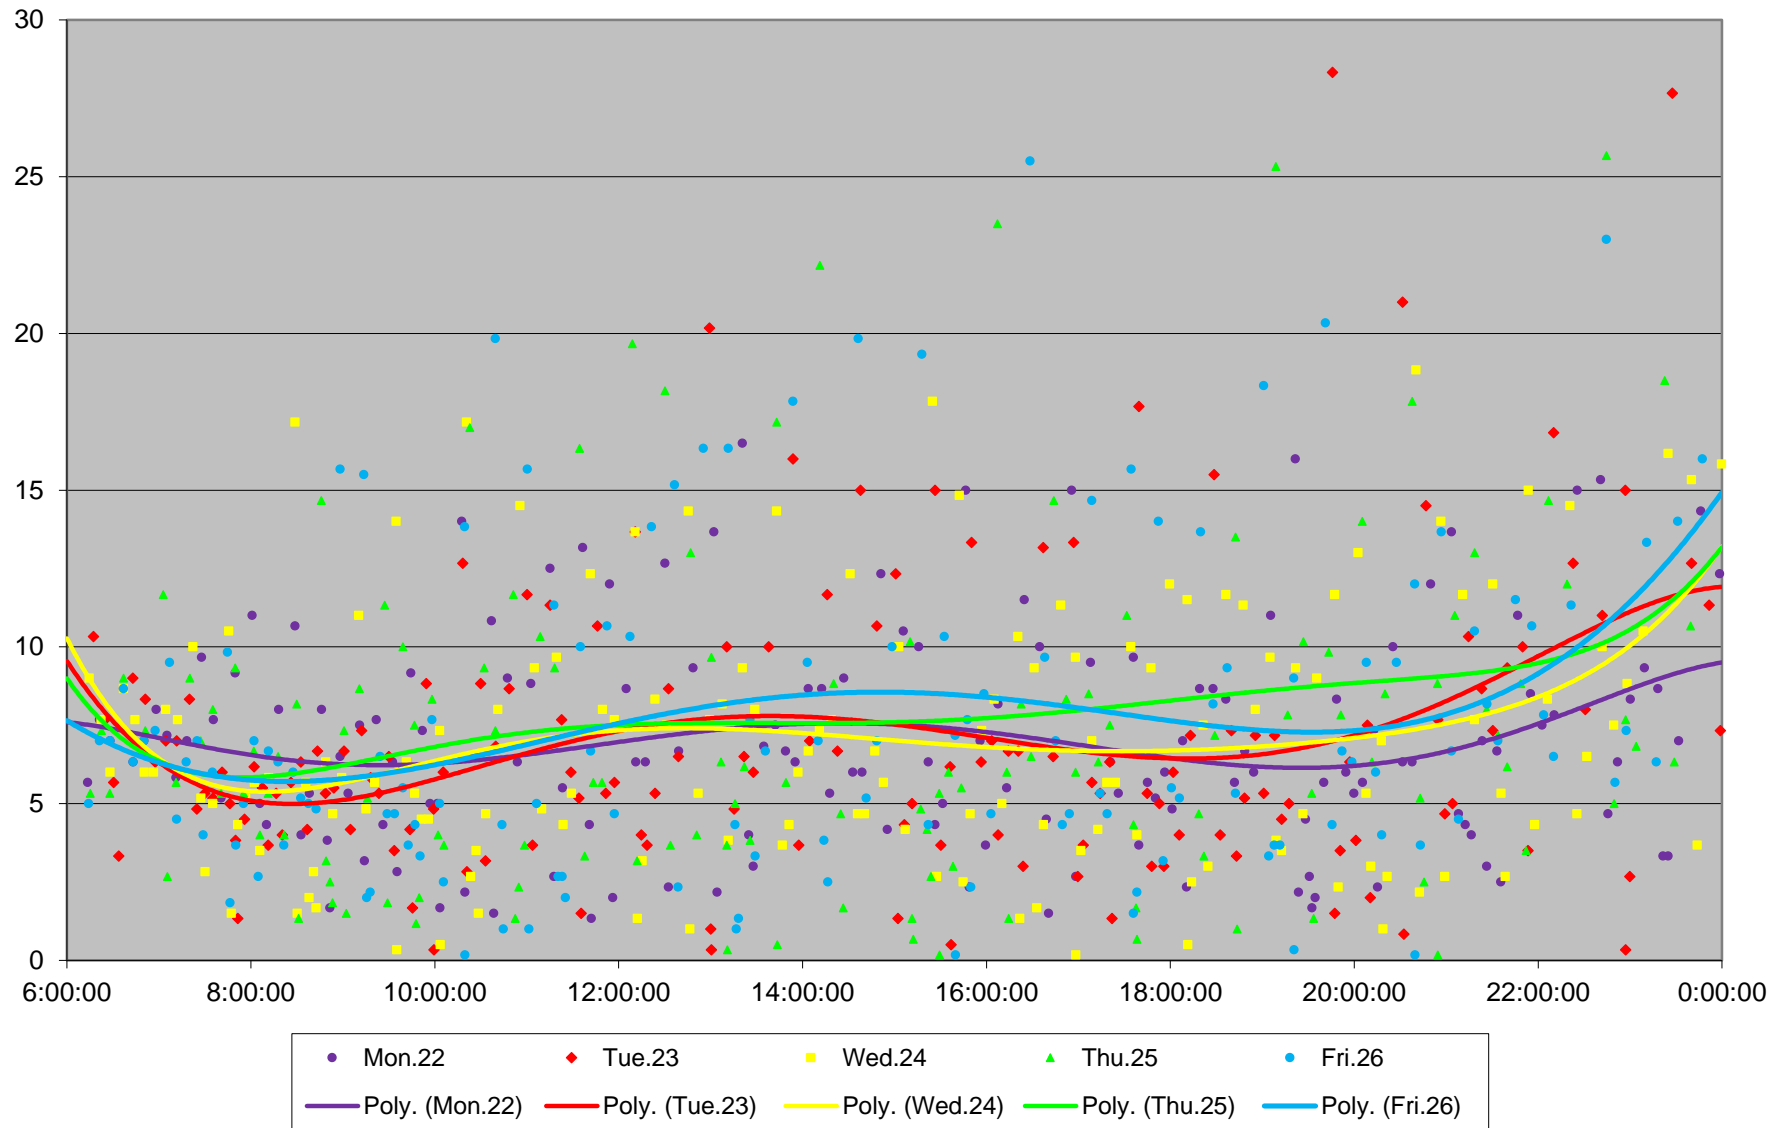

504B/514 King/Cherry Headways at Springhurst Northbound October 2018

### 504B/514 King/Cherry Headways at Springhurst Northbound October 2018

### 504B/514 King/Cherry Headways at Springhurst Northbound October 2018

504B/514 King/Cherry Headways at Springhurst Northbound October 2018