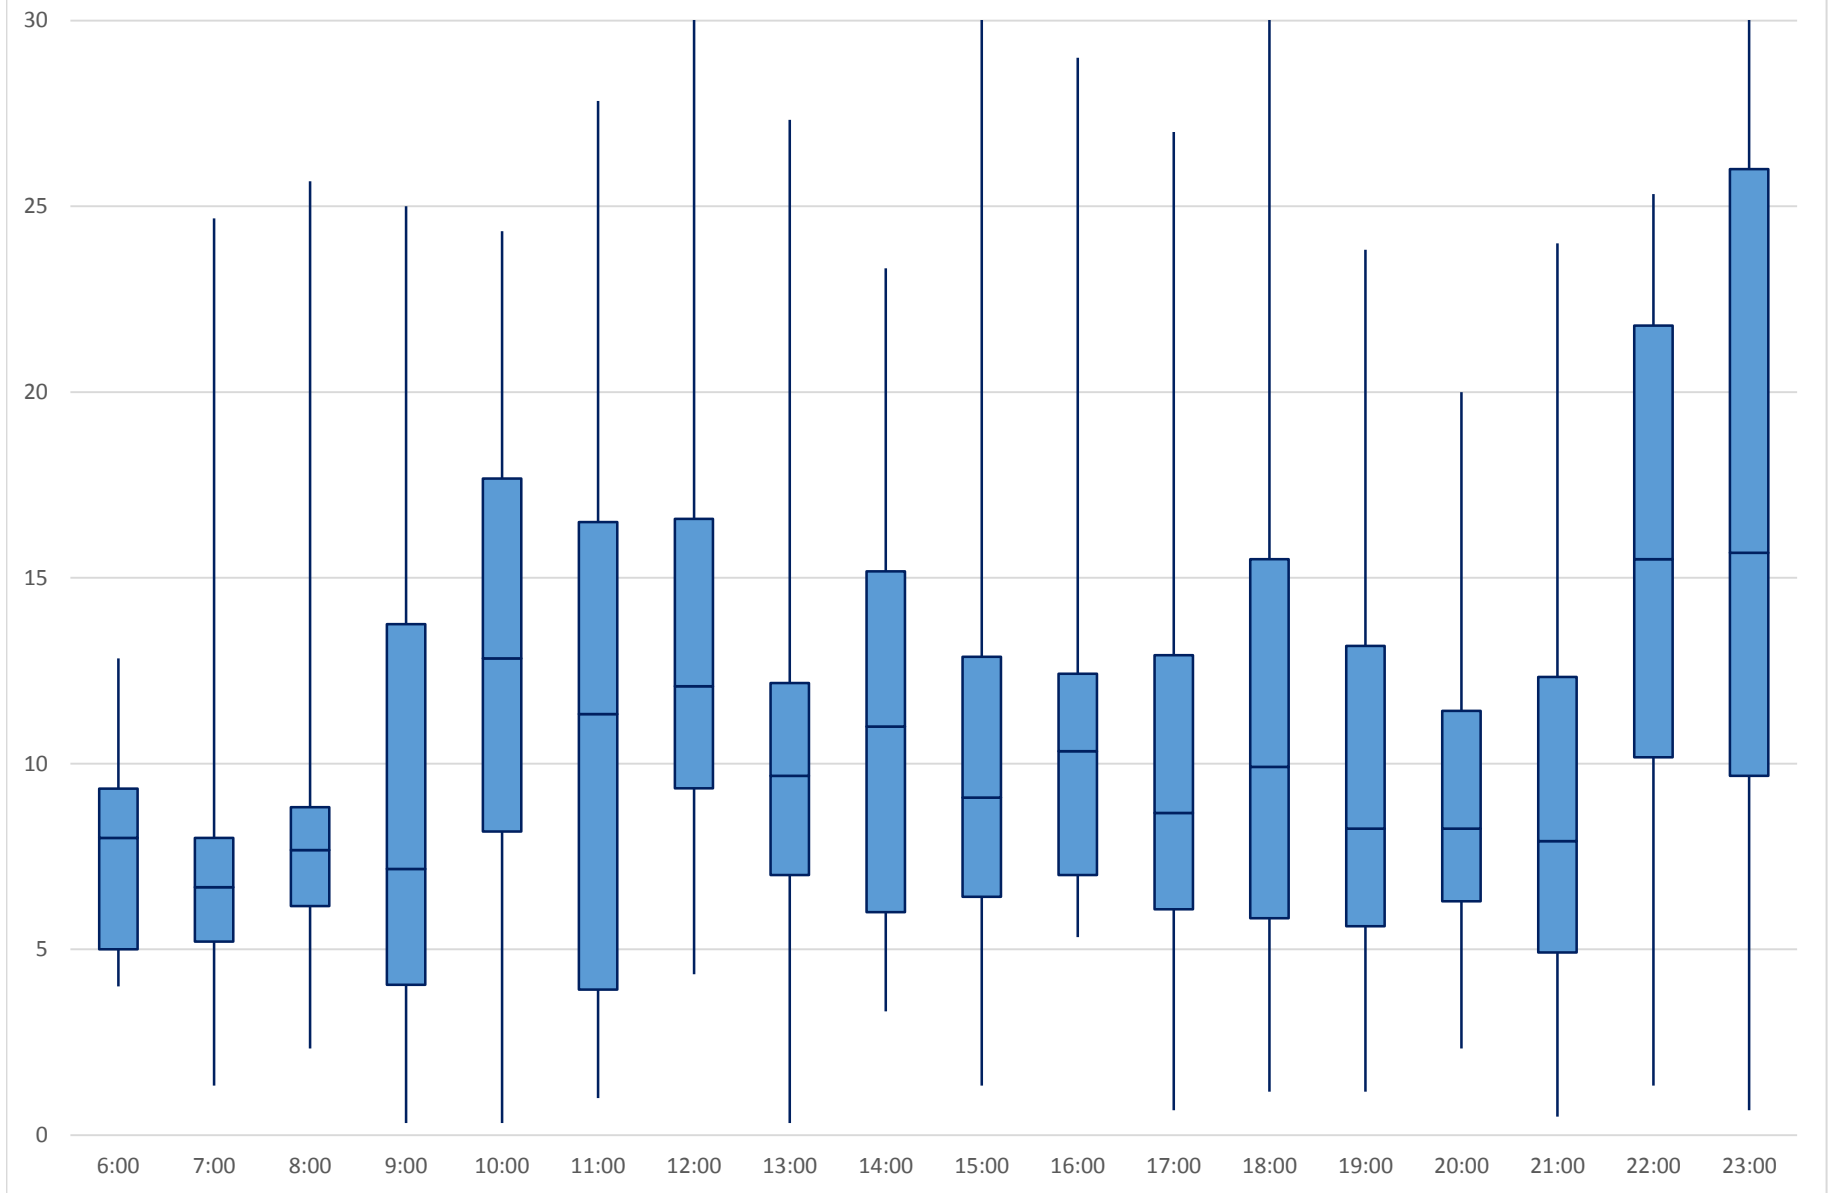

### 504B/514 King/Cherry Headways at Springhurst Northbound October 2018

504B/514 King/Cherry Headways at Springhurst Northbound October 2018

### 504B/514 King/Cherry Headways at Springhurst Northbound October 2018

504B/514 King/Cherry Headways at Springhurst Northbound October 2018

504B/514 King/Cherry Headways at Springhurst Northbound October 2018 Weekday Statistics

504B/514 King/Cherry Headways at Springhurst Northbound October 2018  
Quartiles Week 1

504B/514 King/Cherry Headways at Springhurst Northbound October 2018  
Quartiles Week2

504B/514 King/Cherry Headways at Springhurst Northbound October 2018  
Quartiles Week 3