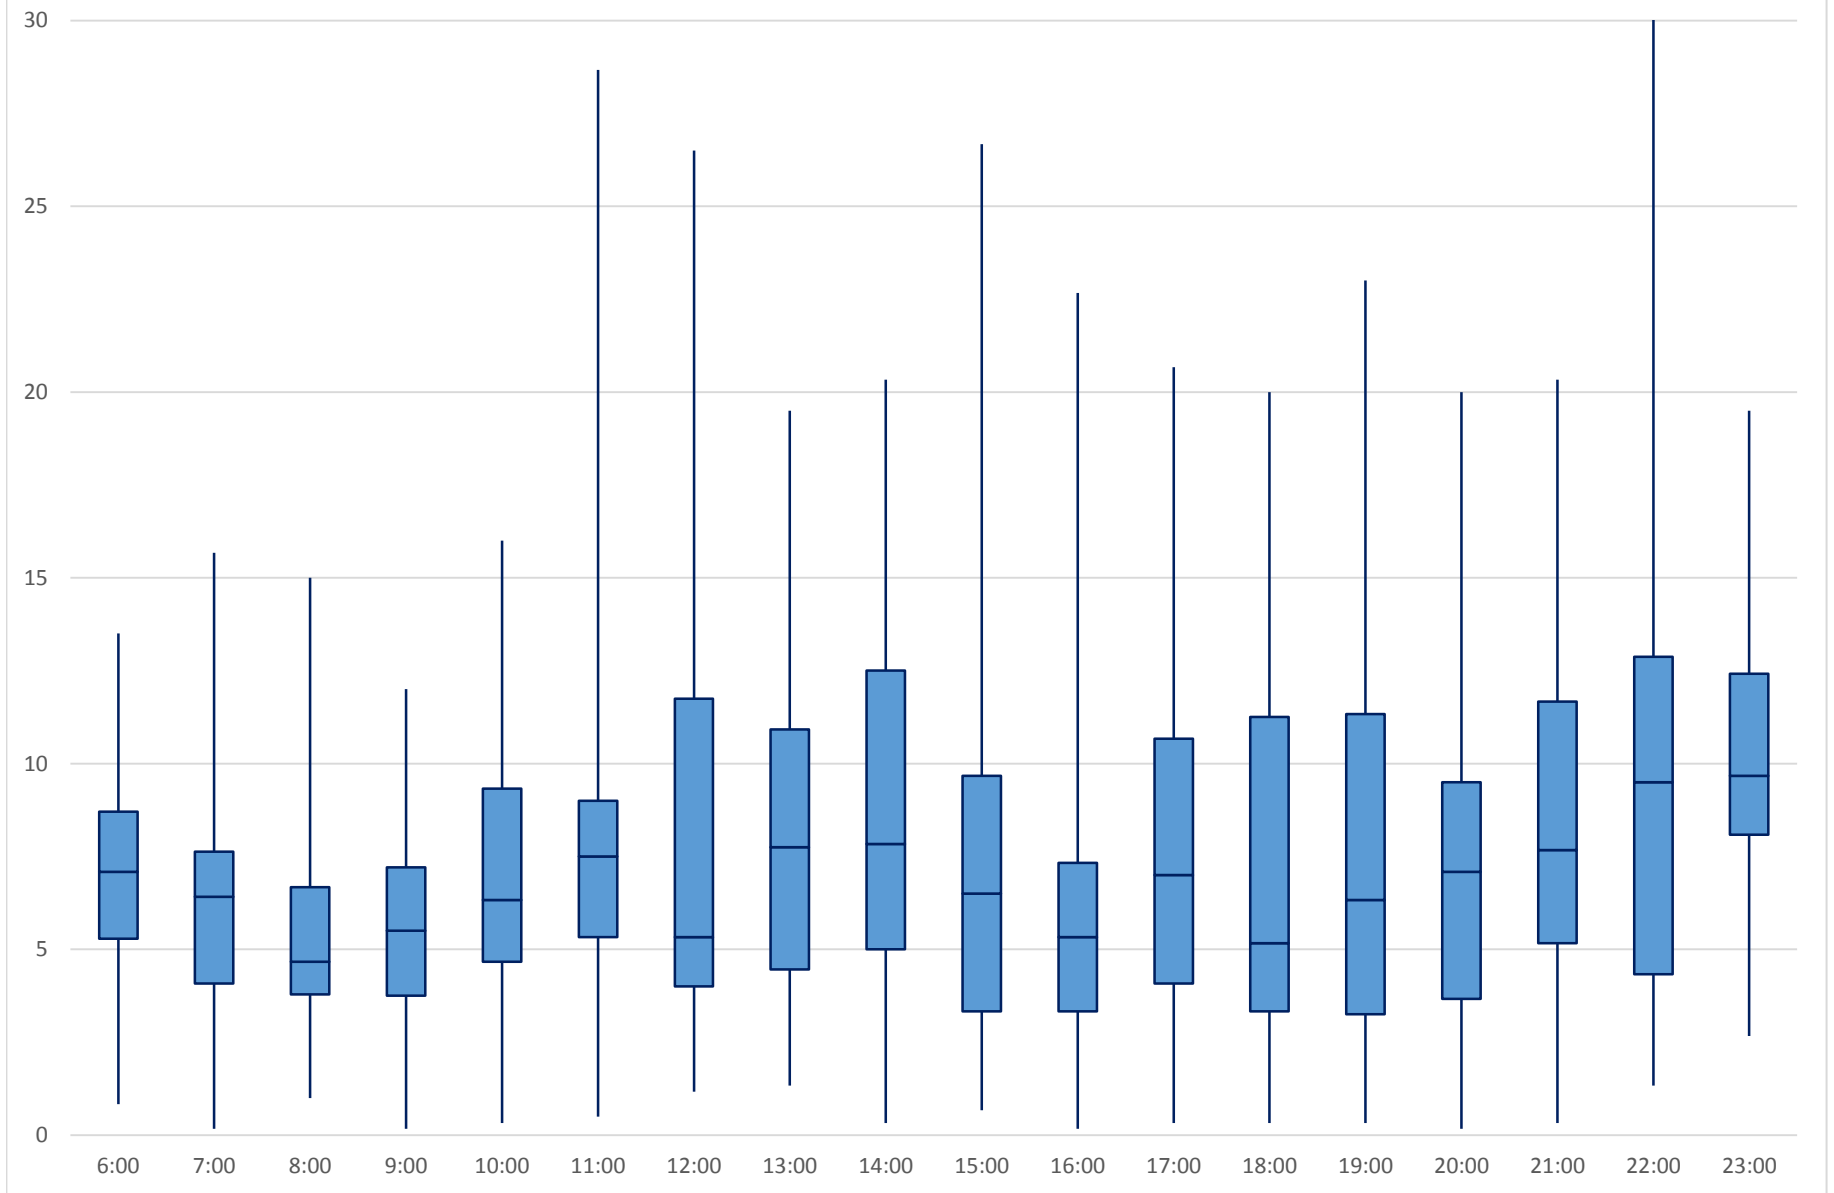

### 504B/514 King/Cherry Headways at Springhurst Northbound October 2018

504B/514 King/Cherry Headways at Springhurst Northbound October 2018

### 504B/514 King/Cherry Headways at Springhurst Northbound October 2018

504B/514 King/Cherry Headways at Springhurst Northbound October 2018

504B/514 King/Cherry Headways at Springhurst Northbound October 2018 Weekday Statistics

504B/514 King/Cherry Headways at Springhurst Northbound October 2018  
Quartiles Week 1

504B/514 King/Cherry Headways at Springhurst Northbound October 2018  
Quartiles Week2

504B/514 King/Cherry Headways at Springhurst Northbound October 2018  
Quartiles Week 3