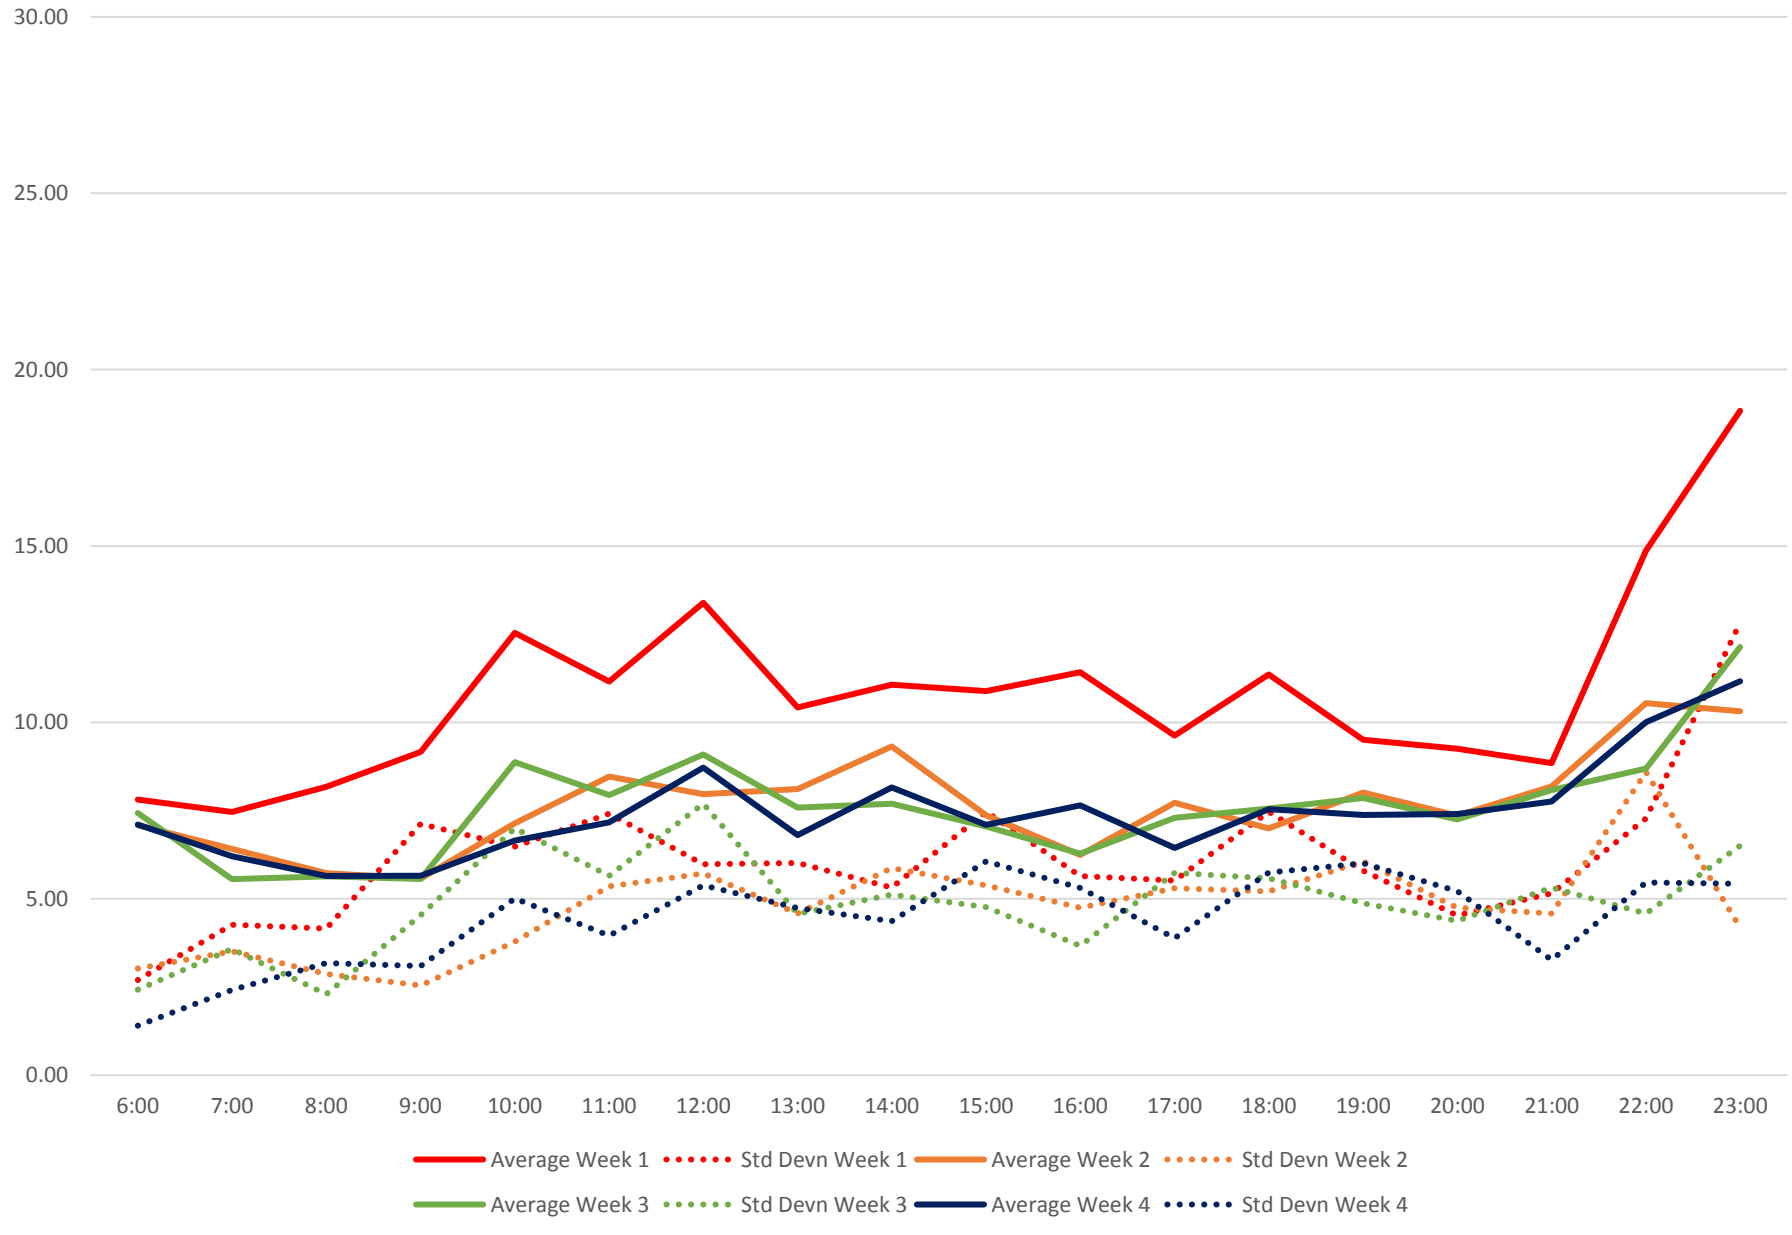

### 504B/514 King/Cherry Headways at Springhurst Northbound October 2018

### 504B/514 King/Cherry Headways at Springhurst Northbound October 2018

504B/514 King/Cherry Headways at Springhurst Northbound October 2018

### 504B/514 King/Cherry Headways at Springhurst Northbound October 2018

504B/514 King/Cherry Headways at Springhurst Northbound October 2018

504B/514 King/Cherry Headways at Springhurst Northbound October 2018 Weekday Statistics

504B/514 King/Cherry Headways at Springhurst Northbound October 2018  
Quartiles Week 1

504B/514 King/Cherry Headways at Springhurst Northbound October 2018  
Quartiles Week2

504B/514 King/Cherry Headways at Springhurst Northbound October 2018  
Quartiles Week 3