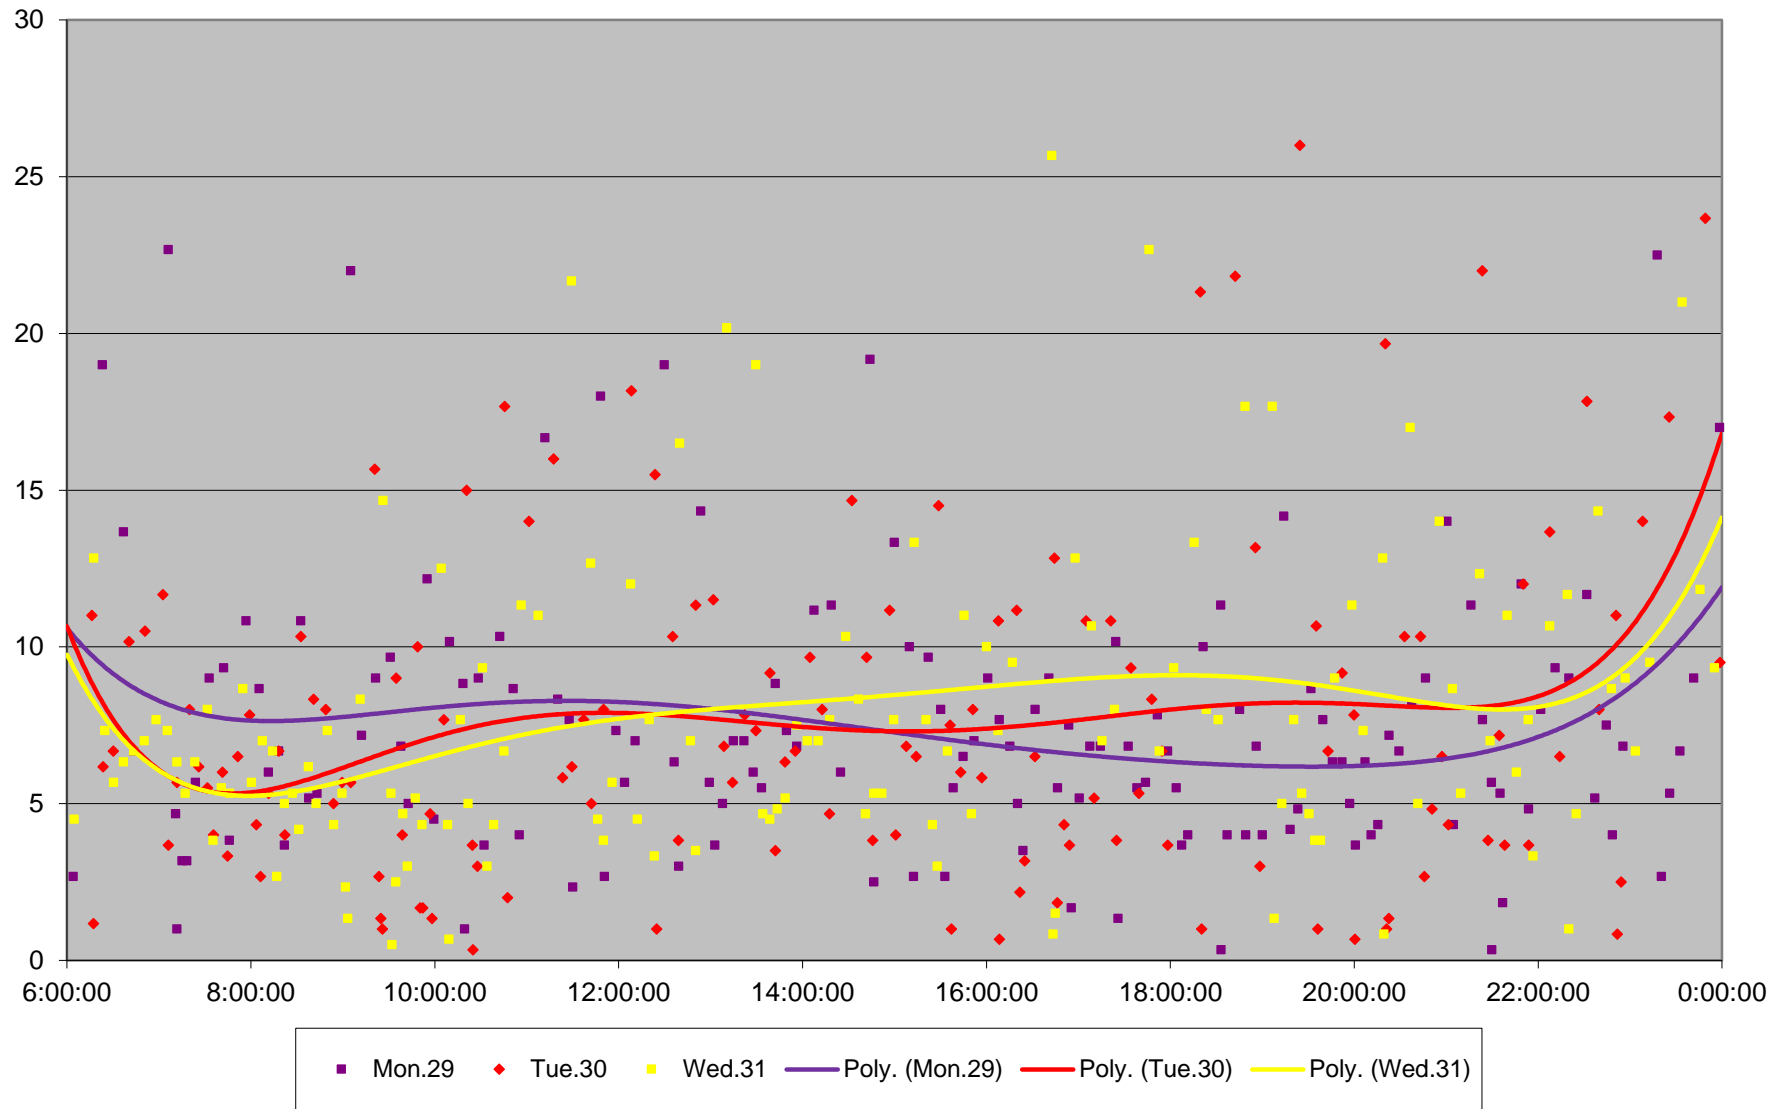

504B/514 King/Cherry Headways at Springhurst Northbound October 2018

### 504B/514 King/Cherry Headways at Springhurst Northbound October 2018

### 504B/514 King/Cherry Headways at Springhurst Northbound October 2018

504B/514 King/Cherry Headways at Springhurst Northbound October 2018