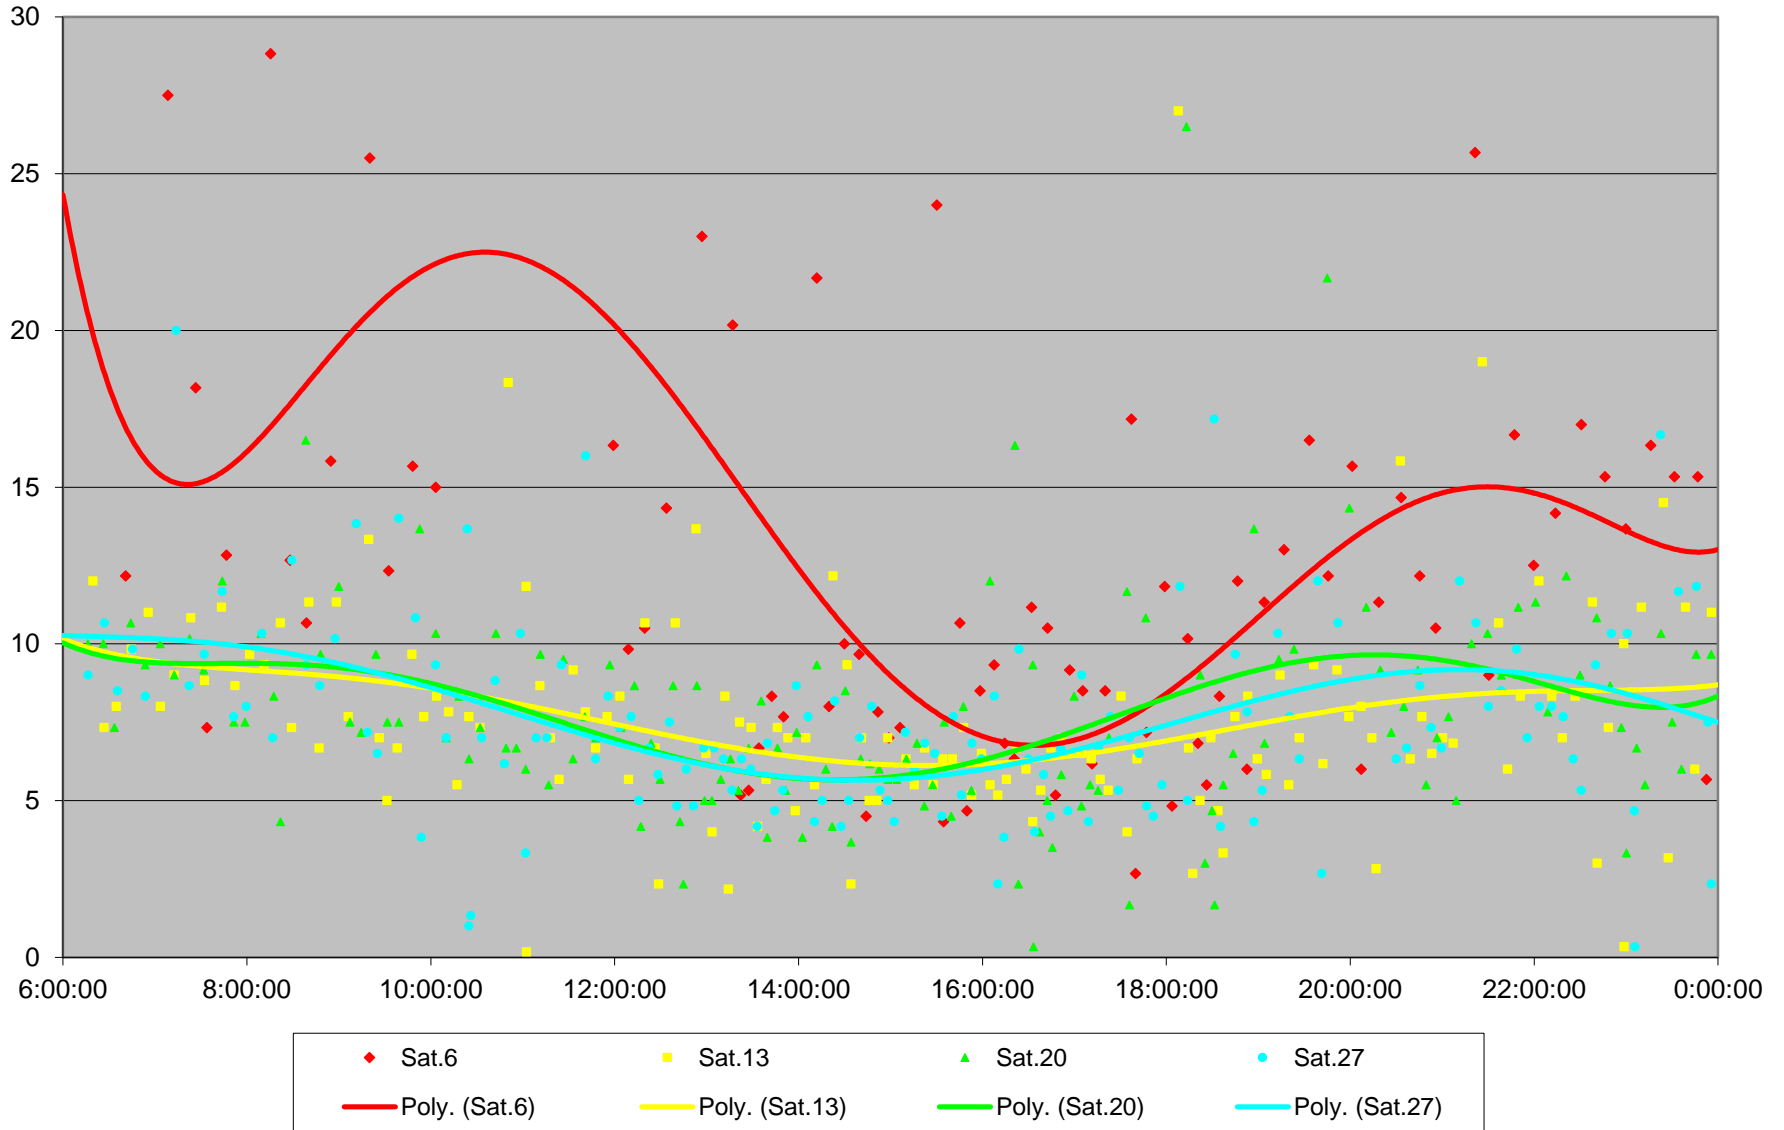

### 504B/514 King/Cherry Headways at Springhurst Northbound October 2018

### 504B/514 King/Cherry Headways at Springhurst Northbound October 2018

504B/514 King/Cherry Headways at Springhurst Northbound October 2018

### 504B/514 King/Cherry Headways at Springhurst Northbound October 2018

504B/514 King/Cherry Headways at Springhurst Northbound October 2018

504B/514 King/Cherry Headways at Springhurst Northbound October 2018 Weekday Statistics