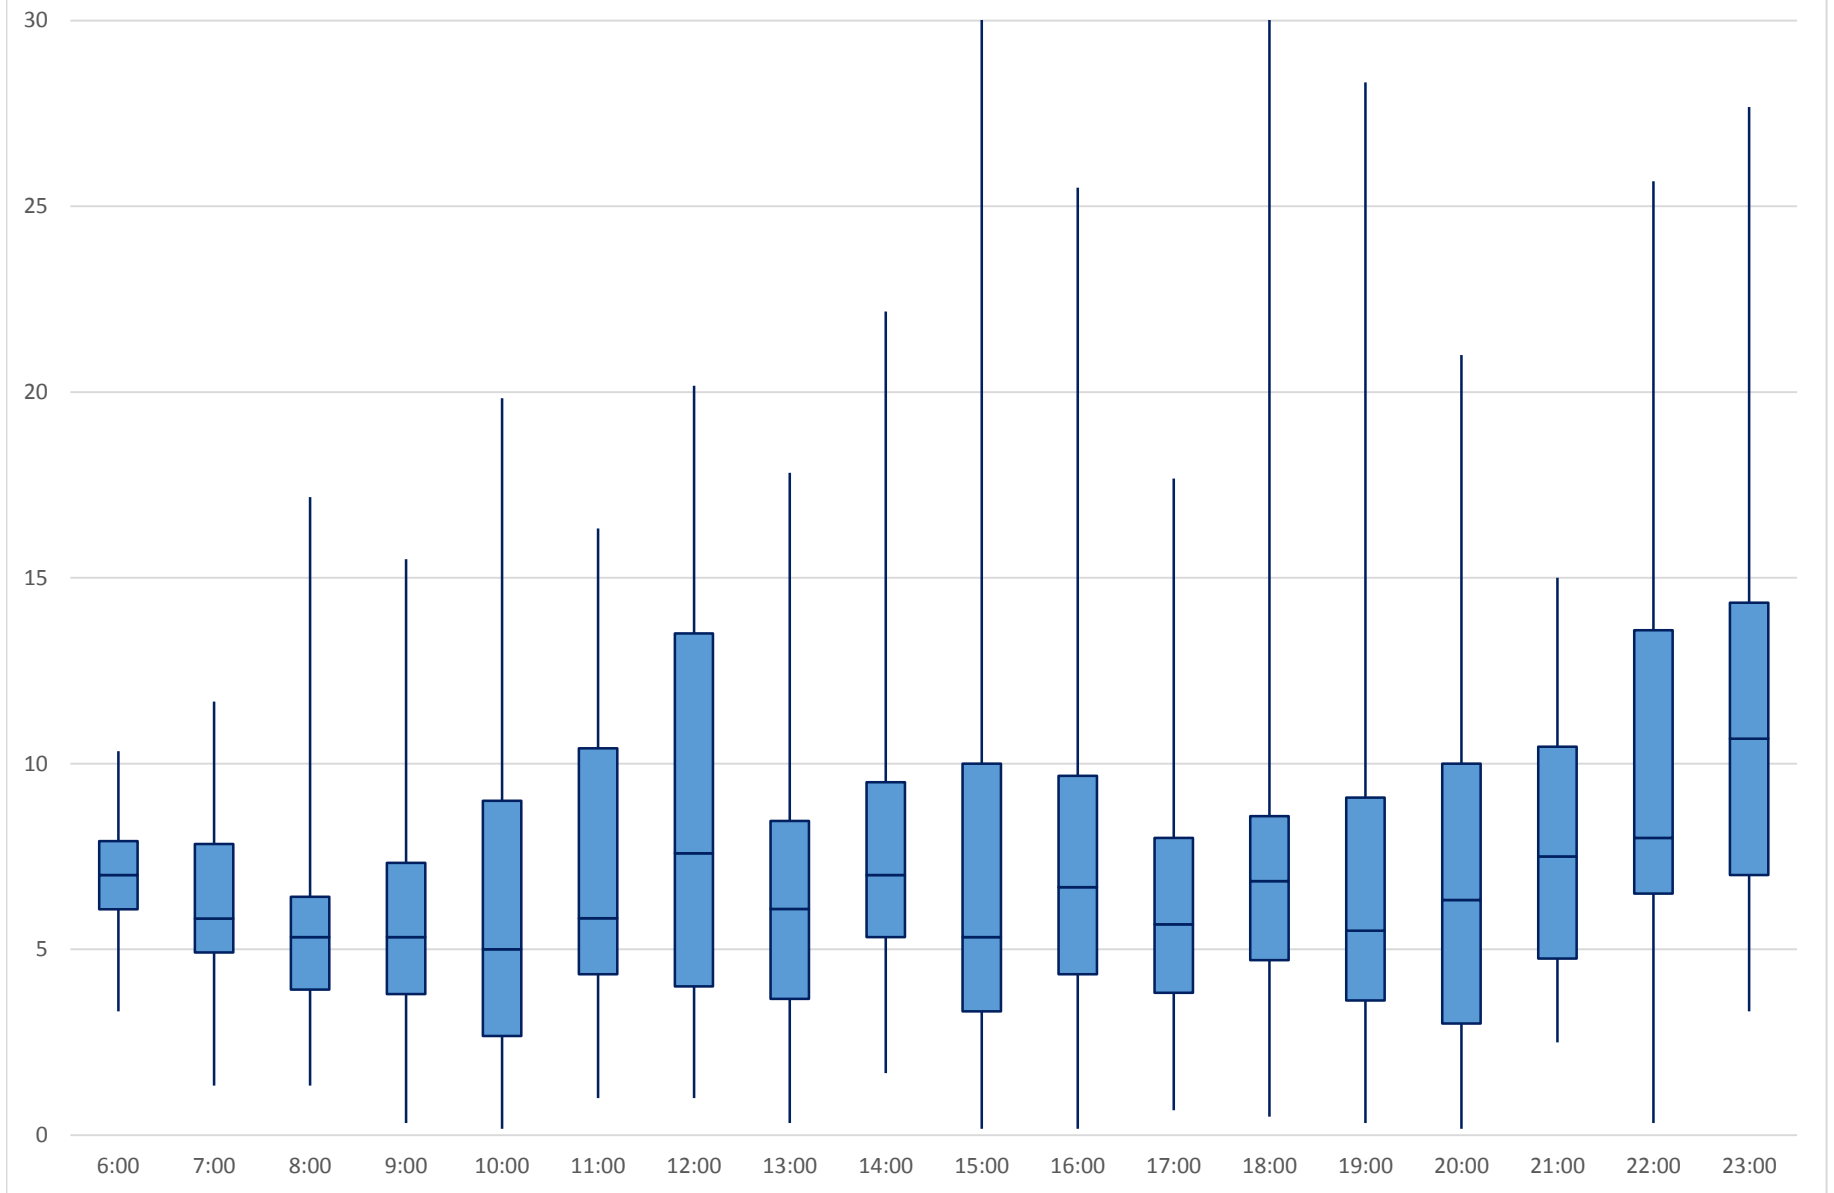

### 504B/514 King/Cherry Headways at Springhurst Northbound October 2018

504B/514 King/Cherry Headways at Springhurst Northbound October 2018

504B/514 King/Cherry Headways at Springhurst Northbound October 2018 Weekday Statistics

504B/514 King/Cherry Headways at Springhurst Northbound October 2018  
Quartiles Week 1

504B/514 King/Cherry Headways at Springhurst Northbound October 2018  
Quartiles Week2

504B/514 King/Cherry Headways at Springhurst Northbound October 2018  
Quartiles Week 3

504B/514 King/Cherry Headways at Springhurst Northbound October 2018  
Quartiles Week 4

504B/514 King/Cherry Headways at Springhurst Northbound October 2018  
Quartiles Week 5