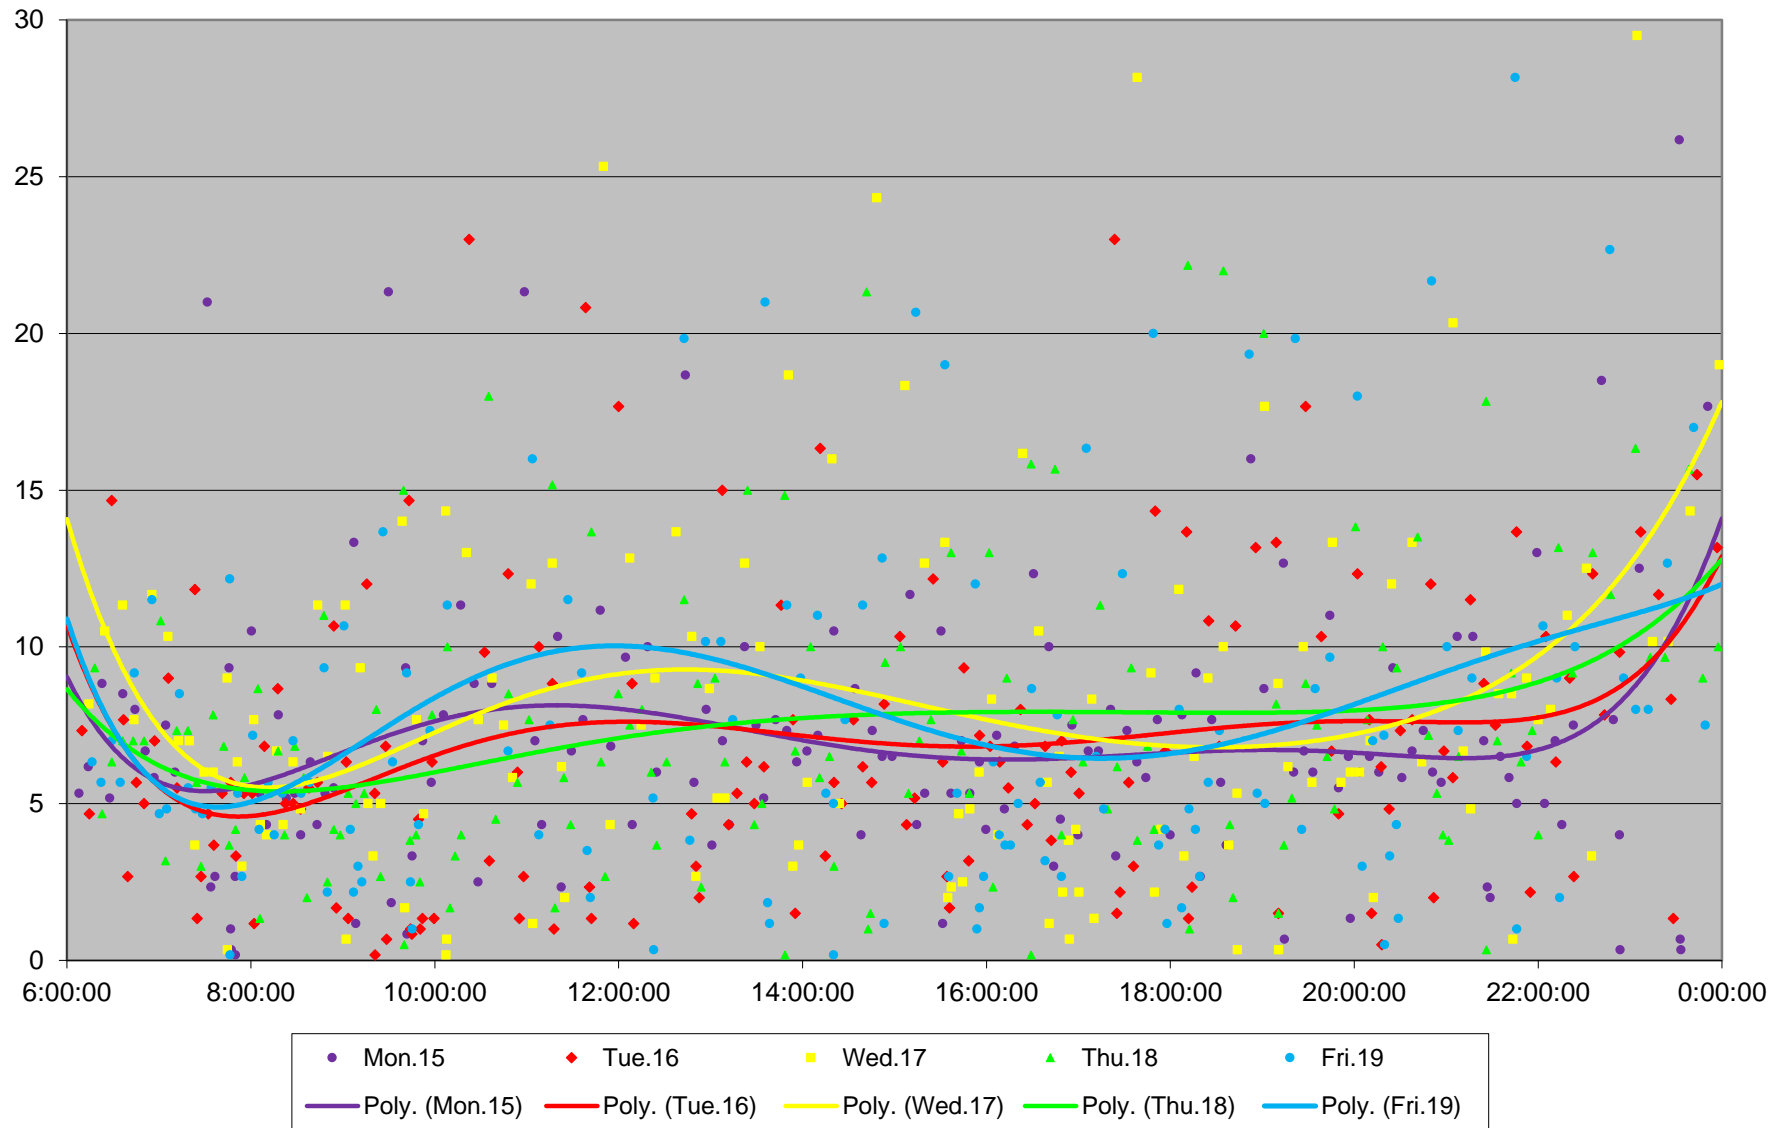

504B/514 King/Cherry Headways at Springhurst Northbound October 2018

### 504B/514 King/Cherry Headways at Springhurst Northbound October 2018