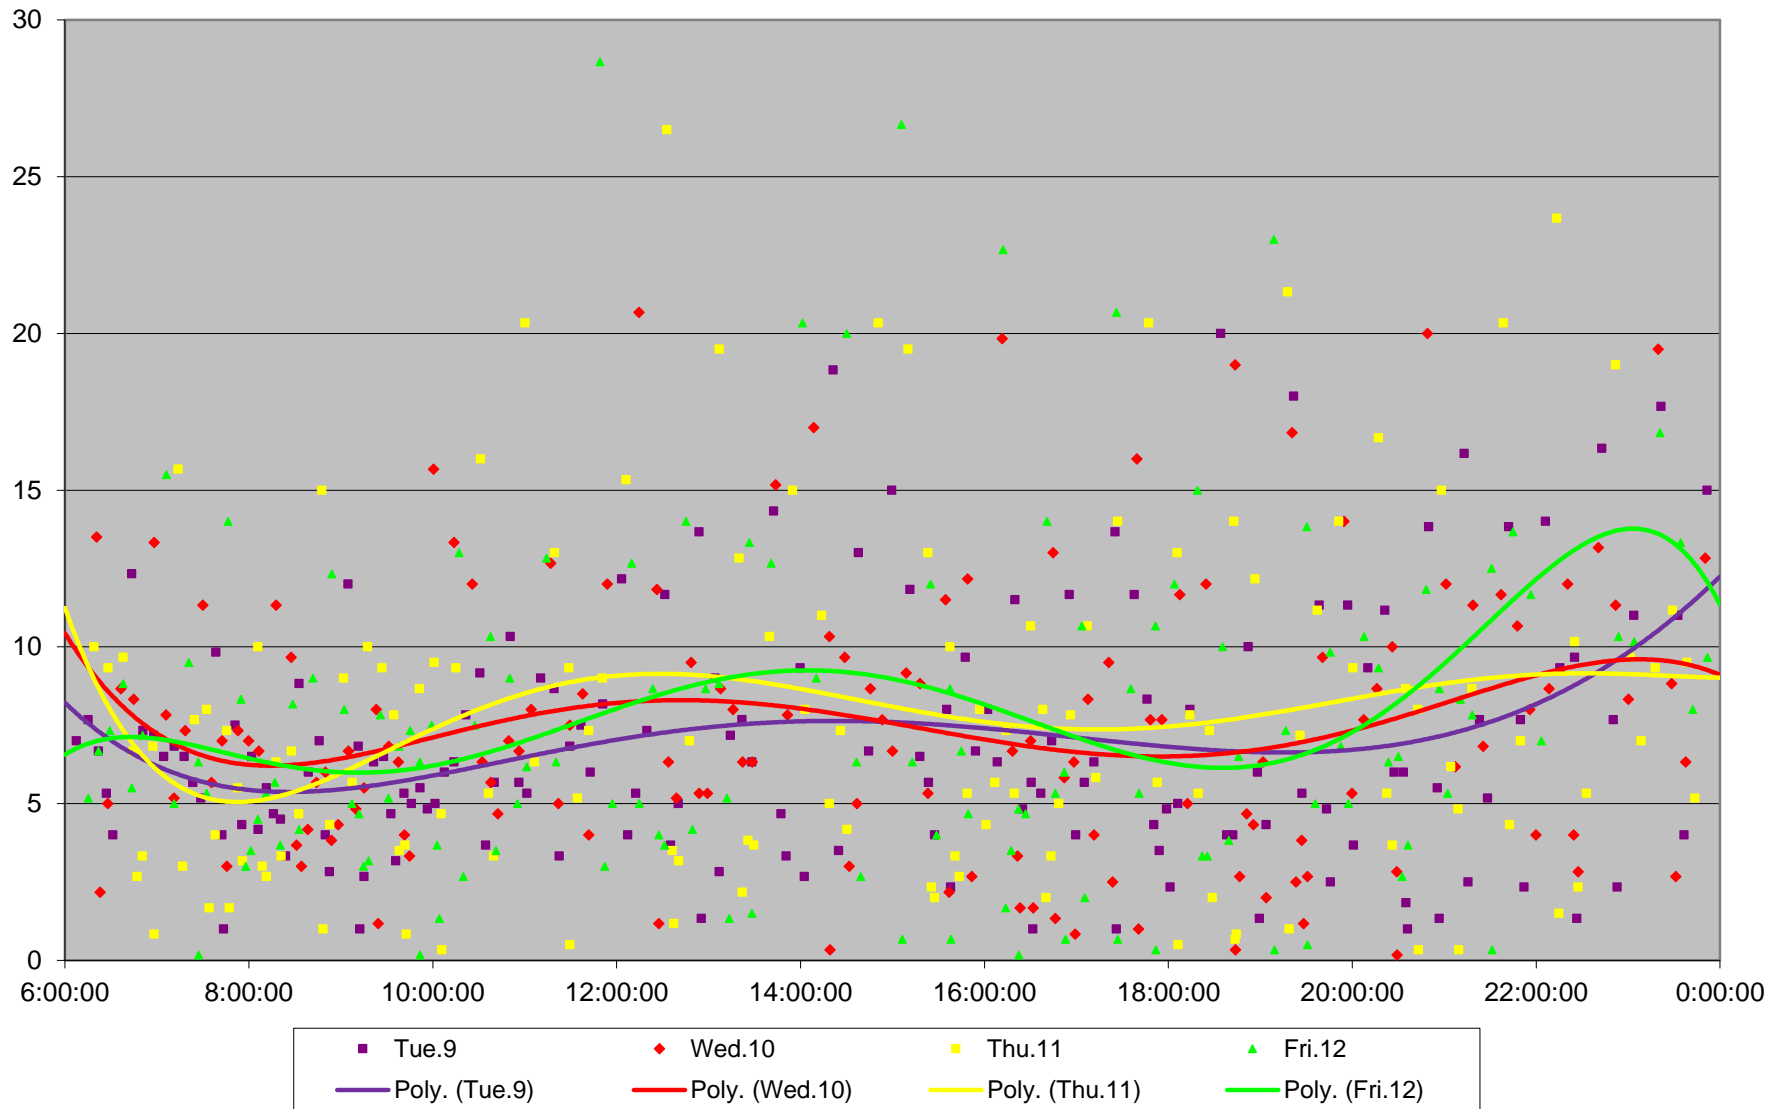

504B/514 King/Cherry Headways at Springhurst Northbound October 2018

### 504B/514 King/Cherry Headways at Springhurst Northbound October 2018