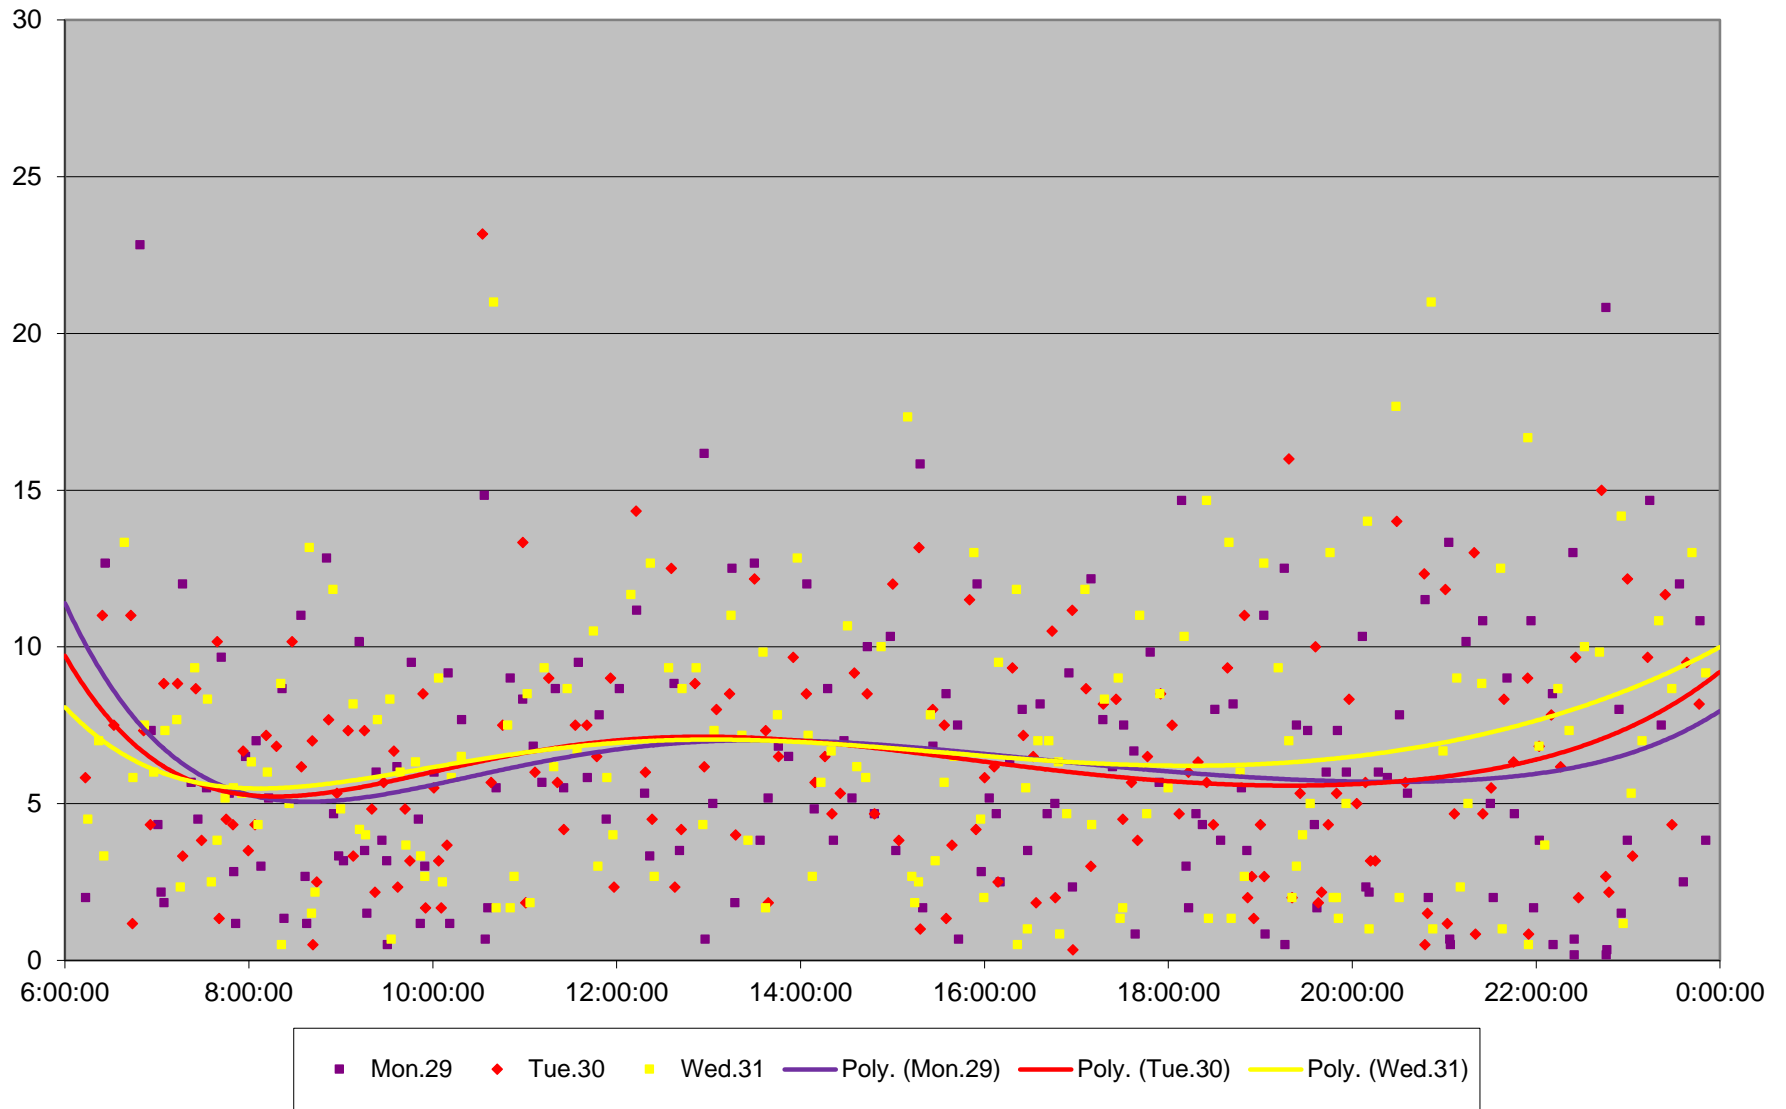

504 King Headways at Spencer Eastbound October 2018