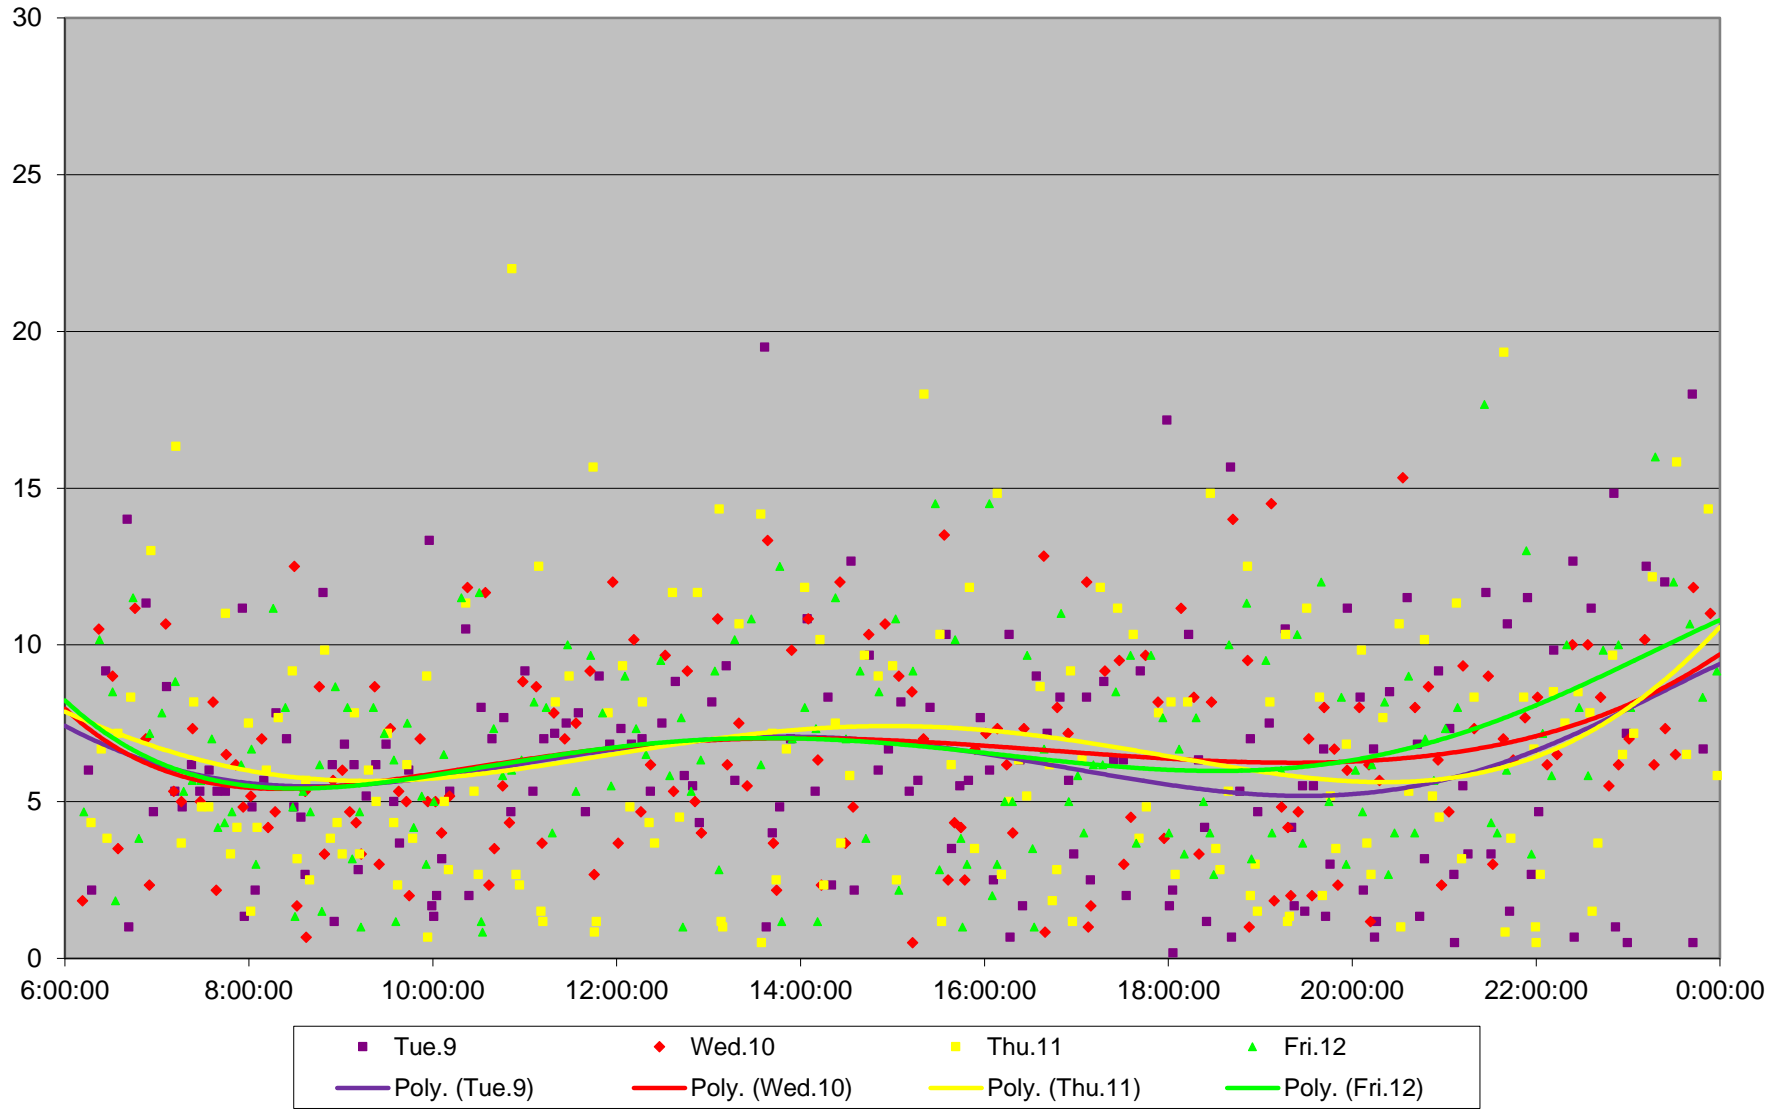

# 504 King Headways at Spencer Eastbound October 2018

### 504 King Headways at Spencer Eastbound October 2018