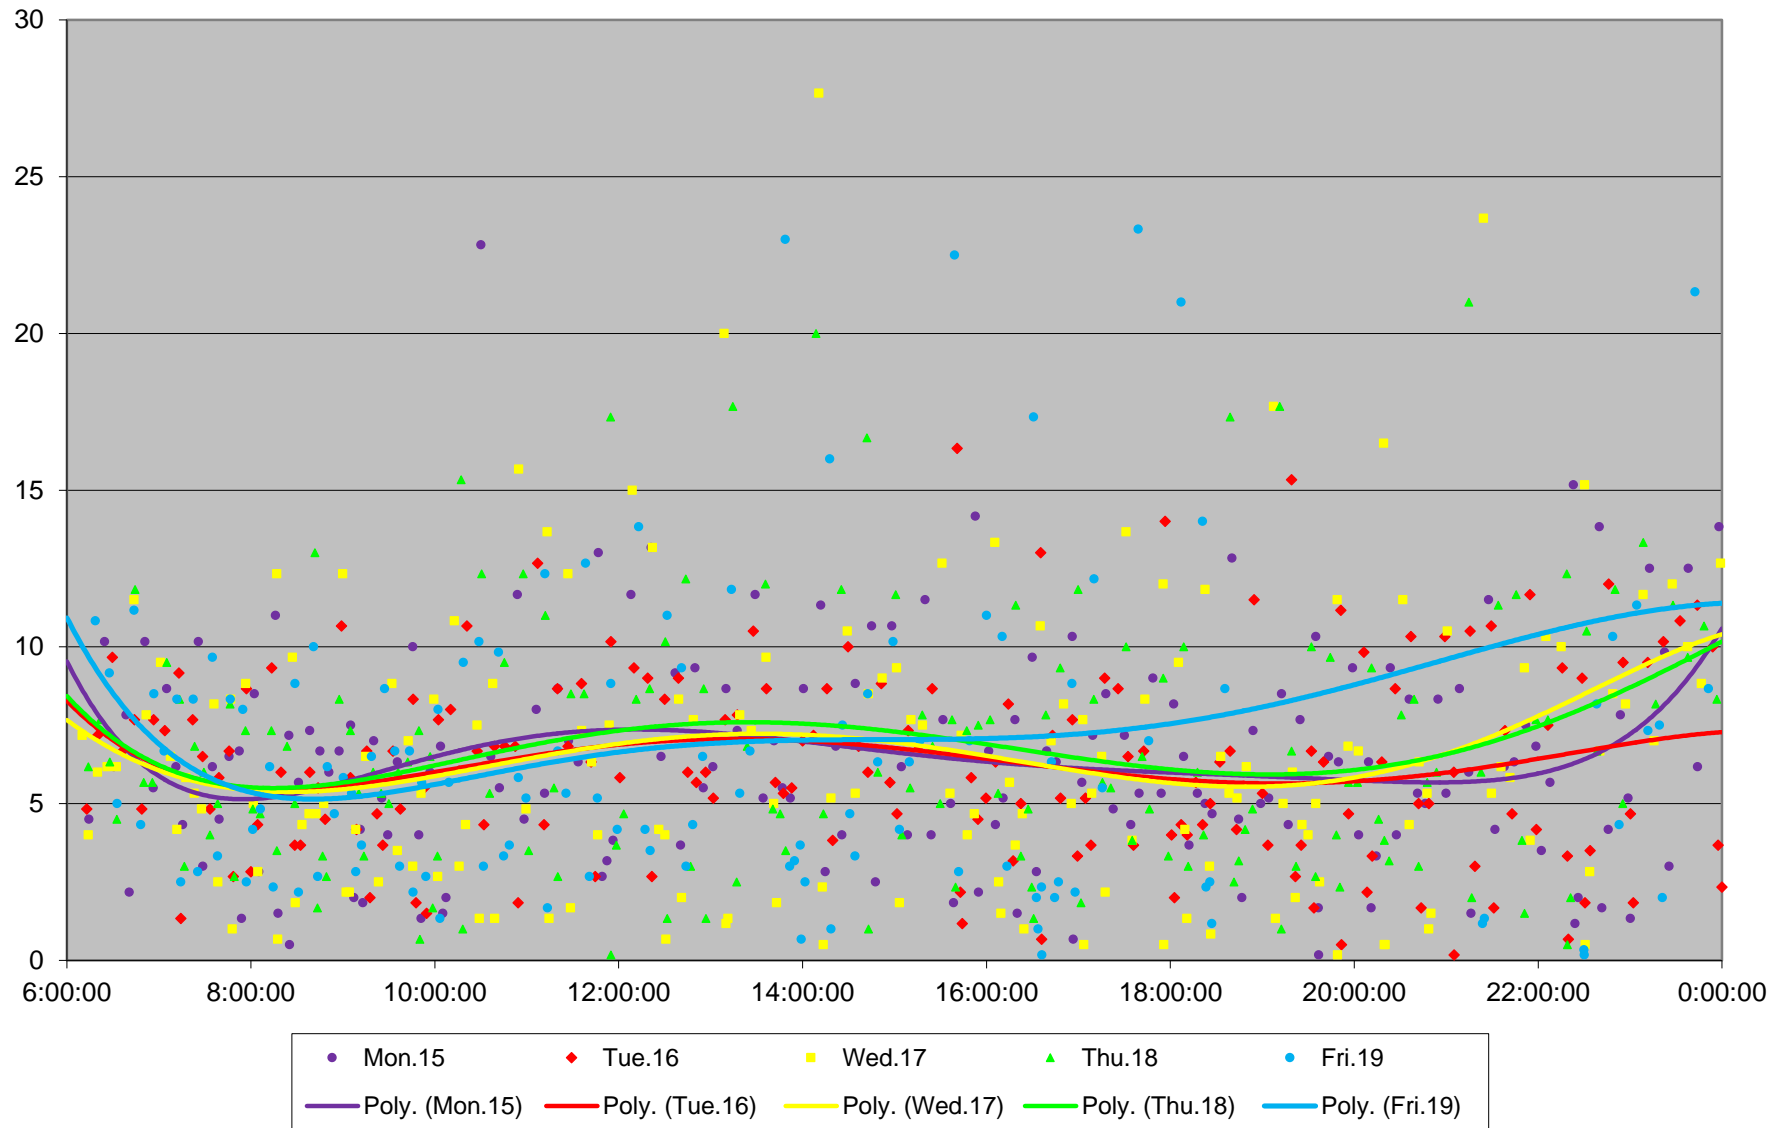

# 504 King Headways at Spencer Eastbound October 2018

### 504 King Headways at Spencer Eastbound October 2018