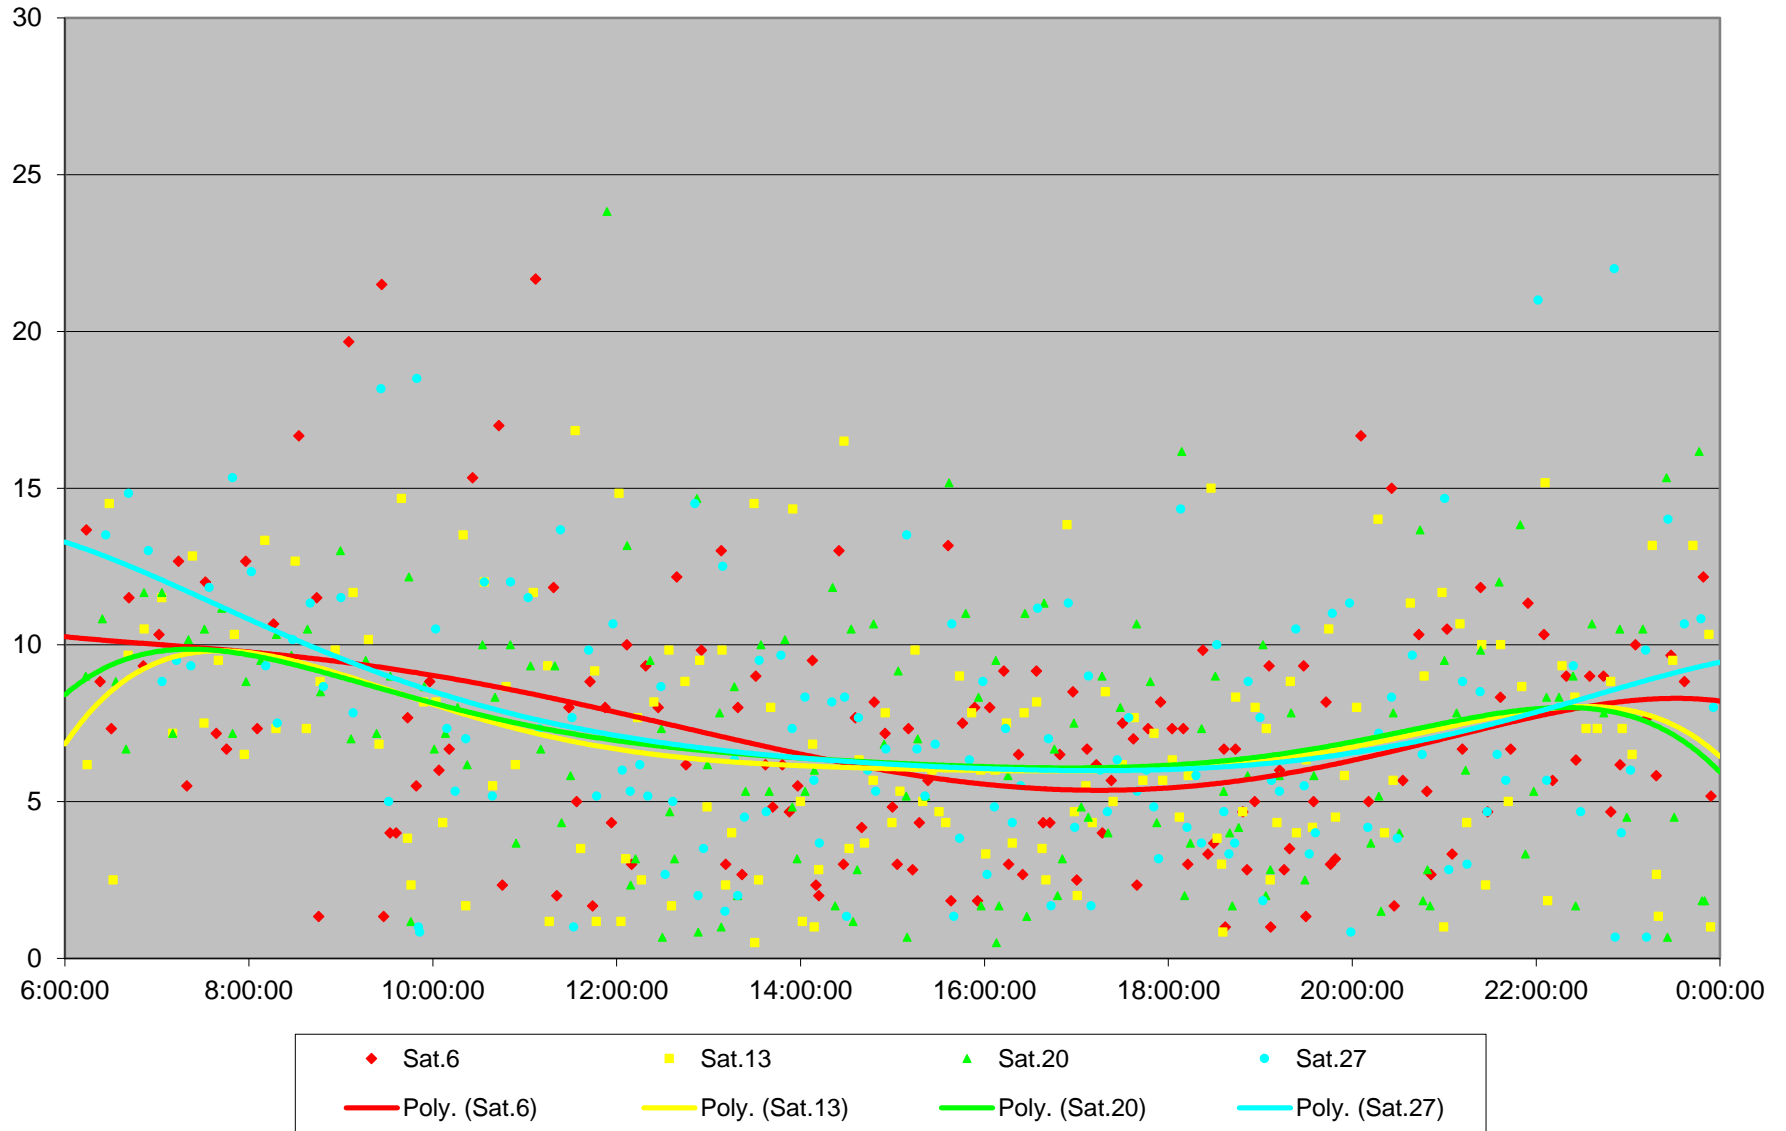

### 504 King Headways at Spencer Eastbound October 2018

# 504 King Headways at Spencer Eastbound October 2018

504 King Headways at Spencer Eastbound October 2018 Weekday Statistics