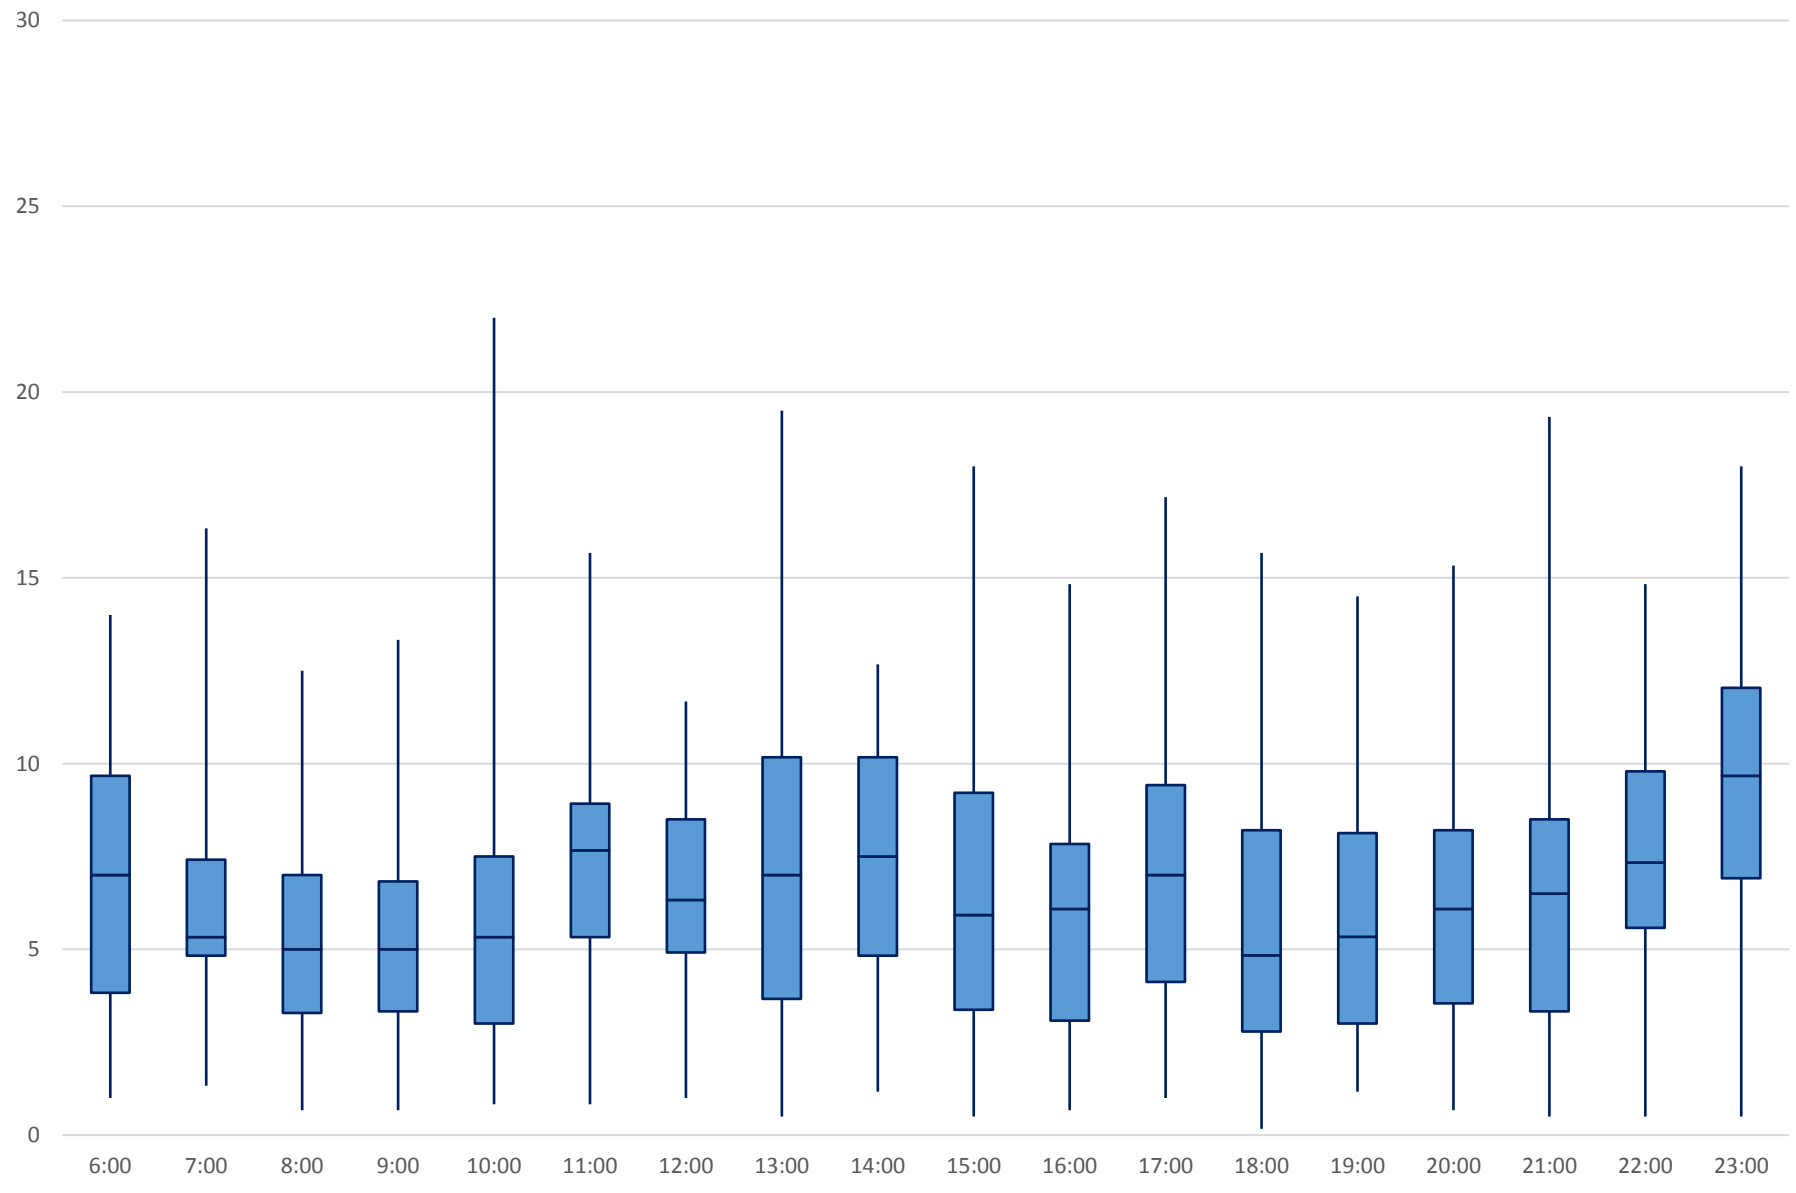

504 King Headways at Spencer Eastbound October 2018
Quartiles Week 3

504 King Headways at Spencer Eastbound October 2018
Quartiles Week2