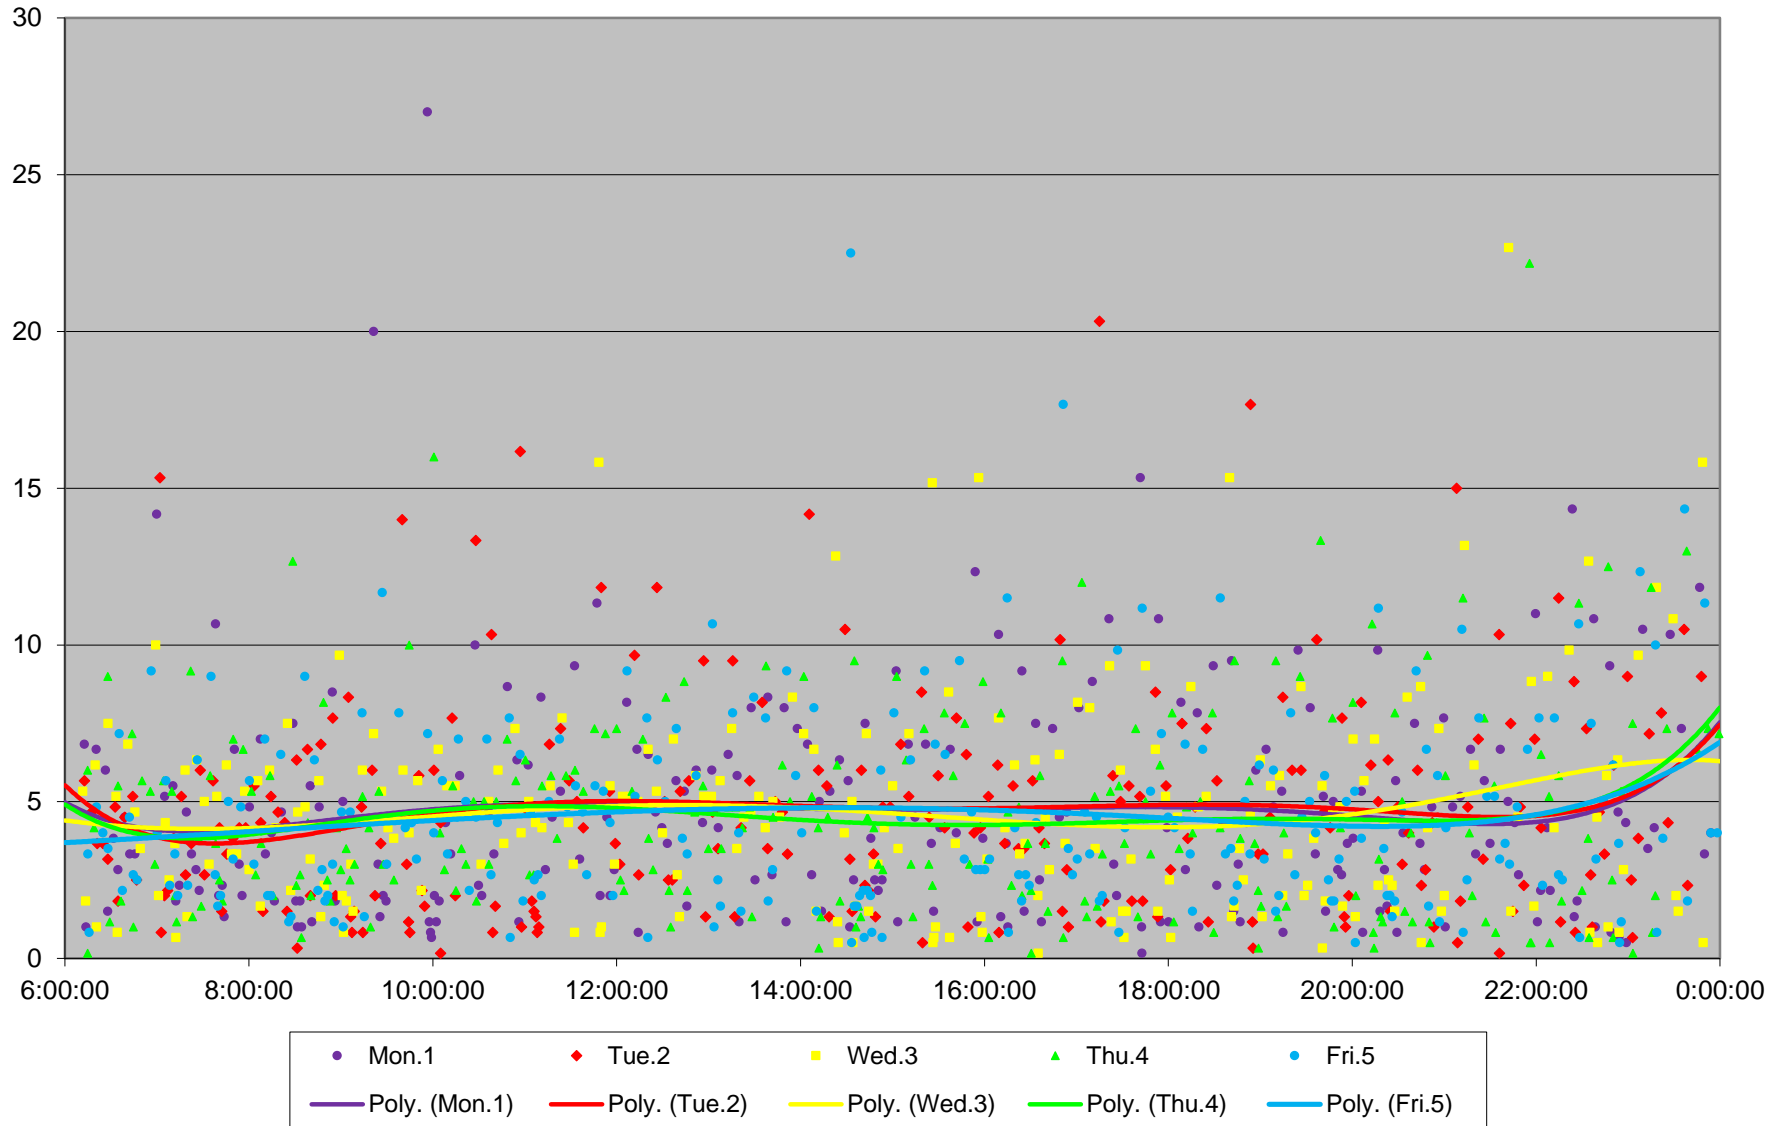

# 504 King Headways at Spencer Eastbound October 2018

### 504 King Headways at Spencer Eastbound October 2018