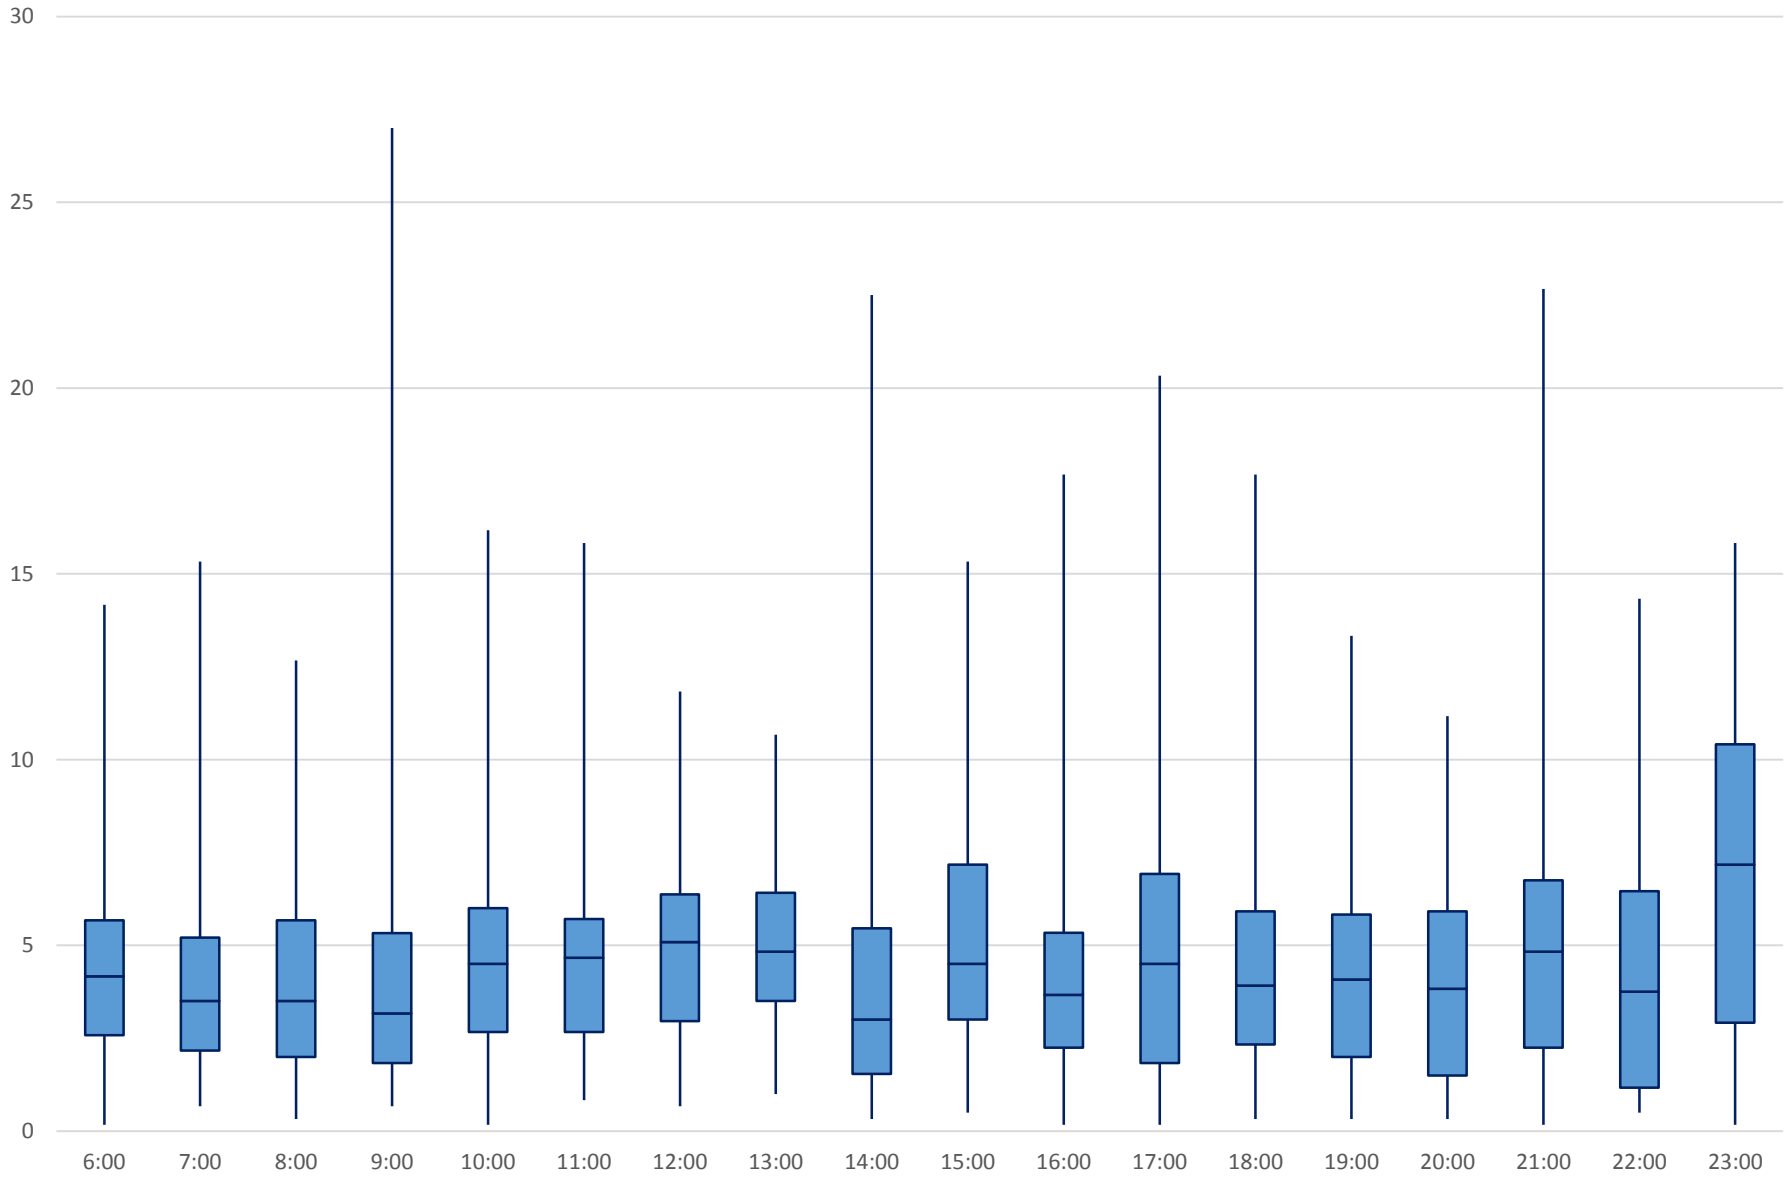

504 King Headways at Spencer Eastbound October 2018
Quartiles Week2

504 King Headways at Spencer Eastbound October 2018

Quartiles Week 1