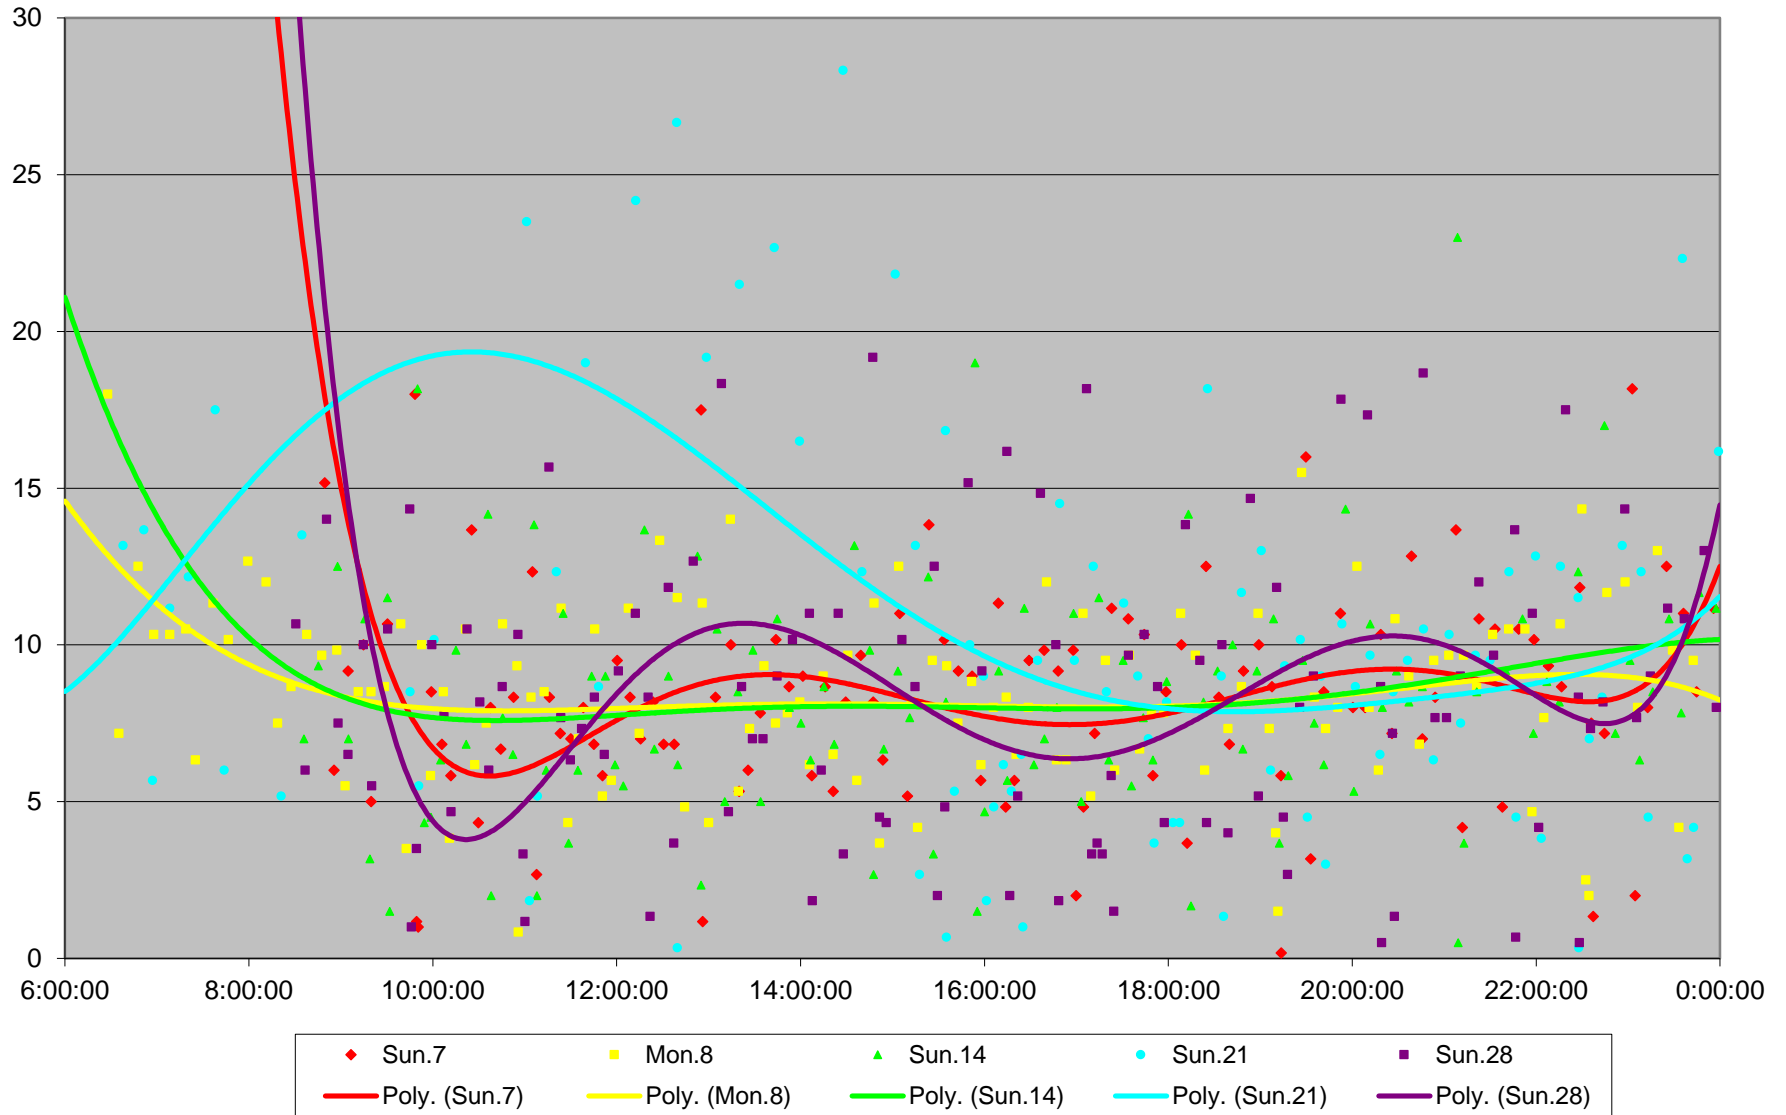

### 504 King Headways at Spencer Eastbound October 2018

# 504 King Headways at Spencer Eastbound October 2018

# 504 King Headways at Spencer Eastbound October 2018

504 King Headways at Spencer Eastbound October 2018 Weekday Statistics