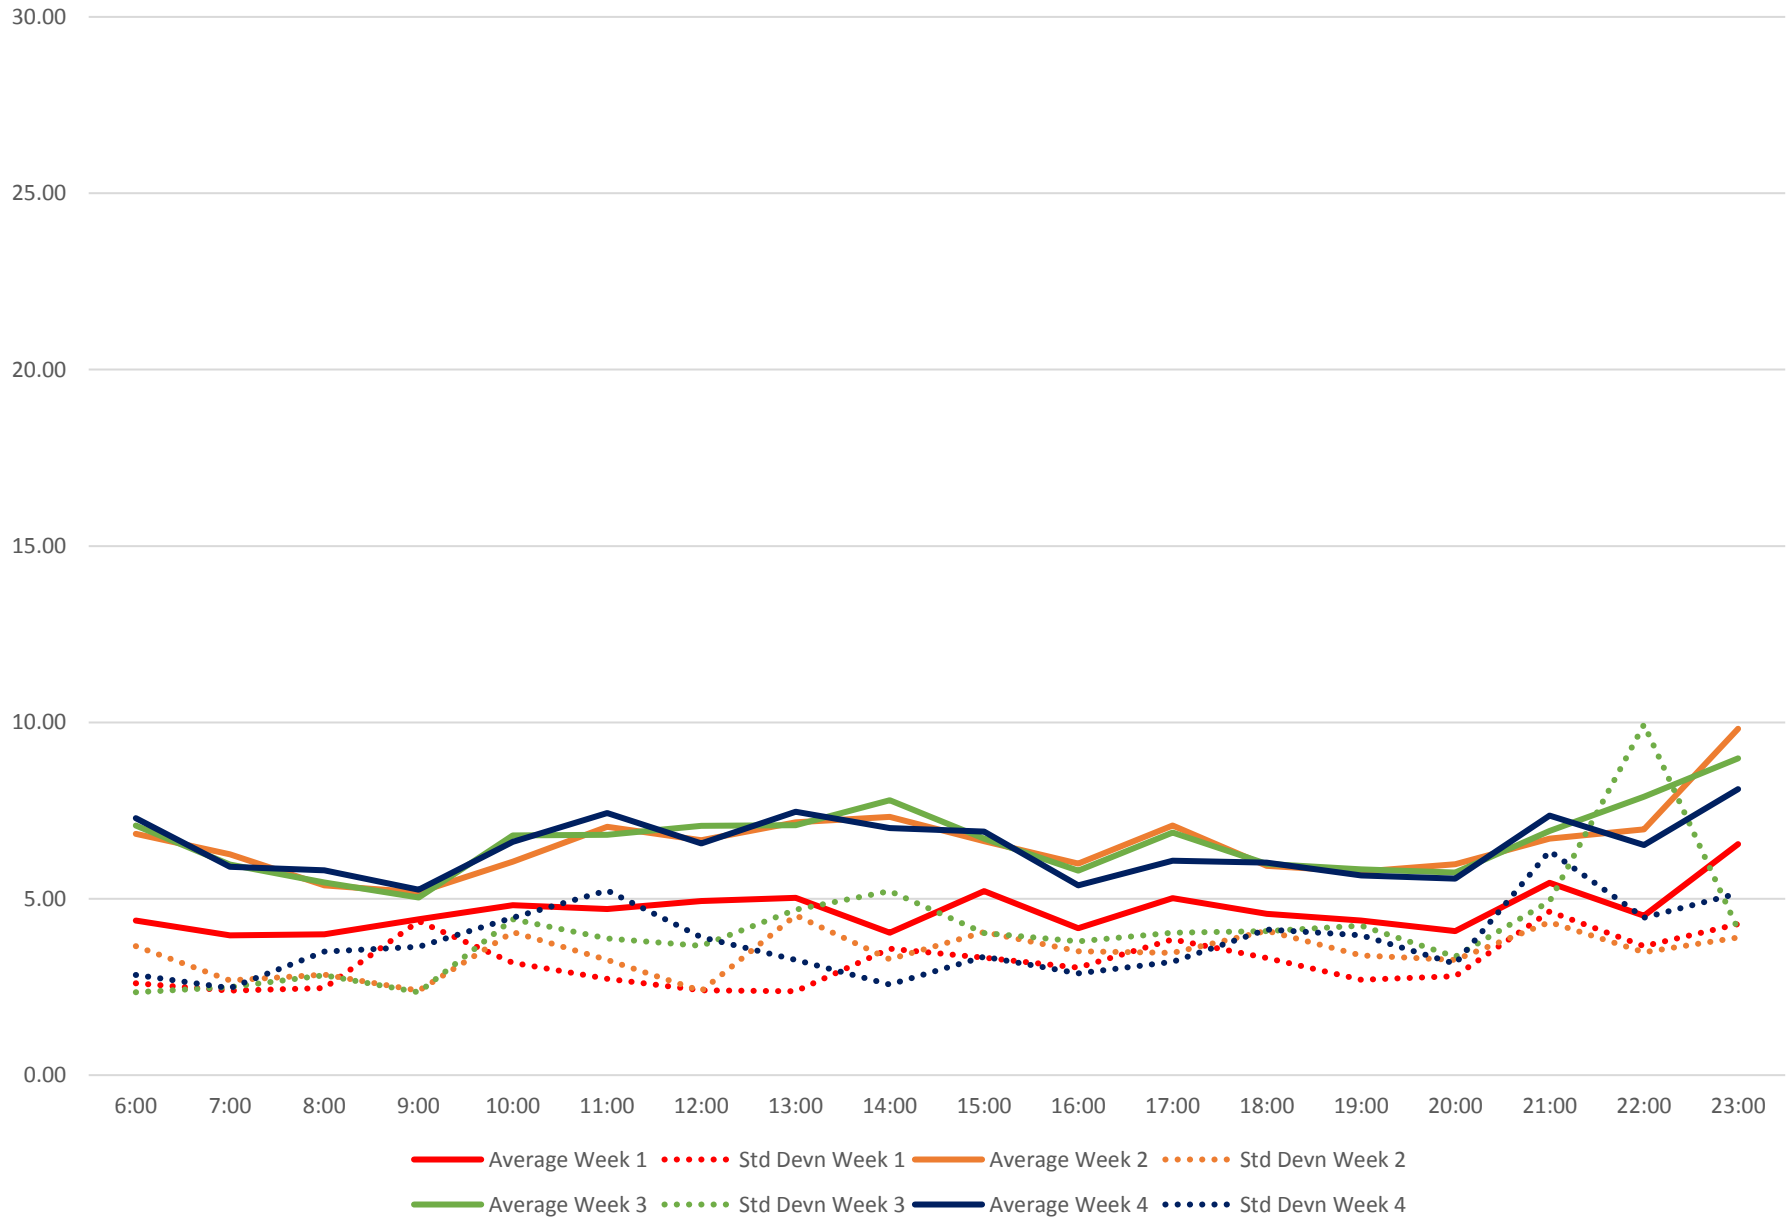

### 504 King Headways at Spencer Eastbound October 2018

# 504 King Headways at Spencer Eastbound October 2018

# 504 King Headways at Spencer Eastbound October 2018

504 King Headways at Spencer Eastbound October 2018 Weekday Statistics