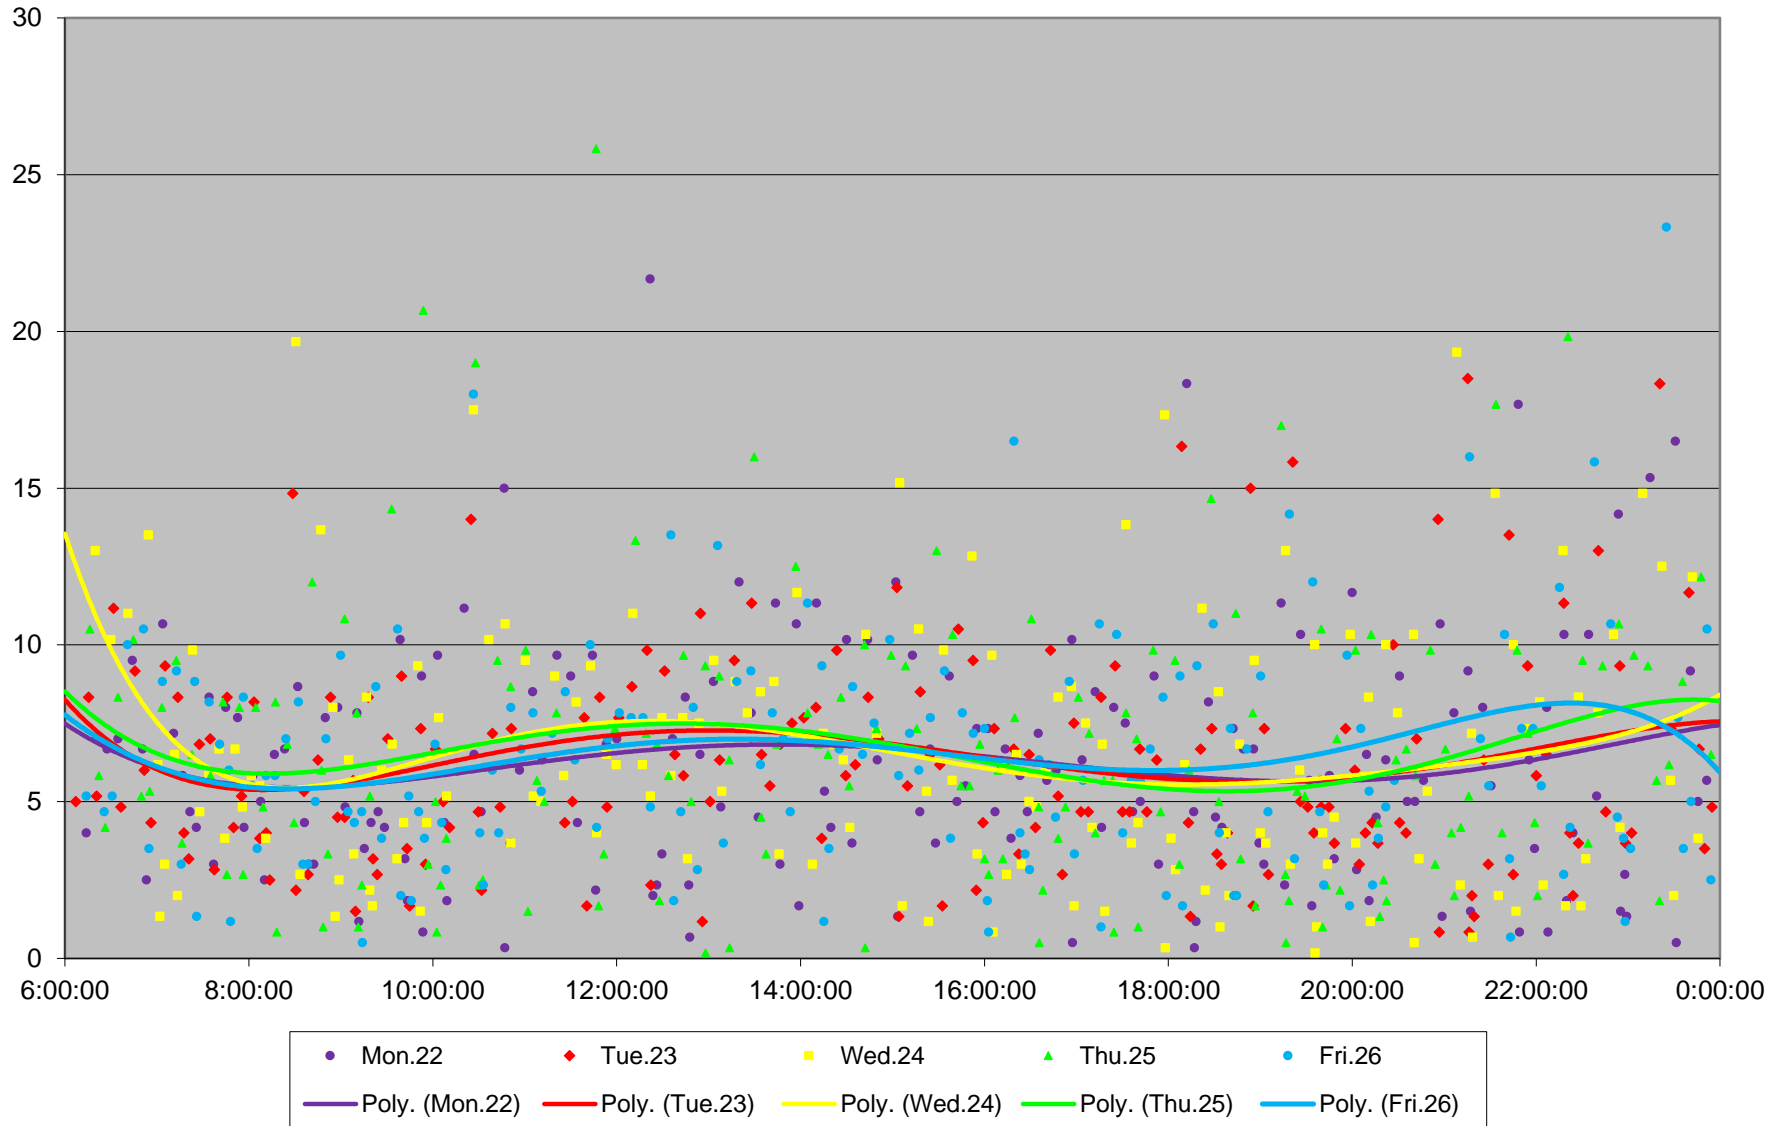

# 504 King Headways at Spencer Eastbound October 2018

### 504 King Headways at Spencer Eastbound October 2018