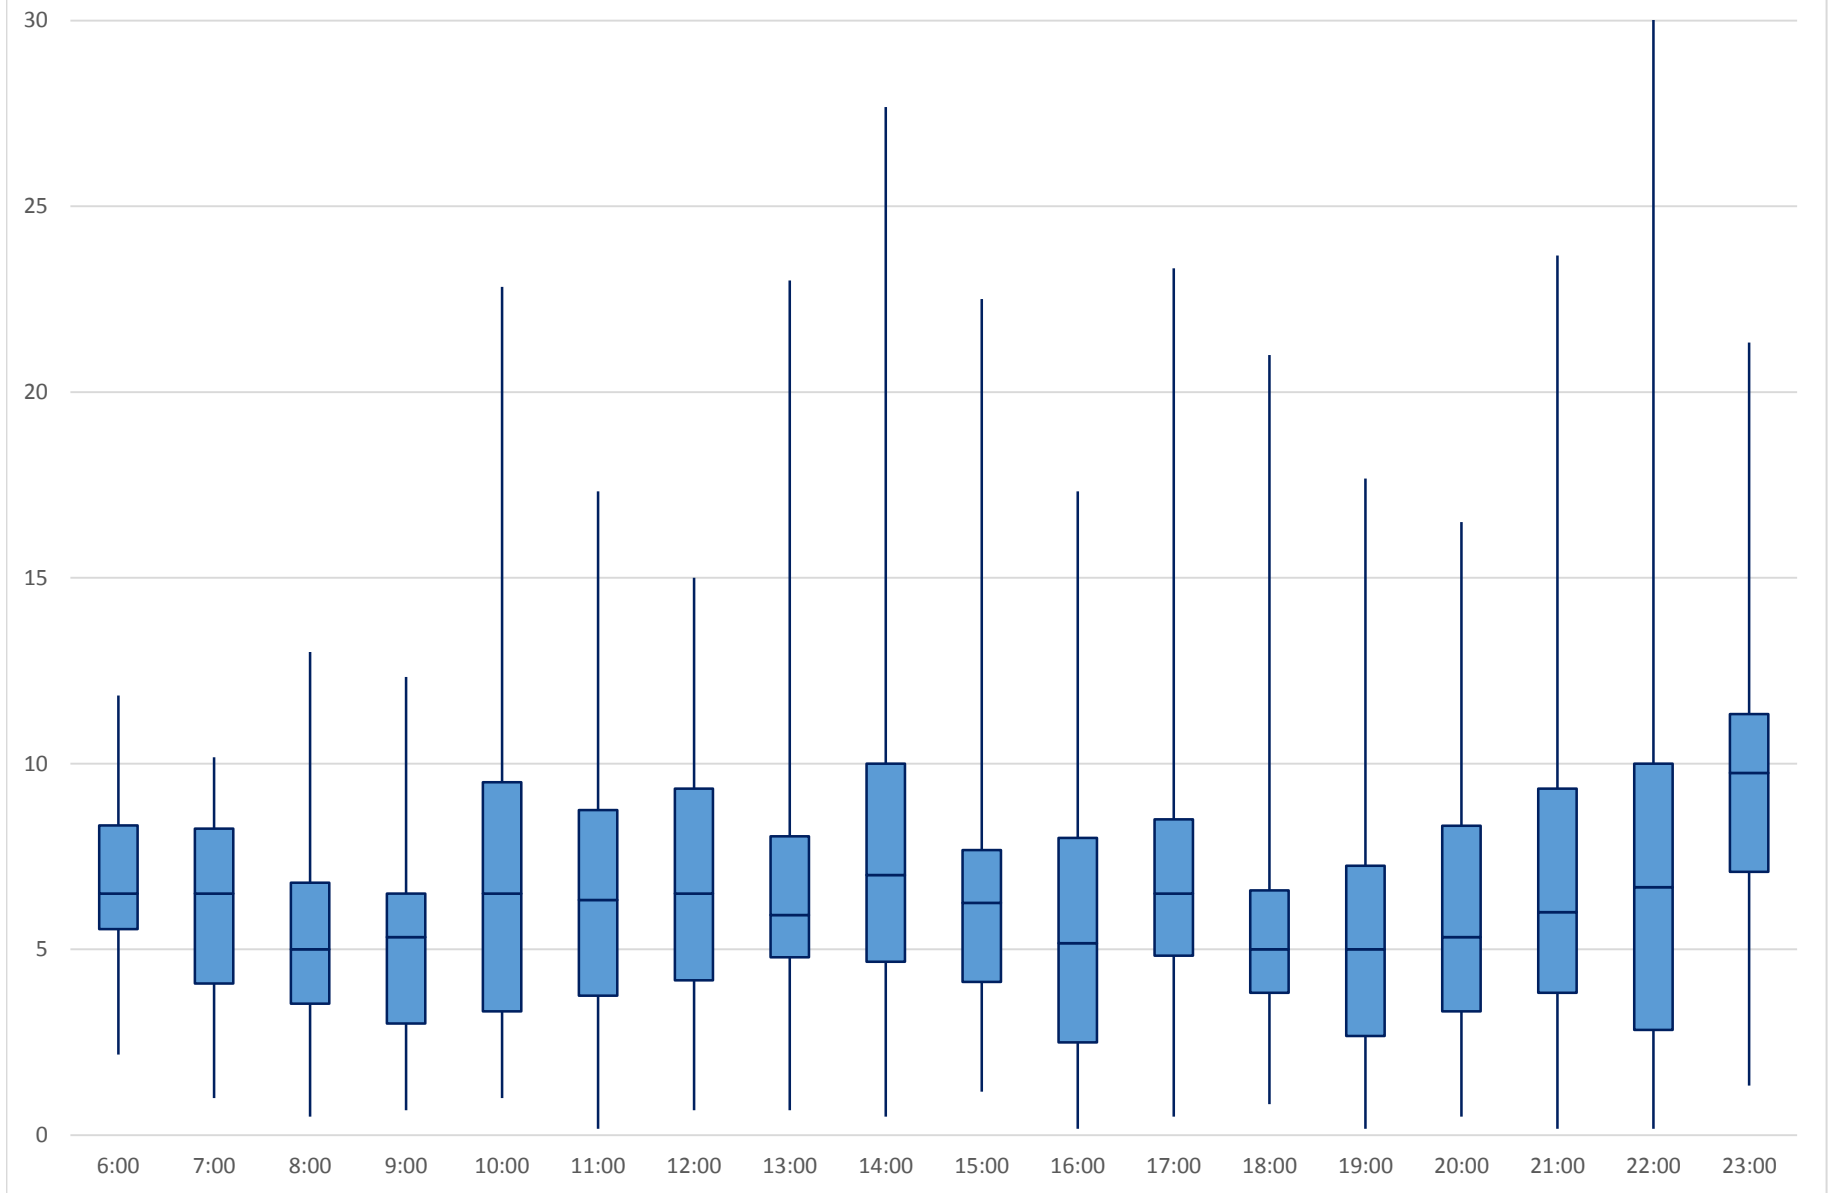

# 504 King Headways at Spencer Eastbound October 2018

504 King Headways at Spencer Eastbound October 2018 Weekday Statistics

# 504 King Headways at Spencer Eastbound October 2018

## Quartiles Week 1

504 King Headways at Spencer Eastbound October 2018  
Quartiles Week2

504 King Headways at Spencer Eastbound October 2018  
Quartiles Week 3

504 King Headways at Spencer Eastbound October 2018  
Quartiles Week 4