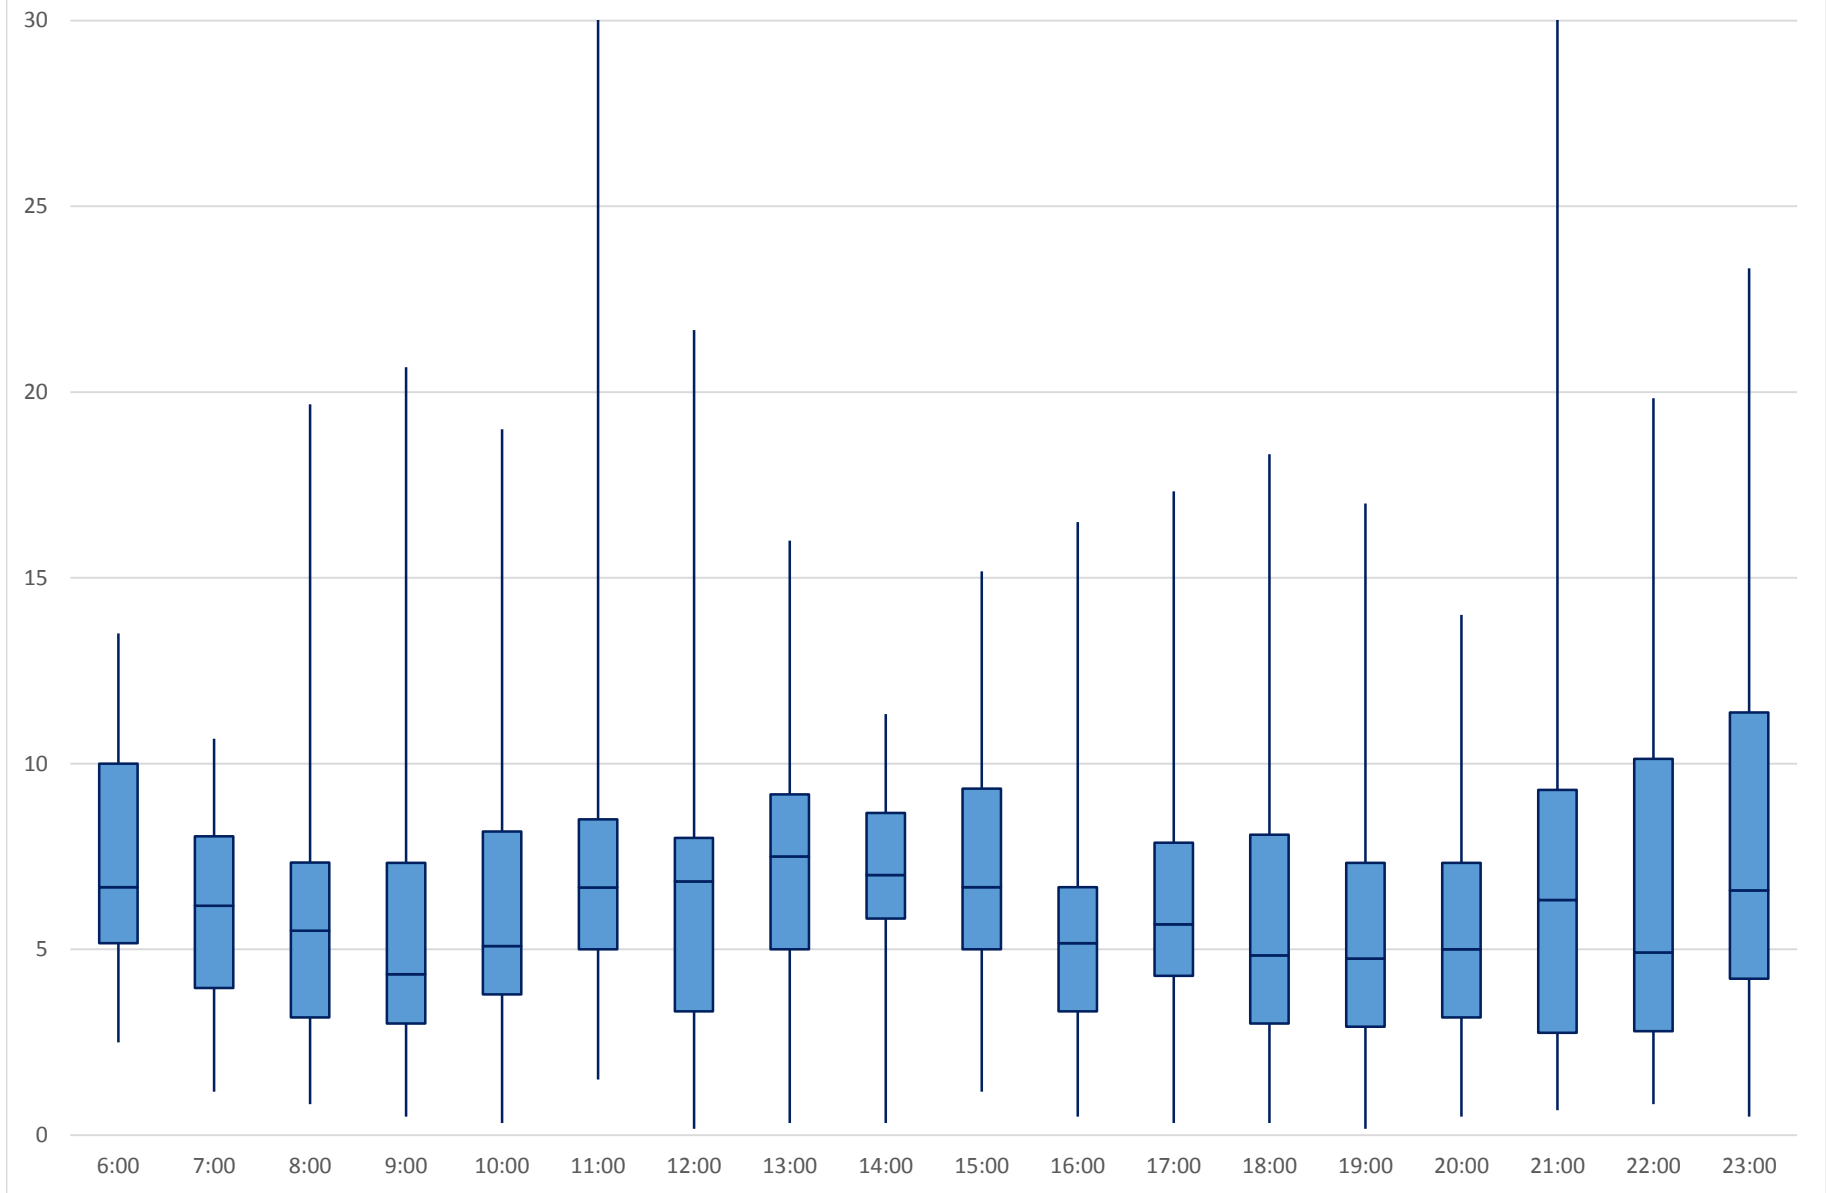

# 504 King Headways at Spencer Eastbound October 2018

504 King Headways at Spencer Eastbound October 2018 Weekday Statistics

# 504 King Headways at Spencer Eastbound October 2018

## Quartiles Week 1

504 King Headways at Spencer Eastbound October 2018  
Quartiles Week2

504 King Headways at Spencer Eastbound October 2018  
Quartiles Week 3

504 King Headways at Spencer Eastbound October 2018  
Quartiles Week 4