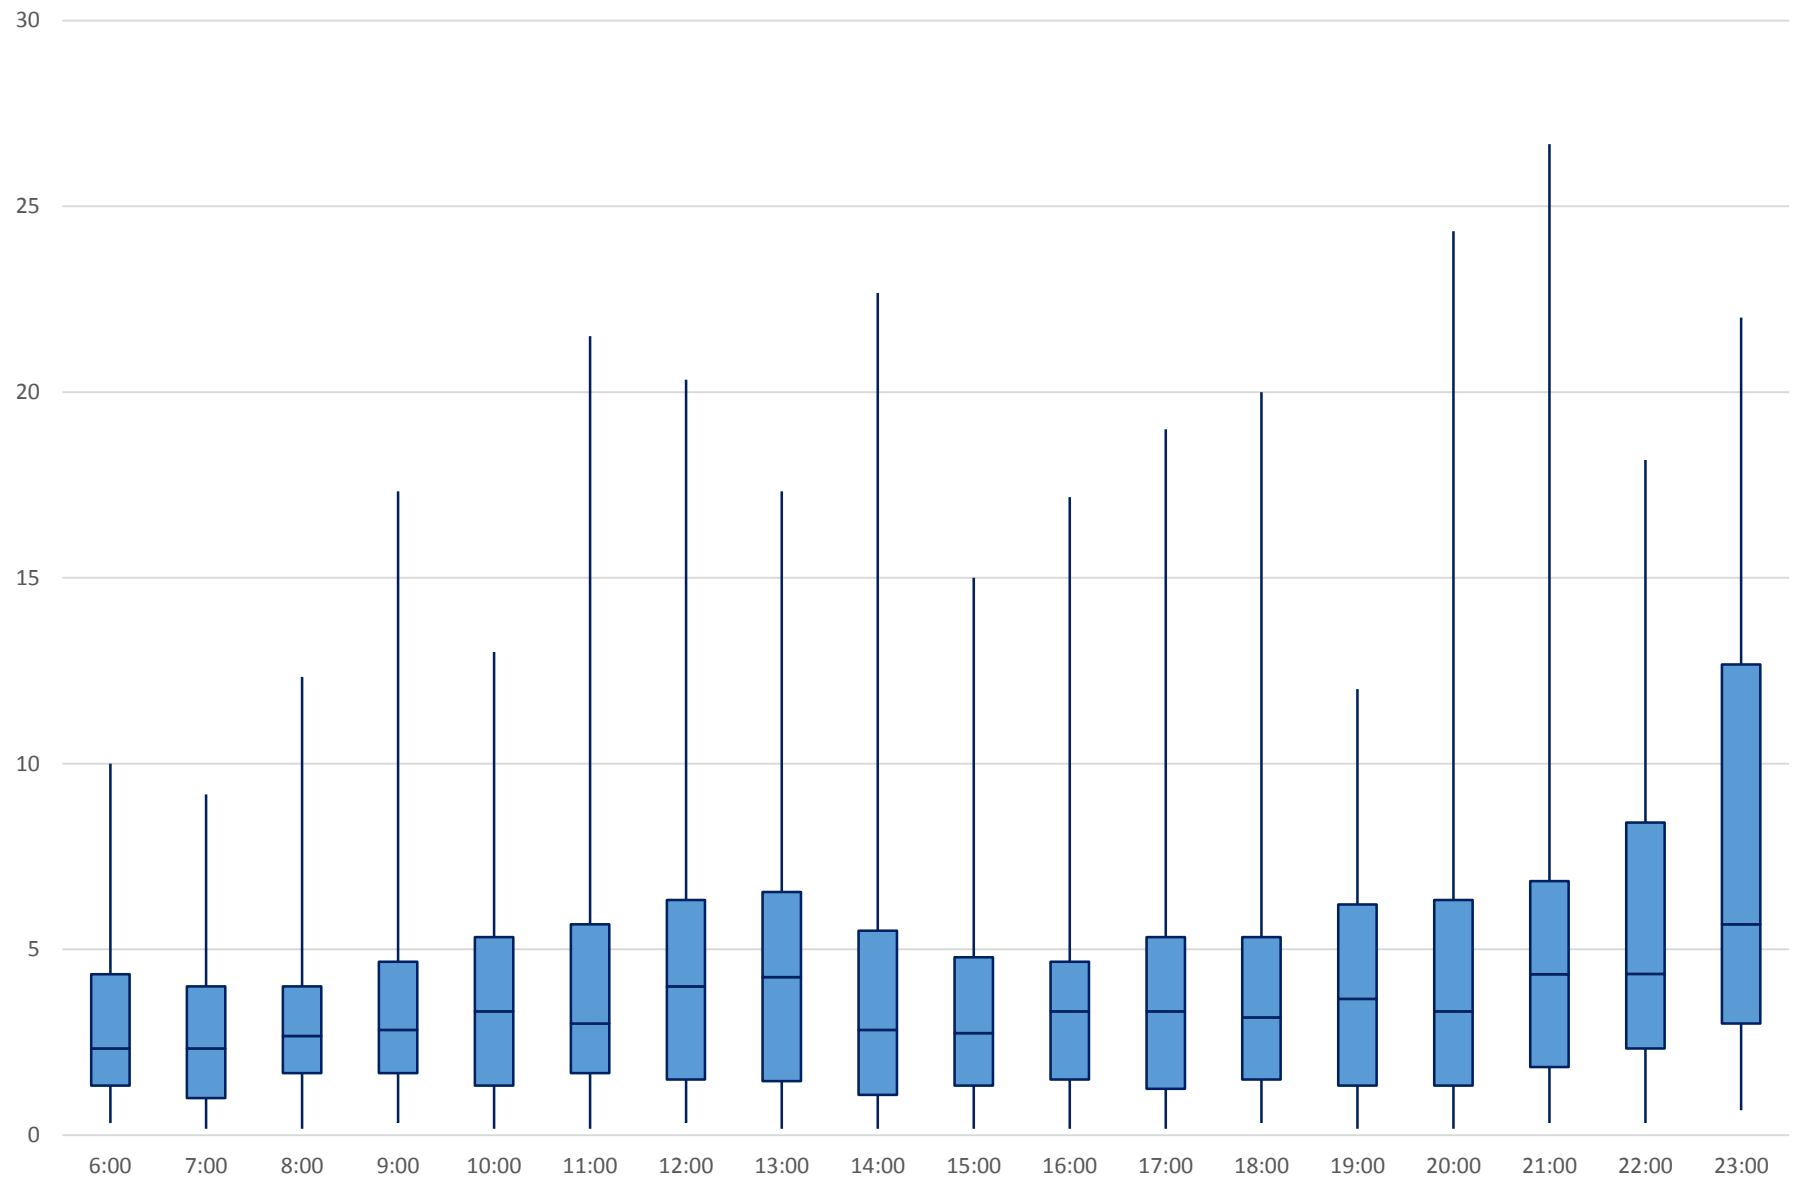

504/514 King/Cherry Headways at Sackville Westbound October 2018

504/514 King/Cherry Headways at Sackville Westbound October 2018

504/514 King/Cherry Headways at Sackville Westbound October 2018

504/514 King/Cherry Headways at Sackville Westbound October 2018 Weekday Statistics

504/514 King/Cherry Headways at Sackville Westbound October 2018

Quartiles Week 1

504/514 King/Cherry Headways at Sackville Westbound October 2018
Quartiles Week2

504/514 King/Cherry Headways at Sackville Westbound October 2018
Quartiles Week 3

504/514 King/Cherry Headways at Sackville Westbound October 2018
Quartiles Week 4

504/514 King/Cherry Headways at Sackville Westbound October 2018

Quartiles Week 5