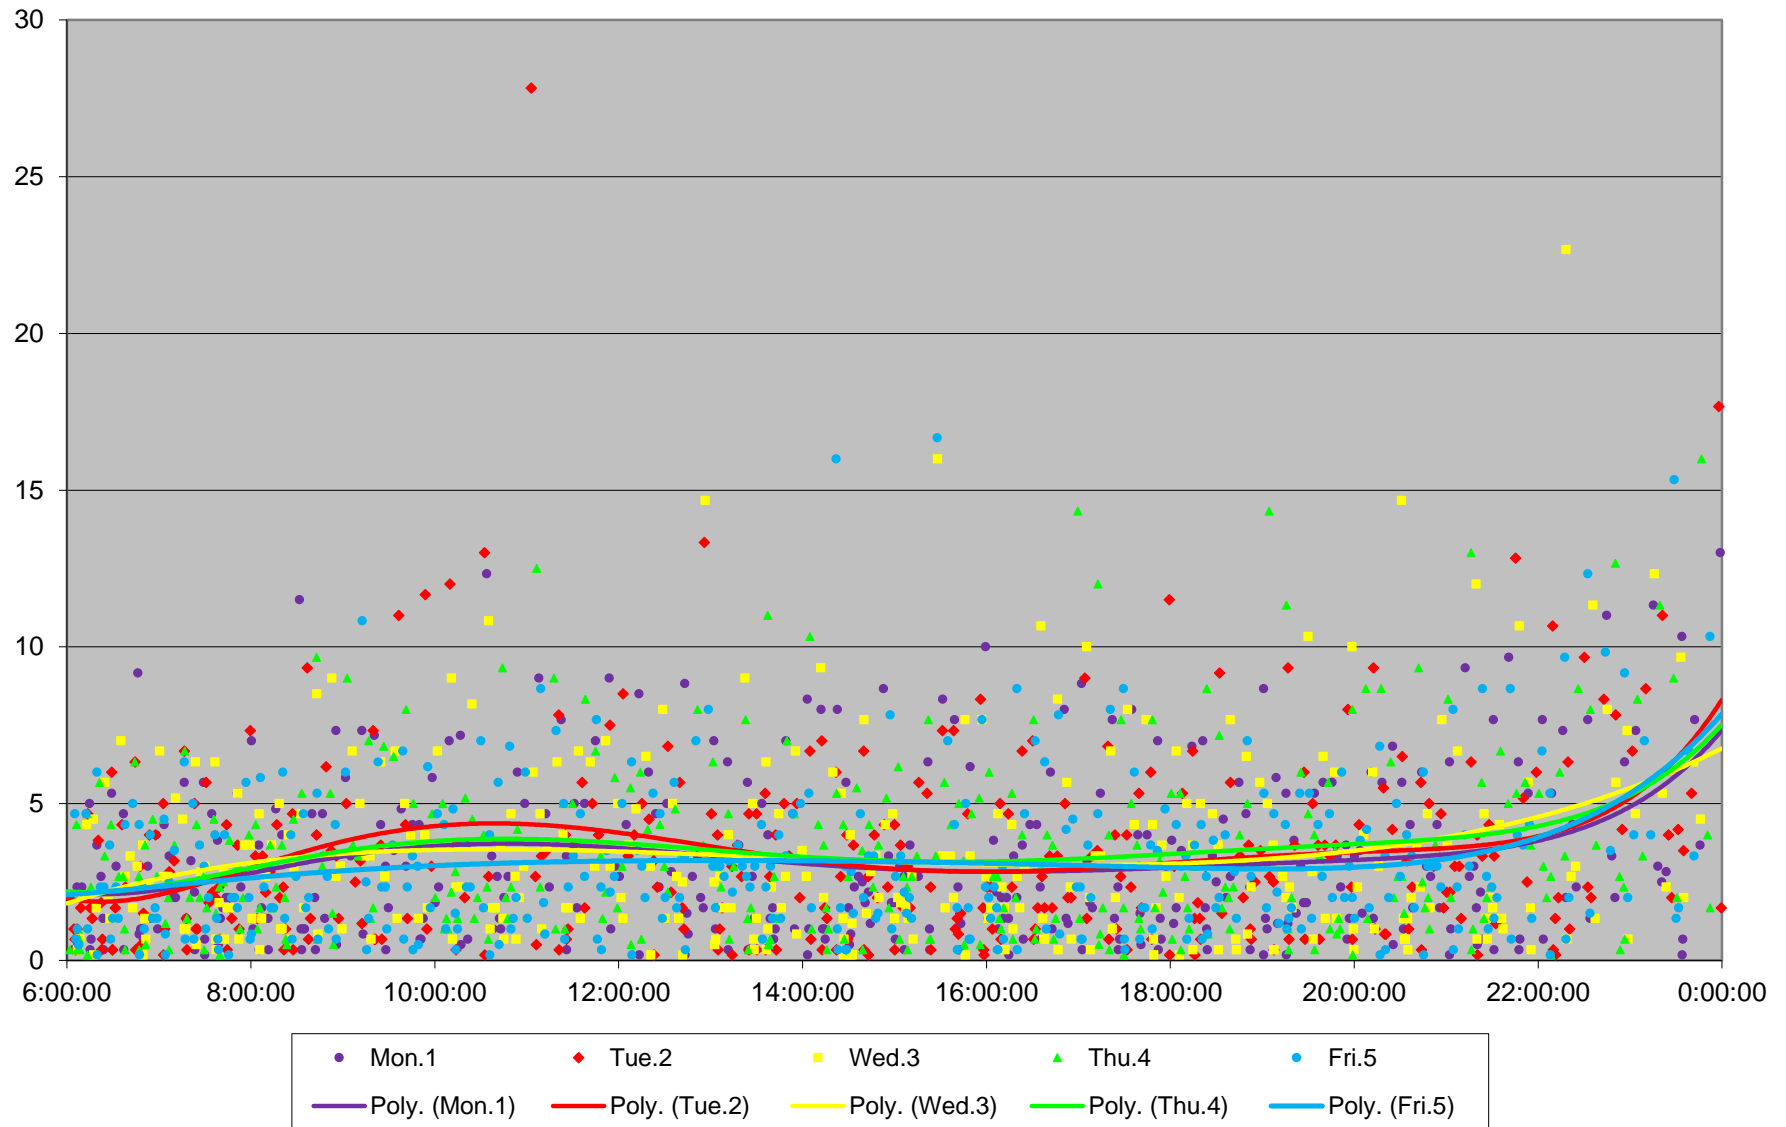

504/514 King/Cherry Headways at Sackville Westbound October 2018

504/514 King/Cherry Headways at Sackville Westbound October 2018

504/514 King/Cherry Headways at Sackville Westbound October 2018

504/514 King/Cherry Headways at Sackville Westbound October 2018

504/514 King/Cherry Headways at Sackville Westbound October 2018

504/514 King/Cherry Headways at Sackville Westbound October 2018

504/514 King/Cherry Headways at Sackville Westbound October 2018

504/514 King/Cherry Headways at Sackville Westbound October 2018 Weekday Statistics

504/514 King/Cherry Headways at Sackville Westbound October 2018

Quartiles Week 1

504/514 King/Cherry Headways at Sackville Westbound October 2018
Quartiles Week2

504/514 King/Cherry Headways at Sackville Westbound October 2018
Quartiles Week 3