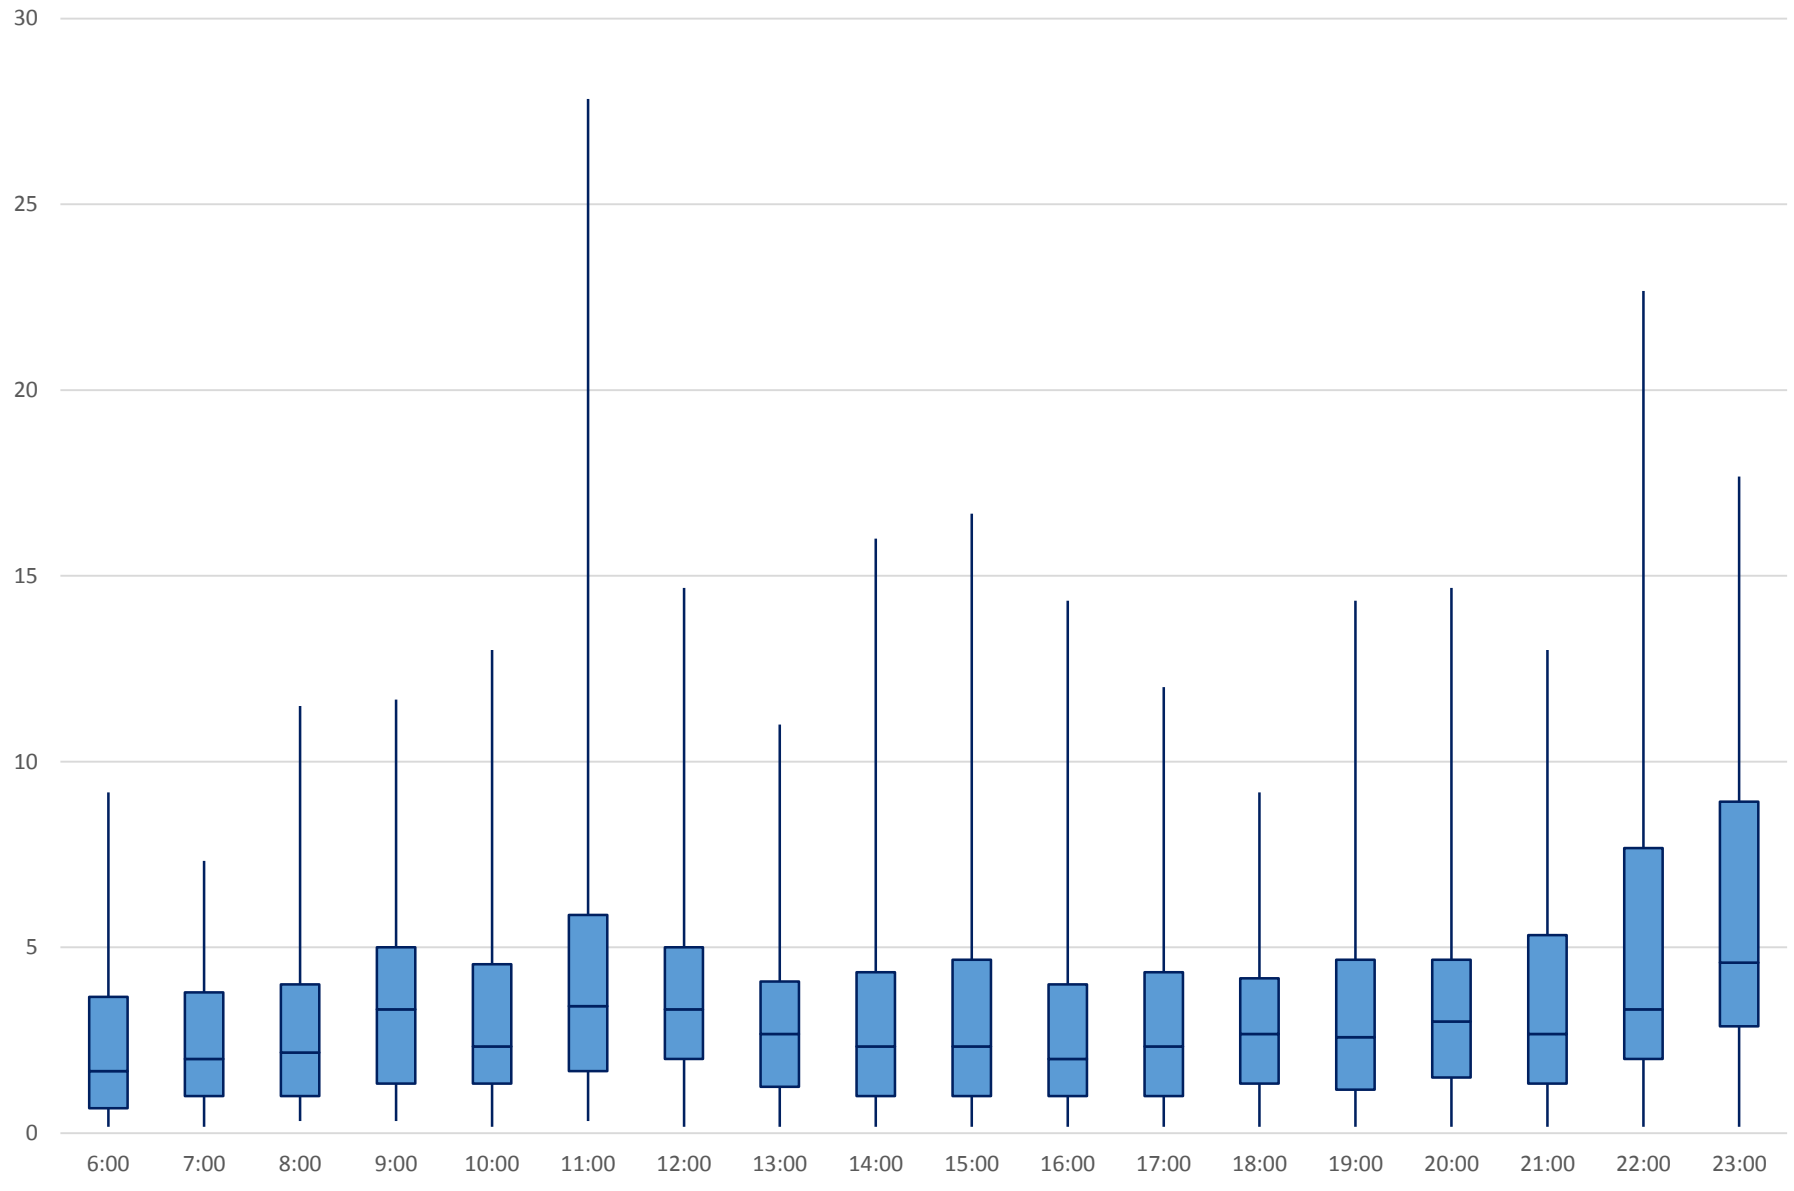

504/514 King/Cherry Headways at Sackville Westbound October 2018

504/514 King/Cherry Headways at Sackville Westbound October 2018

504/514 King/Cherry Headways at Sackville Westbound October 2018

504/514 King/Cherry Headways at Sackville Westbound October 2018

504/514 King/Cherry Headways at Sackville Westbound October 2018

504/514 King/Cherry Headways at Sackville Westbound October 2018

504/514 King/Cherry Headways at Sackville Westbound October 2018

504/514 King/Cherry Headways at Sackville Westbound October 2018 Weekday Statistics

504/514 King/Cherry Headways at Sackville Westbound October 2018

Quartiles Week 1

504/514 King/Cherry Headways at Sackville Westbound October 2018
Quartiles Week2

504/514 King/Cherry Headways at Sackville Westbound October 2018
Quartiles Week 3

504/514 King/Cherry Headways at Sackville Westbound October 2018
Quartiles Week 4

504/514 King/Cherry Headways at Sackville Westbound October 2018

Quartiles Week 5