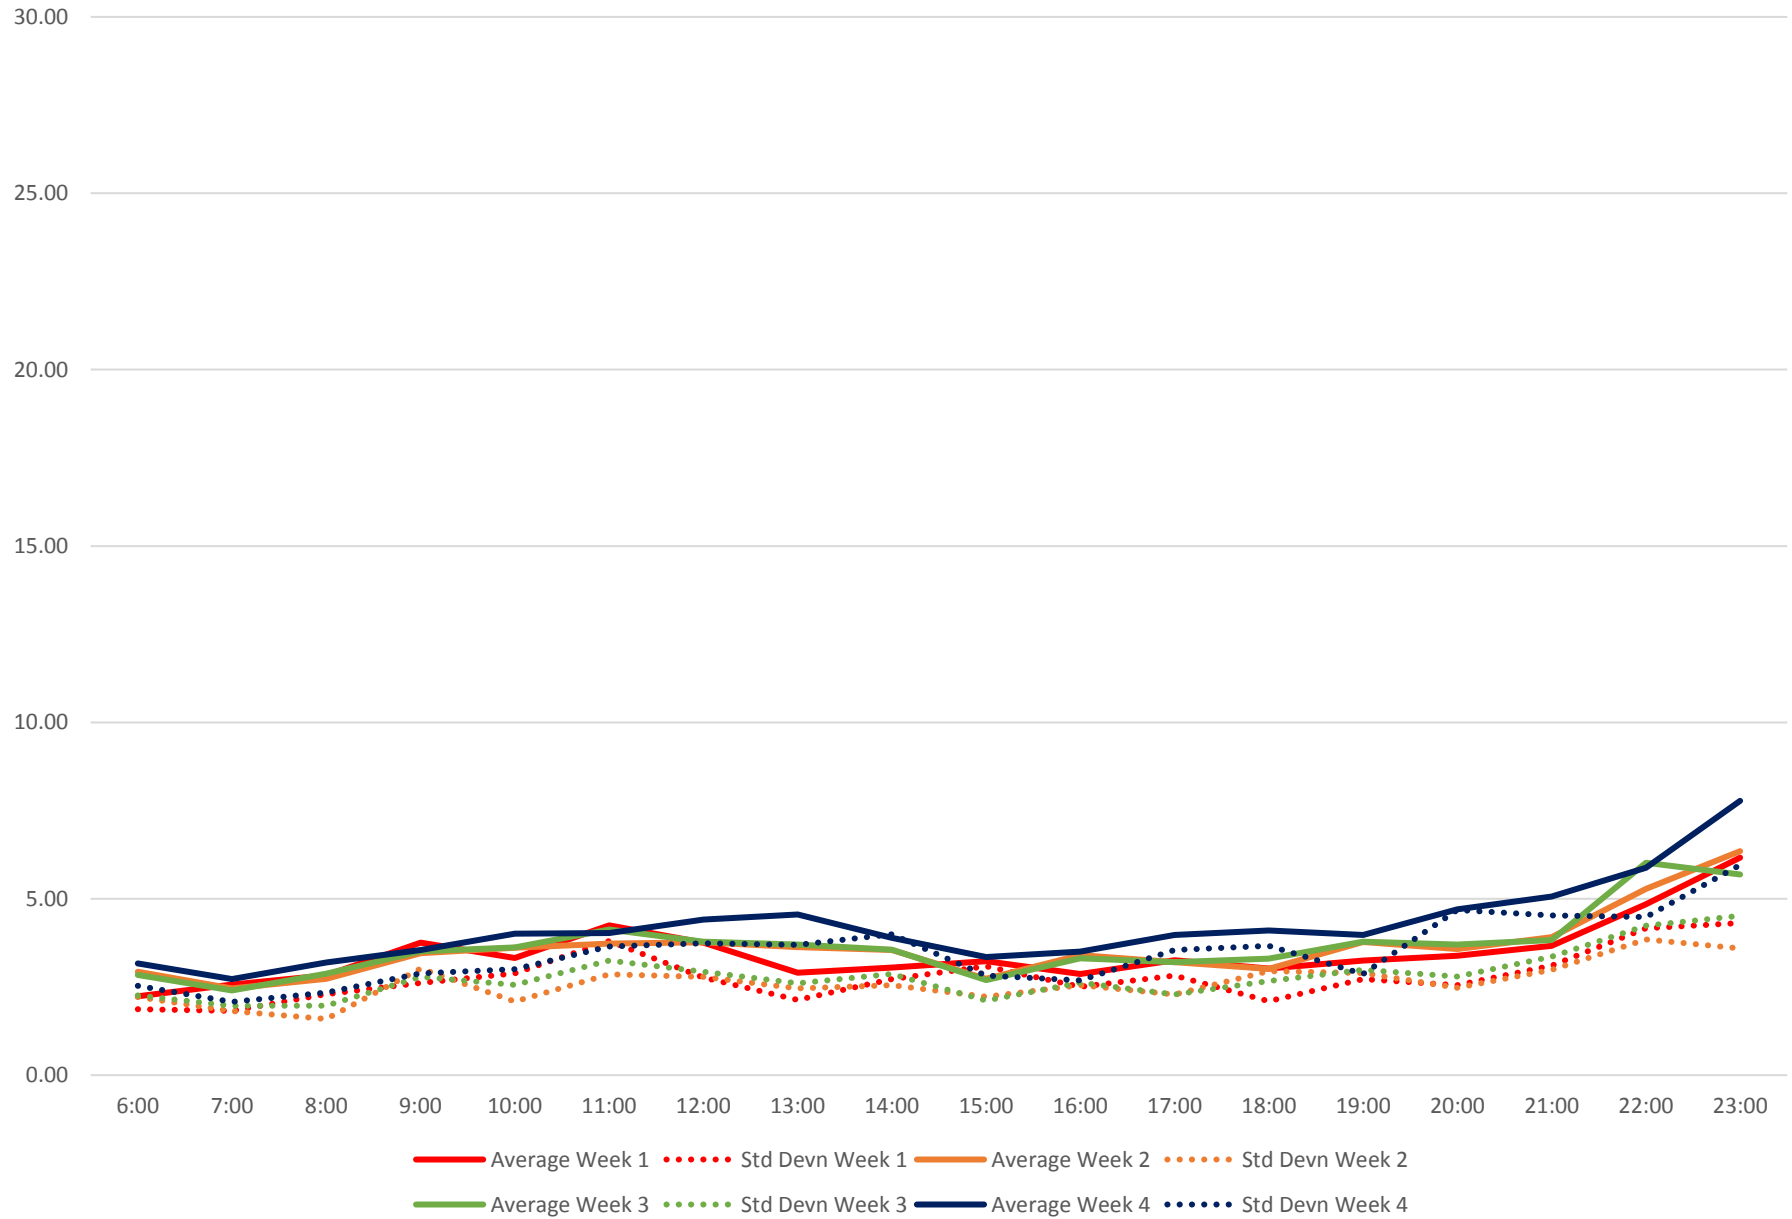

504/514 King/Cherry Headways at Sackville Westbound October 2018

504/514 King/Cherry Headways at Sackville Westbound October 2018

504/514 King/Cherry Headways at Sackville Westbound October 2018

504/514 King/Cherry Headways at Sackville Westbound October 2018

504/514 King/Cherry Headways at Sackville Westbound October 2018

504/514 King/Cherry Headways at Sackville Westbound October 2018

504/514 King/Cherry Headways at Sackville Westbound October 2018

504/514 King/Cherry Headways at Sackville Westbound October 2018 Weekday Statistics

504/514 King/Cherry Headways at Sackville Westbound October 2018

Quartiles Week 1

504/514 King/Cherry Headways at Sackville Westbound October 2018
Quartiles Week2

504/514 King/Cherry Headways at Sackville Westbound October 2018
Quartiles Week 3

504/514 King/Cherry Headways at Sackville Westbound October 2018
Quartiles Week 4

504/514 King/Cherry Headways at Sackville Westbound October 2018

Quartiles Week 5