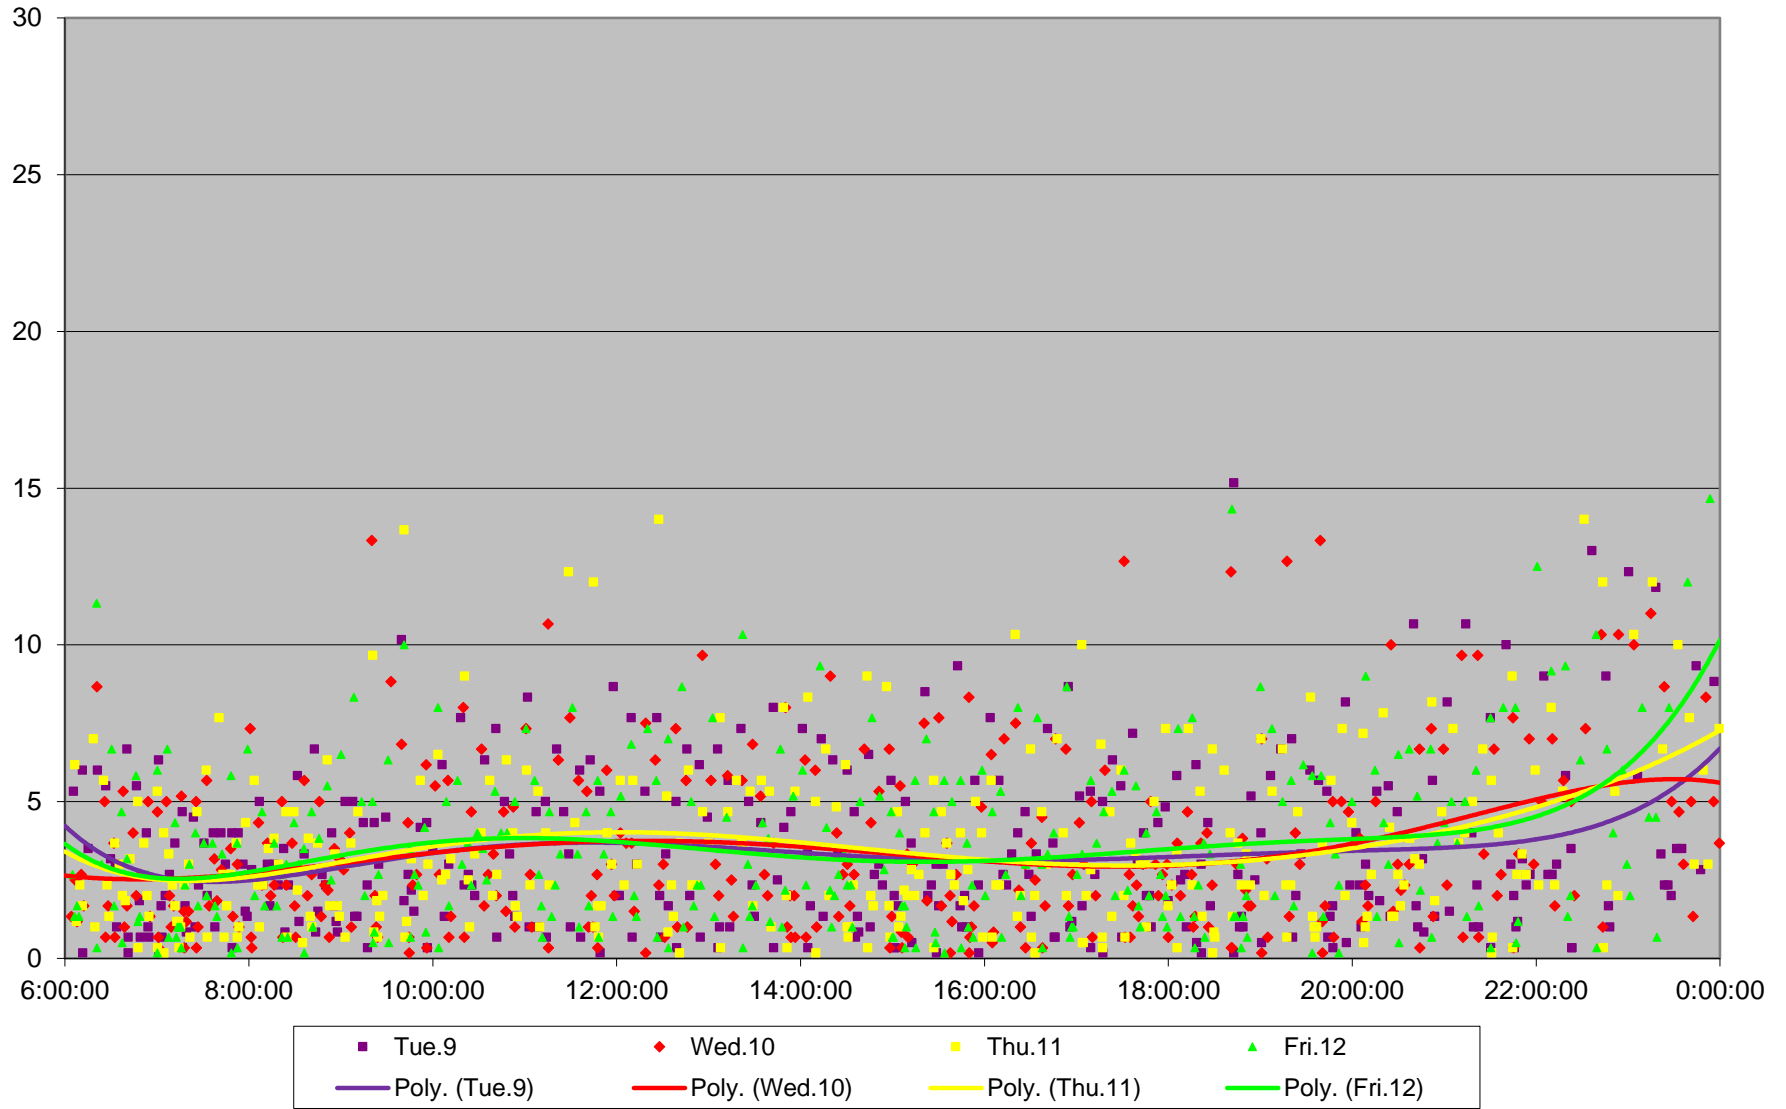

504/514 King/Cherry Headways at Sackville Westbound October 2018

504/514 King/Cherry Headways at Sackville Westbound October 2018

504/514 King/Cherry Headways at Sackville Westbound October 2018

504/514 King/Cherry Headways at Sackville Westbound October 2018

504/514 King/Cherry Headways at Sackville Westbound October 2018

504/514 King/Cherry Headways at Sackville Westbound October 2018

504/514 King/Cherry Headways at Sackville Westbound October 2018

504/514 King/Cherry Headways at Sackville Westbound October 2018 Weekday Statistics

504/514 King/Cherry Headways at Sackville Westbound October 2018

Quartiles Week 1

504/514 King/Cherry Headways at Sackville Westbound October 2018
Quartiles Week2

504/514 King/Cherry Headways at Sackville Westbound October 2018
Quartiles Week 3