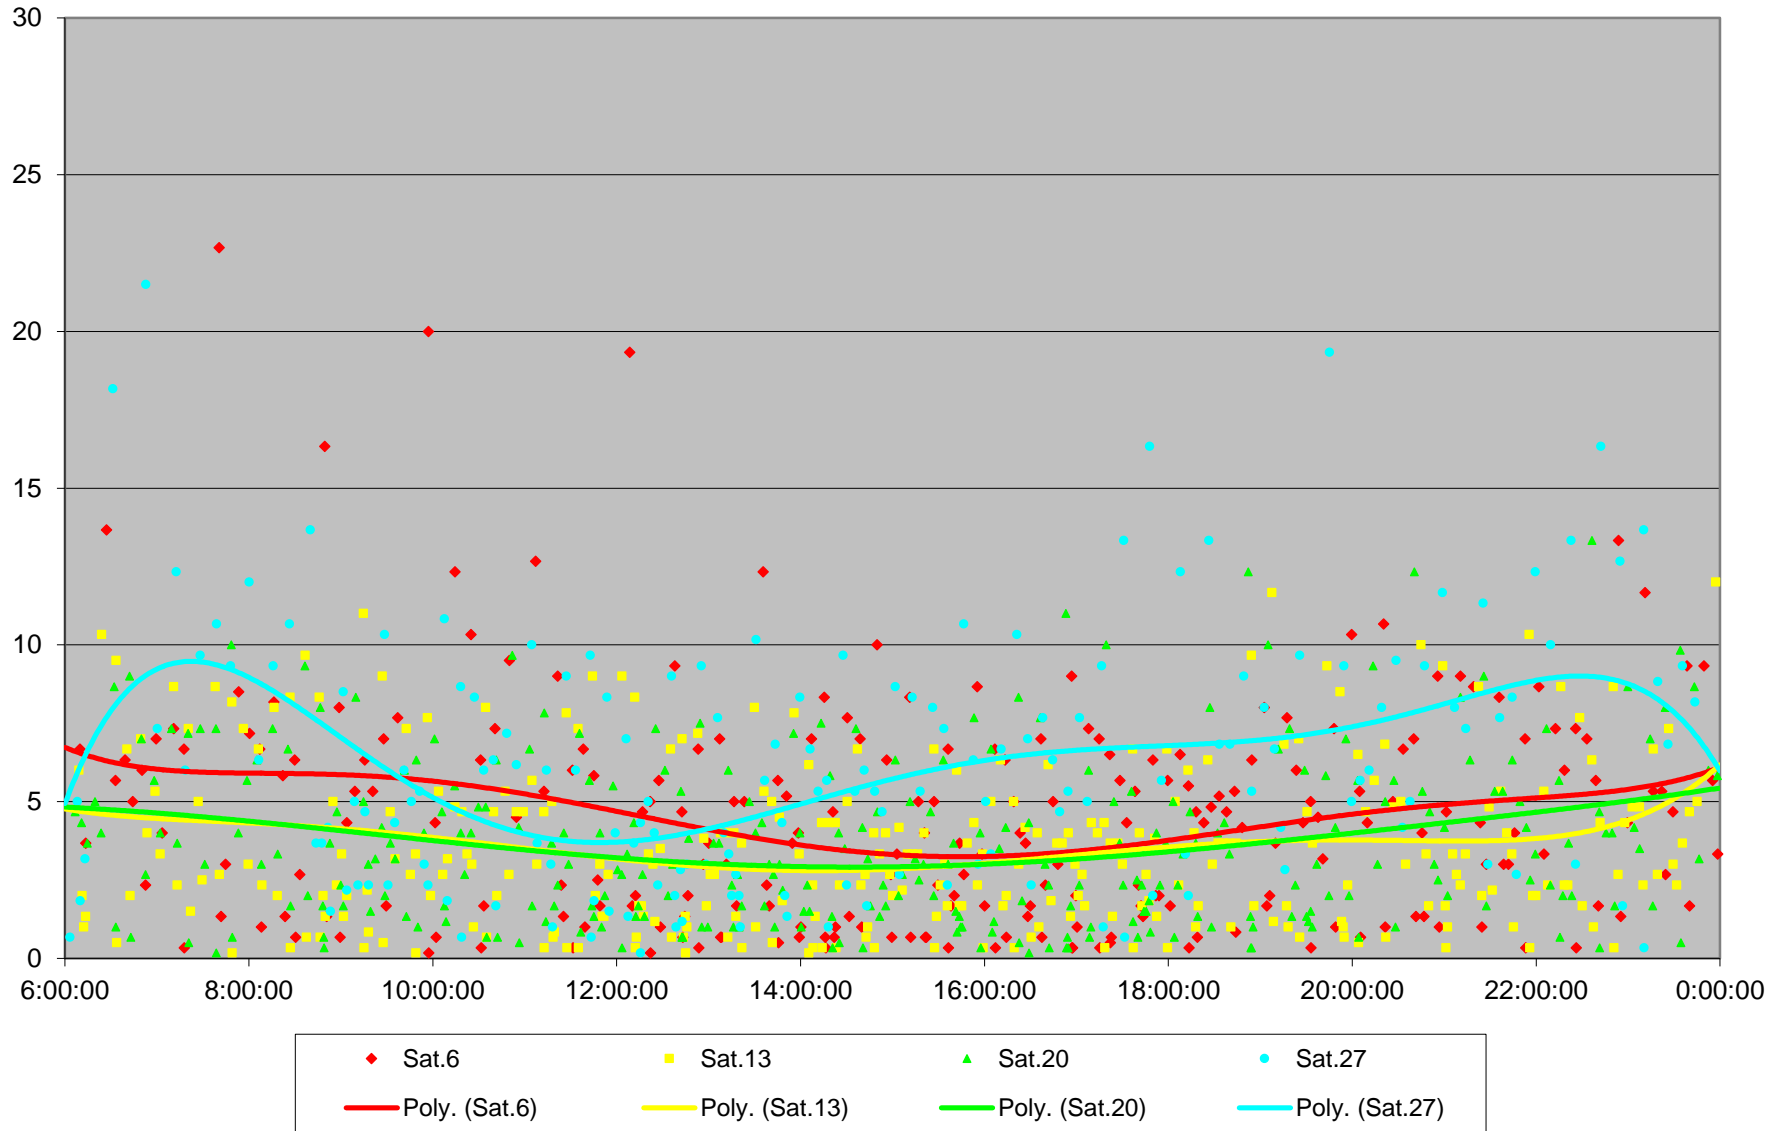

504/514 King/Cherry Headways at Sackville Westbound October 2018

504/514 King/Cherry Headways at Sackville Westbound October 2018

504/514 King/Cherry Headways at Sackville Westbound October 2018

504/514 King/Cherry Headways at Sackville Westbound October 2018

504/514 King/Cherry Headways at Sackville Westbound October 2018

504/514 King/Cherry Headways at Sackville Westbound October 2018

504/514 King/Cherry Headways at Sackville Westbound October 2018

504/514 King/Cherry Headways at Sackville Westbound October 2018 Weekday Statistics

504/514 King/Cherry Headways at Sackville Westbound October 2018

Quartiles Week 1

504/514 King/Cherry Headways at Sackville Westbound October 2018
Quartiles Week2

504/514 King/Cherry Headways at Sackville Westbound October 2018
Quartiles Week 3

504/514 King/Cherry Headways at Sackville Westbound October 2018
Quartiles Week 4

504/514 King/Cherry Headways at Sackville Westbound October 2018

Quartiles Week 5