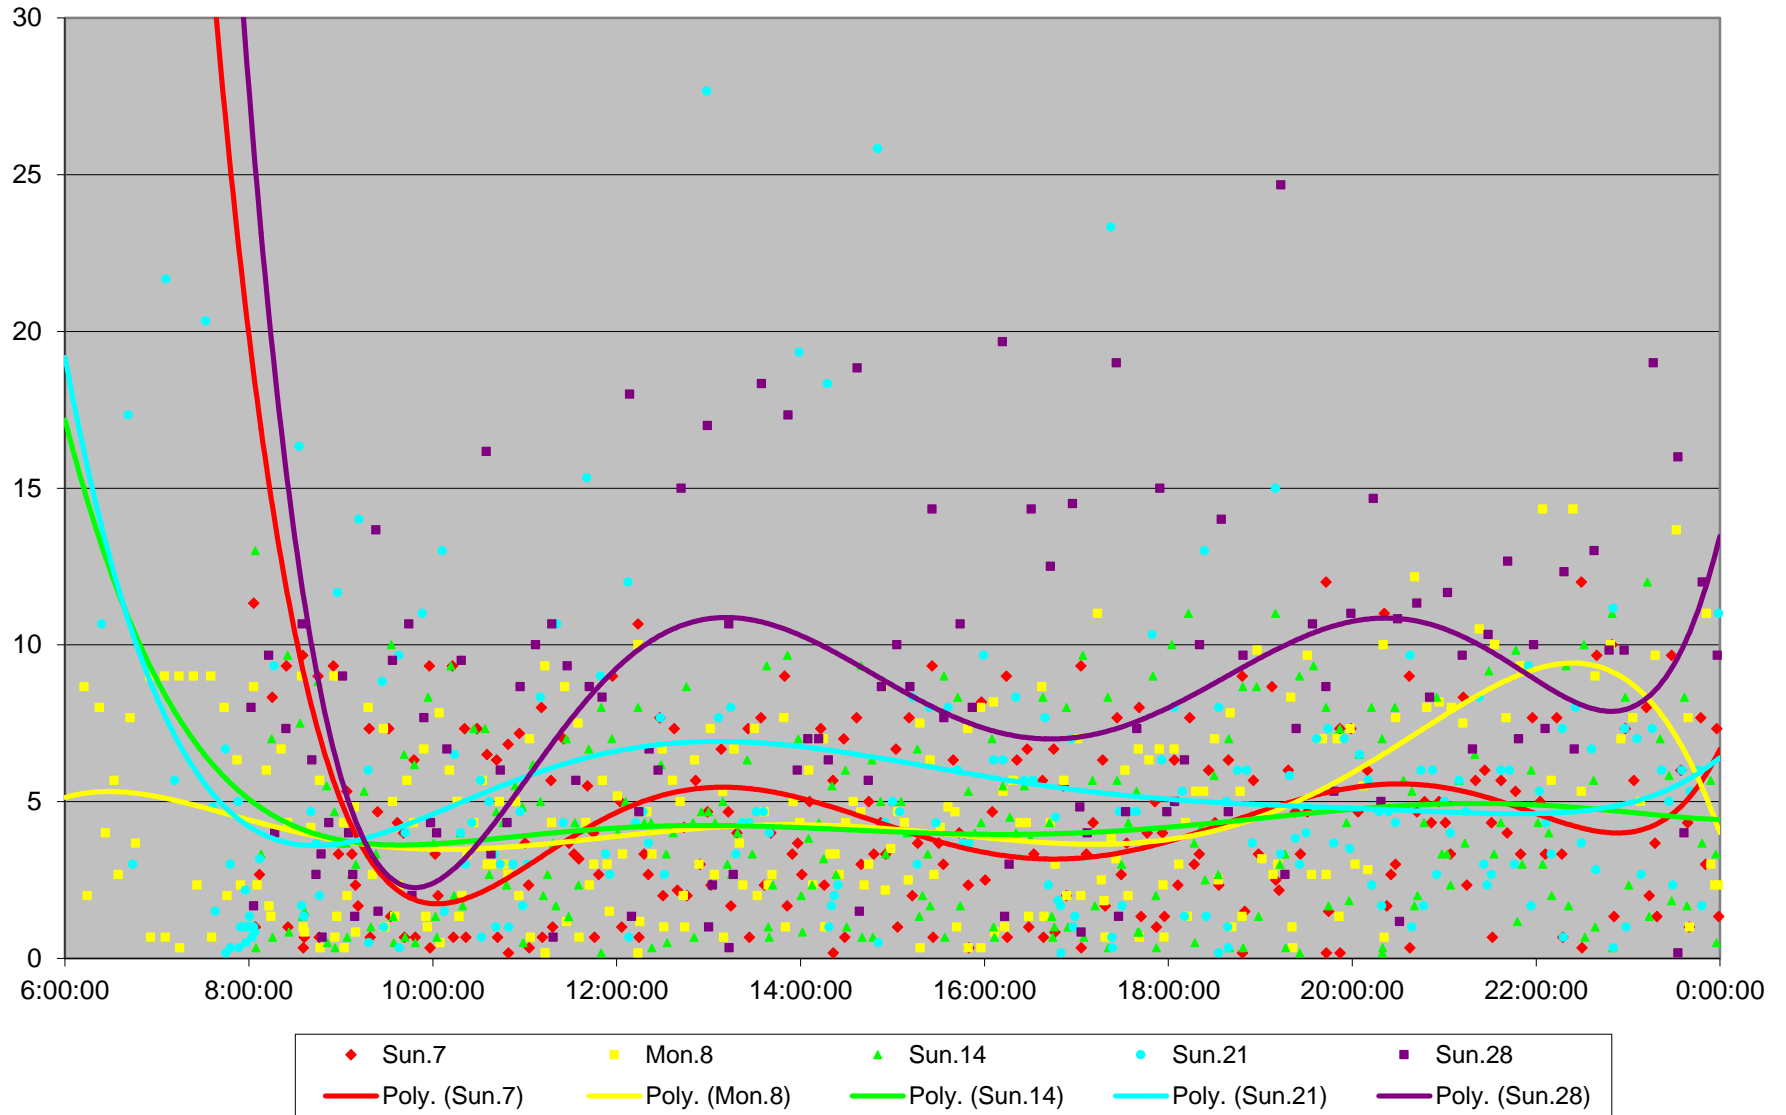

504/514 King/Cherry Headways at Sackville Westbound October 2018

504/514 King/Cherry Headways at Sackville Westbound October 2018

504/514 King/Cherry Headways at Sackville Westbound October 2018

504/514 King/Cherry Headways at Sackville Westbound October 2018

504/514 King/Cherry Headways at Sackville Westbound October 2018

504/514 King/Cherry Headways at Sackville Westbound October 2018

504/514 King/Cherry Headways at Sackville Westbound October 2018

504/514 King/Cherry Headways at Sackville Westbound October 2018 Weekday Statistics

504/514 King/Cherry Headways at Sackville Westbound October 2018

Quartiles Week 1

504/514 King/Cherry Headways at Sackville Westbound October 2018
Quartiles Week2

504/514 King/Cherry Headways at Sackville Westbound October 2018
Quartiles Week 3

504/514 King/Cherry Headways at Sackville Westbound October 2018
Quartiles Week 4

504/514 King/Cherry Headways at Sackville Westbound October 2018

Quartiles Week 5