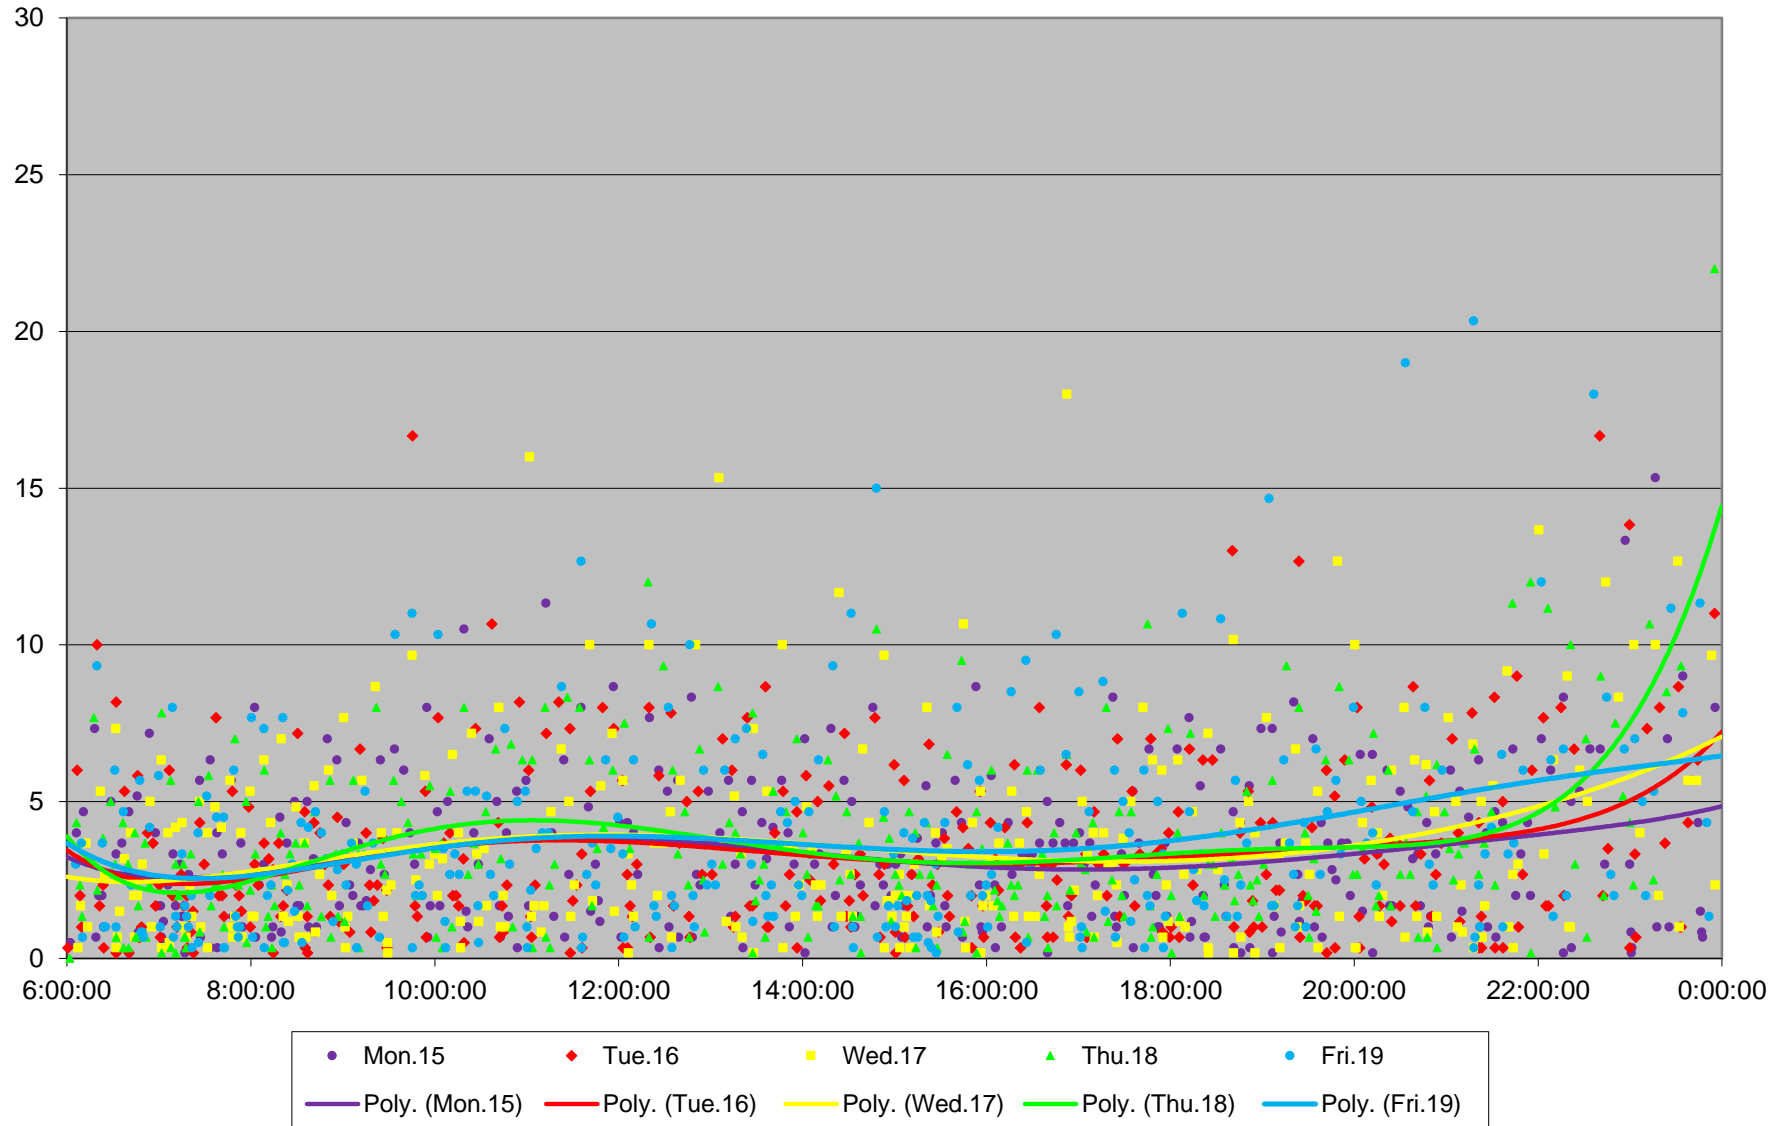

504/514 King/Cherry Headways at Sackville Westbound October 2018

504/514 King/Cherry Headways at Sackville Westbound October 2018

504/514 King/Cherry Headways at Sackville Westbound October 2018

504/514 King/Cherry Headways at Sackville Westbound October 2018

504/514 King/Cherry Headways at Sackville Westbound October 2018

504/514 King/Cherry Headways at Sackville Westbound October 2018

504/514 King/Cherry Headways at Sackville Westbound October 2018

504/514 King/Cherry Headways at Sackville Westbound October 2018 Weekday Statistics

504/514 King/Cherry Headways at Sackville Westbound October 2018

Quartiles Week 1

504/514 King/Cherry Headways at Sackville Westbound October 2018
Quartiles Week2

504/514 King/Cherry Headways at Sackville Westbound October 2018
Quartiles Week 3

504/514 King/Cherry Headways at Sackville Westbound October 2018
Quartiles Week 4

504/514 King/Cherry Headways at Sackville Westbound October 2018

Quartiles Week 5