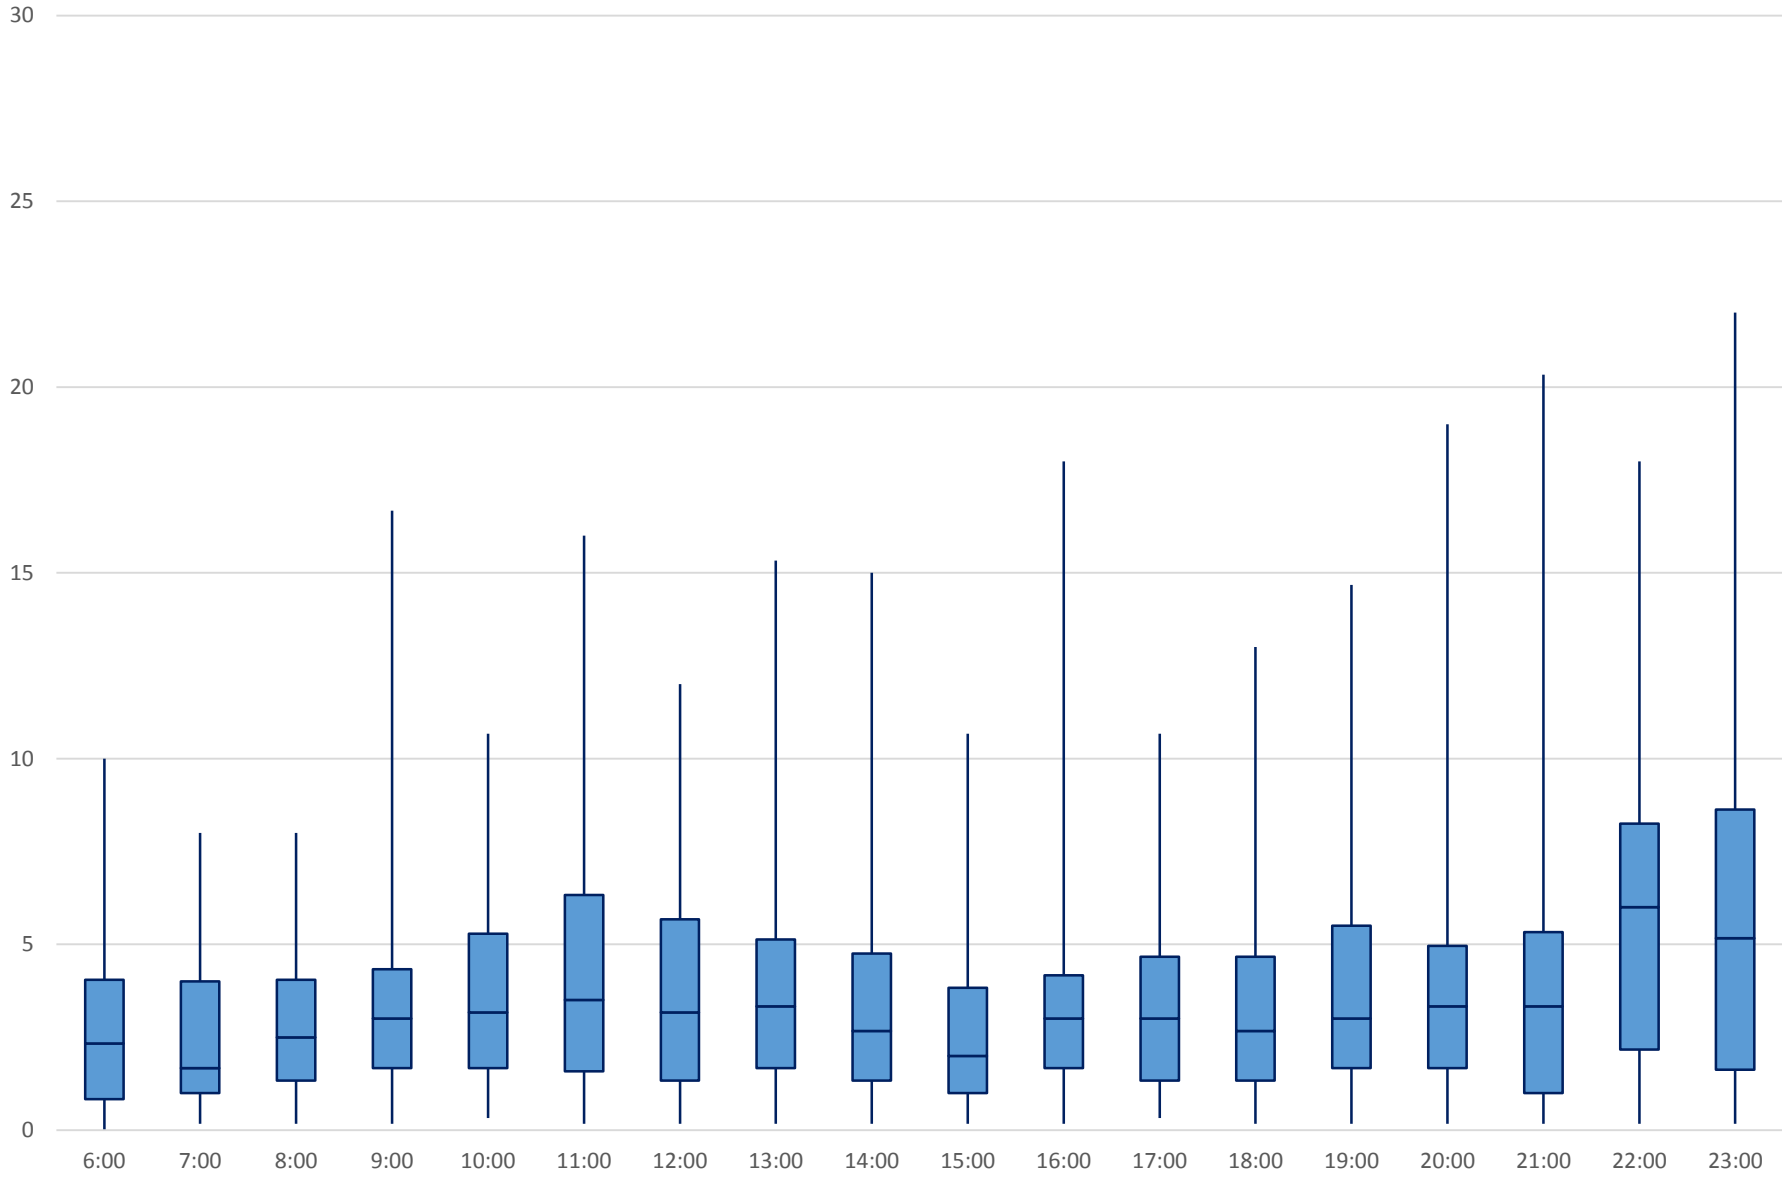

504/514 King/Cherry Headways at Sackville Westbound October 2018

504/514 King/Cherry Headways at Sackville Westbound October 2018

504/514 King/Cherry Headways at Sackville Westbound October 2018

504/514 King/Cherry Headways at Sackville Westbound October 2018 Weekday Statistics

504/514 King/Cherry Headways at Sackville Westbound October 2018

Quartiles Week 1

504/514 King/Cherry Headways at Sackville Westbound October 2018
Quartiles Week2

504/514 King/Cherry Headways at Sackville Westbound October 2018
Quartiles Week 3

504/514 King/Cherry Headways at Sackville Westbound October 2018
Quartiles Week 4

504/514 King/Cherry Headways at Sackville Westbound October 2018

Quartiles Week 5