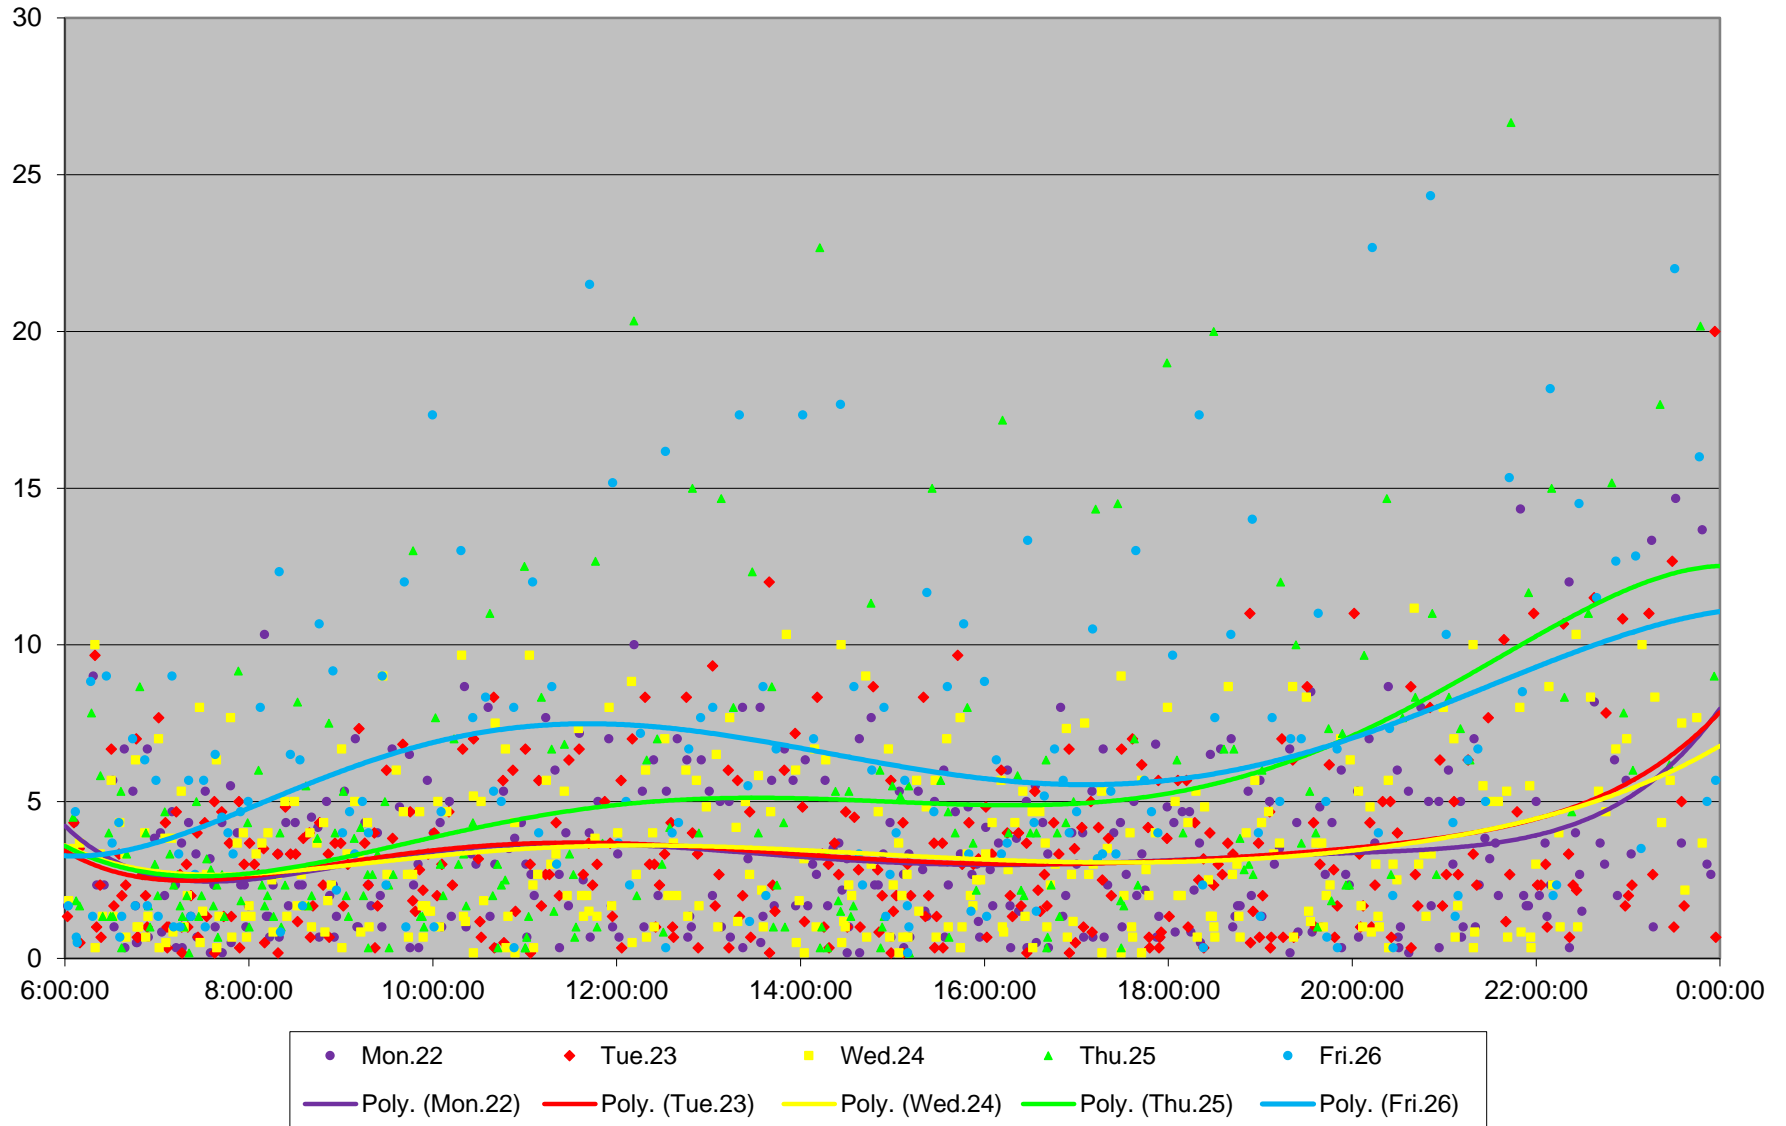

504/514 King/Cherry Headways at Sackville Westbound October 2018

504/514 King/Cherry Headways at Sackville Westbound October 2018

504/514 King/Cherry Headways at Sackville Westbound October 2018

504/514 King/Cherry Headways at Sackville Westbound October 2018

504/514 King/Cherry Headways at Sackville Westbound October 2018

504/514 King/Cherry Headways at Sackville Westbound October 2018

504/514 King/Cherry Headways at Sackville Westbound October 2018

504/514 King/Cherry Headways at Sackville Westbound October 2018 Weekday Statistics

504/514 King/Cherry Headways at Sackville Westbound October 2018

Quartiles Week 1

504/514 King/Cherry Headways at Sackville Westbound October 2018
Quartiles Week2

504/514 King/Cherry Headways at Sackville Westbound October 2018
Quartiles Week 3

504/514 King/Cherry Headways at Sackville Westbound October 2018
Quartiles Week 4

504/514 King/Cherry Headways at Sackville Westbound October 2018

Quartiles Week 5