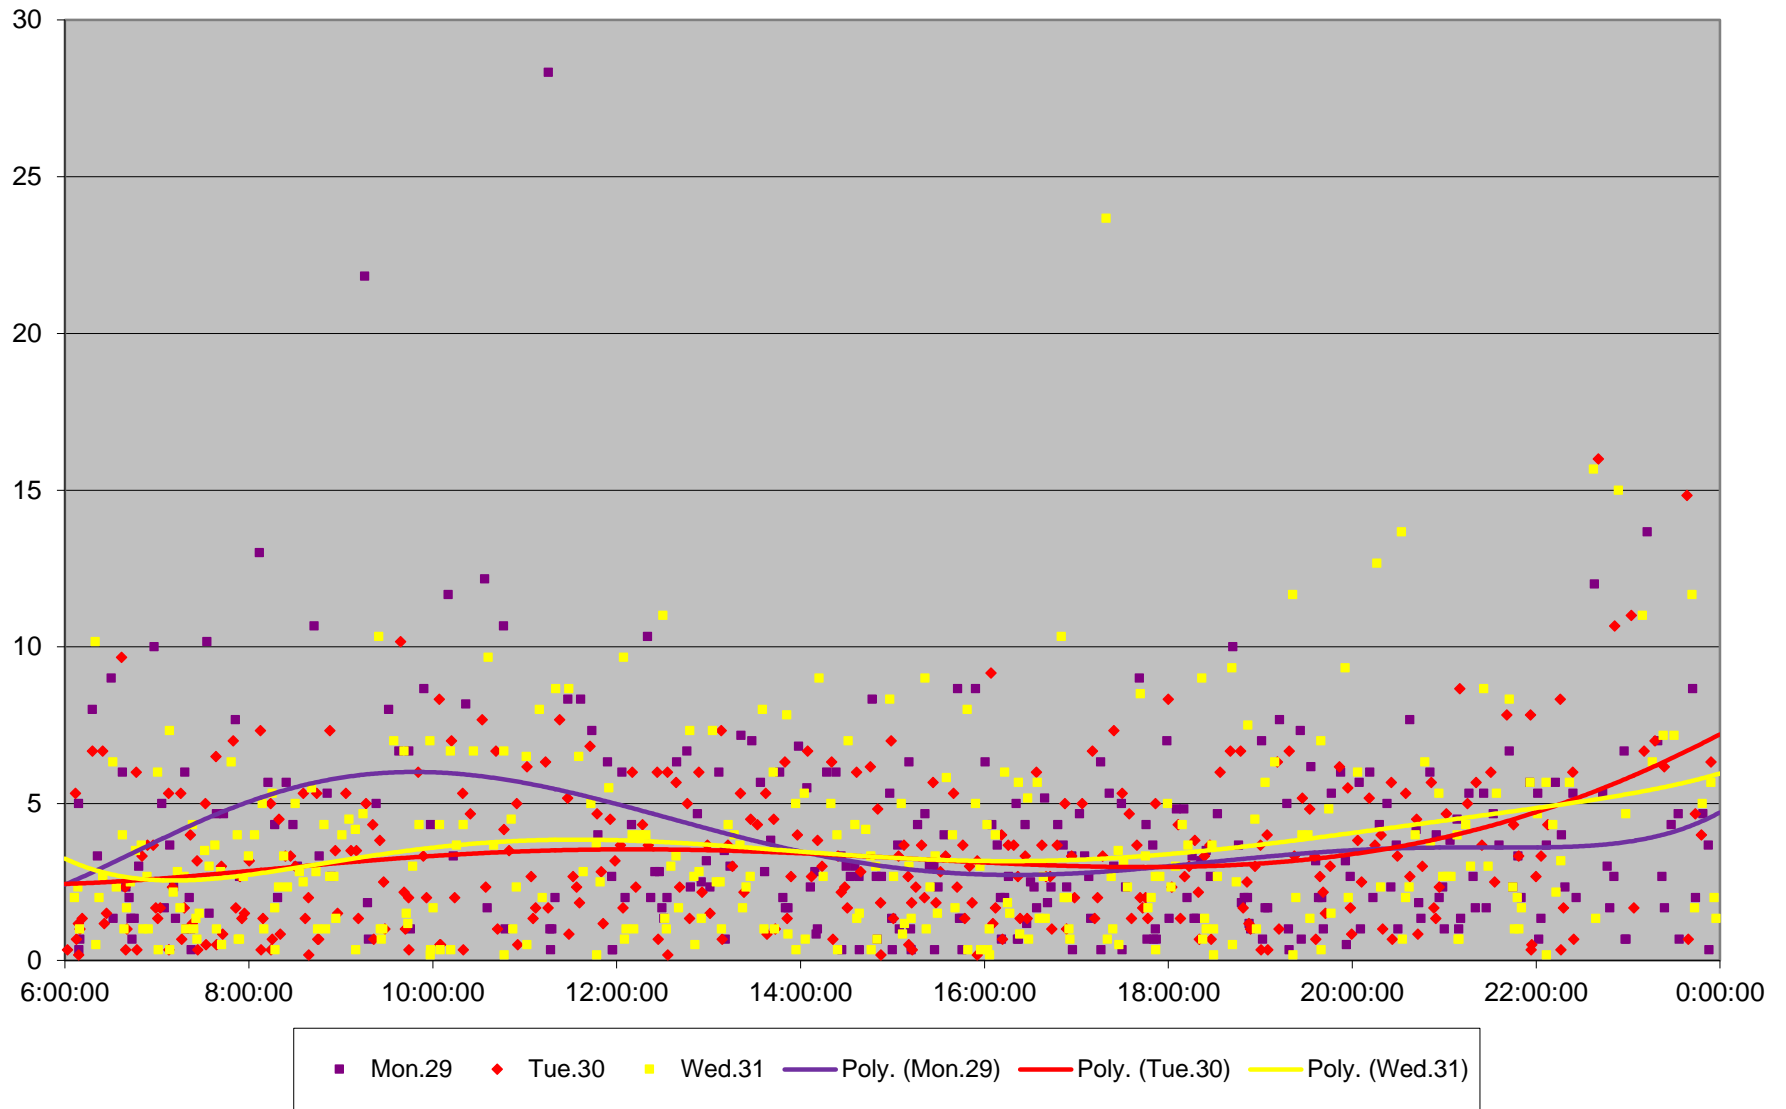

504/514 King/Cherry Headways at Sackville Westbound October 2018

504/514 King/Cherry Headways at Sackville Westbound October 2018

504/514 King/Cherry Headways at Sackville Westbound October 2018

504/514 King/Cherry Headways at Sackville Westbound October 2018

504/514 King/Cherry Headways at Sackville Westbound October 2018

504/514 King/Cherry Headways at Sackville Westbound October 2018

504/514 King/Cherry Headways at Sackville Westbound October 2018

504/514 King/Cherry Headways at Sackville Westbound October 2018 Weekday Statistics

504/514 King/Cherry Headways at Sackville Westbound October 2018

Quartiles Week 1

504/514 King/Cherry Headways at Sackville Westbound October 2018
Quartiles Week2

504/514 King/Cherry Headways at Sackville Westbound October 2018
Quartiles Week 3

504/514 King/Cherry Headways at Sackville Westbound October 2018
Quartiles Week 4

504/514 King/Cherry Headways at Sackville Westbound October 2018

Quartiles Week 5