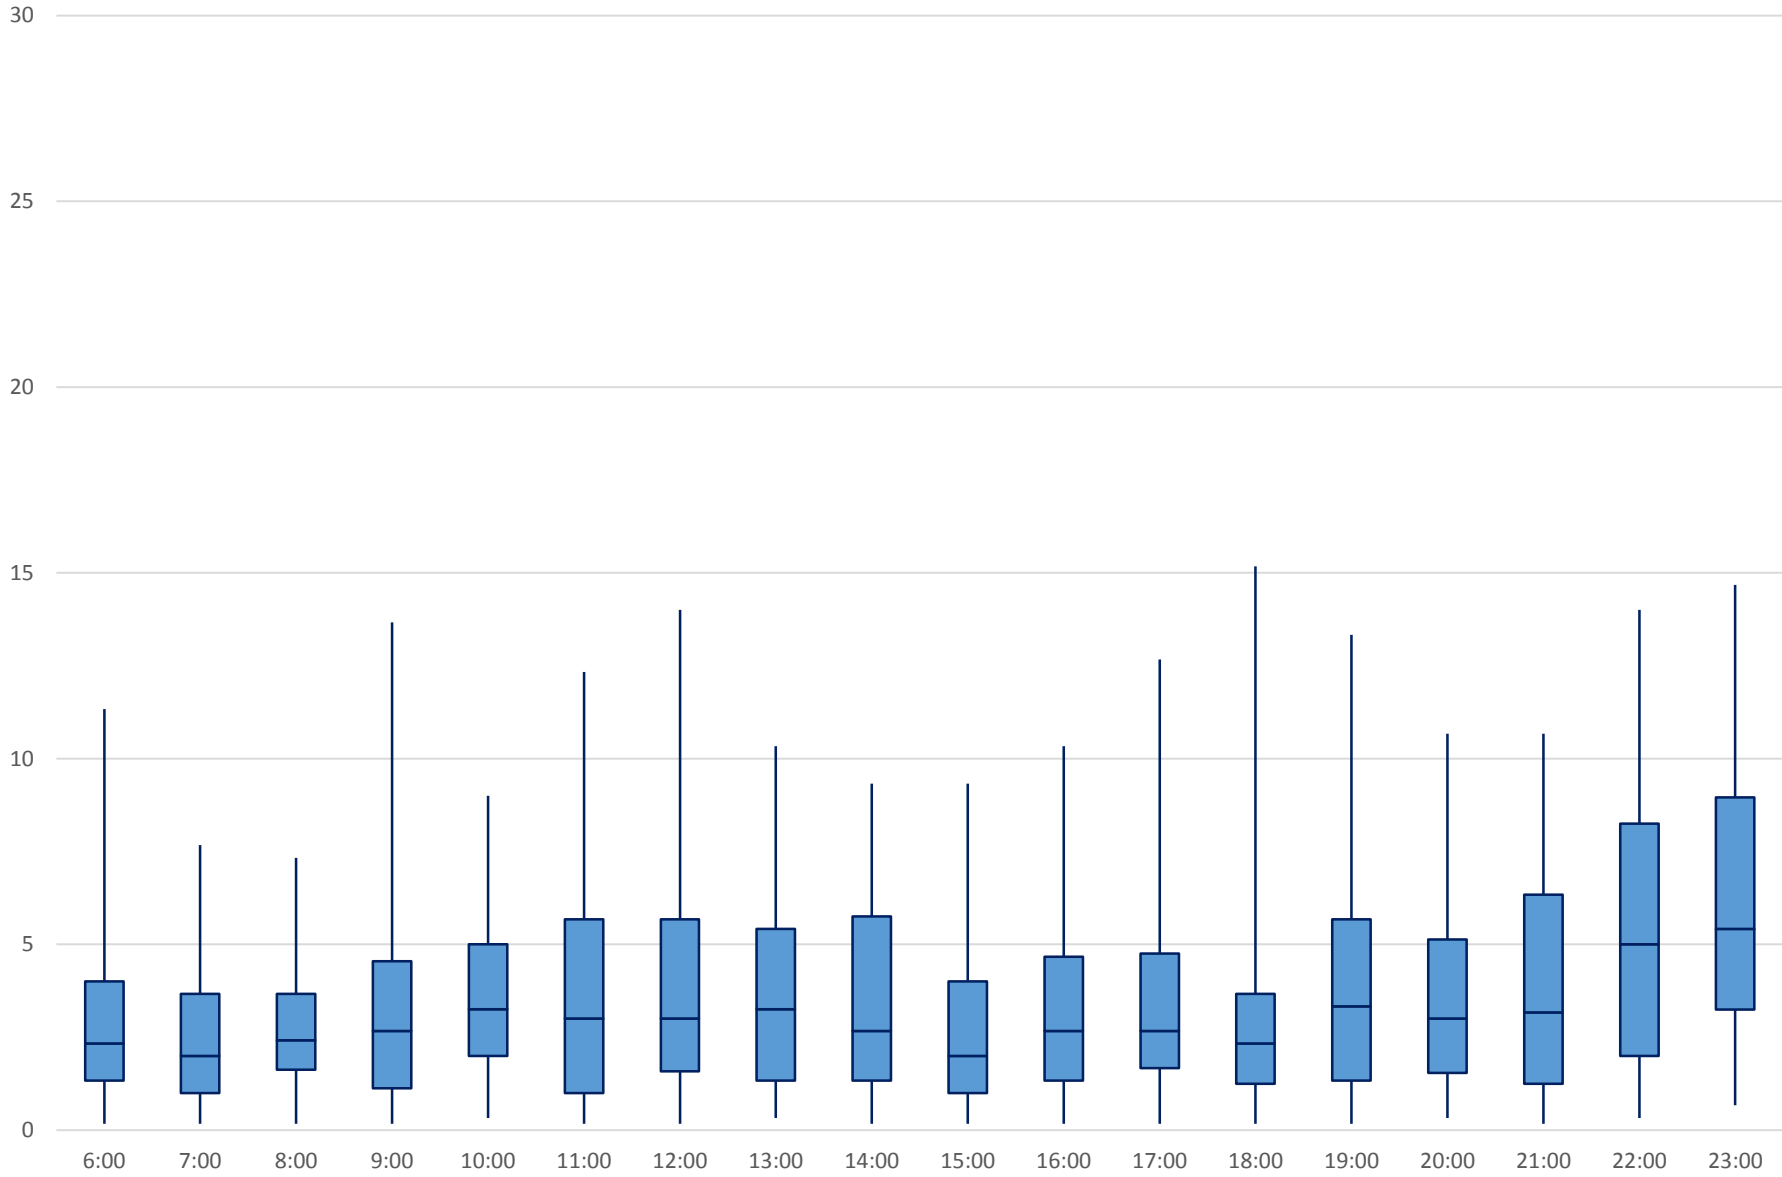

504/514 King/Cherry Headways at Sackville Westbound October 2018

504/514 King/Cherry Headways at Sackville Westbound October 2018

504/514 King/Cherry Headways at Sackville Westbound October 2018

504/514 King/Cherry Headways at Sackville Westbound October 2018

504/514 King/Cherry Headways at Sackville Westbound October 2018

504/514 King/Cherry Headways at Sackville Westbound October 2018

504/514 King/Cherry Headways at Sackville Westbound October 2018

504/514 King/Cherry Headways at Sackville Westbound October 2018 Weekday Statistics

504/514 King/Cherry Headways at Sackville Westbound October 2018

Quartiles Week 1

504/514 King/Cherry Headways at Sackville Westbound October 2018
Quartiles Week2

504/514 King/Cherry Headways at Sackville Westbound October 2018
Quartiles Week 3

504/514 King/Cherry Headways at Sackville Westbound October 2018
Quartiles Week 4

504/514 King/Cherry Headways at Sackville Westbound October 2018

Quartiles Week 5