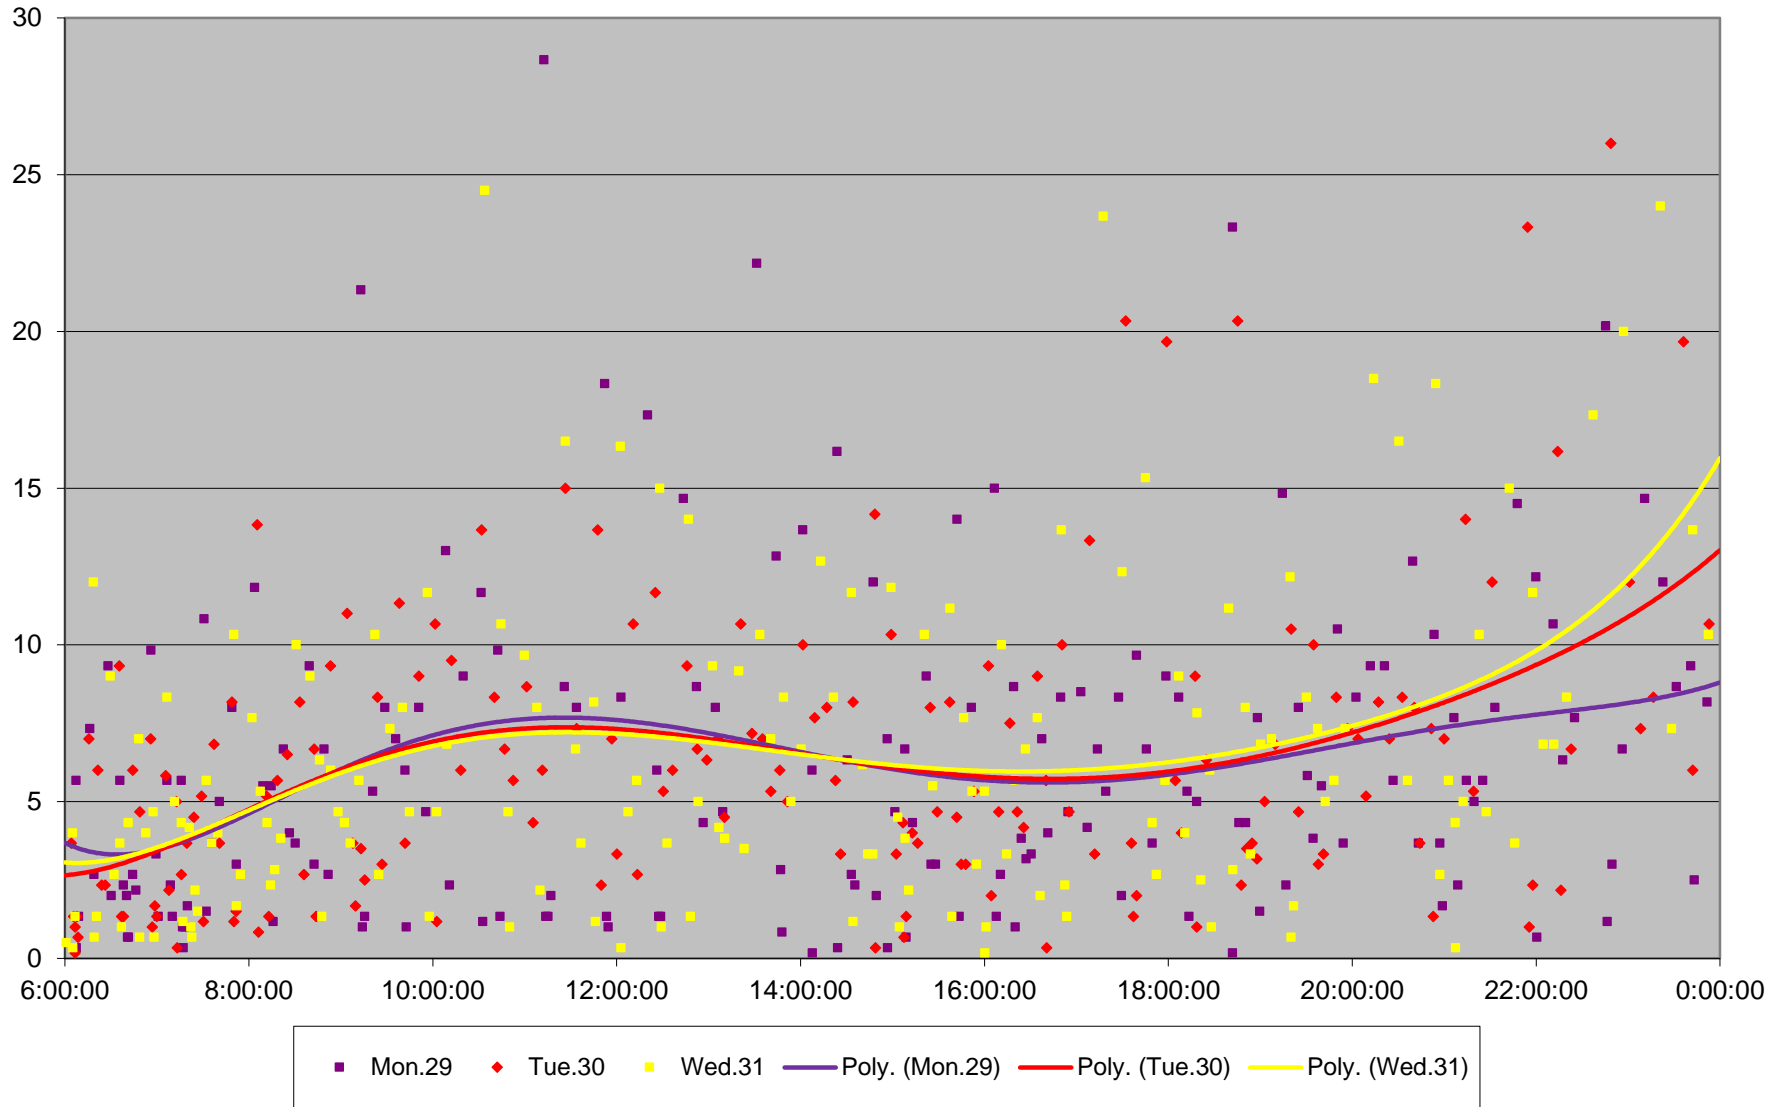

504 King Headways at River Westbound October 2018

504 King Headways at River Westbound October 2018

504 King Headways at River Westbound October 2018

504 King Headways at River Westbound October 2018

504 King Headways at River Westbound October 2018

504 King Headways at River Westbound October 2018

504 King Headways at River Westbound October 2018

504 King Headways at River Westbound October 2018 Weekday Statistics

Average Week 1 Std Devn Week 1 Average Week 2 Std Devn Week 2
Average Week 3 Std Devn Week 3 Average Week 4 Std Devn Week 4

504 King Headways at River Westbound October 2018
Quartiles Weekday

504 King Headways at River Westbound October 2018
Quartiles Week 1

504 King Headways at River Westbound October 2018
Quartiles Week2

504 King Headways at River Westbound October 2018
Quartiles Week 3

504 King Headways at River Westbound October 2018
Quartiles Week 4

504 King Headways at River Westbound October 2018
Quartiles Week 5