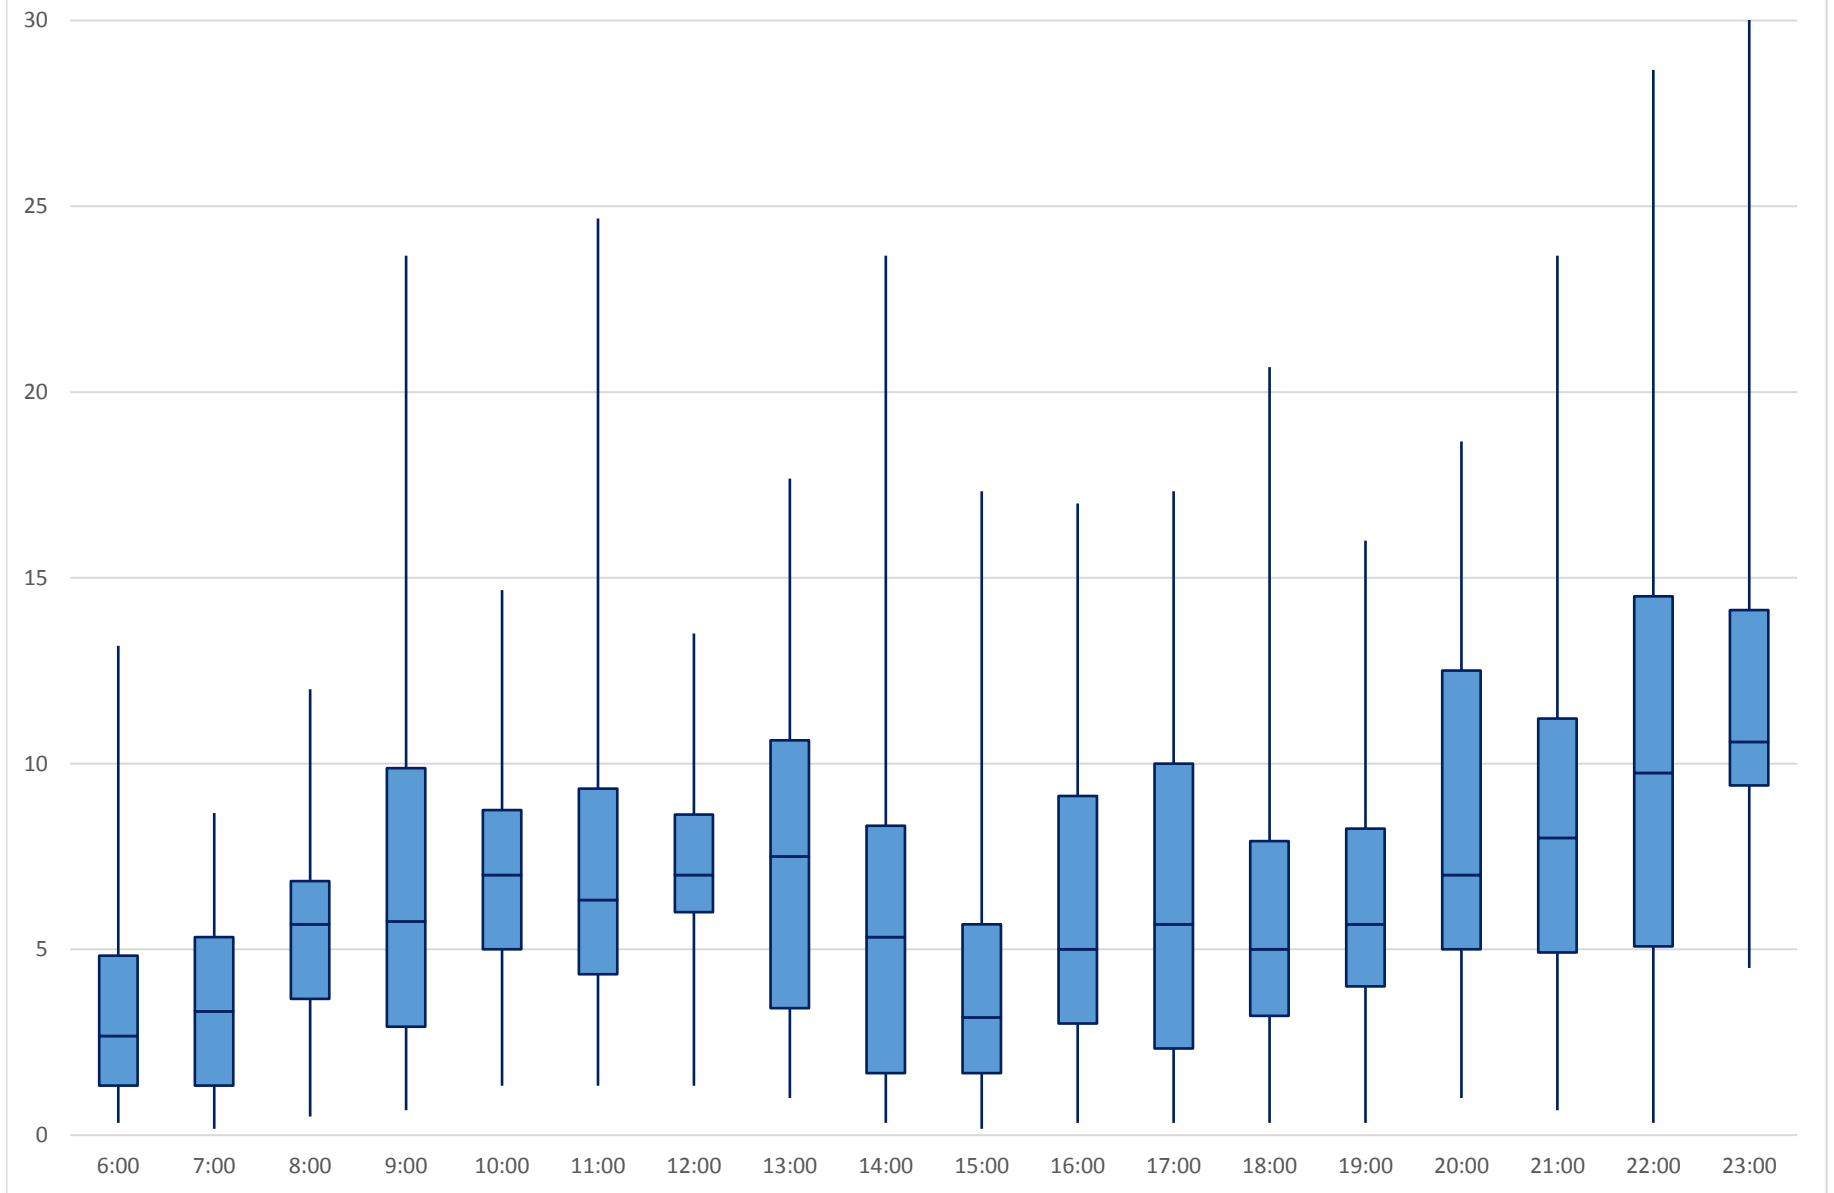

504 King Headways at River Westbound October 2018

504 King Headways at River Westbound October 2018

504 King Headways at River Westbound October 2018

504 King Headways at River Westbound October 2018

504 King Headways at River Westbound October 2018

504 King Headways at River Westbound October 2018

504 King Headways at River Westbound October 2018

504 King Headways at River Westbound October 2018 Weekday Statistics

Average Week 1 Std Devn Week 1 Average Week 2 Std Devn Week 2
Average Week 3 Std Devn Week 3 Average Week 4 Std Devn Week 4

504 King Headways at River Westbound October 2018
Quartiles Weekday

504 King Headways at River Westbound October 2018
Quartiles Week 1

504 King Headways at River Westbound October 2018
Quartiles Week2

504 King Headways at River Westbound October 2018
Quartiles Week 3

504 King Headways at River Westbound October 2018
Quartiles Week 4

504 King Headways at River Westbound October 2018
Quartiles Week 5