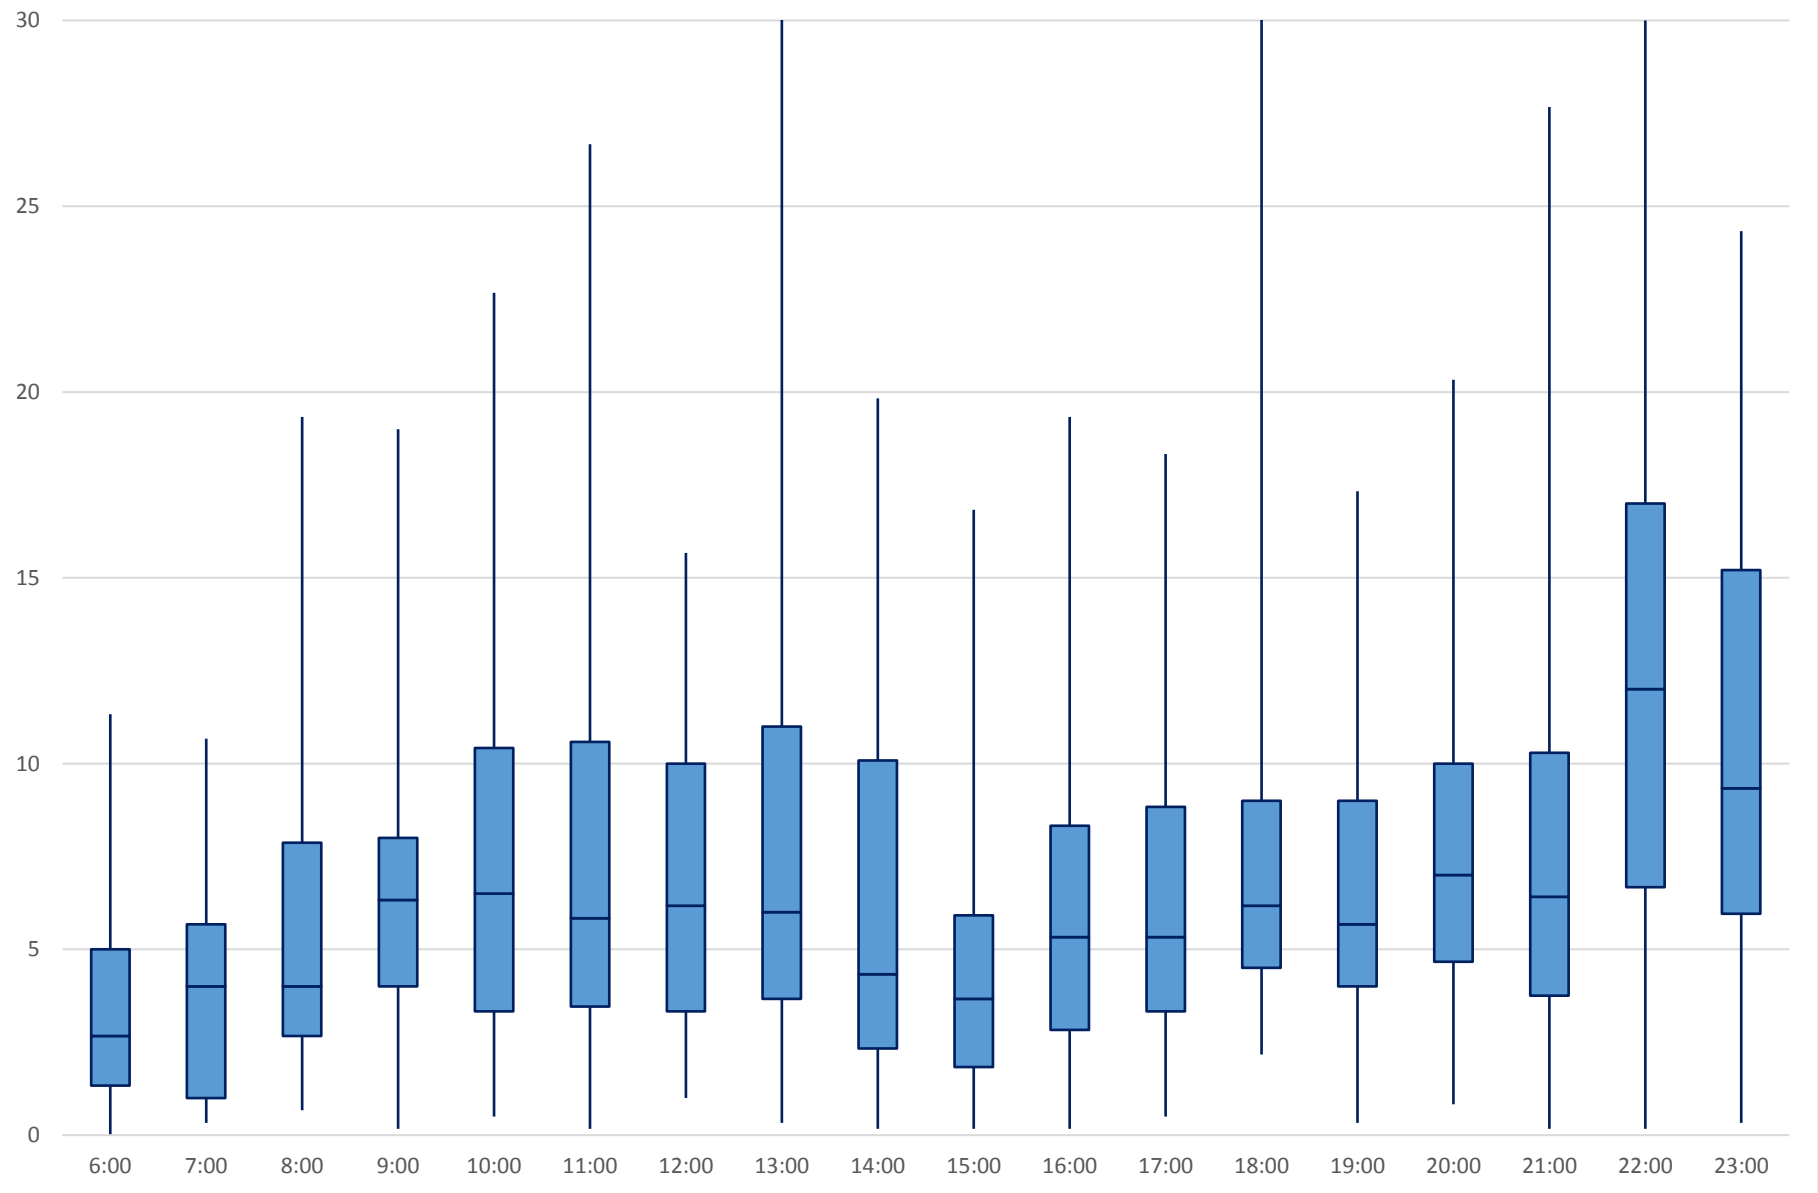

504 King Headways at River Westbound October 2018

504 King Headways at River Westbound October 2018

504 King Headways at River Westbound October 2018

504 King Headways at River Westbound October 2018

504 King Headways at River Westbound October 2018

504 King Headways at River Westbound October 2018

504 King Headways at River Westbound October 2018

504 King Headways at River Westbound October 2018 Weekday Statistics

Average Week 1 Std Devn Week 1 Average Week 2 Std Devn Week 2
Average Week 3 Std Devn Week 3 Average Week 4 Std Devn Week 4

504 King Headways at River Westbound October 2018
Quartiles Weekday

504 King Headways at River Westbound October 2018
Quartiles Week 1

504 King Headways at River Westbound October 2018
Quartiles Week2

504 King Headways at River Westbound October 2018
Quartiles Week 3

504 King Headways at River Westbound October 2018
Quartiles Week 4

504 King Headways at River Westbound October 2018
Quartiles Week 5