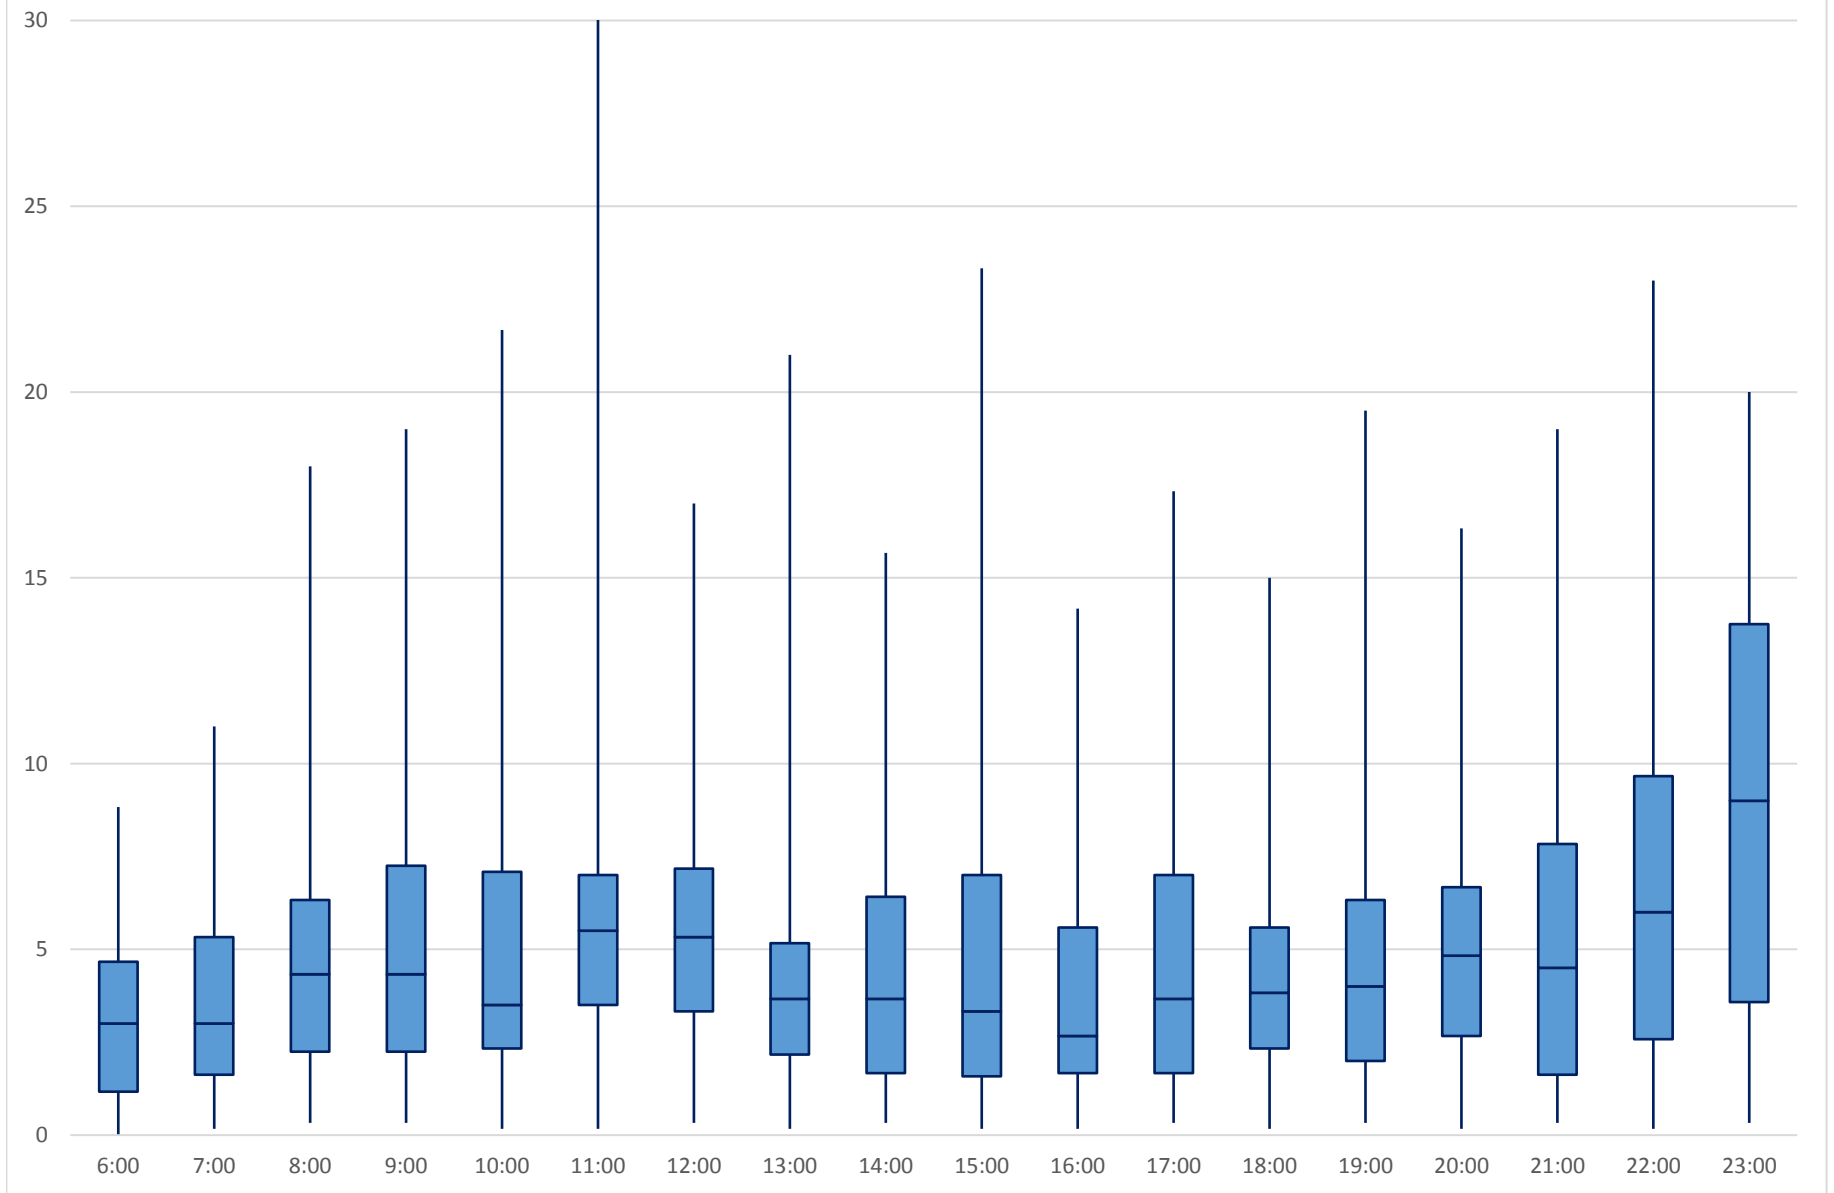

504 King Headways at River Westbound October 2018

504 King Headways at River Westbound October 2018

504 King Headways at River Westbound October 2018

504 King Headways at River Westbound October 2018

504 King Headways at River Westbound October 2018

504 King Headways at River Westbound October 2018

504 King Headways at River Westbound October 2018

504 King Headways at River Westbound October 2018 Weekday Statistics

Average Week 1 Std Devn Week 1 Average Week 2 Std Devn Week 2
Average Week 3 Std Devn Week 3 Average Week 4 Std Devn Week 4

504 King Headways at River Westbound October 2018
Quartiles Weekday

504 King Headways at River Westbound October 2018
Quartiles Week 1

504 King Headways at River Westbound October 2018
Quartiles Week2

504 King Headways at River Westbound October 2018
Quartiles Week 3

504 King Headways at River Westbound October 2018
Quartiles Week 4

504 King Headways at River Westbound October 2018
Quartiles Week 5