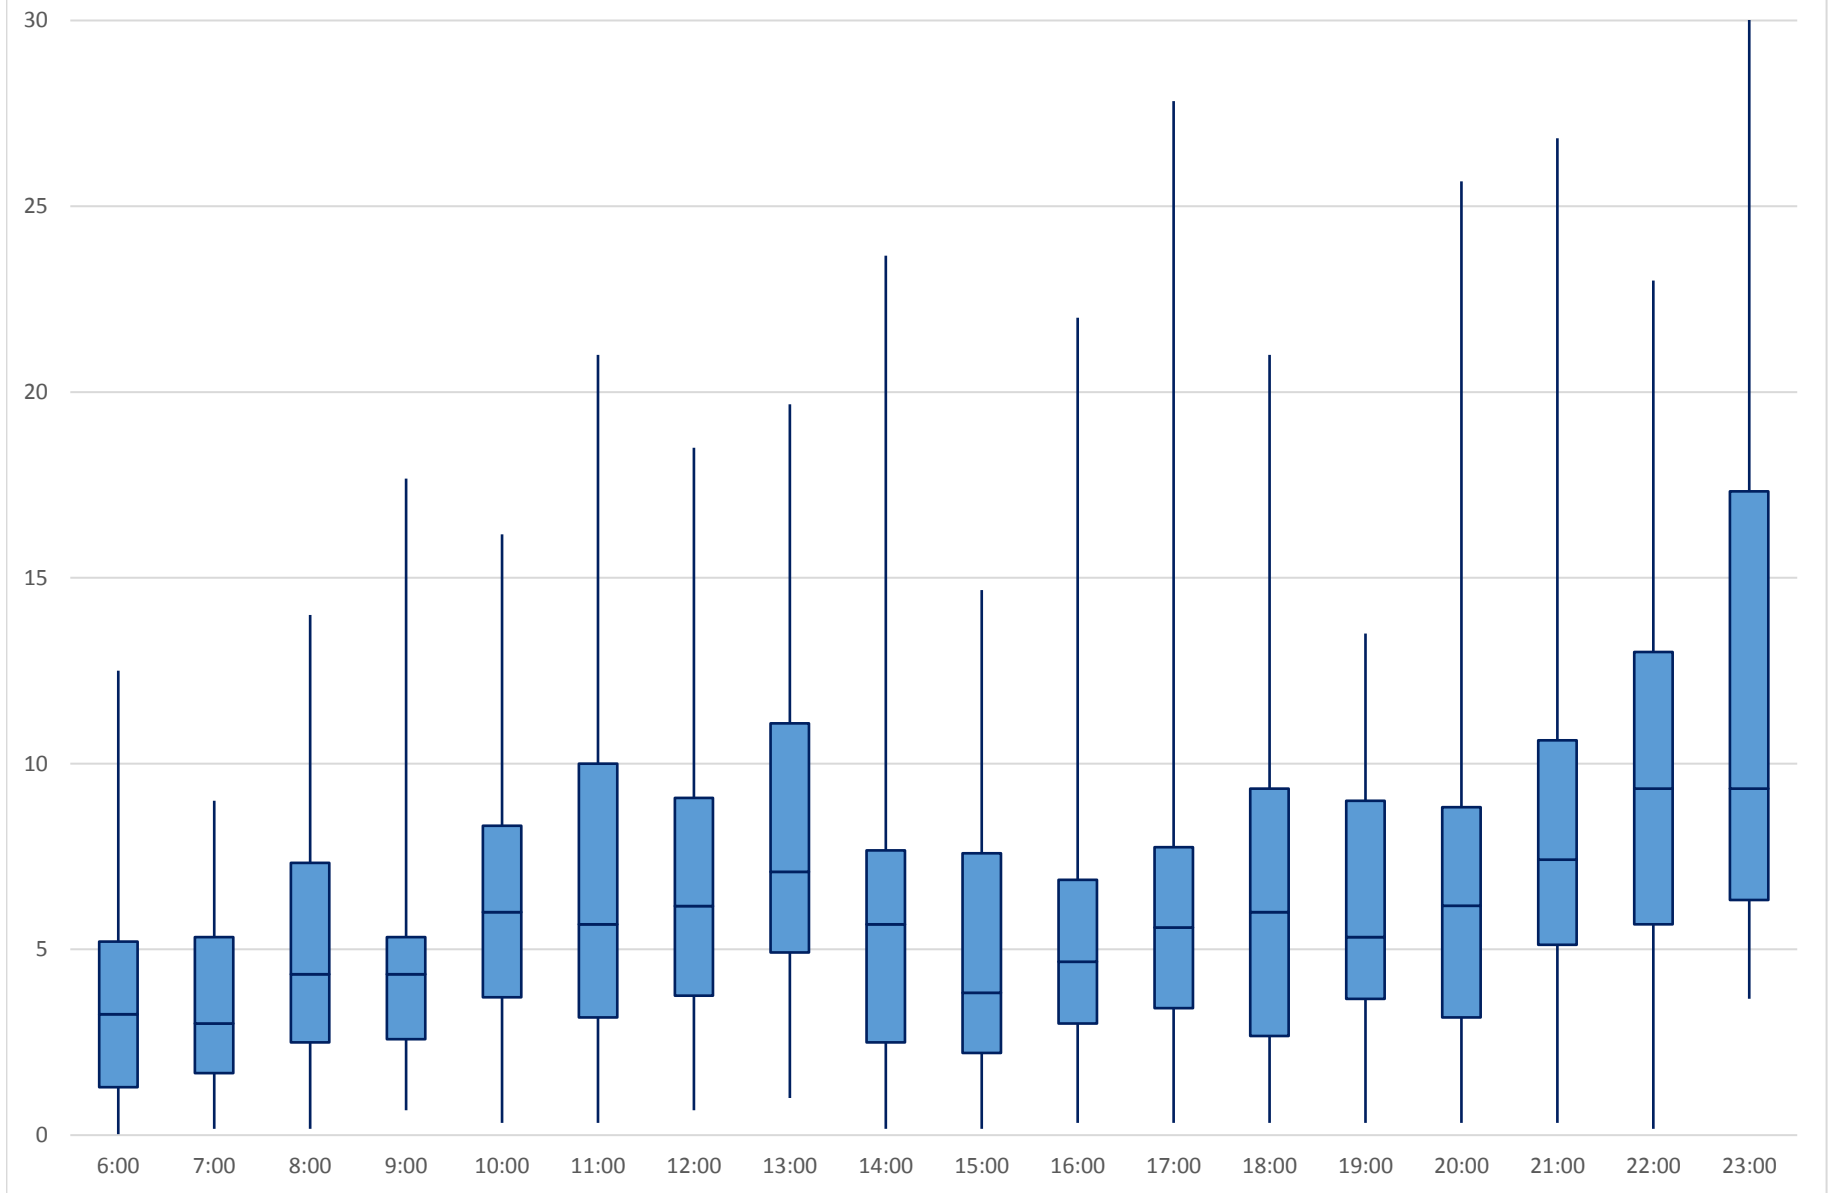

504 King Headways at River Westbound October 2018

504 King Headways at River Westbound October 2018

504 King Headways at River Westbound October 2018

504 King Headways at River Westbound October 2018

504 King Headways at River Westbound October 2018

504 King Headways at River Westbound October 2018

504 King Headways at River Westbound October 2018

504 King Headways at River Westbound October 2018 Weekday Statistics

Average Week 1 Std Devn Week 1 Average Week 2 Std Devn Week 2
Average Week 3 Std Devn Week 3 Average Week 4 Std Devn Week 4

504 King Headways at River Westbound October 2018
Quartiles Weekday

504 King Headways at River Westbound October 2018
Quartiles Week 1

504 King Headways at River Westbound October 2018
Quartiles Week2

504 King Headways at River Westbound October 2018
Quartiles Week 3

504 King Headways at River Westbound October 2018
Quartiles Week 4

504 King Headways at River Westbound October 2018
Quartiles Week 5