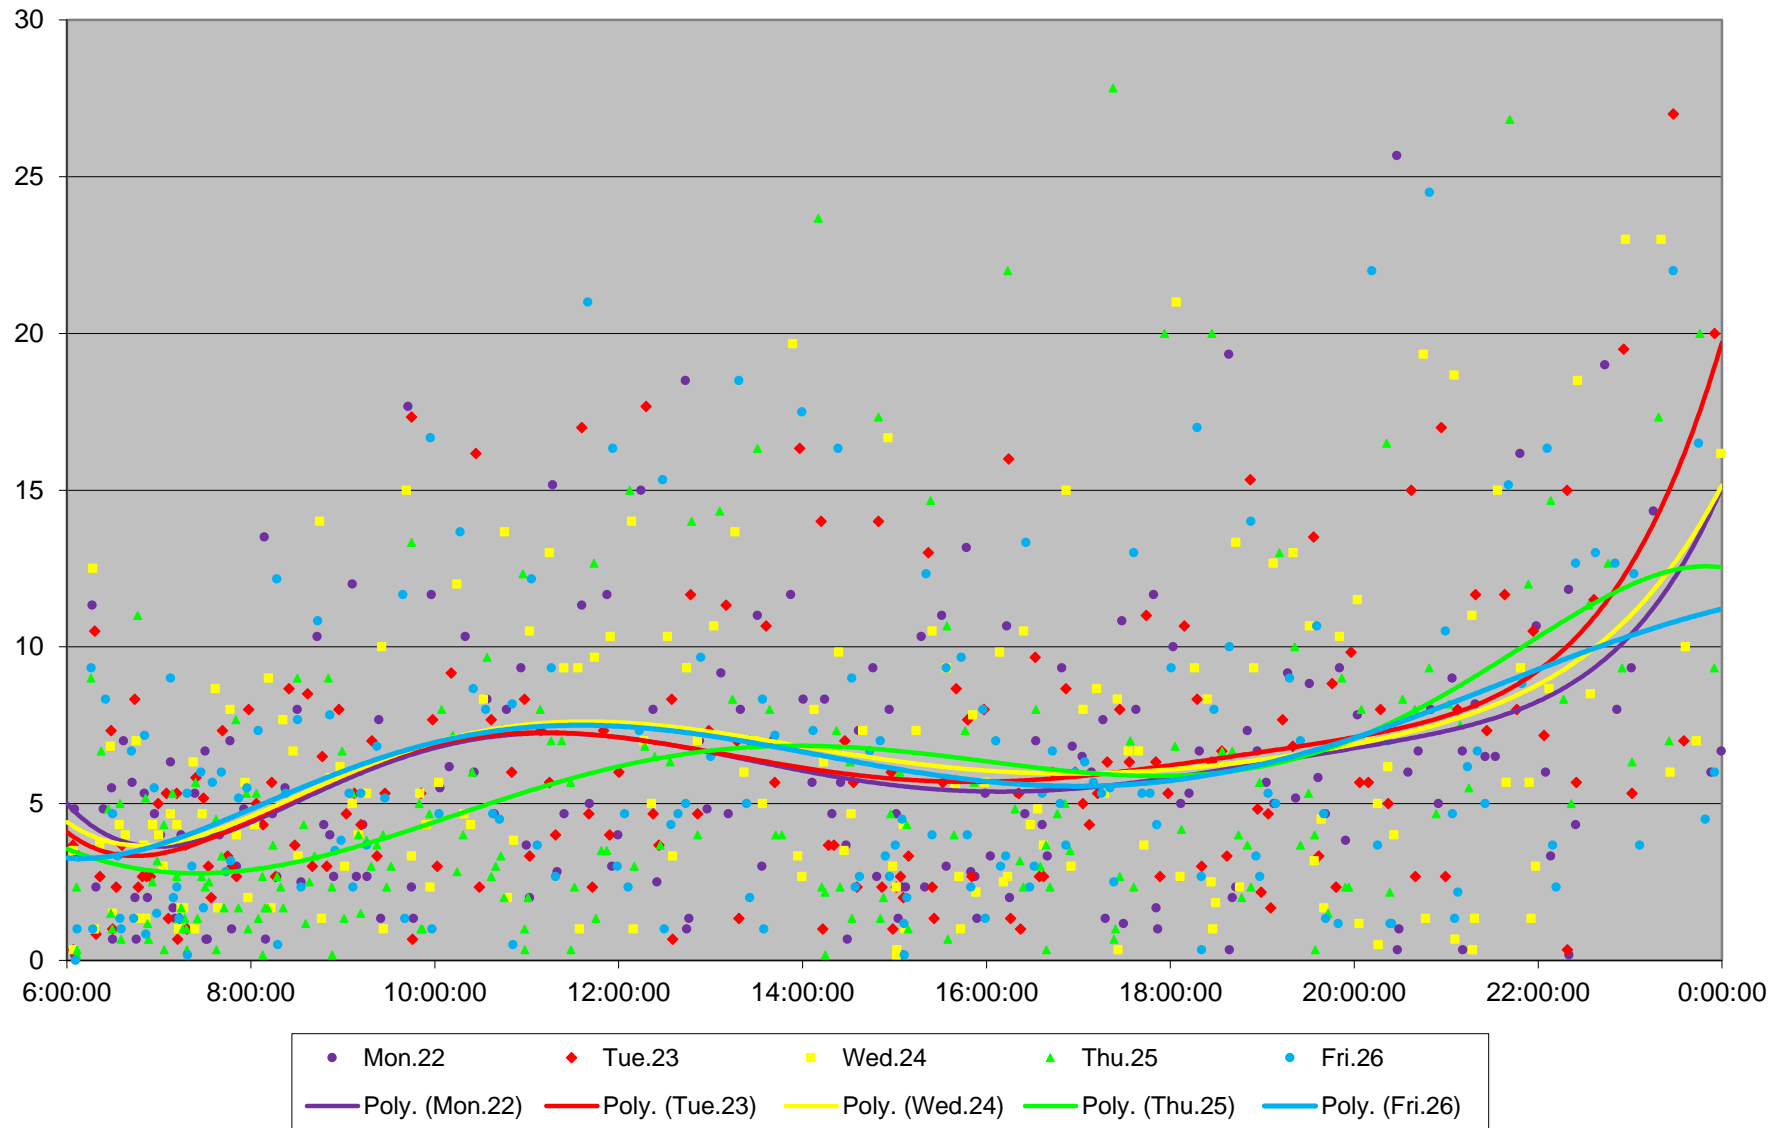

504 King Headways at River Westbound October 2018

504 King Headways at River Westbound October 2018

504 King Headways at River Westbound October 2018

504 King Headways at River Westbound October 2018

504 King Headways at River Westbound October 2018

504 King Headways at River Westbound October 2018

504 King Headways at River Westbound October 2018

504 King Headways at River Westbound October 2018 Weekday Statistics

Average Week 1 Std Devn Week 1 Average Week 2 Std Devn Week 2
Average Week 3 Std Devn Week 3 Average Week 4 Std Devn Week 4

504 King Headways at River Westbound October 2018
Quartiles Weekday

504 King Headways at River Westbound October 2018
Quartiles Week 1

504 King Headways at River Westbound October 2018
Quartiles Week2

504 King Headways at River Westbound October 2018
Quartiles Week 3

504 King Headways at River Westbound October 2018
Quartiles Week 4

504 King Headways at River Westbound October 2018
Quartiles Week 5