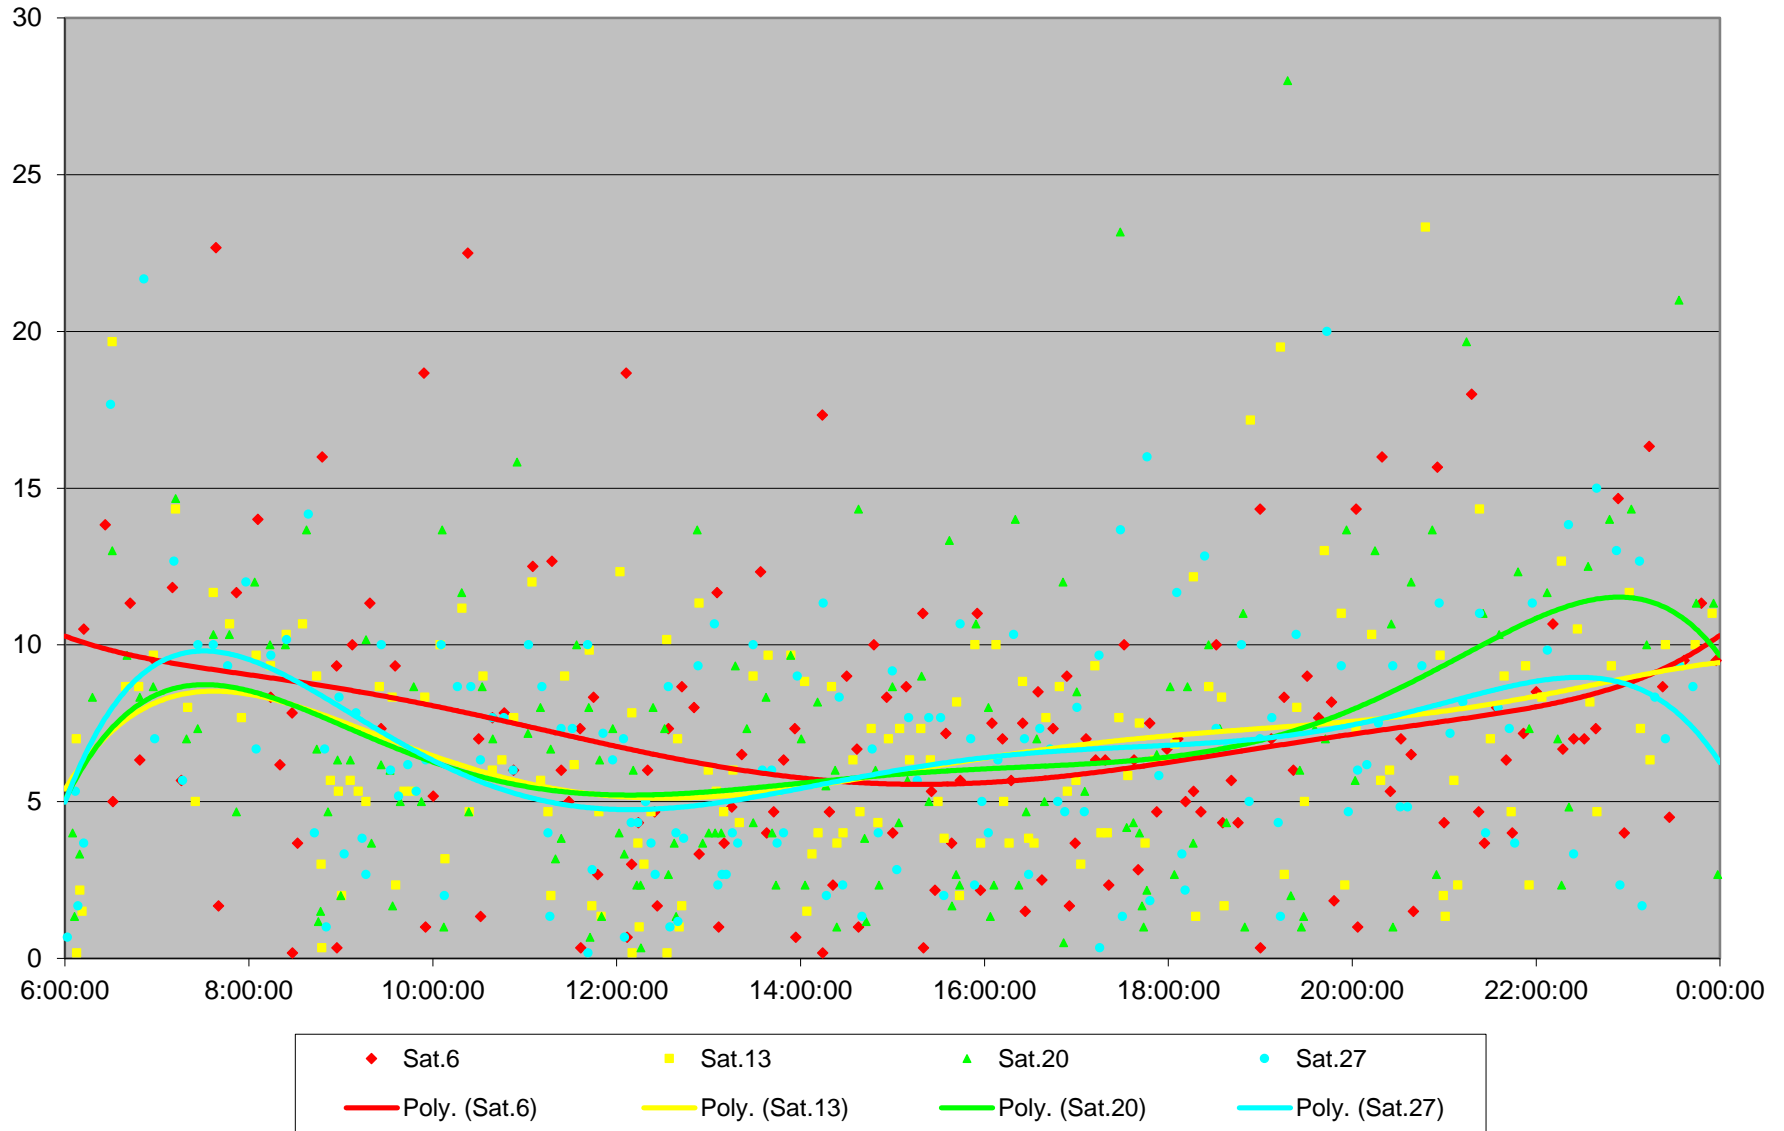

504 King Headways at River Westbound October 2018

504 King Headways at River Westbound October 2018

504 King Headways at River Westbound October 2018

504 King Headways at River Westbound October 2018

504 King Headways at River Westbound October 2018

504 King Headways at River Westbound October 2018

504 King Headways at River Westbound October 2018

504 King Headways at River Westbound October 2018 Weekday Statistics

Average Week 1 Std Devn Week 1 Average Week 2 Std Devn Week 2
Average Week 3 Std Devn Week 3 Average Week 4 Std Devn Week 4

504 King Headways at River Westbound October 2018
Quartiles Weekday

504 King Headways at River Westbound October 2018
Quartiles Week 1

504 King Headways at River Westbound October 2018
Quartiles Week2

504 King Headways at River Westbound October 2018
Quartiles Week 3

504 King Headways at River Westbound October 2018
Quartiles Week 4

504 King Headways at River Westbound October 2018
Quartiles Week 5