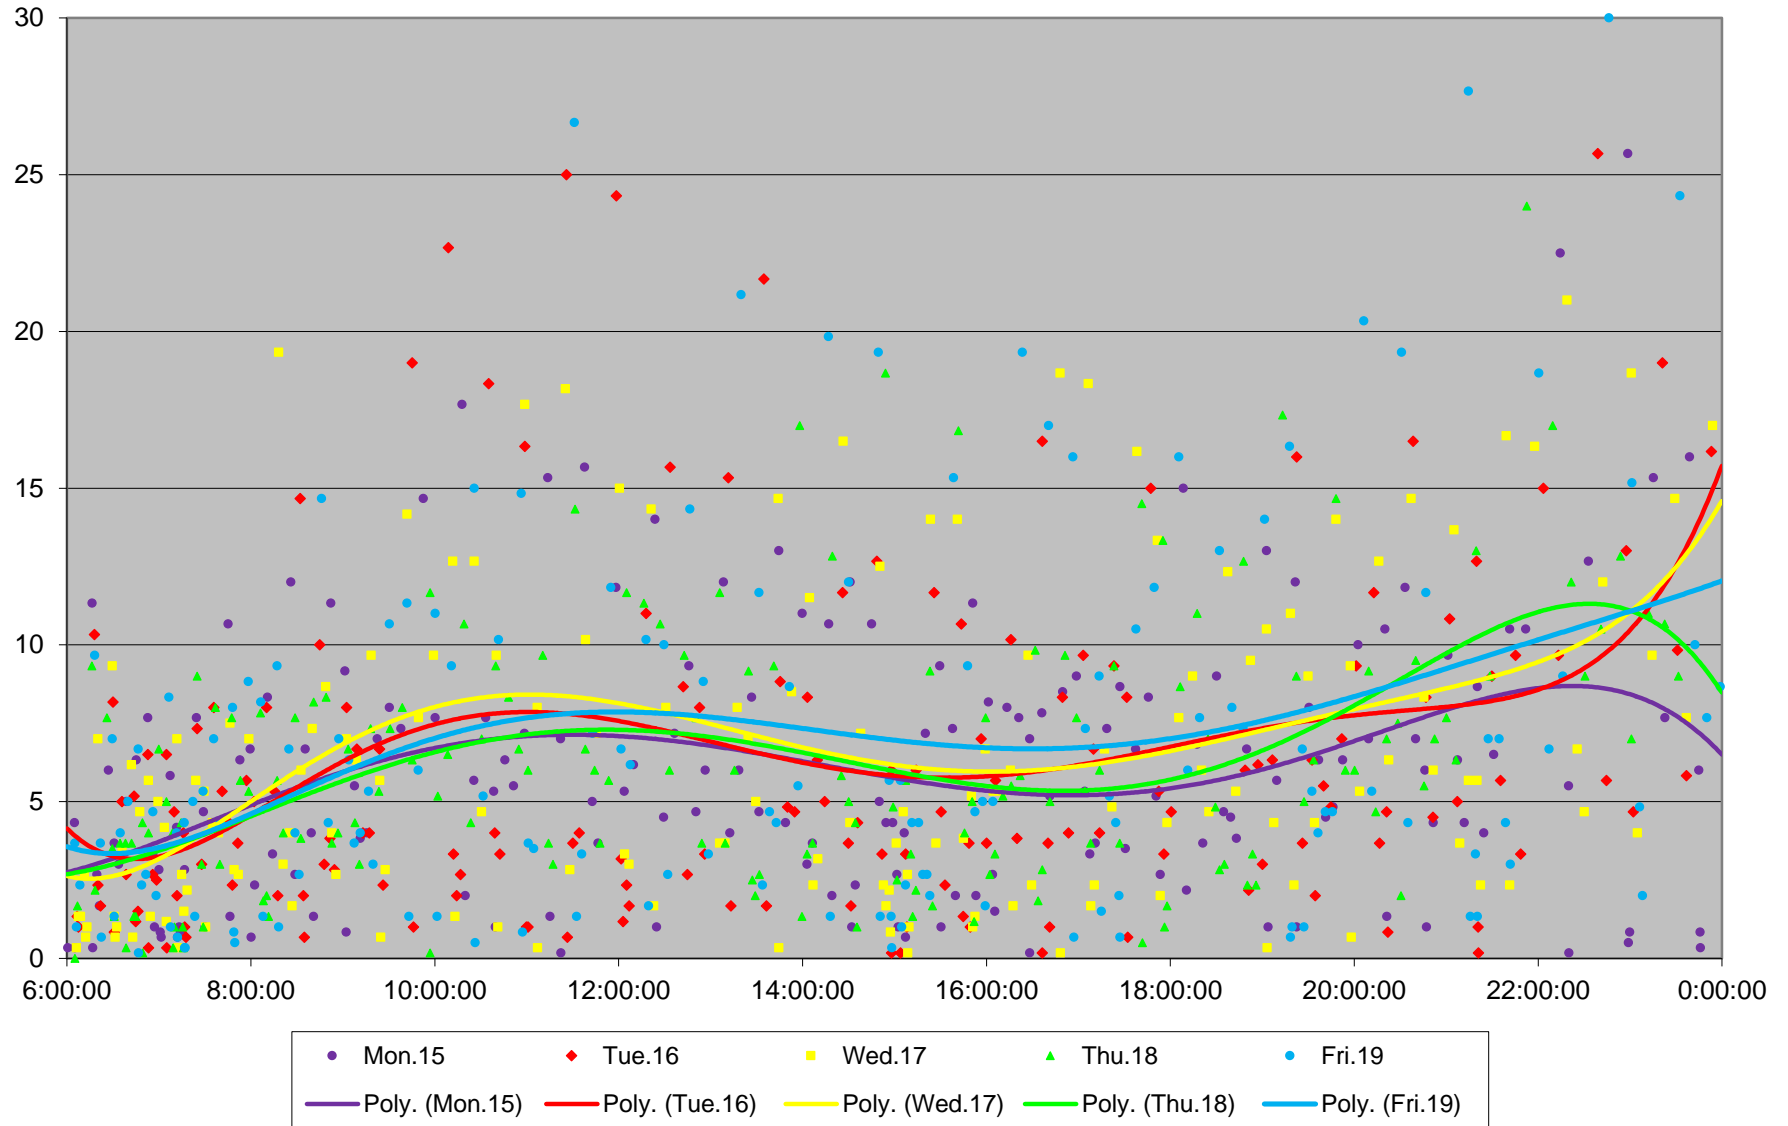

504 King Headways at River Westbound October 2018

504 King Headways at River Westbound October 2018

504 King Headways at River Westbound October 2018

504 King Headways at River Westbound October 2018

504 King Headways at River Westbound October 2018

504 King Headways at River Westbound October 2018

504 King Headways at River Westbound October 2018

504 King Headways at River Westbound October 2018 Weekday Statistics

Average Week 1 Std Devn Week 1 Average Week 2 Std Devn Week 2
Average Week 3 Std Devn Week 3 Average Week 4 Std Devn Week 4

504 King Headways at River Westbound October 2018
Quartiles Weekday

504 King Headways at River Westbound October 2018
Quartiles Week 1

504 King Headways at River Westbound October 2018
Quartiles Week2

504 King Headways at River Westbound October 2018
Quartiles Week 3

504 King Headways at River Westbound October 2018
Quartiles Week 4

504 King Headways at River Westbound October 2018
Quartiles Week 5