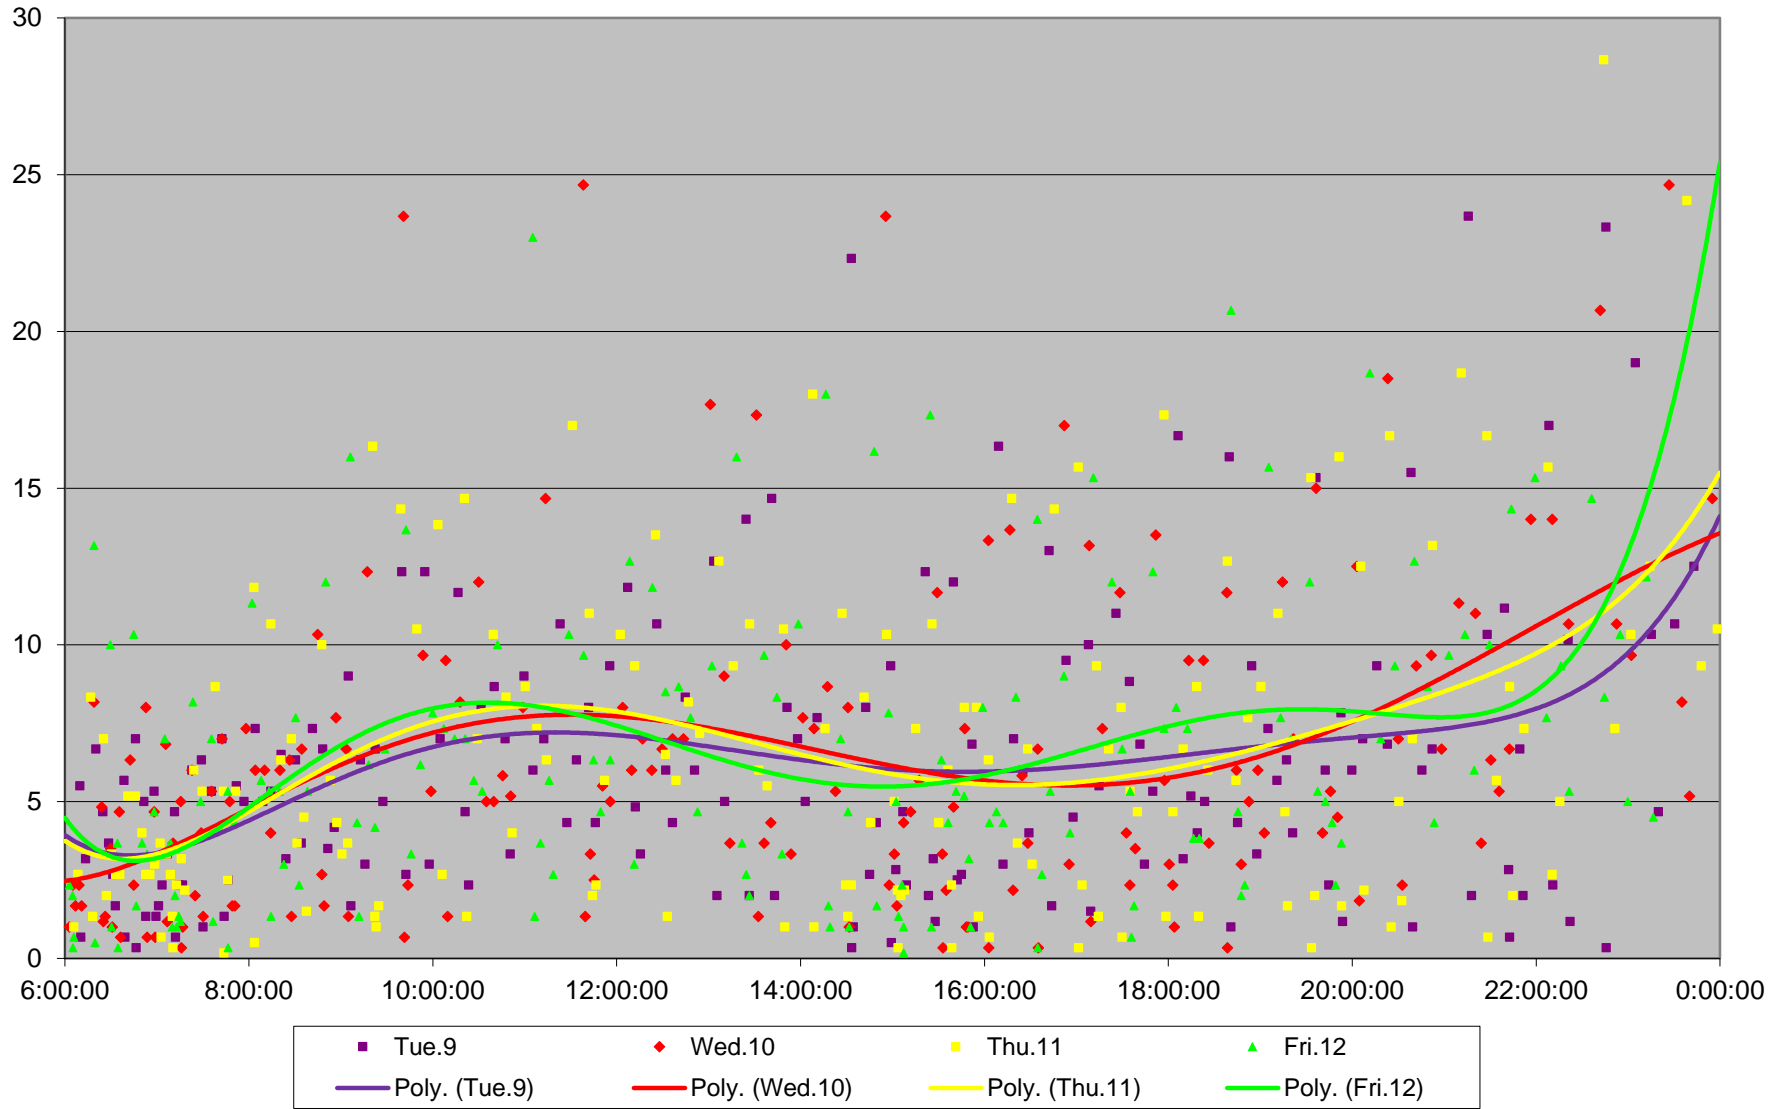

504 King Headways at River Westbound October 2018

504 King Headways at River Westbound October 2018

504 King Headways at River Westbound October 2018

504 King Headways at River Westbound October 2018

504 King Headways at River Westbound October 2018

504 King Headways at River Westbound October 2018

504 King Headways at River Westbound October 2018

504 King Headways at River Westbound October 2018 Weekday Statistics

Average Week 1 Std Devn Week 1 Average Week 2 Std Devn Week 2
Average Week 3 Std Devn Week 3 Average Week 4 Std Devn Week 4

504 King Headways at River Westbound October 2018
Quartiles Weekday

504 King Headways at River Westbound October 2018
Quartiles Week 1

504 King Headways at River Westbound October 2018
Quartiles Week2

504 King Headways at River Westbound October 2018
Quartiles Week 3

504 King Headways at River Westbound October 2018
Quartiles Week 4

504 King Headways at River Westbound October 2018
Quartiles Week 5