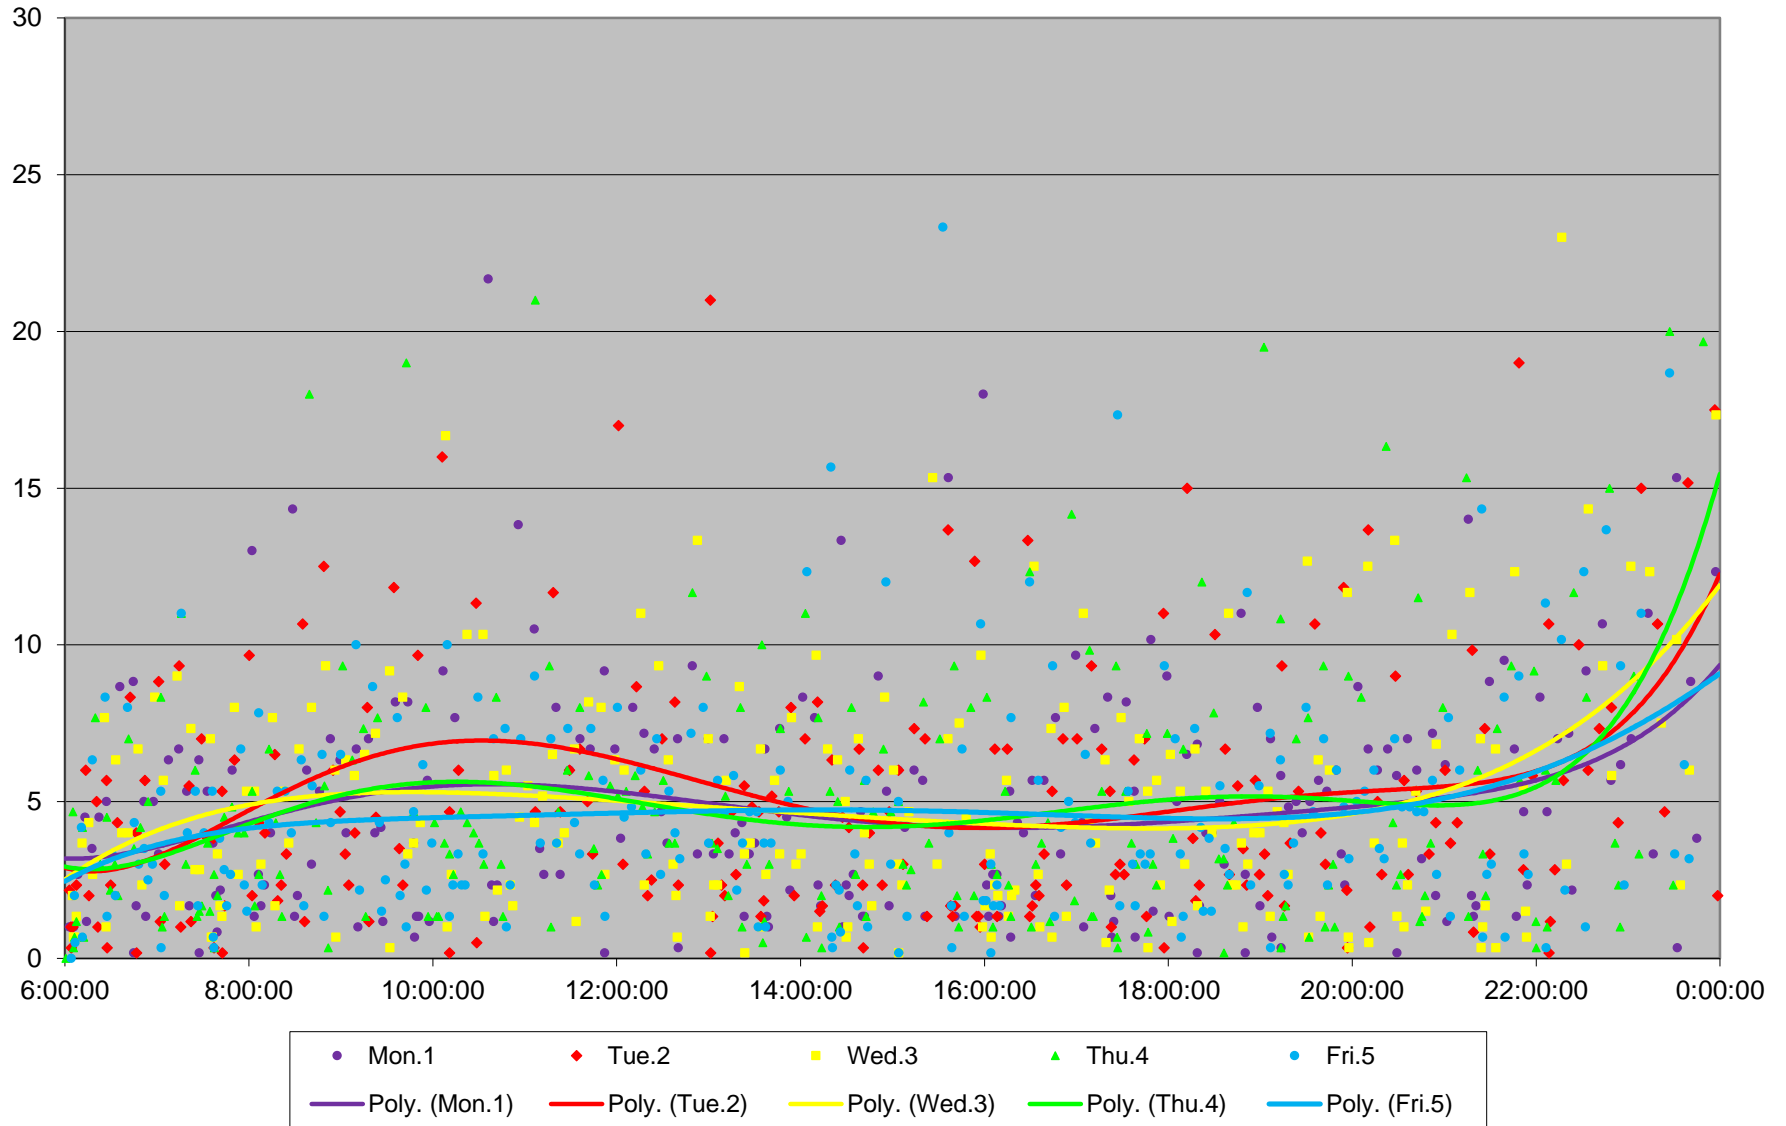

504 King Headways at River Westbound October 2018

504 King Headways at River Westbound October 2018

504 King Headways at River Westbound October 2018

504 King Headways at River Westbound October 2018

504 King Headways at River Westbound October 2018

504 King Headways at River Westbound October 2018

504 King Headways at River Westbound October 2018

504 King Headways at River Westbound October 2018 Weekday Statistics

Average Week 1 Std Devn Week 1 Average Week 2 Std Devn Week 2
Average Week 3 Std Devn Week 3 Average Week 4 Std Devn Week 4

504 King Headways at River Westbound October 2018
Quartiles Weekday

504 King Headways at River Westbound October 2018
Quartiles Week 1

504 King Headways at River Westbound October 2018
Quartiles Week2

504 King Headways at River Westbound October 2018
Quartiles Week 3

504 King Headways at River Westbound October 2018
Quartiles Week 4

504 King Headways at River Westbound October 2018
Quartiles Week 5