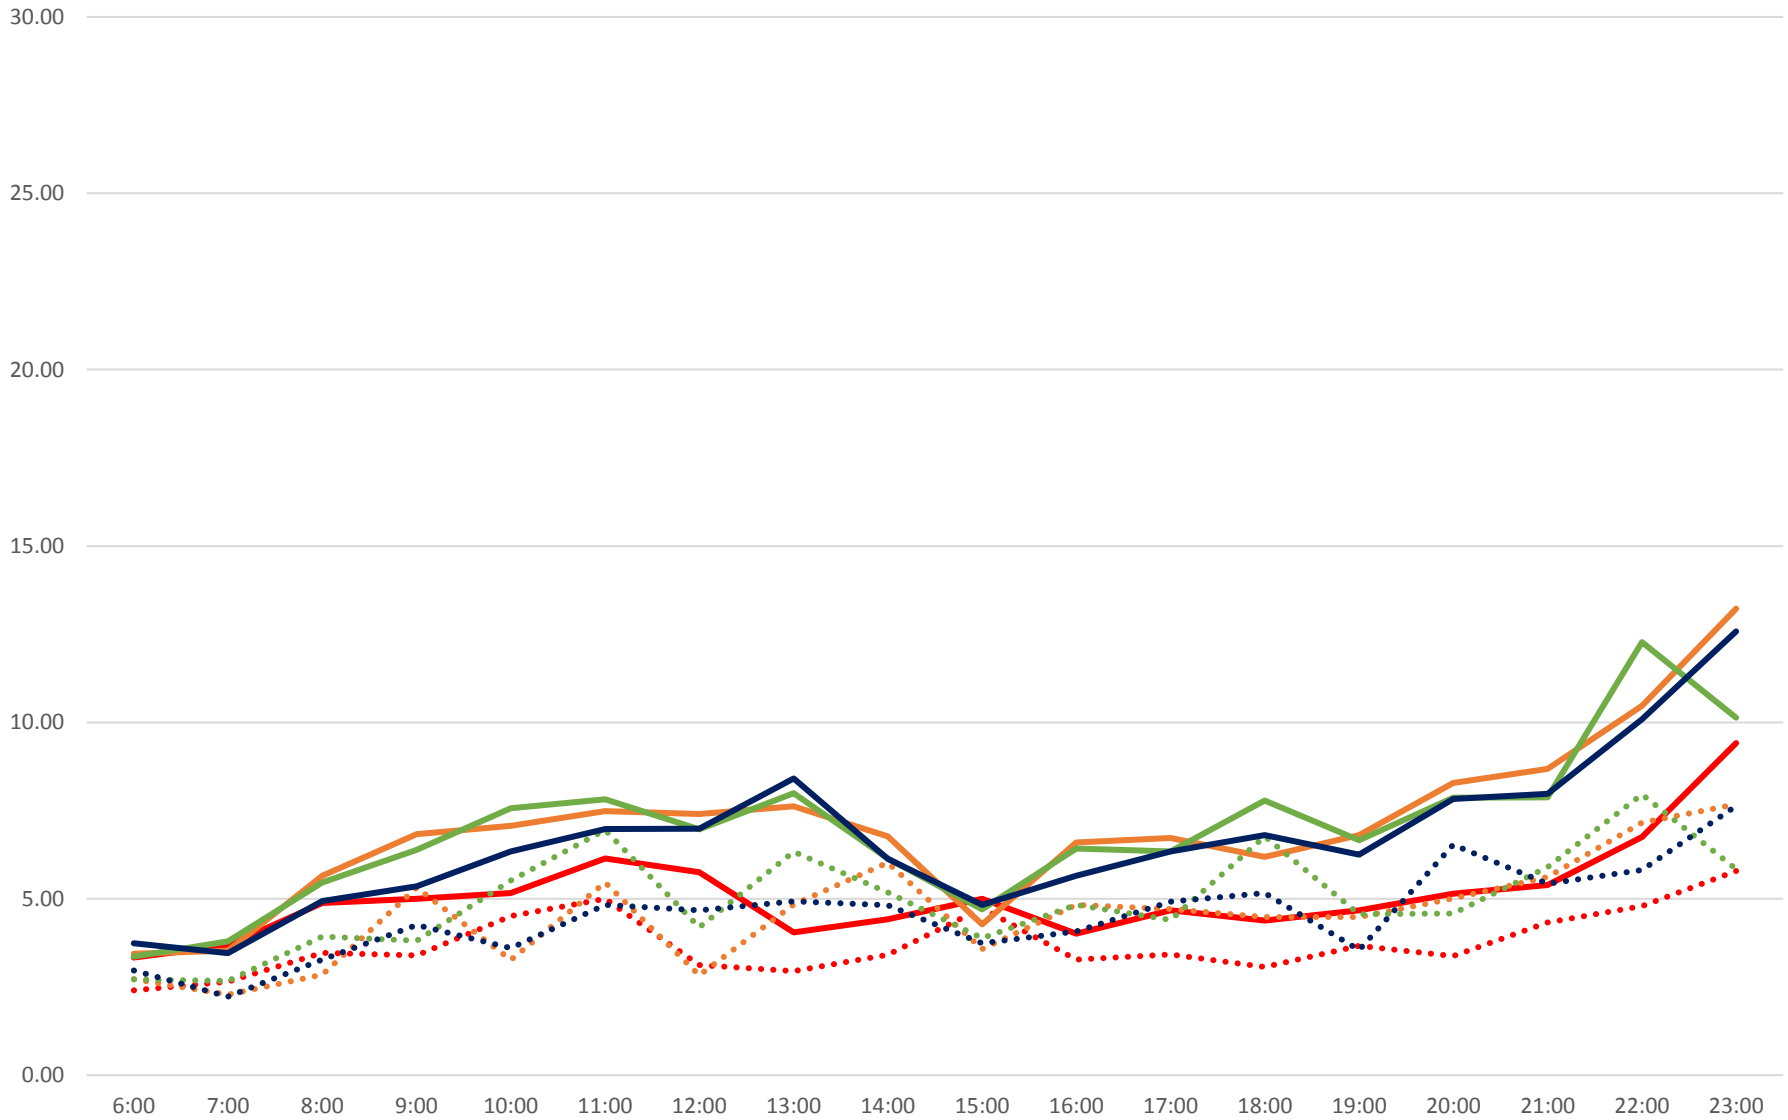

504 King Headways at River Westbound October 2018

504 King Headways at River Westbound October 2018

504 King Headways at River Westbound October 2018

504 King Headways at River Westbound October 2018

504 King Headways at River Westbound October 2018

504 King Headways at River Westbound October 2018

504 King Headways at River Westbound October 2018

504 King Headways at River Westbound October 2018 Weekday Statistics

Average Week 1 Std Devn Week 1 Average Week 2 Std Devn Week 2
Average Week 3 Std Devn Week 3 Average Week 4 Std Devn Week 4

504 King Headways at River Westbound October 2018
Quartiles Weekday

504 King Headways at River Westbound October 2018
Quartiles Week 1

504 King Headways at River Westbound October 2018
Quartiles Week2

504 King Headways at River Westbound October 2018
Quartiles Week 3

504 King Headways at River Westbound October 2018
Quartiles Week 4

504 King Headways at River Westbound October 2018
Quartiles Week 5