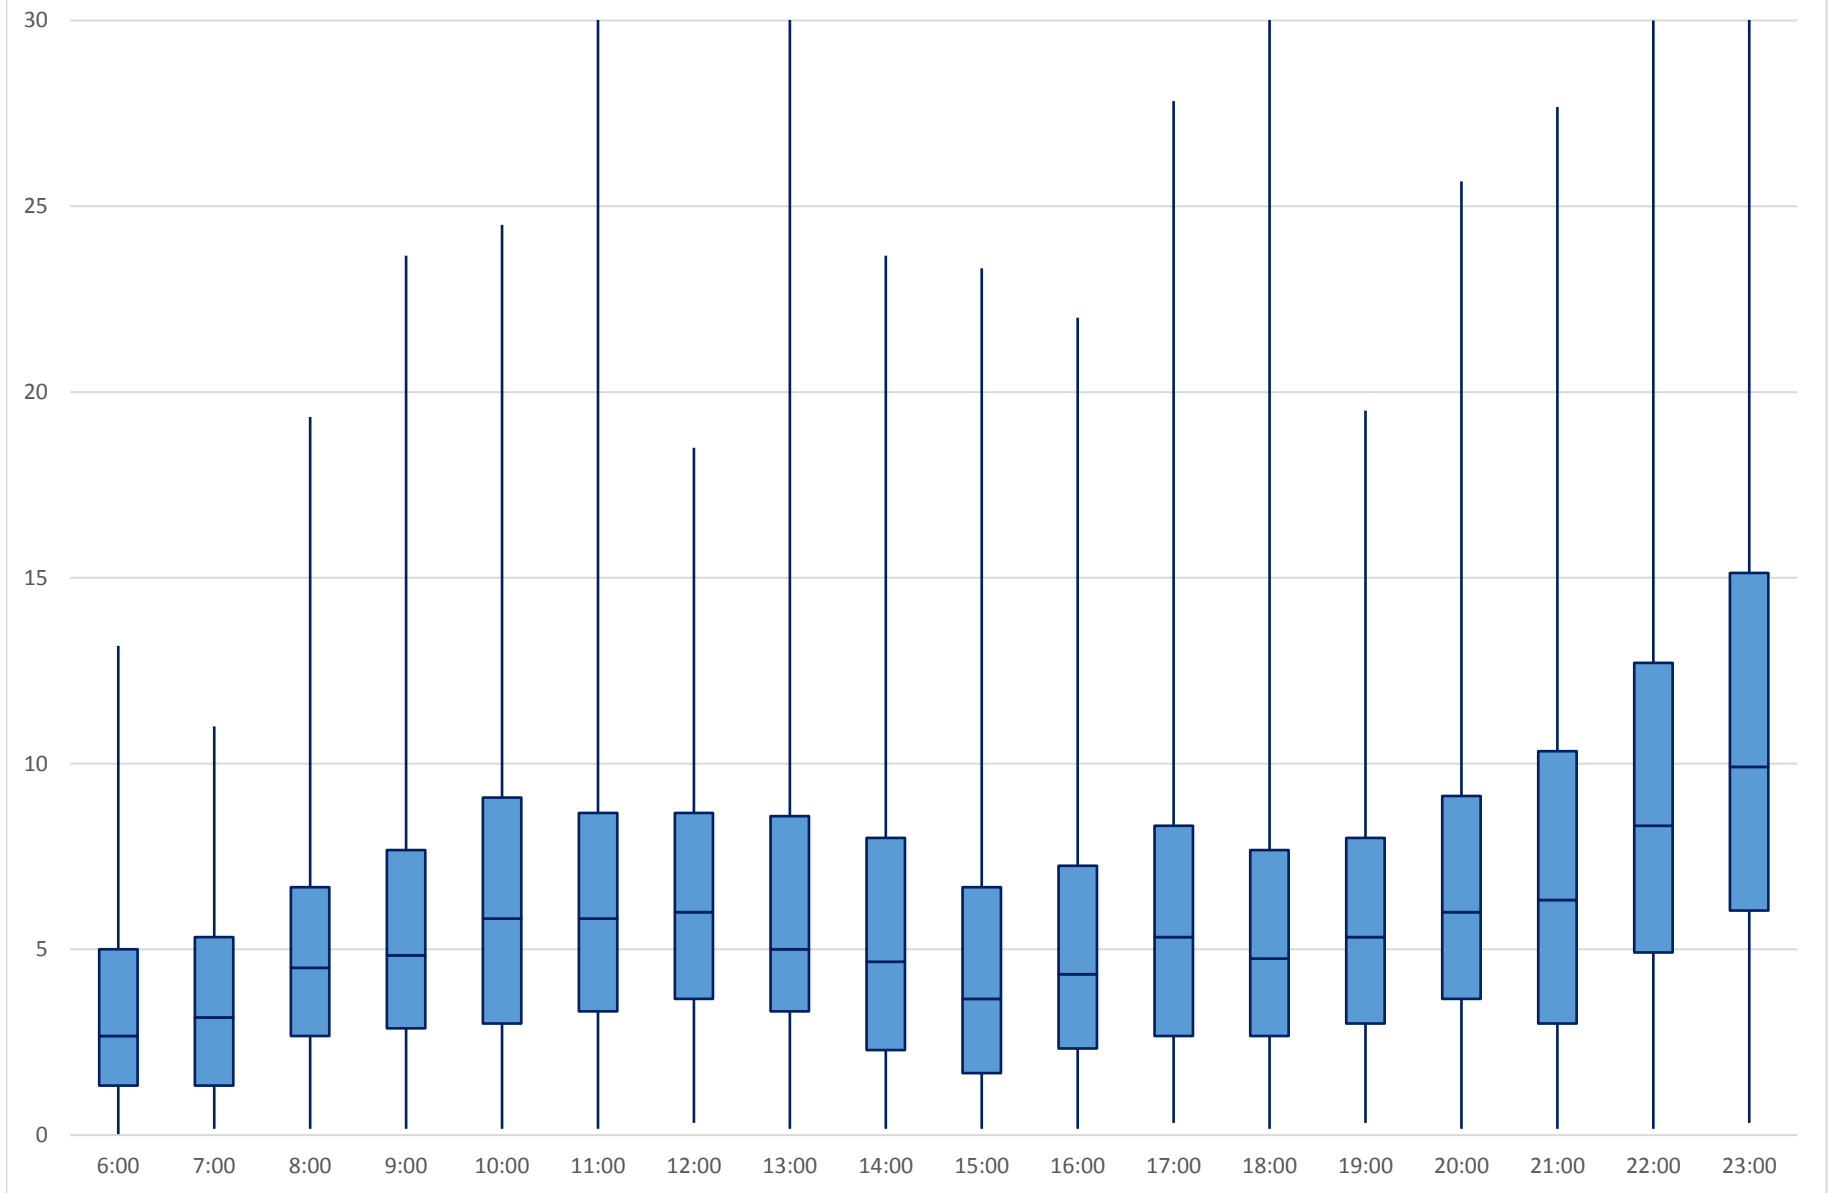

504 King Headways at River Westbound October 2018

504 King Headways at River Westbound October 2018

504 King Headways at River Westbound October 2018

504 King Headways at River Westbound October 2018

504 King Headways at River Westbound October 2018

504 King Headways at River Westbound October 2018

504 King Headways at River Westbound October 2018

504 King Headways at River Westbound October 2018 Weekday Statistics

Average Week 1 Std Devn Week 1 Average Week 2 Std Devn Week 2
Average Week 3 Std Devn Week 3 Average Week 4 Std Devn Week 4

504 King Headways at River Westbound October 2018
Quartiles Weekday

504 King Headways at River Westbound October 2018
Quartiles Week 1

504 King Headways at River Westbound October 2018
Quartiles Week2

504 King Headways at River Westbound October 2018
Quartiles Week 3

504 King Headways at River Westbound October 2018
Quartiles Week 4

504 King Headways at River Westbound October 2018
Quartiles Week 5