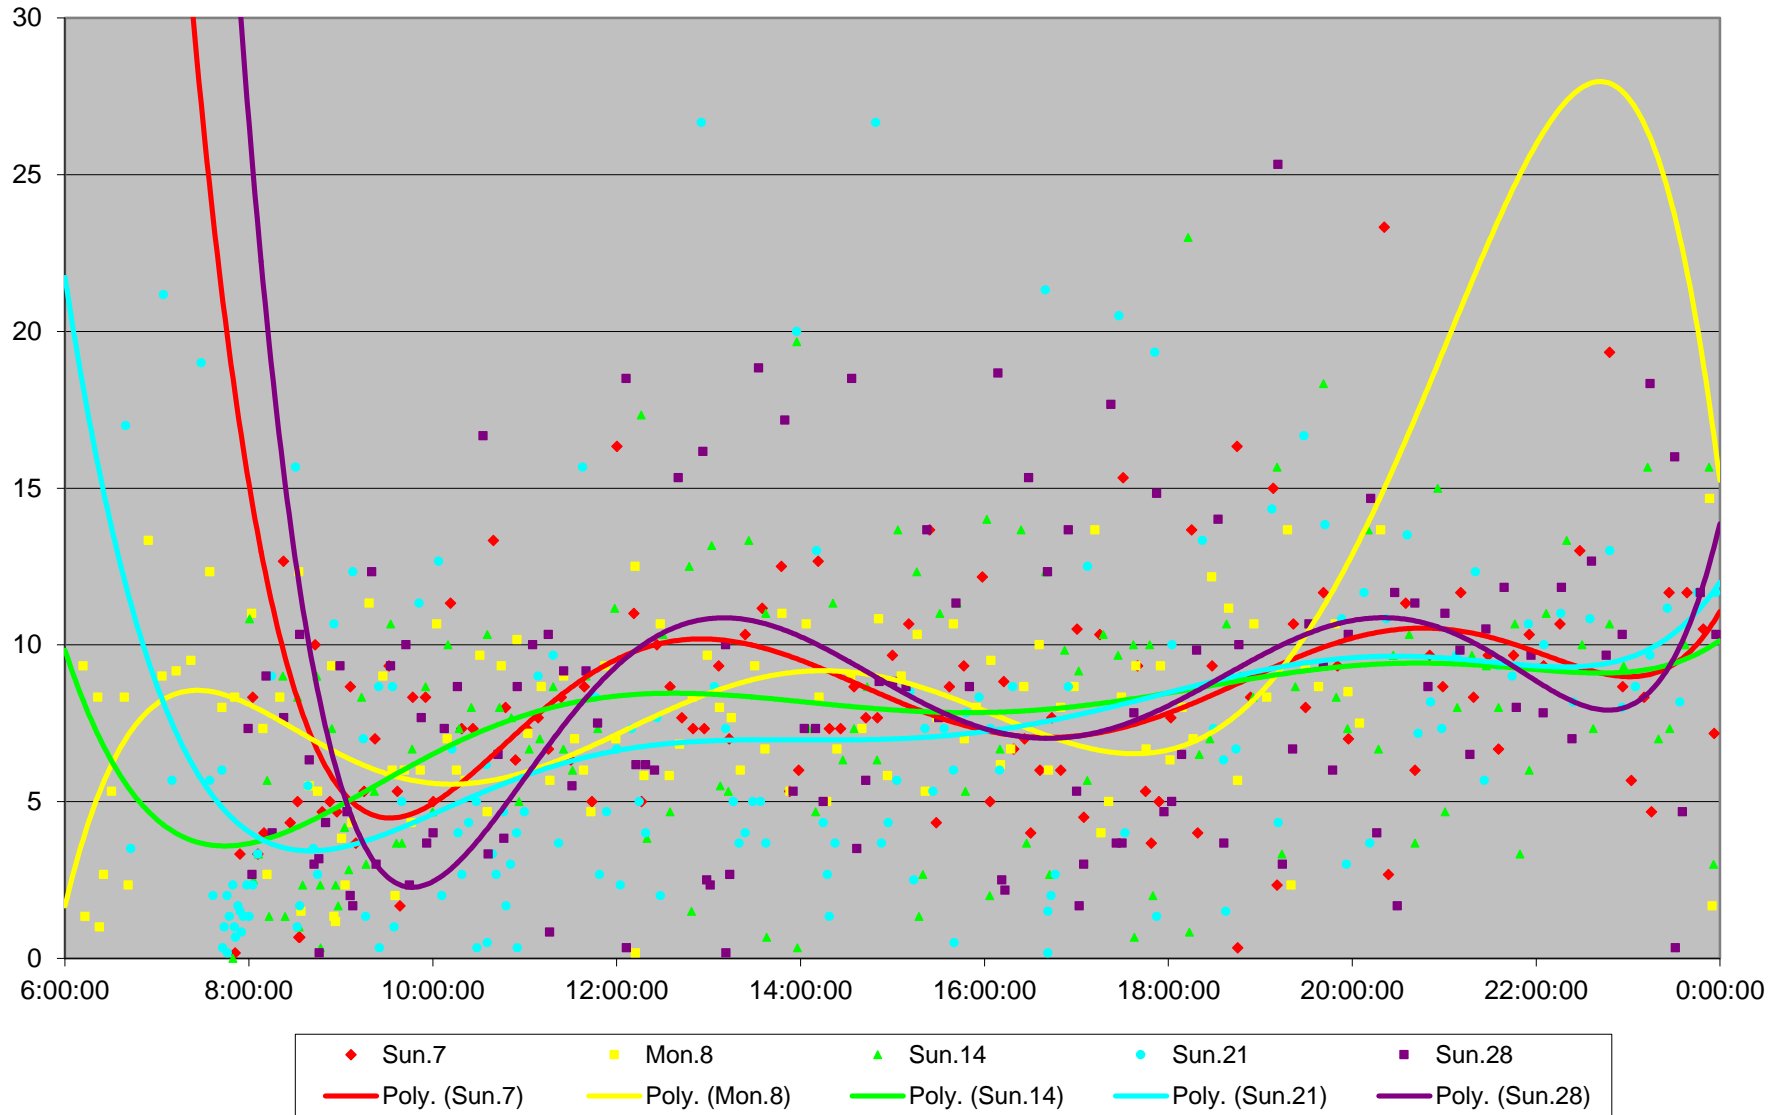

504 King Headways at River Westbound October 2018

504 King Headways at River Westbound October 2018

504 King Headways at River Westbound October 2018

504 King Headways at River Westbound October 2018

504 King Headways at River Westbound October 2018

504 King Headways at River Westbound October 2018

504 King Headways at River Westbound October 2018

504 King Headways at River Westbound October 2018 Weekday Statistics

Average Week 1 Std Devn Week 1 Average Week 2 Std Devn Week 2
Average Week 3 Std Devn Week 3 Average Week 4 Std Devn Week 4

504 King Headways at River Westbound October 2018
Quartiles Weekday

504 King Headways at River Westbound October 2018
Quartiles Week 1

504 King Headways at River Westbound October 2018
Quartiles Week2

504 King Headways at River Westbound October 2018
Quartiles Week 3

504 King Headways at River Westbound October 2018
Quartiles Week 4

504 King Headways at River Westbound October 2018
Quartiles Week 5