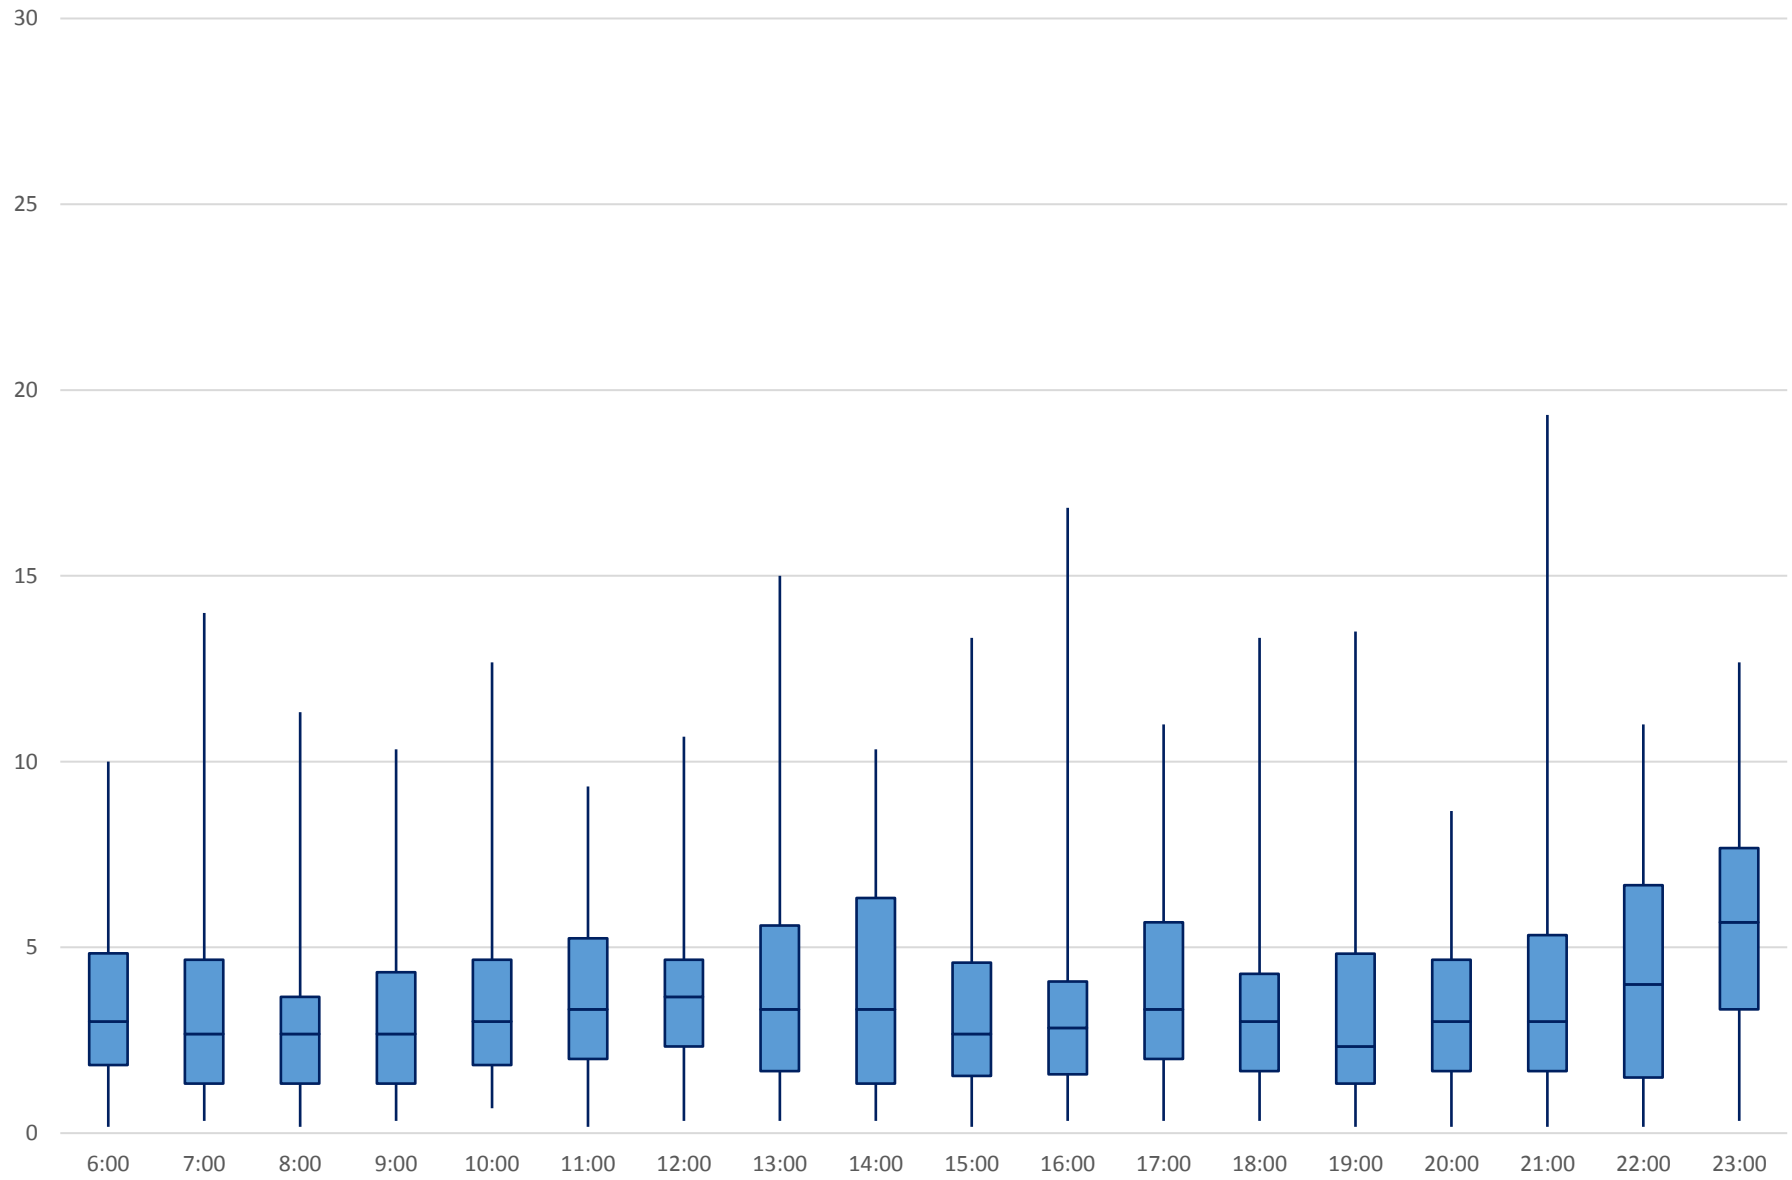

504/514 King/Cherry Headways at Fraser Eastbound October 2018

504/514 King/Cherry Headways at Fraser Eastbound October 2018

504/514 King/Cherry Headways at Fraser Eastbound October 2018

504/514 King/Cherry Headways at Fraser Eastbound October 2018

504/514 King/Cherry Headways at Fraser Eastbound October 2018

504/514 King/Cherry Headways at Fraser Eastbound October 2018

504/514 King/Cherry Headways at Fraser Eastbound October 2018

504/514 King/Cherry Headways at Fraser Eastbound October 2018 Weekday Statistics

504/514 King/Cherry Headways at Fraser Eastbound October 2018 Quartiles Week 1

504/514 King/Cherry Headways at Fraser Eastbound October 2018
Quartiles Week2

504/514 King/Cherry Headways at Fraser Eastbound October 2018
Quartiles Week 3

504/514 King/Cherry Headways at Fraser Eastbound October 2018
Quartiles Week 4

504/514 King/Cherry Headways at Fraser Eastbound October 2018

Quartiles Week 5