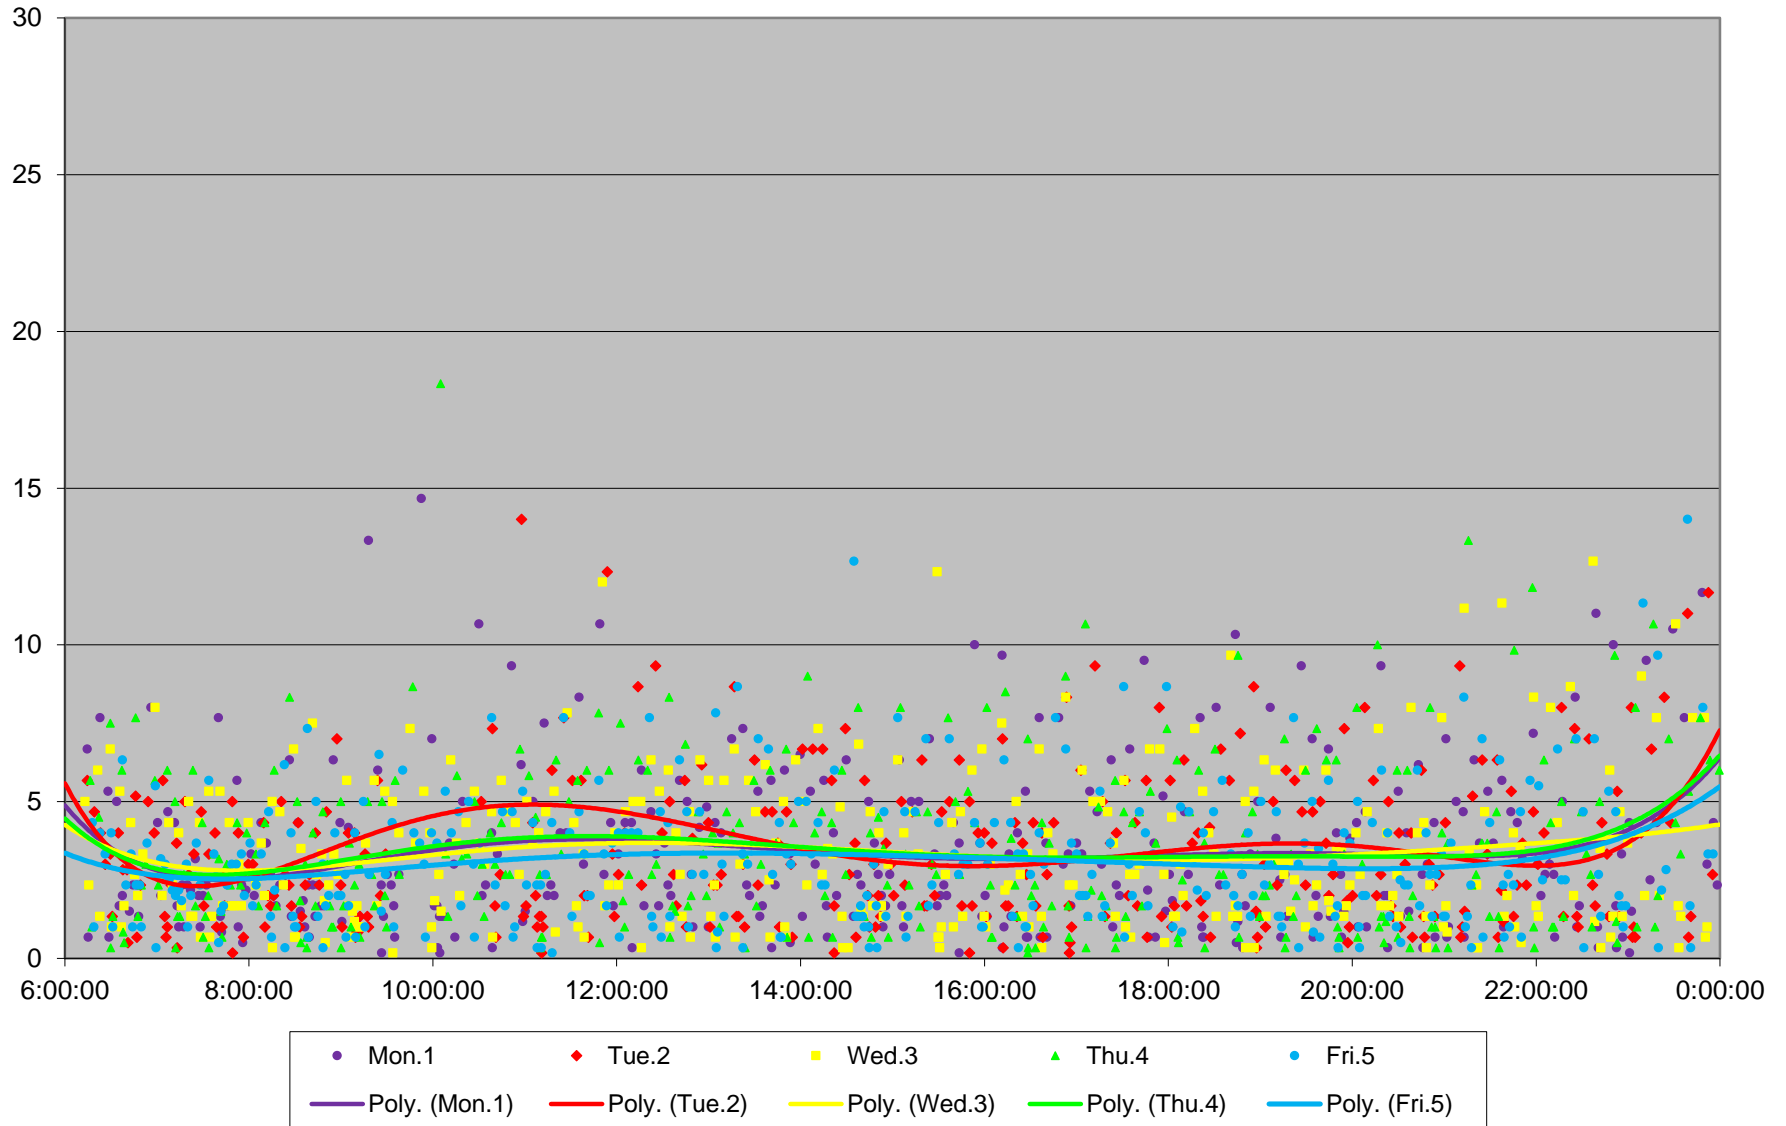

504/514 King/Cherry Headways at Fraser Eastbound October 2018

504/514 King/Cherry Headways at Fraser Eastbound October 2018

504/514 King/Cherry Headways at Fraser Eastbound October 2018

504/514 King/Cherry Headways at Fraser Eastbound October 2018

504/514 King/Cherry Headways at Fraser Eastbound October 2018

504/514 King/Cherry Headways at Fraser Eastbound October 2018

504/514 King/Cherry Headways at Fraser Eastbound October 2018

504/514 King/Cherry Headways at Fraser Eastbound October 2018 Weekday Statistics

504/514 King/Cherry Headways at Fraser Eastbound October 2018 Quartiles Week 1

504/514 King/Cherry Headways at Fraser Eastbound October 2018
Quartiles Week2

504/514 King/Cherry Headways at Fraser Eastbound October 2018
Quartiles Week 3

504/514 King/Cherry Headways at Fraser Eastbound October 2018
Quartiles Week 4

504/514 King/Cherry Headways at Fraser Eastbound October 2018

Quartiles Week 5