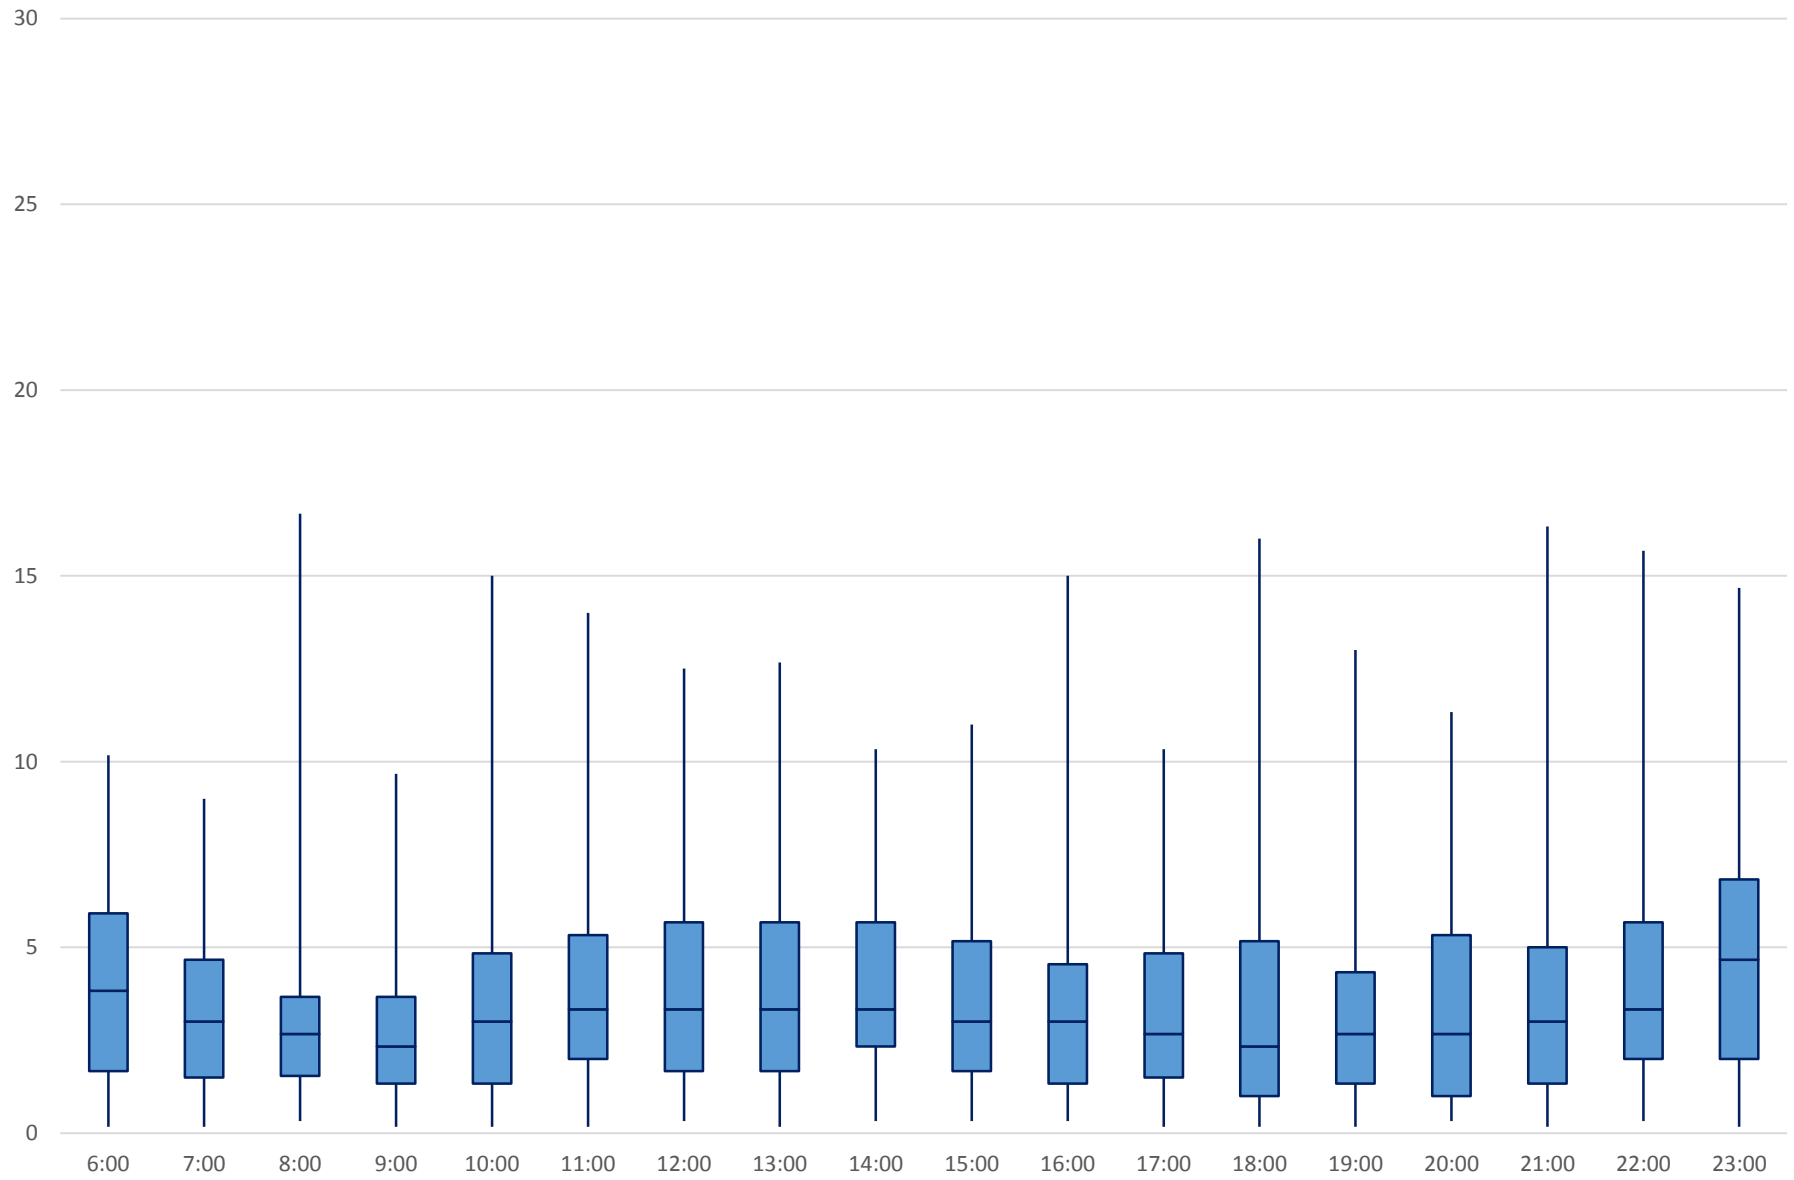

504/514 King/Cherry Headways at Fraser Eastbound October 2018

504/514 King/Cherry Headways at Fraser Eastbound October 2018

504/514 King/Cherry Headways at Fraser Eastbound October 2018

504/514 King/Cherry Headways at Fraser Eastbound October 2018

504/514 King/Cherry Headways at Fraser Eastbound October 2018

504/514 King/Cherry Headways at Fraser Eastbound October 2018

504/514 King/Cherry Headways at Fraser Eastbound October 2018

504/514 King/Cherry Headways at Fraser Eastbound October 2018 Weekday Statistics

504/514 King/Cherry Headways at Fraser Eastbound October 2018 Quartiles Week 1

504/514 King/Cherry Headways at Fraser Eastbound October 2018
Quartiles Week2

504/514 King/Cherry Headways at Fraser Eastbound October 2018
Quartiles Week 3

504/514 King/Cherry Headways at Fraser Eastbound October 2018
Quartiles Week 4

504/514 King/Cherry Headways at Fraser Eastbound October 2018

Quartiles Week 5