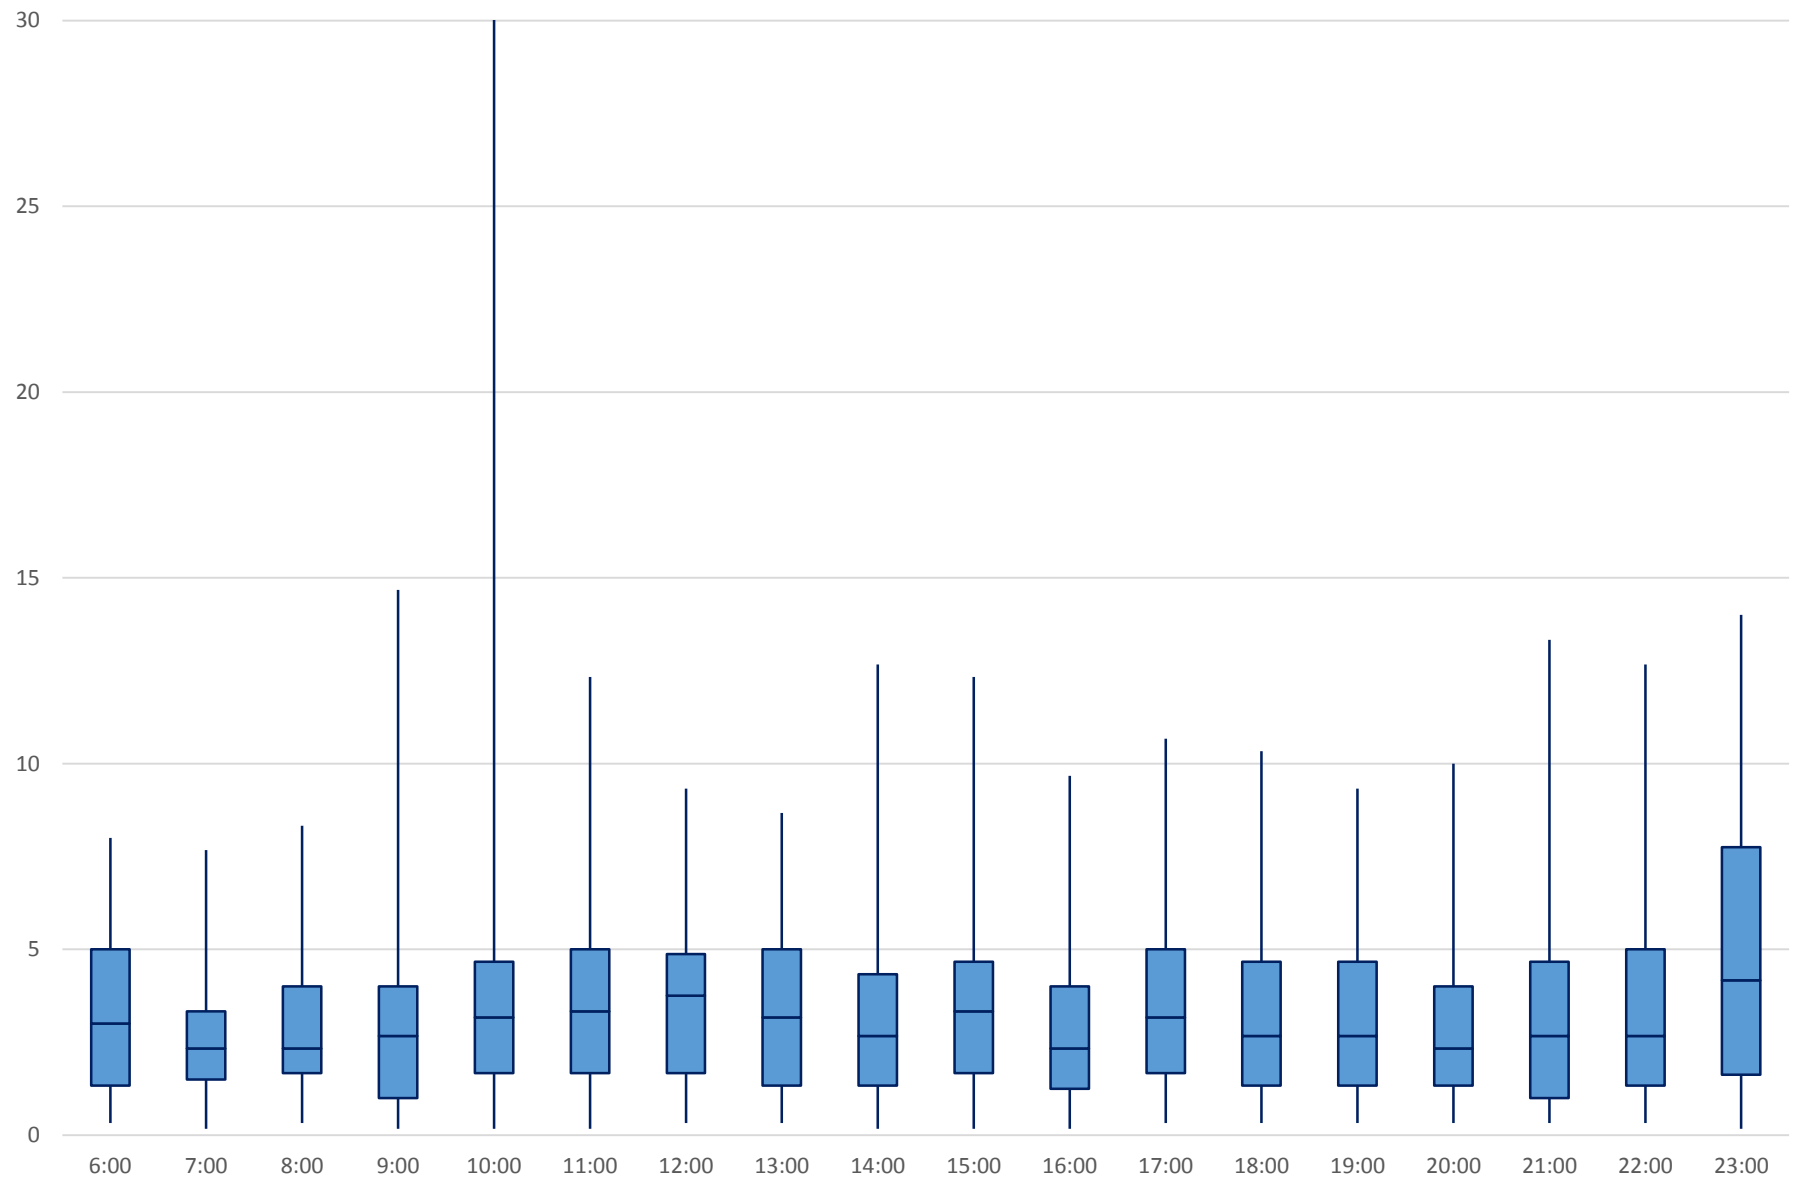

504/514 King/Cherry Headways at Fraser Eastbound October 2018

504/514 King/Cherry Headways at Fraser Eastbound October 2018

504/514 King/Cherry Headways at Fraser Eastbound October 2018

504/514 King/Cherry Headways at Fraser Eastbound October 2018

504/514 King/Cherry Headways at Fraser Eastbound October 2018

504/514 King/Cherry Headways at Fraser Eastbound October 2018

504/514 King/Cherry Headways at Fraser Eastbound October 2018

504/514 King/Cherry Headways at Fraser Eastbound October 2018 Weekday Statistics

504/514 King/Cherry Headways at Fraser Eastbound October 2018 Quartiles Week 1

504/514 King/Cherry Headways at Fraser Eastbound October 2018
Quartiles Week2

504/514 King/Cherry Headways at Fraser Eastbound October 2018
Quartiles Week 3

504/514 King/Cherry Headways at Fraser Eastbound October 2018
Quartiles Week 4

504/514 King/Cherry Headways at Fraser Eastbound October 2018

Quartiles Week 5