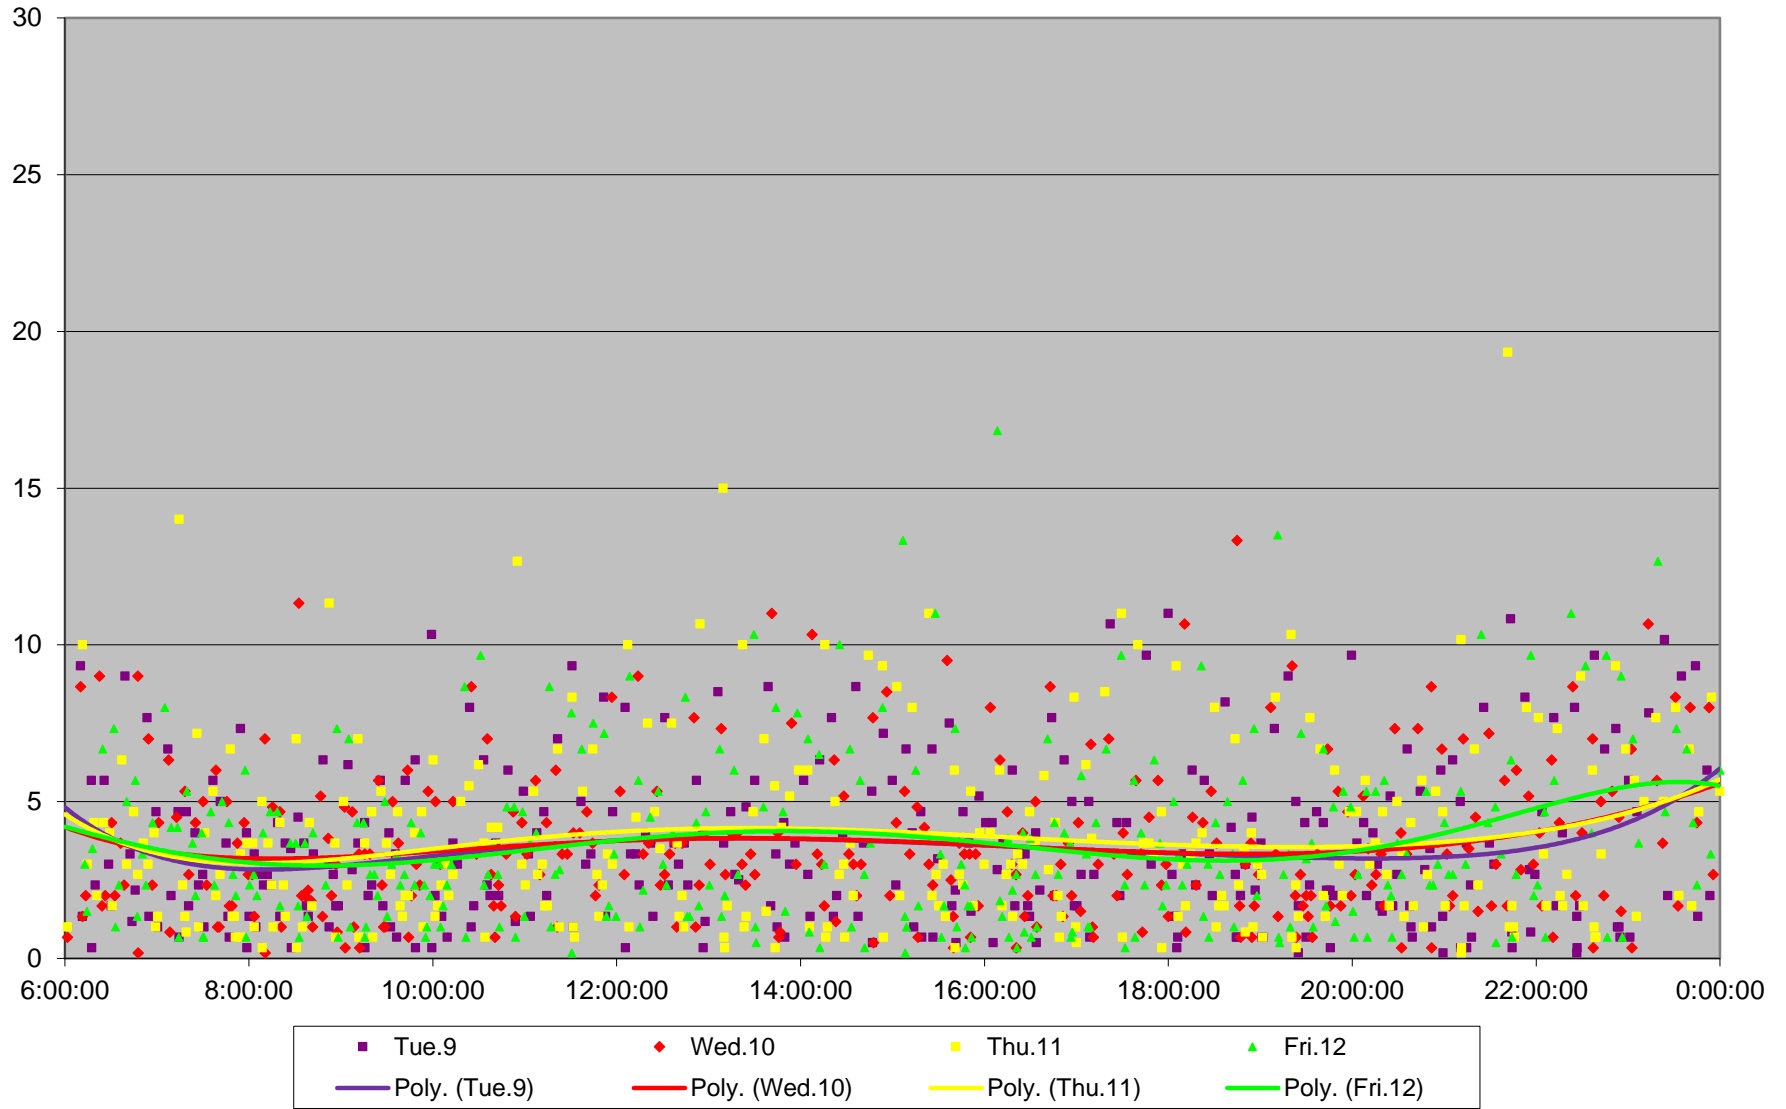

504/514 King/Cherry Headways at Fraser Eastbound October 2018

504/514 King/Cherry Headways at Fraser Eastbound October 2018

504/514 King/Cherry Headways at Fraser Eastbound October 2018

504/514 King/Cherry Headways at Fraser Eastbound October 2018

504/514 King/Cherry Headways at Fraser Eastbound October 2018

504/514 King/Cherry Headways at Fraser Eastbound October 2018

504/514 King/Cherry Headways at Fraser Eastbound October 2018

504/514 King/Cherry Headways at Fraser Eastbound October 2018 Weekday Statistics

504/514 King/Cherry Headways at Fraser Eastbound October 2018 Quartiles Week 1

504/514 King/Cherry Headways at Fraser Eastbound October 2018
Quartiles Week2

504/514 King/Cherry Headways at Fraser Eastbound October 2018
Quartiles Week 3

504/514 King/Cherry Headways at Fraser Eastbound October 2018
Quartiles Week 4

504/514 King/Cherry Headways at Fraser Eastbound October 2018

Quartiles Week 5