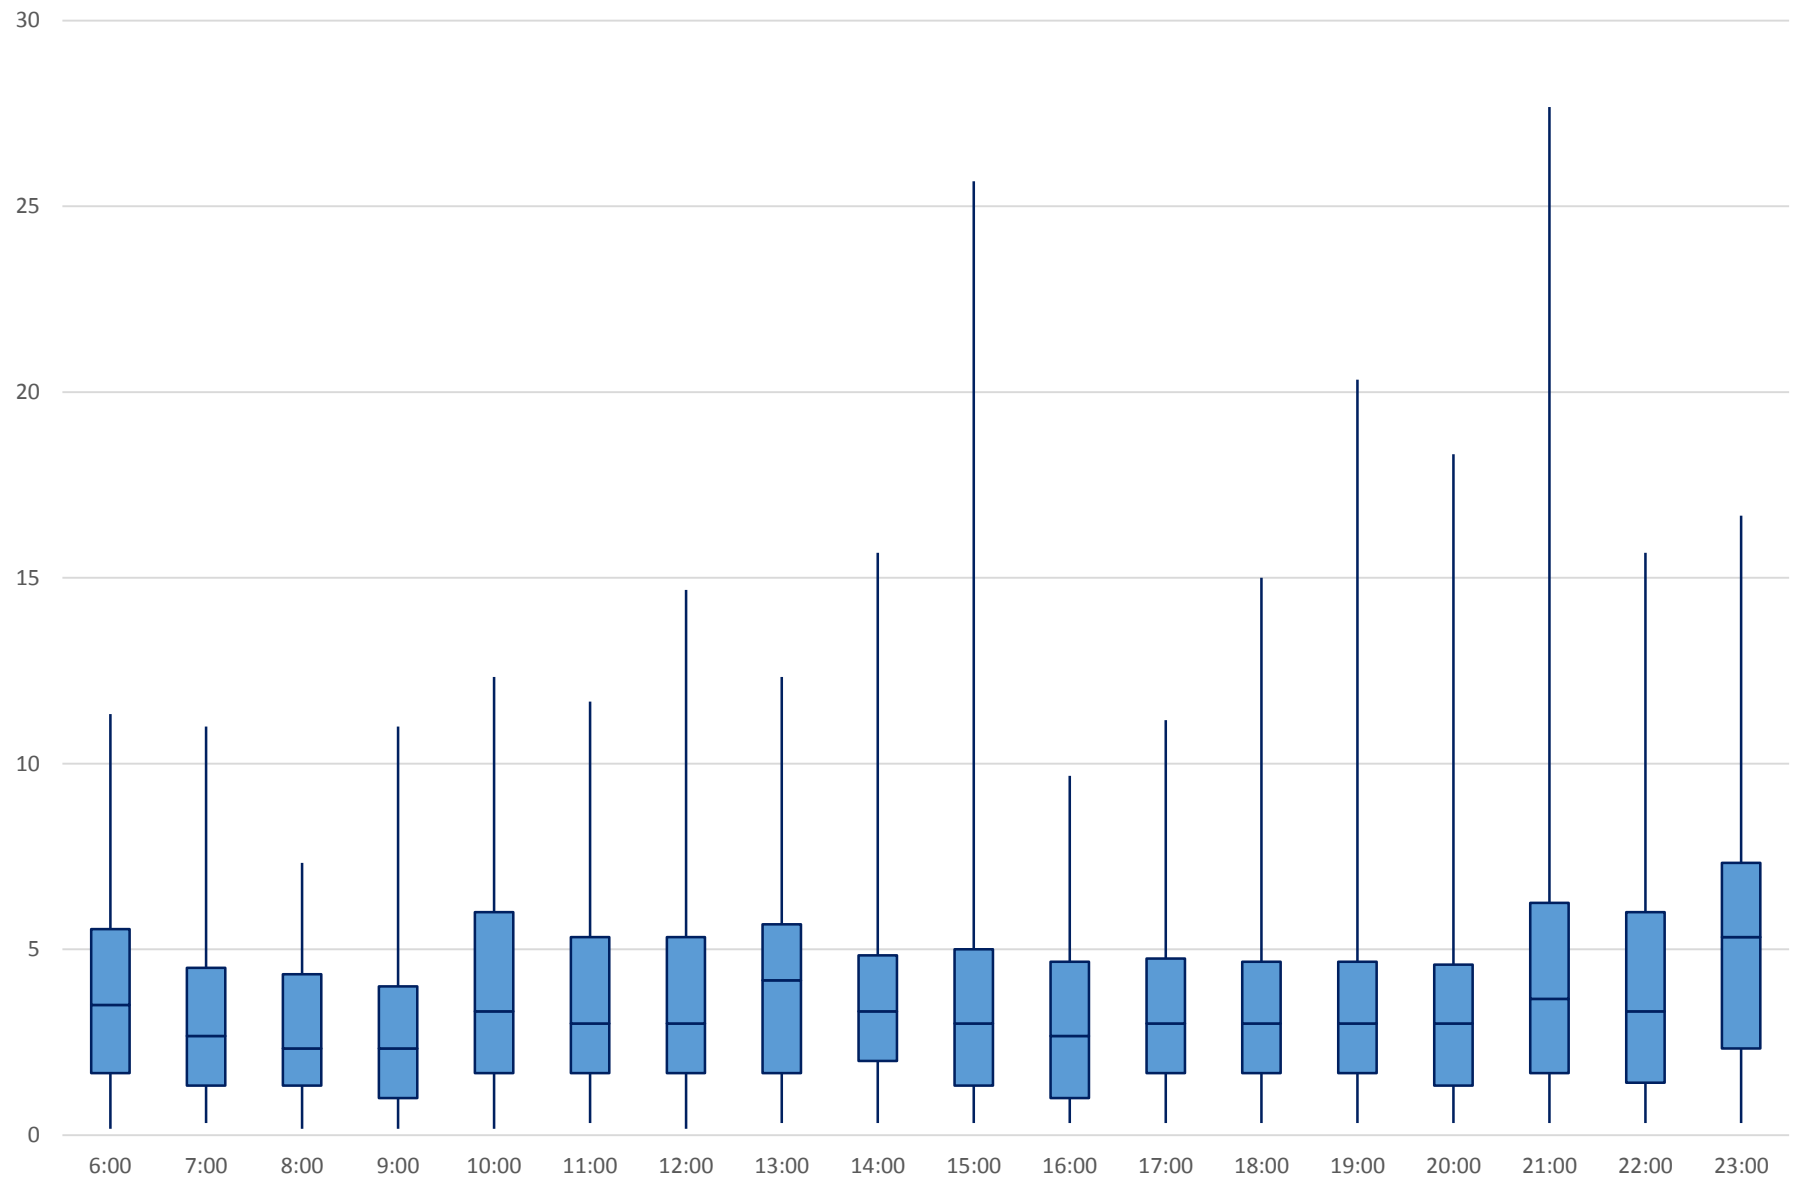

504/514 King/Cherry Headways at Fraser Eastbound October 2018

504/514 King/Cherry Headways at Fraser Eastbound October 2018

504/514 King/Cherry Headways at Fraser Eastbound October 2018

504/514 King/Cherry Headways at Fraser Eastbound October 2018

504/514 King/Cherry Headways at Fraser Eastbound October 2018

504/514 King/Cherry Headways at Fraser Eastbound October 2018

504/514 King/Cherry Headways at Fraser Eastbound October 2018

504/514 King/Cherry Headways at Fraser Eastbound October 2018 Weekday Statistics

504/514 King/Cherry Headways at Fraser Eastbound October 2018 Quartiles Week 1

504/514 King/Cherry Headways at Fraser Eastbound October 2018
Quartiles Week2

504/514 King/Cherry Headways at Fraser Eastbound October 2018
Quartiles Week 3

504/514 King/Cherry Headways at Fraser Eastbound October 2018
Quartiles Week 4

504/514 King/Cherry Headways at Fraser Eastbound October 2018

Quartiles Week 5