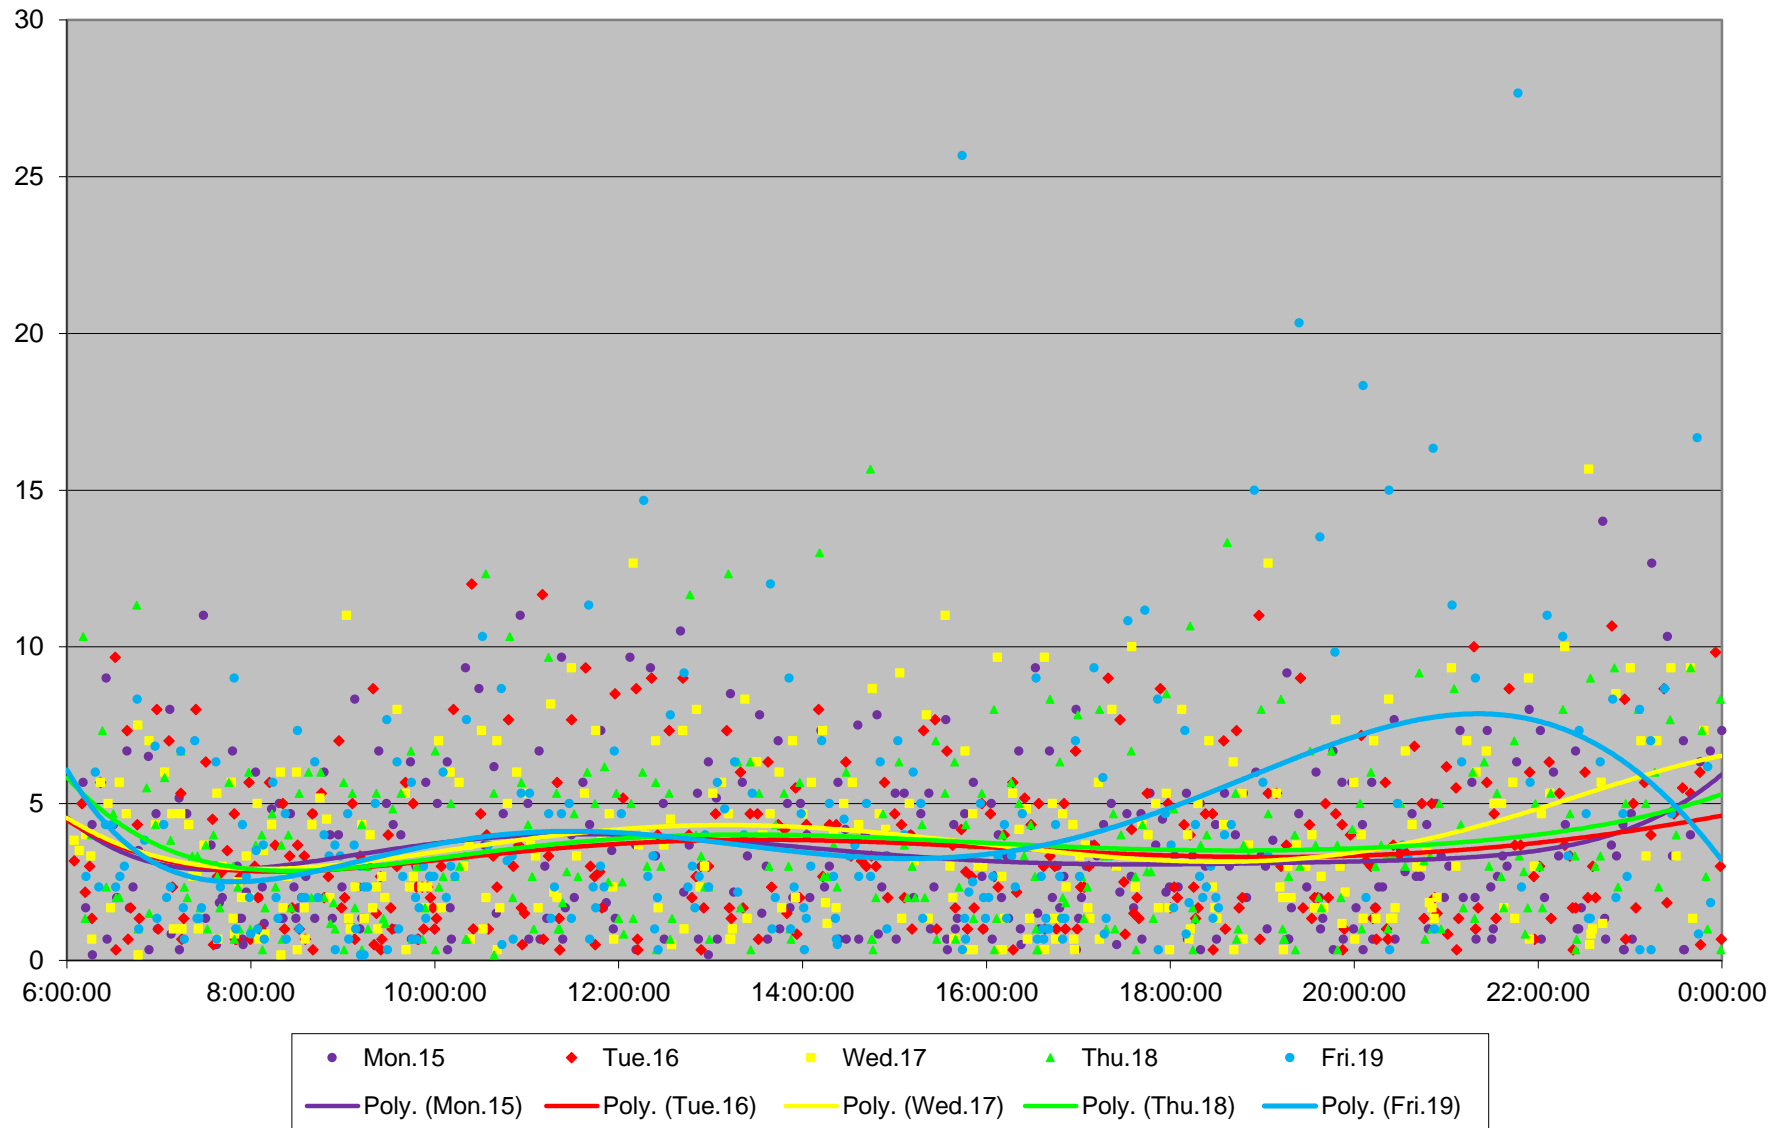

504/514 King/Cherry Headways at Fraser Eastbound October 2018

504/514 King/Cherry Headways at Fraser Eastbound October 2018

504/514 King/Cherry Headways at Fraser Eastbound October 2018

504/514 King/Cherry Headways at Fraser Eastbound October 2018

504/514 King/Cherry Headways at Fraser Eastbound October 2018

504/514 King/Cherry Headways at Fraser Eastbound October 2018

504/514 King/Cherry Headways at Fraser Eastbound October 2018

504/514 King/Cherry Headways at Fraser Eastbound October 2018 Weekday Statistics

504/514 King/Cherry Headways at Fraser Eastbound October 2018 Quartiles Week 1

504/514 King/Cherry Headways at Fraser Eastbound October 2018
Quartiles Week2

504/514 King/Cherry Headways at Fraser Eastbound October 2018
Quartiles Week 3

504/514 King/Cherry Headways at Fraser Eastbound October 2018
Quartiles Week 4

504/514 King/Cherry Headways at Fraser Eastbound October 2018

Quartiles Week 5