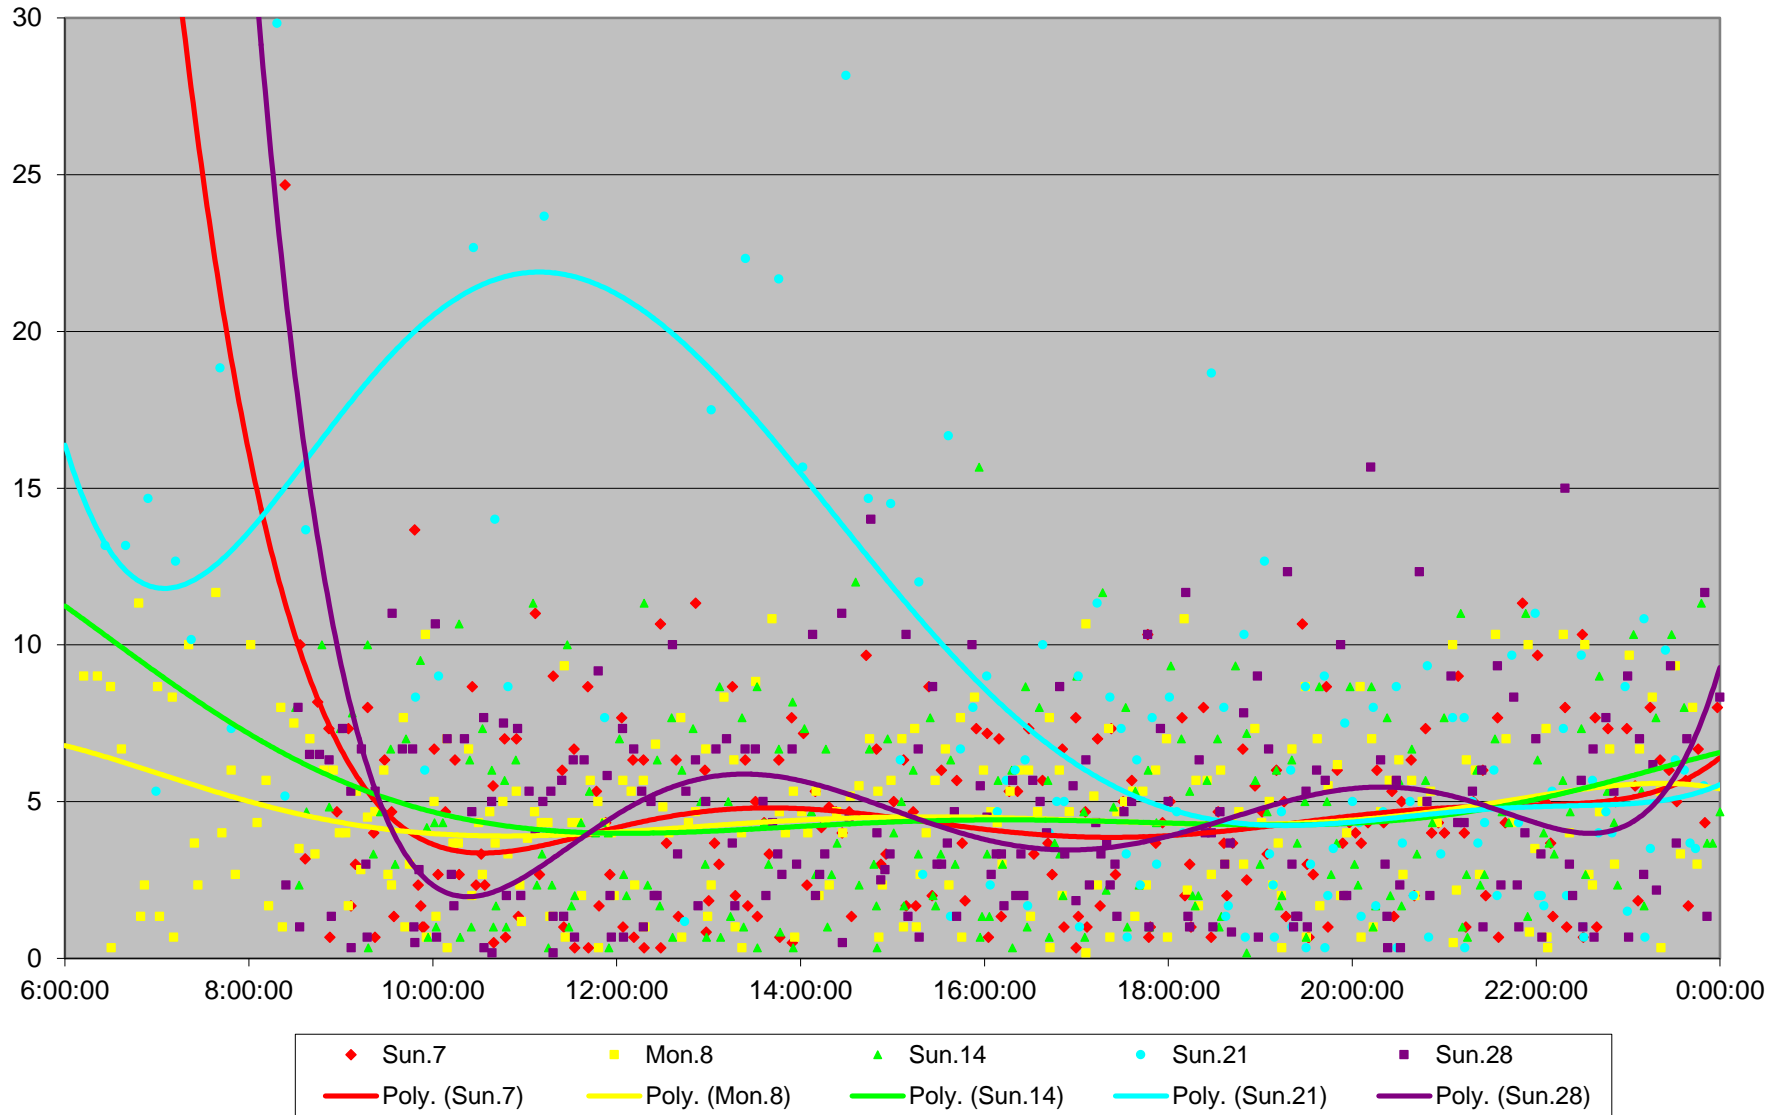

504/514 King/Cherry Headways at Fraser Eastbound October 2018

504/514 King/Cherry Headways at Fraser Eastbound October 2018

504/514 King/Cherry Headways at Fraser Eastbound October 2018

504/514 King/Cherry Headways at Fraser Eastbound October 2018

504/514 King/Cherry Headways at Fraser Eastbound October 2018

504/514 King/Cherry Headways at Fraser Eastbound October 2018

504/514 King/Cherry Headways at Fraser Eastbound October 2018

504/514 King/Cherry Headways at Fraser Eastbound October 2018 Weekday Statistics

504/514 King/Cherry Headways at Fraser Eastbound October 2018 Quartiles Week 1

504/514 King/Cherry Headways at Fraser Eastbound October 2018
Quartiles Week2

504/514 King/Cherry Headways at Fraser Eastbound October 2018
Quartiles Week 3

504/514 King/Cherry Headways at Fraser Eastbound October 2018
Quartiles Week 4

504/514 King/Cherry Headways at Fraser Eastbound October 2018

Quartiles Week 5