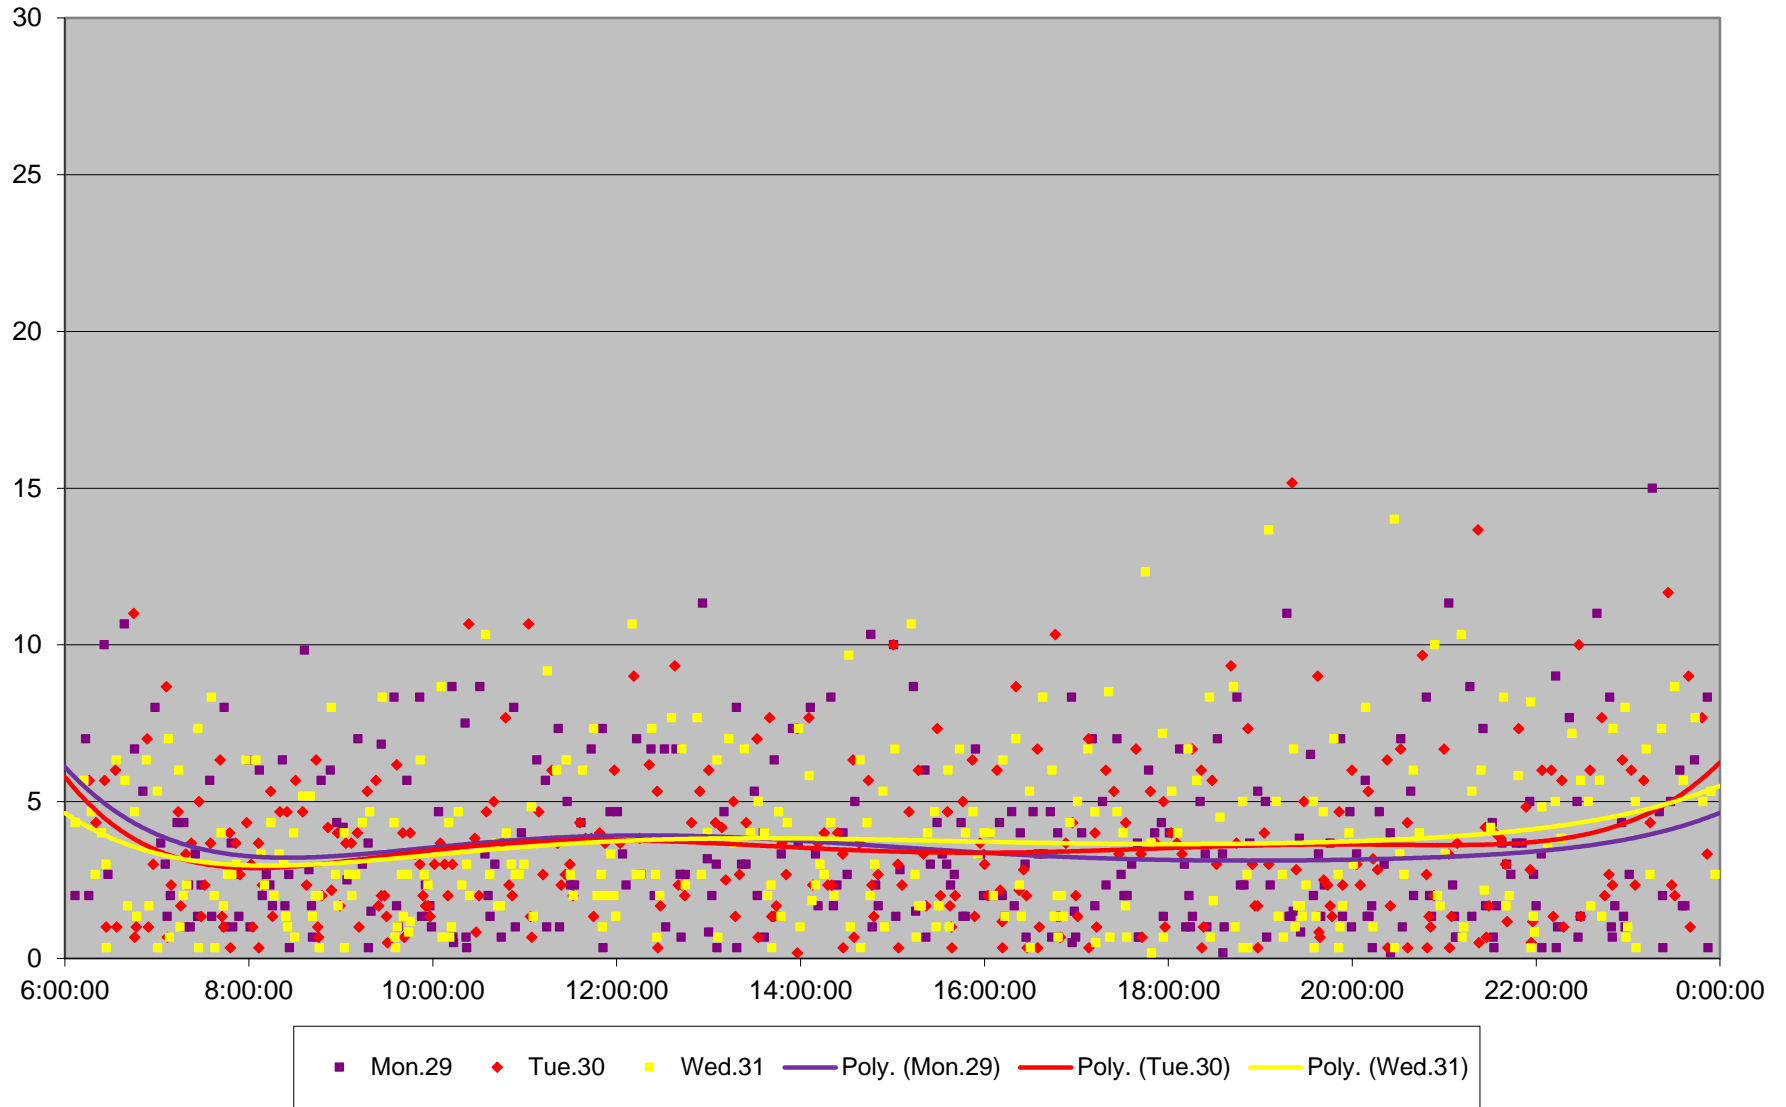

504/514 King/Cherry Headways at Fraser Eastbound October 2018

504/514 King/Cherry Headways at Fraser Eastbound October 2018

504/514 King/Cherry Headways at Fraser Eastbound October 2018

504/514 King/Cherry Headways at Fraser Eastbound October 2018

504/514 King/Cherry Headways at Fraser Eastbound October 2018

504/514 King/Cherry Headways at Fraser Eastbound October 2018

504/514 King/Cherry Headways at Fraser Eastbound October 2018

504/514 King/Cherry Headways at Fraser Eastbound October 2018 Weekday Statistics

504/514 King/Cherry Headways at Fraser Eastbound October 2018 Quartiles Week 1

504/514 King/Cherry Headways at Fraser Eastbound October 2018
Quartiles Week2

504/514 King/Cherry Headways at Fraser Eastbound October 2018
Quartiles Week 3

504/514 King/Cherry Headways at Fraser Eastbound October 2018
Quartiles Week 4

504/514 King/Cherry Headways at Fraser Eastbound October 2018

Quartiles Week 5