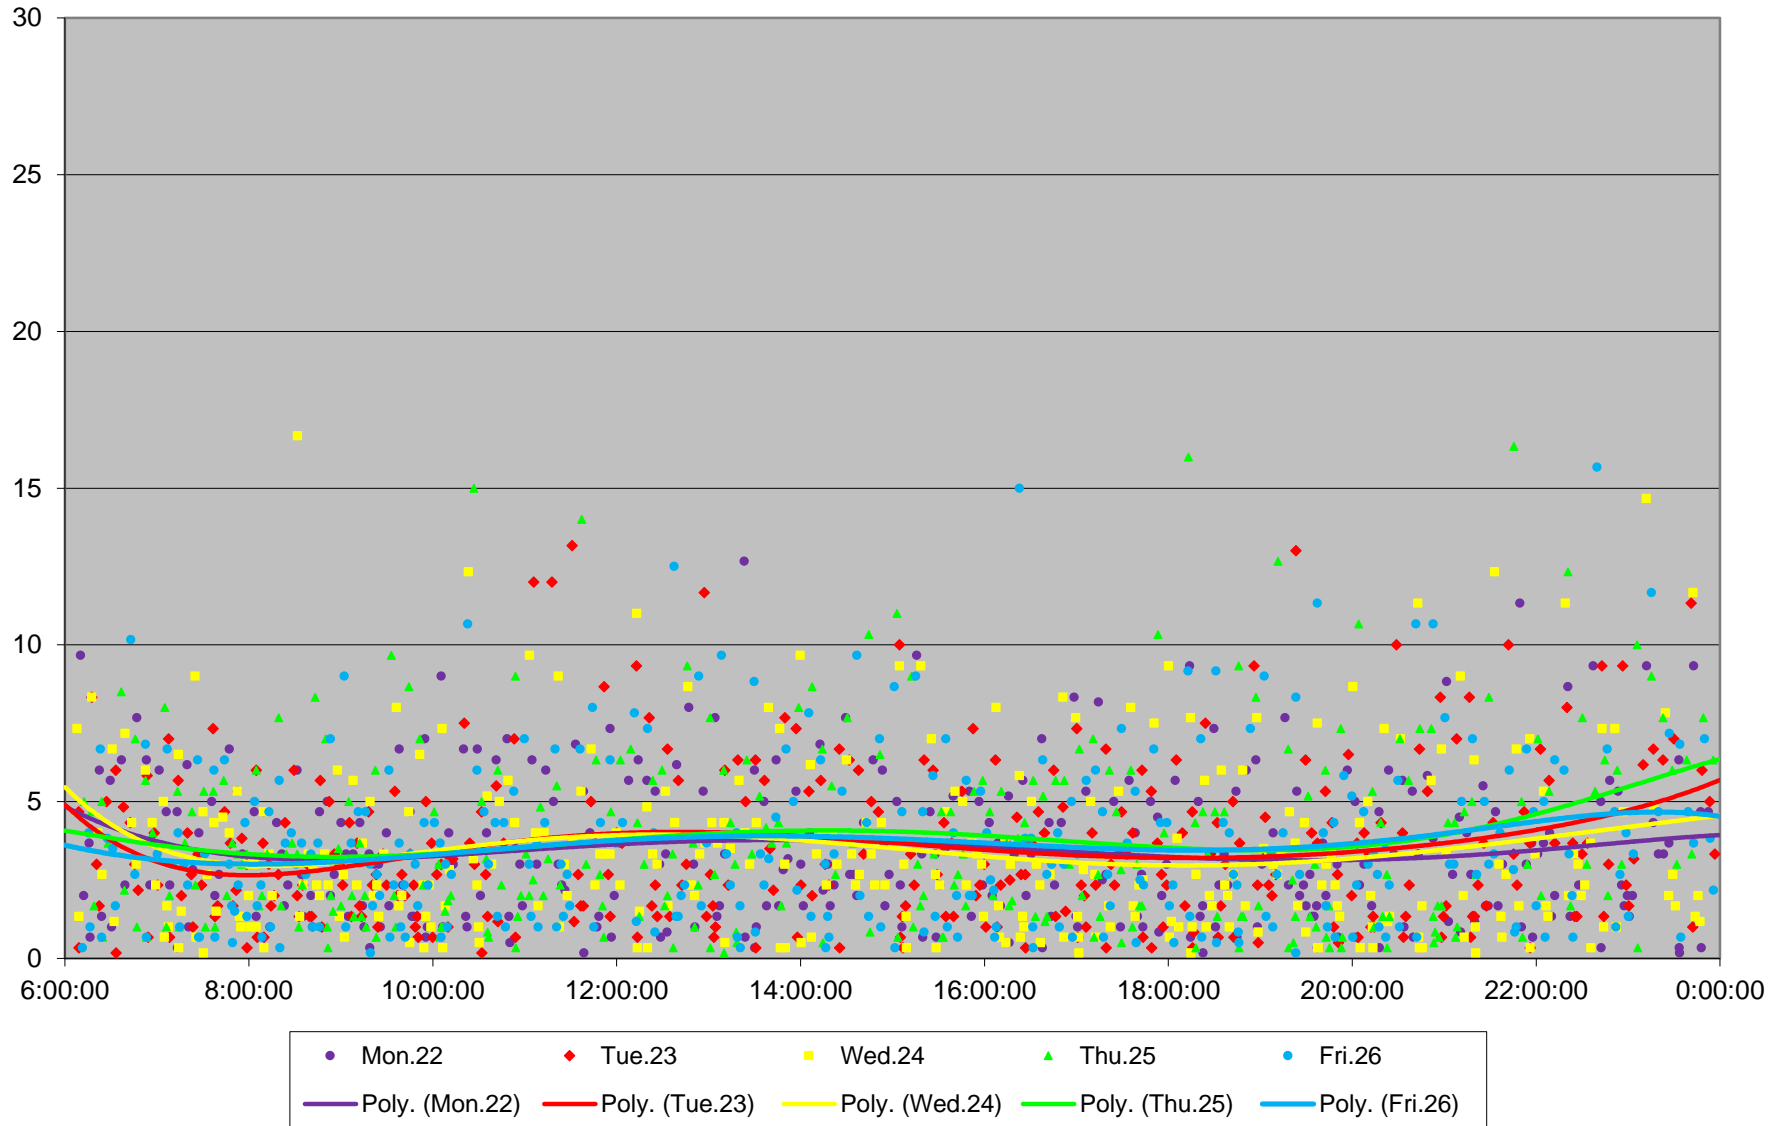

504/514 King/Cherry Headways at Fraser Eastbound October 2018

504/514 King/Cherry Headways at Fraser Eastbound October 2018

504/514 King/Cherry Headways at Fraser Eastbound October 2018

504/514 King/Cherry Headways at Fraser Eastbound October 2018

504/514 King/Cherry Headways at Fraser Eastbound October 2018

504/514 King/Cherry Headways at Fraser Eastbound October 2018

504/514 King/Cherry Headways at Fraser Eastbound October 2018

504/514 King/Cherry Headways at Fraser Eastbound October 2018 Weekday Statistics

504/514 King/Cherry Headways at Fraser Eastbound October 2018 Quartiles Week 1

504/514 King/Cherry Headways at Fraser Eastbound October 2018
Quartiles Week2

504/514 King/Cherry Headways at Fraser Eastbound October 2018
Quartiles Week 3

504/514 King/Cherry Headways at Fraser Eastbound October 2018
Quartiles Week 4

504/514 King/Cherry Headways at Fraser Eastbound October 2018

Quartiles Week 5