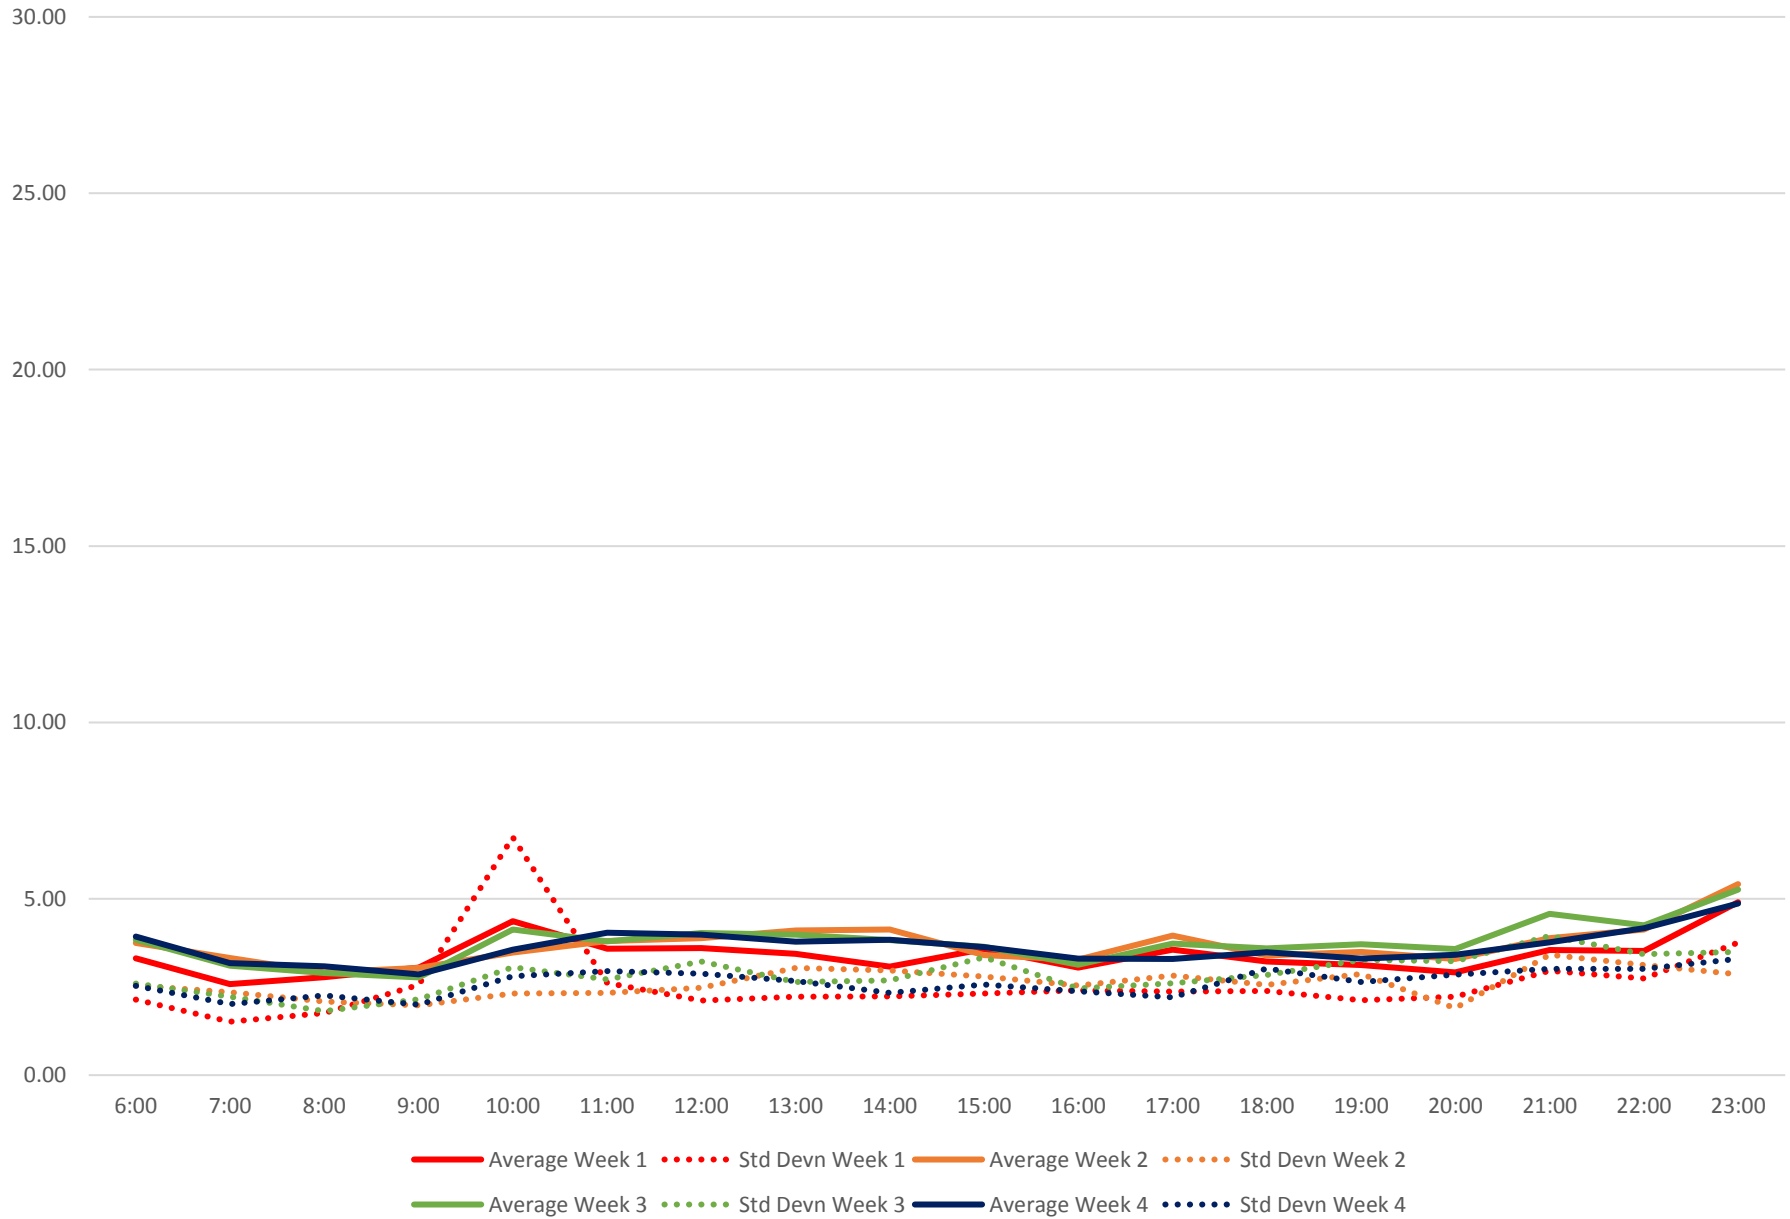

504/514 King/Cherry Headways at Fraser Eastbound October 2018

504/514 King/Cherry Headways at Fraser Eastbound October 2018

504/514 King/Cherry Headways at Fraser Eastbound October 2018

504/514 King/Cherry Headways at Fraser Eastbound October 2018

504/514 King/Cherry Headways at Fraser Eastbound October 2018

504/514 King/Cherry Headways at Fraser Eastbound October 2018

504/514 King/Cherry Headways at Fraser Eastbound October 2018

504/514 King/Cherry Headways at Fraser Eastbound October 2018 Weekday Statistics

504/514 King/Cherry Headways at Fraser Eastbound October 2018 Quartiles Week 1

504/514 King/Cherry Headways at Fraser Eastbound October 2018
Quartiles Week2

504/514 King/Cherry Headways at Fraser Eastbound October 2018
Quartiles Week 3

504/514 King/Cherry Headways at Fraser Eastbound October 2018
Quartiles Week 4

504/514 King/Cherry Headways at Fraser Eastbound October 2018

Quartiles Week 5