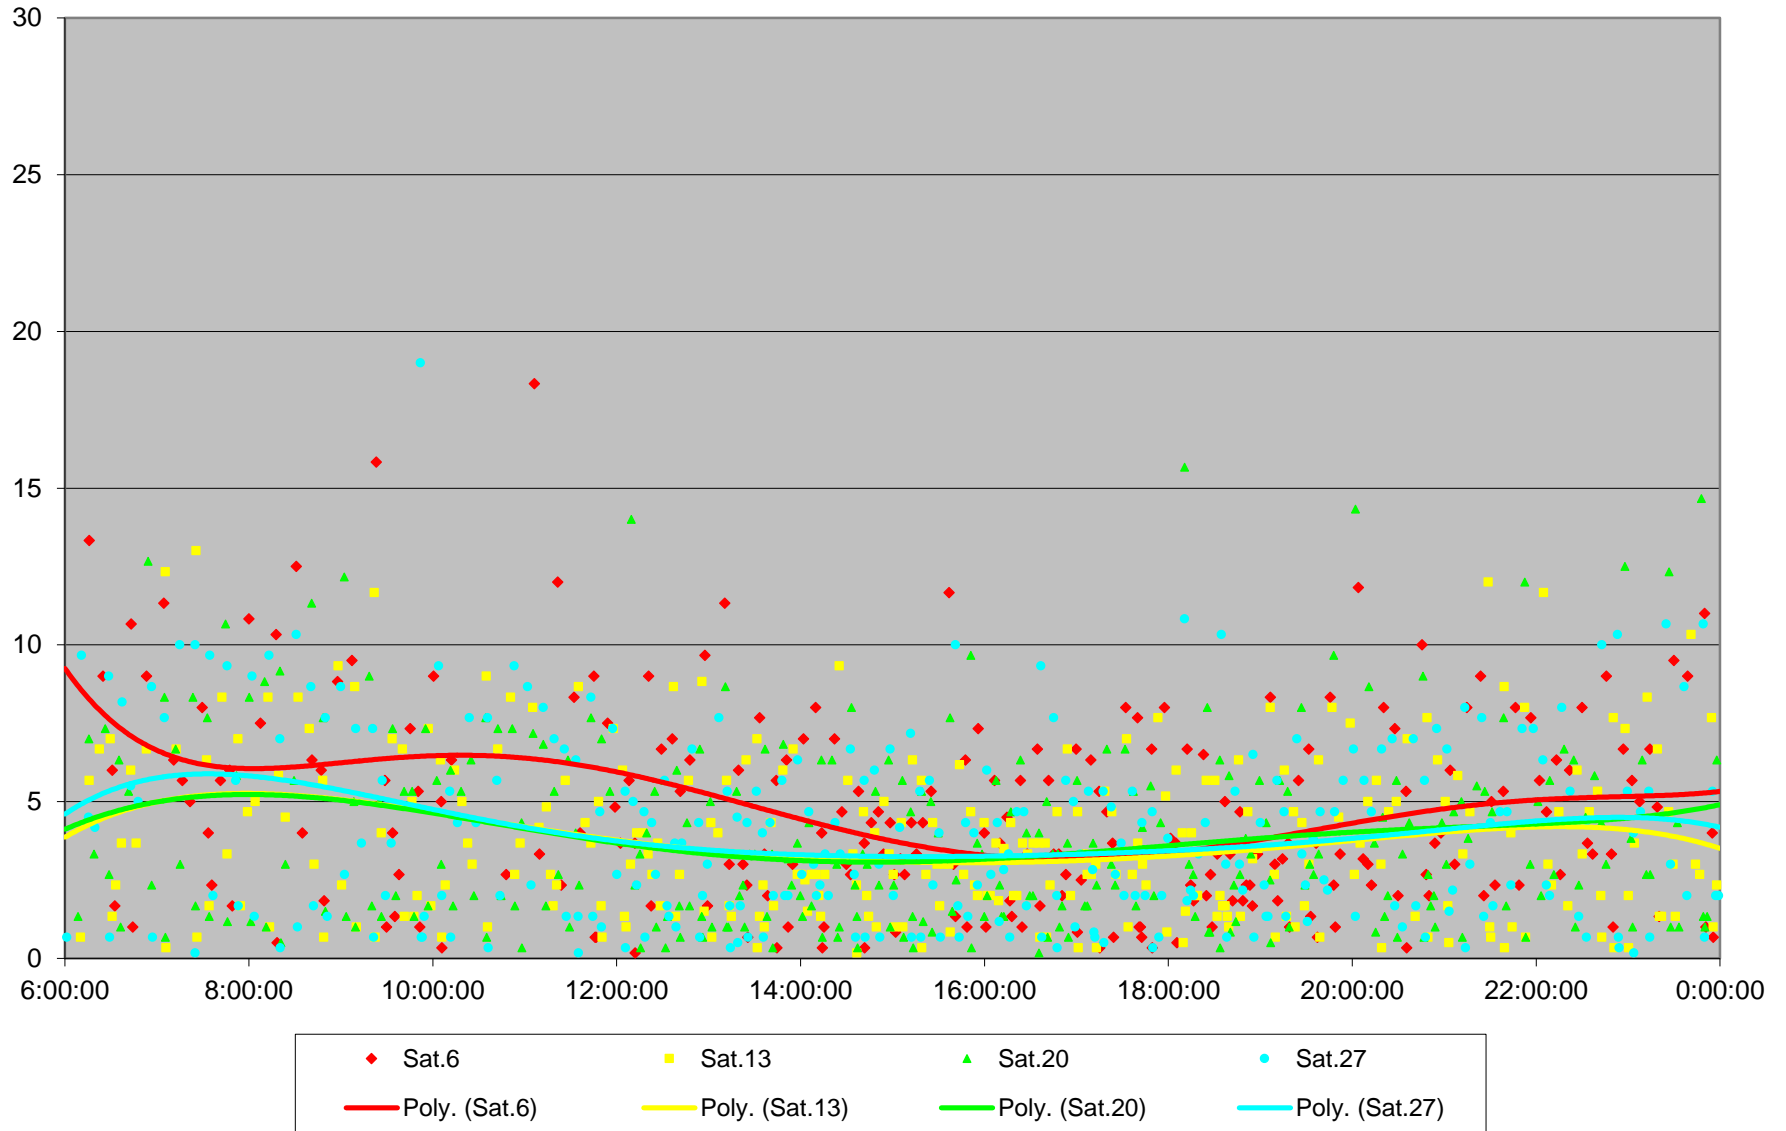

504/514 King/Cherry Headways at Fraser Eastbound October 2018

504/514 King/Cherry Headways at Fraser Eastbound October 2018

504/514 King/Cherry Headways at Fraser Eastbound October 2018

504/514 King/Cherry Headways at Fraser Eastbound October 2018

504/514 King/Cherry Headways at Fraser Eastbound October 2018

504/514 King/Cherry Headways at Fraser Eastbound October 2018

504/514 King/Cherry Headways at Fraser Eastbound October 2018

504/514 King/Cherry Headways at Fraser Eastbound October 2018 Weekday Statistics

504/514 King/Cherry Headways at Fraser Eastbound October 2018 Quartiles Week 1

504/514 King/Cherry Headways at Fraser Eastbound October 2018
Quartiles Week2

504/514 King/Cherry Headways at Fraser Eastbound October 2018
Quartiles Week 3

504/514 King/Cherry Headways at Fraser Eastbound October 2018
Quartiles Week 4

504/514 King/Cherry Headways at Fraser Eastbound October 2018

Quartiles Week 5