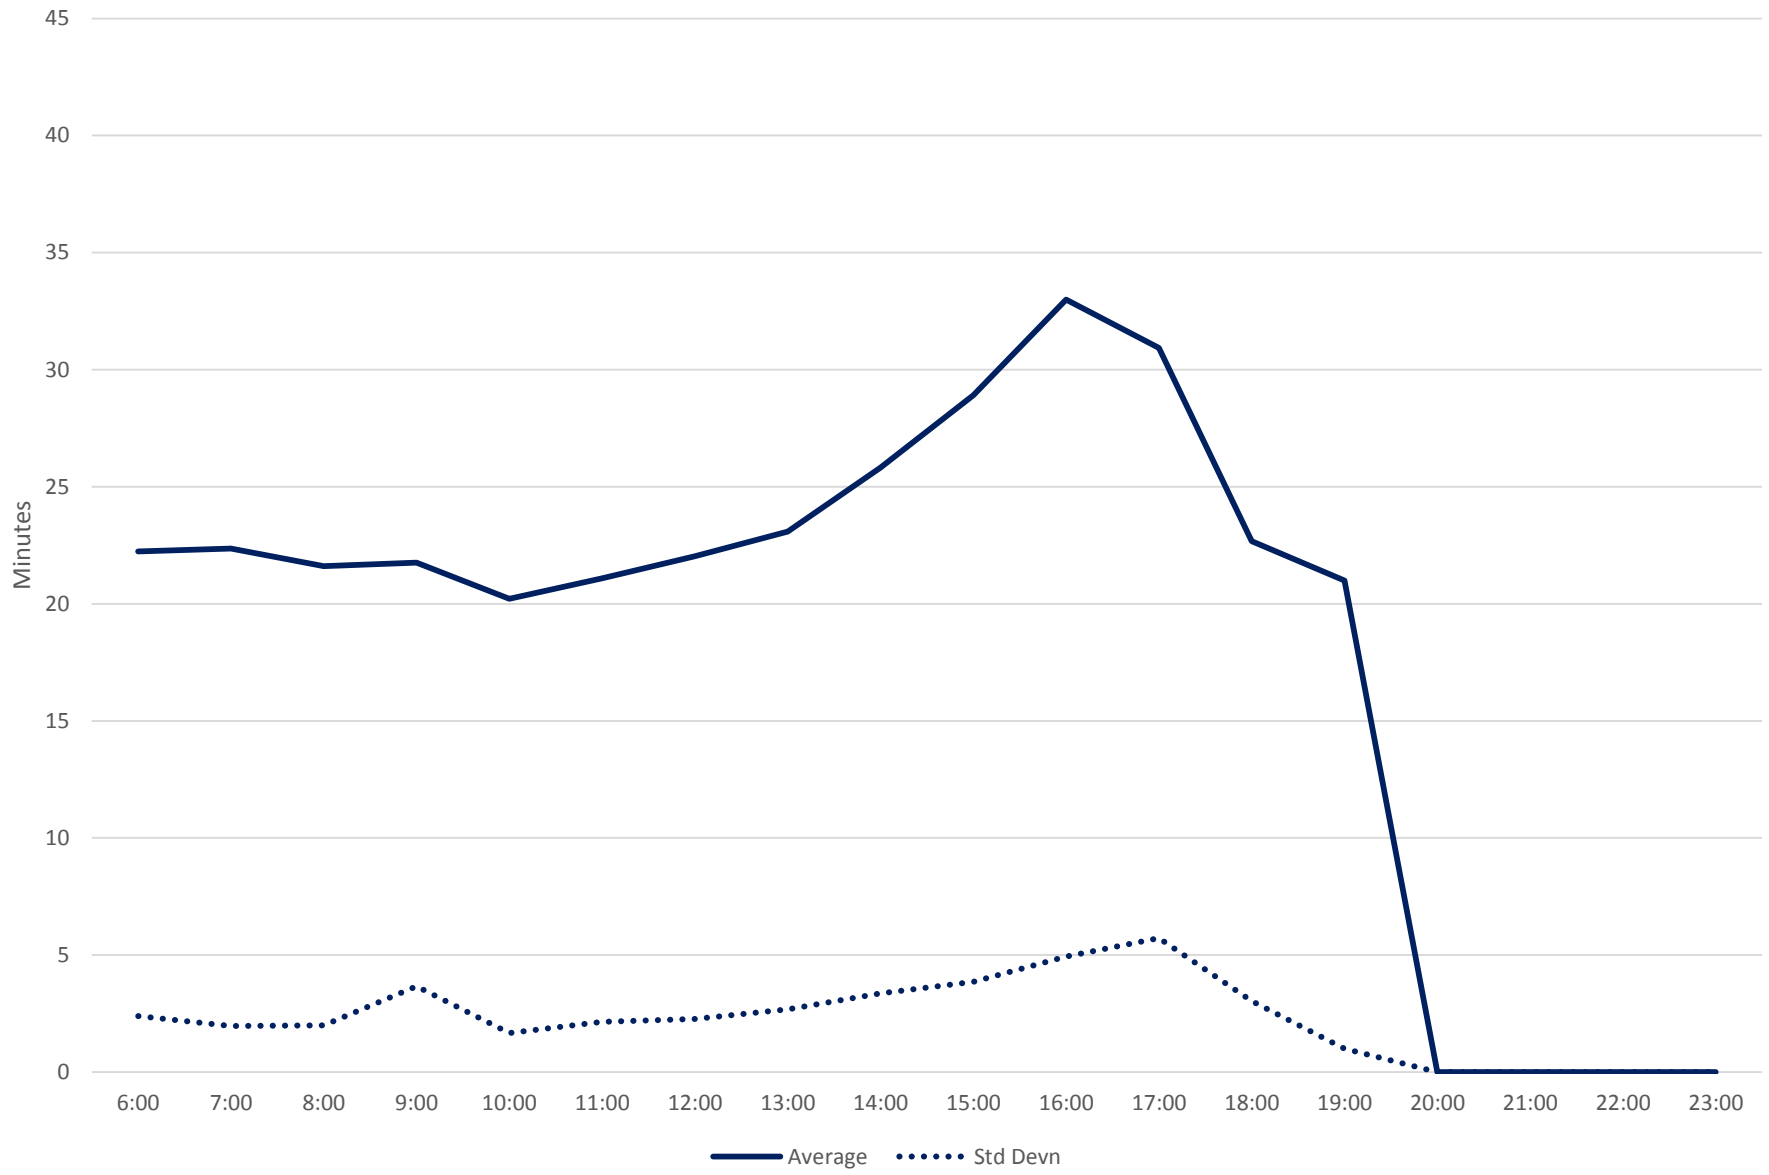

60 Steeles West Link Times From W of Pioneer Village Stn To E of Steinway Westbound April 2018 Weekday Statistics