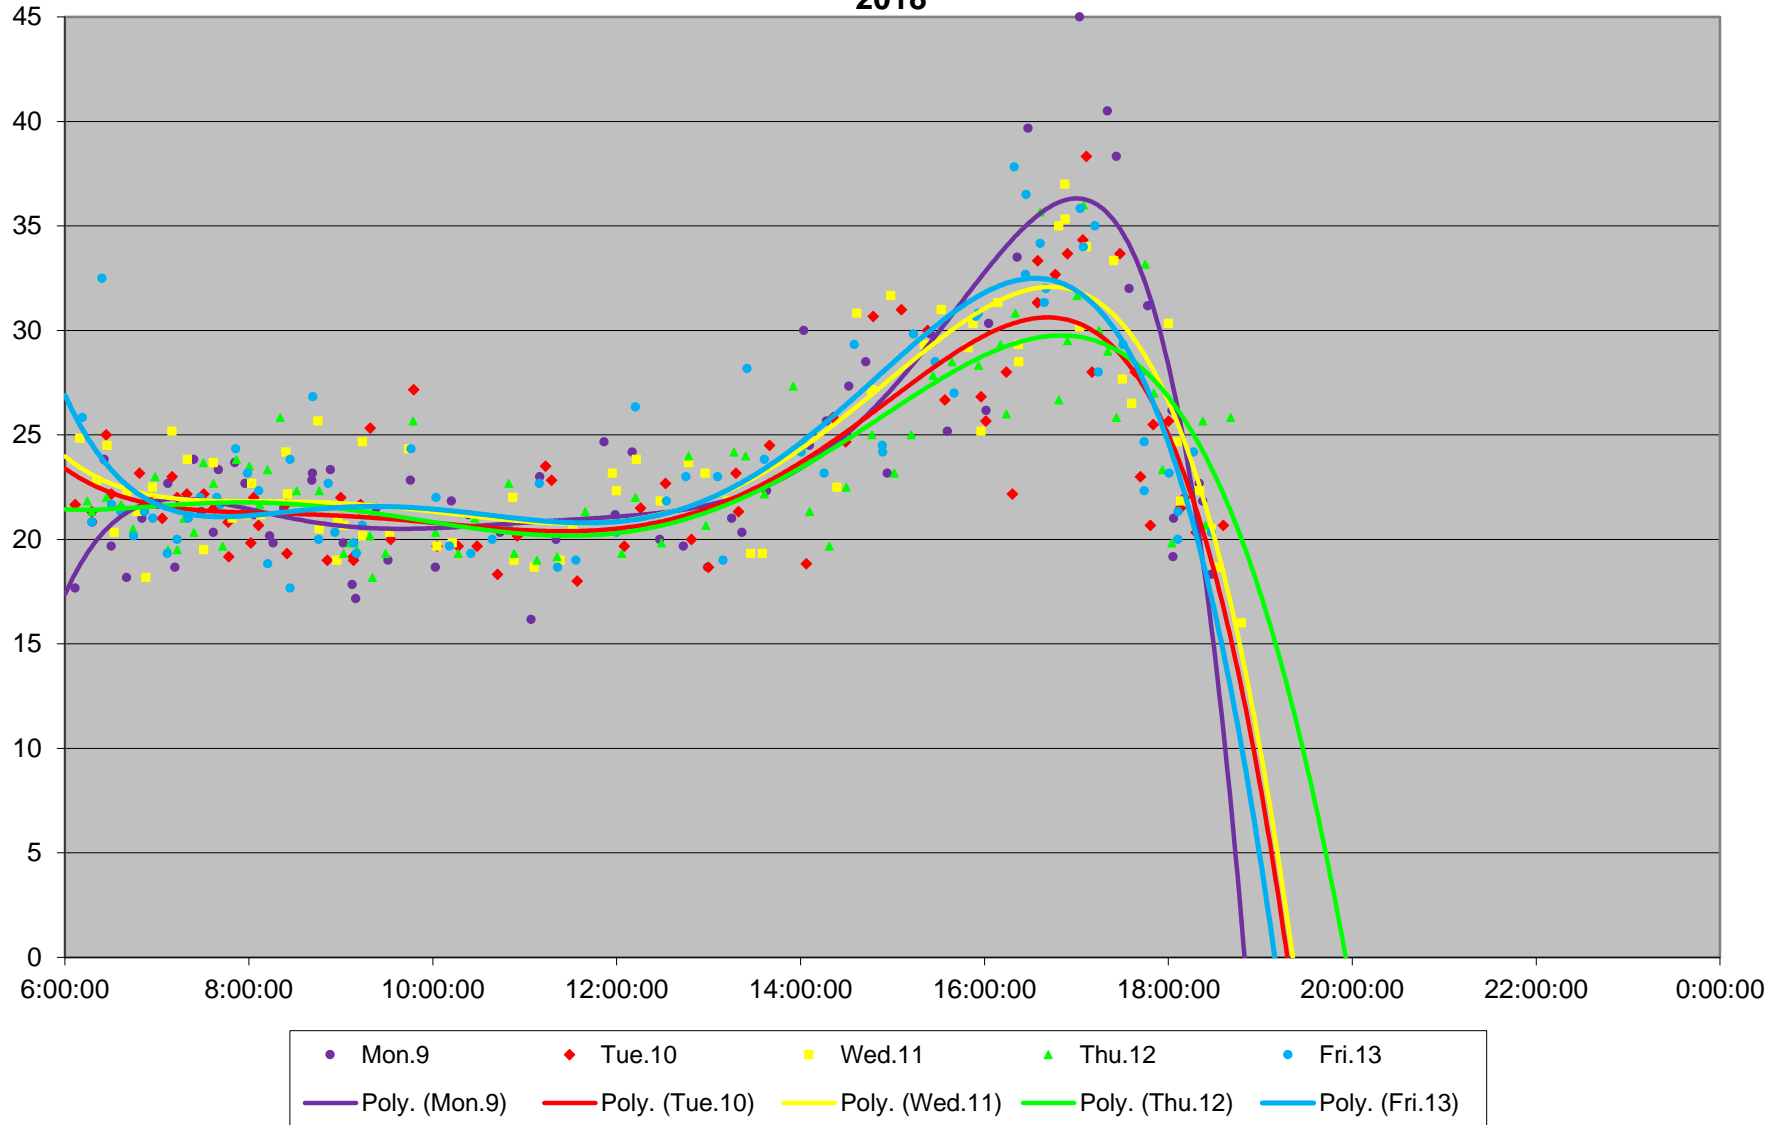

60 Steeles West Link Times From W of Pioneer Village Stn To E of Steinway Westbound April 2018