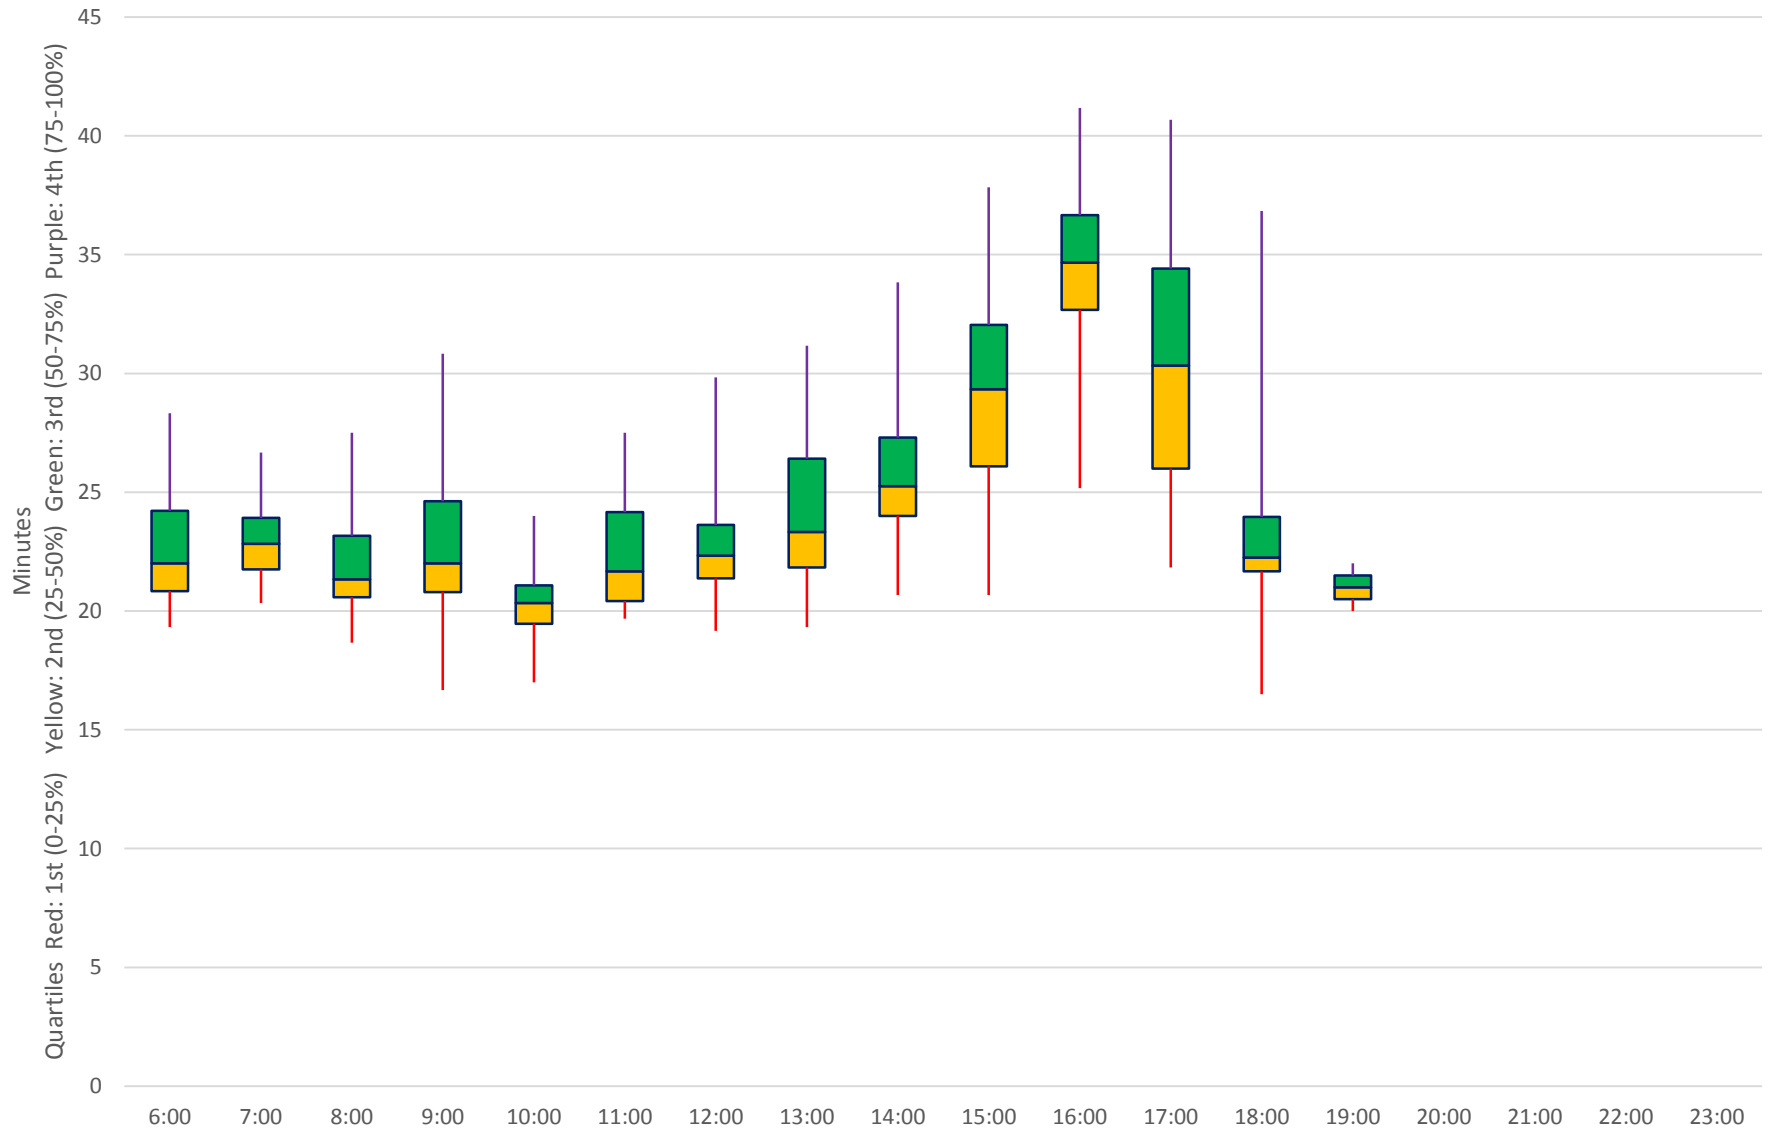

60 Steeles West Link Times From W of Pioneer Village Stn To E of Steinway Westbound April
2018
Quartiles Week 4