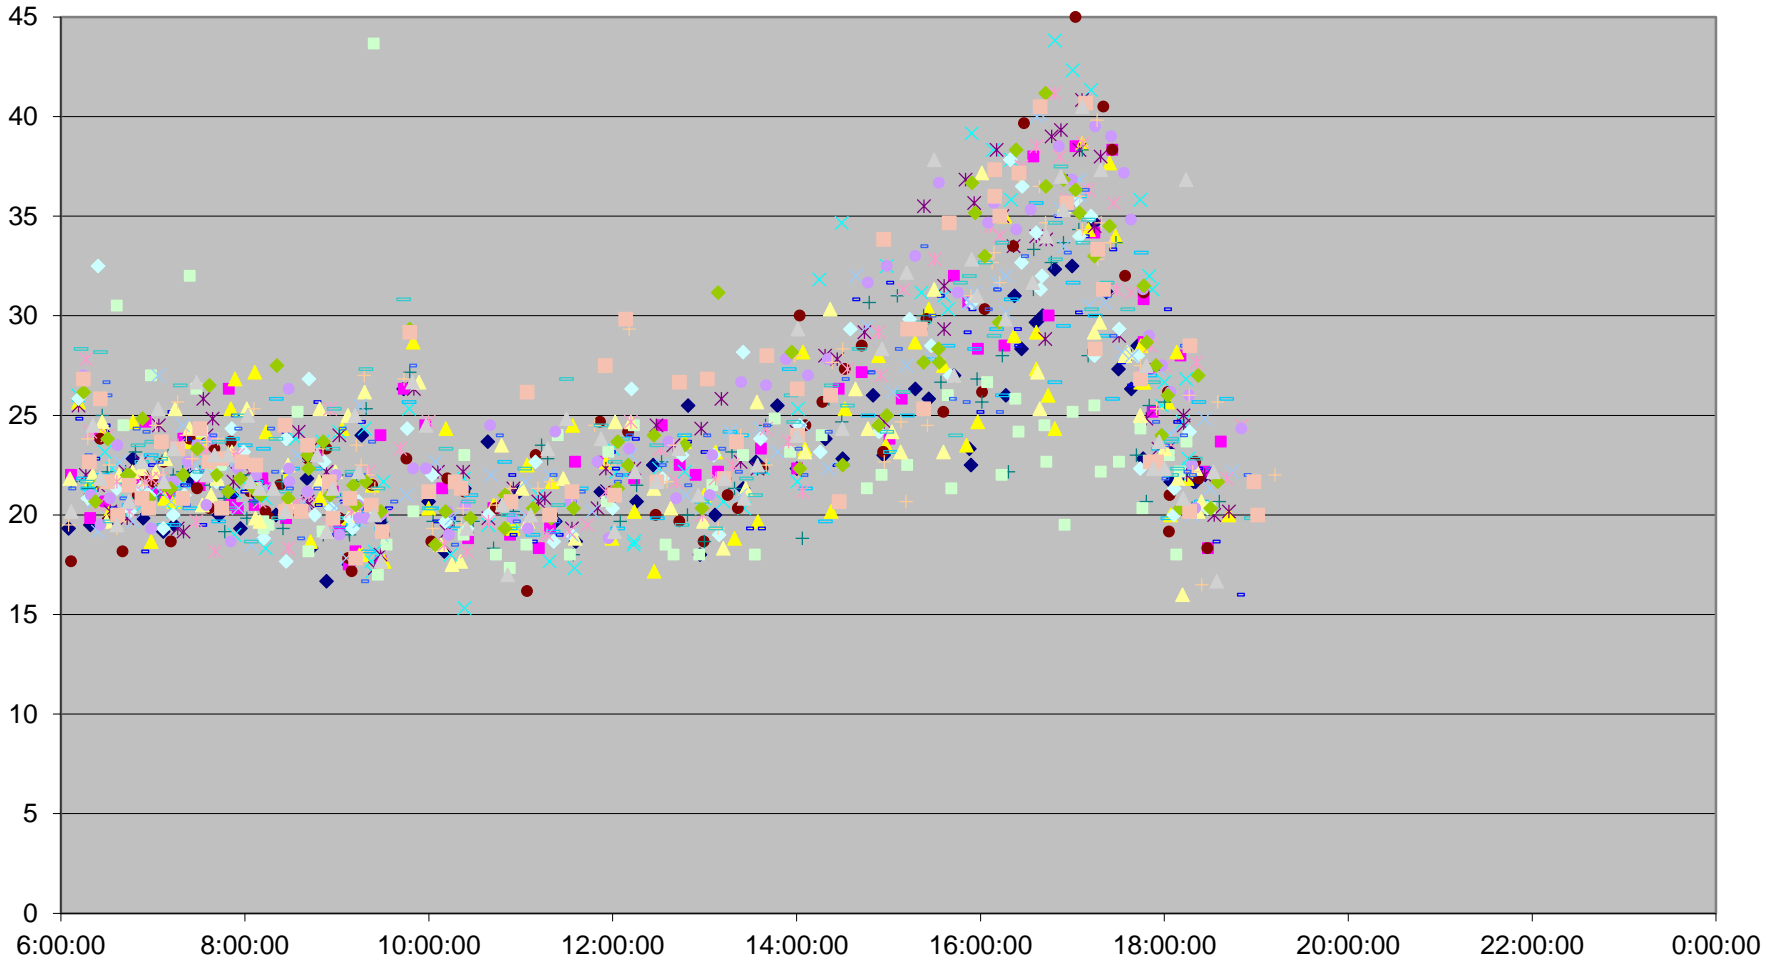

### 60 Steeles West Link Times From W of Pioneer Village Stn To E of Steinway Westbound April 2018

◆ Mon.2	■ Tue.3	▲ Wed.4	× Thu.5	× Fri.6	● Mon.9	+ Tue.10
- Wed.11	- Thu.12	◆ Fri.13	■ Mon.16	▲ Tue.17	× Wed.18	× Thu.19
● Fri.20	+ Mon.23	- Tue.24	- Wed.25	◆ Thu.26	■ Fri.27	▲ Mon.30