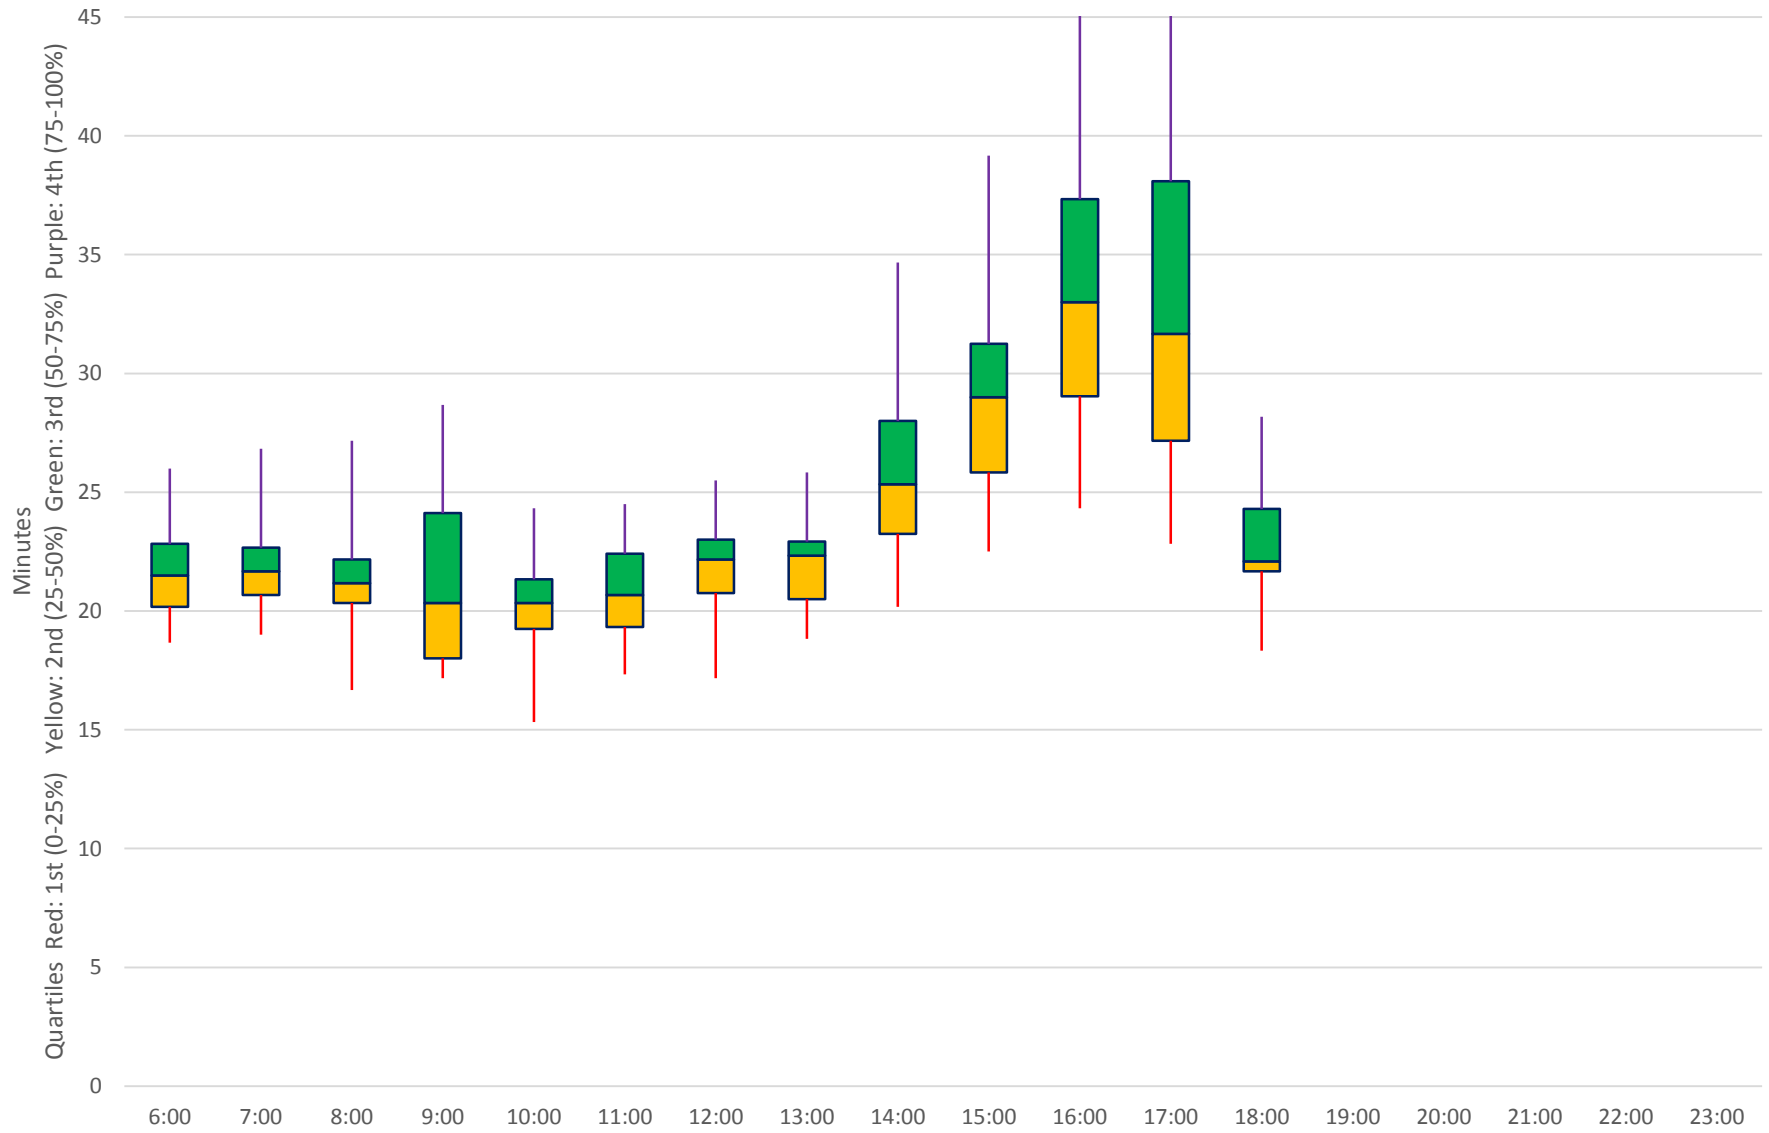

60 Steeles West Link Times From W of Pioneer Village Stn To E of Steinway Westbound April
2018
Quartiles Week 1