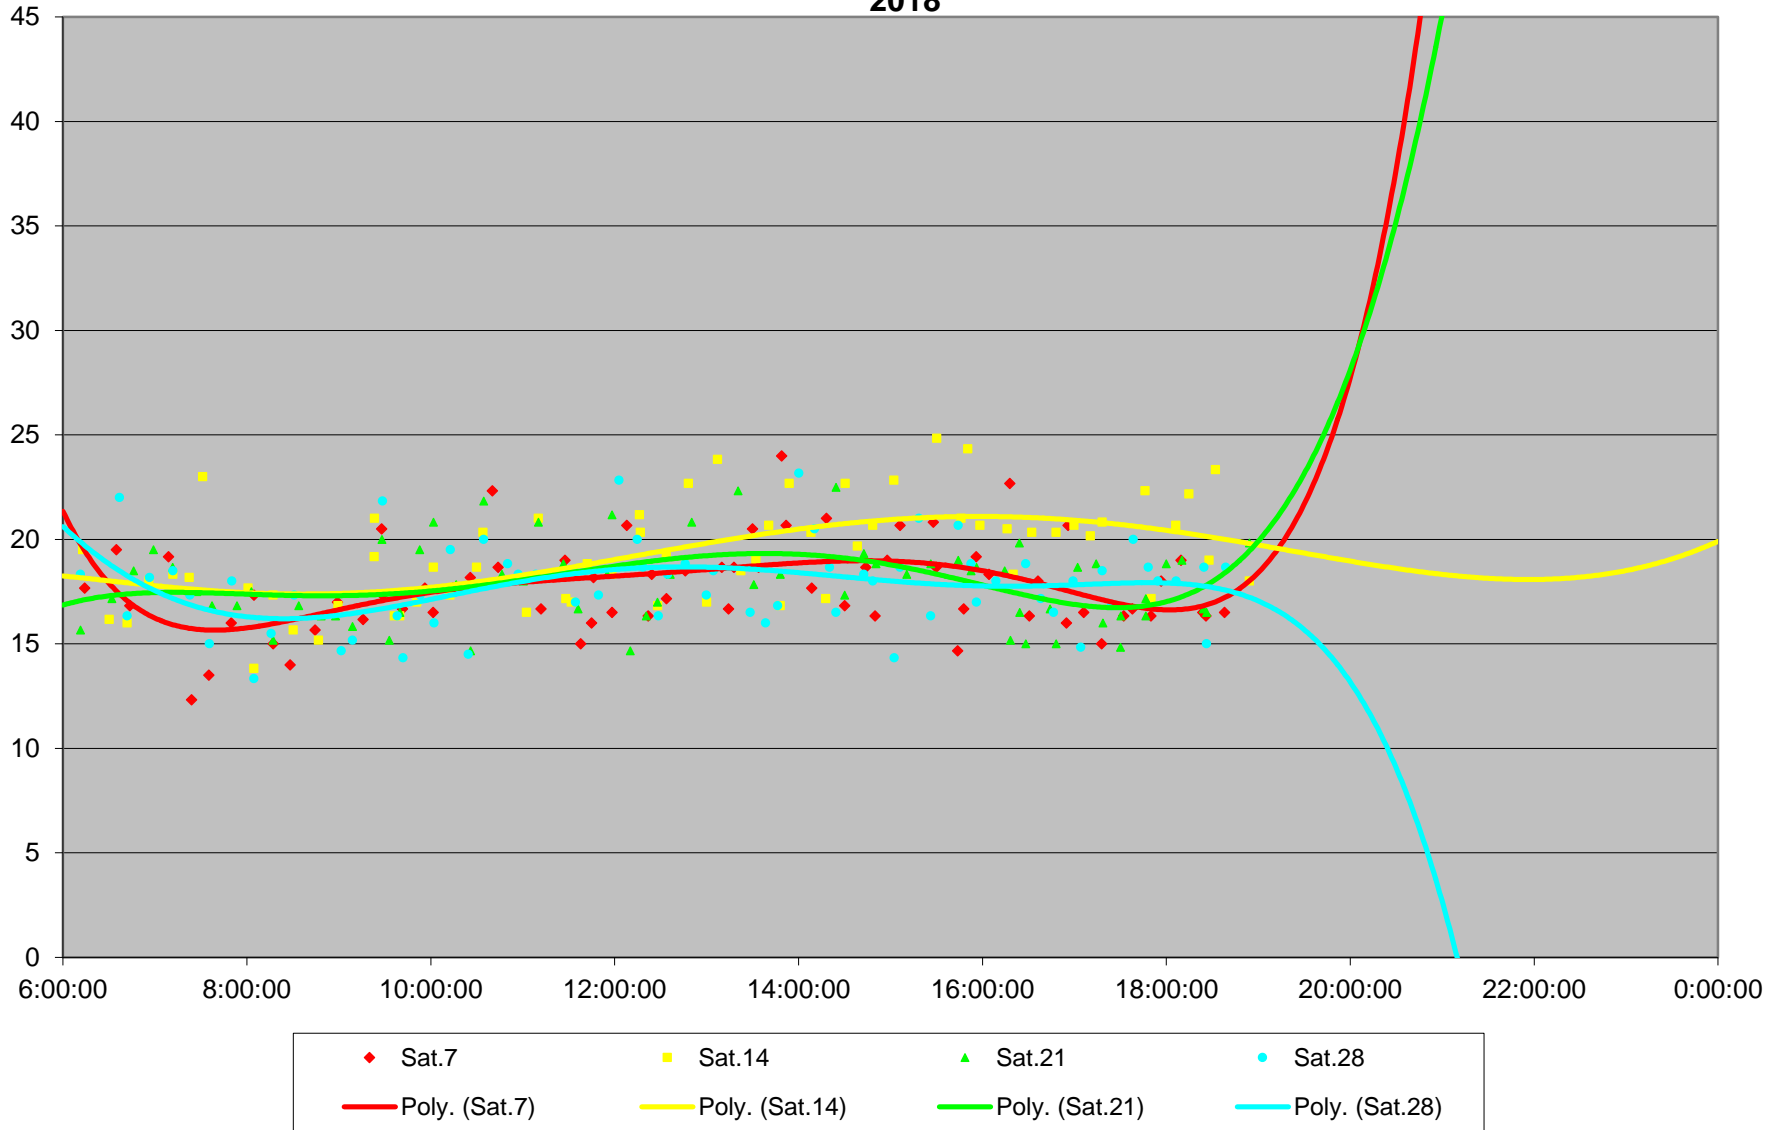

60 Steeles West Link Times From W of Pioneer Village Stn To E of Steinway Westbound April 2018