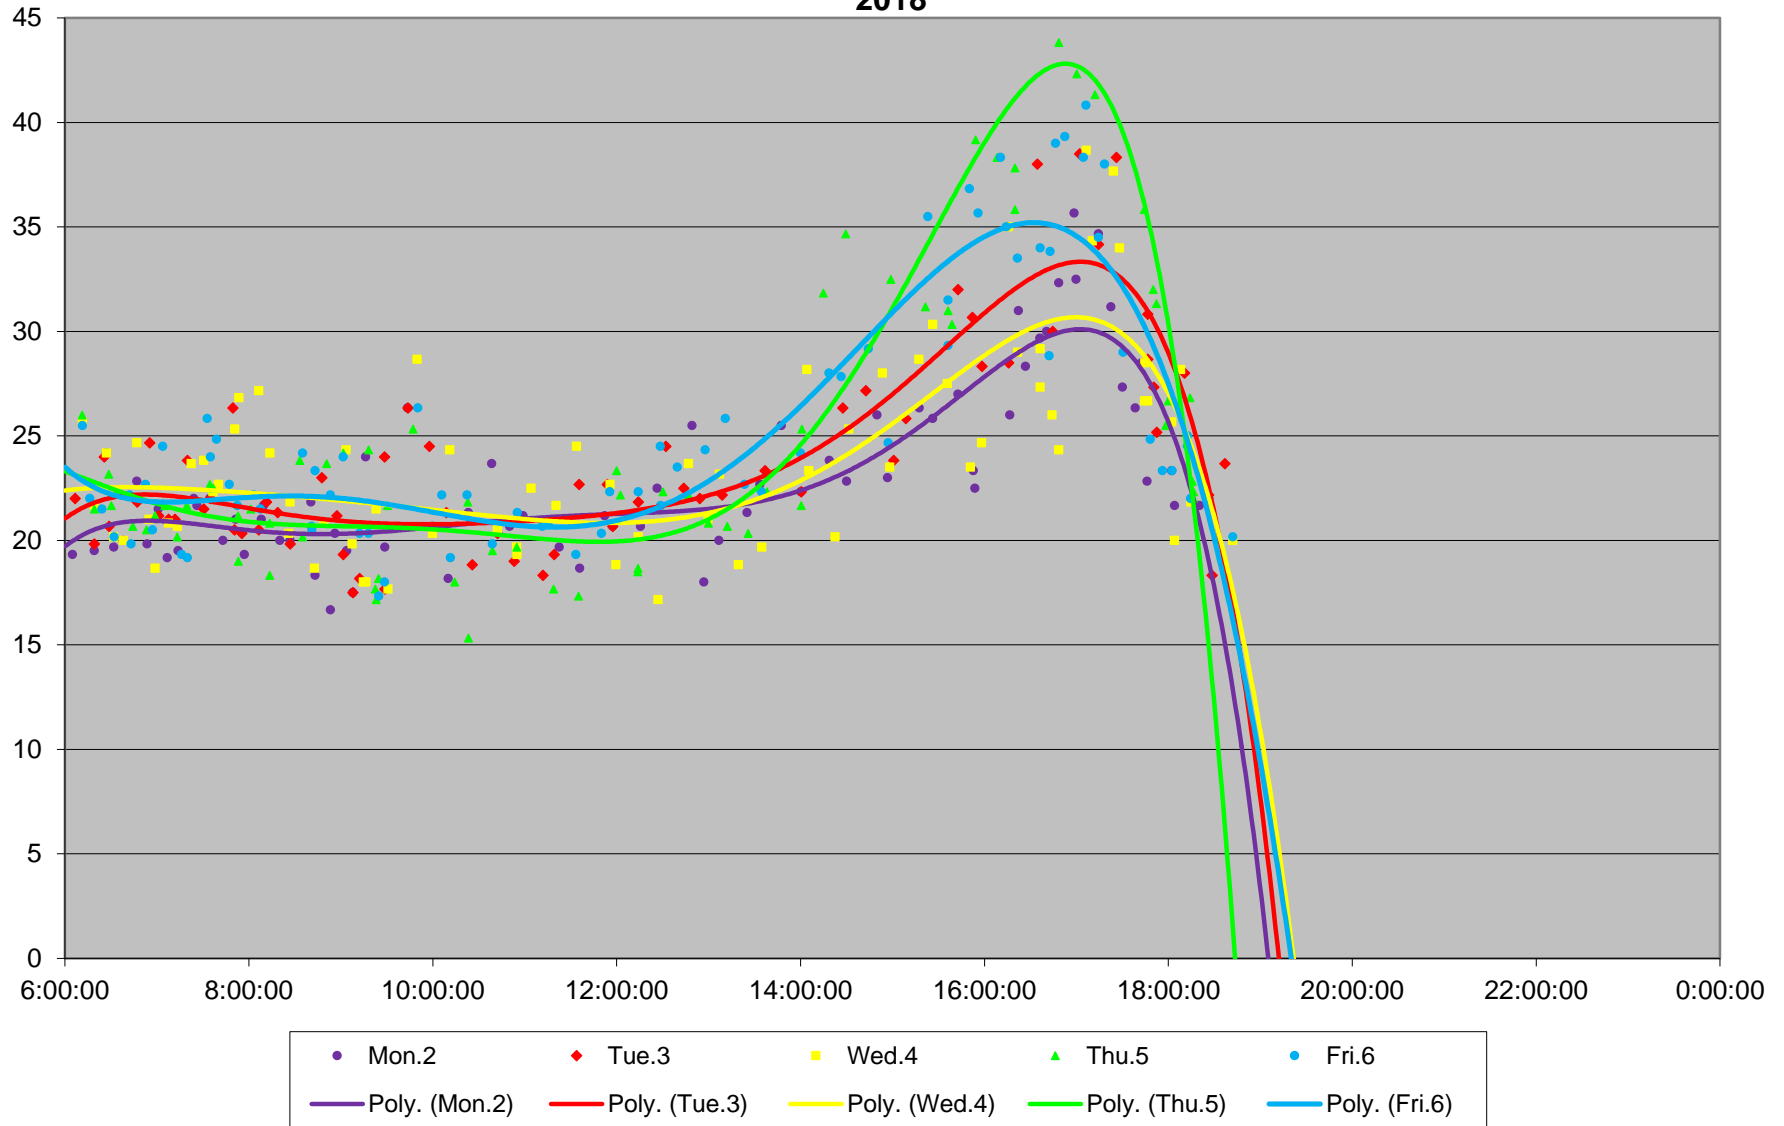

60 Steeles West Link Times From W of Pioneer Village Stn To E of Steinway Westbound April 2018