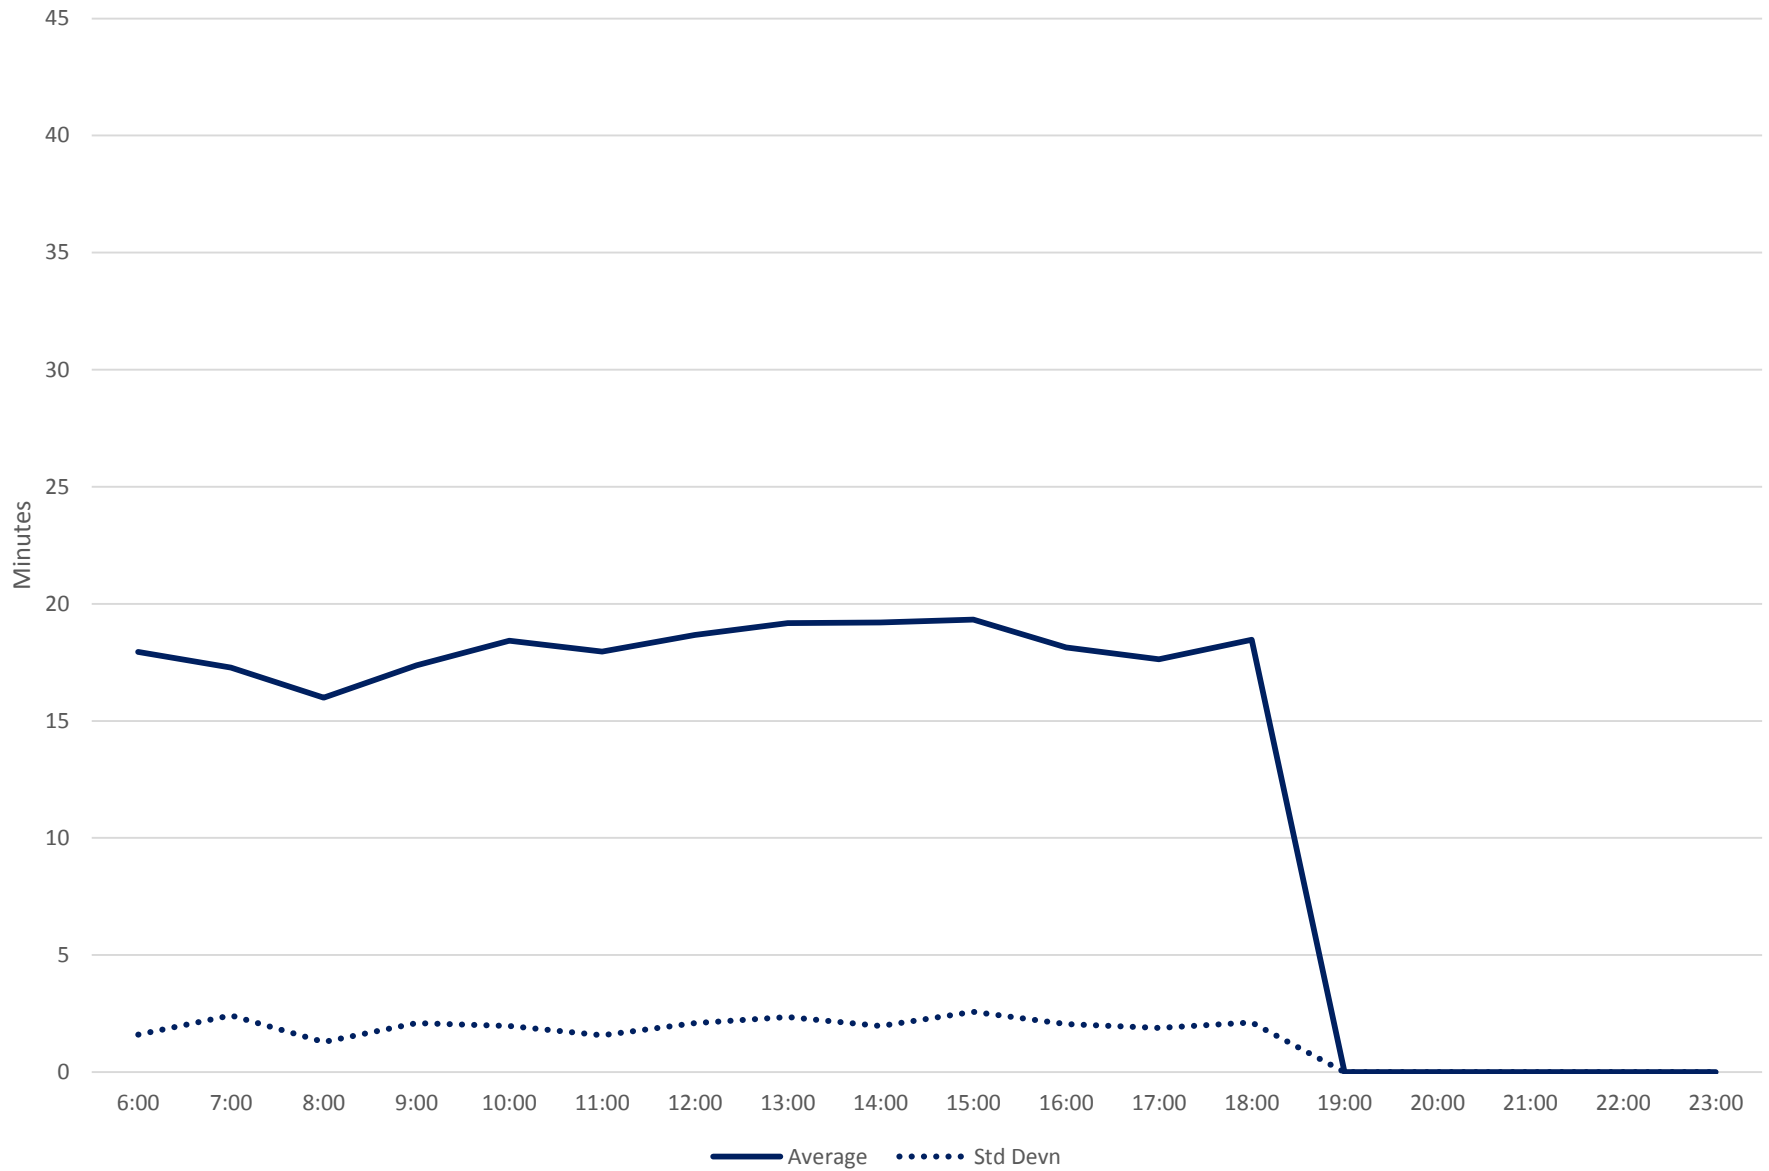

60 Steeles West Link Times From W of Pioneer Village Stn To E of Steinway Westbound April 2018 Saturday Statistics