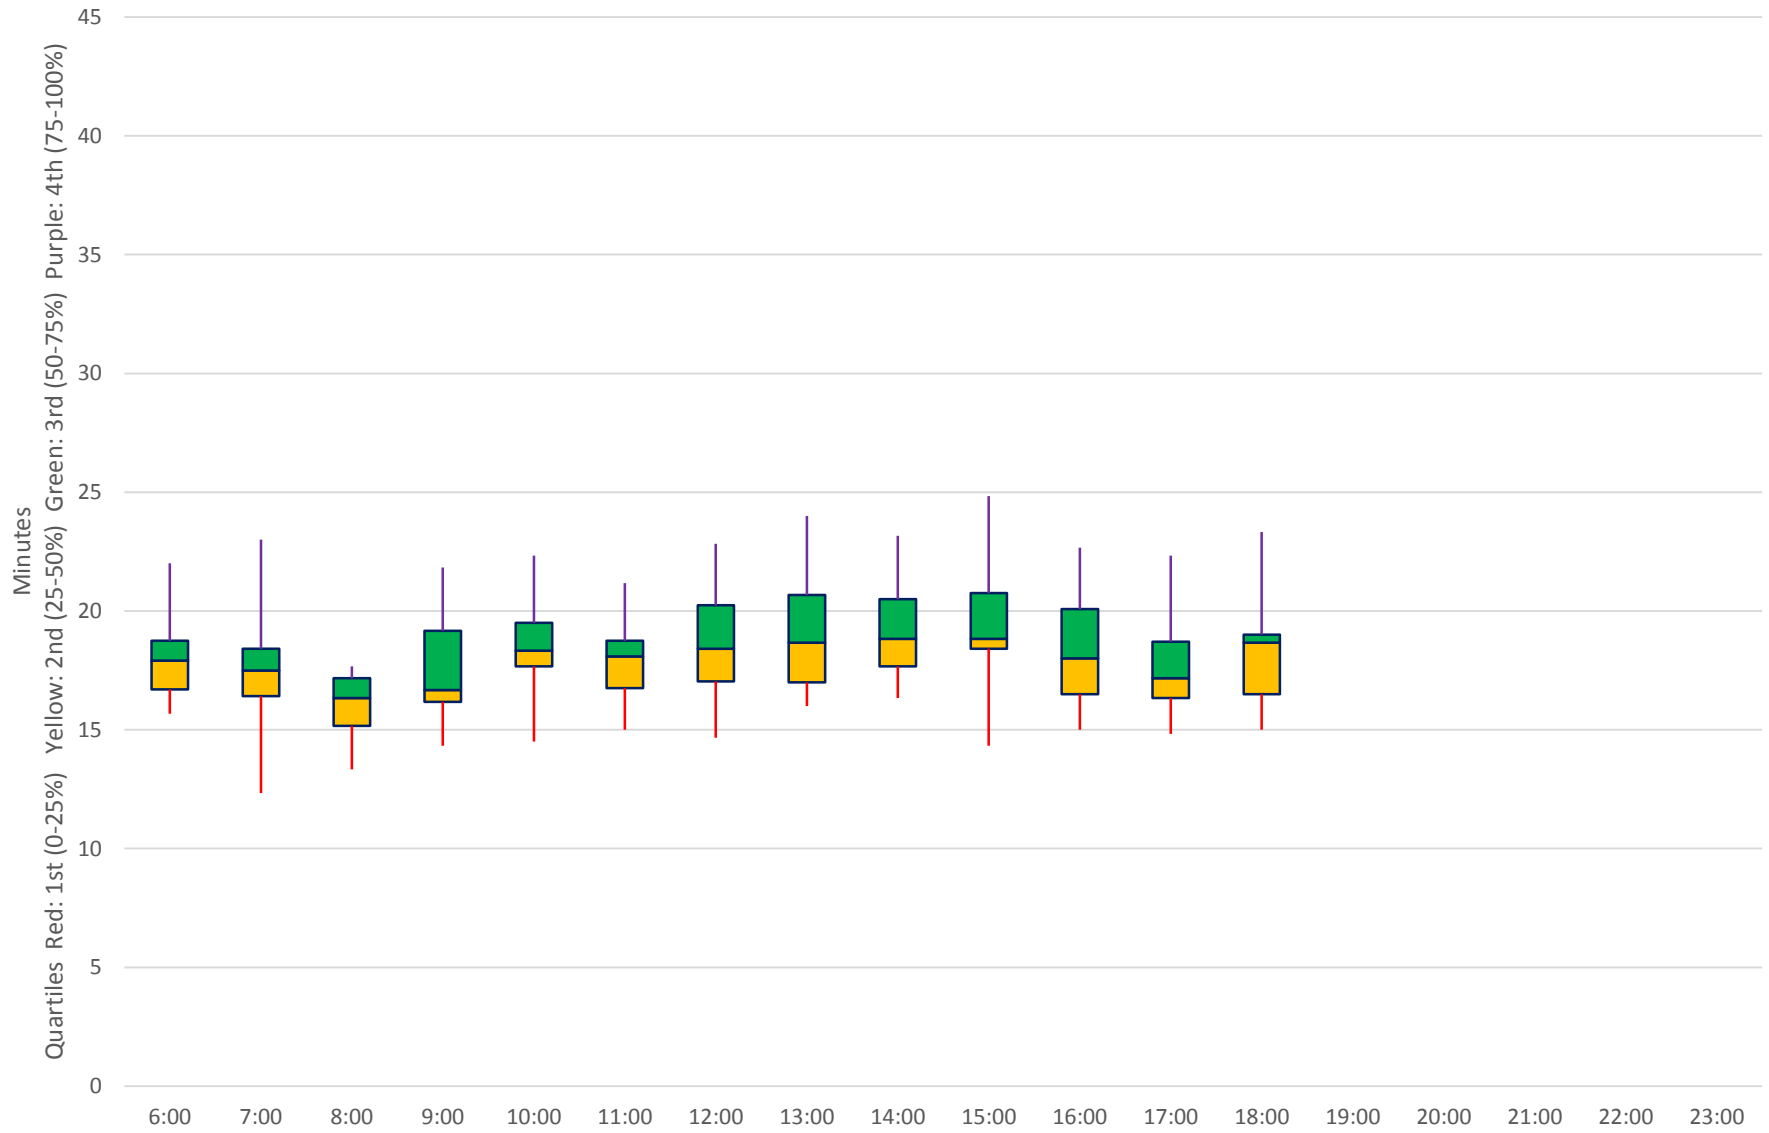

60 Steeles West Link Times From W of Pioneer Village Stn To E of Steinway Westbound April  
2018  
Quartiles Week 3

60 Steeles West Link Times From W of Pioneer Village Stn To E of Steinway Westbound April  
2018  
Quartiles Week 4

### 60 Steeles West Link Times From W of Pioneer Village Stn To E of Steinway Westbound April 2018 Saturday Statistics

60 Steeles West Link Times From W of Pioneer Village Stn To E of Steinway Westbound April  
2018  
Quartiles Saturdays