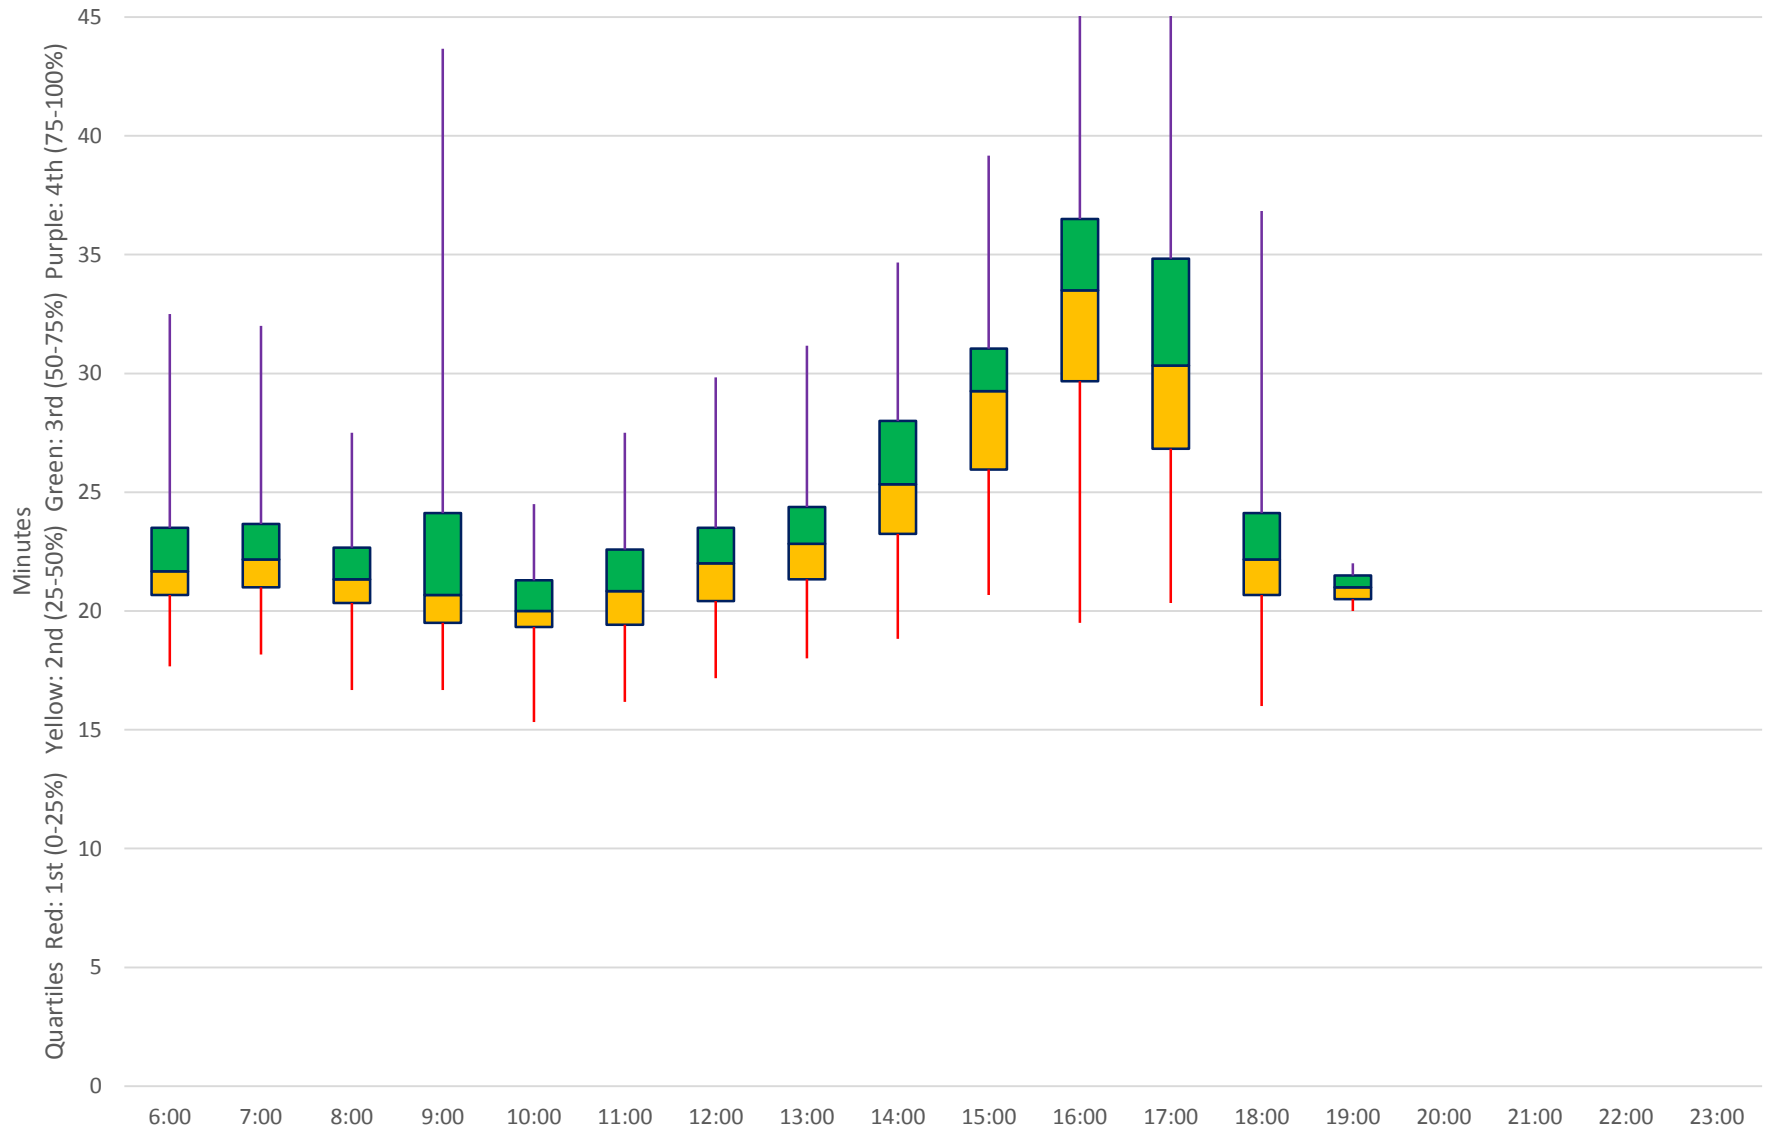

60 Steeles West Link Times From W of Pioneer Village Stn To E of Steinway Westbound April 2018

Quartiles Weekday