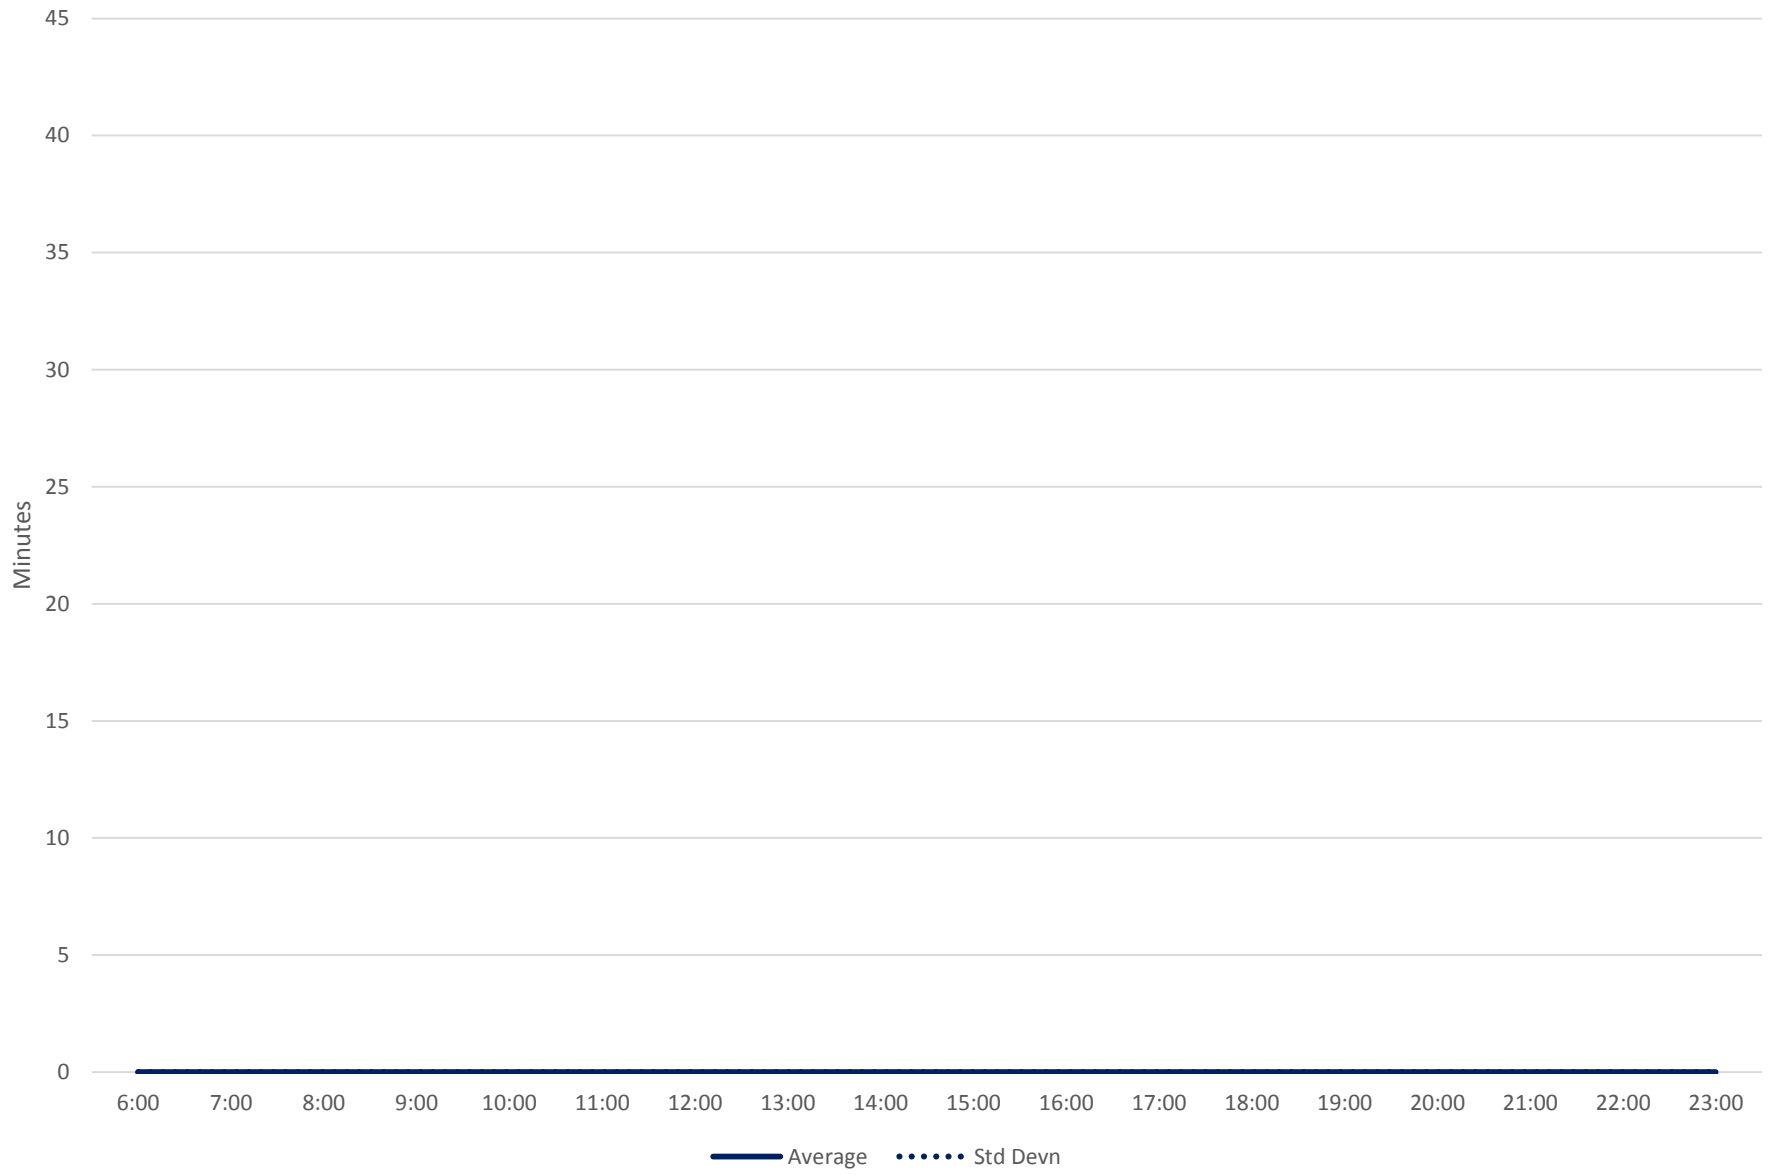

### 60 Steeles West Link Times From W of Pioneer Village Stn To E of Steinway Westbound April 2018 Saturday Statistics

60 Steeles West Link Times From W of Pioneer Village Stn To E of Steinway Westbound April  
2018  
Quartiles Saturdays

# 60 Steeles West Link Times From W of Pioneer Village Stn To E of Steinway Westbound April 2018 Sunday Statistics

60 Steeles West Link Times From W of Pioneer Village Stn To E of Steinway Westbound April  
2018  
Quartiles Sundays/Holidays