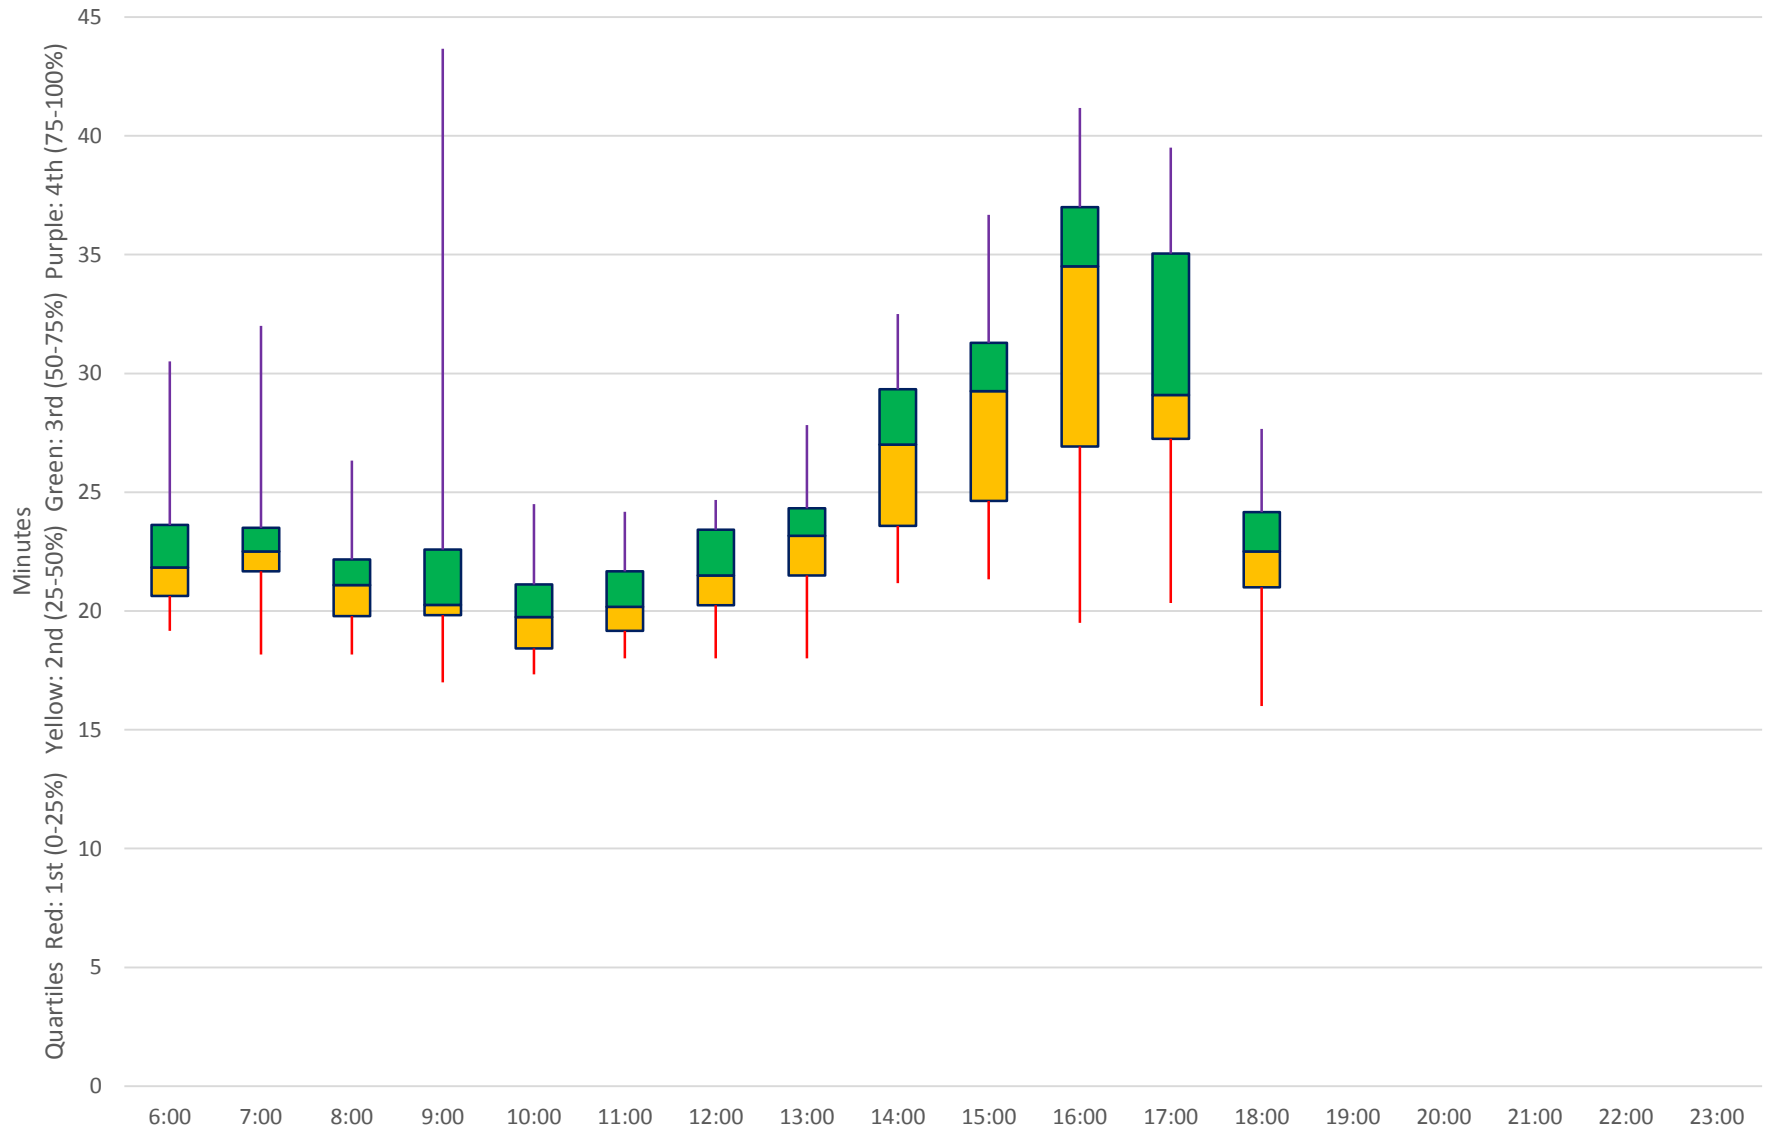

60 Steeles West Link Times From W of Pioneer Village Stn To E of Steinway Westbound April
2018
Quartiles Week 3