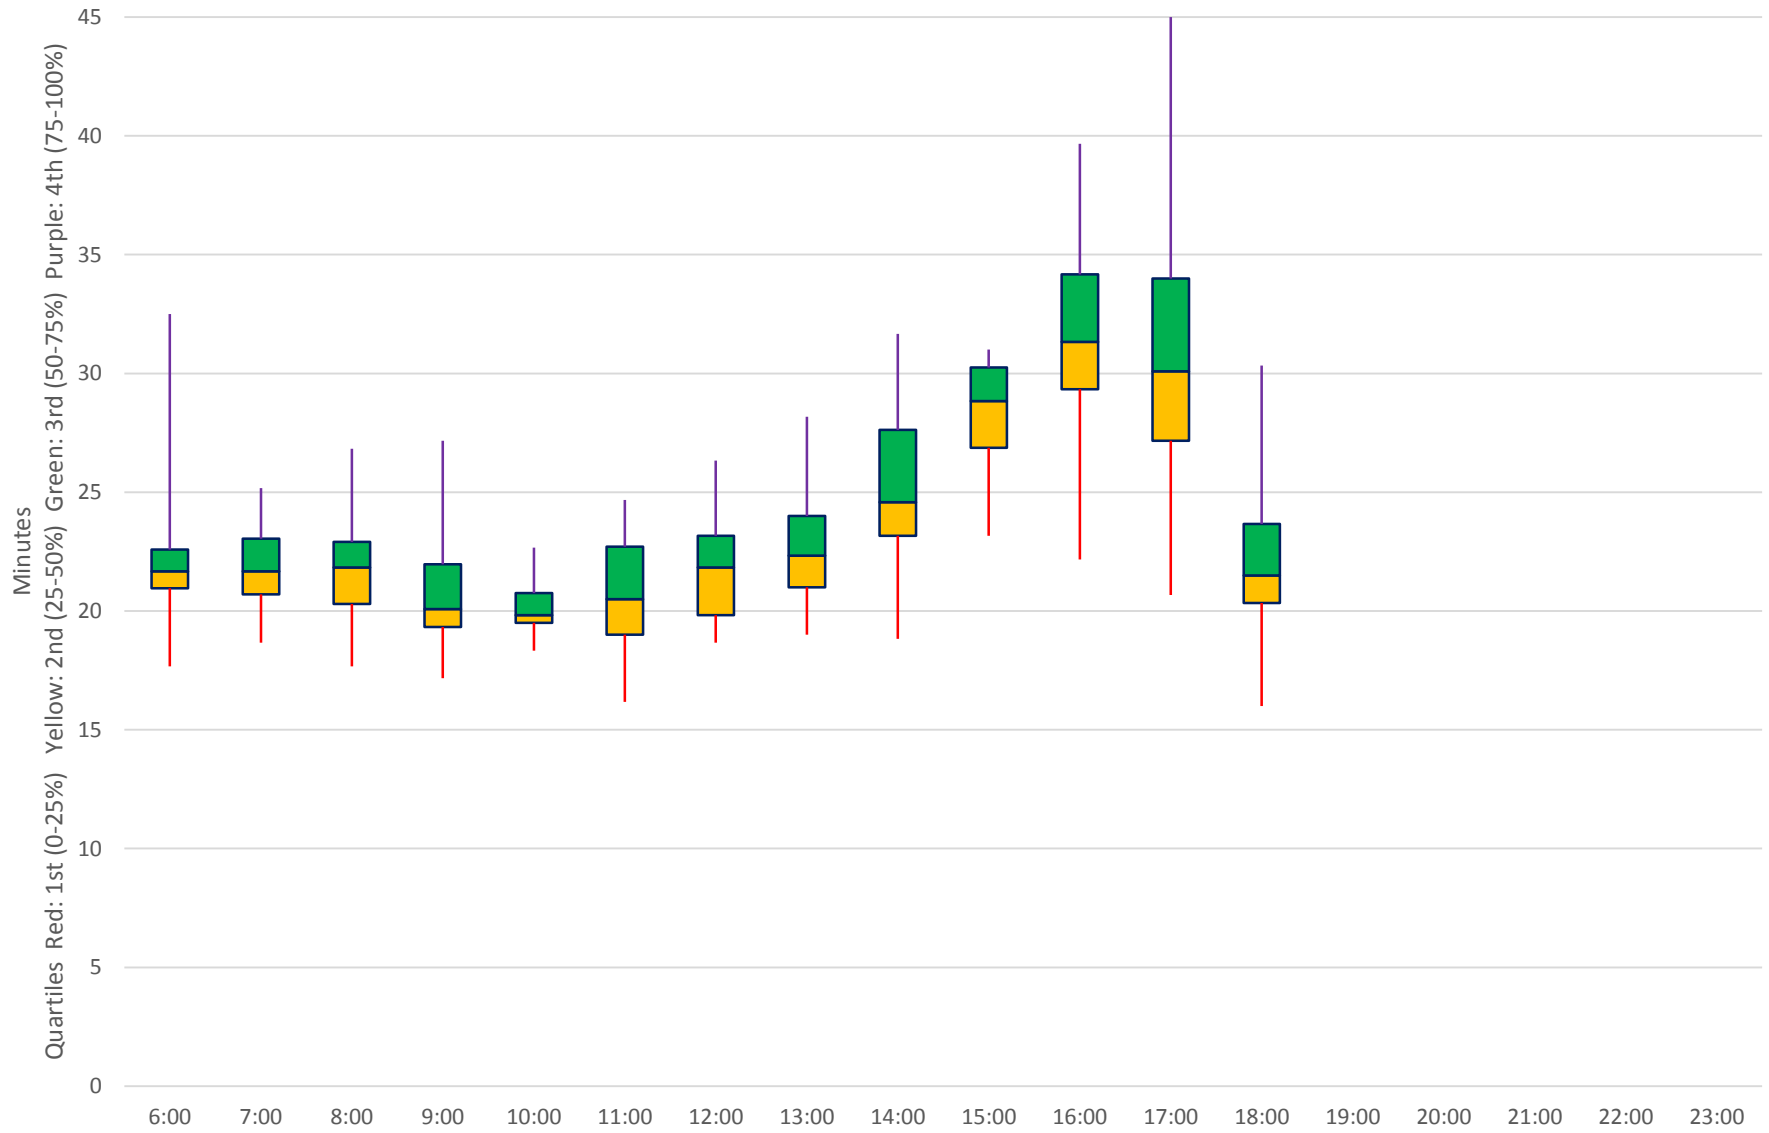

60 Steeles West Link Times From W of Pioneer Village Stn To E of Steinway Westbound April
2018
Quartiles Week2