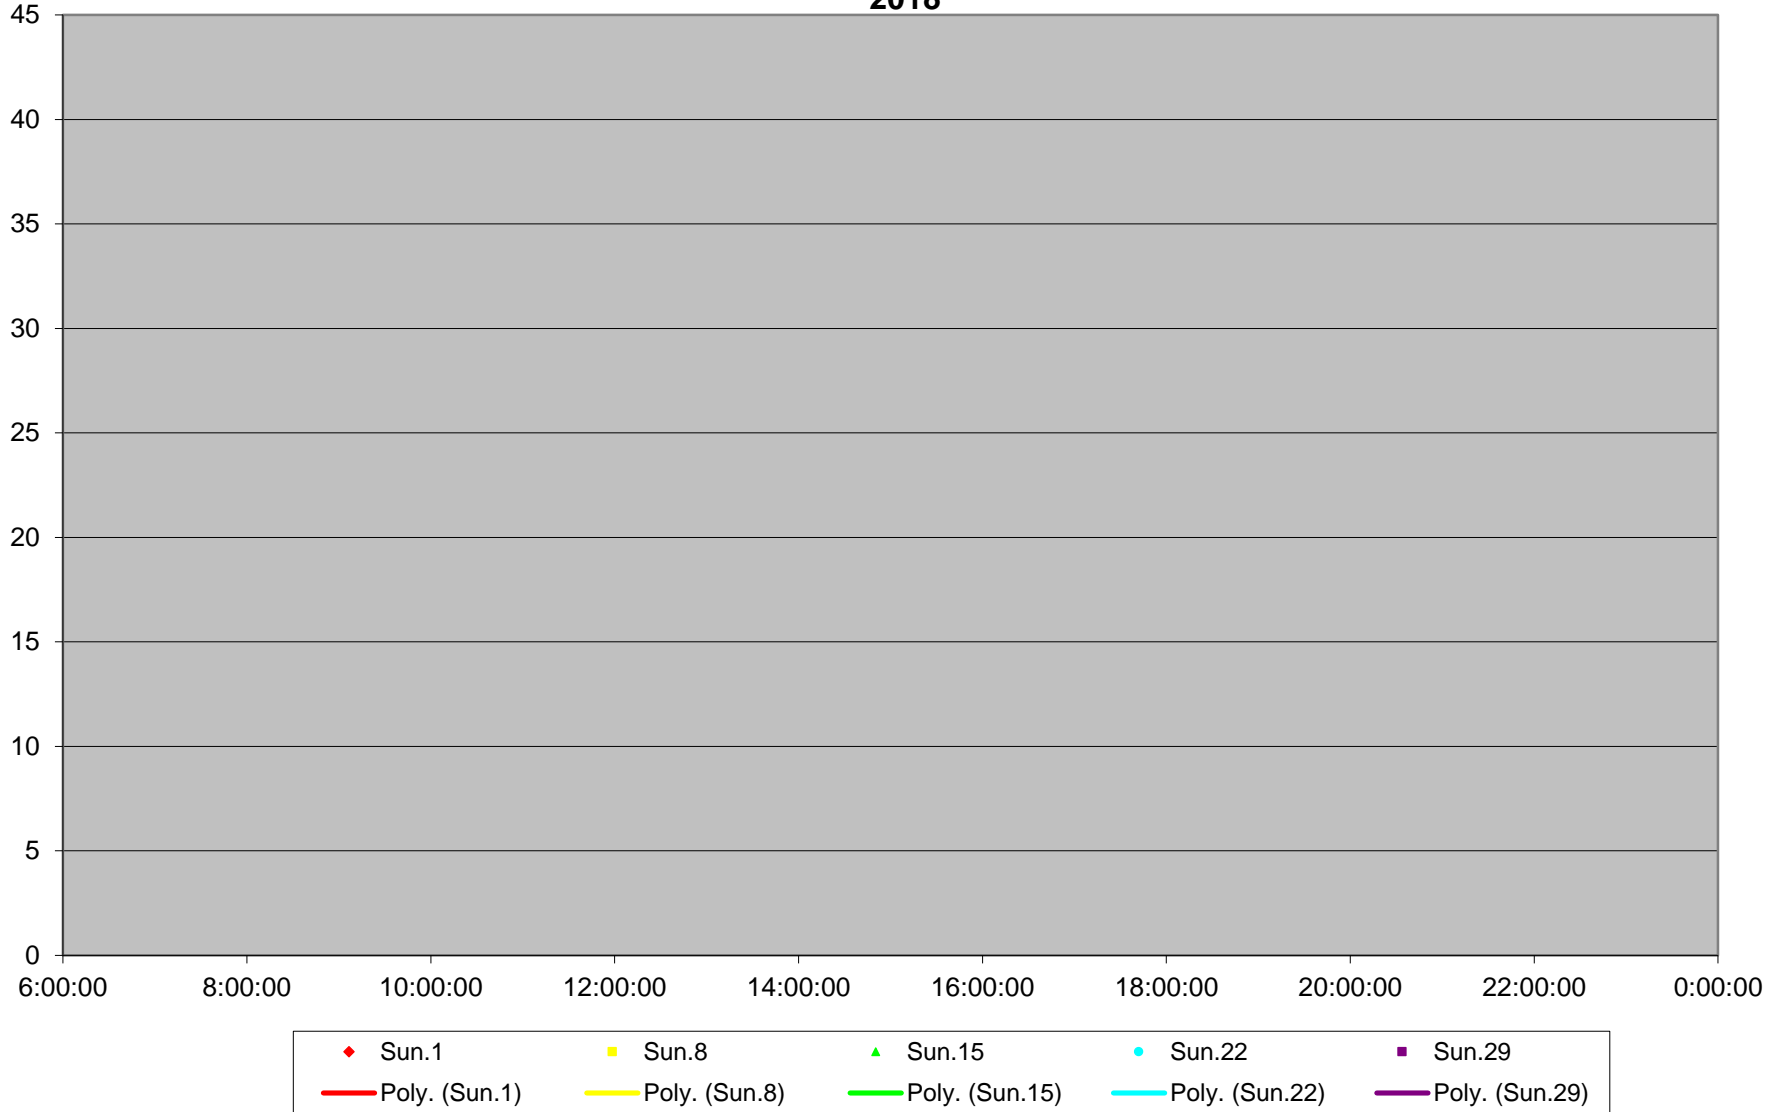

60 Steeles West Link Times From W of Pioneer Village Stn To E of Steinway Westbound April 2018