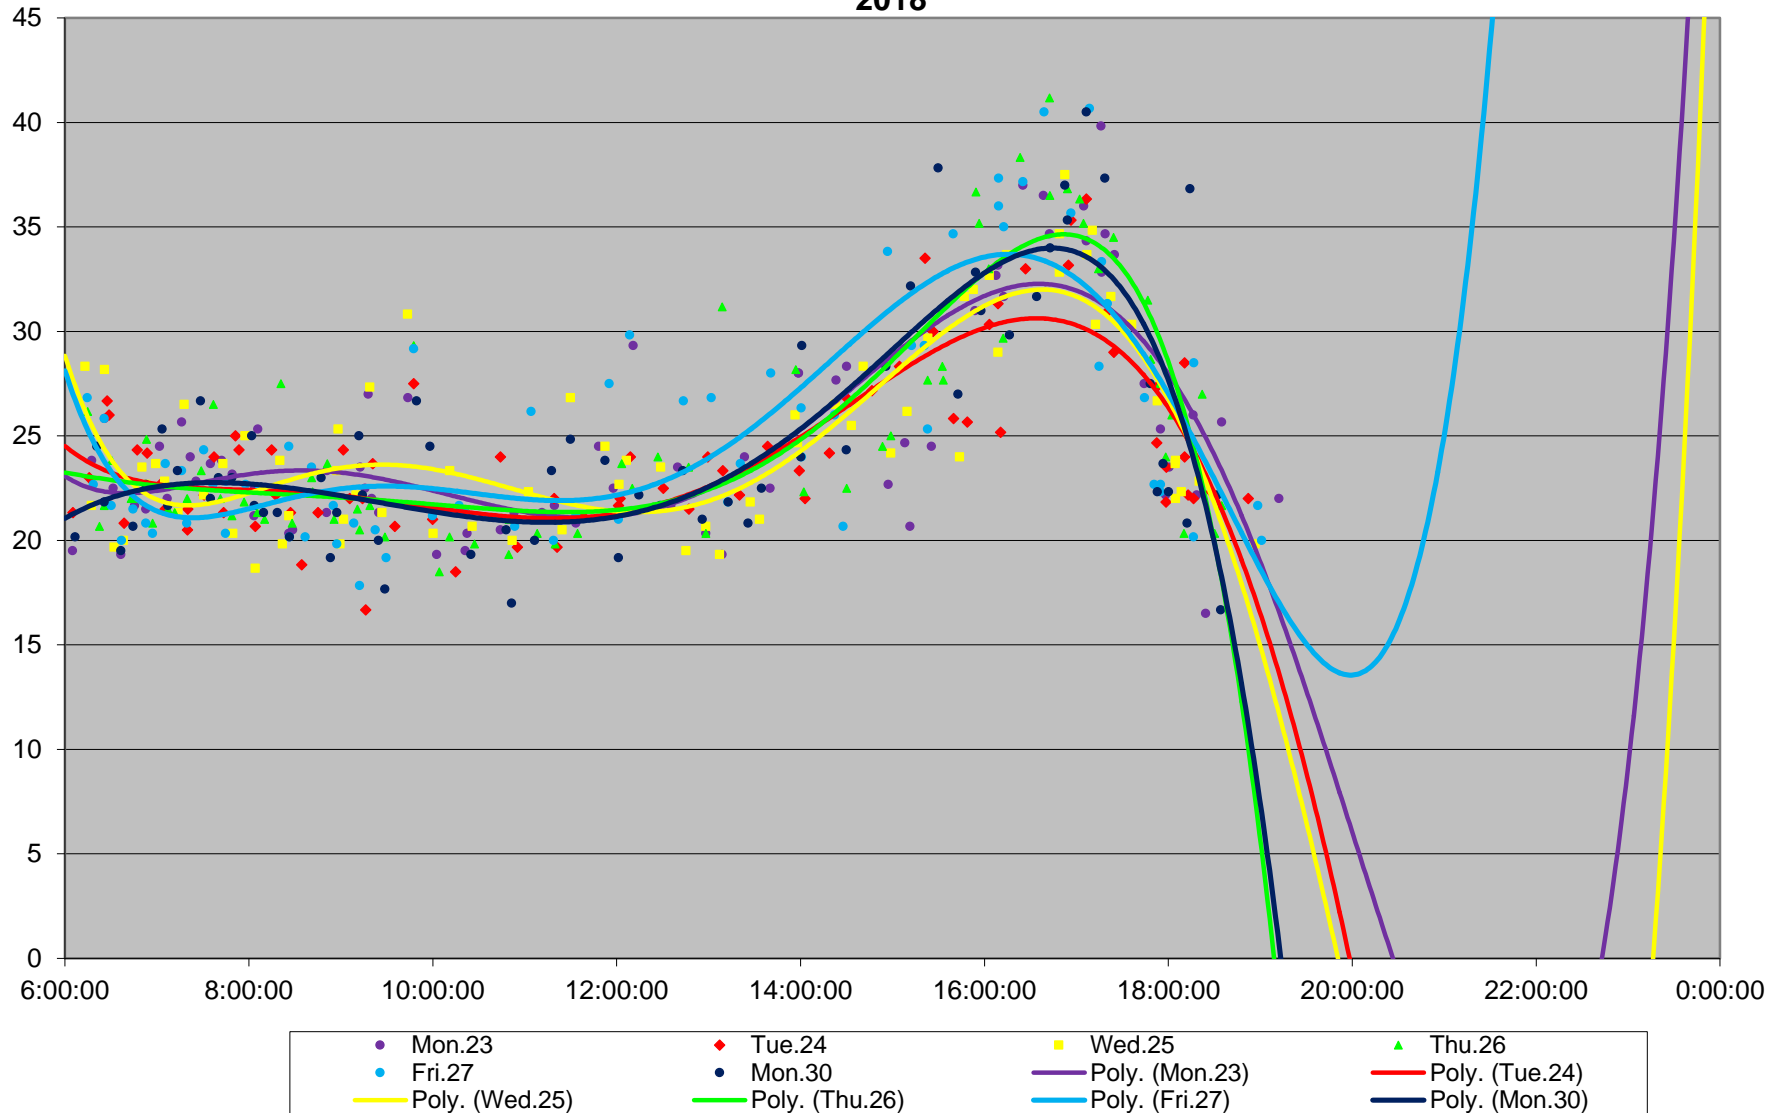

60 Steeles West Link Times From W of Pioneer Village Stn To E of Steinway Westbound April 2018