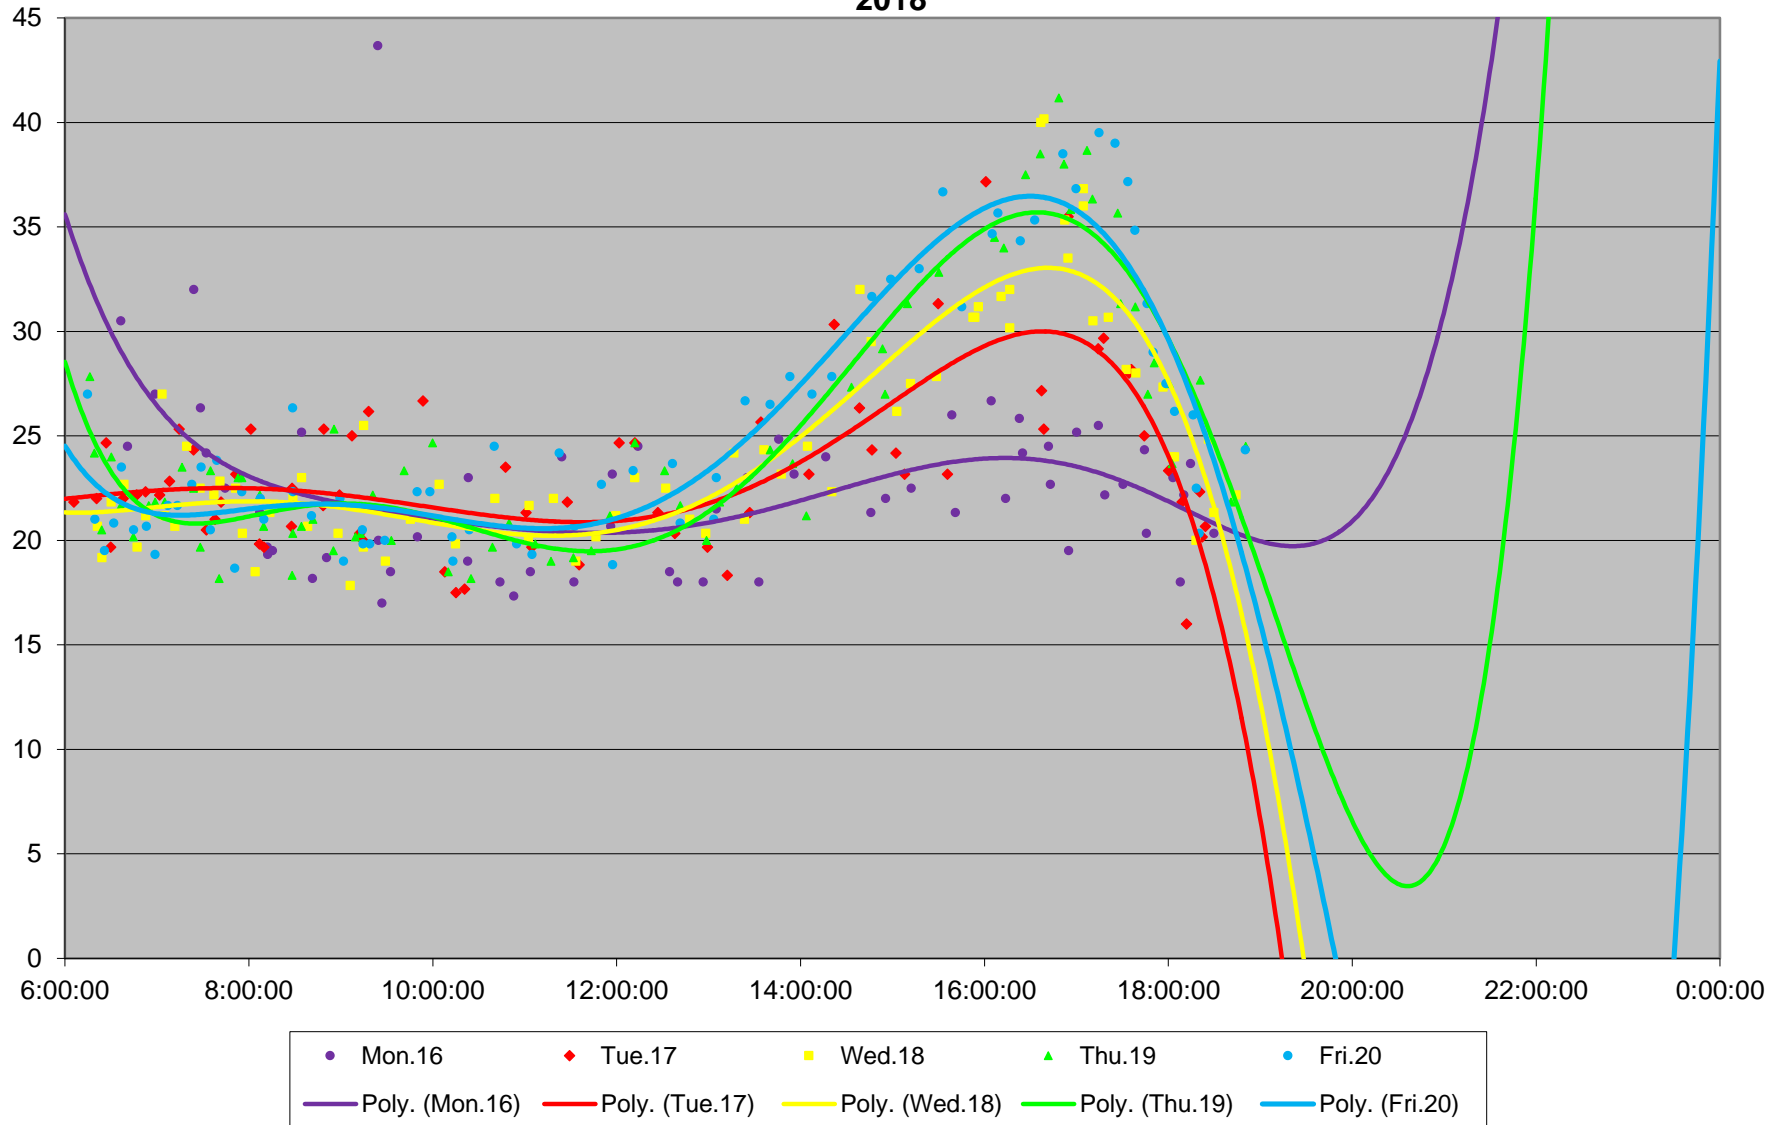

60 Steeles West Link Times From W of Pioneer Village Stn To E of Steinway Westbound April 2018