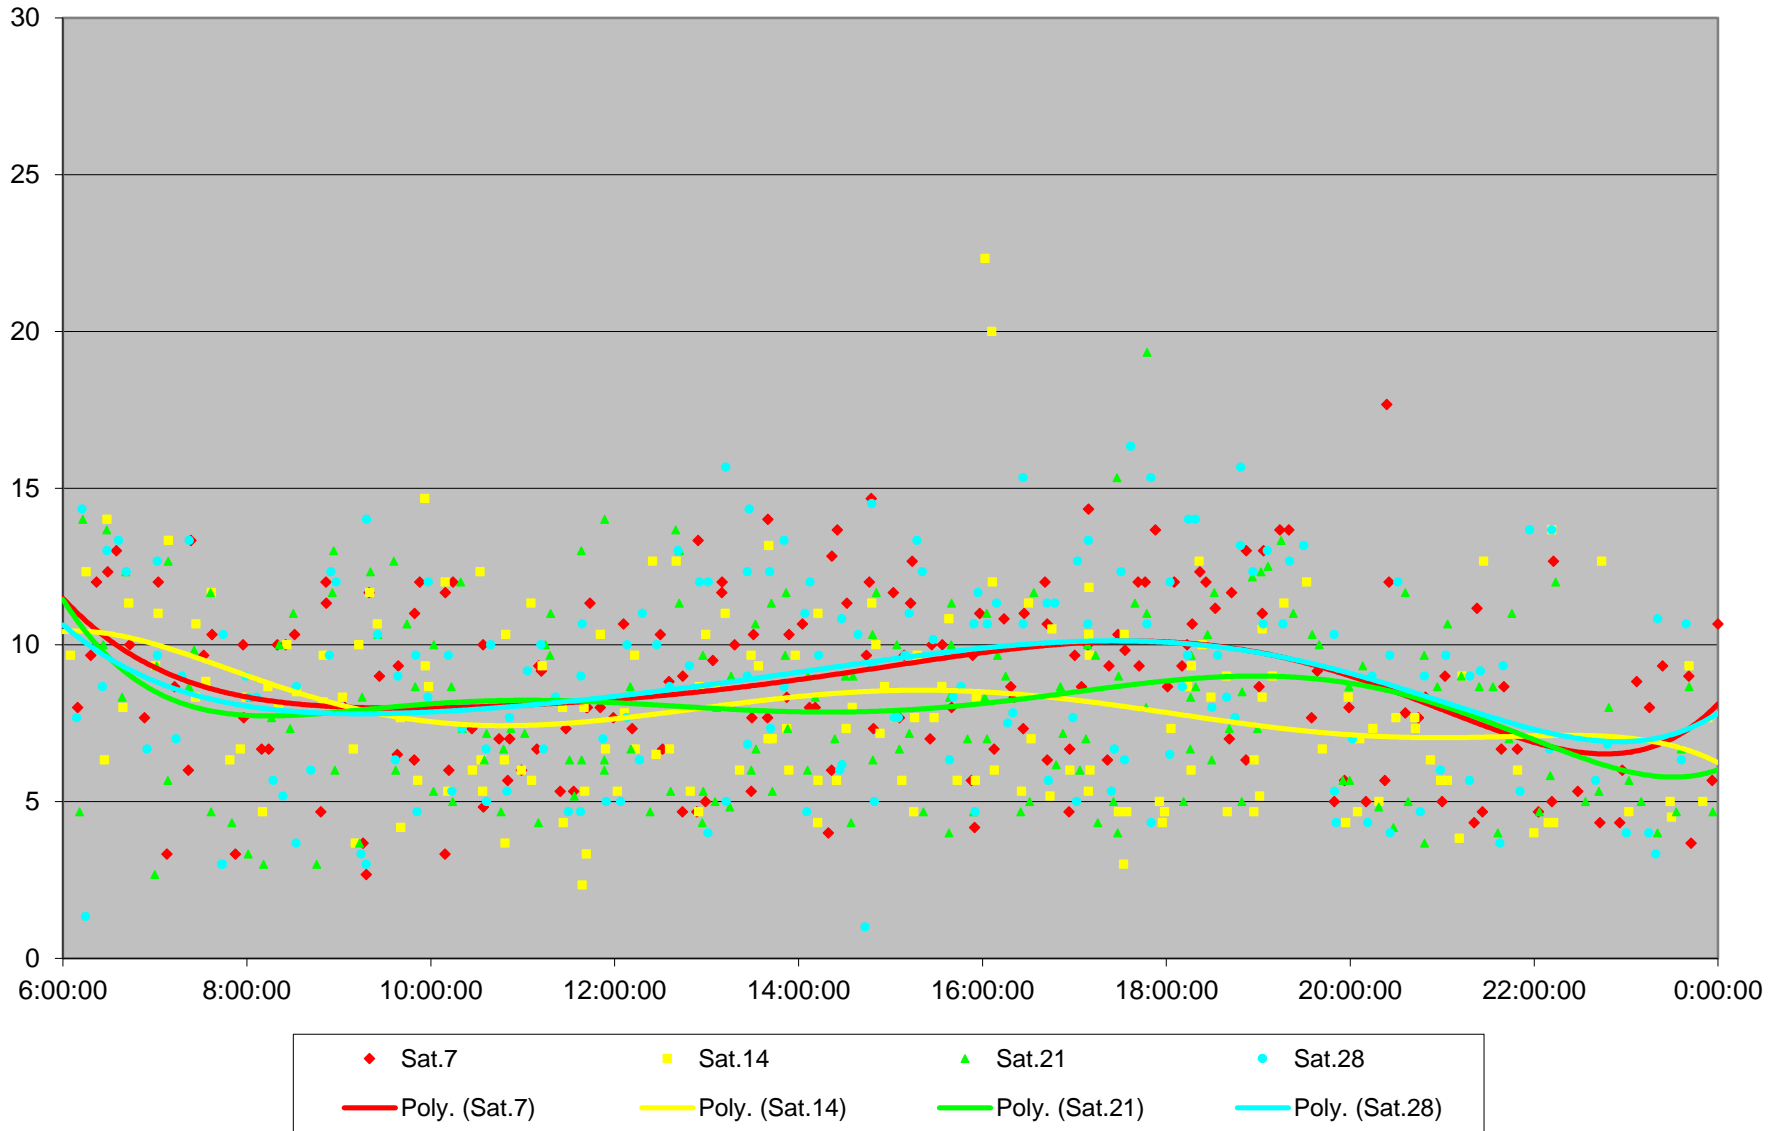

60 Steeles West Terminal Round Trip From N of Finch Stn To Finch Stn April 2018