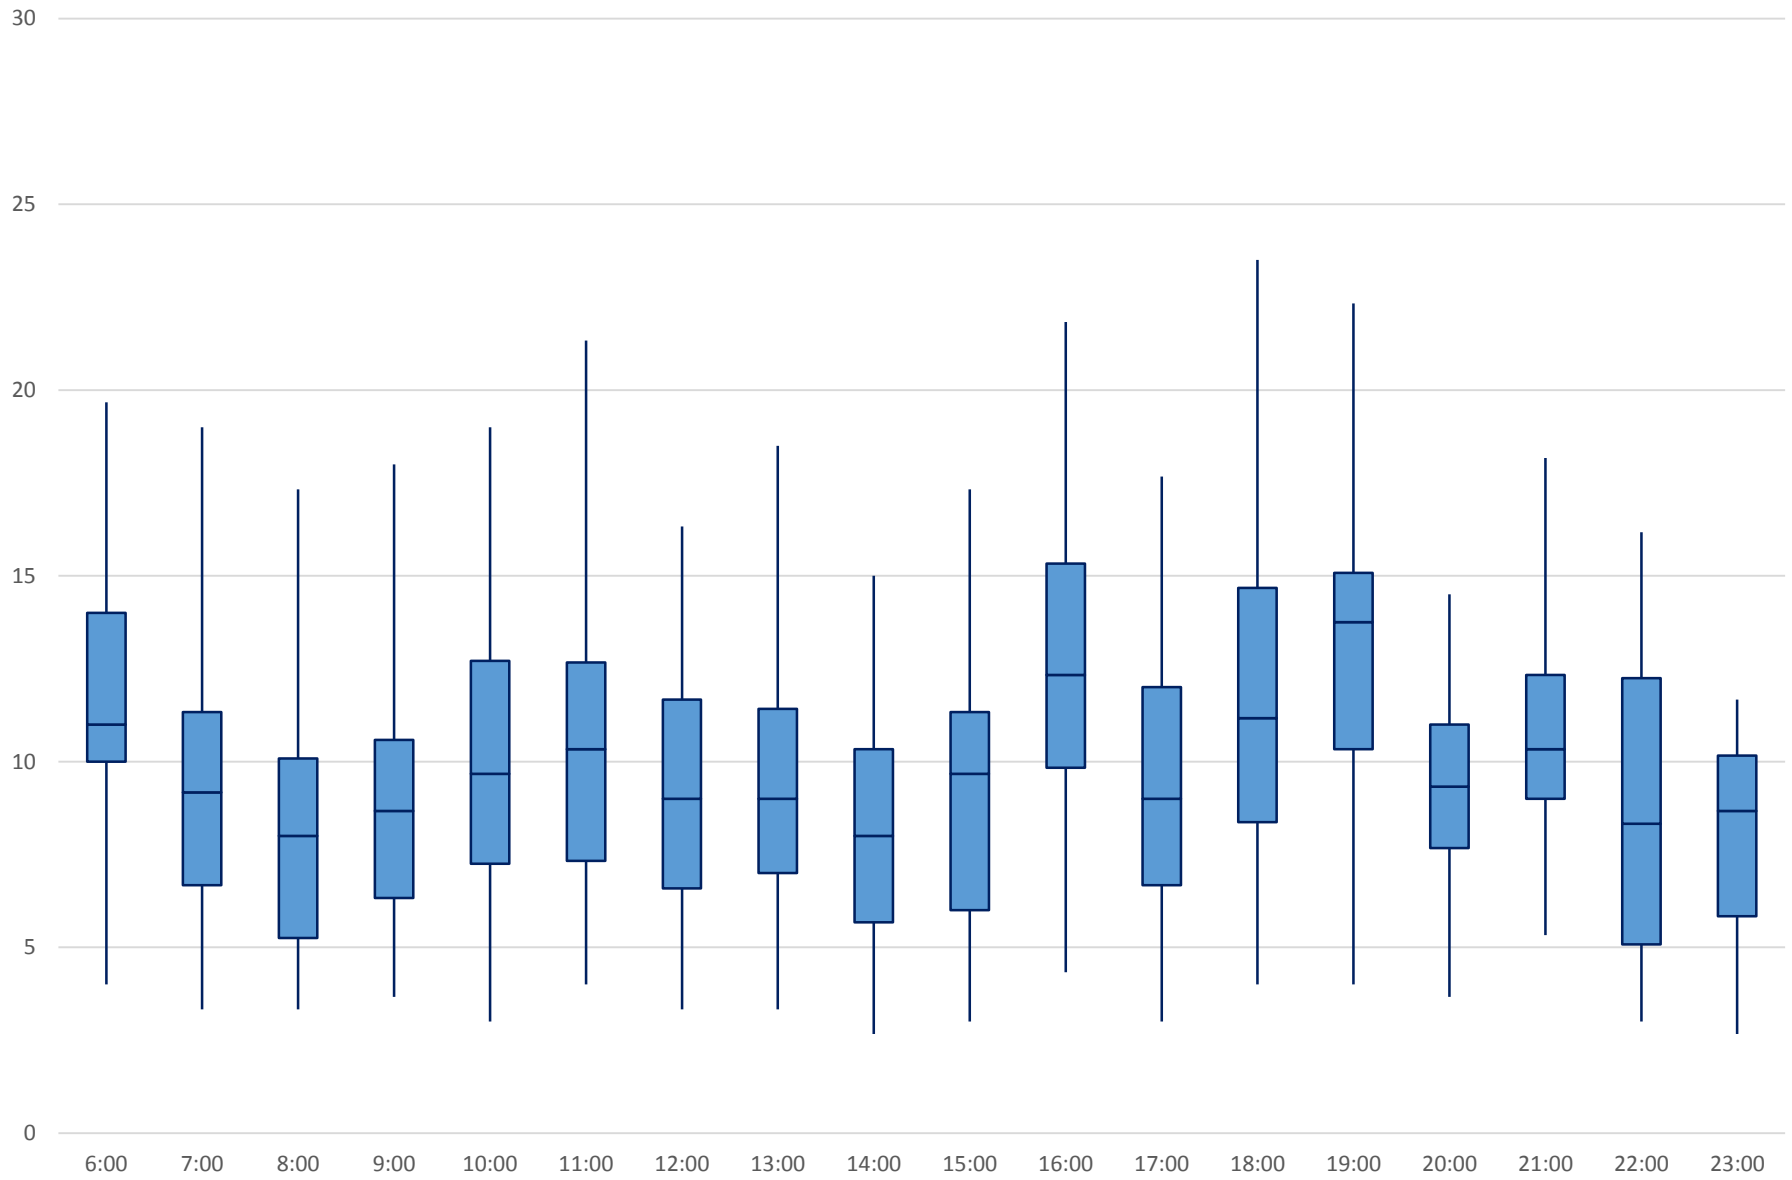

60 Steeles West Terminal Round Trip From N of Finch Stn To Finch Stn April 2018

Quartiles Week 3