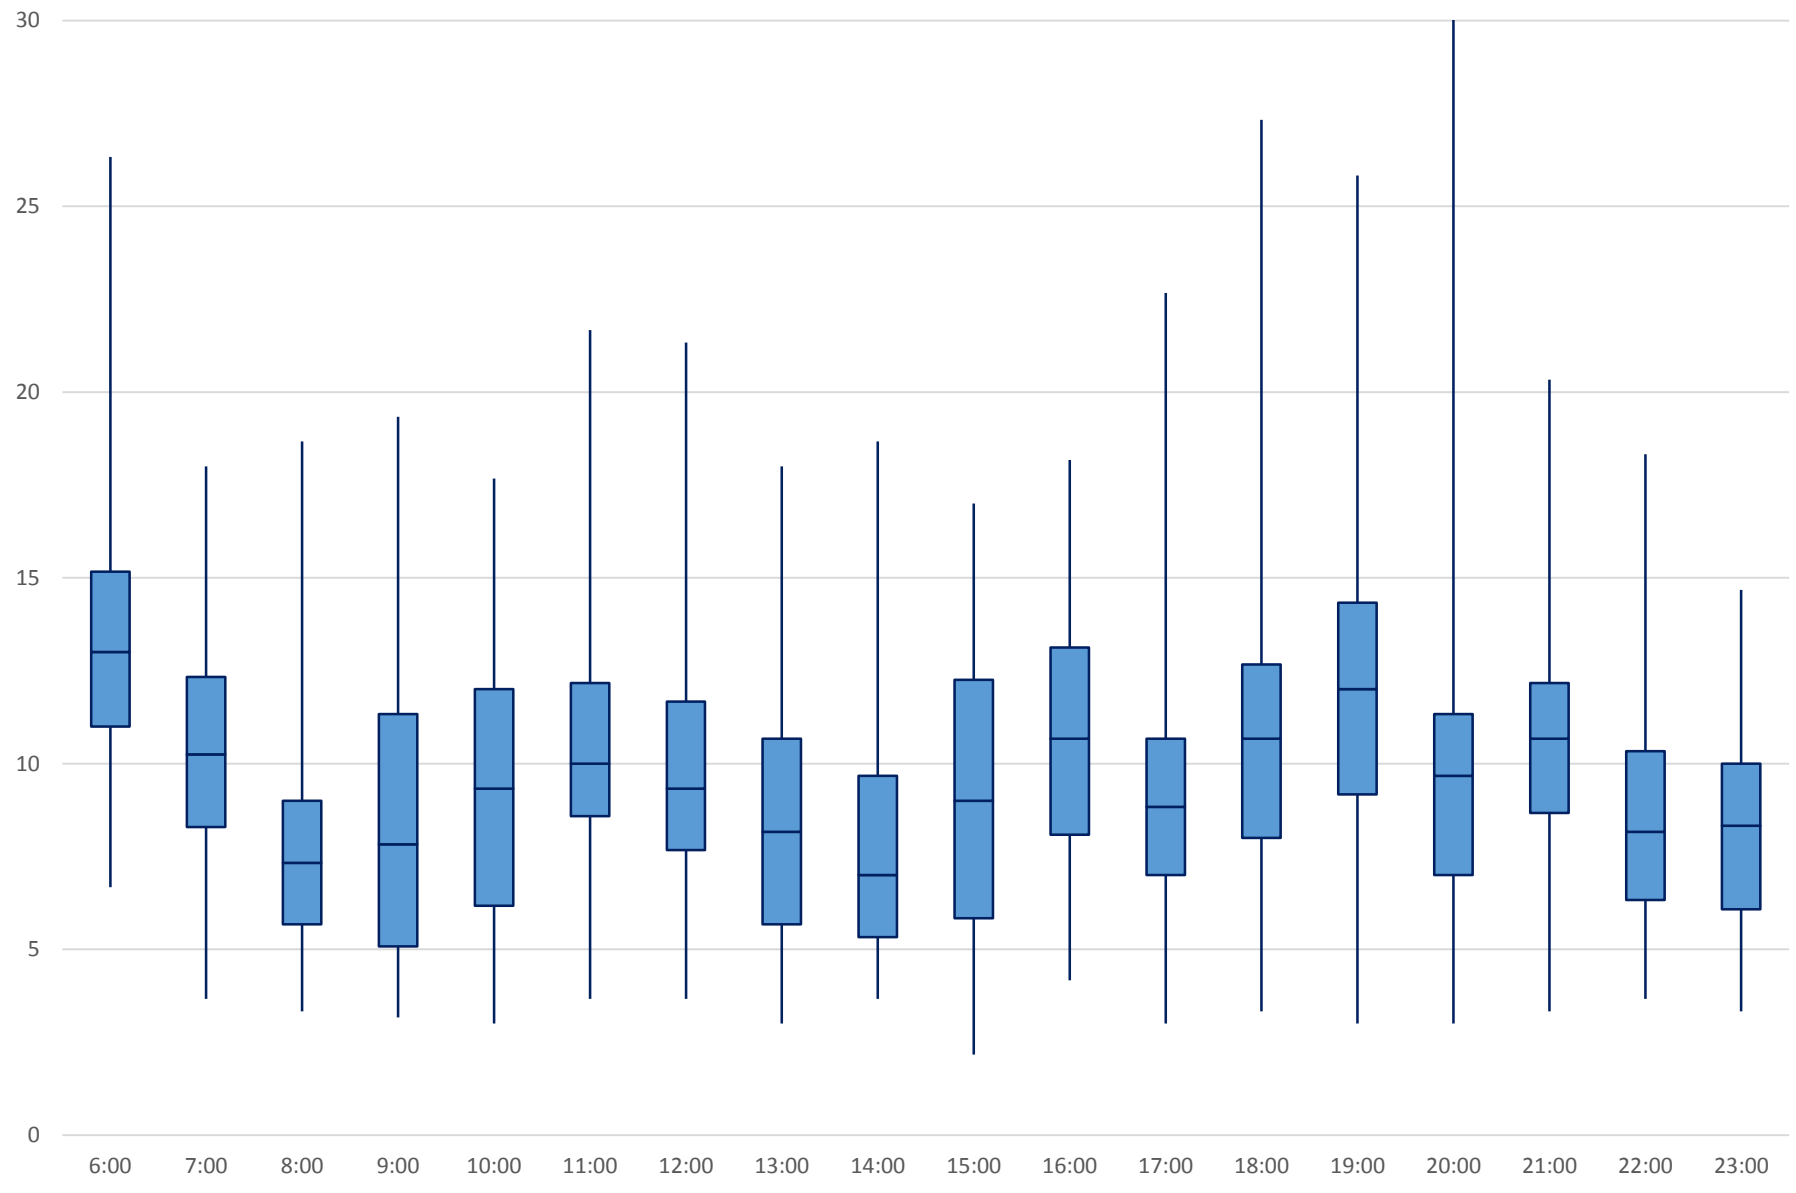

60 Steeles West Terminal Round Trip From N of Finch Stn To Finch Stn April 2018

Quartiles Week 4