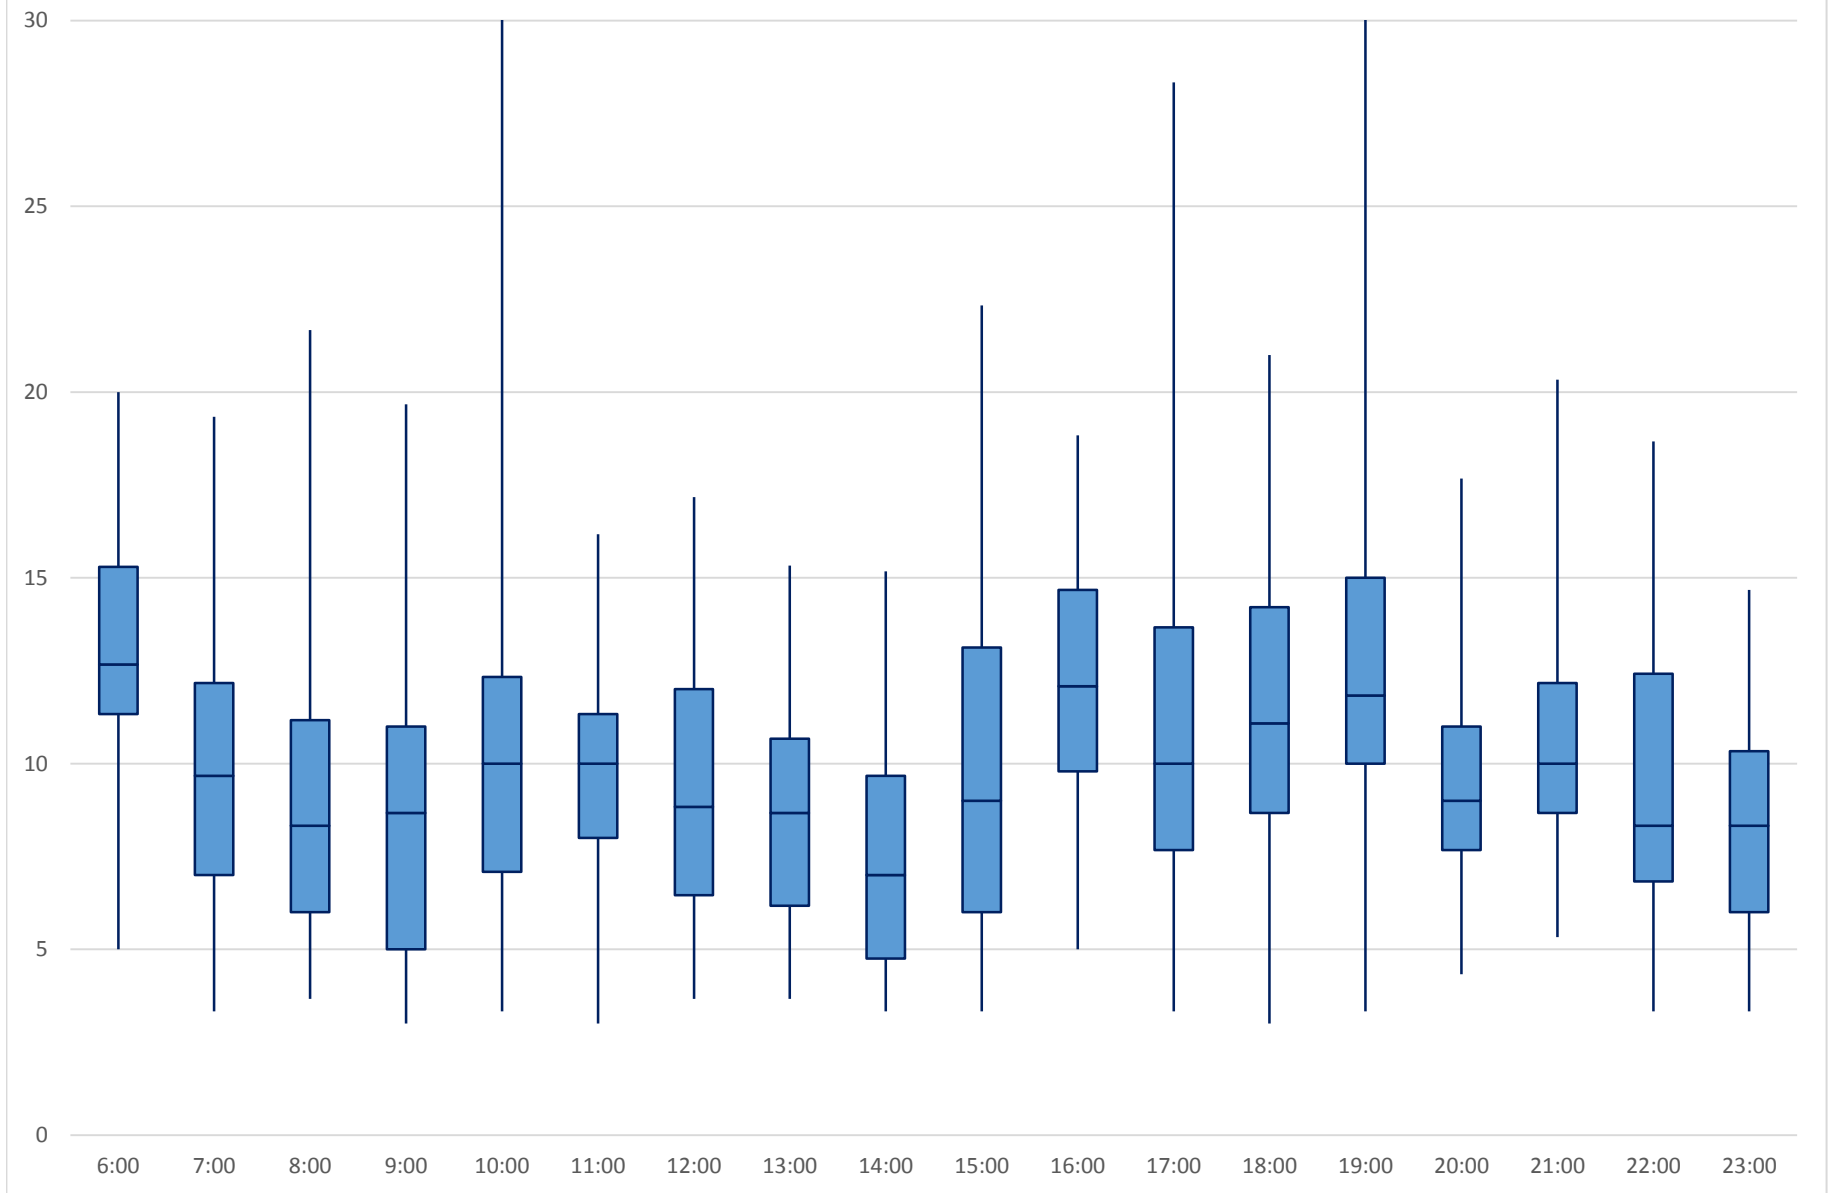

60 Steeles West Terminal Round Trip From N of Finch Stn To Finch Stn April 2018
Quartiles Week2

60 Steeles West Terminal Round Trip From N of Finch Stn To Finch Stn April 2018

Quartiles Week 1