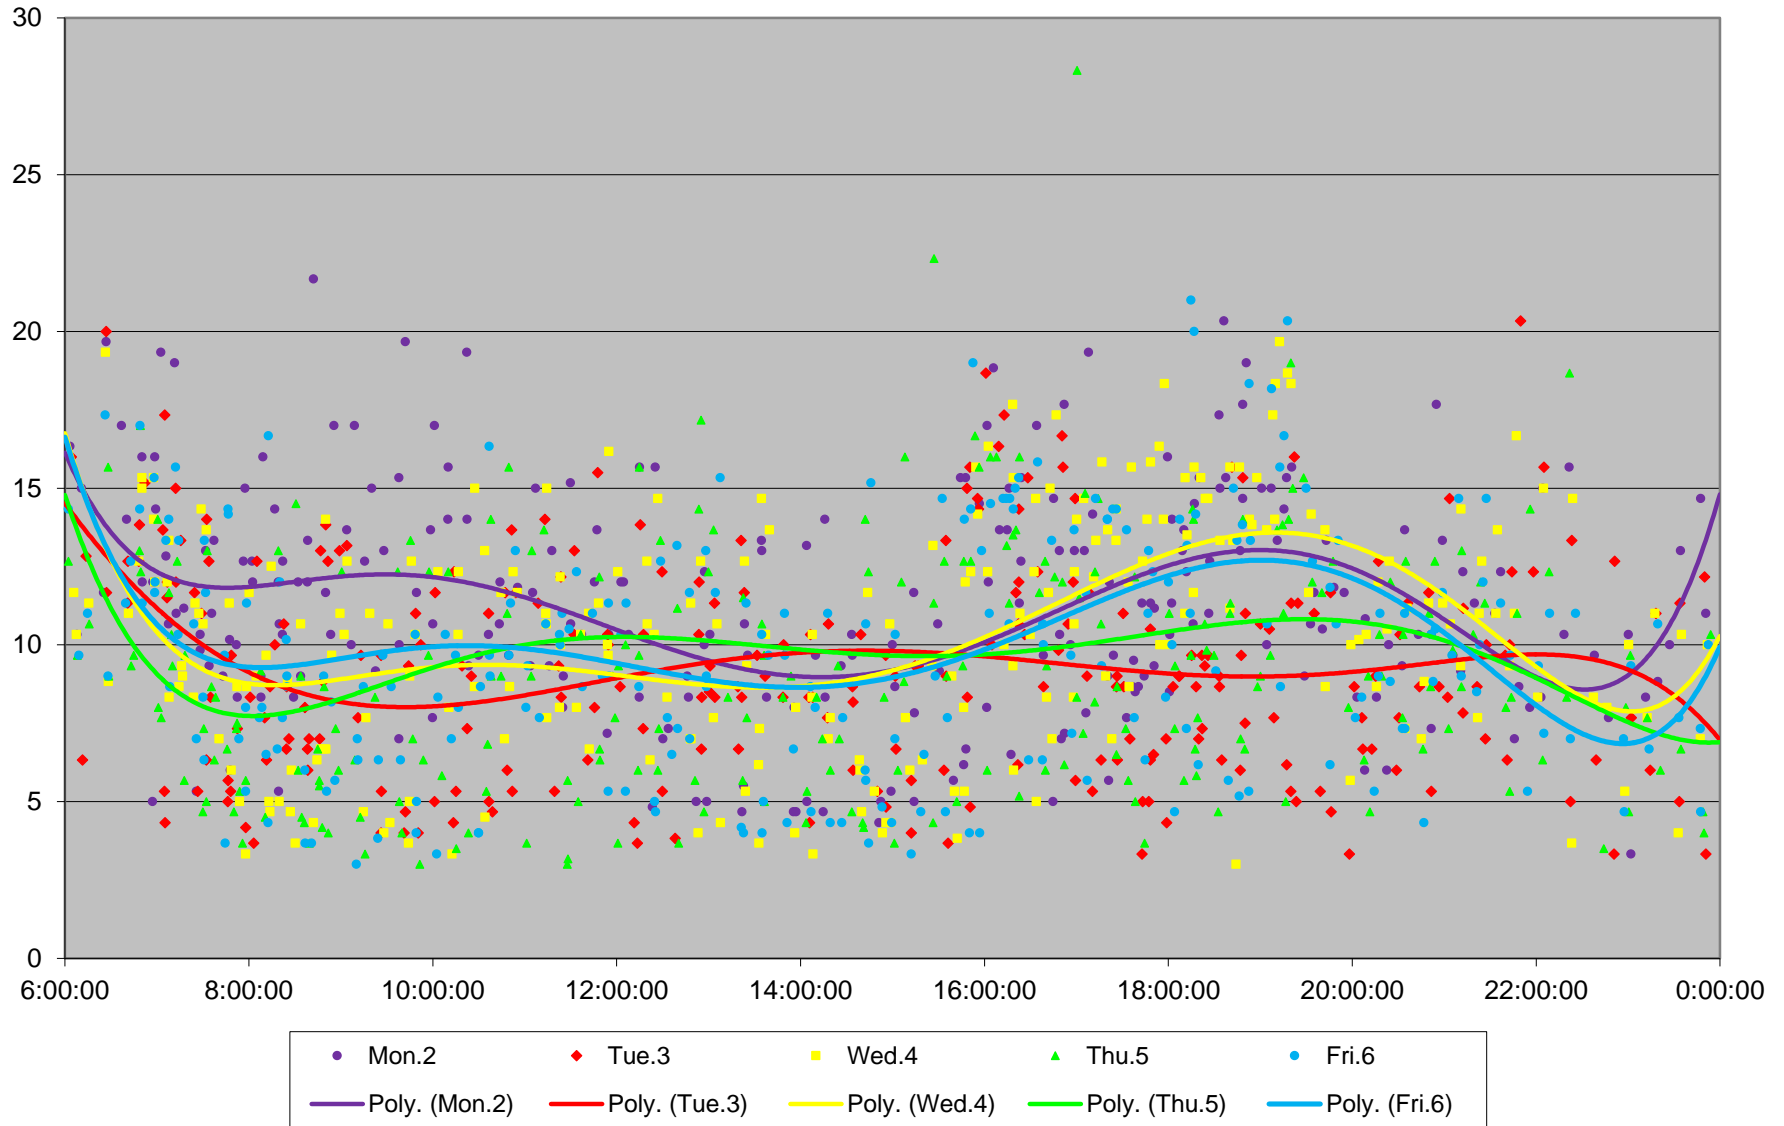

60 Steeles West Terminal Round Trip From N of Finch Stn To Finch Stn April 2018

60 Steeles West Terminal Round Trip From N of Finch Stn To Finch Stn April 2018

60 Steeles West Terminal Round Trip From N of Finch Stn To Finch Stn April 2018