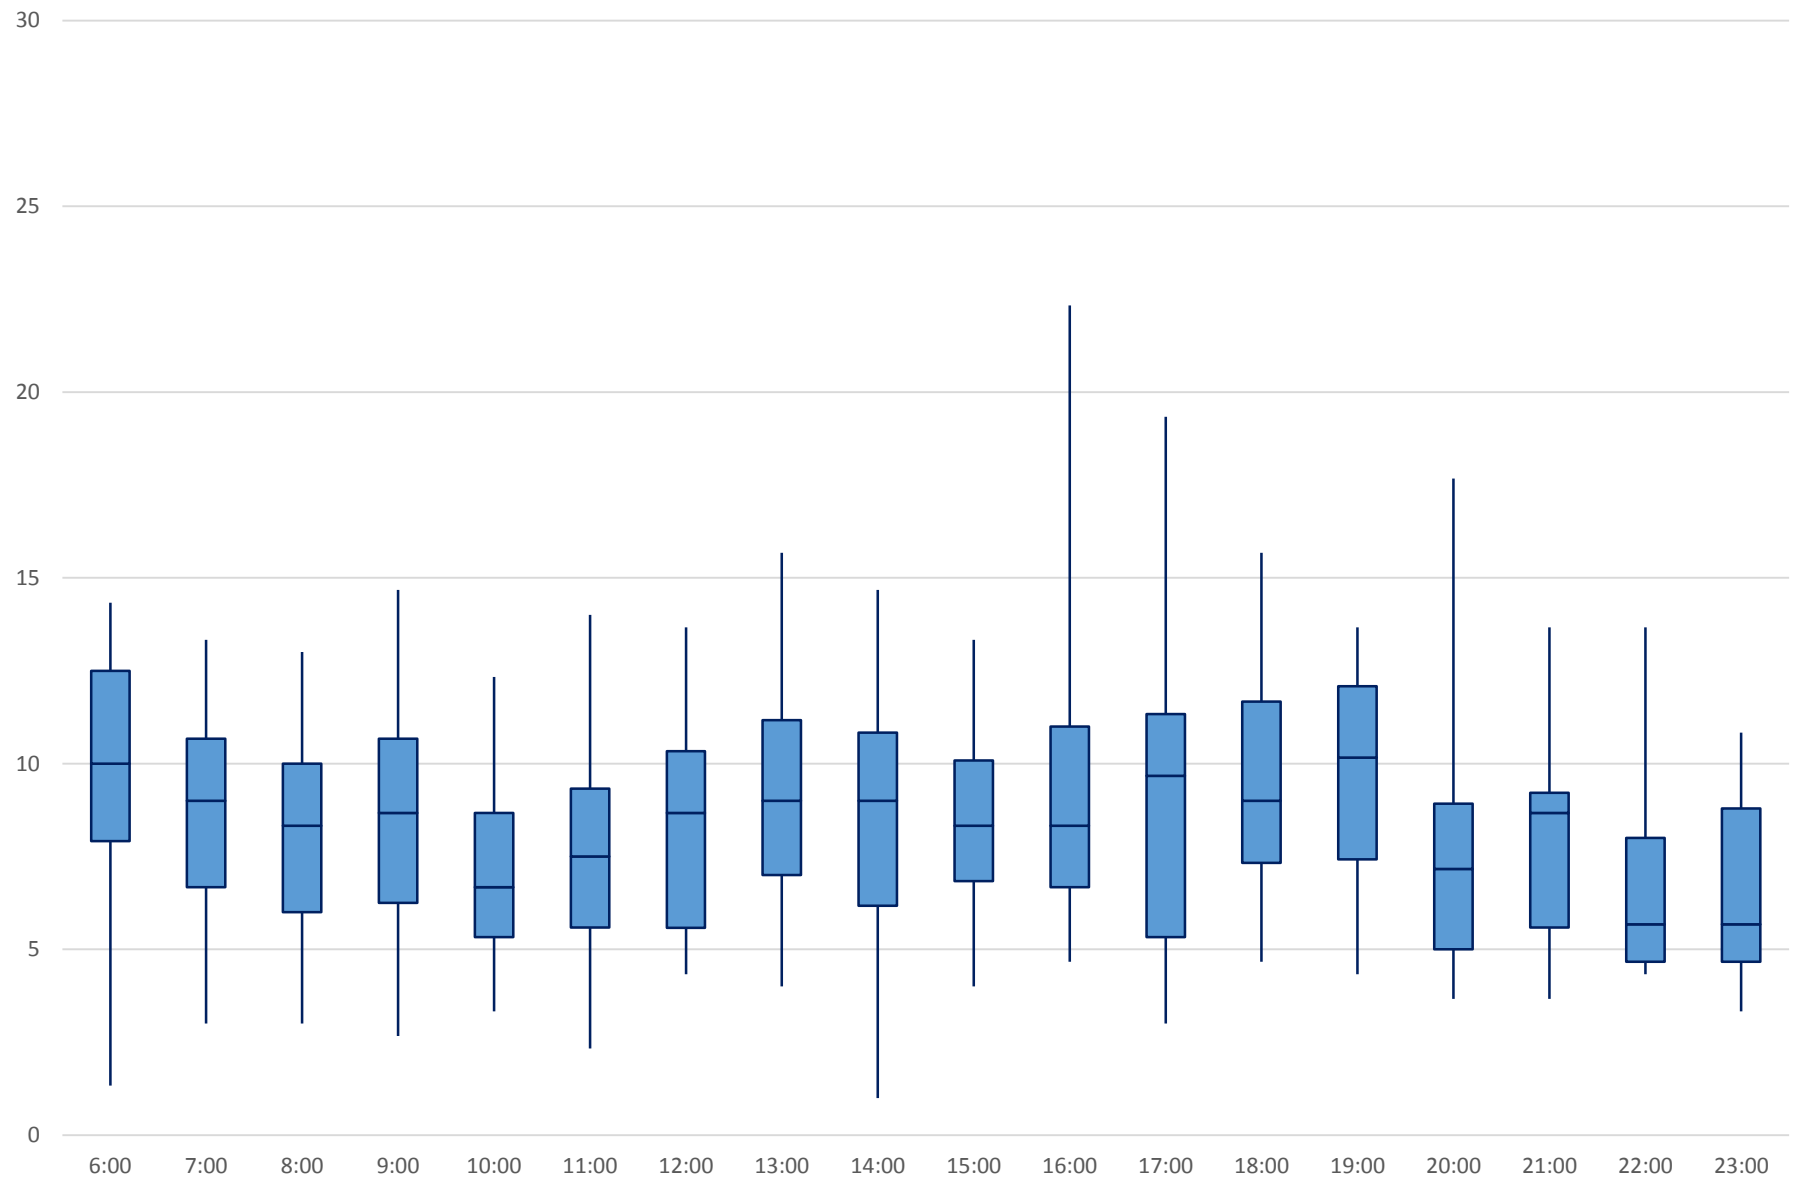

60 Steeles West Terminal Round Trip From N of Finch Stn To Finch Stn April 2018
Quartiles Saturdays