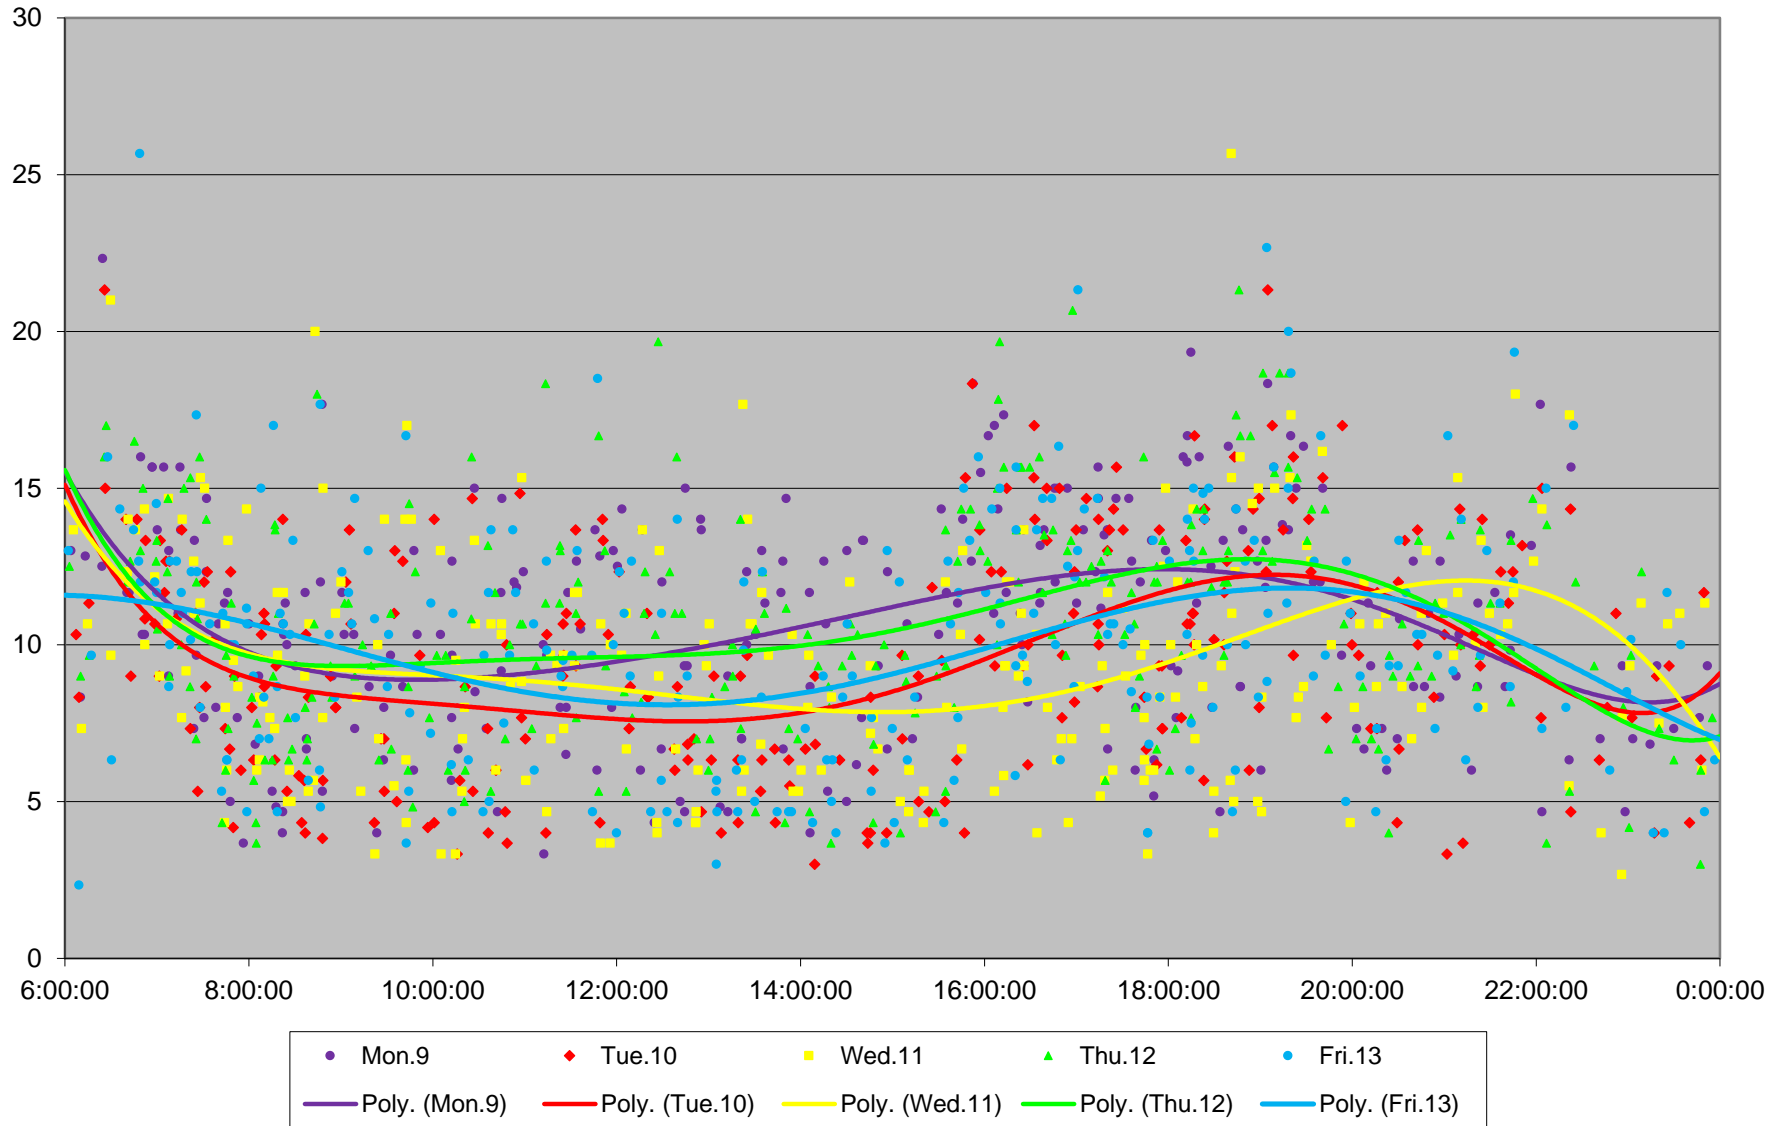

60 Steeles West Terminal Round Trip From N of Finch Stn To Finch Stn April 2018

60 Steeles West Terminal Round Trip From N of Finch Stn To Finch Stn April 2018

60 Steeles West Terminal Round Trip From N of Finch Stn To Finch Stn April 2018