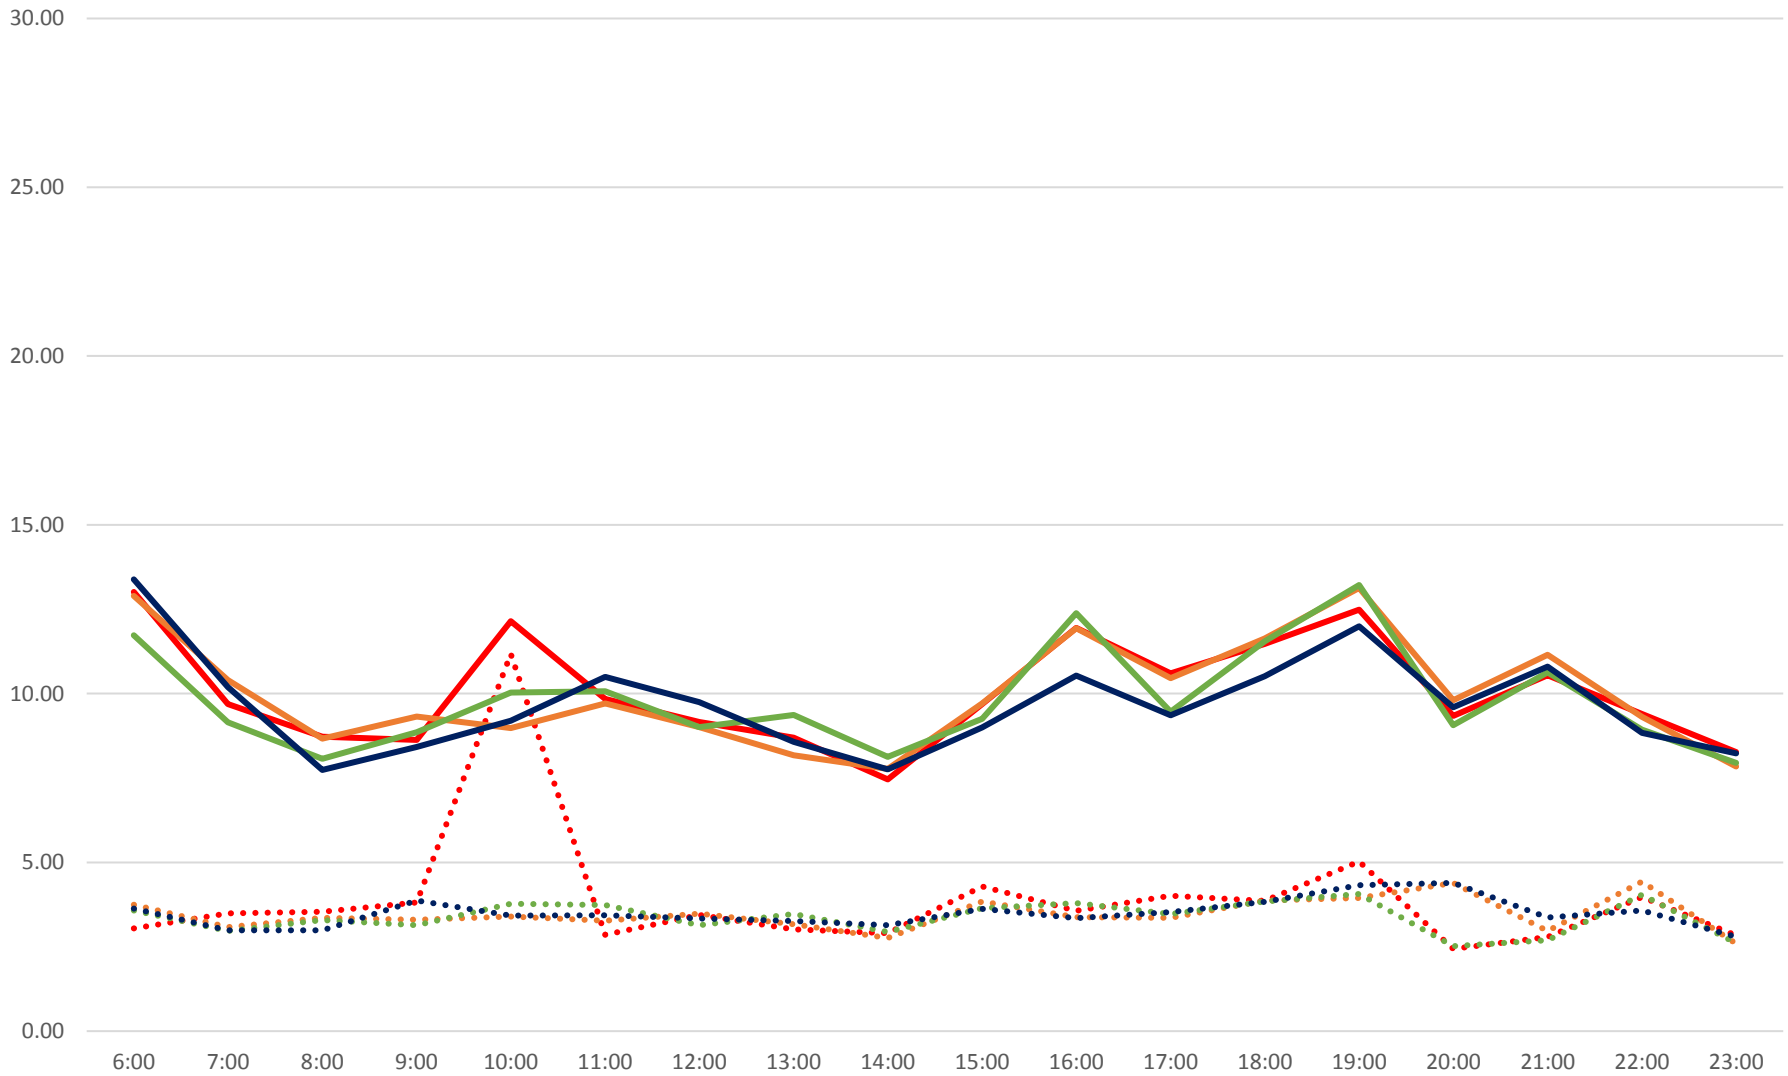

60 Steeles West Terminal Round Trip From N of Finch Stn To Finch Stn April 2018

60 Steeles West Terminal Round Trip From N of Finch Stn To Finch Stn April 2018

60 Steeles West Terminal Round Trip From N of Finch Stn To Finch Stn April 2018

60 Steeles West Terminal Round Trip From N of Finch Stn To Finch Stn April 2018

60 Steeles West Terminal Round Trip From N of Finch Stn To Finch Stn April 2018 Weekday Statistics

60 Steeles West Terminal Round Trip From N of Finch Stn To Finch Stn April 2018 Weekday Statistics