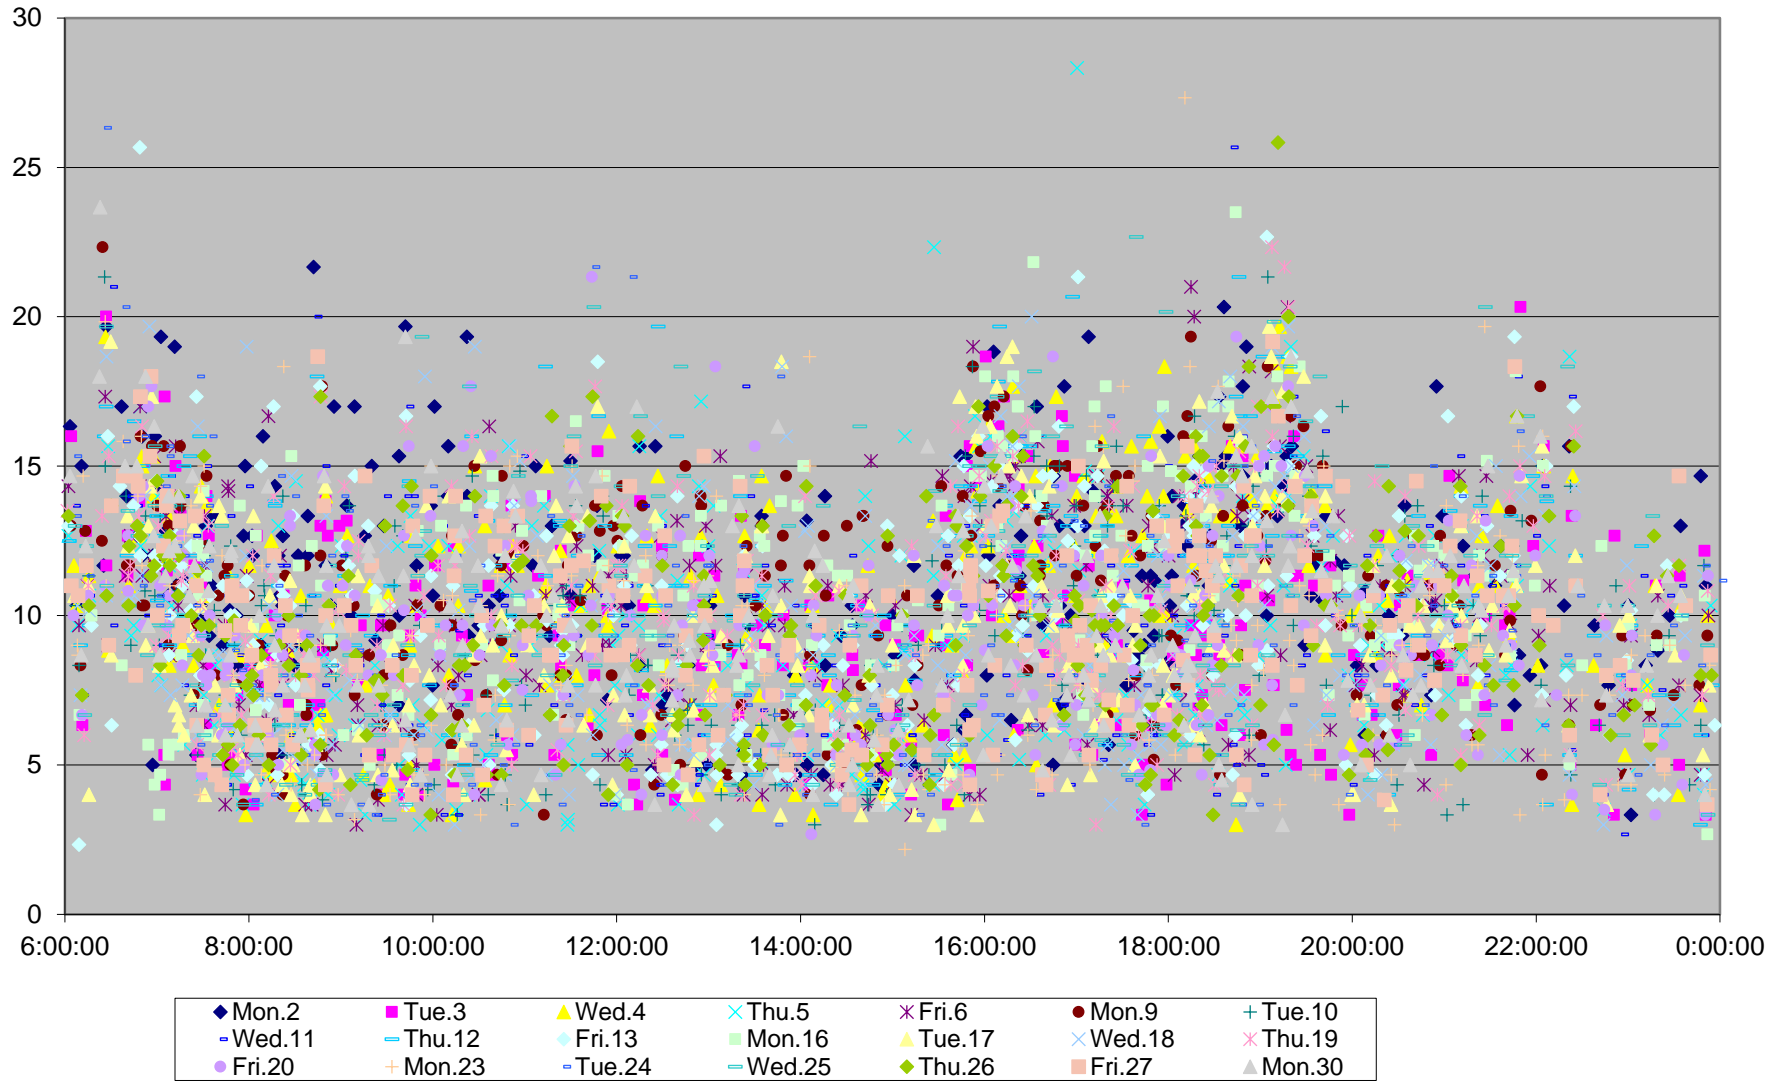

60 Steeles West Terminal Round Trip From N of Finch Stn To Finch Stn April 2018

60 Steeles West Terminal Round Trip From N of Finch Stn To Finch Stn April 2018

60 Steeles West Terminal Round Trip From N of Finch Stn To Finch Stn April 2018