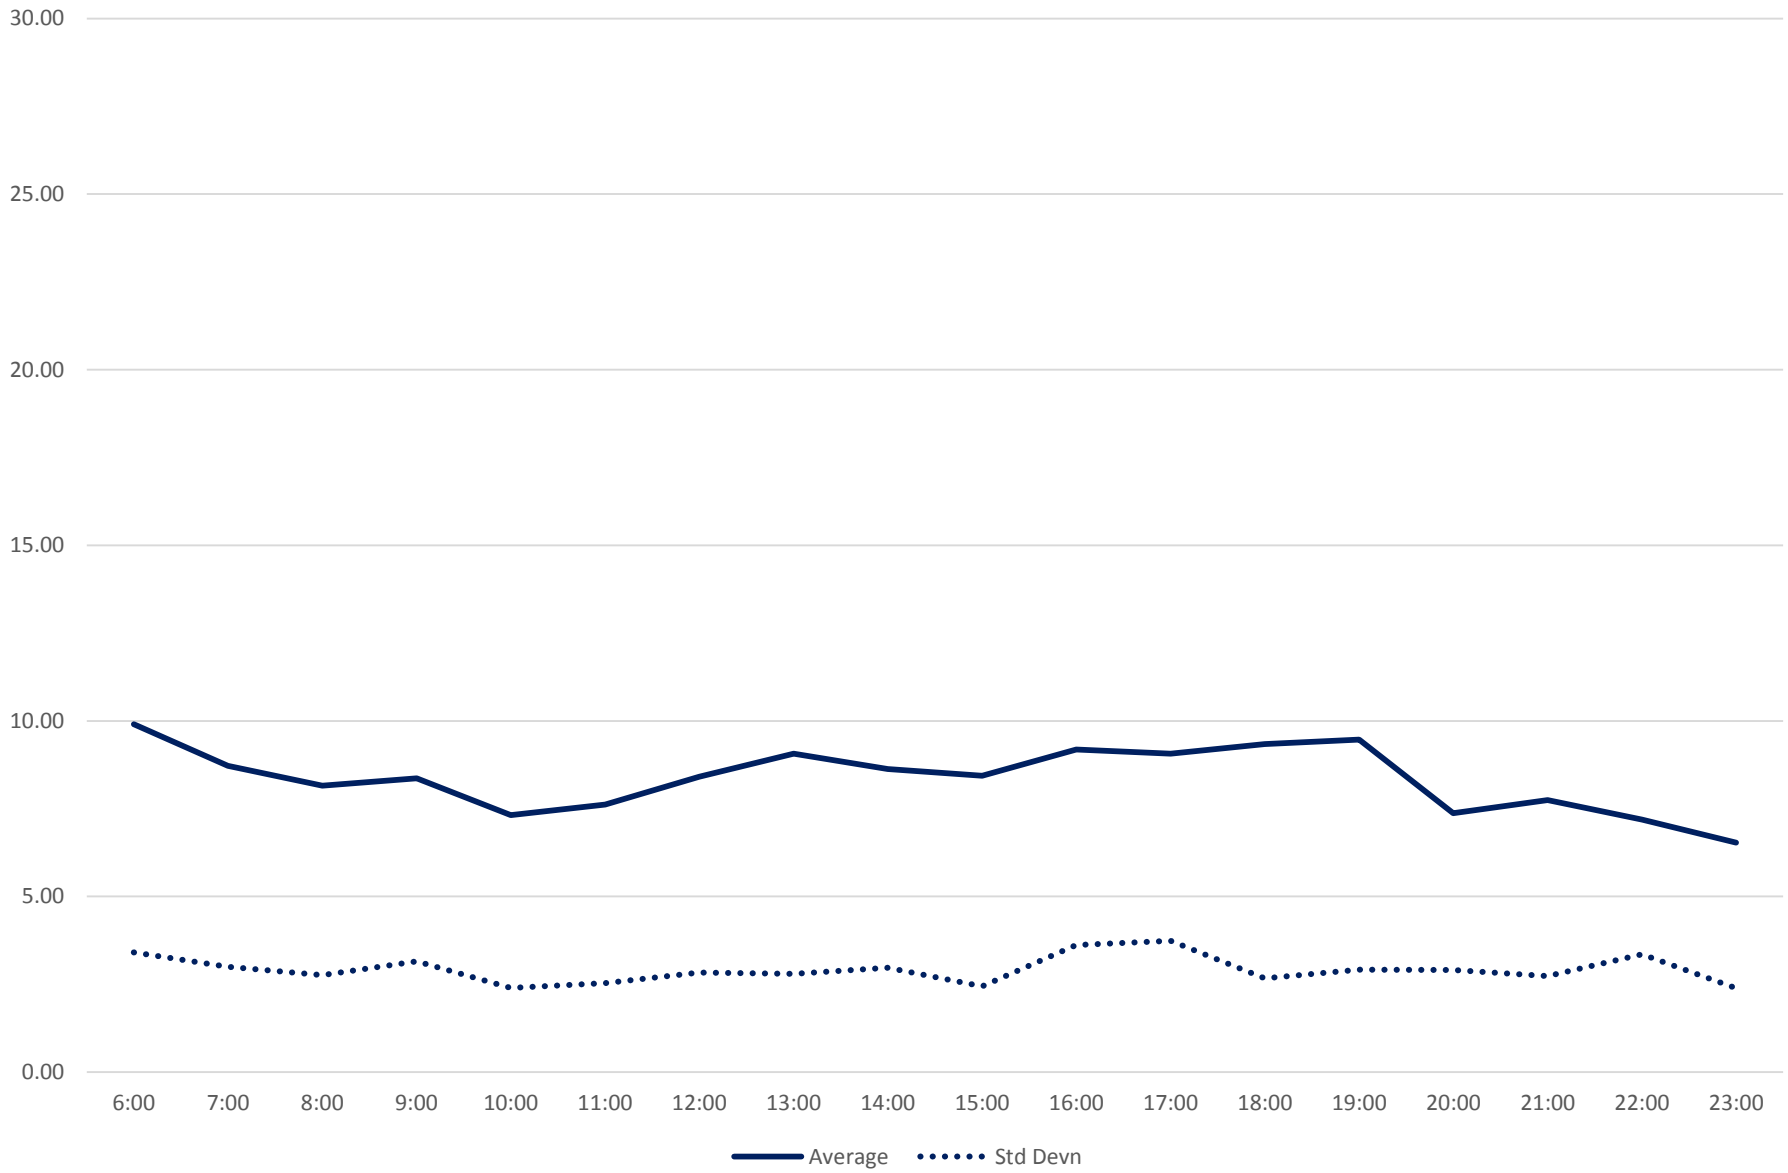

Quartiles Week 3

60 Steeles West Terminal Round Trip From N of Finch Stn To Finch Stn April 2018

Quartiles Week 4

60 Steeles West Terminal Round Trip From N of Finch Stn To Finch Stn April 2018 Saturday Statistics

60 Steeles West Terminal Round Trip From N of Finch Stn To Finch Stn April 2018
Quartiles Saturdays

60 Steeles West Terminal Round Trip From N of Finch Stn To Finch Stn April 2018 Sunday Statistics

60 Steeles West Terminal Round Trip From N of Finch Stn To Finch Stn April 2018
Quartiles Sundays/Holidays