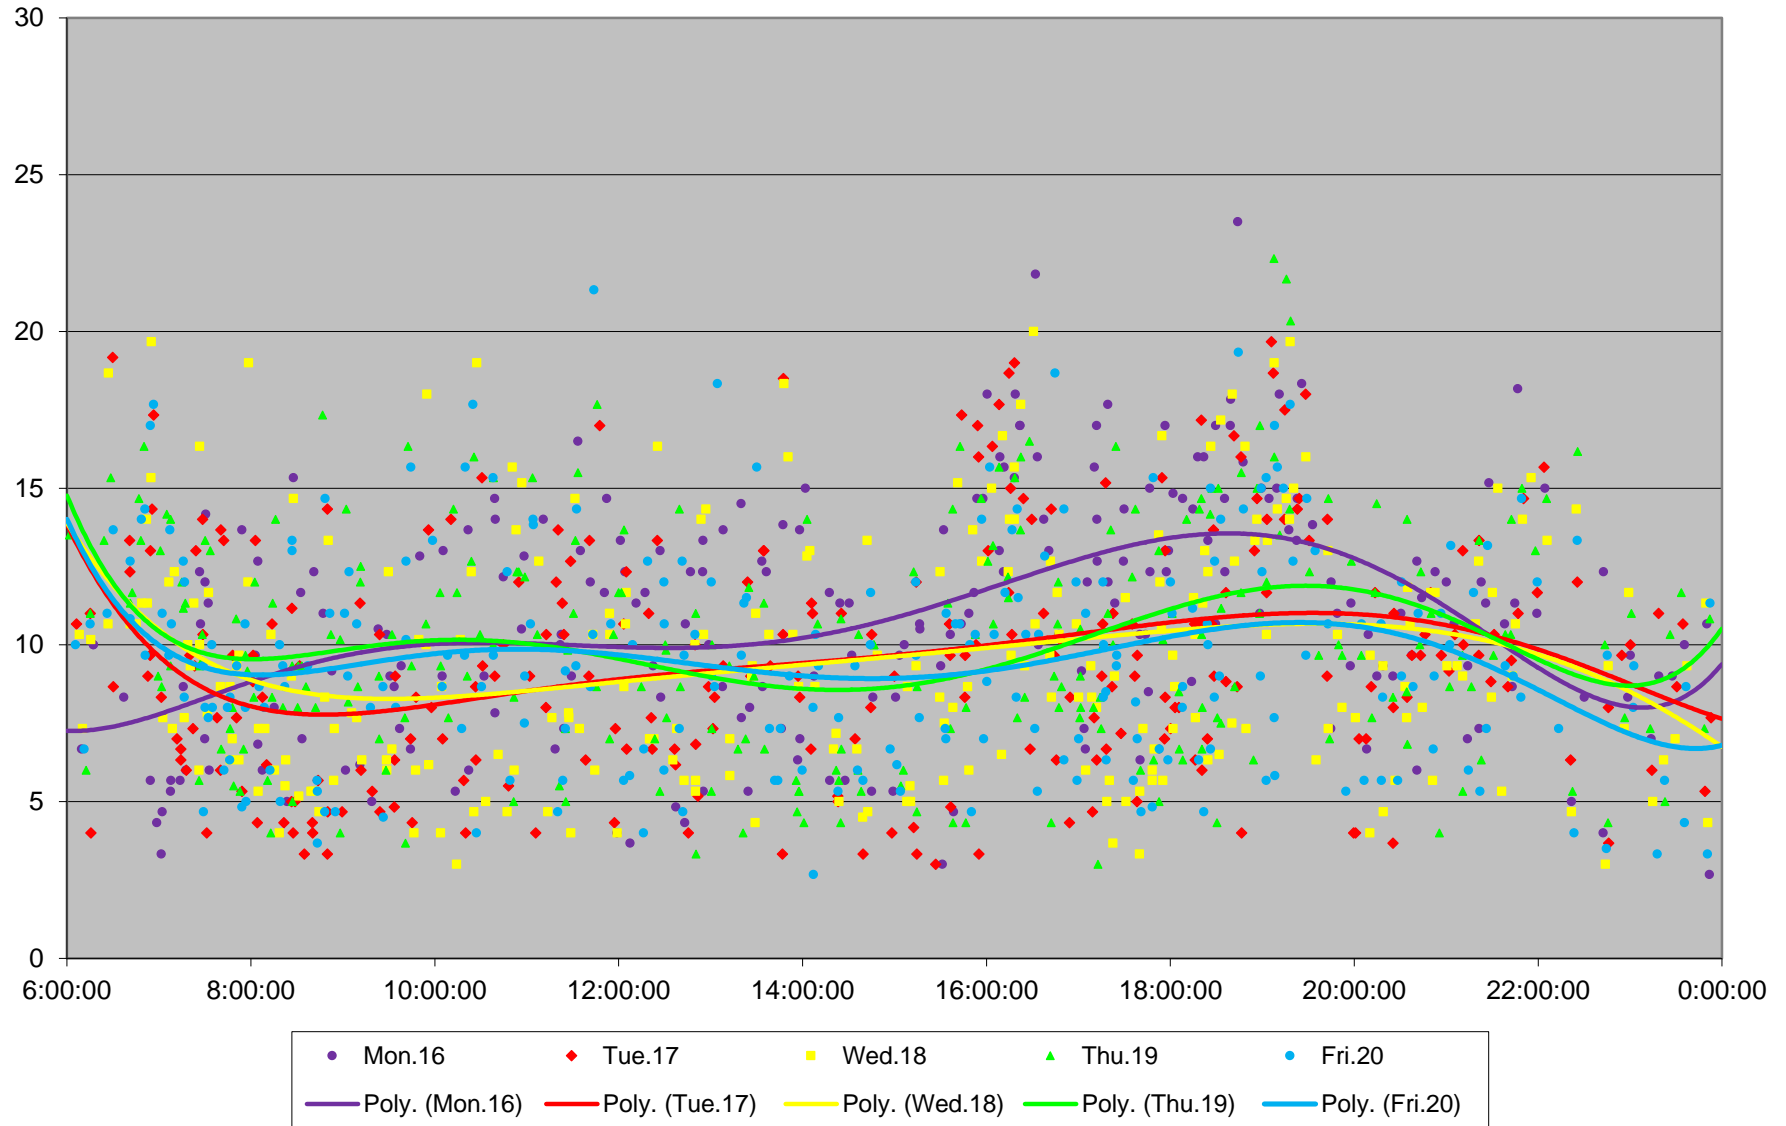

60 Steeles West Terminal Round Trip From N of Finch Stn To Finch Stn April 2018