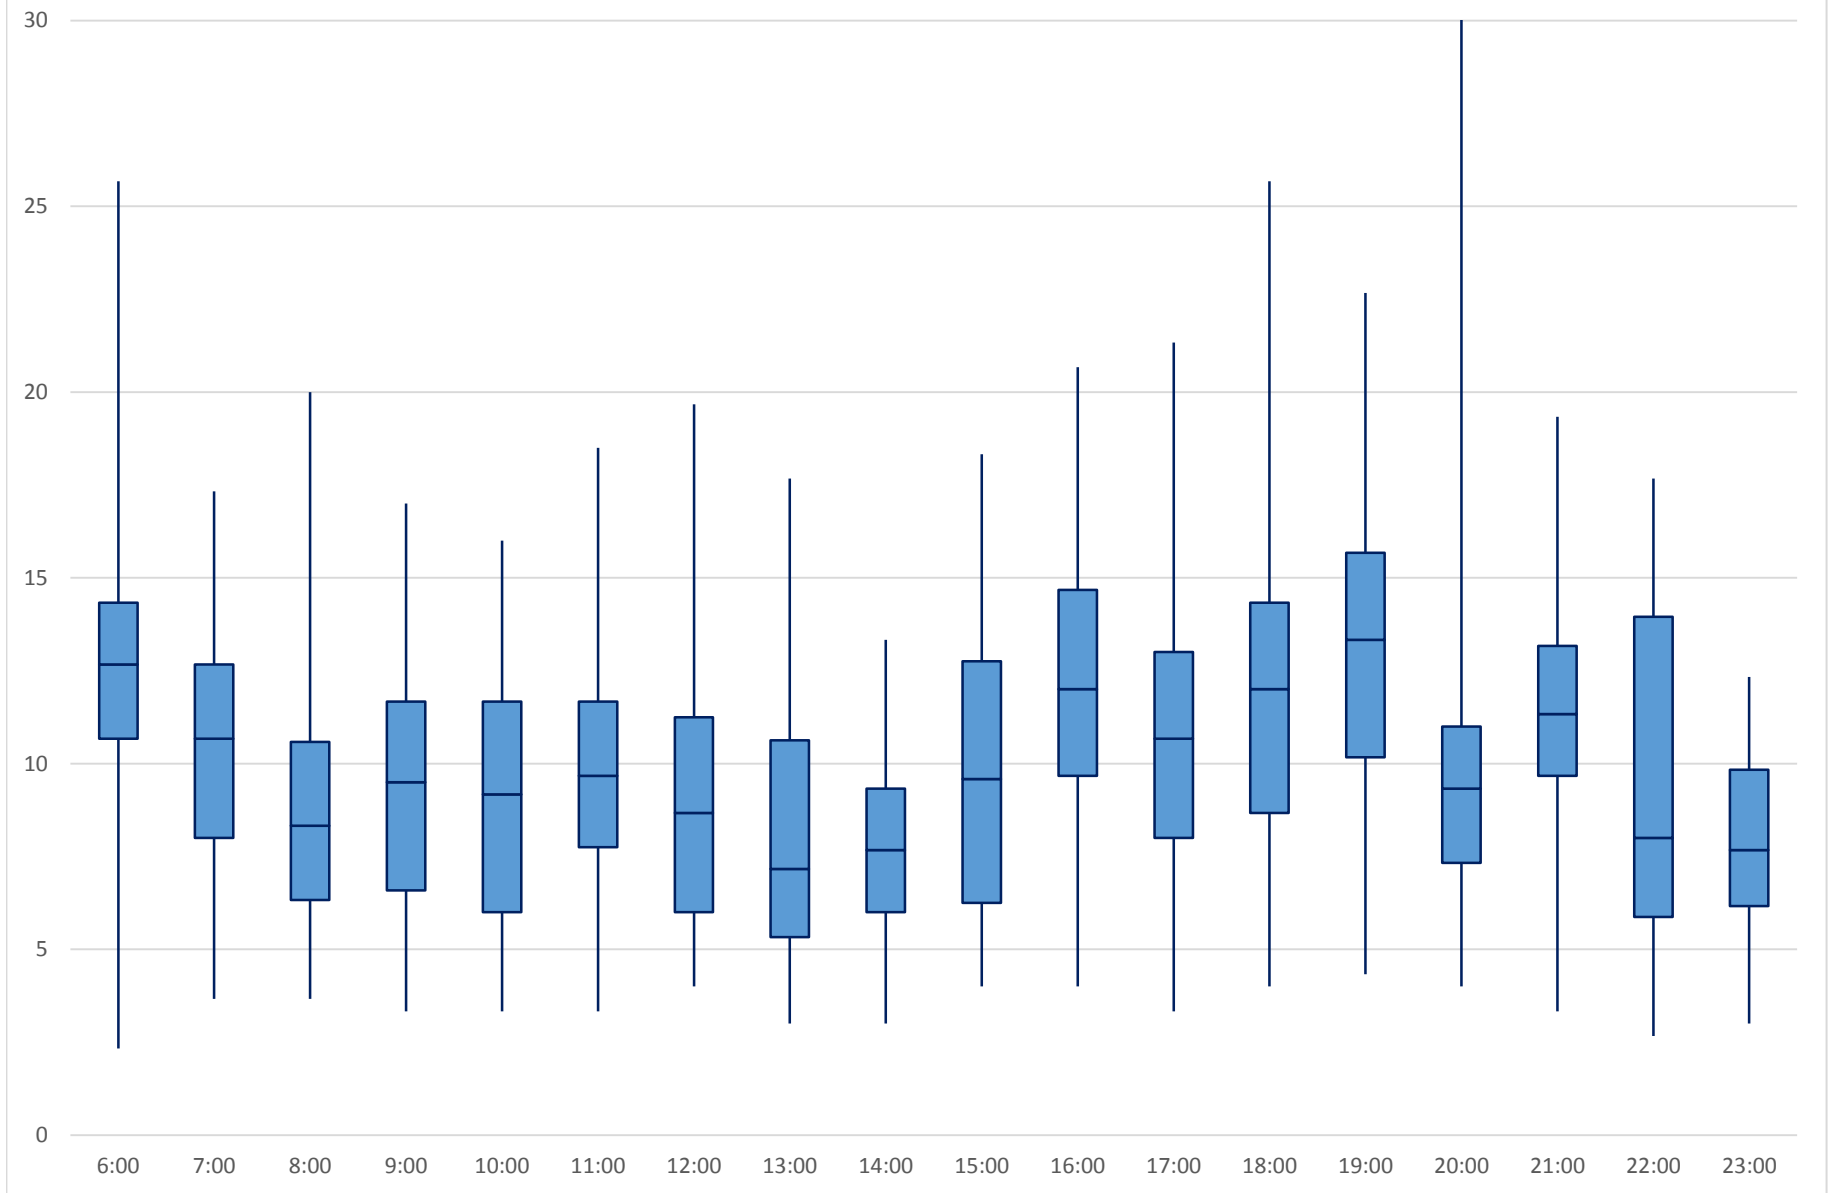

60 Steeles West Terminal Round Trip From N of Finch Stn To Finch Stn April 2018
Quartiles Week2