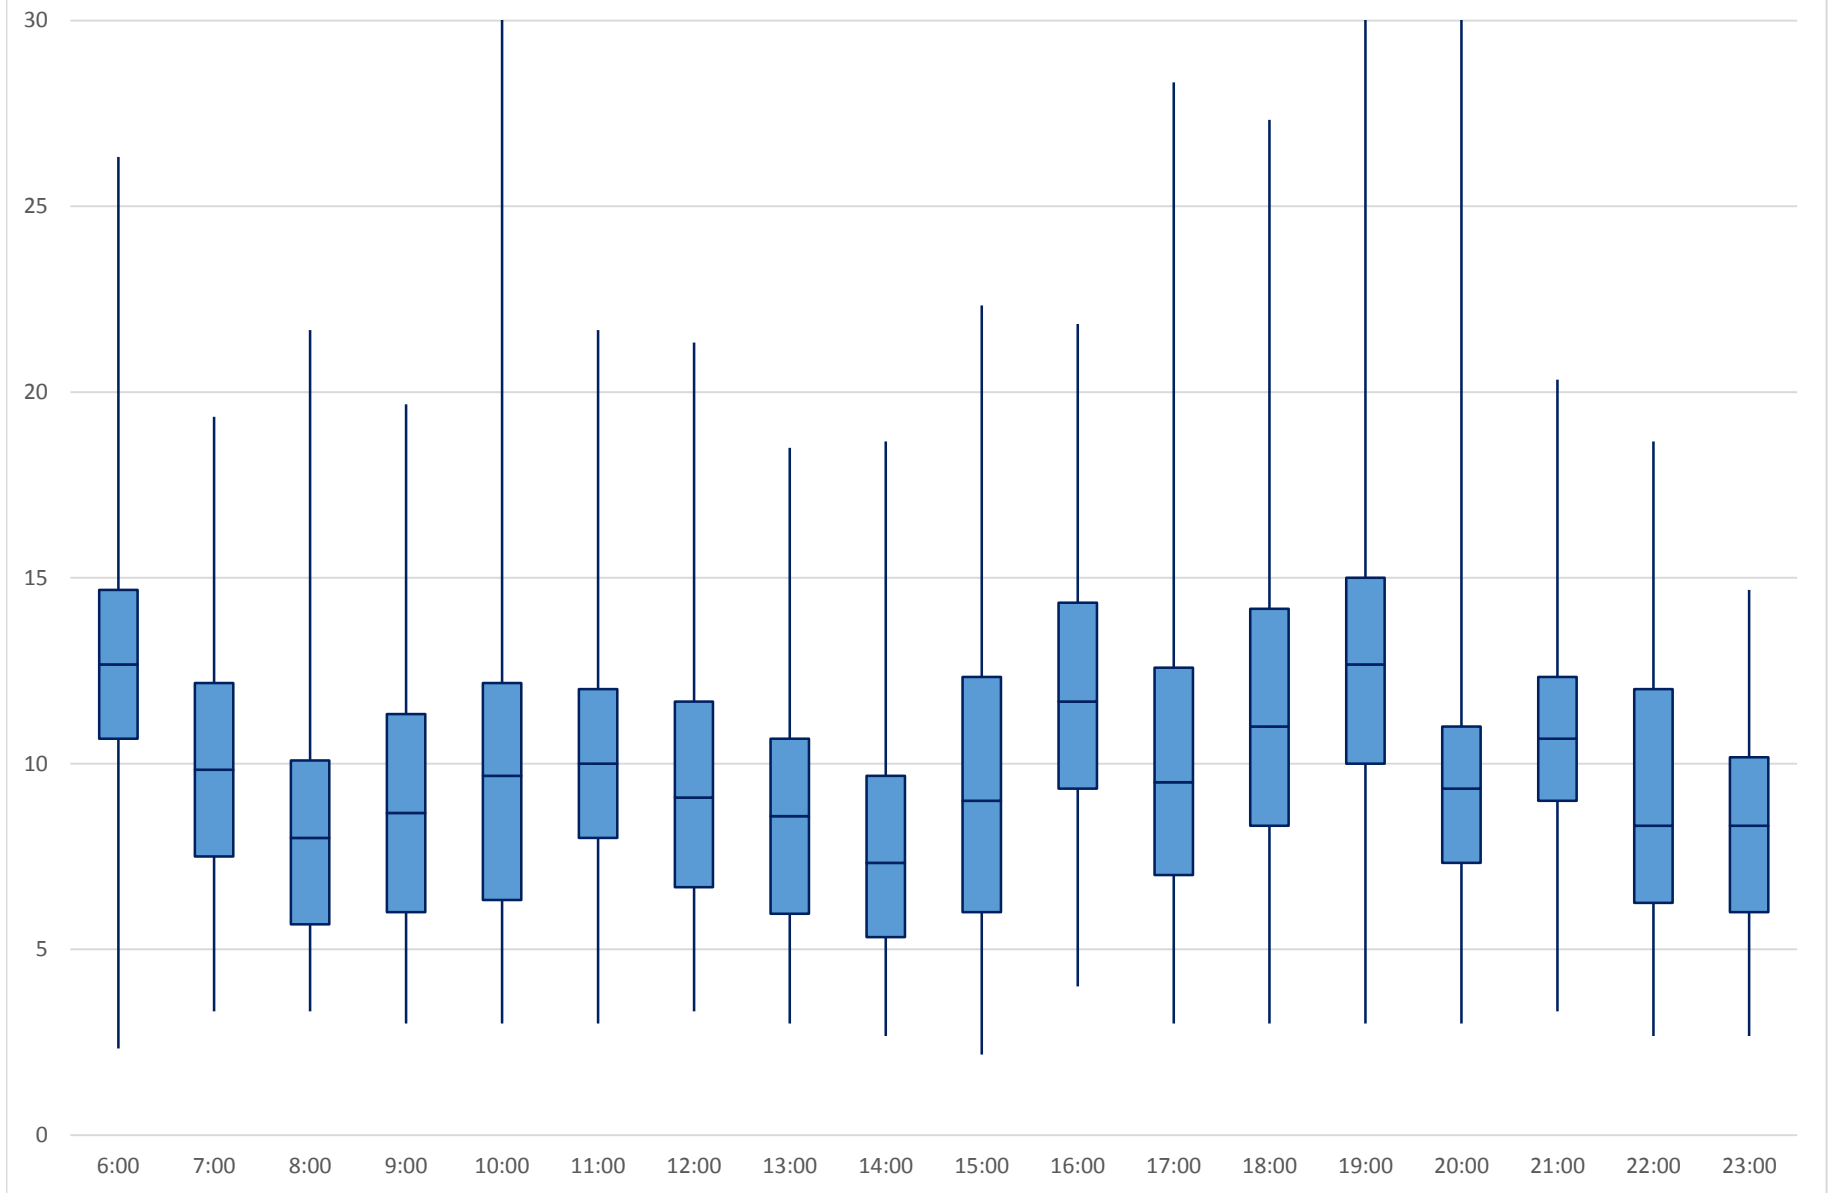

60 Steeles West Terminal Round Trip From N of Finch Stn To Finch Stn April 2018
Quartiles Weekday