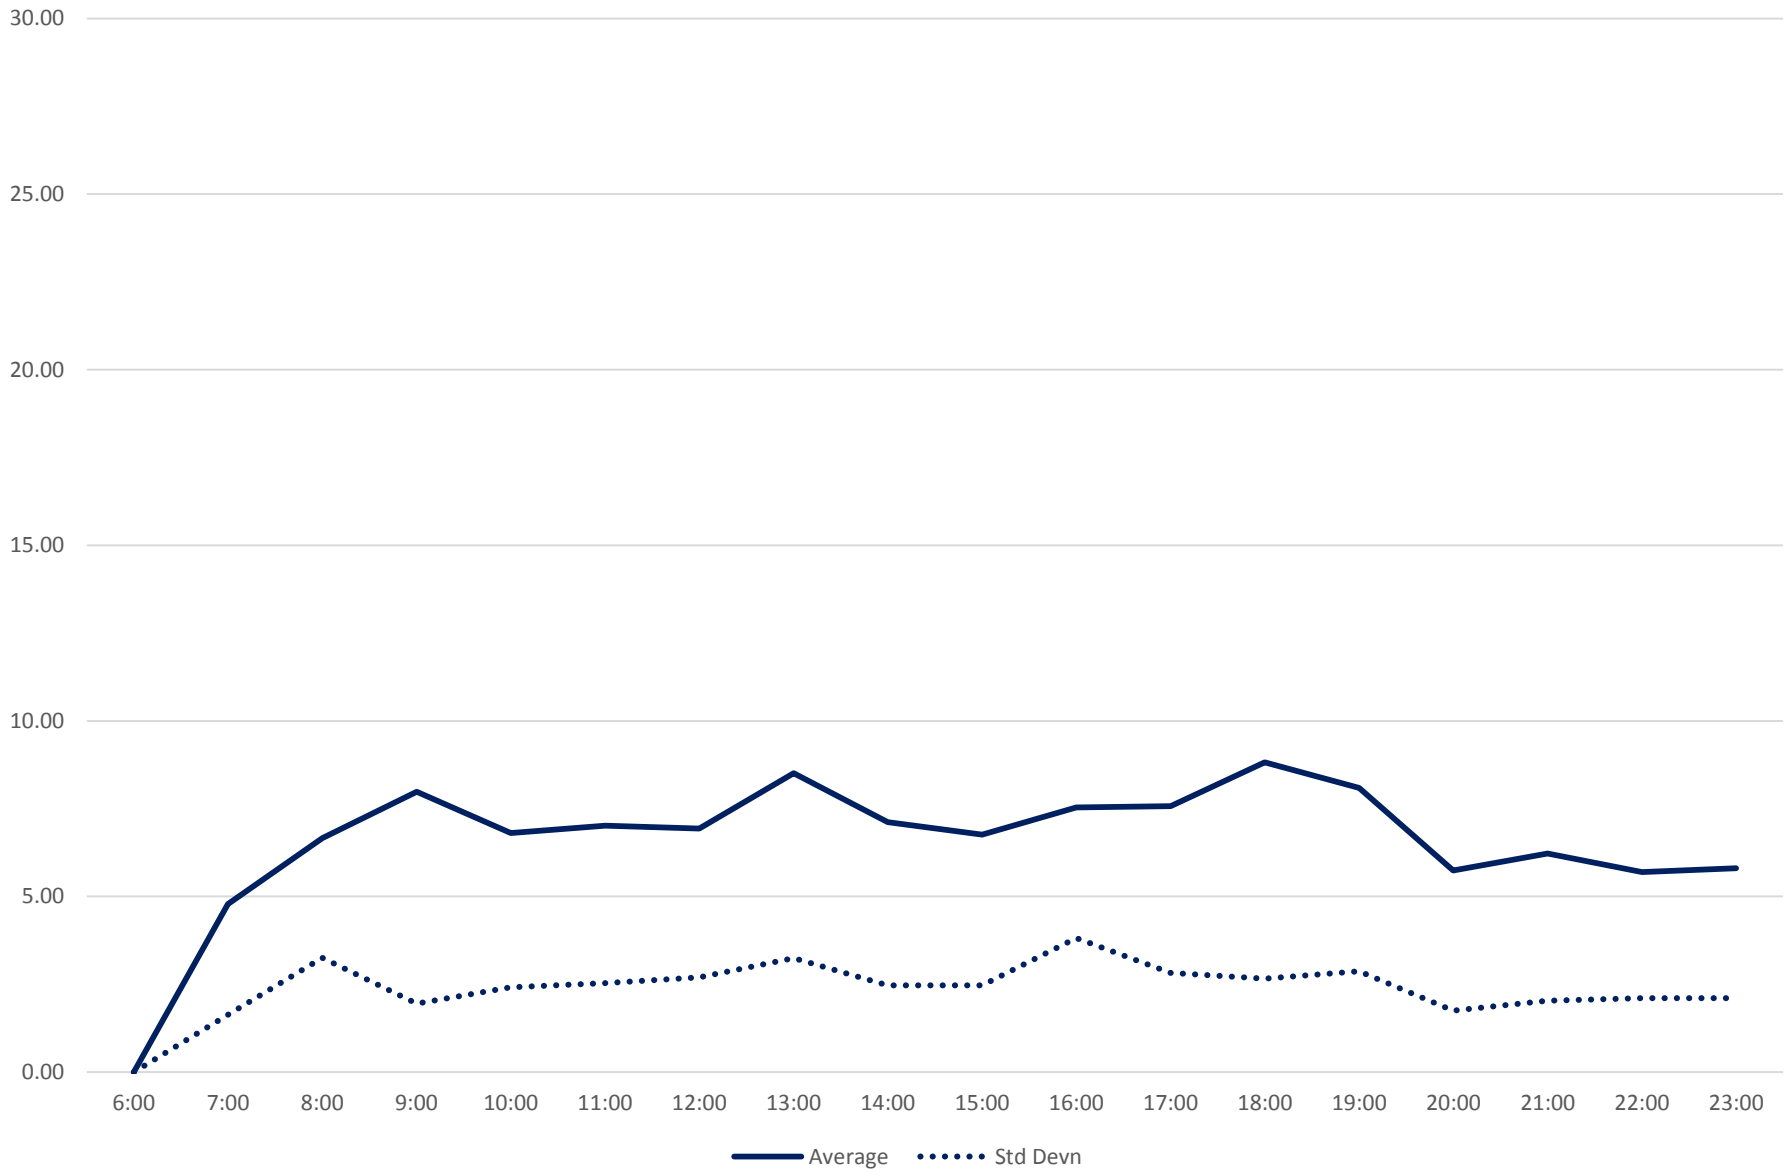

Quartiles Week 3

60 Steeles West Terminal Round Trip From N of Finch Stn To Finch Stn April 2018

Quartiles Week 4

60 Steeles West Terminal Round Trip From N of Finch Stn To Finch Stn April 2018 Saturday Statistics

60 Steeles West Terminal Round Trip From N of Finch Stn To Finch Stn April 2018
Quartiles Saturdays

60 Steeles West Terminal Round Trip From N of Finch Stn To Finch Stn April 2018 Sunday Statistics

60 Steeles West Terminal Round Trip From N of Finch Stn To Finch Stn April 2018
Quartiles Sundays/Holidays