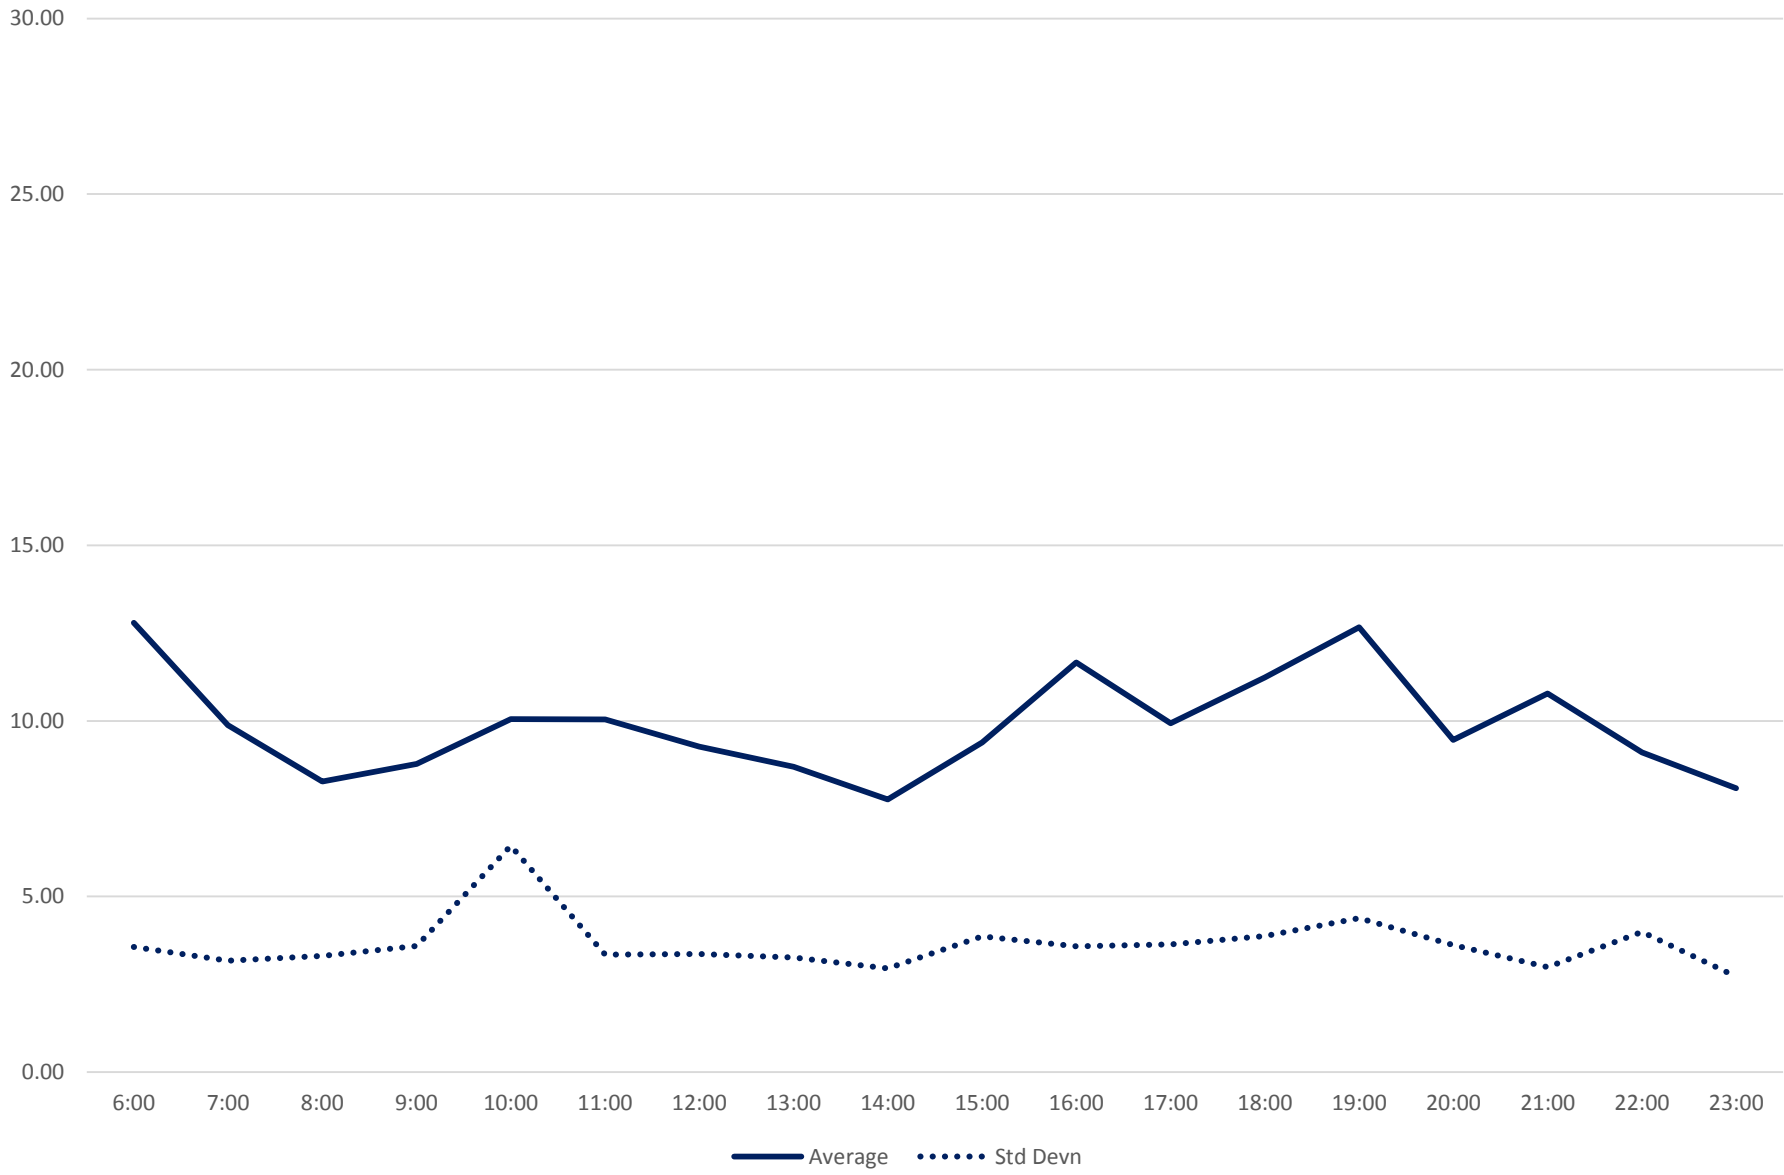

60 Steeles West Terminal Round Trip From N of Finch Stn To Finch Stn April 2018

60 Steeles West Terminal Round Trip From N of Finch Stn To Finch Stn April 2018

60 Steeles West Terminal Round Trip From N of Finch Stn To Finch Stn April 2018

60 Steeles West Terminal Round Trip From N of Finch Stn To Finch Stn April 2018

60 Steeles West Terminal Round Trip From N of Finch Stn To Finch Stn April 2018 Weekday Statistics

60 Steeles West Terminal Round Trip From N of Finch Stn To Finch Stn April 2018 Weekday Statistics