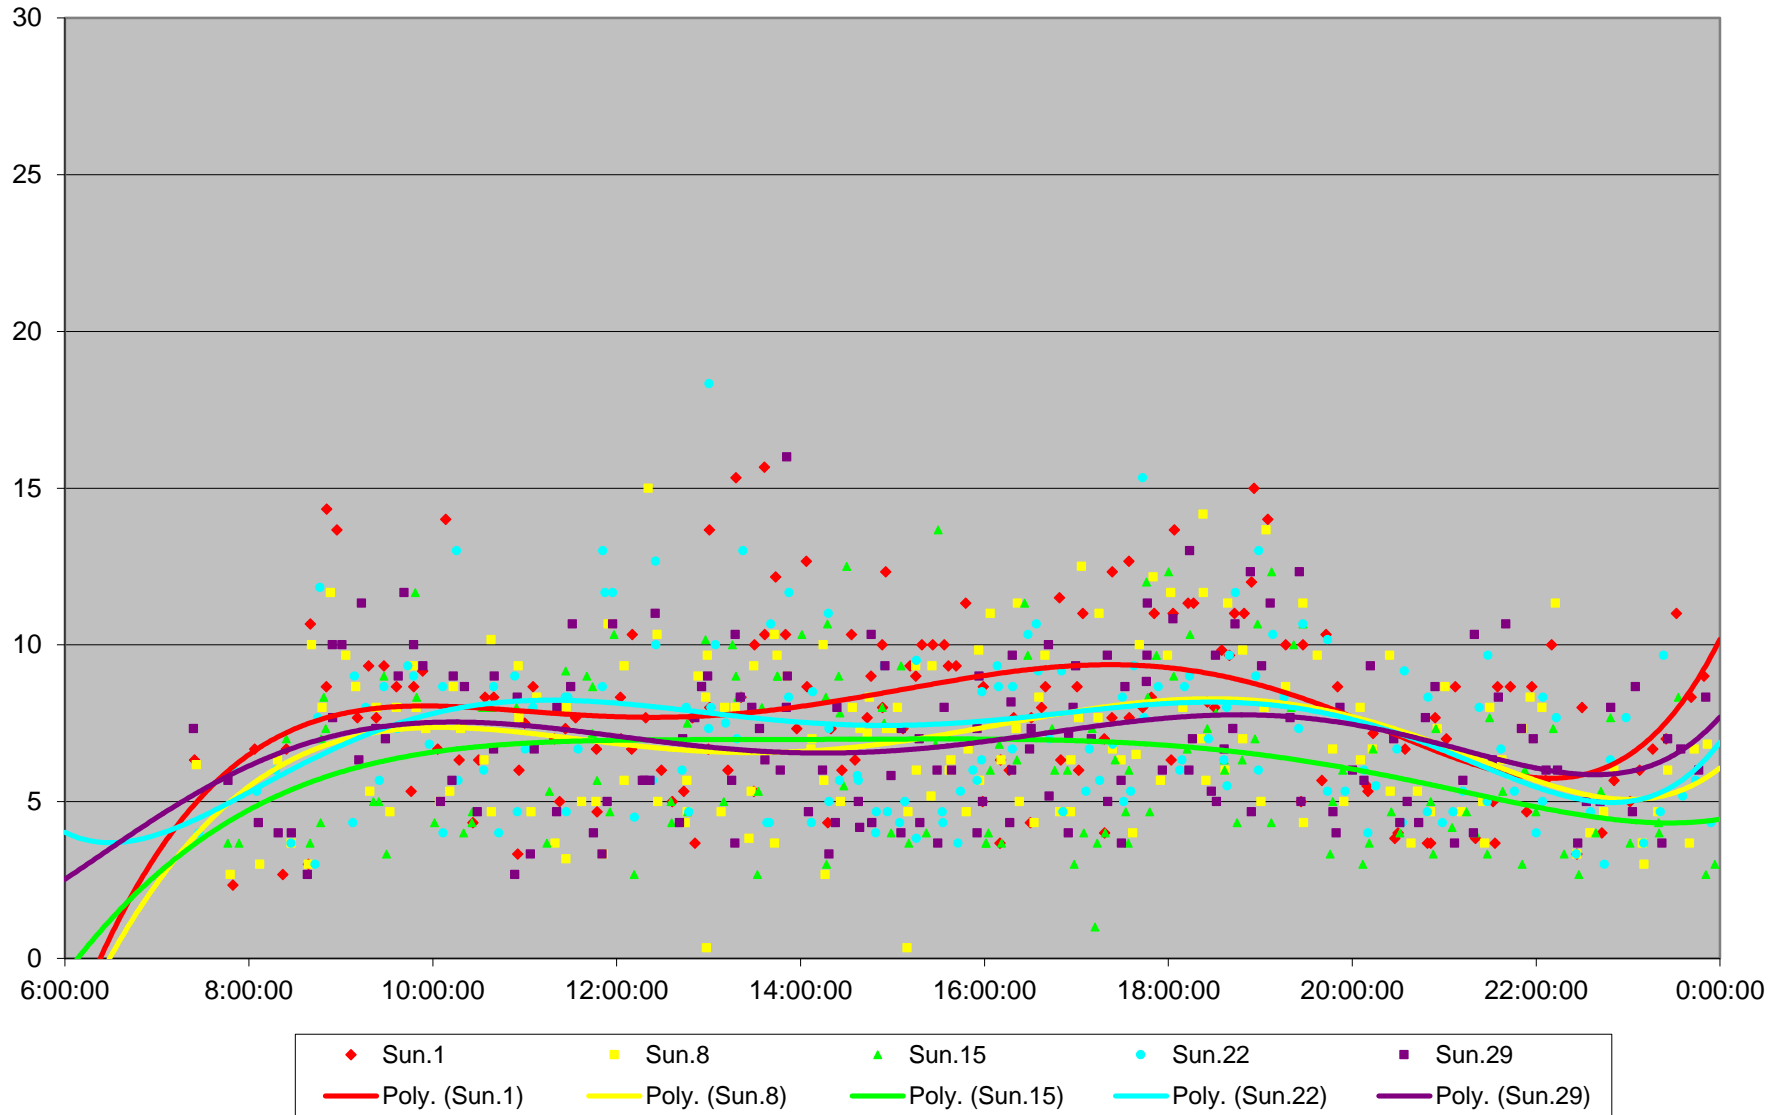

60 Steeles West Terminal Round Trip From N of Finch Stn To Finch Stn April 2018