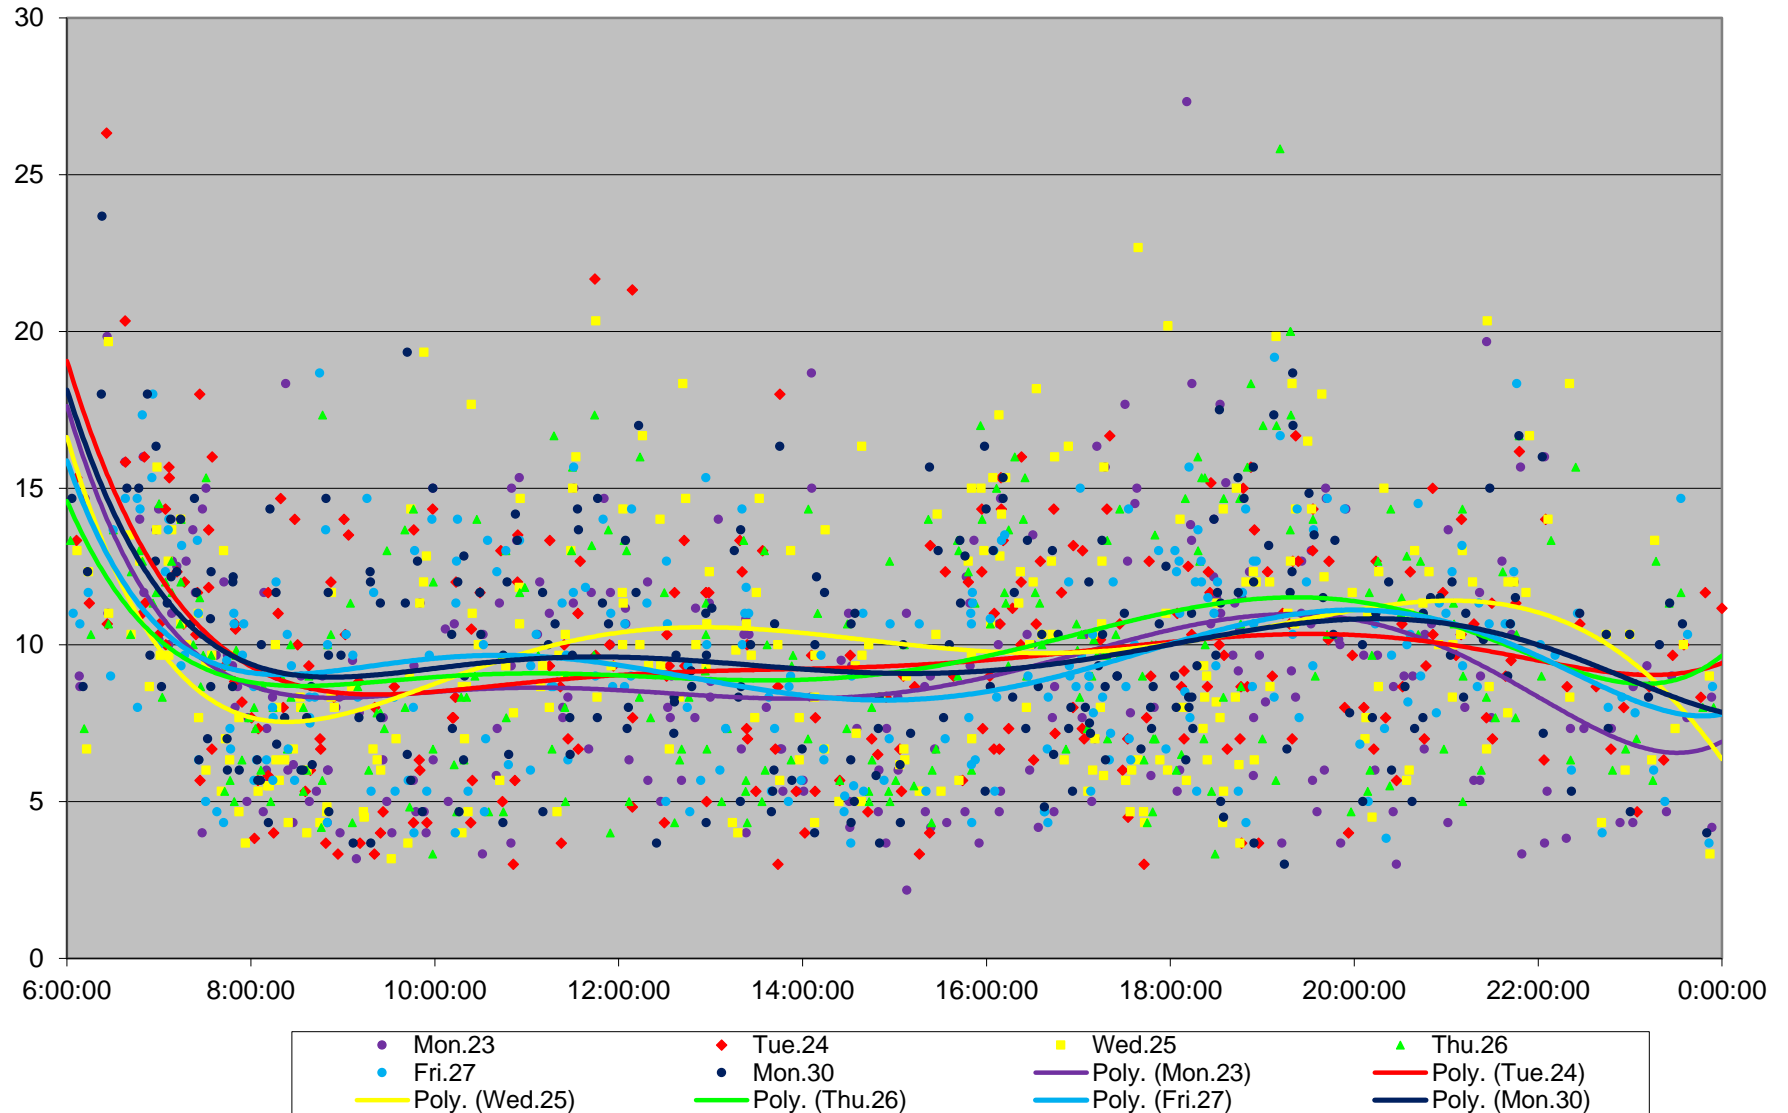

60 Steeles West Terminal Round Trip From N of Finch Stn To Finch Stn April 2018