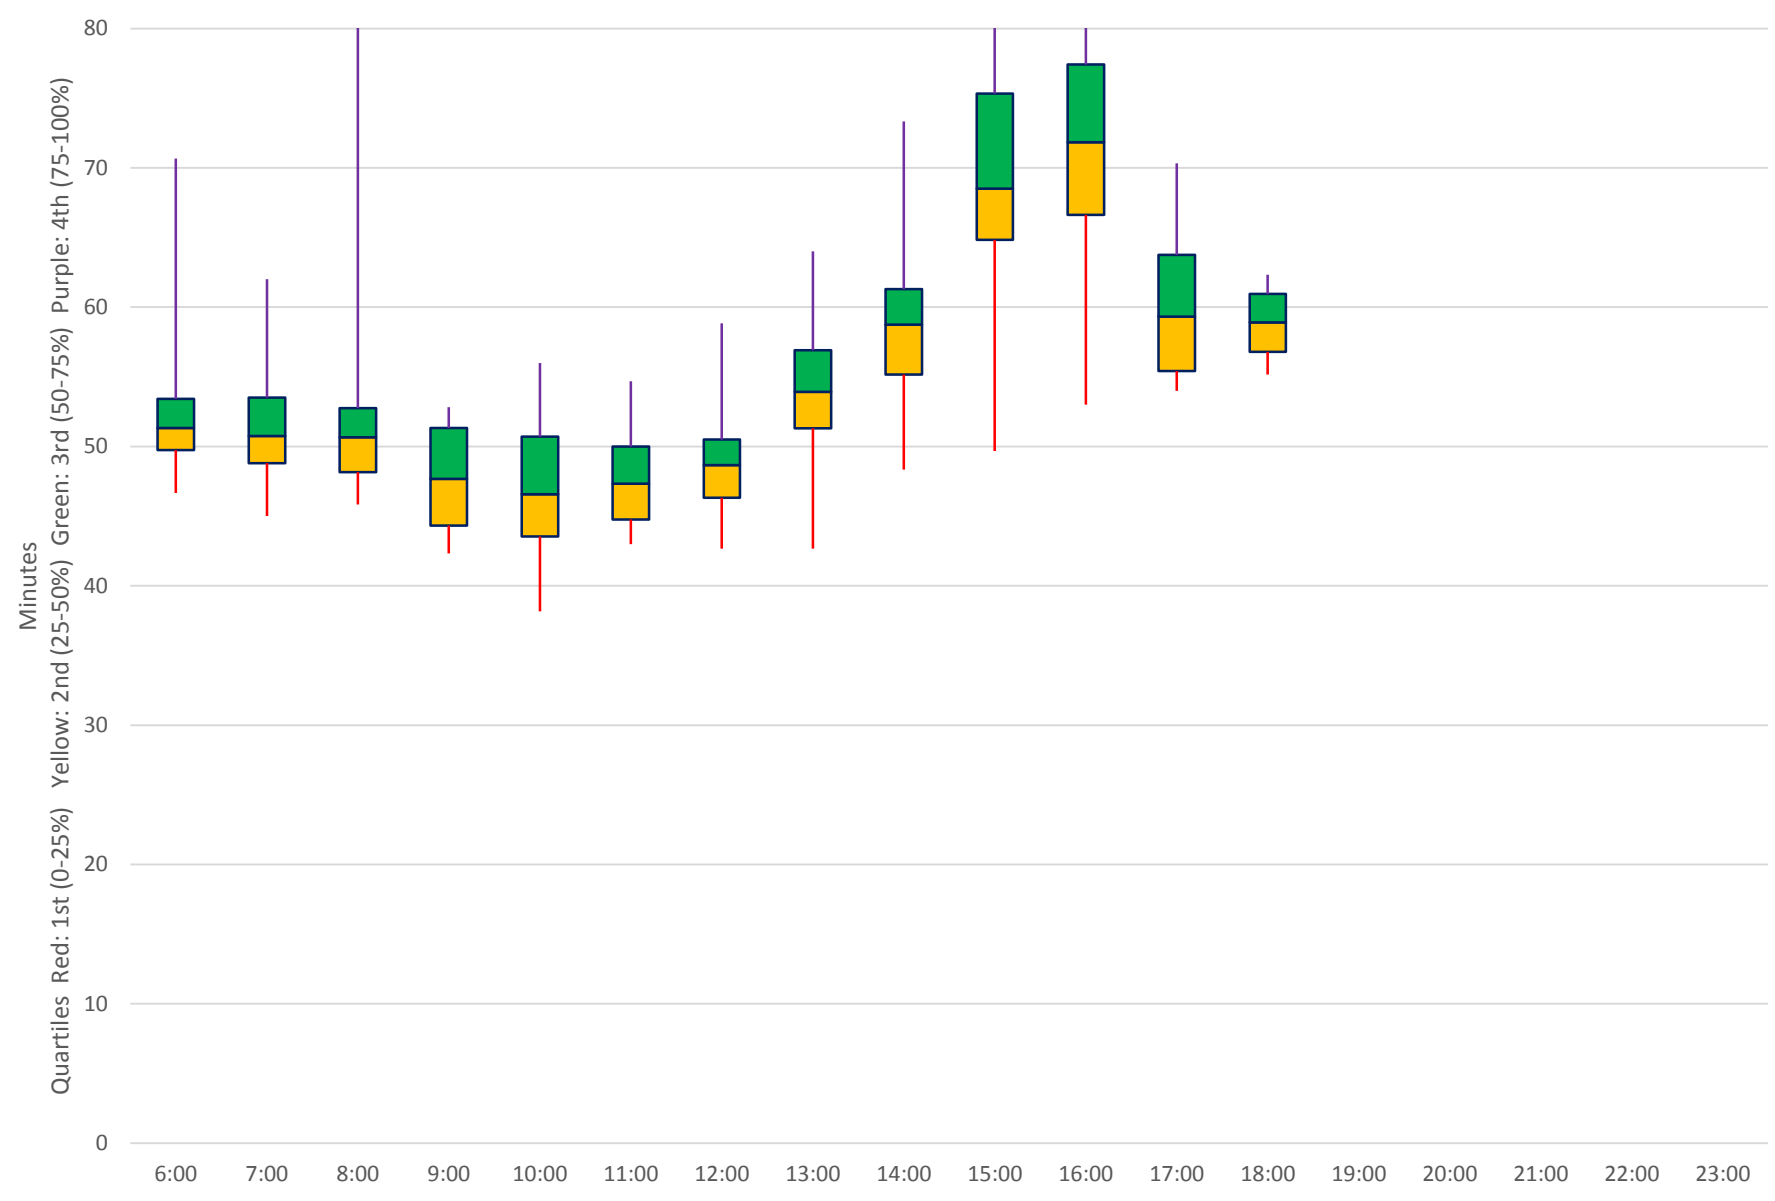

60 Steeles West Link Times From N of Finch Stn To E of Steinway Westbound April 2018 Quartiles Week 3