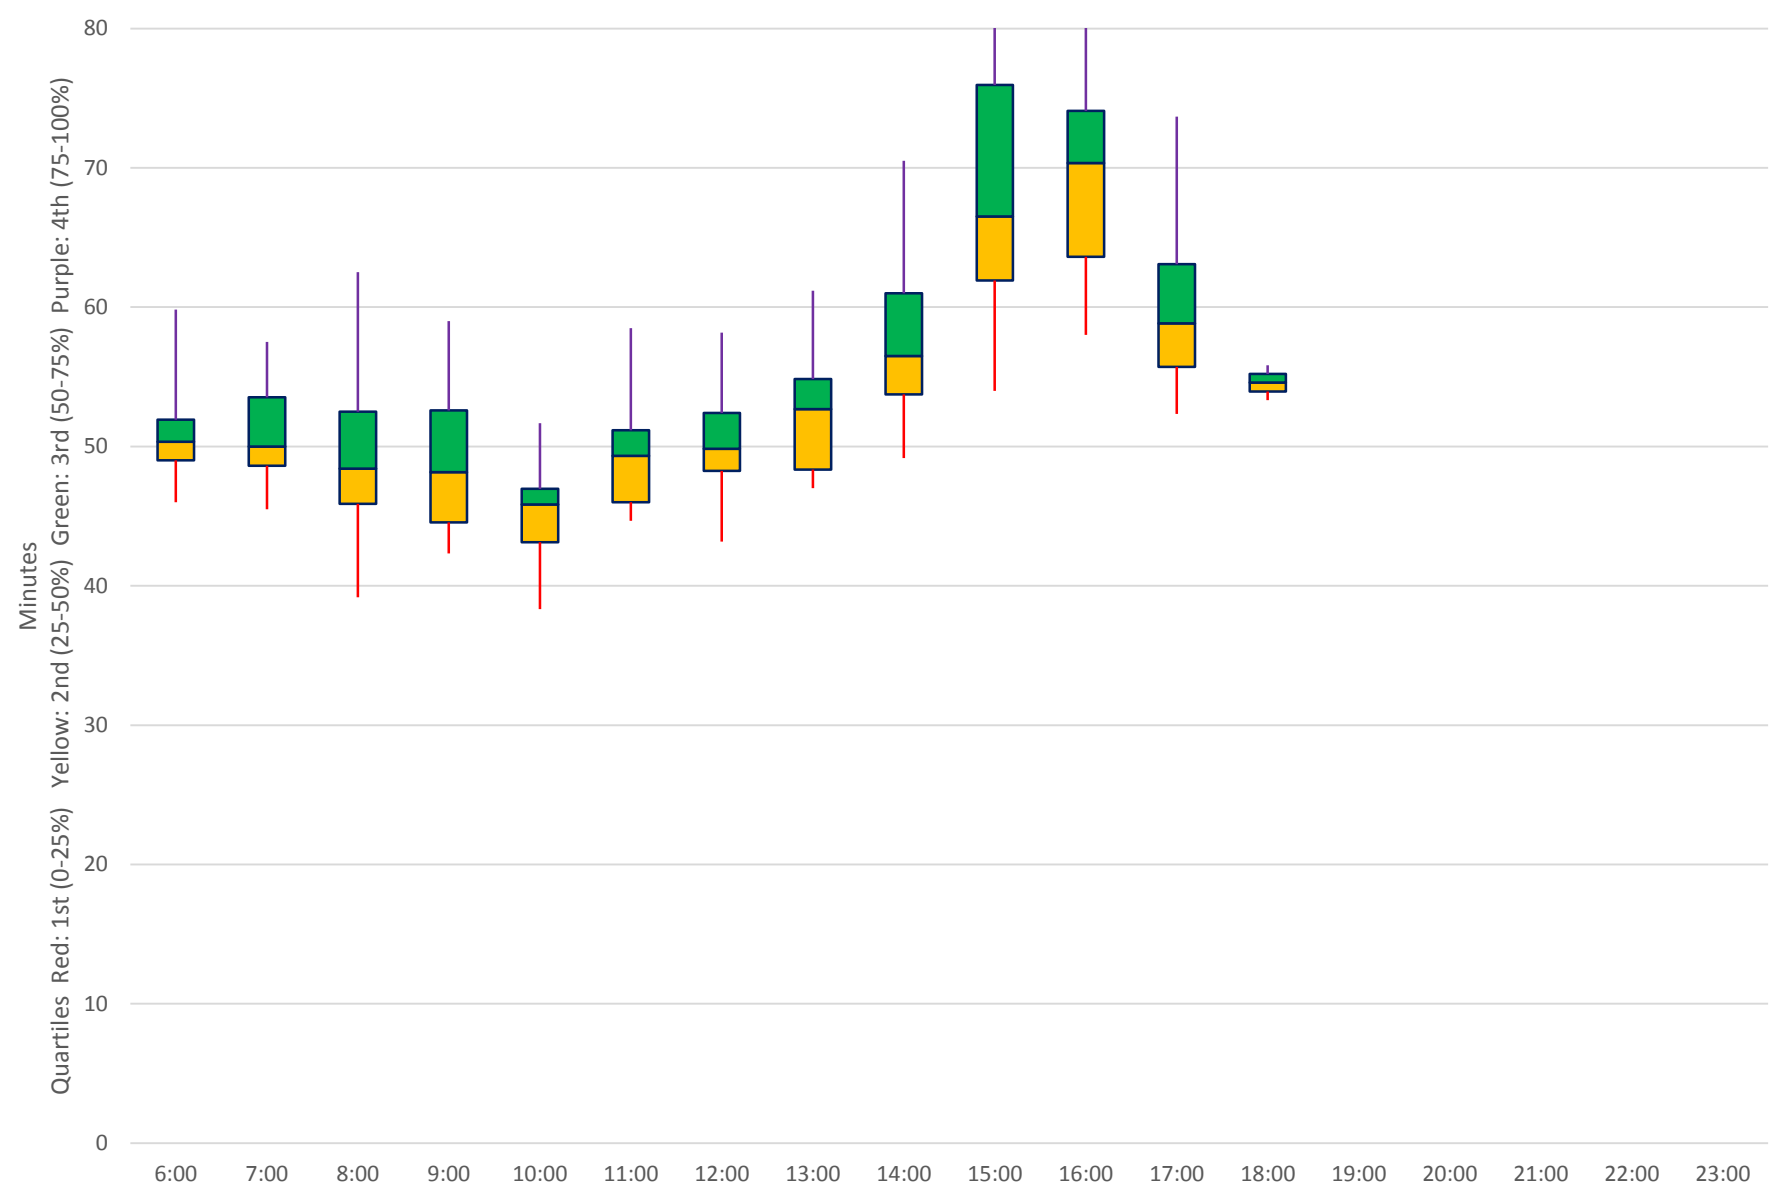

60 Steeles West Link Times From N of Finch Stn To E of Steinway Westbound April 2018 Quartiles Week 1