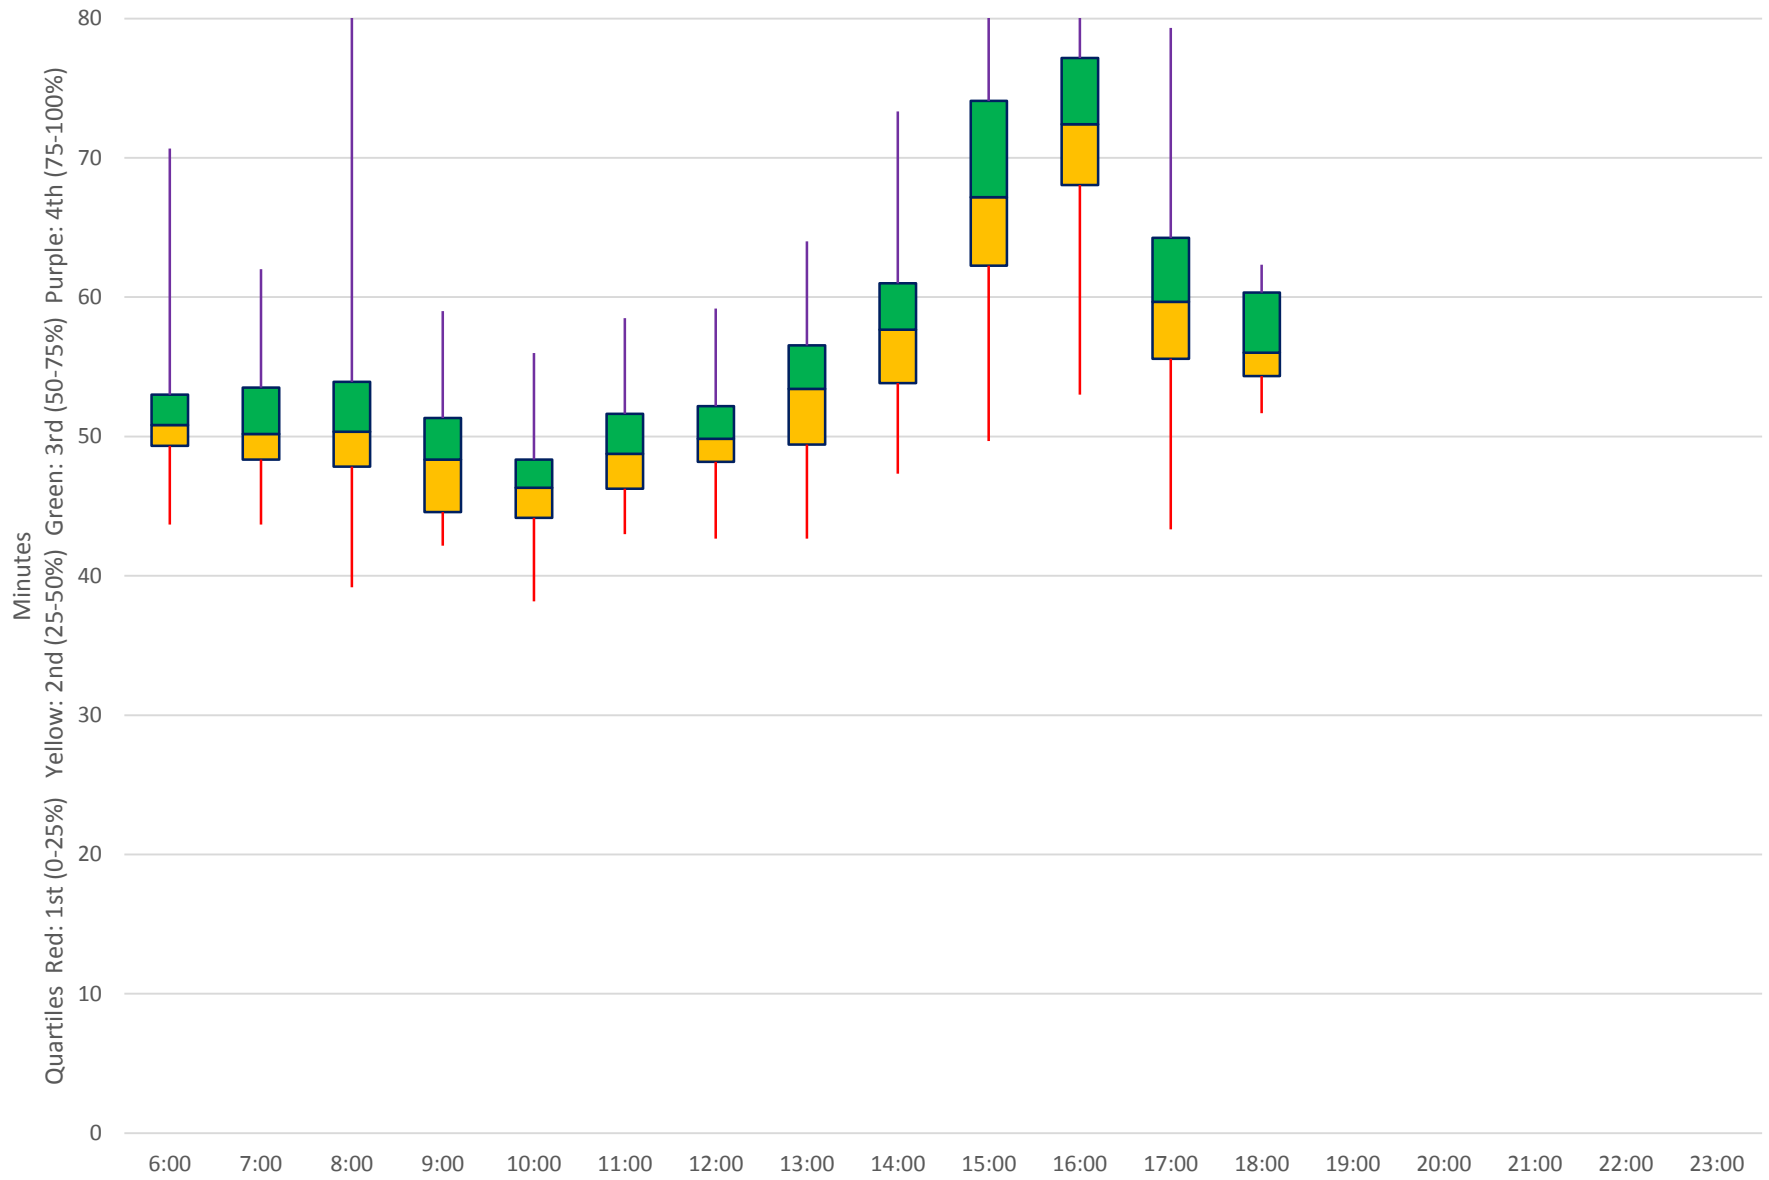

60 Steeles West Link Times From N of Finch Stn To E of Steinway Westbound April 2018

Quartiles Weekday