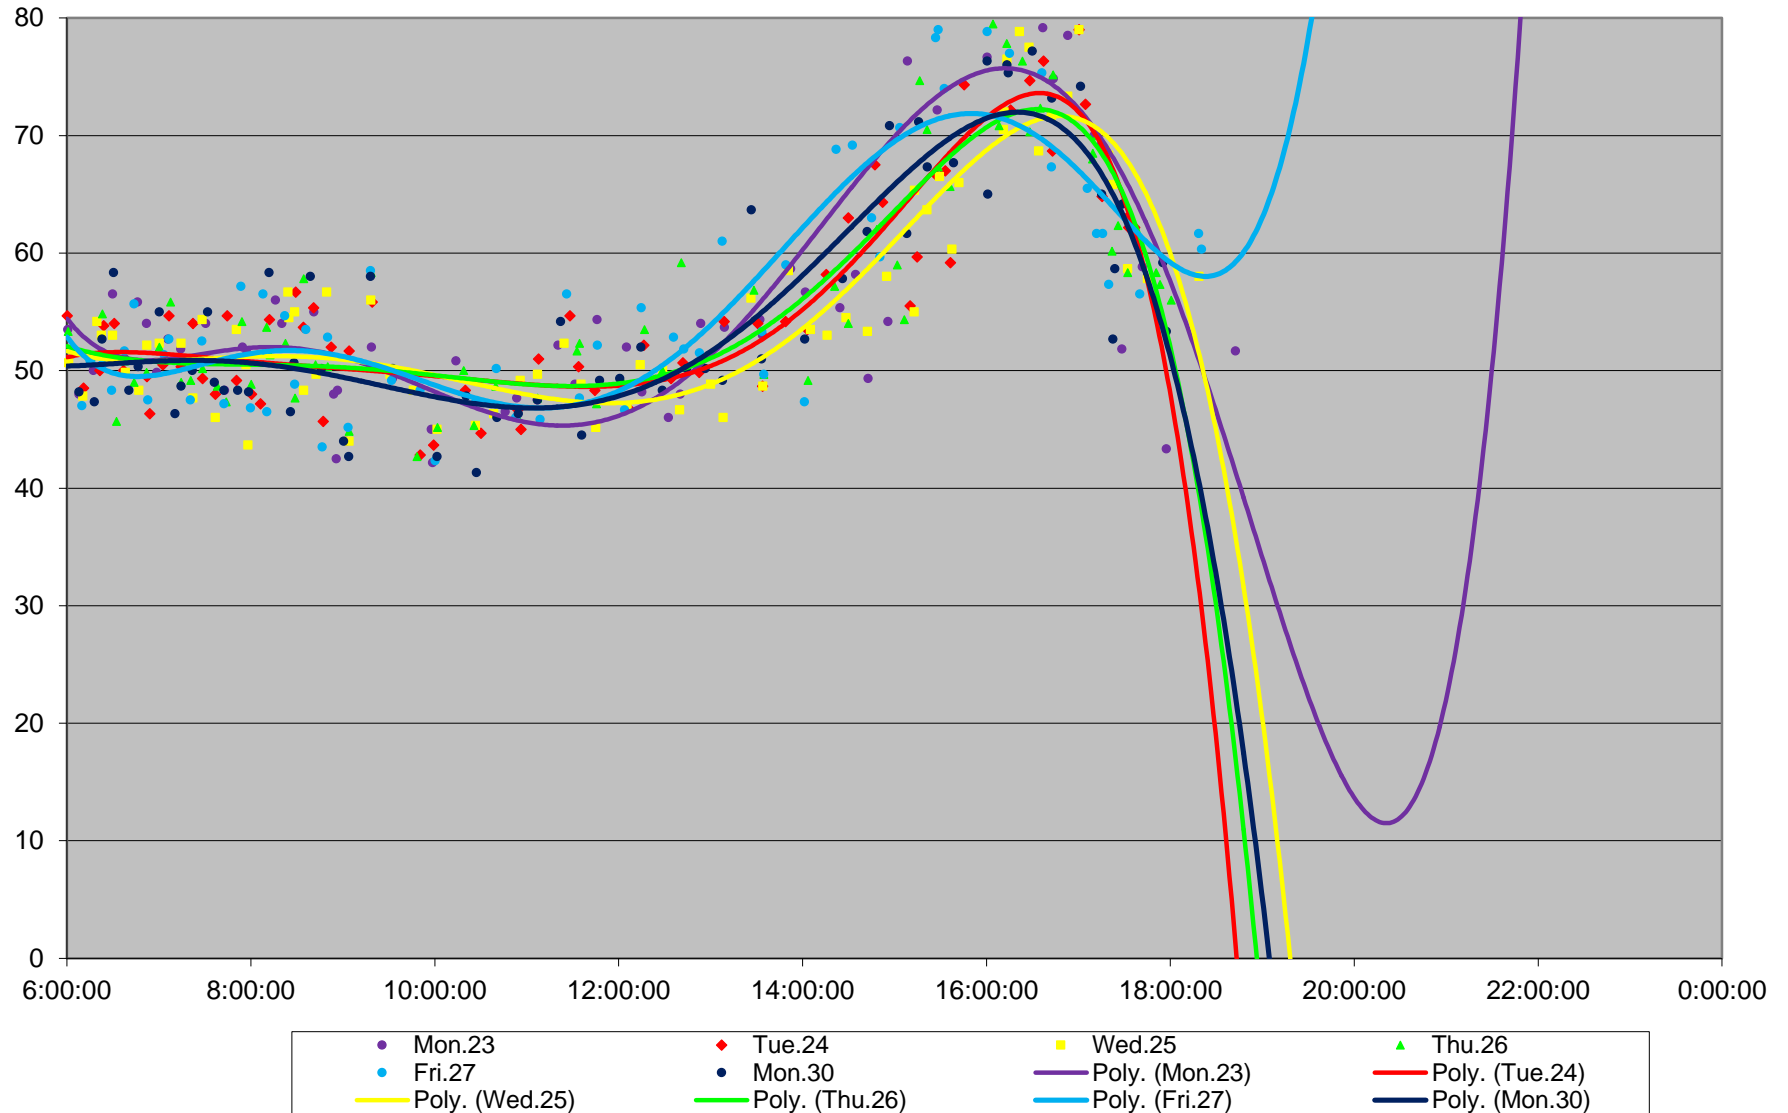

60 Steeles West Link Times From N of Finch Stn To E of Steinway Westbound April 2018

60 Steeles West Link Times From N of Finch Stn To E of Steinway Westbound April 2018