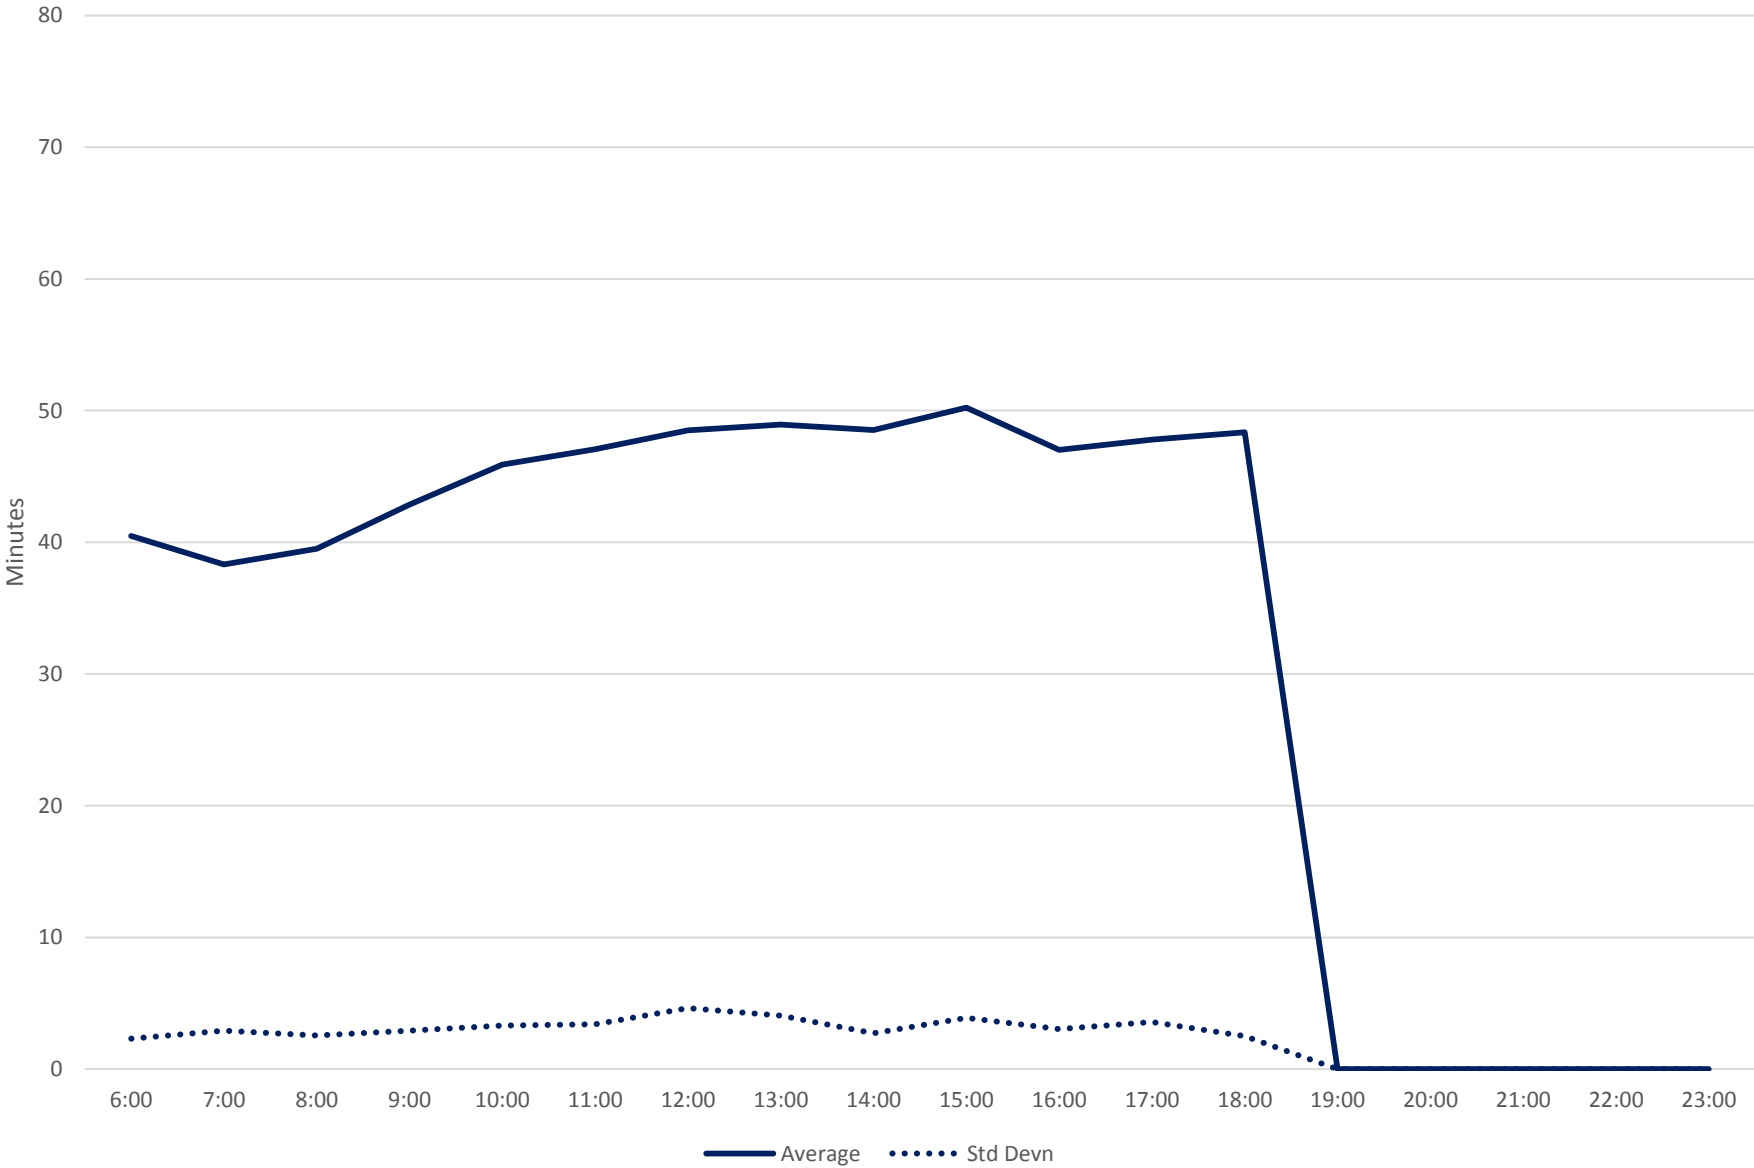

60 Steeles West Link Times From N of Finch Stn To E of Steinway Westbound April 2018 Saturday Statistics