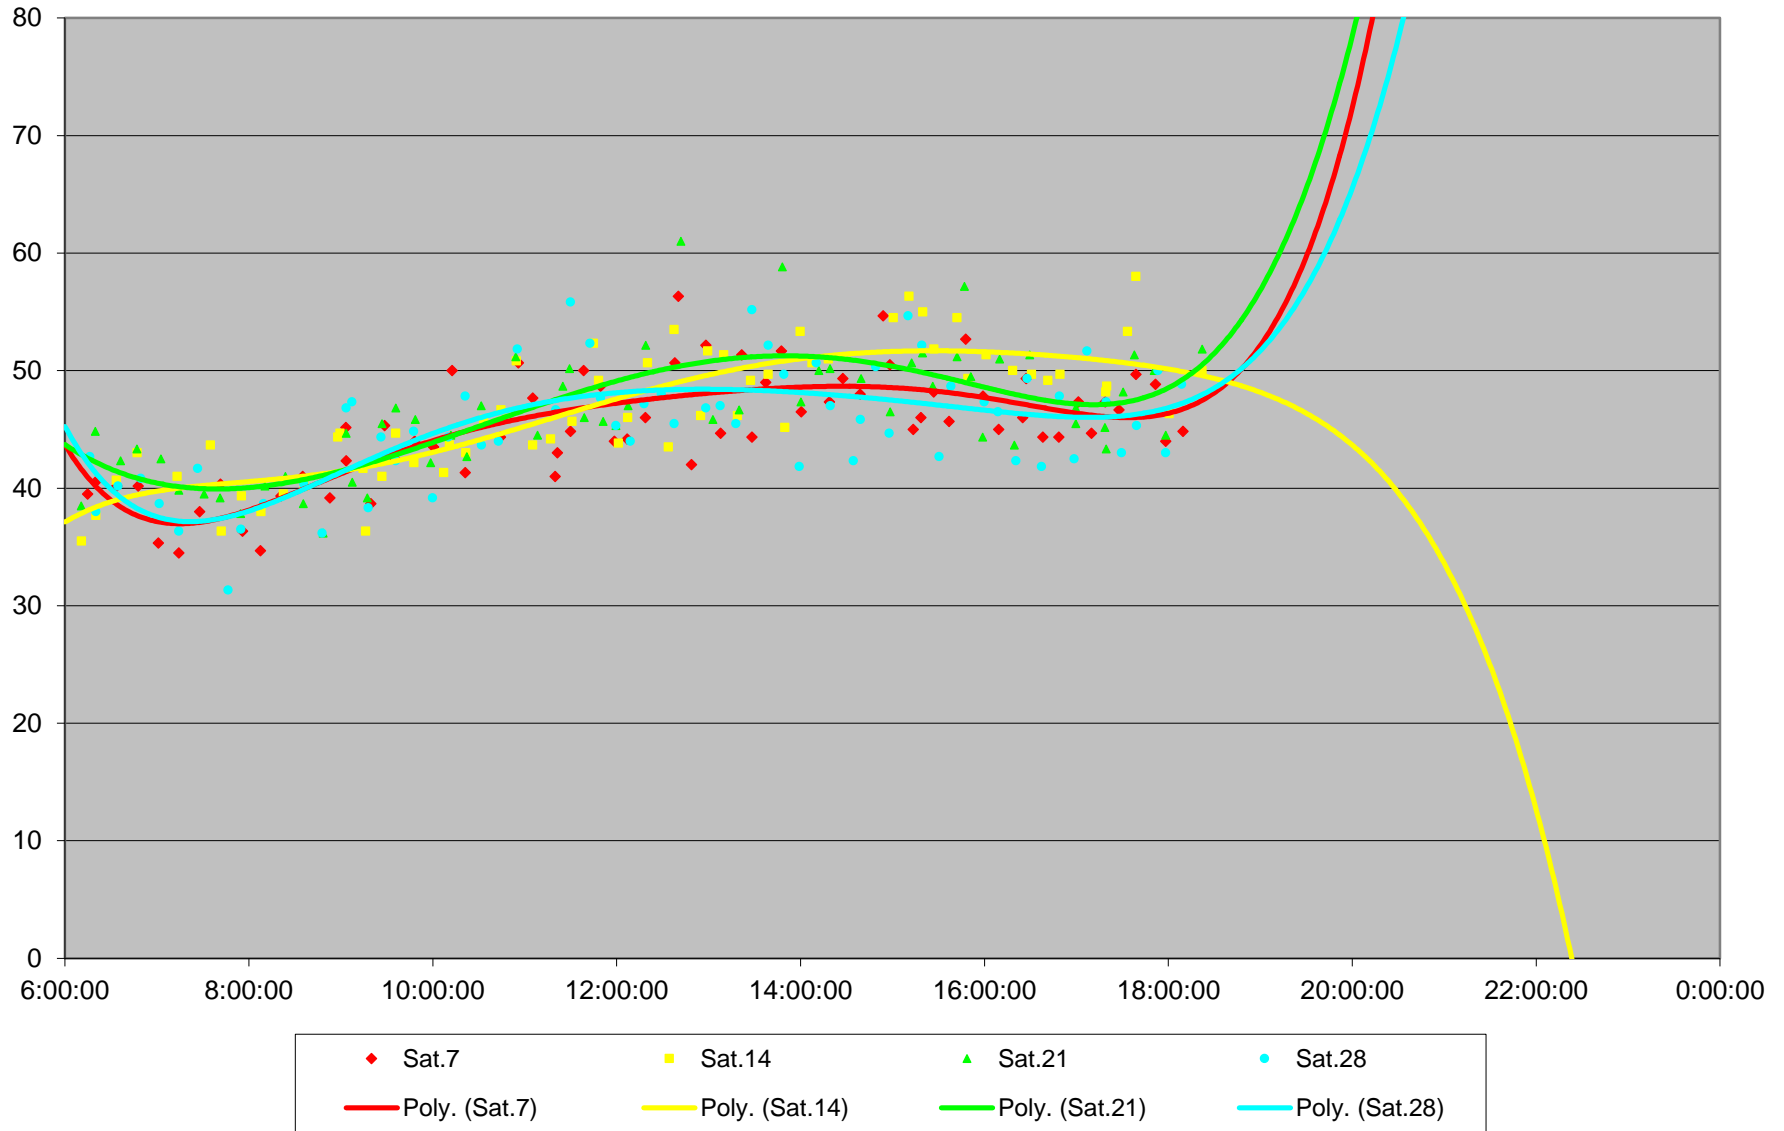

60 Steeles West Link Times From N of Finch Stn To E of Steinway Westbound April 2018