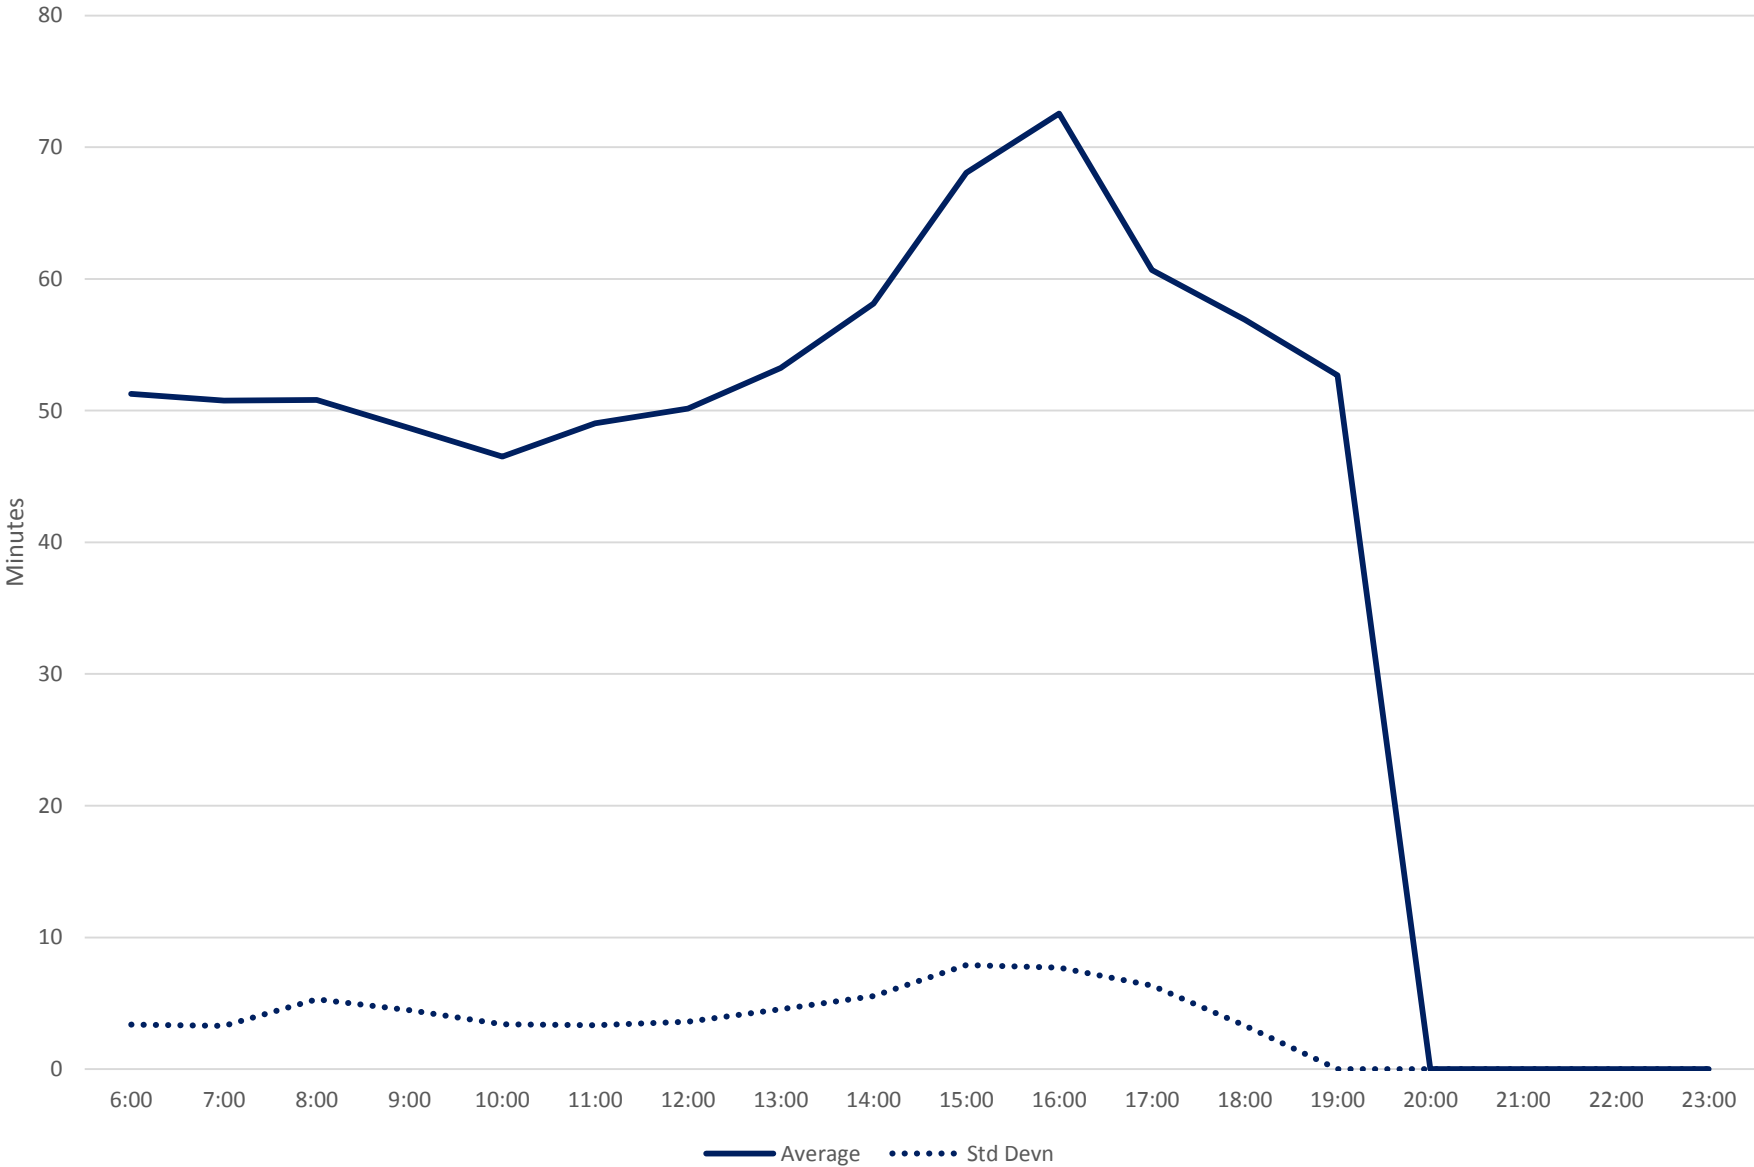

60 Steeles West Link Times From N of Finch Stn To E of Steinway Westbound April 2018

60 Steeles West Link Times From N of Finch Stn To E of Steinway Westbound April 2018

60 Steeles West Link Times From N of Finch Stn To E of Steinway Westbound April 2018

60 Steeles West Link Times From N of Finch Stn To E of Steinway Westbound April 2018

60 Steeles West Link Times From N of Finch Stn To E of Steinway Westbound April 2018
Weekday Statistics

60 Steeles West Link Times From N of Finch Stn To E of Steinway Westbound April 2018