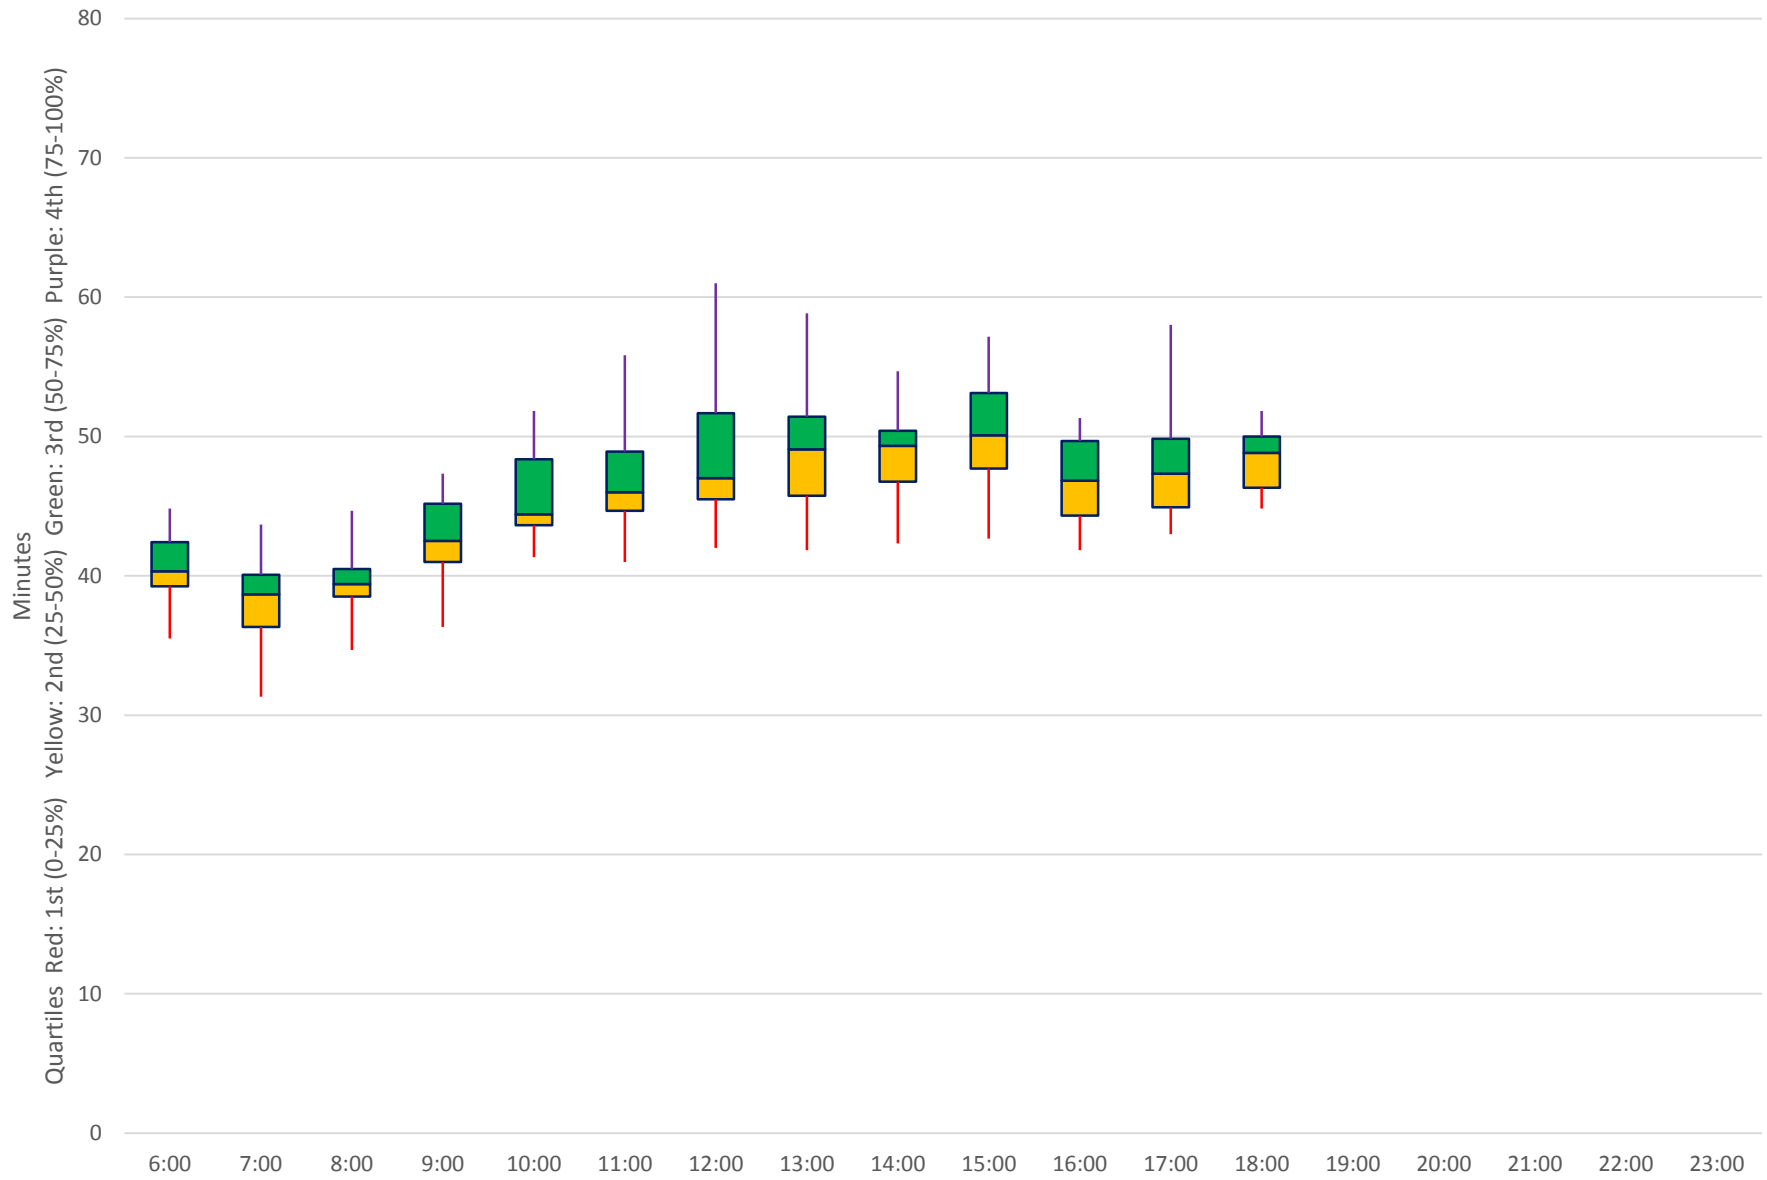

60 Steeles West Link Times From N of Finch Stn To E of Steinway Westbound April 2018 Quartiles Week 3

60 Steeles West Link Times From N of Finch Stn To E of Steinway Westbound April 2018 Quartiles Week 4

60 Steeles West Link Times From N of Finch Stn To E of Steinway Westbound April 2018 Saturday Statistics

60 Steeles West Link Times From N of Finch Stn To E of Steinway Westbound April 2018 Quartiles Saturdays