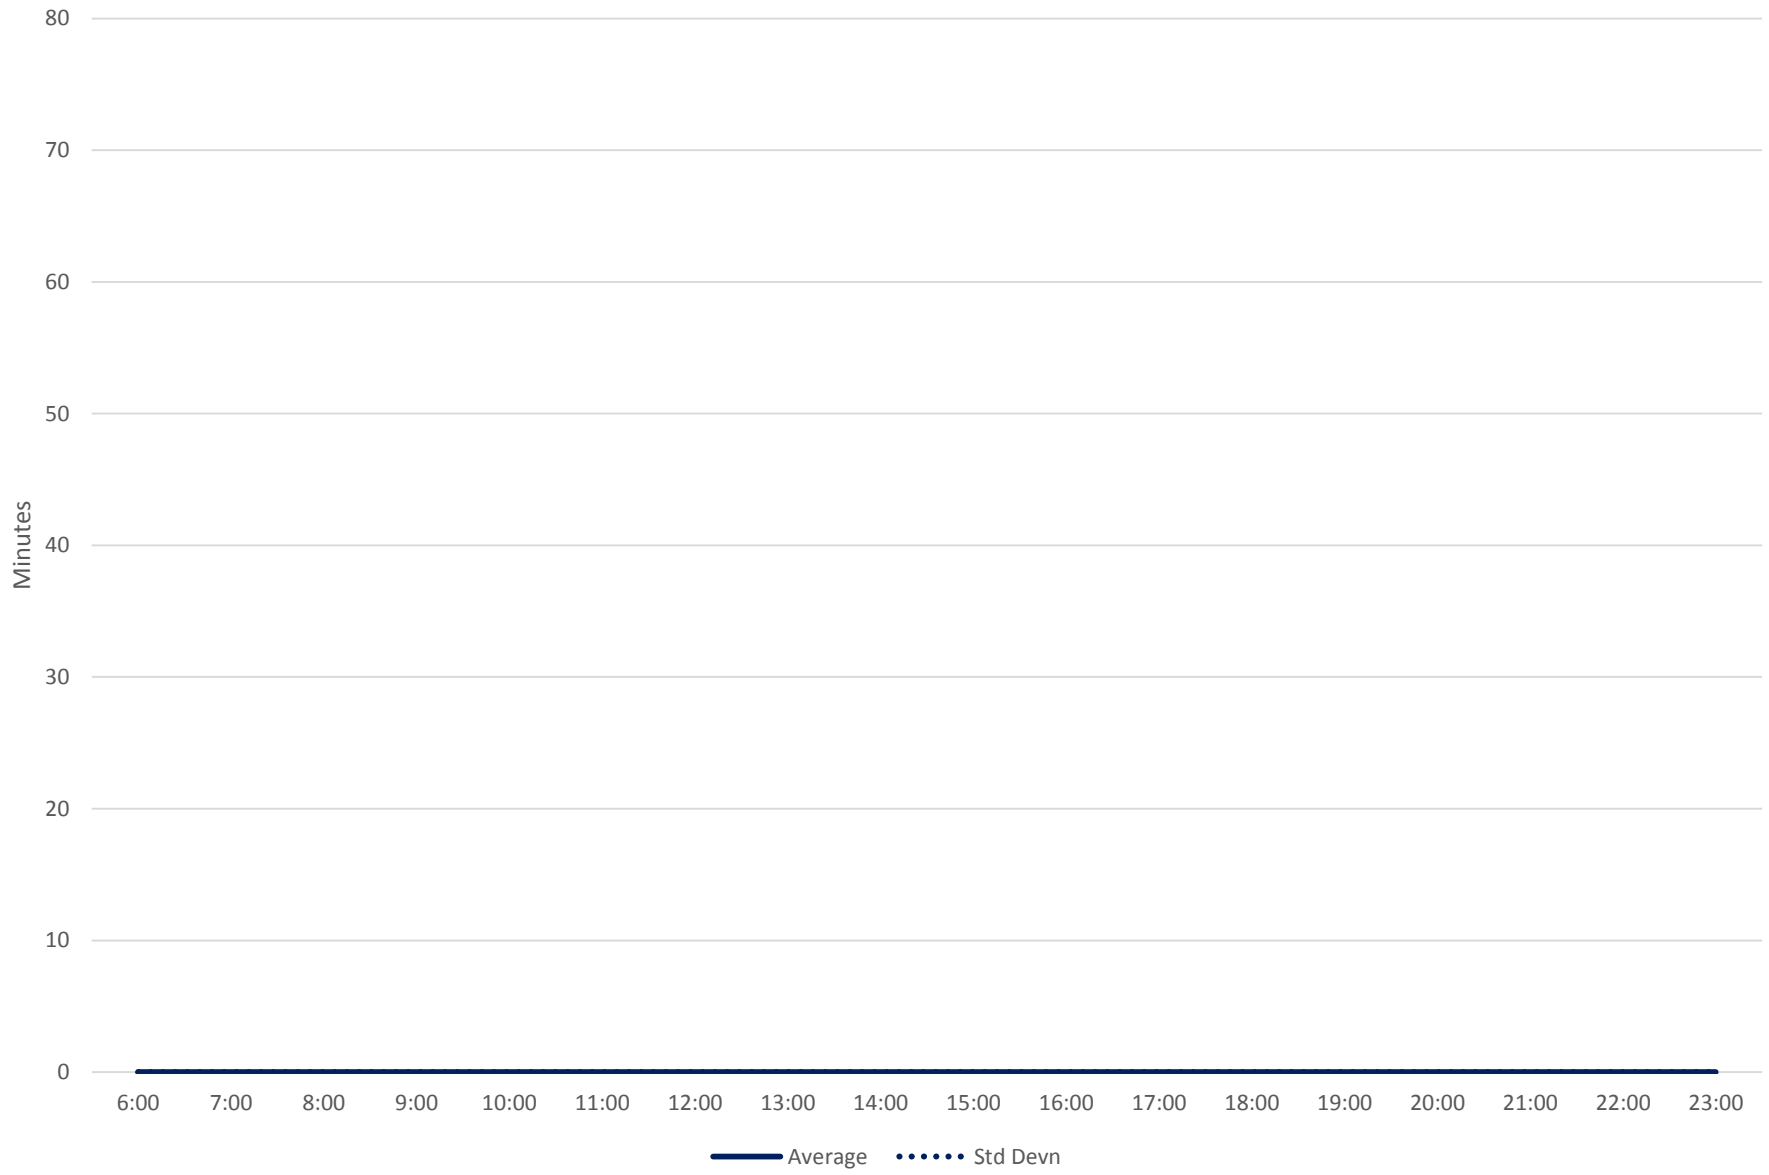

60 Steeles West Link Times From N of Finch Stn To E of Steinway Westbound April 2018 Sunday Statistics