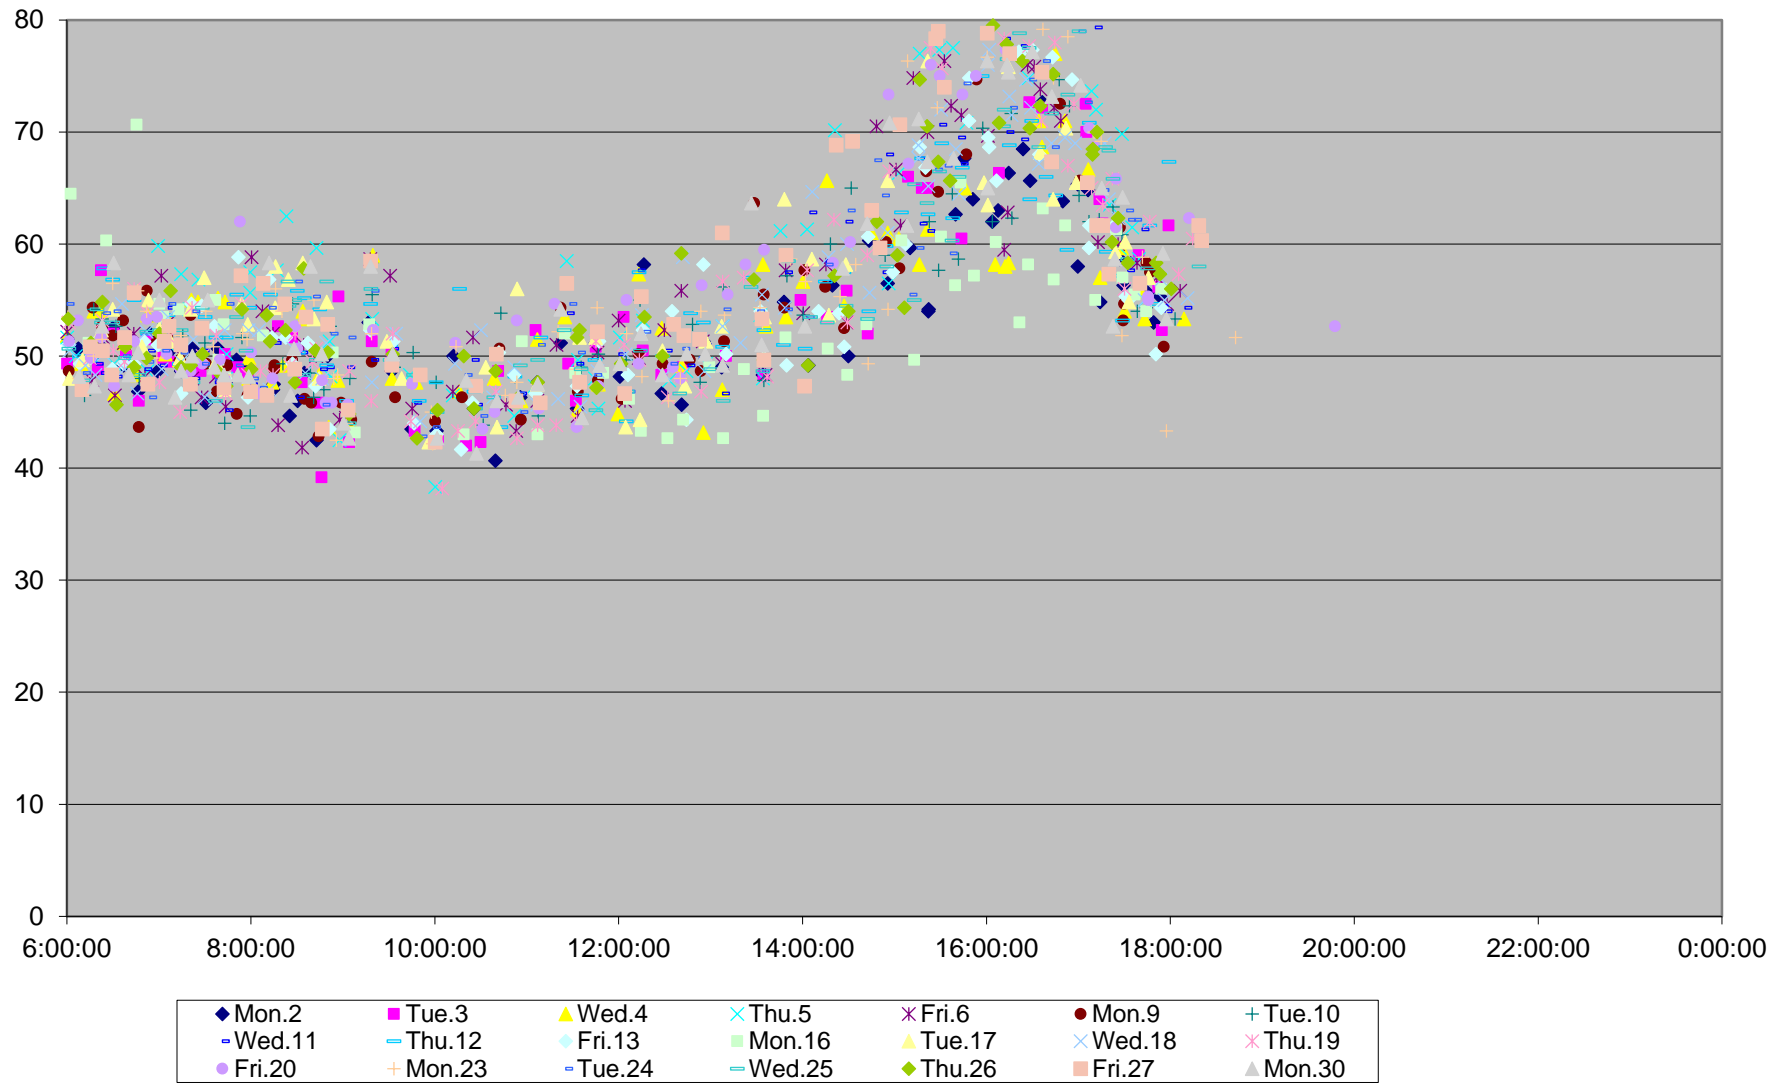

60 Steeles West Link Times From N of Finch Stn To E of Steinway Westbound April 2018

60 Steeles West Link Times From N of Finch Stn To E of Steinway Westbound April 2018

60 Steeles West Link Times From N of Finch Stn To E of Steinway Westbound April 2018