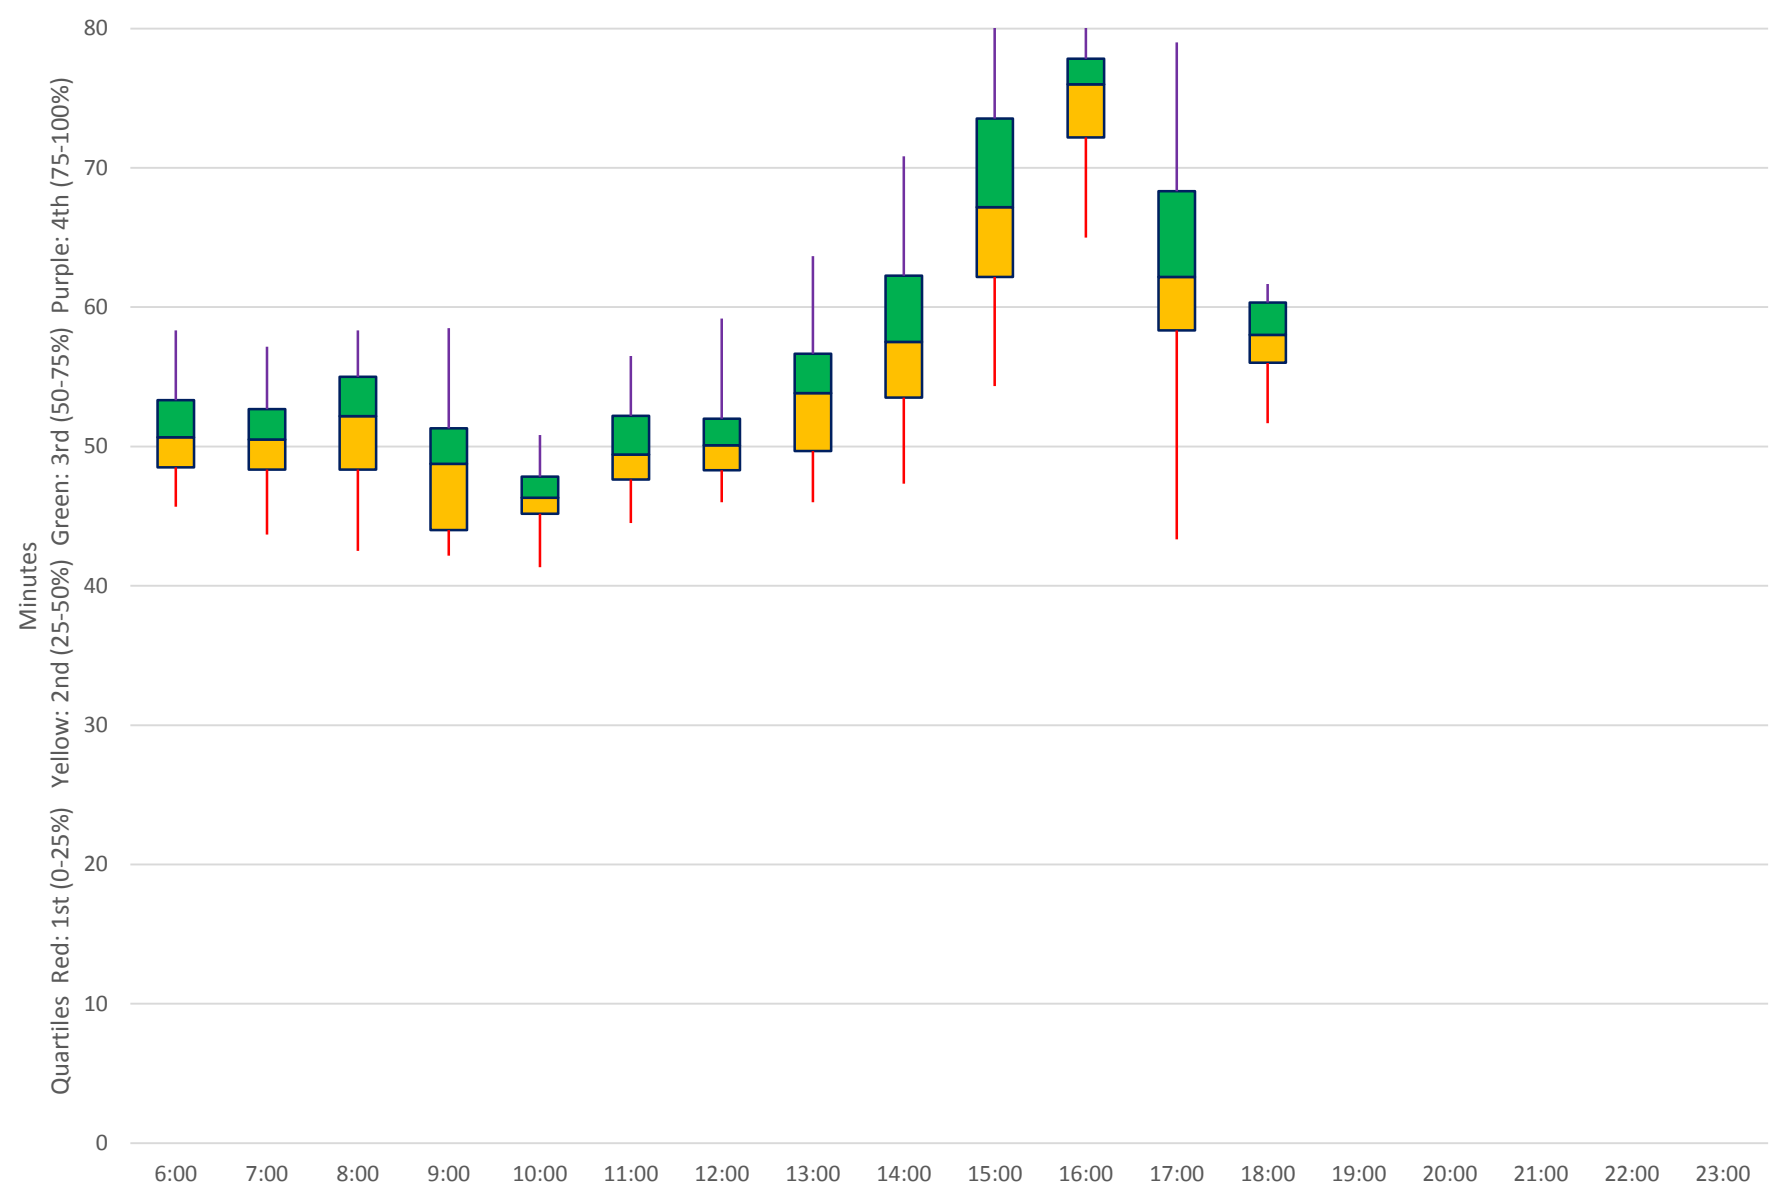

60 Steeles West Link Times From N of Finch Stn To E of Steinway Westbound April 2018 Quartiles Week 4