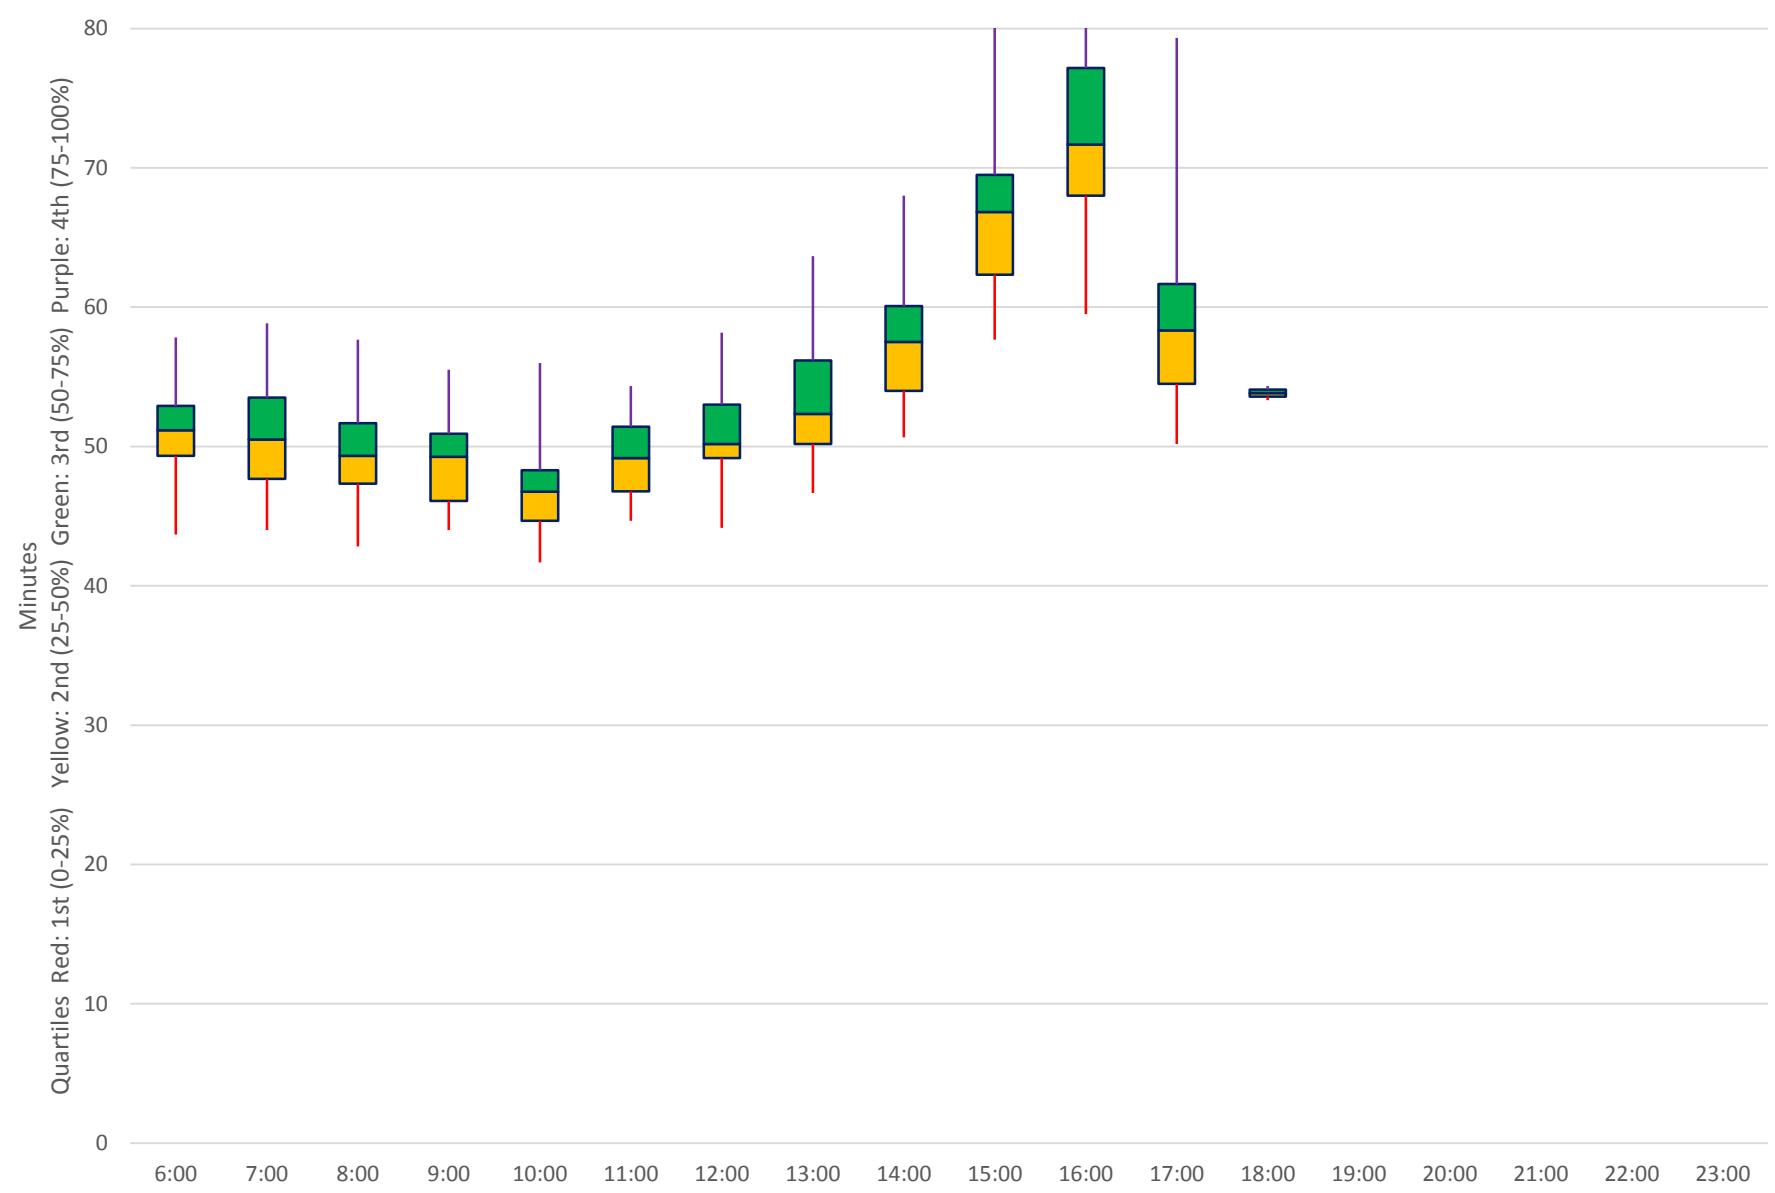

60 Steeles West Link Times From N of Finch Stn To E of Steinway Westbound April 2018 Quartiles Week2