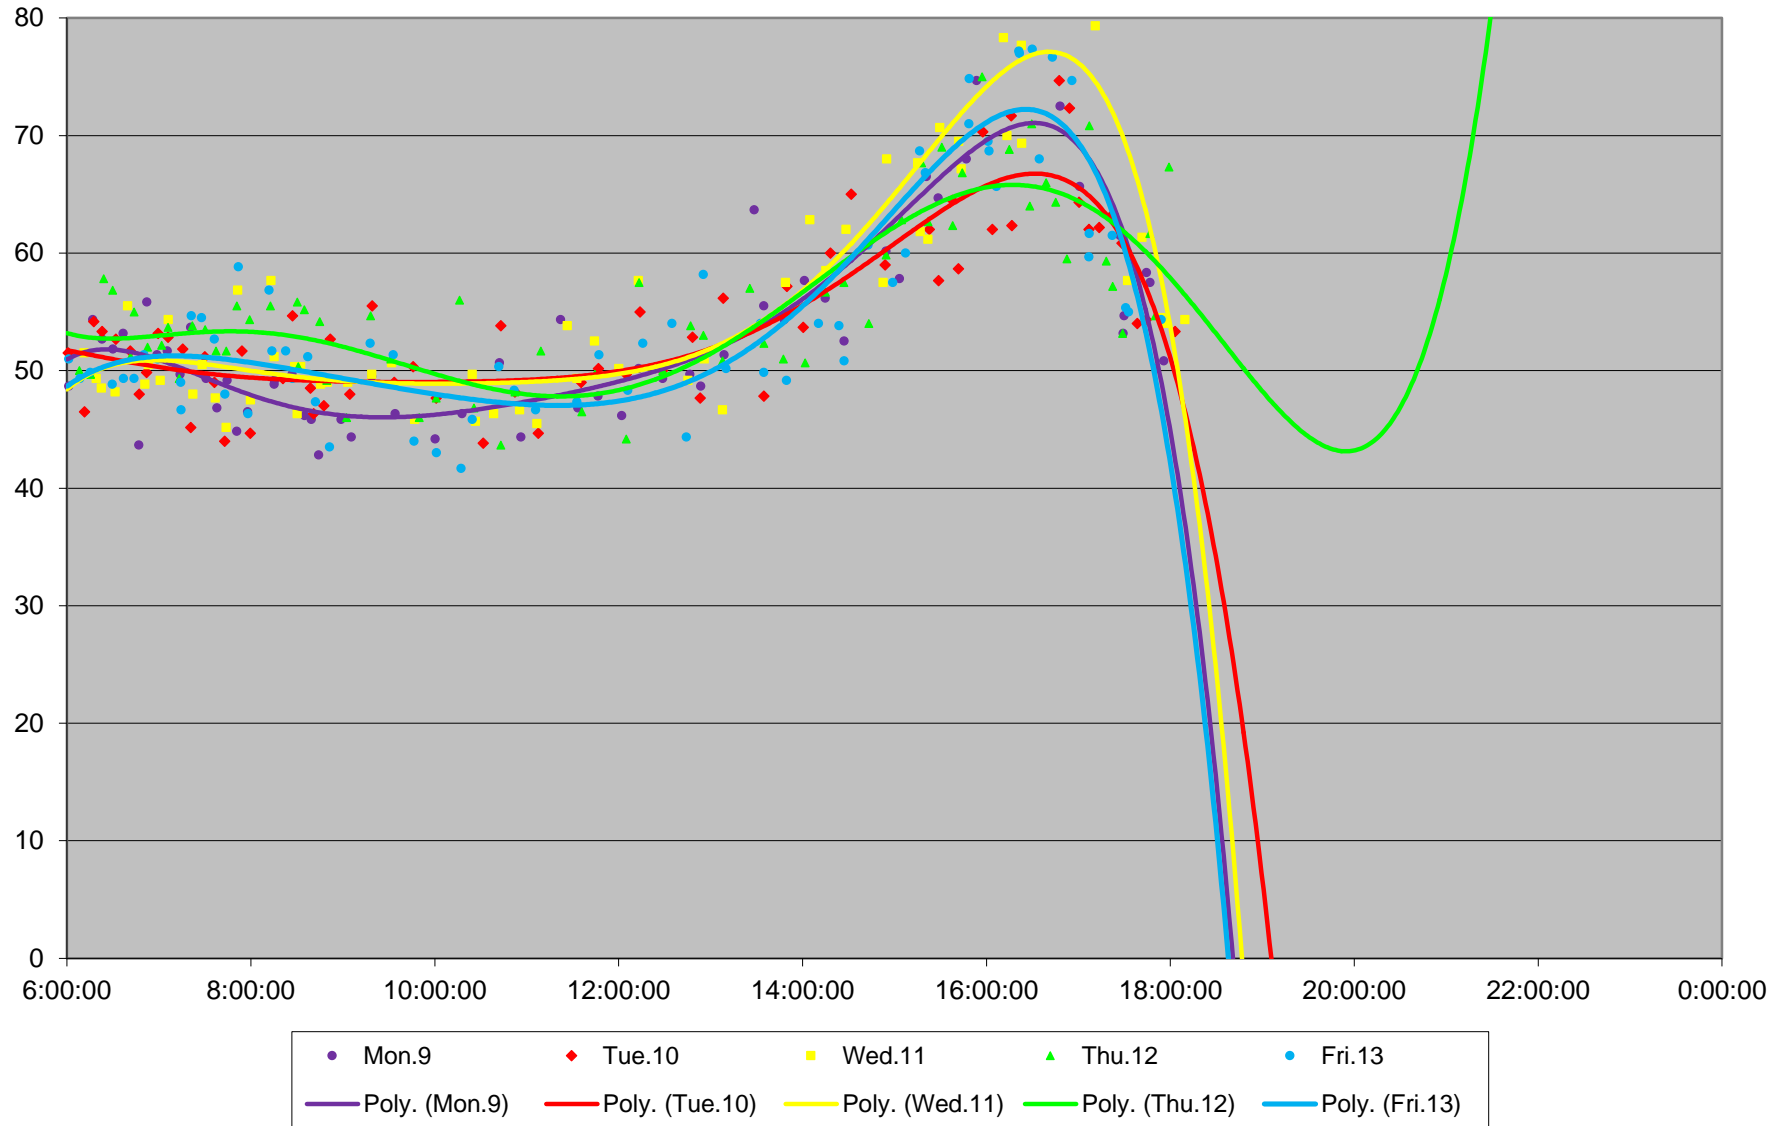

60 Steeles West Link Times From N of Finch Stn To E of Steinway Westbound April 2018

60 Steeles West Link Times From N of Finch Stn To E of Steinway Westbound April 2018

60 Steeles West Link Times From N of Finch Stn To E of Steinway Westbound April 2018