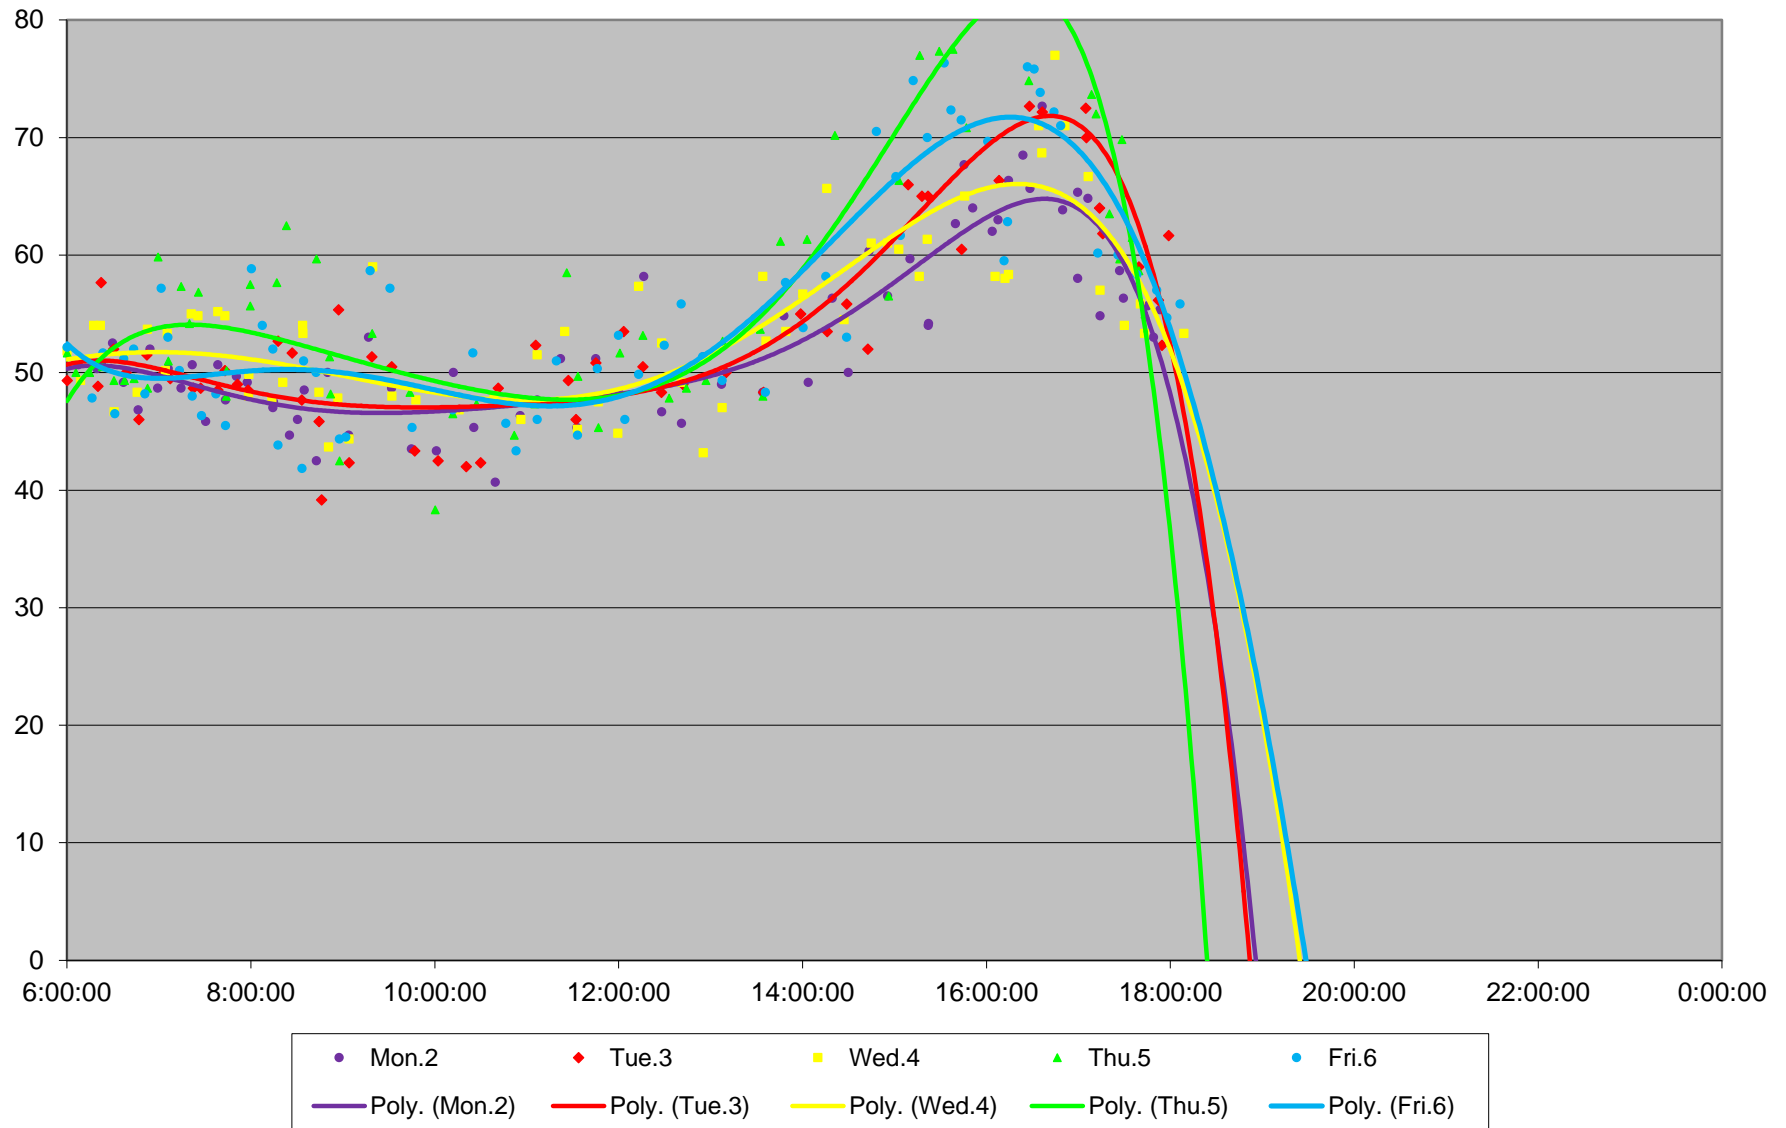

60 Steeles West Link Times From N of Finch Stn To E of Steinway Westbound April 2018

60 Steeles West Link Times From N of Finch Stn To E of Steinway Westbound April 2018

60 Steeles West Link Times From N of Finch Stn To E of Steinway Westbound April 2018