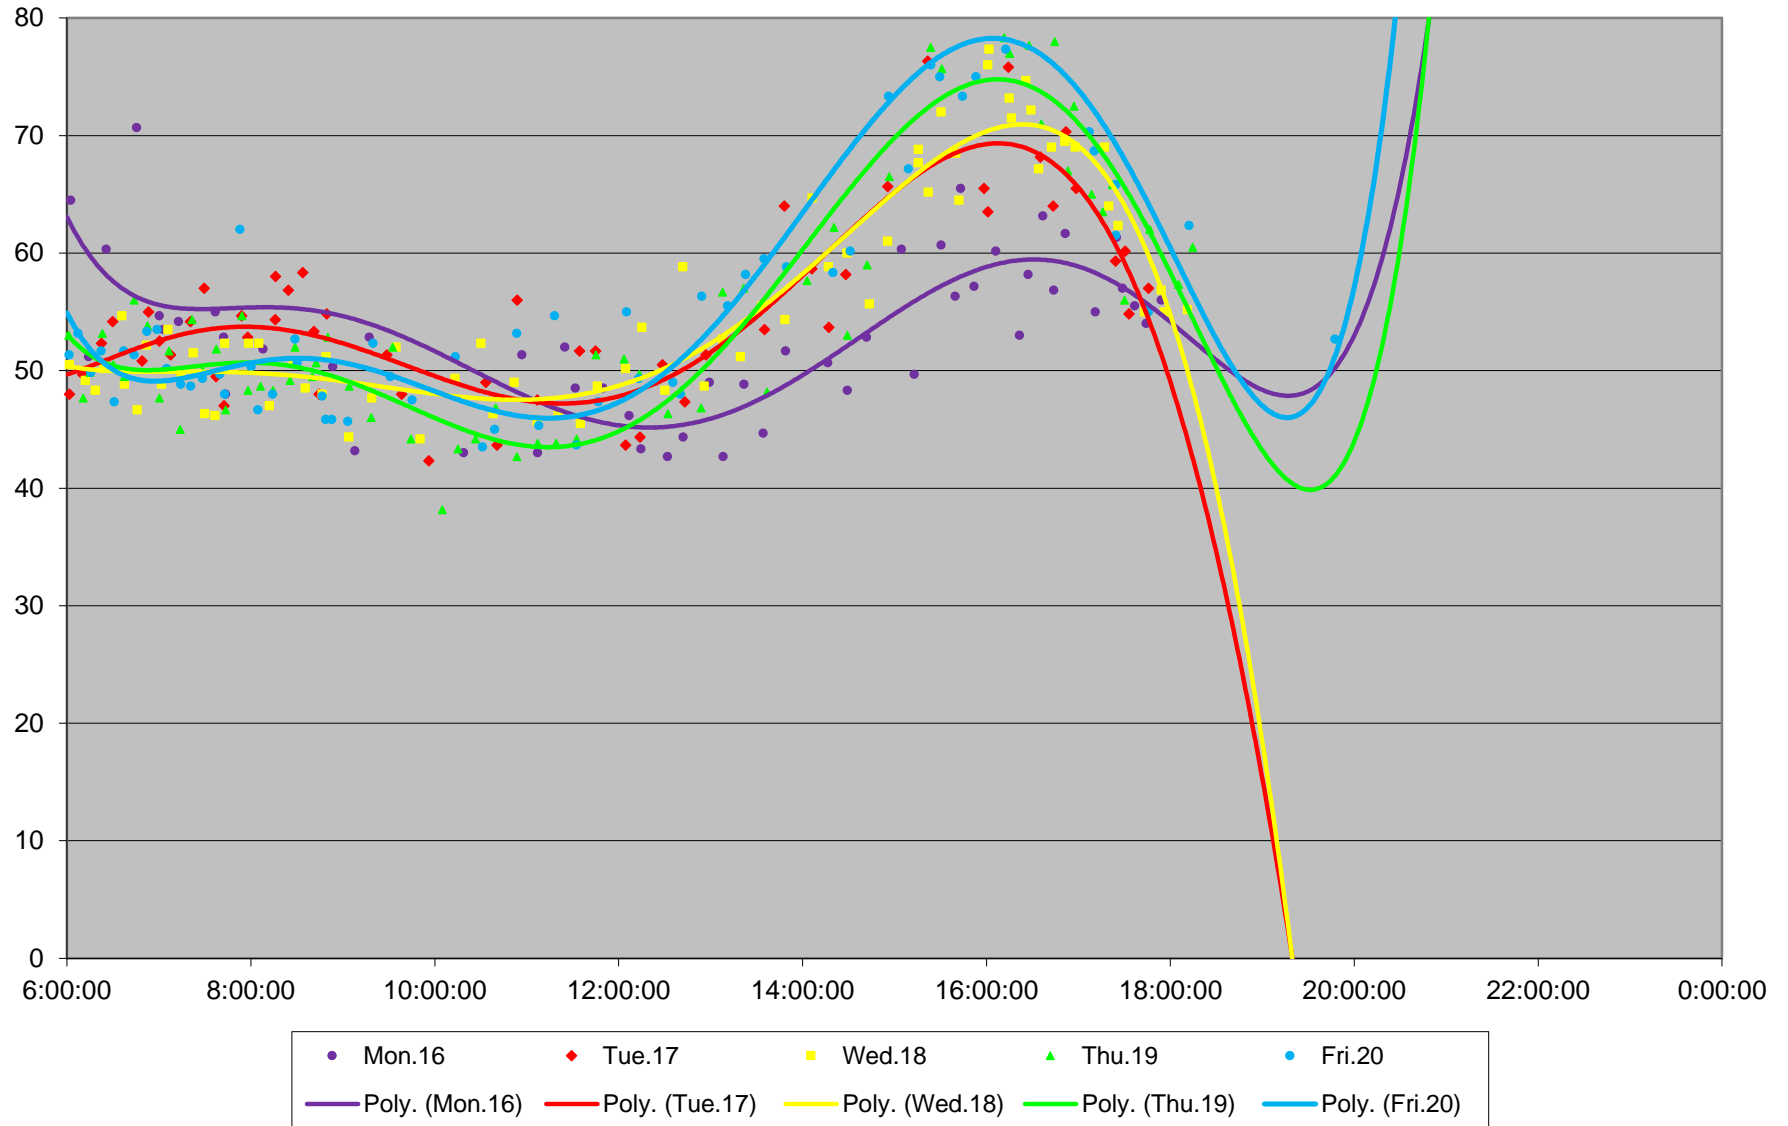

60 Steeles West Link Times From N of Finch Stn To E of Steinway Westbound April 2018