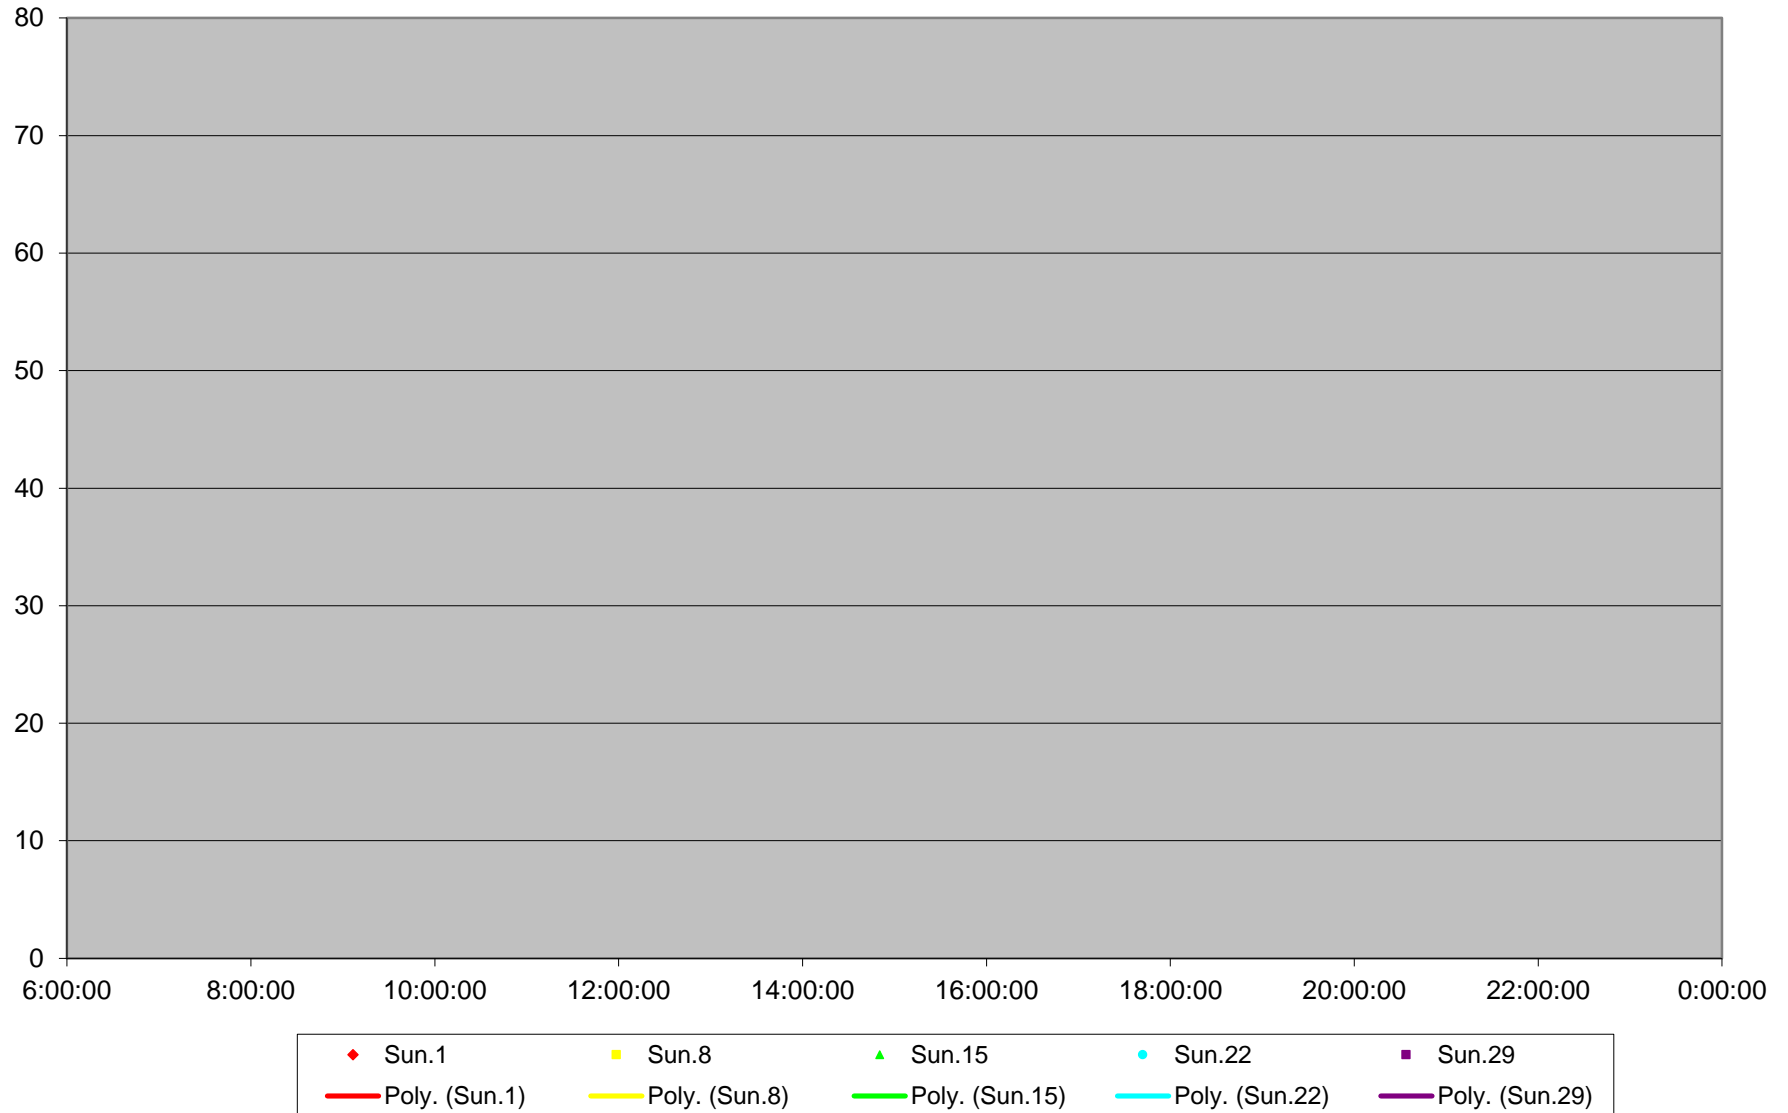

60 Steeles West Link Times From N of Finch Stn To E of Steinway Westbound April 2018
Weekday Statistics

60 Steeles West Link Times From N of Finch Stn To E of Steinway Westbound April 2018