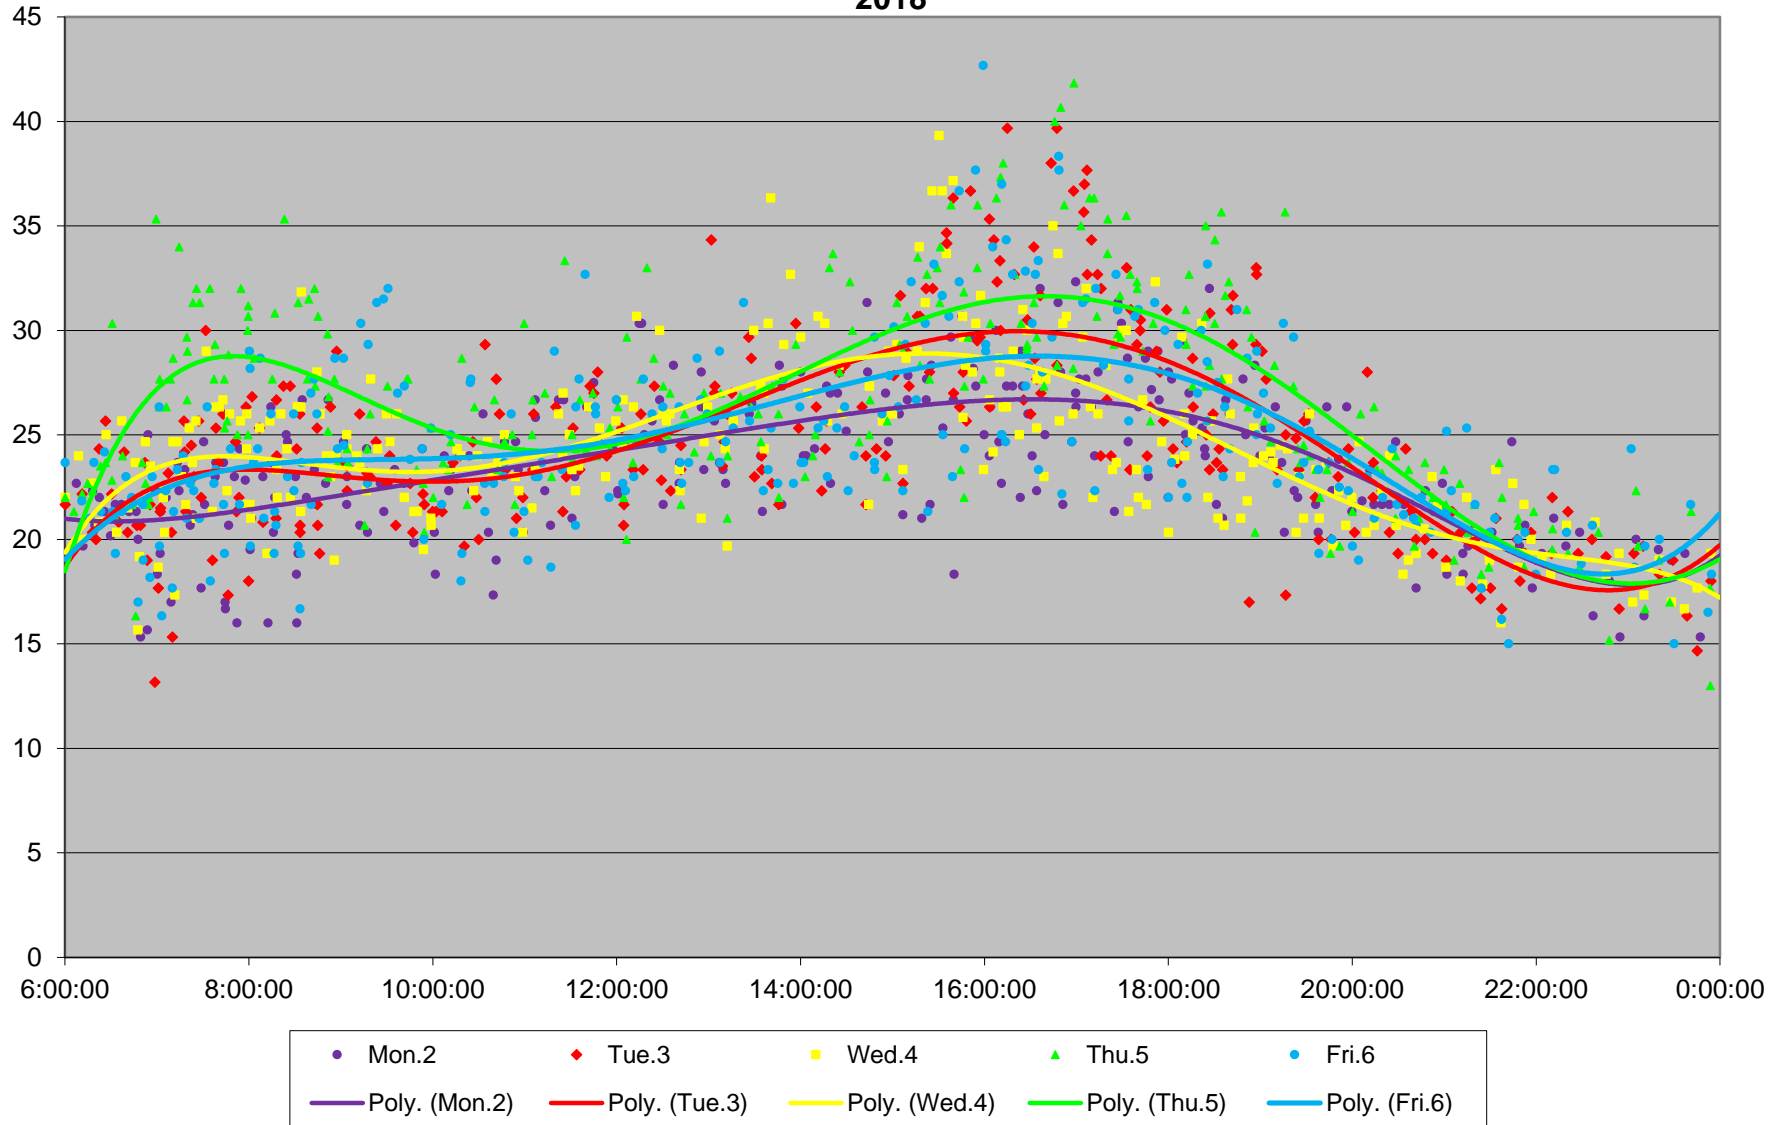

60 Steeles West Link Times From N of Finch Stn To E of Pioneer Village Stn Westbound April 2018

60 Steeles West Link Times From N of Finch Stn To E of Pioneer Village Stn Westbound April 2018

60 Steeles West Link Times From N of Finch Stn To E of Pioneer Village Stn Westbound April 2018