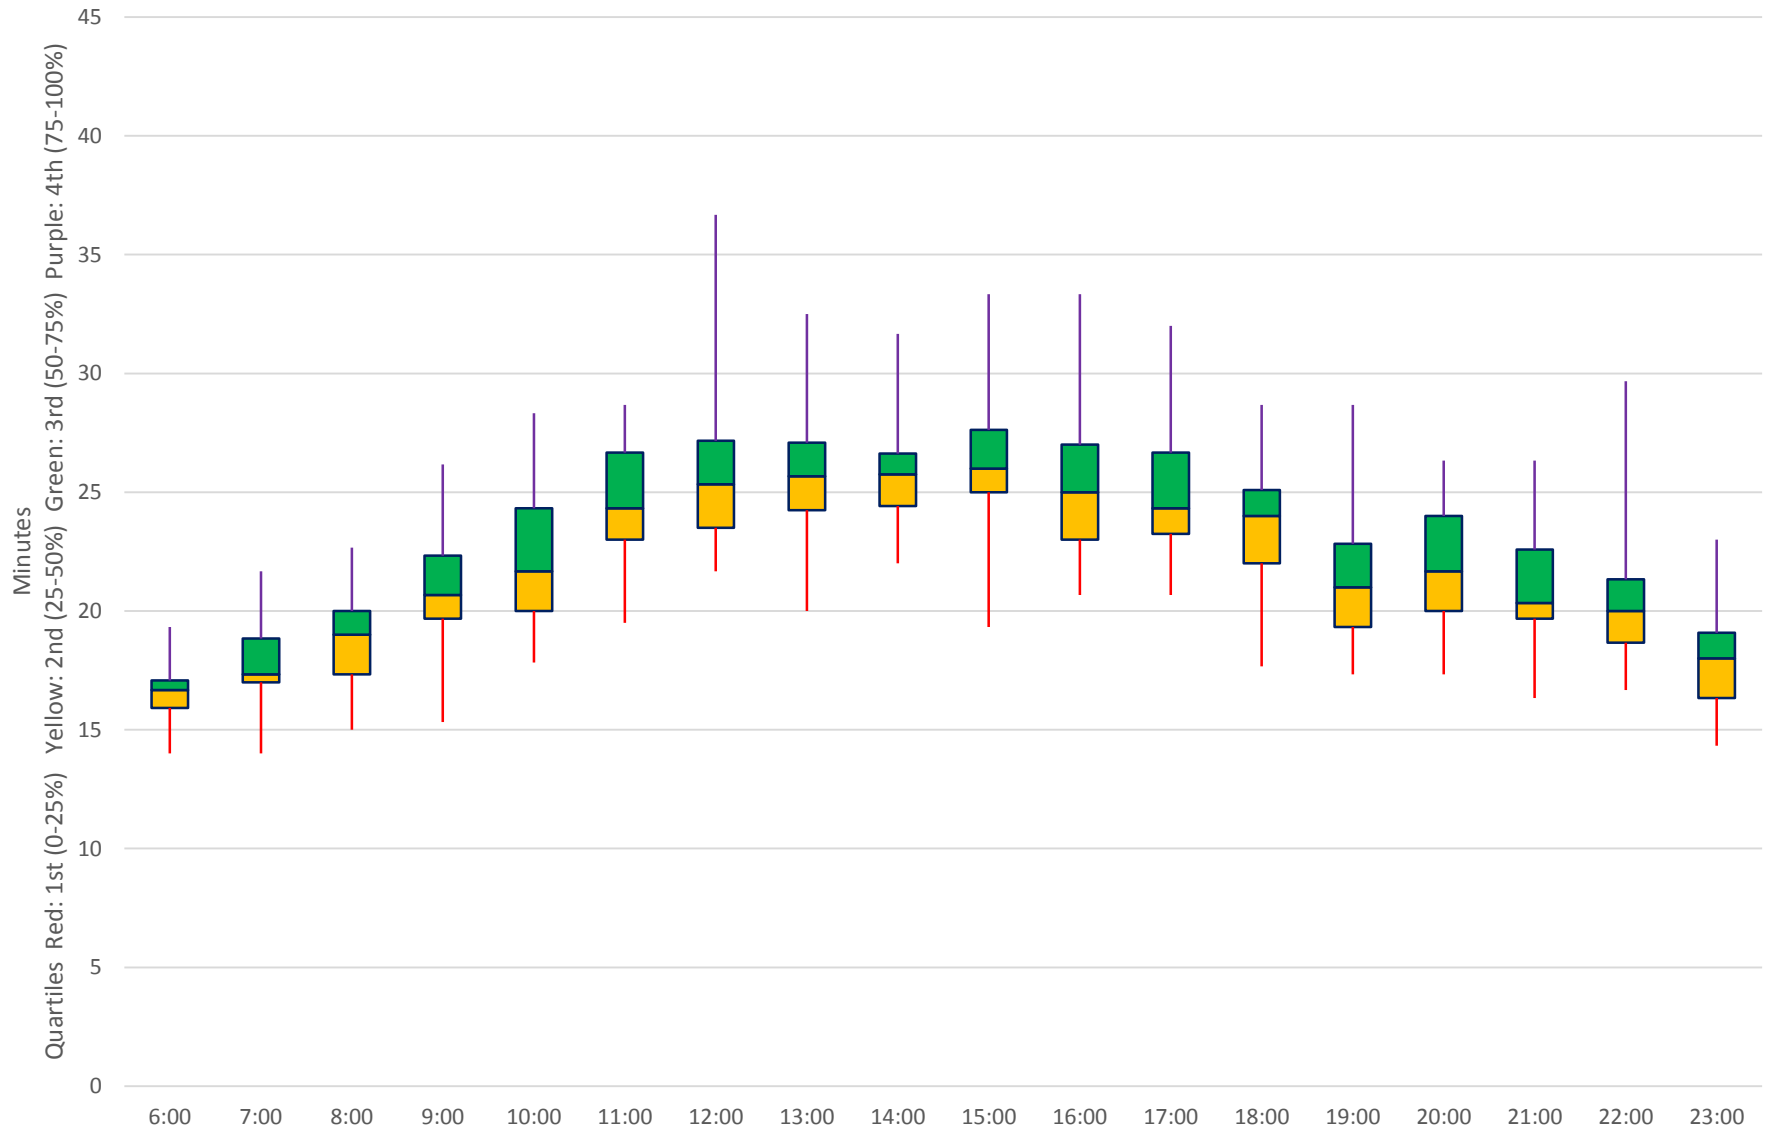

60 Steeles West Link Times From N of Finch Stn To E of Pioneer Village Stn Westbound April
2018 Sunday Statistics

60 Steeles West Link Times From N of Finch Stn To E of Pioneer Village Stn Westbound April
2018
Quartiles Saturdays