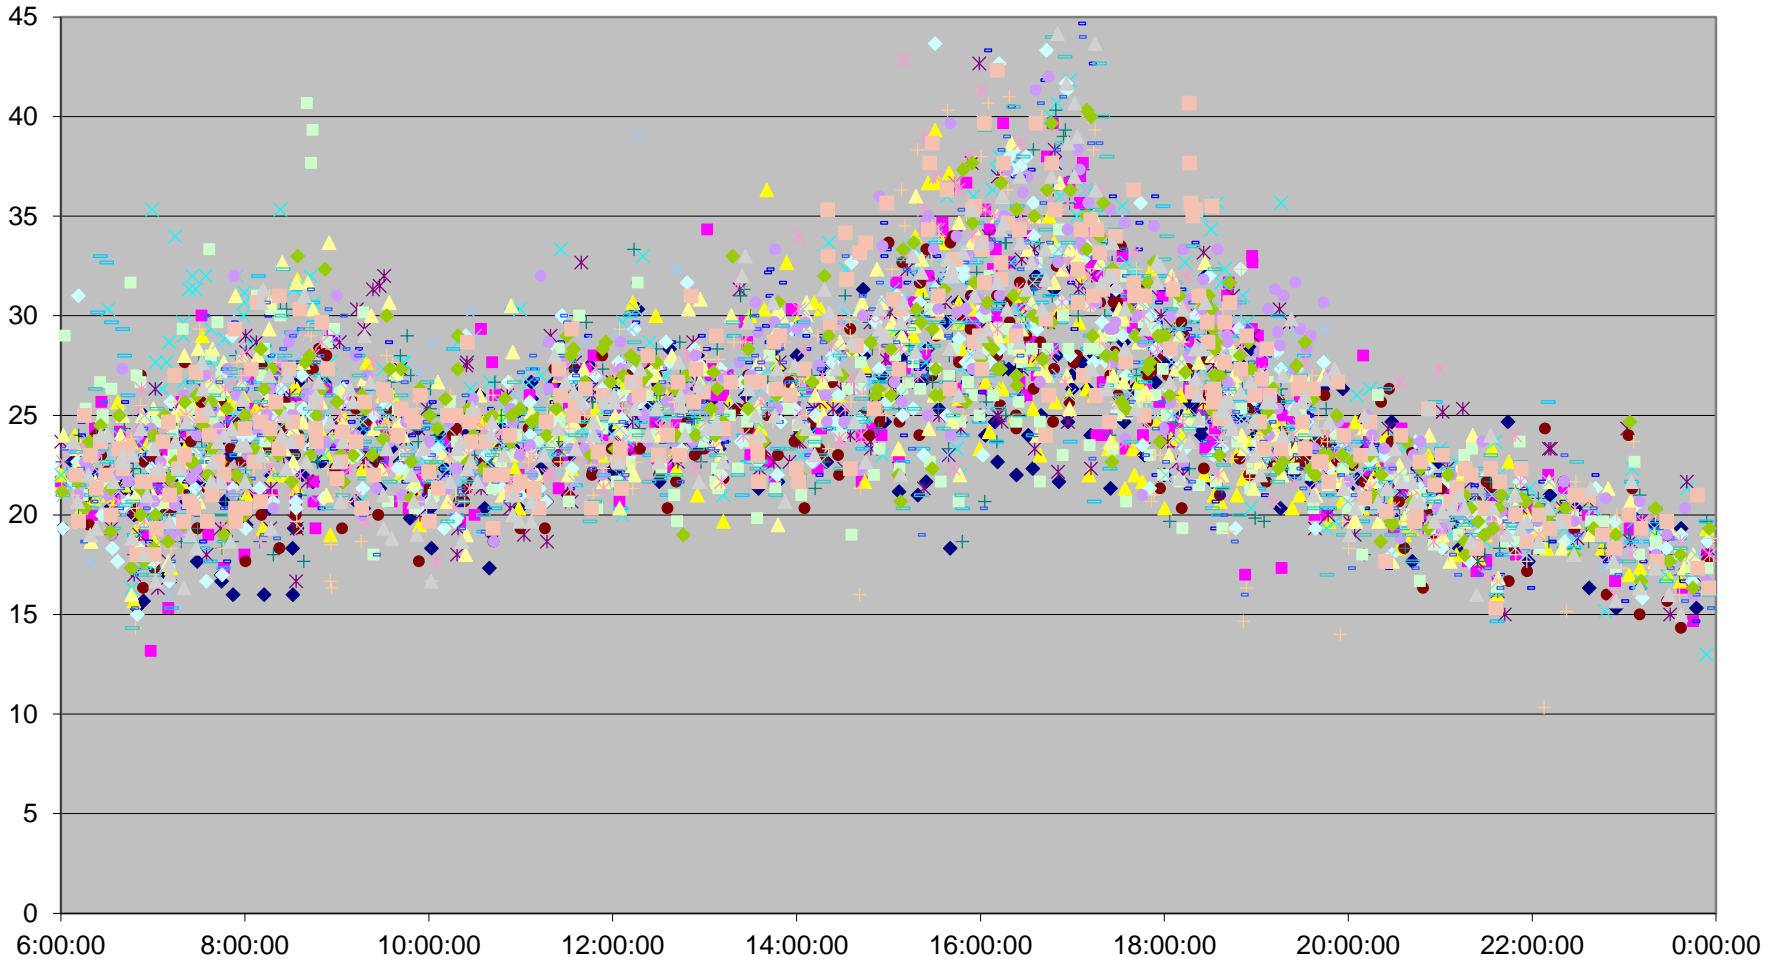

60 Steeles West Link Times From N of Finch Stn To E of Pioneer Village Stn Westbound April 2018

60 Steeles West Link Times From N of Finch Stn To E of Pioneer Village Stn Westbound April 2018

60 Steeles West Link Times From N of Finch Stn To E of Pioneer Village Stn Westbound April 2018