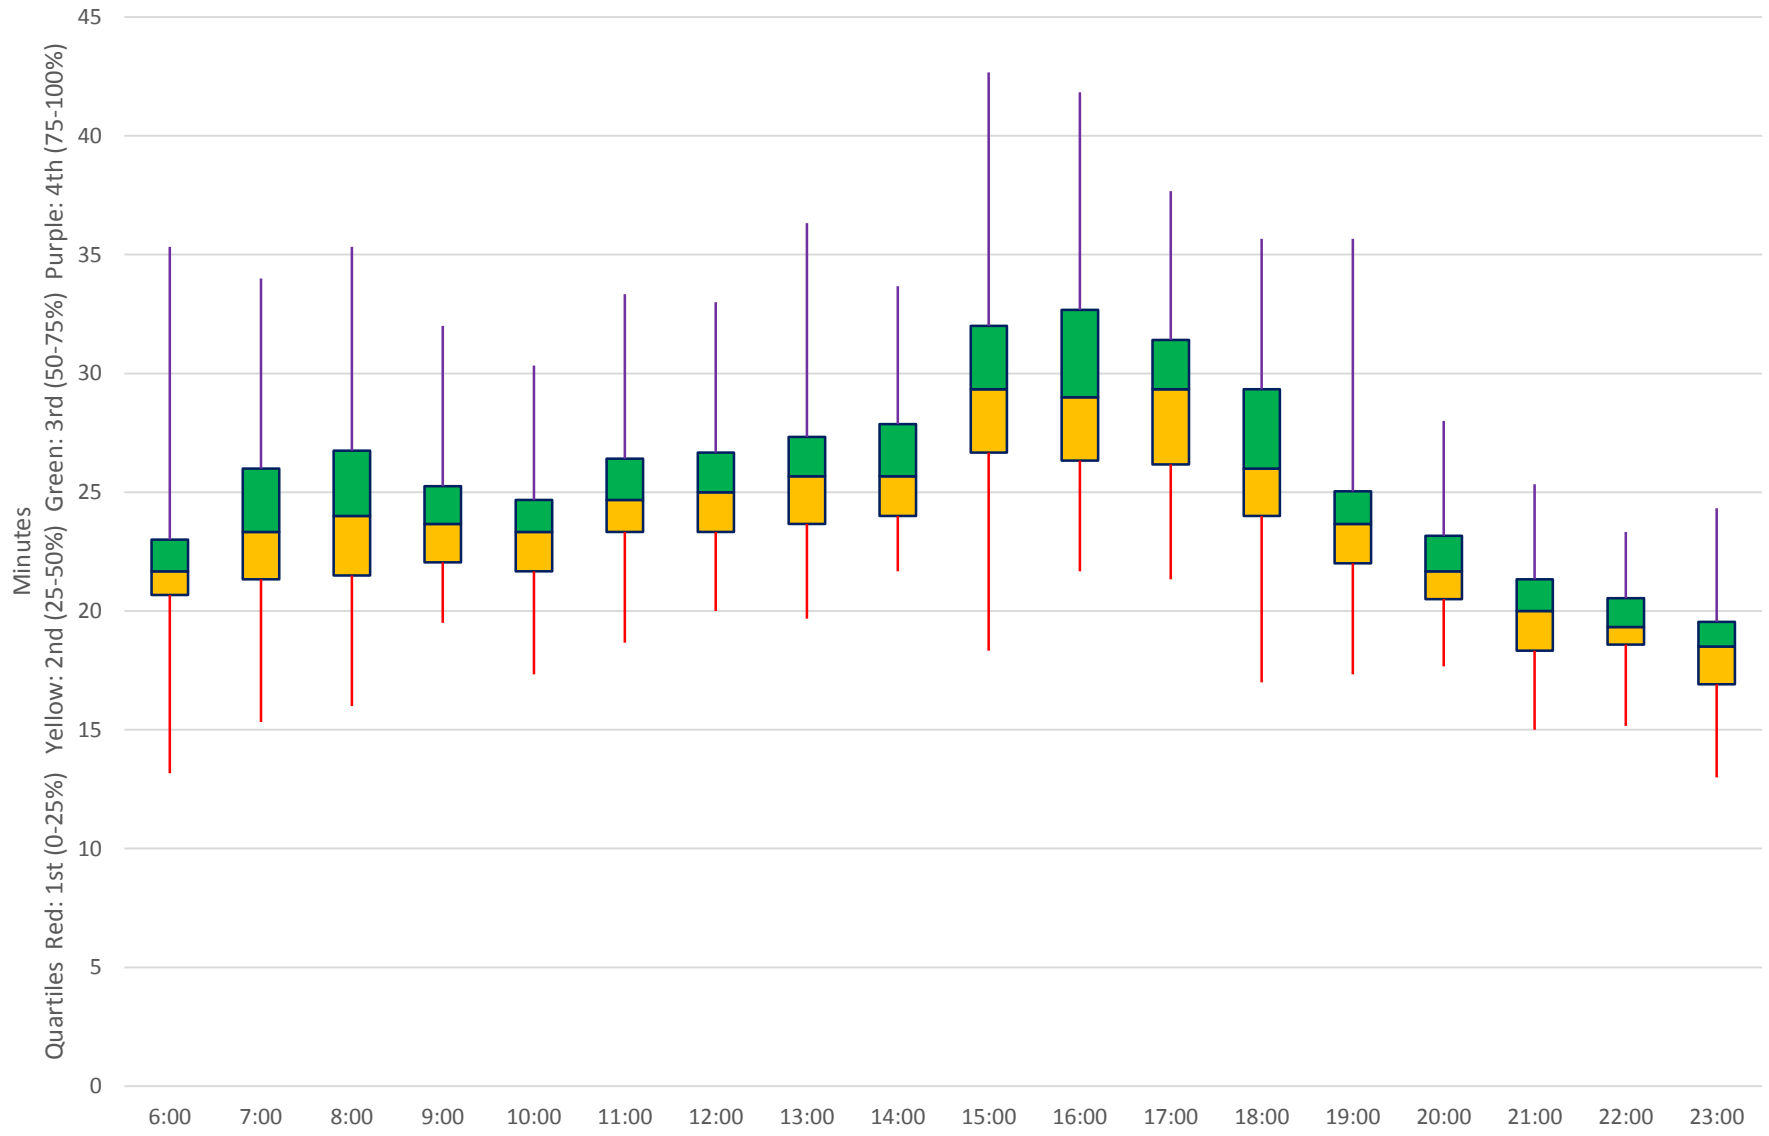

60 Steeles West Link Times From N of Finch Stn To E of Pioneer Village Stn Westbound April 2018

Quartiles Week 1