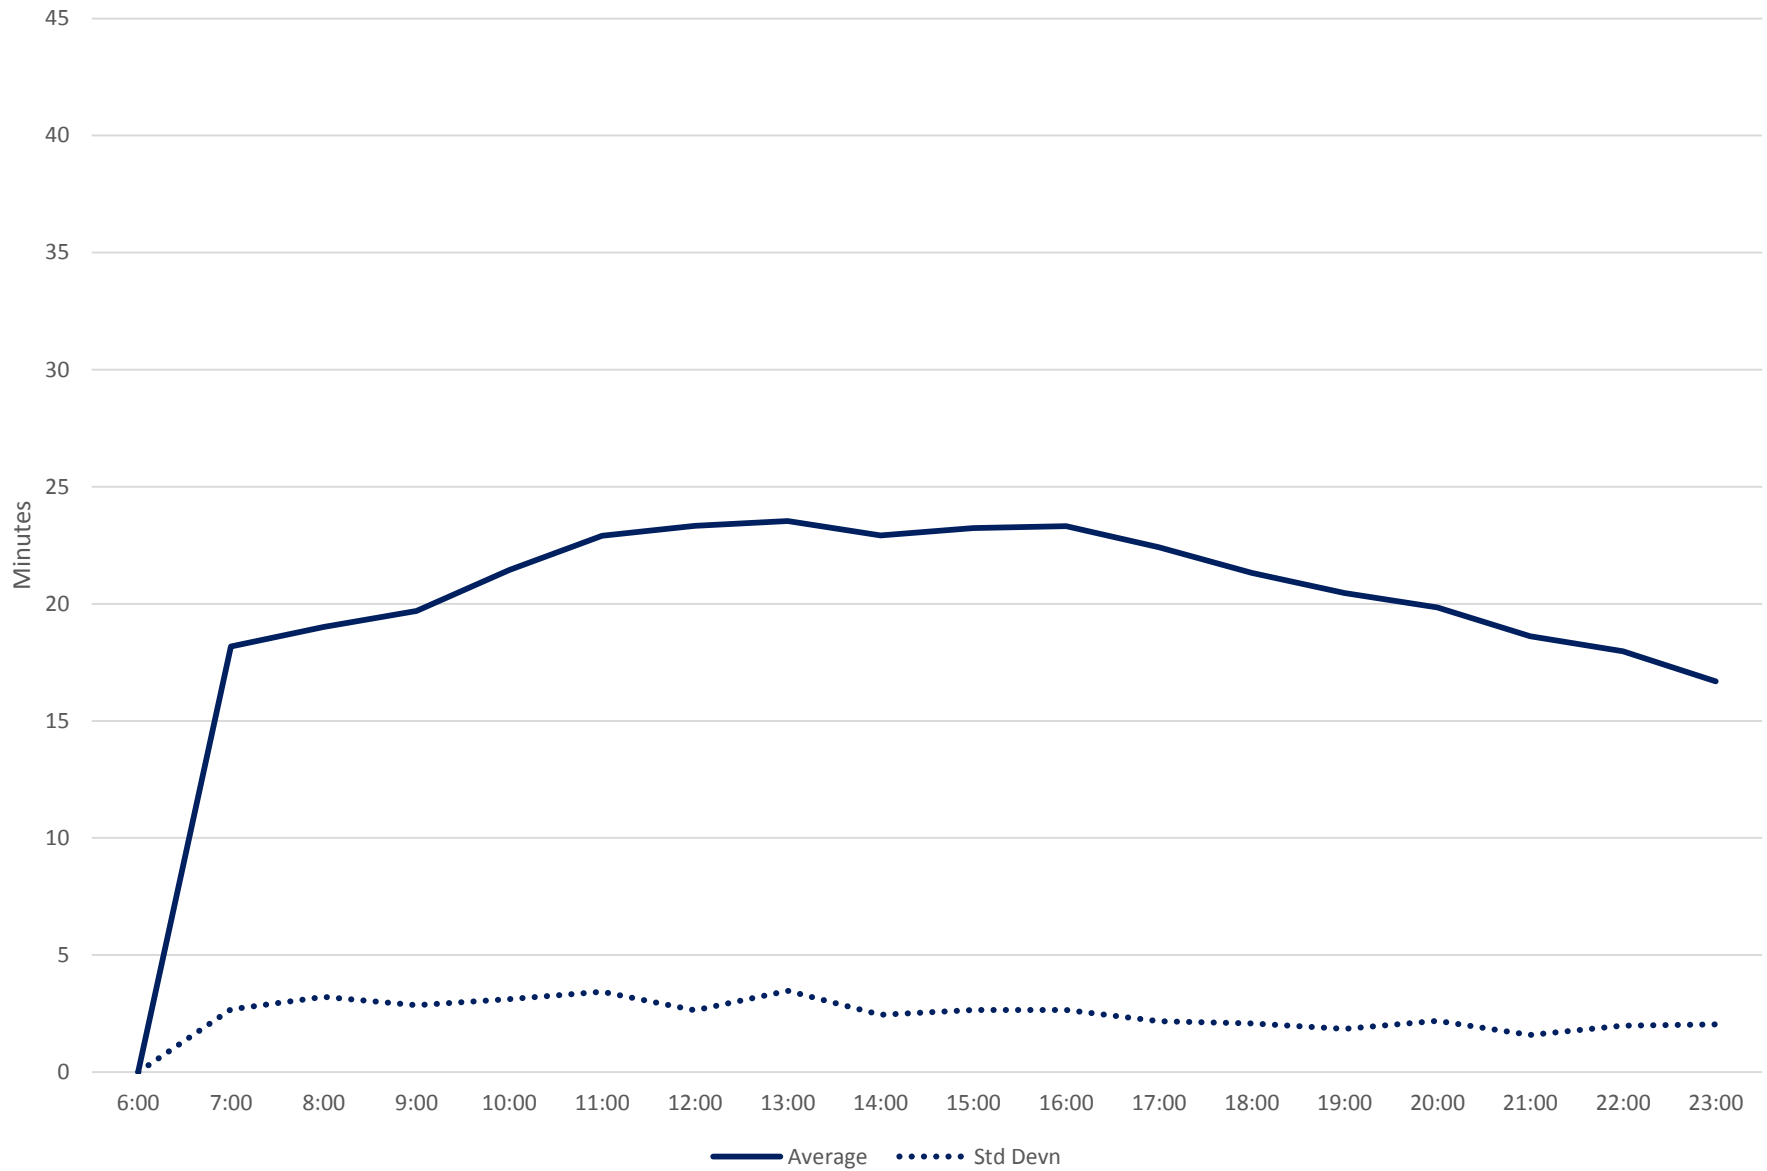

Quartiles Week 4

60 Steeles West Link Times From N of Finch Stn To E of Pioneer Village Stn Westbound April 2018 Saturday Statistics

60 Steeles West Link Times From N of Finch Stn To E of Pioneer Village Stn Westbound April
2018
Quartiles Saturdays

60 Steeles West Link Times From N of Finch Stn To E of Pioneer Village Stn Westbound April
2018 Sunday Statistics

60 Steeles West Link Times From N of Finch Stn To E of Pioneer Village Stn Westbound April 2018