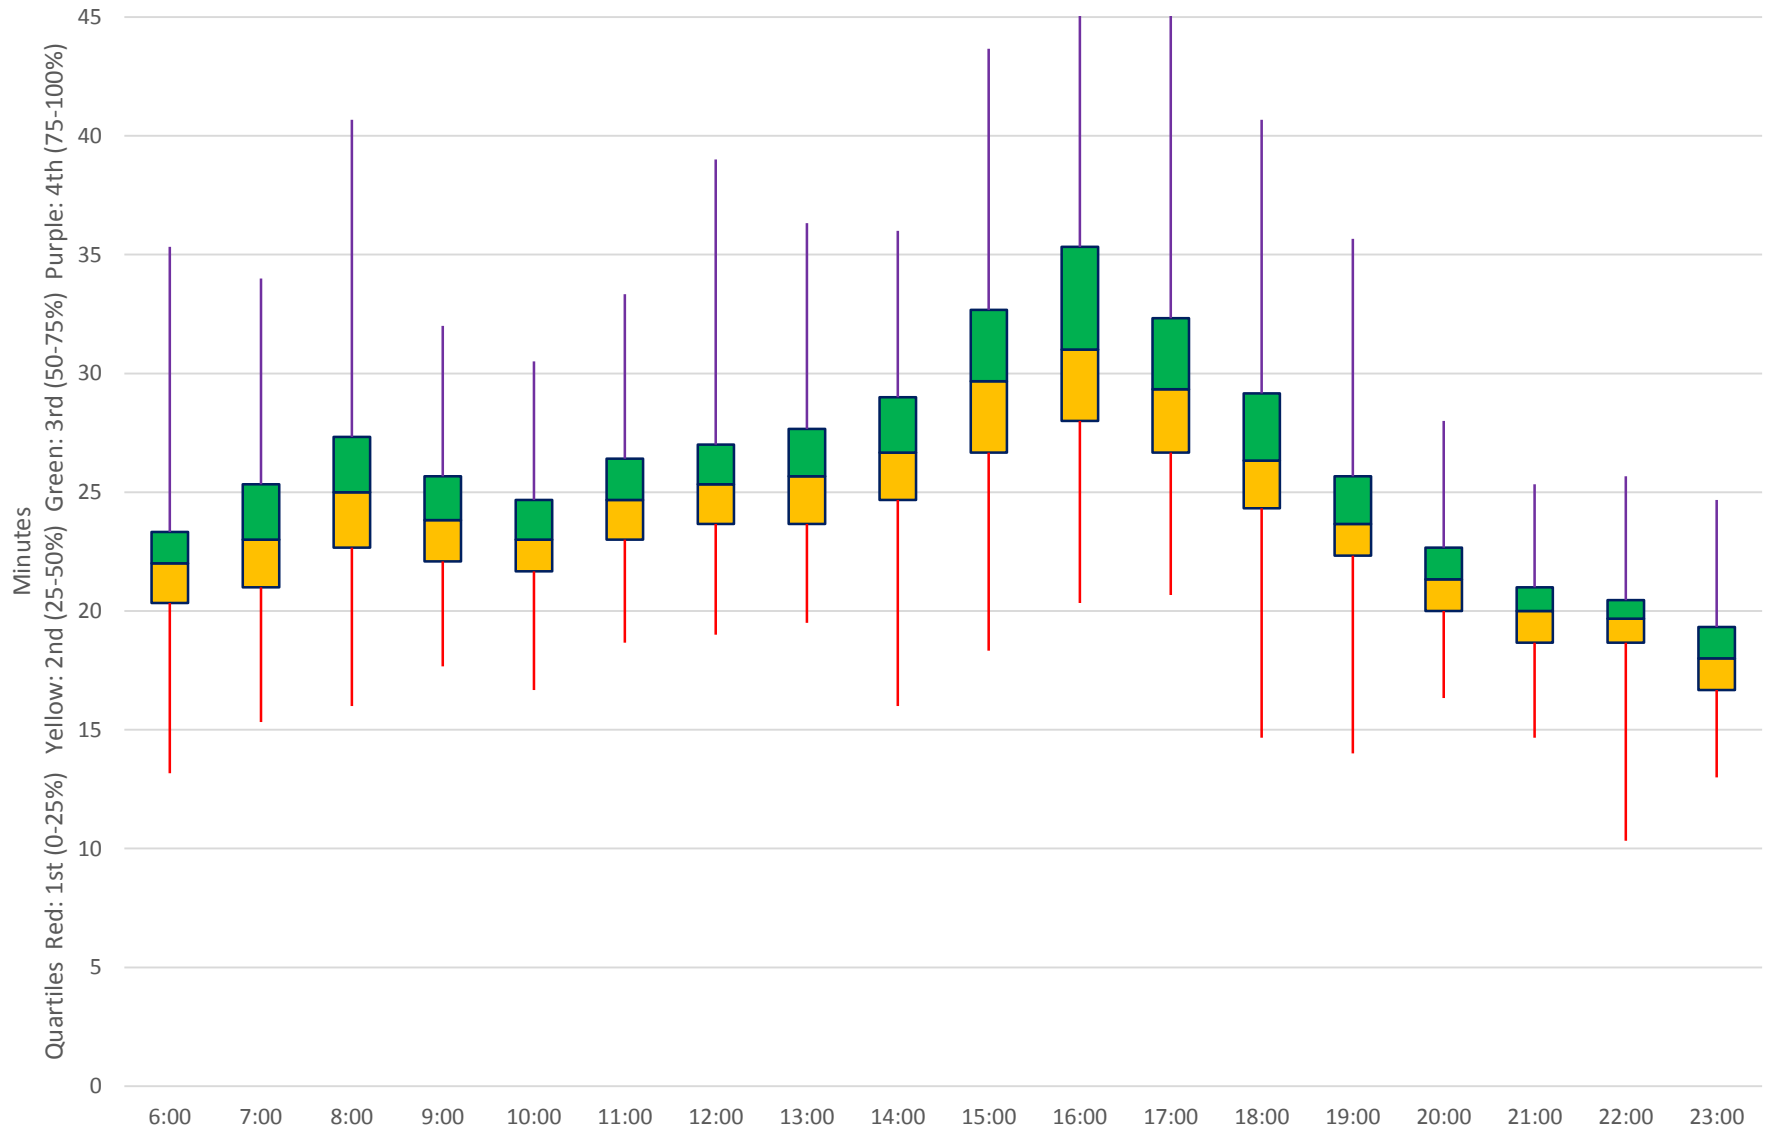

60 Steeles West Link Times From N of Finch Stn To E of Pioneer Village Stn Westbound April 2018

Quartiles Weekday