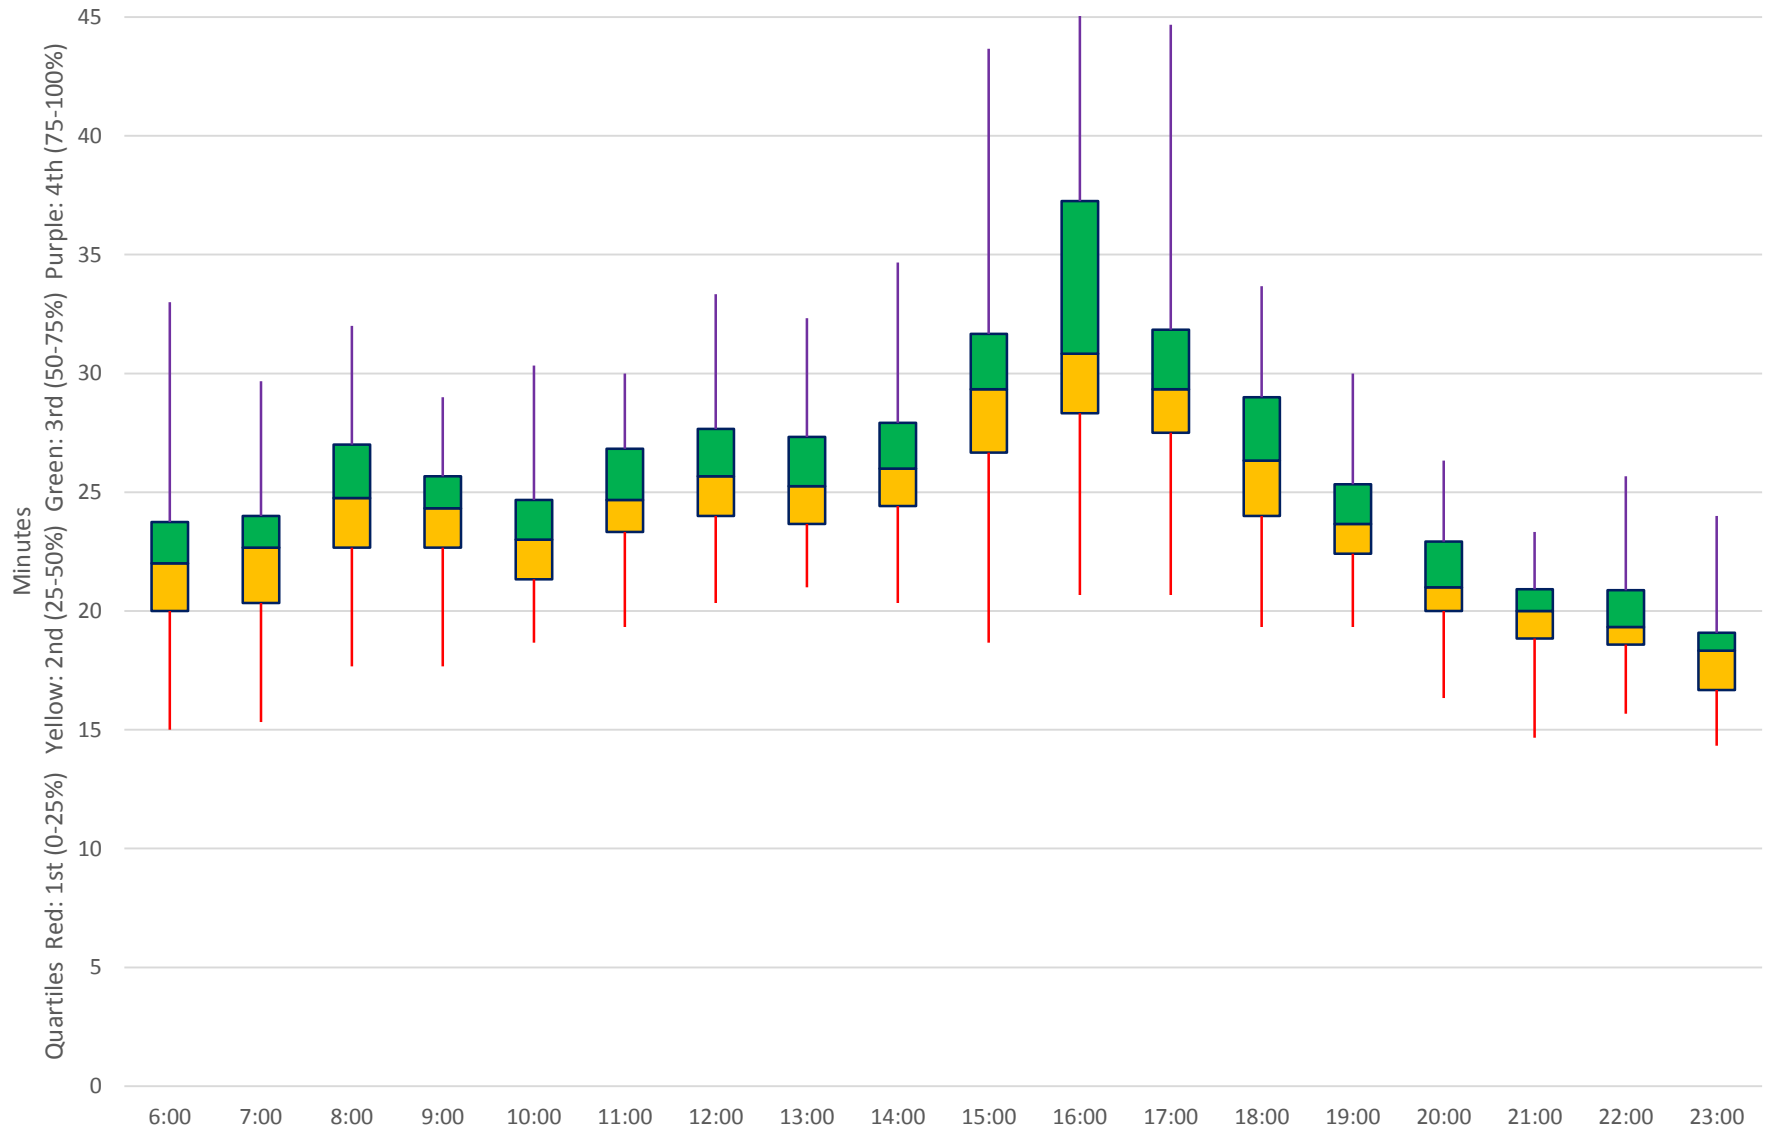

60 Steeles West Link Times From N of Finch Stn To E of Pioneer Village Stn Westbound April 2018

Quartiles Week2