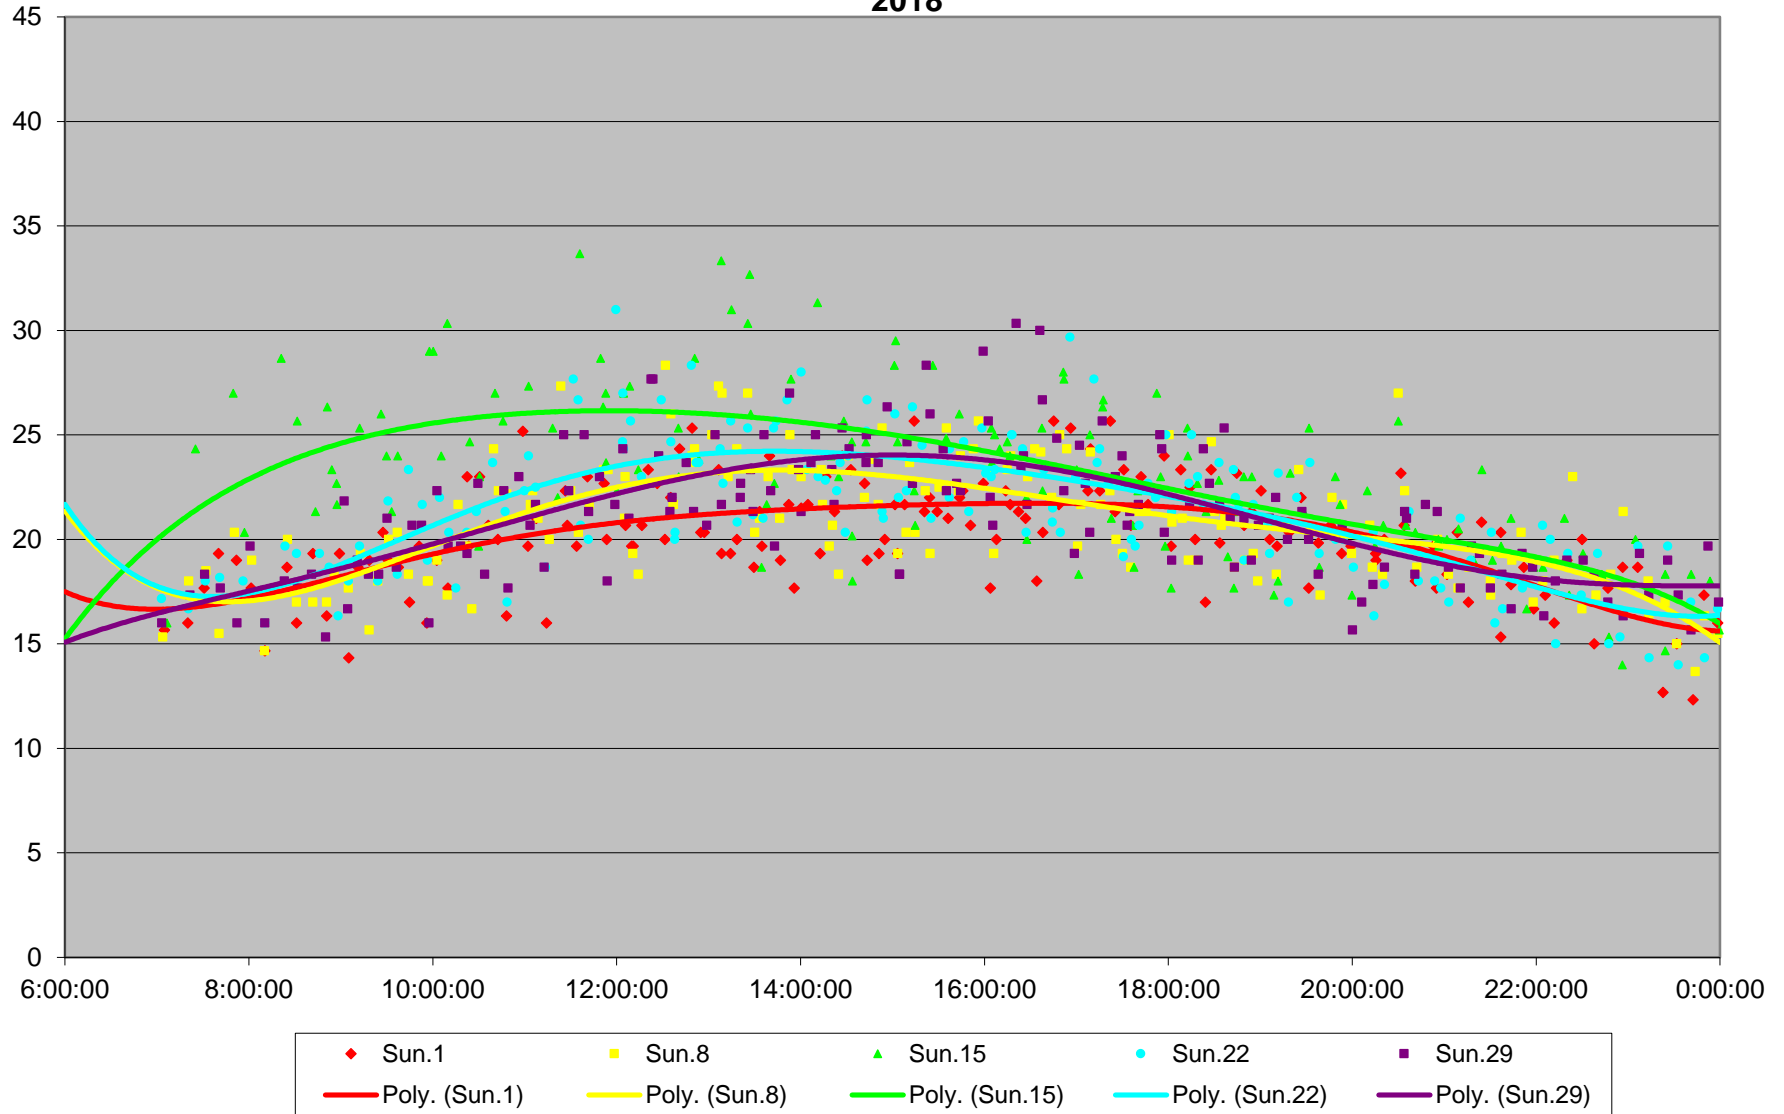

60 Steeles West Link Times From N of Finch Stn To E of Pioneer Village Stn Westbound April 2018 Weekday Statistics

60 Steeles West Link Times From N of Finch Stn To E of Pioneer Village Stn Westbound April 2018