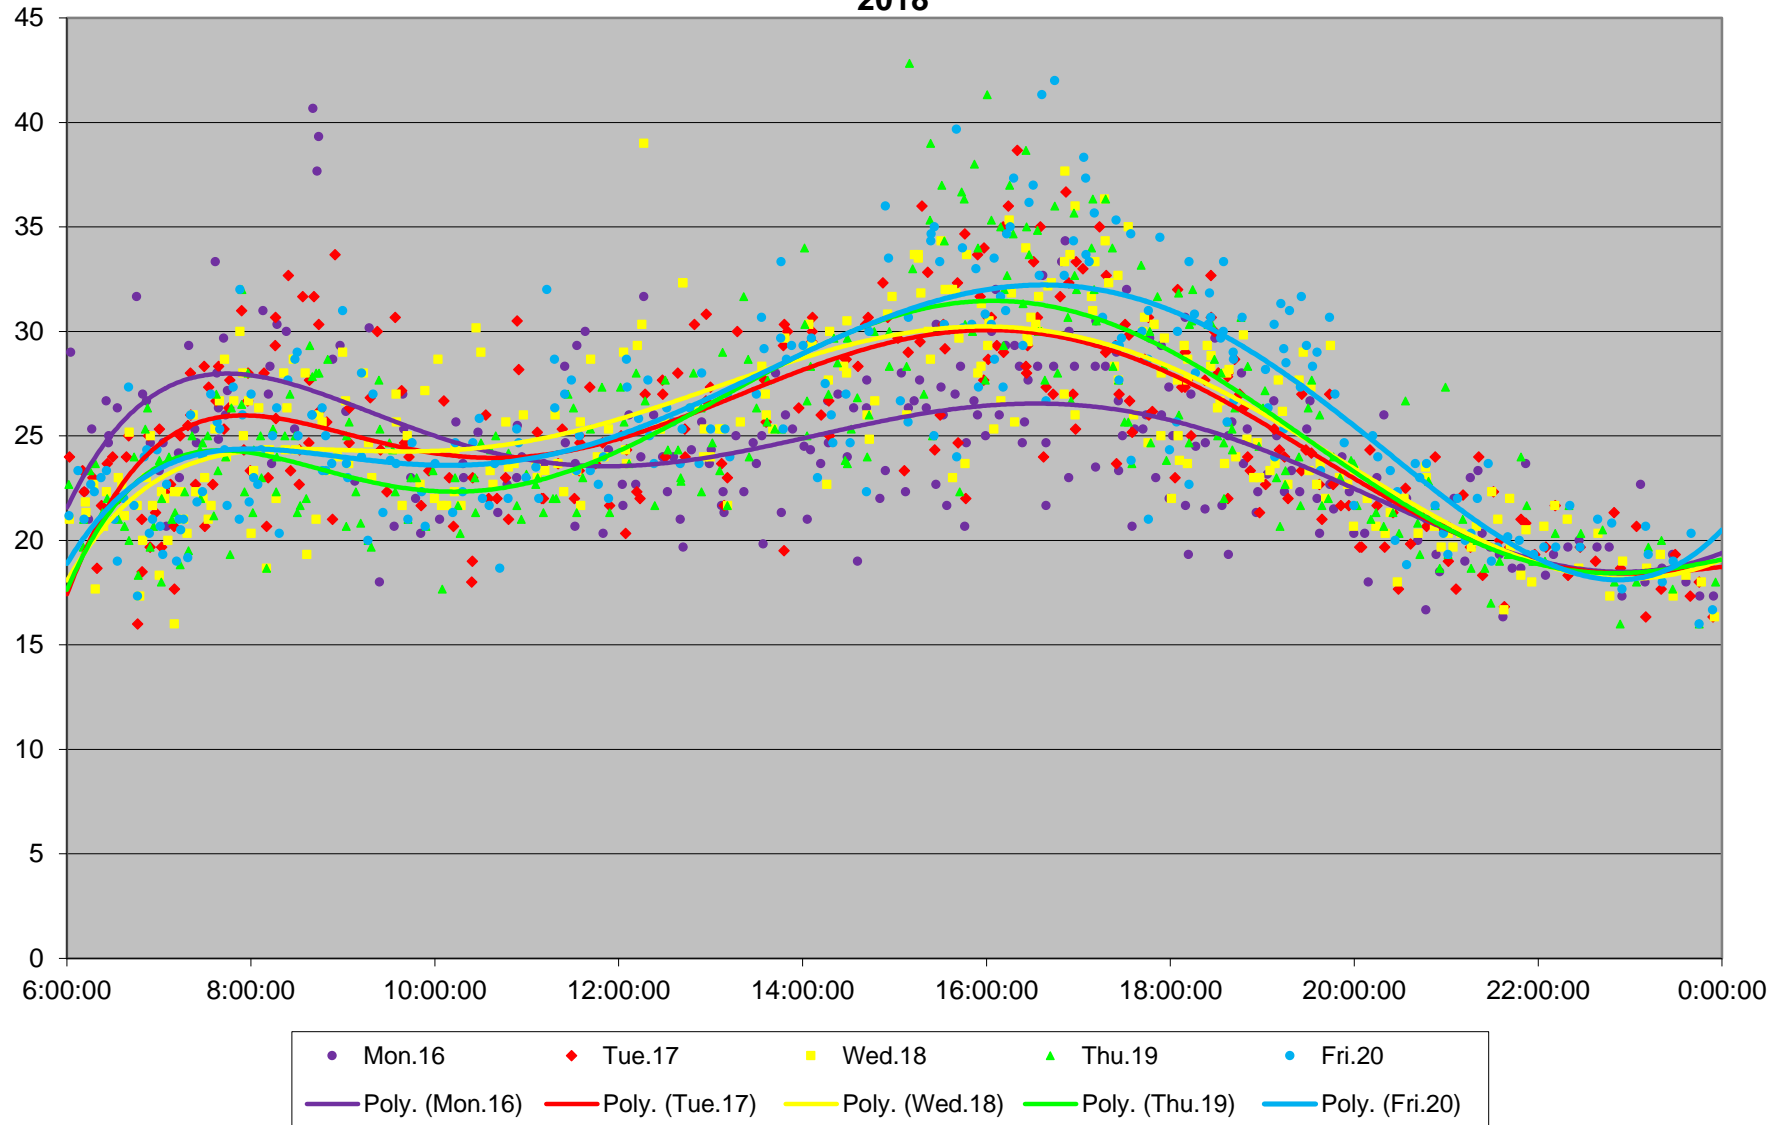

60 Steeles West Link Times From N of Finch Stn To E of Pioneer Village Stn Westbound April 2018