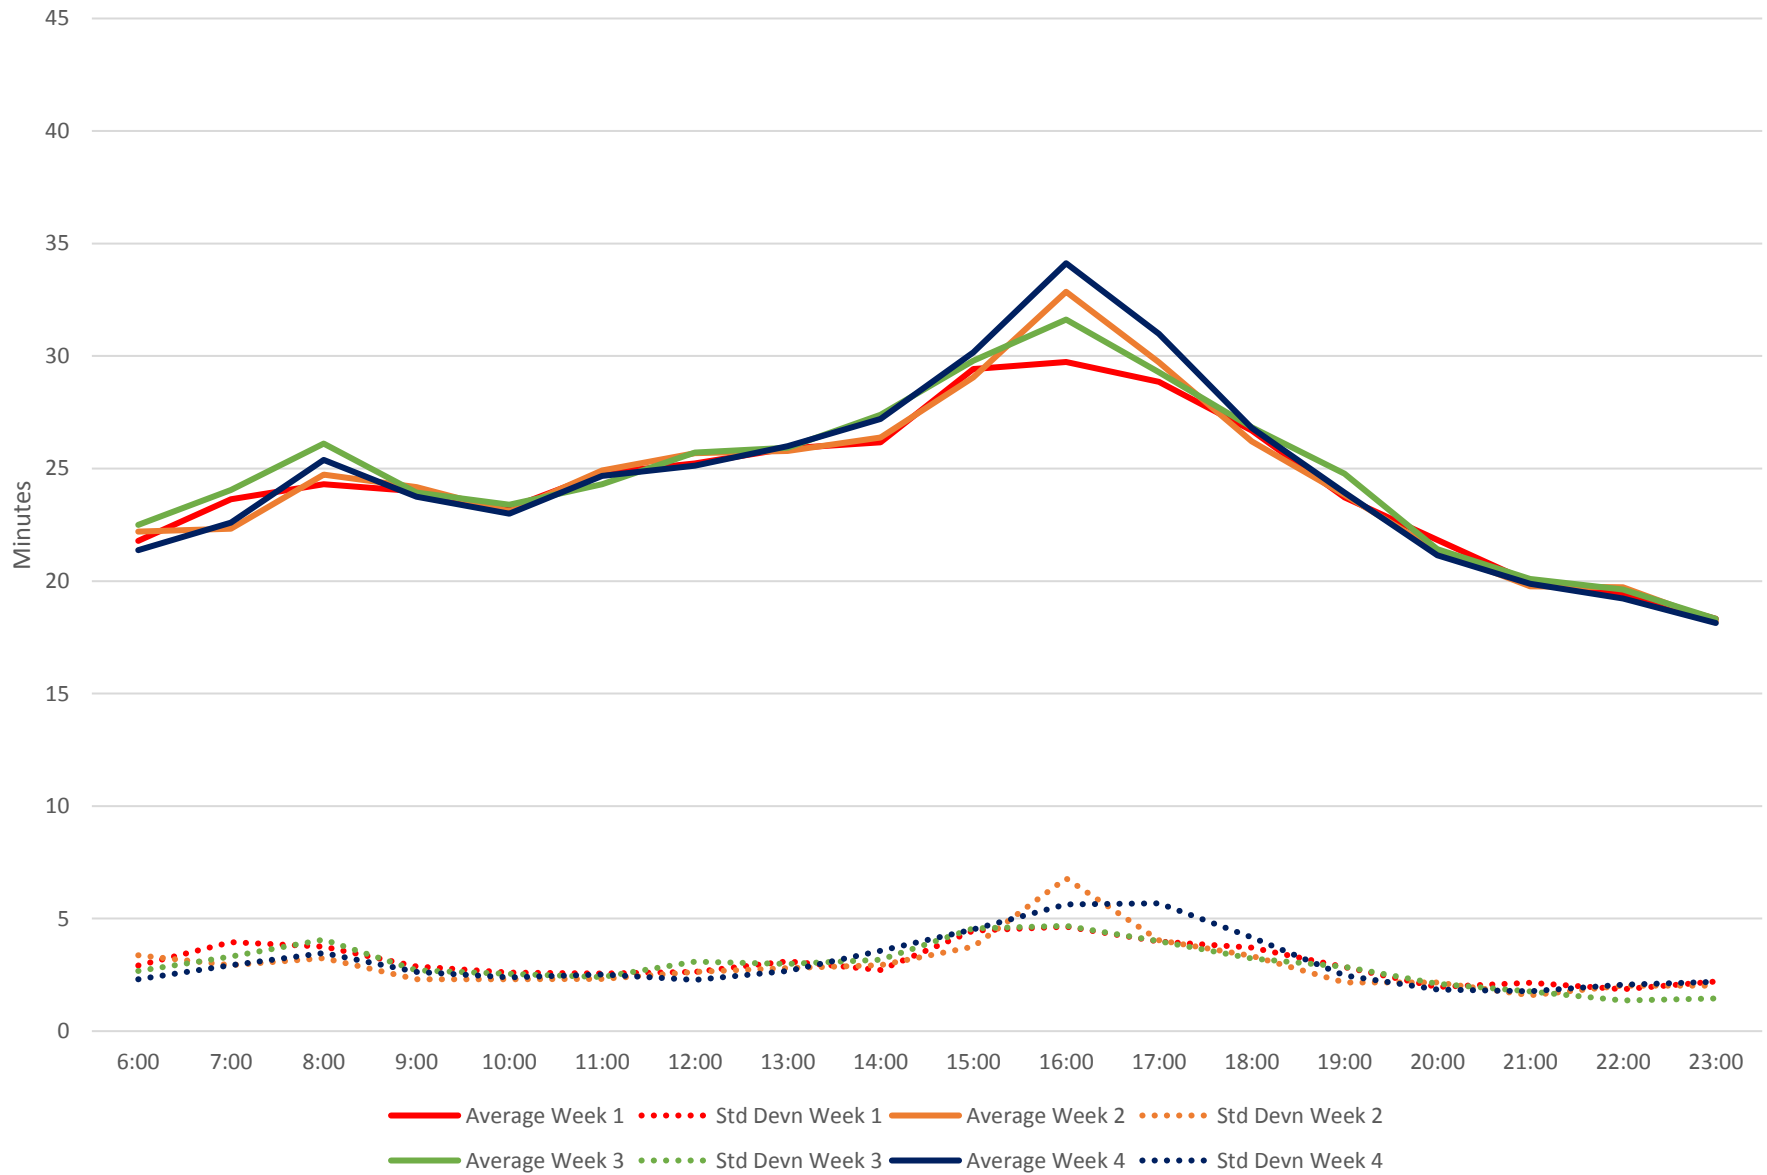

60 Steeles West Link Times From N of Finch Stn To E of Pioneer Village Stn Westbound April 2018

60 Steeles West Link Times From N of Finch Stn To E of Pioneer Village Stn Westbound April 2018

60 Steeles West Link Times From N of Finch Stn To E of Pioneer Village Stn Westbound April 2018

60 Steeles West Link Times From N of Finch Stn To E of Pioneer Village Stn Westbound April 2018

60 Steeles West Link Times From N of Finch Stn To E of Pioneer Village Stn Westbound April 2018 Weekday Statistics

60 Steeles West Link Times From N of Finch Stn To E of Pioneer Village Stn Westbound April 2018 Weekday Statistics

60 Steeles West Link Times From N of Finch Stn To E of Pioneer Village Stn Westbound April 2018