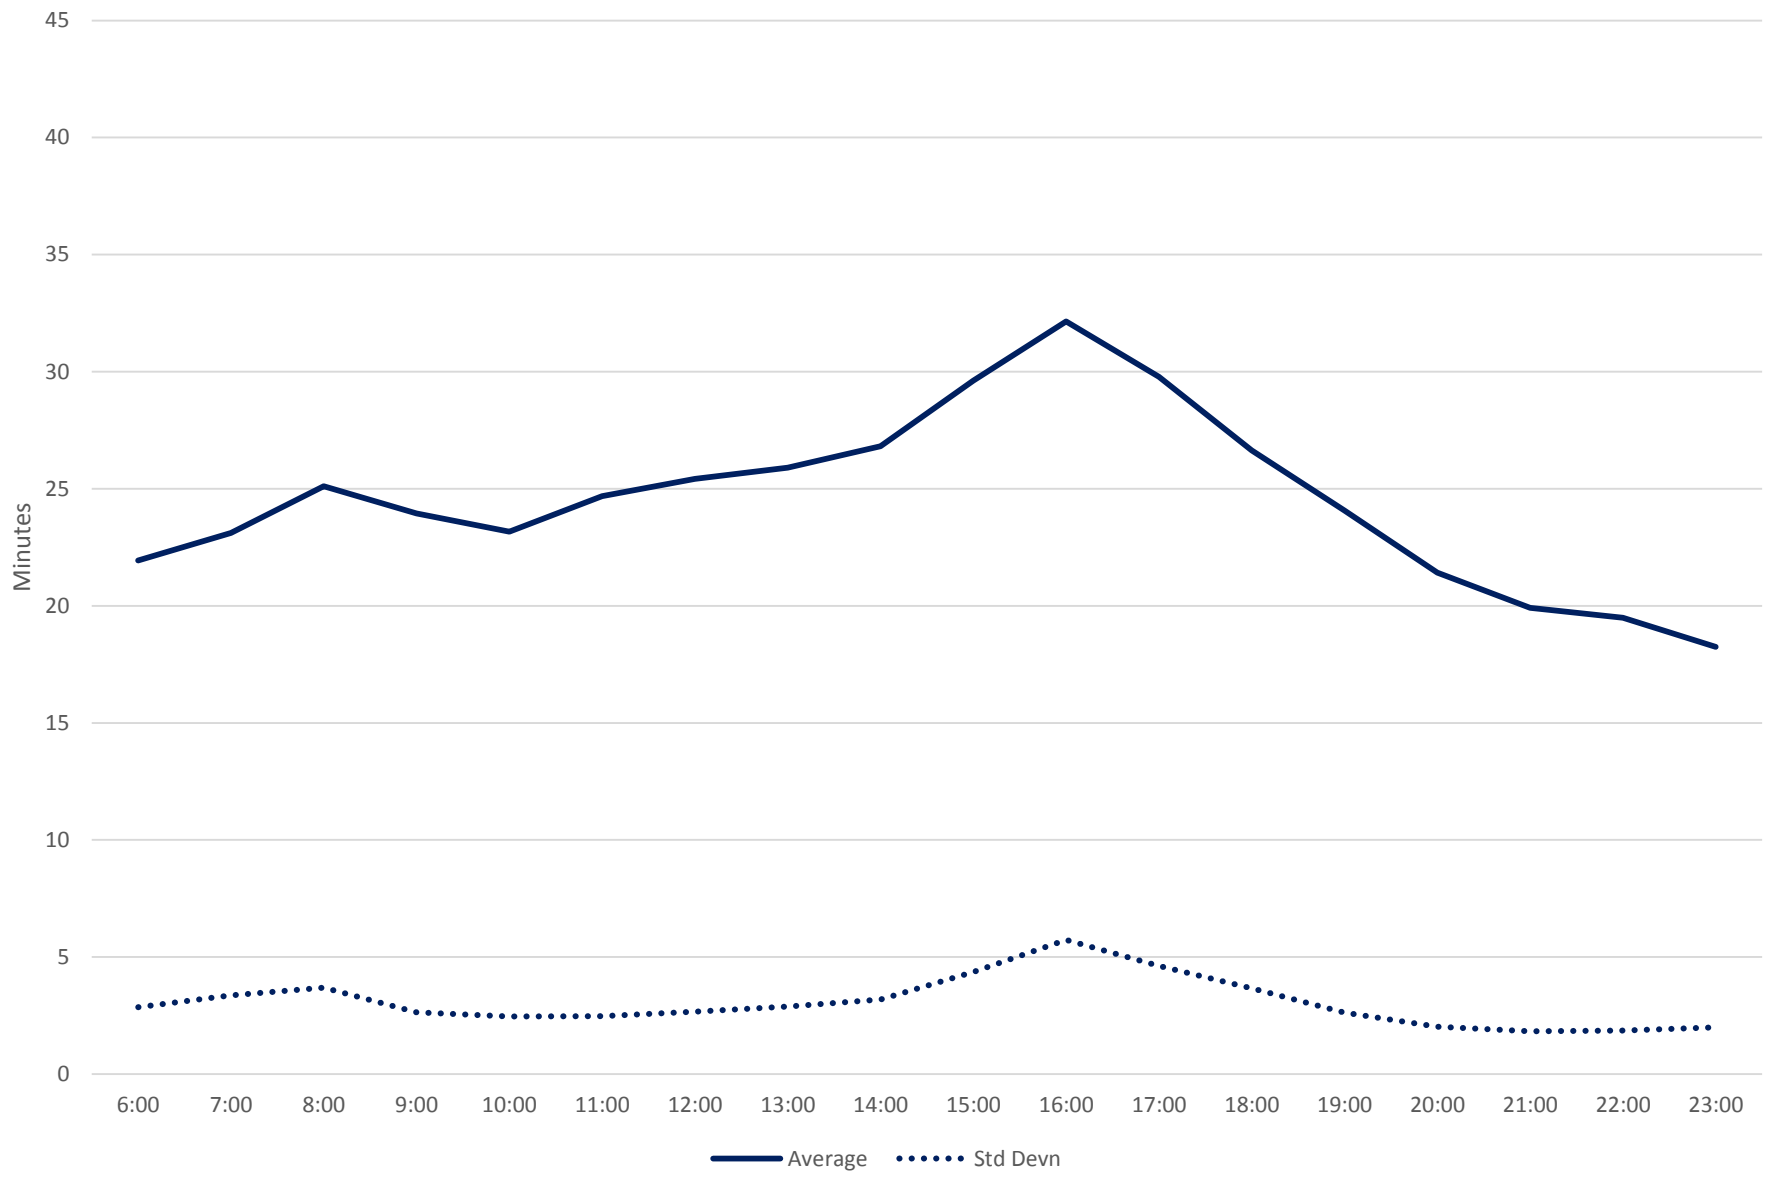

60 Steeles West Link Times From N of Finch Stn To E of Pioneer Village Stn Westbound April 2018

60 Steeles West Link Times From N of Finch Stn To E of Pioneer Village Stn Westbound April 2018

60 Steeles West Link Times From N of Finch Stn To E of Pioneer Village Stn Westbound April 2018

60 Steeles West Link Times From N of Finch Stn To E of Pioneer Village Stn Westbound April 2018

60 Steeles West Link Times From N of Finch Stn To E of Pioneer Village Stn Westbound April 2018 Weekday Statistics