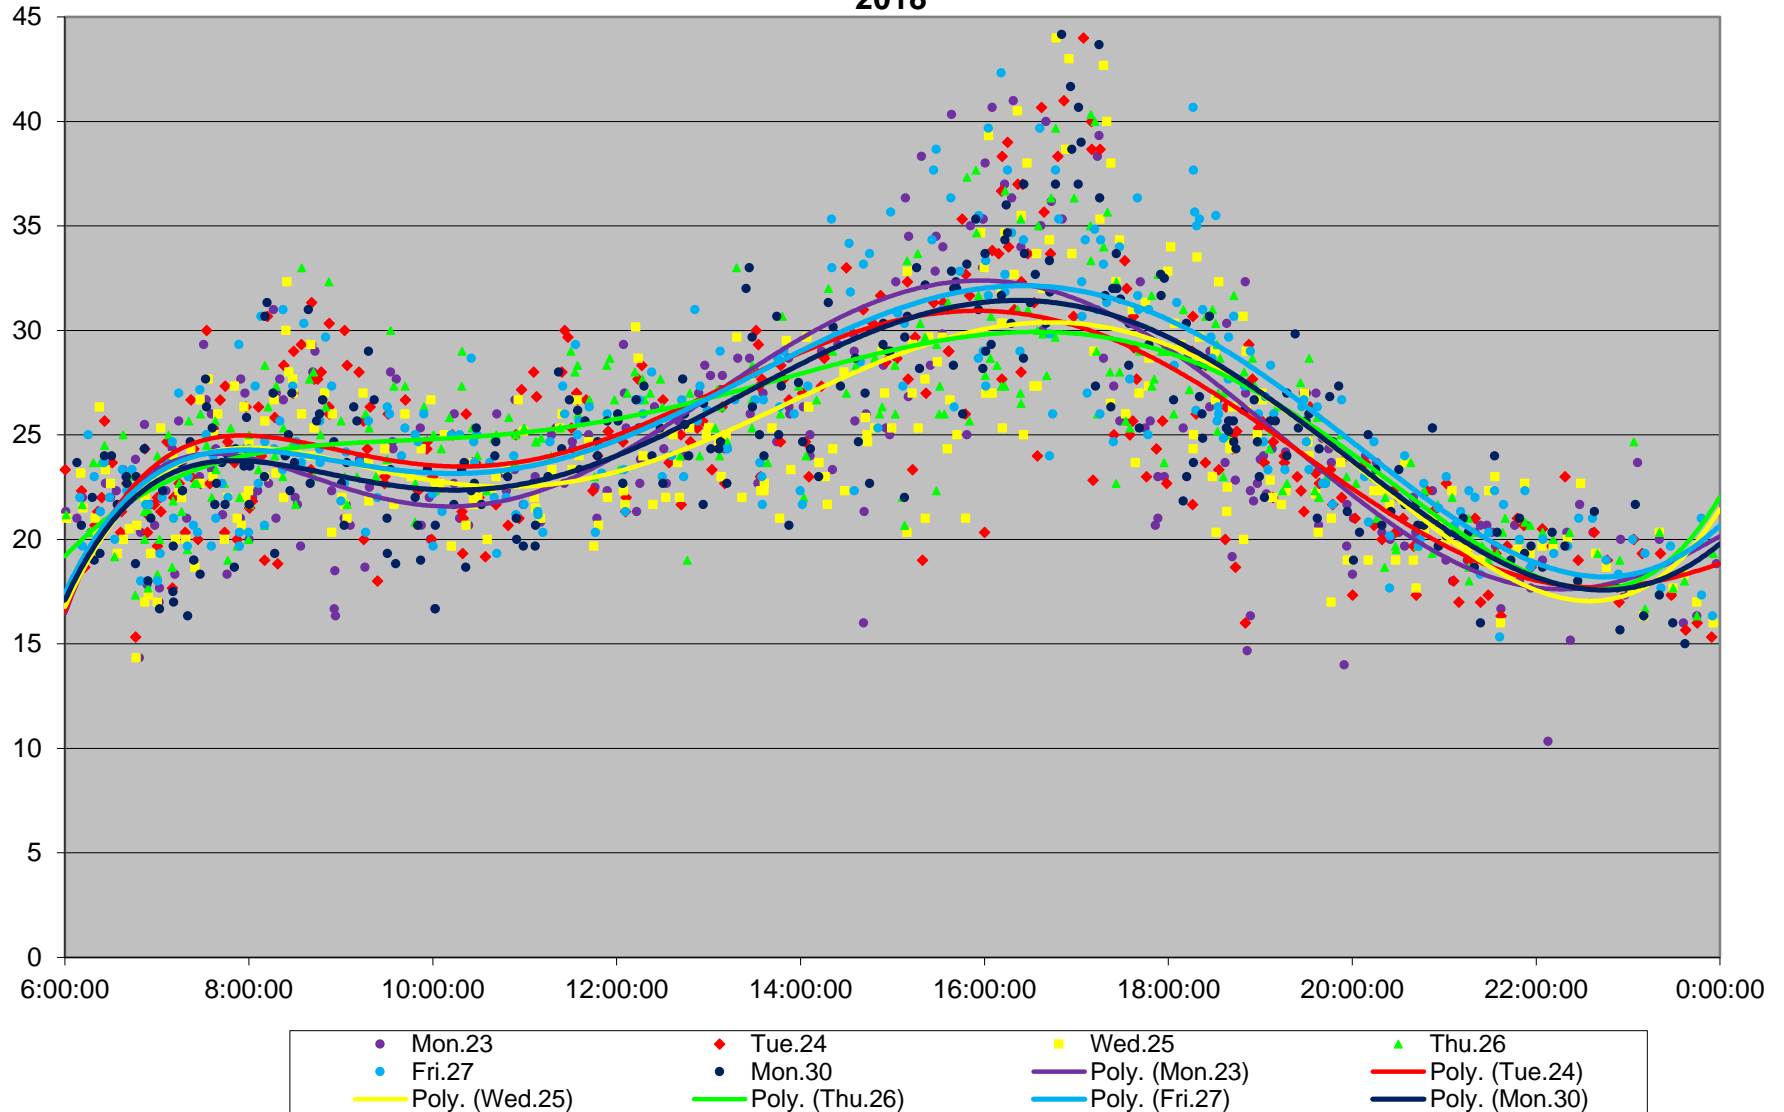

60 Steeles West Link Times From N of Finch Stn To E of Pioneer Village Stn Westbound April 2018