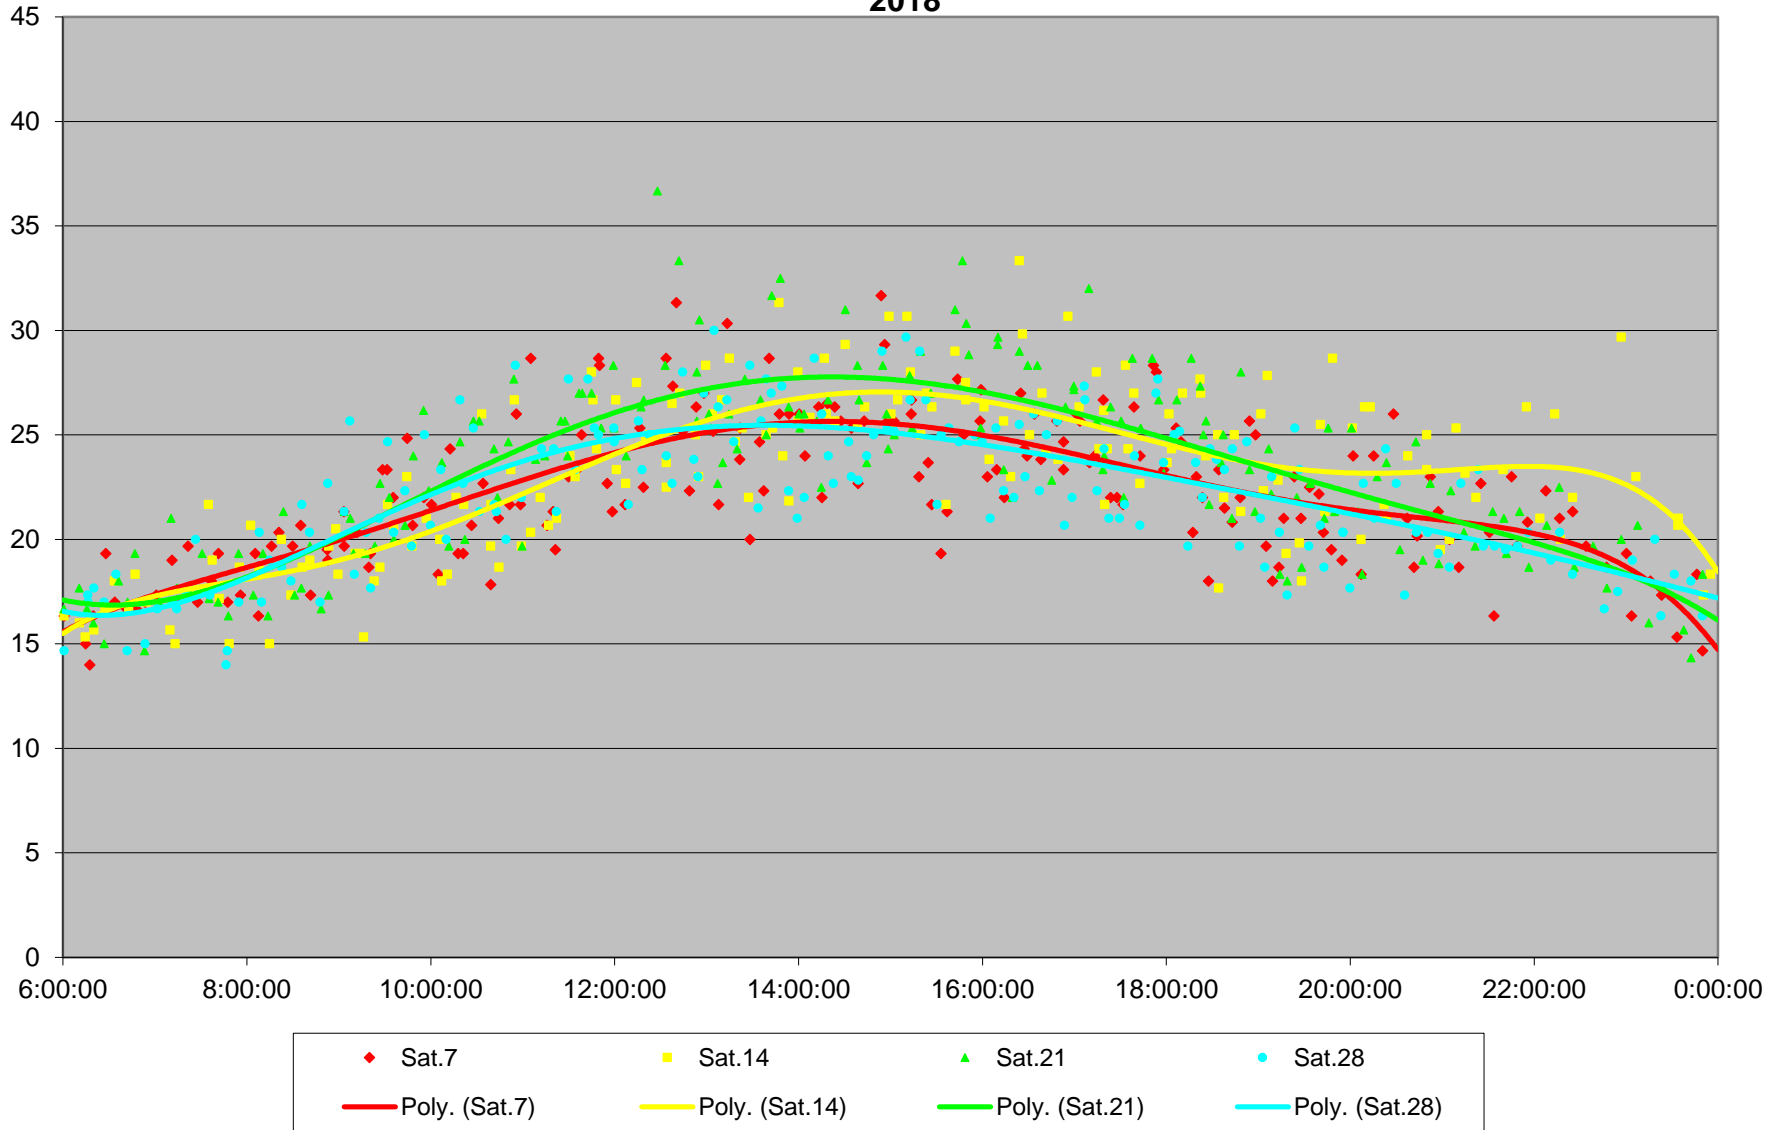

60 Steeles West Link Times From N of Finch Stn To E of Pioneer Village Stn Westbound April 2018

60 Steeles West Link Times From N of Finch Stn To E of Pioneer Village Stn Westbound April 2018