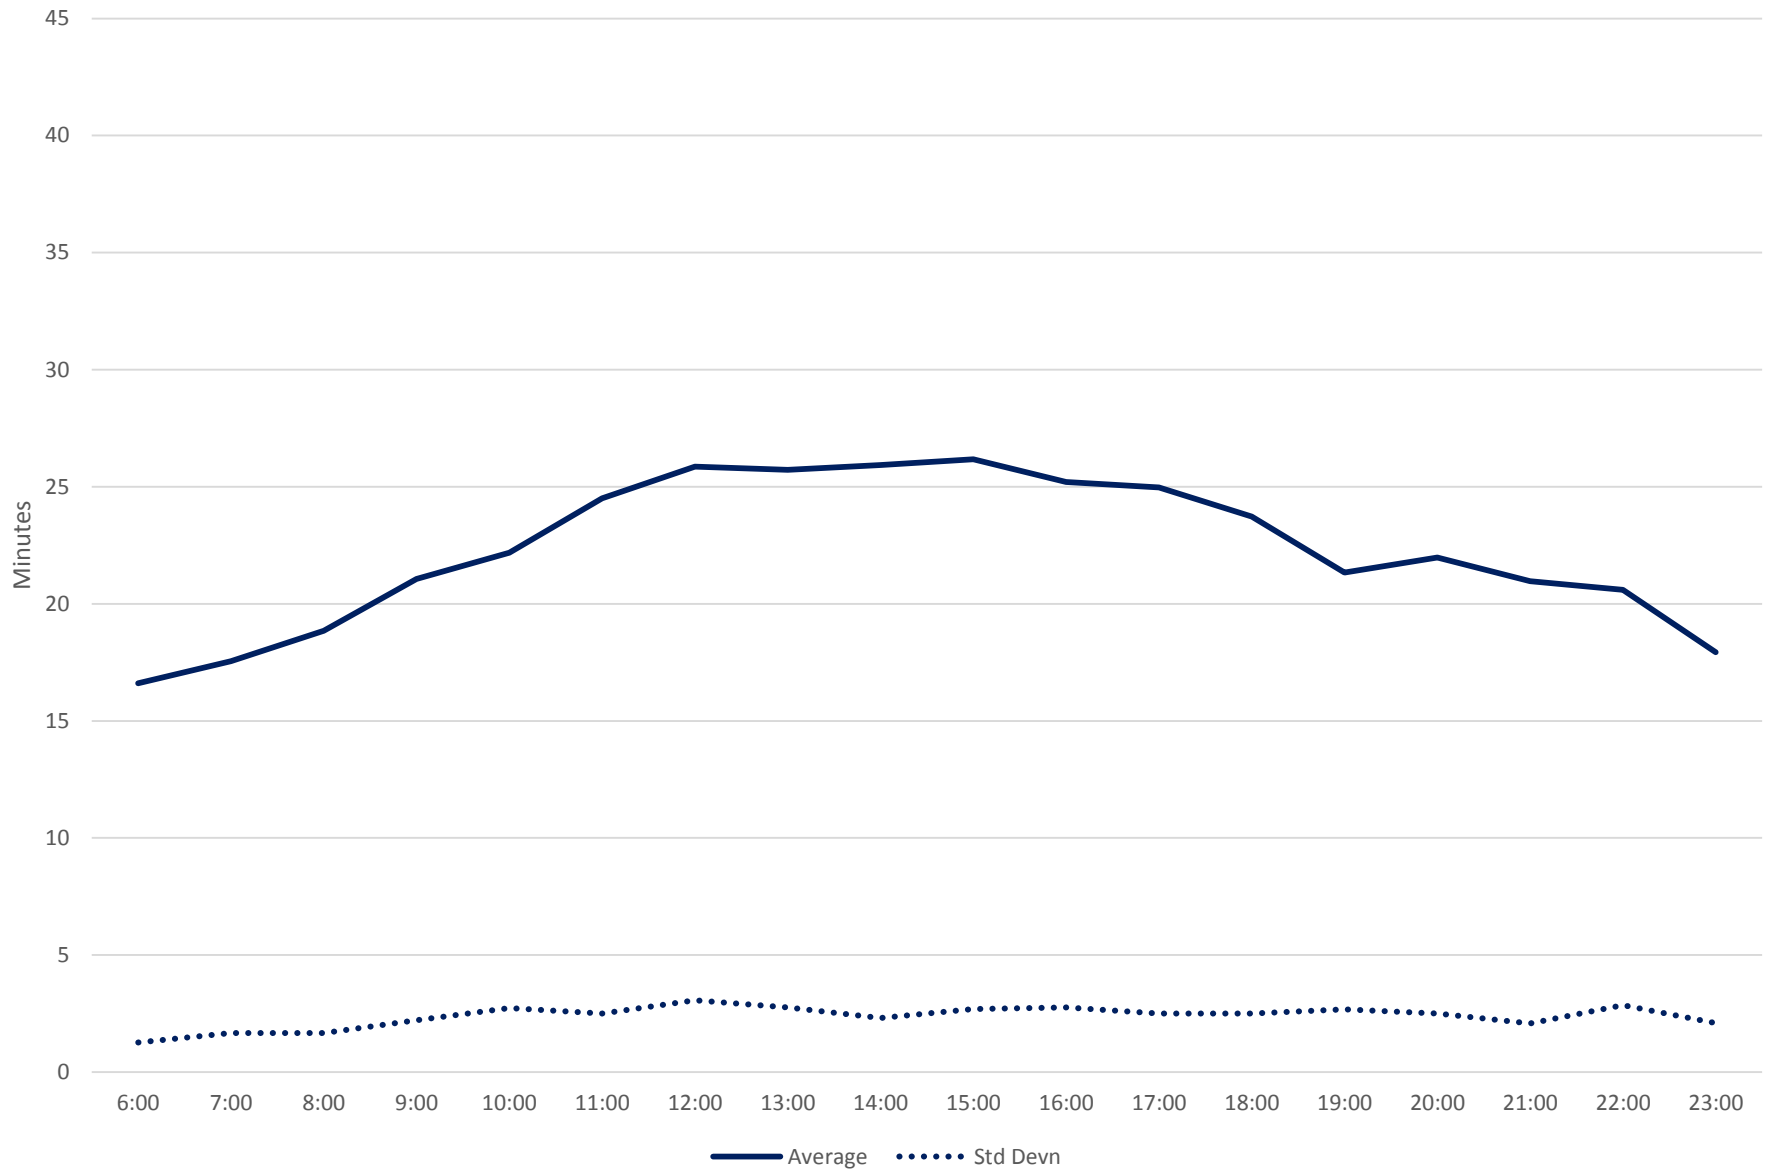

60 Steeles West Link Times From N of Finch Stn To E of Pioneer Village Stn Westbound April 2018 Saturday Statistics