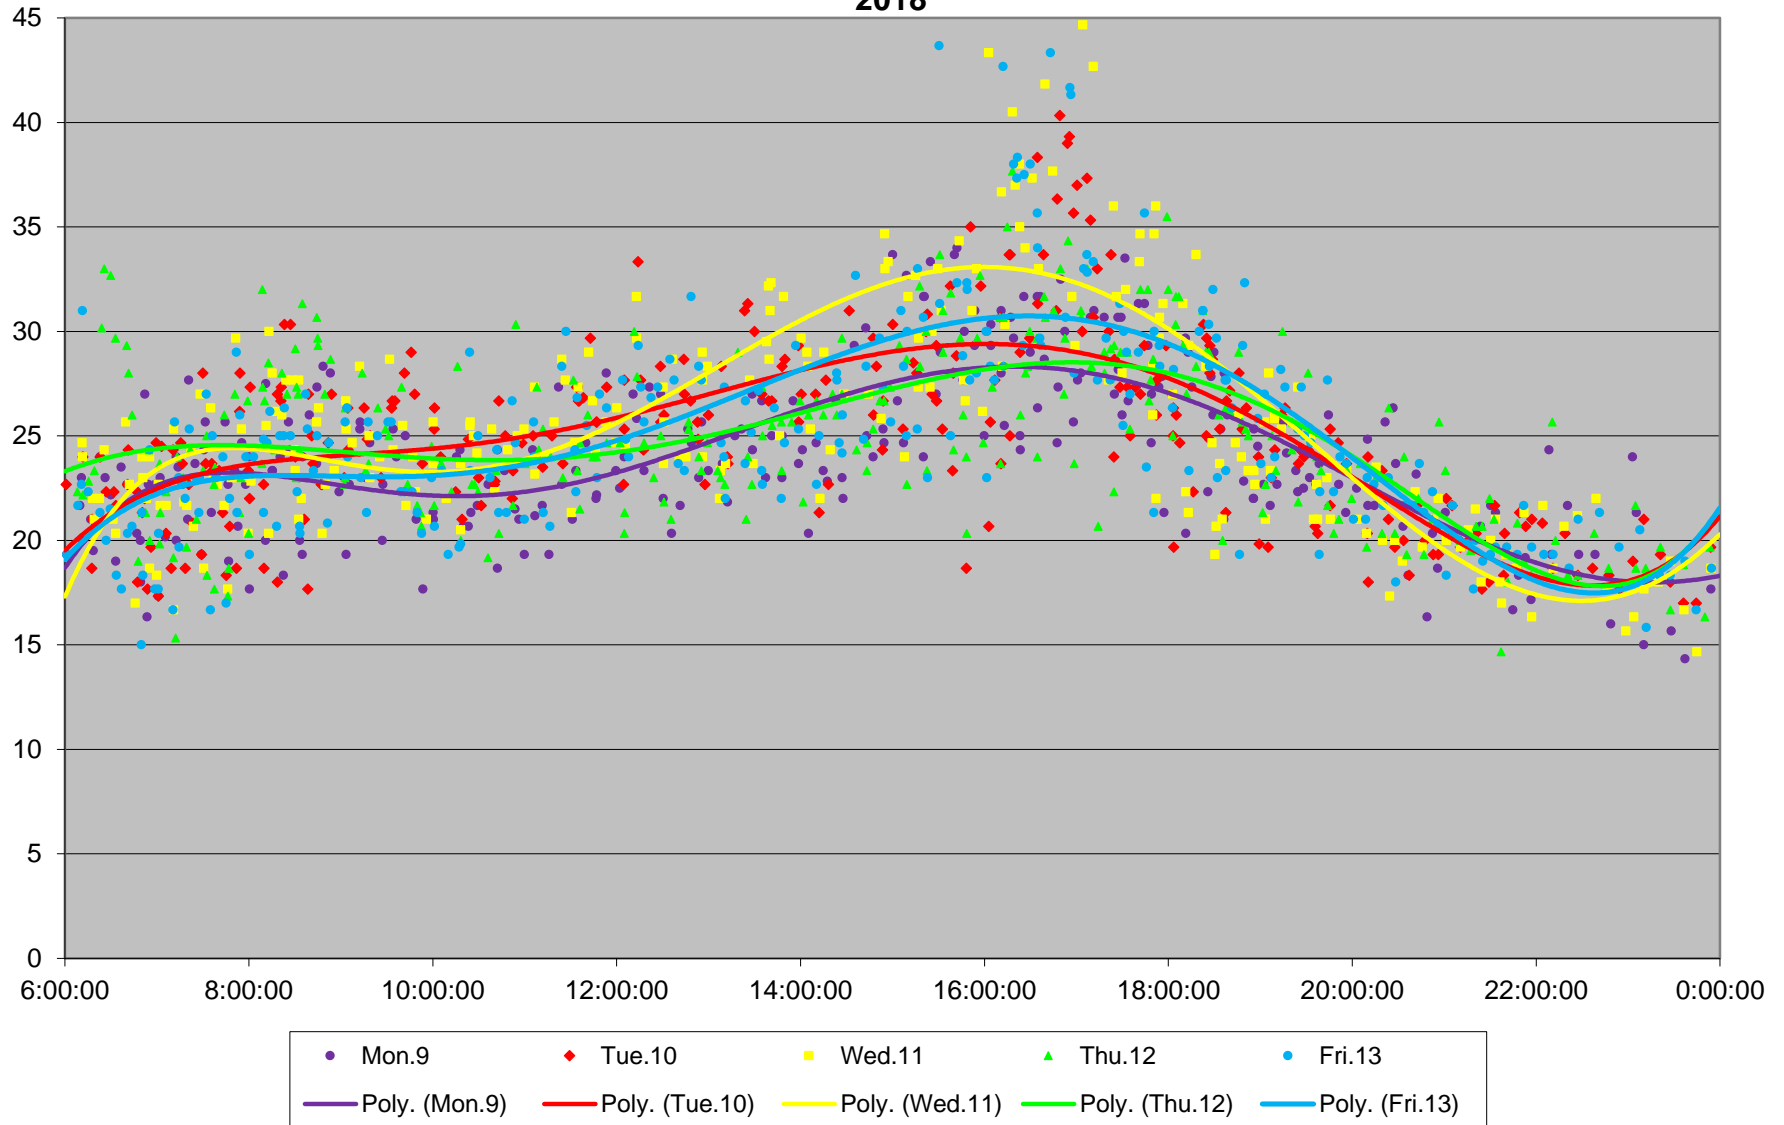

60 Steeles West Link Times From N of Finch Stn To E of Pioneer Village Stn Westbound April 2018

60 Steeles West Link Times From N of Finch Stn To E of Pioneer Village Stn Westbound April 2018

60 Steeles West Link Times From N of Finch Stn To E of Pioneer Village Stn Westbound April 2018