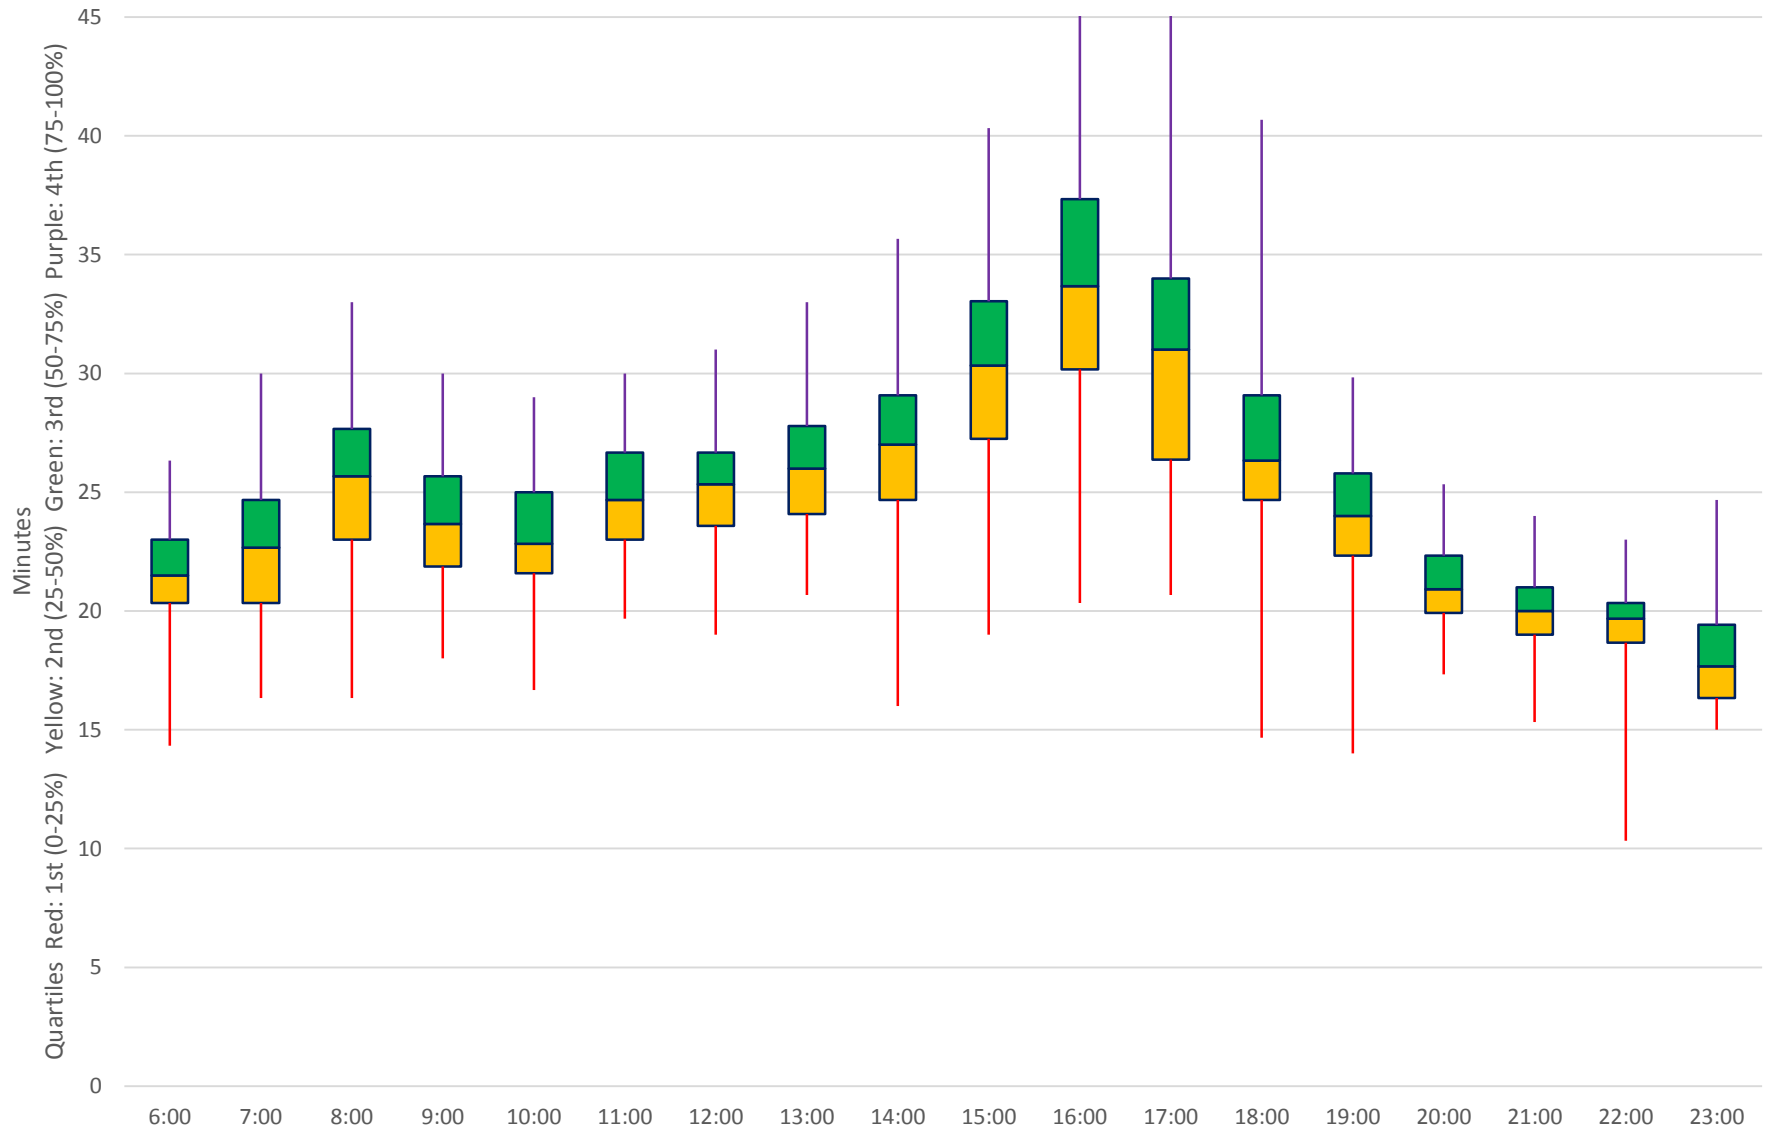

60 Steeles West Link Times From N of Finch Stn To E of Pioneer Village Stn Westbound April 2018

Quartiles Week 4