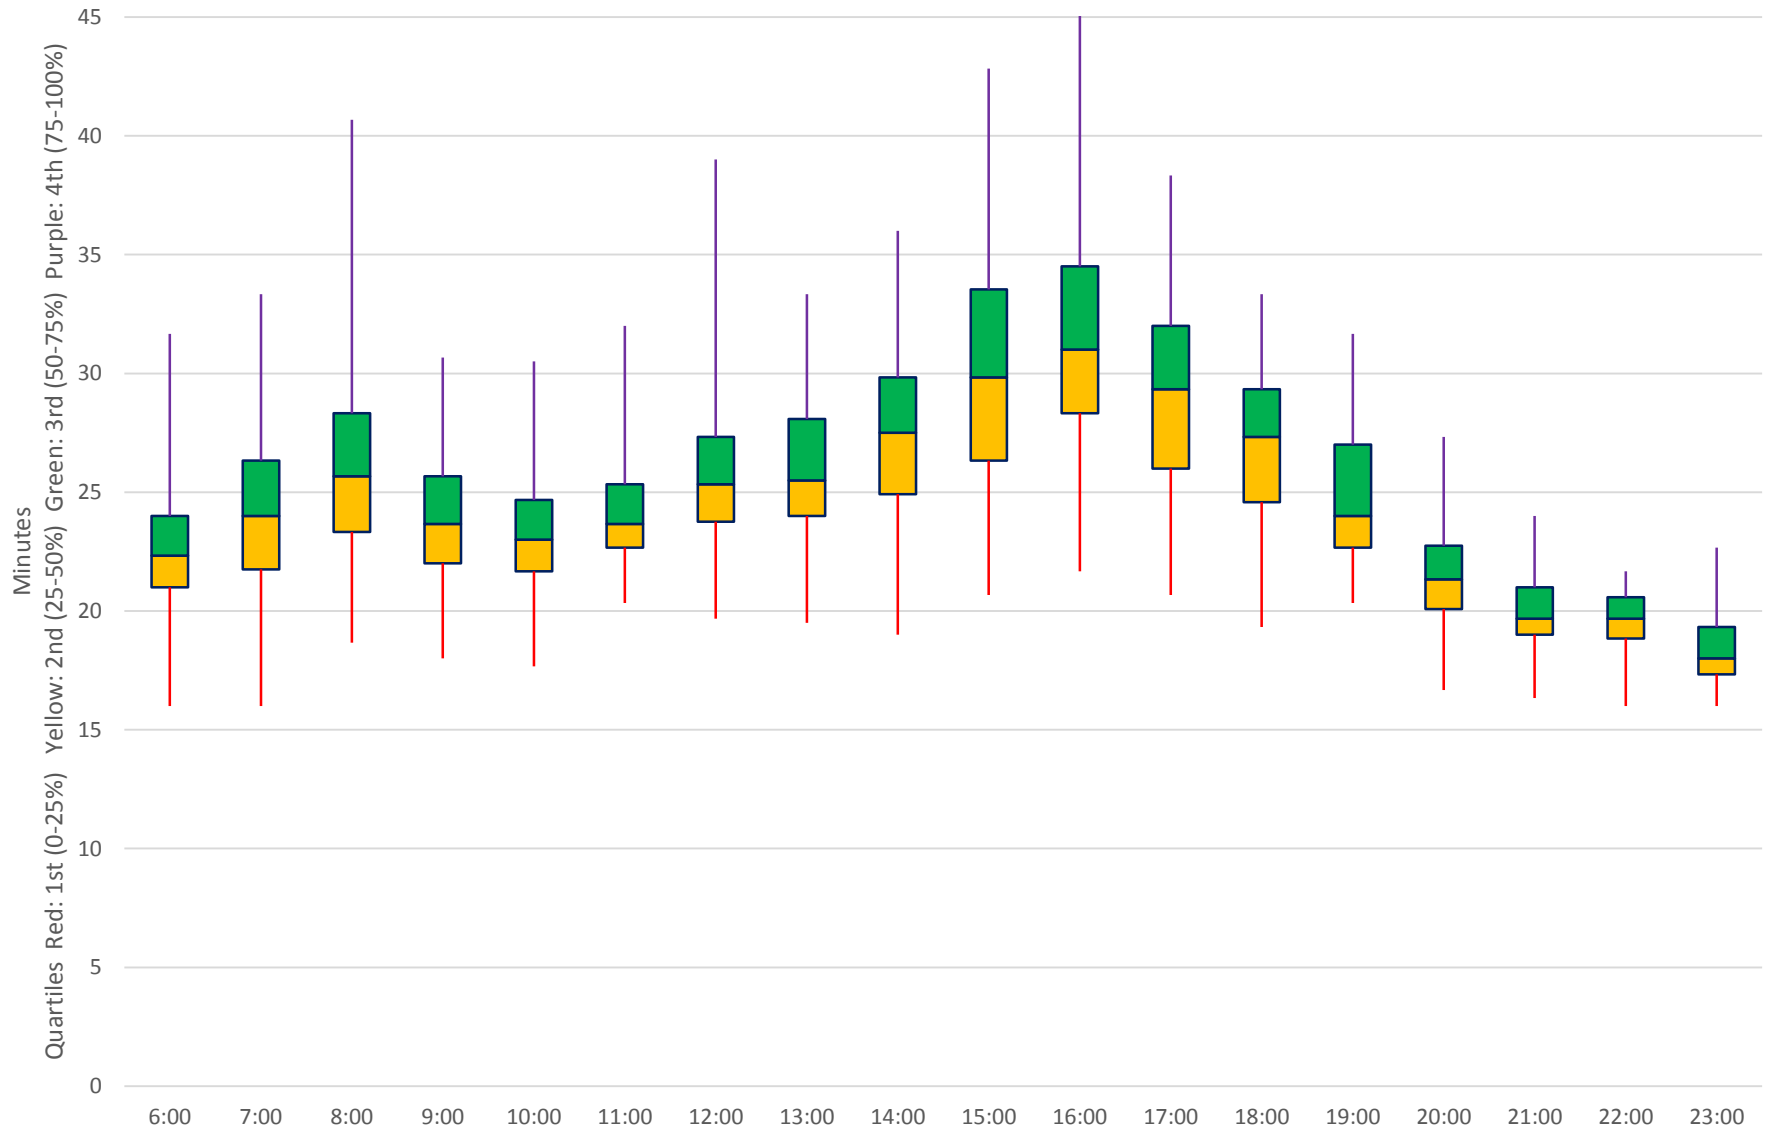

60 Steeles West Link Times From N of Finch Stn To E of Pioneer Village Stn Westbound April 2018

Quartiles Week 3