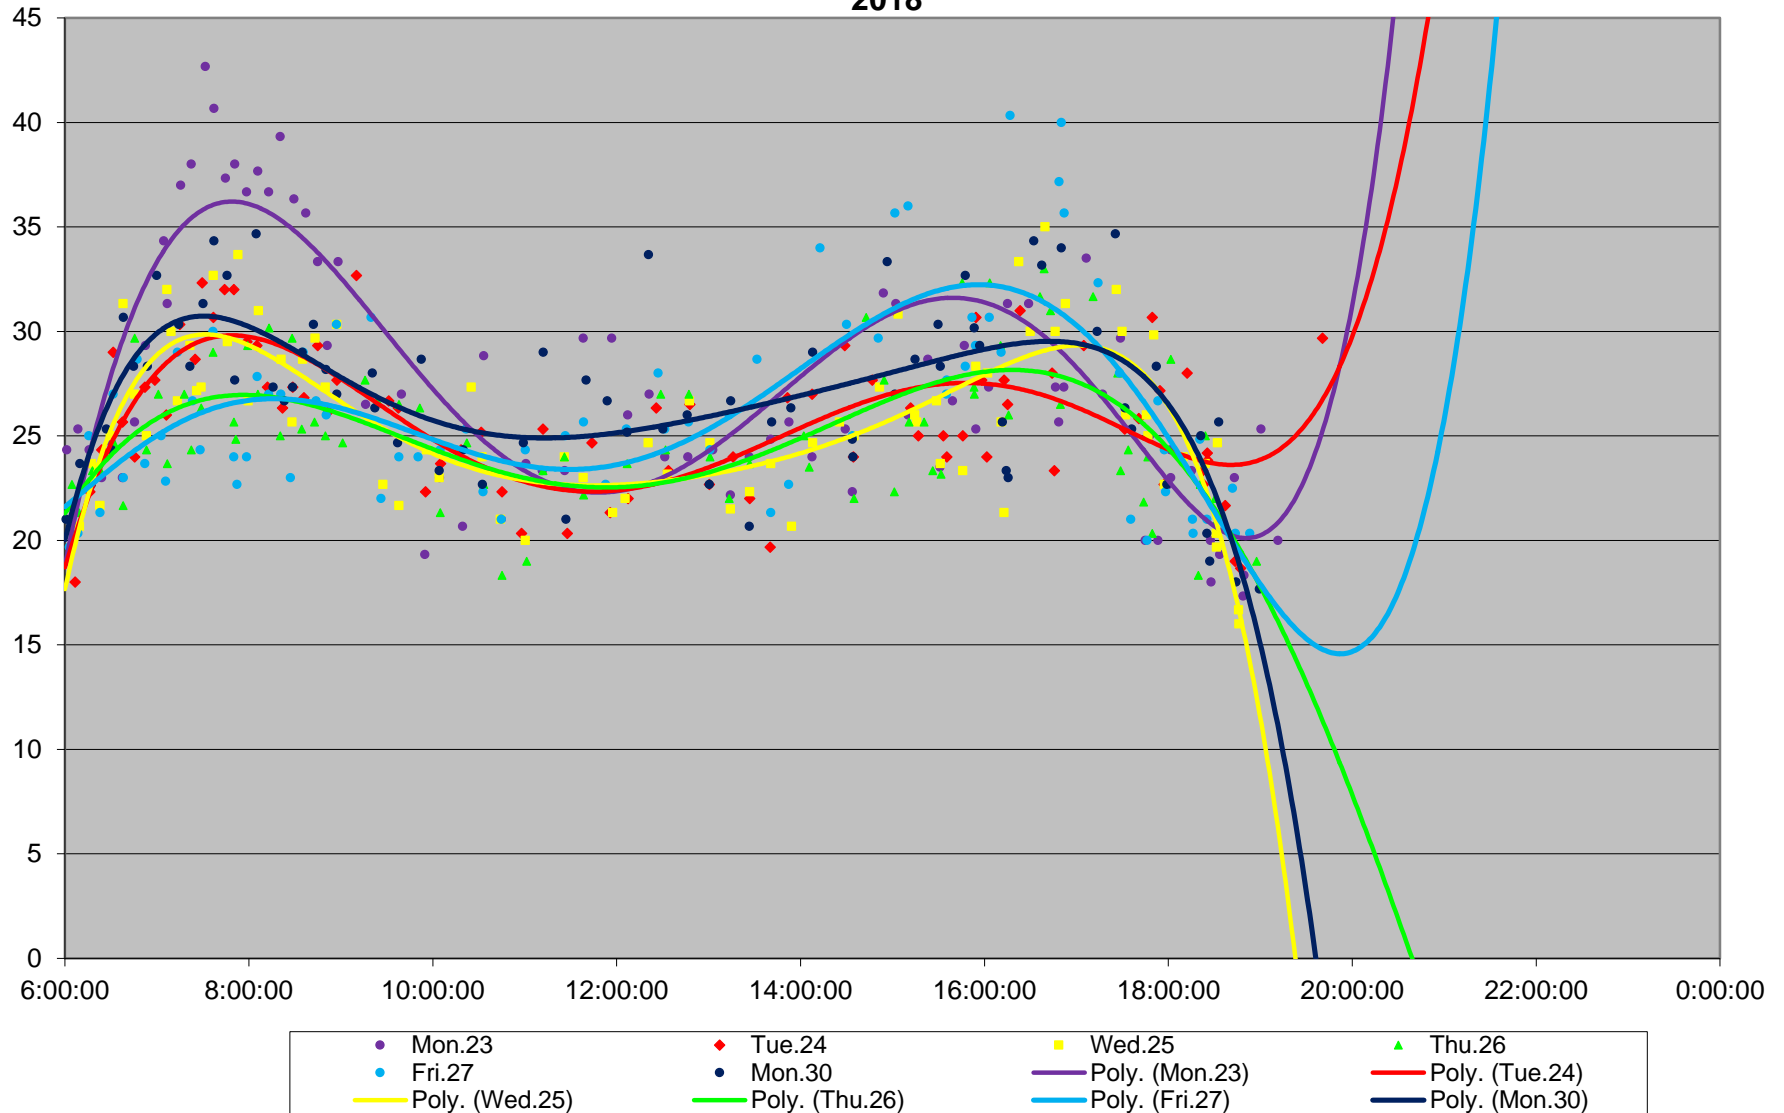

60 Steeles West Link Times From E of Steinway To W of Pioneer Village Stn Eastbound April 2018