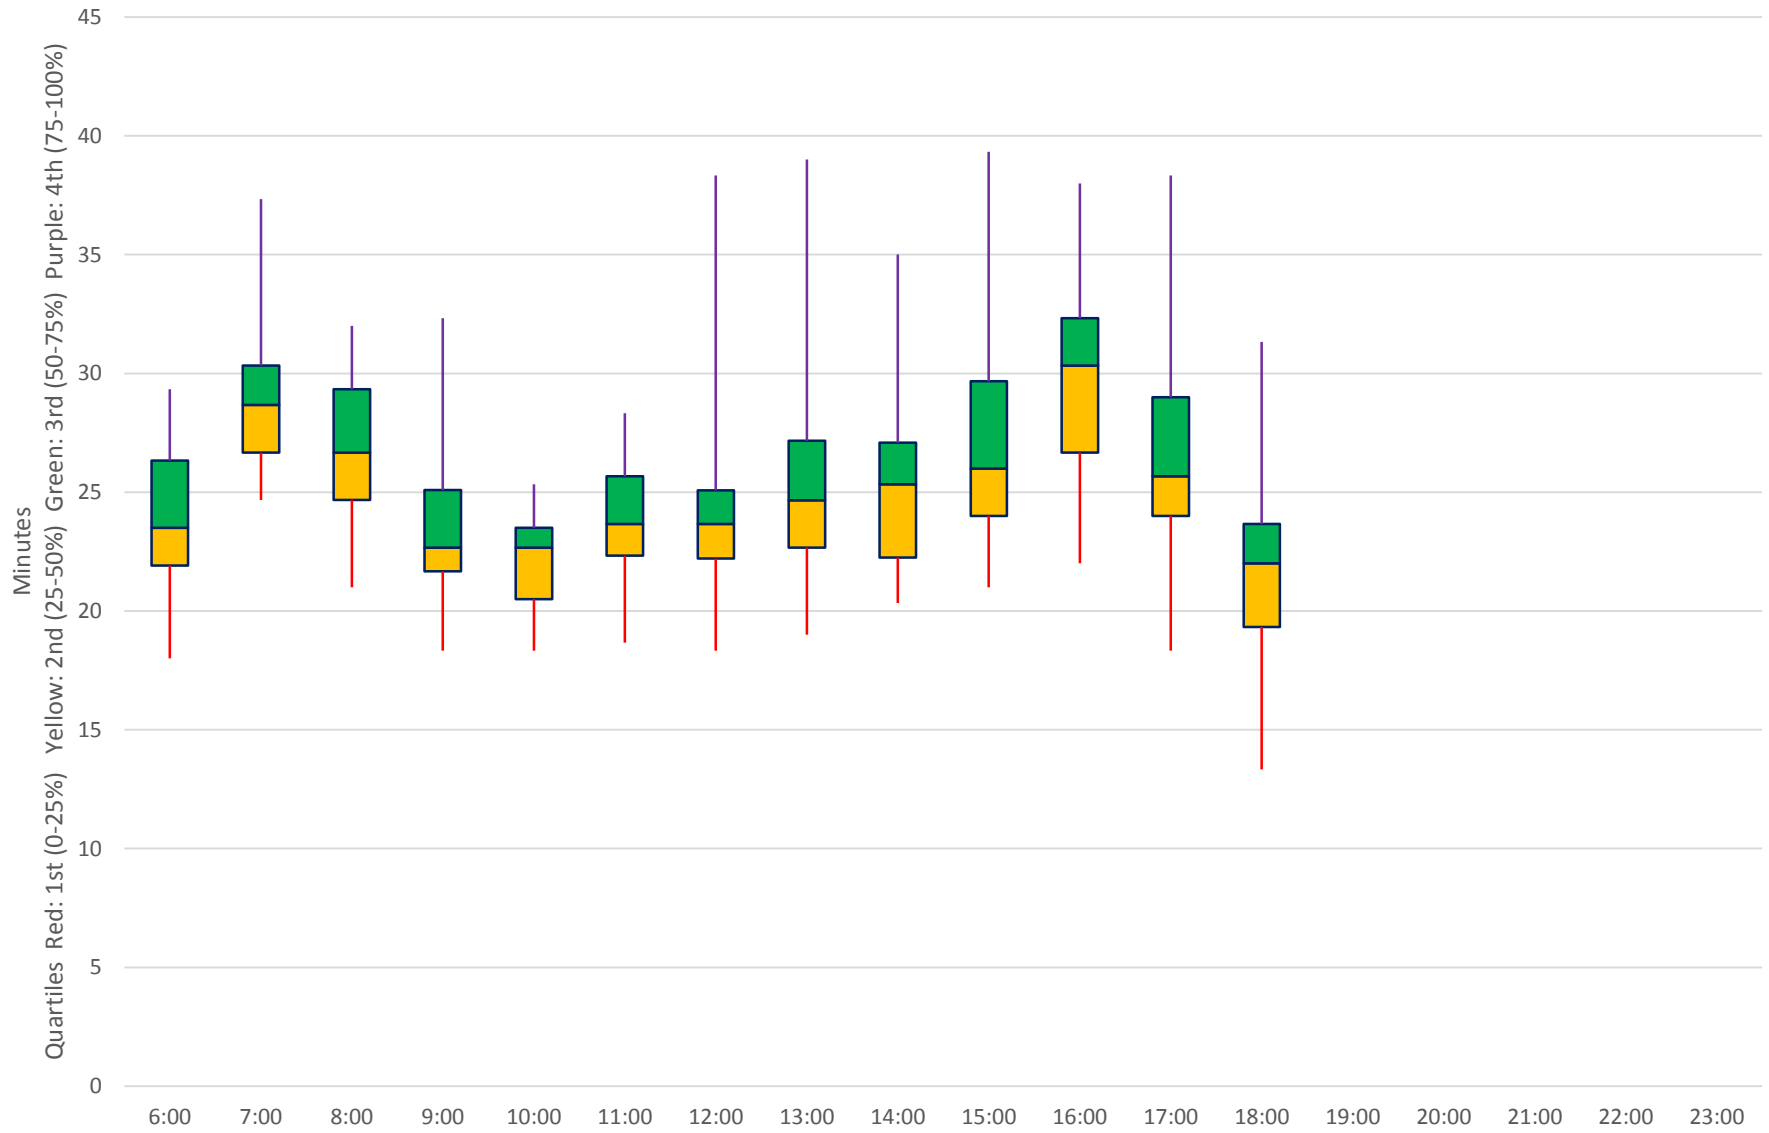

60 Steeles West Link Times From E of Steinway To W of Pioneer Village Stn Eastbound April 2018 Quartiles Week 3