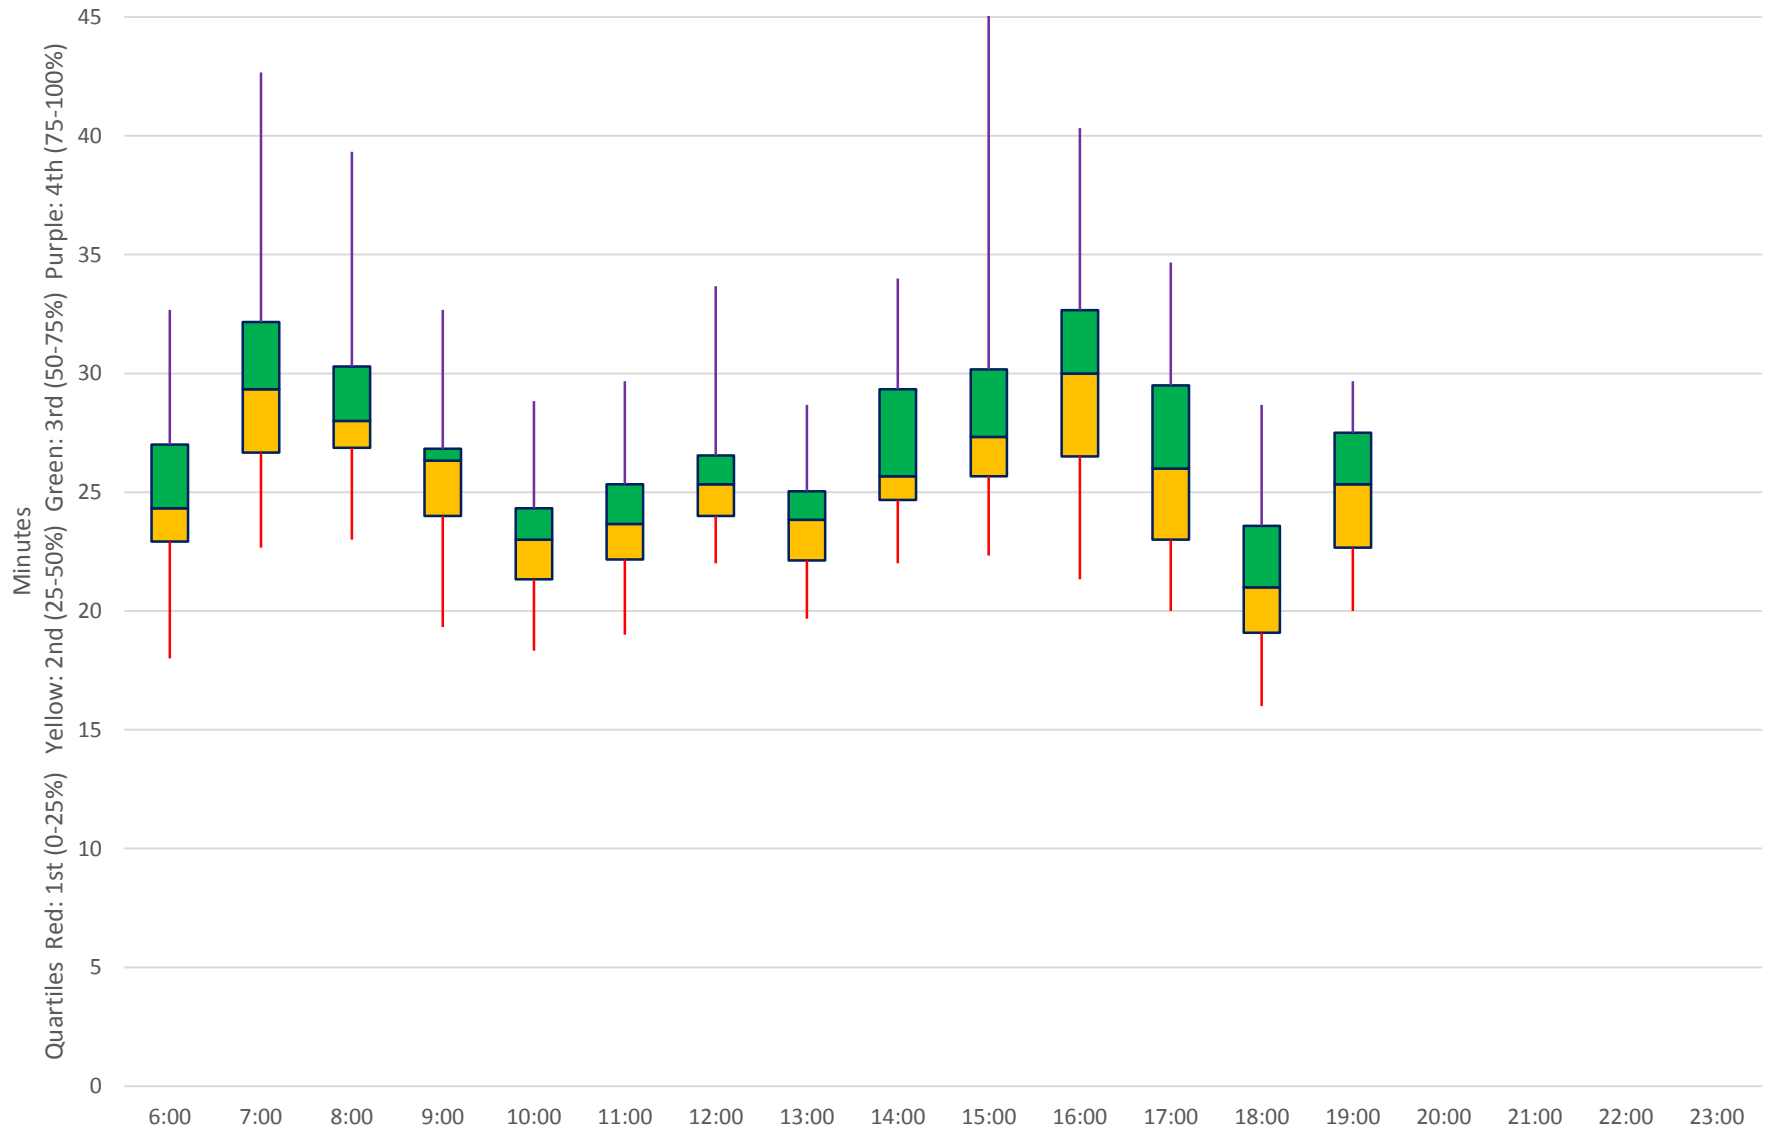

60 Steeles West Link Times From E of Steinway To W of Pioneer Village Stn Eastbound April
2018
Quartiles Week 4