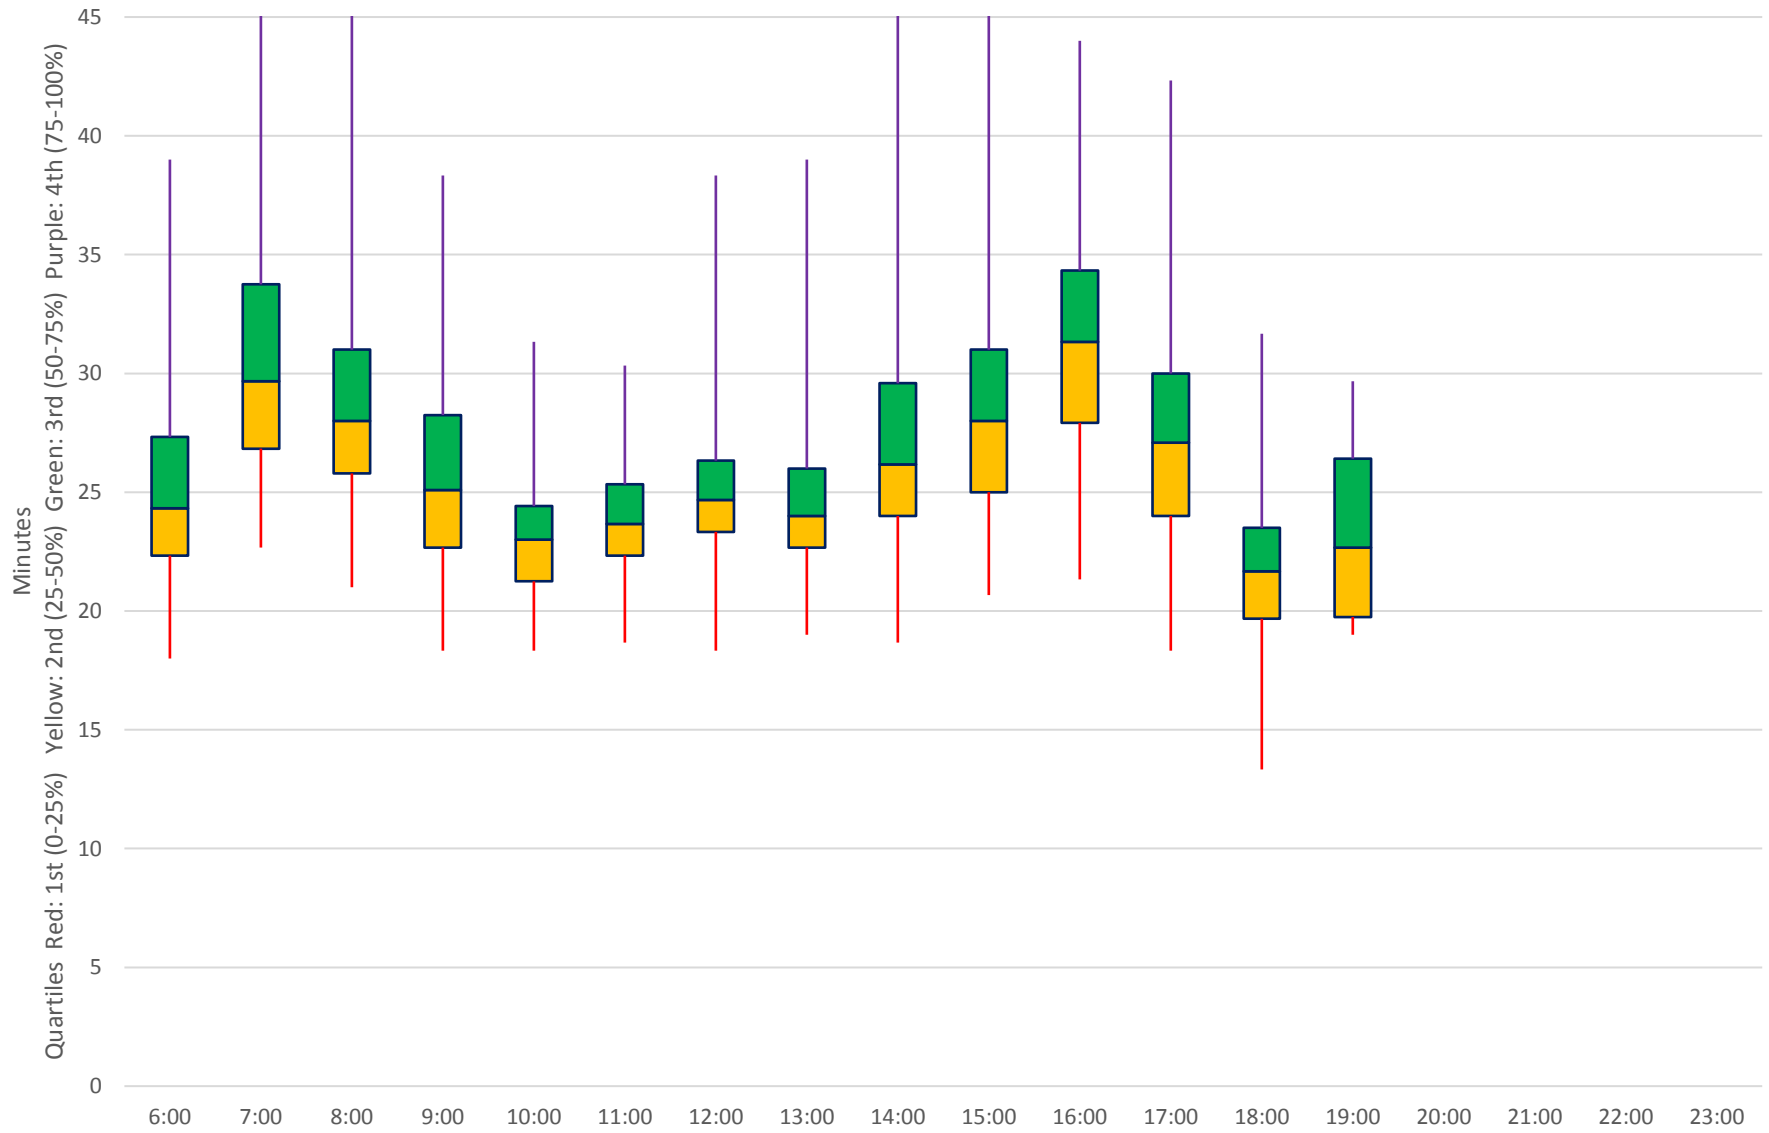

60 Steeles West Link Times From E of Steinway To W of Pioneer Village Stn Eastbound April 2018

Quartiles Weekday