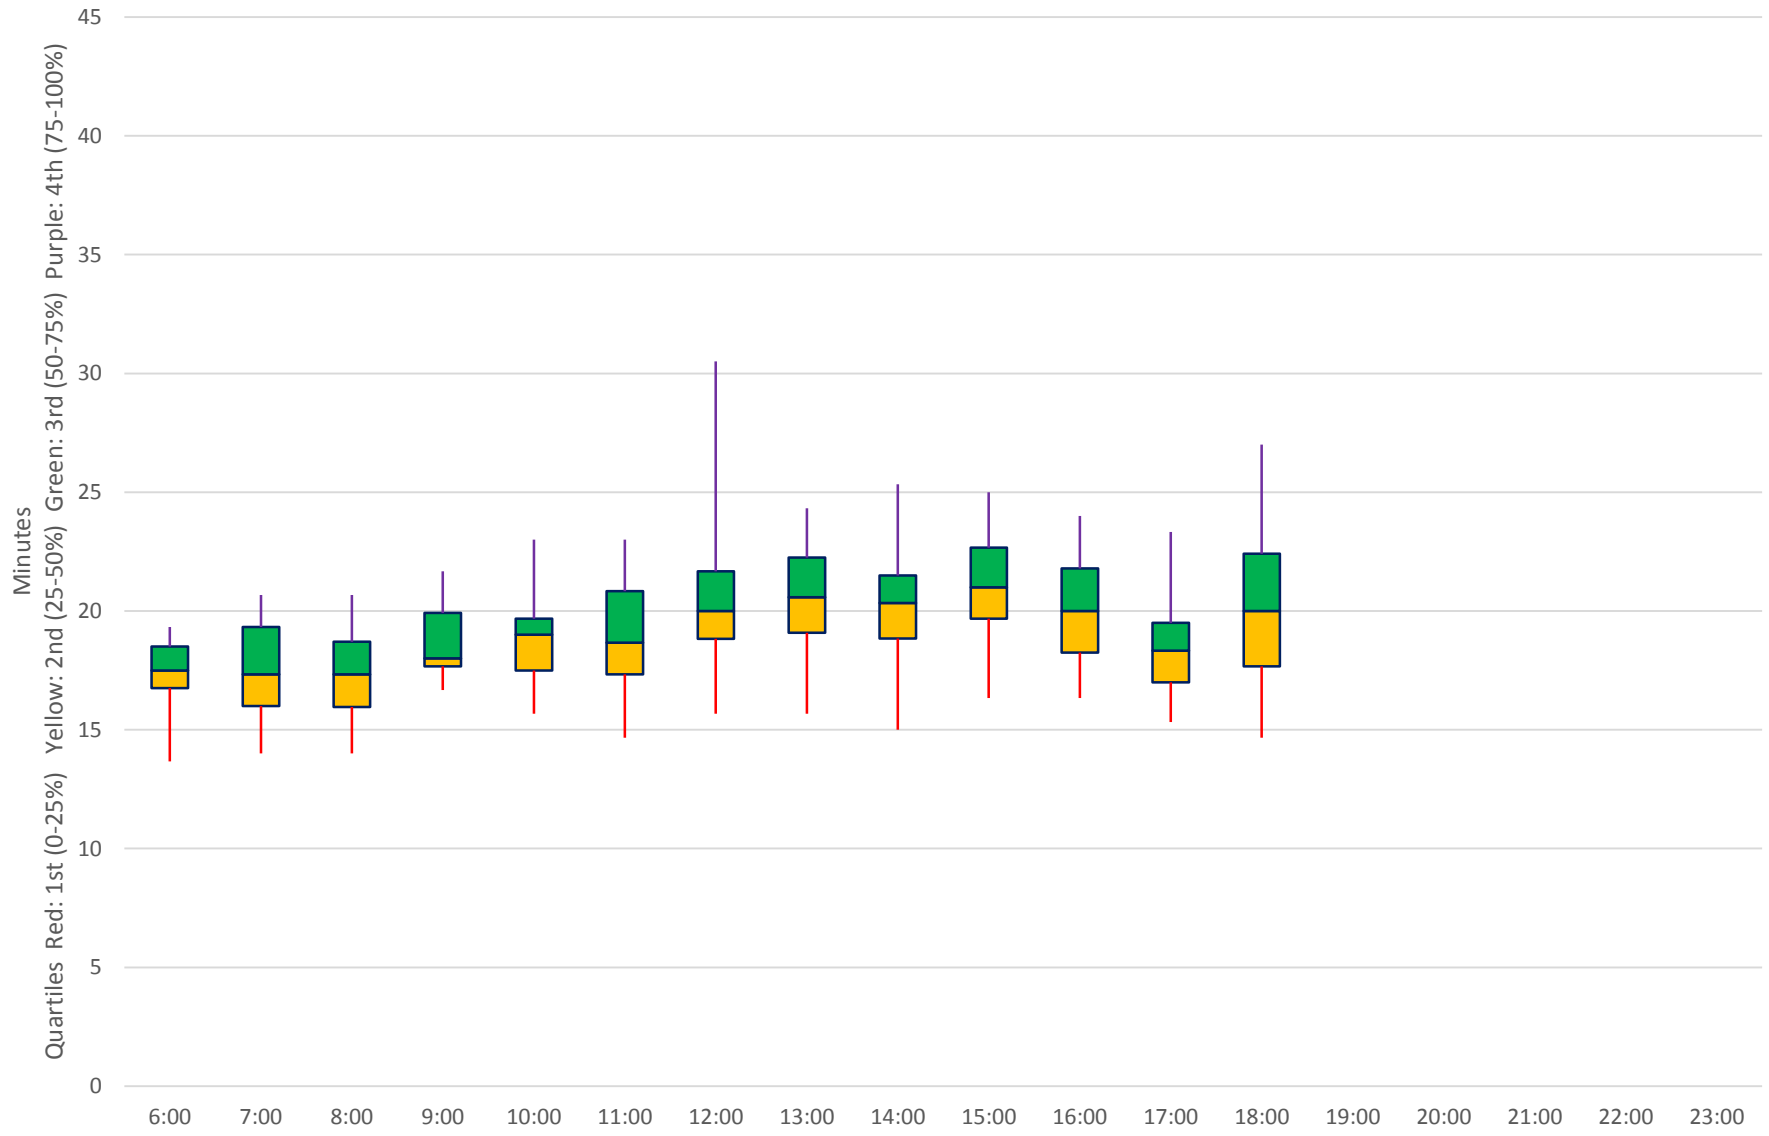

60 Steeles West Link Times From E of Steinway To W of Pioneer Village Stn Eastbound April 2018 Quartiles Saturdays