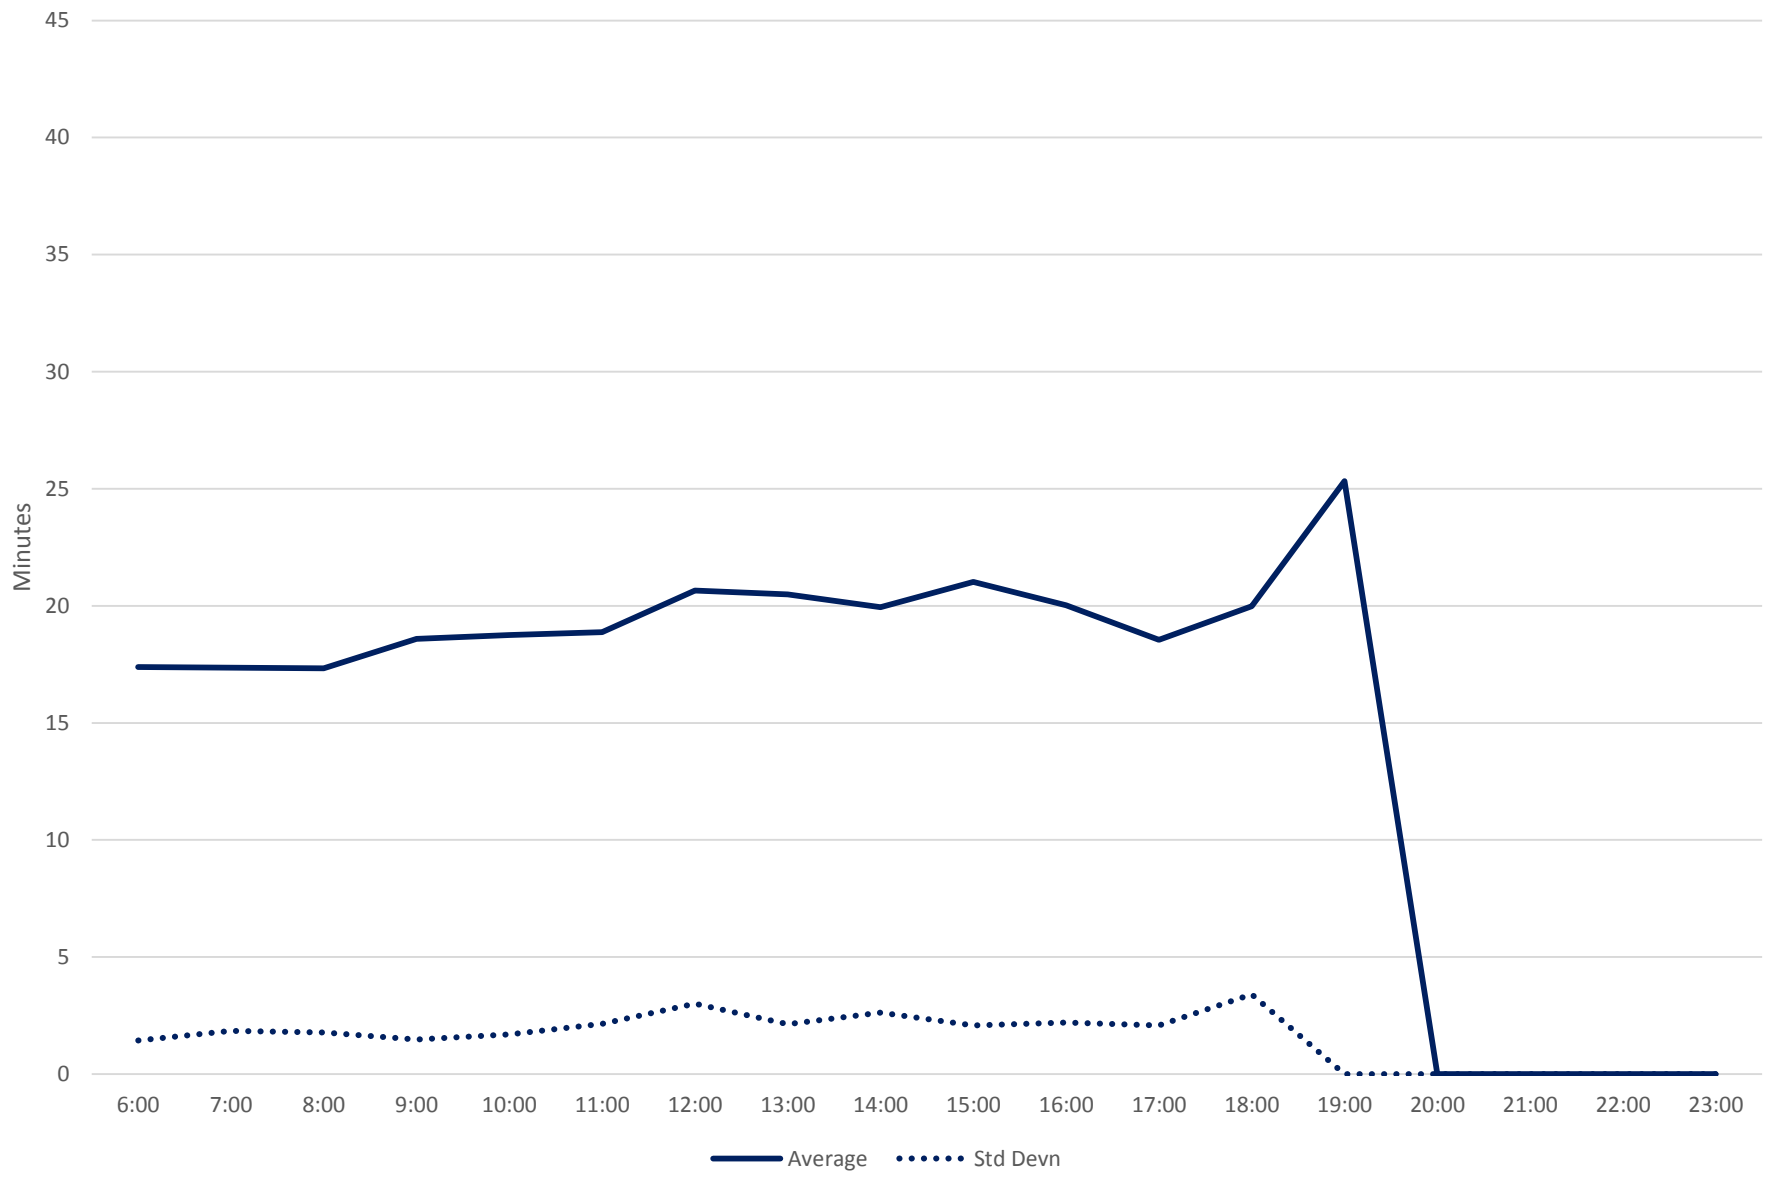

60 Steeles West Link Times From E of Steinway To W of Pioneer Village Stn Eastbound April
2018 Saturday Statistics