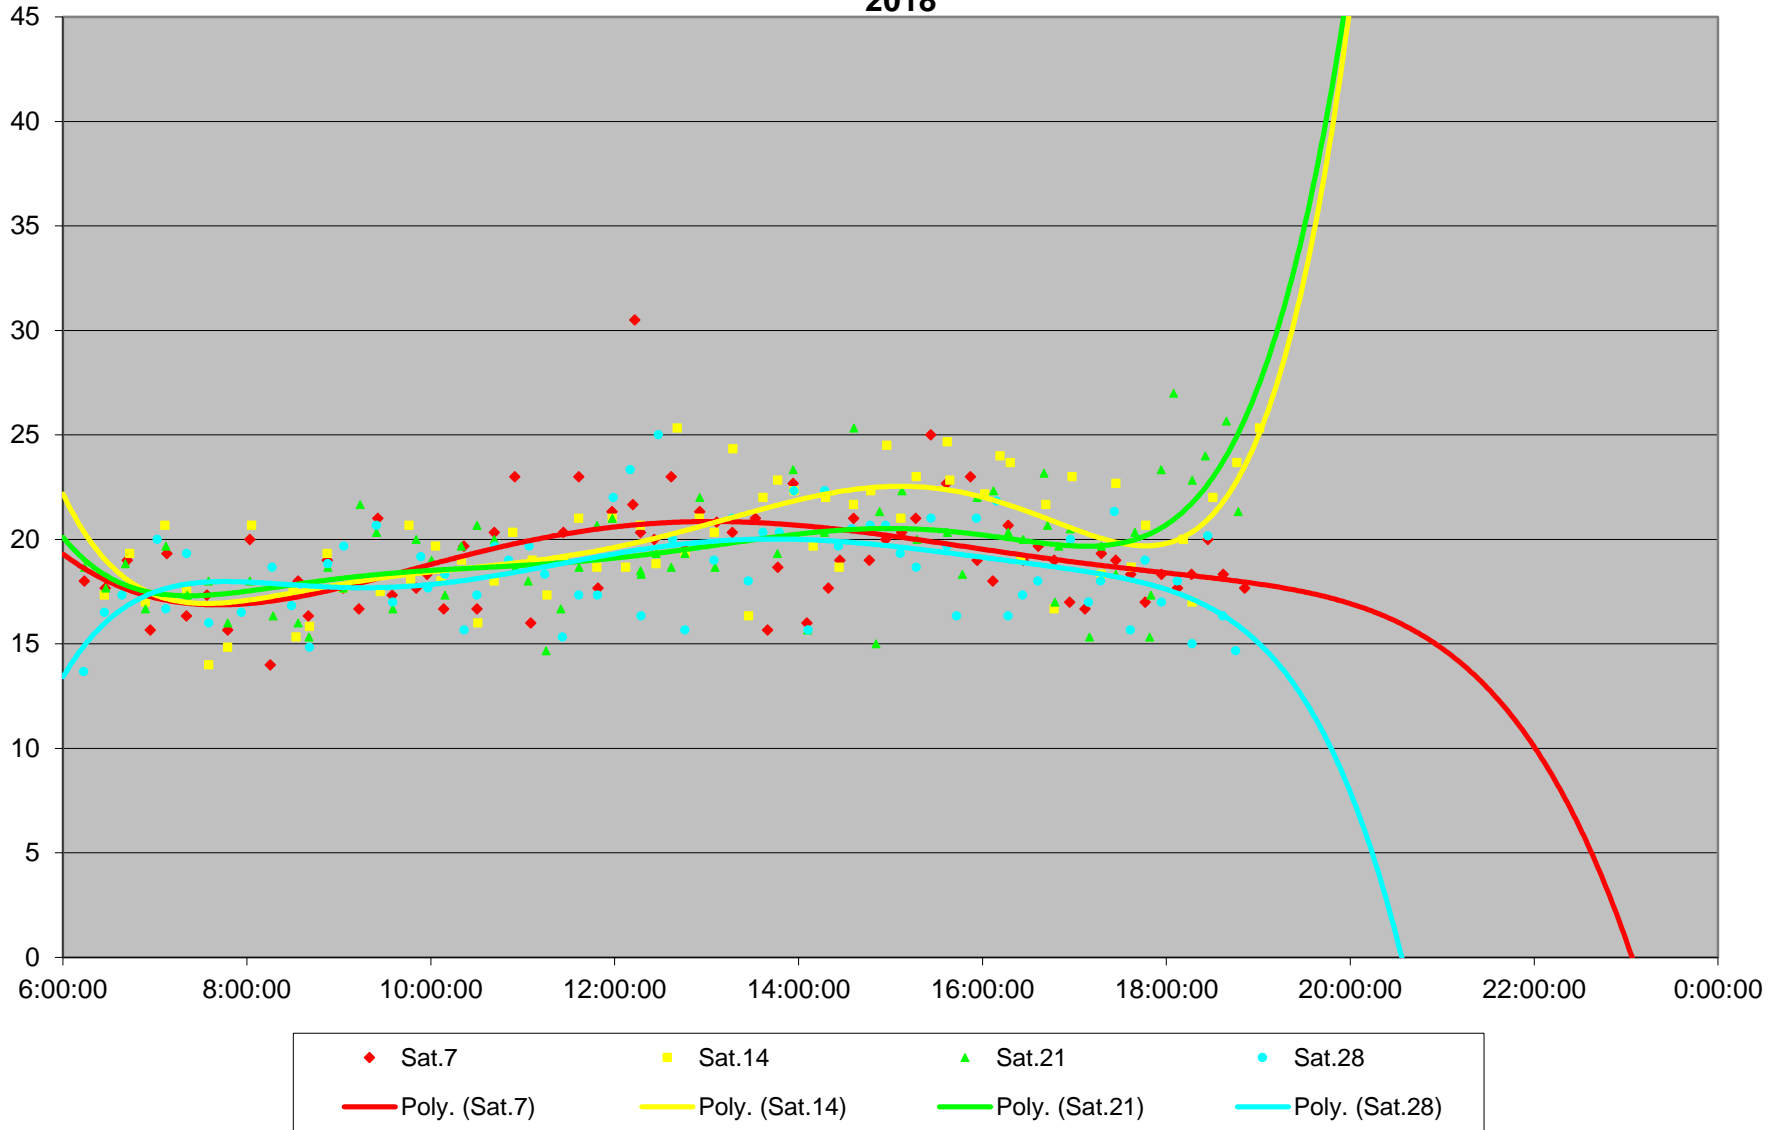

60 Steeles West Link Times From E of Steinway To W of Pioneer Village Stn Eastbound April 2018