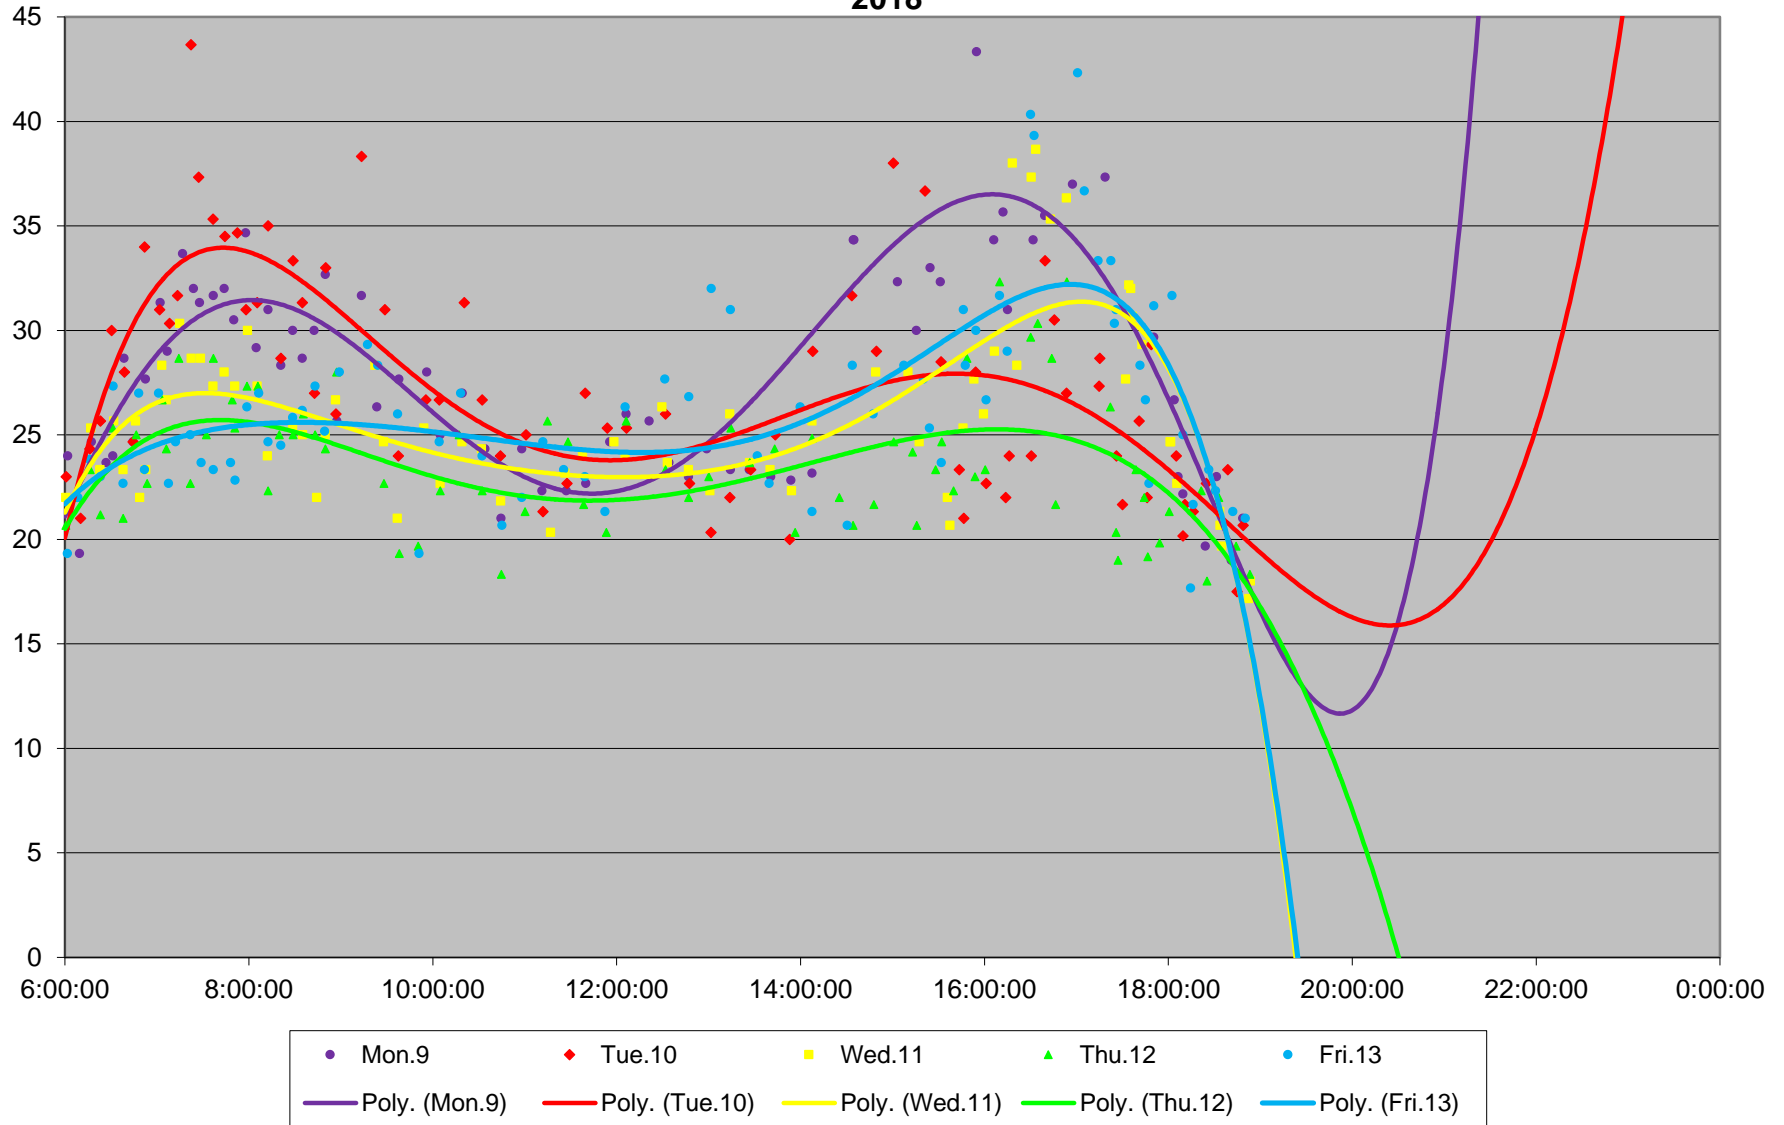

60 Steeles West Link Times From E of Steinway To W of Pioneer Village Stn Eastbound April 2018

◆ Mon.2	■ Tue.3	▲ Wed.4	× Thu.5	× Fri.6	● Mon.9	+ Tue.10
- Wed.11	- Thu.12	◆ Fri.13	■ Mon.16	▲ Tue.17	× Wed.18	× Thu.19
● Fri.20	+ Mon.23	■ Tue.24	- Wed.25	◆ Thu.26	■ Fri.27	▲ Mon.30

60 Steeles West Link Times From E of Steinway To W of Pioneer Village Stn Eastbound April 2018

60 Steeles West Link Times From E of Steinway To W of Pioneer Village Stn Eastbound April 2018

60 Steeles West Link Times From E of Steinway To W of Pioneer Village Stn Eastbound April 2018