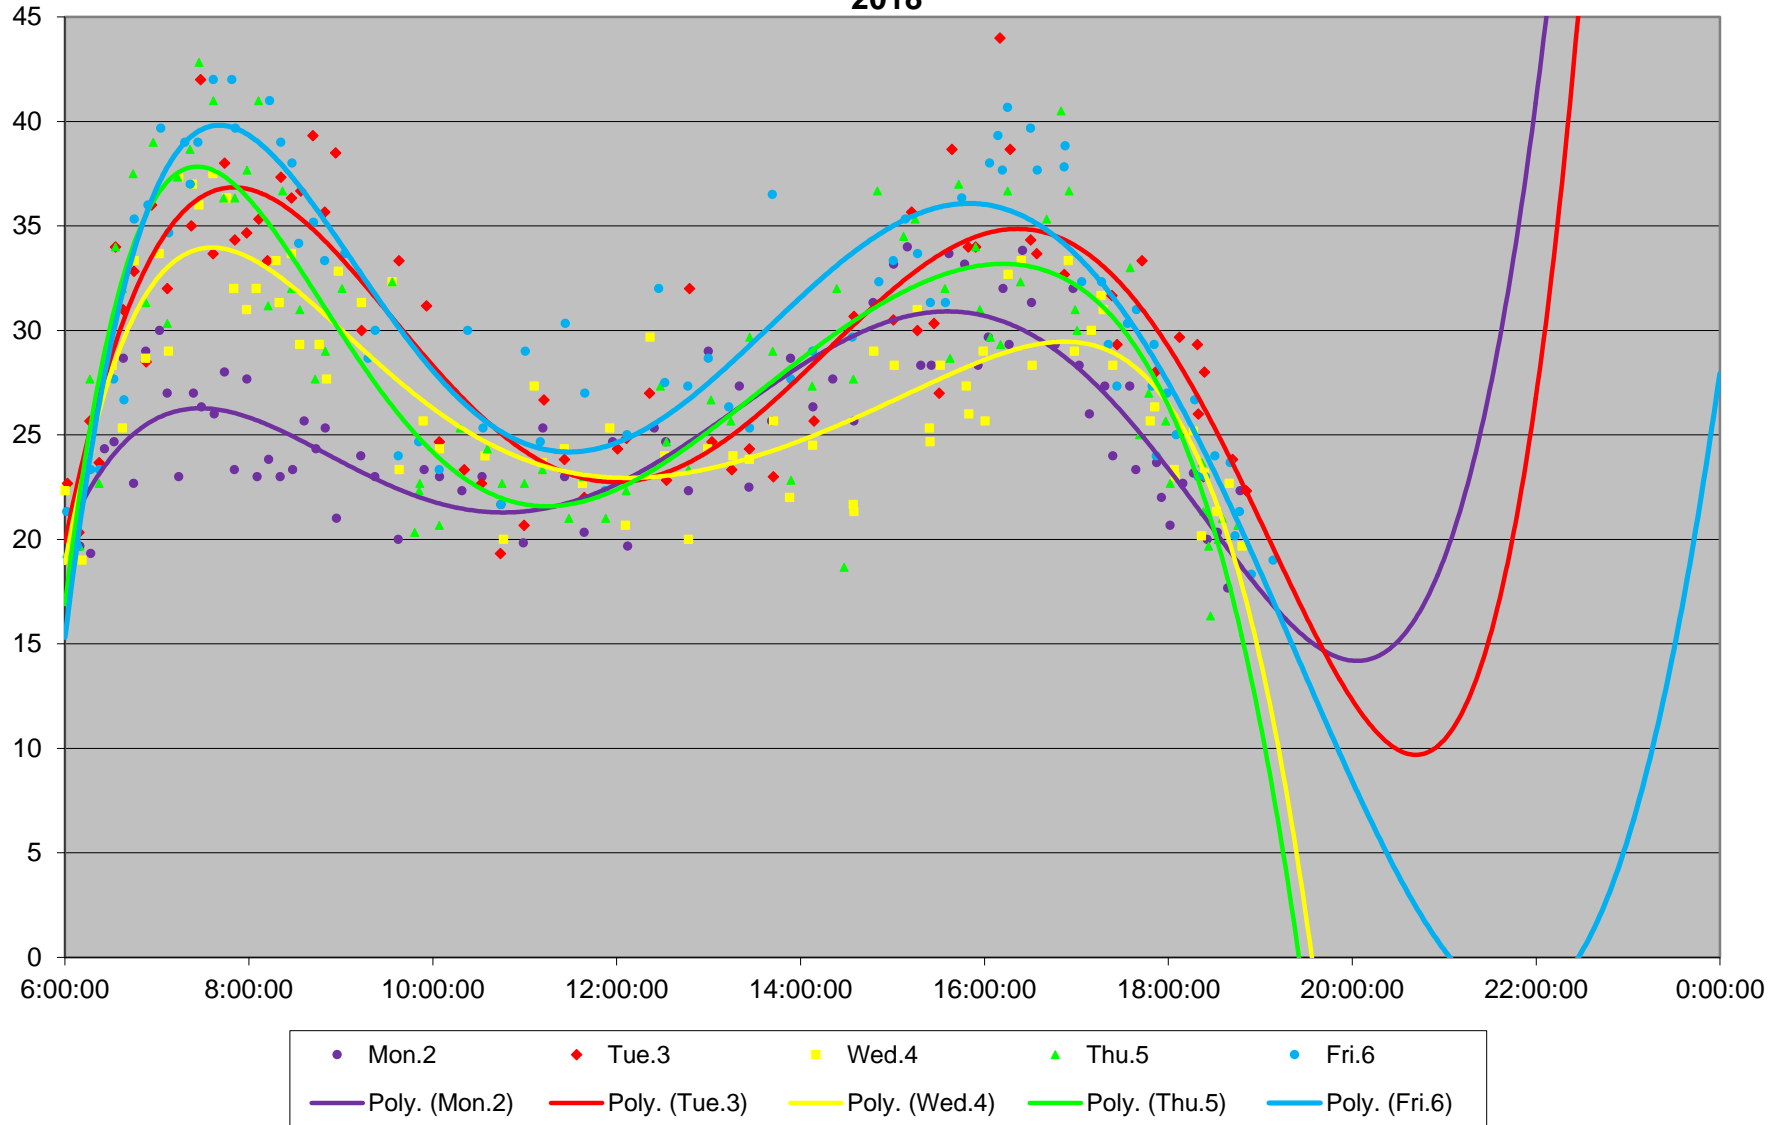

60 Steeles West Link Times From E of Steinway To W of Pioneer Village Stn Eastbound April 2018