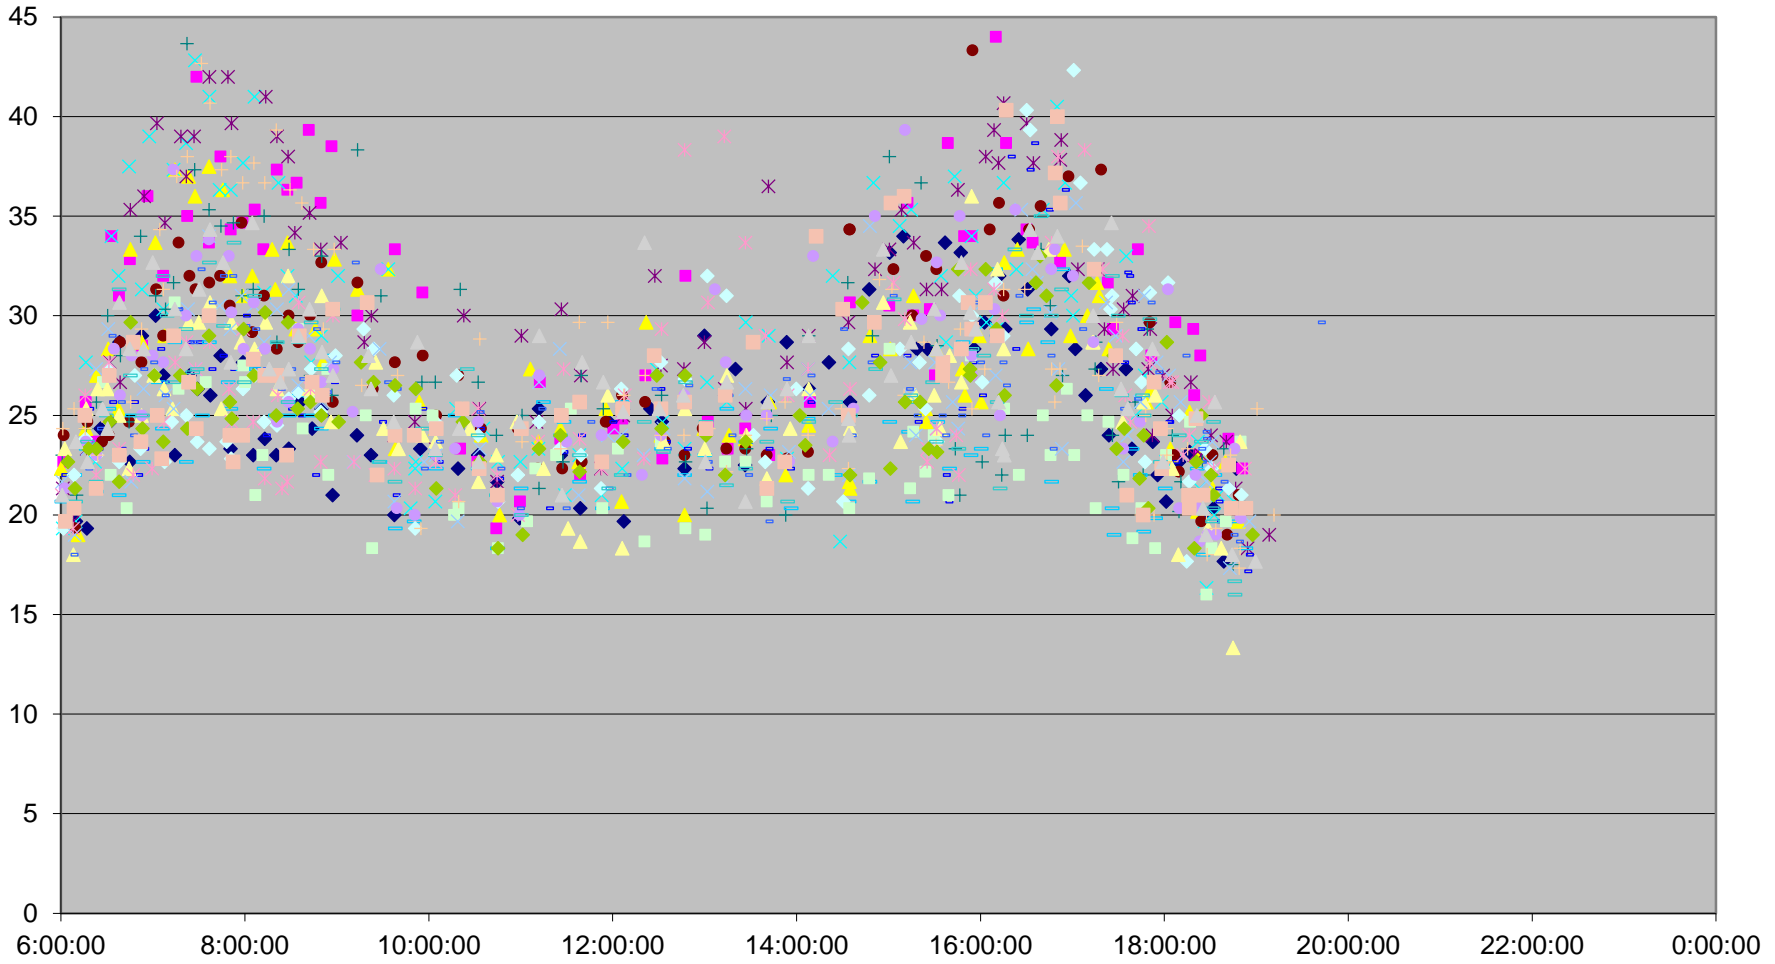

60 Steeles West Link Times From E of Steinway To W of Pioneer Village Stn Eastbound April 2018

◆ Mon.2	■ Tue.3	▲ Wed.4	× Thu.5	× Fri.6	● Mon.9	+ Tue.10
- Wed.11	- Thu.12	◆ Fri.13	■ Mon.16	▲ Tue.17	× Wed.18	× Thu.19
● Fri.20	+ Mon.23	■ Tue.24	- Wed.25	◆ Thu.26	■ Fri.27	▲ Mon.30

60 Steeles West Link Times From E of Steinway To W of Pioneer Village Stn Eastbound April 2018

60 Steeles West Link Times From E of Steinway To W of Pioneer Village Stn Eastbound April 2018

60 Steeles West Link Times From E of Steinway To W of Pioneer Village Stn Eastbound April 2018