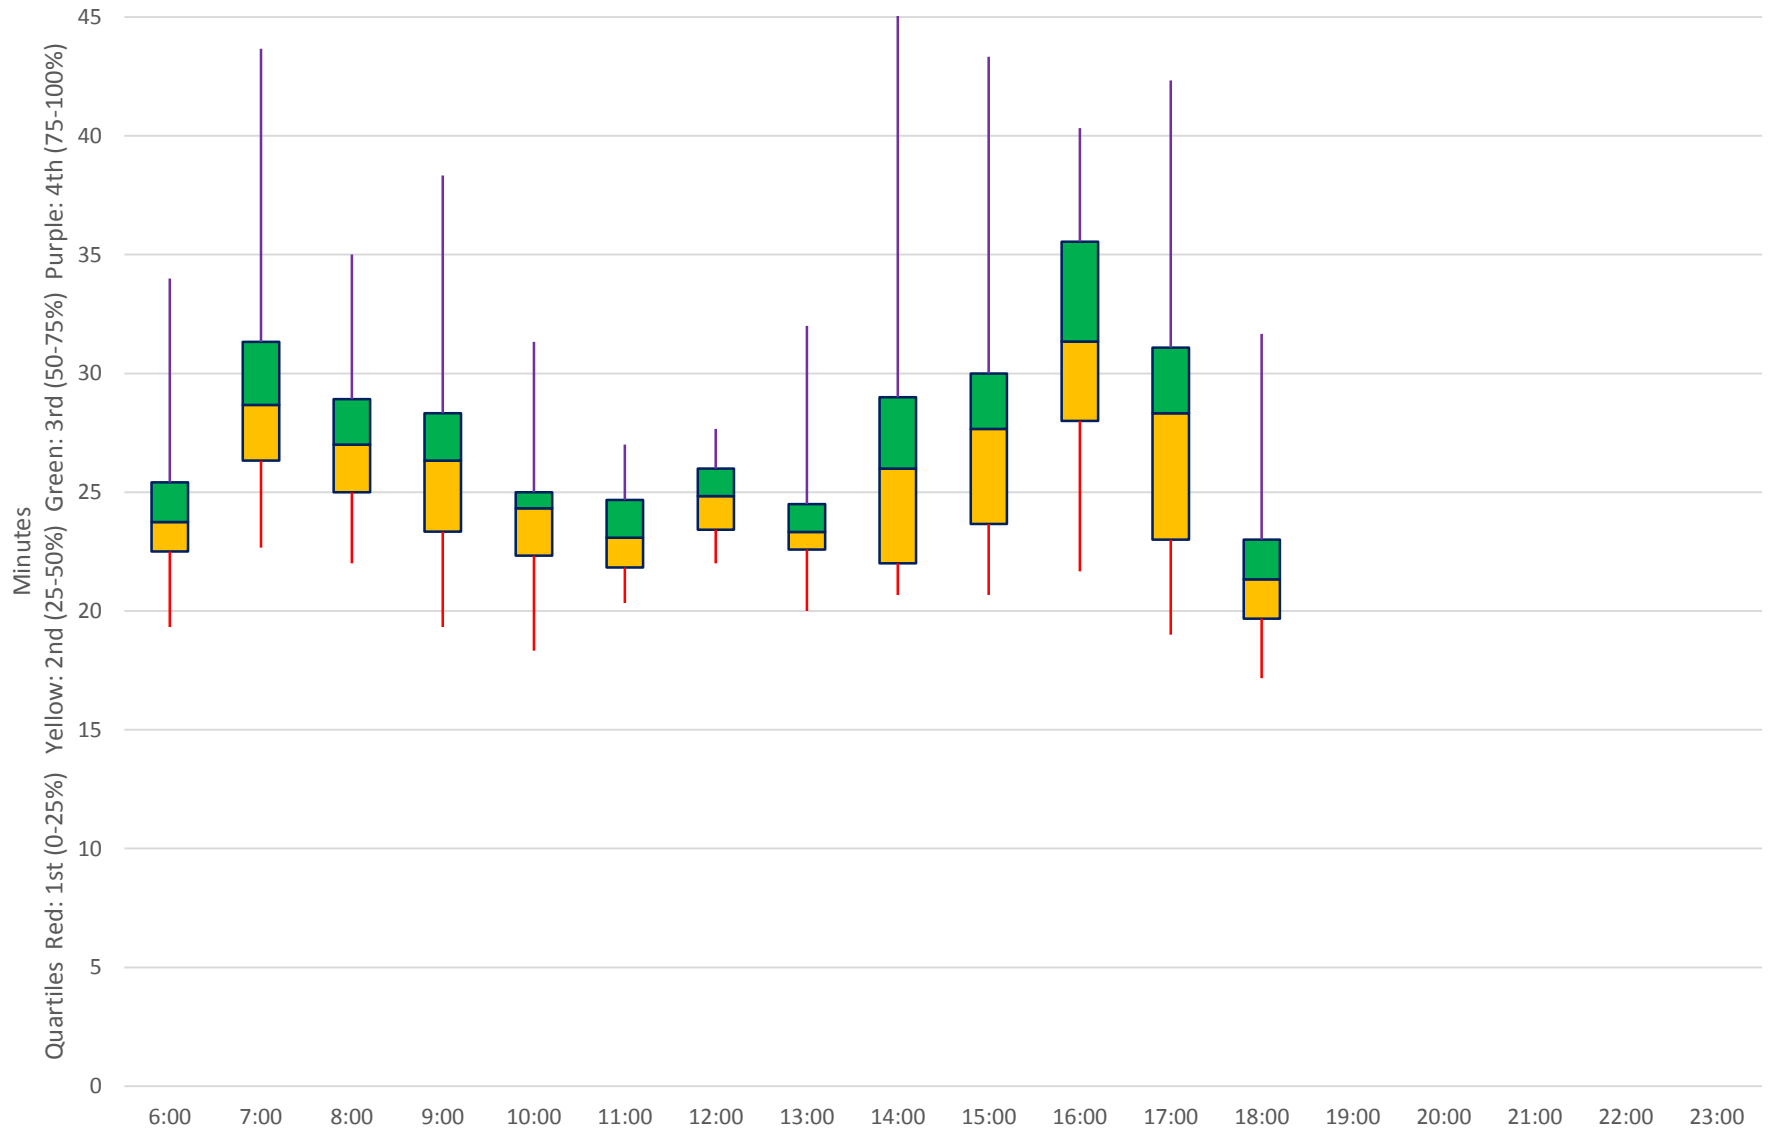

Quartiles Weekday

60 Steeles West Link Times From E of Steinway To W of Pioneer Village Stn Eastbound April 2018

Quartiles Week 1

60 Steeles West Link Times From E of Steinway To W of Pioneer Village Stn Eastbound April 2018 Quartiles Week2