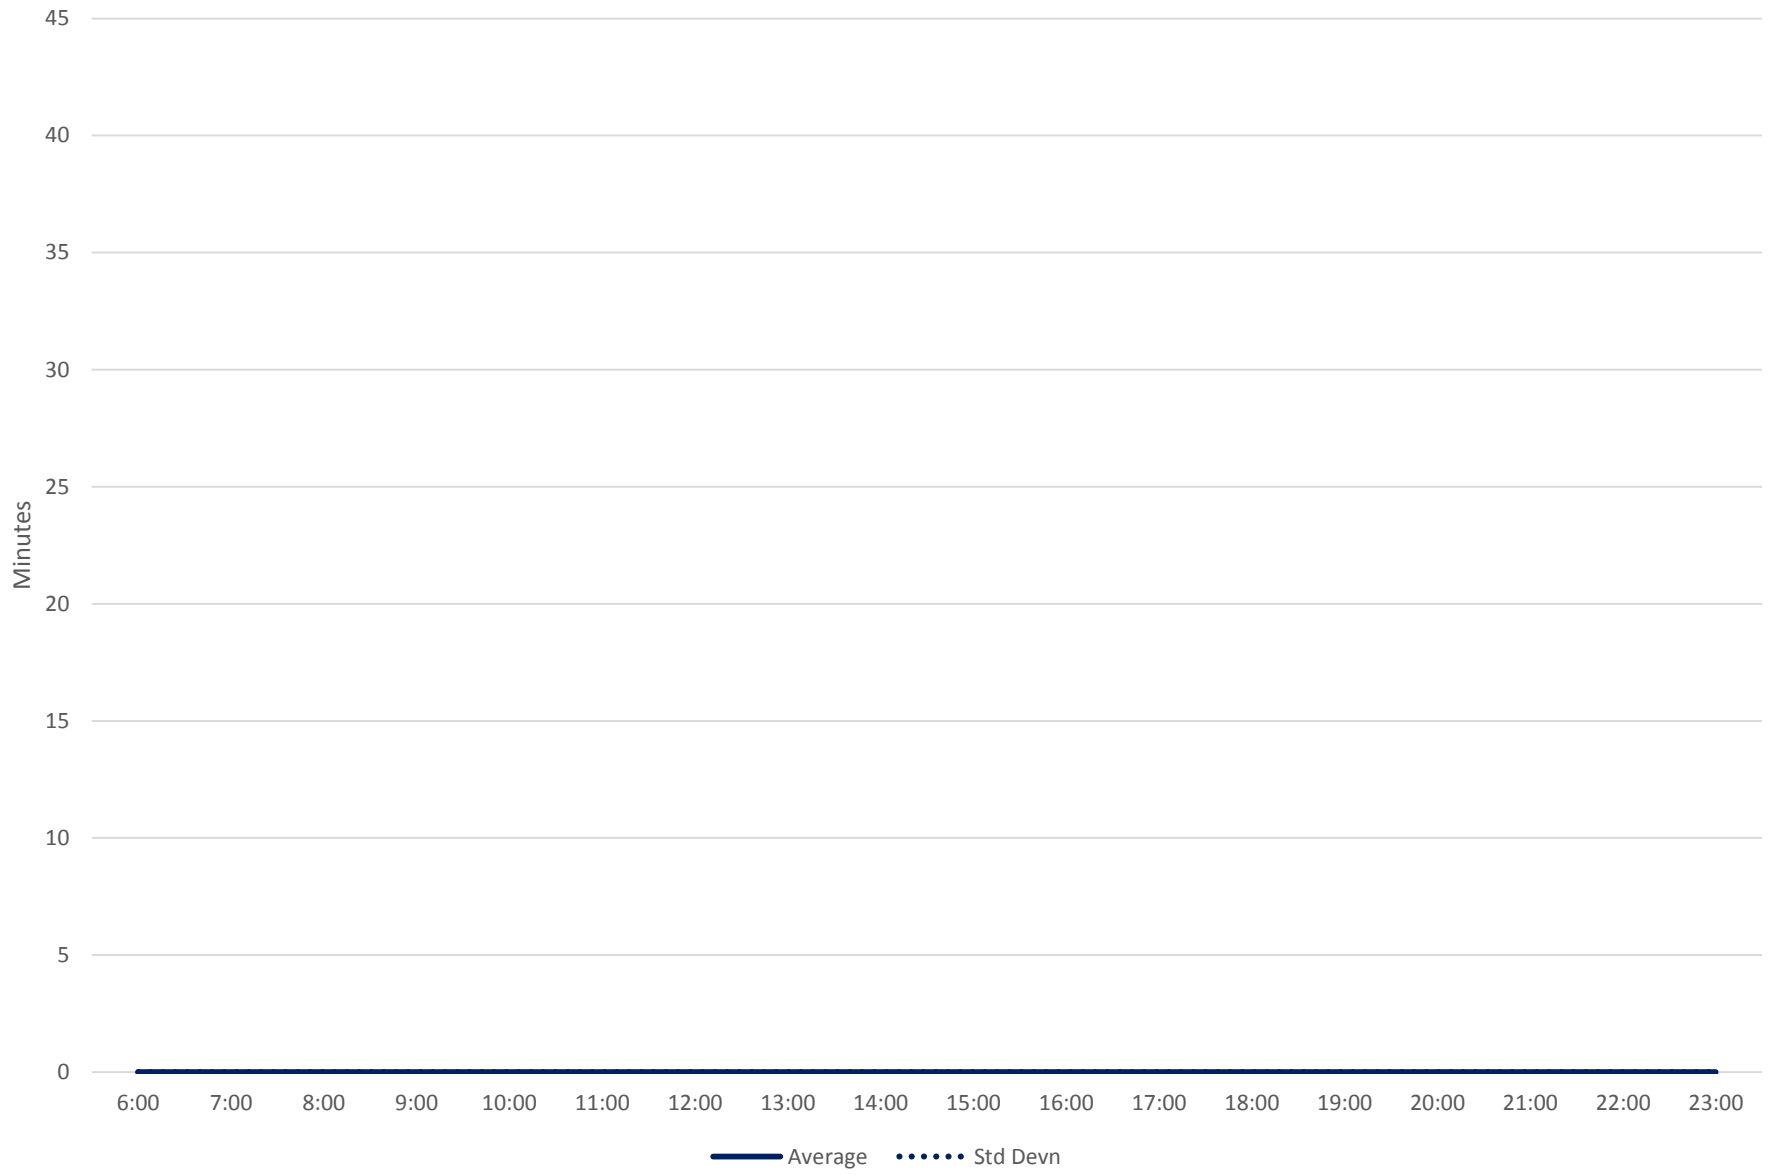

60 Steeles West Link Times From E of Steinway To W of Pioneer Village Stn Eastbound April 2018 Sunday Statistics