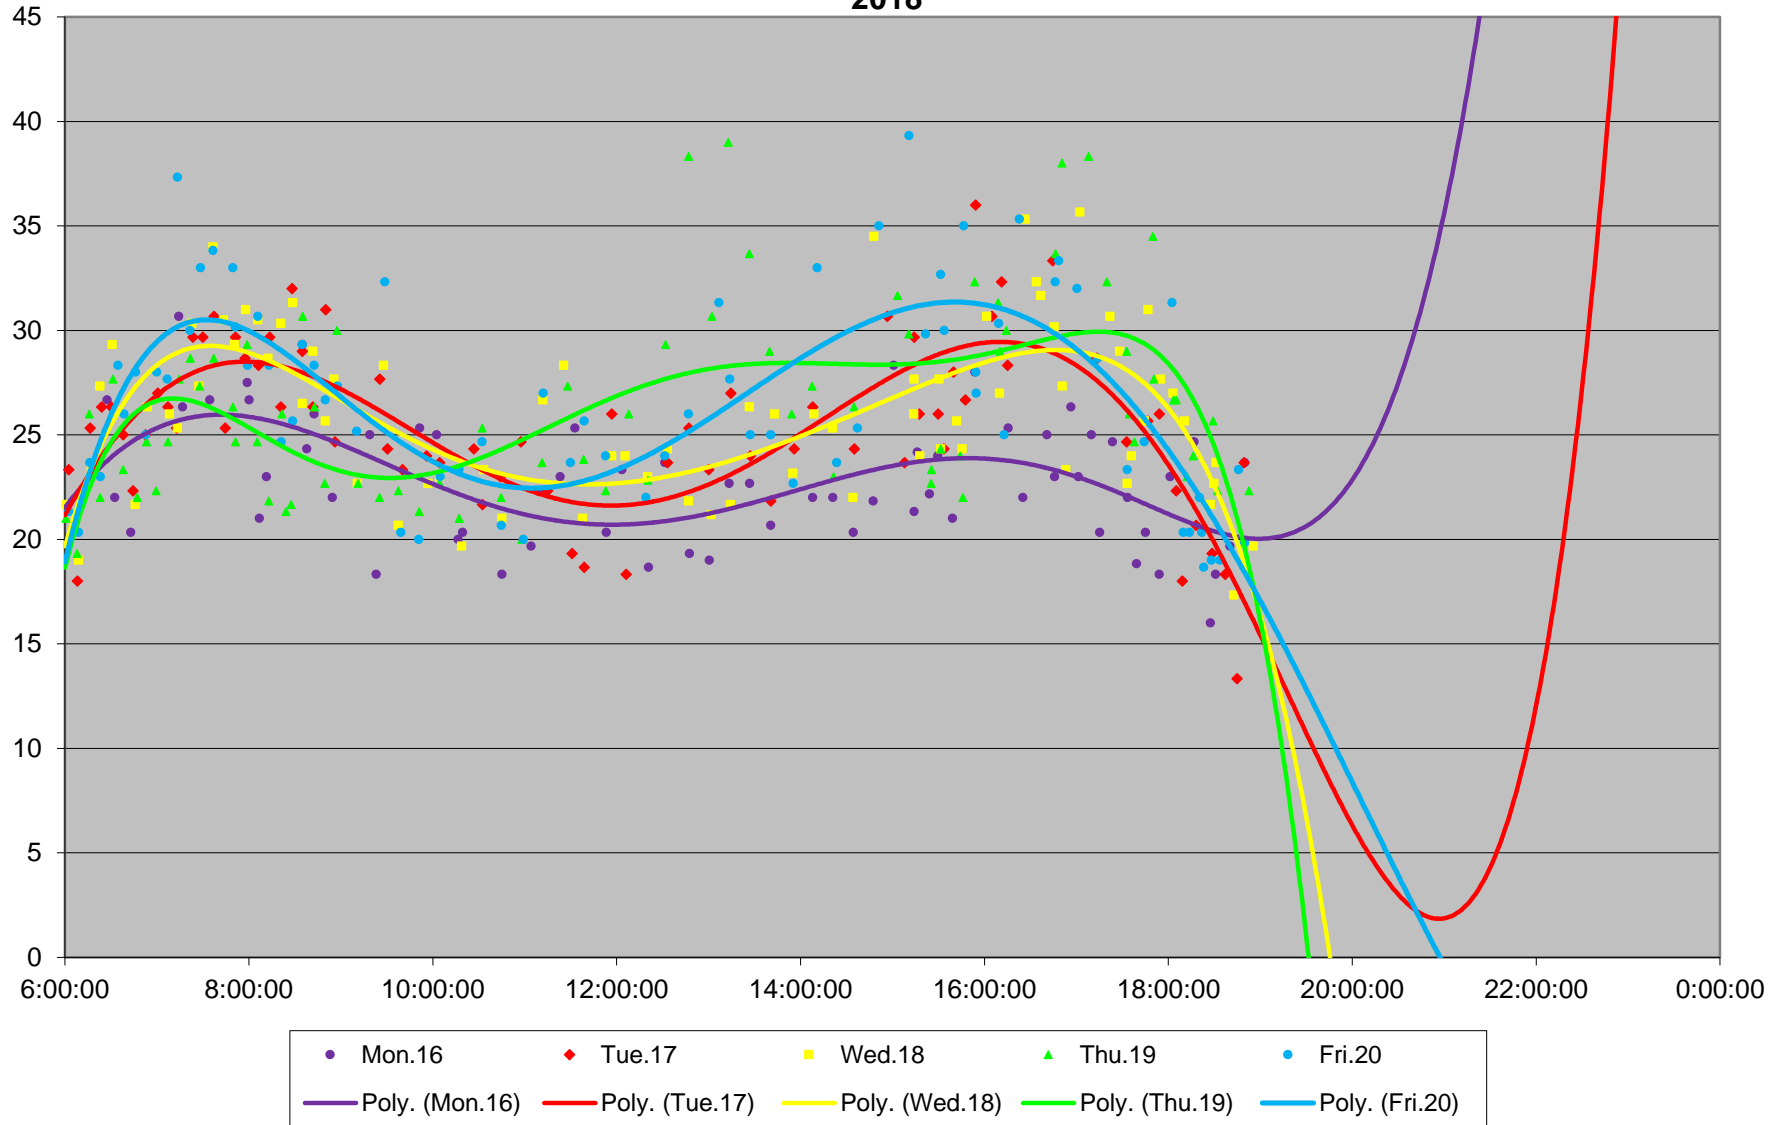

60 Steeles West Link Times From E of Steinway To W of Pioneer Village Stn Eastbound April 2018