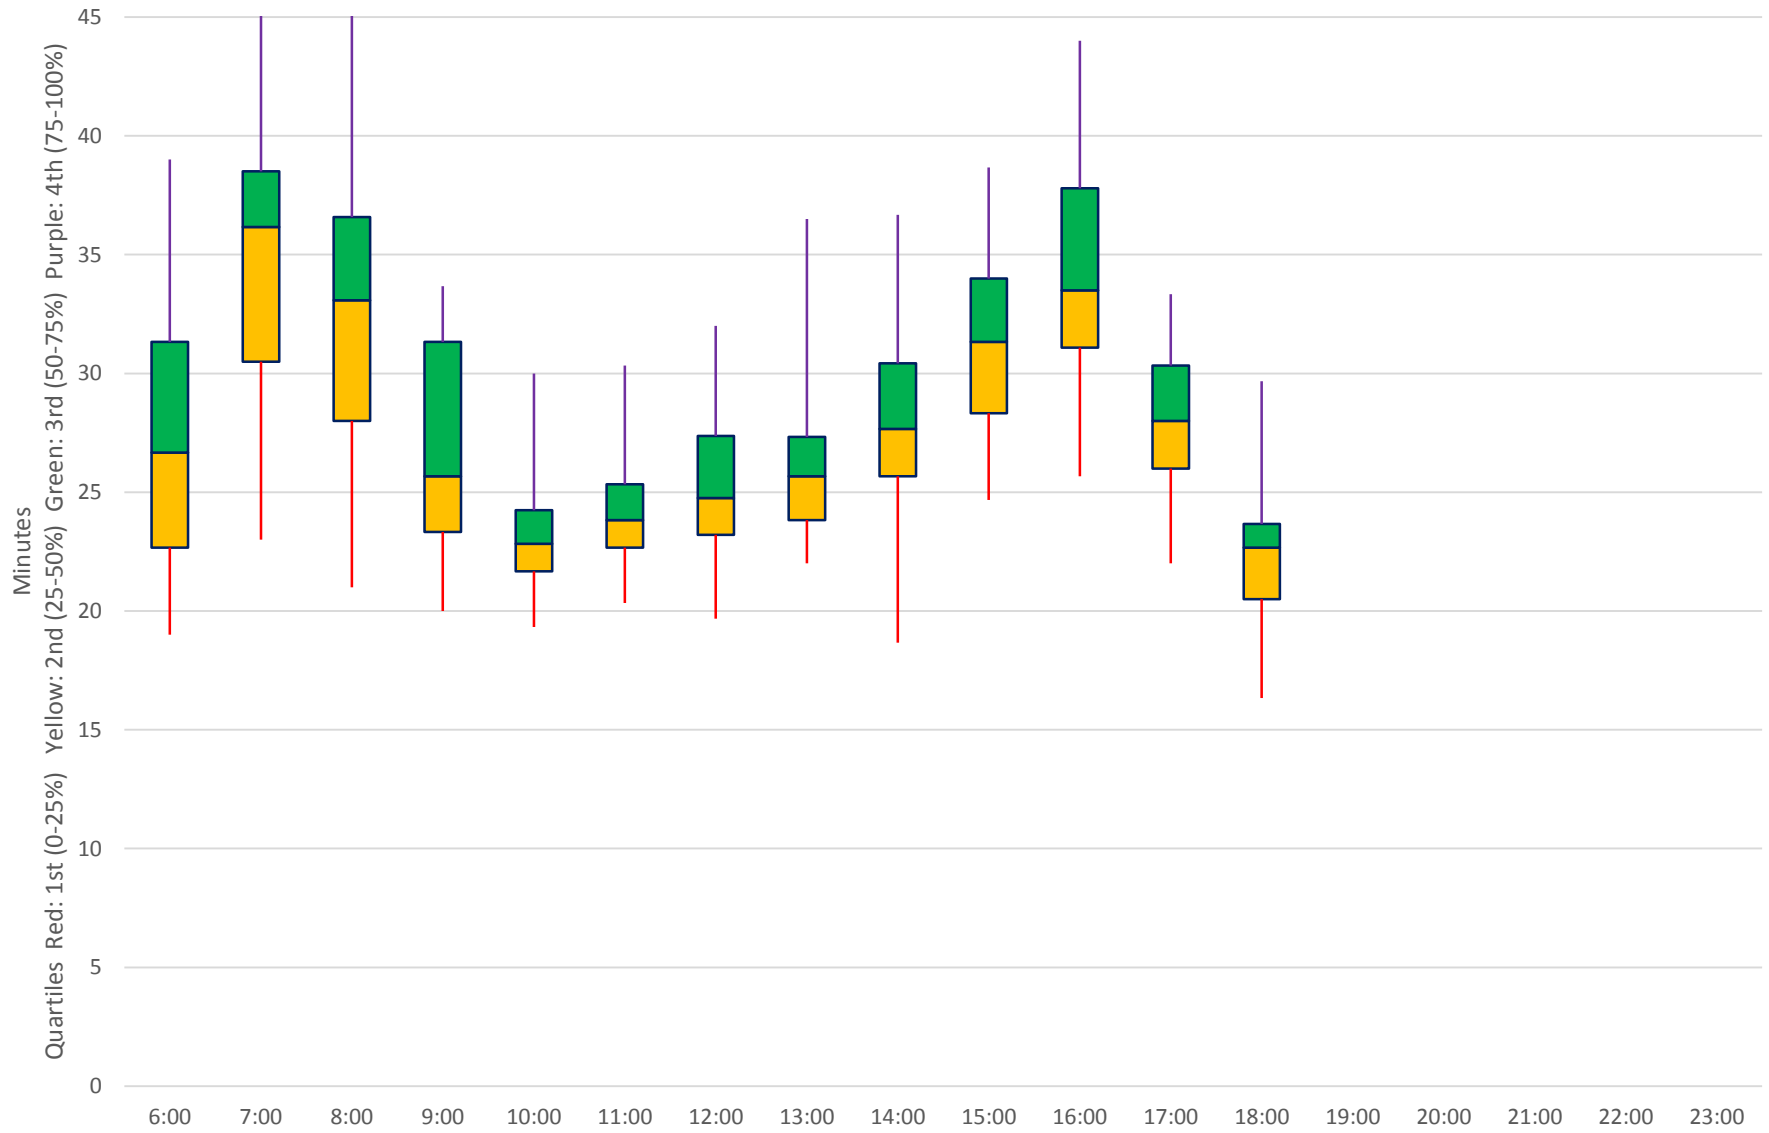

60 Steeles West Link Times From E of Steinway To W of Pioneer Village Stn Eastbound April 2018

Quartiles Week 1