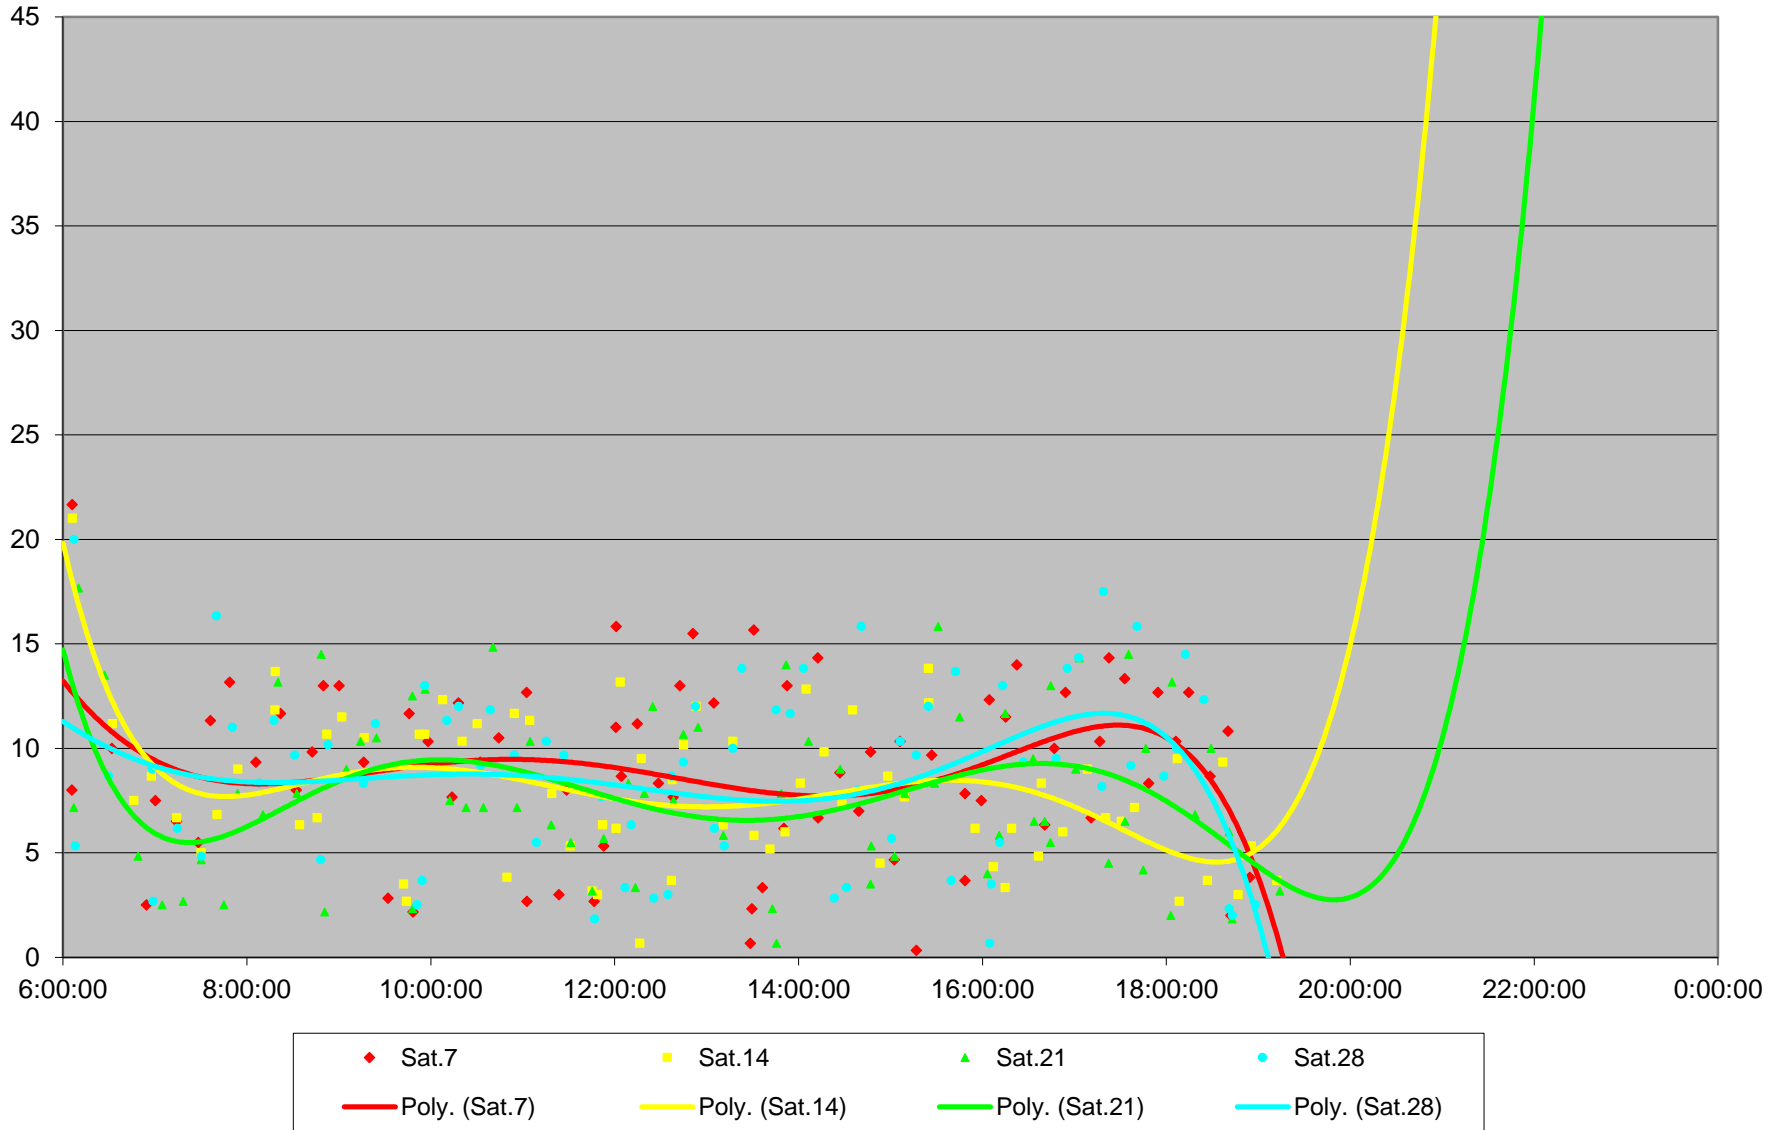

60 Steeles West Terminal Round Trip From E of Steinway To Signal Hill April 2018