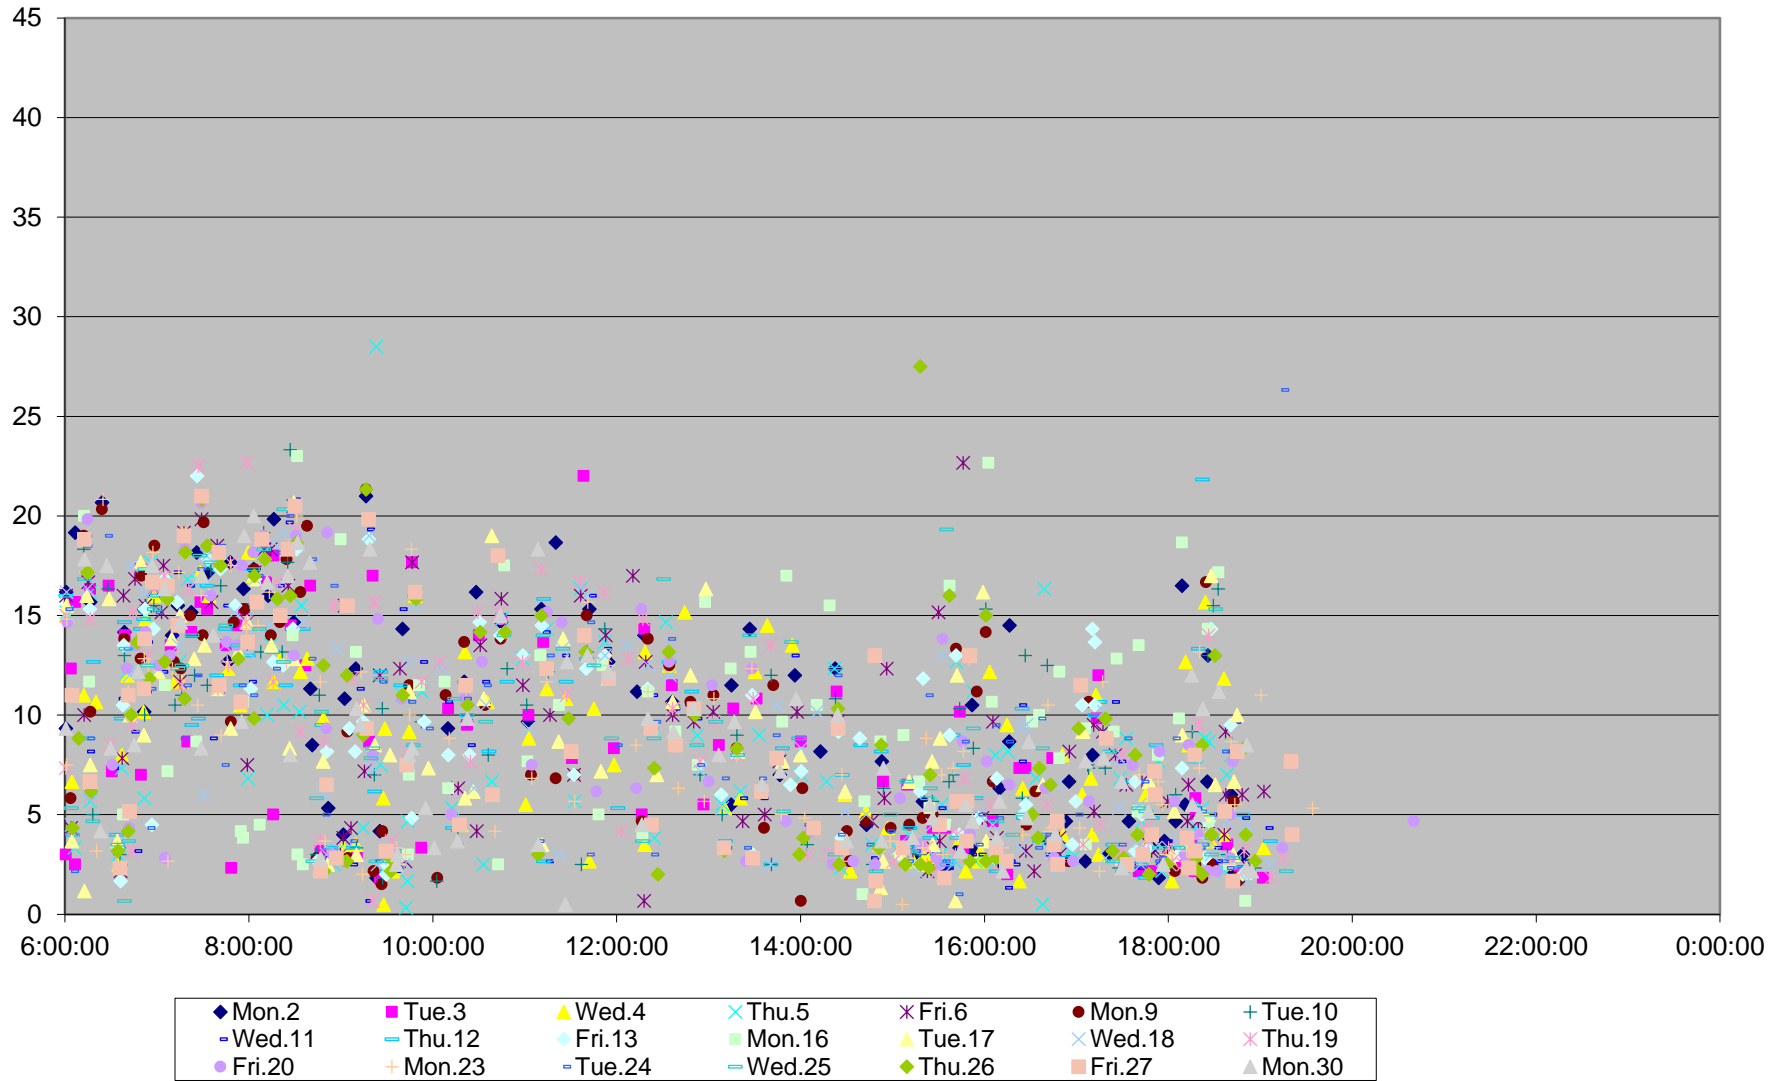

### 60 Steeles West Terminal Round Trip From E of Steinway To Signal Hill April 2018