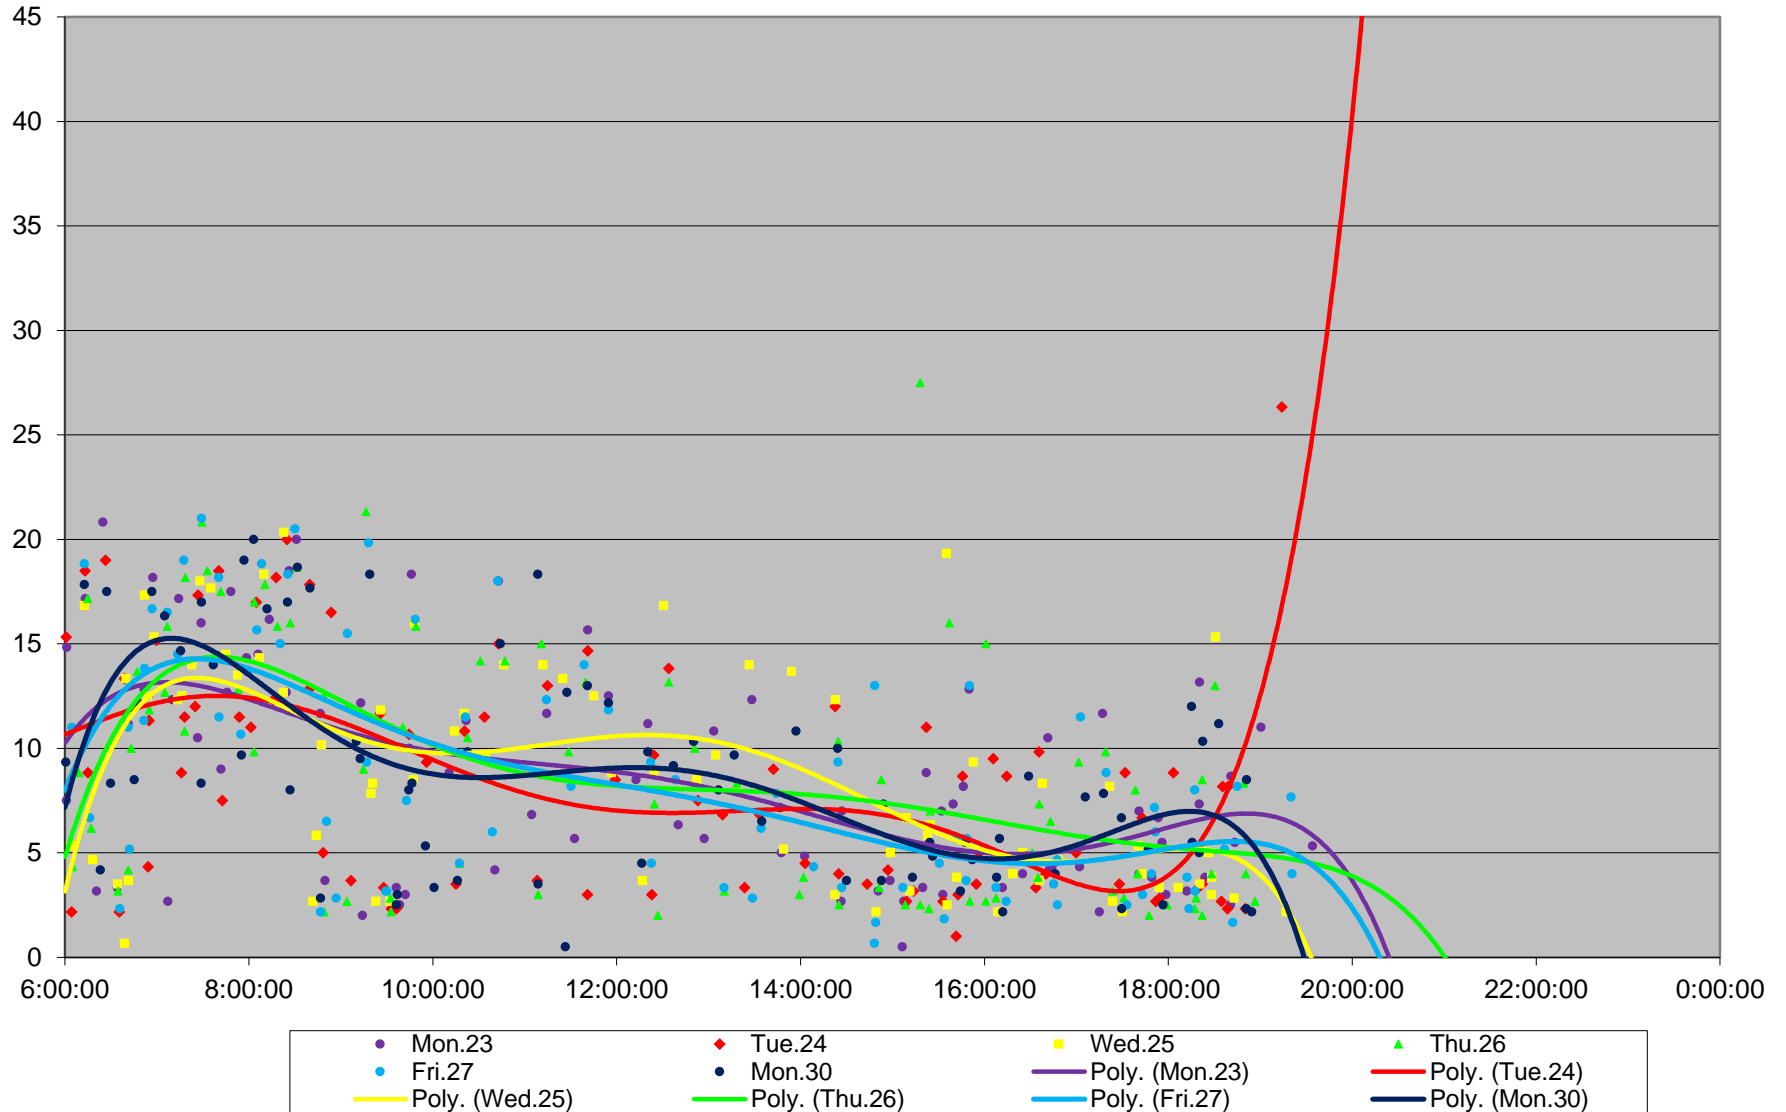

60 Steeles West Terminal Round Trip From E of Steinway To Signal Hill April 2018