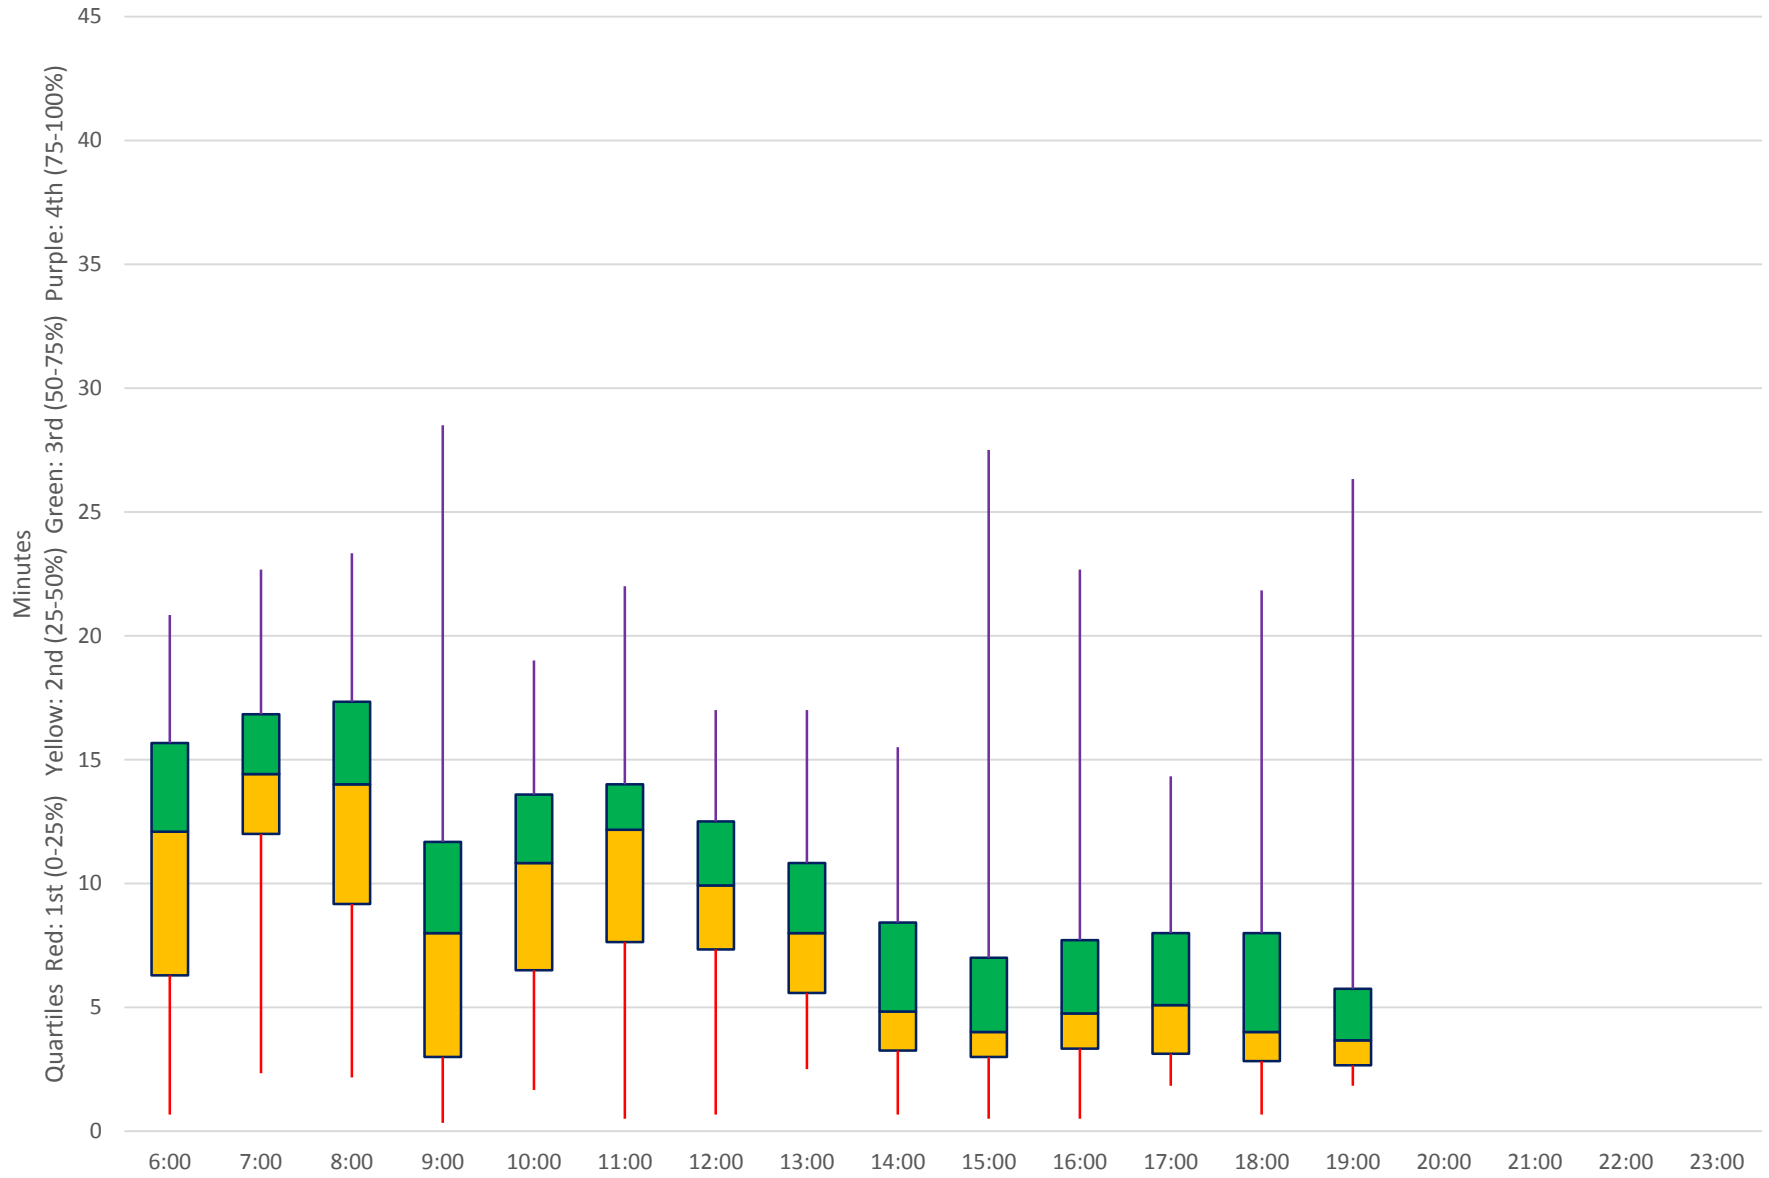

60 Steeles West Terminal Round Trip From E of Steinway To Signal Hill April 2018

Quartiles Weekday