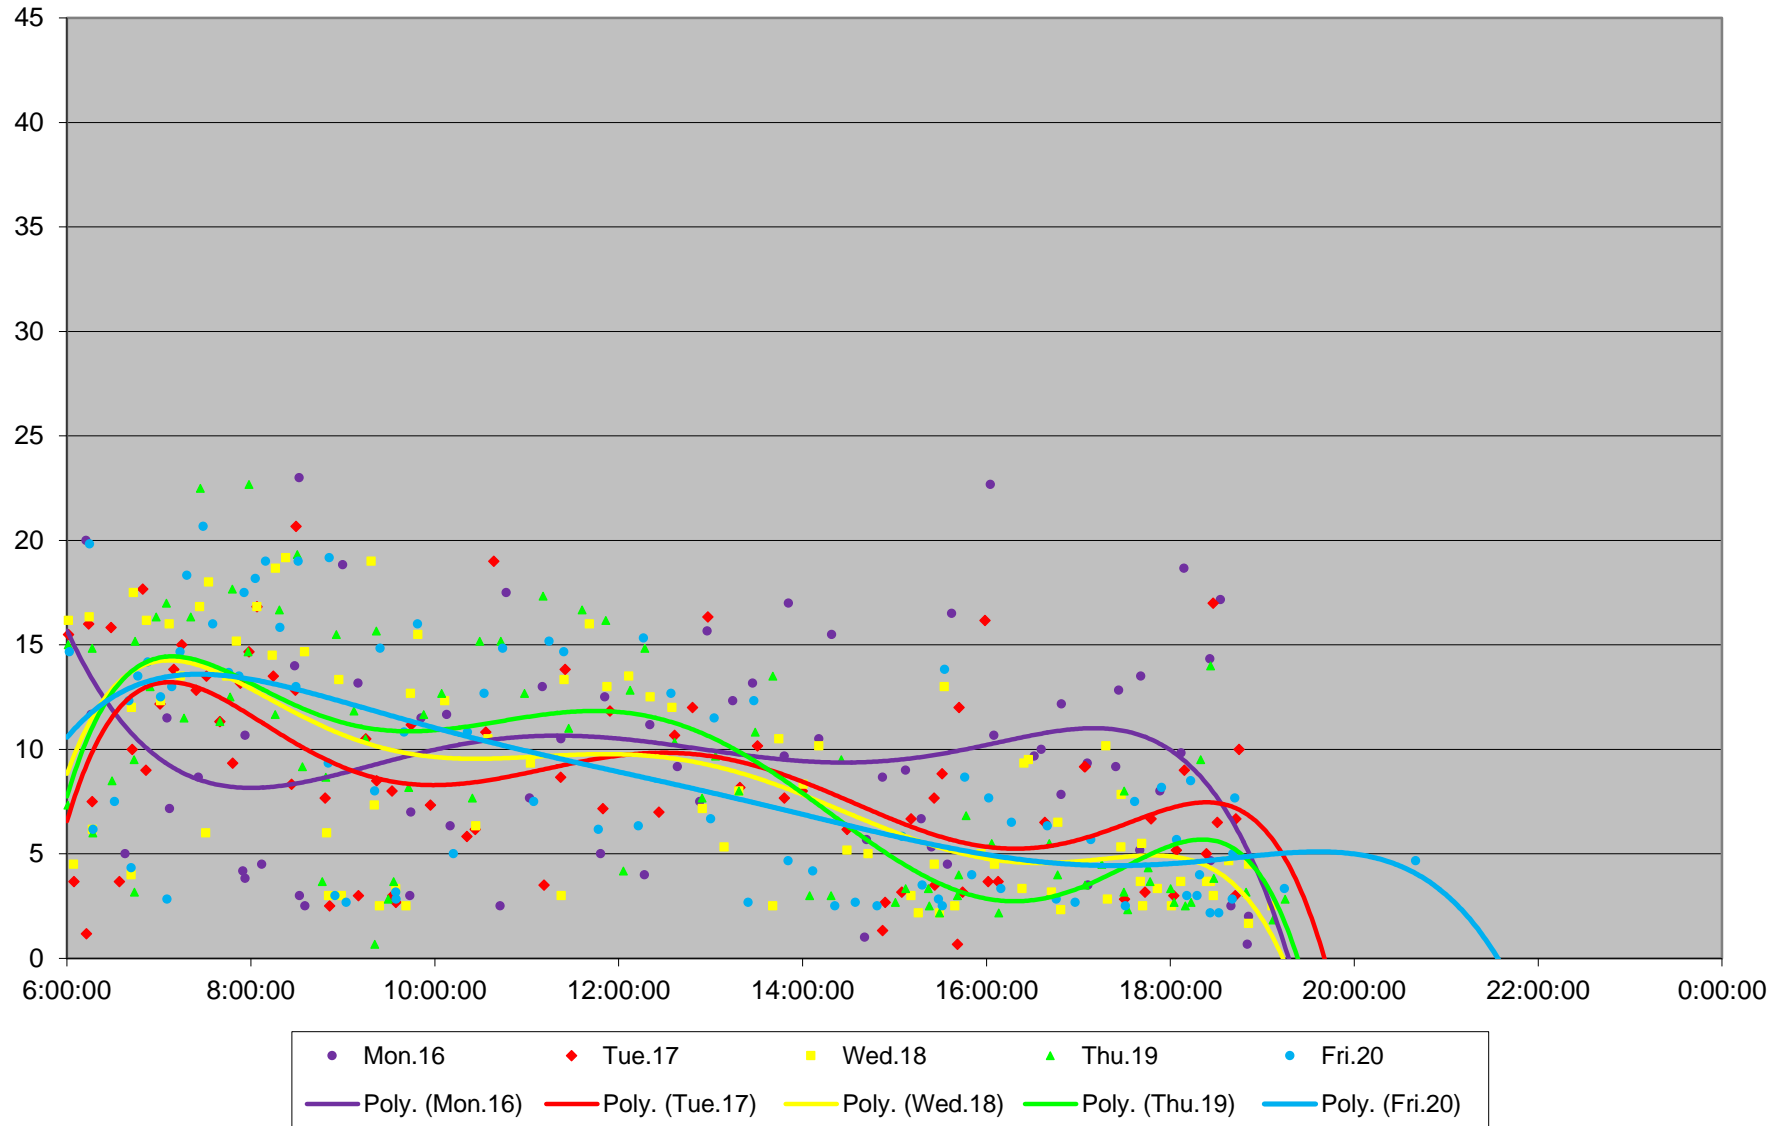

60 Steeles West Terminal Round Trip From E of Steinway To Signal Hill April 2018