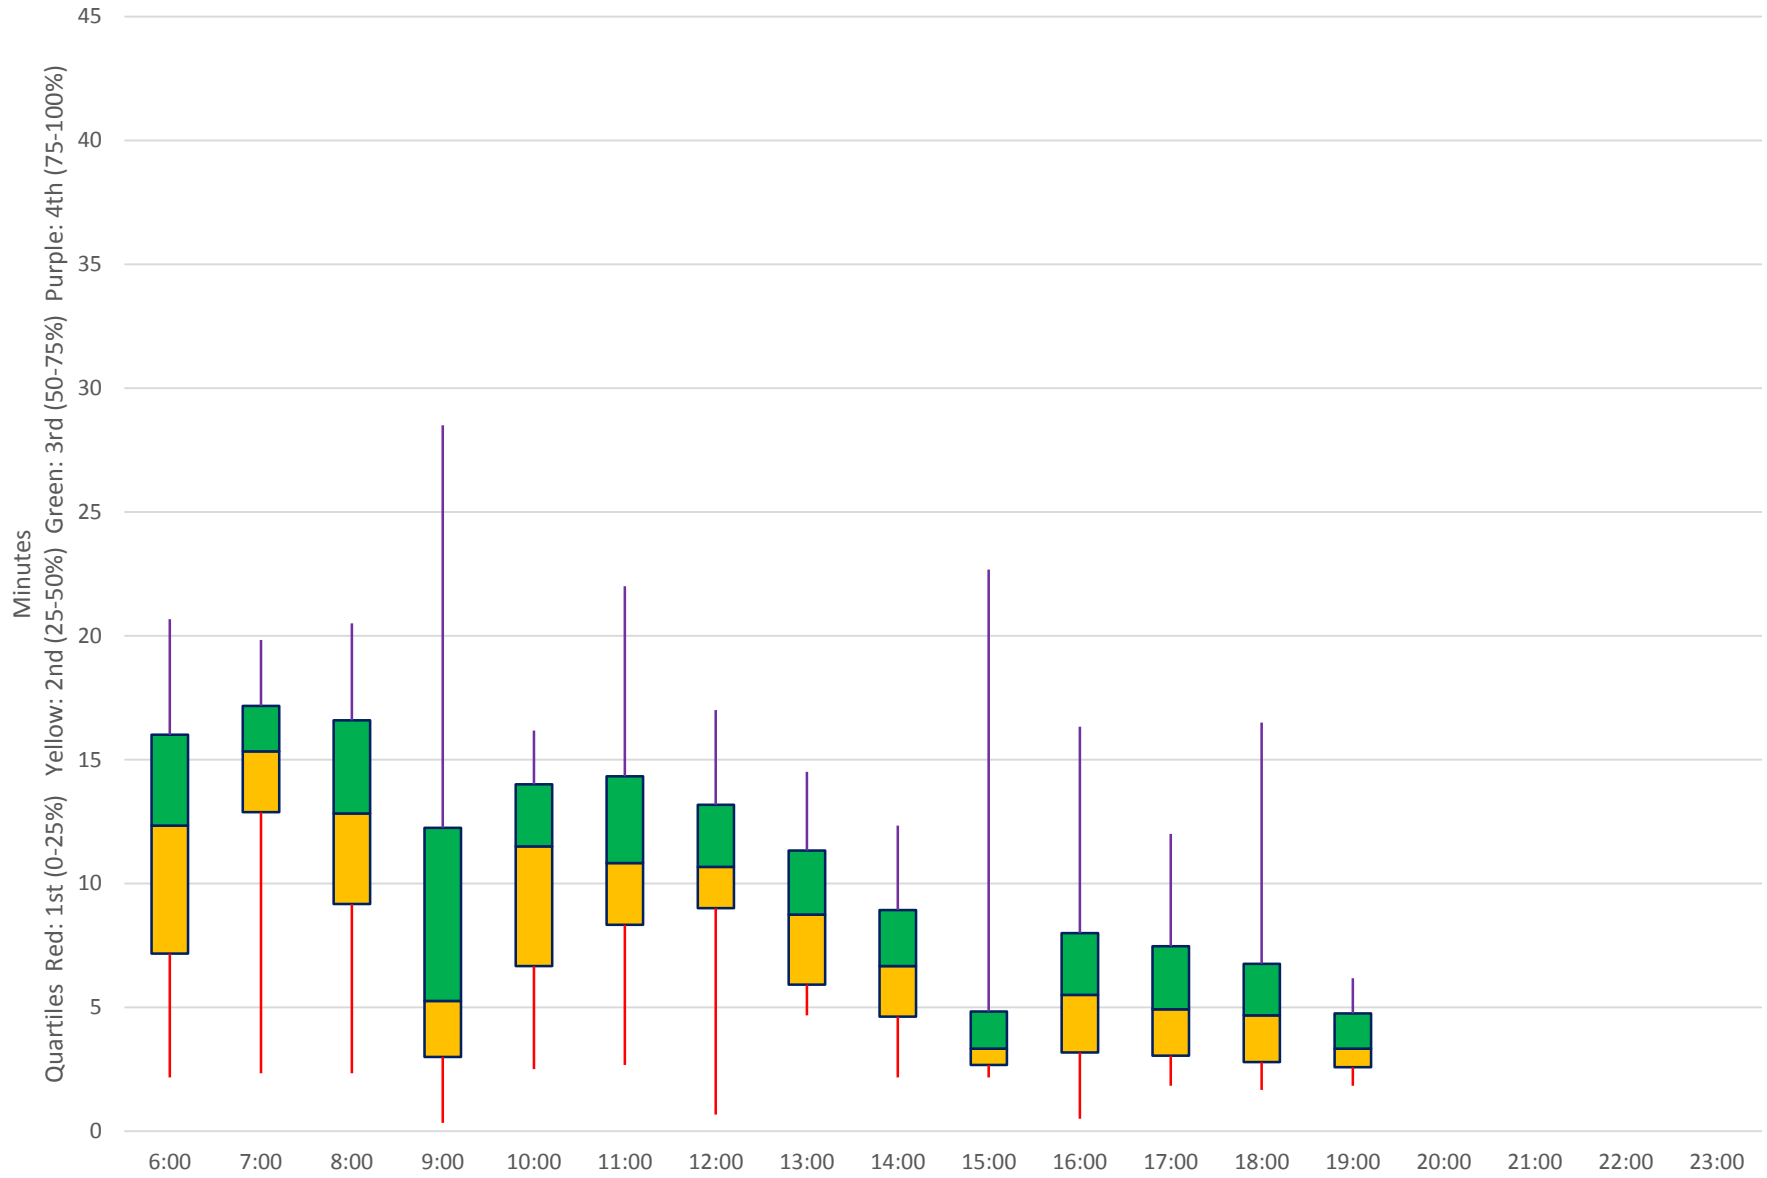

60 Steeles West Terminal Round Trip From E of Steinway To Signal Hill April 2018

Quartiles Week 1