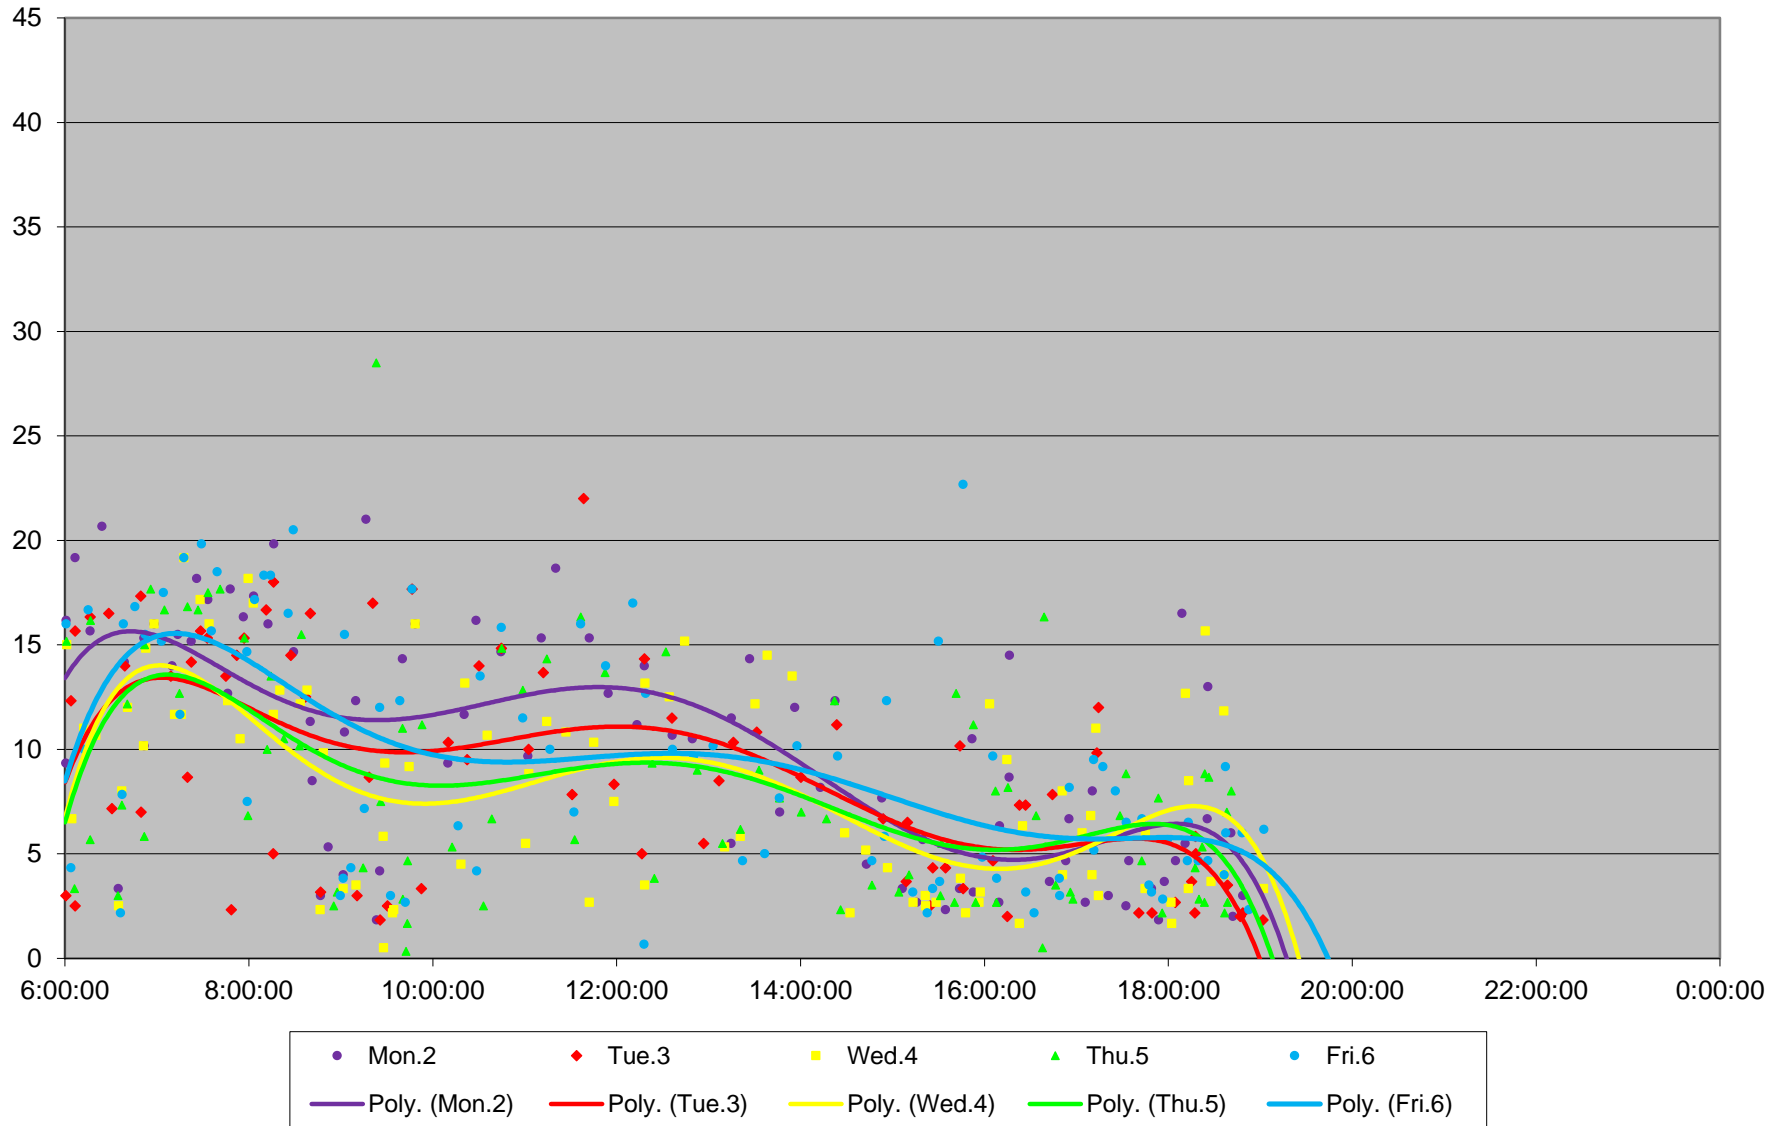

60 Steeles West Terminal Round Trip From E of Steinway To Signal Hill April 2018