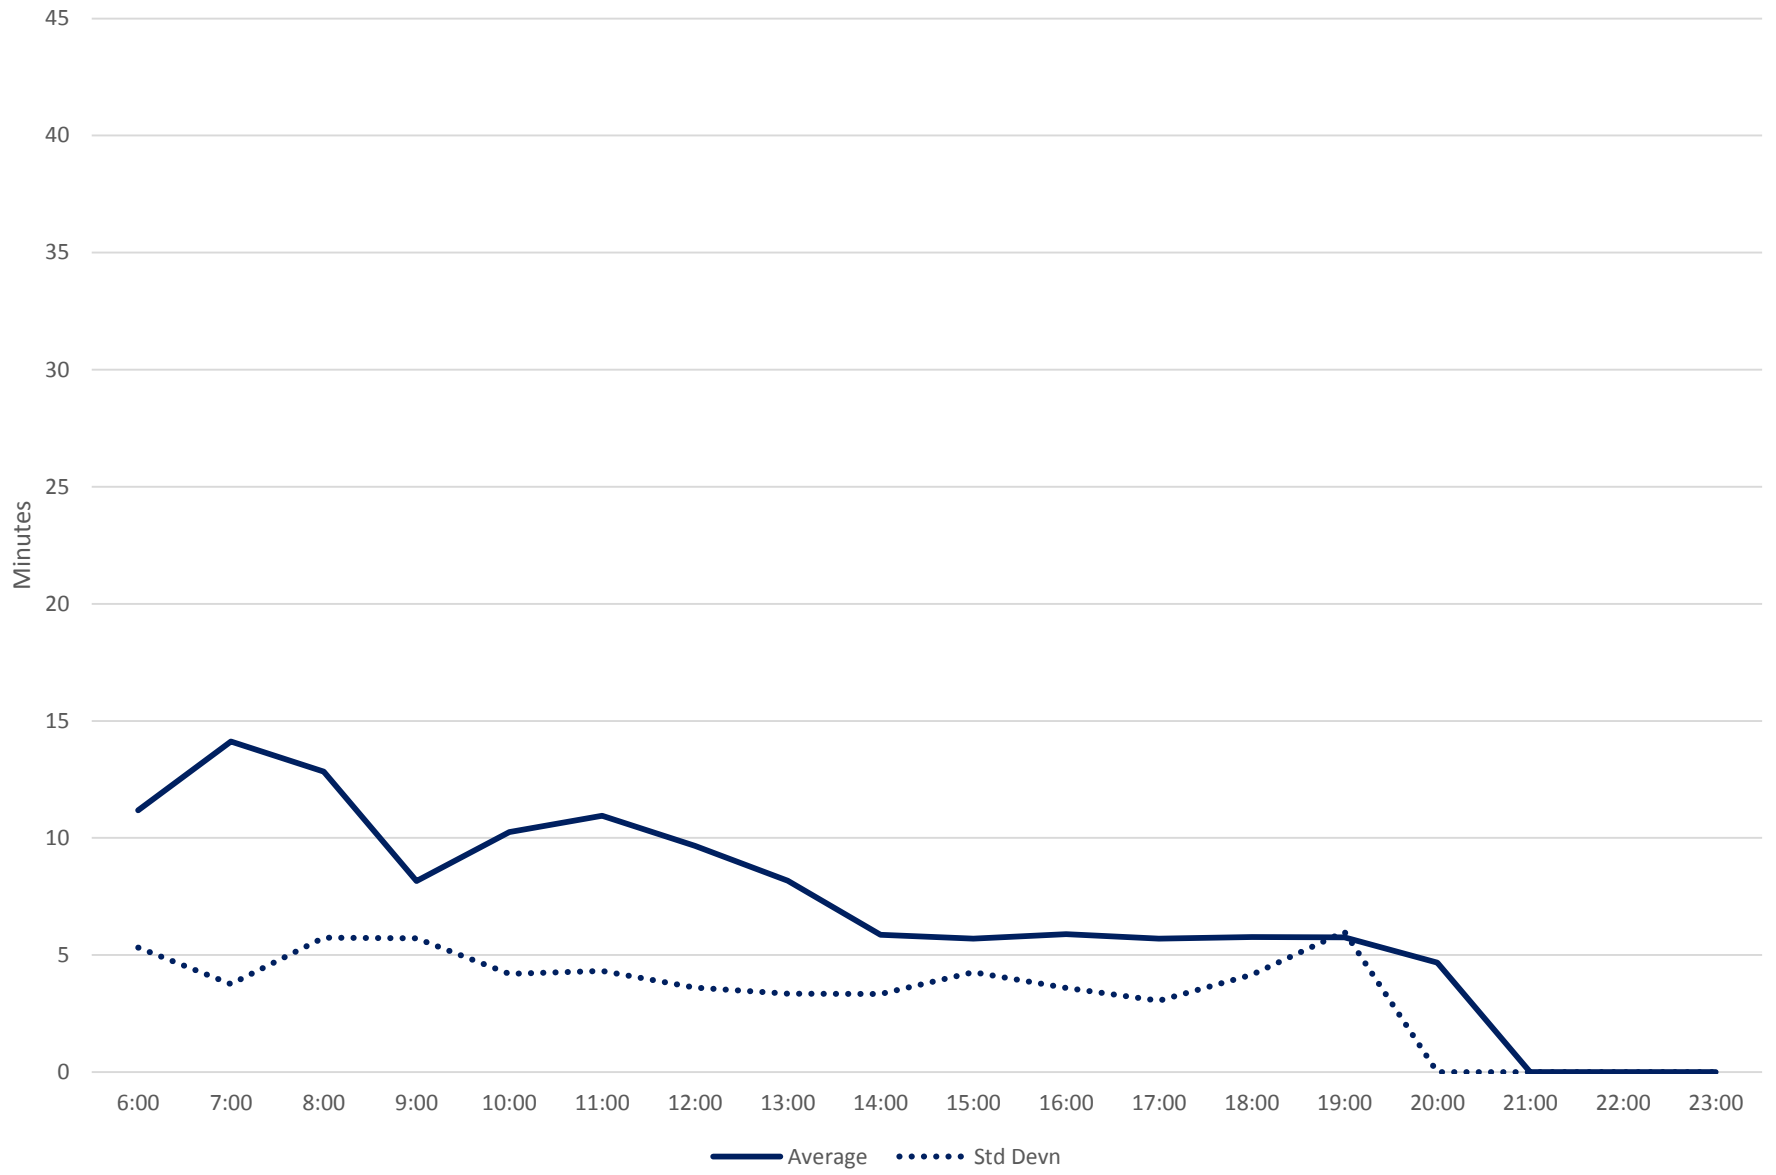

60 Steeles West Terminal Round Trip From E of Steinway To Signal Hill April 2018 Weekday Statistics