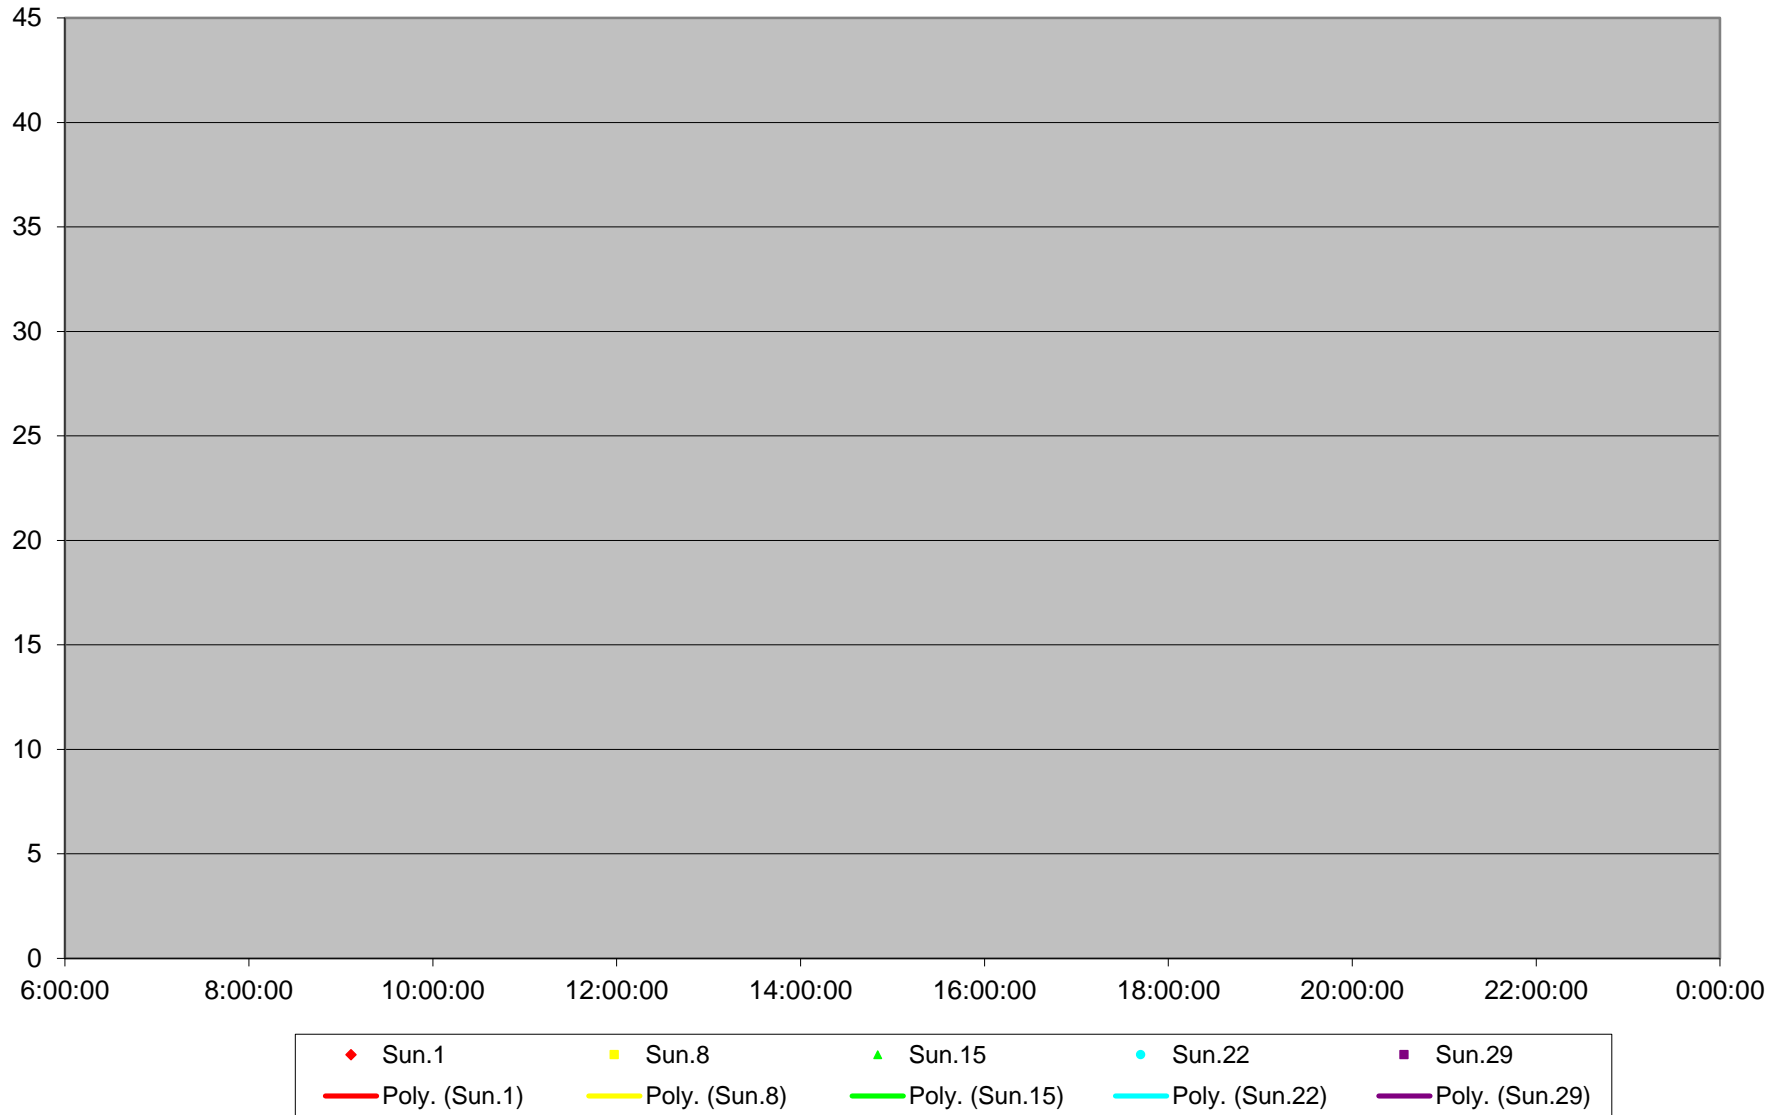

60 Steeles West Terminal Round Trip From E of Steinway To Signal Hill April 2018