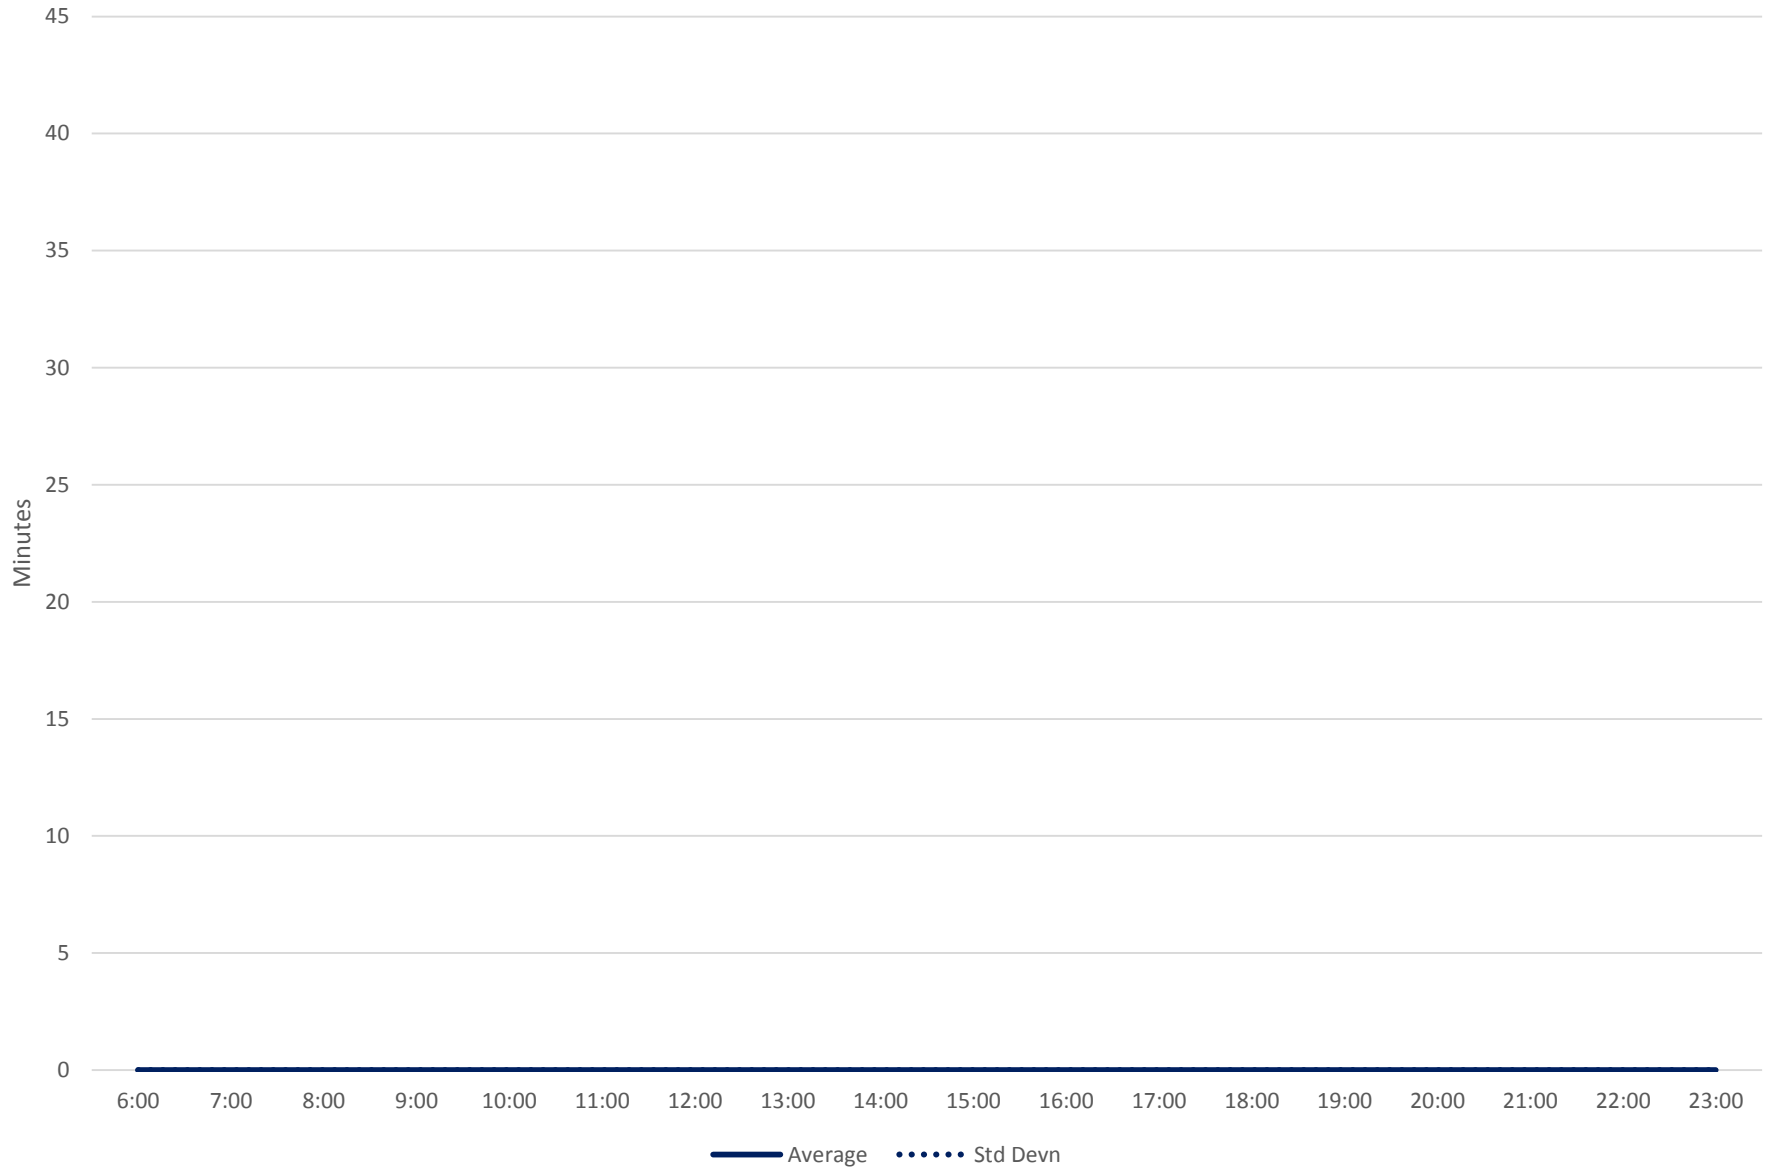

60 Steeles West Terminal Round Trip From E of Steinway To Signal Hill April 2018 Sunday Statistics