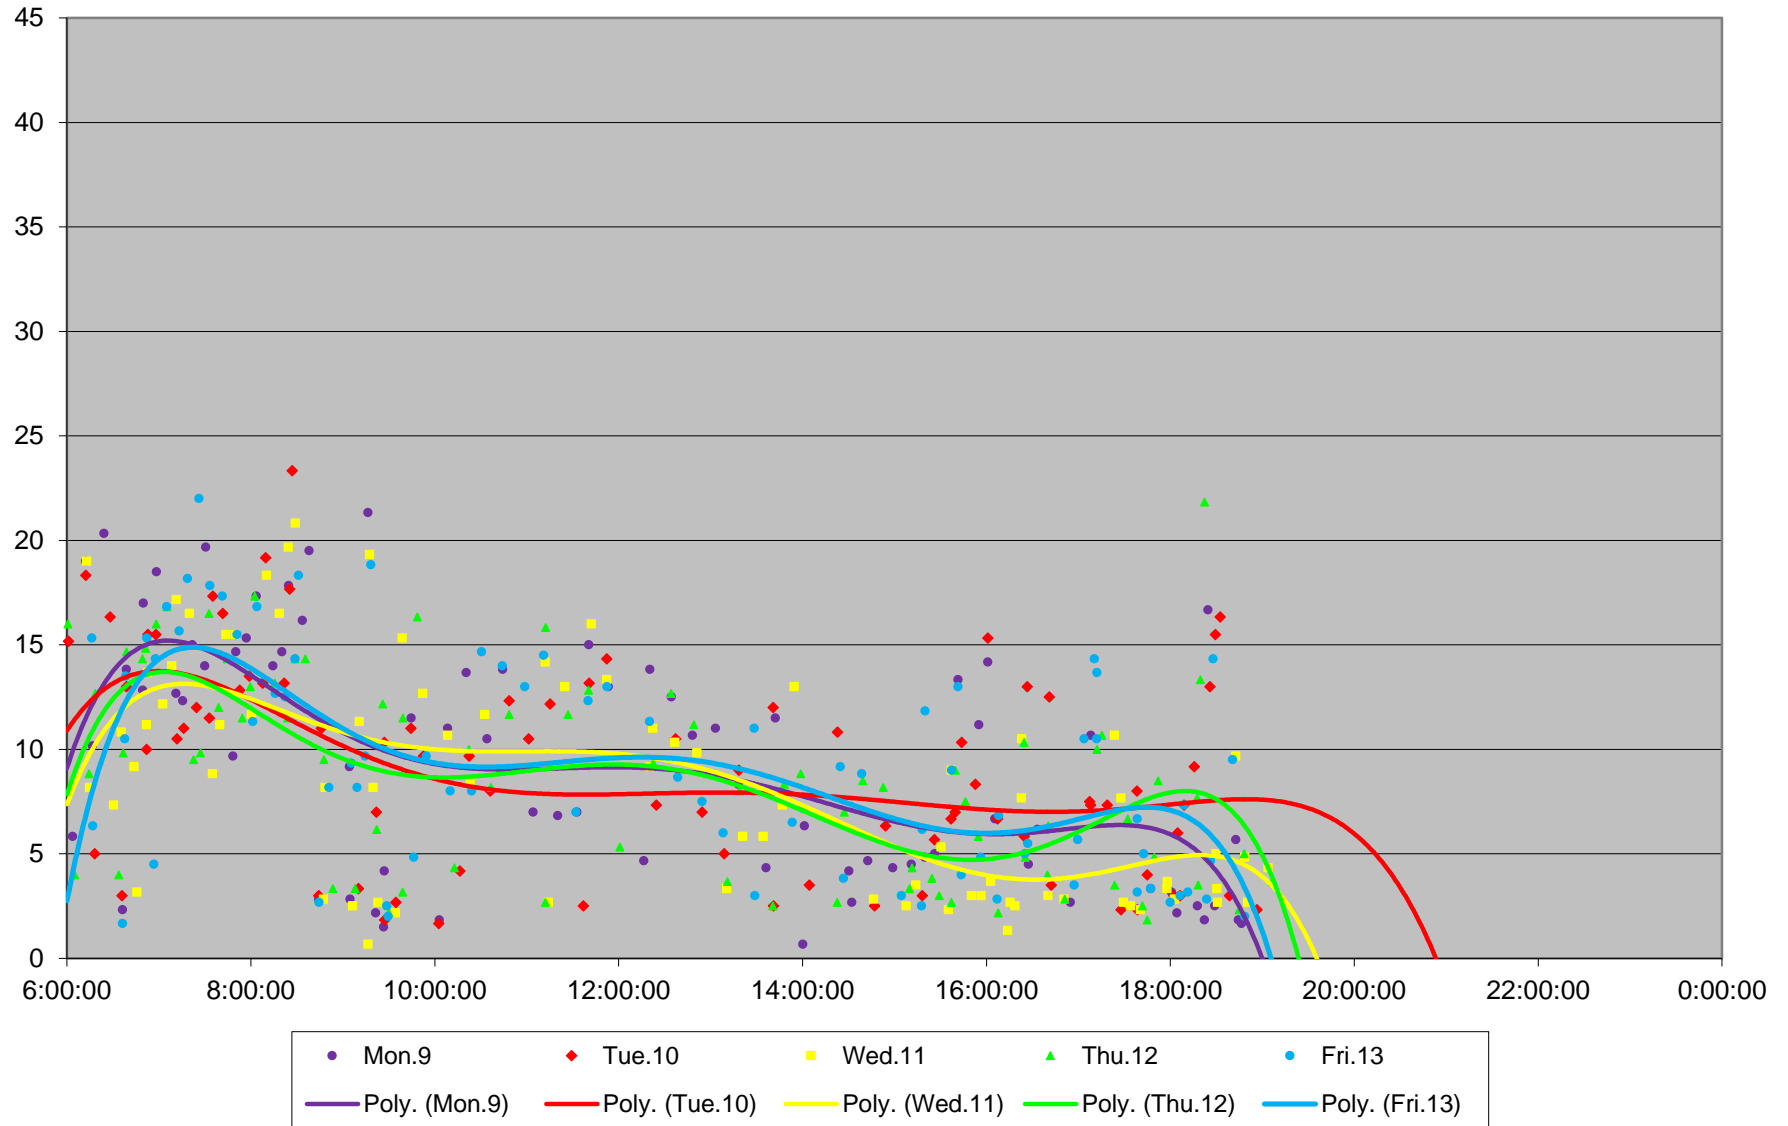

60 Steeles West Terminal Round Trip From E of Steinway To Signal Hill April 2018