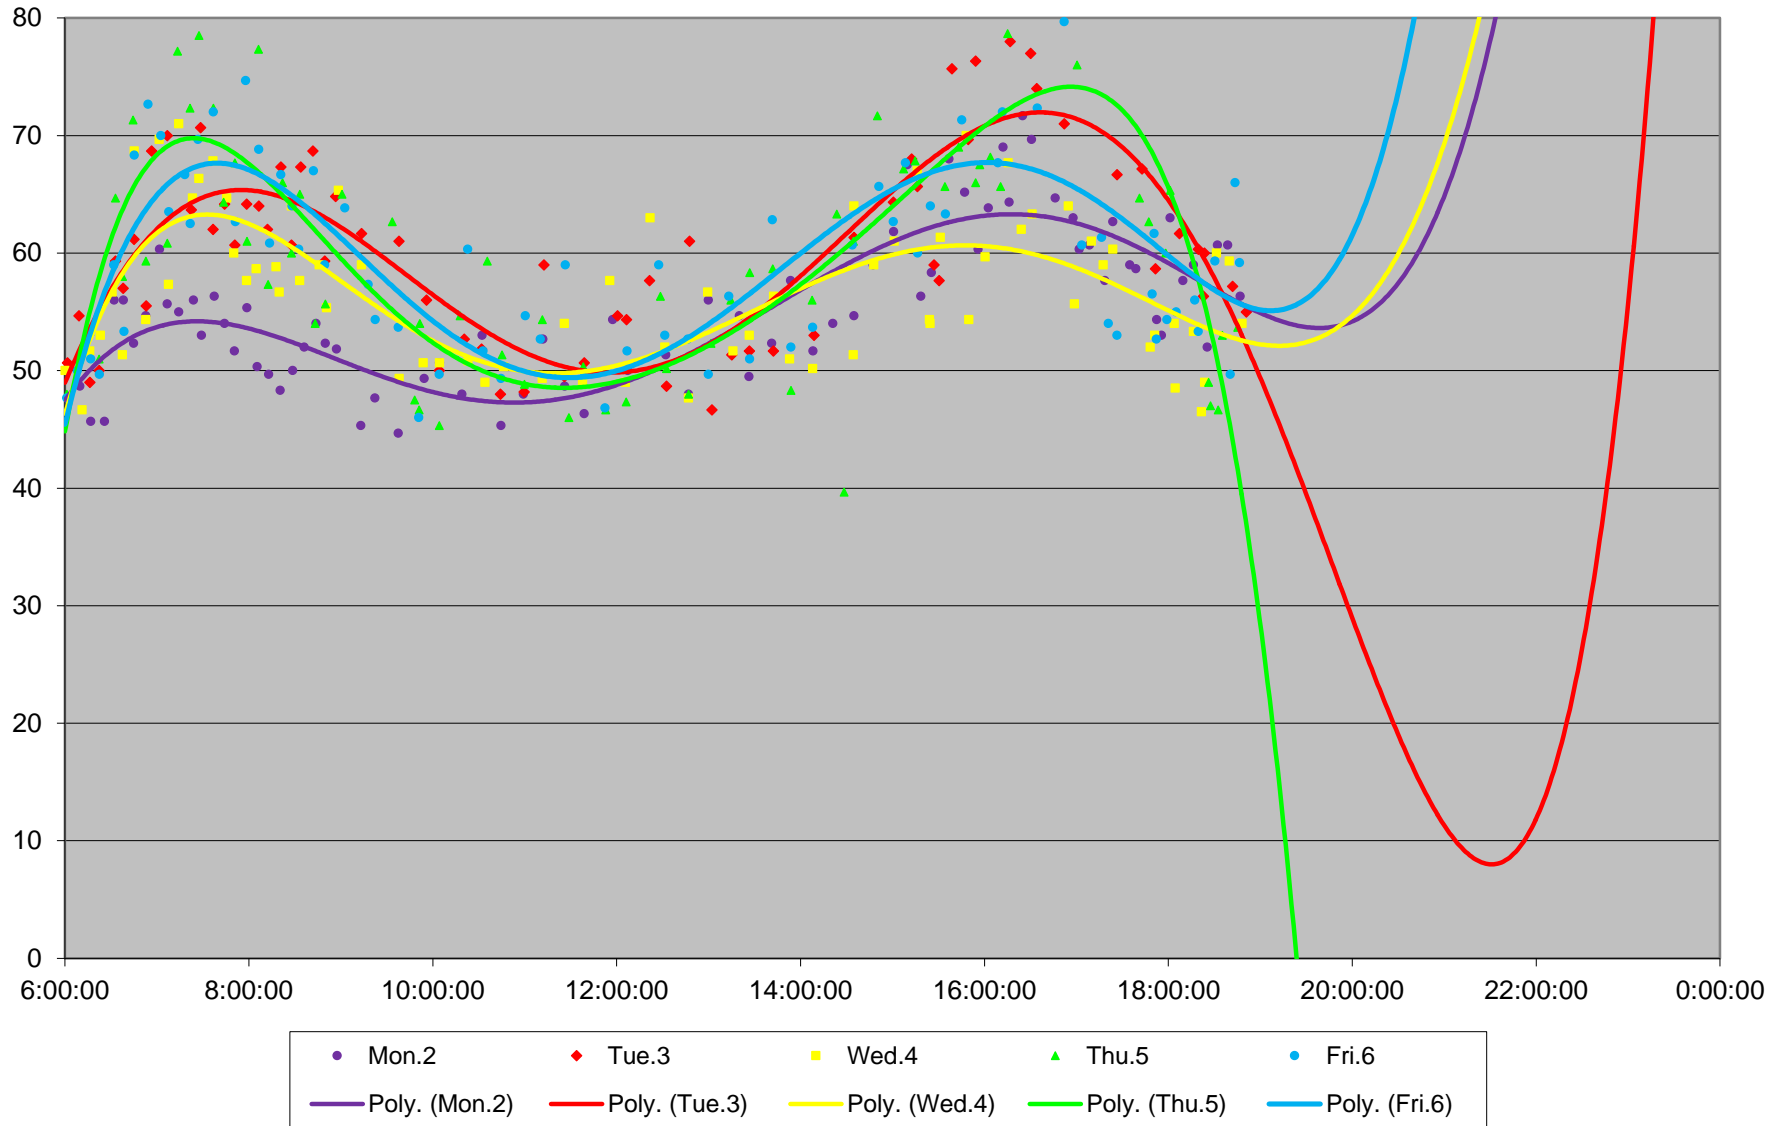

### 60 Steeles West Link Times From E of Steinway To N of Finch Stn Eastbound April 2018

60 Steeles West Link Times From E of Steinway To N of Finch Stn Eastbound April 2018

60 Steeles West Link Times From E of Steinway To N of Finch Stn Eastbound April 2018