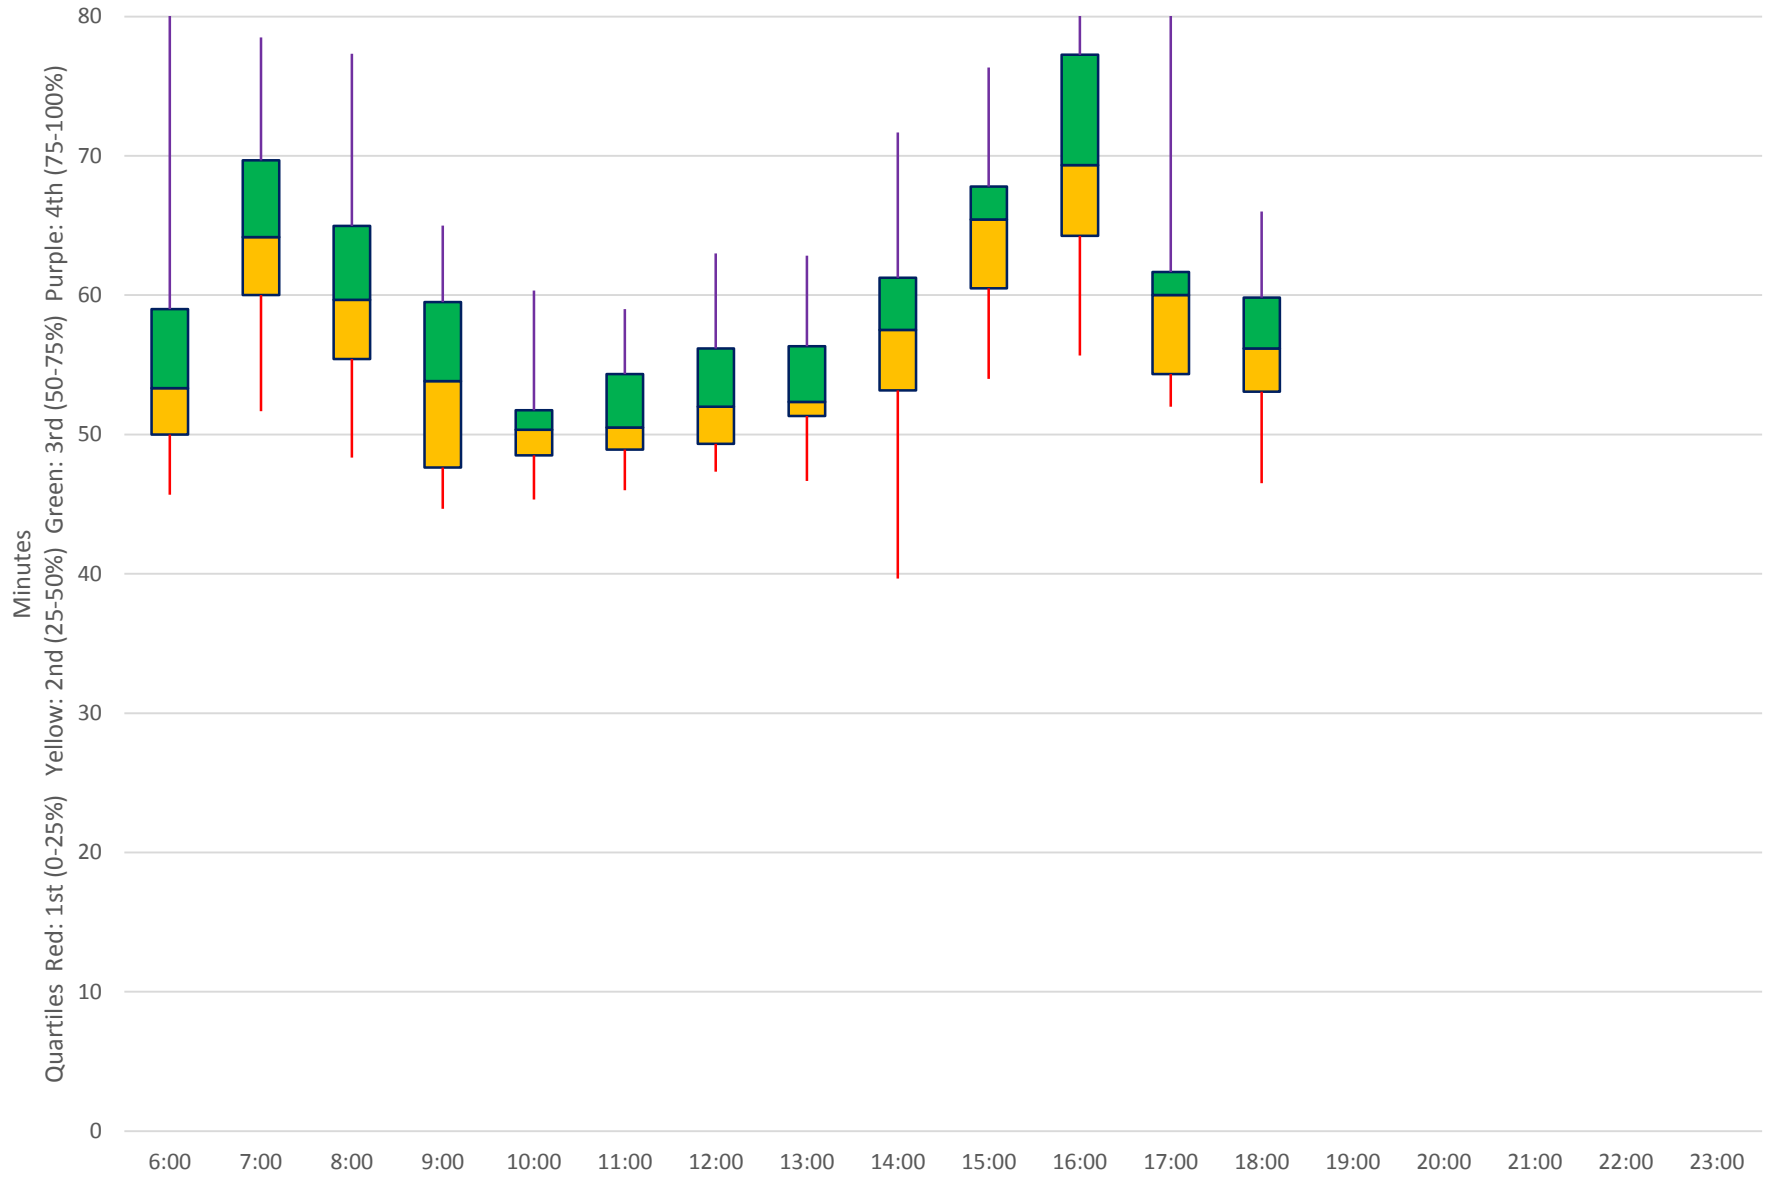

60 Steeles West Link Times From E of Steinway To N of Finch Stn Eastbound April 2018
Quartiles Week 1