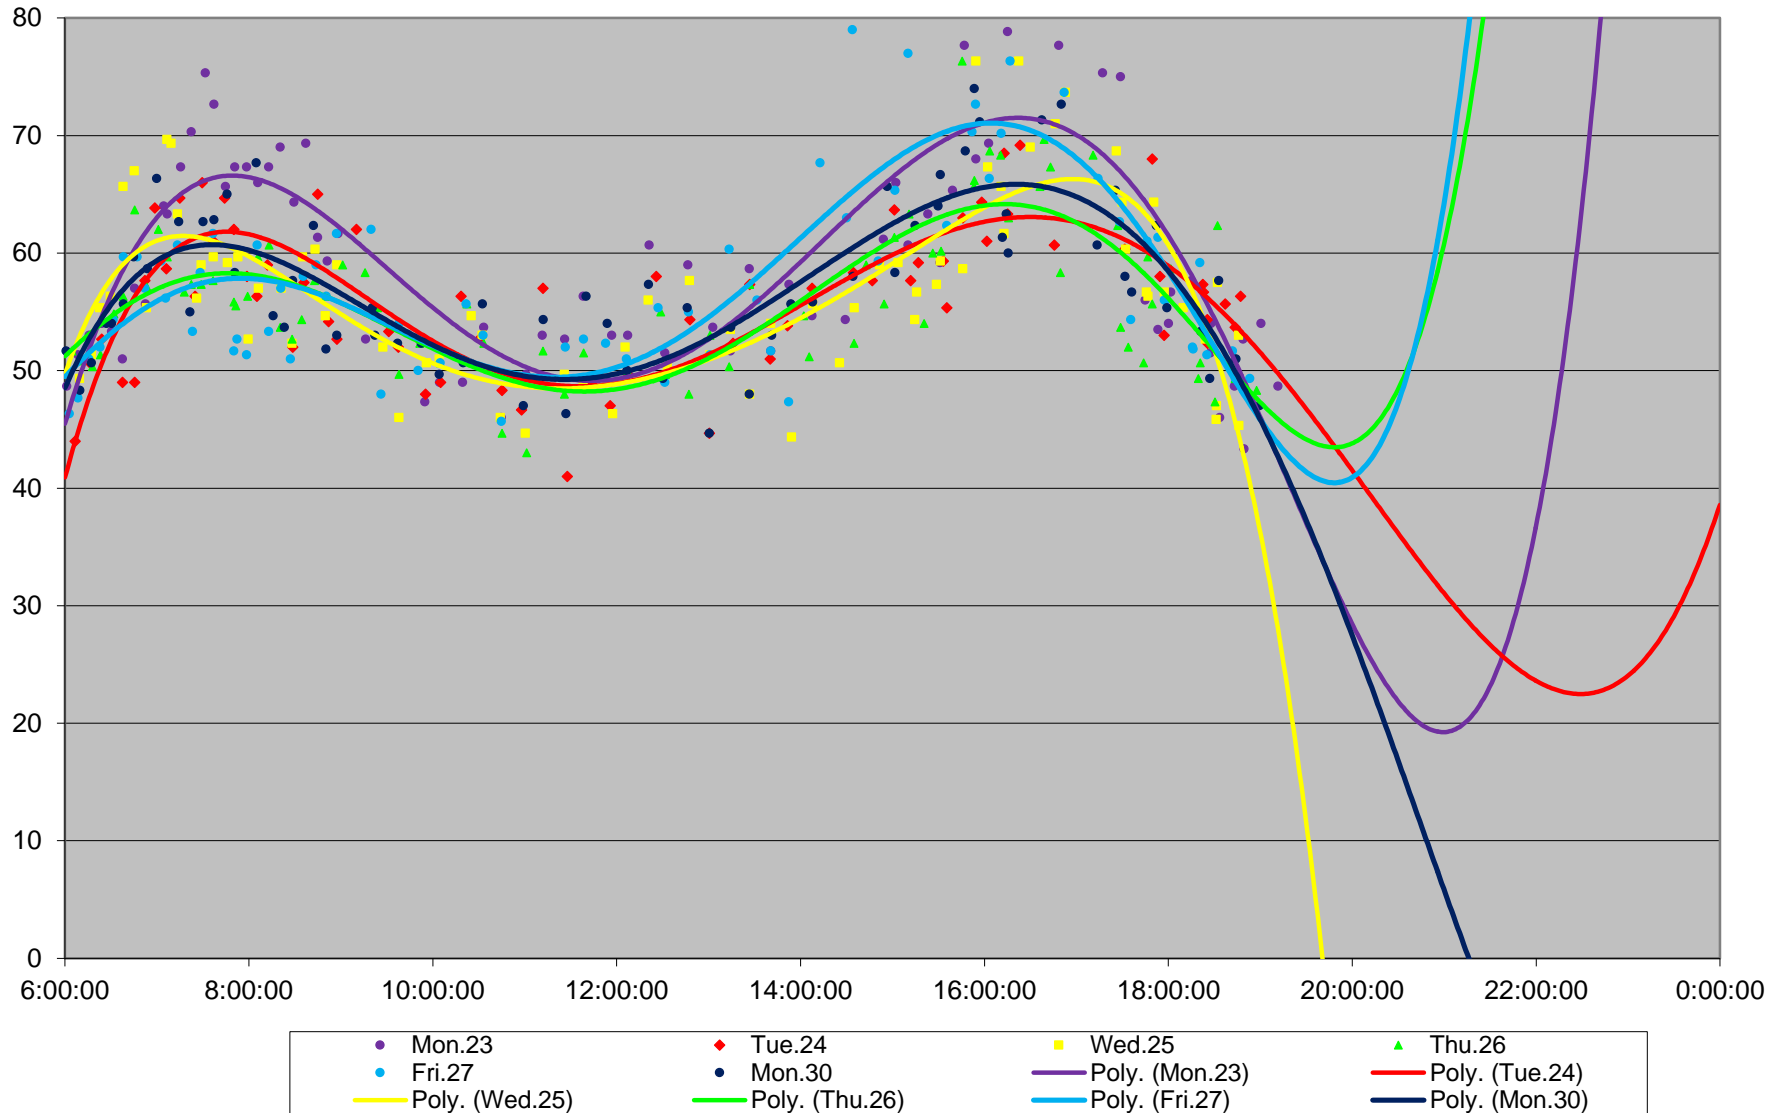

60 Steeles West Link Times From E of Steinway To N of Finch Stn Eastbound April 2018

60 Steeles West Link Times From E of Steinway To N of Finch Stn Eastbound April 2018