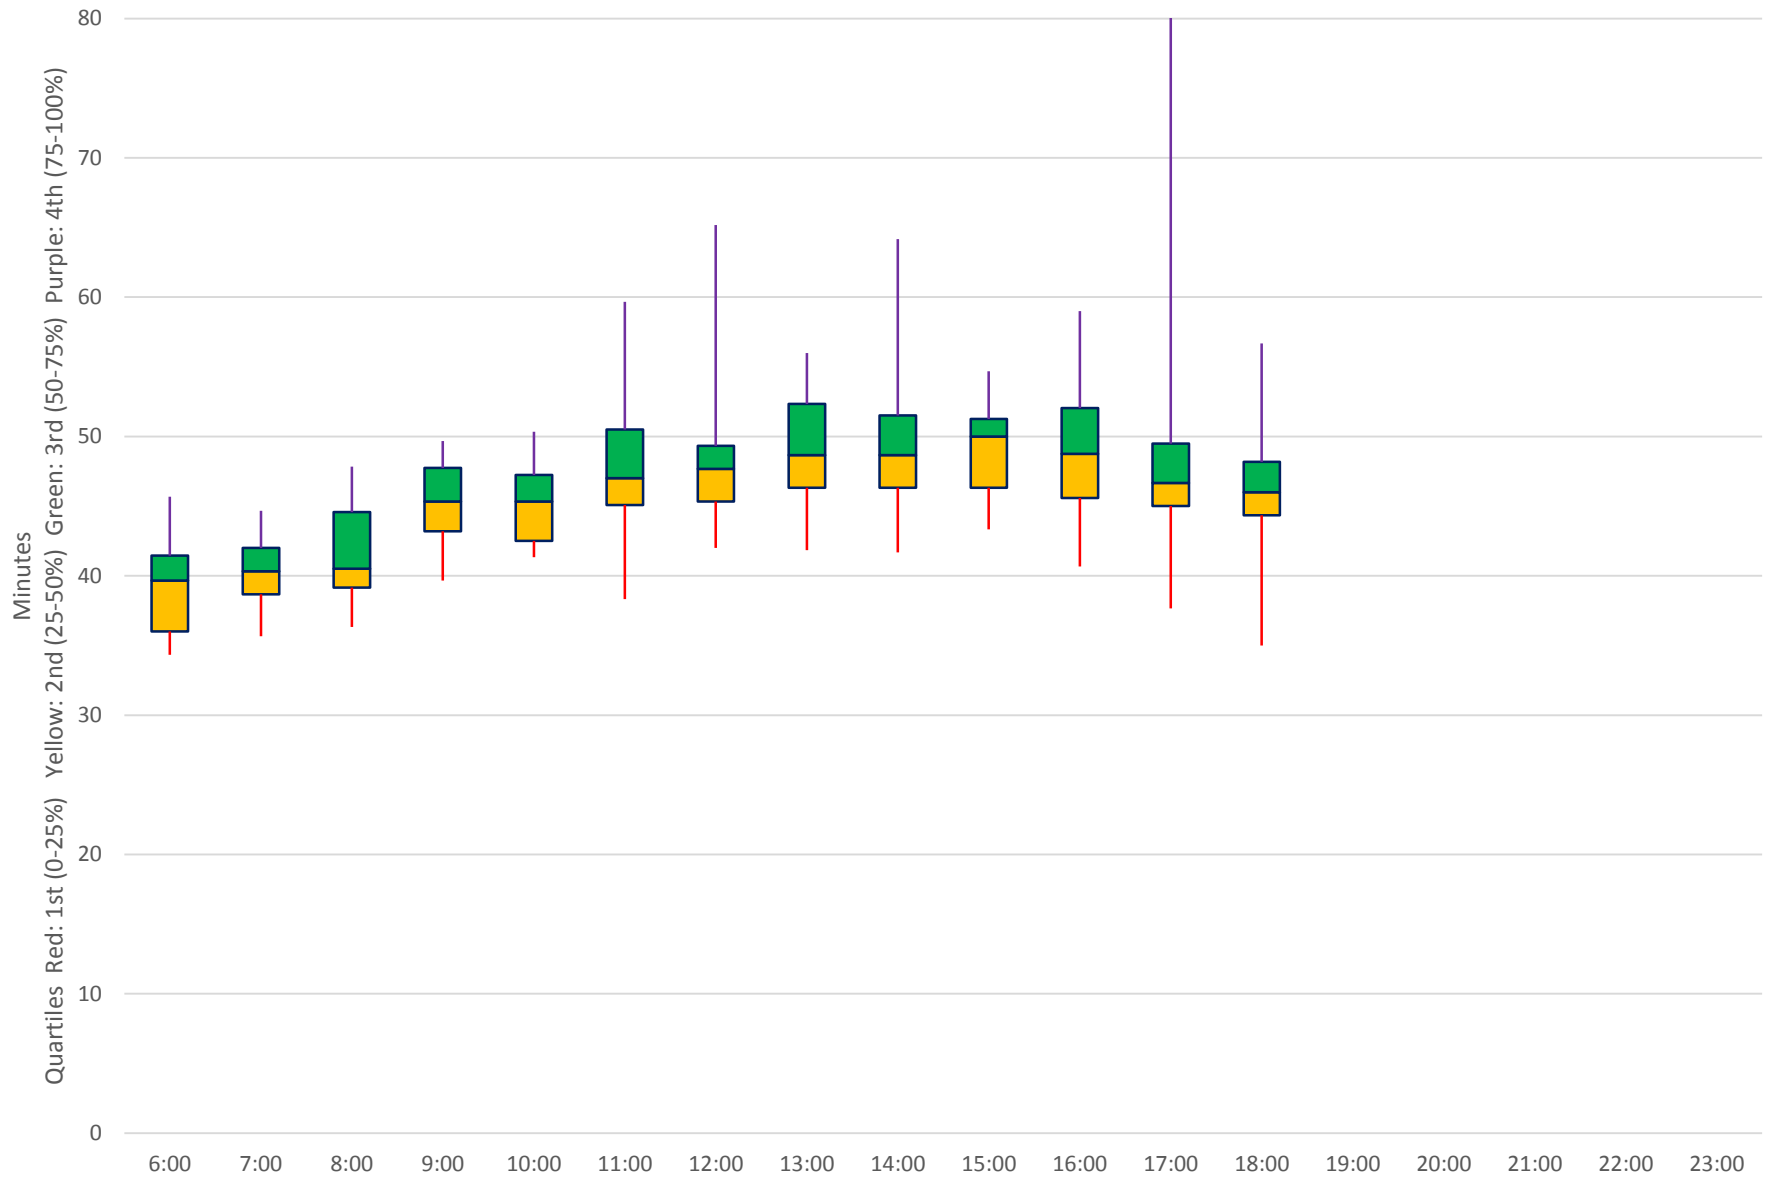

60 Steeles West Link Times From E of Steinway To N of Finch Stn Eastbound April 2018 Quartiles Saturdays