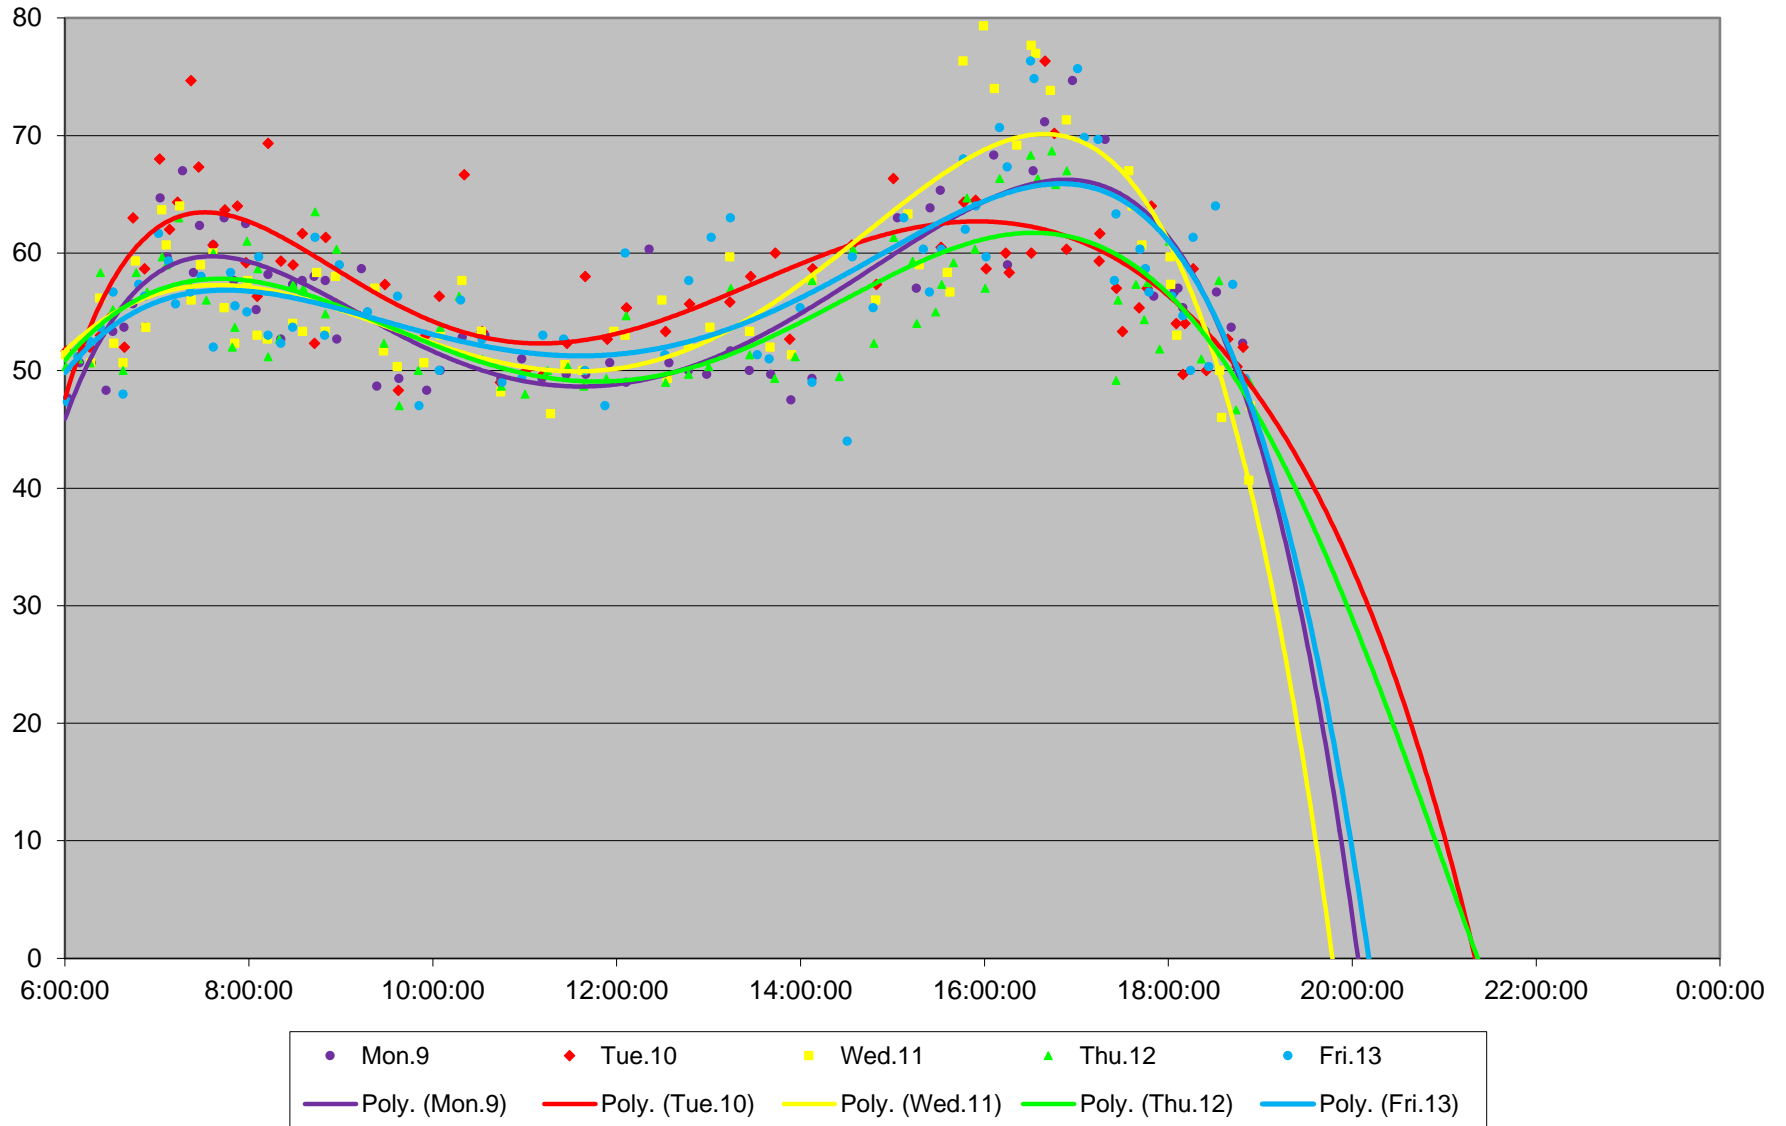

### 60 Steeles West Link Times From E of Steinway To N of Finch Stn Eastbound April 2018

60 Steeles West Link Times From E of Steinway To N of Finch Stn Eastbound April 2018

60 Steeles West Link Times From E of Steinway To N of Finch Stn Eastbound April 2018