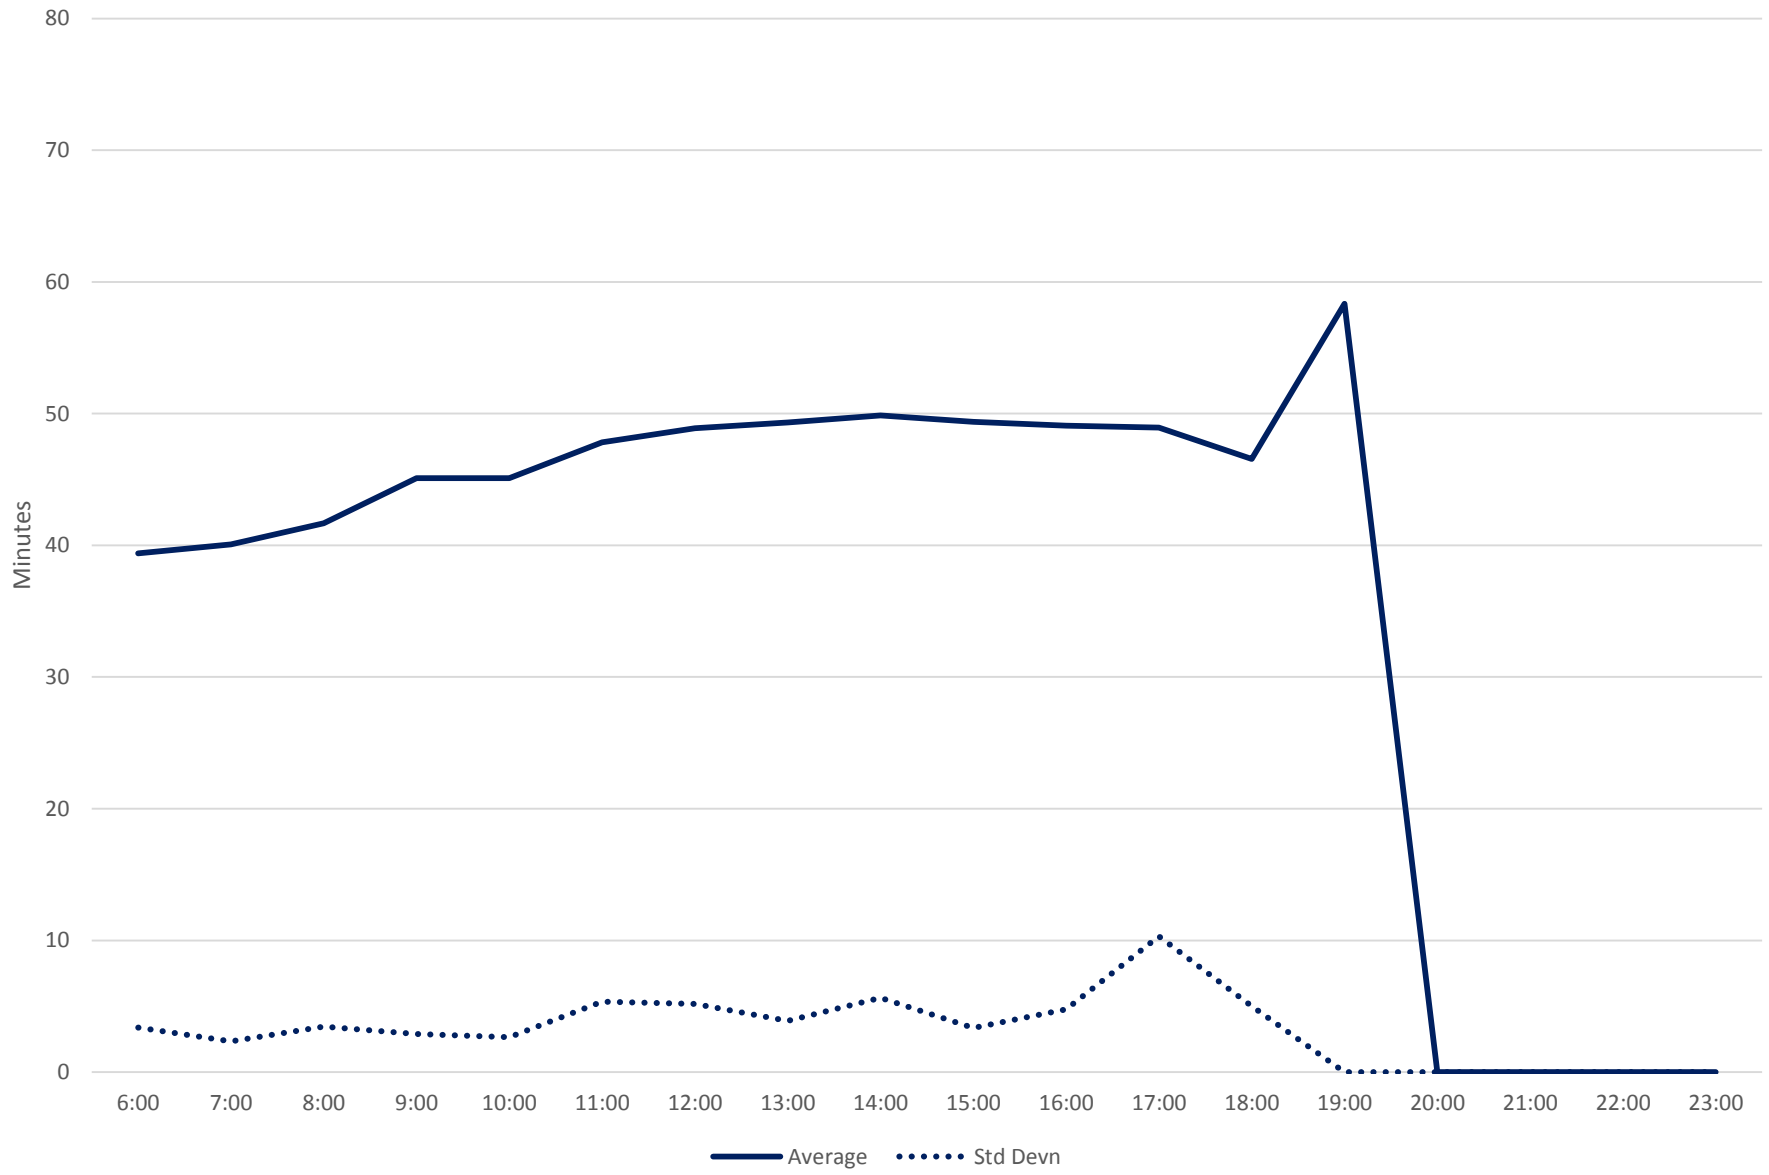

60 Steeles West Link Times From E of Steinway To N of Finch Stn Eastbound April 2018 Saturday Statistics