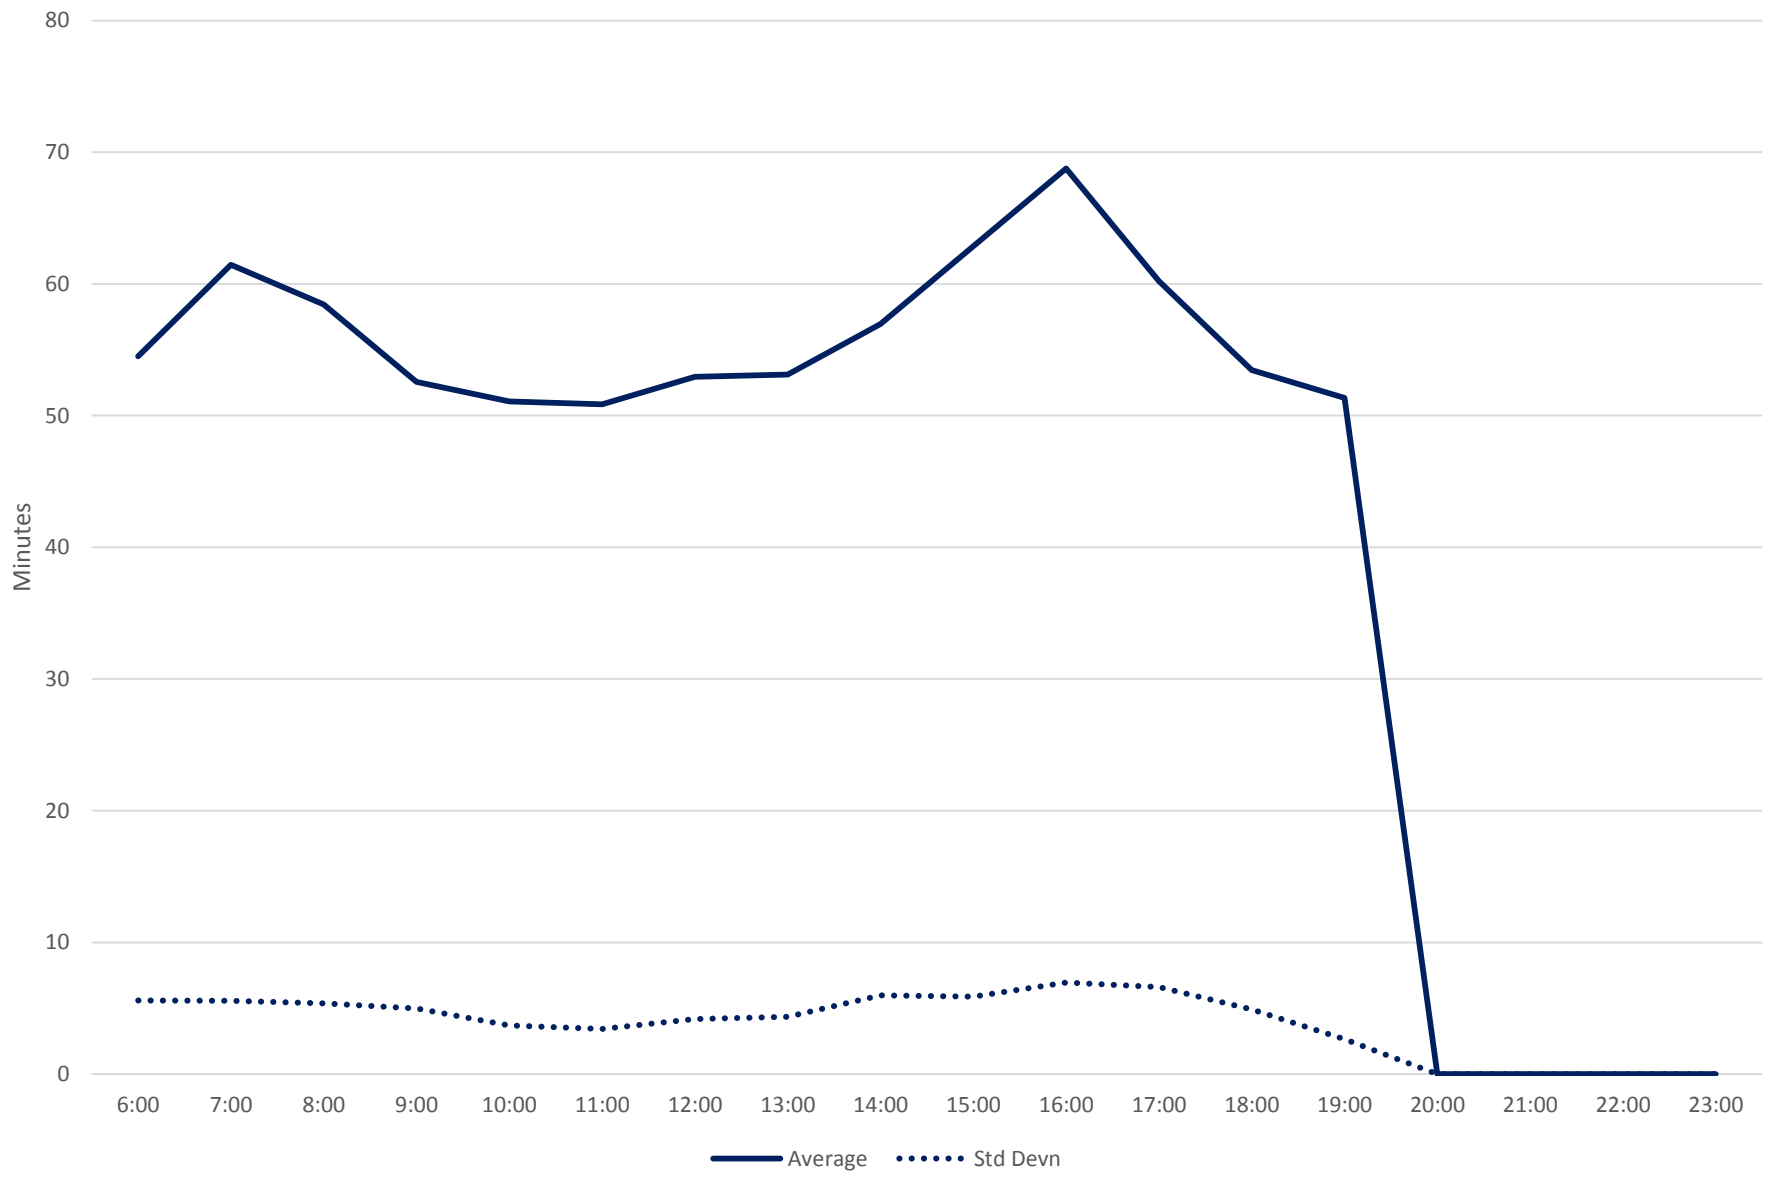

60 Steeles West Link Times From E of Steinway To N of Finch Stn Eastbound April 2018

60 Steeles West Link Times From E of Steinway To N of Finch Stn Eastbound April 2018

60 Steeles West Link Times From E of Steinway To N of Finch Stn Eastbound April 2018

### 60 Steeles West Link Times From E of Steinway To N of Finch Stn Eastbound April 2018

60 Steeles West Link Times From E of Steinway To N of Finch Stn Eastbound April 2018  
Weekday Statistics

60 Steeles West Link Times From E of Steinway To N of Finch Stn Eastbound April 2018  
Quartiles Weekday