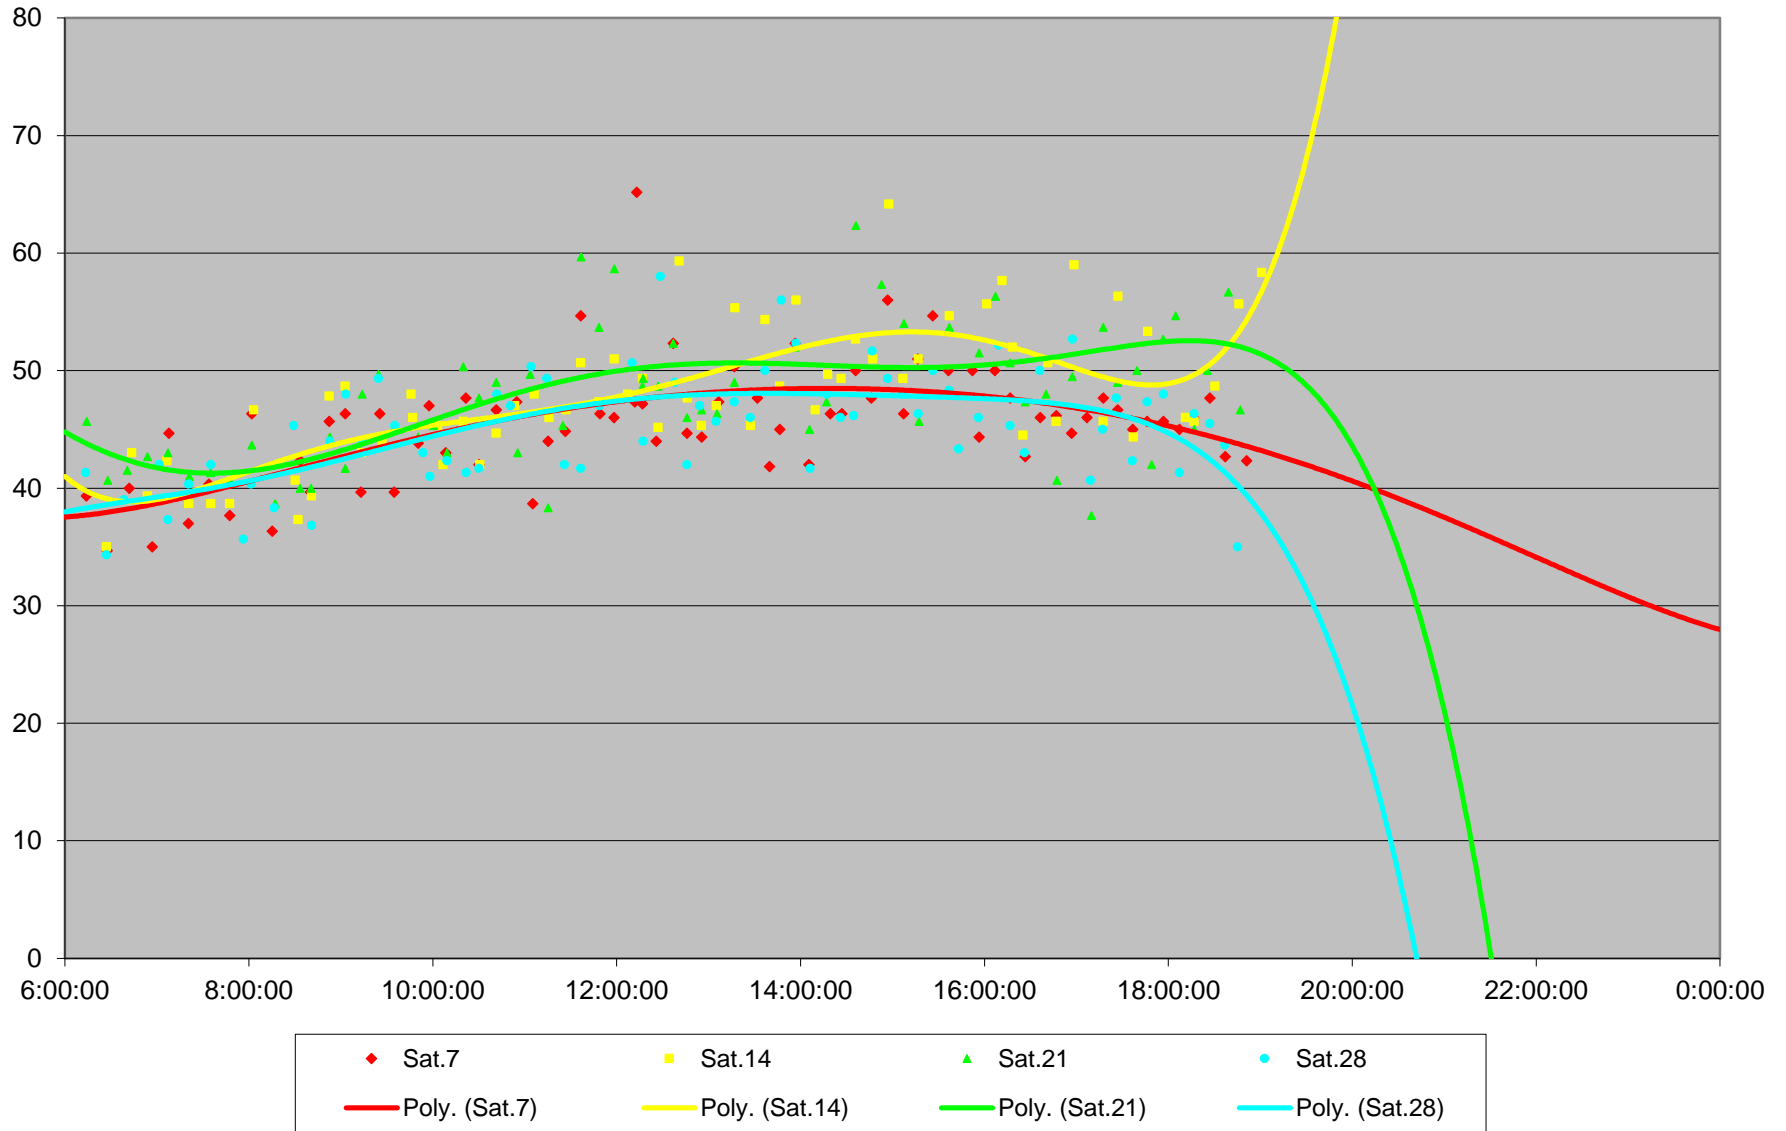

60 Steeles West Link Times From E of Steinway To N of Finch Stn Eastbound April 2018