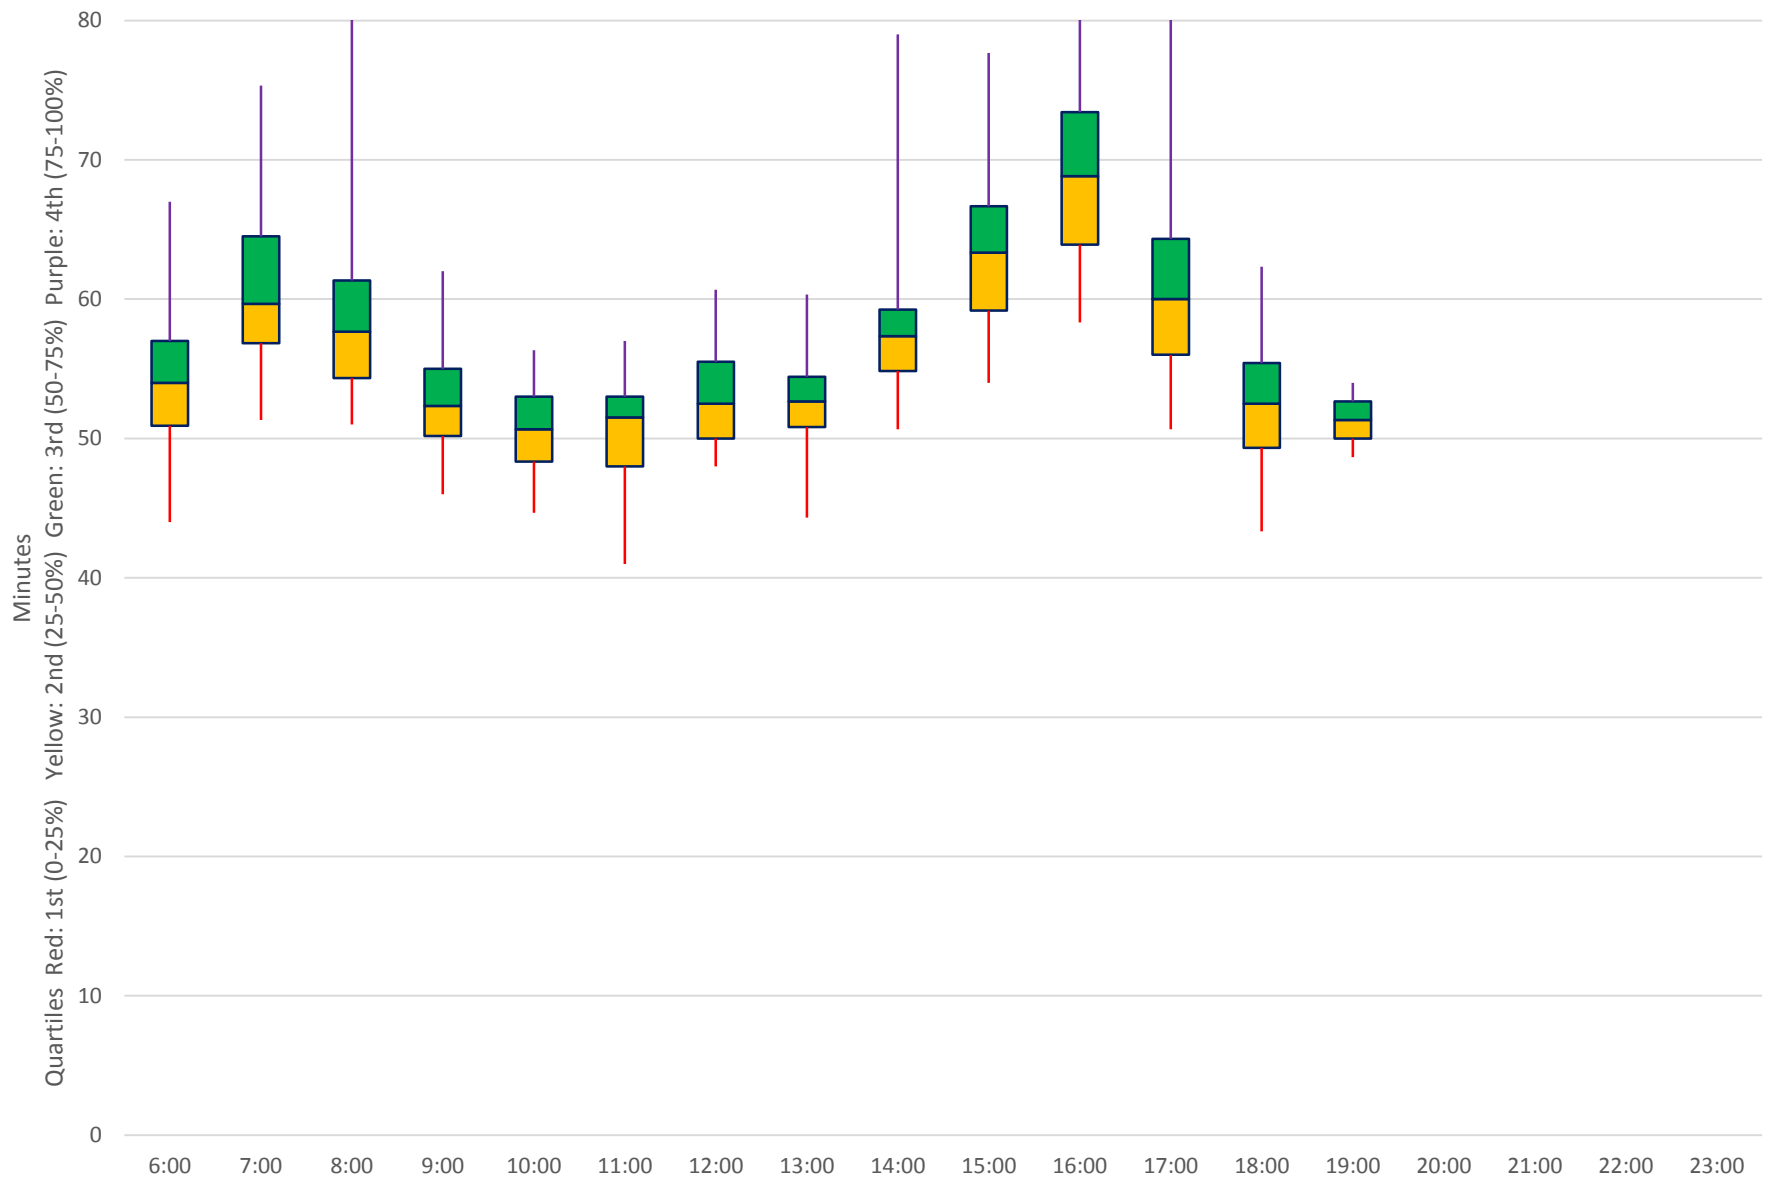

60 Steeles West Link Times From E of Steinway To N of Finch Stn Eastbound April 2018
Quartiles Week 4