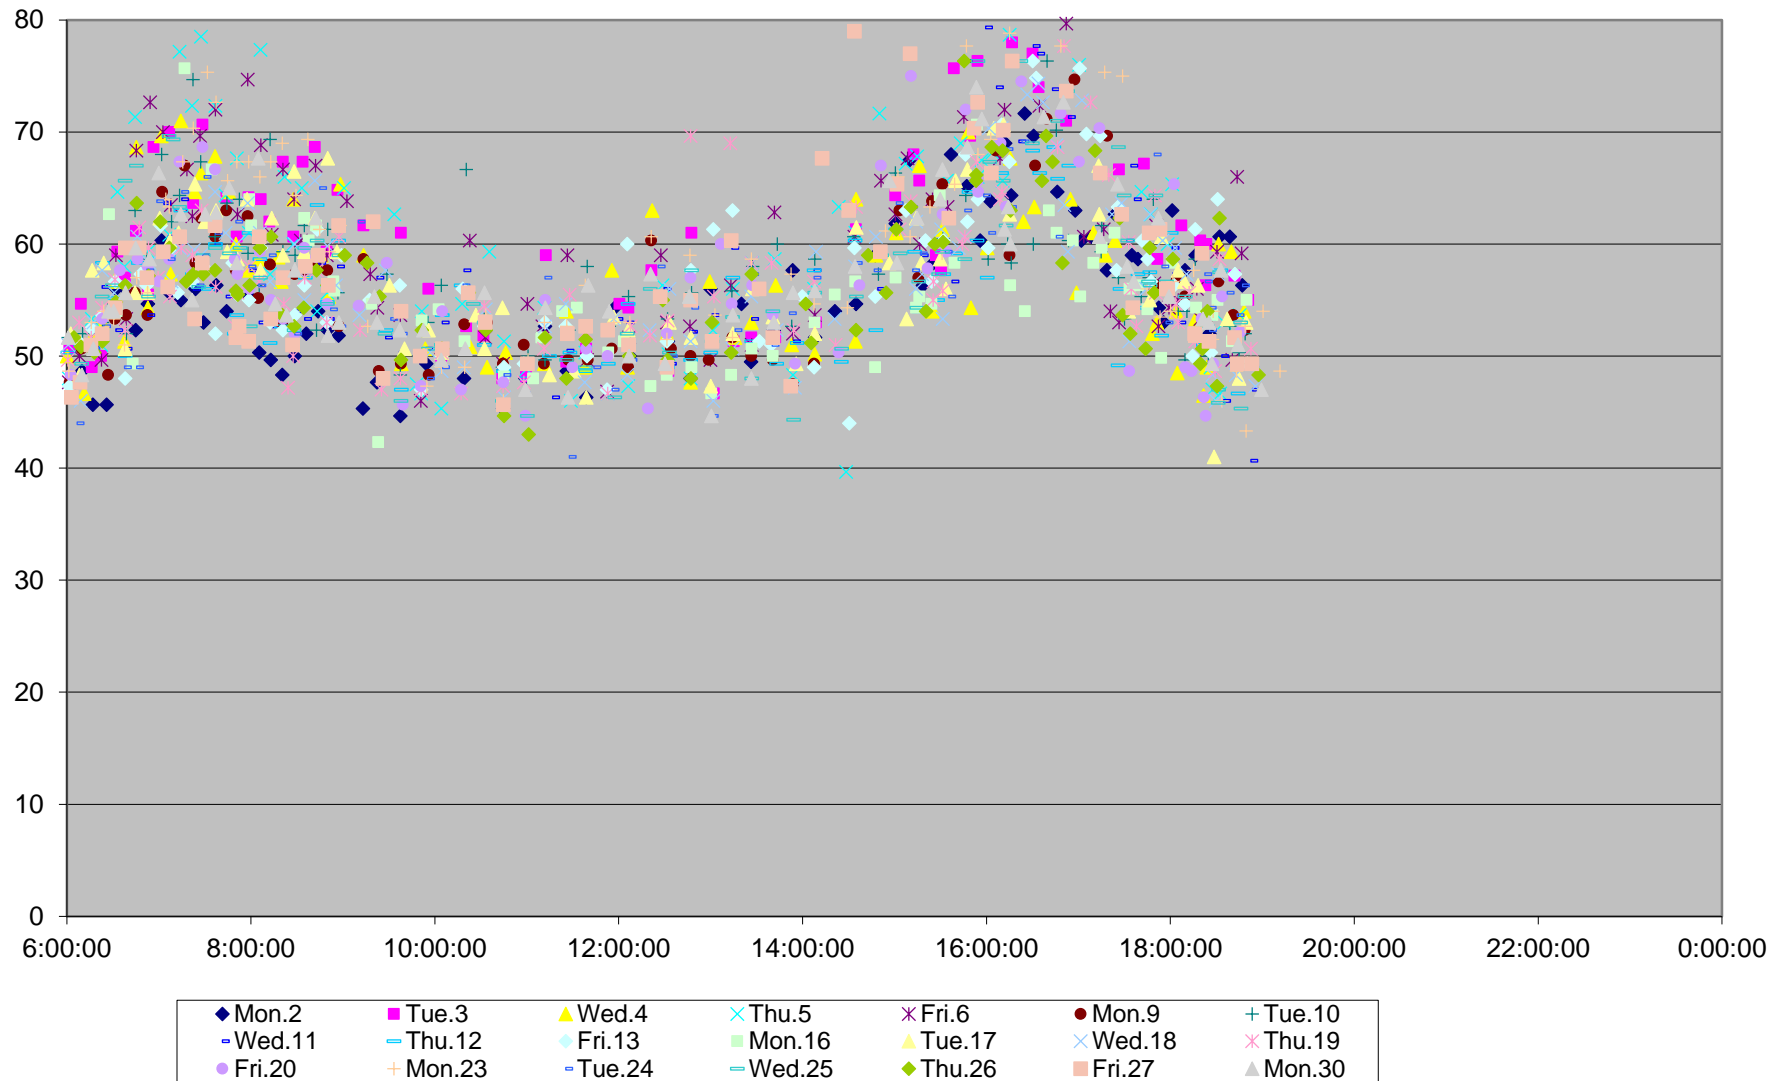

### 60 Steeles West Link Times From E of Steinway To N of Finch Stn Eastbound April 2018

60 Steeles West Link Times From E of Steinway To N of Finch Stn Eastbound April 2018

60 Steeles West Link Times From E of Steinway To N of Finch Stn Eastbound April 2018