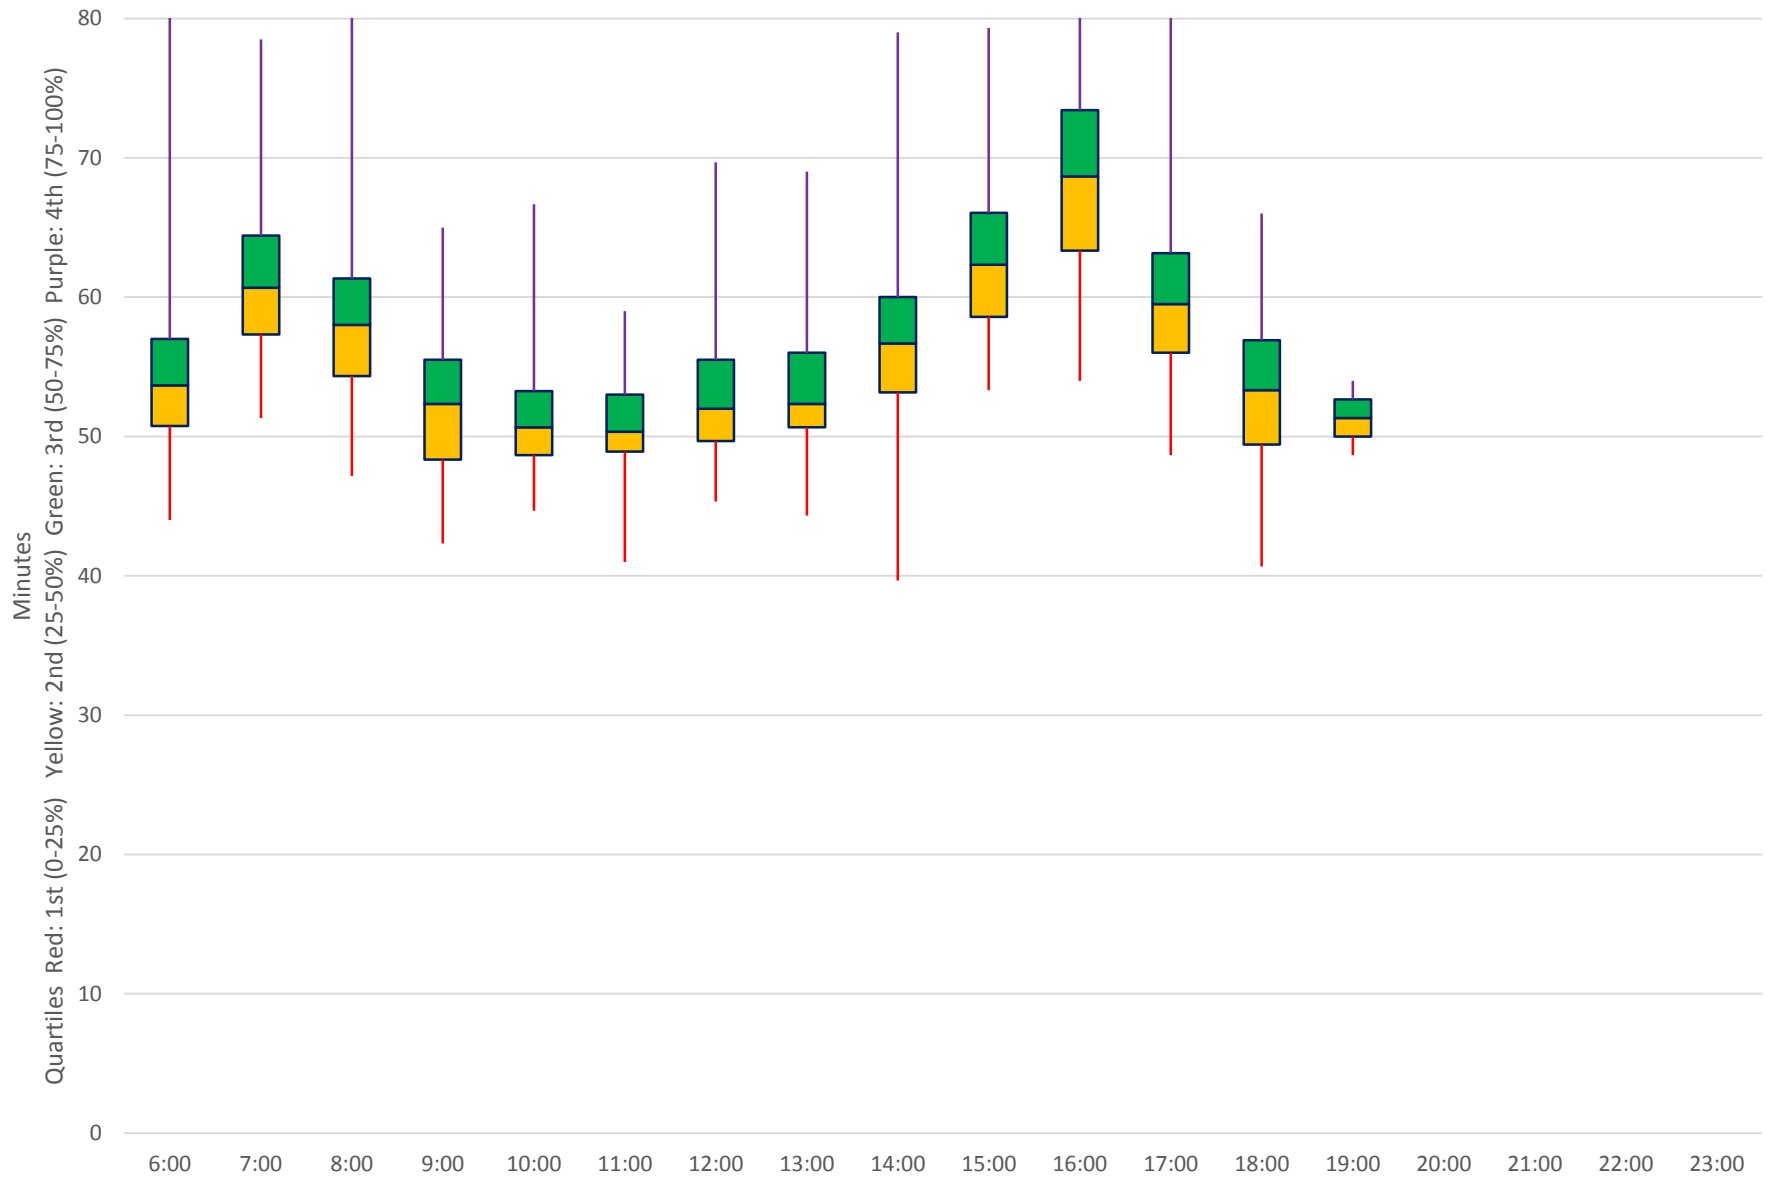

### 60 Steeles West Link Times From E of Steinway To N of Finch Stn Eastbound April 2018

60 Steeles West Link Times From E of Steinway To N of Finch Stn Eastbound April 2018  
Weekday Statistics

60 Steeles West Link Times From E of Steinway To N of Finch Stn Eastbound April 2018  
Quartiles Weekday