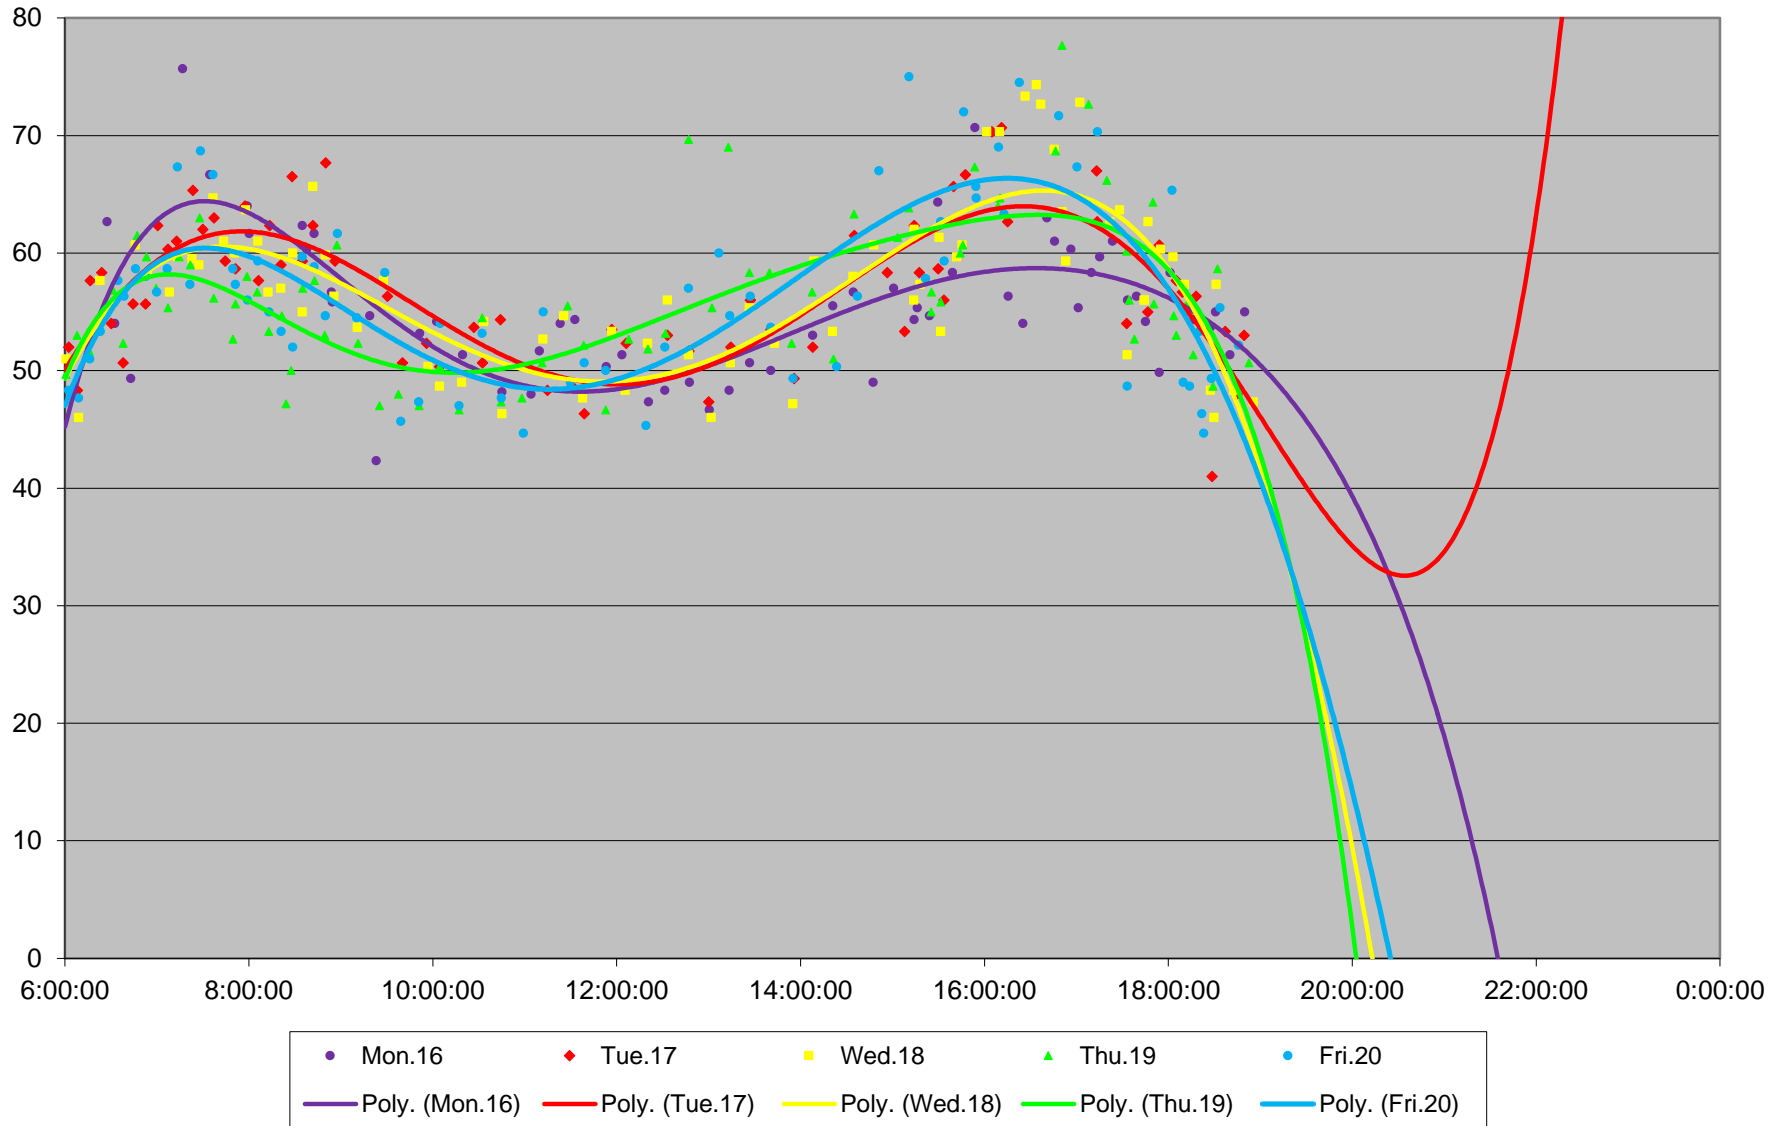

60 Steeles West Link Times From E of Steinway To N of Finch Stn Eastbound April 2018

60 Steeles West Link Times From E of Steinway To N of Finch Stn Eastbound April 2018