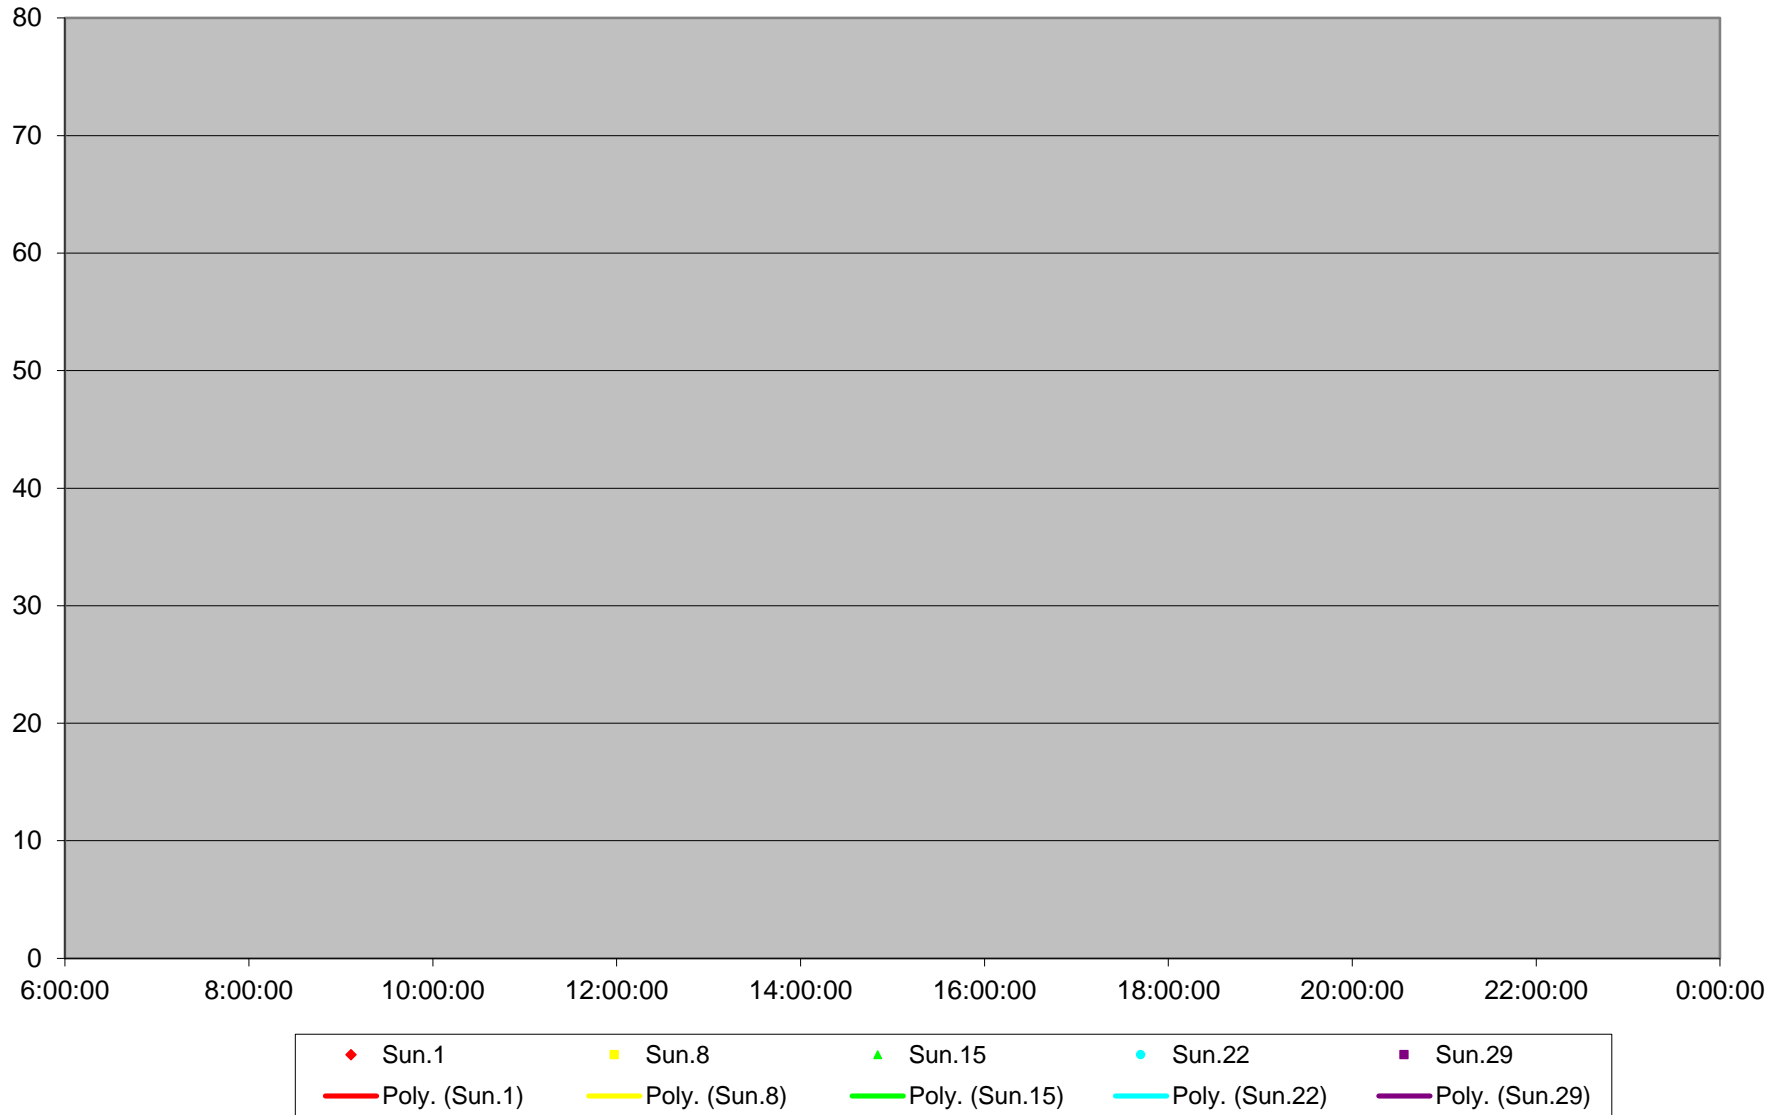

60 Steeles West Link Times From E of Steinway To N of Finch Stn Eastbound April 2018
Weekday Statistics

60 Steeles West Link Times From E of Steinway To N of Finch Stn Eastbound April 2018