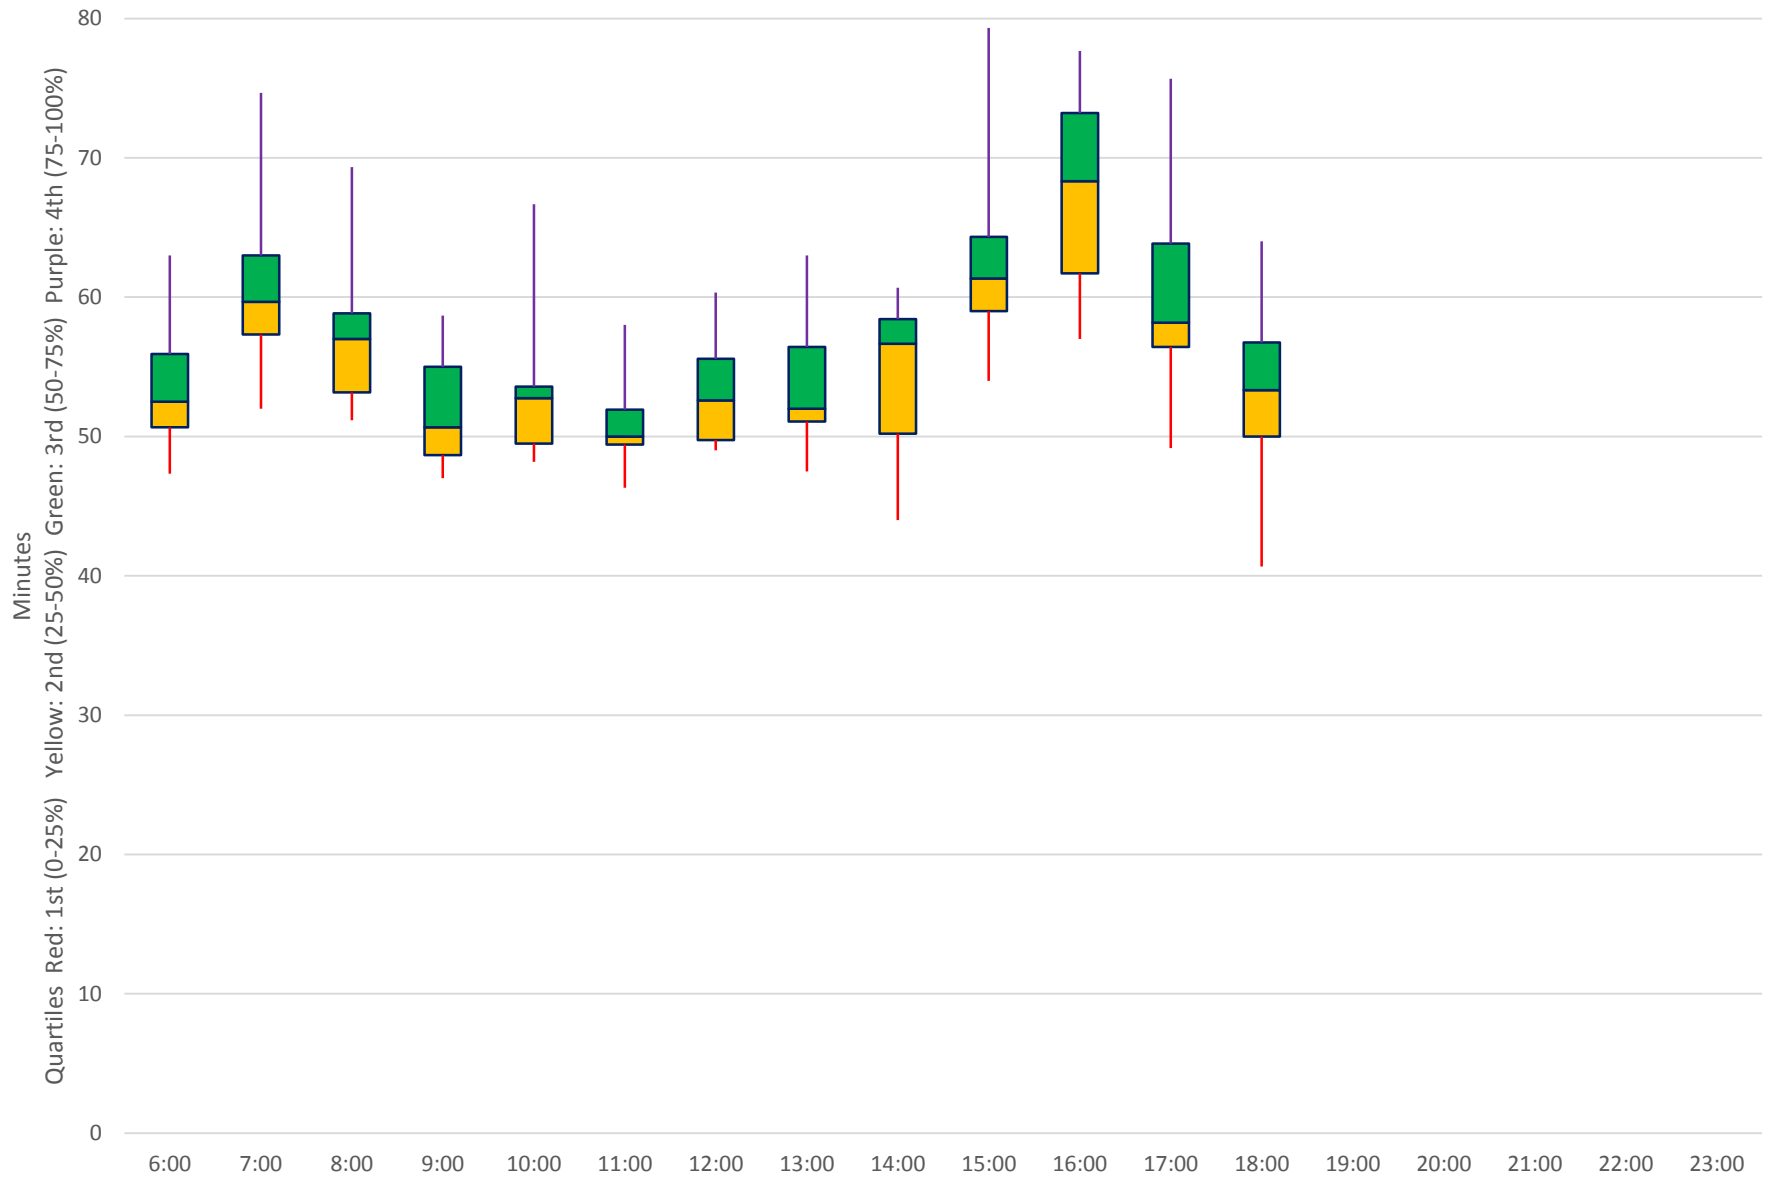

60 Steeles West Link Times From E of Steinway To N of Finch Stn Eastbound April 2018
Quartiles Week 3

60 Steeles West Link Times From E of Steinway To N of Finch Stn Eastbound April 2018 Quartiles Week2