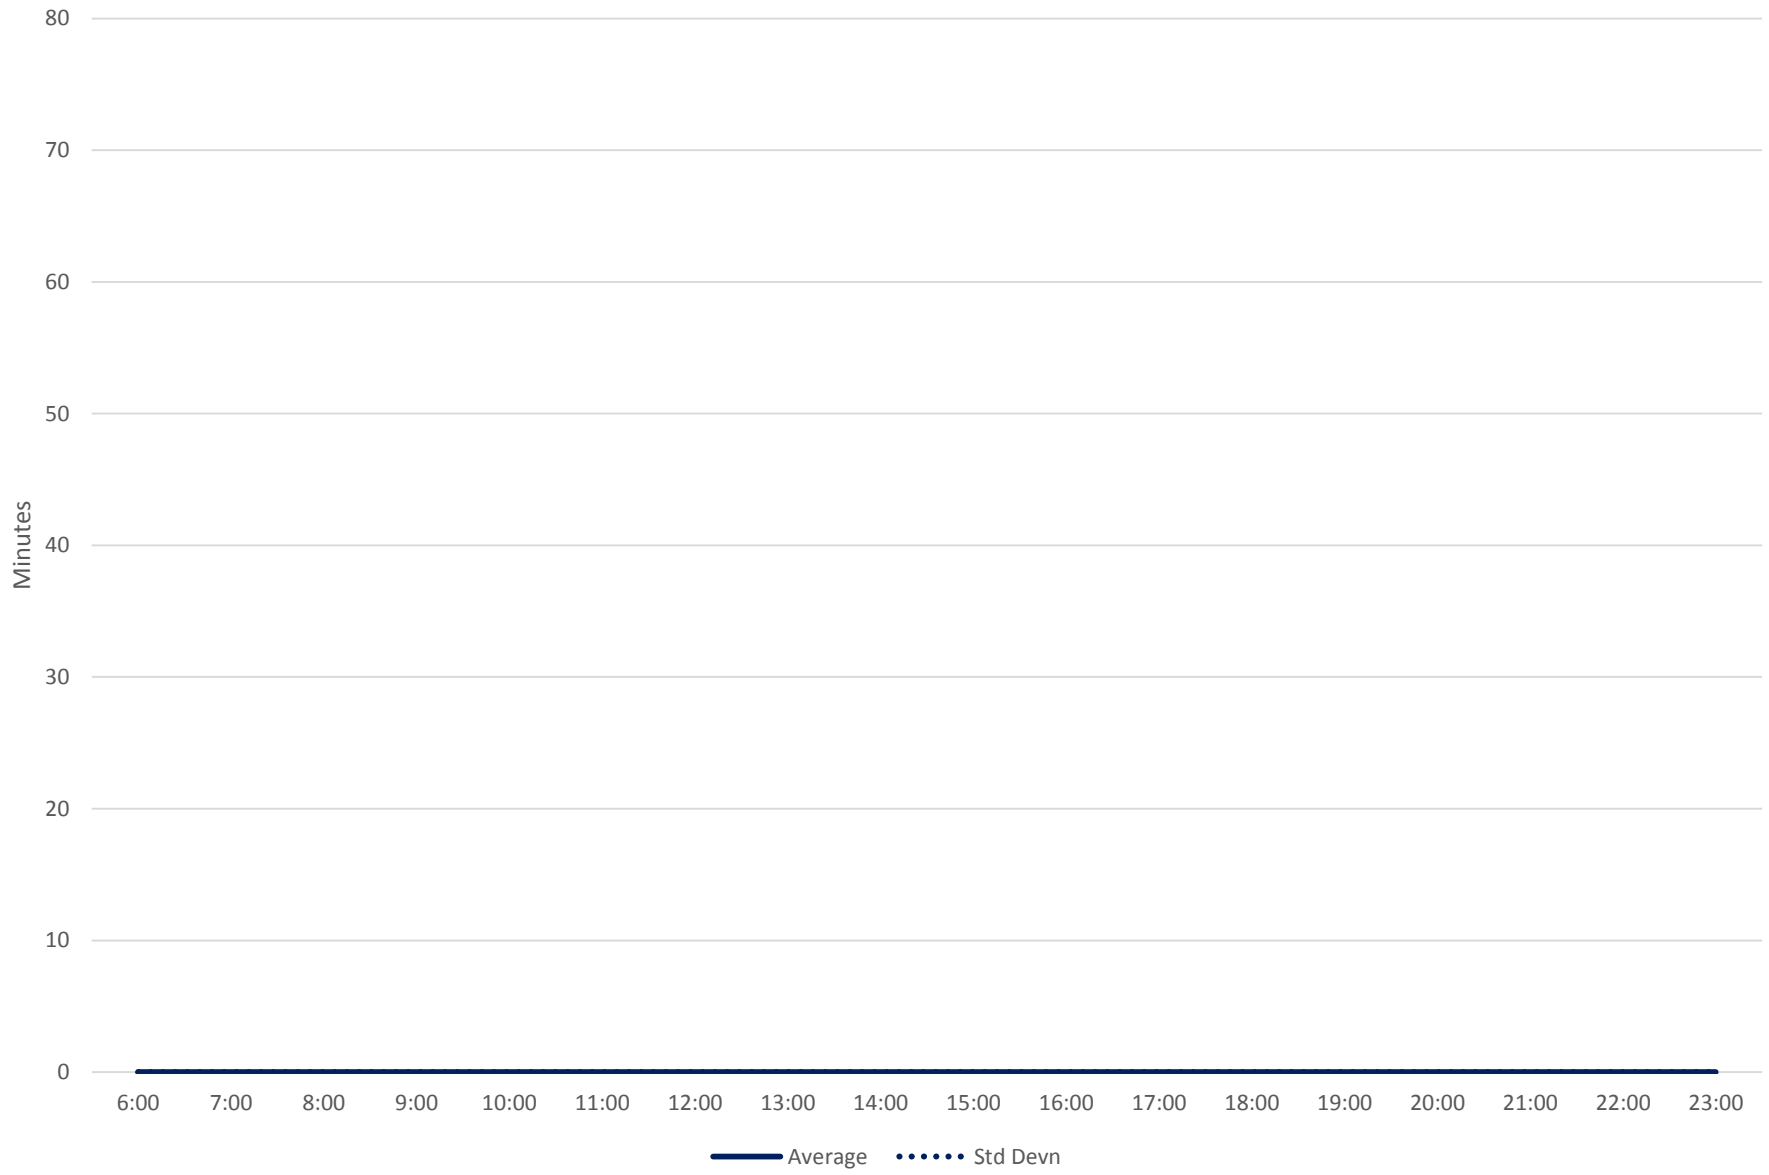

60 Steeles West Link Times From E of Steinway To N of Finch Stn Eastbound April 2018 Sunday Statistics