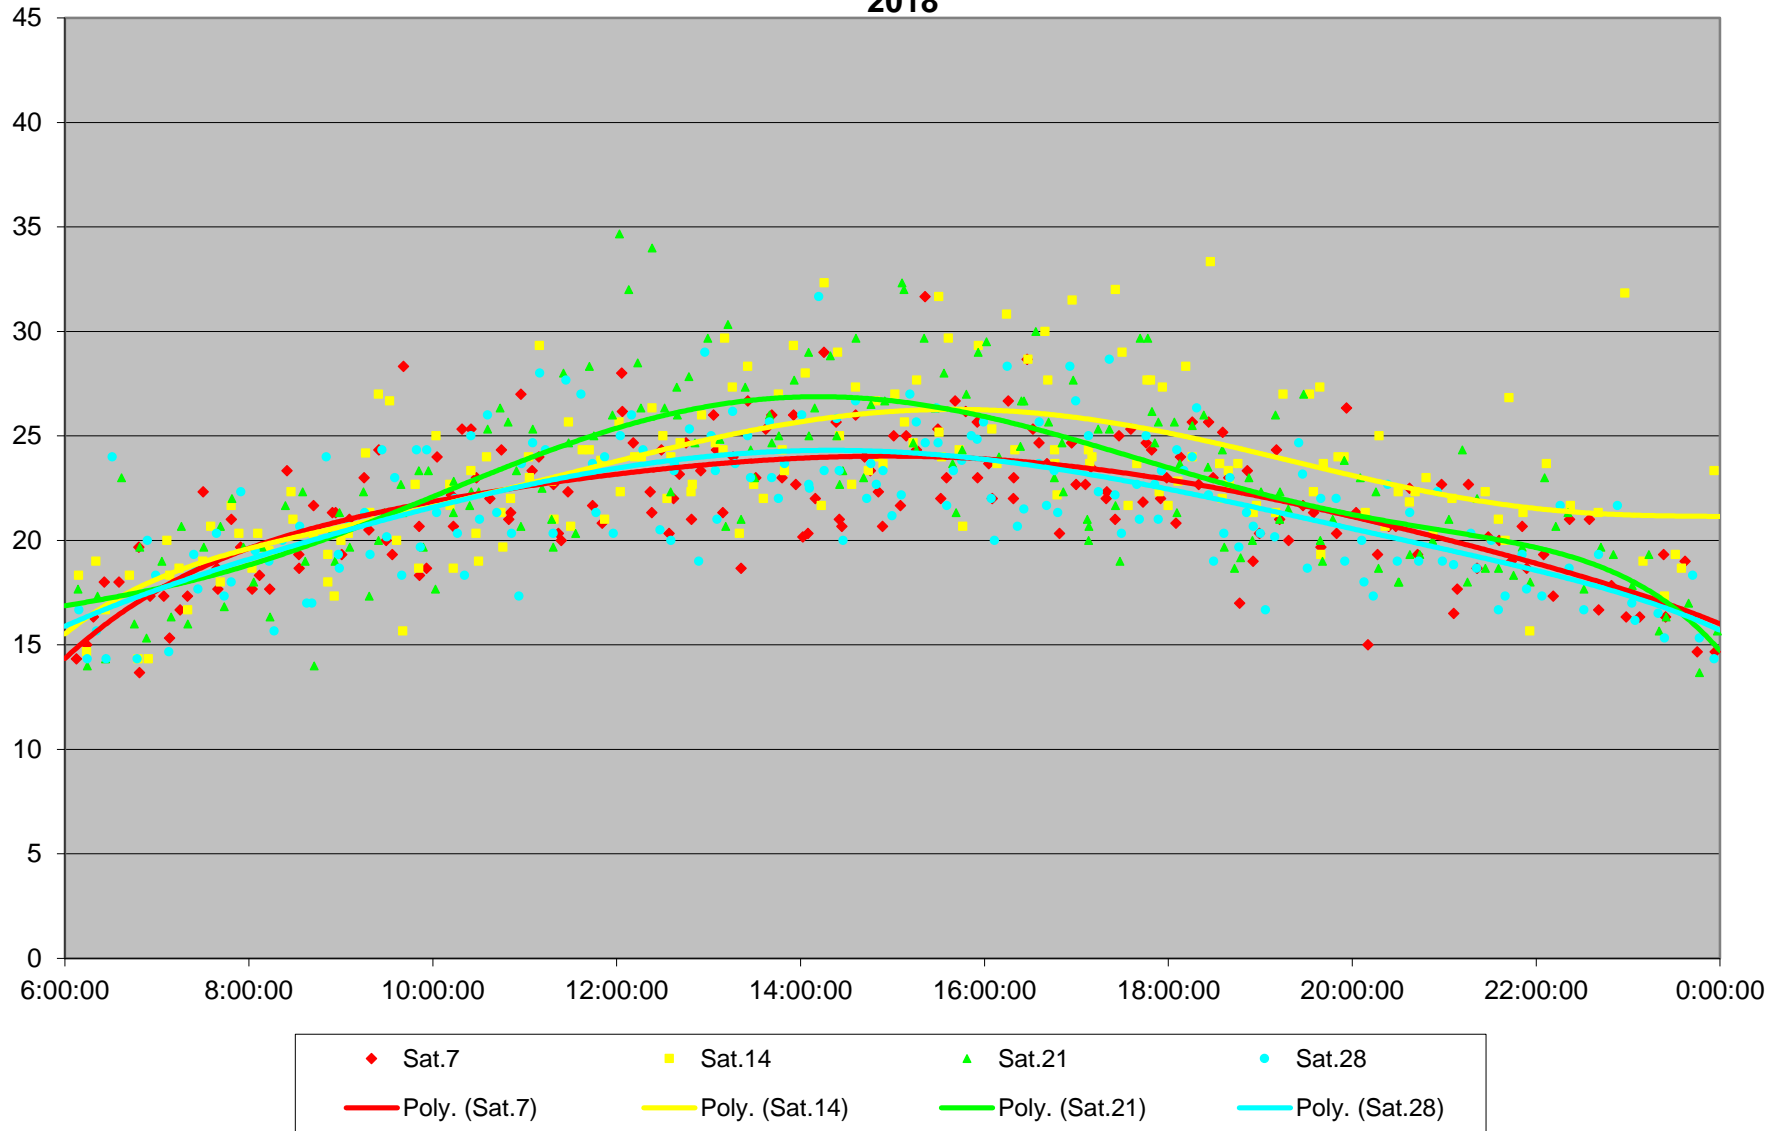

60 Steeles West Link Times From E of Pioneer Village Stn To N of Finch Stn Eastbound April 2018