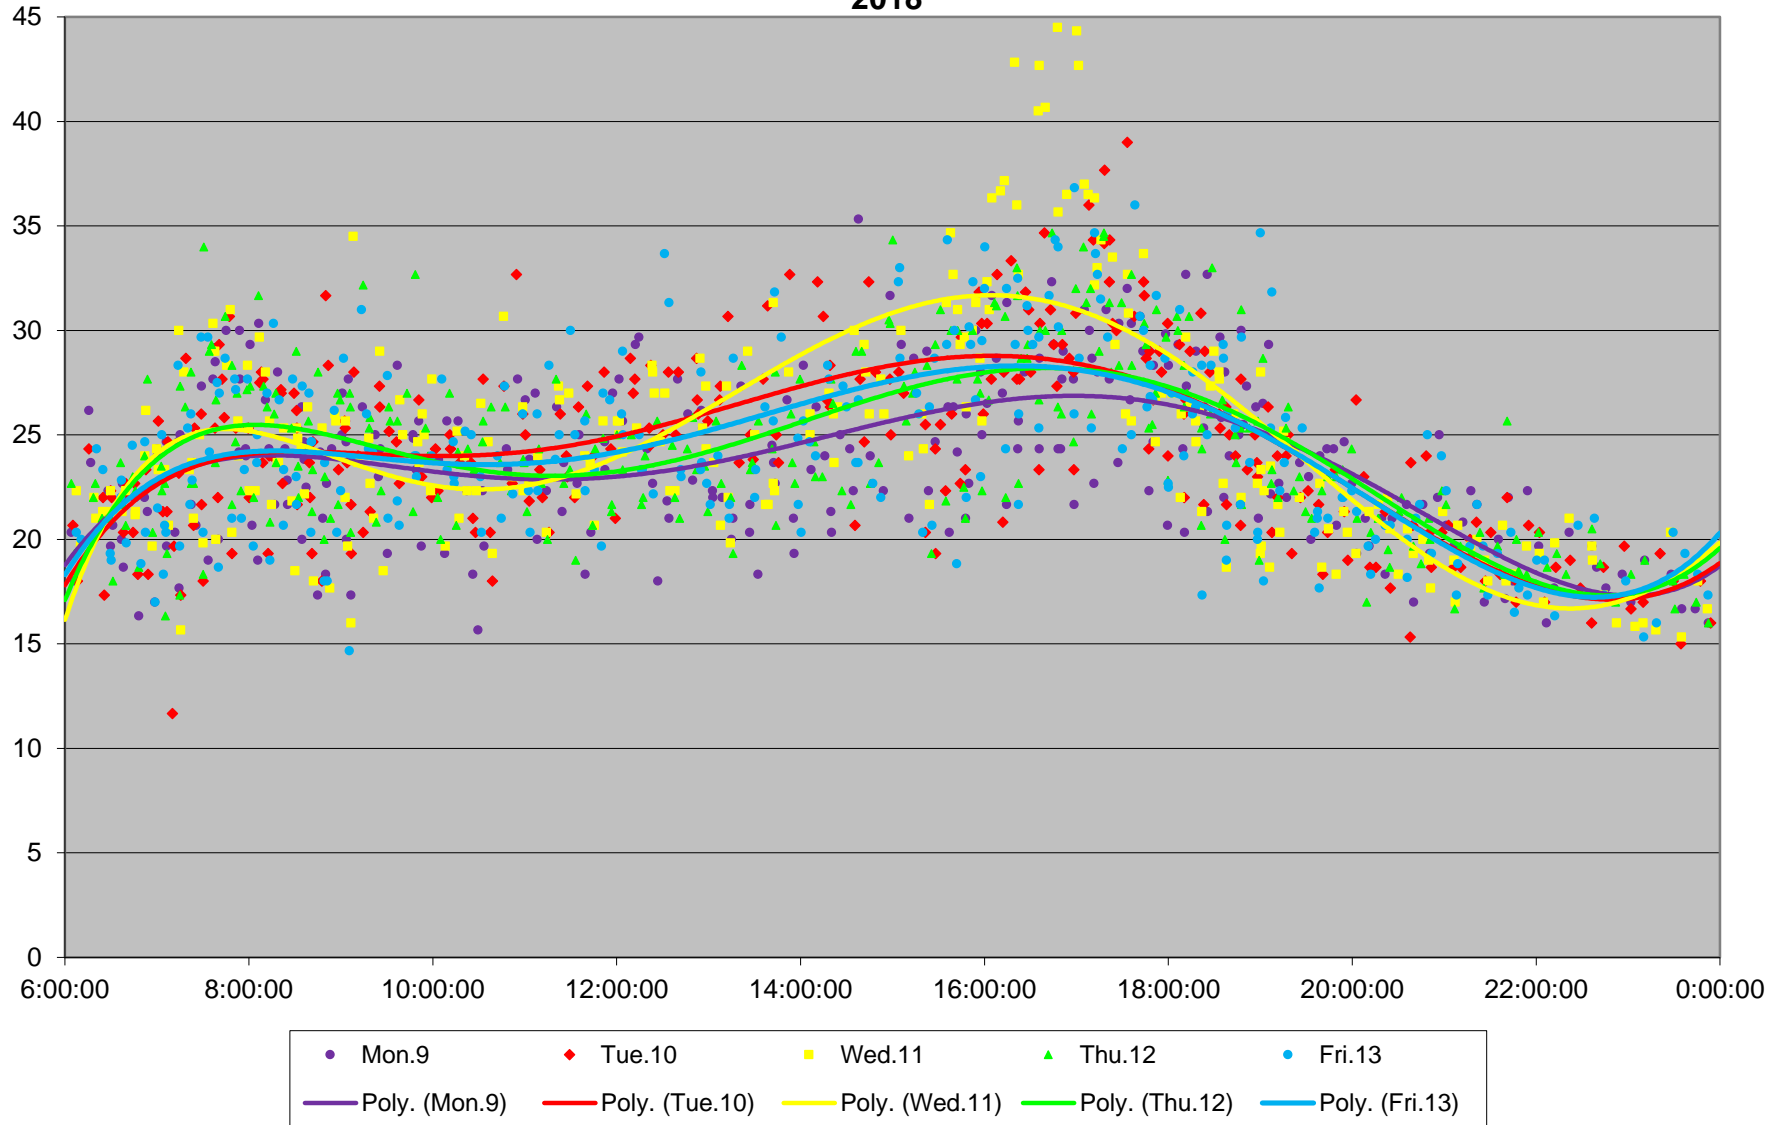

60 Steeles West Link Times From E of Pioneer Village Stn To N of Finch Stn Eastbound April 2018

◆ Mon.2	■ Tue.3	▲ Wed.4	× Thu.5	× Fri.6	● Mon.9	+ Tue.10
- Wed.11	- Thu.12	◆ Fri.13	■ Mon.16	▲ Tue.17	× Wed.18	× Thu.19
● Fri.20	+ Mon.23	■ Tue.24	- Wed.25	◆ Thu.26	■ Fri.27	▲ Mon.30

60 Steeles West Link Times From E of Pioneer Village Stn To N of Finch Stn Eastbound April 2018

60 Steeles West Link Times From E of Pioneer Village Stn To N of Finch Stn Eastbound April 2018

60 Steeles West Link Times From E of Pioneer Village Stn To N of Finch Stn Eastbound April 2018