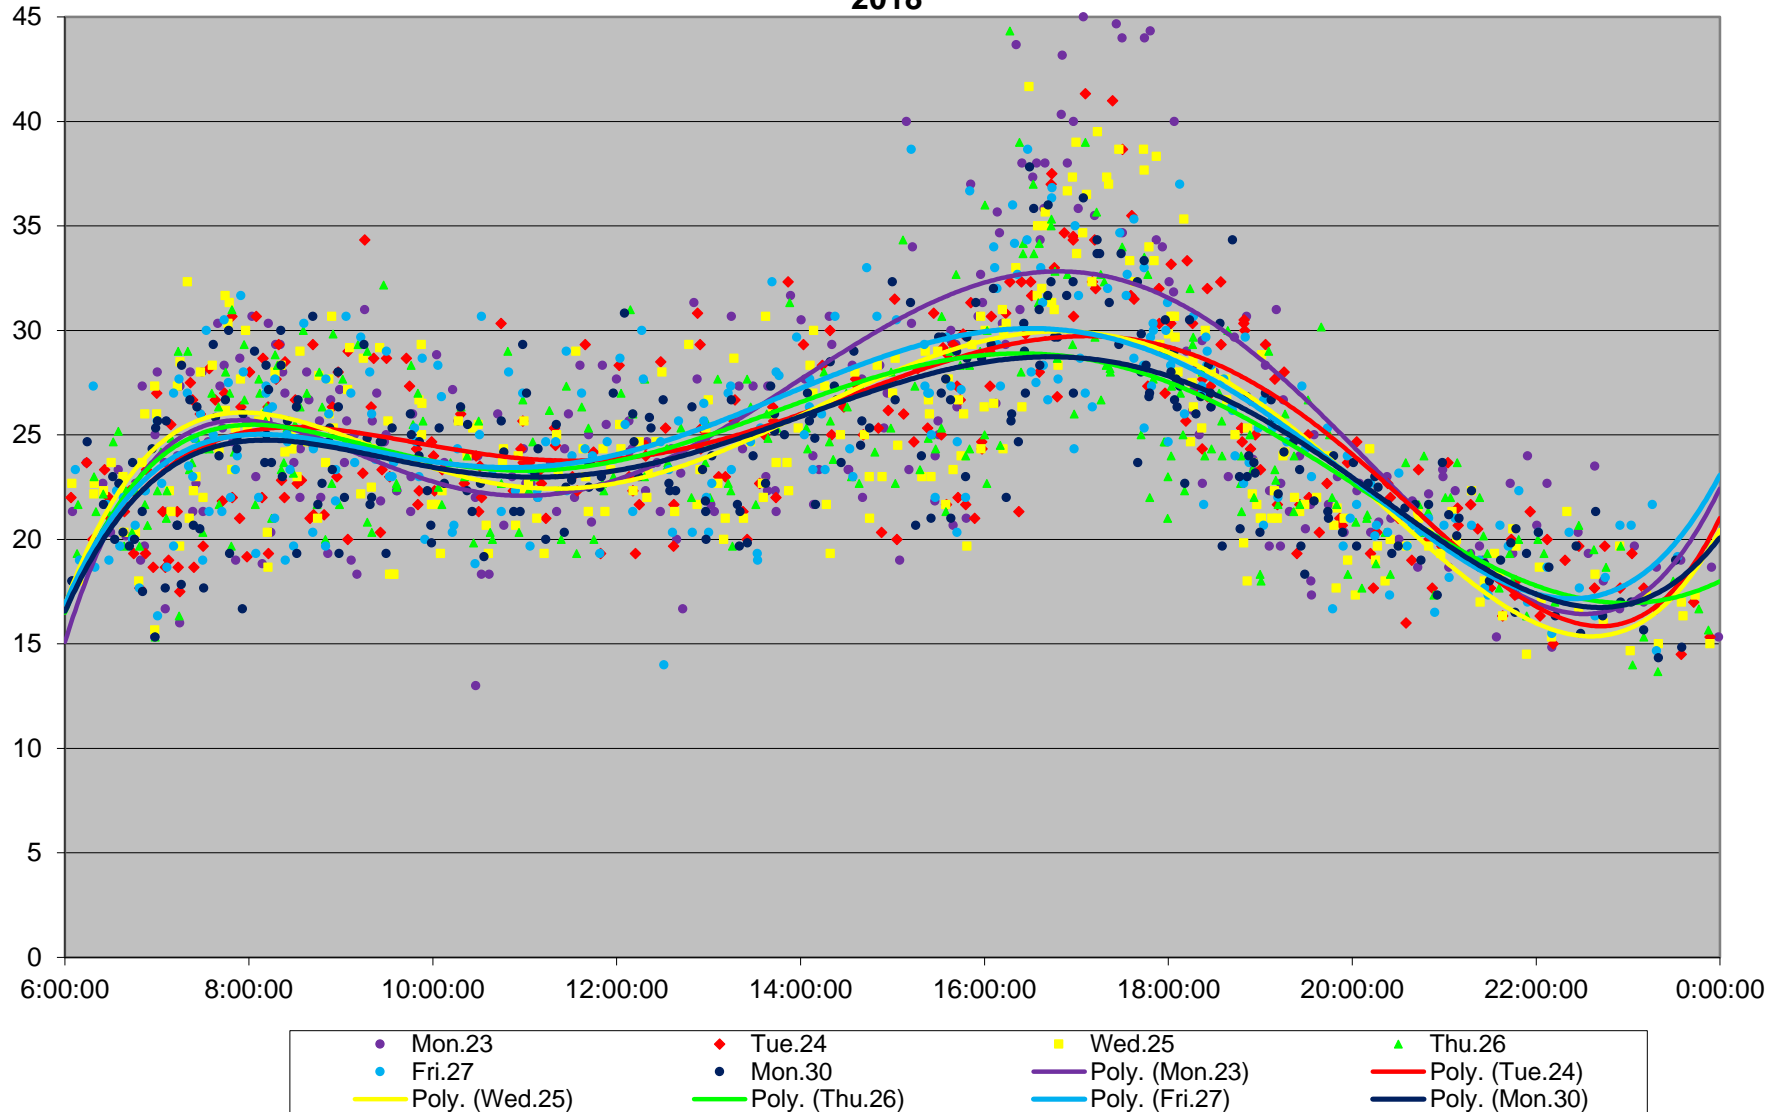

60 Steeles West Link Times From E of Pioneer Village Stn To N of Finch Stn Eastbound April 2018