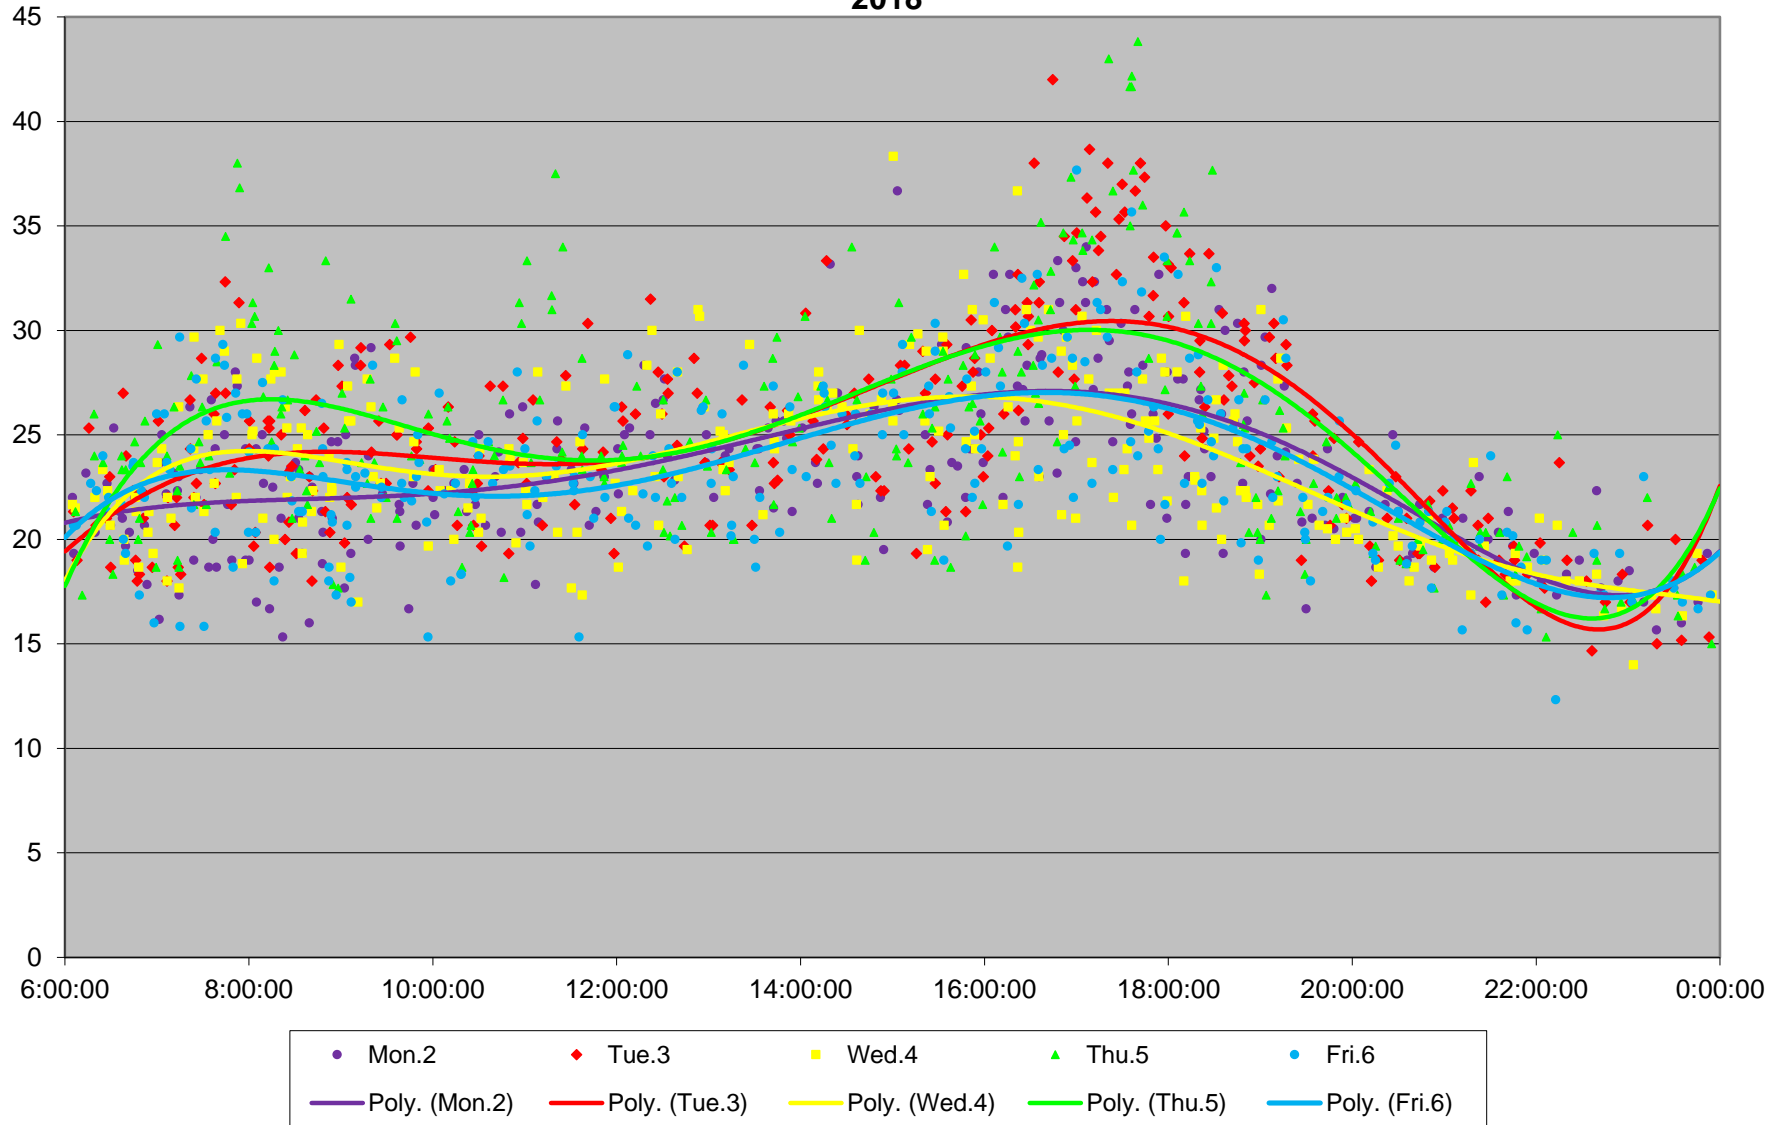

60 Steeles West Link Times From E of Pioneer Village Stn To N of Finch Stn Eastbound April 2018