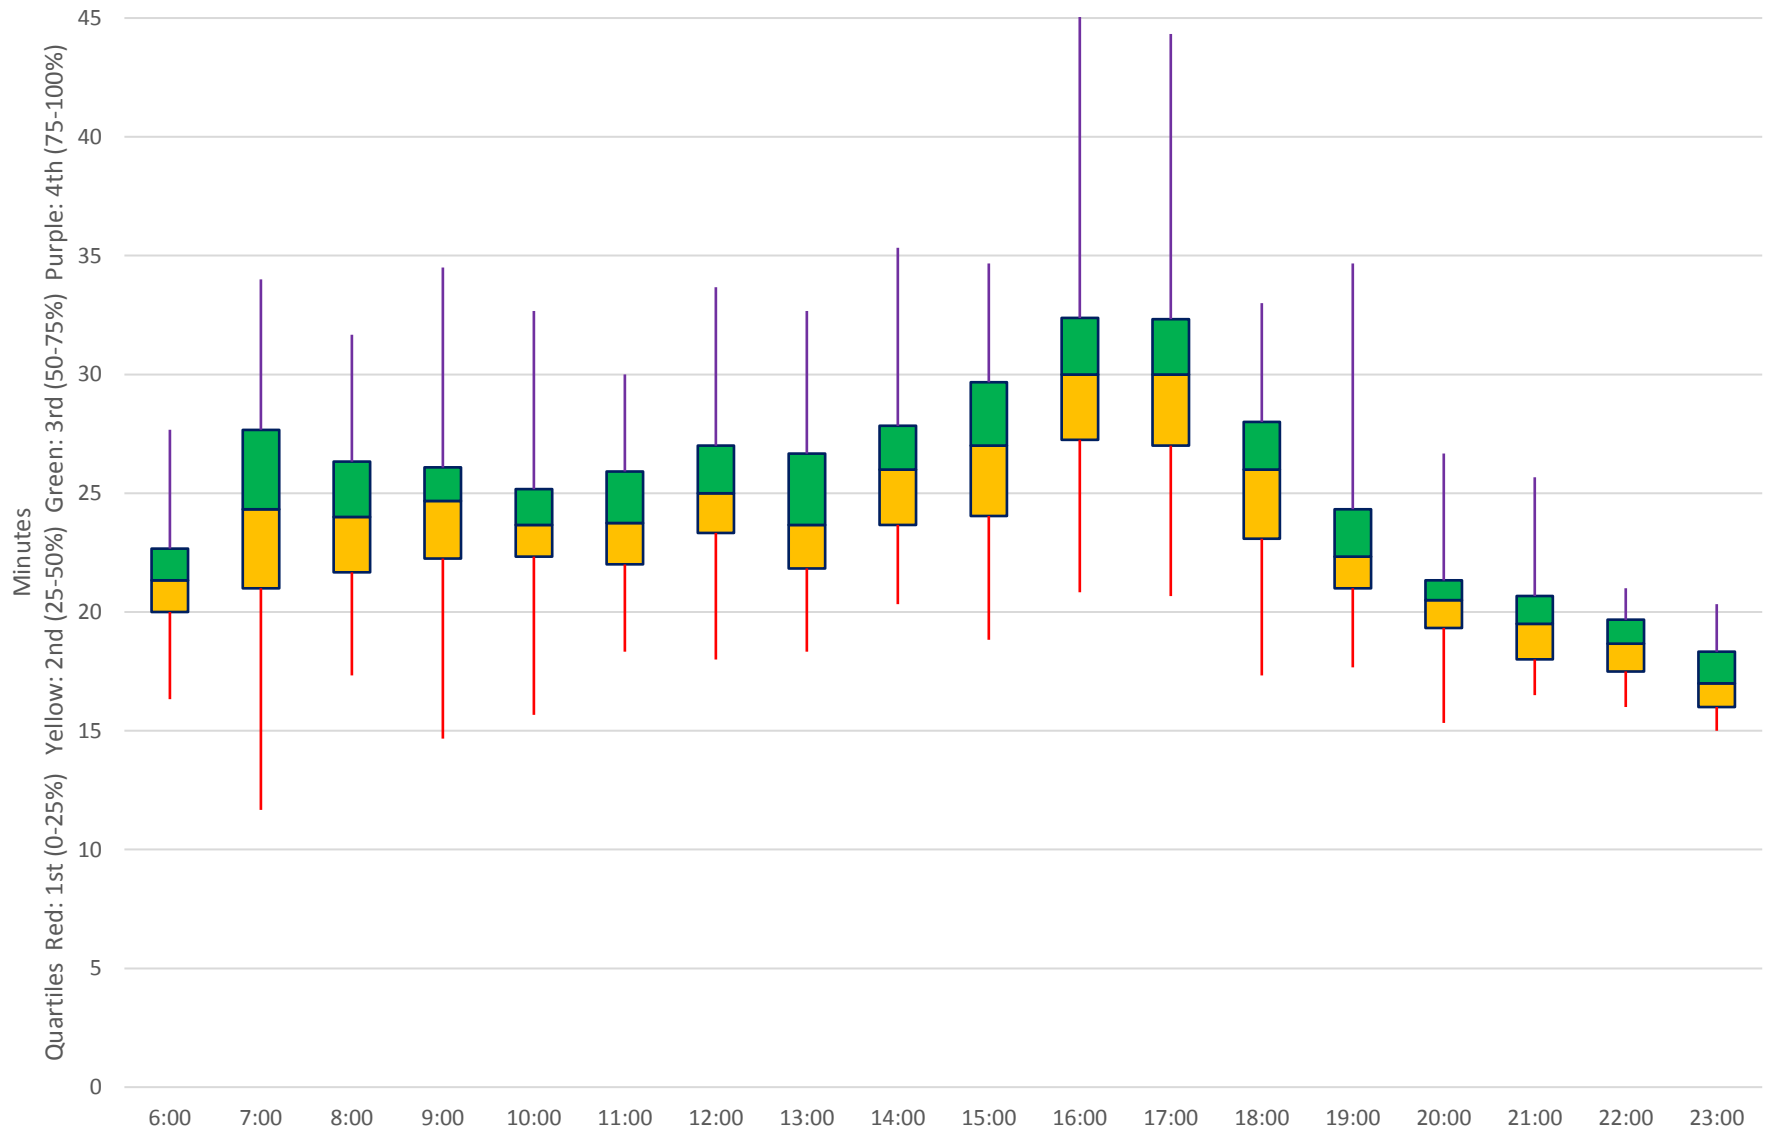

60 Steeles West Link Times From E of Pioneer Village Stn To N of Finch Stn Eastbound April 2018

Quartiles Week2