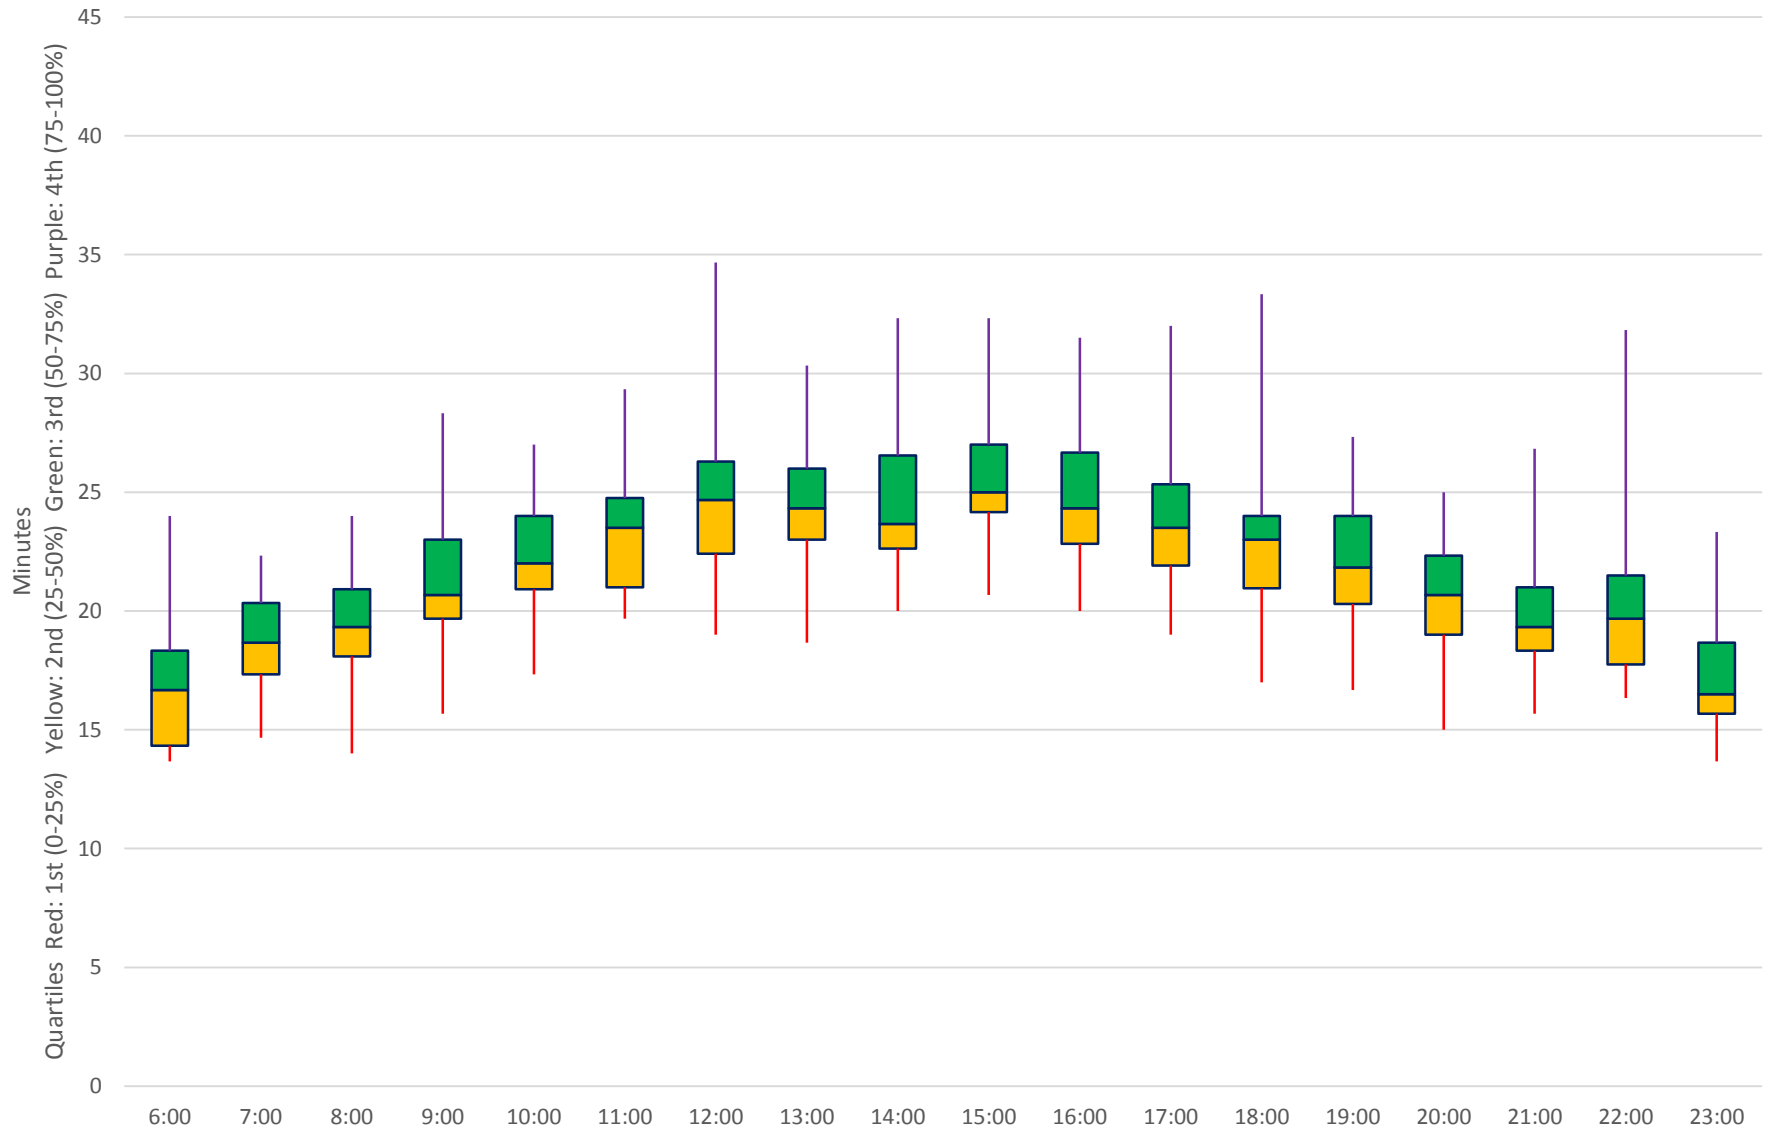

60 Steeles West Link Times From E of Pioneer Village Stn To N of Finch Stn Eastbound April
2018
Quartiles Saturdays