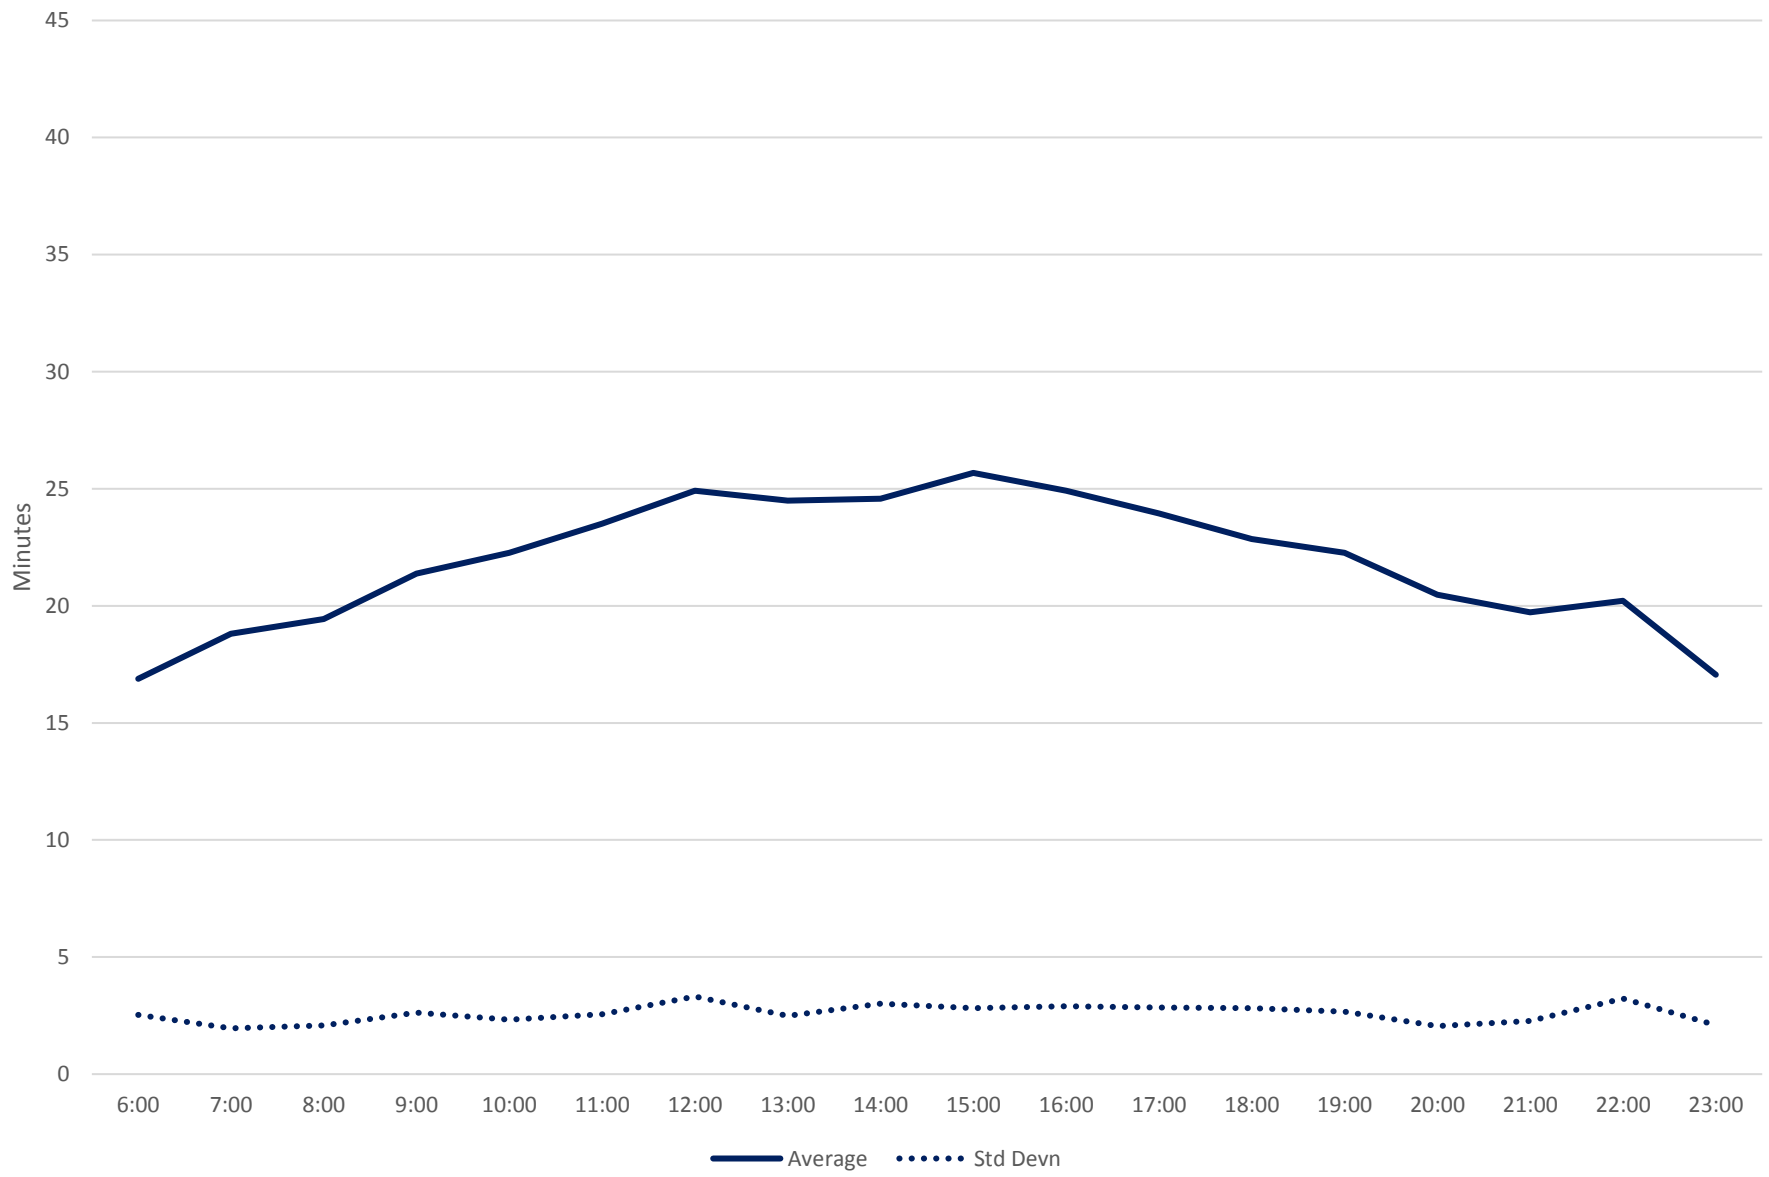

60 Steeles West Link Times From E of Pioneer Village Stn To N of Finch Stn Eastbound April 2018

Quartiles Weekday

60 Steeles West Link Times From E of Pioneer Village Stn To N of Finch Stn Eastbound April 2018

Quartiles Week 1

60 Steeles West Link Times From E of Pioneer Village Stn To N of Finch Stn Eastbound April 2018

Quartiles Week2

60 Steeles West Link Times From E of Pioneer Village Stn To N of Finch Stn Eastbound April 2018 Quartiles Week 3

60 Steeles West Link Times From E of Pioneer Village Stn To N of Finch Stn Eastbound April
2018
Quartiles Week 4

60 Steeles West Link Times From E of Pioneer Village Stn To N of Finch Stn Eastbound April 2018 Saturday Statistics