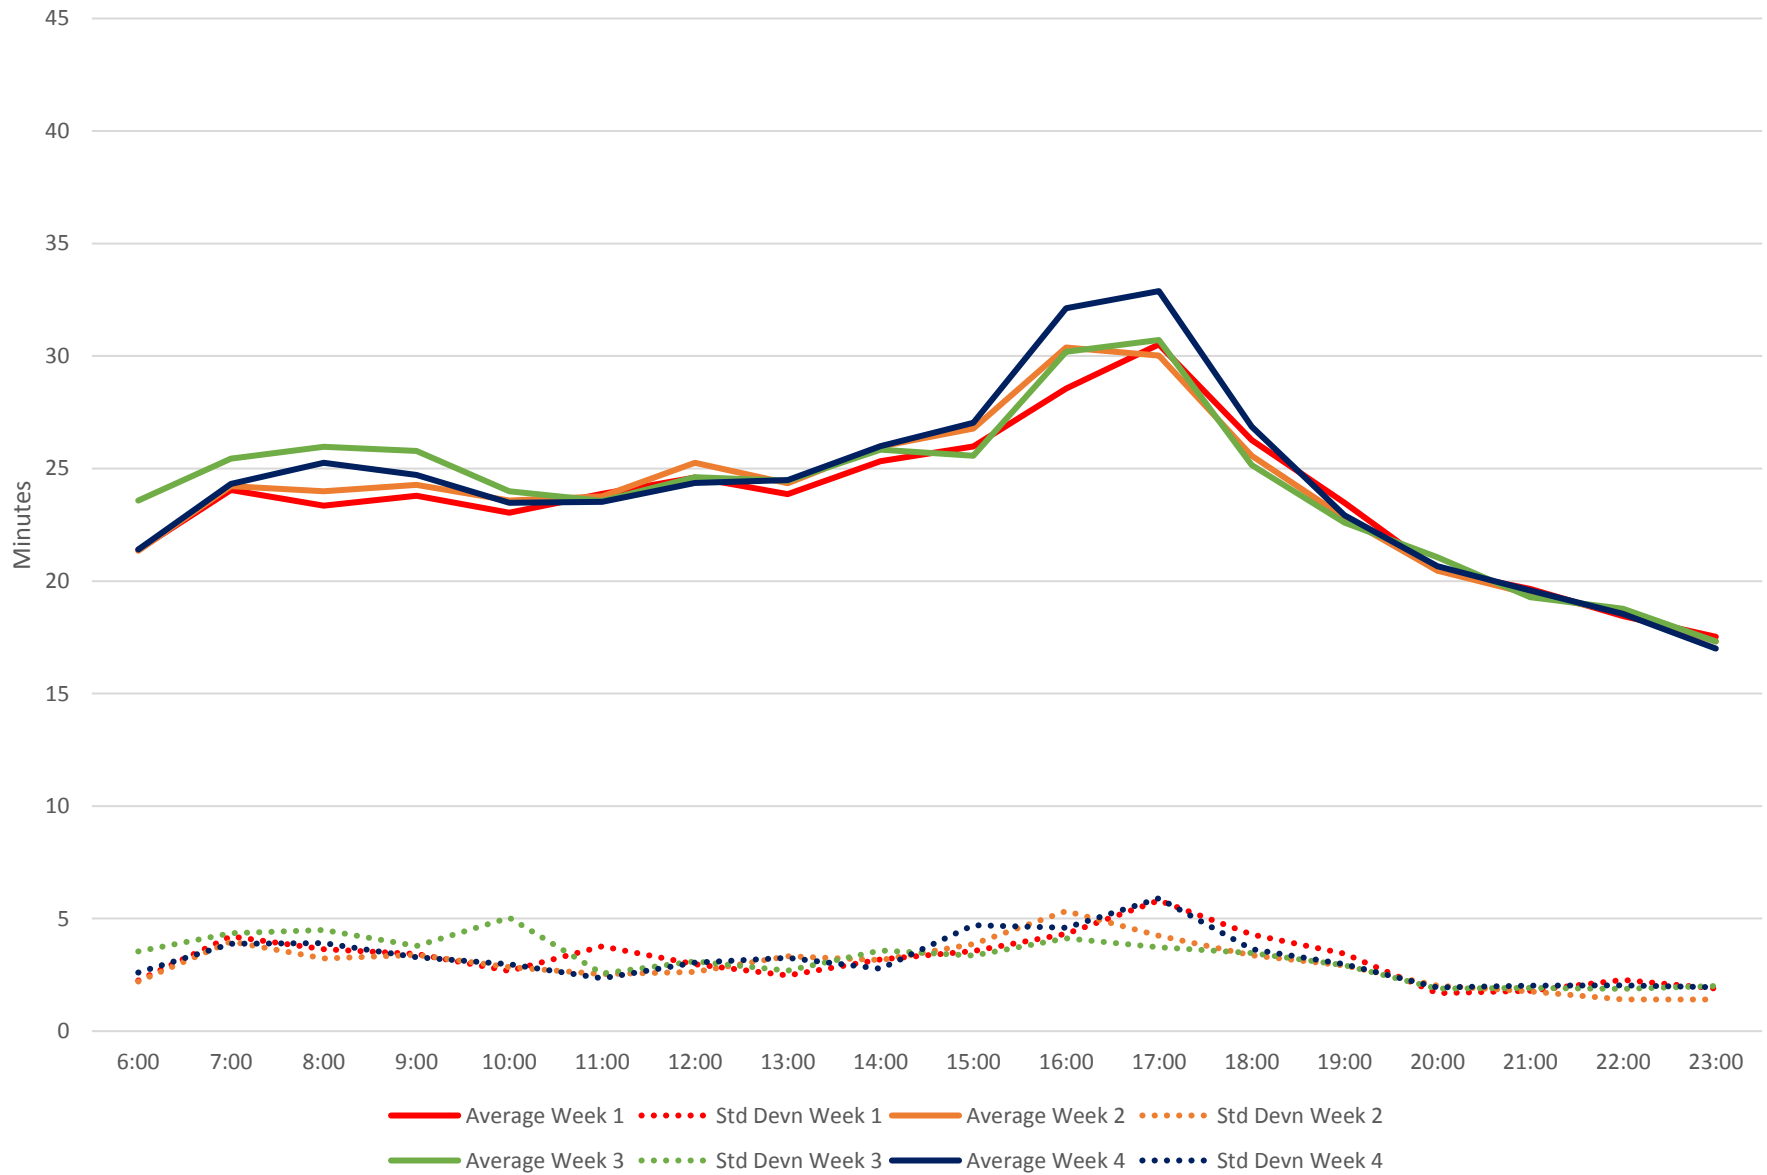

60 Steeles West Link Times From E of Pioneer Village Stn To N of Finch Stn Eastbound April 2018

60 Steeles West Link Times From E of Pioneer Village Stn To N of Finch Stn Eastbound April 2018

60 Steeles West Link Times From E of Pioneer Village Stn To N of Finch Stn Eastbound April 2018

60 Steeles West Link Times From E of Pioneer Village Stn To N of Finch Stn Eastbound April
2018 Weekday Statistics

60 Steeles West Link Times From E of Pioneer Village Stn To N of Finch Stn Eastbound April 2018 Weekday Statistics

60 Steeles West Link Times From E of Pioneer Village Stn To N of Finch Stn Eastbound April 2018

Quartiles Weekday

60 Steeles West Link Times From E of Pioneer Village Stn To N of Finch Stn Eastbound April 2018