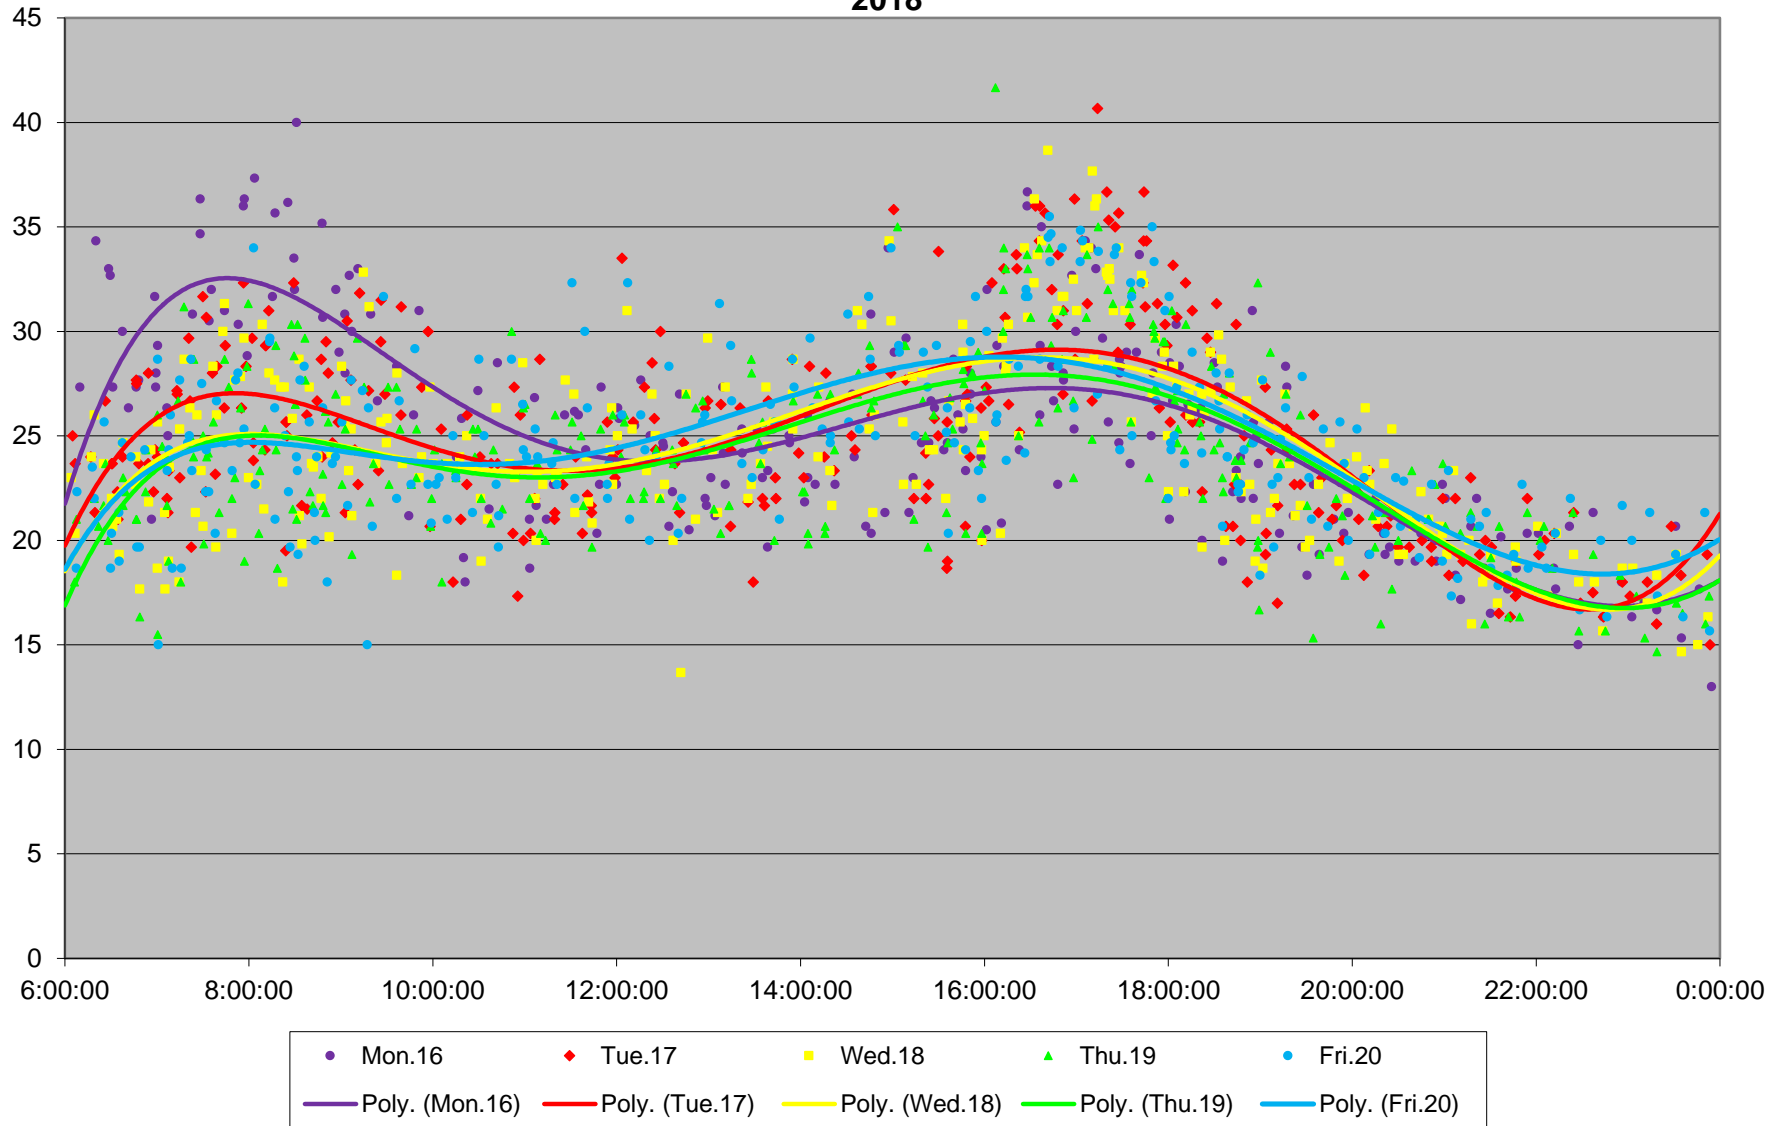

60 Steeles West Link Times From E of Pioneer Village Stn To N of Finch Stn Eastbound April 2018

◆ Mon.2	■ Tue.3	▲ Wed.4	× Thu.5	× Fri.6	● Mon.9	+ Tue.10
- Wed.11	- Thu.12	◆ Fri.13	■ Mon.16	▲ Tue.17	× Wed.18	× Thu.19
● Fri.20	+ Mon.23	■ Tue.24	- Wed.25	◆ Thu.26	■ Fri.27	▲ Mon.30

60 Steeles West Link Times From E of Pioneer Village Stn To N of Finch Stn Eastbound April 2018

60 Steeles West Link Times From E of Pioneer Village Stn To N of Finch Stn Eastbound April 2018

60 Steeles West Link Times From E of Pioneer Village Stn To N of Finch Stn Eastbound April 2018