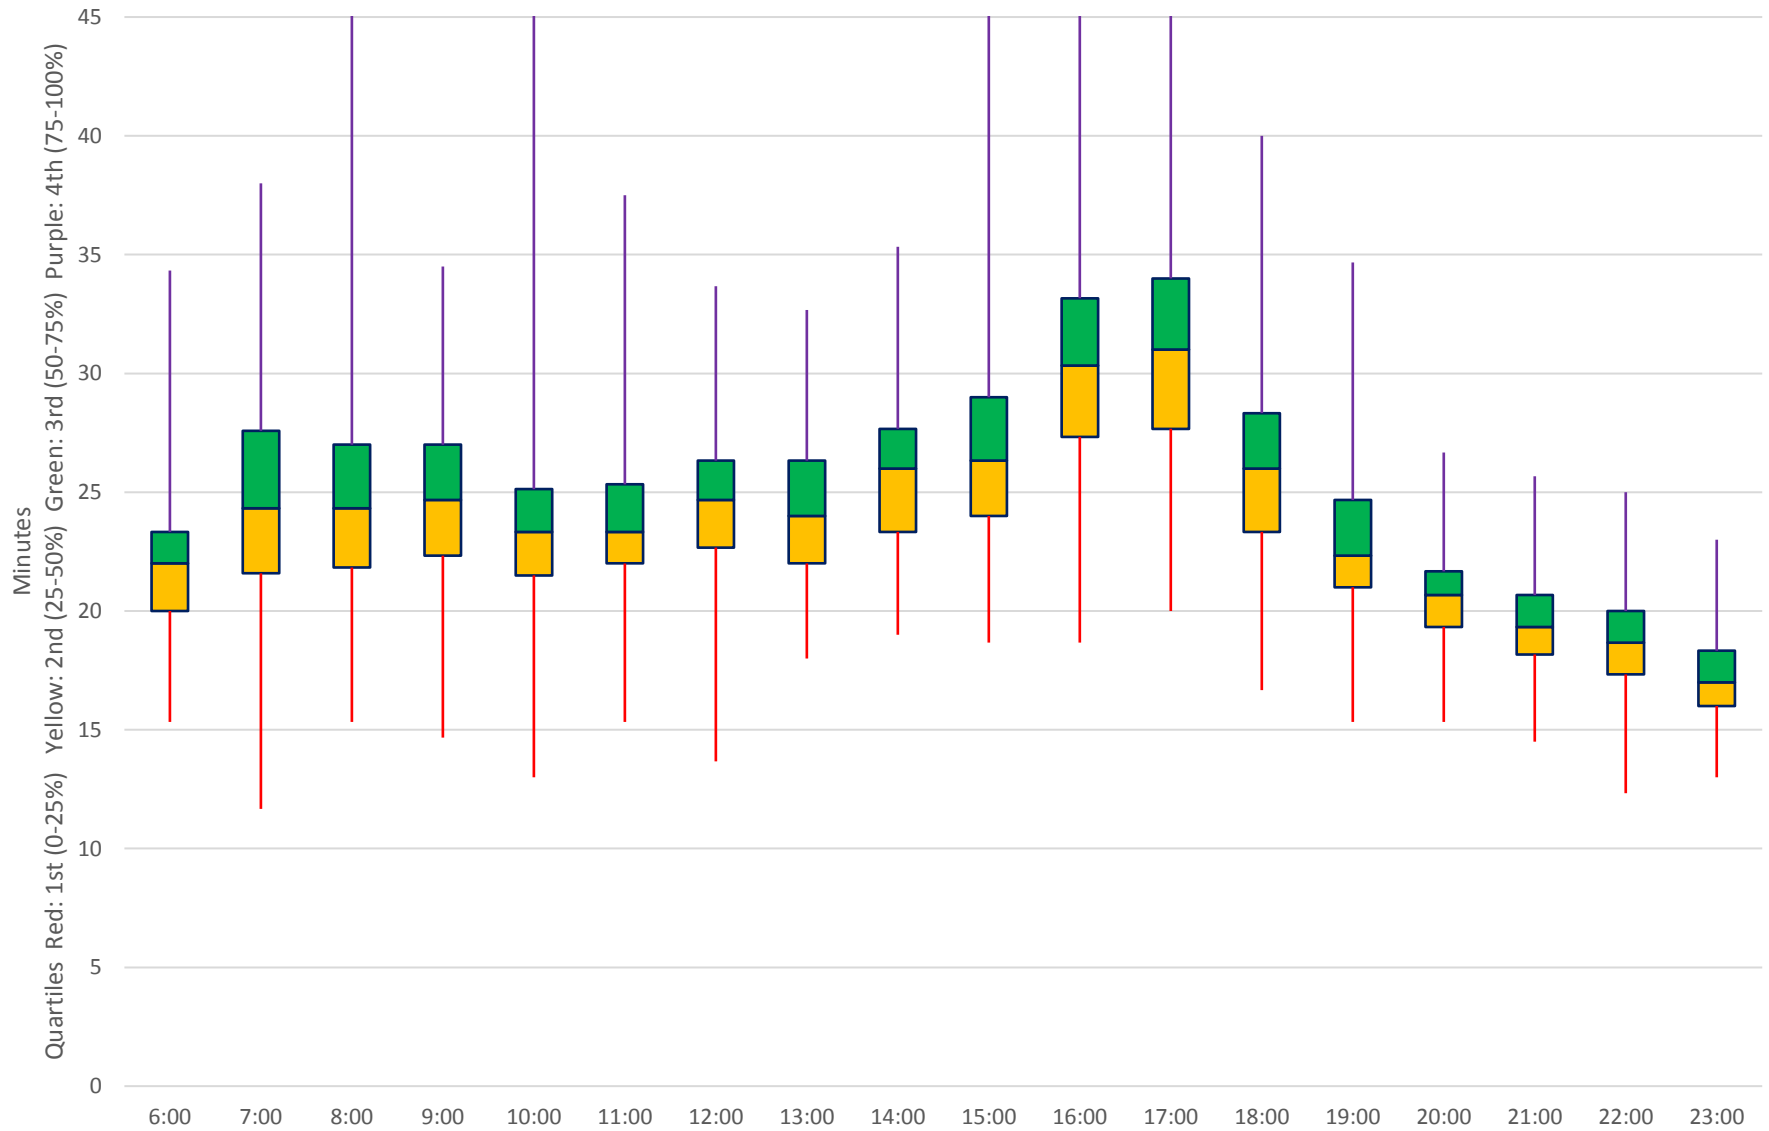

60 Steeles West Link Times From E of Pioneer Village Stn To N of Finch Stn Eastbound April 2018

Quartiles Weekday