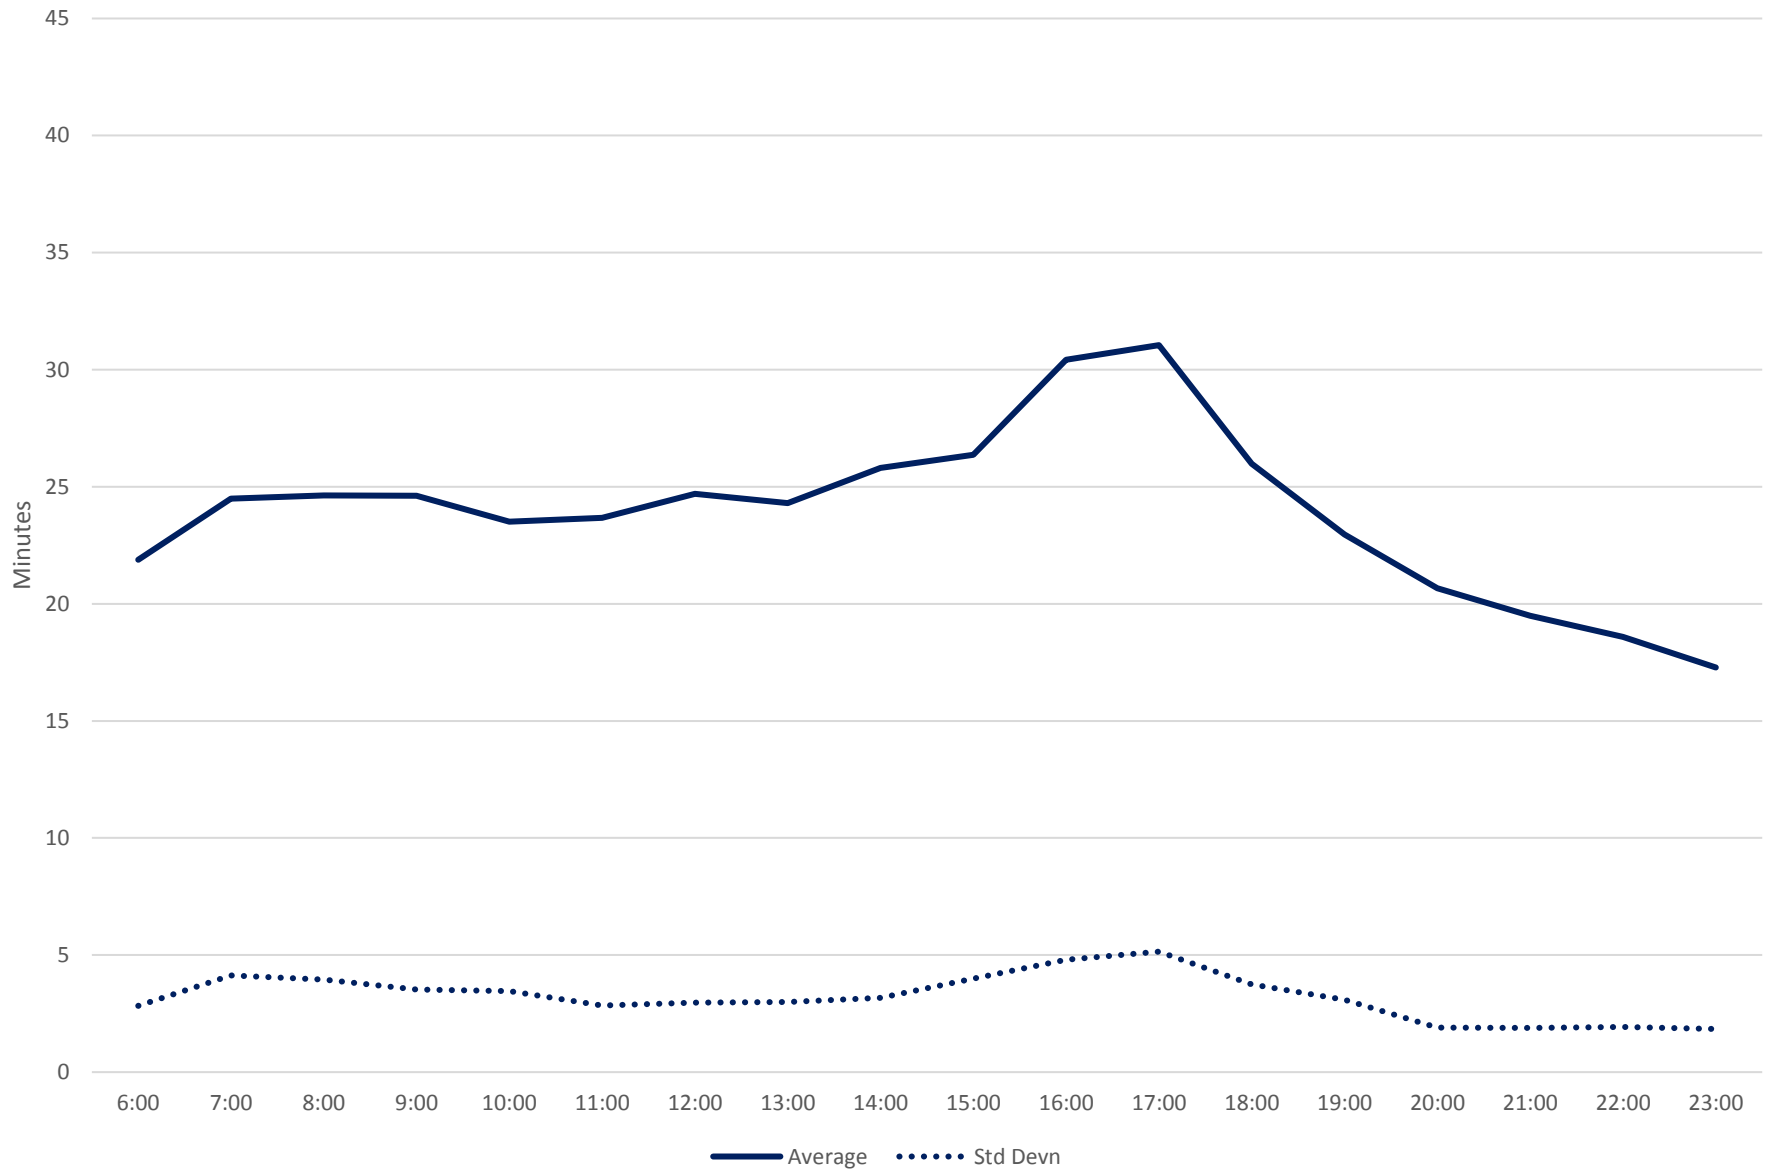

60 Steeles West Link Times From E of Pioneer Village Stn To N of Finch Stn Eastbound April 2018

60 Steeles West Link Times From E of Pioneer Village Stn To N of Finch Stn Eastbound April 2018

60 Steeles West Link Times From E of Pioneer Village Stn To N of Finch Stn Eastbound April 2018

60 Steeles West Link Times From E of Pioneer Village Stn To N of Finch Stn Eastbound April
2018 Weekday Statistics

60 Steeles West Link Times From E of Pioneer Village Stn To N of Finch Stn Eastbound April 2018 Weekday Statistics