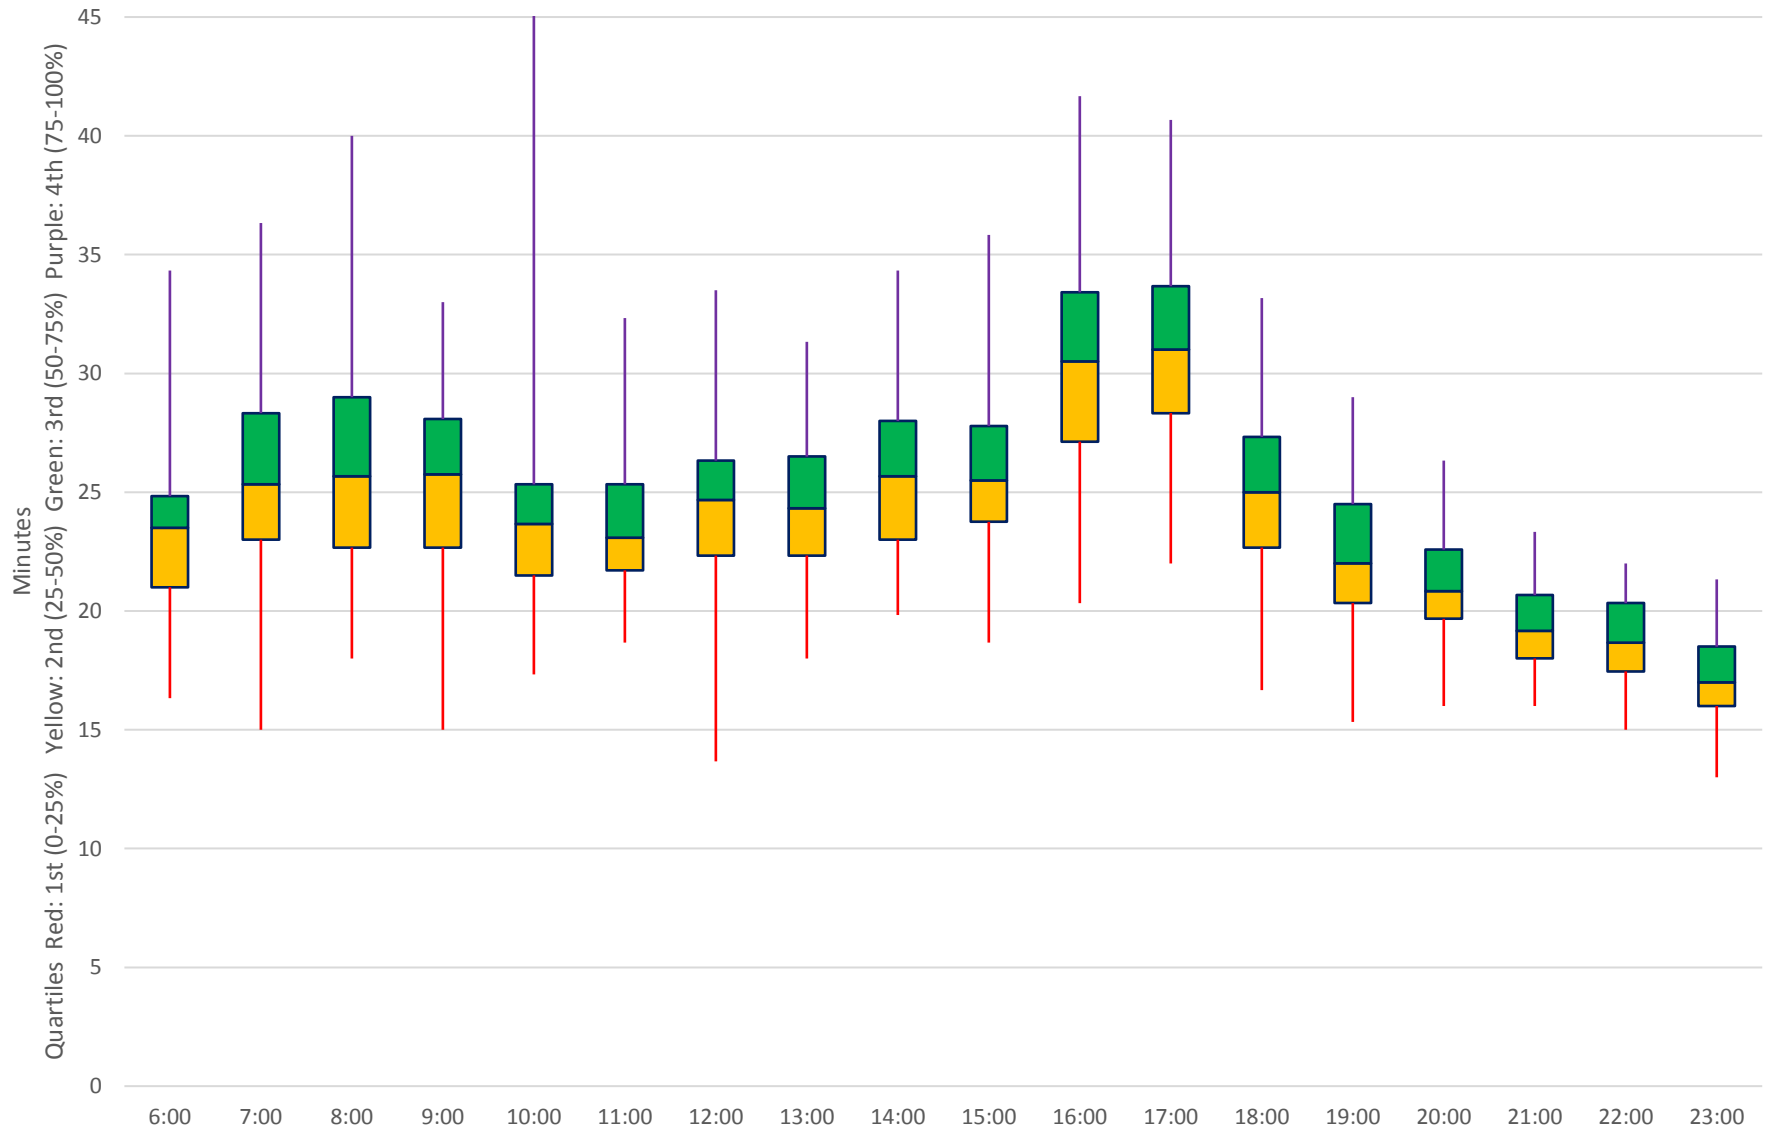

Quartiles Week 1

60 Steeles West Link Times From E of Pioneer Village Stn To N of Finch Stn Eastbound April 2018

Quartiles Week2

60 Steeles West Link Times From E of Pioneer Village Stn To N of Finch Stn Eastbound April 2018 Quartiles Week 3

60 Steeles West Link Times From E of Pioneer Village Stn To N of Finch Stn Eastbound April
2018
Quartiles Week 4

60 Steeles West Link Times From E of Pioneer Village Stn To N of Finch Stn Eastbound April 2018 Saturday Statistics