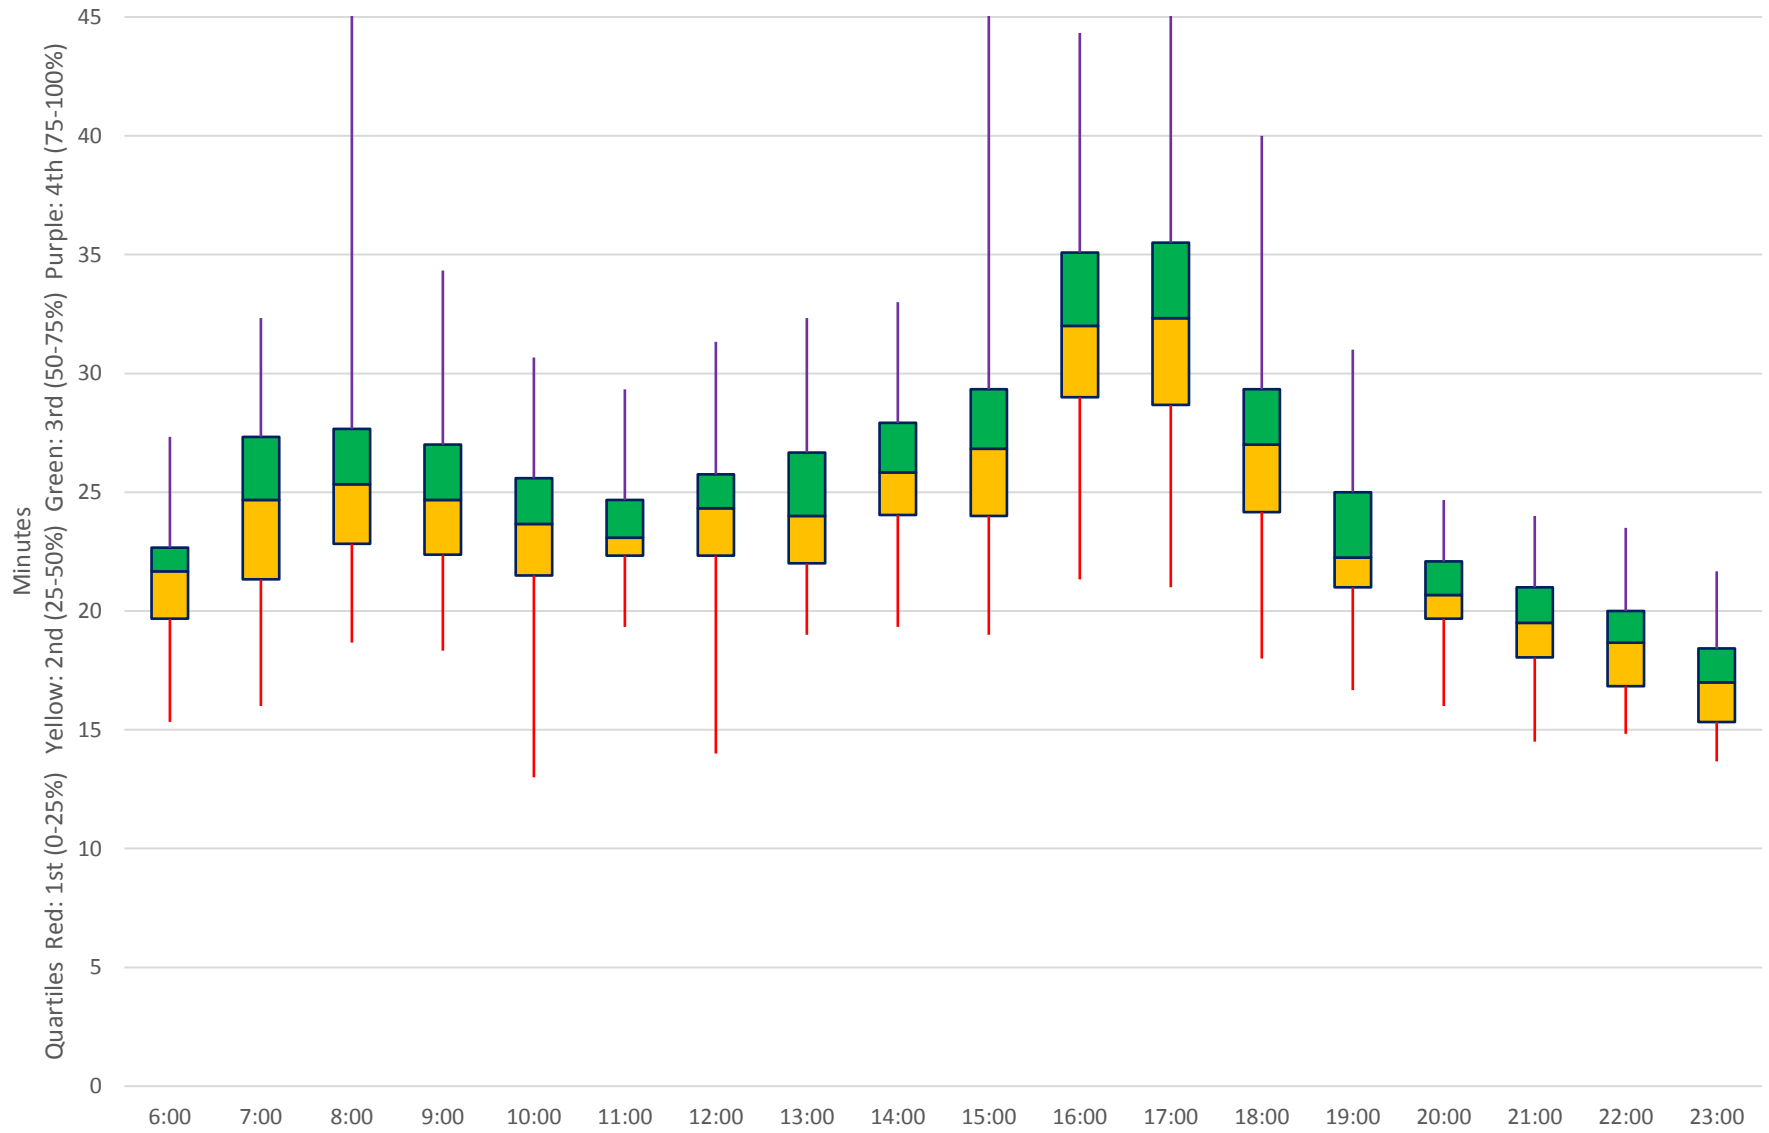

Quartiles Week 1

60 Steeles West Link Times From E of Pioneer Village Stn To N of Finch Stn Eastbound April 2018

Quartiles Week2

60 Steeles West Link Times From E of Pioneer Village Stn To N of Finch Stn Eastbound April 2018 Quartiles Week 3

60 Steeles West Link Times From E of Pioneer Village Stn To N of Finch Stn Eastbound April
2018
Quartiles Week 4

60 Steeles West Link Times From E of Pioneer Village Stn To N of Finch Stn Eastbound April 2018 Saturday Statistics