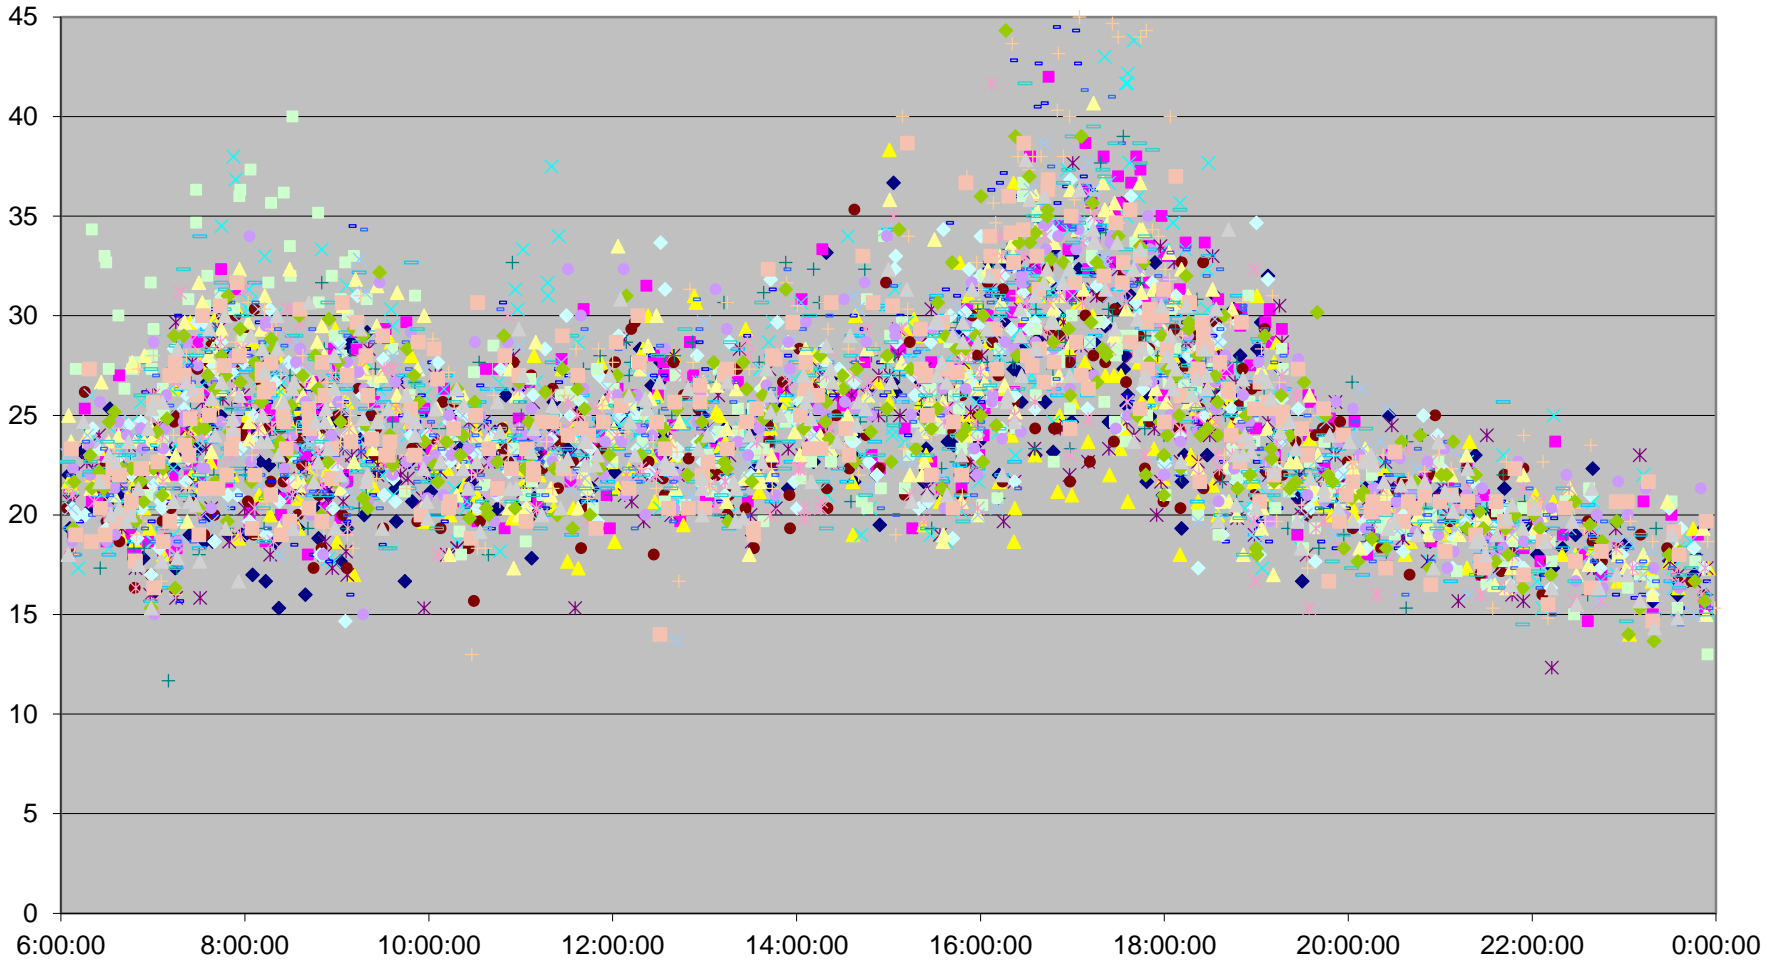

60 Steeles West Link Times From E of Pioneer Village Stn To N of Finch Stn Eastbound April 2018

◆ Mon.2	■ Tue.3	▲ Wed.4	× Thu.5	× Fri.6	● Mon.9	+ Tue.10
- Wed.11	- Thu.12	◆ Fri.13	■ Mon.16	▲ Tue.17	× Wed.18	× Thu.19
● Fri.20	+ Mon.23	■ Tue.24	- Wed.25	◆ Thu.26	■ Fri.27	▲ Mon.30

60 Steeles West Link Times From E of Pioneer Village Stn To N of Finch Stn Eastbound April 2018

60 Steeles West Link Times From E of Pioneer Village Stn To N of Finch Stn Eastbound April 2018

60 Steeles West Link Times From E of Pioneer Village Stn To N of Finch Stn Eastbound April 2018