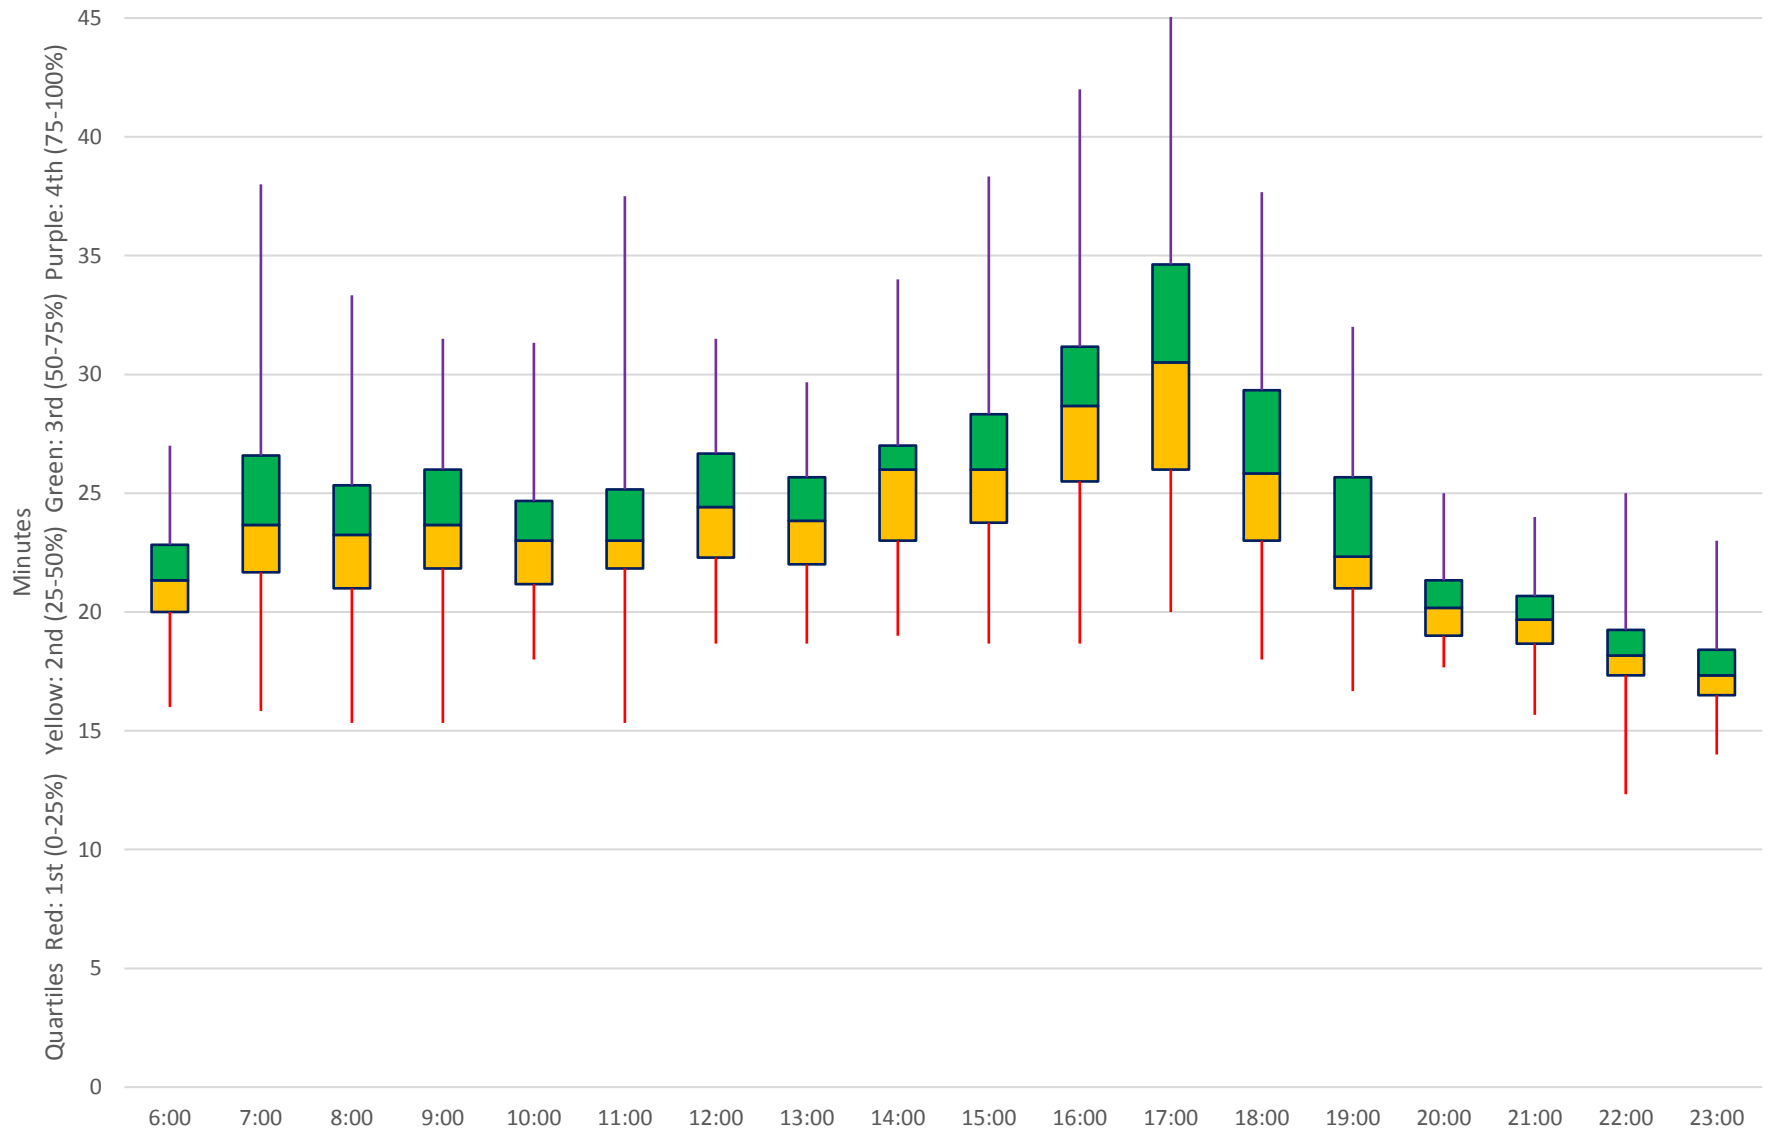

60 Steeles West Link Times From E of Pioneer Village Stn To N of Finch Stn Eastbound April 2018

Quartiles Week 1