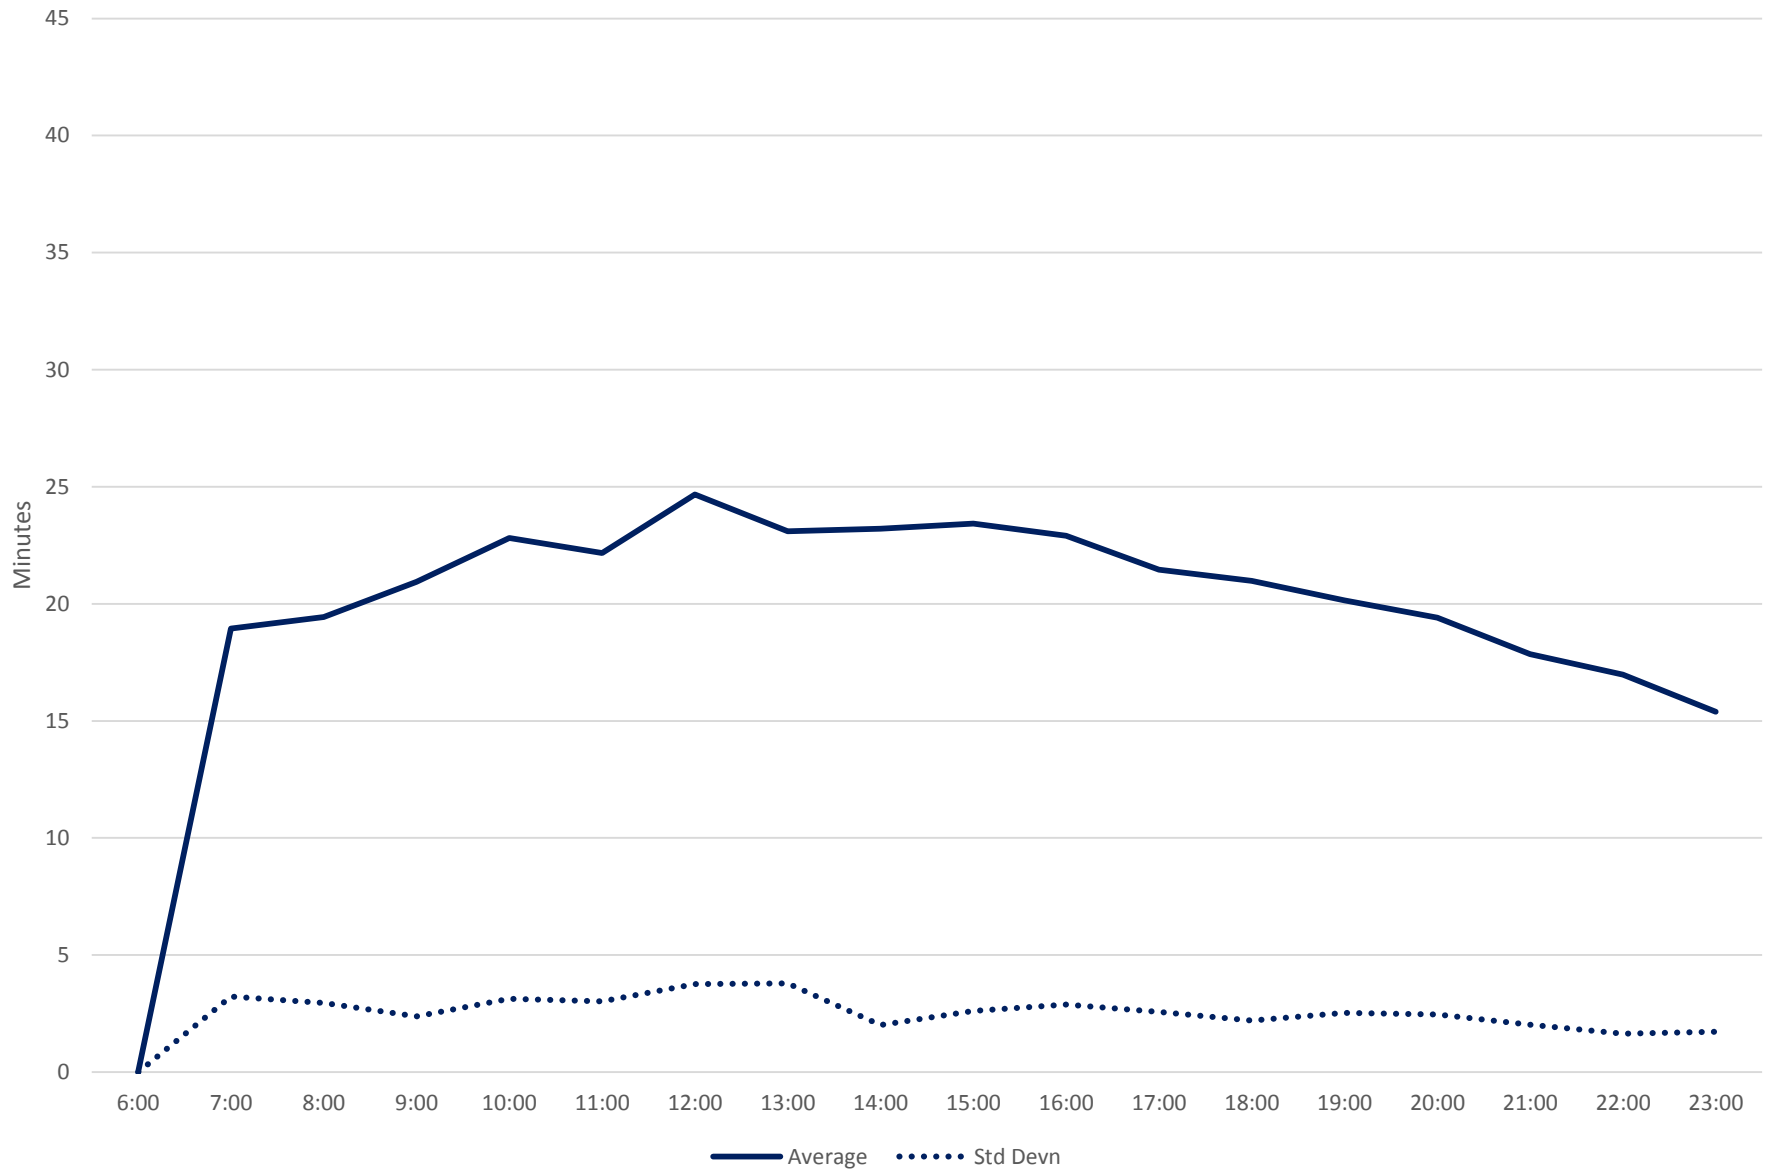

60 Steeles West Link Times From E of Pioneer Village Stn To N of Finch Stn Eastbound April
2018
Quartiles Week 4

60 Steeles West Link Times From E of Pioneer Village Stn To N of Finch Stn Eastbound April 2018 Saturday Statistics

60 Steeles West Link Times From E of Pioneer Village Stn To N of Finch Stn Eastbound April
2018
Quartiles Saturdays

60 Steeles West Link Times From E of Pioneer Village Stn To N of Finch Stn Eastbound April 2018 Sunday Statistics