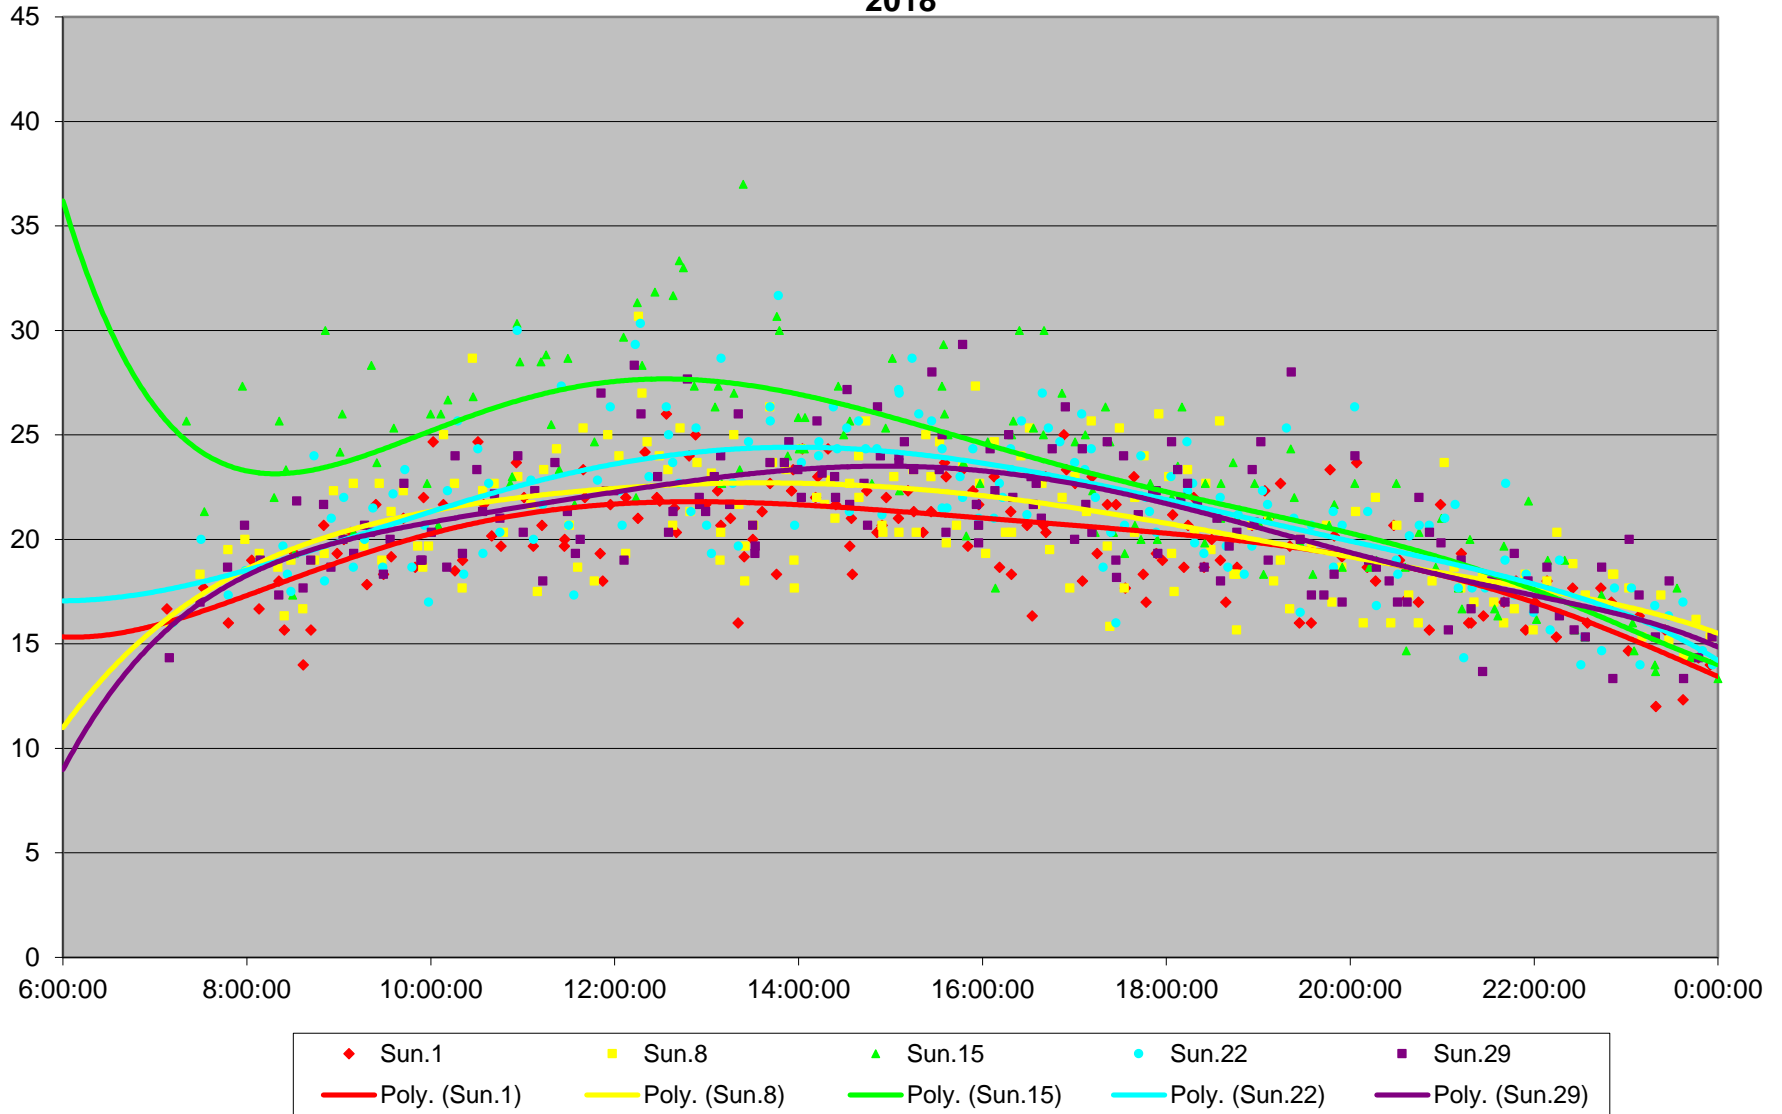

60 Steeles West Link Times From E of Pioneer Village Stn To N of Finch Stn Eastbound April
2018 Weekday Statistics

60 Steeles West Link Times From E of Pioneer Village Stn To N of Finch Stn Eastbound April 2018