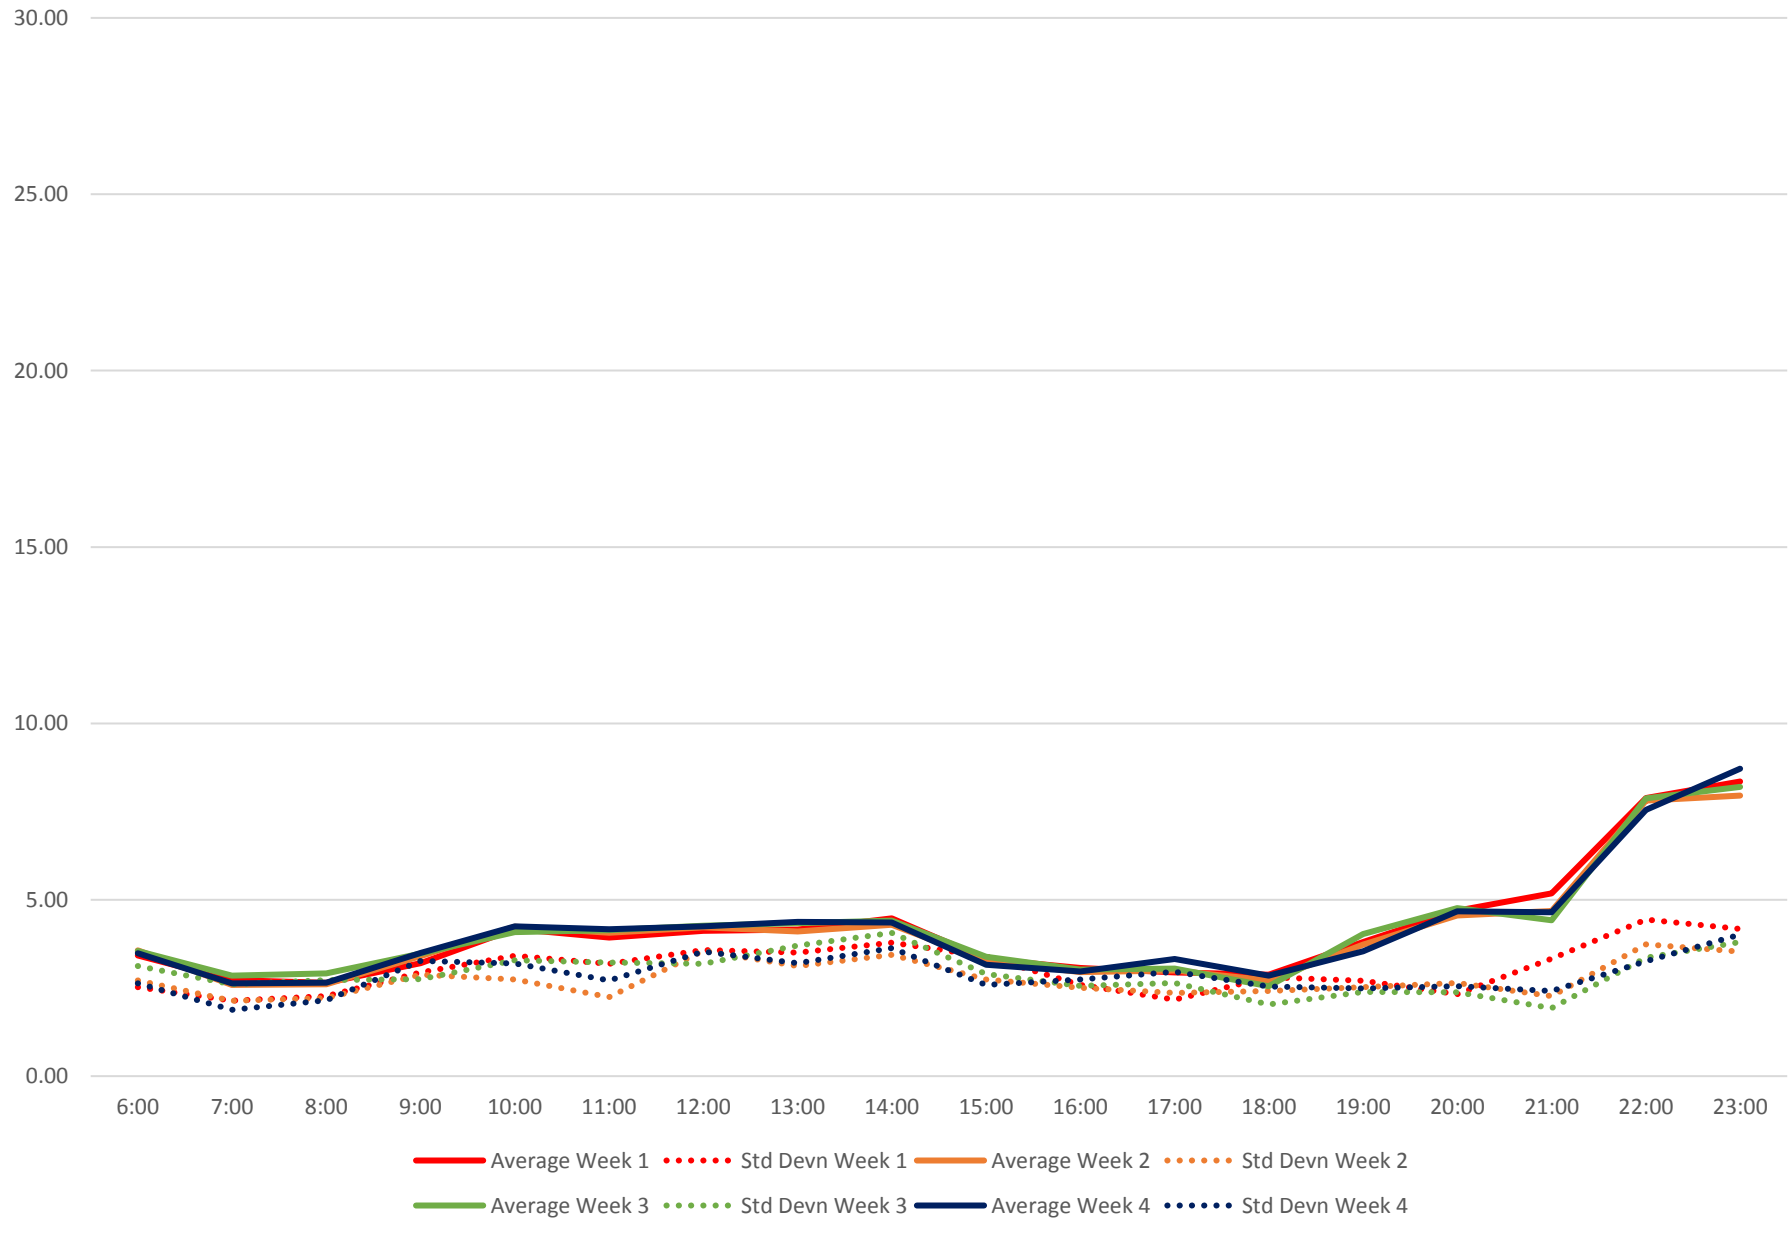

60 Steeles West Headways at E of Pioneer Village Stn Eastbound April 2018

60 Steeles West Headways at E of Pioneer Village Stn Eastbound April 2018

60 Steeles West Headways at E of Pioneer Village Stn Eastbound April 2018

60 Steeles West Headways at E of Pioneer Village Stn Eastbound April 2018

60 Steeles West Headways at E of Pioneer Village Stn Eastbound April 2018 Weekday Statistics

60 Steeles West Headways at E of Pioneer Village Stn Eastbound April 2018 Weekday Statistics

60 Steeles West Headways at E of Pioneer Village Stn Eastbound April 2018
Quartiles Weekday

60 Steeles West Headways at E of Pioneer Village Stn Eastbound April 2018
Quartiles Week 1

60 Steeles West Headways at E of Pioneer Village Stn Eastbound April 2018