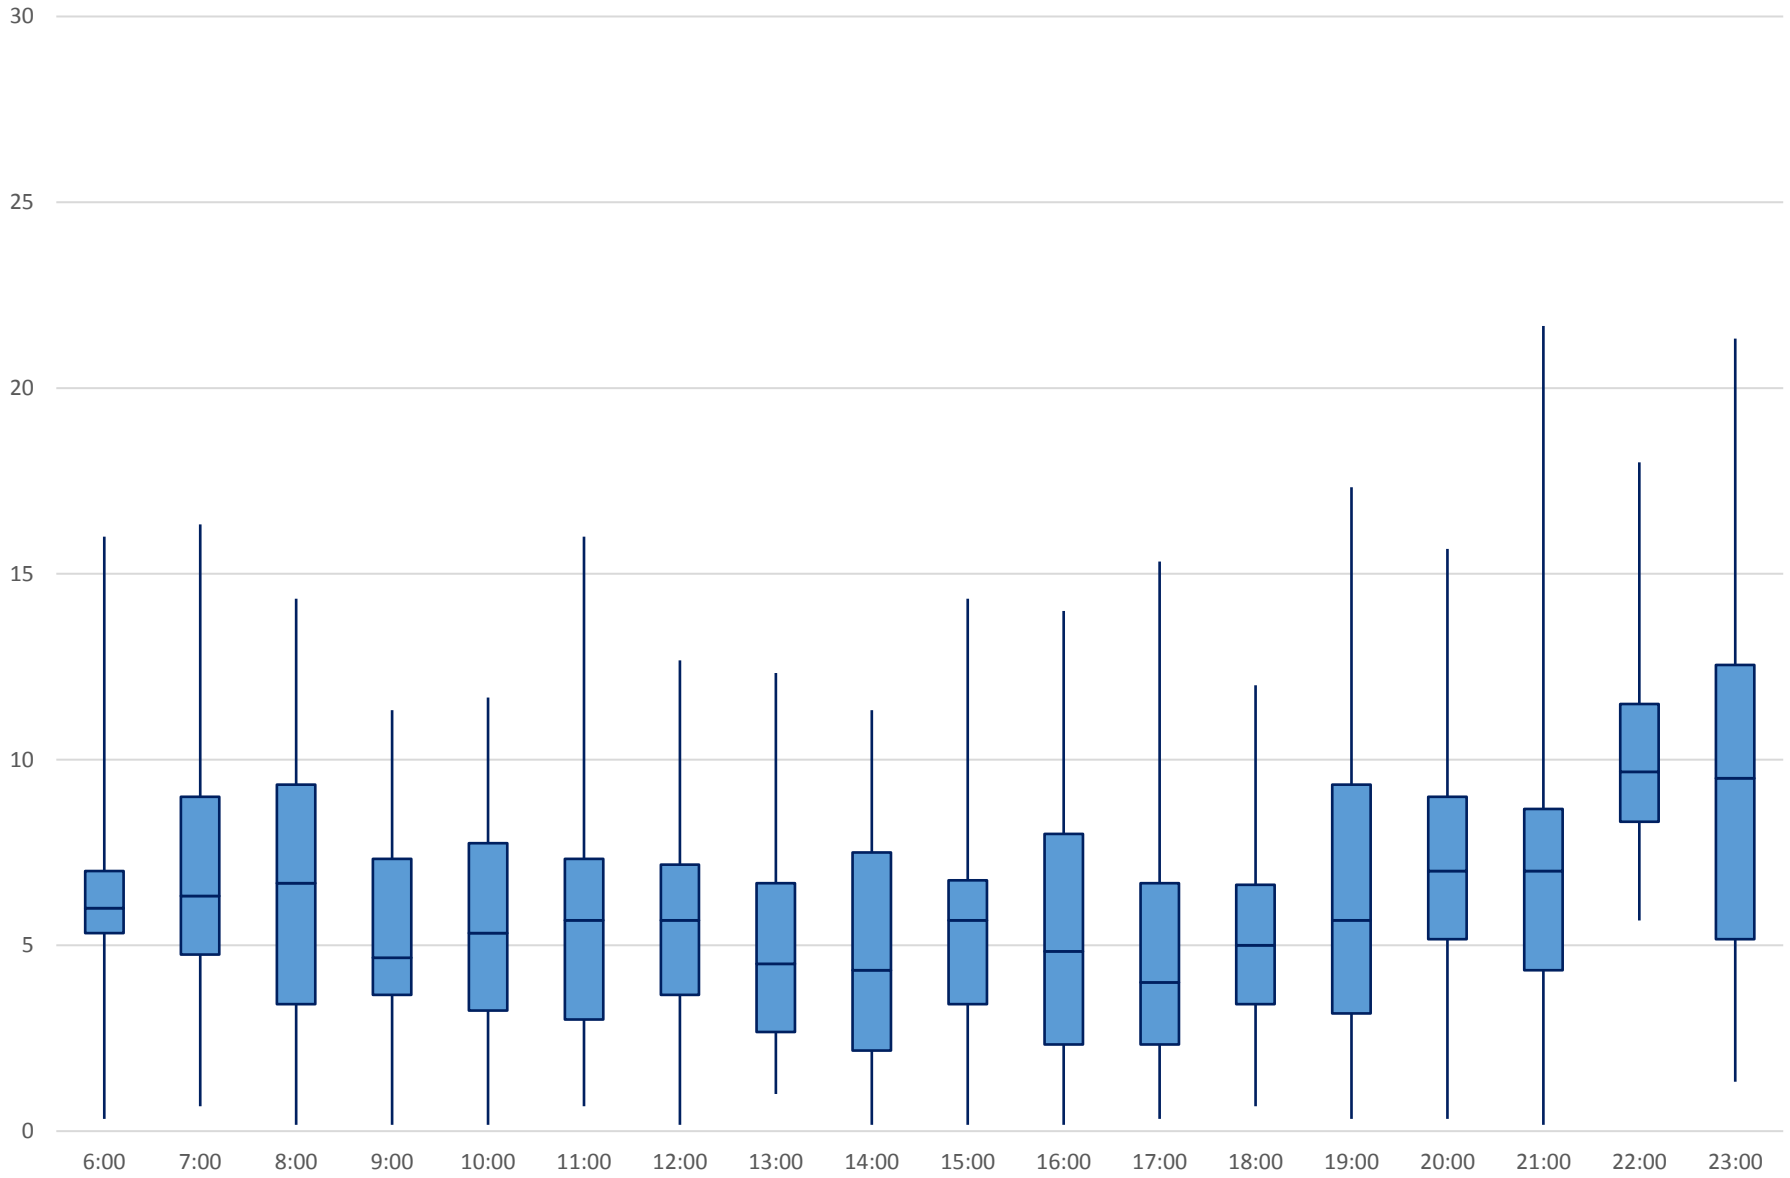

60 Steeles West Headways at E of Pioneer Village Stn Eastbound April 2018

60 Steeles West Headways at E of Pioneer Village Stn Eastbound April 2018 Weekday Statistics

60 Steeles West Headways at E of Pioneer Village Stn Eastbound April 2018 Weekday Statistics

60 Steeles West Headways at E of Pioneer Village Stn Eastbound April 2018
Quartiles Weekday

60 Steeles West Headways at E of Pioneer Village Stn Eastbound April 2018
Quartiles Week 1

60 Steeles West Headways at E of Pioneer Village Stn Eastbound April 2018

Quartiles Week2

60 Steeles West Headways at E of Pioneer Village Stn Eastbound April 2018
Quartiles Week 3

60 Steeles West Headways at E of Pioneer Village Stn Eastbound April 2018
Quartiles Week 4

60 Steeles West Headways at E of Pioneer Village Stn Eastbound April 2018 Saturday Statistics

60 Steeles West Headways at E of Pioneer Village Stn Eastbound April 2018
Quartiles Saturdays

60 Steeles West Headways at E of Pioneer Village Stn Eastbound April 2018 Sunday Statistics

60 Steeles West Headways at E of Pioneer Village Stn Eastbound April 2018
Quartiles Sundays/Holidays