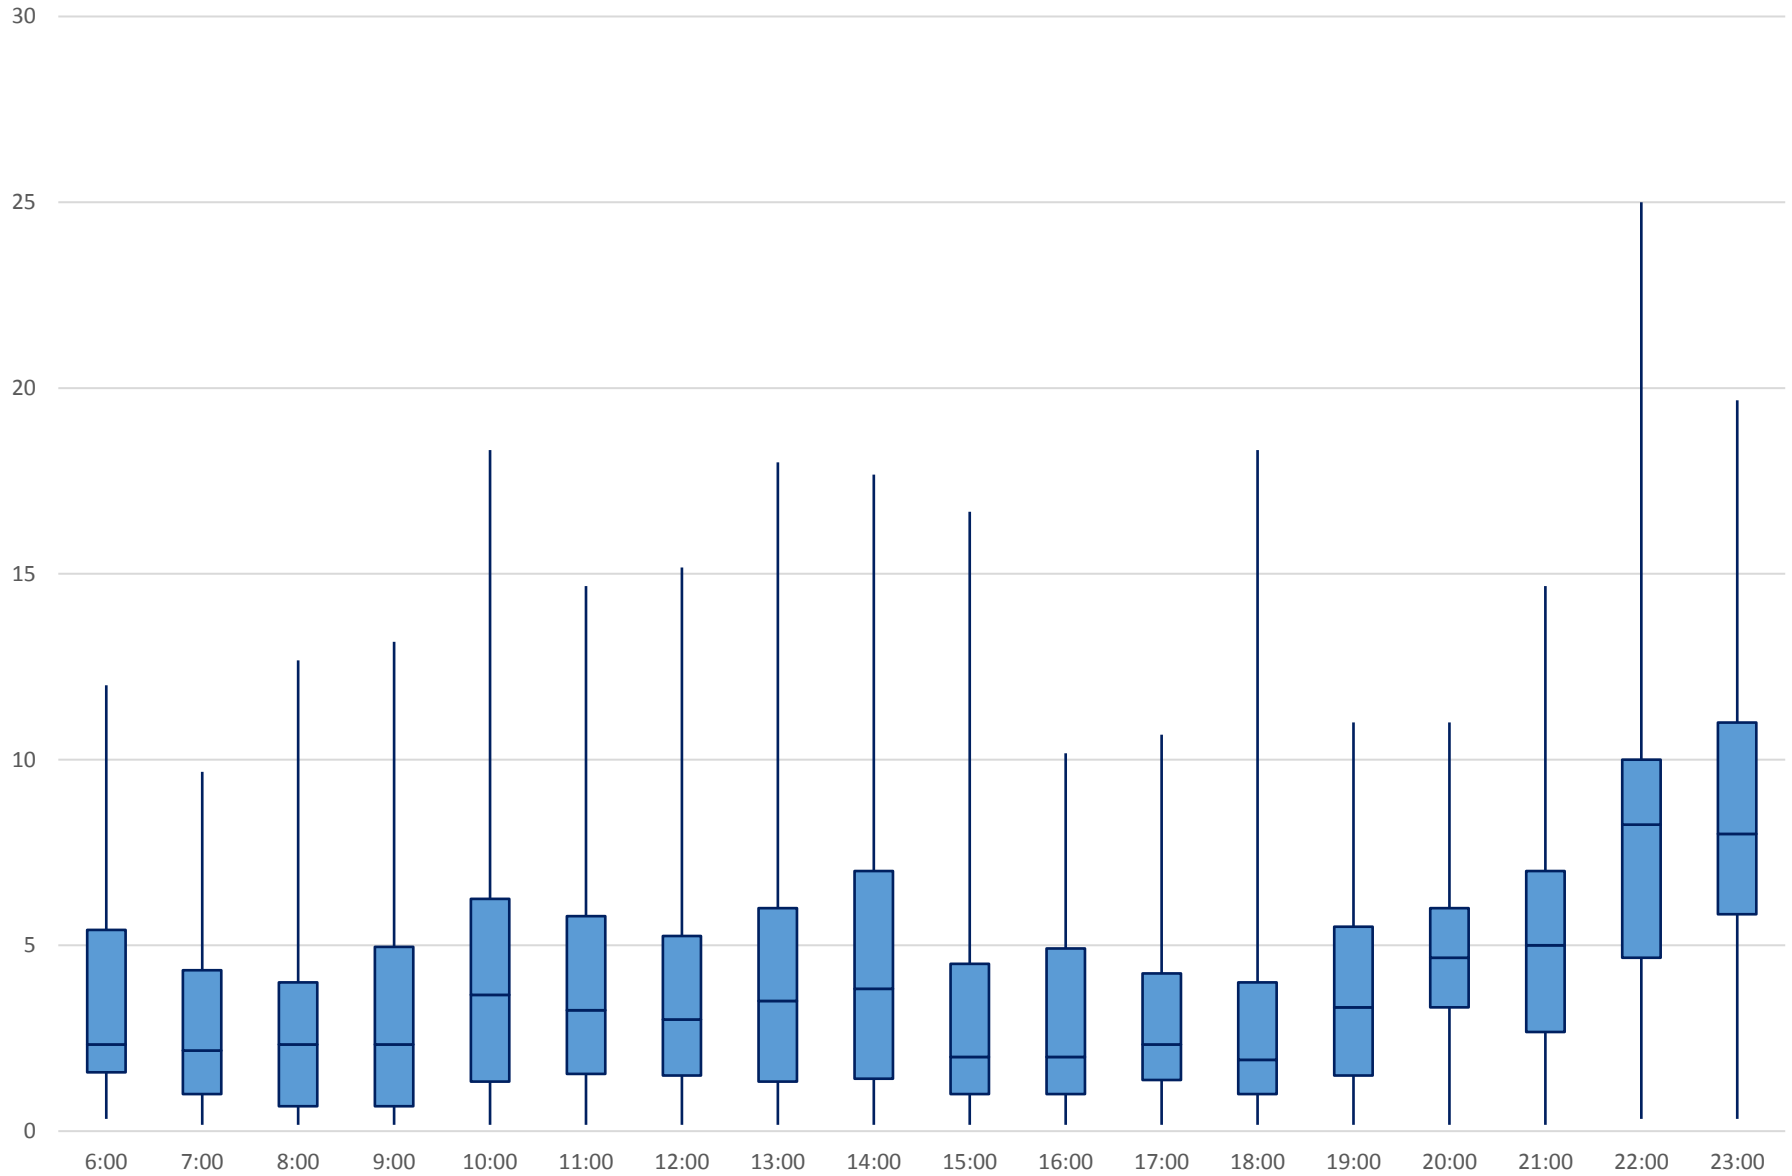

60 Steeles West Headways at E of Pioneer Village Stn Eastbound April 2018

60 Steeles West Headways at E of Pioneer Village Stn Eastbound April 2018

60 Steeles West Headways at E of Pioneer Village Stn Eastbound April 2018

60 Steeles West Headways at E of Pioneer Village Stn Eastbound April 2018

60 Steeles West Headways at E of Pioneer Village Stn Eastbound April 2018 Weekday Statistics

60 Steeles West Headways at E of Pioneer Village Stn Eastbound April 2018 Weekday Statistics

60 Steeles West Headways at E of Pioneer Village Stn Eastbound April 2018
Quartiles Weekday

60 Steeles West Headways at E of Pioneer Village Stn Eastbound April 2018
Quartiles Week 1

60 Steeles West Headways at E of Pioneer Village Stn Eastbound April 2018