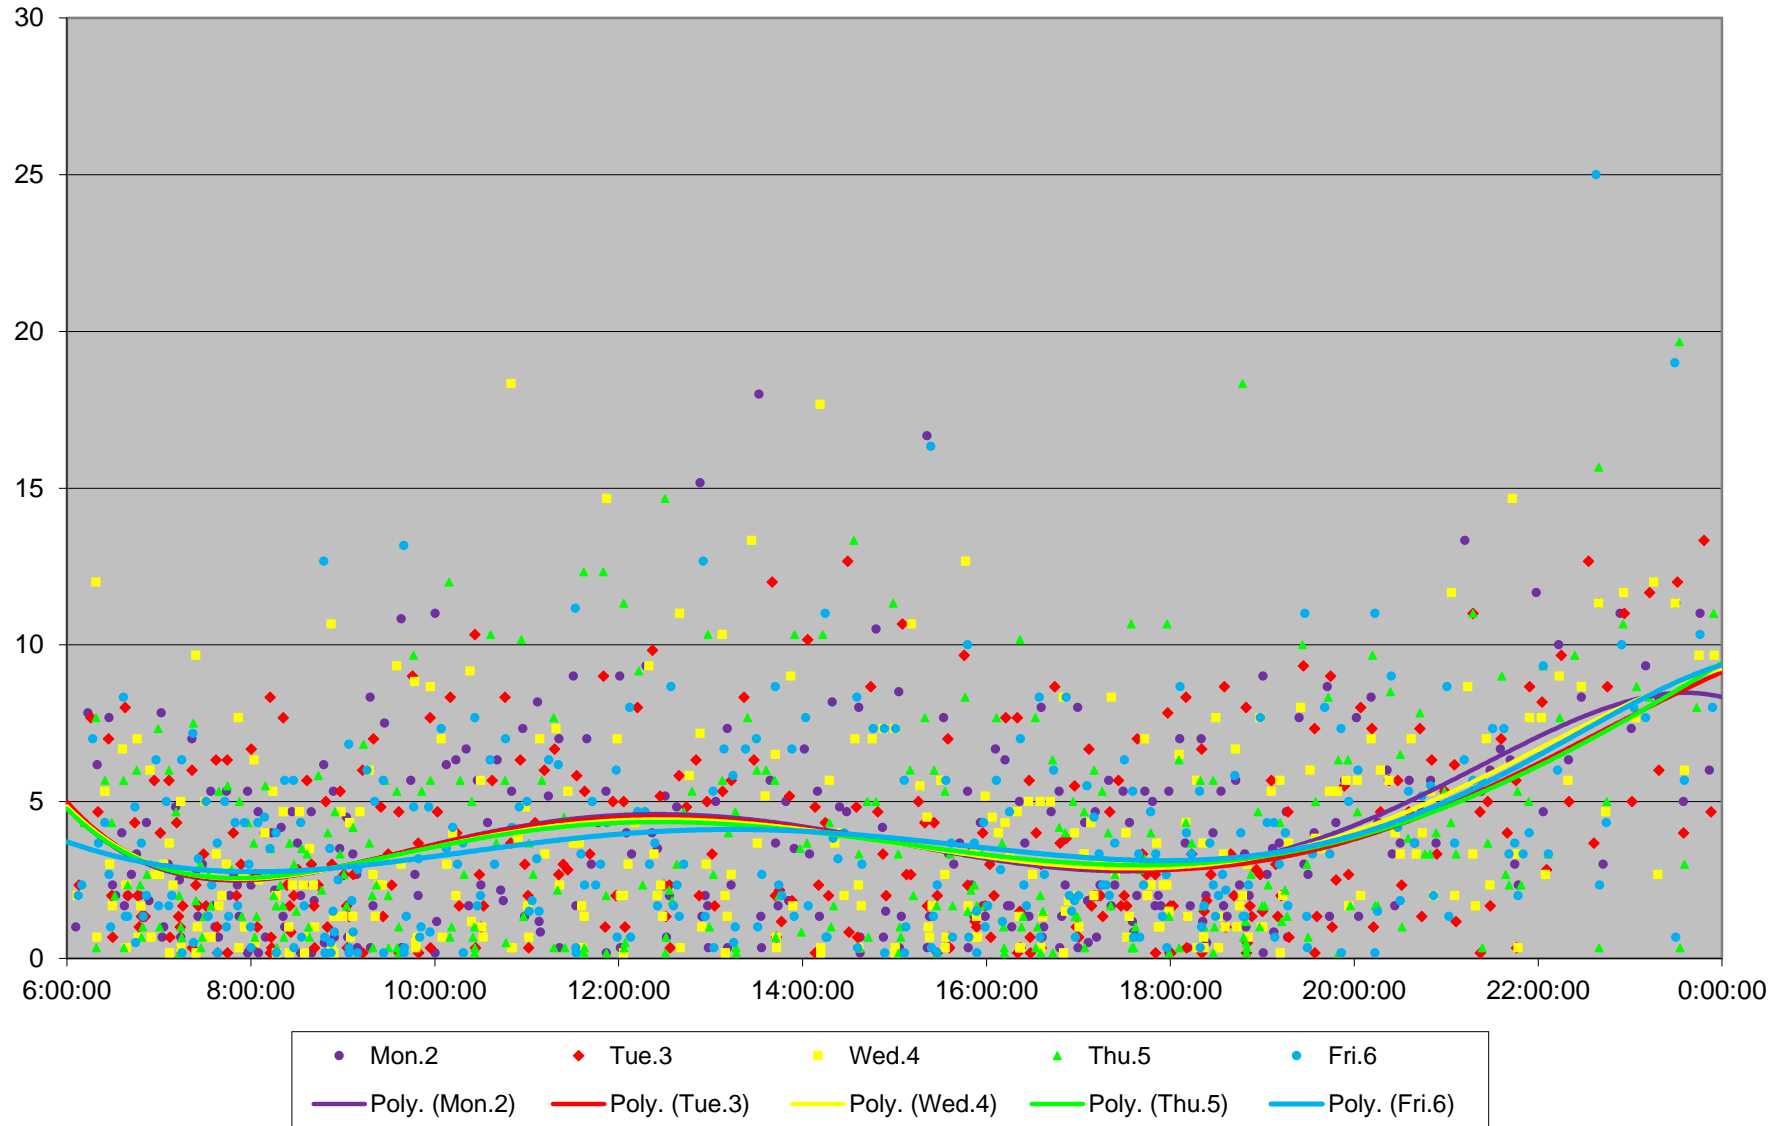

60 Steeles West Headways at E of Pioneer Village Stn Eastbound April 2018

60 Steeles West Headways at E of Pioneer Village Stn Eastbound April 2018

60 Steeles West Headways at E of Pioneer Village Stn Eastbound April 2018

60 Steeles West Headways at E of Pioneer Village Stn Eastbound April 2018

60 Steeles West Headways at E of Pioneer Village Stn Eastbound April 2018 Weekday Statistics

60 Steeles West Headways at E of Pioneer Village Stn Eastbound April 2018 Weekday Statistics