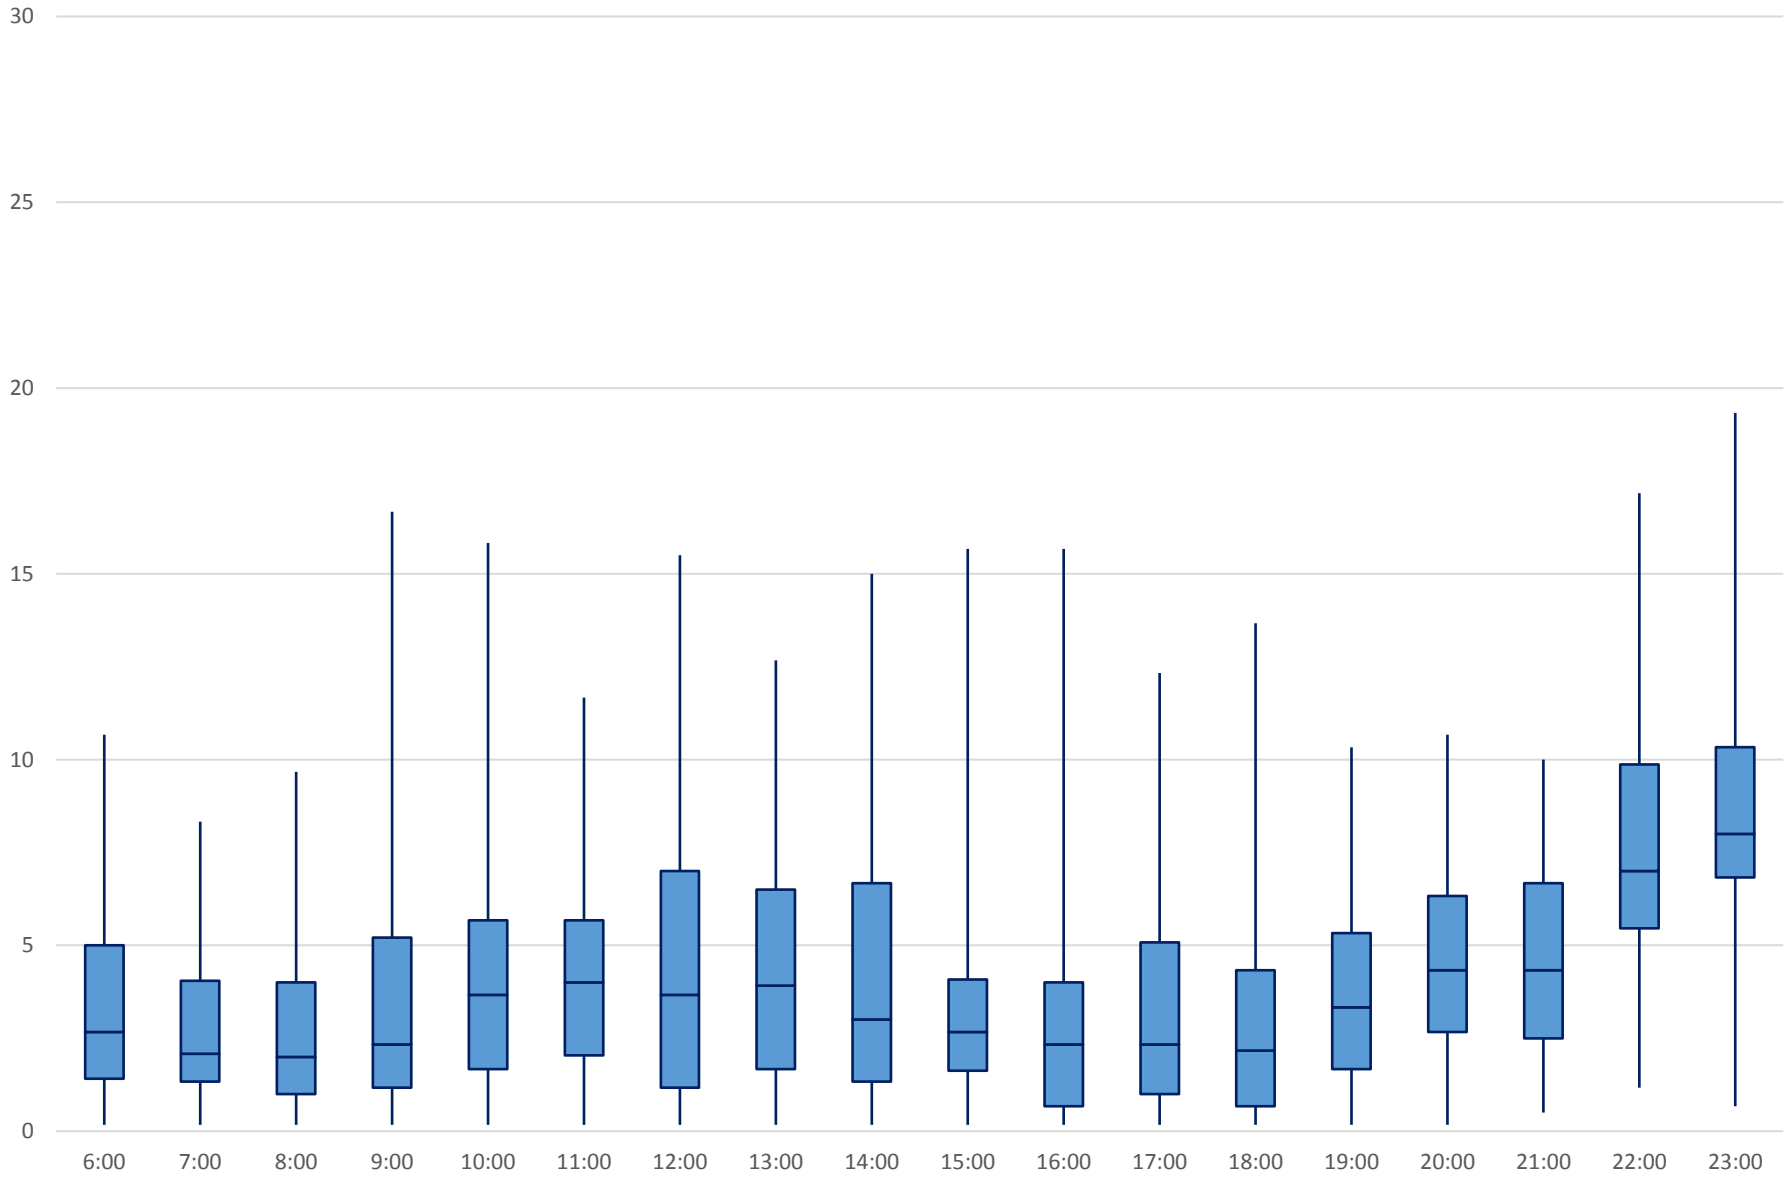

60 Steeles West Headways at E of Pioneer Village Stn Eastbound April 2018

60 Steeles West Headways at E of Pioneer Village Stn Eastbound April 2018

60 Steeles West Headways at E of Pioneer Village Stn Eastbound April 2018

60 Steeles West Headways at E of Pioneer Village Stn Eastbound April 2018

60 Steeles West Headways at E of Pioneer Village Stn Eastbound April 2018 Weekday Statistics

60 Steeles West Headways at E of Pioneer Village Stn Eastbound April 2018 Weekday Statistics

60 Steeles West Headways at E of Pioneer Village Stn Eastbound April 2018
Quartiles Weekday

60 Steeles West Headways at E of Pioneer Village Stn Eastbound April 2018
Quartiles Week 1

60 Steeles West Headways at E of Pioneer Village Stn Eastbound April 2018

Quartiles Week2

60 Steeles West Headways at E of Pioneer Village Stn Eastbound April 2018
Quartiles Week 3

60 Steeles West Headways at E of Pioneer Village Stn Eastbound April 2018
Quartiles Week 4

60 Steeles West Headways at E of Pioneer Village Stn Eastbound April 2018 Saturday Statistics