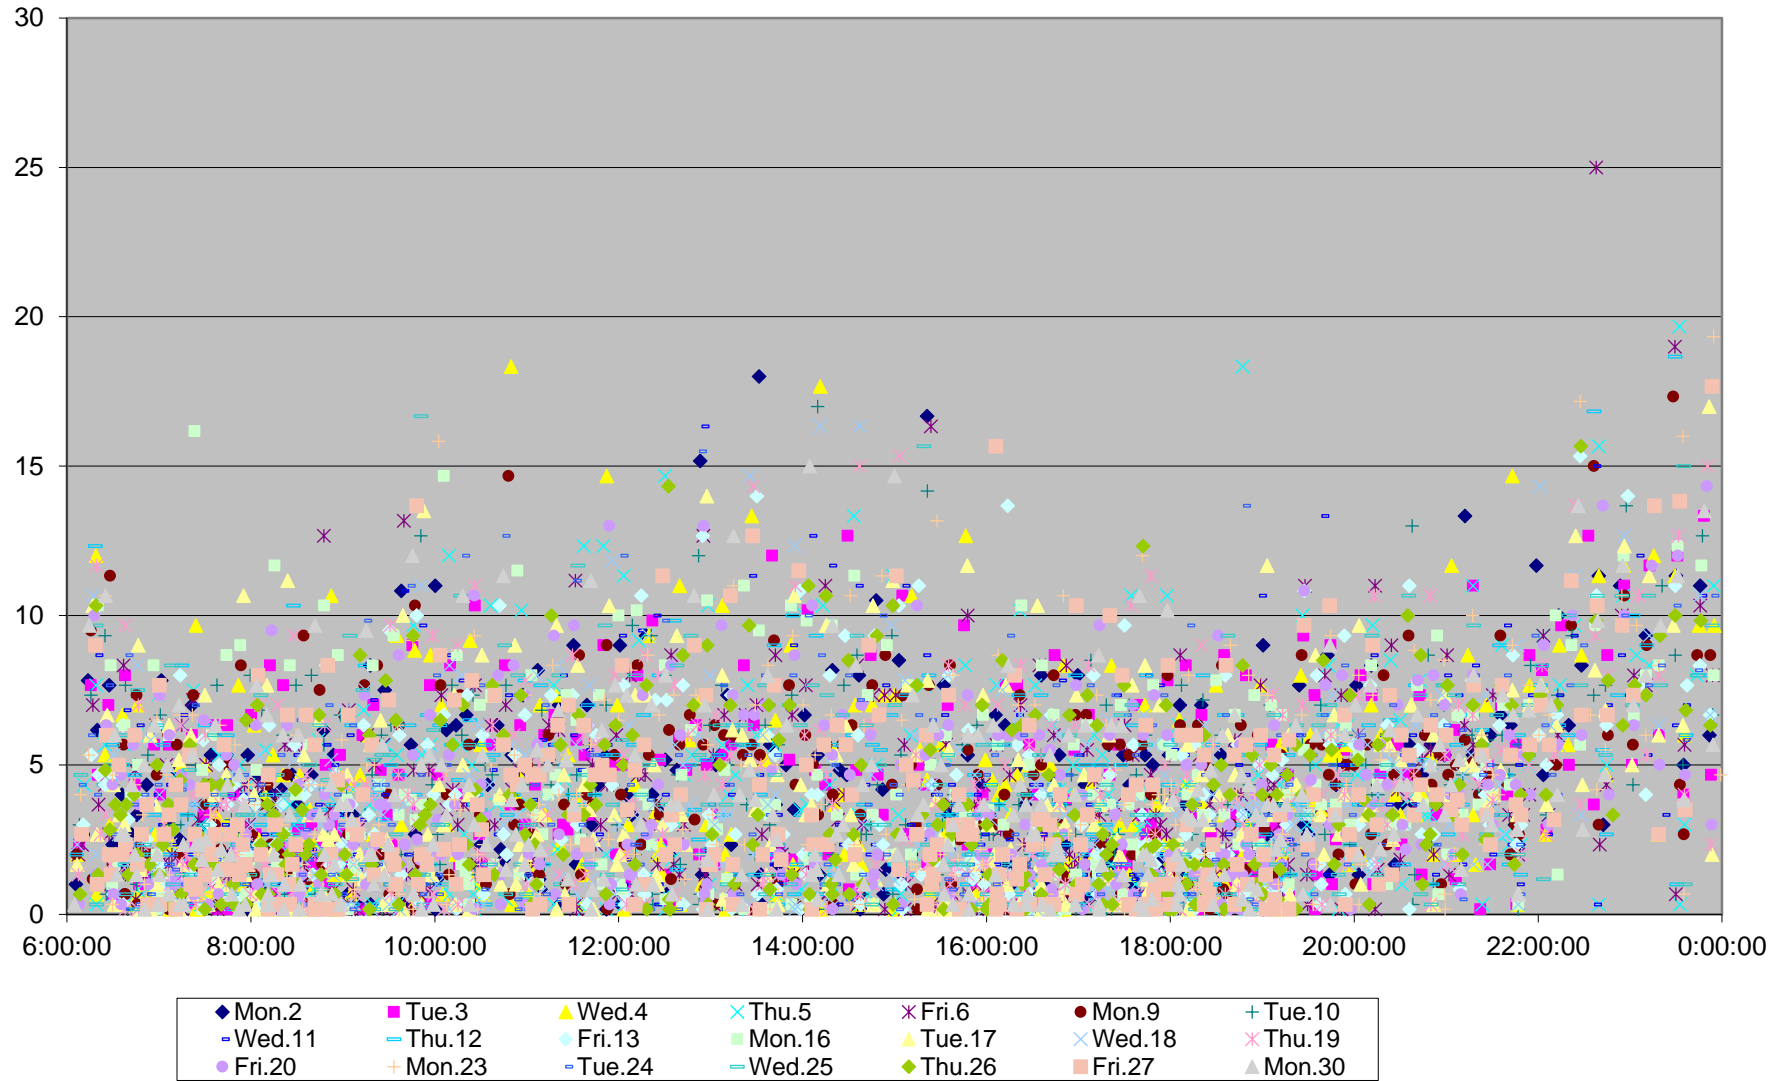

60 Steeles West Headways at E of Pioneer Village Stn Eastbound April 2018

60 Steeles West Headways at E of Pioneer Village Stn Eastbound April 2018

60 Steeles West Headways at E of Pioneer Village Stn Eastbound April 2018

60 Steeles West Headways at E of Pioneer Village Stn Eastbound April 2018

60 Steeles West Headways at E of Pioneer Village Stn Eastbound April 2018 Weekday Statistics

60 Steeles West Headways at E of Pioneer Village Stn Eastbound April 2018 Weekday Statistics