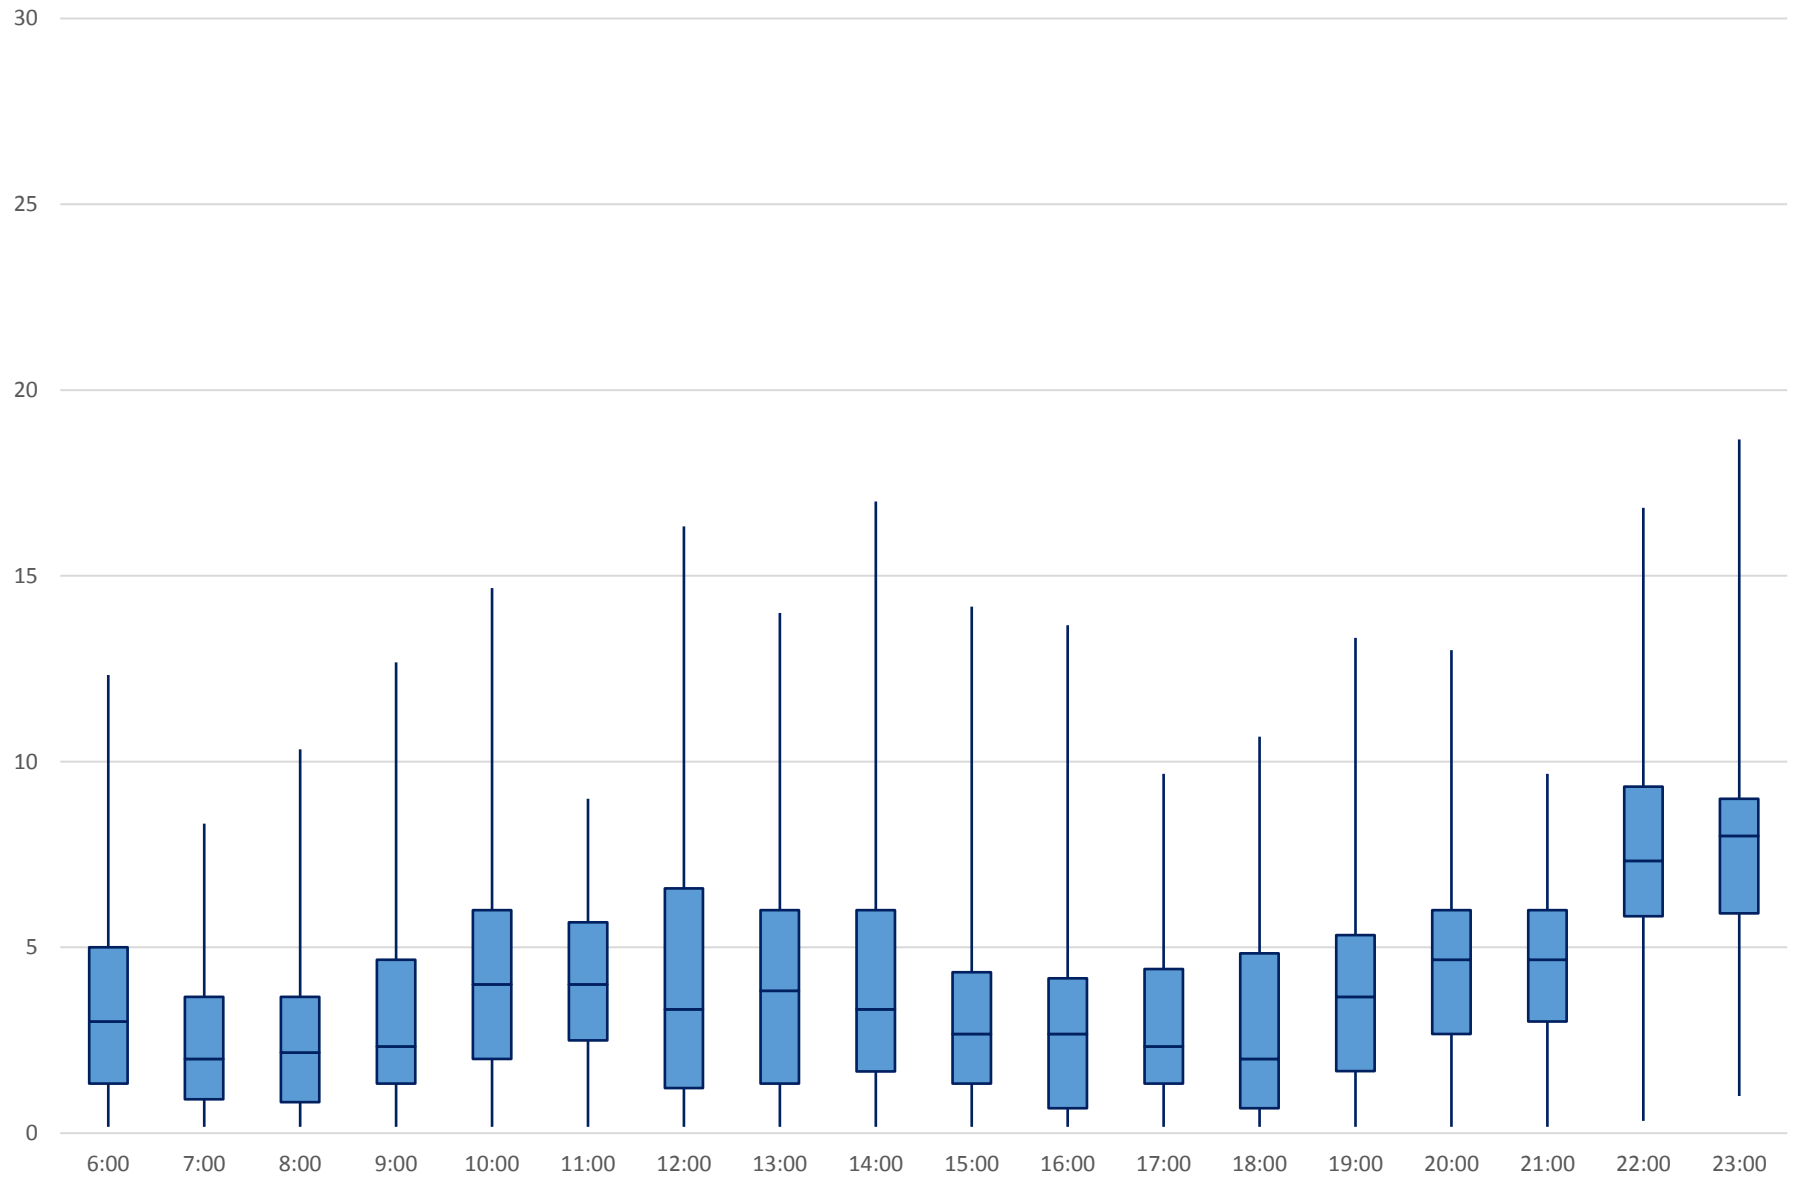

60 Steeles West Headways at E of Pioneer Village Stn Eastbound April 2018

60 Steeles West Headways at E of Pioneer Village Stn Eastbound April 2018

60 Steeles West Headways at E of Pioneer Village Stn Eastbound April 2018

60 Steeles West Headways at E of Pioneer Village Stn Eastbound April 2018

60 Steeles West Headways at E of Pioneer Village Stn Eastbound April 2018 Weekday Statistics

60 Steeles West Headways at E of Pioneer Village Stn Eastbound April 2018 Weekday Statistics

60 Steeles West Headways at E of Pioneer Village Stn Eastbound April 2018
Quartiles Weekday

60 Steeles West Headways at E of Pioneer Village Stn Eastbound April 2018
Quartiles Week 1

60 Steeles West Headways at E of Pioneer Village Stn Eastbound April 2018

Quartiles Week2

60 Steeles West Headways at E of Pioneer Village Stn Eastbound April 2018
Quartiles Week 3

60 Steeles West Headways at E of Pioneer Village Stn Eastbound April 2018
Quartiles Week 4

60 Steeles West Headways at E of Pioneer Village Stn Eastbound April 2018 Saturday Statistics