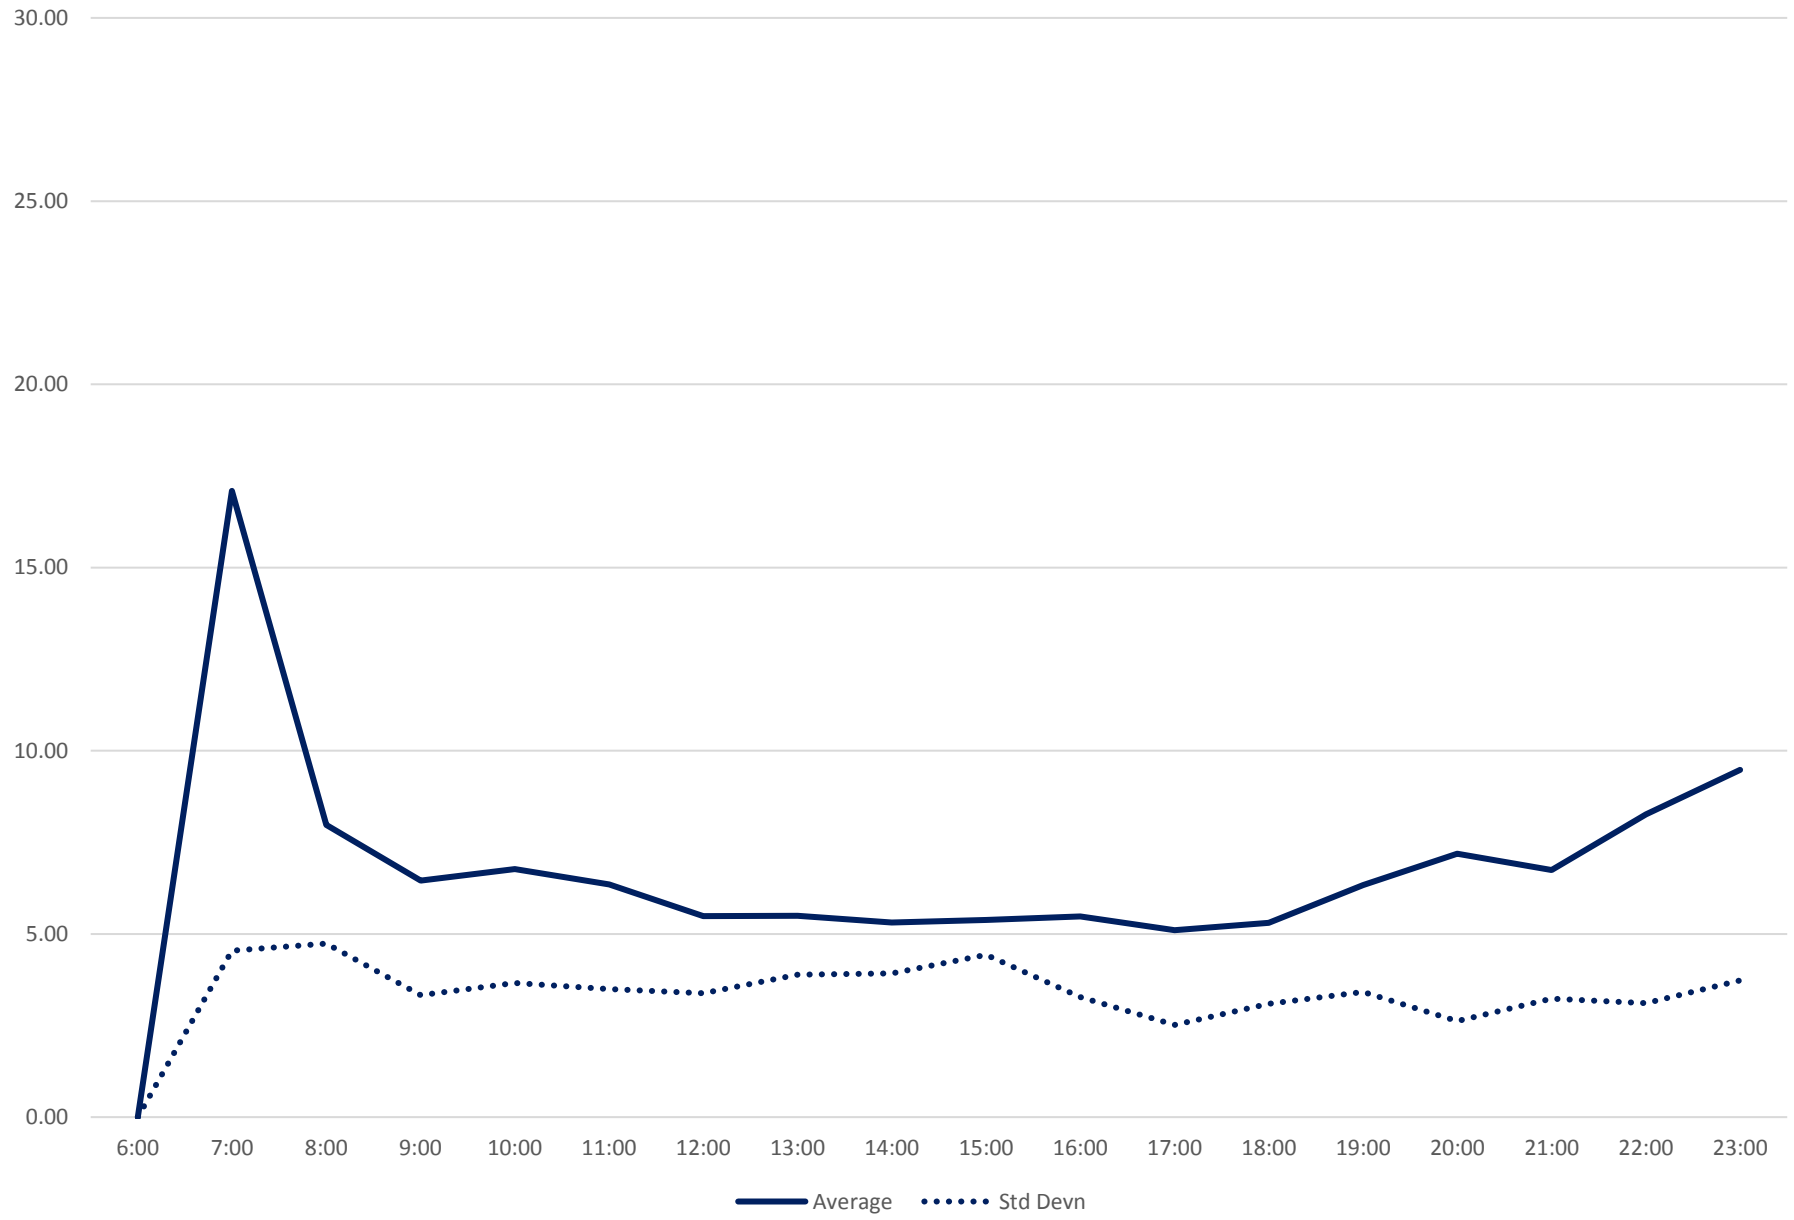

60 Steeles West Headways at E of Pioneer Village Stn Eastbound April 2018

60 Steeles West Headways at E of Pioneer Village Stn Eastbound April 2018 Weekday Statistics

60 Steeles West Headways at E of Pioneer Village Stn Eastbound April 2018 Weekday Statistics

60 Steeles West Headways at E of Pioneer Village Stn Eastbound April 2018
Quartiles Weekday

60 Steeles West Headways at E of Pioneer Village Stn Eastbound April 2018
Quartiles Week 1

60 Steeles West Headways at E of Pioneer Village Stn Eastbound April 2018

Quartiles Week2

60 Steeles West Headways at E of Pioneer Village Stn Eastbound April 2018
Quartiles Week 3

60 Steeles West Headways at E of Pioneer Village Stn Eastbound April 2018
Quartiles Week 4

60 Steeles West Headways at E of Pioneer Village Stn Eastbound April 2018 Saturday Statistics

60 Steeles West Headways at E of Pioneer Village Stn Eastbound April 2018
Quartiles Saturdays

60 Steeles West Headways at E of Pioneer Village Stn Eastbound April 2018 Sunday Statistics

60 Steeles West Headways at E of Pioneer Village Stn Eastbound April 2018
Quartiles Sundays/Holidays