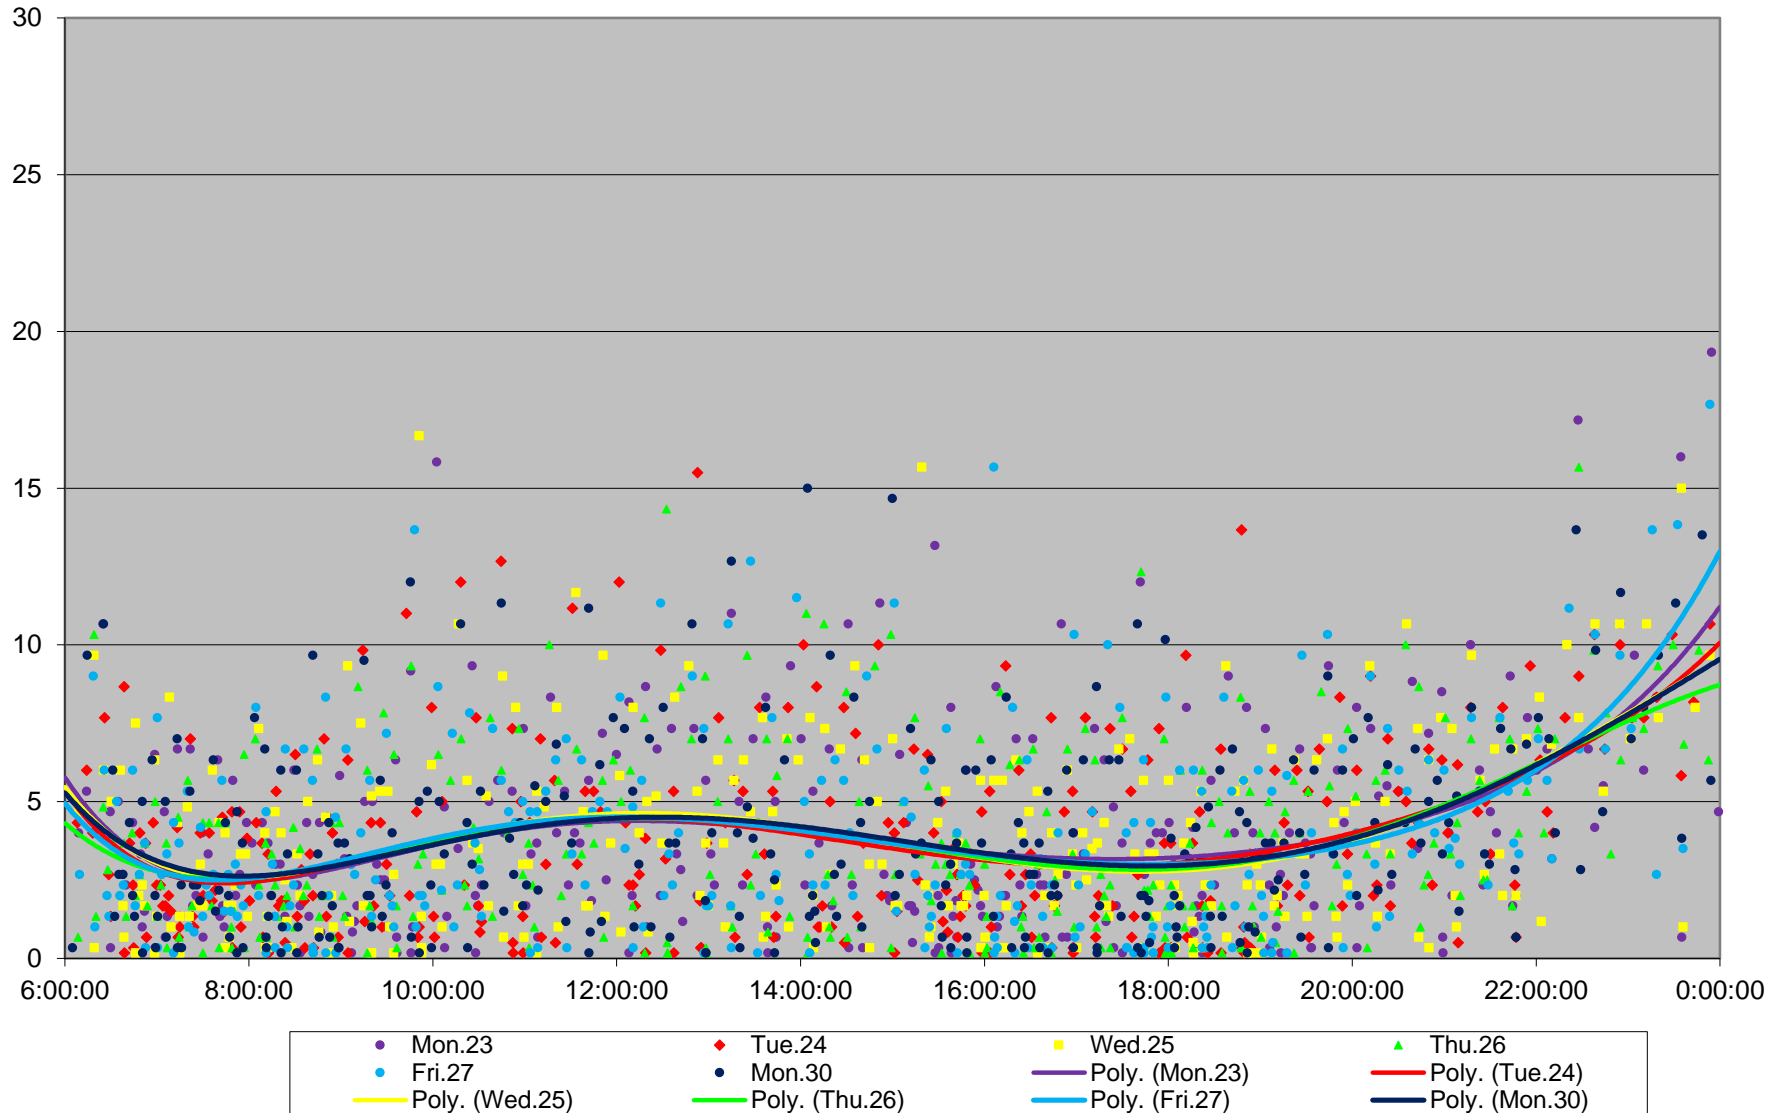

60 Steeles West Headways at E of Pioneer Village Stn Eastbound April 2018

60 Steeles West Headways at E of Pioneer Village Stn Eastbound April 2018

60 Steeles West Headways at E of Pioneer Village Stn Eastbound April 2018

60 Steeles West Headways at E of Pioneer Village Stn Eastbound April 2018

60 Steeles West Headways at E of Pioneer Village Stn Eastbound April 2018 Weekday Statistics

60 Steeles West Headways at E of Pioneer Village Stn Eastbound April 2018 Weekday Statistics