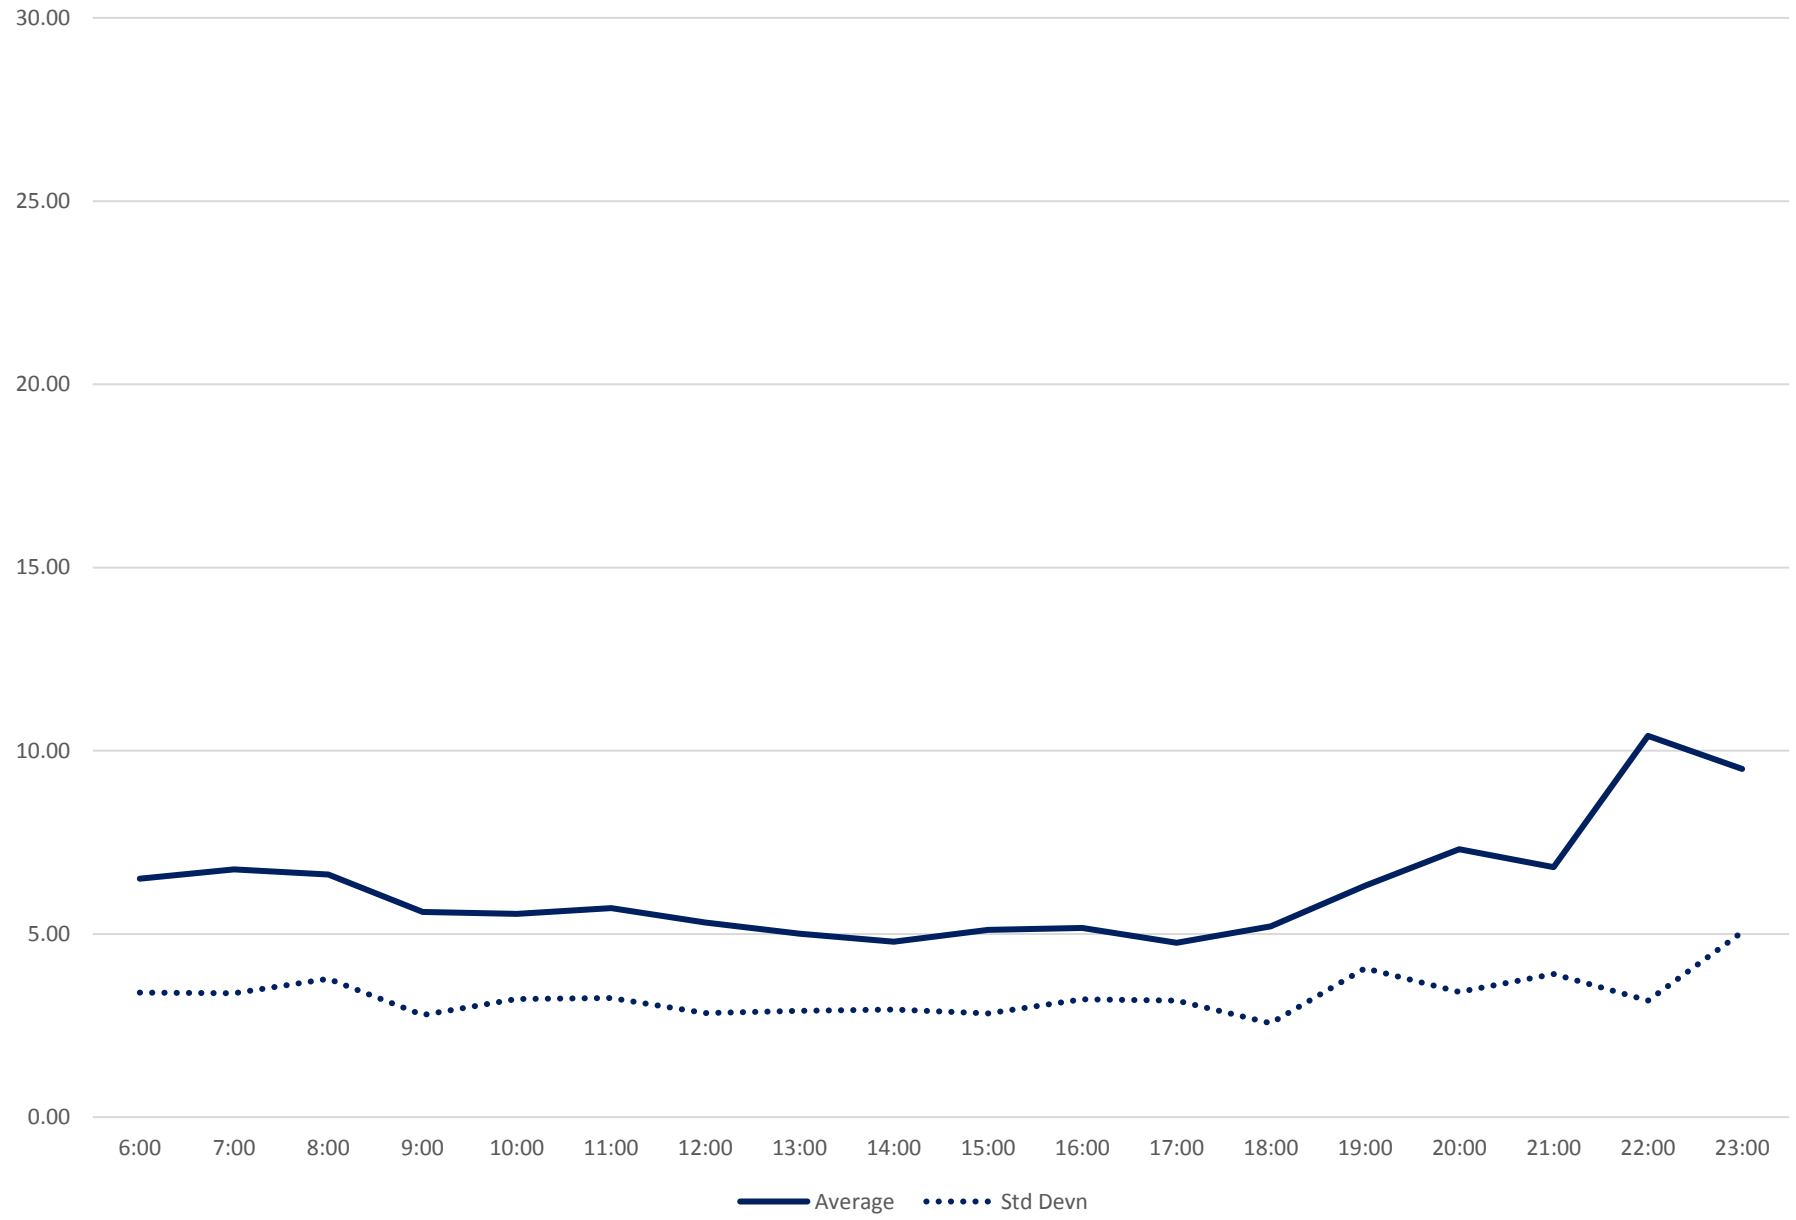

60 Steeles West Headways at E of Pioneer Village Stn Eastbound April 2018

60 Steeles West Headways at E of Pioneer Village Stn Eastbound April 2018 Weekday Statistics

60 Steeles West Headways at E of Pioneer Village Stn Eastbound April 2018 Weekday Statistics

60 Steeles West Headways at E of Pioneer Village Stn Eastbound April 2018
Quartiles Weekday

60 Steeles West Headways at E of Pioneer Village Stn Eastbound April 2018
Quartiles Week 1

60 Steeles West Headways at E of Pioneer Village Stn Eastbound April 2018

Quartiles Week2

60 Steeles West Headways at E of Pioneer Village Stn Eastbound April 2018
Quartiles Week 3

60 Steeles West Headways at E of Pioneer Village Stn Eastbound April 2018
Quartiles Week 4

60 Steeles West Headways at E of Pioneer Village Stn Eastbound April 2018 Saturday Statistics

60 Steeles West Headways at E of Pioneer Village Stn Eastbound April 2018
Quartiles Saturdays

60 Steeles West Headways at E of Pioneer Village Stn Eastbound April 2018 Sunday Statistics

60 Steeles West Headways at E of Pioneer Village Stn Eastbound April 2018
Quartiles Sundays/Holidays