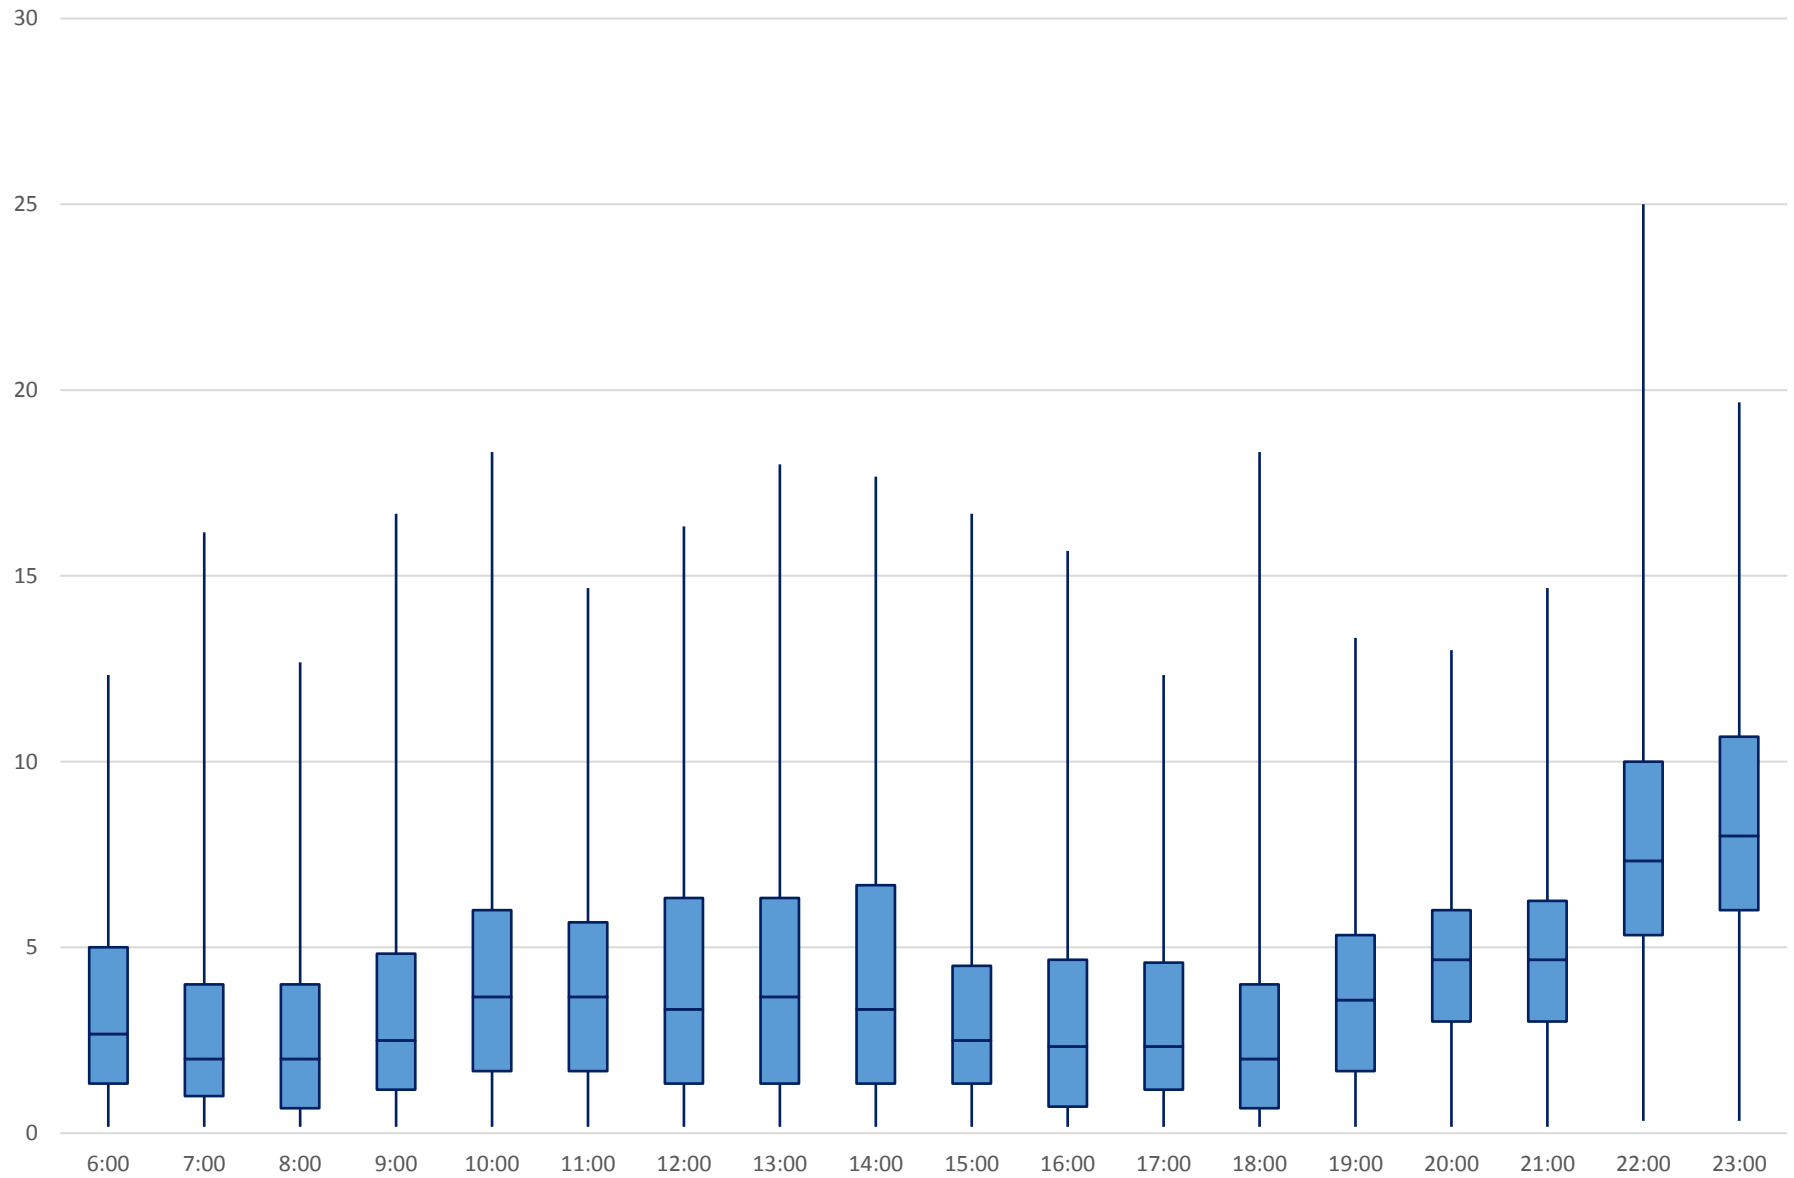

60 Steeles West Headways at E of Pioneer Village Stn Eastbound April 2018

60 Steeles West Headways at E of Pioneer Village Stn Eastbound April 2018

60 Steeles West Headways at E of Pioneer Village Stn Eastbound April 2018

60 Steeles West Headways at E of Pioneer Village Stn Eastbound April 2018

60 Steeles West Headways at E of Pioneer Village Stn Eastbound April 2018 Weekday Statistics

60 Steeles West Headways at E of Pioneer Village Stn Eastbound April 2018 Weekday Statistics

60 Steeles West Headways at E of Pioneer Village Stn Eastbound April 2018
Quartiles Weekday

60 Steeles West Headways at E of Pioneer Village Stn Eastbound April 2018
Quartiles Week 1

60 Steeles West Headways at E of Pioneer Village Stn Eastbound April 2018