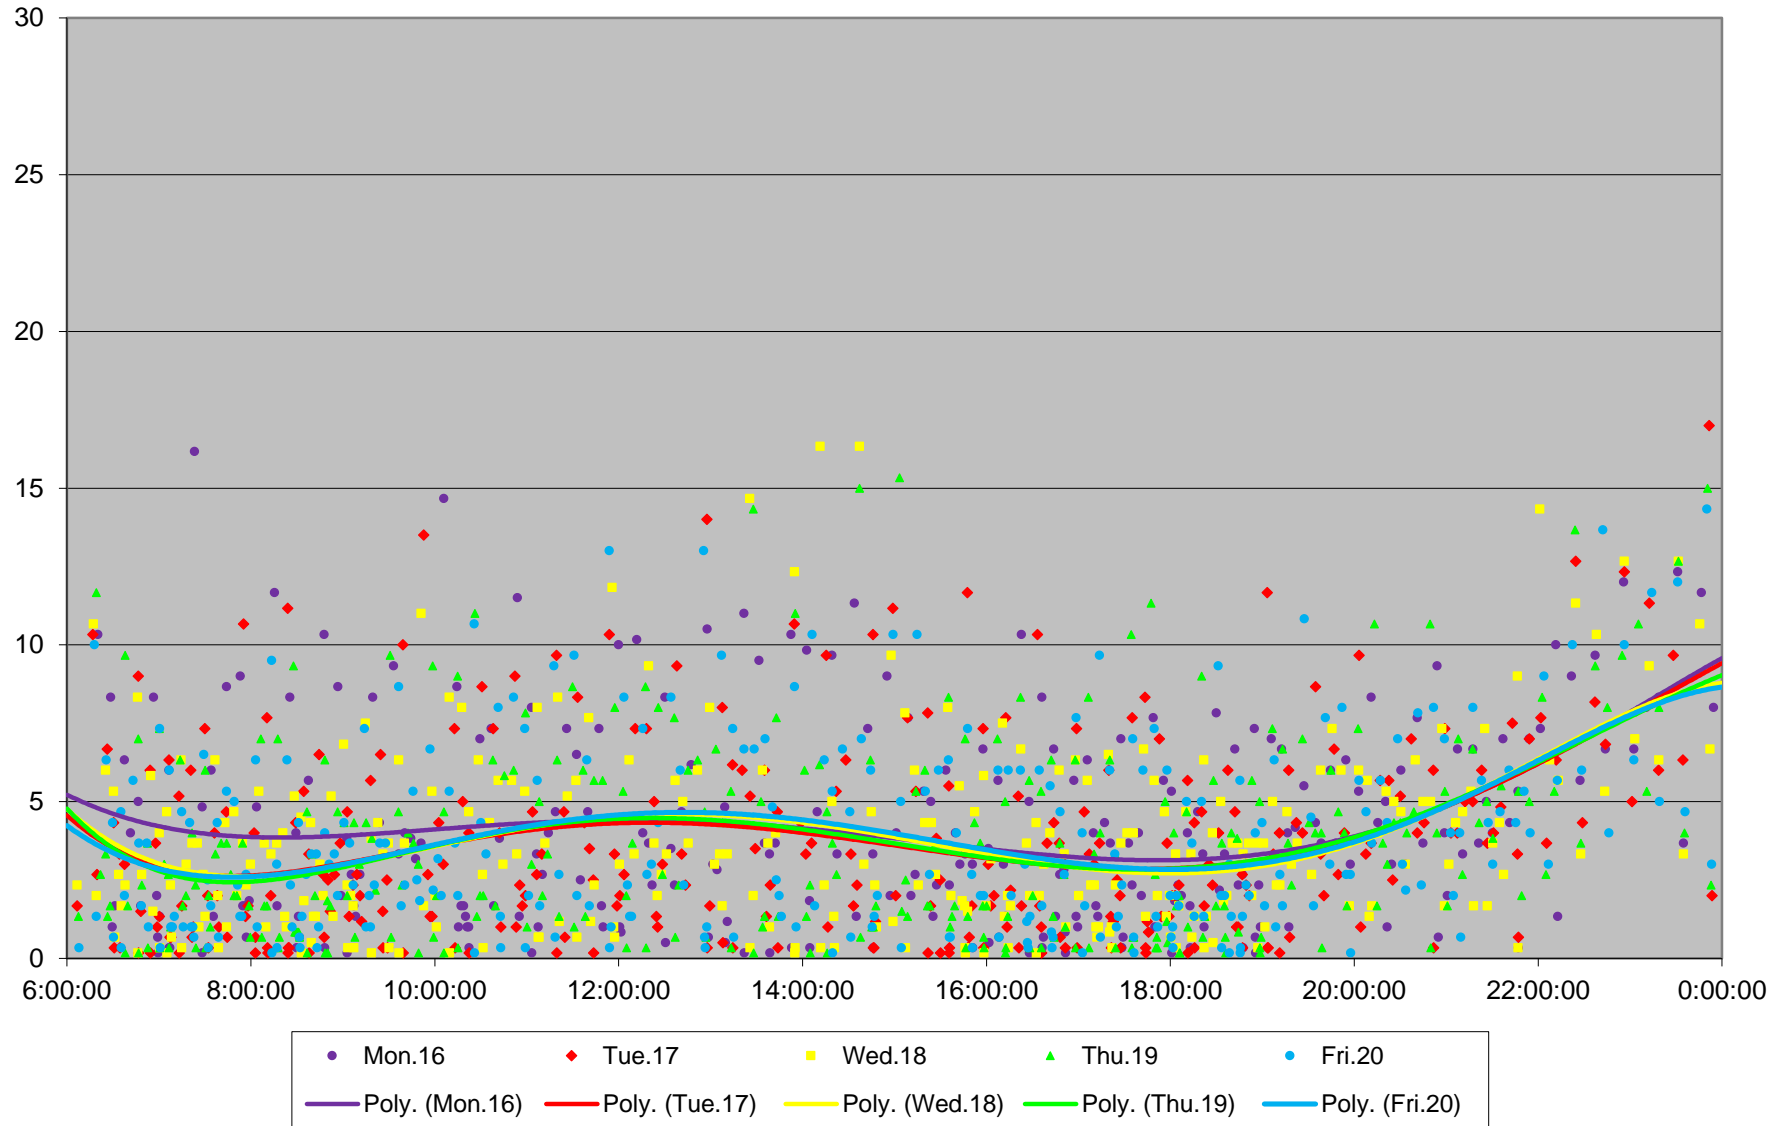

60 Steeles West Headways at E of Pioneer Village Stn Eastbound April 2018

60 Steeles West Headways at E of Pioneer Village Stn Eastbound April 2018

60 Steeles West Headways at E of Pioneer Village Stn Eastbound April 2018

60 Steeles West Headways at E of Pioneer Village Stn Eastbound April 2018

60 Steeles West Headways at E of Pioneer Village Stn Eastbound April 2018 Weekday Statistics

60 Steeles West Headways at E of Pioneer Village Stn Eastbound April 2018 Weekday Statistics