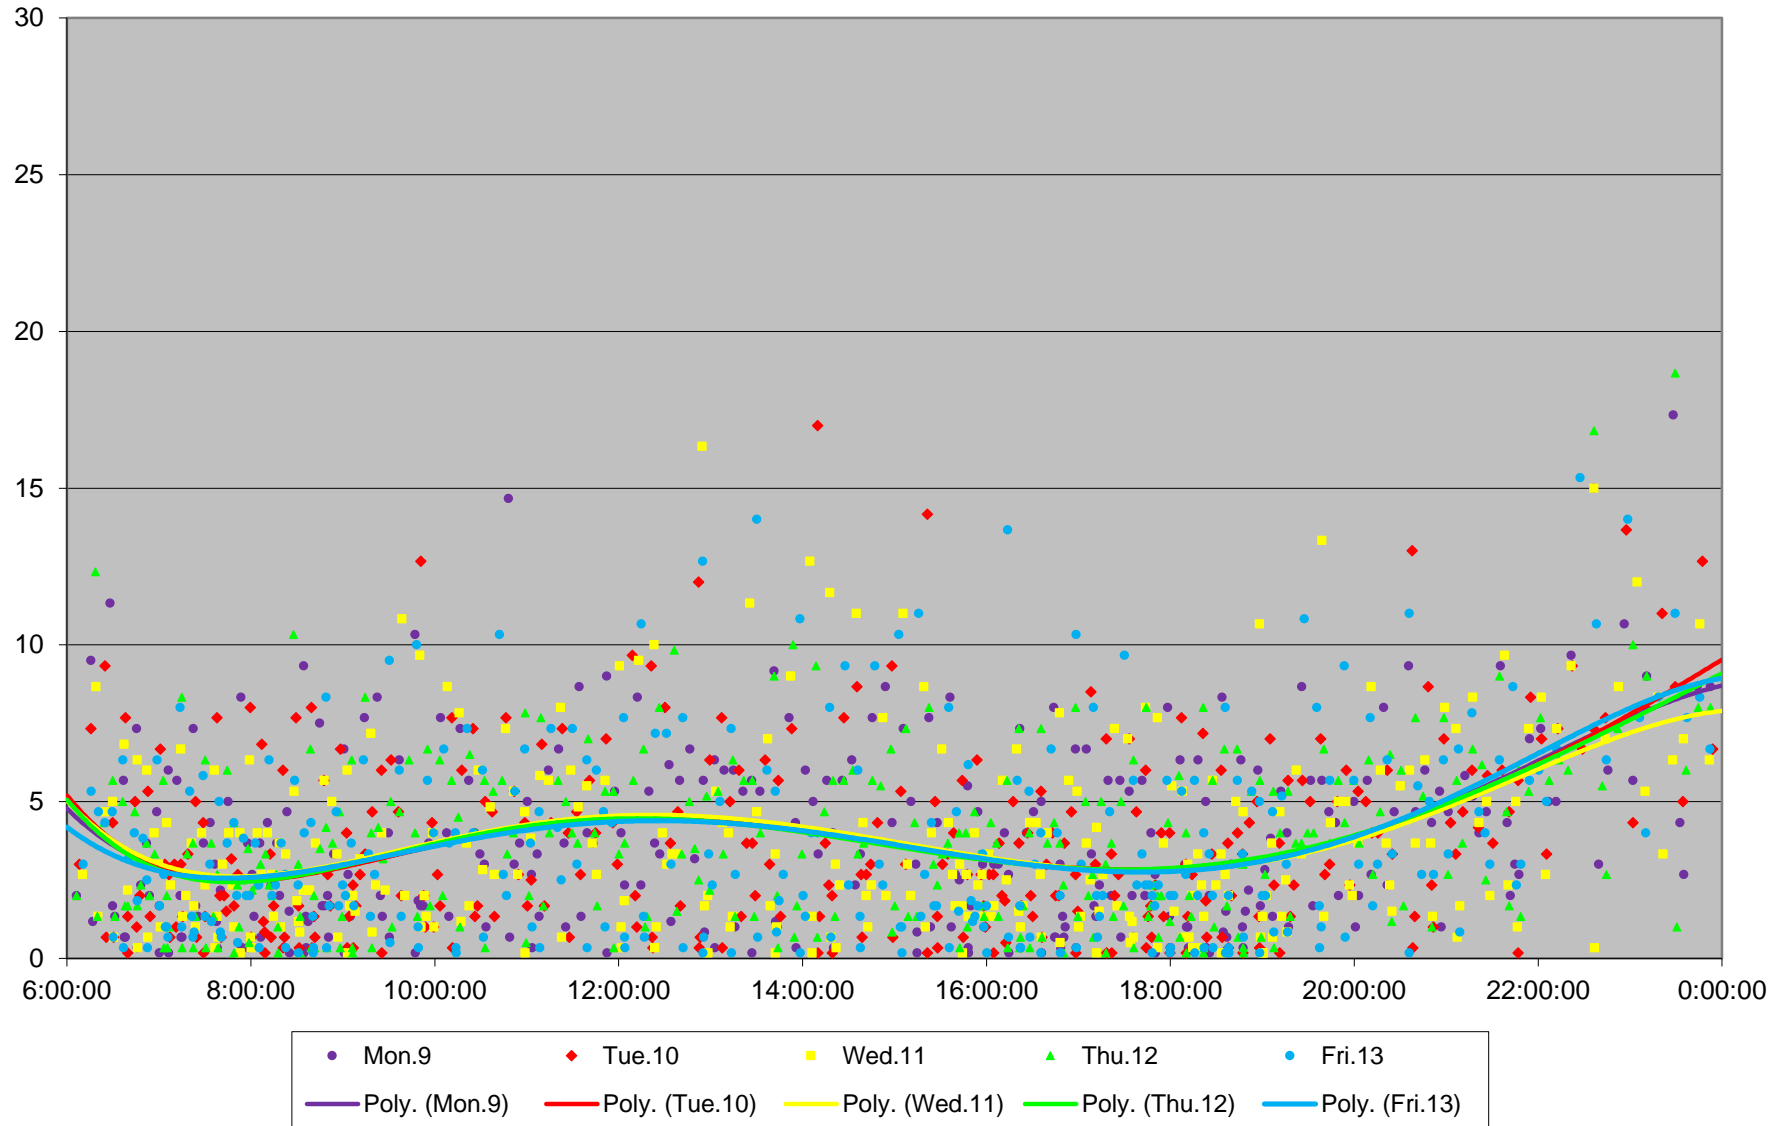

60 Steeles West Headways at E of Pioneer Village Stn Eastbound April 2018

60 Steeles West Headways at E of Pioneer Village Stn Eastbound April 2018

60 Steeles West Headways at E of Pioneer Village Stn Eastbound April 2018

60 Steeles West Headways at E of Pioneer Village Stn Eastbound April 2018

60 Steeles West Headways at E of Pioneer Village Stn Eastbound April 2018 Weekday Statistics

60 Steeles West Headways at E of Pioneer Village Stn Eastbound April 2018 Weekday Statistics