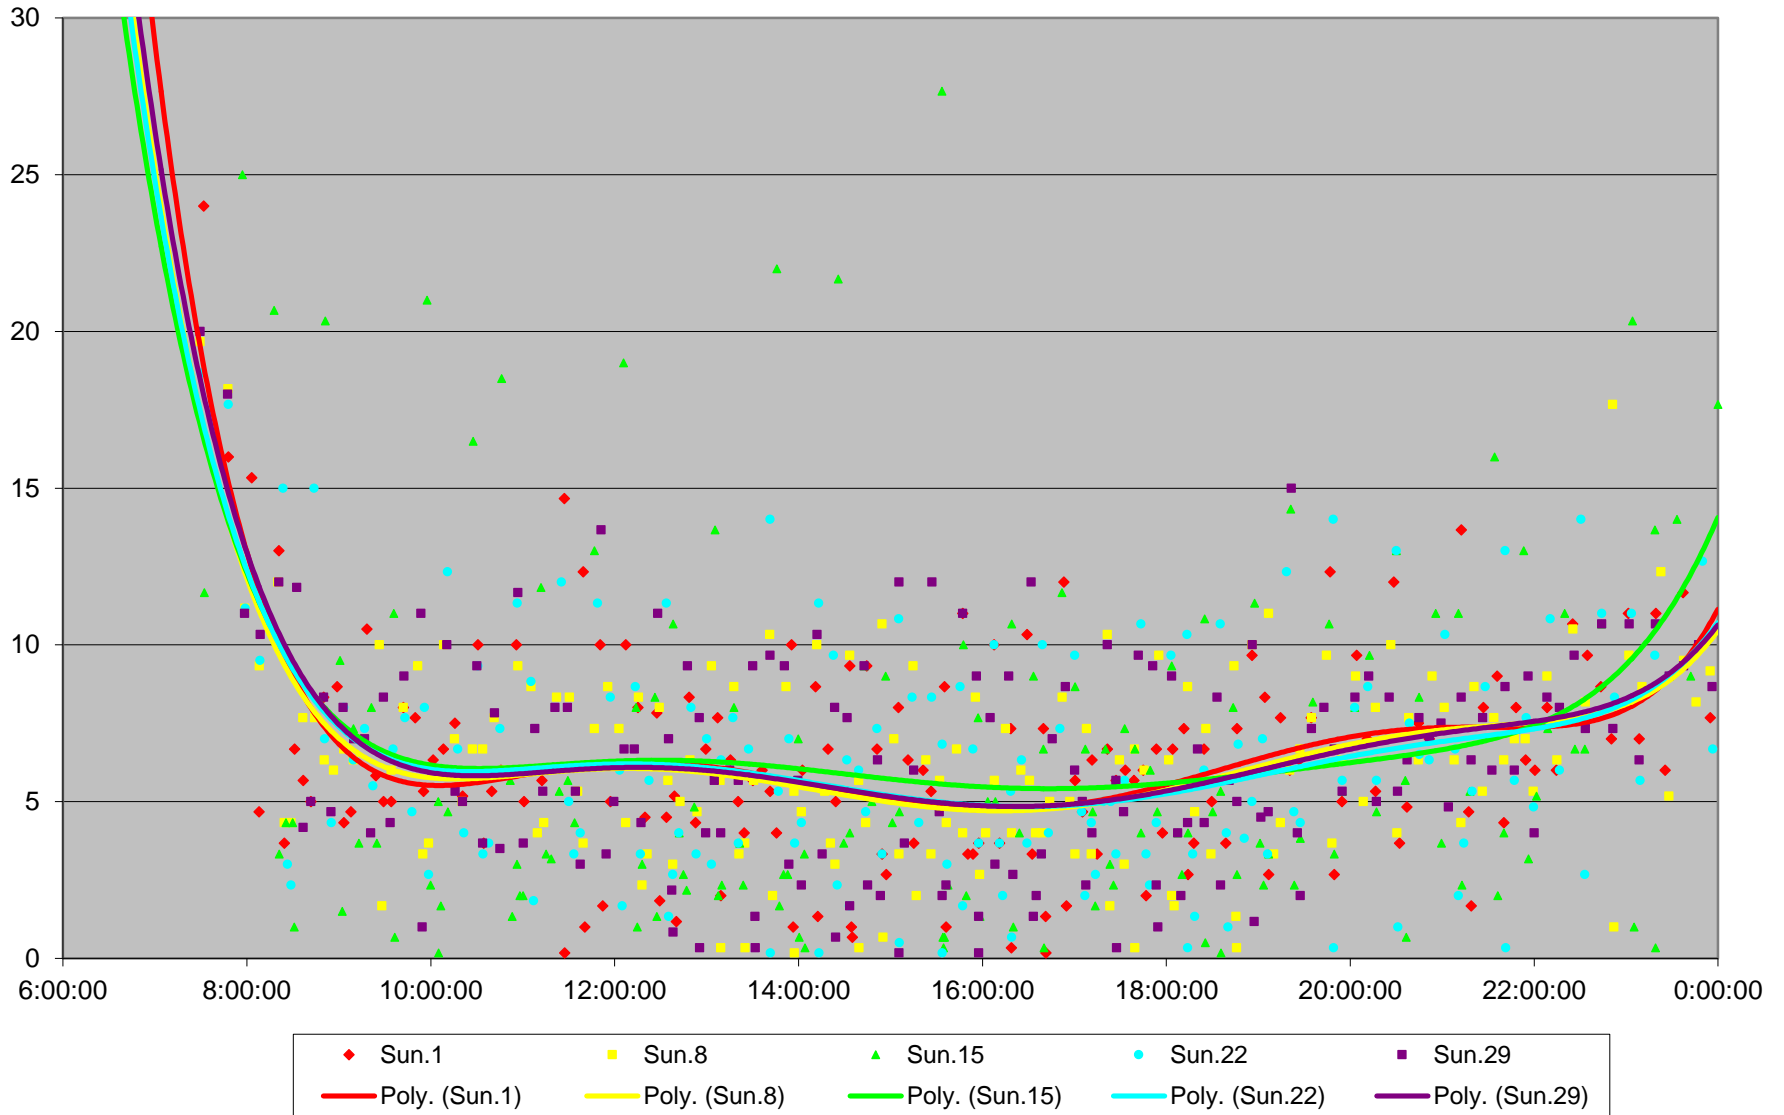

60 Steeles West Headways at E of Pioneer Village Stn Eastbound April 2018

60 Steeles West Headways at E of Pioneer Village Stn Eastbound April 2018

60 Steeles West Headways at E of Pioneer Village Stn Eastbound April 2018

60 Steeles West Headways at E of Pioneer Village Stn Eastbound April 2018

60 Steeles West Headways at E of Pioneer Village Stn Eastbound April 2018 Weekday Statistics

60 Steeles West Headways at E of Pioneer Village Stn Eastbound April 2018 Weekday Statistics