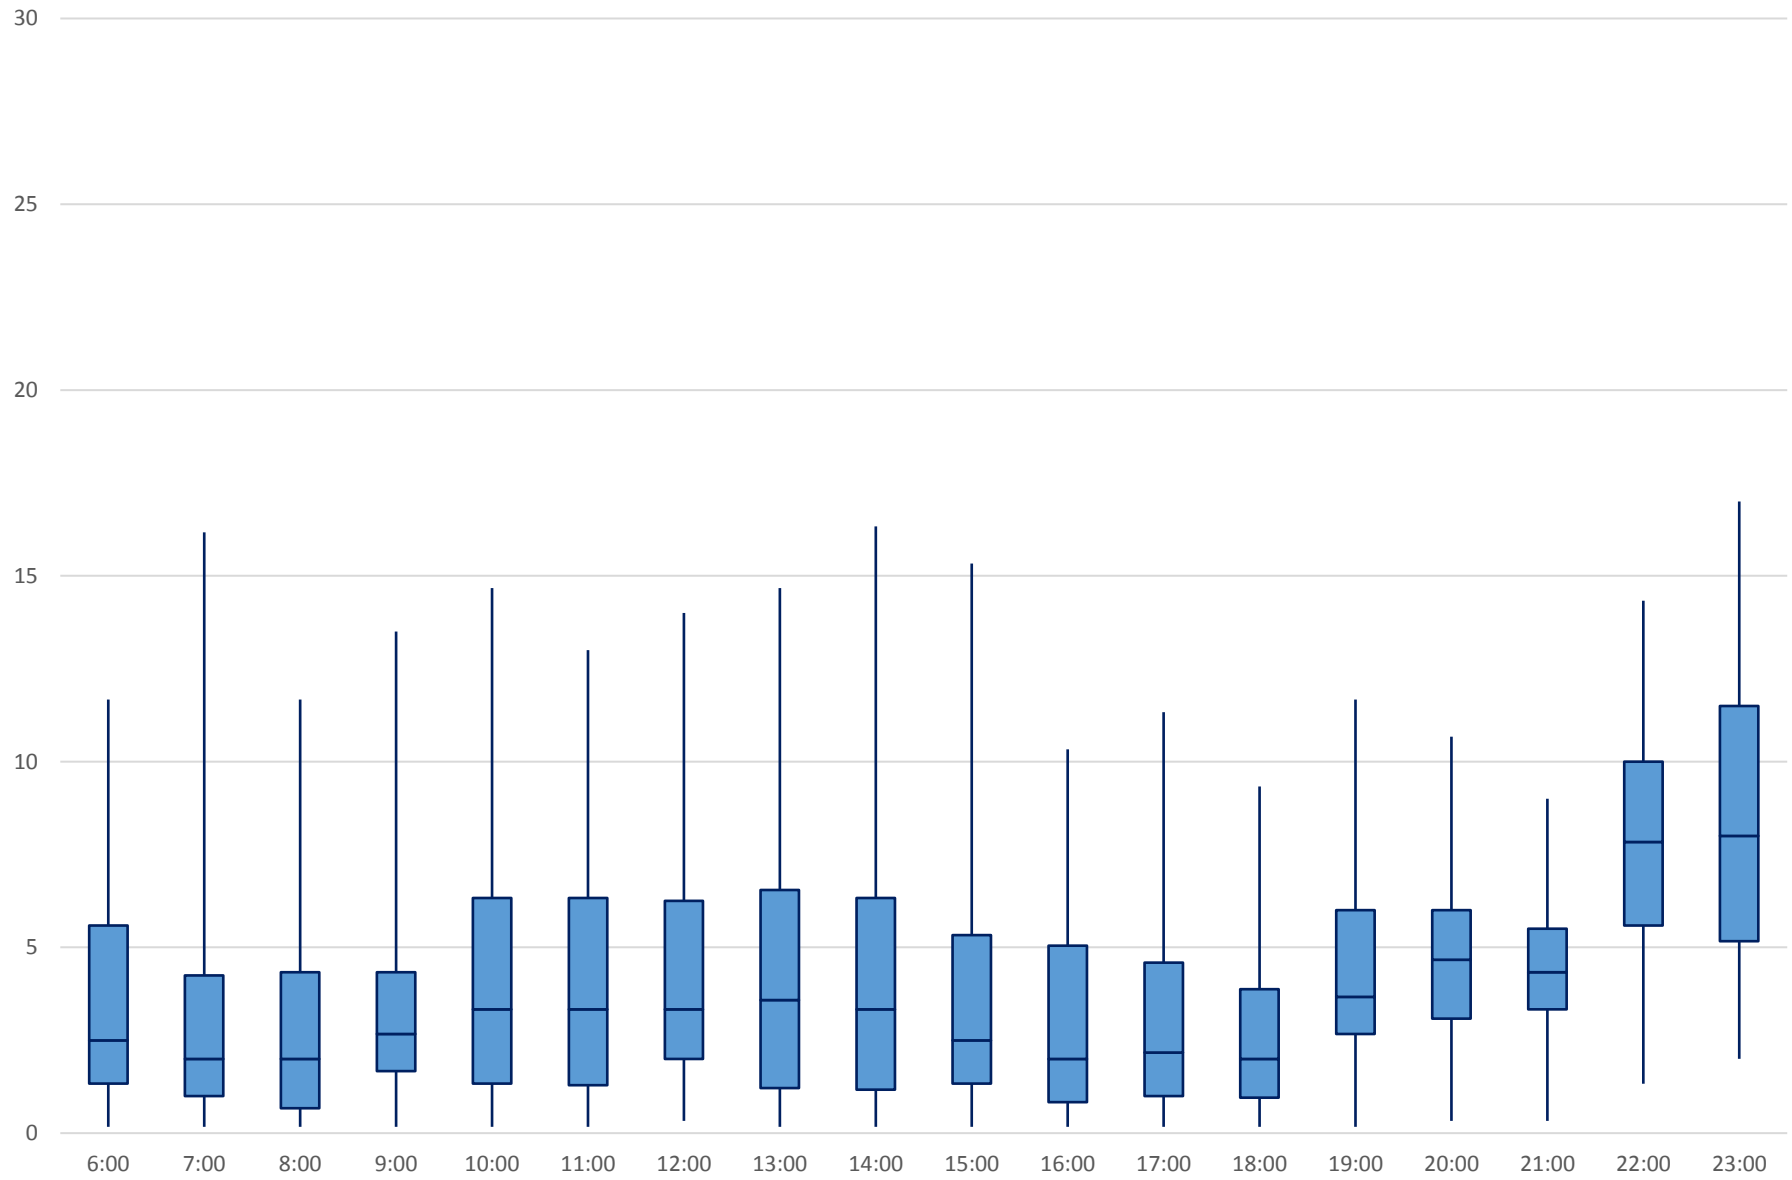

60 Steeles West Headways at E of Pioneer Village Stn Eastbound April 2018

60 Steeles West Headways at E of Pioneer Village Stn Eastbound April 2018

60 Steeles West Headways at E of Pioneer Village Stn Eastbound April 2018

60 Steeles West Headways at E of Pioneer Village Stn Eastbound April 2018

60 Steeles West Headways at E of Pioneer Village Stn Eastbound April 2018 Weekday Statistics

60 Steeles West Headways at E of Pioneer Village Stn Eastbound April 2018 Weekday Statistics

60 Steeles West Headways at E of Pioneer Village Stn Eastbound April 2018
Quartiles Weekday

60 Steeles West Headways at E of Pioneer Village Stn Eastbound April 2018
Quartiles Week 1

60 Steeles West Headways at E of Pioneer Village Stn Eastbound April 2018

Quartiles Week2

60 Steeles West Headways at E of Pioneer Village Stn Eastbound April 2018
Quartiles Week 3

60 Steeles West Headways at E of Pioneer Village Stn Eastbound April 2018
Quartiles Week 4

60 Steeles West Headways at E of Pioneer Village Stn Eastbound April 2018 Saturday Statistics