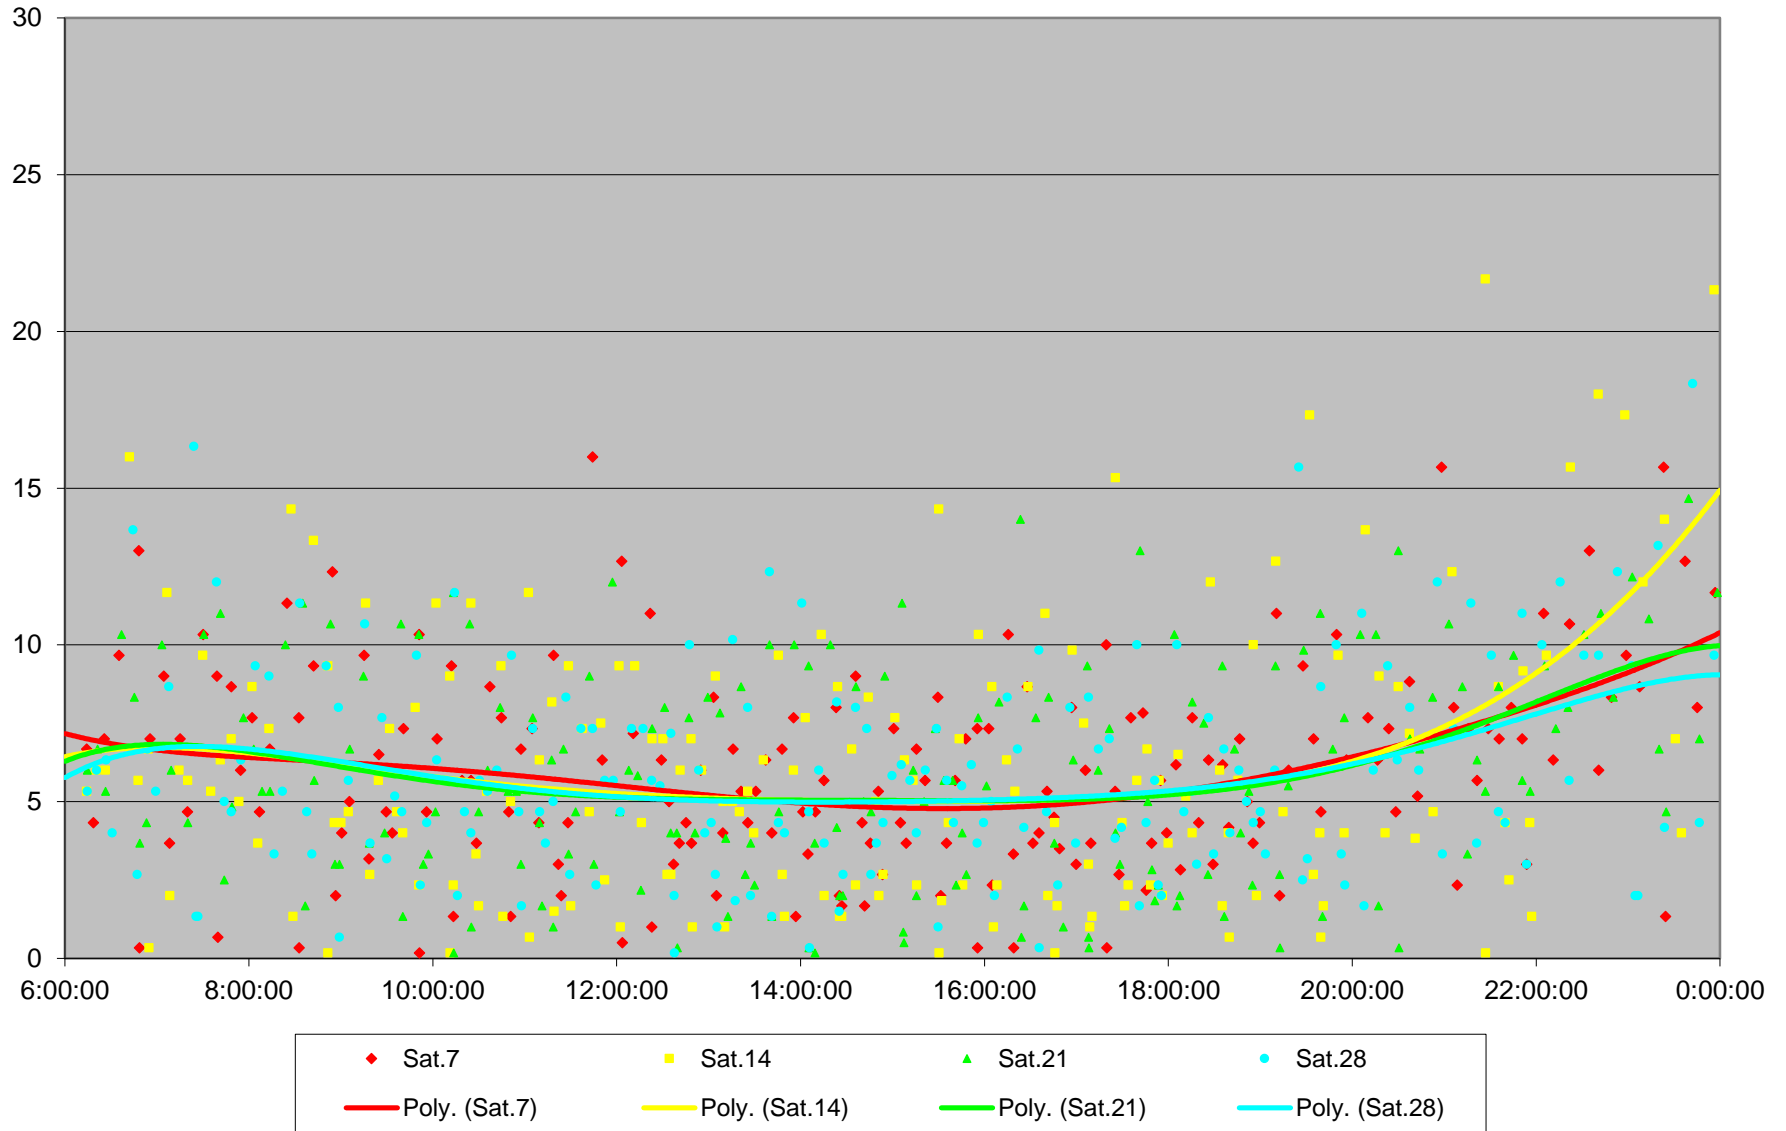

60 Steeles West Headways at E of Pioneer Village Stn Eastbound April 2018

60 Steeles West Headways at E of Pioneer Village Stn Eastbound April 2018

60 Steeles West Headways at E of Pioneer Village Stn Eastbound April 2018

60 Steeles West Headways at E of Pioneer Village Stn Eastbound April 2018

60 Steeles West Headways at E of Pioneer Village Stn Eastbound April 2018 Weekday Statistics

60 Steeles West Headways at E of Pioneer Village Stn Eastbound April 2018 Weekday Statistics