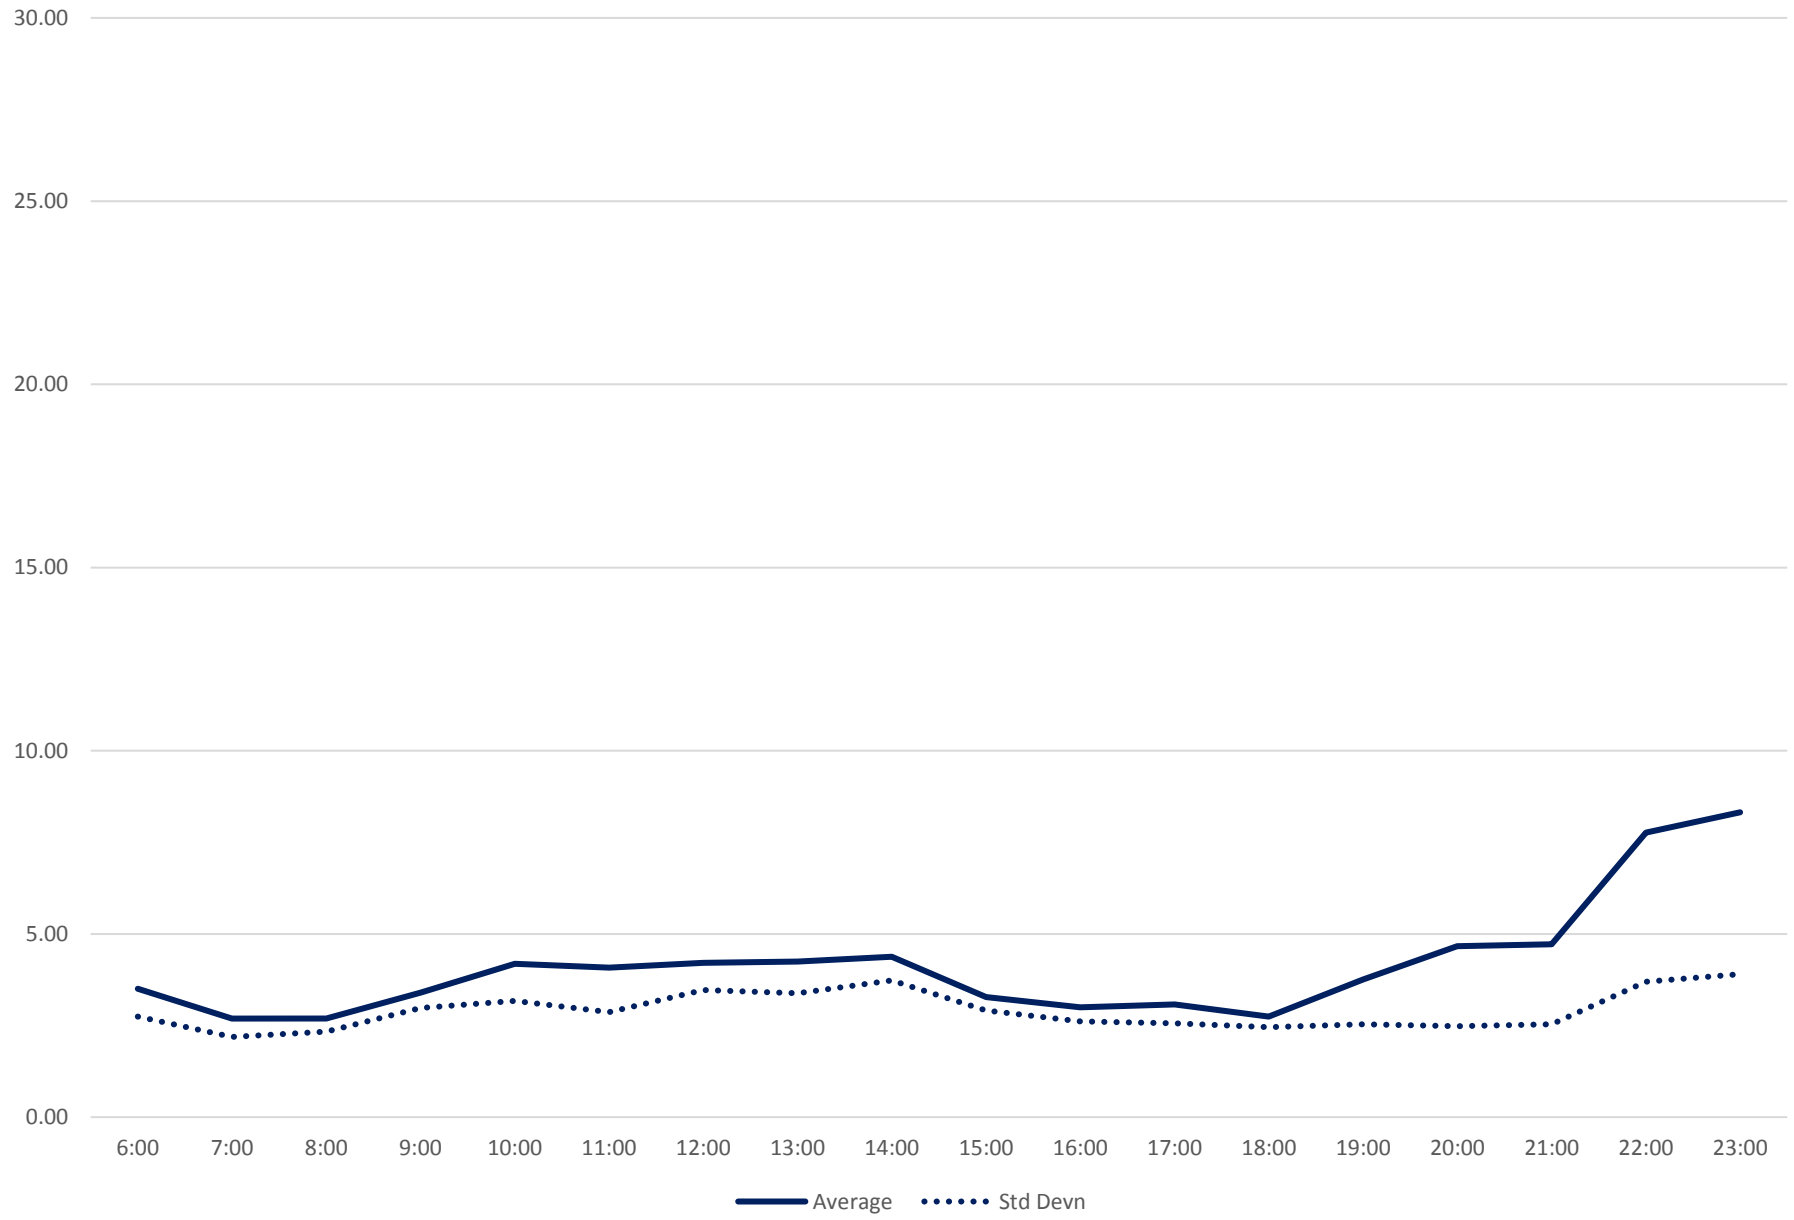

60 Steeles West Headways at E of Pioneer Village Stn Eastbound April 2018

60 Steeles West Headways at E of Pioneer Village Stn Eastbound April 2018

60 Steeles West Headways at E of Pioneer Village Stn Eastbound April 2018

60 Steeles West Headways at E of Pioneer Village Stn Eastbound April 2018

60 Steeles West Headways at E of Pioneer Village Stn Eastbound April 2018 Weekday Statistics

60 Steeles West Headways at E of Pioneer Village Stn Eastbound April 2018 Weekday Statistics

60 Steeles West Headways at E of Pioneer Village Stn Eastbound April 2018
Quartiles Weekday

60 Steeles West Headways at E of Pioneer Village Stn Eastbound April 2018
Quartiles Week 1

60 Steeles West Headways at E of Pioneer Village Stn Eastbound April 2018