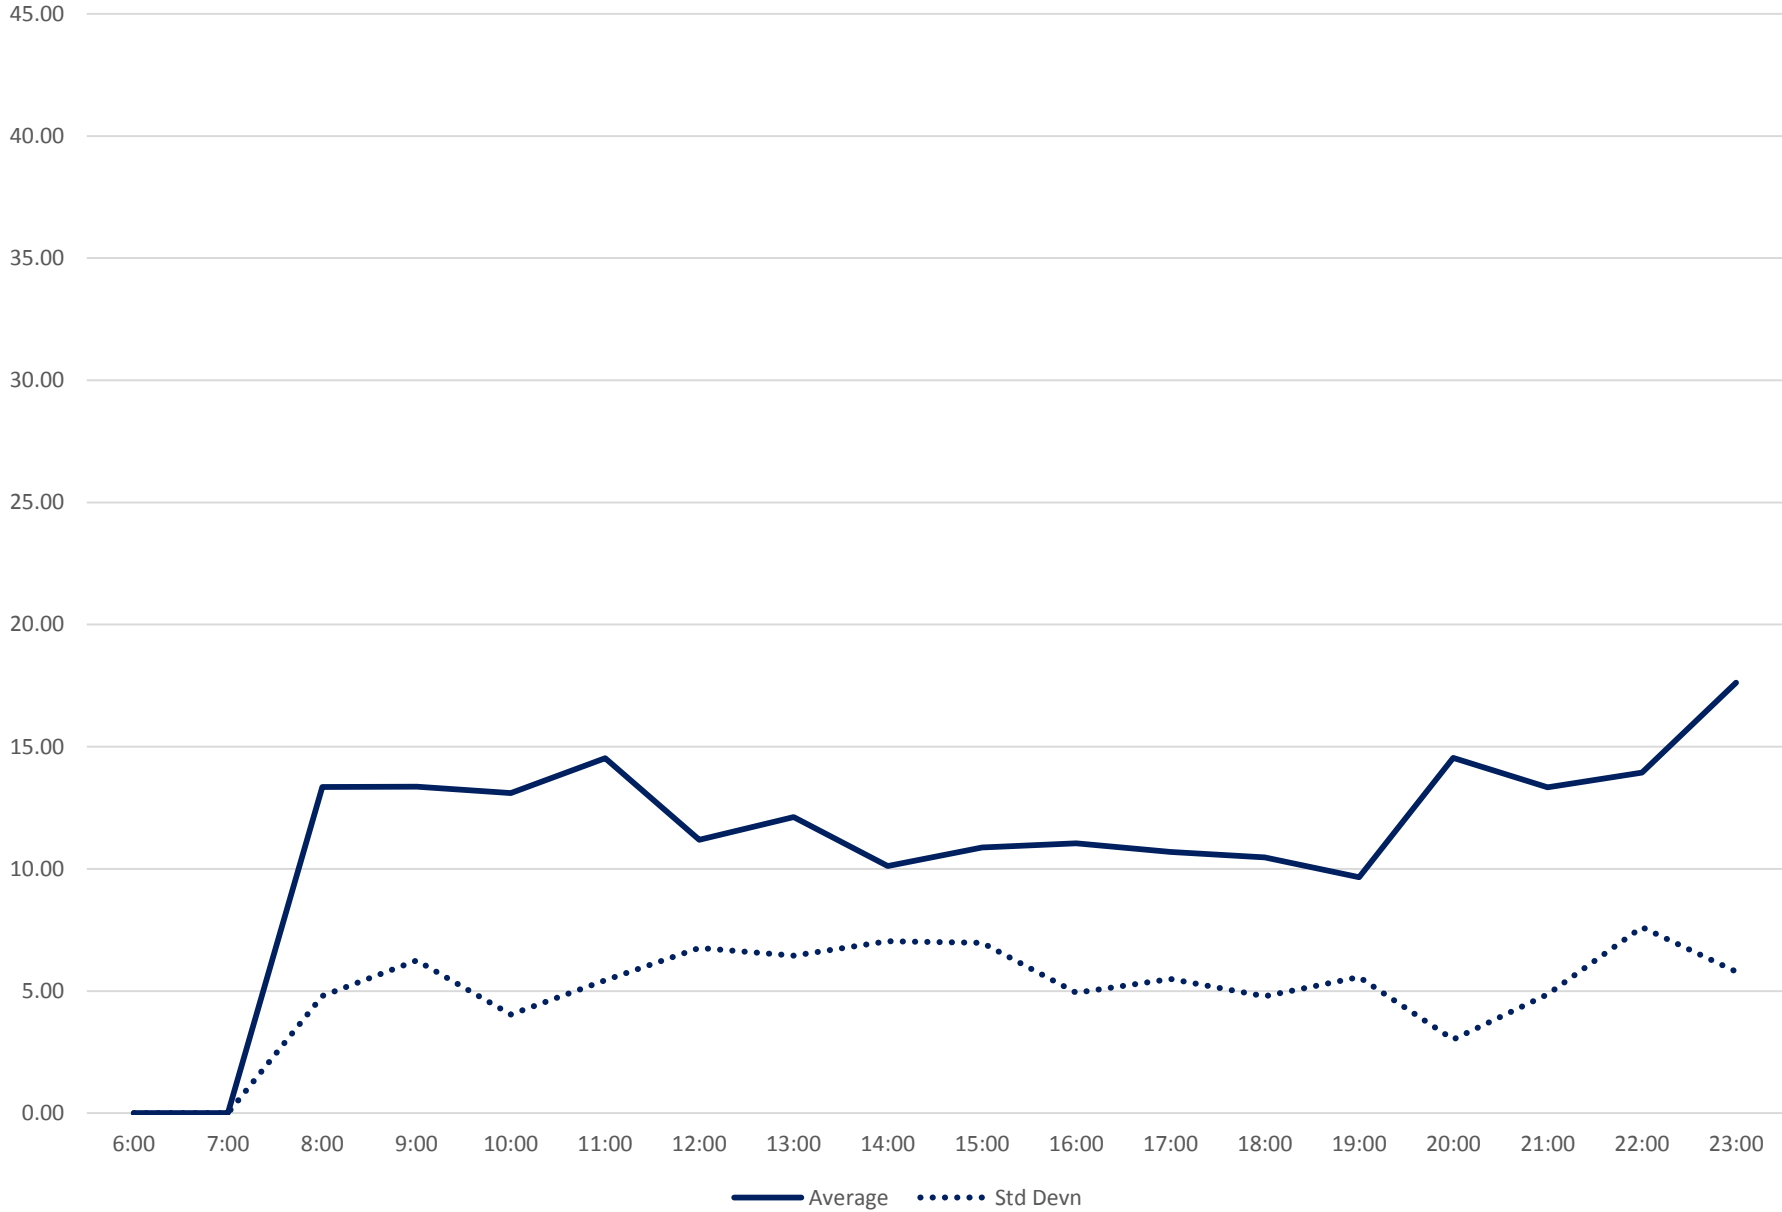

60 Steeles West Headways at Kipling Eastbound April 2018

60 Steeles West Headways at Kipling Eastbound April 2018

60 Steeles West Headways at Kipling Eastbound April 2018

60 Steeles West Headways at Kipling Eastbound April 2018 Weekday Statistics

60 Steeles West Headways at Kipling Eastbound April 2018 Weekday Statistics

60 Steeles West Headways at Kipling Eastbound April 2018

Quartiles Weekday

60 Steeles West Headways at Kipling Eastbound April 2018
Quartiles Week 1

Quartiles Week 4

60 Steeles West Headways at Kipling Eastbound April 2018 Saturday Statistics

60 Steeles West Headways at Kipling Eastbound April 2018

Quartiles Saturdays

60 Steeles West Headways at Kipling Eastbound April 2018 Sunday Statistics

60 Steeles West Headways at Kipling Eastbound April 2018

Quartiles Sundays/Holidays