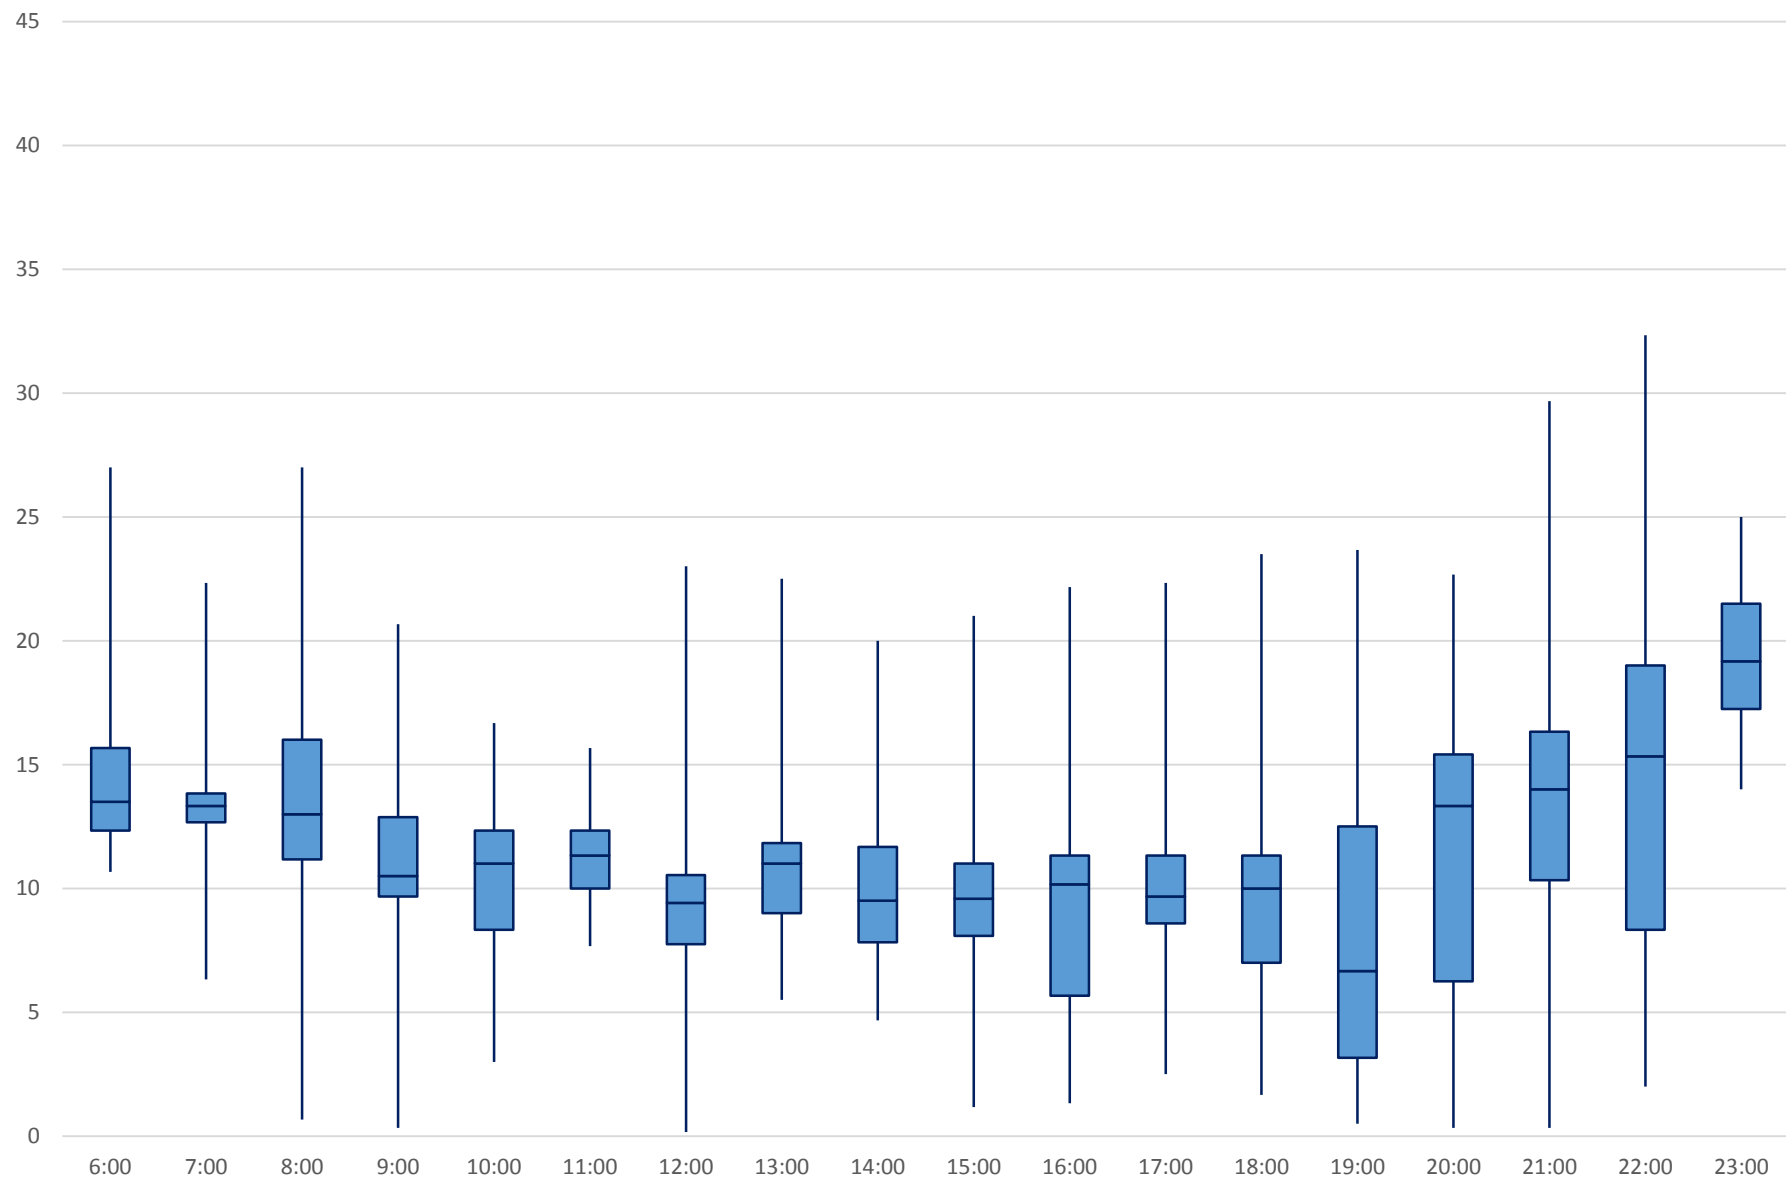

60 Steeles West Headways at Kipling Eastbound April 2018

60 Steeles West Headways at Kipling Eastbound April 2018

60 Steeles West Headways at Kipling Eastbound April 2018

60 Steeles West Headways at Kipling Eastbound April 2018 Weekday Statistics

Quartiles Week 4

60 Steeles West Headways at Kipling Eastbound April 2018 Saturday Statistics

60 Steeles West Headways at Kipling Eastbound April 2018

Quartiles Saturdays

60 Steeles West Headways at Kipling Eastbound April 2018 Sunday Statistics

60 Steeles West Headways at Kipling Eastbound April 2018

Quartiles Sundays/Holidays