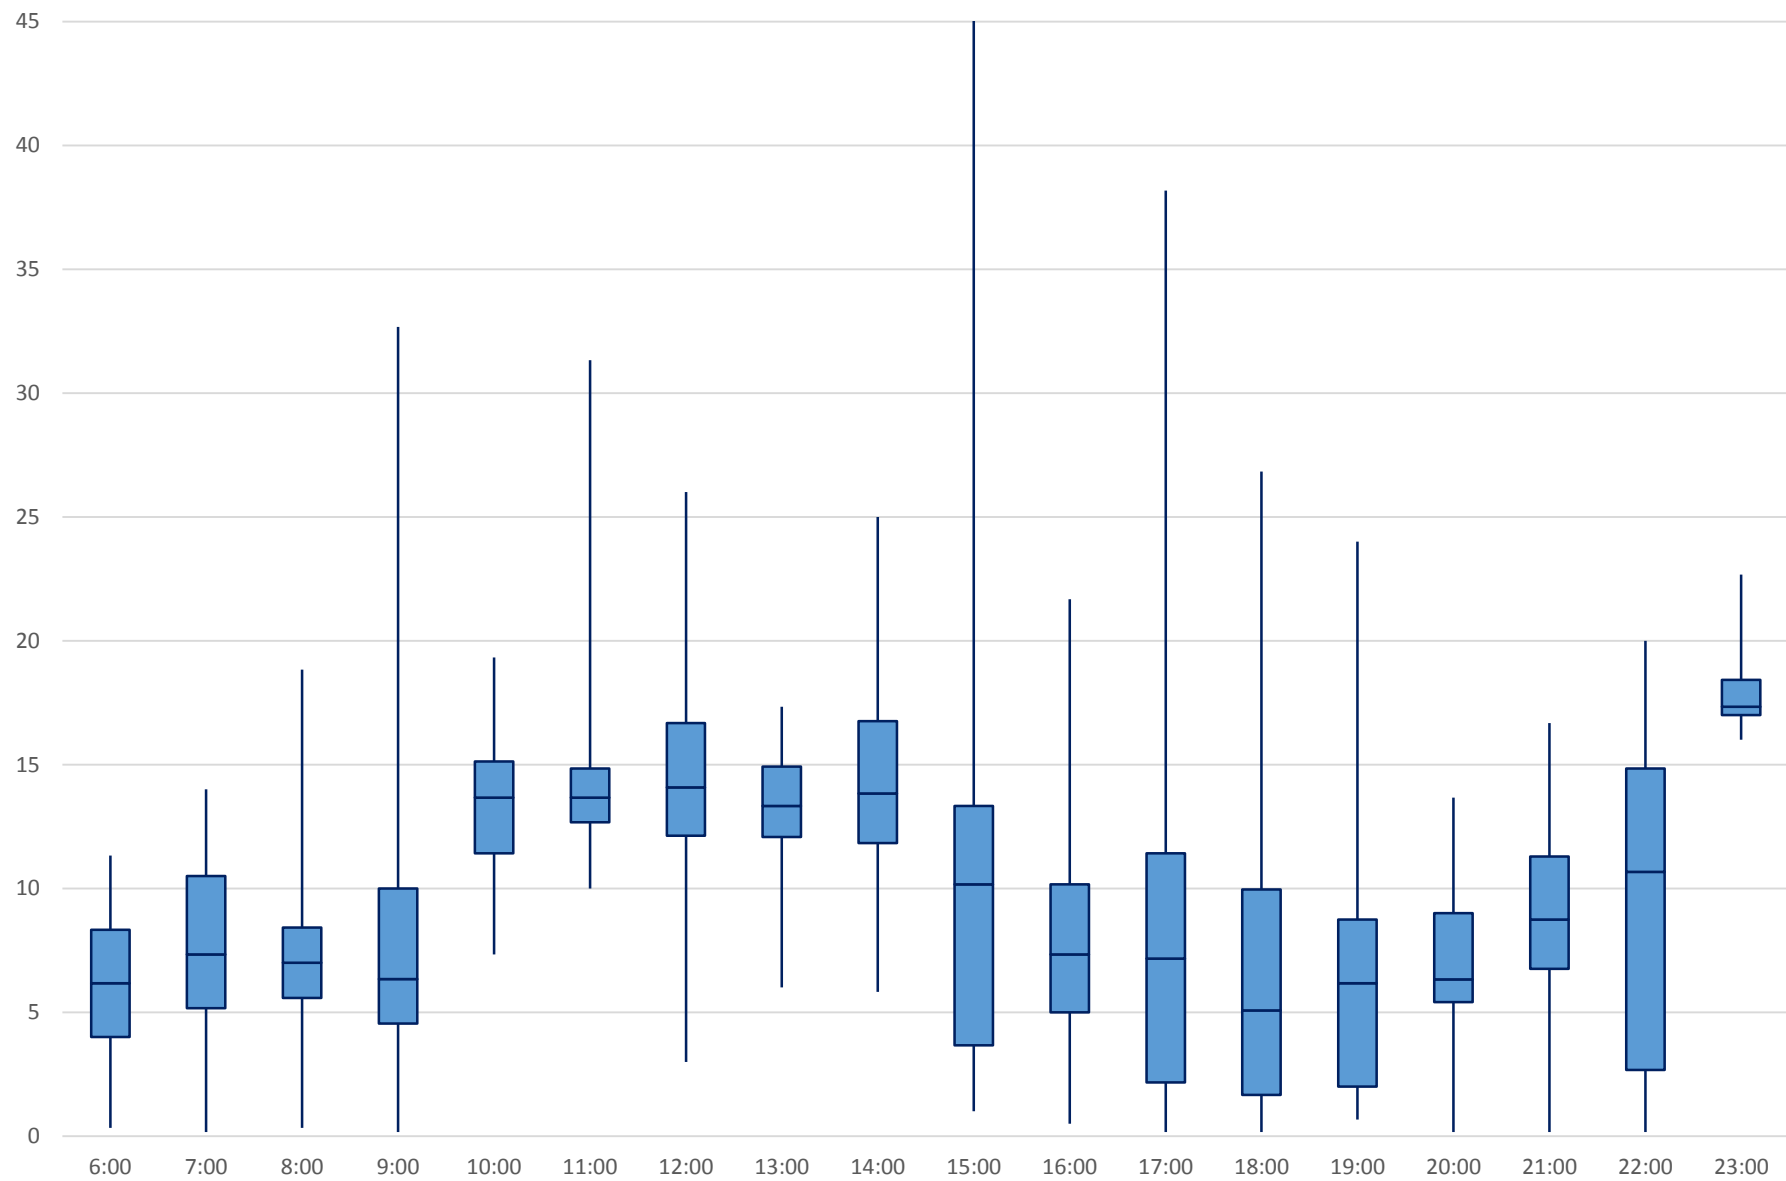

60 Steeles West Headways at Kipling Eastbound April 2018
Quartiles Week2