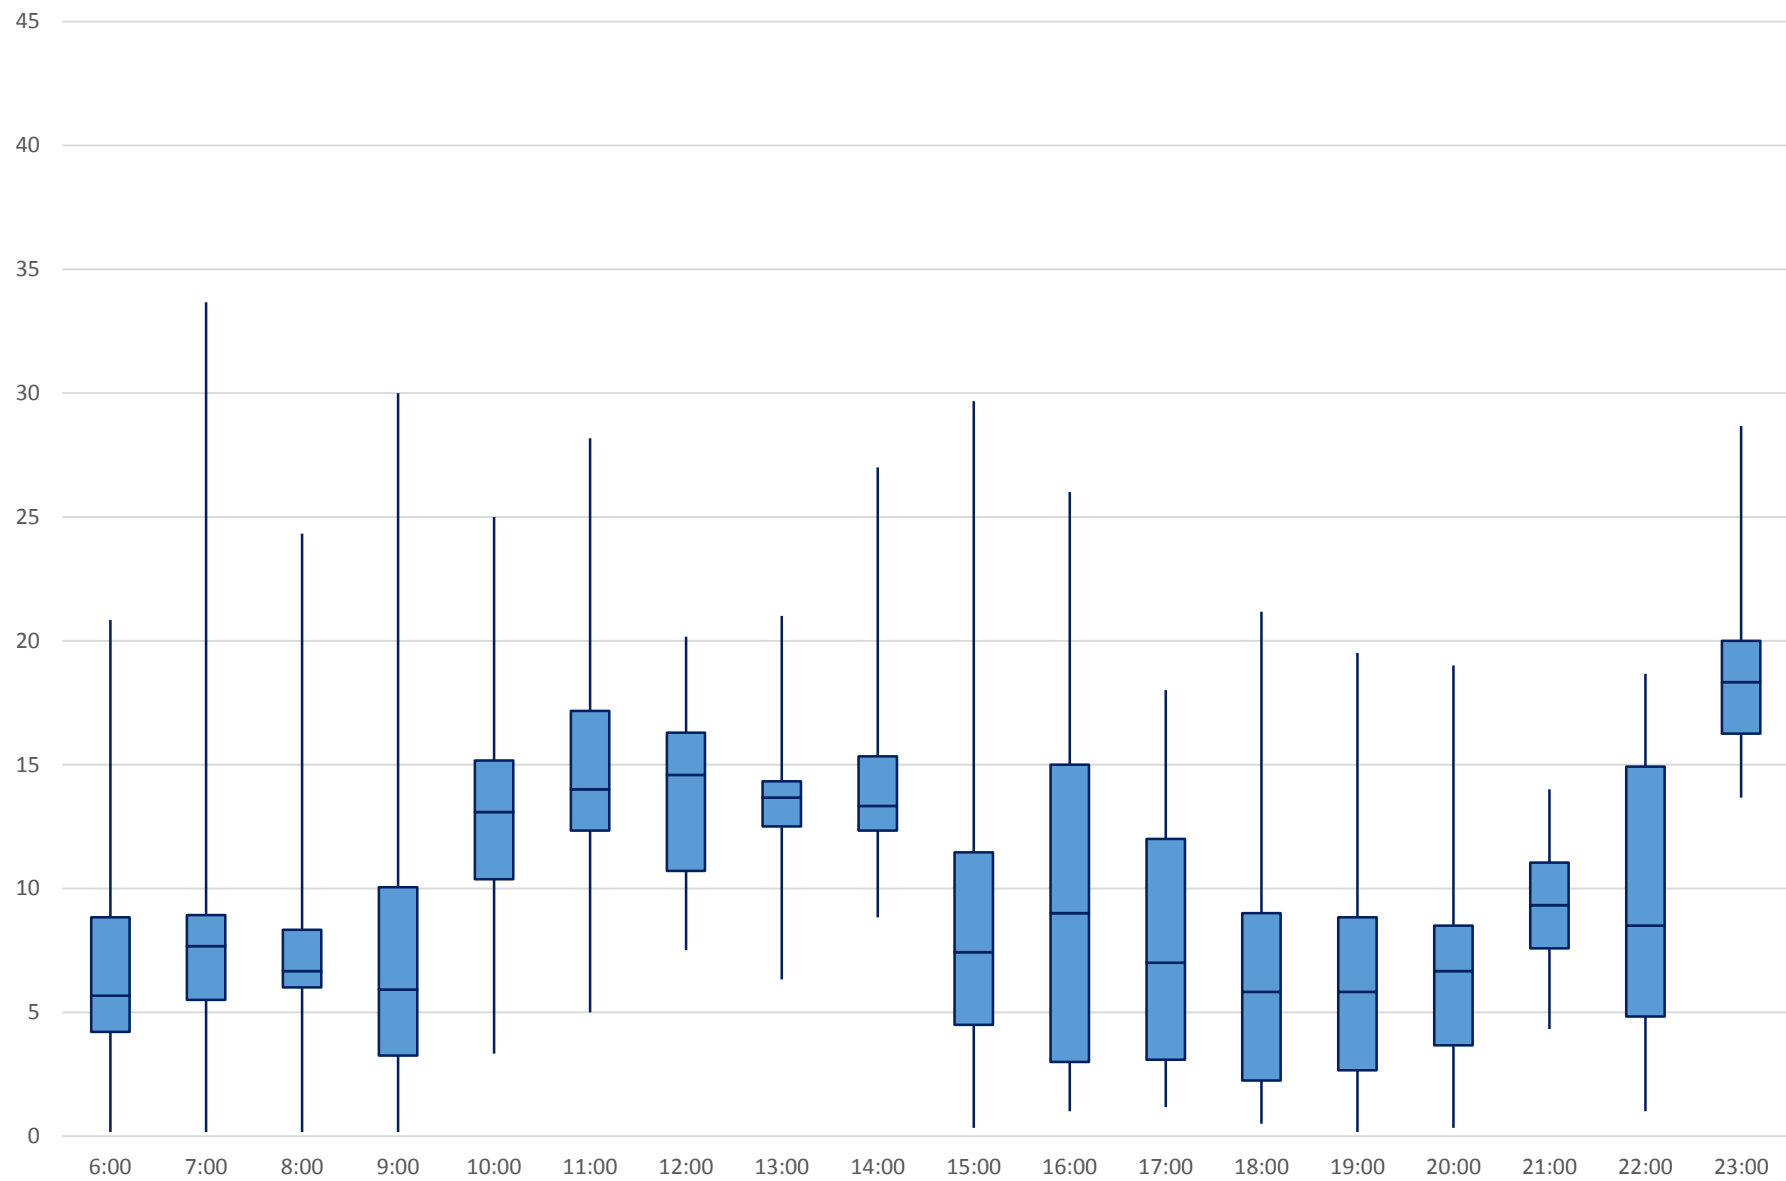

60 Steeles West Headways at Kipling Eastbound April 2018

Quartiles Week 3