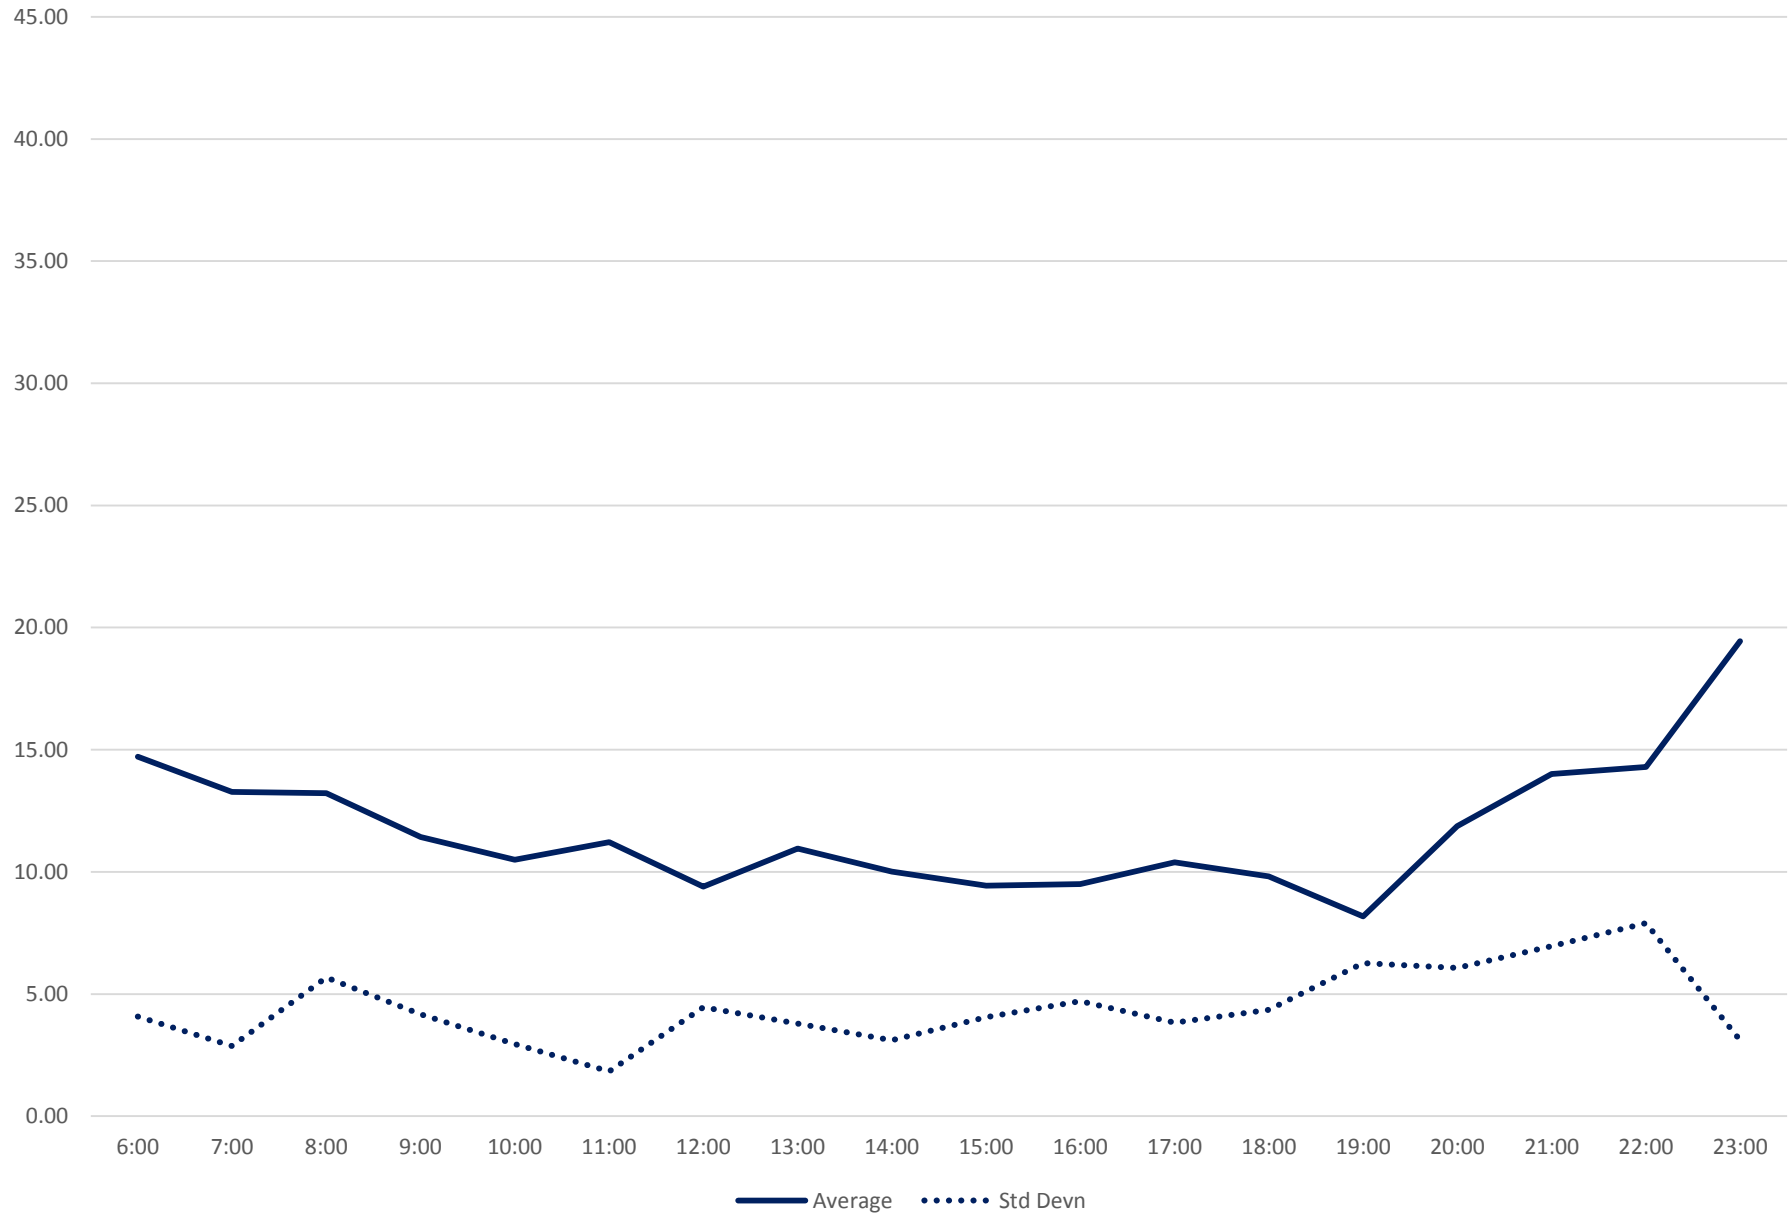

60 Steeles West Headways at Kipling Eastbound April 2018

60 Steeles West Headways at Kipling Eastbound April 2018

60 Steeles West Headways at Kipling Eastbound April 2018

60 Steeles West Headways at Kipling Eastbound April 2018 Weekday Statistics

60 Steeles West Headways at Kipling Eastbound April 2018 Weekday Statistics

60 Steeles West Headways at Kipling Eastbound April 2018

Quartiles Weekday

60 Steeles West Headways at Kipling Eastbound April 2018
Quartiles Week 1

60 Steeles West Headways at Kipling Eastbound April 2018
Quartiles Week2

60 Steeles West Headways at Kipling Eastbound April 2018

Quartiles Week 3

60 Steeles West Headways at Kipling Eastbound April 2018

Quartiles Week 4

60 Steeles West Headways at Kipling Eastbound April 2018 Saturday Statistics

60 Steeles West Headways at Kipling Eastbound April 2018

Quartiles Saturdays

60 Steeles West Headways at Kipling Eastbound April 2018 Sunday Statistics