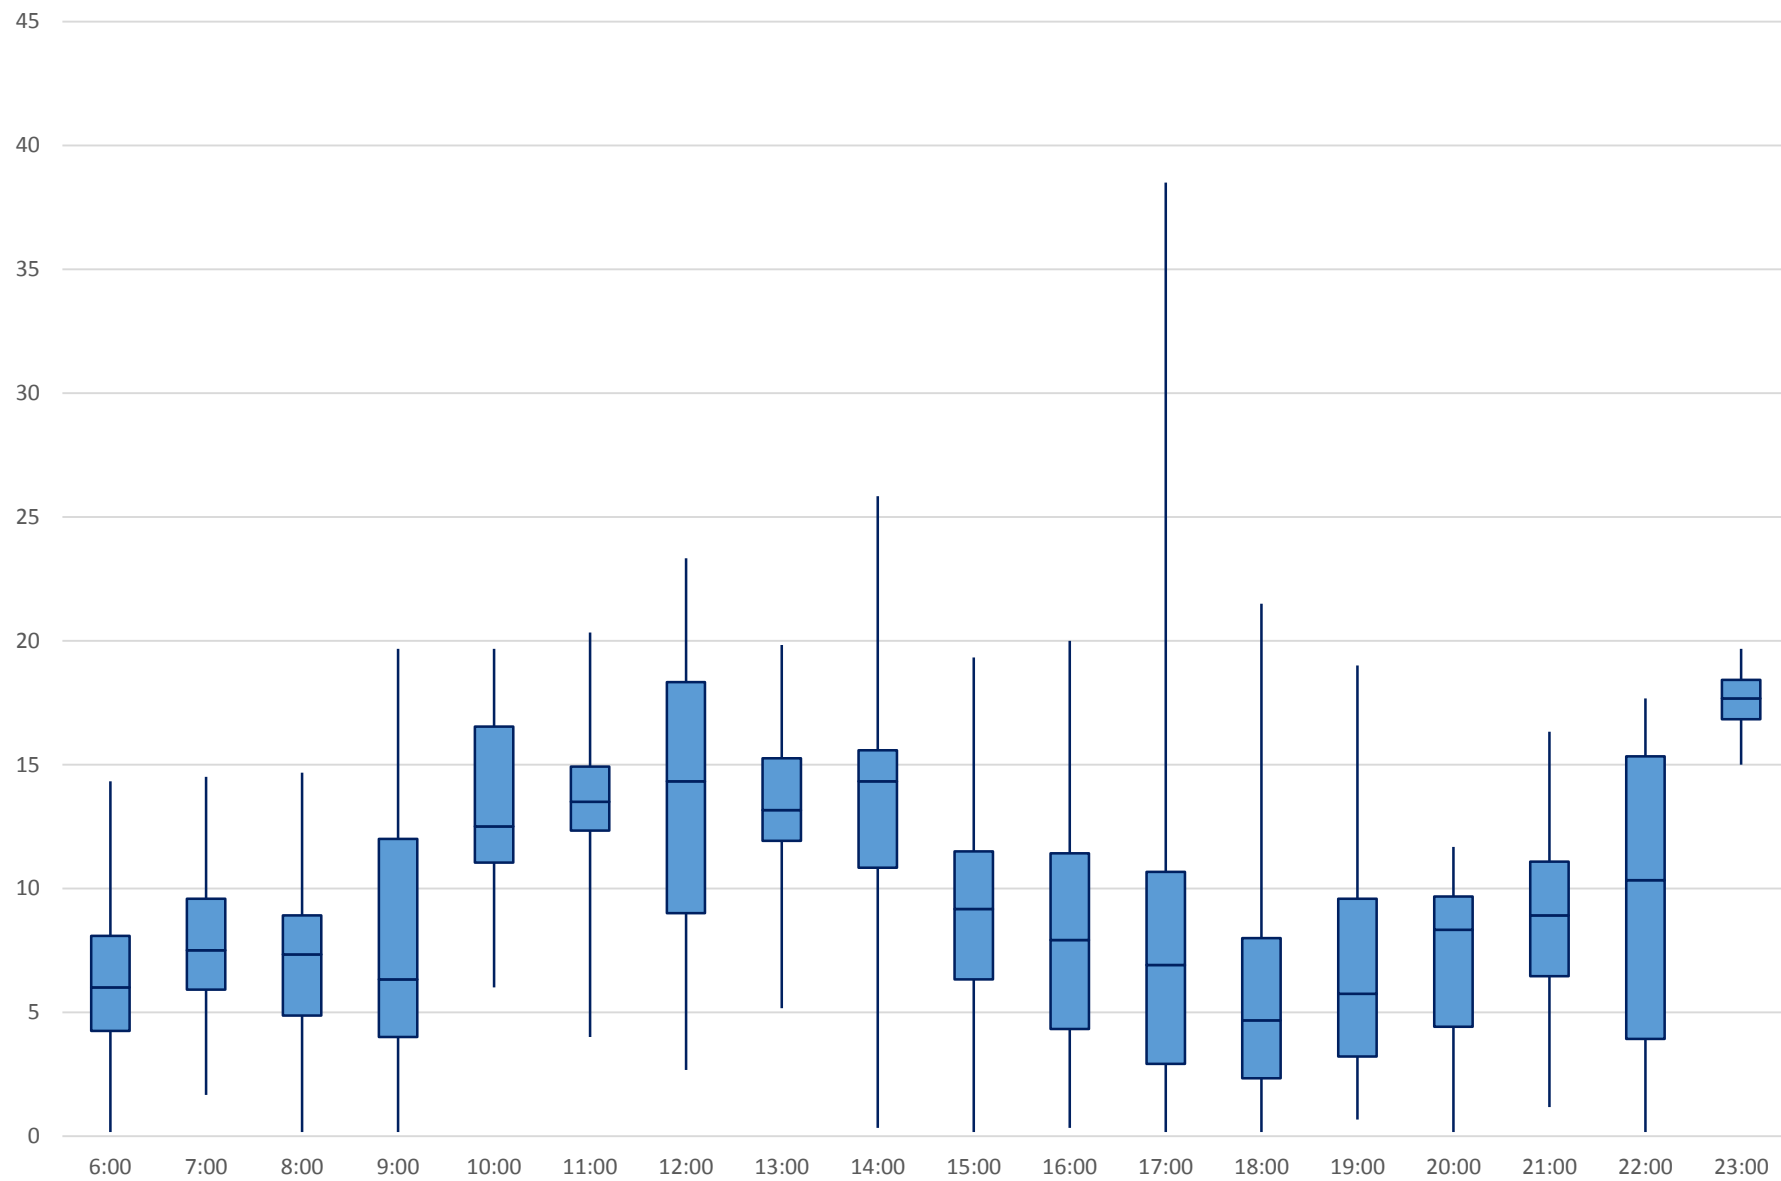

60 Steeles West Headways at Kipling Eastbound April 2018

60 Steeles West Headways at Kipling Eastbound April 2018

60 Steeles West Headways at Kipling Eastbound April 2018

60 Steeles West Headways at Kipling Eastbound April 2018

60 Steeles West Headways at Kipling Eastbound April 2018

60 Steeles West Headways at Kipling Eastbound April 2018

60 Steeles West Headways at Kipling Eastbound April 2018

60 Steeles West Headways at Kipling Eastbound April 2018 Weekday Statistics

60 Steeles West Headways at Kipling Eastbound April 2018 Weekday Statistics

60 Steeles West Headways at Kipling Eastbound April 2018

Quartiles Weekday

60 Steeles West Headways at Kipling Eastbound April 2018
Quartiles Week 1

Quartiles Week 4

60 Steeles West Headways at Kipling Eastbound April 2018 Saturday Statistics

60 Steeles West Headways at Kipling Eastbound April 2018

Quartiles Saturdays

60 Steeles West Headways at Kipling Eastbound April 2018 Sunday Statistics