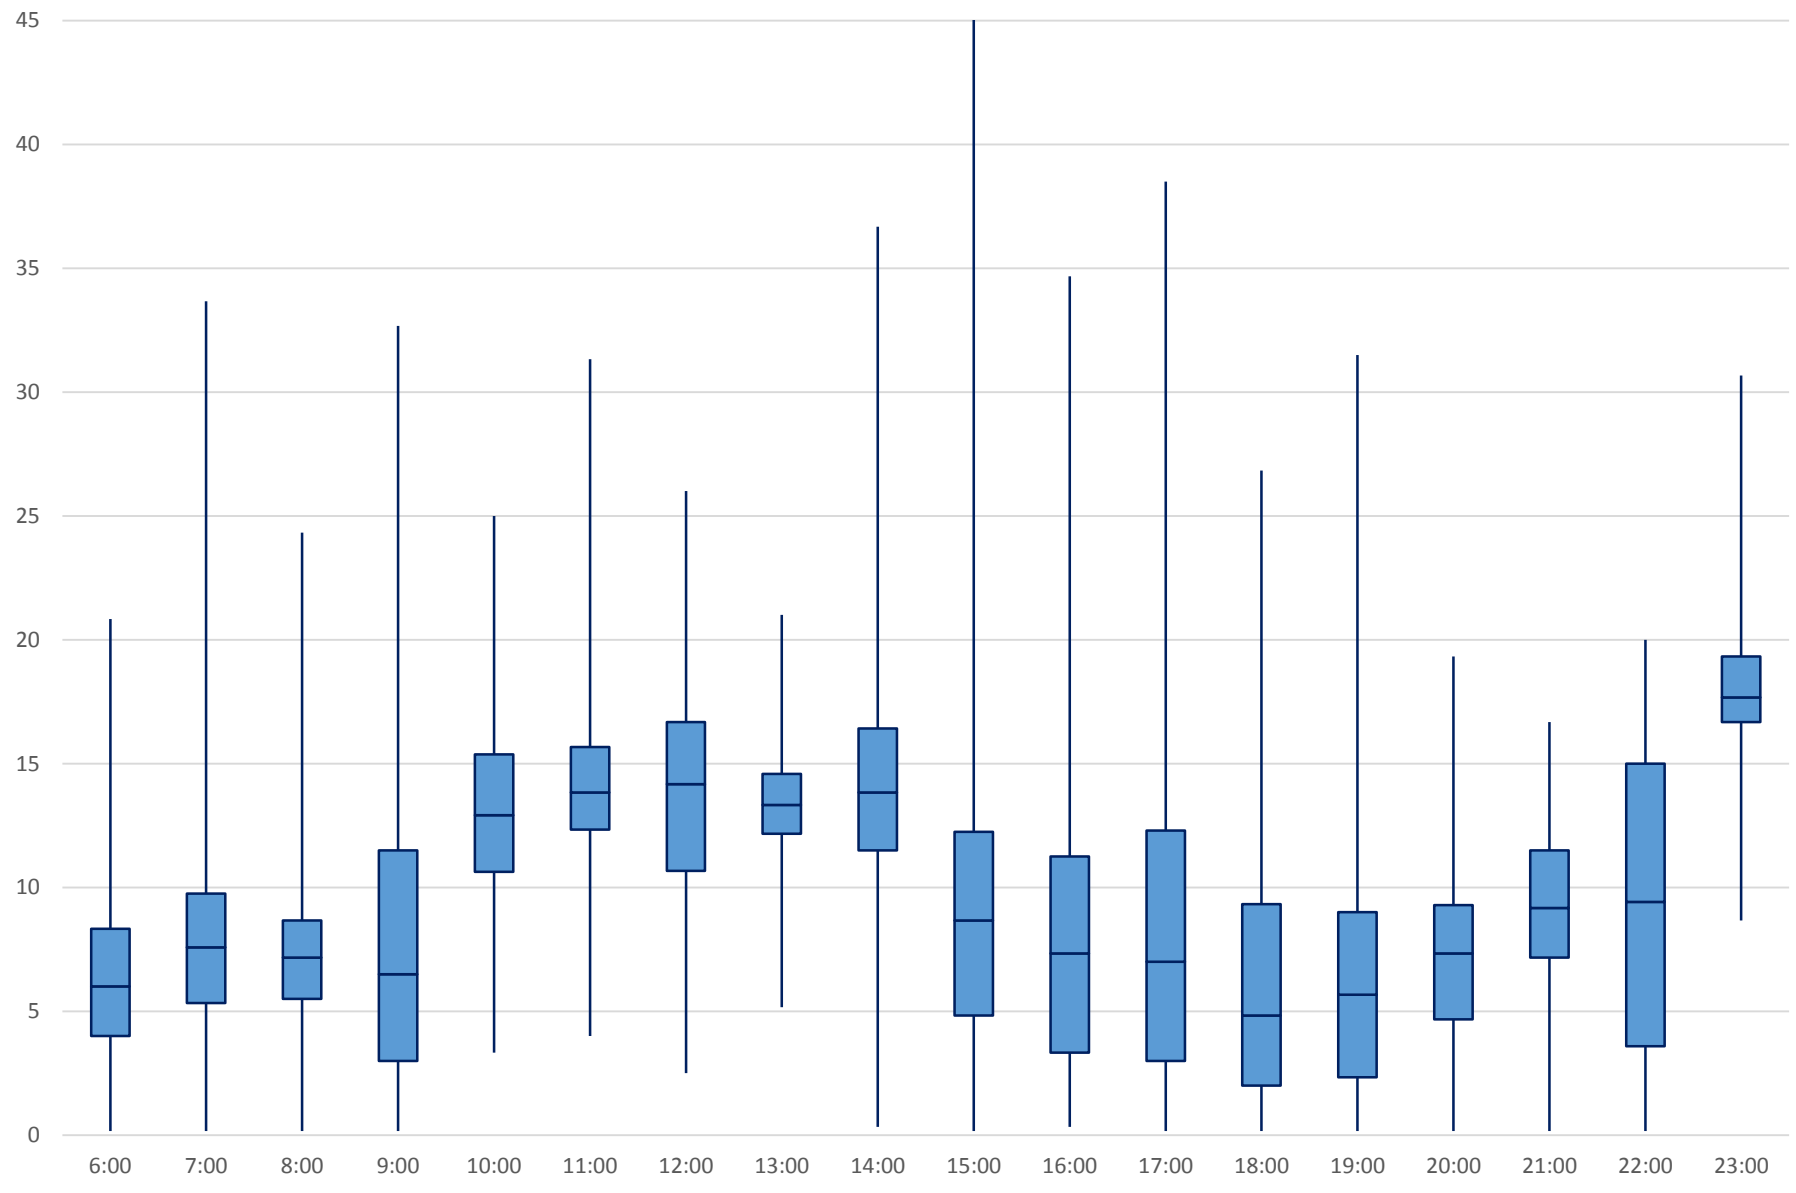

60 Steeles West Headways at Kipling Eastbound April 2018

60 Steeles West Headways at Kipling Eastbound April 2018

60 Steeles West Headways at Kipling Eastbound April 2018

60 Steeles West Headways at Kipling Eastbound April 2018

60 Steeles West Headways at Kipling Eastbound April 2018

60 Steeles West Headways at Kipling Eastbound April 2018

60 Steeles West Headways at Kipling Eastbound April 2018

60 Steeles West Headways at Kipling Eastbound April 2018 Weekday Statistics

60 Steeles West Headways at Kipling Eastbound April 2018 Weekday Statistics

60 Steeles West Headways at Kipling Eastbound April 2018

Quartiles Weekday

60 Steeles West Headways at Kipling Eastbound April 2018
Quartiles Week 1

Quartiles Week 4

60 Steeles West Headways at Kipling Eastbound April 2018 Saturday Statistics

60 Steeles West Headways at Kipling Eastbound April 2018

Quartiles Saturdays

60 Steeles West Headways at Kipling Eastbound April 2018 Sunday Statistics