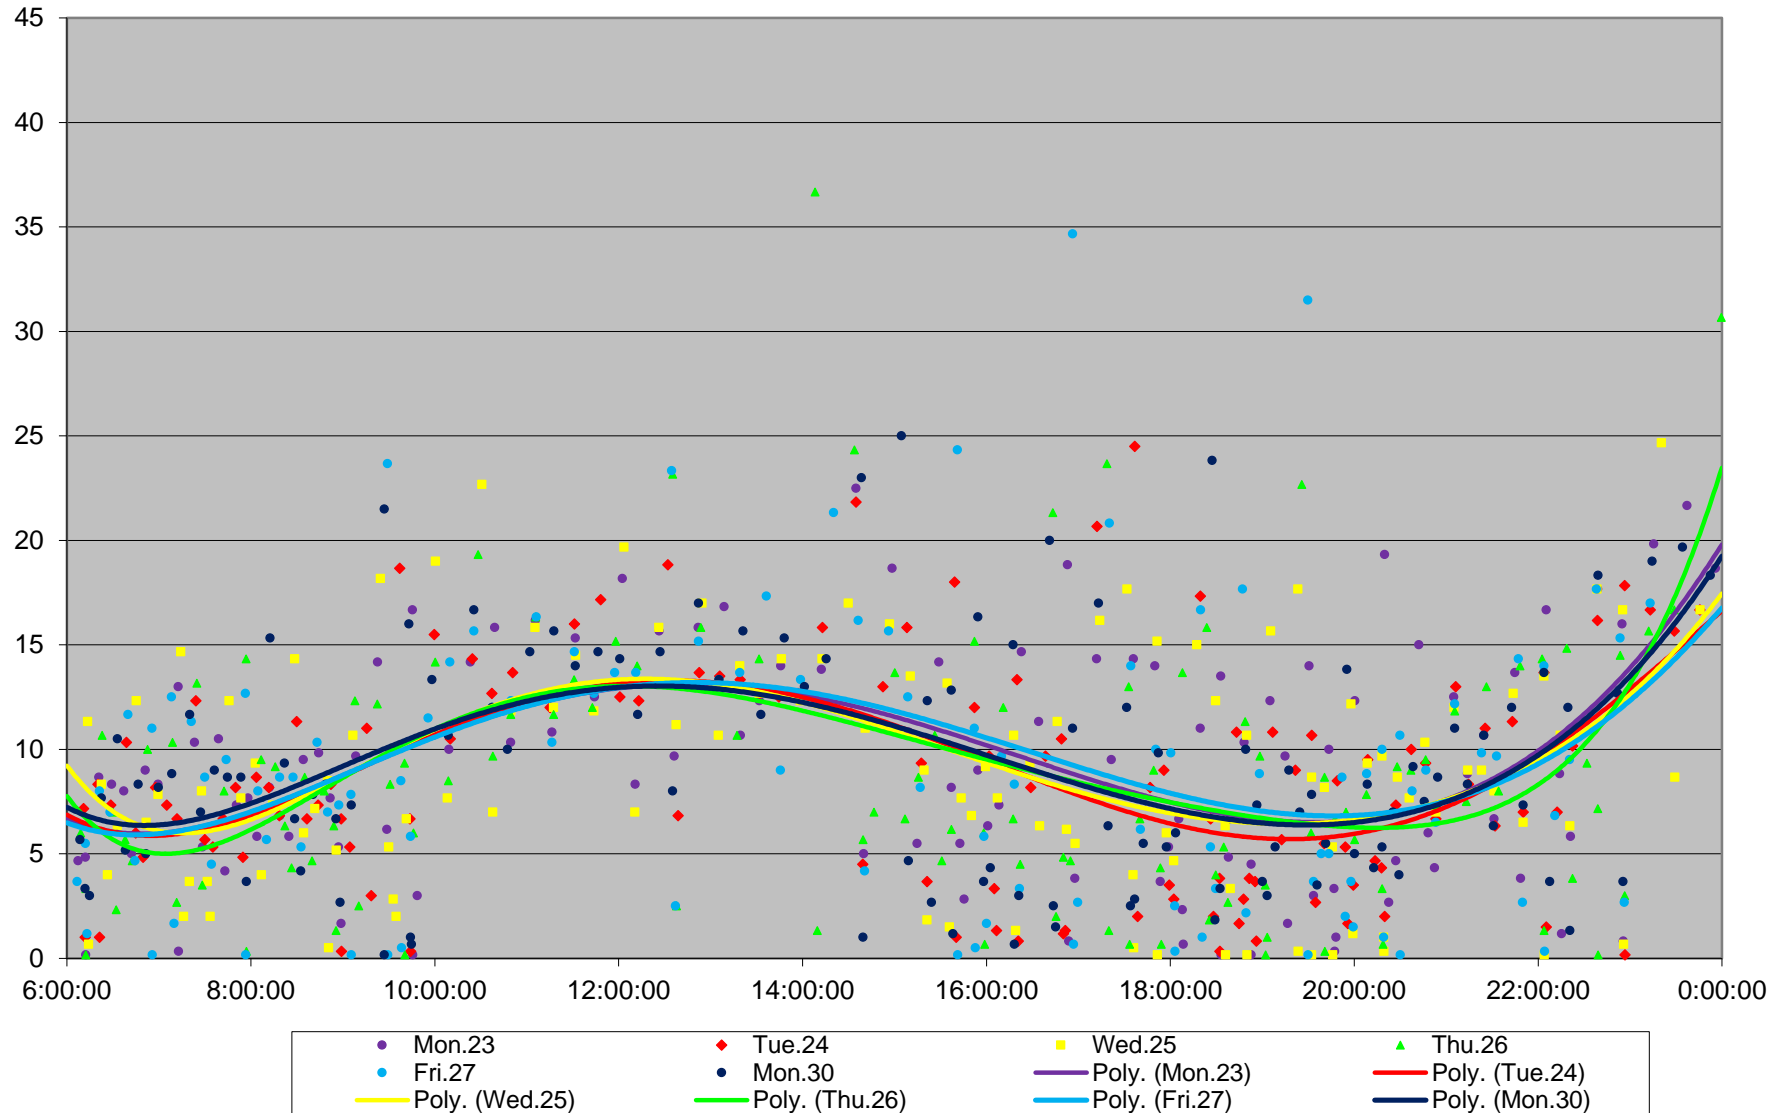

60 Steeles West Headways at Kipling Eastbound April 2018

60 Steeles West Headways at Kipling Eastbound April 2018

60 Steeles West Headways at Kipling Eastbound April 2018

60 Steeles West Headways at Kipling Eastbound April 2018

60 Steeles West Headways at Kipling Eastbound April 2018

60 Steeles West Headways at Kipling Eastbound April 2018

60 Steeles West Headways at Kipling Eastbound April 2018

60 Steeles West Headways at Kipling Eastbound April 2018 Weekday Statistics

60 Steeles West Headways at Kipling Eastbound April 2018 Weekday Statistics

60 Steeles West Headways at Kipling Eastbound April 2018

Quartiles Weekday

60 Steeles West Headways at Kipling Eastbound April 2018
Quartiles Week 1