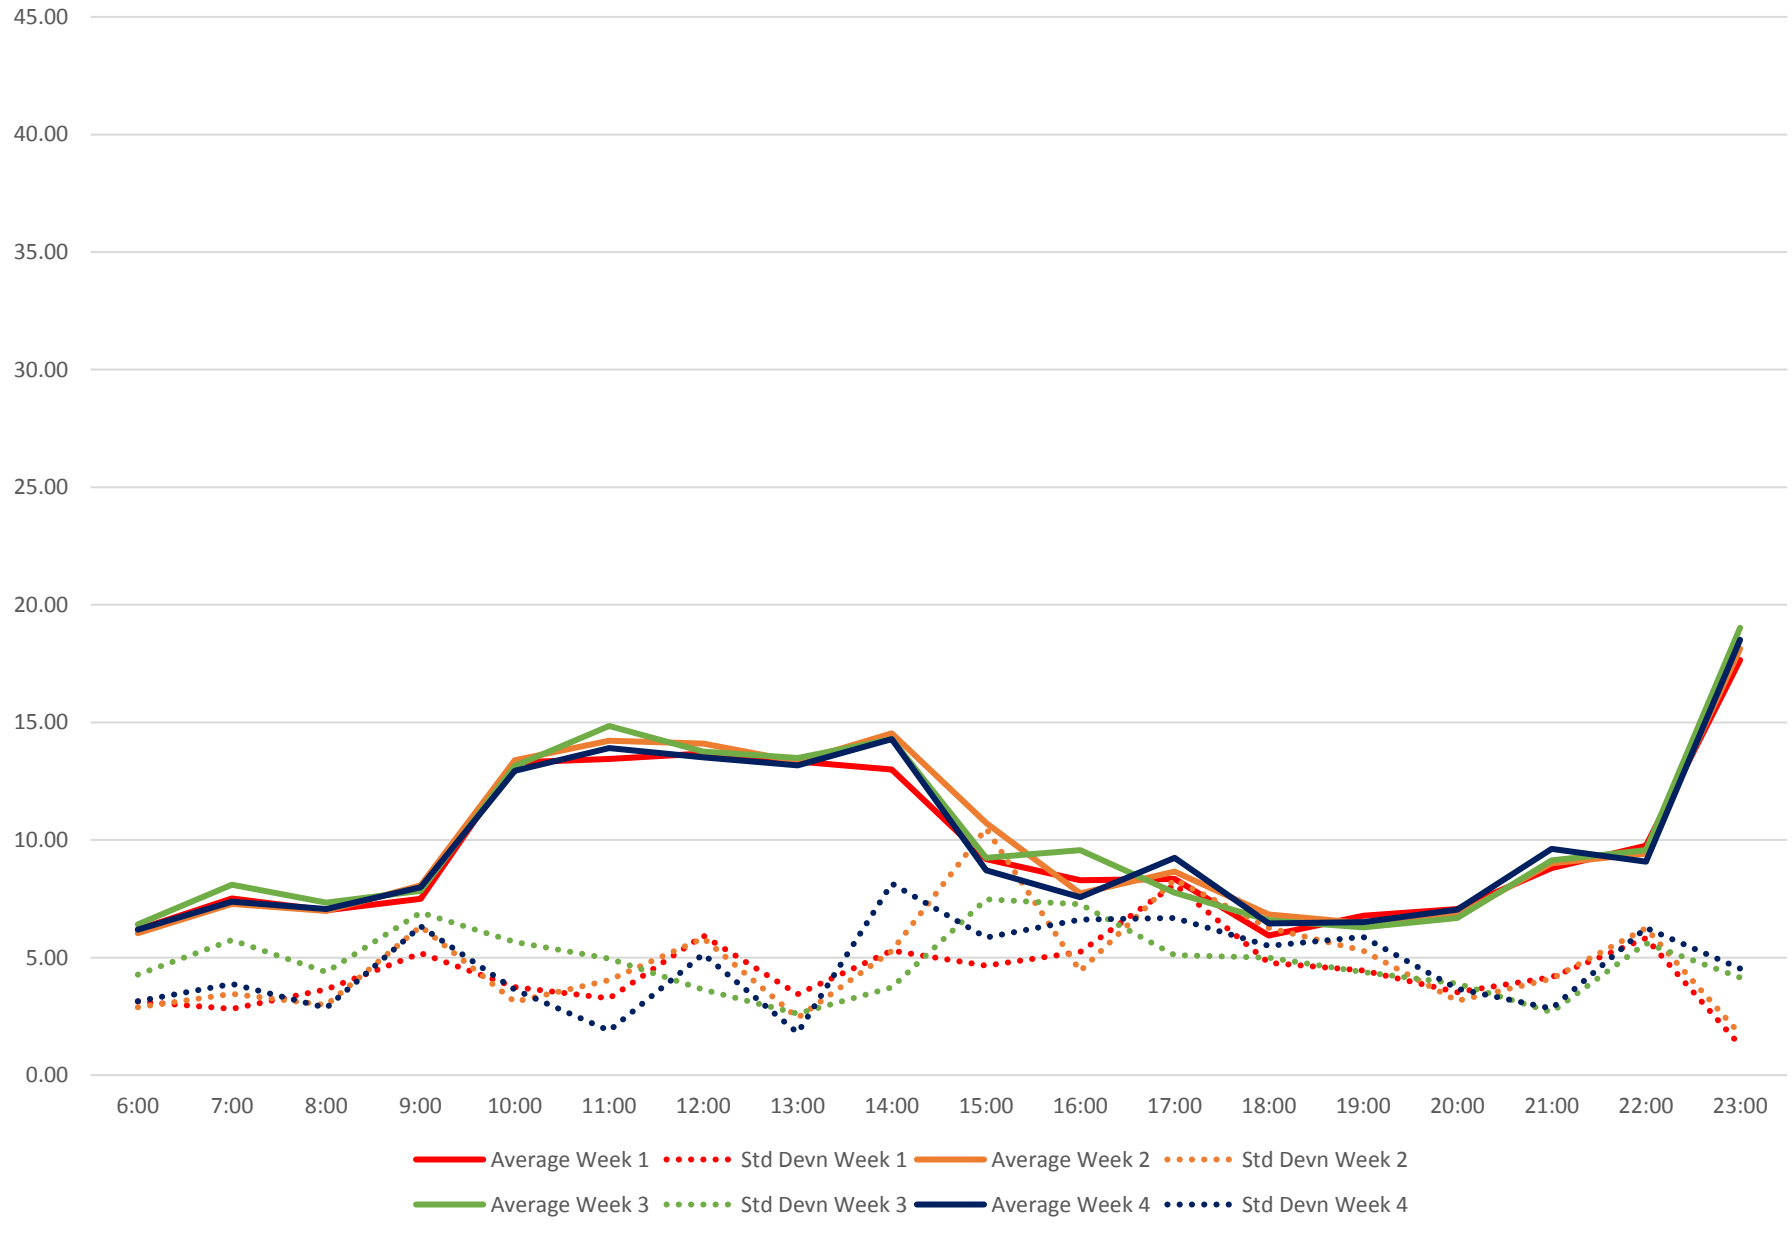

60 Steeles West Headways at Kipling Eastbound April 2018

60 Steeles West Headways at Kipling Eastbound April 2018

60 Steeles West Headways at Kipling Eastbound April 2018

60 Steeles West Headways at Kipling Eastbound April 2018

60 Steeles West Headways at Kipling Eastbound April 2018

60 Steeles West Headways at Kipling Eastbound April 2018

60 Steeles West Headways at Kipling Eastbound April 2018

60 Steeles West Headways at Kipling Eastbound April 2018 Weekday Statistics

60 Steeles West Headways at Kipling Eastbound April 2018 Weekday Statistics

60 Steeles West Headways at Kipling Eastbound April 2018

Quartiles Weekday

60 Steeles West Headways at Kipling Eastbound April 2018
Quartiles Week 1

Quartiles Week 4

60 Steeles West Headways at Kipling Eastbound April 2018 Saturday Statistics

60 Steeles West Headways at Kipling Eastbound April 2018

Quartiles Saturdays

60 Steeles West Headways at Kipling Eastbound April 2018 Sunday Statistics