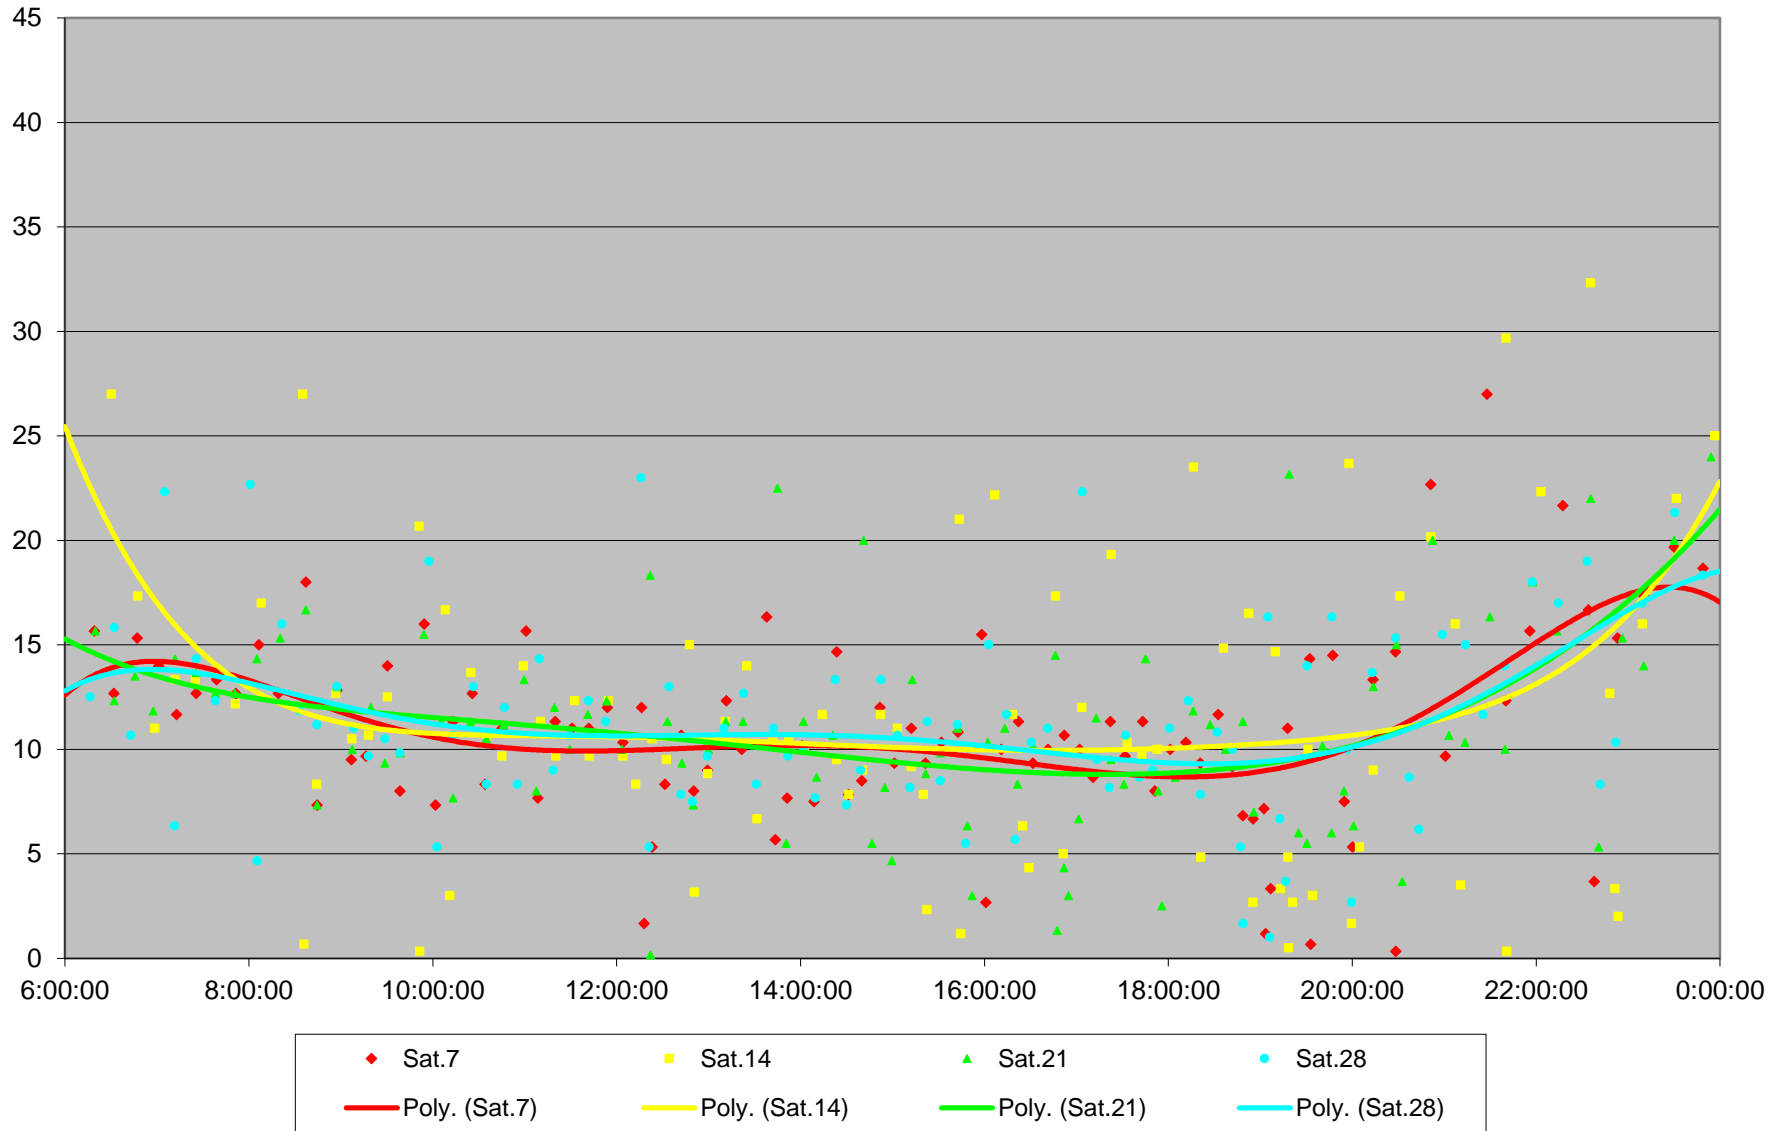

60 Steeles West Headways at Kipling Eastbound April 2018

60 Steeles West Headways at Kipling Eastbound April 2018

60 Steeles West Headways at Kipling Eastbound April 2018

60 Steeles West Headways at Kipling Eastbound April 2018

60 Steeles West Headways at Kipling Eastbound April 2018

60 Steeles West Headways at Kipling Eastbound April 2018

60 Steeles West Headways at Kipling Eastbound April 2018

60 Steeles West Headways at Kipling Eastbound April 2018 Weekday Statistics

60 Steeles West Headways at Kipling Eastbound April 2018 Weekday Statistics

60 Steeles West Headways at Kipling Eastbound April 2018

Quartiles Weekday

60 Steeles West Headways at Kipling Eastbound April 2018
Quartiles Week 1

Quartiles Week 4

60 Steeles West Headways at Kipling Eastbound April 2018 Saturday Statistics

60 Steeles West Headways at Kipling Eastbound April 2018

Quartiles Saturdays

60 Steeles West Headways at Kipling Eastbound April 2018 Sunday Statistics