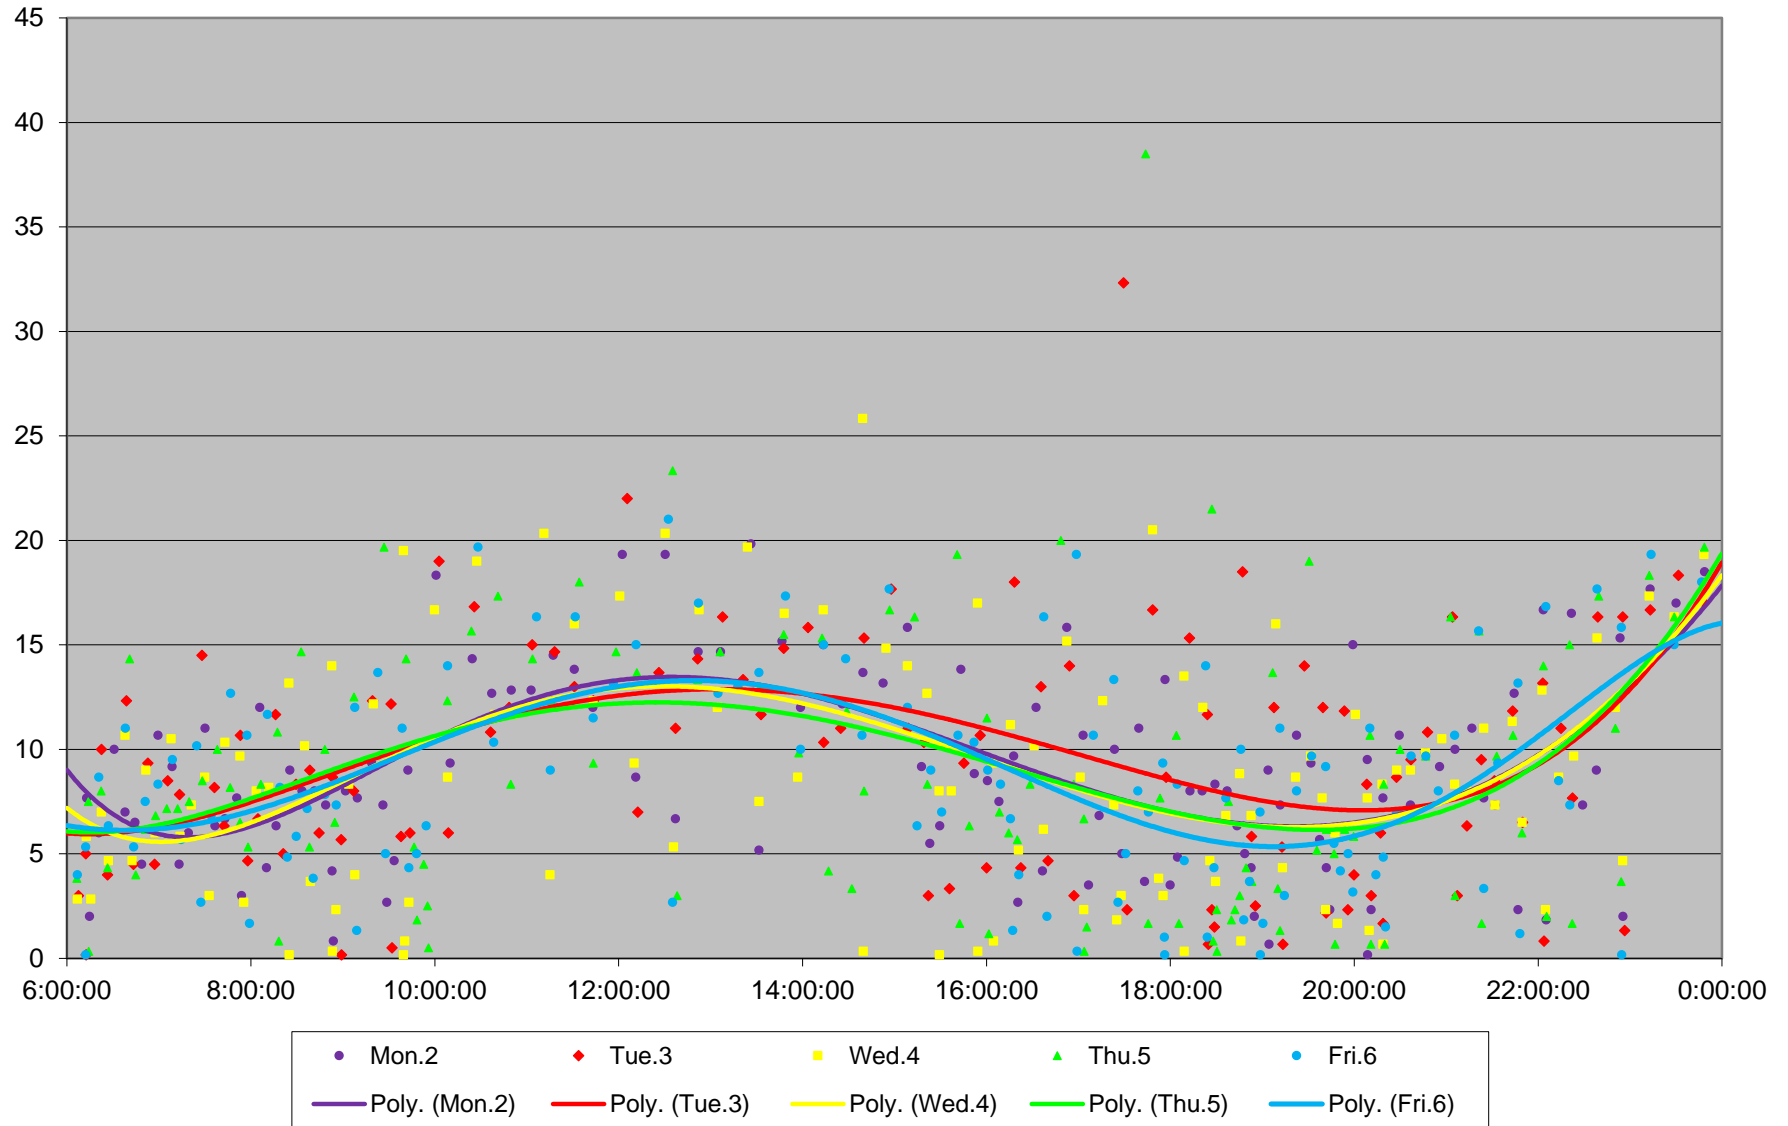

60 Steeles West Headways at Kipling Eastbound April 2018

60 Steeles West Headways at Kipling Eastbound April 2018

60 Steeles West Headways at Kipling Eastbound April 2018

60 Steeles West Headways at Kipling Eastbound April 2018

60 Steeles West Headways at Kipling Eastbound April 2018

60 Steeles West Headways at Kipling Eastbound April 2018

60 Steeles West Headways at Kipling Eastbound April 2018

60 Steeles West Headways at Kipling Eastbound April 2018 Weekday Statistics

60 Steeles West Headways at Kipling Eastbound April 2018 Weekday Statistics

60 Steeles West Headways at Kipling Eastbound April 2018

Quartiles Weekday

60 Steeles West Headways at Kipling Eastbound April 2018
Quartiles Week 1

Quartiles Week 4

60 Steeles West Headways at Kipling Eastbound April 2018 Saturday Statistics

60 Steeles West Headways at Kipling Eastbound April 2018

Quartiles Saturdays

60 Steeles West Headways at Kipling Eastbound April 2018 Sunday Statistics