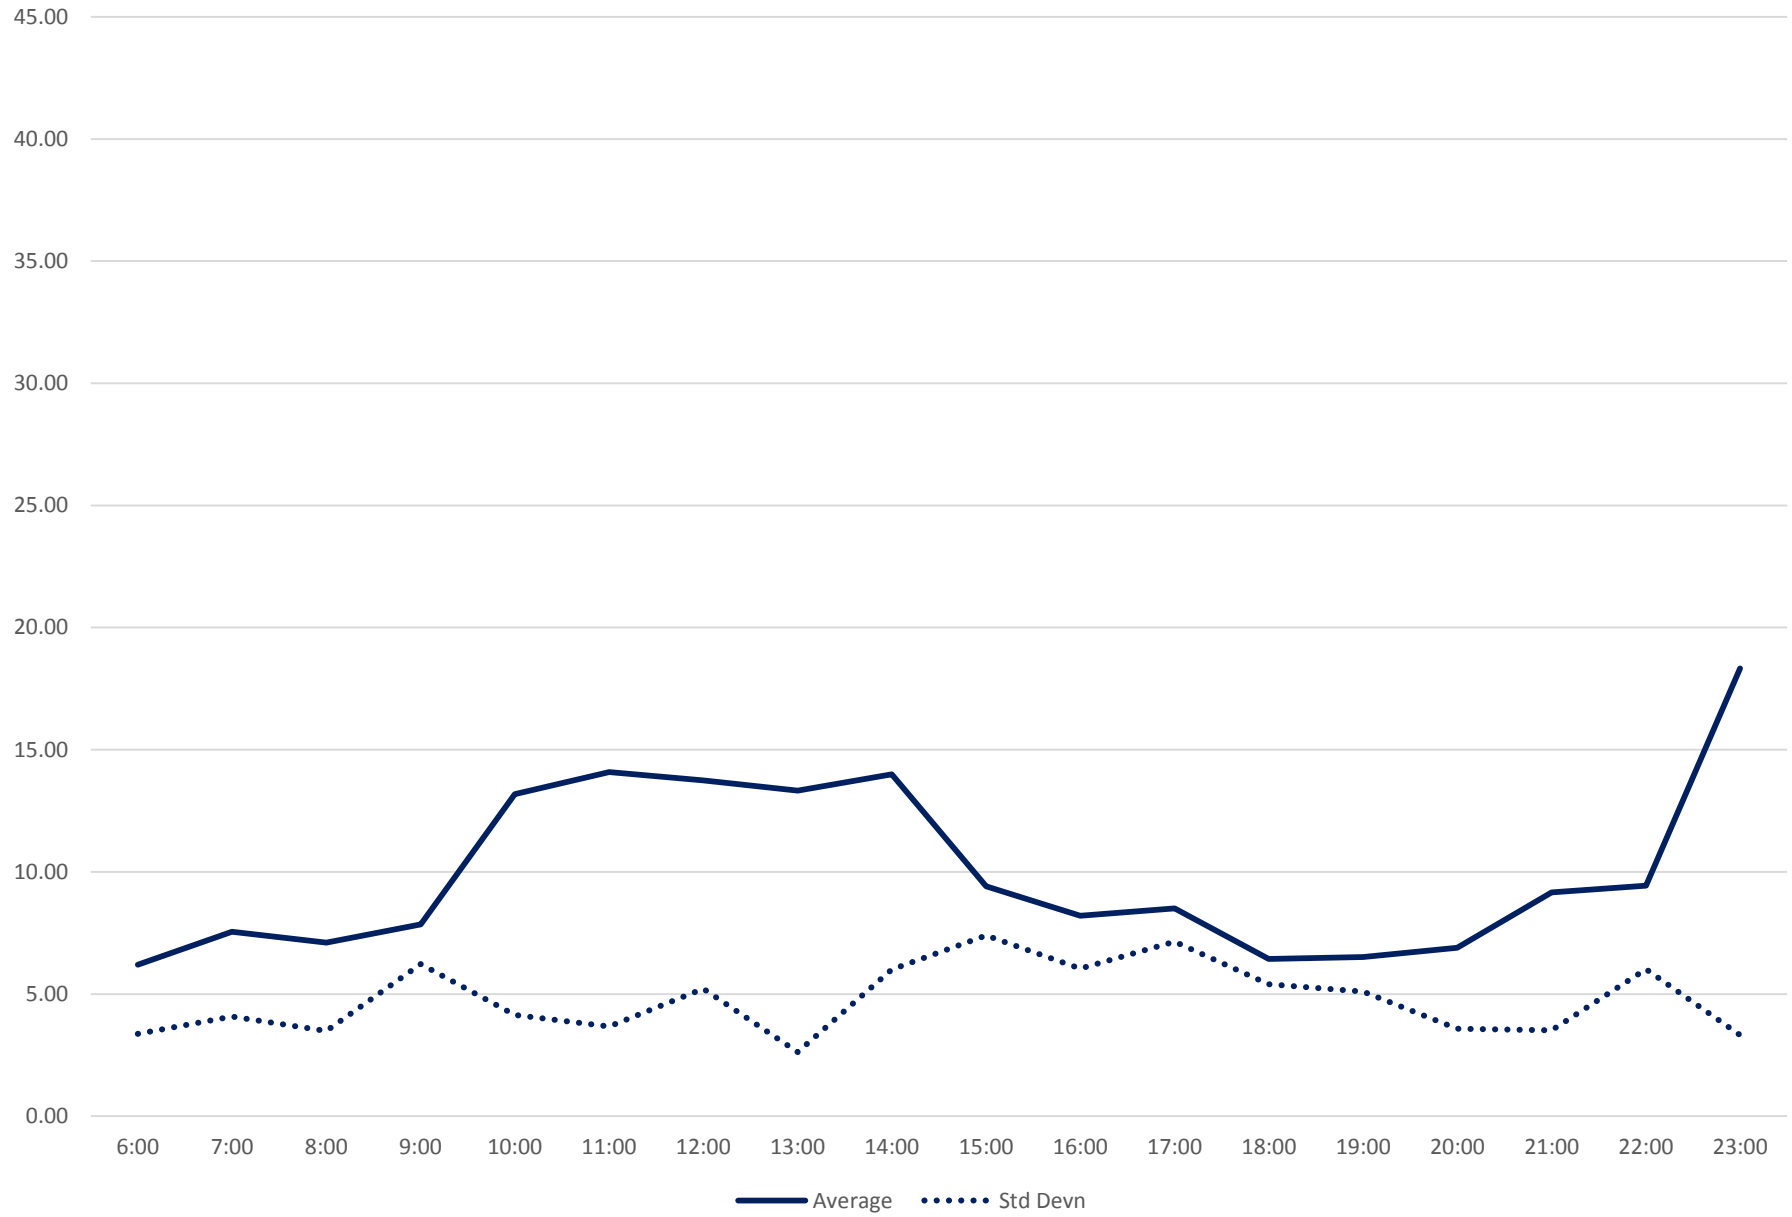

60 Steeles West Headways at Kipling Eastbound April 2018

60 Steeles West Headways at Kipling Eastbound April 2018

60 Steeles West Headways at Kipling Eastbound April 2018

60 Steeles West Headways at Kipling Eastbound April 2018

60 Steeles West Headways at Kipling Eastbound April 2018

60 Steeles West Headways at Kipling Eastbound April 2018

60 Steeles West Headways at Kipling Eastbound April 2018

60 Steeles West Headways at Kipling Eastbound April 2018 Weekday Statistics

60 Steeles West Headways at Kipling Eastbound April 2018 Weekday Statistics

60 Steeles West Headways at Kipling Eastbound April 2018

Quartiles Weekday

60 Steeles West Headways at Kipling Eastbound April 2018
Quartiles Week 1

Quartiles Week 4

60 Steeles West Headways at Kipling Eastbound April 2018 Saturday Statistics

60 Steeles West Headways at Kipling Eastbound April 2018

Quartiles Saturdays

60 Steeles West Headways at Kipling Eastbound April 2018 Sunday Statistics