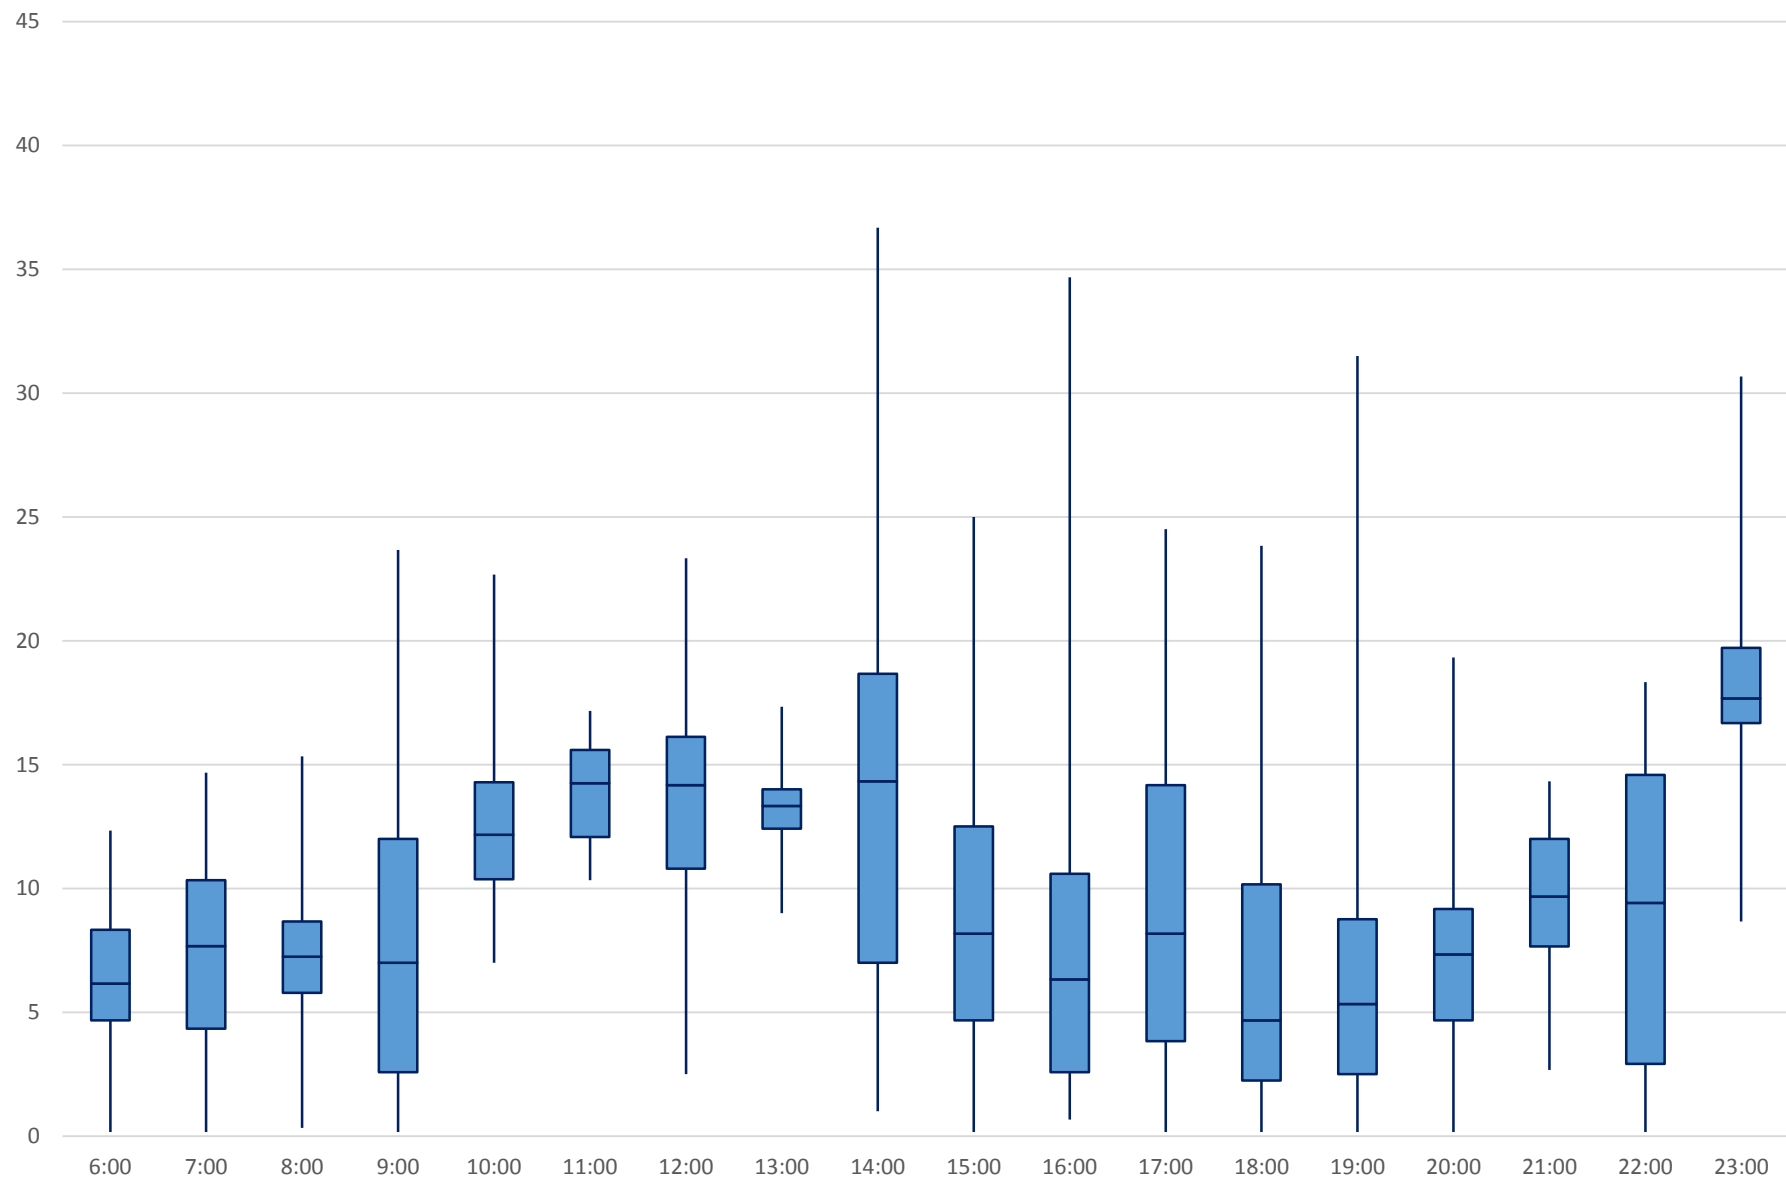

60 Steeles West Headways at Kipling Eastbound April 2018

60 Steeles West Headways at Kipling Eastbound April 2018

60 Steeles West Headways at Kipling Eastbound April 2018

60 Steeles West Headways at Kipling Eastbound April 2018 Weekday Statistics

60 Steeles West Headways at Kipling Eastbound April 2018 Weekday Statistics

60 Steeles West Headways at Kipling Eastbound April 2018

Quartiles Weekday

60 Steeles West Headways at Kipling Eastbound April 2018
Quartiles Week 1

60 Steeles West Headways at Kipling Eastbound April 2018
Quartiles Week2

60 Steeles West Headways at Kipling Eastbound April 2018

Quartiles Week 3

60 Steeles West Headways at Kipling Eastbound April 2018

Quartiles Week 4

60 Steeles West Headways at Kipling Eastbound April 2018 Saturday Statistics

60 Steeles West Headways at Kipling Eastbound April 2018

Quartiles Saturdays

60 Steeles West Headways at Kipling Eastbound April 2018 Sunday Statistics