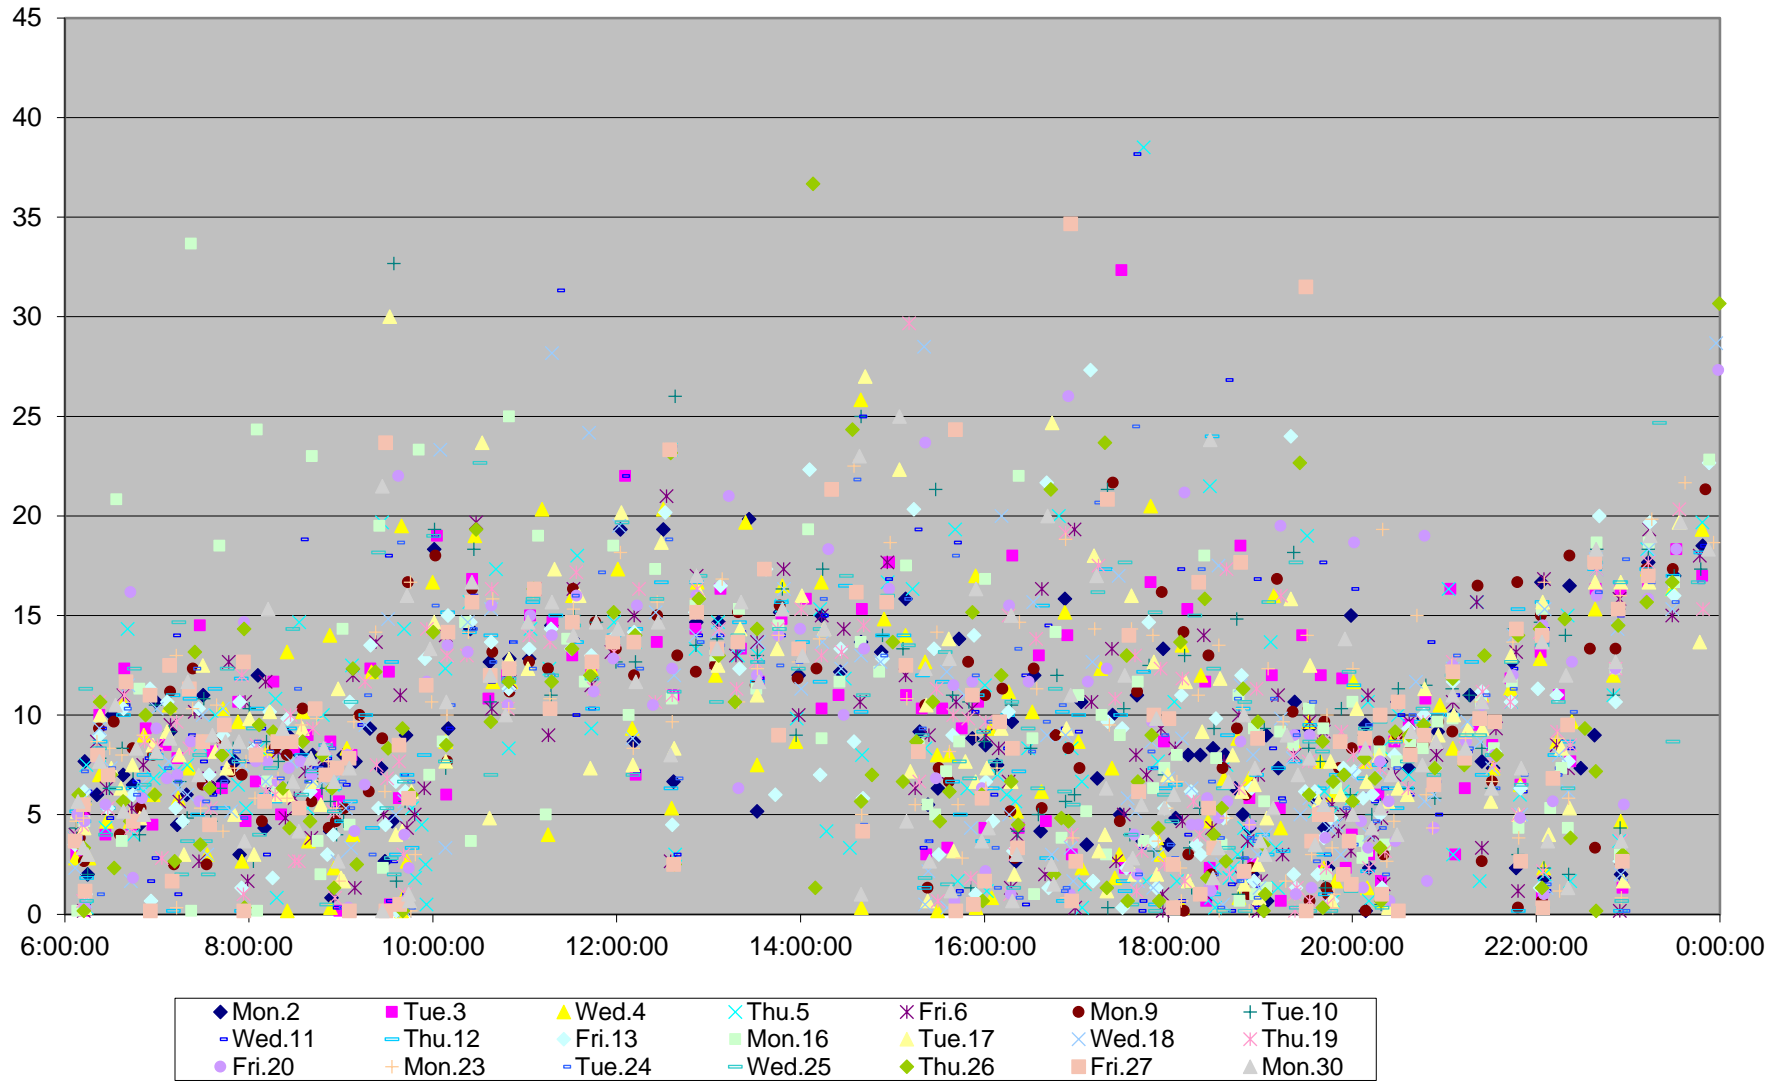

60 Steeles West Headways at Kipling Eastbound April 2018

60 Steeles West Headways at Kipling Eastbound April 2018

60 Steeles West Headways at Kipling Eastbound April 2018

60 Steeles West Headways at Kipling Eastbound April 2018

60 Steeles West Headways at Kipling Eastbound April 2018

60 Steeles West Headways at Kipling Eastbound April 2018

60 Steeles West Headways at Kipling Eastbound April 2018

60 Steeles West Headways at Kipling Eastbound April 2018 Weekday Statistics

60 Steeles West Headways at Kipling Eastbound April 2018 Weekday Statistics

60 Steeles West Headways at Kipling Eastbound April 2018

Quartiles Weekday

60 Steeles West Headways at Kipling Eastbound April 2018
Quartiles Week 1