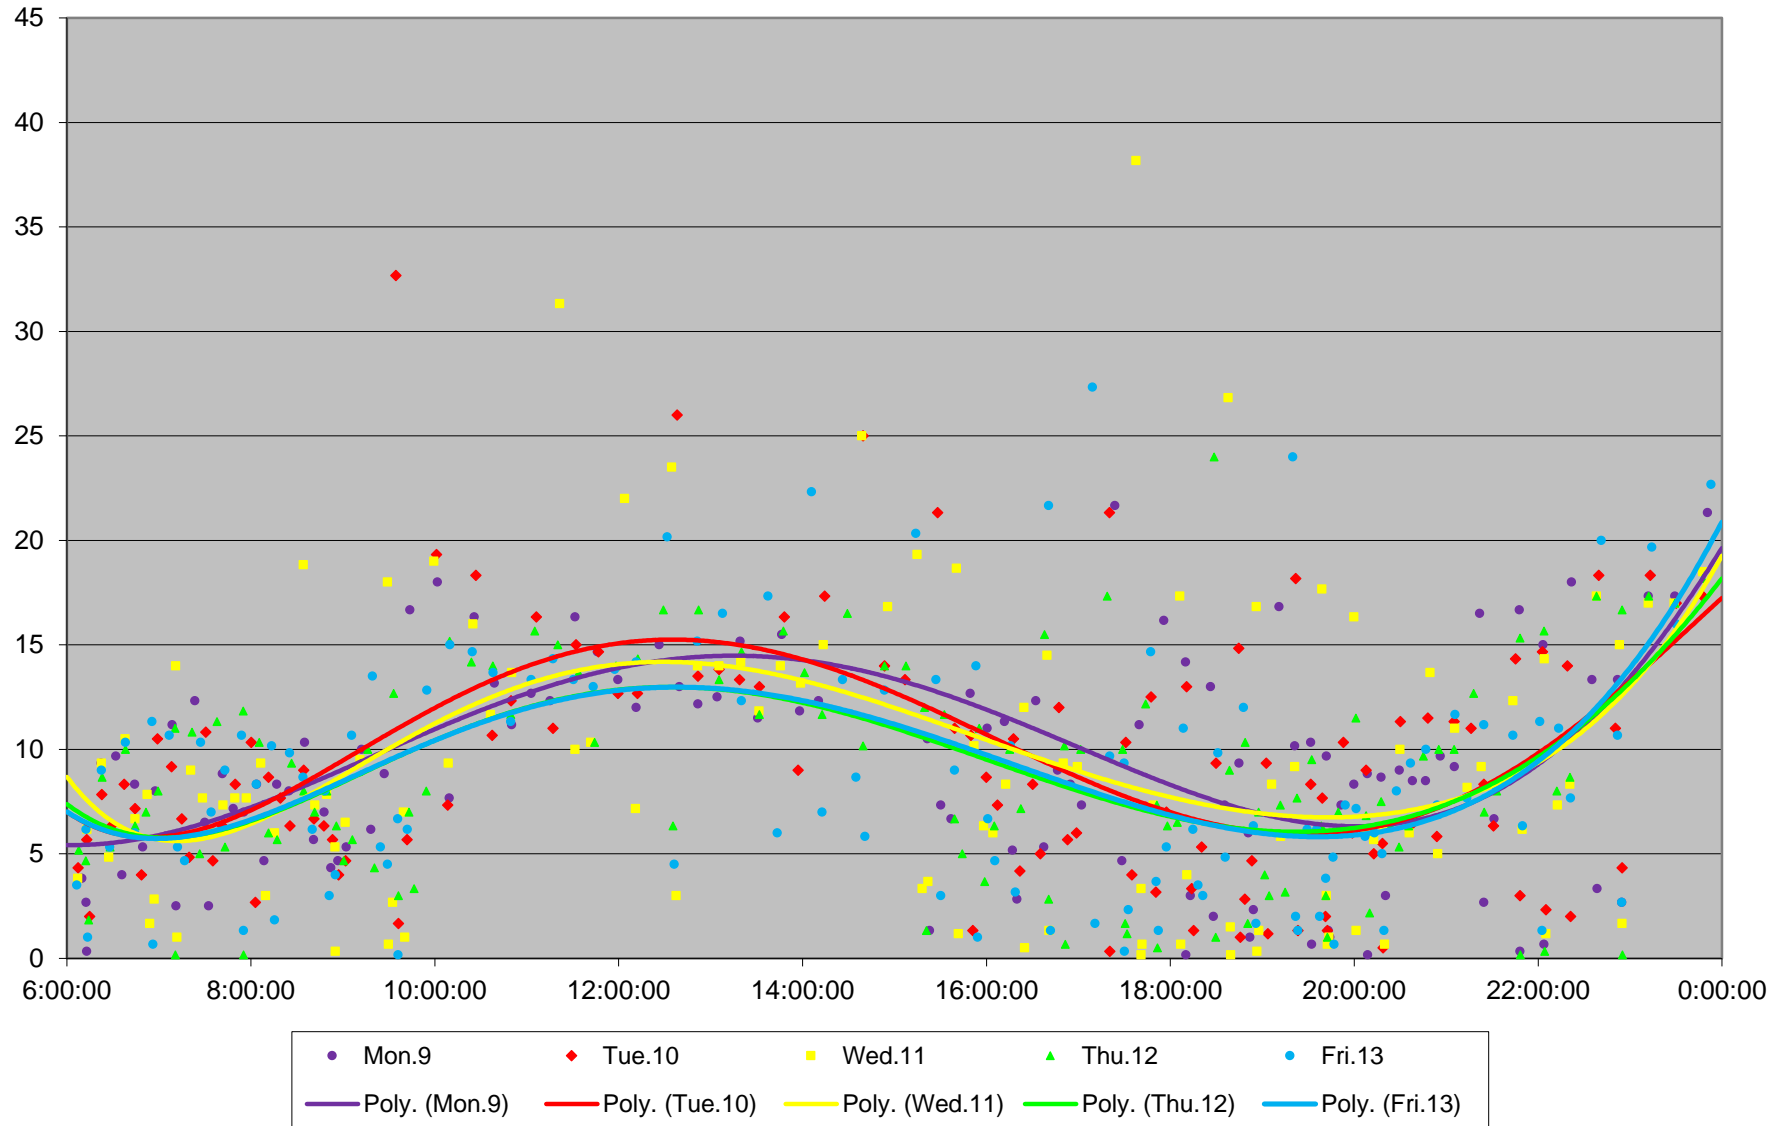

60 Steeles West Headways at Kipling Eastbound April 2018

60 Steeles West Headways at Kipling Eastbound April 2018

60 Steeles West Headways at Kipling Eastbound April 2018

60 Steeles West Headways at Kipling Eastbound April 2018

60 Steeles West Headways at Kipling Eastbound April 2018

60 Steeles West Headways at Kipling Eastbound April 2018

60 Steeles West Headways at Kipling Eastbound April 2018

60 Steeles West Headways at Kipling Eastbound April 2018 Weekday Statistics

60 Steeles West Headways at Kipling Eastbound April 2018 Weekday Statistics

60 Steeles West Headways at Kipling Eastbound April 2018

Quartiles Weekday

60 Steeles West Headways at Kipling Eastbound April 2018
Quartiles Week 1

Quartiles Week 4

60 Steeles West Headways at Kipling Eastbound April 2018 Saturday Statistics

60 Steeles West Headways at Kipling Eastbound April 2018

Quartiles Saturdays

60 Steeles West Headways at Kipling Eastbound April 2018 Sunday Statistics