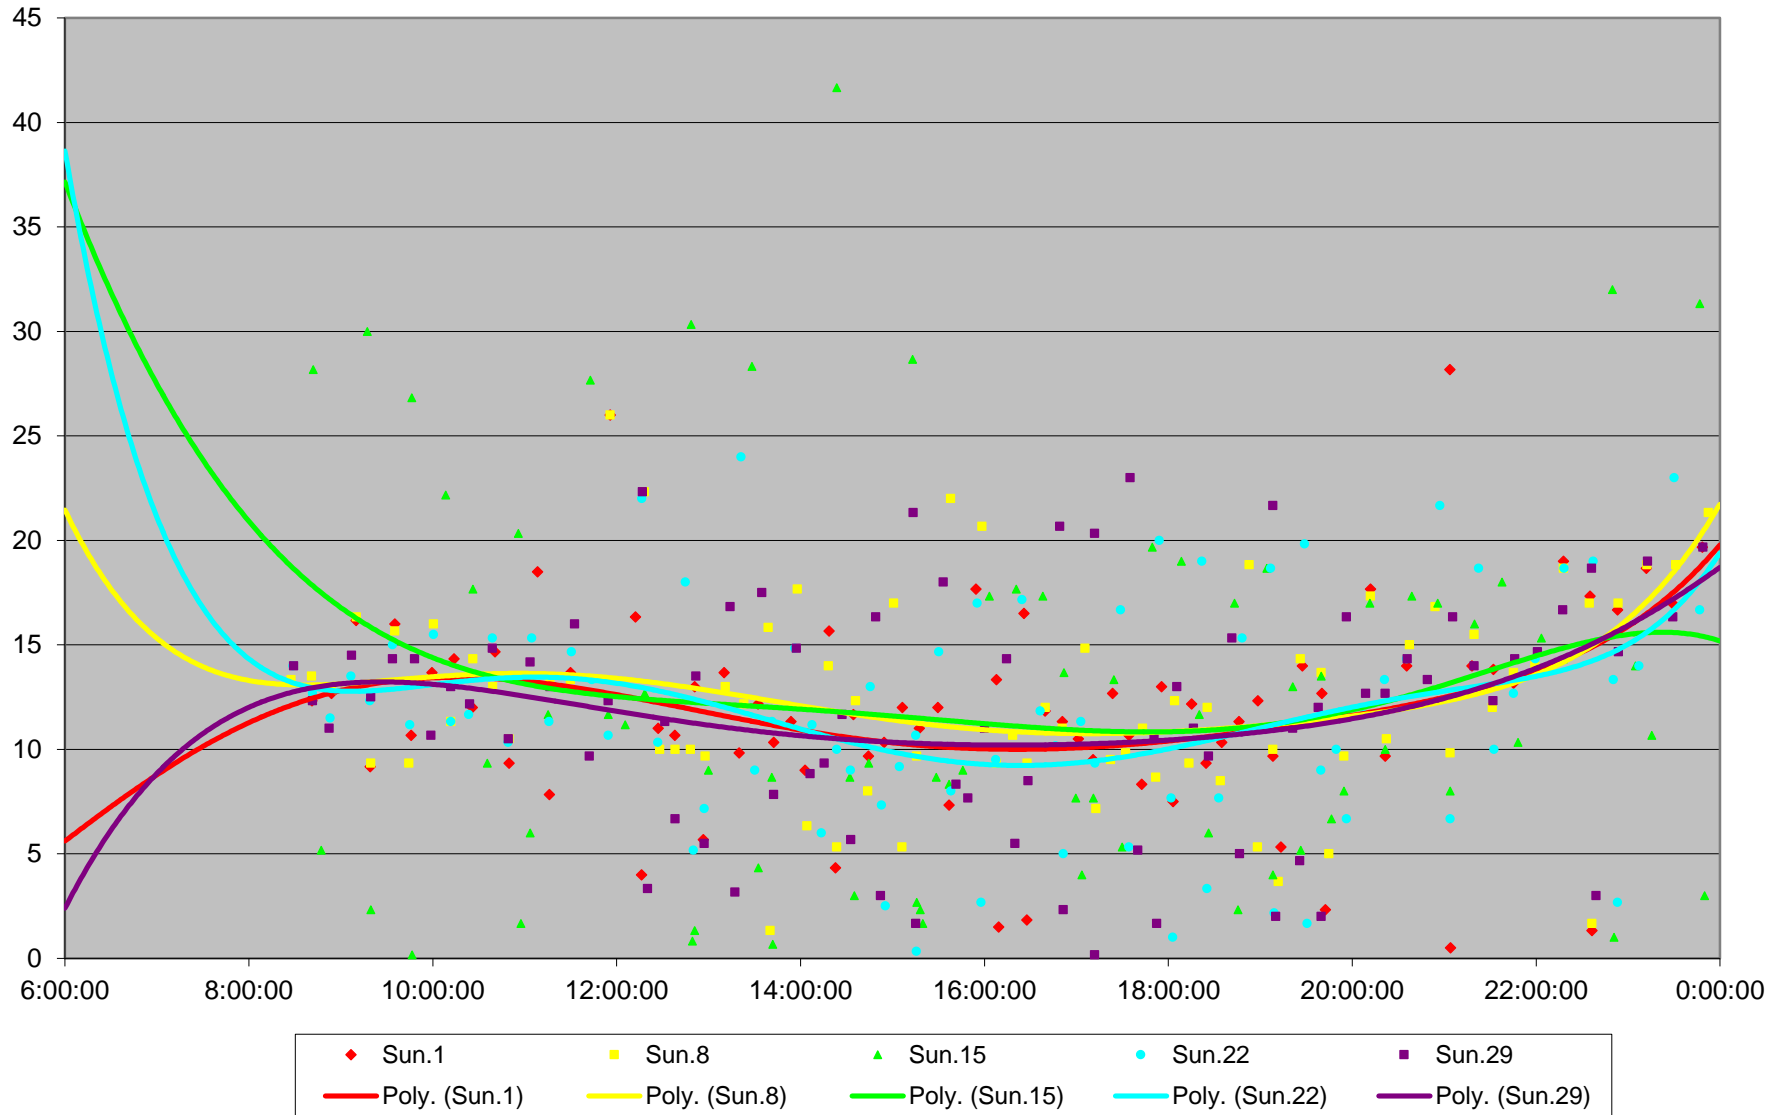

60 Steeles West Headways at Kipling Eastbound April 2018

60 Steeles West Headways at Kipling Eastbound April 2018

60 Steeles West Headways at Kipling Eastbound April 2018

60 Steeles West Headways at Kipling Eastbound April 2018

60 Steeles West Headways at Kipling Eastbound April 2018

60 Steeles West Headways at Kipling Eastbound April 2018

60 Steeles West Headways at Kipling Eastbound April 2018

60 Steeles West Headways at Kipling Eastbound April 2018 Weekday Statistics

60 Steeles West Headways at Kipling Eastbound April 2018 Weekday Statistics

60 Steeles West Headways at Kipling Eastbound April 2018

Quartiles Weekday

60 Steeles West Headways at Kipling Eastbound April 2018
Quartiles Week 1

Quartiles Week 4

60 Steeles West Headways at Kipling Eastbound April 2018 Saturday Statistics

60 Steeles West Headways at Kipling Eastbound April 2018

Quartiles Saturdays

60 Steeles West Headways at Kipling Eastbound April 2018 Sunday Statistics