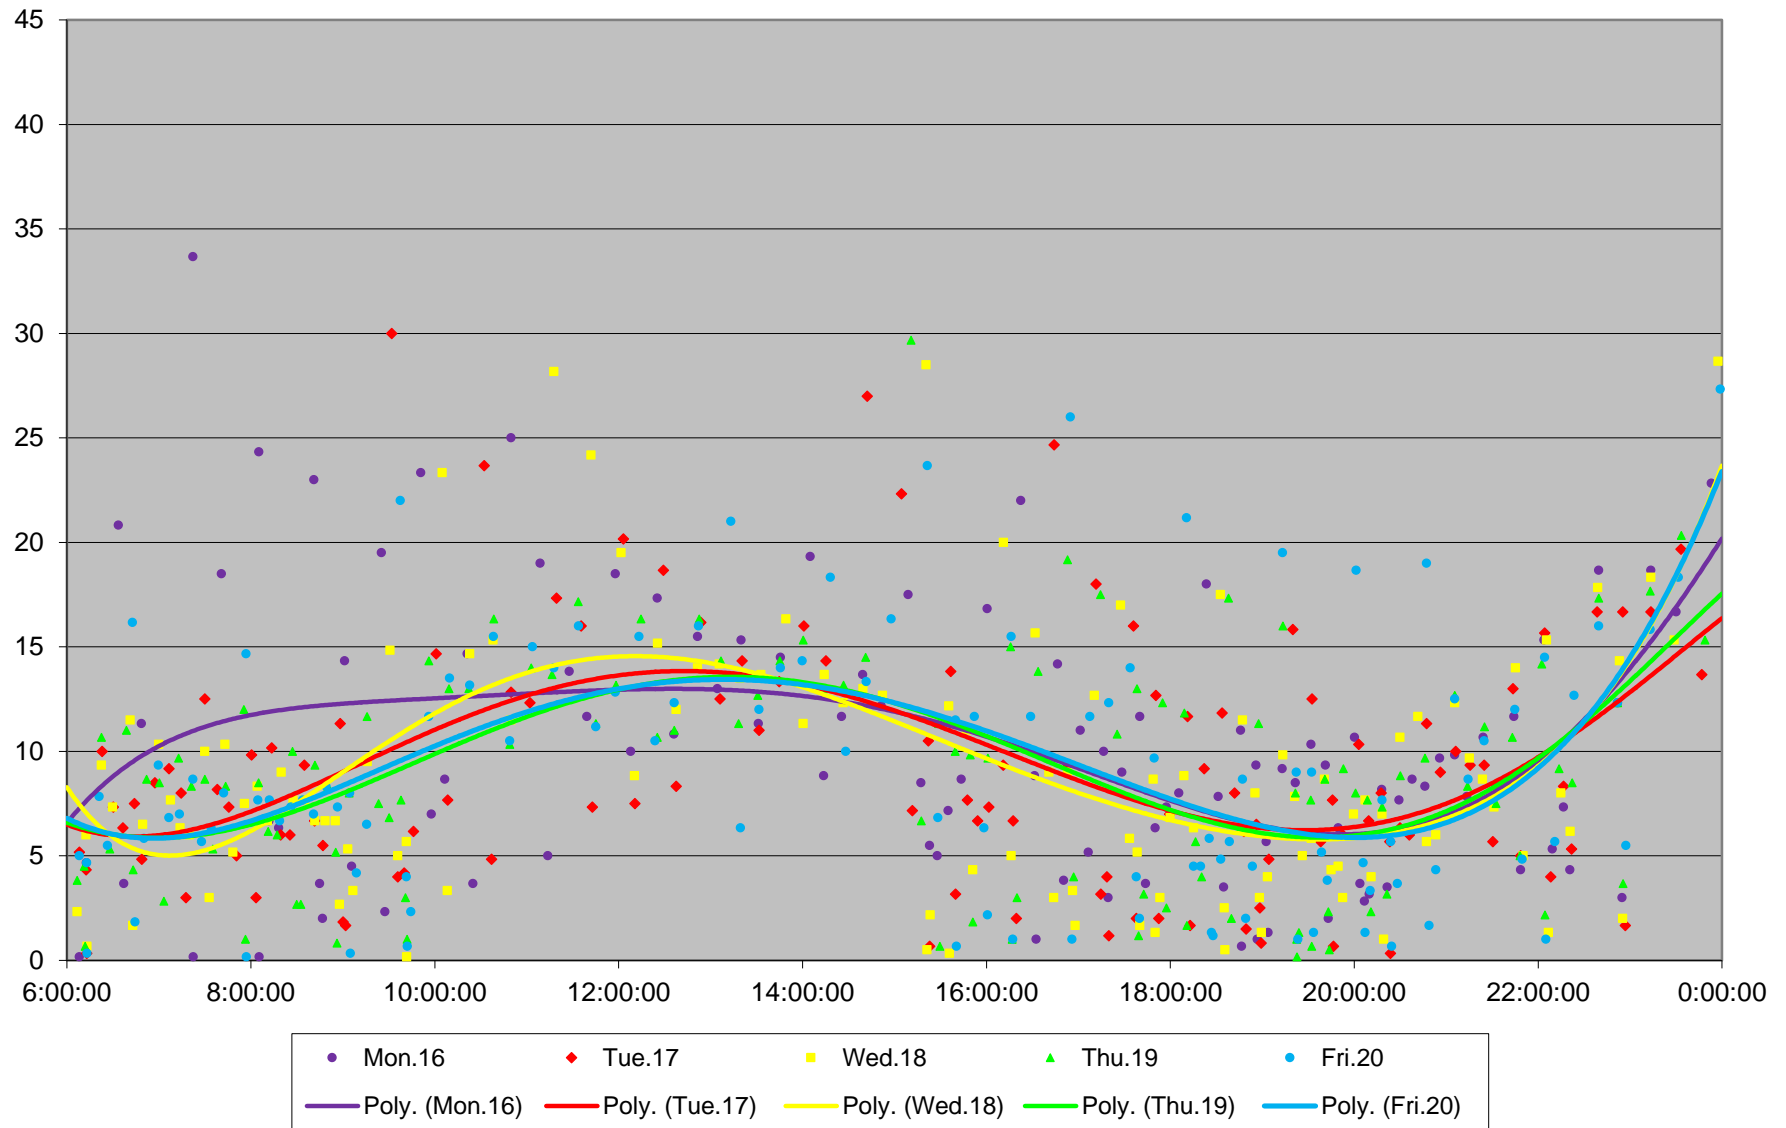

60 Steeles West Headways at Kipling Eastbound April 2018

60 Steeles West Headways at Kipling Eastbound April 2018

60 Steeles West Headways at Kipling Eastbound April 2018

60 Steeles West Headways at Kipling Eastbound April 2018

60 Steeles West Headways at Kipling Eastbound April 2018

60 Steeles West Headways at Kipling Eastbound April 2018

60 Steeles West Headways at Kipling Eastbound April 2018

60 Steeles West Headways at Kipling Eastbound April 2018 Weekday Statistics

60 Steeles West Headways at Kipling Eastbound April 2018 Weekday Statistics

60 Steeles West Headways at Kipling Eastbound April 2018

Quartiles Weekday

60 Steeles West Headways at Kipling Eastbound April 2018
Quartiles Week 1

Quartiles Week 4

60 Steeles West Headways at Kipling Eastbound April 2018 Saturday Statistics

60 Steeles West Headways at Kipling Eastbound April 2018

Quartiles Saturdays

60 Steeles West Headways at Kipling Eastbound April 2018 Sunday Statistics