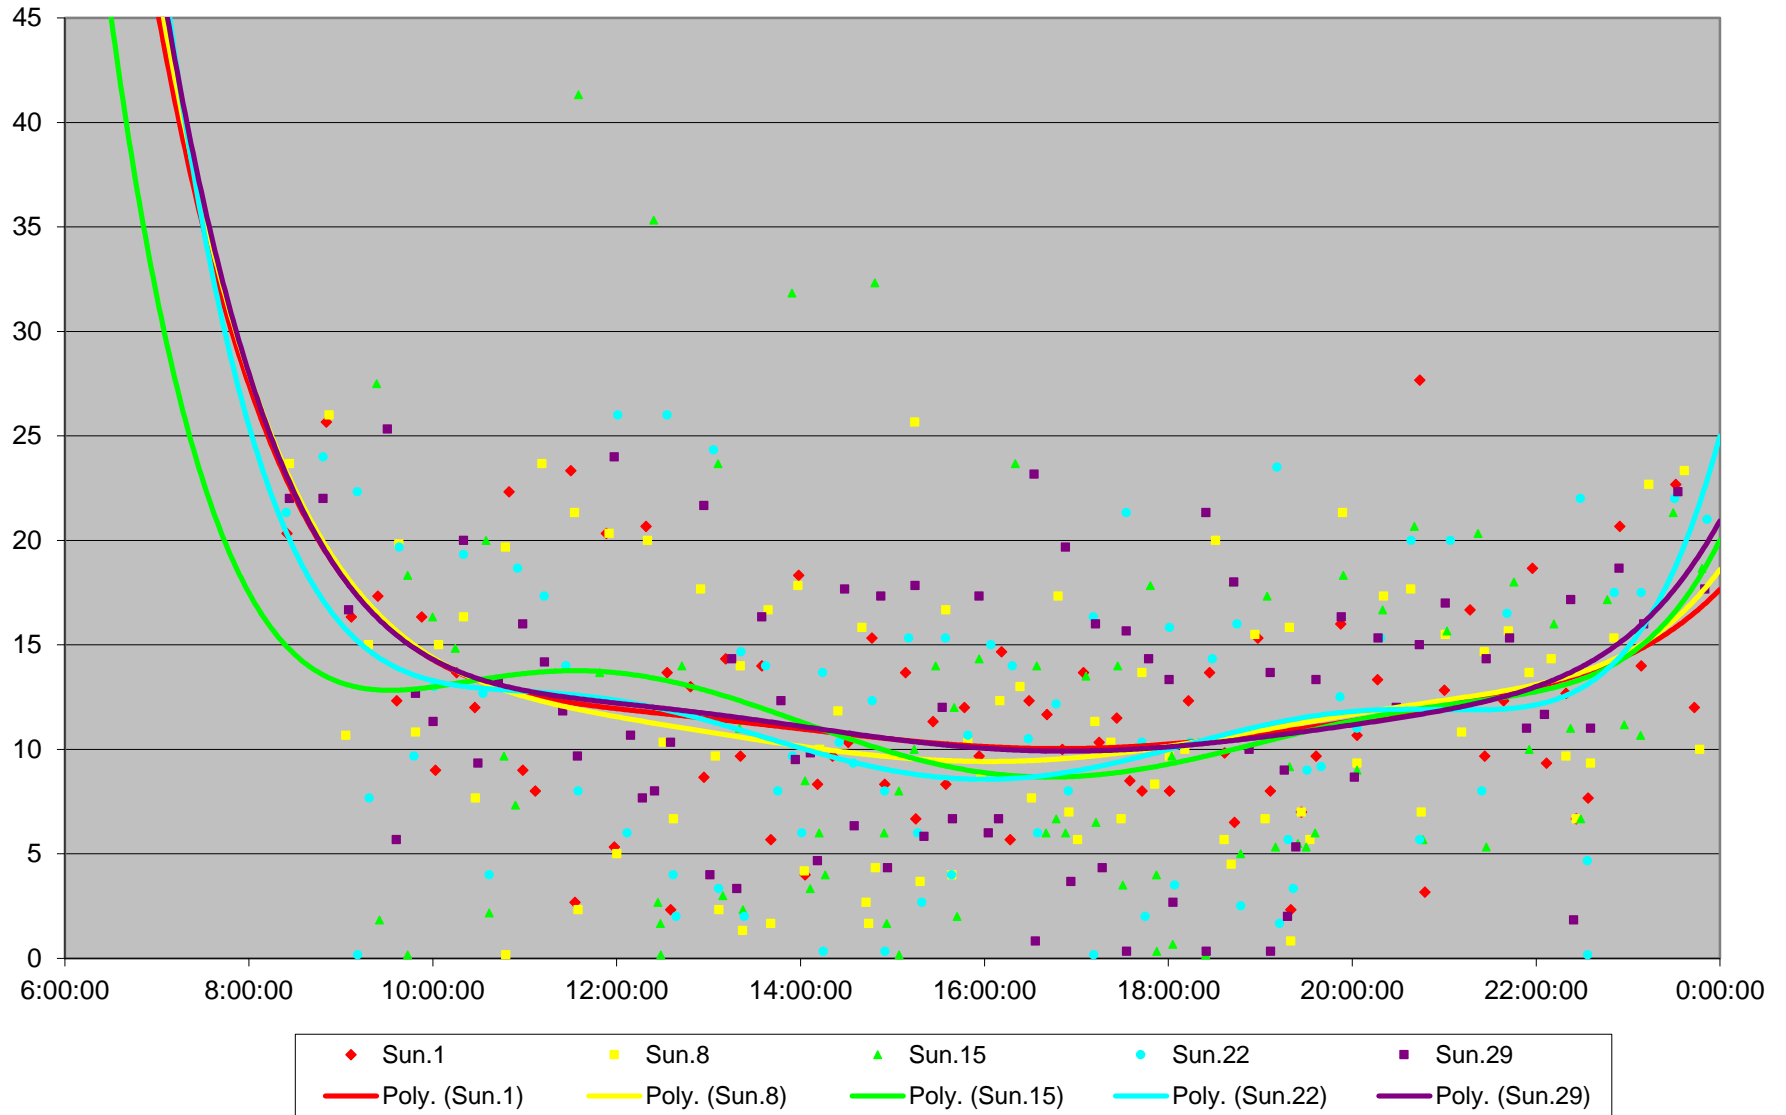

60 Steeles West Headways at Jane Westbound April 2018

60 Steeles West Headways at Jane Westbound April 2018

60 Steeles West Headways at Jane Westbound April 2018

60 Steeles West Headways at Jane Westbound April 2018

60 Steeles West Headways at Jane Westbound April 2018

60 Steeles West Headways at Jane Westbound April 2018

60 Steeles West Headways at Jane Westbound April 2018

60 Steeles West Headways at Jane Westbound April 2018 Weekday Statistics

60 Steeles West Headways at Jane Westbound April 2018 Weekday Statistics

60 Steeles West Headways at Jane Westbound April 2018

Quartiles Weekday

60 Steeles West Headways at Jane Westbound April 2018

Quartiles Week 1

60 Steeles West Headways at Jane Westbound April 2018 Saturday Statistics

60 Steeles West Headways at Jane Westbound April 2018

Quartiles Saturdays

60 Steeles West Headways at Jane Westbound April 2018 Sunday Statistics