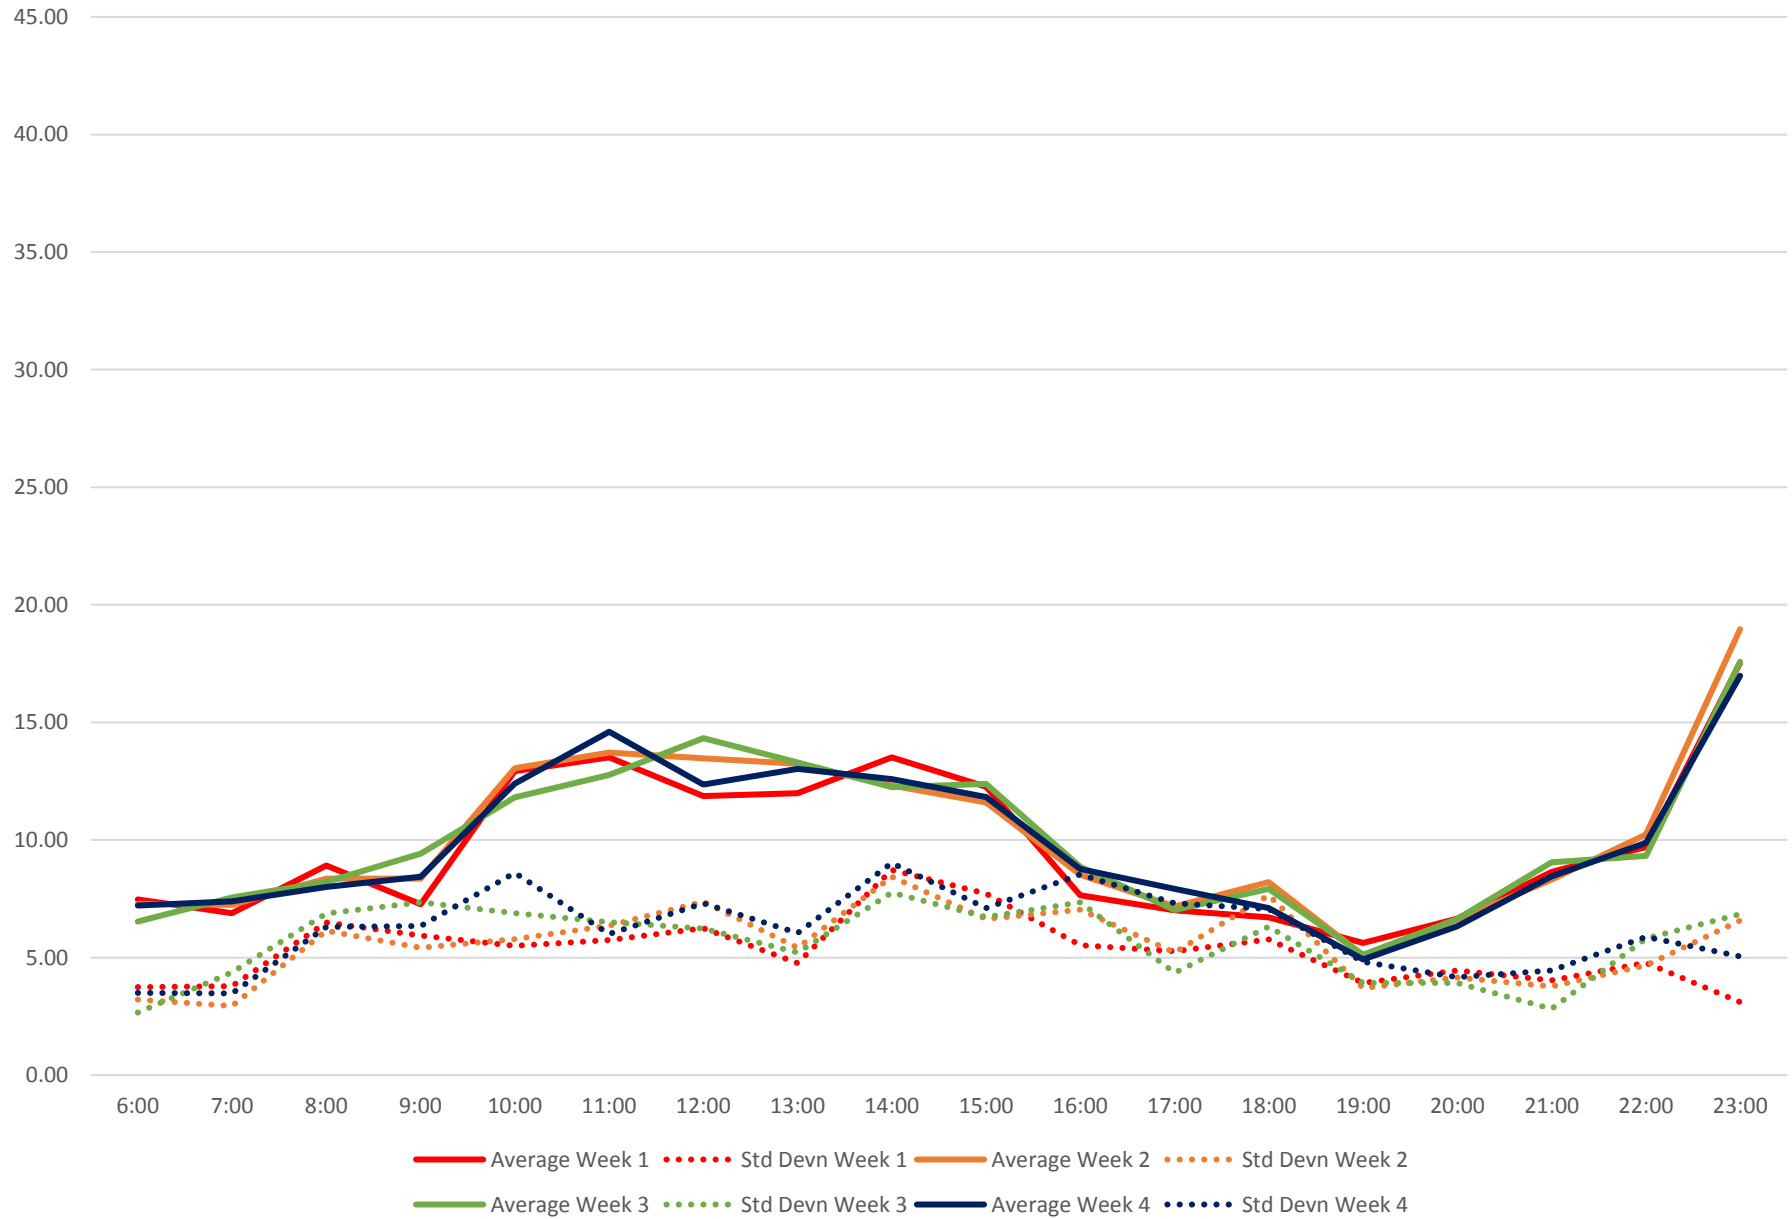

60 Steeles West Headways at Jane Westbound April 2018

60 Steeles West Headways at Jane Westbound April 2018

60 Steeles West Headways at Jane Westbound April 2018

60 Steeles West Headways at Jane Westbound April 2018

60 Steeles West Headways at Jane Westbound April 2018

60 Steeles West Headways at Jane Westbound April 2018

60 Steeles West Headways at Jane Westbound April 2018

60 Steeles West Headways at Jane Westbound April 2018 Weekday Statistics

60 Steeles West Headways at Jane Westbound April 2018 Weekday Statistics

60 Steeles West Headways at Jane Westbound April 2018

Quartiles Weekday

60 Steeles West Headways at Jane Westbound April 2018

Quartiles Week 1

60 Steeles West Headways at Jane Westbound April 2018 Saturday Statistics

60 Steeles West Headways at Jane Westbound April 2018

Quartiles Saturdays

60 Steeles West Headways at Jane Westbound April 2018 Sunday Statistics