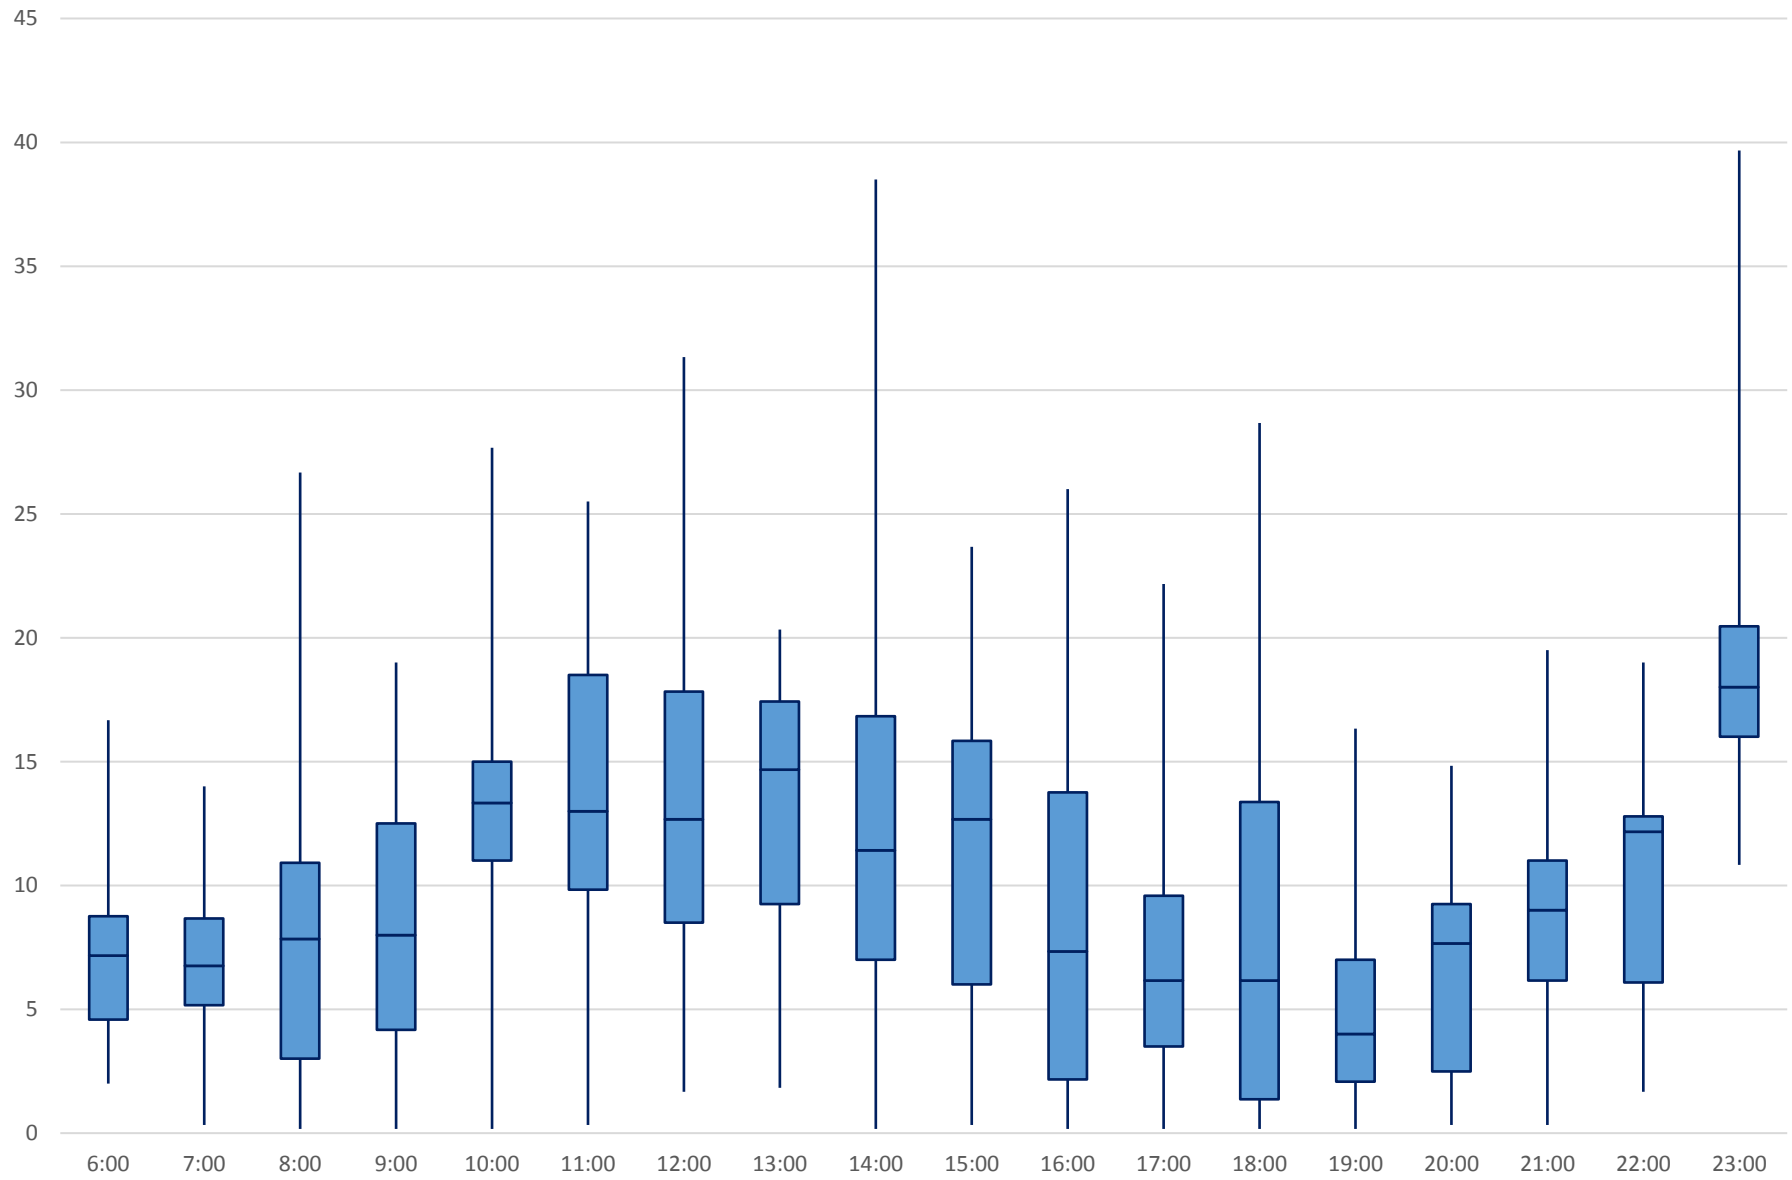

60 Steeles West Headways at Jane Westbound April 2018

Quartiles Week2