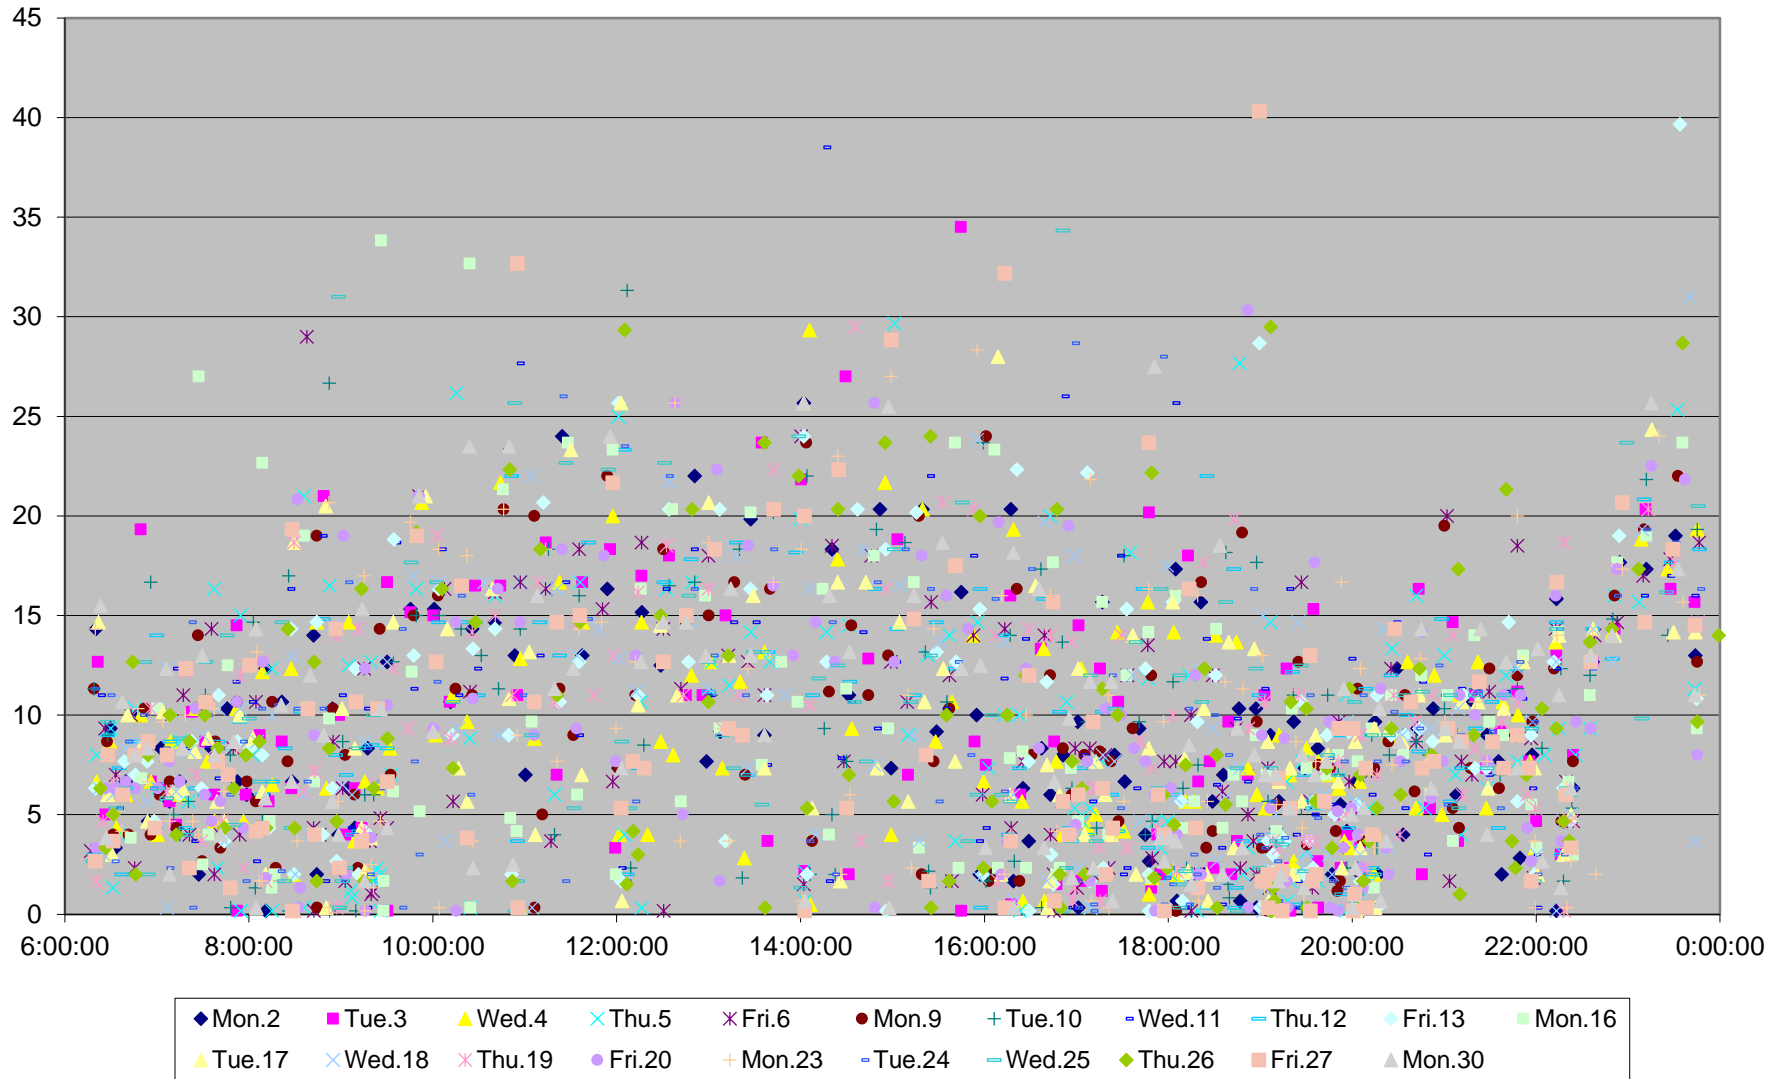

60 Steeles West Headways at Jane Westbound April 2018

60 Steeles West Headways at Jane Westbound April 2018

60 Steeles West Headways at Jane Westbound April 2018

60 Steeles West Headways at Jane Westbound April 2018

60 Steeles West Headways at Jane Westbound April 2018

60 Steeles West Headways at Jane Westbound April 2018

60 Steeles West Headways at Jane Westbound April 2018

60 Steeles West Headways at Jane Westbound April 2018 Weekday Statistics

60 Steeles West Headways at Jane Westbound April 2018 Weekday Statistics

60 Steeles West Headways at Jane Westbound April 2018

Quartiles Weekday

60 Steeles West Headways at Jane Westbound April 2018

Quartiles Week 1