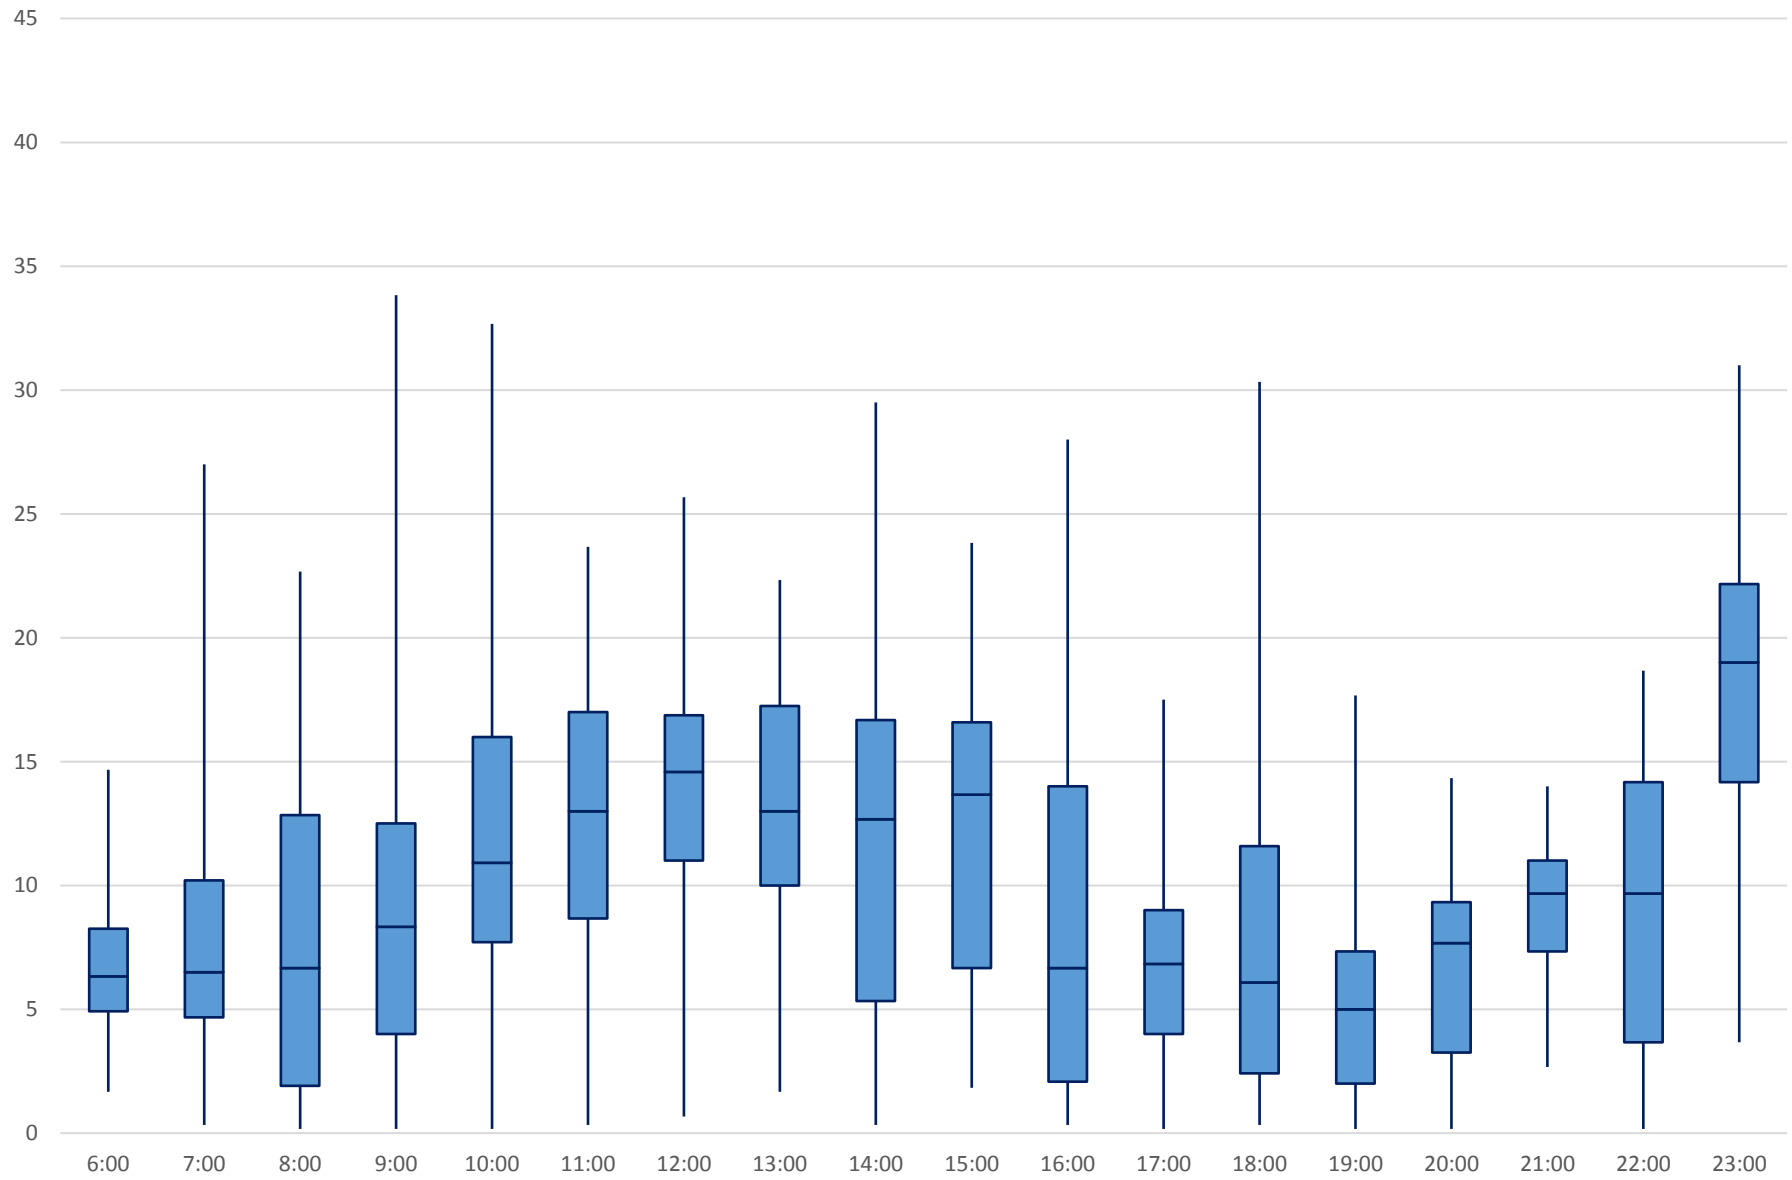

60 Steeles West Headways at Jane Westbound April 2018

Quartiles Week 3