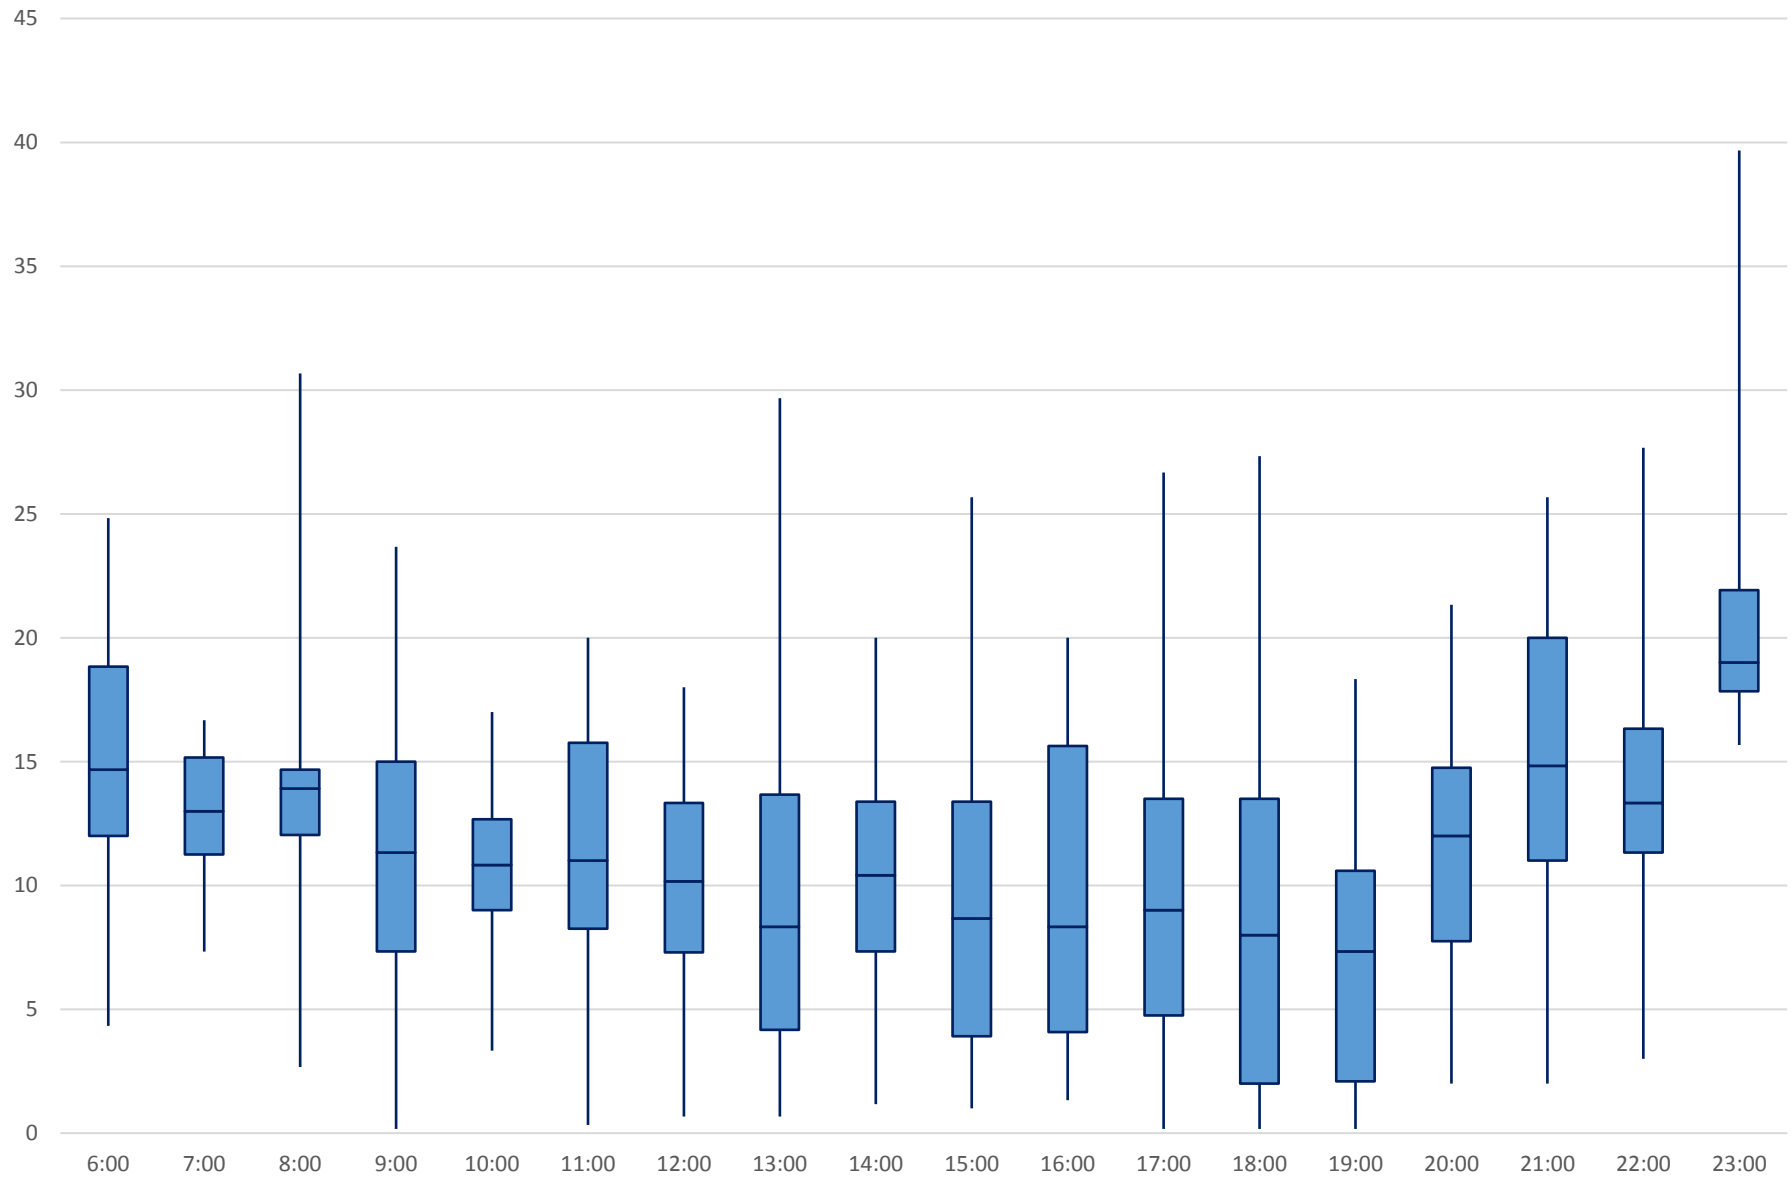

60 Steeles West Headways at Jane Westbound April 2018

60 Steeles West Headways at Jane Westbound April 2018

60 Steeles West Headways at Jane Westbound April 2018

60 Steeles West Headways at Jane Westbound April 2018 Weekday Statistics

60 Steeles West Headways at Jane Westbound April 2018 Weekday Statistics

60 Steeles West Headways at Jane Westbound April 2018

Quartiles Weekday

60 Steeles West Headways at Jane Westbound April 2018

Quartiles Week 1

60 Steeles West Headways at Jane Westbound April 2018

Quartiles Week2

60 Steeles West Headways at Jane Westbound April 2018

Quartiles Week 3

60 Steeles West Headways at Jane Westbound April 2018
Quartiles Week 4

60 Steeles West Headways at Jane Westbound April 2018 Saturday Statistics

60 Steeles West Headways at Jane Westbound April 2018

Quartiles Saturdays

60 Steeles West Headways at Jane Westbound April 2018 Sunday Statistics