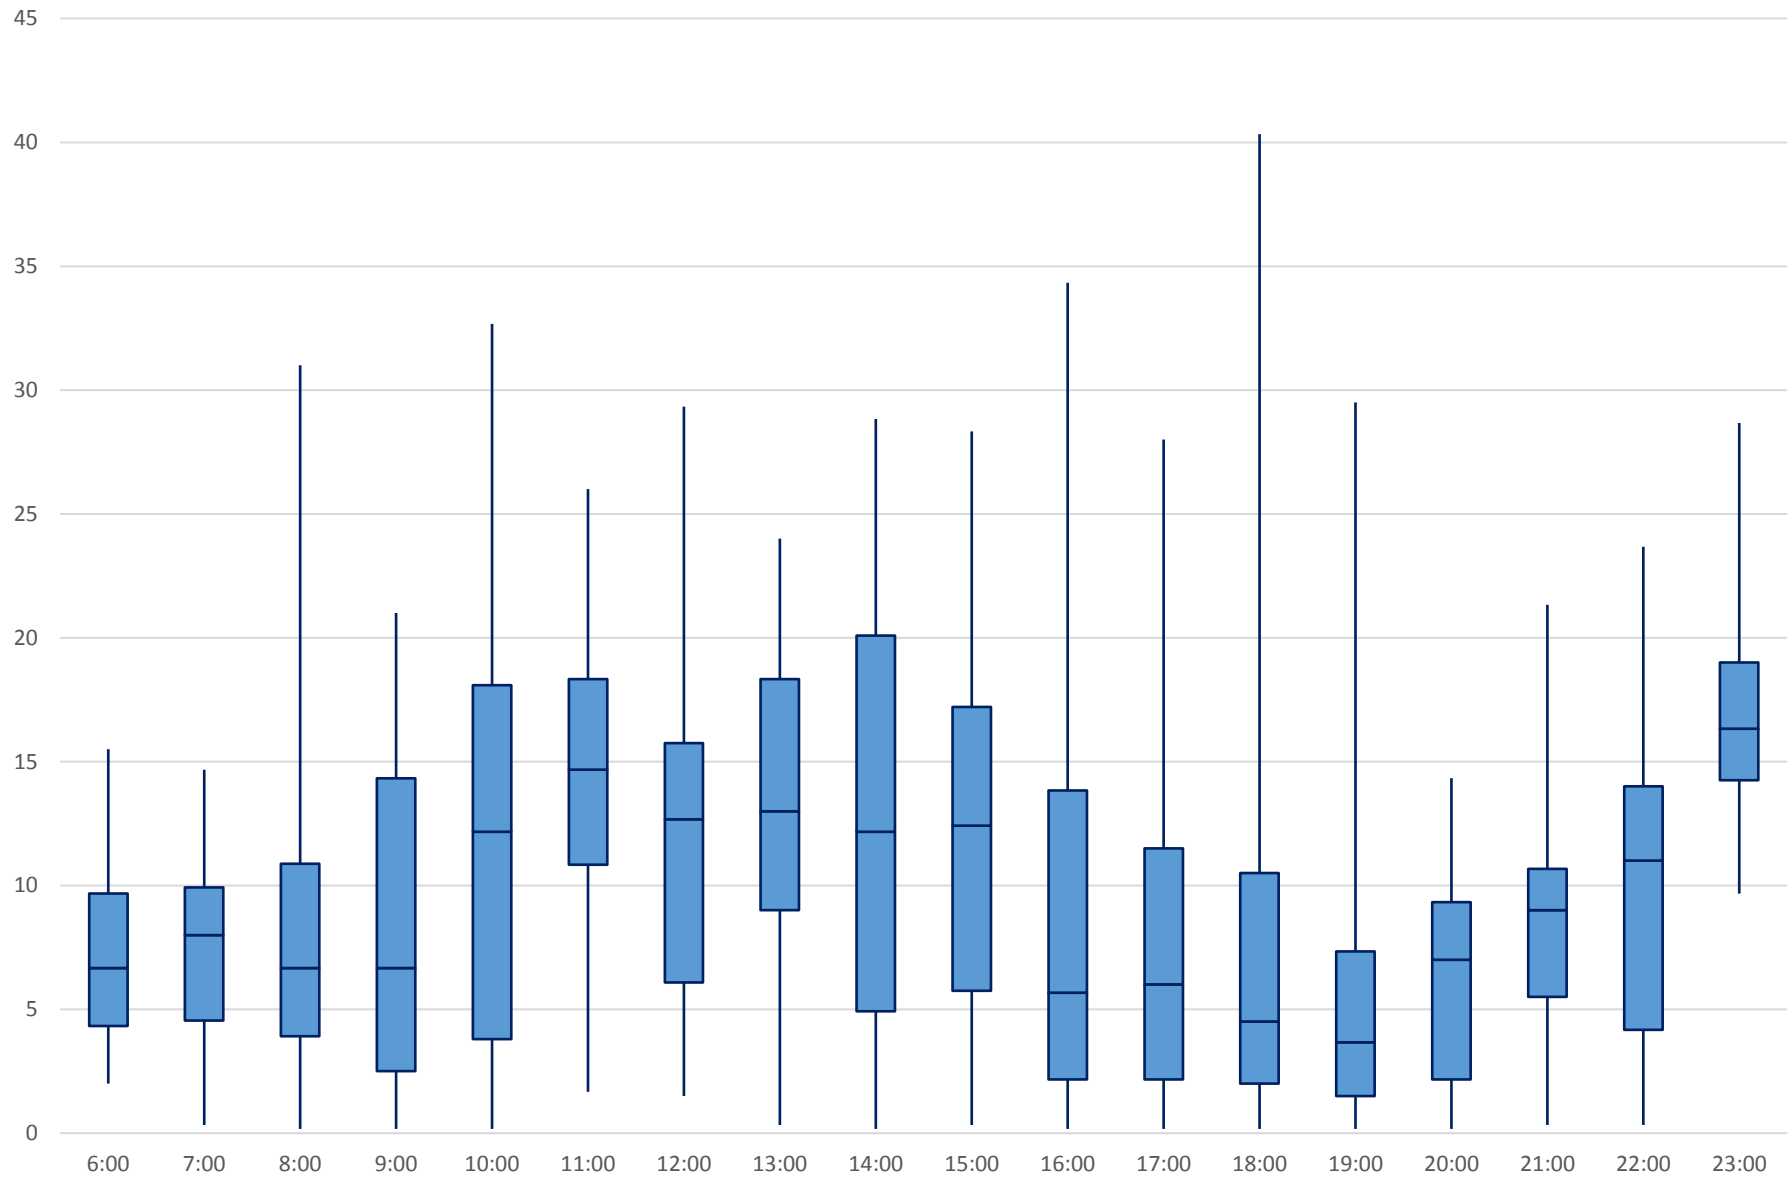

60 Steeles West Headways at Jane Westbound April 2018

60 Steeles West Headways at Jane Westbound April 2018

60 Steeles West Headways at Jane Westbound April 2018

60 Steeles West Headways at Jane Westbound April 2018 Weekday Statistics

60 Steeles West Headways at Jane Westbound April 2018 Weekday Statistics

60 Steeles West Headways at Jane Westbound April 2018

Quartiles Weekday

60 Steeles West Headways at Jane Westbound April 2018

Quartiles Week 1

60 Steeles West Headways at Jane Westbound April 2018

Quartiles Week2

60 Steeles West Headways at Jane Westbound April 2018

Quartiles Week 3

60 Steeles West Headways at Jane Westbound April 2018
Quartiles Week 4

60 Steeles West Headways at Jane Westbound April 2018 Saturday Statistics

60 Steeles West Headways at Jane Westbound April 2018

Quartiles Saturdays

60 Steeles West Headways at Jane Westbound April 2018 Sunday Statistics