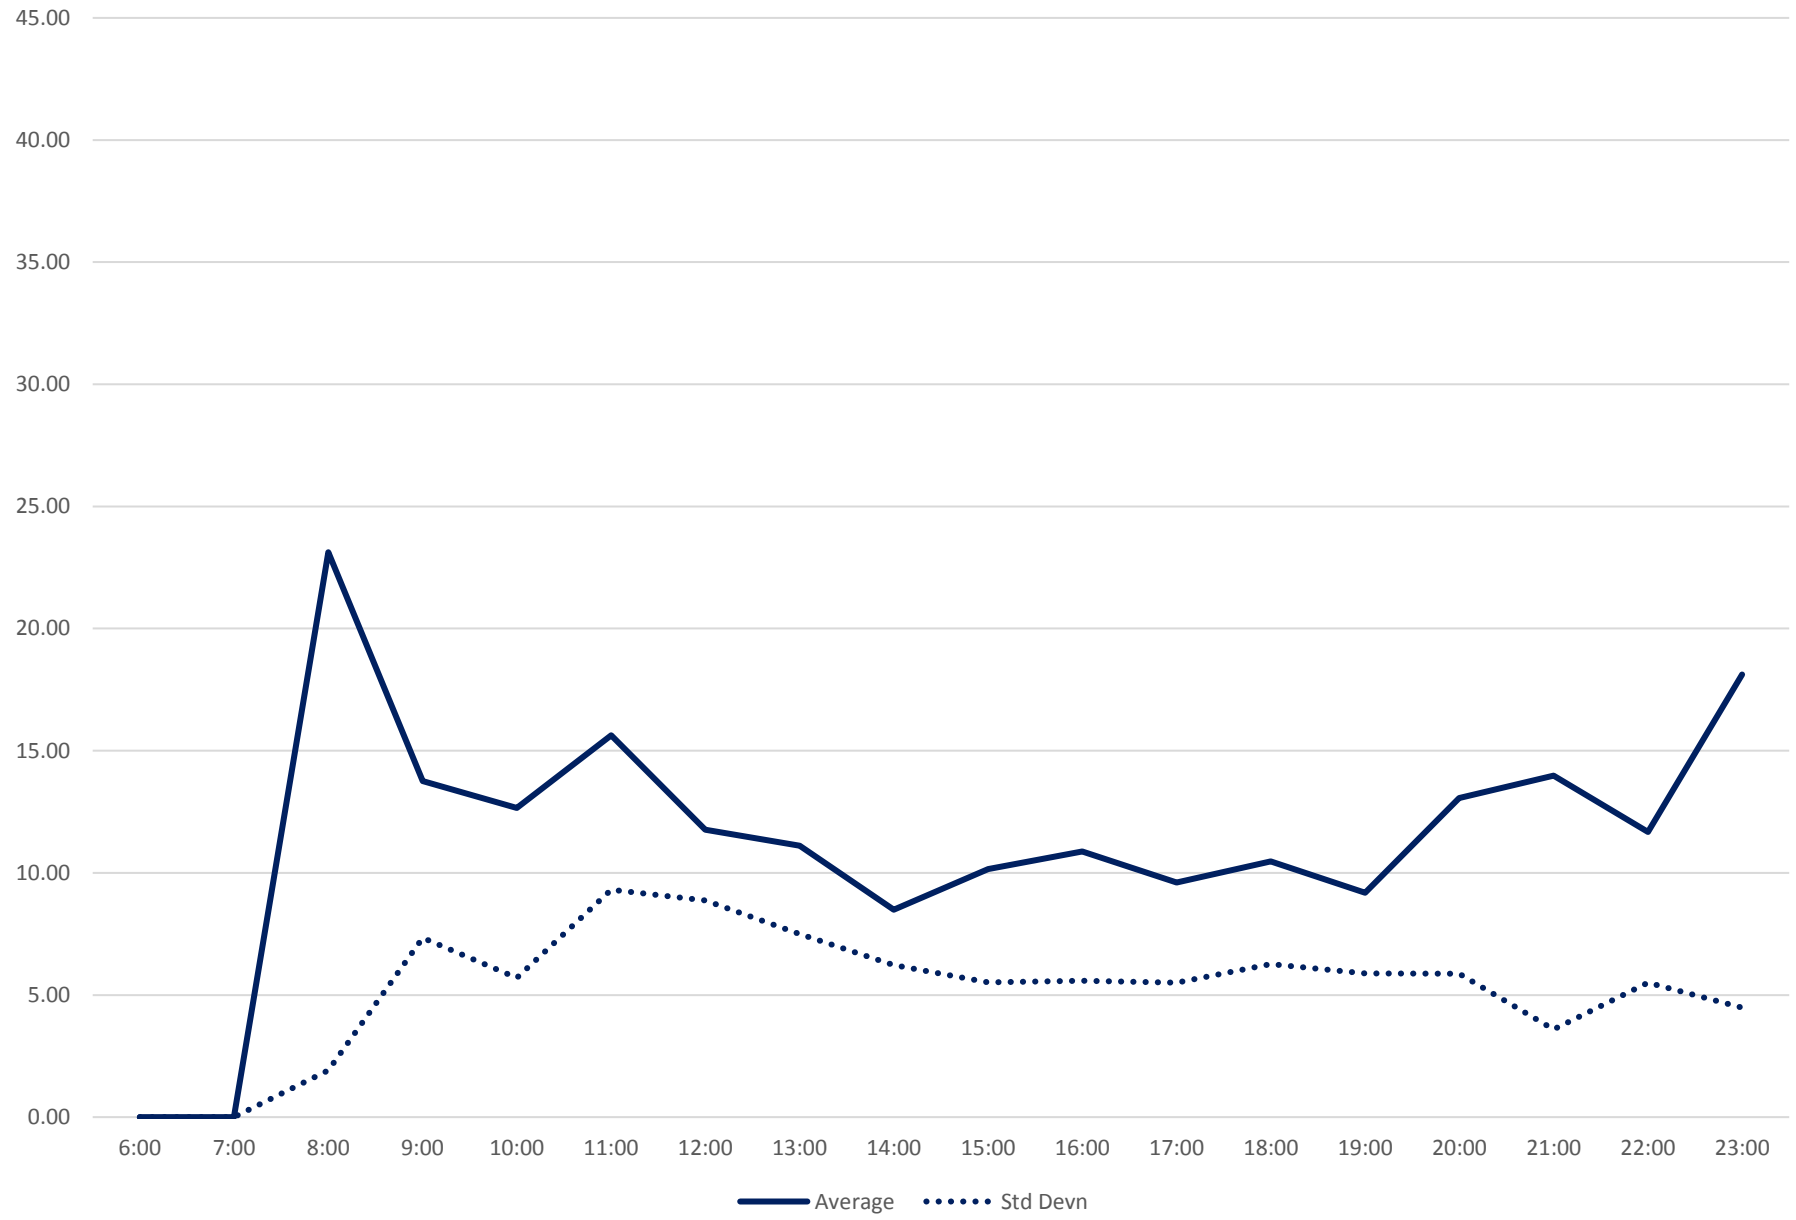

60 Steeles West Headways at Jane Westbound April 2018

60 Steeles West Headways at Jane Westbound April 2018

60 Steeles West Headways at Jane Westbound April 2018

60 Steeles West Headways at Jane Westbound April 2018 Weekday Statistics

60 Steeles West Headways at Jane Westbound April 2018 Saturday Statistics

60 Steeles West Headways at Jane Westbound April 2018

Quartiles Saturdays

60 Steeles West Headways at Jane Westbound April 2018 Sunday Statistics

60 Steeles West Headways at Jane Westbound April 2018

Quartiles Sundays/Holidays