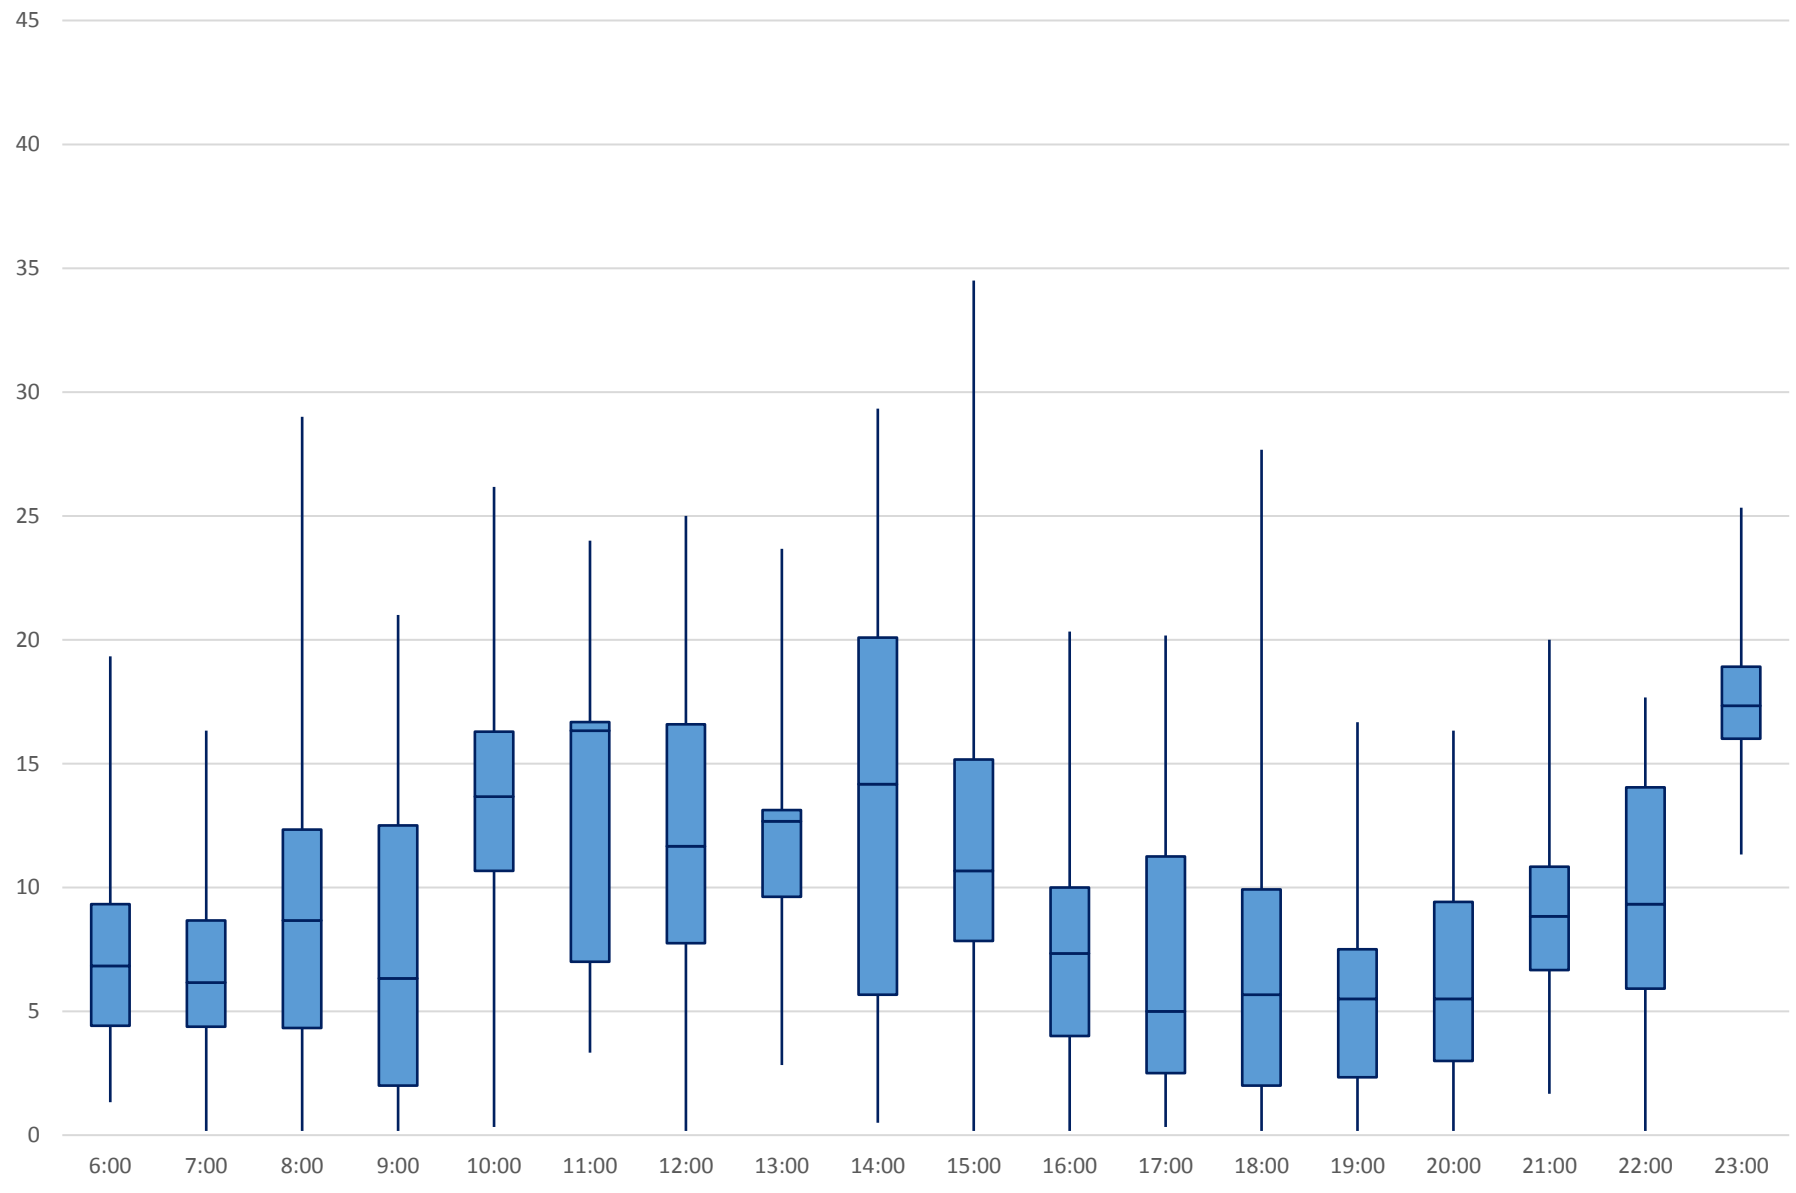

60 Steeles West Headways at Jane Westbound April 2018

60 Steeles West Headways at Jane Westbound April 2018

60 Steeles West Headways at Jane Westbound April 2018

60 Steeles West Headways at Jane Westbound April 2018 Weekday Statistics

60 Steeles West Headways at Jane Westbound April 2018 Weekday Statistics

60 Steeles West Headways at Jane Westbound April 2018

Quartiles Weekday

60 Steeles West Headways at Jane Westbound April 2018

Quartiles Week 1

60 Steeles West Headways at Jane Westbound April 2018 Saturday Statistics

60 Steeles West Headways at Jane Westbound April 2018

Quartiles Saturdays

60 Steeles West Headways at Jane Westbound April 2018 Sunday Statistics