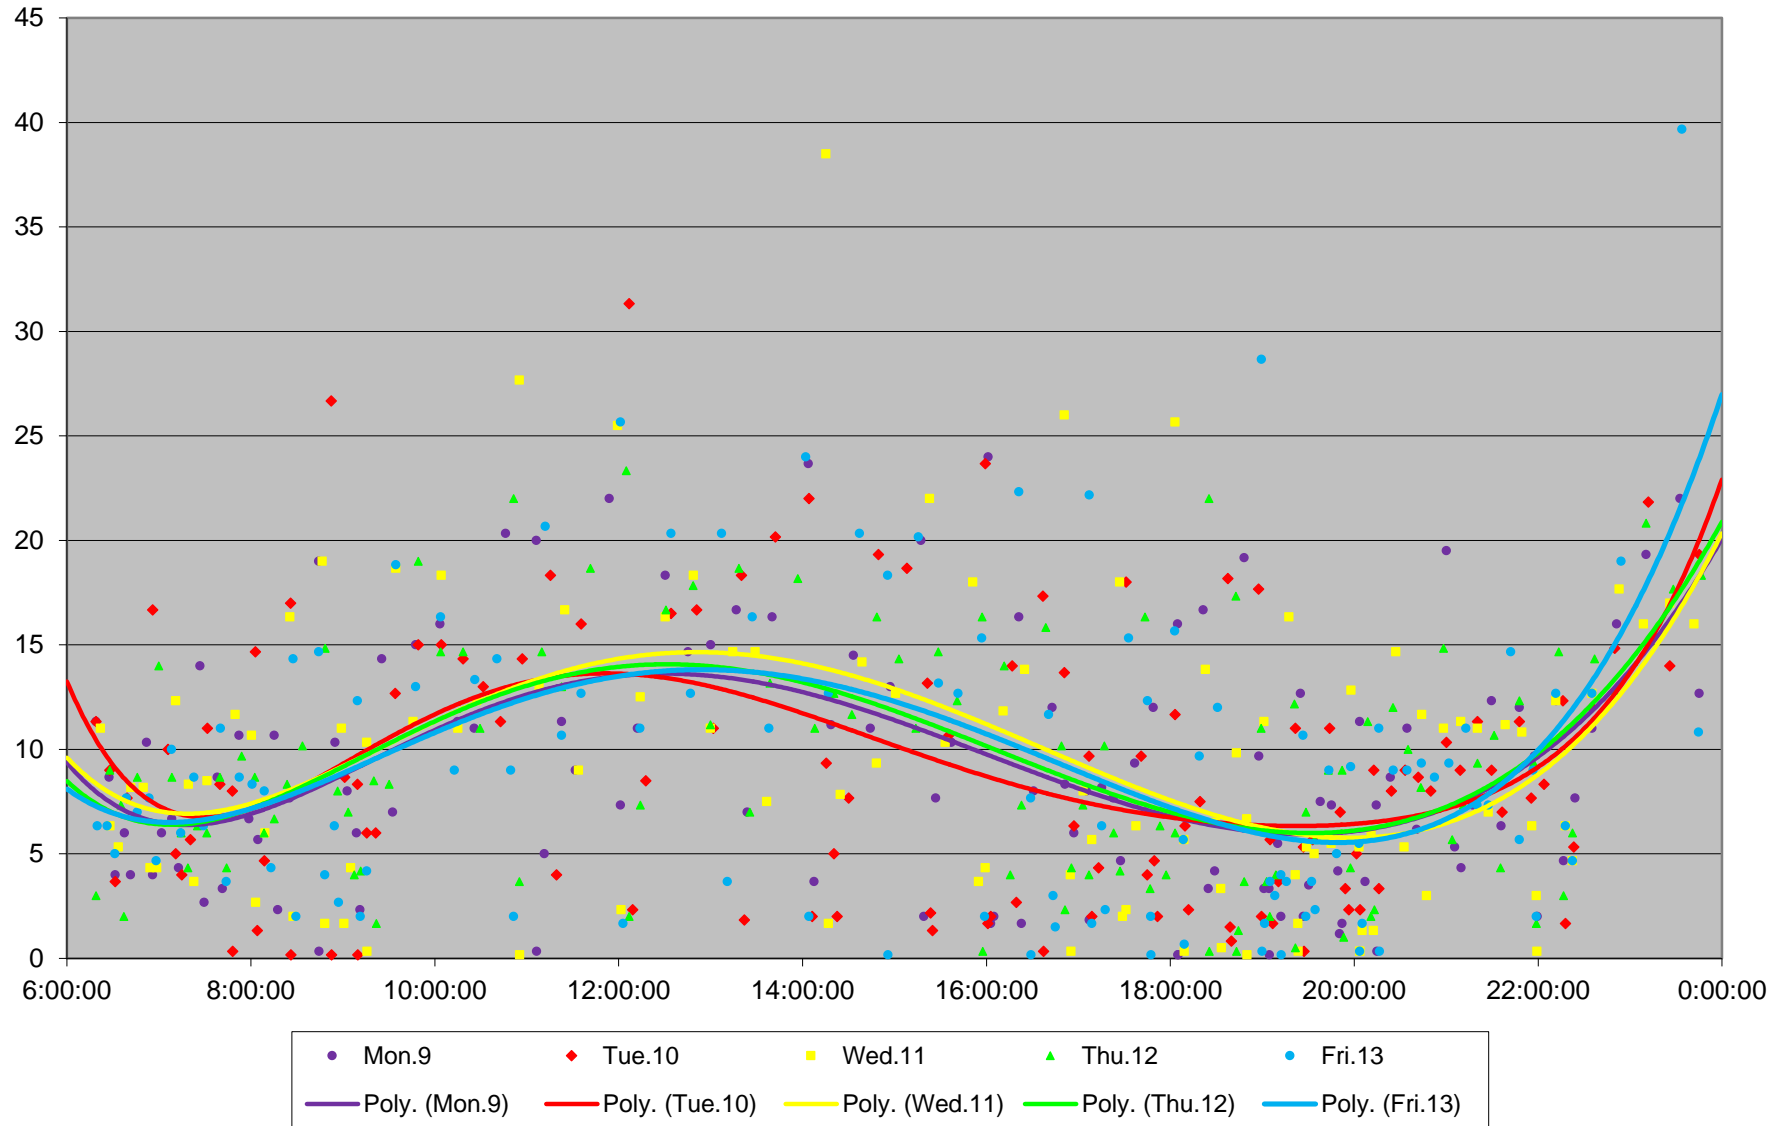

60 Steeles West Headways at Jane Westbound April 2018

60 Steeles West Headways at Jane Westbound April 2018

60 Steeles West Headways at Jane Westbound April 2018

60 Steeles West Headways at Jane Westbound April 2018

60 Steeles West Headways at Jane Westbound April 2018

60 Steeles West Headways at Jane Westbound April 2018

60 Steeles West Headways at Jane Westbound April 2018

60 Steeles West Headways at Jane Westbound April 2018 Weekday Statistics

60 Steeles West Headways at Jane Westbound April 2018 Weekday Statistics

60 Steeles West Headways at Jane Westbound April 2018

Quartiles Weekday

60 Steeles West Headways at Jane Westbound April 2018

Quartiles Week 1

60 Steeles West Headways at Jane Westbound April 2018 Saturday Statistics

60 Steeles West Headways at Jane Westbound April 2018

Quartiles Saturdays

60 Steeles West Headways at Jane Westbound April 2018 Sunday Statistics