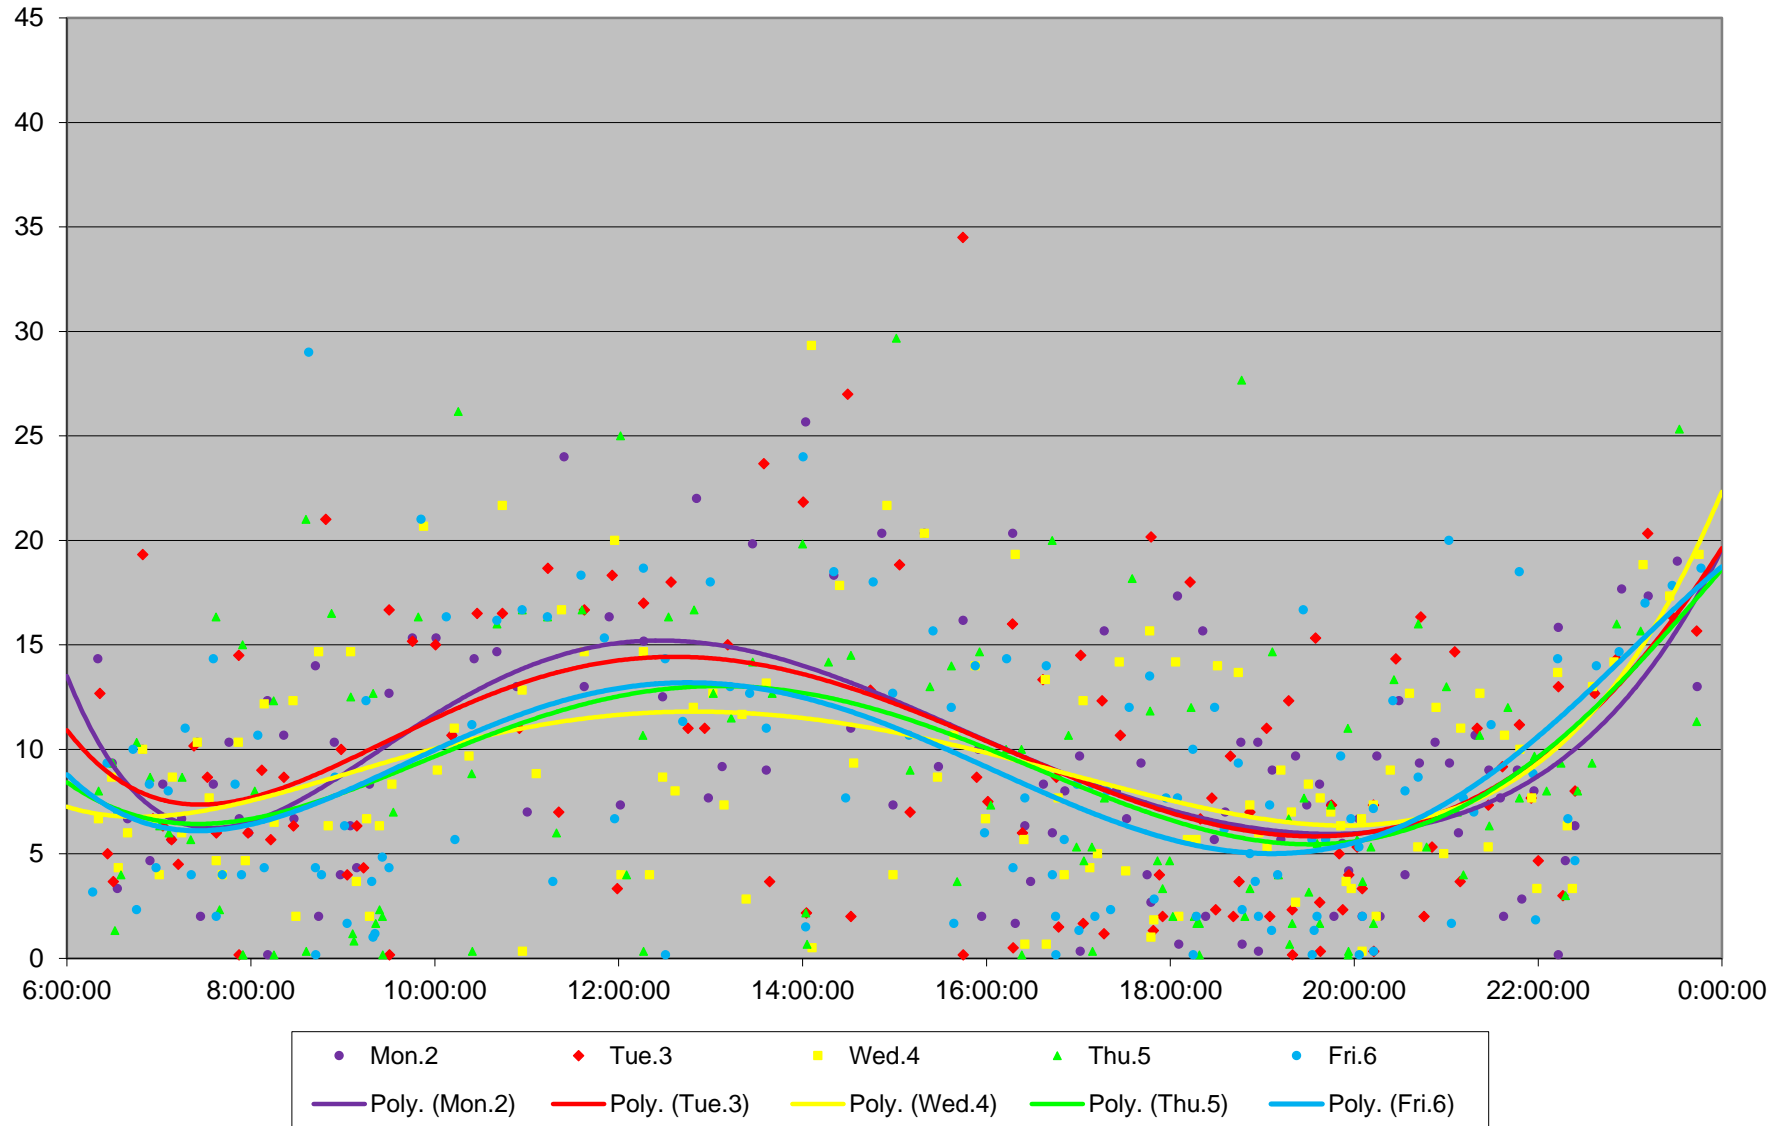

60 Steeles West Headways at Jane Westbound April 2018

60 Steeles West Headways at Jane Westbound April 2018

60 Steeles West Headways at Jane Westbound April 2018

60 Steeles West Headways at Jane Westbound April 2018

60 Steeles West Headways at Jane Westbound April 2018

60 Steeles West Headways at Jane Westbound April 2018

60 Steeles West Headways at Jane Westbound April 2018

60 Steeles West Headways at Jane Westbound April 2018 Weekday Statistics

60 Steeles West Headways at Jane Westbound April 2018 Weekday Statistics

60 Steeles West Headways at Jane Westbound April 2018

Quartiles Weekday

60 Steeles West Headways at Jane Westbound April 2018

Quartiles Week 1

60 Steeles West Headways at Jane Westbound April 2018 Saturday Statistics

60 Steeles West Headways at Jane Westbound April 2018

Quartiles Saturdays

60 Steeles West Headways at Jane Westbound April 2018 Sunday Statistics