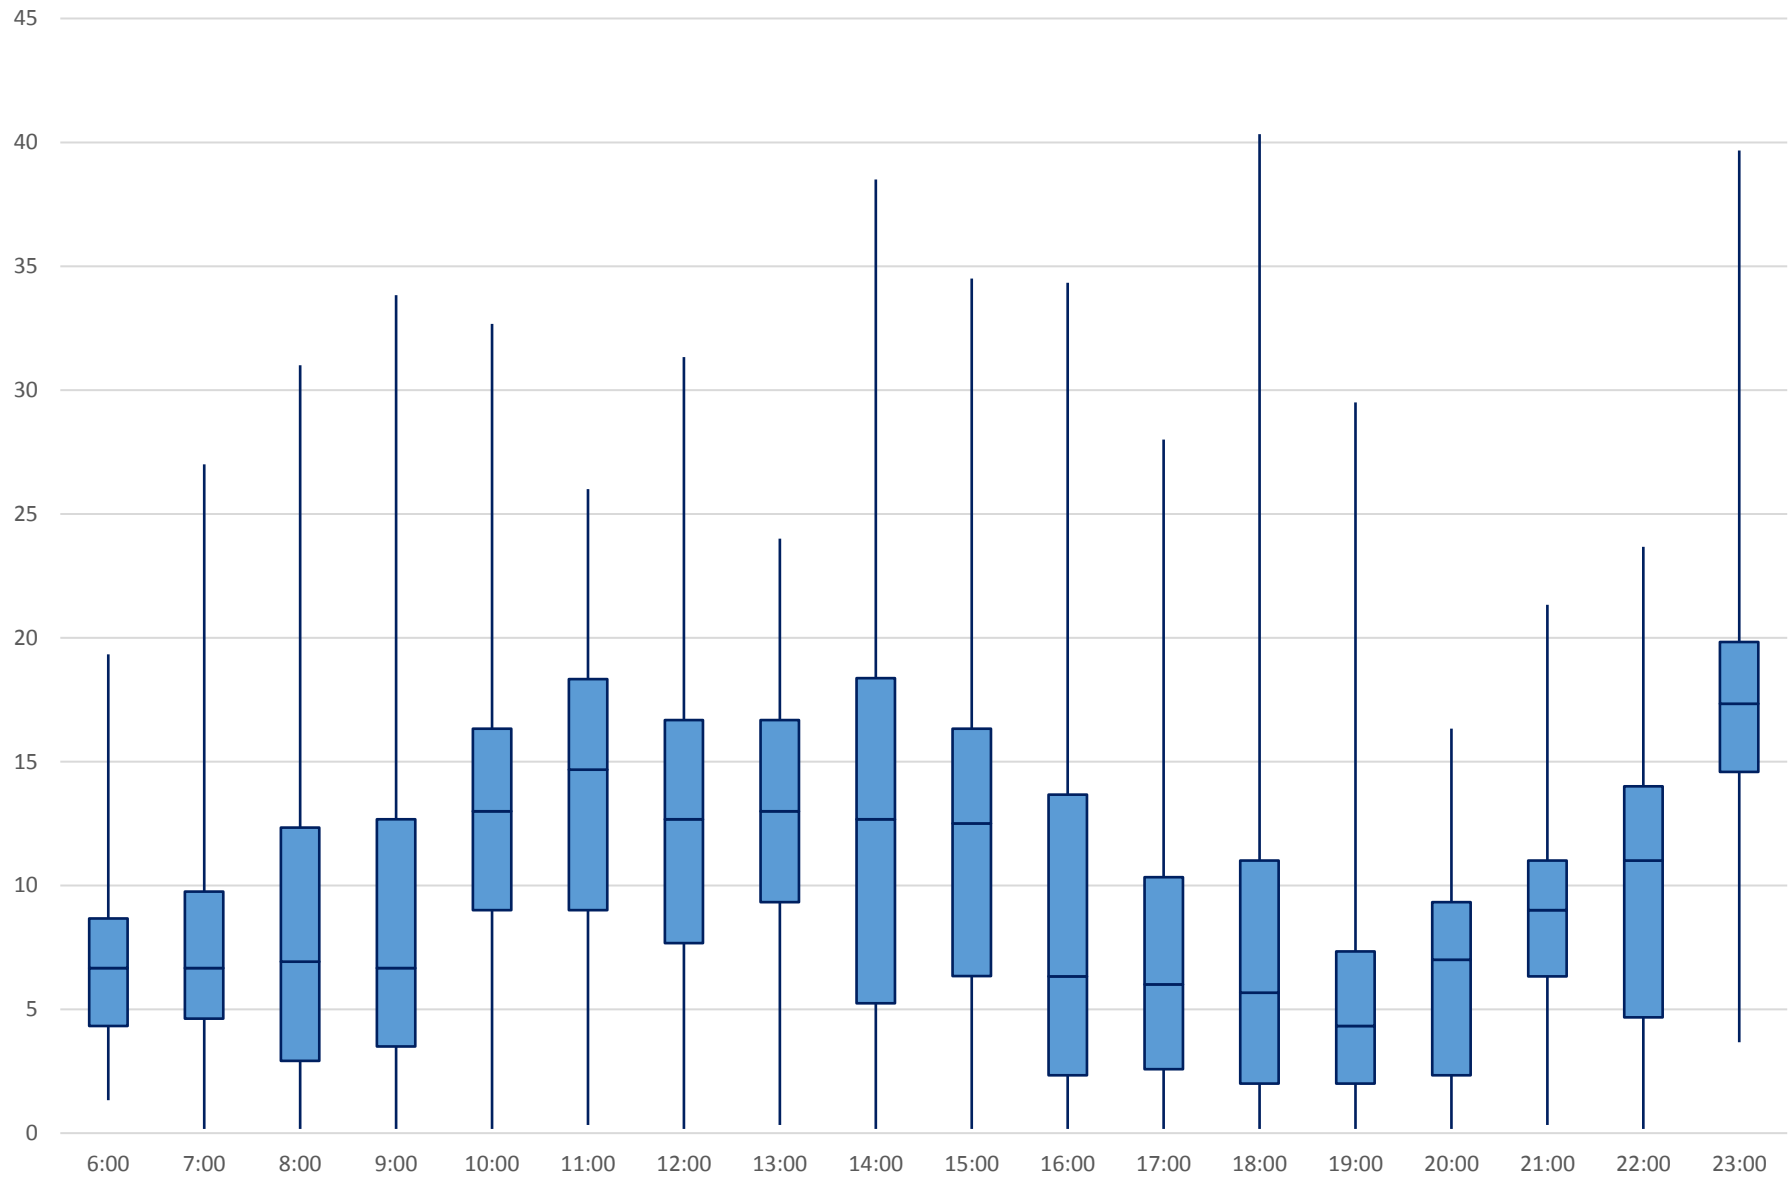

60 Steeles West Headways at Jane Westbound April 2018

60 Steeles West Headways at Jane Westbound April 2018

60 Steeles West Headways at Jane Westbound April 2018

60 Steeles West Headways at Jane Westbound April 2018

60 Steeles West Headways at Jane Westbound April 2018

60 Steeles West Headways at Jane Westbound April 2018

60 Steeles West Headways at Jane Westbound April 2018

60 Steeles West Headways at Jane Westbound April 2018 Weekday Statistics

60 Steeles West Headways at Jane Westbound April 2018 Weekday Statistics

60 Steeles West Headways at Jane Westbound April 2018

Quartiles Weekday

60 Steeles West Headways at Jane Westbound April 2018

Quartiles Week 1

60 Steeles West Headways at Jane Westbound April 2018 Saturday Statistics

60 Steeles West Headways at Jane Westbound April 2018

Quartiles Saturdays

60 Steeles West Headways at Jane Westbound April 2018 Sunday Statistics