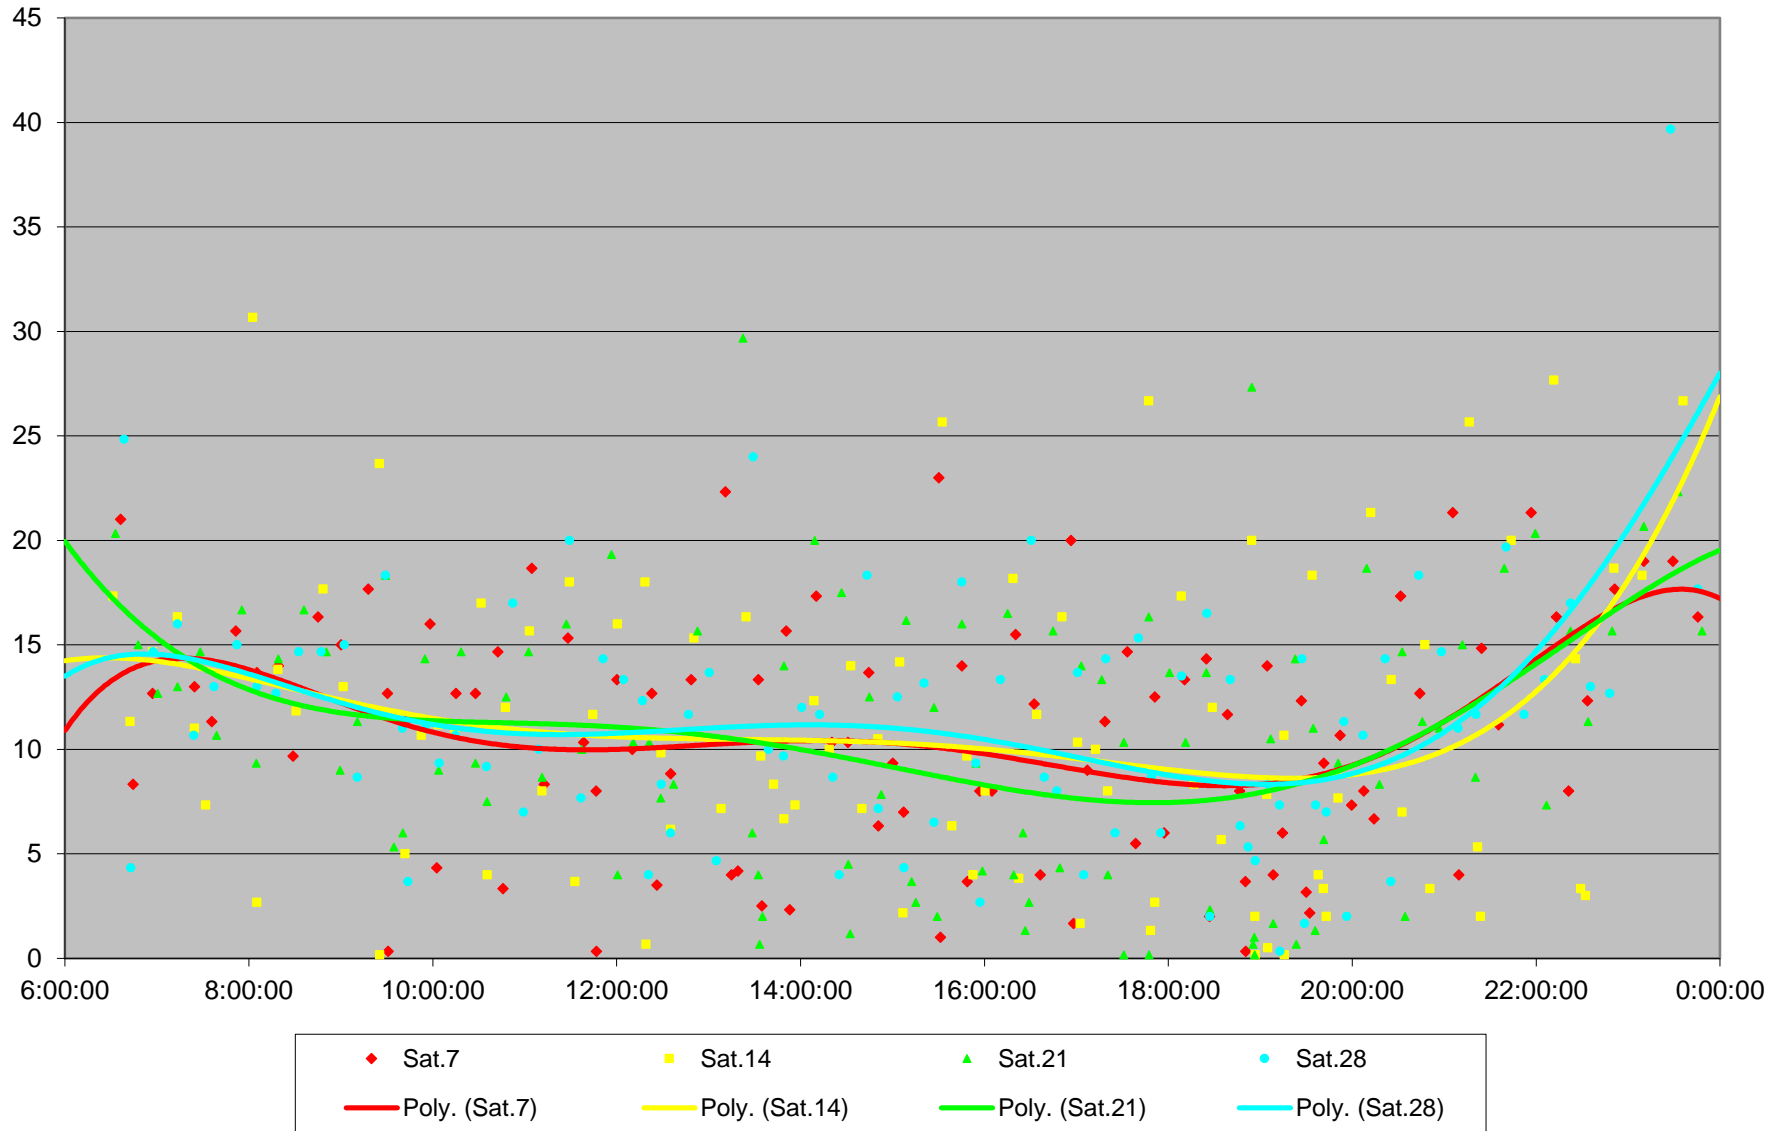

60 Steeles West Headways at Jane Westbound April 2018

60 Steeles West Headways at Jane Westbound April 2018

60 Steeles West Headways at Jane Westbound April 2018

60 Steeles West Headways at Jane Westbound April 2018

60 Steeles West Headways at Jane Westbound April 2018

60 Steeles West Headways at Jane Westbound April 2018

60 Steeles West Headways at Jane Westbound April 2018

60 Steeles West Headways at Jane Westbound April 2018 Weekday Statistics

60 Steeles West Headways at Jane Westbound April 2018 Weekday Statistics

60 Steeles West Headways at Jane Westbound April 2018

Quartiles Weekday

60 Steeles West Headways at Jane Westbound April 2018

Quartiles Week 1

60 Steeles West Headways at Jane Westbound April 2018 Saturday Statistics

60 Steeles West Headways at Jane Westbound April 2018

Quartiles Saturdays

60 Steeles West Headways at Jane Westbound April 2018 Sunday Statistics