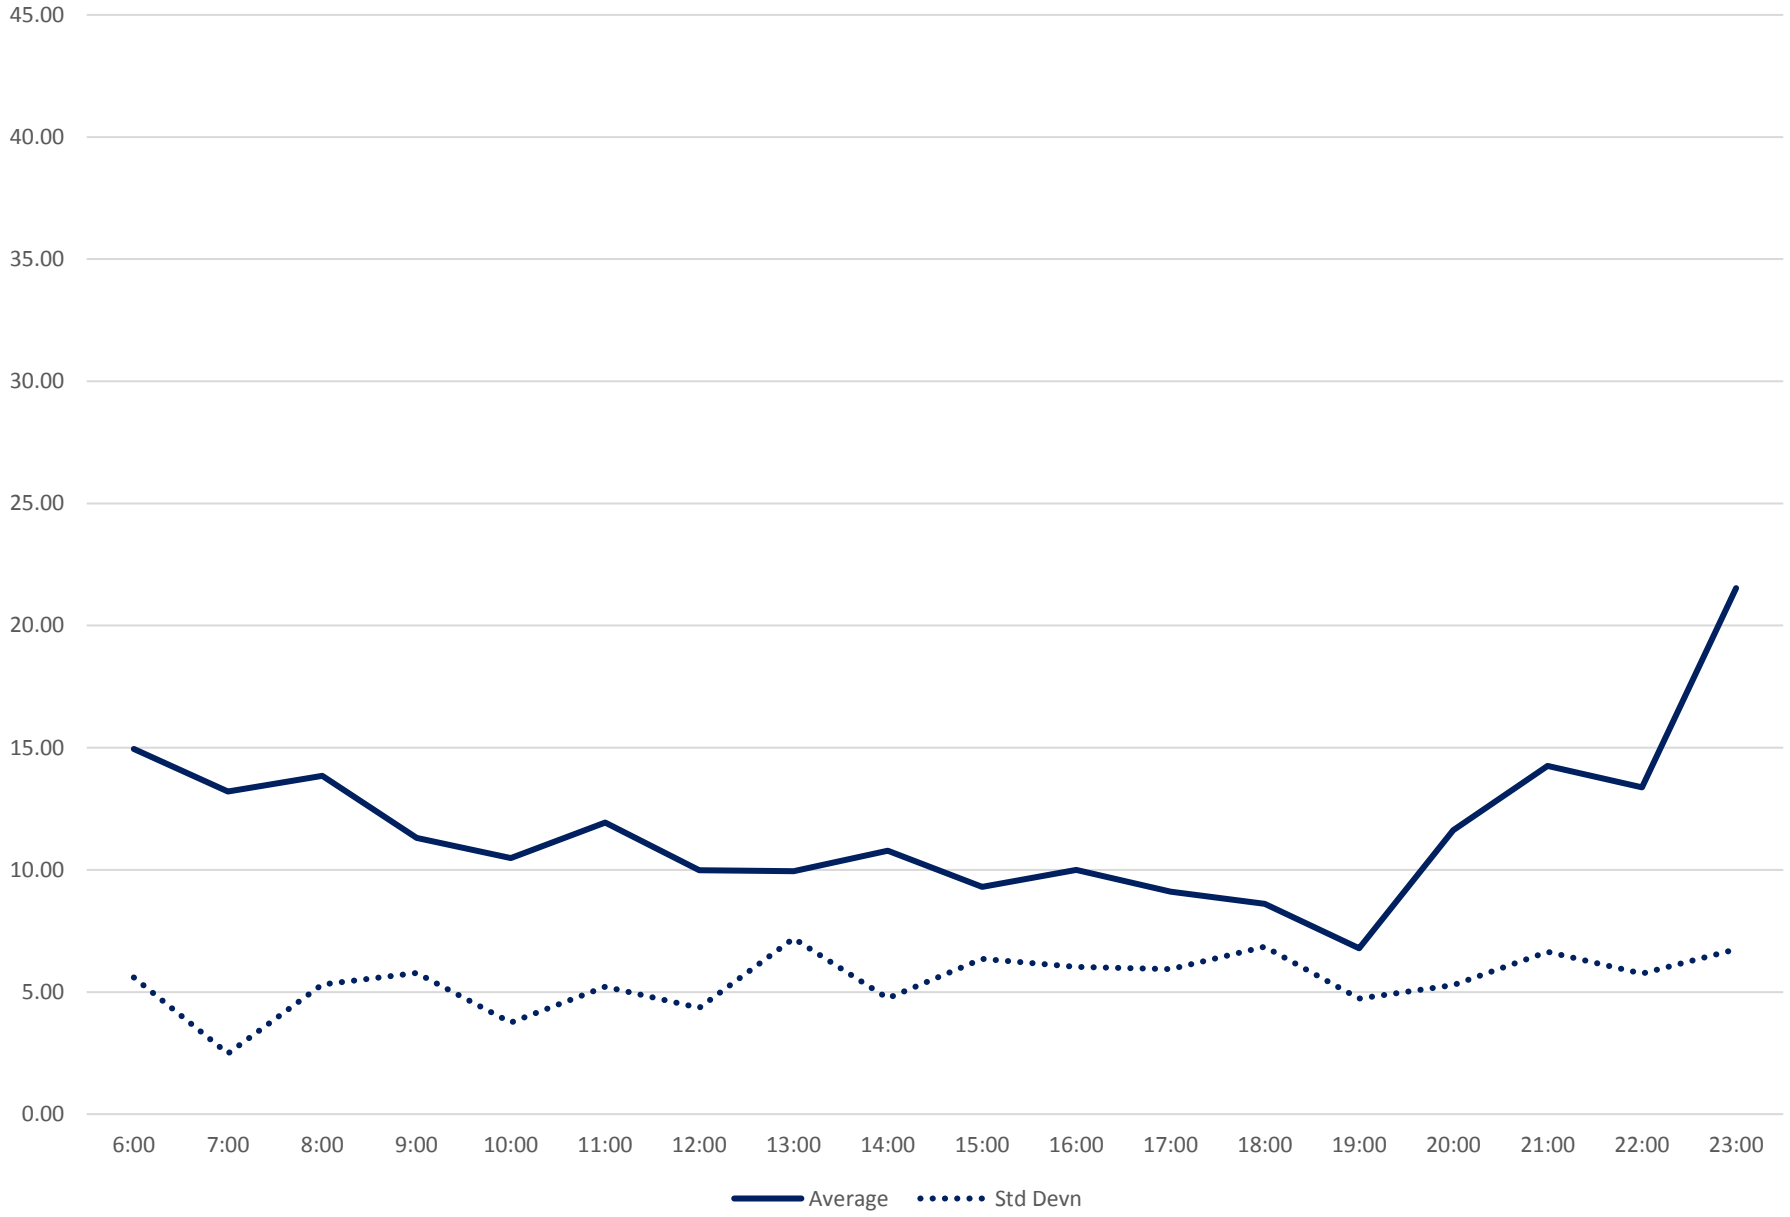

60 Steeles West Headways at Jane Westbound April 2018

60 Steeles West Headways at Jane Westbound April 2018

60 Steeles West Headways at Jane Westbound April 2018

60 Steeles West Headways at Jane Westbound April 2018 Weekday Statistics

60 Steeles West Headways at Jane Westbound April 2018 Weekday Statistics

60 Steeles West Headways at Jane Westbound April 2018

Quartiles Weekday

60 Steeles West Headways at Jane Westbound April 2018

Quartiles Week 1

60 Steeles West Headways at Jane Westbound April 2018

Quartiles Week2

60 Steeles West Headways at Jane Westbound April 2018

Quartiles Week 3

60 Steeles West Headways at Jane Westbound April 2018
Quartiles Week 4

60 Steeles West Headways at Jane Westbound April 2018 Saturday Statistics

60 Steeles West Headways at Jane Westbound April 2018

Quartiles Saturdays

60 Steeles West Headways at Jane Westbound April 2018 Sunday Statistics