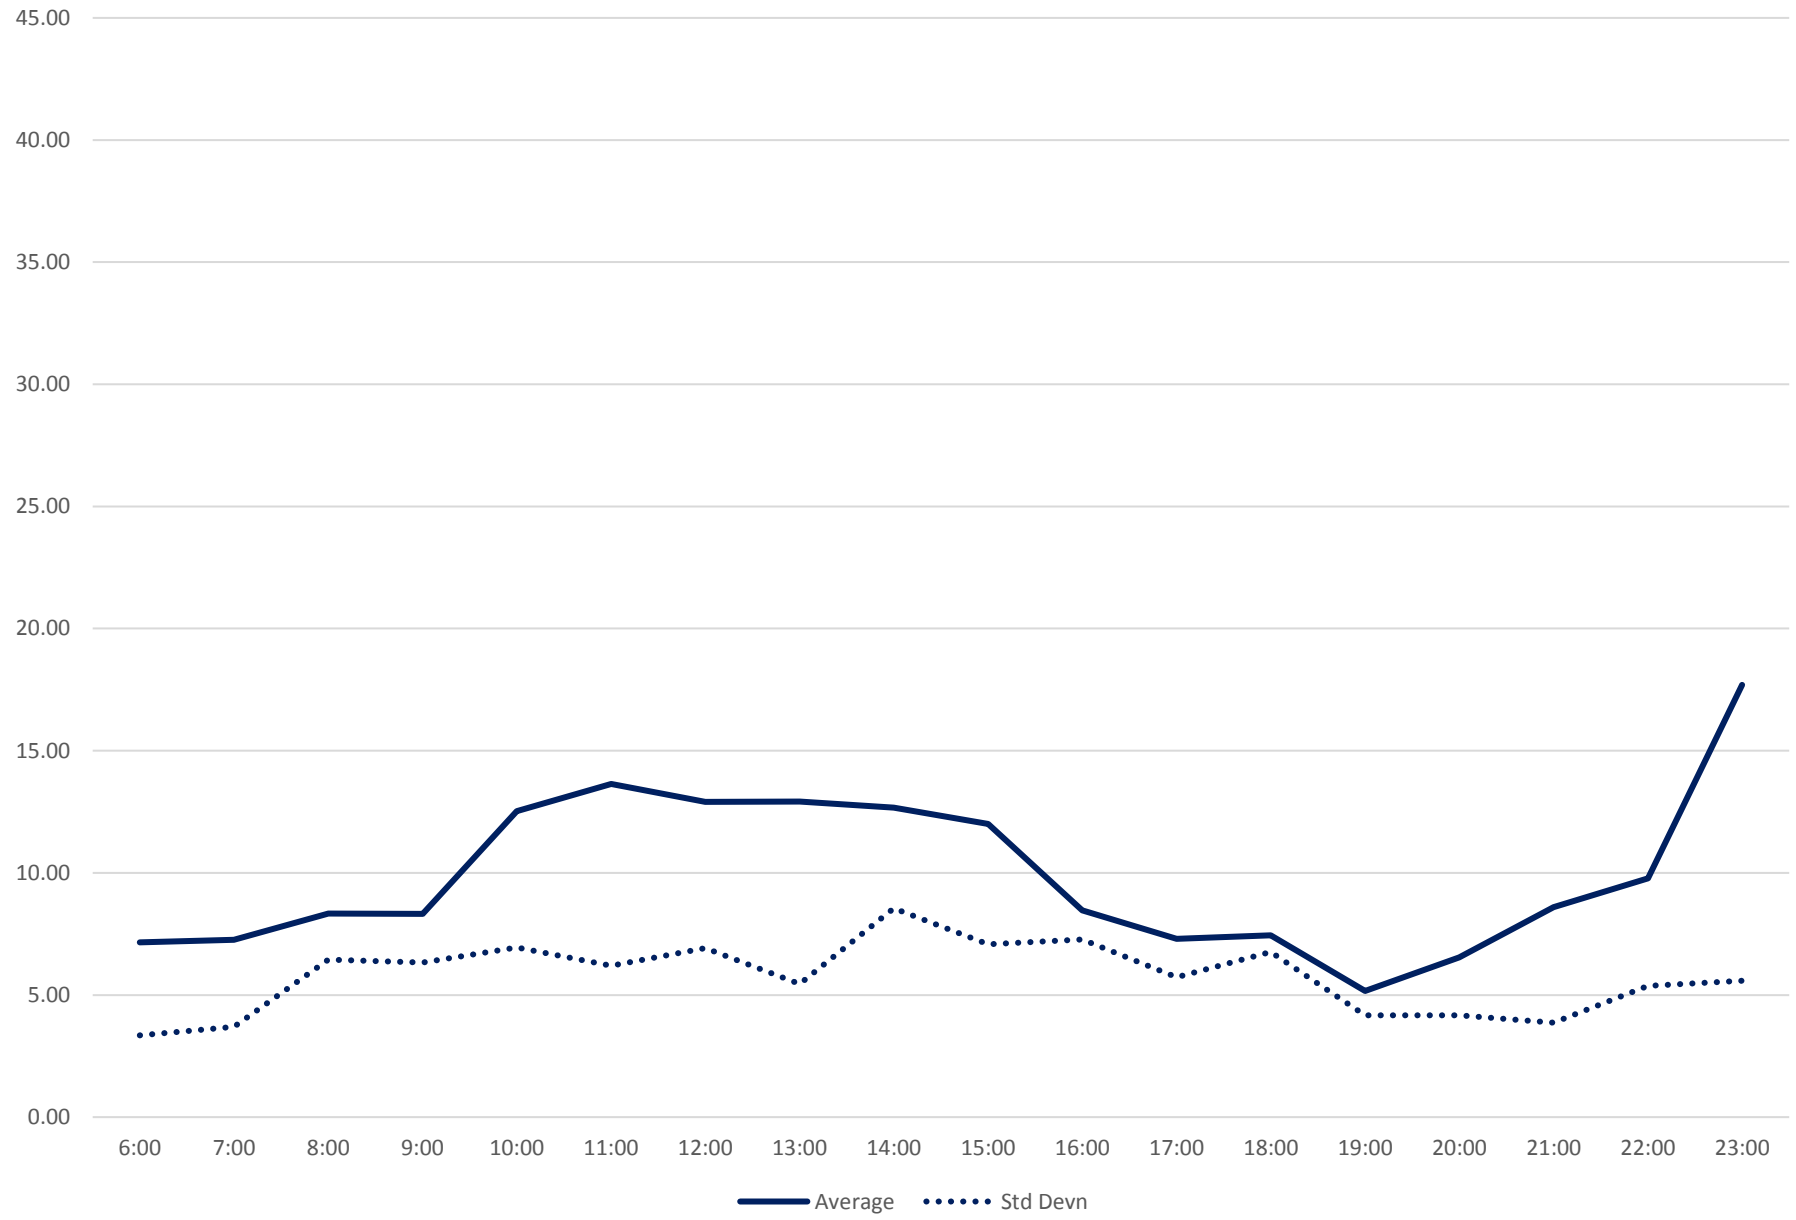

60 Steeles West Headways at Jane Westbound April 2018

60 Steeles West Headways at Jane Westbound April 2018

60 Steeles West Headways at Jane Westbound April 2018

60 Steeles West Headways at Jane Westbound April 2018

60 Steeles West Headways at Jane Westbound April 2018

60 Steeles West Headways at Jane Westbound April 2018

60 Steeles West Headways at Jane Westbound April 2018

60 Steeles West Headways at Jane Westbound April 2018 Weekday Statistics

60 Steeles West Headways at Jane Westbound April 2018 Weekday Statistics

60 Steeles West Headways at Jane Westbound April 2018

Quartiles Weekday

60 Steeles West Headways at Jane Westbound April 2018

Quartiles Week 1

60 Steeles West Headways at Jane Westbound April 2018 Saturday Statistics

60 Steeles West Headways at Jane Westbound April 2018

Quartiles Saturdays

60 Steeles West Headways at Jane Westbound April 2018 Sunday Statistics