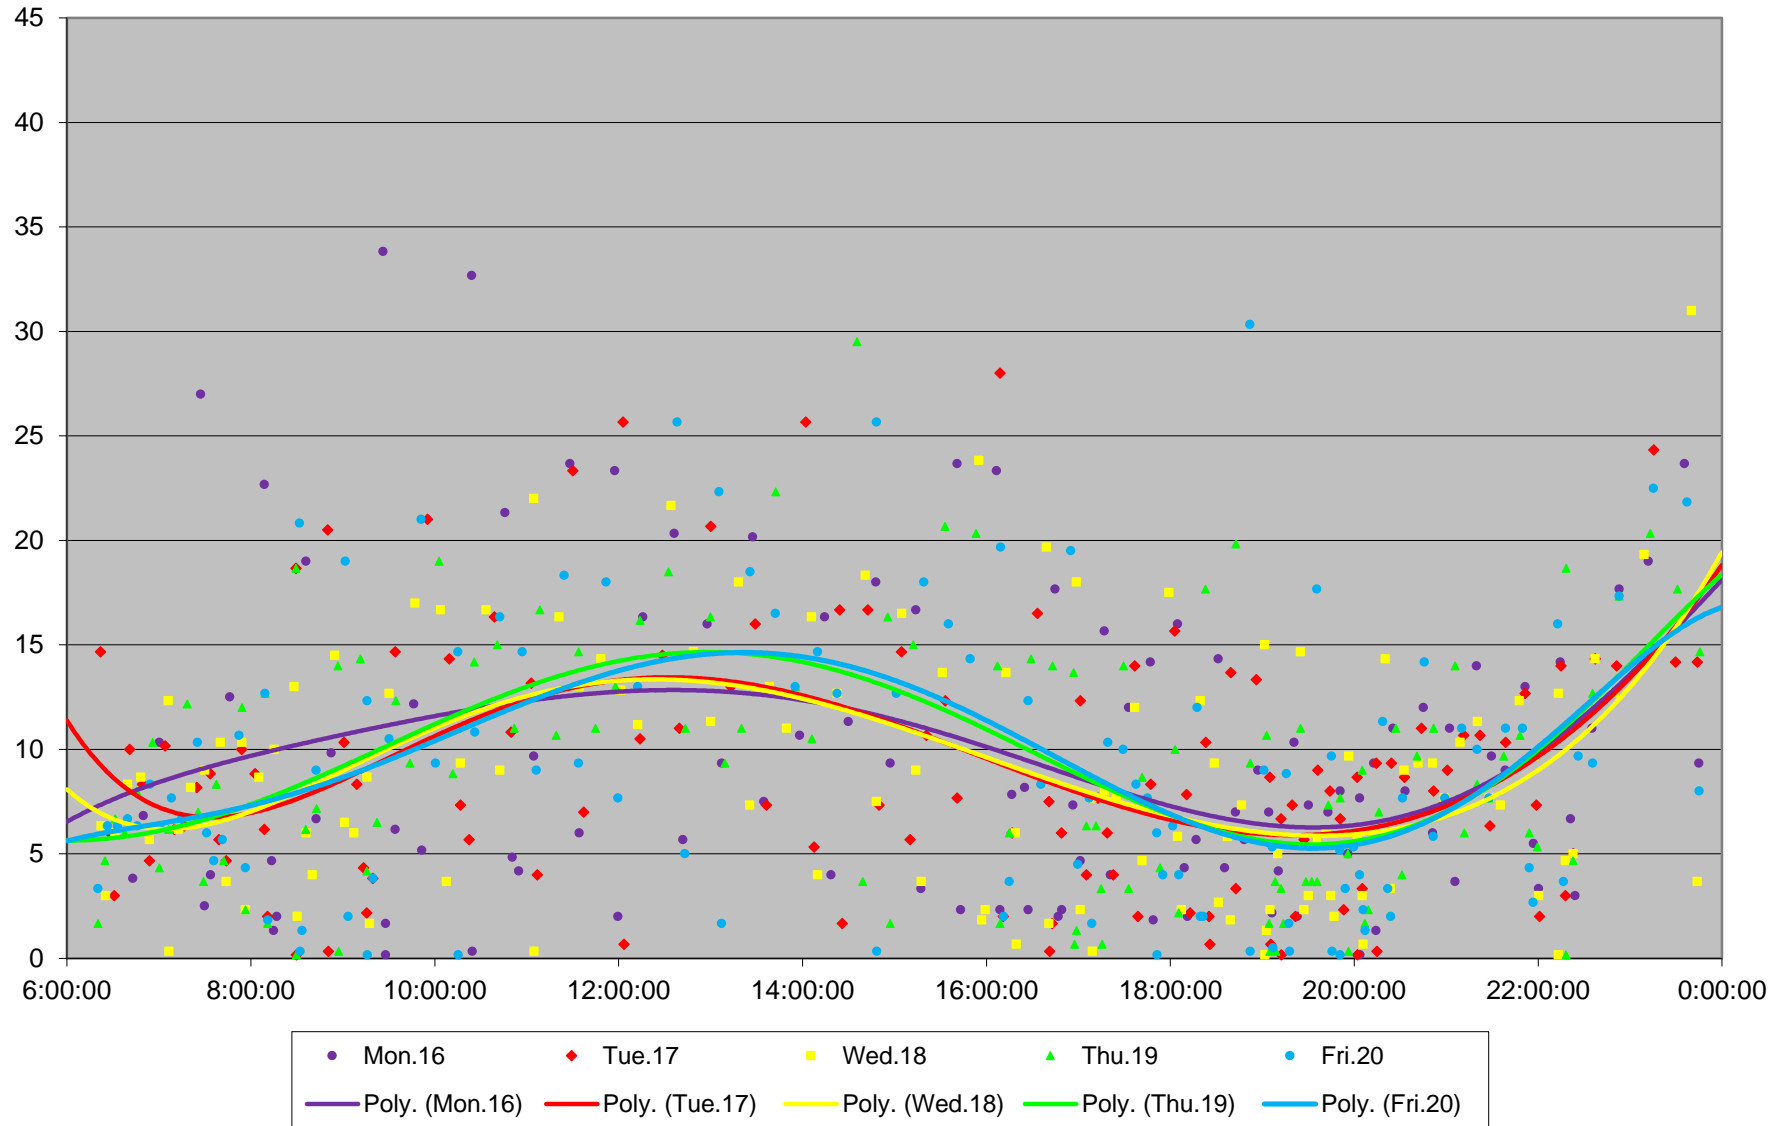

60 Steeles West Headways at Jane Westbound April 2018

60 Steeles West Headways at Jane Westbound April 2018

60 Steeles West Headways at Jane Westbound April 2018

60 Steeles West Headways at Jane Westbound April 2018

60 Steeles West Headways at Jane Westbound April 2018

60 Steeles West Headways at Jane Westbound April 2018

60 Steeles West Headways at Jane Westbound April 2018

60 Steeles West Headways at Jane Westbound April 2018 Weekday Statistics

60 Steeles West Headways at Jane Westbound April 2018 Weekday Statistics

60 Steeles West Headways at Jane Westbound April 2018

Quartiles Weekday

60 Steeles West Headways at Jane Westbound April 2018

Quartiles Week 1

60 Steeles West Headways at Jane Westbound April 2018 Saturday Statistics

60 Steeles West Headways at Jane Westbound April 2018

Quartiles Saturdays

60 Steeles West Headways at Jane Westbound April 2018 Sunday Statistics