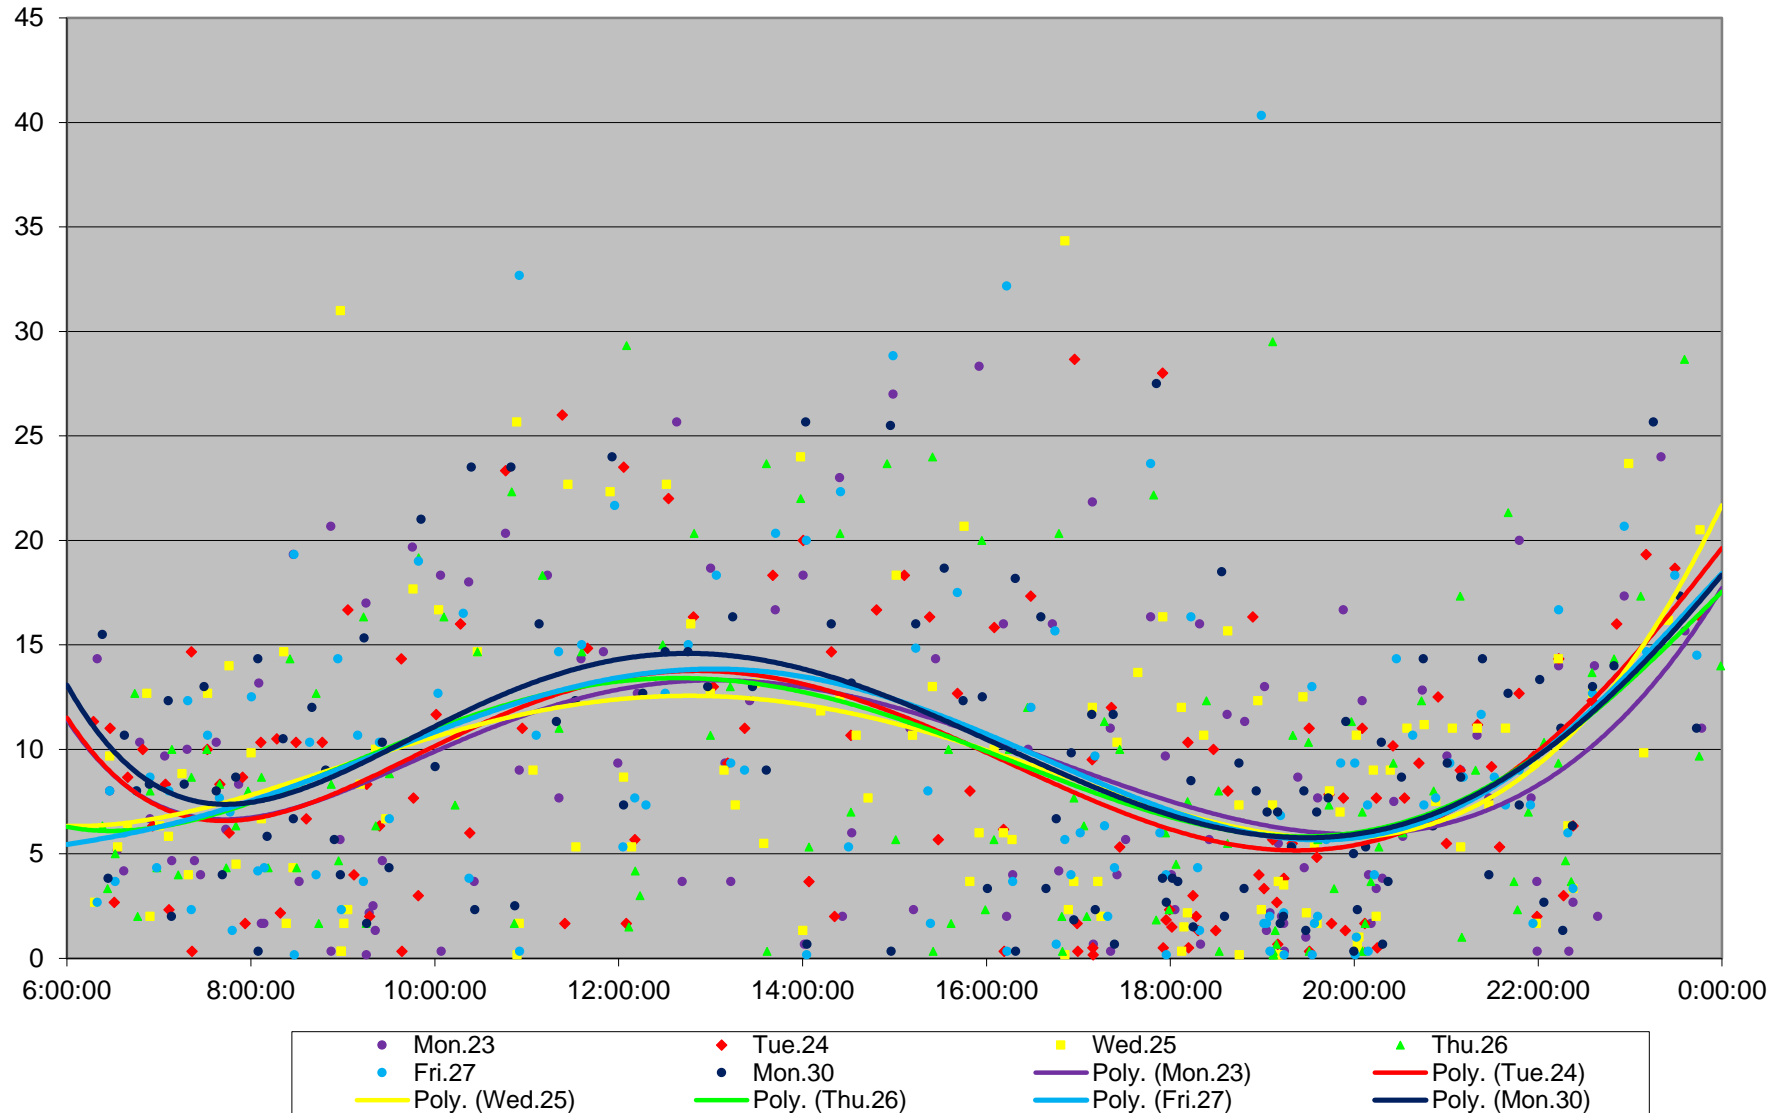

60 Steeles West Headways at Jane Westbound April 2018

60 Steeles West Headways at Jane Westbound April 2018

60 Steeles West Headways at Jane Westbound April 2018

60 Steeles West Headways at Jane Westbound April 2018

60 Steeles West Headways at Jane Westbound April 2018

60 Steeles West Headways at Jane Westbound April 2018

60 Steeles West Headways at Jane Westbound April 2018

60 Steeles West Headways at Jane Westbound April 2018 Weekday Statistics

60 Steeles West Headways at Jane Westbound April 2018 Weekday Statistics

60 Steeles West Headways at Jane Westbound April 2018

Quartiles Weekday

60 Steeles West Headways at Jane Westbound April 2018

Quartiles Week 1

60 Steeles West Headways at Jane Westbound April 2018 Saturday Statistics

60 Steeles West Headways at Jane Westbound April 2018

Quartiles Saturdays

60 Steeles West Headways at Jane Westbound April 2018 Sunday Statistics