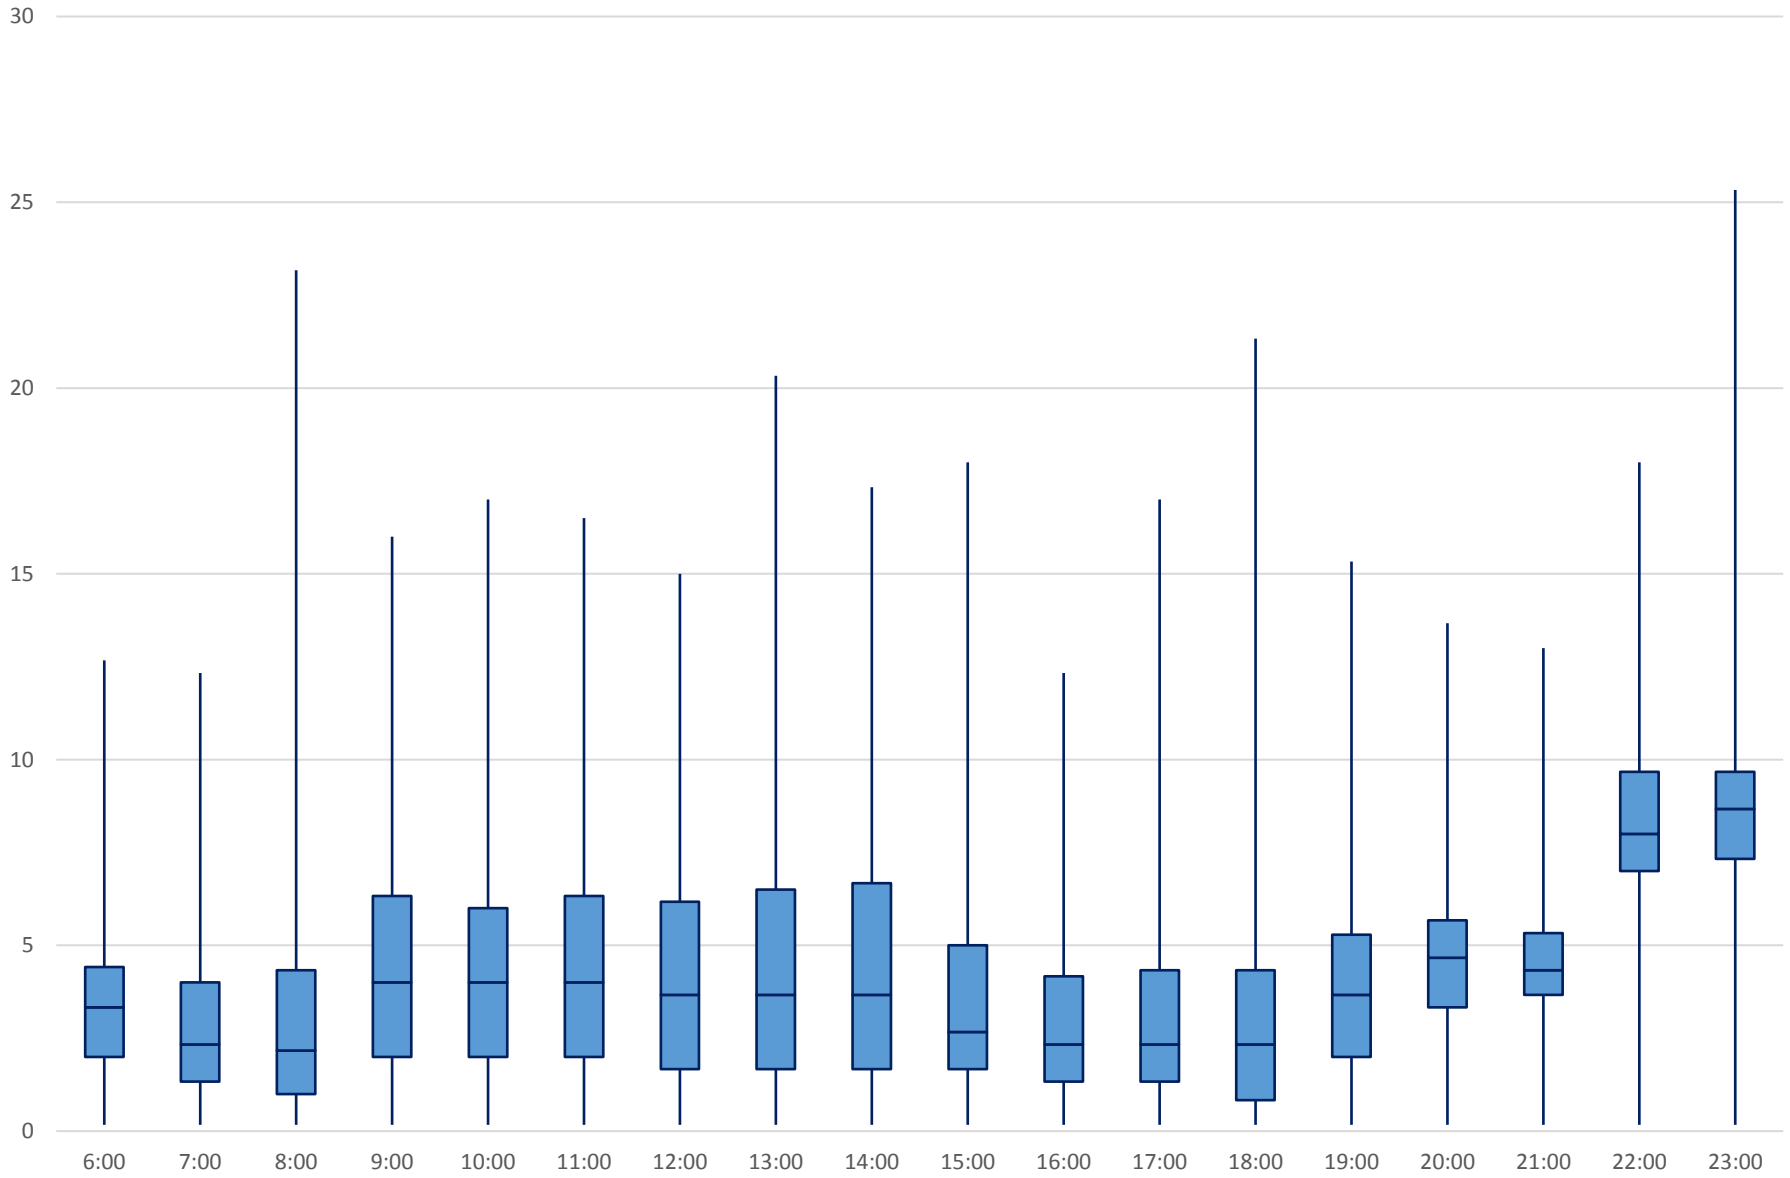

60 Steeles West Headways at N of Finch Stn Northbound April 2018

60 Steeles West Headways at N of Finch Stn Northbound April 2018

60 Steeles West Headways at N of Finch Stn Northbound April 2018

60 Steeles West Headways at N of Finch Stn Northbound April 2018 Weekday Statistics

60 Steeles West Headways at N of Finch Stn Northbound April 2018 Weekday Statistics

60 Steeles West Headways at N of Finch Stn Northbound April 2018
Quartiles Weekday

60 Steeles West Headways at N of Finch Stn Northbound April 2018
Quartiles Week 1