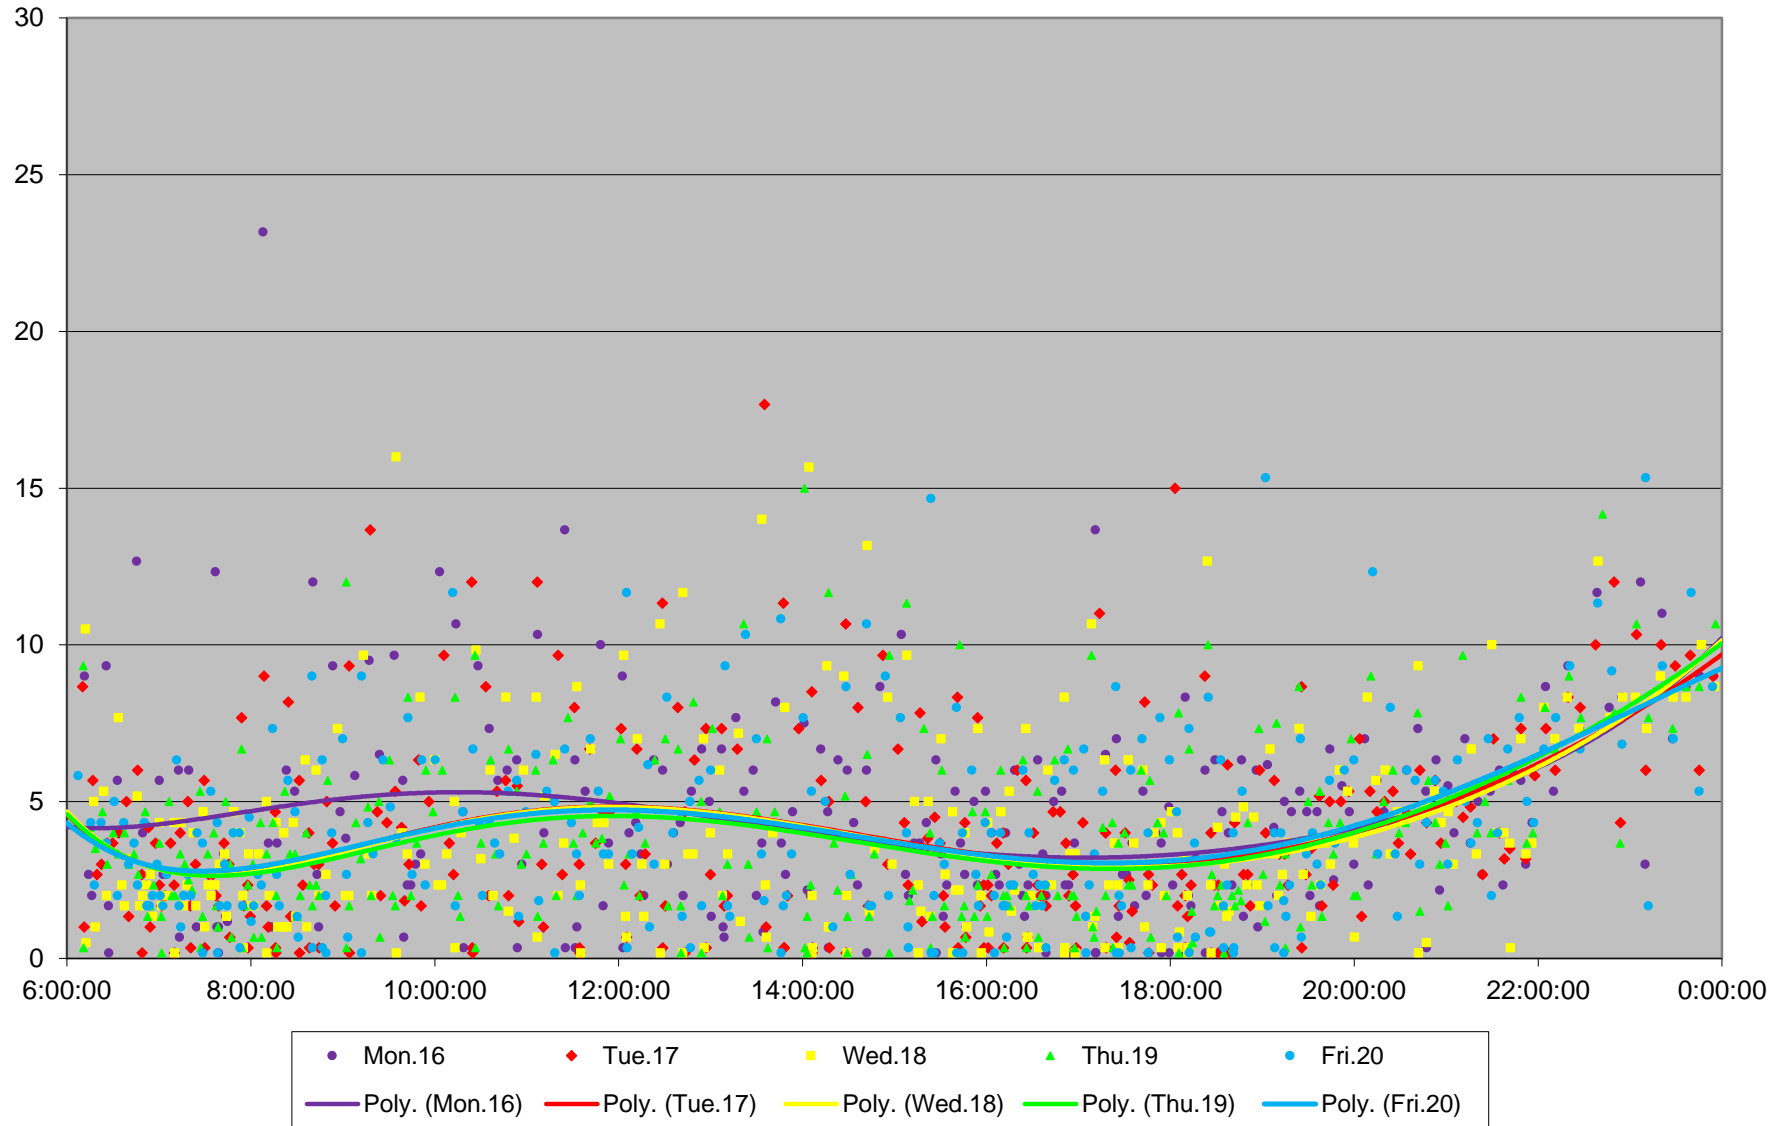

60 Steeles West Headways at N of Finch Stn Northbound April 2018

60 Steeles West Headways at N of Finch Stn Northbound April 2018

60 Steeles West Headways at N of Finch Stn Northbound April 2018

60 Steeles West Headways at N of Finch Stn Northbound April 2018

60 Steeles West Headways at N of Finch Stn Northbound April 2018

60 Steeles West Headways at N of Finch Stn Northbound April 2018

60 Steeles West Headways at N of Finch Stn Northbound April 2018

60 Steeles West Headways at N of Finch Stn Northbound April 2018 Weekday Statistics