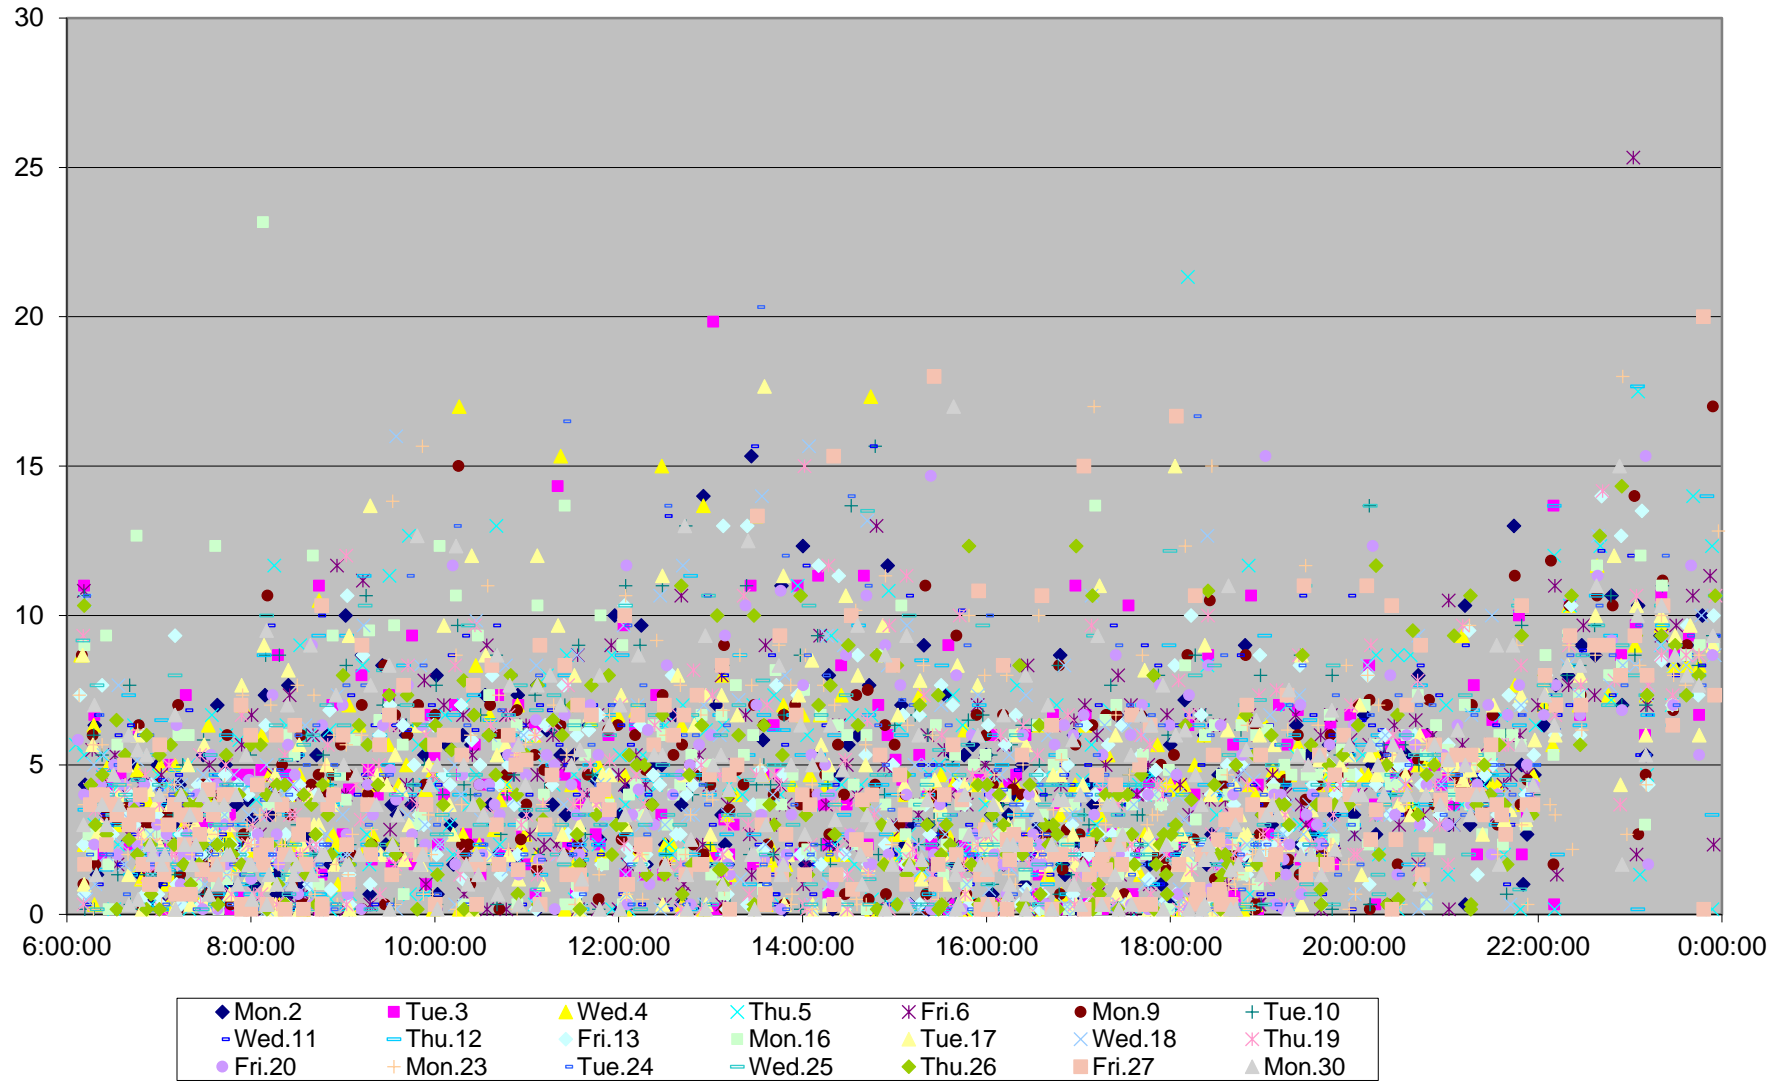

60 Steeles West Headways at N of Finch Stn Northbound April 2018

60 Steeles West Headways at N of Finch Stn Northbound April 2018

60 Steeles West Headways at N of Finch Stn Northbound April 2018

60 Steeles West Headways at N of Finch Stn Northbound April 2018

60 Steeles West Headways at N of Finch Stn Northbound April 2018

60 Steeles West Headways at N of Finch Stn Northbound April 2018

60 Steeles West Headways at N of Finch Stn Northbound April 2018

60 Steeles West Headways at N of Finch Stn Northbound April 2018 Weekday Statistics