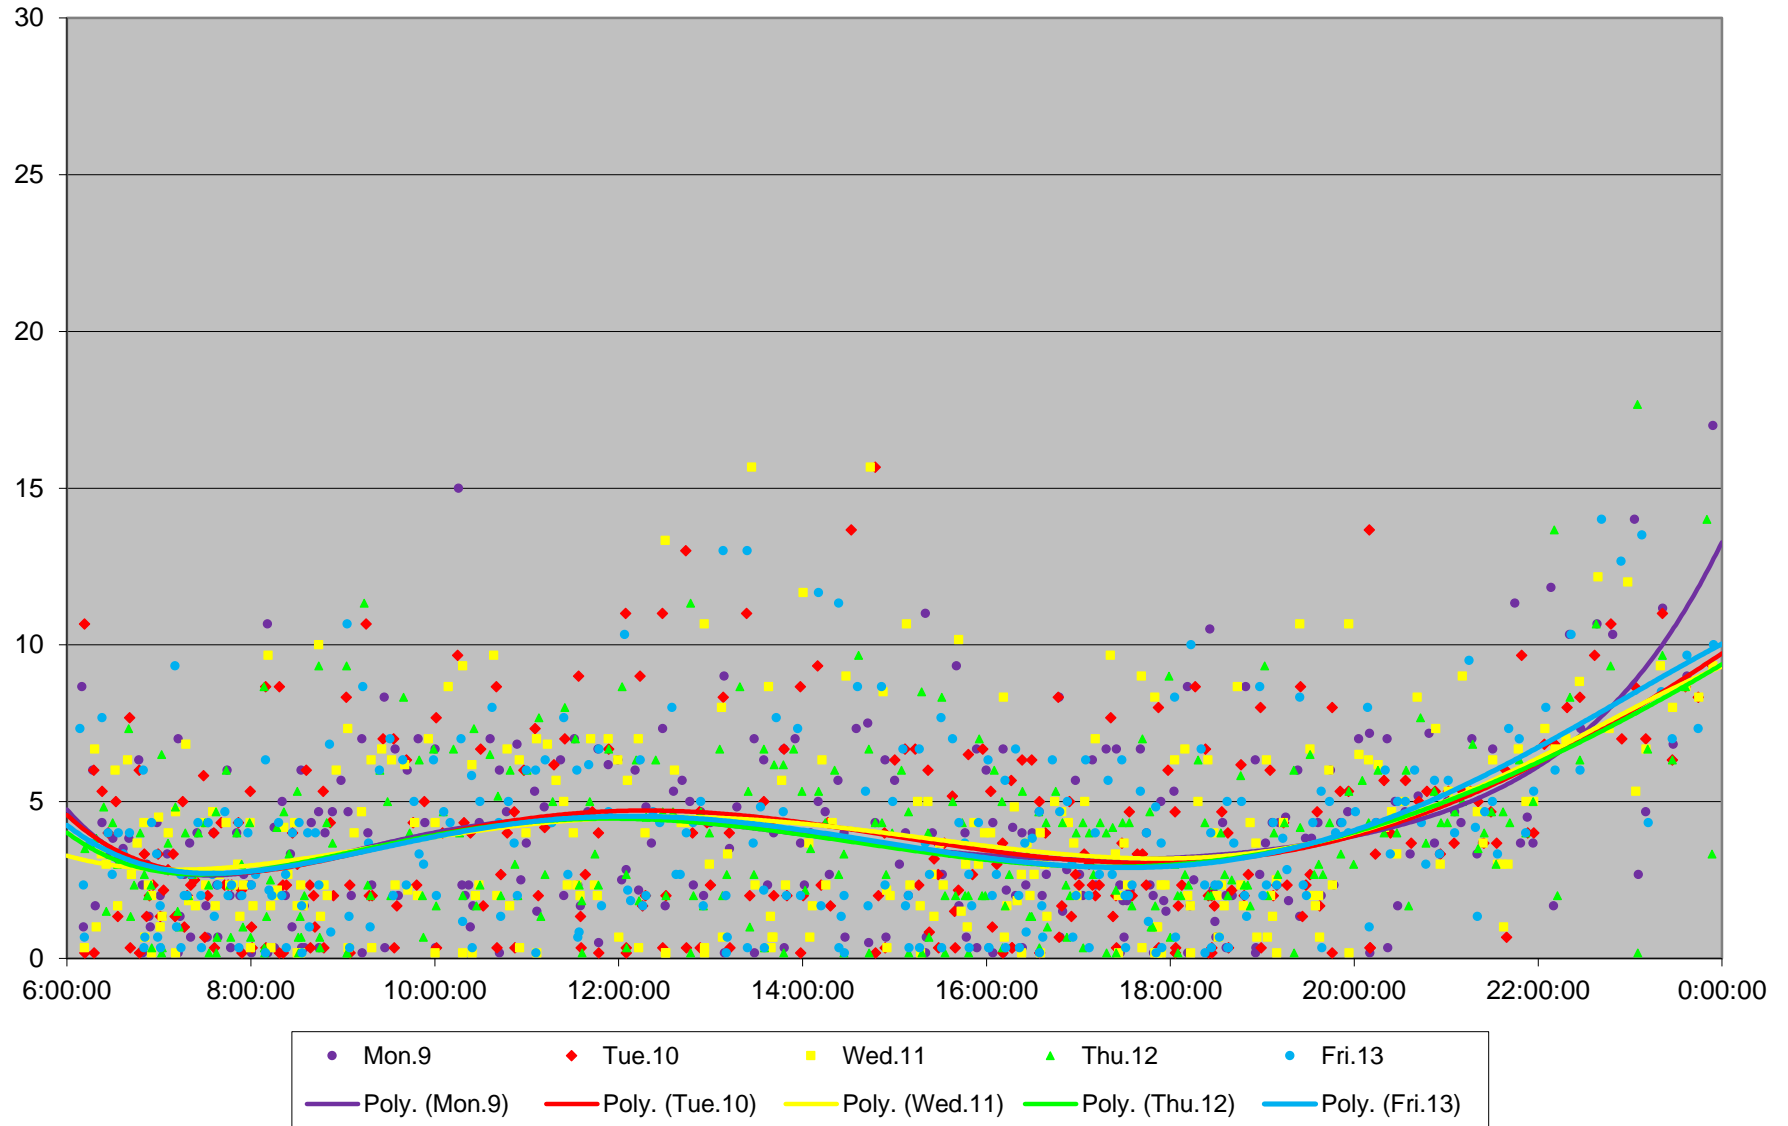

60 Steeles West Headways at N of Finch Stn Northbound April 2018

60 Steeles West Headways at N of Finch Stn Northbound April 2018

60 Steeles West Headways at N of Finch Stn Northbound April 2018

60 Steeles West Headways at N of Finch Stn Northbound April 2018

60 Steeles West Headways at N of Finch Stn Northbound April 2018

60 Steeles West Headways at N of Finch Stn Northbound April 2018

60 Steeles West Headways at N of Finch Stn Northbound April 2018

60 Steeles West Headways at N of Finch Stn Northbound April 2018 Weekday Statistics