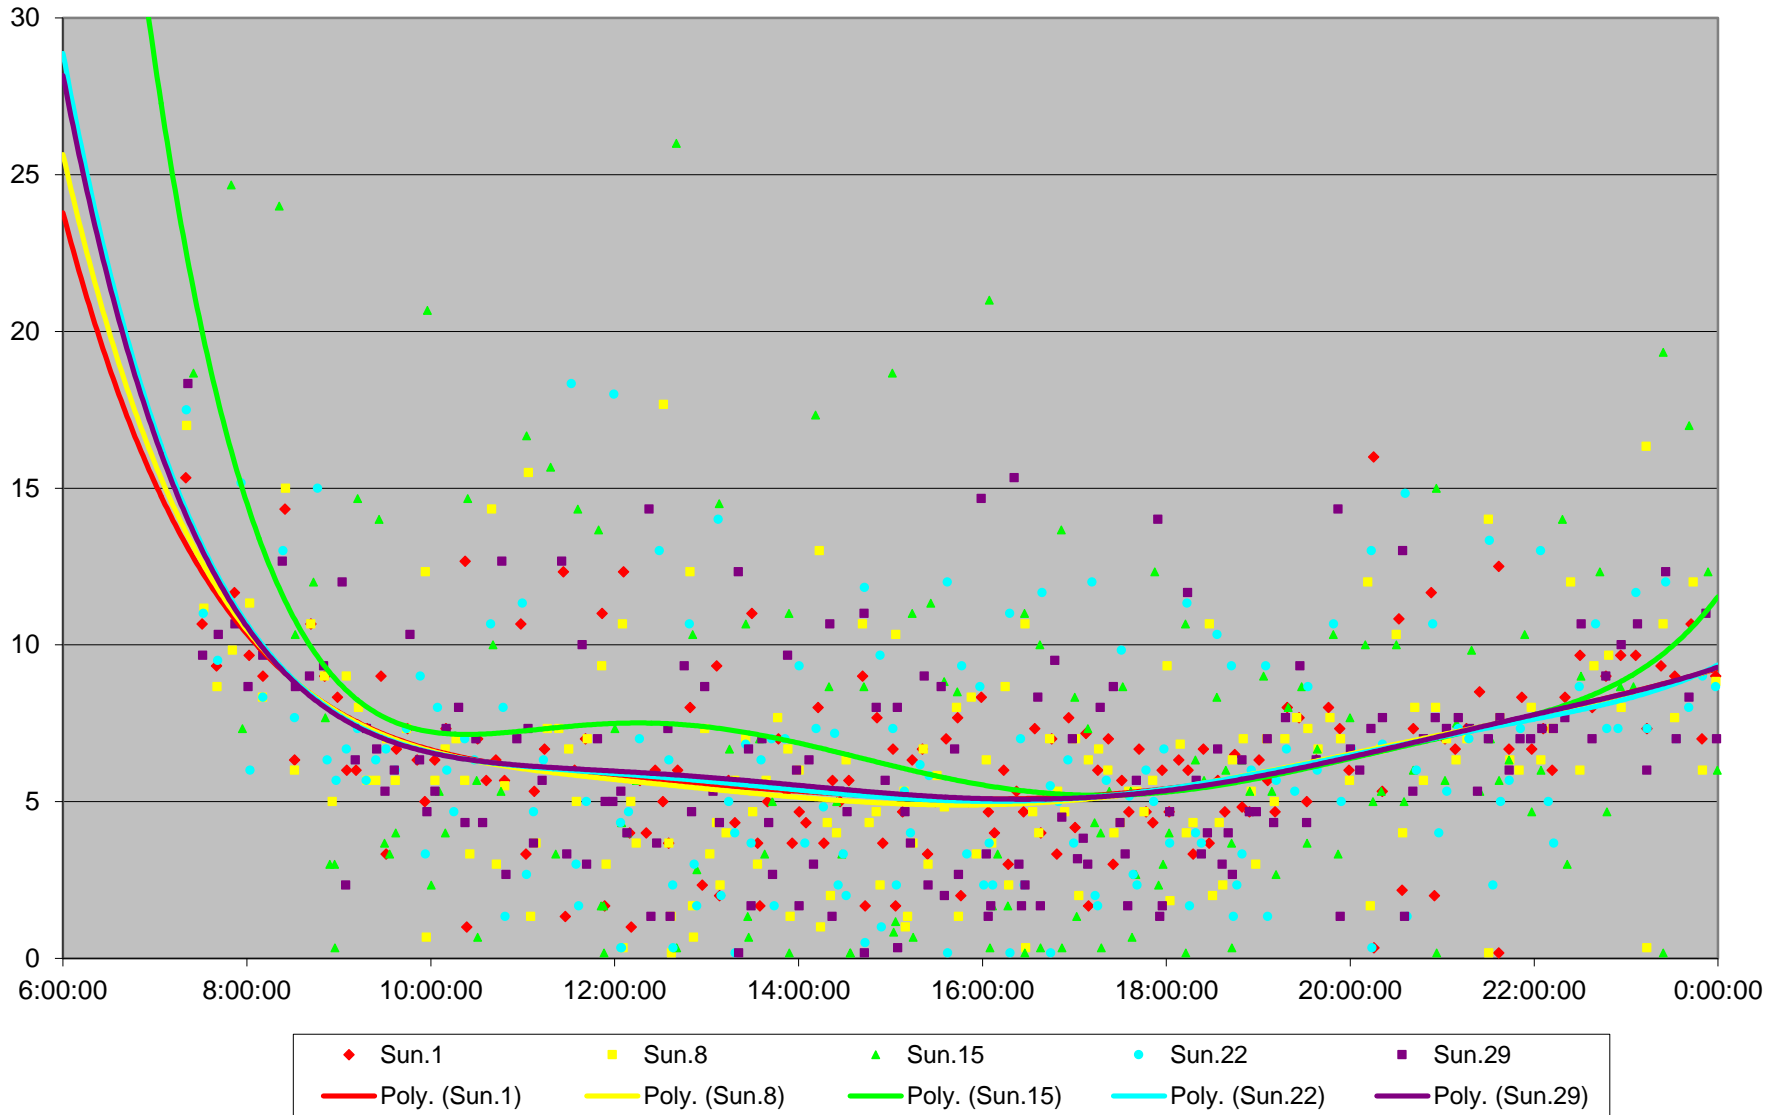

60 Steeles West Headways at N of Finch Stn Northbound April 2018

60 Steeles West Headways at N of Finch Stn Northbound April 2018

60 Steeles West Headways at N of Finch Stn Northbound April 2018

60 Steeles West Headways at N of Finch Stn Northbound April 2018

60 Steeles West Headways at N of Finch Stn Northbound April 2018

60 Steeles West Headways at N of Finch Stn Northbound April 2018

60 Steeles West Headways at N of Finch Stn Northbound April 2018

60 Steeles West Headways at N of Finch Stn Northbound April 2018 Weekday Statistics