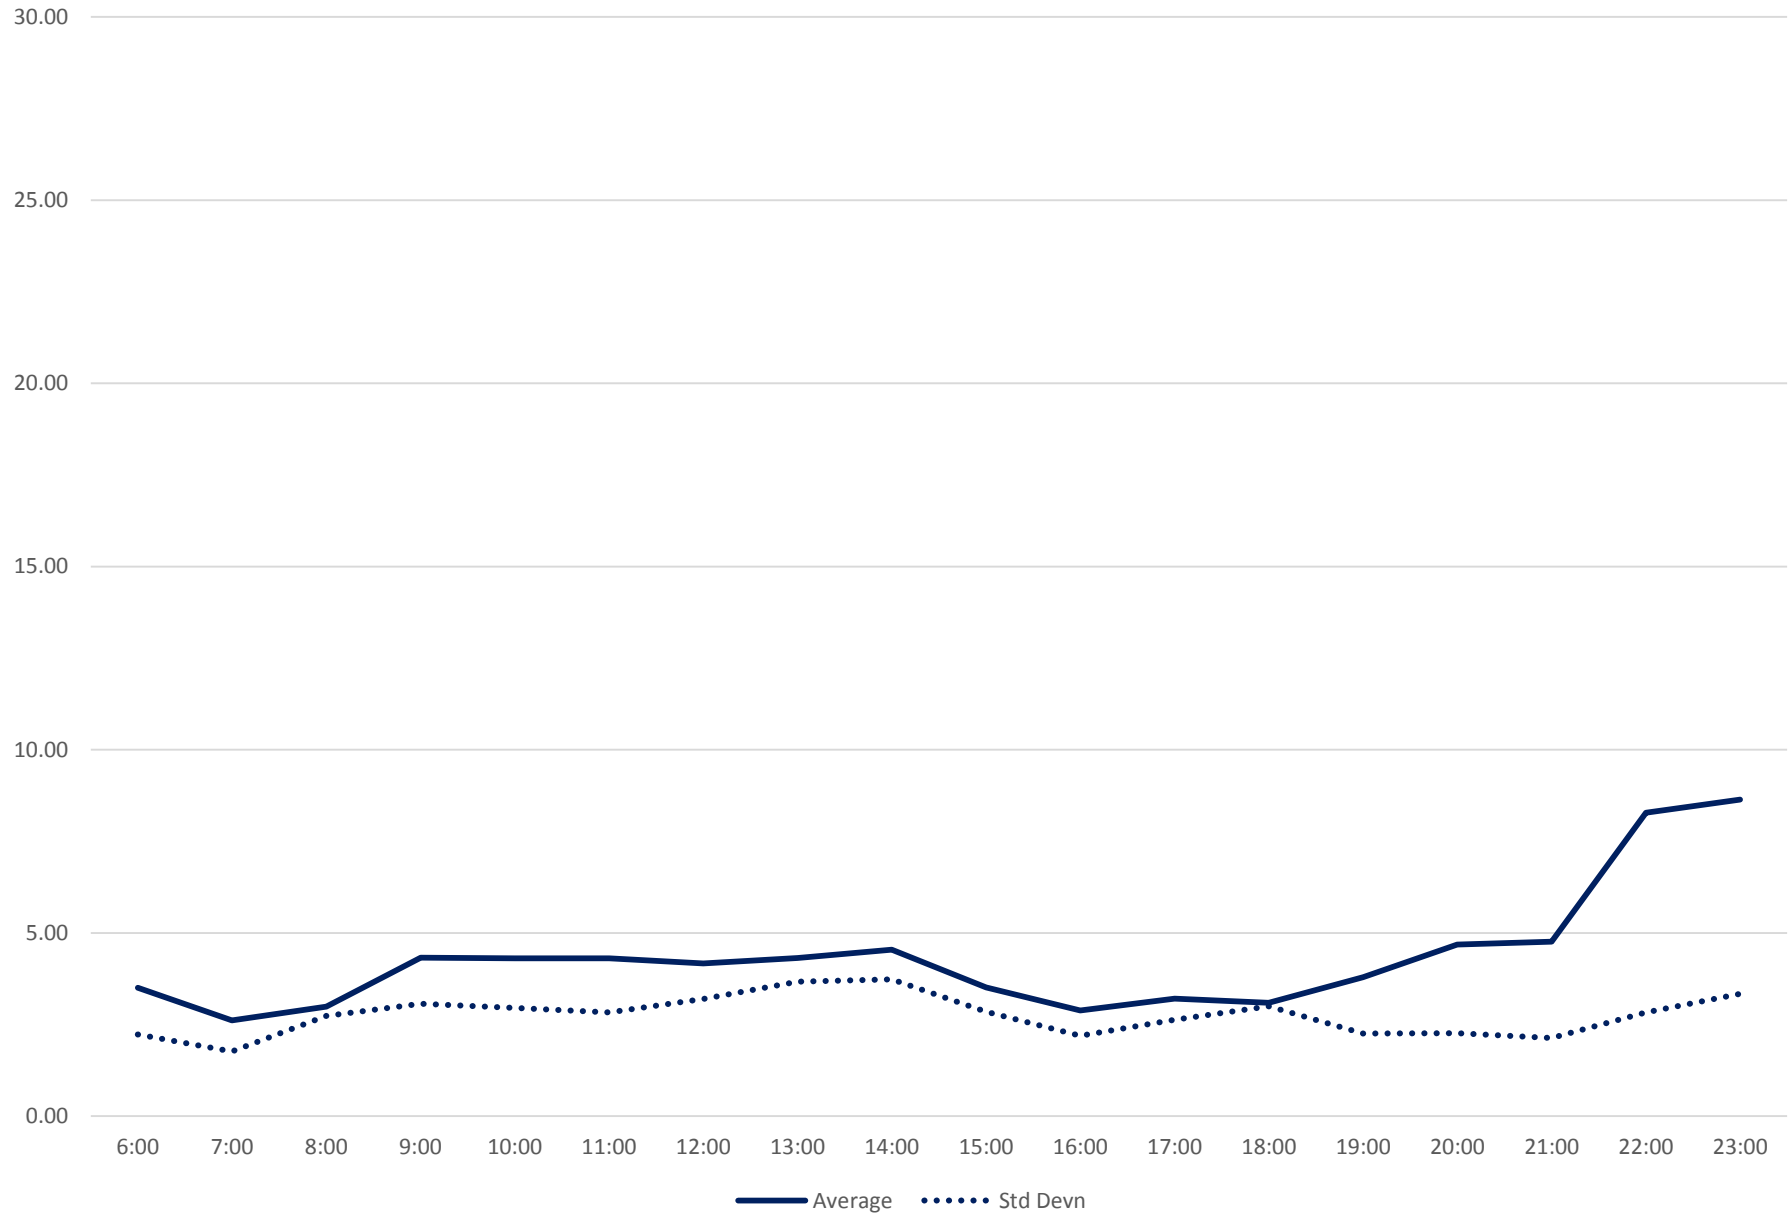

60 Steeles West Headways at N of Finch Stn Northbound April 2018

60 Steeles West Headways at N of Finch Stn Northbound April 2018

60 Steeles West Headways at N of Finch Stn Northbound April 2018

60 Steeles West Headways at N of Finch Stn Northbound April 2018 Weekday Statistics

60 Steeles West Headways at N of Finch Stn Northbound April 2018 Weekday Statistics

60 Steeles West Headways at N of Finch Stn Northbound April 2018
Quartiles Weekday

60 Steeles West Headways at N of Finch Stn Northbound April 2018
Quartiles Week 1