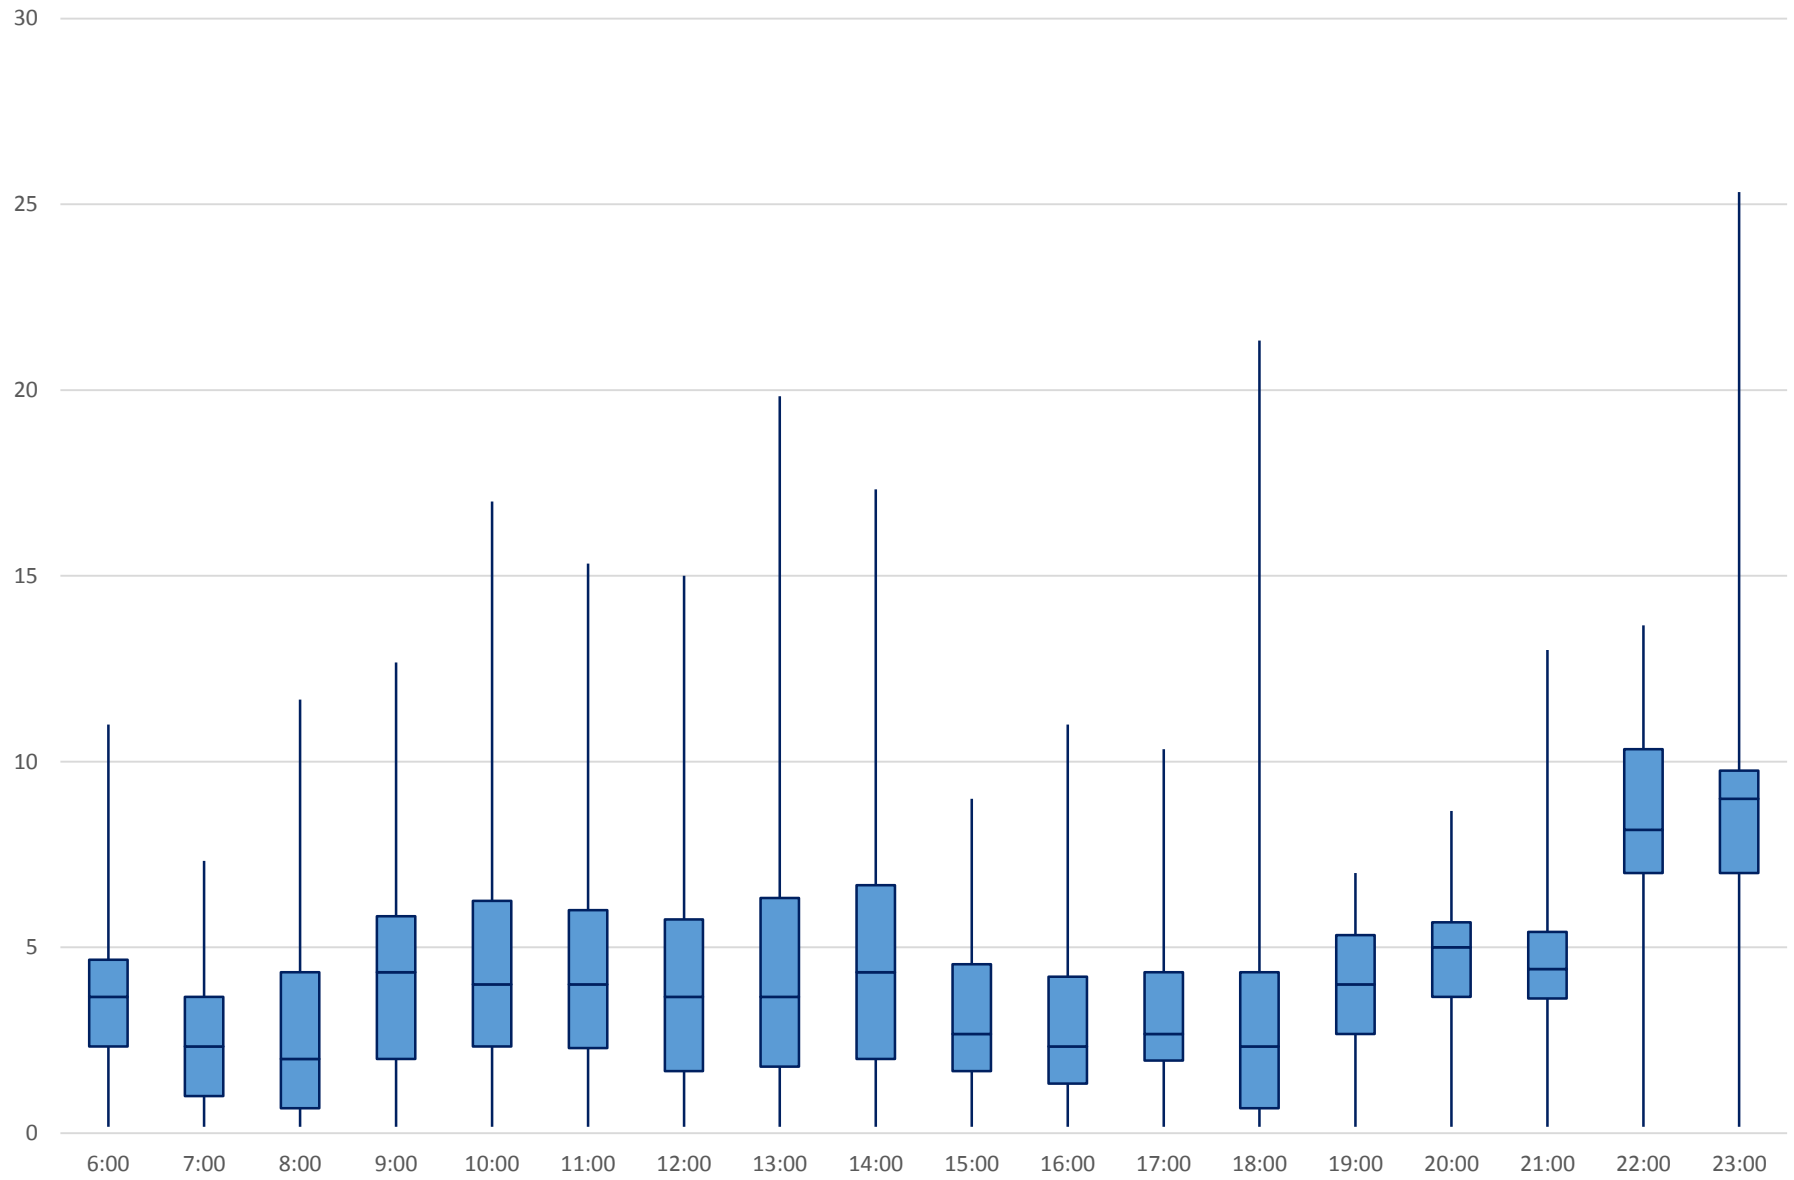

60 Steeles West Headways at N of Finch Stn Northbound April 2018

60 Steeles West Headways at N of Finch Stn Northbound April 2018

60 Steeles West Headways at N of Finch Stn Northbound April 2018

60 Steeles West Headways at N of Finch Stn Northbound April 2018 Weekday Statistics

60 Steeles West Headways at N of Finch Stn Northbound April 2018 Weekday Statistics

60 Steeles West Headways at N of Finch Stn Northbound April 2018
Quartiles Weekday

60 Steeles West Headways at N of Finch Stn Northbound April 2018
Quartiles Week 1