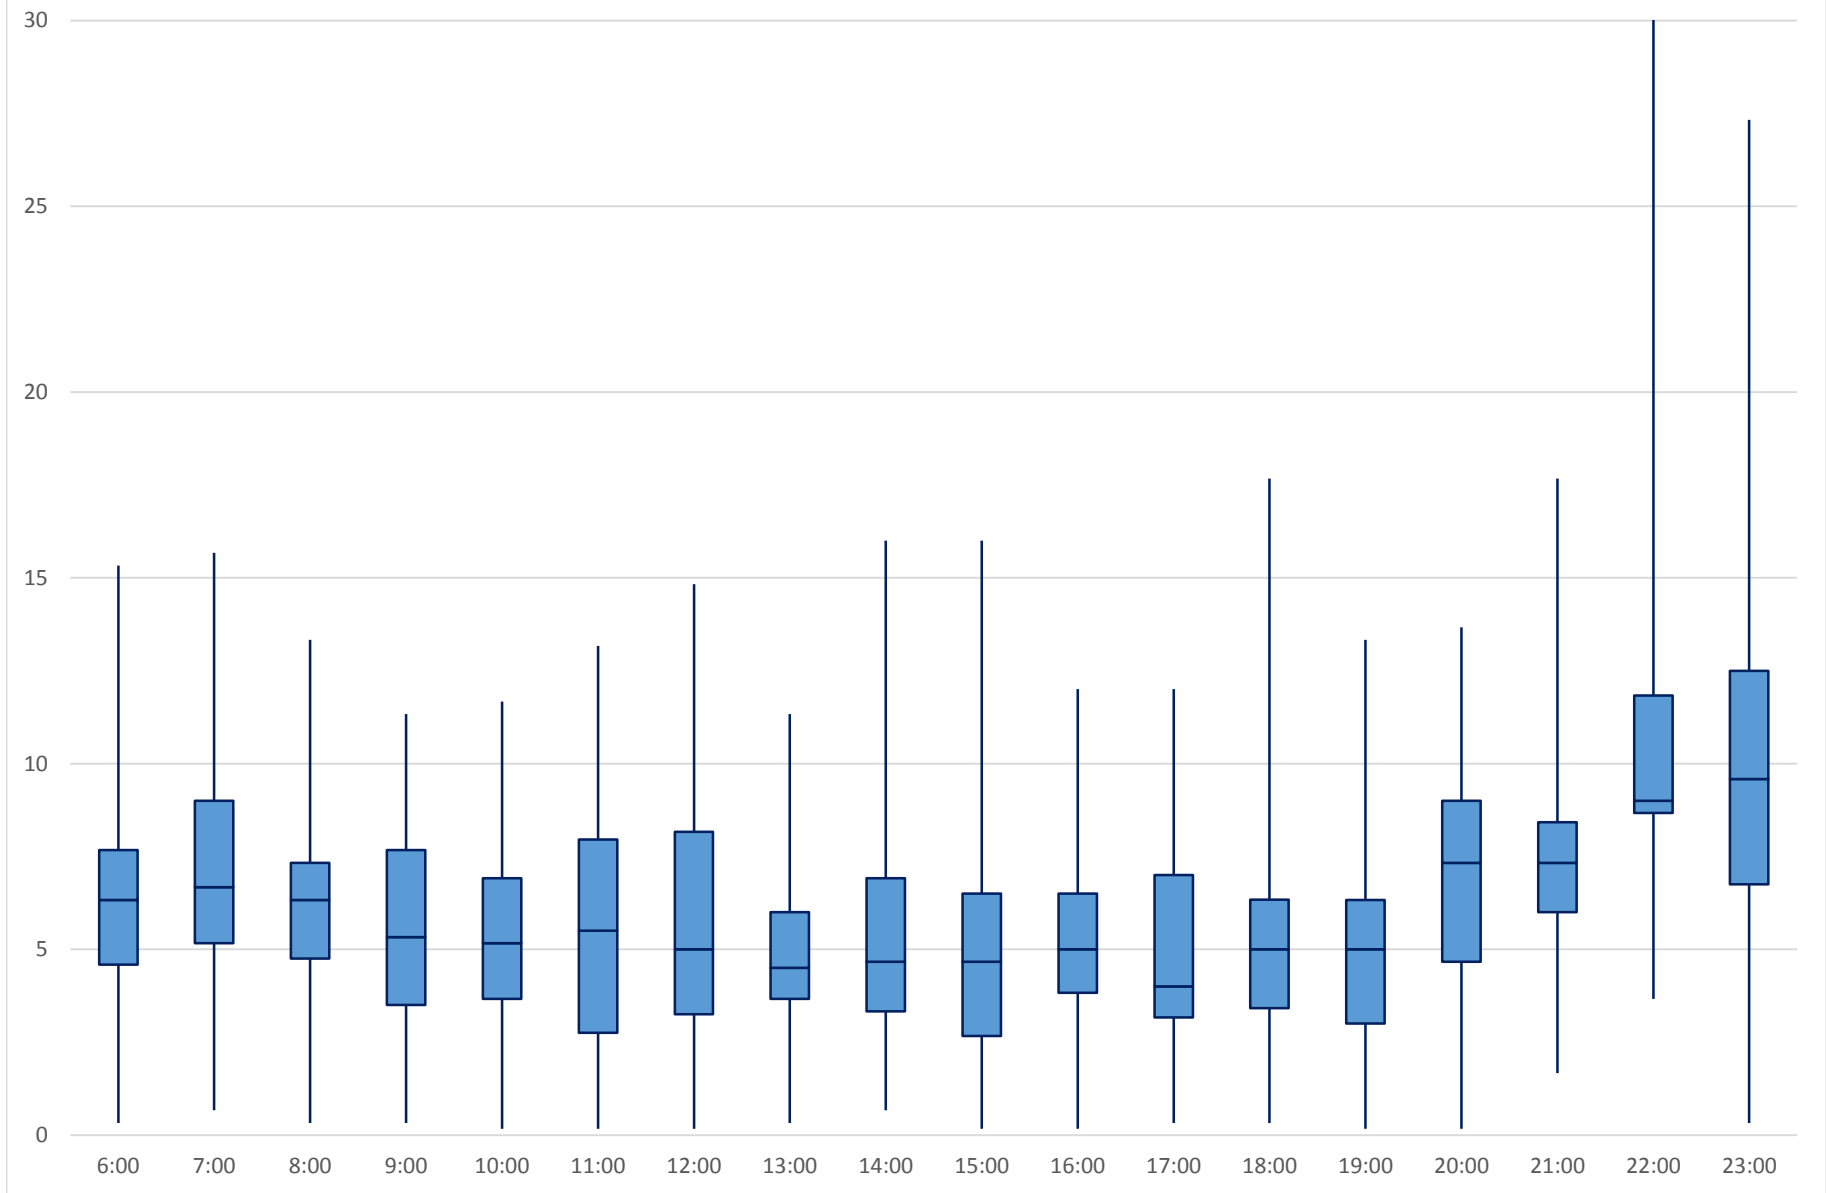

60 Steeles West Headways at N of Finch Stn Northbound April 2018 Saturday Statistics

60 Steeles West Headways at N of Finch Stn Northbound April 2018
Quartiles Saturdays

60 Steeles West Headways at N of Finch Stn Northbound April 2018 Sunday Statistics