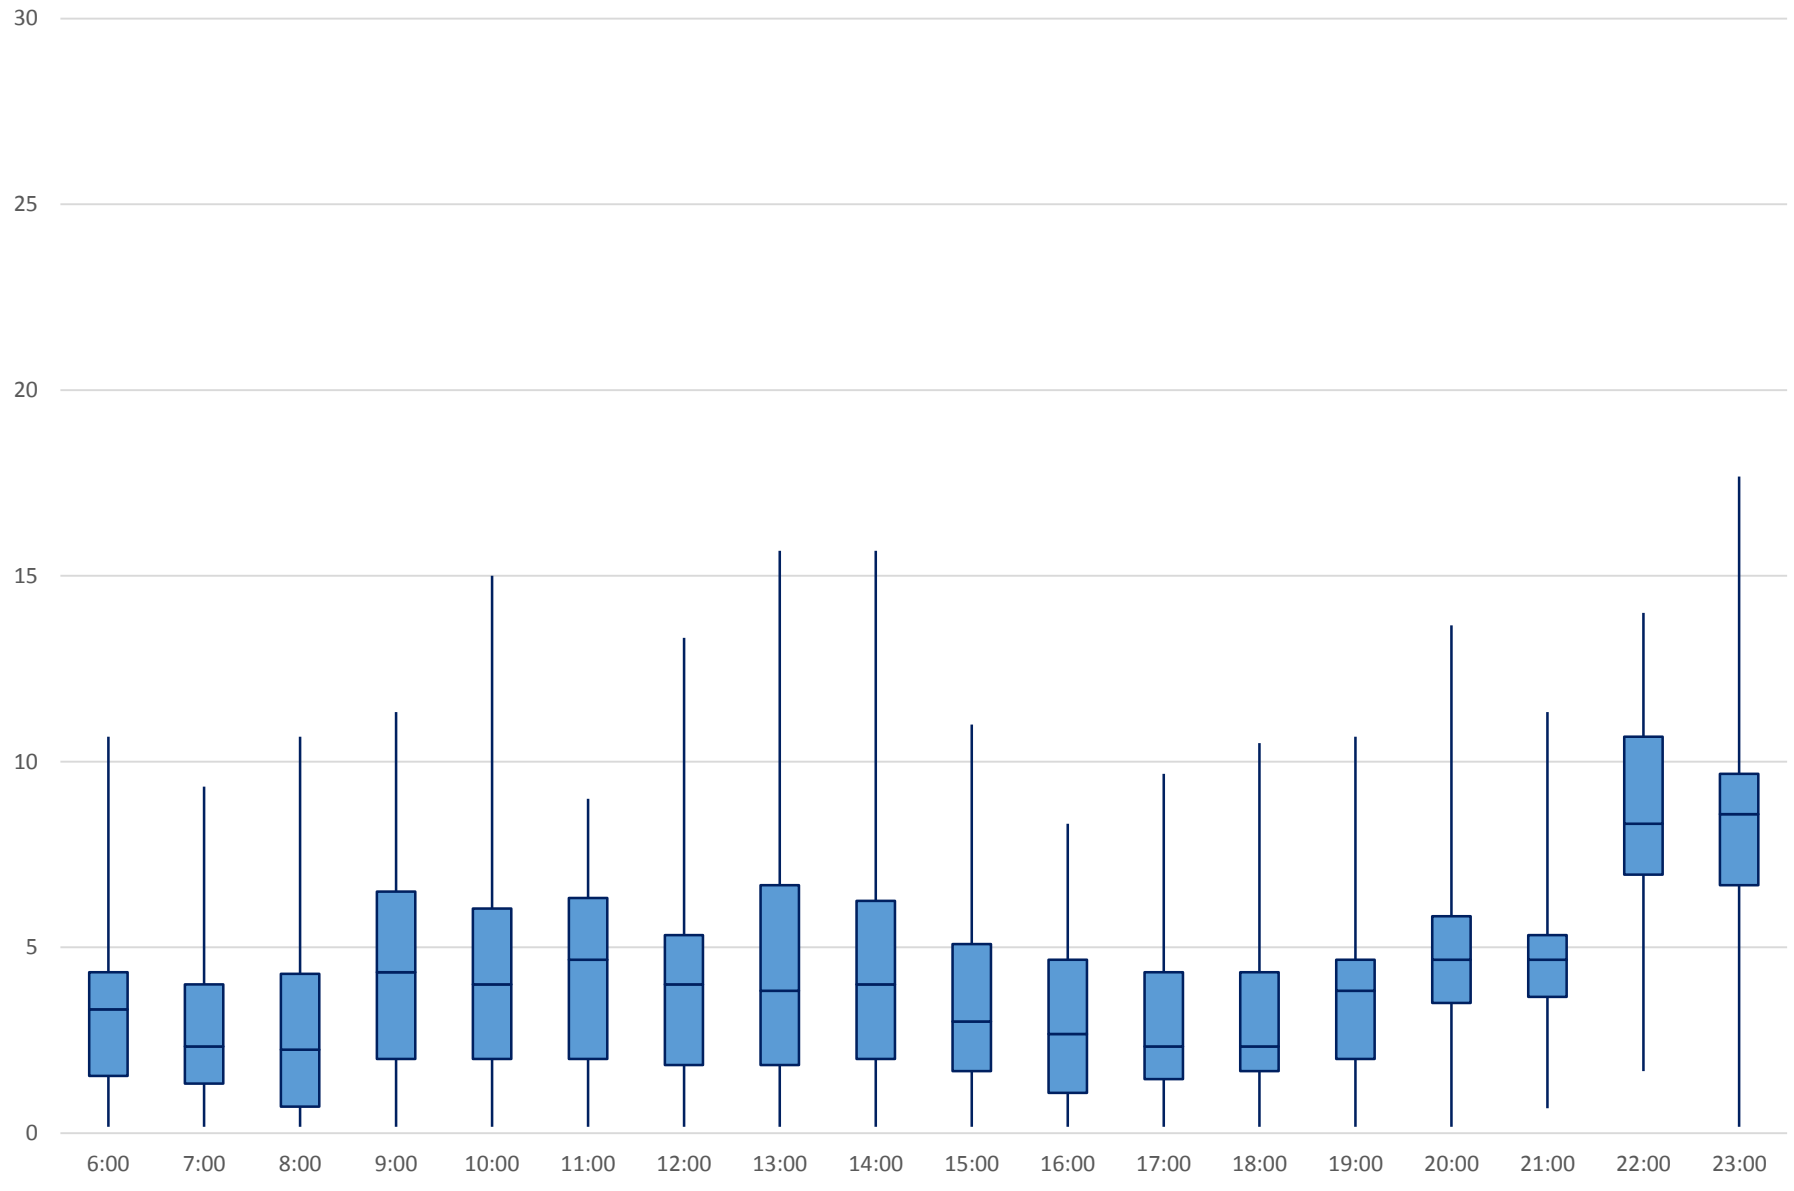

60 Steeles West Headways at N of Finch Stn Northbound April 2018
Quartiles Week2