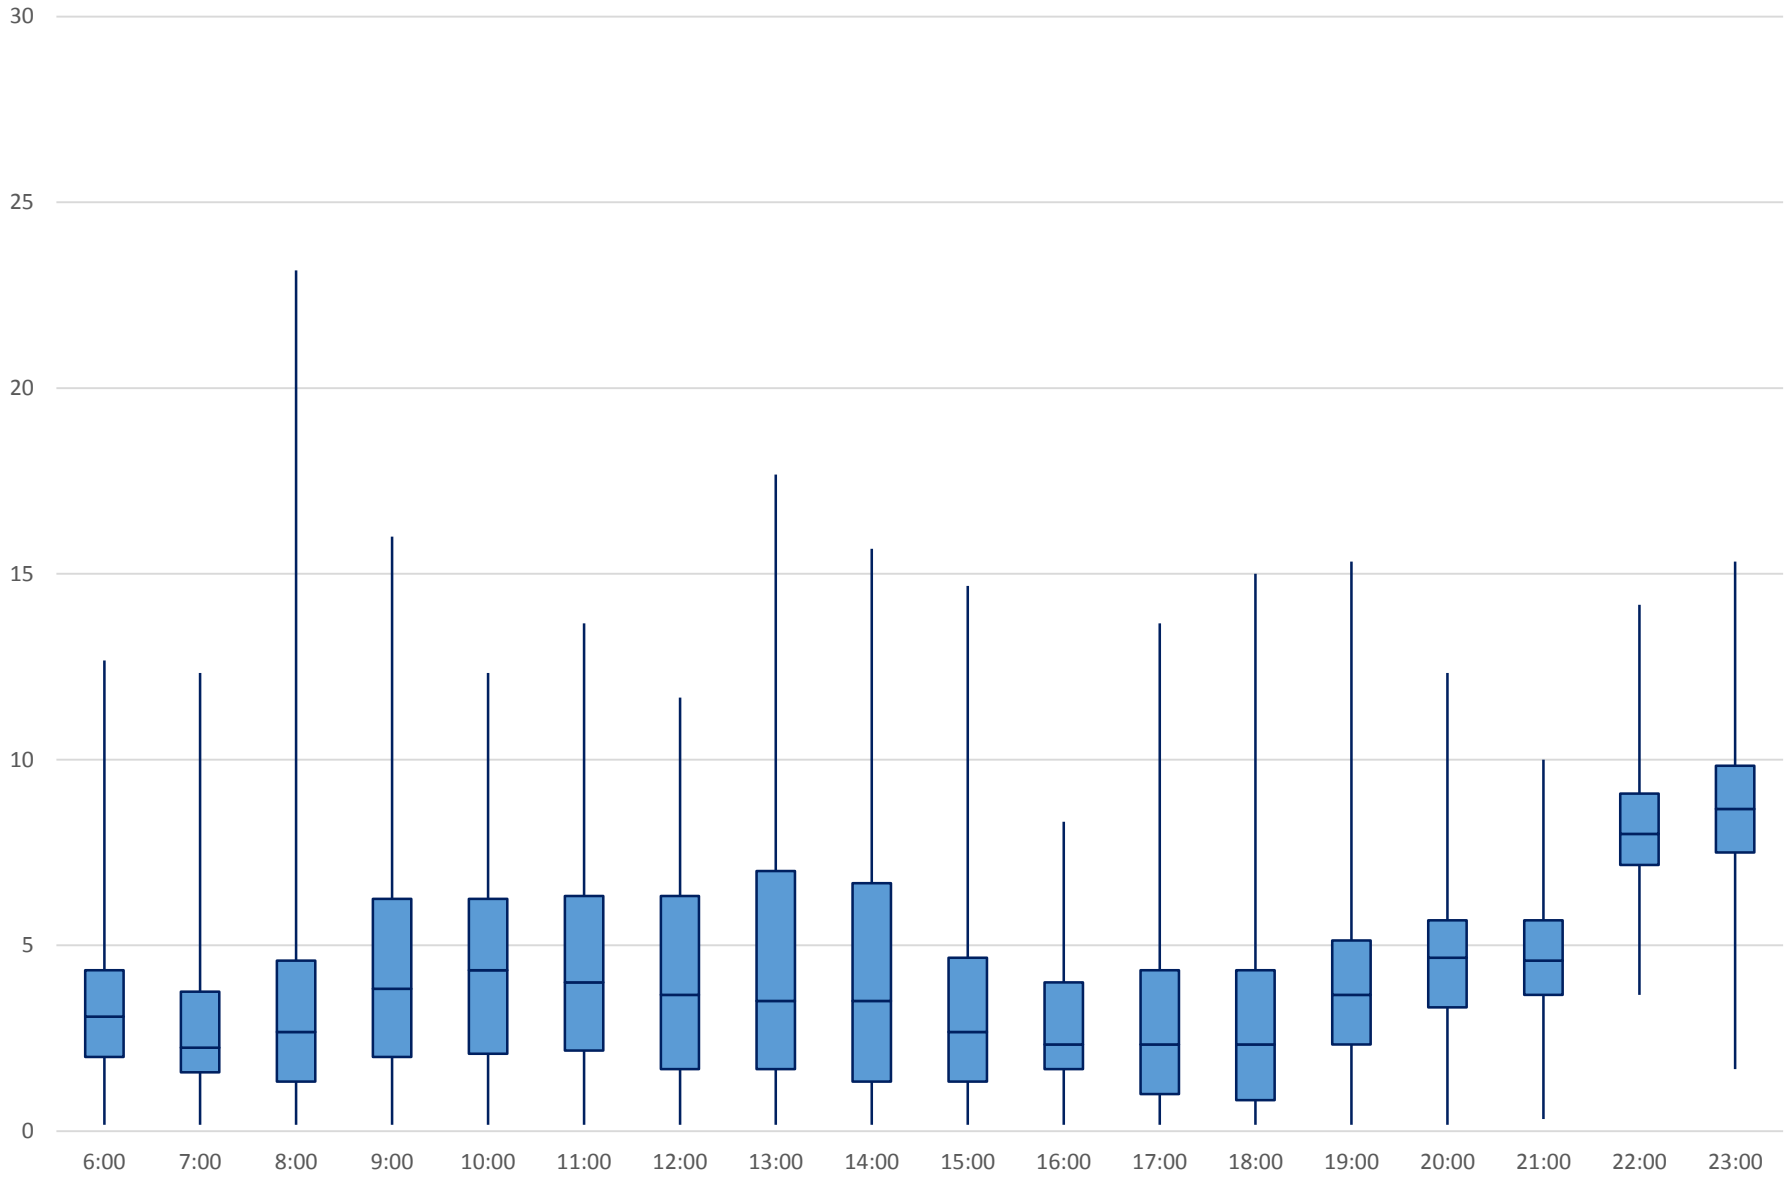

60 Steeles West Headways at N of Finch Stn Northbound April 2018
Quartiles Week 3