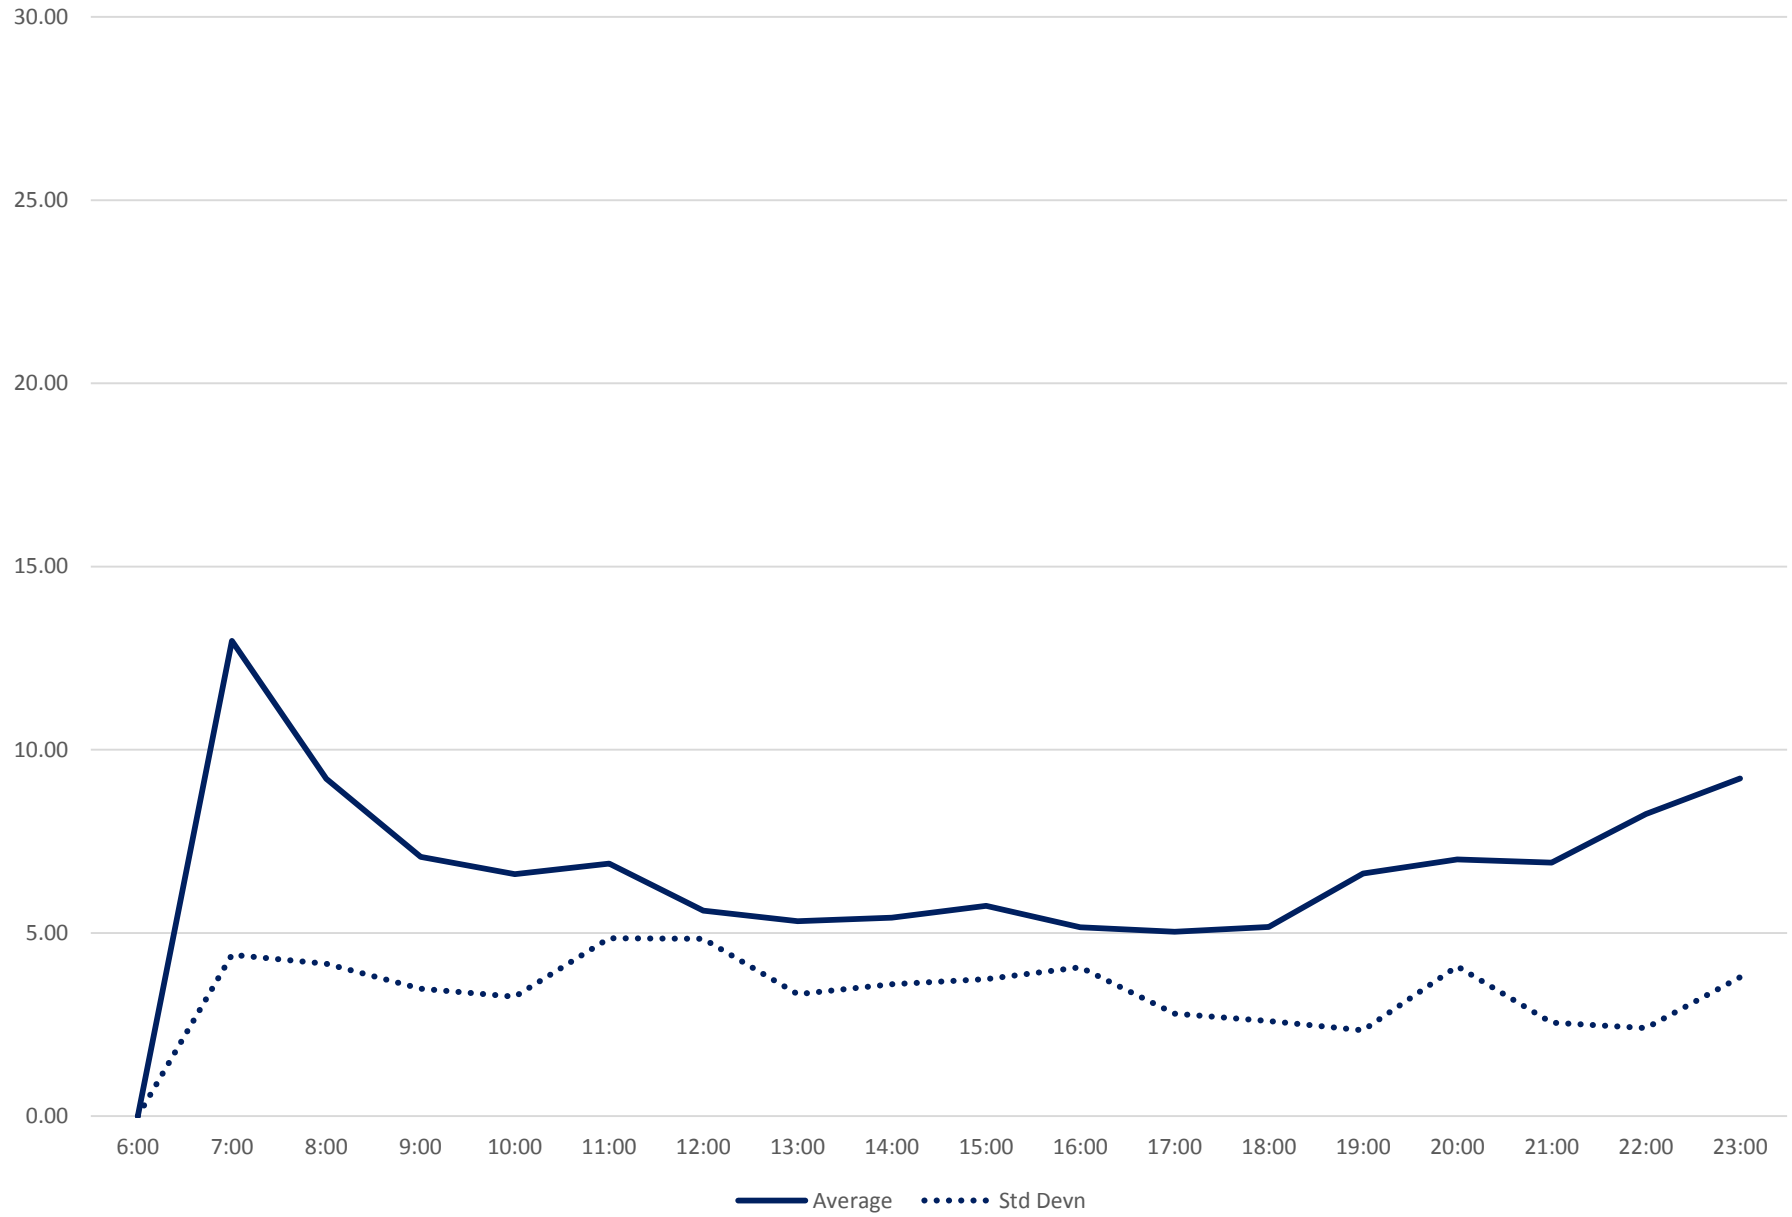

60 Steeles West Headways at N of Finch Stn Northbound April 2018
Quartiles Week2

60 Steeles West Headways at N of Finch Stn Northbound April 2018
Quartiles Week 3

60 Steeles West Headways at N of Finch Stn Northbound April 2018
Quartiles Week 4

60 Steeles West Headways at N of Finch Stn Northbound April 2018 Saturday Statistics

60 Steeles West Headways at N of Finch Stn Northbound April 2018
Quartiles Saturdays

60 Steeles West Headways at N of Finch Stn Northbound April 2018 Sunday Statistics