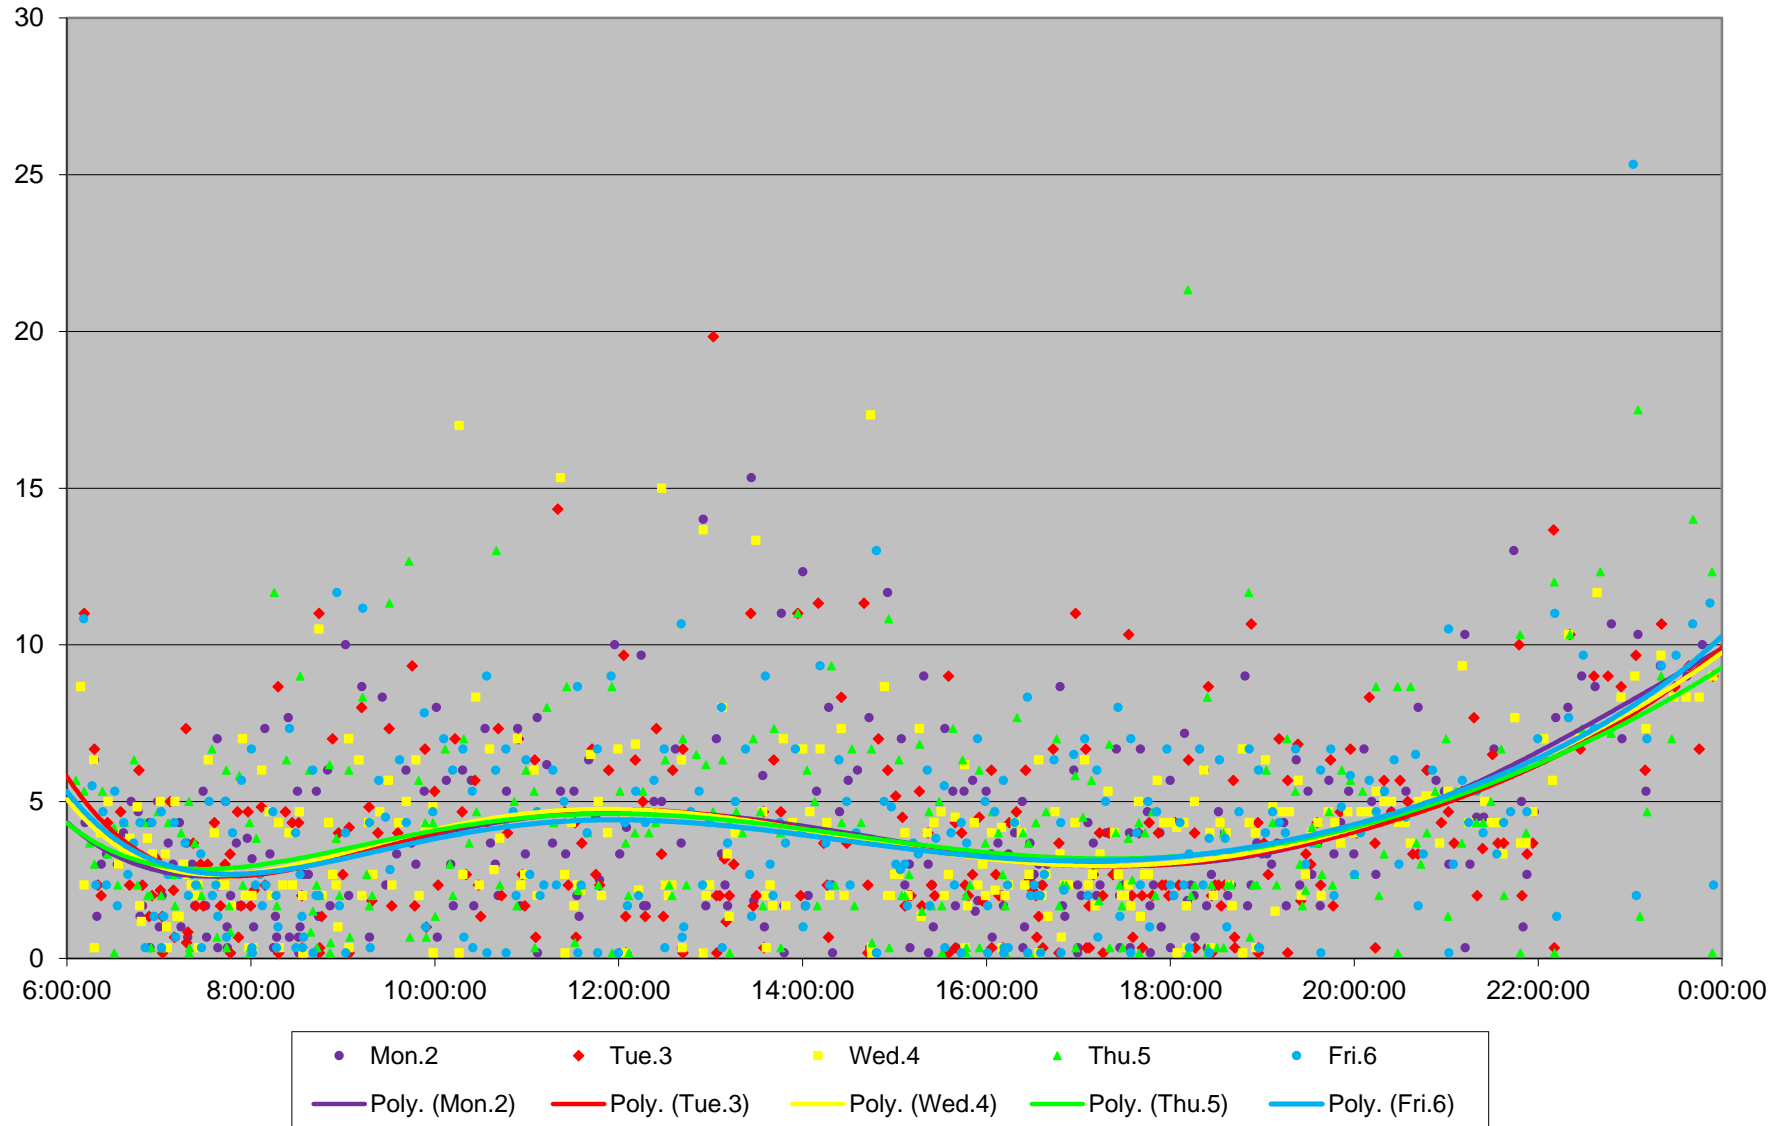

60 Steeles West Headways at N of Finch Stn Northbound April 2018

60 Steeles West Headways at N of Finch Stn Northbound April 2018

60 Steeles West Headways at N of Finch Stn Northbound April 2018

60 Steeles West Headways at N of Finch Stn Northbound April 2018

60 Steeles West Headways at N of Finch Stn Northbound April 2018

60 Steeles West Headways at N of Finch Stn Northbound April 2018

60 Steeles West Headways at N of Finch Stn Northbound April 2018

60 Steeles West Headways at N of Finch Stn Northbound April 2018 Weekday Statistics