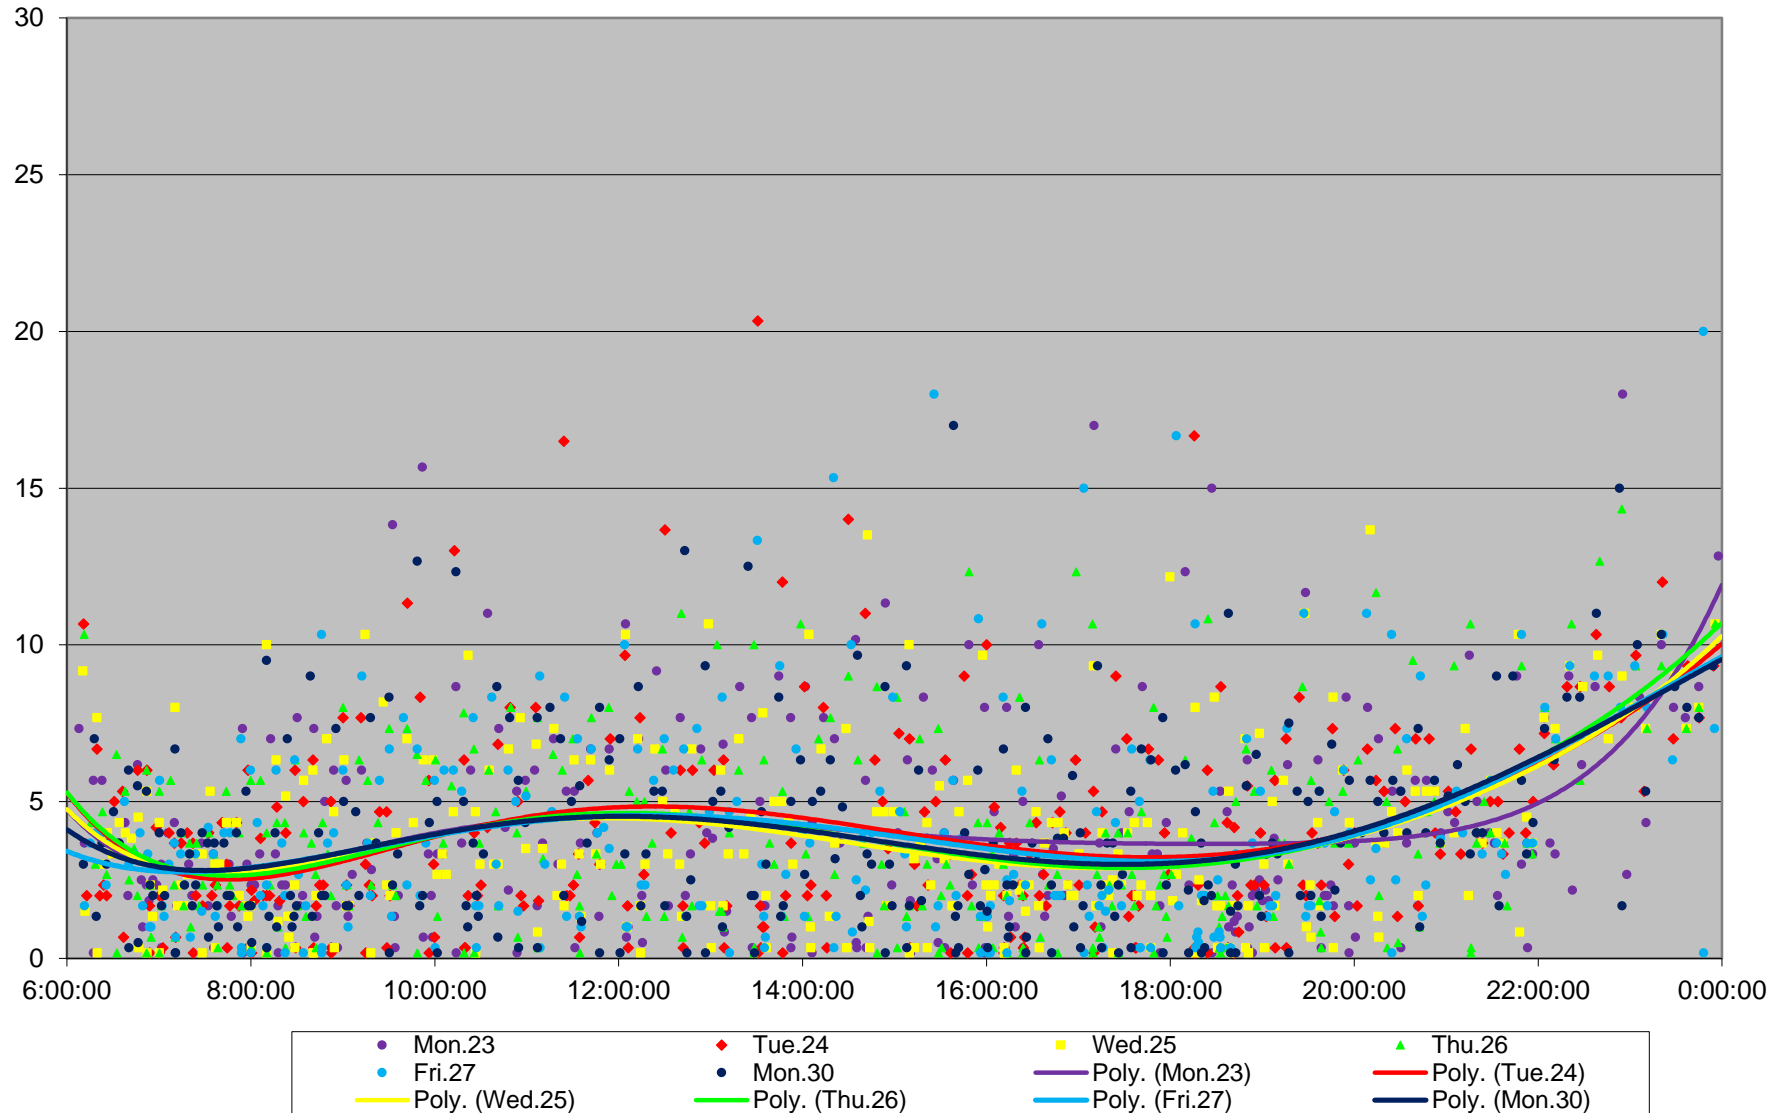

60 Steeles West Headways at N of Finch Stn Northbound April 2018

60 Steeles West Headways at N of Finch Stn Northbound April 2018

60 Steeles West Headways at N of Finch Stn Northbound April 2018

60 Steeles West Headways at N of Finch Stn Northbound April 2018

60 Steeles West Headways at N of Finch Stn Northbound April 2018

60 Steeles West Headways at N of Finch Stn Northbound April 2018

60 Steeles West Headways at N of Finch Stn Northbound April 2018

60 Steeles West Headways at N of Finch Stn Northbound April 2018 Weekday Statistics