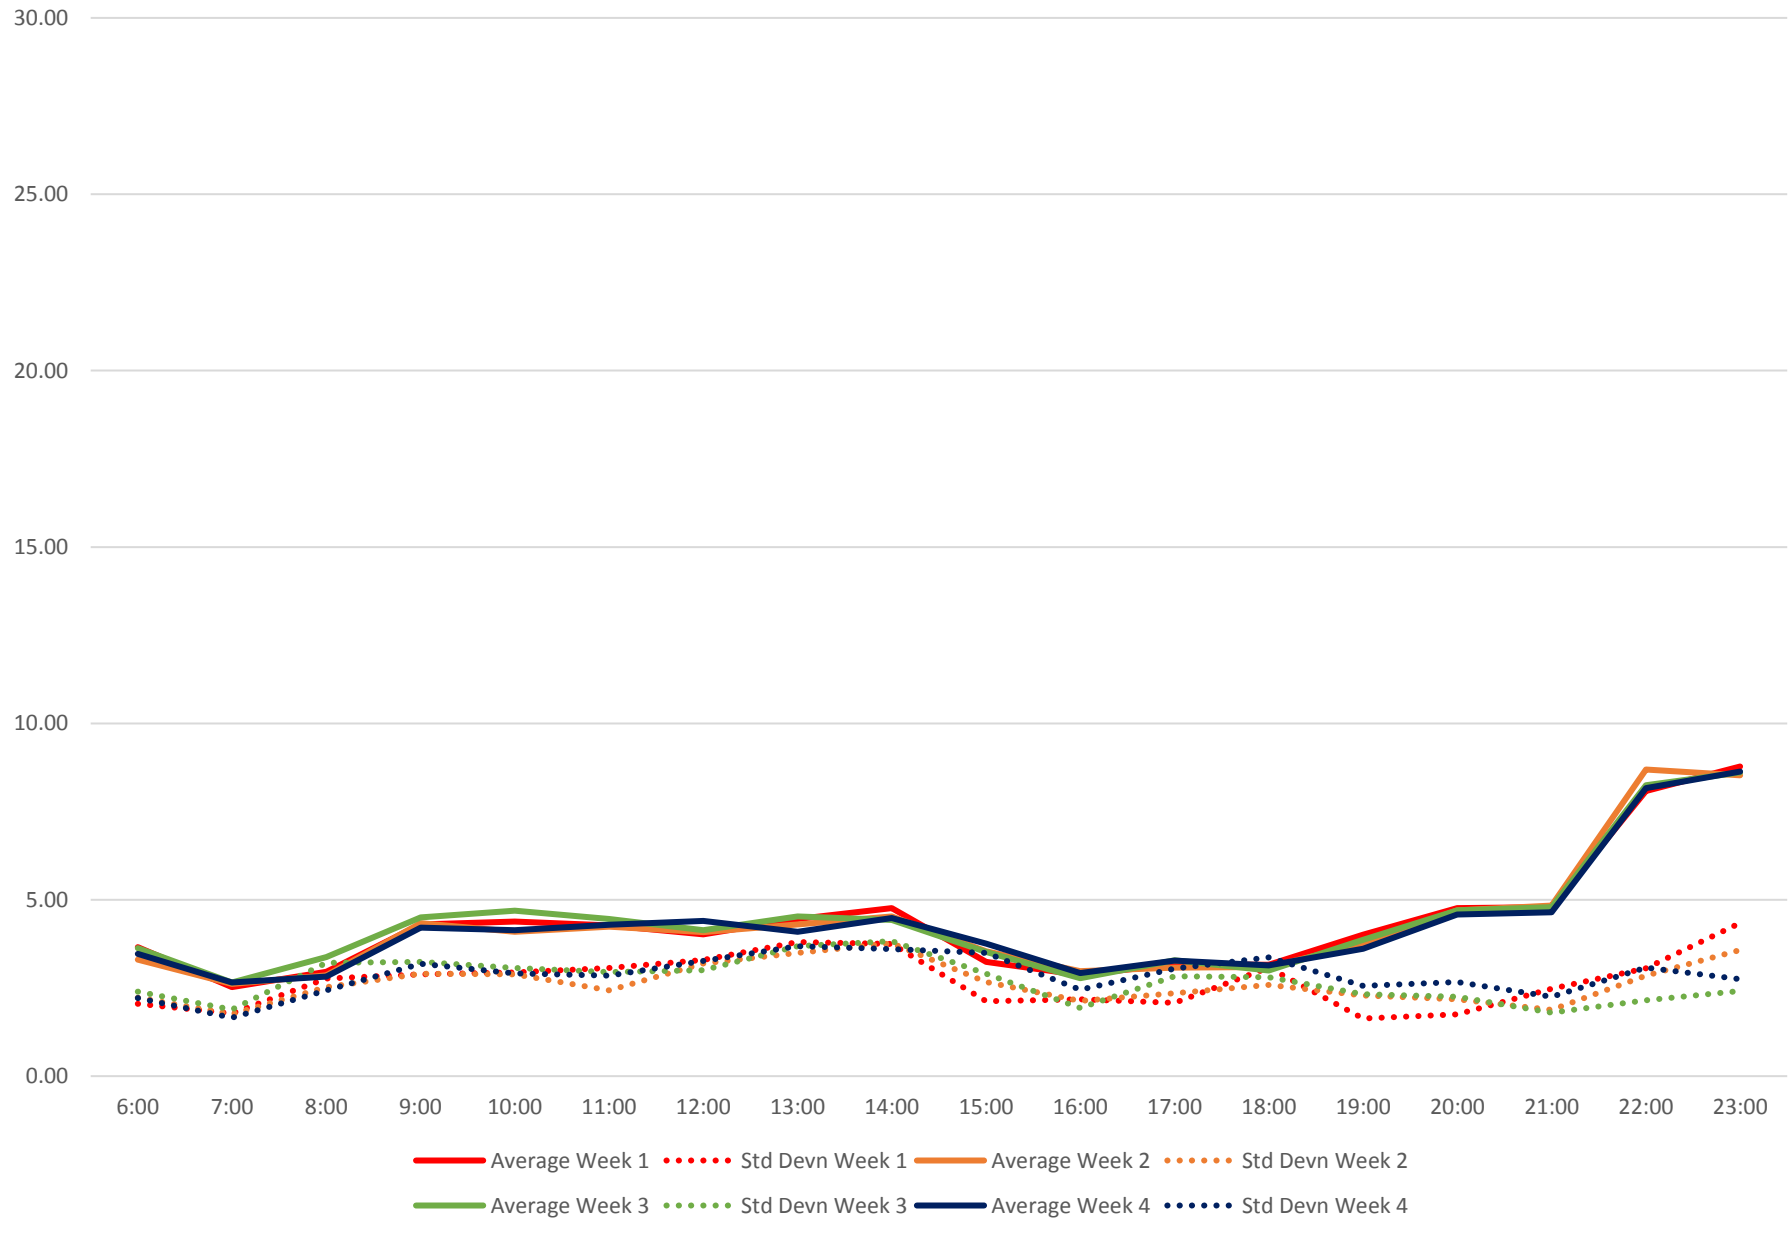

60 Steeles West Headways at N of Finch Stn Northbound April 2018

60 Steeles West Headways at N of Finch Stn Northbound April 2018

60 Steeles West Headways at N of Finch Stn Northbound April 2018

60 Steeles West Headways at N of Finch Stn Northbound April 2018 Weekday Statistics

60 Steeles West Headways at N of Finch Stn Northbound April 2018 Weekday Statistics

60 Steeles West Headways at N of Finch Stn Northbound April 2018
Quartiles Weekday

60 Steeles West Headways at N of Finch Stn Northbound April 2018
Quartiles Week 1

60 Steeles West Headways at N of Finch Stn Northbound April 2018 Saturday Statistics

60 Steeles West Headways at N of Finch Stn Northbound April 2018
Quartiles Saturdays

60 Steeles West Headways at N of Finch Stn Northbound April 2018 Sunday Statistics