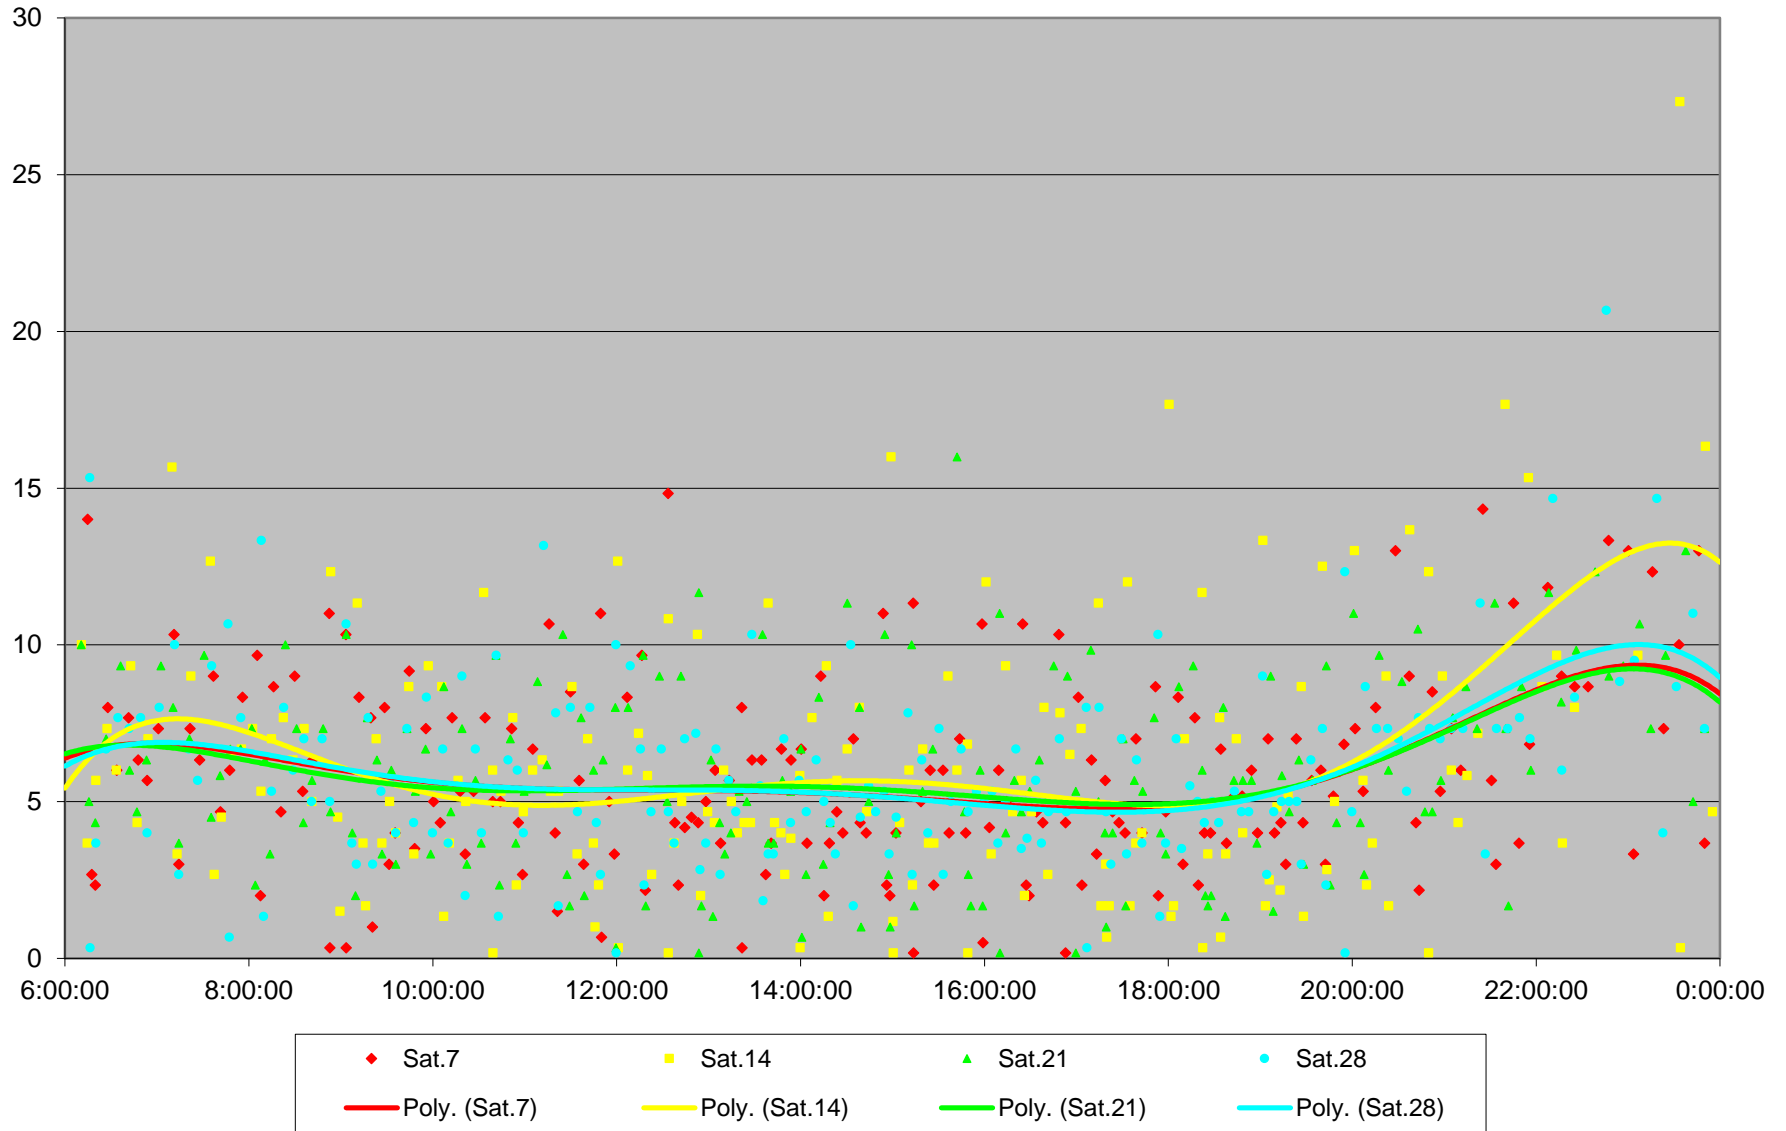

60 Steeles West Headways at N of Finch Stn Northbound April 2018

60 Steeles West Headways at N of Finch Stn Northbound April 2018

60 Steeles West Headways at N of Finch Stn Northbound April 2018

60 Steeles West Headways at N of Finch Stn Northbound April 2018

60 Steeles West Headways at N of Finch Stn Northbound April 2018

60 Steeles West Headways at N of Finch Stn Northbound April 2018

60 Steeles West Headways at N of Finch Stn Northbound April 2018

60 Steeles West Headways at N of Finch Stn Northbound April 2018 Weekday Statistics