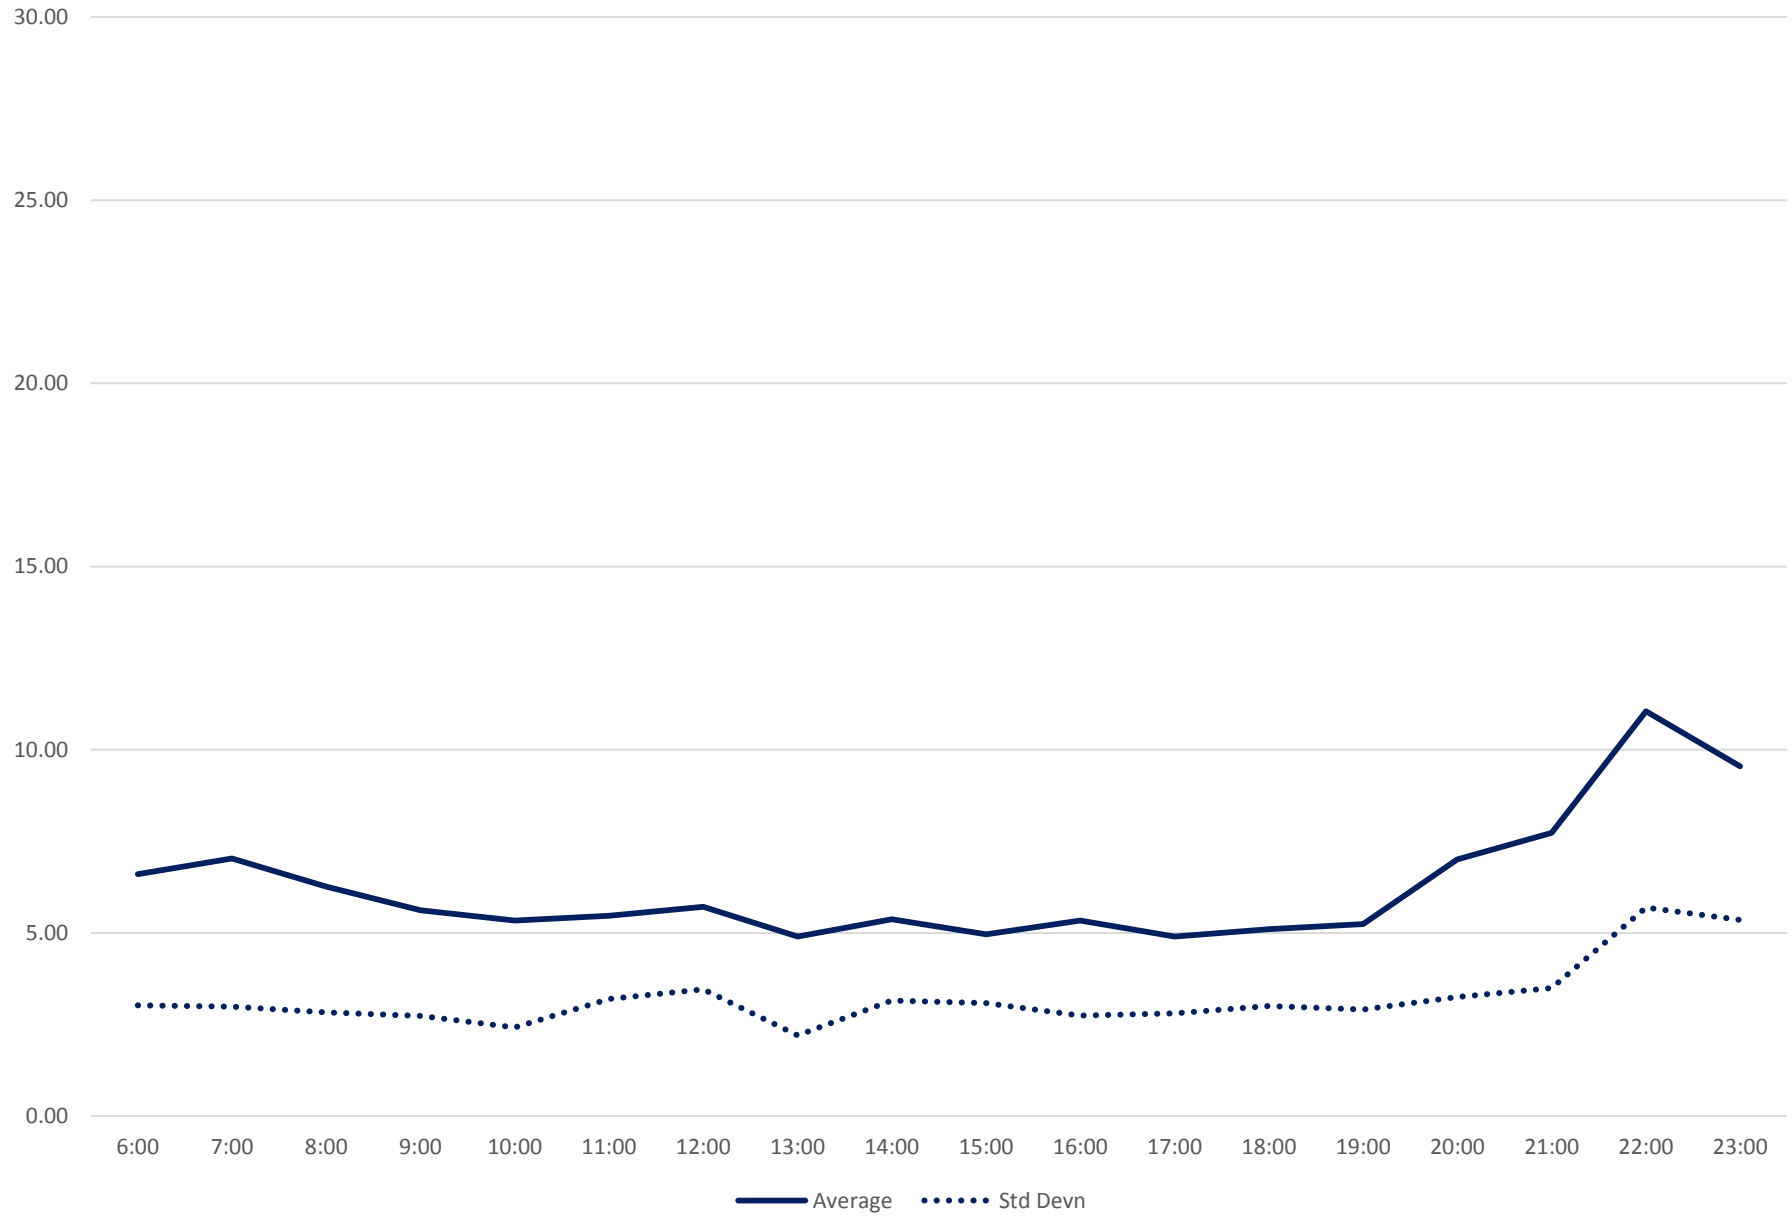

60 Steeles West Headways at N of Finch Stn Northbound April 2018 Saturday Statistics

60 Steeles West Headways at N of Finch Stn Northbound April 2018
Quartiles Saturdays

60 Steeles West Headways at N of Finch Stn Northbound April 2018 Sunday Statistics