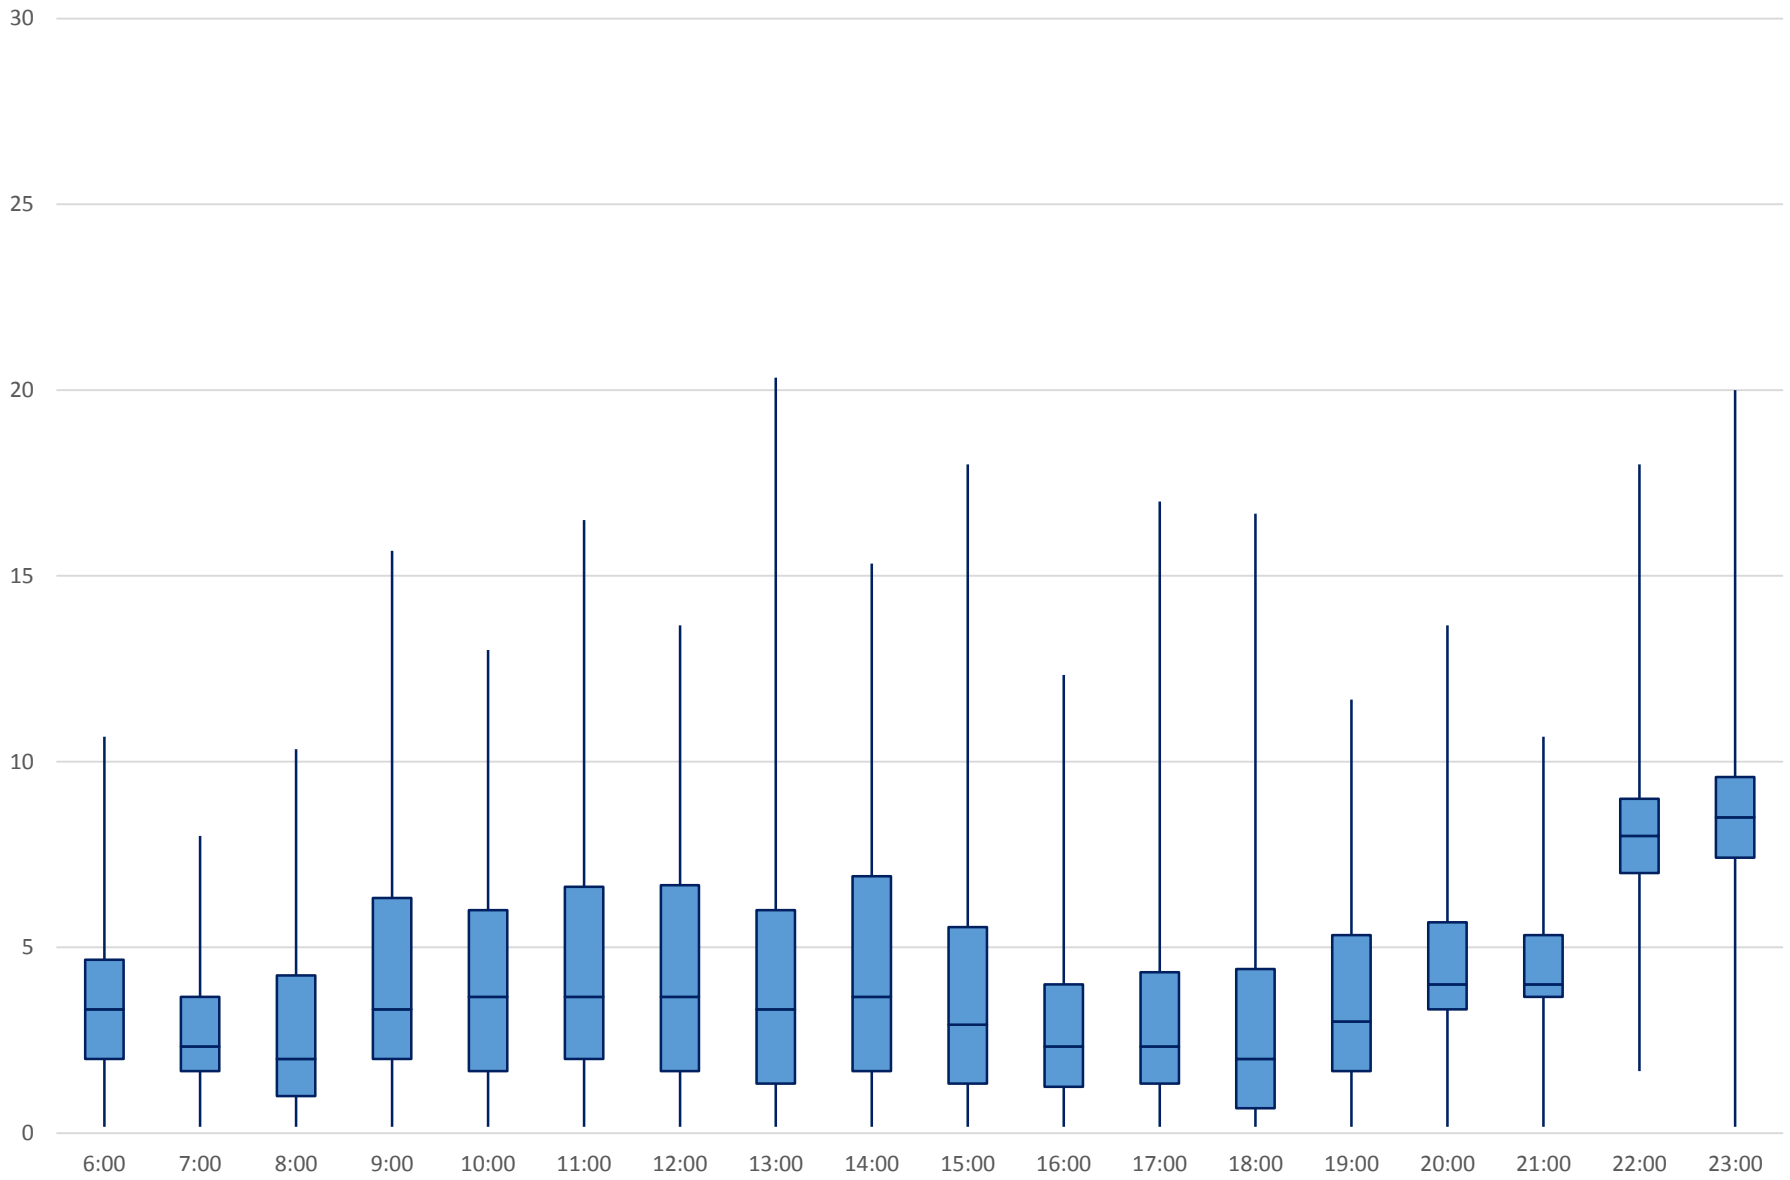

60 Steeles West Headways at N of Finch Stn Northbound April 2018 Saturday Statistics

60 Steeles West Headways at N of Finch Stn Northbound April 2018
Quartiles Week 4