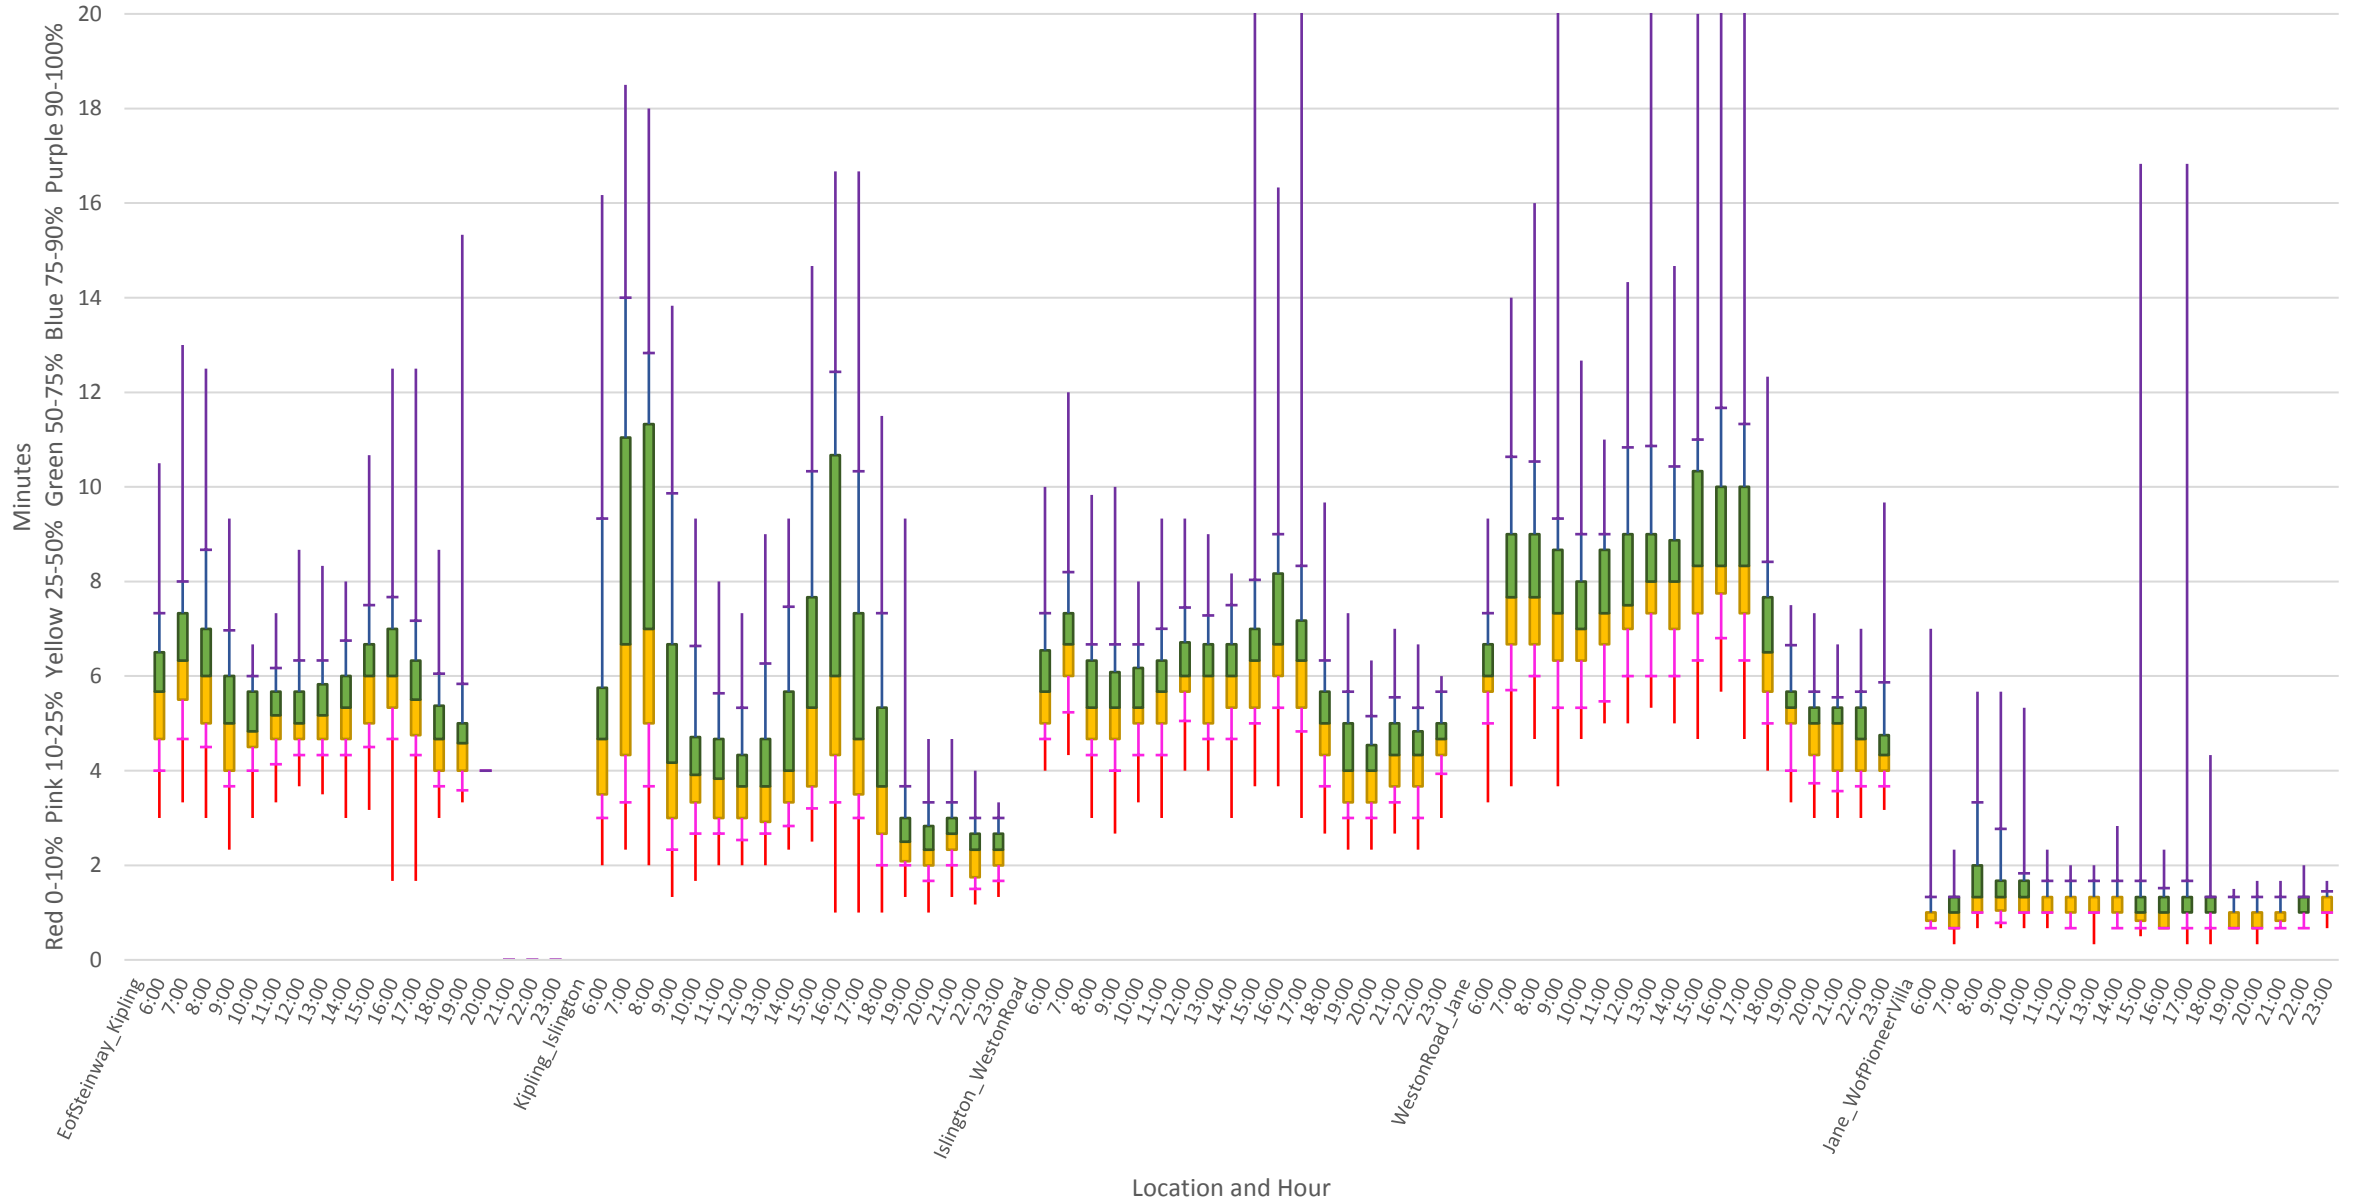

60 Steeles West Link Times Eastbound April 2018

60 Steeles West Link Times Eastbound April 2018

60 Steeles West Link Times Eastbound April 2018

Location and Hour