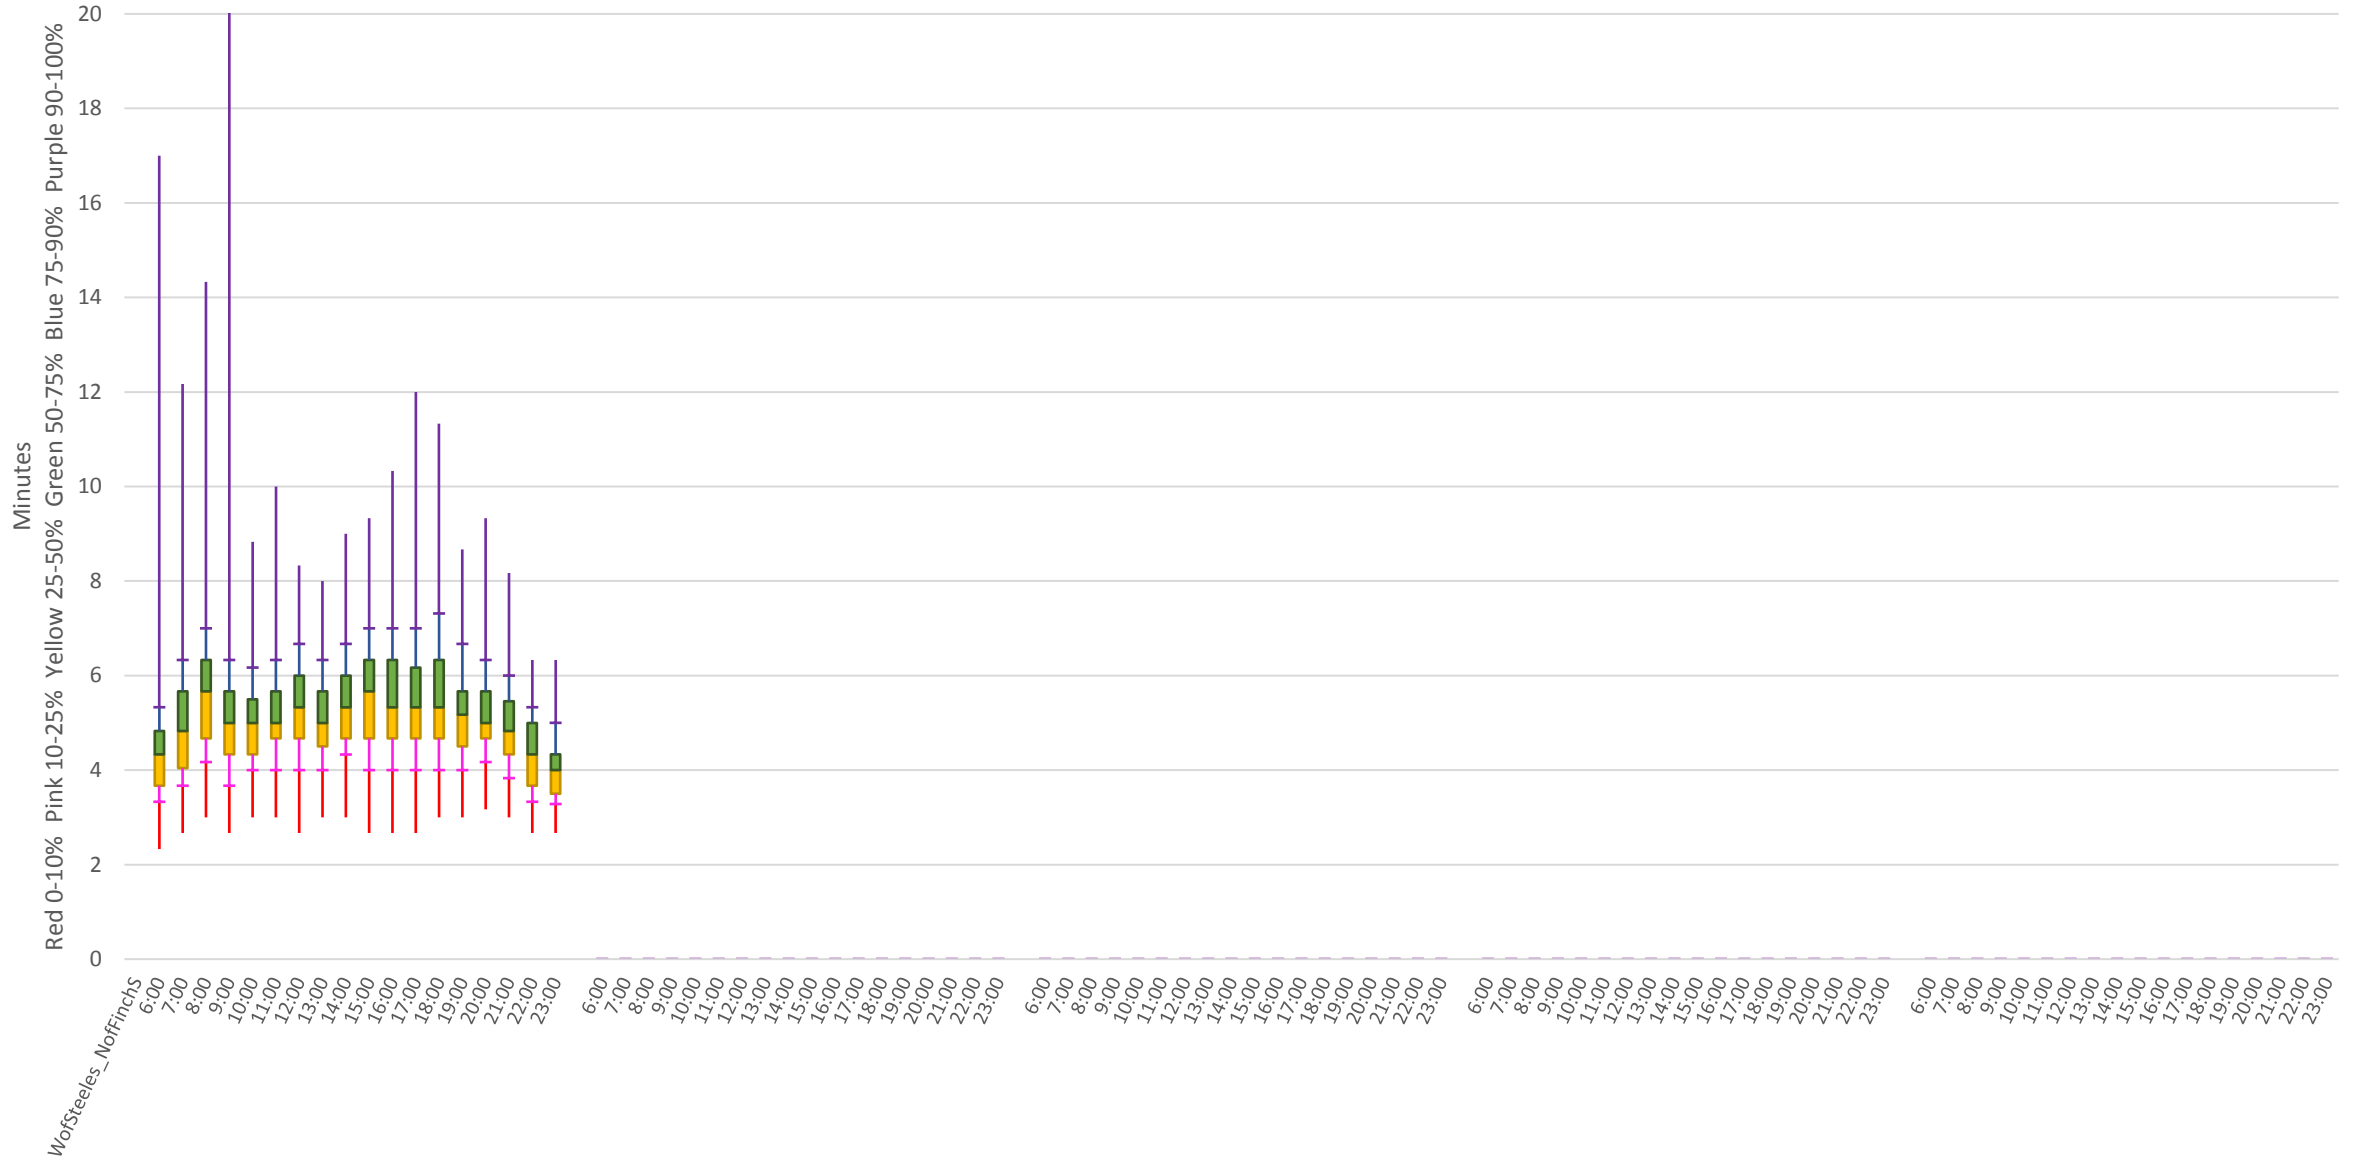

60 Steeles West Link Times Eastbound April 2018

60 Steeles West Link Times Eastbound April 2018

60 Steeles West Link Times Eastbound April 2018

Location and Hour