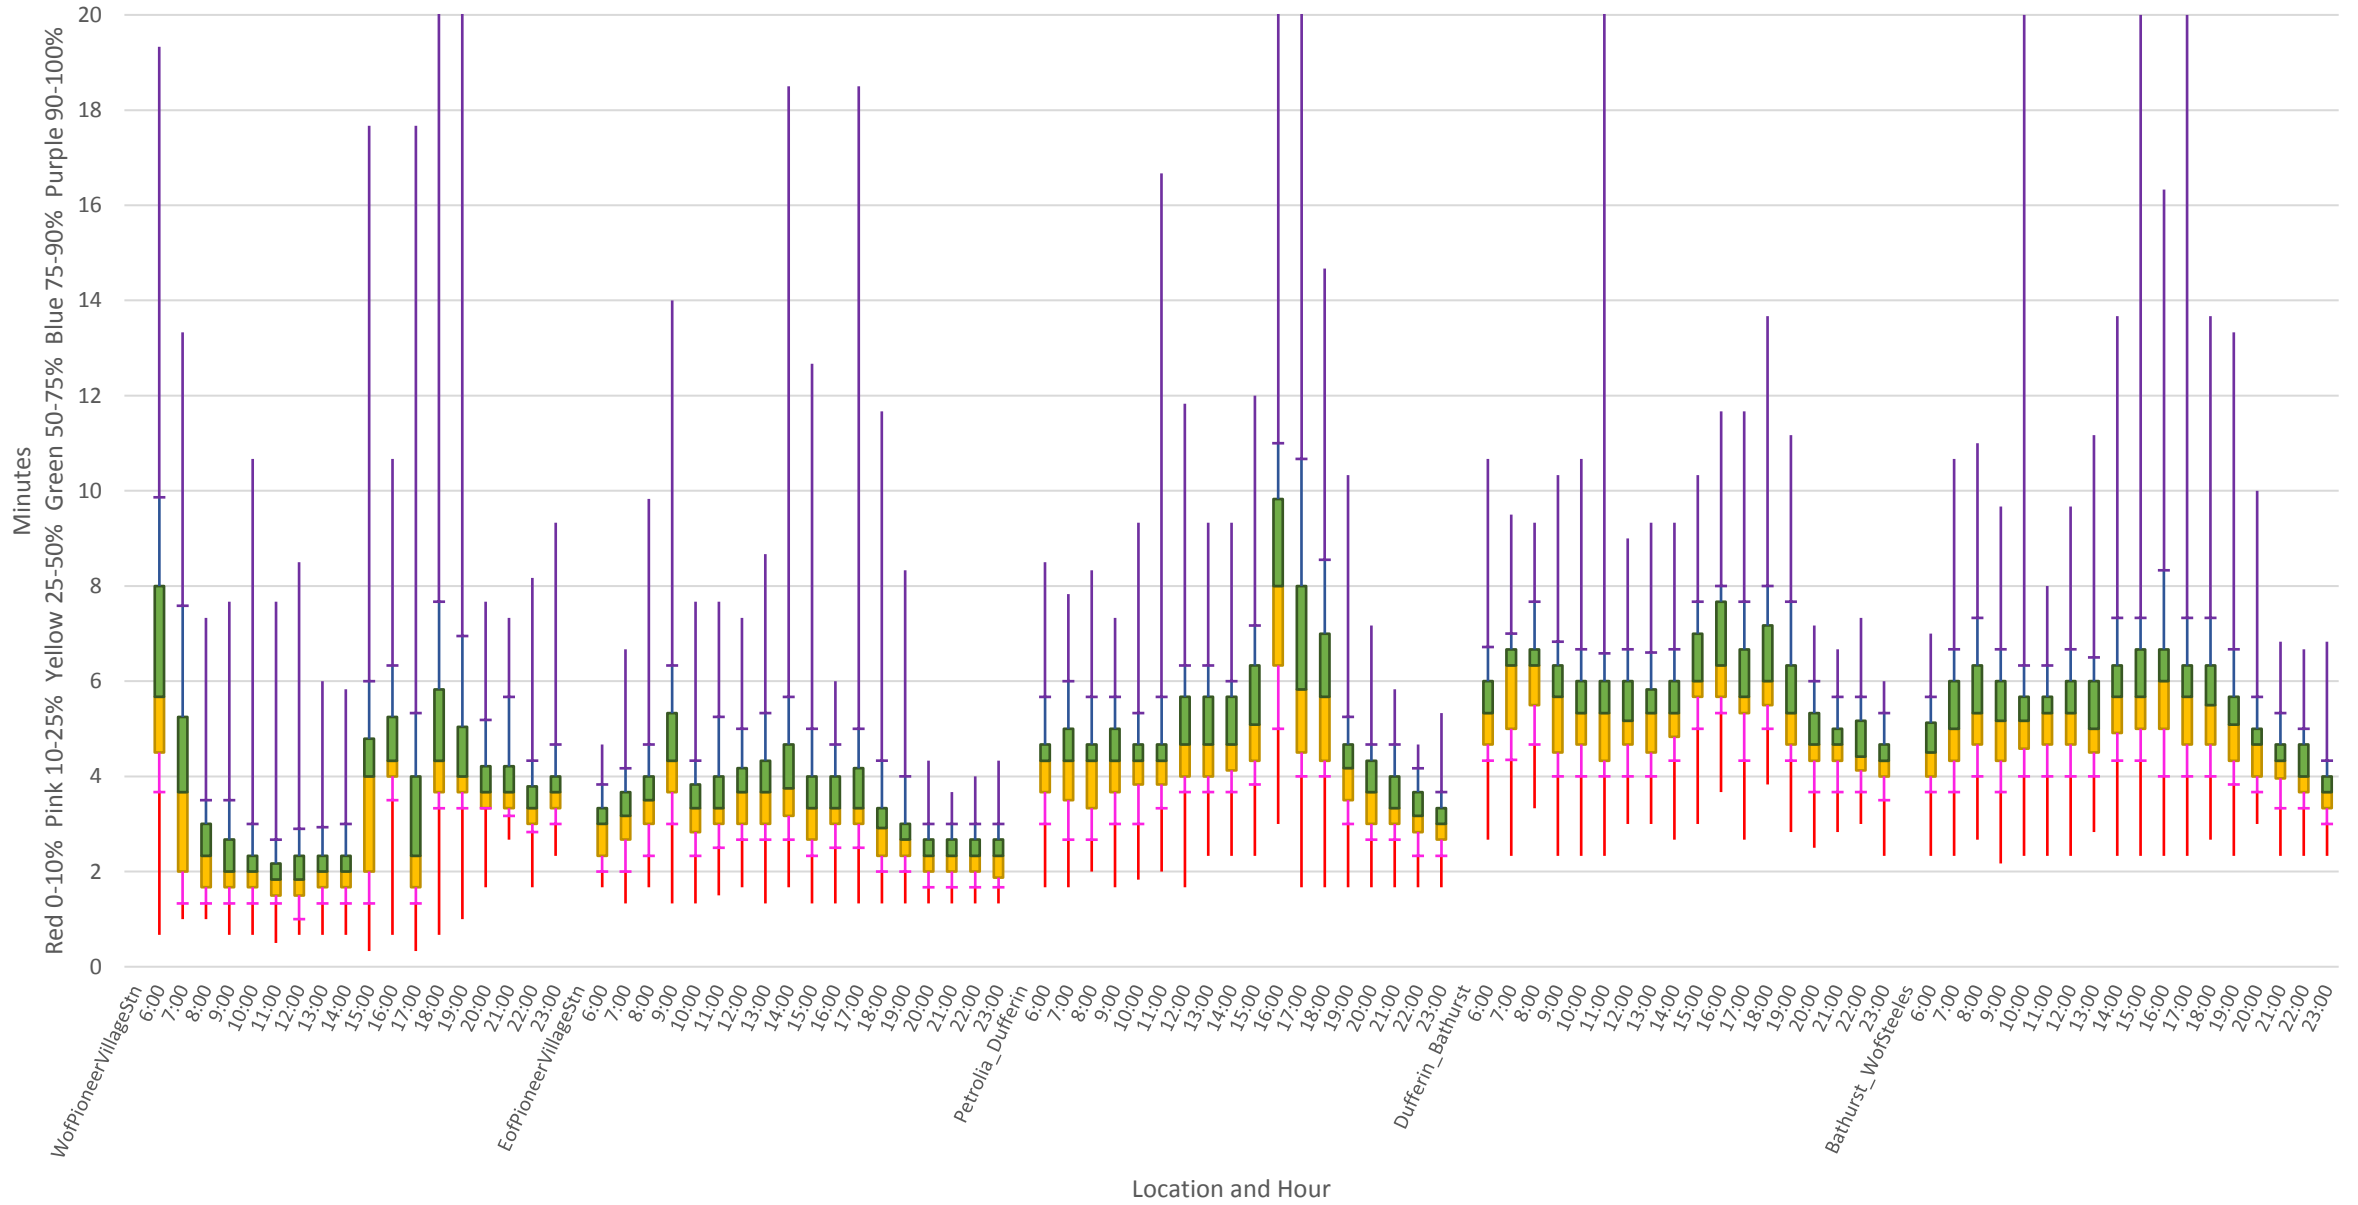

60 Steeles West Link Times Eastbound April 2018

60 Steeles West Link Times Eastbound April 2018

60 Steeles West Link Times Eastbound April 2018

Location and Hour