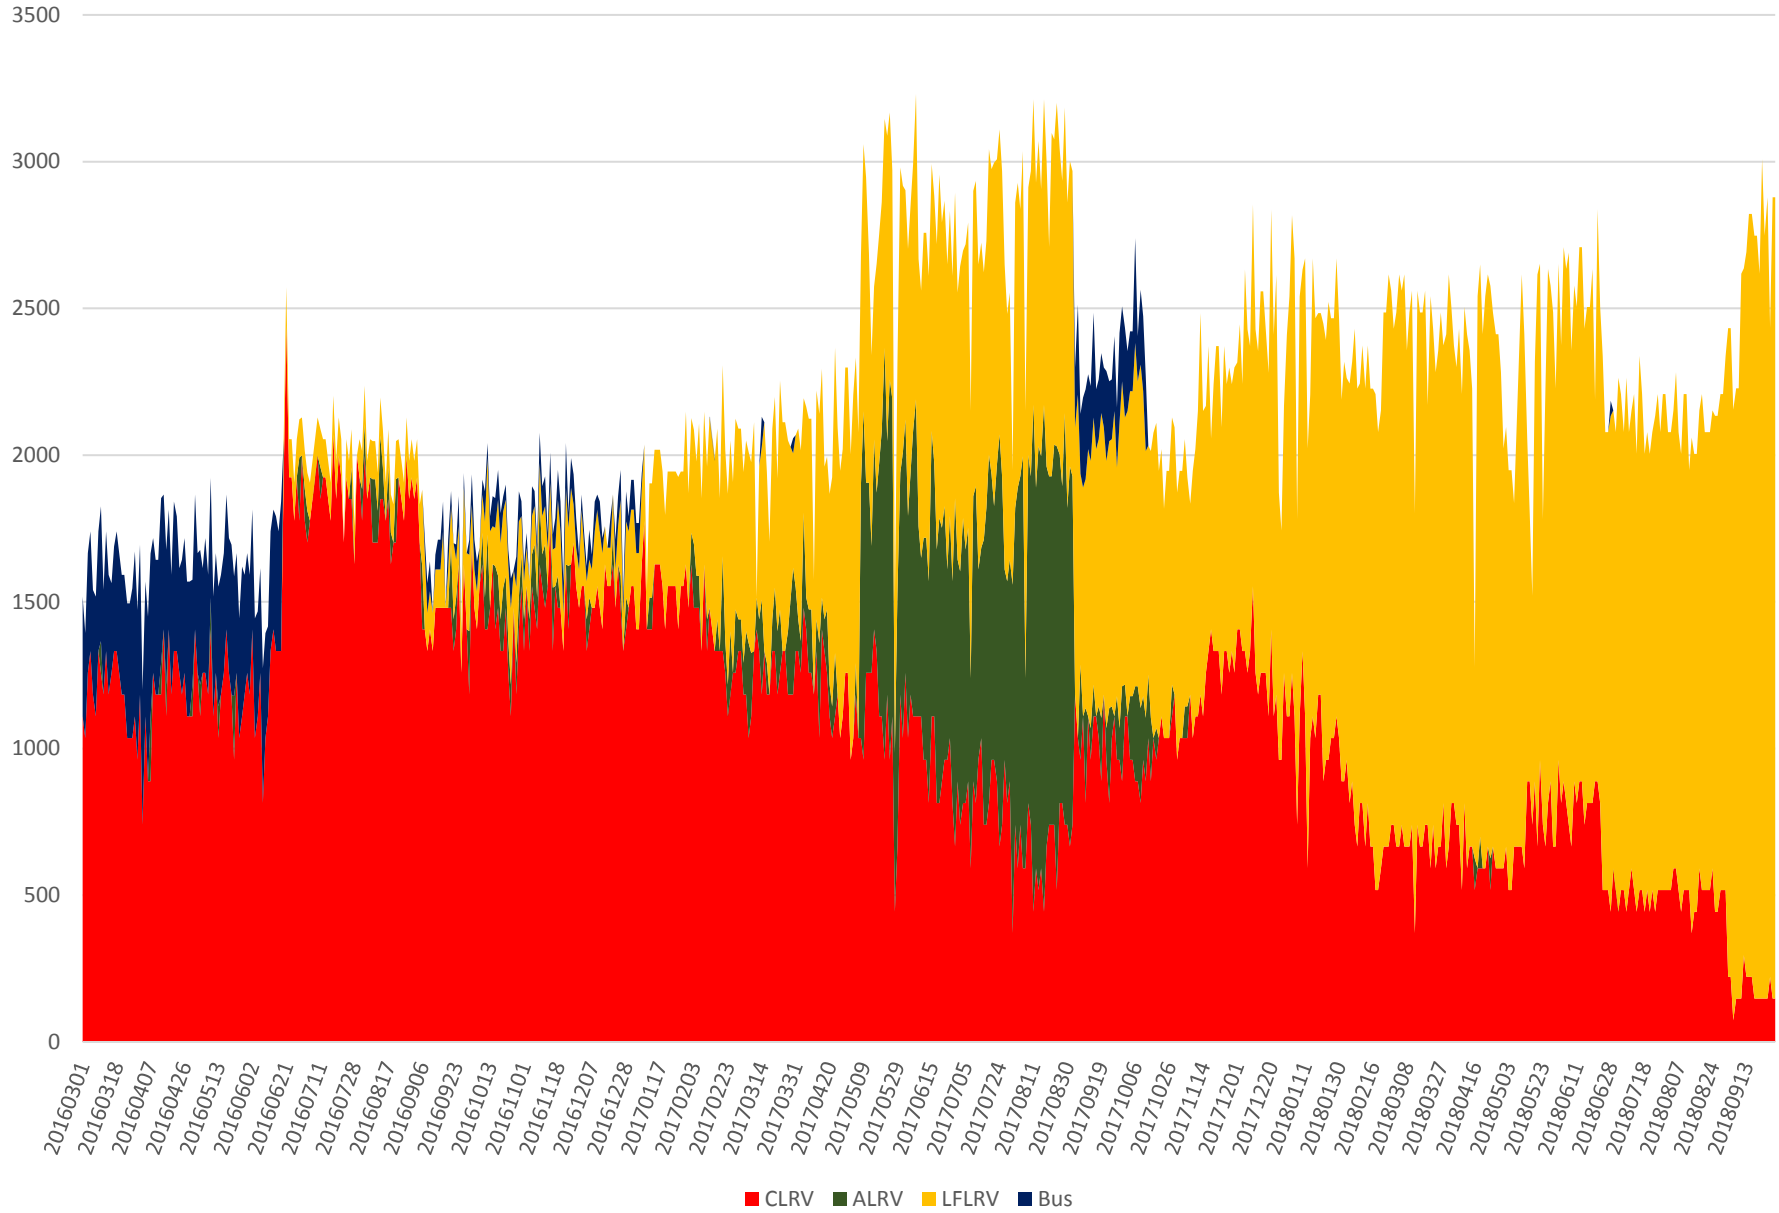

504 King Capacity at Bathurst/EB March 2016 to September 2018 600 to 700

504 King Capacity at Bathurst/EB March 2016 to September 2018 700 to 800

504 King Capacity at Bathurst/EB March 2016 to September 2018 800 to 900

504 King Capacity at Bathurst/EB March 2016 to September 2018 900 to 1000