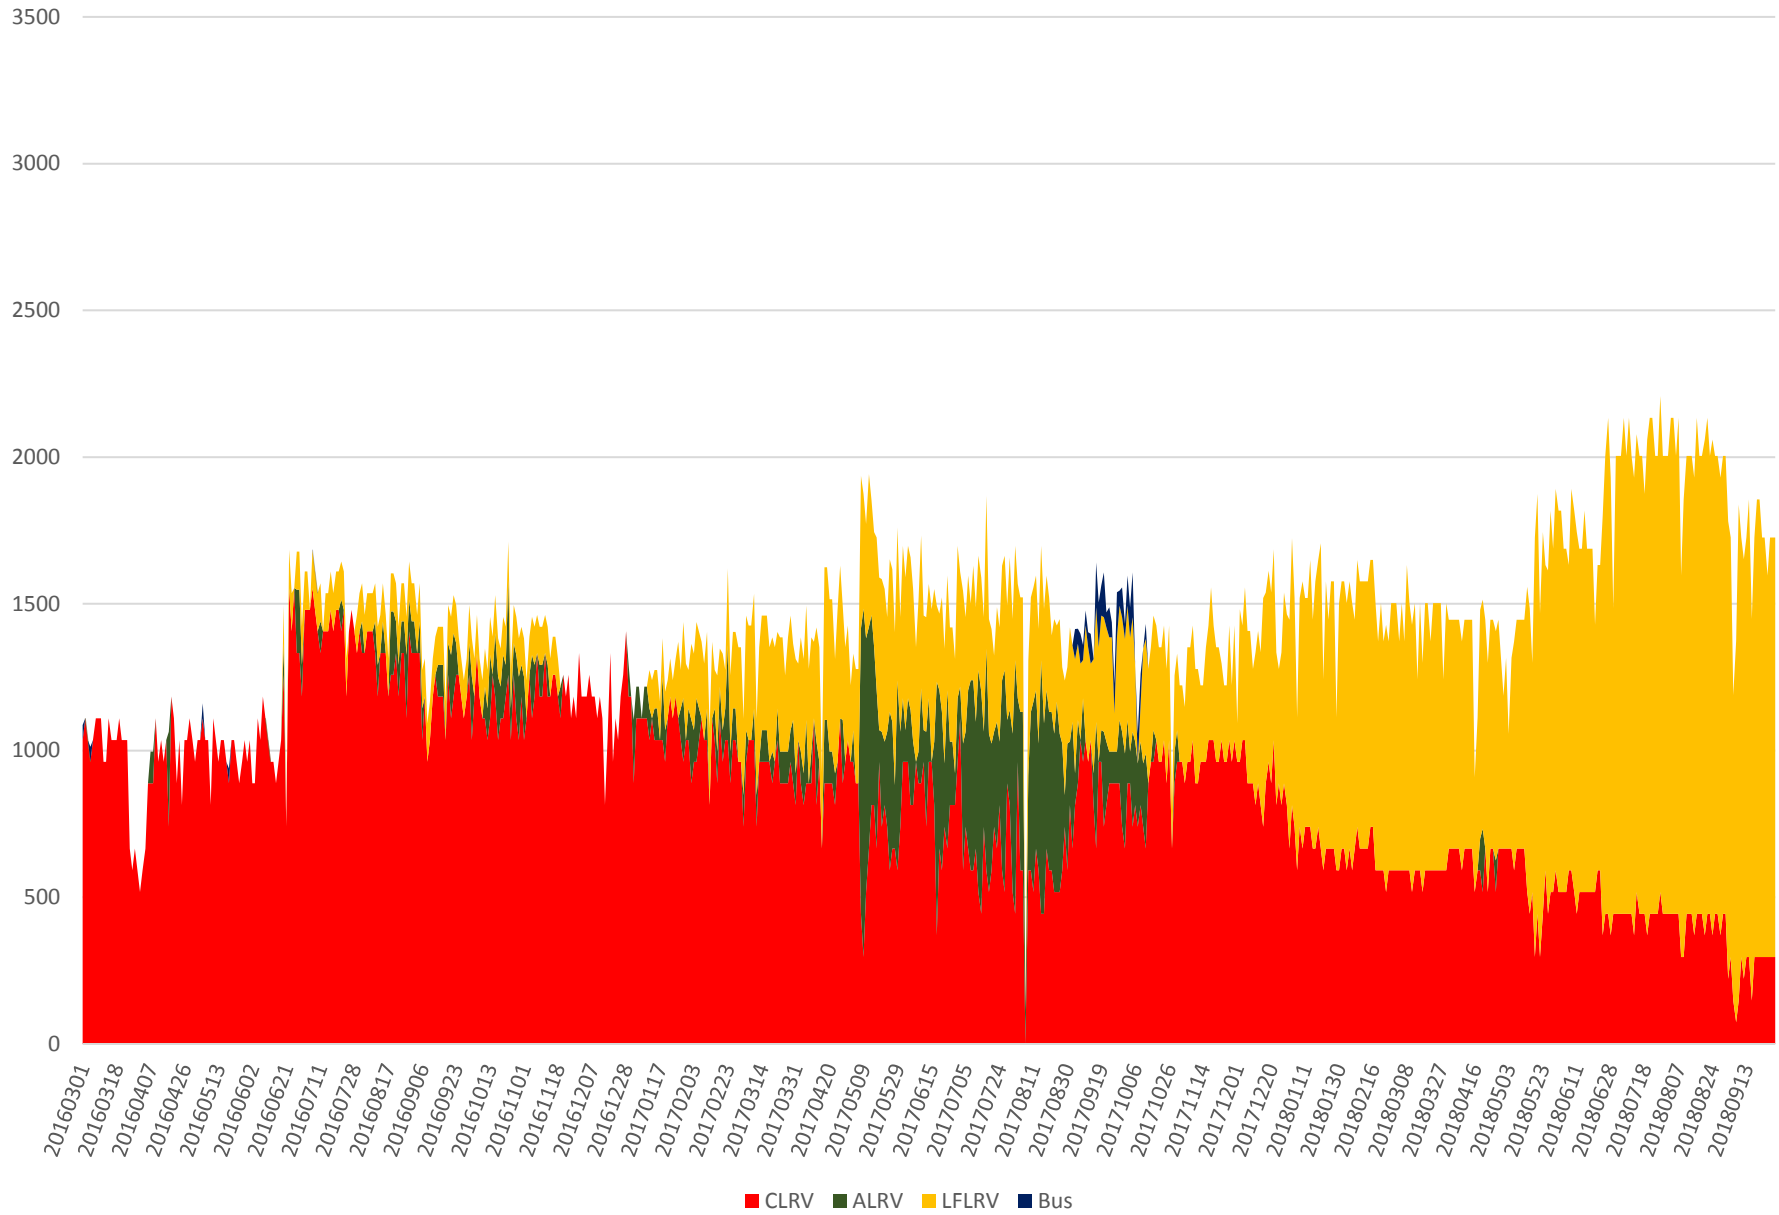

504 King Capacity at Bathurst/EB March 2016 to September 2018 600 to 700

504 King Capacity at Bathurst/EB March 2016 to September 2018 700 to 800

504 King Capacity at Bathurst/EB March 2016 to September 2018 800 to 900

504 King Capacity at Bathurst/EB March 2016 to September 2018 900 to 1000