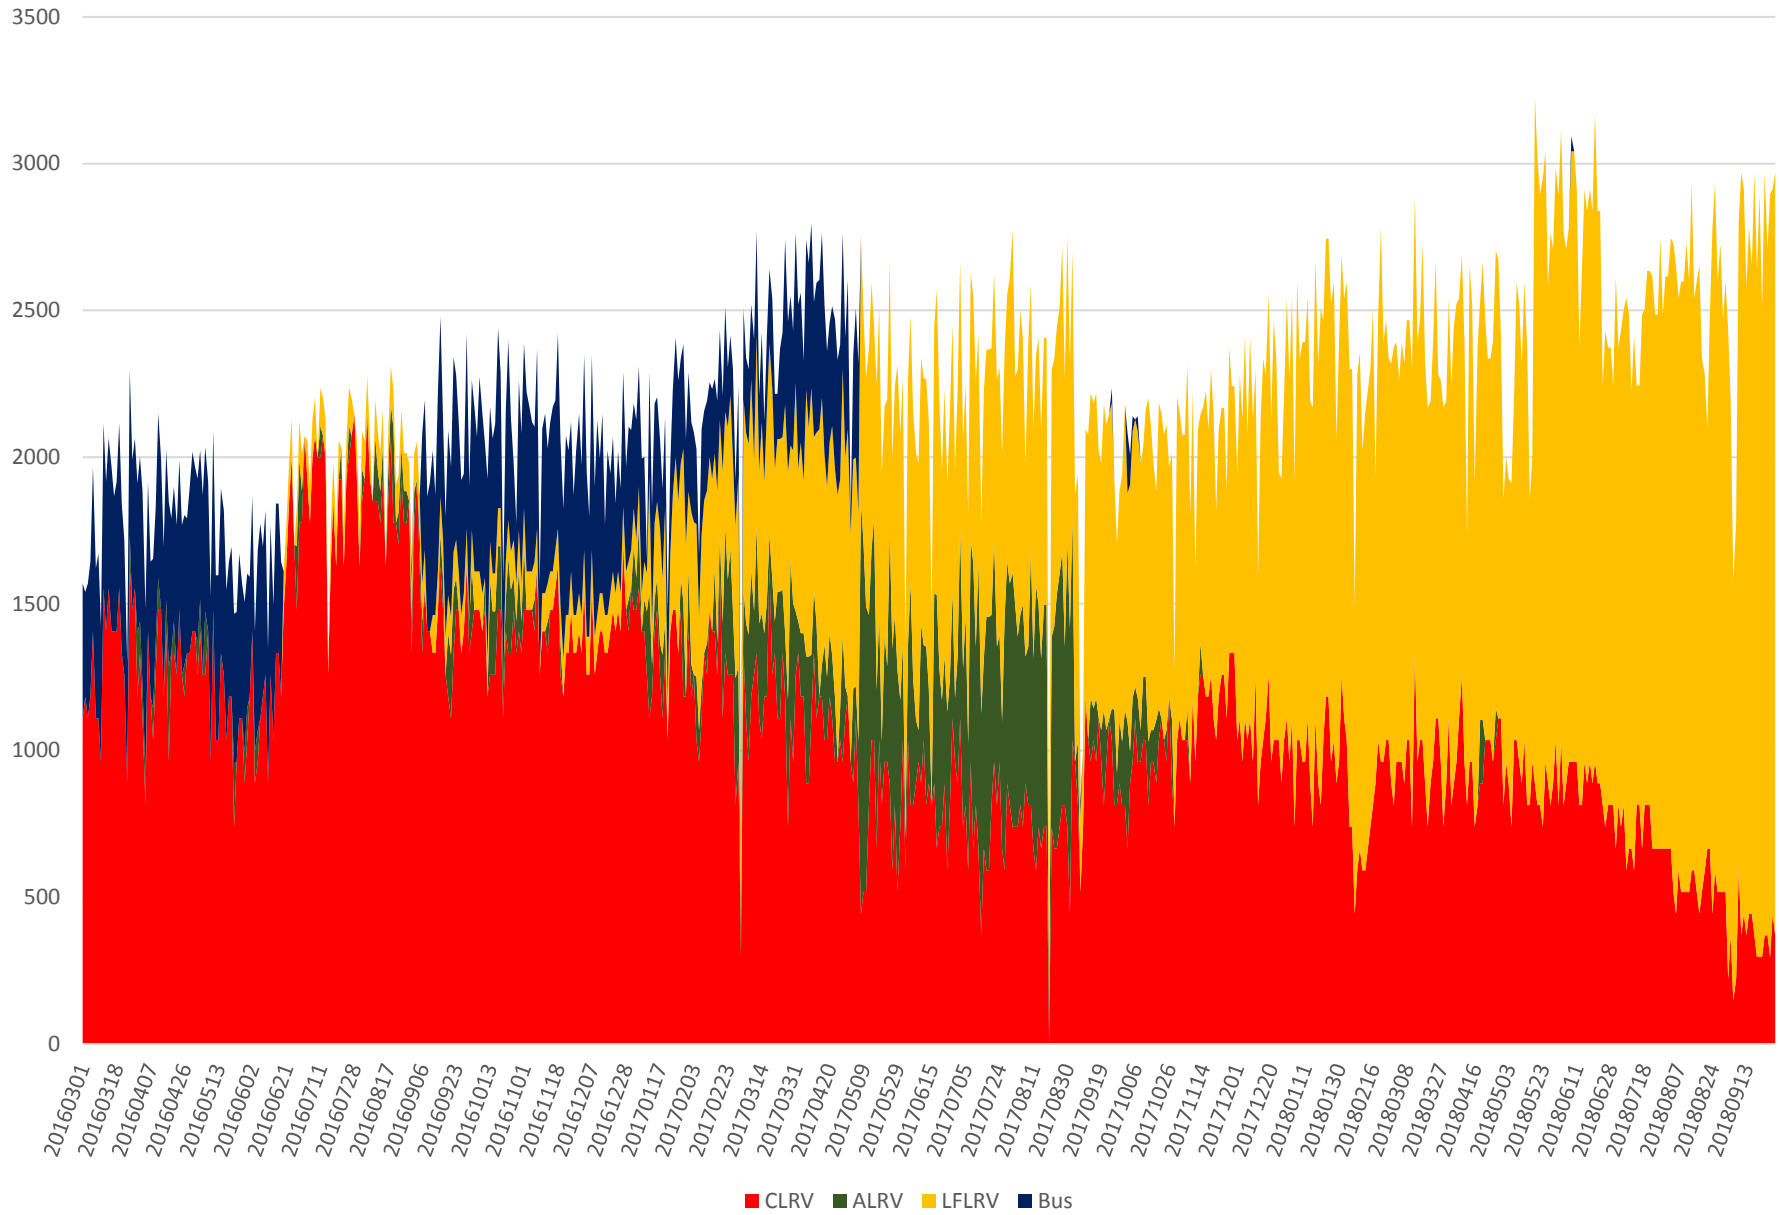

504 King Capacity at Bathurst/EB March 2016 to September 2018 600 to 700

504 King Capacity at Bathurst/EB March 2016 to September 2018 700 to 800

504 King Capacity at Bathurst/EB March 2016 to September 2018 800 to 900

504 King Capacity at Bathurst/EB March 2016 to September 2018 900 to 1000