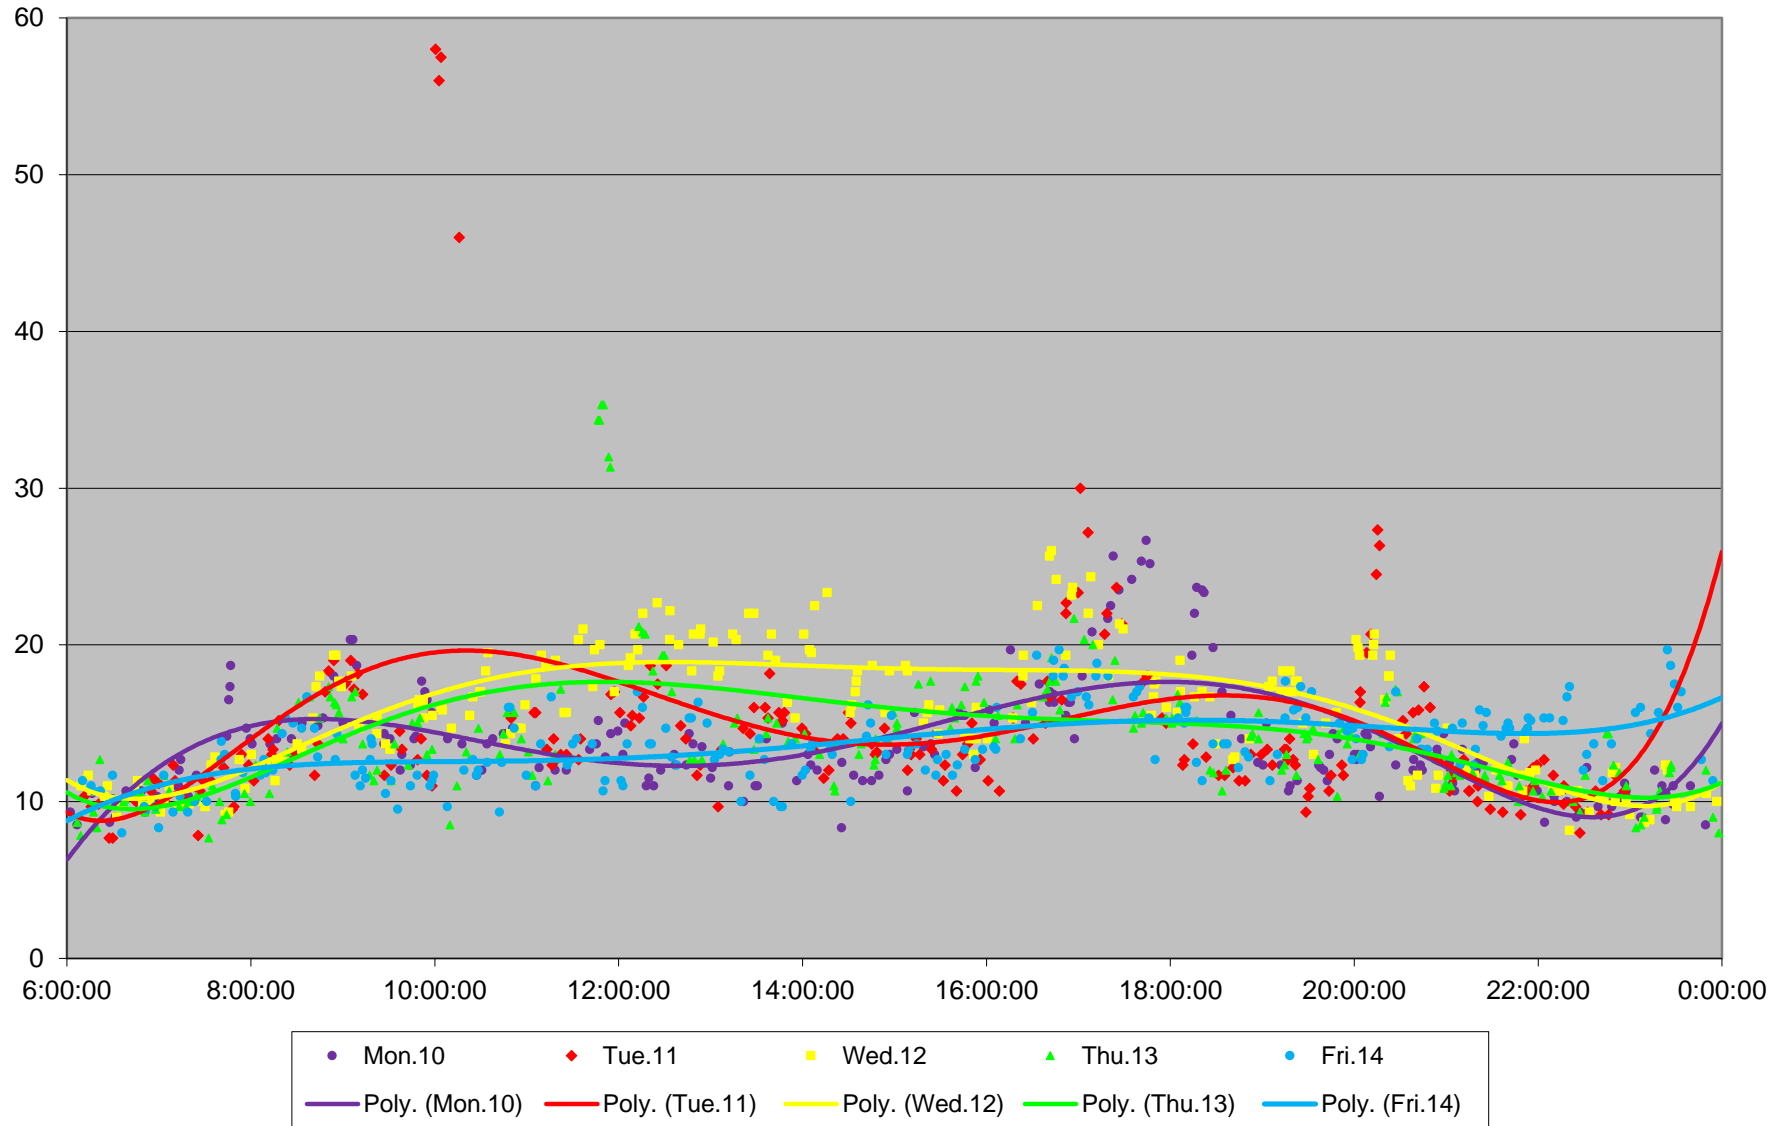

501 Queen Link Times From Bathurst St. To Yonge St. Eastbound September 2018

501 Queen Link Times From Bathurst St. To Yonge St. Eastbound September 2018

501 Queen Link Times From Bathurst St. To Yonge St. Eastbound September 2018