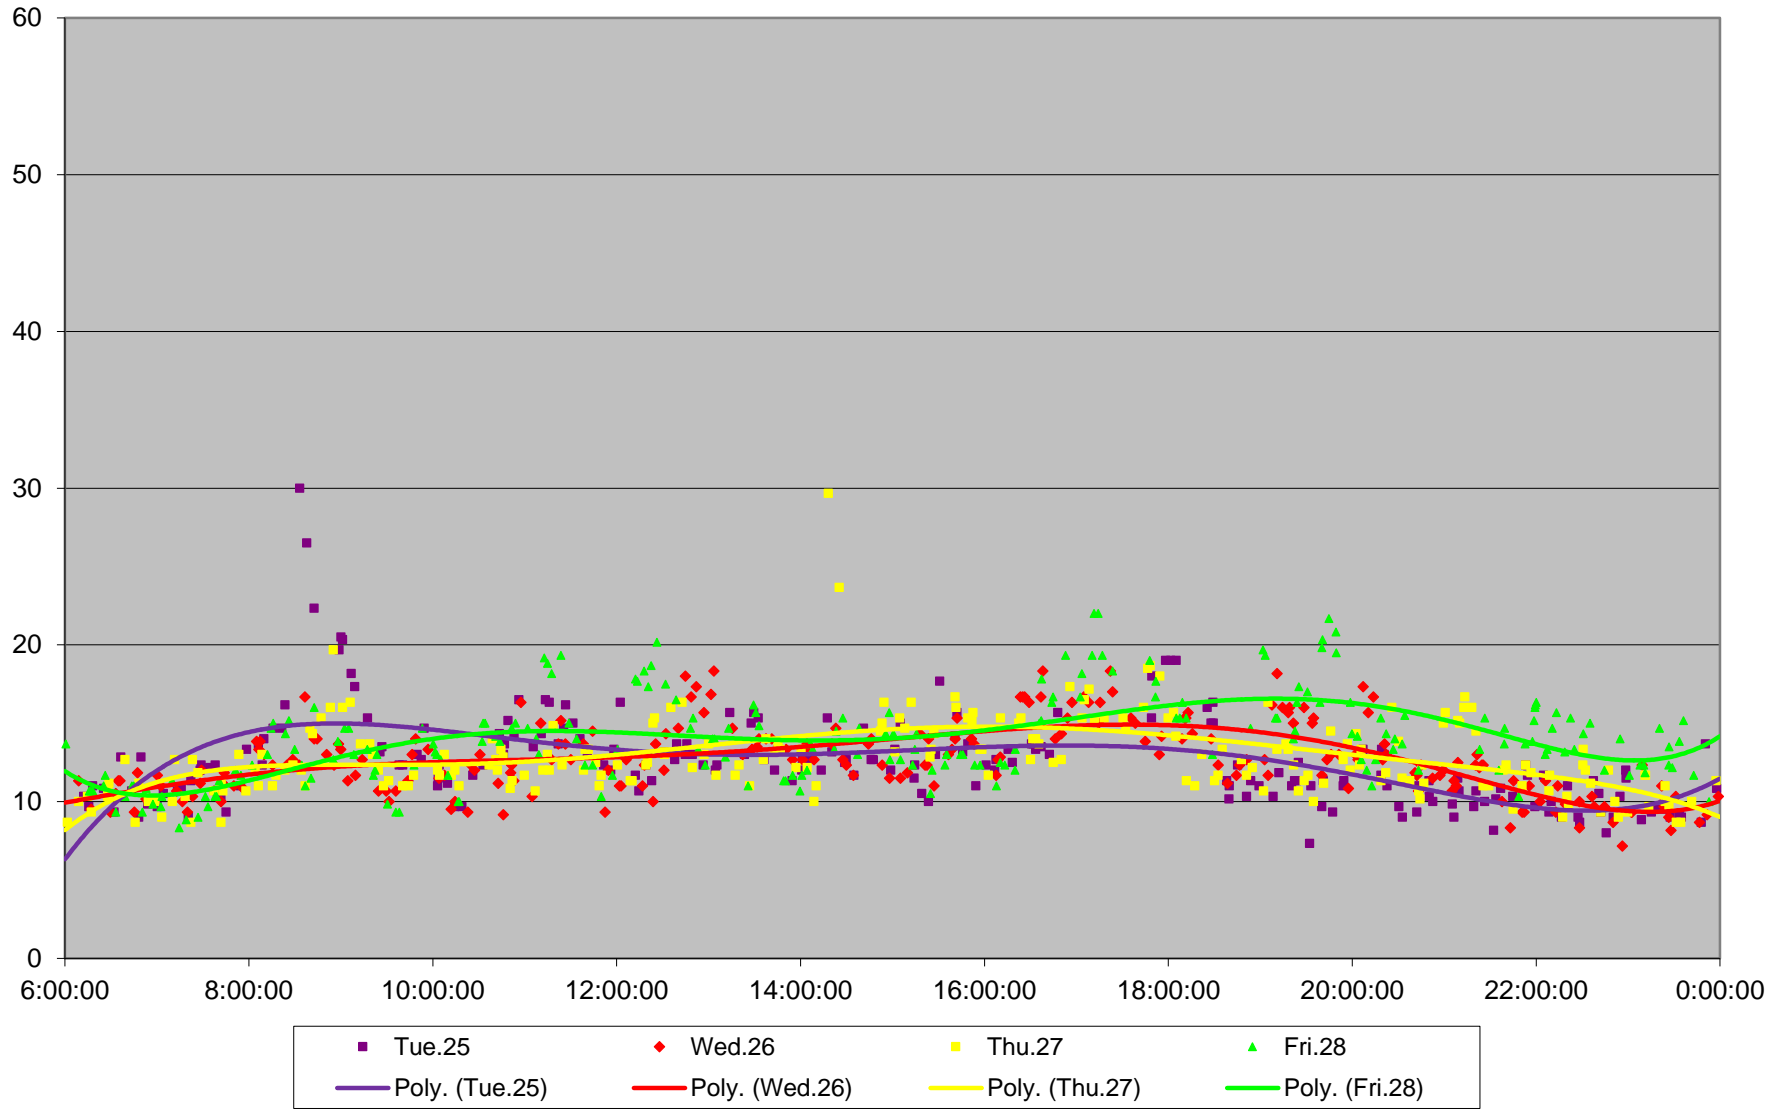

501 Queen Link Times From Bathurst St. To Yonge St. Eastbound September 2018

501 Queen Link Times From Bathurst St. To Yonge St. Eastbound September 2018

501 Queen Link Times From Bathurst St. To Yonge St. Eastbound September 2018