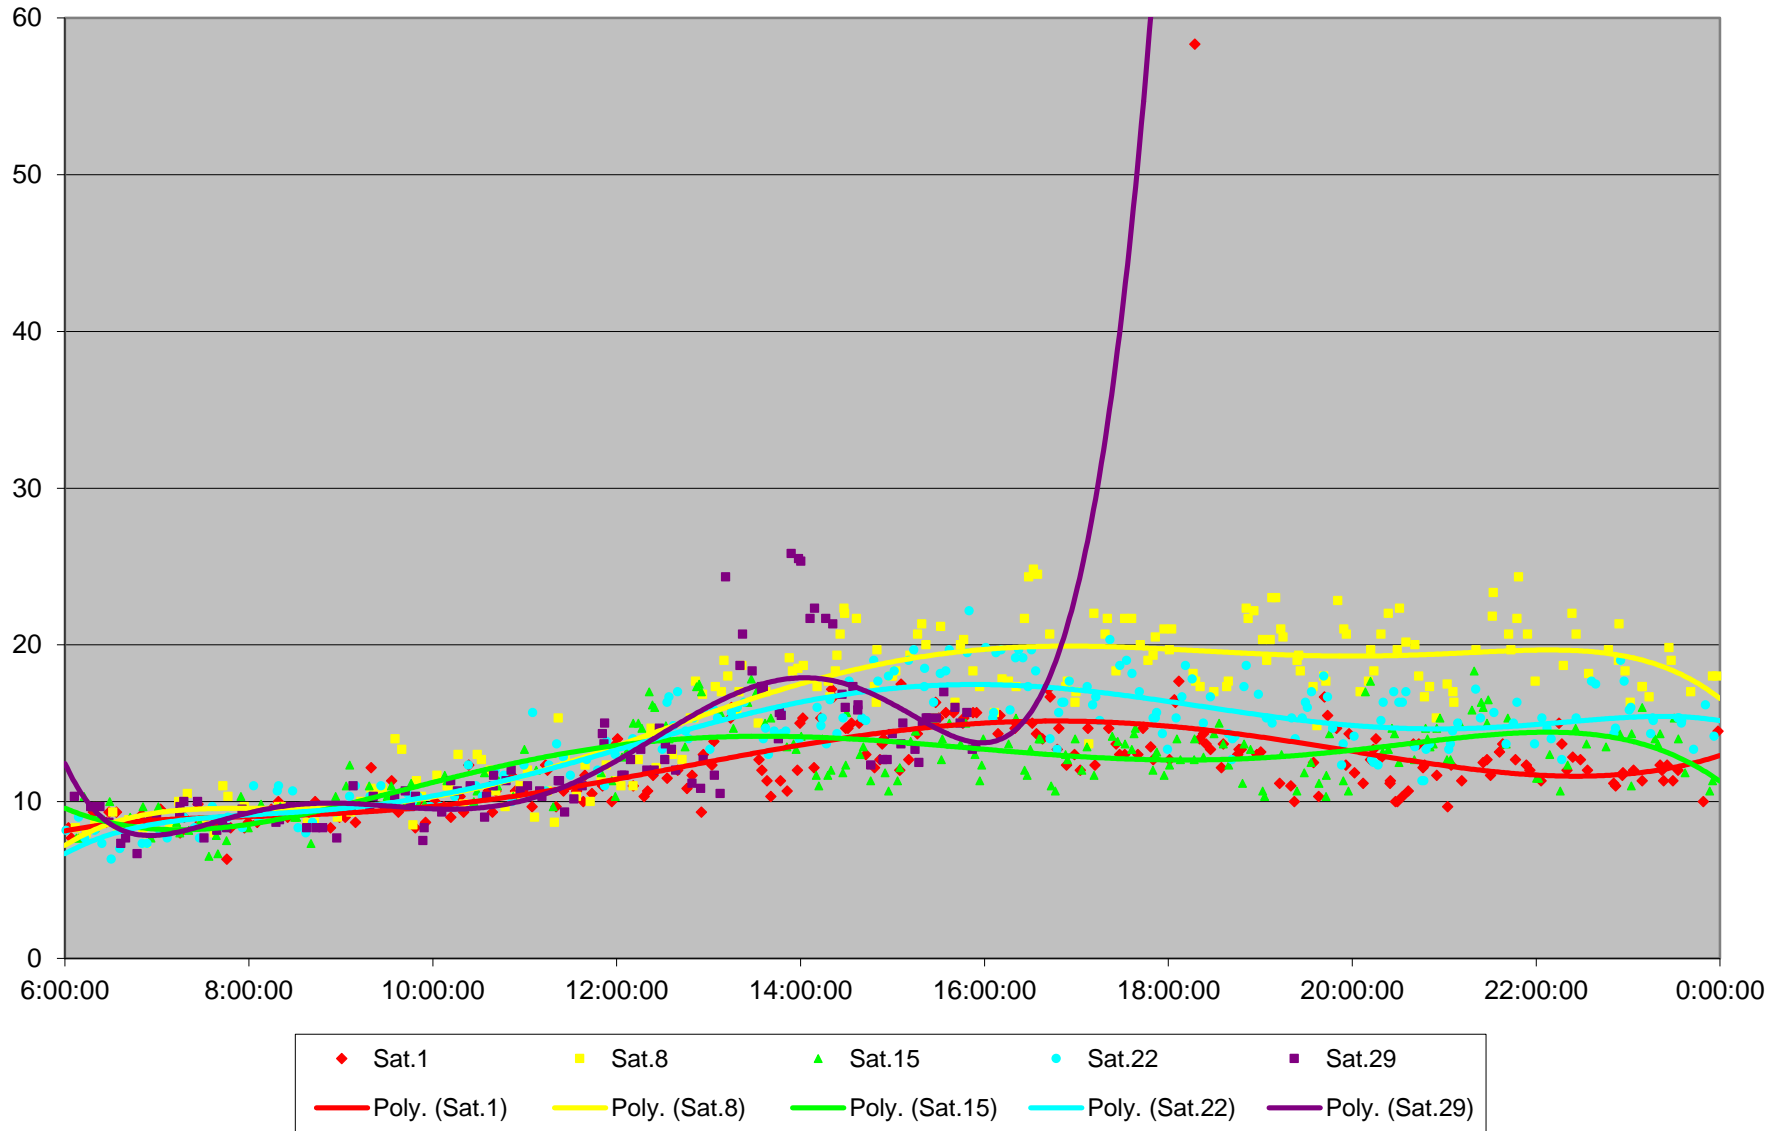

501 Queen Link Times From Bathurst St. To Yonge St. Eastbound September 2018

501 Queen Link Times From Bathurst St. To Yonge St. Eastbound September 2018

501 Queen Link Times From Bathurst St. To Yonge St. Eastbound September 2018