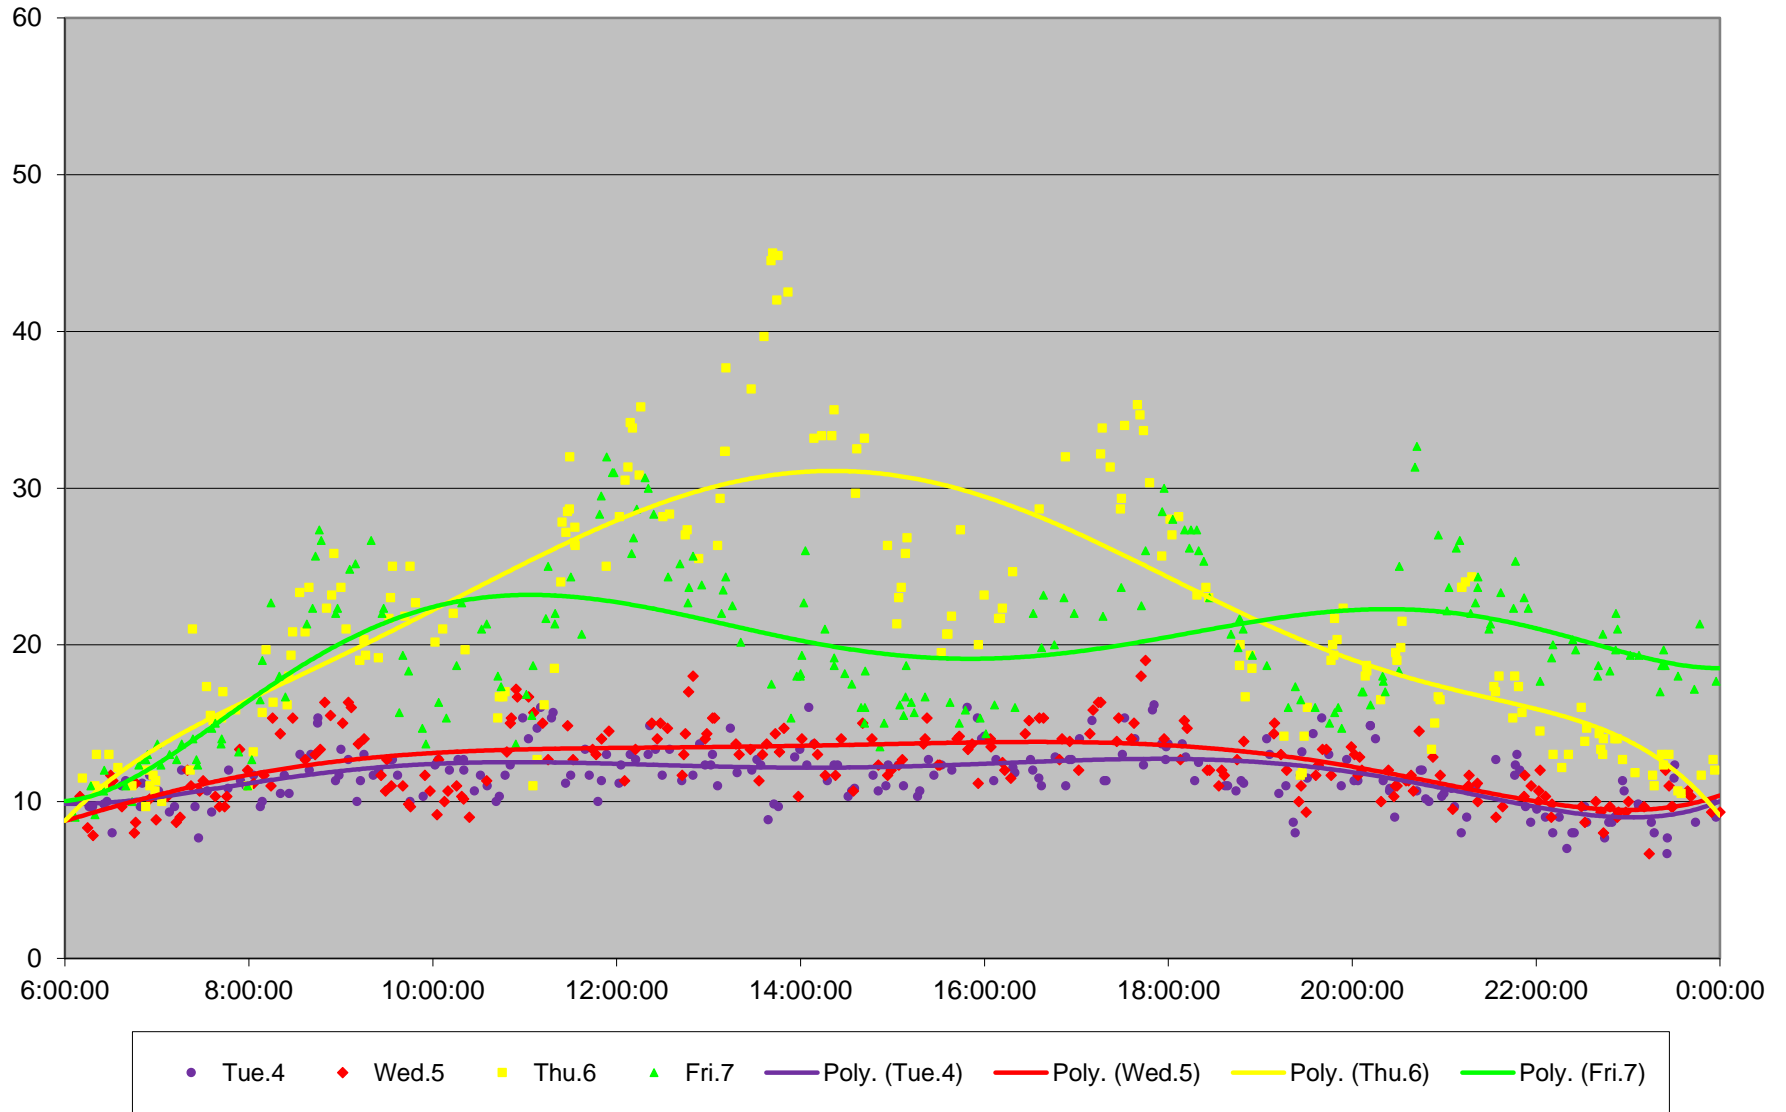

501 Queen Link Times From Bathurst St. To Yonge St. Eastbound September 2018

501 Queen Link Times From Bathurst St. To Yonge St. Eastbound September 2018

501 Queen Link Times From Bathurst St. To Yonge St. Eastbound September 2018