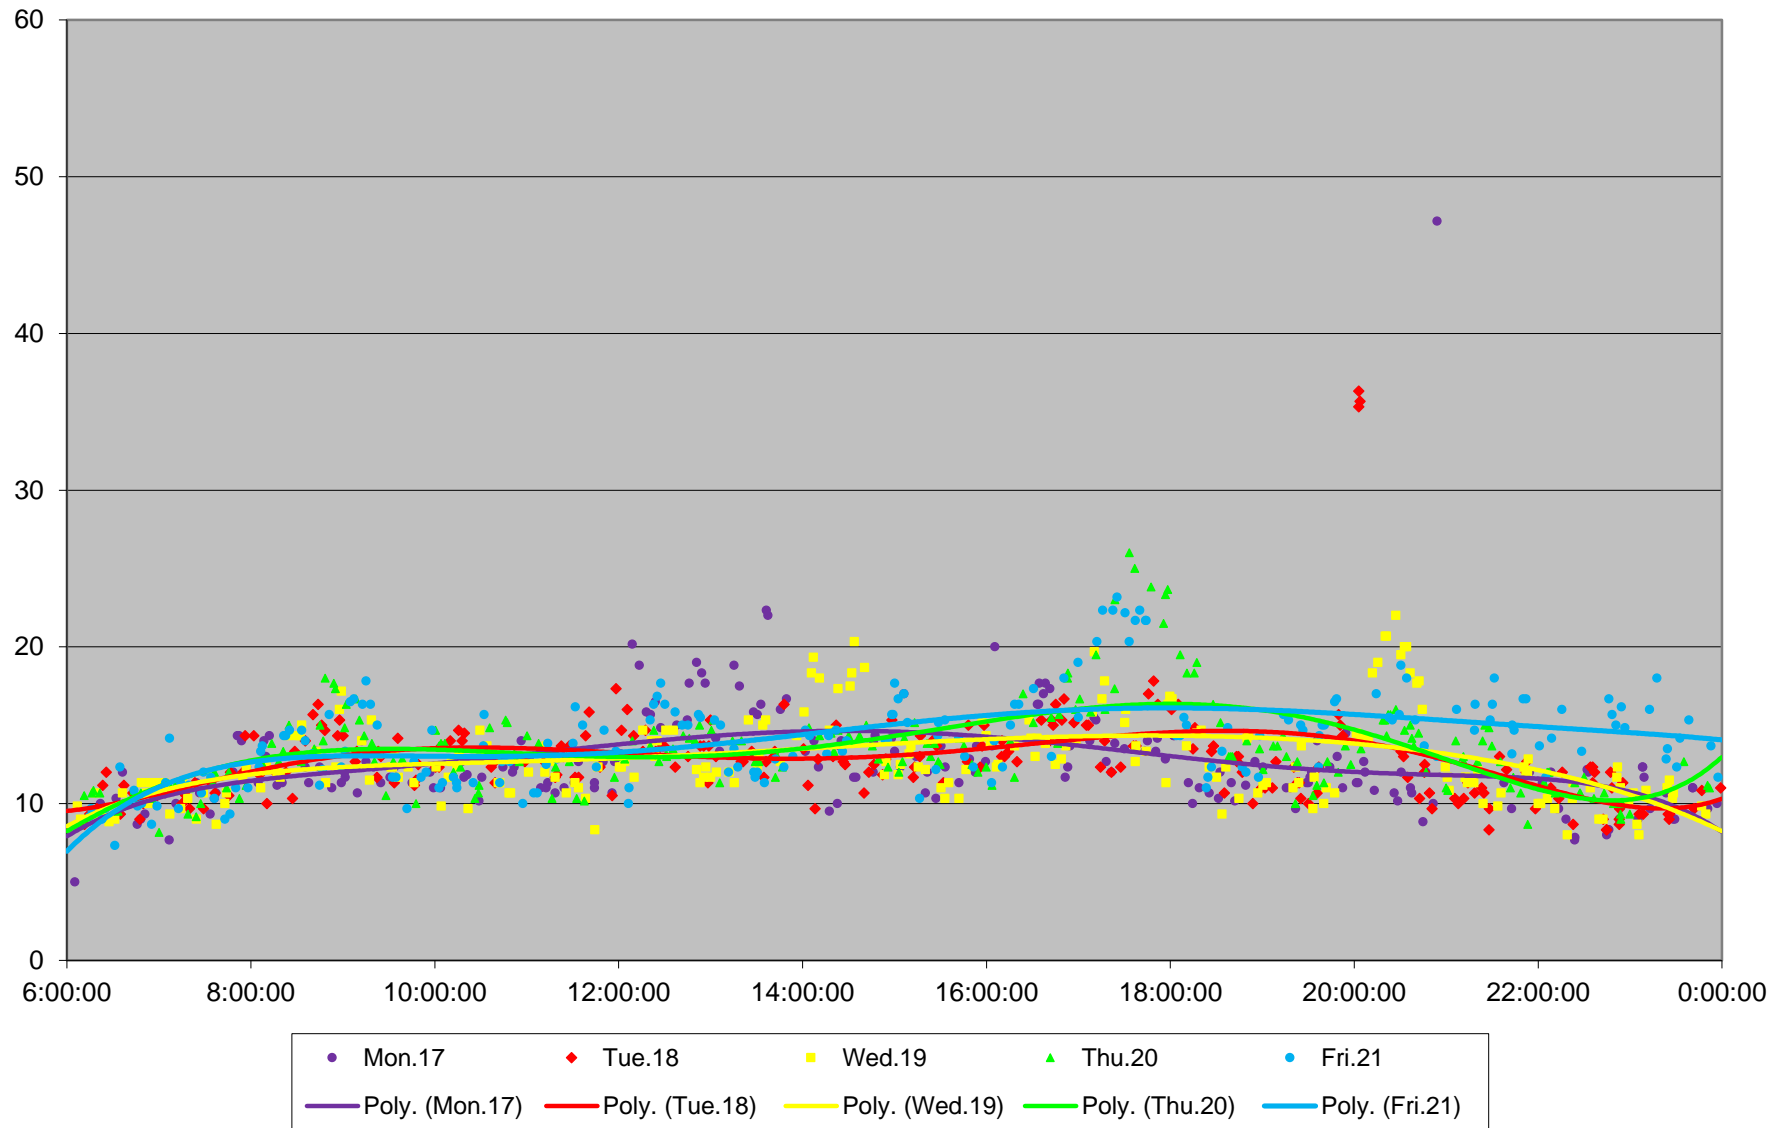

501 Queen Link Times From Bathurst St. To Yonge St. Eastbound September 2018

501 Queen Link Times From Bathurst St. To Yonge St. Eastbound September 2018

501 Queen Link Times From Bathurst St. To Yonge St. Eastbound September 2018