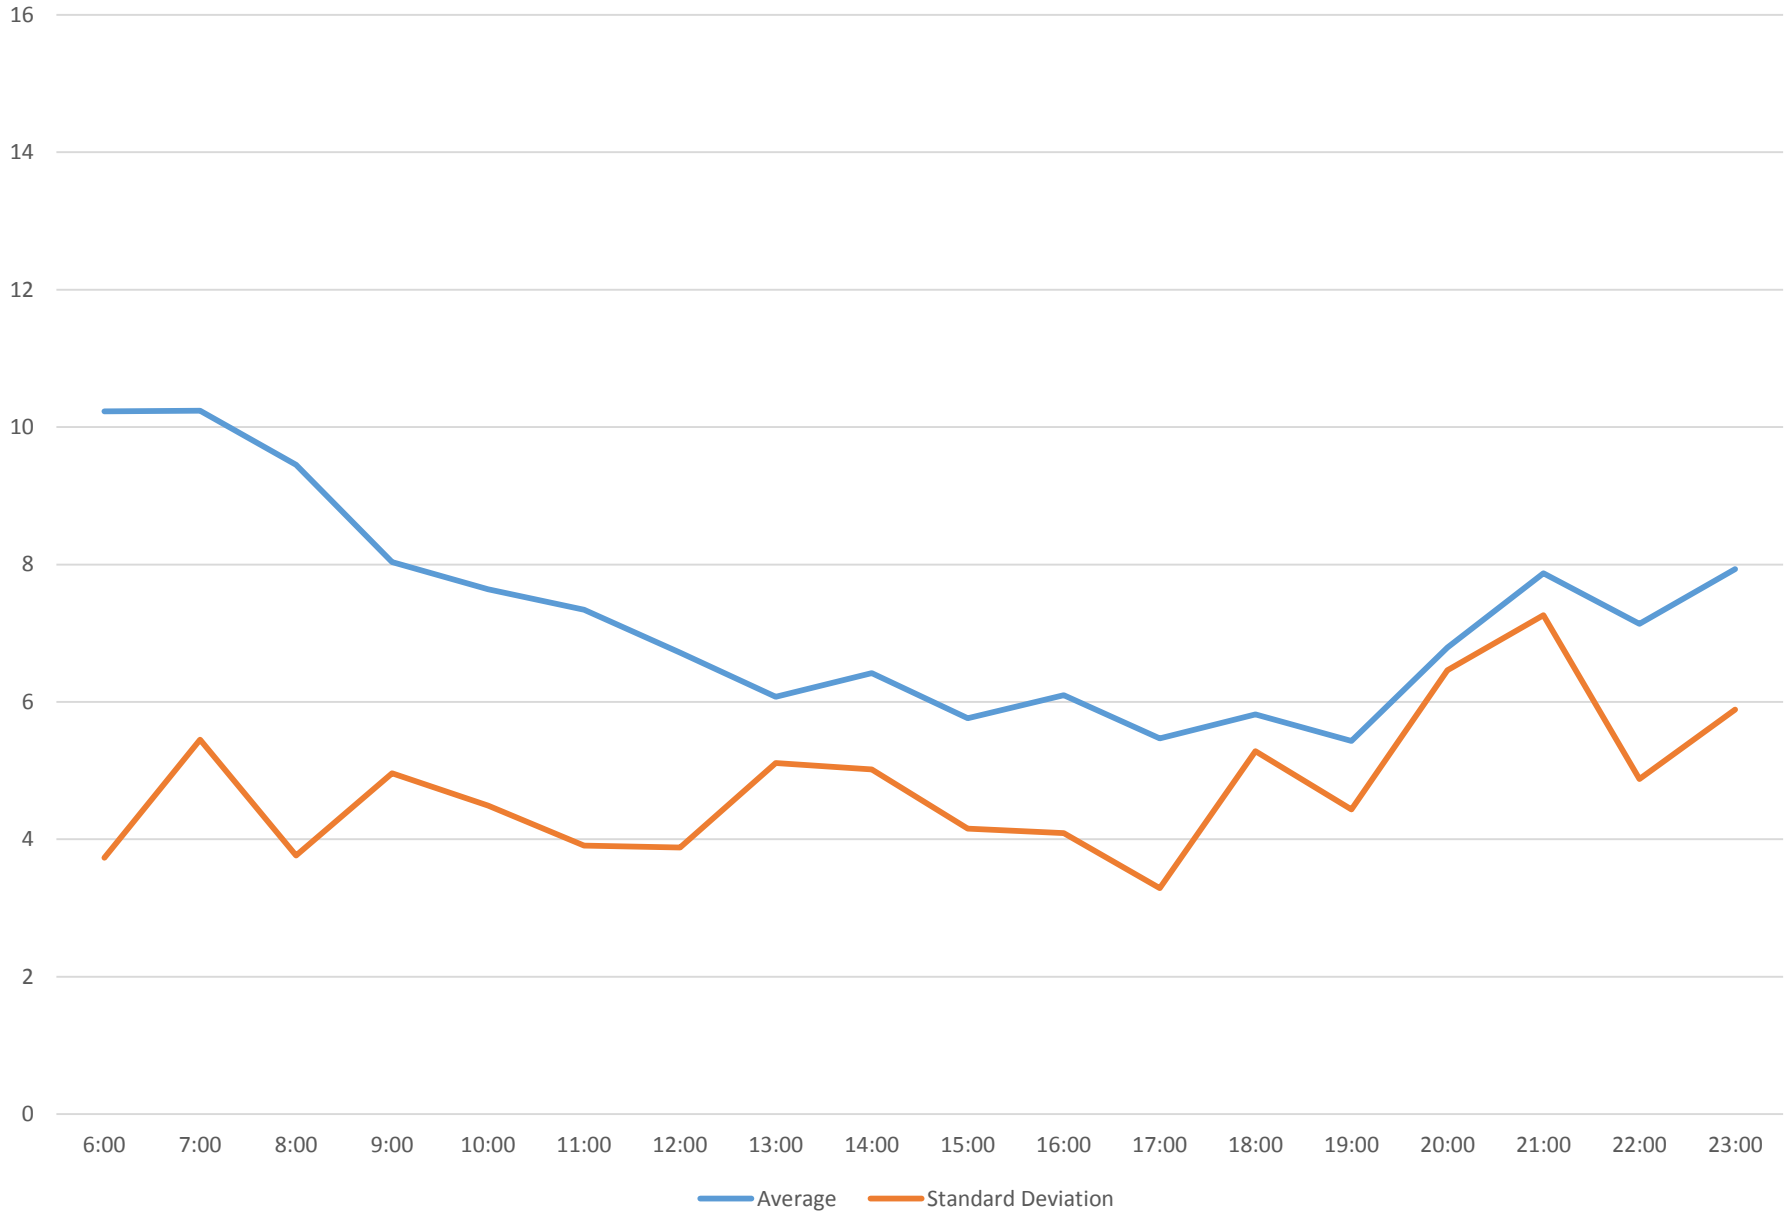

504 King Headways at Yonge Eastbound May 2018 Weekday Statistics

504 King Headways at Yonge Eastbound May 2018 Saturday Statistics

504 King Headways at Yonge Eastbound May 2018 Sunday Statistics