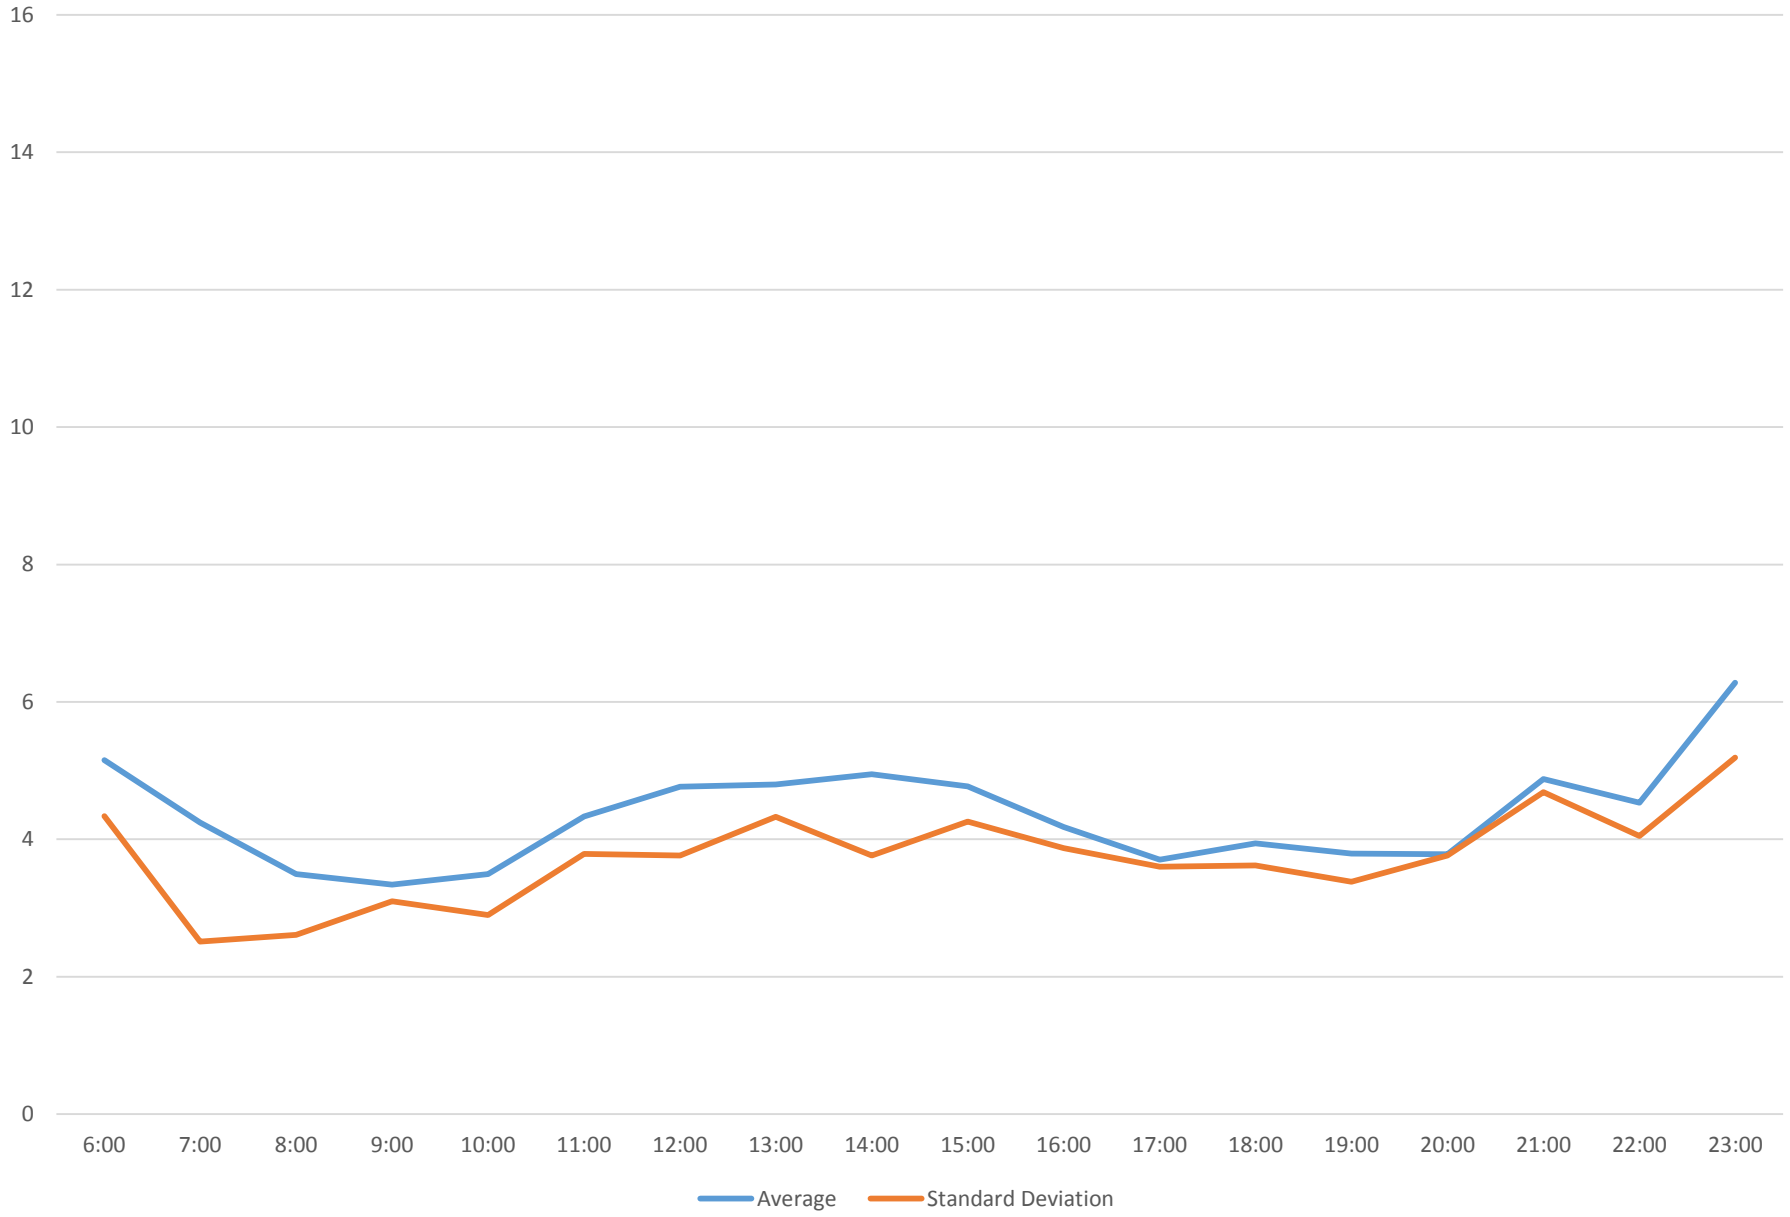

504 King Headways at Yonge Eastbound May 2018 Weekday Statistics

504 King Headways at Yonge Eastbound May 2018 Saturday Statistics

504 King Headways at Yonge Eastbound May 2018 Sunday Statistics