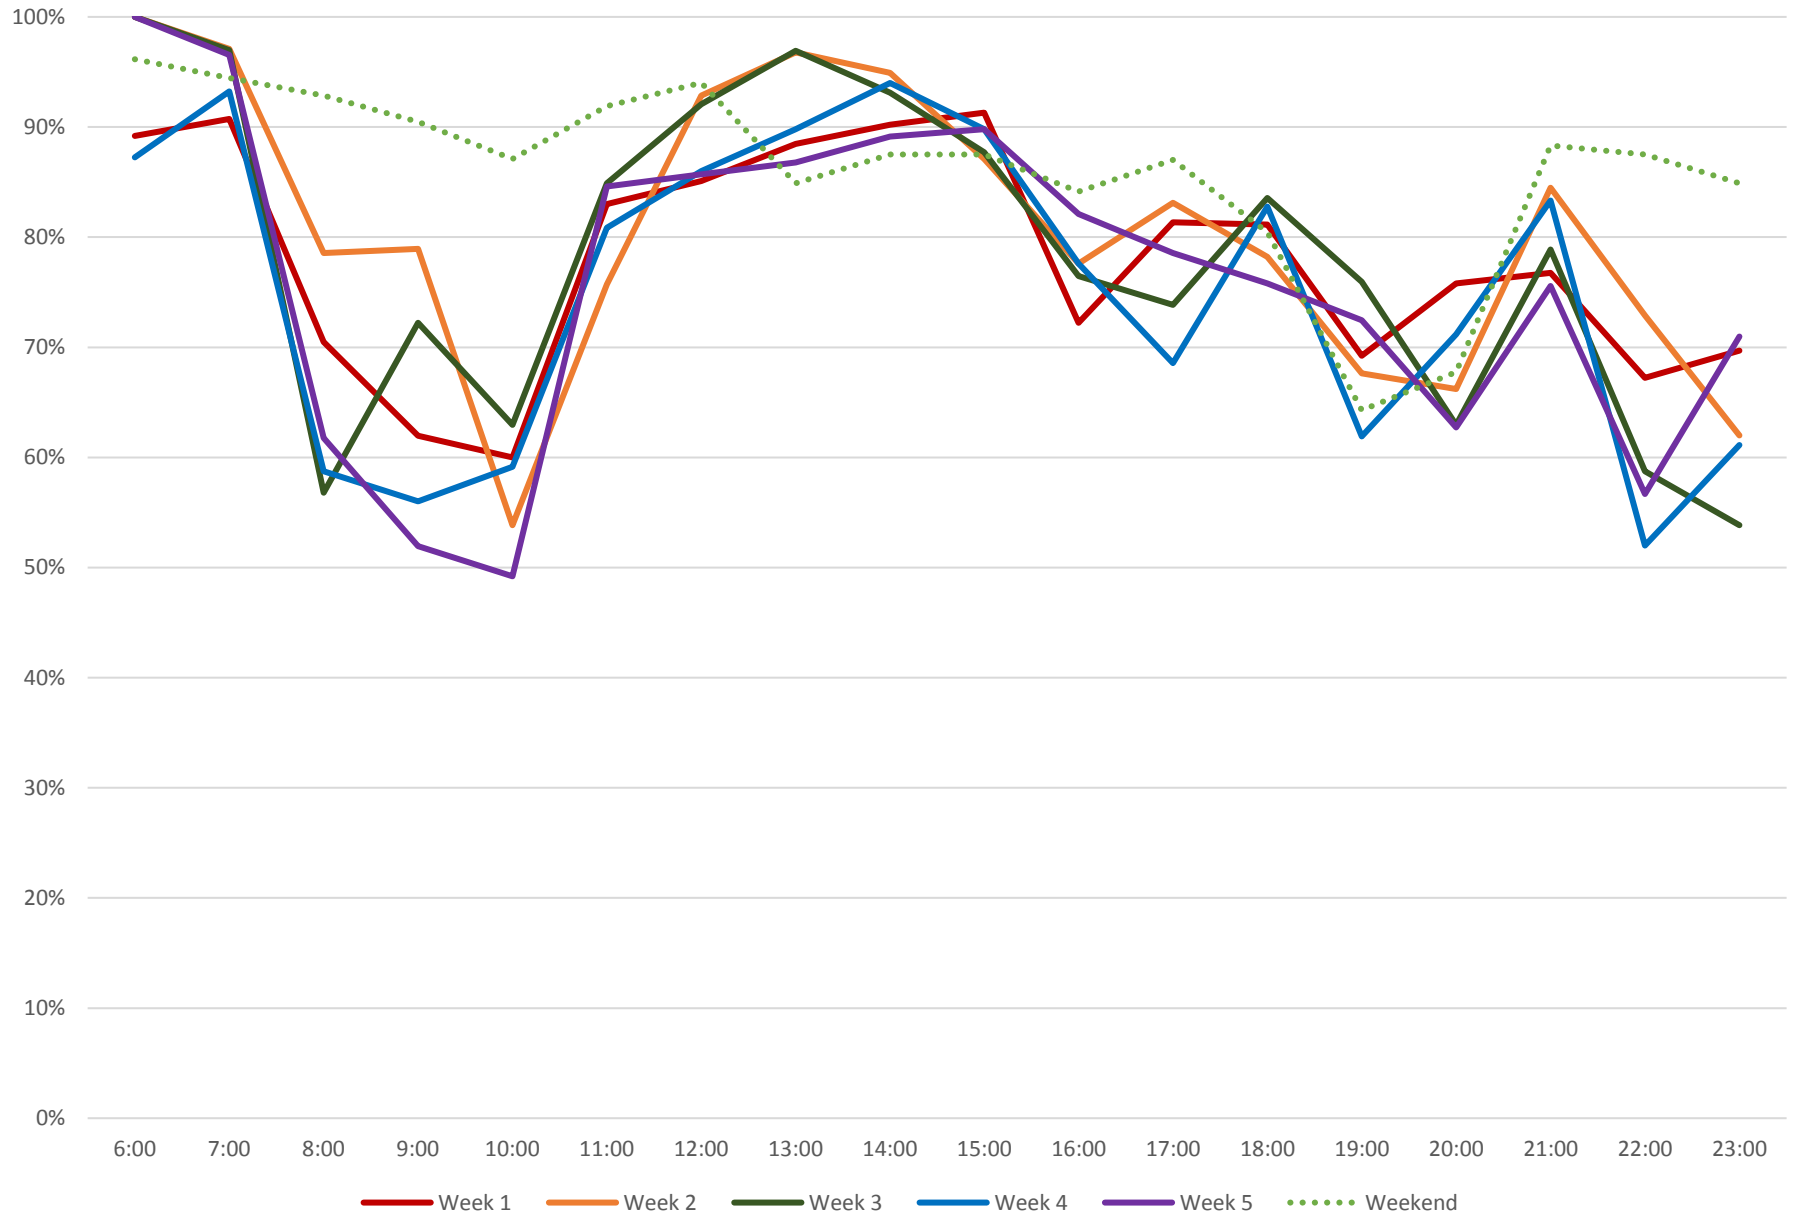

504 King May 2018 Proportion of Service Leaving Yonge St EB Reaching Broadview Stn

504 King May 2018 Proportion of Service Leaving Yonge St EB Reaching River St