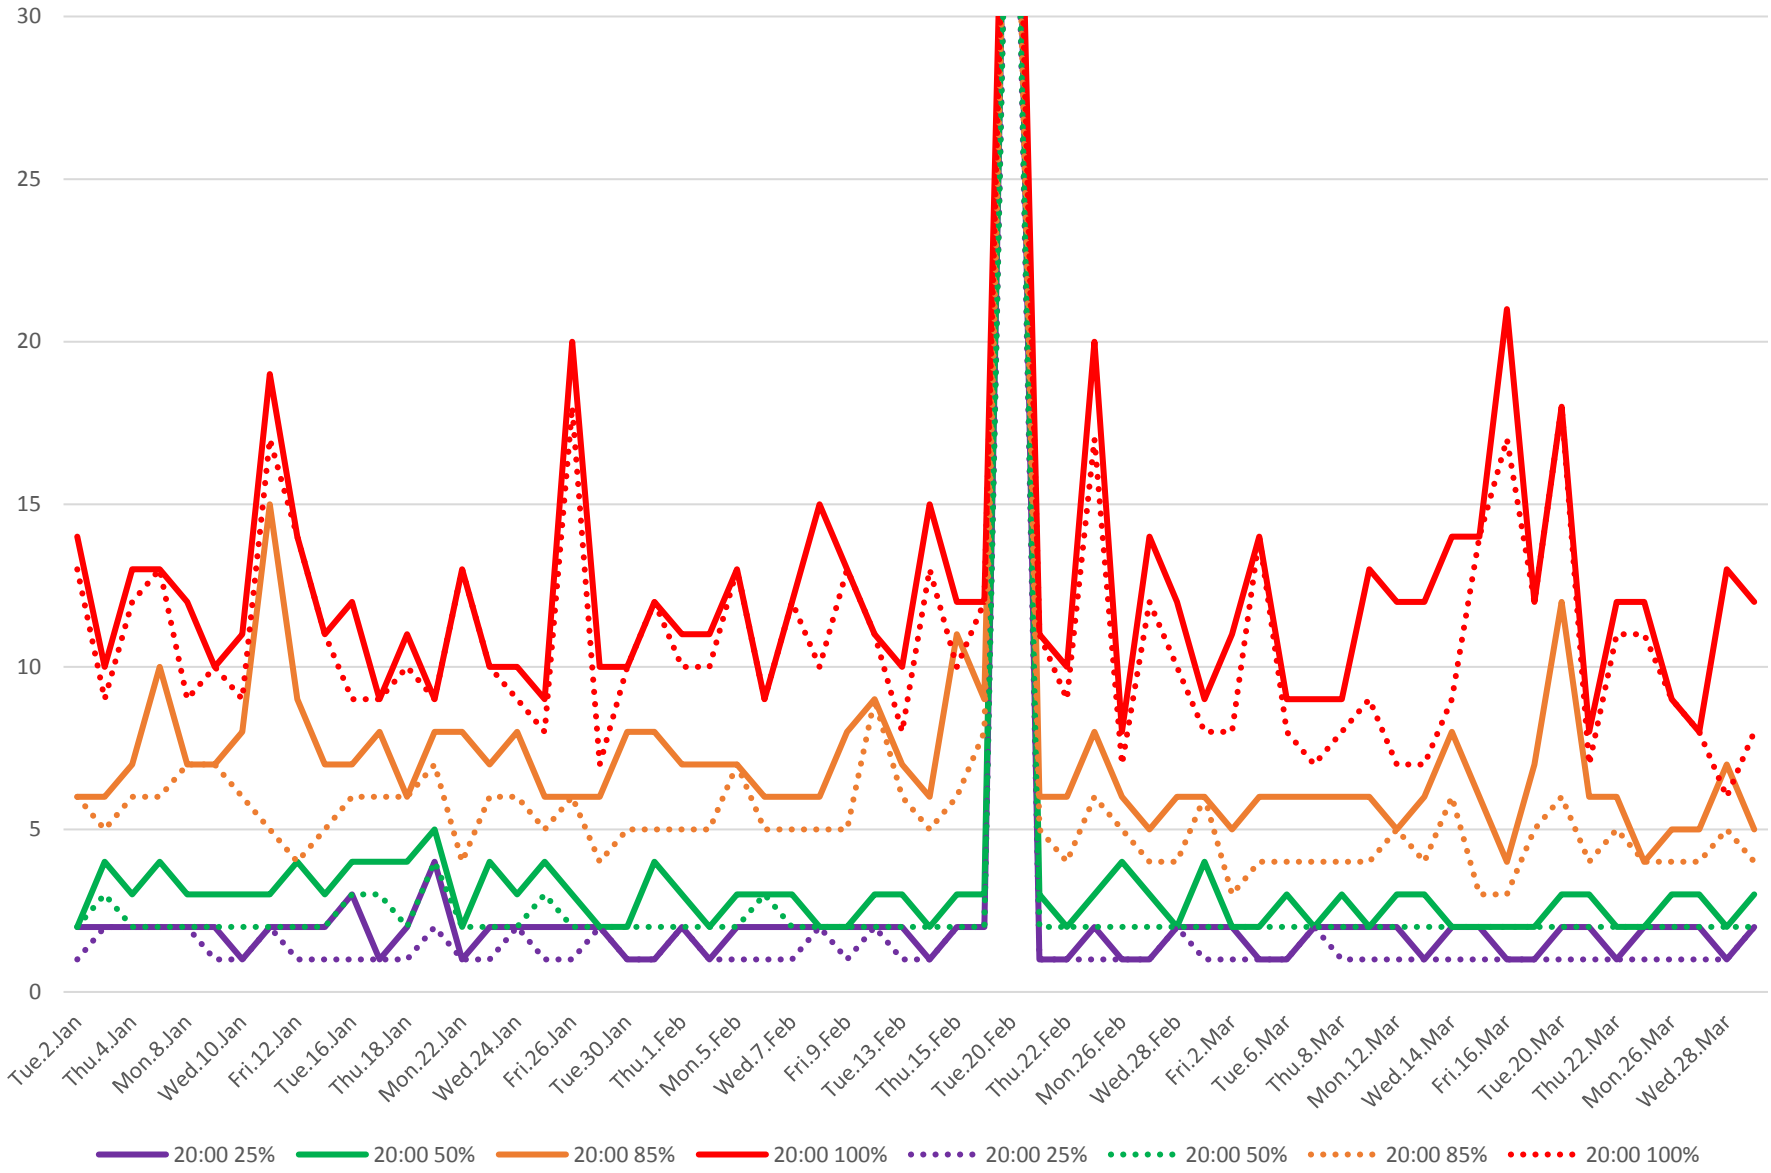

504 King / 514 Cherry Headway Percentile Comparisons at Yonge Eastbound  
From Jan 2018 To Mar 2018 8 am to 9 am

504 King / 514 Cherry Headway Percentile Comparisons at Yonge Eastbound  
From Jan 2018 To Mar 2018 1 pm to 2 pm

504 King / 514 Cherry Headway Percentile Comparisons at Yonge Eastbound  
From Jan 2018 To Mar 2018 5 pm to 6 pm

# 504 King / 514 Cherry Headway Percentile Comparisons at Yonge Eastbound From Jan 2018 To Mar 2018 8 pm to 9 pm

### 504 King / 514 Cherry Headway Percentile Comparisons at Yonge Eastbound From Jan 2018 To Mar 2018 10 pm to 11 pm