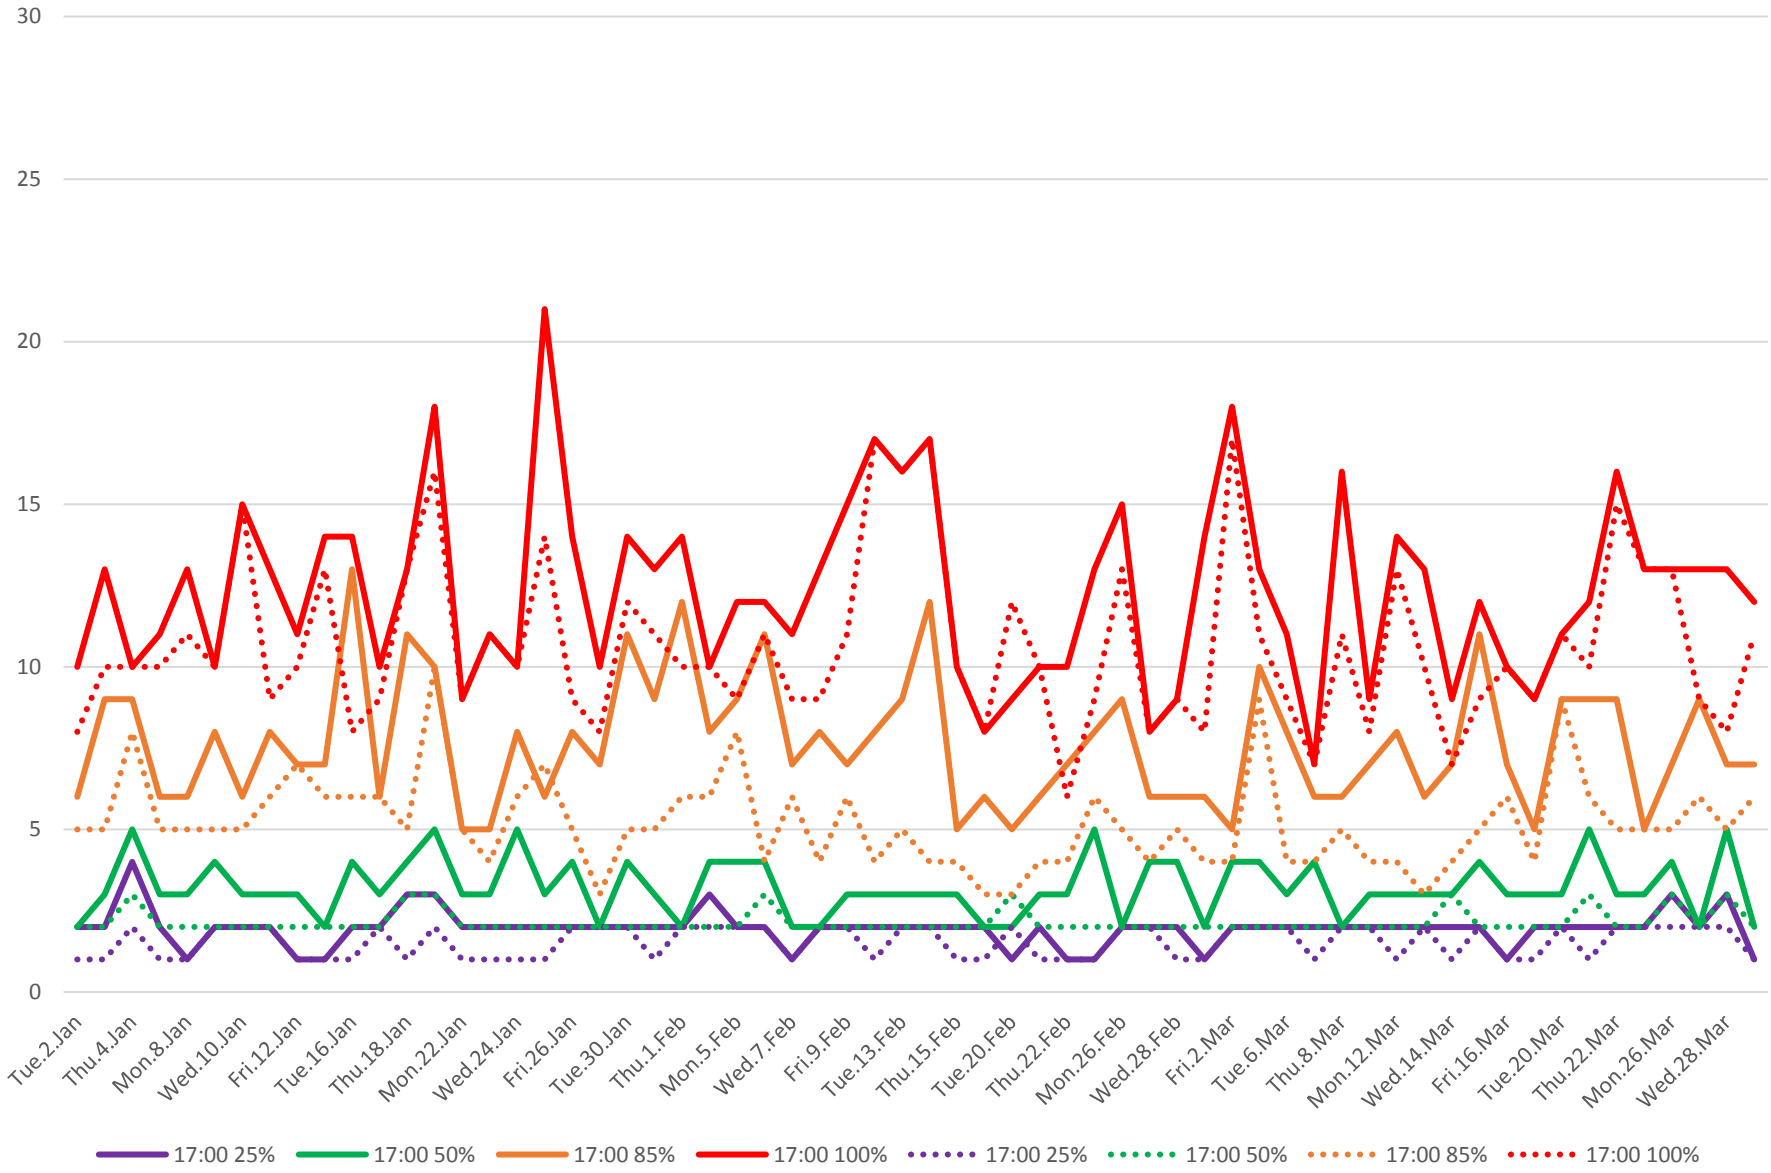

504 King / 514 Cherry Headway Percentile Comparisons at Yonge Eastbound  
From Jan 2018 To Mar 2018 8 am to 9 am

504 King / 514 Cherry Headway Percentile Comparisons at Yonge Eastbound  
From Jan 2018 To Mar 2018 1 pm to 2 pm

504 King / 514 Cherry Headway Percentile Comparisons at Yonge Eastbound  
From Jan 2018 To Mar 2018 5 pm to 6 pm

# 504 King / 514 Cherry Headway Percentile Comparisons at Yonge Eastbound From Jan 2018 To Mar 2018 8 pm to 9 pm

### 504 King / 514 Cherry Headway Percentile Comparisons at Yonge Eastbound From Jan 2018 To Mar 2018 10 pm to 11 pm