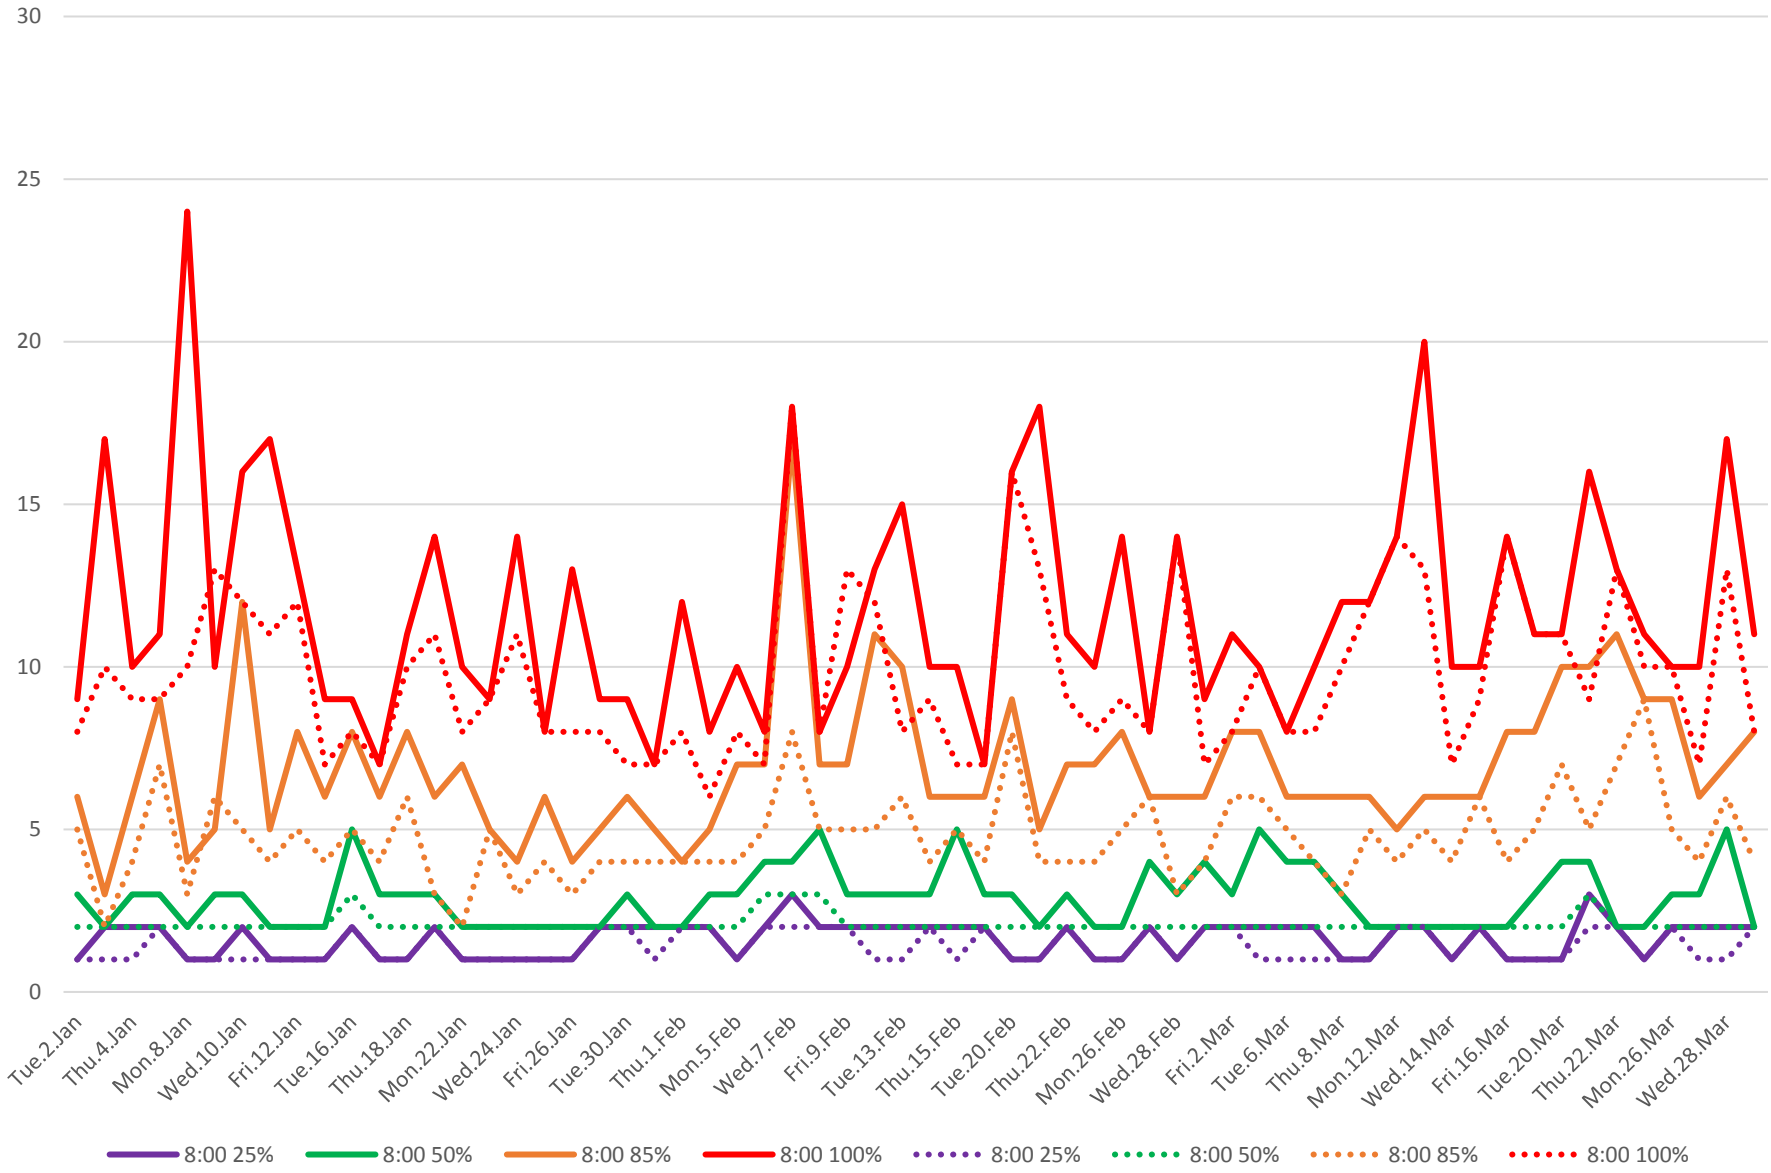

504 King / 514 Cherry Headway Percentile Comparisons at Yonge Eastbound  
From Jan 2018 To Mar 2018 8 am to 9 am

504 King / 514 Cherry Headway Percentile Comparisons at Yonge Eastbound  
From Jan 2018 To Mar 2018 1 pm to 2 pm

504 King / 514 Cherry Headway Percentile Comparisons at Yonge Eastbound  
From Jan 2018 To Mar 2018 5 pm to 6 pm

# 504 King / 514 Cherry Headway Percentile Comparisons at Yonge Eastbound From Jan 2018 To Mar 2018 8 pm to 9 pm

### 504 King / 514 Cherry Headway Percentile Comparisons at Yonge Eastbound From Jan 2018 To Mar 2018 10 pm to 11 pm