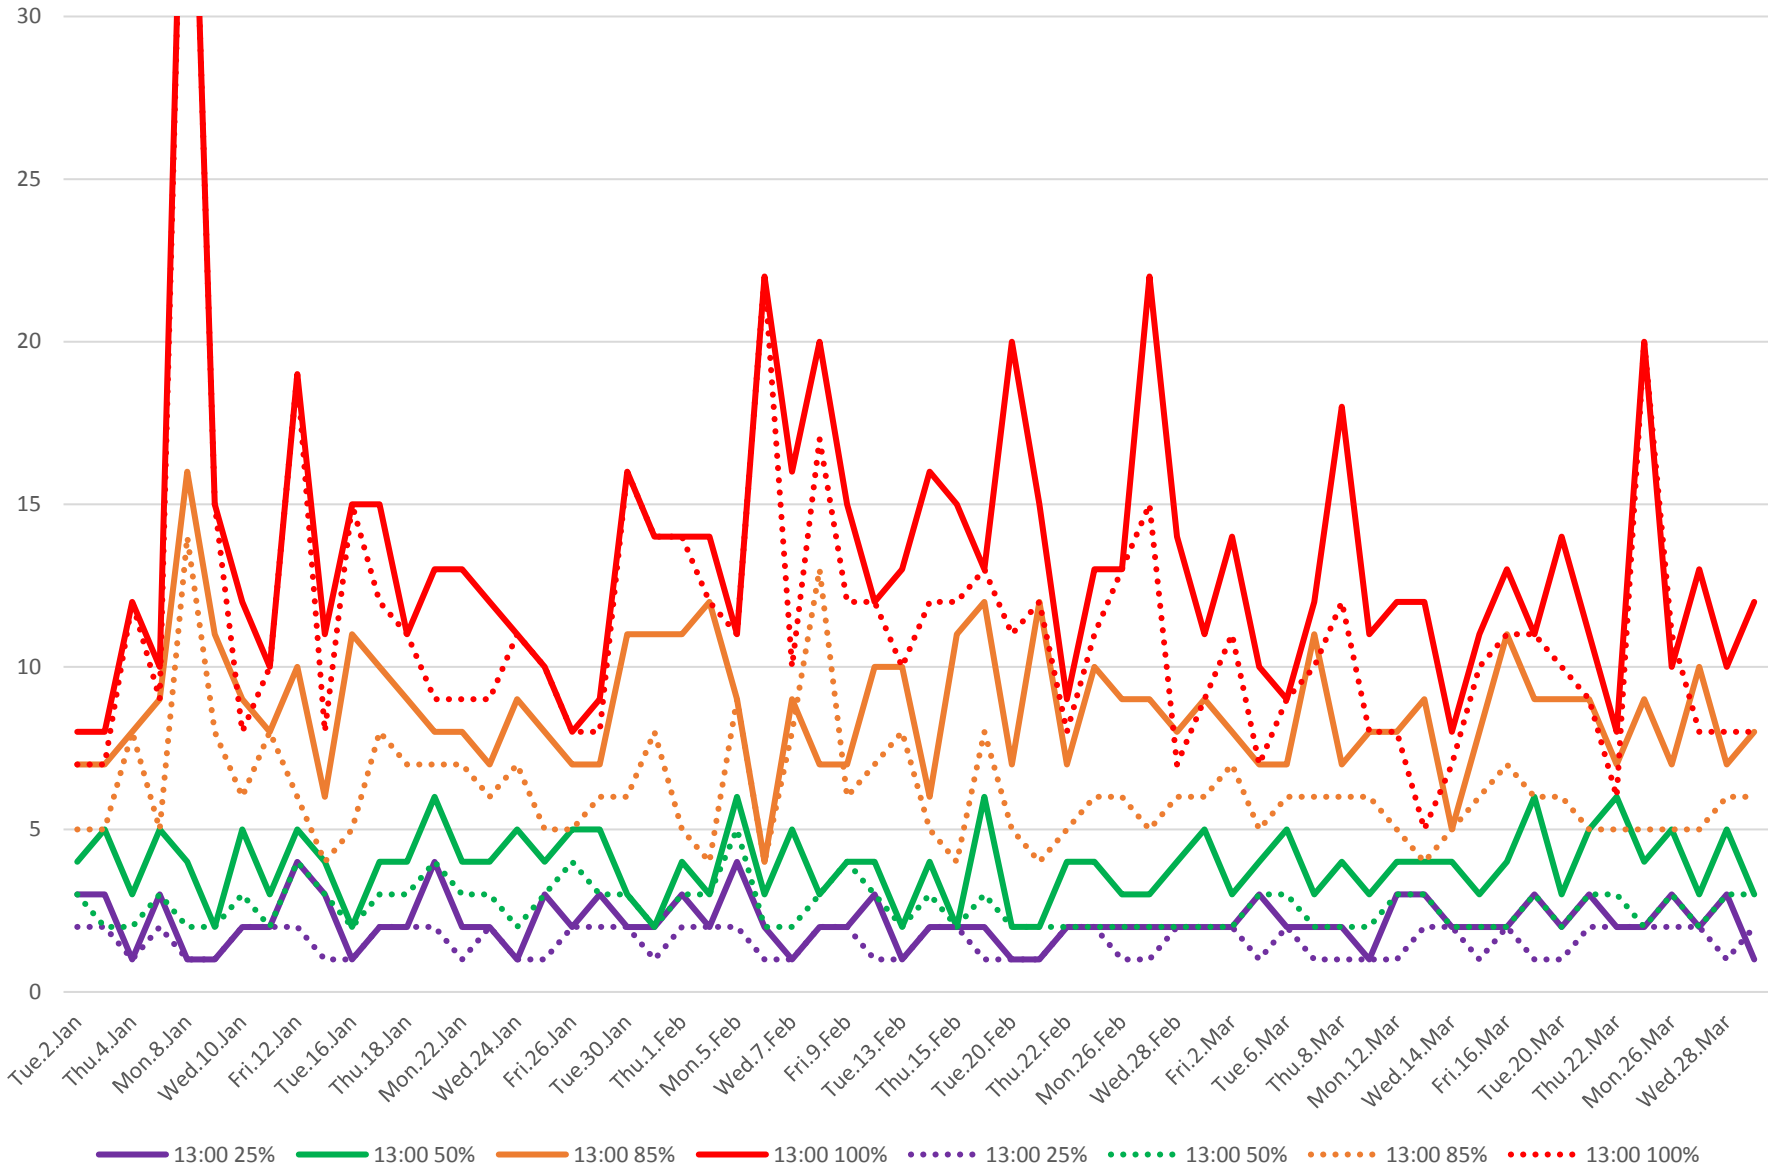

504 King / 514 Cherry Headway Percentile Comparisons at Yonge Eastbound  
From Jan 2018 To Mar 2018 8 am to 9 am

504 King / 514 Cherry Headway Percentile Comparisons at Yonge Eastbound  
From Jan 2018 To Mar 2018 1 pm to 2 pm

504 King / 514 Cherry Headway Percentile Comparisons at Yonge Eastbound  
From Jan 2018 To Mar 2018 5 pm to 6 pm

# 504 King / 514 Cherry Headway Percentile Comparisons at Yonge Eastbound From Jan 2018 To Mar 2018 8 pm to 9 pm

### 504 King / 514 Cherry Headway Percentile Comparisons at Yonge Eastbound From Jan 2018 To Mar 2018 10 pm to 11 pm