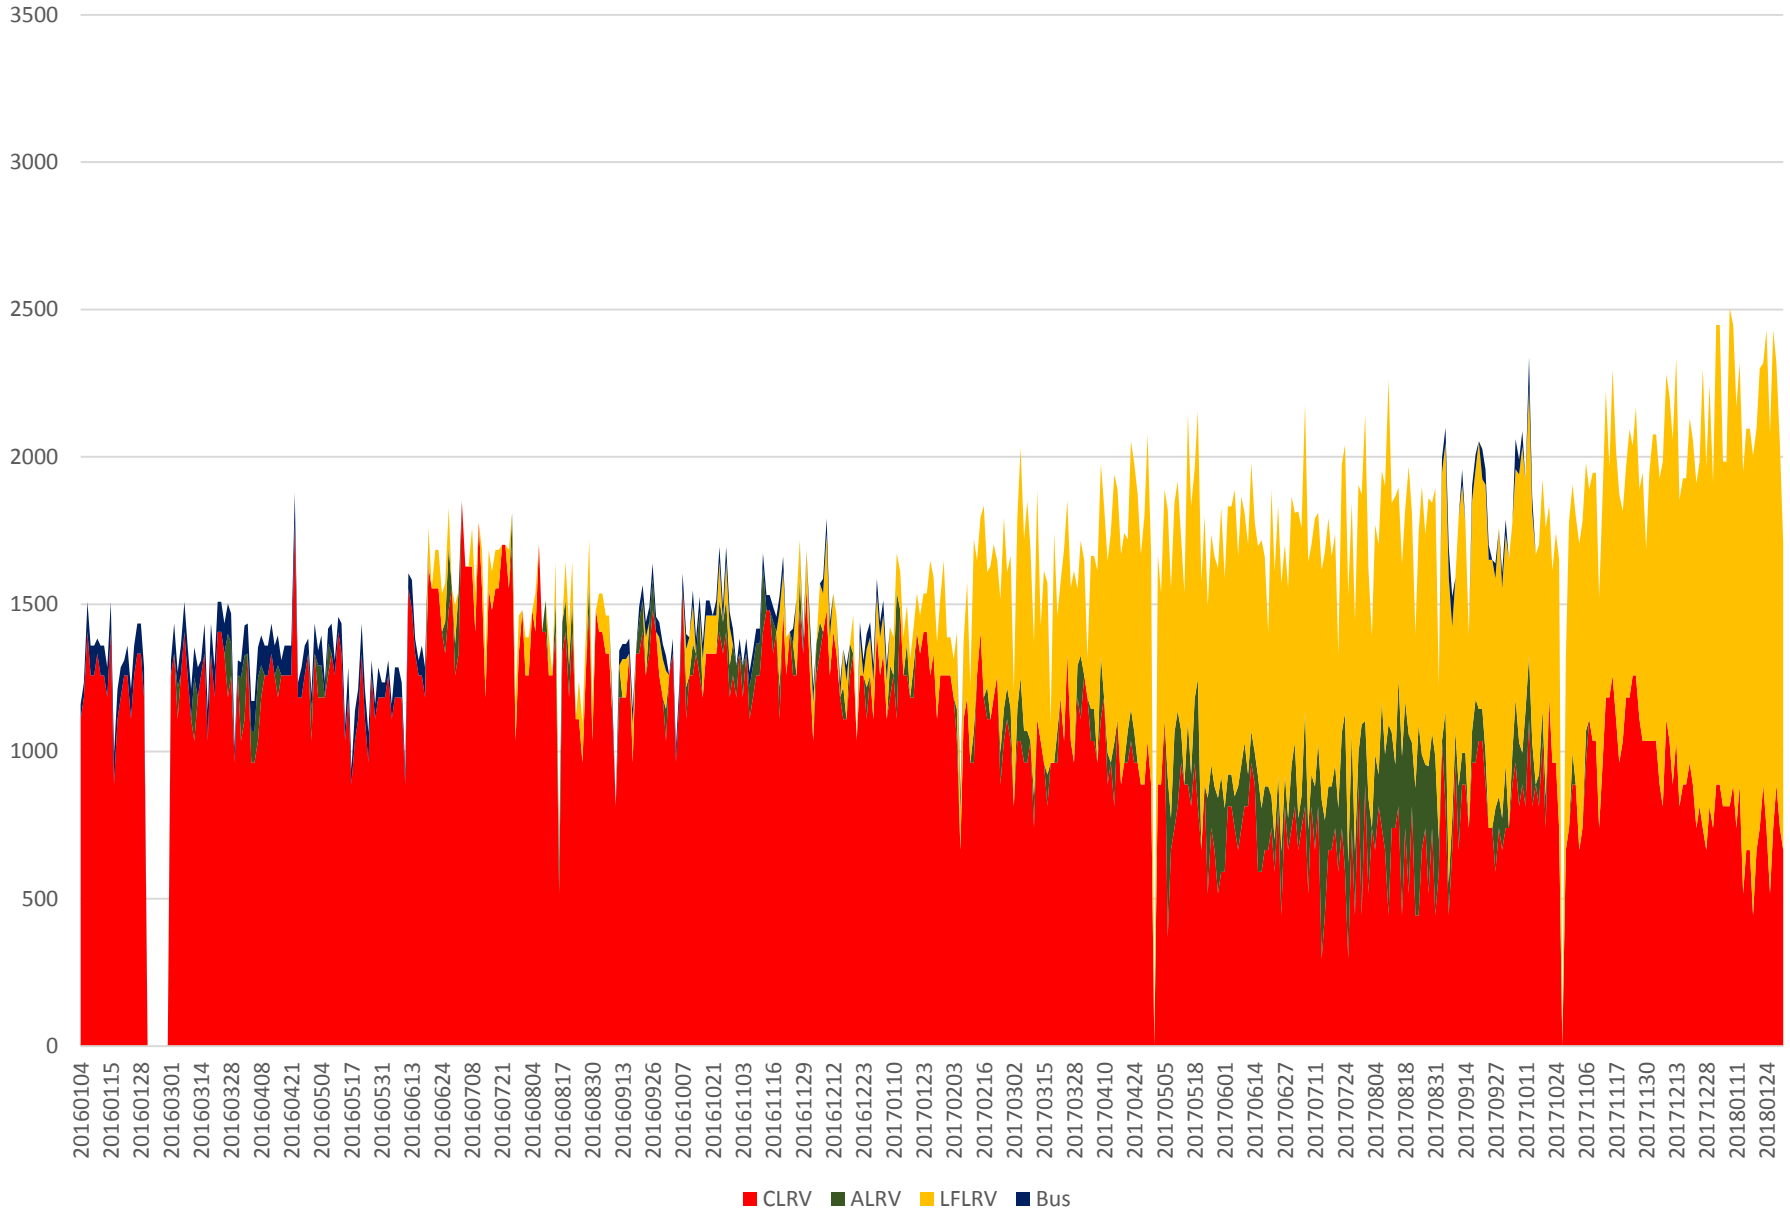

504 King Capacity at Yonge/WB 1500 to 1600

504 King Capacity at Yonge/WB 1600 to 1700

504 King Capacity at Yonge/WB 1700 to 1800

504 King Capacity at Yonge/WB 1800 to 1900