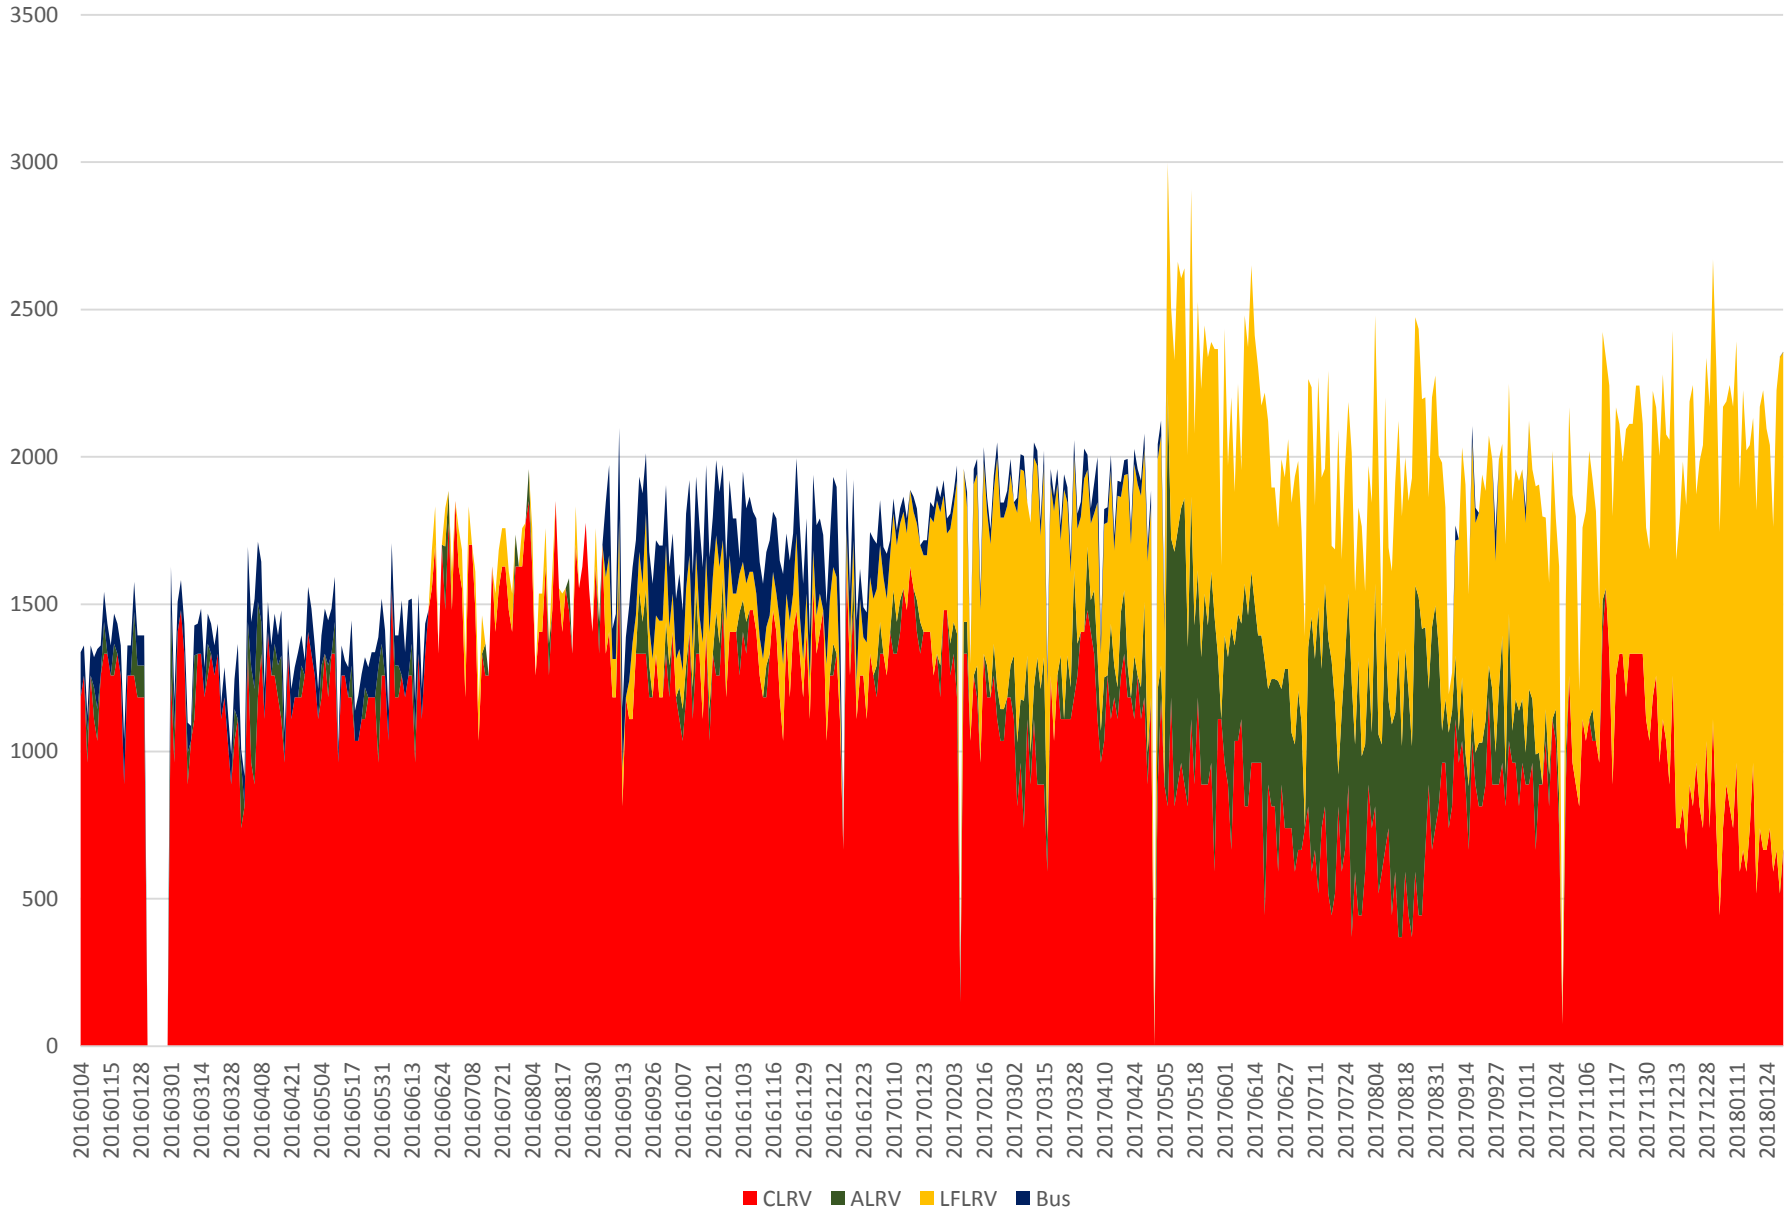

504 King Capacity at Yonge/WB 1500 to 1600

504 King Capacity at Yonge/WB 1600 to 1700

504 King Capacity at Yonge/WB 1700 to 1800

504 King Capacity at Yonge/WB 1800 to 1900