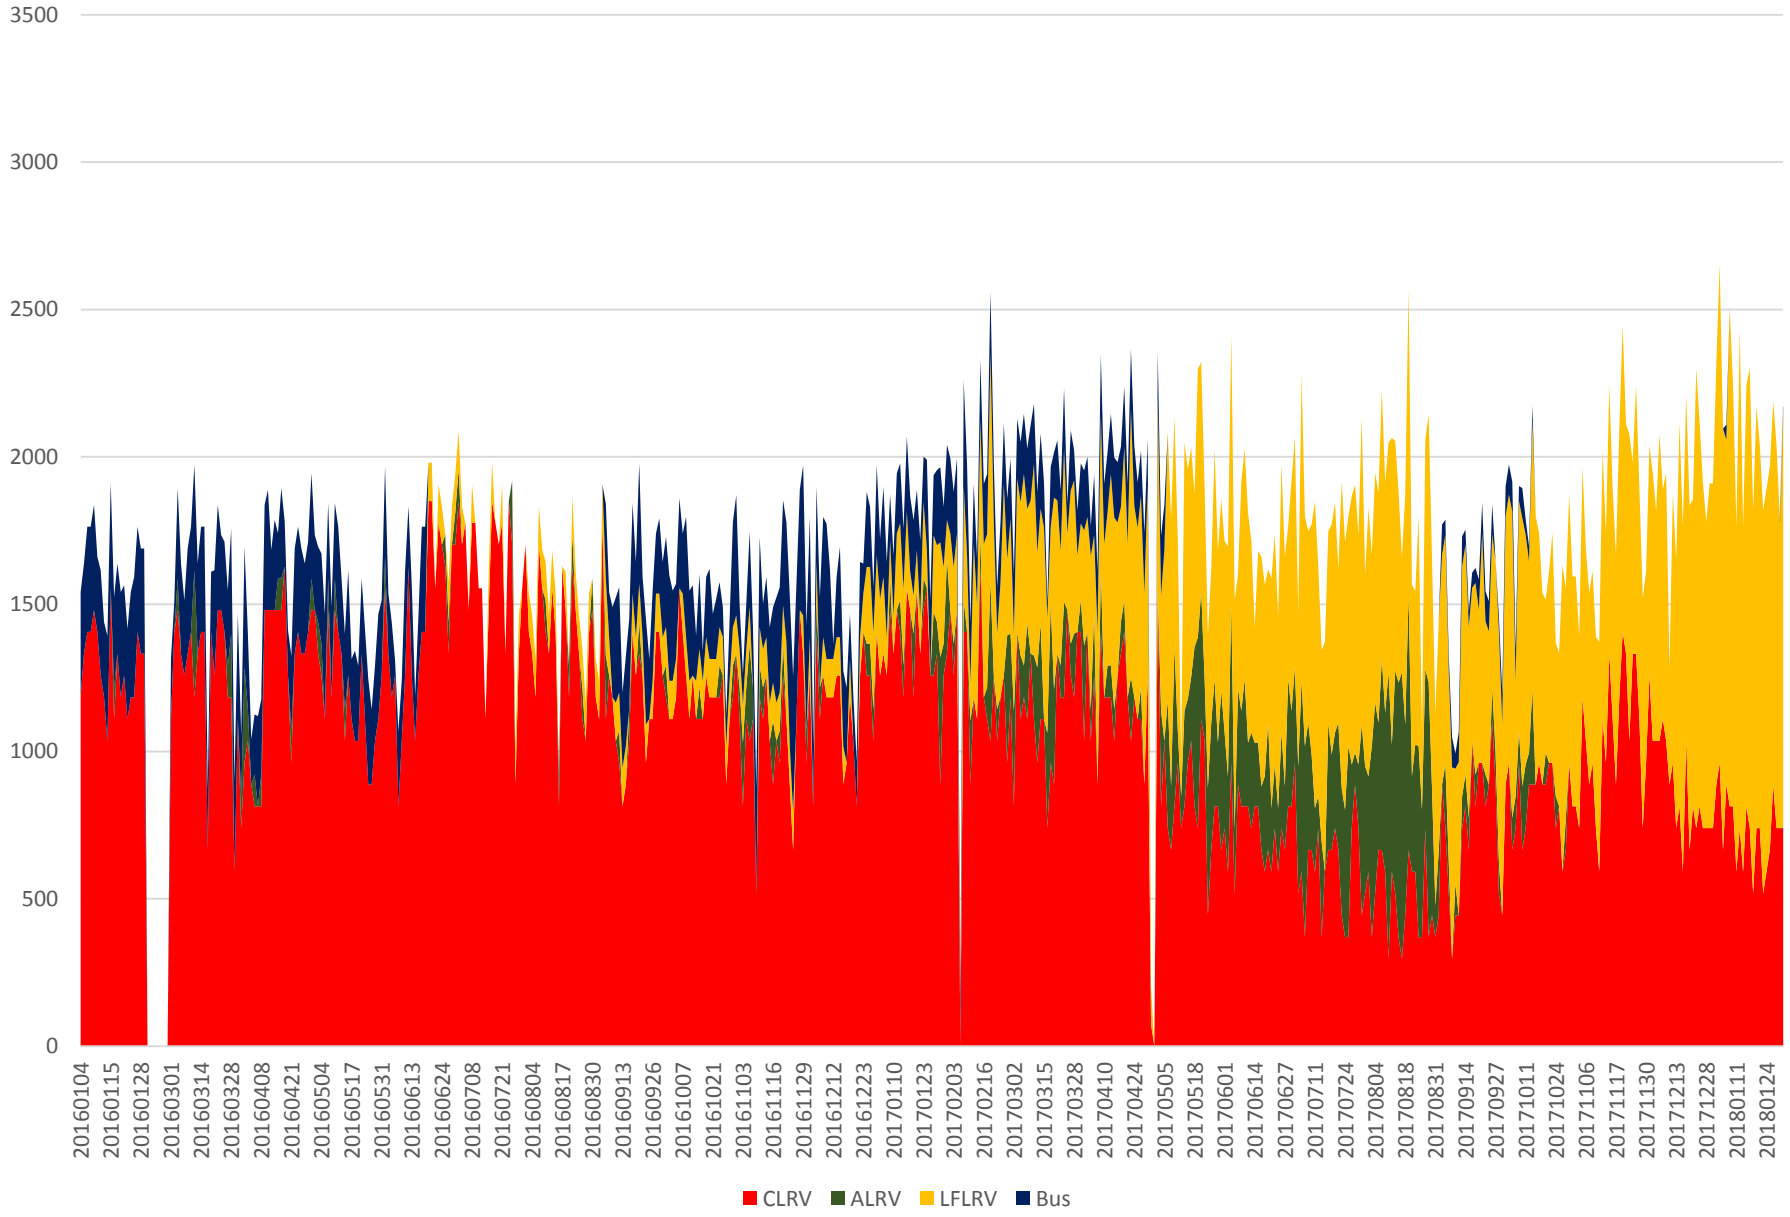

504 King Capacity at Yonge/WB 1500 to 1600

504 King Capacity at Yonge/WB 1600 to 1700

504 King Capacity at Yonge/WB 1700 to 1800

504 King Capacity at Yonge/WB 1800 to 1900