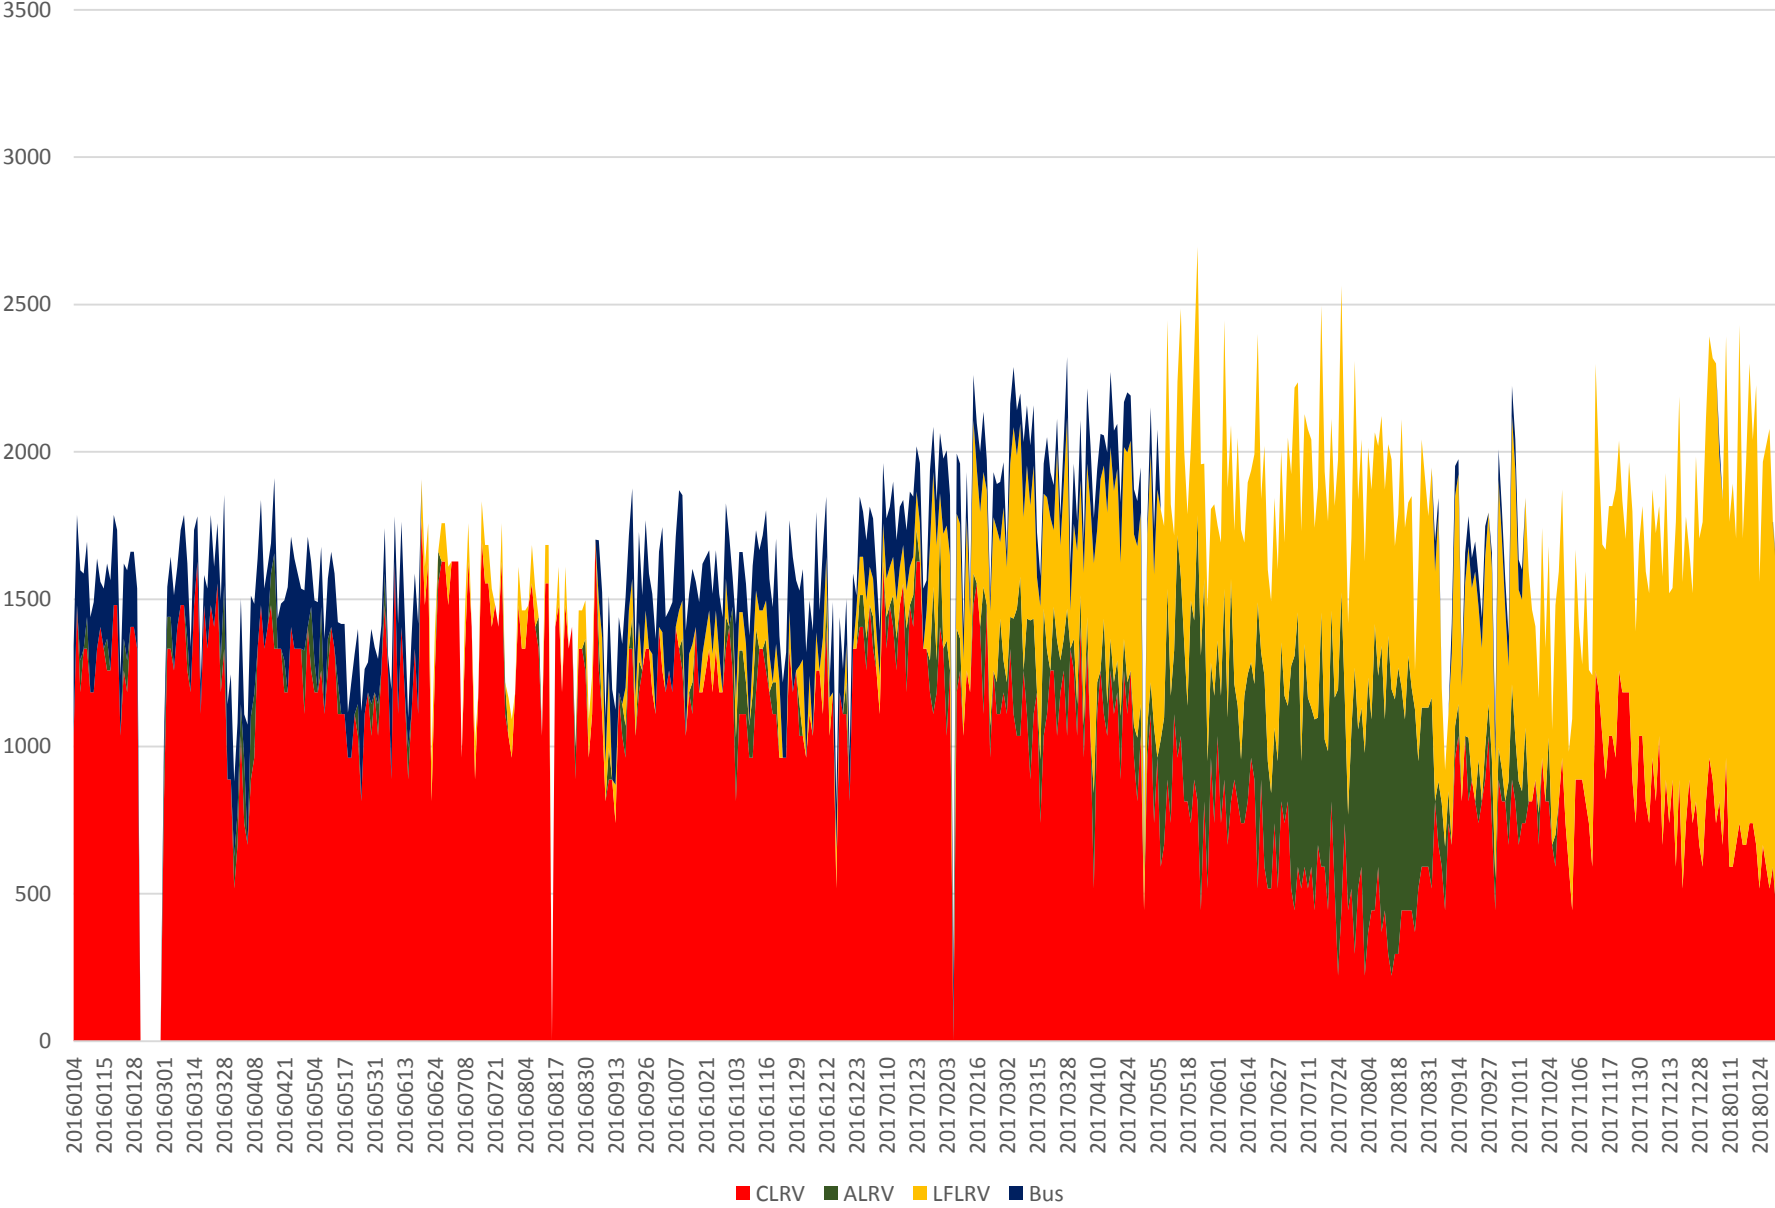

504 King Capacity at Bathurst/WB 1500 to 1600

504 King Capacity at Bathurst/WB 1600 to 1700

504 King Capacity at Bathurst/WB 1700 to 1800

504 King Capacity at Bathurst/WB 1800 to 1900