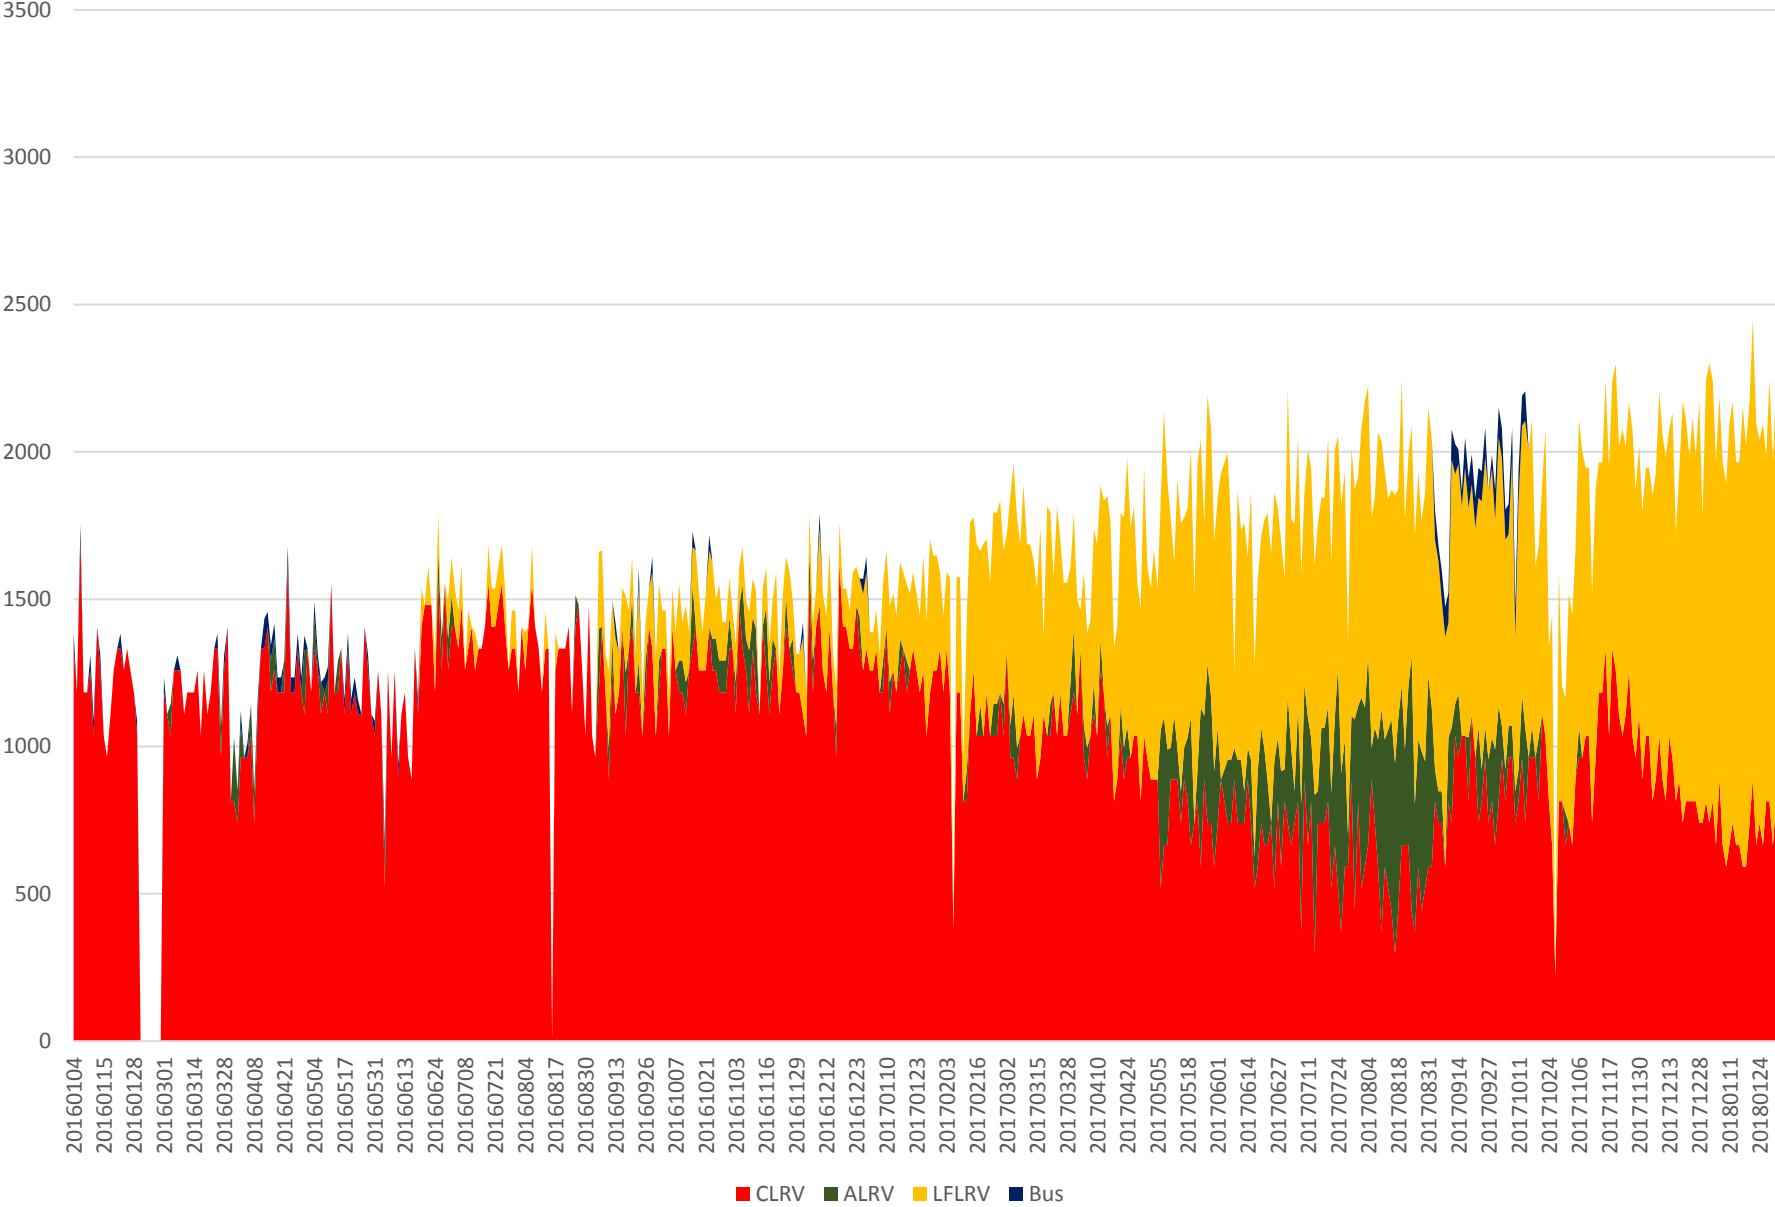

504 King Capacity at Bathurst/WB 1500 to 1600

504 King Capacity at Bathurst/WB 1600 to 1700

504 King Capacity at Bathurst/WB 1700 to 1800

504 King Capacity at Bathurst/WB 1800 to 1900