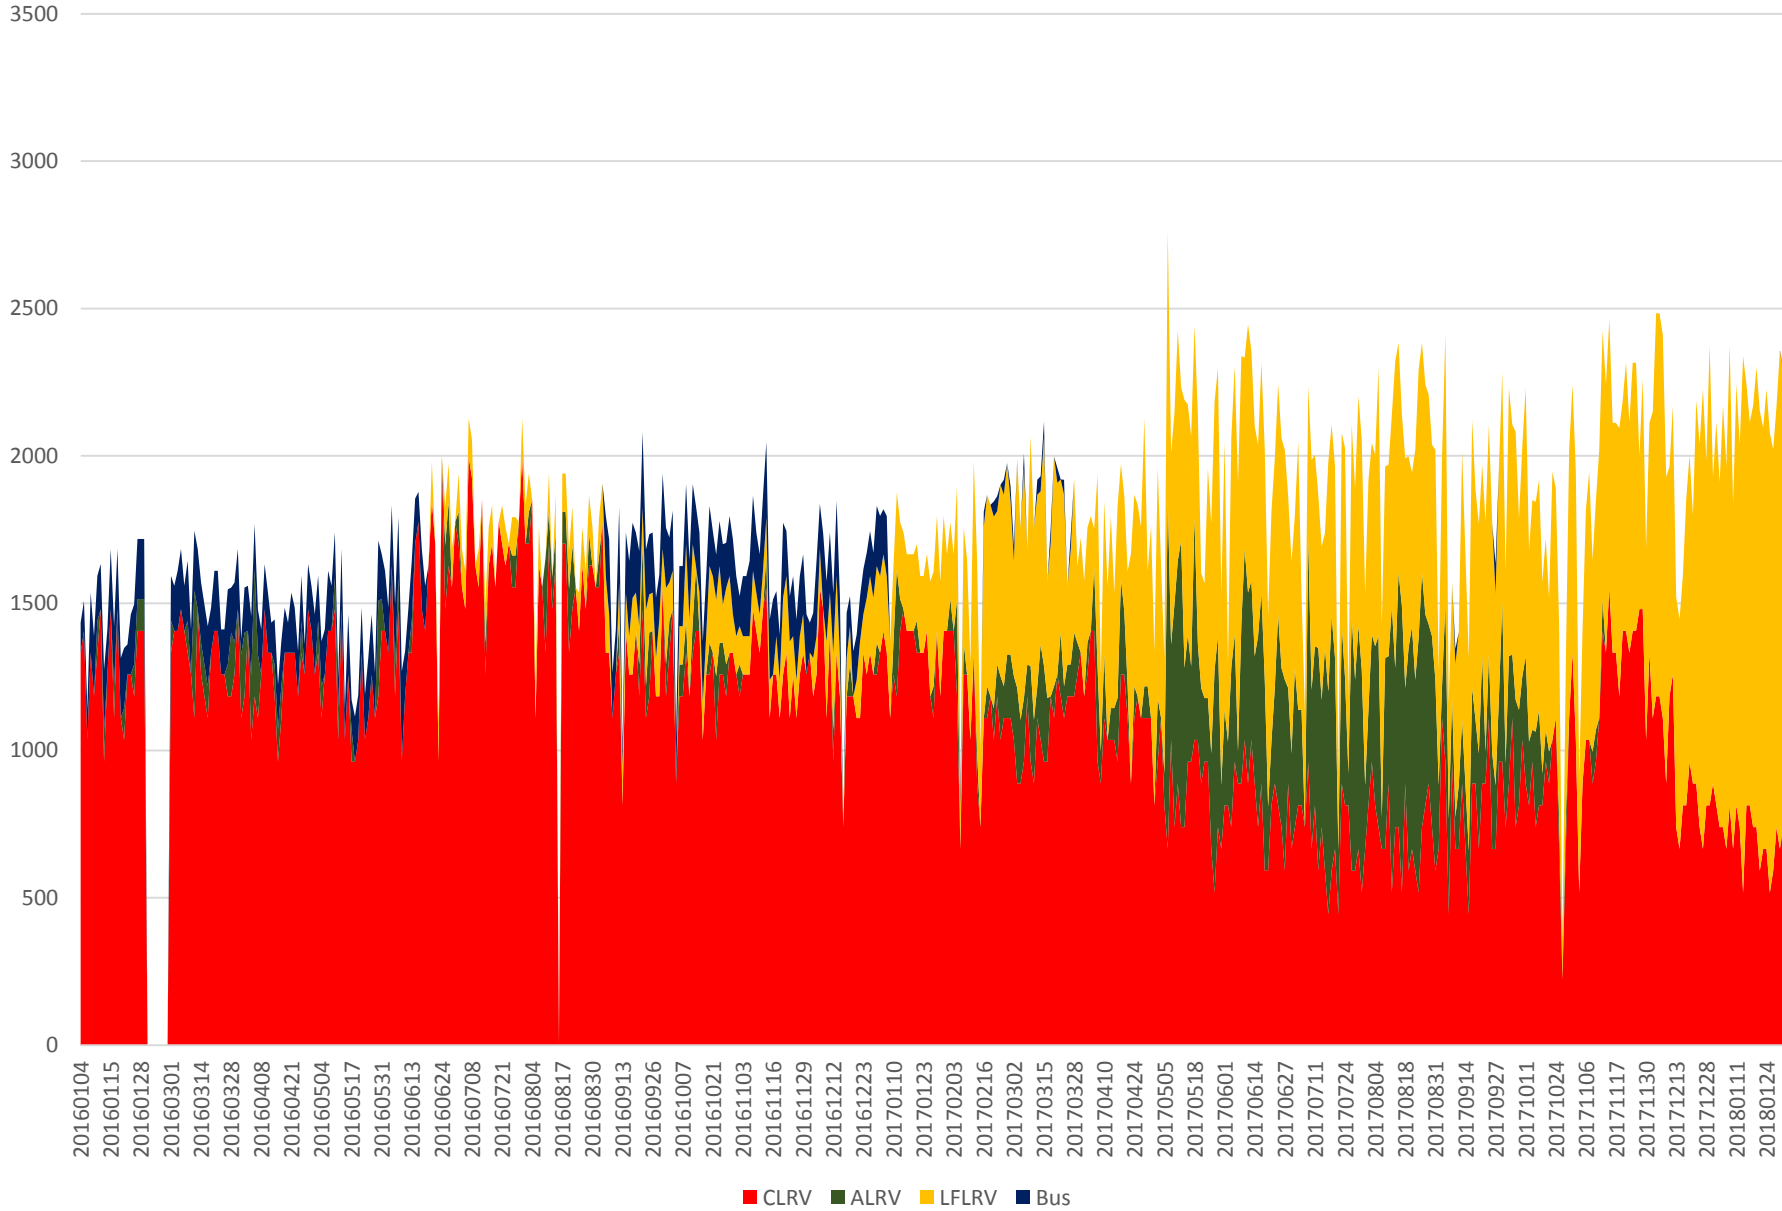

504 King Capacity at Bathurst/WB 1500 to 1600

504 King Capacity at Bathurst/WB 1600 to 1700

504 King Capacity at Bathurst/WB 1700 to 1800

504 King Capacity at Bathurst/WB 1800 to 1900