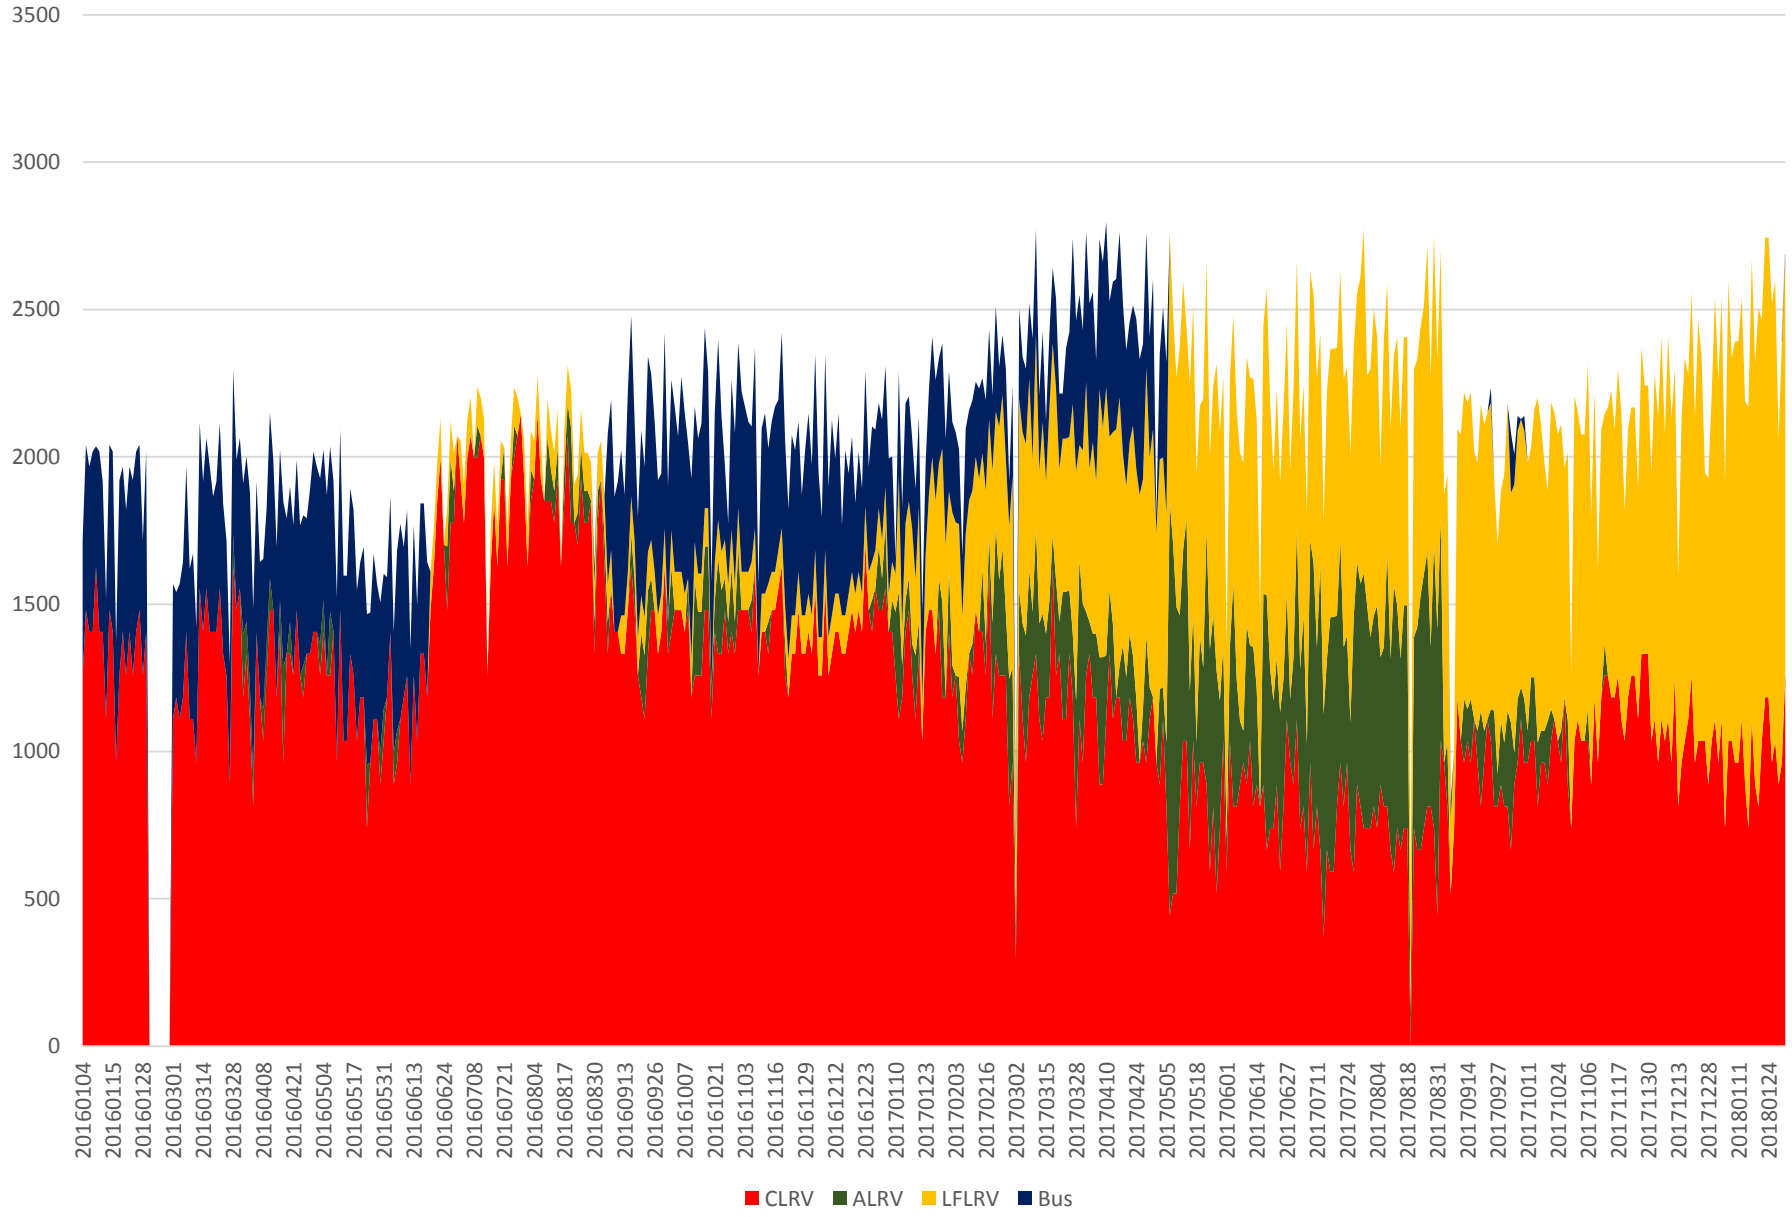

### 504 King Capacity at Bathurst/EB 600 to 700

### 504 King Capacity at Bathurst/EB 700 to 800

### 504 King Capacity at Bathurst/EB 800 to 900

### 504 King Capacity at Bathurst/EB 900 to 1000