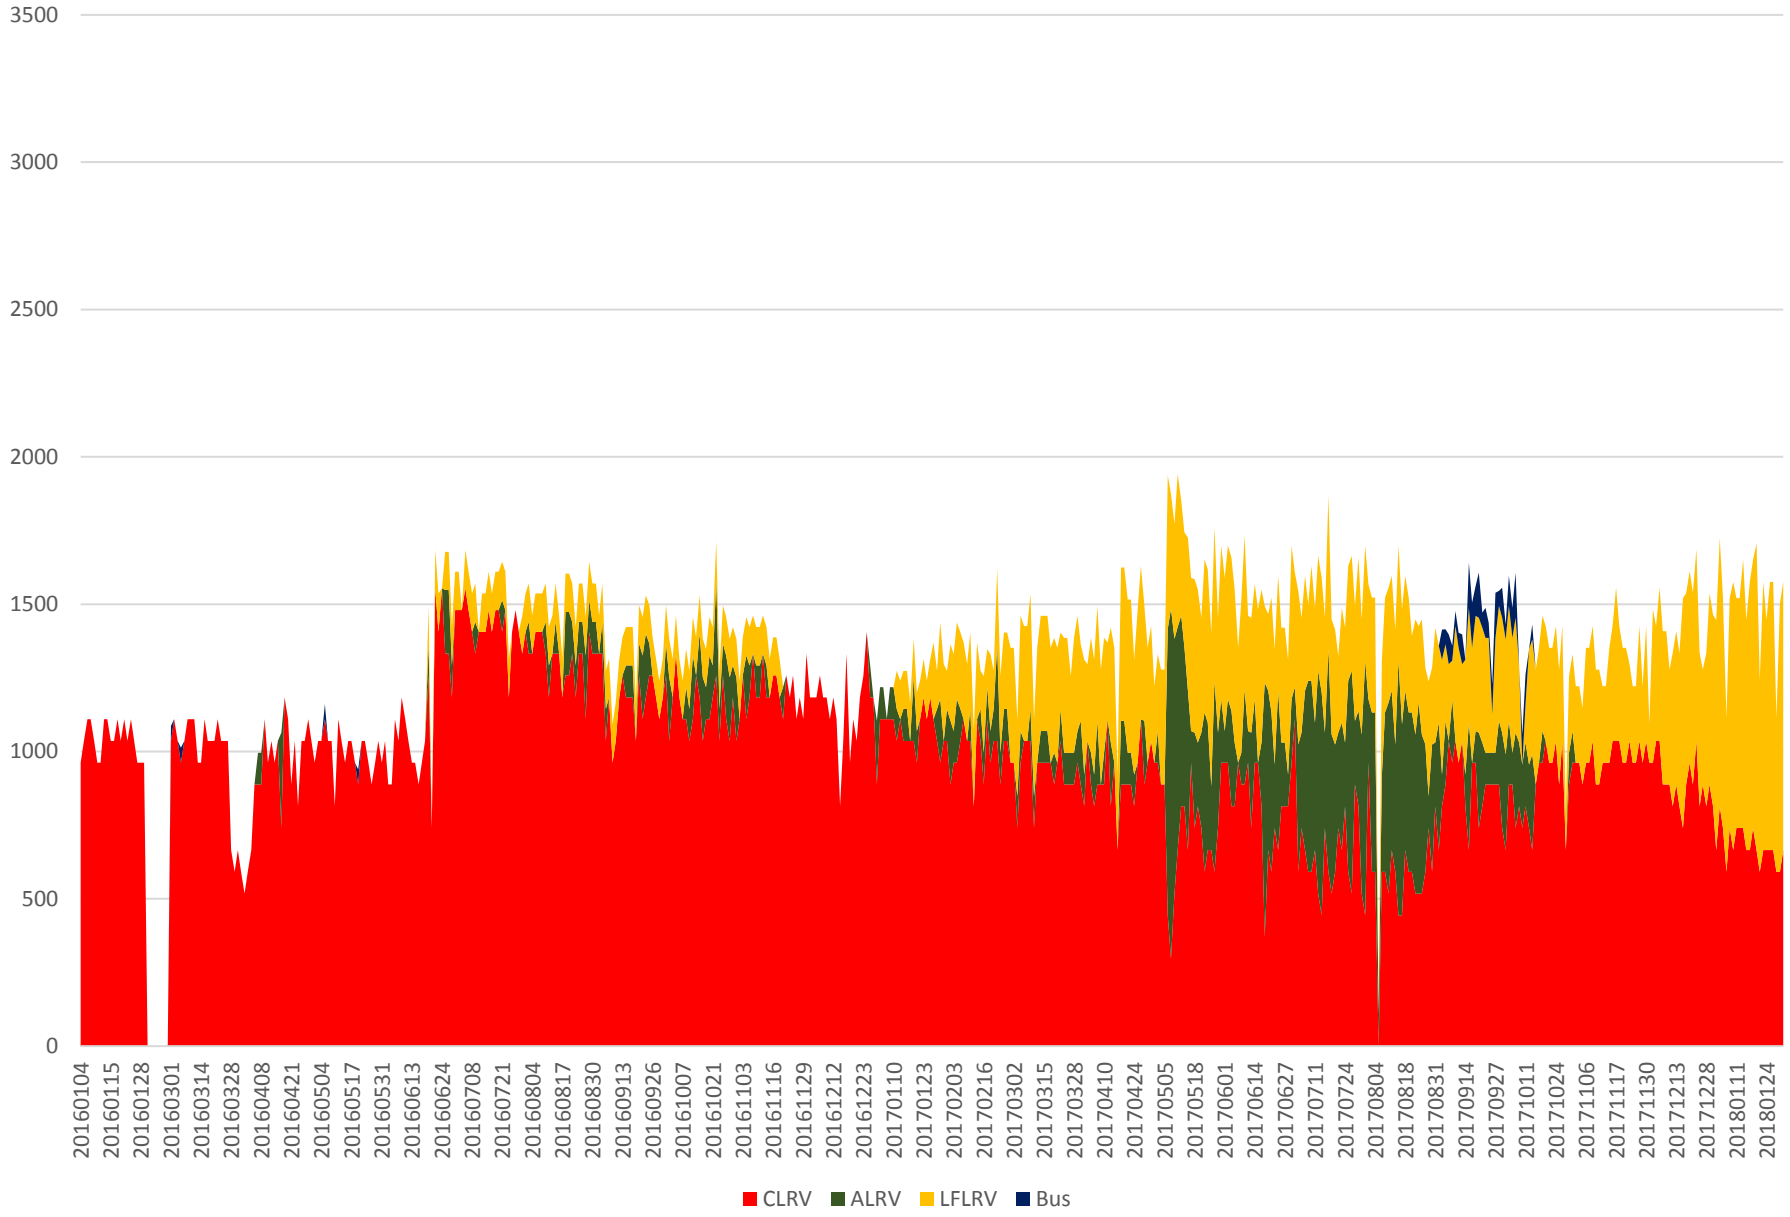

### 504 King Capacity at Bathurst/EB 600 to 700

### 504 King Capacity at Bathurst/EB 700 to 800

### 504 King Capacity at Bathurst/EB 800 to 900

### 504 King Capacity at Bathurst/EB 900 to 1000