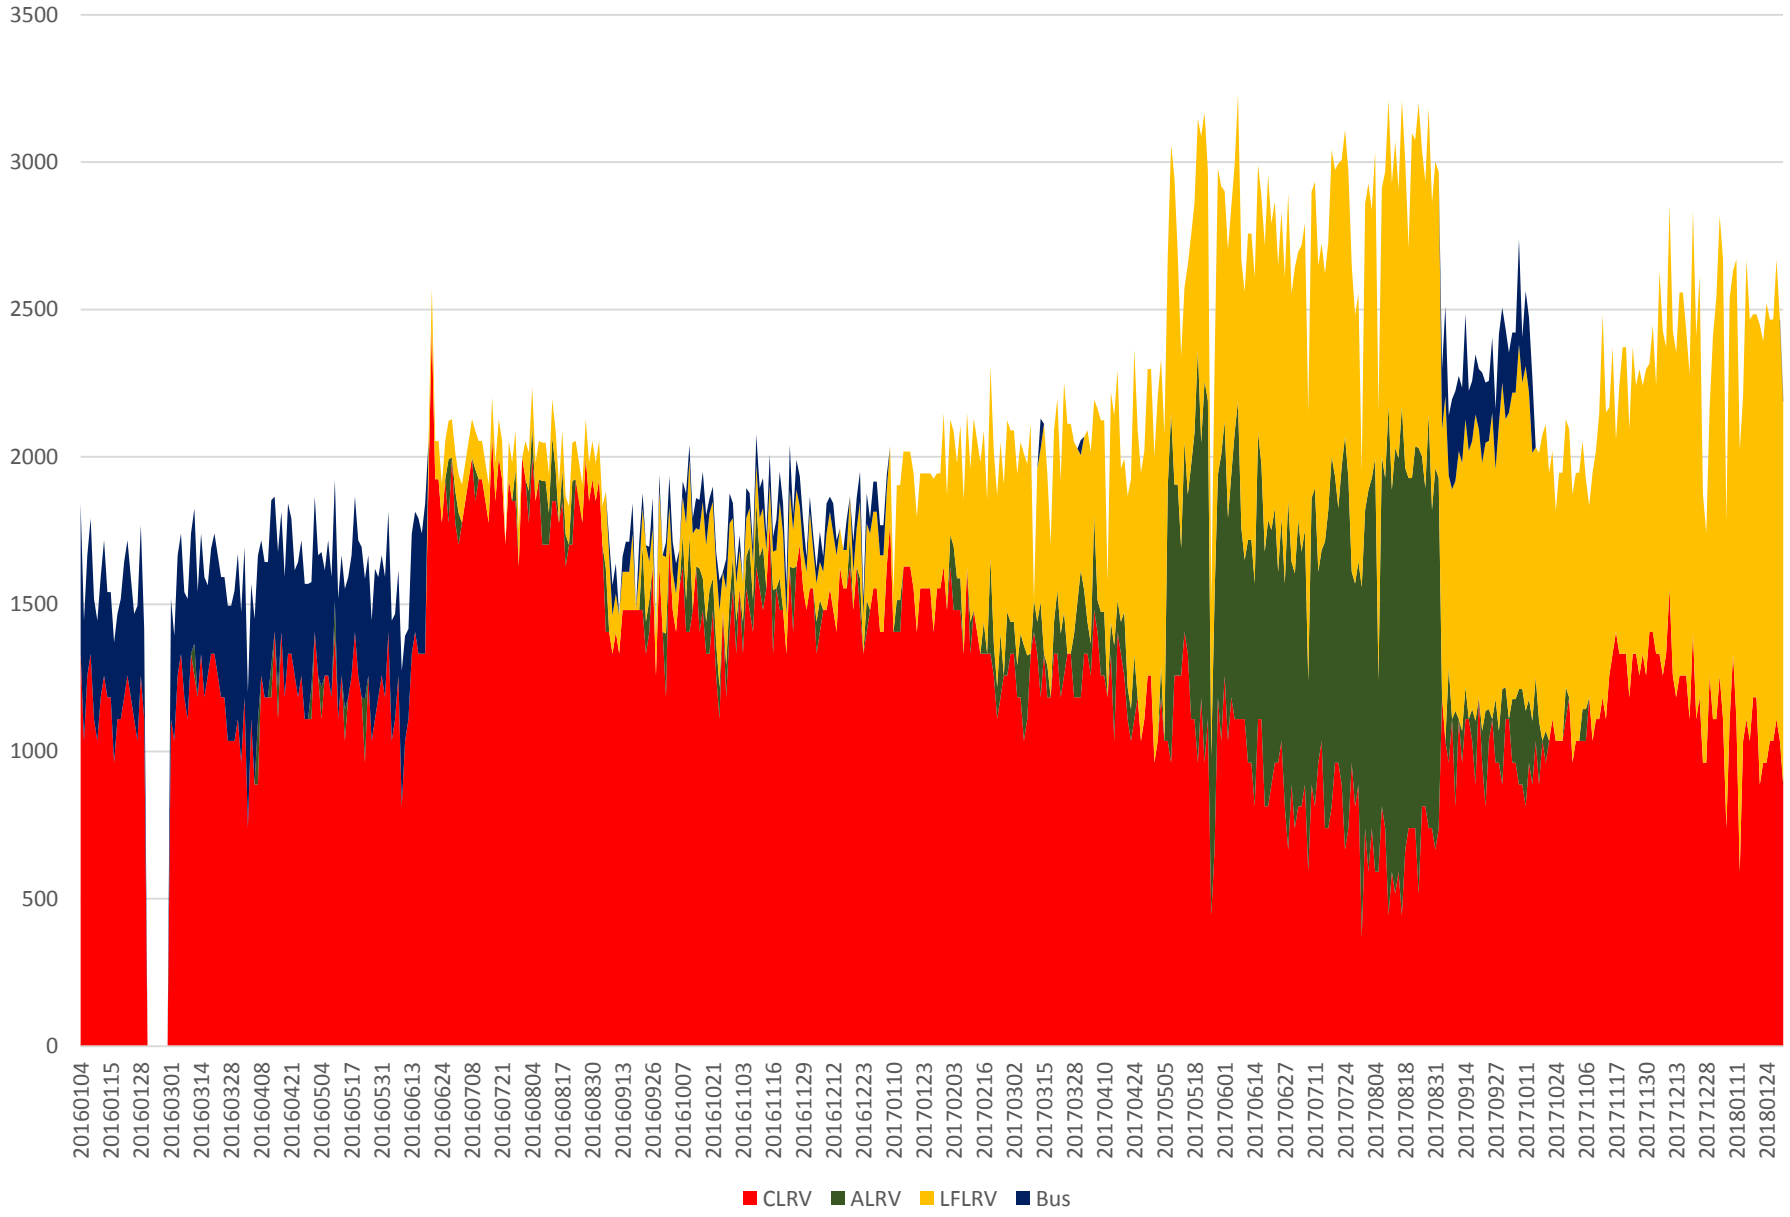

### 504 King Capacity at Bathurst/EB 600 to 700

### 504 King Capacity at Bathurst/EB 700 to 800

### 504 King Capacity at Bathurst/EB 800 to 900

### 504 King Capacity at Bathurst/EB 900 to 1000