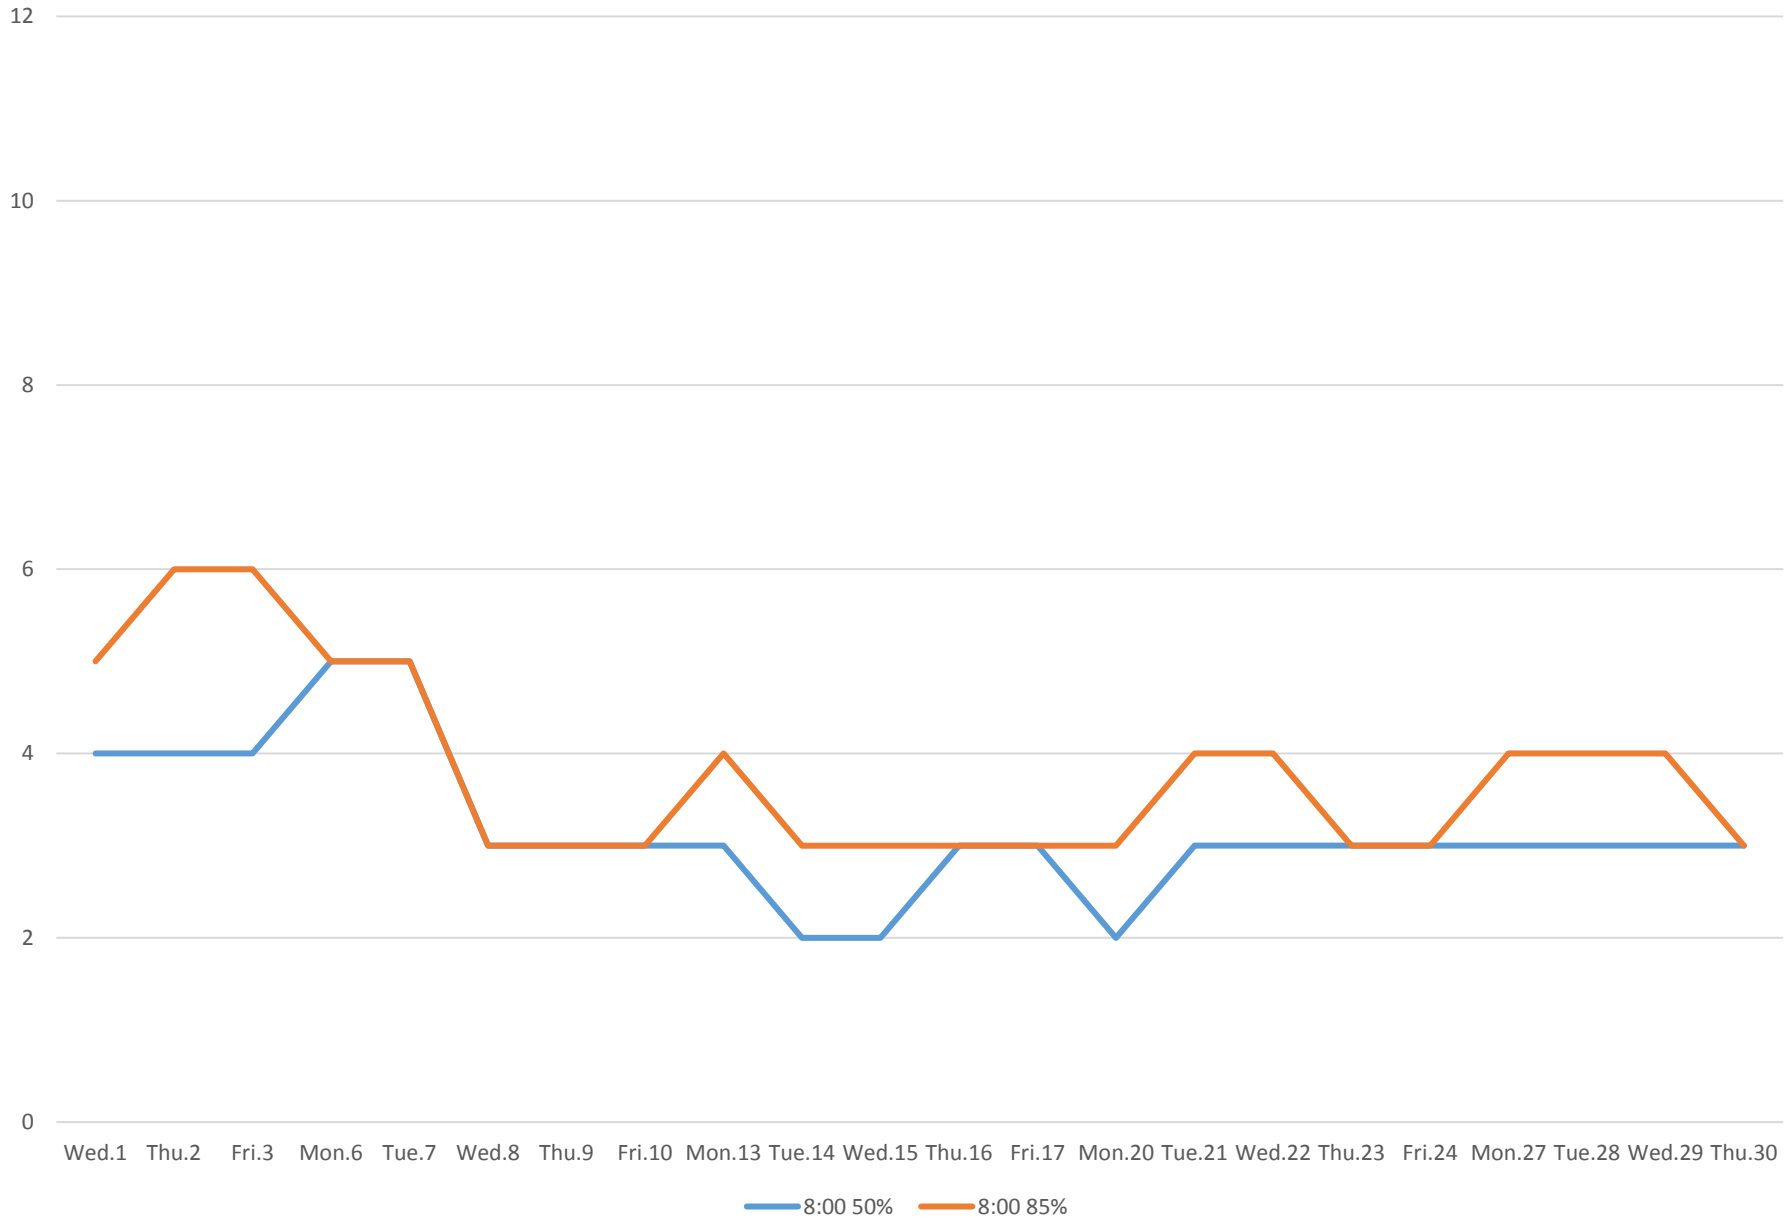

504 King Link Times From Parliament/King To Jarvis Westbound November 2017 8:00 to 9:00 am

504 King Link Times From Parliament/King To Jarvis Westbound November 2017 1:00 to 2:00 pm

504 King Link Times From Parliament/King To Jarvis Westbound November 2017 5:00 to 6:00 pm

504 King Link Times From Parliament/King To Jarvis Westbound November 2017 8:00 to 9:00 pm

504 King Link Times From Parliament/King To Jarvis Westbound November 2017 10:00 to 11:00 pm