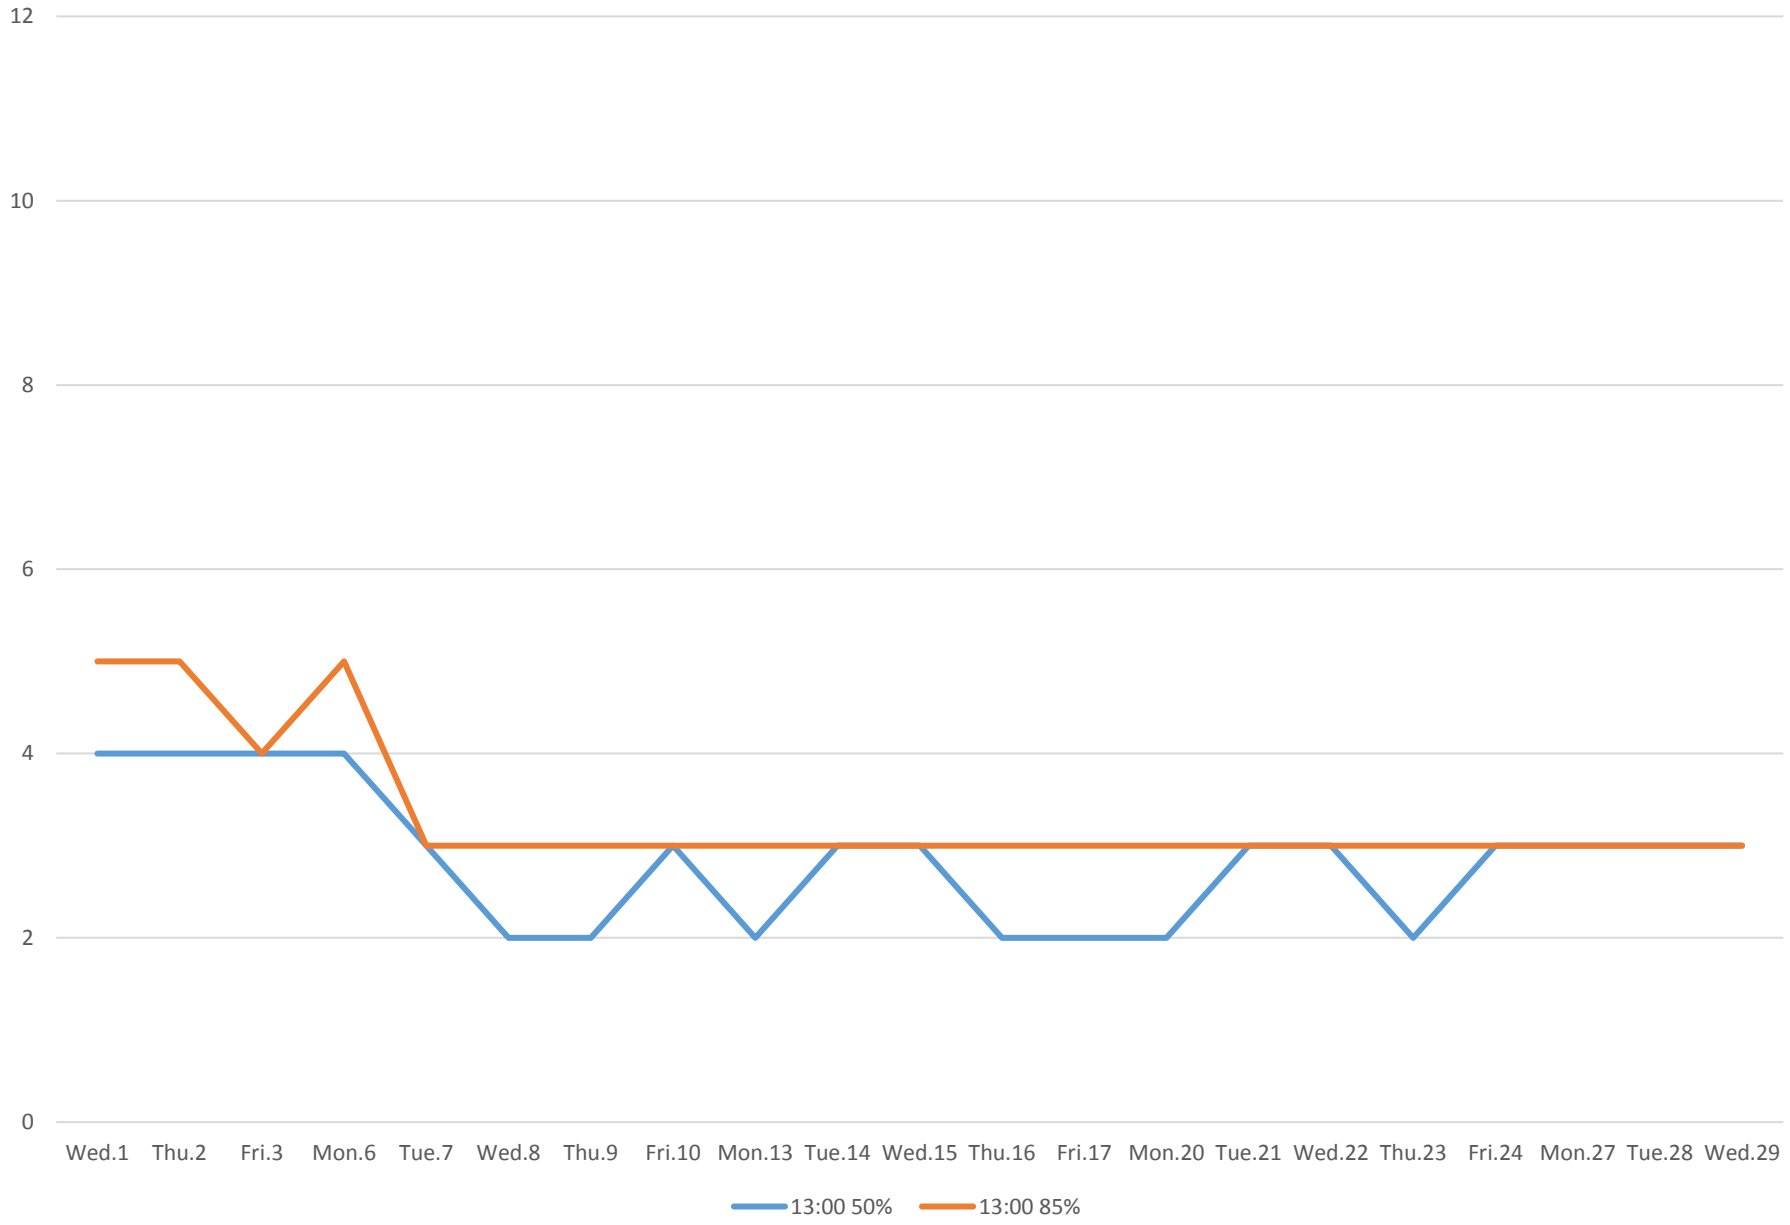

504 King Link Times From Parliament/King To Jarvis Westbound November 2017 8:00 to 9:00 am

504 King Link Times From Parliament/King To Jarvis Westbound November 2017 1:00 to 2:00 pm

504 King Link Times From Parliament/King To Jarvis Westbound November 2017 5:00 to 6:00 pm

504 King Link Times From Parliament/King To Jarvis Westbound November 2017 8:00 to 9:00 pm

504 King Link Times From Parliament/King To Jarvis Westbound November 2017 10:00 to 11:00 pm