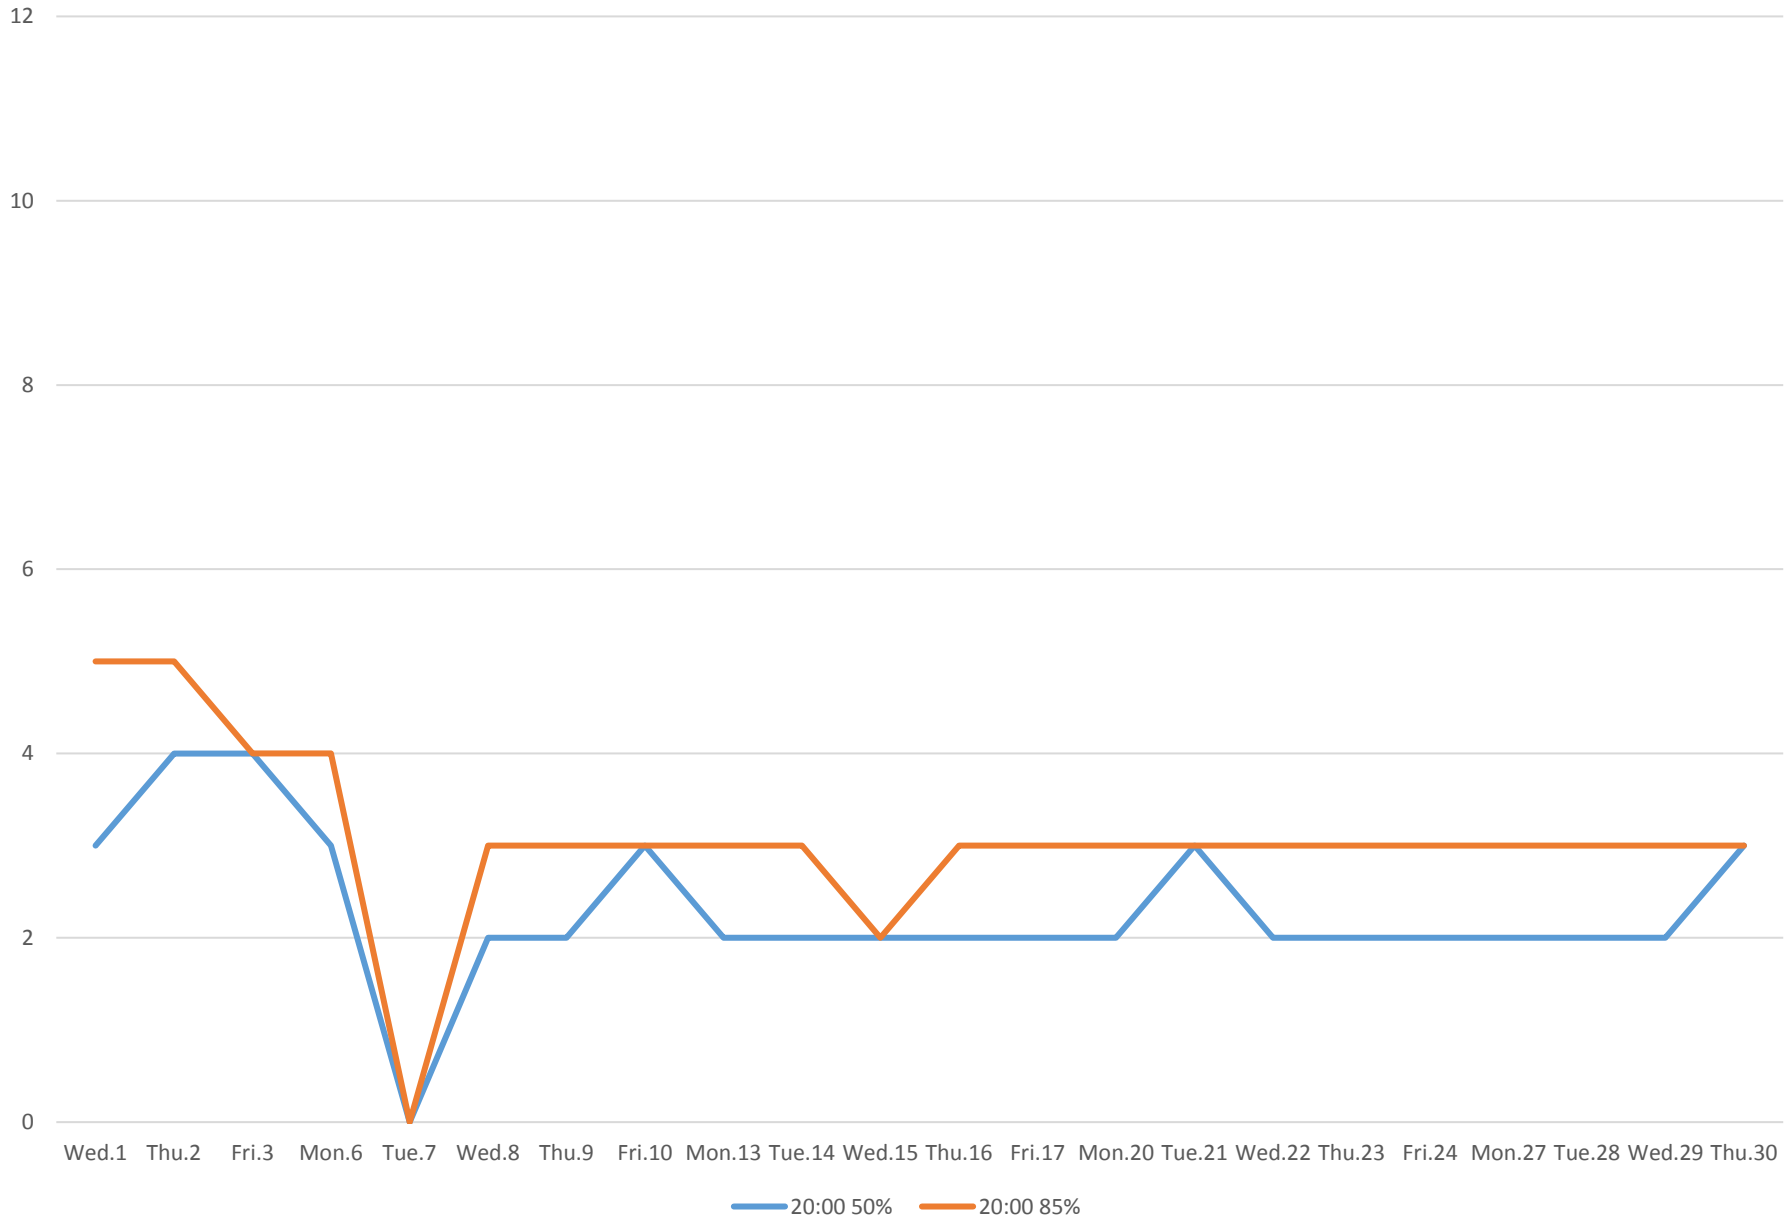

504 King Link Times From Parliament/King To Jarvis Westbound November 2017 8:00 to 9:00 am

504 King Link Times From Parliament/King To Jarvis Westbound November 2017 1:00 to 2:00 pm

504 King Link Times From Parliament/King To Jarvis Westbound November 2017 5:00 to 6:00 pm

504 King Link Times From Parliament/King To Jarvis Westbound November 2017 8:00 to 9:00 pm

504 King Link Times From Parliament/King To Jarvis Westbound November 2017 10:00 to 11:00 pm