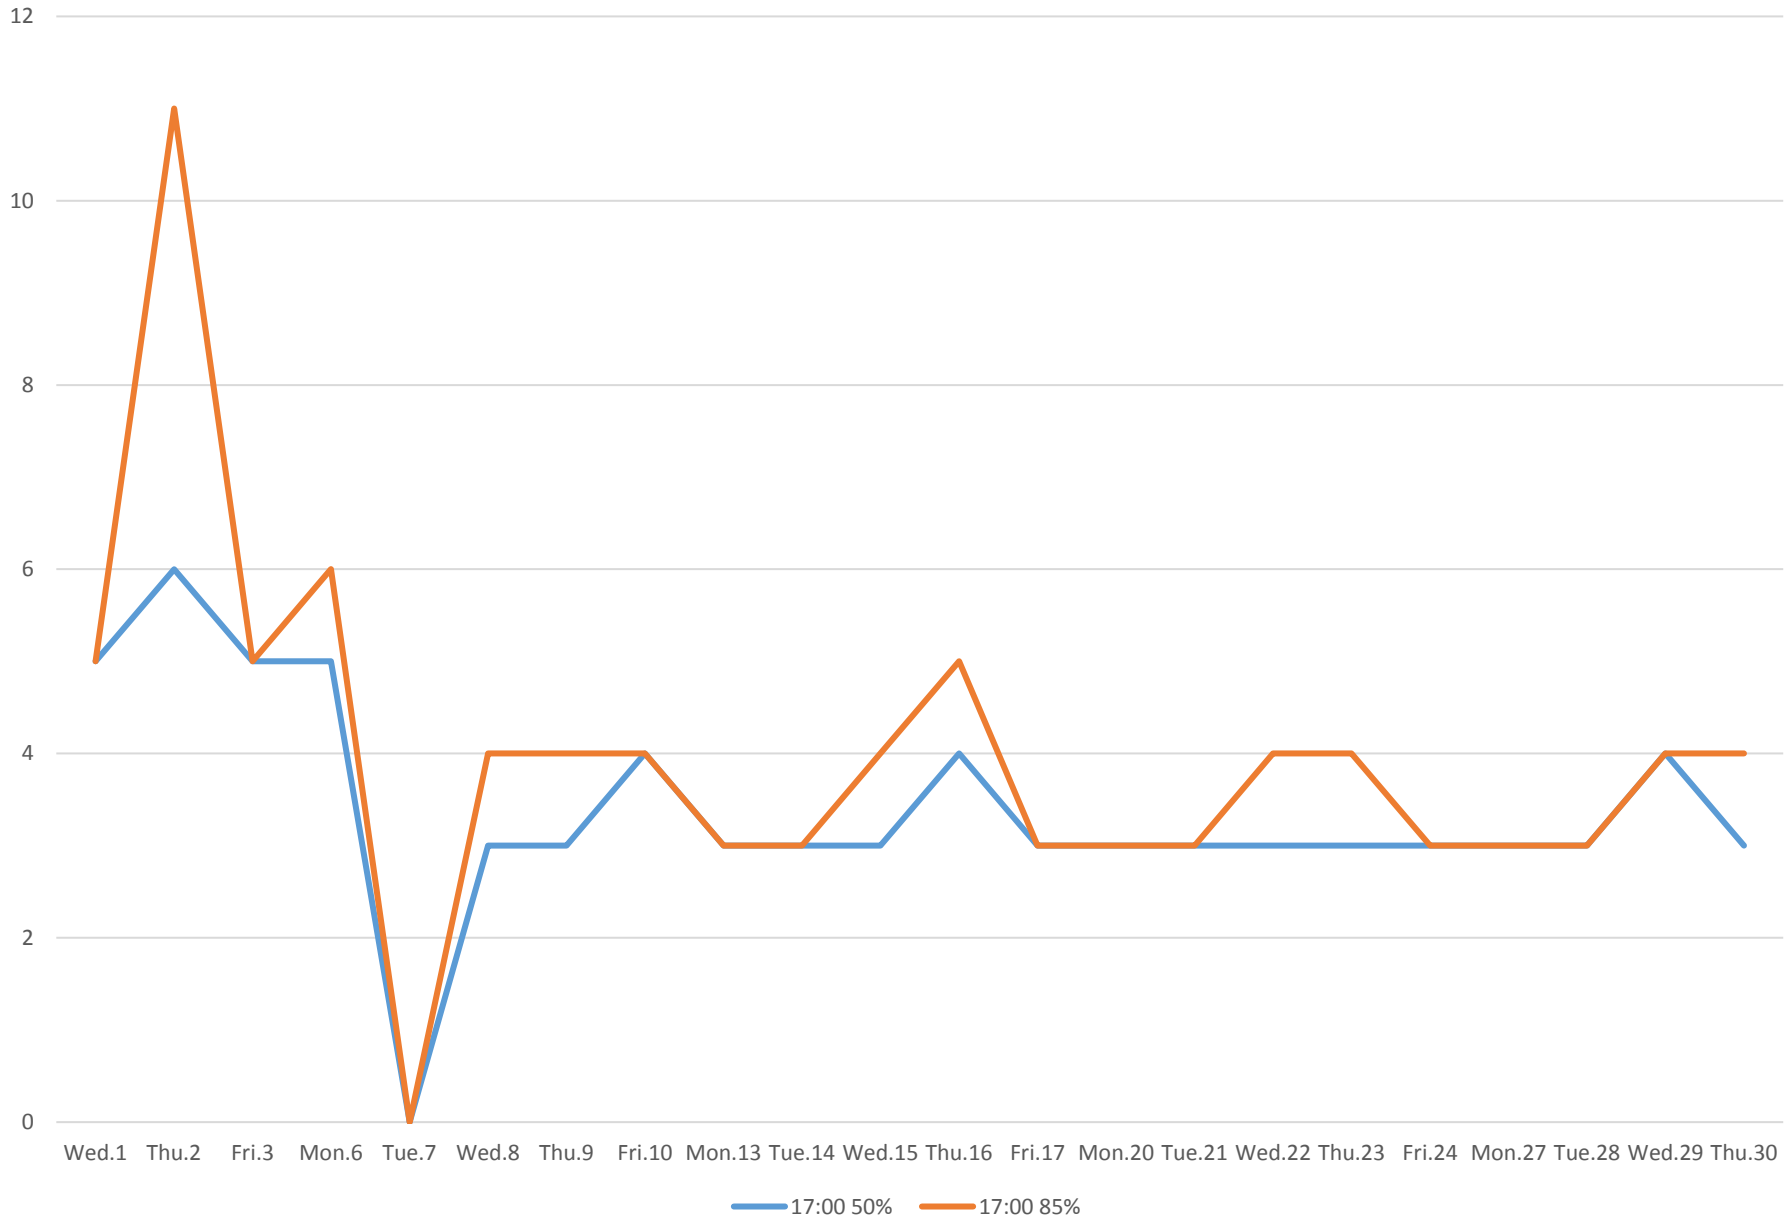

504 King Link Times From Parliament/King To Jarvis Westbound November 2017 8:00 to 9:00 am

504 King Link Times From Parliament/King To Jarvis Westbound November 2017 1:00 to 2:00 pm

504 King Link Times From Parliament/King To Jarvis Westbound November 2017 5:00 to 6:00 pm

504 King Link Times From Parliament/King To Jarvis Westbound November 2017 8:00 to 9:00 pm

504 King Link Times From Parliament/King To Jarvis Westbound November 2017 10:00 to 11:00 pm