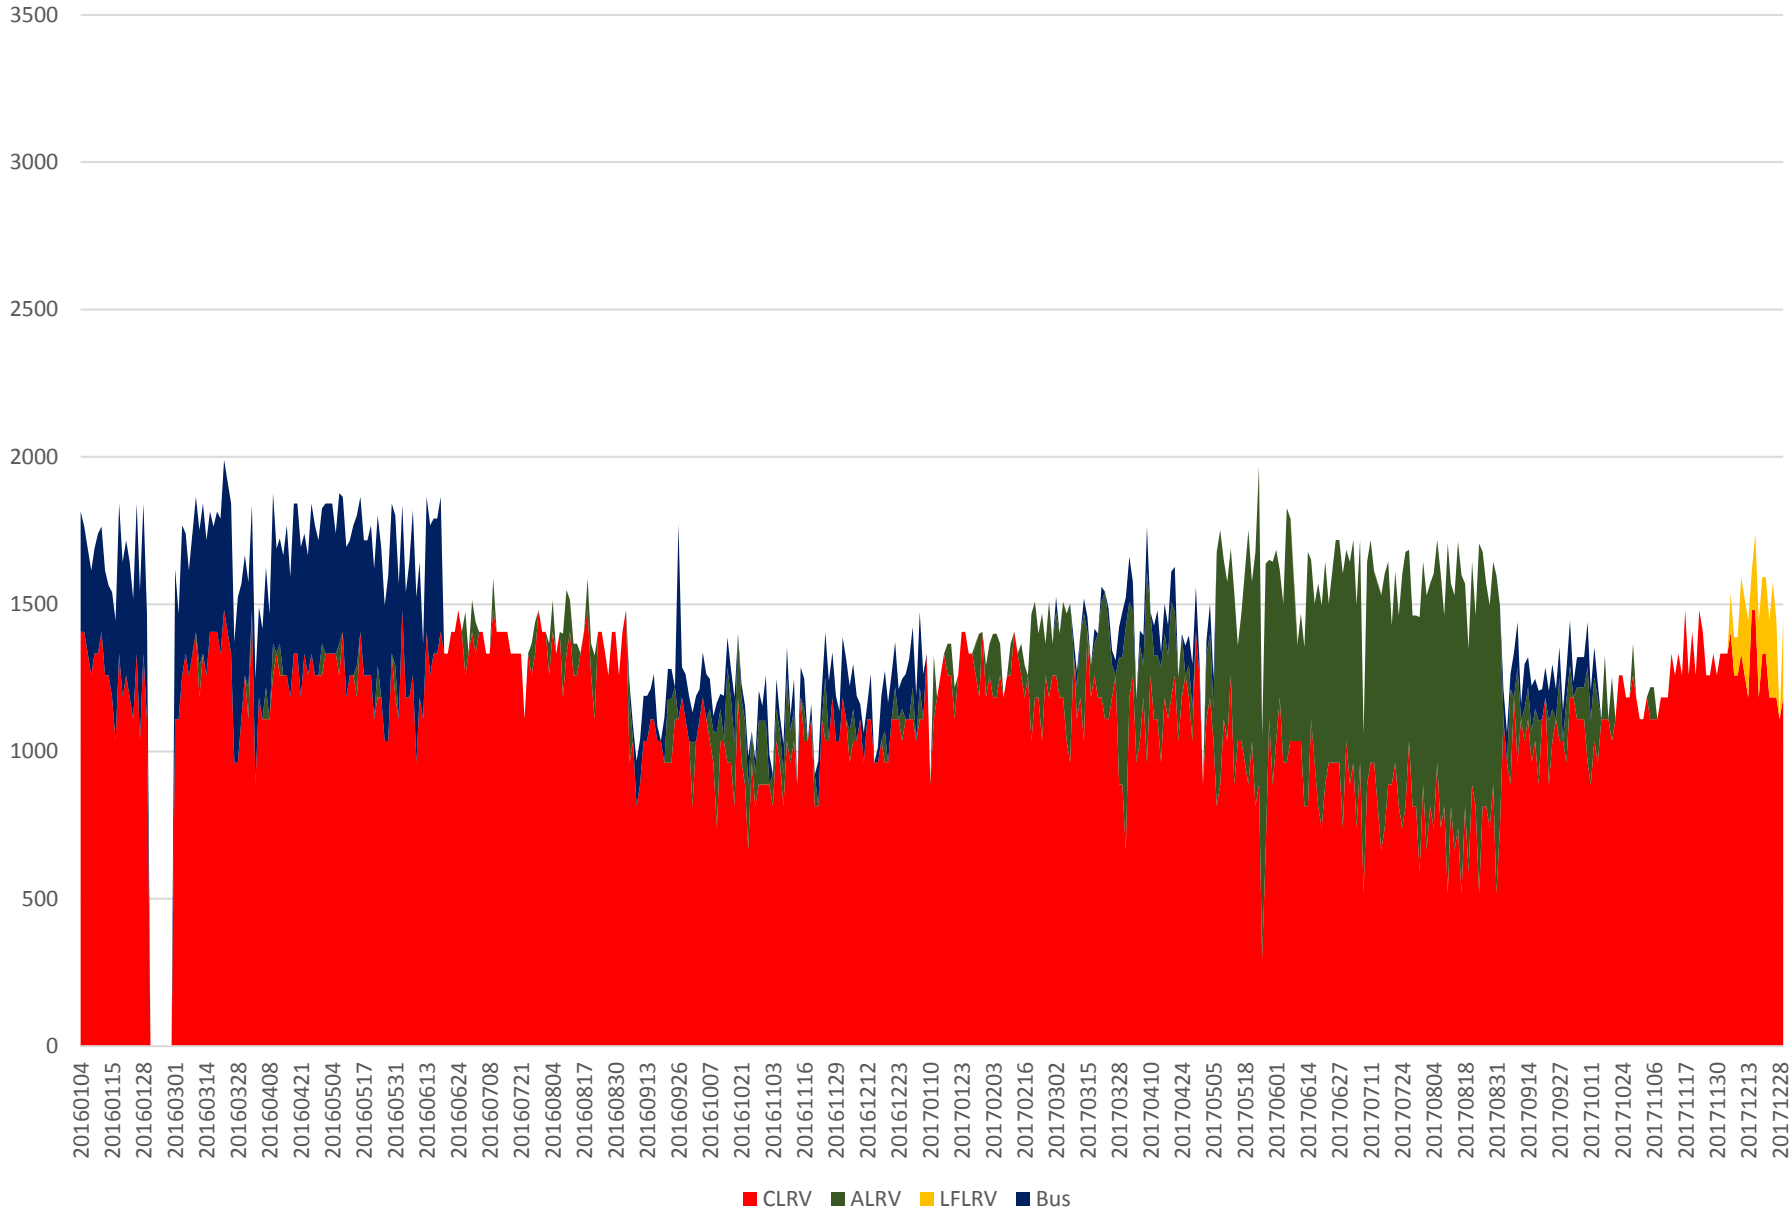

504 King Capacity at Jameson/EB 600 to 700

504 King Capacity at Jameson/EB 700 to 800

504 King Capacity at Jameson/EB 800 to 900

504 King Capacity at Jameson/EB 900 to 1000