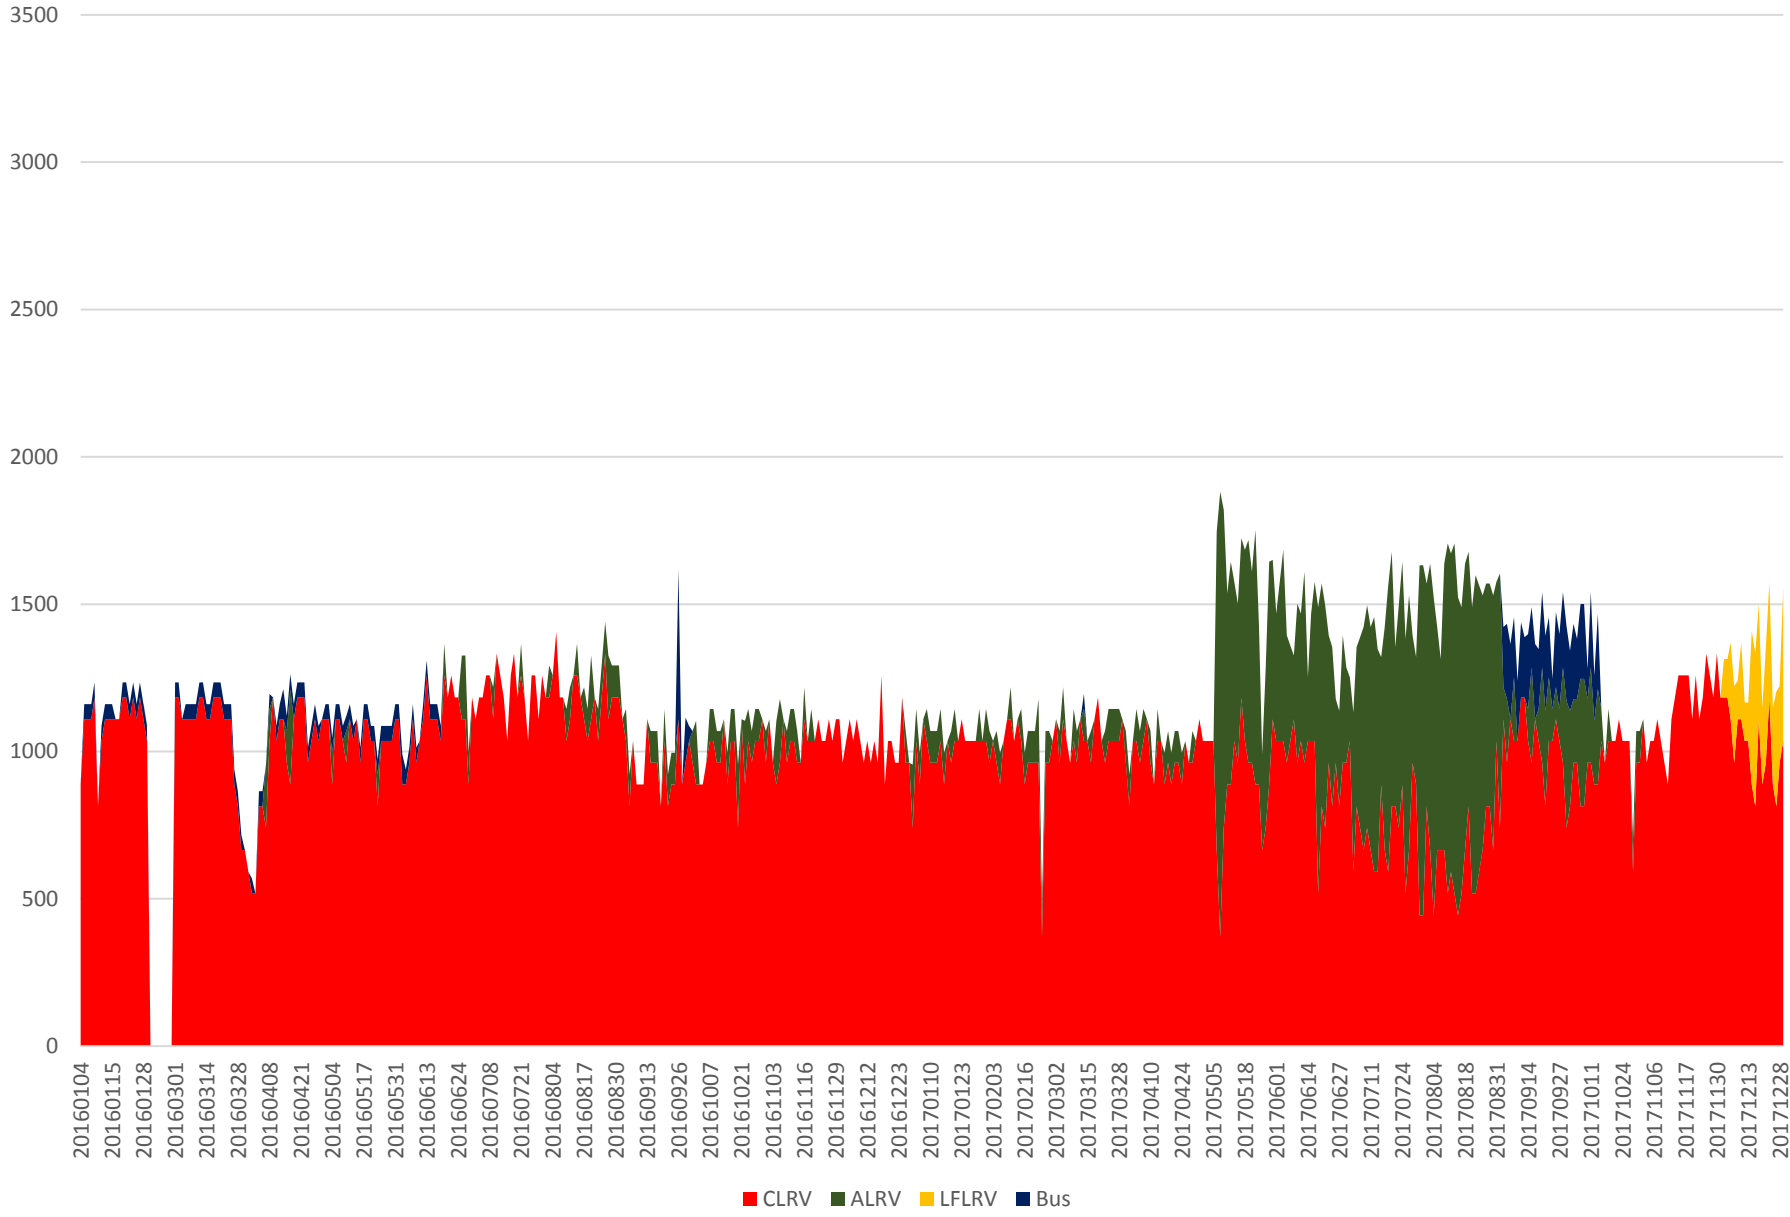

504 King Capacity at Jameson/EB 600 to 700

504 King Capacity at Jameson/EB 700 to 800

504 King Capacity at Jameson/EB 800 to 900

504 King Capacity at Jameson/EB 900 to 1000