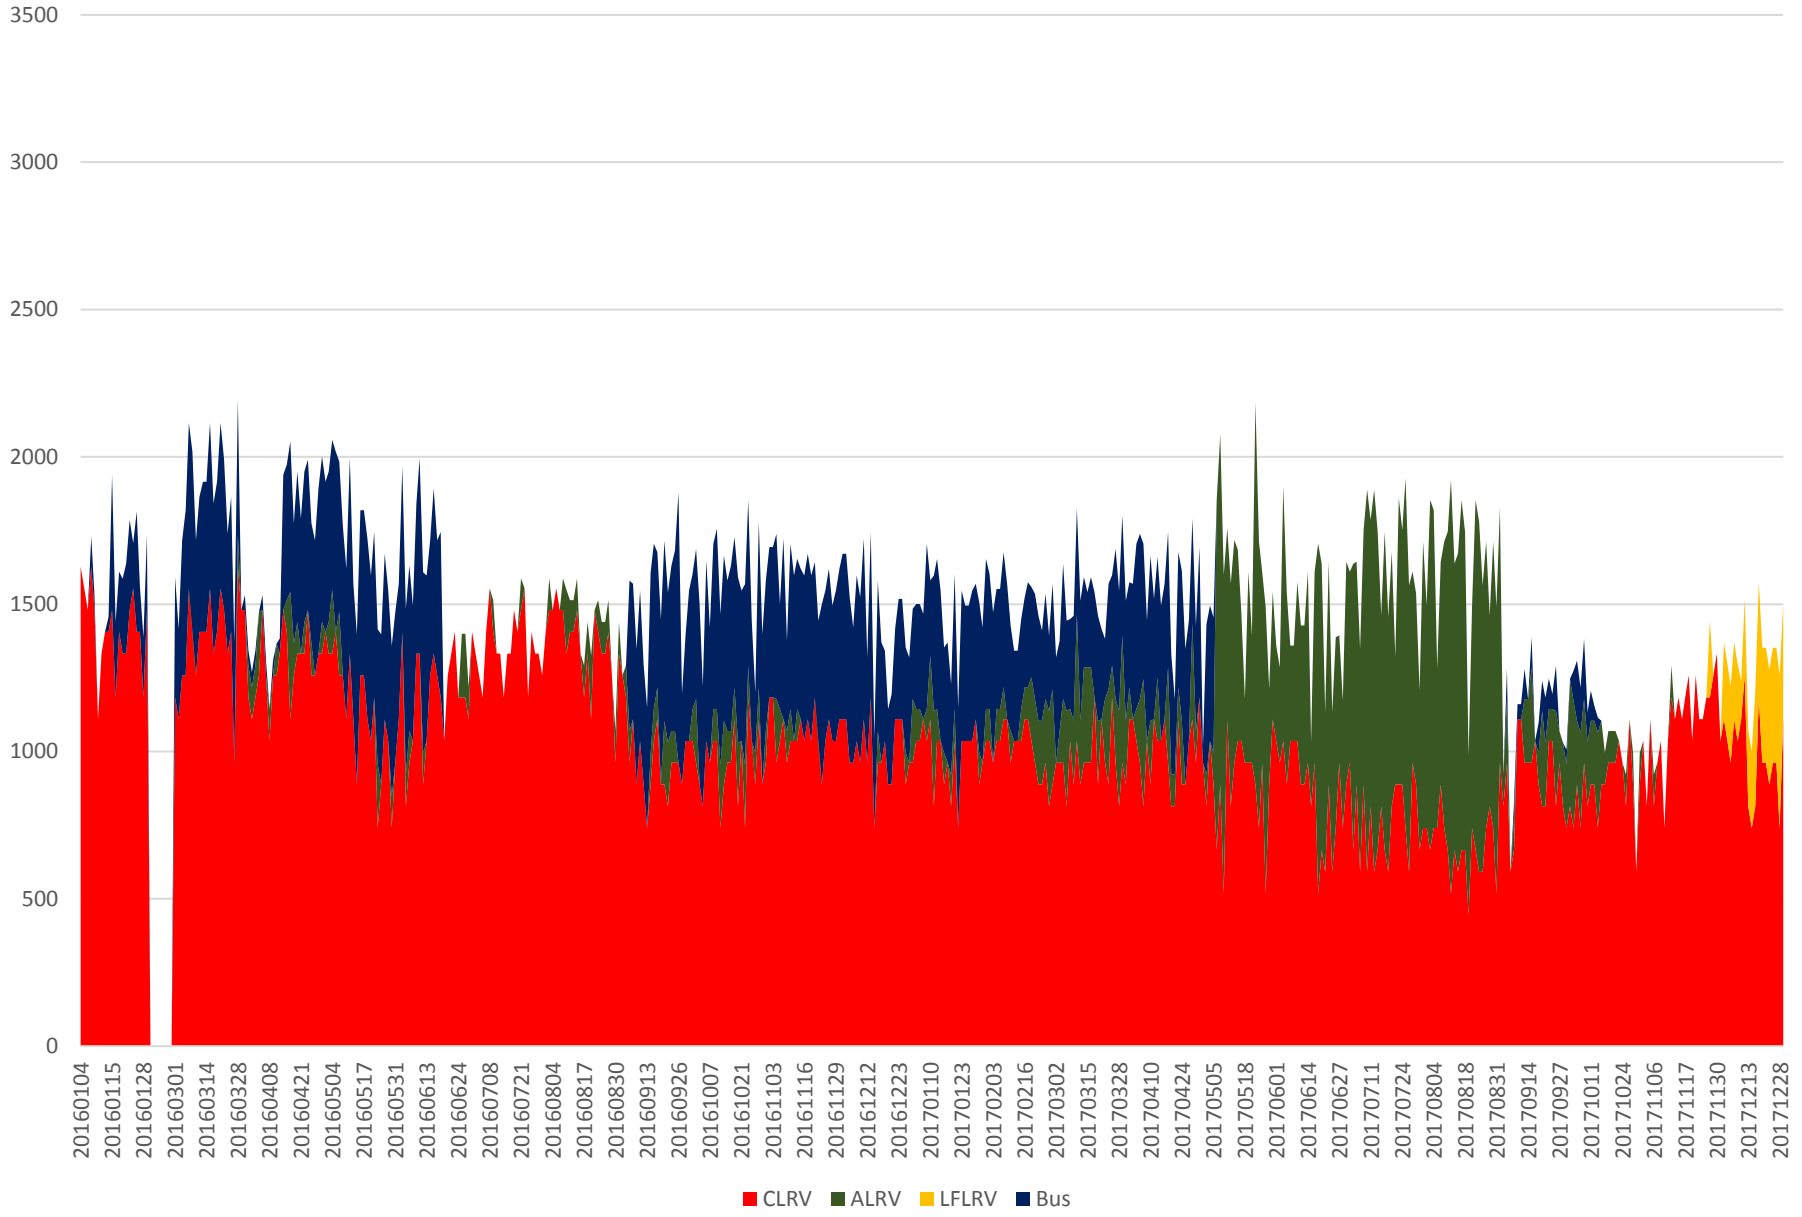

504 King Capacity at Jameson/EB 600 to 700

504 King Capacity at Jameson/EB 700 to 800

504 King Capacity at Jameson/EB 800 to 900

504 King Capacity at Jameson/EB 900 to 1000