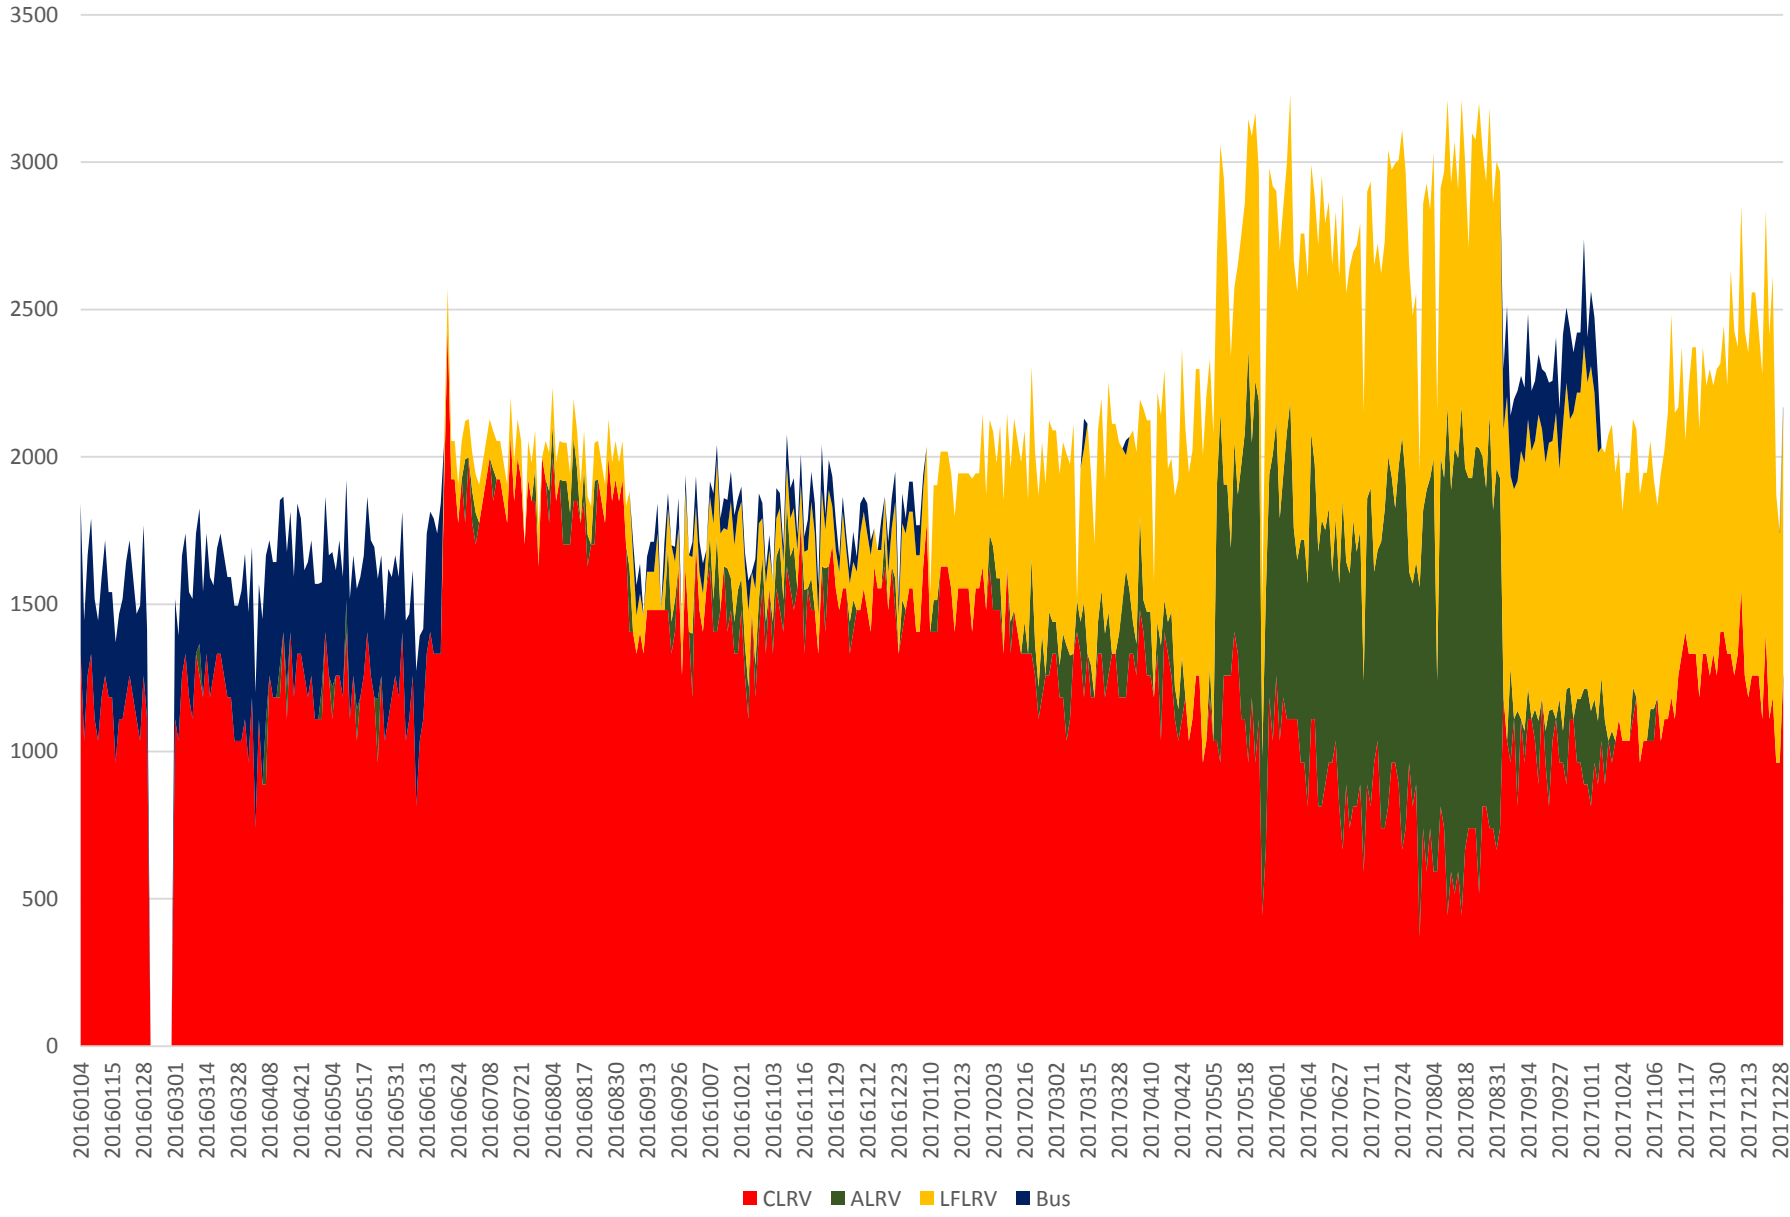

504 King Capacity at Bathurst/EB 600 to 700

504 King Capacity at Bathurst/EB 700 to 800

504 King Capacity at Bathurst/EB 800 to 900

504 King Capacity at Bathurst/EB 900 to 1000