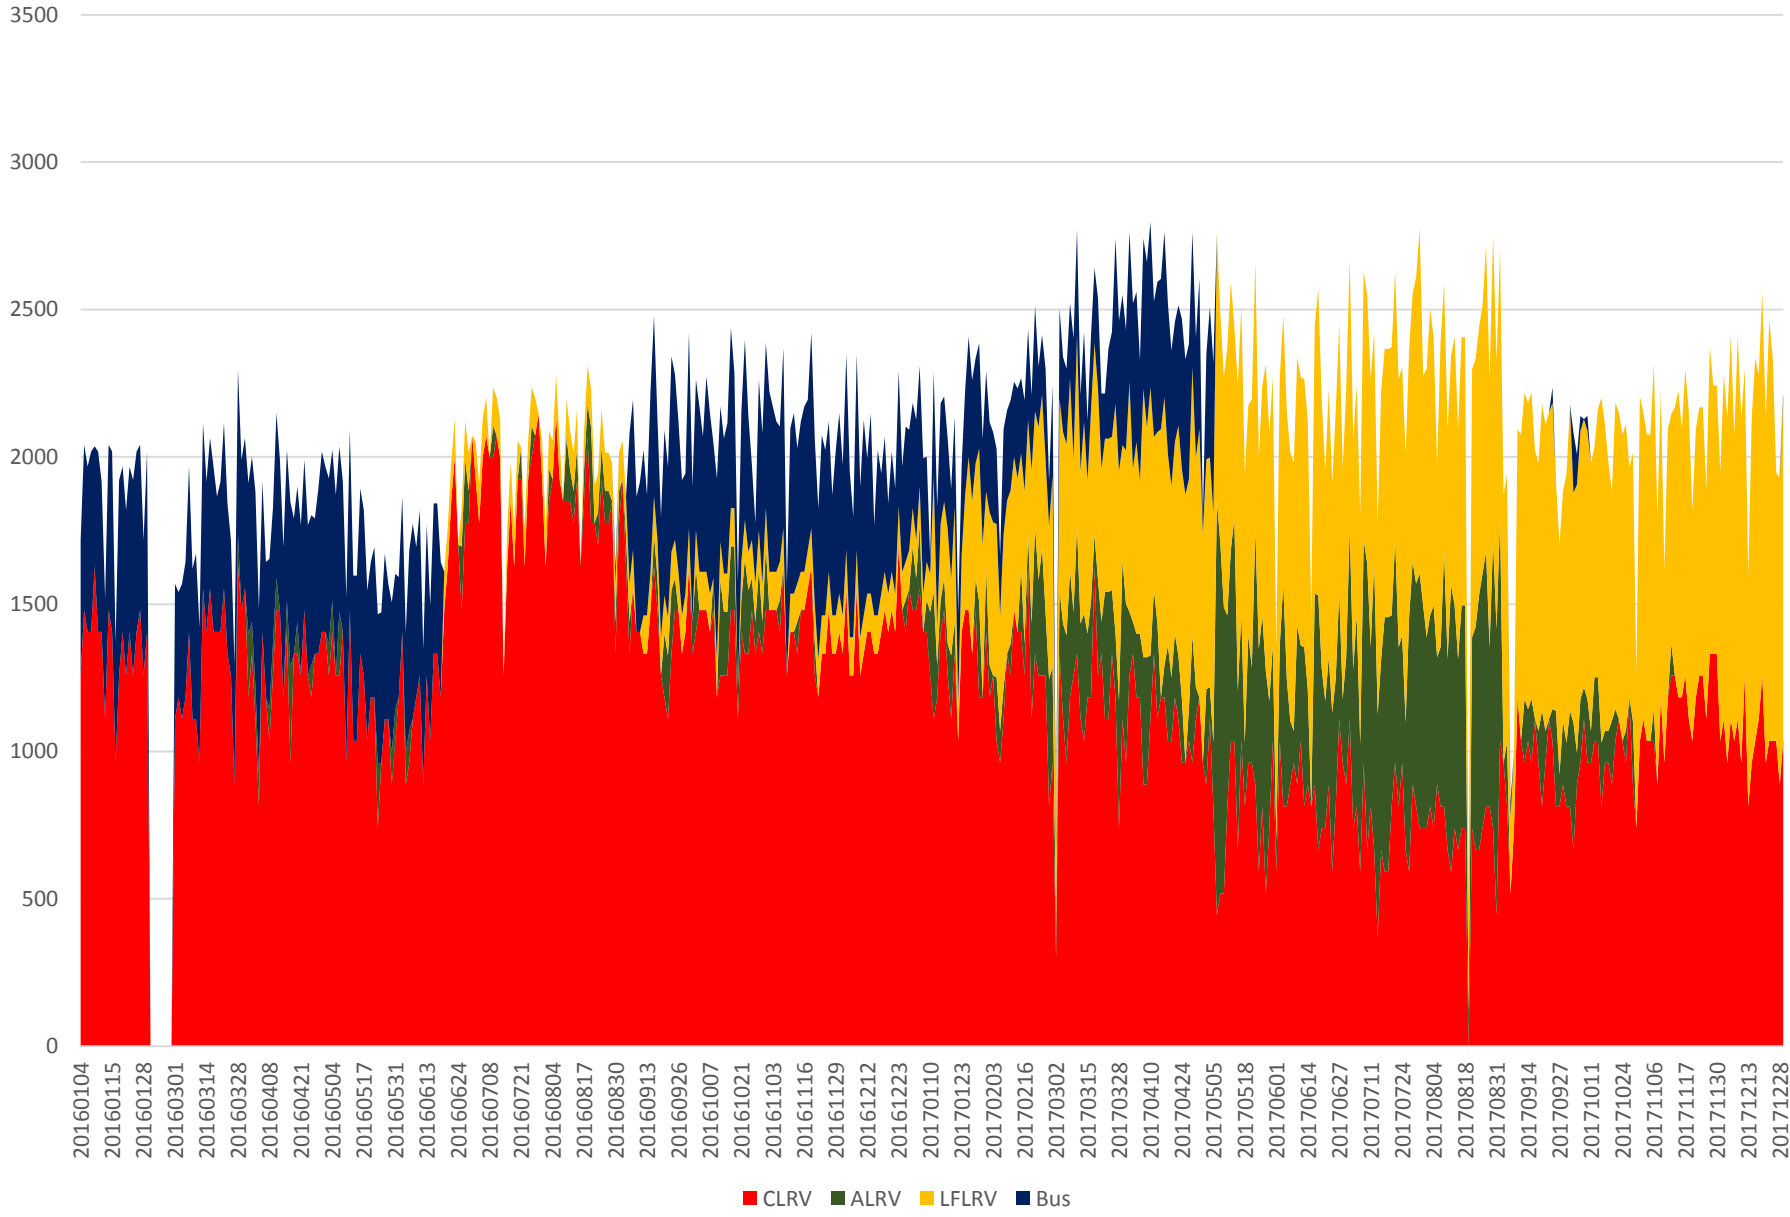

504 King Capacity at Bathurst/EB 600 to 700

504 King Capacity at Bathurst/EB 700 to 800

504 King Capacity at Bathurst/EB 800 to 900

504 King Capacity at Bathurst/EB 900 to 1000