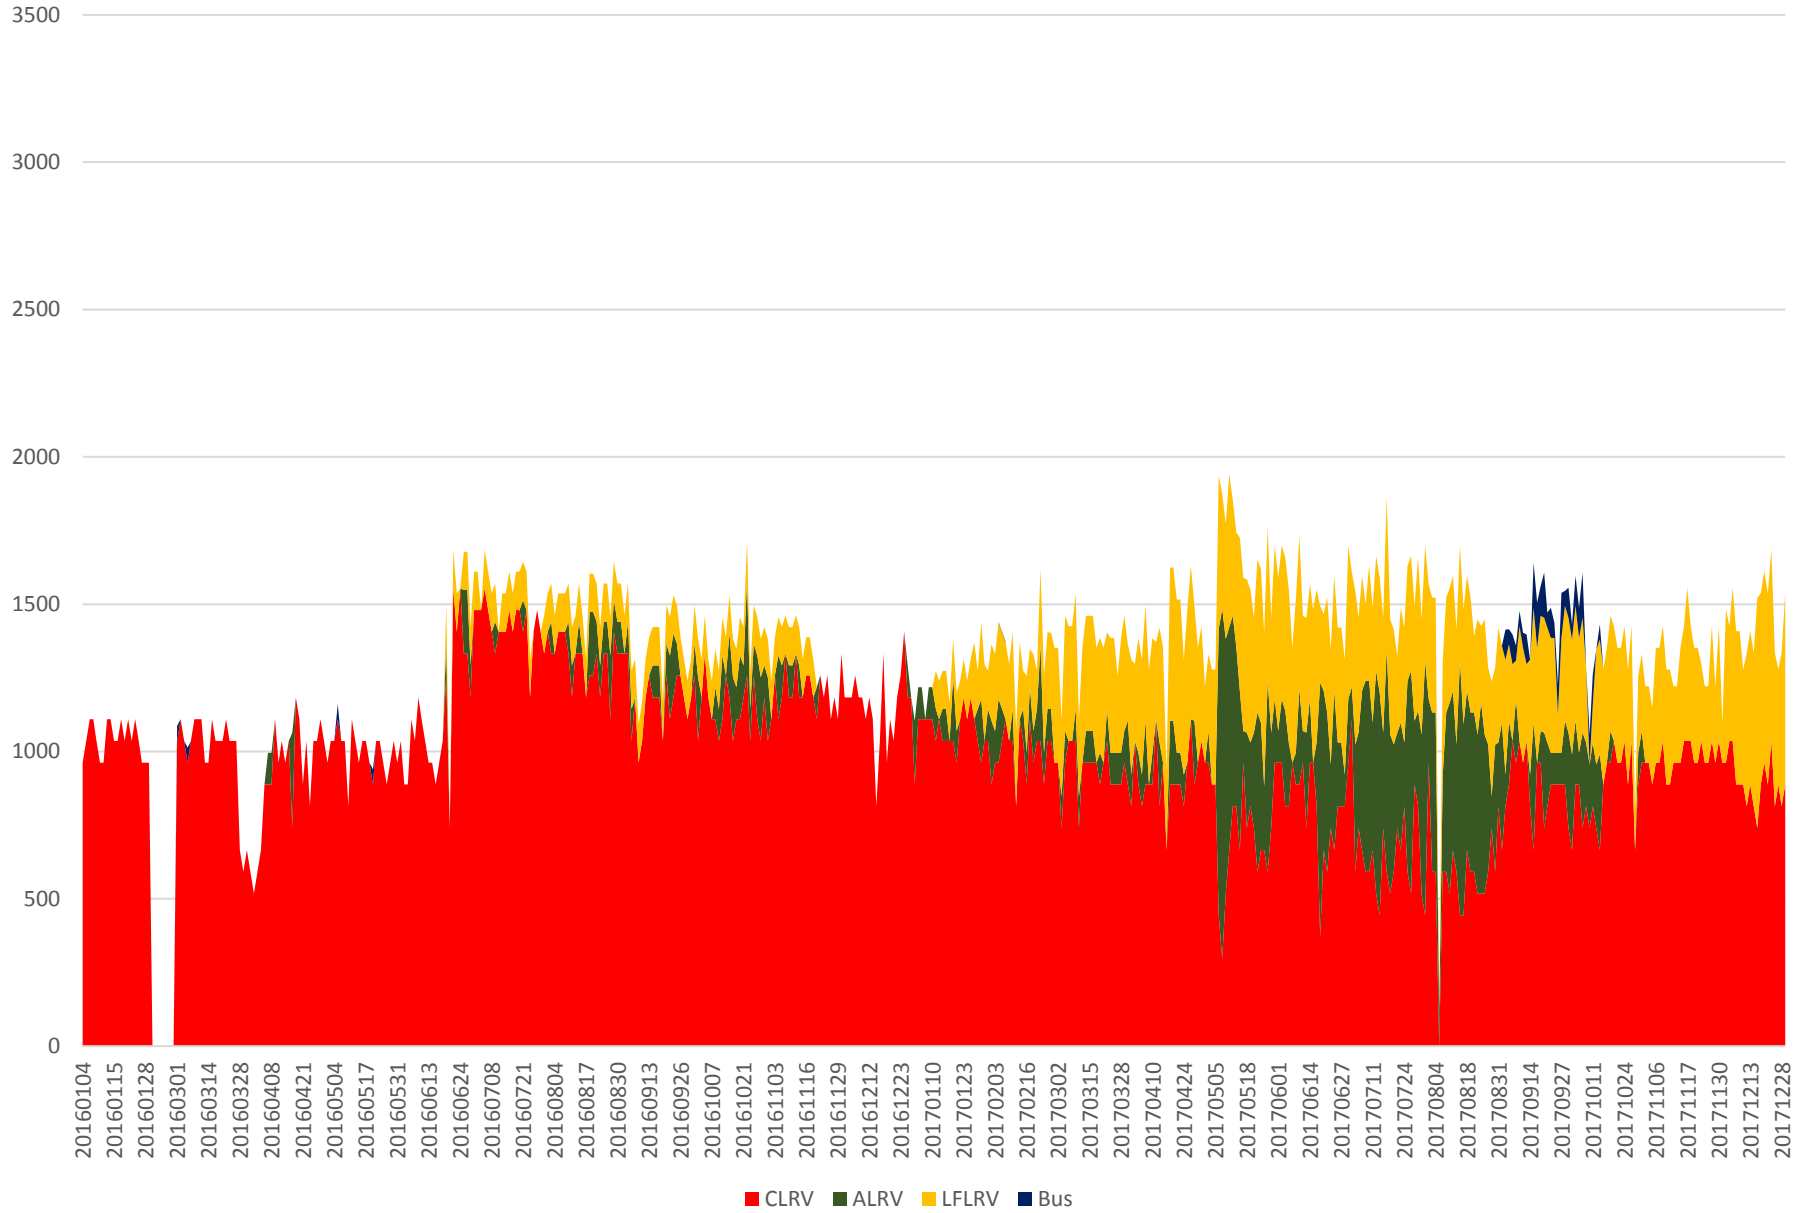

504 King Capacity at Bathurst/EB 600 to 700

504 King Capacity at Bathurst/EB 700 to 800

504 King Capacity at Bathurst/EB 800 to 900

504 King Capacity at Bathurst/EB 900 to 1000