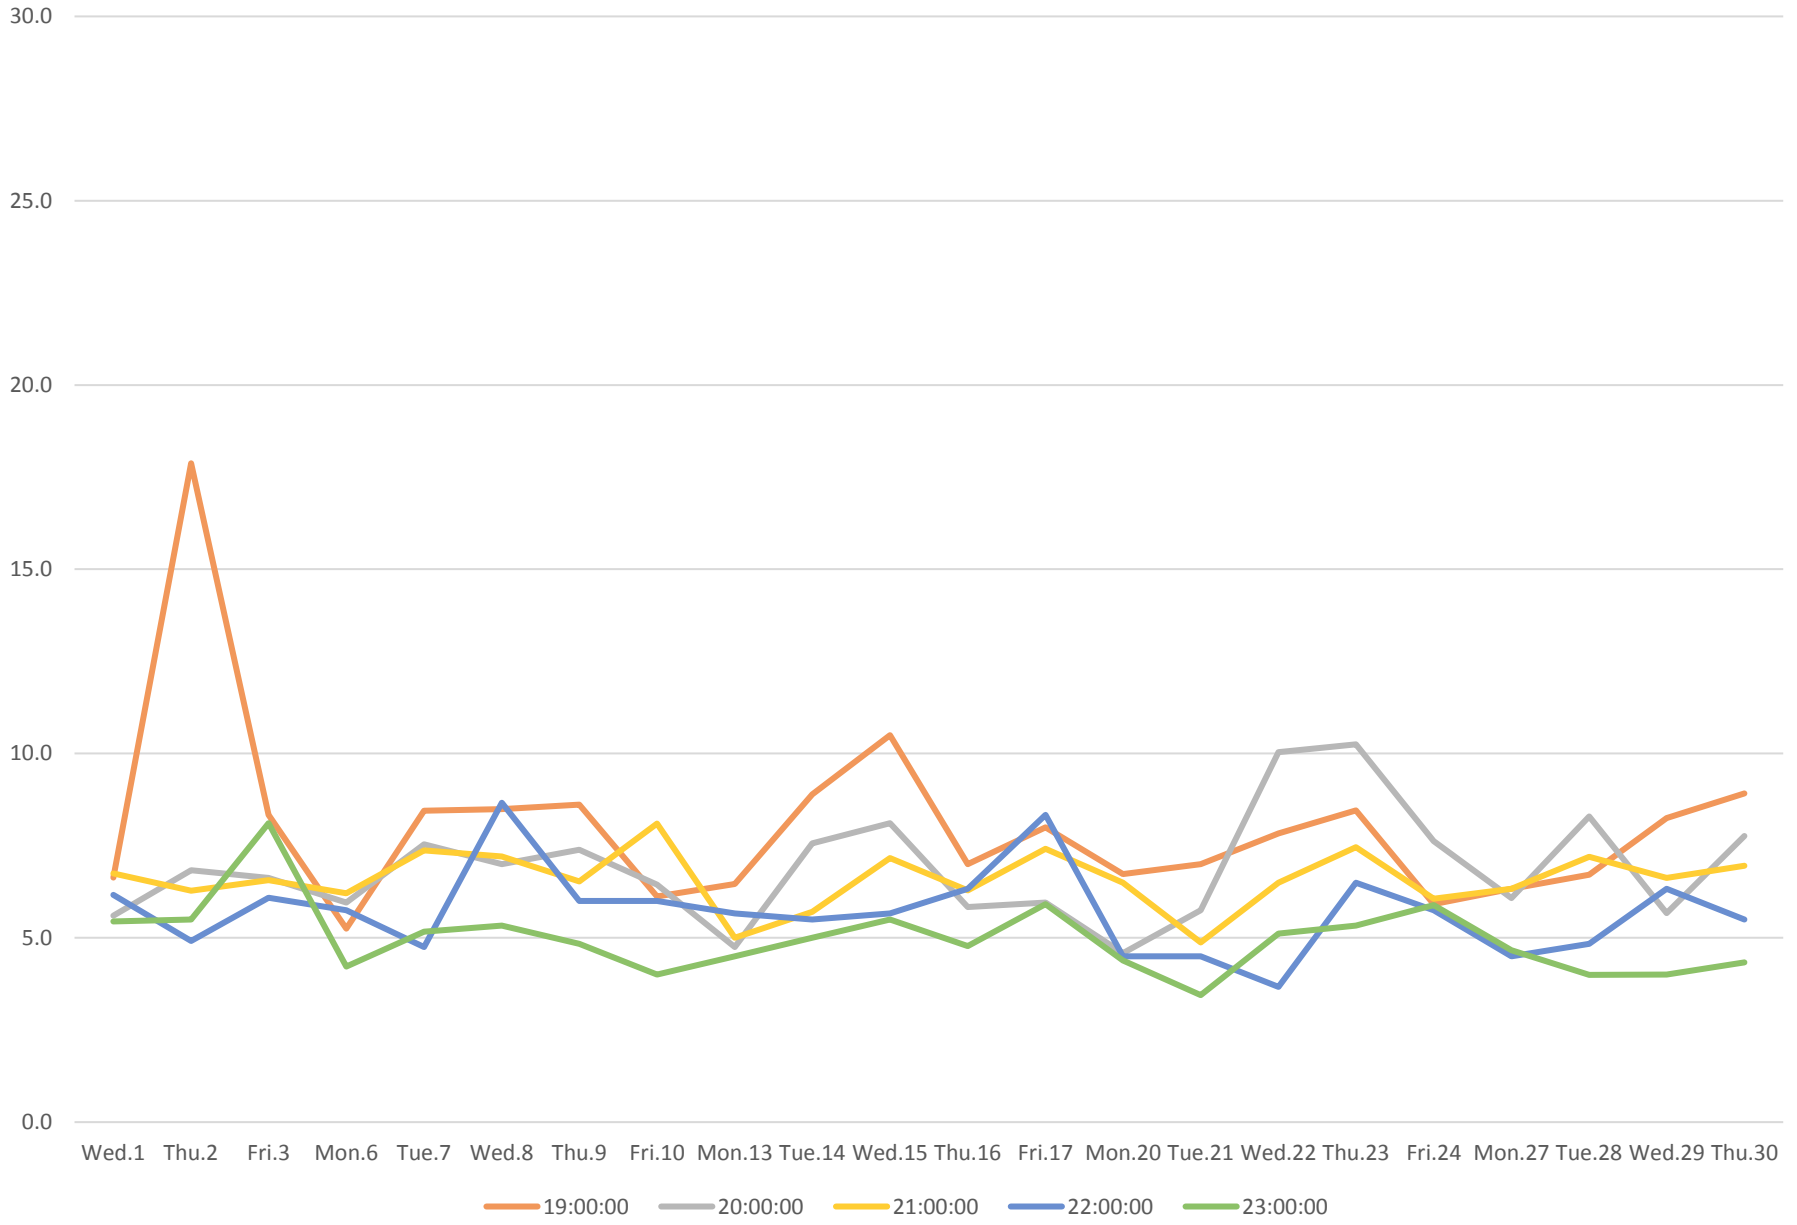

6 Bay Link Times From Dundas St To Front St Southbound November 2017 AM Peak Averages

6 Bay Link Times From Dundas St To Front St Southbound November 2017 Midday Averages

6 Bay Link Times From Dundas St To Front St Southbound November 2017 PM Peak Averages

6 Bay Link Times From Dundas St To Front St Southbound November 2017 Evening Averages

6 Bay Link Times From Dundas St To Front St Southbound November 2017 Saturday Averages

6 Bay Link Times From Dundas St To Front St Southbound November 2017 Sunday Averages