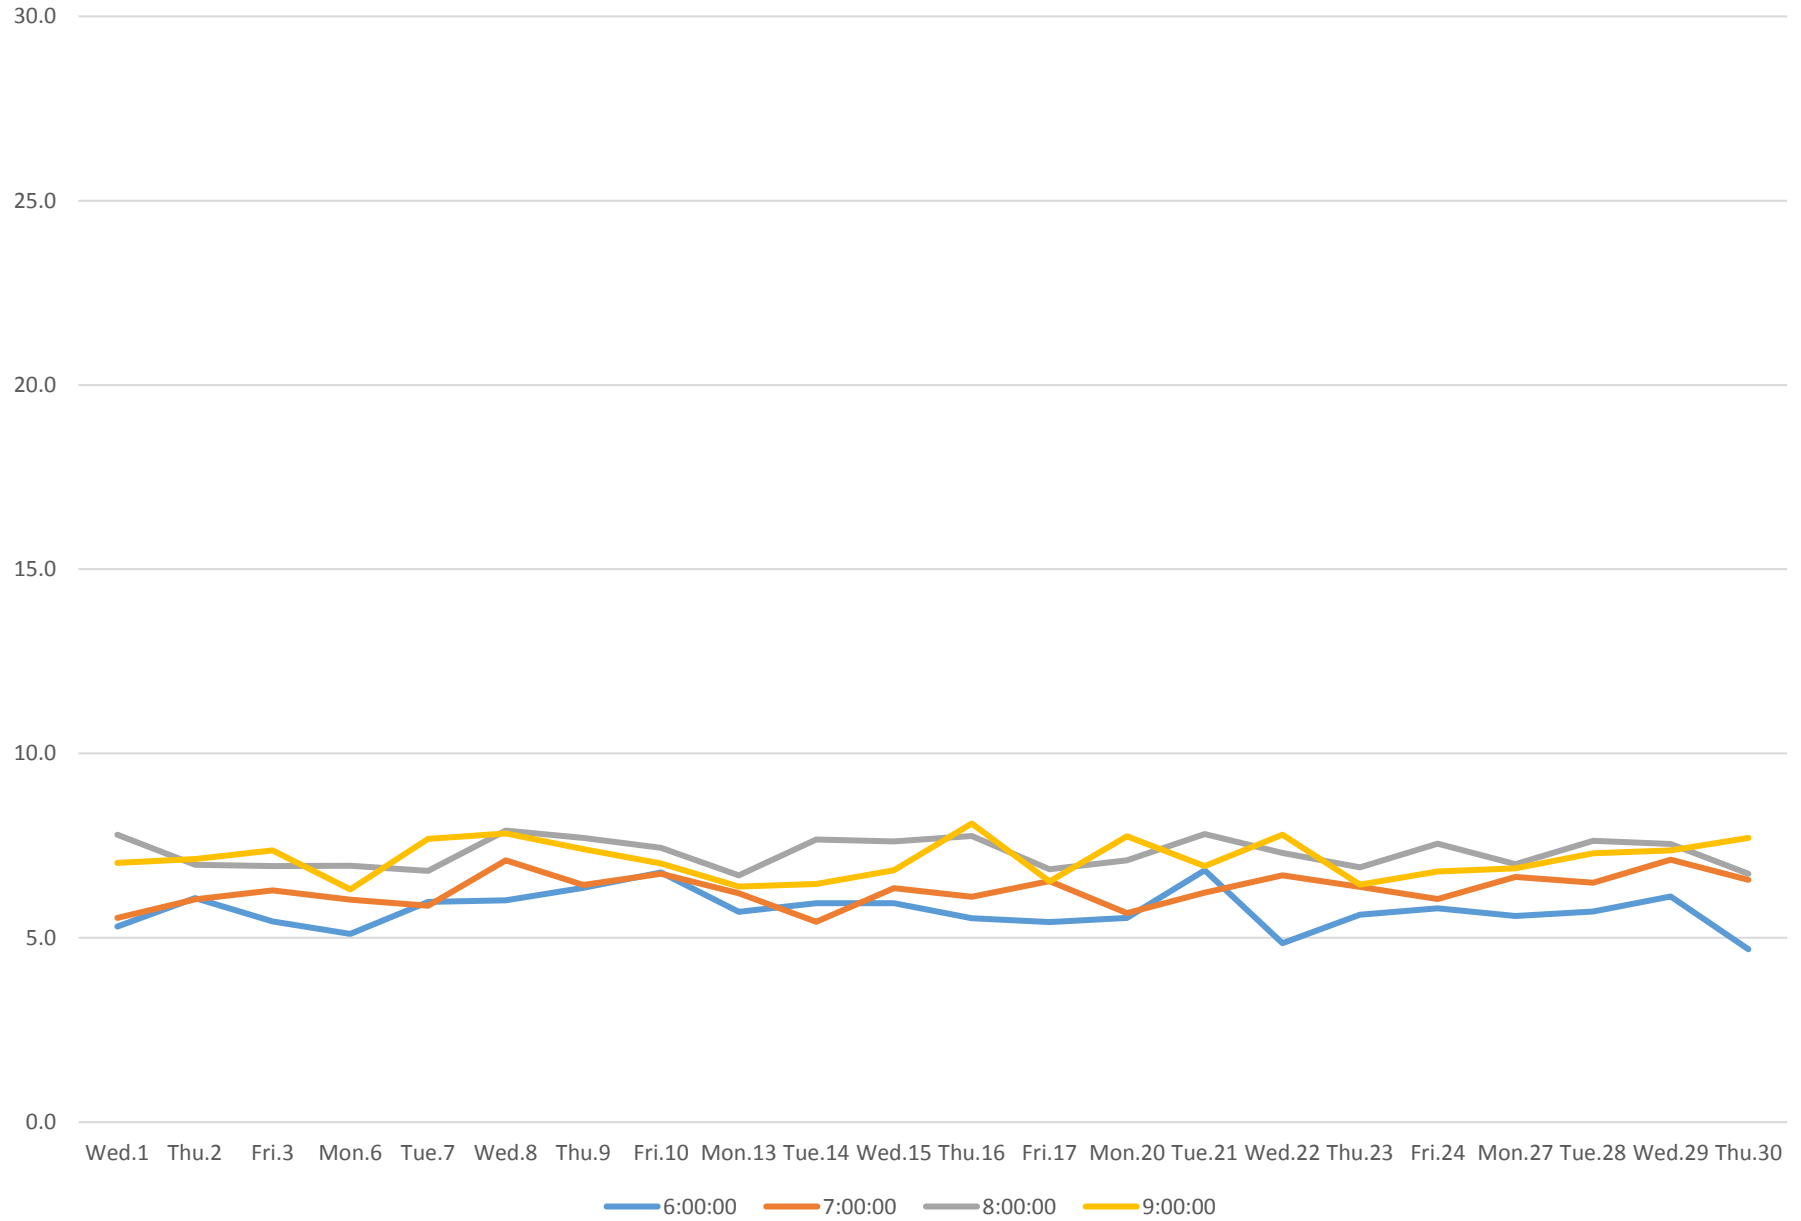

6 Bay Link Times From Dundas St To Front St Southbound November 2017 AM Peak Averages

6 Bay Link Times From Dundas St To Front St Southbound November 2017 Midday Averages

6 Bay Link Times From Dundas St To Front St Southbound November 2017 PM Peak Averages

6 Bay Link Times From Dundas St To Front St Southbound November 2017 Evening Averages

6 Bay Link Times From Dundas St To Front St Southbound November 2017 Saturday Averages

6 Bay Link Times From Dundas St To Front St Southbound November 2017 Sunday Averages