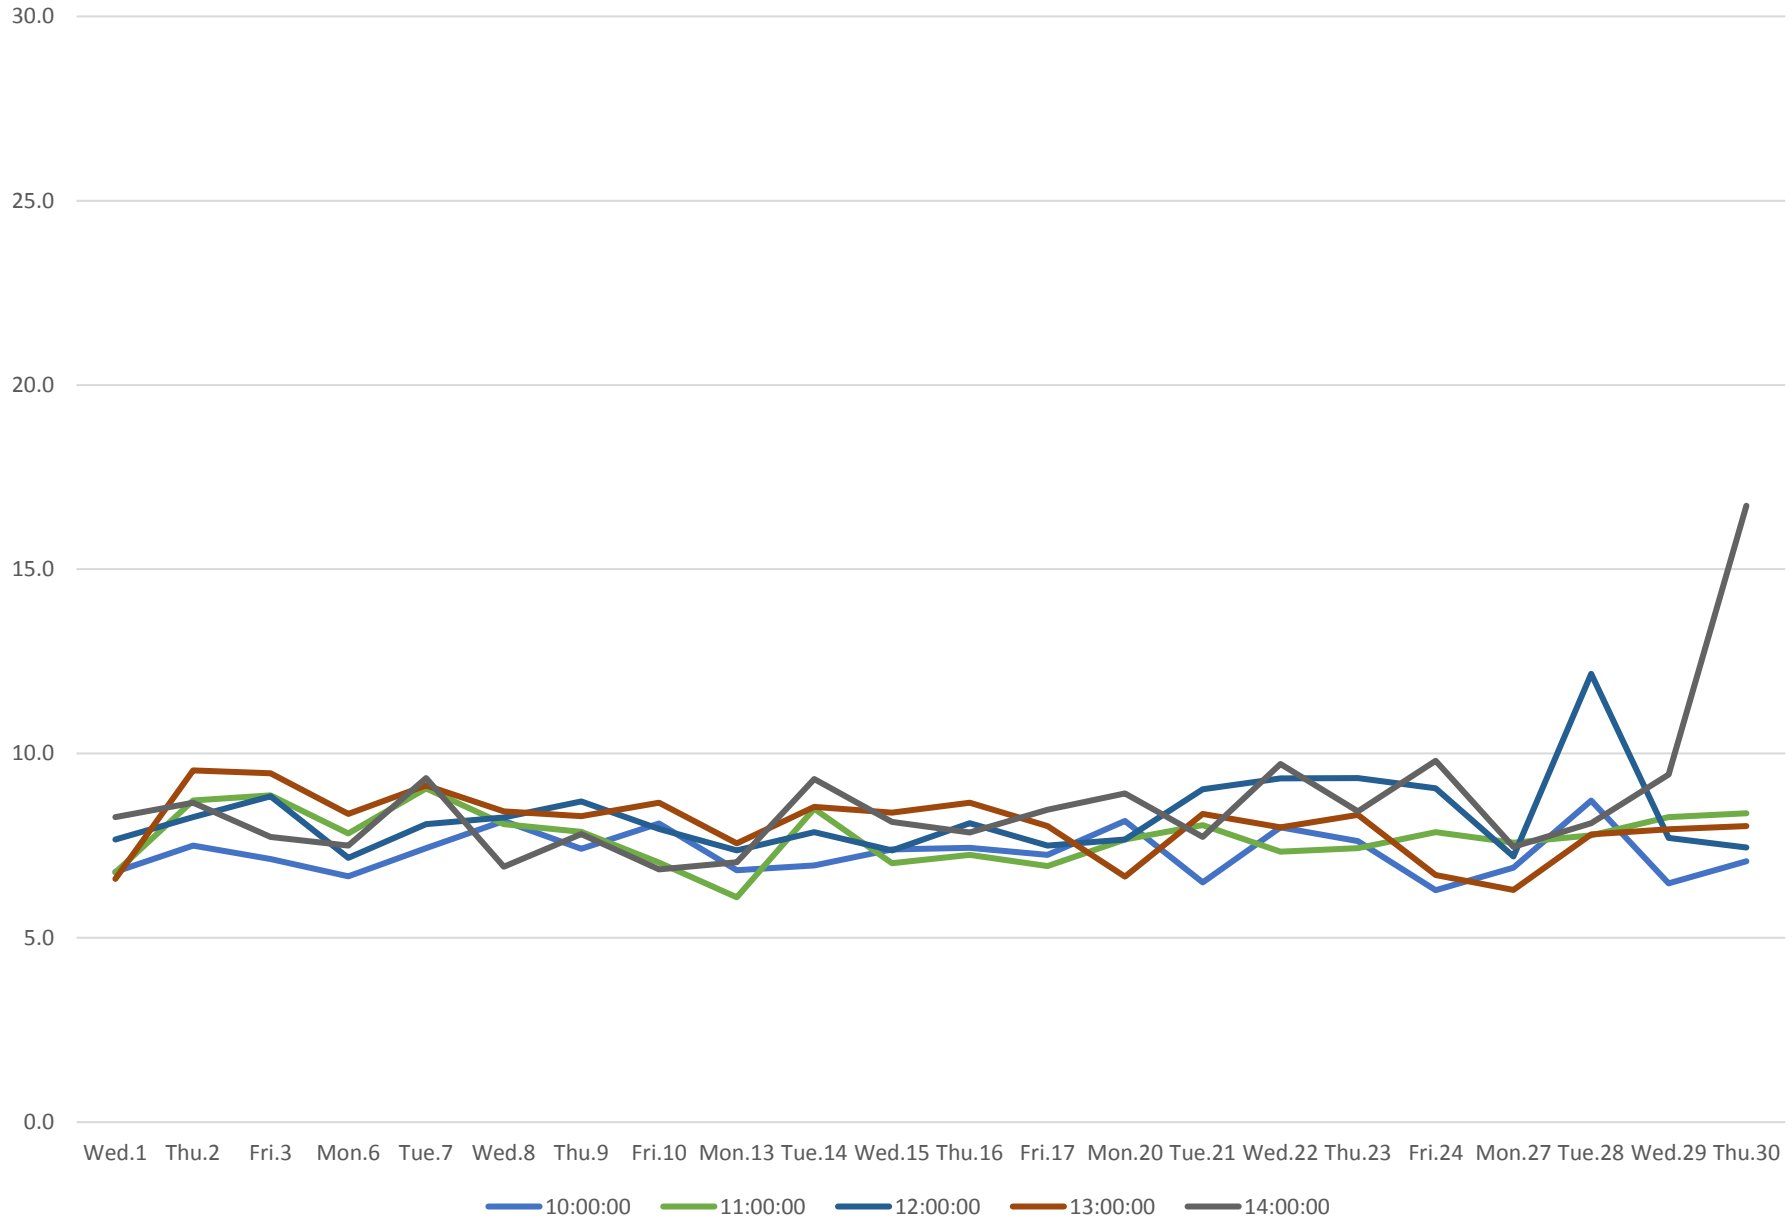

6 Bay Link Times From Dundas St To Front St Southbound November 2017 AM Peak Averages

6 Bay Link Times From Dundas St To Front St Southbound November 2017 Midday Averages

6 Bay Link Times From Dundas St To Front St Southbound November 2017 PM Peak Averages

6 Bay Link Times From Dundas St To Front St Southbound November 2017 Evening Averages

6 Bay Link Times From Dundas St To Front St Southbound November 2017 Saturday Averages

6 Bay Link Times From Dundas St To Front St Southbound November 2017 Sunday Averages