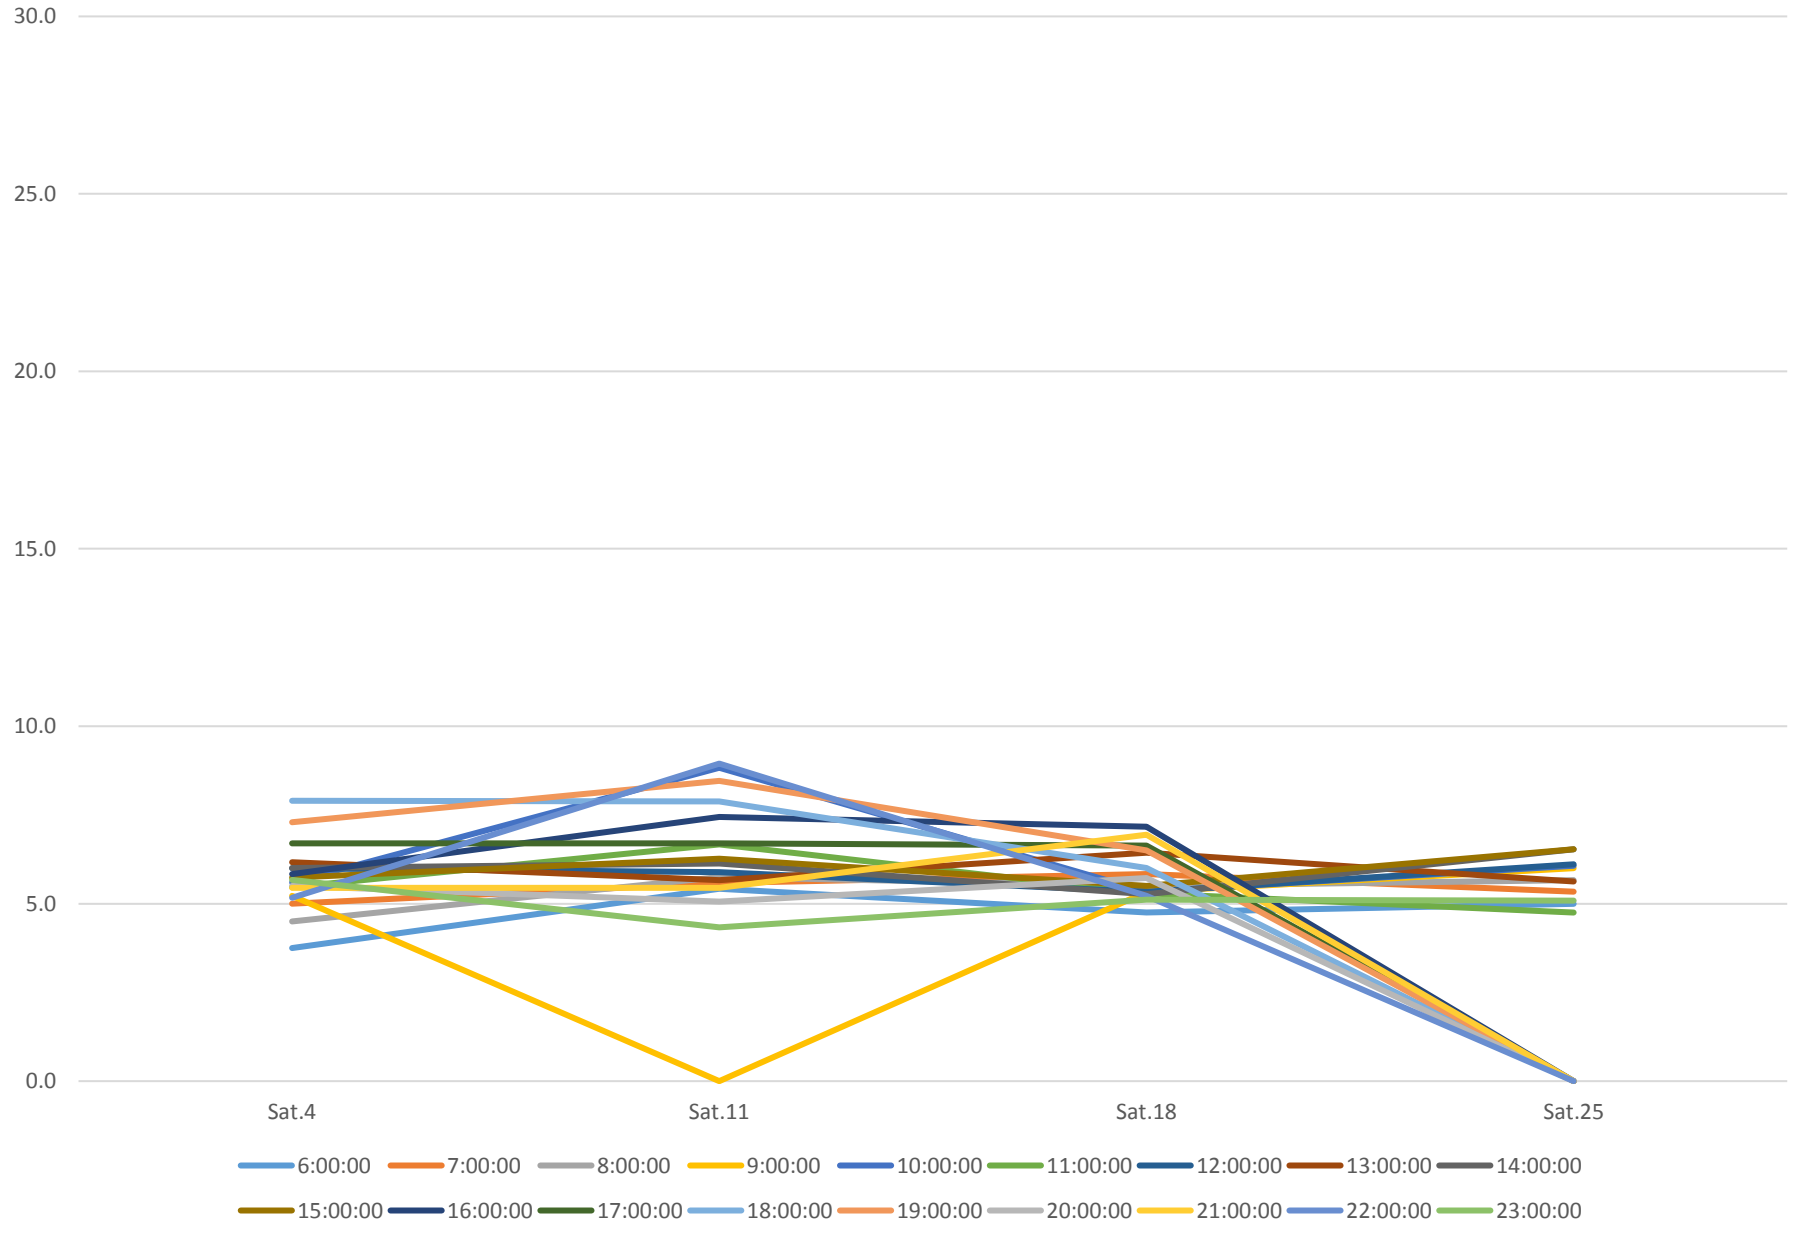

6 Bay Link Times From Dundas St To Front St Southbound November 2017 AM Peak Averages

6 Bay Link Times From Dundas St To Front St Southbound November 2017 Midday Averages

6 Bay Link Times From Dundas St To Front St Southbound November 2017 PM Peak Averages

6 Bay Link Times From Dundas St To Front St Southbound November 2017 Evening Averages

6 Bay Link Times From Dundas St To Front St Southbound November 2017 Saturday Averages

6 Bay Link Times From Dundas St To Front St Southbound November 2017 Sunday Averages