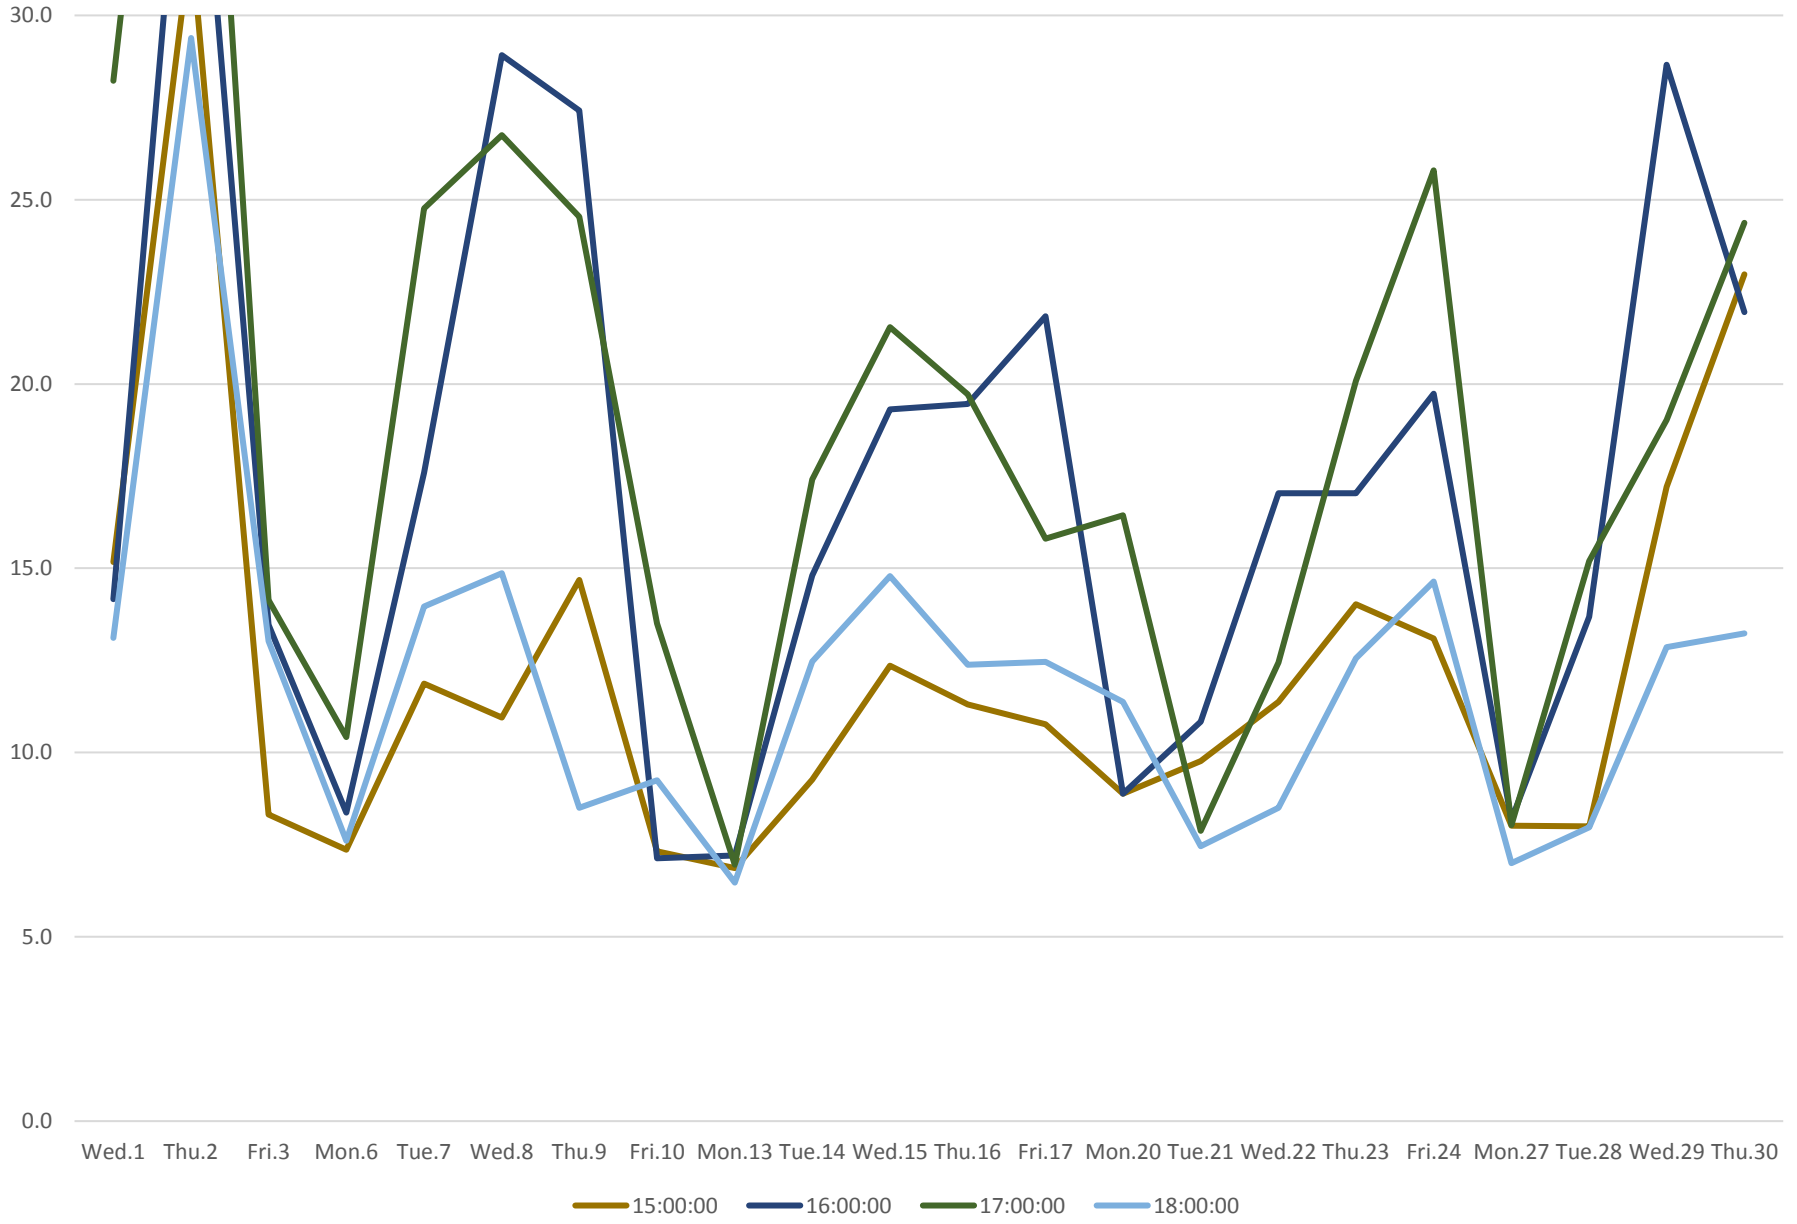

6 Bay Link Times From Dundas St To Front St Southbound November 2017 AM Peak Averages

6 Bay Link Times From Dundas St To Front St Southbound November 2017 Midday Averages

6 Bay Link Times From Dundas St To Front St Southbound November 2017 PM Peak Averages

6 Bay Link Times From Dundas St To Front St Southbound November 2017 Evening Averages

6 Bay Link Times From Dundas St To Front St Southbound November 2017 Saturday Averages

6 Bay Link Times From Dundas St To Front St Southbound November 2017 Sunday Averages