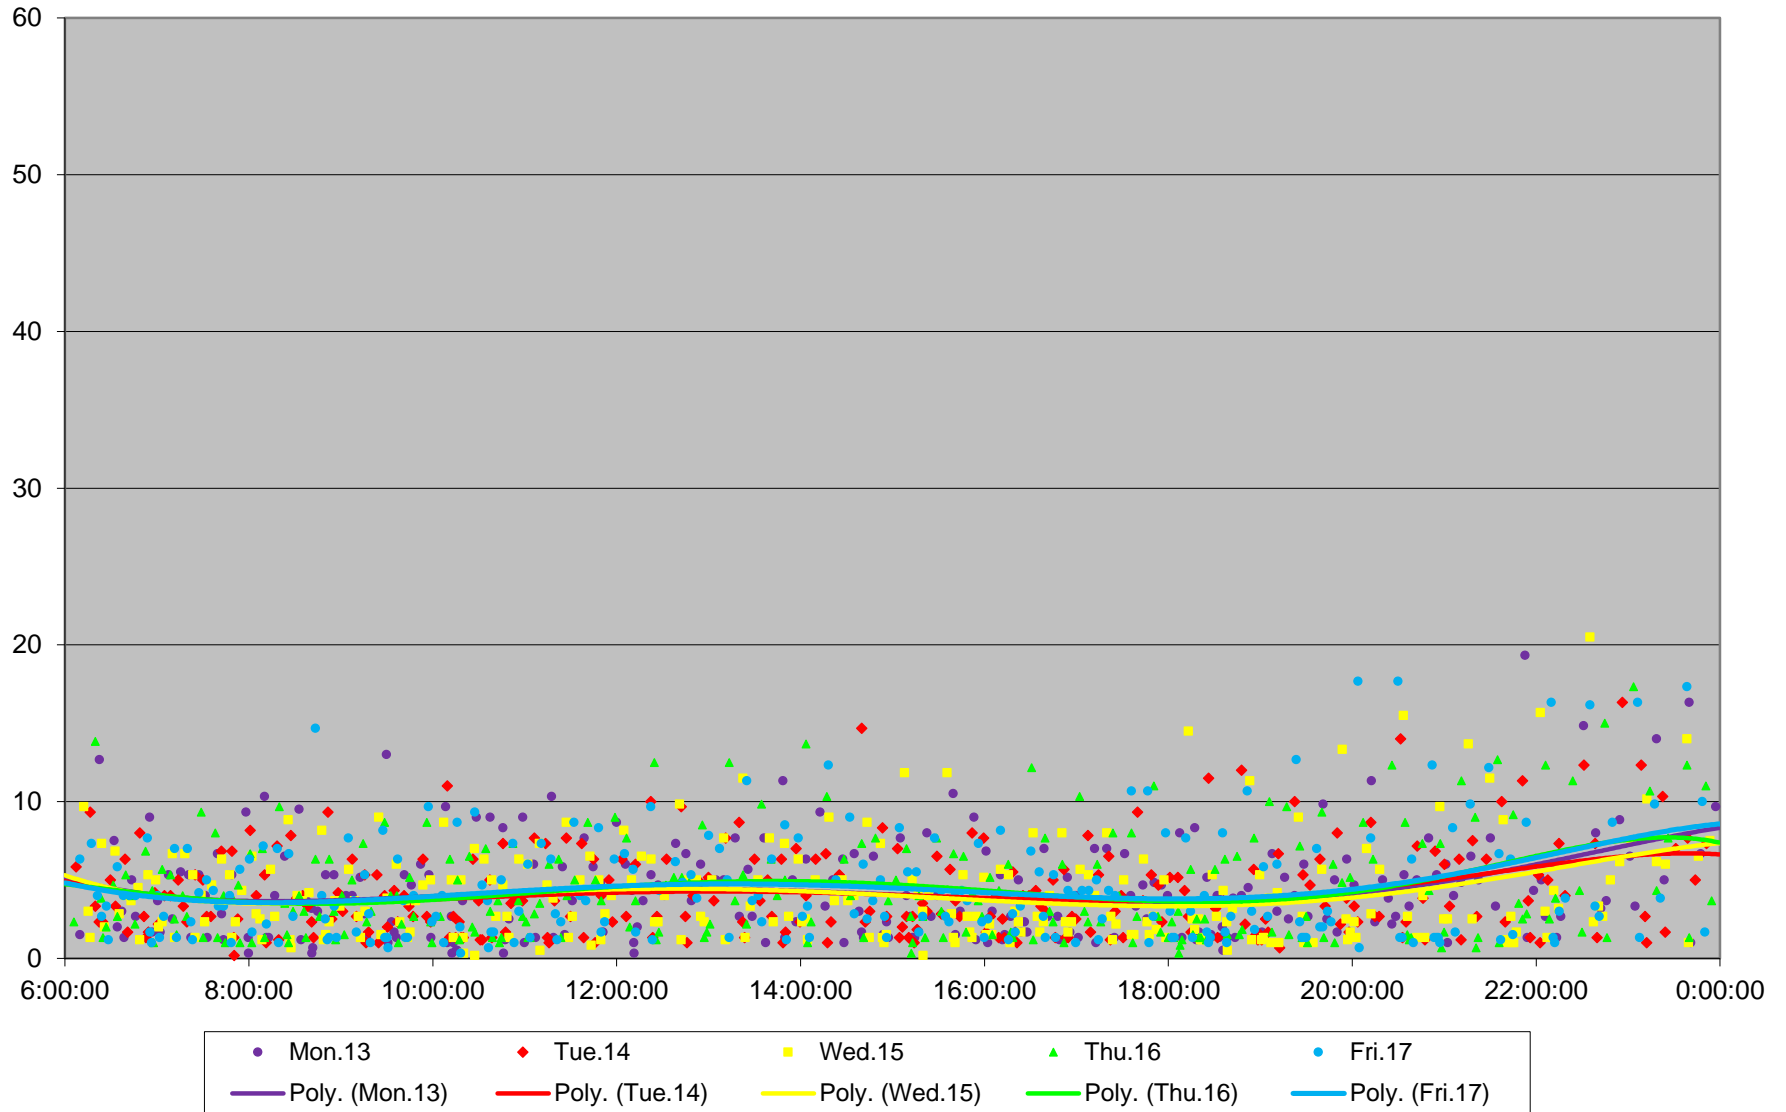

504 King Headways at Yonge Westbound November 2017

504 King Headways at Yonge Westbound November 2017

504 King Headways at Yonge Westbound November 2017

504 King Headways at Yonge Westbound November 2017

504 King Headways at Yonge Westbound November 2017

504 King Headways at Yonge Westbound November 2017

504 King Headways at Yonge Westbound November 2017