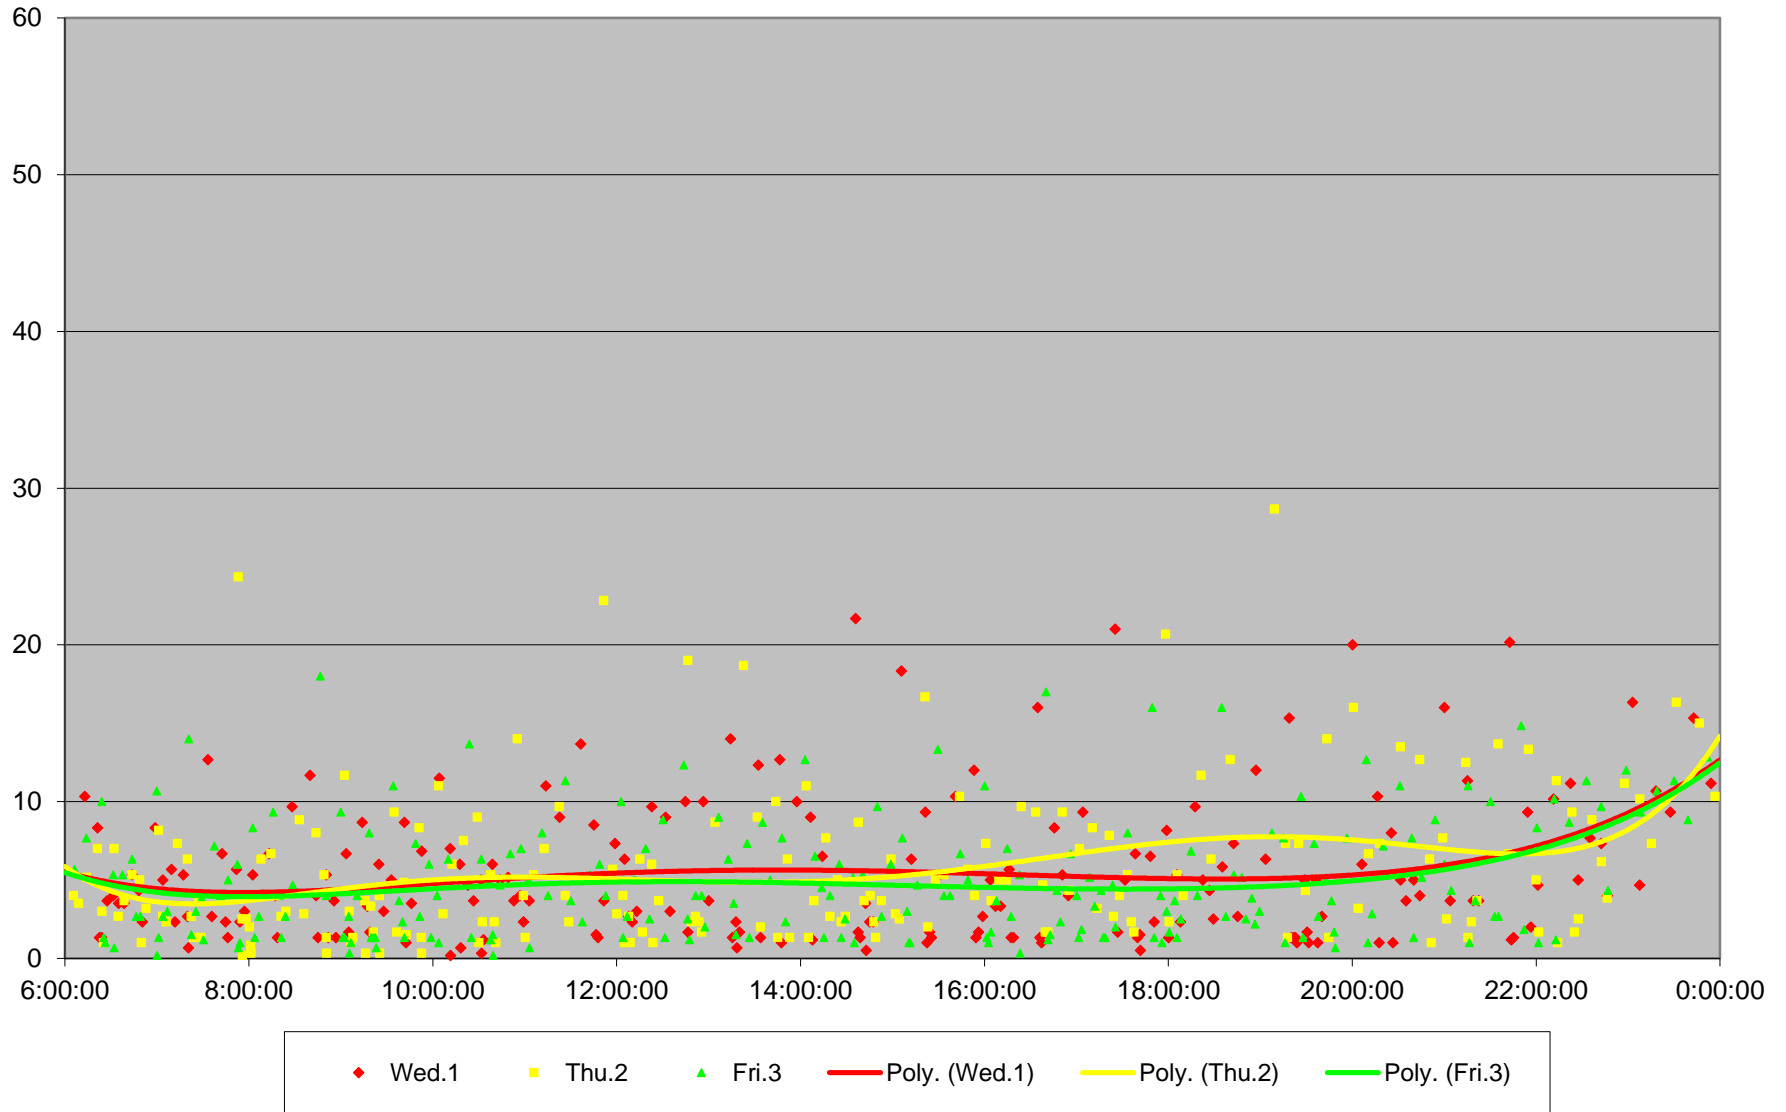

504 King Headways at Yonge Westbound November 2017

504 King Headways at Yonge Westbound November 2017

504 King Headways at Yonge Westbound November 2017

504 King Headways at Yonge Westbound November 2017

504 King Headways at Yonge Westbound November 2017

504 King Headways at Yonge Westbound November 2017

504 King Headways at Yonge Westbound November 2017