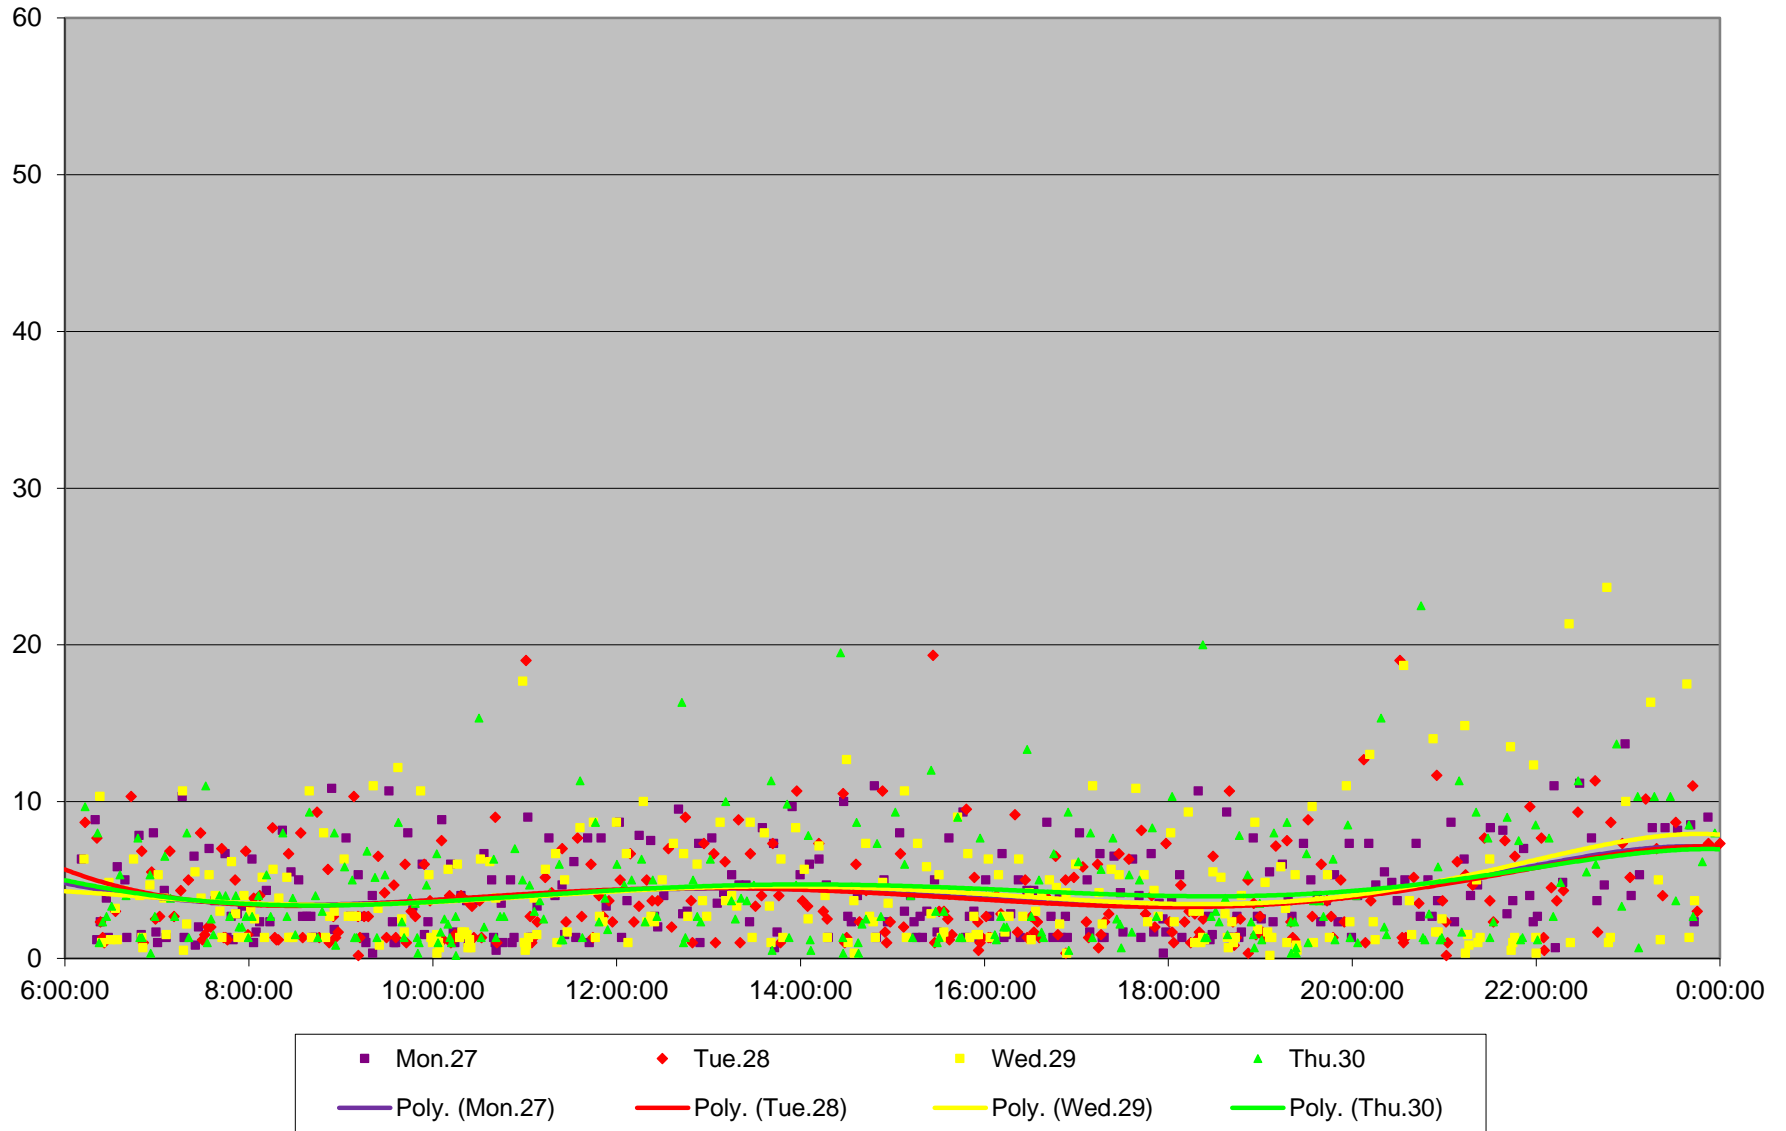

504 King Headways at Yonge Westbound November 2017

504 King Headways at Yonge Westbound November 2017

504 King Headways at Yonge Westbound November 2017

504 King Headways at Yonge Westbound November 2017

504 King Headways at Yonge Westbound November 2017

504 King Headways at Yonge Westbound November 2017

504 King Headways at Yonge Westbound November 2017