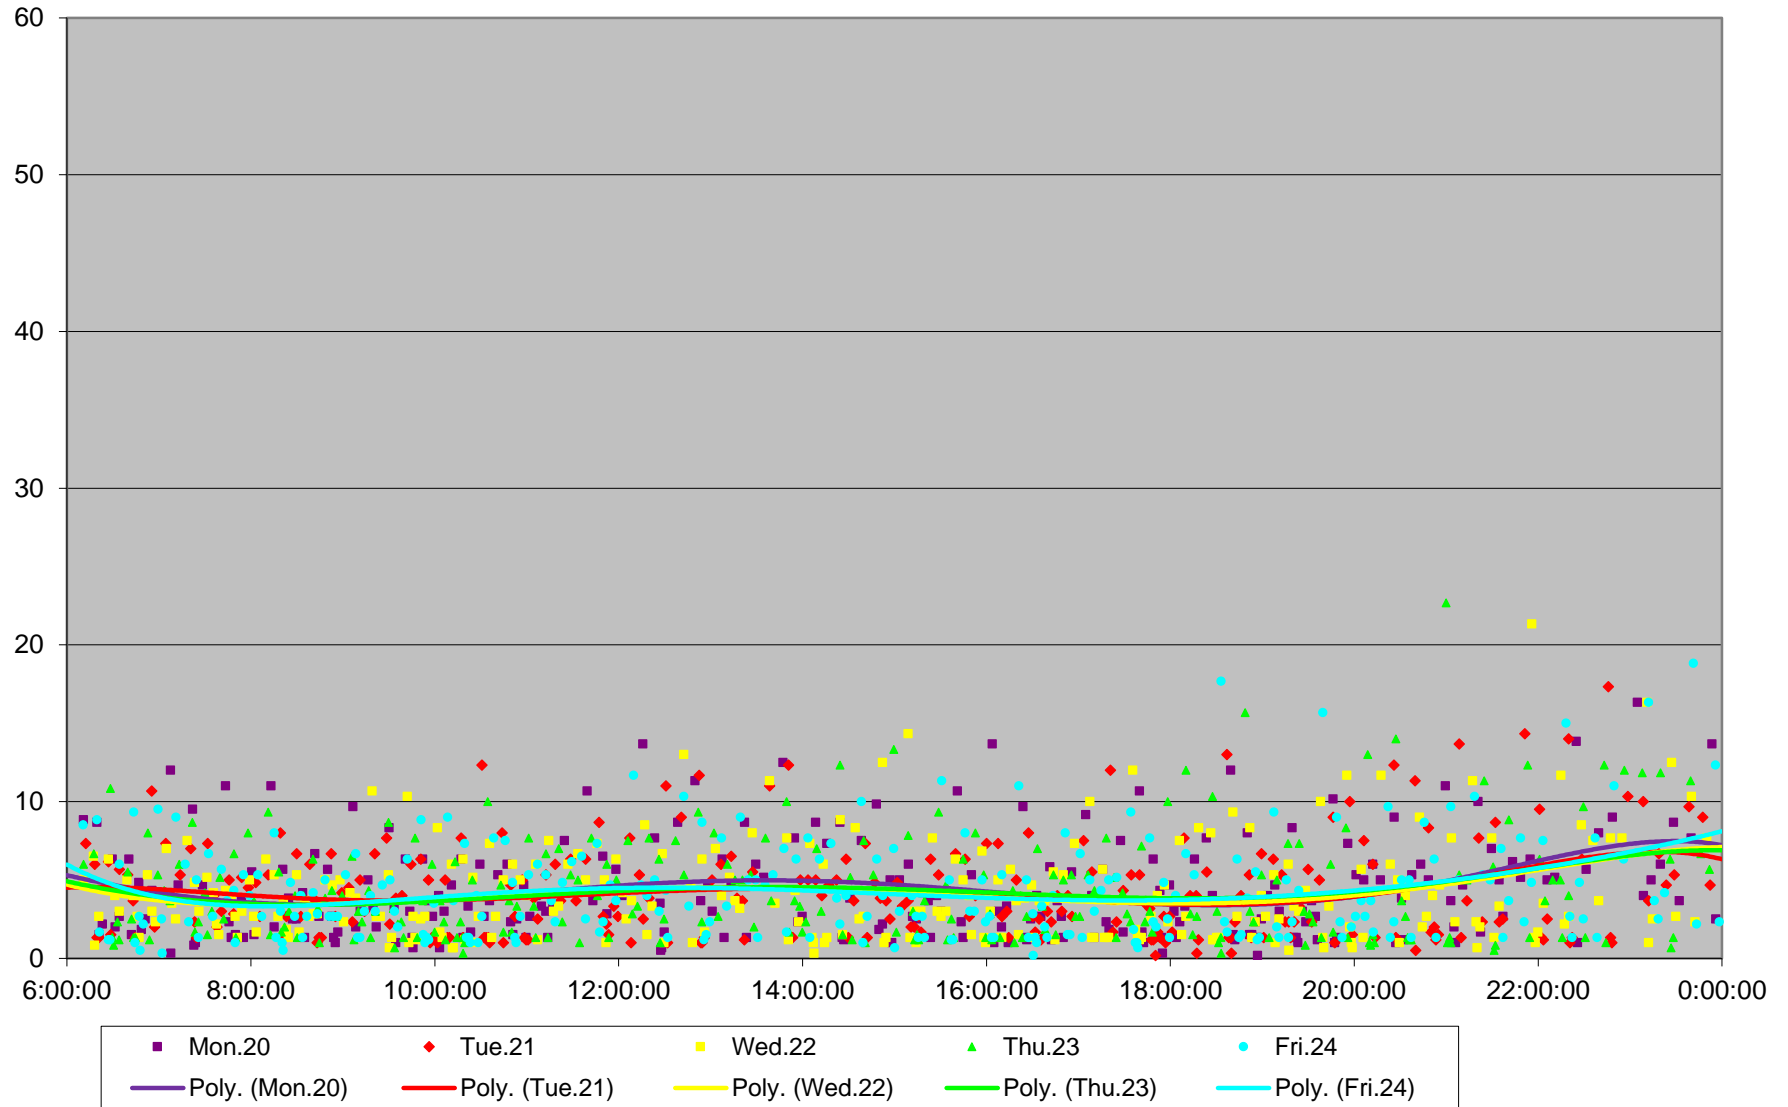

504 King Headways at Yonge Westbound November 2017

504 King Headways at Yonge Westbound November 2017

504 King Headways at Yonge Westbound November 2017

504 King Headways at Yonge Westbound November 2017

504 King Headways at Yonge Westbound November 2017

504 King Headways at Yonge Westbound November 2017

504 King Headways at Yonge Westbound November 2017