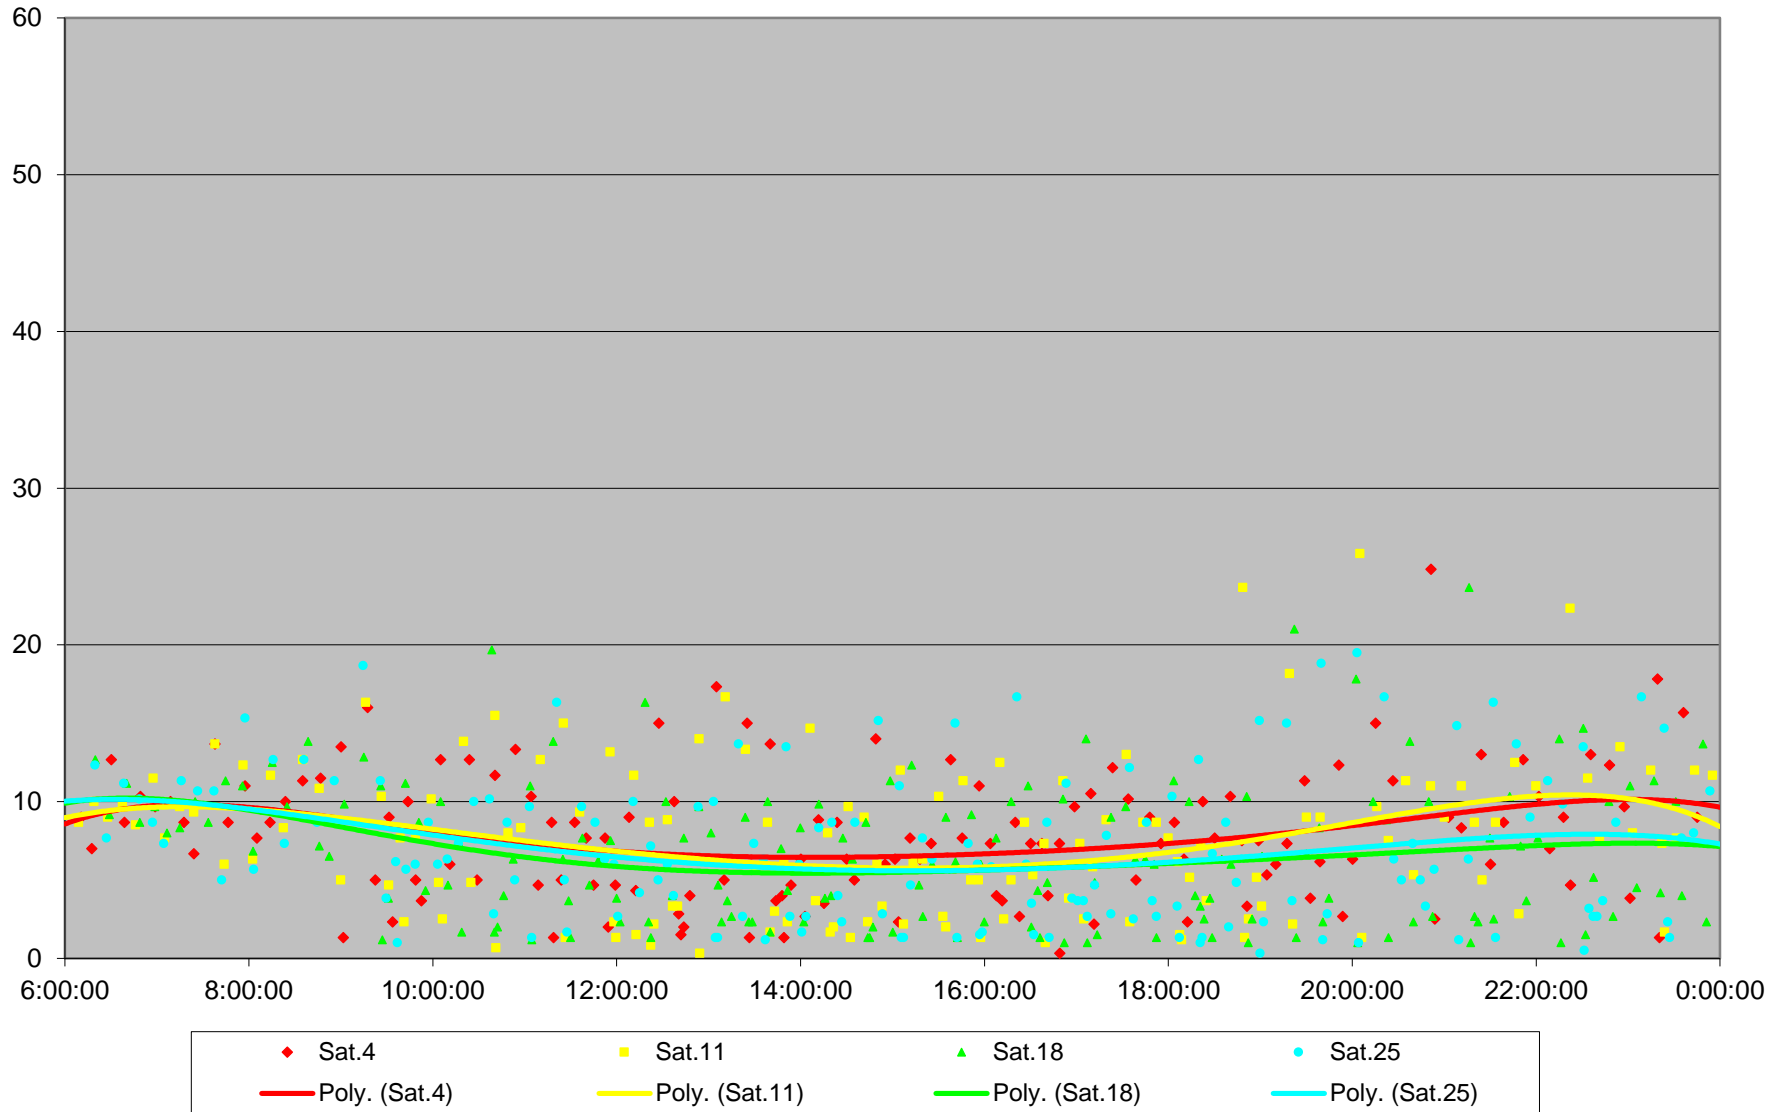

504 King Headways at Yonge Westbound November 2017

504 King Headways at Yonge Westbound November 2017

504 King Headways at Yonge Westbound November 2017

504 King Headways at Yonge Westbound November 2017

504 King Headways at Yonge Westbound November 2017

504 King Headways at Yonge Westbound November 2017

504 King Headways at Yonge Westbound November 2017