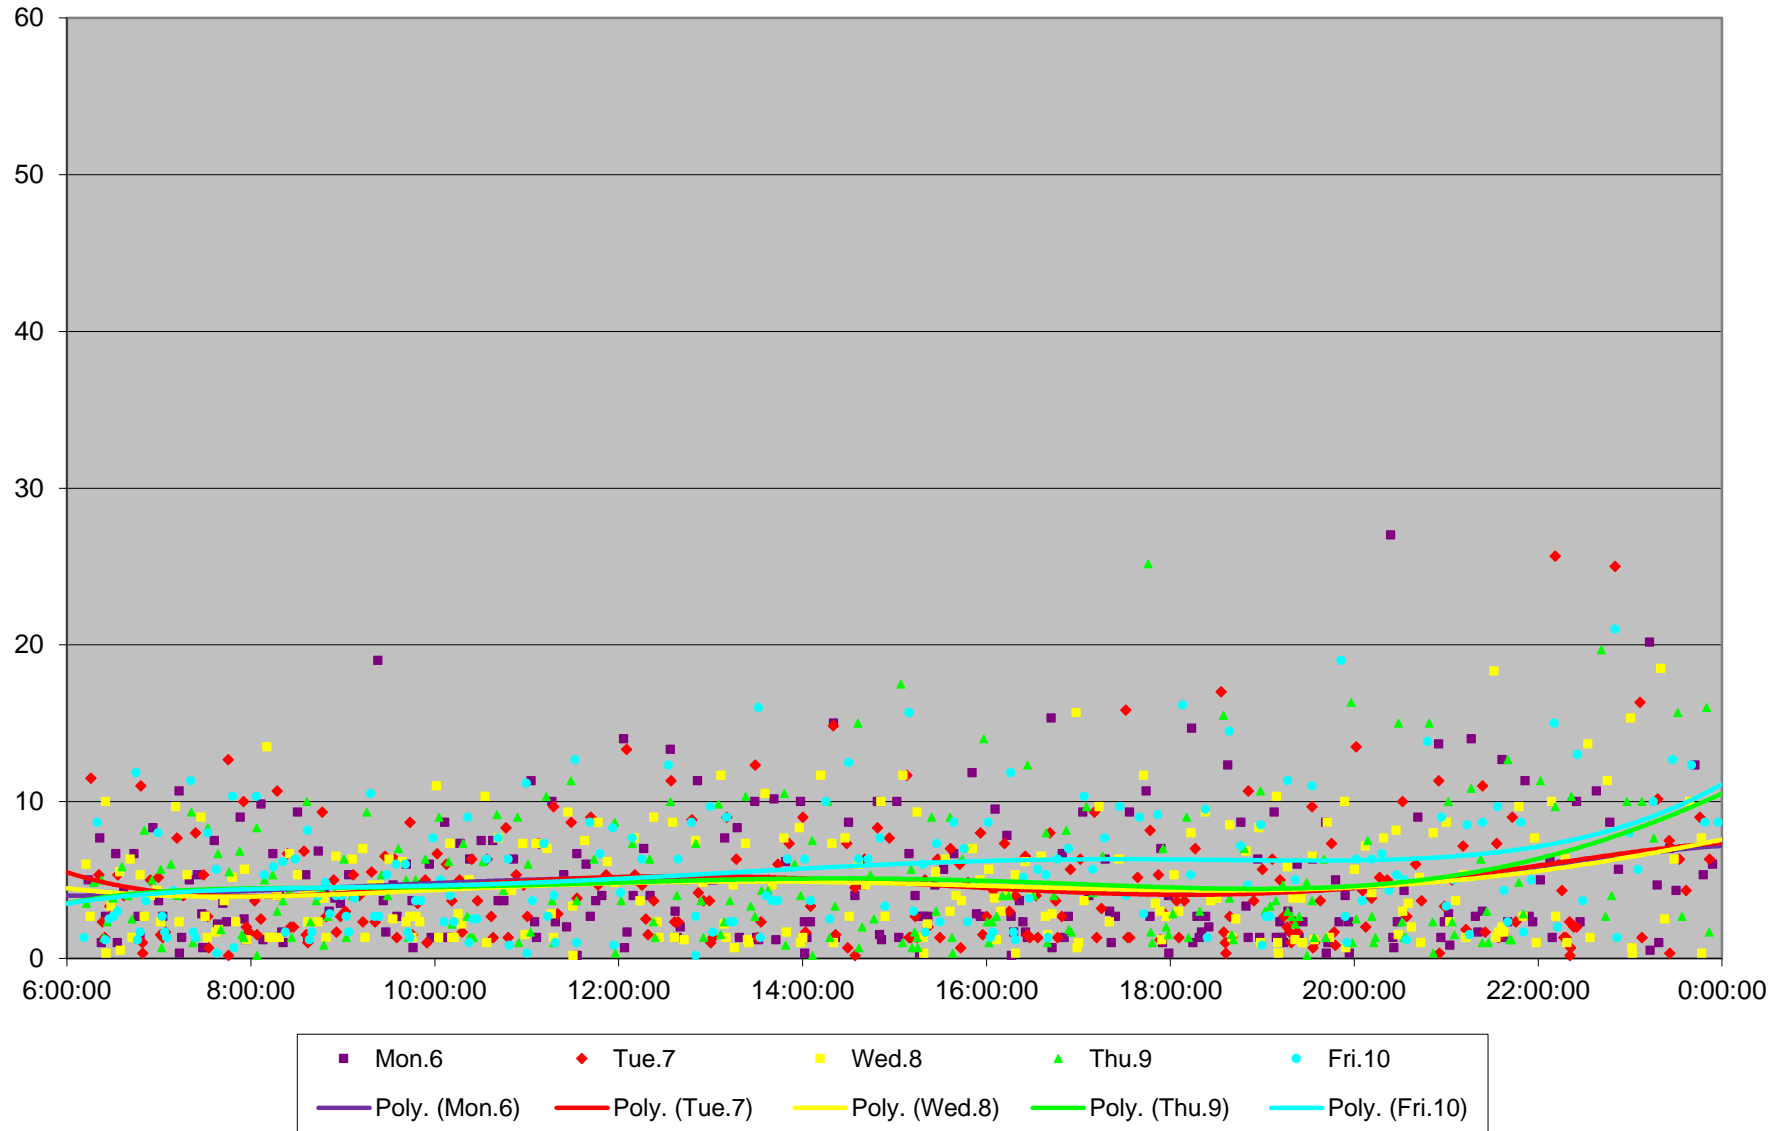

504 King Headways at Yonge Westbound November 2017

504 King Headways at Yonge Westbound November 2017

504 King Headways at Yonge Westbound November 2017

504 King Headways at Yonge Westbound November 2017

504 King Headways at Yonge Westbound November 2017

504 King Headways at Yonge Westbound November 2017

504 King Headways at Yonge Westbound November 2017