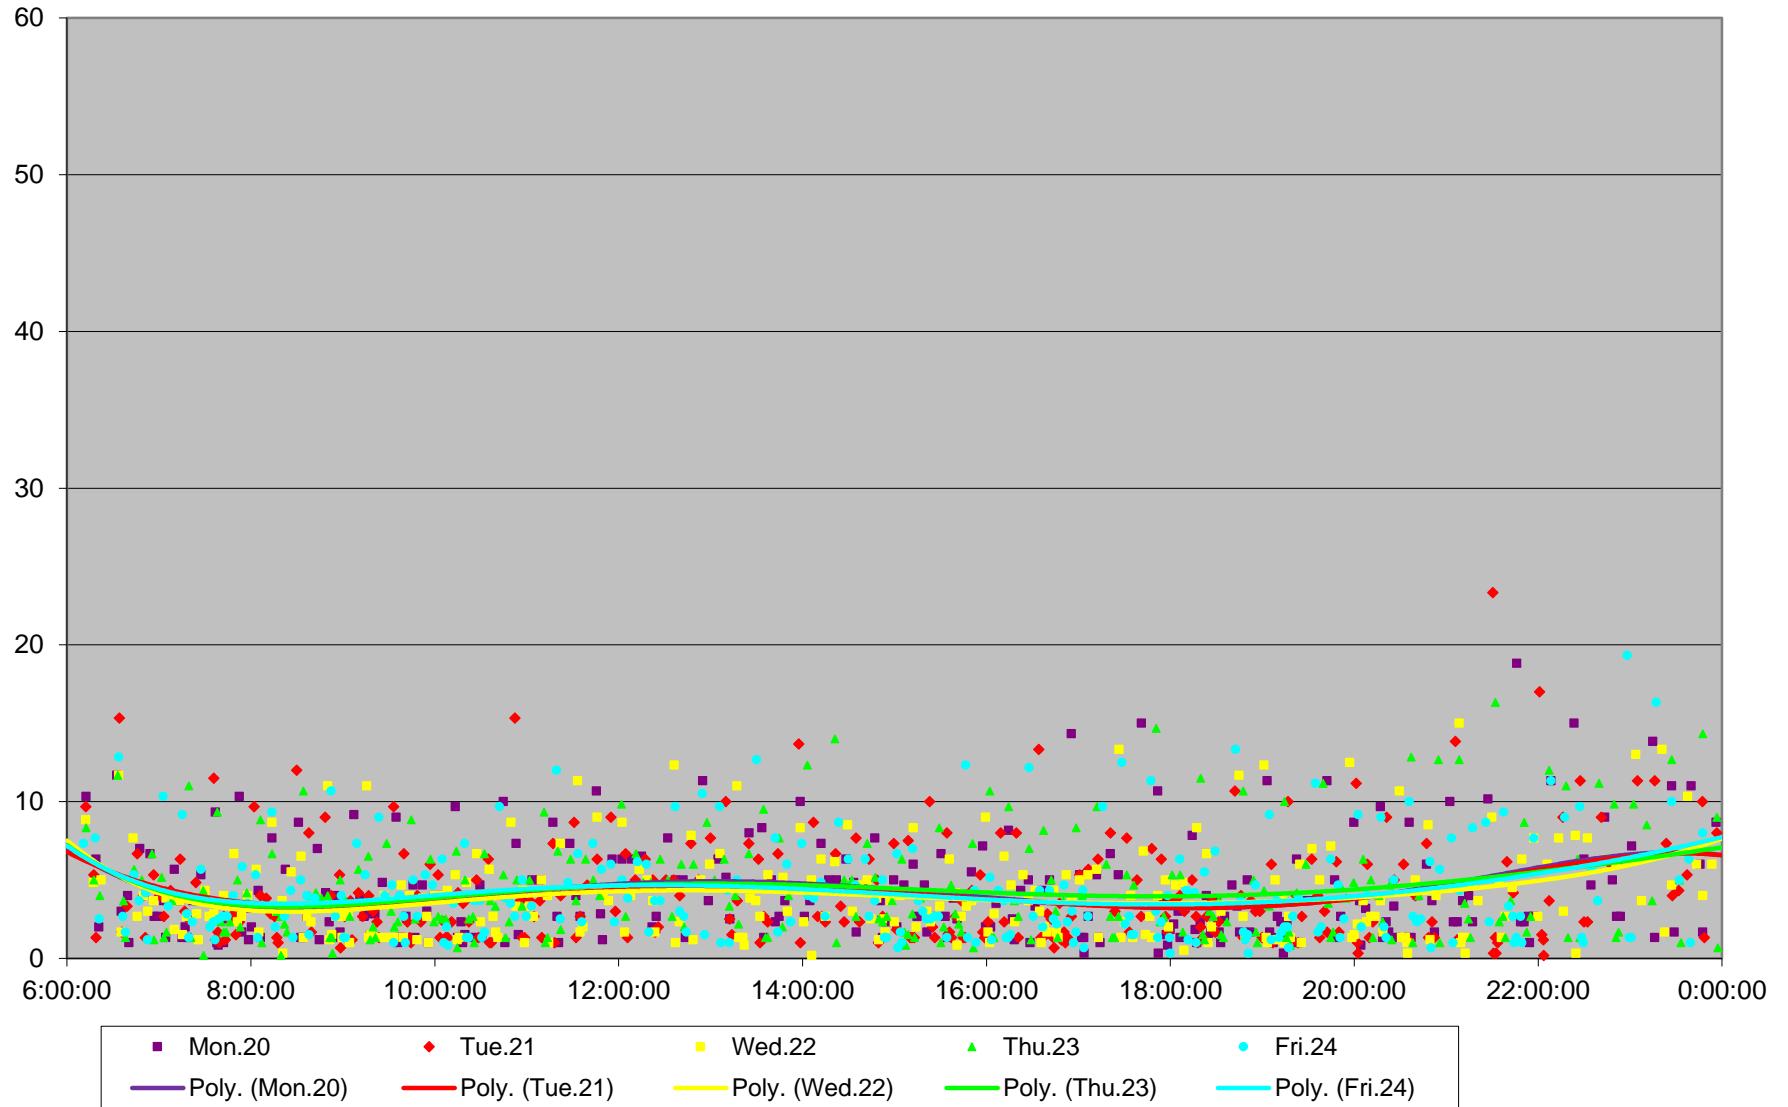

504 King Headways at Yonge Eastbound November 2017

504 King Headways at Yonge Eastbound November 2017

504 King Headways at Yonge Eastbound November 2017

504 King Headways at Yonge Eastbound November 2017

504 King Headways at Yonge Eastbound November 2017

504 King Headways at Yonge Eastbound November 2017

504 King Headways at Yonge Eastbound November 2017