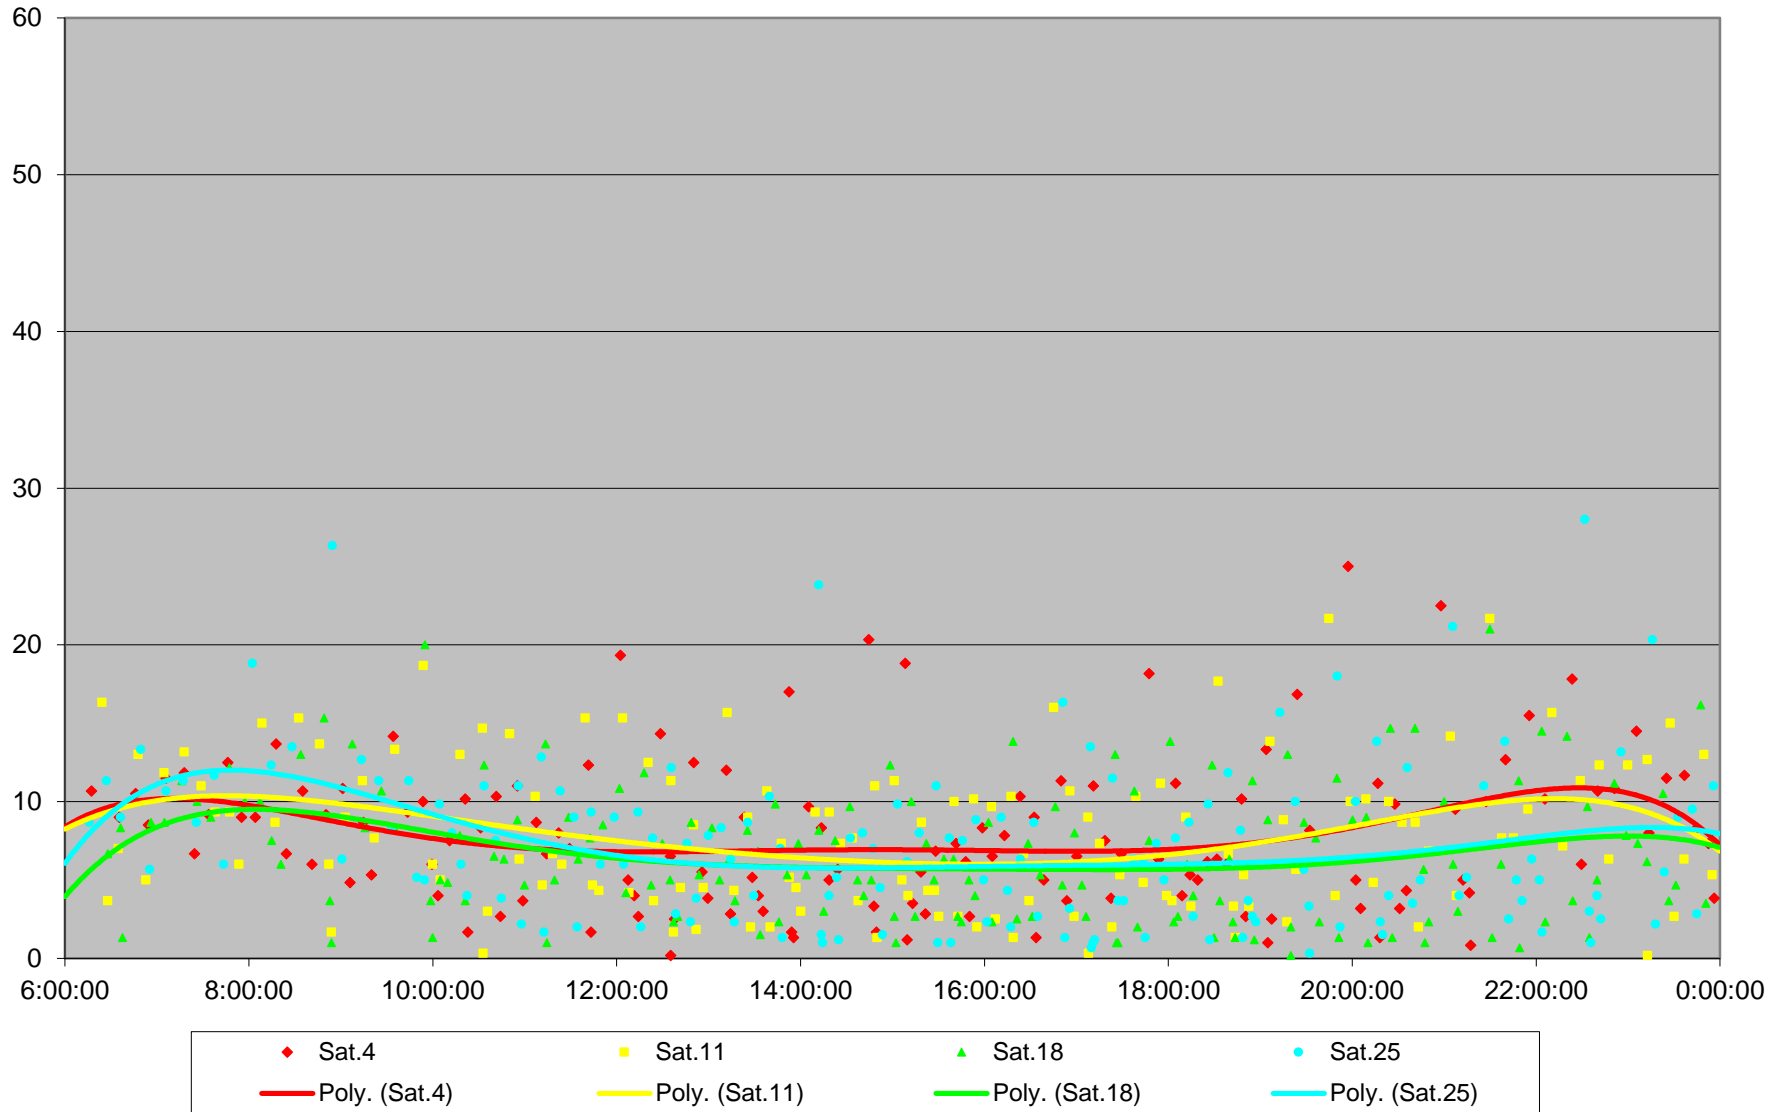

504 King Headways at Yonge Eastbound November 2017

504 King Headways at Yonge Eastbound November 2017

504 King Headways at Yonge Eastbound November 2017

504 King Headways at Yonge Eastbound November 2017

504 King Headways at Yonge Eastbound November 2017

504 King Headways at Yonge Eastbound November 2017

504 King Headways at Yonge Eastbound November 2017