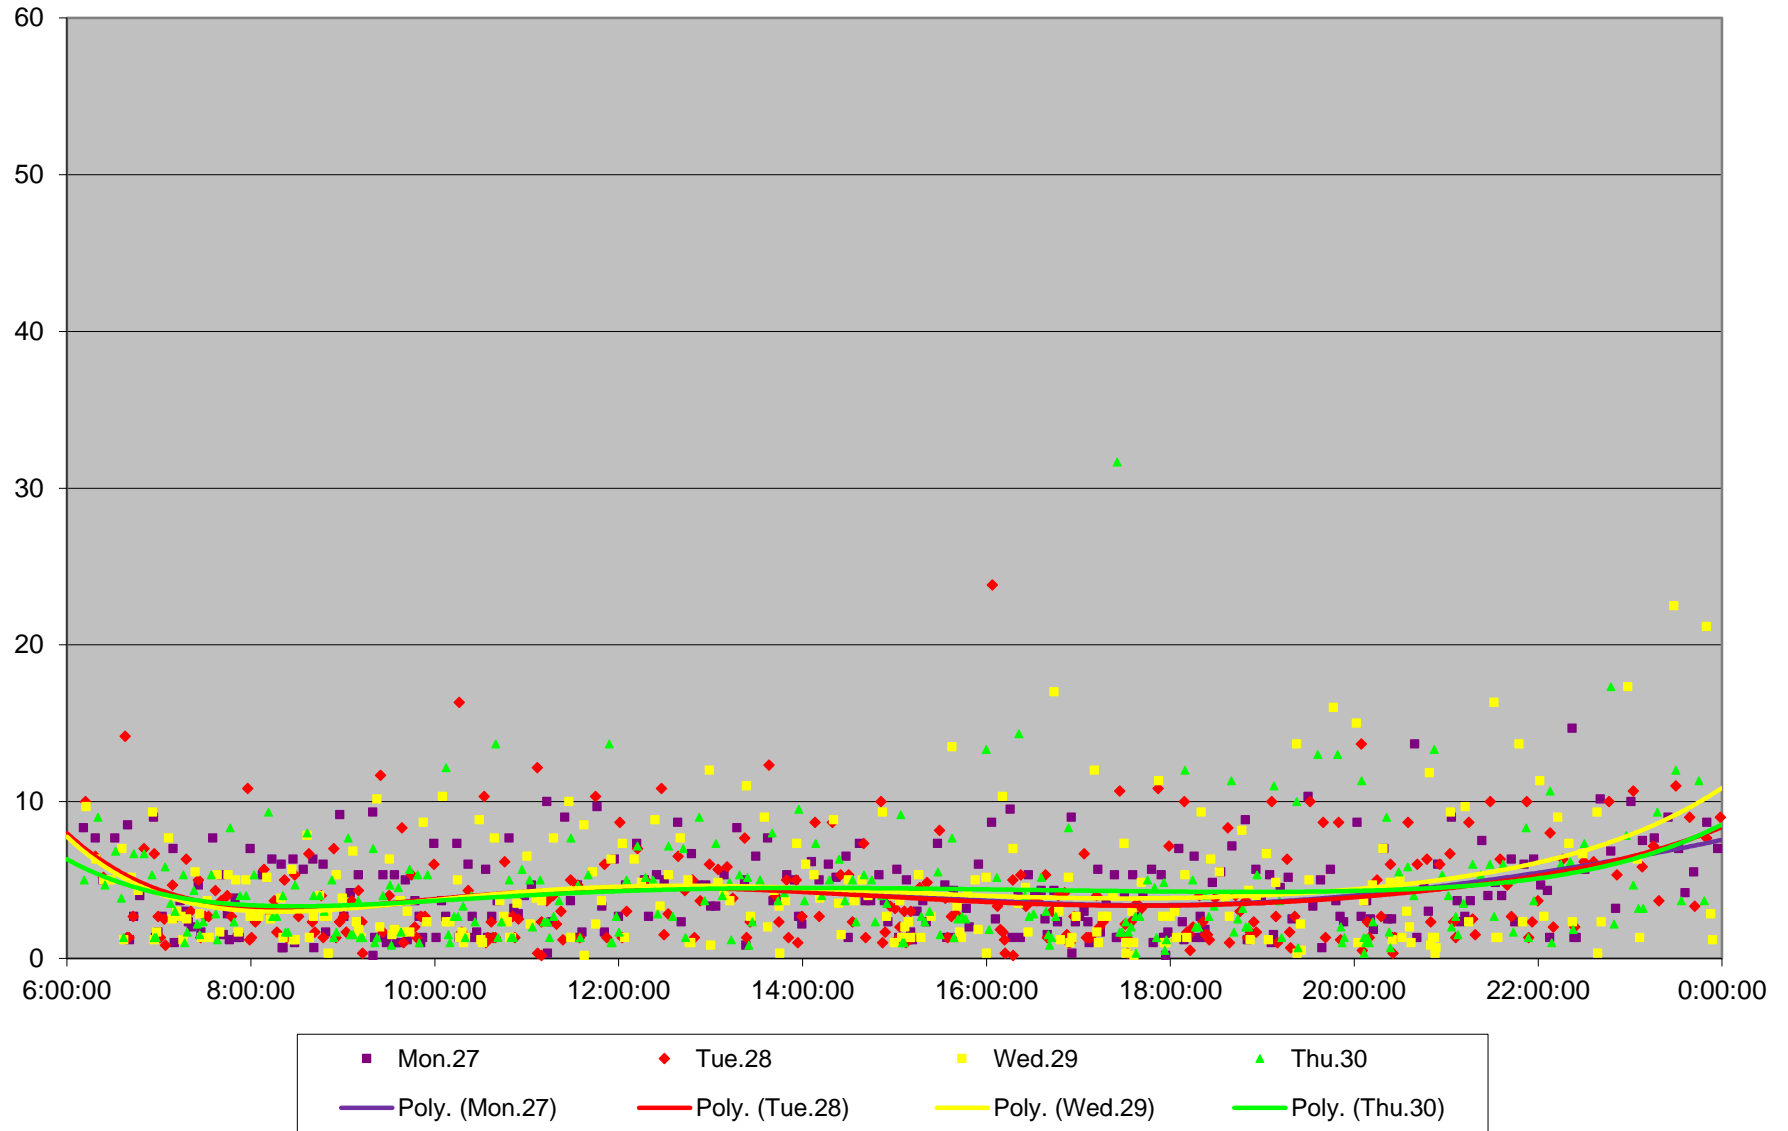

504 King Headways at Yonge Eastbound November 2017

504 King Headways at Yonge Eastbound November 2017

504 King Headways at Yonge Eastbound November 2017

504 King Headways at Yonge Eastbound November 2017

504 King Headways at Yonge Eastbound November 2017

504 King Headways at Yonge Eastbound November 2017

504 King Headways at Yonge Eastbound November 2017