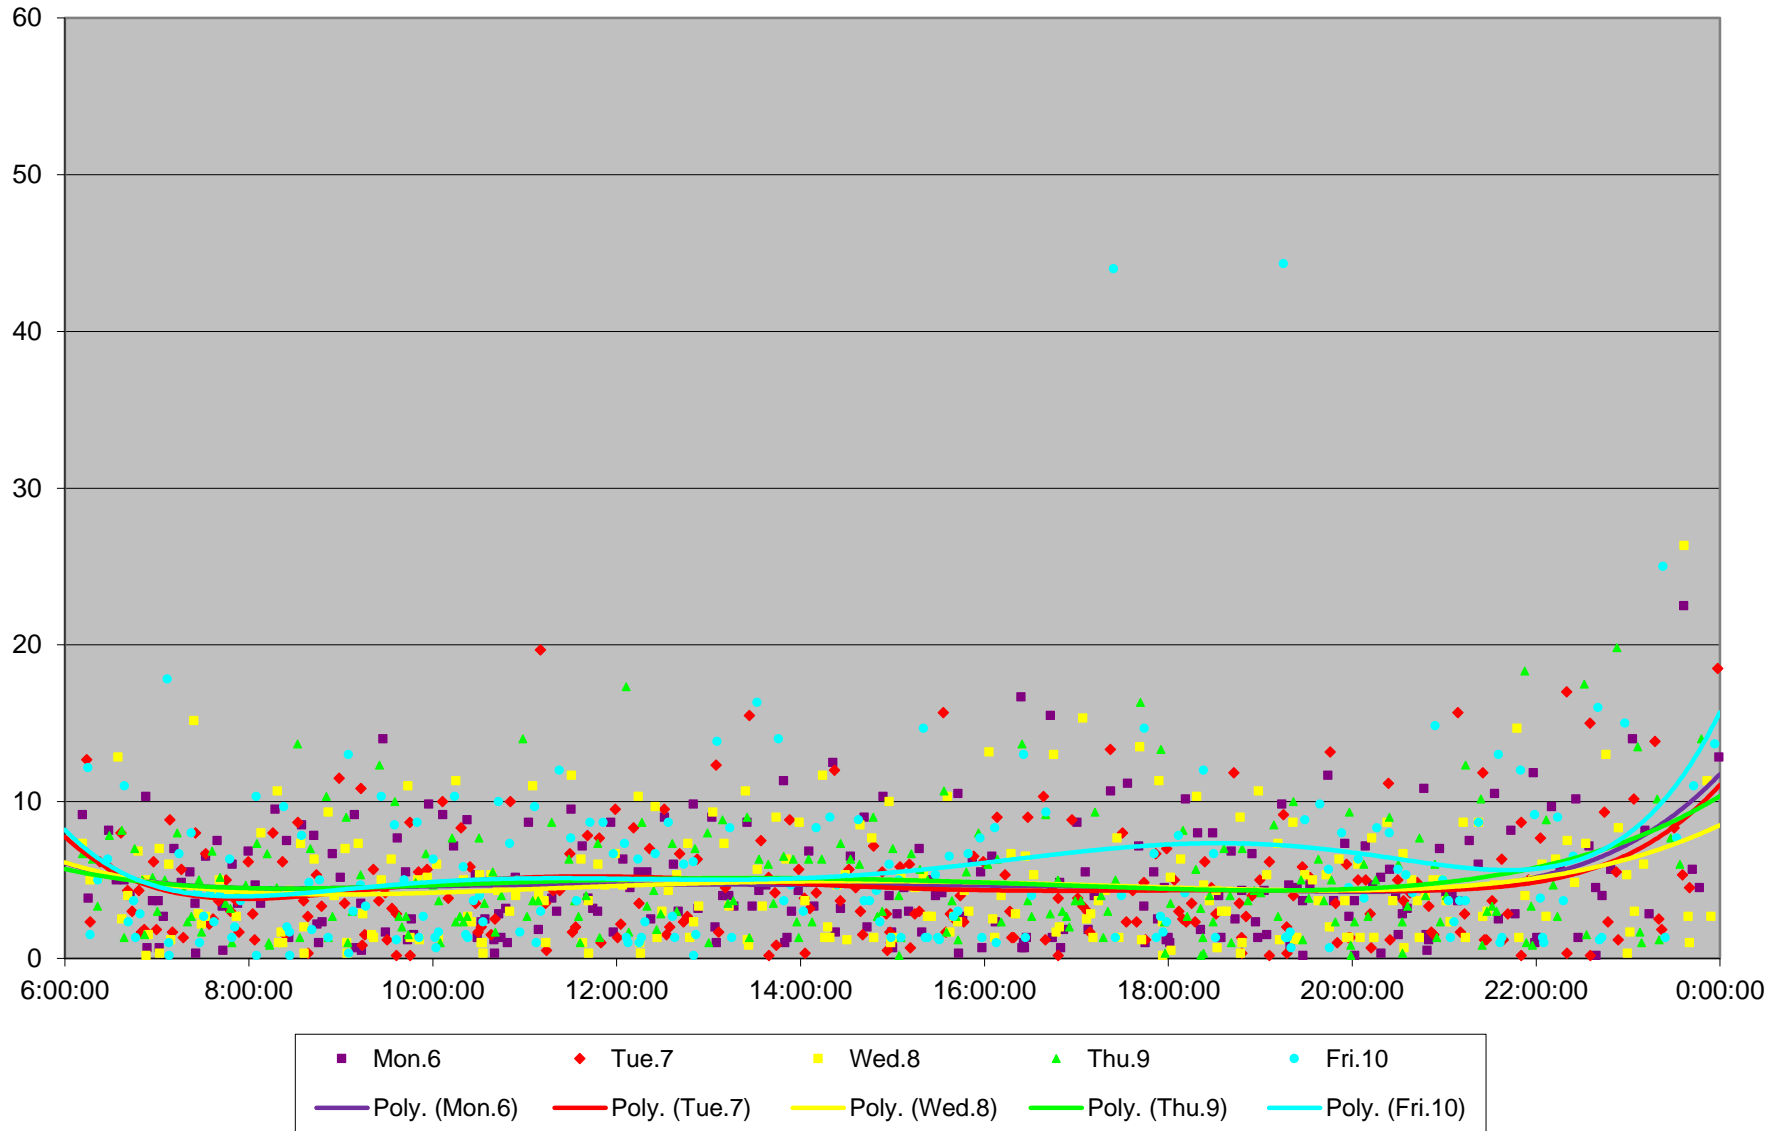

504 King Headways at Yonge Eastbound November 2017

504 King Headways at Yonge Eastbound November 2017

504 King Headways at Yonge Eastbound November 2017

504 King Headways at Yonge Eastbound November 2017

504 King Headways at Yonge Eastbound November 2017

504 King Headways at Yonge Eastbound November 2017

504 King Headways at Yonge Eastbound November 2017