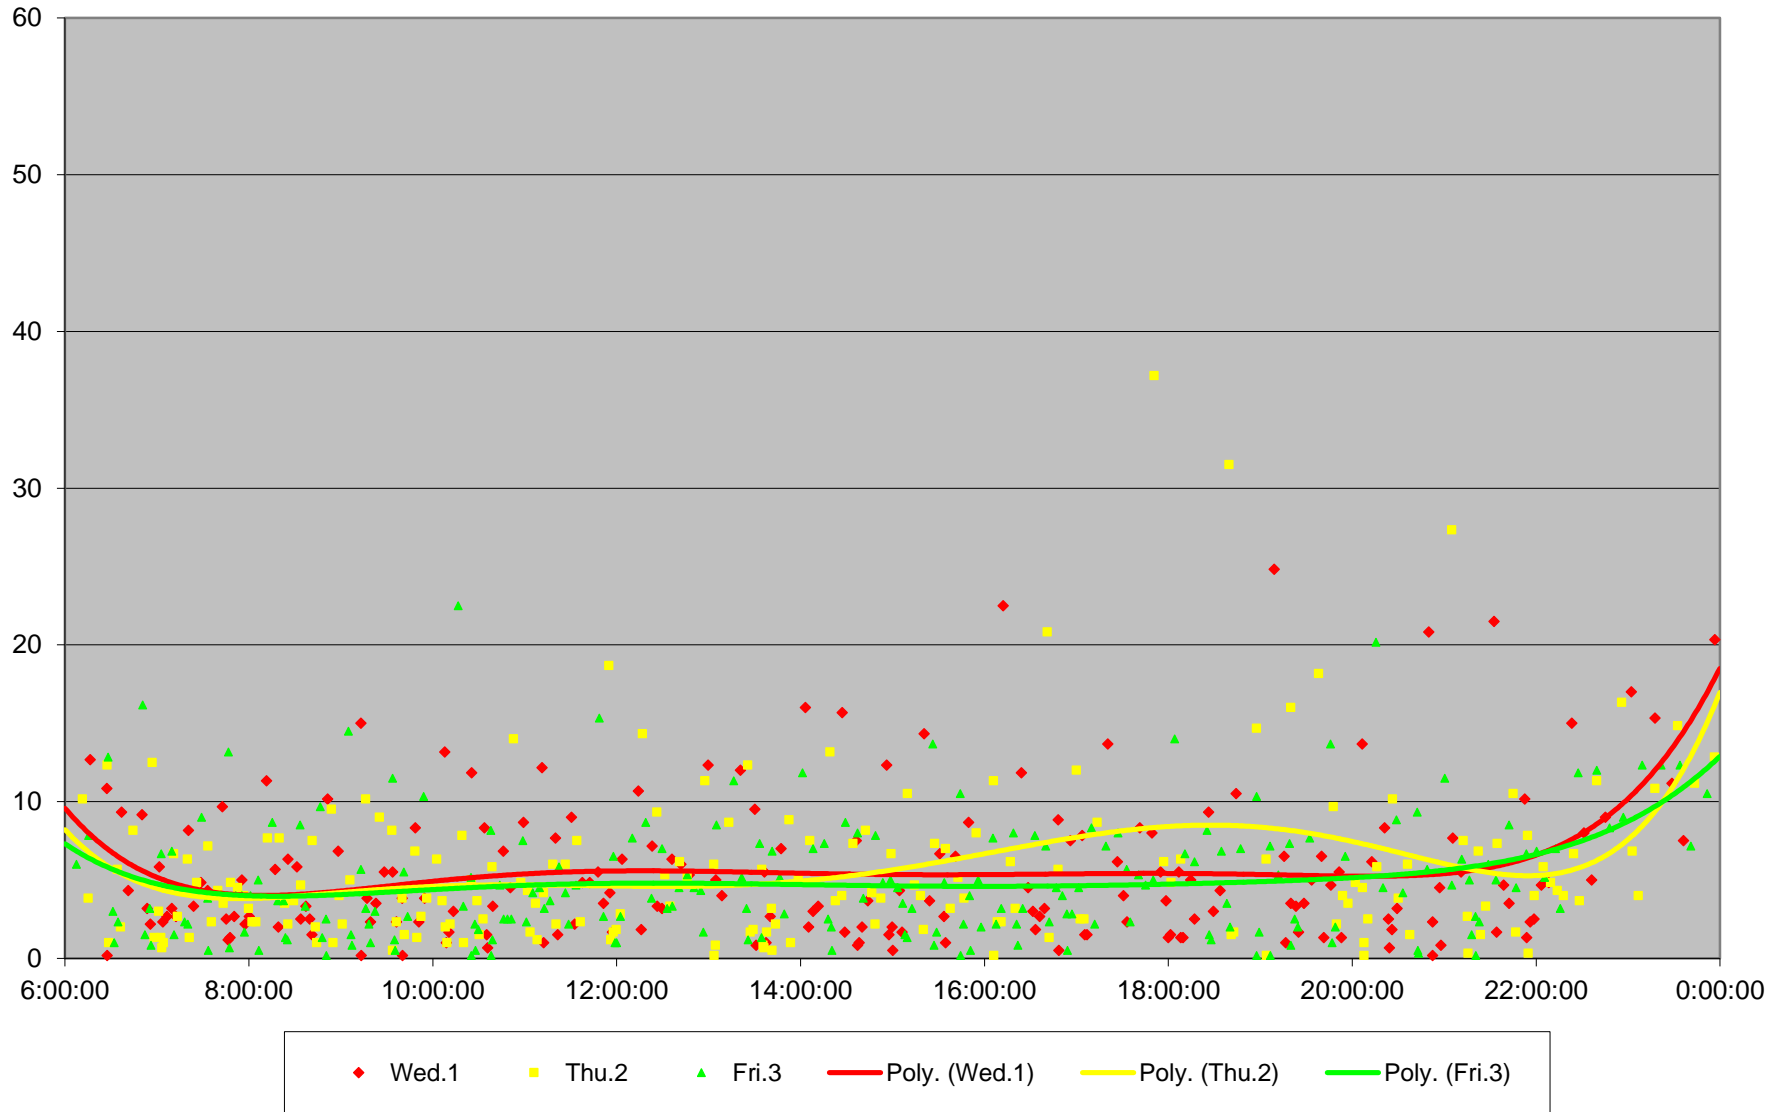

504 King Headways at Yonge Eastbound November 2017

504 King Headways at Yonge Eastbound November 2017

504 King Headways at Yonge Eastbound November 2017

504 King Headways at Yonge Eastbound November 2017

504 King Headways at Yonge Eastbound November 2017

504 King Headways at Yonge Eastbound November 2017

504 King Headways at Yonge Eastbound November 2017