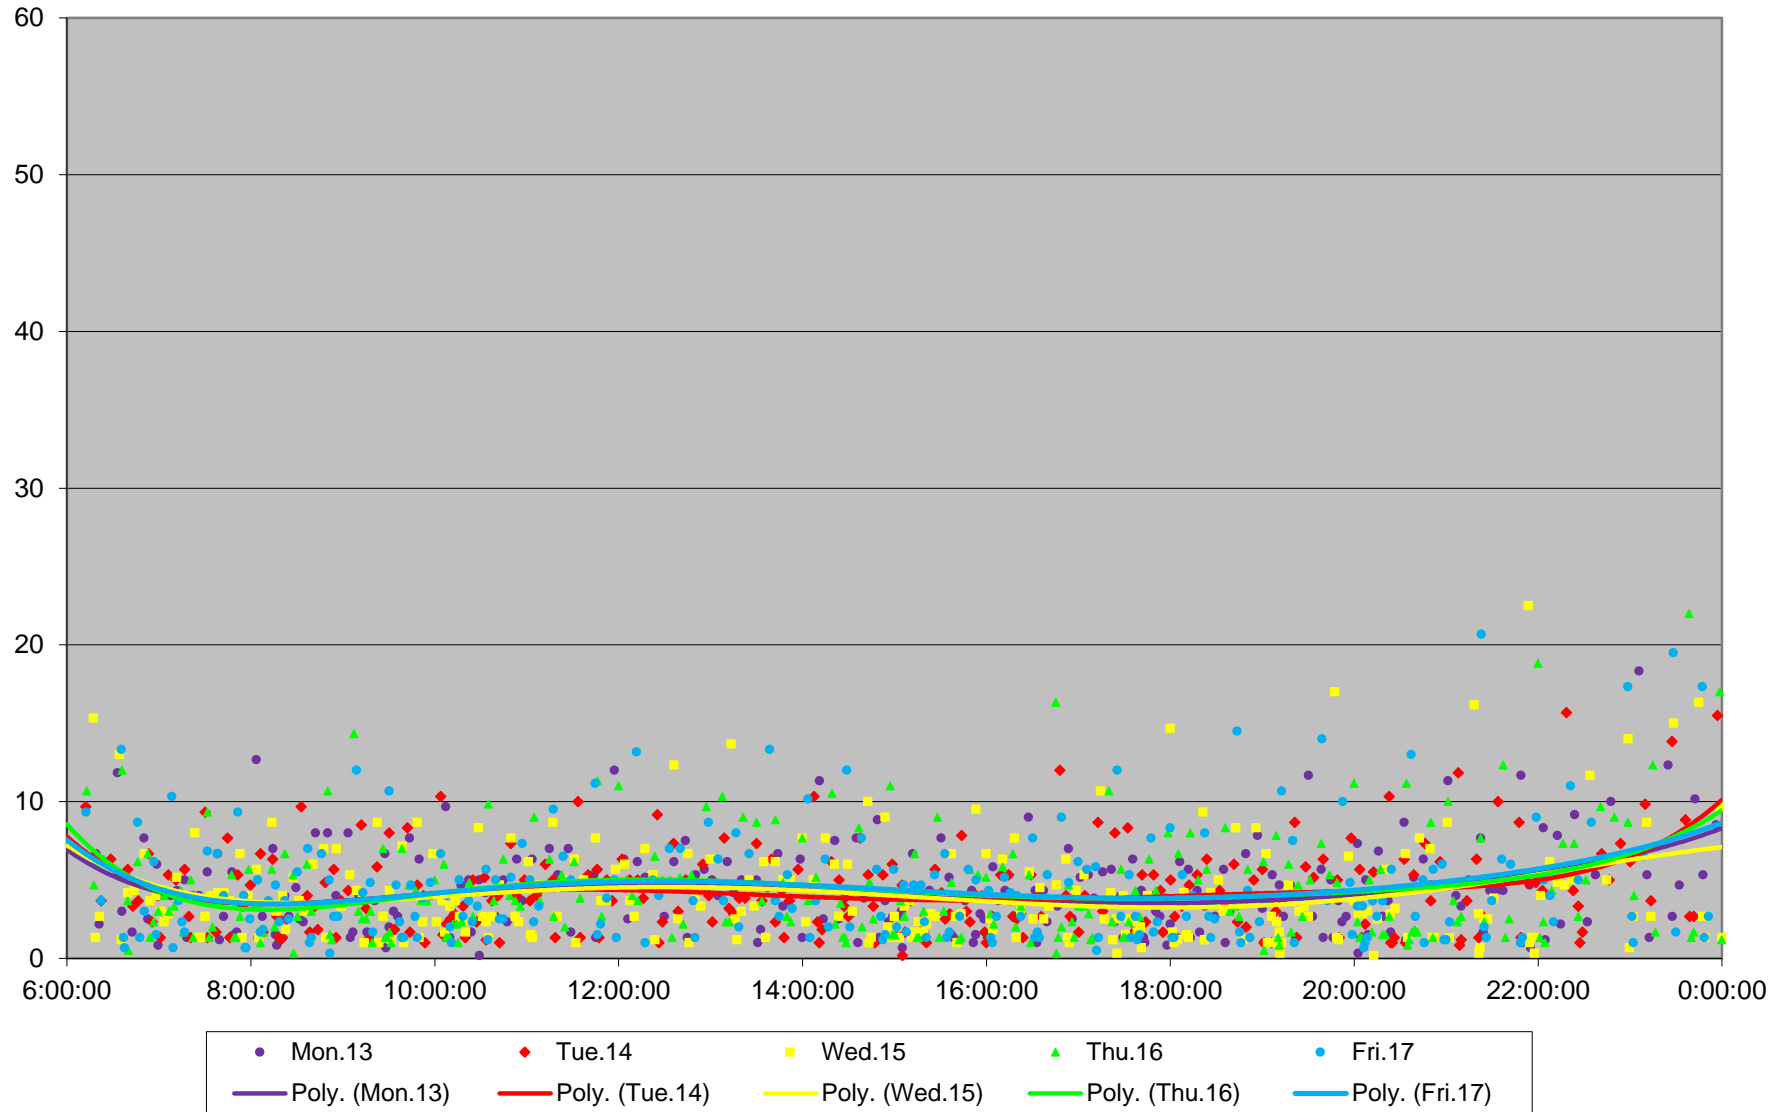

504 King Headways at Yonge Eastbound November 2017

504 King Headways at Yonge Eastbound November 2017

504 King Headways at Yonge Eastbound November 2017

504 King Headways at Yonge Eastbound November 2017

504 King Headways at Yonge Eastbound November 2017

504 King Headways at Yonge Eastbound November 2017

504 King Headways at Yonge Eastbound November 2017