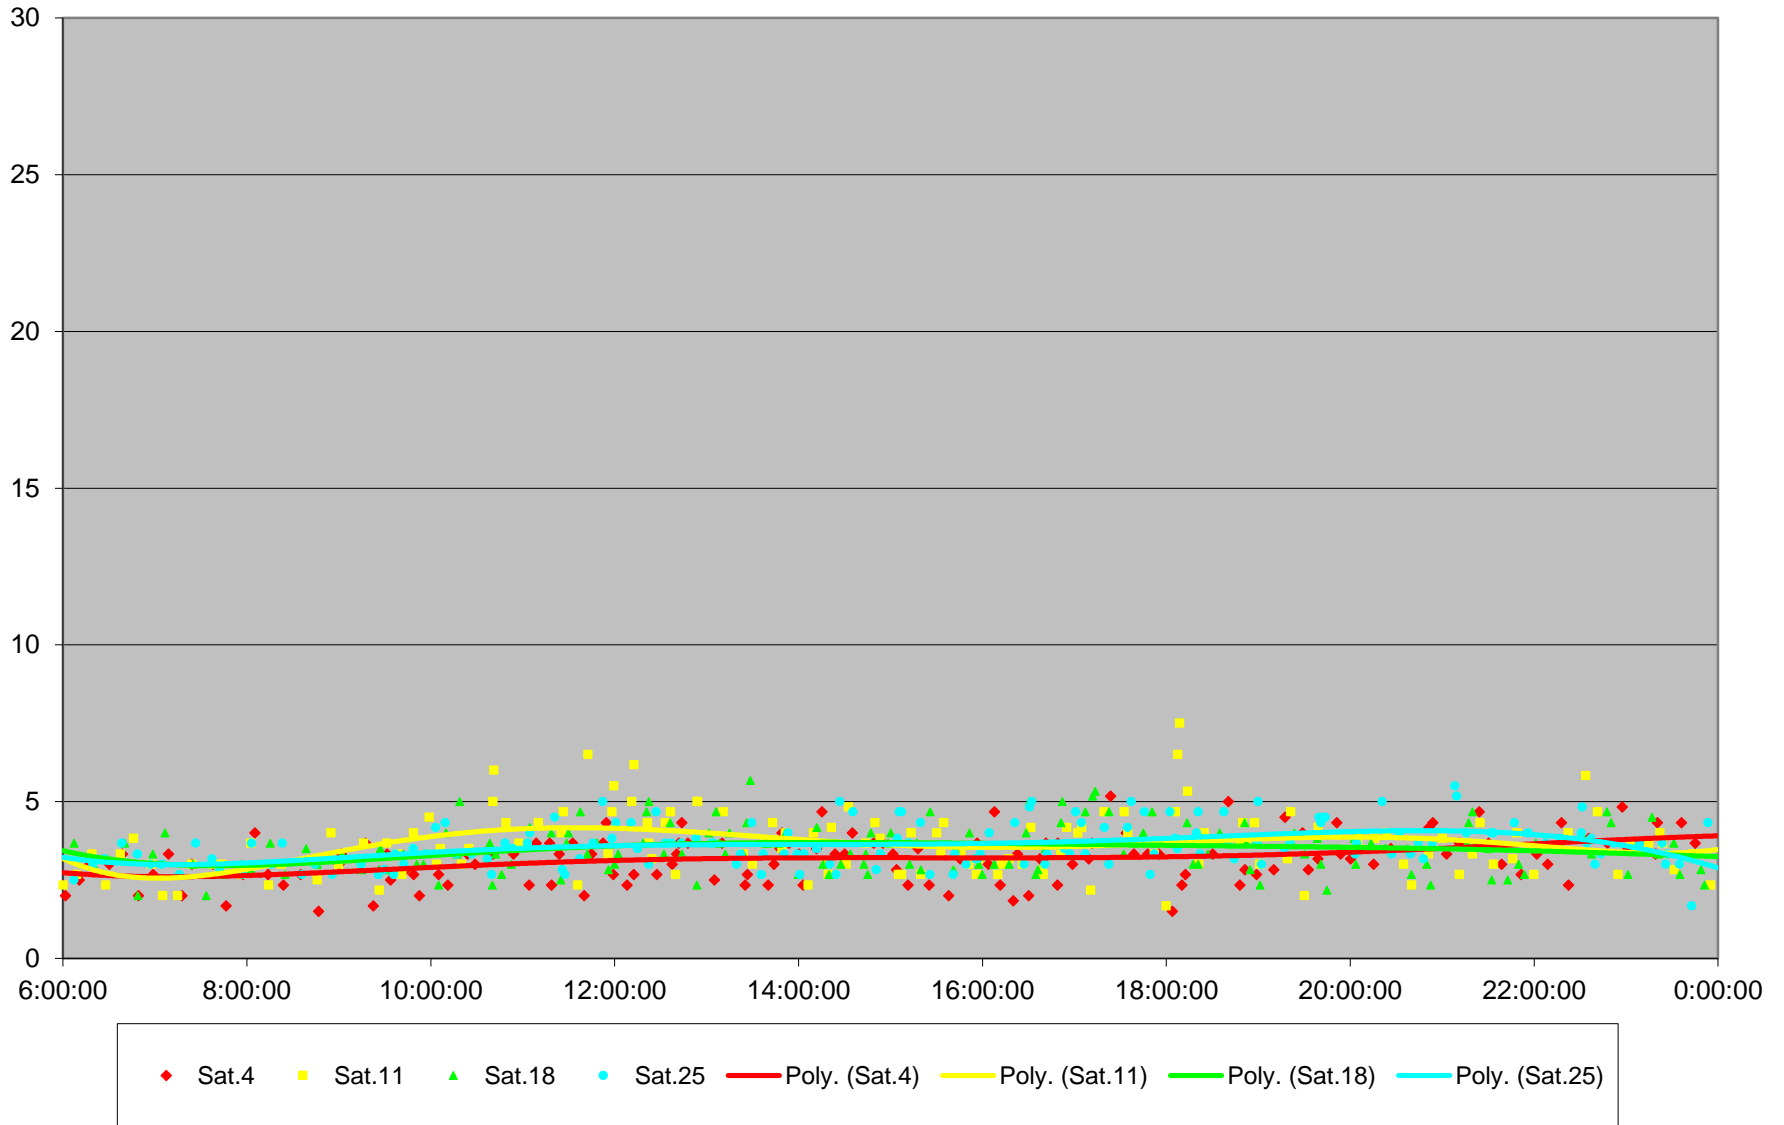

504 King Link Times From Yonge To University Westbound November 2017