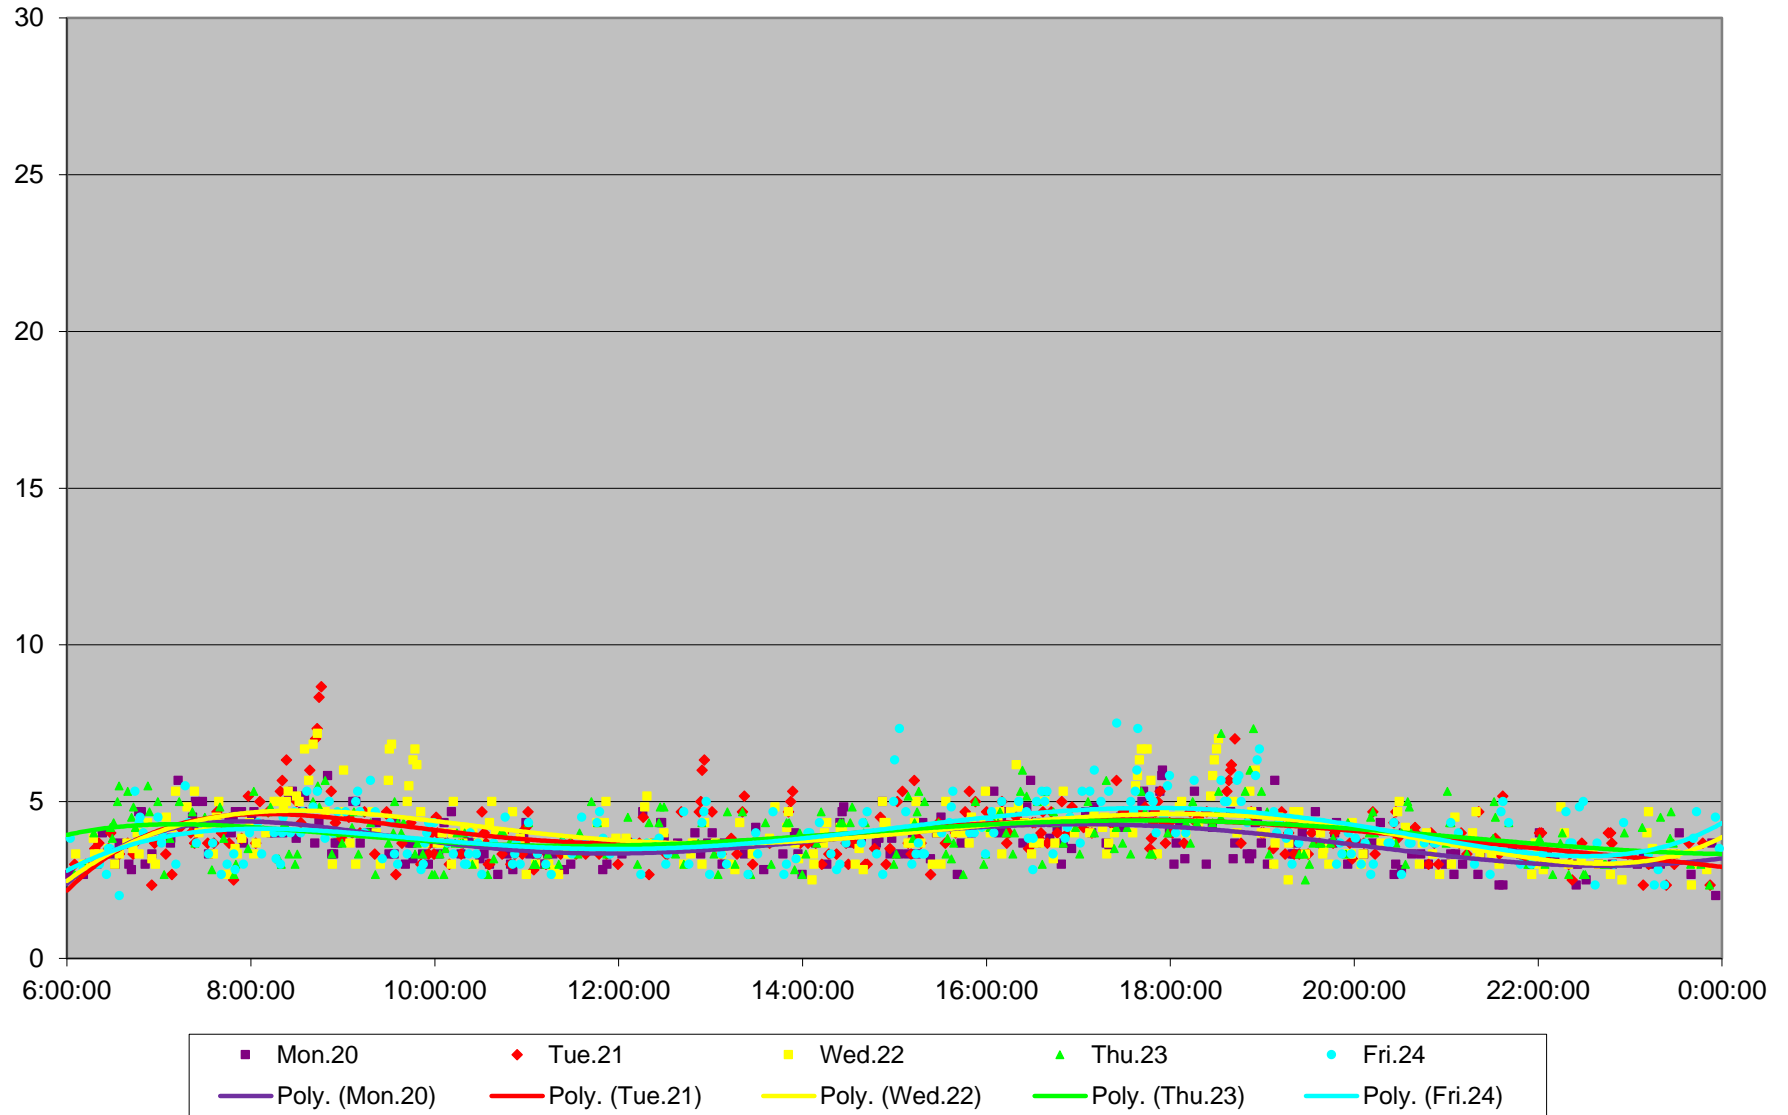

504 King Link Times From Yonge To University Westbound November 2017