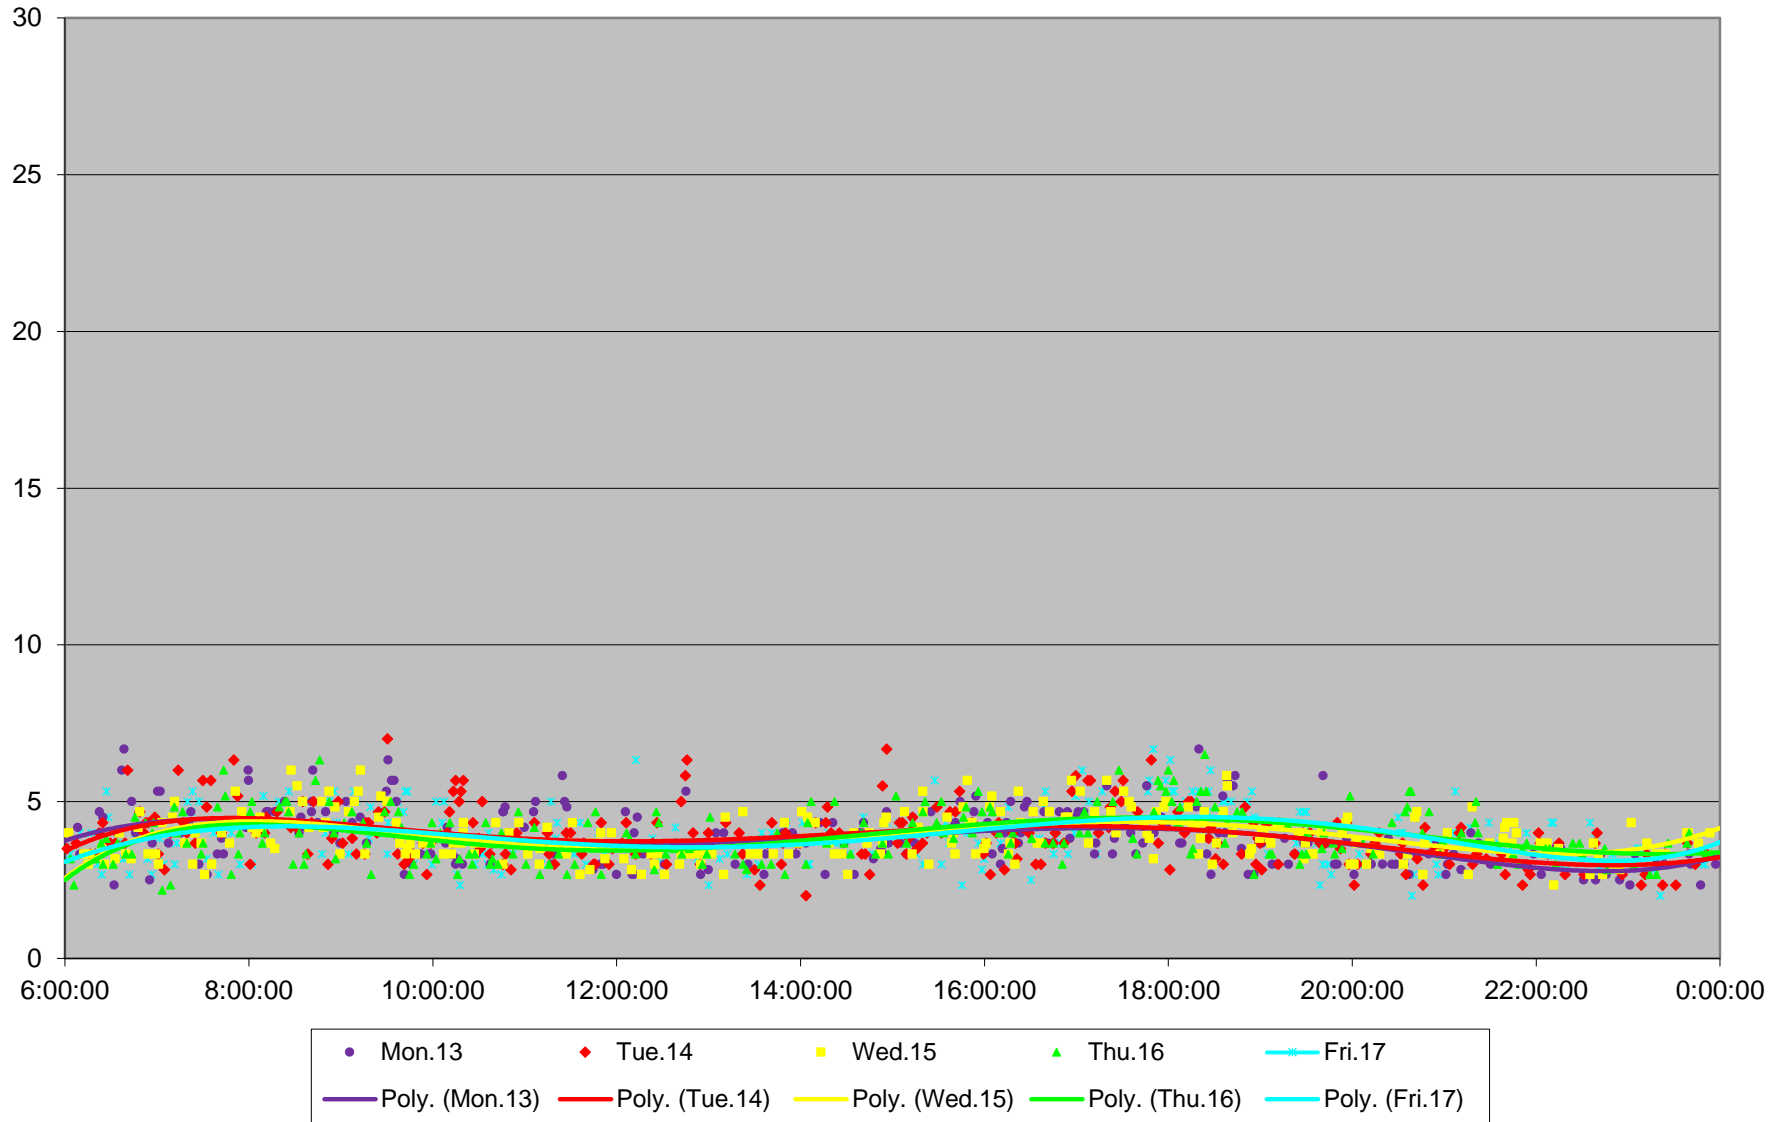

504 King Link Times From Yonge To University Westbound November 2017