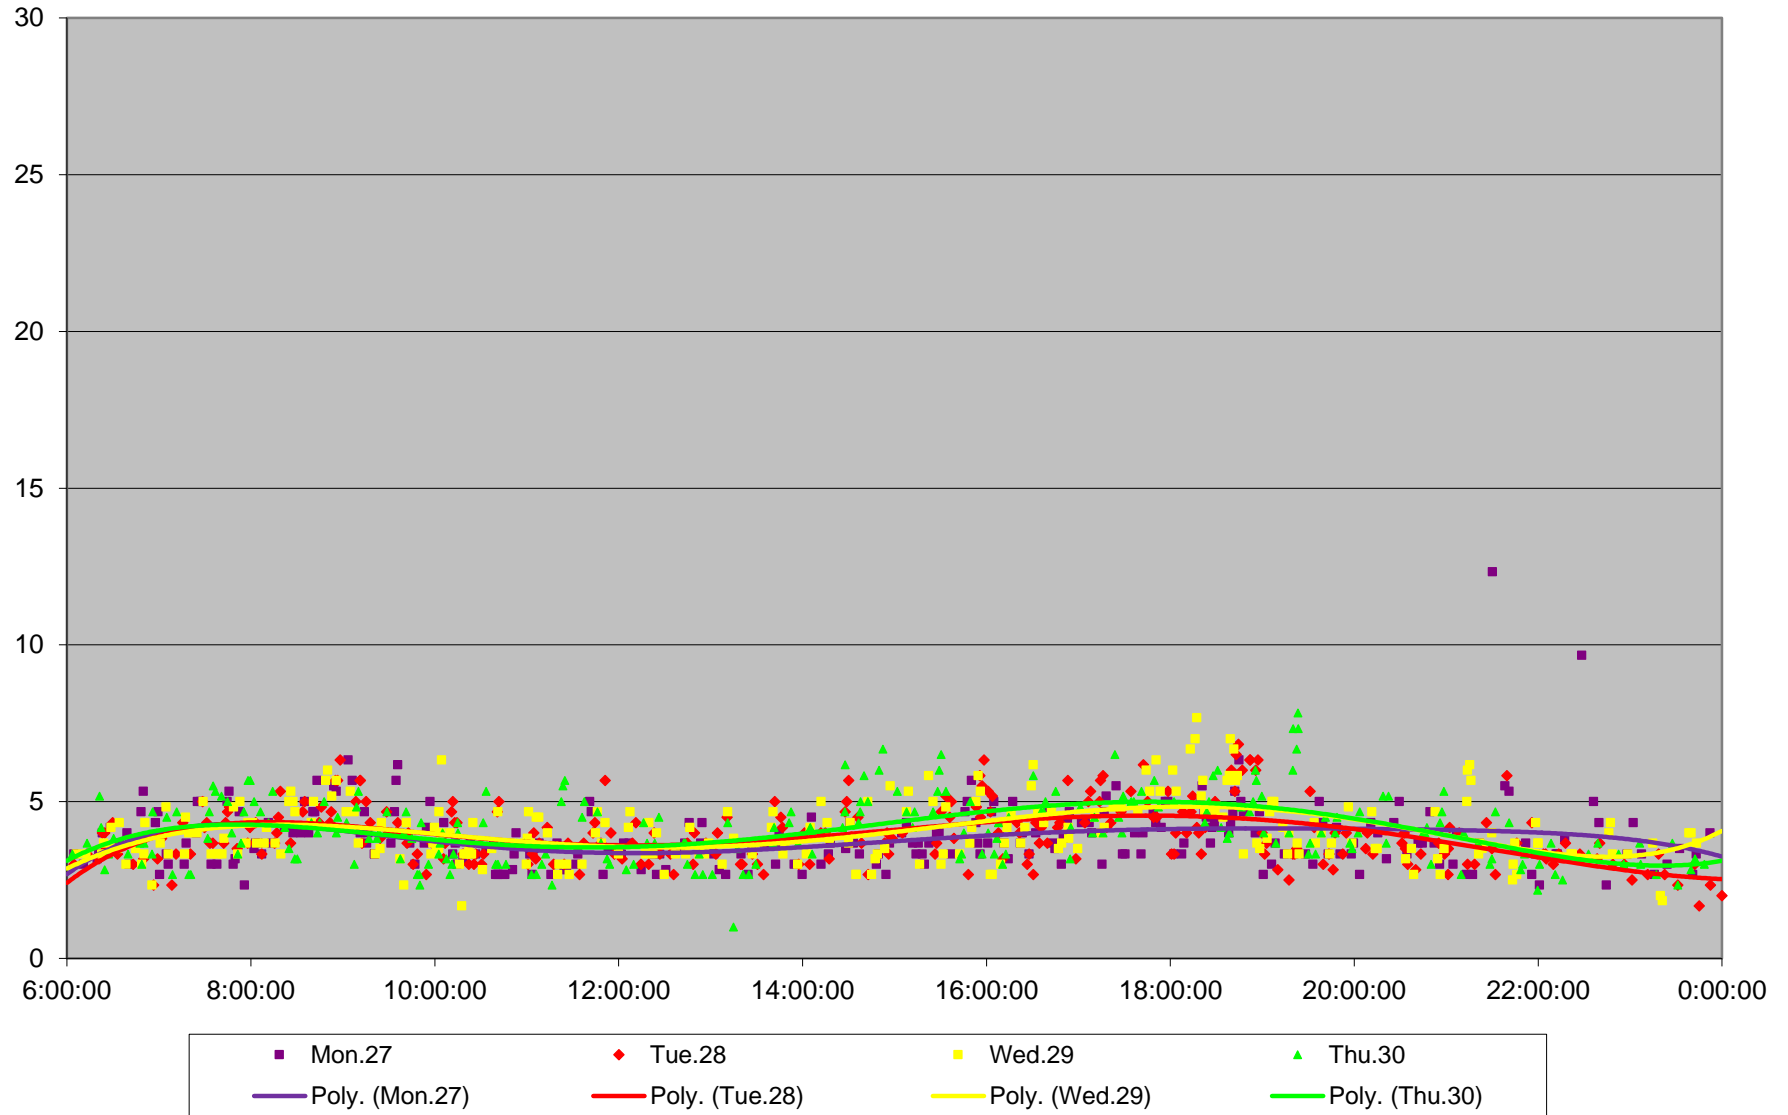

504 King Link Times From Yonge To University Westbound November 2017