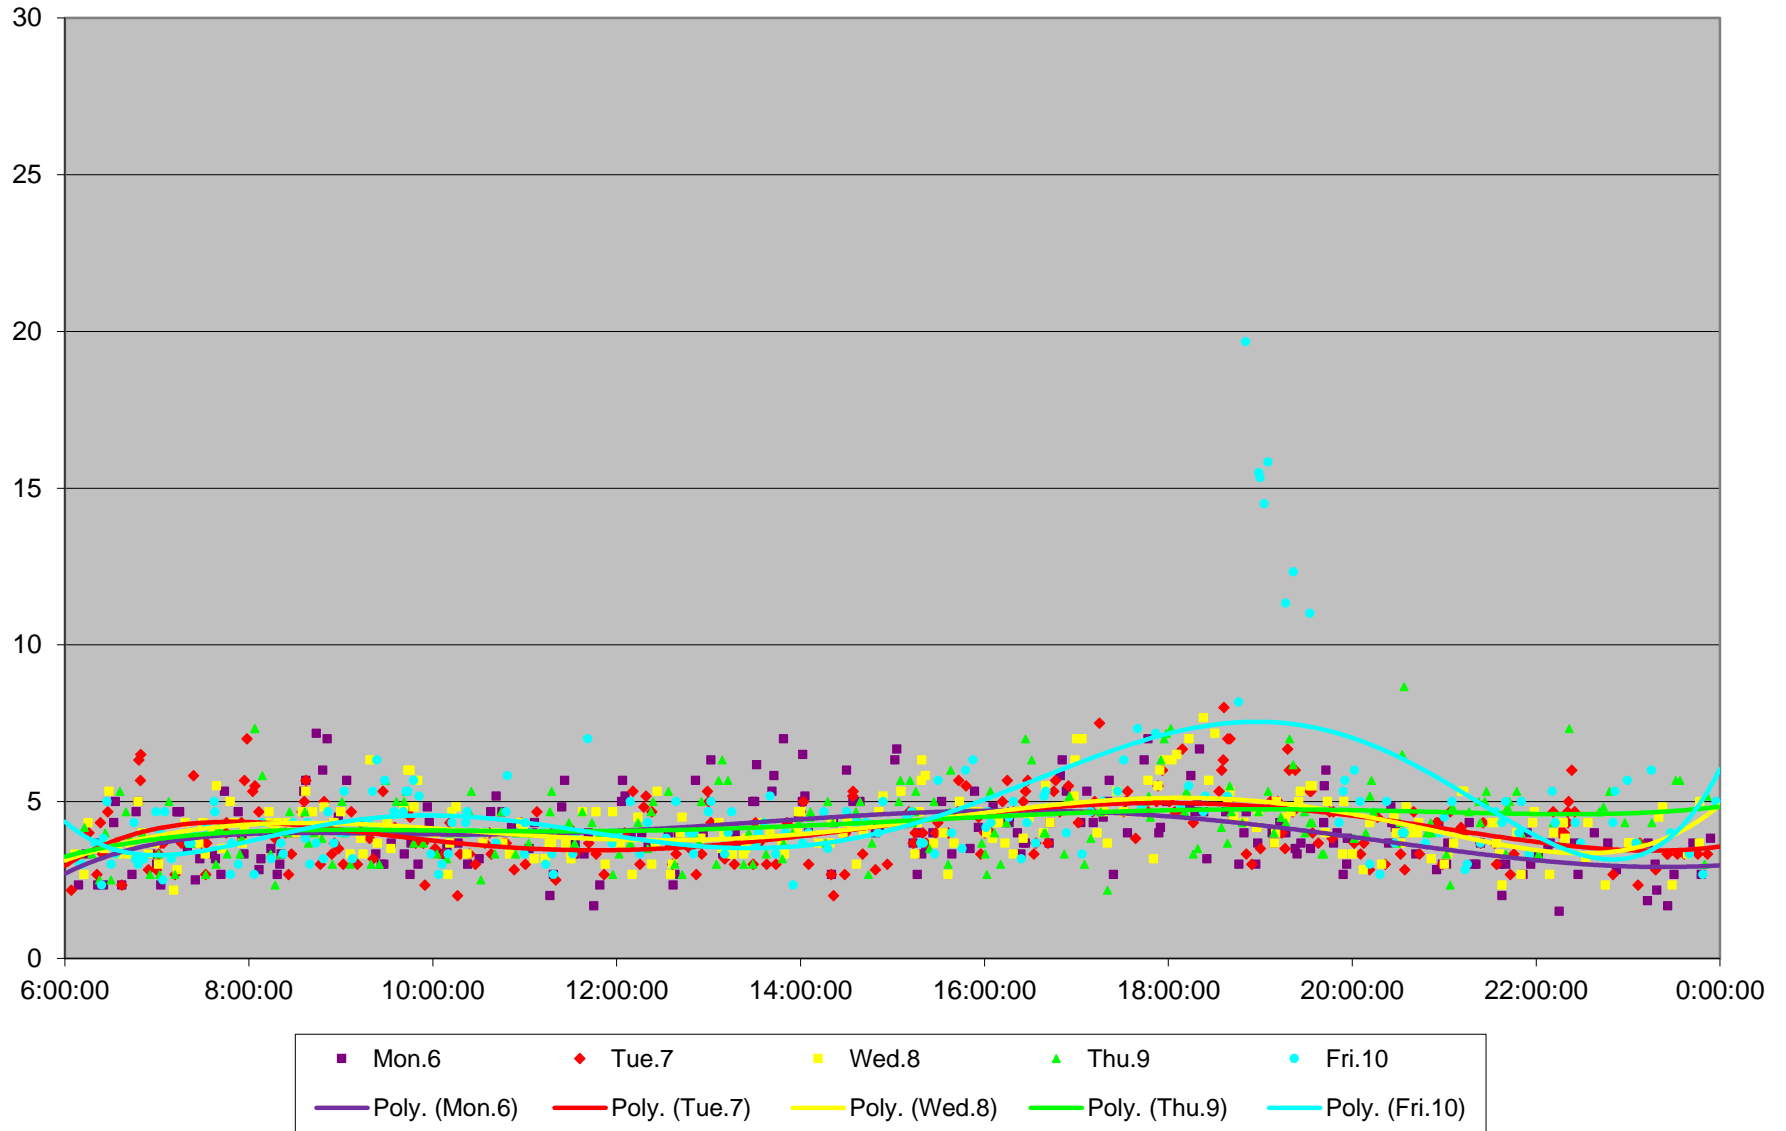

### 504 King Link Times From Yonge To University Westbound November 2017