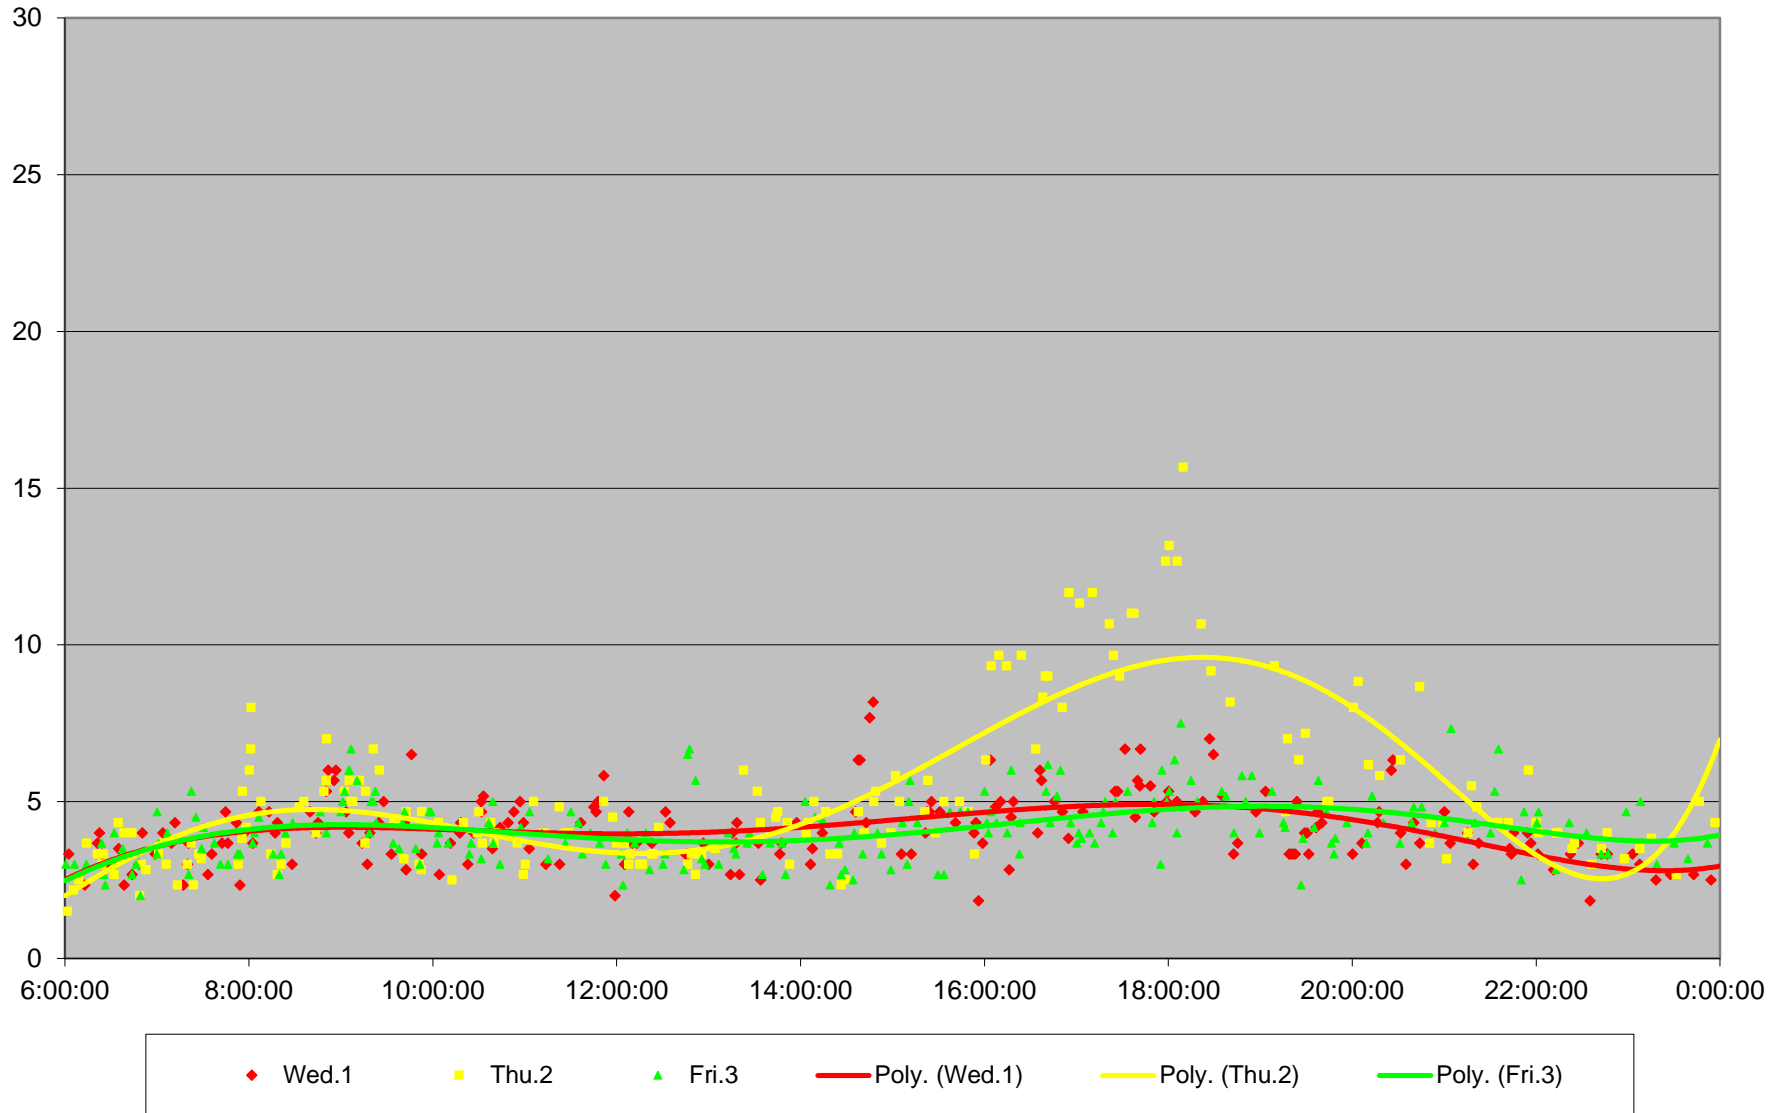

### 504 King Link Times From Yonge To University Westbound November 2017